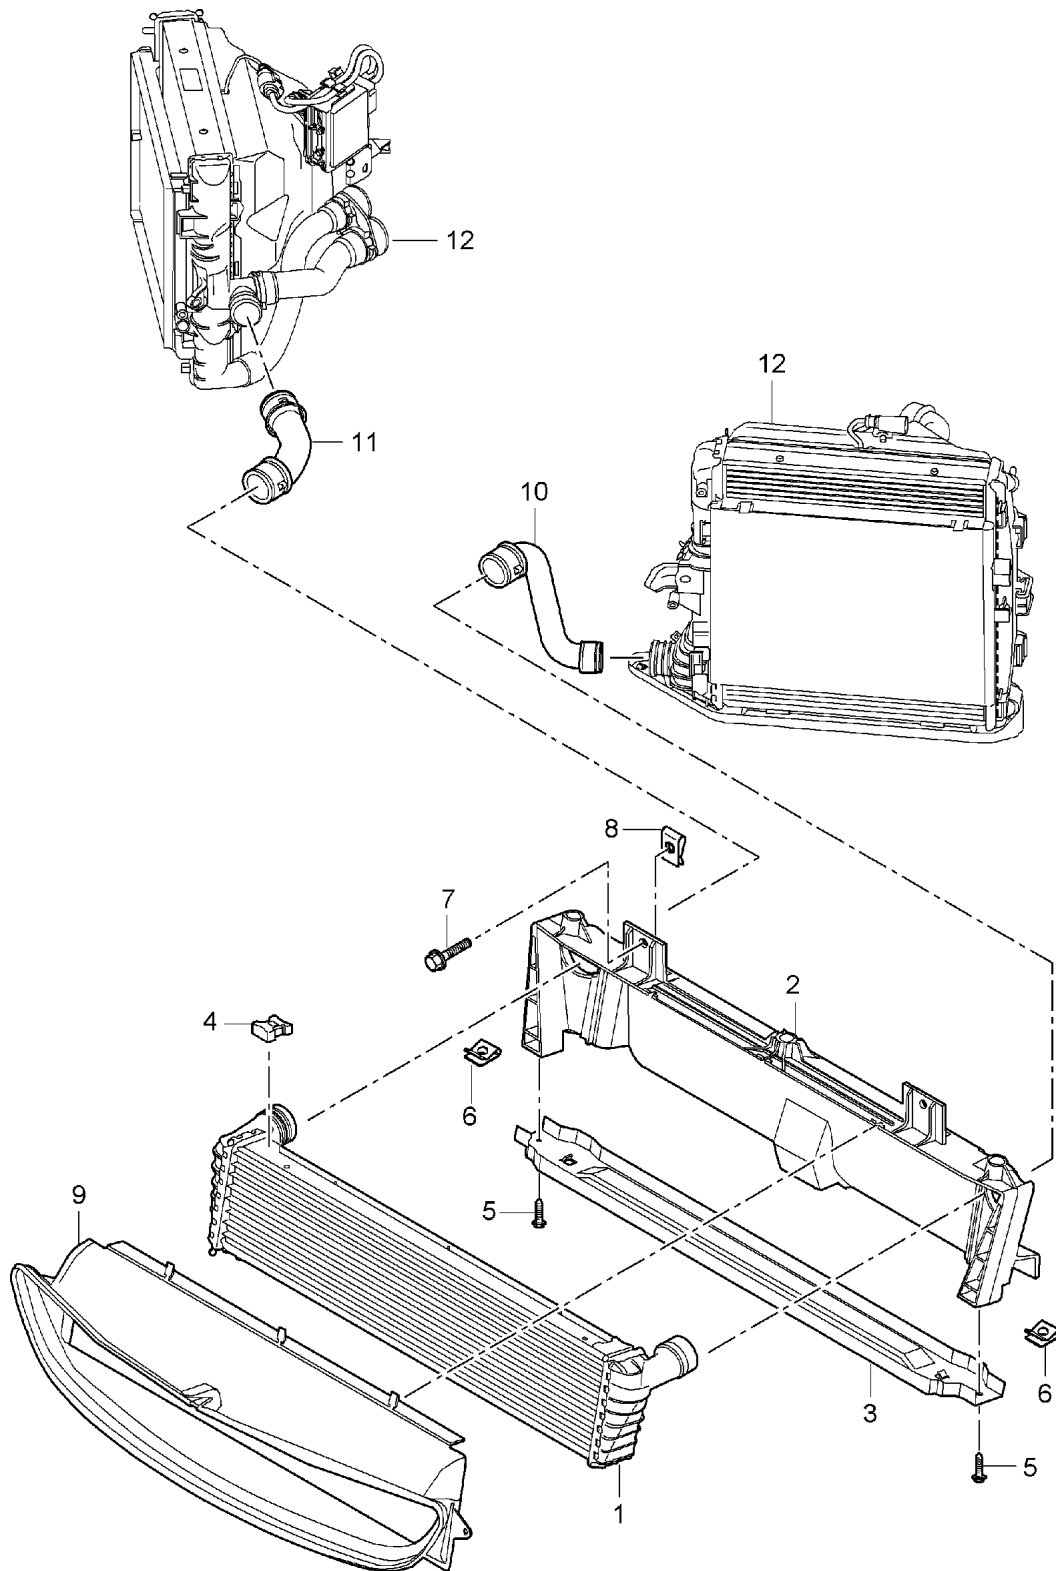

Model: 997 05

Model life 2005>>2008

Model: 997 05

Model life 2005>>2008

Pos	Part Number	Description	Remark	Qty	Model
		Radiator			M96.05 M97.01 I249
		Centre			
1	997 106 037 02	Radiator		1	
2	997 504 487 00	Retaining frame Upper		1	
3	997 504 485 00	Retaining frame Lower		1	
4	997 106 437 00	Rubber mounting		4	
5	900 378 035 01	Hexagon-head bolt M 6 X 16		2	
6	999 591 882 02	Speed nut M 6		2	
6	999 591 882 01	Speed nut M 6		2	
7	900 378 074 09	Hexagon-head bolt M 8 X 16		4	
8	999 591 869 02	Speed nut M 8		4	
9	997 575 141 00	Air guide		1	
		Radiator			
		Centre			
10	997 106 639 03	Water hose		1	
		Return line			
11	997 106 638 03	Water hose		1	
		Supply			
12		See illustrations 1/05/15		X