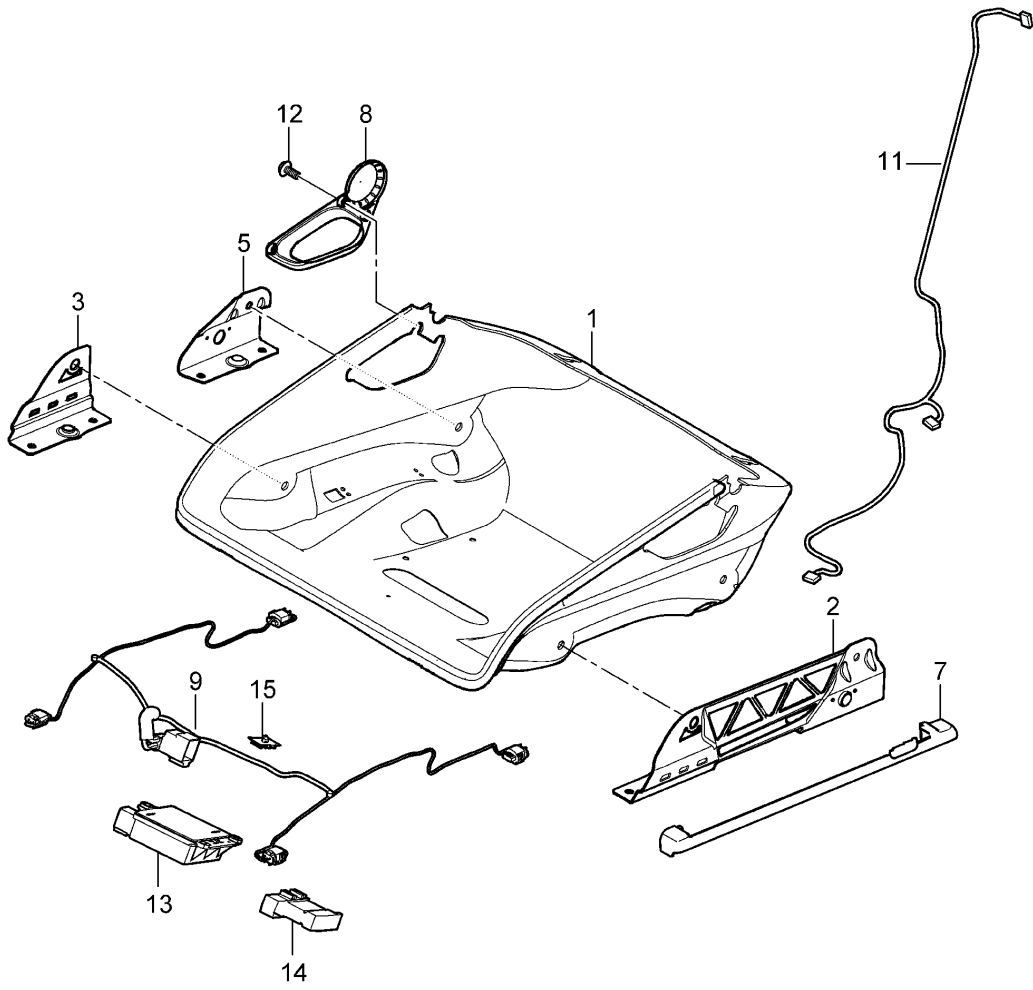

Model: 997 05

Model life 2005>>2008

Model: 997 05 Model life 2005>>2008

Pos	Part Number	Description	Remark	Qty	Model
1	997 521 281 00	Bucket seat Collapsible Seat adjuster Accessories Cup	08- /L /R	2	CARRERA TARGA COUPE CABRIO I388/389
(1)	997 521 182 00	Seat adjuster without Seat occupancy detection Cup	/R	1	I389/560
2	997 521 433 00	Seat adjuster with Seat occupancy detection And Seat rail Adapter		1	I388
(2)	997 521 434 00	Seat adjuster Outer Left Adapter		1	I389
3	997 521 436 00	Seat adjuster Outer Right Adapter		1	I388
4	997 521 435 00	Seat adjuster Inner front Right Adapter		1	I389
5	997 521 438 00	Seat adjuster Inner front Left without Seat occupancy detection Adapter		1	I388
6	997 521 437 00	Seat adjuster Inner rear Right Adapter		1	I389
7	997 521 427 03	Seat adjuster Inner rear Left without Seat occupancy detection Cover Sensor	/L	1	I389/560
(7)	997 521 427 03 01C	Seat occupancy detection Satin black			
	997 521 426 03	Cover Sensor Seat occupancy detection	/R	1	I389/560
8	997 521 426 03 01C	Satin black			
	997 521 561 00	Cover Seat belt Lower	/L	1	I388/389
(8)	997 521 561 00 01C	Satin black			
	997 521 562 00	Cover Seat belt Lower	/R	1	I388/389
9	997 521 562 00 01C	Satin black			
11	997 612 688 10	Wiring harness Seat occupancy detection		1	I389/560
12	997 612 785 10	Wiring harness Side airbag	/R /L	1	I388/389
12	999 141 049 01	Lens-head screw		3