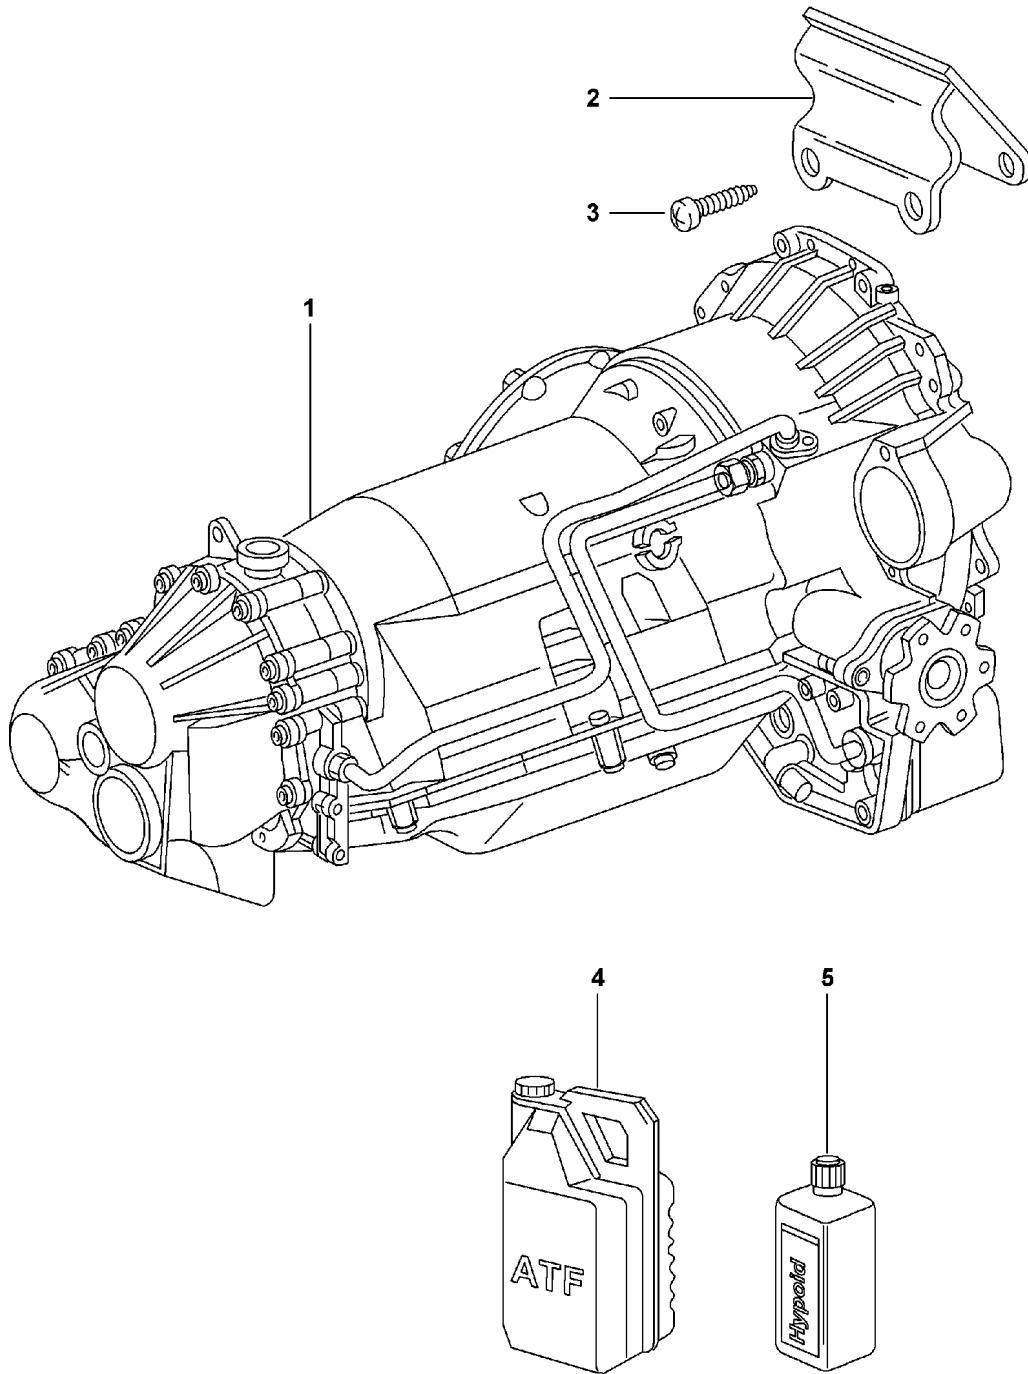

Model: 997 05

Model life 2005>>2008

Model: 997 05

Model life 2005>>2008

Pos	Part Number	Description	Remark	Qty	Model
		Tiptronic			A97.01
		Replacement transmission			A97.31
1	722 270 230 0	Transmission		1	A97.01
1	722 270 240 0	Transmission	06-	1	A97.31
2	996 449 101 50	Hook		1	
2	997 449 101 50	Hook		1	
3	999 073 190 09	Oval-head screw M 8 X 60		2	
4	000 043 204 63	Transmission oil ATF 20 LTR. Container		X	
(4)	000 043 304 00	Transmission oil ATF 1 LTR. Container		X	
5	999 917 546 00	Transmission oil 75 W 90 1 LTR. Container		X