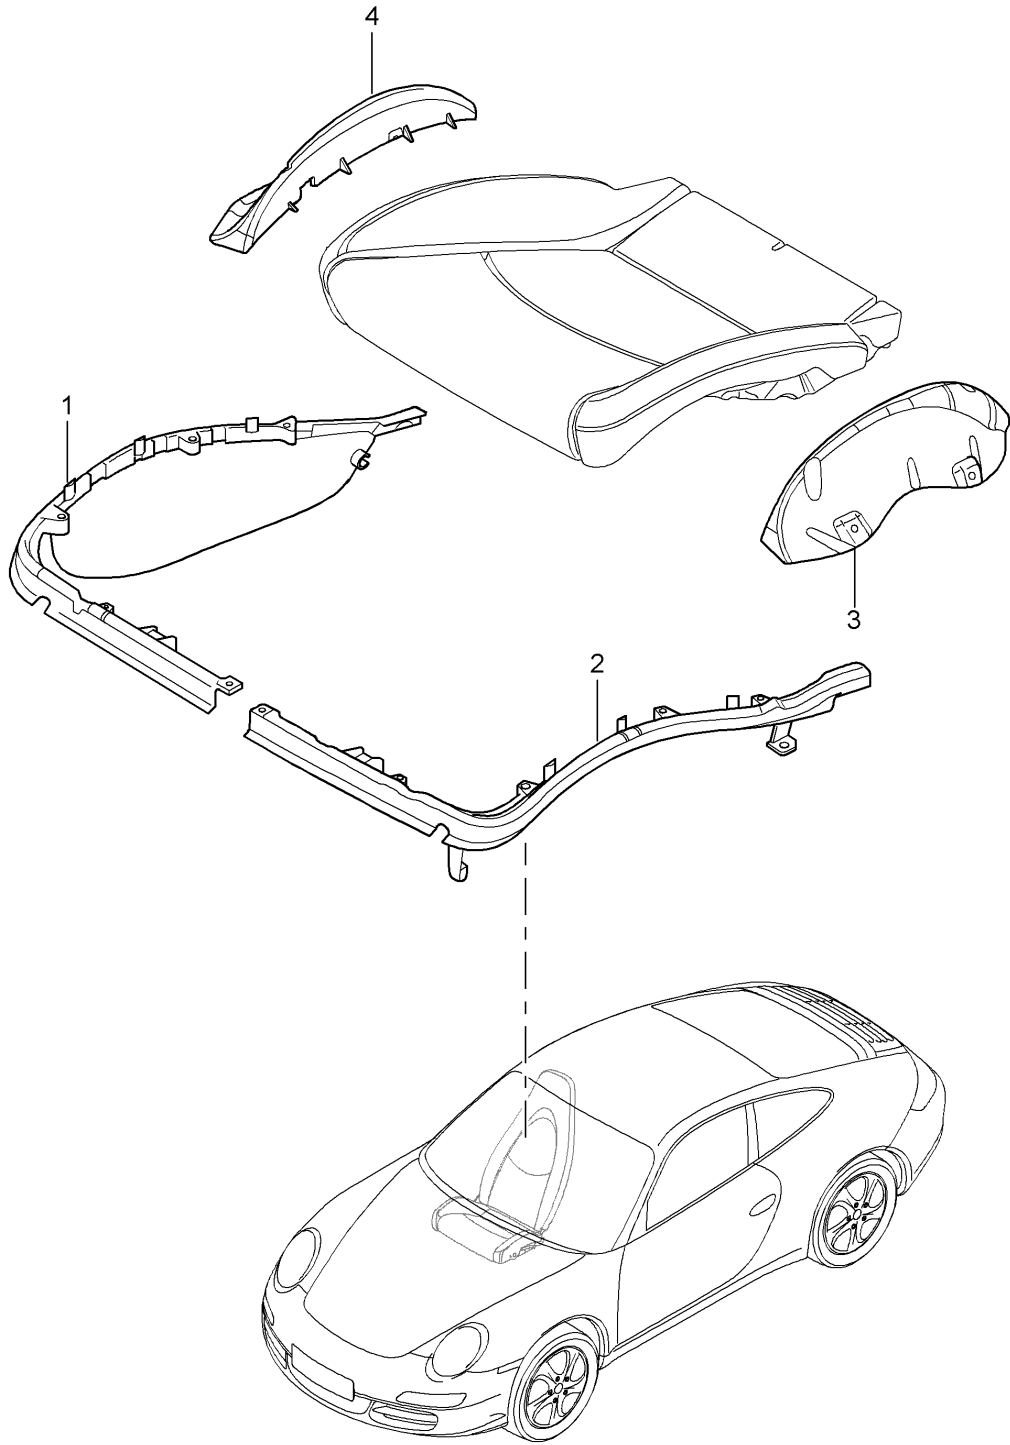

Model: 997 05

Model life 2005>>2008