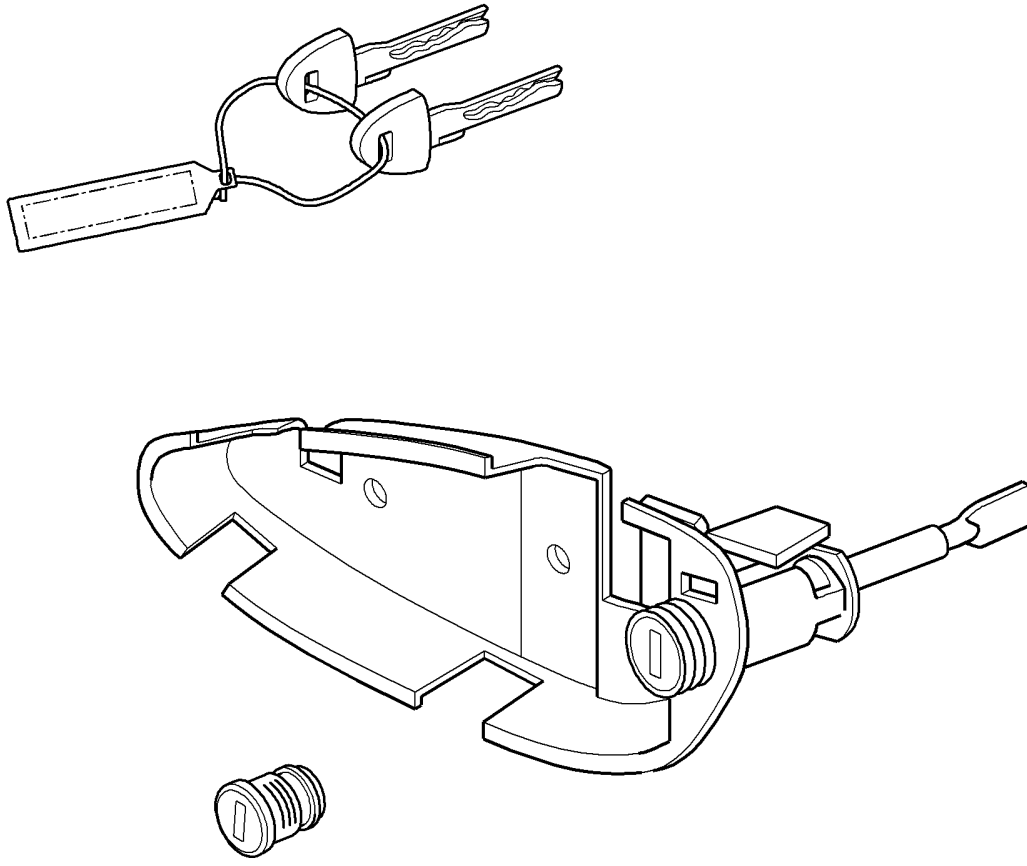

Model: 997 05 Model life 2005>>2008

Pos	Part Number	Description	Remark	Qty	Model
		Backrest shell Bucket seat Collapsible Accessories	08-		CARRERA TARGA COUPE CABRIO
1	997 521 271 00	Backrest shell Bucket seat Collapsible	/L	1	I388
(1)	997 521 272 00	Backrest shell Bucket seat Collapsible	/R	1	I389
2	997 521 651 00	Lock Backrest	/L	1	I388/389
(2)	997 521 652 00	Lock Backrest	/R	1	I388/389
3	997 521 660 00	Closing element Lock	/L /R	1	I388/389
4	997 521 650 00	Backrest shell Tension spring Lock	/L /R	1	I388/389
5	997 521 640 00	Backrest Bowden cable Release	/L /R	1	I388/389
6	997 521 330 00	Backrest Cover Seat belt Front		1	I388/389
(6)	997 521 330 00 01C 997 521 531 00	Satin black Cover Seat belt Rear		1	I388/389
7	997 521 531 00 01C 997 803 081 01	Satin black Side airbag	/L	1	I388
(7)	997 803 081 01 A03 997 803 082 01	Black Side airbag Front seat	/R	1	I389
	997 803 082 01 A03	Black			

Model: 997 05

Model life 2005>>2008