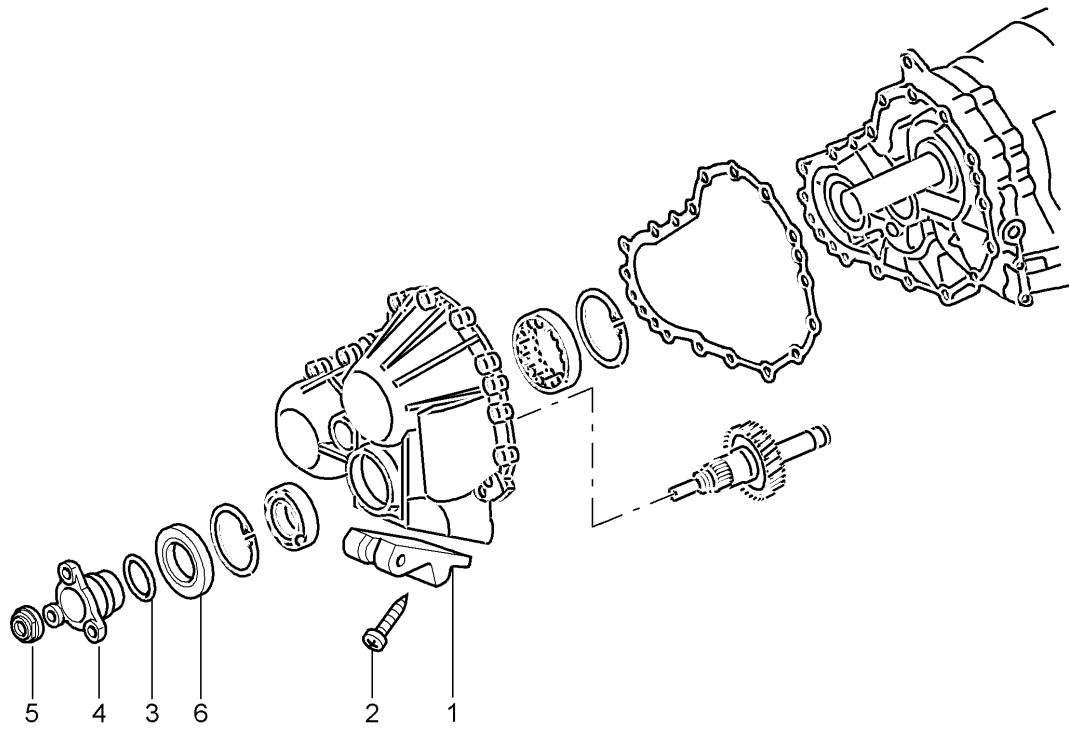

Model: 997 05

Model life 2005>>2008

Model: 997 05

Model life 2005>>2008

Pos	Part Number	Description	Remark	Qty	Model
		Tiptronic All-wheel Driving mechanism	06-		A97.31
1	722 260 006 2	Bearing		1	
2	999 073 178 09	Oval-head screw M 8 X 30		4	
3	168 997 004 5	O-ring 28 X 3		1	
4	722 270 022 0	Flange		1	
5	140 990 115 0	Collar nut M 26 X 1,5		1	
6	022 997 944 7	Shaft sealing ring		1