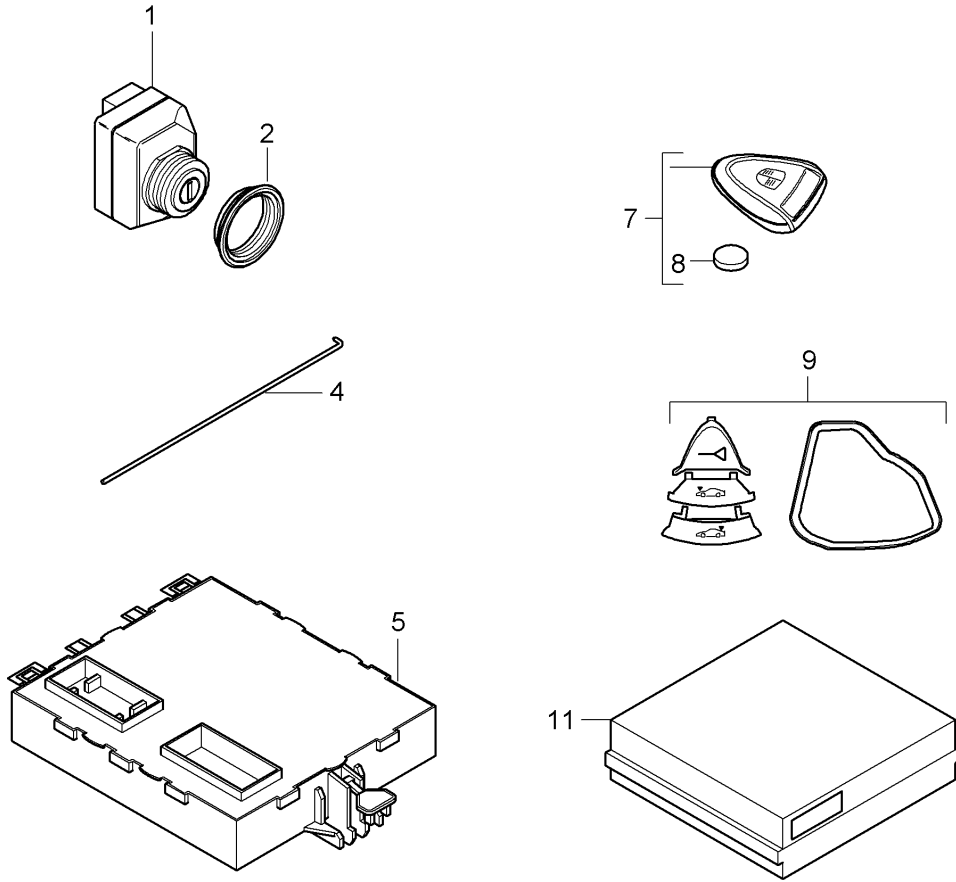

Model: 997 05

Model life 2005>>2008

Model: 997 05 Model life 2005>>2008

Pos	Part Number	Description	Remark	Qty	Model
1	997 618 159 04	Control units Ignition starter switch PORSCHE ACCES SYSTEM Control unit		1	
2	997 618 759 00	Ignition starter switch Nut		1	
-	997 618 361 00	Cover Release		1	
4	970 618 761 00	Handheld transmitter Emergency operation Release		1	
5	997 618 171 14	Ignition starter switch Control unit	-07	1	I534
5	997 618 171 15	PORSCHE ACCESS SYSTEM Control unit		1	I534
5	997 618 172 09	PORSCHE ACCESS SYSTEM Control unit		1	I535
		PORSCHE ACCESS SYSTEM F >>995S7 36876 F >>995S7 55488 See technical information			
5	997 618 172 14	GR. 9 , NR. 8/05 Control unit	-07	1	I535
		PORSCHE ACCESS SYSTEM F 995S7 36877>> F 995S7 55489>>			
5	997 618 172 15	Control unit		1	I535
		PORSCHE ACCESS SYSTEM F 995S7 36877>> F 995S7 55489>>			
5	997 618 172 16	Control unit		1	I535
		PORSCHE ACCESS SYSTEM F 995S7 36877>> F 995S7 55489>>			
5	997 618 173 09	Control unit	(J)	1	I535
		PORSCHE ACCESS SYSTEM F >>995S7 36876 F >>995S7 55488 See technical information			
5	997 618 172 14	GR. 9 , NR. 8/05 Control unit	(J) -07	1	I535
		PORSCHE ACCESS SYSTEM F 995S7 36877>> F 995S7 55489>>			
5	997 618 172 15	Control unit	(J)	1	I535
		PORSCHE ACCESS SYSTEM F 995S7 36877>> F 995S7 55489>>			
5	997 618 172 16	Control unit	(J)	1	I535
		PORSCHE ACCESS SYSTEM F 995S7 36877>> F 995S7 55489>>			
-	997 612 053 00	Connecting line Antenna booster Control unit	/LL	1	I098
		POS. 5 F >>995S7 04028 F >>995S7 50660 F >>995S7 36876 F >>995S7 55488			
-	997 612 054 00	Connecting line Antenna booster Control unit	/RL	1	I099