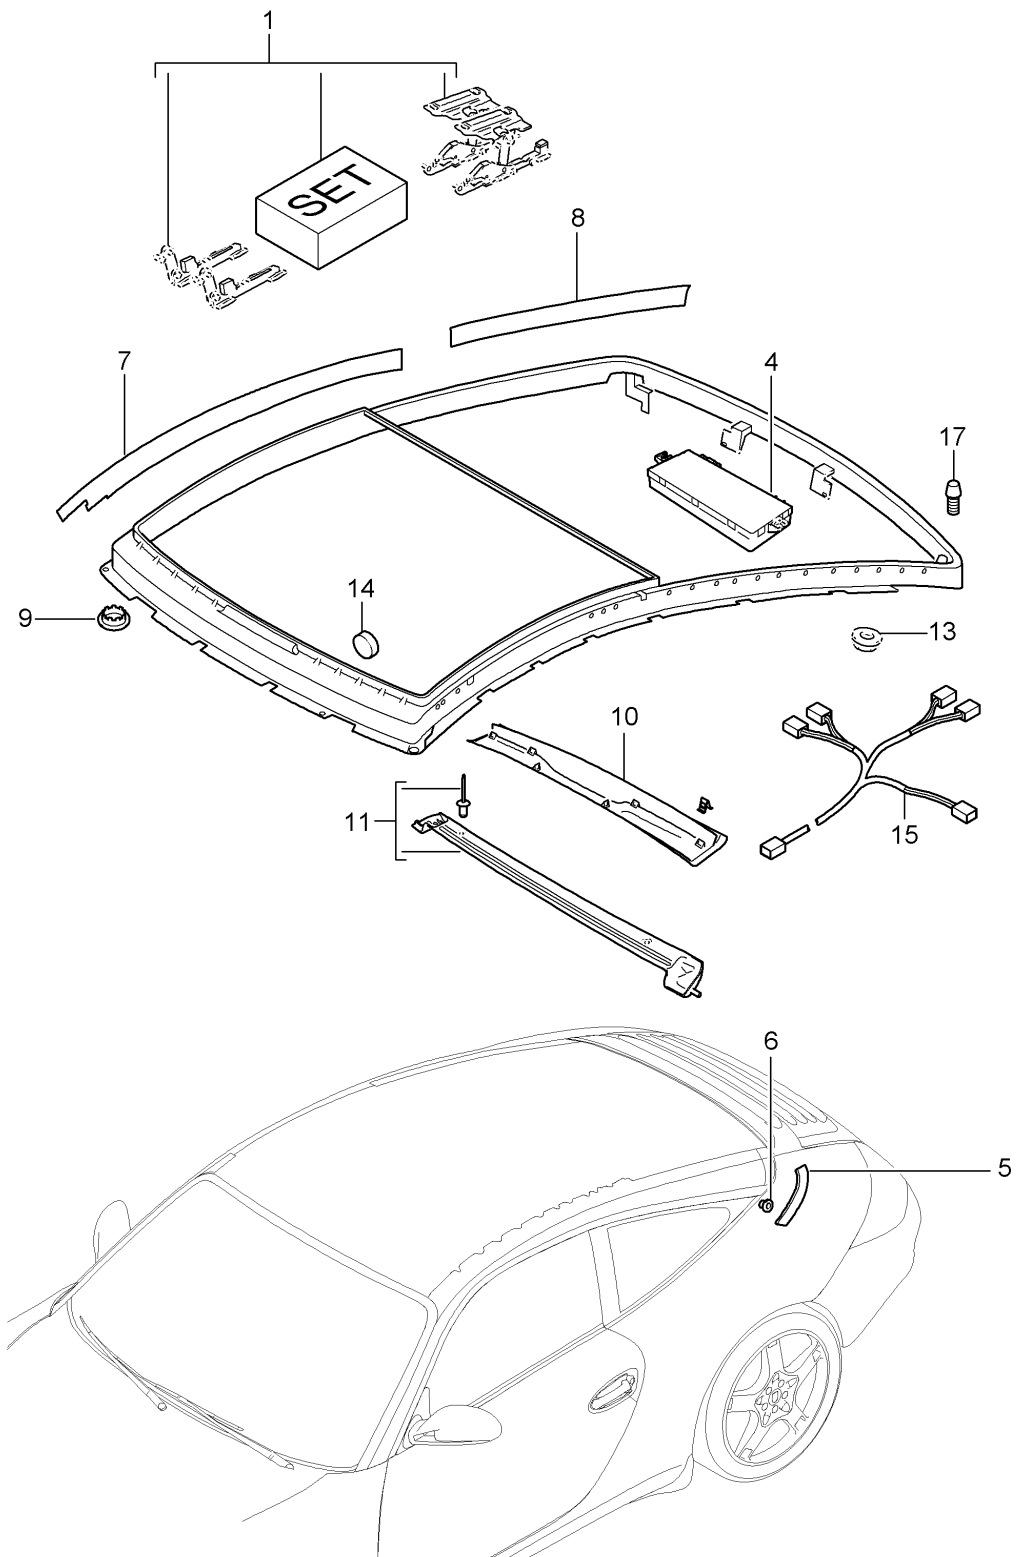

Model: 997 05

Model life 2005>>2008

Model: 997 05 Model life 2005>>2008

Pos	Part Number	Description	Remark	Qty	Model
		Glass roof			TARGA
1	996 562 906 00	Driving mechanism Repair kit Lifting mechanism with Knock-out lever And Mounting parts		1	
4	997 618 241 01	Control unit		1	
5	997 562 541 00	Cover	/L	1	
(5)	997 562 541 00 GRV	Prime coated			
	997 562 542 00	Cover	/R	1	
	997 562 542 00 GRV	Prime coated			
6	893 853 231 A	Clamping bush		4	
7	996 562 407 00	Cover	/L	1	
(7)	996 562 408 00	Cover	/R	1	
8	996 562 911 00	Cover	/L	1	
(8)	996 562 404 00	Cover	/R	1	
9	999 703 866 40	Lid		3	
10	996 562 943 00	Lining		1	
11	996 562 459 00	Profile strip		1	
12	996 562 427 00	Bracket		1	
13	999 084 456 09	Hexagon nut		X	
14	999 703 134 40	Buffer 40,0 x 11,0		2	
15	997 612 699 00	Wiring harness		1	
16	999 507 778 02	Clamp		6	
-	997 562 661 00	Rubber buffer for Gate guide See workshop manual 600649		4	
17	999 703 488 40	Buffer for Rear lid 5,9x11,5x16		2