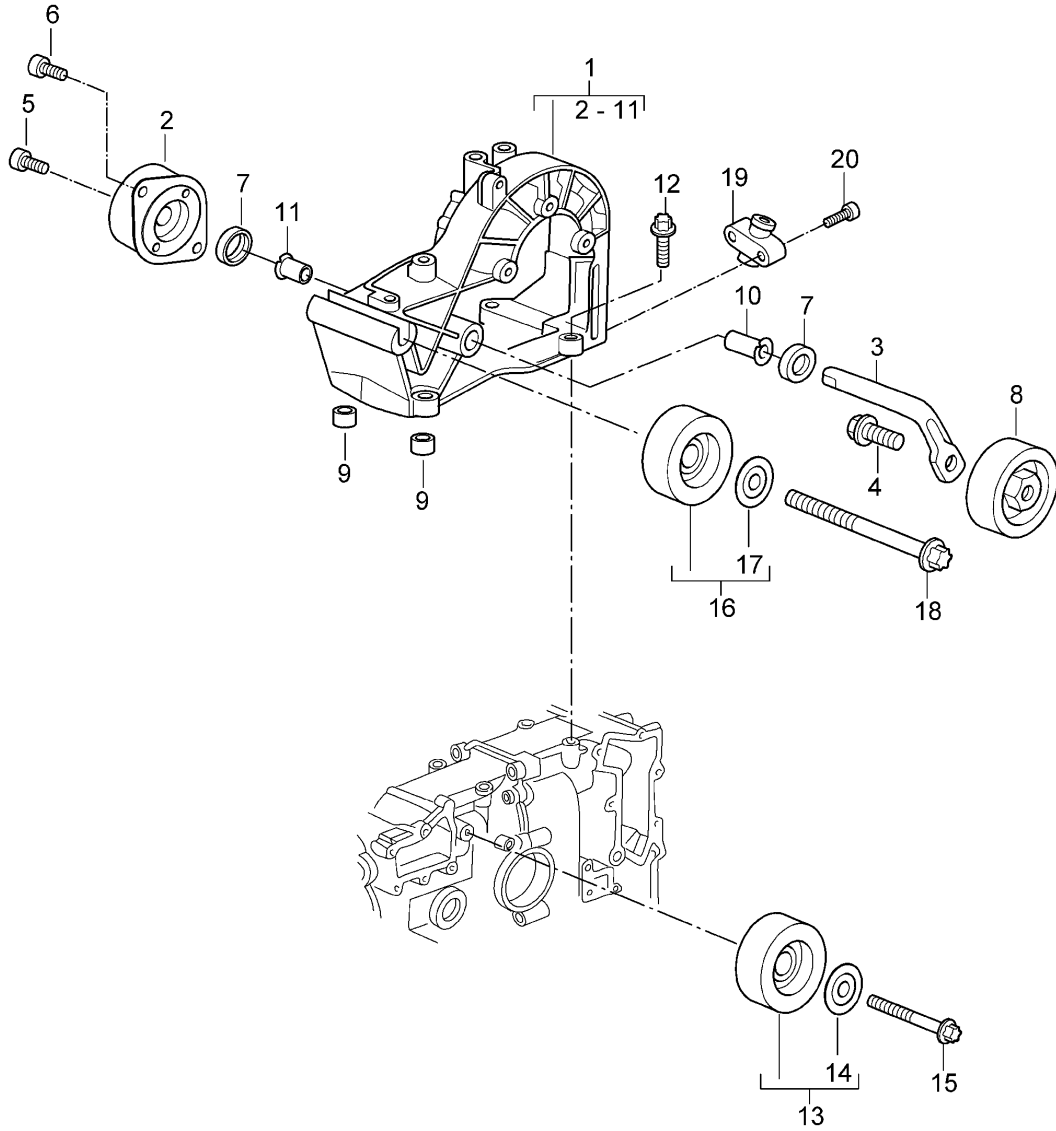

Model: 997 05

Model life 2005>>2008

Model: 997 05 Model life 2005>>2008

Pos	Part Number	Description	Remark	Qty	Model
1	997 102 016 00	Belt tensioner		1	M97.01
1		Belt drive		1	M96.05
(1)	996 102 016 01	Bracket		1	M97.01
(1)	996 102 016 03	Bracket		1	M96.05
2	997 102 260 00	Tensioner		1	I480
3	996 102 360 51	Lever		1	M96.05
4	999 072 041 09	Hexagon-head bolt		1	I249
5	900 067 117 03	M 10 X 30		1	M96.05
6	999 067 045 09	Pan-head screw		2	I249
7	996 102 365 50	M 8 X 22		2	
8	997 102 117 00	Dust boot		1	M97.01
(8)		Tensioning roller		1	M96.05
(8)	996 102 117 57	Tensioning roller		1	I480
9	999 095 064 00	Tensioning roller		2	M96.05
10	997 102 167 00	Dowel sleeve		1	I249
11	997 102 165 00	12 M 6 X 13		1	
12	900 385 006 01	Bush		4	
12	900 385 042 01	Torx screw		4	
13	997 102 119 00	BM 8 X 35		1	M97.01
(13)		Torx screw		1	M96.05
(13)	996 102 119 58	BM 8 X 35		1	I480
14	996 102 127 54	Deflection roller		1	M96.05
15	900 385 091 04	Deflection roller		1	I249
15	900 385 091 01	Cover disc		1	M96.05
16	997 102 118 00	Torx screw		1	I249
(16)		BM 8 X 60		1	
(16)	996 102 118 56	Outer hexagon round screw		1	M97.01
17	996 102 125 53	BM 8 X 60		1	M96.05
18	900 385 092 01	Deflection roller		1	I480
19	997 126 101 00	Deflection roller		1	M96.05
20	900 067 403 01	Deflection roller		2	I249
		Cover disc		1	M96.05
		Torx screw		1	I249
		BM 10 X 145		1	
		Bearing bracket		1	
		Compressor		1	
		Air conditioner		1	
		Pan-head screw		2	
		Bearing bracket		2	
		M 8 X 37		2