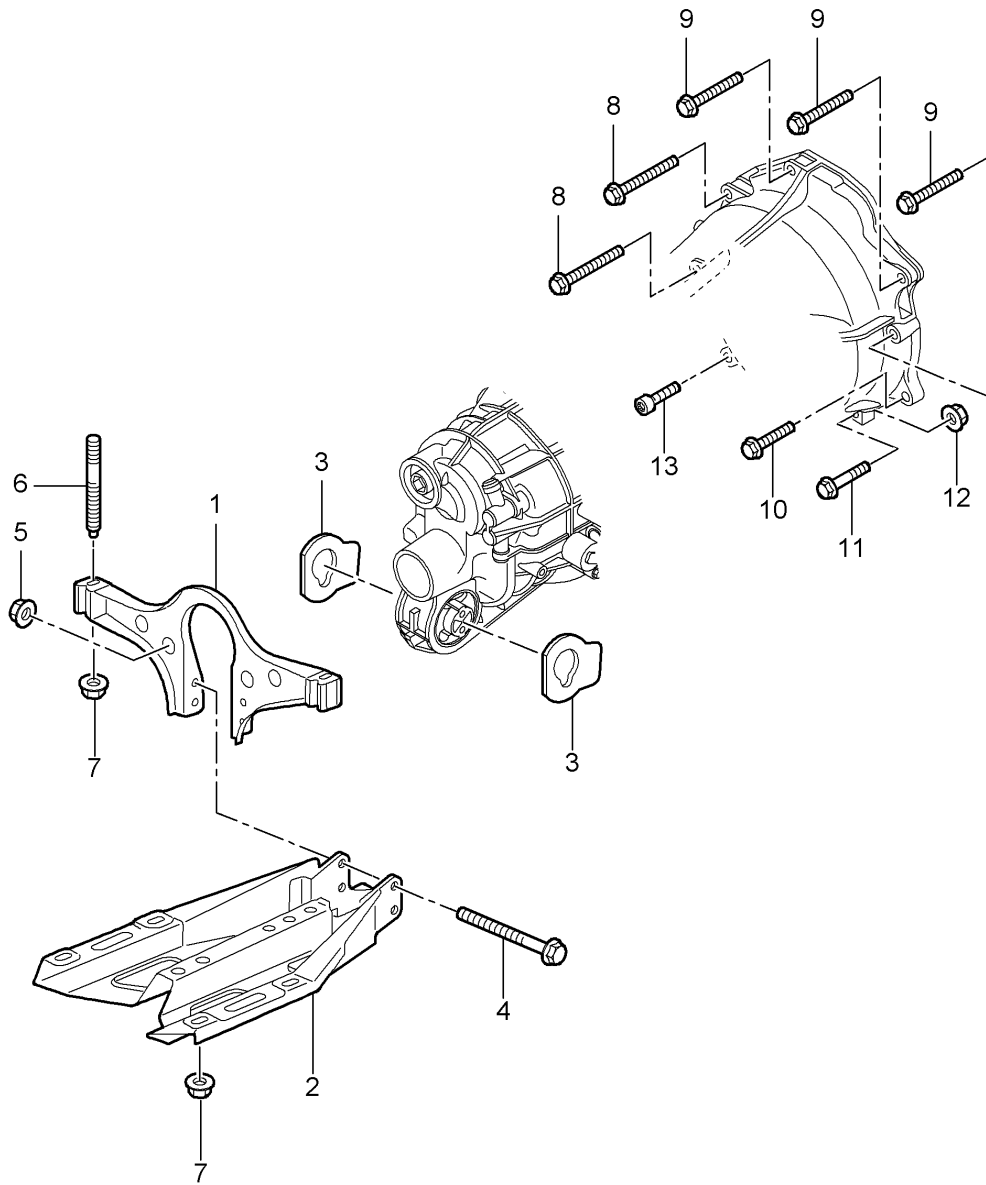

Model: 997 05

Model life 2005>>2008

Model: 997 05 Model life 2005>>2008

Pos	Part Number	Description	Remark	Qty	Model
		Manual transmission			G97.01
		Transmission suspension			G97.31
		Threaded joint			
		Engine			
1	997 375 039 00	Transmission carrier		1	
2	997 375 313 00	Transmission carrier		1	
2	997 375 113 00	Transmission carrier		1	
		Lengthways			
3	997 375 255 00	Stop		2	
4	900 378 132 09	Hexagon-head bolt		2	
4	900 378 314 01	Hexagon-head bolt		2	
		M 10 X 115			
5	900 380 008 09	Lock nut		2	
		M 10			
6	999 061 106 09	Stud		2	
		M 10 X 84			
6	999 061 115 01	Stud		2	
		M 10 x 80			
7	999 076 053 09	Hexagon nut		6	
		M 10			
8	999 072 010 09	Hexagon-head bolt		2	
		M 12 X 1,5 X 100			
9	999 072 008 09	Hexagon-head bolt		3	
		M 12 X 1,5 X 70			
9	999 072 008 01	Hexagon-head bolt		3	
		M 12 X 1,5 X 70			
10	900 378 061 09	Hexagon-head bolt		1	
		M 12 X 1,5 X 50			
11	900 378 076 09	Hexagon-head bolt		1	
		M 10 X 50			
12	900 377 011 09	Hexagon nut		1	
		M 10			
13	999 073 119 09	Pan-head screw		1	
		M 10 X 50			
14	997 375 055 01	Transmission mounting		1