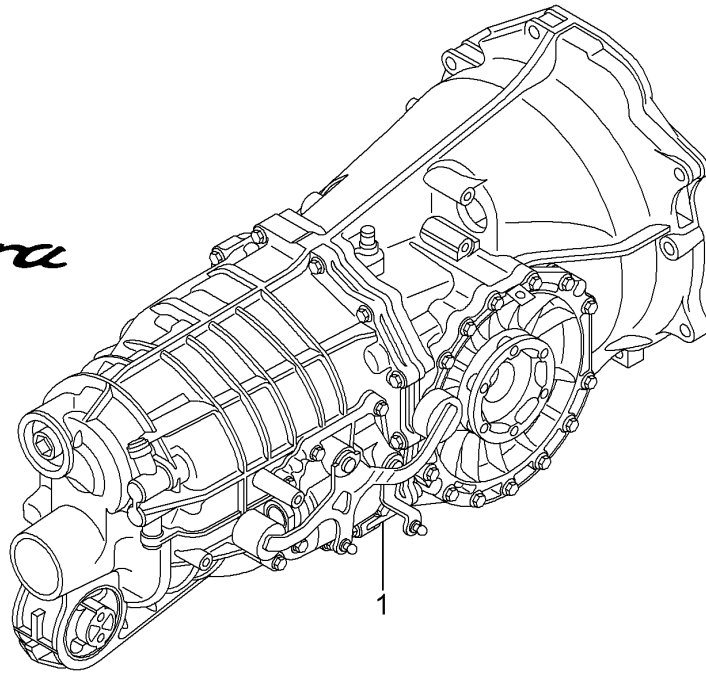

Model: 997 05

Model life 2005>>2008

Carrera