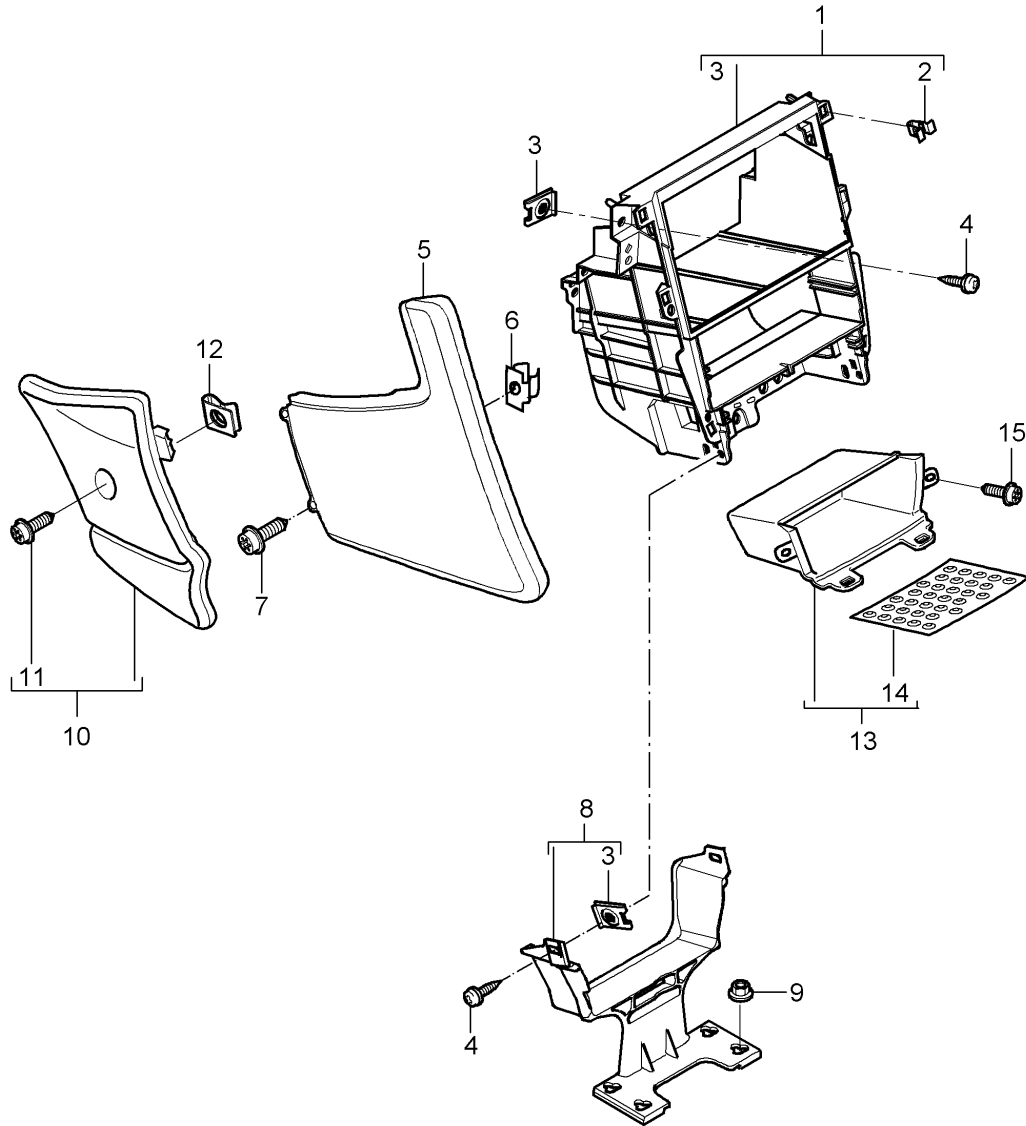

Model: 997 05

Model life 2005>>2008