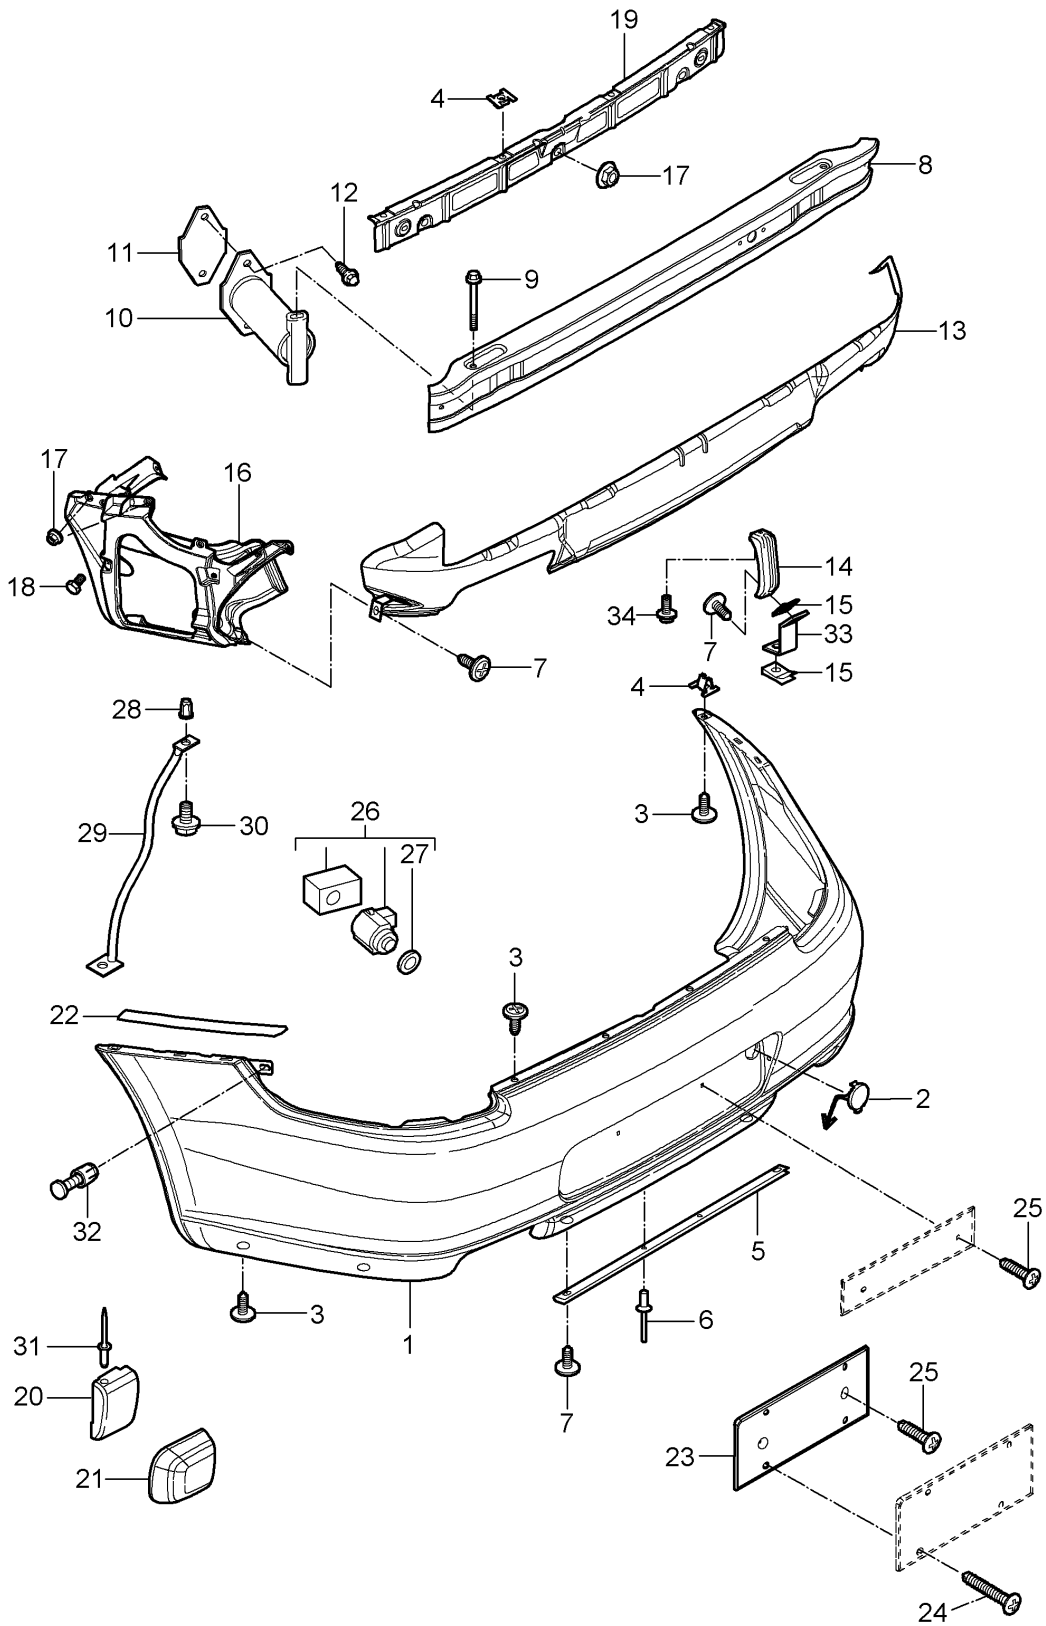

Model: 997 05 Model life 2005>>2008

Pos	Part Number	Description	Remark	Qty	Model
16	996 641 142 00	Temperature sensor		1	
17	997 505 557 00	Spoiler		1	
	997 505 557 00 01C	Satin black			
(17)	997 505 983 13	Spoiler Aerokit		1	IXAA
18	999 073 227 09	Tapping screw ST 4,8 X 19		10	
19	999 591 699 02	Speed nut ST 4,8		1	
20	997 701 105 00	Support		1	I211
	997 701 105 00 01C	Black			
(20)	997 701 109 00	Support Number plate		1	I210
	997 701 109 00 01C	Black			
22	999 919 227 A2	Tapping screw		2	I210/211
23	999 919 228 A2	Screw 5,0 x 28		2	
(24)	997 504 531 00	Protective film	/V /L	1	
24	997 504 532 00	Protective film	/V /R	1	
25	997 505 719 00	Fixing device		2	
-	999 591 709 40	Support Hose Headlight washer system		2	

Model: 997 05

Model life 2005>>2008