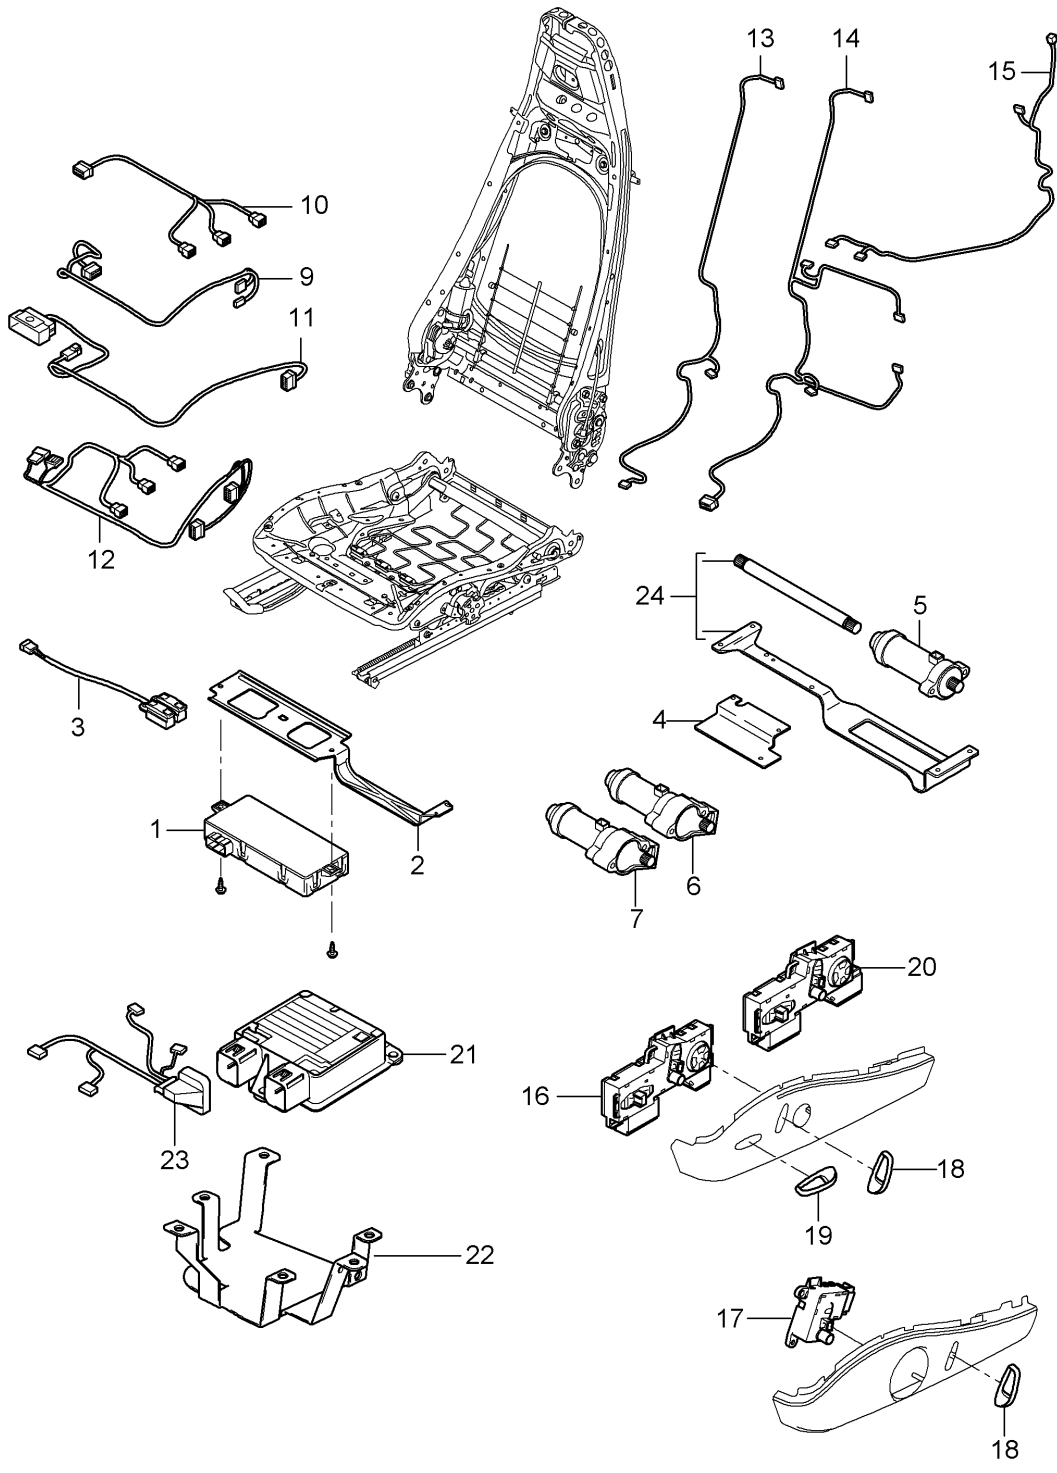

Model: 997 05

Model life 2005>>2008

Model: 997 05 Model life 2005>>2008

Pos	Part Number	Description	Remark	Qty	Model
		Wiring harnesses Switch Control unit Electric motor Standard seat Comfort seat	05-		CARRERA COUPE CABRIO TARGA
1	997 618 537 07	Control unit Seating position control		1	I537/538
2	997 521 643 00	Support Control unit Seating position control		1	I537/538
3	997 613 725 00	Switch Seat adjuster	/L	1	I377
(3)	997 613 725 00 V05 997 613 726 00	Galvano silver Switch Seat adjuster	/R	1	I378
4	997 613 726 00 V05 997 521 343 00	Galvano silver Support Compressor		1	I377/378
5	997 624 322 00	Electric motor Seat adjuster Lengthways without Memory		1	I437/438
(5)	997 624 332 00	Electric motor Seat adjuster Lengthways with Memory		1	I437/438/537 I538
6	997 624 322 00	Electric motor Seat adjuster Height adjustment without Memory		1	I437/438
(6)	997 624 332 00	Electric motor Seat adjuster Height adjustment with Memory		1	I437/438/537 I538
7	997 624 323 00	Electric motor Seat adjuster Tilt angle without Memory		1	I437/438
(7)	997 624 333 00	Electric motor Seat adjuster Tilt angle with Memory		1	I437/438/537 I538
9	997 612 684 00	Wiring harness Seat adjuster Memory		1	I537/538
10	997 612 690 00	Wiring harness Lengthways Height adjustment Memory		1	I537/538
11	997 612 682 01	Wiring harness Switch Seat adjuster		1	I369/370 I375/376
12	997 612 683 01	Wiring harness		1	I437/438