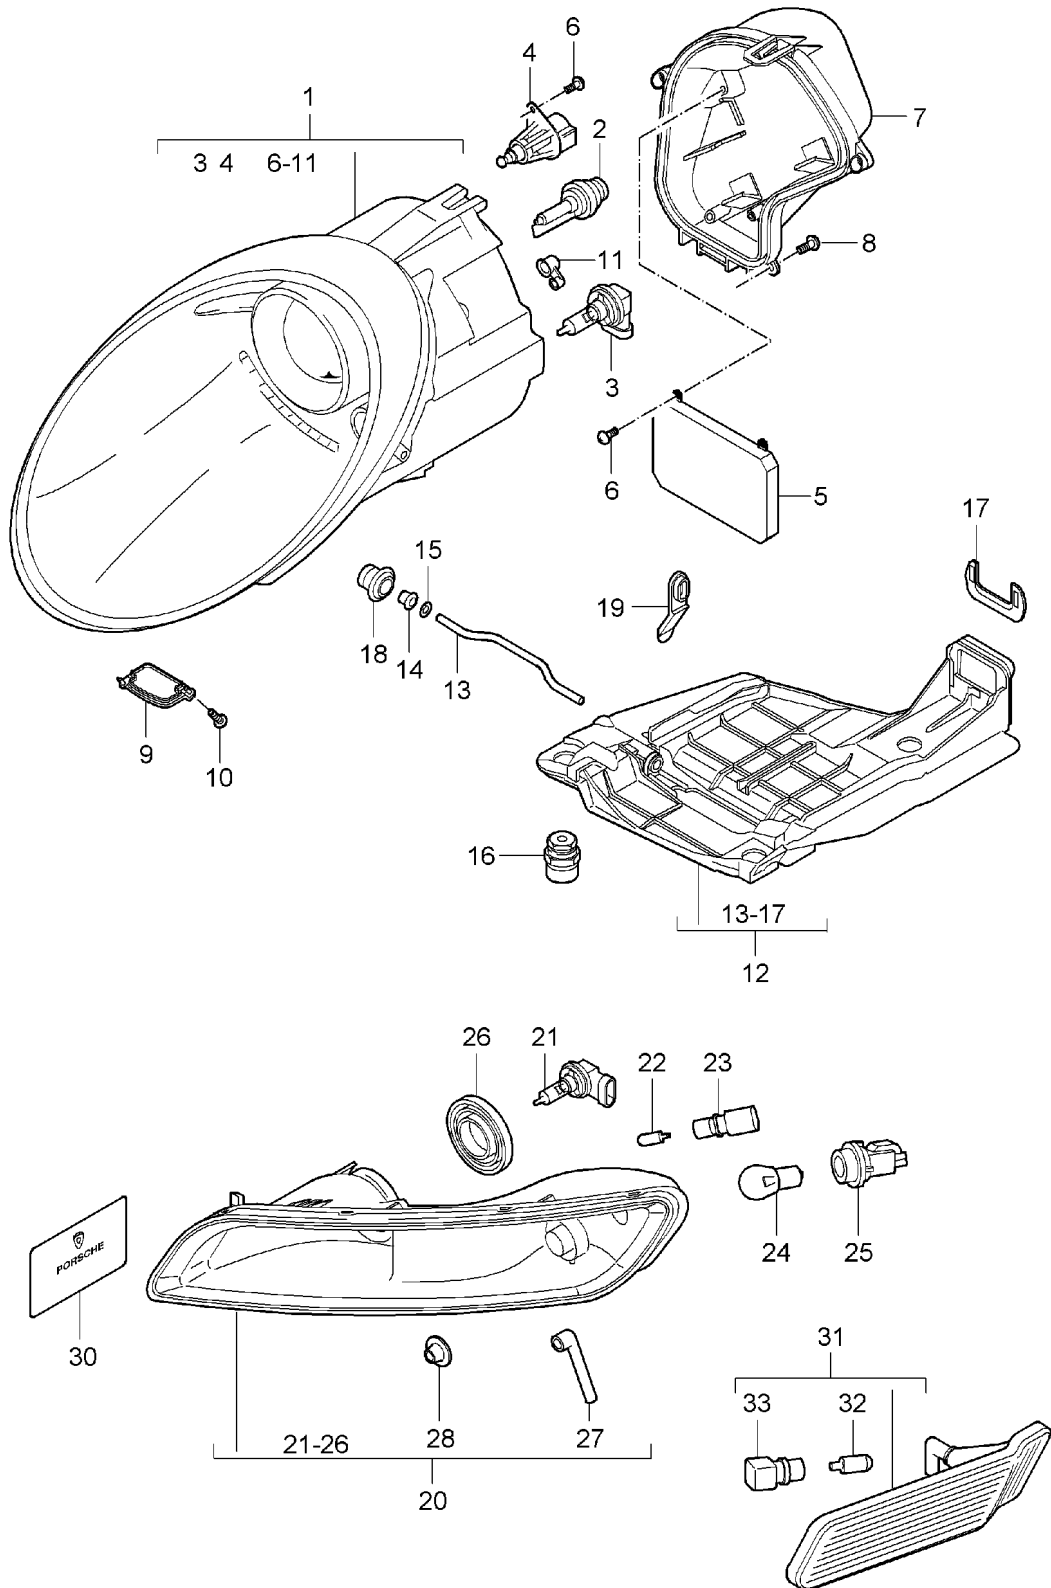

Model: 997 05

Model life 2005>>2008

Pos	Part Number	Description	Remark	Qty	Model
30	997 631 033 02	Additional headlamp Direction indicator light	/L	1	
(30)	997 631 034 02	Direction indicator light	/R	1	
31	999 631 138 90	Bulb 5 W Yellow		2	
32	997 631 133 00	Bulb socket		2	

Model: 997 05

Model life 2005>>2008