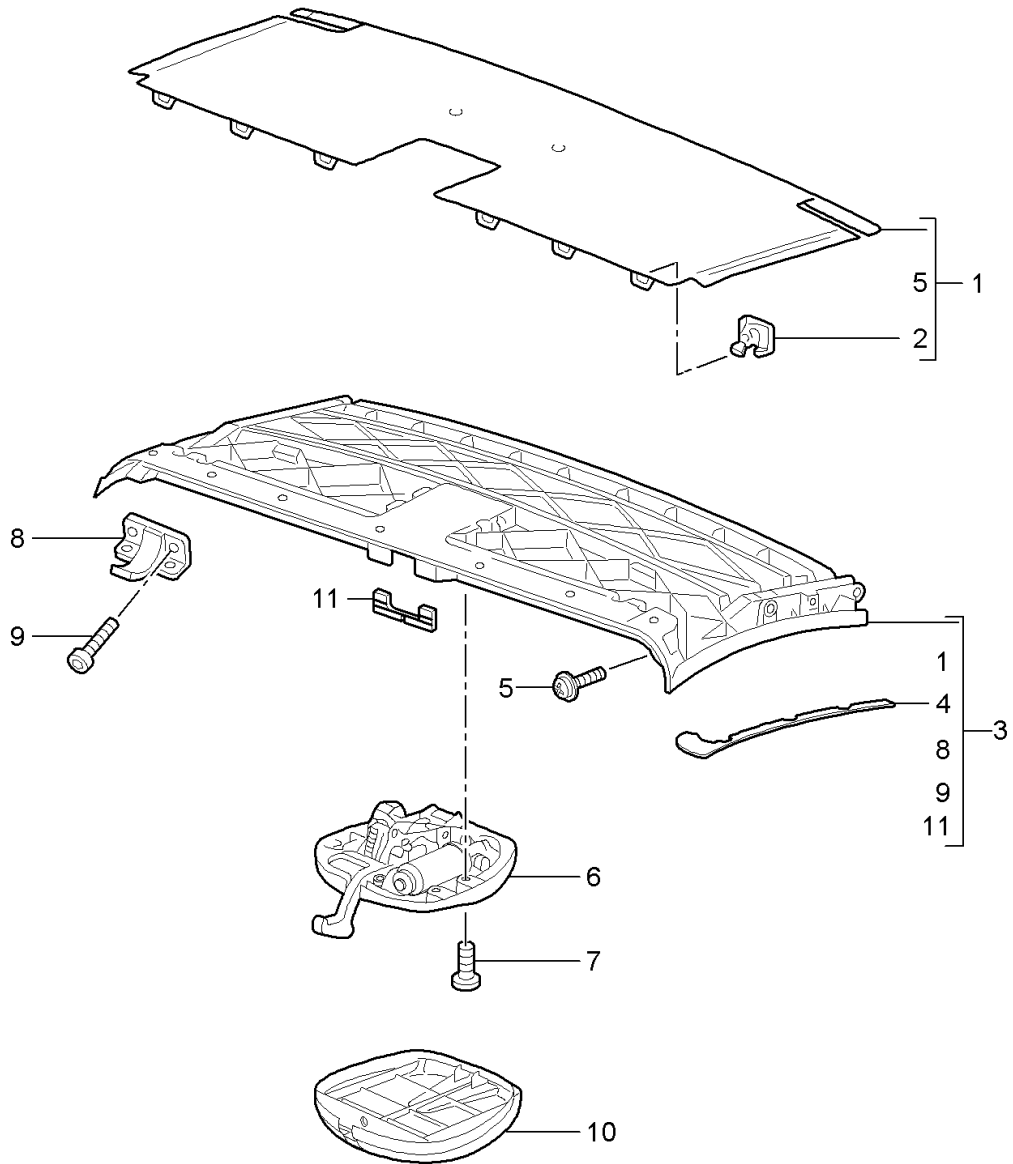

Model: 997 05

Model life 2005>>2008

Pos	Part Number	Description	Remark	Qty	Model
25	999 073 262 09	Fastening screw Retaining frame Torx screw M 5X14		10	
26	996 562 455 01	Gasket		1	
27	996 562 331 00	Gasket		1	
-	000 043 207 25	Use also: Activator 1 Liter See workshop manual 600649		1	
28	997 562 329 00	Glass roof		1	
29	996 562 903 00	Spacer Set		1	
30	996 562 907 00	Cover	/L	1	
(30)	996 562 908 00	Cover	/R	1	
31	997 562 443 00	Gasket Centre piece		1	
32	999 703 100 40	Buffer Rear lid		2	
33	997 562 441 00	Cover Rear window		1	
34	996 562 415 00	Lower Strip Clamping strip for Cover		1	
36	999 084 456 09	Hexagon nut M6		3	
37	999 073 264 09	Oval-head screw M6x10		2	

Model: 997 05

Model life 2005>>2008