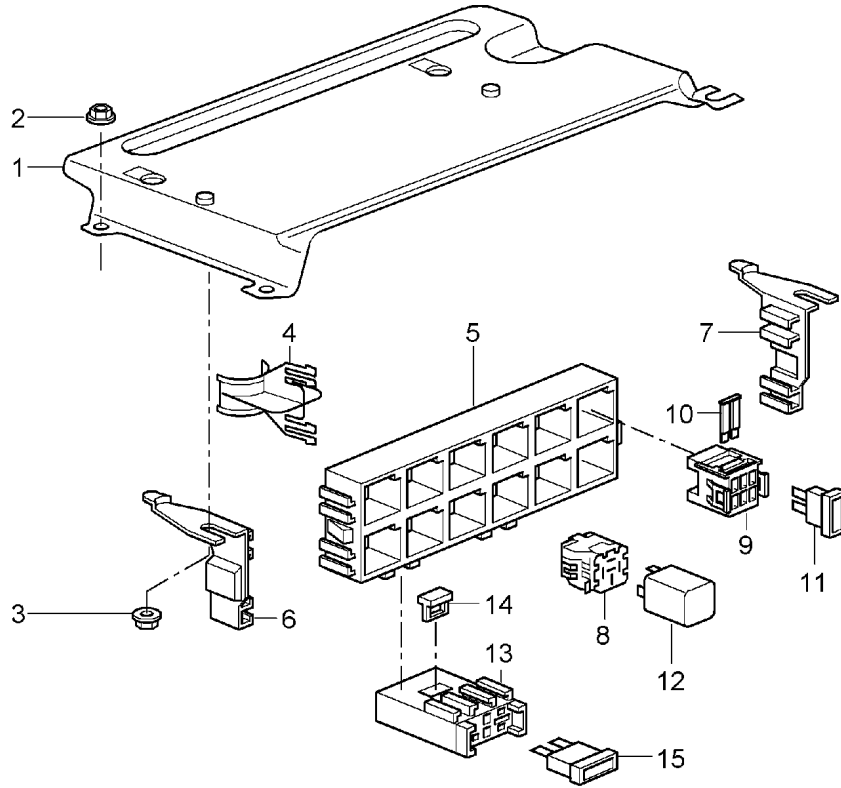

Model: 997 05

Model life 2005>>2008

Model: 997 05 Model life 2005>>2008

Pos	Part Number	Description	Remark	Qty	Model
		Central electrical system			
		Rear end			
1	996 610 129 02	Mounting plate F >>995S7 03675 F >>995S7 35994		1	COUPE CARRERA CARRERA S
(1)	996 610 229 03	Mounting plate F 995S7 03676>> F 995S7 35995>>		1	COUPE/TARGA CARRERA CARRERA S
2	999 084 629 01	Hexagon nut M 6		2	COUPE/TARGA
3	900 380 015 01	Hexagon nut M 6 F >>995S7 03675 F >>995S7 35994		2	COUPE CARRERA CARRERA S
4	996 610 112 00	Cable holder		1	COUPE/TARGA
(4)	996 610 115 00	Cable holder		1	CABRIO
5	996 610 111 00	Relay carrier Support frame		X	
6	996 610 126 00	Support F >>995S7 03675 F >>995S7 35994	/R	1	COUPE CARRERA CARRERA S
(6)	987 610 118 00	Support F 995S7 03676>> F 995S7 35995>>	/R	1	COUPE CARRERA CARRERA S
6	996 610 126 00	Support	/R	1	CABRIO
7	996 610 127 00	Support F >>995S7 03675 F >>995S7 35994	/L	1	COUPE CARRERA CARRERA S
(7)	987 610 117 00	Support F 995S7 03676>> F 995S7 35995>>	/L	1	COUPE CARRERA CARRERA S
7	996 610 127 00	Support	/L	1	CABRIO
-	996 610 128 00	Fixing clip		2	CABRIO
-	999 074 059 01	Round head screw M 5		2	CABRIO
8	928 610 511 00	Relay carrier		X	
9	999 650 747 40	Fuse holder		1	
10	999 650 748 40	Locking device		1	
11	999 607 083 00	Lock 7,5 A		X	
11	999 607 085 00	Lock 15 A		X	
12		Relay			
(12)	999 657 013 90	Relay Rear window heating Relay socket/code:		1	COUPE
(12)	996 615 112 00	Relay Rear window heating Relay socket/code:	S1	1	CABRIO
(12)	999 657 018 90	Relay Air conditioner Relay socket/code:	S2	1	I573
(12)	999 657 016 90	Relay Blower Engine compartment Relay socket/code:	S3	1	
(12)	999 657 017 90	Relay Secondary pump Relay socket/code:	S8	1	
13	999 650 193 40	Fuse holder	S9	3	
14	999 650 371 40	Locking device		3	
15	999 607 073 00	Lock		X	I661