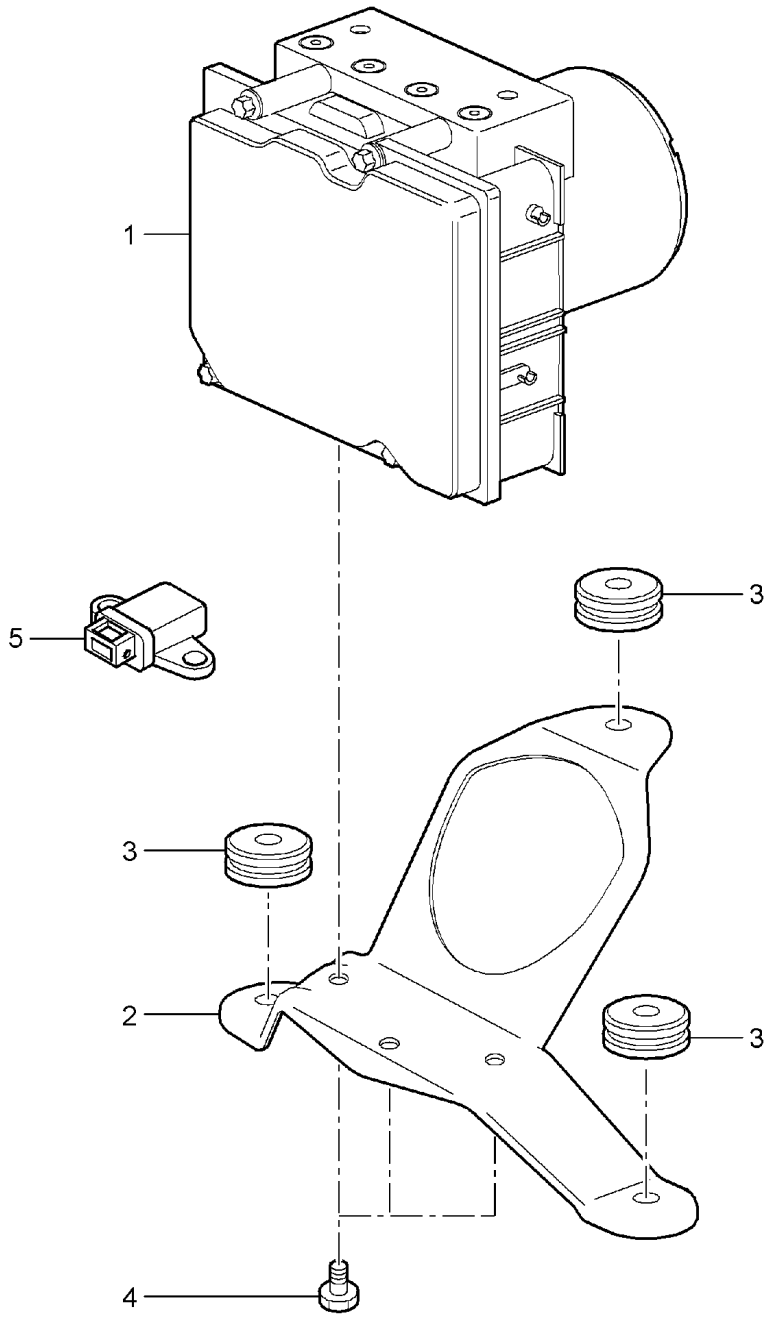

Model: 997 05 Model life 2005>>2008

Pos	Part Number	Description	Remark	Qty	Model
		Brake line			
		Underbody			
		Rear axle			
		Vacuum line			
1	997 355 189 00	Brake line	/L	1	
1	997 355 189 10	Brake line	/L	1	
1	997 355 189 11	Brake line	/L	1	
2	996 355 503 00	Brake hose bracket	/L	1	
(2)	997 355 503 10	Support	/L	1	I450
3	900 067 117 09	Pan-head screw M 6 X 16		2	
4	996 355 504 00	Brake hose bracket	/R	1	
(4)	997 355 504 10	Support	/R	1	I450
5	996 355 585 00	Brake line	/L	1	
(5)	996 355 585 10	Brake line	/L	1	I450
6	996 355 586 00	Brake line	/R	1	
(6)	996 355 586 10	Brake line	/R	1	I450
7	996 355 139 00	Brake hose		2	
8	997 355 190 02	Brake line		1	
9	996 347 543 00	Cable holder		3	
11	996 355 543 00	Support		1	
14	997 355 575 00	Vacuum line		1	
(14)	997 355 575 01	Vacuum line		1	
-	999 507 495 40	Support		1	
(15)	996 501 815 02	Support		2	
	996 501 815 02 GRV	Prime coated			
16	997 355 331 00	Retainer spring for Brake hose		X	

Model: 997 05

Model life 2005>>2008