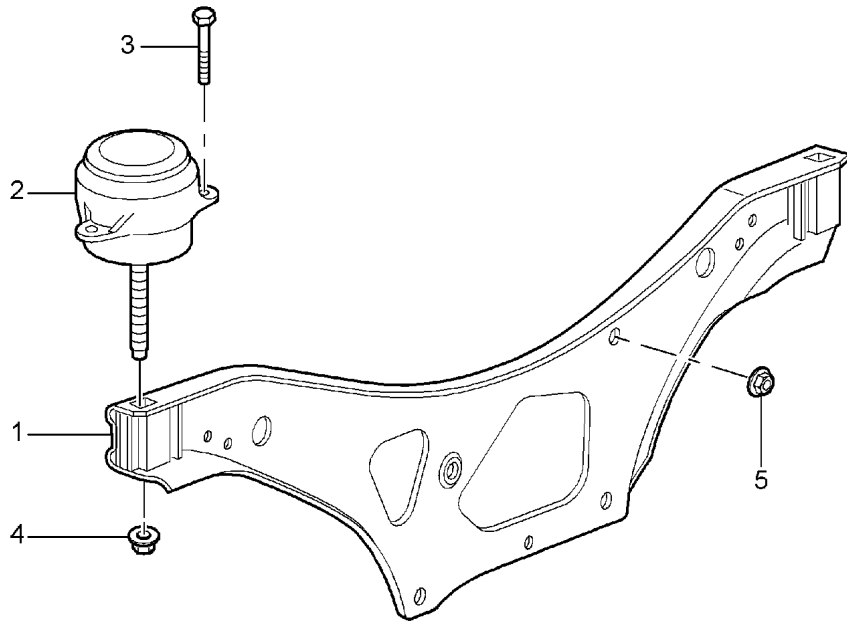

Model: 997 05 Model life 2005>>2008

Pos	Part Number	Description	Remark	Qty	Model
		Air injection			M97.01
1	997 605 104 00	Secondary pump	-07	1	M96.05
(1)	997 605 104 02	Secondary pump	08-	1	I661
2	955 113 325 00	Oval-head screw M 6 X 50		2	M97.01
(2)		Oval-head screw M 6 X 50		3	I661
3	997 110 429 02	Support Tank ventilation		1	M97.01
(3)	997 110 429 40	Support Tank ventilation		1	M97.01 IX51
4	999 703 868 40	Rubber mounting 8,76 X 33,3		3	I661
5	999 209 077 02	Spacer sleeve 6,5 X 1		2	M97.01
5	999 209 077 01	Spacer sleeve 6,5 X 1		2	M97.01
(5)	999 209 077 02	Spacer sleeve 6,5 X 1		3	I661
5	999 209 077 01	Spacer sleeve 6,5 X 1		2	M97.01
6	996 605 123 01	Change-over valve		1	
7	997 113 137 01	Bracket Secondary pump		1	
8	948 113 203 51	Valve		1	I661
9	993 113 258 51	Gasket		1	I661
10	999 073 344 04	Round head screw M 6 X 20		5	
(10)		Round head screw M 6 X 20		7	I661
11	997 113 339 02	Hose		1	I661
12	997 113 233 01	Gasket Bracket		1	I661
(12)	997 113 233 02	Gasket Bracket		1	
13	997 113 117 01	Connecting line		1	I661
14	996 113 213 51	Gasket		1	
15	997 113 340 00	Lid		1	

Model: 997 05

Model life 2005>>2008