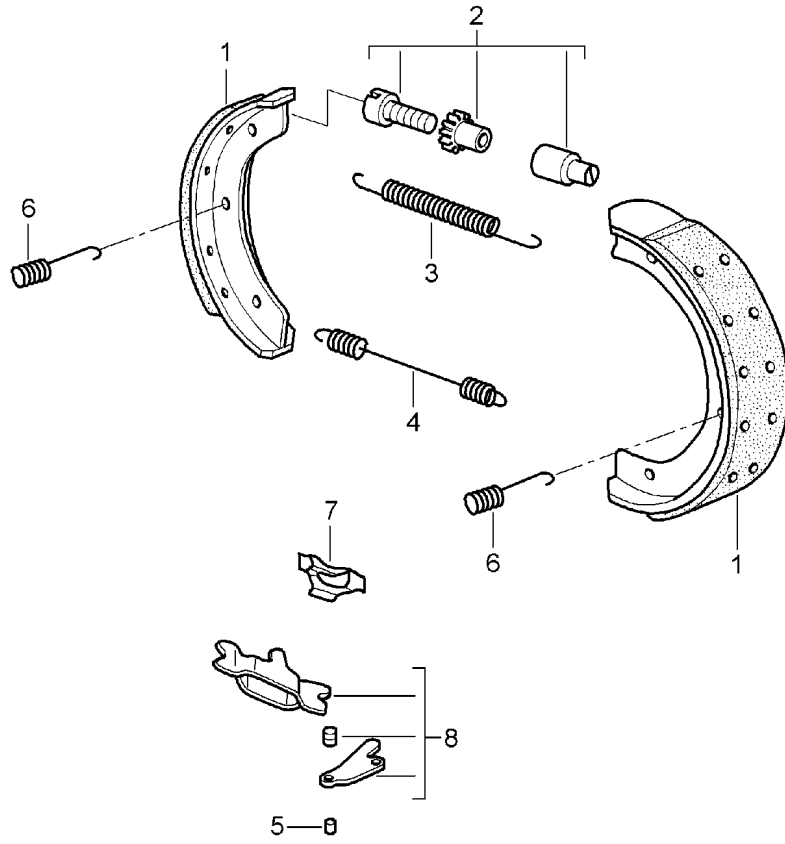

Model: 997 05

Model life 2005>>2008

Model: 997 05

Model life 2005>>2008

Pos	Part Number	Description	Remark	Qty	Model
(1)	996 352 993 02	Handbrake See technical manual Group 46 83 20 Brake shoe 1 set Only together with Compression spring 997.352.741.01 D >> 29.06.2006		1	
(1)	997 352 993 01	Brake shoe 1 set D 30.06.2006>> 26.04.2007		1	
(1)	997 352 993 02	Brake shoe 1 set D 27.04.2007>>		1	
2	993 352 071 00	Adjusting screw		2	
2	298 609 723	Adjusting screw		2	
3	997 352 721 01	Tension spring Short		2	
(3)	298 609 717	Tension spring Short		2	
4	997 352 723 02	Tension spring Long		2	
5	993 352 737 00	Bolt		2	
(6)	997 352 741 01	Compression spring Only together with Brake shoe 996.352.993.00/01/02		4	
7	997 352 807 00	Support panel		2	
8	993 352 073 00	Push-button lock Complete		2