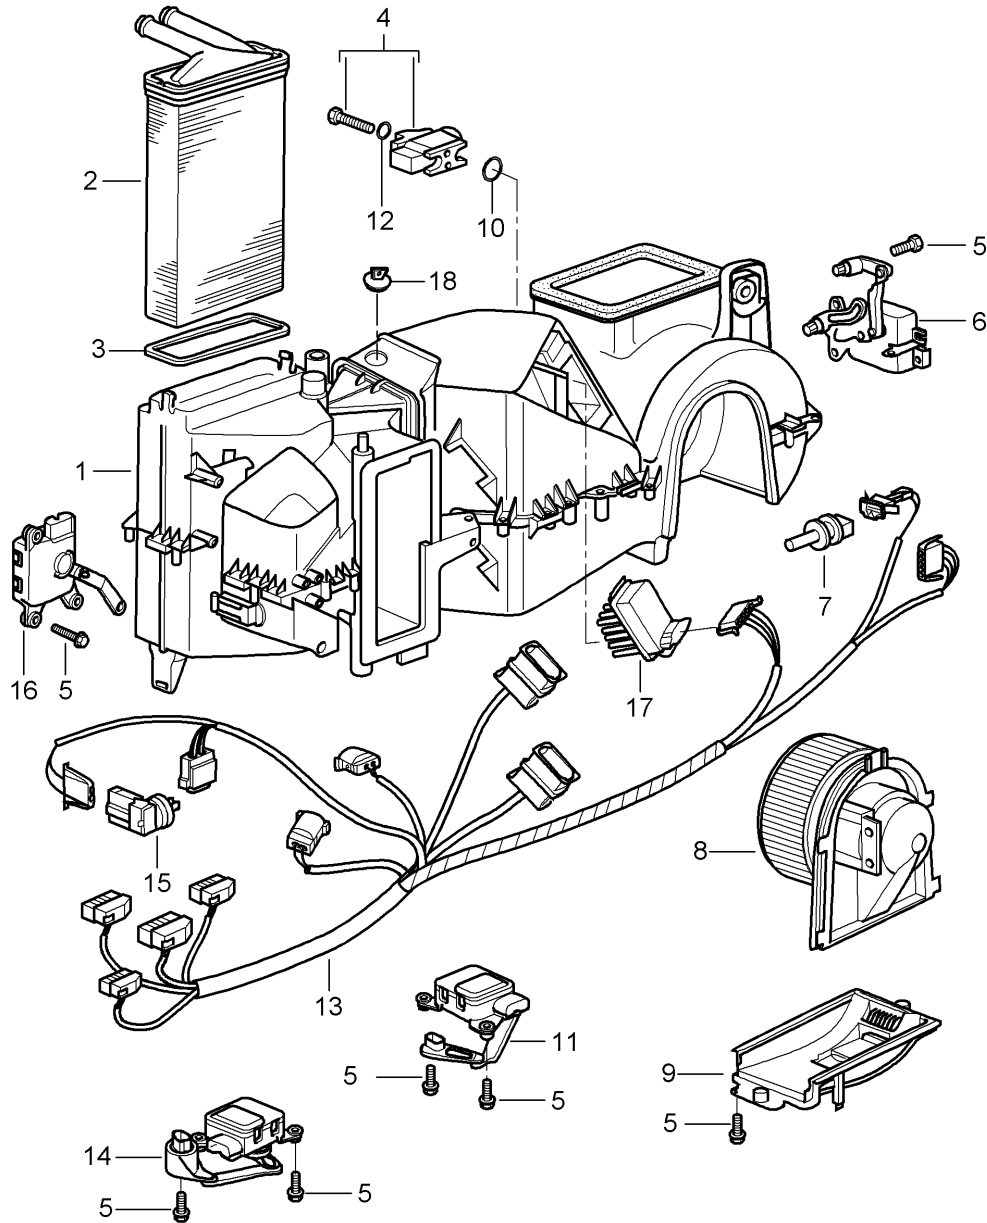

Model: 997 05

Model life 2005>>2008

Model: 997 05 Model life 2005>>2008

Pos	Part Number	Description	Remark	Qty	Model
1	997 573 901 04	Air conditioner Single parts Air conditioner without Heat exchanger with Evaporator	/LL	1	I098/573
(1)	996 573 901 01	Air conditioner without Heat exchanger with Evaporator	/RL	1	I099/573
2	997 572 129 00	Heat exchanger		1	
3	996 572 913 00	Gasket		1	
4	996 573 929 01	Expansion valve		1	
5	900 143 102 02	Combination screw		X	
6	996 573 915 00	Electric motor Fresh-air flap Identification Black	/LL	1	I098/573
(6)	996 573 915 01	Electric motor Fresh-air flap Identification Black	/RL	1	I099/573
7	955 572 304 10	Temperature sensor		1	
8	996 624 107 01	Blower	/LL	1	I098
(8)	996 624 108 01	Blower	/RL	1	I099
9	996 573 905 00	Lid		1	
10	999 707 596 40	O-ring 14x1,82		1	
11	996 573 919 02	Electric motor Temperature valve Identification Pink	/LL	1	I098
(11)	996 573 919 03	Electric motor Temperature valve Identification Pink	/RL	1	I099
12	999 707 534 41	O-ring 17x2,00		1	
13	997 612 655 02	Wiring harness	/LL	1	I098/573
(13)	997 612 656 02	Wiring harness	/RL -07	1	I099/573
(13)	997 612 656 04	Wiring harness	/RL 08-	1	I099/573
(13)	987 612 655 00	Wiring harness	/LL -07	1	I098/572
(13)	987 612 655 02	Wiring harness	/LL 08-	1	I098/572
(13)	987 612 656 01	Wiring harness	/RL -07	1	I099/572
(13)	987 612 656 03	Wiring harness	/RL 08-	1	I099/572
14	996 573 921 02	Electric motor Defroster flap Identification Yellow	/LL	1	I098
(14)	996 573 921 03	Electric motor Defroster flap Identification Yellow	/RL	1	I099
15	1H0 907 543 A	Temperature sensor		1	
16	996 573 917 02	Electric motor Central valve Identification Green	/LL	1	I098
(16)	996 573 917 03	Electric motor Central valve Identification	/RL	1	I099