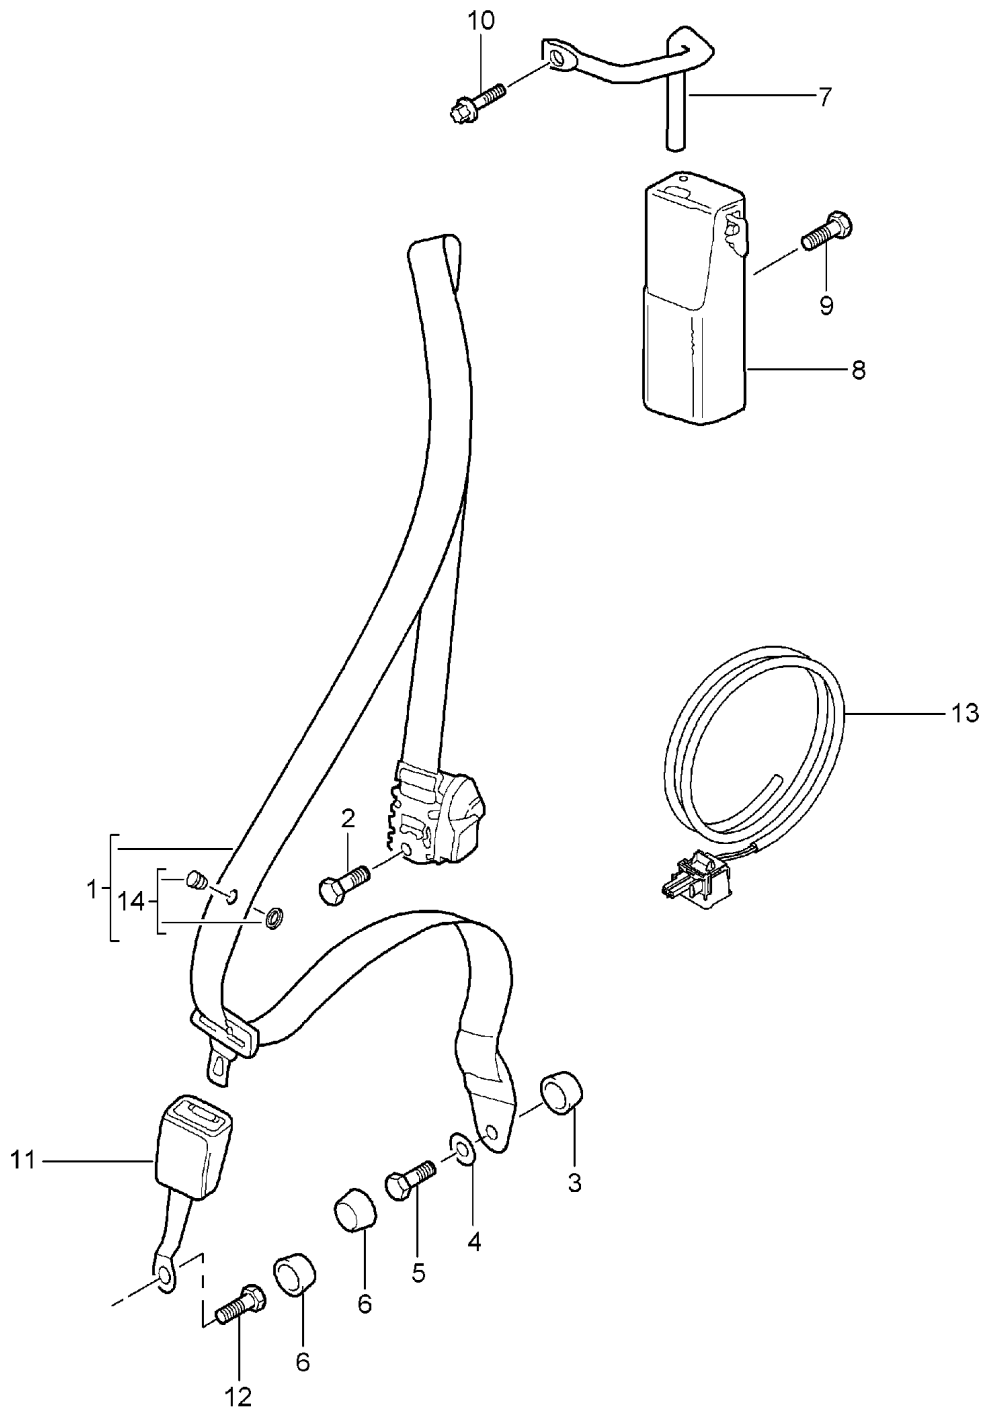

Model: 997 05

Model life 2005>>2008

Model: 997 05 Model life 2005>>2008

Pos	Part Number	Description	Remark	Qty	Model
		Seat belt Front			CABRIO
1	997 803 033 03	Seat belt	/L	1	
	997 803 033 03 A23	Black			I555
	997 803 033 03 N13	Guards red			IXSX
	997 803 033 03 V02	Speed yellow			IXSY
	997 803 033 03 U01	Silver			IXSH
(1)	997 803 034 05	Seat belt	/R	1	
	997 803 034 05 A23	Black			I555
	997 803 034 05 N13	Guards red			IXSX
	997 803 034 05 V02	Speed yellow			IXSY
	997 803 034 05 U01	Silver			IXSH
2	999 075 070 09	Hexagon-head bolt		2	
3	999 924 064 02	Spacer sleeve		2	
3	999 924 064 01	Spacer sleeve		2	
(3)	997 803 663 00	Spacer sleeve	08-	1	I388/389
4	211 857 771	Washer		2	
(4)	999 028 022 01	Spring washer	08-	1	I388/389
-	999 025 275 A2	Washer	08-	1	I388/389
5	999 075 073 09	Hexagon-head bolt		2	
(5)	999 075 072 A2	Hexagon-head bolt	08-	2	I388/389
6	811 857 845	Cap		2	
7	996 803 815 00	Reverse lever	/L	1	
7	996 803 816 00	Reverse lever	/R	1	
8	996 803 581 00	Mounting	/L	1	
8	996 803 582 00	Mounting	/R	1	
9	999 075 065 09	Hexagon-head bolt M8x35		4	
10	900 378 017 09	Hexagon-head bolt Seat-belt buckle Driver's side		2	
11	996 803 183 08	Seat-belt buckle Passenger's side		1	
(11)	997 803 183 01	Seat-belt buckle Driver's side		1	
11	997 803 183 04	Seat-belt buckle Driver's side	08-	1	I388
(11)		Seat-belt buckle Driver's side	08-	1	I389
(11)	997 803 183 05	Seat-belt buckle Passenger's side	08-	1	I389
11		Seat-belt buckle Passenger's side	08-	1	I388
12	999 218 101 02	Hexagon-head bolt		2	
13		Cable for Seat-belt tensioner See illustrations 9/02/10		X	
14	955 803 056 00	Knob		2	
	955 803 056 00 HCP	Black			
15	997 803 334 00	Clamping piece		2	
	997 803 334 00 01C	Black