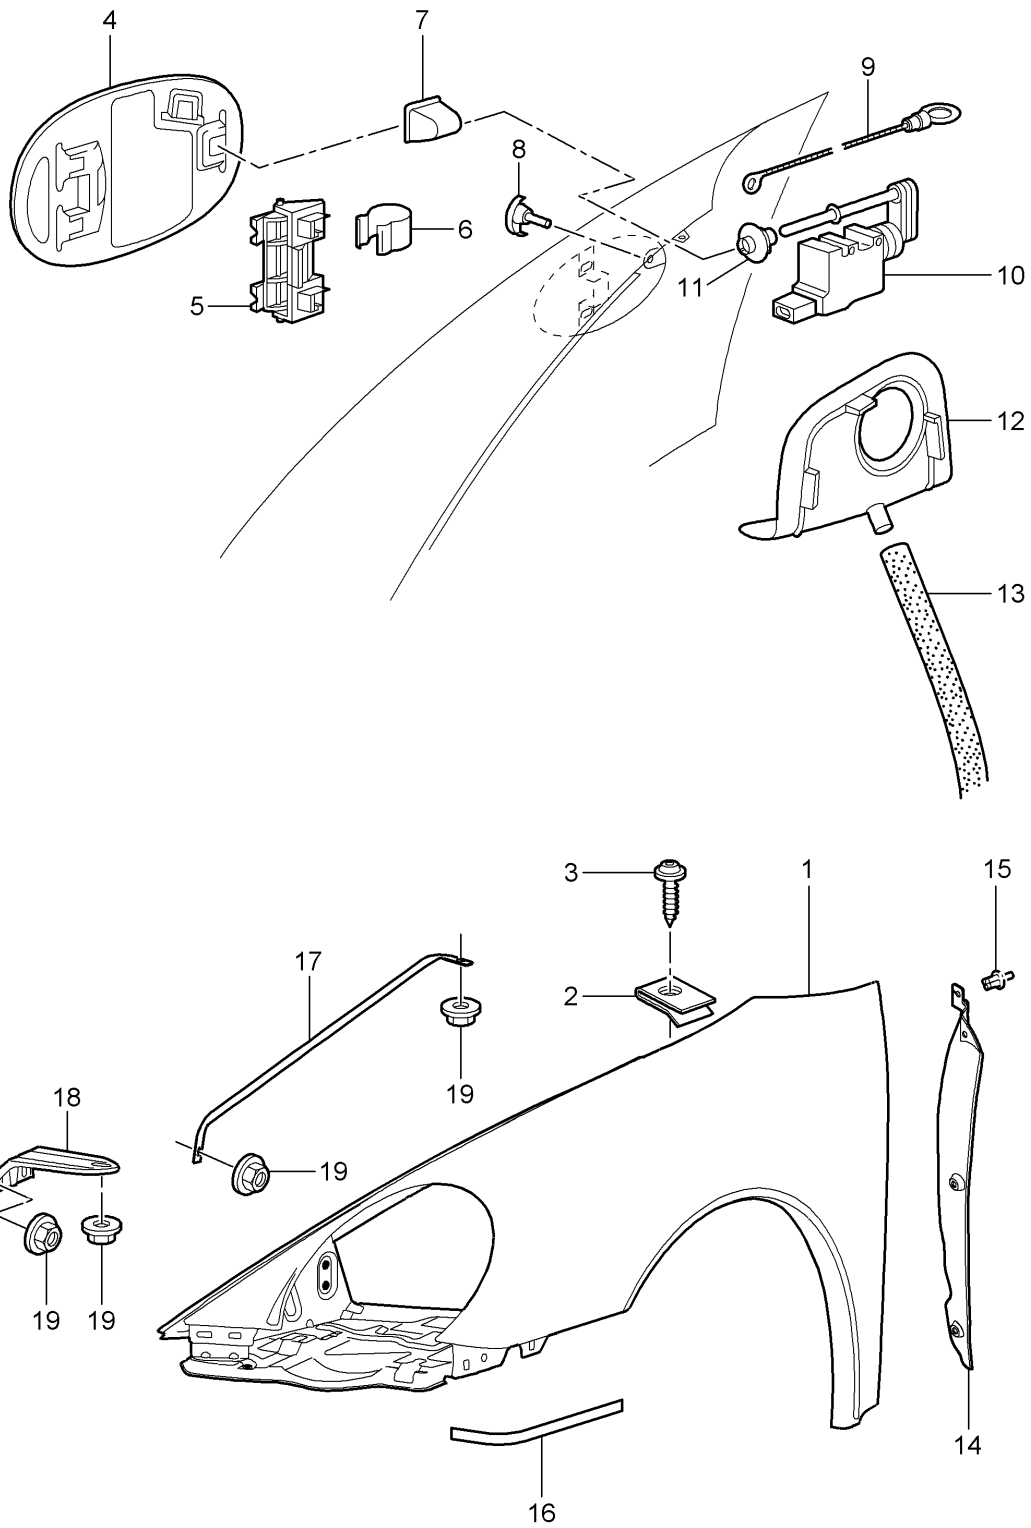

Model: 997 05

Model life 2005>>2008