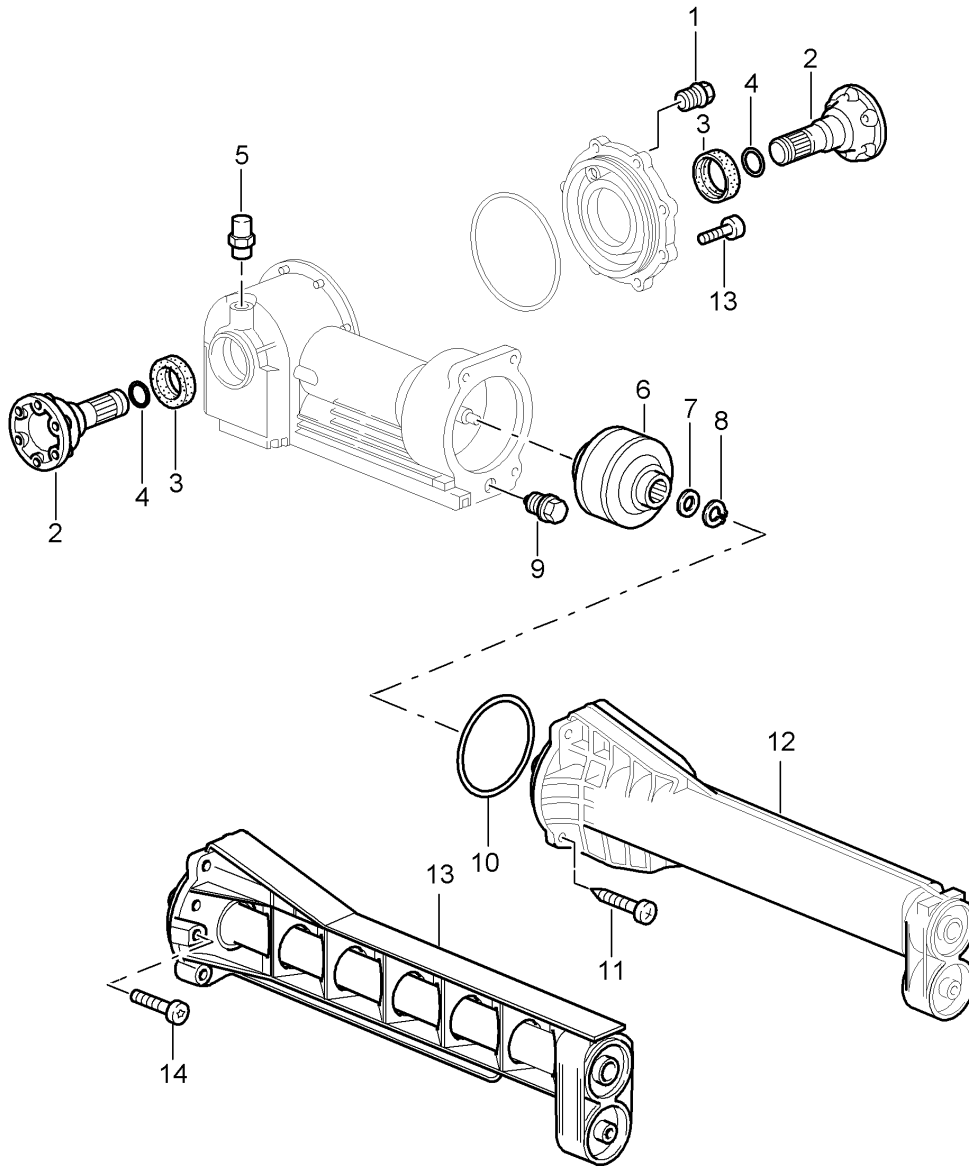

Model: 997 05

Model life 2005>>2008

Model: 997 05

Model life 2005>>2008

Pos	Part Number	Description	Remark	Qty	Model
		Front-axle final drive			Z97.00 G97.31 A97.31
1	N 016 161 1	Viscous clutch Single parts Screw plug M 18 X 1,5		1	
1	900 124 013 02	Screw plug M 18 X 1,5		1	
2	996 332 309 00	Joint flange		2	
3	999 113 454 40	Shaft sealing ring 40 X 60 X 9		2	
4	996 332 311 00	Circlip 2,5 X 20		2	
5	996 301 071 00	Bleeder 17 X 12		1	
6	996 339 021 02	Viscous clutch		1	
7	900 234 174 00	Support washer 20 X 28 X 2,0		1	
8	999 041 021 01	Circlip 20 X 1,2		1	
9	900 124 025 02	Screw plug M 18 X 1,5 PM		1	
9	900 124 014 01	Screw plug M 18 X 1,5 PM		1	
10	999 707 455 40	O-ring 123 X 3		1	
11	N 903 660 01	Torx screw M 8 X 36 Only together with Position 12		4	
12		Bracket Cardan shaft with Use N__903.660.01		1	
13	997 337 041 00	Bracket Cardan shaft with Use 900.385.141.01		1	
14	900 385 141 01	Torx screw M 8 x 40 Only together with 997.337.041.00		4	