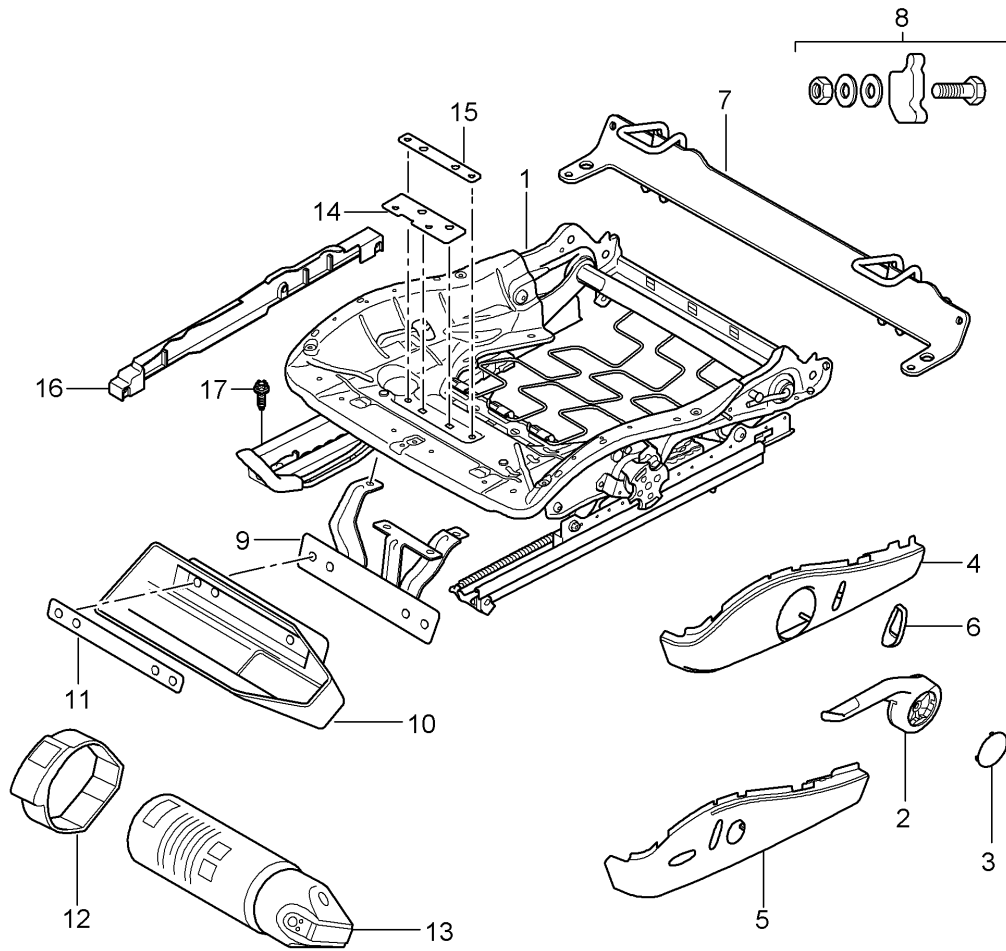

Model: 997 05

Model life 2005>>2008