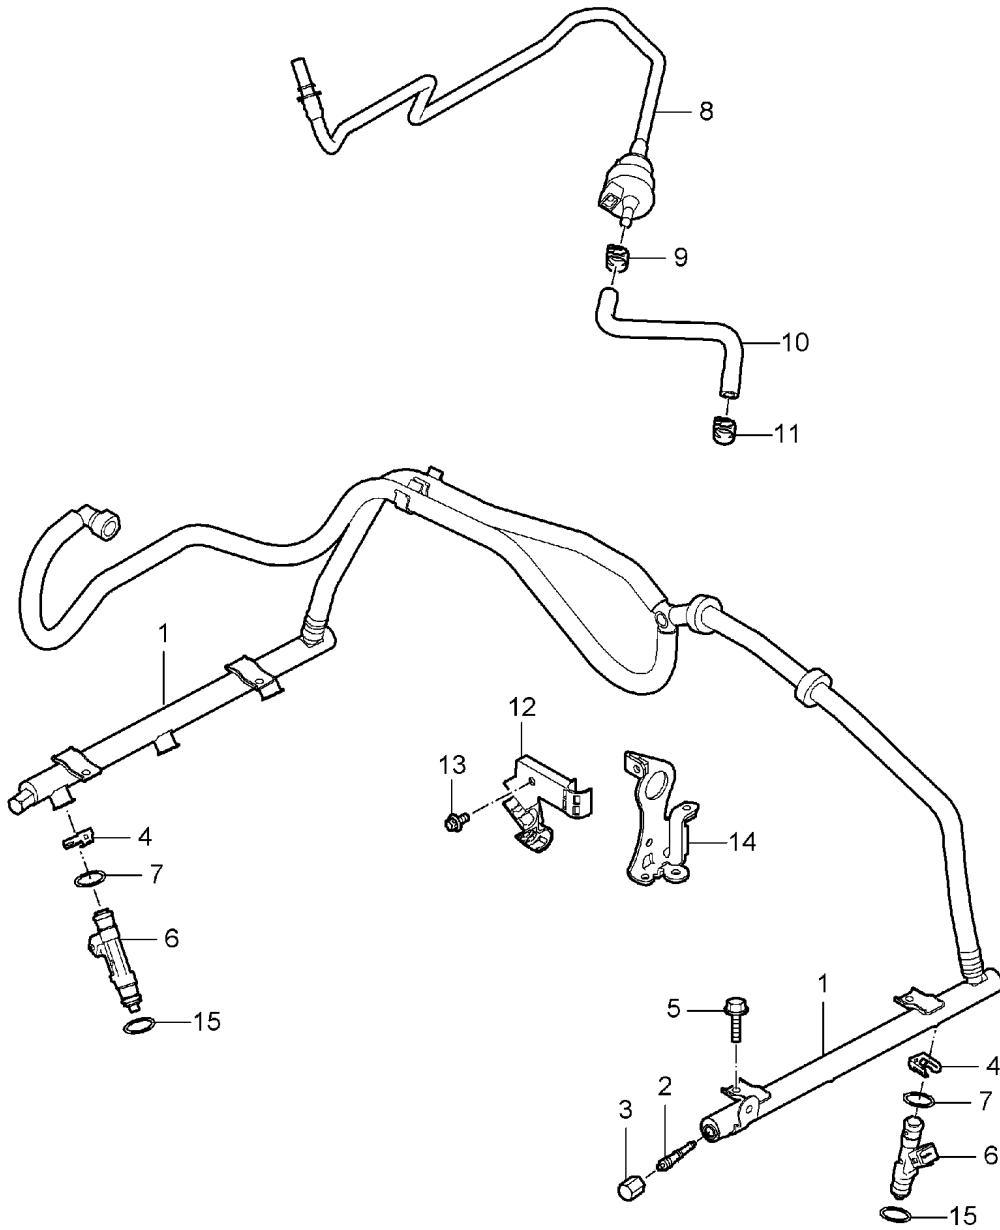

Model: 997 05

Model life 2005>>2008

Model: 997 05

Model life 2005>>2008

Pos	Part Number	Description	Remark	Qty	Model
		Fuel collection pipe			M97.01 M96.05
1	997 110 031 03	Fuel collection pipe		1	
2	993 110 217 00	Valve		2	
3	997 110 218 00	Cap		2	
4	996 110 113 52	Retaining clip		6	
5	900 385 041 09	Torx screw M 6 X 12		4	
6	997 605 123 00	Injector valve		6	
7	999 707 574 40	O-ring 7,52 X 3,51		6	
8	997 110 129 00	Vent line Information available		1	M97.01 M97.01
(8)	997 110 129 40	Vent line Information available	06-	1	M97.01 IX51 M97.01 IX51
8	997 110 128 01	Vent line		1	M96.05
9	999 512 650 09	Hose clamp		1	
10	997 110 127 00	Hose		1	M96.05
11	999 512 651 09	Hose clamp B 15 X 12		1	
12	996 101 223 00	Support		1	
13	900 385 279 09	Hexagon-head bolt M6 X 12 MK		1	
14	996 101 213 56	Retaining bar		1	
15	999 707 573 40	O-ring 8,3 X 3,05		6