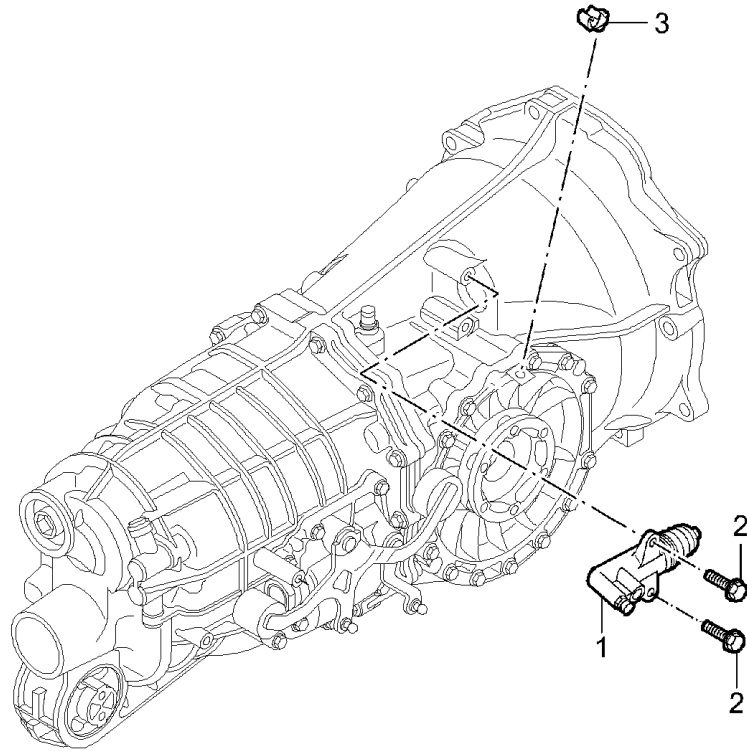

Model: 997 05

Model life 2005>>2008