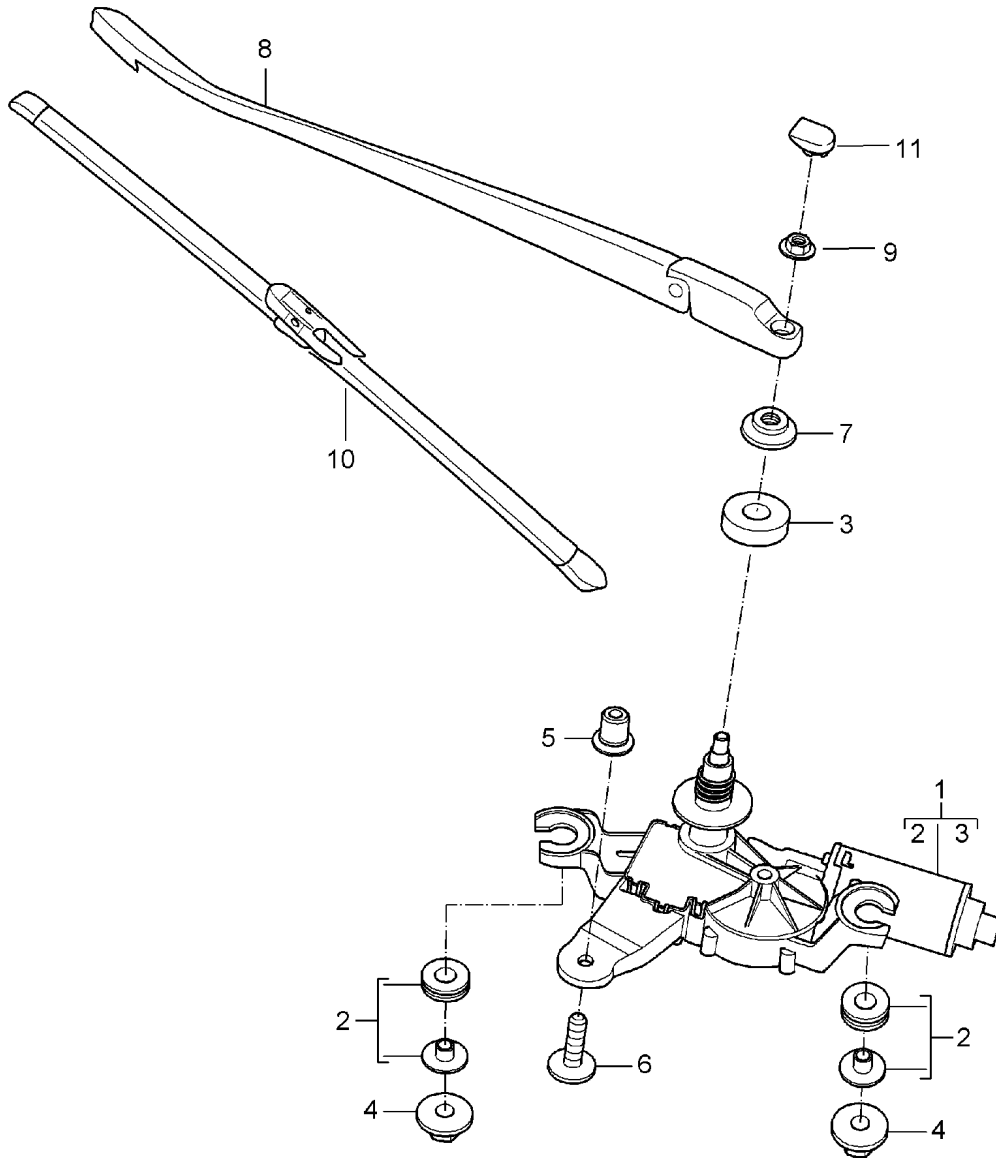

Model: 997 05

Model life 2005>>2008

Model: 997 05

Model life 2005>>2008

Pos	Part Number	Description	Remark	Qty	Model
		Rear window wiper			I425
1	997 628 080 00	Wiper motor		1	COUPE
(1)	996 628 090 01	Wiper motor		1	TARGA
2	997 628 908 00	Repair kit		1	
		Comprising:			
-		Grommet		2	
-		Bush		2	
3	997 628 910 00	Sealing ring		1	
4	999 076 078 01	Hexagon nut		2	
		M 6			
5	999 500 078 00	Speed nut		1	
6	999 073 468 01	Combination screw		1	
		M 6 X 22 SC			
7	997 628 273 00	Grommet		1	
8	997 628 169 00	Wiper arm		1	COUPE
(8)	997 628 159 00	Wiper arm		1	TARGA
9	900 377 003 03	Hexagon nut		1	
10	997 628 189 00	Wiper blade		1	
11	997 628 122 00	Cap		1