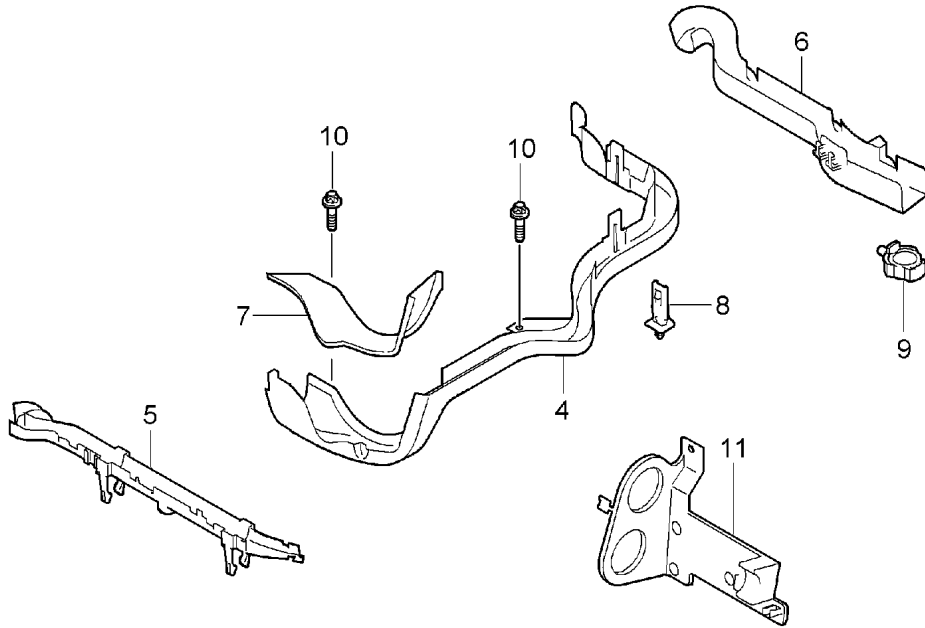

Model: 997 05

Model life 2005>>2008