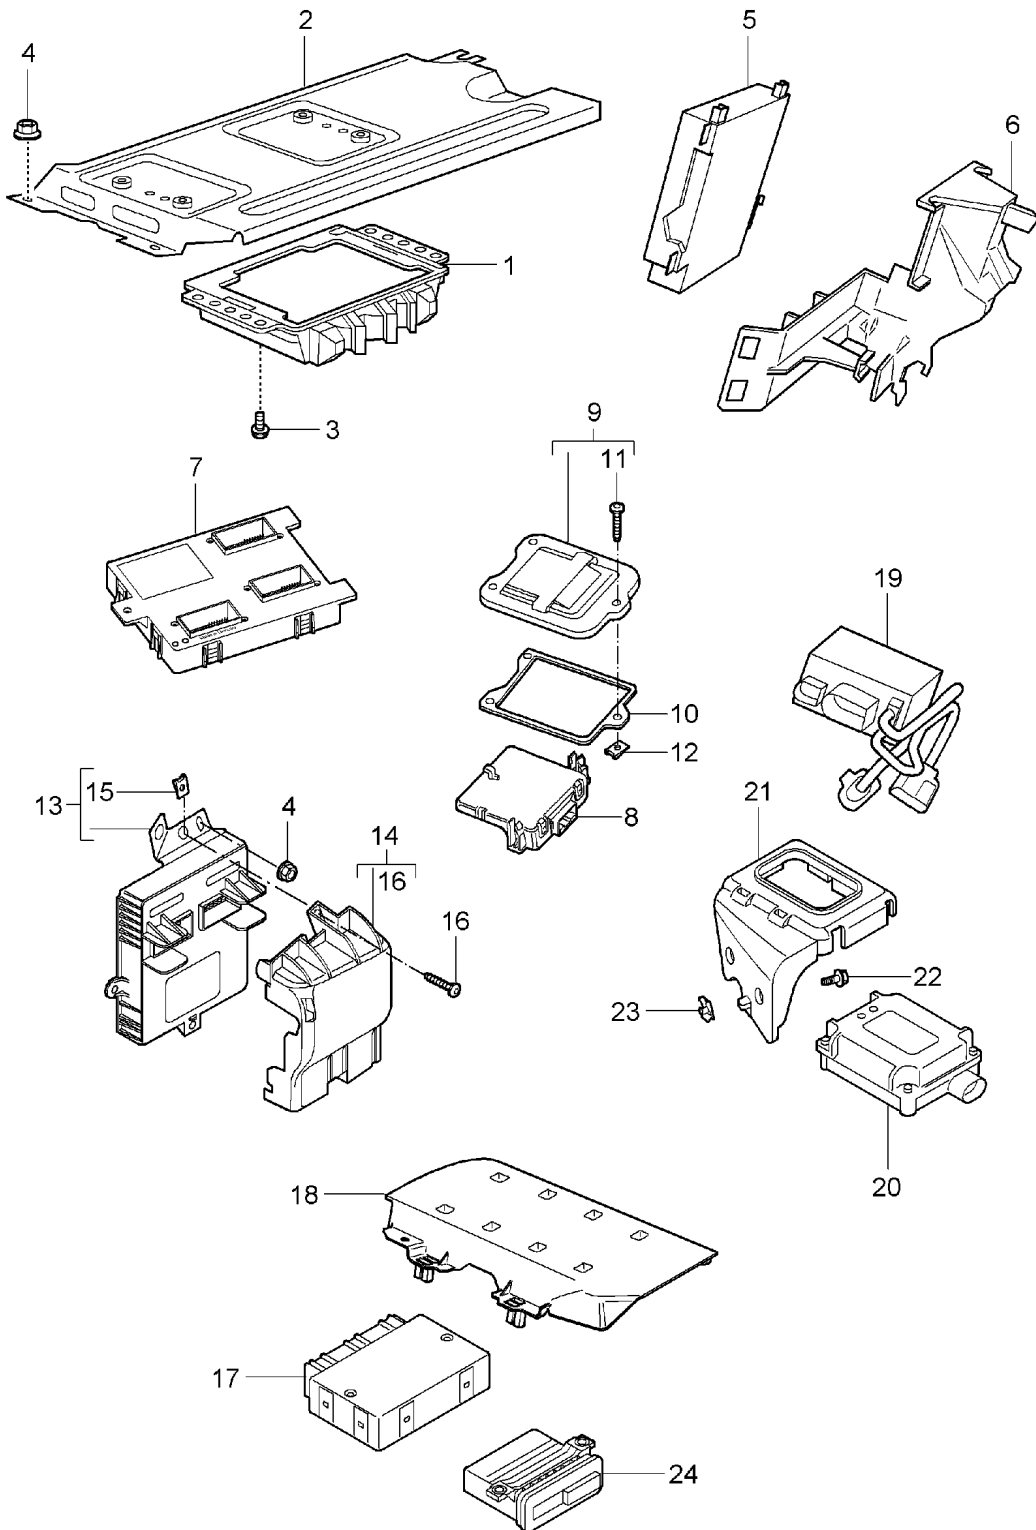

Model: 997 05

Model life 2005>>2008

377 21 000 000

Model: 997 05 Model life 2005>>2008

Pos	Part Number	Description	Remark	Qty	Model
1	997 618 601 05	Control units Control unit	05	1	
1		- dme - Control unit	06-	1	-I660
1	997 618 603 05	- dme - Control unit	05-	1	I660
(1)	996 618 150 01	- dme - Control unit		1	CARRERA 4/4S
-	999 919 125 09	Fuel pump Hexagon-head bolt 6,0 X 16,0 for Control unit		2	I664 CARRERA 4/4S I664
2	996 618 129 01	Fuel pump Support Control unit		1	COUPE/TARGA
(2)	996 618 131 00	- dme - Support Control unit		1	CABRIO
3	900 378 036 01	- dme - Hexagon-head bolt M 6 X 12		4	COUPE/TARGA
(3)	999 073 228 09	Tapping screw 4,8 X 13		X	CABRIO
4	999 084 629 01	Hexagon nut M 6		3	COUPE/TARGA
5	997 618 180 14	Control unit Tiptronic		1	I249
6	996 618 257 01	Support Control unit		1	I249
-		Tiptronic Control unit		1	TARGA
-		Targa roof See illustrations 8/11/02		1	CABRIO
7	997 610 102 06	Control unit Convertible top control See illustrations 8/11/15		1	
7	997 618 516 01	Control unit Vehicle electrical system		1	
8	997 610 107 04	Control unit Vehicle electrical system Gateway		1	
9	997 572 419 03	Lid		1	
10	997 572 221 00	Gasket		1	
11	900 143 094 09	Tapping screw ST 4,8 X 19		3	
12	999 591 855 01	Speed nut ST 4,8		3	
13	997 618 511 01	Control unit FRONT luggage compartment		1	-I601
(13)	997 610 105 11	Control unit FRONT luggage compartment		1	I601
14	997 551 736 00	Cover		1	CARRERA/S
(14)	997 551 736 01	Cover		1	CARRERA 4/4S
15	999 507 462 09	Speed nut 4,8		1	
16	999 073 061 02	Tapping screw 4,8 X 16		1	
17	997 618 260 08	Control unit		1