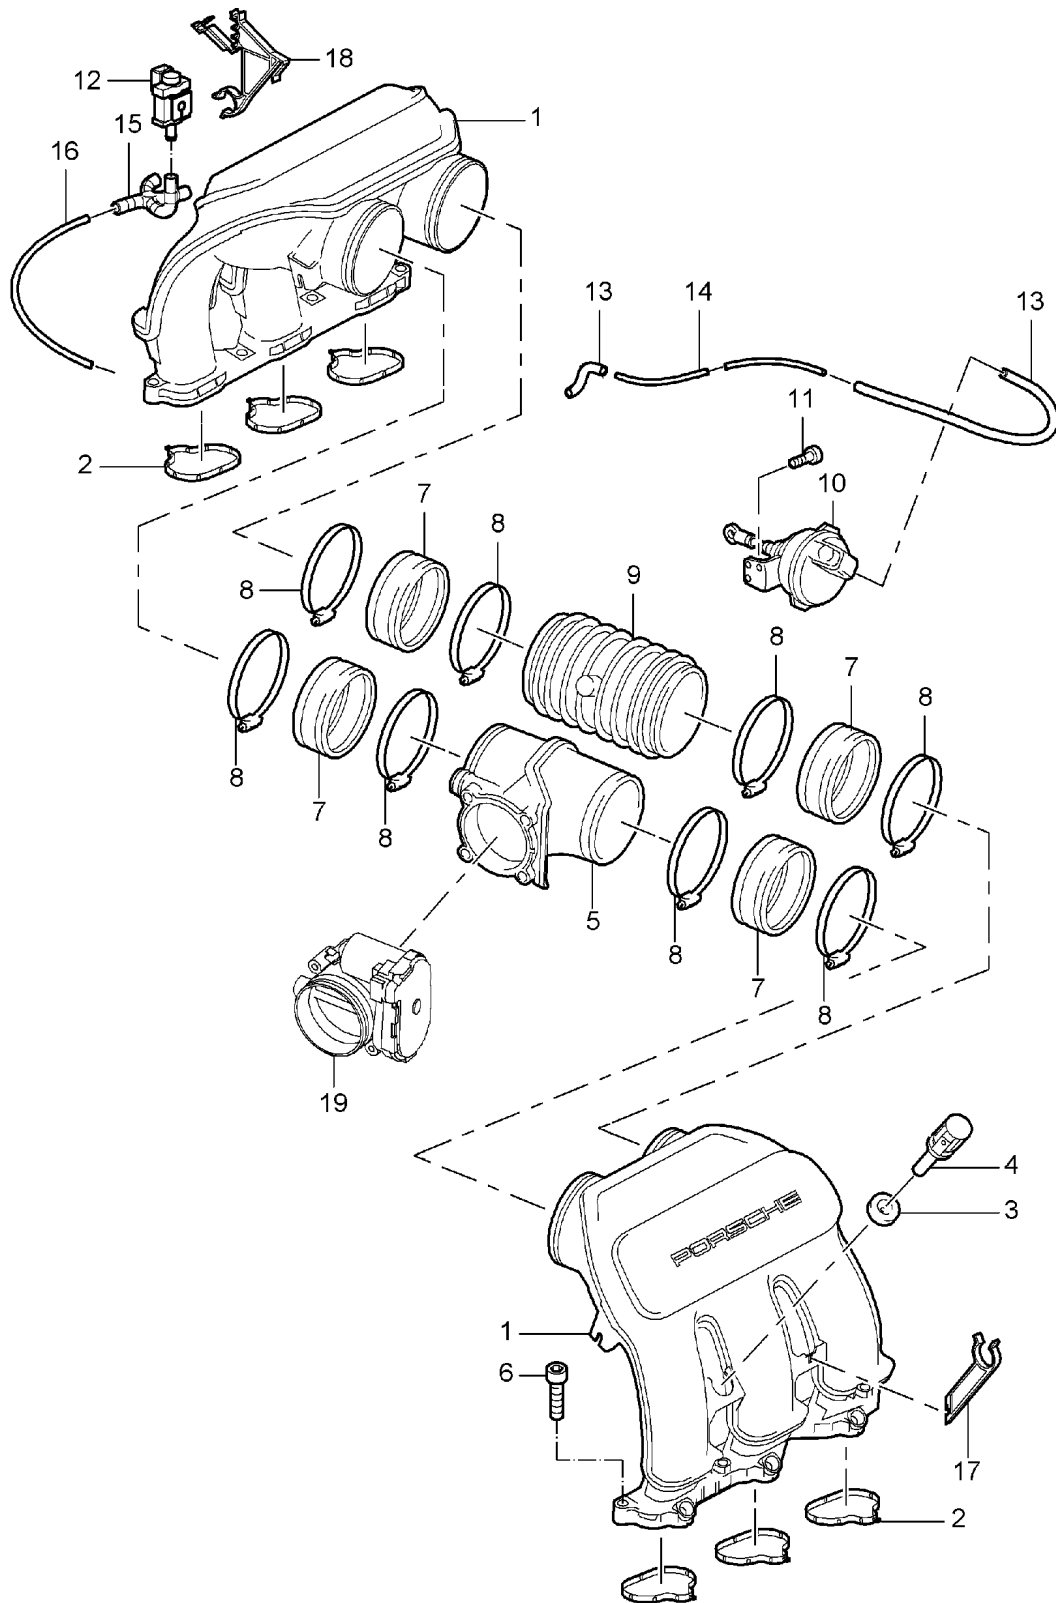

Model: 997 05

Model life 2005>>2008

Pos	Part Number	Description	Remark	Qty	Model
		Fuel collection pipe			M97.01 M96.05
1	997 110 031 03	Fuel collection pipe		1	
2	993 110 217 00	Valve		2	
3	997 110 218 00	Cap		2	
4	996 110 113 52	Retaining clip		6	
5	900 385 041 09	Torx screw M 6 X 12		4	
6	997 605 123 00	Injector valve		6	
7	999 707 574 40	O-ring 7,52 X 3,51		6	
8	997 110 129 00	Vent line Information available		1	M97.01 M97.01
(8)	997 110 129 40	Vent line Information available	06-	1	M97.01 IX51 M97.01 IX51
8	997 110 128 01	Vent line		1	M96.05
9	999 512 650 09	Hose clamp		1	
10	997 110 127 00	Hose		1	M96.05
11	999 512 651 09	Hose clamp B 15 X 12		1	
12	996 101 223 00	Support		1	
13	900 385 279 09	Hexagon-head bolt M6 X 12 MK		1	
14	996 101 213 56	Retaining bar		1	
15	999 707 573 40	O-ring 8,3 X 3,05		6	

Model: 997 05

Model life 2005>>2008