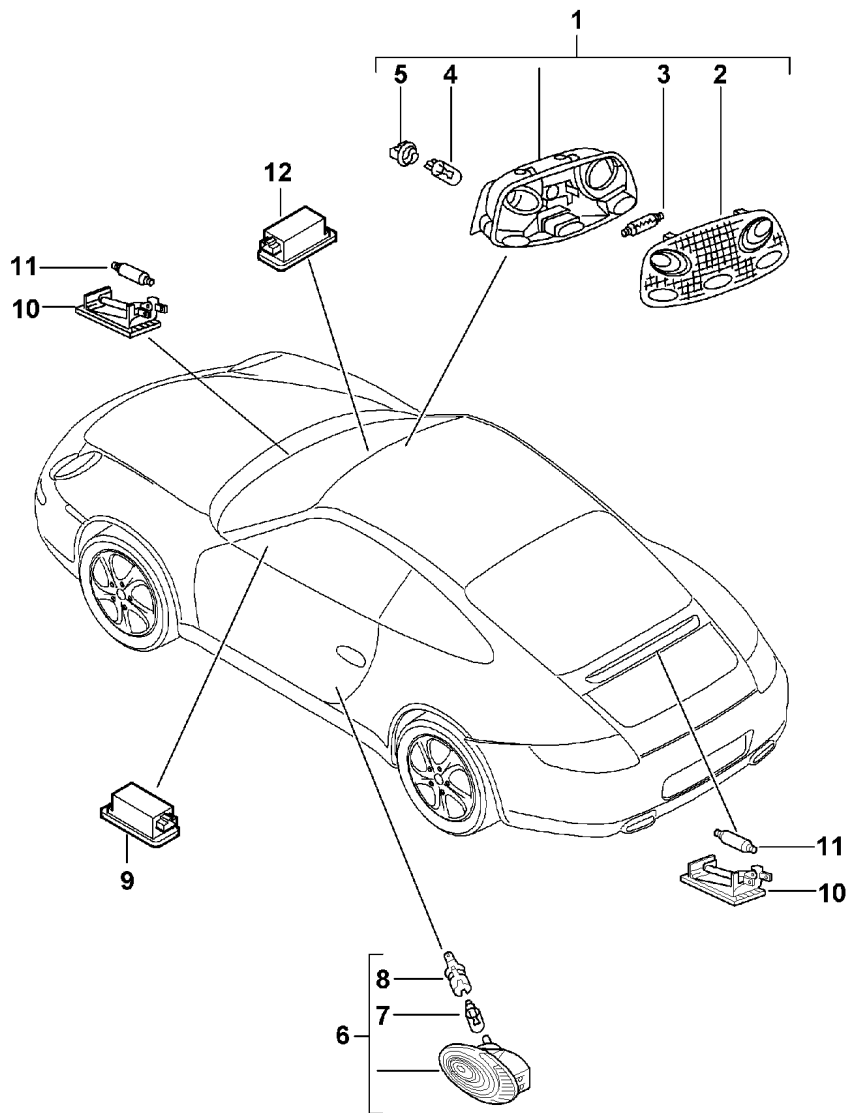

Model: 997 05

Model life 2005>>2008

Pos	Part Number	Description	Remark	Qty	Model
13	997 618 265 00	M 6 Control unit with Tilt sensor		1	I521/536
14	999 591 742 01	Speed nut 4,2		2	I521/536
15	999 073 155 09	Tapping screw 4,2 X 13		2	I521/536
16	9P1 998 003 A	Wiring harness Modification kit Horn		1	

Model: 997 05

Model life 2005>>2008