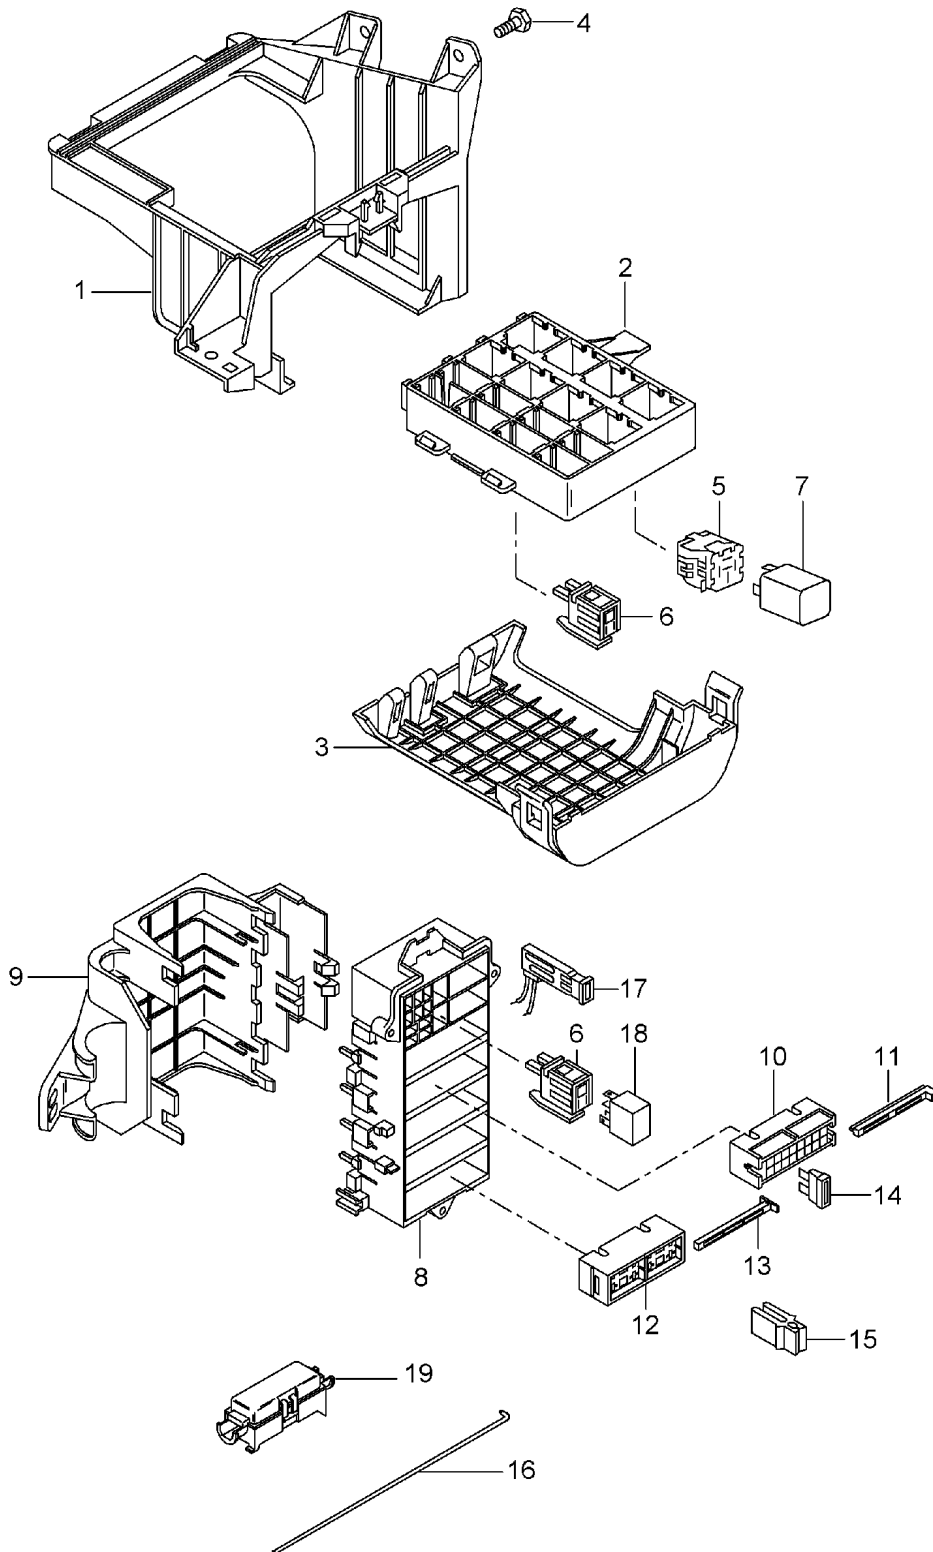

Model: 997 05

Model life 2005>>2008

Model: 997 05 Model life 2005>>2008

Pos	Part Number	Description	Remark	Qty	Model
		Central electrical system			
		Dashboard			
1	997 610 117 01	Support	/LL	1	I098
(1)	997 610 118 00	Support	/RL	1	I099
2	997 610 110 01	Relay carrier		1	
		Support frame			
3	997 610 112 00	Cover		1	
		Support frame			
4	900 378 155 01	Hexagon-head bolt		2	
		M 6 X 16 ASP			
(4)	900 377 010 01	Hexagon nut		1	
		M 6			
5	928 610 511 00	Relay carrier		X	
6	999 650 538 40	Relay carrier		X	
7		Relay			
(7)	999 657 014 90	Relay		1	
		KL. X			
(7)	999 657 015 90	Relay socket/code:	S4	1	
		Relay			
		KL. 86S			
(7)		Relay socket/code:	S6	1	
		Relay			
		Fuel pump			
(7)	999 657 013 90	Relay socket/code:	S8	1	
		Relay			
		- dme -			
(7)		Relay socket/code:	S11	1	
		Relay			
		Heating			
(7)		Relay socket/code:	S12	1	I288
		Relay			
		Headlight washer system			
(7)		Relay socket/code:	S14	1	
		Relay			
		Starter			
(7)		Relay socket/code:	S15	1	
		Relay			
		KL. 15			
		Relay socket/code:	S16		
8	997 610 340 00	Bracket		1	
9	997 610 341 00	Cover		1	
10	999 650 209 40	Fuse holder		4	
11	999 650 210 40	Slide		4	
12	999 650 750 40	Fuse holder		1	
13	999 650 749 40	Slide		1	
14	999 607 082 00	Lock		X	
		5 A			
(14)	999 607 083 00	Lock		X	
		7 , 5 A			
(14)	999 607 084 00	Lock		X	
		10 A			
(14)	999 607 085 00	Lock		X	
		15 A			
(14)	999 607 087 00	Lock		X	
		25 A			
(14)	999 607 088 00	Lock		X	
		30 A			
(14)	999 607 072 00	Lock		X	
		30 A			
		Large			
(14)	999 607 073 00	Lock		X	
		40 A			
		Large			