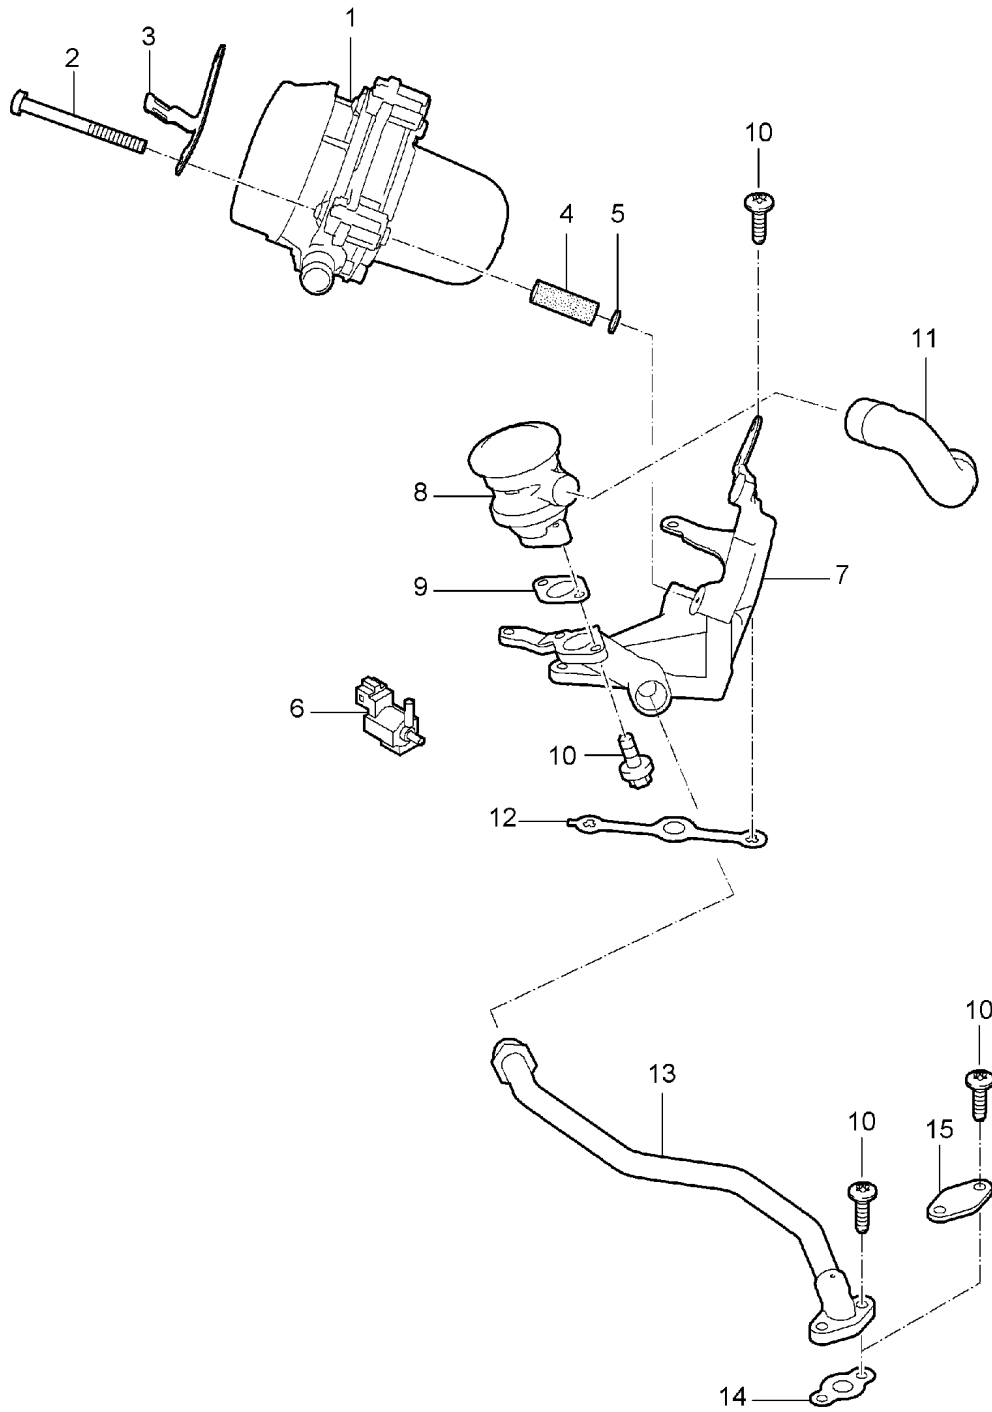

Model: 997 05

Model life 2005>>2008

Model: 997 05 Model life 2005>>2008

Pos	Part Number	Description	Remark	Qty	Model
		Air injection			M97.01
1	997 605 104 00	Secondary pump	-07	1	M96.05
(1)	997 605 104 02	Secondary pump	08-	1	I661
2	955 113 325 00	Oval-head screw M 6 X 50		2	M97.01
(2)		Oval-head screw M 6 X 50		3	I661
3	997 110 429 02	Support Tank ventilation		1	M97.01
(3)	997 110 429 40	Support Tank ventilation		1	M97.01 IX51
4	999 703 868 40	Rubber mounting 8,76 X 33,3		3	I661
5	999 209 077 02	Spacer sleeve 6,5 X 1		2	M97.01
5	999 209 077 01	Spacer sleeve 6,5 X 1		2	M97.01
(5)	999 209 077 02	Spacer sleeve 6,5 X 1		3	I661
5	999 209 077 01	Spacer sleeve 6,5 X 1		2	M97.01
6	996 605 123 01	Change-over valve		1	
7	997 113 137 01	Bracket Secondary pump		1	
8	948 113 203 51	Valve		1	I661
9	993 113 258 51	Gasket		1	I661
10	999 073 344 04	Round head screw M 6 X 20		5	
(10)		Round head screw M 6 X 20		7	I661
11	997 113 339 02	Hose		1	I661
12	997 113 233 01	Gasket Bracket		1	I661
(12)	997 113 233 02	Gasket Bracket		1	
13	997 113 117 01	Connecting line		1	I661
14	996 113 213 51	Gasket		1	
15	997 113 340 00	Lid		1