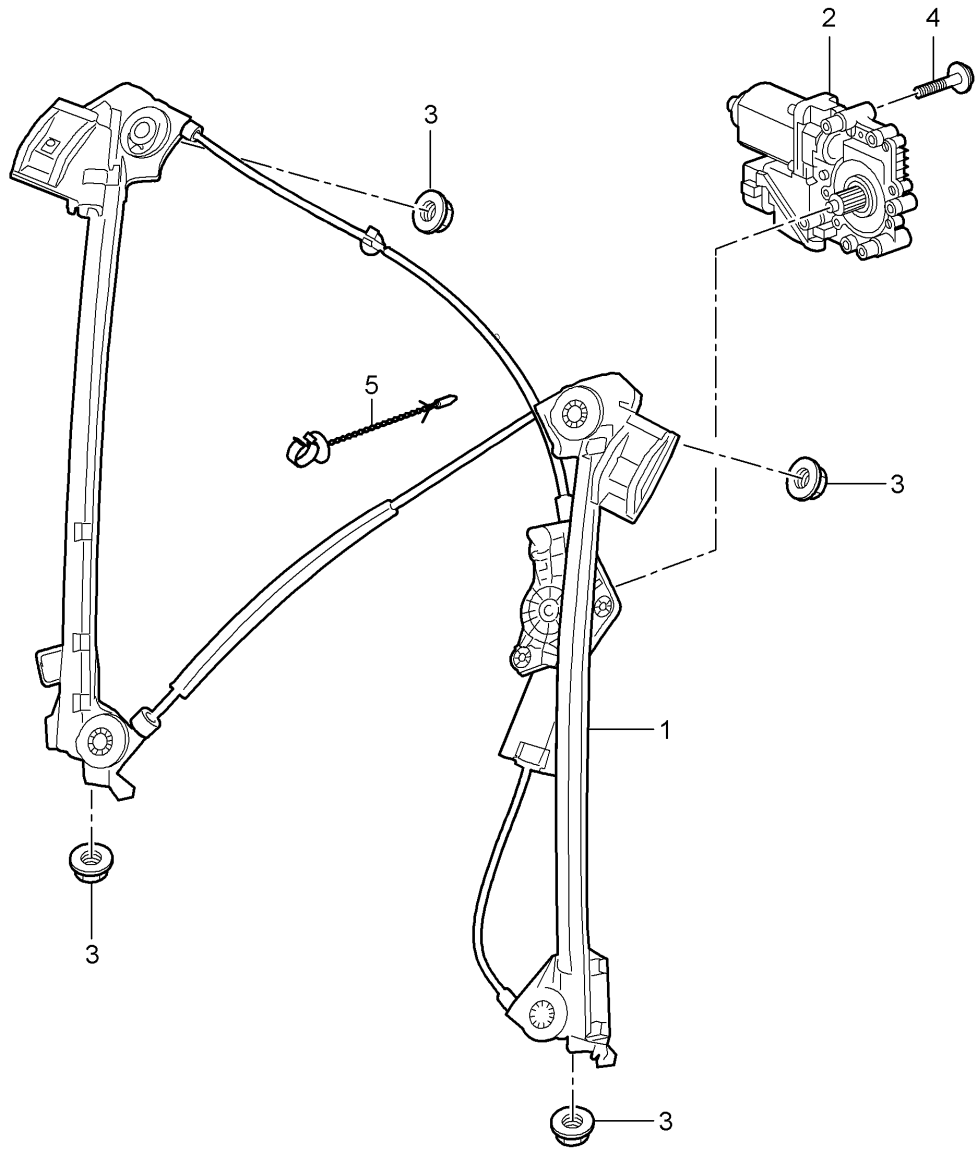

Model: 997 05

Model life 2005>>2008