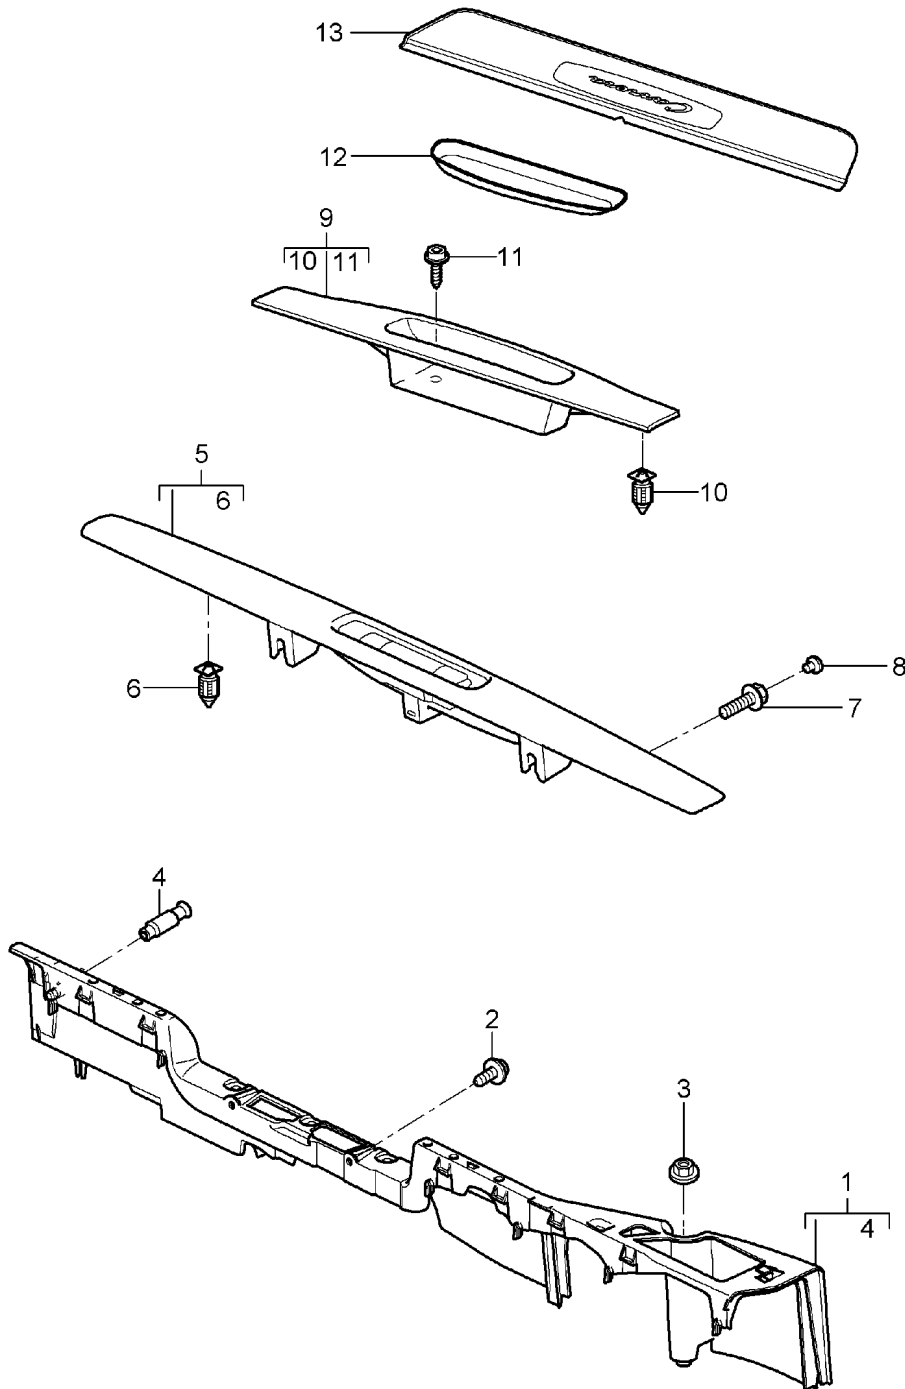

Model: 997 05

Model life 2005>>2008