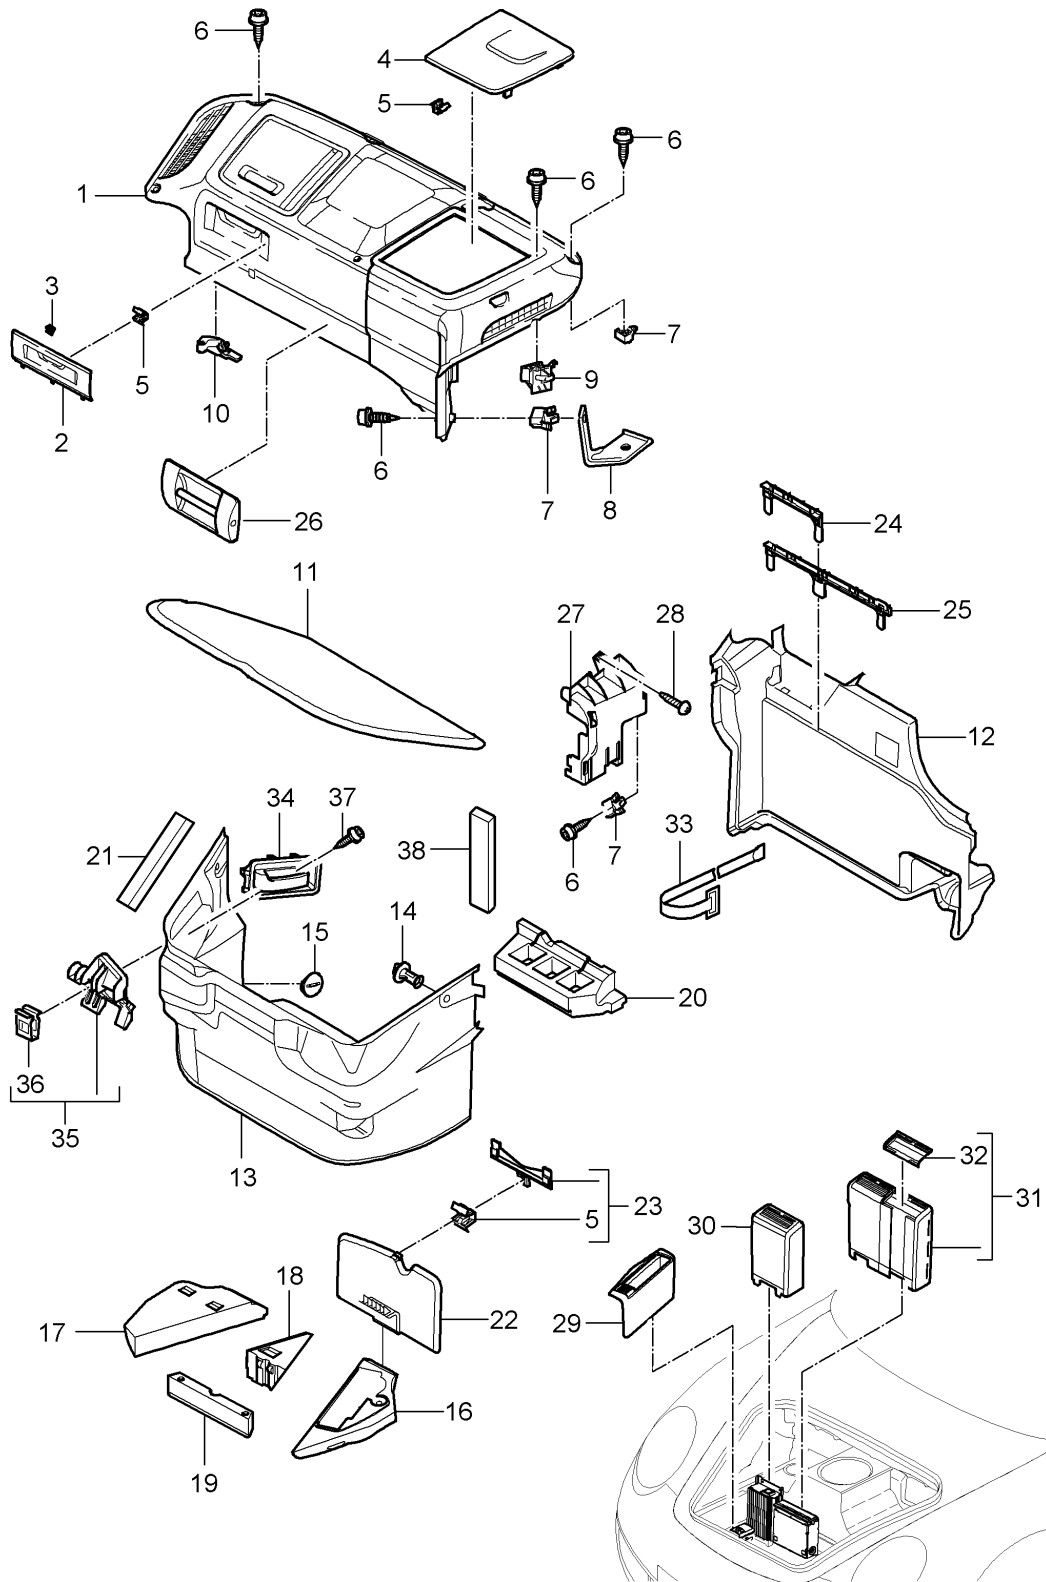

Model: 997 05 Model life 2005>>2008

Pos	Part Number	Description	Remark	Qty	Model
23	999 049 006 40	Plastic nut T5 /30 X 7,5		2	
25	997 551 741 00	Retaining strap First-aid kit		1	I024
(25)		Retaining strap First-aid kit		1	I499
26	997 551 805 00	Fastening clip Bag Wind deflector		1	CABRIO
	997 551 805 00 01C	Satin black			
27	997 551 751 00	Lining Lines Carpet		1	I099
	997 551 751 00 A31	Black			
28	999 507 116 01	U-clamp 23,0 - 23,5		2	I099
32	999 590 055 01	Fastening clamp 10,7 X 11,5		2	
33	997 551 634 00	Lining Luggage compartment	/LL	1	I098/670
	997 551 634 00 FMU	Black/black			
33	997 551 634 00	Lining Luggage compartment	/LL	1	I098/672
	997 551 634 00 FMU	Black/black			
33	997 551 634 00	Lining Luggage compartment	/LL	1	I098/692
	997 551 634 00 FMU	Black/black			
(33)	997 551 635 00	Lining Luggage compartment	/RL	1	I099
	997 551 635 00 FMU	Black/black			
34	997 551 633 00	Lining Brake booster	/LL	1	I098/670
	997 551 633 00 FMU	Black/black			
34	997 551 633 00	Lining Brake booster	/LL	1	I098/672
	997 551 633 00 FMU	Black/black			
34	997 551 633 00	Lining Brake booster	/LL	1	I098/692
	997 551 633 00 FMU	Black/black			
(34)	997 551 632 00	Lining Brake booster		1	I099
	997 551 632 00 FMU	Black/black			
35	999 507 795 09	Speed nut 4,8		3	
36	999 073 231 09	Tapping screw 4,8 X 16		3	
37	999 025 236 40	Washer Lock for Catch Position 14		2	

Model: 997 05

Model life 2005>>2008