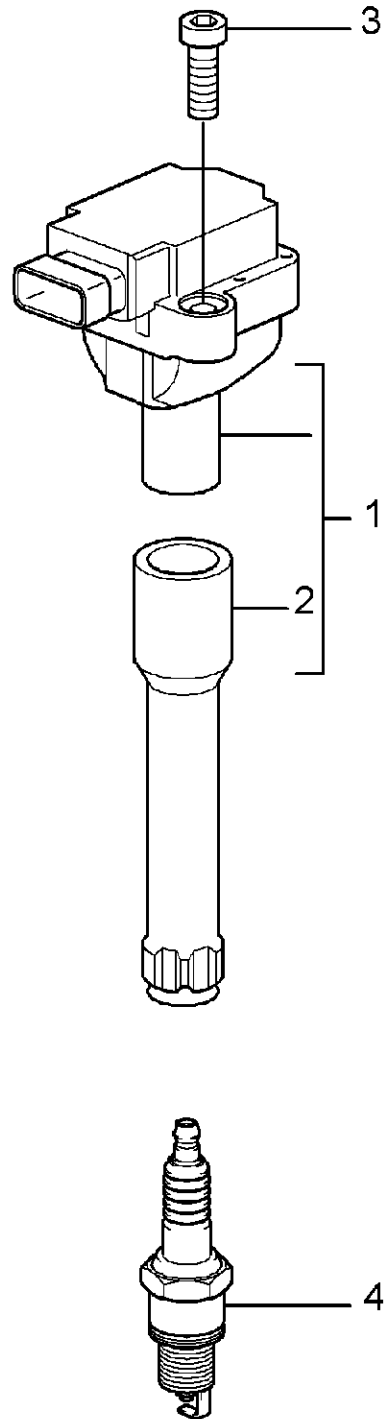

Model: 997 05

Model life 2005>>2008

Model: 997 05

Model life 2005>>2008

Pos	Part Number	Description	Remark	Qty	Model
1	997 602 104 02	Ignition system Ignition coil Use also: 900.385.025.01		6 12	
2	996 602 105 00	Spark plug connector		6	
3	900 387 008 01	Pan-head screw M 6 X 25		12	
(3)	900 385 025 01	Torx screw M 6 X 40		10	
4	999 170 223 90	Spark plug FGR 5KQE0		6	M96.05 M97.01