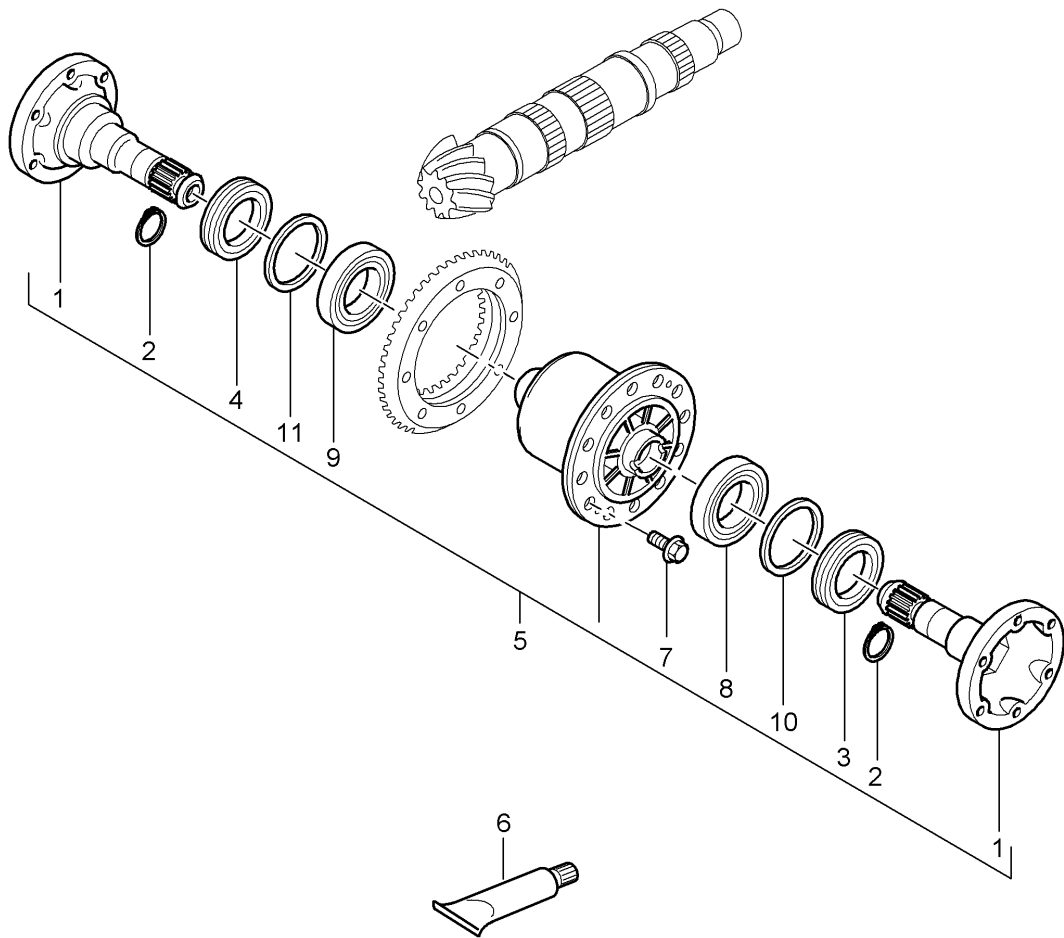

Model: 997 05

Model life 2005>>2008

Pos	Part Number	Description	Remark	Qty	Model
		Gear shift rod			G97.01/31
		Shift rod			
		Shift fork			
1	997 303 127 00	Reverse lever		1	
		Reverse gear			
2	997 303 137 00	Axle		1	
		Reverse lever			
		Reverse gear			
3	997 303 107 00	Gear shift rod		1	
		Reverse gear			
4	997 303 117 00	Shift fork		1	
		Reverse gear			
5	997 303 801 00	Needle-roller bearing		25	
		Reverse gear			
6	997 303 802 00	Roll pin		5	
7	997 303 101 00	Gear shift rod		1	
		1st / 2nd gear			
8	997 303 111 00	Shift fork		1	
		1st / 2nd gear			
9	997 303 121 00	Driver		1	
		1st / 2nd gear			
10	997 303 805 00	Hexagon-head bolt		3	
11	997 303 103 00	Gear shift rod		1	
		3rd/4th gear			
12	997 303 113 00	Shift fork		1	
		3rd/4th gear			
13	997 303 123 00	Driver		1	
		3rd/4th gear			
14	997 303 105 00	Gear shift rod		1	
		5. / 6. Gang			
15	997 303 115 00	Shift fork		1	
		5. / 6. Gang			
16	997 303 125 00	Driver		1	
		5. / 6. Gang			
17	997 303 241 00	Ball		4	
18	997 303 243 00	Sleeve		4	
19	997 303 245 00	Stopper		3	
20	997 303 247 00	Compression spring		4	
21	997 303 803 00	Round socket		4	
22	997 303 804 00	Round socket		4	

Model: 997 05

Model life 2005>>2008