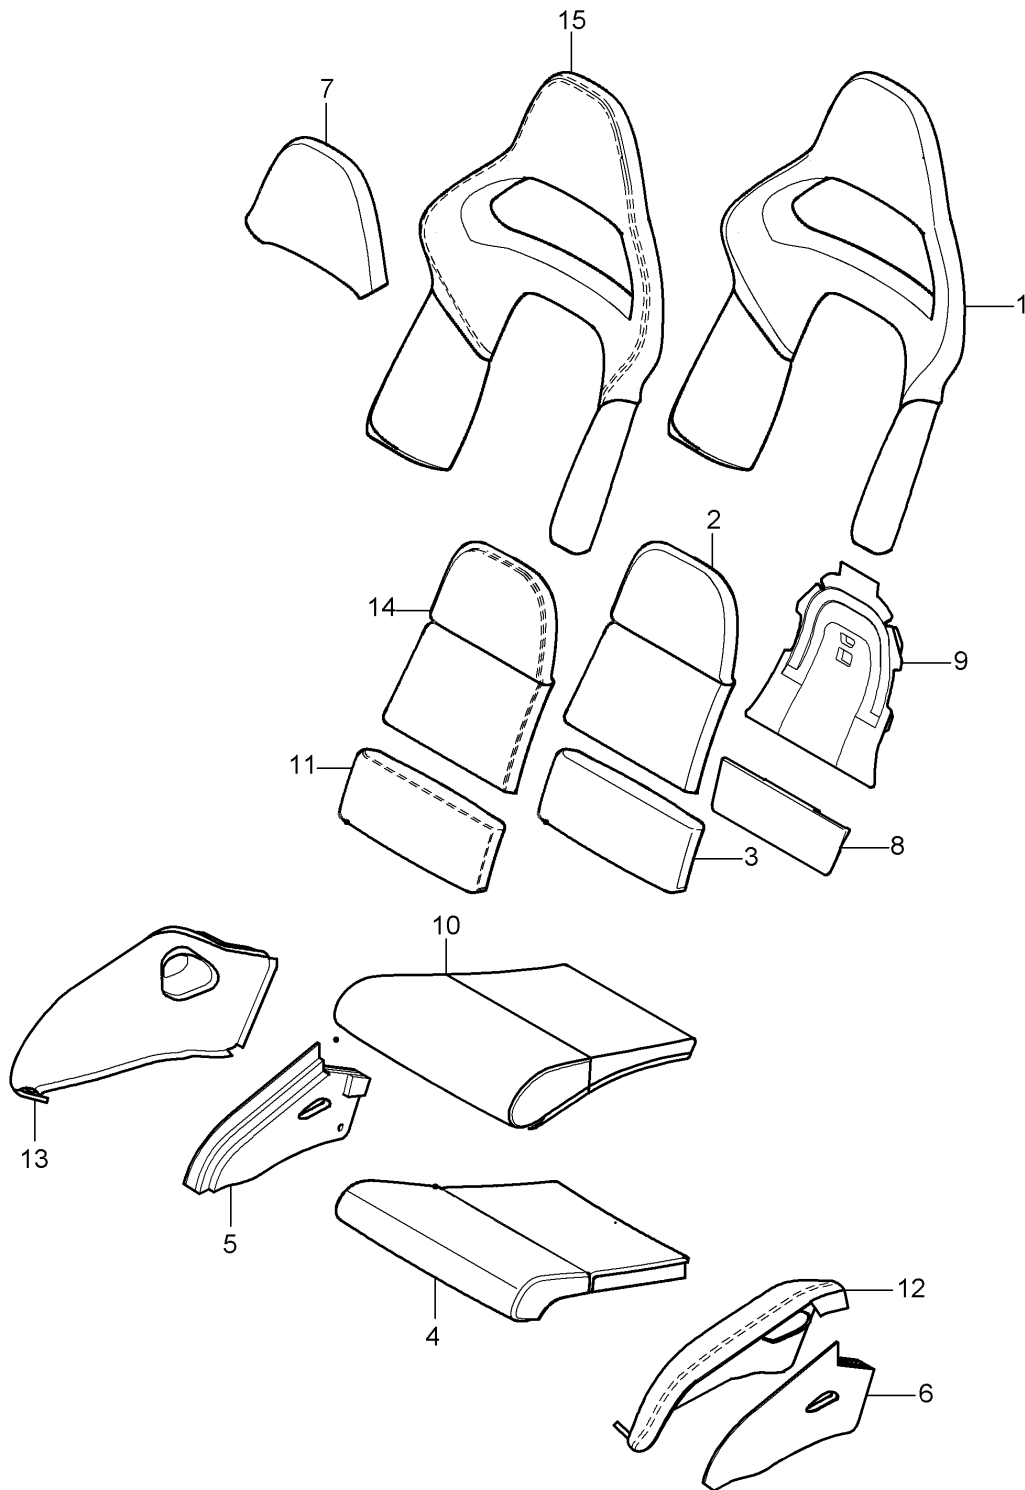

Model: 997 05

Model life 2005>>2008