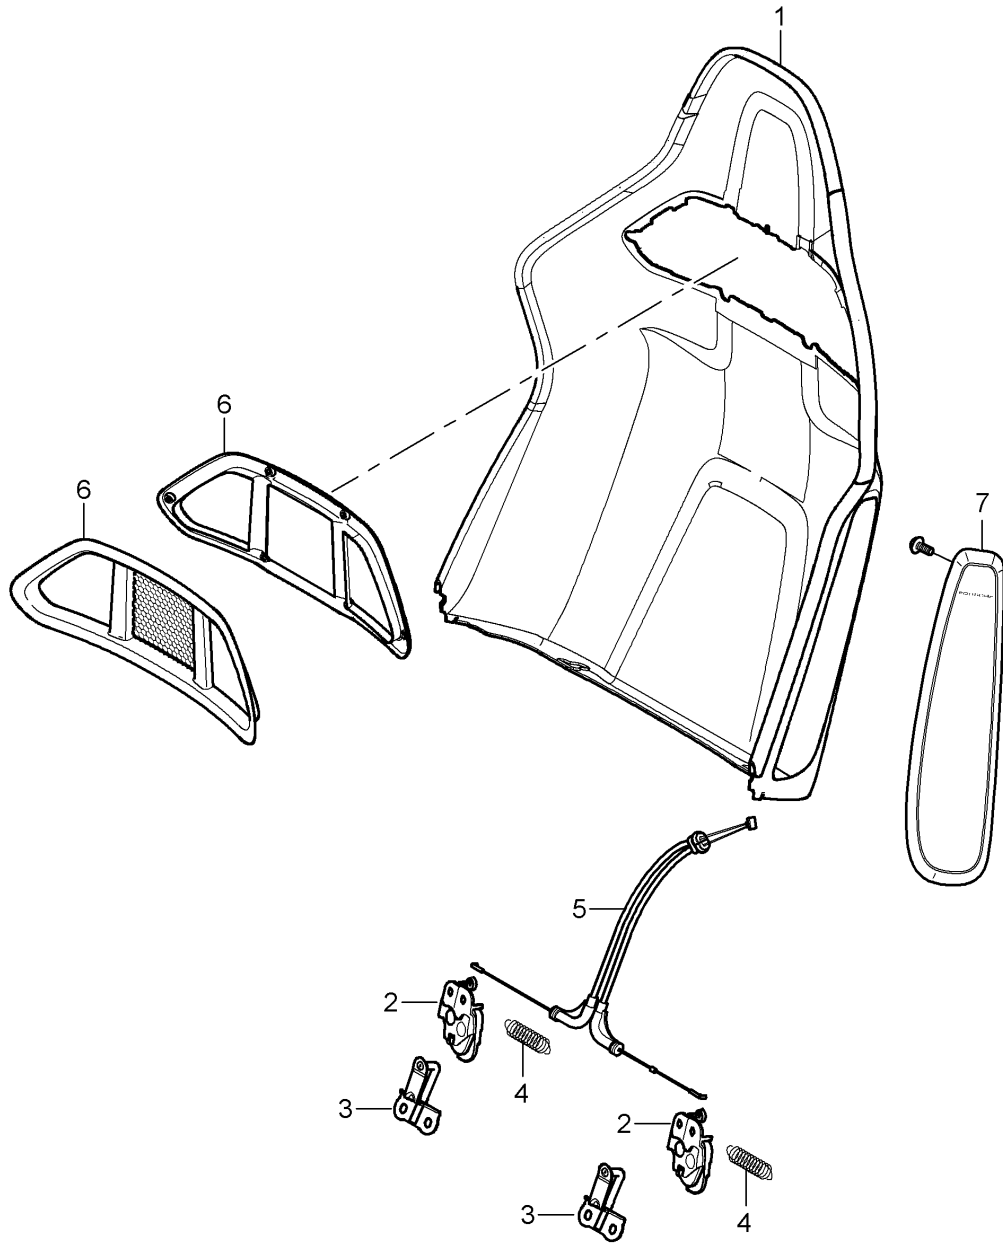

Model: 997 05

Model life 2005>>2008

Model: 997 05 Model life 2005>>2008

Pos	Part Number	Description	Remark	Qty	Model
		Backrest shell Bucket seat Collapsible Accessories	08-		CARRERA TARGA COUPE CABRIO
1	997 521 271 00	Backrest shell Bucket seat Collapsible	/L	1	I388
(1)	997 521 272 00	Backrest shell Bucket seat Collapsible	/R	1	I389
2	997 521 651 00	Lock Backrest	/L	1	I388/389
(2)	997 521 652 00	Lock Backrest	/R	1	I388/389
3	997 521 660 00	Closing element Lock	/L /R	1	I388/389
4	997 521 650 00	Backrest shell Tension spring Lock	/L /R	1	I388/389
5	997 521 640 00	Backrest Bowden cable Release	/L /R	1	I388/389
6	997 521 330 00	Backrest Cover Seat belt Front		1	I388/389
(6)	997 521 330 00 01C 997 521 531 00	Satin black Cover Seat belt Rear		1	I388/389
7	997 521 531 00 01C 997 803 081 01	Satin black Side airbag	/L	1	I388
(7)	997 803 081 01 A03 997 803 082 01	Black Side airbag Front seat	/R	1	I389
	997 803 082 01 A03	Black