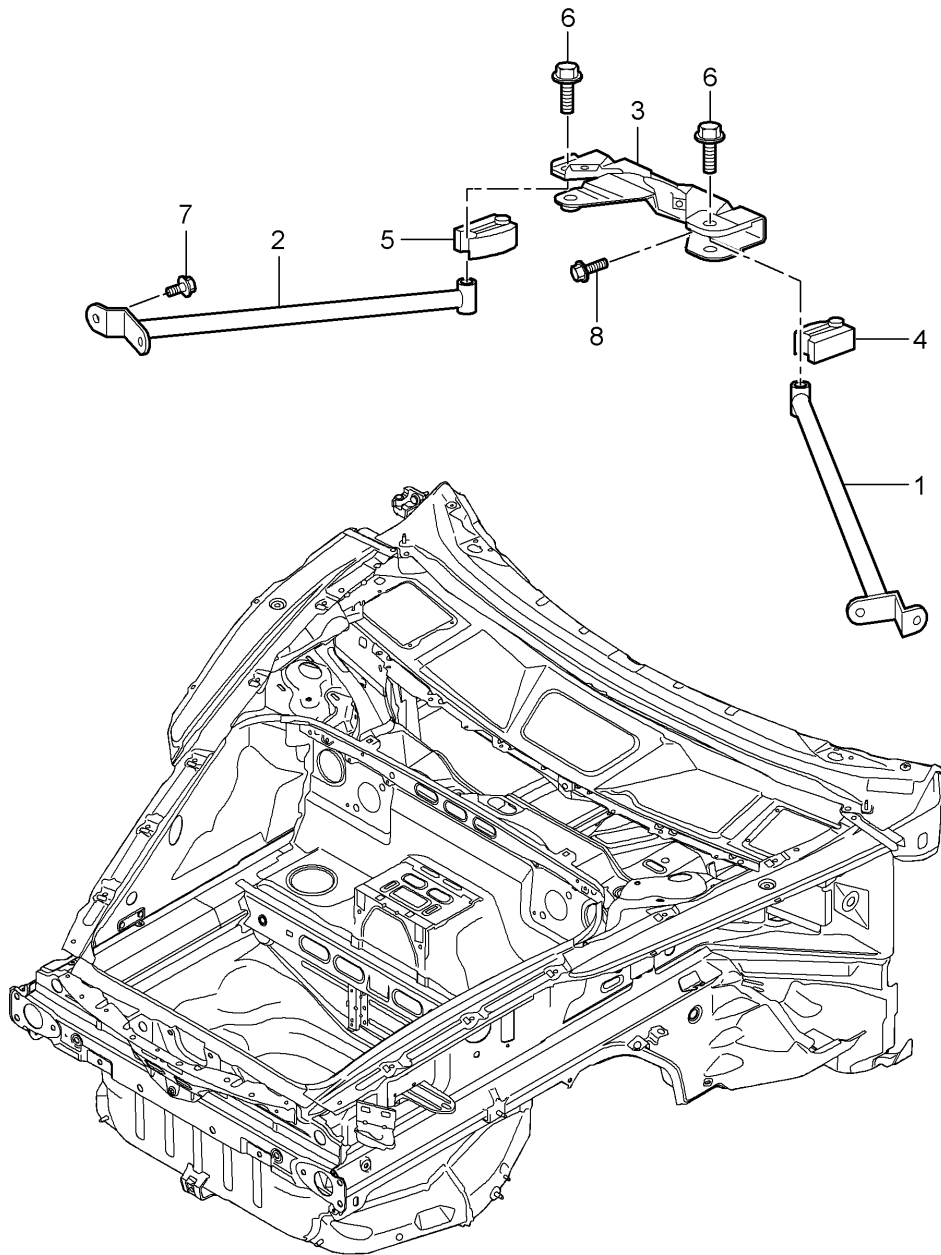

Model: 997 05

Model life 2005>>2008

Pos	Part Number	Description	Remark	Qty	Model
18	999 084 638 09	Spare-wheel well Hexagon nut m 6		3	
19	803 803 583	Rubber sleeve 30,0 X 40,0		1	
19	999 703 195 40	Rubber sleeve 30,0 X 40,0		1	
20	999 703 476 40	Grommet 29,8 X 1,0		4	
20	999 703 476 41	Grommet 29,8 X 1,0		4	

Model: 997 05

Model life 2005>>2008