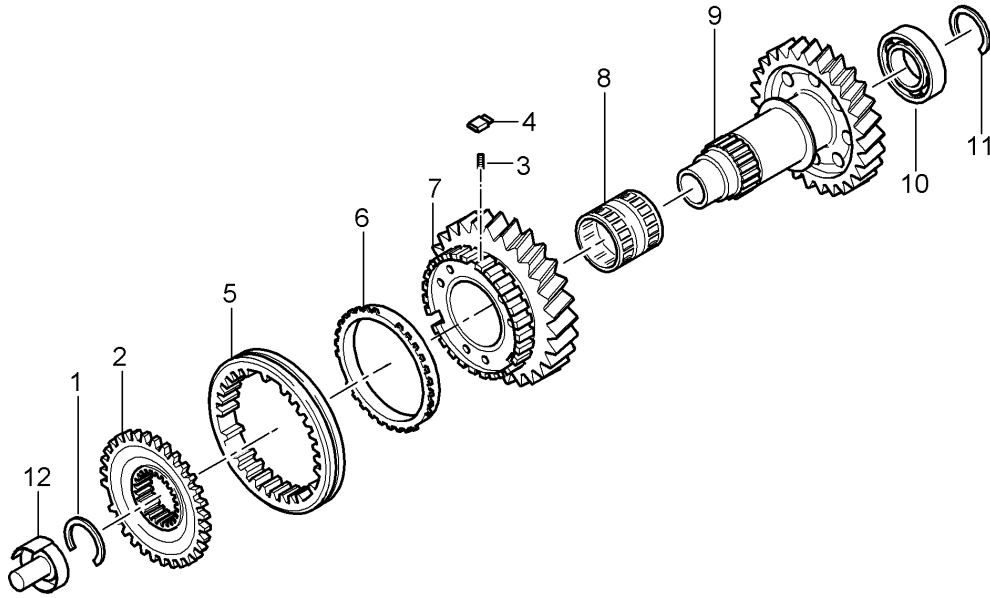

Model: 997 05

Model life 2005>>2008

Model: 997 05

Model life 2005>>2008

Pos	Part Number	Description	Remark	Qty	Model
		Reverse gear			G97.01 G97.31
1	997 302 938 00	Set Circlip		1	
2	997 304 201 00	Reverse gear Clutch hub		1	
3	997 304 261 00	Reverse gear Compression spring		12	
4	997 304 251 01	Driver		3	
5	997 304 231 01	Reverse gear Shift sleeve		1	
6	997 304 211 01	Reverse gear Synchroniser ring		1	
7		Reverse gear Reversing gear See illustrations 3/03/00			
8	997 302 806 00	Needle-roller bearing		1	
9		Reverse idler gear shaft Reverse idler gear shaft See illustrations 3/03/00			
10	997 302 805 00	Deep-groove ball bearing		1	
11	997 302 937 00	Reverse idler gear shaft Set Circlip		1	
12	997 301 060 00	Reverse idler gear shaft Bearing set Reverse idler gear shaft		1