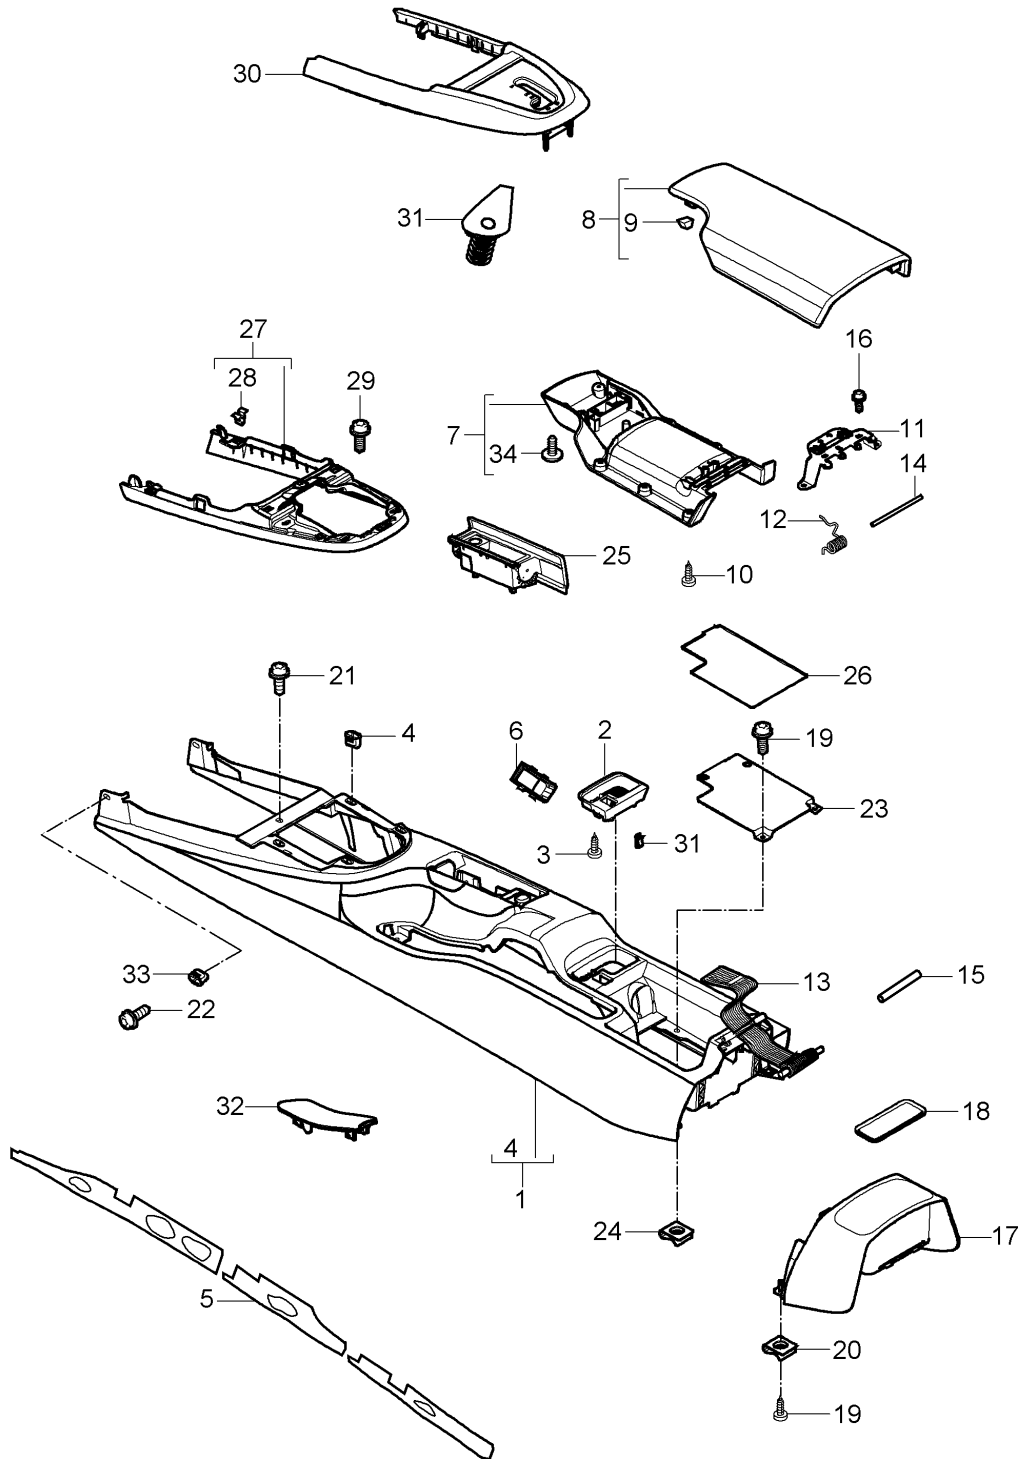

Model: 997 05

Model life 2005>>2008

Pos	Part Number	Description	Remark	Qty	Model
14	997 553 143 01 D07 997 553 543 01	Volcano grey Insert Shelf		1	
15	999 919 164 09	Oval-head screw 5,0 X 12,0 for Mount Shelf		3	

Model: 997 05

Model life 2005>>2008