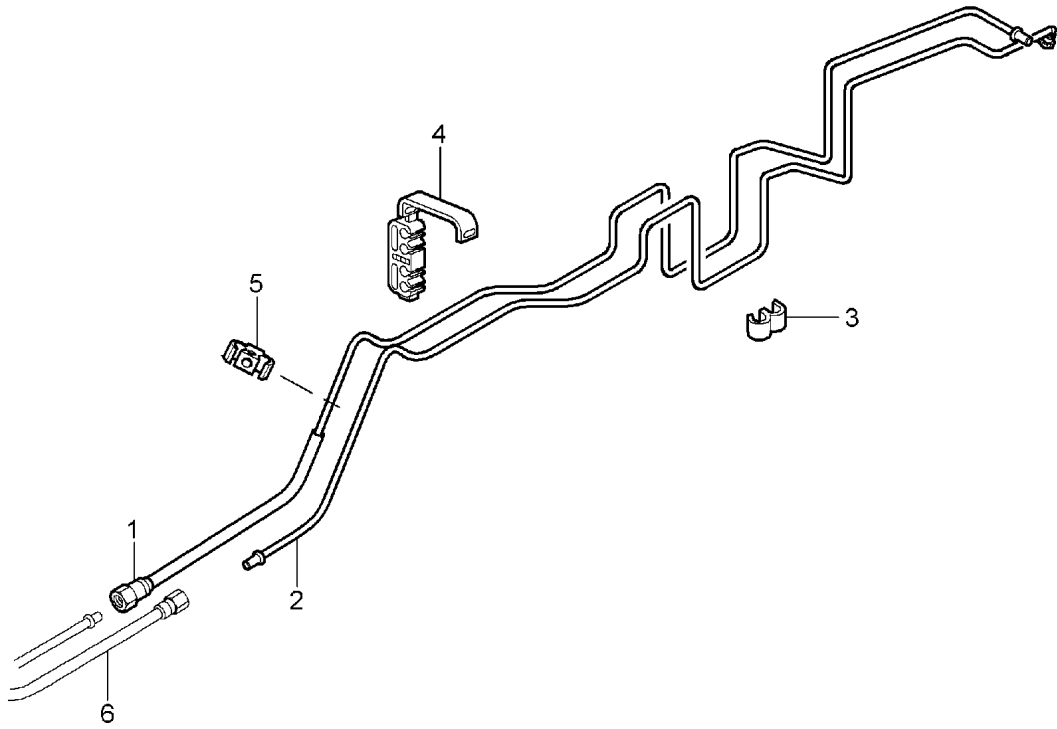

Model: 997 05

Model life 2005>>2008

Pos	Part Number	Description	Remark	Qty	Model
		Fuel system Front			
1	997 201 261 02	Fuel line		1	C2/C2S
(1)	997 201 261 06	Fuel line		1	C2/C2S
(1)	997 201 261 03	Fuel line		1	C4/C4S
		Front Fuel pump for Engine			
3	997 201 351 02	Purge-air line Front Carbon canister for Engine		1	
4	997 201 351 00	Purge-air line Front Carbon canister for Engine		1	C2/C2S I664
5	999 507 521 40	Cable holder 8,0/8/10		8	
6	999 507 727 40	Cable holder 8,0/10,0		1	
-	999 507 488 40	Cable holder 5,00/10,0		1	C2/C2S
7		Carbon canister See illustrations 2/01/20		1	
9		Lines Rear See illustrations 2/01/10		1	

Model: 997 05

Model life 2005>>2008