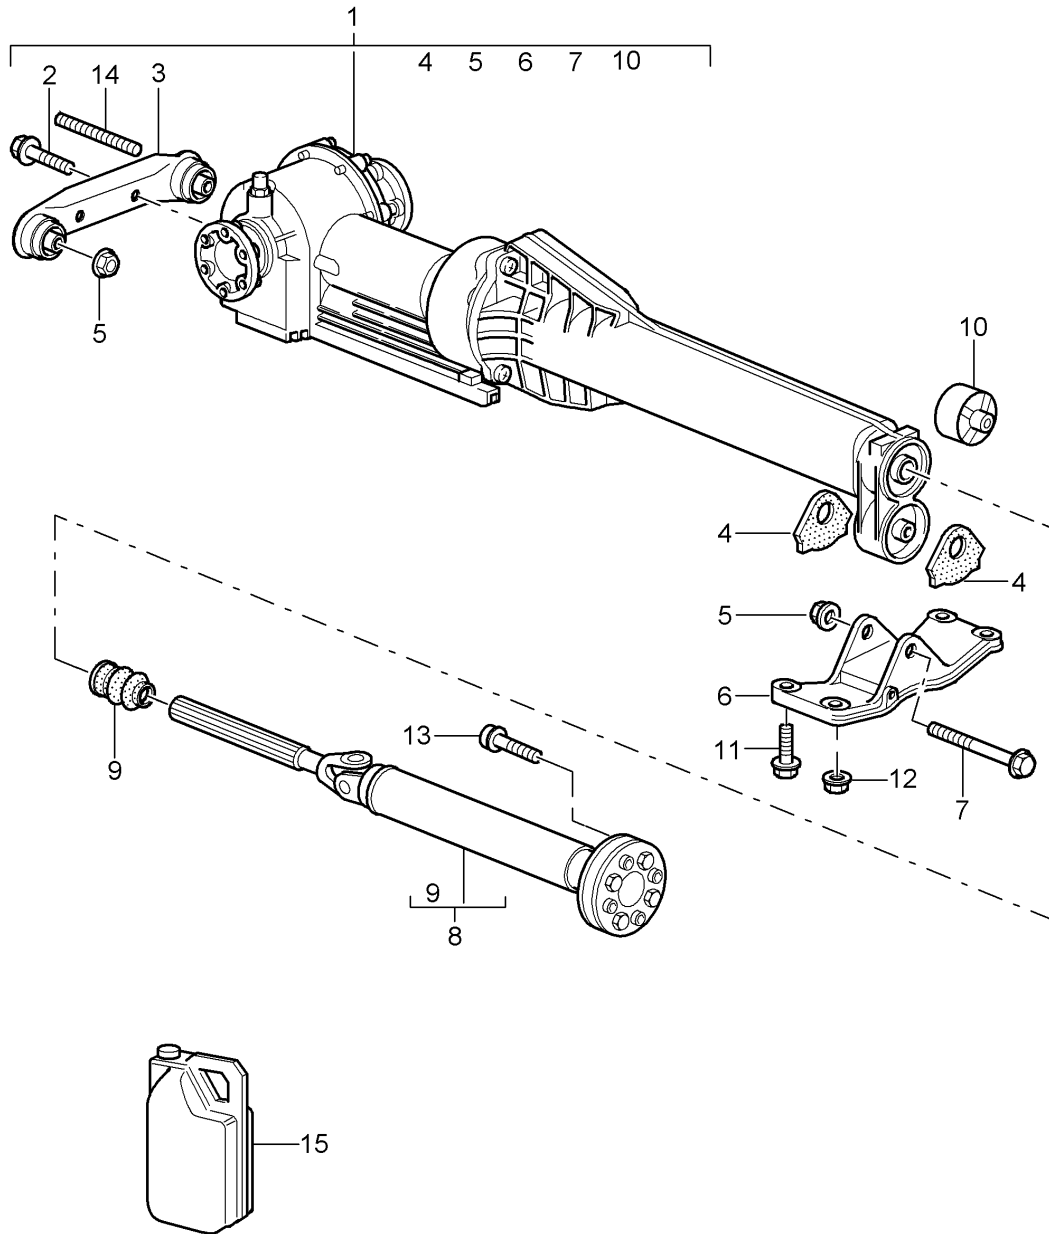

Model: 997 05

Model life 2005>>2008

Model: 997 05

Model life 2005>>2008

Pos	Part Number	Description	Remark	Qty	Model
		Front-axle final drive Cardan shaft			Z97.00 G97.31 A97.31
1	997 349 010 00	Front-axle final drive Ready for installation		1	
2	999 072 034 09	Conical screw M 10 X 28		2	
3	997 375 934 00	Transmission carrier Front		1	
4	997 375 257 00	Stop		2	
5	900 380 008 09	Lock nut M 10		1	
6	997 375 343 00	Transmission carrier Rear		1	
7	900 378 142 09	Hexagon-head bolt M 10 X 90		1	
8	996 421 020 50	Cardan shaft		1	
8	997 421 020 00	Cardan shaft		1	
8	997 421 020 01	Cardan shaft		1	
9	996 421 145 01	Boot		1	
10	996 375 054 02	Transmission mounting		1	
11	900 385 123 01	Combination screw M 10 X 25		4	
12	999 076 053 09	Hexagon nut M 10		2	
13	900 385 097 01	Torx screw M 10 X 35		3	
14	999 061 111 99	Stud M 10 X 121		2	
15	000 043 204 20	Transmission oil Front-axle final drive MOBILUBE PTX 75 W 90 Container 20 LTR.		X