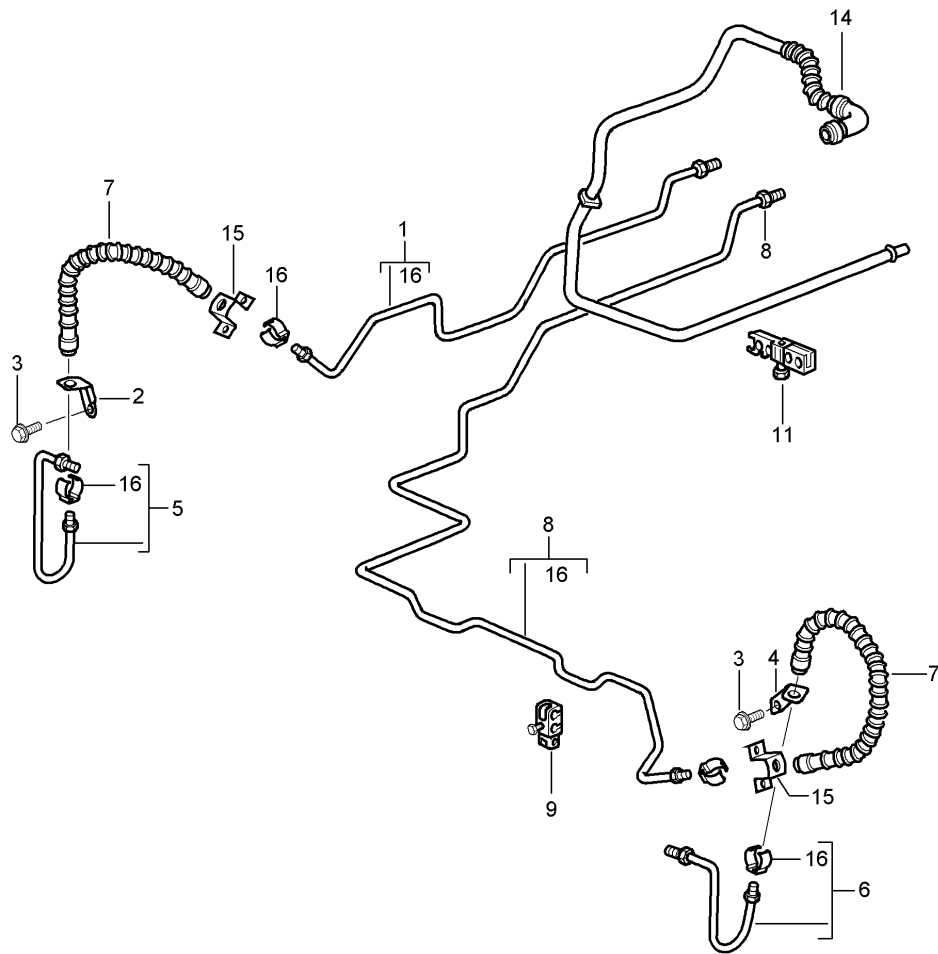

Model: 997 05

Model life 2005>>2008

Pos	Part Number	Description	Remark	Qty	Model
10	997 355 753 00	Reinforcement		1	
11	997 355 752 00	Gasket		1	
12	900 380 015 09	Hexagon nut M 6		3	
(12)	900 380 015 01	Hexagon nut M 6		3	
13	997 355 650 00	Intermediate piece		1	
14	996 355 545 00	Support		3	
15	996 355 549 00	Support		1	
16	996 355 547 01	Support		2	
17	996 355 543 00	Support		1	
18	997 355 177 01	Brake line		1	
19	997 355 179 01	Brake line		1	
19	997 355 179 10	Brake line		1	
19	997 355 179 11	Brake line		1	
21	996 355 760 31	Connecting piece		1	
22	997 355 571 01	Vacuum line		1	
-	999 702 289 40	Grommet Wheel housing		1	
23	999 651 331 40	Cable holder		5	
24	997 355 331 00	Retainer spring for Brake hose		X	

Model: 997 05

Model life 2005>>2008