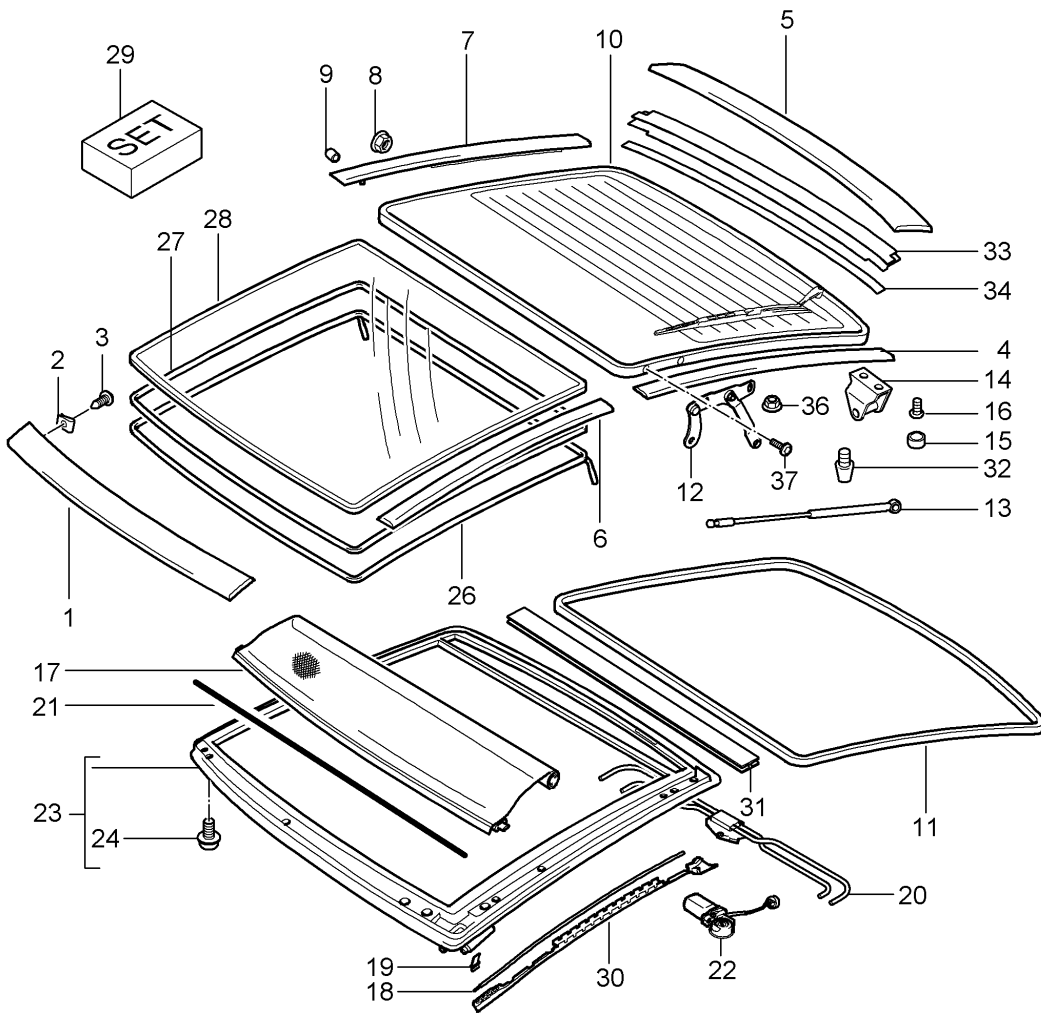

Model: 997 05 Model life 2005>>2008

Pos	Part Number	Description	Remark	Qty	Model
		Glass roof			TARGA
1	996 562 906 00	Driving mechanism Repair kit Lifting mechanism with Knock-out lever And Mounting parts		1	
4	997 618 241 01	Control unit		1	
5	997 562 541 00	Cover	/L	1	
(5)	997 562 541 00 GRV	Prime coated			
	997 562 542 00	Cover	/R	1	
	997 562 542 00 GRV	Prime coated			
6	893 853 231 A	Clamping bush		4	
7	996 562 407 00	Cover	/L	1	
(7)	996 562 408 00	Cover	/R	1	
8	996 562 911 00	Cover	/L	1	
(8)	996 562 404 00	Cover	/R	1	
9	999 703 866 40	Lid		3	
10	996 562 943 00	Lining		1	
11	996 562 459 00	Profile strip		1	
12	996 562 427 00	Bracket		1	
13	999 084 456 09	Hexagon nut		X	
14	999 703 134 40	Buffer 40,0 x 11,0		2	
15	997 612 699 00	Wiring harness		1	
16	999 507 778 02	Clamp		6	
-	997 562 661 00	Rubber buffer for Gate guide See workshop manual 600649		4	
17	999 703 488 40	Buffer for Rear lid 5,9x11,5x16		2	

Model: 997 05

Model life 2005>>2008