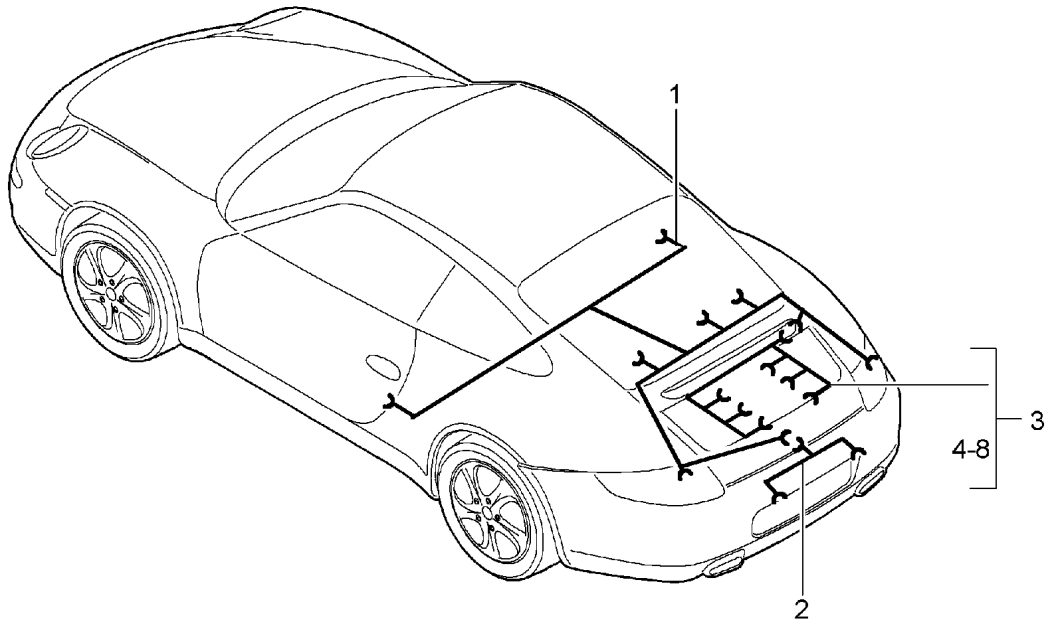

Model: 997 05

Model life 2005>>2008