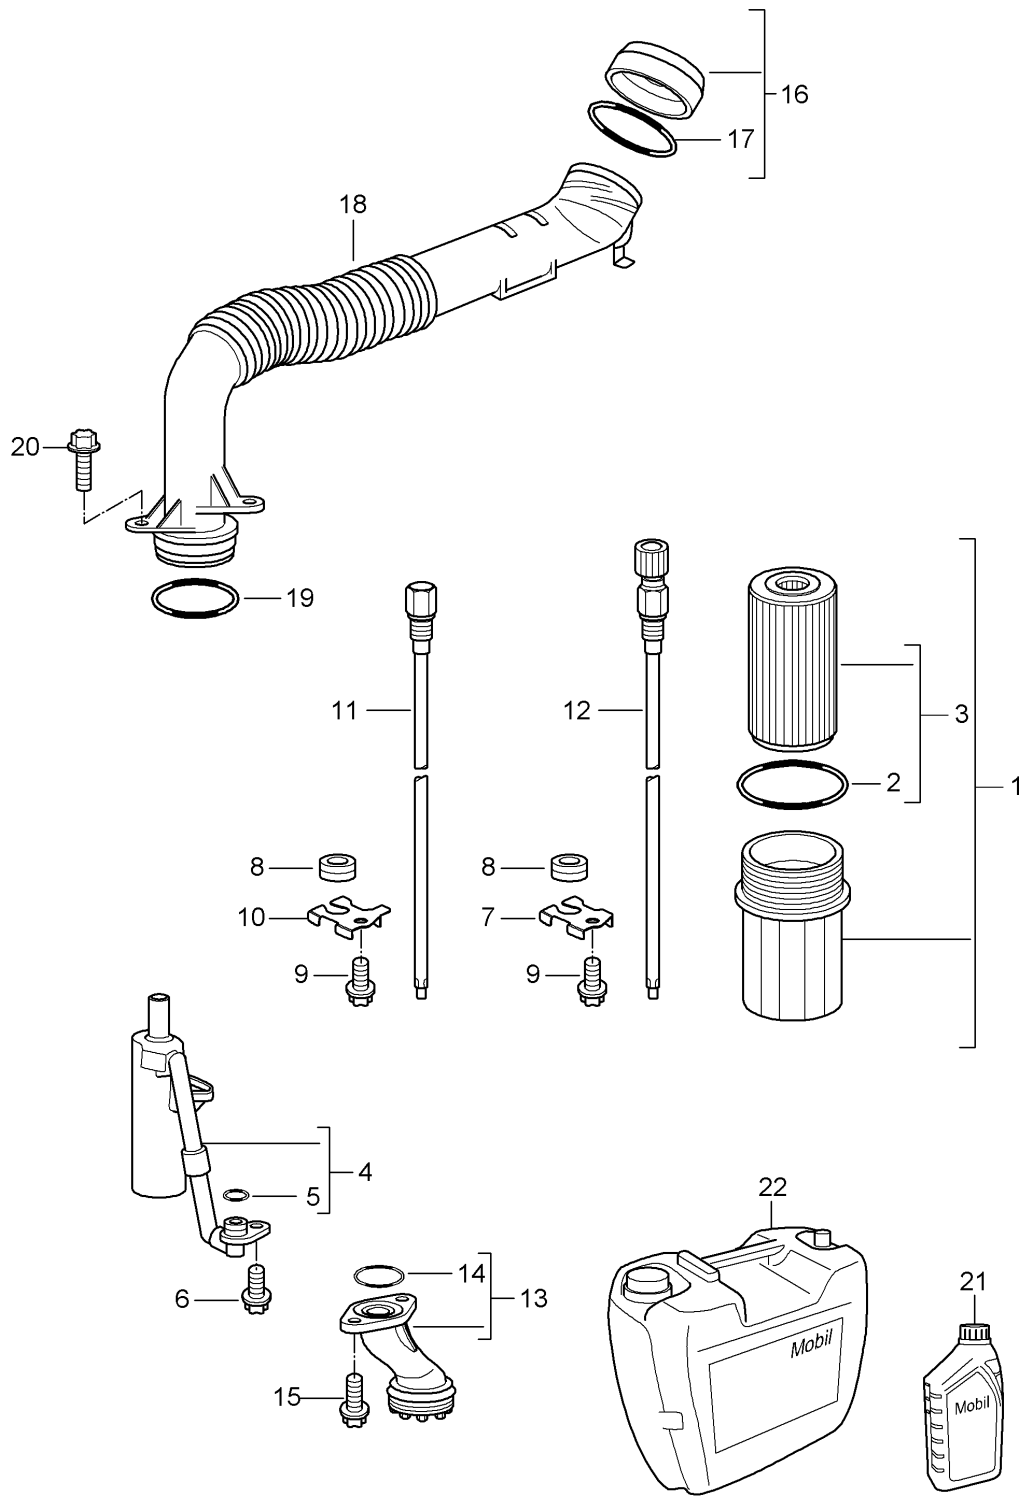

Model: 997 05

Model life 2005>>2008

Pos	Part Number	Description	Remark	Qty	Model
		BM 6 X 20			
27	996 606 410 00	Temperature sensor		1	
28		Sealing ring		1	
29	900 385 066 09	Hexagon-head bolt M 6 X 80		2	
30	996 106 230 53	Breather hose		1	
31	999 512 554 00	Hose clamp 12 - 22 MM		1	
32	999 512 652 09	Hose clamp 19 X 12		1	
33	900 385 004 09	Hexagon-head bolt M 10 X 60		1	
34	996 102 235 01	Clip		1	I249/573
35	997 107 022 01	Tandem pump		1	
35	997 107 022 02	Tandem pump		1	
35	997 107 022 03	Tandem pump		1	
35	997 107 022 04	Tandem pump		1	
36	999 073 317 09	Round head screw M 6 X 30		4	
37	997 107 055 05	Vacuum line for Tandem pump		1	
-	999 701 789 40	O-ring 12 X 2 for Vacuum line		2	
38	997 110 055 03	Vacuum line Pump		1	
39	999 507 968 41	Brake Clip for Vacuum line Pump Brake		2	
40	997 106 023 03	Vent line Oil-water radiator		1	
41	999 512 776 01	Clamp 13,2-15,7		2	
42	999 507 826 40	Support 16,0/15,0		1	
43	999 512 650 09	Hose clamp 28 X 12		1	

Model: 997 05

Model life 2005>>2008