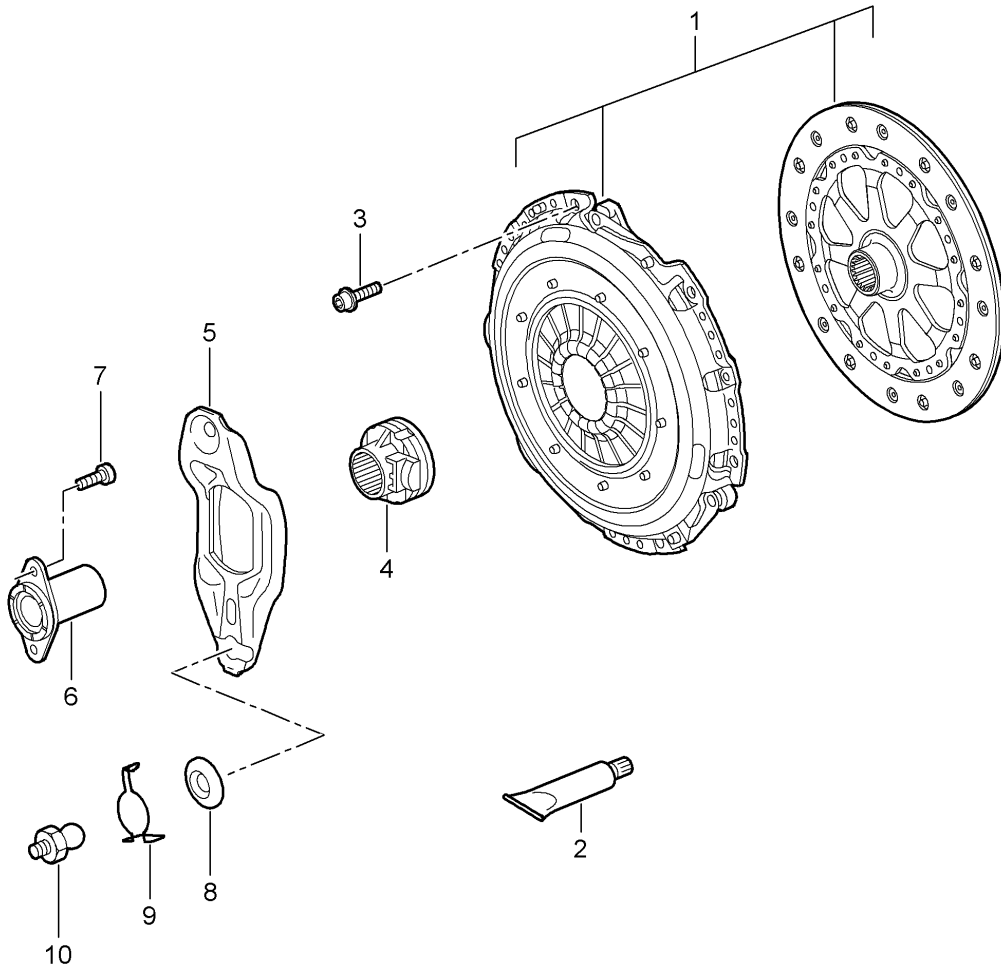

Model: 997 05

Model life 2005>>2008

Pos	Part Number	Description	Remark	Qty	Model
14	999 181 374 40	Fourfold in Line Vacuum pump Hose Right 4 X 1 X 250		1	
15	999 181 424 40	Hose Left 4 X 1 X 800		1	
16	999 181 401 40	Hose Change-over valve To Vacuum pump 4 X 1 X 580		1	
-		Tip switch See illustrations 9/03/05		1	

Model: 997 05

Model life 2005>>2008