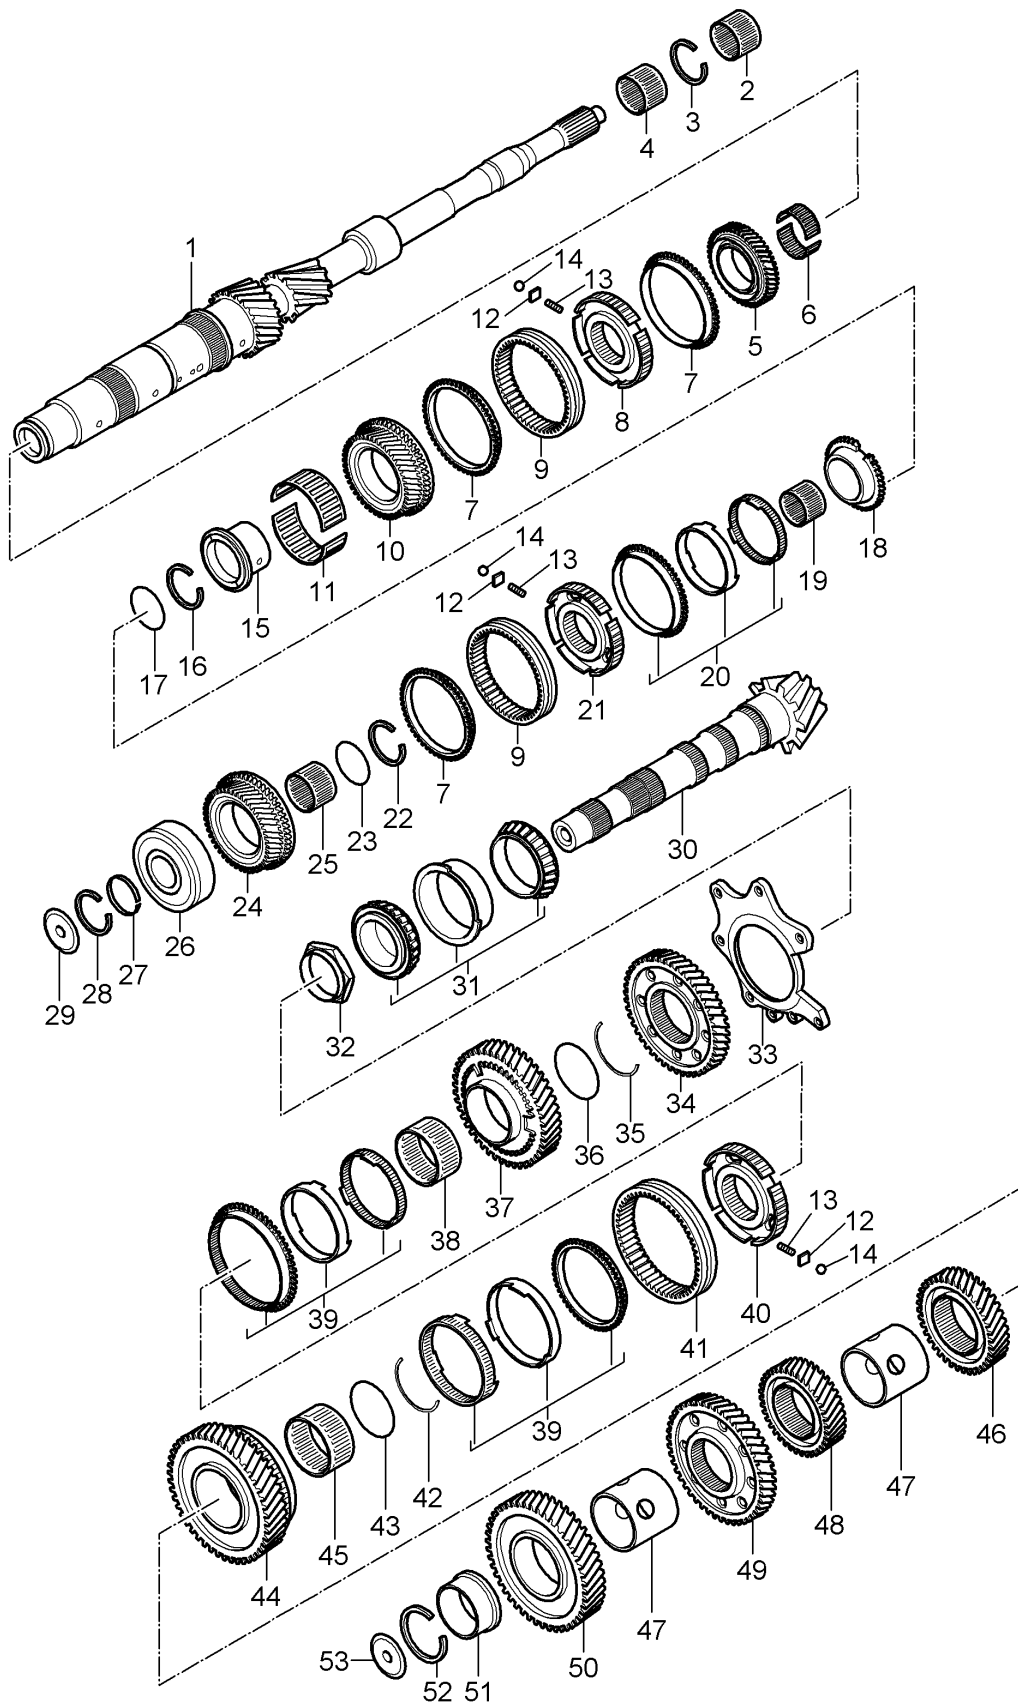

Model: 997 05

Model life 2005>>2008

Model: 997 05 Model life 2005>>2008

Pos	Part Number	Description	Remark	Qty	Model
		Gears and shafts			G97.01 G97.31
		see Technical information Group 3 Nr. 67/10			
1		Drive shaft See illustrations 3/03/00			
2	997 302 808 00	Needle-roller bearing Drive shaft		1	
3	997 302 931 00	Set Circlip		1	
4	997 302 801 00	Taper roller bearing		1	
5		Loose gear wheel 5th gear See illustrations 3/03/00			
6	997 302 925 00	Set Needle-roller bearing 5th gear		1	
7	997 304 211 02	Synchroniser ring 4-speed 5-speed 6th gear		3	
8	997 304 221 01	Guide sleeve 5th and 6th gear		1	
9	997 304 231 00	Shift sleeve		2	
10		Loose gear wheel 6th gear See illustrations 3/03/00			
11	997 302 926 00	Set Needle-roller bearing 6th gear		1	
12	997 304 251 00	Driver		9	
13	997 304 261 00	Compression spring		12	
14	997 304 271 00	Ball		9	
15	997 302 266 00	Inner ring 5th and 6th gear		1	
16	997 302 932 00	Set Circlip		1	
17	997 302 233 00	Spacer ring 3rd gear		1	
18	997 302 083 01	Loose gear wheel 3rd gear See illustrations 3/03/00		1	
19	997 302 923 00	Set Needle-roller bearing 3rd gear		1	
20	997 304 611 05	Set Synchroniser ring 3rd gear		1	
21	997 304 221 00	Guide sleeve 3. + 4.Gang		1	
22	997 302 933 00	Set Circlip		1	
23	997 302 234 00	4th speed Spacer ring 4th speed		1	
24	997 302 084 00	Loose gear wheel 4th speed		1