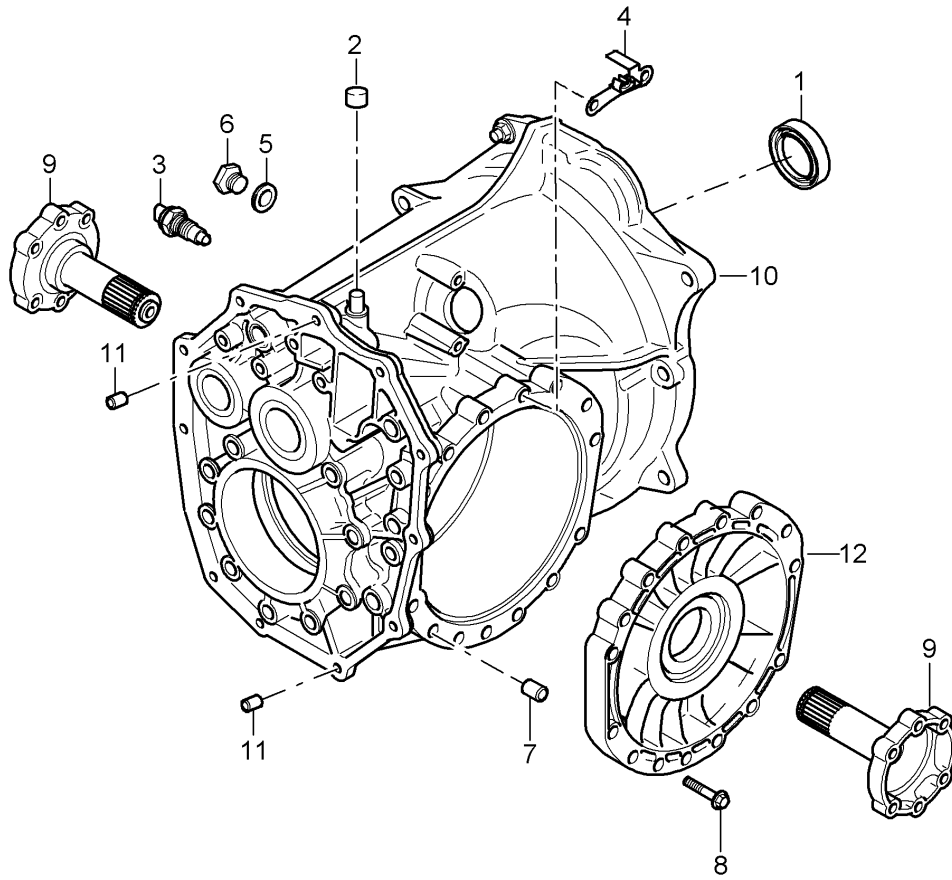

Model: 997 05

Model life 2005>>2008

Model: 997 05

Model life 2005>>2008

Pos	Part Number	Description	Remark	Qty	Model
		Manual transmission			G97.01
		Single parts			G97.31
		Transmission case			
		vorne			
1	997 302 807 00	Shaft sealing ring		1	
2	997 301 071 00	Bleeder		1	
2	997 301 071 05	Bleeder		1	
3	997 613 180 00	Back-up light switch		1	
3	997 613 180 01	Back-up light switch		1	
4	997 423 777 00	Support		1	
5	997 301 808 00	Sealing ring		1	
6	997 301 807 00	Screw plug		1	
7	997 301 802 00	Straight pin		2	
8	997 301 804 00	Hexagon-head bolt		14	
9		Joint flange			
		See illustrations			
		3/05/00			
		3/05/05			
10	997 301 010 00	Transmission case		1	
		Front			
11	997 301 801 00	Straight pin		2	
		Lower			
12	997 301 012 00	Transmission cover		1	
13		Shaft sealing ring			
		See illustrations			
		3/05/00