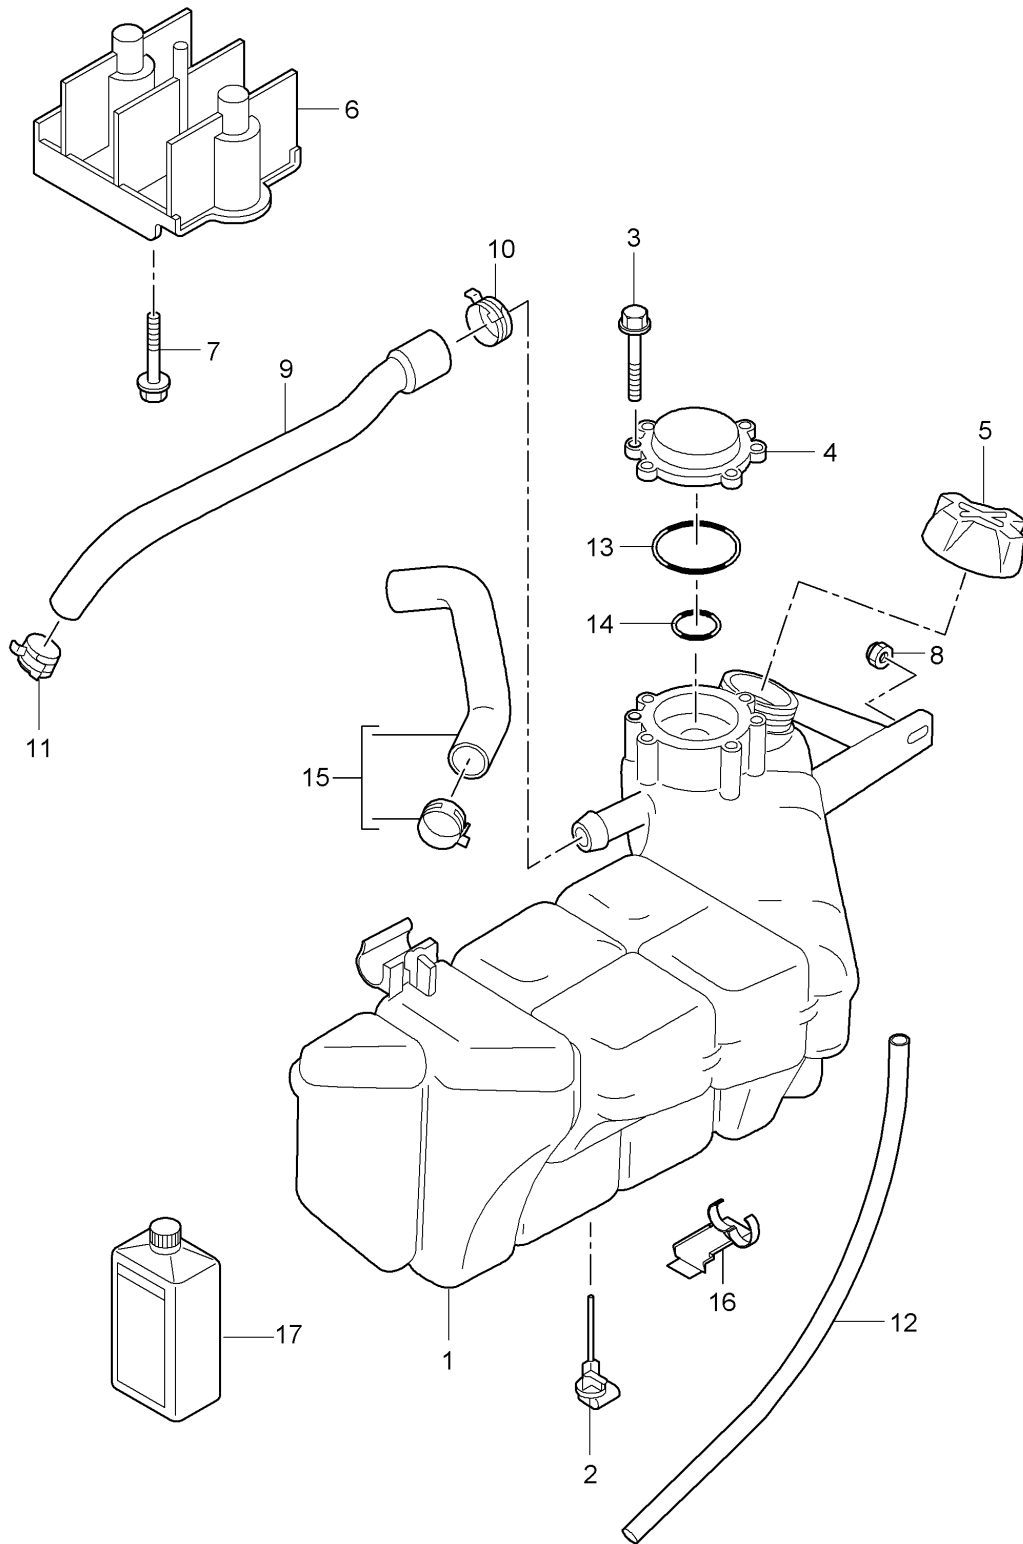

Model: 997 05

Model life 2005>>2008

Model: 997 05 Model life 2005>>2008

Pos	Part Number	Description	Remark	Qty	Model
		Water cooling 4			M97.01 M96.05
1	996 106 157 03	Water reservoir		1	
2	997 641 503 00	Switch		1	
3	999 919 058 02	Hexagon-head bolt 5,0 X 40		8	
4	996 106 347 02	Bleeder valve		1	
5	996 106 447 01	Lid See technical manual Group 1 Nr.190101		1	
6	996 106 405 52	Support		1	
7	900 378 141 09	Hexagon-head bolt M 6 X 35		2	
8	999 076 071 02	Hexagon nut M 6		1	
9	996 106 251 71	Breather hose		1	
10	999 512 657 09	Hose clamp 26 X 12		1	
11	999 512 653 09	Hose clamp 20 X 12		1	
12	996 106 297 04	Overflow hose		1	
12	996 106 297 05	Overflow hose		1	
13	999 707 370 40	O-ring 47 X 4		1	
14	999 707 371 40	O-ring 17 X 4		1	
15	997 106 851 01	Water hose		1	
16	996 110 260 00	Support		1	
17	000 043 203 78	Antifreeze 1 LTR. Container		X	
17	000 043 301 03	Antifreeze 1 LTR. Container		X	
(17)	000 043 301 04	Antifreeze 20 LTR. Container		X