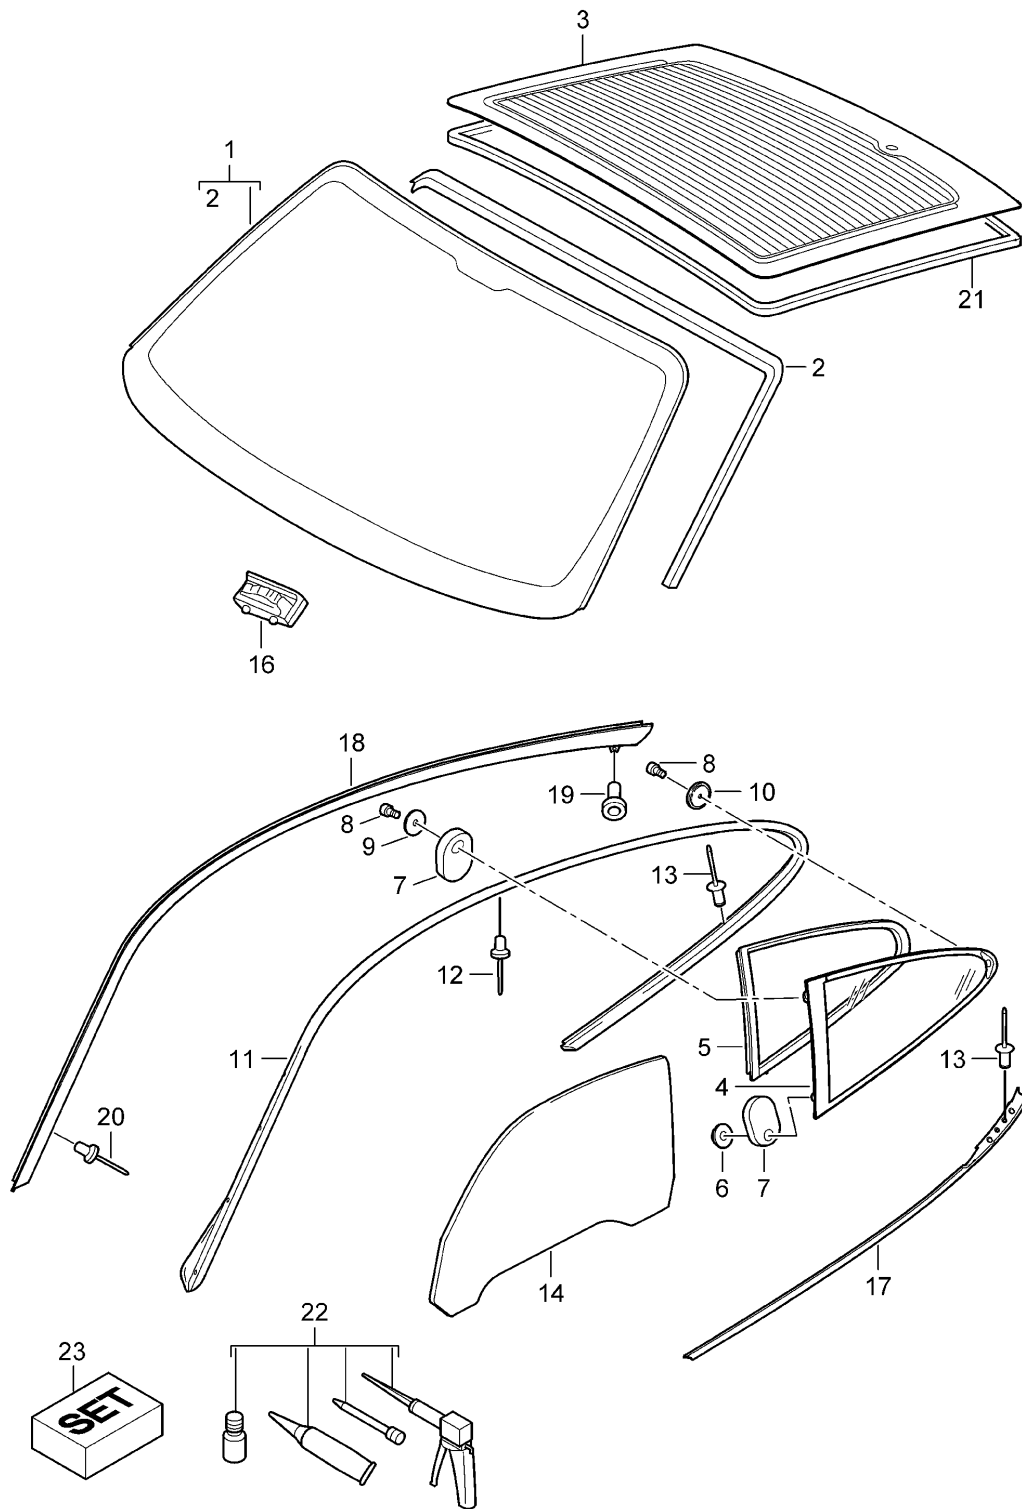

Model: 997 05

Model life 2005>>2008

Pos	Part Number	Description	Remark	Qty	Model
(2)	997 624 191 00	Electric motor	/RL /R 07-	1	I099
3	999 084 629 01	Hexagon nut M6		4	
4	999 919 209 09	Oval-head screw M 5 X 22		3	
5	987 542 941 00	Clip Bowden cable Power windows		1	

Model: 997 05

Model life 2005>>2008