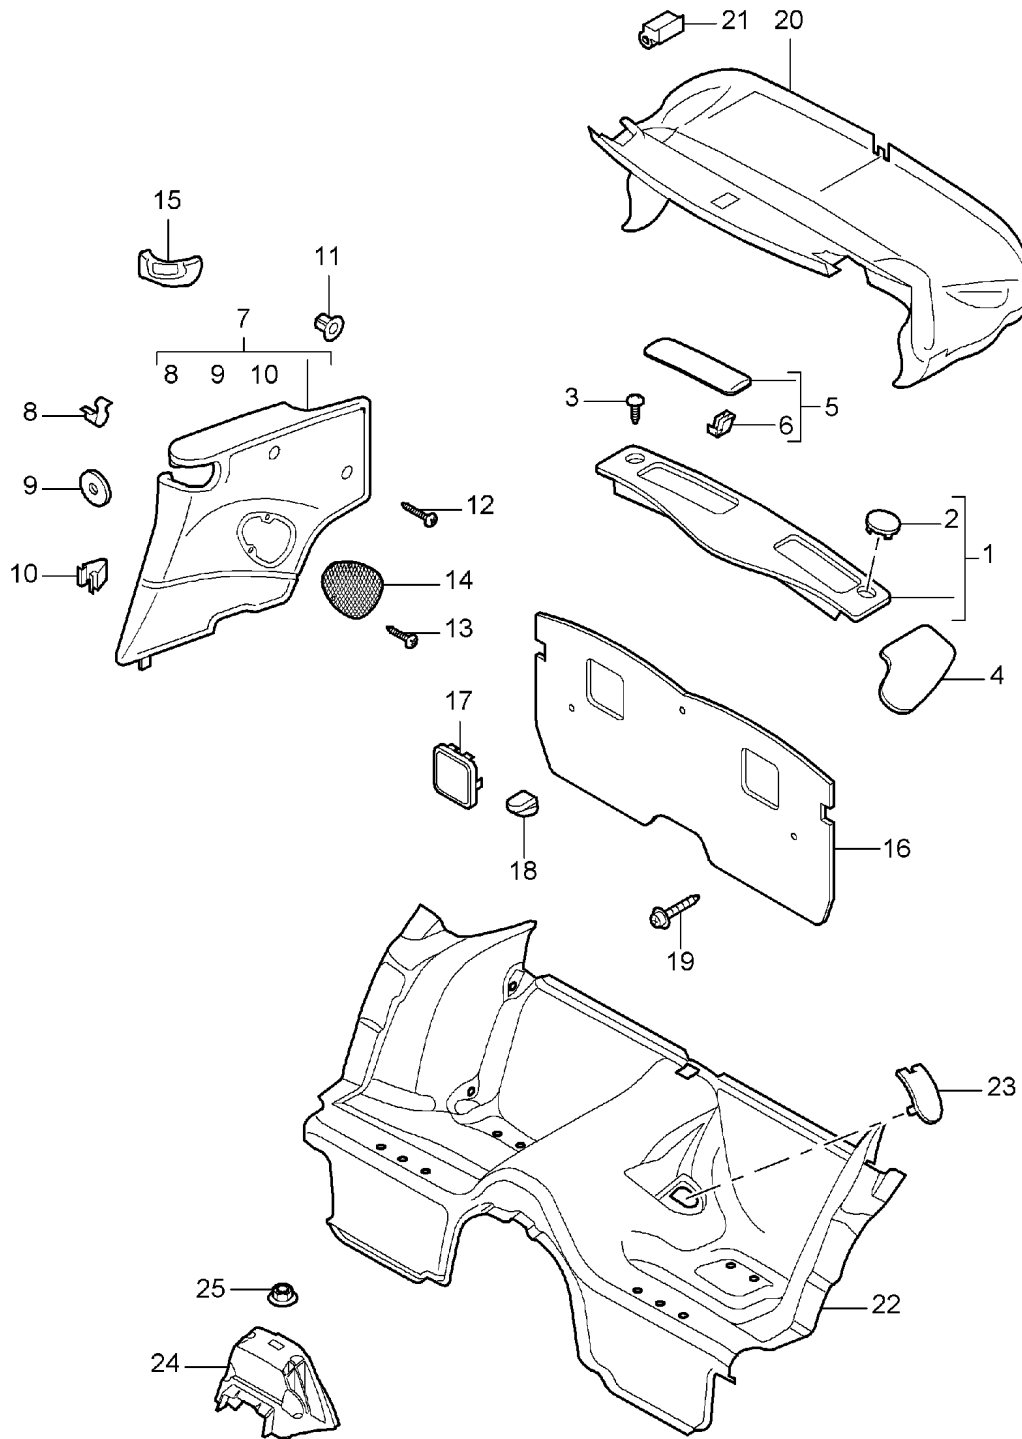

Model: 997 05

Model life 2005>>2008

Pos	Part Number	Description	Remark	Qty	Model
39	997 551 526 00 01C 999 507 476 01	Satin black Clamp 8,0 X 10 / 2,5 Mount Coat hook		2	

Model: 997 05

Model life 2005>>2008