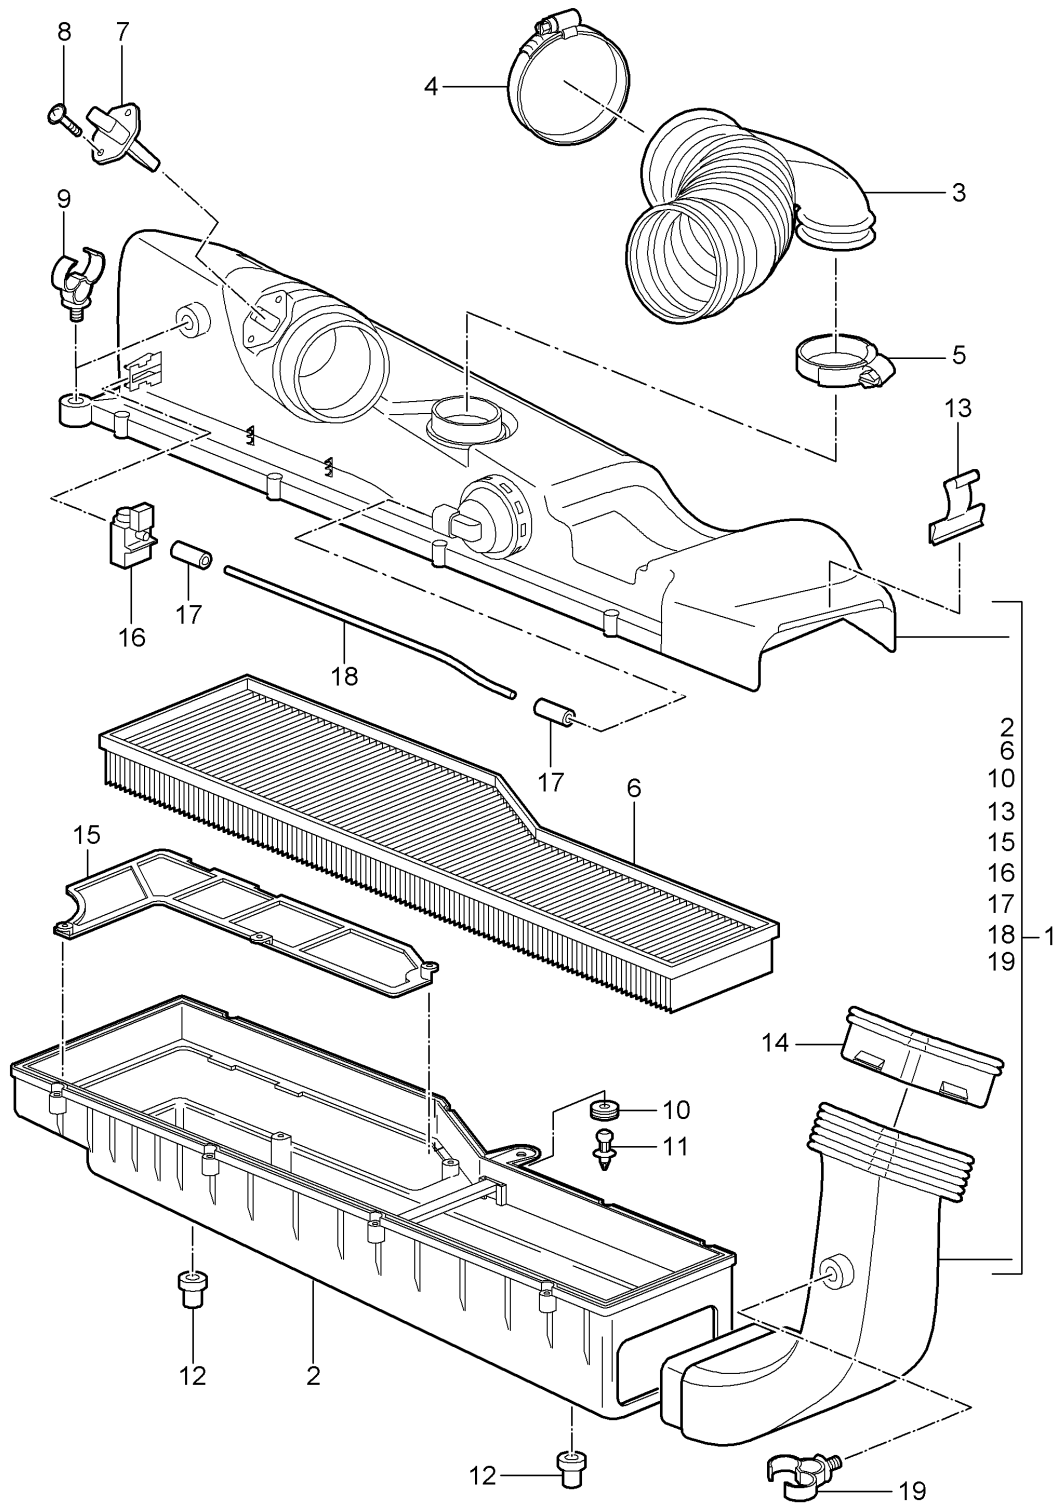

Model: 997 05

Model life 2005>>2008

Model: 997 05 Model life 2005>>2008

Pos	Part Number	Description	Remark	Qty	Model
1	997 110 021 00	Air cleaner		1	M97.01
1	997 110 921 00	Air cleaner Complete		1	
(1)	997 110 921 01	Air cleaner Complete without Mass air flow meter		1	
1	997 110 925 00	Air cleaner Complete without Mass air flow meter	06-	1	M97.01 IX51
2	997 110 122 00	Air cleaner Lower part		1	
3		Air guide See illustrations 1/07/00			
4	999 512 016 00	Hose clamp 80 - 100		1	
5	999 512 636 00	Hose clamp 40 - 60		1	
6	996 110 131 52	Air cleaner cartridge		1	
6	997 110 132 00	Air cleaner cartridge	06-	2	M97.01 IX51
7	986 606 125 01	Mass air flow meter		1	
8	999 919 160 07	Oval-head screw M 5 X 20		2	
9	999 507 544 40	Cable holder		2	
10	999 702 246 40	Grommet 12 X 17		1	
11	997 110 137 01	Clip		1	
12	999 703 478 40	Bush		1	
13	997 110 237 00	Clamp		1	
14	997 110 250 00	Sealing bellows		1	
(14)	997 110 252 00	Sealing bellows Right	06-	1	M97.01 IX51
15	997 110 240 00	Frame		1	
16	996 605 123 01	Change-over valve		1	
17	999 239 040 40	Connecting piece		2	
18	999 181 369 40	Pipe		1	
19	999 511 240 40	Cable holder		1