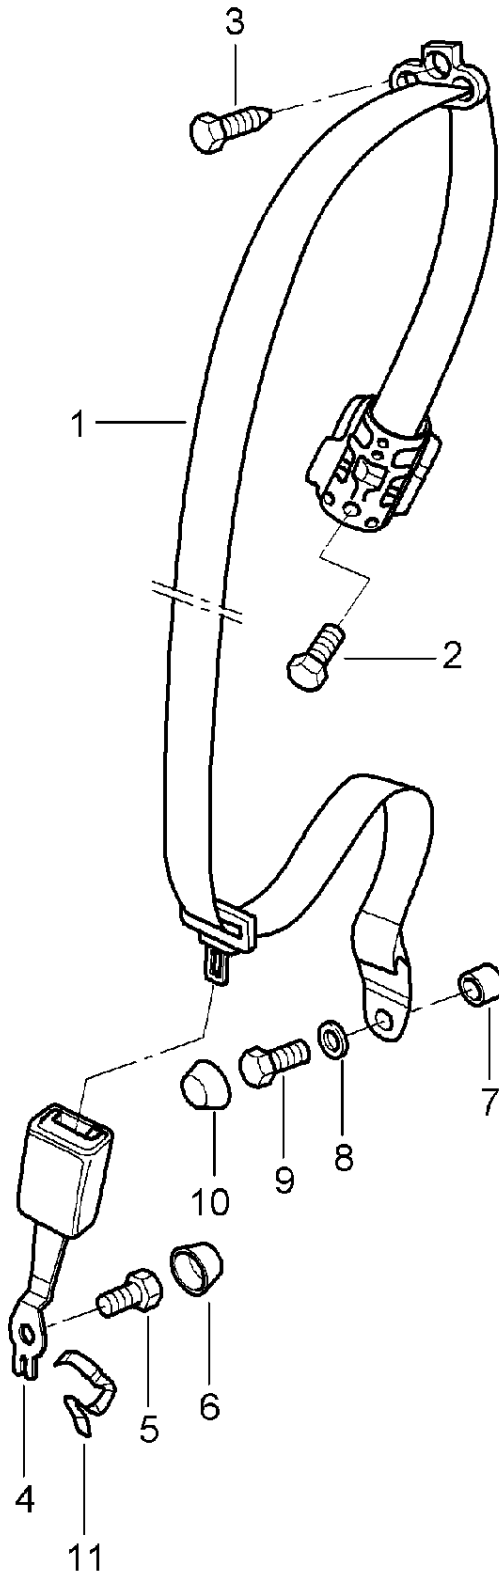

Model: 997 05 Model life 2005>>2008

Pos	Part Number	Description	Remark	Qty	Model
		Seat belt Front			CABRIO
1	997 803 033 03	Seat belt	/L	1	
	997 803 033 03 A23	Black			I555
	997 803 033 03 N13	Guards red			IXSX
	997 803 033 03 V02	Speed yellow			IXSY
	997 803 033 03 U01	Silver			IXSH
(1)	997 803 034 05	Seat belt	/R	1	
	997 803 034 05 A23	Black			I555
	997 803 034 05 N13	Guards red			IXSX
	997 803 034 05 V02	Speed yellow			IXSY
	997 803 034 05 U01	Silver			IXSH
2	999 075 070 09	Hexagon-head bolt		2	
3	999 924 064 02	Spacer sleeve		2	
3	999 924 064 01	Spacer sleeve		2	
(3)	997 803 663 00	Spacer sleeve	08-	1	I388/389
4	211 857 771	Washer		2	
(4)	999 028 022 01	Spring washer	08-	1	I388/389
-	999 025 275 A2	Washer	08-	1	I388/389
5	999 075 073 09	Hexagon-head bolt		2	
(5)	999 075 072 A2	Hexagon-head bolt	08-	2	I388/389
6	811 857 845	Cap		2	
7	996 803 815 00	Reverse lever	/L	1	
7	996 803 816 00	Reverse lever	/R	1	
8	996 803 581 00	Mounting	/L	1	
8	996 803 582 00	Mounting	/R	1	
9	999 075 065 09	Hexagon-head bolt M8x35		4	
10	900 378 017 09	Hexagon-head bolt Seat-belt buckle Driver's side		2	
11	996 803 183 08	Seat-belt buckle Passenger's side		1	
(11)	997 803 183 01	Seat-belt buckle Driver's side		1	
11	997 803 183 04	Seat-belt buckle Driver's side	08-	1	I388
(11)		Seat-belt buckle Driver's side	08-	1	I389
(11)	997 803 183 05	Seat-belt buckle Passenger's side	08-	1	I389
11		Seat-belt buckle Passenger's side	08-	1	I388
12	999 218 101 02	Hexagon-head bolt		2	
13		Cable for Seat-belt tensioner See illustrations 9/02/10		X	
14	955 803 056 00	Knob		2	
	955 803 056 00 HCP	Black			
15	997 803 334 00	Clamping piece		2	
	997 803 334 00 01C	Black			

Model: 997 05

Model life 2005>>2008