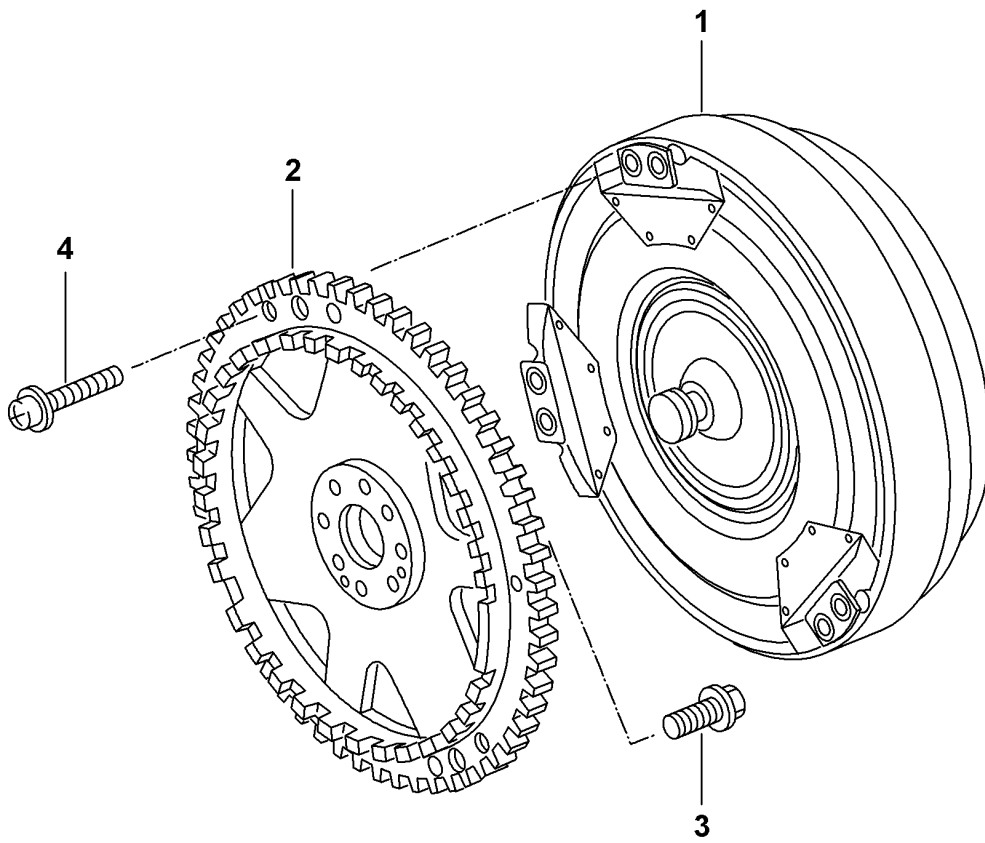

Model: 997 05

Model life 2005>>2008

Model: 997 05

Model life 2005>>2008

Pos	Part Number	Description	Remark	Qty	Model
		Tiptronic			A97.01 A97.31
		Torque converter			
		Drive plate			
1	722 250 120 2	Torque converter		1	
2	996 116 075 16	Drive plate		1	
3	999 073 091 09	Pan-head screw		8	
		M 10 X 1 X 25			
4	900 067 369 09	Pan-head screw		6	
		M 8 X 20			
5	996 116 101 10	Intermediate housing		1	
		Engine			
		And			
		Transmission			