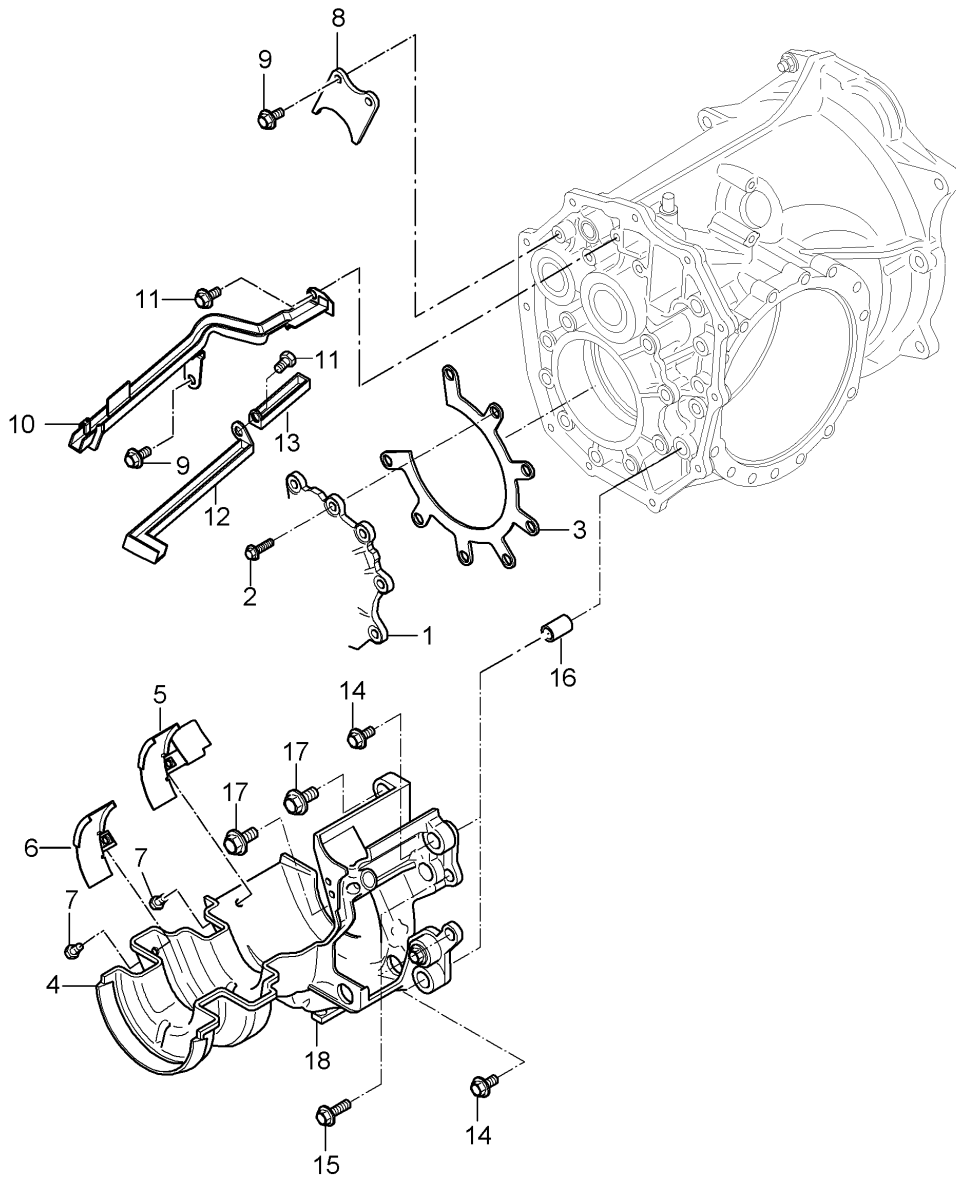

Model: 997 05

Model life 2005>>2008

Pos	Part Number	Description	Remark	Qty	Model
		Reverse gear			G97.01 G97.31
1	997 302 938 00	Set Circlip		1	
2	997 304 201 00	Reverse gear Clutch hub		1	
3	997 304 261 00	Reverse gear Compression spring		12	
4	997 304 251 01	Driver		3	
5	997 304 231 01	Reverse gear Shift sleeve		1	
6	997 304 211 01	Reverse gear Synchroniser ring		1	
7		Reverse gear Reversing gear See illustrations 3/03/00			
8	997 302 806 00	Needle-roller bearing		1	
9		Reverse idler gear shaft Reverse idler gear shaft See illustrations 3/03/00			
10	997 302 805 00	Deep-groove ball bearing		1	
11	997 302 937 00	Reverse idler gear shaft Set Circlip		1	
12	997 301 060 00	Reverse idler gear shaft Bearing set Reverse idler gear shaft		1	

Model: 997 05

Model life 2005>>2008