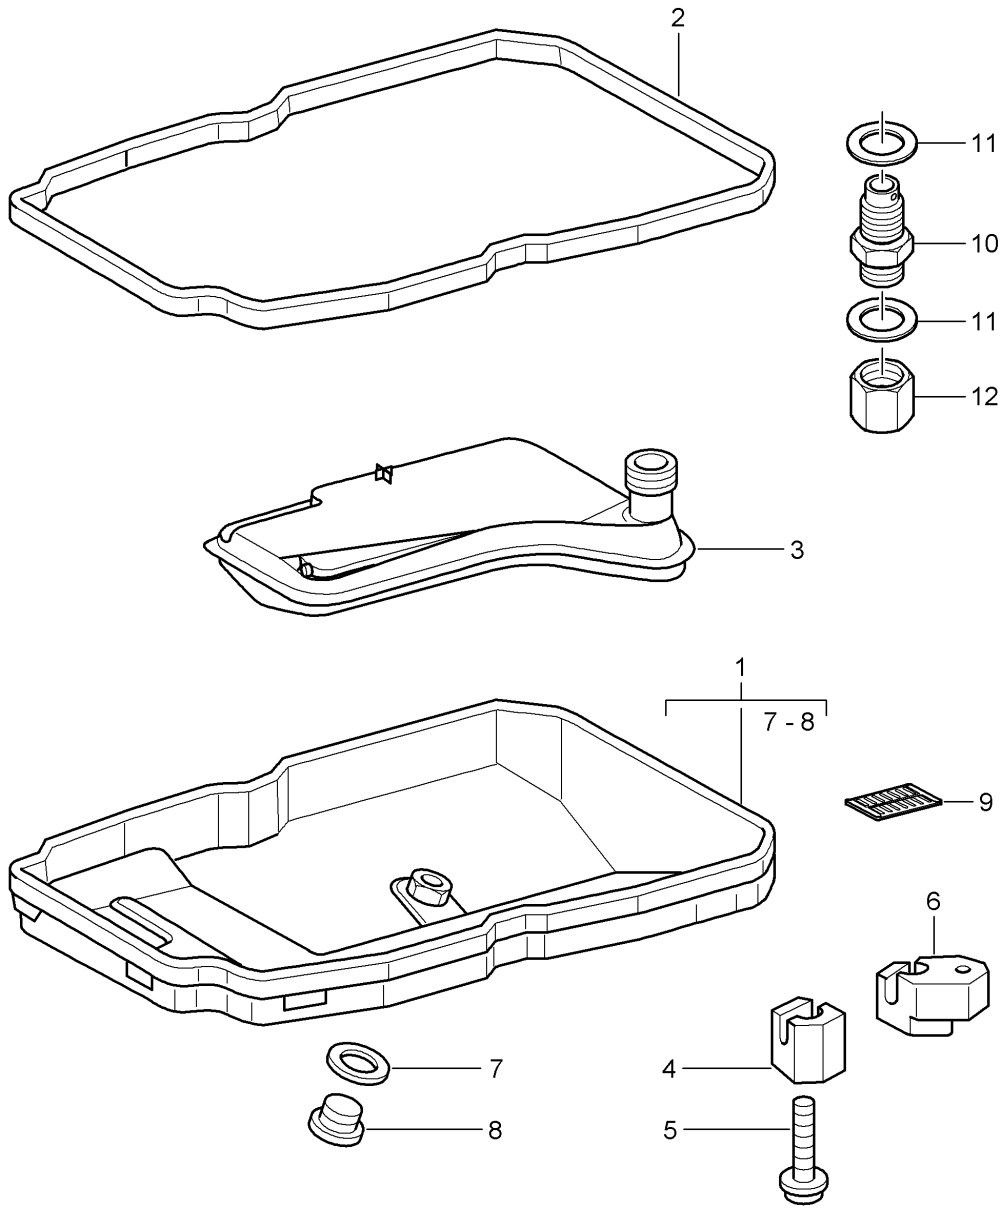

Model: 997 05

Model life 2005>>2008

Model: 997 05

Model life 2005>>2008

Pos	Part Number	Description	Remark	Qty	Model
		Tiptronic			A97.01/31
		Oil filter			
		Oil pan			
1	722 270 161 2	Oil pan		1	
2	140 271 008 0	Gasket		1	
3	722 277 009 5	Oil filter		1	
4	140 271 006 8	Clamping sleeve		6	
5	999 073 202 09	Pan-head screw M 6 X 22		6	
5	999 073 202 01	Pan-head screw M 6 X 22		6	
6	140 271 016 8	Clamping sleeve		X	
7	900 123 062 20	Sealing ring		1	
8	900 219 007 02	Screw plug		1	
8	900 219 007 01	Screw plug		1	
9	220 271 009 8	Magnet		1	
10	996 307 055 11	Connection piece Oil inlet		1	
11	900 123 007 30	Sealing ring 14 x 18		2	
12	900 070 011 01	Cap nut M 14 X 1,5		1