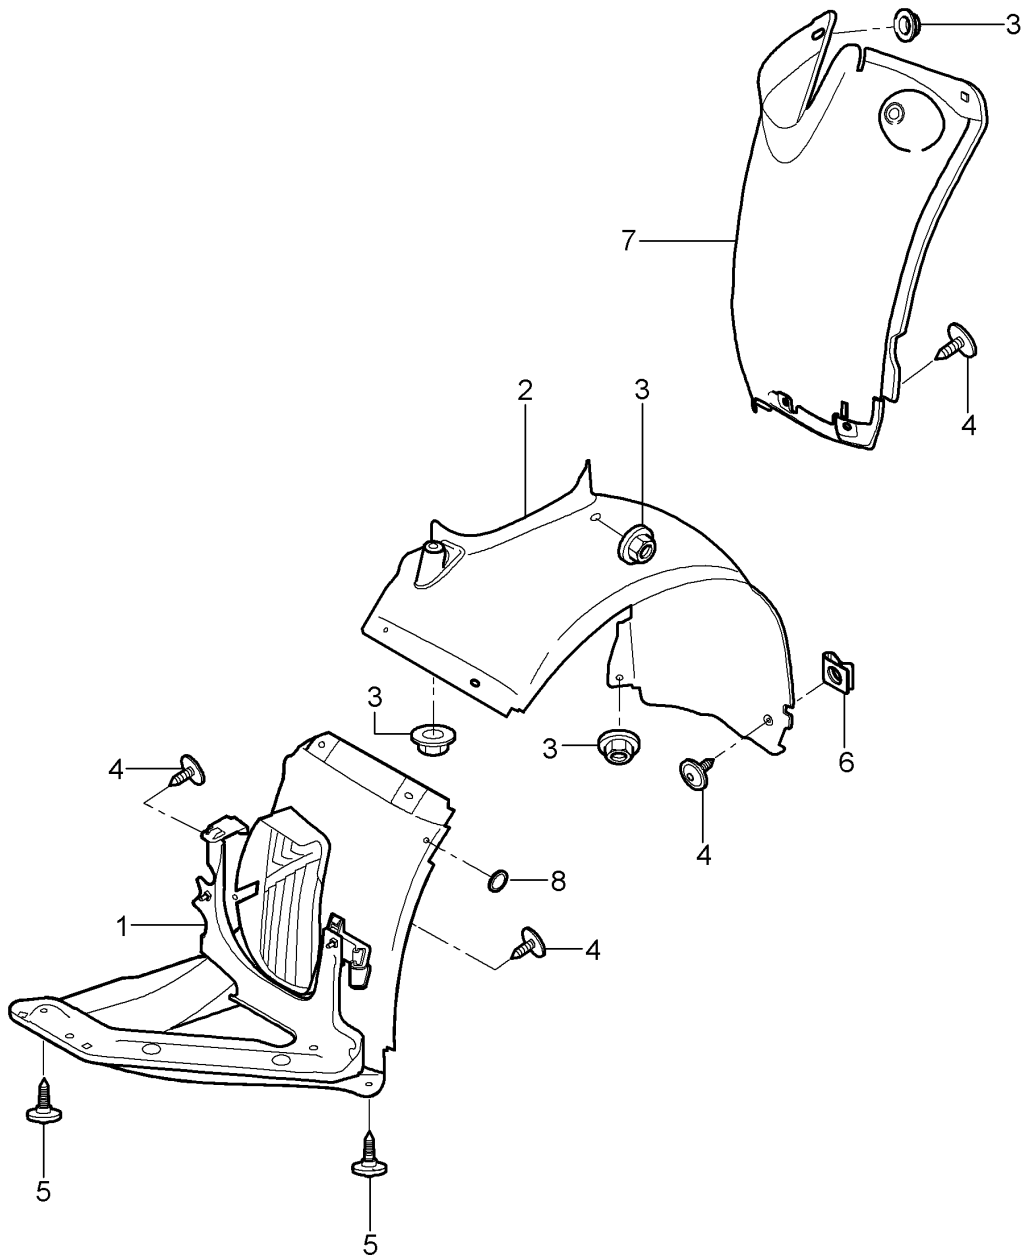

Model: 997 05

Model life 2005>>2008

Model: 997 05

Model life 2005>>2008

Pos	Part Number	Description	Remark	Qty	Model
		Linings			
1	997 504 123 00	Wheel housing Wheel-housing liner	/L /V	1	
(1)	997 504 124 00	Front Wheel-housing liner	/R /V	1	
2	997 504 203 00	Front Wheel-housing liner	/L /H	1	CARRERA 2
2	997 504 203 01	Front Wheel-housing liner	/L /H 06-	1	CARRERA 4
(2)	997 504 204 00	Front Wheel-housing liner	/R /H	1	CARRERA 2
(2)	997 504 204 01	Front Wheel-housing liner	/R /H 06-	1	CARRERA 4
3	999 049 028 40	Plastic nut T5		12	
4	999 073 231 09	Tapping screw ST 4,8 X 16		18	
5	999 073 227 09	Tapping screw ST 4,8 X 19		4	
6	999 507 795 09	Speed nut ST 4,8		2	
7	997 504 573 00	Wheel-housing liner	/H /L	1	CARRERA 2
7	997 504 573 01	Wheel-housing liner	/H /L	1	CARRERA 4
(7)	997 504 574 00	Wheel-housing liner	/H /R	1	CARRERA 2
(7)	997 504 574 01	Wheel-housing liner	/H /R	1	CARRERA 4
8	999 703 027 40	Lid 8,0X11		1