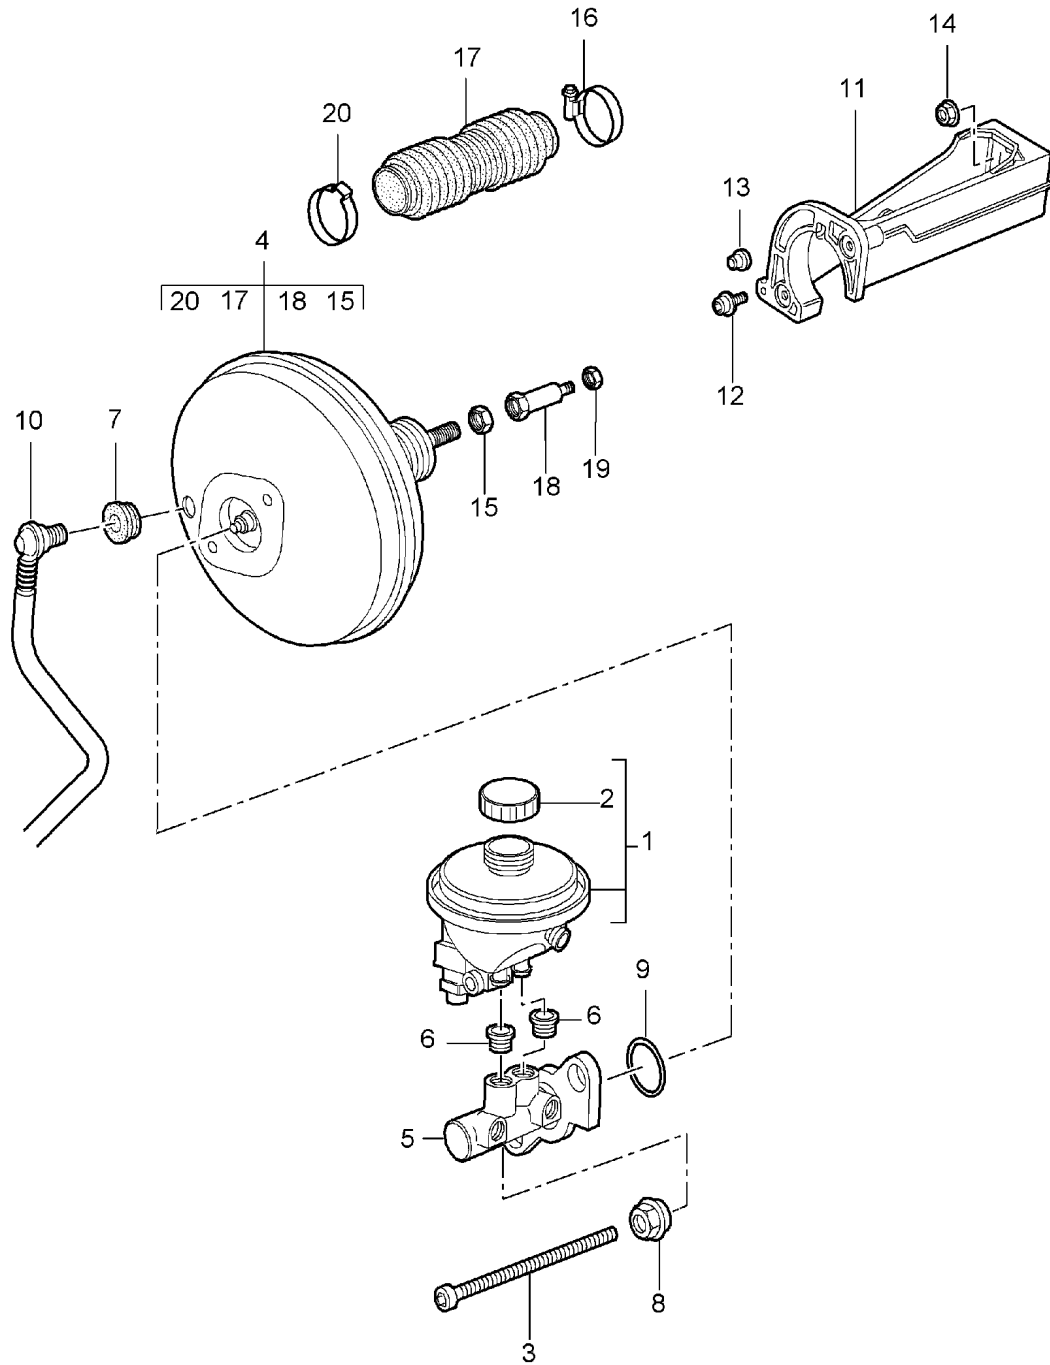

Model: 997 05

Model life 2005>>2008

Pos	Part Number	Description	Remark	Qty	Model
(1)	996 352 993 02	Handbrake See technical manual Group 46 83 20 Brake shoe 1 set Only together with Compression spring 997.352.741.01 D >> 29.06.2006		1	
(1)	997 352 993 01	Brake shoe 1 set D 30.06.2006>> 26.04.2007		1	
(1)	997 352 993 02	Brake shoe 1 set D 27.04.2007>>		1	
2	993 352 071 00	Adjusting screw		2	
2	298 609 723	Adjusting screw		2	
3	997 352 721 01	Tension spring Short		2	
(3)	298 609 717	Tension spring Short		2	
4	997 352 723 02	Tension spring Long		2	
5	993 352 737 00	Bolt		2	
(6)	997 352 741 01	Compression spring Only together with Brake shoe 996.352.993.00/01/02		4	
7	997 352 807 00	Support panel		2	
8	993 352 073 00	Push-button lock Complete		2	

Model: 997 05

Model life 2005>>2008