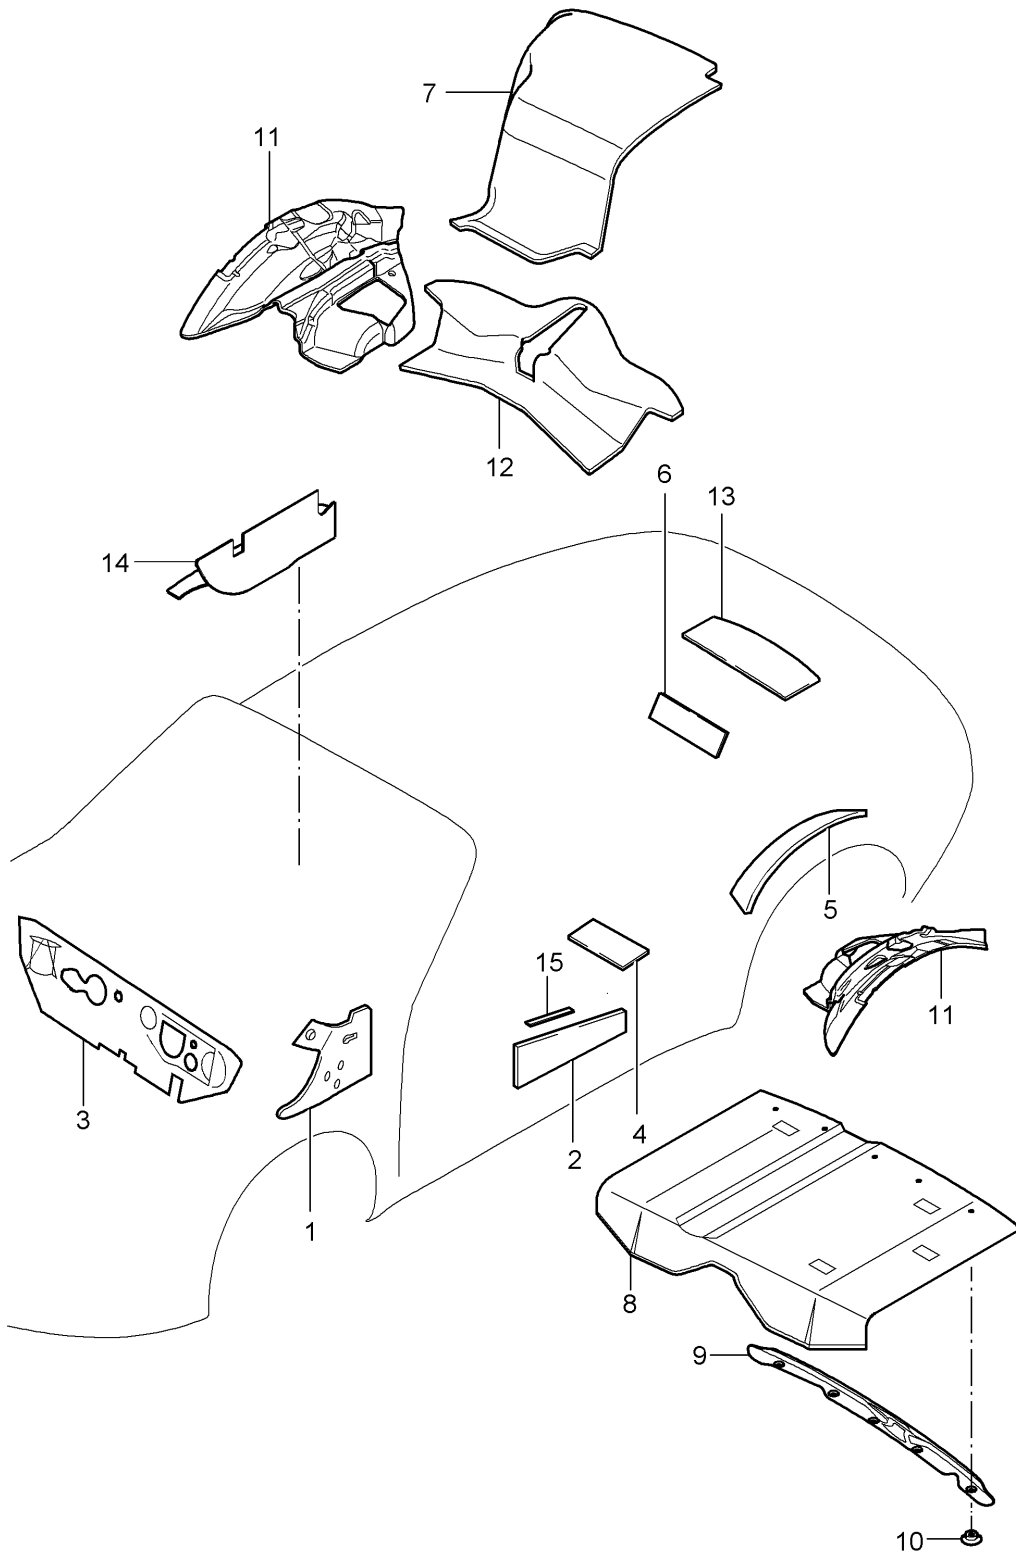

Model: 997 05

Model life 2005>>2008

Model: 997 05 Model life 2005>>2008

Pos	Part Number	Description	Remark	Qty	Model
1	997 556 605 00	Body Sound proofing 1 Sound absorber	/L	1	CABRIO
(1)	997 556 606 00	Wheel housing Front Sound absorber	/R	1	
2	997 556 531 00	Wheel housing Front Insulation	05	2	
2	997 537 551 00	Door Insulation	06-	2	
3	997 556 723 00	Door Sound absorber	/LL	1	I098
(3)	997 556 724 00	Firewall Sound absorber	/RL	1	I099
4	997 556 503 00	Firewall Insulation		2	
5	997 556 507 01	Floor Insulation	/L	1	
(5)	997 556 508 01	Wheel housing Rear Insulation	/R	1	
6	997 556 511 00	Wheel housing Rear Insulation		1	
(7)	997 556 611 00	Rear wall Lower Sound absorber	/L	1	
7	997 556 612 00	Convertible top Tray Sound absorber	/R	1	
8	997 556 711 01	Convertible top Tray Sound absorber	-05	1	
8	997 556 711 02	Engine compartment Sound absorber	-07	1	
8	997 556 711 03	Engine compartment Sound absorber	08-	1	
9	996 556 761 01	Engine compartment Retaining strip		1	
10	999 049 020 40	Engine compartment Plastic nut		5	
(11)	997 556 657 01	T5/30 X 5,1 Sound absorber	/L	1	
11	997 556 658 01	Wheel-housing liner Rear Sound absorber	/R	1	
12	997 556 653 00	Wheel-housing liner Rear Sound absorber		1	
13	997 556 521 00	Control units Insulation		1	
14	997 556 634 00	Rear wall Upper Sound absorber		1	I680
15	997 537 553 00	Subwoofer Insulation	06-	4	
		Reinforcement Door