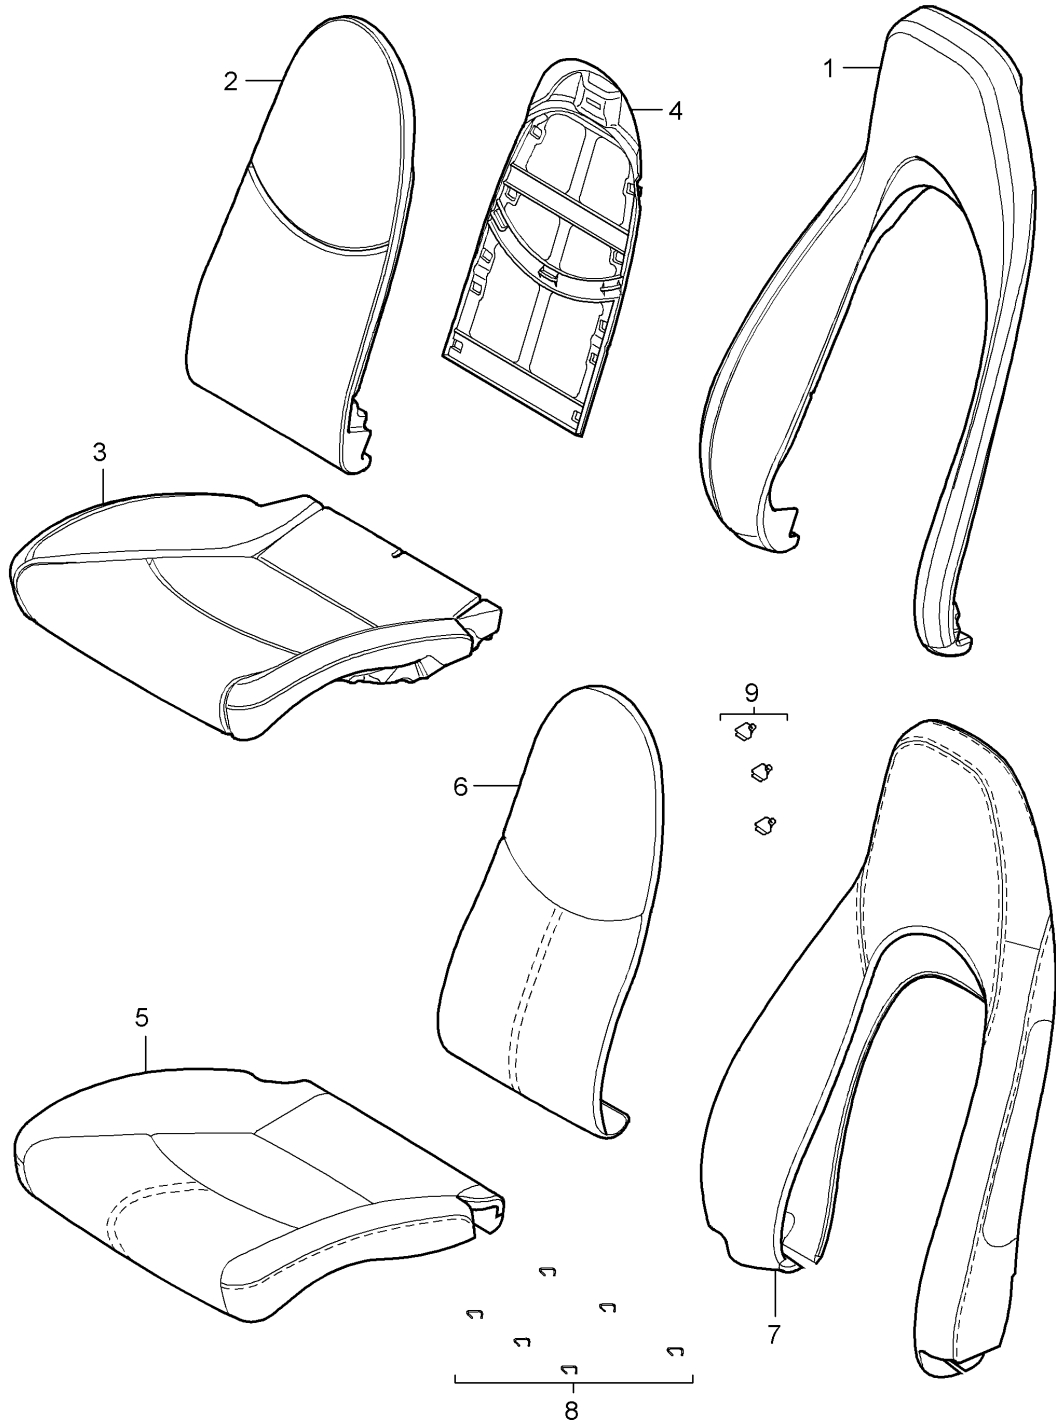

Model: 997 05

Model life 2005>>2008