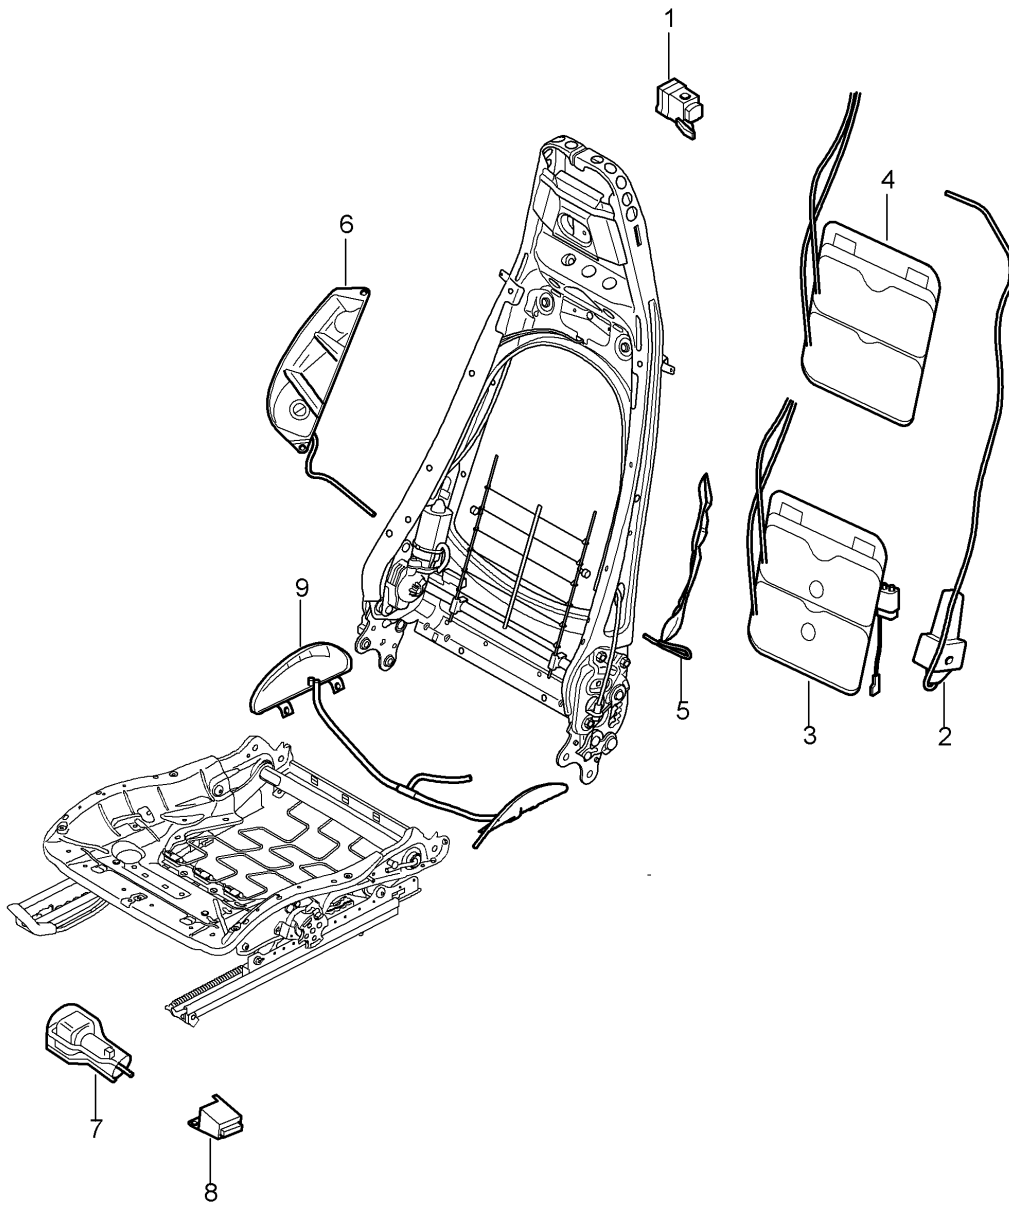

Model: 997 05

Model life 2005>>2008

Pos	Part Number	Description	Remark	Qty	Model
15	999 073 375 09	Screw Mount Backrest Seat adjuster		4	
16	999 073 306 09	Screw Mount Side airbag		2	

Model: 997 05

Model life 2005>>2008