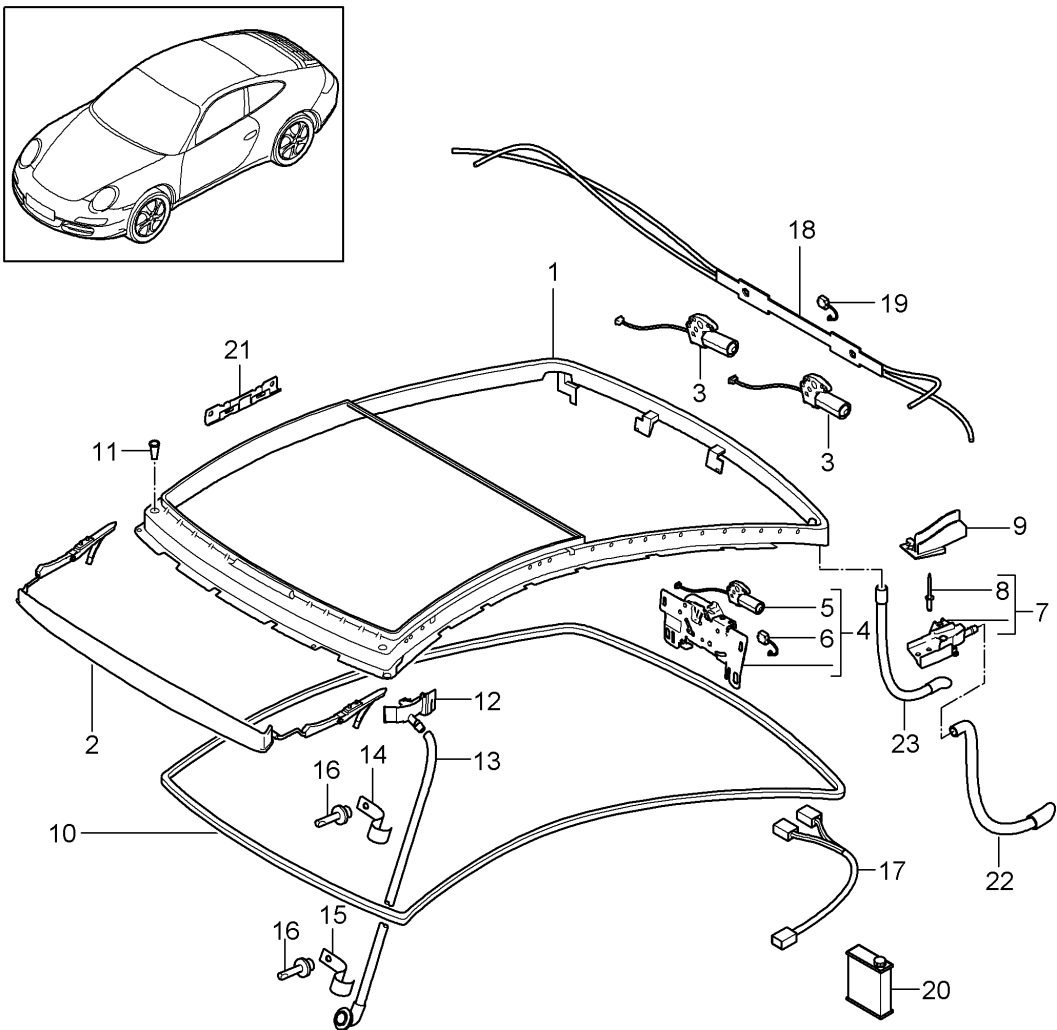

Model: 997 05

Model life 2005>>2008

Model: 997 05 Model life 2005>>2008

Pos	Part Number	Description	Remark	Qty	Model
		Glass roof			TARGA
1	997 562 905 00	Frame		1	
2	997 562 953 00	Air deflector		1	
		Repair kit			
3	996 624 221 00	Electric drive		2	
4	997 562 335 00	Catch		1	
5	996 624 231 00	Driving mechanism		1	
6	996 613 231 00	Microswitch		1	
7	996 562 439 00	End piece	/L	1	
		Guide rail			
(7)	996 562 440 00	End piece	/R	1	
		Guide rail			
8	999 190 172 30	Blind rivet		4	
9	996 562 437 00	Lid	/L	1	
(9)	996 562 438 00	Lid	/R	1	
10	996 562 425 00	Sealing strap		1	
11	997 562 421 00	Water drain sleeve		1	
12	996 562 401 00	Water drain tube	/L	1	
(12)	996 562 402 00	Water drain tube	/R	1	
13	996 562 203 01	Water drain hose		2	
14	997 564 301 00	Support		2	
		Upper			
15	997 564 303 00	Support		2	
		Lower			
16	999 190 450 37	Blind rivet		4	
17	996 612 344 00	Wiring harness		1	
		Shade			
18	996 562 913 00	Guide tube		1	
		with			
		Drive shaft			
19	996 613 221 00	Microswitch		1	
20	000 043 157 00	Cleaning agent		1	
		30 ML			
21		See illustrations		1	
		8/01/65			
22	996 562 205 01	Water drain hose		2	
		Rear			
		Outer			
23	996 562 207 01	Water drain hose		2	
		Rear			
		Inner