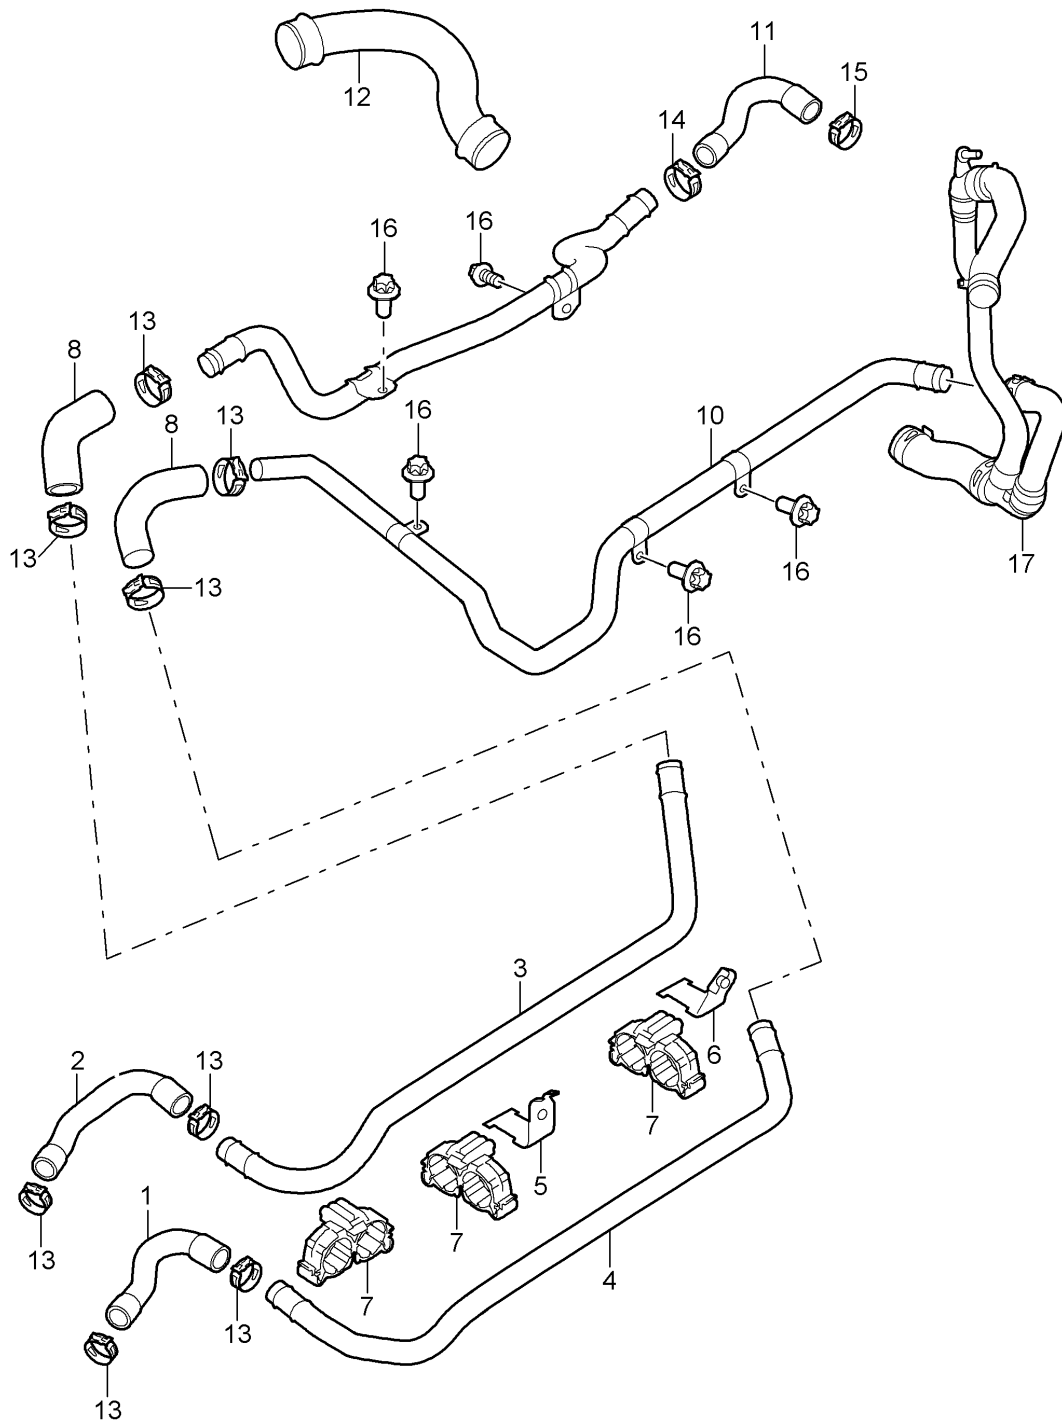

Model: 997 05

Model life 2005>>2008

Model: 997 05 Model life 2005>>2008

Pos	Part Number	Description	Remark	Qty	Model
		Lines Heating			M97.01 M96.05 I480
1	996 106 212 74	Hose Supply		1	
1	996 106 212 75	Hose Supply		1	
2	996 106 222 74	Hose Return line		1	
2	996 106 222 75	Hose Return line		1	
3	997 106 312 00	Water tube Supply		1	
4	997 106 322 00	Water tube Return line		1	
5	997 106 535 01	Support		1	
6	997 106 536 00	Support		1	
7	999 507 700 41	Hose holder		3	
8	997 106 612 01	Hose		2	
(8)	997 106 612 03	Hose		2	
9	997 106 242 00	Heater pipeline Supply		1	
10	997 106 243 00	Heater pipeline Return line		1	
11	996 106 233 55	Hose		1	
12	997 106 831 02	Water hose		1	
12	997 106 831 03	Water hose		1	
13	999 512 657 09	Hose clamp 26 X 12		8	
14	999 512 660 09	Hose clamp 29 X 12		2	
15	999 512 662 09	Hose clamp 32 X 12		1	
16	900 385 041 01	Torx screw M 6 X 12		5	
17		See illustrations 1/05/00		1