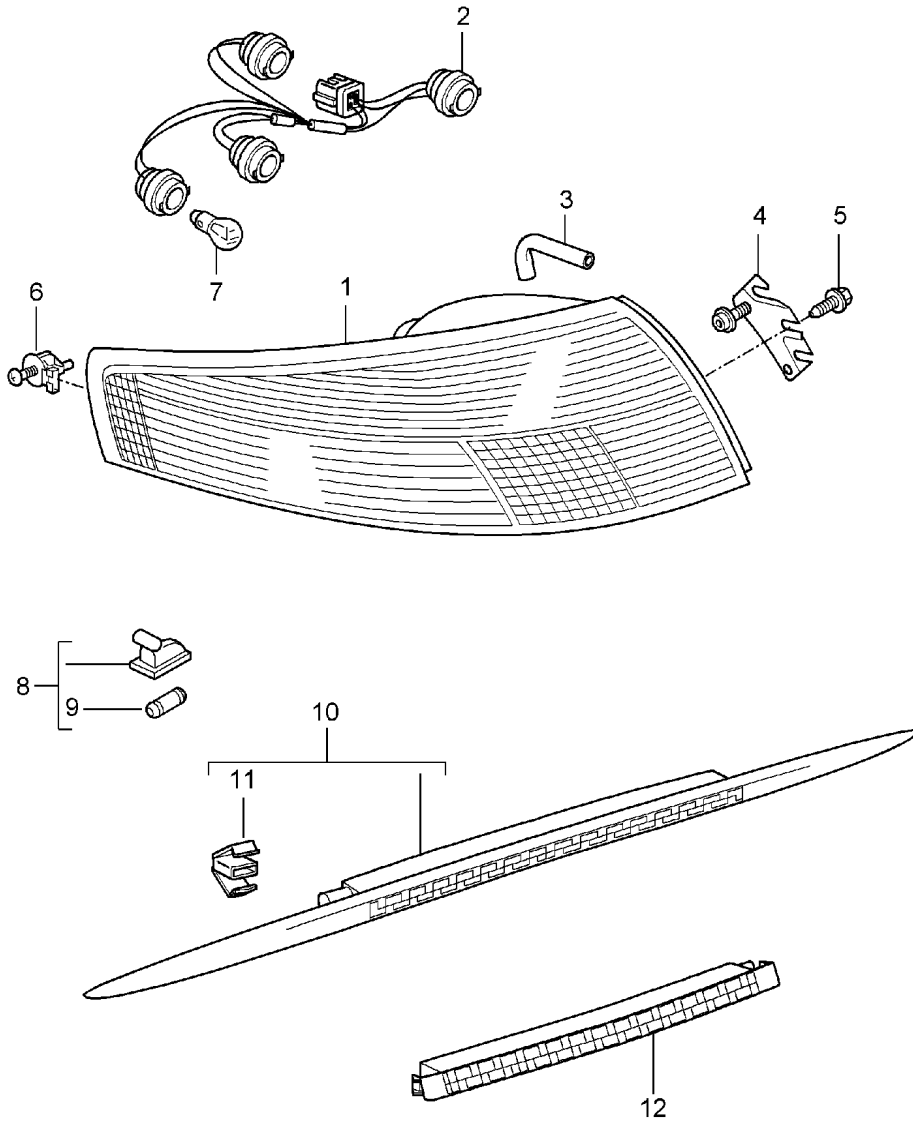

Model: 997 05

Model life 2005>>2008

Pos	Part Number	Description	Remark	Qty	Model
16	997 631 194 00	Fastening part		6	
16	997 631 194 02	Fastening part		6	
17	997 631 245 00	Locking device Connector housing		2	
18	999 703 413 40	Stopper		2	
19	993 631 170 03	Stopper Additional headlamp		6	
20	997 631 081 04	Additional headlamp	/L	1	
20	997 631 081 05	Additional headlamp	/L	1	
(20)	997 631 082 04	Additional headlamp	/R	1	
21	999 631 142 90	Halogen bulb H 8		2	
22	999 631 033 90	Bulb 5 W Position light for Additional headlamp 997.631.081/082.01/02		2	
22	999 631 040 90	Bulb 5 W Position light for Additional headlamp 997.631.081/082.03/04/05		2	
23	997 631 137 00	Bulb socket Position light		2	
24	900 631 021 90	Bulb 21 W Direction indicator light		2	
25	997 631 139 00	Bulb socket Direction indicator light		2	
26	997 631 145 00	Cap		2	
27	997 631 147 00	Breather adapter		2	
28	997 631 293 00	Cover		4	
30	997 631 231 00	Card for Release Additional headlamp		1	
31	997 631 033 02	Direction indicator light	/L	1	
(31)	997 631 034 02	Direction indicator light	/R	1	
32	999 631 138 90	Bulb 5 W Yellow		2	
33	997 631 133 00	Bulb socket		2	

Model: 997 05

Model life 2005>>2008