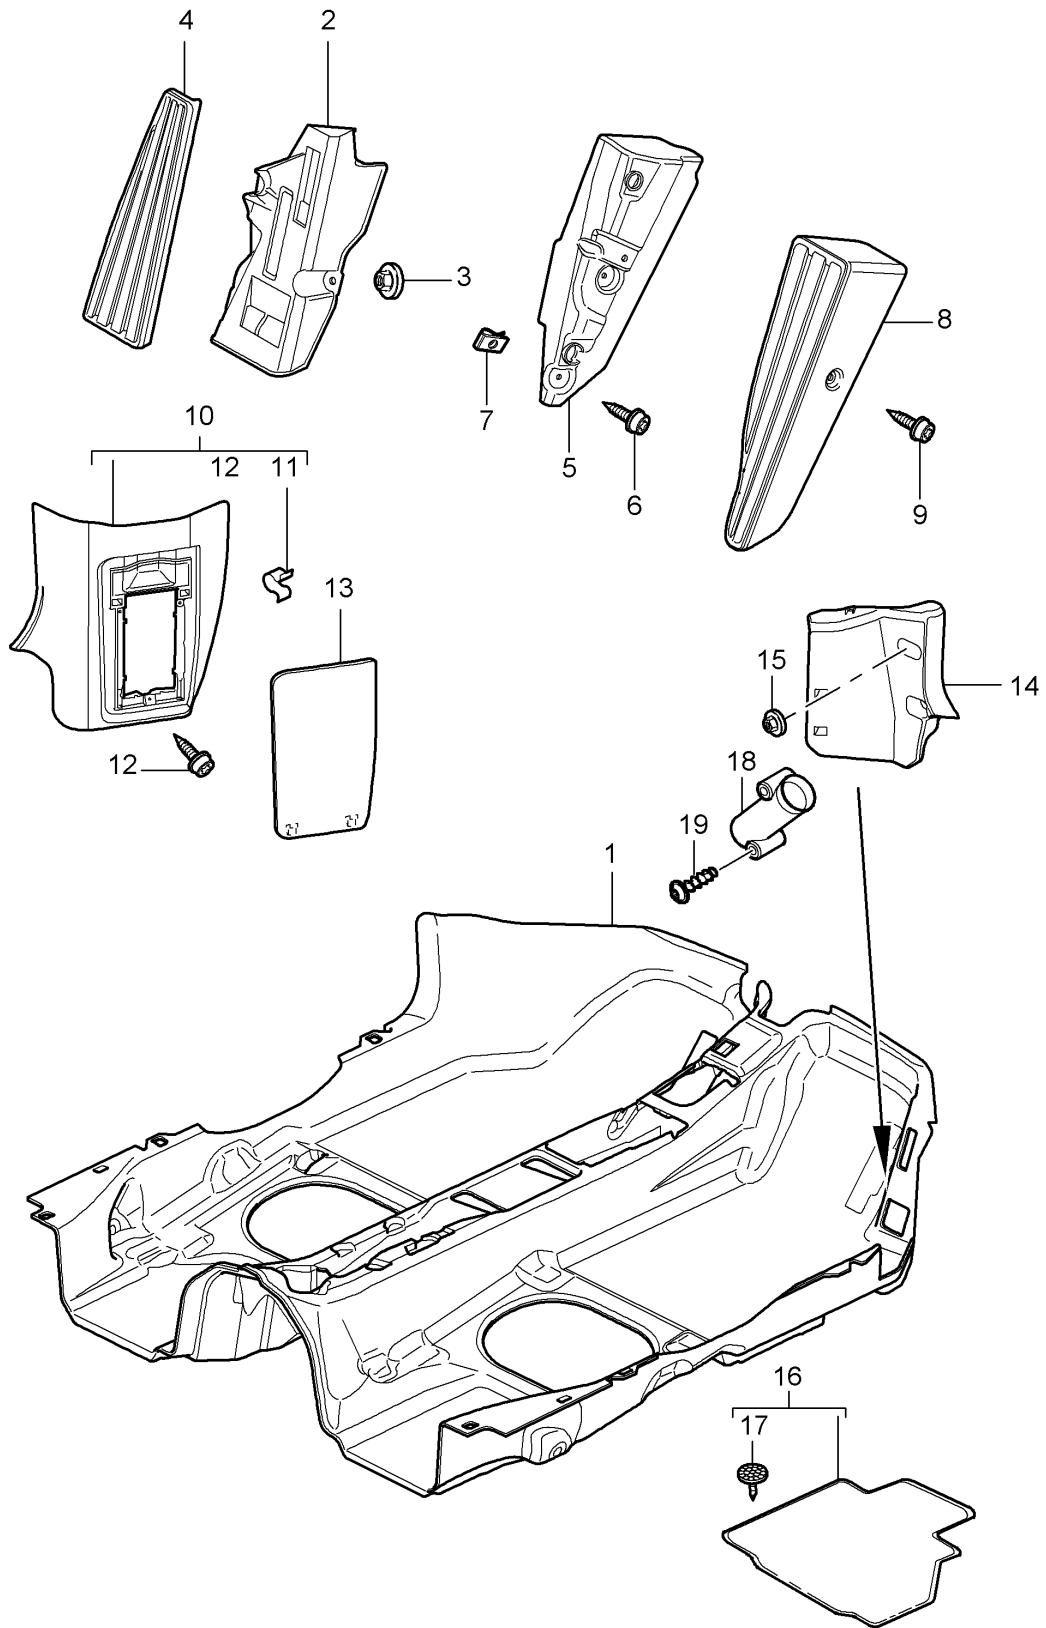

Model: 997 05

Model life 2005>>2008