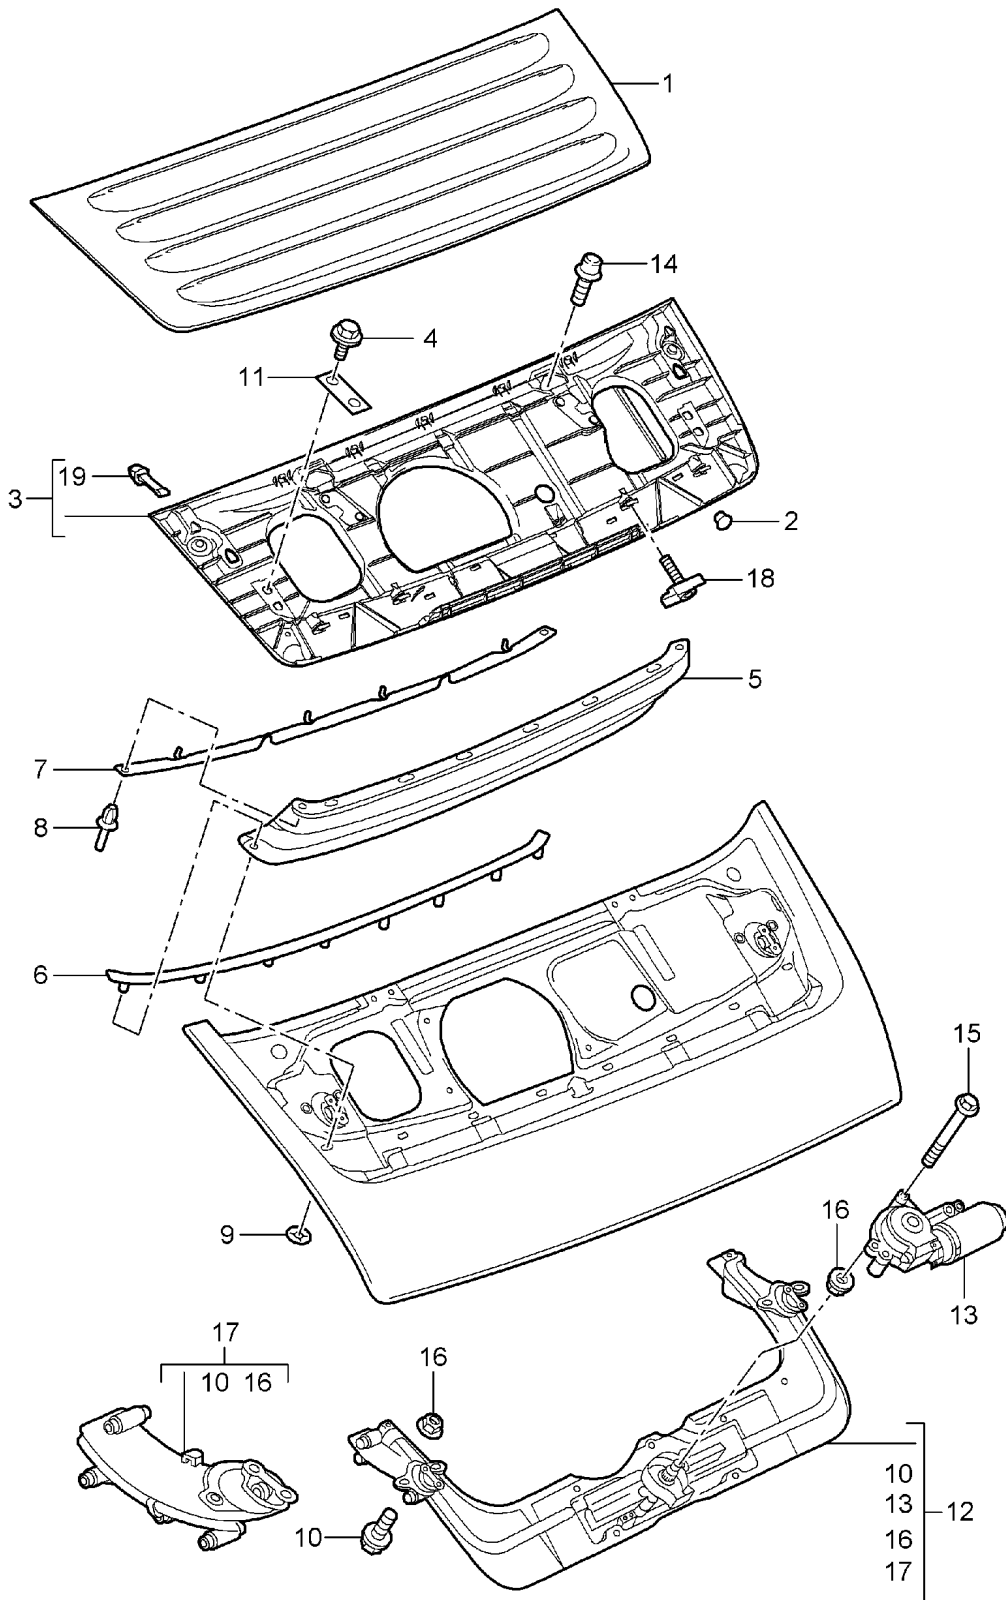

Model: 997 05

Model life 2005>>2008

Pos	Part Number	Description	Remark	Qty	Model
1	997 512 011 00 997 512 011 00 GRV	Lid Rear Lid Prime coated Prime coated Use also: 000.043.204.38		1	
-	000 043 204 38	Sealing compound		1	
2	999 703 140 40	Rubber buffer		2	
3	997 512 611 00	Gasket		1	
4	997 512 551 00	Gas-pressure spring	/R	1	
5	999 167 051 02	Ball pin		2	
6	997 512 151 00	Hinge	/L	1	
(6)	997 512 152 00	Hinge	/R	1	
7	900 378 155 09	Hexagon-head bolt M 6 X 16		4	
8	900 075 466 09	Combination screw M 6 X 16		6	
9	996 512 153 00	Stop Hinge		2	
10	997 512 213 01	Lock upper part		1	
11	999 073 248 09	Combination screw M 6 X 16		2	
11	999 073 378 02	Round head screw M 6 X 16		2	
12	997 512 053 00	Lock lower part		1	
13	N 910 664 01	Combination screw M 6 X 40		2	
14	997 512 521 00	Cable Emergency operation		1	
15	900 116 002 02	Lock washer		1	
16	997 624 118 00	Actuator		1	
17	997 624 046 00	Blower		1	
17	997 624 056 01	Blower		1	IXAA
18	999 703 451 40	Rubber sleeve 9,0 x 14,0 x 1,5		3	
19	999 209 093 01	Spacer sleeve		3	
20	999 073 417 01	Oval-head screw M6 X 30		3	

Model: 997 05

Model life 2005>>2008