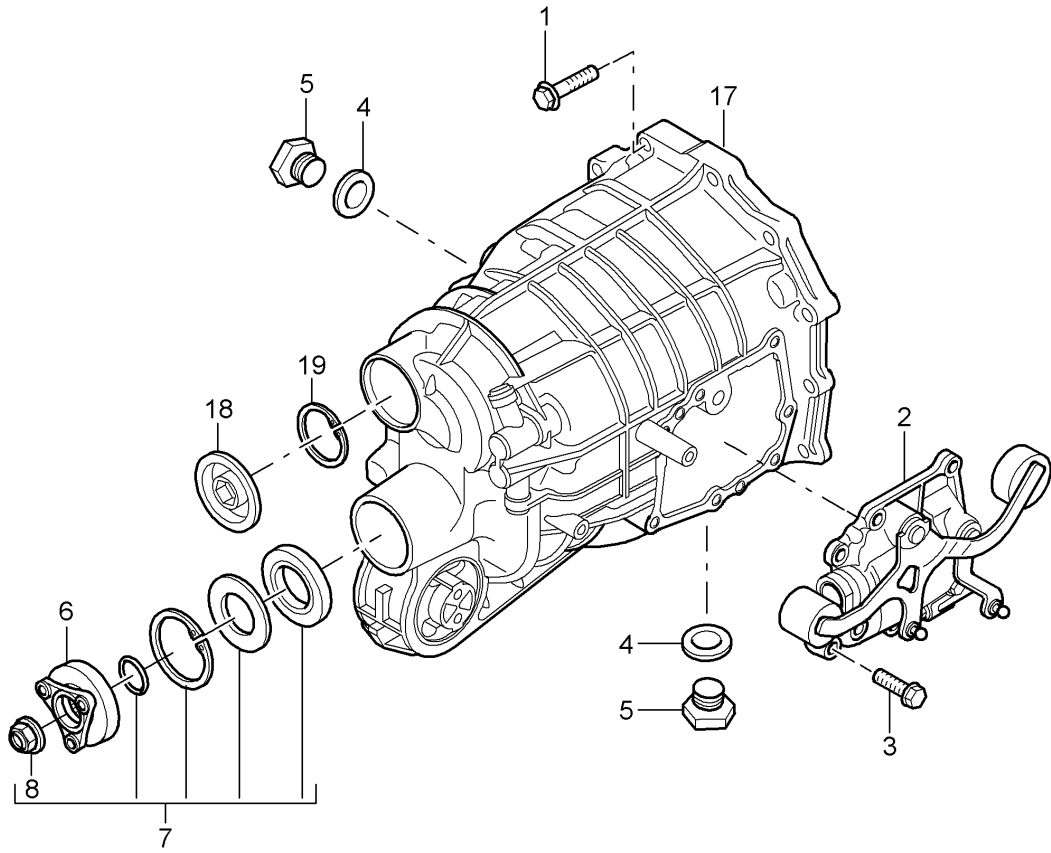

Model: 997 05

Model life 2005>>2008

Model: 997 05 Model life 2005>>2008

Pos	Part Number	Description	Remark	Qty	Model
		Manual transmission			G97.01
		Single parts			G97.31
		Transmission case			
		Rear			
1	997 301 803 00	Hexagon-head bolt		12	
2	997 303 030 00	Switching module		1	
2	997 303 930 00	Switching module		1	
3	997 303 808 00	Hexagon-head bolt		7	
4	997 301 808 00	Sealing ring		2	
5	997 301 807 00	Screw plug		2	
6	997 302 301 00	Output flange		1	G97.31
6	997 301 903 00	Output flange		1	G97.31
		Complete			
		Use also:			
		Position			
		7			
7	997 301 911 05	Repair kit		1	G97.31
		Output flange			
		Comprising:			
		Shaft sealing ring			
		Spacer ring			
		Circlip			
		O-ring			
		Hexagon nut			
8	997 302 303 00	Baffle plate		1	G97.31
9	997 302 813 00	O-ring		1	G97.31
10	997 301 810 00	Circlip		1	G97.31
11	997 301 113 00	Spacer ring		1	G97.31
12	997 301 809 00	Shaft sealing ring		1	G97.31
13	997 302 319 00	Hexagon nut		1	G97.31
14	997 302 119 00	Oil-conducting housing		1	G97.31
15	997 302 811 00	Feather key		1	G97.31
15	997 302 811 05	Feather key		1	G97.31
16	997 302 812 05	O-ring		1	G97.31
17	997 301 013 00	Transmission case		1	G97.01
		Rear			
(17)	997 301 013 31	Transmission case		1	G97.31
		Rear			
18	997 301 805 00	Lid		1	
		Transmission case			
		Rear			
19	997 301 902 00	Set		1	
		Circlip