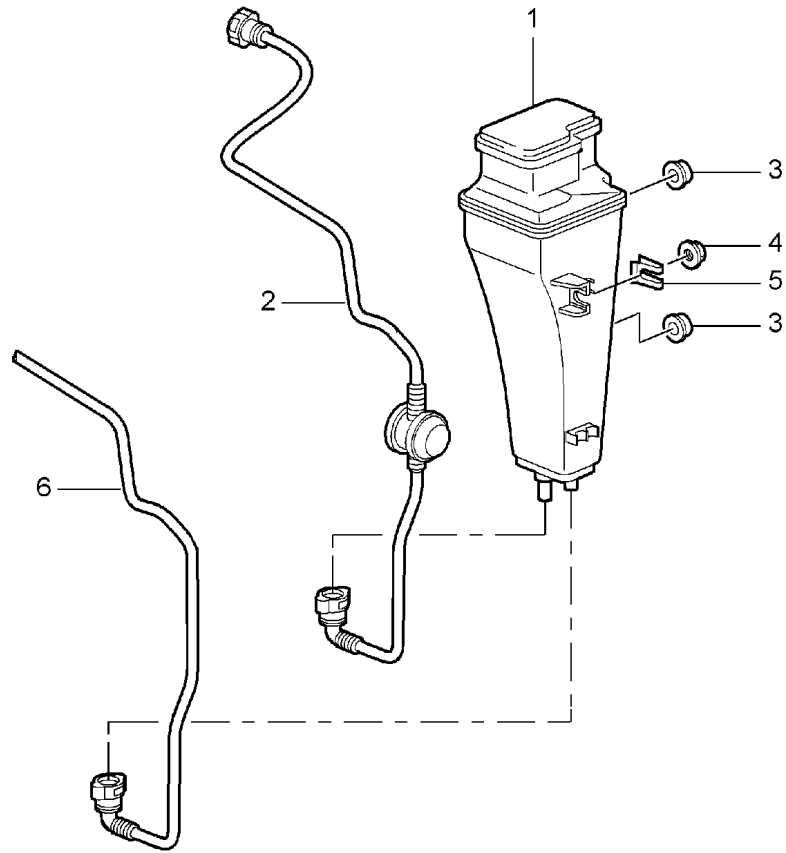

Model: 997 05

Model life 2005>>2008

Model: 997 05

Model life 2005>>2008

Pos	Part Number	Description	Remark	Qty	Model
1	997 201 221 01	Carbon canister Carbon canister Complete		1	
2	997 201 251 00	Vent line Fuel tank for Carbon canister		1	I338
(2)	997 201 251 01	Vent line Fuel tank for Carbon canister		1	I339
3	999 702 221 40	Grommet		2	
4	999 084 629 09	Hexagon nut M 6		1	
4	999 084 629 01	Hexagon nut M 6		1	
5	999 507 543 02	Clamp 2,00 - 3,00		1	
6		Purge-air line Front		1	
-		See illustrations 2/01/05		X