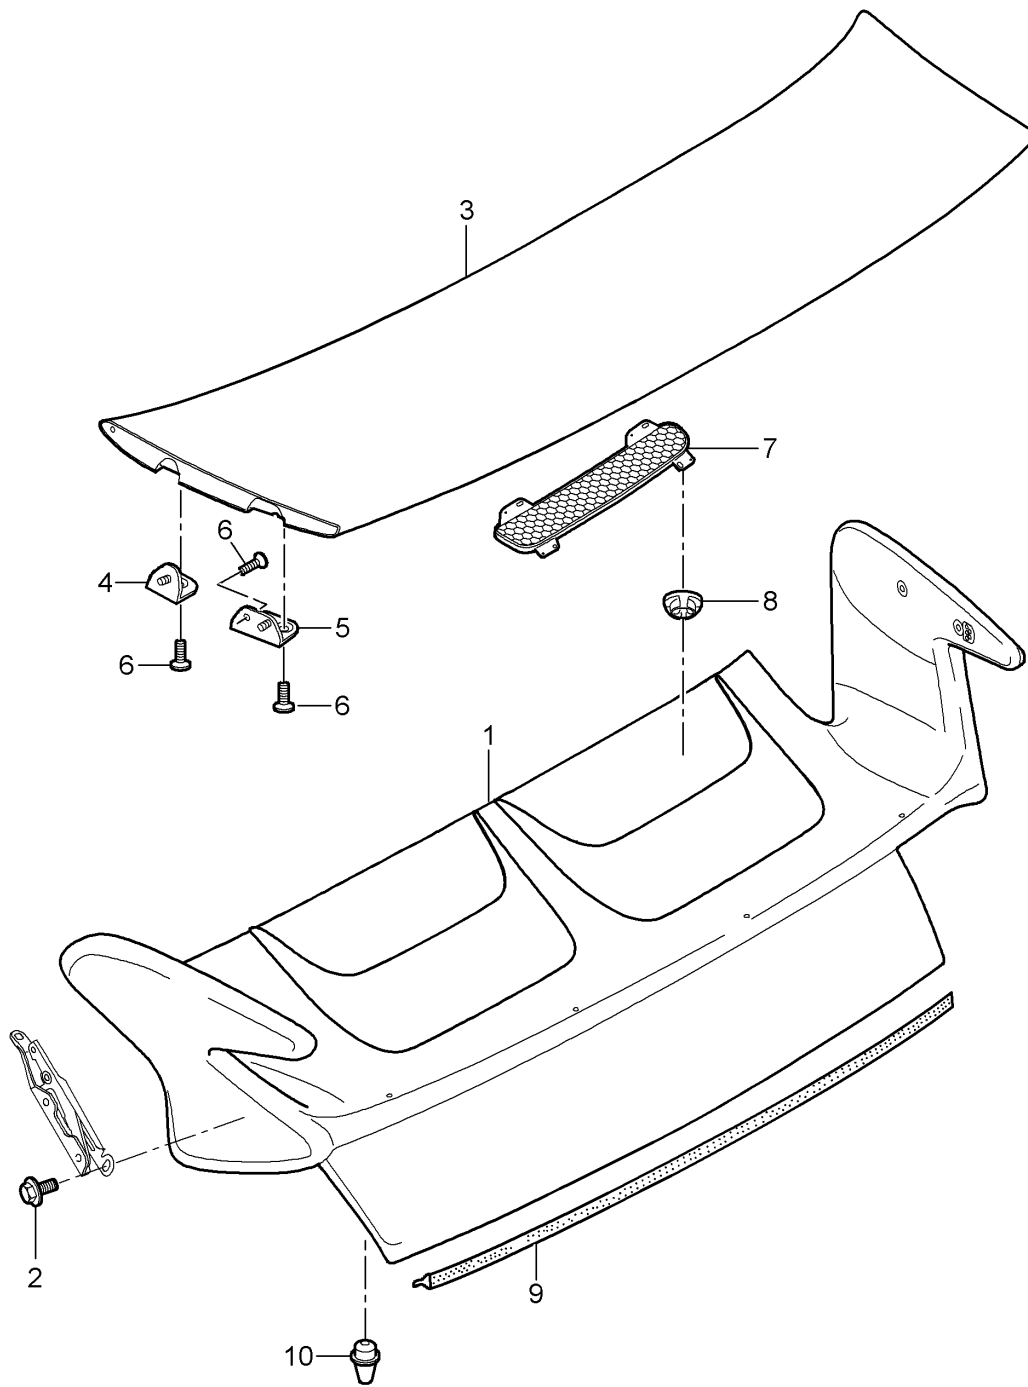

Model: 997 05 Model life 2005>>2008

Pos	Part Number	Description	Remark	Qty	Model
1	997 512 241 00	Rear spoiler Upper part Spoiler		1	
	997 512 241 00 G2X	Prime coated			
1	997 512 241 01	Upper part		1	
2	996 512 212 00	Stopper		4	
3	997 512 205 00	Spoiler		1	COUPE
(3)	997 512 205 04	Spoiler	-08	1	COUPE
(3)	997 512 205 06	Spoiler	-08	1	COUPE
(3)	997 512 205 05	Spoiler	-08	1	IX51 CABRIO/TARGA
(3)	997 512 205 07	Spoiler	-08	1	IX51 CABRIO/TARGA
-	999 703 488 40	Lower part Buffer 5,9 X 11,5 X 16		2	
4	900 075 490 09	Hexagon-head bolt M 6 X 8		4	
5	996 512 250 00	Rear wall		1	
6	996 512 163 00	Rail Lower		1	
7	996 512 164 00	Rail Upper		1	
8	999 591 712 40	Expansion rivet 6,0 X 12,0		2	
9	999 591 974 07	Clamping washer 5,0		8	
10	999 073 382 01	Combination screw M 6 X 20		10	
11	996 512 757 00	Desk pad		2	
12	997 512 109 00	Driving mechanism		1	COUPE
(12)	997 512 109 02	Driving mechanism Driving mechanism with Wiring harness Use also: Pos. 19 + 20		1	CABRIO/TARGA
13	996 624 151 00	Electric motor		1	
14	900 067 273 09	Combination screw M 6 X 16		4	
15	900 074 364 02	Hexagon-head bolt M 5 X 55		3	
16	900 377 009 01	Hexagon nut		32	
17	997 512 911 00	Hinge		1	
18	997 512 255 00	Support		4	
19	999 911 738 40	Adhesive film		2	
20	997 512 781 00	Filler piece		1	

Model: 997 05

Model life 2005>>2008