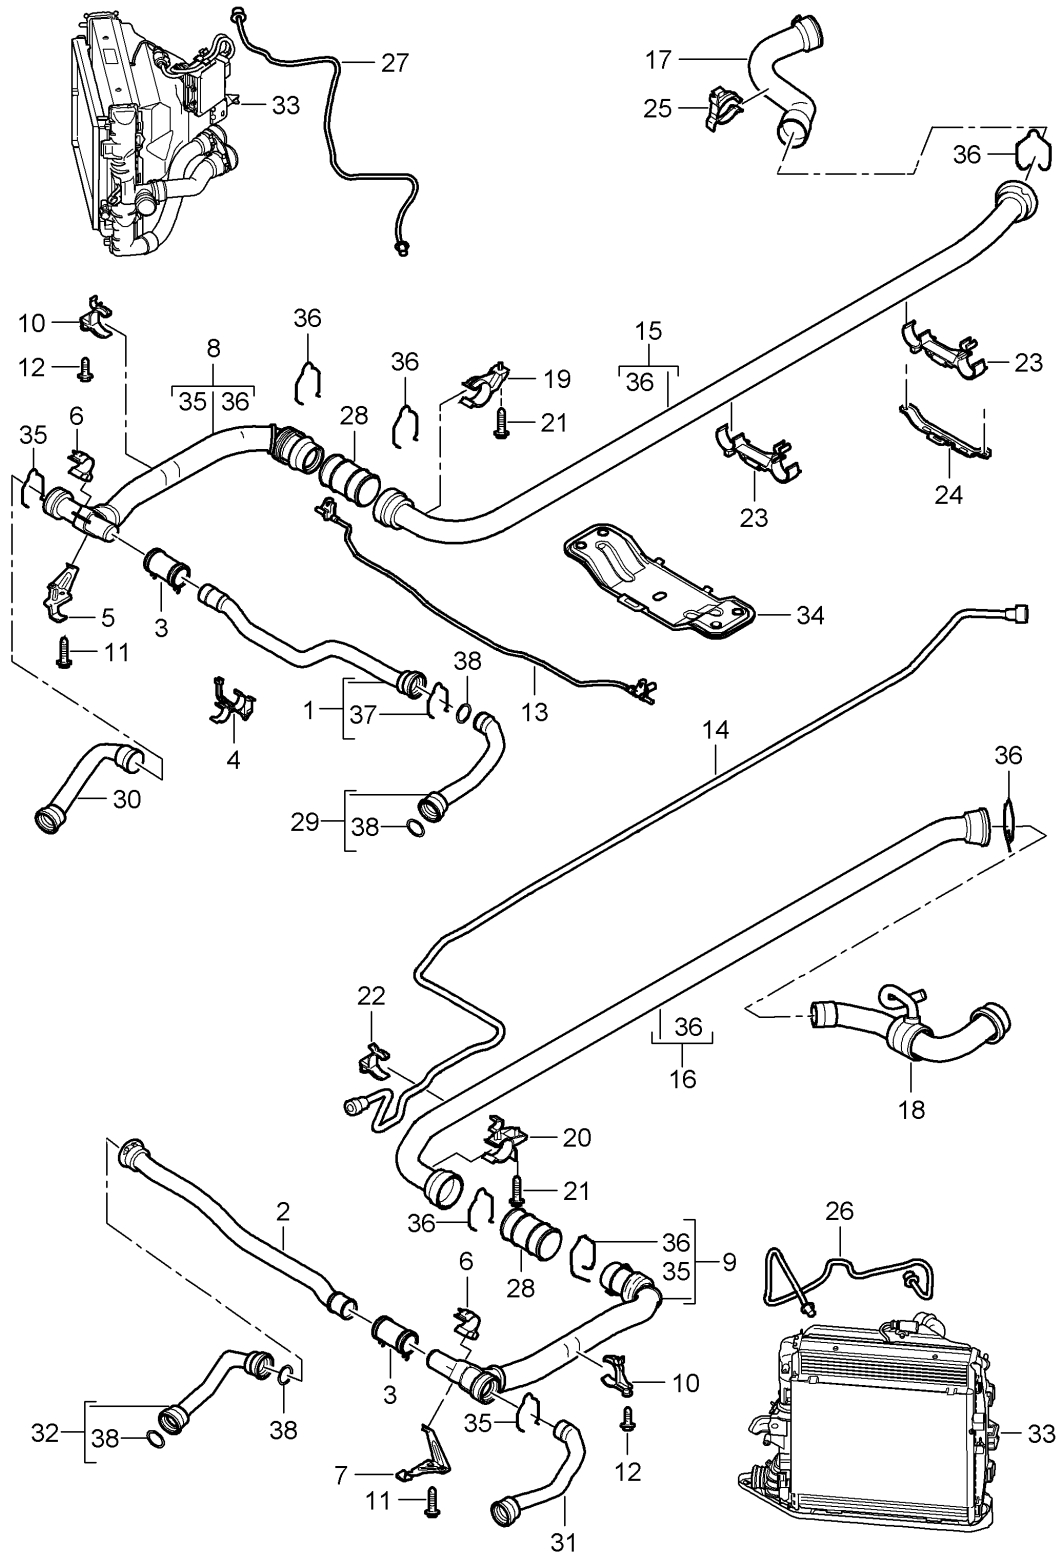

Model: 997 05

Model life 2005>>2008

Model: 997 05 Model life 2005>>2008

Pos	Part Number	Description	Remark	Qty	Model
		Water cooling 2			M97.01 M96.05
1	997 106 711 01	Water tube Cross tube Supply		1	
1	997 106 711 02	Water tube Cross tube Supply		1	
1	997 106 711 03	Water tube Cross tube Supply		1	
2	997 106 720 01	Water tube Cross tube Return line		1	
2	997 106 720 02	Water tube Cross tube Return line		1	
2	997 106 720 03	Water tube Cross tube Return line		1	
3	997 106 723 04	Water hose		2	
4	997 106 525 01	Support Water tube Cross tube Centre		1	
5	997 106 574 02	Support Distributor tube Right		1	
6	997 106 526 01	Support Cross tube Upper		2	
-	900 378 032 01	Hexagon-head bolt AM 6 X 50		2	
7	997 106 573 02	Support Distributor tube Left		1	
8	997 106 752 03	Distributor tube Return line		1	
8	997 106 752 04	Distributor tube Return line		1	
9	997 106 751 03	Distributor tube Supply		1	
(9)	997 106 751 04	Distributor tube Supply		1	
10	997 106 413 01	Support Distributor tube		2	-I601
(10)	997 106 414 00	Support Distributor tube	/R	1	I601
(10)	997 106 413 01	Support Distributor tube	/L	1	I601
11	900 378 013 09	Hexagon-head bolt M6 X 25		2	
12	900 378 036 09	Hexagon-head bolt M6 X 12		2	
13	997 106 767 02	Vent line Transverse		1	
14	997 106 227 02	Vent line Tunnel	-06	1	
(14)	997 106 227 03	Vent line Tunnel	07-	1	
15	997 106 651 02	Water tube Supply Tunnel		1