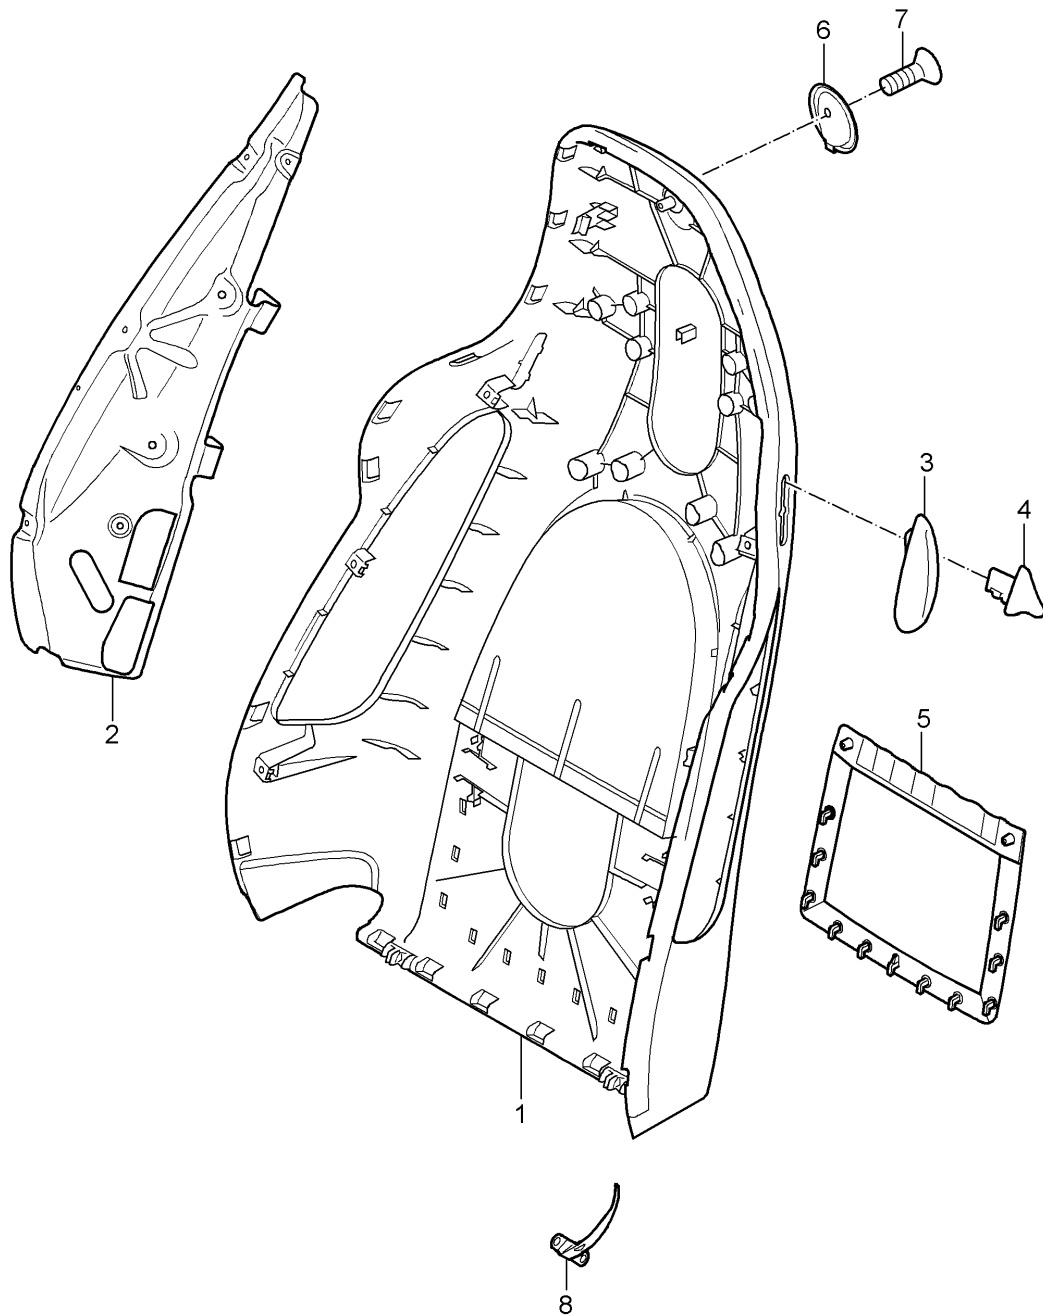

Model: 997 05

Model life 2005>>2008