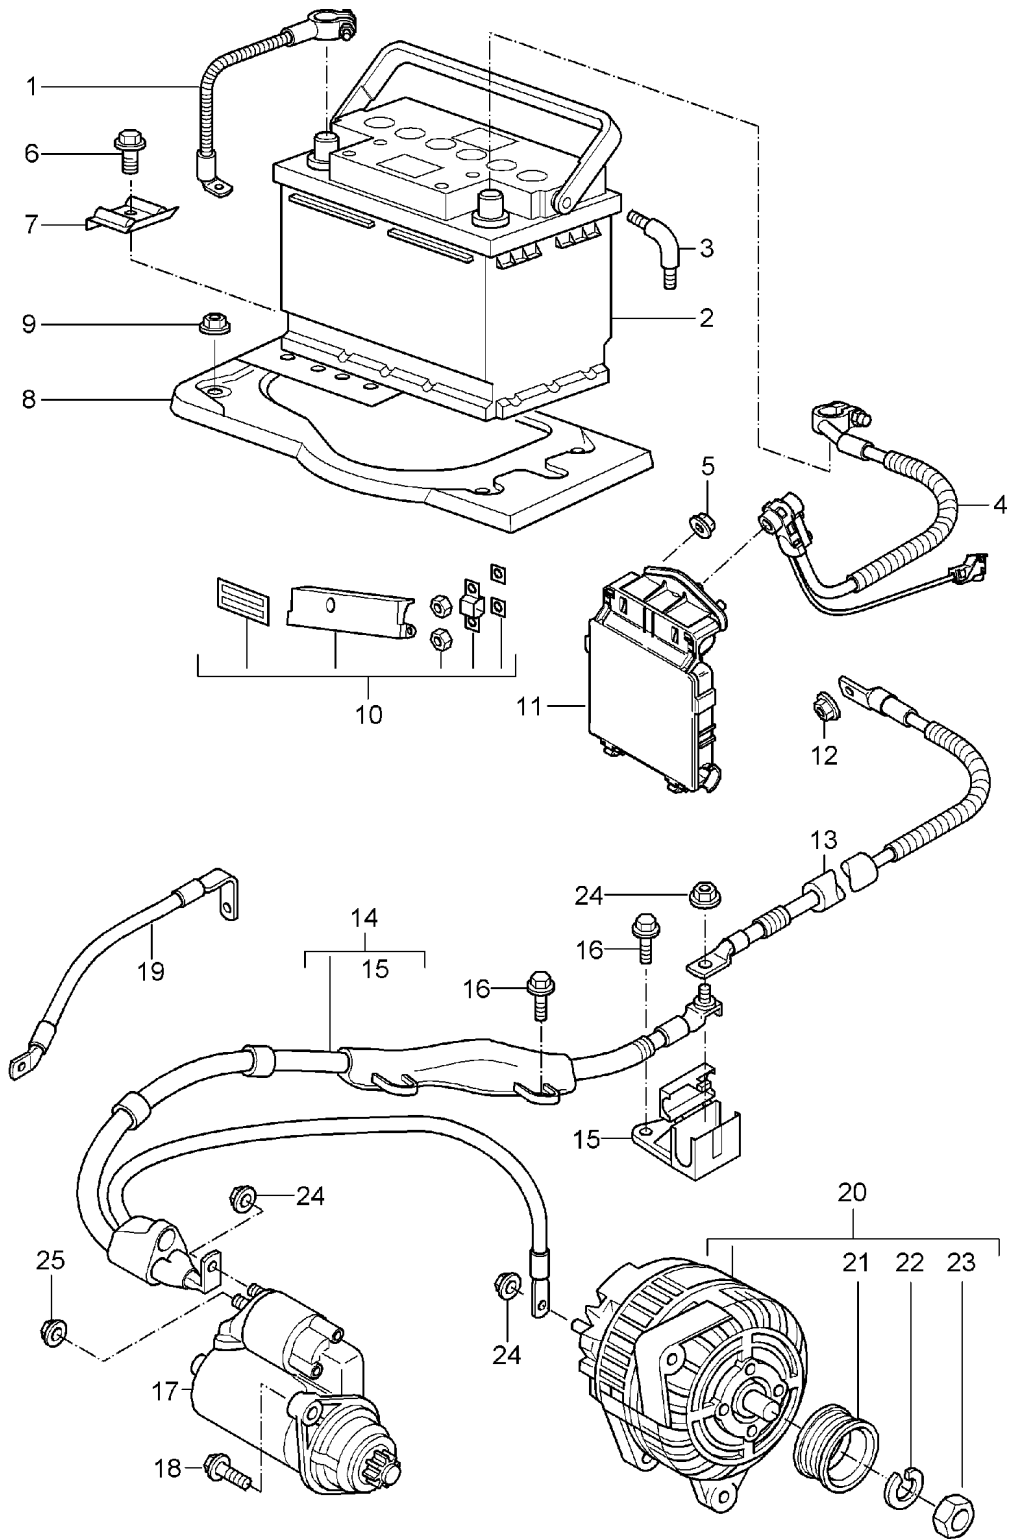

Model: 997 05

Model life 2005>>2008