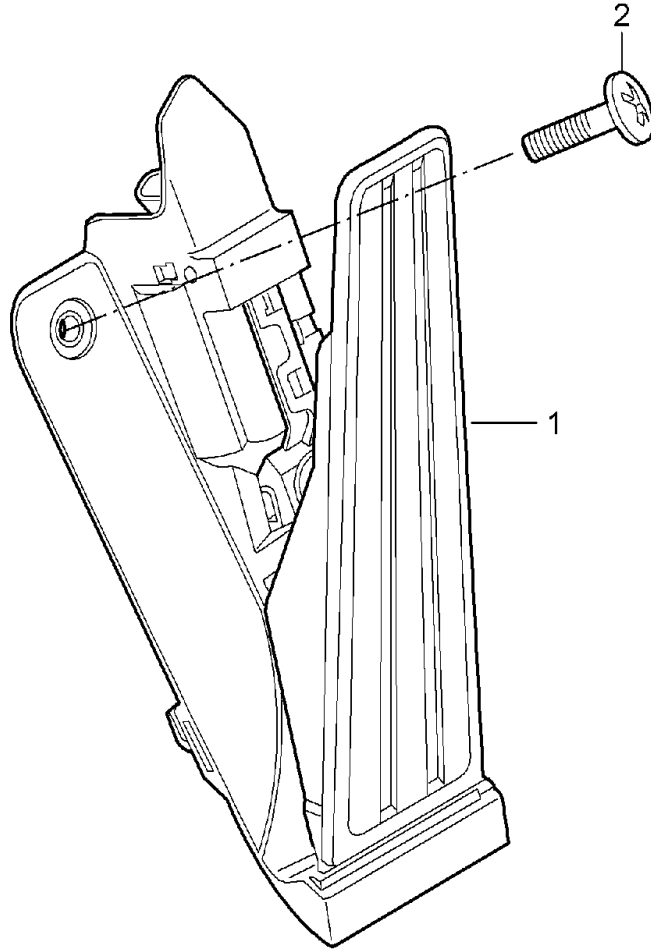

Model: 997 05

Model life 2005>>2008