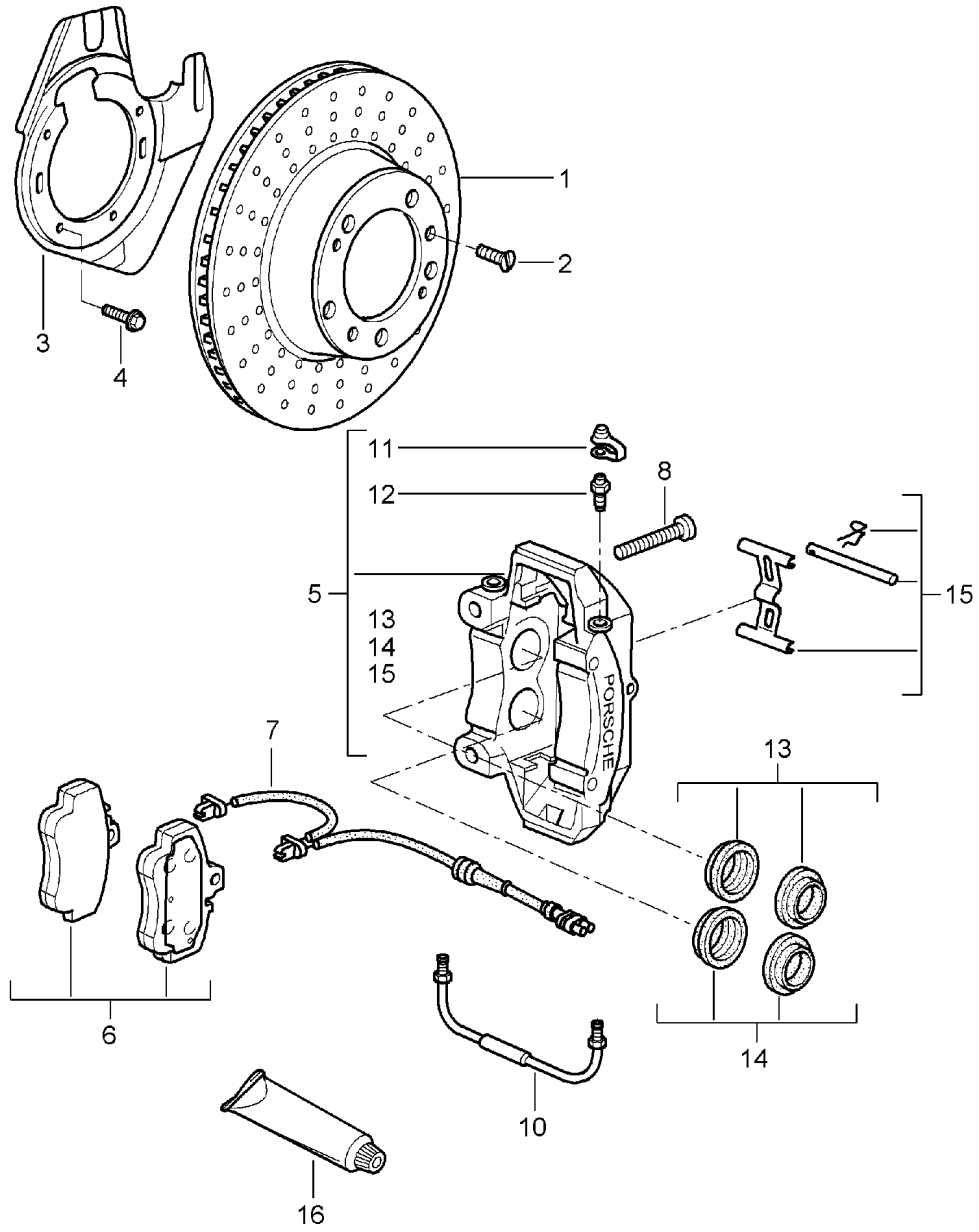

Model: 997 05 Model life 2005>>2008

Pos	Part Number	Description	Remark	Qty	Model
(8)	997 606 103 00	997.606.021.02 Antenna 315 MHZ Use also: 997.606.225.00		4	I483
9	997 606 225 00	Clip for Antenna Rear axle		2	
10	999 919 121 09	Oval-head screw M 5 X 16		2	
11	999 919 023 09	Oval-head screw M 5 X 35		4	
12	N 105 168 01	Expander nut ST 4,8		4	
13	997 606 141 00	Support Antenna Front		2	
14	997 606 131 00	Support Antenna Rear axle		2	
-	997 652 053 01	Compressor for Emergency wheel		1	

Model: 997 05

Model life 2005>>2008