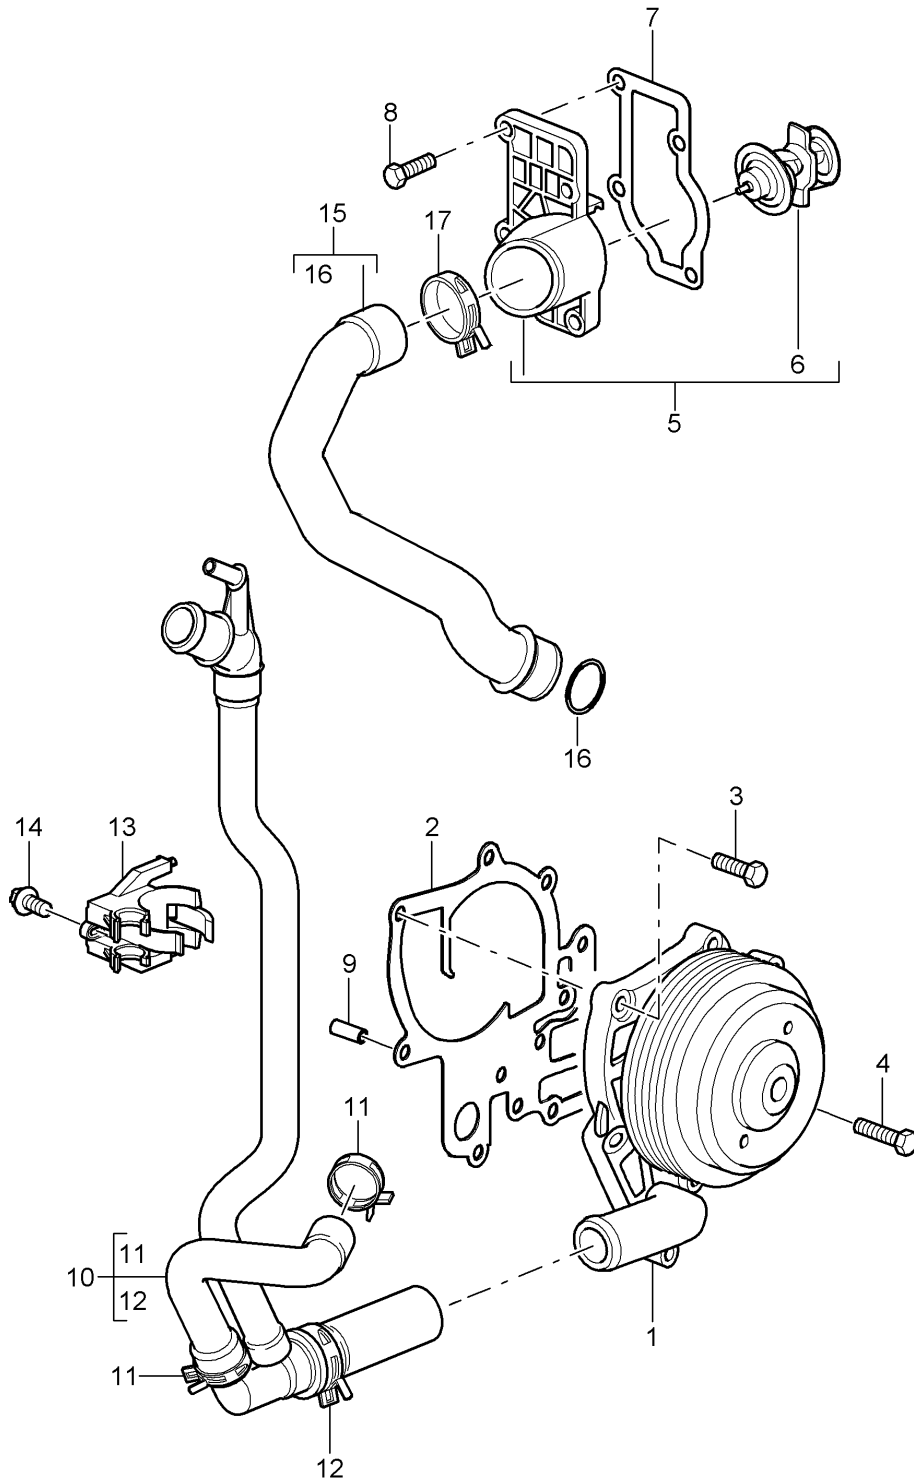

Model: 997 05

Model life 2005>>2008

Model: 997 05

Model life 2005>>2008

Pos	Part Number	Description	Remark	Qty	Model
		Water pump			M97.01
		Thermostat housing			M96.05
1	997 106 011 02	Water pump		1	
(1)	997 106 011 05	Water pump		1	
(1)	997 106 011 06	Water pump		1	
2	996 106 340 54	Gasket		1	
3	900 378 013 01	Hexagon-head bolt M 6 X 25		5	
4	900 378 177 01	Hexagon-head bolt M 6 X 30		2	
5	996 106 013 59	Thermostat with Thermostat insert		1	
6	996 106 125 53	Thermostat insert		1	
7	996 106 326 50	Gasket		1	
8	900 385 019 01	Torx screw M 6 X 20		4	
9	996 106 103 50	Dowel sleeve 8,2 X 7		2	
10	997 106 850 01	Water hose		1	
11	999 512 662 09	Hose clamp 32 X 12		1	
12	999 512 672 09	Hose clamp 40 X 12		1	
13	997 106 550 00	Support		1	
14	900 385 050 01	Outer hexagon round screw M 6 X 16		1	
15	997 106 832 01	Water hose Return line	05	1	
(15)	997 106 832 02	Water hose Return line		1	IX51
(15)	997 106 832 03	Water hose Return line	06-	1	
(15)	997 106 832 04	Water hose Return line	06-	1	
16	996 106 801 03	O-ring		1	
17	999 512 669 09	Hose clamp 53 X 12		1