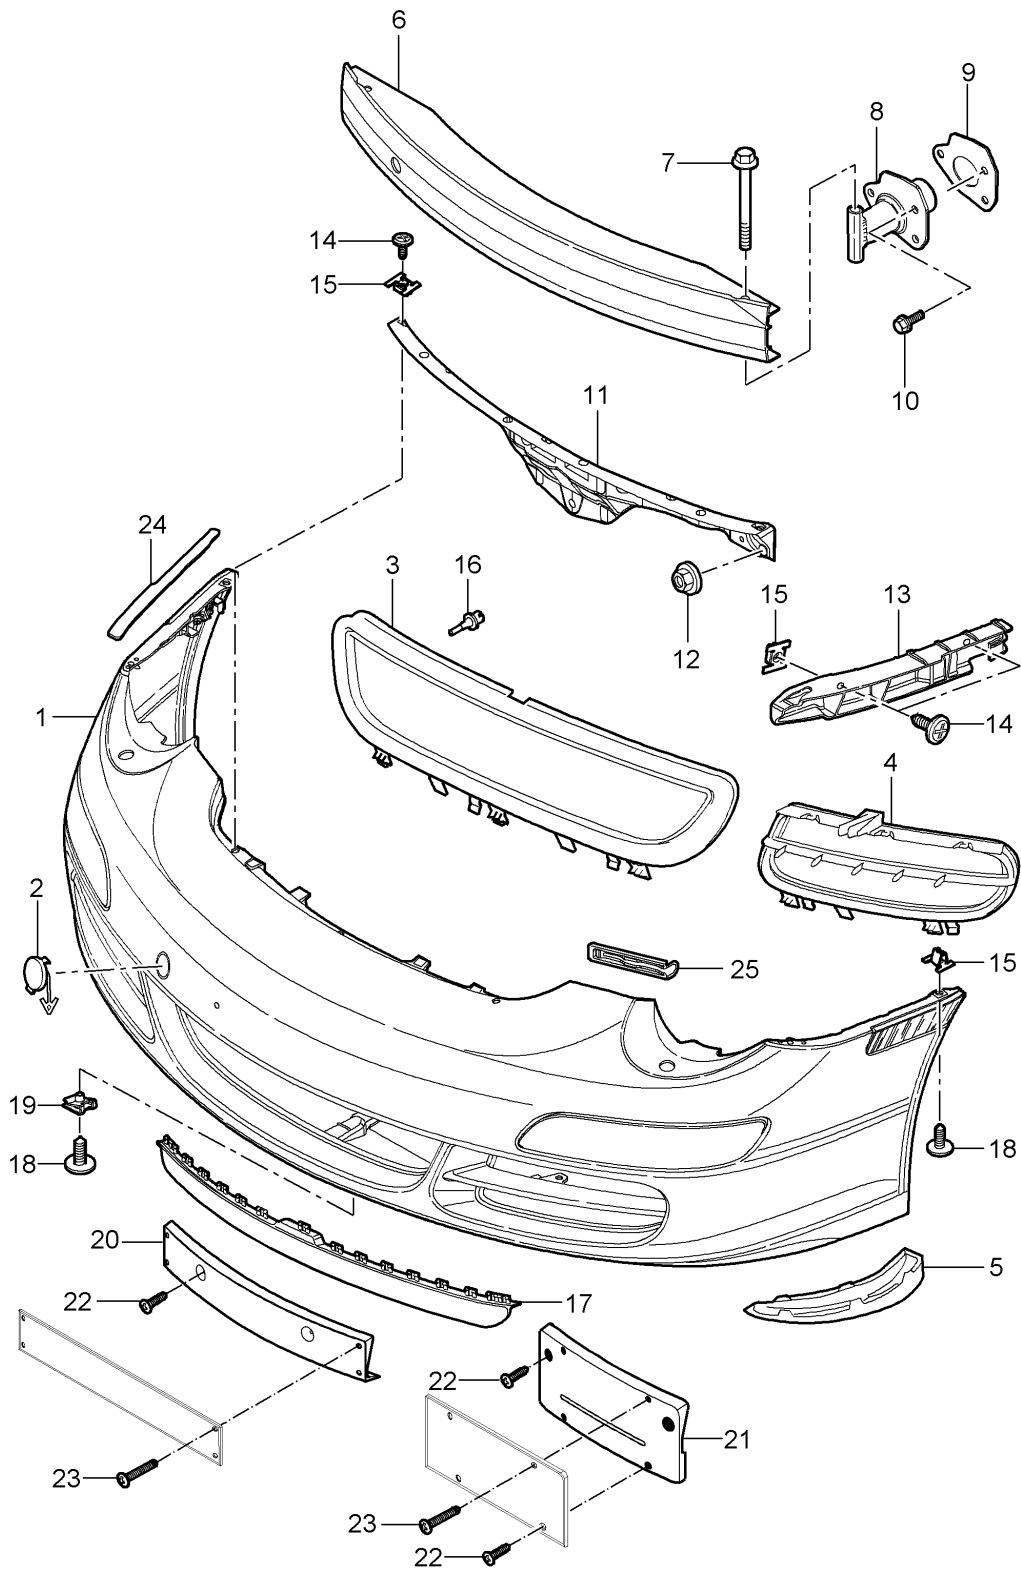

Model: 997 05

Model life 2005>>2008

Pos	Part Number	Description	Remark	Qty	Model
		Linings			
1	997 504 123 00	Wheel housing Wheel-housing liner	/L /V	1	
(1)	997 504 124 00	Front Wheel-housing liner	/R /V	1	
2	997 504 203 00	Front Wheel-housing liner	/L /H	1	CARRERA 2
2	997 504 203 01	Front Wheel-housing liner	/L /H 06-	1	CARRERA 4
(2)	997 504 204 00	Front Wheel-housing liner	/R /H	1	CARRERA 2
(2)	997 504 204 01	Front Wheel-housing liner	/R /H 06-	1	CARRERA 4
3	999 049 028 40	Plastic nut T5		12	
4	999 073 231 09	Tapping screw ST 4,8 X 16		18	
5	999 073 227 09	Tapping screw ST 4,8 X 19		4	
6	999 507 795 09	Speed nut ST 4,8		2	
7	997 504 573 00	Wheel-housing liner	/H /L	1	CARRERA 2
7	997 504 573 01	Wheel-housing liner	/H /L	1	CARRERA 4
(7)	997 504 574 00	Wheel-housing liner	/H /R	1	CARRERA 2
(7)	997 504 574 01	Wheel-housing liner	/H /R	1	CARRERA 4
8	999 703 027 40	Lid 8,0X11		1	

Model: 997 05

Model life 2005>>2008