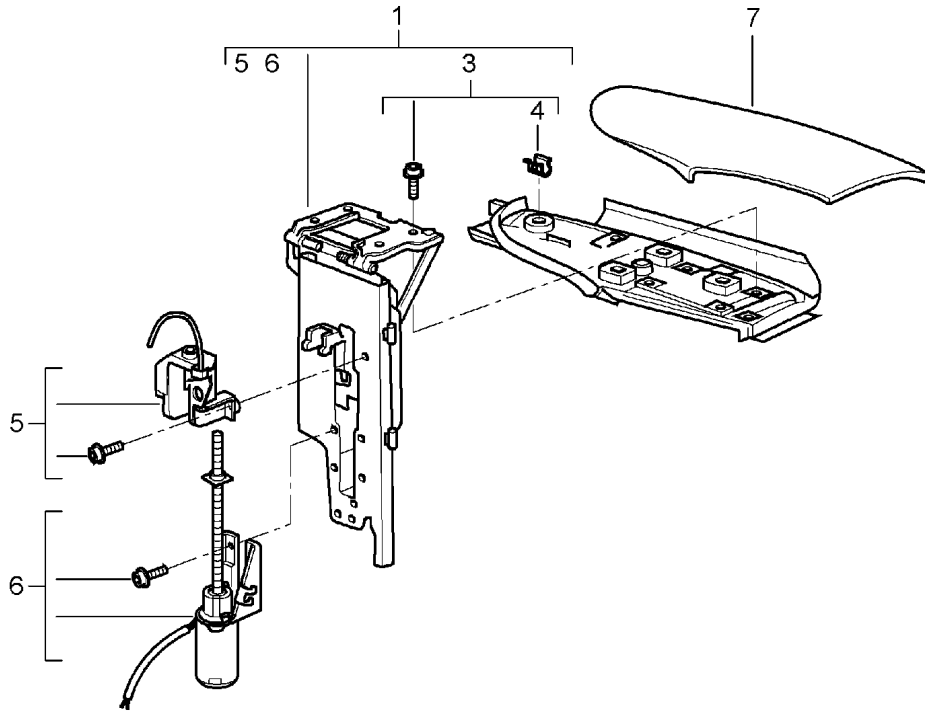

Model: 997 05

Model life 2005>>2008

Model: 997 05

Model life 2005>>2008

Pos	Part Number	Description	Remark	Qty	Model
		Flap Lateral Folding top			
1	996 561 175 01	Flap	/L	1	
(1)	996 561 176 01	Flap	/R	1	
3	996 561 625 00	Lower part	/L	1	
(3)	996 561 626 00	Lower part	/R	1	
4	999 507 533 02	Clamp		X	
5	996 561 685 00	Microswitch	/L	1	
(5)	996 561 686 00	Microswitch	/R	1	
6	996 561 675 00	Driving mechanism	/L	1	
(6)	996 561 676 00	Driving mechanism	/R	1	
7		See illustrations 8/07/07	/R	1