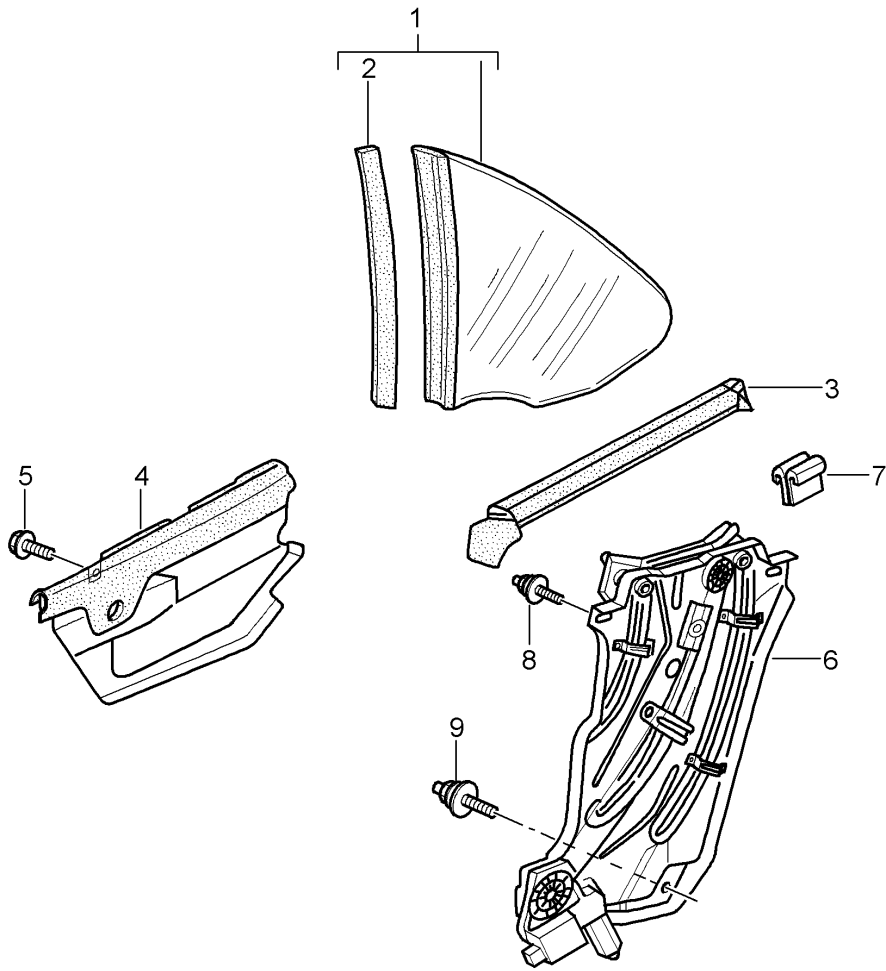

Model: 997 05

Model life 2005>>2008