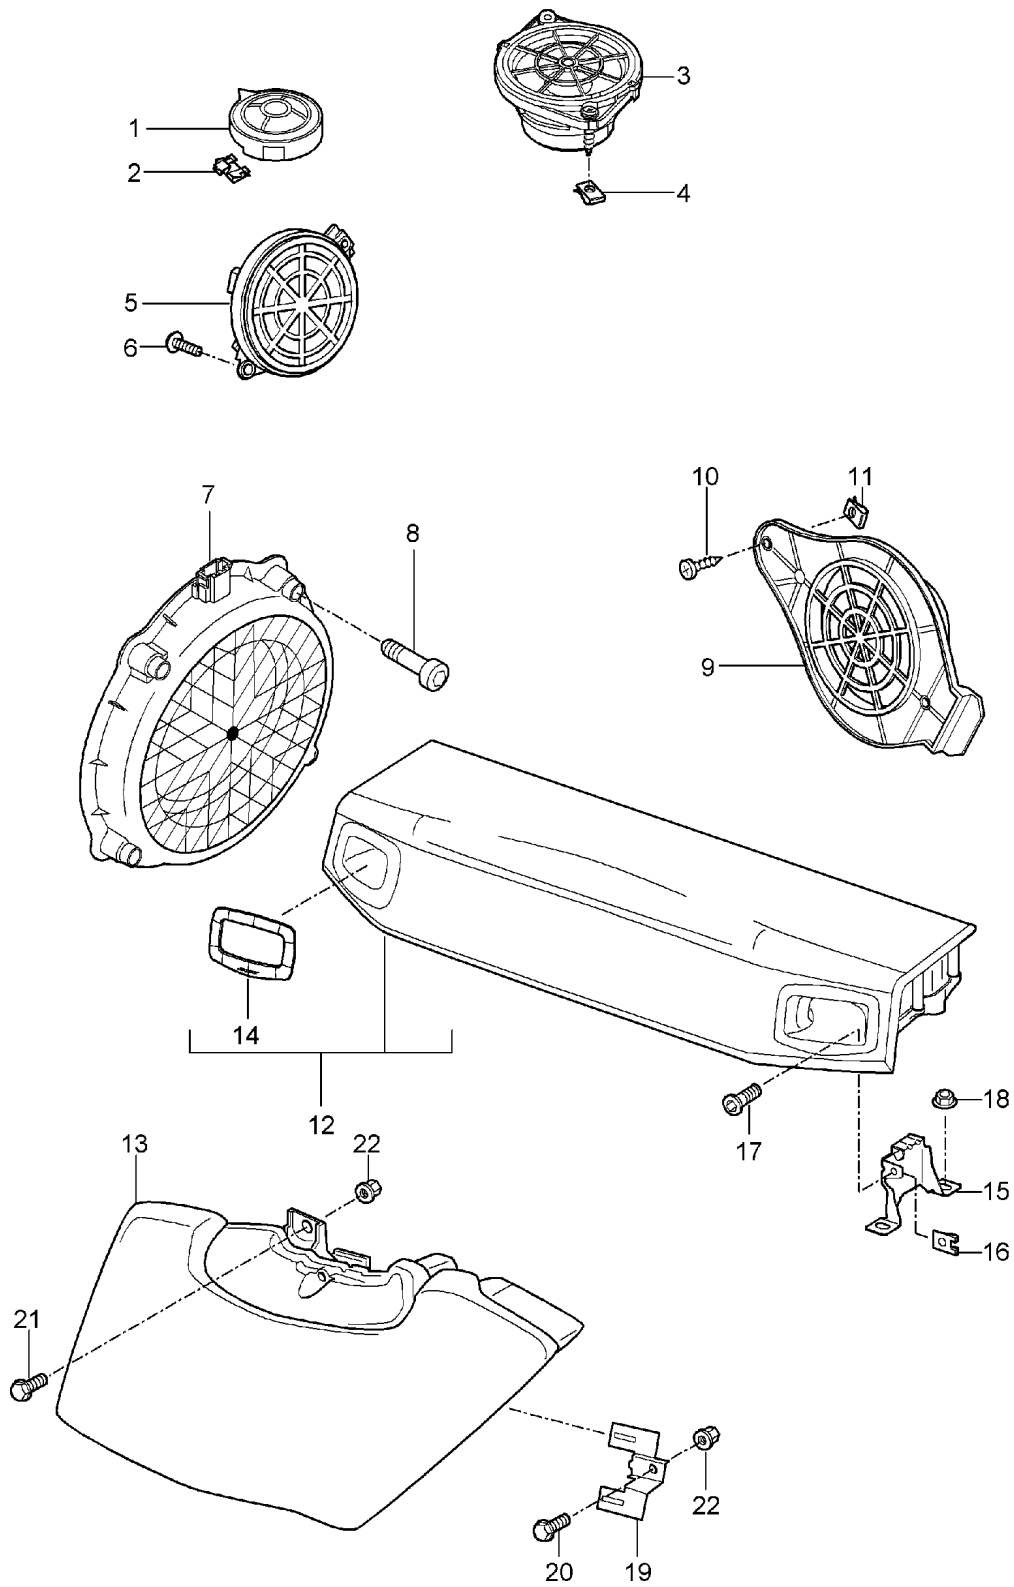

Model: 997 05

Model life 2005>>2008