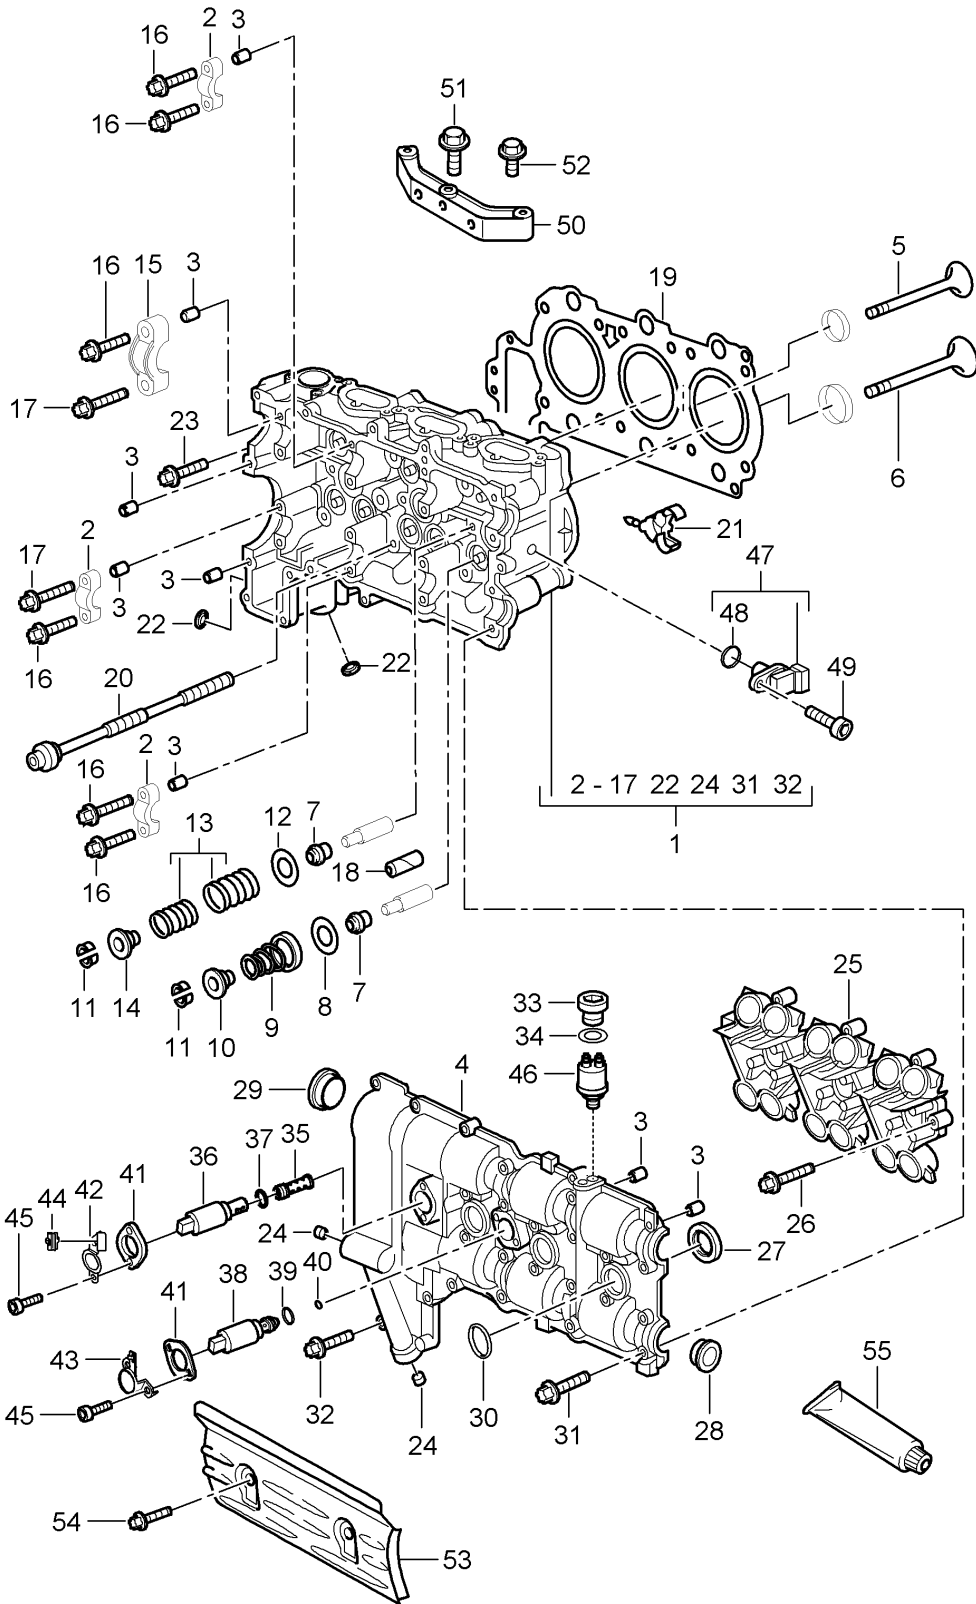

Model: 997 05

Model life 2005>>2008

Model: 997 05 Model life 2005>>2008

Pos	Part Number	Description	Remark	Qty	Model
		Cylinder head			M97.01 M96.05 M97.01
1	997 104 903 00	Cylinder head Cyl. 1 - 3		1	M97.01
1	997 104 903 AX	Cylinder head Cyl. 1 - 3		1	M97.01
1	997 104 901 00	Cylinder head Cyl. 1 - 3	06-	1	M97.01 IX51
1	997 104 901 AX	Cylinder head Cyl. 1 - 3	06-	1	M97.01 IX51
(1)	996 104 913 00	Cylinder head Cyl. 1 - 3 M >> 695 08696		1	M96.05
(1)	996 104 913 AX	Cylinder head Cyl. 1 - 3 M >> 695 08696		1	M96.05
(1)	987 104 913 00	Cylinder head Cyl. 1 - 3 M 695 08697 >>		1	M96.05
(1)	987 104 913 AX	Cylinder head Cyl. 1 - 3 M 695 08697 >>		1	M96.05
1	997 104 904 00	Cylinder head Cyl. 4 - 6		1	M97.01
1	997 104 904 AX	Cylinder head Cyl. 4 - 6		1	M97.01
1	997 104 902 00	Cylinder head Cyl. 4 - 6	06-	1	M97.01 IX51
1	997 104 902 AX	Cylinder head Cyl. 4 - 6	06-	1	M97.01 IX51
(1)	996 104 914 00	Cylinder head Cyl. 4 - 6 M >> 695 08696		1	M96.05
(1)	996 104 914 AX	Cylinder head Cyl. 4 - 6 M >> 695 08696		1	M96.05
(1)	987 104 914 00	Cylinder head Cyl. 4 - 6 M 695 08697 >>		1	M96.05
(1)	987 104 914 AX	Cylinder head Cyl. 4 - 6 M 695 08697 >>		1	M96.05
2		Housing Matching with: Cylinder head		6	
3	996 104 117 50	Dowel sleeve		28	
4		Lid Matching with: Cylinder head		2	
5	996 105 271 00	Intake valve		12	
5	996 105 271 02	Intake valve		12	
6	996 105 273 03	Exhaust valve		12	
6	996 105 273 04	Exhaust valve		12	
(6)	997 105 112 40	Exhaust valve		12	M97.01 IX51
7	996 105 115 52	Valve stem seal		24	
8	996 105 117 51	Concave washer		12	
9	996 105 118 01	Valve spring		12	
10	996 105 121 54	Concave washer		12