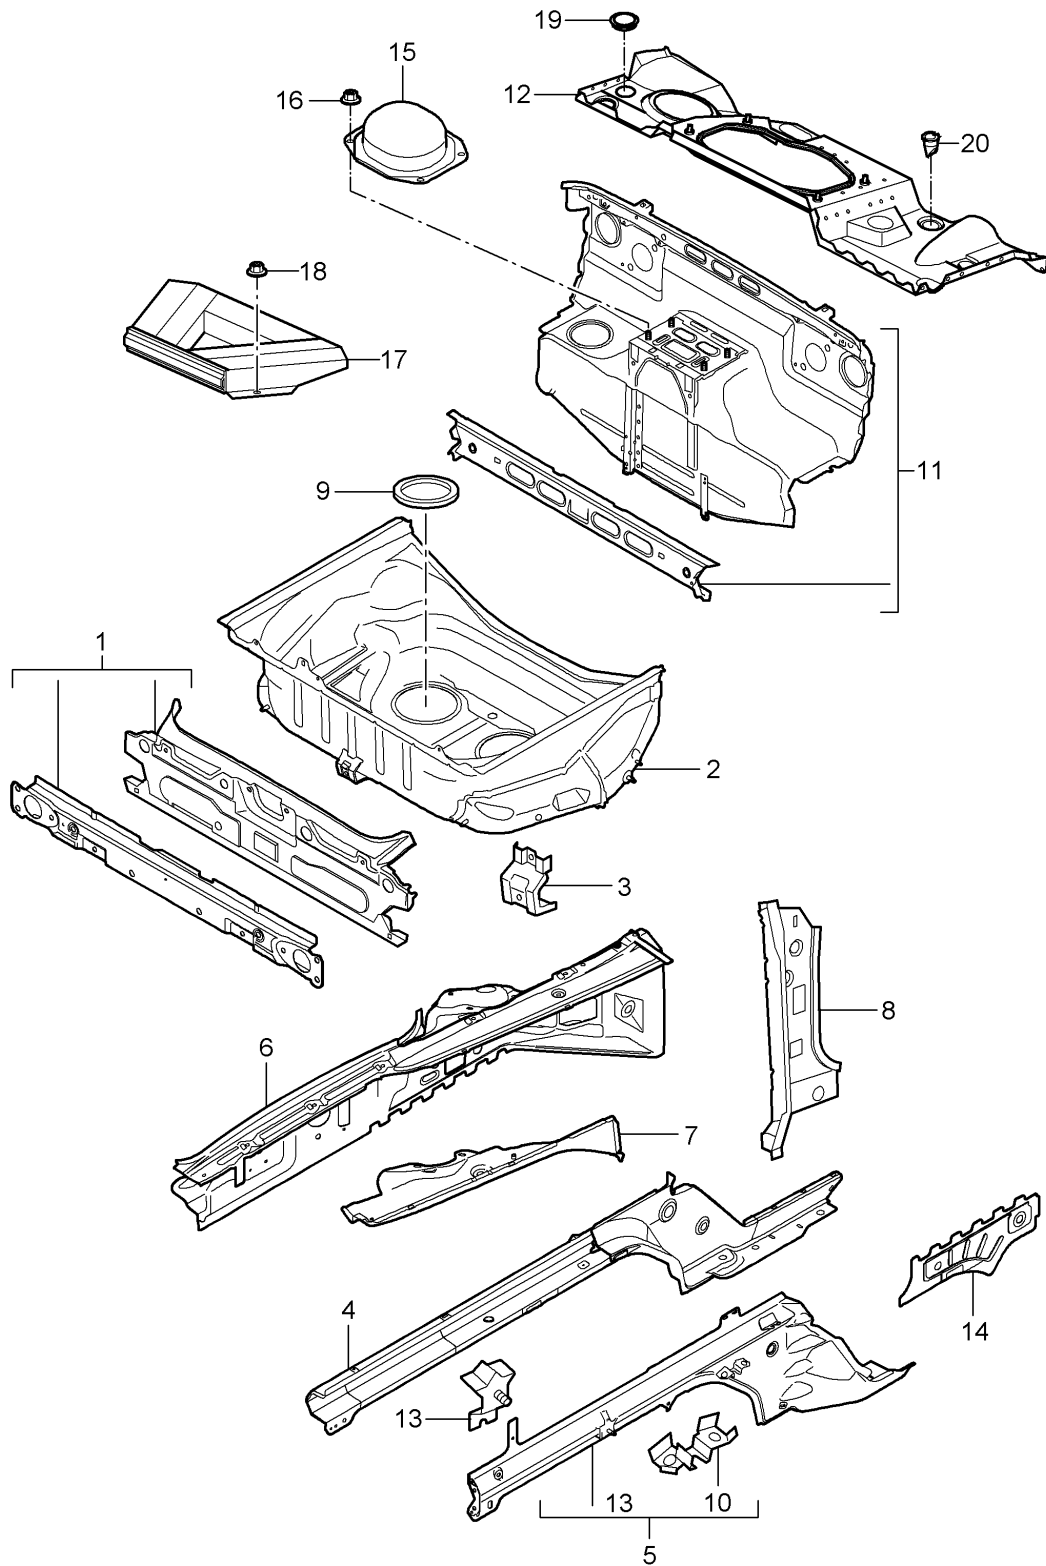

Model: 997 05

Model life 2005>>2008

Pos	Part Number	Description	Remark	Qty	Model
1	997 501 911 00 997 501 911 00 GRV	Body front section Body front section Prime coated Use also: Sealing compound Pos. 5 Processing instructions See technical manual		1	I338
1	997 501 911 01 997 501 911 01 GRV	Body front section Prime coated Use also: Sealing compound Pos. 5 Processing instructions See technical manual	/LL	1	I098/339
1	997 501 911 02 997 501 911 02 GRV	Body front section Prime coated Use also: Sealing compound Pos. 5 Processing instructions See technical manual	/RL	1	I099/339
2	997 501 945 00 997 501 945 00 GRV	Bottom half Prime coated	/L	1	
(2)	997 501 946 00 997 501 946 00 GRV	Bottom half Prime coated	/R	1	
3	997 504 121 00	Lid	/LL	1	I098
(3)	997 504 121 01	Lid Use also:	/RL	1	I099
-	000 043 300 94	Adhesive set		1	
4	999 702 255 41	Lid 62,5 x 72,6		1	
5	999 915 337 40	Sealing compound		1	

Model: 997 05

Model life 2005>>2008