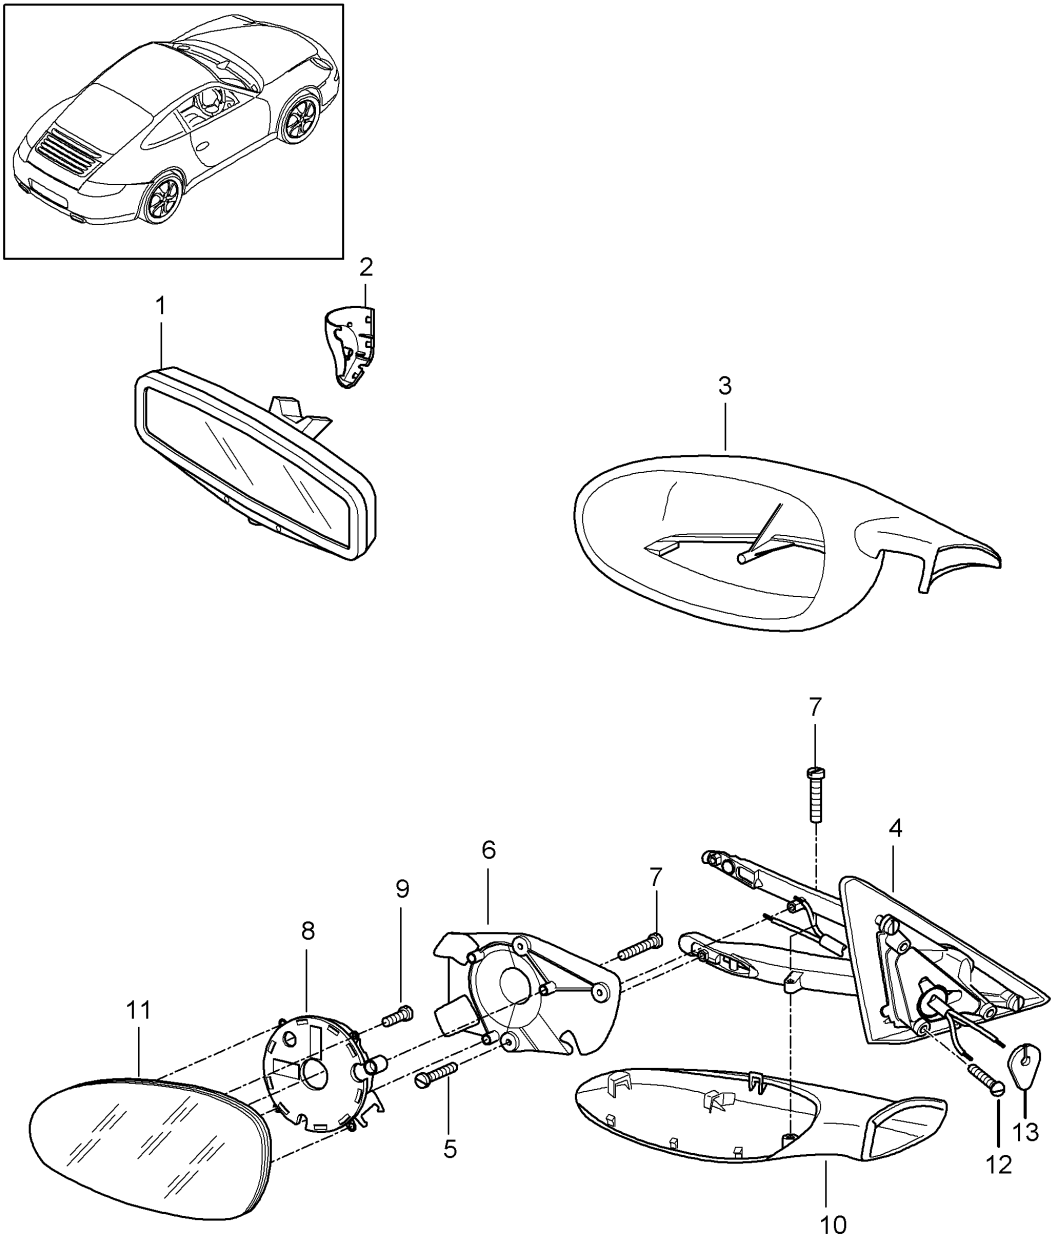

Model: 997 05

Model life 2005>>2008