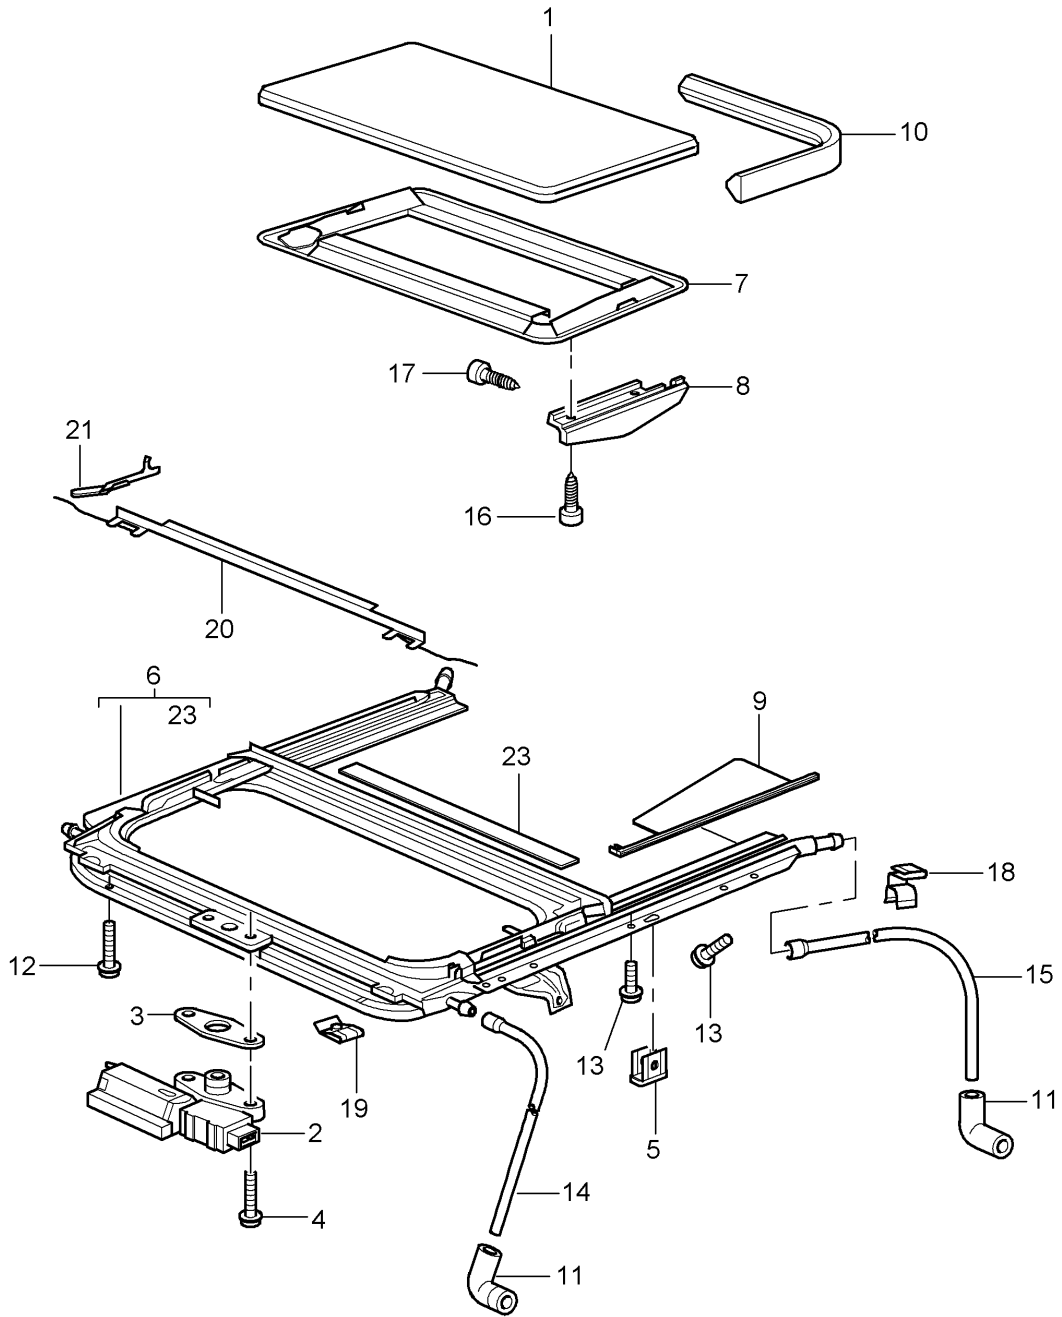

Model: 997 05

Model life 2005>>2008