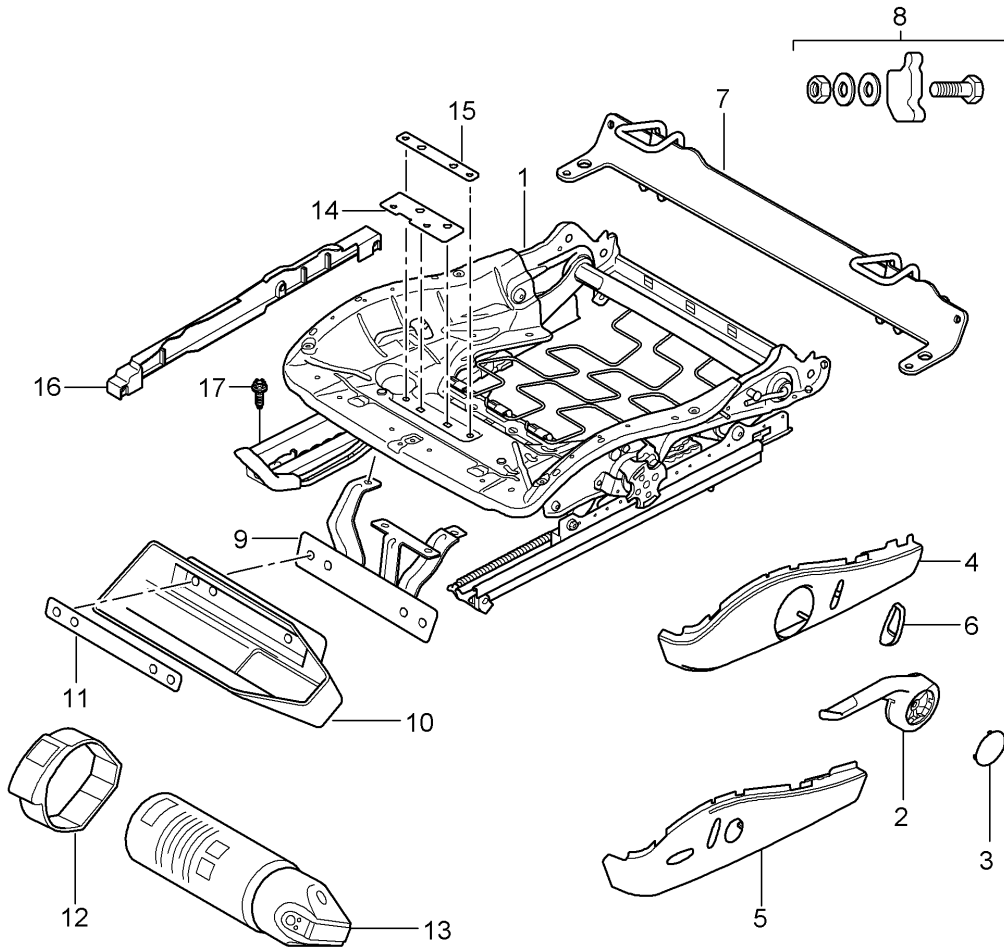

Model: 997 05

Model life 2005>>2008

Pos	Part Number	Description	Remark	Qty	Model
		Lumbar support	05-		CARRERA COUPE CABRIO TARGA
1	997 617 725 00	Valve Lumbar support without Memory		1	I377/378 I437/438
(1)	997 617 726 00	Valve Lumbar support Memory		1	I537/538
2	997 620 725 00	Compressor Lumbar		1	I377/378 I437/438
3	997 521 709 01	Lumbar support Memory		1	I377/378/437 I438/537/538
4	997 521 709 00	Lumbar support without Memory		1	I377/378 I437/438
5	997 521 711 00	Container Air distributor Backrest side bolster		1	I377/378
6	997 521 712 00	Container Air distributor Backrest side bolster		1	I377/378
7	997 620 727 00	Compressor Adjustment Seat side bolster		1	I377/378
8	997 617 727 00	Valve Adjustment Seat Wide		1	I377/378
9	997 521 713 01	Container Air distributor Seat side bolster		1	I377/378

Model: 997 05

Model life 2005>>2008