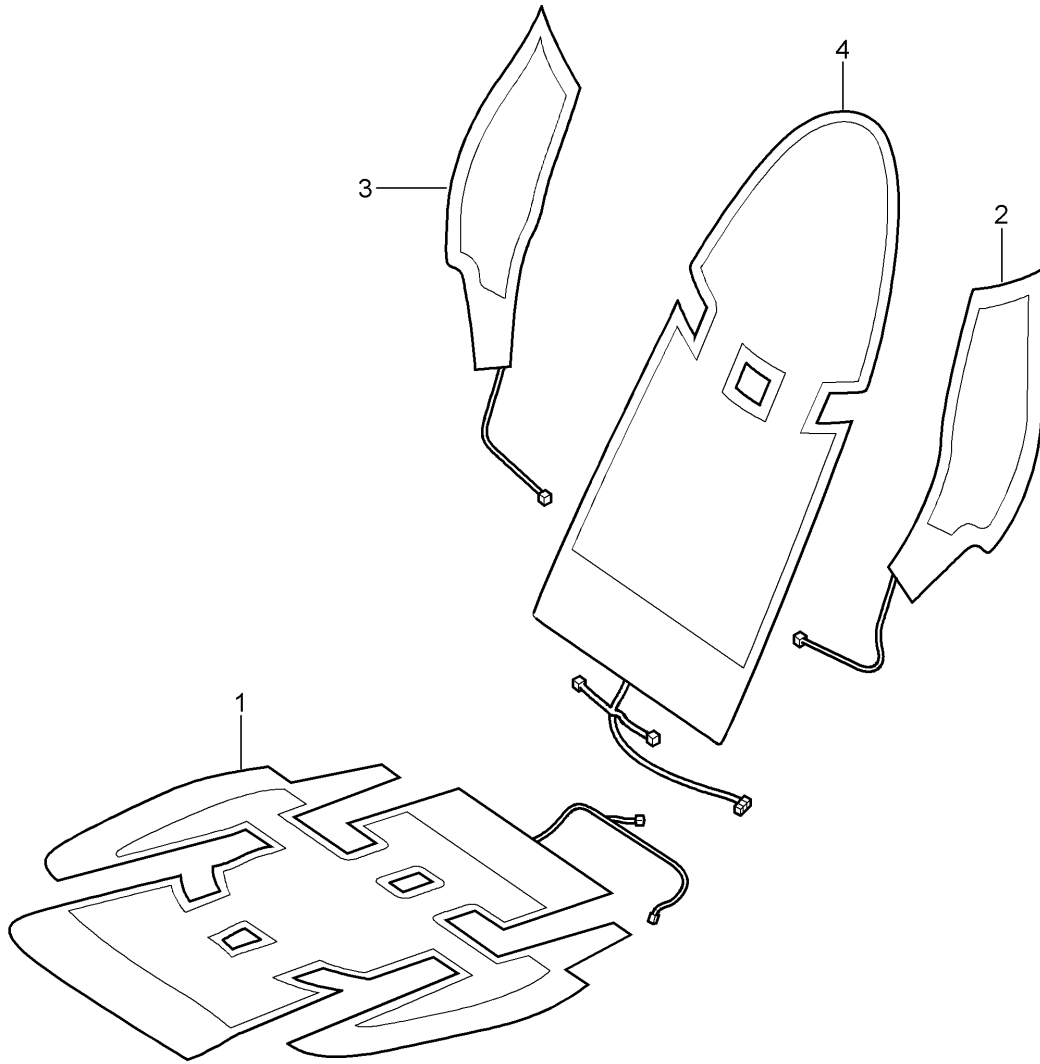

Model: 997 05

Model life 2005>>2008