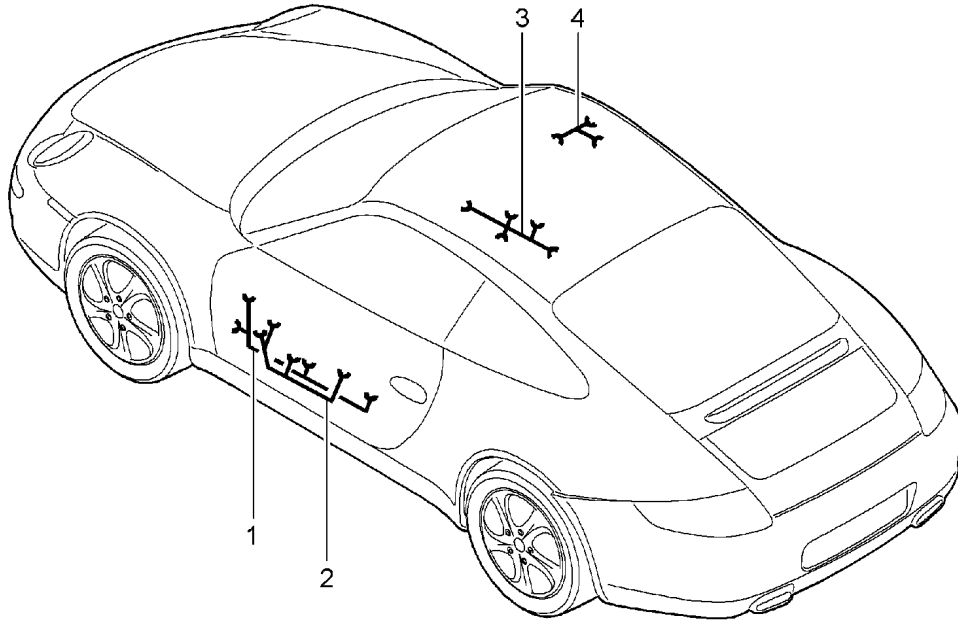

Model: 997 05

Model life 2005>>2008