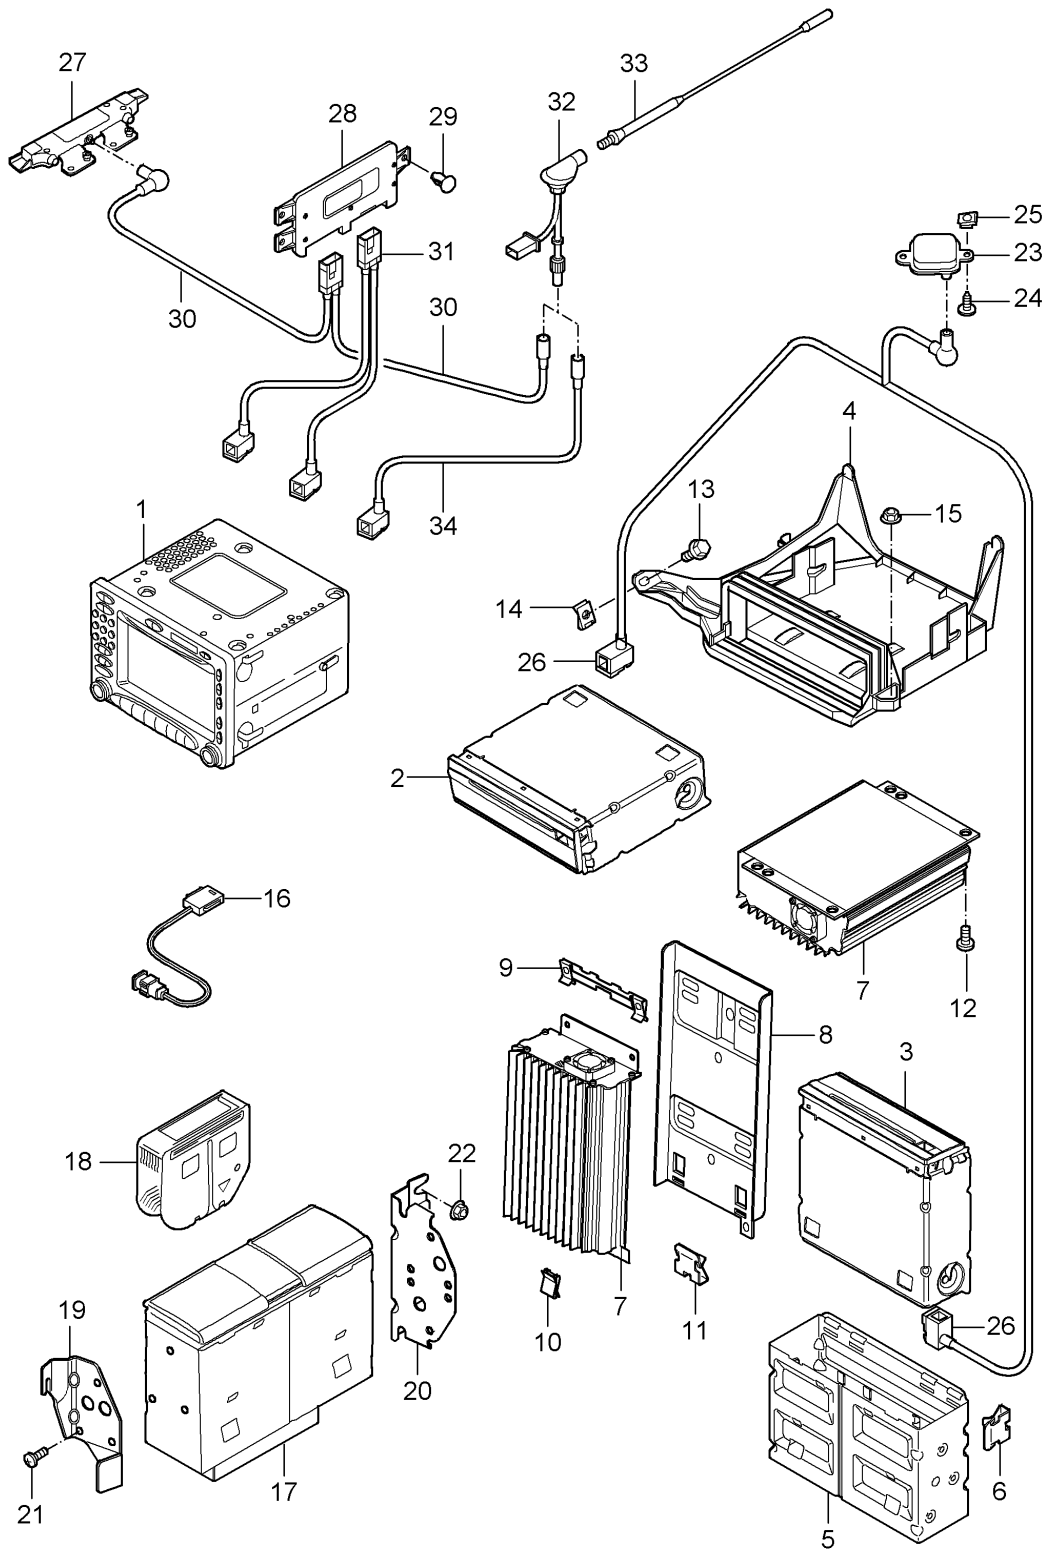

Model: 997 05

Model life 2005>>2008

Model: 997 05 Model life 2005>>2008

Pos	Part Number	Description	Remark	Qty	Model
		Radio Control part Navigation system Booster Radio See catalogue T E Q U I P M E N T			CARRERA 4/4S
1	997 642 141 02 997 642 141 02 FMH	Control part Volcano Grey/Black Mat F >>996S7 03171 F >>996S7 38109 F >>996S7 51981 F >>996S7 75016 See technical information GR. 9 , NR. 28/05		1	I665
1	997 642 141 03 997 642 141 03 FMH	Control part Volcano Grey/Black Mat F >>996S7 03171 F >>996S7 38109 F >>996S7 51981 F >>996S7 75016 See technical information GR. 9 , NR. 28/05		1	I665
1	997 642 143 02 997 642 143 02 FMH	Control part Volcano Grey/Black Mat F >>996S7 03171 F >>996S7 38109 F >>996S7 51981 F >>996S7 75016 See technical information GR. 9 , NR. 28/05		1	I665/680
1	997 642 143 03 997 642 143 03 FMH	Control part Volcano Grey/Black Mat F >>996S7 03171 F >>996S7 38109 F >>996S7 51981 F >>996S7 75016 See technical information GR. 9 , NR. 28/05		1	I665/680
1	997 642 141 10 997 642 141 10 FMH	Control part Volcano Grey/Black Mat F 996S7 03172>> F 996S7 38110>> F 996S7 51982>> F 996S7 75017>>		1	I665
1	997 642 143 10 997 642 143 10 FMH	Control part Volcano Grey/Black Mat F 996S7 03172>> F 996S7 38110>> F 996S7 51982>> F 996S7 75017>>		1	I665/680
-	997 642 201 00 997 642 201 00 A05	Rotary knob Black mat for Control part See technical information GR. 9 , NR. 6/04	/L	1	
-	997 642 202 00 997 642 202 00 A05	Rotary knob Black mat for Control part See technical information GR. 9 , NR. 6/04	/R	1