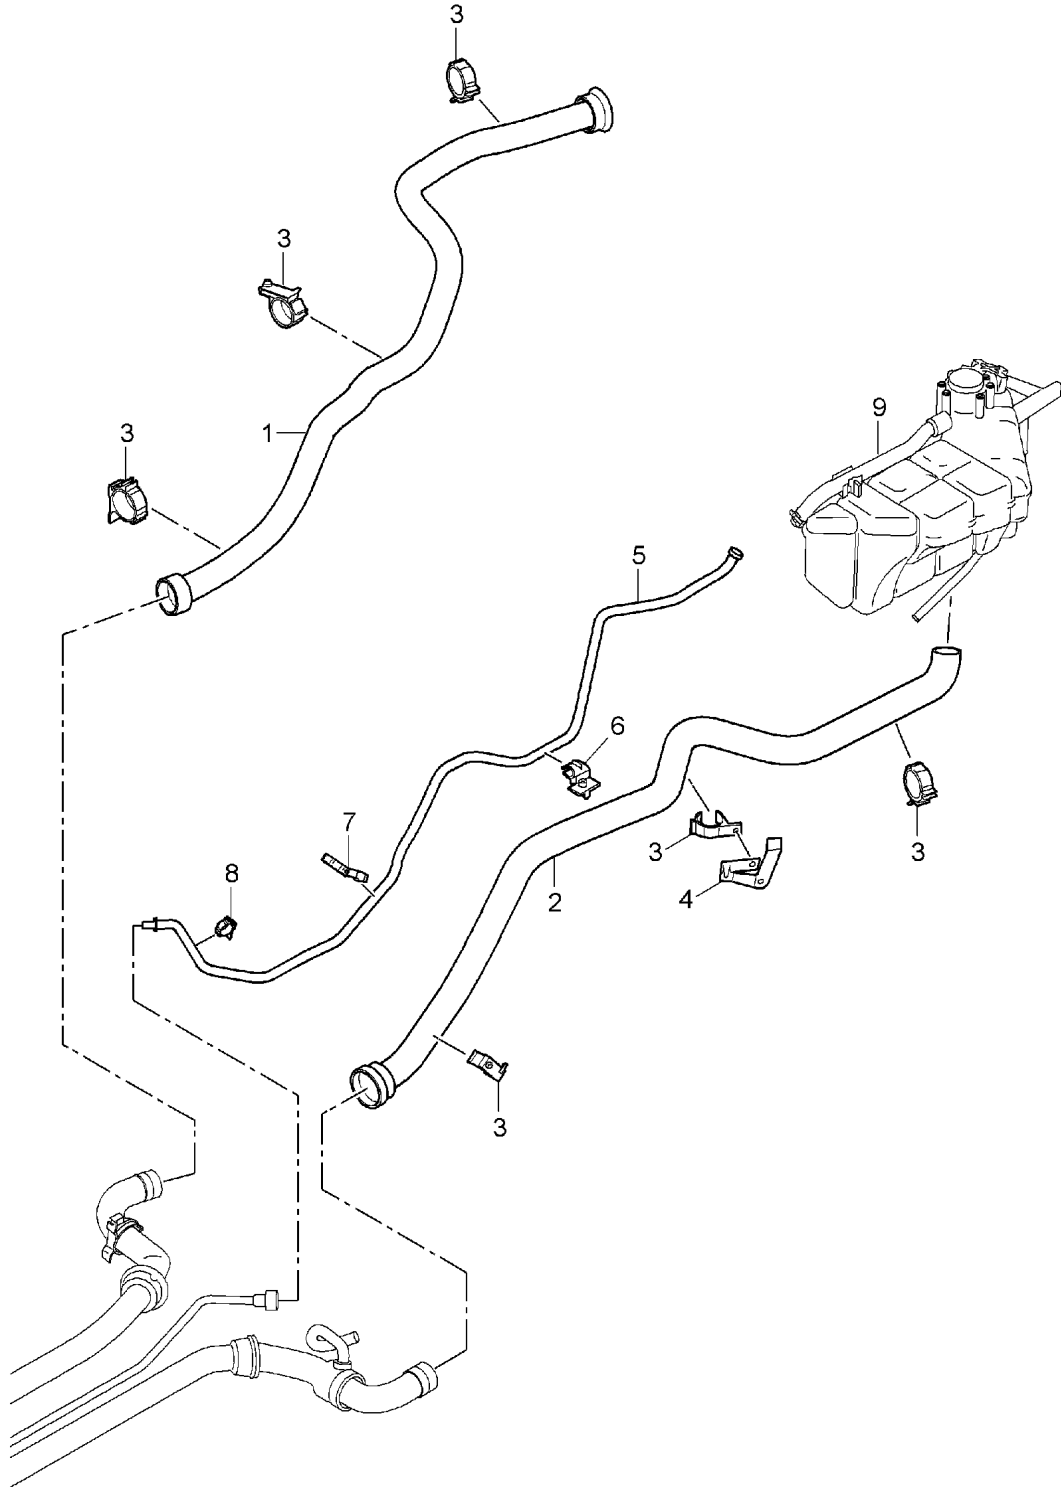

Model: 997 05

Model life 2005>>2008

Model: 997 05 Model life 2005>>2008

Pos	Part Number	Description	Remark	Qty	Model
		Water cooling 1			M97.01 M96.05
1	997 106 610 00	Cooling water tube Supply Right		1	
1	997 106 610 01	Cooling water tube Supply Right		1	
1	997 106 610 03	Cooling water tube Vorlauf Right		1	
1	997 106 610 31	Cooling water tube Supply Right		1	
2	997 106 809 00	Cooling water tube Return line Left		1	
3	996 106 417 73	Support Cooling water tube To Use with Cooling water tube 997.106.610.00 997.106.610.01 997.106.610.02 997.106.610.03		6	
(3)		Support Cooling water tube To Use with Cooling water tube 997.106.610.31		5	
(3)	997 106 457 32	Support Cooling water tube To Use with Cooling water tube 997.106.610.31		1	
4	997 106 609 00	Support		1	
5	997 106 681 03	Vent line	-06	1	
(5)	997 106 681 04	Vent line	07-	1	
6	997 106 581 01	Support Vent line		1	
7	999 507 961 41	Cable holder Vent line		1	
8	999 507 743 40	Cable holder Vent line		1	
9		See illustrations 1/05/20		X