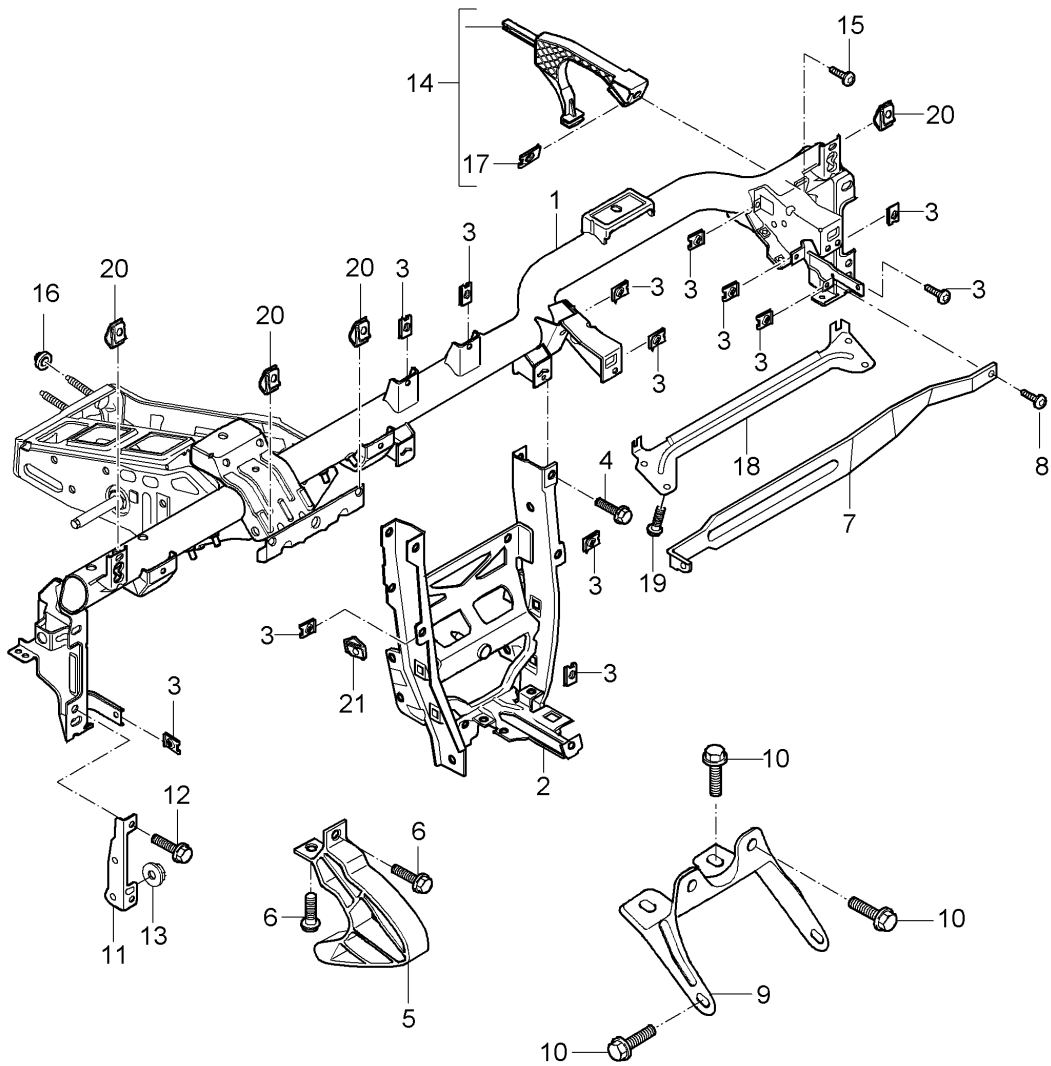

Model: 997 05

Model life 2005>>2008

Model: 997 05 Model life 2005>>2008

Pos	Part Number	Description	Remark	Qty	Model
		Retaining frame Dashboard			
1	997 552 063 03	Retaining frame	/LL	1	I098
(1)	997 552 063 04	Retaining frame	/RL -07	1	I099
(1)	997 552 063 06	Retaining frame	/RL 08-	1	I099
2	997 552 163 05	Support Tunnel	/LL	1	I098
(2)	997 552 163 06	Support Tunnel	/RL	1	I099
3	999 507 020 01	Speed nut ST 4,2		X	
4	900 378 305 01	Hexagon-head bolt M 8 X 65 for Mount Support		2	
9	997 552 515 01	Support Tunnel		1	
10	999 073 442 01	Screw M 6 X 25 for Mount Support Tunnel		X	
11	997 552 407 01	Support A-pillar	/L	1	
(11)	997 552 408 01	Support A-pillar	/R	1	
12	900 378 176 01	Hexagon-head bolt M 8 X 20 for Mount Support A-pillar		4	
13	999 084 630 09	Hexagon nut M 8 for Mount Support A-pillar		4	
14	997 552 401 00	Support Heating		1	
15	999 073 155 09	Tapping screw ST 4,2 X 13 for Mount Support Heating		1	
16	997 423 299 01	Nut for Adjustment Retaining frame Firewall		2	
17	999 507 971 01	Speed nut ST 4,2 for Mount Support Heating		1	
18	997 552 603 01	Reinforcement plate Support Airbag		1	
19	900 378 222 09	Hexagon-head bolt		4