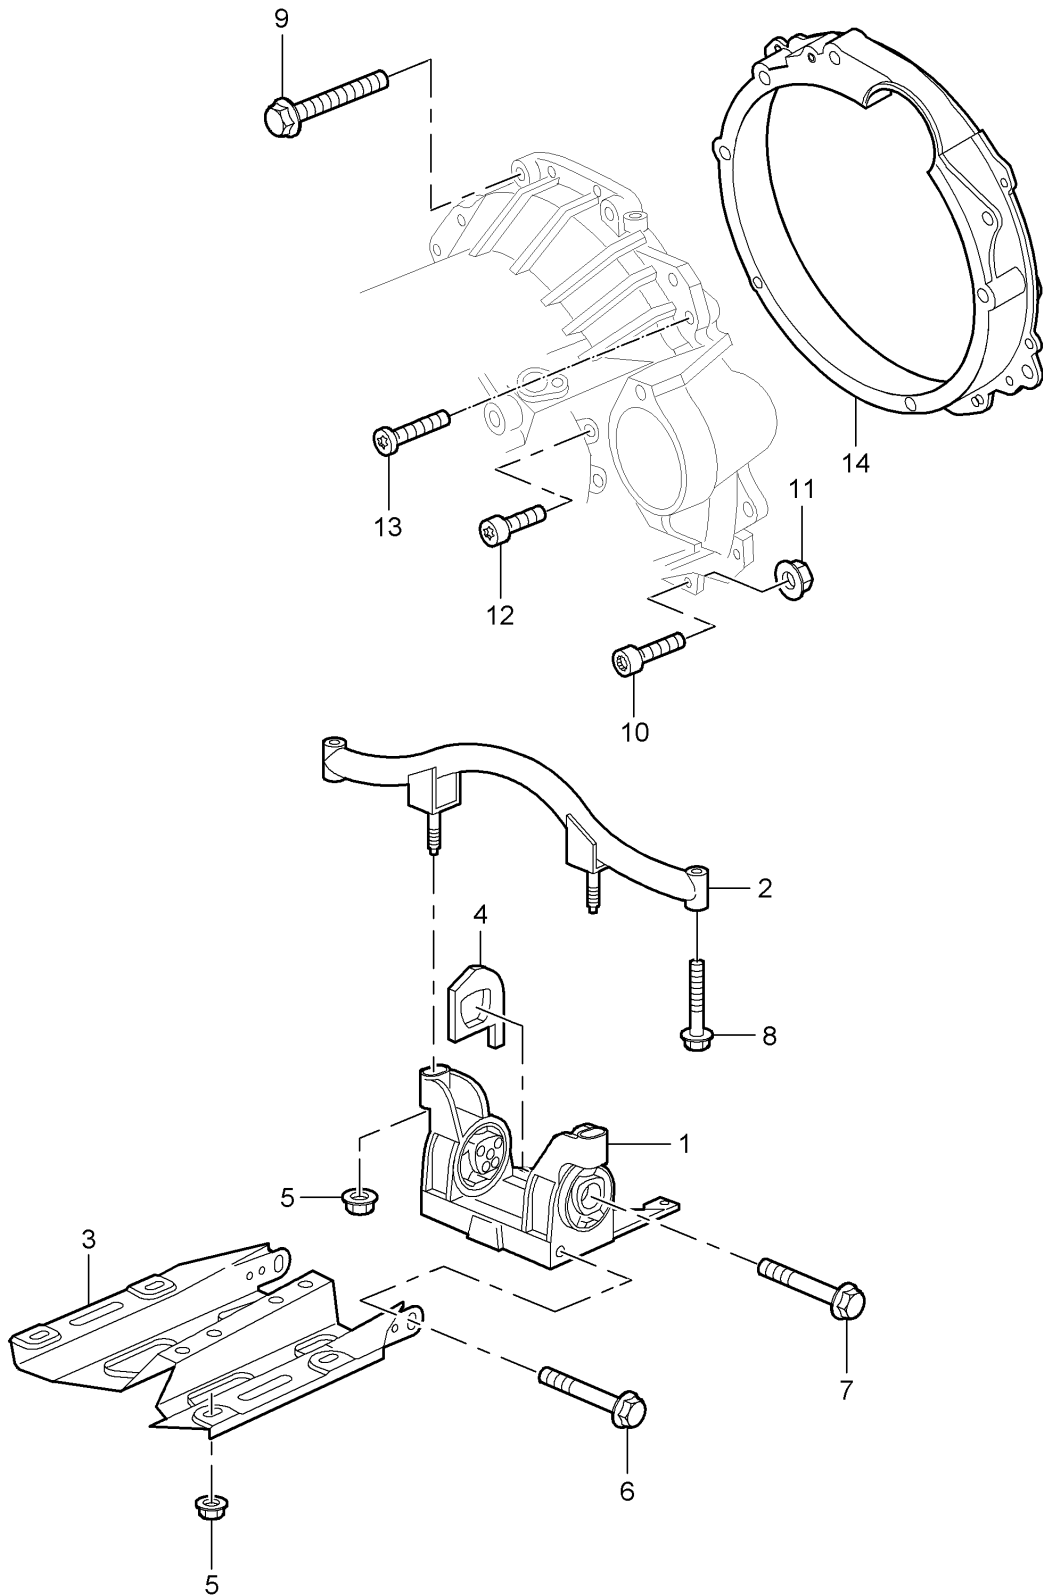

Model: 997 05

Model life 2005>>2008

Pos	Part Number	Description	Remark	Qty	Model
		Tiptronic			A97.01 A97.31
		Atf cooler			
		Atf lines			
1	722 270 009 5	Atf cooler		1	
(1)	722 270 049 5	Atf cooler		1	
2	999 073 103 09	Oval-head screw M 6 X 16		6	
3	029 997 184 8	Sealing ring 12,37 X 2,62		2	
4	722 270 089 6	Oil pipe		2	
5	722 270 079 6	Oil pipe		1	
6	000 997 117 1	Screw socket		1	
7	900 123 005 30	Sealing ring A 12 X 16		1	
8	928 574 573 03	Disc valve		1	
9	900 146 011 01	Round head screw M 4 X 10		1	
10	997 106 533 00	Support		1	
11	900 378 036 01	Hexagon-head bolt M 6 X 12		2	
12	928 574 717 05	Moulded hose		3	
12	928 574 717 07	Moulded hose		3	
12	9P1 129 487	Moulded hose		3	
13	996 605 123 01	Change-over valve		1	
-	999 181 742 40	Pipe 4,0 X 1,0		X	
14		950 MM		1	
15		75 MM		1	
16	996 307 711 12	Water hose		1	
16	996 307 711 13	Water hose		1	
17	999 512 656 09	Hose clamp 25 X 12		2	
18	999 707 388 40	O-ring		1	

Model: 997 05

Model life 2005>>2008