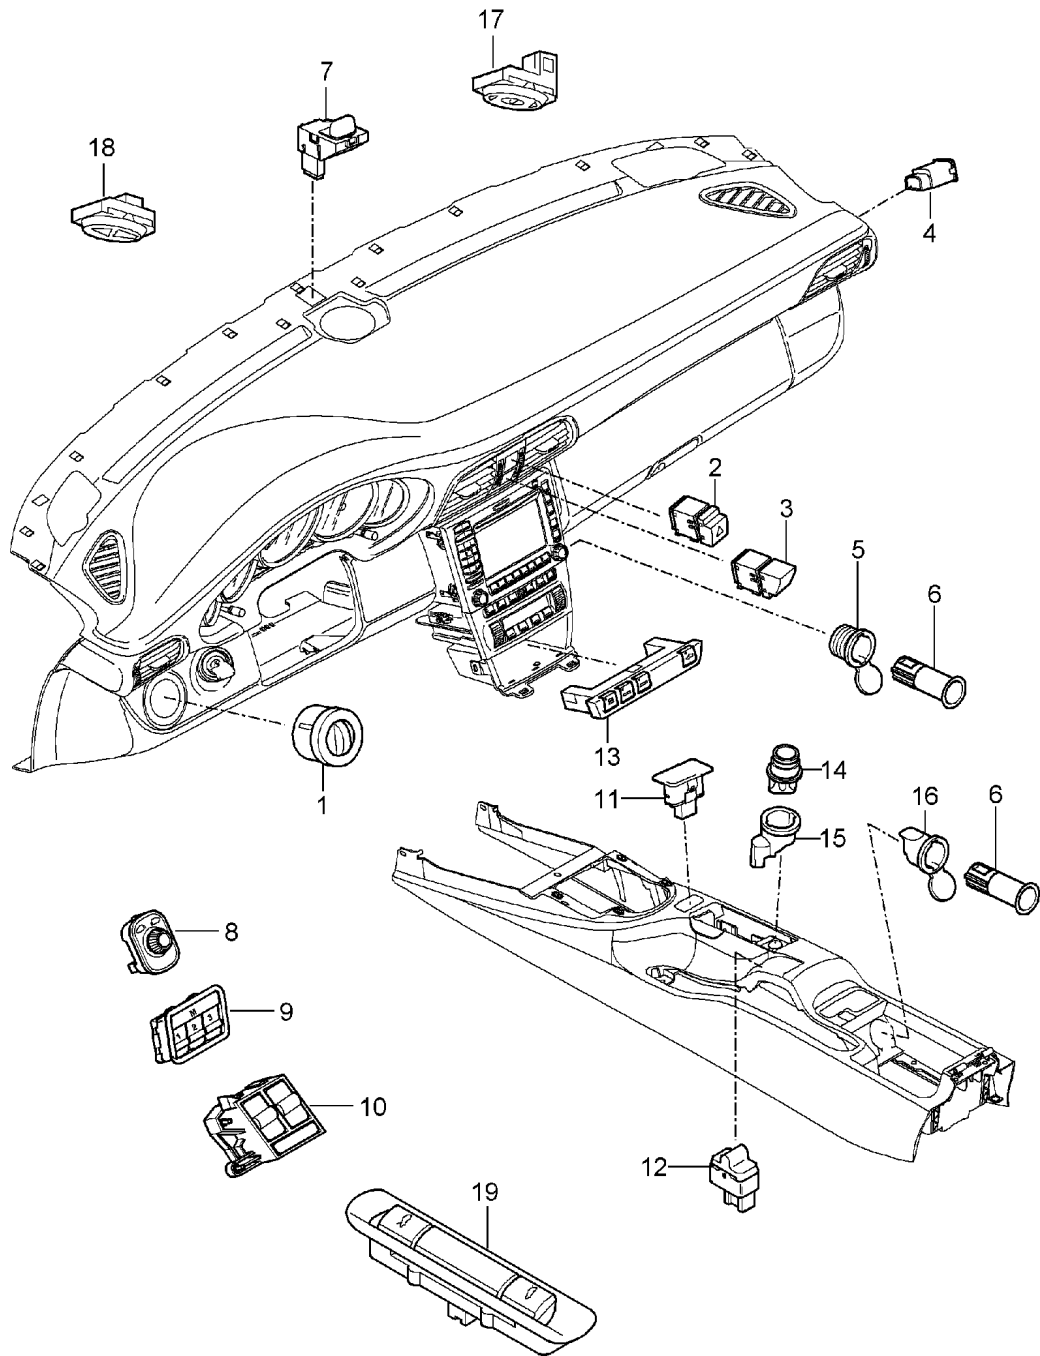

Model: 997 05

Model life 2005>>2008

Model: 997 05 Model life 2005>>2008

Pos	Part Number	Description	Remark	Qty	Model
1	997 613 535 01	Switch Light switch		1	
2	997 613 535 01 A05	Black mat		1	
2	997 613 120 02	Hazard warning light sw.		1	
2	997 613 120 02 A05	Black mat		1	
2	997 613 120 03	Hazard warning light sw.		1	
2	997 613 120 03 A05	Black mat		1	
3	997 613 143 00	Switch Central locking system		1	
4	997 613 143 00 A05	Black mat		1	
4	955 613 165 02	Switch Airbag		1	
5	955 613 165 02 9B9	Satin black		1	
5	997 652 103 00	Clamping ring with Lid		1	
6	955 652 107 00	Plug socket		2	
7	997 653 251 00	Sensor Air conditioner		1	I573
8	997 613 241 01	Switch Door mirror		1	
9	997 613 241 01 A05	Black mat		1	
9	997 613 103 00	Memory switch	/L	1	I537
9	997 613 103 00 A05	Black mat		1	
9	997 613 103 01	Memory switch	/L	1	I537
9	997 613 103 01 A05	Black mat		1	
(9)	997 613 104 00	Memory switch	/R	1	I538
10	997 613 104 00 A05	Black mat		1	
10	997 613 151 02	Switch Power windows Driver's side	/LL 05	1	COUPE I098
10	997 613 151 02 A05	Black mat		1	
10	997 613 151 05	Switch Power windows Driver's side	/LL 06-	1	COUPE/TARGA I098 I098
(10)	997 613 151 05 A05	Black mat		1	
(10)	997 613 152 04	Switch Power windows Driver's side	/RL -07	1	COUPE/TARGA I099 I099
(10)	997 613 152 04 A05	Black mat		1	
(10)	997 613 152 05	Switch Power windows Driver's side	/RL	1	COUPE/TARGA I099 I099
(10)	997 613 152 05 A05	Black mat		1	
(10)	997 613 153 02	Switch Power windows Driver's side	/LL 05	1	CABRIO I098
(10)	997 613 153 02 A05	Black mat		1	
(10)	997 613 153 04	Switch Power windows Driver's side	/LL 06-	1	CABRIO I098
(10)	997 613 153 04 A05	Black mat		1	
(10)	997 613 153 05	Switch Power windows Driver's side	/LL 06-	1	CABRIO I098