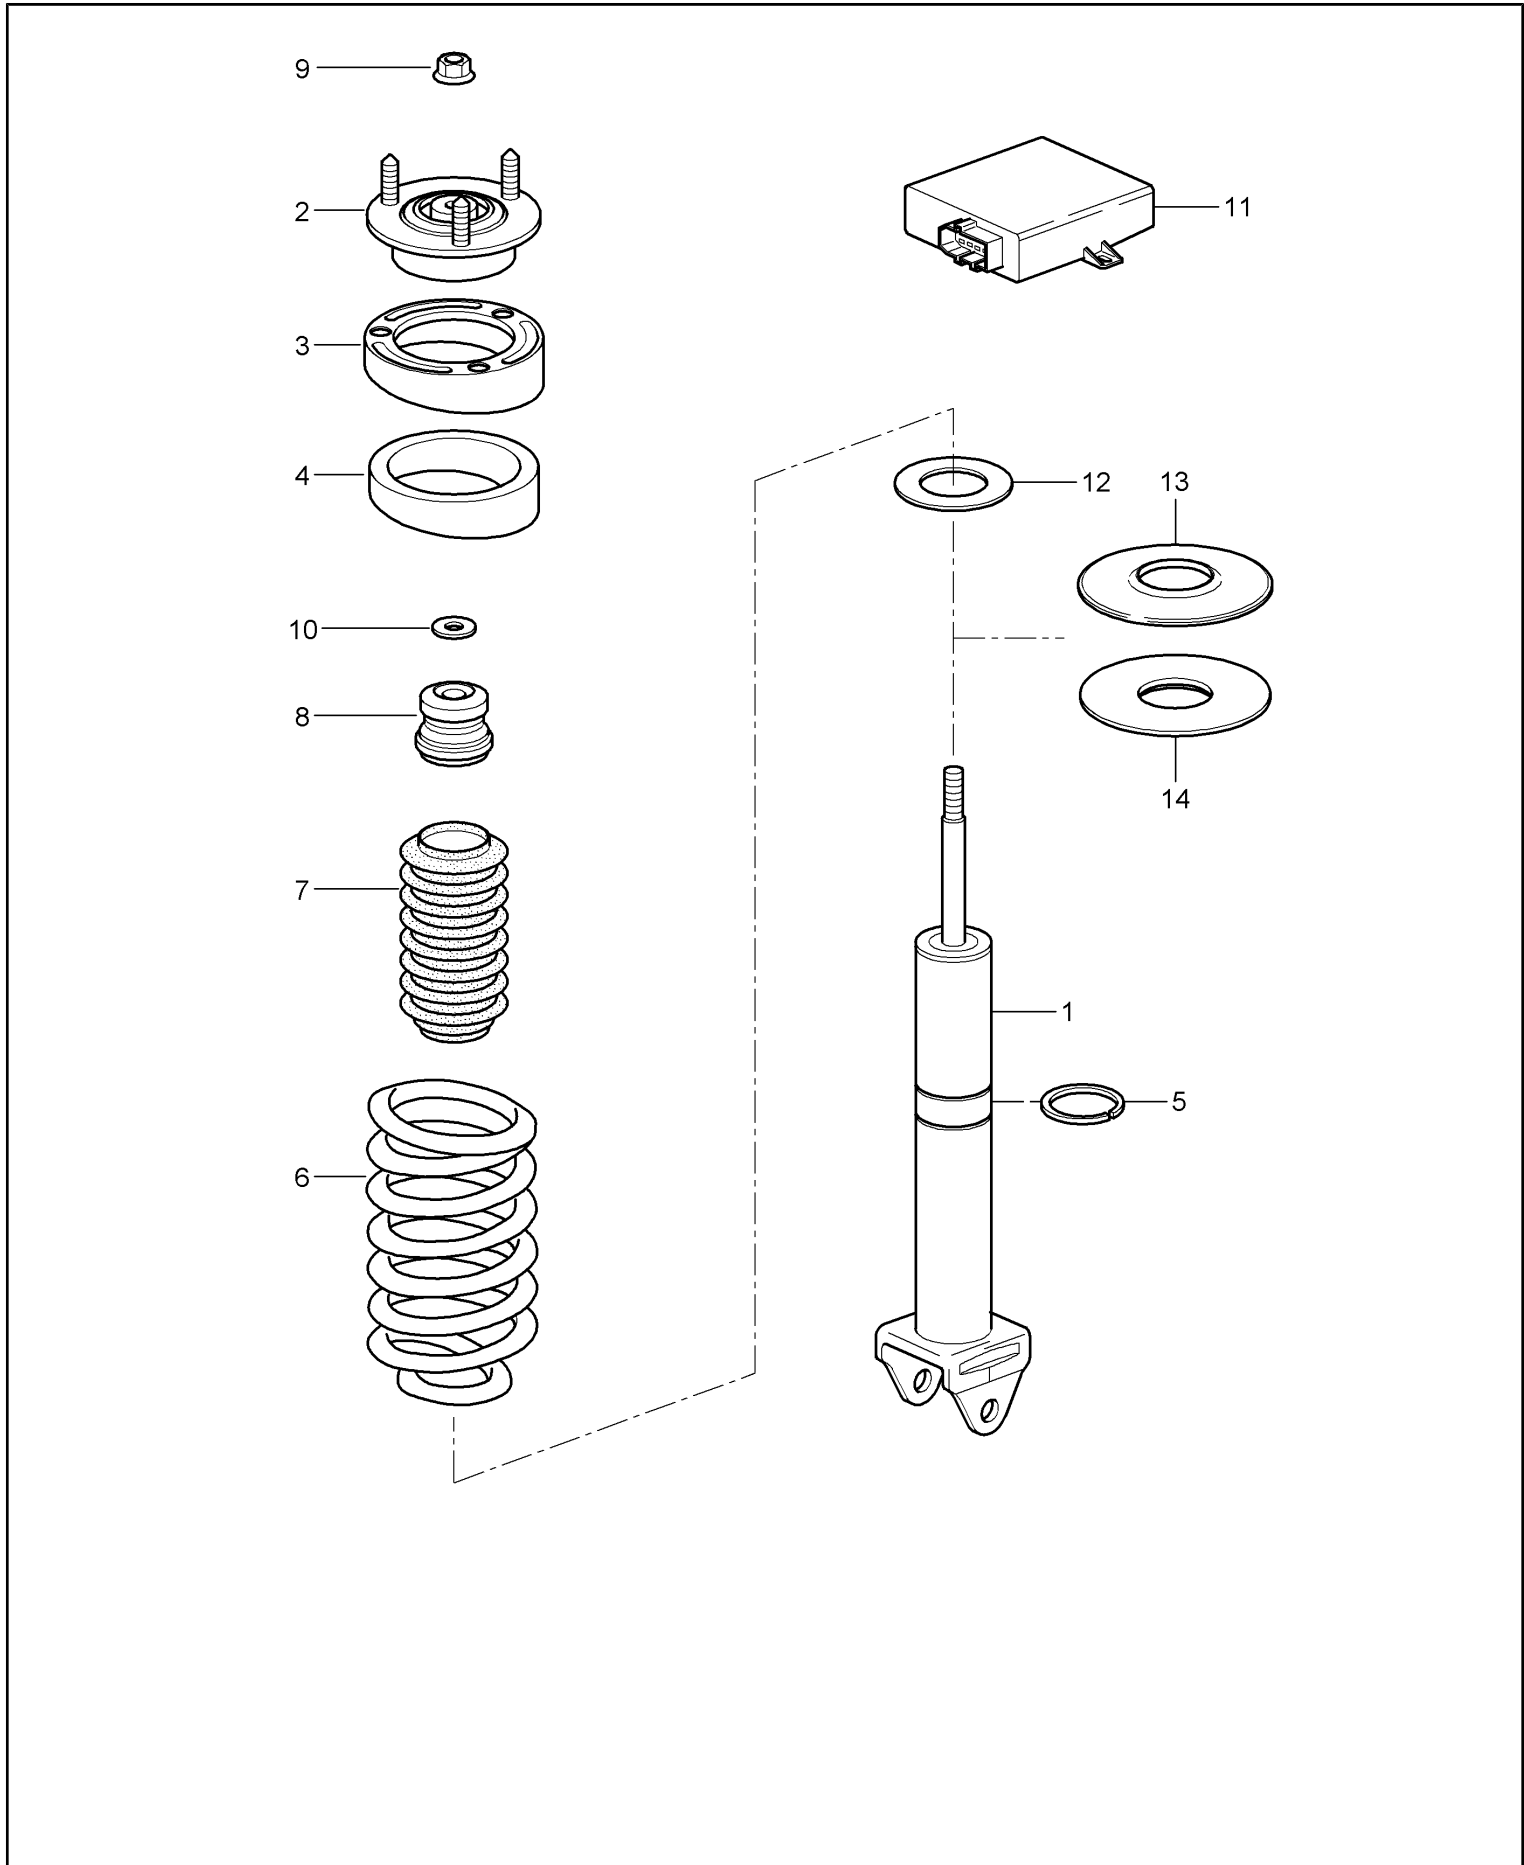

Model: 997 05

Model life 2005>>2008