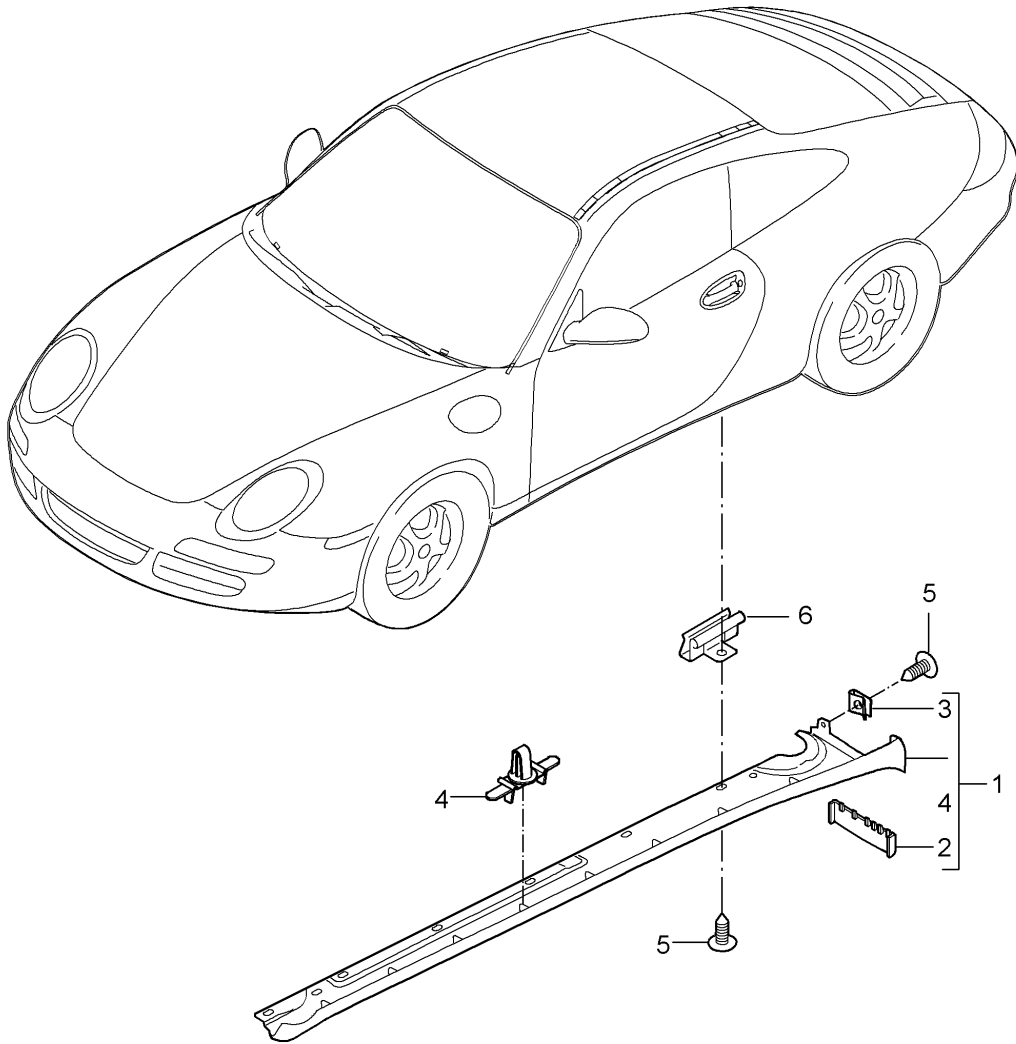

Model: 997 05

Model life 2005>>2008

Pos	Part Number	Description	Remark	Qty	Model
(11)	997 504 826 04	Stone guard film Side section	/R	1	
12	997 558 101 01	Decorative film Lid Front		1	
13	997 558 101 02	Decorative film Roof		1	
14	997 558 101 03	Decorative film Rear centre panel		1	
15	997 558 101 04	Decorative film Rear lid Upper		1	
16	997 558 101 05	Decorative film Rear lid Rear		1	
17	997 558 101 06	Decorative film Wheel housing panel Rear		1	

Model: 997 05

Model life 2005>>2008