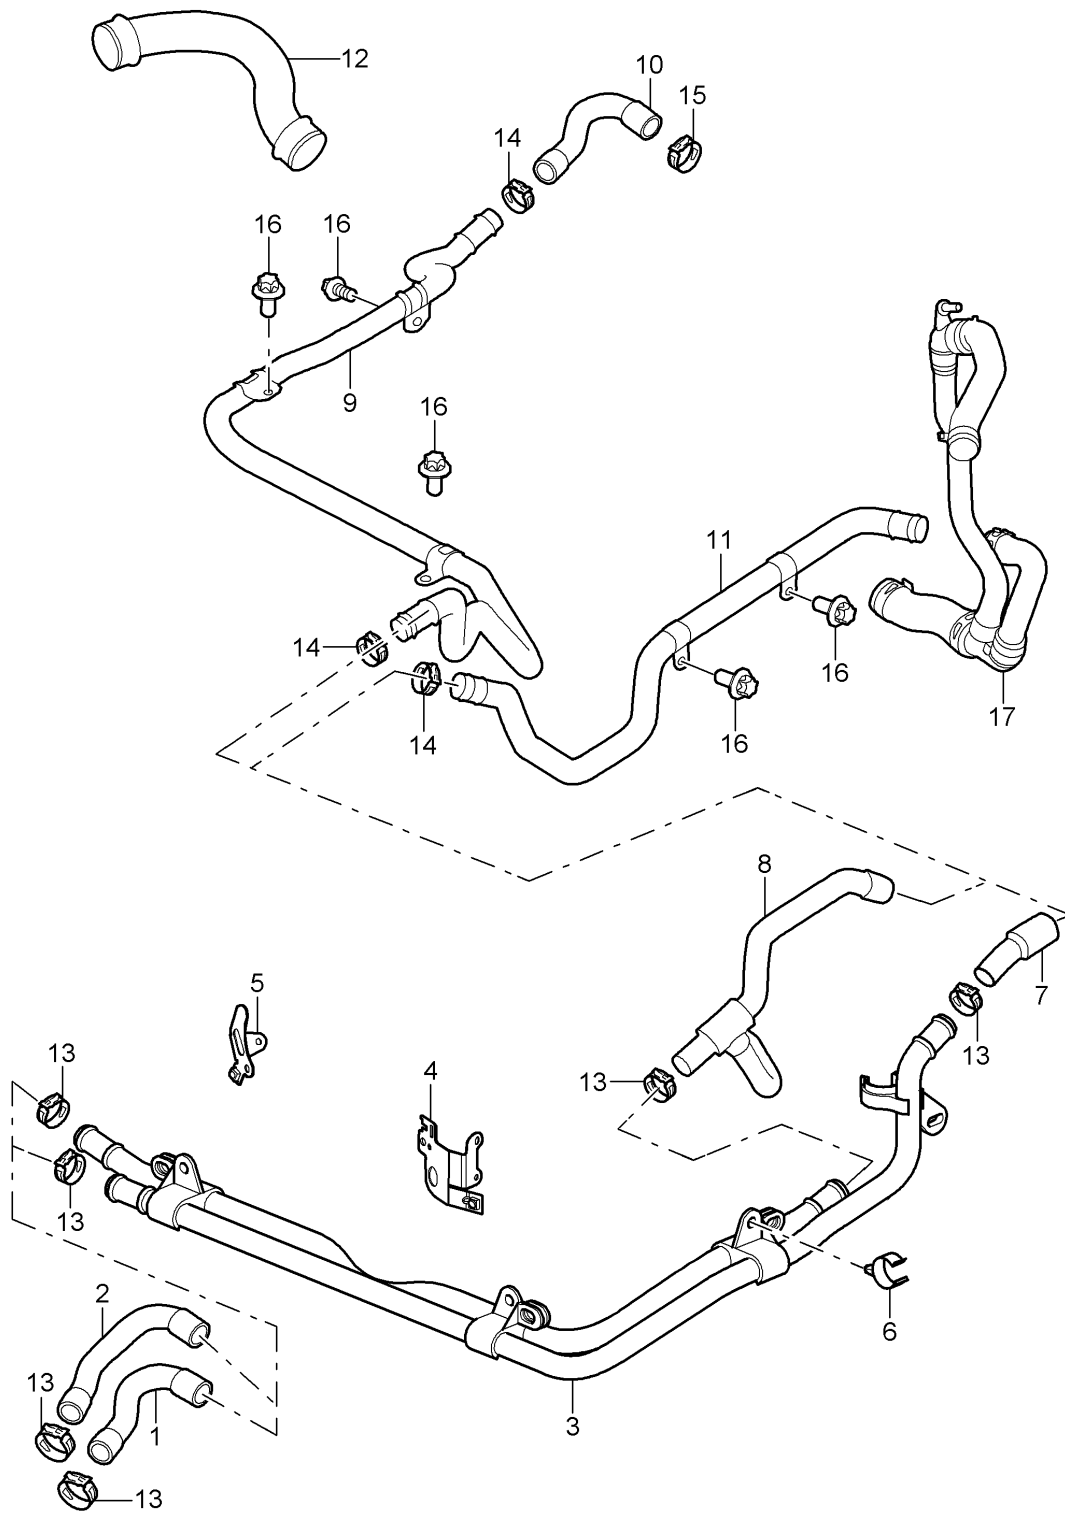

Model: 997 05

Model life 2005>>2008

Model: 997 05 Model life 2005>>2008

Pos	Part Number	Description	Remark	Qty	Model
		Lines Heating			M97.01 M96.05 I249
1	996 106 212 74	Hose Supply		1	
1	996 106 212 75	Hose Supply		1	
2	996 106 222 74	Hose Return line		1	
2	996 106 222 75	Hose Return line		1	
3	997 106 182 21	Heater pipeline		1	
4	997 106 533 00	Support		1	
5	997 106 534 00	Support		1	
6	999 507 817 40	Cable holder		1	
7	997 106 812 02	Water hose Supply Short		1	
(7)	996 106 812 04	Water hose Supply Long		1	
8	996 106 822 03	Water hose Return line		1	
8	996 106 822 04	Water hose Return line		1	
9	996 106 842 02	Water tube Supply		1	
10	996 106 233 55	Hose Supply		1	
11	996 106 843 01	Cooling water tube Return line		1	
12	997 106 831 02	Water hose		1	
12	997 106 831 03	Water hose		1	
13	999 512 657 09	Hose clamp 26 X 12		6	
14	999 512 660 09	Hose clamp 29 X 12		4	
15	999 512 662 09	Hose clamp 32 X 12		1	
16	900 385 041 01	Torx screw M 6 X 12		5	
17		See illustrations 1/05/00		1