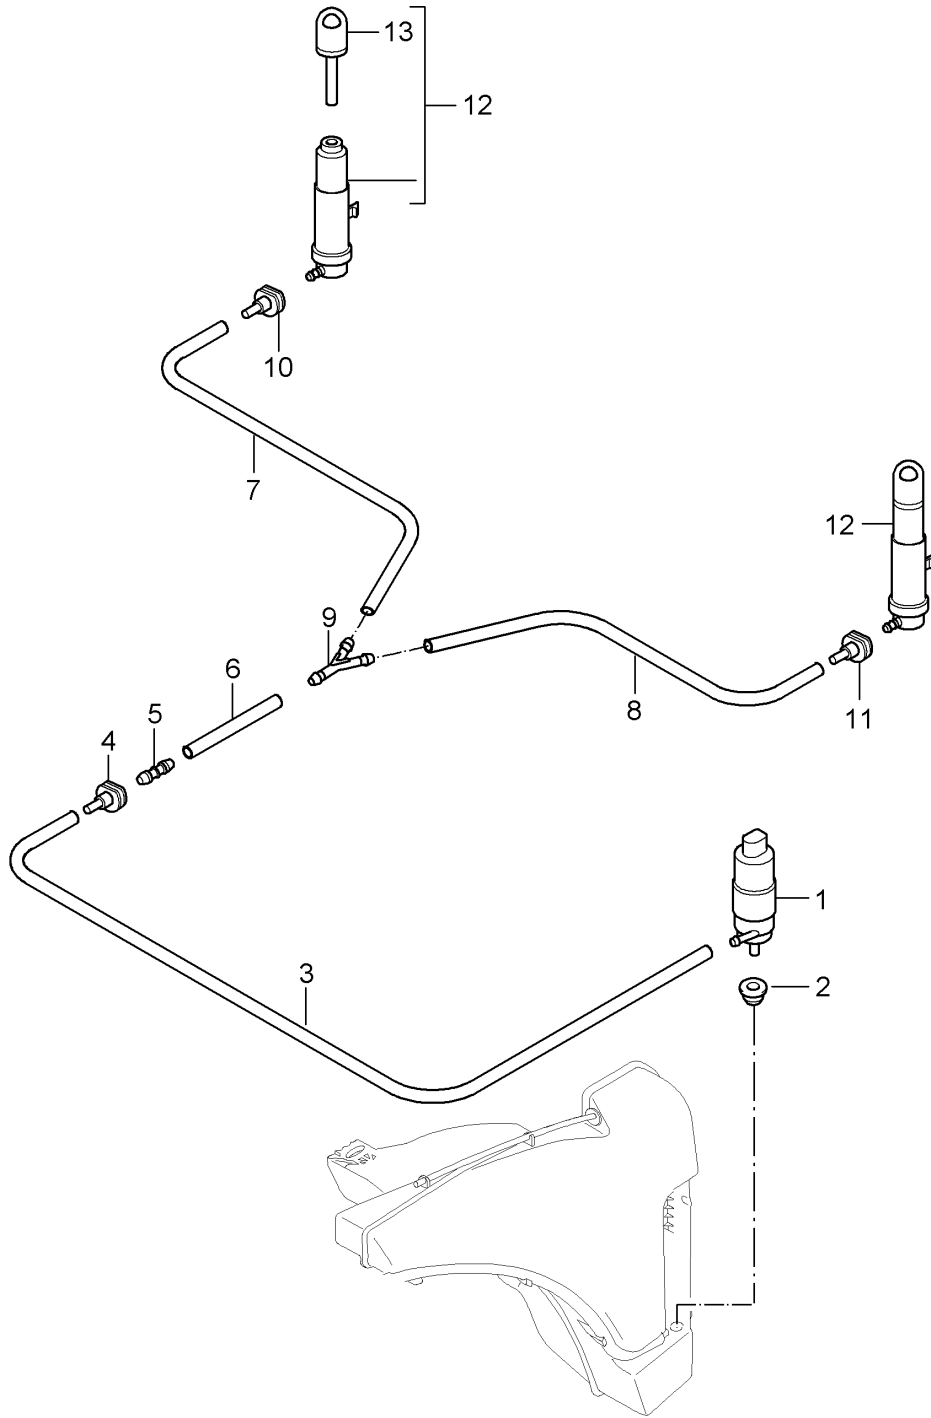

Model: 997 05

Model life 2005>>2008

Pos	Part Number	Description	Remark	Qty	Model
		Windscreen washer system			
1	997 528 701 01	Water reservoir		1	I288
(1)	997 528 701 00	Water reservoir		1	
2	996 528 711 00	Gasket		1	
3	997 528 605 00	Filler neck		1	
4	996 528 607 00	Lid		1	
5	997 528 621 00	Strainer		1	
6	996 528 615 01	Bracket		1	
-	999 137 091 40	Joining socket		X	
		Repair material for Bracket 996.528.615.01			
7	900 378 154 01	Hexagon-head bolt AM 8 X 35 SB		1	
8	999 702 221 40	Grommet		2	
9	997 628 182 00	Pump		1	
10	431 955 465 B	Sealing ring		2	
11	955 628 105 00	Tank gauge switch		1	
12	955 528 721 00	Gasket		1	
13	999 181 347 40	Breather pipe 273 MM		*	
-	999 181 815 40	Hose 5,0 X 2,5		*	
14		375 MM		1	
15		650 MM		1	
16		97 MM		1	
17		347 MM		1	
18	996 628 102 00	T-piece with Strainer	05	1	
(18)	999 137 005 40	T-piece without Strainer		1	
19	996 628 077 03	Nozzle	-07	2	
		When required order also:			
19	997 628 077 00	Nozzle	08	2	
		When required order also:			
-	997 612 976 00	Repair kit Wiring harness		2	
20	999 901 017 42	Window cleaner 250 ML Summer		X	
20	999 901 033 40	Window cleaner 1000 ML Winter		X	

Model: 997 05

Model life 2005>>2008