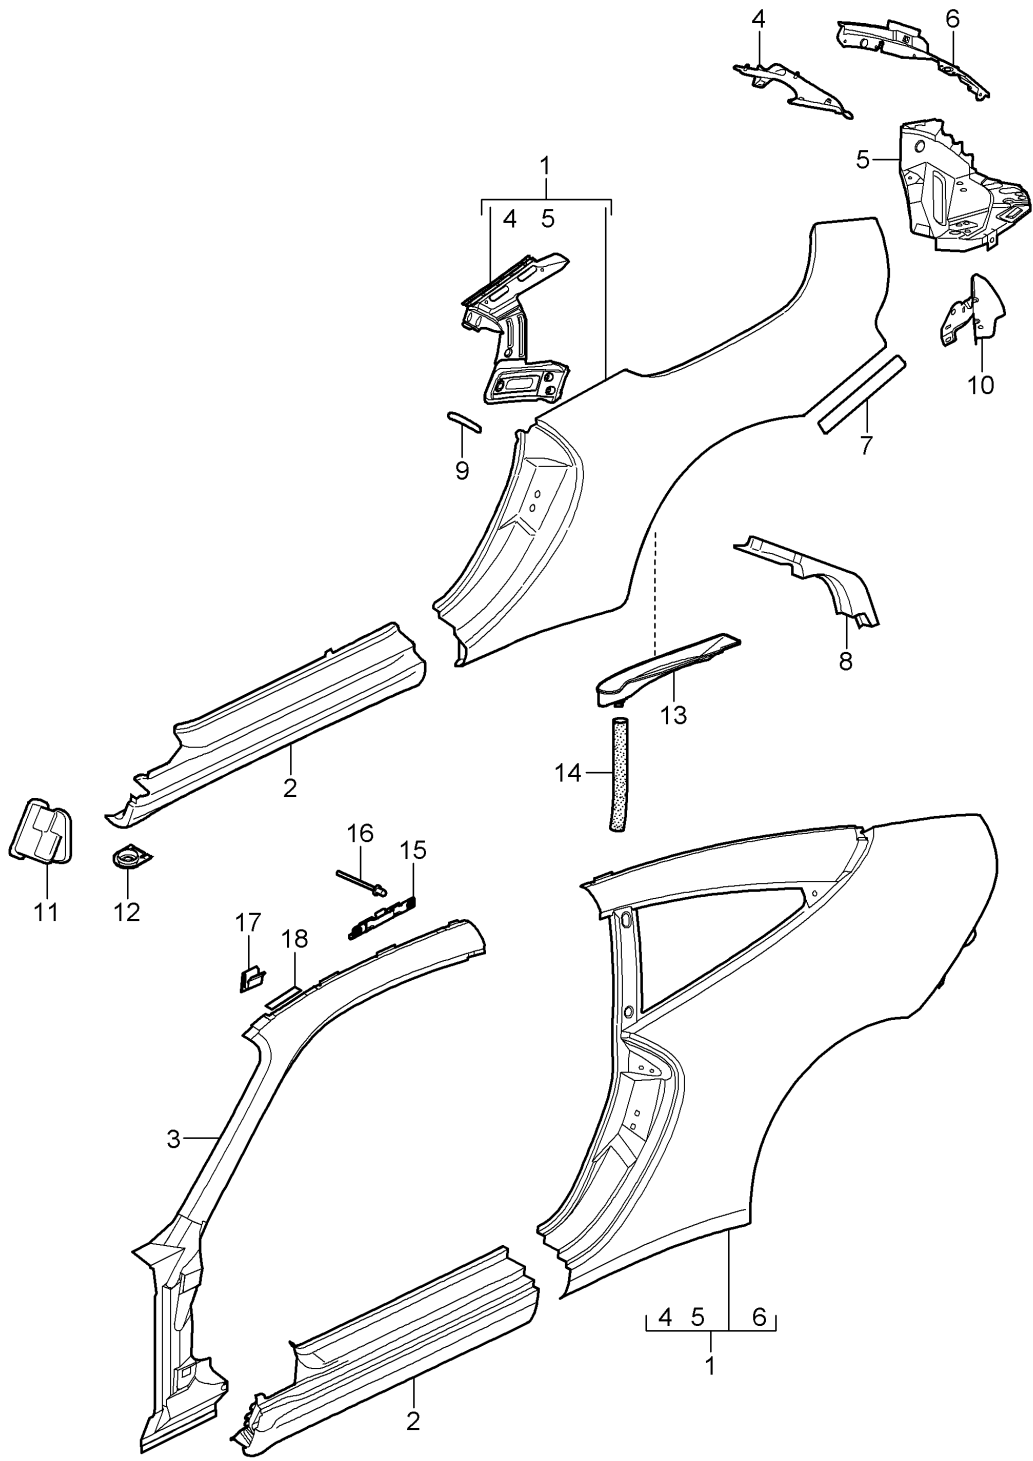

Model: 997 05

Model life 2005>>2008