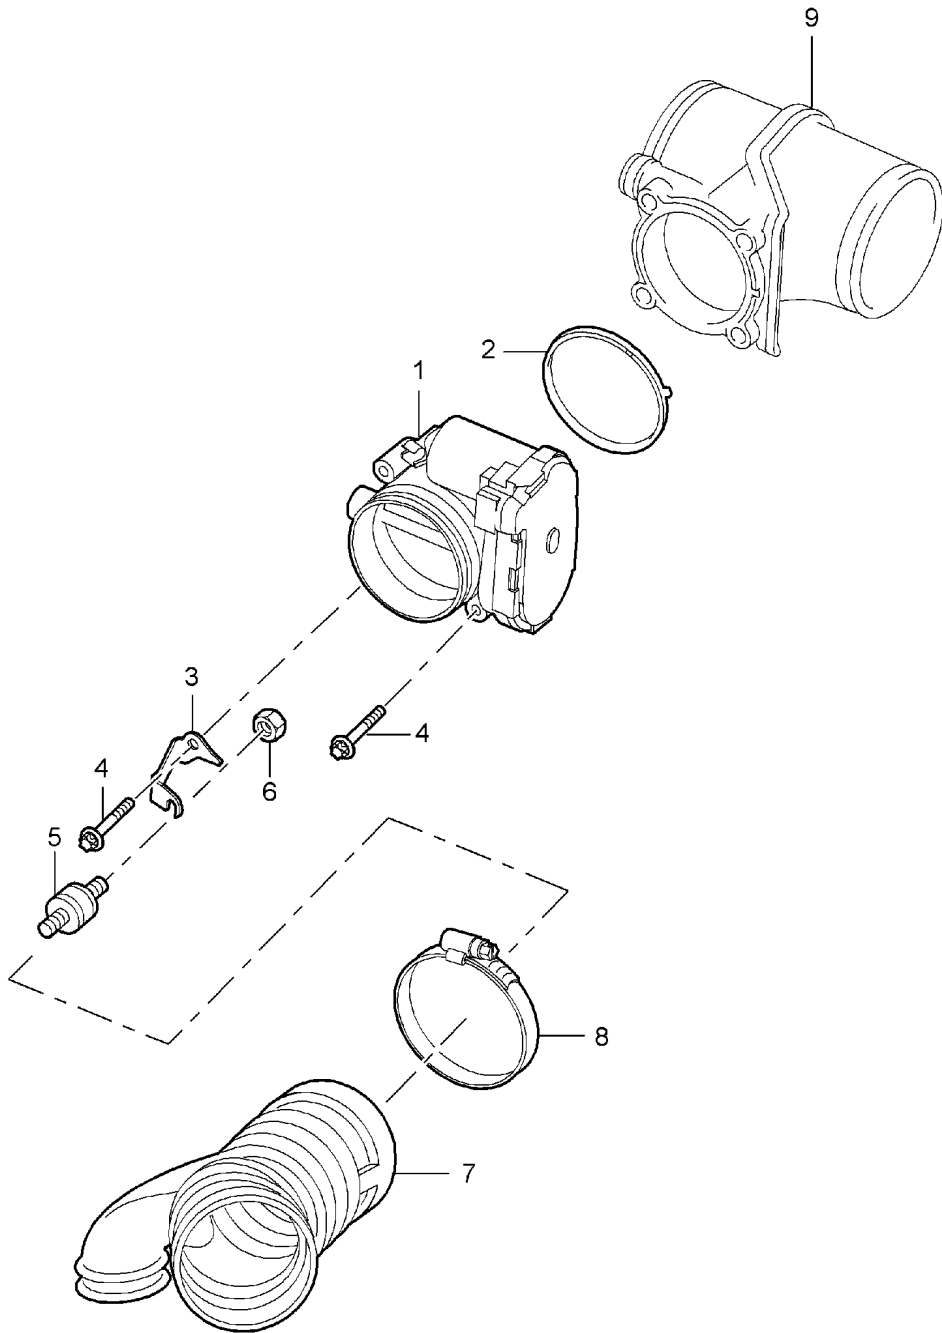

Model: 997 05

Model life 2005>>2008

Model: 997 05 Model life 2005>>2008

Pos	Part Number	Description	Remark	Qty	Model
		Throttle body			M97.01 M96.05
1	996 605 115 01	Throttle body	05	1	
(1)	997 605 115 00	Throttle body	06-	1	
(1)	997 605 116 00	Throttle body	06-	1	M97.01 IX51
2	997 110 319 00	Gasket Distributor tube		1	
(2)	997 110 319 40	Gasket	06-	1	M97.01 IX51
3	997 110 423 02	Distributor tube Bracket		1	M97.01
(3)	996 110 223 32	Bracket		1	M96.05
(3)	997 110 423 40	Bracket	06-	1	M97.01 IX51
4	900 385 025 04	Torx screw M 6 X 40		4	
(4)	900 385 125 01	Torx screw	06-	4	M97.01 IX51
5	999 703 349 00	M 6 x 45 Rubber mounting		1	
6	900 377 010 04	Hexagon nut M 6	-07	1	
(6)	900 377 010 01	Hexagon nut M 6	08-	1	
7	997 110 221 00	Air guide		1	M97.01
(7)	997 110 223 00	Air guide		1	M96.05
(7)	997 110 225 00	Air guide	06-	1	M97.01 IX51
8	999 512 016 00	Hose clamp 80 - 100/12		1	
9		Distributor tube See illustrations 1/07/10			