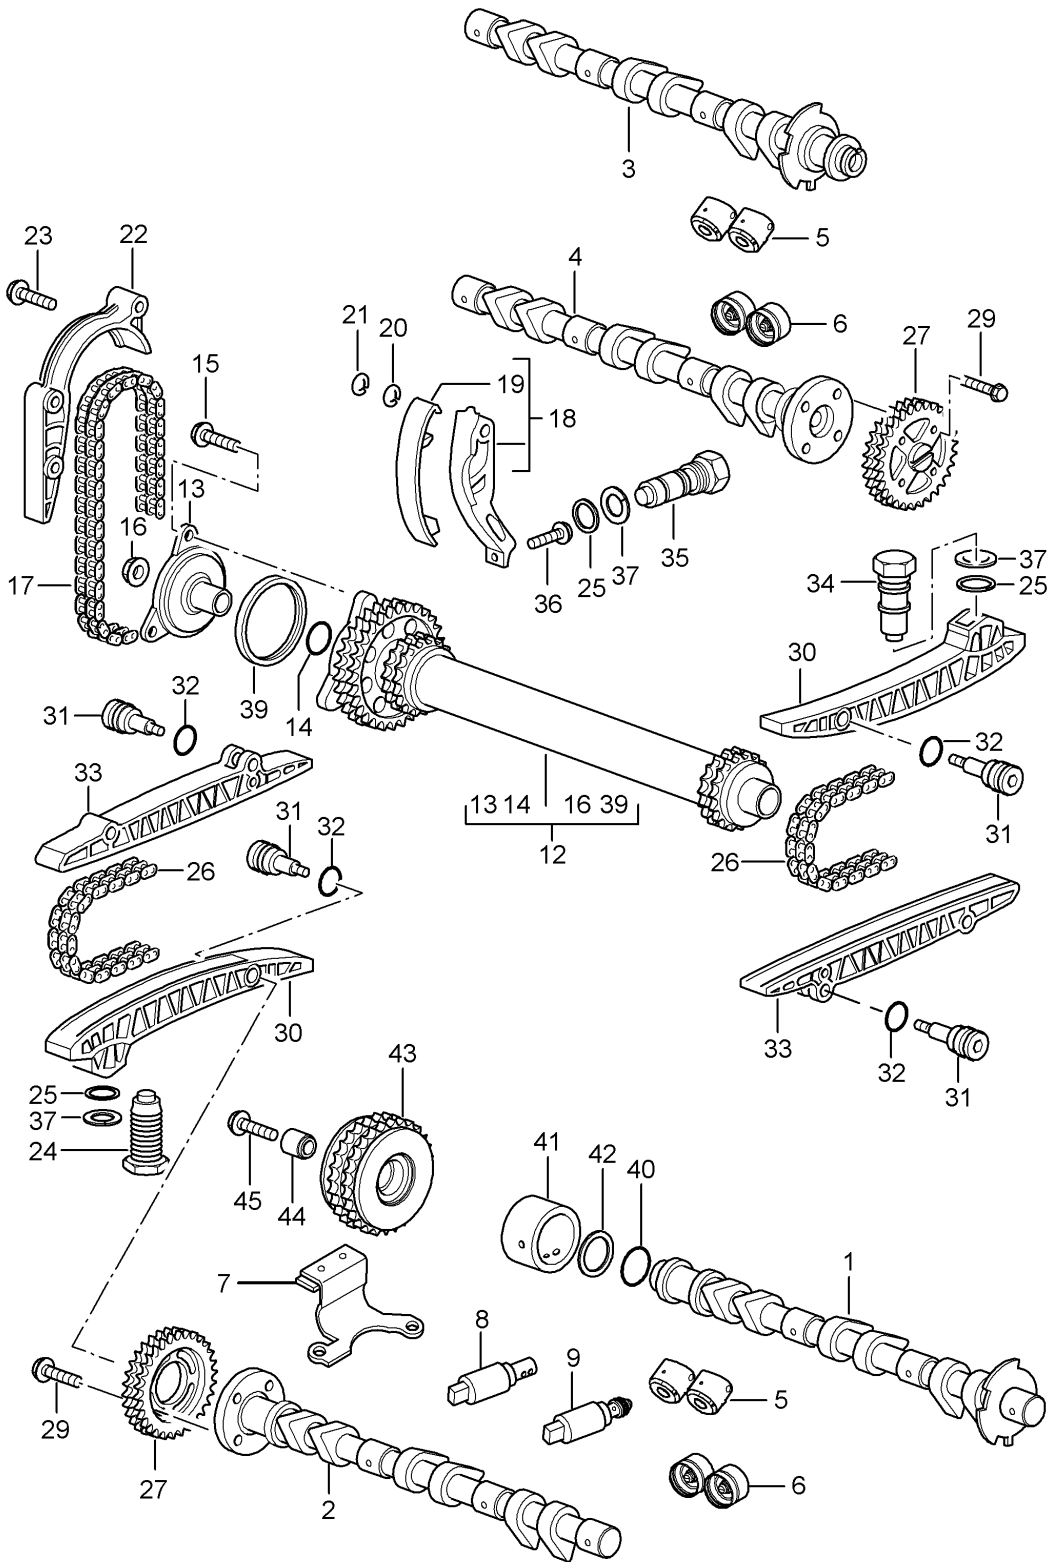

Model: 997 05

Model life 2005>>2008

Model: 997 05 Model life 2005>>2008

Pos	Part Number	Description	Remark	Qty	Model
1	997 105 947 00	Camshaft Driving mechanism Camshaft Intake Cyl. 1 - 3		1	M97.01 M96.05 M97.01
1	997 105 947 01	Camshaft Intake Cyl. 1 - 3		1	M97.01
(1)	996 105 947 03	Camshaft Intake Cyl. 1 - 3		1	M96.05
(1)	996 105 947 04	Camshaft Intake Cyl. 1 - 3		1	M96.05
(1)	996 105 035 00	Camshaft Intake Cyl. 1 - 3		1	M96.05
2	996 105 059 01	Camshaft Exhaust Cyl. 1 - 3		1	
(2)	996 105 059 02	Camshaft Exhaust Cyl. 1 - 3		1	
3	997 105 948 00	Camshaft Intake Cyl. 4 - 6		1	M97.01
3	997 105 948 01	Camshaft Intake Cyl. 4 - 6		1	M97.01
(3)	996 105 948 03	Camshaft Intake Cyl. 4 - 6		1	M96.05
(3)	996 105 948 04	Camshaft Intake Cyl. 4 - 6		1	M96.05
(3)	996 105 036 00	Camshaft Intake Cyl. 4 - 6		1	M96.05
4	997 105 060 01	Camshaft Exhaust Cyl. 4 - 6		1	
(4)	997 105 060 02	Camshaft Exhaust Cyl. 4 - 6		1	
5	996 105 041 72	Hydraulic valve tappet Exhaust		12	
6	996 105 255 22	Hydraulic valve tappet Intake		12	
7	996 105 168 03	Rail		2	
7	996 105 168 04	Rail		2	
8		Actuator Camshaft See illustrations 1/03/00		1	
9		Actuator Valve See illustrations 1/03/00		1	
12	996 105 901 02	Intermediate shaft		1	
12	996 105 901 04	Intermediate shaft		1	
(12)	996 105 901 06	Intermediate shaft		1	
13	996 105 024 01	Housing for		1