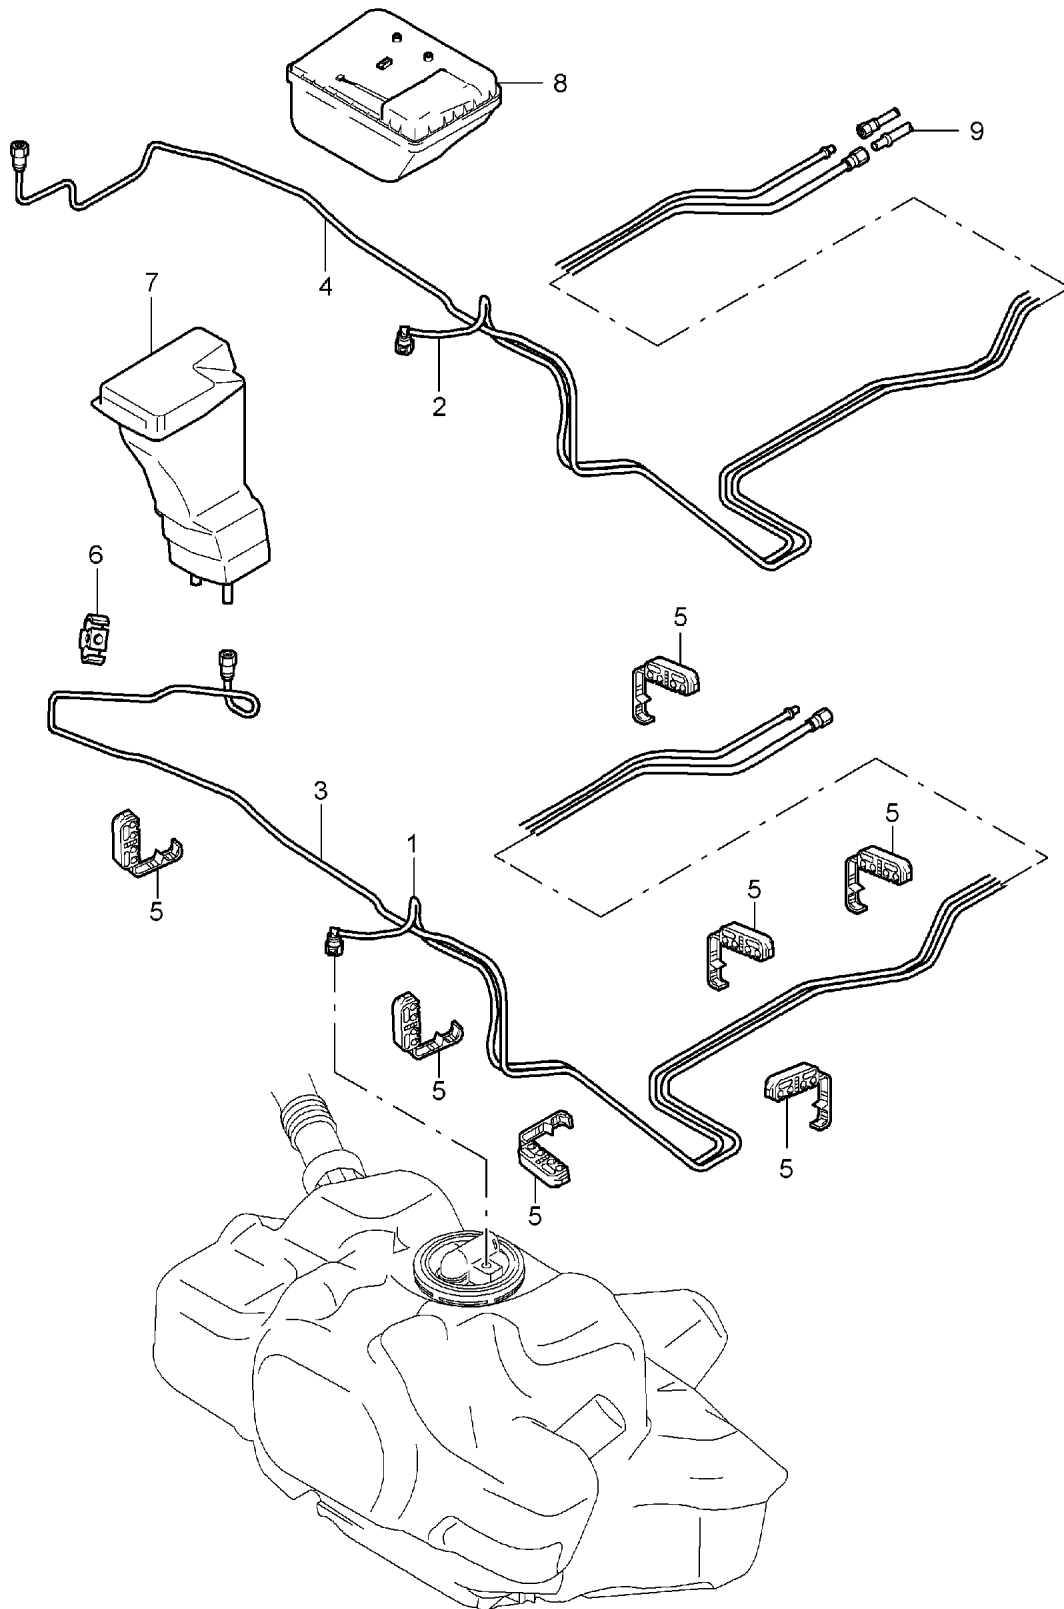

Model: 997 05

Model life 2005>>2008

Pos	Part Number	Description	Remark	Qty	Model
		Fuel tank			C4/C4S
1	997 201 021 01	Fuel tank	/LL	1	I098
(1)	997 201 022 00	Fuel tank	/RL	1	I099
2	997 201 623 00	Union nut		1	
3	997 201 733 00	Sealing ring		1	
4	997 620 133 00	Fuel pump		1	
5	997 620 833 00	Tank gauge without Flange		1	
6	997 201 331 00	Protective plate		1	
7	997 201 106 00	Restraining strap Right		1	
8	997 201 105 00	Restraining strap Left		1	
9	997 201 107 00	Restraining strap		1	
10	900 075 479 09	Combination screw M 8 X 40		4	
11	997 201 043 12	Filler neck		1	
(11)	997 201 043 10	Filler neck		1	I150/193
12	999 073 348 09	Oval-head screw		1	
13	997 201 951 02	Support		1	
14	996 201 241 03	Fuel tank cap with Clip		1	
-	999 507 499 40	Information available Expansion rivet		1	
15	191 201 557	Sealing ring		1	
		Information available			
16	996 201 755 00	Support washer		1	
17	996 201 753 00	Gasket		1	
18	997 201 421 01	Flange for Tank gauge		1	
20	997 620 113 00	Venturi tube		1	
21	996 201 613 00	Vent line Fuel tank To	/RL	1	I099
(21)	997 201 711 00	Filler neck Vent line Fuel tank To	/LL	1	I098
(22)	997 201 721 00	Filler neck Vent line In-tank fuel pump To		1	
25	000 043 206 89	Inner Pipe Additive Fuel 100 ML		1	
25	000 043 209 02	Additive Fuel 100 ML		1	

Model: 997 05

Model life 2005>>2008