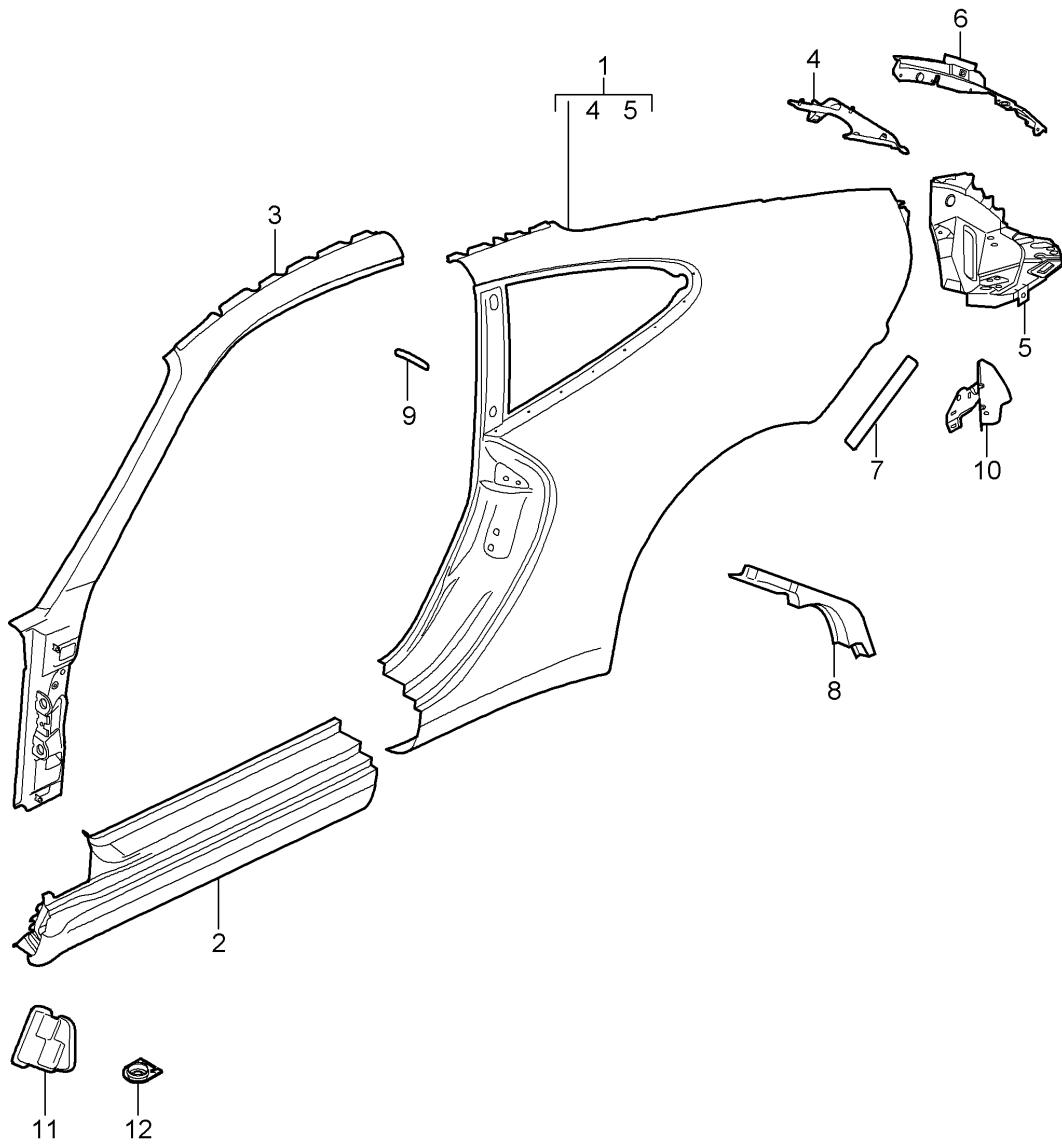

Model: 997 05

Model life 2005>>2008