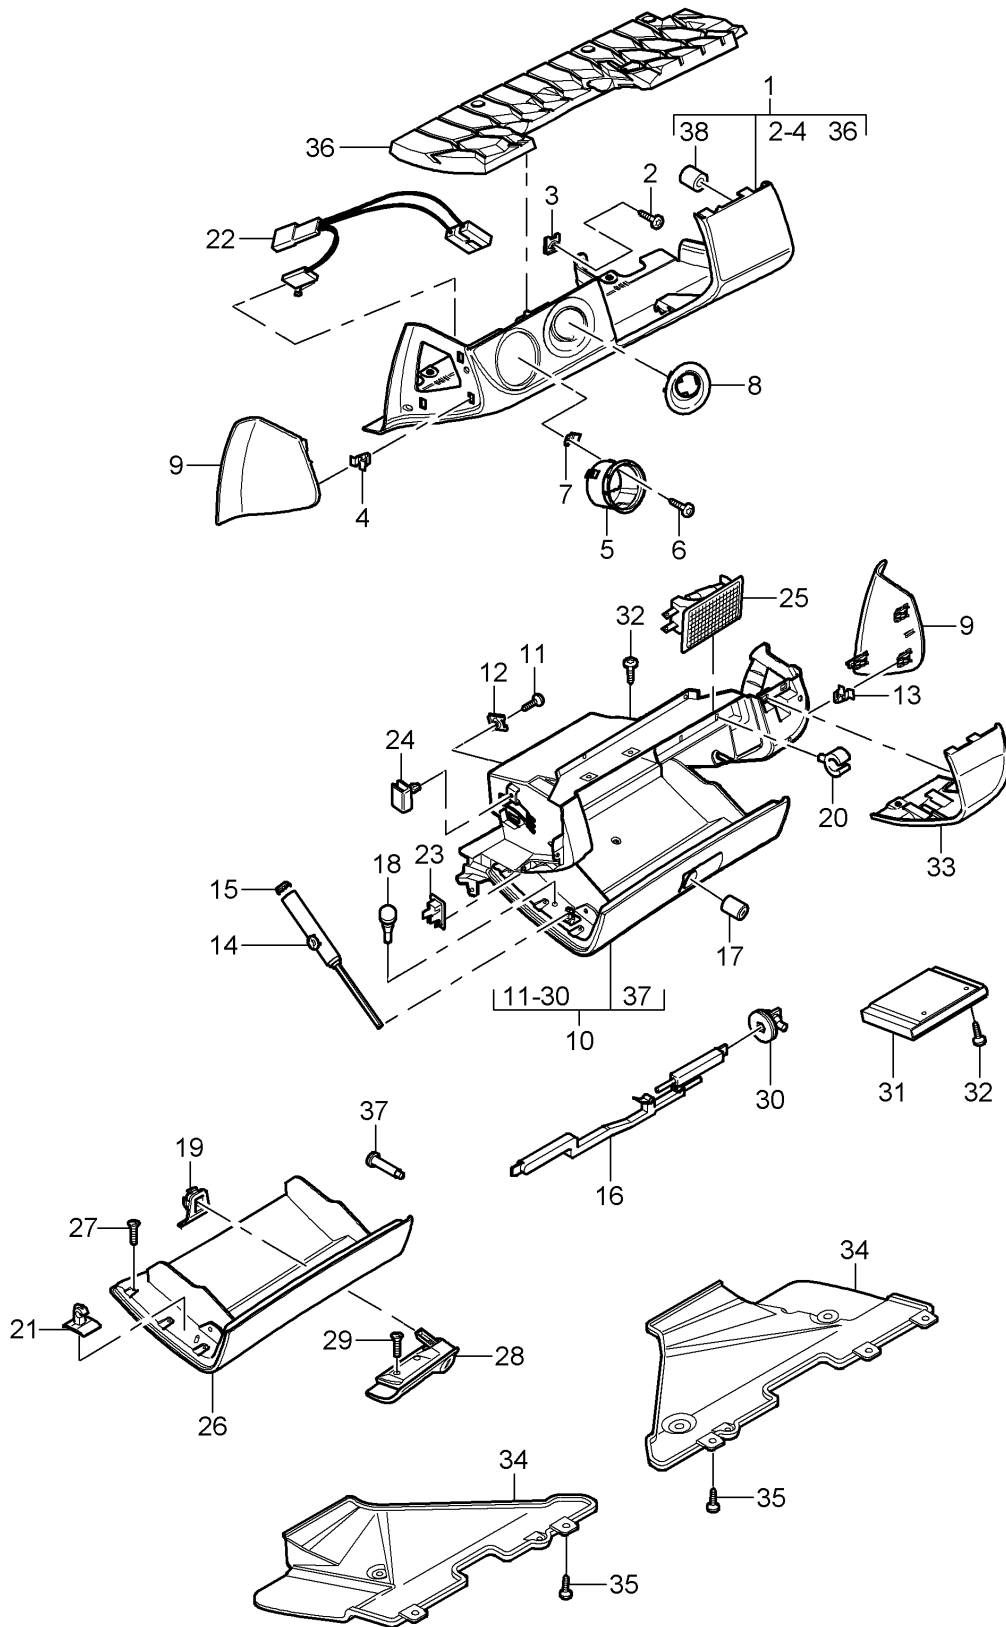

Model: 997 05

Model life 2005>>2008