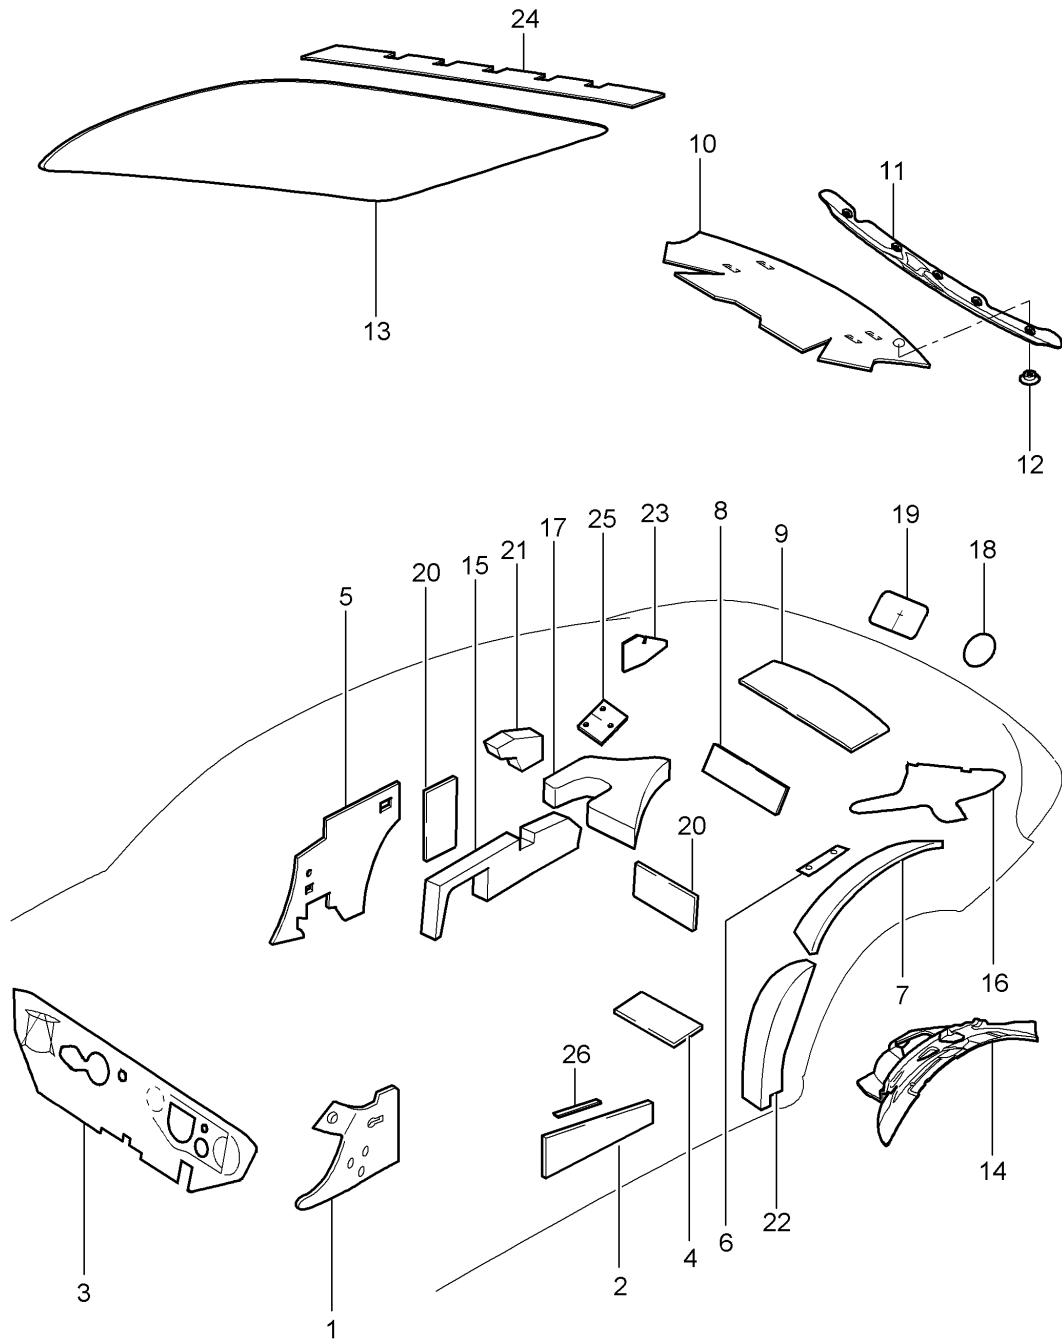

Model: 997 05

Model life 2005>>2008

Model: 997 05 Model life 2005>>2008

Pos	Part Number	Description	Remark	Qty	Model
		Body Sound proofing 1			COUPE/TARGA
1	997 556 605 00	Sound absorber Wheel housing Front	/L	1	
(1)	997 556 606 00	Sound absorber Wheel housing Front	/R	1	
2	997 556 531 00	Insulation Door		2	
2	997 537 551 00	Insulation Door		2	
3	997 556 723 00	Sound absorber Firewall	/LL	1	I098
(3)	997 556 724 00	Sound absorber Firewall	/RL	1	I099
4	997 556 503 00	Insulation Floor		2	
5	997 556 655 00	Sound absorber Side trim panel	/L	1	
(5)	997 556 656 00	Sound absorber Side trim panel	/R	1	
6	997 556 523 00	Insulation Tray		2	
7	997 556 507 00	Insulation Wheel housing Rear	/L	1	
(7)	997 556 508 00	Insulation Wheel housing Rear	/R	1	
8	997 556 511 00	Insulation Rear wall Lower		1	
9	997 556 521 00	Insulation Rear wall Upper		1	
10	997 556 711 01	Sound absorber	-05	1	
10	997 556 711 02	Sound absorber	-07	1	
10	997 556 711 03	Sound absorber	08-	1	
11	996 556 761 01	Engine compartment Retaining strip		1	
12	999 049 020 40	Engine compartment Plastic nut T5/30 X 5,1		5	
13	997 556 647 00	Sound absorber Roof		1	I652
14	997 556 657 00	Sound absorber Wheel-housing liner Rear	/L	1	
(14)	997 556 658 00	Sound absorber Wheel-housing liner Rear	/R	1	
15	997 556 571 01	Sound absorber Side trim panel		2	
16	996 556 753 01	Seal Side section Upper	/L	1	
(16)	996 556 754 01	Seal Side section Upper	/R	1	
17	997 556 811 01	Filler piece Wheel housing	/L	1