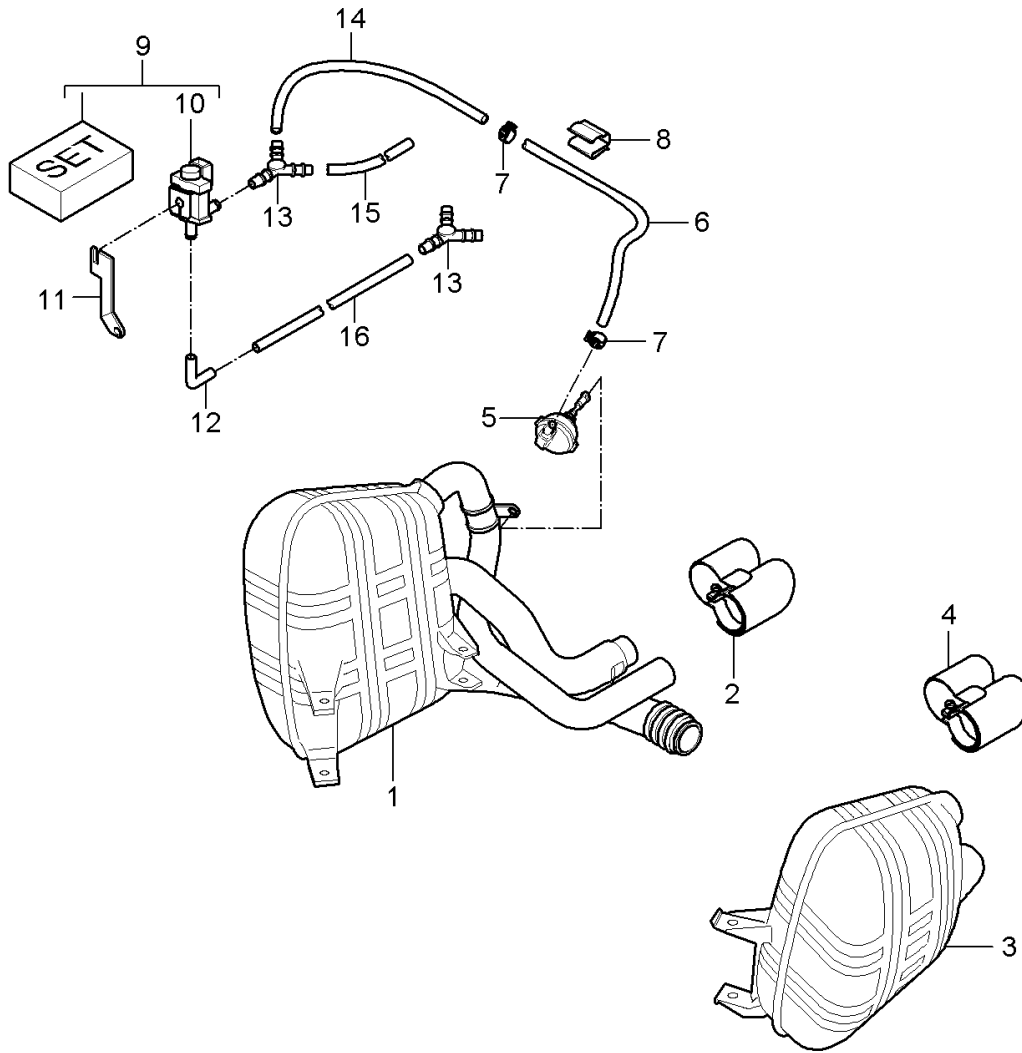

Model: 997 05

Model life 2005>>2008