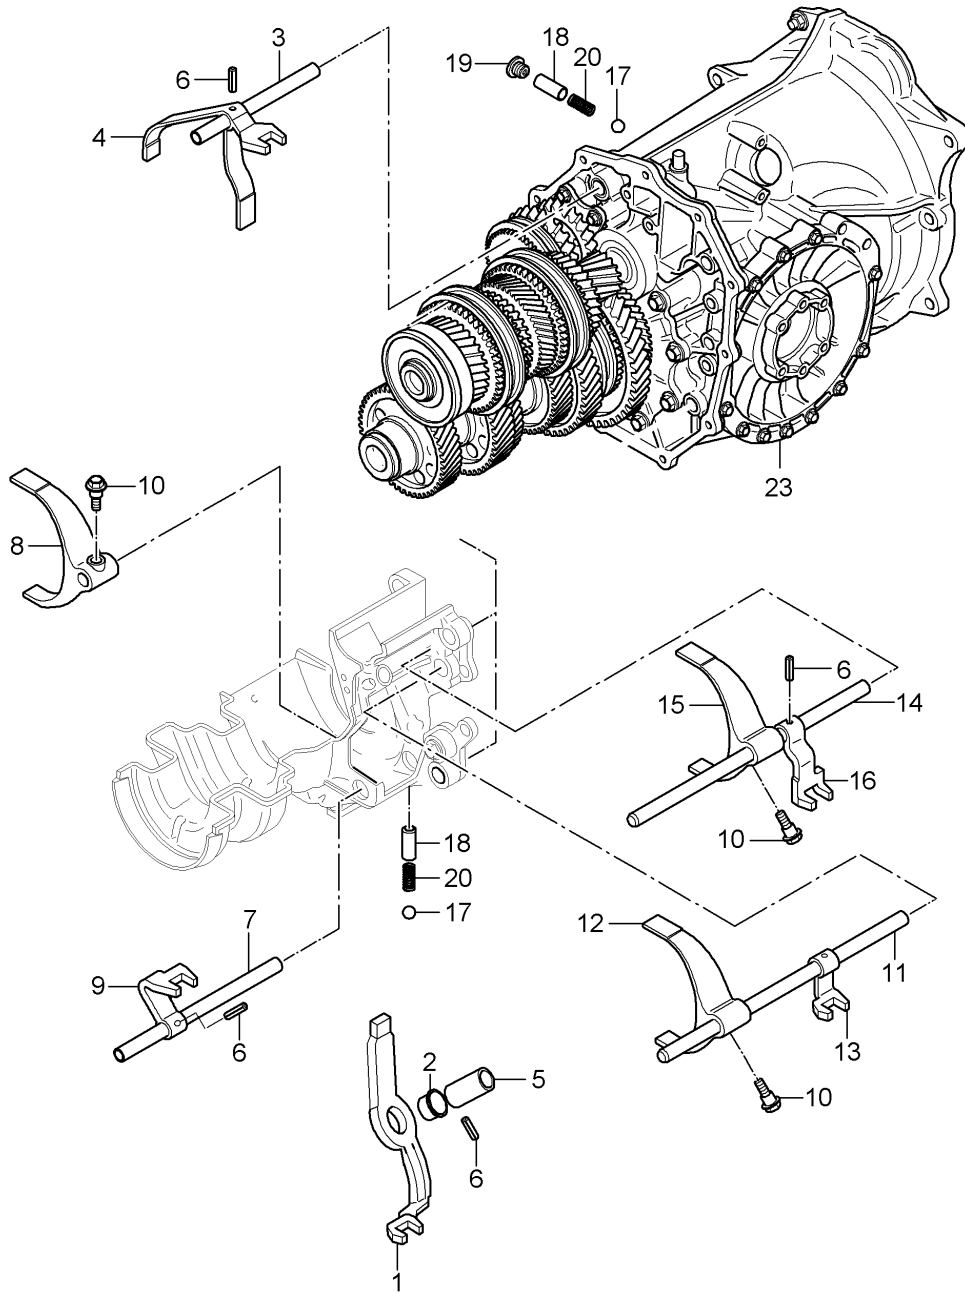

Model: 997 05 Model life 2005>>2008

Pos	Part Number	Description	Remark	Qty	Model
1		Gears and shafts Baffle plate Retainer plate See illustrations 3/03/03			G97.01/31
2	997 302 810 00	Screw		8	
3	997 302 163 00	Set Adjusting shim Retainer plate		1	
4	997 307 020 00	Capsule Gear set		1	
5	997 307 250 00	Plate		1	
6	997 307 252 00	Plate		1	
7	997 307 806 01	Hexagon-head bolt		2	
8	997 302 236 00	Tab washer		1	
9	997 302 237 00	Screw		2	
10	997 307 010 00	Baffle plate Oil Drive shaft		1	
11	997 307 801 00	Hexagon-head bolt		3	
12	997 307 101 00	Baffle plate Baffle plate Oil Output shaft		1	
13	997 307 102 00	Baffle plate Oil		1	
14	997 307 804 05	Hexagon-head bolt		2	
15	997 307 805 00	Hexagon-head bolt		2	
16	997 307 802 00	Dowel sleeve		2	
17	997 301 803 00	Hexagon-head bolt		2	
18	997 307 030 00	Magnet		1	

Model: 997 05

Model life 2005>>2008