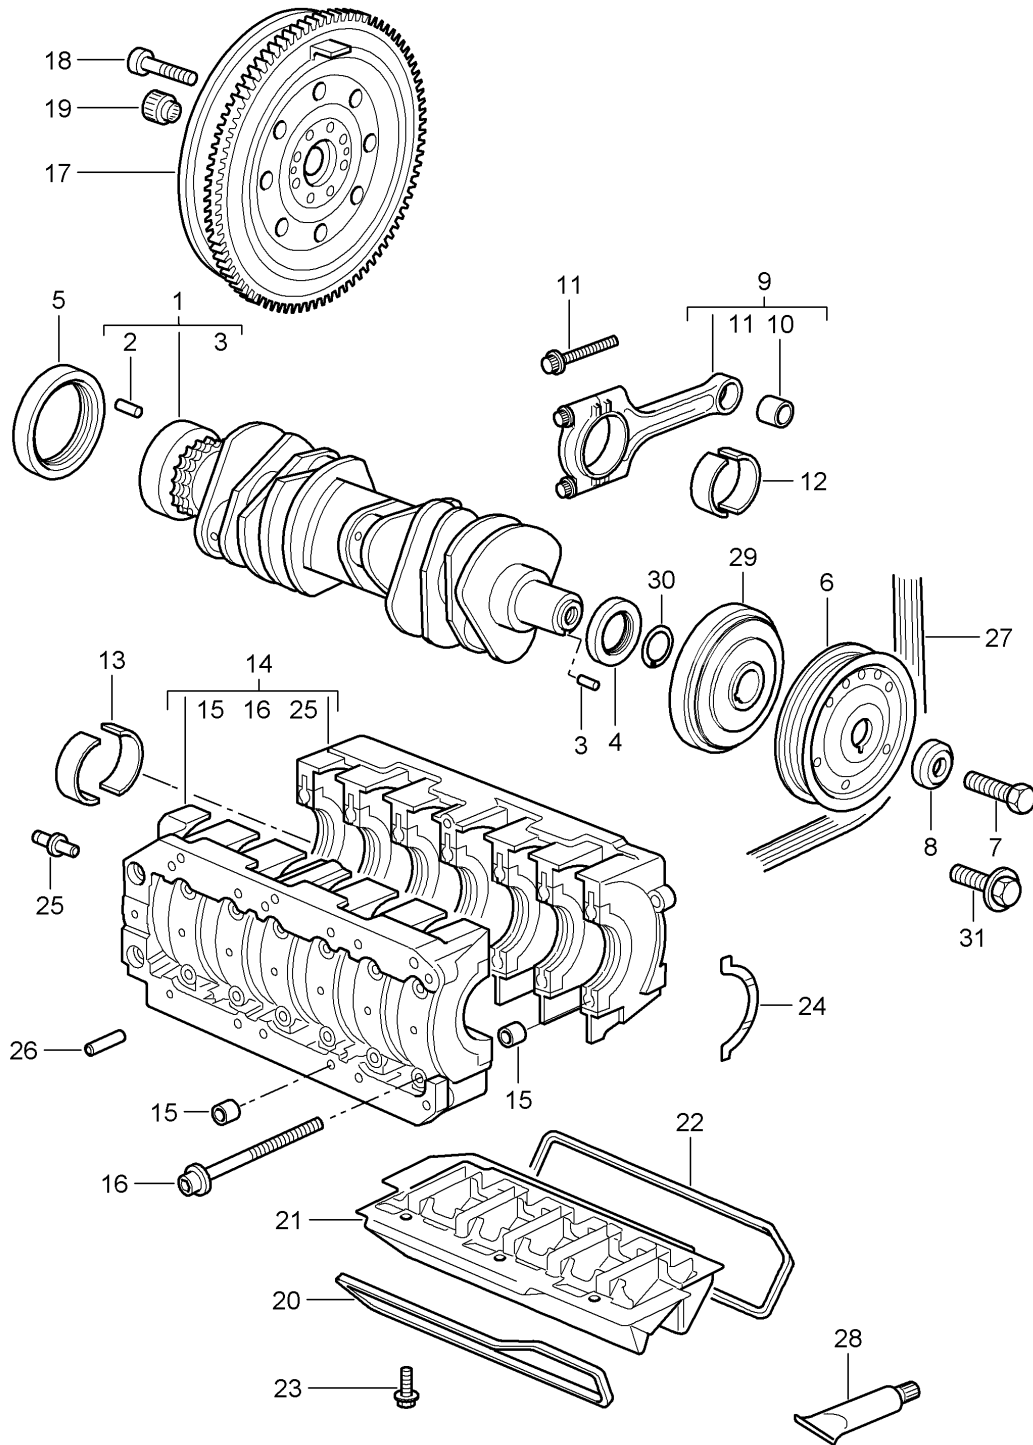

Model: 997 05

Model life 2005>>2008

Model: 997 05 Model life 2005>>2008

Pos	Part Number	Description	Remark	Qty	Model
		Crankshaft			M97.01 M96.05
1	996 102 012 04	Crankshaft		1	
2	900 095 031 01	Roll pin 6,0 X 16		1	
3	900 302 021 00	Straight pin A 4,0 X 10		1	
4	999 113 475 40	Shaft sealing ring 40 X 62 X 10		1	
5	999 113 490 41	Shaft sealing ring 85 X 105 X 11		1	
5	997 101 212 00	Shaft sealing ring 85 x 105 x 11		1	
6	996 102 115 63	Pulley		1	M96.05
7	900 082 085 09	Hexagon-head bolt M 16 X 1,5 X 60		1	
8	996 102 315 51	Thrust washer		1	M96.05
9	996 103 985 02	Connecting rod Connecting rods Comprising: 6		1	
10	996 103 111 51	Connecting rods Connecting rod bush		6	
11	997 103 115 01	Connecting rod bolt		12	
12	996 103 121 62	Connecting-rod bearing		12	
13	996 101 209 04	Crankshaft bearing		14	
14	996 101 007 06	Bearing case Use also: 996 101 018 51		1	
(14)	996 101 007 08	Bearing case Use also: 996 101 018 51		6	
15	999 095 064 00	Dowel sleeve 12 M 6 X 13		3	
16	996 101 115 59	Screw M 9 X 127		14	
17	997 114 012 00	Double-mass flywheel M >> 688 01785		1	M97.01
17	997 114 012 01	Double-mass flywheel M 688 01786 >>		1	M97.01
(17)	996 114 012 03	Double-mass flywheel M >> 698 01020		1	M96.05
(17)	996 114 012 04	Double-mass flywheel M 698 01021 >>		1	M96.05
18	999 073 092 09	Pan-head screw M 10 X 1 X 50		8	
18	999 073 092 01	Pan-head screw M 10 X 1 X 50		8	
18	999 073 092 02	Pan-head screw M 10 X 1 X 50		8	
19	999 052 210 00	Deep-groove ball bearing 15 X 35 X 11		1	
20	996 101 241 51	Gasket		1	
21	996 101 010 00	Oil separator		1	
22	996 101 242 51	Gasket		1	
23	900 385 050 01	Outer hexagon round screw M 6 X 16		6	
24	996 101 132 00	Thrust washer		2	
25	996 101 117 54	Straight pin		1	
26	996 101 018 51	Spray jet		6	
27	996 102 151 66	Poly-rib belt		1	I573
28	000 043 204 17	Extreme-pressure grease Otipit		X