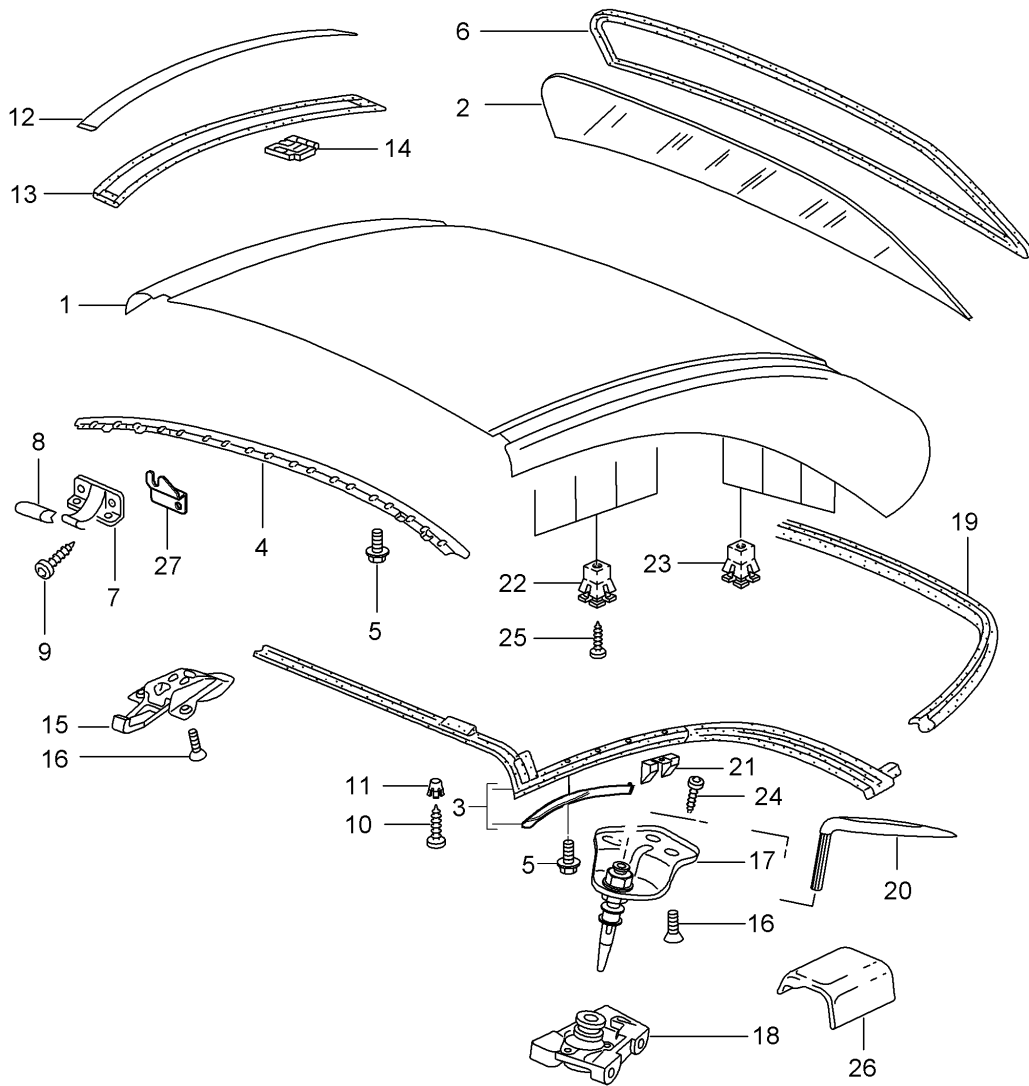

Model: 997 05

Model life 2005>>2008

Model: 997 05 Model life 2005>>2008

Pos	Part Number	Description	Remark	Qty	Model
		Hardtop Accessories Gaskets			I550
1	996 563 911 00 996 563 911 00 GRV	Hardtop Prime coated without Accessories		1	
2	996 563 091 00	Rear window Ready for installation		1	
3	997 563 225 00	Gasket with Retaining strip Rear		1	
-	996 563 309 00	When required order also: Retaining strip Front	/L	1	
-	996 563 310 00	Retaining strip Front	/R	1	
4	996 563 319 00	Retaining strip		1	
5	999 073 049 02	Tapping screw for Retaining strip Front Transverse		8	
6	996 563 029 00	Gasket		1	
7	996 563 405 00	Centring journal	/L	1	
(7)	996 563 406 00	Centring journal	/R	1	
8	996 563 705 01	Cap	/L	1	
8	996 563 706 01	Cap	/R	1	
9	999 919 144 09	Oval-head screw		4	
10	999 073 049 02	Tapping screw		14	
11	999 507 547 40	Expander nut		8	
12	996 563 707 00	Cover strip	/L	1	
	996 563 707 00 GRV	Prime coated			
(12)	996 563 708 00	Cover strip	/R	1	
	996 563 708 00 GRV	Prime coated			
13	996 563 361 00	Gasket	/L	1	
(13)	996 563 362 00	Gasket	/R	1	
14	986 563 721 00	Clip		8	
15	996 563 401 00	Catch		1	
16	900 249 055 09	Countersunk-head screw M 6X20		3	
17	996 563 403 04	Catch	/L	1	
(17)	996 563 404 04	Catch	/R	1	
18	996 561 653 04	Mounting	/L	1	
-	996 561 657 02	Insert		1	
-	900 249 031 09	Countersunk-head screw		6	
(18)	996 561 654 04	Mounting	/R	1	
-	996 561 658 02	Insert		1	
19	996 563 027 01	Gasket		1	
20	996 563 413 01	Tool		1	
21	996 563 125 00	Thrust wedge		2	
22	999 507 923 40	Expander nut Green		8	
23	999 507 924 40	Expander nut Yellow		8	
24	999 450 008 09	Tapping screw		2	
25	999 073 049 02	Tapping screw		16	
26	996 563 421 01	Protective tab		2	
-	999 507 659 40	Expander nut Hardtop	/L	1	
-	999 507 662 40	Support for contact Expander nut	/R	1