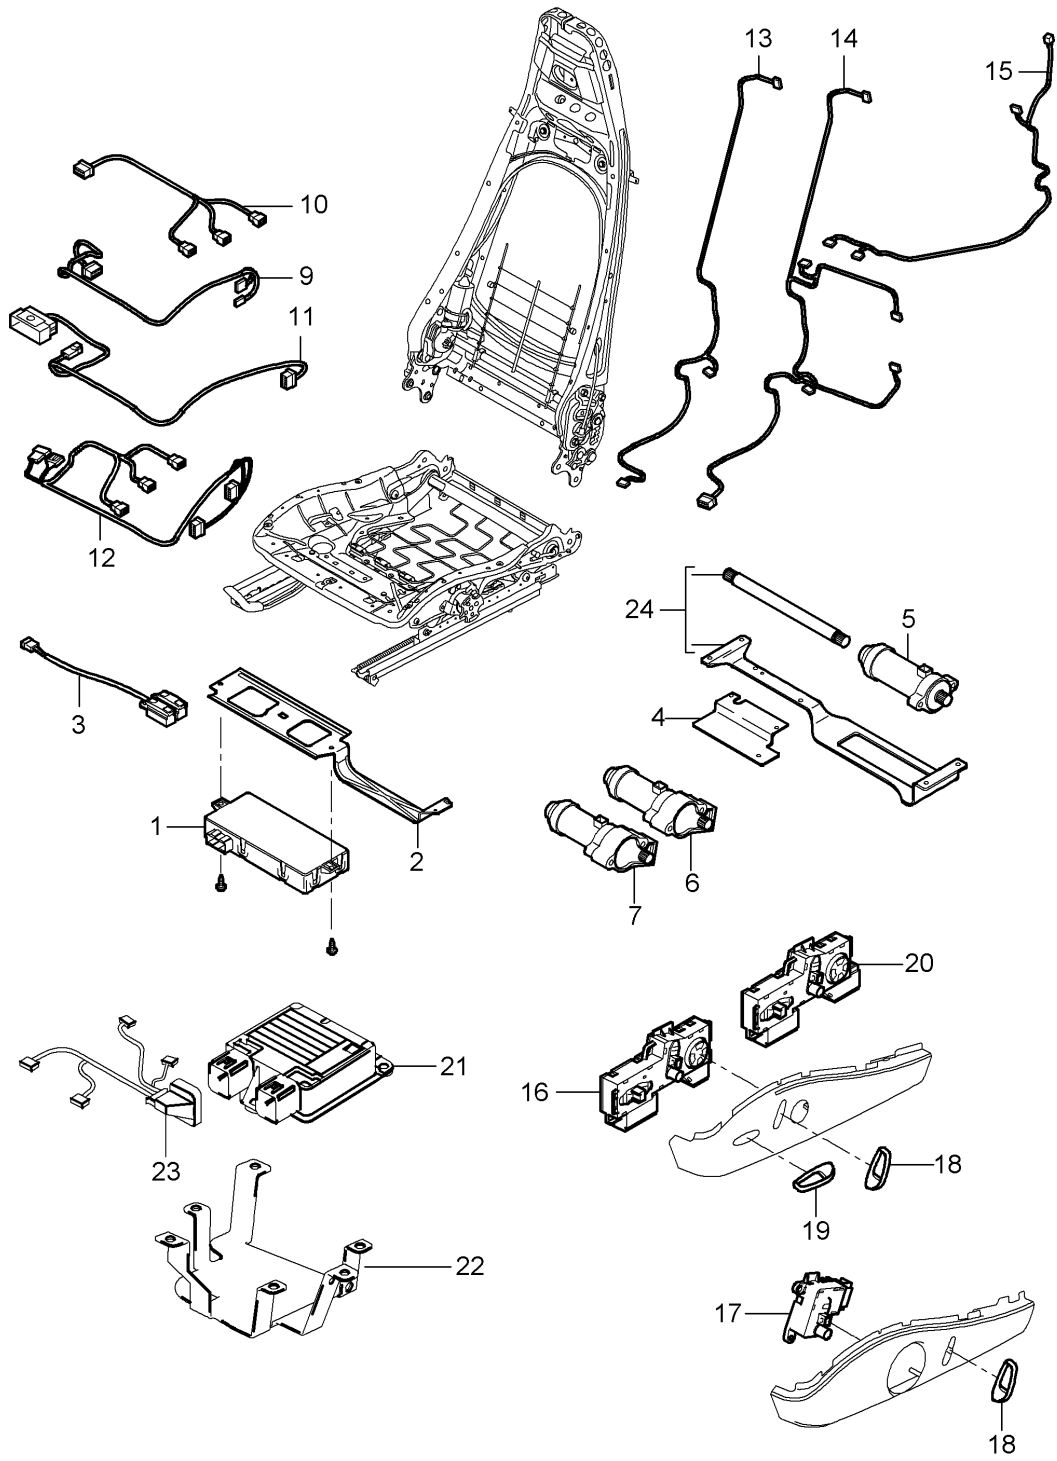

Model: 997 05

Model life 2005>>2008