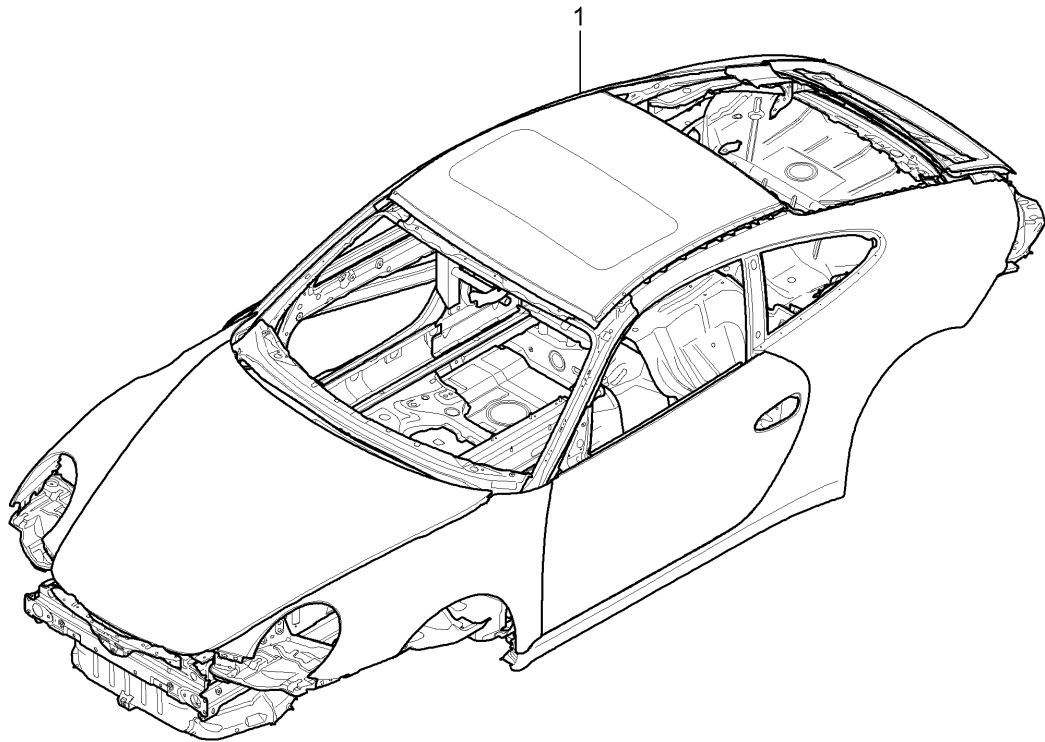

Model: 997 05

Model life 2005>>2008

B	WPOZZZ	99 z 5S730070	
C		997 121	
		M9701-685 G9701	
G		L6B4 AT	
D	C00	267 268 425 437	A
E		438 446 454 537 610	
		635 640 650 666 670	
F		00641 20772