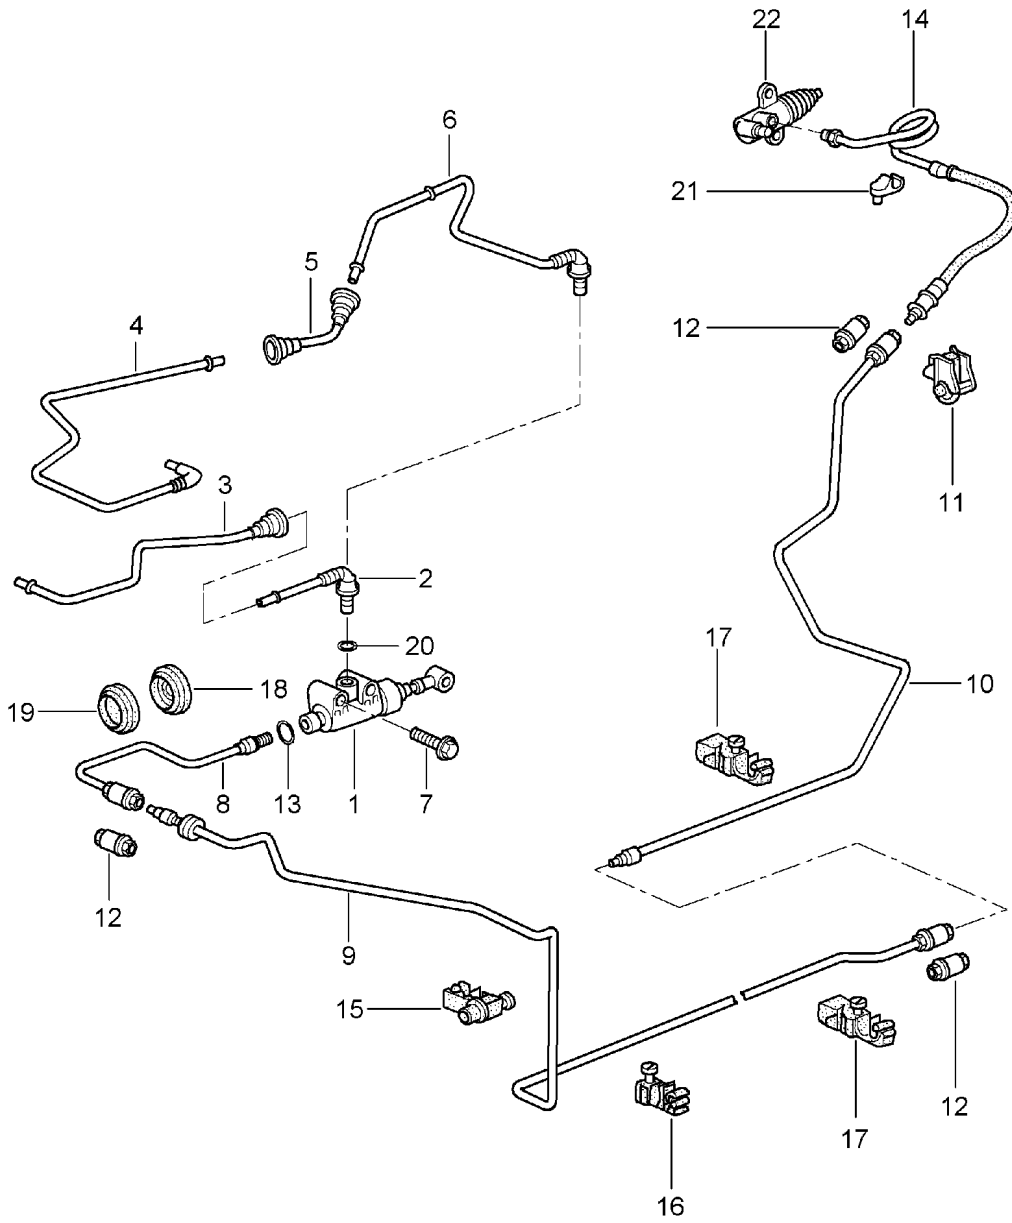

Model: 997 05

Model life 2005>>2008

Model: 997 05 Model life 2005>>2008

Pos	Part Number	Description	Remark	Qty	Model
		clutch actuation			I480
		Clutch master cylinder			
		Clutch pipeline			
1	997 423 171 01	Clutch master cylinder		1	
-	996 423 614 00	Circlip		1	
		Pressure line			
-	996 423 315 06	Bolt		1	
-	999 166 022 02	Kl-lock for Bolt		1	
2	997 423 147 00	Feed line		1	I098
3	997 423 137 00	Feed line		1	I098
				1	CARRERA 2
				1	CARRERA 2S
(3)	997 423 137 25	Feed line		1	I098
					CARRERA 4
					CARRERA 4S
					TARGA
					TARGA S
4	996 423 138 04	Feed line		1	I099
					CARRERA 2
					CARRERA 2S
(4)	997 423 138 25	Line		1	I099
					CARRERA 4
					CARRERA 4S
					TARGA
					TARGA S
5	996 423 140 02	Feed line		1	I099
6	996 423 142 02	Feed line		1	I099
-	999 703 421 40	Grommet		1	I249
		Side section			
7	900 378 217 09	Hexagon-head bolt M 6 X 40		2	
8	996 423 107 10	Clutch pipeline		1	I098
(8)	996 423 107 11	Clutch pipeline		1	I098
(8)	997 423 108 00	Clutch pipeline		1	I099
(8)	997 423 108 01	Clutch pipeline		1	I099
-	999 702 174 50	Grommet		1	I098
9	997 423 109 00	Clutch pipeline	-08	1	
(9)	997 423 109 01	Clutch pipeline	-08	1	
10	997 423 113 00	Clutch pipeline		1	
11	999 507 495 40	Support		1	
12	999 230 541 10	Threaded joint		3	
13	999 707 333 40	Sealing ring		1	
14	997 423 377 00	Clutch hose		1	
(14)	997 423 377 01	Clutch hose		1	
(14)	997 423 377 02	Clutch hose		1	
15	996 355 549 00	Support		1	
16	996 355 545 00	Support		2	
17	996 355 543 00	Support		4	
18	999 702 216 42	Grommet		1	
19	999 702 217 41	Grommet		1	I249
-	999 507 586 40	Cable holder		1	
20	999 707 333 40	Sealing ring 6,07 X 1,78N		1	
21	999 507 586 40	Cable holder		1	
22	997 116 237 01	Clutch operating cylinder	-07	1	
(22)	997 116 237 02	Clutch operating cylinder	08-	1	
-	900 378 033 01	Hexagon-head bolt M 8 X 30		2	