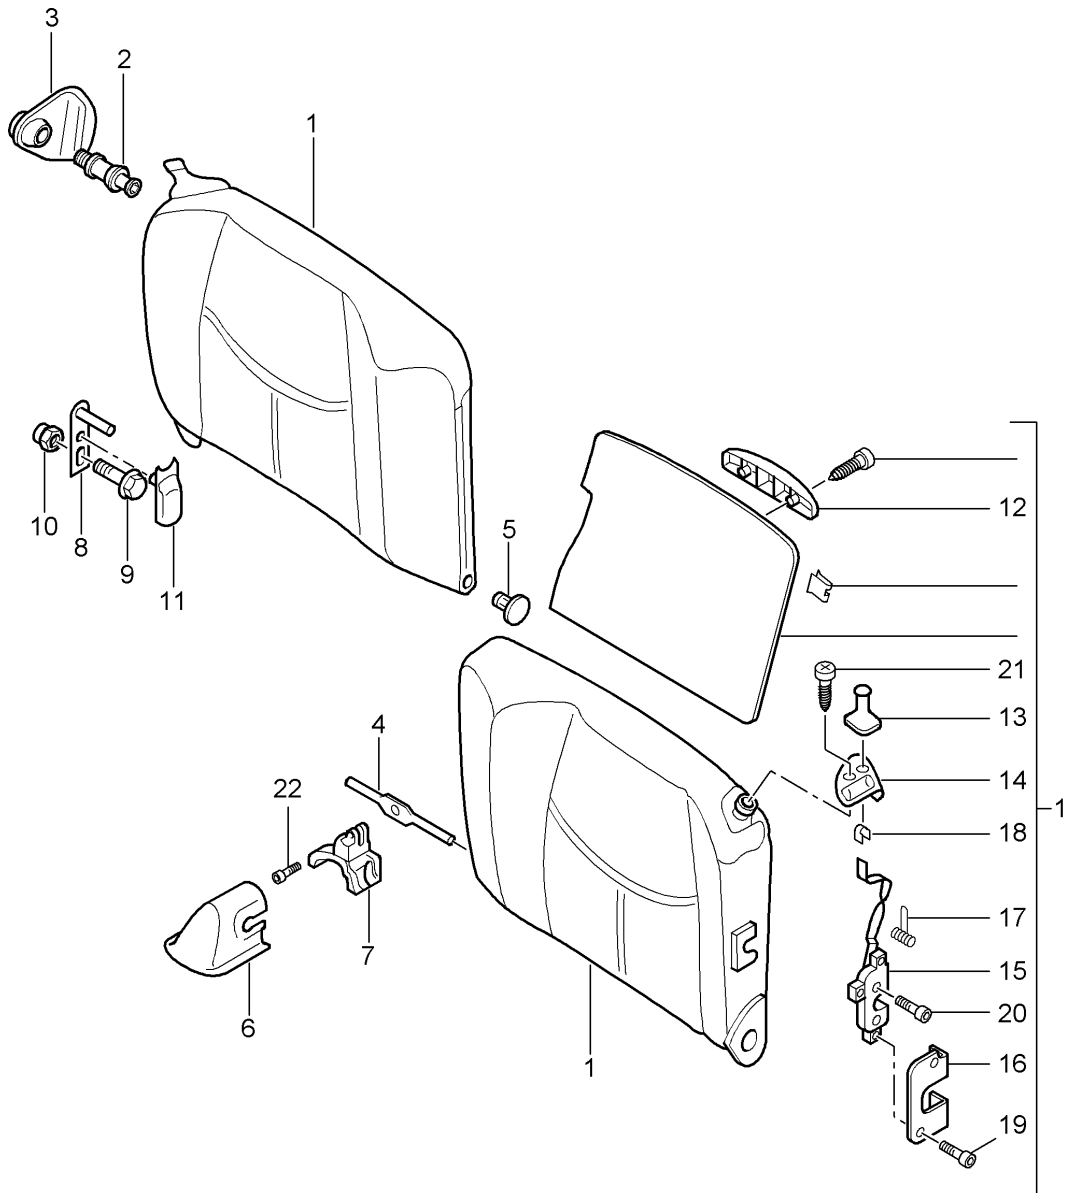

Model: 997 05

Model life 2005>>2008