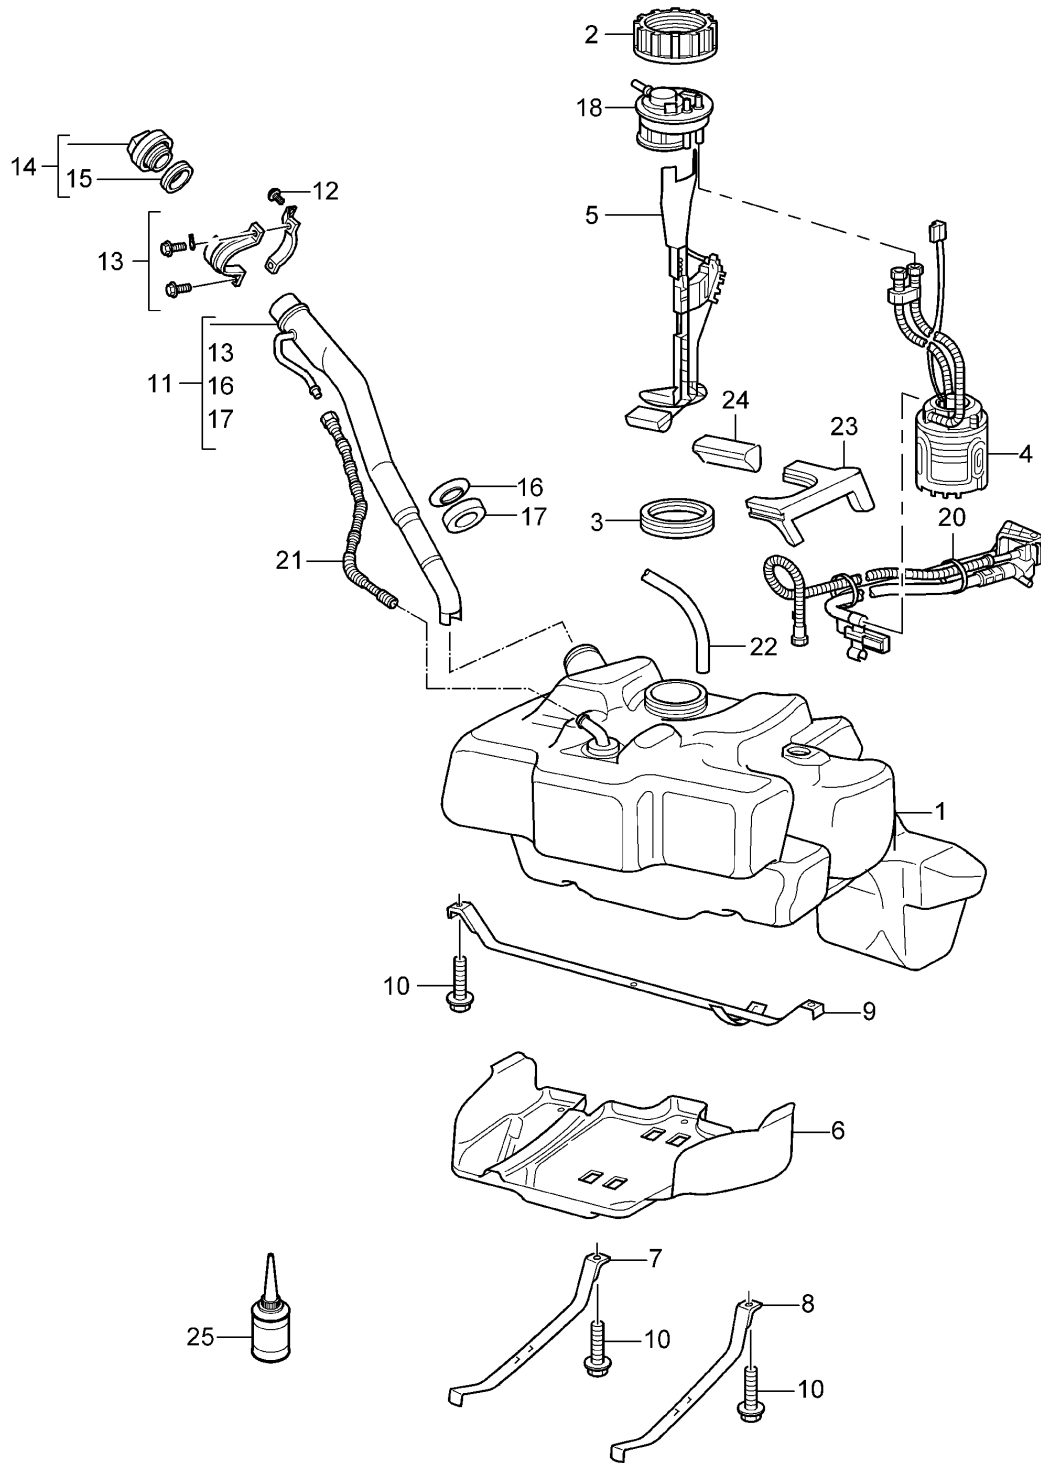

Model: 997 05

Model life 2005>>2008

Pos	Part Number	Description	Remark	Qty	Model
20	000 043 206 89	Additive Fuel 100 ML		1	
20	000 043 209 02	Additive Fuel 100 ML		1	

Model: 997 05

Model life 2005>>2008