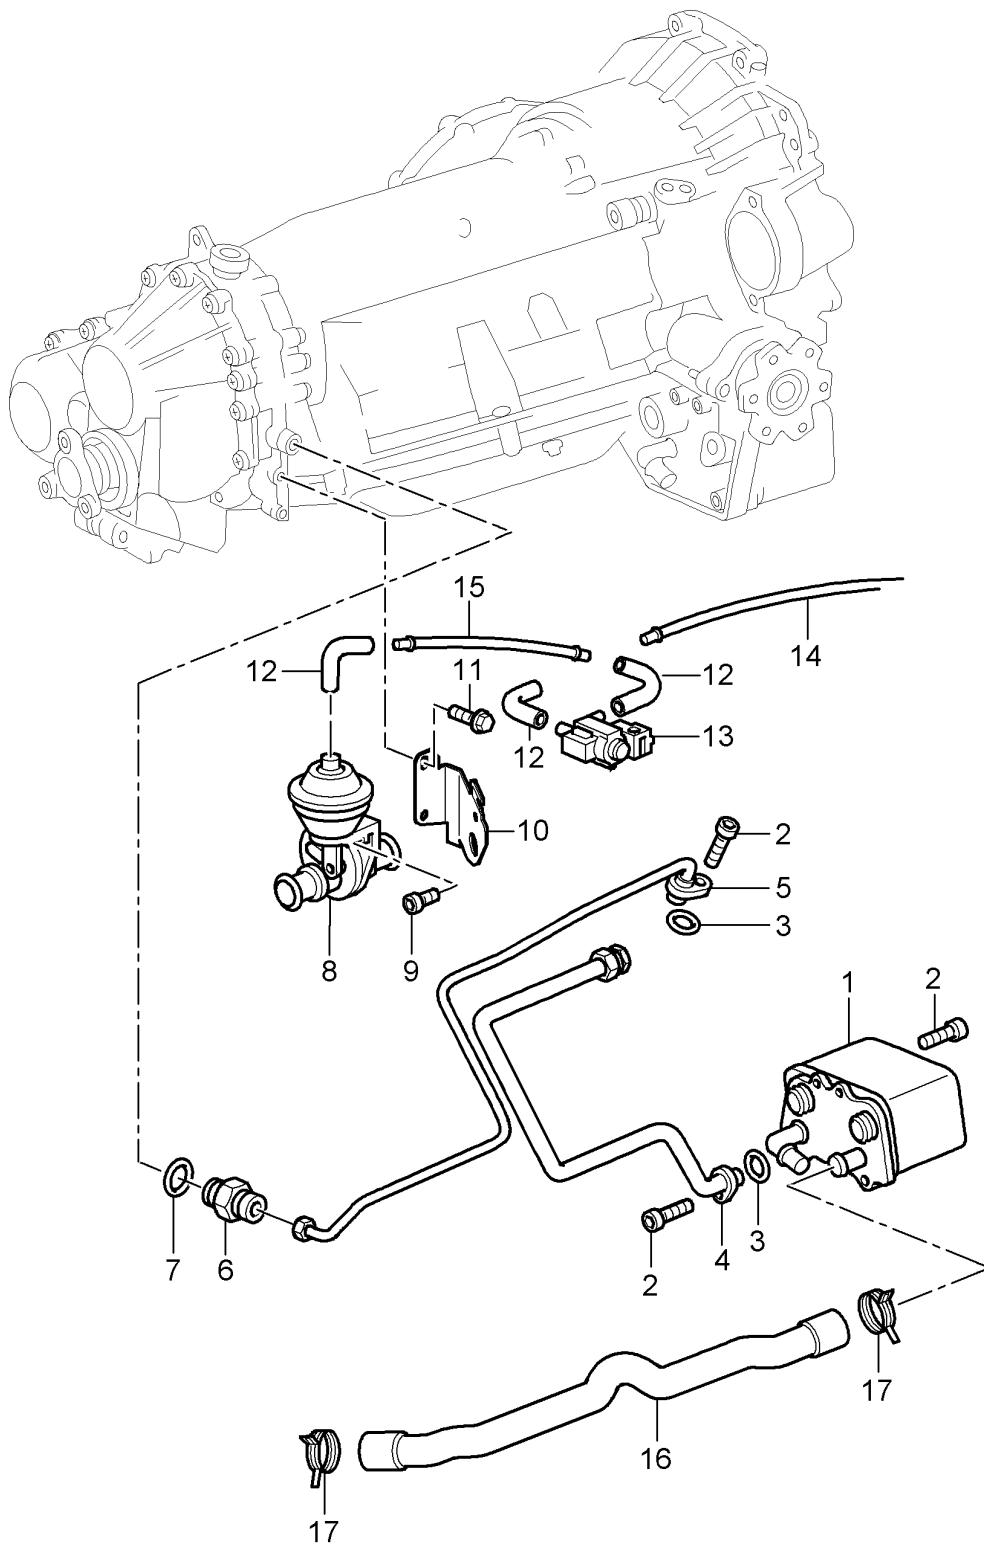

Model: 997 05

Model life 2005>>2008

Model: 997 05

Model life 2005>>2008

Pos	Part Number	Description	Remark	Qty	Model
		Tiptronic			A97.01 A97.31
		Atf cooler			
		Atf lines			
1	722 270 009 5	Atf cooler		1	
(1)	722 270 049 5	Atf cooler		1	
2	999 073 103 09	Oval-head screw M 6 X 16		6	
3	029 997 184 8	Sealing ring 12,37 X 2,62		2	
4	722 270 089 6	Oil pipe		2	
5	722 270 079 6	Oil pipe		1	
6	000 997 117 1	Screw socket		1	
7	900 123 005 30	Sealing ring A 12 X 16		1	
8	928 574 573 03	Disc valve		1	
9	900 146 011 01	Round head screw M 4 X 10		1	
10	997 106 533 00	Support		1	
11	900 378 036 01	Hexagon-head bolt M 6 X 12		2	
12	928 574 717 05	Moulded hose		3	
12	928 574 717 07	Moulded hose		3	
12	9P1 129 487	Moulded hose		3	
13	996 605 123 01	Change-over valve		1	
-	999 181 742 40	Pipe 4,0 X 1,0		X	
14		950 MM		1	
15		75 MM		1	
16	996 307 711 12	Water hose		1	
16	996 307 711 13	Water hose		1	
17	999 512 656 09	Hose clamp 25 X 12		2	
18	999 707 388 40	O-ring		1