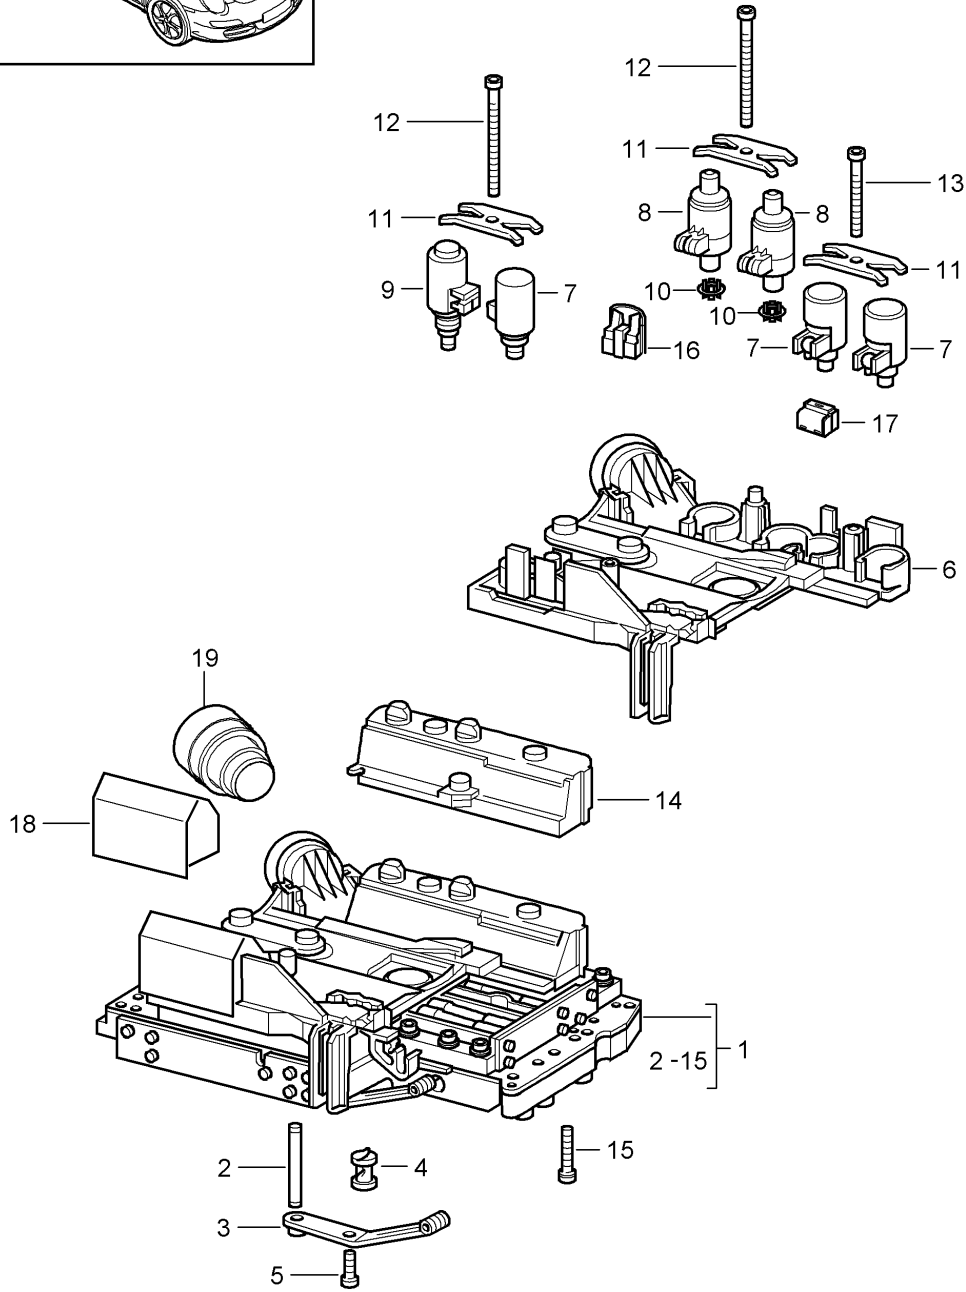

Model: 997 05

Model life 2005>>2008

Model: 997 05

Model life 2005>>2008

Pos	Part Number	Description	Remark	Qty	Model
		Tiptronic			A97.01 A97.31
		Switch unit			
		Solenoid valve			
		Pressure regulator			
1	722 270 020 6	Switch unit		1	
2	140 277 007 5	Pin		1	
3	140 270 017 8	Spring		1	
4	140 270 029 8	Filter		1	
5	170 990 012 0	Screw		1	
6	140 270 056 1	Cover plate		1	
		Electronic unit			
6	140 270 086 1	Cover plate		1	
		Electronic unit			
6	140 270 116 1	Cover plate		1	
		Electronic unit			
7	240 270 028 9	Valve		3	
8	203 270 008 9	Solenoid valve		2	
9	140 277 043 5	Solenoid valve		1	
10	140 270 049 8	Filter		2	
11	140 276 000 3	Spring plate		3	
(11)	140 276 020 3	Spring plate		3	
12	140 277 107 1	Screw		2	
13	140 277 117 10	Screw		1	
14	140 271 078 2	Cover		1	
15	140 277 067 1	Screw		10	
16	240 271 008 2	Cap		2	
16		Cap		2	
	240 271 008 2 28	Cap			
17	240 271 018 2	Cap		3	
18	140 271 088 2	Cover		1	
19	000 043 207 28	Cable guide		1