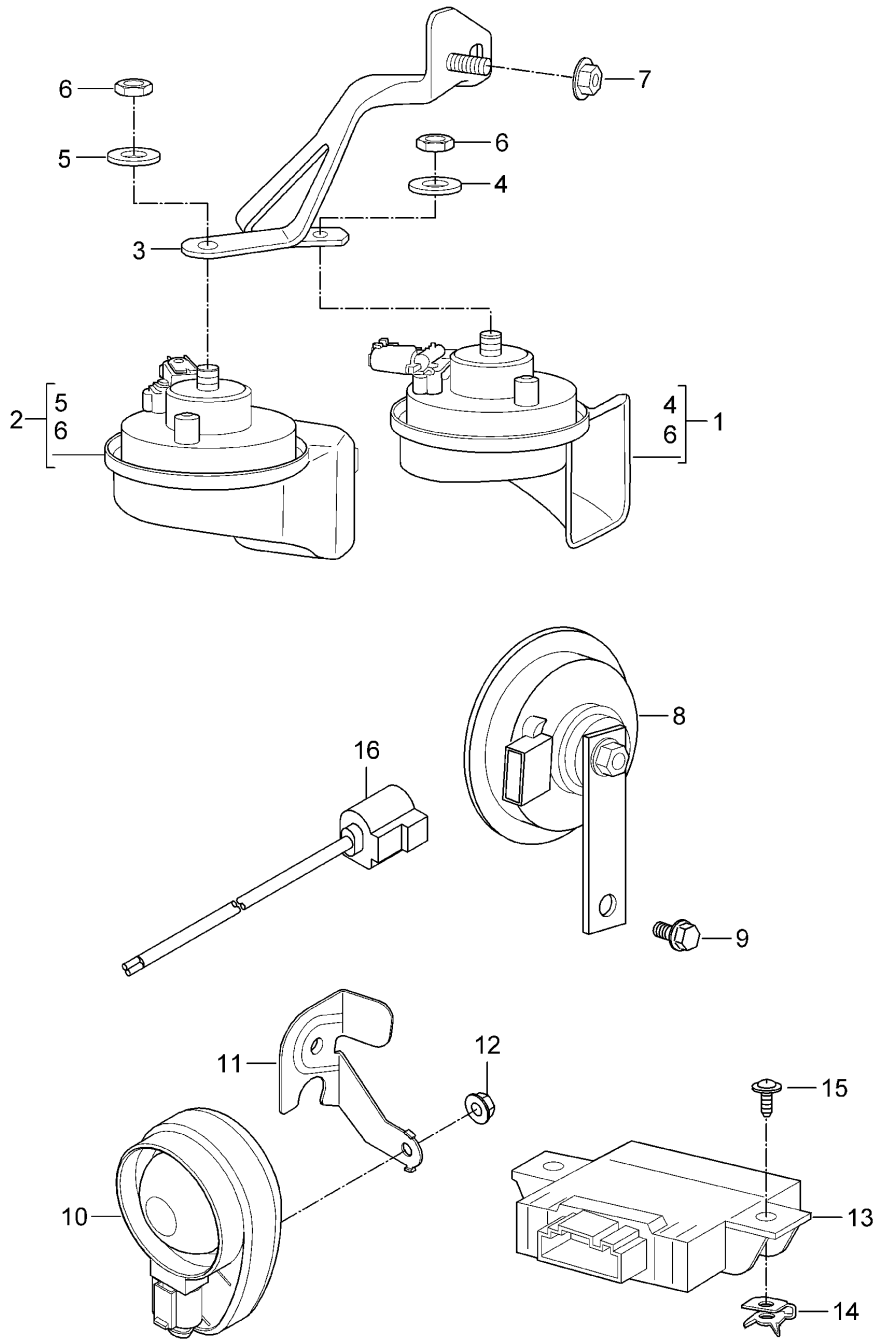

Model: 997 05

Model life 2005>>2008

Model: 997 05

Model life 2005>>2008

Pos	Part Number	Description	Remark	Qty	Model
1	997 635 206 03	Fanfare Horn Alarm system		1	
1	997 635 206 04	Fanfare High-pitched		1	
1	997 635 216 00	Fanfare High-pitched see Technical information GR.9 NR.100/13		1	
-	997 612 947 00	KD-NR.9050 Cable Adapter see Technical information GR.9 NR.100/13 KD-NR.9050		1	
2	997 635 205 03	Fanfare Low-pitched		1	
2	997 635 205 04	Fanfare Low-pitched		1	
(2)	997 635 215 00	Fanfare Low-pitched see Technical information GR.9 NR.100/13 KD-NR.9050		1	
-	997 612 947 00	Cable Adapter see Technical information GR.9 NR.100/13 KD-NR.9050		1	
3	997 635 150 04	Support		1	
3	997 635 150 05	Support		1	
4		Washer High-pitched		1	
5		Washer Low-pitched		1	
6	900 034 001 03	Nut M 8	-07	2	
6	900 034 001 04	Nut M 8		2	
7	900 377 003 03	Hexagon nut M 8		1	
8	996 637 117 03	Horn for Alarm system		1	
8	996 637 117 05	Horn for Alarm system Replacement for 996.637.117.03 When required order also: 9P1.998.003.A		1	
9	900 075 459 01	Combination screw M 6 X 12 Z2		1	
10	955 618 237 01	Alarm siren		1	I536
11	997 637 419 01	Support		1	I536
12	900 380 015 01	Hexagon nut		1	I536