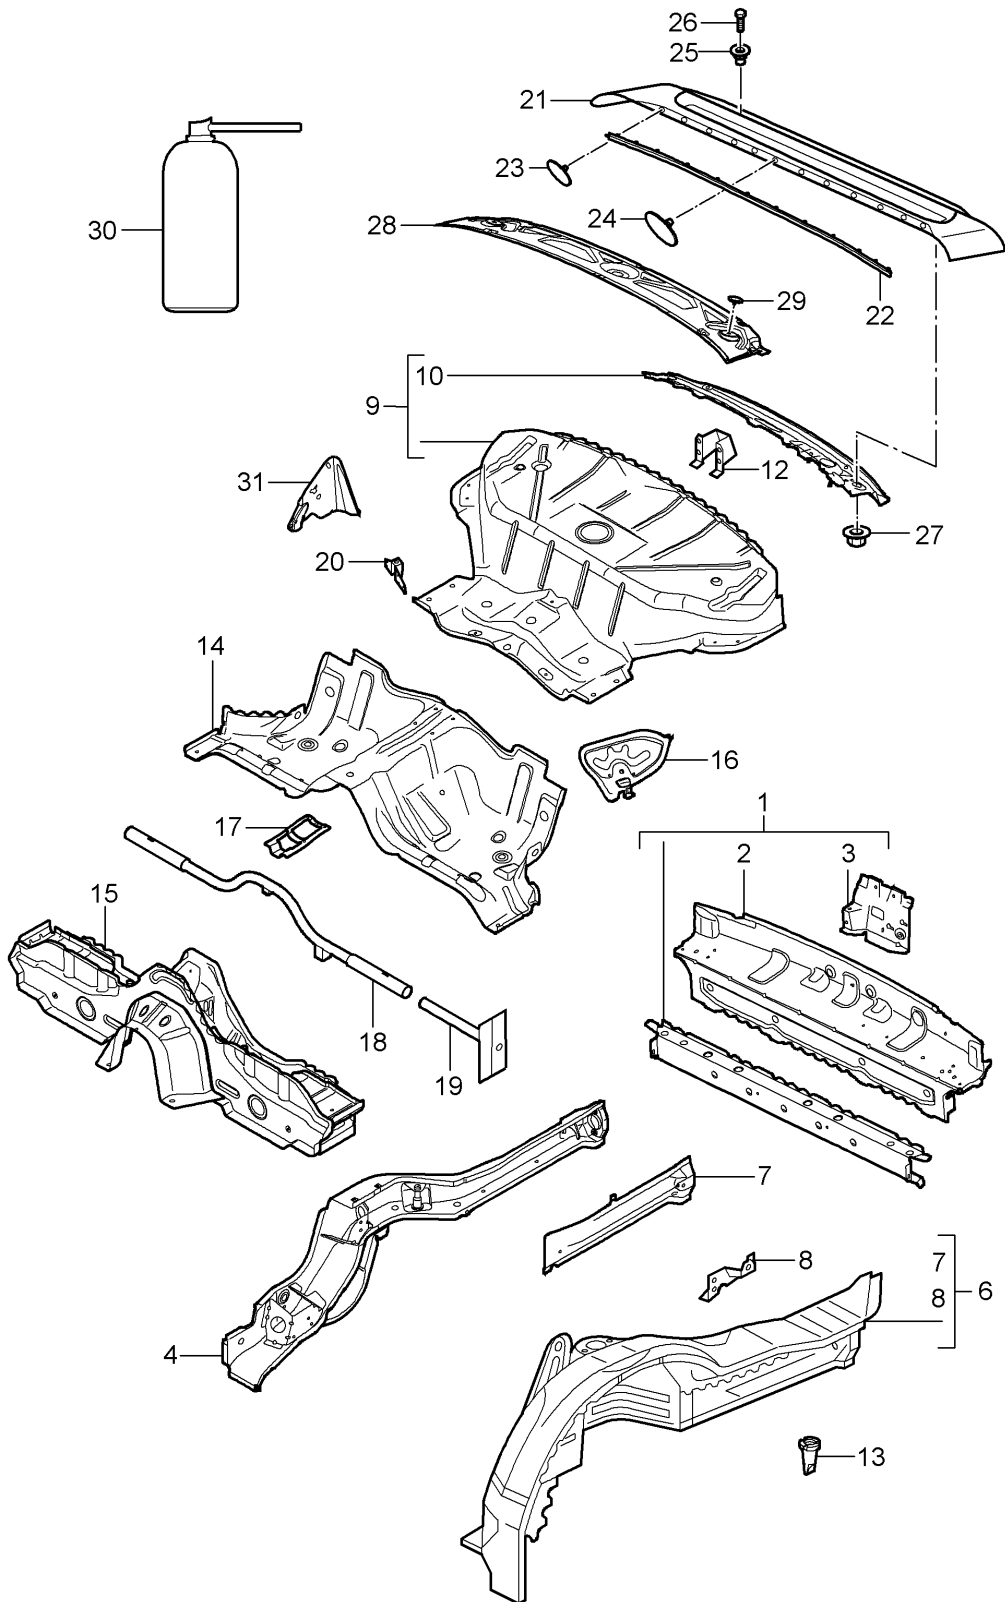

Model: 997 05

Model life 2005>>2008