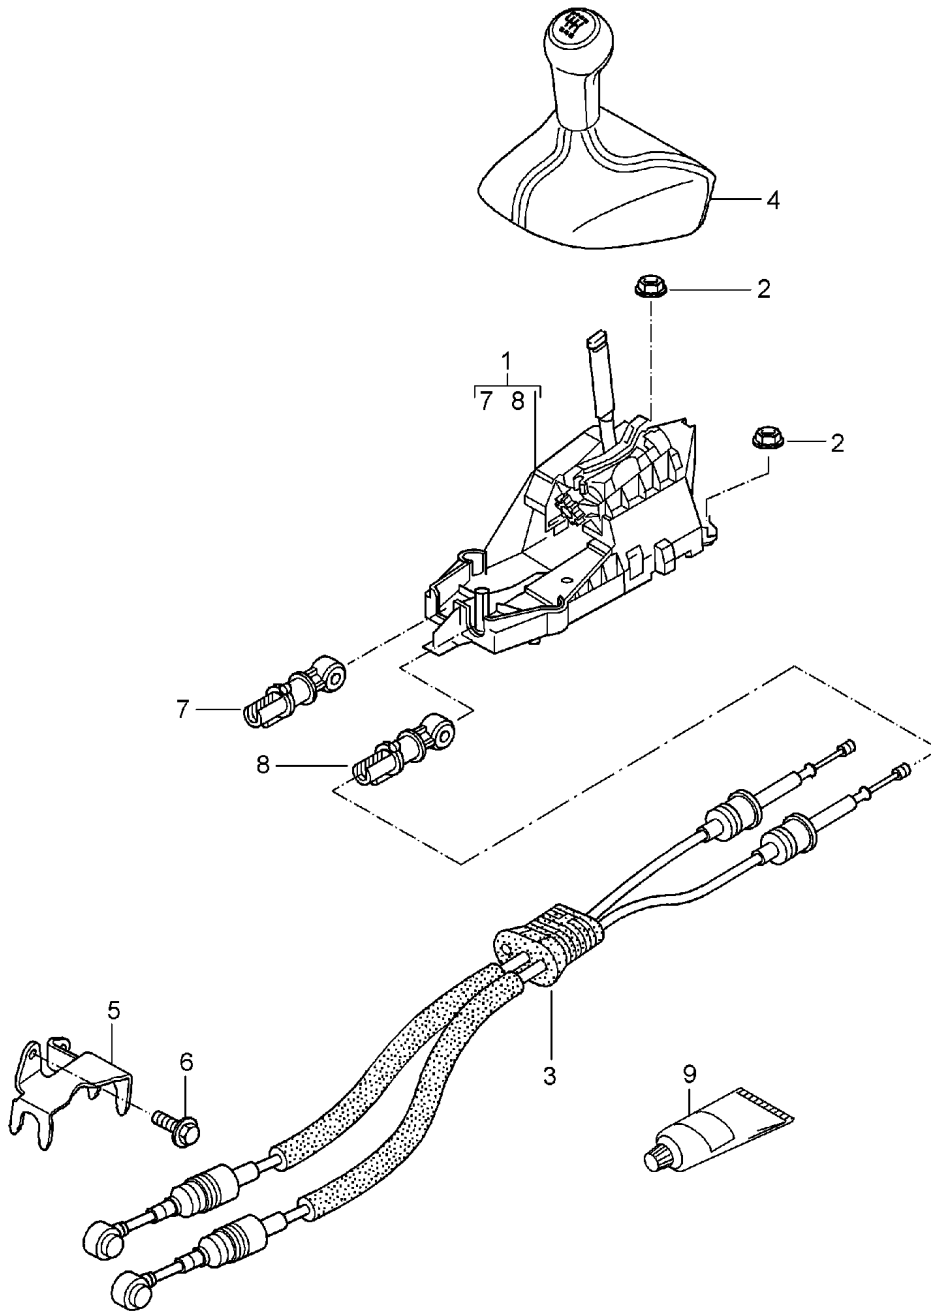

Model: 997 05

Model life 2005>>2008