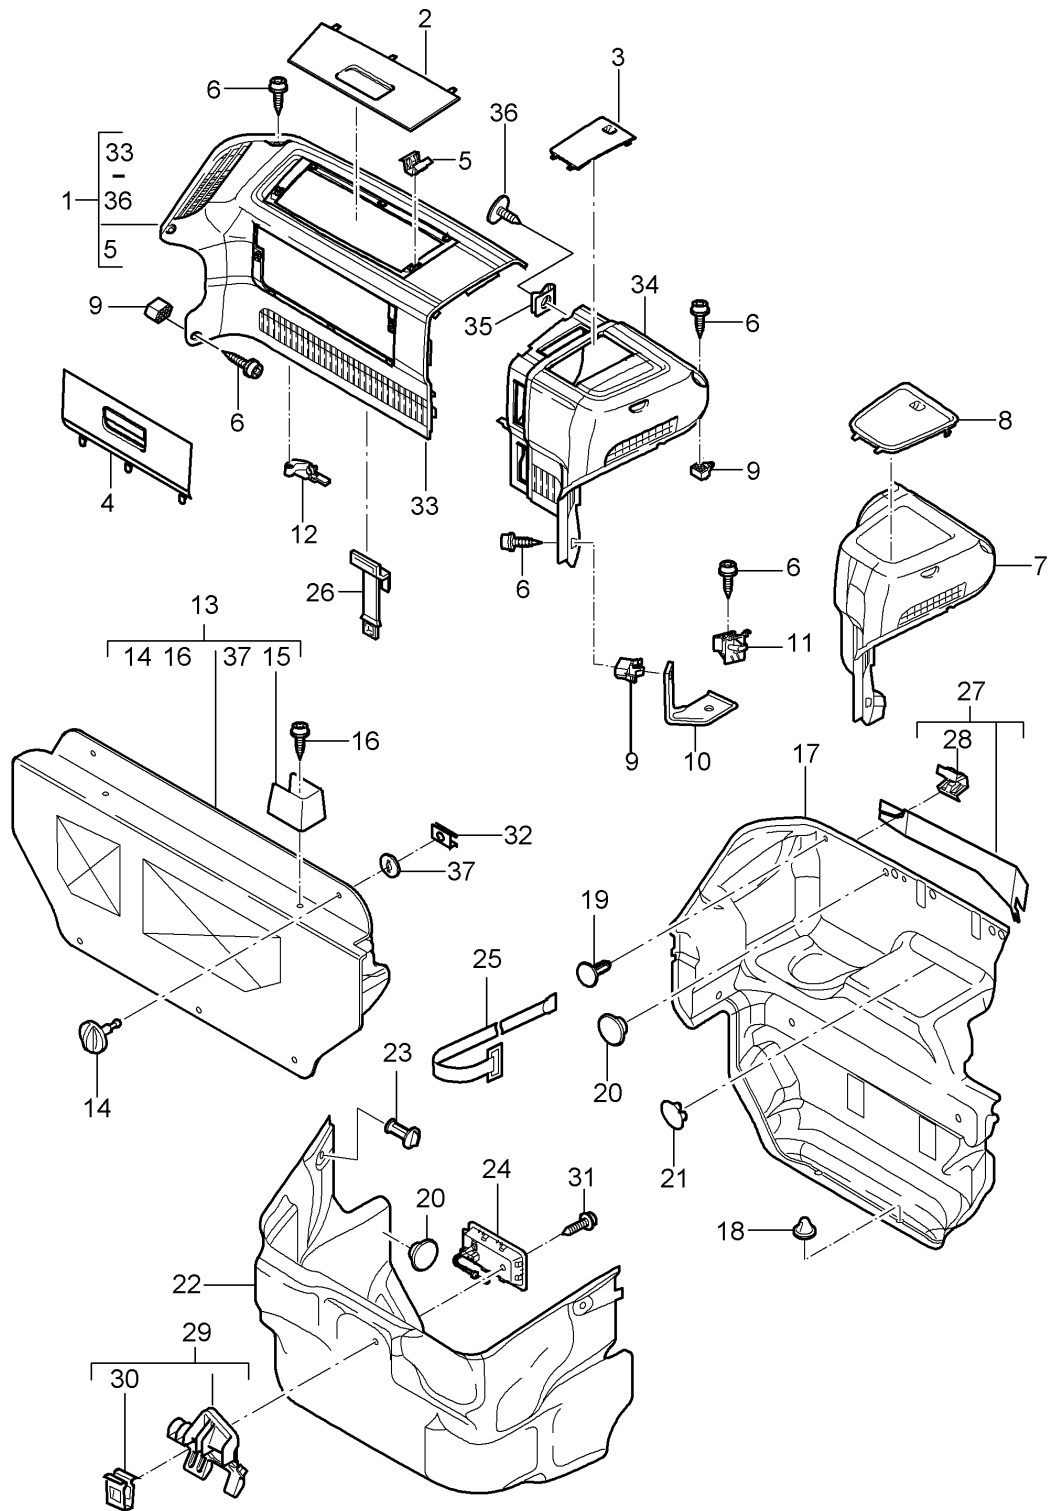

Model: 997 05

Model life 2005>>2008