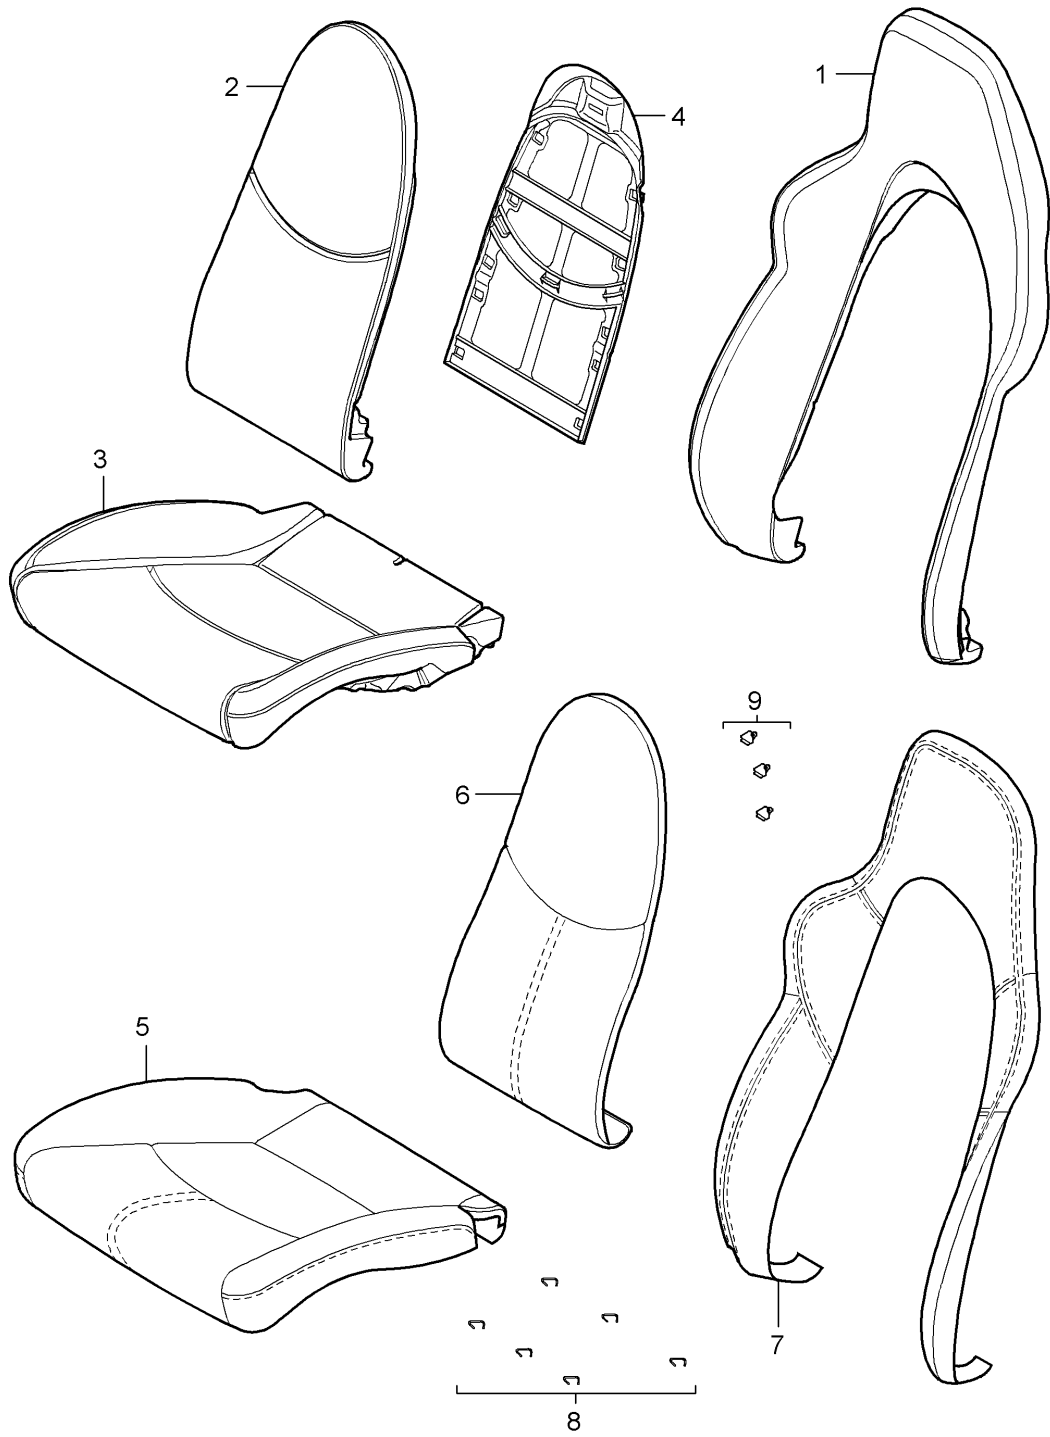

Model: 997 05

Model life 2005>>2008