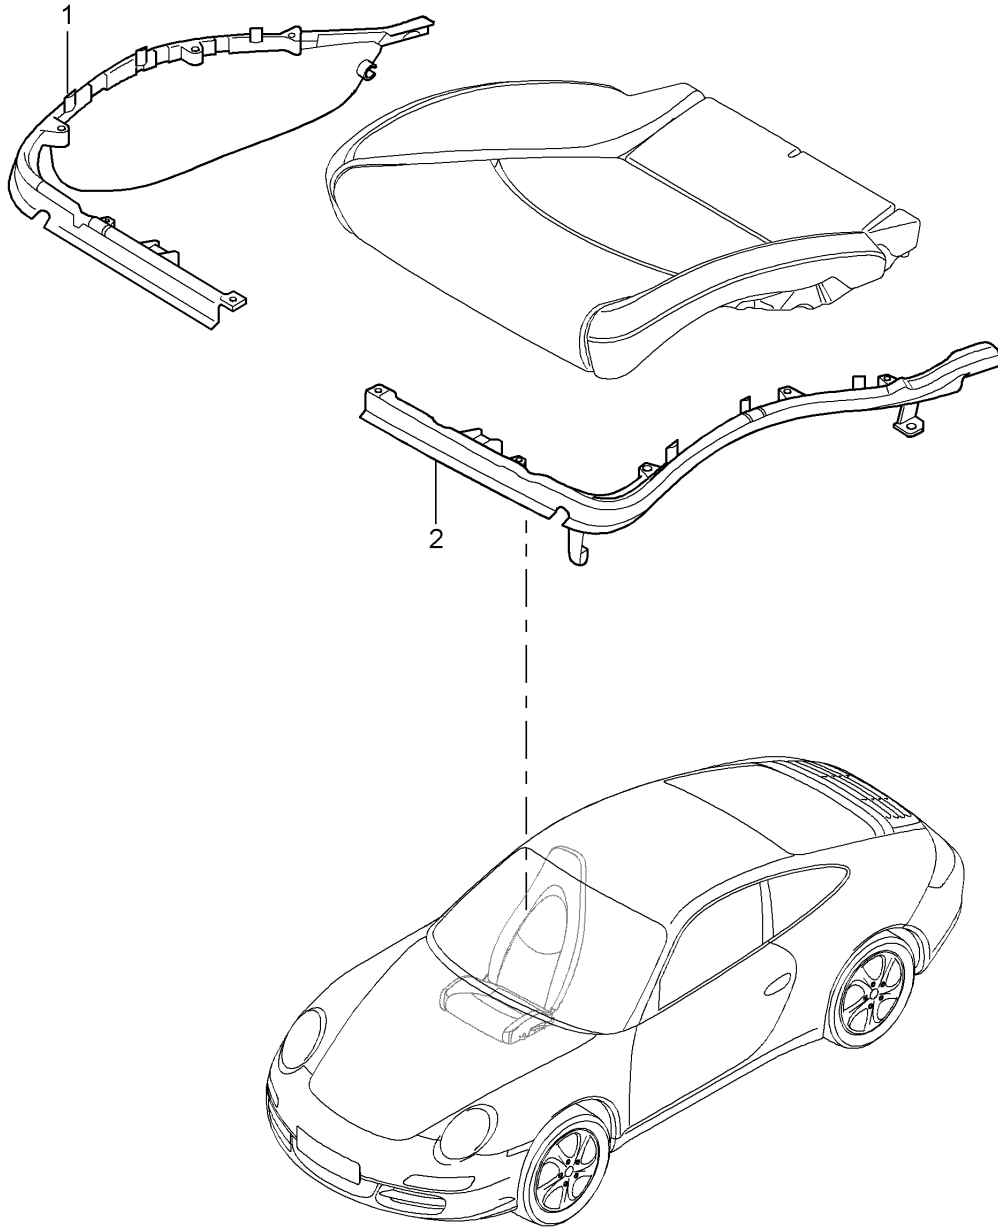

Model: 997 05

Model life 2005>>2008