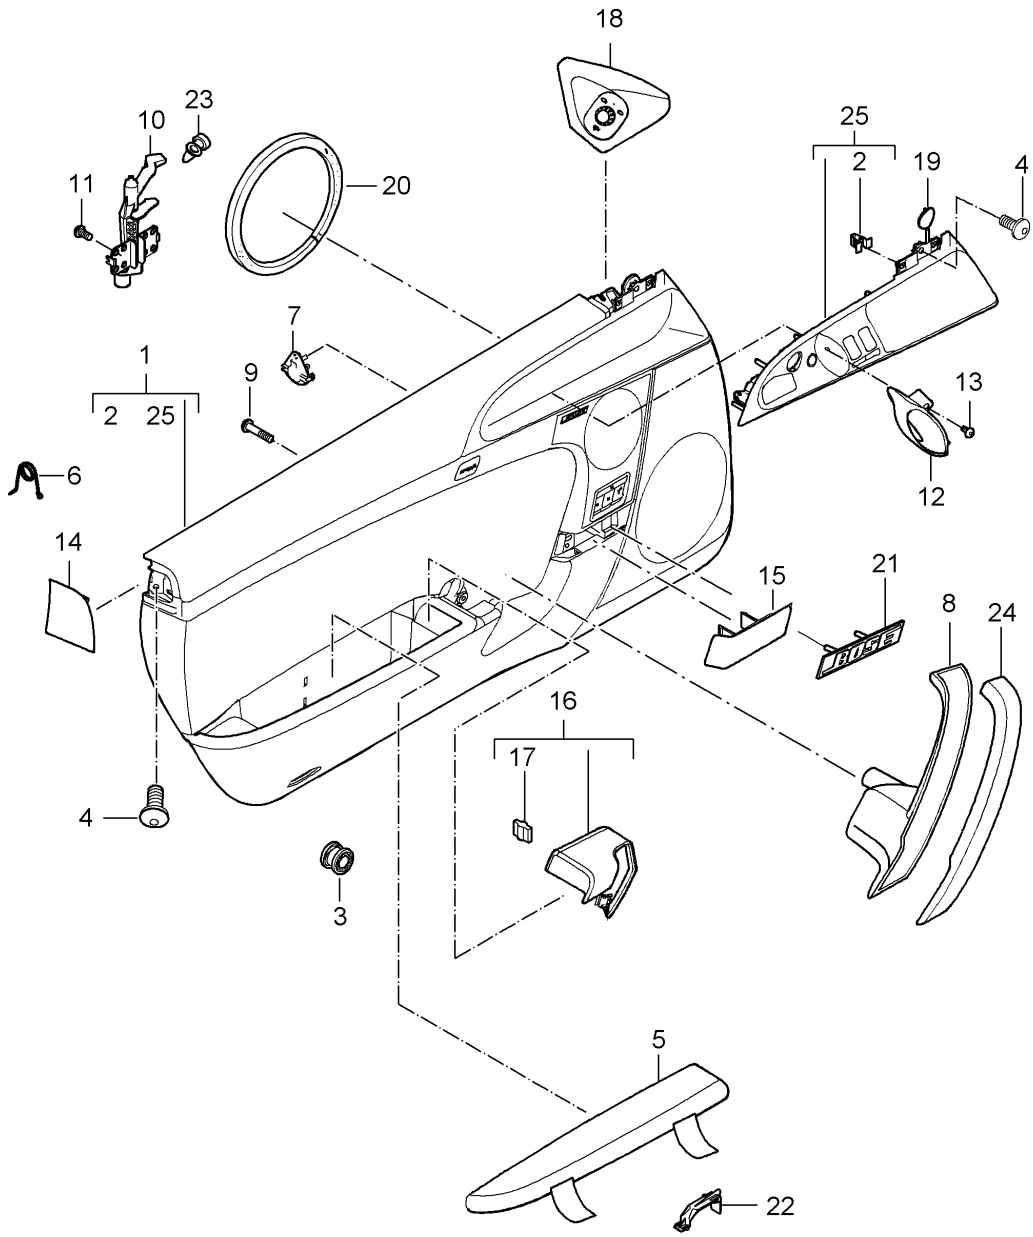

Model: 997 05 Model life 2005>>2008

Pos	Part Number	Description	Remark	Qty	Model
17	999 919 120 09	Oval-head screw 4,0 X 18		1	COUPE/CABRIO
(17)	999 073 255 09	Combination screw M 5 X 14 for Mount Sun visors		4	TARGA
18	999 073 166 09	Countersunk-head screw M 6 X 25		4	CABRIO
18	999 073 139 01	Oval-head screw M 5 X 25 Valid up to: F >>995S7 01250 F >>995S7 31577		2	COUPE
18	999 073 326 09	Oval-head screw M 5 X 10 Valid from: F 995S7 01251>> F 995S7 31578>>		2	COUPE
(18)	999 500 093 02	Nut M 5		2	COUPE
19	997 701 401 06	Indication sticker Convertible top control German		1	CABRIO
19	997 701 401 07	Indication sticker Convertible top control English		1	CABRIO
19	997 701 401 08	Indication sticker Convertible top control French		1	CABRIO
19	997 701 401 09	Indication sticker Convertible top control Italian		1	CABRIO
19	997 701 401 10	Indication sticker Convertible top control Spanish		1	CABRIO
19	997 701 401 11	Indication sticker Convertible top control Japanese		1	CABRIO
20	996 561 613 00	Cover Mounting		2	CABRIO
	996 561 613 00 01C	Satin black			
23	996 555 619 00	Grommet Wiring harness Rain sensor		1	

Model: 997 05

Model life 2005>>2008