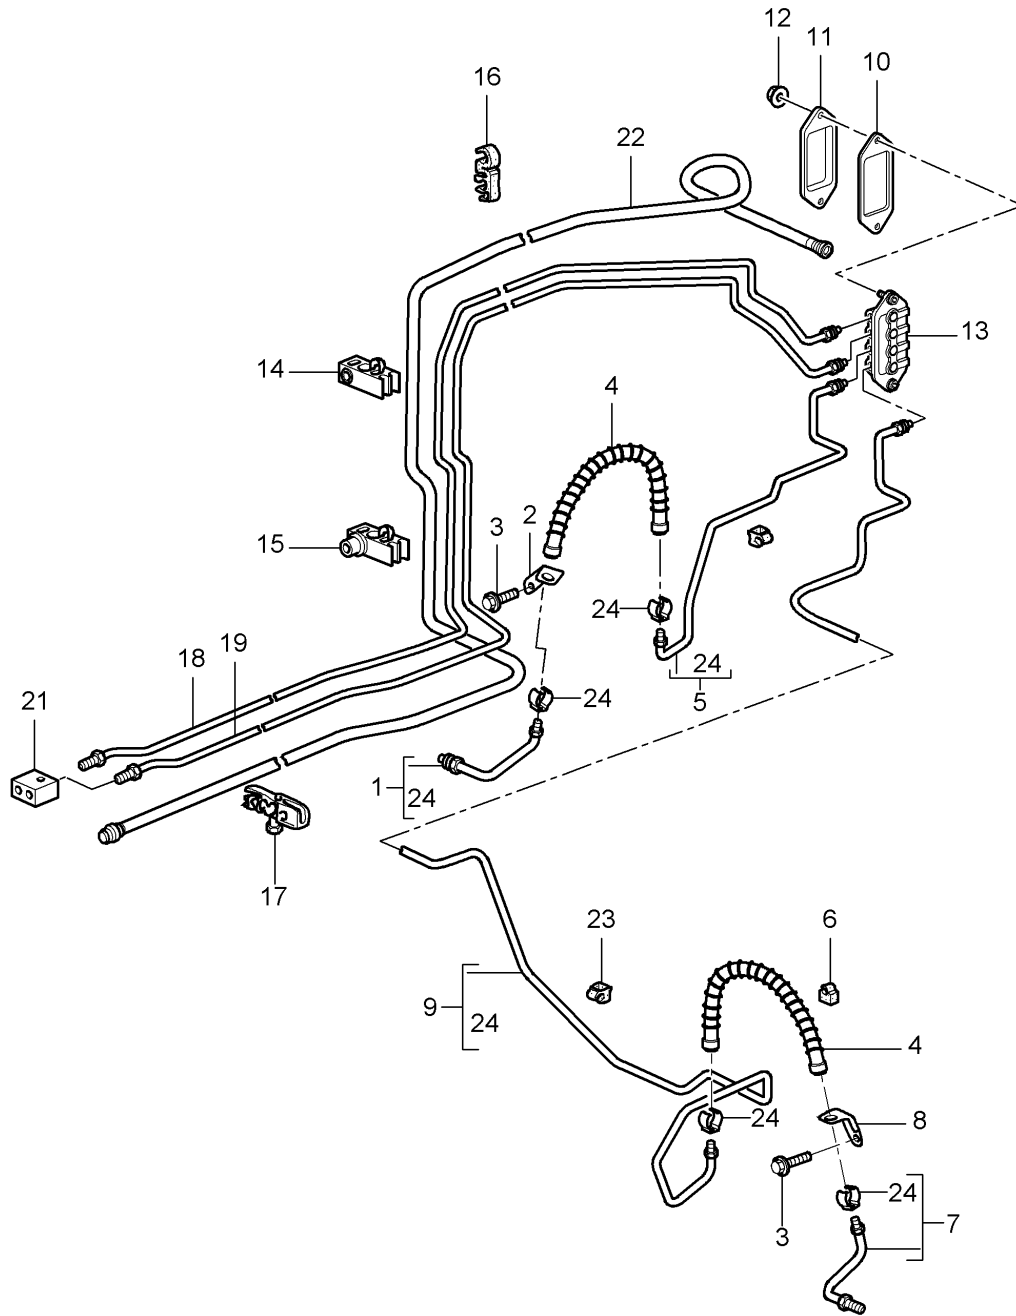

Model: 997 05

Model life 2005>>2008