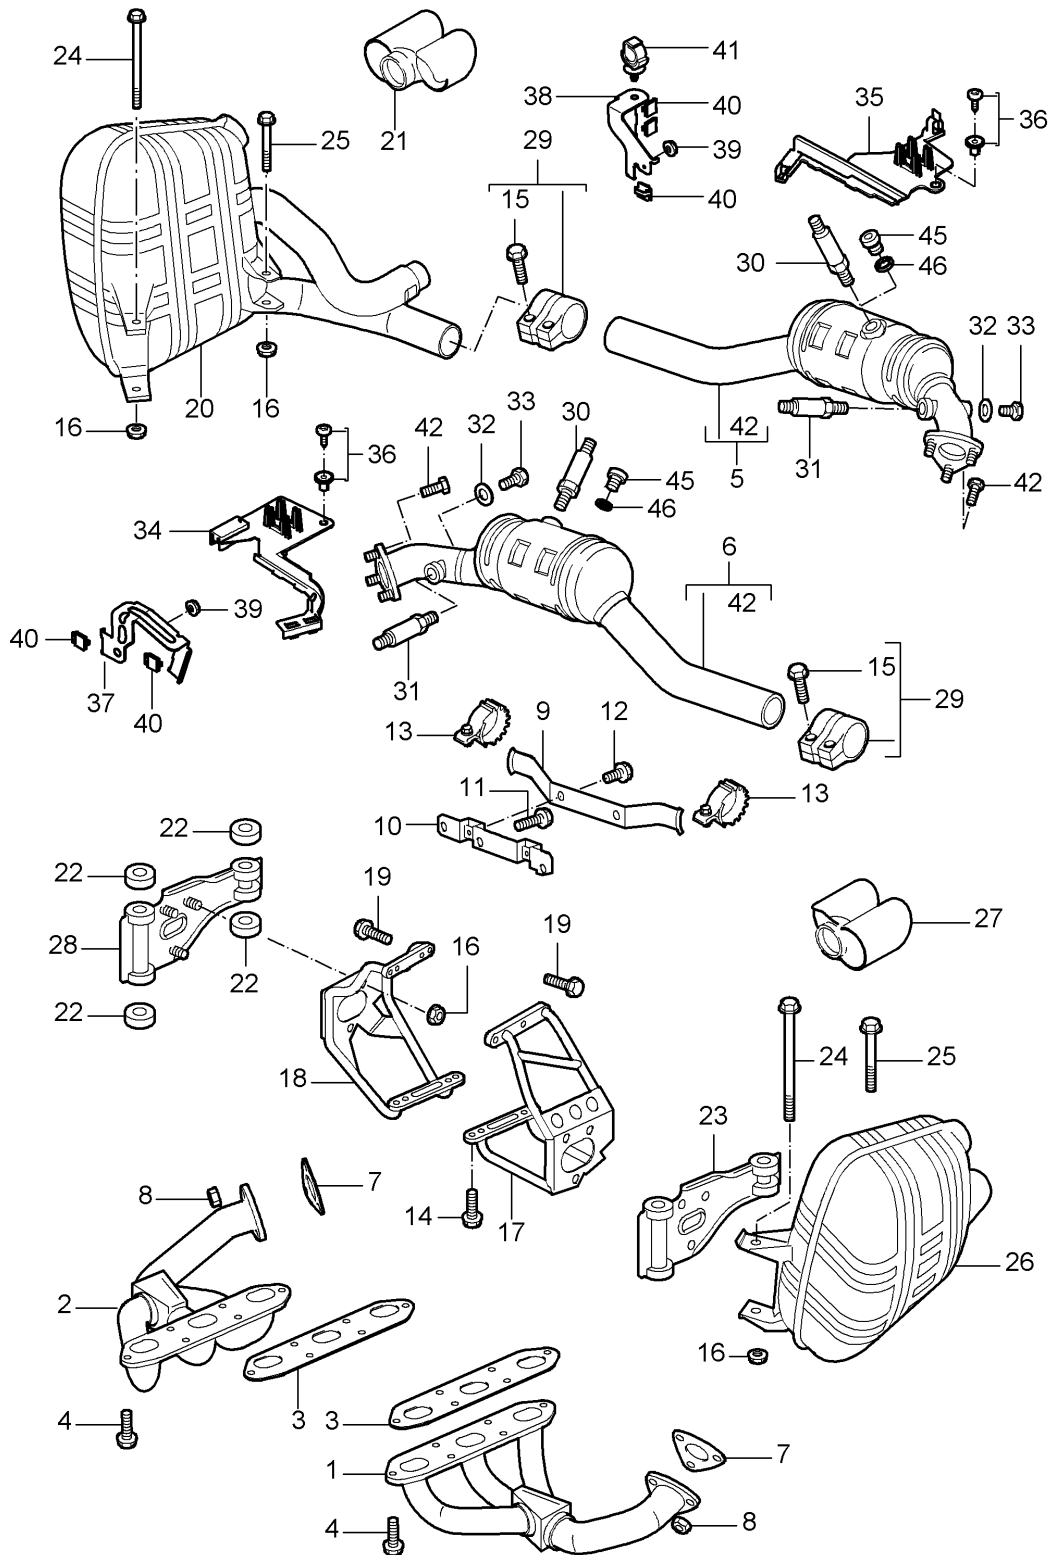

Model: 997 05 Model life 2005>>2008

Pos	Part Number	Description	Remark	Qty	Model
34	996 606 156 00	Cable guide Oxygen sensor	-05	1	
(34)	997 606 156 01	Cable guide Oxygen sensor	06-	1	
35	997 606 157 00	Cable guide Oxygen sensor	-05	1	
(35)	997 606 157 01	Cable guide Oxygen sensor	06-	1	
36	999 591 941 40	Expansion rivet 4,2		4	
37	996 606 158 04	Cable holder Line Oxygen sensor	-05	1	
(37)	997 606 148 01	Support Line Oxygen sensor	06-	1	
38	996 606 157 07	Cable holder Line Oxygen sensor	-05	1	
(38)	997 606 147 01	Support Line Oxygen sensor	06-	1	
39	900 377 010 04	Hexagon nut M 6	-07	2	
(39)	900 377 010 01	Hexagon nut M 6	08-	2	
40	999 651 386 02	Cable clamp	-05	6	
40	999 651 386 01	Cable clamp		6	
(40)	999 651 394 40	Cable holder	06-	4	
41	999 511 239 40	Cable holder	-05	1	
42	900 075 365 02	Screw M 8 X 30		X	
45	900 219 015 00	Screw plug M 18 X 1,5 Deleted Oxygen sensor After		2	
46	900 123 009 20	Catalytic converter Sealing ring 18 X 24 Deleted Oxygen sensor After Catalytic converter		2	

Model: 997 05

Model life 2005>>2008