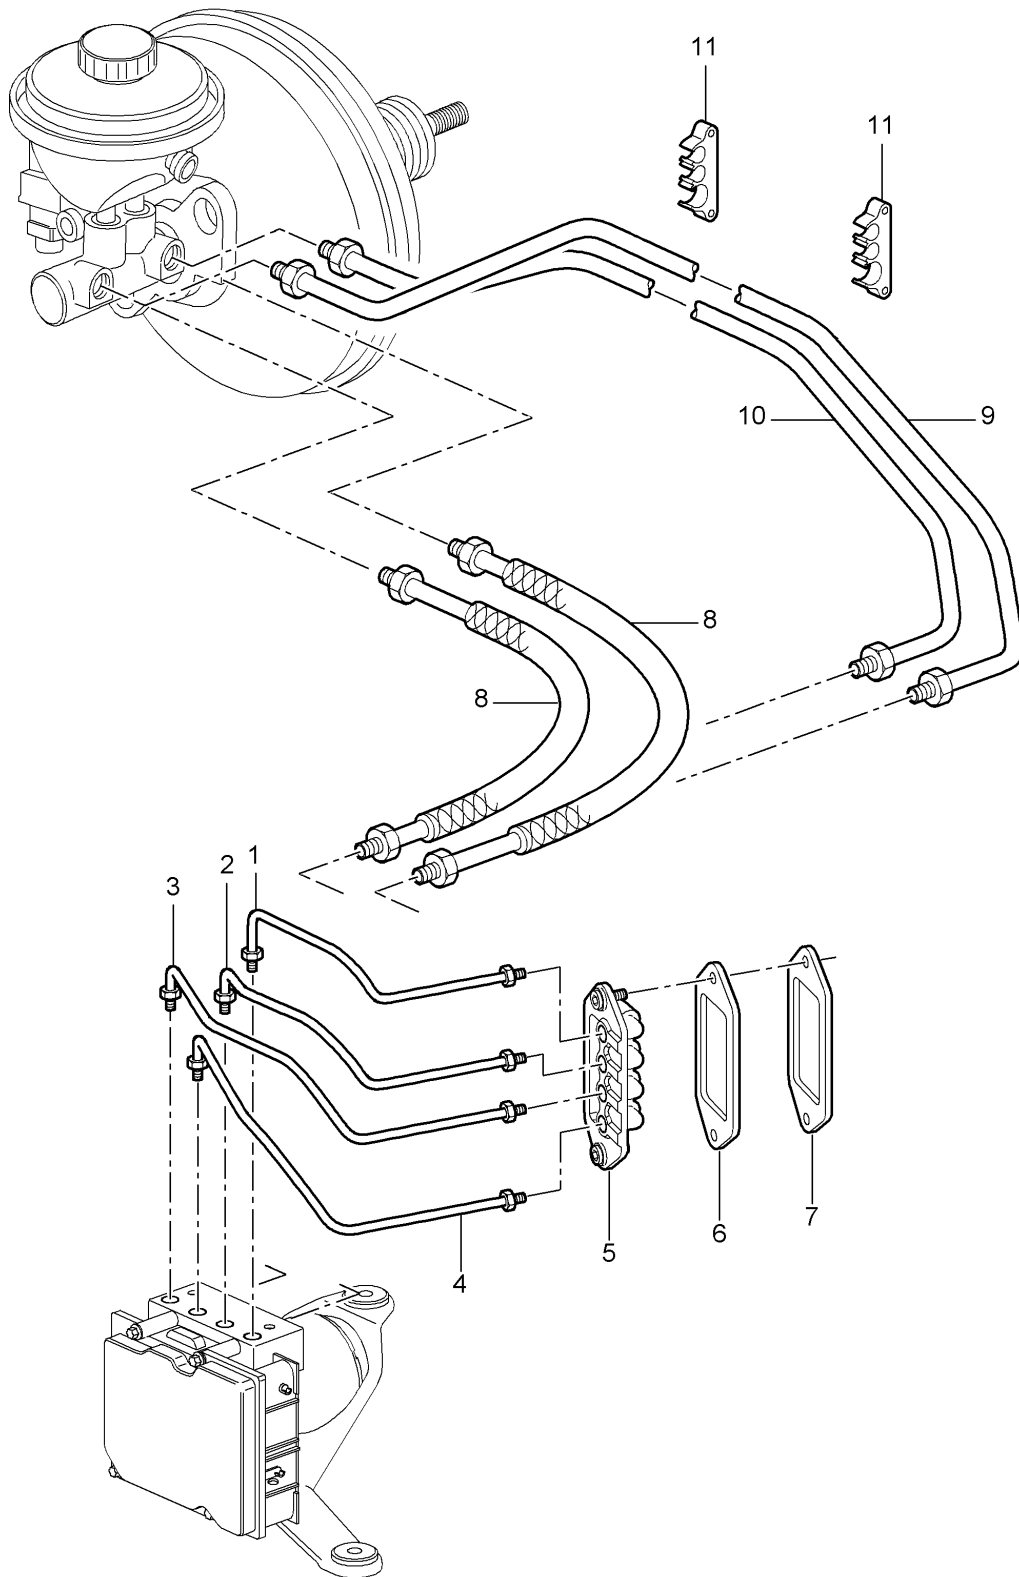

Model: 997 05

Model life 2005>>2008

Pos	Part Number	Description	Remark	Qty	Model
		Brake lines			CARRERA 2
		Body front section			CARRERA 2S
1	997 355 315 00	Brake line		1	
2	997 355 316 00	Brake line		1	
3	997 355 327 00	Brake line		1	
4	997 355 326 00	Brake line		1	
5	997 355 650 00	Intermediate piece		1	
6	997 355 752 00	Gasket		1	
7	997 355 753 00	Reinforcement		1	
8	997 355 311 00	Pressure line		2	I098
9	997 355 312 00	Pressure line		1	I099
10	997 355 314 00	Pressure line		1	I099
11	999 507 632 40	Cable holder		2	

Model: 997 05

Model life 2005>>2008