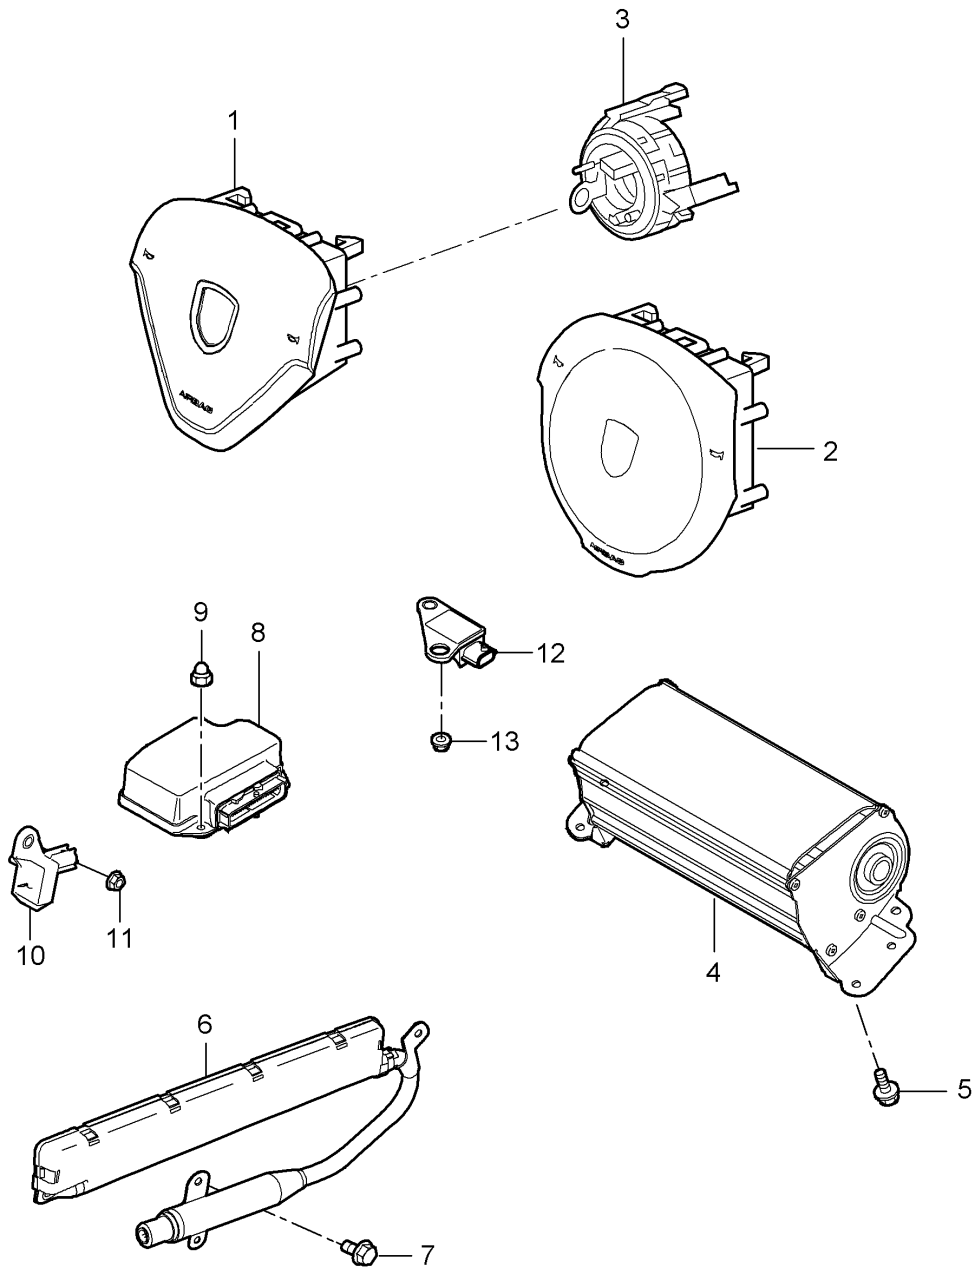

Model: 997 05

Model life 2005>>2008