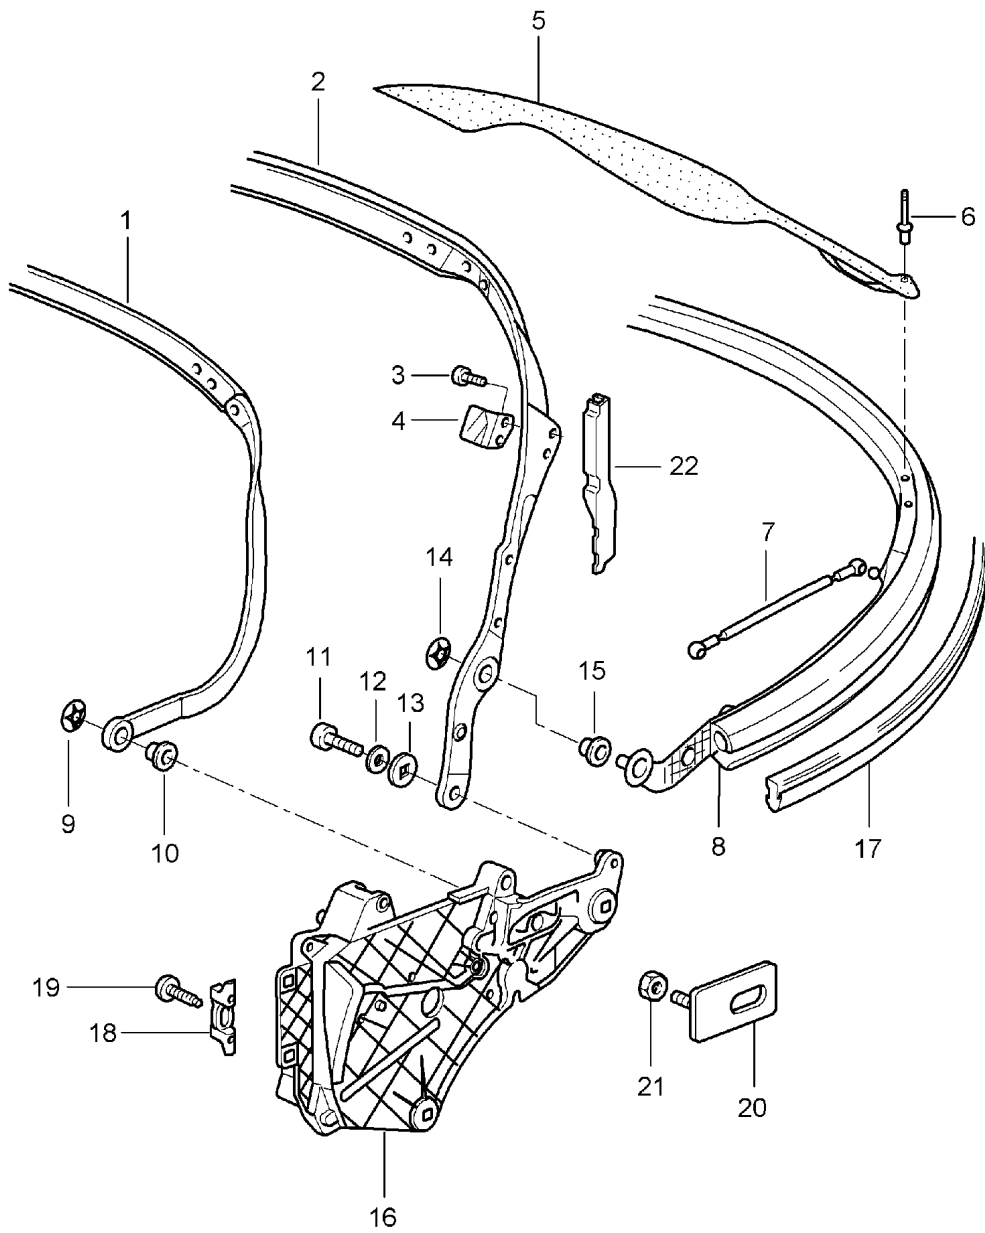

Model: 997 05

Model life 2005>>2008

Model: 997 05 Model life 2005>>2008

Pos	Part Number	Description	Remark	Qty	Model
		Convertible top frame			
		Single parts			
1	996 561 042 01	Roof strut		1	
2	996 561 037 00	Main folding top bow		1	
3	900 146 003 02	Oval-head screw		6	
4	996 561 959 00	Thrust wedge		2	
5	997 561 089 02	Restraining strap	/L	1	
(5)	997 561 090 01	Restraining strap	/R	1	
6	999 190 446 30	Blind rivet		X	
7	996 561 191 00	Tension rope		2	
		Lower			
8	996 561 041 01	Roof strut		1	
9	996 561 645 00	Lock		4	
10	999 924 122 40	Bush		4	
11	999 073 195 09	Oval-head screw		2	
12	900 151 006 09	Washer		2	
13	999 924 131 30	Washer		2	
14	996 561 645 00	Lock		4	
15	999 924 122 40	Bush		X	
16	996 561 443 00	Convertible top support	/L	1	
(16)	996 561 444 00	Convertible top support	/R	1	
-	999 075 065 09	Hexagon-head bolt		6	
		m 8 x 35			
17	996 561 693 00	Gaskets		1	
		for			
		Roof strut			
		POS.8			
18	996 561 735 02	Adjusting shim		2	
19	999 073 138 09	Screw		2	
20	996 561 715 00	Support		2	
21	999 084 630 09	Hexagon nut		2	
22	996 561 259 00	Gasket	/L	1	
(22)	996 561 260 00	Gasket	/R	1