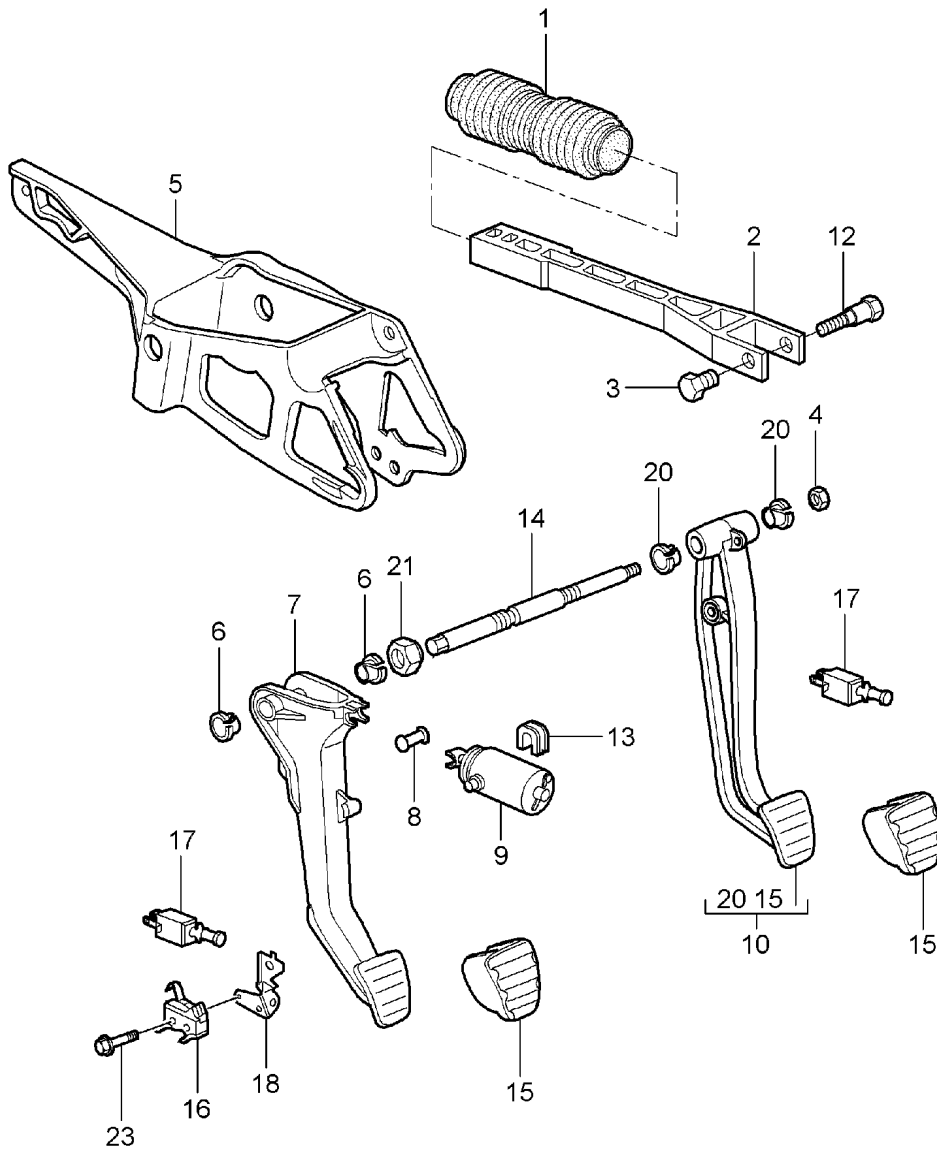

Model: 997 05

Model life 2005>>2008