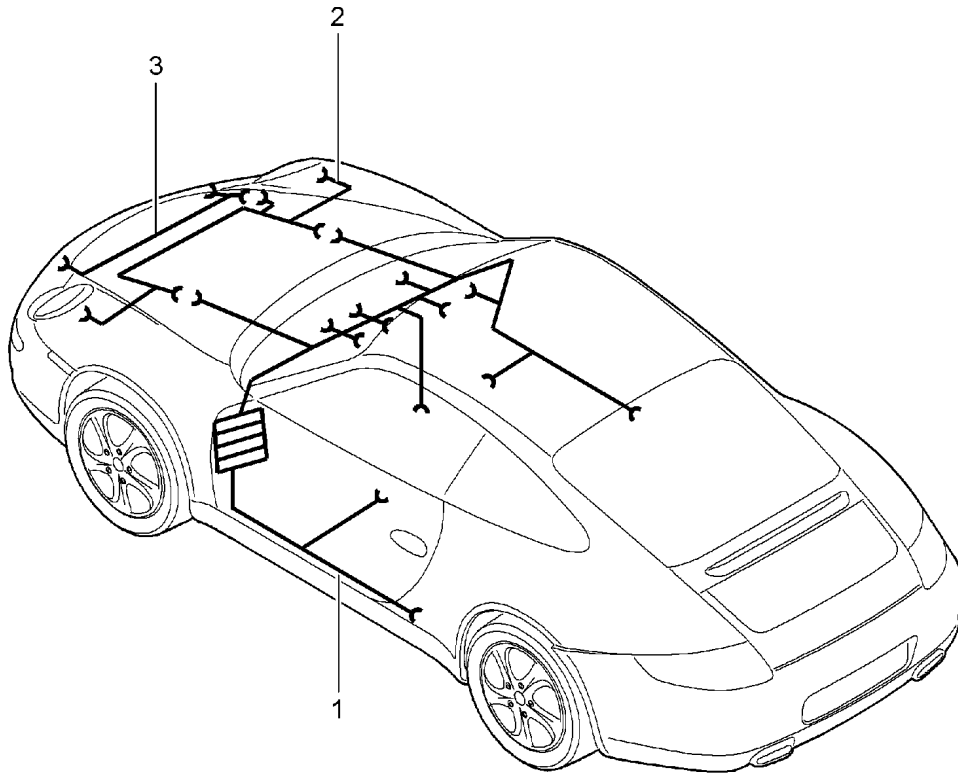

Model: 997 05 Model life 2005>>2008

Pos	Part Number	Description	Remark	Qty	Model
21	996 603 151 55	Pulley Free wheel lock Pulley without		1	I249
(21)	997 603 154 00	Free wheel lock Pulley with		1	I480
22	N 012 016 1	Free wheel lock Lock ring B 16		1	
23	900 034 013 01	Hexagon nut M 16 X 1,5		1	
-	996 603 113 00	Protection cap		1	I249
-	996 603 153 50	Protection cap		1	I480
-	900 385 097 01	Mounting parts Generator Torx screw BM 10 X 35		1	
-	900 385 092 04	Torx screw BM 10 X 145		1	
24	900 377 003 03	Hexagon nut M 8		3	
25	900 377 010 01	Hexagon nut M 6		1	
26	997 610 916 00	Repair kit Screw bolt Power distributor Comprising: Screw bolt Nut Seal label		1 1 2 1	

Model: 997 05

Model life 2005>>2008