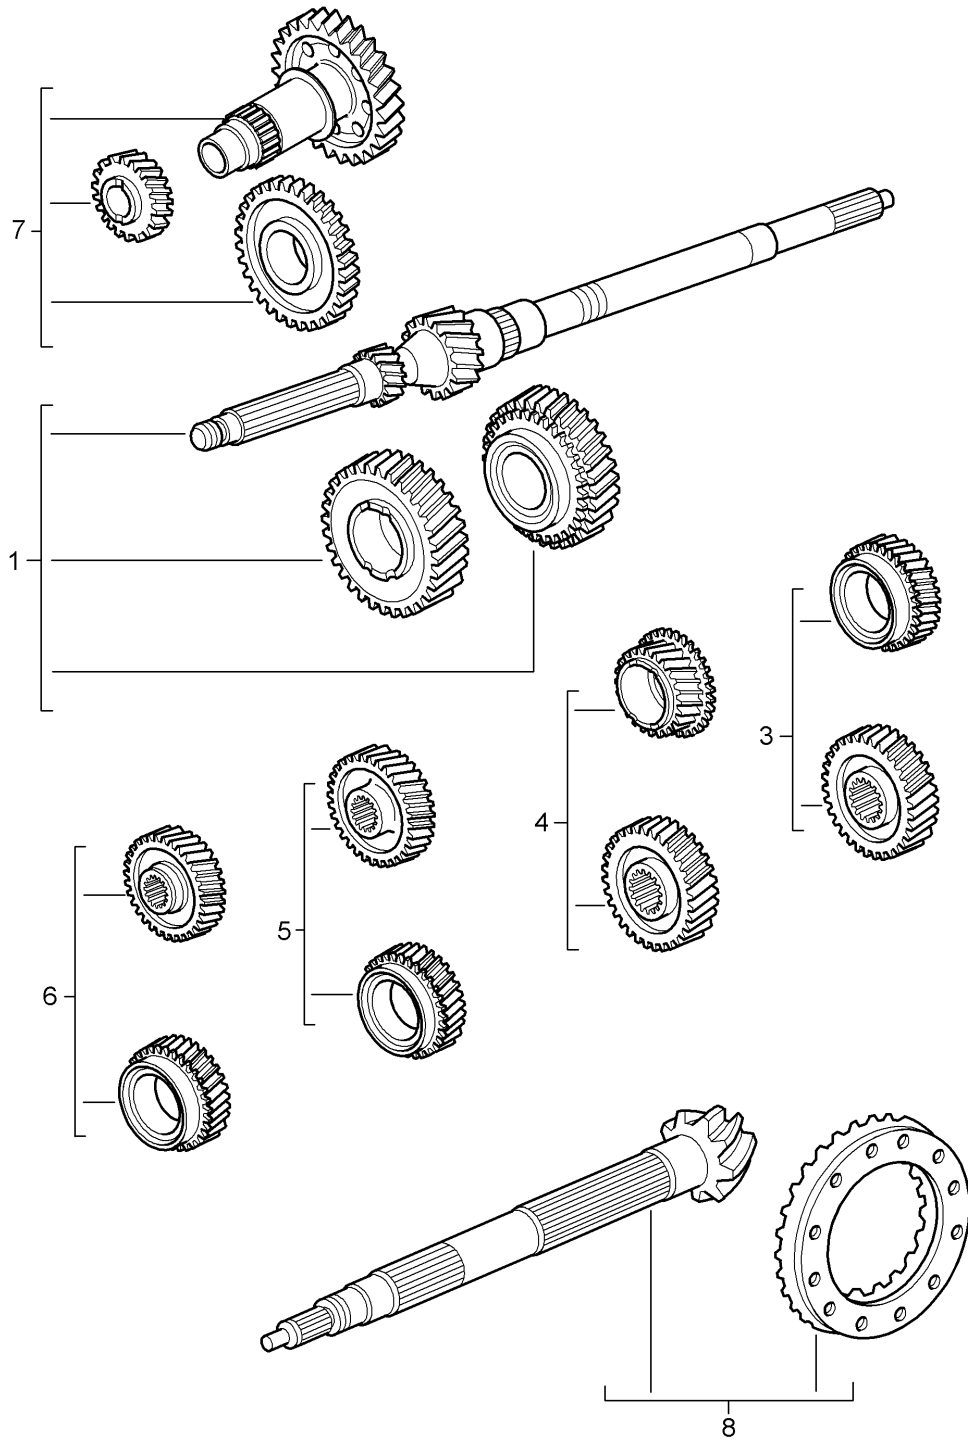

Model: 997 05 Model life 2005>>2008

Pos	Part Number	Description	Remark	Qty	Model
		Manual transmission			G97.01
		Single parts			G97.31
		Transmission case			
		Rear			
1	997 301 803 00	Hexagon-head bolt		12	
2	997 303 030 00	Switching module		1	
2	997 303 930 00	Switching module		1	
3	997 303 808 00	Hexagon-head bolt		7	
4	997 301 808 00	Sealing ring		2	
5	997 301 807 00	Screw plug		2	
6	997 302 301 00	Output flange		1	G97.31
6	997 301 903 00	Output flange		1	G97.31
		Complete			
		Use also:			
		Position			
		7			
7	997 301 911 05	Repair kit		1	G97.31
		Output flange			
		Comprising:			
		Shaft sealing ring			
		Spacer ring			
		Circlip			
		O-ring			
		Hexagon nut			
8	997 302 303 00	Baffle plate		1	G97.31
9	997 302 813 00	O-ring		1	G97.31
10	997 301 810 00	Circlip		1	G97.31
11	997 301 113 00	Spacer ring		1	G97.31
12	997 301 809 00	Shaft sealing ring		1	G97.31
13	997 302 319 00	Hexagon nut		1	G97.31
14	997 302 119 00	Oil-conducting housing		1	G97.31
15	997 302 811 00	Feather key		1	G97.31
15	997 302 811 05	Feather key		1	G97.31
16	997 302 812 05	O-ring		1	G97.31
17	997 301 013 00	Transmission case		1	G97.01
		Rear			
(17)	997 301 013 31	Transmission case		1	G97.31
		Rear			
18	997 301 805 00	Lid		1	
		Transmission case			
		Rear			
19	997 301 902 00	Set		1	
		Circlip			

Model: 997 05

Model life 2005>>2008