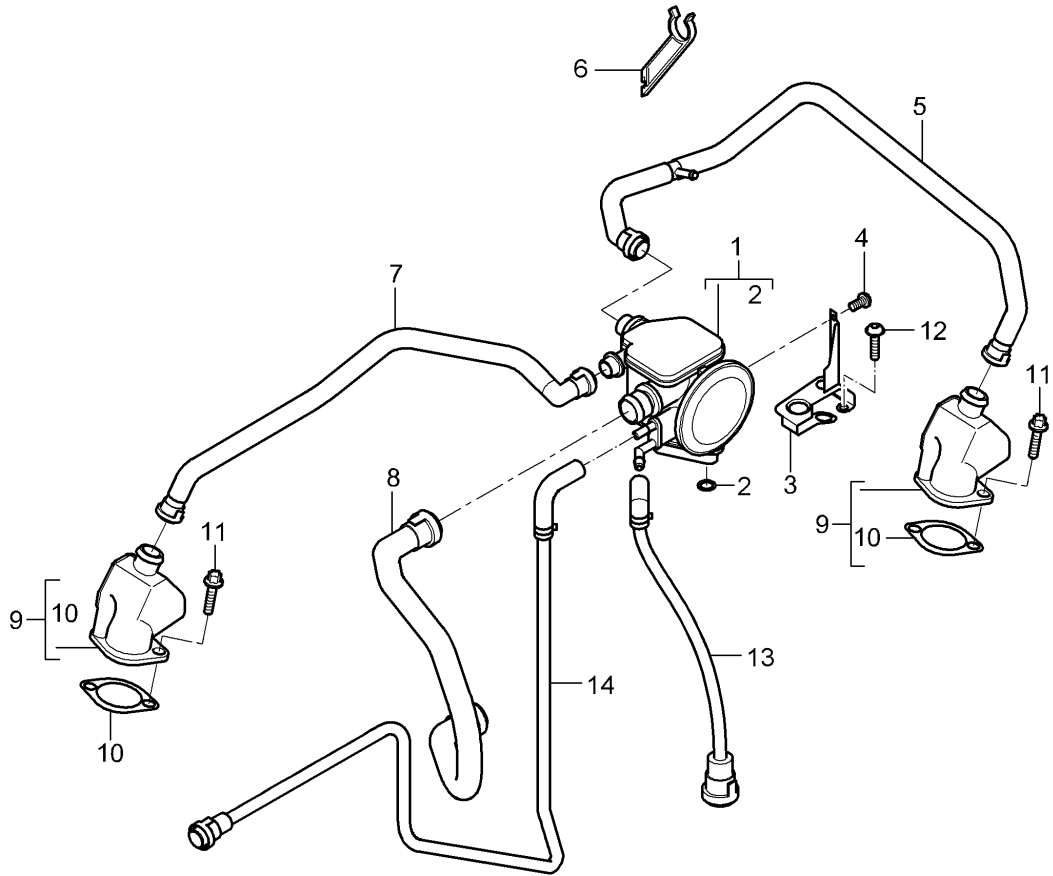

Model: 997 05

Model life 2005>>2008

Model: 997 05

Model life 2005>>2008

Pos	Part Number	Description	Remark	Qty	Model
		Crankcase			M97.01
		Bleeding			
1	997 107 038 00	Oil separator		1	
2	900 331 053 40	O-ring		2	
		12,37 X 2,62			
3	997 107 338 01	Support		1	
		Oil separator			
4	999 919 121 09	Oval-head screw		2	
		5 X 16			
5	997 107 146 03	Vent line		1	
		Cyl. 4 - 6			
6	997 107 547 00	Support		1	
7	997 107 143 01	Vent line		1	
		Cyl. 1 - 3			
8	997 107 145 02	Line		1	
		Distributor tube			
9	997 107 138 00	Oil separator		2	
10	997 107 538 00	Gasket		2	
11	900 385 023 04	Torx screw		4	
		M 6 X 25			
12		See illustrations		2	
		1/08/05			
13	997 106 024 01	Feed line		1	
		Oil separator			
13	997 106 024 02	Feed line		1	
		Oil separator			
14	997 106 028 01	Return line		1	
		Oil separator			
14	997 106 028 02	Return line		1	
		Oil separator