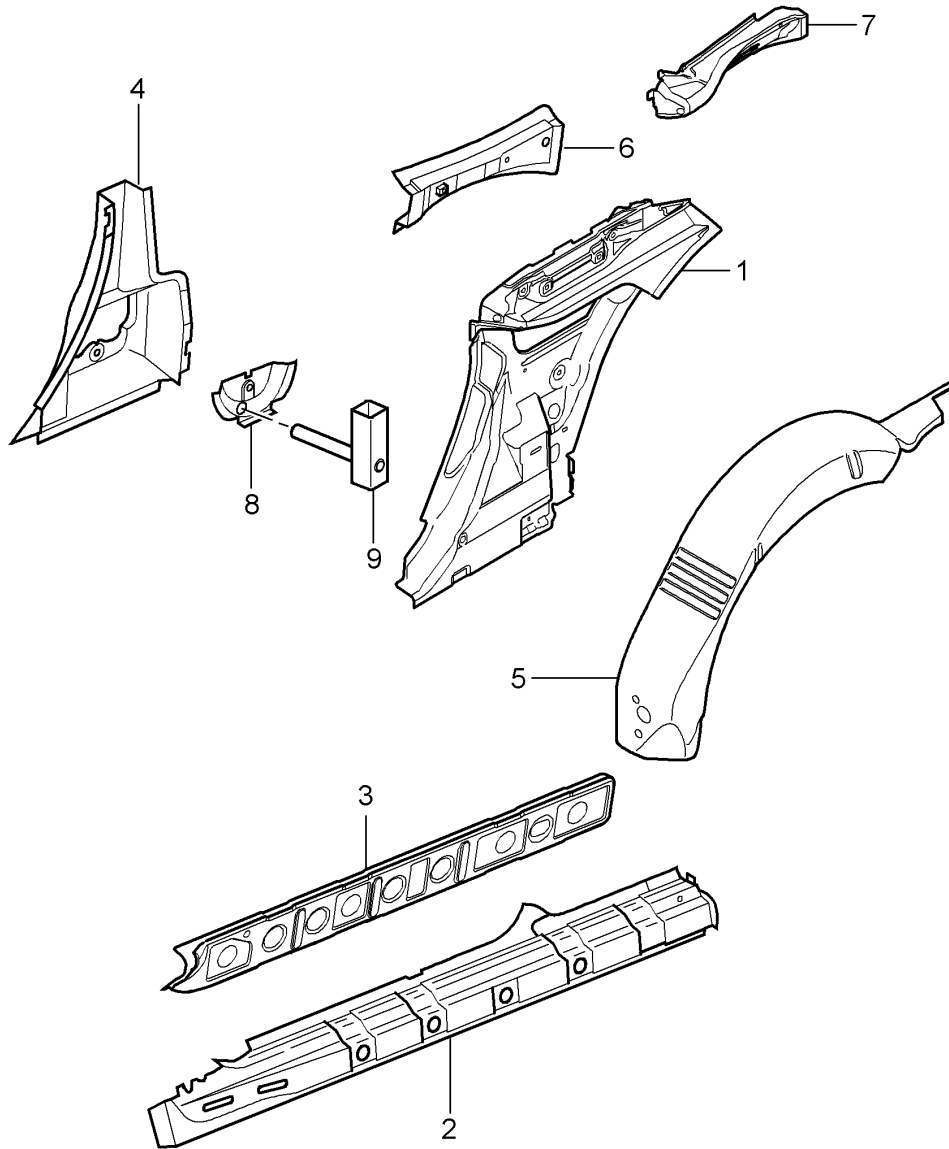

Model: 997 05

Model life 2005>>2008