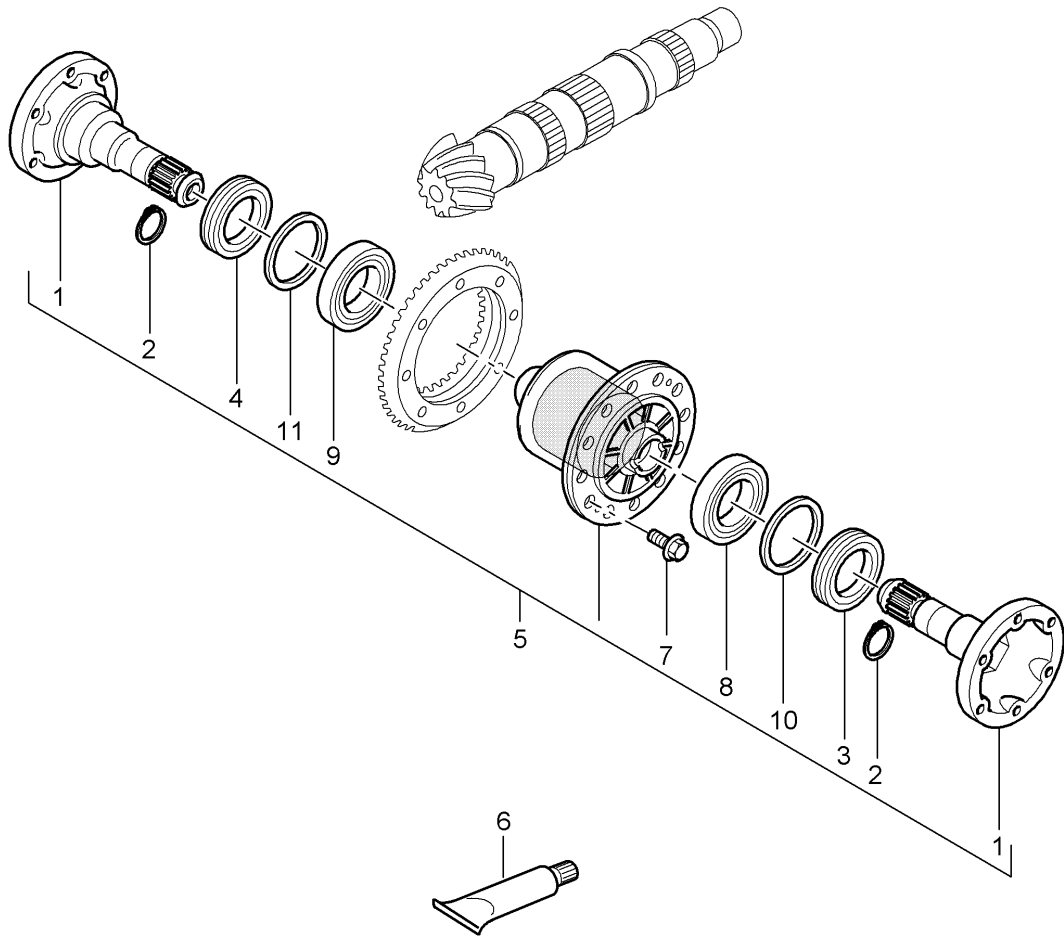

Model: 997 05

Model life 2005>>2008

Model: 997 05

Model life 2005>>2008

Pos	Part Number	Description	Remark	Qty	Model
		Repair kit Limited-slip differential Up to transmission number G97.01 1034656 G97.31 1034656 Repair kit See workshop manual Group 0 Document 0830IN From transmission no. G97.01 1034657 G97.31 1034657 Single parts Use			G97.01 I220 G97.31 I220
1	997 332 209 02	Joint flange		2	
1	997 332 209 05	Joint flange		2	
2	997 332 249 01	Circlip		2	
3	997 332 804 01	Shaft sealing ring Transmission cover 68,2 mm		1	
4	997 332 803 01	Shaft sealing ring 70 mm		1	
5	997 332 908 01	Repair kit Use also:		1	
6	000 043 010 00	Loctite 574 50 Ml.		X	
7	997 332 276 00	Hexagon-head bolt		16	
8	997 332 801 00	Taper roller bearing		1	
9	997 332 802 00	Taper roller bearing		1	
10	997 332 266 00	Adjusting shim Set 1,02 - 1,86		1	
11	997 332 268 00	Adjusting shim Set 0,92 - 1,76		1