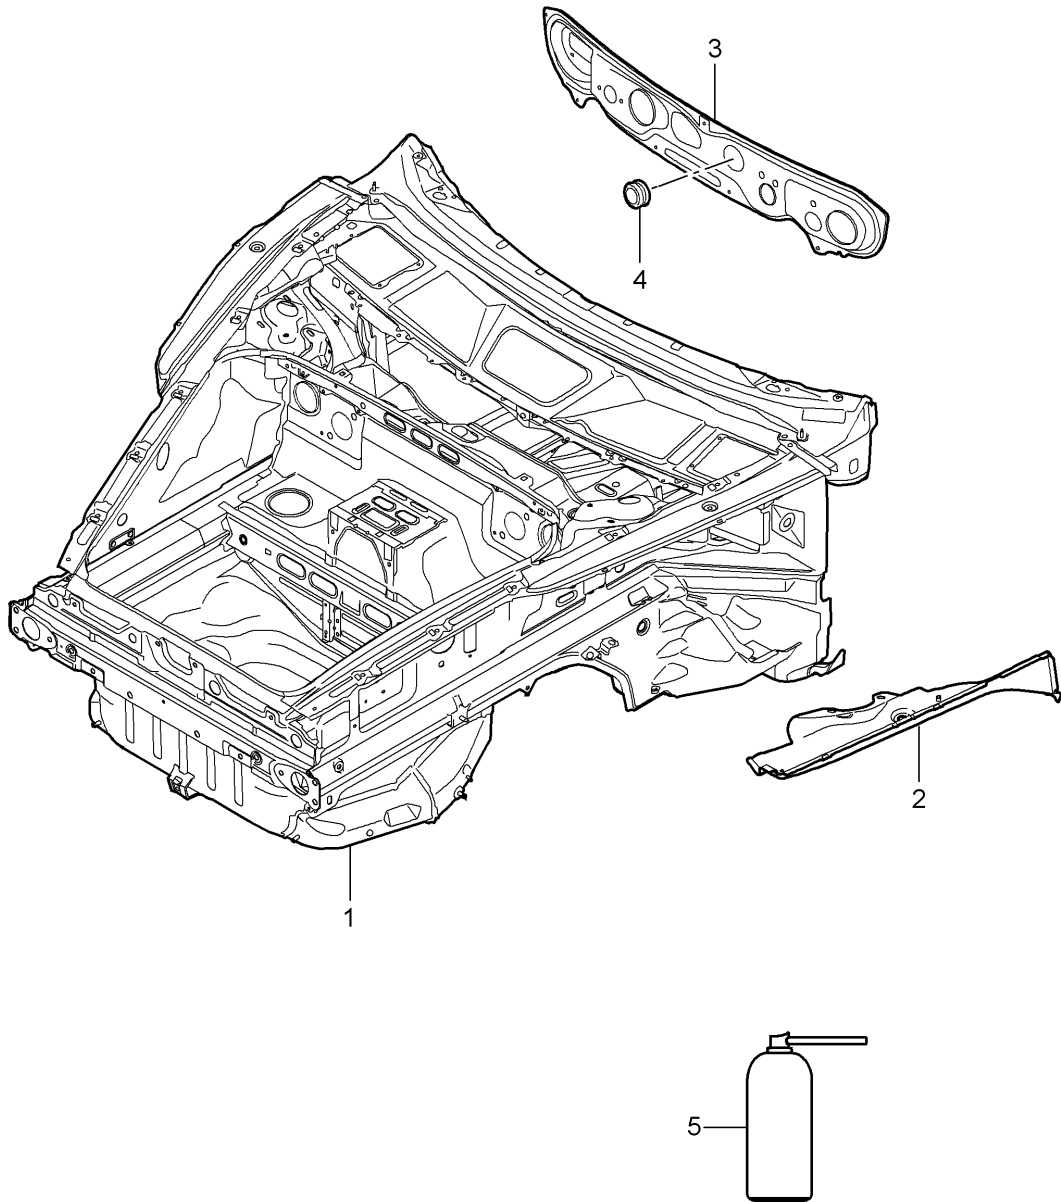

Model: 997 05

Model life 2005>>2008

Model: 997 05

Model life 2005>>2008

Pos	Part Number	Description	Remark	Qty	Model
1	997 501 911 00 997 501 911 00 GRV	Body front section Body front section Prime coated Use also: Sealing compound Pos. 5 Processing instructions See technical manual		1	I338
1	997 501 911 01 997 501 911 01 GRV	Body front section Prime coated Use also: Sealing compound Pos. 5 Processing instructions See technical manual	/LL	1	I098/339
1	997 501 911 02 997 501 911 02 GRV	Body front section Prime coated Use also: Sealing compound Pos. 5 Processing instructions See technical manual	/RL	1	I099/339
2	997 501 945 00 997 501 945 00 GRV	Bottom half Prime coated	/L	1	
(2)	997 501 946 00 997 501 946 00 GRV	Bottom half Prime coated	/R	1	
3	997 504 121 00	Lid	/LL	1	I098
(3)	997 504 121 01	Lid Use also:	/RL	1	I099
-	000 043 300 94	Adhesive set		1	
4	999 702 255 41	Lid 62,5 x 72,6		1	
5	999 915 337 40	Sealing compound		1