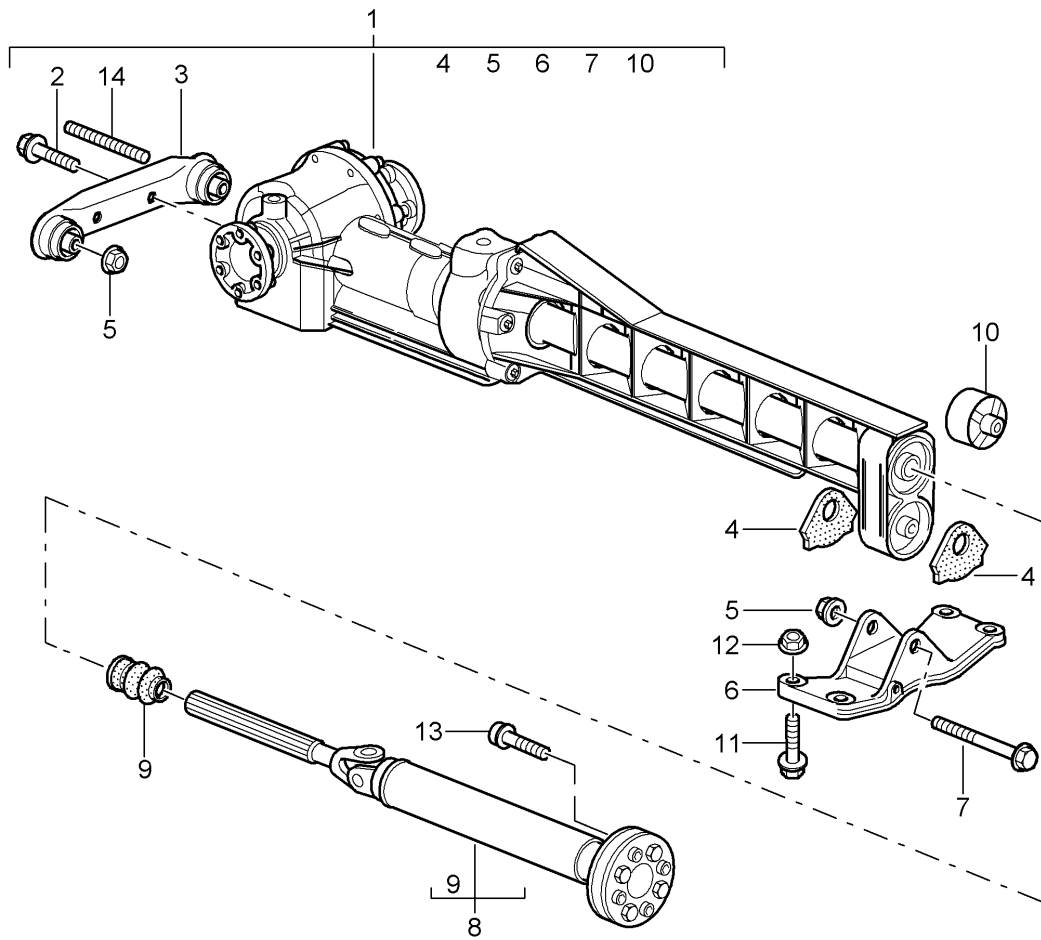

Model: 997T07

Model life 2007>>2009

Model: 997T07

Model life 2007>>2009

Pos	Part Number	Description	Remark	Qty	Model
1	997 349 020 50	Front-axle final drive Cardan shaft			
(1)	997 349 020 51	Front-axle final drive Ready for installation	-08	1	
2	999 072 034 09	Front-axle final drive Ready for installation	09-	1	
(2)	999 072 034 01	Conical screw M 10 X 28	-08	2	
3	997 375 934 00	Conical screw M 10 X 28	09-	2	
4	997 375 257 00	Transmission carrier Front		1	
5	900 380 008 09	Stop		2	
(5)	900 380 008 01	Lock nut M 10		1	
6	997 375 343 00	Hexagon nut M 10		1	
7	900 378 142 09	Transmission carrier Rear	-08	1	
(7)	900 378 142 01	Hexagon-head bolt M 10 X 90	09-	1	
8	996 421 020 50	Hexagon-head bolt M 10 X 90		1	
(8)	997 421 020 00	Cardan shaft		1	
(8)	997 421 020 01	Cardan shaft		1	
9	996 421 145 01	Cardan shaft		1	
10	996 375 054 02	Boot		1	
(10)	996 375 054 03	Transmission mounting Rear		1	
11	900 385 123 01	Transmission mounting Rear		1	
12	999 076 053 09	Combination screw M 10 X 25		4	
13	900 385 097 01	Hexagon nut M 10		4	
14	999 061 111 99	Torx screw M 10 X 35		3	
		Stud M 10 X 121		2