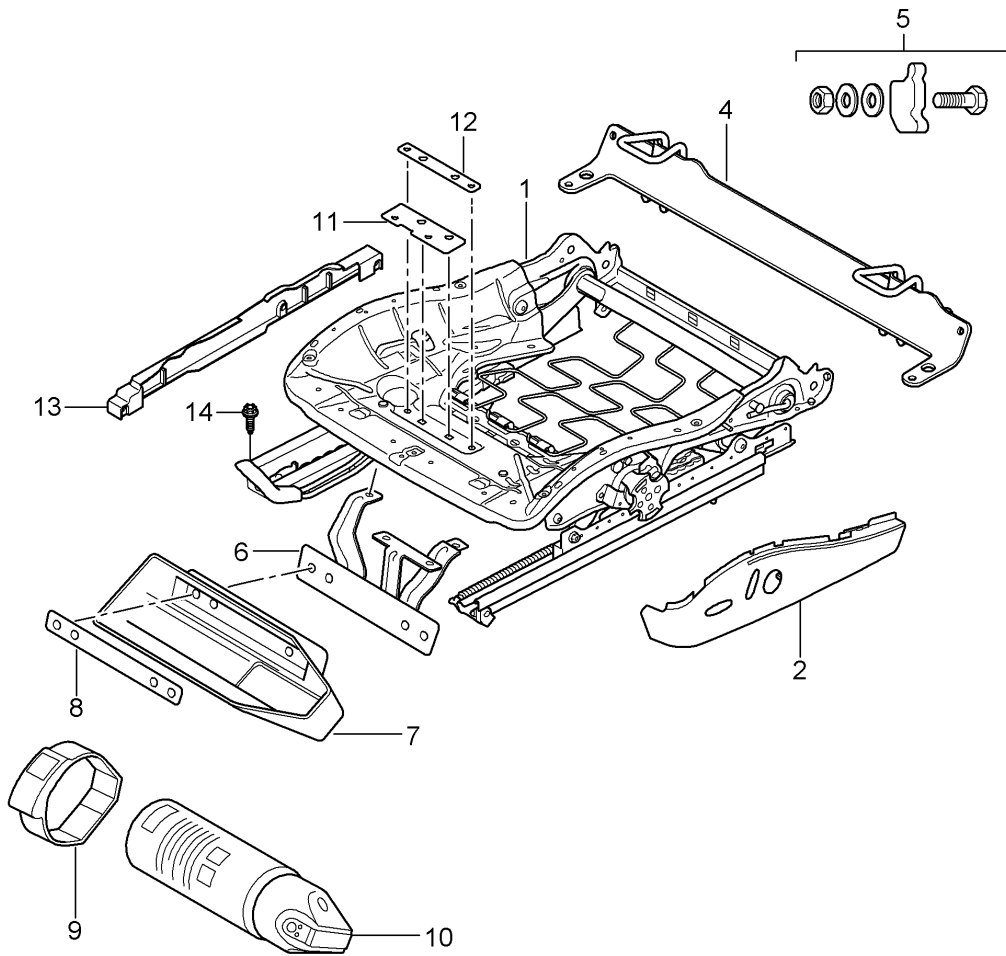

Model: 997T07

Model life 2007>>2009

Pos	Part Number	Description	Remark	Qty	Model
8	997 521 961 01	Set of fastening parts Retaining bow		1	
9	997 521 251 00	Child car seat Support		1	I098/509
(9)	997 521 252 00	Fire extinguisher Support		1	I099/509
10	997 521 607 00	Fire extinguisher Cup		1	I509
11	997 521 881 00	Fire extinguisher Support		1	I509
12	997 521 851 00	Cup Fire extinguisher		1	I509
13	996 722 115 00	Restraining strap Fire extinguisher		1	I509
14	997 521 841 00	Fire extinguisher Information available		1	I509
15	997 521 843 00	Information available Reinforcement		1	I509
16	997 521 427 01	Front Reinforcement	/L	1	I376/378/560
(16)	997 521 427 01 01C	Rear Cover		1	I376/378/560
	997 521 427 01 01C	Sensor			
	997 521 426 01	Weight Satin black	/R	1	I376/378/560
17	999 141 047 01	Cover Sensor		4	
	999 141 047 01	Weight Satin black			
	999 141 047 01	Torx screw			
	999 141 047 01	Mount			
	999 141 047 01	Seat rail			

Model: 997T07

Model life 2007>>2009