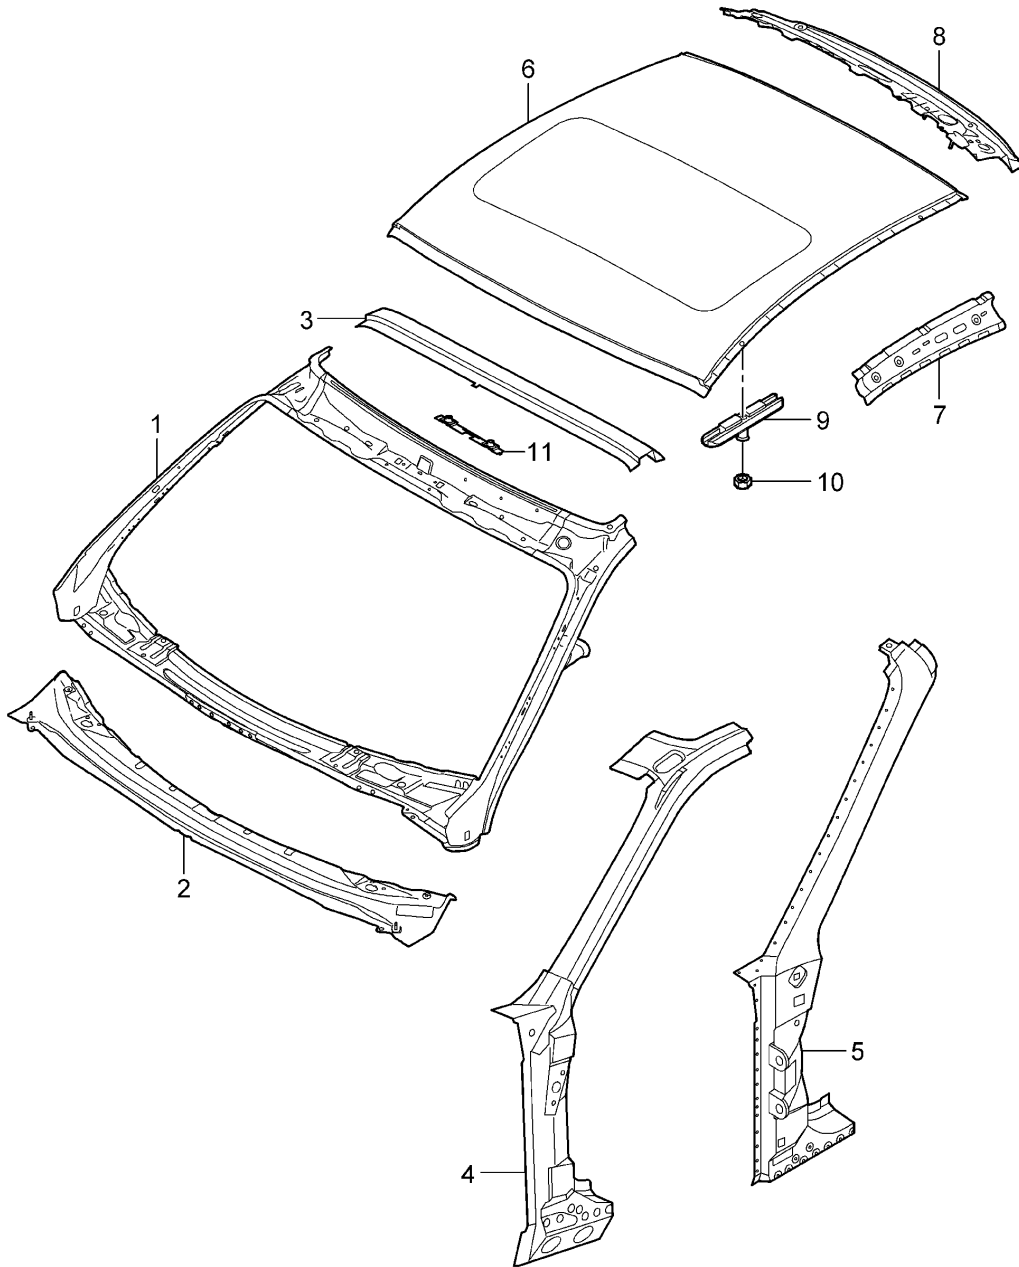

Model: 997T07 Model life 2007>>2009

Pos	Part Number	Description	Remark	Qty	Model
1	997 503 031 00	Wing		1	
	997 503 031 00 GRV	Wing	/L	1	
(1)	997 503 032 02	Prime coated		1	
	997 503 032 02 GRV	Wing	/R	1	
	997 503 032 02 GRV	Prime coated		1	
2	999 507 003 01	Speed nut		22	
		ST 6,3			
3	999 073 128 02	Tapping screw		22	
		ST 6,3 X 14			
4	997 504 134 00	Fuel filler flap		1	
	997 504 134 00 GRV	Prime coated		1	
5	996 201 063 00	Hinge		1	
6	997 504 711 00	Spring		1	
7	996 201 423 00	Cap		1	
8	997 504 888 01	Rubber stop		1	
9	996 201 493 00	Emergency operation		1	
10	997 624 113 00	Actuator		1	
11	997 624 505 00	Guide rose		1	
12	997 201 667 00	Sleeve		1	
13	996 201 153 00	Hose		1	
14	997 504 641 02	Cover	/L	1	
	997 504 641 02 01C	Black		1	
(14)	997 504 642 02	Cover	/R	1	
	997 504 642 02 01C	Black		1	
15	999 591 712 40	Expansion rivet		6	
		A 6,0 X 12,0			
16	997 504 531 00	Protective film	/L	1	
(16)	997 504 532 00	Protective film	/R	1	
17	997 504 441 00	Strut		2	
	997 504 441 00 GRV	Prime coated		2	
18	997 504 555 00	Bracket		2	
	997 504 555 00 GRV	Prime coated		2	
19	999 076 066 09	Hexagon nut		10	
		M 6			

Model: 997T07

Model life 2007>>2009