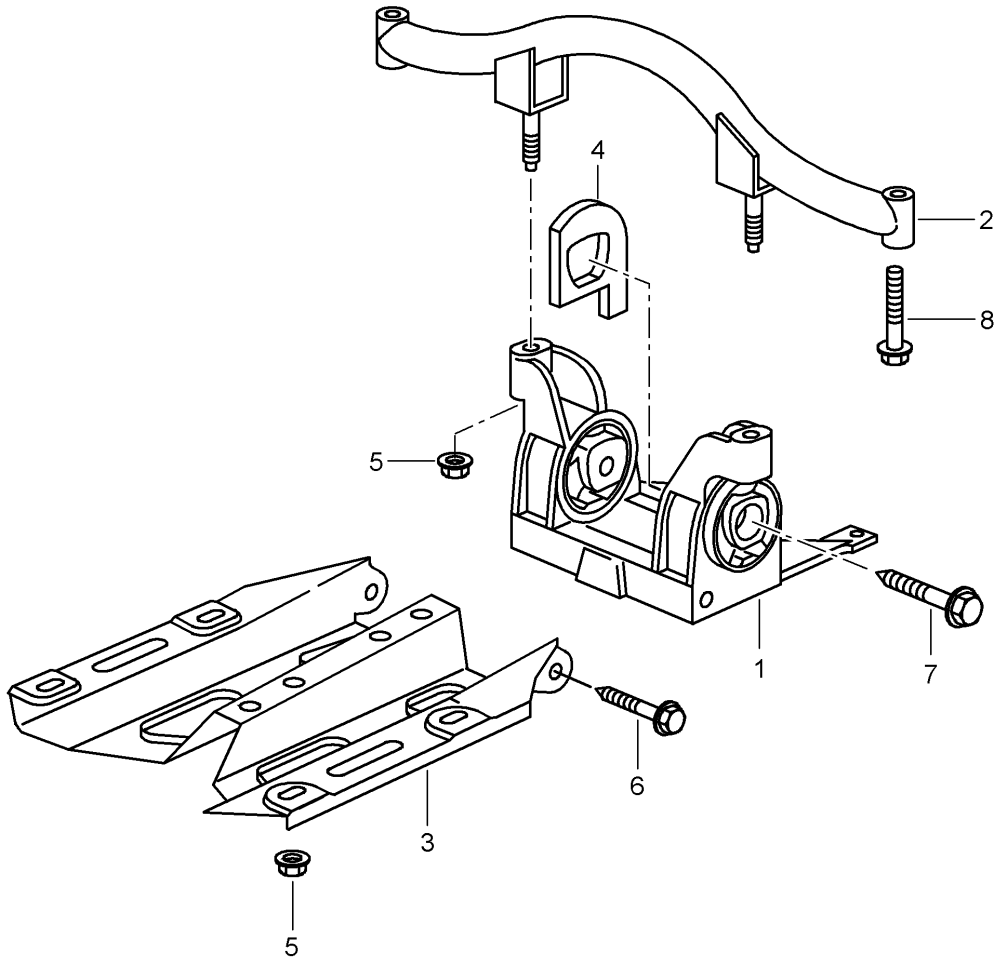

Model: 997T07

Model life 2007>>2009

Model: 997T07

Model life 2007>>2009

Pos	Part Number	Description	Remark	Qty	Model
		Tiptronic Transmission suspension And Mount Intermediate flange			A97.50
1	996 375 033 03	Transmission carrier		1	
2	996 375 317 06	Bracket Upper		1	
3	996 375 015 00	Side member		1	
4	996 375 259 08	Stop		2	
5	900 378 167 09	Hexagon-head bolt M 10 X 110		2	
5	999 061 106 09	Stud M 10 X 83		2	
5	999 076 053 09	Hexagon nut M 10		6	
6	999 084 648 01	Hexagon nut M 10		2	
7	900 378 208 09	Hexagon-head bolt		2	
8	999 072 008 09	Hexagon-head bolt M 12 X 1,5 X 70		3	
8	999 072 008 01	Hexagon-head bolt M 12 X 1,5 X 70		3	
-	999 073 182 02	Lens-head screw M 8 X 35		4	
-	999 073 373 01	Round head screw M 8 X 35		4	
-	900 378 108 09	Hexagon-head bolt M 8 X 35		4	
10	900 378 076 09	Hexagon-head bolt M 10 X 50		1	
11	900 377 011 09	Hexagon nut M 10		1