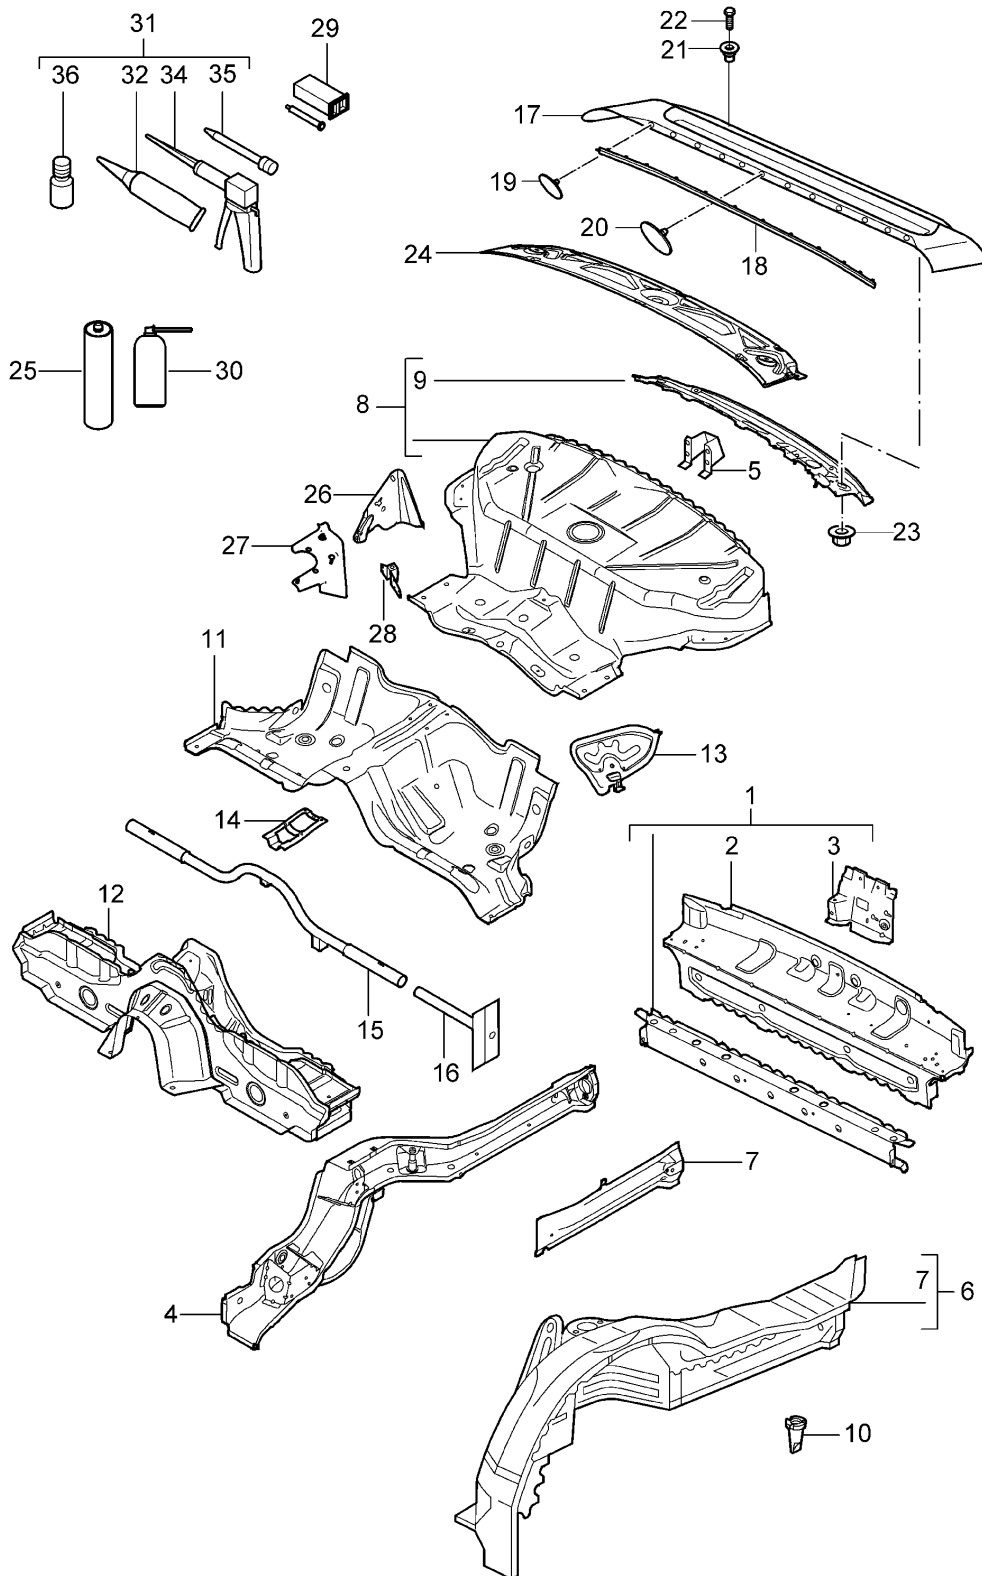

Model: 997T07

Model life 2007>>2009