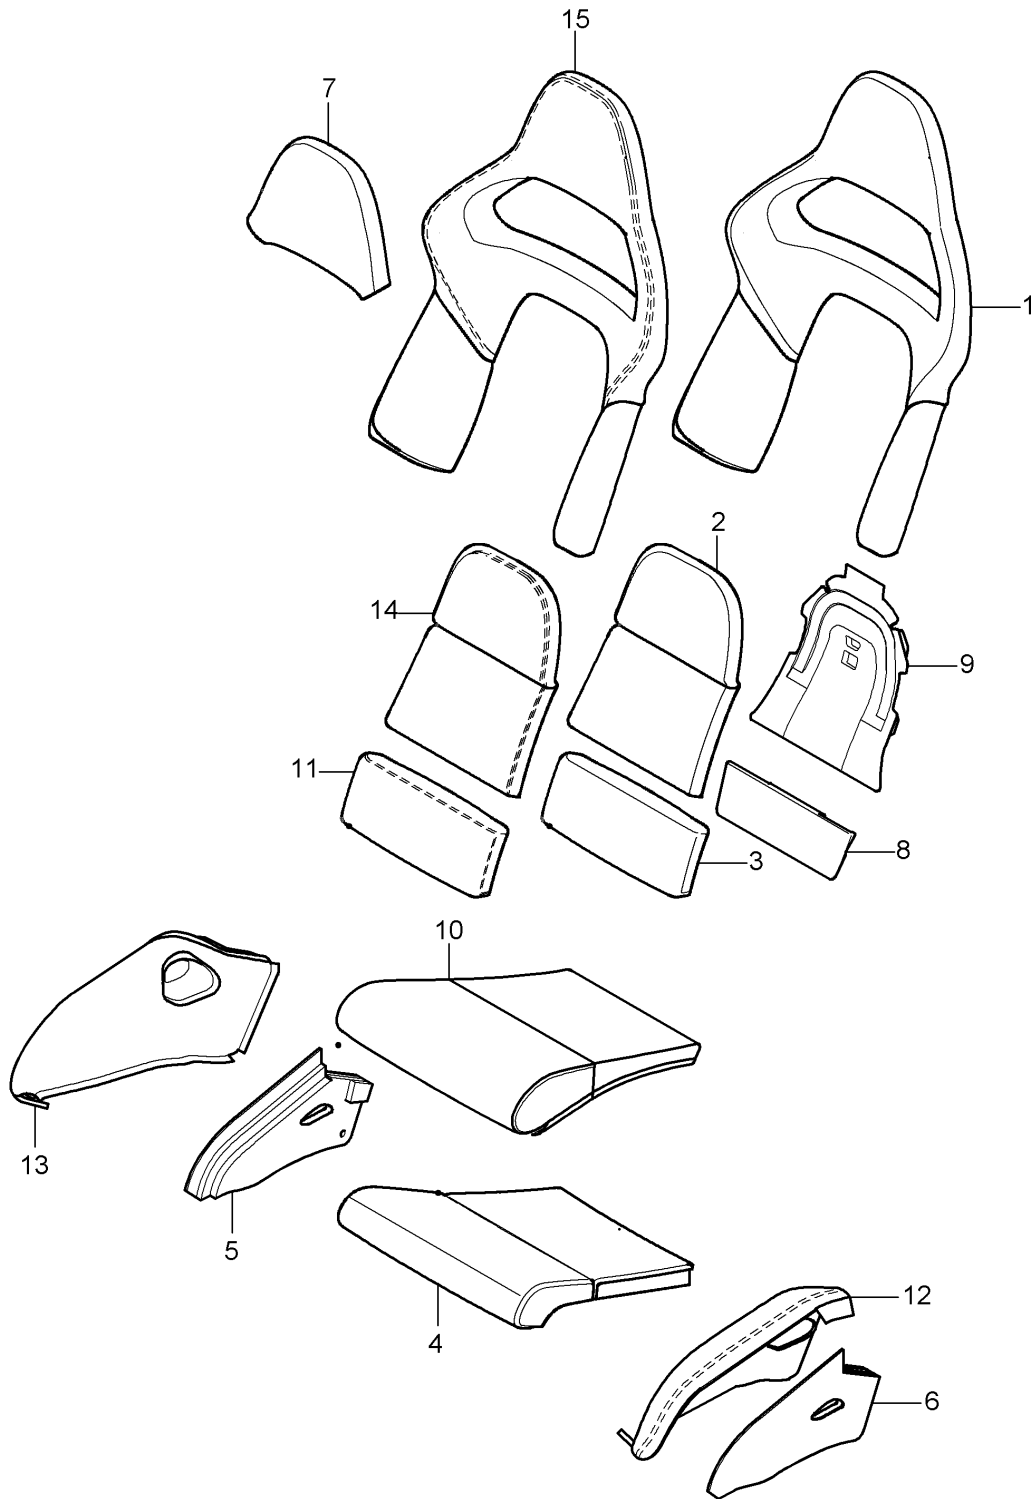

Model: 997T07

Model life 2007>>2009

Model: 997T07 Model life 2007>>2009

Pos	Part Number	Description	Remark	Qty	Model
		Foam part Cover Seat and backrest surface Bucket seat Collapsible	08-		GT2
1	997 521 447 00	Foam part Backrest Outer part		2	I388/389
2	997 521 448 00	Foam part Backrest Centre part		2	I388/389
3	997 521 441 00	Foam part Seat cushion Rear		2	I388/389
4	997 521 440 00	Foam part Seat cushion Front		2	I388/389
5	997 521 443 00	Foam part Seat cushion Lateral Outer Left	/L	1	I388
(5)	997 521 444 00	Foam part Seat cushion Lateral Inner Left		1	I388
6	997 521 446 00	Foam part Seat cushion Lateral Outer Right		1	I389
(6)	997 521 445 00	Foam part Seat cushion Lateral Inner Right		1	I389
7	997 521 458 00	Foam part Head rest		2	I388/389
8	997 521 456 00	Foam part Seat cushion Rear		1	I388/389
9	997 521 457 00	Foam part Backrest		1	I388/389
10	997 521 380 01	Cover for cushion Front	/L /R	1	I388/389/951
	997 521 380 01 A15	Black			
10	997 521 380 02	Cover for cushion Front Cloth	/L /R	1	I388/389/990
11	997 521 381 01	Cover for cushion Rear	/L /R	1	I388/389/951
	997 521 381 01 A15	Black			
(11)	997 521 381 02	Cover for cushion Rear Cloth	/L /R	1	I388/389/990
12	997 521 383 00	Cover Lateral Outer	/L	1	I388/951
	997 521 383 00 8YR	Black			
	997 521 383 00 D11	Dark grey/natural			
(12)	997 521 383 01	Cover Lateral	/L /R	1	I388/990