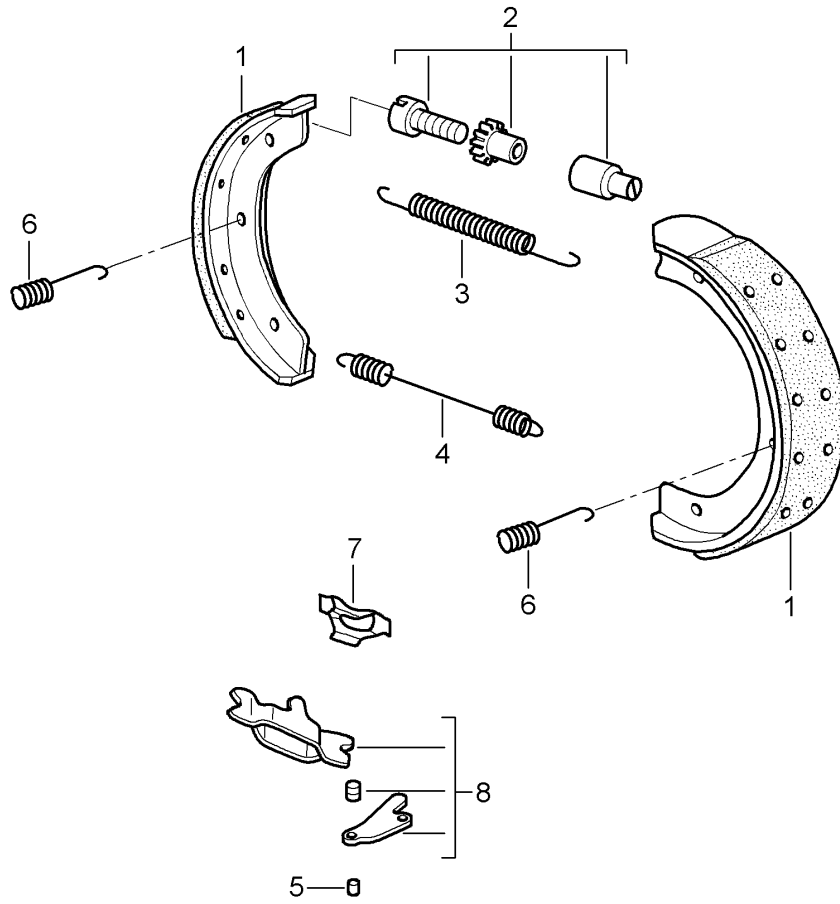

Model: 997T07

Model life 2007>>2009

Model: 997T07

Model life 2007>>2009

Pos	Part Number	Description	Remark	Qty	Model
		Handbrake See technical manual Group 46 83 20			TURBO
1	997 352 993 01	Brake shoe 1 set Only together with Compression spring 997.352.741.00		1	TURBO
(1)	997 352 993 02	Brake shoe 1 set		1	GT2
2	993 352 071 00	Adjusting screw		2	
(2)	298 609 723	Adjusting screw		2	
3	997 352 721 01	Tension spring Short		2	
(3)	298 609 717	Tension spring Short		2	
4	997 352 723 02	Tension spring Long		2	
5	993 352 737 00	Bolt		2	
6	997 352 741 00	Compression spring Only together with Brake shoe 997.352.993.01		4	TURBO
(6)	997 352 741 02	Compression spring		4	GT2
(6)	298 609 583	Compression spring		4	GT2
7	997 352 807 00	Support panel		2	
8	928 352 090 01	Push-button lock Complete		2	