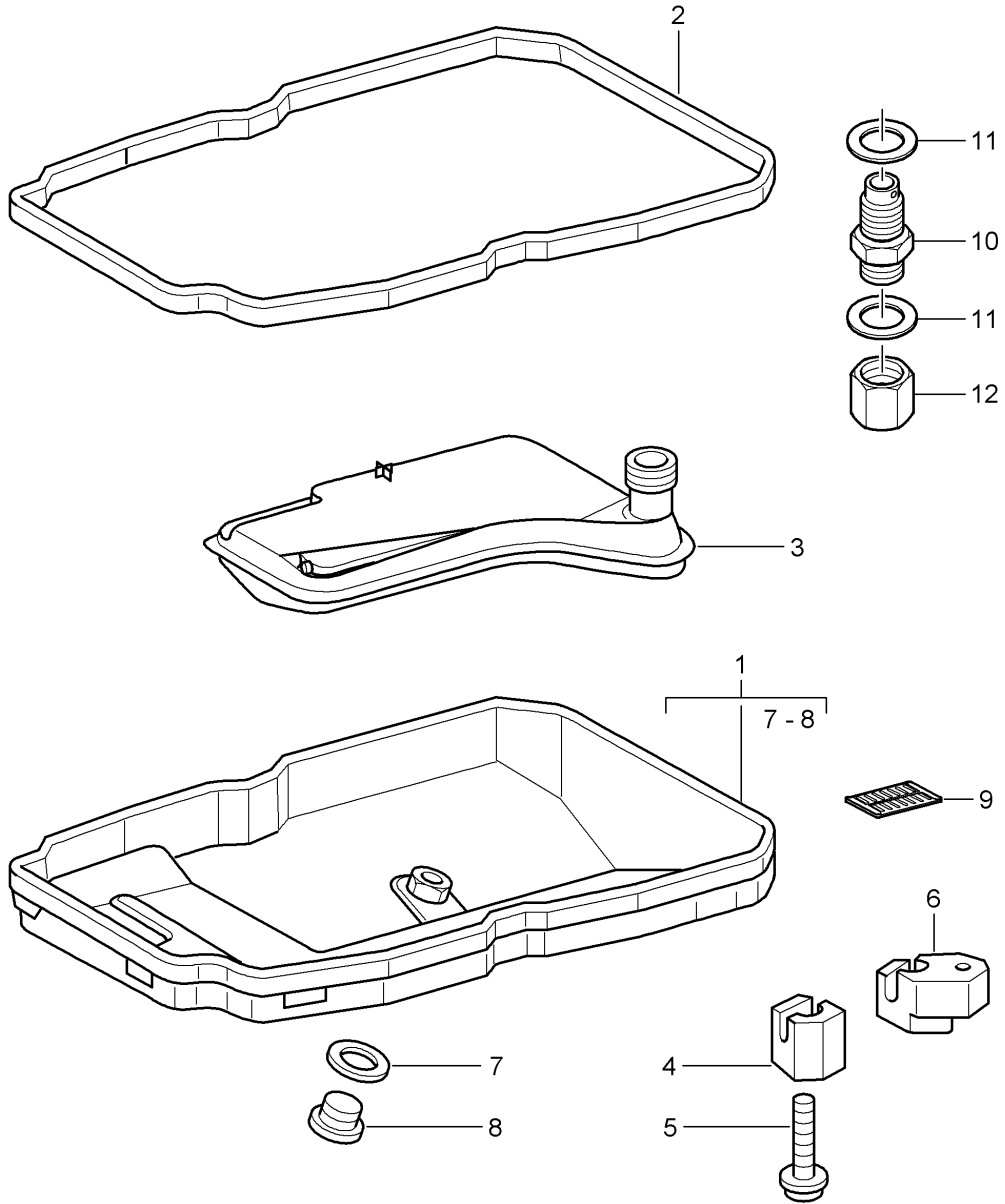

Model: 997T07

Model life 2007>>2009

Model: 997T07

Model life 2007>>2009

Pos	Part Number	Description	Remark	Qty	Model
		Tiptronic			A97.50
		Oil filter			
1	722 270 161 2	Oil pan		1	
2	140 271 008 0	Oil pan		1	
3	722 277 009 5	Gasket		1	
4	140 271 006 8	Oil filter		1	
5	999 073 202 01	Clamping sleeve		6	
		Pan-head screw		6	
		M 6 X 32			
6	140 271 016 8	Clamping sleeve		X	
7	900 123 062 20	Sealing ring		2	
8	900 219 007 01	Screw plug		2	
9	220 271 009 8	Magnet		1	
10	996 307 055 11	Connection piece		1	
		Oil inlet			
11	900 123 007 30	Sealing ring		2	
		14 X 18			
12	900 070 011 01	Cap nut		1	
		M14 X 1,5