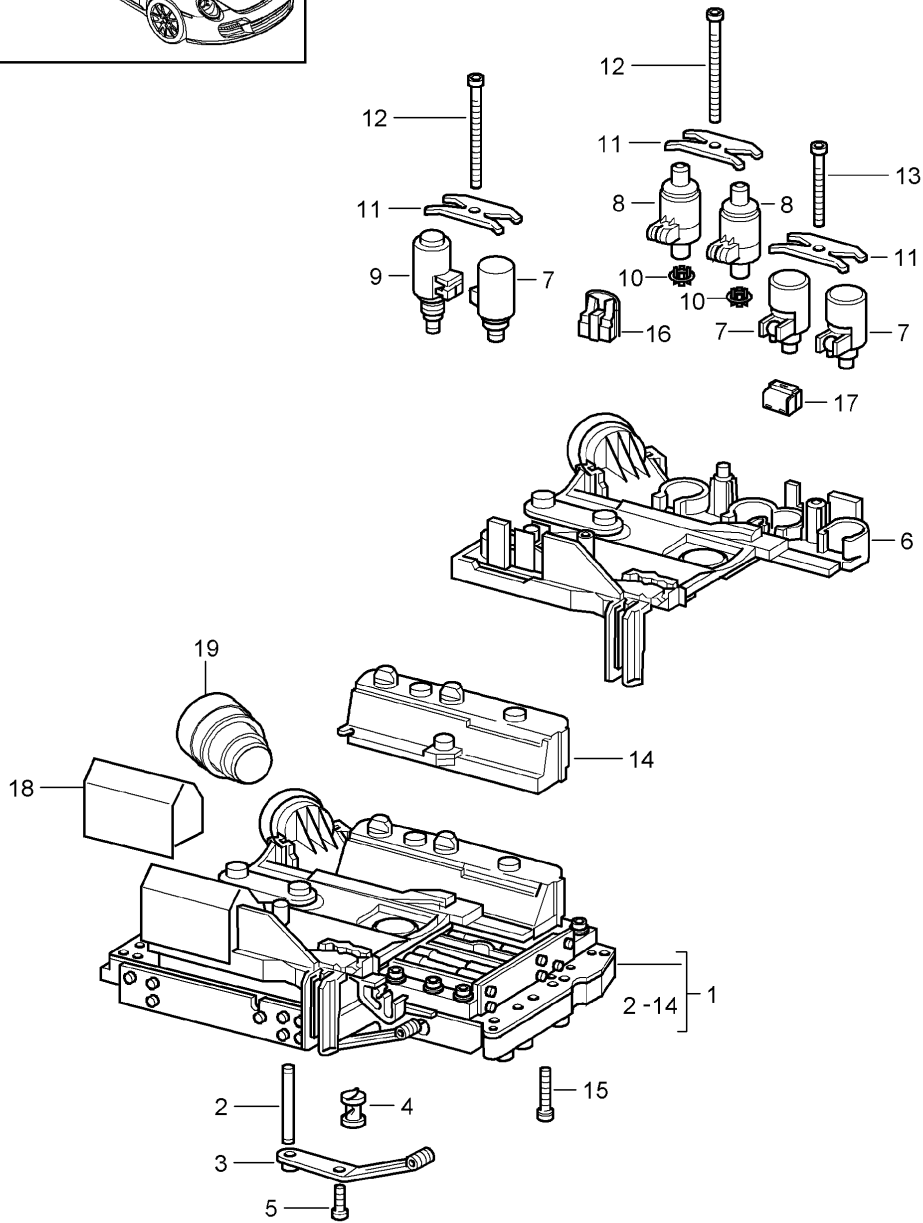

Model: 997T07

Model life 2007>>2009

Model: 997T07

Model life 2007>>2009

Pos	Part Number	Description	Remark	Qty	Model
		Tiptronic Switch unit Solenoid valve Pressure regulator			A97.50
1	722 270 020 6	Switch unit		1	
2	140 277 007 5	Pin		1	
3	140 270 017 8	Spring		1	
4	140 270 029 8	Filter		1	
5	170 990 012 0	Screw		1	
6	140 270 056 1	Cover plate		1	
6	140 270 086 1	Cover plate		1	
6	140 270 116 1	Cover plate		1	
7	240 270 028 9	Valve		3	
8	203 270 008 9	Solenoid valve		2	
9	140 277 043 5	Solenoid valve		1	
10	140 270 049 8	Filter		2	
11	140 276 000 3	Spring plate		3	
(11)	140 276 020 3	Spring plate		3	
12	140 277 107 1	Screw		2	
13	140 277 117 10	Screw		1	
14	140 271 078 2	Cover		1	
15	140 277 067 1	Screw		10	
16	240 271 008 2	Cap		2	
16		Cap		2	
	240 271 008 2 28	Cap			
17	240 271 018 2	Cap		3	
18	140 271 088 2	Cover		1	
19	000 043 207 28	Cable guide		1