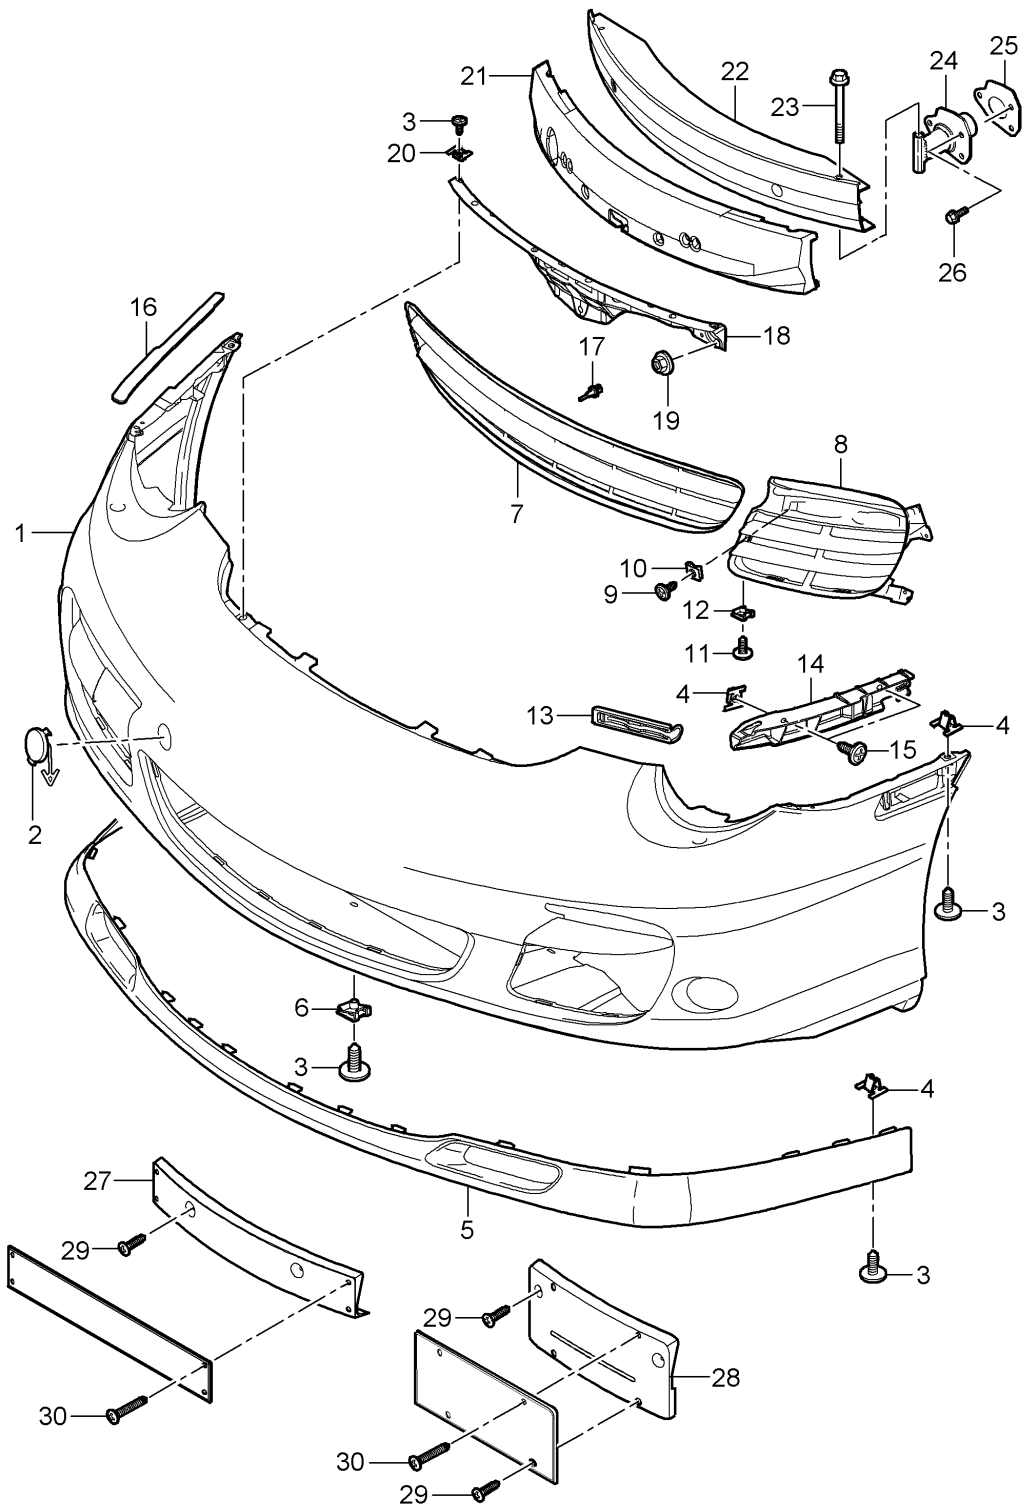

Model: 997T07

Model life 2007>>2009

Model: 997T07

Model life 2007>>2009

Pos	Part Number	Description	Remark	Qty	Model
1	997 505 191 04	Bumper Front Lining Prime coated		1	I288
(1)	997 505 191 17	Lining Prime coated		1	I288
2	997 505 703 01	Cover		1	
	997 505 703 01 G2X	Prime coated			
3	999 073 227 09	Tapping screw ST 4,8 X 19		10	
4	999 507 849 01	Captive nut ST 4,8		10	
5	997 505 557 01	Spoiler		1	
	997 505 557 01 01C	Satin black			
(5)	997 505 557 05	Spoiler		1	IXAF
(5)	997 505 557 07	Spoiler Prime coated		1	IXUA
				1	
6	999 591 699 02	Speed nut ST 4,8		1	
7	997 505 541 02	Retaining frame Centre		1	
	997 505 541 02 01C	Satin black			
8	997 505 563 01	Retaining frame Lateral	/L	1	
	997 505 563 01 01C	Satin black			
(8)	997 505 564 01	Retaining frame Lateral	/R	1	
	997 505 564 01 01C	Satin black			
-	999 902 057 40	Velcro fastener for Direction indicator light		2	
9	999 073 080 02	Combination screw ST 4,2 X 16		4	
10	999 507 768 02	Speed nut ST 4,2		4	
11	999 073 231 09	Tapping screw ST 4,8 X 16		2	
12	999 507 795 09	Speed nut ST 4,8		2	
13	997 505 719 00	Fixing device		2	
14	997 505 535 01	Retaining strip Lateral	/L	1	
(14)	997 505 536 01	Retaining strip Lateral	/R	1	
15	999 073 418 01	Tapping screw ST 4,8 X 19		4	
(16)	997 504 531 00	Protective film	/L	1	
16	997 504 532 00	Protective film	/R	1	
17	996 641 142 00	Temperature sensor		1	
18	997 505 531 00	Retaining strip Centre		1	
19	999 076 048 02	Hexagon nut M 6		3	
20	999 507 849 01	Captive nut ST 4,8		3	
21	997 505 777 00	Insert		1	
22	997 505 141 02	Bumper reinforcement		1	
23	900 378 088 01	Hexagon-head bolt M 12 X 100		2	
24	997 505 319 00	Impact pipe		2	
25	997 505 751 02	Seal		2	
26	900 378 267 09	Impact absorber Combination screw		6