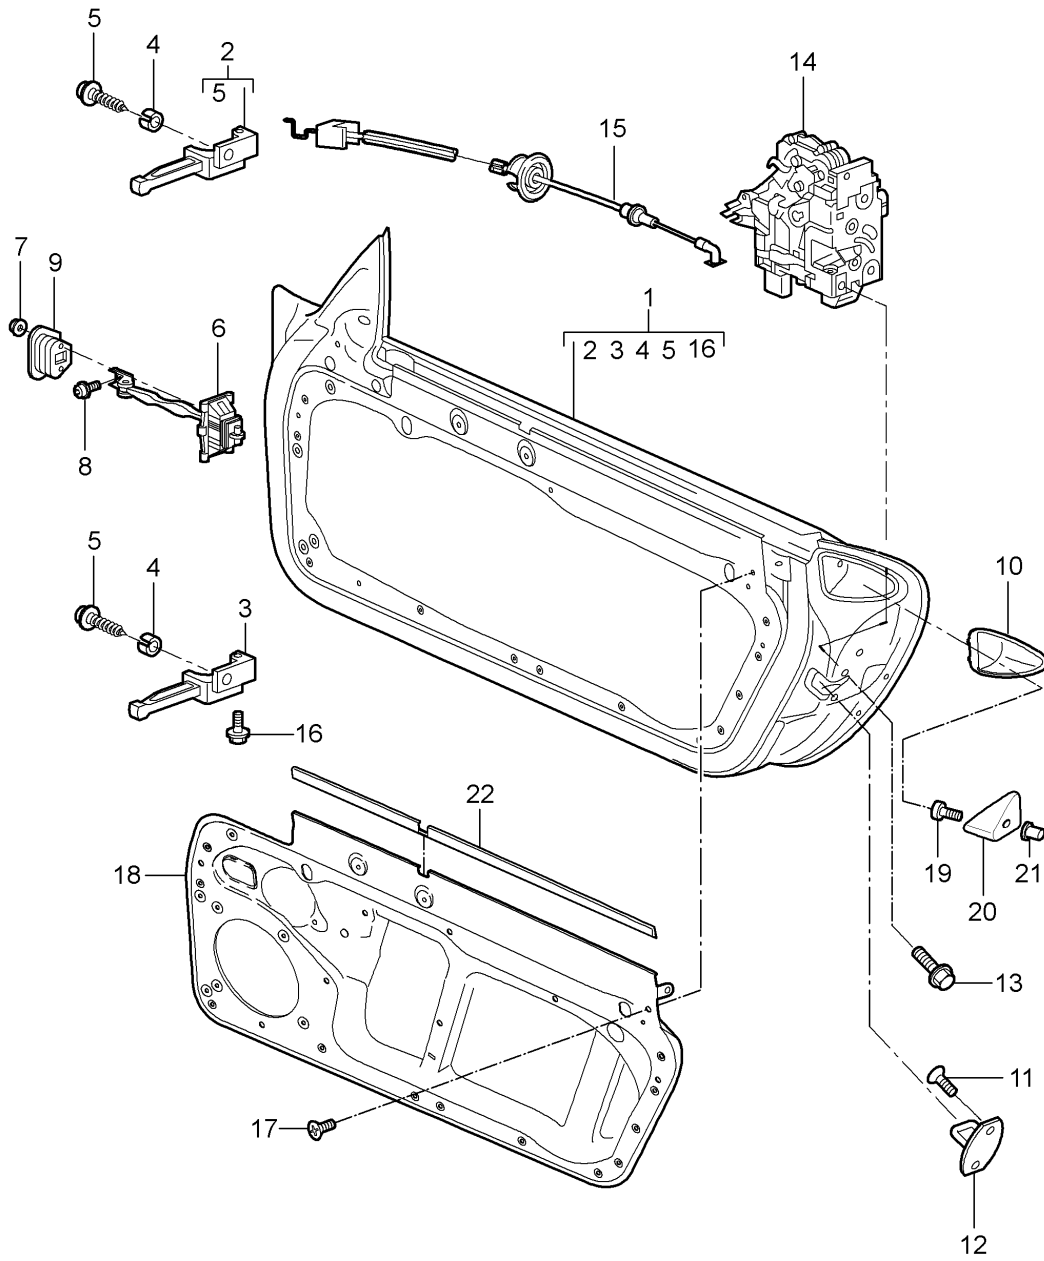

Model: 997T07 Model life 2007>>2009

Pos	Part Number	Description	Remark	Qty	Model
		Lid Rear And Rear spoiler			IXAF
1	997 512 221 03	Lid Prime coated Use also:		1	
2	996 512 987 00	Adjusting screw Lid		2	
3	997 512 611 01	Gasket		1	
4	997 512 551 00	Gas-pressure spring		1	
5	999 167 051 03	Ball pin		2	
6	997 512 151 02	Hinge	/L	1	
(6)	997 512 152 01	Hinge	/R	1	
7	900 378 214 01	Hexagon-head bolt M 6 X 18		4	
8	900 075 466 09	Combination screw M 6 X 16		6	
8	900 075 466 01	Combination screw M 6 X 16		6	
9	997 512 153 00	Stop Hinge		2	
10	997 512 213 01	Lock upper part		1	
11	999 073 378 02	Round head screw M 6 X 20		2	
12	997 110 171 00	Intake manifold Air cleaner	/L	1	COUPE
(12)	997 110 172 00	Intake manifold Air cleaner	/R	1	COUPE
(12)	997 110 171 03	Intake manifold Air cleaner	/L	1	CABRIO
(12)	997 110 172 03	Intake manifold Air cleaner	/R	1	CABRIO
13	999 507 499 40	Expansion rivet 5,0 X 11,5		2	
14	997 512 053 00	Lock lower part		1	
15	N 910 664 01	Combination screw M 6 X 40		2	
16	997 512 521 00	Cable Emergency operation		1	
17	900 116 002 03	Lock washer		1	
18	997 624 118 00	Actuator		1	
(18)	997 624 118 01	Actuator	09-	1	
-	997 612 916 00	Repair kit Wiring harness Actuator	-08	1	
19	997 624 056 02	Blower		1	
20	999 703 451 40	Rubber sleeve 9,0 X 14,0 X 1,5		4	
21	999 209 093 01	Spacer sleeve 7,0 X 1,0 X 12		4	
22	999 073 417 01	Oval-head screw M6 X 30		4	
23	997 512 471 01	Spoiler		1	
24	997 512 261 03	Rear spoiler		1	
25	997 512 977 01	Connecting piece	/L	1	
25	997 512 977 02	Connecting piece	/L	1	
(25)	997 512 978 01	Connecting piece	/R	1	
26	900 119 126 02	Pan-head screw M 6 X 18		4	
27	900 249 055 09	Countersunk-head screw M 6 X 20		4	

Model: 997T07

Model life 2007>>2009