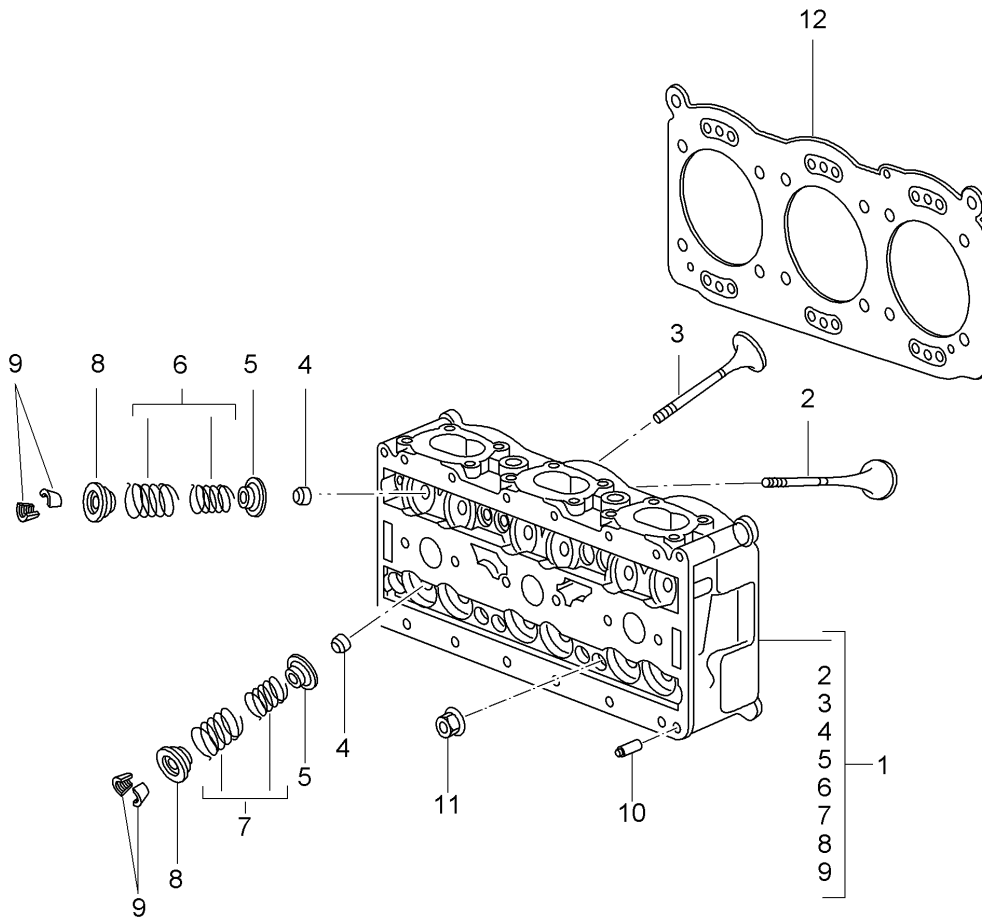

Model: 997T07

Model life 2007>>2009

Model: 997T07

Model life 2007>>2009

Pos	Part Number	Description	Remark	Qty	Model
1	997 104 001 72	Cylinder head Cylinder head Ready for installation		2	M97.70
2	996 105 111 72	Intake valve		12	
3	996 105 113 72	Exhaust valve		12	
4	996 105 115 52	Valve stem seal		24	
5	996 105 117 74	Concave washer		24	
6	996 105 093 70	Set of valve springs		12	
7	997 105 025 71	Set of valve springs		12	
8	996 105 121 73	Concave washer		24	
9	996 105 123 52	Valve collet		48	
10	900 012 046 00	Straight pin		4	
11	996 104 382 70	Cylinder head nut		24	
11	996 104 382 71	Cylinder head nut		24	
12	997 104 170 71	Cylinder head gasket		2