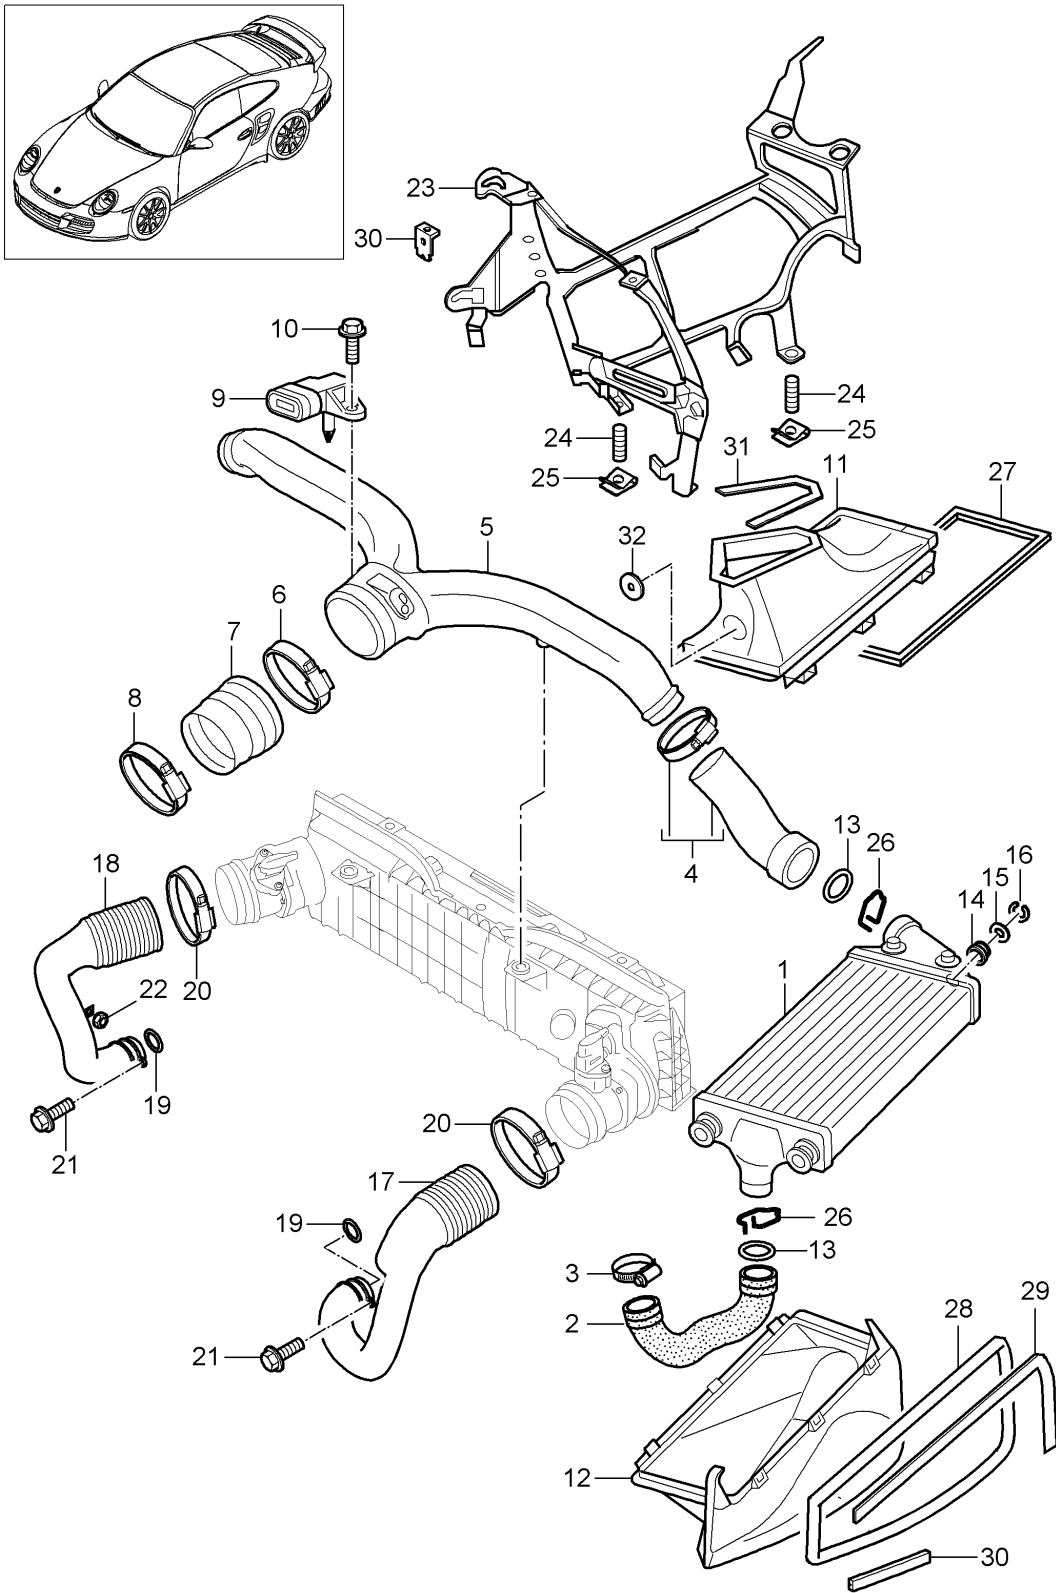

Model: 997T07

Model life 2007>>2009

Model: 997T07

Model life 2007>>2009

Pos	Part Number	Description	Remark	Qty	Model
		Turbocharging			M97.70
1	997 110 639 00	Charge air cooler	/L	1	
(1)	997 110 640 00	Charge air cooler	/R	1	
2	997 110 631 01	Pressure hose Turbocharger Cyl. 1 - 3	/L	1	
(2)	997 110 631 02	Pressure hose Turbocharger Cyl. 1 - 3	/L	1	
(2)	997 110 630 01	Pressure hose Turbocharger Cyl. 4 - 6	/R	1	
(2)	997 110 630 02	Pressure hose Turbocharger Cyl. 4 - 6	/R	1	
3	999 512 348 01	Hose clamp 40 - 60		2	
4	997 110 644 03	Pressure hose for Pressure pipe	/L	1	
(4)	997 110 645 03	Pressure hose for Pressure pipe	/R	1	
5	997 110 646 72	Pressure pipe		1	
6	999 512 629 00	Hose clamp 90 - 110		1	
7	997 110 647 71	Rubber sleeve	07	1	
(7)	997 110 647 72	Rubber sleeve	08-	1	
(7)	997 110 647 73	Rubber sleeve		1	
8	999 512 542 00	Hose clamp 80 - 100		1	
9	996 606 180 00	Sensor		1	
10	999 919 241 01	Lens-head screw M 6 X 15		2	
11	997 575 657 00	Air guide	/L	1	
(11)	997 575 658 00	Air guide	/R	1	
12	997 575 471 00	Air guide	/L	1	
	997 575 471 00 01C	Satin black			
(12)	997 575 471 80	Air guide	/L 08-	1	I101
	997 575 471 80 01C	Satin black			
(12)	997 575 472 00	Air guide	/R	1	
	997 575 472 00 01C	Satin black			
(12)	997 575 472 80	Air guide	/R 08-	1	I101
	997 575 472 80 01C	Satin black			
13	996 106 801 06	Sealing ring		4	
14	996 110 638 70	Rubber mounting		8	
15	999 025 255 02	Washer 16,1 X 32 X 0,5	07	8	
(15)	999 025 255 01	Washer 16 X 32 X 0,5	08-	8	
16	900 116 015 09	Lock washer		8	
17	997 110 623 73	Intake pipe	/L	1	
(17)	997 110 023 73	Intake pipe	/L	1	
18	997 110 624 73	Intake pipe	/R	1	
18	997 110 024 73	Intake pipe	/R	1	
19	999 707 564 40	O-ring 50.00 X 2,50		2	
20	999 512 698 01	Hose clamp 70 - 90/9		2	
21	900 385 019 01	Torx screw M 6 X 20		4	
22	900 377 010 02	Hexagon nut M 6		1