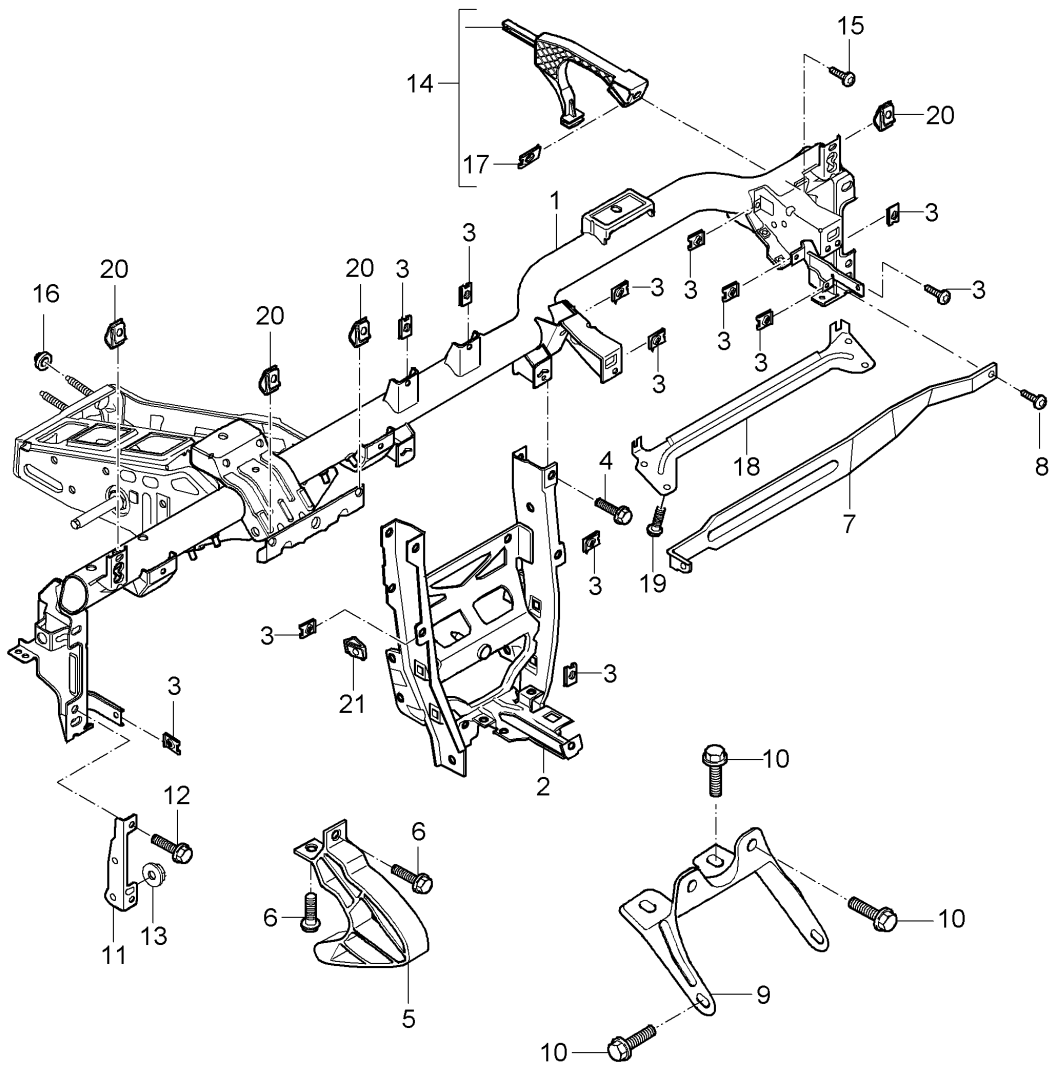

Model: 997T07

Model life 2007>>2009

Pos	Part Number	Description	Remark	Qty	Model
37	997 552 649 01	Hinge bolt		2	
		Glove compartment			
38	997 552 821 00	Grommet		3	

Model: 997T07

Model life 2007>>2009

Model: 997T07