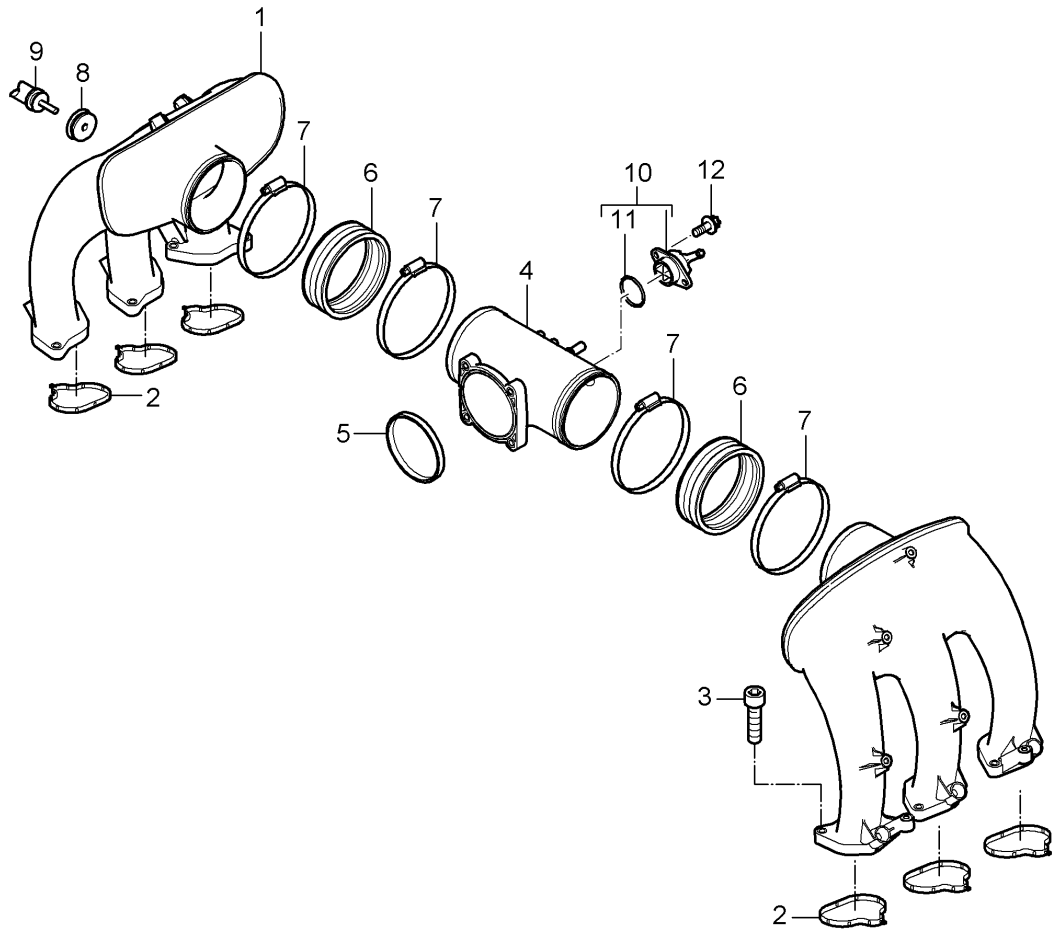

Model: 997T07

Model life 2007>>2009

Model: 997T07

Model life 2007>>2009

Pos	Part Number	Description	Remark	Qty	Model
		Intake distributor			M97.70
1	997 110 627 72	Intake distributor		2	-I101
(1)	997 110 677 71	Intake distributor		2	I101
(1)	997 110 477 72	Intake distributor		2	I101
2	997 110 747 70	Gasket		6	
3	900 067 354 01	Combination screw M 6 X 25		12	
4	997 110 215 70	Distributor tube		1	-I101
(4)	997 110 177 71	Distributor tube with Gasket		1	I101
(4)	997 110 159 70	Distributor tube		1	I101
(4)	997 110 059 70	Distributor tube Complete		1	I101
5	997 110 319 00	Gasket		1	
6	997 110 685 70	Rubber sleeve		2	-I101
(6)	997 110 687 71	Rubber sleeve		2	I101
7	999 512 539 00	Hose clamp 90 - 110/9		4	
(7)	999 512 539 01	Hose clamp 90 - 110/9		4	-I101
(7)	999 512 698 01	Hose clamp 70 - 90/9		4	I101
8	993 110 530 01	Grommet		1	
9	997 606 213 00	Temperature sensor Engine compartment		1	
10	997 110 178 70	Check valve		1	I101
11	999 707 409 41	O-ring 26 X 3		1	I101
12	900 385 050 01	Outer hexagon round screw BM 6 X 16		2	I101