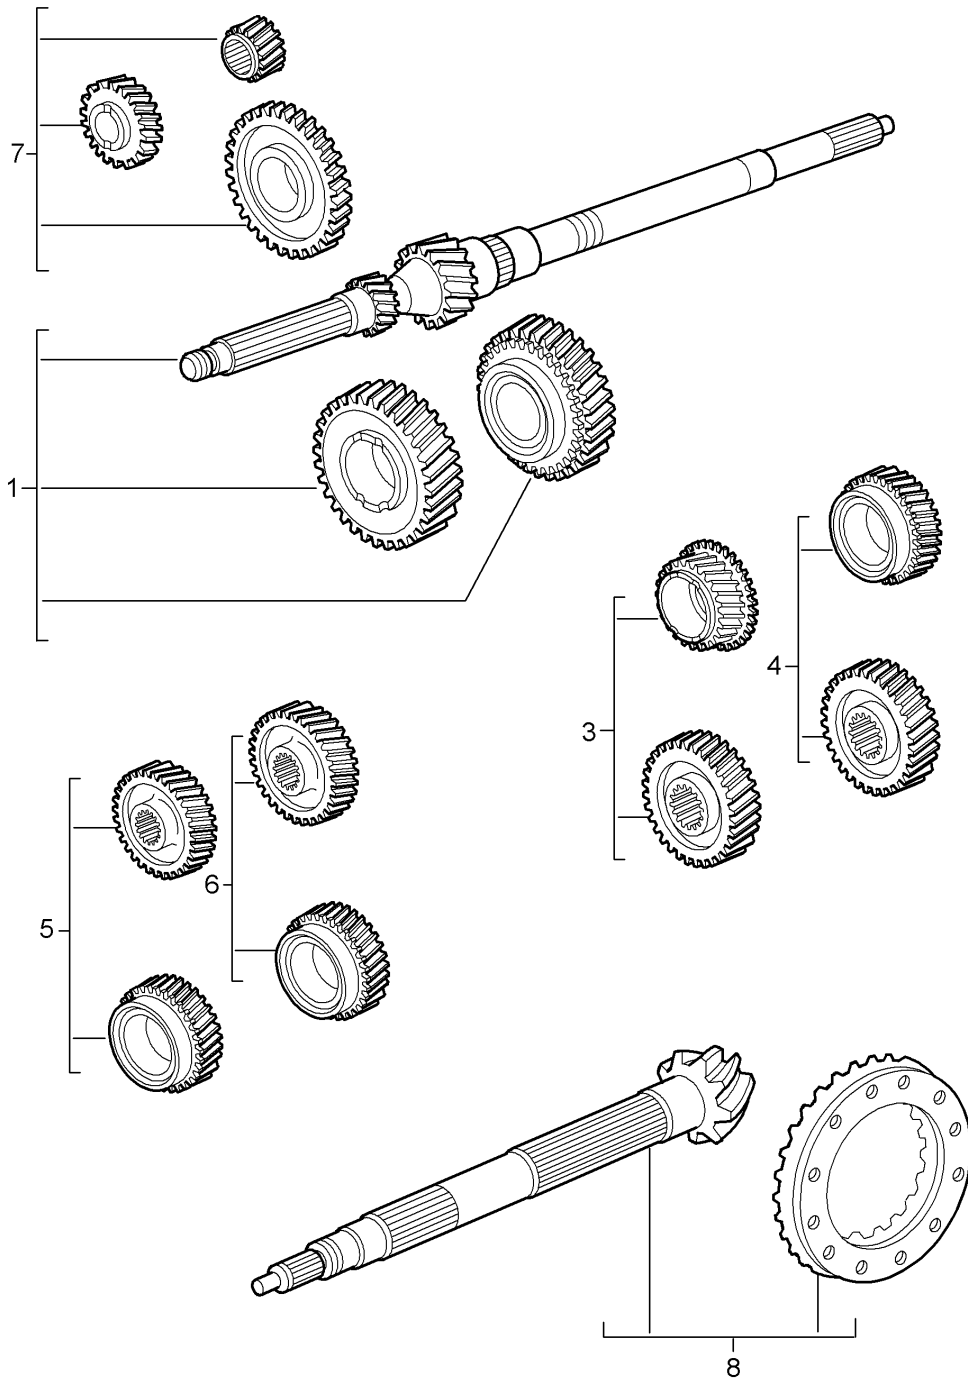

Model: 997T07

Model life 2007>>2009

Model: 997T07

Model life 2007>>2009

Pos	Part Number	Description	Remark	Qty	Model
1	997 302 901 88	Gear wheel sets Gear set 1st / 2nd gear 1st gear Z = 41 : 13 2nd gear Z = 34 : 18		1	G97.88
3	997 302 953 88	Gear set 3rd gear Z = 35 : 25		1	
4	997 302 954 88	Gear set 4th speed Z = 35 : 32		1	
5	997 302 955 88	Gear set 5th gear Z = 33 : 37		1	
6	997 302 956 88	Gear set 6th gear Z = 33 : 45		1	
7	997 302 907 88	Gear set Reverse gear		1	
8	950 302 911 71	Ring gear and pinion shaft 31 : 9		1