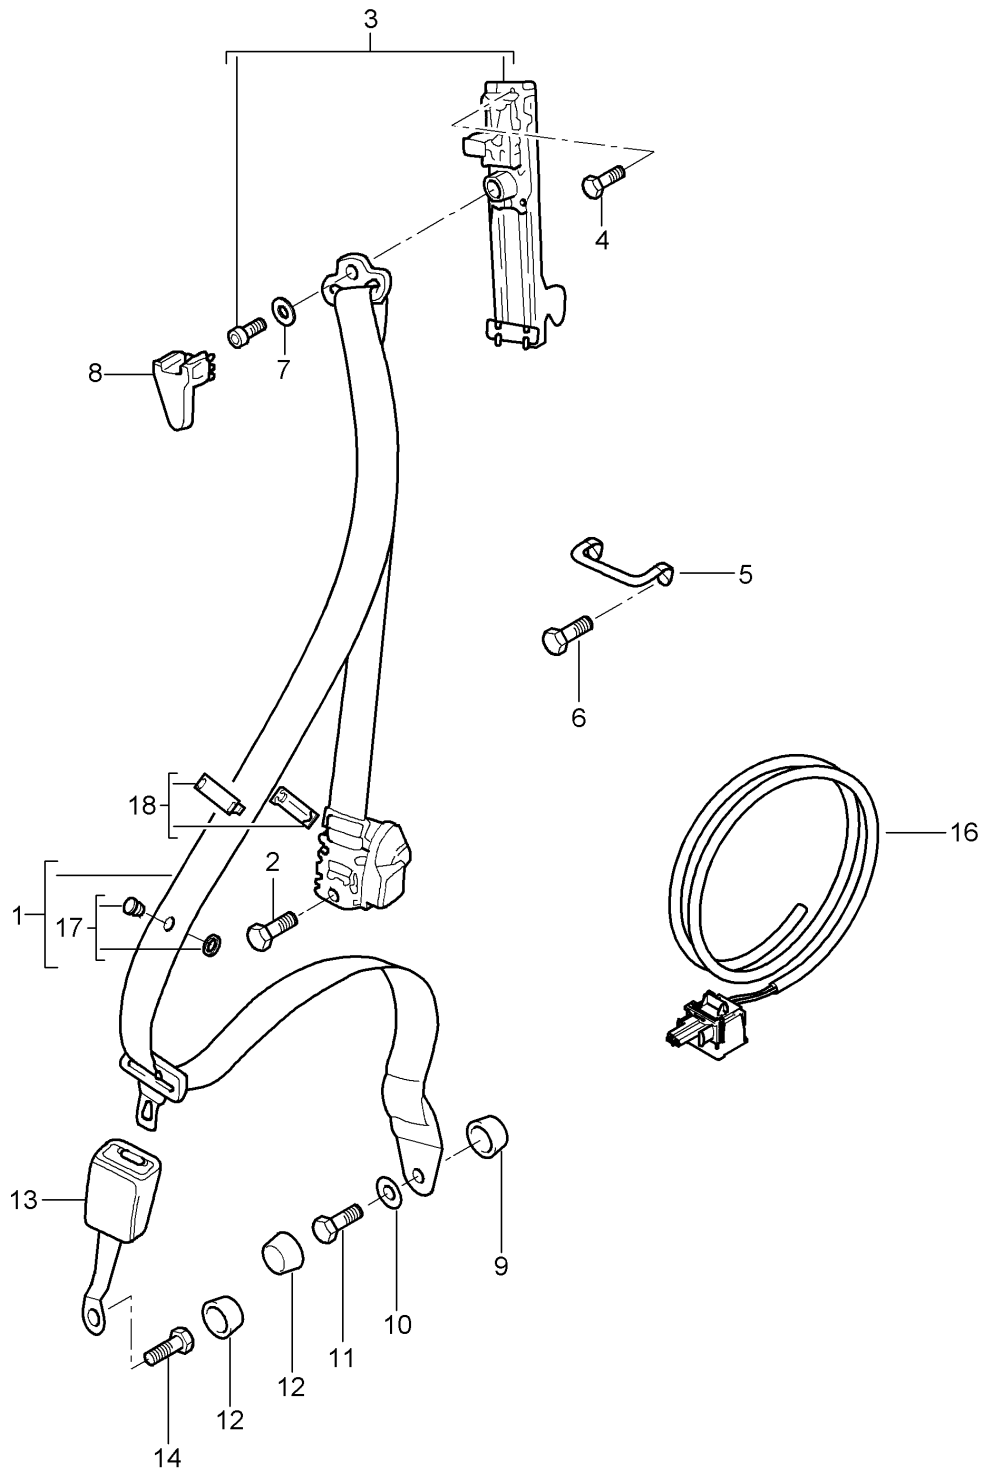

Model: 997T07

Model life 2007>>2009