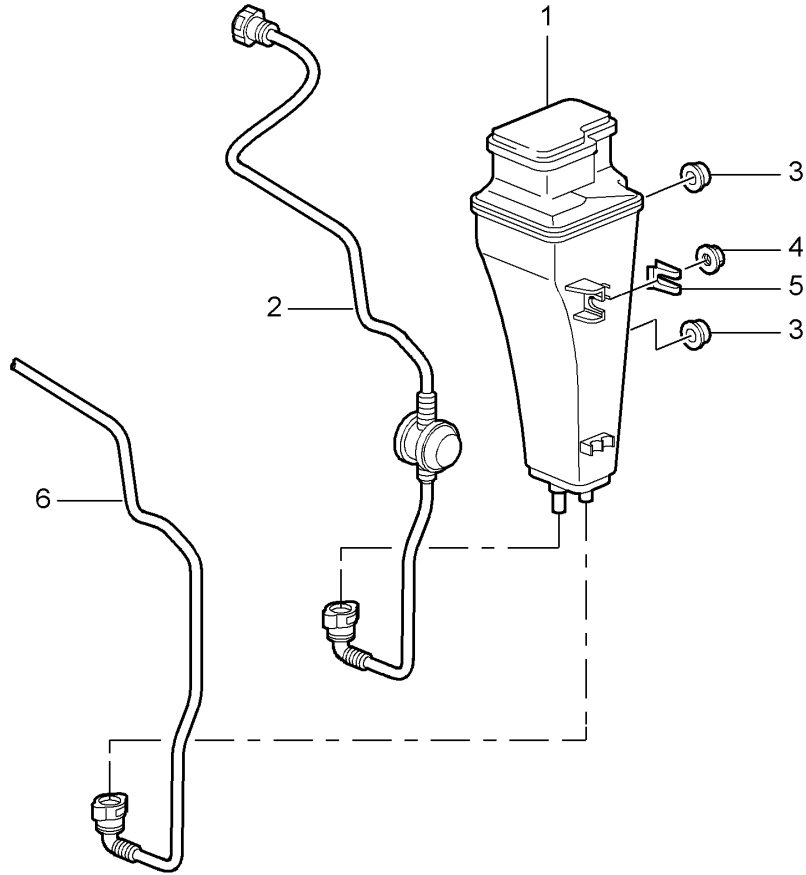

Model: 997T07

Model life 2007>>2009

Pos	Part Number	Description	Remark	Qty	Model
1	997 201 265 01	Fuel system Rear Fuel line Rear Fuel pump for Engine		1	
2	997 201 275 00	Fuel line Rear Return line		1	
3	997 201 355 01	Air tube Rear Carbon canister for Engine		1	
4	999 507 833 40	Cable holder 15/8/10/8		1	
5	999 507 488 40	Cable holder 5,0/10,0		4	
6	999 507 521 40	Cable holder 8/8/10		1	
7	999 507 850 40	Cable holder 8,0/15,0		1	
8	999 507 727 40	Cable holder 8/10		1	
9		Lines Front See illustrations 2/01/05			

Model: 997T07

Model life 2007>>2009