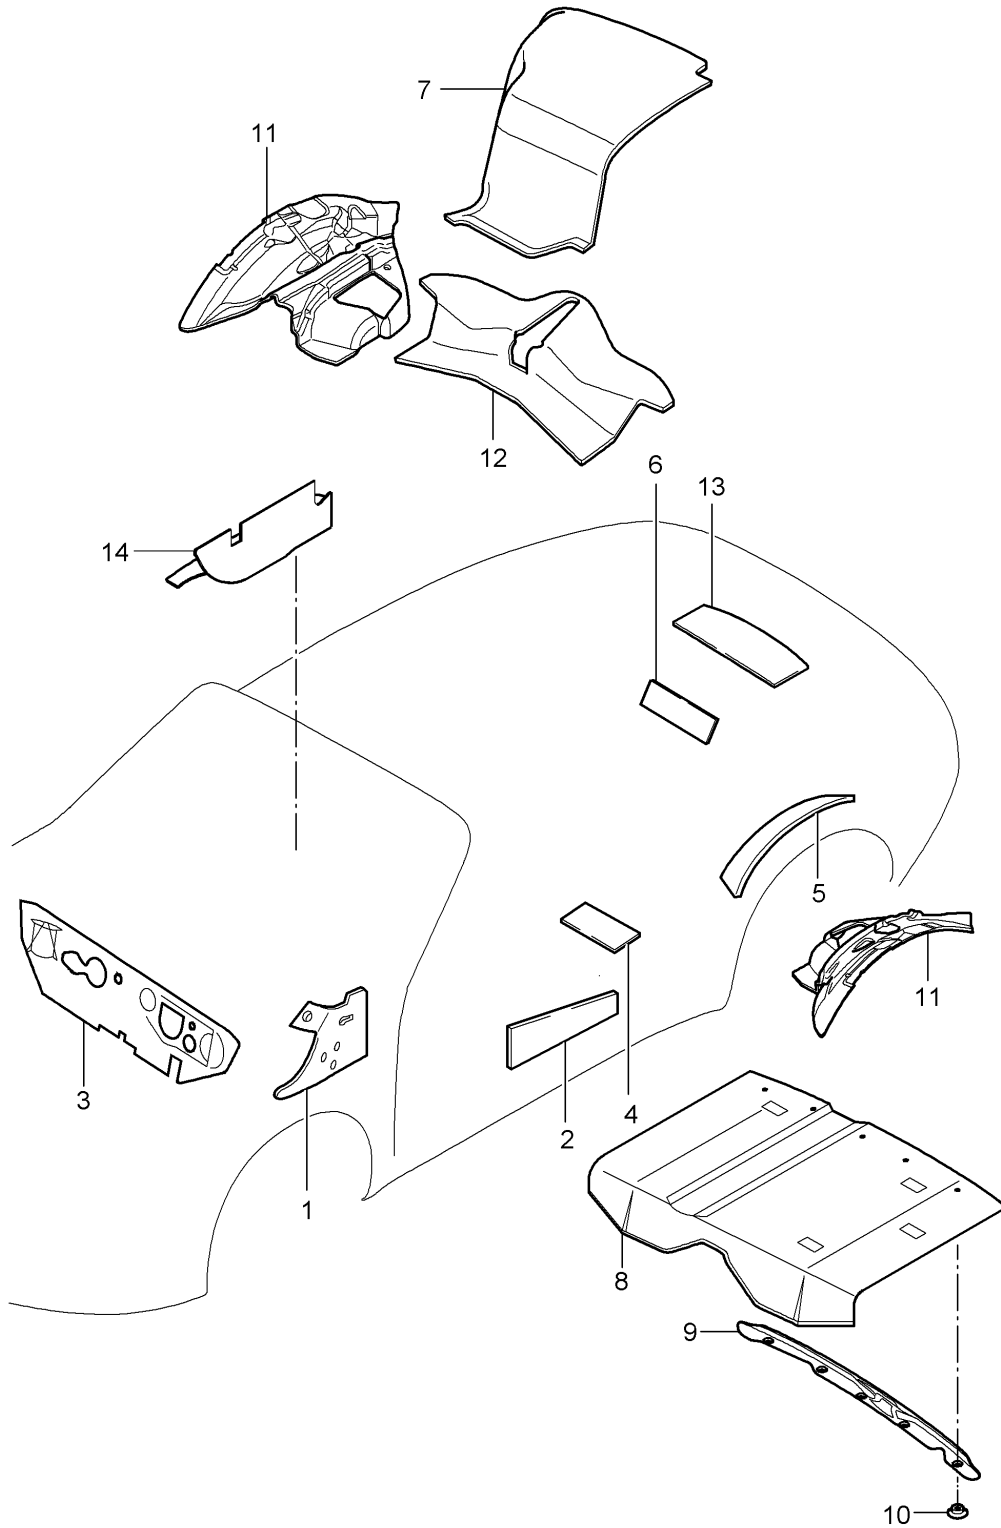

Model: 997T07

Model life 2007>>2009

Model: 997T07 Model life 2007>>2009

Pos	Part Number	Description	Remark	Qty	Model
1	997 556 605 00	Body Sound proofing 1 Sound absorber	/L	1	CABRIO
(1)	997 556 606 00	Wheel housing Front Sound absorber	/R	1	
2	997 556 531 01	Wheel housing Front Insulation		2	
3	997 556 723 00	Door Sound absorber	/LL	1	I098
(3)	997 556 724 00	Firewall Sound absorber	/RL	1	I099
4	997 556 503 00	Firewall Insulation		2	
5	997 556 507 01	Floor Insulation	/L	1	
(5)	997 556 508 01	Wheel housing Rear Insulation	/R	1	
6	997 556 511 00	Wheel housing Rear Insulation		1	
(7)	997 556 611 00	Rear wall Lower Sound absorber	/L	1	
7	997 556 612 00	Convertible top Tray Sound absorber	/R	1	
8	997 556 711 02	Convertible top Tray Sound absorber	07	1	
8	997 556 711 03	Sound absorber	08-	1	
9	996 556 761 01	Engine compartment Retaining strip		1	
10	999 049 020 40	Engine compartment Plastic nut		5	
(11)	997 556 657 01	T5/30 X 5,1 Sound absorber	/L	1	
11	997 556 658 01	Wheel-housing liner Rear Sound absorber	/R	1	
12	997 556 653 00	Wheel-housing liner Rear Sound absorber		1	
13	997 556 521 00	Control units Insulation		1	
14	997 556 634 00	Rear wall Upper Sound absorber		1	I680
		Subwoofer