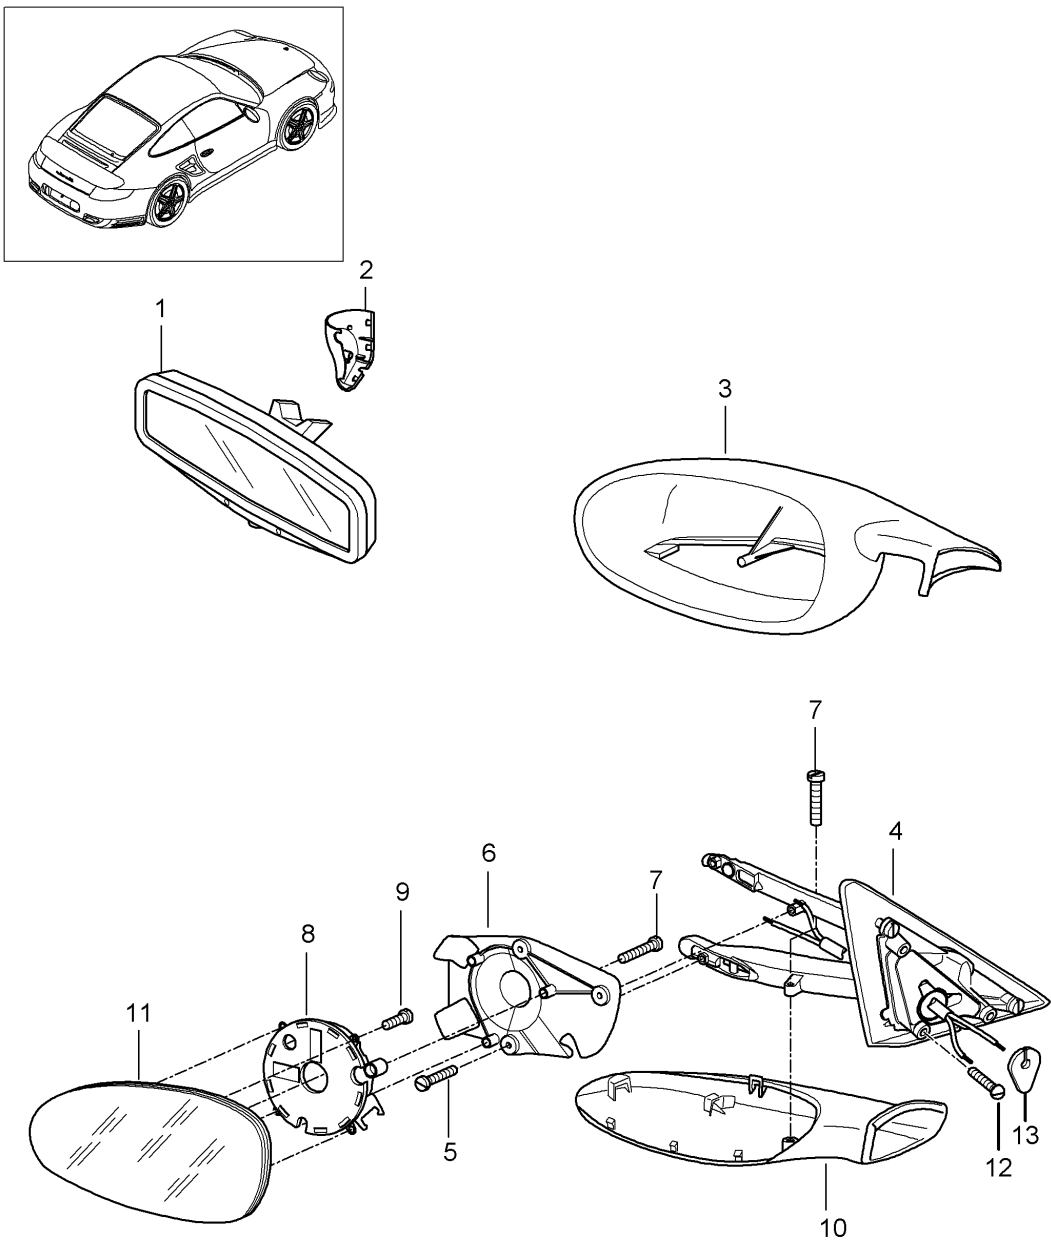

Model: 997T07

Model life 2007>>2009

Pos	Part Number	Description	Remark	Qty	Model
20	999 591 850 01	M 6 X 16 Speed nut ST 4,2		X	
21	999 591 951 03	Speed nut ST 4,2		X	

Model: 997T07

Model life 2007>>2009