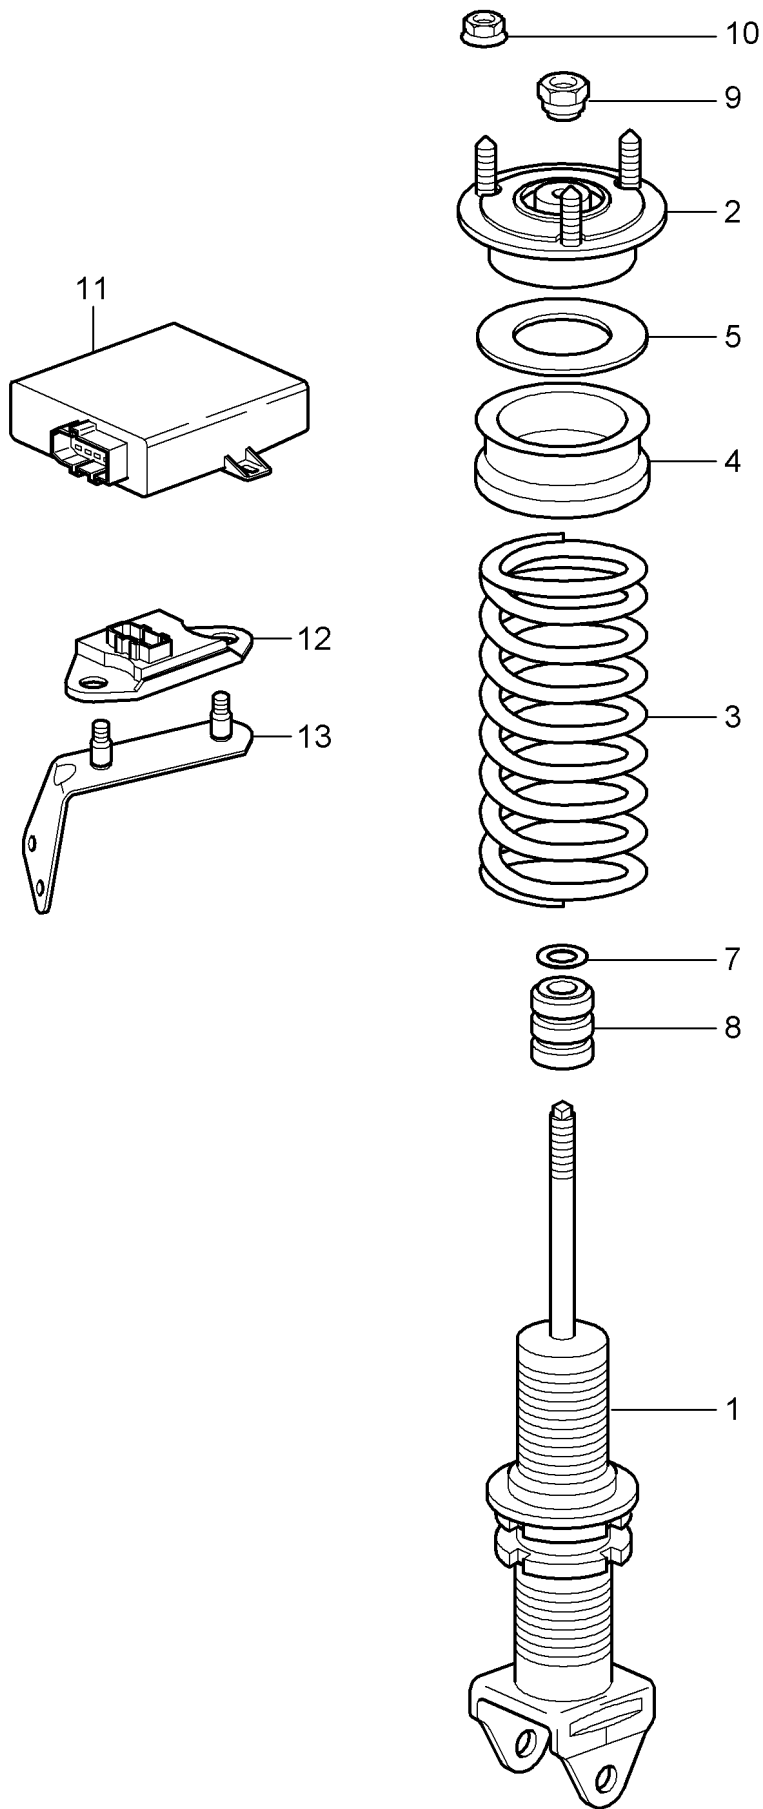

Model: 997T07

Model life 2007>>2009

Model: 997T07 Model life 2007>>2009

Pos	Part Number	Description	Remark	Qty	Model
		Shock absorber Coil spring			GT2
1	997 333 051 93	Shock absorber Mount		2	
-	900 378 138 09	Shock absorber Hexagon-head bolt M 12 X 1,5 X 70		2	
-	900 378 138 01	Hexagon-head bolt M 12 X 1,5 X 70		2	
-	999 084 445 01	Lock nut M 12 X 1,5		2	
2	997 333 061 80	Supporting mount		2	
3	997 333 531 94	Coil spring		1	
	997 333 531 94 504	1 set			
4	996 333 529 92	Spring hanger		2	
5	996 333 551 90	Rubber support		2	
7	999 025 271 02	Washer		2	
8	997 333 105 01	Additional spring		2	
9	999 084 050 02	Hexagon nut M 12 X 1		2	
10	900 380 008 01	Hexagon nut m 10		6	
11	997 618 105 92	Control unit	-07	1	
(11)	997 618 105 94	Shock absorber Control unit	-07	1	
(11)		Shock absorber Control unit	08-	1	
-	997 618 205 00	Shock absorber Support for		1	
12	997 606 111 01	Control unit Acceleration sensor		1	
13	997 606 214 01	Body Support Acceleration sensor		1