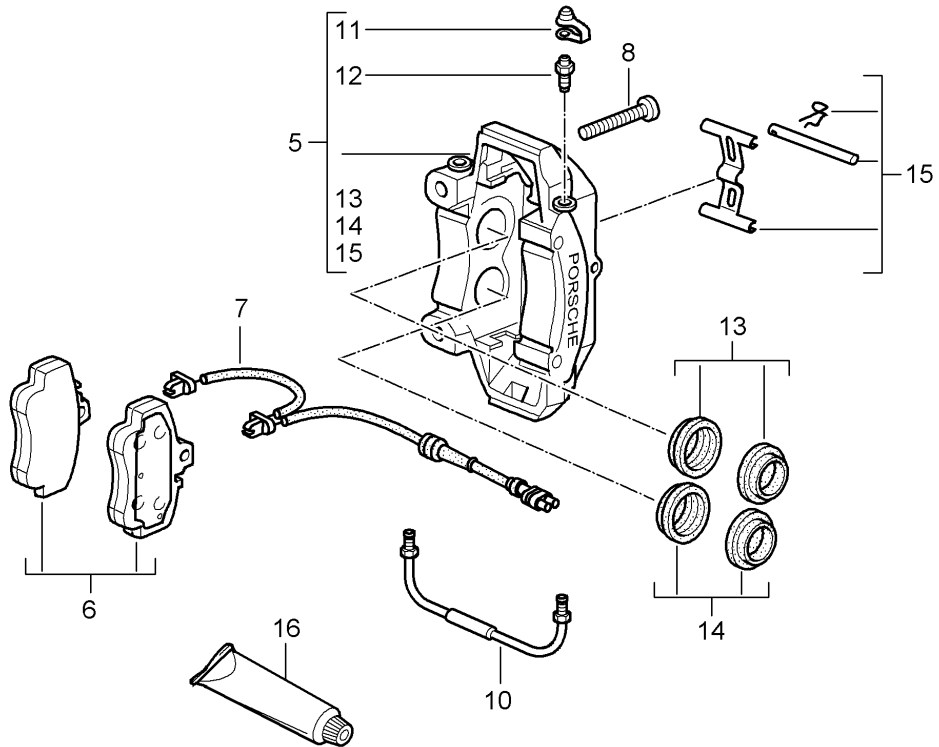

Model: 997T07

Model life 2007>>2009