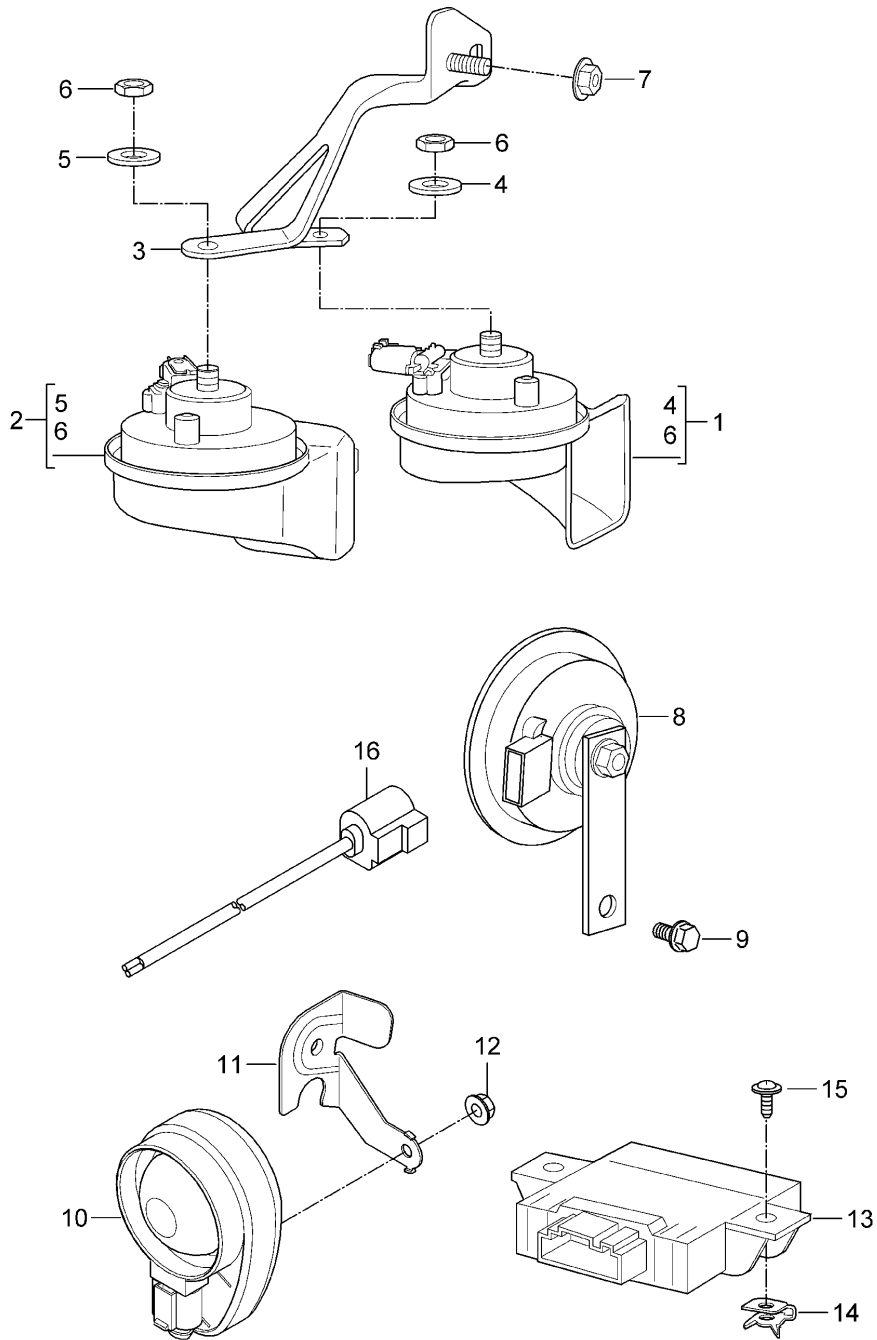

Model: 997T07

Model life 2007>>2009

Model: 997T07 Model life 2007>>2009

Pos	Part Number	Description	Remark	Qty	Model
1	997 635 206 03	Fanfare Horn Alarm system Fanfare		1	
1	997 635 206 04	High-pitched Fanfare		1	
1	997 635 216 00	High-pitched Fanfare		1	
-	997 612 947 00	High-pitched see Technical information GR.9 NR.100/13 KD-NR.9050 Cable Adapter see Technical information GR.9 NR.100/13 KD-NR.9050		1	
2	997 635 205 03	Fanfare Low-pitched		1	
2	997 635 205 04	Fanfare Low-pitched		1	
(2)	997 635 215 00	Fanfare Low-pitched see Technical information GR.9 NR.100/13 KD-NR.9050		1	
-	997 612 947 00	Cable Adapter see Technical information GR.9 NR.100/13 KD-NR.9050		1	
3	997 635 150 04	Support		1	
3	997 635 150 05	Support		1	
4		Washer High-pitched		1	
5		Washer Low-pitched		1	
6	900 034 001 03	Nut M 8	07	2	
6	900 034 001 04	Nut M 8		2	
7	900 377 003 03	Hexagon nut M 8		1	
8	996 637 117 03	Horn for Alarm system		1	
8	996 637 117 05	Horn for Alarm system Replacement for 996.637.117.03 When required order also: 9P1.998.003.A		1	
9	900 075 459 01	Combination screw M 6 X 12 Z2		1	
10	955 618 237 01	Alarm siren		1	I536
11	997 637 419 01	Support		1	I536
12	900 380 015 01	Hexagon nut		1	I536