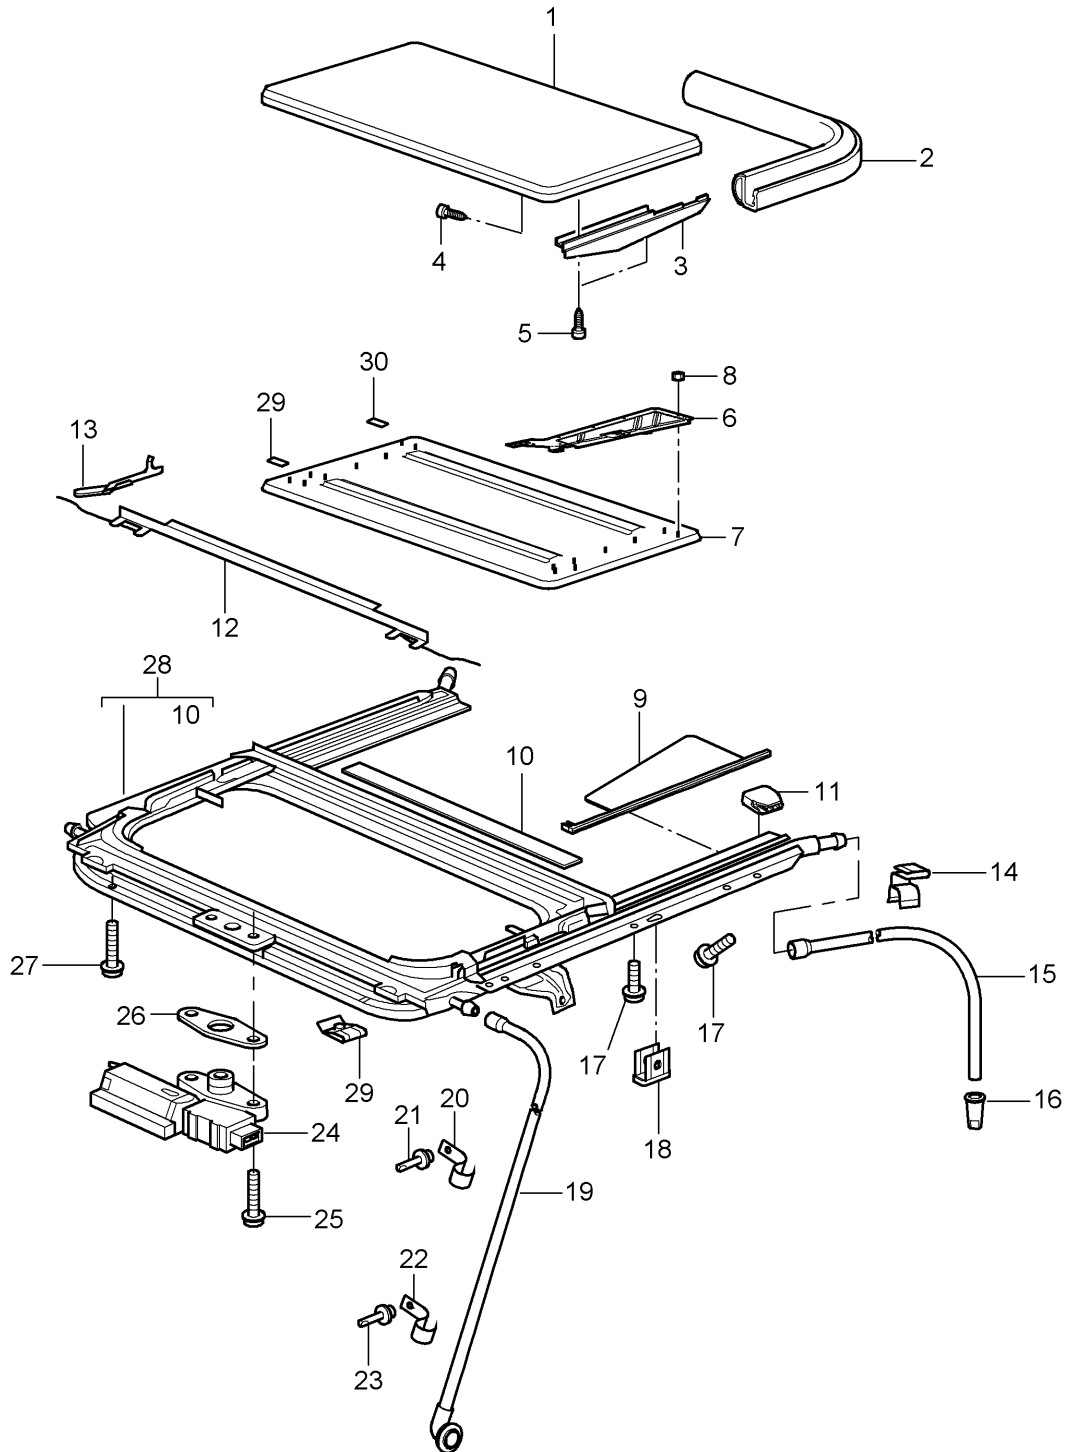

Model: 997T07

Model life 2007>>2009