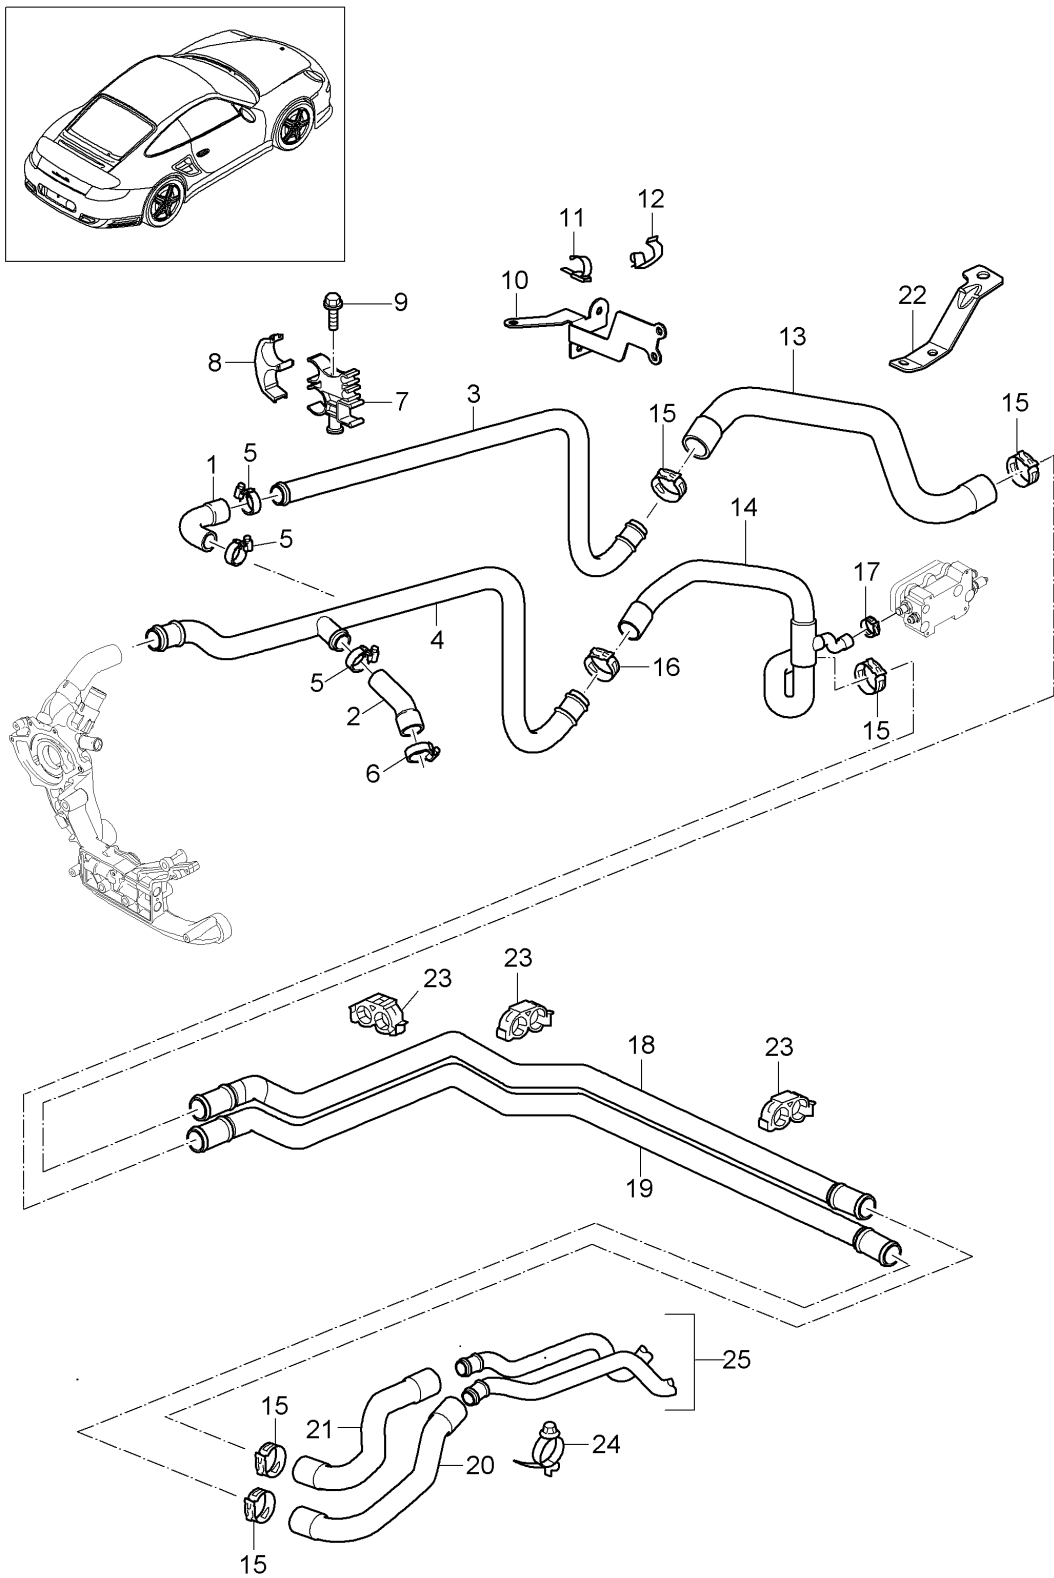

Model: 997T07

Model life 2007>>2009

Model: 997T07

Model life 2007>>2009

Pos	Part Number	Description	Remark	Qty	Model
		Lines Heating GT2			I101 M97.70
1	997 106 233 72	Hose Supply		1	
2	997 106 328 72	Water hose Return line		1	
3	997 106 252 71	Water tube Supply		1	
4	997 106 254 71	Water tube Return line		1	
5	999 512 552 01	Hose clamp 20- 32/9		3	
6	999 512 346 01	Hose clamp 16- 27/9		1	
7	997 106 455 71	Support		2	
8	997 106 456 71	Retaining bar		2	
9	900 385 111 01	Torx screw M 6 X 55		2	
10	997 106 450 71	Support		1	
11	999 651 300 40	Hose holder 25,0 - 30,0		1	
12	999 507 728 40	Support 18,0 - 19,0		1	
13	997 106 434 90	Water hose Supply		1	
14	996 106 422 75	Hose Return line		1	
(14)	996 106 422 78	Hose Return line		1	
15	999 512 658 09	Hose clamp B27 X 12		7	
16	999 512 662 09	Hose clamp B32 X 12		1	
17	999 512 656 09	Hose clamp B25 X 12		1	
18	996 106 312 72	Water tube Supply		1	
19	996 106 322 72	Water tube Return line		1	
20	996 106 212 74	Hose Supply		1	
20	996 106 212 75	Hose Supply		1	
21	996 106 222 74	Hose Return line		1	
21	996 106 222 75	Hose Return line		1	
22	996 106 526 90	Support		1	
23	999 507 700 41	Hose holder		3	
24	999 513 023 40	Tie-wrap 15 - 40		2	
25		Water tube Heating See illustrations 8/13/00