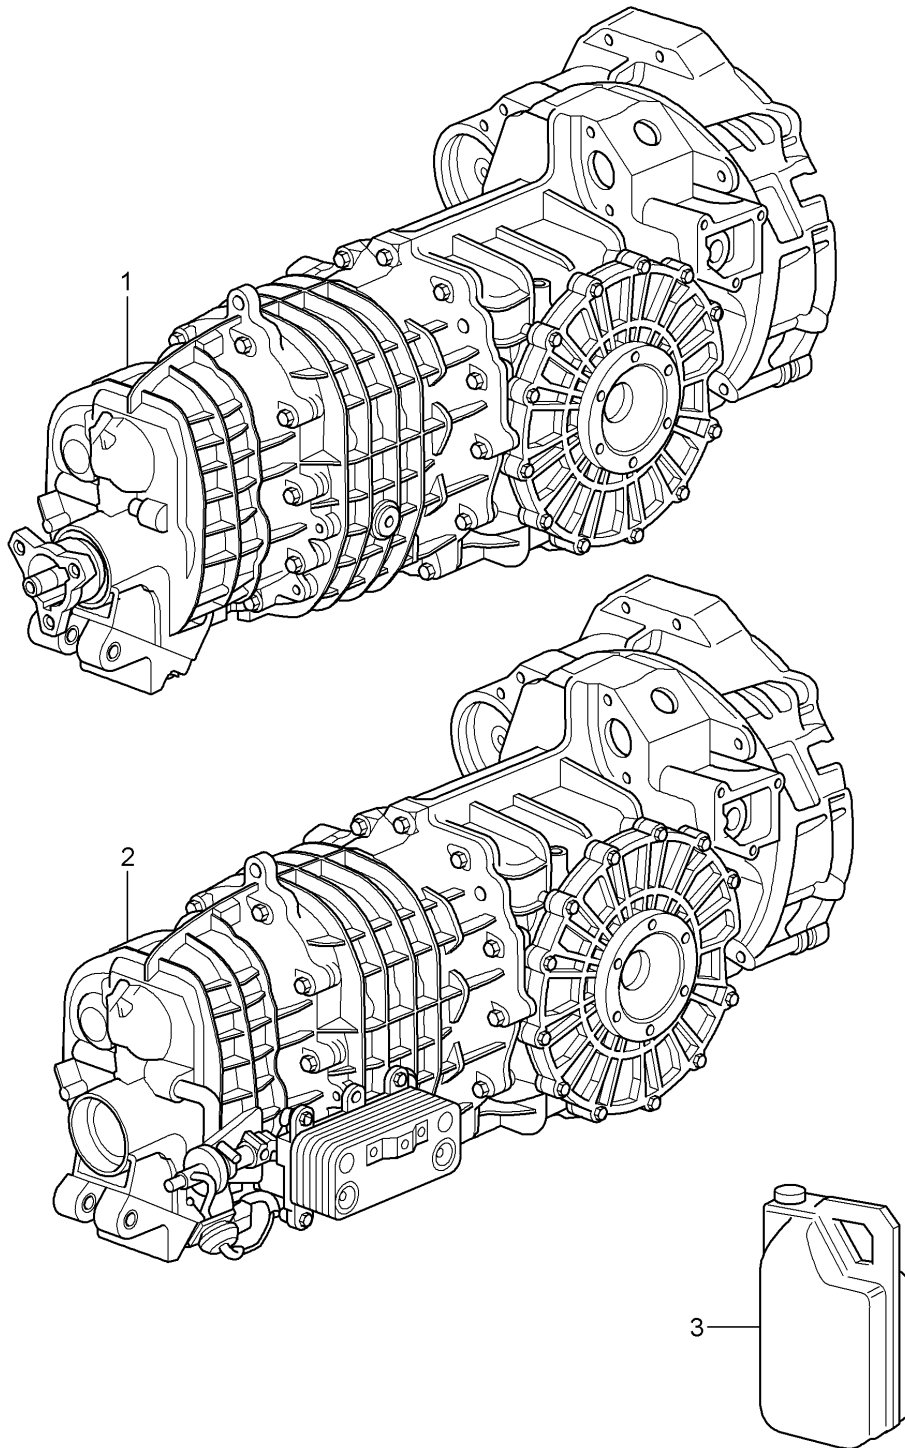

Model: 997T07

Model life 2007>>2009

Model: 997T07

Model life 2007>>2009

Pos	Part Number	Description	Remark	Qty	Model
1	997 300 010 50	Replacement transmission Ready for installation Manual transmission without Limited-slip differential		1	G97.50 G97.88 G97.50 I219
1	997 300 010 1X	Manual transmission without Limited-slip differential		1	G97.50 I219
1	997 300 020 50	Manual transmission with Limited-slip differential		1	G97.50 I220
1	997 300 020 1X	Manual transmission with Limited-slip differential		1	G97.50 I220
2	997 300 020 80	Manual transmission with Limited-slip differential	08-	1	G97.88 I220
2	997 300 020 BX	Manual transmission with Limited-slip differential	08-	1	G97.88 I220
3	000 043 204 20	Transmission oil MOBILUBE PTX 75 W 90 Container 20 LTR.		X