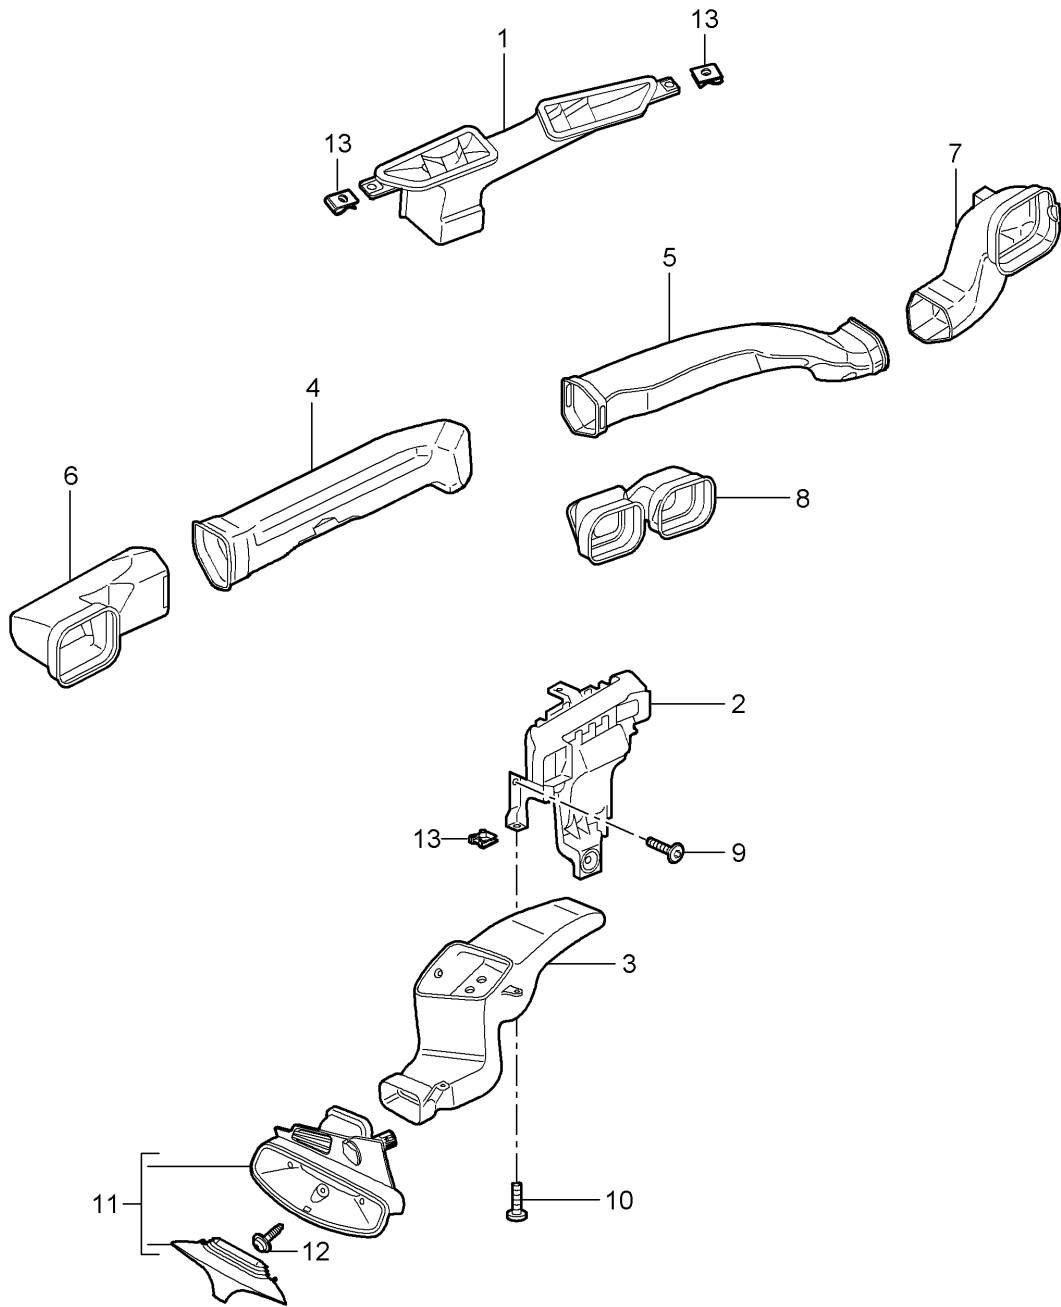

Model: 997T07

Model life 2007>>2009

Pos	Part Number	Description	Remark	Qty	Model
		Heating system 1			
		Feed line			
		Return line			
1	996 572 583 04	Heater hose	/LL	1	I098
(1)	996 572 583 05	Heater hose	/RL	1	I099
2	996 572 585 04	Heater hose	/LL	1	I098
(2)	996 572 585 05	Heater hose	/RL	1	I099
3	999 512 656 09	Hose clamp B25 X 12		2	
4	999 512 346 01	Hose clamp A16-27/9		2	
5	996 572 263 02	Gasket	/LL	1	I098
(5)	996 572 263 03	Gasket	/RL	1	I099
6	997 572 681 00	Heater pipeline Supply		1	
7	997 572 683 00	Heater pipeline Return line		1	
8	996 572 785 00	Connection piece		X	
9	999 511 230 40	Cable holder		4	
-	999 511 232 41	Rubber mounting 19/19		4	
10	996 572 765 02	Grommet		1	

Model: 997T07

Model life 2007>>2009