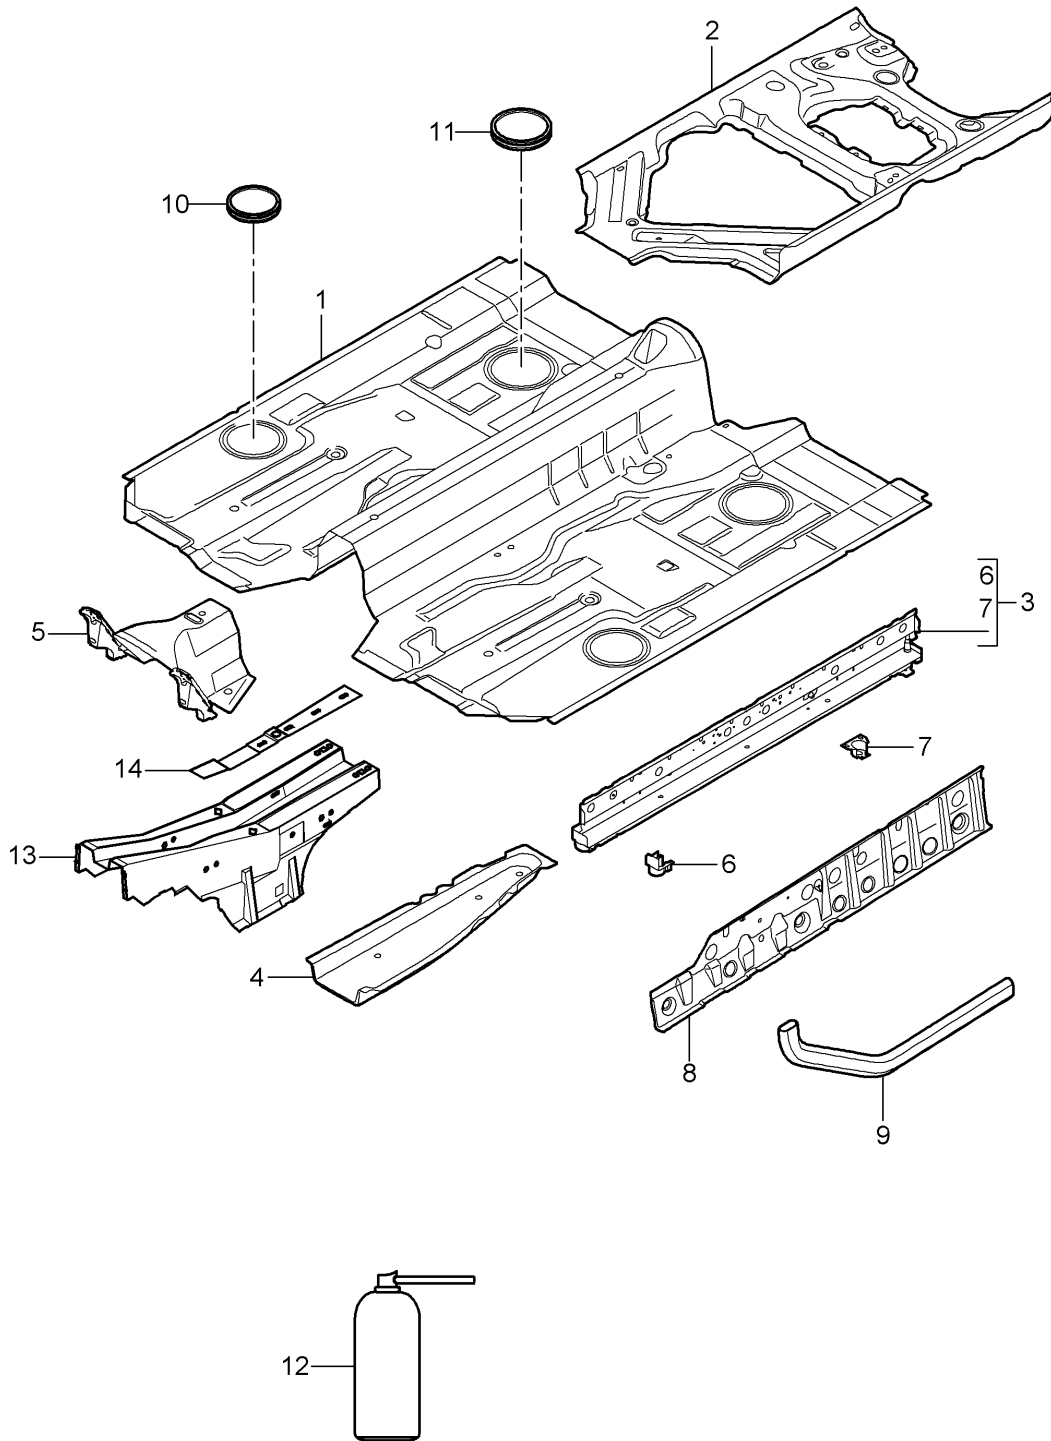

Model: 997T07

Model life 2007>>2009

Pos	Part Number	Description	Remark	Qty	Model
1	996 504 233 01	Dome strut	/L	1	
2	996 504 234 01	Dome strut	/R	1	
3	997 504 359 00	Bracket		1	
4	996 504 633 00	Filler piece	/L	1	
5	996 504 634 00	Filler piece	/R	1	
6	900 378 100 09	Hexagon-head bolt AM 10 X 45		2	
7	900 075 010 09	Hexagon-head bolt M 6 X 12		4	
8	900 378 173 01	Hexagon-head bolt M 6 X 20		4	

Model: 997T07

Model life 2007>>2009