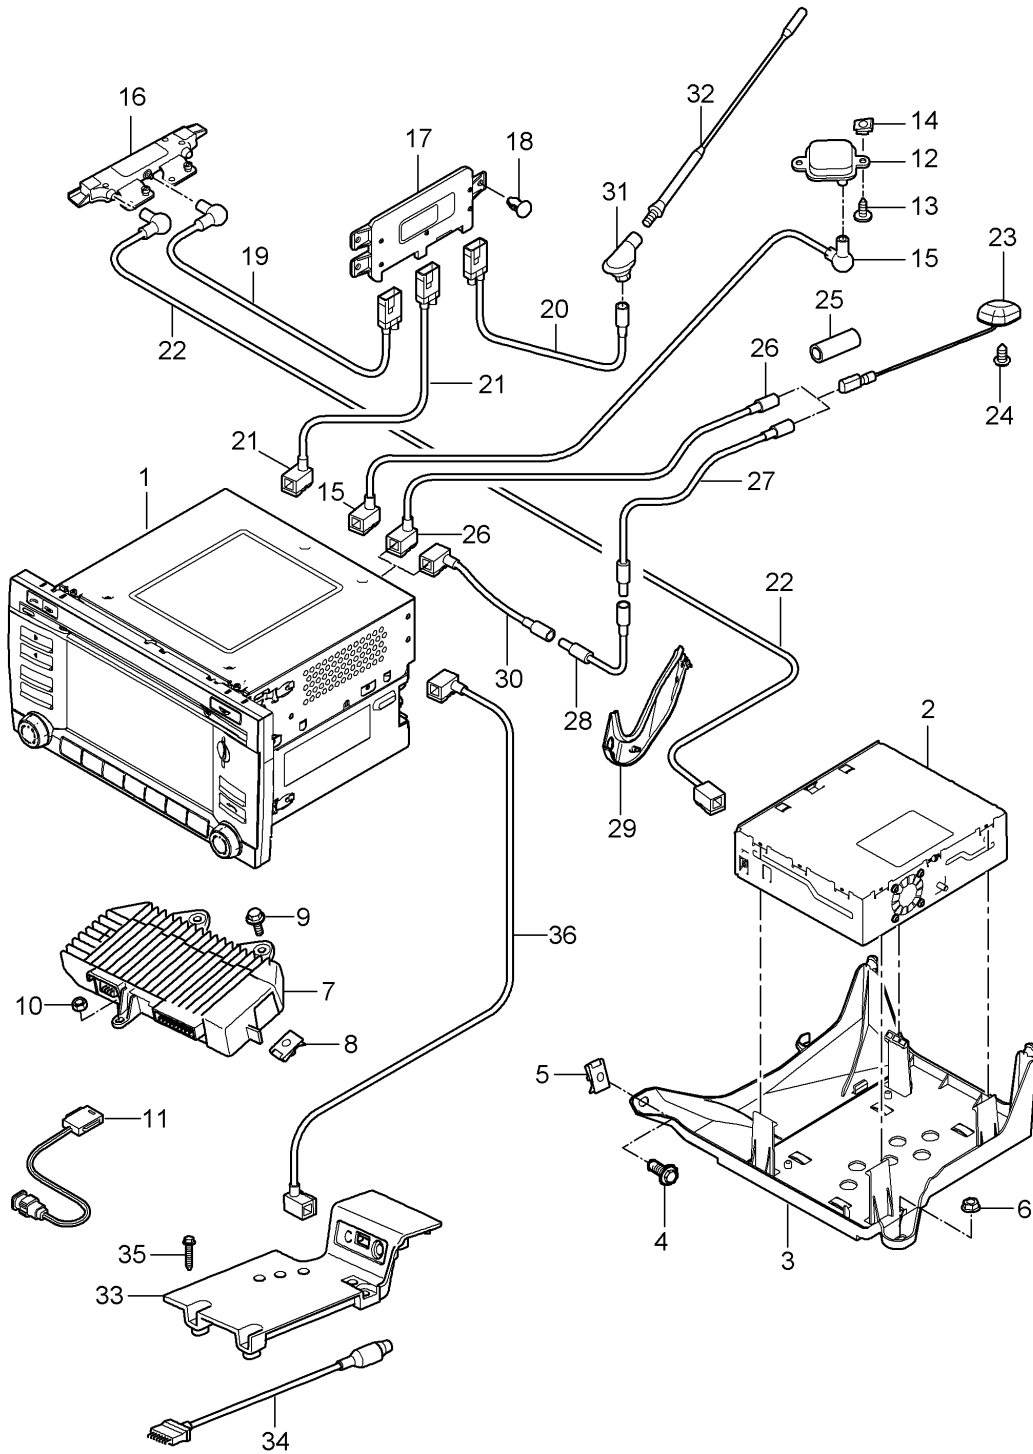

Model: 997T07

Model life 2007>>2009