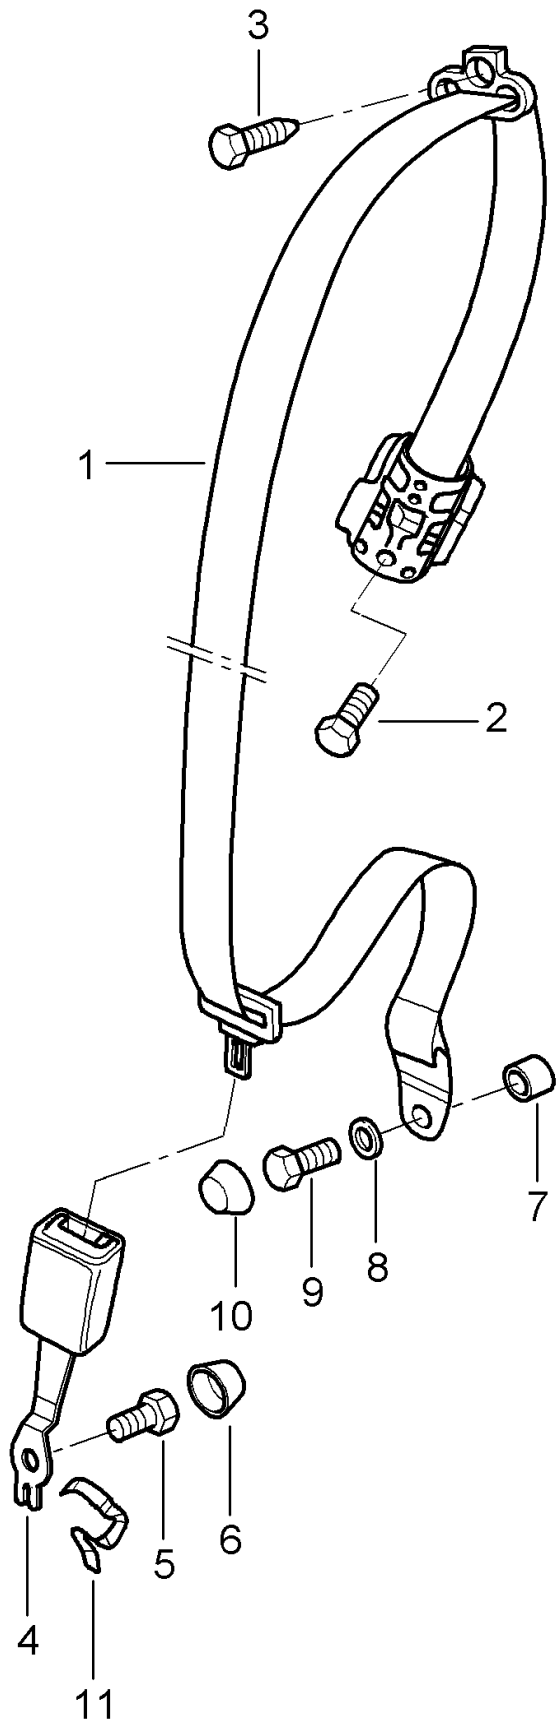

Model: 997T07

Model life 2007>>2009