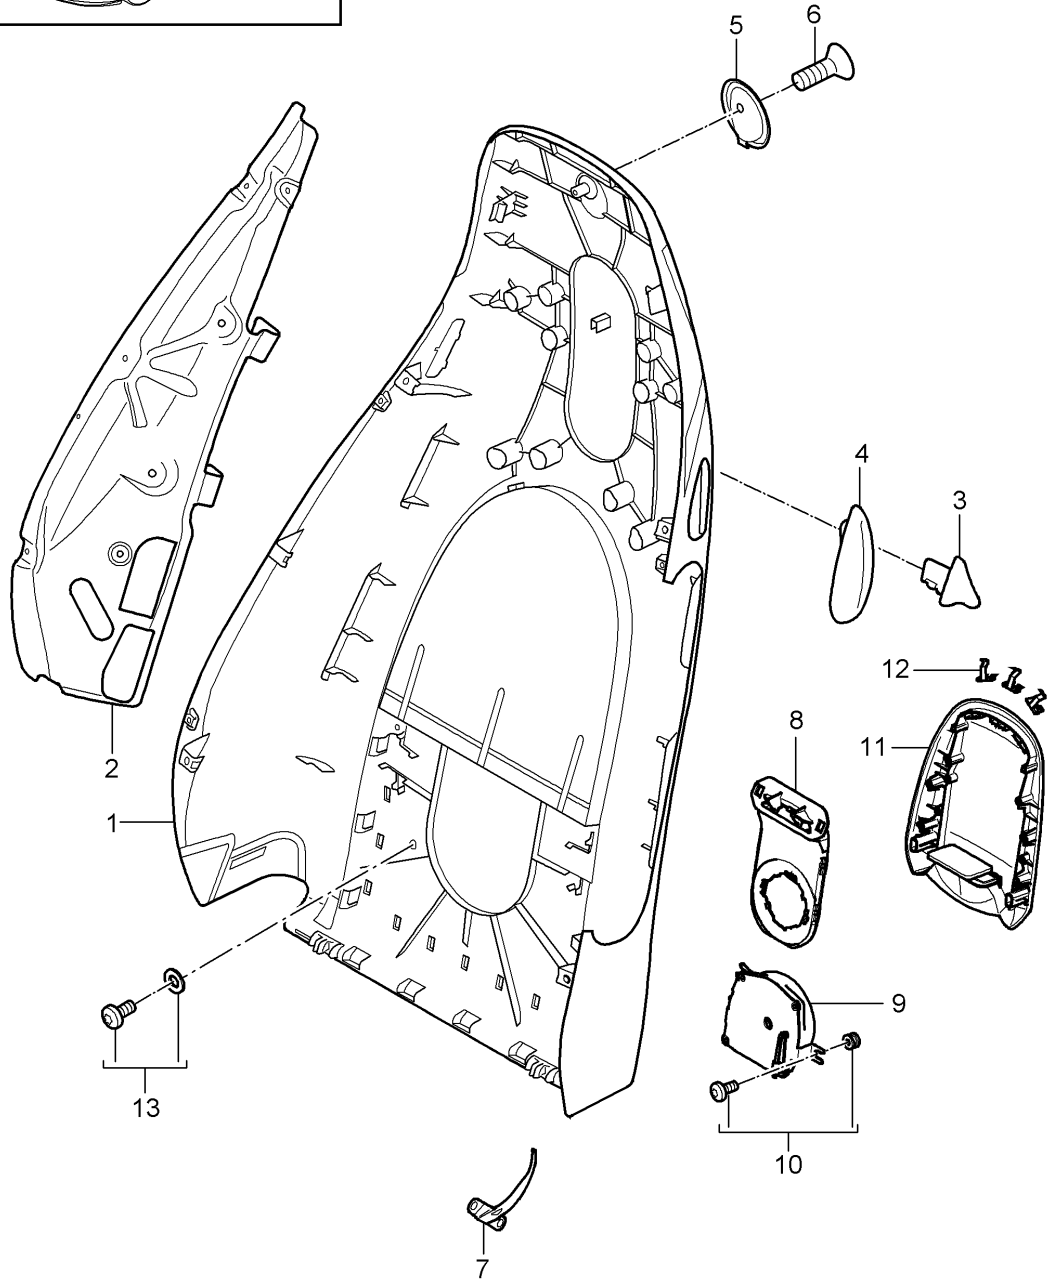

Model: 997T07

Model life 2007>>2009

Pos	Part Number	Description	Remark	Qty	Model
1	997 617 726 00	Lumbar support Comfort seat Valve Lumbar support Memory		1	COUPE CABRIO I537/538
2	997 620 725 00	Compressor Lumbar		1	I437/438
3	997 521 709 01	Lumbar support Memory		1	I437/438 I537/538

Model: 997T07

Model life 2007>>2009