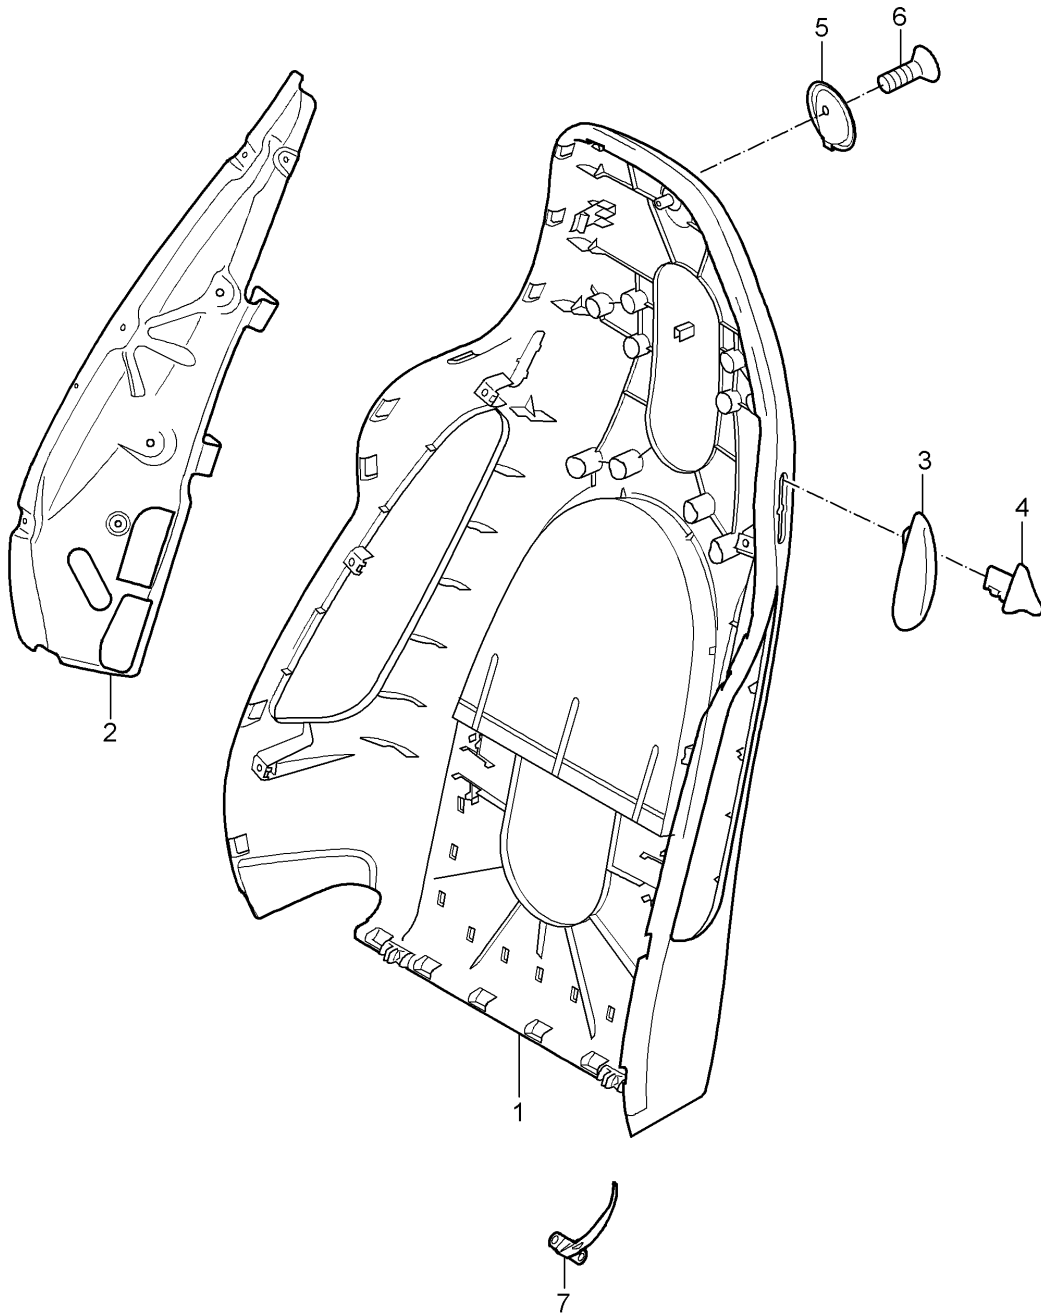

Model: 997T07

Model life 2007>>2009

Pos	Part Number	Description	Remark	Qty	Model
1	997 653 105 03	Heating Sports seat Front seat Heating element Seat cushion	/L /R	2	I375/376/377 I342/378
2	997 653 109 01	Sports seat Heating element Backrest side bolster	/L	1	I375/376/377 I342/378
3	997 653 110 01	Sports seat Heating element Backrest side bolster	/R	1	I375/376/377 I342/378
4	997 653 107 00	Sports seat Heating element Backrest cushion	/L /R	2	I342

Model: 997T07

Model life 2007>>2009