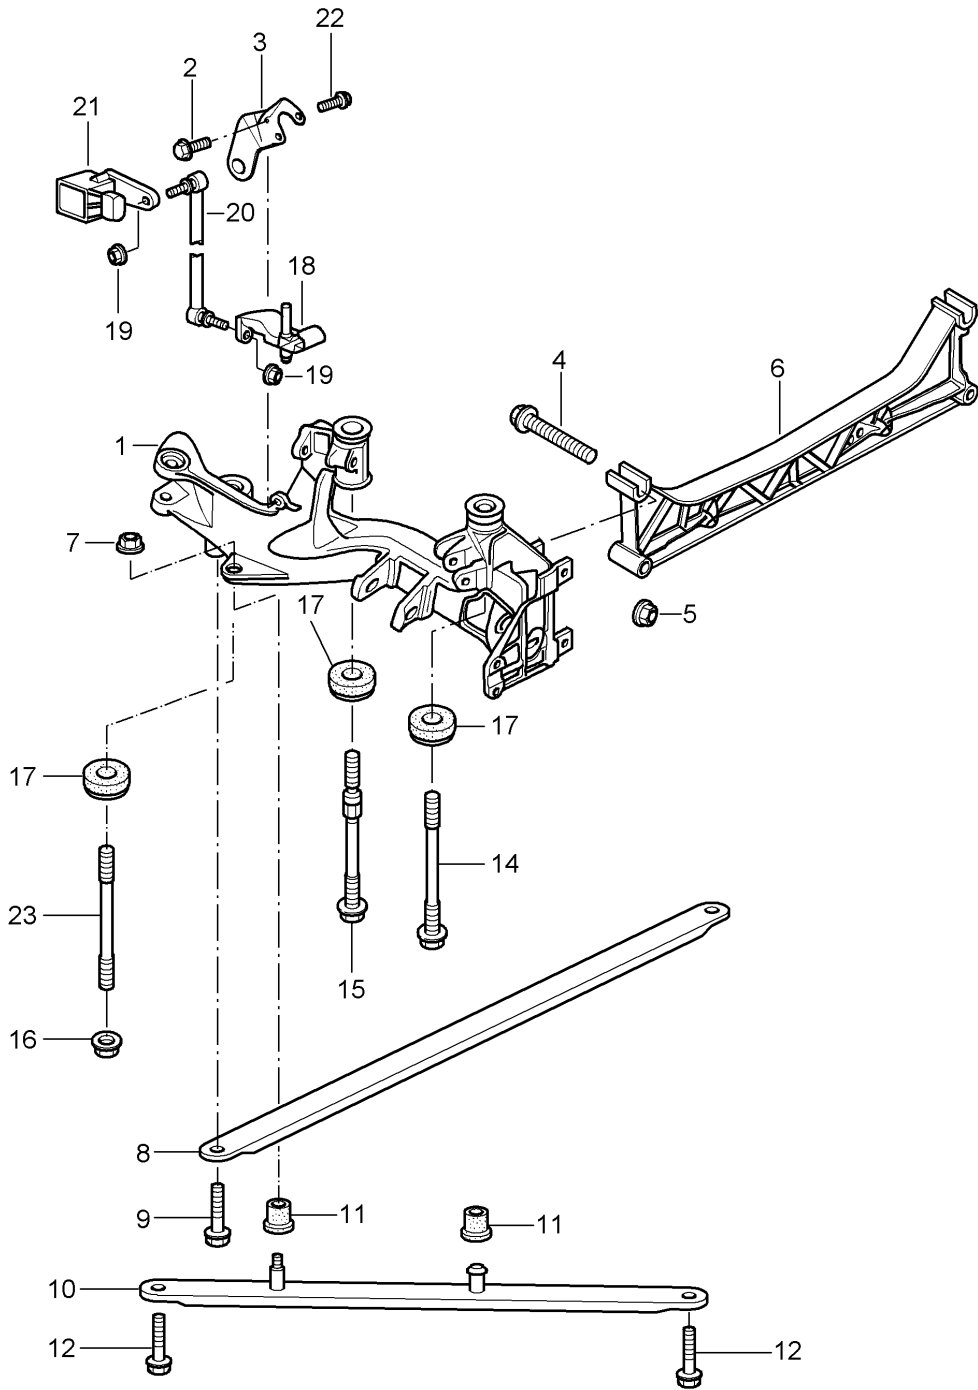

Model: 997T07

Model life 2007>>2009

Pos	Part Number	Description	Remark	Qty	Model
24	999 507 530 00	Cable holder Speed sensor		2	
25	996 361 617 00	Spacer ring 17 mm with Bolt		2	TURBO/COUPE IXRN
26	900 060 070 01	Stud M6X30 Mount Speed sensor	07-	1	

Model: 997T07

Model life 2007>>2009