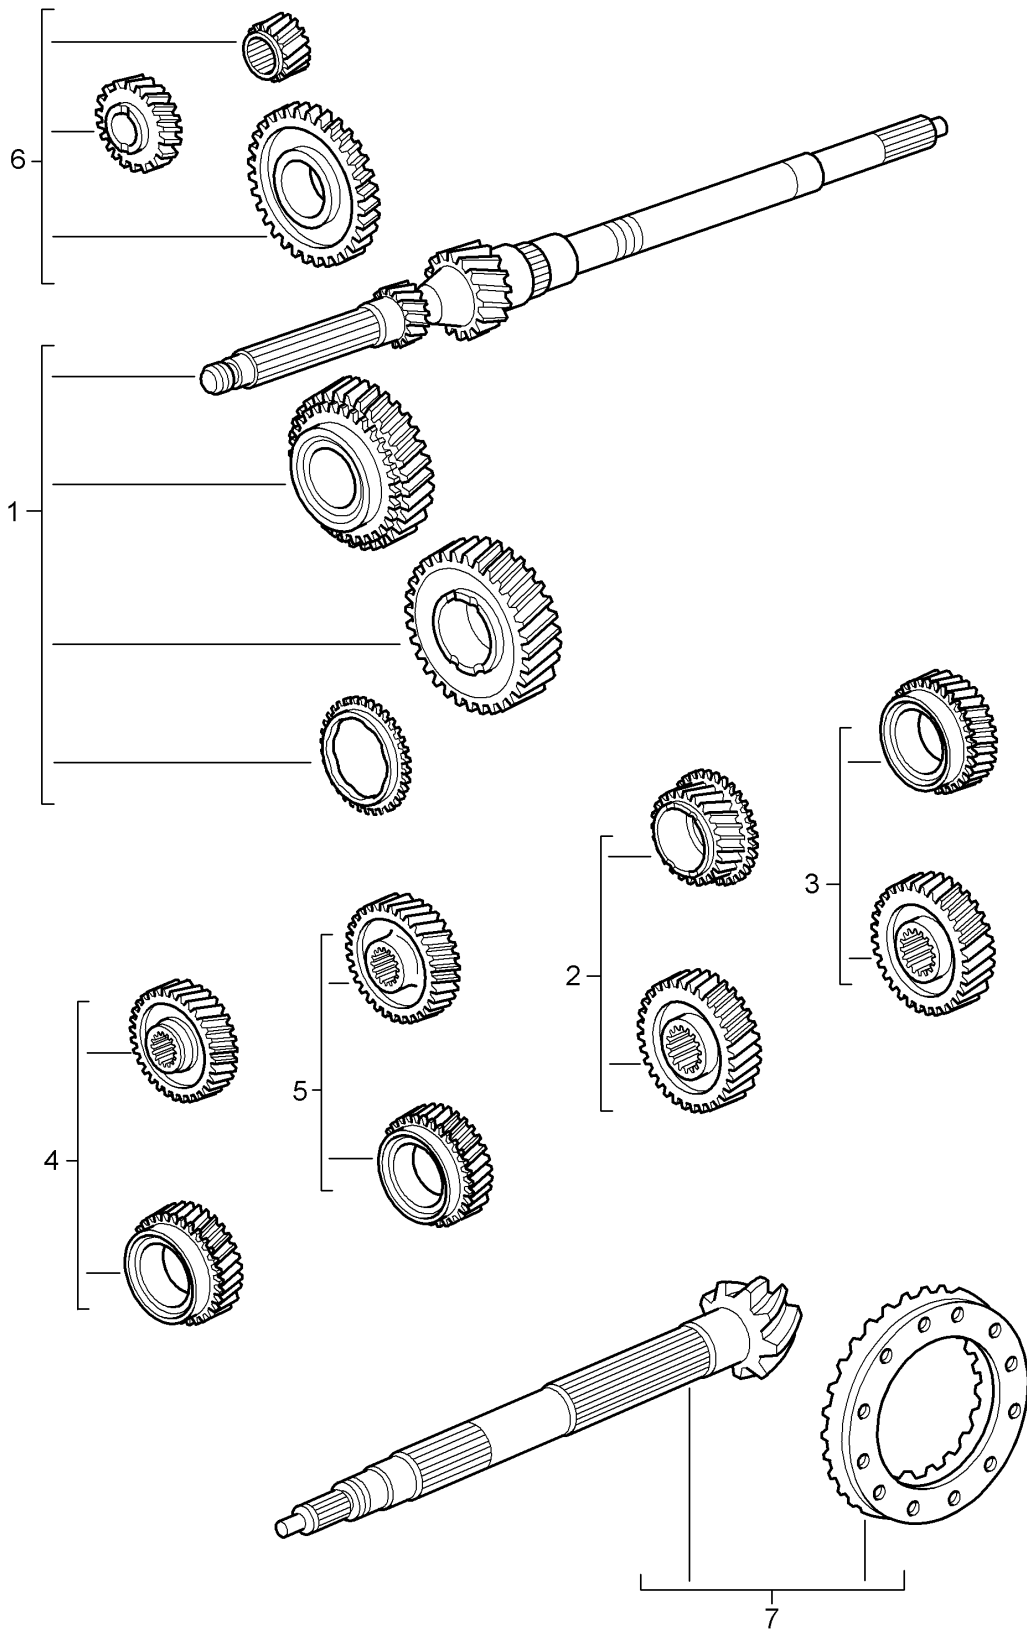

Model: 997T07

Model life 2007>>2009

Model: 997T07

Model life 2007>>2009

Pos	Part Number	Description	Remark	Qty	Model
1	997 302 901 50	Gear wheel sets Gear set 1st / 2nd gear 1st gear Z = 42 : 11 2nd gear Z = 47 : 22		1	G97.50
2	997 302 953 50	Gear set 3rd gear Z = 40 : 27		1	
3	997 302 954 50	Gear set 4th speed Z = 39 : 33		1	
4	997 302 955 50	Gear set 5th gear Z = 37 : 38		1	
5	997 302 956 50	Gear set 6th gear Z = 34 : 43		1	
6	997 302 907 50	Gear set Reverse gear		1	
7	997 302 911 50	Ring gear and pinion shaft		1