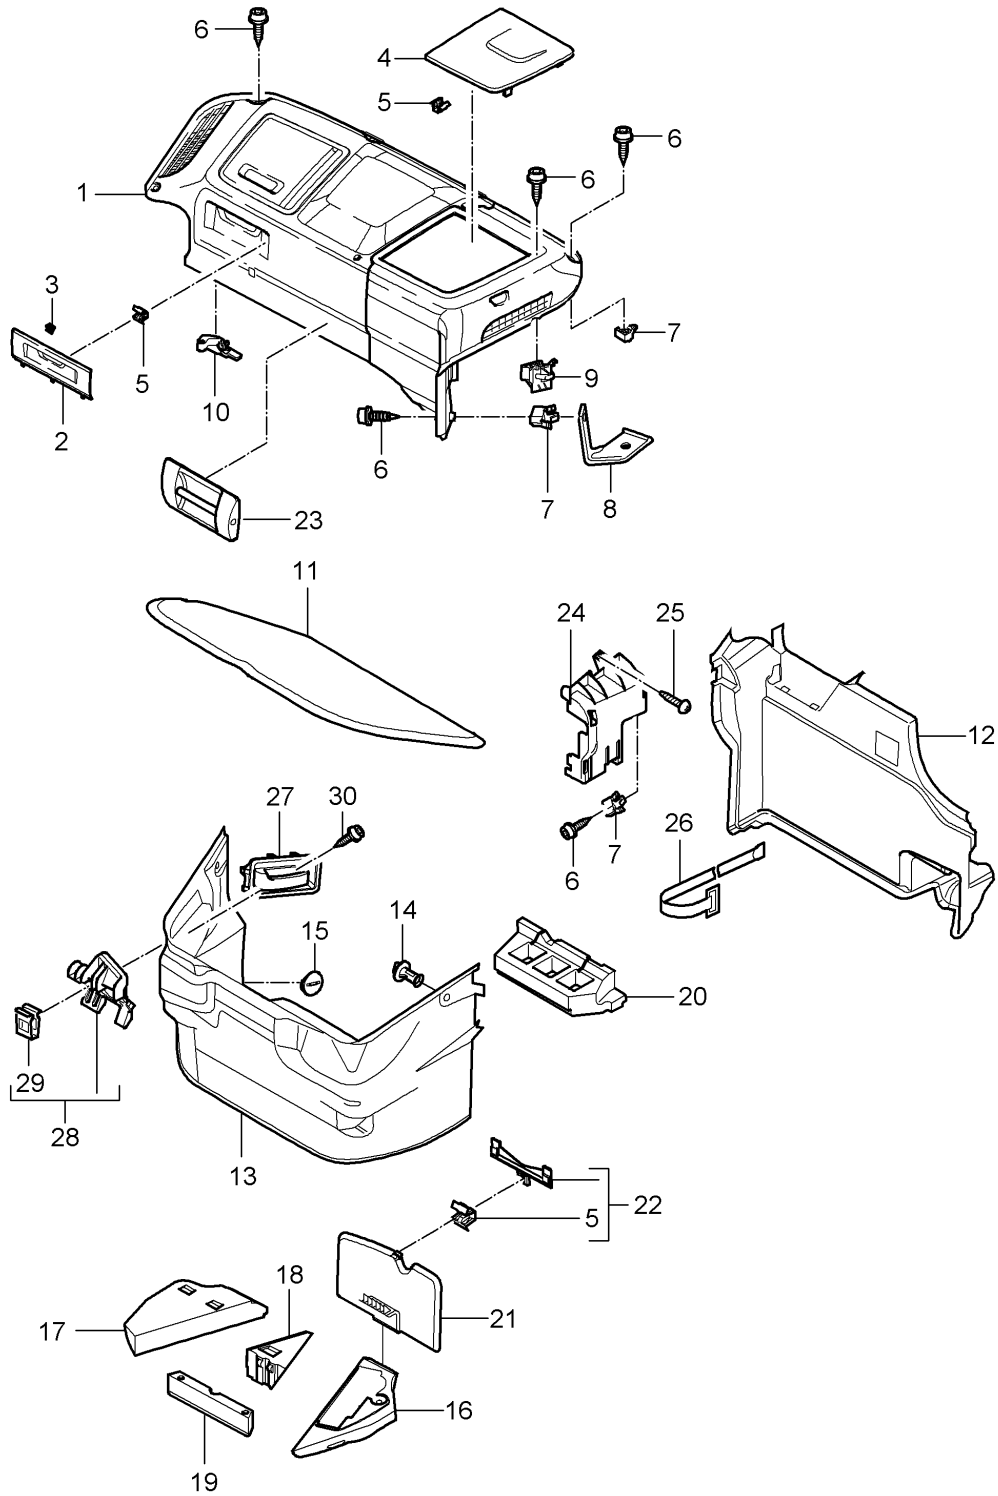

Model: 997T07

Model life 2007>>2009

Model: 997T07 Model life 2007>>2009

Pos	Part Number	Description	Remark	Qty	Model
1	997 551 630 00	Luggage compartment Lining	09- /LL	1	I098
1	997 551 630 00 FMU 997 551 630 01	Luggage compartment Black/black Lining	/RL	1	I099
2	997 551 630 01 FMU 997 551 304 00	Luggage compartment Black/black Lid	/LL	1	I098
3	997 551 304 00 02A 997 551 817 00	Lining Lower Black Support	/LL	2	I098
4	997 551 309 00	Hinge Lid	/LL	1	I098
(4)	997 551 309 00 02A 997 551 310 00	Brake booster Black Lid	/RL	1	I099
5	997 551 310 00 02A 999 507 552 01	Brake booster Black Spring clamp		X	
6	999 073 048 02	9 X 13/3,0 Tapping screw		X	
7	999 507 734 40	ST 3,5 X 13 Support		X	
8	997 551 771 02	ST 3,5 Support		1	
9	999 507 512 40	Lining Luggage compartment Support		X	
10	997 551 772 02	ST 3,5 Support		1	
(11)	997 551 351 00	Lining Cover		1	
12	997 551 351 00 A31 997 551 051 29	Tool Carpet Black Lining	/LL	1	Turbo -I422/I098
12	997 551 051 29 A31 997 551 051 29	Bulkhead Carpet Black Lining	/LL	1	GT2 I098
(12)	997 551 051 29 A31 997 551 051 30	Bulkhead Carpet Black Lining	/RL	1	Turbo -I422/I099
(12)	997 551 051 30 A31 997 551 051 30	Bulkhead Carpet Black Lining	/RL	1	GT2 I099
(12)	997 551 051 30 A31 997 551 051 31	Bulkhead Carpet Black Lining	/LL	1	Turbo I098/422
(12)	997 551 051 31 A31 997 551 051 32	Bulkhead Carpet Black Lining	/RL	1	Turbo I099/422