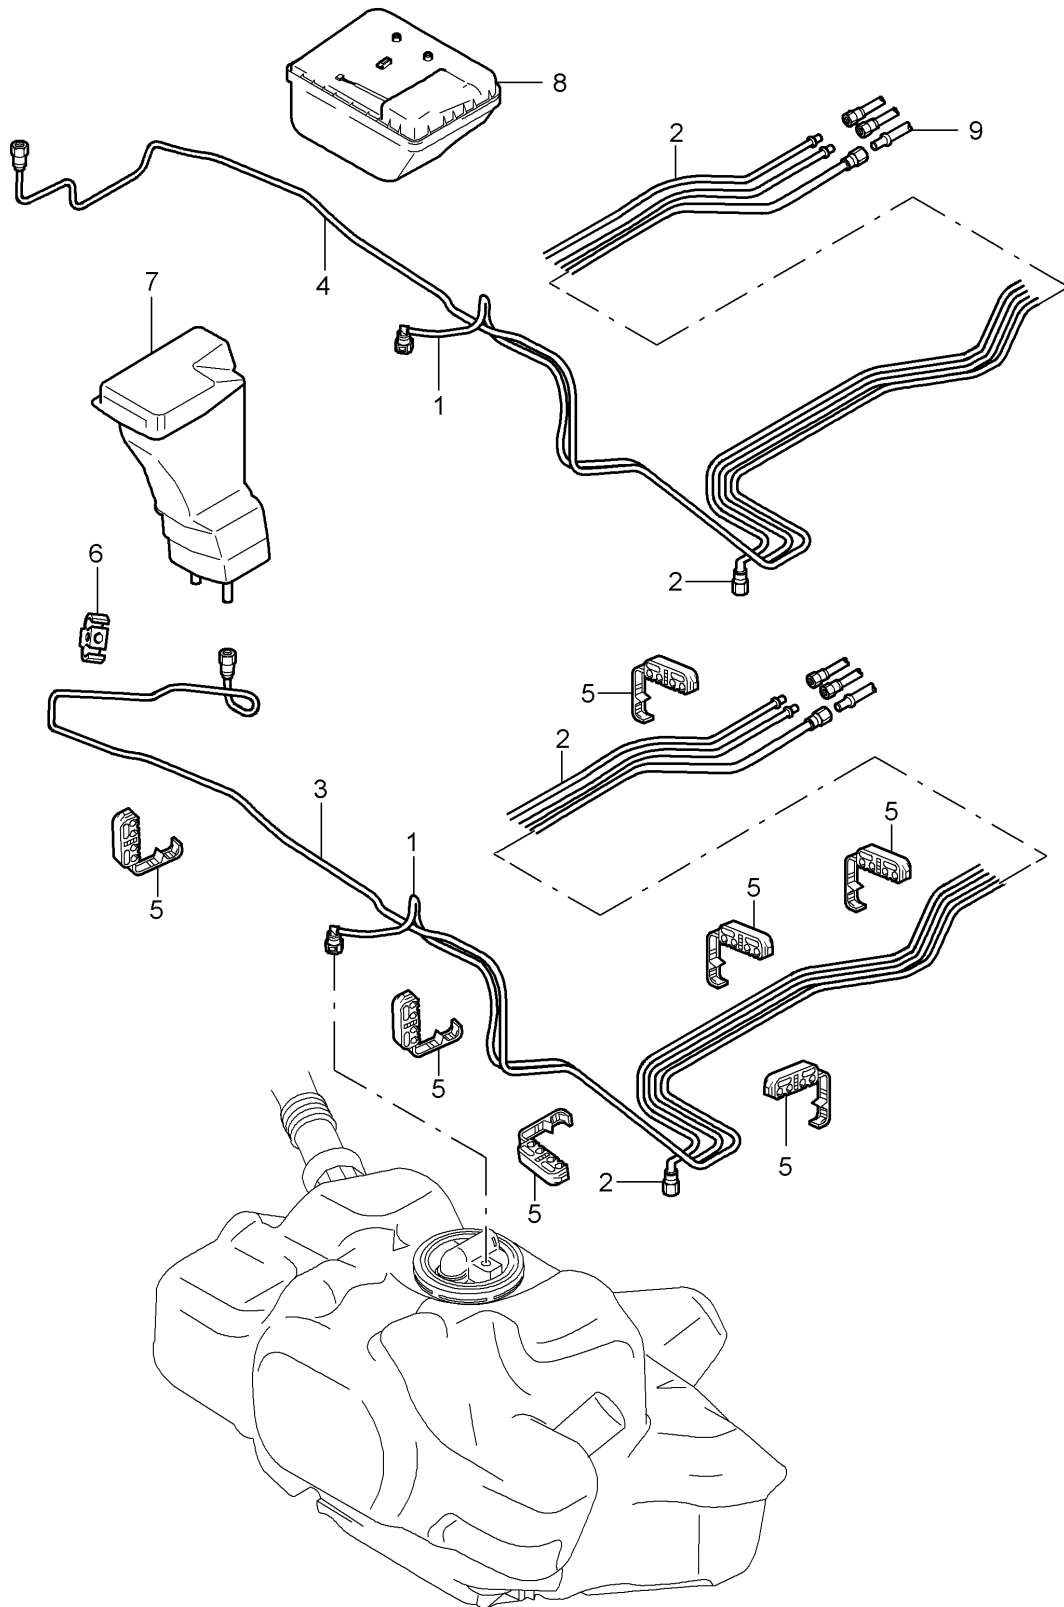

Model: 997T07

Model life 2007>>2009

Model: 997T07

Model life 2007>>2009

Pos	Part Number	Description	Remark	Qty	Model
1	997 201 261 03	Fuel system Front Fuel line Front Fuel pump for Engine		1	
2	997 201 271 00	Fuel line Return line		1	TURBO
2	997 201 271 01	Fuel line Return line		1	TURBO
(2)	997 201 271 90	Fuel line Return line		1	
(2)	997 201 271 92	Fuel line Return line		1	
(2)	997 201 271 00	Fuel line Return line		1	I664
(2)	997 201 271 01	Fuel line Return line		1	I664
3	997 201 351 02	Purge-air line Front Carbon canister for Engine		1	
5	999 507 521 40	Cable holder 8,0/8/10		8	
6	999 507 727 40	Cable holder 8,0/10,0		1	
7		Carbon canister See illustrations 2/01/20		1	
9		Lines Rear See illustrations 2/01/10		1