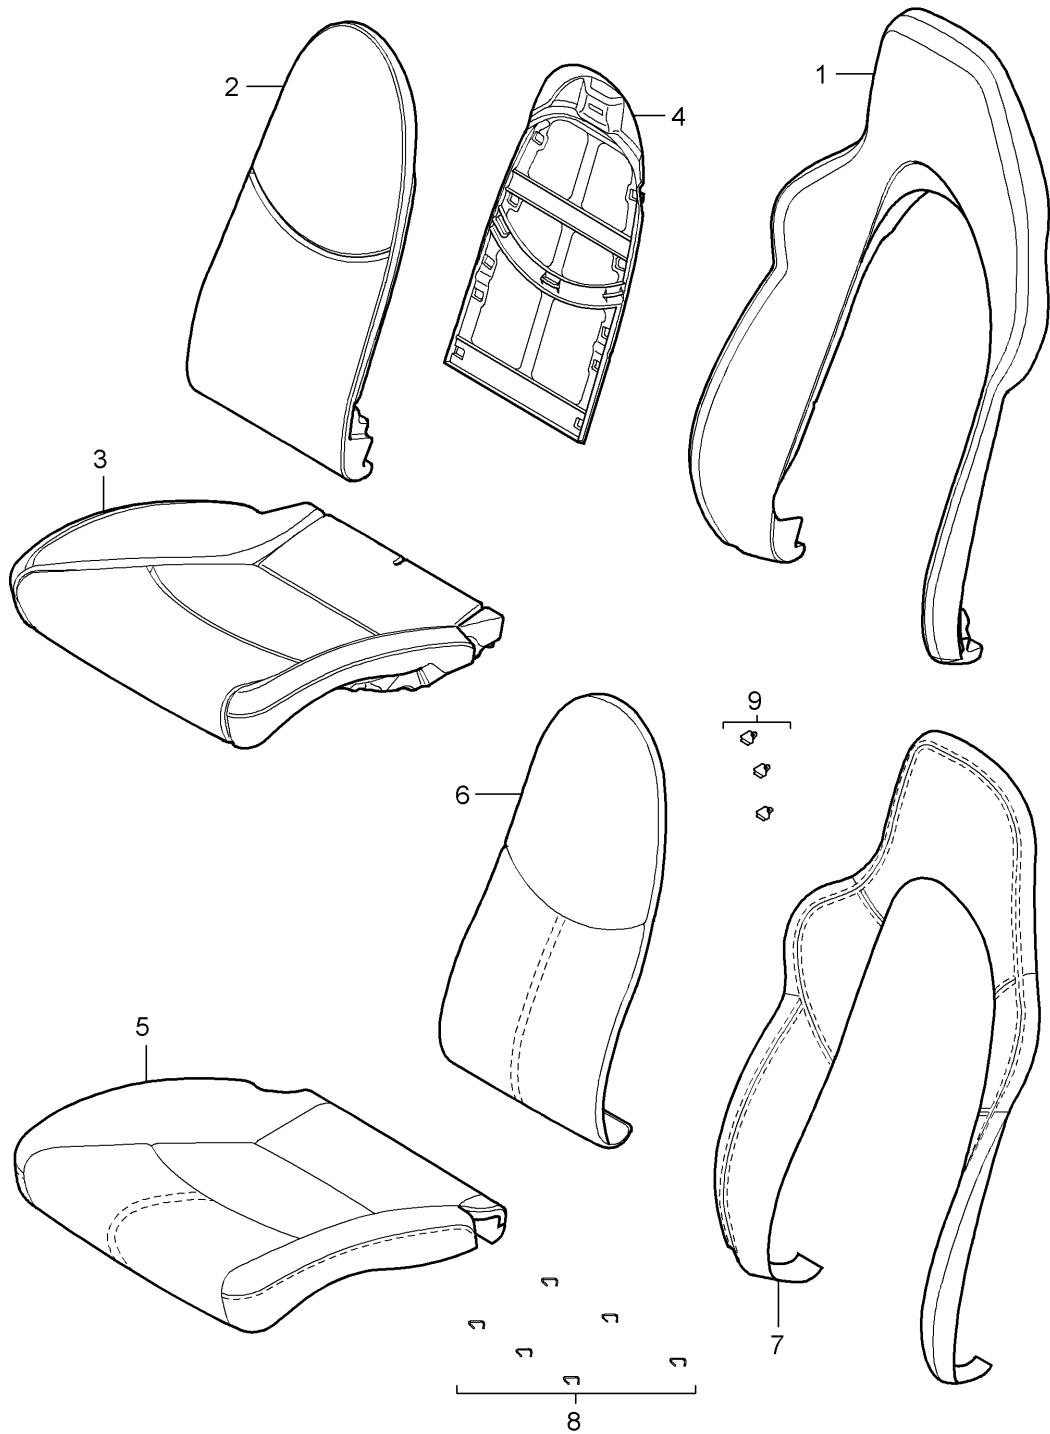

Model: 997T07

Model life 2007>>2009