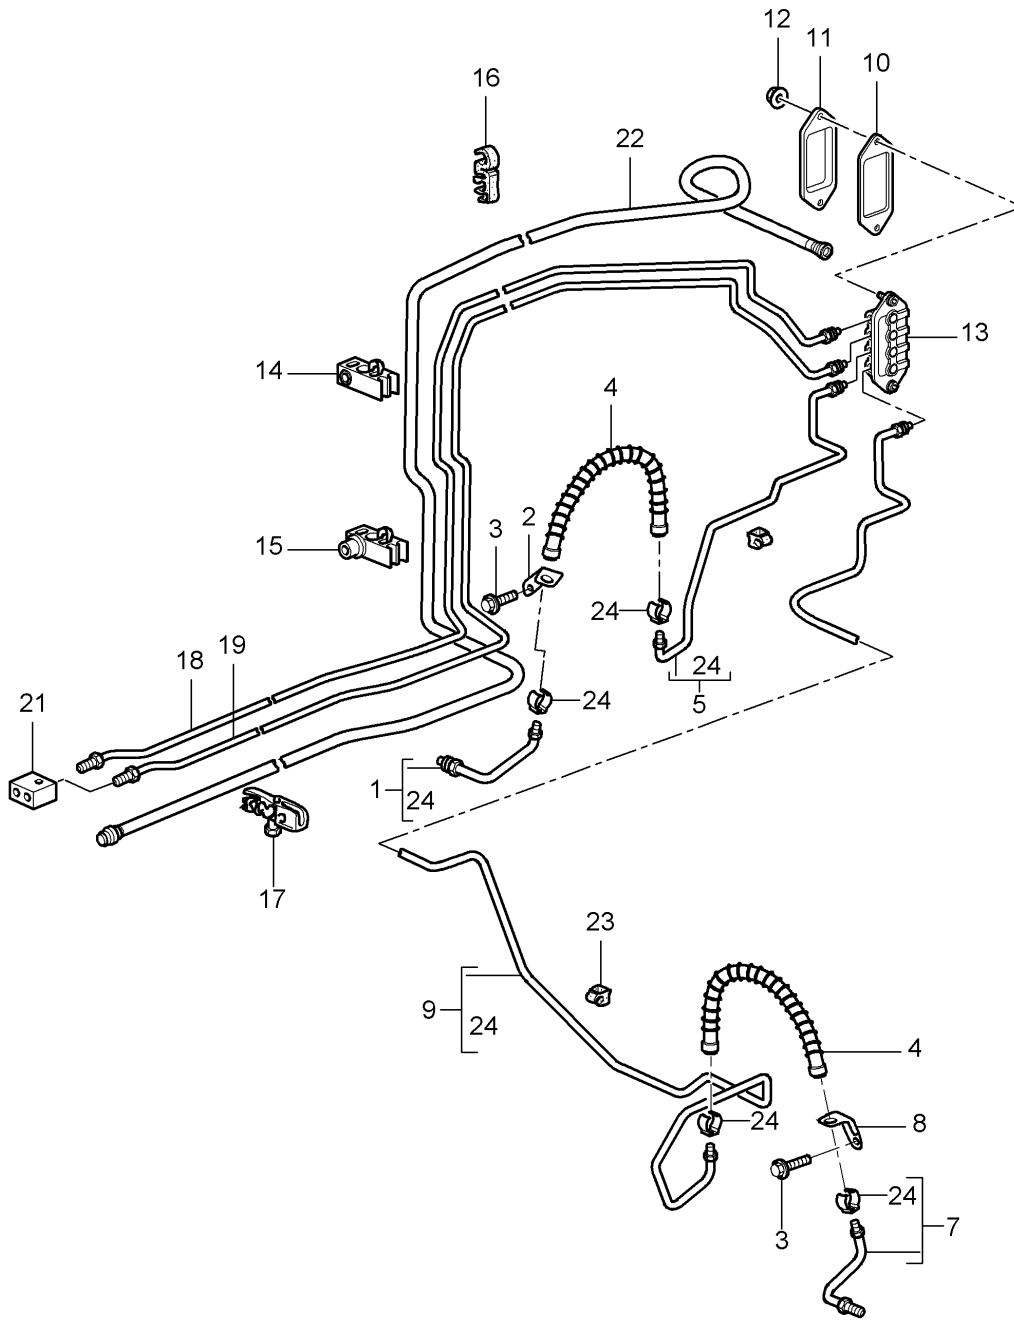

Model: 997T07 Model life 2007>>2009

Pos	Part Number	Description	Remark	Qty	Model
6	997 355 752 00	Gasket		1	
7	997 355 753 00	Reinforcement		1	
8	997 355 311 00	Pressure line	/LL	2	TURBO I098 I098
(8)	997 355 311 10	Pressure line	/LL	1	GT2 I098 I098
9	997 355 312 25	Pressure line	/RL	1	TURBO I099 I099
(9)	997 355 312 30	Pressure line	/RL	1	GT2 I099 I099
10	997 355 314 25	Pressure line	/RL	1	TURBO I099 I099
(10)	997 355 314 30	Pressure line	/RL	1	GT2 I099 I099
11	999 507 632 40	Cable holder	/RL	2	I099 I099

Model: 997T07

Model life 2007>>2009