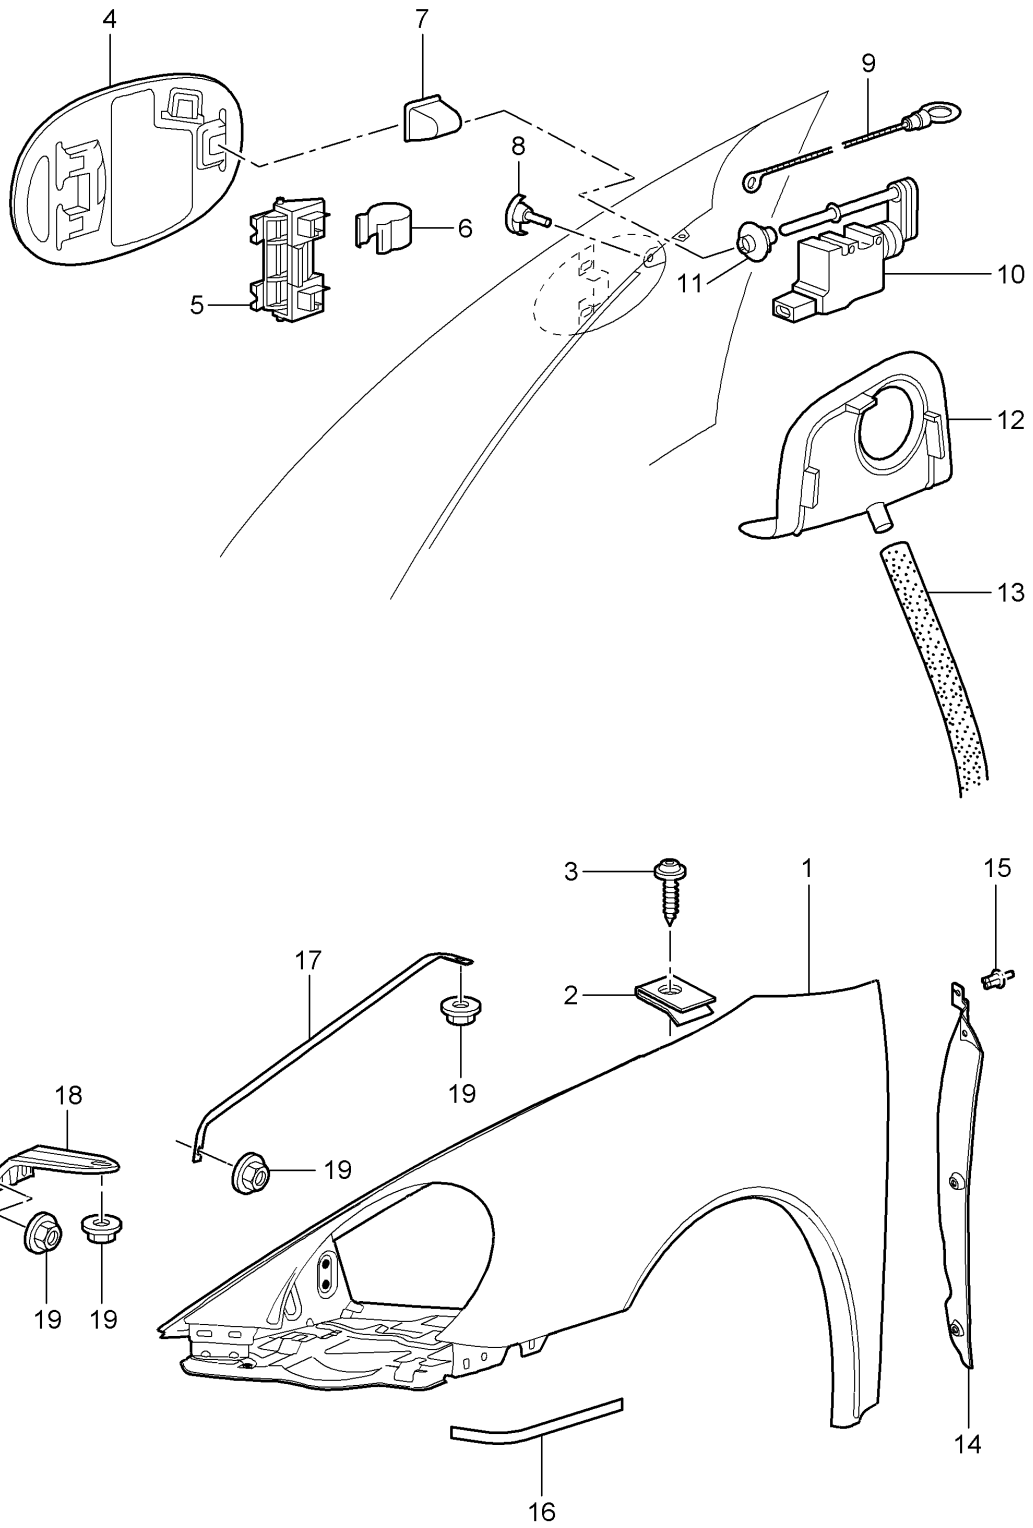

Model: 997T07

Model life 2007>>2009

Pos	Part Number	Description	Remark	Qty	Model
34	000 043 206 31	Tool		1	
35	000 043 206 32	Mixing tube		1	
36	000 043 207 70	Activator		1	

Model: 997T07

Model life 2007>>2009