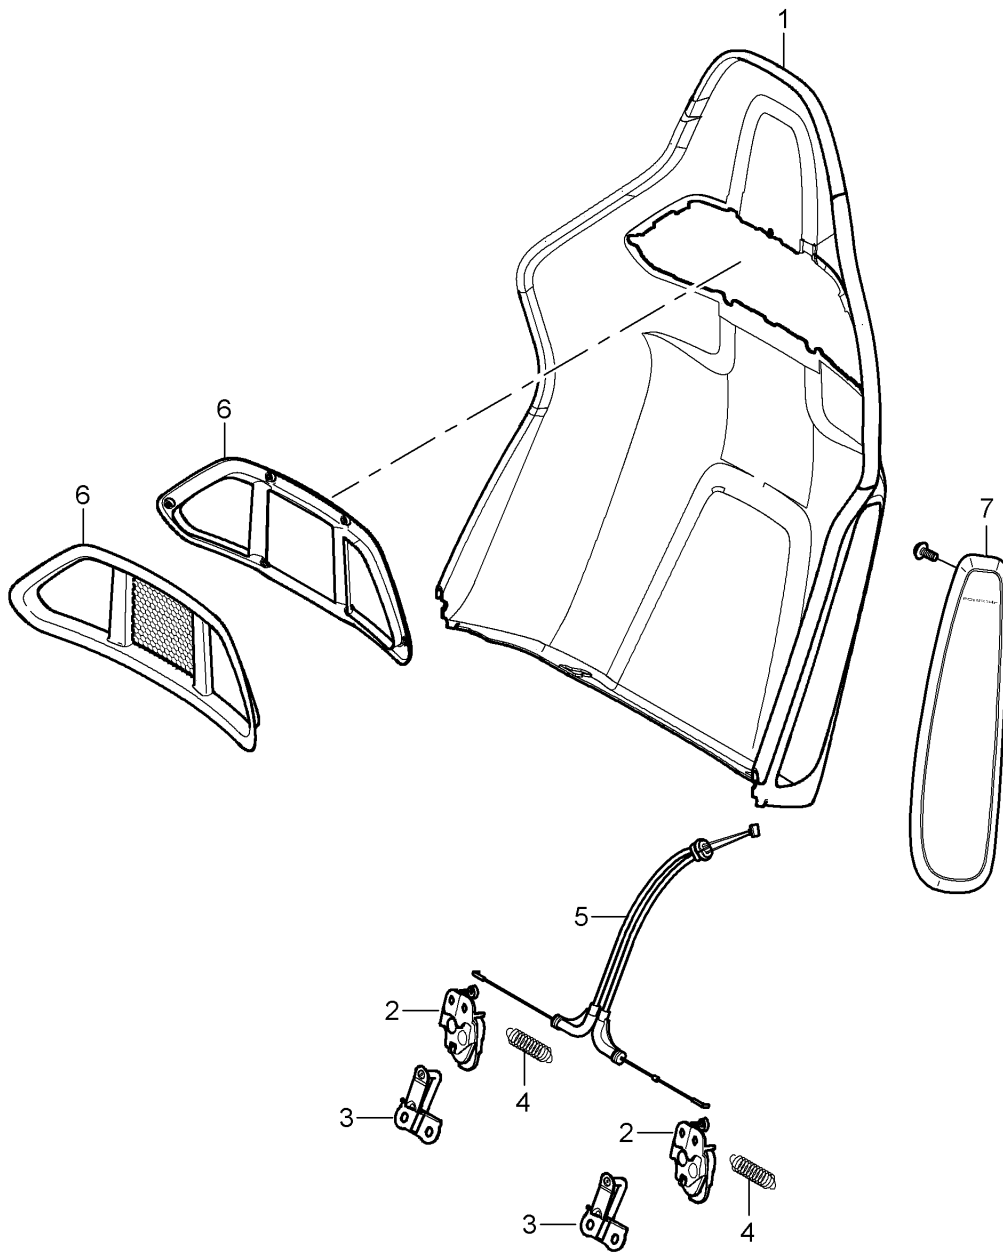

Model: 997T07

Model life 2007>>2009

Pos	Part Number	Description	Remark	Qty	Model
1	997 653 105 02	Heating Front seat Comfort seat Heating element Seat cushion Standard seat Comfort seat	/L /R	2	I437/438
2	997 653 109 00	Heating element Backrest side bolster Standard seat Comfort seat	/L	1	I437/438
3	997 653 110 00	Heating element Backrest side bolster Standard seat Comfort seat	/R	1	I437/438
4	997 653 107 00	Heating element Backrest cushion	/L /R	2	I437/438

Model: 997T07

Model life 2007>>2009