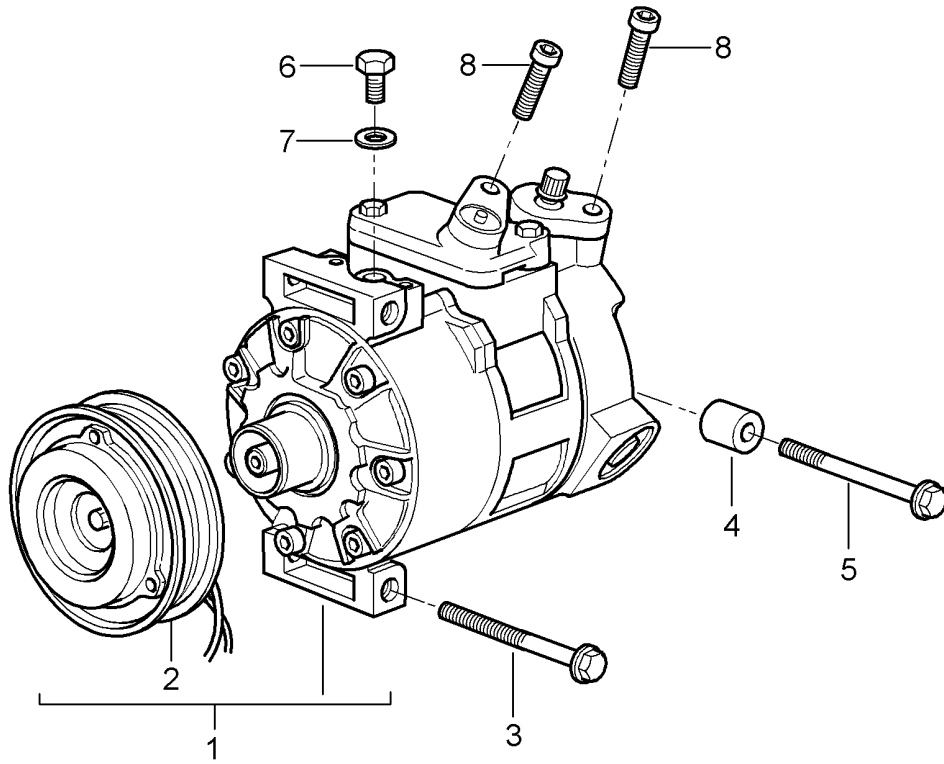

Model: 997T07

Model life 2007>>2009

Model: 997T07

Model life 2007>>2009

Pos	Part Number	Description	Remark	Qty	Model
1	996 126 011 52	Compressor		1	
2	996 573 926 00	Compressor Magnetic clutch		1	
3	900 385 102 01	Repair kit Torx screw BM 8 X 90		2	
4	996 126 102 71	Spacer		1	
5	900 385 281 01	Torx screw BM 8 X 120		1	
6	996 573 926 01	Oil filler screw		1	
7	996 573 926 02	Sealing ring		1	
8	900 067 147 02	Pan-head screw M8 X 25		2	
8	900 067 147 01	Pan-head screw M8 X 25		2	
-	000 043 200 04	Oil for Compressor 250ML		1