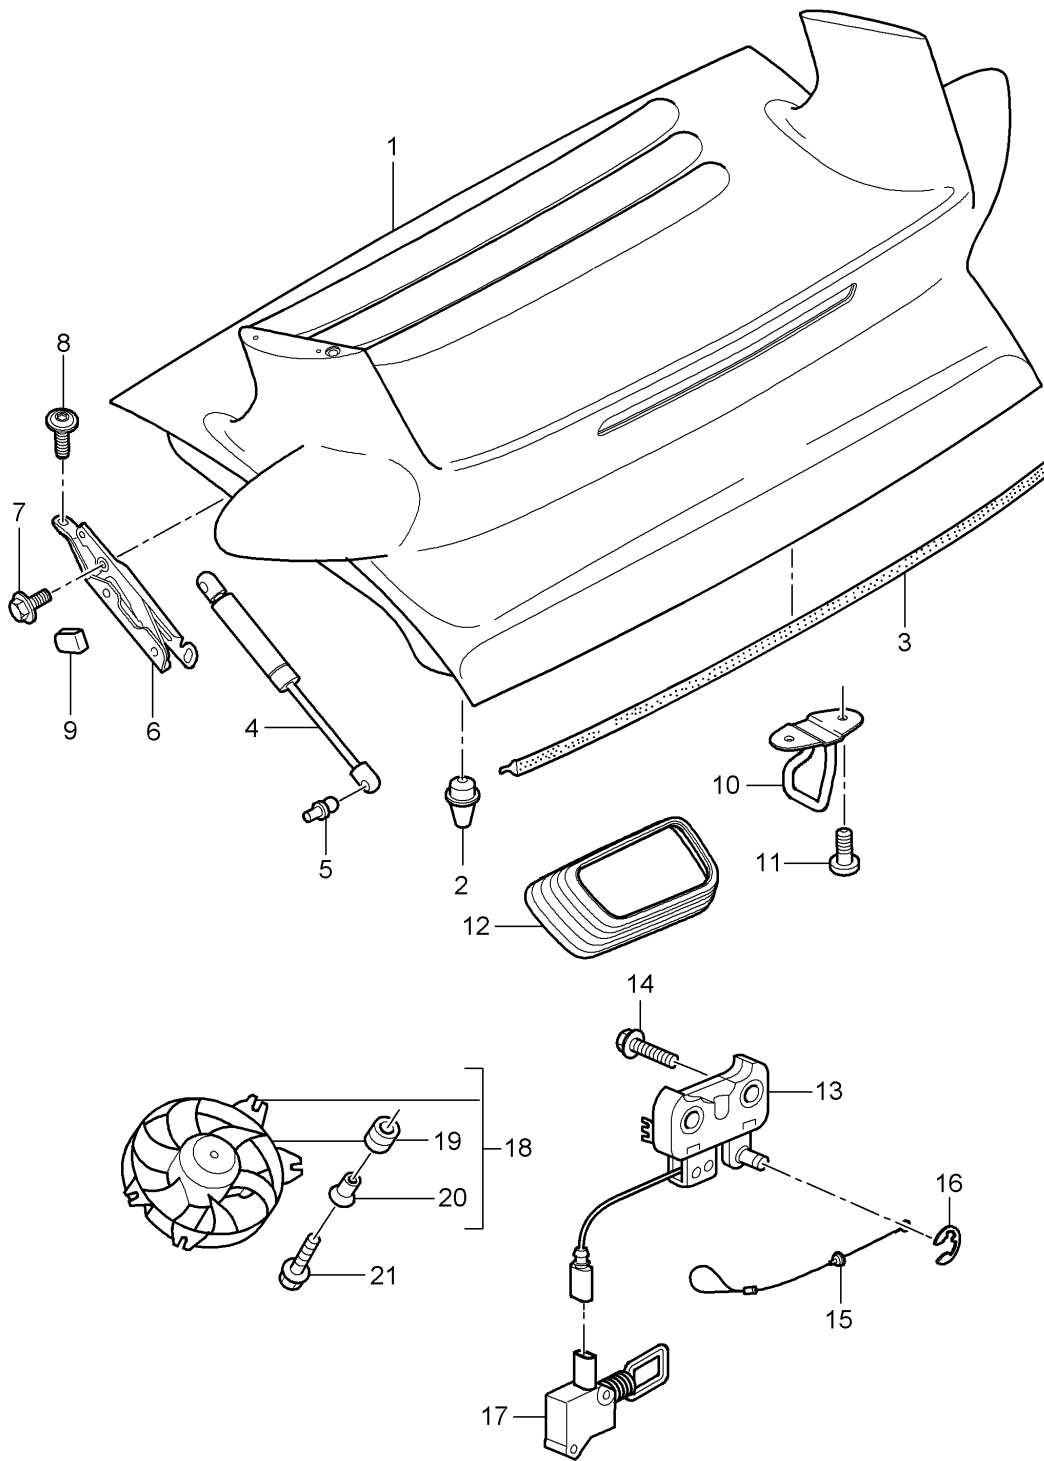

Model: 997T07

Model life 2007>>2009

Pos	Part Number	Description	Remark	Qty	Model
1	997 512 921 00	Lid Rear Lid Prime coated		1	
-	000 043 204 38	Use also: Sealing compound		1	
2	996 512 987 00	Adjusting screw Lid		2	
3	997 512 611 01	Gasket		1	
4	997 512 711 00	Additional gasket Lid Rear		1	
5	996 512 551 03	Gas-pressure spring		2	
6	999 167 051 03	Ball pin		2	
7	997 512 151 03	Hinge	/L	1	
(7)	997 512 152 01	Hinge	/R	1	
8	900 378 214 01	Hexagon-head bolt M 6 X 18		4	
9	900 075 466 09	Combination screw M 6 X 16		6	
10	997 512 153 00	Stop Hinge		2	
11	997 512 213 01	Lock upper part		1	
12	900 378 214 01	Hexagon-head bolt M 6 X 18		2	
(13)	997 110 171 00	Intake manifold Air cleaner	/L	1	
13	997 110 172 00	Intake manifold Air cleaner	/R	1	
14	999 591 712 40	Expansion rivet Intake manifold 6,0 X 12,0		2	
15	997 512 053 00	Lock lower part		1	
16	N 910 664 01	Combination screw M 6 X 40		2	
17	997 512 521 00	Cable Emergency operation		1	
18	900 116 002 02	Lock washer		1	
19	997 624 118 00	Actuator	-08	1	
(19)	997 624 118 01	Actuator	09-	1	
-	997 612 916 00	Repair kit Wiring harness Actuator	-08	1	
20	997 624 056 01	Blower Engine compartment		1	
21	999 703 451 40	Rubber sleeve 9,0 X 14,0 X 1,5		3	
22	999 209 093 01	Spacer sleeve 7,0 X 1,0 X 12		3	
23	999 073 417 01	Oval-head screw M6 X 30		4	

Model: 997T07

Model life 2007>>2009