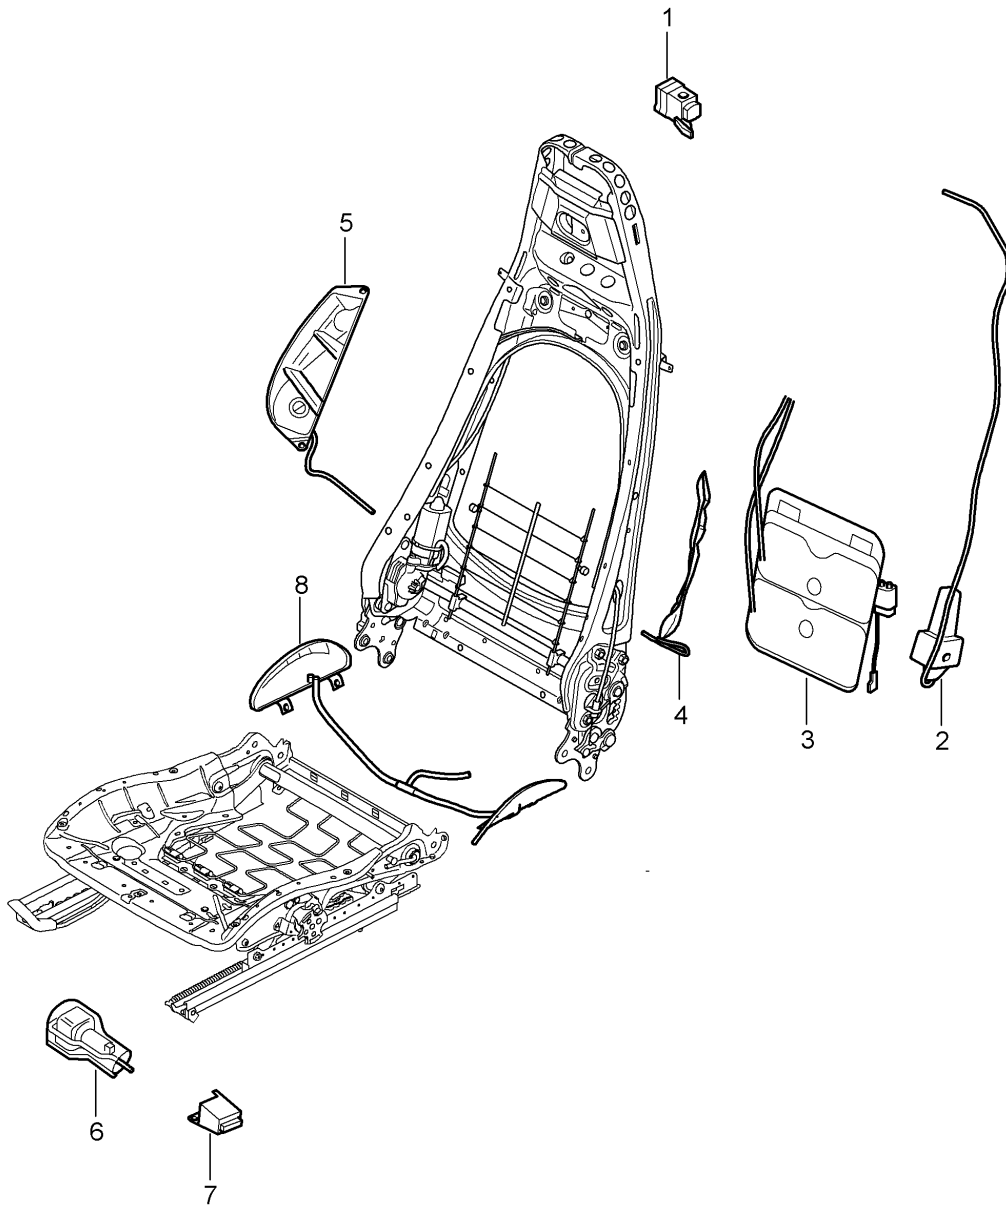

Model: 997T07

Model life 2007>>2009

Model: 997T07

Model life 2007>>2009

Pos	Part Number	Description	Remark	Qty	Model
1	997 617 726 00	Lumbar support Sports seat Valve		1	I537/538
2	997 620 725 00	Lumbar support Compressor		1	
3	997 521 709 01	Lumbar Lumbar support Backrest		1	I377/378 I537/538
4	997 521 711 00	Container Air distributor Backrest side bolster	/L	1	I377/378
5	997 521 712 00	Container Air distributor Backrest side bolster	/R	1	
6	997 620 727 00	Compressor Adjustment Seat side bolster		1	
7	997 617 727 00	Valve Adjustment Seat		1	
8	997 521 713 01	Wide Container Air distributor Seat side bolster		1