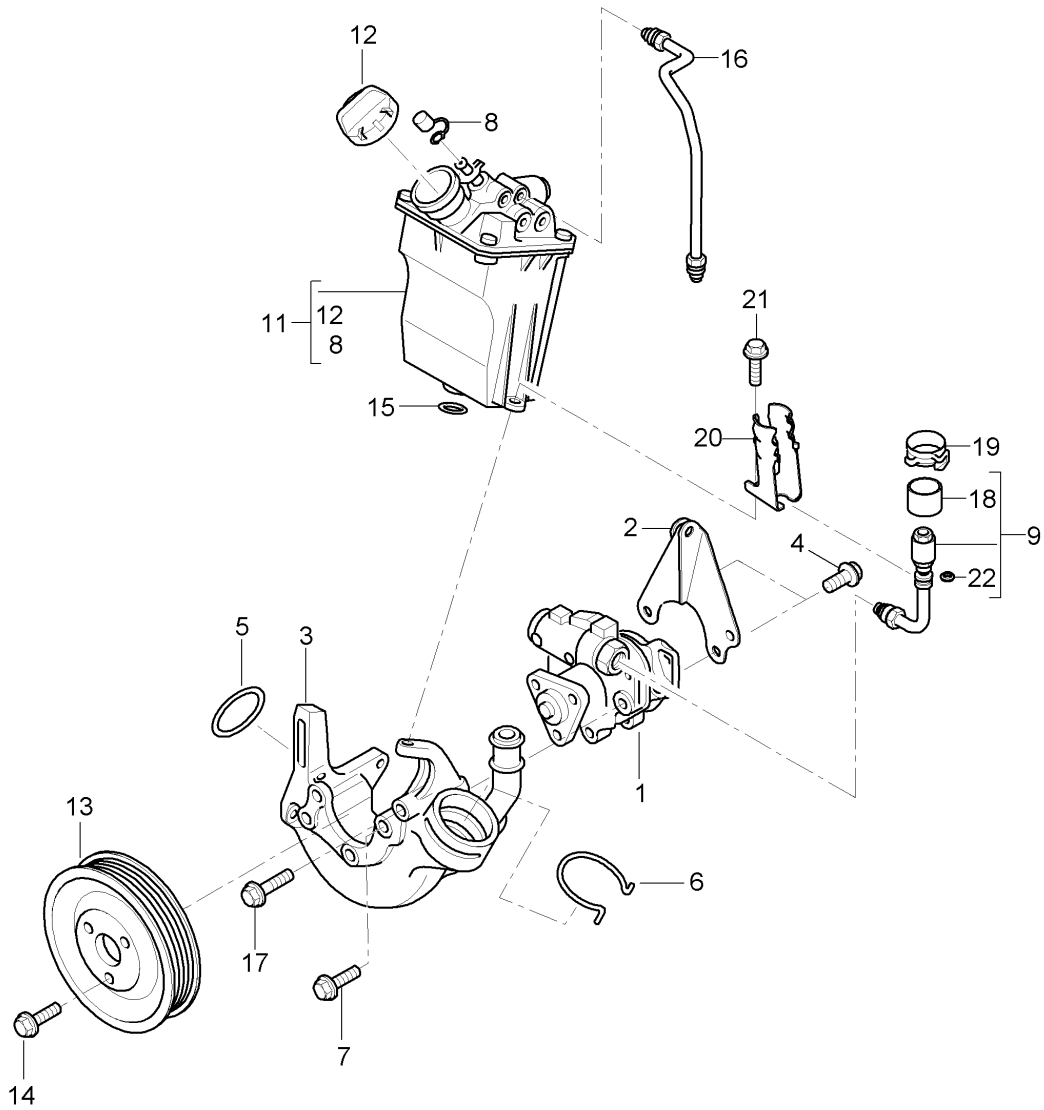

Model: 997T07 Model life 2007>>2009

Pos	Part Number	Description	Remark	Qty	Model
		Power steering Lines			
1	997 347 451 03	Pressure line	07	1	I098
(1)	997 347 451 04	Pressure line	08-	1	I098
(1)	997 347 451 05	Pressure line	08-	1	I098
(1)	997 347 452 02	Pressure line		1	I099
-	999 230 543 40	Repair kit O-ring		1	
2	987 347 449 05	Return line		1	I098
(2)	987 347 449 07	Return line		1	I098
(2)	987 347 650 03	Return line		1	I099
-	999 230 542 40	O-ring		1	
3	996 347 543 00	Cable holder		4	
4	996 355 543 00	Support		3	
(4)	999 507 091 40	Cable holder Simple		3	
5	997 347 439 51	Return line Centre		1	
6	997 347 445 51	Pressure line See technical manual Group 4 NR.4898		1	
(6)	997 347 445 52	Pressure line See technical manual Group 4 NR.4898		1	
7	996 347 549 01	Support		2	
8	997 347 544 00	Support		1	
-	999 230 683 40	Safety clip for Threaded joint Pressure line		1	
-	999 230 584 40	Circlip for Threaded joint Return line See technical manual Group 4 Nr.4898	/LL	1	I098
-		Circlip for Threaded joint Return line See technical manual Group 4 Nr.4898	/RL	2	I099
10	997 347 749 00	Support		1	
12	996 347 769 01	Tension shackle		1	
13	900 067 063 02	Pan-head screw M 10 X 20		1	
14	996 347 551 01	Retainer plate		1	
15	999 230 539 10	Threaded joint		X	
16	999 230 540 10	Threaded joint		X	
17	999 702 210 40	Rubber sleeve		2	
19	999 507 575 40	Support		1	
22	997 347 564 03	Pressure line		1	I099
(22)	997 347 564 04	Pressure line		1	I099
23	999 507 963 40	Support		1	I099
24	997 347 462 02	Return line	07	1	I099
(24)	997 347 462 03	Return line	08-	1	I099
(24)	997 347 462 04	Return line	08-	1	I099
25	997 347 560 00	Support		1	I099

Model: 997T07

Model life 2007>>2009