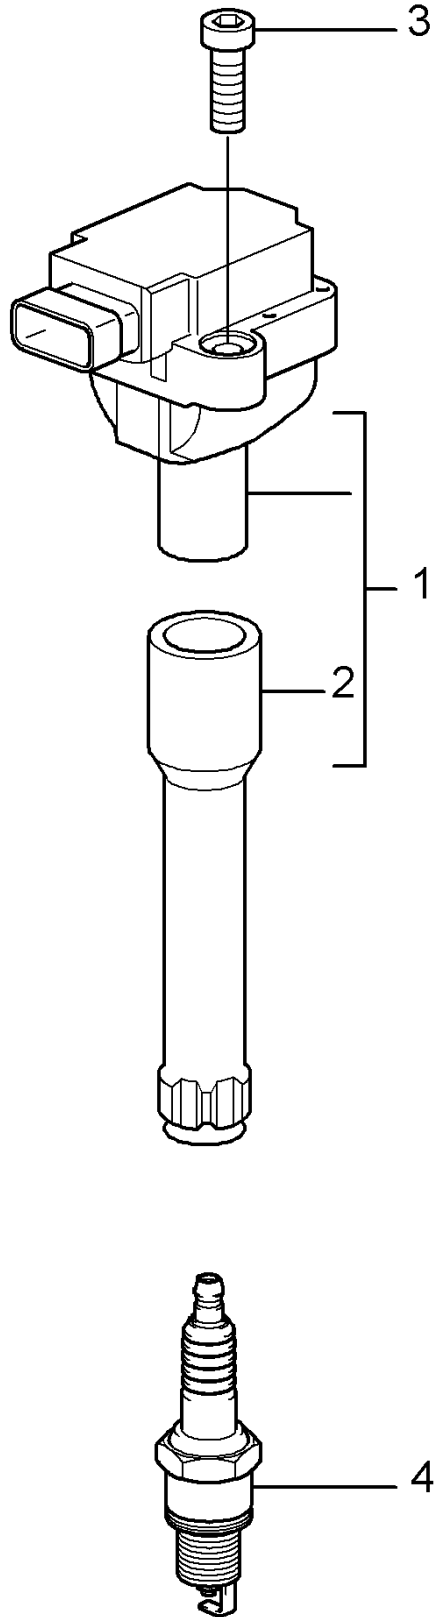

Model: 997T07

Model life 2007>>2009

Model: 997T07

Model life 2007>>2009

Pos	Part Number	Description	Remark	Qty	Model
1	997 602 104 00	Ignition system		1	
(1)	997 602 104 02	Ignition coil		5	
		Use also: 90038502501		10	
2	996 602 105 00	Spark plug connector		6	
3	900 387 008 01	Pan-head screw M 6 X 25		2	
(3)	900 385 025 01	Torx screw M 6 X 40		10	
4	999 170 103 90	Spark plug FR6 DPP332		6	M97.70