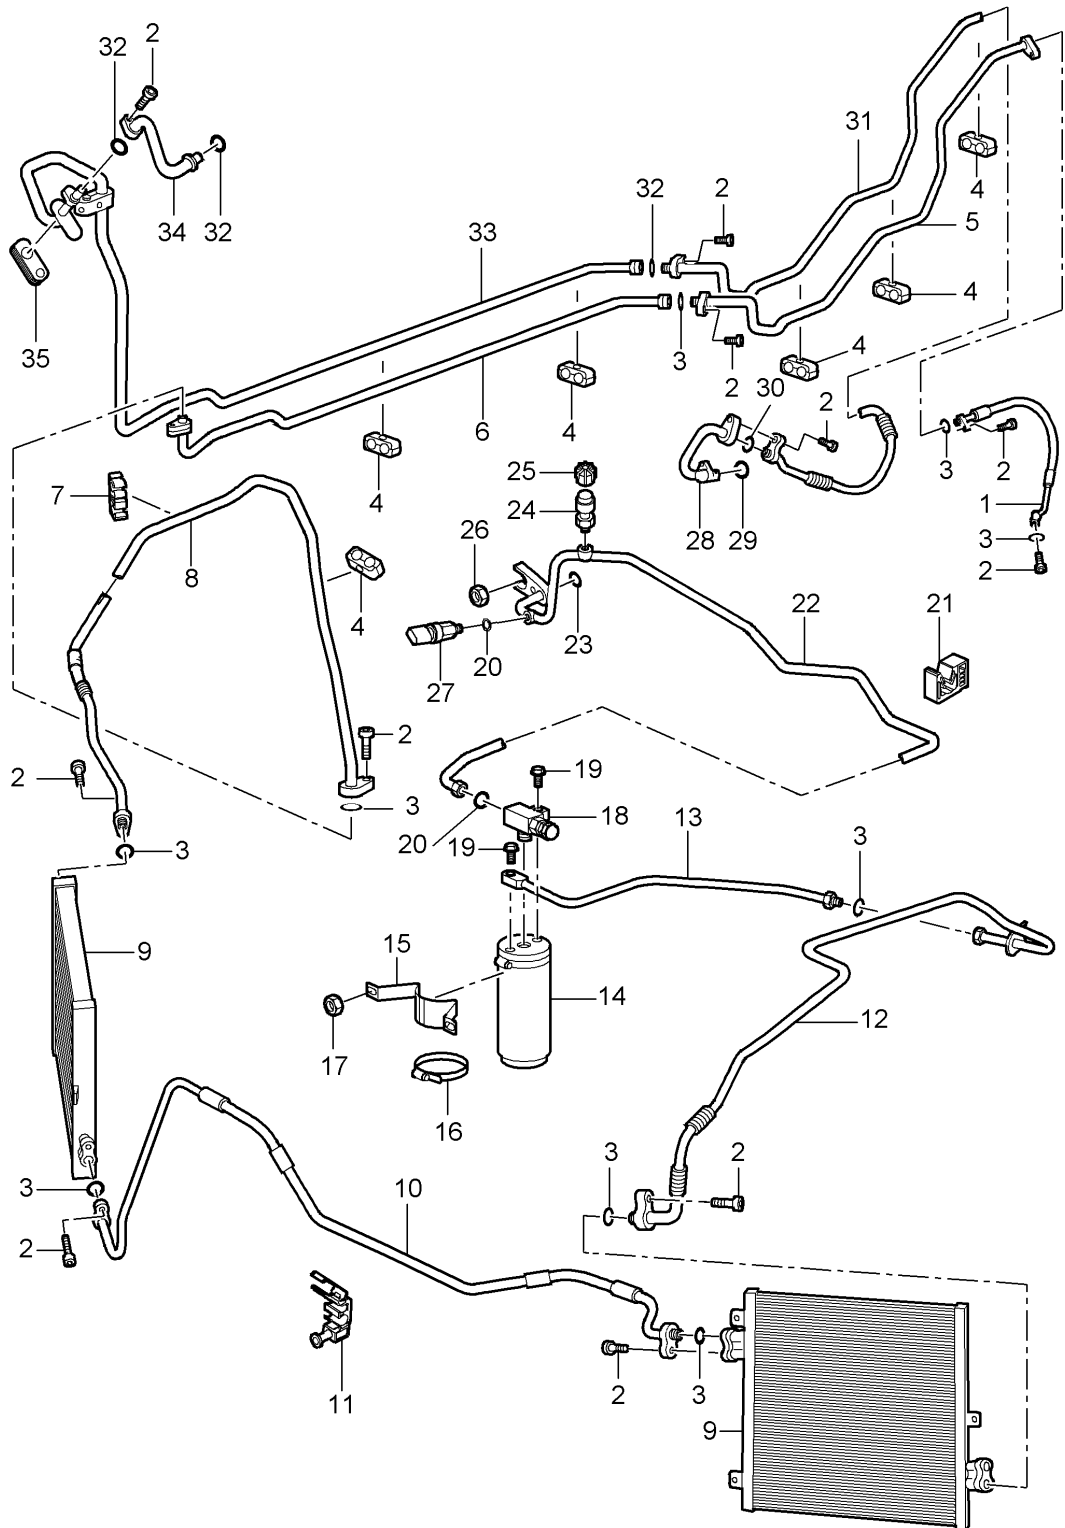

Model: 997T07

Model life 2007>>2009

Model: 997T07 Model life 2007>>2009

Pos	Part Number	Description	Remark	Qty	Model
1	997 573 097 01	Refrigerant circuit Pressure line		1	
1	997 573 097 03	Pressure line		1	
2	900 067 247 02	Combination screw M8 X 30		X	
2	900 067 247 01	Combination screw M8 X 30		X	
3	999 707 434 41	O-ring 10,6 X 2,0		X	
4	999 511 230 40	Cable holder		X	
5	997 573 096 03	Pressure line		1	
6	996 573 092 02	Pressure line		1	
7	996 355 547 01	Support		1	
8	997 573 094 01	Pressure line		1	
9	996 573 111 03	Condenser		2	
10	997 573 103 01	Pressure line		1	TURBO
(10)	997 573 103 80	Pressure line		1	GT2
11	996 347 543 00	Cable holder 4,75 / 8,0		2	
12	997 573 105 01	Pressure line		1	
13	996 573 106 00	Refrigerant line Desiccator		1	
14	944 573 143 01	Desiccator		1	
15	996 573 451 00	Support		1	
16	999 512 349 01	Hose clamp A50-70/9		1	
17	900 380 015 09	Hexagon nut M6		2	
18	997 573 243 00	Distributing piece		1	
19	900 075 340 01	Combination screw M6 X 22		2	
20	999 707 555 41	O-ring 10,8 X 1,8		X	
21	999 591 922 40	Support 4,8 / 8,0	/LL	1	I098
(21)	999 513 049 40	Tie-wrap 8,0 - 30	/RL	1	I099
22	997 573 108 02	Pressure line	/LL	1	I098
(22)	997 573 108 01	Pressure line	/RL	1	I099
(22)	997 573 108 03	Pressure line	/RL	1	I099
23	999 707 531 41	O-ring 7,5 X 2,04		X	
24	996 573 666 00	Valve		1	
25	944 573 663 02	Cap		1	
26	900 377 010 09	Hexagon nut M6		2	
27	1K0 959 126 B	Pressure sensor		1	
(27)	955 613 137 01	Pressure sensor		1	
(27)	955 613 137 02	Pressure sensor		1	
28	997 573 099 03	Intake pipe		1	
29	999 707 439 41	O-ring 23,8 X 2,4		X	
30	999 707 558 41	O-ring 13,7 X 2,5		X	
31	997 573 095 01	Intake pipe M >> 627 00765 M >> 627 00889 See technical information GR. 1 , NR. 2/06		1	I249 I480
31	997 573 095 04	Intake pipe for vehicles up to M >> 627 00765 M >> 627 00889		1	I573 I249 I480