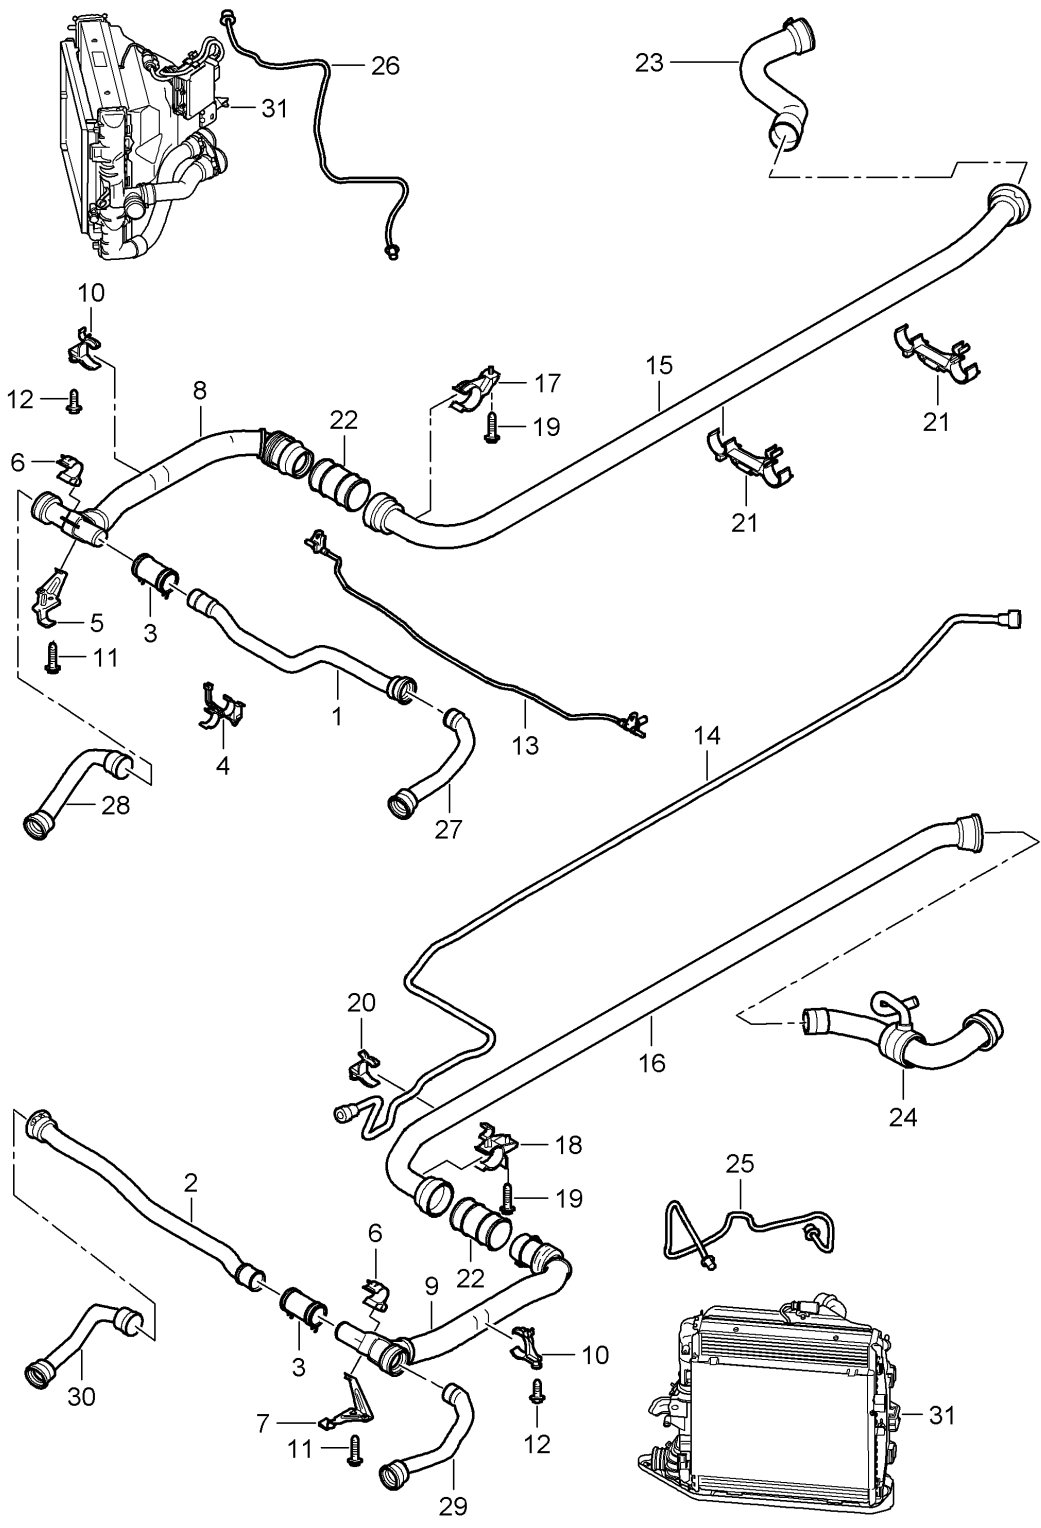

Model: 997T07

Model life 2007>>2009

Model: 997T07 Model life 2007>>2009

Pos	Part Number	Description	Remark	Qty	Model
1	997 106 711 02	Water cooling 2 Water tube		1	M97.70
1	997 106 711 03	Cross tube Supply Water tube		1	
2	997 106 720 02	Cross tube Return line Water tube		1	
2	997 106 720 03	Cross tube Return line Water tube		1	
3	997 106 723 05	Water hose		2	
3	997 106 723 06	Water hose		2	
3	997 106 723 07	Water hose		2	
4	997 106 525 01	Support Water tube Cross tube		1	
5	997 106 574 02	Centre Support Distributor tube		1	
6	997 106 526 01	Right Support Cross tube		2	
7	997 106 573 02	Upper Support Distributor tube		1	
8	997 106 752 04	Left Distributor tube Supply		1	
9	997 106 751 04	Distributor tube Return line		1	
10	997 106 413 01	Support Distributor tube		2	
(10)		Support Distributor tube	/R	1	I601
(10)	997 106 414 00	Support Distributor tube	/L	1	I601
11	900 378 013 09	Hexagon-head bolt M6 X 25		2	
12	900 378 036 09	Hexagon-head bolt M6 X 12		2	
13	997 106 767 02	Vent line Transverse		1	
14	997 106 227 02	Vent line Tunnel	07-	1	
(14)	997 106 227 03	Vent line Tunnel	08-	1	
15	997 106 651 03	Water tube Supply Tunnel		1	
15	997 106 651 04	Water tube Supply Tunnel		1	
(15)	997 106 651 90	Water tube Supply Tunnel		1	
16	997 106 652 03	Return pipe Tunnel		1	
16	997 106 652 04	Return pipe Tunnel		1	
(16)	997 106 652 90	Return pipe		1