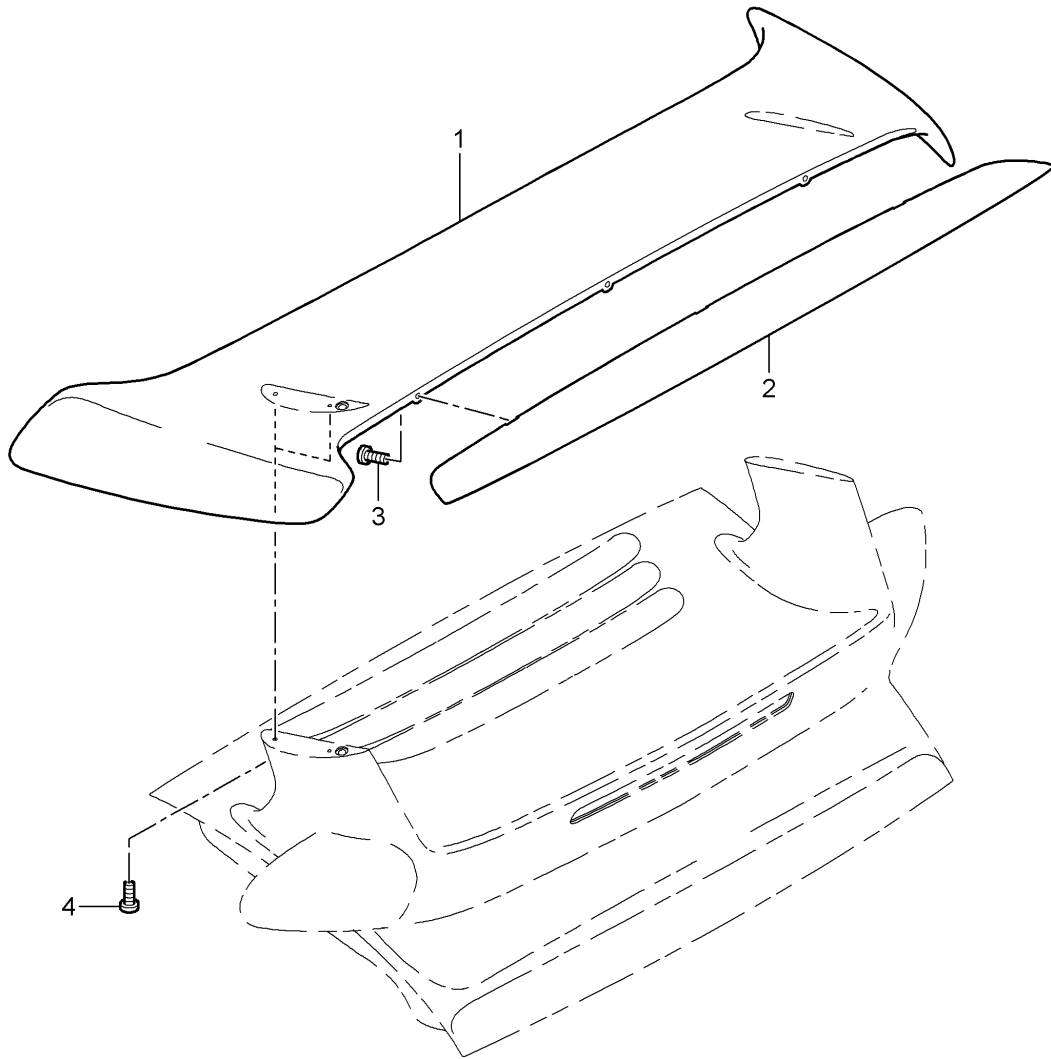

Model: 997T07

Model life 2007>>2009

Pos	Part Number	Description	Remark	Qty	Model
1	997 512 901 00	Rear spoiler Rear spoiler Prime coated		1	
2	997 512 951 00	Hinge	/L	1	COUPE
(2)	997 512 951 01	Hinge	/L	1	CABRIO
3	997 512 952 00	Hinge	/R	1	COUPE
(3)	997 512 952 01	Hinge	/R	1	CABRIO
4	900 387 003 09	Combination screw M6 X 25		6	
5	996 512 617 00	Cap Hinge		1	
6	997 512 915 00	Hydraulic line Set		1	
7	997 512 943 00	Pump with Support		1	
8	999 073 152 09	Oval-head screw M6 X 18		4	
9	997 622 670 01	Wiring harness with Microswitch Use also: 997.622.970.00		1	COUPE
(9)	997 622 671 00	Wiring harness with Microswitch Use also: 997.622.971.00		1	CABRIO
10	999 919 002 02	Oval-head screw 3,0 X 6,0		4	
(11)	997 613 248 00	Cap Microswitch Repair kit Wiring harness Use		1	
11	997 622 970 00	Repair kit Wiring harness with Cover Cable clip Tie-wrap Oval-head screw		1	COUPE
11	997 622 971 00	Repair kit Wiring harness with Cover Cable clip Tie-wrap Oval-head screw		1	CABRIO
12	997 512 111 00	Driving mechanism Complete		1	COUPE
12	997 512 111 01	Driving mechanism Complete		1	CABRIO

Model: 997T07

Model life 2007>>2009