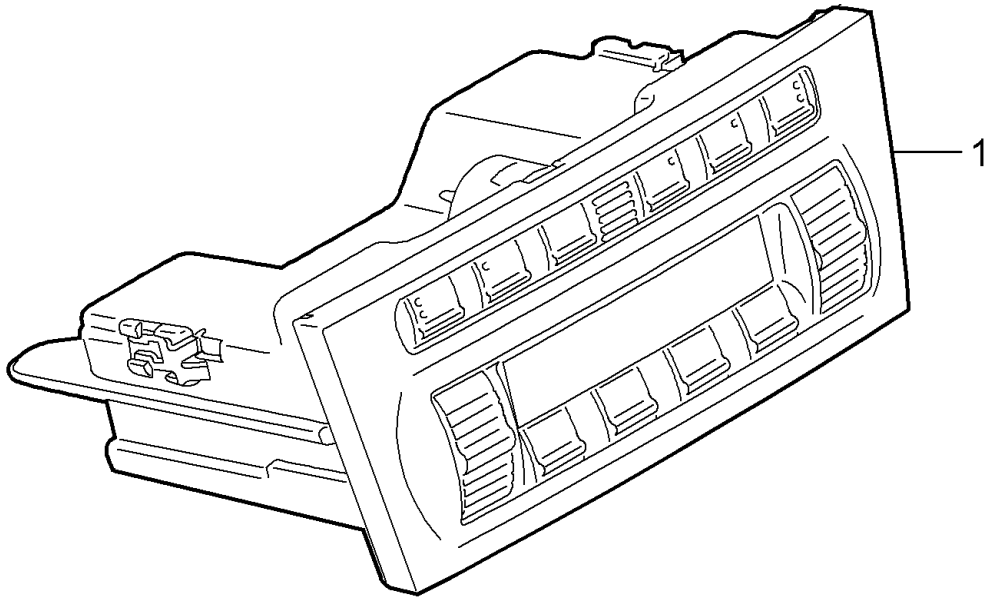

Model: 997T07

Model life 2007>>2009

Pos	Part Number	Description	Remark	Qty	Model
1	997 573 069 01	Fuel cooler		1	
2	999 707 558 41	Fuel cooler		1	
		O-ring			
		13,70 X 2,50N			
3	999 707 534 41	O-ring		1	
		17,00 X 2,00N			
4	997 573 099 03	Intake pipe		1	
5	999 707 439 41	O-ring		1	
		23,80 X 2,40N			
6	900 067 276 01	Combination screw		2	
		M8 X 35			
7	997 573 231 03	Support		1	
8	999 512 202 01	Clamp		1	
		B1 49 X 20			
9	900 067 314 01	Combination screw		1	
		M8 X 25			

Model: 997T07

Model life 2007>>2009