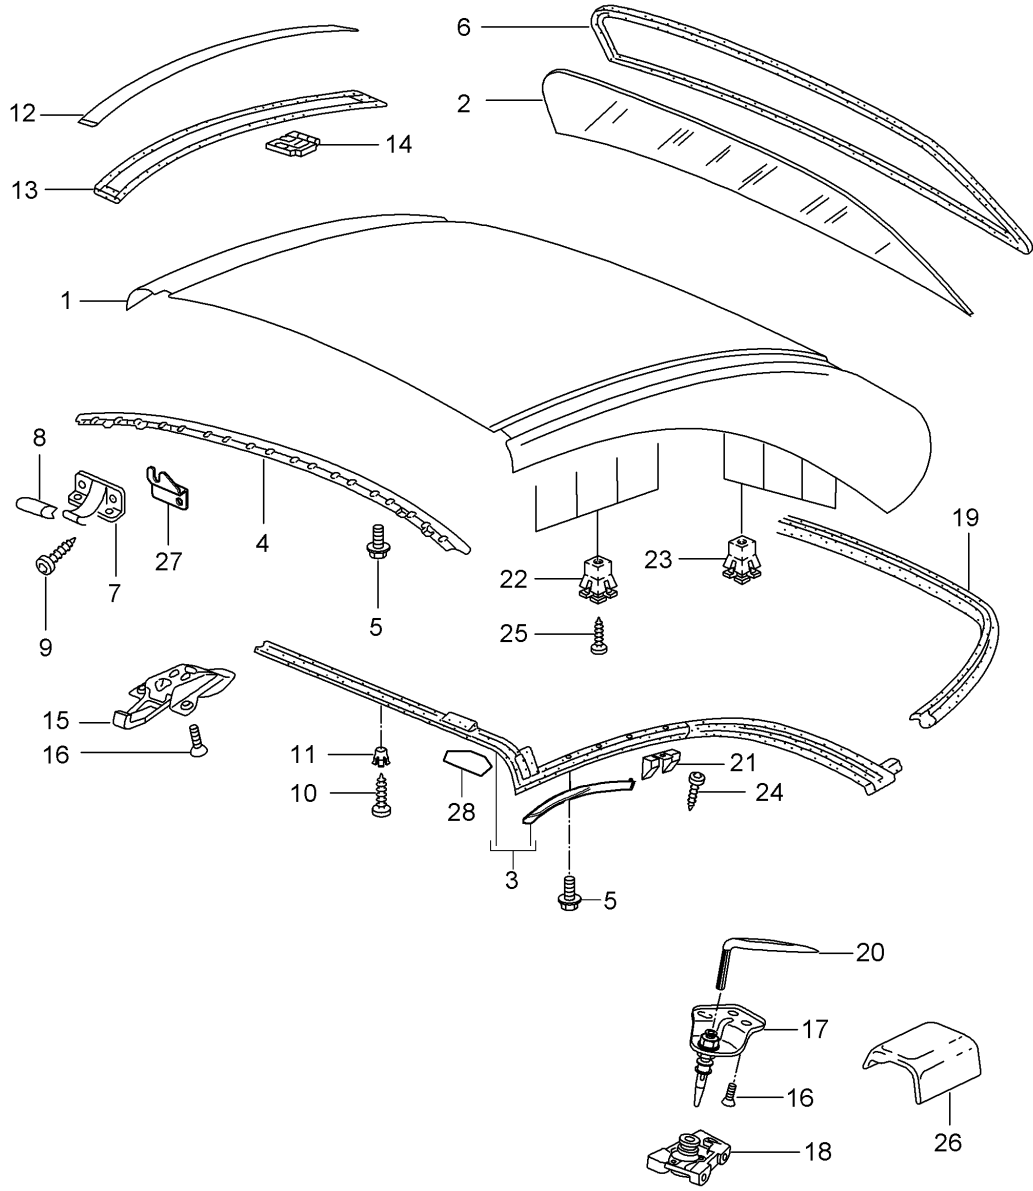

Model: 997T07

Model life 2007>>2009

Model: 997T07 Model life 2007>>2009

Pos	Part Number	Description	Remark	Qty	Model
		Hardtop Accessories Gaskets			I550
1	996 563 911 00 996 563 911 00 GRV	Hardtop Prime coated without Accessories		1	
2	996 563 091 00	Rear window Ready for installation		1	
3	997 563 225 00	Gasket with Retaining strip Rear		1	
-	996 563 309 00	When required order also: Retaining strip Front	/L	1	
-	996 563 310 00	Retaining strip Front	/R	1	
4	996 563 319 00	Retaining strip		1	
5	999 073 049 02	Tapping screw for Retaining strip Front Transverse		8	
6	996 563 029 00	Gasket		1	
7	996 563 405 00	Centring journal	/L	1	
(7)	996 563 406 00	Centring journal	/R	1	
8	996 563 705 01	Cap	/L	1	
8	996 563 706 01	Cap	/R	1	
9	999 919 144 09	Oval-head screw		4	
10	999 073 049 02	Tapping screw		14	
11	999 507 547 40	Expander nut		8	
12	996 563 707 00	Cover strip	/L	1	
	996 563 707 00 GRV	Prime coated			
(12)	996 563 708 00	Cover strip	/R	1	
	996 563 708 00 GRV	Prime coated			
13	996 563 361 00	Gasket	/L	1	
(13)	996 563 362 00	Gasket	/R	1	
14	986 563 721 00	Clip		8	
15	996 563 401 00	Catch		1	
16	900 378 030 09	Hexagon-head bolt M 6X20		3	
17	996 563 403 04	Catch	/L	1	
(17)	996 563 404 04	Catch	/R	1	
18	996 561 653 04	Mounting	/L	1	
-	996 561 657 02	Insert		1	
-	900 249 031 09	Countersunk-head screw		6	
(18)	996 561 654 04	Mounting	/R	1	
-	996 561 658 02	Insert		1	
19	996 563 027 01	Gasket		1	
20	996 563 413 01	Tool		1	
21	996 563 125 00	Thrust wedge		2	
22	999 507 923 40	Expander nut Green		8	
23	999 507 924 40	Expander nut Yellow		8	
24	999 450 008 09	Tapping screw		2	
25	999 073 049 02	Tapping screw		16	
26	996 563 421 01	Protective tab		2	
-	999 507 659 40	Expander nut	/L	1	
		Hardtop Support for contact			
-	999 507 662 40	Expander nut	/R	1