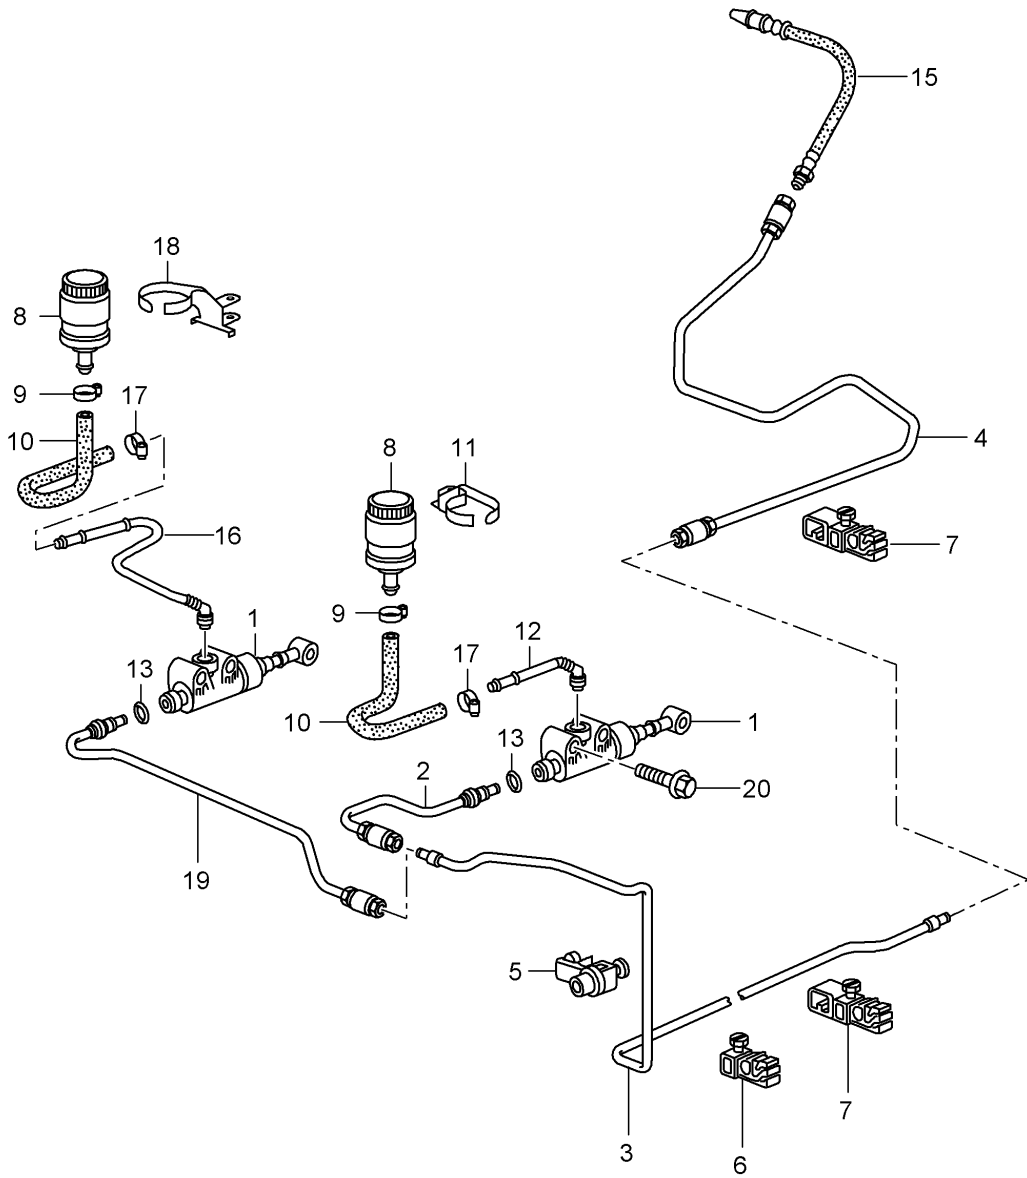

Model: 997T07

Model life 2007>>2009

Model: 997T07 Model life 2007>>2009

Pos	Part Number	Description	Remark	Qty	Model
		clutch actuation			TURBO
		Clutch master cylinder			
		Clutch pipeline			
1	997 423 171 50	Clutch master cylinder		1	
-	996 423 614 00	Circlip		1	
		Pressure line			
-	996 423 315 06	Bolt		1	
-	999 166 022 02	Kl-lock for Bolt		1	
2	996 423 107 50	Clutch pipeline	/LL	1	I098
(2)	996 423 107 51	Clutch pipeline	/LL	1	I098
3	997 423 109 50	Clutch pipeline		1	
(4)	997 423 113 50	Clutch pipeline		1	
(4)	997 423 113 51	Clutch pipeline		1	
5	996 355 549 00	Support		1	
6	996 355 545 00	Support		2	
7	996 355 543 00	Support		4	
8	993 423 417 00	Container		1	
9	999 512 650 09	Hose clamp		1	
10	997 423 343 51	Moulded hose	/LL	1	I098
(10)	997 423 344 50	Moulded hose	/RL	1	I099
11	997 423 245 50	Support	/LL	1	I098
12	997 423 147 50	Feed line	/LL	1	I098
13	999 707 403 40	Sealing ring	/LL	X	I098
-	999 591 964 40	Support		X	
		Clutch hose			
15	996 423 377 52	Clutch hose		1	
(15)	996 423 377 53	Clutch hose		1	
(15)	996 423 377 54	Clutch hose		1	
16	996 423 142 51	Clutch pipeline	/RL	1	I099
17	999 512 650 09	Hose clamp		1	
18	997 423 246 50	Support	/RL	1	I099
19	997 423 108 50	Clutch pipeline	/RL	1	I099
20	900 378 029 01	Hexagon-head bolt M 6X 40		2	
-	000 043 203 33	Pentosin 1000 ML		X