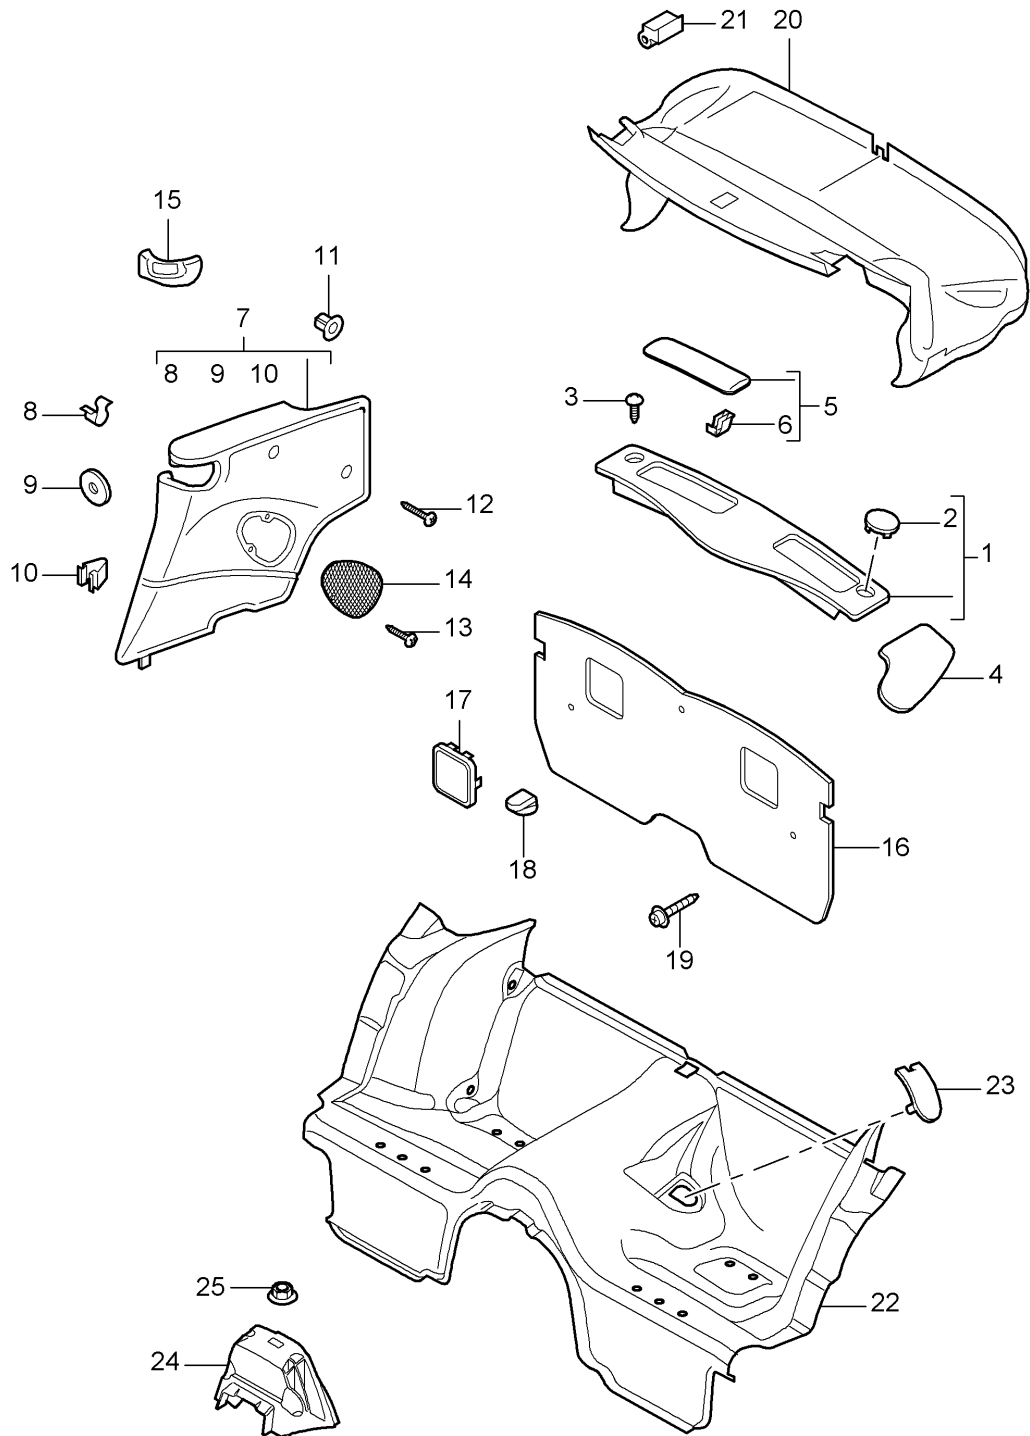

Model: 997T07

Model life 2007>>2009