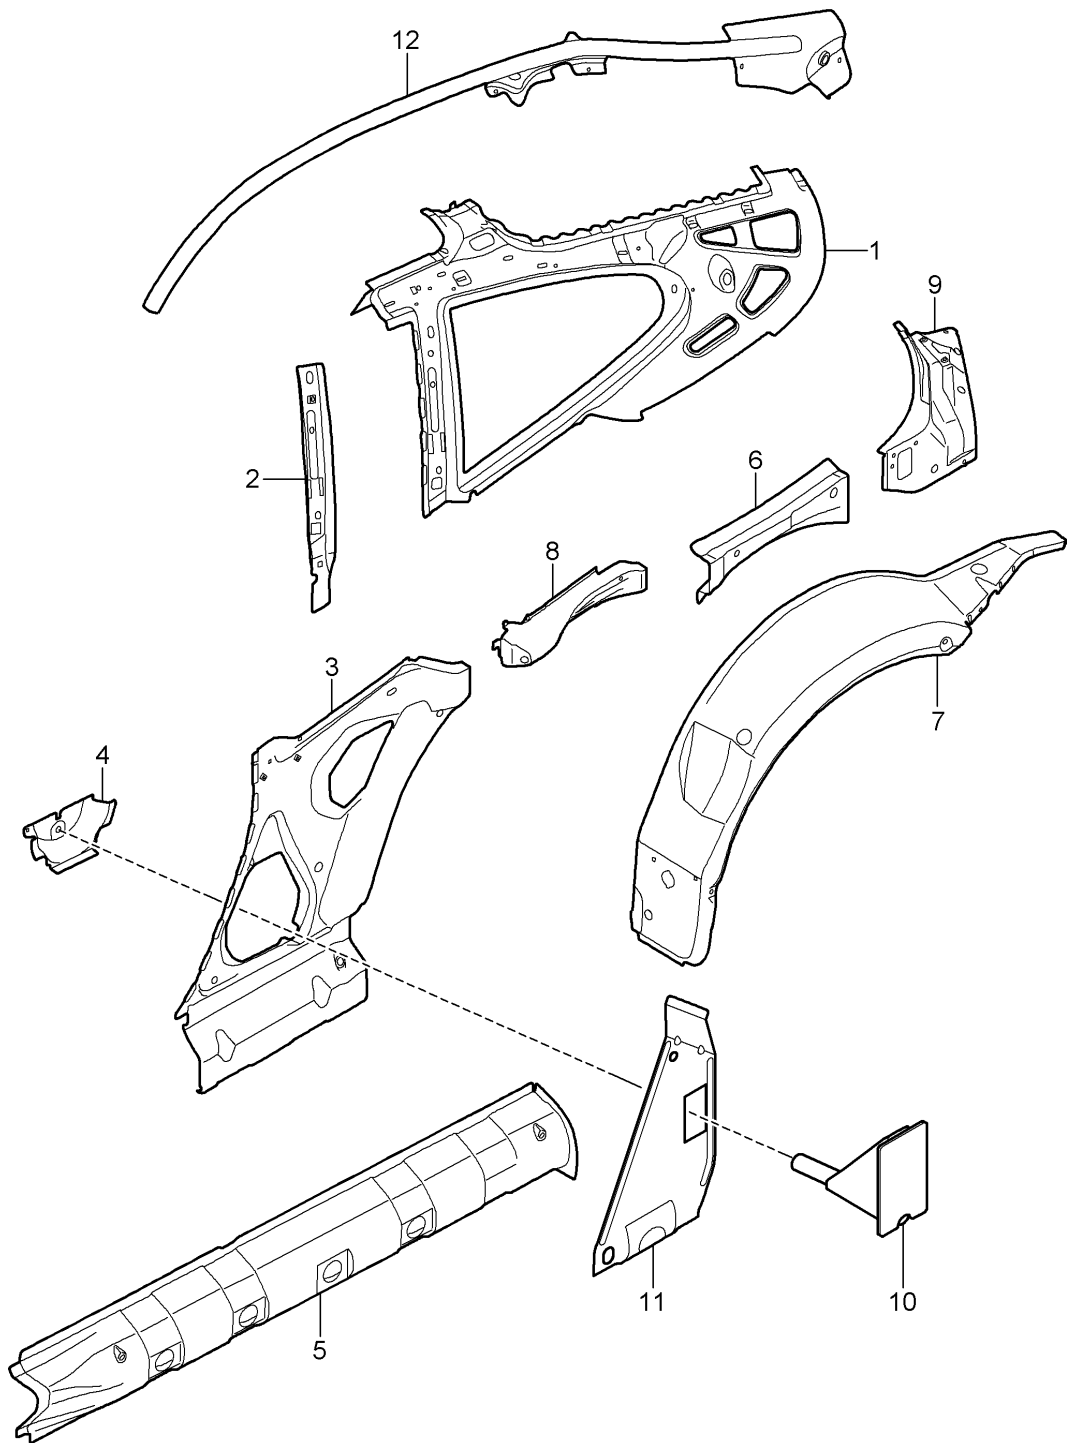

Model: 997T07

Model life 2007>>2009