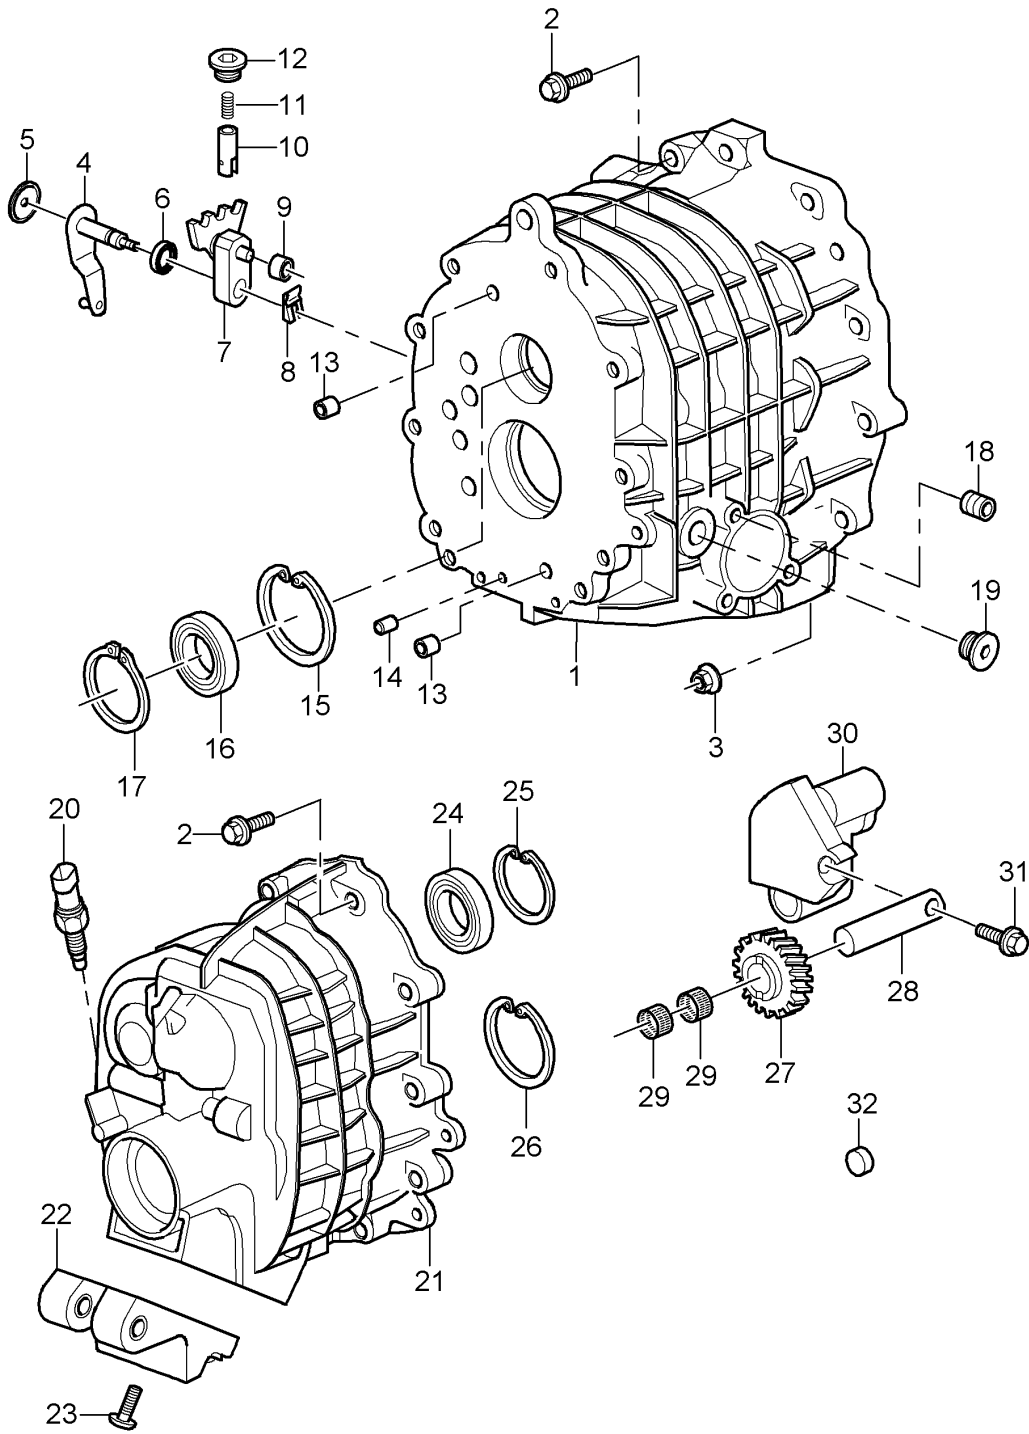

Model: 997T07

Model life 2007>>2009

Model: 997T07

Model life 2007>>2009

Pos	Part Number	Description	Remark	Qty	Model
		Gear housing Transmission cover			G97.88
1	996 301 102 9A	Gear housing		1	
2	900 378 281 01	Hexagon-head bolt M 8 X 35		20	
3	900 076 064 02	Hexagon nut M 8		2	
4	996 303 031 9A	Gearshift lever		1	
5	986 424 133 00	Washer		1	
6	996 303 517 01	Shaft sealing ring 15 X 21 X 7		1	
(6)	996 303 517 00	Shaft sealing ring 15 X 21 X 7		1	
7	996 303 033 00	Shift segment		1	
8	996 303 383 00	Lock		1	
9	996 303 303 00	Roller 20 X 8 X 8		1	
10	996 303 035 00	Bolt		1	
11	996 303 235 00	Compression spring		1	
12	900 908 021 01	Screw plug M 18 X 1,5		1	
13	996 303 515 00	Bearing sleeve 15 X 17 X 12		2	
14	900 012 144 00	Straight pin A 12,0 X 14		2	
15	999 152 031 01	Circlip SB 68 X 1,50		1	
16	999 110 181 00	Cylindrical-roller bearing 30 X 62 X 16		1	
17	900 111 001 00	Circlip SP 62		1	
18	999 504 004 00	Threaded insert M 8 X 16		3	
19	N 910 597 01	Screw plug M 22 x 1,5		1	
20	996 606 133 00	Switch		1	
21	996 301 301 9A	Back-up light Transmission cover Rear		1	
22	722 260 006 2	Bearing		1	
23	999 073 095 01	Transmission cover Oval-head screw M 8 X 30		4	
24	999 110 194 01	Cylindrical-roller bearing 25 X 52 X 15		1	
25	999 152 062 01	Circlip SB 52 X 1,5		1	
26	999 152 024 01	Circlip SB 62 X 1,5		1	
27		Reverse idler gear See illustrations 3/03/01		1	
28	996 302 228 50	Bolt		1	
29	996 302 224 00	Reverse idler gear Needle cage 20 X 26 X 17		2	
(30)	996 302 225 51	Segment		1	
31	900 378 150 01	Hexagon-head bolt M 8 X 55		1	
32	999 501 023 30	Stopper 6,7		1	
33	996 303 523 01	Bearing sleeve 13X15X10		2