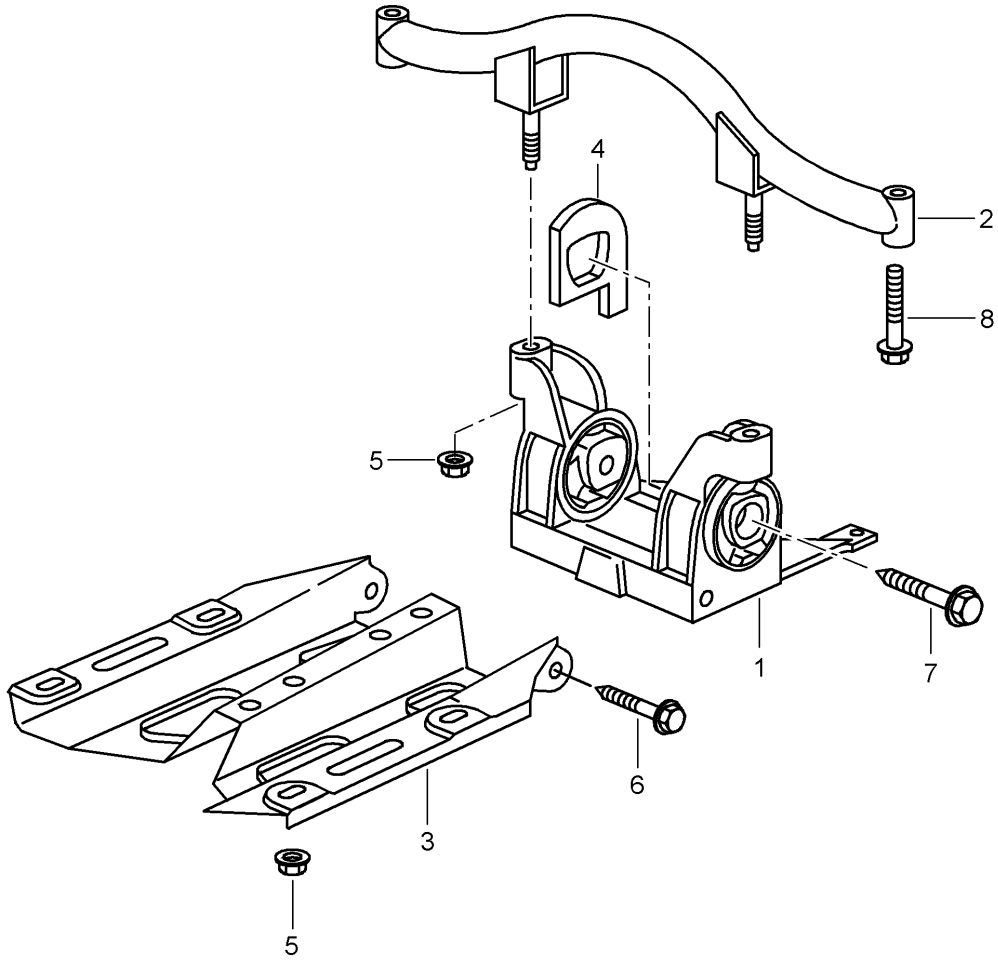

Model: 997T07

Model life 2007>>2009

Model: 997T07

Model life 2007>>2009

Pos	Part Number	Description	Remark	Qty	Model
		Transmission suspension			G97.50
1	996 375 033 03	Transmission carrier		1	
2	996 375 317 06	Bracket Upper		1	
3	996 375 015 00	Side member		1	
4	996 375 259 08	Stop		2	
5	900 378 167 09	Hexagon-head bolt M 10 X 110		2	
5	999 061 106 09	Stud M 10 X 83		2	
5	999 061 106 01	Stud M 10 X 83		2	
6	900 380 008 09	Lock nut M 10		2	
(6)	999 076 053 09	Hexagon nut M 10		6	
7	999 072 010 09	Hexagon-head bolt M 12 X 1,5 X 100		2	
8	999 072 008 09	Hexagon-head bolt M 12 X 1,5 X 70		3	
8	999 072 008 01	Hexagon-head bolt M 12 X 1,5 X 70		3	
9	900 378 061 09	Hexagon-head bolt M 12 X 1,5 X 50		1	
10	900 378 076 09	Hexagon-head bolt M 10 X 50		1	
11	900 377 011 09	Hexagon nut M 10		1