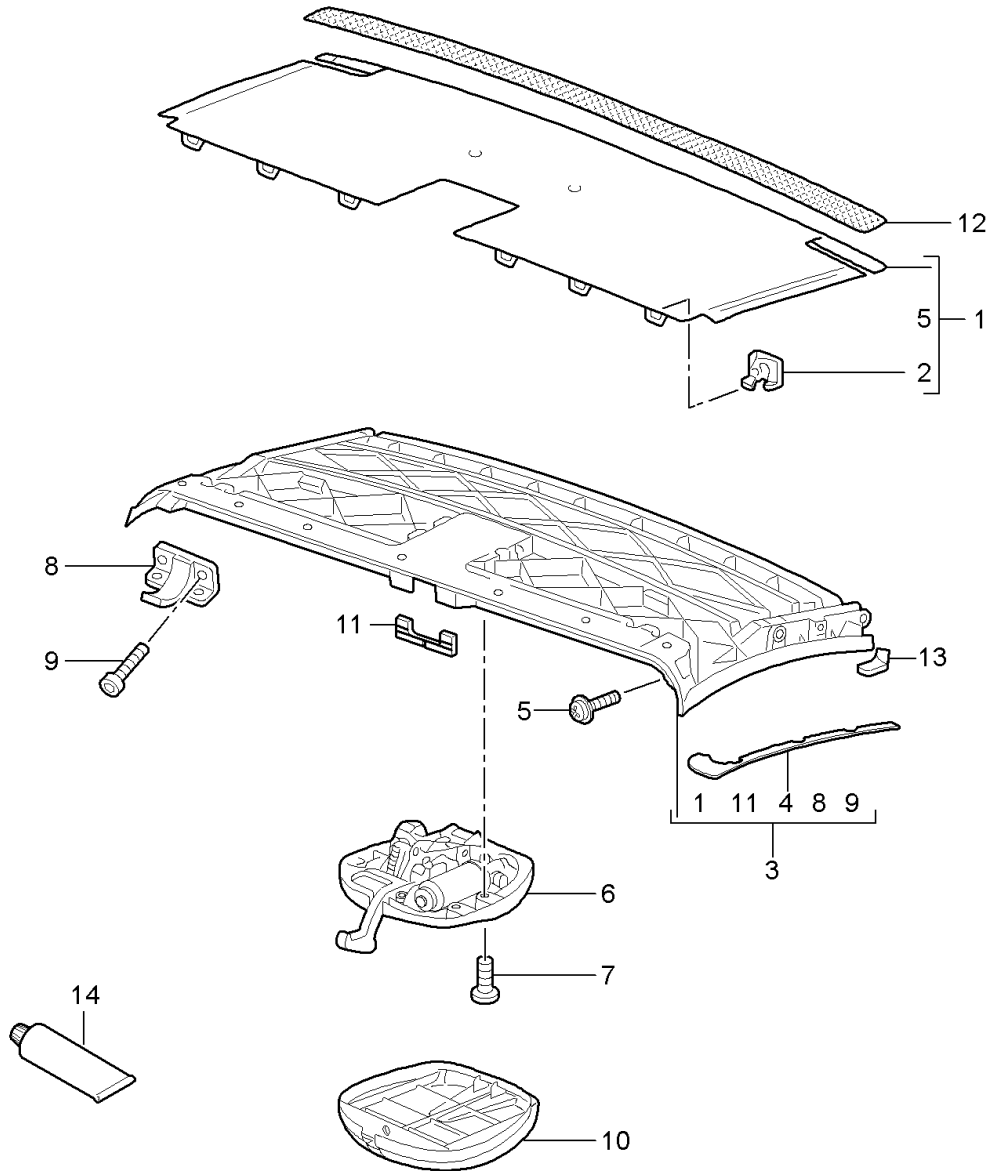

Model: 997T07

Model life 2007>>2009

Pos	Part Number	Description	Remark	Qty	Model
29	997 564 903 00	Damping piece Front		3	
30	997 564 905 00	Damping piece Rear		3	

Model: 997T07

Model life 2007>>2009

Model: 997T07