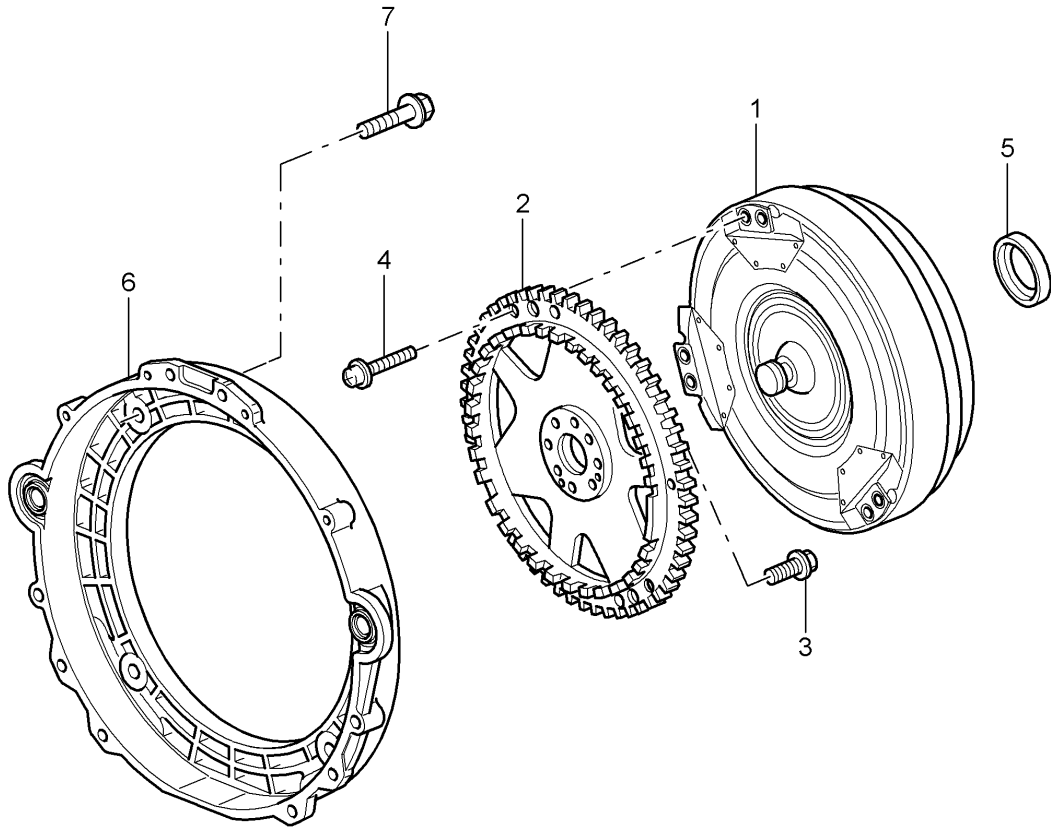

Model: 997T07

Model life 2007>>2009

Model: 997T07

Model life 2007>>2009

Pos	Part Number	Description	Remark	Qty	Model
		Tiptronic Torque converter Drive plate			A97.50
1	722 250 130 2	Torque converter		1	
2	996 116 075 50	Drive plate		1	
3	999 119 019 01	Pan-head screw M 10 X 1 X 25 X 45		9	
4	900 067 369 09	Pan-head screw M 8 X 20		6	
5	018 997 044 7	Sealing ring for Oil pump		1	
6	996 116 011 50	Intermediate housing Engine And Transmission		1	
7	900 378 251 01	Hexagon-head bolt M 10 X 40		4