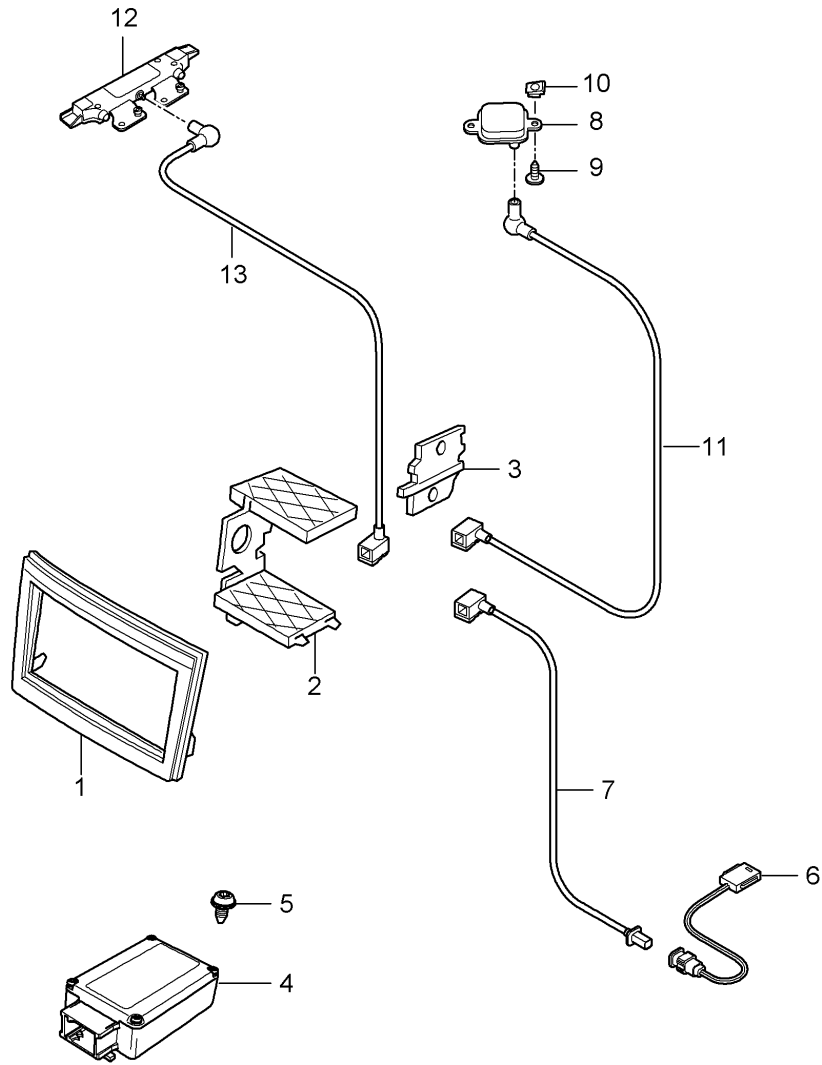

Model: 997T07

Model life 2007>>2009

Pos	Part Number	Description	Remark	Qty	Model
(22)	997 612 074 25	Antenna booster Receiving part TV Connecting line Control part Computer Navigation system		1	I673
(22)	997 612 072 25	Connecting line Computer Navigation system - IR - Sensor		1	I673
31	997 647 221 00	Antenna base		1	I461
32	997 647 223 00	Antenna rod		1	I461
33	997 642 465 00	Adapter Multimedia interface		1	I870
	997 642 465 00 01C	Satin black			
34	997 612 471 02	Connecting cable iPOD		1	I870
35	999 073 429 01	Tapping screw 4,2 X 25		3	I870
36	997 612 049 75	Connecting line Multimedia interface Control part		1	I870

Model: 997T07

Model life 2007>>2009