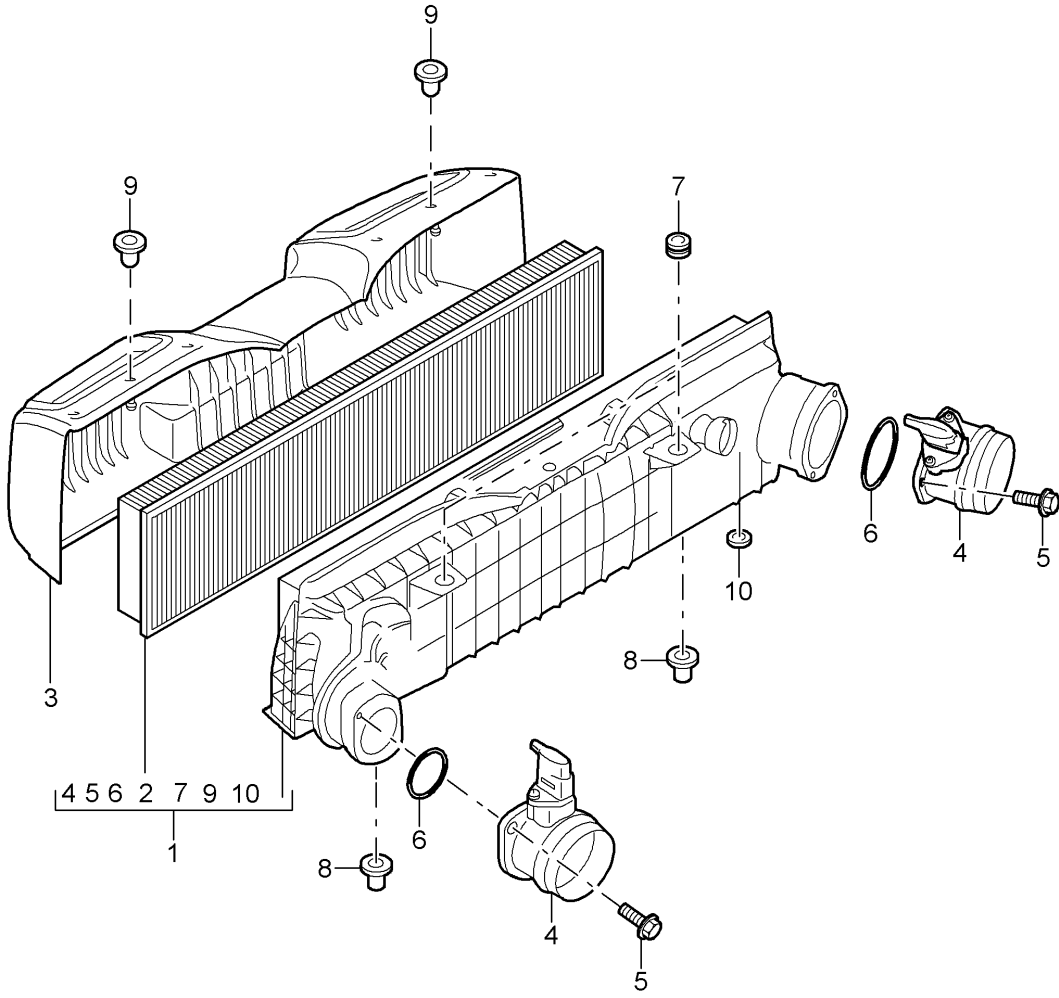

Model: 997T07

Model life 2007>>2009

Model: 997T07

Model life 2007>>2009

Pos	Part Number	Description	Remark	Qty	Model
		Air cleaner			M97.70
1	997 110 021 73	Air cleaner	07	1	
(1)	997 110 021 74	Air cleaner	08-	1	
2	997 110 131 73	Air cleaner cartridge	07	1	
(2)	997 110 131 74	Air cleaner cartridge	08-	1	
3	997 110 122 74	Air cleaner	07	1	
(3)	997 110 122 76	Air cleaner	08-	1	
(3)	997 110 122 91	Air cleaner	08-	1	I101
4	997 606 125 00	Mass air flow meter		2	
5	999 919 160 07	Oval-head screw 5 X 20		8	
6	999 701 089 40	O-ring		1	
7	999 702 246 40	Grommet 12,0 X 17,0 X 3		2	
8	999 703 478 40	Bush		1	
9	997 110 239 00	Mounting		4	
10	997 110 238 00	Rubber stop		3