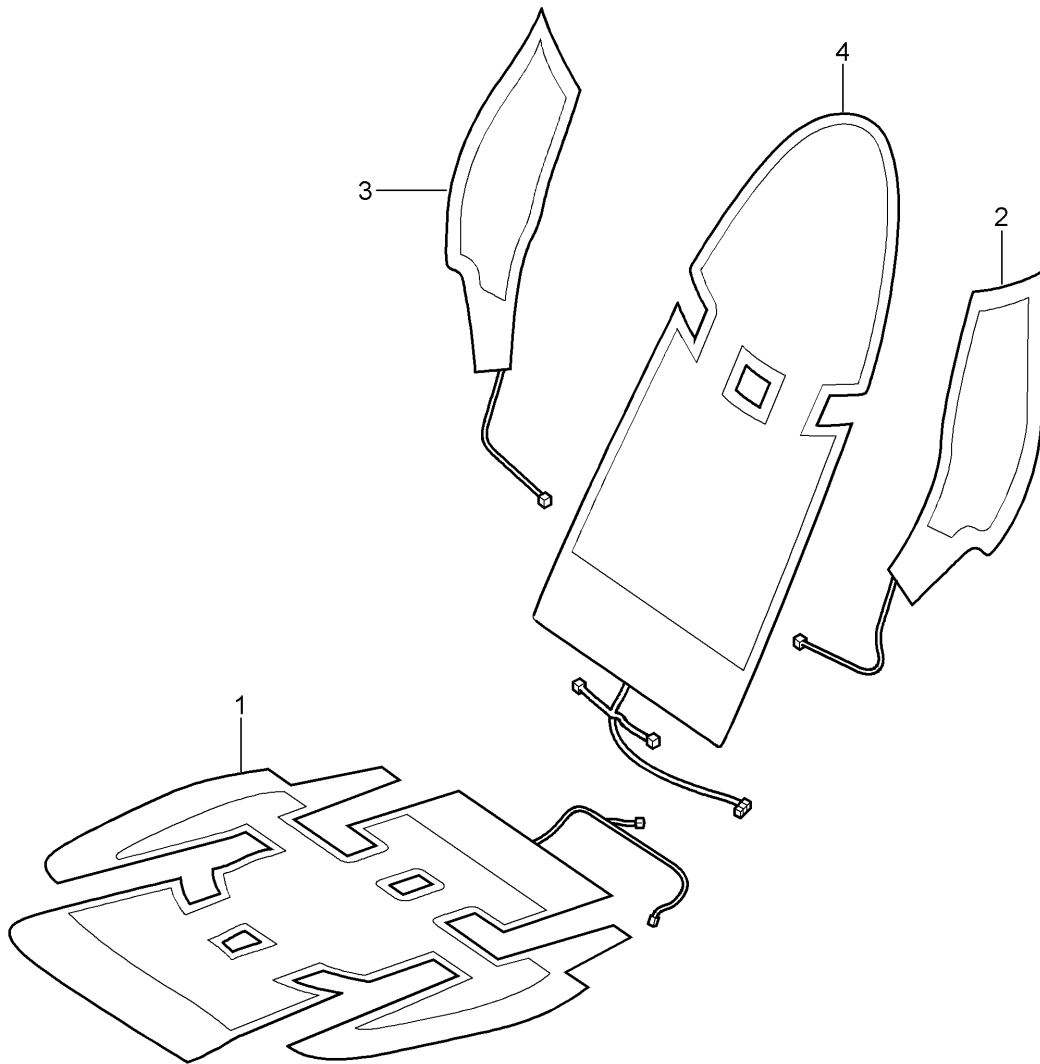

Model: 997T07 Model life 2007>>2009

Pos	Part Number	Description	Remark	Qty	Model
(10)	997 521 564 00	Cover Hinge Inner	/R	1	
	997 521 564 00 01C	Satin black			
11	999 073 456 01	Round head screw M4 X 12 Mount Cover Inner		2	
12	997 521 690 00	Bearing pin Backrest shell Cup Lower		2	
13	999 523 019 01	Cup spring A25		2	
14	999 234 034 00	Shim 12 X 18 X 0,2		2	
15	999 924 136 40	Plain bearing F12 X 5 X 14		2	
16	999 025 122 40	Thrust washer 20 X 12 X 0,5		2	
17	900 380 024 01	Outer hexagon round nut M8		2	
18	997 521 561 00	Cover Seat belt Lower	/L	1	
	997 521 561 00 01C	Satin black			
(18)	997 521 562 00	Cover Seat belt Lower	/R	1	
	997 521 562 00 01C	Satin black			
19	999 141 049 01	Lens-head screw M5 X 10 Mount Cover		3	

Model: 997T07

Model life 2007>>2009