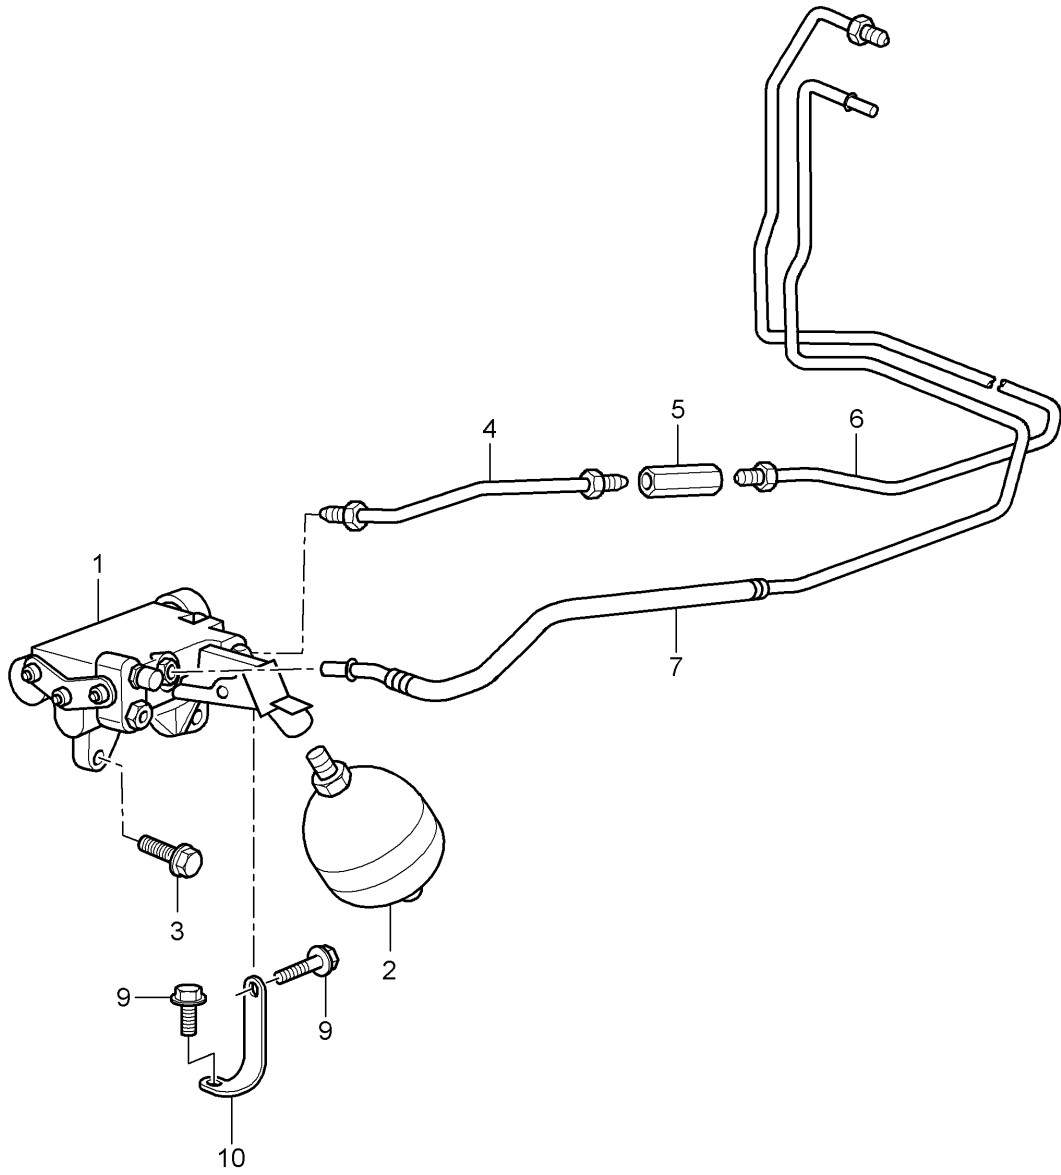

Model: 997T07 Model life 2007>>2009

Pos	Part Number	Description	Remark	Qty	Model
		clutch actuation			TURBO
		Clutch master cylinder			
		Clutch pipeline			
1	997 423 171 50	Clutch master cylinder		1	
-	996 423 614 00	Circlip		1	
		Pressure line			
-	996 423 315 06	Bolt		1	
-	999 166 022 02	Kl-lock for Bolt		1	
2	996 423 107 50	Clutch pipeline	/LL	1	I098
(2)	996 423 107 51	Clutch pipeline	/LL	1	I098
3	997 423 109 50	Clutch pipeline		1	
(4)	997 423 113 50	Clutch pipeline		1	
(4)	997 423 113 51	Clutch pipeline		1	
5	996 355 549 00	Support		1	
6	996 355 545 00	Support		2	
7	996 355 543 00	Support		4	
8	993 423 417 00	Container		1	
9	999 512 650 09	Hose clamp		1	
10	997 423 343 51	Moulded hose	/LL	1	I098
(10)	997 423 344 50	Moulded hose	/RL	1	I099
11	997 423 245 50	Support	/LL	1	I098
12	997 423 147 50	Feed line	/LL	1	I098
13	999 707 403 40	Sealing ring	/LL	X	I098
-	999 591 964 40	Support		X	
		Clutch hose			
15	996 423 377 52	Clutch hose		1	
(15)	996 423 377 53	Clutch hose		1	
(15)	996 423 377 54	Clutch hose		1	
16	996 423 142 51	Clutch pipeline	/RL	1	I099
17	999 512 650 09	Hose clamp		1	
18	997 423 246 50	Support	/RL	1	I099
19	997 423 108 50	Clutch pipeline	/RL	1	I099
20	900 378 029 01	Hexagon-head bolt M 6X 40		2	
-	000 043 203 33	Pentosin 1000 ML		X	

Model: 997T07

Model life 2007>>2009