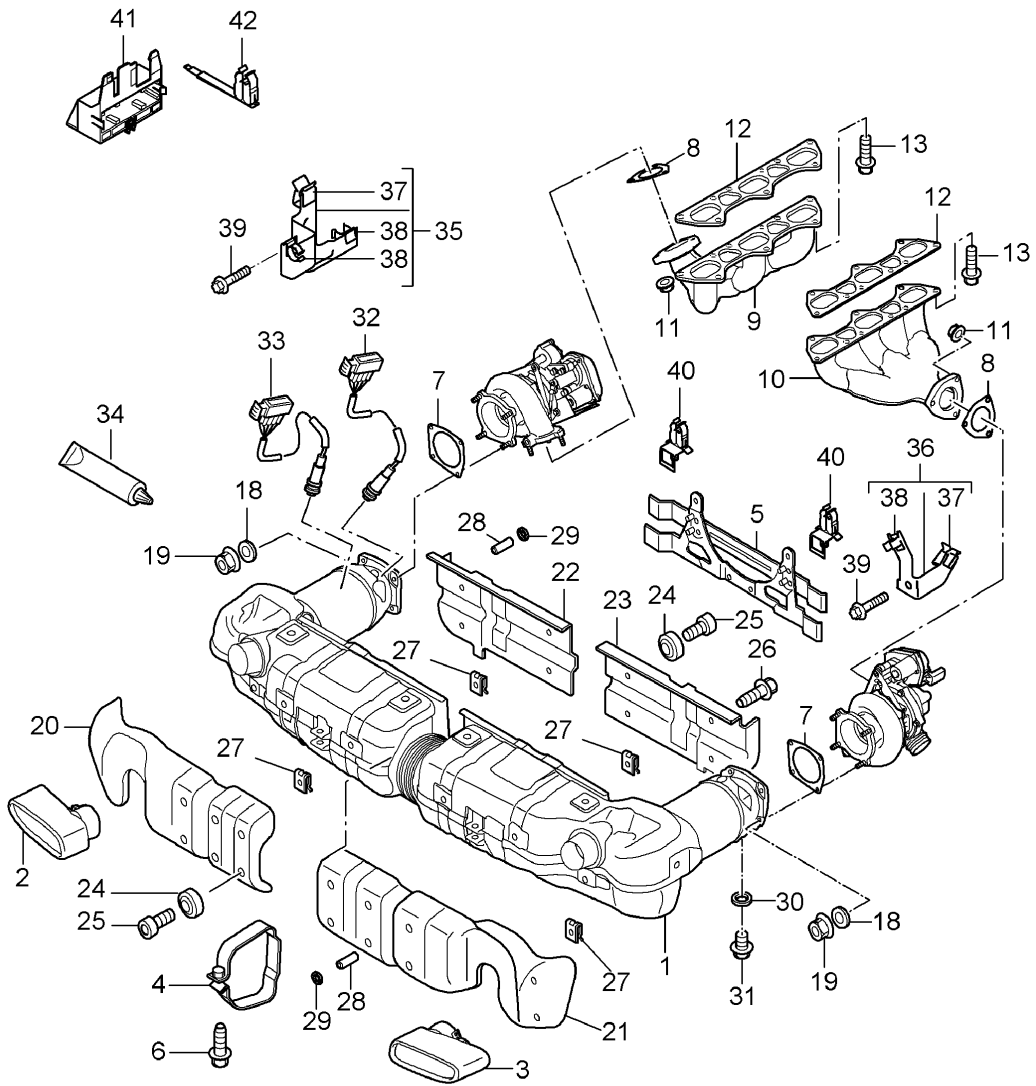

Model: 997T07

Model life 2007>>2009

Pos	Part Number	Description	Remark	Qty	Model
1	997 201 221 01	Carbon canister		1	
2	997 201 251 01	Carbon canister Complete Vent line Fuel tank for Carbon canister		1	
3	999 702 221 40	Grommet		2	
4	999 084 629 09	Hexagon nut M 6		1	
4	999 084 629 01	Hexagon nut M 6		1	
5	999 507 543 02	Clamp 2,00 - 3,00		1	
6		Purge-air line Front See illustrations 2/01/05			

Model: 997T07

Model life 2007>>2009