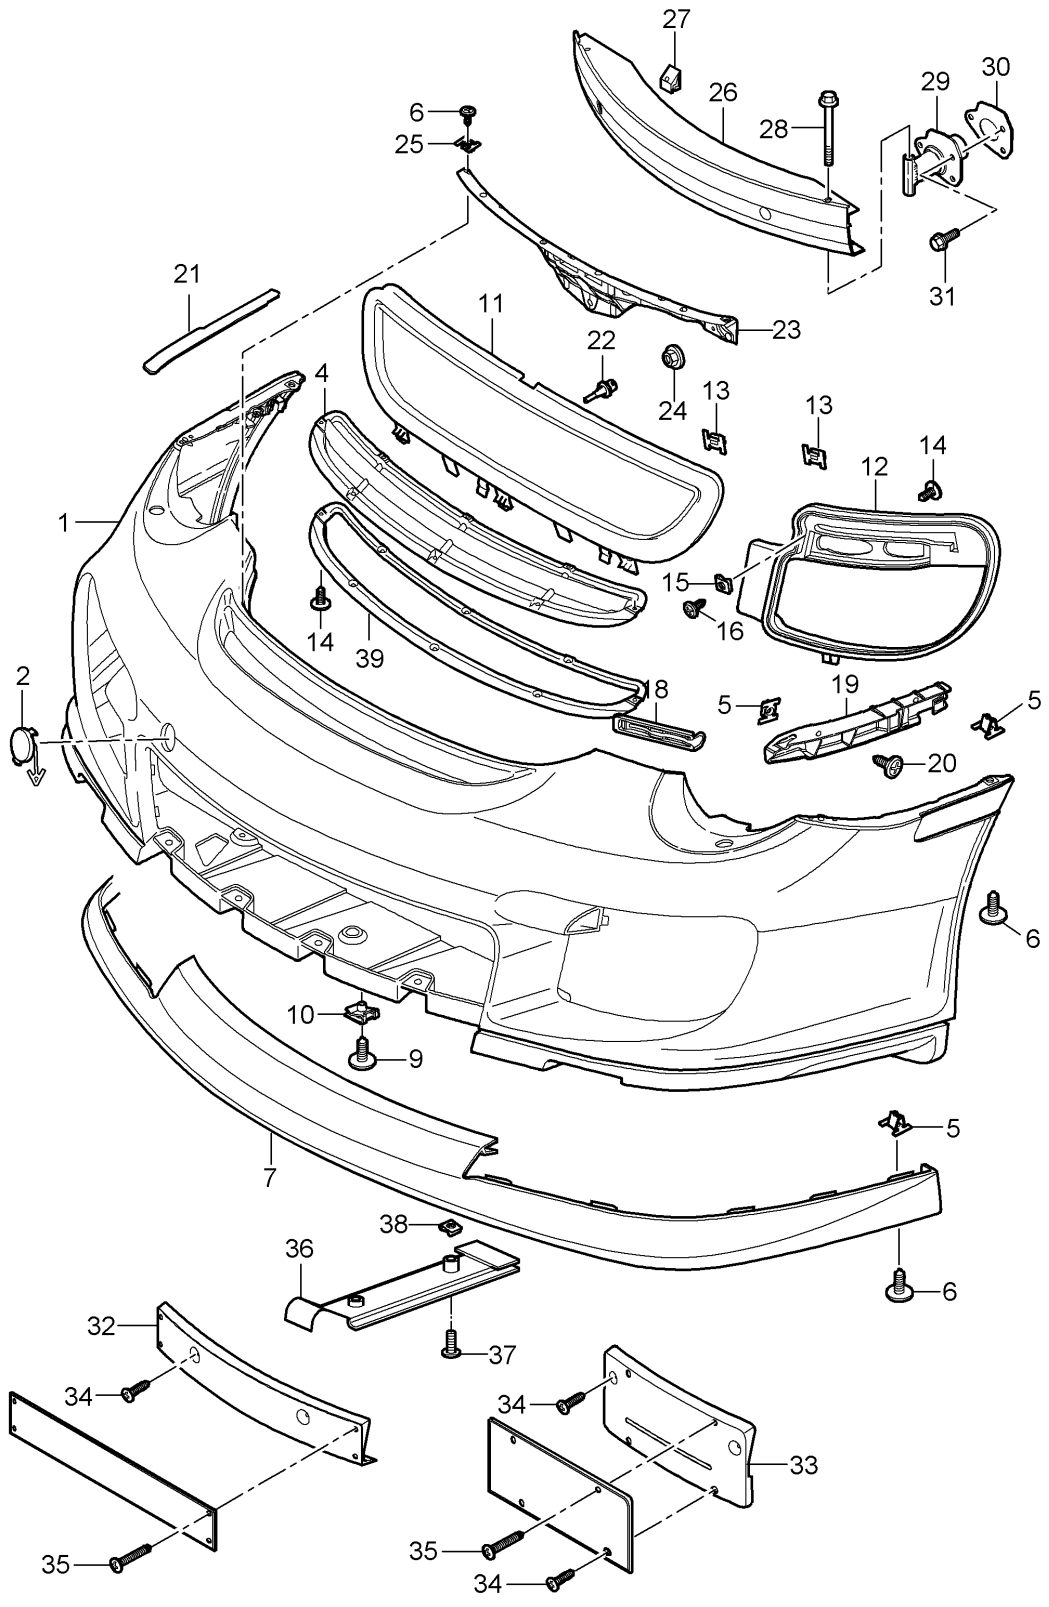

Model: 997T07

Model life 2007>>2009