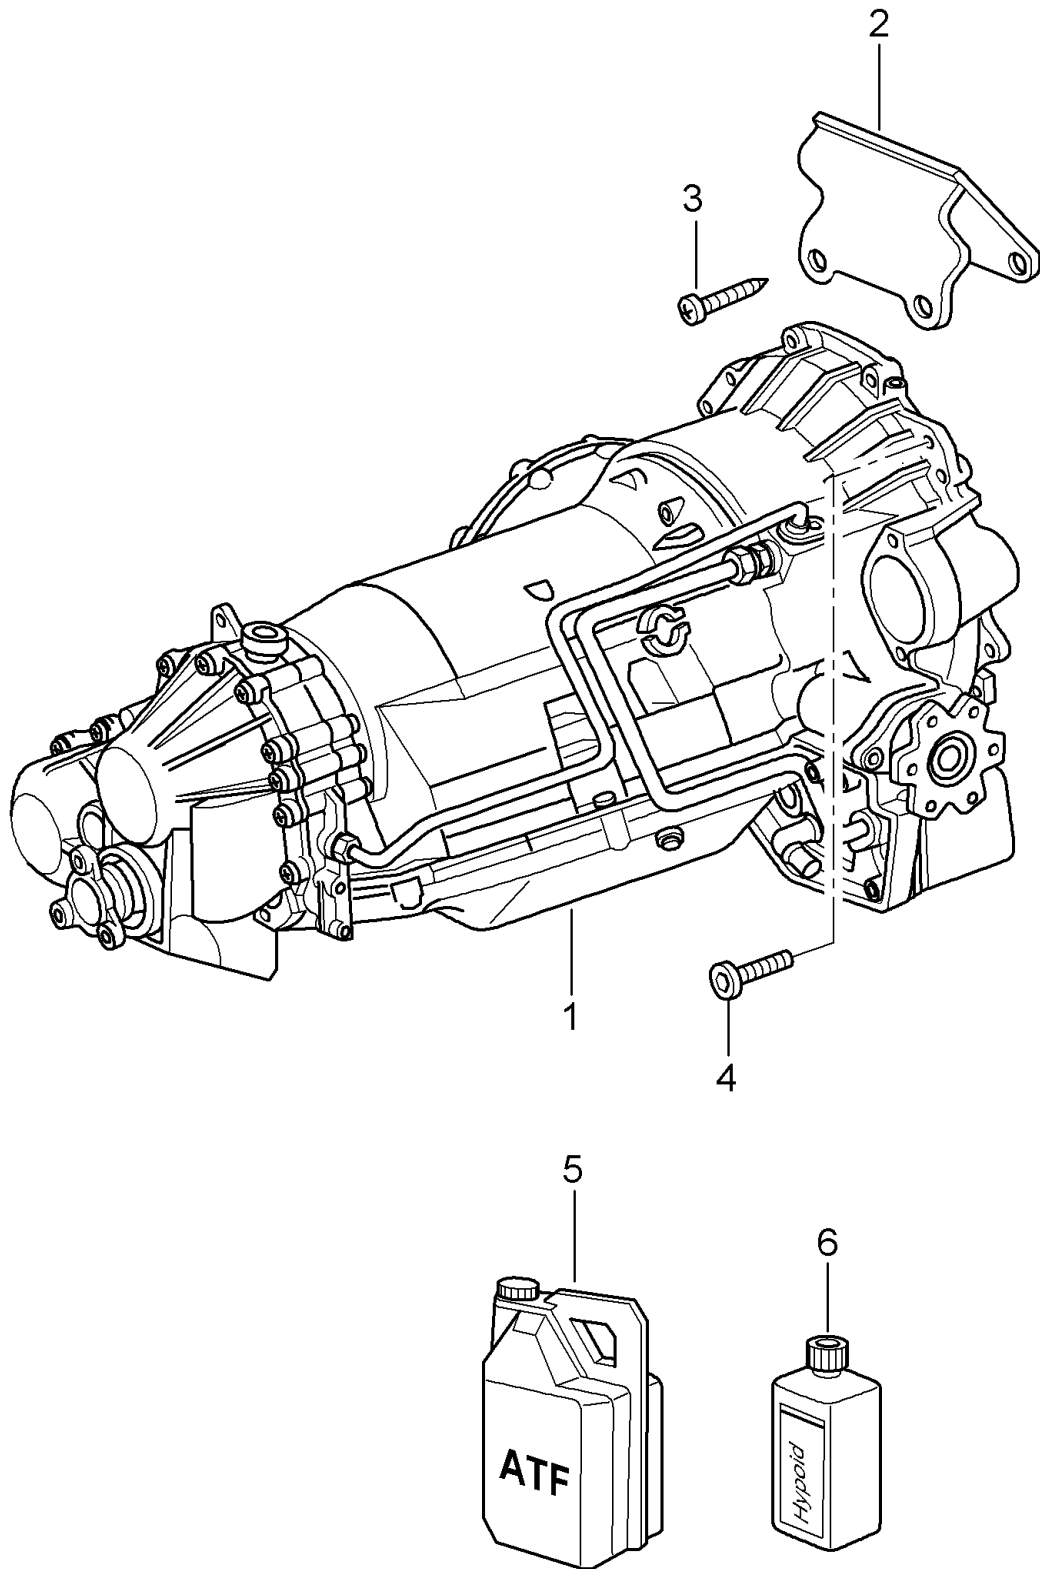

Model: 997T07

Model life 2007>>2009

Model: 997T07

Model life 2007>>2009

Pos	Part Number	Description	Remark	Qty	Model
		Tiptronic Replacement transmission			A97.50
1	722 270 200 0	Transmission		1	
2	996 449 101 50	Hook		1	
2	997 449 101 50	Hook		1	
3	999 073 190 09	Oval-head screw M 8 X 60		2	
4	999 073 373 01	Round head screw M 8 X 35		4	
5	000 043 204 90	Transmission oil ATF 20 LTR. Container		X	
(5)	000 043 304 01	Transmission oil ATF 1 LTR. Container		X	
6	999 917 546 00	Transmission oil 75 W 90 1 LTR. Container		X	
-	210 997 003 2	Screw plug		1	
-	900 123 060 30	Sealing ring 24 x 29		1