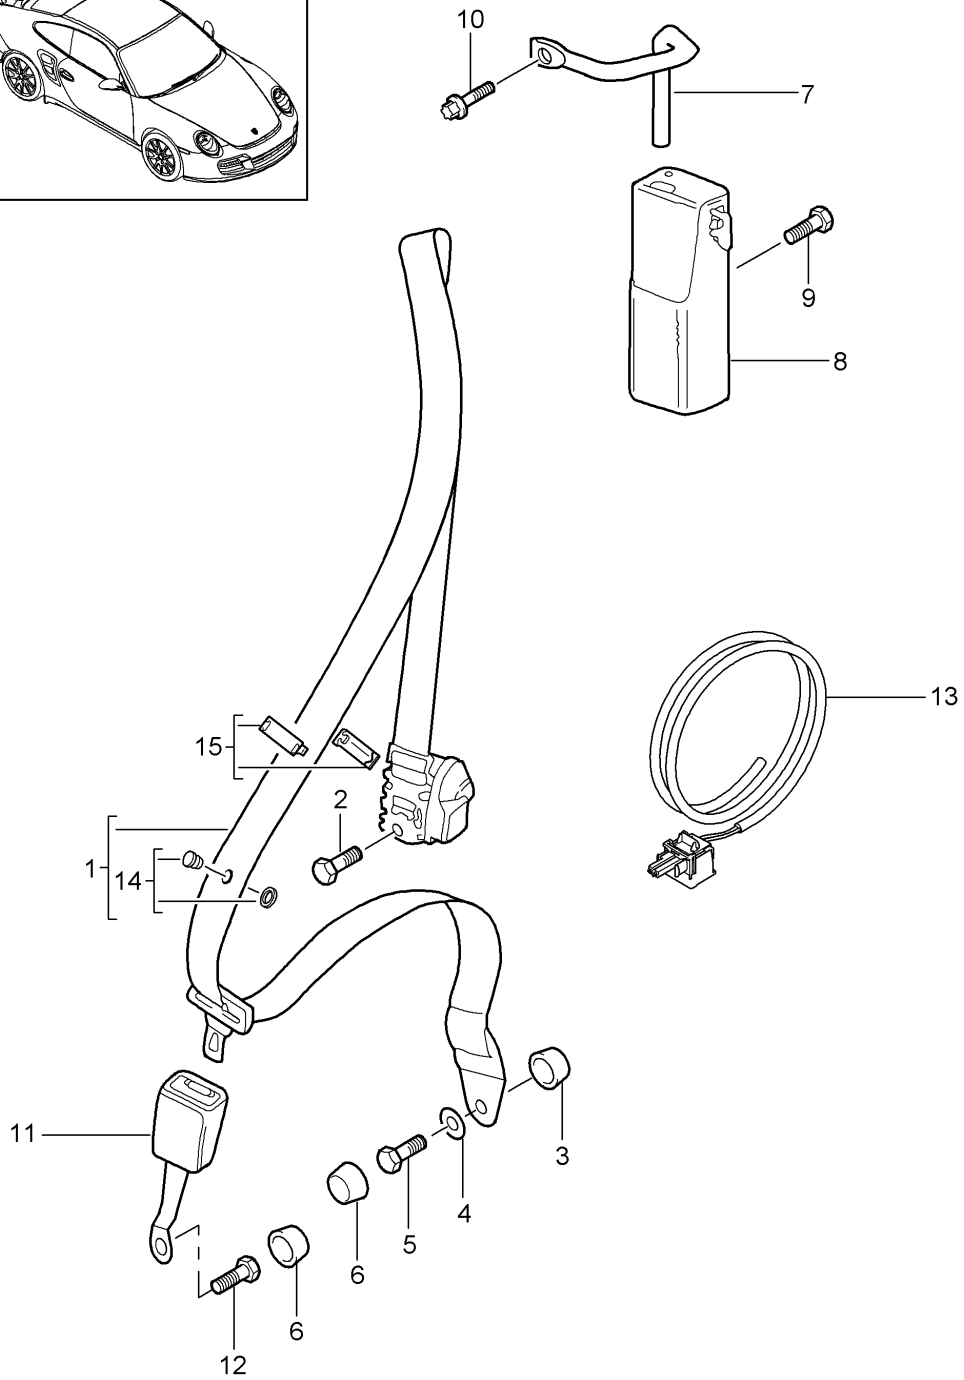

Model: 997T07

Model life 2007>>2009

Pos	Part Number	Description	Remark	Qty	Model
-	000 043 206 96	Clamp See technical manual 693649		2	

Model: 997T07

Model life 2007>>2009

Model: 997T07 Model life 2007>>2009