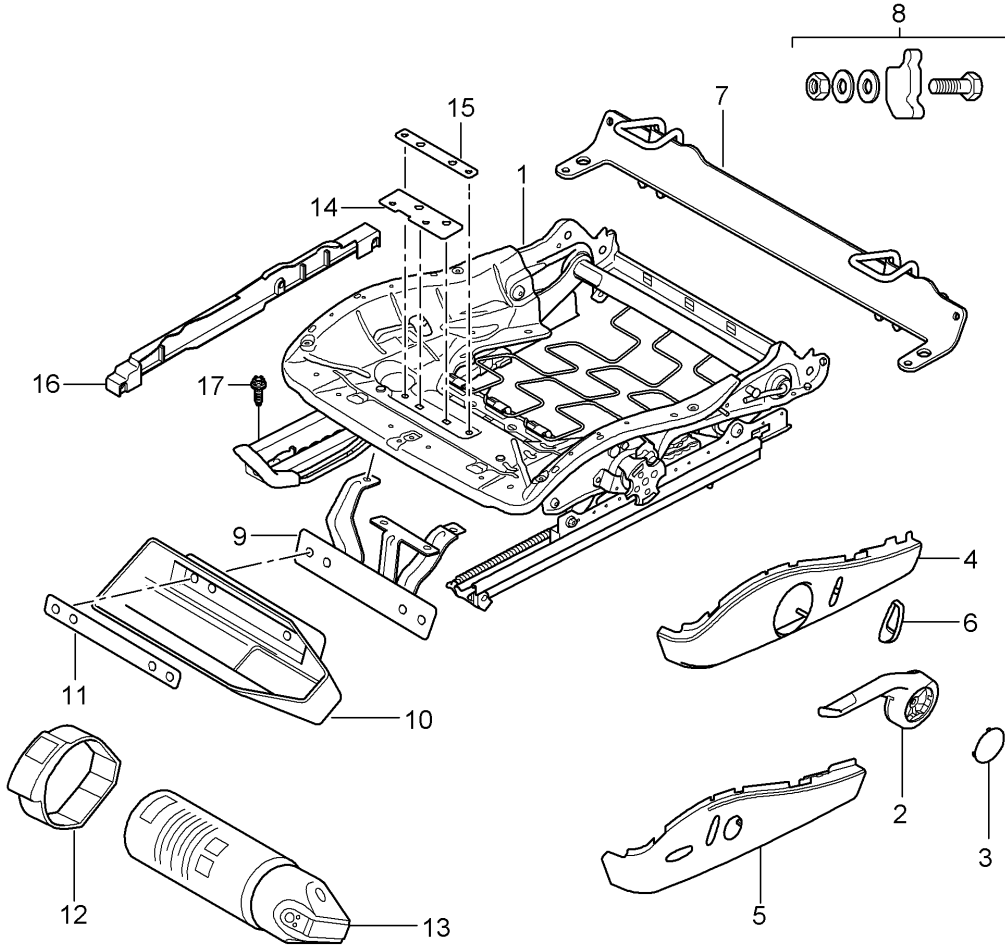

Model: 997T07

Model life 2007>>2009

Pos	Part Number	Description	Remark	Qty	Model
1	997 617 726 00	Lumbar support Sports seat Valve		1	I537/538
2	997 620 725 00	Lumbar support Compressor		1	
3	997 521 709 01	Lumbar Lumbar support Backrest		1	I377/378 I537/538
4	997 521 711 00	Container Air distributor Backrest side bolster	/L	1	I377/378
5	997 521 712 00	Container Air distributor Backrest side bolster	/R	1	
6	997 620 727 00	Compressor Adjustment Seat side bolster		1	
7	997 617 727 00	Valve Adjustment Seat		1	
8	997 521 713 01	Wide Container Air distributor Seat side bolster		1	

Model: 997T07

Model life 2007>>2009