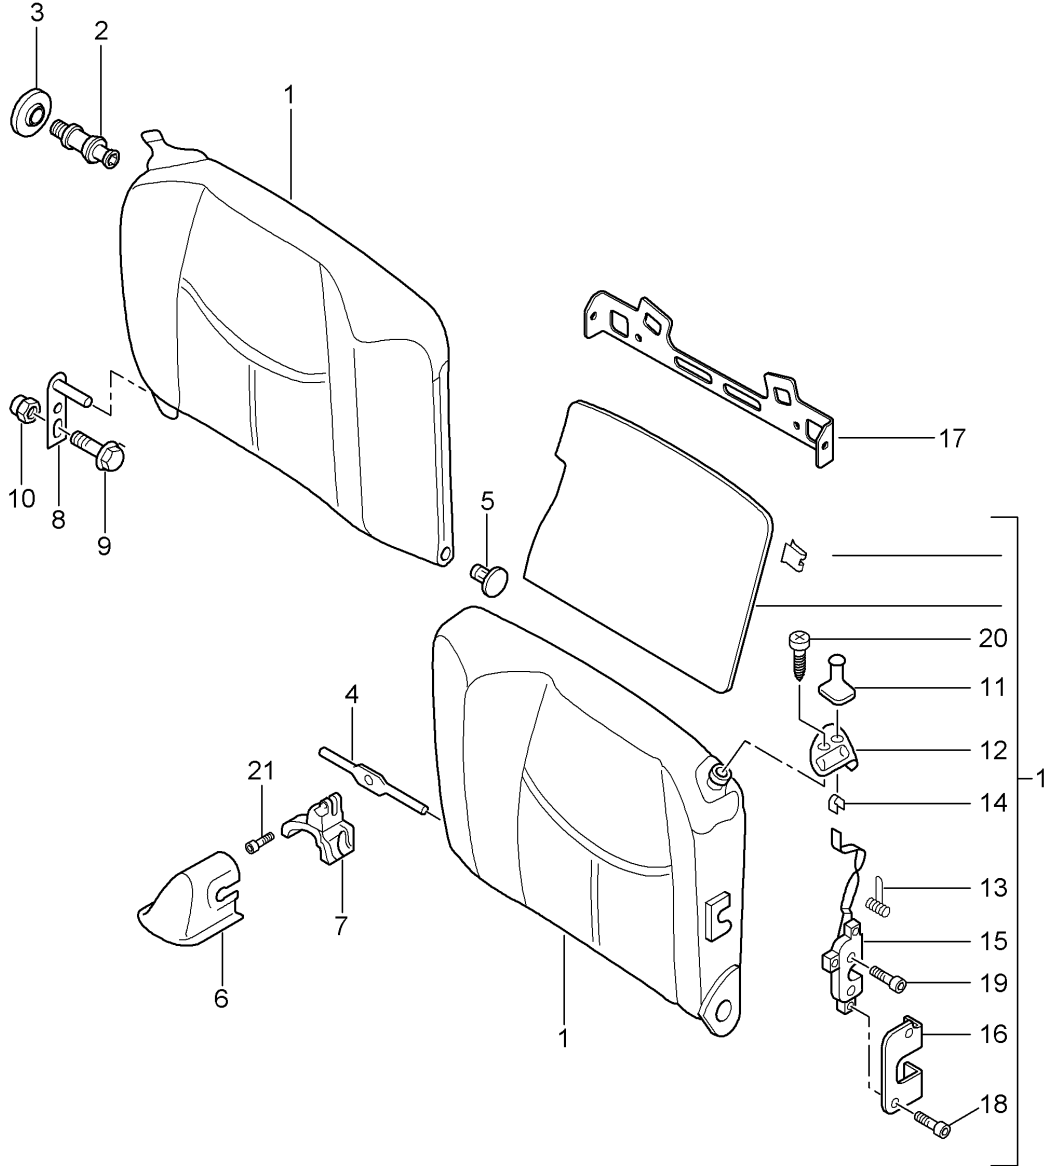

Model: 997T07

Model life 2007>>2009

Pos	Part Number	Description	Remark	Qty	Model
9	999 073 138 01	Outer Round head screw M 8 X 25		2	I685
10	996 522 271 00	Bush		2	I685
11	996 522 425 01	Cover		1	I685
	996 522 425 01 01C	Satin black			
12	996 522 421 00	Stop Backrest		2	I685
	996 522 421 00 01C	Satin black			
13	997 522 321 00	Actuating lever Backrest	/L	1	I685
	997 522 321 00 01C	Satin black			
(13)	997 522 322 00	Actuating lever Backrest	/R	1	I685
	997 522 322 00 01C	Satin black			
14	996 522 315 00	Rosette Control button	/L	1	I685
	996 522 315 00 01C	Satin black			
(14)	996 522 316 00	Rosette Control button	/R	1	I685
	996 522 316 00 01C	Satin black			
15	996 522 281 02	Lock Backrest	/L	1	I685
(15)	996 522 282 02	Lock Backrest	/R	1	I685
16	997 522 771 00	Trim cover Lock	/L	1	I685
	997 522 771 00 01C	Satin black			
(16)	997 522 772 00	Trim cover Lock	/R	1	I685
	997 522 772 00 01C	Satin black			
17	996 522 653 00	Spring Lock		2	I685
18	999 507 630 01	Clamp Control button		2	I685
19	999 073 049 02	Tapping screw ST 3,5 X 16		4	I685
20	900 269 028 03	Countersunk-head screw M 8 X 30		4	I685
21	900 145 041 07	Tapping screw B 3,5 X 16		4	I685
22	900 067 358 09	Combination screw M 5 X 16		1	I685

Model: 997T07

Model life 2007>>2009