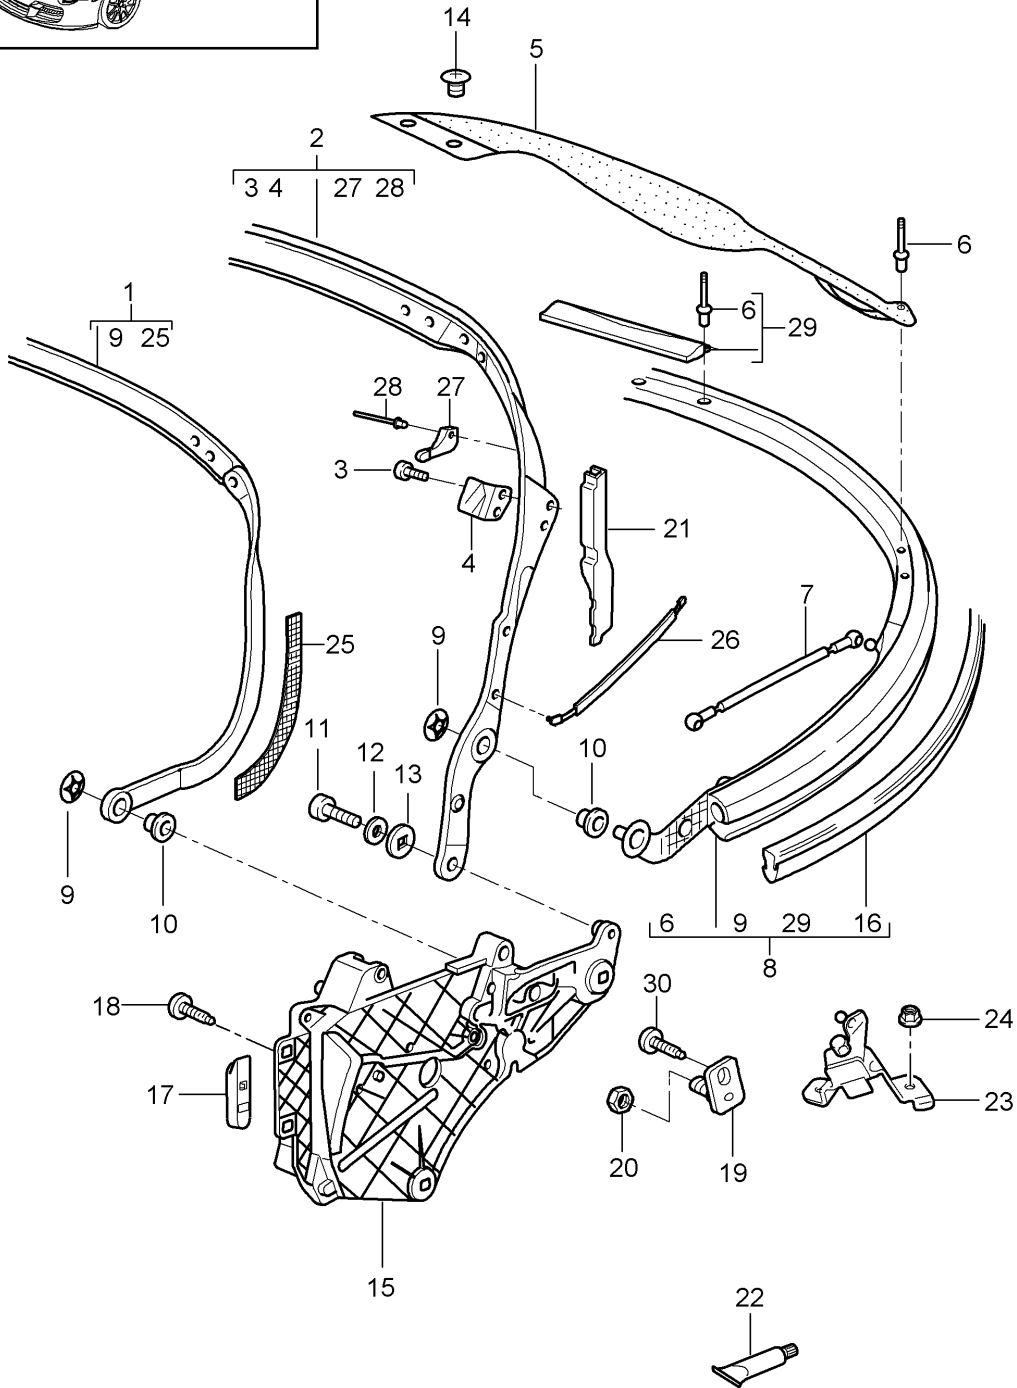

Model: 997T07

Model life 2007>>2009

Model: 997T07

Model life 2007>>2009

Pos	Part Number	Description	Remark	Qty	Model
		Convertible top frame Single parts			
1	996 561 042 01	Roof strut	-08	1	
1	997 561 942 00	Roof strut	09-	1	
2	996 561 037 00	Main folding top bow	-08	1	
2	997 561 037 00	Main folding top bow	09-	1	
3	900 146 003 02	Oval-head screw		4	
4	996 561 959 00	Thrust wedge		2	
5	997 561 089 01	Restraining strap	/L -08	1	
5	997 561 089 02	Restraining strap	/L 09-	1	
(5)	997 561 090 01	Restraining strap	/R -08	1	
(5)	997 561 090 02	Restraining strap	/R 09-	1	
6	999 190 446 30	Blind rivet		X	
7	996 561 191 00	Tension rope Lower		2	
8	997 561 041 00	Roof strut	-08	1	
8	997 561 941 00	Roof strut with Buffer	09-	1	
9	996 561 645 00	Lock		8	
10	999 924 122 40	Bush		8	
11	999 073 195 01	Round head screw M6 X 20		2	
12	999 523 020 01	Cup spring		2	
13	999 924 131 30	Washer 8,5 X 28 X 2		2	
14	999 919 141 09	Oval-head screw M5 X 12		4	
15	996 561 443 00	Convertible top support	/L	1	
(15)	996 561 444 00	Convertible top support	/R	1	
16	996 561 693 00	Gaskets for Roof strut POS.8		2	
17	996 561 735 02	Adjusting shim		2	
18	999 075 065 09	Hexagon-head bolt M8x35 Mount Convertible top support		6	
19	996 561 715 00	Support		2	
20	999 084 630 09	Hexagon nut		2	
21	996 561 259 00	Gasket	/L	1	
(21)	996 561 260 00	Gasket	/R	1	
22	928 101 921 00	Loctite		1	
23	996 561 055 01	Bracket for Tension rope	/L	1	
(23)	996 561 056 01	Bracket	/R	1	
24	999 084 629 01	Hexagon nut		4	
25	997 561 897 00	Velcro strip	/L 09-	1	
(25)	997 561 898 00	Velcro strip	/R 09-	1	
26	997 561 531 00	Spring plate	09-	2	
27	997 561 579 00	Protective plate	/L 09-	1	
(27)	997 561 580 00	Protective plate	/R 09-	1	
28	999 190 494 30	Rivet A 4.8x12.0	09-	2	
29	997 561 961 00	Buffer Set	09-	1	
30	999 073 138 01	Round head screw M8x25		1