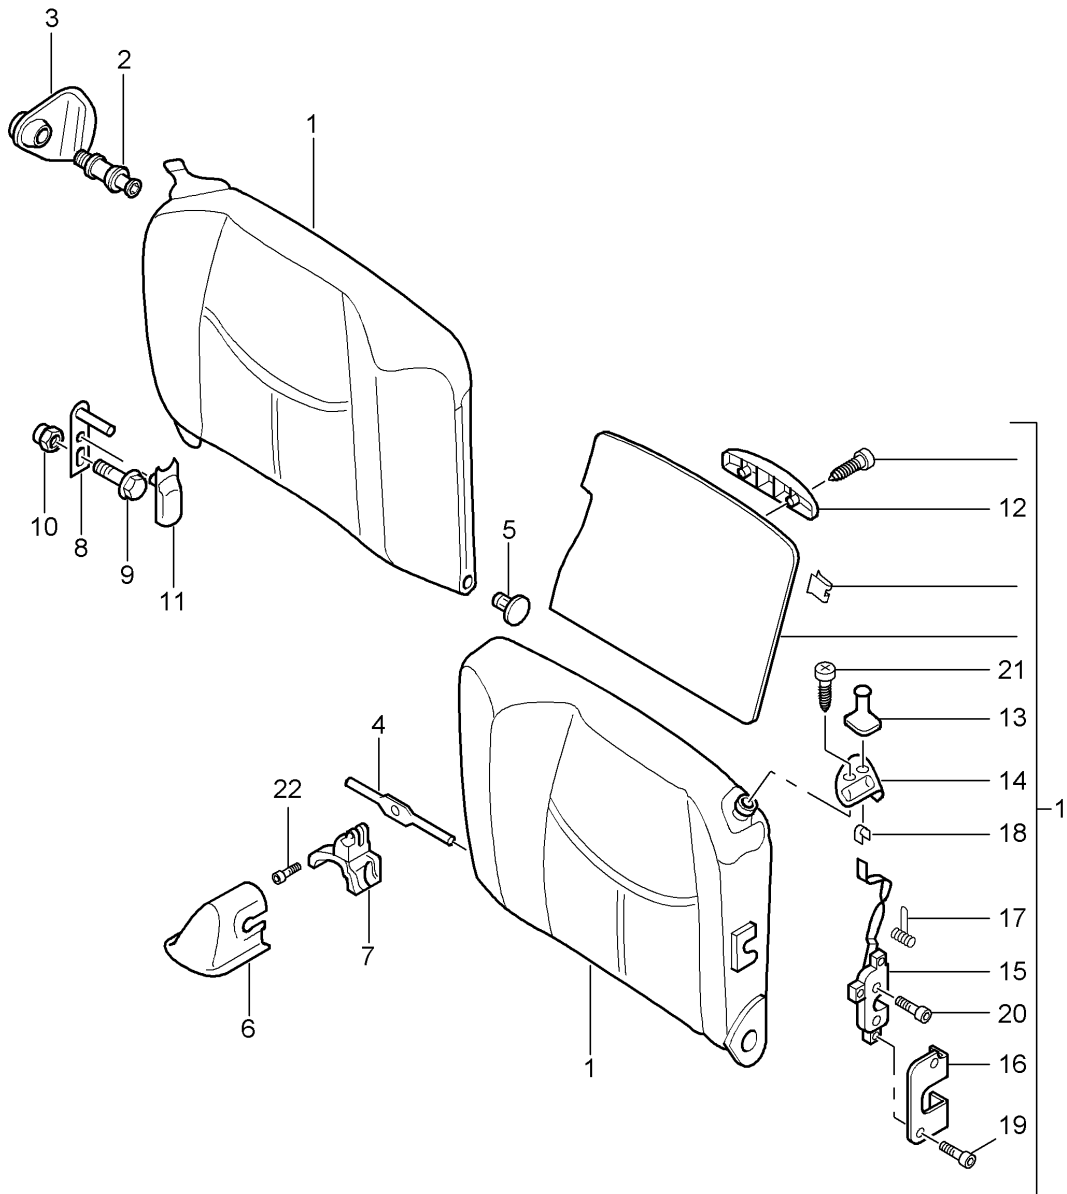

Model: 997T07 Model life 2007>>2009

Pos	Part Number	Description	Remark	Qty	Model
		Backrest shell Bucket seat Collapsible Accessories	08-		TURBO/GT2
1	997 521 271 00	Backrest shell Bucket seat Collapsible	/L	1	I388
(1)	997 521 272 00	Backrest shell Bucket seat Collapsible	/R	1	I389
2	997 521 651 00	Lock Backrest	/L	1	I388/389
(2)	997 521 652 00	Lock Backrest	/R	1	I388/389
3	997 521 660 00	Closing element Lock	/L /R	1	I388/389
4	997 521 650 00	Backrest shell Tension spring Lock	/L /R	1	I388/389
5	997 521 640 00	Backrest Bowden cable Release	/L /R	1	I388/389
6	997 521 330 00	Backrest Cover Seat belt Front		1	I388/389
(6)	997 521 330 00 01C 997 521 531 00	Satin black Cover Seat belt Rear		1	I388/389
7	997 521 531 00 01C 997 803 081 01	Satin black Side airbag	/L	1	I388
(7)	997 803 081 01 A03 997 803 082 01	Black Side airbag Front seat	/R	1	I389
	997 803 082 01 A03	Black			

Model: 997T07

Model life 2007>>2009