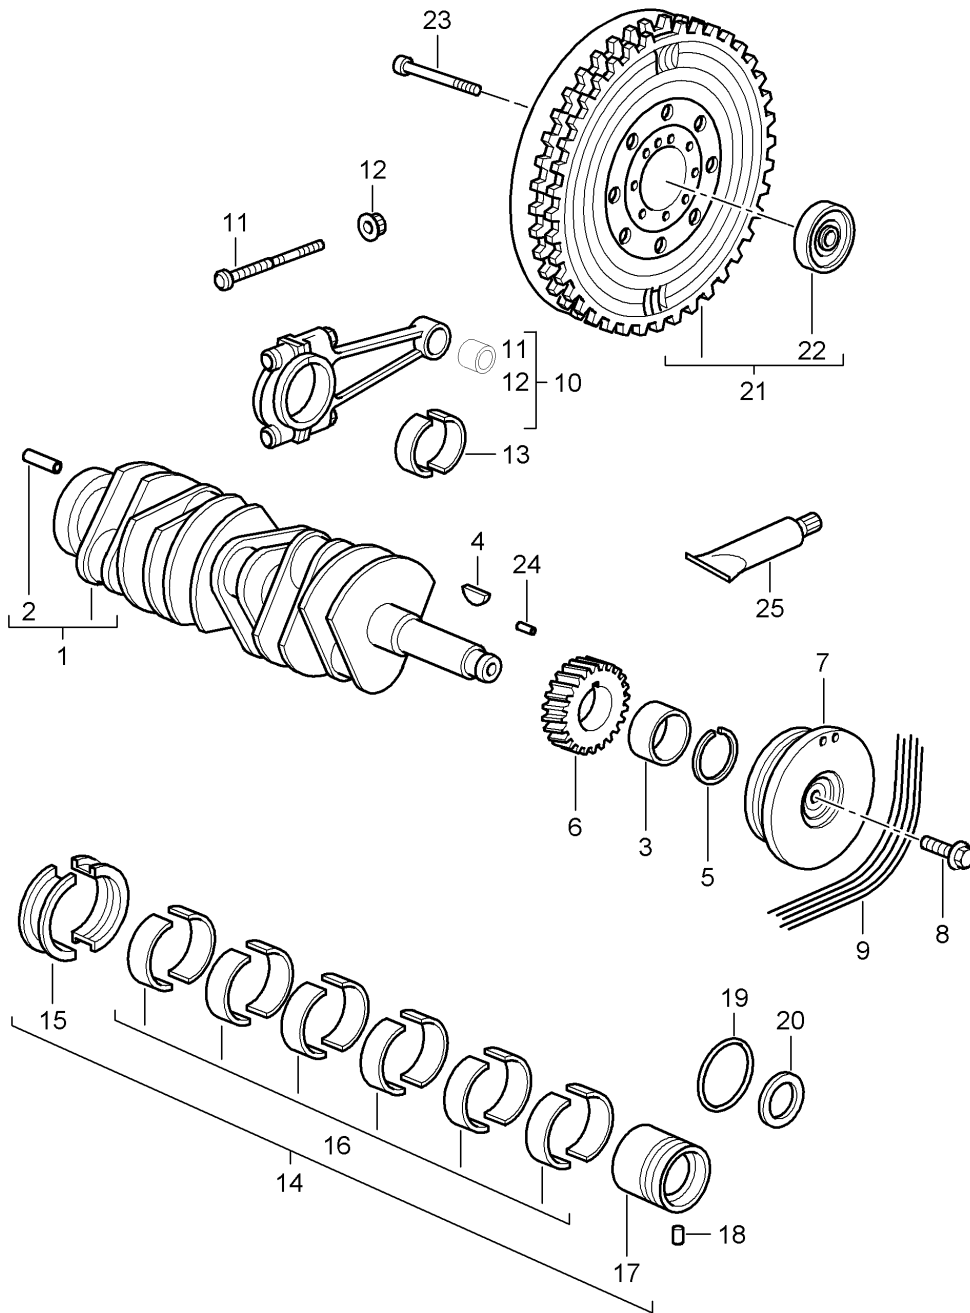

Model: 997T07

Model life 2007>>2009

Model: 997T07

Model life 2007>>2009

Pos	Part Number	Description	Remark	Qty	Model
		Crankshaft			M97.70
1	997 102 021 75	Crankshaft		1	
(1)	997 102 021 77	Crankshaft		1	
2	900 095 031 00	Tensioning sleeve 6 X 16		1	
3	959 102 321 00	Intermediate ring		1	
4	901 102 147 00	Woodruff key		1	
5	901 102 148 00	Circlip Number 0		1	
5	901 102 148 01	Circlip Number 1		1	
5	901 102 148 02	Circlip Number 2		1	
5	901 102 148 03	Circlip Number 3		1	
6		See illustrations 1/03/15		1	
7	996 102 017 72	Pulley		1	
8	999 217 128 02	Hexagon-head bolt M 14 X 1,5 X 33		1	
9	999 192 379 50	Poly-rib belt		1	I573
10	997 103 920 70	Connecting rod Connecting rods Comprising: Connecting rods		1 6	
11	996 103 176 70	Connecting rod bolt		12	
12	993 103 174 02	Connecting rod nut		12	
13	997 103 901 00	Connecting-rod bearing Set		6	
14	997 101 901 00	Set of crankshaft bearings		1	
15	996 101 231 92	Thrust bearing I		2	
16	996 101 232 92	Main bearing II-VII		12	
16	996 101 232 95	Main bearing II-VII		12	
17	964 101 138 01	Bearing sleeve VIII		1	
18	900 012 061 00	Straight pin 5 H 8 X 10		1	
19	999 707 285 41	O-ring 51 X 4,5		1	
20	999 113 290 41	Radial sealing ring 30 X 50 X 10		1	
21	997 114 012 51	Double-mass flywheel		1	
22	999 052 169 00	Deep-groove ball bearing 30 X 37 X 4		1	
23	999 119 017 01	Pan-head screw M 10 X 1,25 X 62		9	
24	900 302 046 01	Straight pin M 5 X 18		1	
25	000 043 300 21	Grease 100 Gr. for Titanium		1	
(25)	000 043 024 00	Connecting rod bolt Extreme-pressure grease 1 tube 80 Gr. for Connecting-rod bearing		1