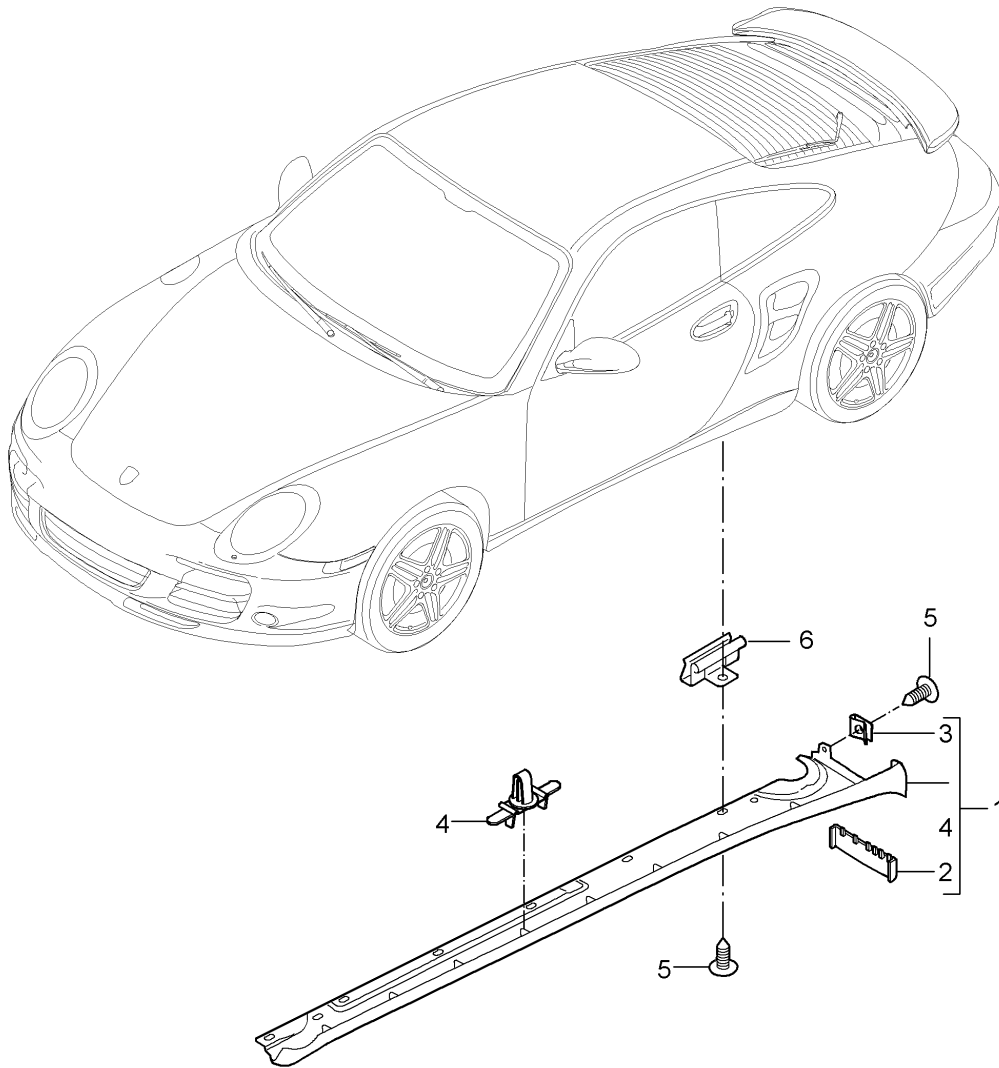

Model: 997T07

Model life 2007>>2009