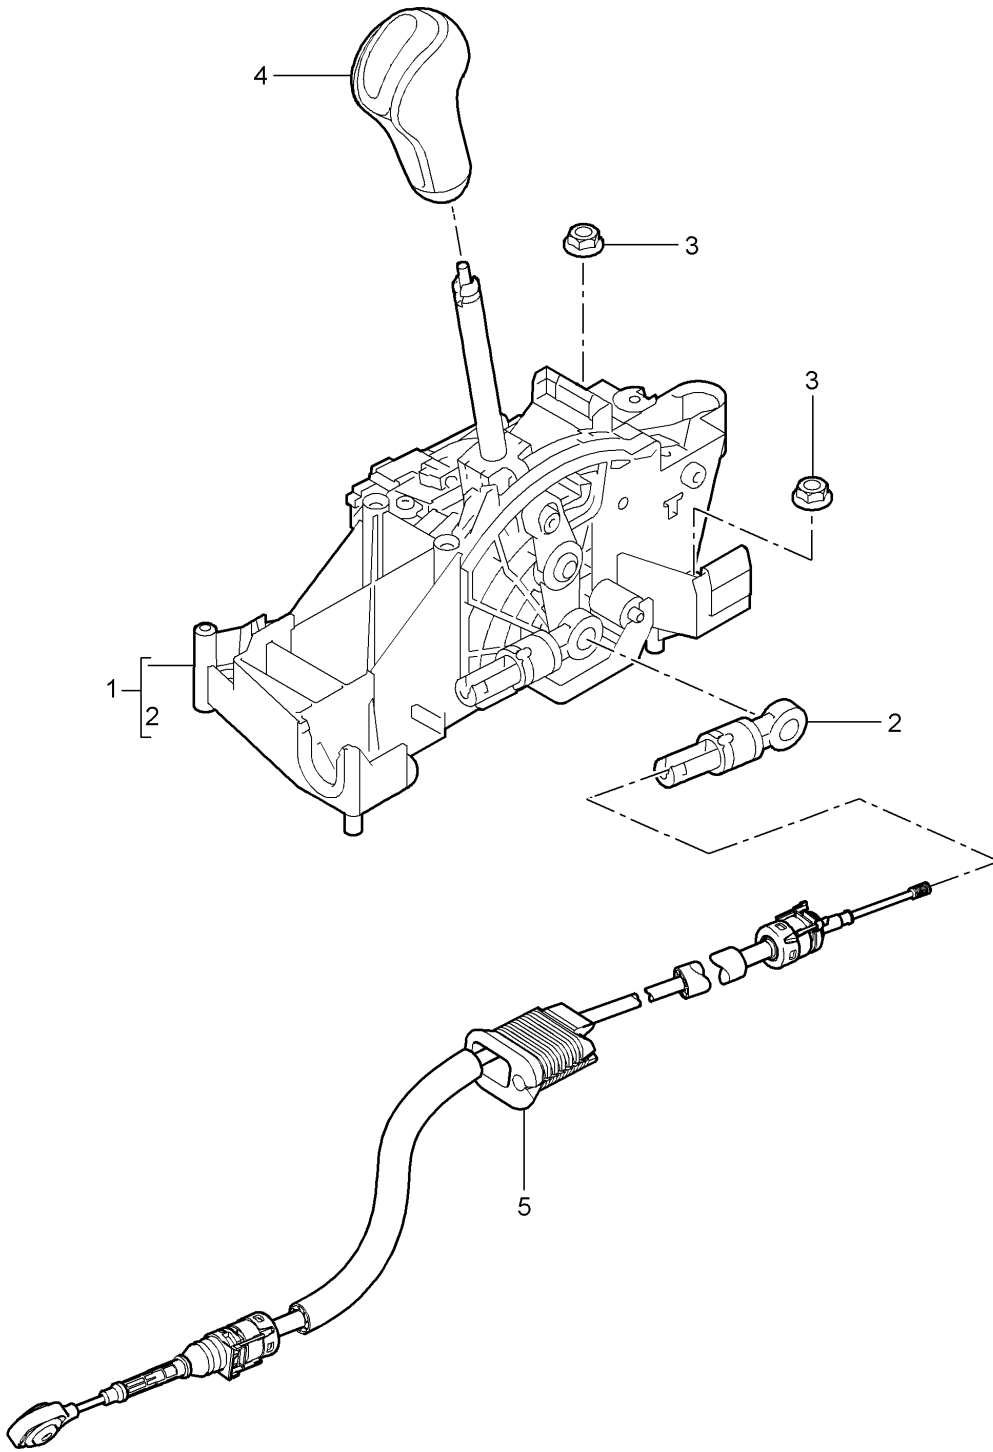

Model: 997T07

Model life 2007>>2009