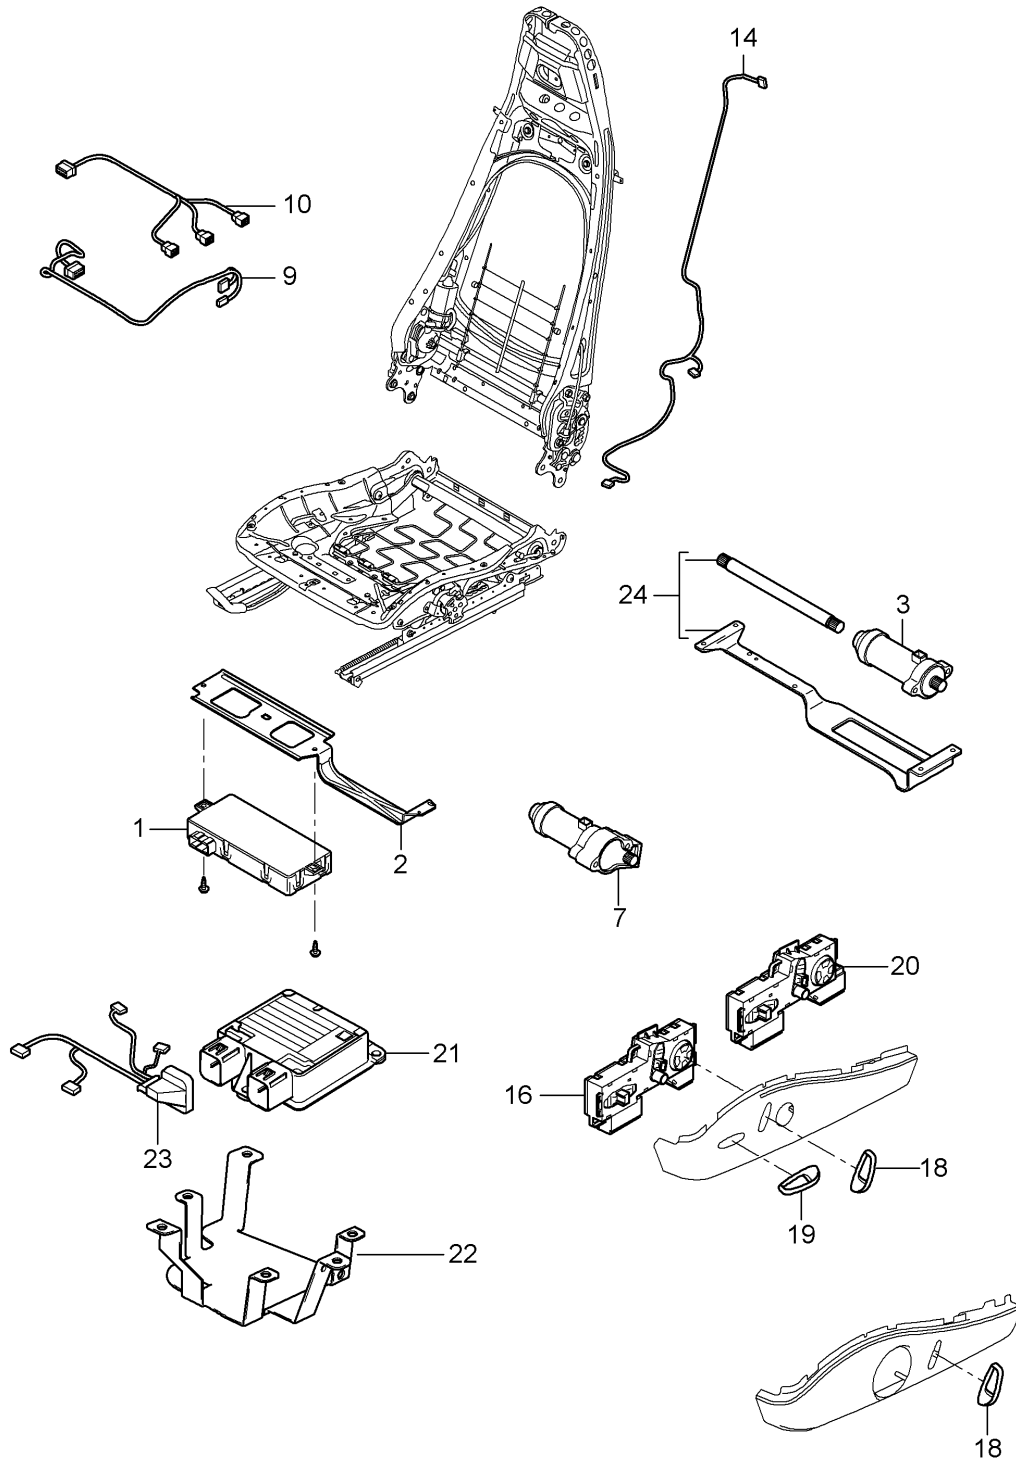

Model: 997T07

Model life 2007>>2009

Model: 997T07 Model life 2007>>2009

Pos	Part Number	Description	Remark	Qty	Model
		Wiring harnesses Switch Control unit Electric motor Comfort seat			
1	997 618 537 07	Control unit Seating position control		1	I537/538
2	997 521 643 00	Support Control unit Seating position control		1	I537/538
3	997 624 332 00	Electric motor Seat adjuster Lengthways Memory		1	I537/538
(3)		Electric motor Seat adjuster Height adjustment Memory		1	I537/538
7	997 624 333 00	Electric motor Seat adjuster Tilt angle with Memory		1	I537/538
9	997 612 684 00	Wiring harness Seat adjuster Memory		1	I537/538
10	997 612 690 00	Wiring harness Lengthways Height adjustment Memory		1	I537/538
14	997 612 687 00	Wiring harness Lumbar Backrest Memory		1	I437/438 I537/538
16	997 613 721 01	Switch Seat adjuster Memory switch	/L	1	I377/437/537
(16)	997 613 721 01 V05 997 613 722 01	Galvano silver Switch Seat adjuster Memory switch	/R	1	I378/438/538
18	997 613 722 01 V05 997 521 631 01 997 521 631 01 V05	Galvano silver Control button Galvano silver		1	I437/438
19	997 521 633 02 997 521 633 02 V05	Control button Galvano silver		1	I437/438
20	997 613 717 01	Switch Seat adjuster without Memory	/L	1	I377/437
(20)	997 613 717 01 V05 997 613 718 01	Galvano silver Switch Seat adjuster without Memory	/R	1	I378/438
(21)	997 613 718 01 V05 997 618 233 05	Galvano silver Control unit Seat occupancy detection		1	I438/560
(22)	997 521 646 00	Support Control unit Seat occupancy detection		1	I438/560
23	997 612 688 00	Wiring harness Seat occupancy detection		1	I438/560