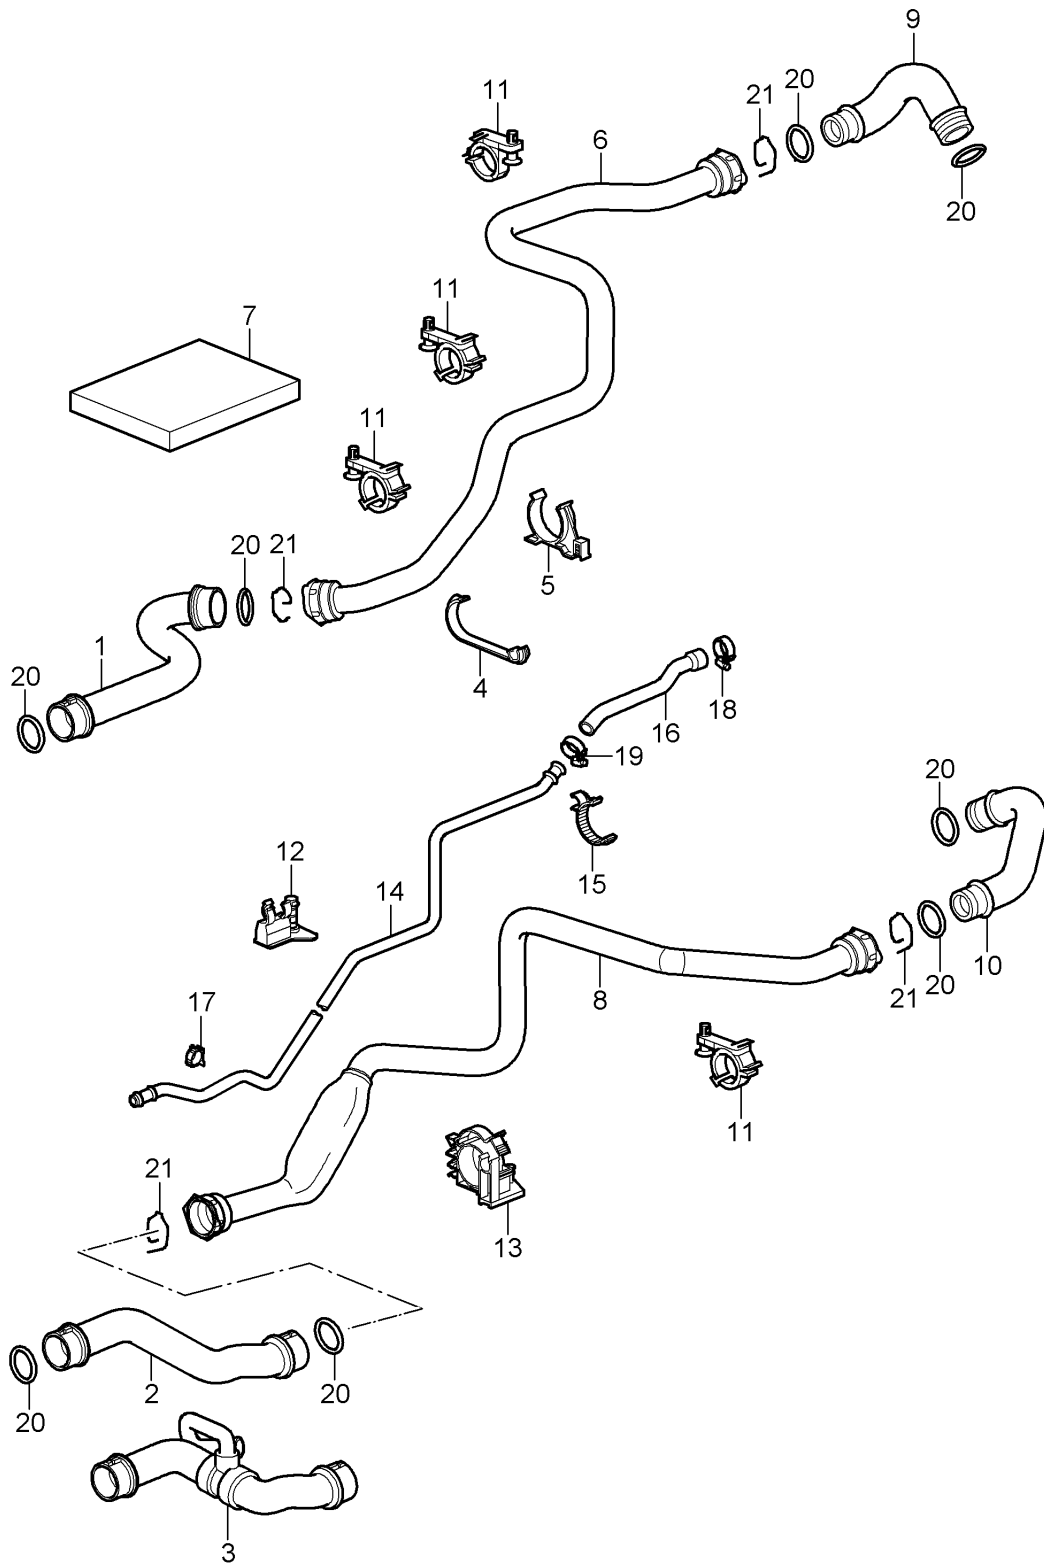

Model: 997T07

Model life 2007>>2009

Model: 997T07 Model life 2007>>2009

Pos	Part Number	Description	Remark	Qty	Model
1	997 106 740 05	Water cooling 1 Water hose Supply		1	
2	997 106 741 05	Water hose Return line		1	I480
3	997 106 742 03	Water hose Return line	07	1	I249
(3)	997 106 742 04	Water hose Return line	08-	1	I249
(3)	997 106 742 05	Water hose Return line	08-	1	I249
(3)	997 106 889 95	Water hose Return line	08-	1	I101
(3)	997 106 889 96	Water hose Return line	08-	1	I101
4	997 106 426 00	Support		1	
5	997 106 427 01	Support		1	
6	997 106 610 02	Cooling water tube Supply		1	
6	997 106 610 03	Cooling water tube Supply		1	
6	997 106 610 31	Cooling water tube Supply		1	
7	999 551 166 40	Felt strip		1	
8	997 106 069 00	Cooling water tube Return line		1	
9	997 106 501 01	Water hose Supply		1	
10	997 106 502 00	Water hose Return line		1	
11	996 106 417 73	Support To Use with Cooling water tube 997.106.610.02 997.106.610.03		4	
(11)		Support To Use with Cooling water tube 997.106.610.31		3	
(11)	997 106 457 32	Support To Use with Cooling water tube 997.106.610.31		1	
12	997 106 428 01	Support		1	
13	997 106 429 01	Support		1	
14	997 106 682 03	Vent line	-07	1	
14		Vent line	08-	1	
15	997 106 512 03	Connection piece		1	
16	997 106 251 00	Breather hose		1	
16	997 106 251 01	Breather hose		1	
17	999 507 743 40	Cable holder 12,0		1	
18	999 512 656 09	Hose clamp 25 X 12		1	
19	999 512 653 09	Hose clamp 20 X 12		1	
20	996 106 801 03	O-ring		8