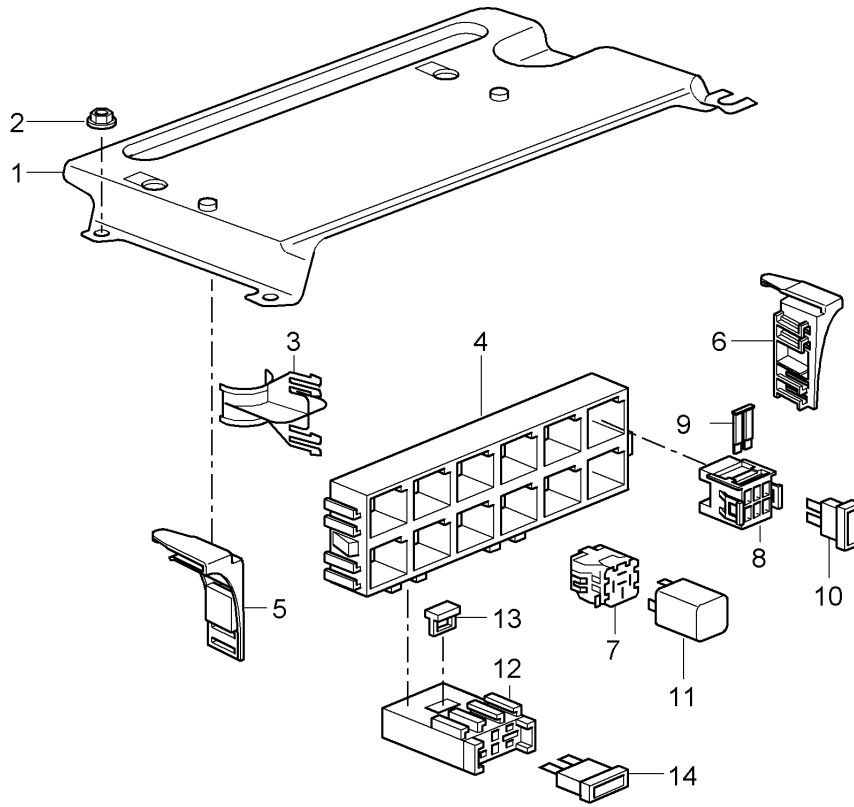

Model: 997T07

Model life 2007>>2009

Pos	Part Number	Description	Remark	Qty	Model
(14)	999 607 073 00	Lock 40 A Large		X	
15	999 107 300 40	Tool		X	
-	997 610 195 07	Assignment sticker	-08	X	
-	997 610 195 25	Assignment sticker	09	X	
16	997 618 761 00	Lock Emergency operation Release Ignition starter switch		1	
16	970 618 761 00	Emergency operation Release Ignition starter switch Emergency operation Lid		1	
17	996 610 240 00	Terminal clamp		1	
18	999 657 014 90	Relay		1	
19	997 610 915 00	Fuse holder with Lock 80 A for Cooling air control		1	
-		Cover for Housing Lock See illustrations 8/07/02		X	

Model: 997T07

Model life 2007>>2009