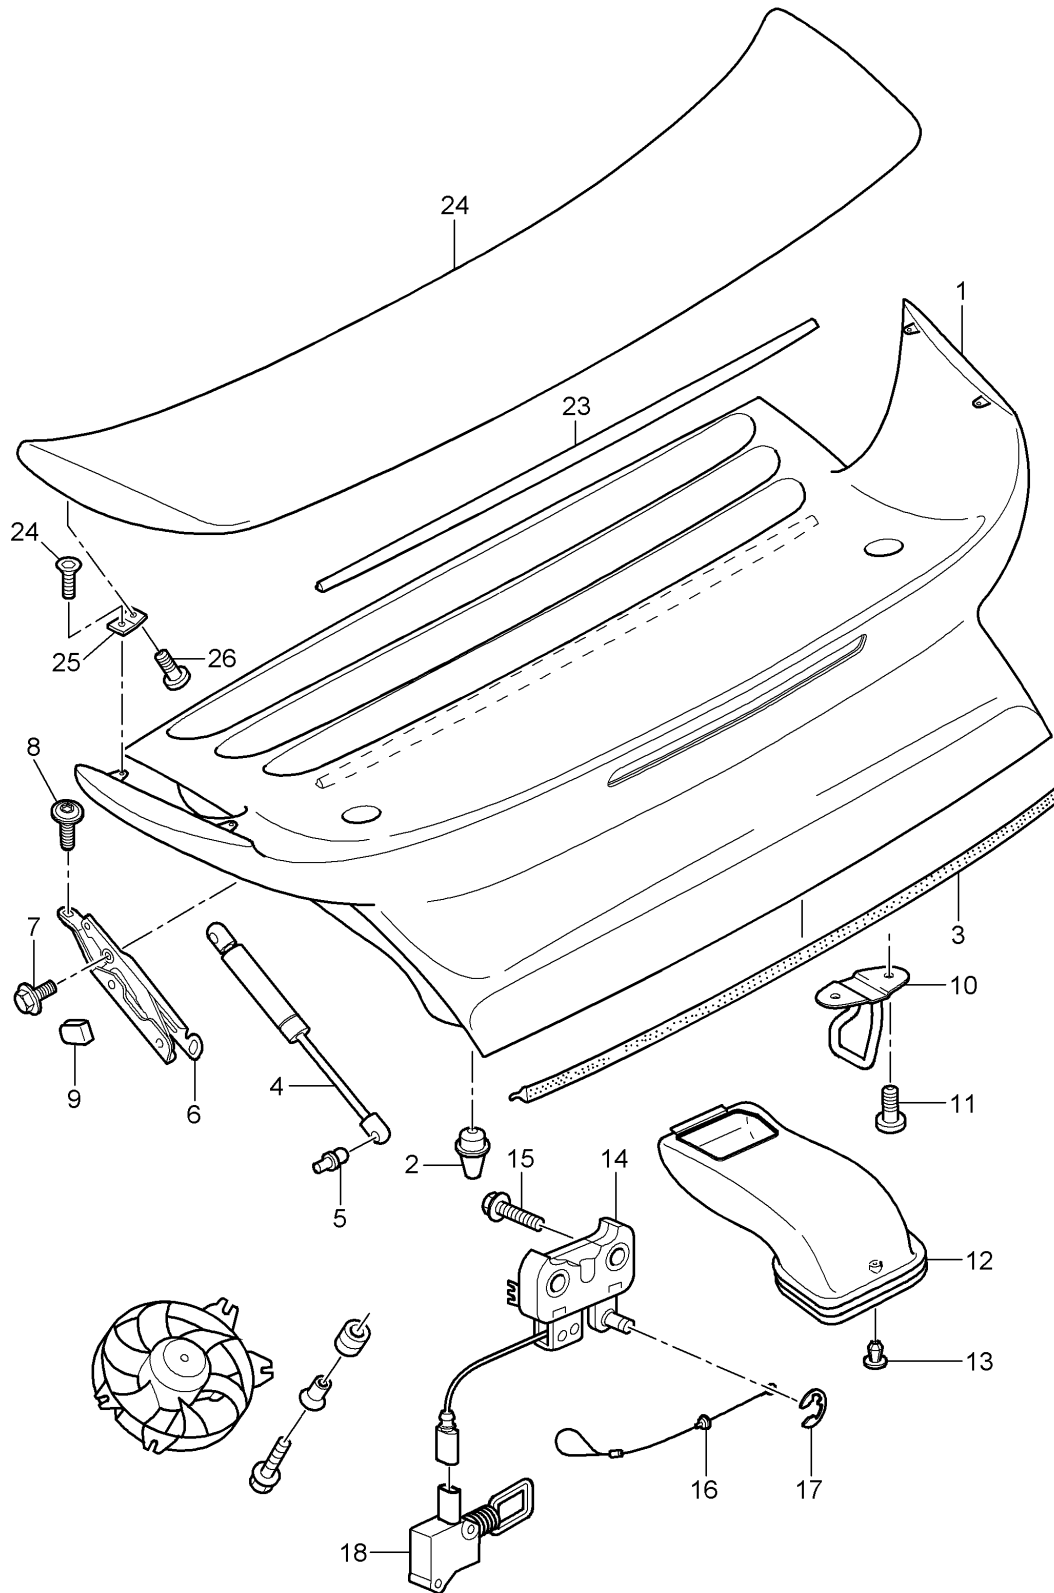

Model: 997T07

Model life 2007>>2009

Model: 997T07 Model life 2007>>2009

Pos	Part Number	Description	Remark	Qty	Model
		Lid Rear And Rear spoiler			IXAF
1	997 512 221 03	Lid Prime coated Use also:		1	
2	996 512 987 00	Adjusting screw Lid		2	
3	997 512 611 01	Gasket		1	
4	997 512 551 00	Gas-pressure spring		1	
5	999 167 051 03	Ball pin		2	
6	997 512 151 02	Hinge	/L	1	
(6)	997 512 152 01	Hinge	/R	1	
7	900 378 214 01	Hexagon-head bolt M 6 X 18		4	
8	900 075 466 09	Combination screw M 6 X 16		6	
8	900 075 466 01	Combination screw M 6 X 16		6	
9	997 512 153 00	Stop Hinge		2	
10	997 512 213 01	Lock upper part		1	
11	999 073 378 02	Round head screw M 6 X 20		2	
12	997 110 171 00	Intake manifold Air cleaner	/L	1	COUPE
(12)	997 110 172 00	Intake manifold Air cleaner	/R	1	COUPE
(12)	997 110 171 03	Intake manifold Air cleaner	/L	1	CABRIO
(12)	997 110 172 03	Intake manifold Air cleaner	/R	1	CABRIO
13	999 507 499 40	Expansion rivet 5,0 X 11,5		2	
14	997 512 053 00	Lock lower part		1	
15	N 910 664 01	Combination screw M 6 X 40		2	
16	997 512 521 00	Cable Emergency operation		1	
17	900 116 002 03	Lock washer		1	
18	997 624 118 00	Actuator		1	
(18)	997 624 118 01	Actuator	09-	1	
-	997 612 916 00	Repair kit Wiring harness Actuator	-08	1	
19	997 624 056 02	Blower		1	
20	999 703 451 40	Rubber sleeve 9,0 X 14,0 X 1,5		4	
21	999 209 093 01	Spacer sleeve 7,0 X 1,0 X 12		4	
22	999 073 417 01	Oval-head screw M6 X 30		4	
23	997 512 471 01	Spoiler		1	
24	997 512 261 03	Rear spoiler		1	
25	997 512 977 01	Connecting piece	/L	1	
25	997 512 977 02	Connecting piece	/L	1	
(25)	997 512 978 01	Connecting piece	/R	1	
26	900 119 126 02	Pan-head screw M 6 X 18		4	
27	900 249 055 09	Countersunk-head screw M 6 X 20		4	