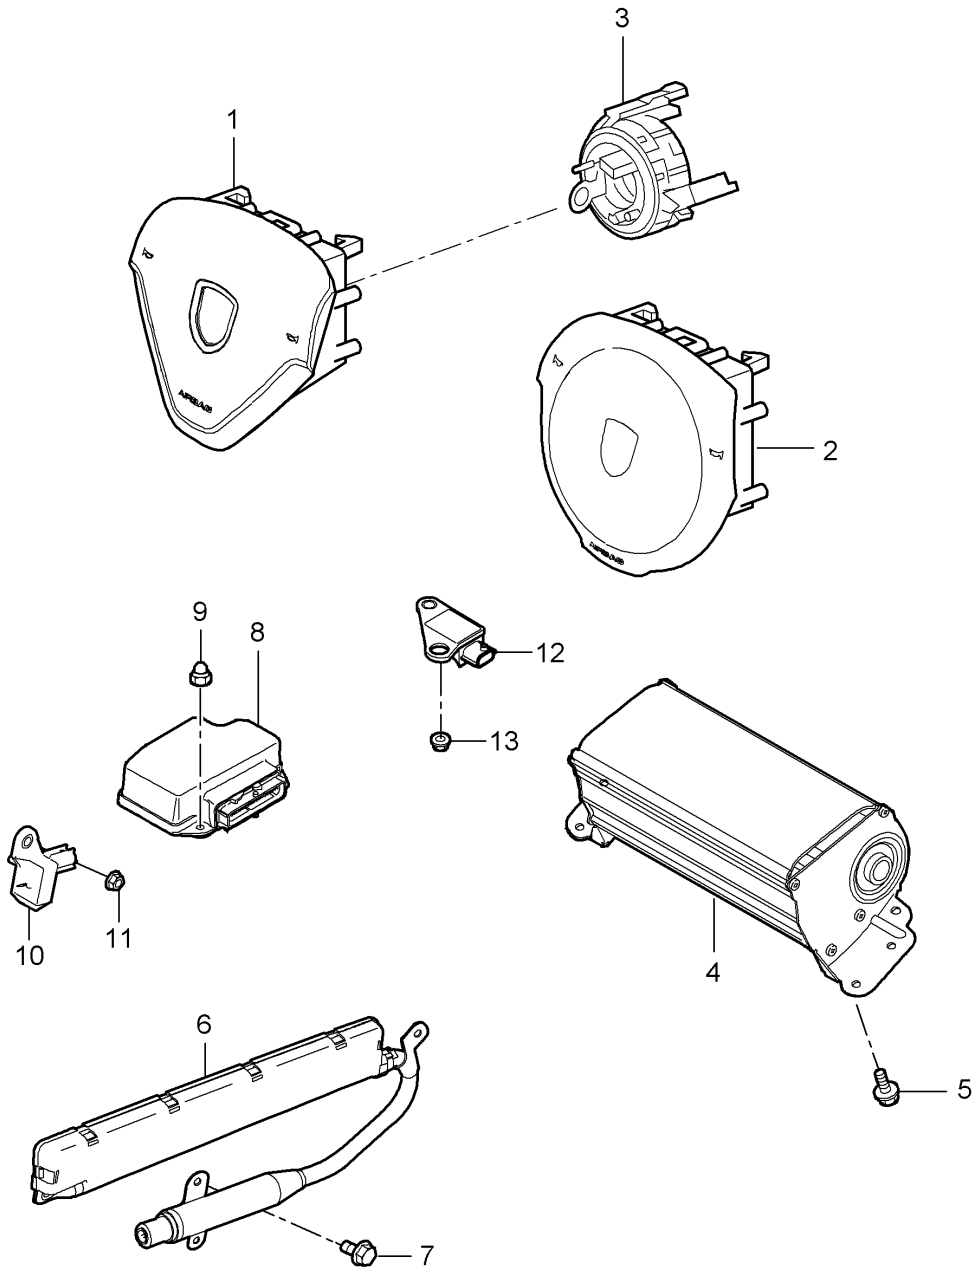

Model: 997T07

Model life 2007>>2009