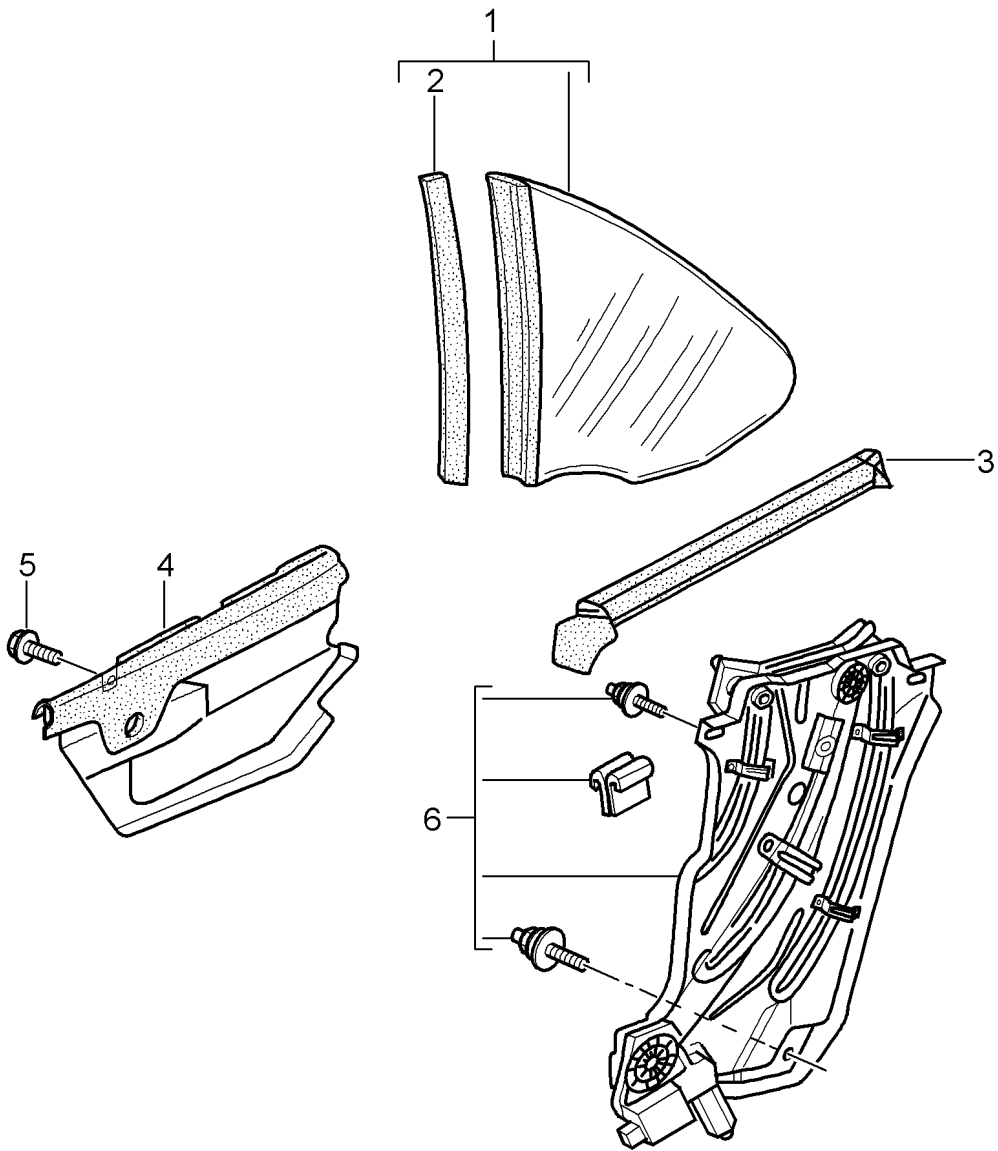

Model: 997T07

Model life 2007>>2009

Pos	Part Number	Description	Remark	Qty	Model
15	997 545 901 00	Gasket Rear window		1	
16	000 043 305 35	Adhesive set TEROSTAT		1	
17	000 043 205 37	Mixing tube Supplement set		X	
18	999 507 576 41	Support		2	
19	000 043 303 32	Wire		1	
20	000 043 206 47	Car care set Side window See technical manual		X	

Model: 997T07

Model life 2007>>2009