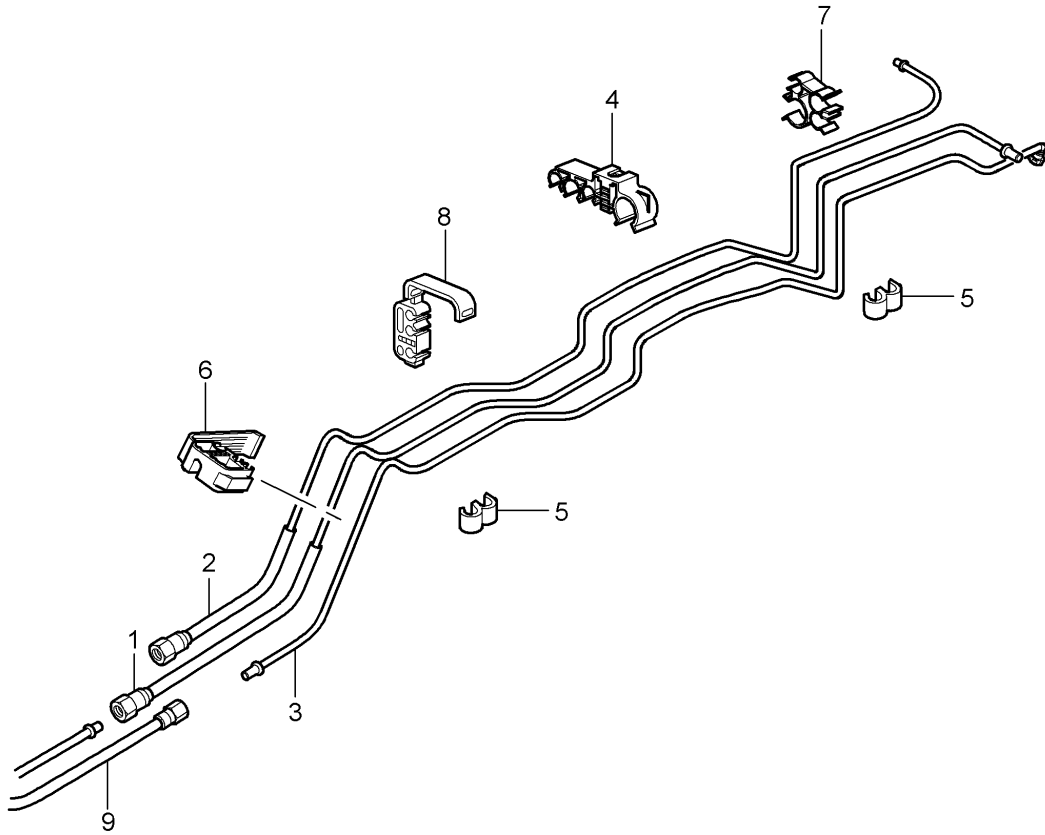

Model: 997T07

Model life 2007>>2009

Model: 997T07

Model life 2007>>2009

Pos	Part Number	Description	Remark	Qty	Model
1	997 201 265 01	Fuel system Rear Fuel line Rear Fuel pump for Engine		1	
2	997 201 275 00	Fuel line Rear Return line		1	
3	997 201 355 01	Air tube Rear Carbon canister for Engine		1	
4	999 507 833 40	Cable holder 15/8/10/8		1	
5	999 507 488 40	Cable holder 5,0/10,0		4	
6	999 507 521 40	Cable holder 8/8/10		1	
7	999 507 850 40	Cable holder 8,0/15,0		1	
8	999 507 727 40	Cable holder 8/10		1	
9		Lines Front See illustrations 2/01/05