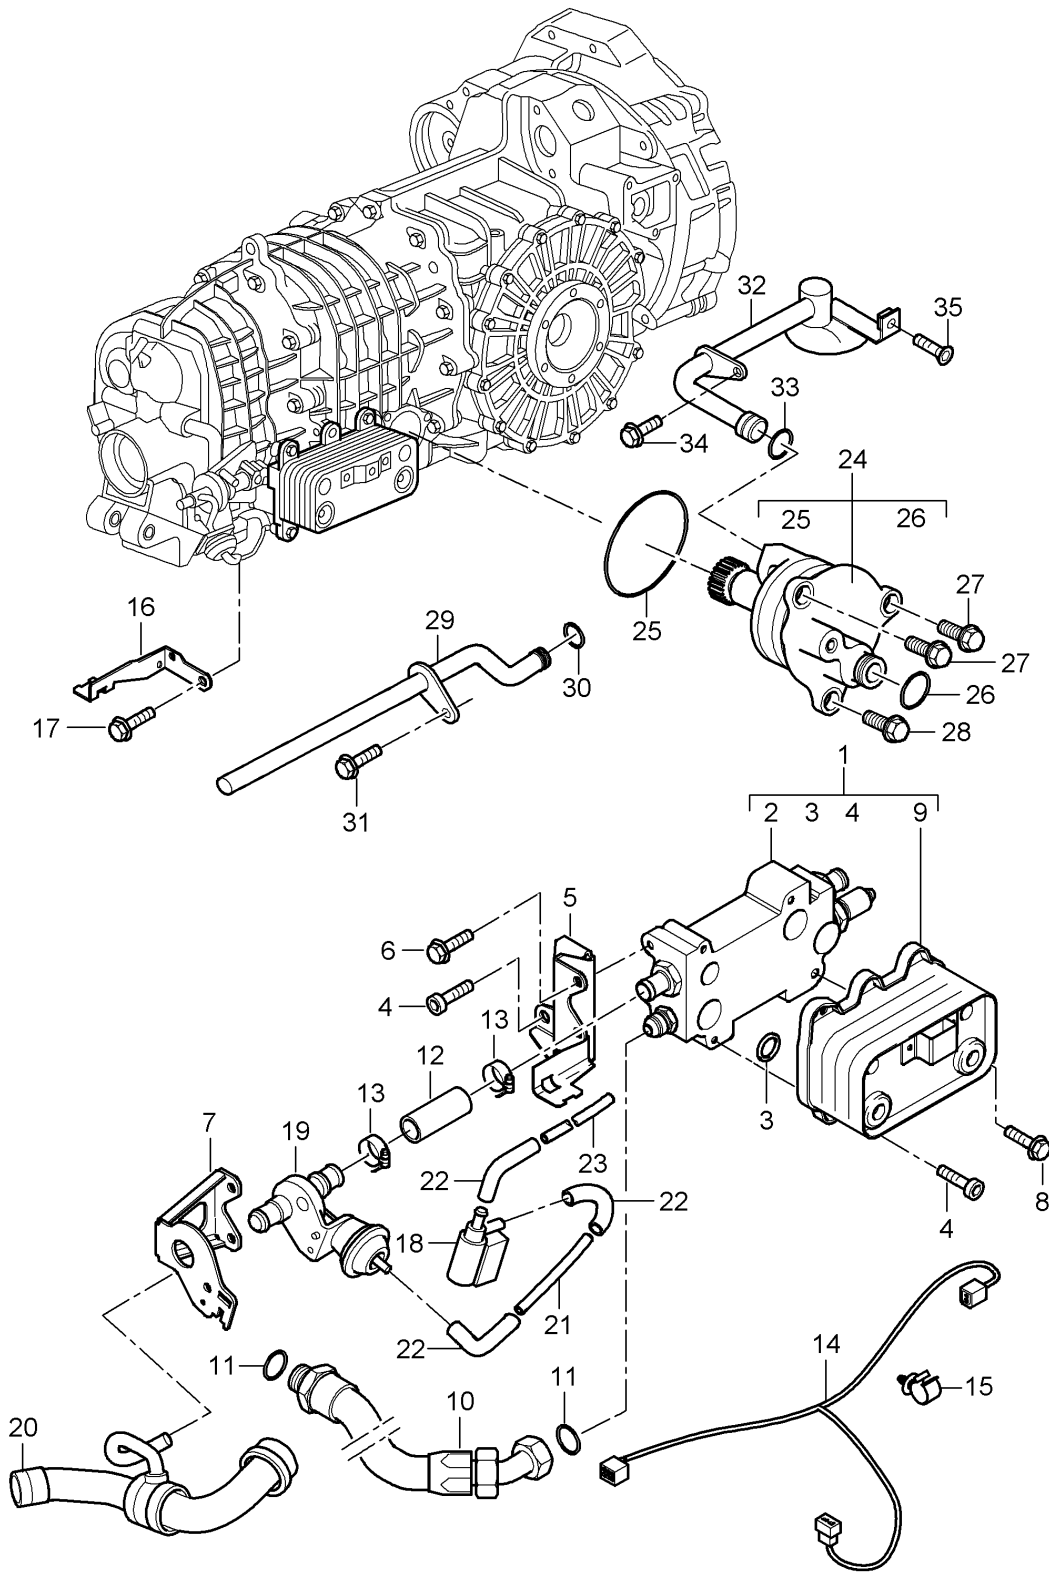

Model: 997T07

Model life 2007>>2009

Model: 997T07

Model life 2007>>2009

Pos	Part Number	Description	Remark	Qty	Model
		Transmission oil cooler Lines	08-		G97.88
1	996 307 015 8A	Oil pump Transmission oil cooler Complete		1	
2	996 307 020 8A	Port plate		1	
3	900 331 021 40	O-ring 20 X 3,55		4	
4	999 073 103 01	Round head screw M 6 X 16		5	
5	996 307 141 89	Support		1	
6	900 378 017 01	Hexagon-head bolt M 8 X 20		2	
7	996 307 145 89	Support		1	
8	900 378 191 01	Hexagon-head bolt M 6 X 55		1	
9	996 307 209 88	Transmission oil cooler		1	
9	991 307 209 8A	Transmission oil cooler		1	
10	996 307 333 88	Oil hose		1	
11	900 123 152 30	Sealing ring A 16 X 22		2	
12	900 181 067 50	Water hose B18 X 3,5 X47		1	
13	999 512 552 00	Hose clamp A 20-32 / 9		2	
13	999 512 552 01	Hose clamp A 20-32 / 9		2	
14	996 612 401 70	Wiring harness		1	
15	811 971 848 B	Retaining clip		3	
16	996 106 536 73	Support		1	
17	900 378 074 01	Hexagon-head bolt M 8 X 16		2	
18	996 605 123 01	Change-over valve		1	
19	928 574 573 03	Disc valve		1	
20		See illustrations 1/05/10		1	
-	000 043 205 01	Pipe 4,0 X 1,0 75 MM		*	
21				1	
22	928 574 717 05	Moulded hose		3	
22	928 574 717 07	Moulded hose		3	
22	9P1 129 487	Moulded hose		3	
-	000 043 205 01	Pipe 4,0 X 1,0 1100 MM		*	
23				1	
24	997 307 023 90	Oil pump		1	
25	999 701 799 40	Round seal 65,0 X 3,0		1	
26	999 701 123 50	O-ring 15,0 X 3,0		1	
27	900 378 022 01	Hexagon-head bolt M8 X 25		2	
28	900 378 033 01	Hexagon-head bolt M8 X 30		1	
29	996 307 043 88	Oil splash tube		1	
30	999 701 439 40	O-ring 11,5 X 1,5		1	
31	900 075 001 03	Hexagon-head bolt M 5X 8		1	
32	996 307 049 9B	Intake manifold		1	
33	999 707 171 40	O-ring 13,0 X 1,5		1	
34	900 378 036 01	Hexagon-head bolt		1