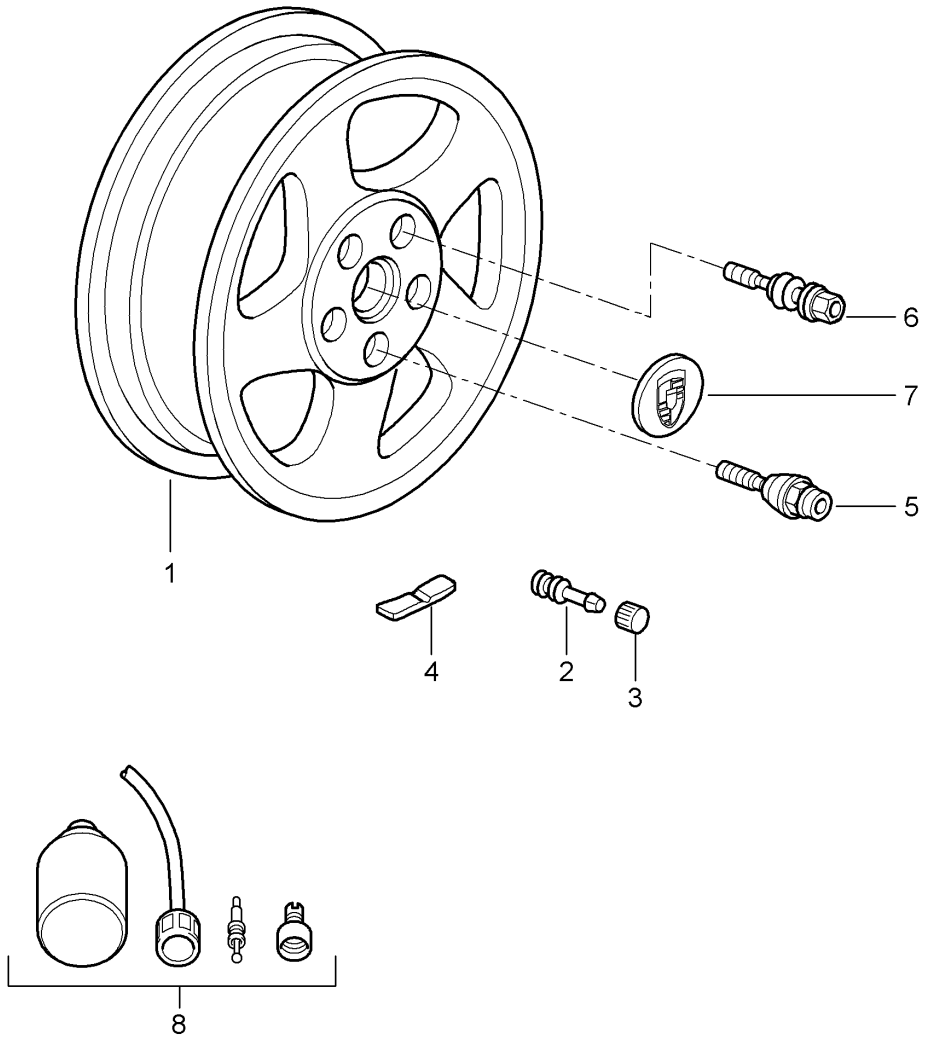

Model: 997T07 Model life 2007>>2009

Pos	Part Number	Description	Remark	Qty	Model
		Shock absorber Coil spring			GT2
1	997 333 051 93	Shock absorber Mount		2	
-	900 378 138 09	Shock absorber Hexagon-head bolt M 12 X 1,5 X 70		2	
-	900 378 138 01	Hexagon-head bolt M 12 X 1,5 X 70		2	
-	999 084 445 01	Lock nut M 12 X 1,5		2	
2	997 333 061 80	Supporting mount		2	
3	997 333 531 94	Coil spring		1	
	997 333 531 94 504	1 set			
4	996 333 529 92	Spring hanger		2	
5	996 333 551 90	Rubber support		2	
7	999 025 271 02	Washer		2	
8	997 333 105 01	Additional spring		2	
9	999 084 050 02	Hexagon nut M 12 X 1		2	
10	900 380 008 01	Hexagon nut m 10		6	
11	997 618 105 92	Control unit	-07	1	
(11)	997 618 105 94	Shock absorber Control unit	-07	1	
(11)		Shock absorber Control unit	08-	1	
-	997 618 205 00	Shock absorber Support for		1	
12	997 606 111 01	Control unit Acceleration sensor		1	
13	997 606 214 01	Body Support Acceleration sensor		1	

Model: 997T07

Model life 2007>>2009