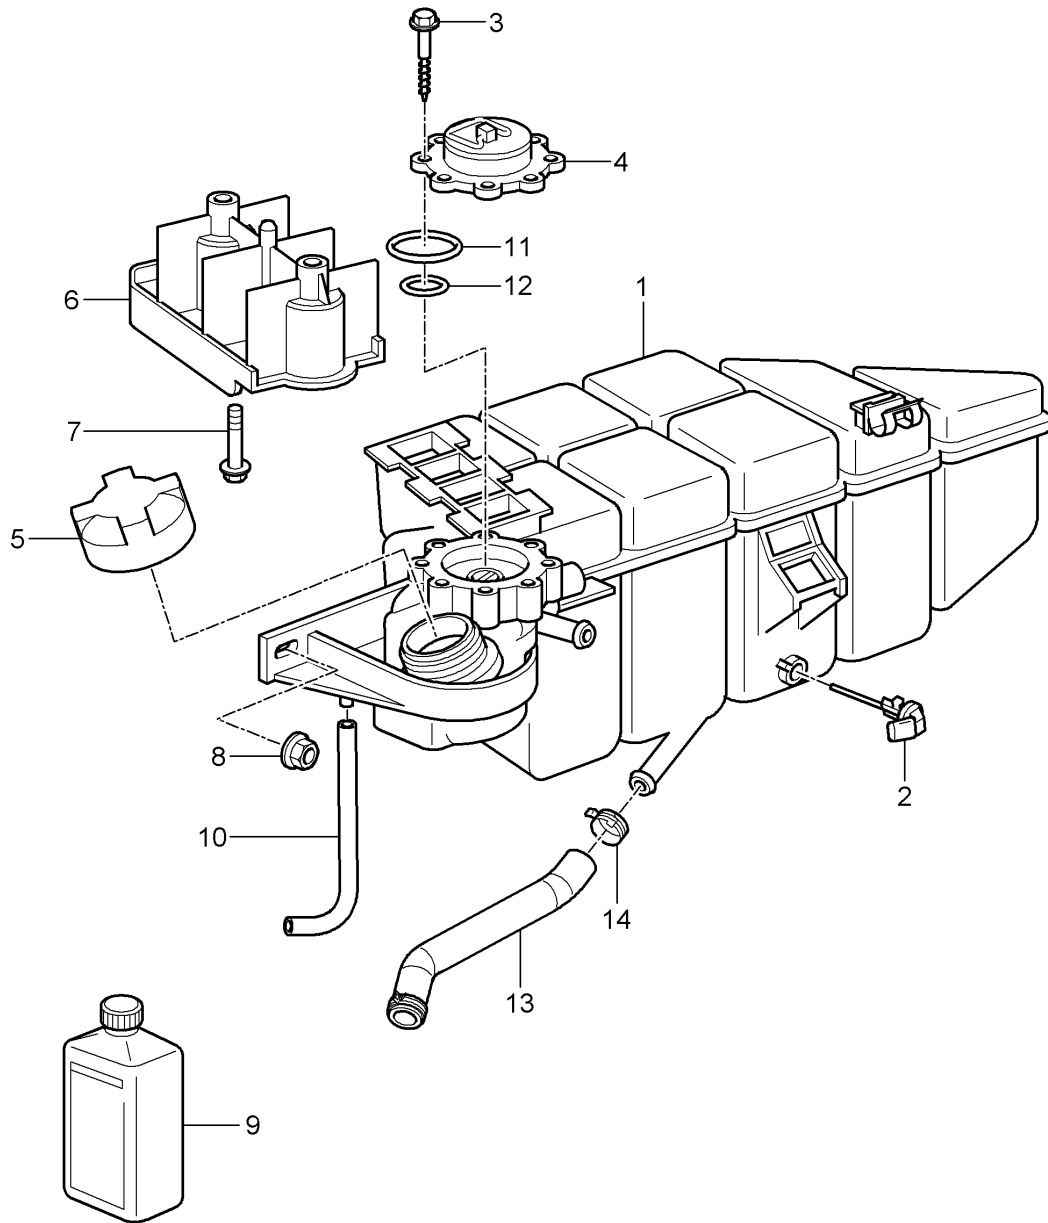

Model: 997T07

Model life 2007>>2009

Model: 997T07

Model life 2007>>2009

Pos	Part Number	Description	Remark	Qty	Model
1	996 106 157 03	Water cooling 4 Water reservoir		1	
2	997 641 503 00	Switch		1	
3	999 919 058 02	Hexagon-head bolt 5,0 X 40		8	
4	996 106 347 02	Bleeder valve		1	
5	996 106 447 01	Lid See technical manual Group 1 Nr.190101		1	
6	996 106 405 52	Support		1	
7	900 378 141 09	Hexagon-head bolt M 6 X 35		2	
8	999 076 071 02	Hexagon nut M 6		1	
9	000 043 301 03	Antifreeze 1 LTR. Container		X	
(9)	000 043 301 04	Antifreeze 20 LTR. Container		X	
10	996 106 297 04	Overflow hose		1	
10	996 106 297 05	Overflow hose		1	
11	999 707 370 40	O-ring 47 X 4		1	
12	999 707 371 40	O-ring 17 X 4		1	
13	997 106 350 00	Water hose		1	
14	999 512 660 09	Hose clamp 29 X 12		1