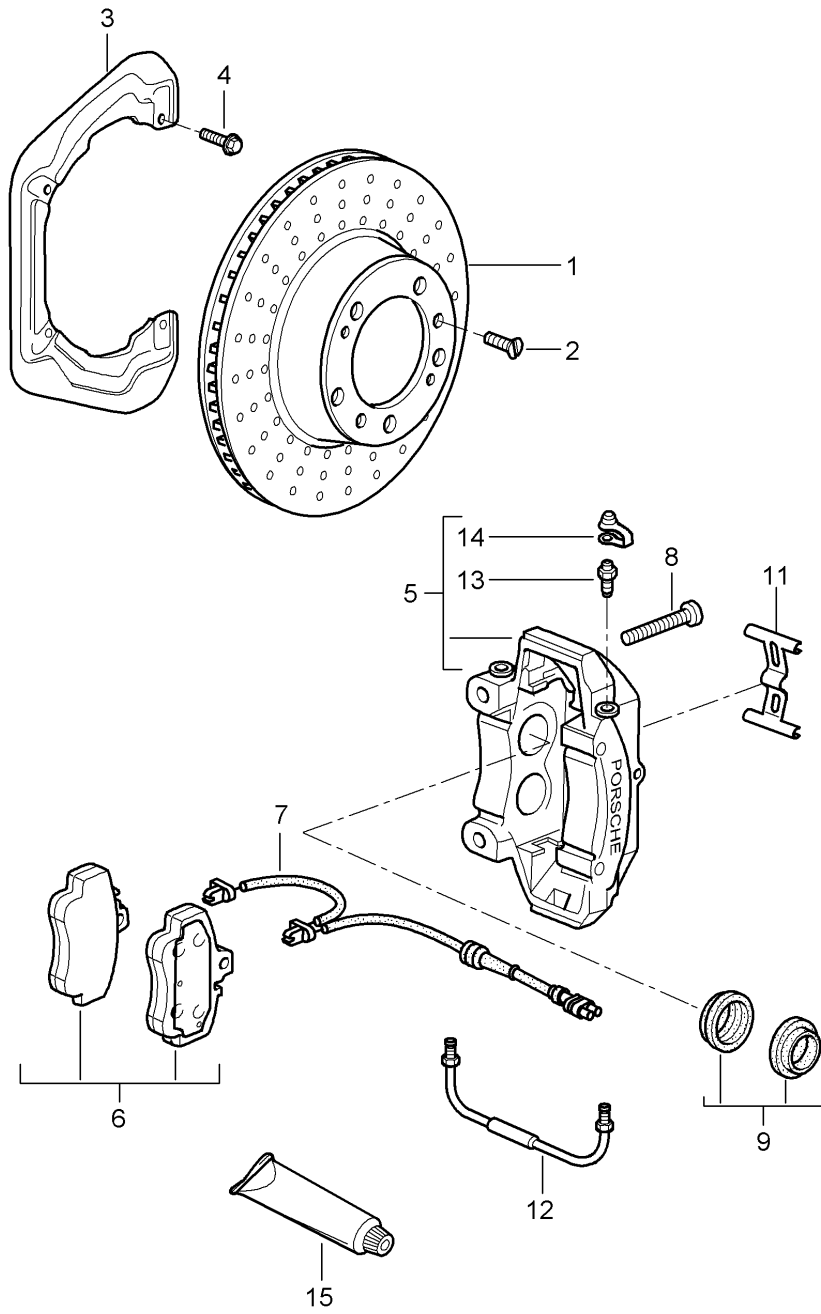

Model: 997T07 Model life 2007>>2009

Pos	Part Number	Description	Remark	Qty	Model
-	999 507 464 40	Support Warning contact		2	
8	999 067 040 01	Pan-head screw M 12 X 1,5 X 95		4	
9	965 352 917 00	Repair kit Protection caps 34 MM		X 2	
11	997 352 959 10	Spring		2	
12	997 352 961 00	Connecting line	/L -08	2	
(12)	997 352 962 00	Connecting line	/R -08	2	
13	930 351 919 01	Ventilation valve		4	
14	930 351 927 00	Dust boot		4	
14	930 351 927 01	Dust boot		4	
15	000 043 117 00	Brake cylinder paste 50 G		X	
(15)	000 043 020 00	Optimoly 100 G		X	
16	997 341 901 00	Assembly kit Comprising: Driving pin Sleeve Fastening screw See technical manual 46 53 19 46 54 19	09-	2 5 5 5	I422

Model: 997T07

Model life 2007>>2009