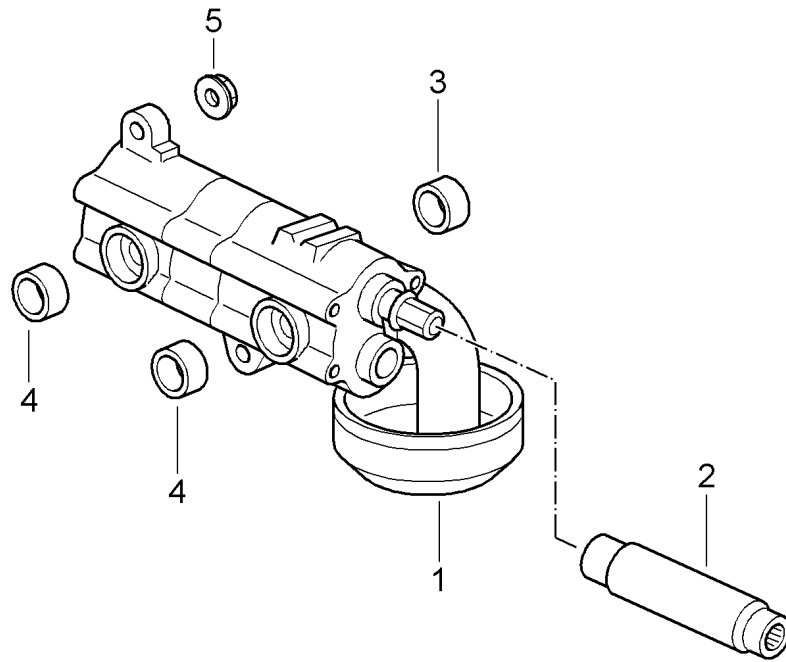

Model: 997T07

Model life 2007>>2009

Model: 997T07

Model life 2007>>2009

Pos	Part Number	Description	Remark	Qty	Model
1	996 107 007 94	Oil pump		1	M97.70
2	930 107 143 03	Oil pump		1	
3	999 704 173 50	Connecting shaft		1	
		Sealing ring		1	
		19,5 X 26			
4	999 704 172 50	Sealing ring		2	
		16,3 X 22			
5	900 380 005 09	Hexagon nut		3	
		M 8