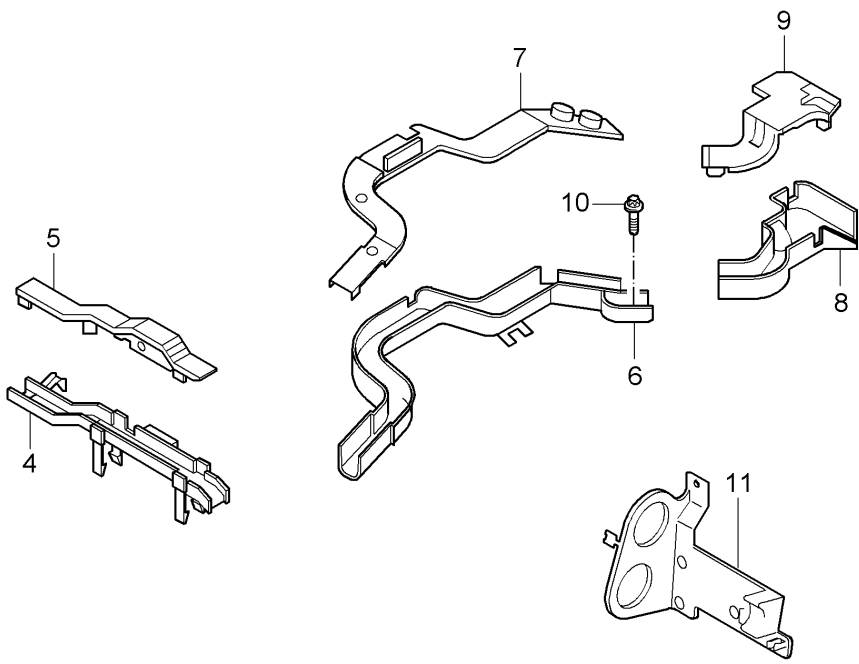

Model: 997T07

Model life 2007>>2009

Model: 997T07 Model life 2007>>2009

Pos	Part Number	Description	Remark	Qty	Model
		Wiring harnesses Rear end Rear lid License plate light Engine Transmission Repair kits Shock absorber Anti-lock brake system Brake pad wear indicator Rear axle			
1	997 622 905 00	Wiring harness Rear end Vehicle Ident. No. Indicate		1	
-	997 622 670 70	Wiring harness Rear lid		1	GT2
2	997 612 660 01	Wiring harness License plate light		1	
(2)	997 612 661 00	Wiring harness ParkAssist License plate light		1	I635
(2)	997 612 661 01	Wiring harness ParkAssist License plate light		1	I635
-	999 507 944 40	Fixing clip for Connection point POS.2		1	
3	997 607 015 03	Wiring harness Engine		1	
-	999 702 324 40	Grommet Mass air flow meter		1	
4	997 607 141 00	Cable guide Cyl. 1 - 3		1	
5	997 607 151 00	Lid Cable guide Cyl. 1 - 3		1	
6	997 607 143 00	Cable guide Centre		1	
7	997 607 153 00	Lid Cable guide Centre		1	
8	997 607 142 00	Cable guide Cyl. 4 - 6 for Wiring harnesses 997.607.015.01/02		1	
8	997 607 142 01	Cable guide Cyl. 4 - 6 for Wiring harness 997.607.015.03		1	
9	997 607 152 00	Lid Cable guide Cyl. 4 - 6		1	
10	900 385 009 01	Torx screw BM 6 X 16		2	
(11)	997 610 131 00	Support Connection point Wiring harness Engine		1	
-	997 622 663 00	Wiring harness		1	I249