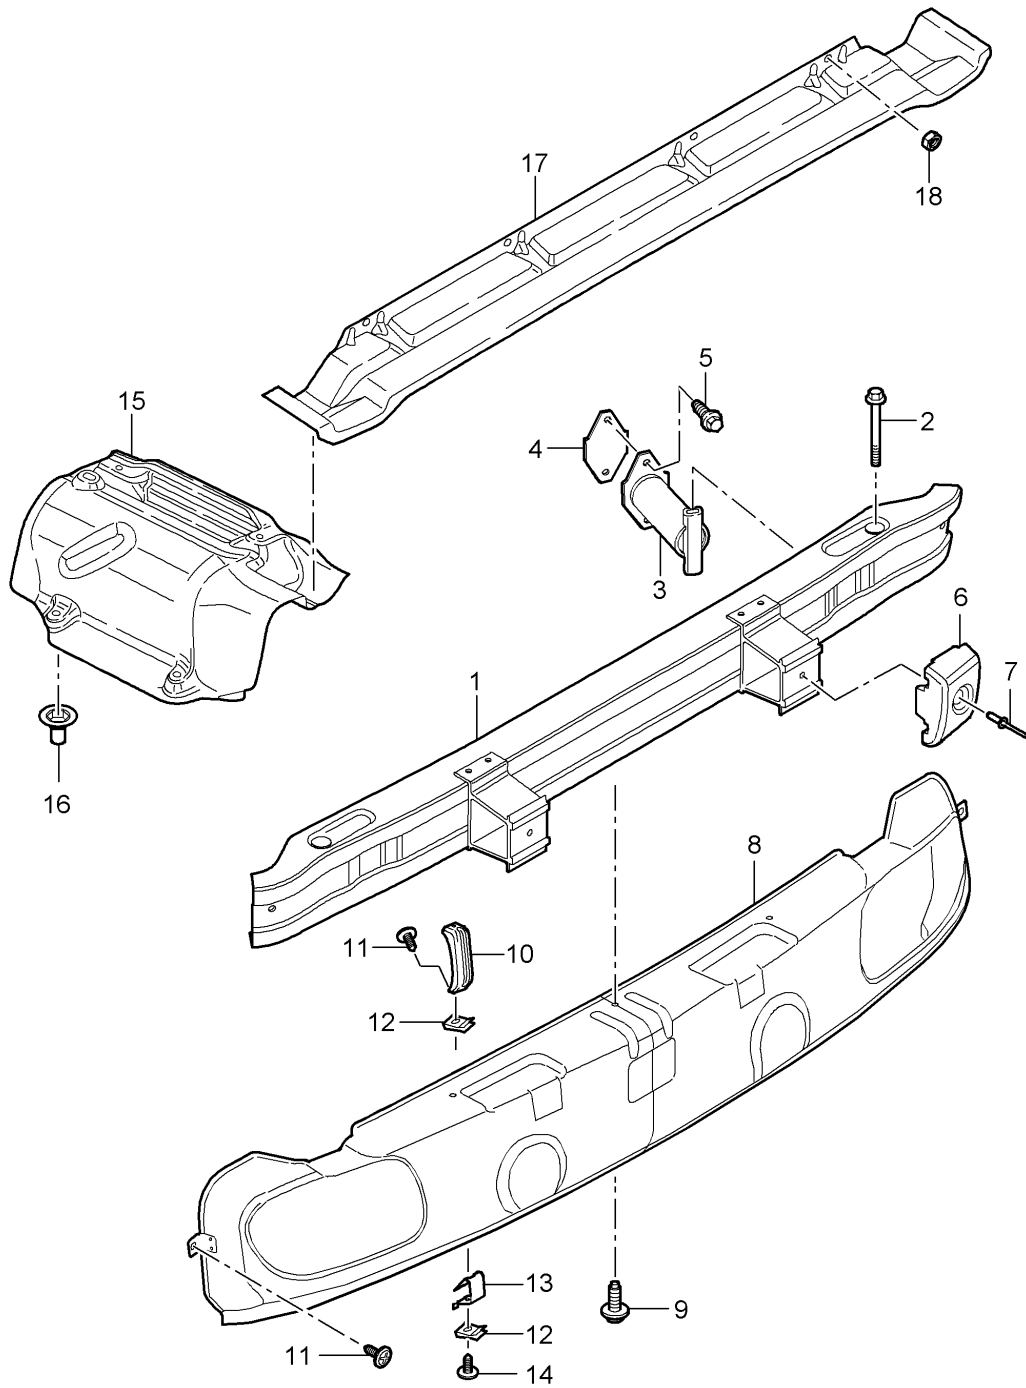

Model: 997T07

Model life 2007>>2009

Pos	Part Number	Description	Remark	Qty	Model
		Lining Bumper Rear			GT2
1	997 505 411 84	Lining Prime coated		1	
(1)	997 505 411 86	Lining Prime coated		1	I635
2	997 505 803 00	Cover Towing lug		1	
	997 505 803 00 G2X	Prime coated			
3	999 073 227 09	Tapping screw 4,8 X 19		12	
4	999 591 941 40	Expansion rivet ST 4,8		2	
5	997 505 635 00	Retaining strip Lateral	/L	1	
(5)	997 505 636 00	Retaining strip Lateral	/R	1	
6	999 073 442 01	Screw M6 X 25		4	
7	997 505 641 02	Attachment strip Centre		1	
8	999 076 048 01	Hexagon nut M6		3	
9	999 507 849 01	Captive nut ST 4,8		6	
10	997 505 663 80	Frame Air exhaust	/L	1	
	997 505 663 80 G2X	Prime coated			
(10)	997 505 664 80	Frame Air exhaust	/R	1	
	997 505 664 80 G2X	Prime coated			
11	999 507 696 00	U-clamp 1,20 - 1,70		6	
12	997 505 651 80	Cover Exhaust pipe	/L	1	
	997 505 651 80 01C	Satin black			
(12)	997 505 652 80	Cover Exhaust pipe	/R	1	
	997 505 652 80 01C	Satin black			
15	997 505 837 80	Retaining strip Lower		1	
16	999 190 104 30	Blind rivet A 3,2 X 7,9		4	
17	999 507 795 09	Speed nut ST 4,8		4	
18	997 504 631 00	Protective film		2	
19	955 606 275 04	Sensor ParkAssist		4	I635
20	7L6 919 659	Round seal		4	I635

Model: 997T07

Model life 2007>>2009