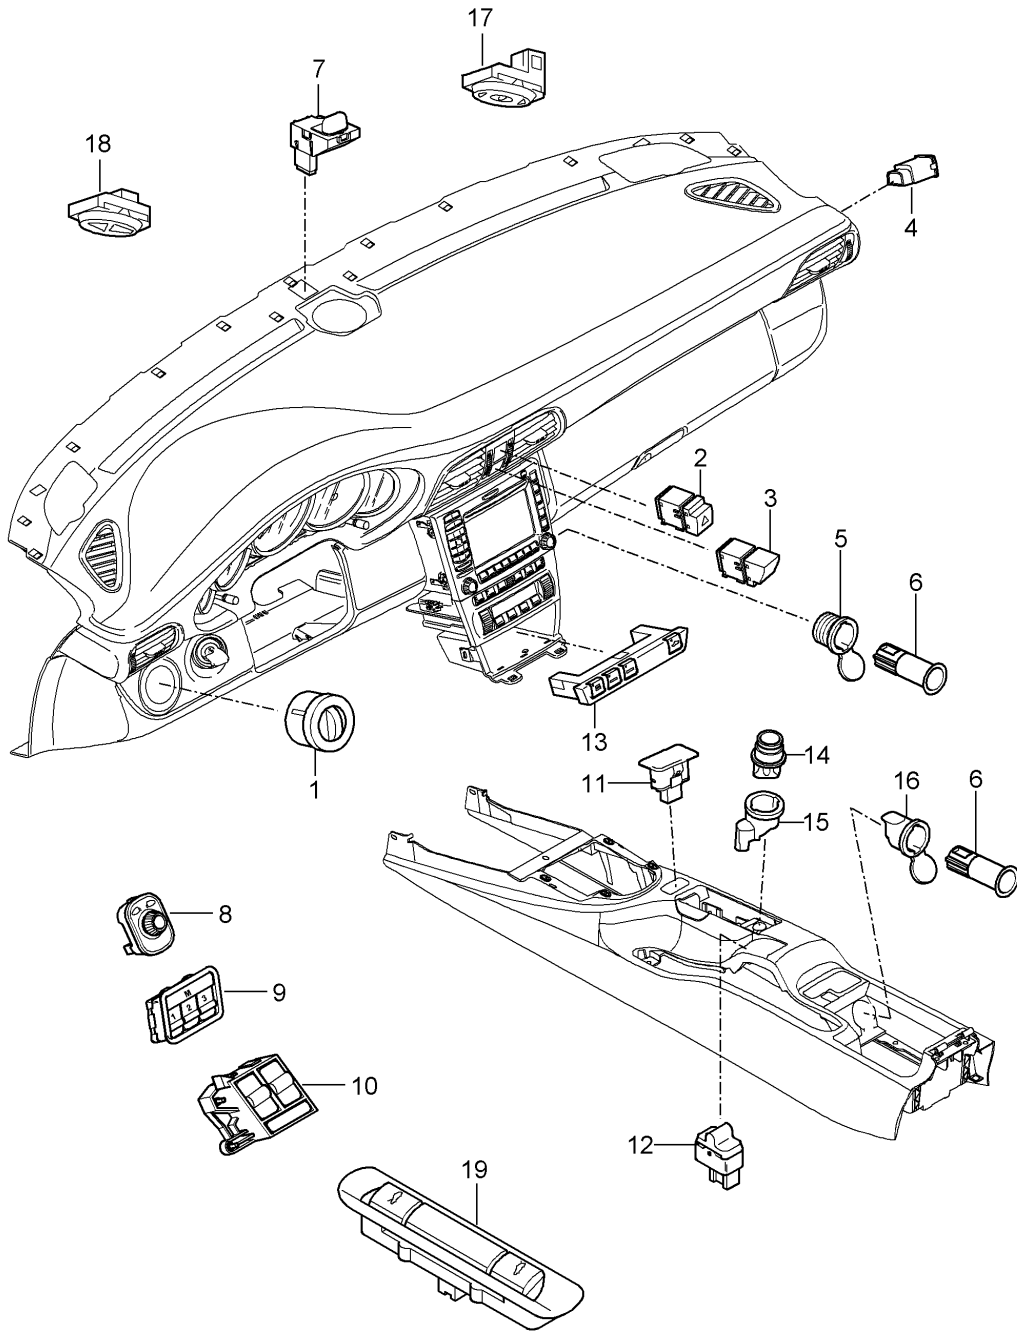

Model: 997T07

Model life 2007>>2009