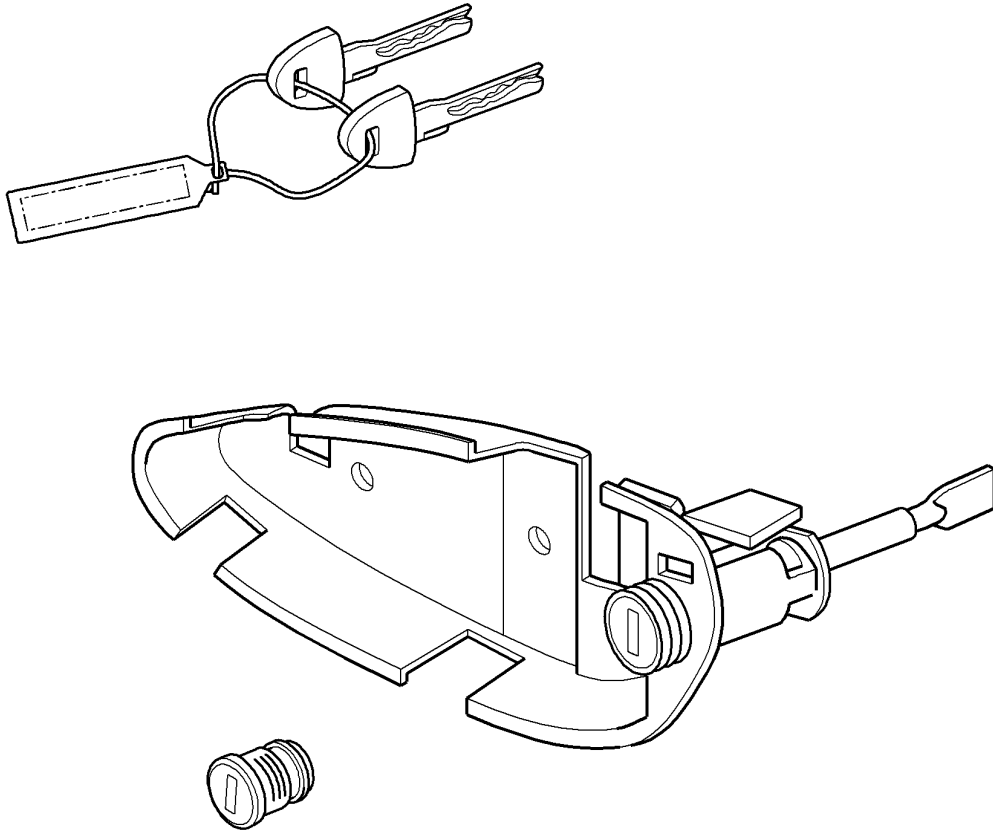

Model: 997T07 Model life 2007>>2009

Pos	Part Number	Description	Remark	Qty	Model
		Backrest shell Bucket seat Collapsible Accessories	08-		GT2
1	997 521 271 00	Backrest shell Bucket seat Collapsible	/L	1	I388
(1)	997 521 272 00	Backrest shell Bucket seat Collapsible	/R	1	I389
2	997 521 651 00	Lock Backrest	/L	1	I388/389
(2)	997 521 652 00	Lock Backrest	/R	1	I388/389
3	997 521 660 00	Closing element Lock	/L /R	1	I388/389
4	997 521 650 00	Backrest shell Tension spring Lock	/L /R	1	I388/389
5	997 521 640 00	Backrest Bowden cable Release	/L /R	1	I388/389
6	997 521 330 00	Backrest Cover Seat belt Front		1	I388/389
(6)	997 521 330 00 01C 997 521 531 00	Satin black Cover Seat belt Rear		1	I388/389
7	997 521 531 00 01C 997 803 081 01	Satin black Side airbag	/L	1	I388
(7)	997 803 081 01 A03 997 803 082 01	Black Side airbag Front seat	/R	1	I389
	997 803 082 01 A03	Black			

Model: 997T07

Model life 2007>>2009