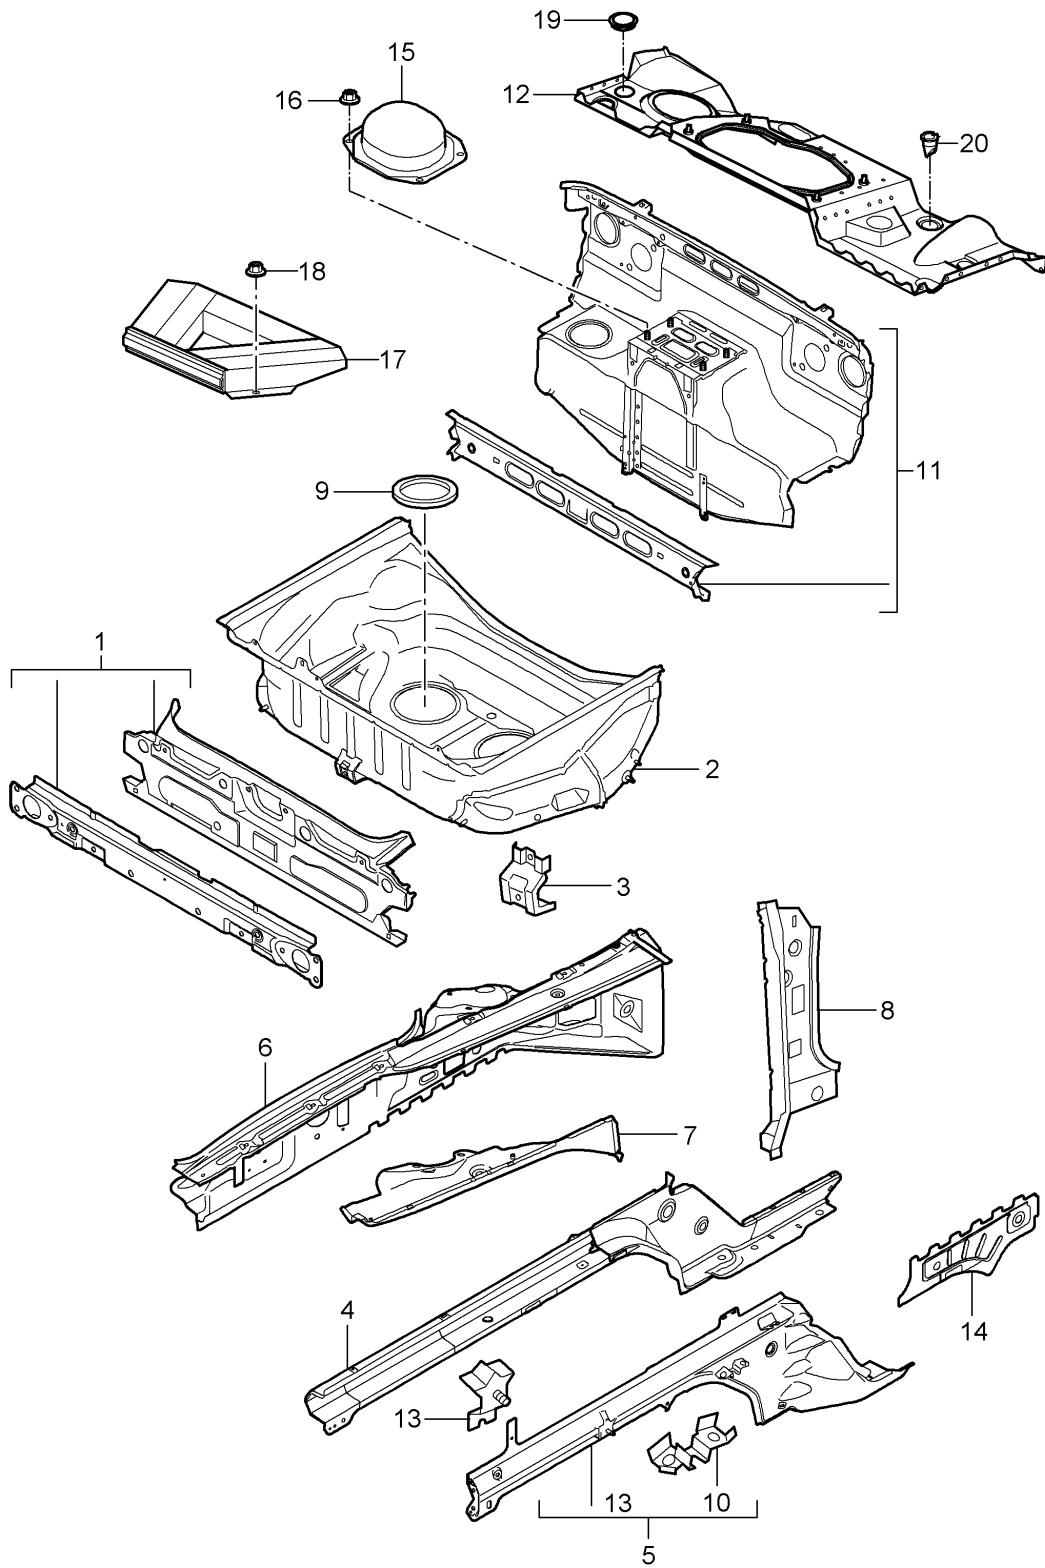

Model: 997T07

Model life 2007>>2009

Pos	Part Number	Description	Remark	Qty	Model
1	997 501 911 01 997 501 911 01 GRV	Body front section Body front section Prime coated Use also: Sealing compound Pos. 5 Processing instructions See technical manual	/LL	1	I098
(1)	997 501 911 02 997 501 911 02 GRV	Body front section Body front section Prime coated Use also: Sealing compound Pos. 5 Processing instructions See technical manual	/RL	1	I099
1	997 501 911 91 997 501 911 91 GRV	Body front section Body front section Prime coated Use also: Sealing compound Pos. 5 Processing instructions See technical manual	/LL	1	GT2 I098
(1)	997 501 911 92 997 501 911 92 GRV	Body front section Body front section Prime coated Use also: Sealing compound Pos. 5 Processing instructions See technical manual	/RL	1	GT2 I099
2	997 501 945 00 997 501 945 00 GRV	Bottom half Bottom half Prime coated	/L	1	
(2)	997 501 946 01 997 501 946 01 GRV	Bottom half Bottom half Prime coated	/R	1	
3	997 504 121 00	Lid	/LL	1	I098
(3)	997 504 121 01	Lid Use also:	/RL	1	I099
4	000 043 300 94	Adhesive set		1	
5	999 702 255 41	Lid 61,5 X 72,6		1	
6	999 915 337 40	Sealing compound		1	

Model: 997T07

Model life 2007>>2009