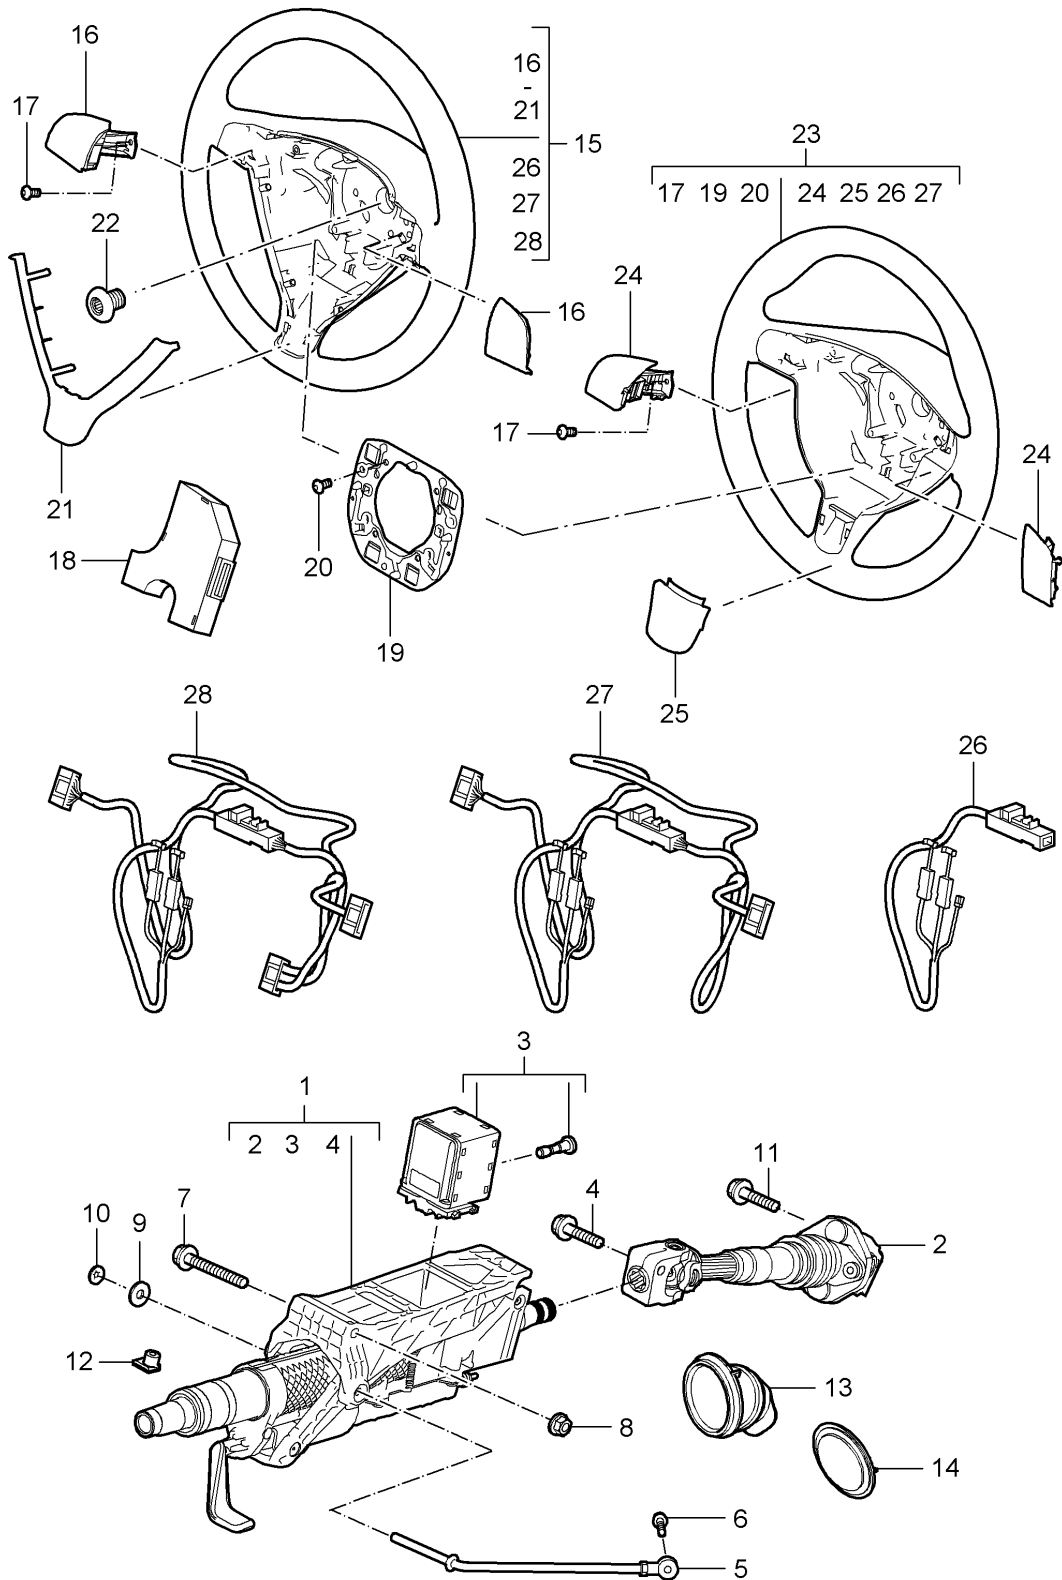

Model: 997T07

Model life 2007>>2009

Pos	Part Number	Description	Remark	Qty	Model
19	999 512 740 01	See technical manual Group 4 Nr.4898 Clip		1	
20	997 347 747 51	See technical manual Group 4 Nr.4898 Support		1	
21	999 073 104 01	See technical manual Group 4 Nr.4898 Torx screw M 8 X 16		1	
-	000 043 203 33	See technical manual Group 4 Nr.4898 Pentosin 1000 ML		X	
22	999 702 020 50	Rubber sleeve 8,0X12,0X2,5		1	

Model: 997T07

Model life 2007>>2009