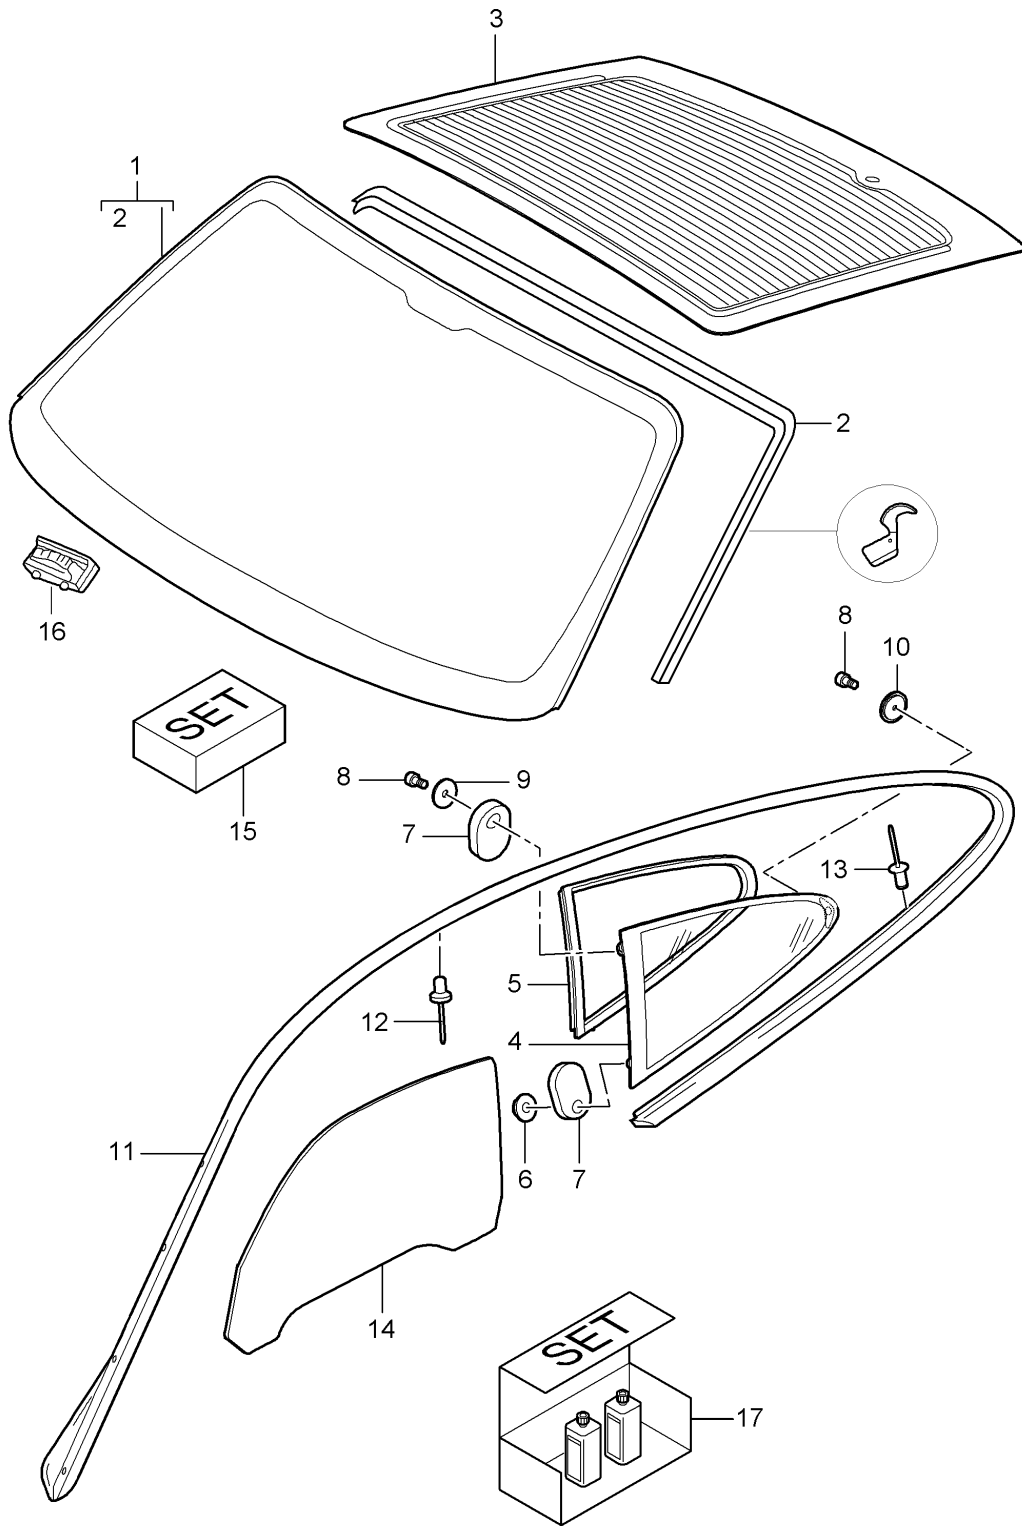

Model: 997T07

Model life 2007>>2009

Model: 997T07 Model life 2007>>2009

Pos	Part Number	Description	Remark	Qty	Model
1	997 541 911 00	window glazing Windscreen Use also: 000.043.305.35 Information available	-07	1	Cabrio I440/568
1	997 541 911 06	Windscreen Tinted Use also: 000.043.305.35	08-	1	Cabrio I440/568
(1)	997 541 911 01	Windscreen Tinted Use also: 000.043.305.35 Information available		1	Coupe I440/567
(1)	997 541 911 07	Windscreen Tinted Use also: 000.043.305.35		1	Cabrio I440/567
(1)	997 541 911 08	Windscreen Tinted Use also: 000.043.305.35		1	Coupe I440/568
2	997 541 901 09	Gasket Windscreen		1	CABRIO
(2)	997 541 901 10	Gasket Windscreen		1	COUPE
3	997 545 911 00	Rear window Use also: 000.043.305.35		1	I426
3	997 545 911 03	Rear window Use also: 000.043.305.35		1	I425
4	997 543 111 04	Rear window	/L	1	
4	997 543 111 05	Rear window	/L	1	
(4)	997 543 112 04	Rear window	/R	1	
(4)	997 543 112 05	Rear window	/R	1	
5	996 543 325 00	Sealing frame Rear window	/L	1	
(5)	996 543 326 00	Sealing frame Rear window	/R	1	
6	999 084 210 02	Hexagon nut M 8		1	
7	996 543 611 02	Gasket		2	
8	999 218 011 02	Pan-head screw M 6 X 12		2	
9	999 025 270 02	Washer 6,4 X 30 X 1,5		1	
10	996 543 625 00	Sealing washer		1	
11	997 537 481 00	Roof frame seal	/L	1	
(11)	997 537 482 00	Roof frame seal	/R	1	
12	999 190 445 37	Blind rivet 4,0 X 7,9		13	
13	999 190 450 37	Blind rivet 4,0 X 6,3		7	
14	997 542 511 02	Door window glass	/L	1	COUPE
(14)	997 542 512 02	Door window glass	/R	1	COUPE
(14)	997 542 511 03	Door window glass	/L	1	CABRIO
(14)	997 542 512 03	Door window glass	/R	1	CABRIO