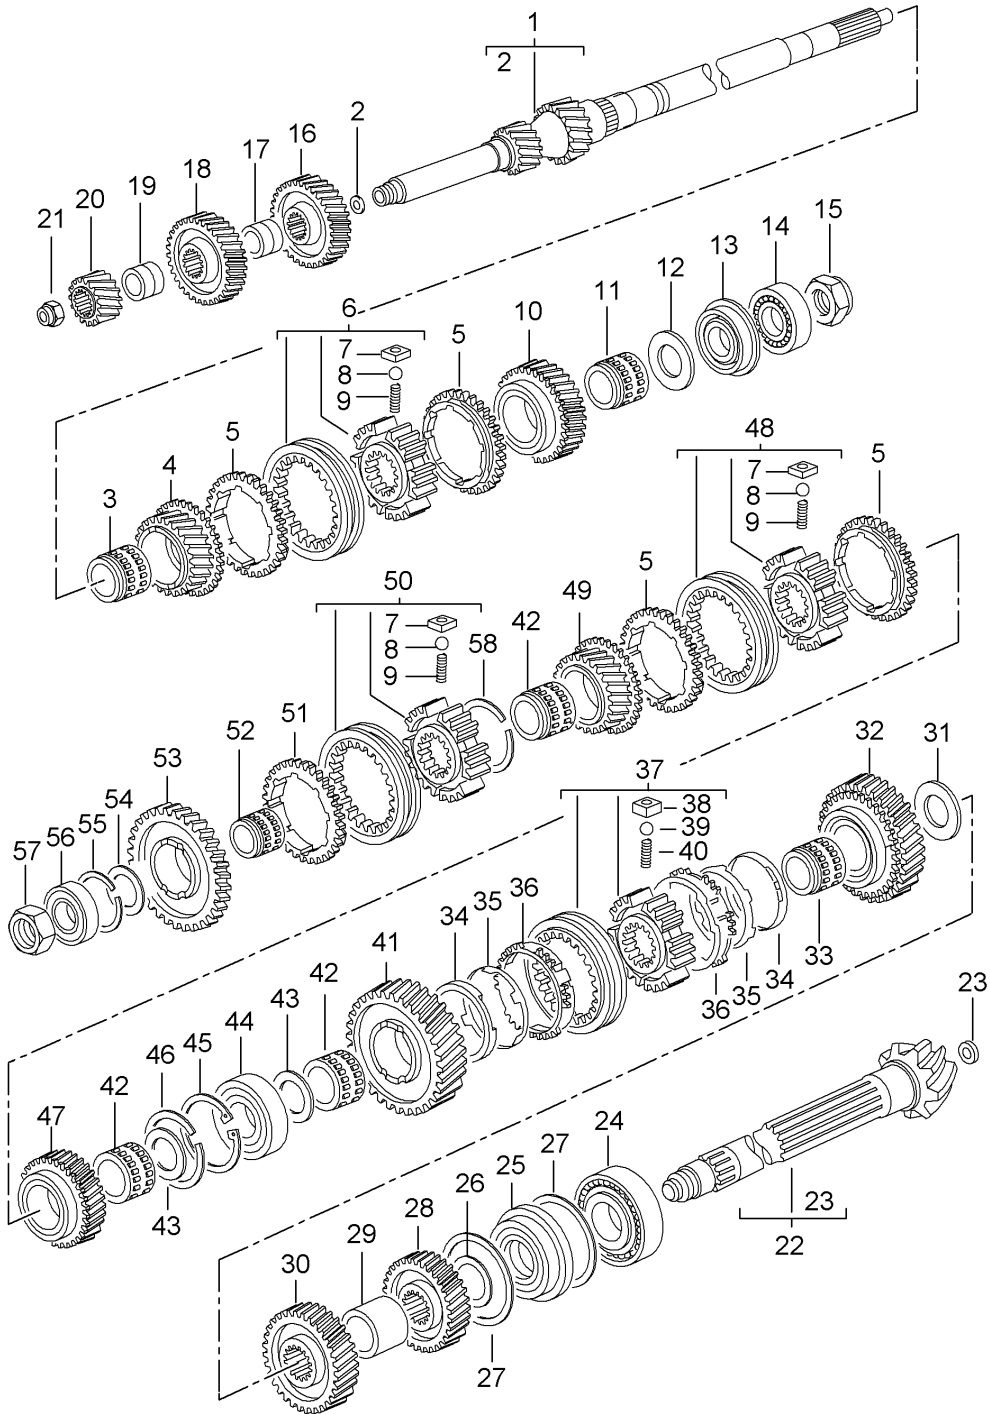

Model: 997T07

Model life 2007>>2009

Model: 997T07

Model life 2007>>2009

Pos	Part Number	Description	Remark	Qty	Model
		Gears and shafts Gear wheel sets See illustrations 3/03/01			G97.88
1		Drive shaft		1	
2	964 302 335 02	Washer 7 MM		1	
3	999 201 718 02	Needle-roller bearing 42 X 47 X 32		1	
4		Loose gear wheel 3rd gear		1	
5	928 304 211 30	Synchroniser ring		4	
6	996 304 021 51	Guide sleeve 3rd/4th gear		1	
7	928 304 251 00	Stone		9	
8	N 025 653 2	Ball 6,5 MM		9	
9	928 304 261 01	Compression spring		9	
10		Loose gear wheel 4th speed		1	
11	999 201 719 02	Needle-roller bearing 35 X 47 X 32,2		1	
12	996 302 294 50	Thrust washer 4th speed		1	
13	999 052 094 00	Four-point bearing 30 X 62 X 16		1	
13	999 052 098 00	Four-point bearing 30 X 62 X 16		1	
14	999 110 117 01	Cylindrical-roller bearing 30 X 62 X 20		1	
15	999 034 033 00	Hexagon nut M 30 X 1,5		1	
16		Fixed gear wheel 6th gear		1	
17	950 302 268 12	Spacer sleeve 5th gear		1	
18		And 6th gear Fixed gear wheel 5th gear			
19	950 302 270 02	Spacer sleeve		1	
20		Fixed gear wheel Reverse gear		1	
21	999 034 035 00	Lock nut M 22 X 1,5		1	
22		Pinion shaft		1	
23	964 302 335 01	Washer 14,5		1	
24	999 110 119 01	Cylindrical-roller bearing 40 X 90 X 23		1	
25	999 052 227 00	Angular-contact bearing 40 X 82 X 18		1	
26	996 302 163 50	Shim 90 X 97 X 0,50		X	
26	996 302 163 51	Shim		X	
26	996 302 163 52	Shim 90 X 97 X 0,60		X	
26	996 302 163 53	Shim 90 X 97 X 0,65		X	
26	996 302 163 54	Shim 90 X 97 X 0,70		X	
26	996 302 163 55	Shim 90 X 97 X 0,75		X