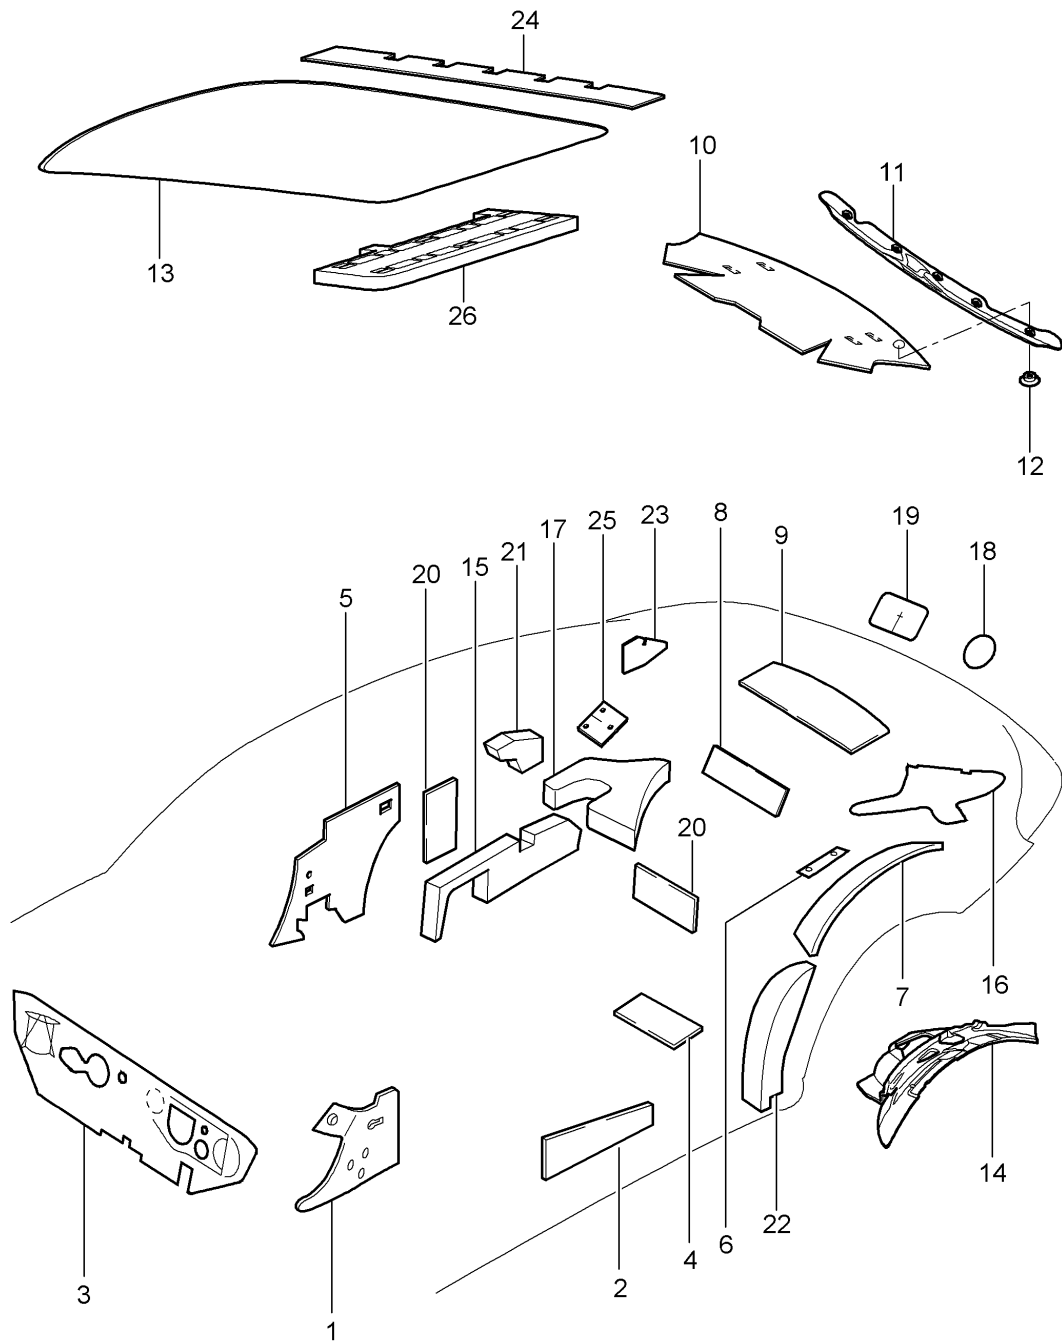

Model: 997T07

Model life 2007>>2009

Model: 997T07

Model life 2007>>2009

Pos	Part Number	Description	Remark	Qty	Model
1	997 556 605 00	Body Sound proofing 1 Sound absorber	/L	1	COUPE
(1)	997 556 606 00	Wheel housing Front Sound absorber	/R	1	
2	997 556 531 01	Wheel housing Front Insulation		1	
3	997 556 723 00	Door Sound absorber	/LL	1	I098
(3)	997 556 724 00	Firewall Sound absorber	/RL	1	I099
4	997 556 503 00	Firewall Insulation		2	TURBO
5	997 556 655 00	Floor Sound absorber	/L	1	
(5)	997 556 656 00	Side trim panel Sound absorber	/R	1	
6	997 556 523 00	Side trim panel Insulation		2	
7	997 556 507 00	Tray Insulation	/L	1	TURBO
(7)	997 556 508 00	Wheel housing Rear Insulation	/R	1	TURBO
8	997 556 511 00	Wheel housing Rear Insulation		1	TURBO
9	997 556 521 00	Rear wall Lower Insulation		1	TURBO
10	997 556 711 02	Rear wall Upper Sound absorber	07	1	
10	997 556 711 03	Sound absorber	08-	1	
11	996 556 761 01	Engine compartment Retaining strip		1	
12	999 049 020 40	Engine compartment Plastic nut		5	
13	997 556 647 00	T5/30 X 5,1 Sound absorber		1	TURBO I652
14	997 556 657 00	Roof Sound absorber	/L	1	
(14)	997 556 658 00	Wheel-housing liner Rear Sound absorber	/R	1	
15	997 556 571 02	Wheel-housing liner Rear Sound absorber		2	TURBO
16	996 556 753 01	Side trim panel Seal	/L	1	
(16)	996 556 754 01	Side section Upper Seal	/R	1	
17	997 556 811 01	Side section Upper Filler piece	/L	1	
(17)	997 556 812 01	Wheel housing Filler piece	/R	1	
18	997 556 807 00	Wheel housing Sound absorber		2	TURBO