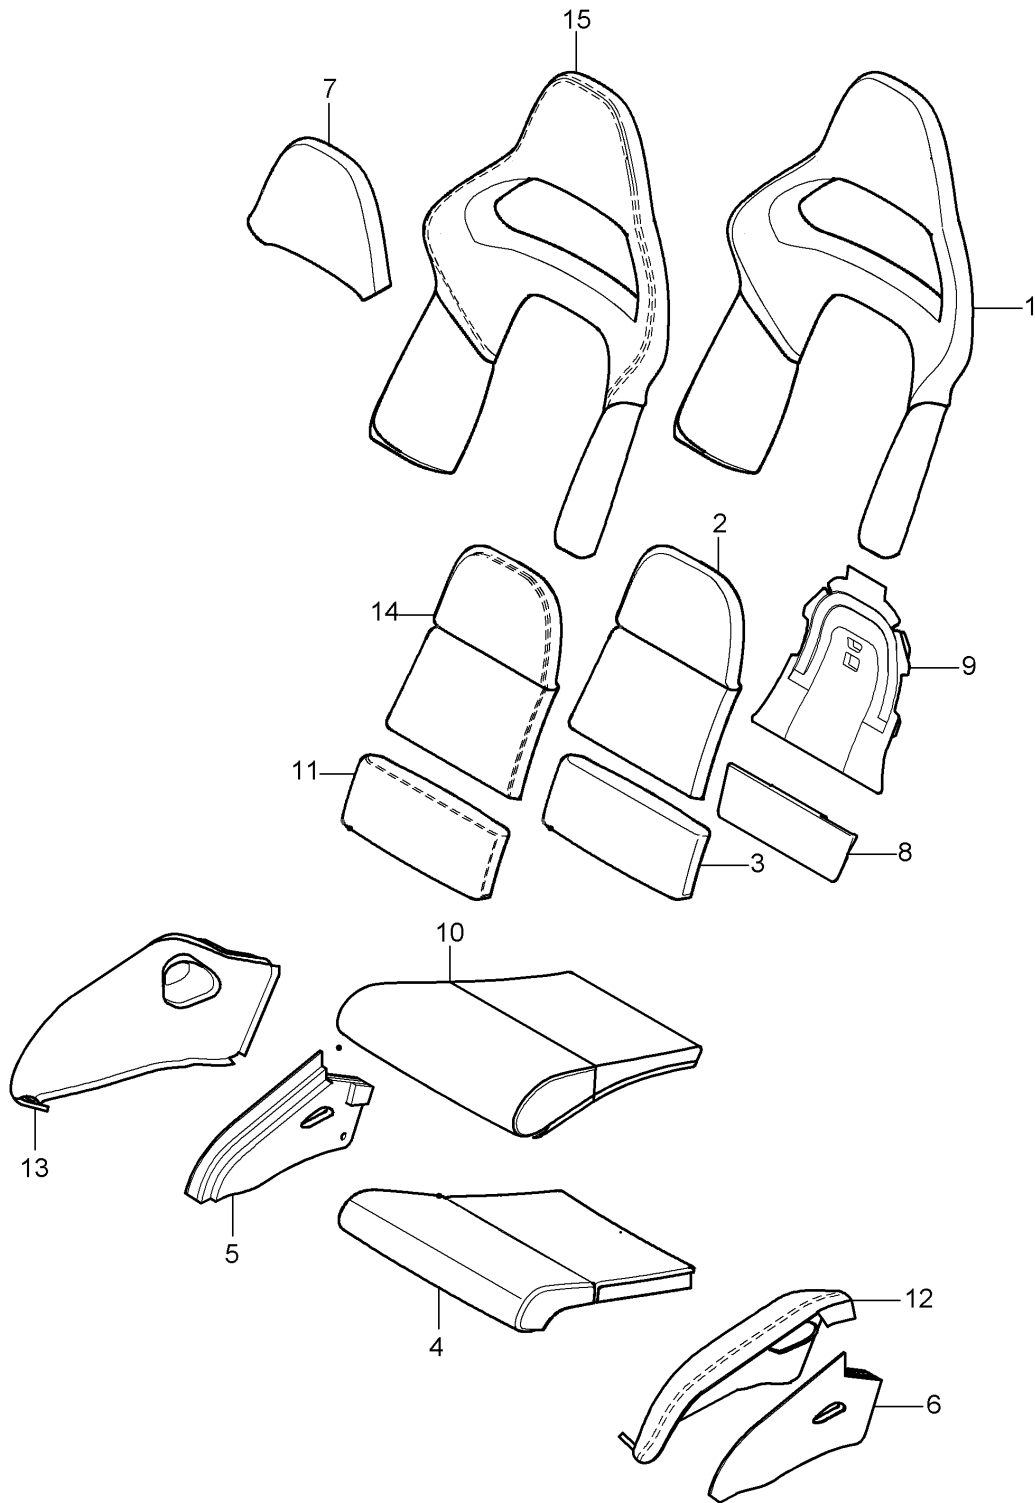

Model: 997T07

Model life 2007>>2009