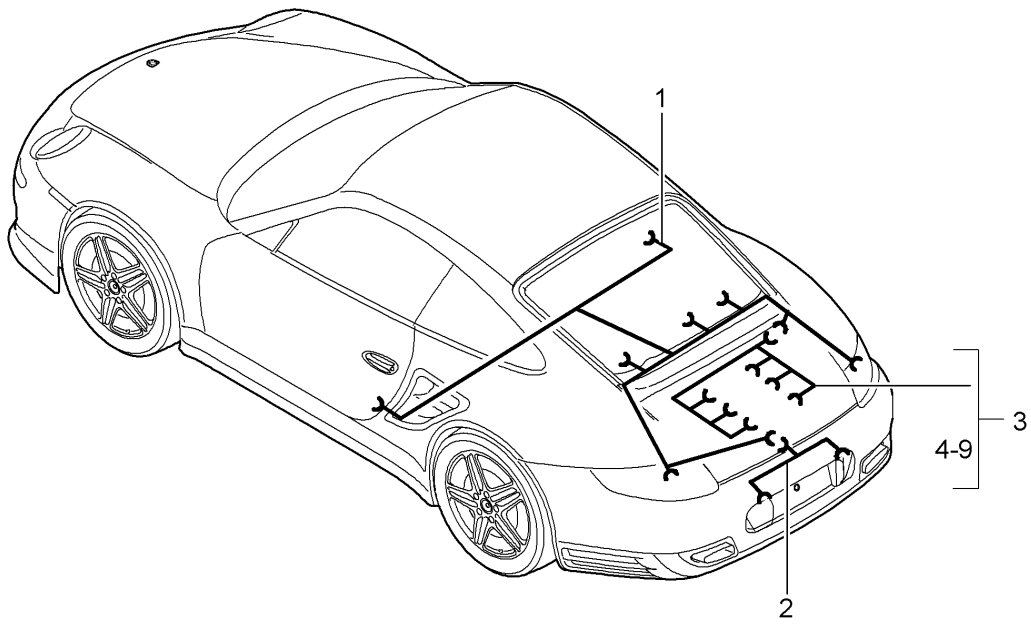

Model: 997T07

Model life 2007>>2009

Model: 997T07 Model life 2007>>2009

Pos	Part Number	Description	Remark	Qty	Model
		Wiring harnesses Rear end Rear lid License plate light Engine Transmission Repair kits Shock absorber Anti-lock brake system Brake pad wear indicator Rear axle			
1	997 622 905 00	Wiring harness Rear end Vehicle Ident. No. Indicate		1	
-	997 622 670 70	Wiring harness Rear lid		1	GT2
2	997 612 660 01	Wiring harness License plate light		1	
(2)	997 612 661 00	Wiring harness ParkAssist License plate light		1	I635
(2)	997 612 661 01	Wiring harness ParkAssist License plate light		1	I635
-	999 507 944 40	Fixing clip for Connection point POS.2		1	
3	997 607 015 03	Wiring harness Engine		1	
-	999 702 324 40	Grommet Mass air flow meter		1	
4	997 607 141 00	Cable guide Cyl. 1 - 3		1	
5	997 607 151 00	Lid Cable guide Cyl. 1 - 3		1	
6	997 607 143 00	Cable guide Centre		1	
7	997 607 153 00	Lid Cable guide Centre		1	
8	997 607 142 00	Cable guide Cyl. 4 - 6 for Wiring harnesses 997.607.015.01/02		1	
8	997 607 142 01	Cable guide Cyl. 4 - 6 for Wiring harness 997.607.015.03		1	
9	997 607 152 00	Lid Cable guide Cyl. 4 - 6		1	
10	900 385 009 01	Torx screw BM 6 X 16		2	
(11)	997 610 131 00	Support Connection point Wiring harness Engine		1	
-	997 622 663 00	Wiring harness		1	I249