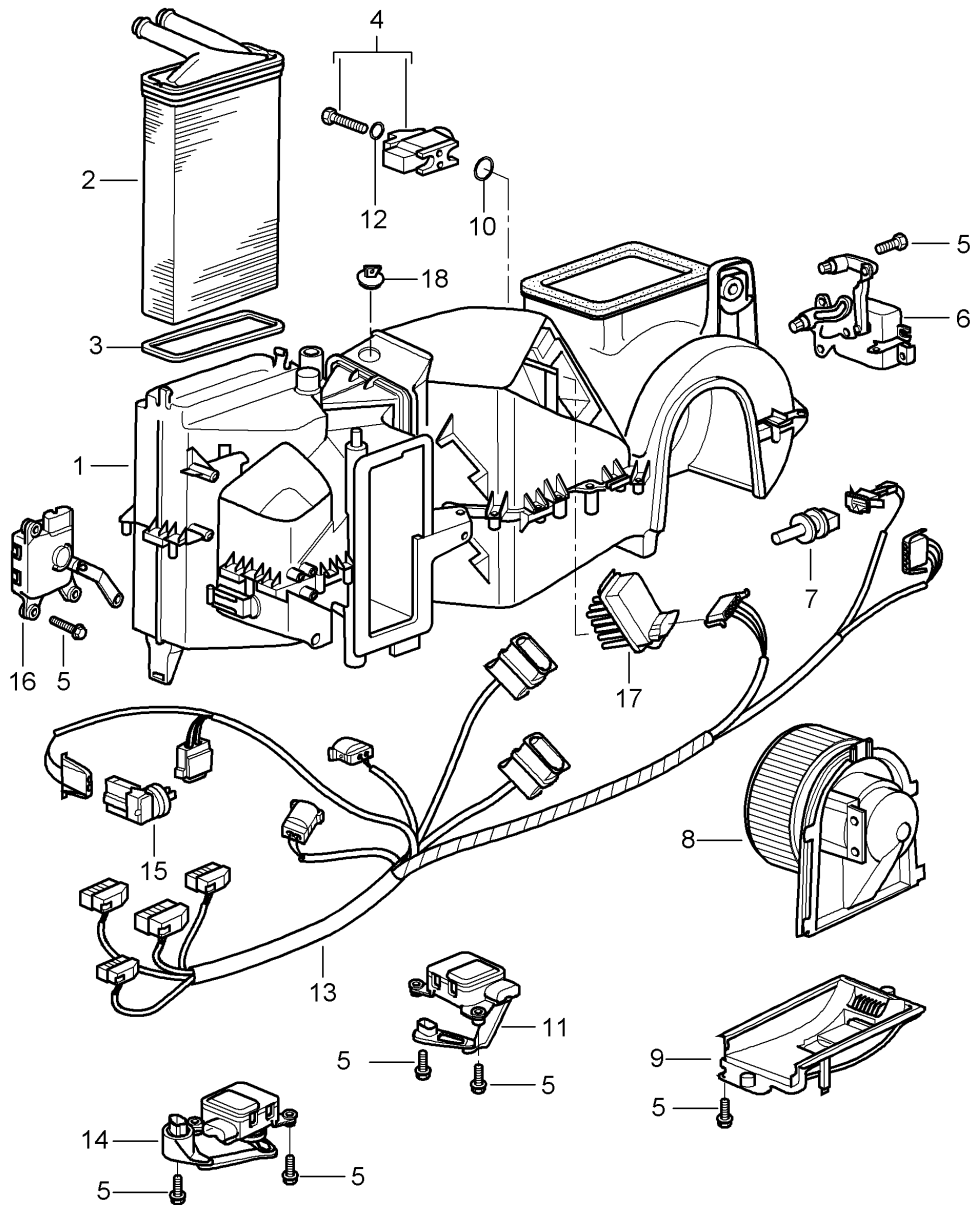

Model: 997T07

Model life 2007>>2009

Model: 997T07 Model life 2007>>2009

Pos	Part Number	Description	Remark	Qty	Model
1	996 573 901 01	Air conditioner Single parts Air conditioner without Heat exchanger with Evaporator	/RL	1	I099/573
1	997 573 901 04	Air conditioner without Heat exchanger with Evaporator	/LL	1	I098/573
2	997 572 129 00	Heat exchanger		1	
3	996 572 913 00	Gasket		1	
4	996 573 929 01	Expansion valve		1	
5	900 143 102 02	Combination screw		X	
6	996 573 915 00	Electric motor Fresh-air flap Identification Black	/LL	1	I098/573
(6)	996 573 915 01	Electric motor Fresh-air flap Identification Black	/RL	1	I099/573
7	955 572 304 10	Temperature sensor		1	
8	996 624 107 01	Blower	/LL	1	I098
(8)	996 624 108 01	Blower	/RL	1	I099
9	996 573 905 00	Lid		1	
10	999 707 596 40	O-ring 14x1,82		1	
11	996 573 919 02	Electric motor Temperature valve Identification Pink	/LL	1	I098
(11)	996 573 919 03	Electric motor Temperature valve Identification Pink	/RL	1	I099
12	999 707 534 41	O-ring 17x2,00		1	
13	997 612 655 02	Wiring harness	/LL -08	1	I098/573
13	997 612 655 26	Wiring harness	/LL 09-	1	I098/573
(13)	997 612 656 02	Wiring harness	/RL -07	1	I099/573
(13)	997 612 656 04	Wiring harness	/RL 08-	1	I099/573
(13)	987 612 655 00	Wiring harness	/LL -07	1	I098/572
(13)	987 612 655 02	Wiring harness	/LL 08-	1	I098/572
(13)	987 612 656 01	Wiring harness	/RL -07	1	I099/572
(13)	987 612 656 03	Wiring harness	/RL 08-	1	I099/572
-	997 612 664 00	Wiring harness Interference-suppr. choke		1	I676
14	996 573 921 02	Electric motor Defroster flap Identification Yellow	/LL	1	I098
(14)	996 573 921 03	Electric motor Defroster flap Identification Yellow	/RL	1	I099
15	1H0 907 543 A	Temperature sensor		1	
16	996 573 917 02	Electric motor Central valve Identification Green	/LL	1	I098