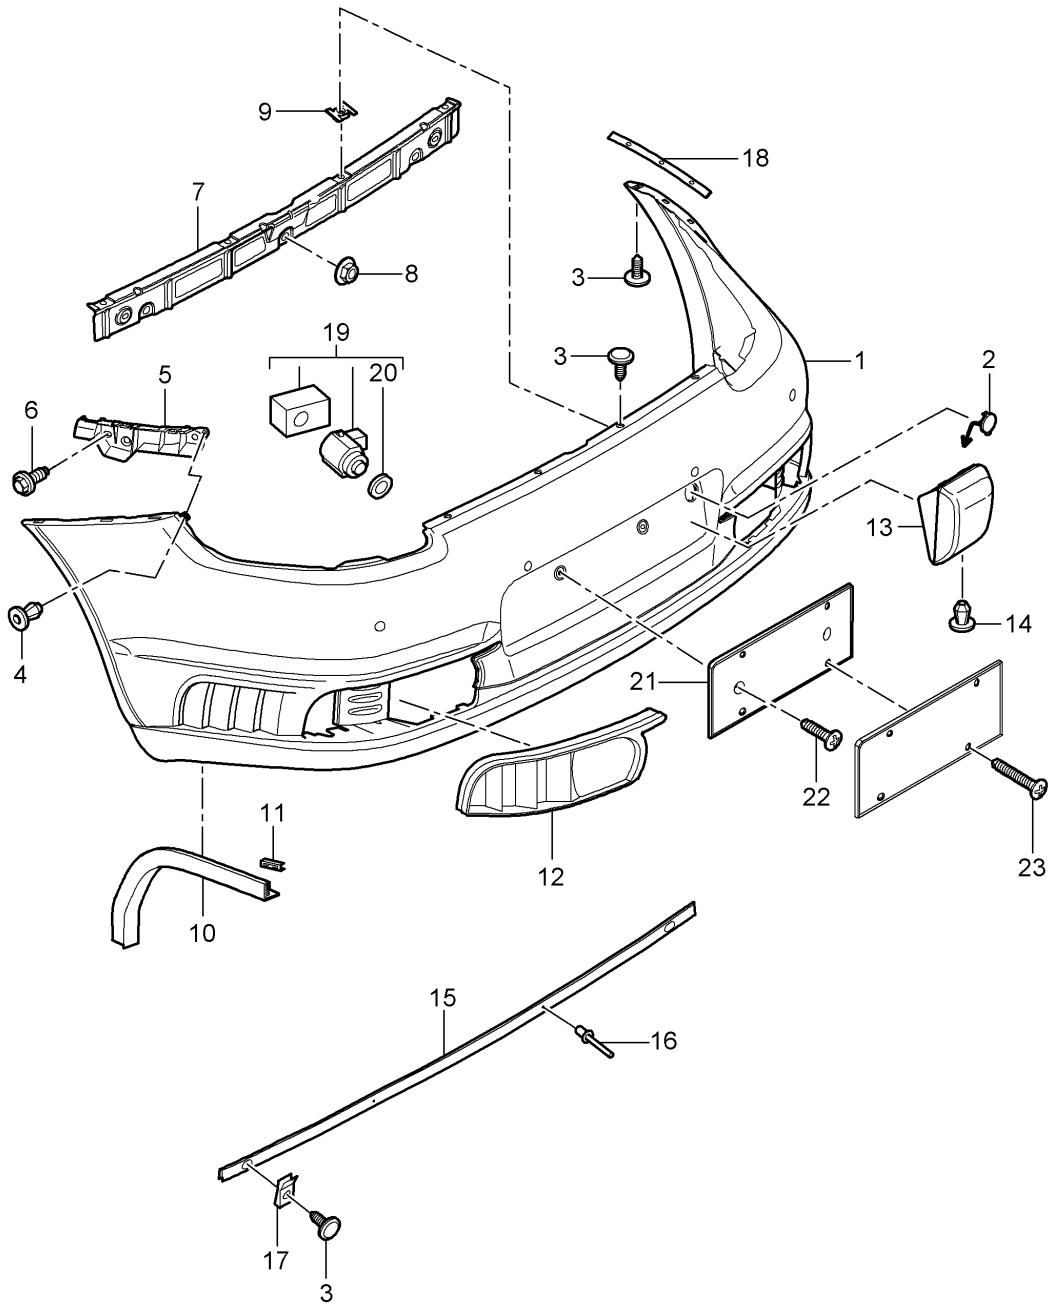

Model: 997T07 Model life 2007>>2009

Pos	Part Number	Description	Remark	Qty	Model
1	997 505 411 16	Lining Bumper Rear		1	
1	997 505 411 54	Lining Prime coated		1	
1	997 505 411 17	Lining Prime coated		1	I635
1	997 505 411 55	Lining Prime coated		1	I635
2	997 505 803 00	Cover		1	
	997 505 803 00 G2X	Towing lug Prime coated			
3	999 073 227 09	Tapping screw 4,8 X 16		10	
4	999 591 941 40	Expansion rivet ST 4,8		2	
5	997 505 635 00	Retaining strip	/L	1	
(5)	997 505 636 00	Retaining strip Lateral	/R	1	
6	900 075 459 09	Combination screw M6 X 12		4	
7	997 505 641 02	Attachment strip Centre		1	
8	999 076 078 09	Hexagon nut M6		3	
9	999 507 590 02	Captive nut ST 4,8		6	
10	997 505 663 00	Frame	/L	1	
	997 505 663 00 01C	Air exhaust Satin black			
(10)	997 505 664 00	Frame	/R	1	
	997 505 664 00 01C	Air exhaust Satin black			
11	999 507 696 00	U-clamp 1,20 - 1,70		10	
12	997 505 651 00	Cover	/L	1	
	997 505 651 00 01C	Exhaust pipe Satin black			
(12)	997 505 652 00	Cover	/R	1	
	997 505 652 00 01C	Exhaust pipe Satin black			
15	997 505 511 00	Lining Lower		1	
	997 505 511 00 01C	Satin black			
(15)	997 505 511 01	Lining Lower		1	AEROKIT
16	997 505 837 01	Retaining strip Lower		1	
17	999 190 104 30	Blind rivet A 3,2 X 7,9		2	
18	999 507 795 09	Speed nut ST 4,8		6	
19	997 504 631 00	Protective film		2	
20	955 606 275 04	Sensor ParkAssist		4	I635
21	7L6 919 659	Round seal		4	I635

Model: 997T07

Model life 2007>>2009