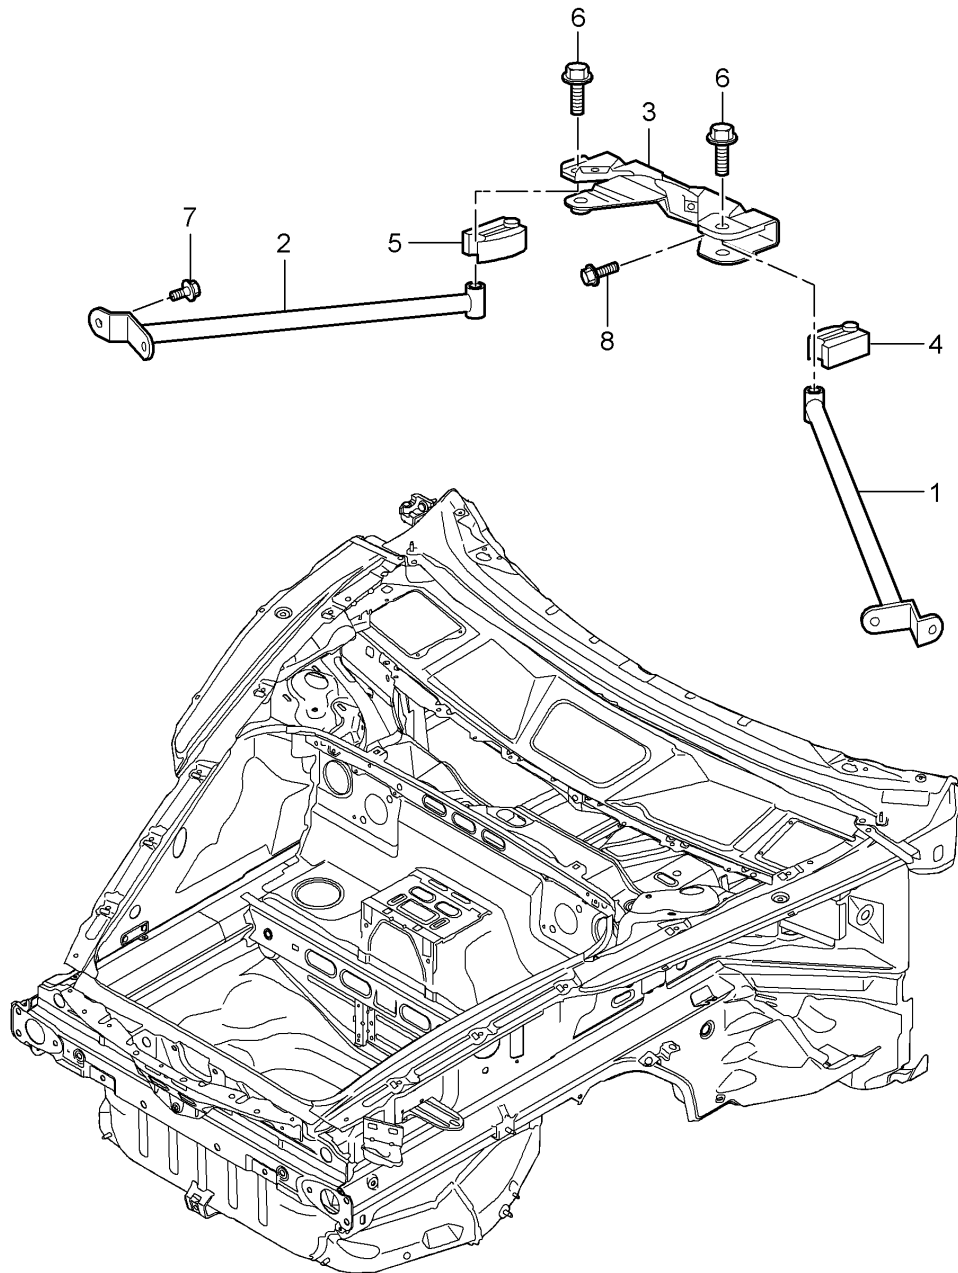

Model: 997T07

Model life 2007>>2009

Pos	Part Number	Description	Remark	Qty	Model
20	999 703 476 40	Grommet 29,8 X 1,0		4	
20	999 703 476 41	Grommet 29,8 X 1,0		4	

Model: 997T07

Model life 2007>>2009