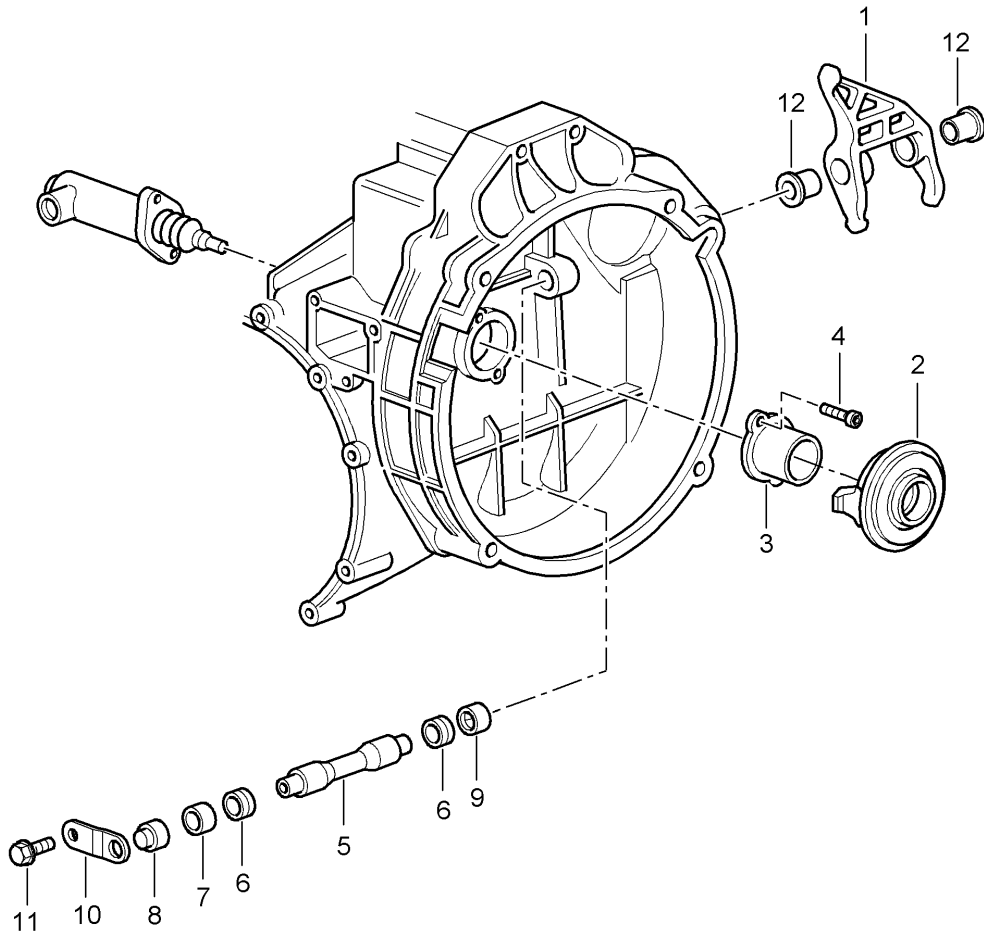

Model: 997T07

Model life 2007>>2009

Model: 997T07

Model life 2007>>2009

Pos	Part Number	Description	Remark	Qty	Model
		Clutch release			G97.50 G97.88
		Clutch operating cylinder See illustrations 7/02/08			
1	997 116 712 50	Clutch release lever		1	G97.50
(1)	950 116 086 06	Release fork with Bush	08-	1	G97.88
(1)	997 116 086 90	Release fork with Bush	08-	1	G97.88
2	950 116 080 08	Clutch release bearing		1	
3	950 116 813 06	Guide tube		1	
4	999 270 070 01	Oval-head screw M 6 X 14		2	
5	950 116 710 04	Clutch control shaft		1	
6	999 113 418 40	Gasket 12,3 X 16,4		2	
7	999 201 339 00	Bush		1	
8	950 116 725 00	Cover		1	
9	999 201 365 00	Articulated bush		1	
9	999 201 365 01	Articulated bush		1	
10	950 116 713 02	Retaining bracket		1	
11	900 075 057 03	Hexagon-head bolt M 6 X 16		1	
12	950 116 715 01	Bush		2