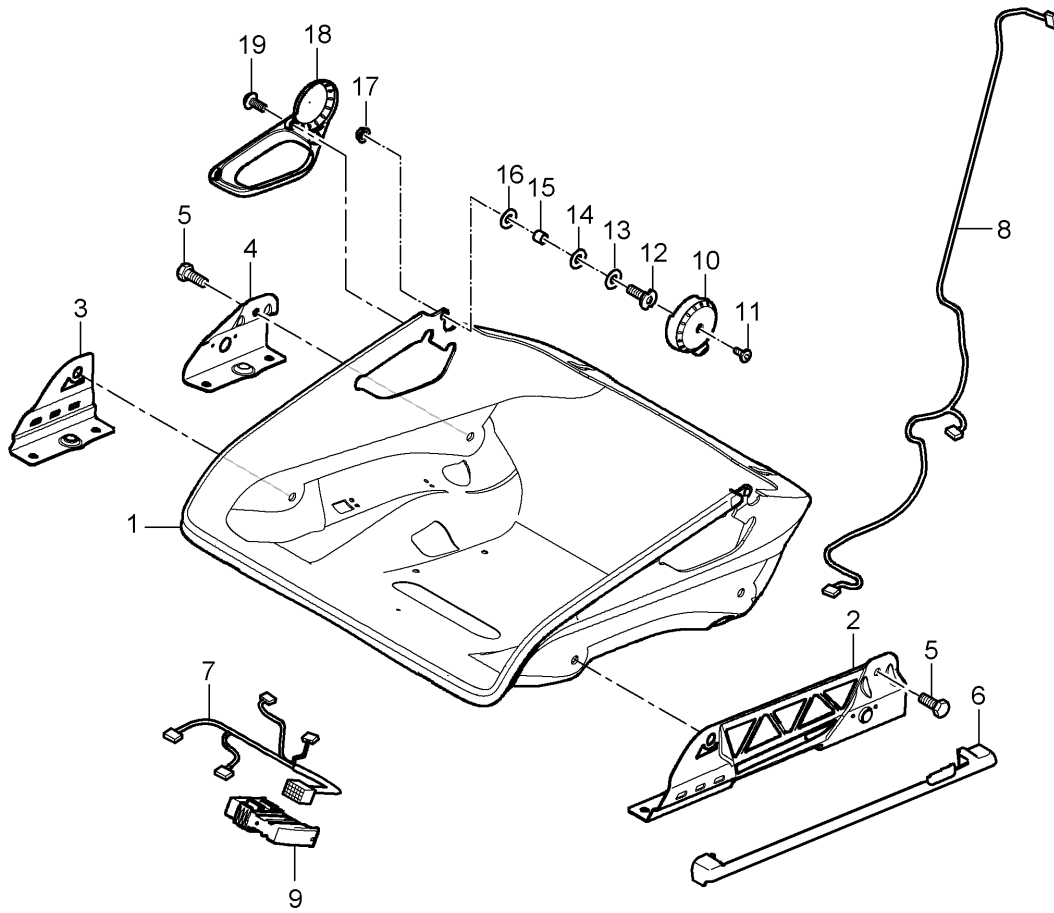

Model: 997T07

Model life 2007>>2009