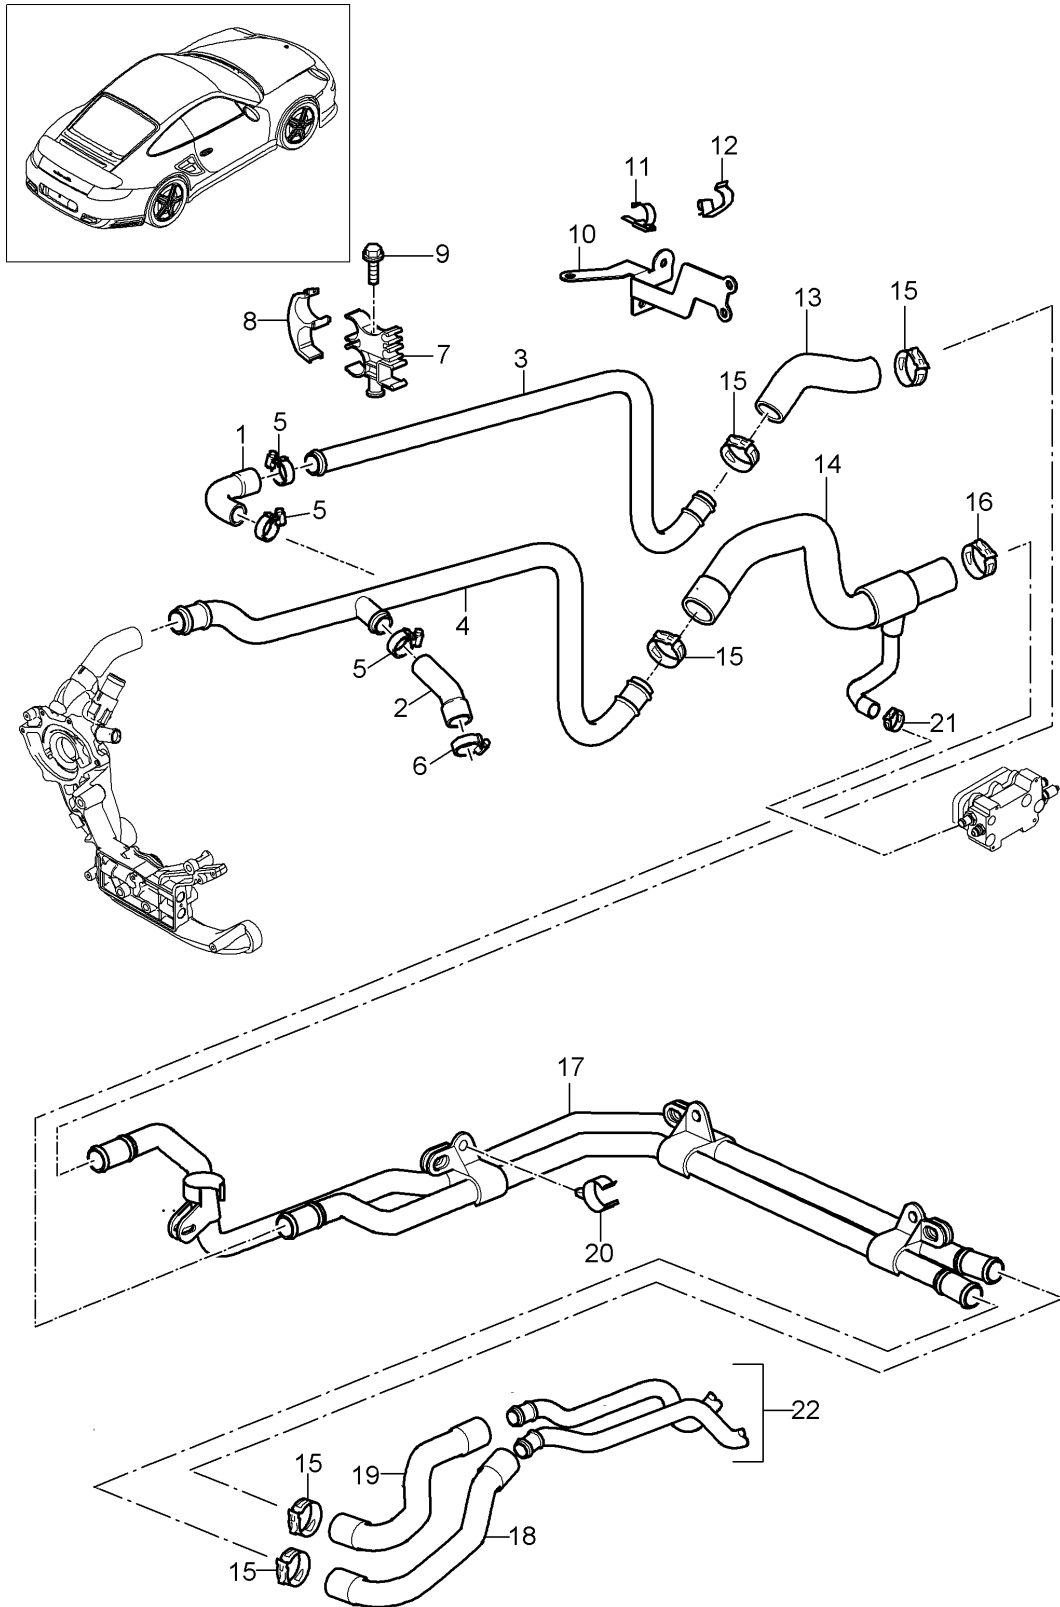

Model: 997T07

Model life 2007>>2009

Model: 997T07 Model life 2007>>2009

Pos	Part Number	Description	Remark	Qty	Model
		Lines Heating Turbo			M97.70
1	997 106 233 72	Hose Supply		1	
2	997 106 329 71	Water hose Return line		1	
3	997 106 252 71	Water tube Supply		1	
4	997 106 254 71	Water tube Return line		1	
5	999 512 552 01	Hose clamp		3	
6	999 512 346 01	20- 32/9 Hose clamp 16- 27/9		1	
7	997 106 455 71	Support		2	
8	997 106 456 71	Retaining bar		2	
9	900 385 111 01	Torx screw M 6 X 55		2	
10	997 106 450 71	Support		1	
11	999 651 300 40	Hose holder 25,0 - 30,0		1	
12	999 507 728 40	Support 18,0 - 19,0		1	
13	997 106 612 01	Hose		1	I480
(13)	997 106 612 03	Hose		1	I480
13	997 106 432 00	Hose Supply		1	I249
(14)	997 106 474 01	Hose		1	I480
14	996 106 422 73	Hose Return line		1	I249
14	996 106 422 79	Hose Return line		1	I249
15	999 512 658 09	Hose clamp B27 X 12		X	
16	999 512 662 09	Hose clamp B32 X 12		X	
(17)	997 106 181 02	Water tube		1	I480
17	997 106 182 01	Water tube		1	I249
18	996 106 212 74	Hose Supply		1	
18	996 106 212 75	Hose Supply		1	
19	996 106 222 74	Hose Return line		1	
19	996 106 222 75	Hose Return line		1	
20	999 507 817 40	Cable holder 24,0		4	I249
21	999 512 655 09	Hose clamp B22 X 12		1	I249
22		Water tube Heating See illustrations 8/13/00		1