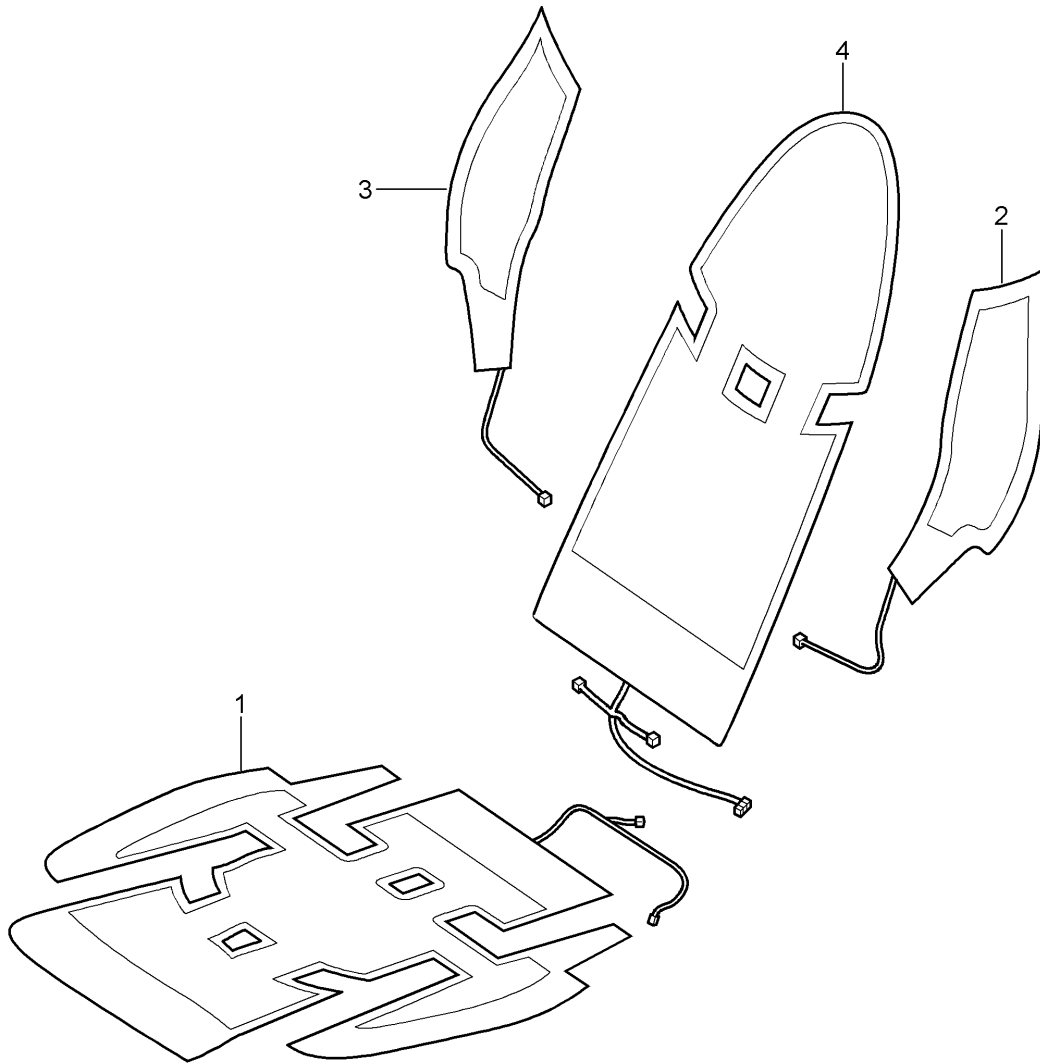

Model: 997T07

Model life 2007>>2009

Model: 997T07

Model life 2007>>2009

Pos	Part Number	Description	Remark	Qty	Model
1	997 653 105 03	Heating Sports seat Front seat Heating element Seat cushion	/L /R	2	I375/376/377 I342/378
2	997 653 109 01	Sports seat Heating element Backrest side bolster	/L	1	I375/376/377 I342/378
3	997 653 110 01	Sports seat Heating element Backrest side bolster	/R	1	I375/376/377 I342/378
4	997 653 107 00	Sports seat Heating element Backrest cushion	/L /R	2	I342