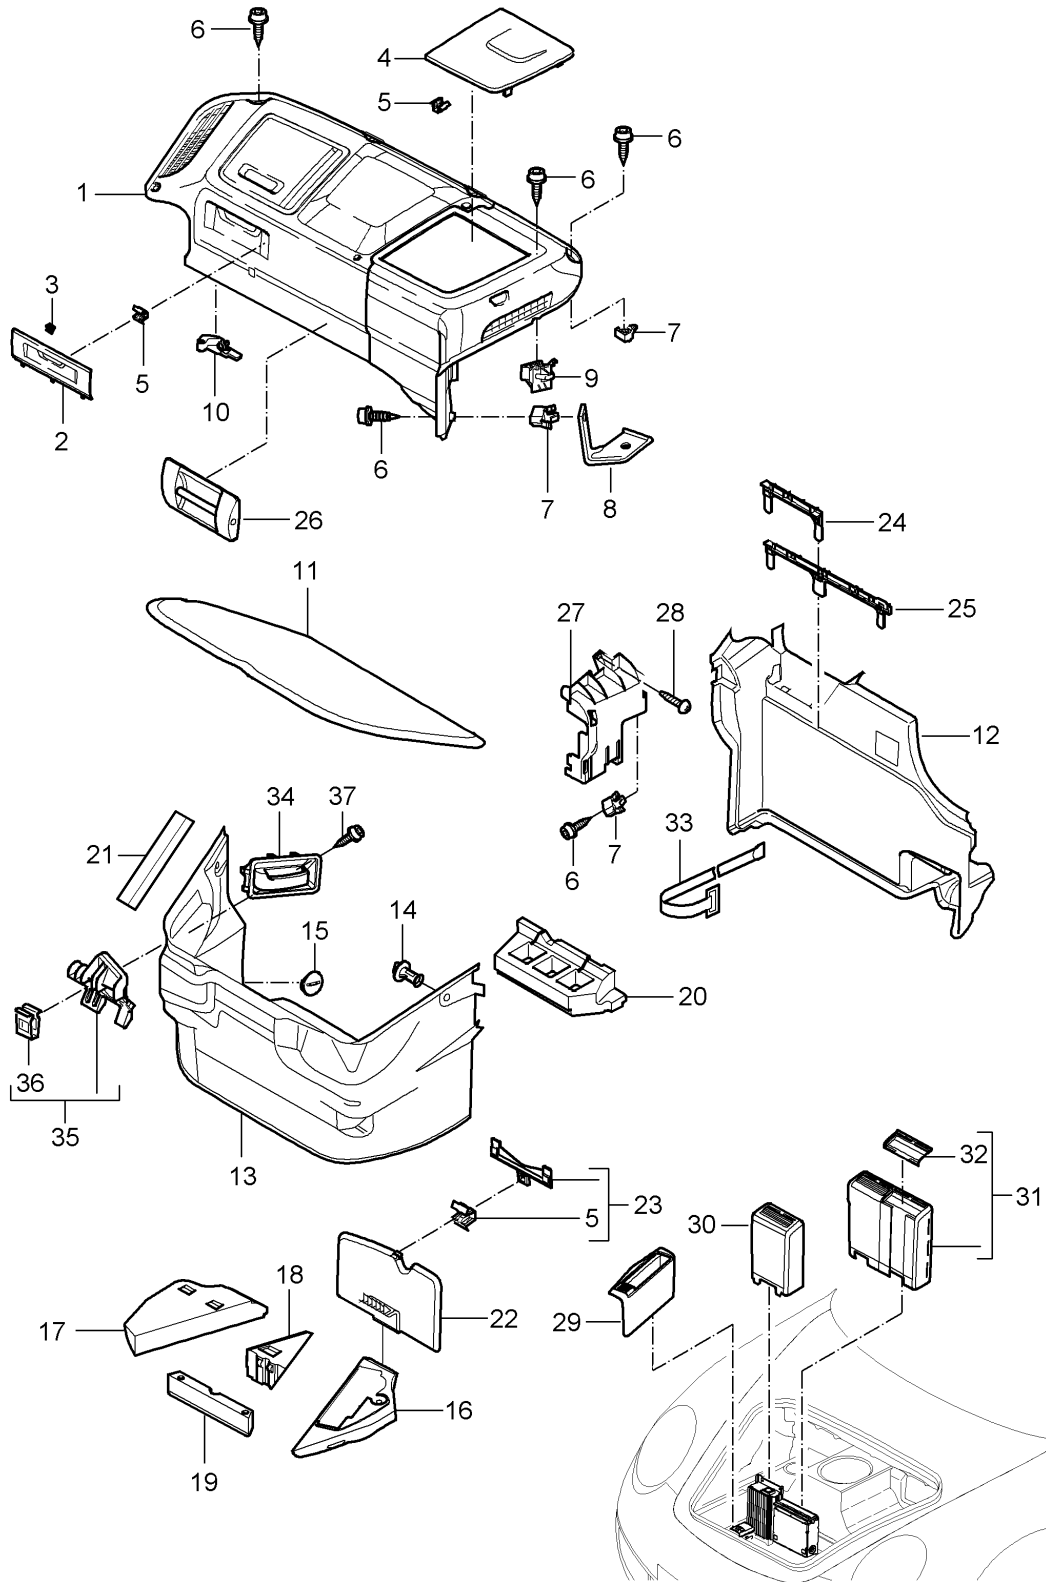

Model: 997T07

Model life 2007>>2009

Model: 997T07 Model life 2007>>2009

Pos	Part Number	Description	Remark	Qty	Model
1	997 551 630 00	Luggage compartment Lining	-08 /LL	1	I098
1	997 551 630 00 FMU 997 551 630 01	Luggage compartment Black/black Lining	/RL	1	I099
2	997 551 630 01 FMU 997 551 304 00	Luggage compartment Black/black Lid	/LL	1	I098
3	997 551 304 00 02A 997 551 817 00	Lining Lower Black Support	/LL	2	I098
4	997 551 309 00	Hinge Lid	/LL	1	I098
(4)	997 551 309 00 02A 997 551 310 00	Brake booster Black Lid	/RL	1	I099
5	997 551 310 00 02A 999 507 552 01	Brake booster Black Spring clamp		X	
6	999 073 048 02	9 X 13/3,0 Tapping screw		X	
7	999 507 734 40	ST 3,5 X 13 Support		X	
8	997 551 771 02	ST 3,5 Support		1	
9	999 507 512 40	Lining Luggage compartment Support		X	
10	997 551 772 02	ST 3,5 Support		1	
11	997 551 351 00	Lining Cover Tool		1	
(11)	997 551 351 00 A31 997 551 351 04	Carpet Black Cover	/LL	1	TURBO I098/692
(11)	997 551 351 04 A31 997 551 351 06	Tool Carpet Black Cover	/RL	1	TURBO I099/670/672
(11)	997 551 351 06 A31 997 551 351 06	Tool Carpet Black Cover	/RL 08-	1	GT2 I099/672
(11)	997 551 351 06 A31 997 551 351 07	Tool Carpet Black Cover	/RL	1	TURBO I099/692
(11)	997 551 351 07 A31 997 551 351 08	Tool Carpet Black Cover	/RL	1	TURBO I099/670/672 I692
12	997 551 351 08 A31 997 551 051 19	Tool Carpet Black Lining	/LL	1	TURBO