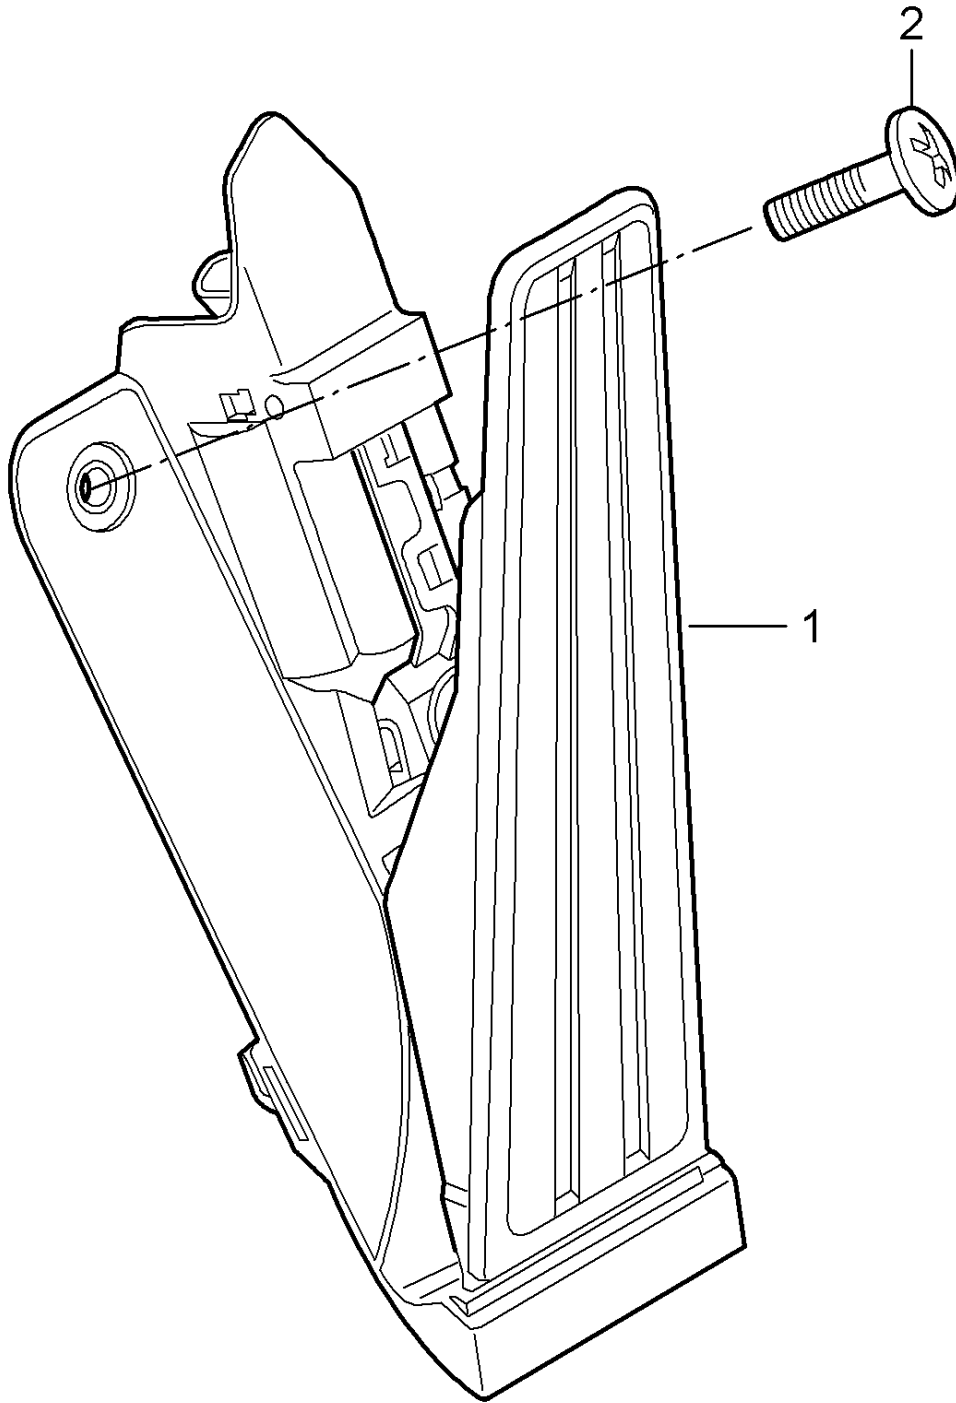

Model: 997T07 Model life 2007>>2009

Pos	Part Number	Description	Remark	Qty	Model
		clutch actuation			GT2
		Clutch master cylinder			
		Clutch pipeline			
1	997 423 171 01	Clutch master cylinder		1	
-	996 423 614 00	Circlip		1	
		Pressure line			
-	996 423 315 06	Bolt		1	
-	999 166 022 02	Kl-lock for Bolt		1	
2	997 423 147 00	Feed line	/LL	1	I098
3	997 423 137 25	Feed line	/LL	1	I098
4	997 423 138 25	Line	/RL	1	I099
5	996 423 140 02	Feed line	/RL	1	I099
6	996 423 142 02	Feed line	/RL	1	I099
7	900 378 217 09	Hexagon-head bolt M 6 X 40		2	
8	996 423 107 10	Clutch pipeline	/LL	1	I098
(8)	996 423 107 11	Clutch pipeline	/LL	1	I098
(8)	997 423 108 00	Clutch pipeline	/RL	1	I099
(8)	997 423 108 01	Clutch pipeline	/RL	1	I099
-	999 702 174 50	Grommet	/LL	1	I098
9	997 423 109 00	Clutch pipeline		1	
(9)	997 423 109 01	Clutch pipeline		1	
10	997 423 113 00	Clutch pipeline		1	
11	999 507 495 40	Support		1	
12	999 230 541 10	Threaded joint		3	
13	999 707 333 40	Sealing ring		1	
14	996 423 377 90	Clutch hose		1	
14	996 423 377 92	Clutch hose		1	
15	996 355 549 00	Support		1	
16	996 355 545 00	Support		2	
17	996 355 543 00	Support		4	
18	999 702 216 42	Grommet		1	
-	999 507 586 40	Cable holder		1	
20	999 707 333 40	Sealing ring 6,07 X 1,78N		1	
21	999 507 586 40	Cable holder		1	
22	996 116 237 90	Clutch operating cylinder		1	
-	900 075 222 09	Combination screw M 8 X 30		2	

Model: 997T07

Model life 2007>>2009