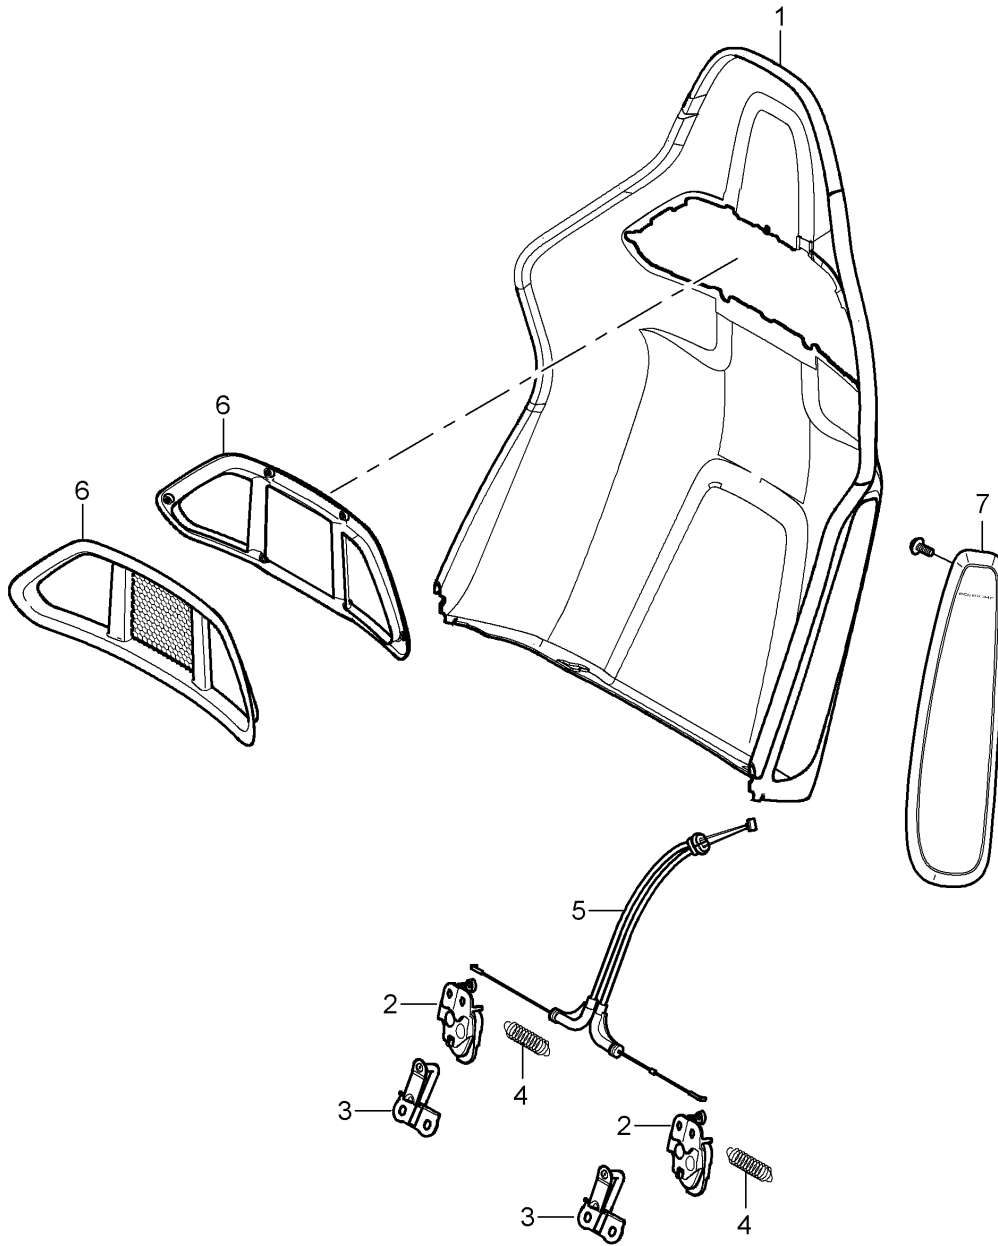

Model: 997T07

Model life 2007>>2009

Pos	Part Number	Description	Remark	Qty	Model
13	997 618 233 05	Mount Cover Belt Seat cushion Control unit Seat occupancy detection		1	I560

Model: 997T07

Model life 2007>>2009