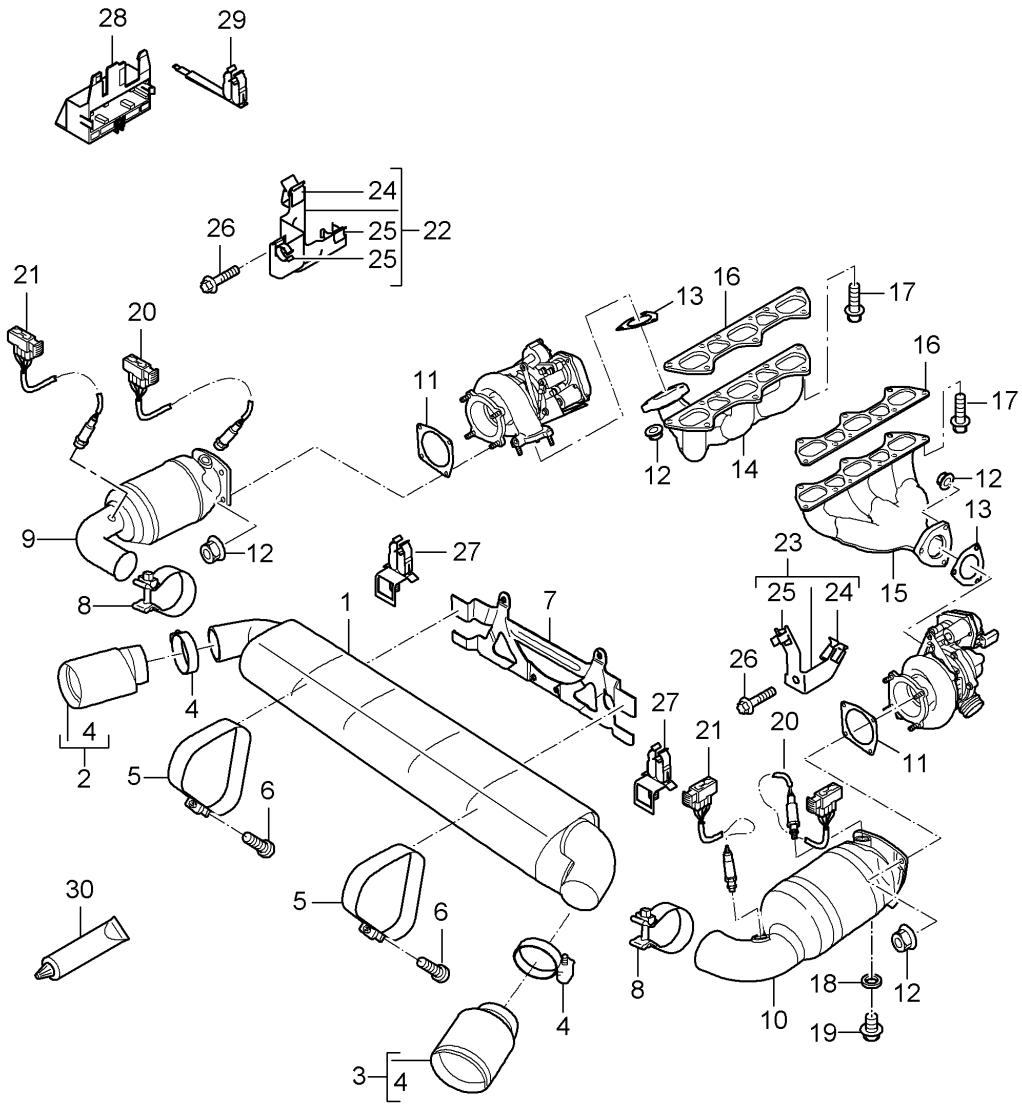

Model: 997T07

Model life 2007>>2009

Pos	Part Number	Description	Remark	Qty	Model
33	997 606 138 02	Catalytic converter Oxygen sensor After		2	
34	000 043 207 07	Catalytic converter Grease for oxygen sensor		1	
35	997 606 169 02	Support Line Oxygen sensor Left		1	
36	997 606 167 00	Support Line Oxygen sensor Right		1	
37	999 651 394 40	Cable holder 6,0 Line		2	
38	999 651 392 07	Cable holder 9,5 - 10,5 Line Oxygen sensor		3	
39		Torx screw M 6 X 20 See illustrations 1/03/10 Pos.18		2	
40	997 606 151 01	Support Line Oxygen sensor		2	
41	997 606 107 02	Support Connector Oxygen sensor		2	
42	997 606 108 00	Clip Line Oxygen sensor		2	

Model: 997T07

Model life 2007>>2009