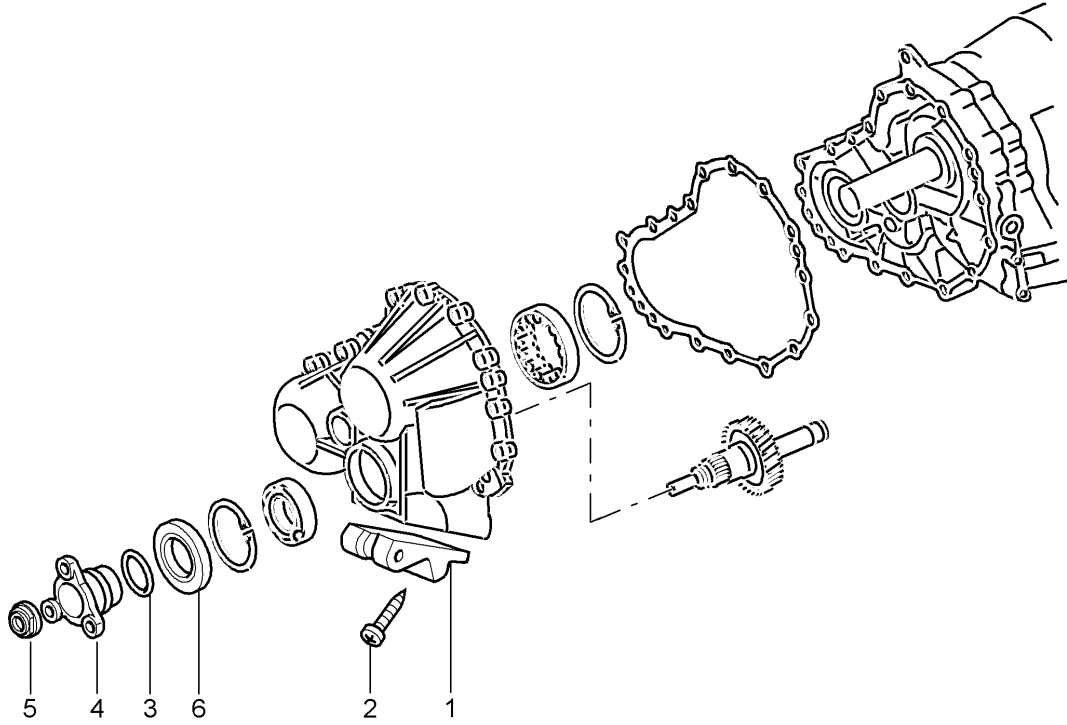

Model: 997T07

Model life 2007>>2009

Model: 997T07

Model life 2007>>2009

Pos	Part Number	Description	Remark	Qty	Model
		Tiptronic All-wheel Driving mechanism			A97.50
1	722 260 006 2	Bearing		1	
2	999 073 095 09	Oval-head screw M 8 X 30		4	
3	168 997 004 5	O-ring 28 X 3		1	
4	722 270 022 0	Flange		1	
5	140 990 115 0	Collar nut M 26 X 1,5		1	
6	022 997 944 7	Shaft sealing ring		1