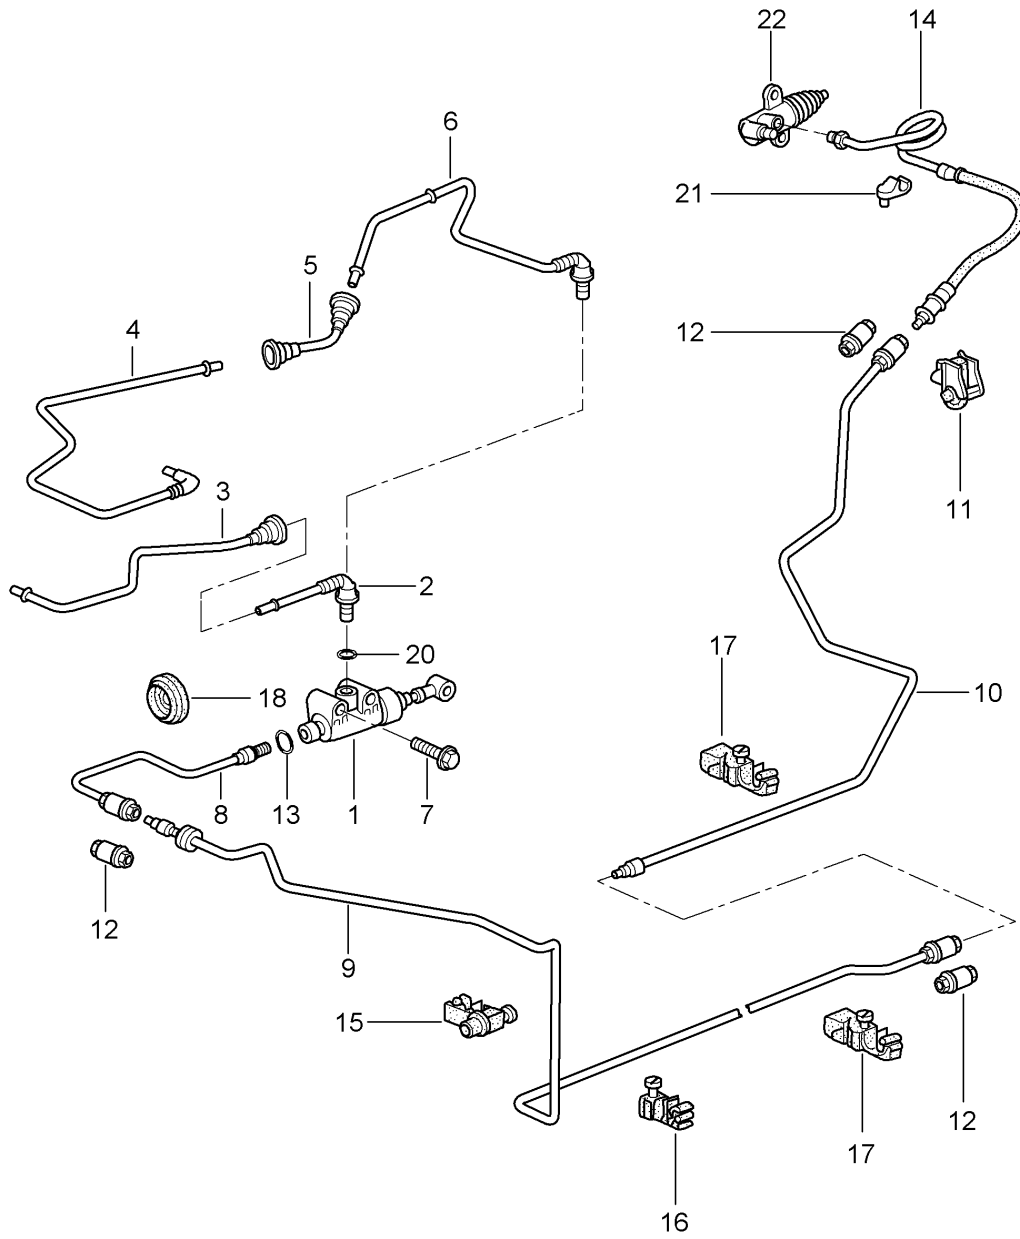

Model: 997T07

Model life 2007>>2009

Model: 997T07 Model life 2007>>2009

Pos	Part Number	Description	Remark	Qty	Model
		clutch actuation			GT2
		Clutch master cylinder			
		Clutch pipeline			
1	997 423 171 01	Clutch master cylinder		1	
-	996 423 614 00	Circlip		1	
		Pressure line			
-	996 423 315 06	Bolt		1	
-	999 166 022 02	Kl-lock for Bolt		1	
2	997 423 147 00	Feed line	/LL	1	I098
3	997 423 137 25	Feed line	/LL	1	I098
4	997 423 138 25	Line	/RL	1	I099
5	996 423 140 02	Feed line	/RL	1	I099
6	996 423 142 02	Feed line	/RL	1	I099
7	900 378 217 09	Hexagon-head bolt M 6 X 40		2	
8	996 423 107 10	Clutch pipeline	/LL	1	I098
(8)	996 423 107 11	Clutch pipeline	/LL	1	I098
(8)	997 423 108 00	Clutch pipeline	/RL	1	I099
(8)	997 423 108 01	Clutch pipeline	/RL	1	I099
-	999 702 174 50	Grommet	/LL	1	I098
9	997 423 109 00	Clutch pipeline		1	
(9)	997 423 109 01	Clutch pipeline		1	
10	997 423 113 00	Clutch pipeline		1	
11	999 507 495 40	Support		1	
12	999 230 541 10	Threaded joint		3	
13	999 707 333 40	Sealing ring		1	
14	996 423 377 90	Clutch hose		1	
14	996 423 377 92	Clutch hose		1	
15	996 355 549 00	Support		1	
16	996 355 545 00	Support		2	
17	996 355 543 00	Support		4	
18	999 702 216 42	Grommet		1	
-	999 507 586 40	Cable holder		1	
20	999 707 333 40	Sealing ring 6,07 X 1,78N		1	
21	999 507 586 40	Cable holder		1	
22	996 116 237 90	Clutch operating cylinder		1	
-	900 075 222 09	Combination screw M 8 X 30		2