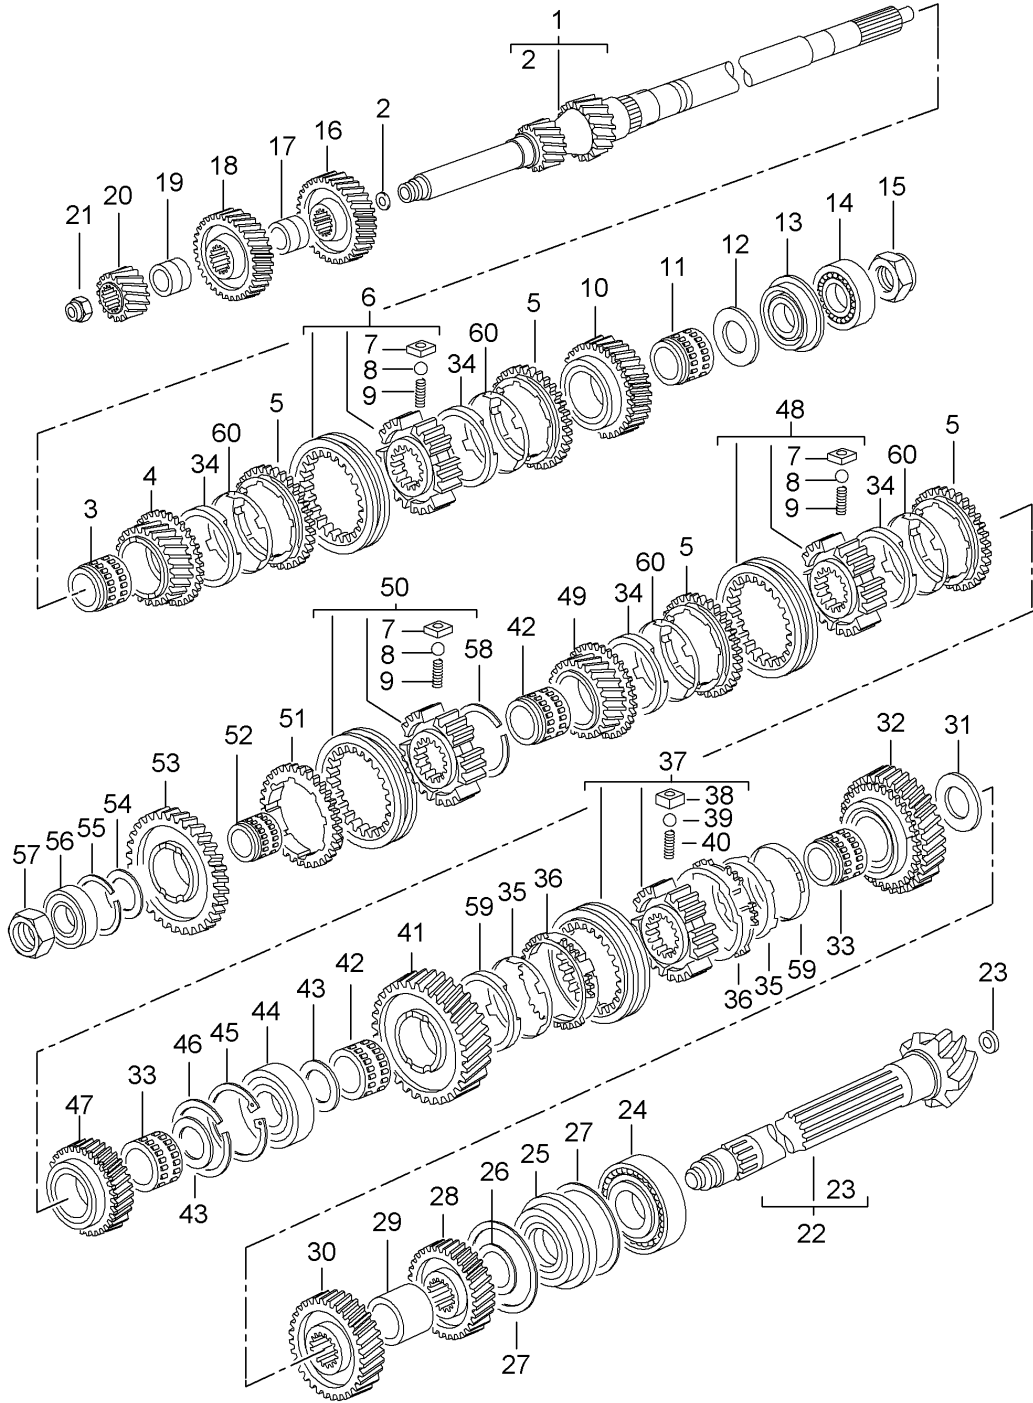

Model: 997T07

Model life 2007>>2009

Model: 997T07

Model life 2007>>2009

Pos	Part Number	Description	Remark	Qty	Model
		Gears and shafts Gear wheel sets See illustrations 3/03/00			G97.50
1		Drive shaft		1	
2	964 302 335 02	Washer 7 MM		1	
3	999 201 718 02	Needle-roller bearing 42 X 47 X 32		1	
4		Loose gear wheel 3rd gear		1	
5	997 304 611 50	Synchroniser ring		4	
6	997 304 061 50	Guide sleeve 3rd/4th gear		1	
7	928 304 251 00	Stone		9	
8	N 025 653 2	Ball 6,5 MM		9	
9	928 304 261 01	Compression spring		9	
10		Loose gear wheel 4th speed		1	
11	999 201 219 00	Needle-roller bearing 35 X 47 X 32,7		1	
12	996 302 294 50	Thrust washer 4th speed		1	
13	999 052 098 00	Four-point bearing 30 X 62 X 16		1	
14	999 110 124 02	Cylindrical-roller bearing 30 X 62 X 20		1	
15	999 034 033 00	Hexagon nut M 30 X 1,5		1	
16		Fixed gear wheel 6th gear		1	
18		Fixed gear wheel 5th gear			
19	997 302 270 00	Spacer sleeve		1	
20		Fixed gear wheel Reverse gear		1	
21	999 034 035 00	Lock nut M 22 X 1,5		1	
22		Pinion shaft		1	
23	964 302 335 01	Washer 14,5		1	
24	999 110 132 01	Cylindrical-roller bearing 40 X 90 X 23		1	
25	999 052 227 00	Angular-contact bearing 40 X 82 X 18		1	
26	996 302 163 50	Shim 90 X 97 X 0,50		X	
26	996 302 163 51	Shim 90 X 97 X 0,55		X	
26	996 302 163 52	Shim 90 X 97 X 0,60		X	
26	996 302 163 53	Shim 90 X 97 X 0,65		X	
26	996 302 163 54	Shim 90 X 97 X 0,70		X	
26	996 302 163 55	Shim 90 X 97 X 0,75		X	
26	996 302 163 56	Shim 90 X 97 X 0,80		X	
26	996 302 163 57	Shim 90 X 97 X 0,85		X	
26	996 302 163 58	Shim		X