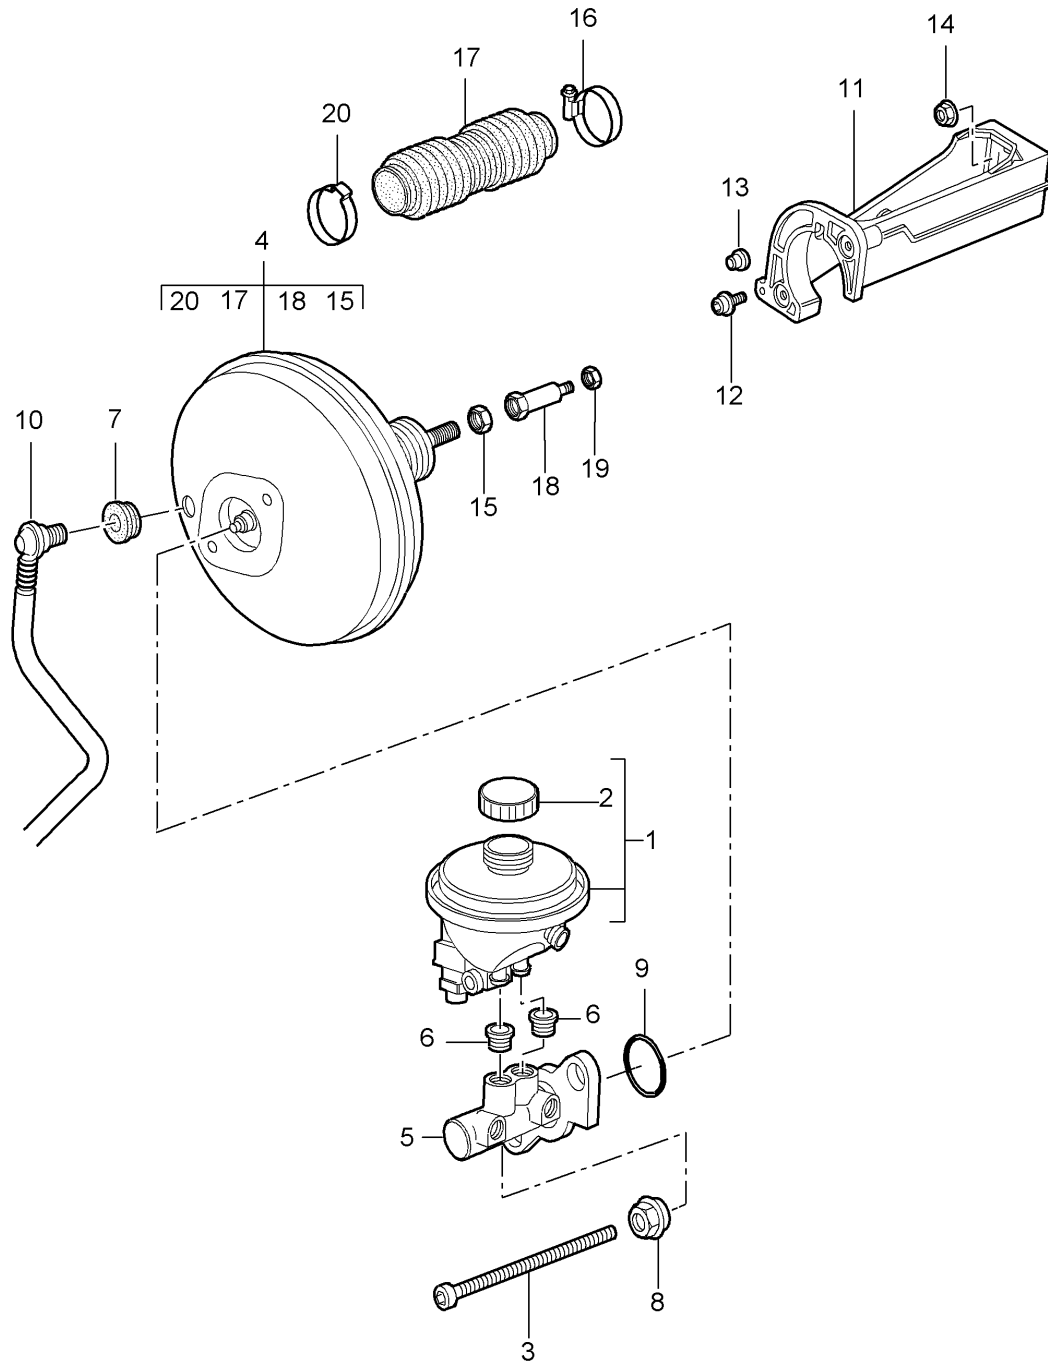

Model: 997T07

Model life 2007>>2009

Model: 997T07

Model life 2007>>2009

Pos	Part Number	Description	Remark	Qty	Model
-	000 043 203 66	Brake master cylinder Brake booster Brake fluid DOT 4 1 Ltr.		X	
1	997 355 013 21	Expansion tank		1	TURBO
(1)	997 355 013 01	Expansion tank		1	GT2
2	996 355 119 01	Catch		1	
-	997 355 125 00	Support for contact for Container		1	
3	999 073 327 09	Pan-head screw M 8 X 197 X 29		2	
(4)	997 355 925 37	Brake booster		1	TURBO
(4)	997 355 923 90	Brake booster		1	GT2
5	997 355 910 30	Brake master cylinder		1	
6	993 355 922 00	Grommet		2	
7	999 702 182 40	Rubber bush		1	
8	997 355 925 00	Hexagon nut		2	
9	993 355 212 00	Gasket		1	
10	997 355 577 26	Vacuum line	/LL	1	I098
(10)	997 355 578 25	Vacuum line	/RL	1	I099
11	997 423 251 00	Intermediate piece		1	
12	999 073 189 01	Round head screw M 6 X 12		2	
13	999 703 448 50	Stopper	/R	1	
14	900 380 005 09	Hexagon nut M 8		2	
15	900 183 015 02	Hexagon nut M 12 X 1,5		1	
-	996 355 901 01	Gasket Brake booster Bulkhead		1	
16	999 512 478 00	Hose clamp		1	
(17)	997 355 969 00	Bellows		1	TURBO
(17)	996 423 269 05	Bellows		1	GT2
18	996 355 927 01	Connecting piece		1	
19	900 380 015 09	Hexagon nut M 6		1	TURBO
(19)	900 380 015 01	Hexagon nut M 6		1	GT2
20	999 512 672 00	Clamp		1