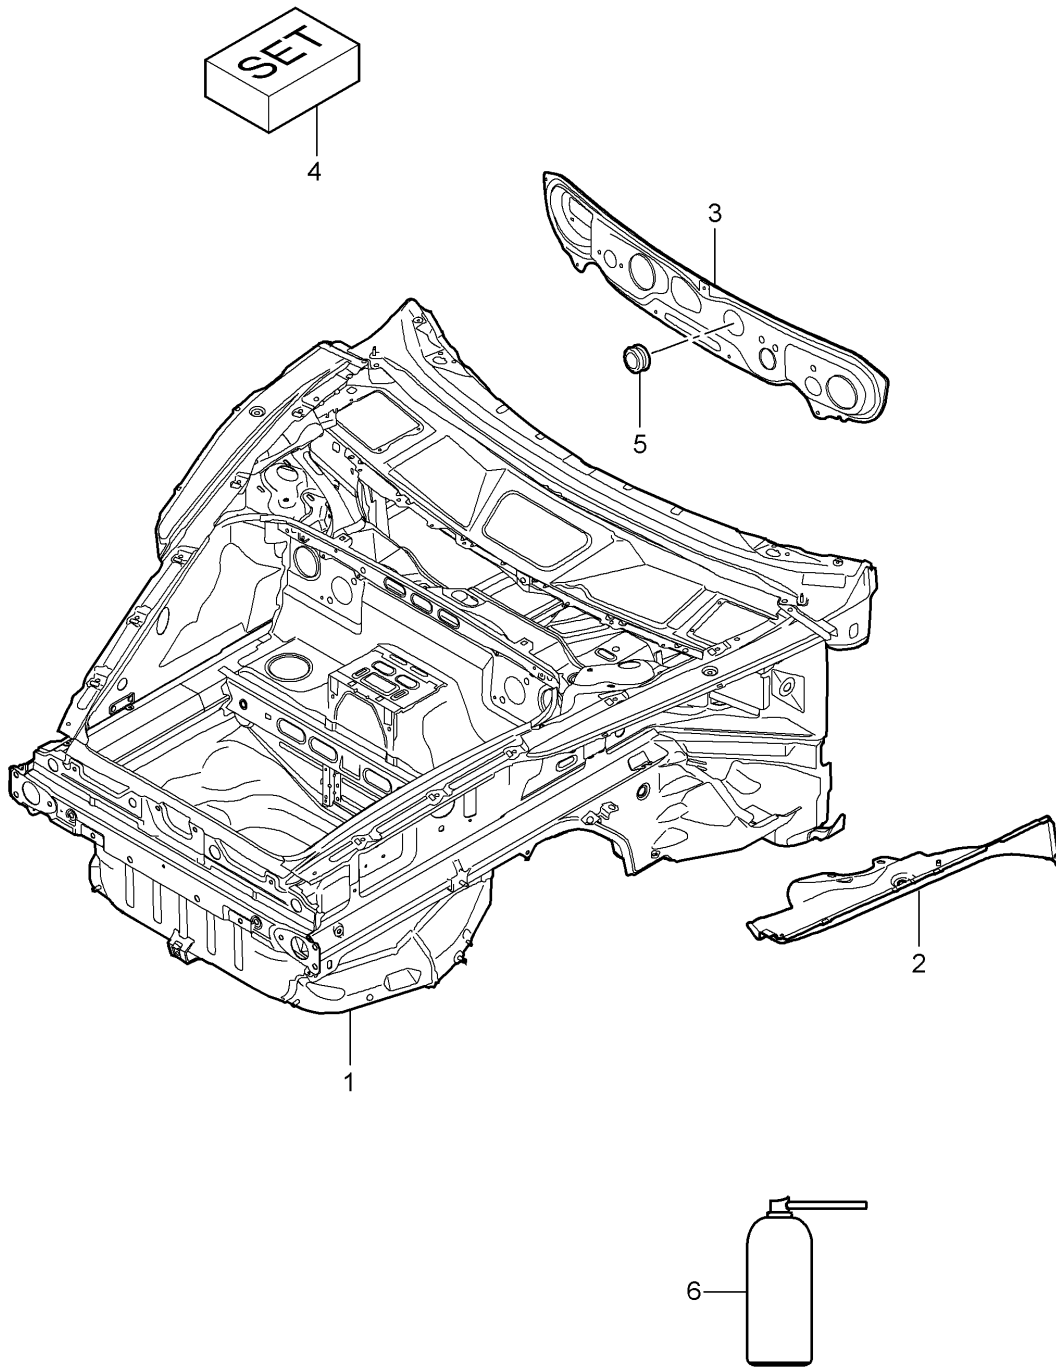

Model: 997T07

Model life 2007>>2009

Model: 997T07

Model life 2007>>2009

Pos	Part Number	Description	Remark	Qty	Model
1	997 501 911 01 997 501 911 01 GRV	Body front section Body front section Prime coated Use also: Sealing compound Pos. 5 Processing instructions See technical manual	/LL	1	I098
(1)	997 501 911 02 997 501 911 02 GRV	Body front section Body front section Prime coated Use also: Sealing compound Pos. 5 Processing instructions See technical manual	/RL	1	I099
1	997 501 911 91 997 501 911 91 GRV	Body front section Body front section Prime coated Use also: Sealing compound Pos. 5 Processing instructions See technical manual	/LL	1	GT2 I098
(1)	997 501 911 92 997 501 911 92 GRV	Body front section Body front section Prime coated Use also: Sealing compound Pos. 5 Processing instructions See technical manual	/RL	1	GT2 I099
2	997 501 945 00 997 501 945 00 GRV	Bottom half Bottom half Prime coated	/L	1	
(2)	997 501 946 01 997 501 946 01 GRV	Bottom half Bottom half Prime coated	/R	1	
3	997 504 121 00	Lid	/LL	1	I098
(3)	997 504 121 01	Lid Use also:	/RL	1	I099
4	000 043 300 94	Adhesive set		1	
5	999 702 255 41	Lid 61,5 X 72,6		1	
6	999 915 337 40	Sealing compound		1