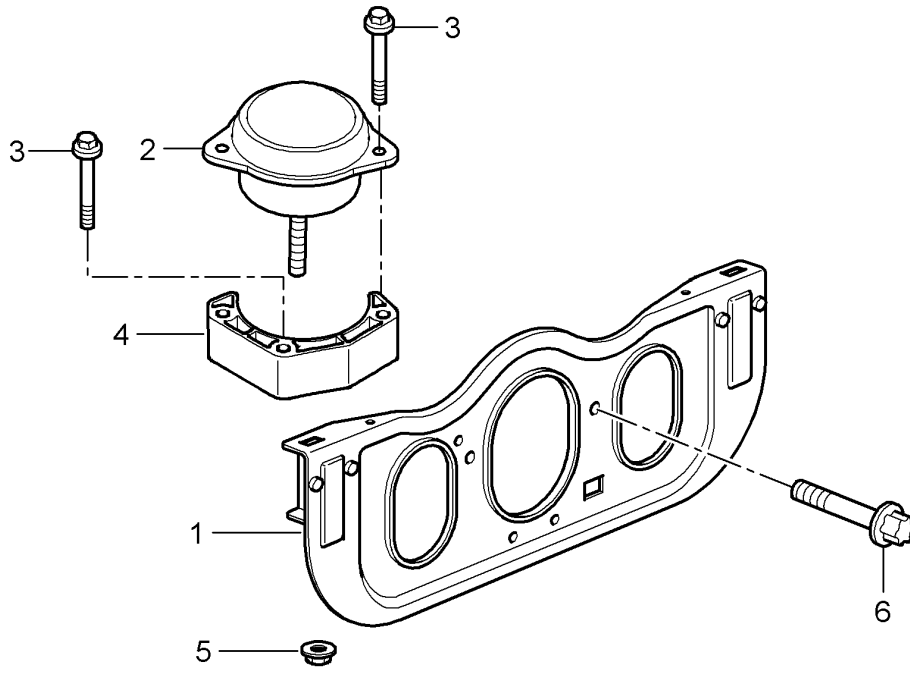

Model: 997T07

Model life 2007>>2009

Model: 997T07

Model life 2007>>2009

Pos	Part Number	Description	Remark	Qty	Model
1	996 375 013 01	Engine suspension Engine carrier		1	M97.70
2	997 375 049 05	Hydraulic mount		2	CABRIO
(2)	997 375 049 06	Hydraulic mount		2	COUPE
(2)	997 375 049 91	Hydraulic mount		2	I101
3	900 378 159 01	Hexagon-head bolt AM 8 X 60		6	
4	996 375 221 02	Adapter		2	
5	999 084 215 09	Lock nut M 12 X 1,5		2	
6	900 385 119 01	Outer hexagon round screw M 10X 70		4