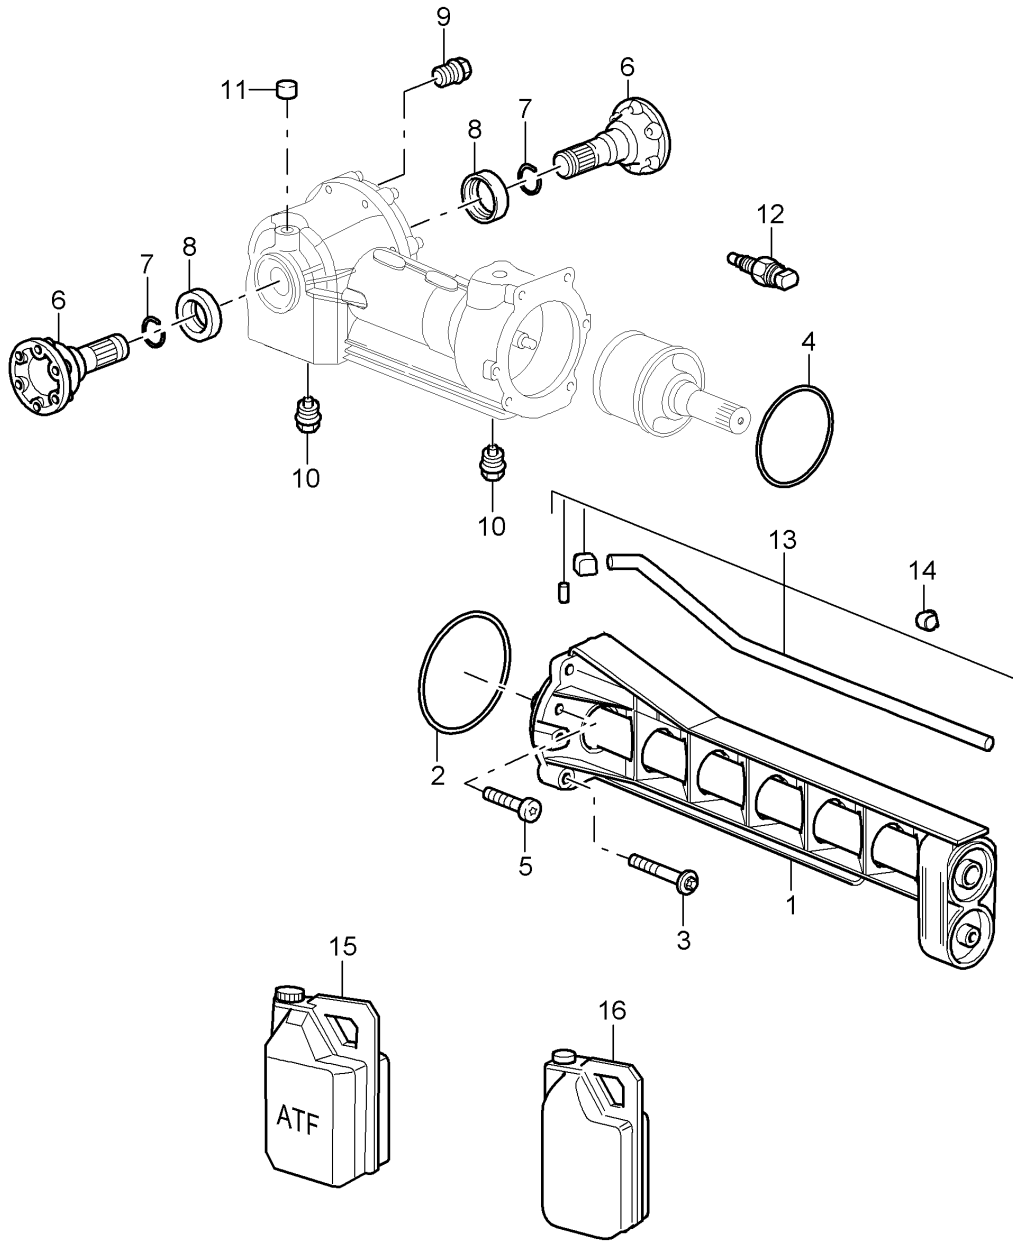

Model: 997T07

Model life 2007>>2009

Model: 997T07

Model life 2007>>2009

Pos	Part Number	Description	Remark	Qty	Model
		Front-axle final drive Clutch Single parts			Z97.00
1	997 337 041 50	Bracket		1	
2	999 707 455 40	O-ring 123 X 3		1	
3	900 385 141 01	Torx screw M 8 X 40		5	
5	997 337 825 00	Pan-head screw M 8 X 25		2	
6	997 332 309 00	Joint flange		2	
7	996 332 311 00	Circlip 20 X 2,5		2	
8	999 113 454 40	Shaft sealing ring 40 X 60 X 9		2	
9	900 124 013 01	Screw plug M 18 X 1,5		2	
10	900 124 014 01	Oil filler screw Screw plug M 18 X 1,5		2	
11	014 301 485	Drain plug Cap Bleeder 17 X 13,5		1	
12	997 606 303 40	Temperature sensor		1	
12	997 606 303 00	Temperature sensor		1	
13	997 337 071 00	Breather hose		1	
14	999 507 339 01	Cable terminal		4	
15	000 043 303 00	Transmission oil for Clutch 1 LTR. Container		1	
16		Transmission oil Front-axle final drive See illustrations 3/02/00