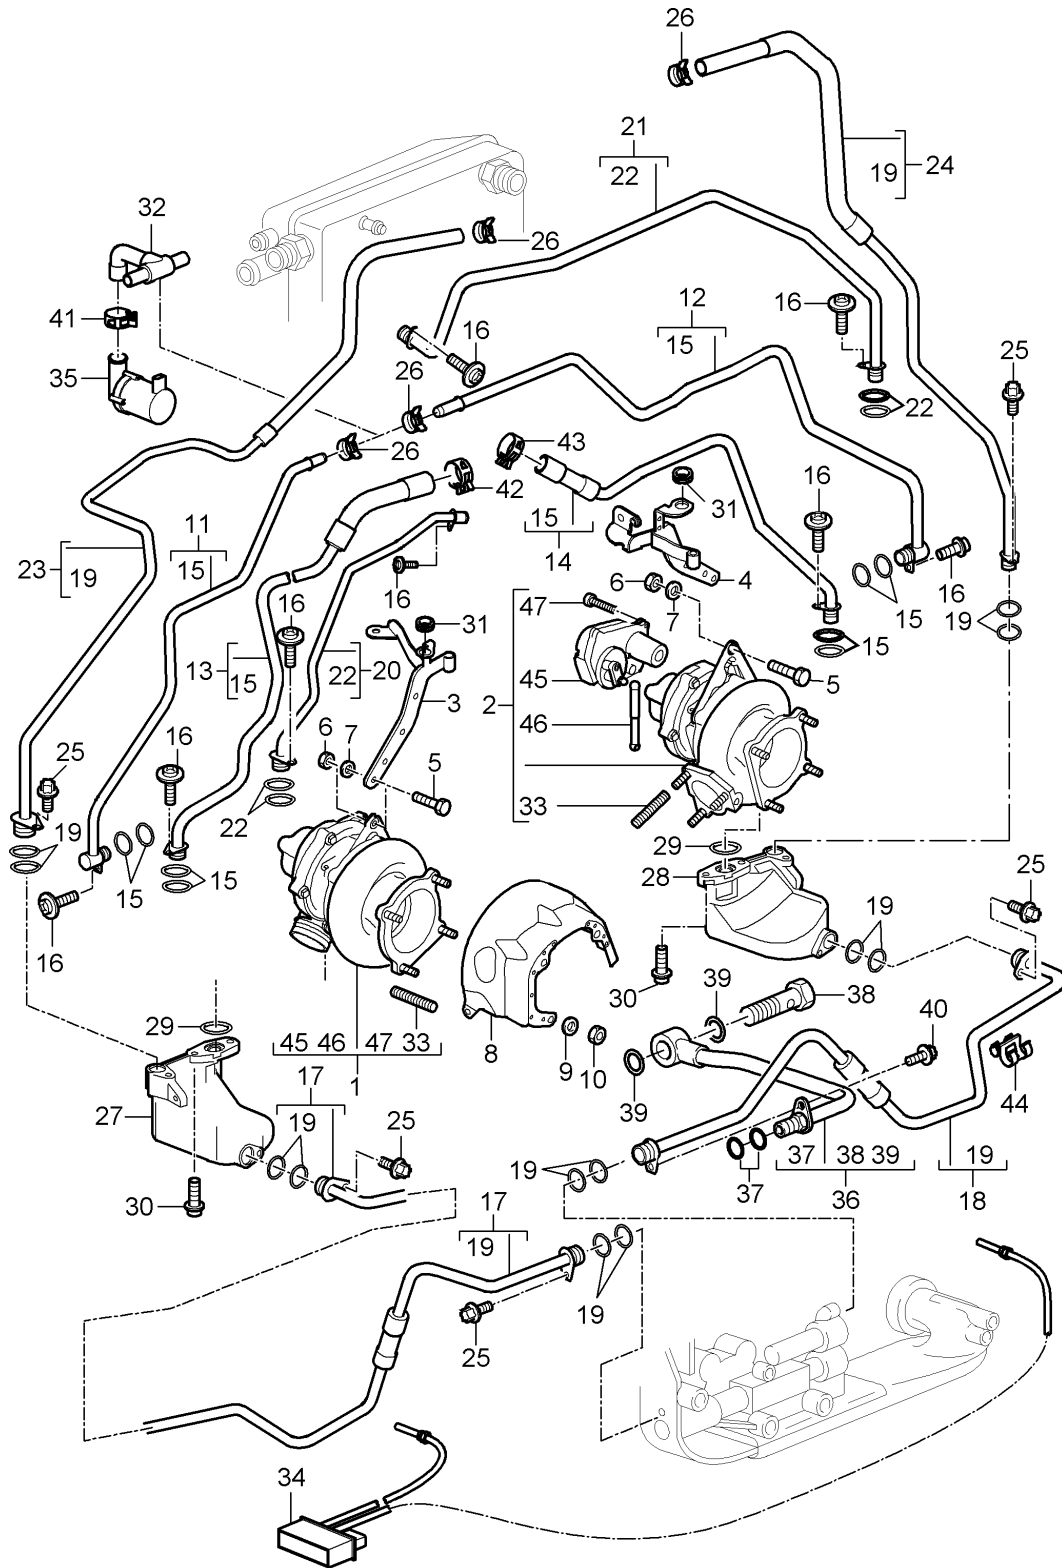

Model: 997T07

Model life 2007>>2009

Pos	Part Number	Description	Remark	Qty	Model
29	997 606 108 00	Connector Oxygen sensor Clip Line		2	
30	000 043 207 07	Oxygen sensor Grease for oxygen sensor		1	

Model: 997T07

Model life 2007>>2009