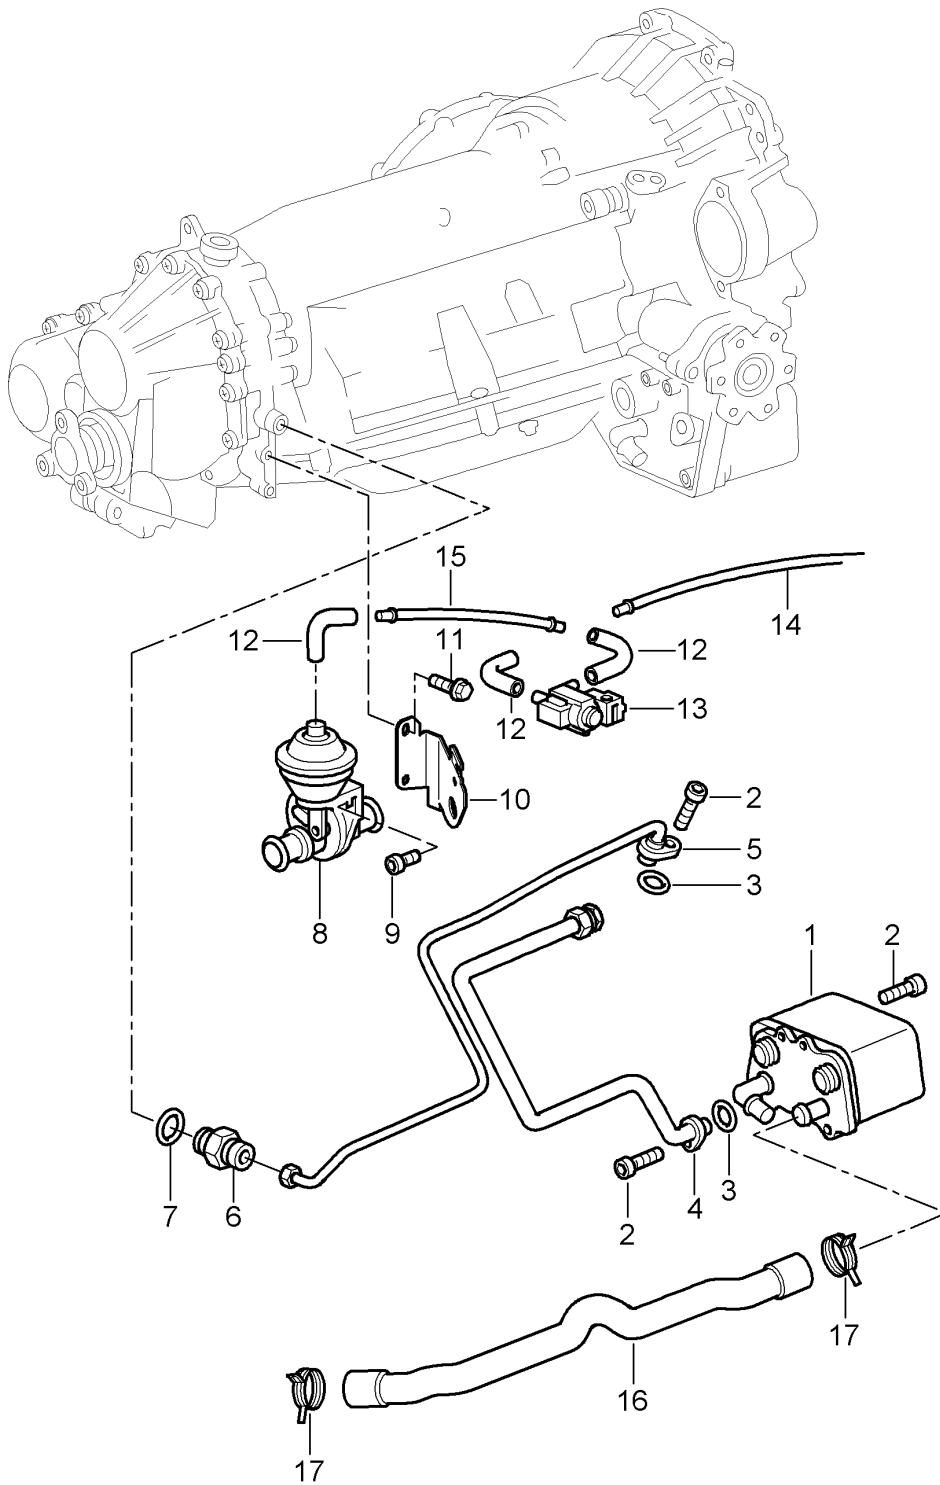

Model: 997T07

Model life 2007>>2009

Model: 997T07

Model life 2007>>2009

Pos	Part Number	Description	Remark	Qty	Model
		Tiptronic			A97.50
		Atf cooler			
		Atf lines			
1	722 270 049 5	Atf cooler		1	
2	999 073 103 09	Oval-head screw		6	
		M 6 X 16			
3	029 997 184 8	Sealing ring		2	
		12,37 X 2,62			
4	722 270 089 6	Oil pipe		2	
5	722 270 079 6	Oil pipe		1	
6	000 997 117 1	Screw socket		1	
7	900 123 005 30	Sealing ring		1	
		A 12 X 16			
8	928 574 573 03	Disc valve		1	
9	900 146 011 01	Round head screw		1	
		M 4 X 10			
10	997 106 533 00	Support		1	
11	900 378 036 01	Hexagon-head bolt		2	
		M 6 X 12			
12	928 574 717 05	Moulded hose		3	
12	928 574 717 07	Moulded hose		3	
12	9P1 129 487	Moulded hose		3	
13	996 605 123 01	Change-over valve		1	
-	999 181 742 40	Pipe		X	
		4,0 X 1,0			
14		940 MM		1	
15		75 MM		1	
16	996 307 711 12	Water hose		1	
16	996 307 711 13	Water hose		1	
17	999 512 656 09	Hose clamp		2	
		25 X 12