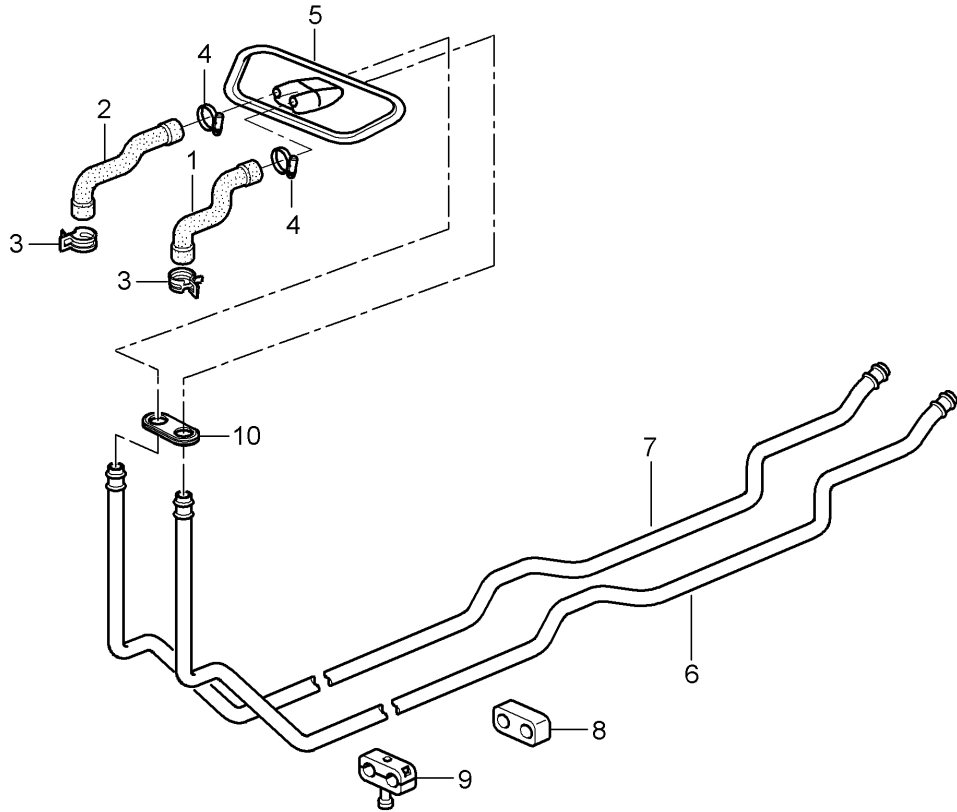

Model: 997T07

Model life 2007>>2009

Model: 997T07

Model life 2007>>2009

Pos	Part Number	Description	Remark	Qty	Model
		Heating system 1			
		Feed line			
		Return line			
1	996 572 583 04	Heater hose	/LL	1	I098
(1)	996 572 583 05	Heater hose	/RL	1	I099
2	996 572 585 04	Heater hose	/LL	1	I098
(2)	996 572 585 05	Heater hose	/RL	1	I099
3	999 512 656 09	Hose clamp B25 X 12		2	
4	999 512 346 01	Hose clamp A16-27/9		2	
5	996 572 263 02	Gasket	/LL	1	I098
(5)	996 572 263 03	Gasket	/RL	1	I099
6	997 572 681 00	Heater pipeline Supply		1	
7	997 572 683 00	Heater pipeline Return line		1	
8	996 572 785 00	Connection piece		X	
9	999 511 230 40	Cable holder		4	
-	999 511 232 41	Rubber mounting 19/19		4	
10	996 572 765 02	Grommet		1