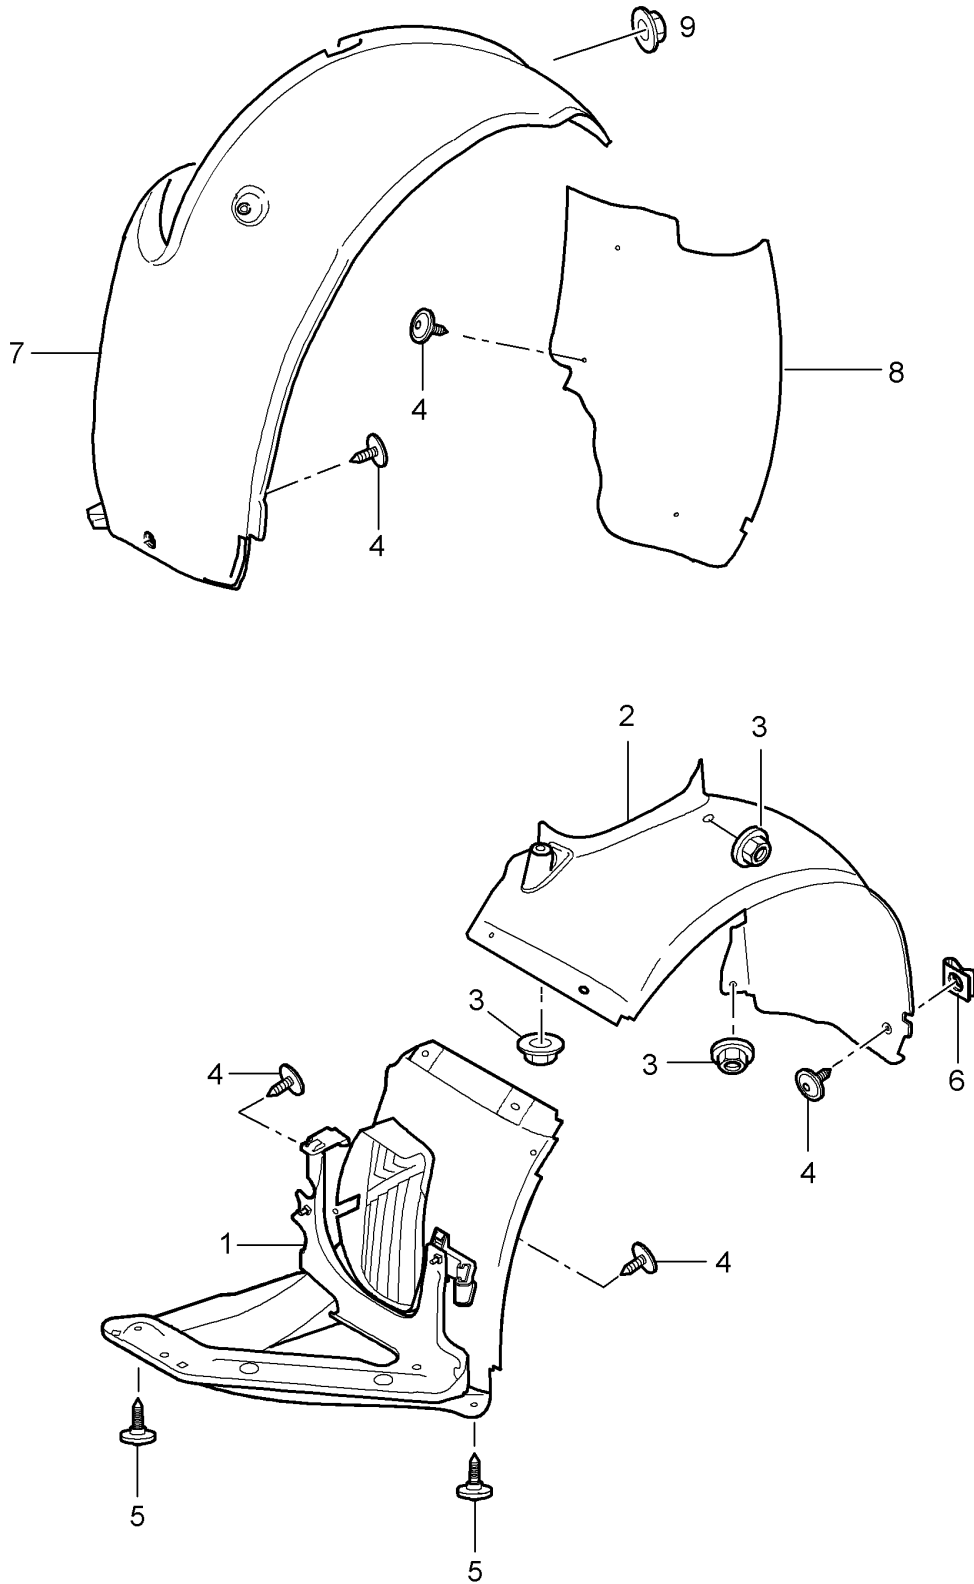

Model: 997T07 Model life 2007>>2009

Pos	Part Number	Description	Remark	Qty	Model
1	997 504 527 01	Linings Underbody Cover		1	
1		Front Cover	/RL	1	GT2 I099
(1)	997 504 527 02	Front Cover	/LL	1	GT2 I098
2	999 049 028 40	Front Plastic nut T 5		26	
3	997 504 043 00	Cover Centre		1	
4	997 504 343 03	Cover	/L	1	
(4)	997 504 344 03	Cover Centre	/R	1	
5	997 504 029 00	Cover		1	TURBO I480
(5)	997 504 629 03	Cover		1	TURBO I249
(5)	997 504 629 92	Cover		1	GT2 I480
6	997 575 183 00	Rear Air duct	/L	1	
(6)	997 575 184 00	Air duct	/R	1	
7	997 504 429 01	Brake Cover Transmission		1	I480
8	999 507 795 09	Speed nut ST 4,8		9	
9	999 073 231 09	Tapping screw ST 4,8 X 16		15	
10	997 575 161 01	Cooling air duct		1	TURBO
11	996 505 471 00	Heat protection		1	
12	997 505 477 01	Heat protection	/L	1	
(12)	997 505 478 01	Heat protection	/R	1	
13	999 049 025 09	Collar nut T5		12	

Model: 997T07

Model life 2007>>2009