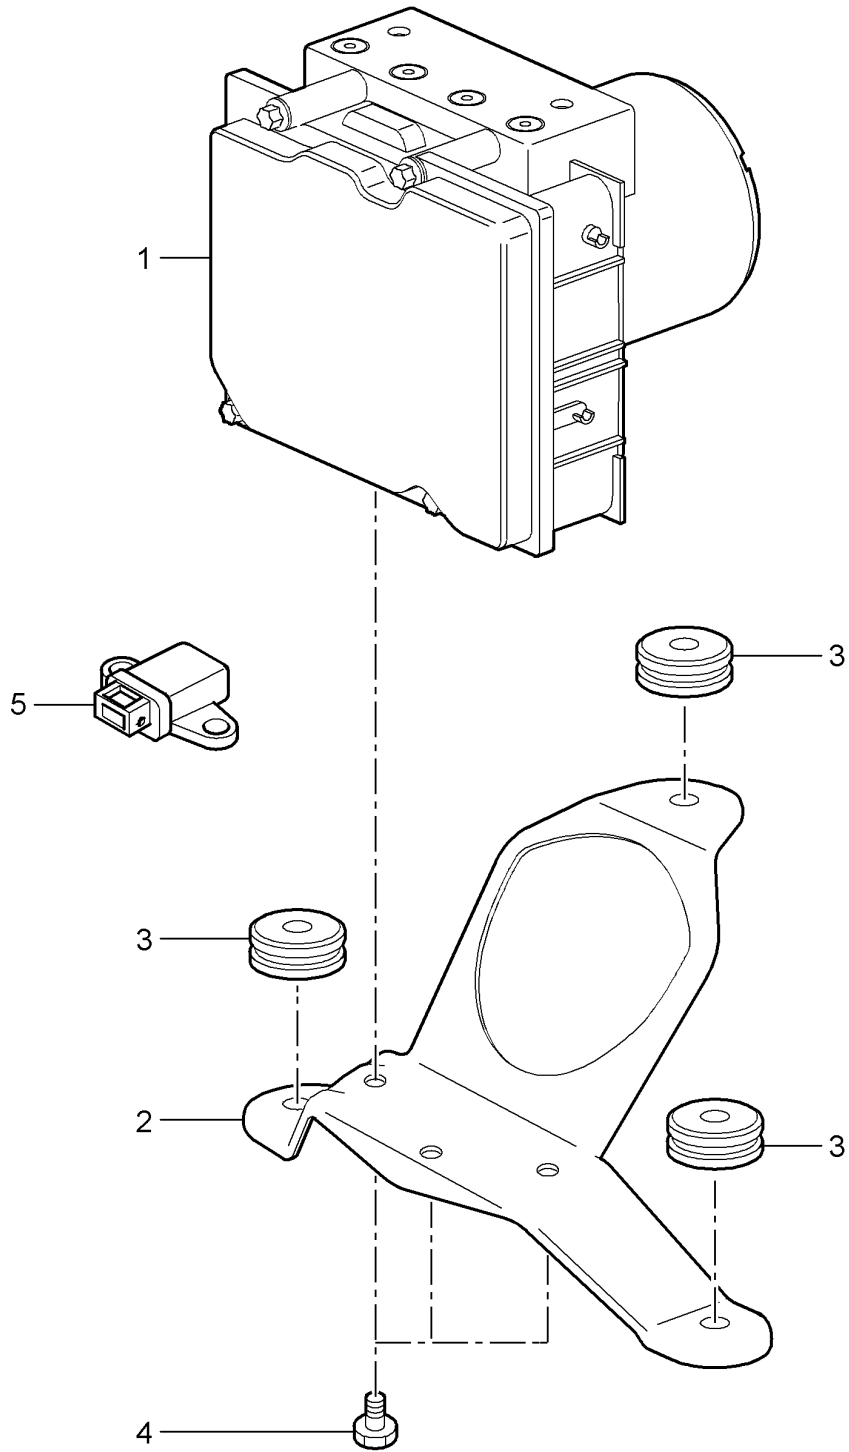

Model: 997T07

Model life 2007>>2009