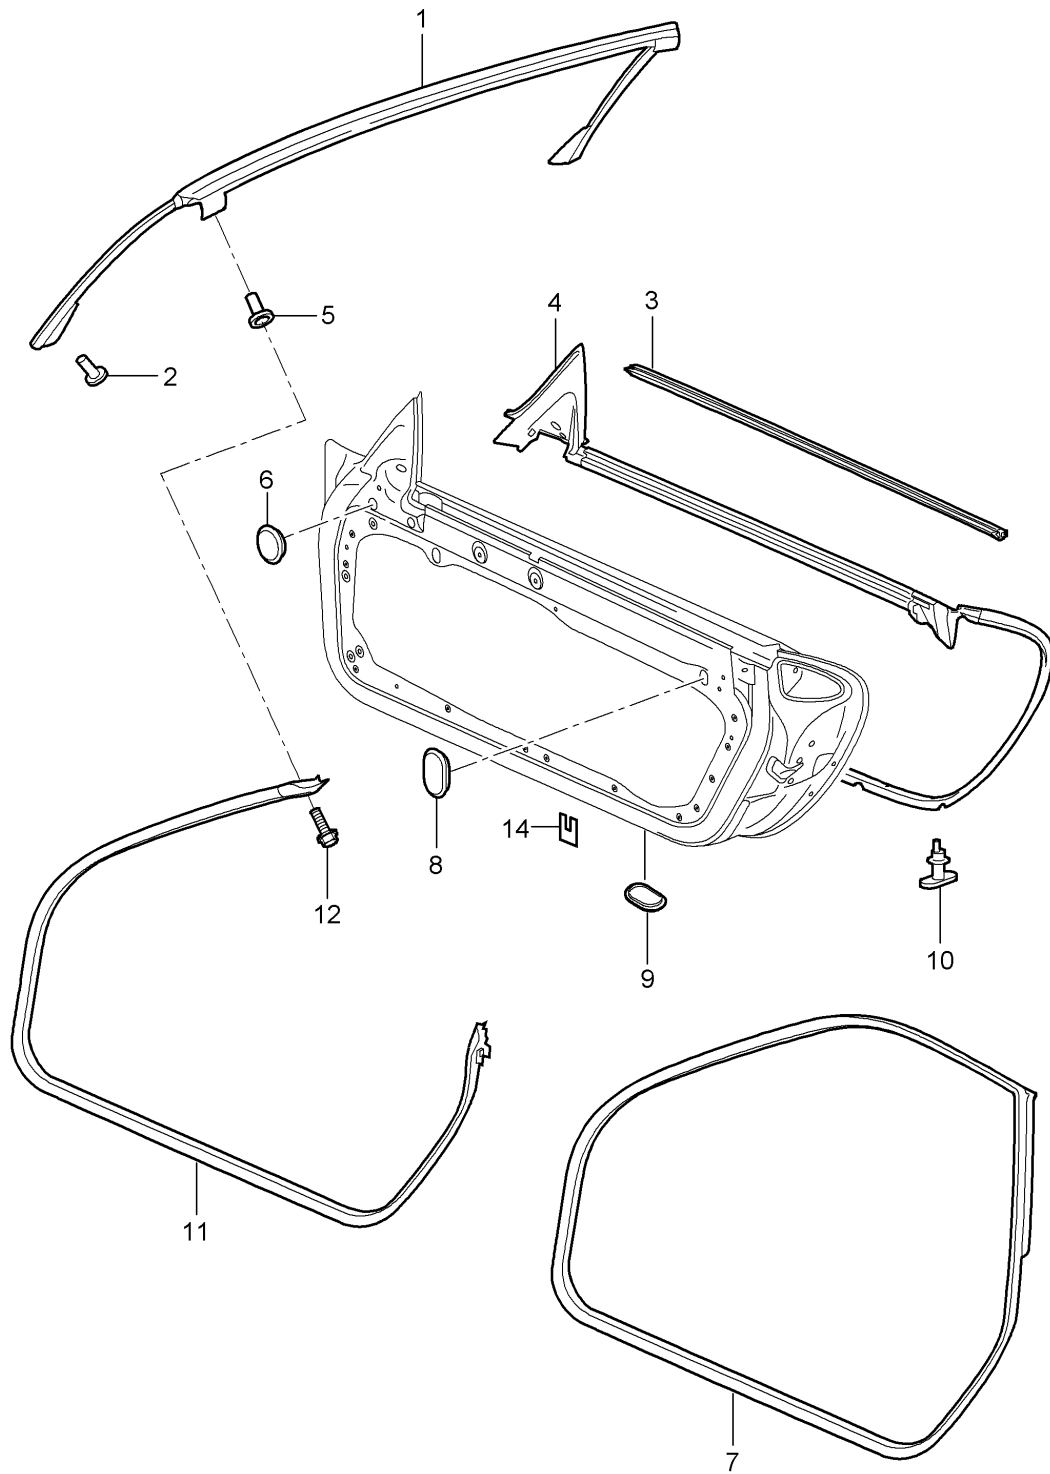

Model: 997T07

Model life 2007>>2009

Model: 997T07

Model life 2007>>2009

Pos	Part Number	Description	Remark	Qty	Model
1	997 537 077 02	Door seal Gasket Windscreen		1	CABRIO
2	999 190 445 37	Gasket Windscreen Blind rivet A 4,0 X 7,9		36	CABRIO
3	997 537 085 03	Gasket Outer	/L	1	
(3)	997 537 086 03	Gasket Outer	/R	1	
4	997 537 531 05	Gasket Inner	/L	1	
4	997 537 531 08	Gasket Inner	/L	1	
(4)	997 537 532 05	Gasket Inner	/R	1	
(4)	997 537 532 08	Gasket Inner	/R	1	
5	999 500 098 02	Blind rivet nut M5/0 - 3		1	
6	803 803 583 A	Stopper 20,0 X 30,0		2	
6	999 703 196 40	Lid 20,0 X 30,0		2	
(7)	997 537 075 05	Gasket	/L	1	COUPE
7	997 537 076 05	Gasket	/R	1	COUPE
8	999 703 541 40	Lid 20 X 28 X 1		4	
9	999 703 542 40	Lid 23,8 X 38,7		8	
10	999 507 304 40	Clip Gasket Outer 5,0 X 4,9		36	
11	997 537 075 07	Gasket	/L	1	CABRIO
(11)	997 537 076 07	Gasket	/R	1	CABRIO
12	900 075 362 01	Combination screw M 5 X 16		2	CABRIO
13	999 500 098 02	Blind rivet nut M 5/0 - 3		2	CABRIO
14	996 537 337 00	Protective film		4