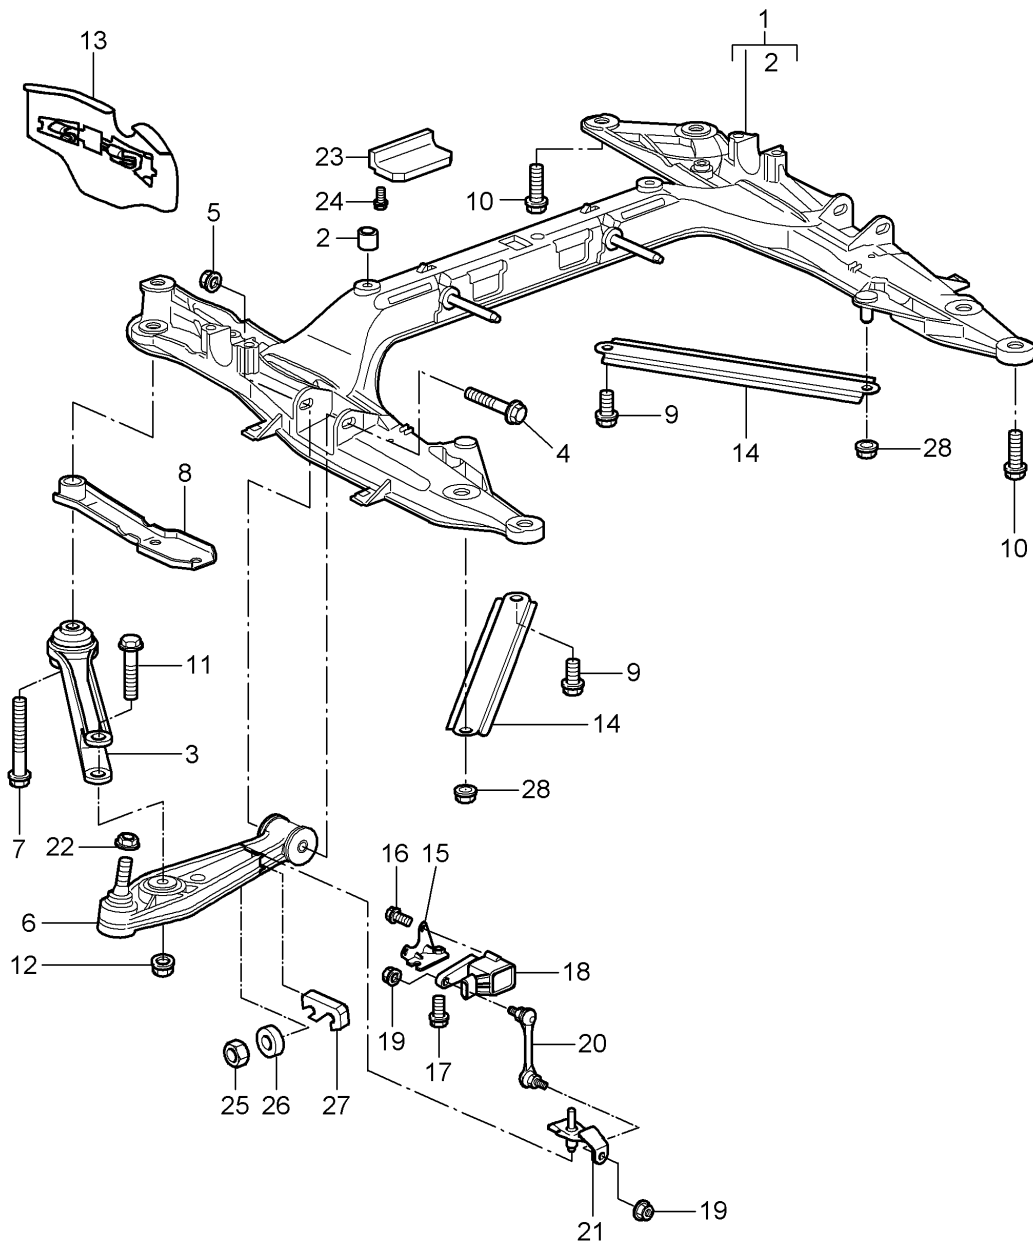

Model: 997T07

Model life 2007>>2009

Pos	Part Number	Description	Remark	Qty	Model
		Tiptronic Transmission suspension And Mount Intermediate flange			A97.50
1	996 375 033 03	Transmission carrier		1	
2	996 375 317 06	Bracket Upper		1	
3	996 375 015 00	Side member		1	
4	996 375 259 08	Stop		2	
5	900 378 167 09	Hexagon-head bolt M 10 X 110		2	
5	999 061 106 09	Stud M 10 X 83		2	
5	999 076 053 09	Hexagon nut M 10		6	
6	999 084 648 01	Hexagon nut M 10		2	
7	900 378 208 09	Hexagon-head bolt		2	
8	999 072 008 09	Hexagon-head bolt M 12 X 1,5 X 70		3	
8	999 072 008 01	Hexagon-head bolt M 12 X 1,5 X 70		3	
-	999 073 182 02	Lens-head screw M 8 X 35		4	
-	999 073 373 01	Round head screw M 8 X 35		4	
-	900 378 108 09	Hexagon-head bolt M 8 X 35		4	
10	900 378 076 09	Hexagon-head bolt M 10 X 50		1	
11	900 377 011 09	Hexagon nut M 10		1	

Model: 997T07

Model life 2007>>2009