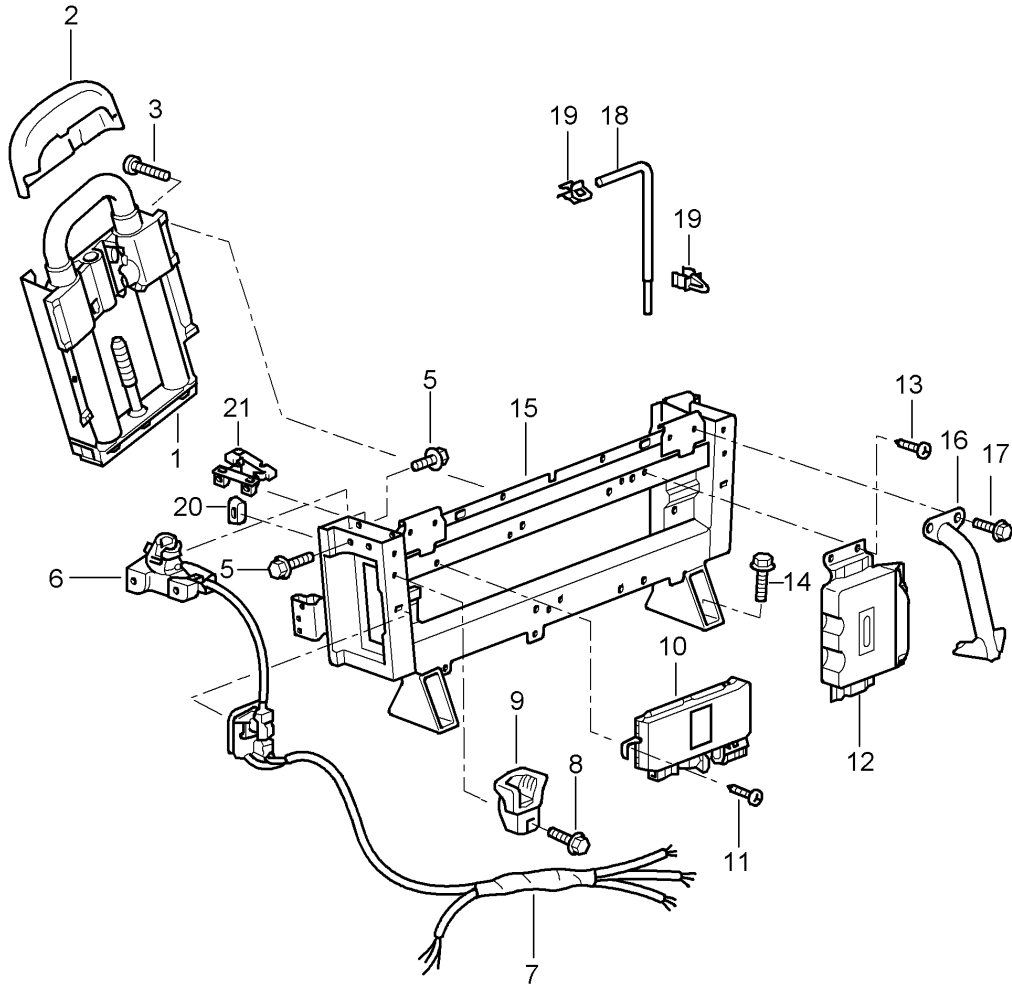

Model: 997T07

Model life 2007>>2009

Model: 997T07

Model life 2007>>2009

Pos	Part Number	Description	Remark	Qty	Model
(1)	997 580 021 02	Roll-over bar		2	
2	996 580 191 01	Cassette		2	
3	900 067 394 01	Cover		12	
4	996 561 175 01	Pan-head screw		1	
		Flap			
		See illustrations			
		8/11/11			
5	900 378 173 01	Hexagon-head bolt		6	
6		Mounting		2	I550
		See illustrations			
		8/11/16			
(6)	996 561 654 04	Mounting	/R	1	
7	997 612 696 00	Wiring harness		1	
8	999 217 166 01	Hexagon-head bolt		2	
		M10 X 55			
9	996 561 463 02	Guide	/L	1	
(9)	996 561 464 02	Guide	/R	1	
10	997 618 111 03	Control unit		1	
11	999 073 060 02	Tapping screw		X	
12		Control unit		X	
		- dme -			
		See illustrations			
		9/01/03			
13	999 073 228 09	Tapping screw		X	
14	999 385 006 01	Hexagon-head bolt		4	
15	997 580 311 03	Auxiliary support		1	
16	997 580 331 02	Bracket	/L	1	
(16)	997 580 332 02	Bracket	/R	1	
17	900 385 097 01	Torx screw		X	
		BM10 X 35			
18	999 571 079 03	Screwdriver		1	
19	999 507 633 40	Clamp		2	
20	997 561 457 00	Sleeve		2	
21	996 561 297 00	Insert	/L	1	
(21)	996 561 298 00	Insert	/R	1	
22	999 650 176 40	Clip		3	
		for			
		Connector housing			
23	996 610 126 00	Support		1	
		Relay carrier 2			
24	996 610 128 00	Fixing clip		1	
		Relay carrier 2			