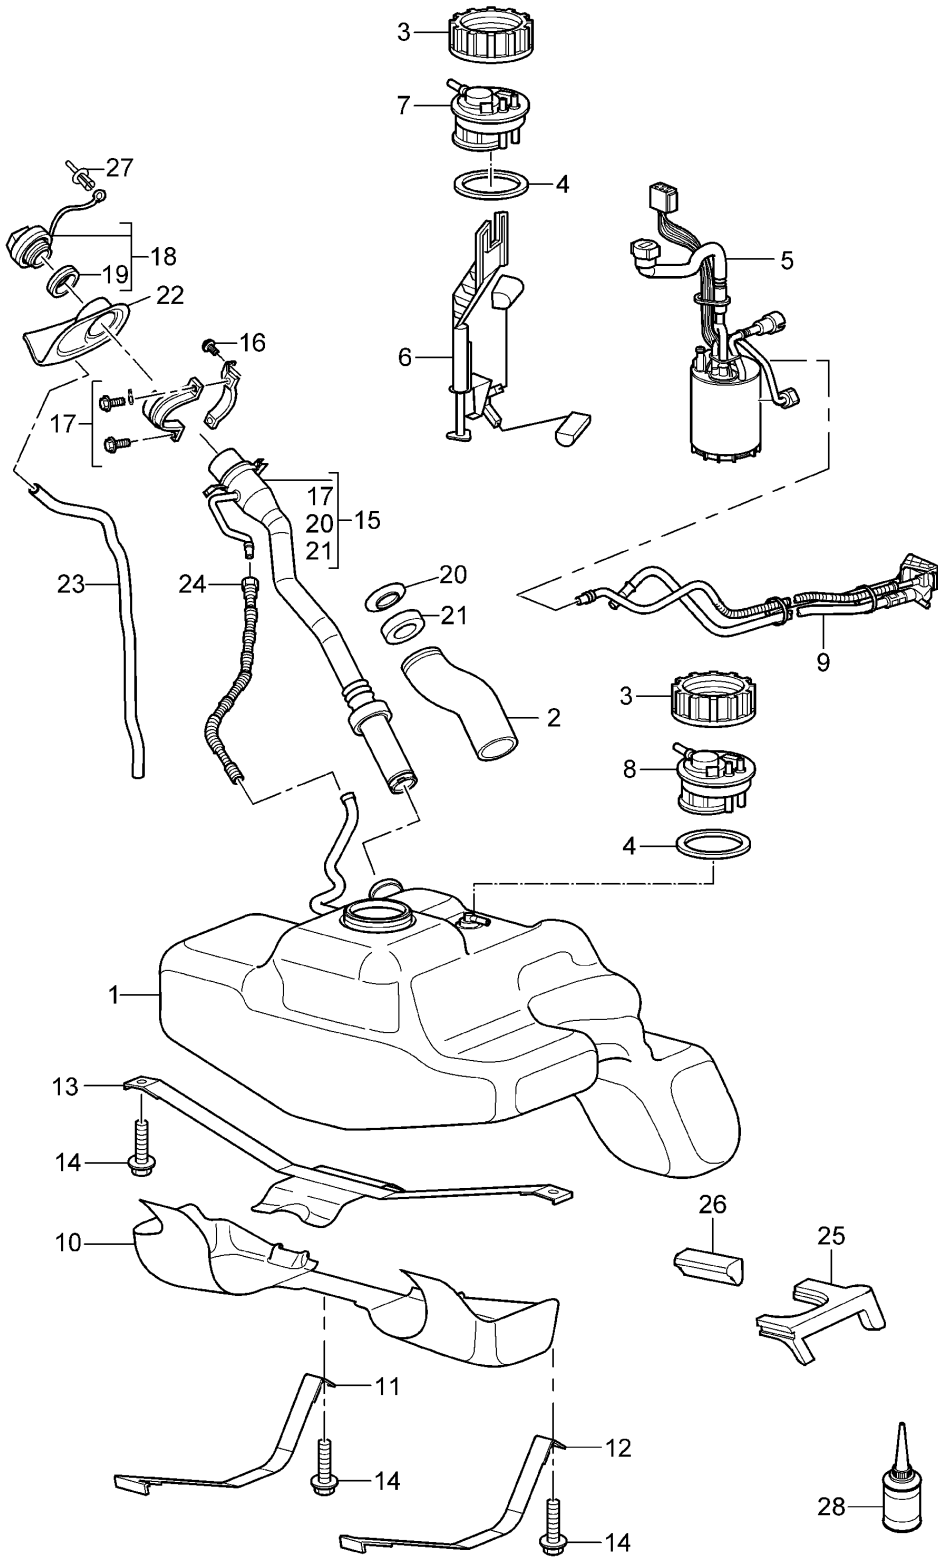

Model: 997T07

Model life 2007>>2009

Model: 997T07 Model life 2007>>2009

Pos	Part Number	Description	Remark	Qty	Model
		Fuel tank			TURBO GT2
1	997 201 021 03	Fuel tank	/LL	1	-I101/I098
(1)	997 201 021 90	Fuel tank	/LL	1	I098/101
(1)	997 201 022 02	Fuel tank with Breather adapter	/RL	1	I099
(1)	997 201 022 00	Fuel tank without Breather adapter	/RL	1	I099/101
2	997 201 543 90	Pipe Inner	/LL	1	I098/101
(3)	997 201 623 00	Union nut		1	
3		Union nut	/LL	2	I098/101
(4)	997 201 733 00	Sealing ring		1	
4		Sealing ring	/LL	2	I098/101
5	997 620 127 00	Fuel pump		1	
(5)	997 620 129 00	Fuel pump	/LL	1	I098/101
6	997 620 833 00	Tank gauge without Flange		1	
(6)	997 620 831 02	Tank gauge without Flange		1	I101
7	997 201 421 01	Flange for Tank gauge		1	
8	997 201 421 03	Flange for Tank gauge		1	I101
9	997 620 114 00	Venturi tube		1	
(9)	997 620 116 00	Venturi tube		1	I101
10	997 201 331 00	Protective plate		1	
(10)		Protective plate	/RL	1	I099/101
(10)	997 201 331 90	Protective plate	/LL	1	I098/101
11	997 201 106 00	Restraining strap Right		1	
12	997 201 105 00	Restraining strap Left		1	
13	997 201 107 00	Restraining strap		1	
14	900 075 479 01	Combination screw M 8 X 40		4	
15	997 201 043 12	Filler neck		1	
(15)	997 201 043 10	Filler neck		1	I150/193
16	999 073 348 09	Oval-head screw M 6 X 20		1	
17	997 201 951 02	Support		1	
18	996 201 241 03	Fuel tank cap with Clip		1	
19	191 201 557	Information available Sealing ring Information available		1	
20	996 201 755 00	Support washer		1	
21	996 201 753 00	Gasket		1	
22	997 201 667 00	Sleeve		1	
23	996 201 153 00	Hose		1	
24	996 201 613 00	Vent line Fuel tank To	/RL	1	I099
(24)	997 201 711 00	Filler neck Vent line Fuel tank	/LL	1	I098