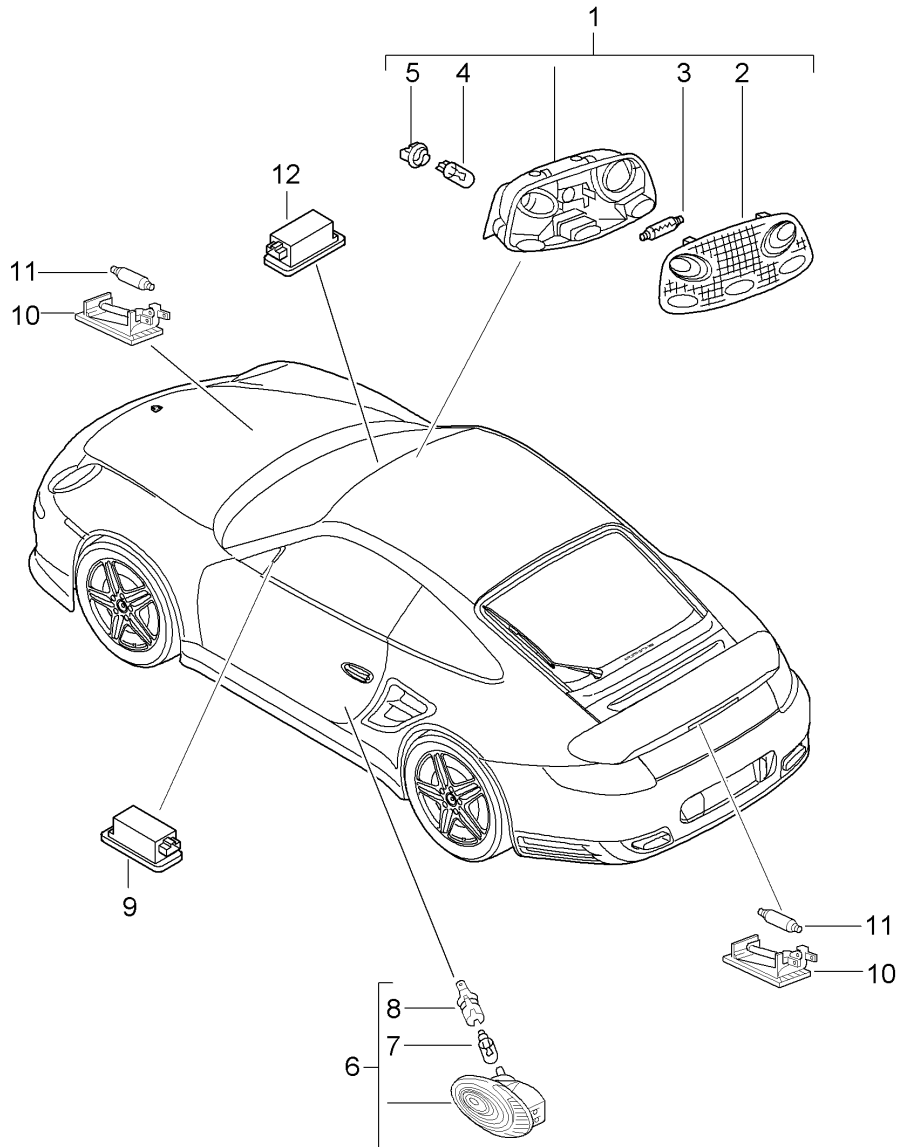

Model: 997T07

Model life 2007>>2009

Pos	Part Number	Description	Remark	Qty	Model
13	997 618 265 00	M 6 Control unit		1	I521/536
14	999 591 742 01	Tilt sensor Speed nut		2	I521/536
15	999 073 155 09	4,2 Tapping screw		2	I521/536
16	9P1 998 003 A	4,2 X 13 Wiring harness Modification kit Horn		1	

Model: 997T07

Model life 2007>>2009