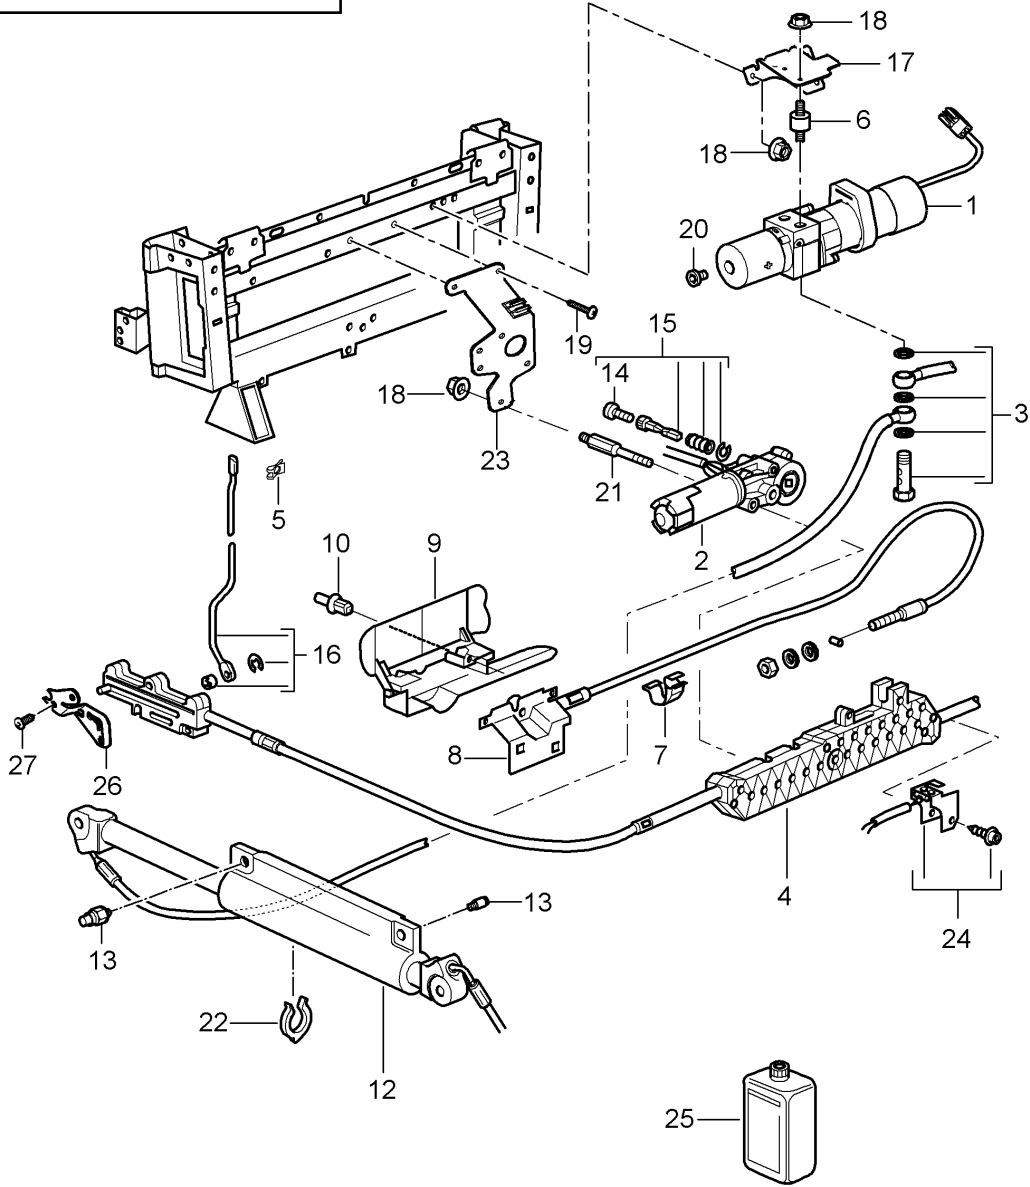

Model: 997T07

Model life 2007>>2009

Model: 997T07

Model life 2007>>2009

Pos	Part Number	Description	Remark	Qty	Model
		Convertible top			
		Driving mechanism			
		Hydraulic			
1	997 561 307 00	Hydraulic unit		1	
2	996 561 933 01	Engine		1	
3	996 561 573 00	Banjo bolt		2	
4	996 561 021 04	Driving mechanism		1	
5	999 166 054 01	Sl-lock		2	
6	999 703 235 01	Bonded rubber buffer		2	
7	999 507 683 40	Cable holder		X	
8	996 561 065 01	Locking device		1	
9	996 561 265 03	Lining		1	
10	999 591 941 40	Expansion rivet		X	
12	996 561 945 02	Cylinder		2	
13	996 561 245 00	Bolt		1	
14	996 561 671 00	Screw		1	
15	996 561 673 01	Repair kit		1	
16	996 561 229 00	Push rod	/L	1	
(16)	996 561 230 00	Push rod	/R	1	
17	996 561 217 01	Support	/L	1	
		Hydraulic unit			
18	900 377 010 01	Hexagon nut		7	
		M 6			
19	999 073 228 09	Tapping screw		6	
		St 4,8			
20	996 561 407 01	Oil filler screw		1	
21	996 561 863 01	Stud		3	
22	996 561 281 00	Retainer		2	
23	996 561 207 01	Support		1	
		Driving mechanism			
		Convertible top compartm.			
24	996 561 165 01	Microswitch		1	
25	000 043 204 89	Oil		X	
		250 ML			
26	996 561 221 00	Knock-out lever	/L	1	
		Gate guide			
(26)	996 561 222 00	Knock-out lever	/R	1	
		Gate guide			
27	999 919 205 09	Torx screw		2	
		M6X12