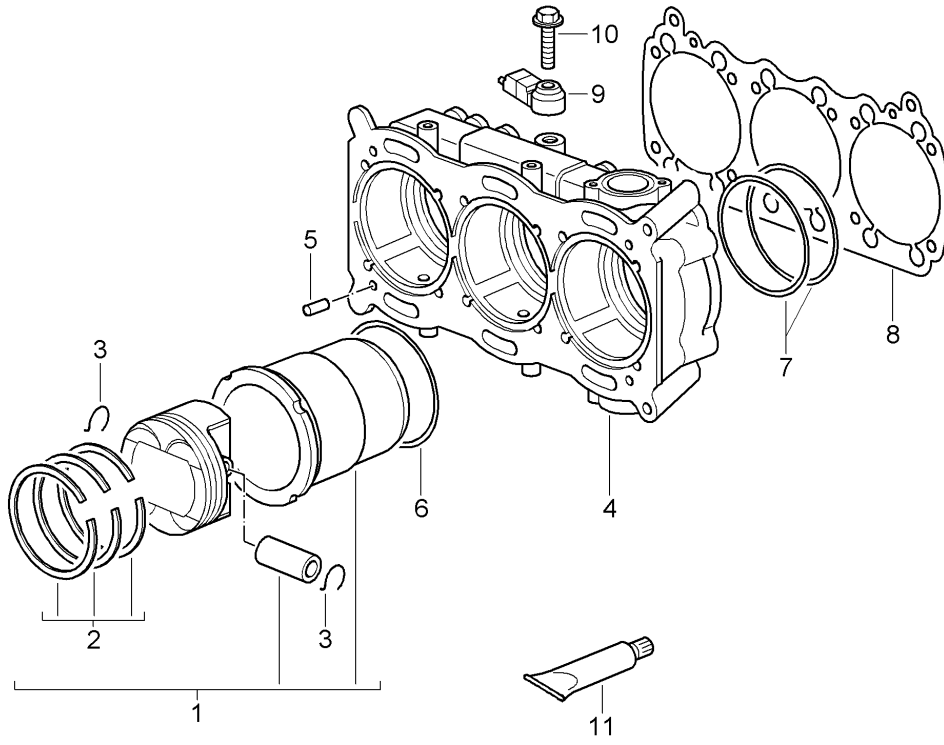

Model: 997T07

Model life 2007>>2009

Model: 997T07

Model life 2007>>2009

Pos	Part Number	Description	Remark	Qty	Model
1	997 103 915 71	Cylinder with piston Cylinder with piston Number plate /- 564 - 570 G		6	M97.70
1	997 103 916 71	Cylinder with piston Number plate /+ 570 - 576 G		6	
2	997 103 925 70	Piston ring Set		6	
2	997 103 071 70	Piston ring Set		6	
3	999 178 016 00	Circlip		12	
4	997 101 311 70	Housing		2	
5	900 012 046 00	Straight pin A 8,0 X 14		8	
6	999 707 393 40	O-ring 104,00 X 2,00		6	
7	999 707 394 40	O-ring 110,00 X 2,50		12	
8	997 101 193 71	Cylinder base gasket		2	
9	997 606 121 00	Knock sensor Information available		2	
10	900 385 042 01	Torx screw M 8 X 35		2	
11	000 043 205 10	Grease 80 GR.		1