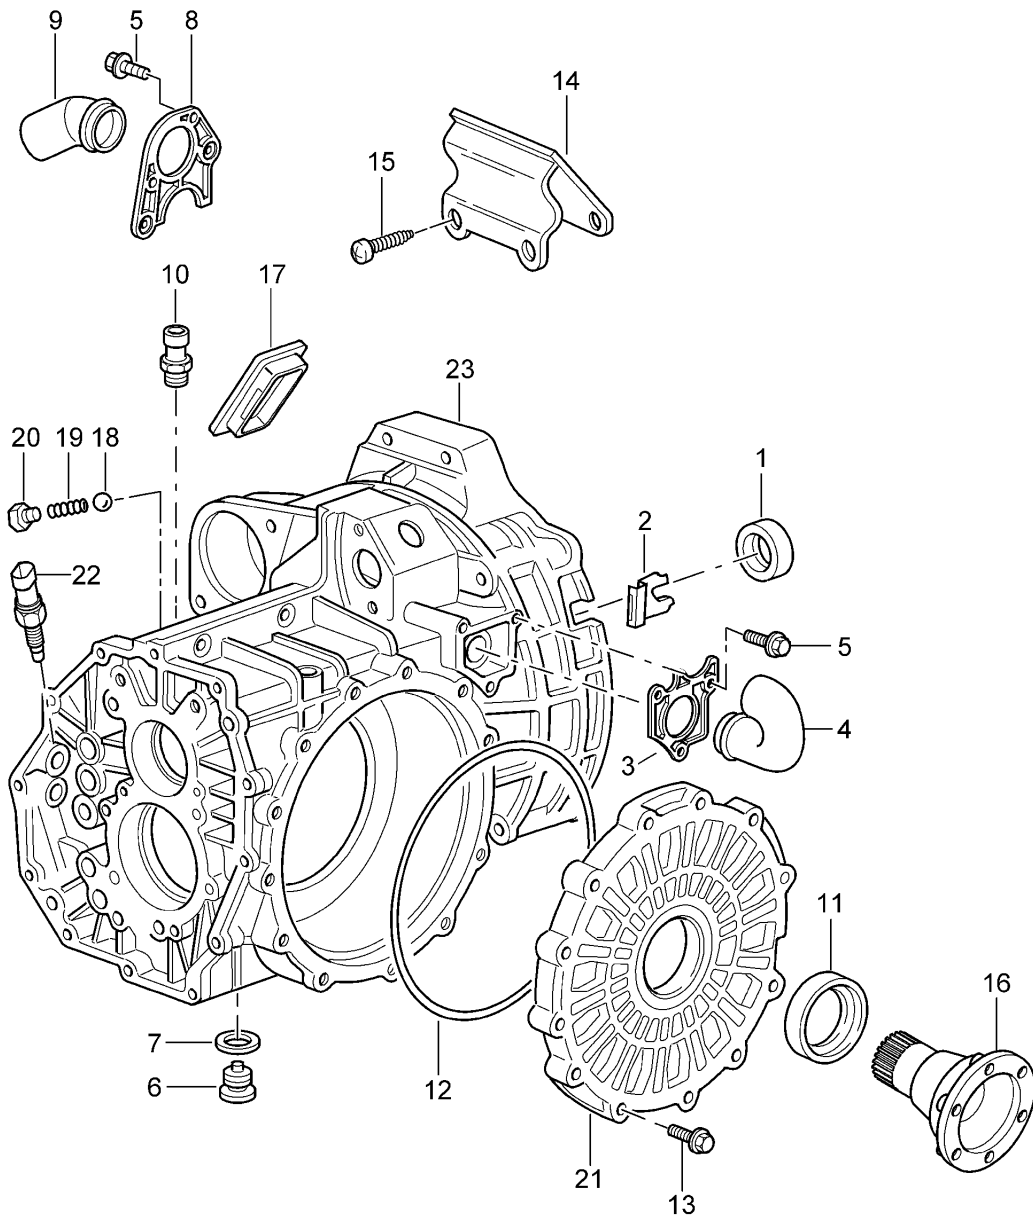

Model: 997T07

Model life 2007>>2009

Model: 997T07

Model life 2007>>2009

Pos	Part Number	Description	Remark	Qty	Model
		Transmission case			G97.50
1	999 113 326 41	Shaft sealing ring 26,5 X 40		1	
2	993 116 630 00	Cap		1	
3	996 116 612 00	Flange		1	
4	993 116 610 00	Intake manifold		1	
5	900 378 035 09	Hexagon-head bolt M 6 X 16		5	
6	999 063 008 02	Screw plug with magnet M 22 X 1,5		1	
7	900 123 118 30	Sealing ring		1	
8	996 116 710 00	Flange socket		1	
9	993 116 610 00	Intake manifold		1	
10	996 301 071 00	Bleeder 17 X 12 X 28,1		1	
11	999 113 356 40	Shaft sealing ring 48 X 68 X 10		2	
12	999 701 008 40	O-ring 215 X 3,5		1	
13	999 141 048 01	Hexagon socket head bolt M 8 X 40		12	
14	997 449 101 50	Hook		1	
15	999 073 190 09	Oval-head screw M 8 X 60		2 2	
16	997 332 209 51	Joint flange		2	
16	997 332 209 52	Joint flange		2	
17	950 301 151 01	Cap		1	
18	900 108 064 00	Ball 8		4	
19	996 303 245 00	Compression spring		4	
20	900 124 027 01	Screw plug CM 10 X 1		4	
21	997 301 312 50	Transmission cover		1	
22	996 606 133 00	Switch Back-up light		1	
23	997 301 101 50	Transmission case		1