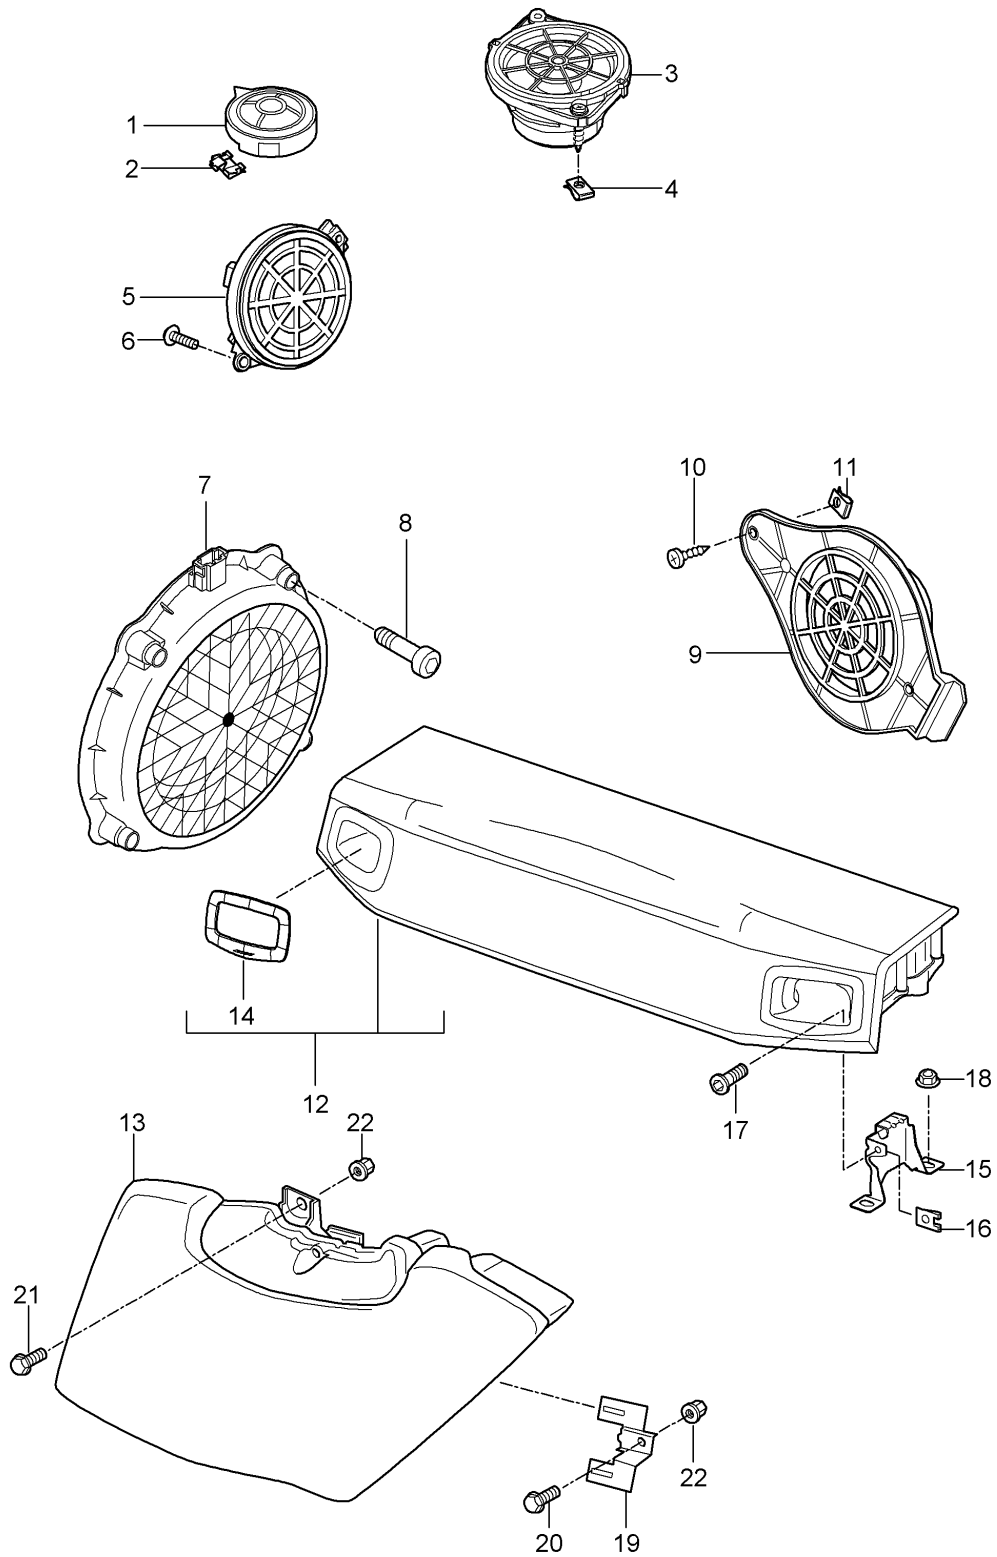

Model: 997T07 Model life 2007>>2009

Pos	Part Number	Description	Remark	Qty	Model
		Preparation Navigation system Japan	09		I675
1	997 642 913 00	Front frame		1	I675
	997 642 913 00 A05	Black mat			
2	997 642 905 00	Support		2	I675
3	997 642 907 00	Guide rail		2	I675
4	997 642 915 01	Adapter - CAN -		1	I675
4	997 642 127 00	Adapter - CAN -		1	I675
5	999 591 941 40	Expansion rivet		1	I675
6	997 646 309 00	Microphone		1	I675
-	997 610 233 01	Cable guide Microphone		1	I675
7	997 612 075 75	Connecting line Microphone Control part		1	I675
(7)	997 612 046 25	Connecting line Card reader TV Control part		1	I675
8	997 642 105 00	Antenna		1	I675
9	999 073 210 00	Navigation system Tapping screw 4,8 X 13		1	I675
10	999 507 441 01	Speed nut 4,8		1	I675
11	997 612 079 75	Connecting line Antenna Navigation system Control part		1	I675
12	997 647 109 00	Antenna booster	/L	1	I675
(12)	997 647 110 00	Antenna booster	/R	1	I675
13	997 612 076 25	Connecting line Antenna booster Left Control part		1	I675
(13)	997 612 077 25	Radio Connecting line Antenna booster Left Control part		1	I675
(13)	997 612 078 25	TV Connecting line Antenna booster Right Control part	/LL	1	I098/675
(13)	997 612 078 75	TV Connecting line Antenna booster Right Control part	/RL	1	I099/675
(13)	997 612 047 25	TV Connecting line - VICS BEACON - Antenna Control part		1	I675

Model: 997T07

Model life 2007>>2009