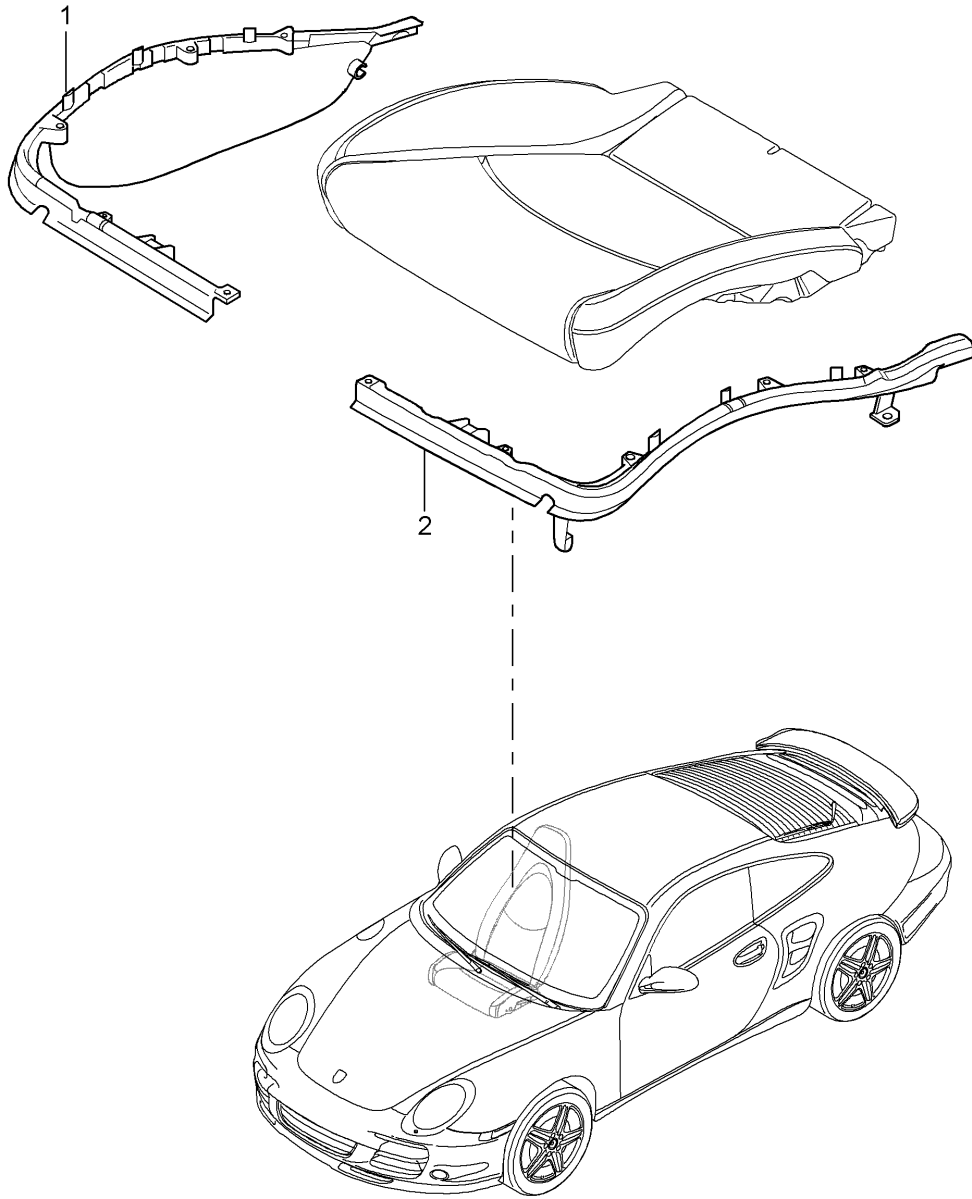

Model: 997T07

Model life 2007>>2009

Pos	Part Number	Description	Remark	Qty	Model
13	999 073 375 09	Screw Mount Backrest Seat adjuster		4	
14	999 073 306 09	Screw Mount Airbag		2	

Model: 997T07

Model life 2007>>2009