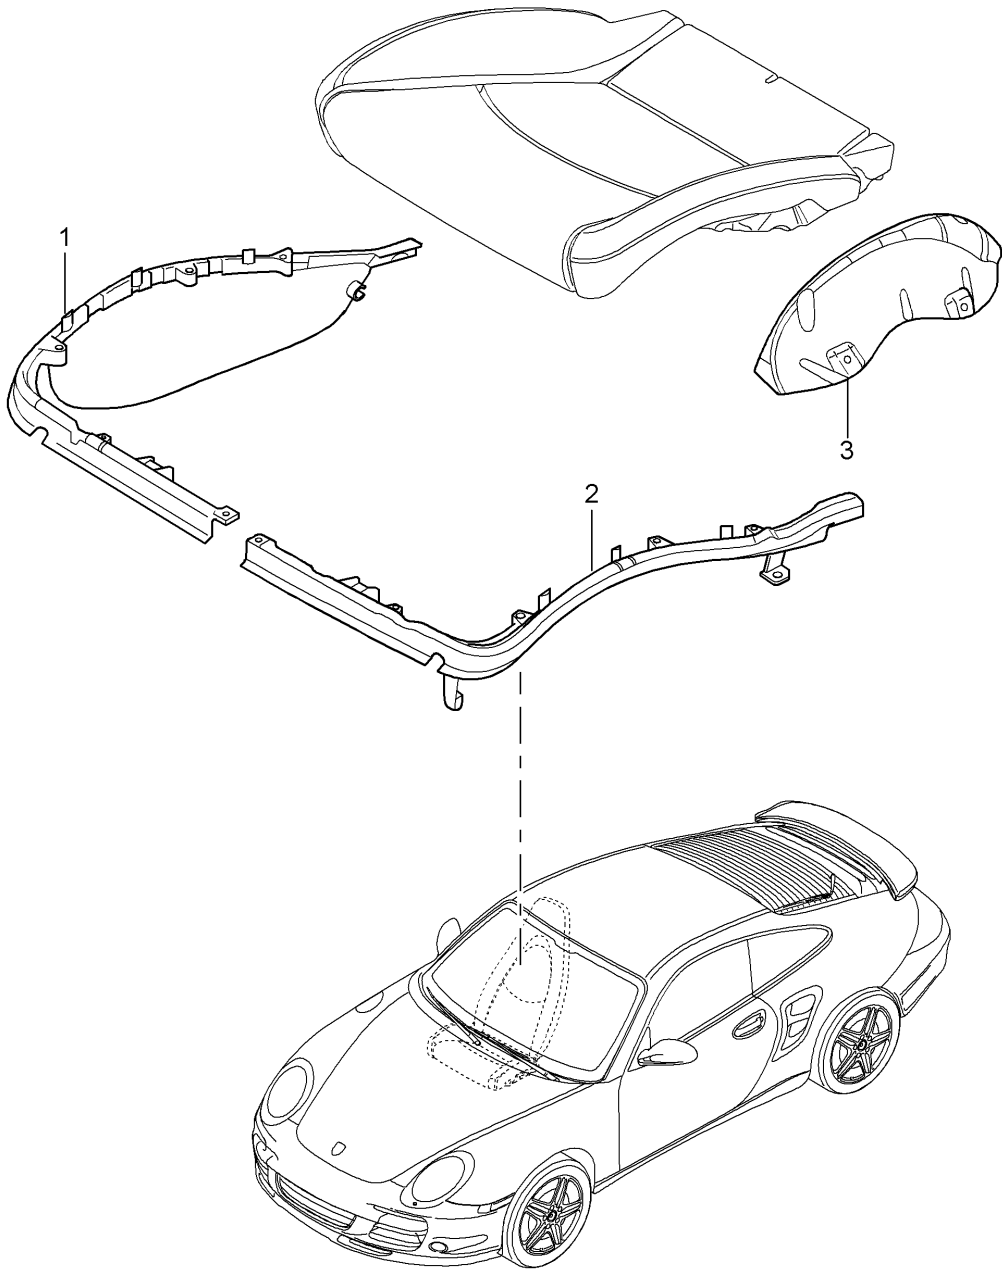

Model: 997T07

Model life 2007>>2009