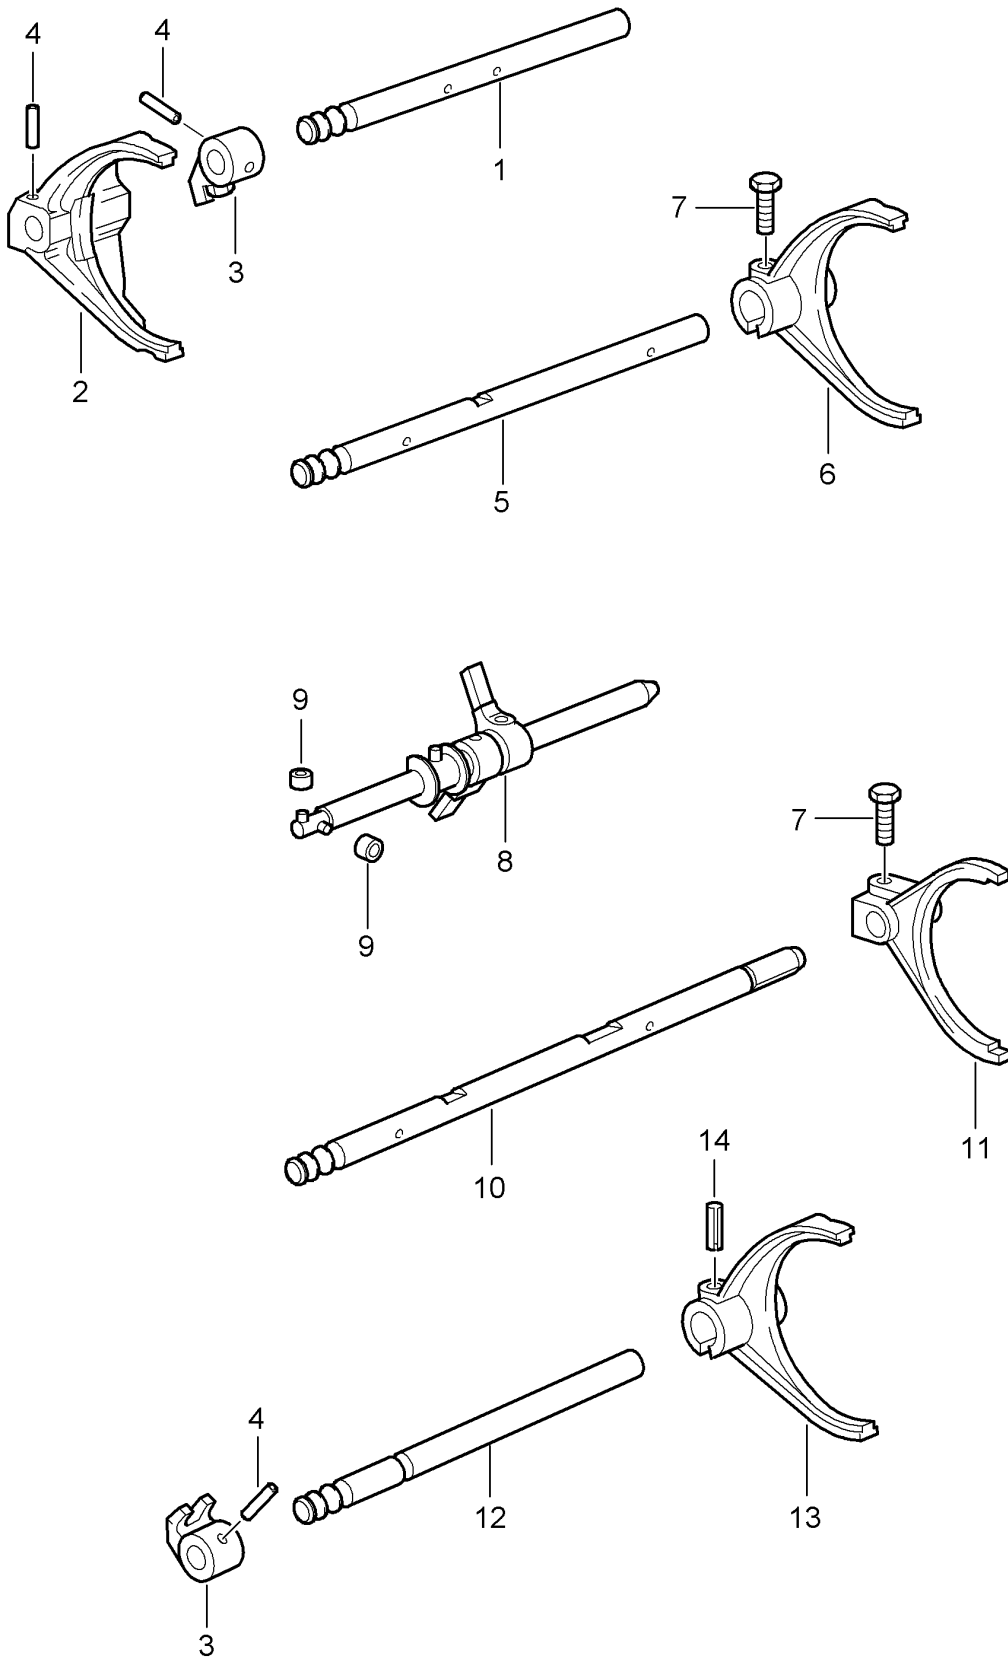

Model: 997T07

Model life 2007>>2009

Pos	Part Number	Description	Remark	Qty	Model
55	999 152 024 01	Reverse gear Circlip 62 X 1,50		1	
56	999 110 192 00	Cylindrical-roller bearing 30 X 62 X 16		1	
57	999 034 034 00	Hexagon nut M 30 X 1,25		1	
58	999 152 111 00	Circlip 78 X 1,50		1	

Model: 997T07

Model life 2007>>2009