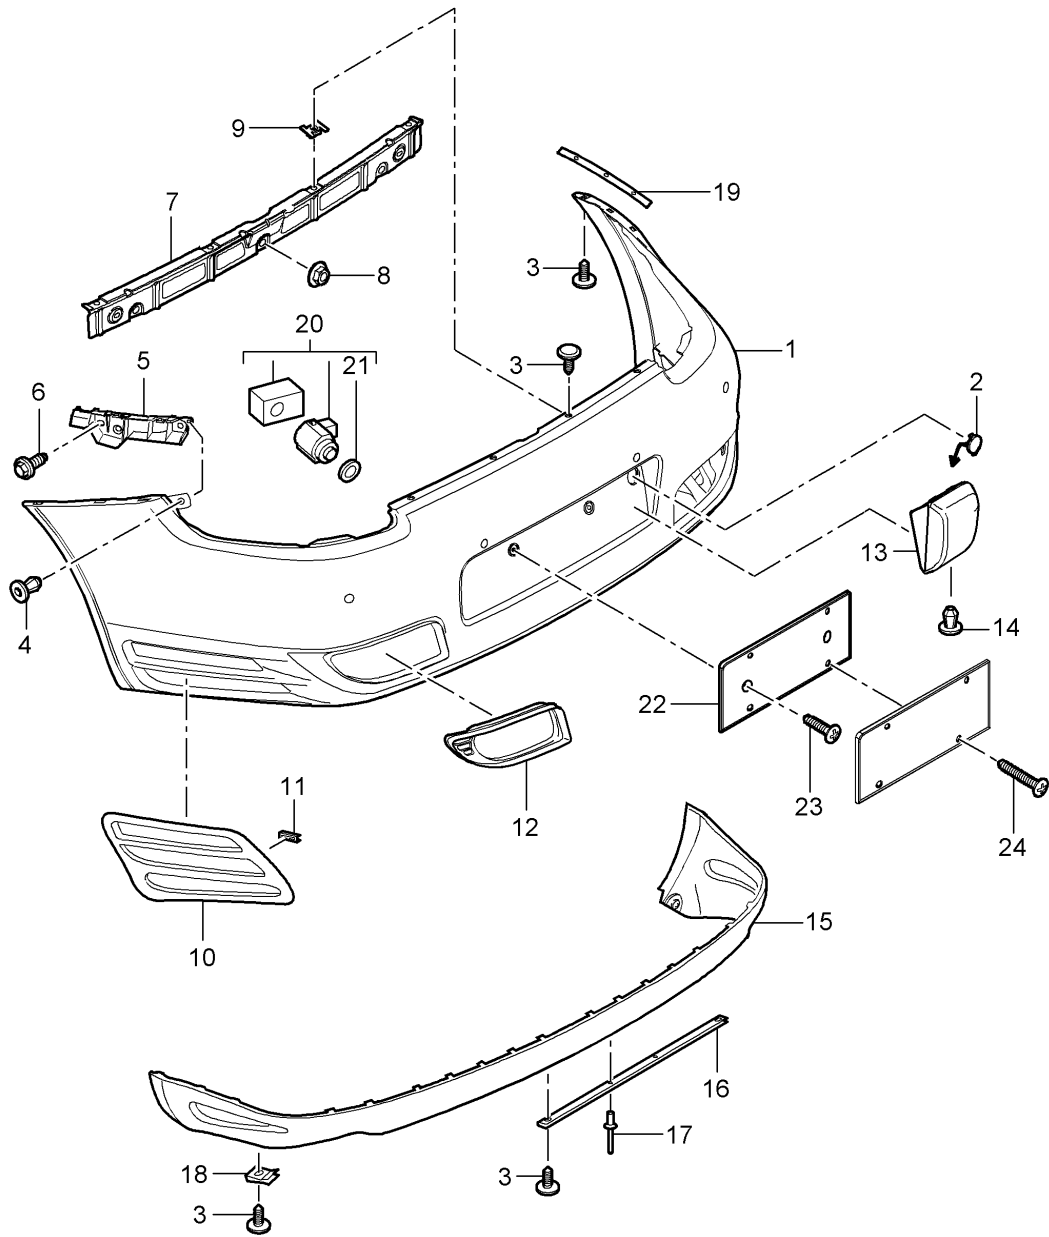

Model: 997T07 Model life 2007>>2009

Pos	Part Number	Description	Remark	Qty	Model
24	999 076 048 01	Hexagon nut M6		3	
25	999 507 849 01	Captive nut ST 4,8		3	
26	997 505 141 02	Bumper reinforcement		1	
28	900 378 088 01	Hexagon-head bolt M 12 X 100		2	
29	997 505 319 00	Impact pipe		2	
30	997 505 751 02	Seal		2	
31	900 378 267 01	Impact absorber Hexagon-head bolt M 8 X 30		6	
32	997 701 105 80	Support Number plate		1	I211
	997 701 105 80 01C	Black			
(32)	997 701 109 80	Support Number plate		1	I210
	997 701 109 80 01C	Black			
34	999 919 243 01	Screw 5.0 x 13		2	
35	999 919 242 01	Screw 5,0 x 28		2	
36	997 505 585 80	Support panel Front apron Including Fastening part		1	
37	999 073 252 09	Oval-head screw Use also:		2	
38	999 591 882 01	Speed nut		2	
39	997 575 325 80	Frame Air exhaust Centre		1	

Model: 997T07

Model life 2007>>2009