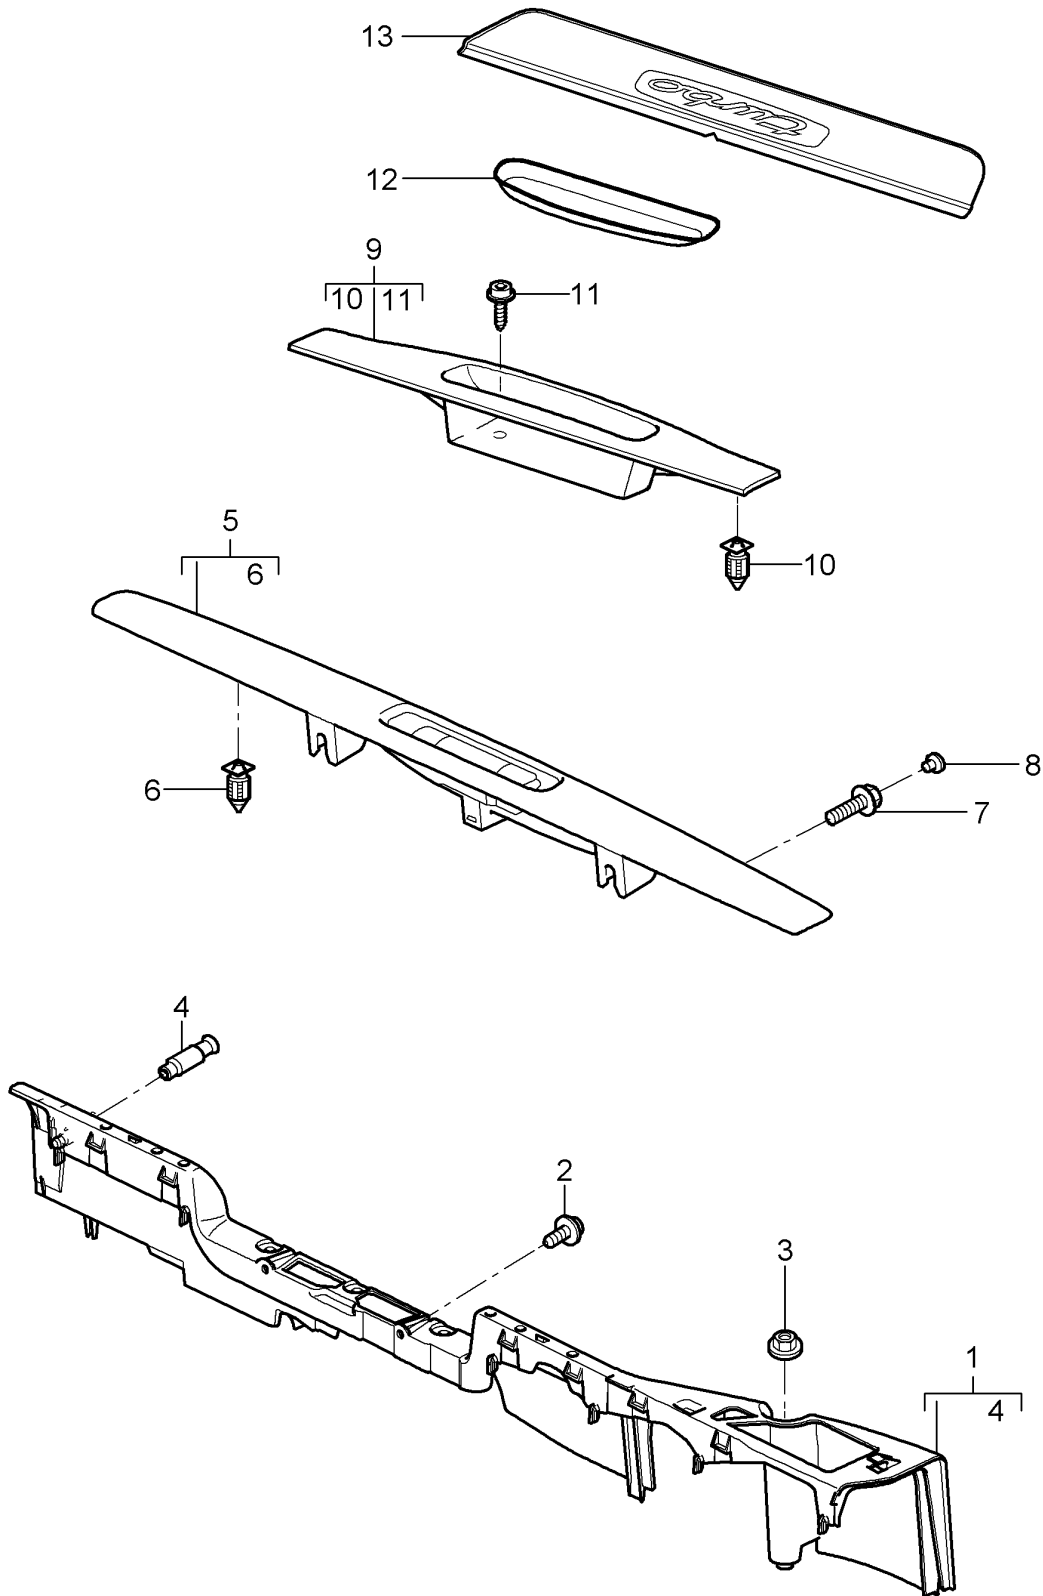

Model: 997T07

Model life 2007>>2009

Pos	Part Number	Description	Remark	Qty	Model
15	999 076 081 40	Carpet Plastic nut T5/16 X 11,2 Mount Support		2	
16		Carpet Floor mats Set See group 8/07/06		1	
17	999 902 054 40	Tequipment catalogue Fastening plate for Floor mats		4	
18	964 551 751 00	Support Warning light	/RL	1	I099/193
(18)	997 551 852 00	Support Warning light	/LL	1	I098/193
19	999 919 254 01	Oval-head screw 40 x 36,5		2	I193

Model: 997T07

Model life 2007>>2009