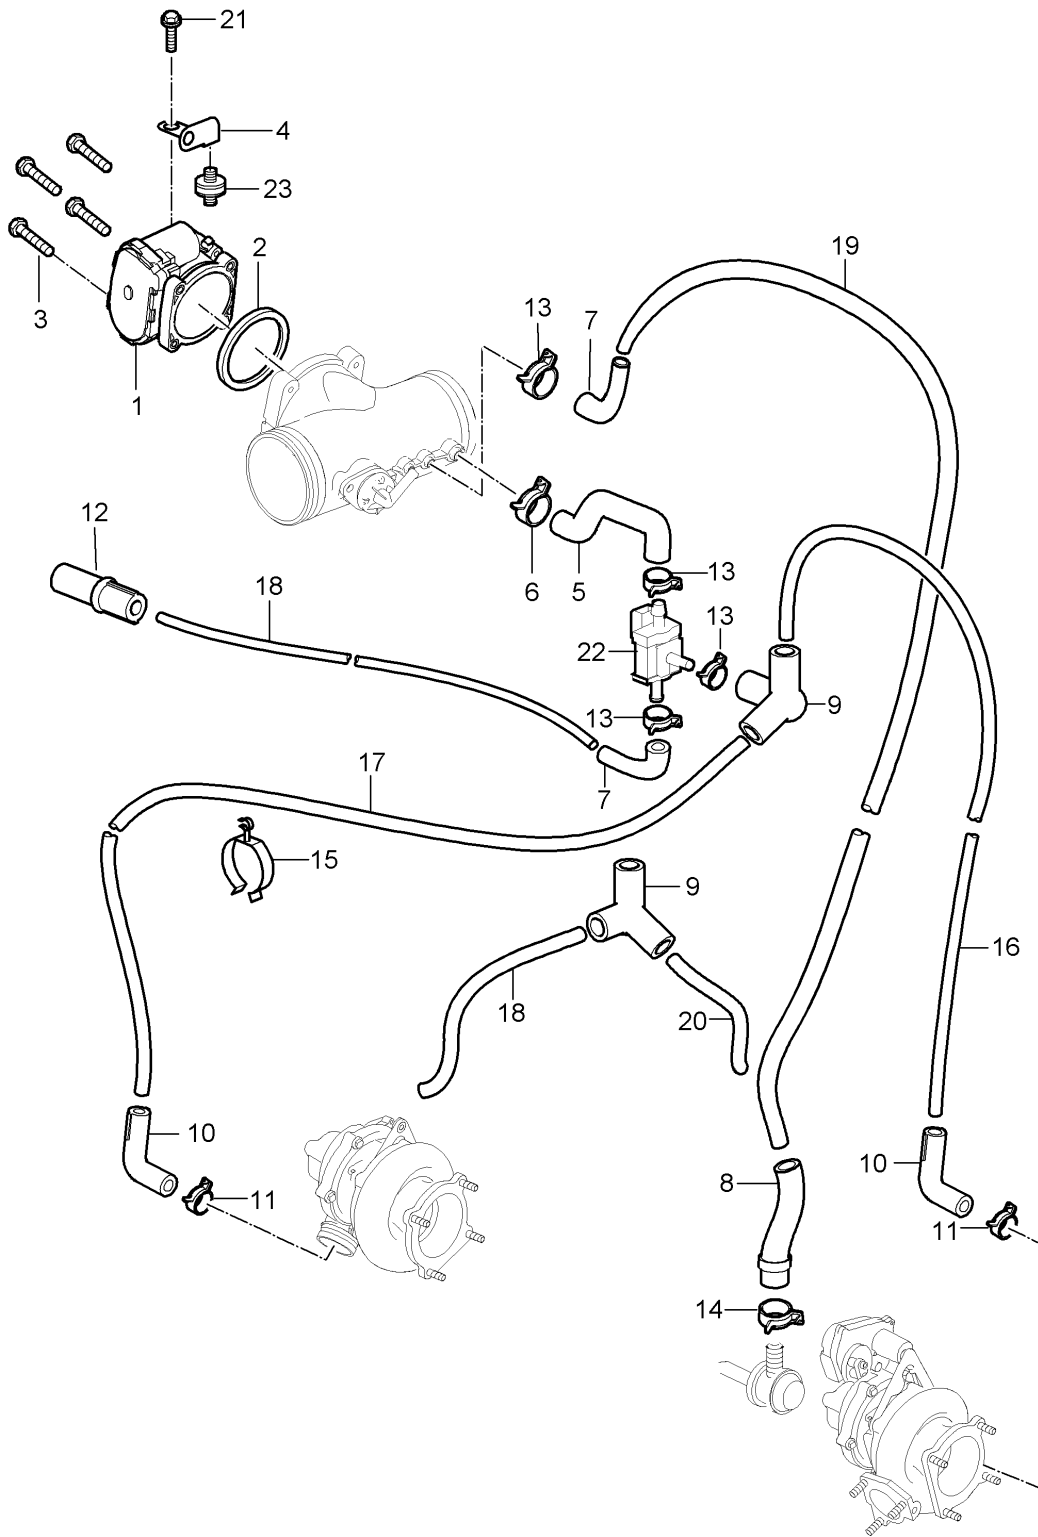

Model: 997T07

Model life 2007>>2009

Model: 997T07

Model life 2007>>2009

Pos	Part Number	Description	Remark	Qty	Model
		Throttle body			M97.70
1	997 605 115 00	Throttle body	07	1	
(1)	997 605 115 01	Throttle body	08-	1	
2	997 110 319 00	Gasket		1	
3	900 385 045 01	Torx screw BM 6 X 40		4	
4	997 110 423 70	Bracket		1	
5	997 110 693 70	Hose Recirculating air valve		1	
6	999 512 498 00	Hose clamp		1	
7	996 110 695 71	Moulded hose		2	
8	928 574 717 05	Moulded hose		1	
8	928 574 717 07	Moulded hose		1	
8	9P1 129 487	Moulded hose		1	
9	997 110 683 70	Y-piece Change-over valve Electric		2	
10	997 110 666 71	Angled pipe Vacuum unit Turbocharger		2	
11	999 512 445 00	Clamp		2	
12	997 110 697 71	Adapter		1	
13	999 512 498 00	Hose clamp		4	
14	999 512 527 00	Clamp		1	
15	999 507 859 40	Hose holder		1	
-	900 918 005 40	Pipe 5 X 1,0		*	
16		980 MM		1	
17		600 MM		1	
18		420 MM		1	
-	000 043 205 01	Pipe 4 X 1,0		*	
19		480 MM		1	
20		940 MM		1	I249
21	900 377 010 04	Hexagon nut M 6		1	
21	900 377 010 01	Hexagon nut M 6		1	
22		Change-over valve See illustrations 1/08/05 Pos.4		1	
23	999 703 349 00	Rubber mounting		1	