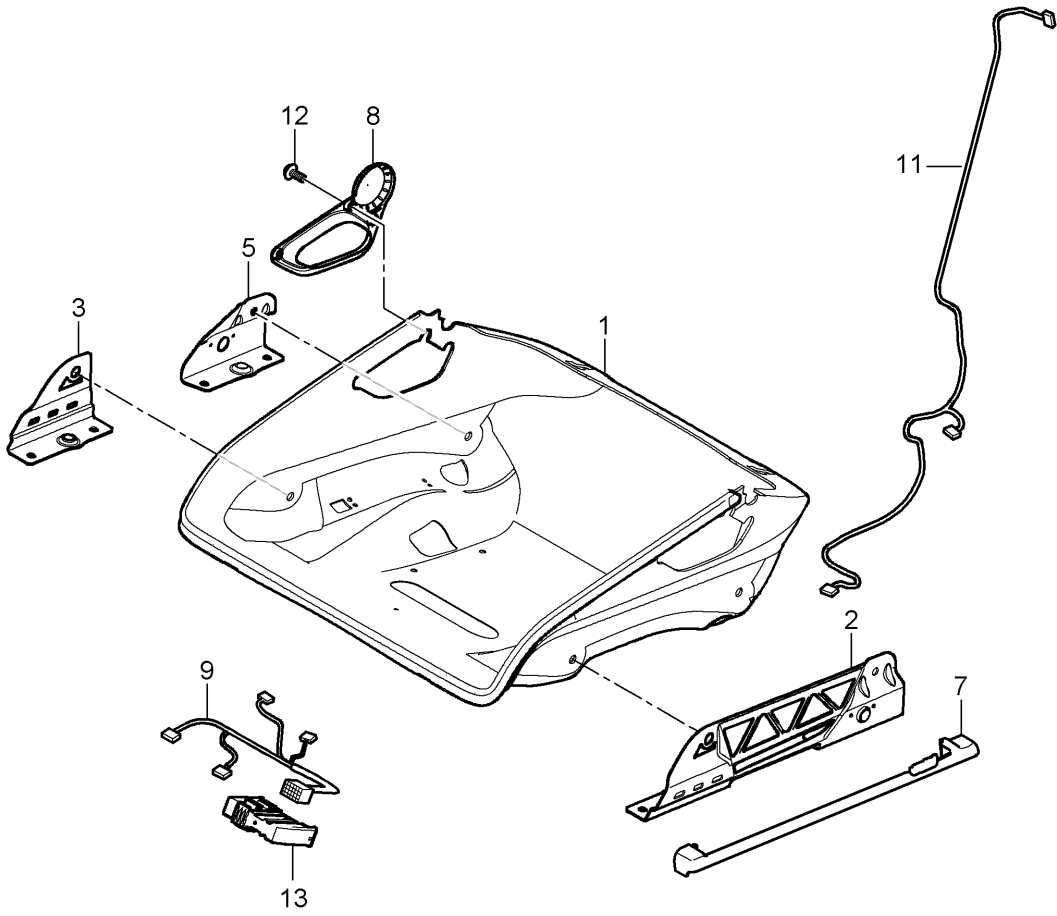

Model: 997T07

Model life 2007>>2009

Model: 997T07 Model life 2007>>2009

Pos	Part Number	Description	Remark	Qty	Model
		Bucket seat Collapsible Seat adjuster Accessories	08-		GT2
1	997 521 281 00	Cup	/L /R	2	I388/389
(1)	997 521 182 00	Seat adjuster without Seat occupancy detection Cup	/R	1	I389/560
2	997 521 433 00	Seat adjuster with Seat occupancy detection And Seat rail Adapter		1	I388/389/560
(2)	997 521 434 00	Seat adjuster Outer Left Adapter		1	I389
3	997 521 436 00	Seat adjuster Outer Right Adapter		1	I388
4	997 521 435 00	Seat adjuster Inner front Right Adapter		1	I389
5	997 521 438 00	Seat adjuster Inner front Left without Seat occupancy detection Adapter		1	I388
6	997 521 437 00	Seat adjuster Inner rear Right Adapter		1	I389
7	997 521 427 03	Seat adjuster Inner rear Left without Seat occupancy detection Cover Sensor	/L	1	I389/560
(7)	997 521 427 03 01C	Seat occupancy detection Satin black			
	997 521 426 03	Cover Sensor	/R	1	I389/560
8	997 521 426 03 01C	Seat occupancy detection Satin black			
(8)	997 521 561 00	Cover Seat belt Lower	/L	1	I388/389
	997 521 561 00 01C	Satin black			
	997 521 562 00	Cover Seat belt Lower	/R	1	I388/389
9	997 612 688 10	Satin black Wiring harness		1	I389/560
11	997 612 785 10	Seat occupancy detection Wiring harness	/R /L	1	I388/389
12	999 141 049 01	Side airbag Lens-head screw		3