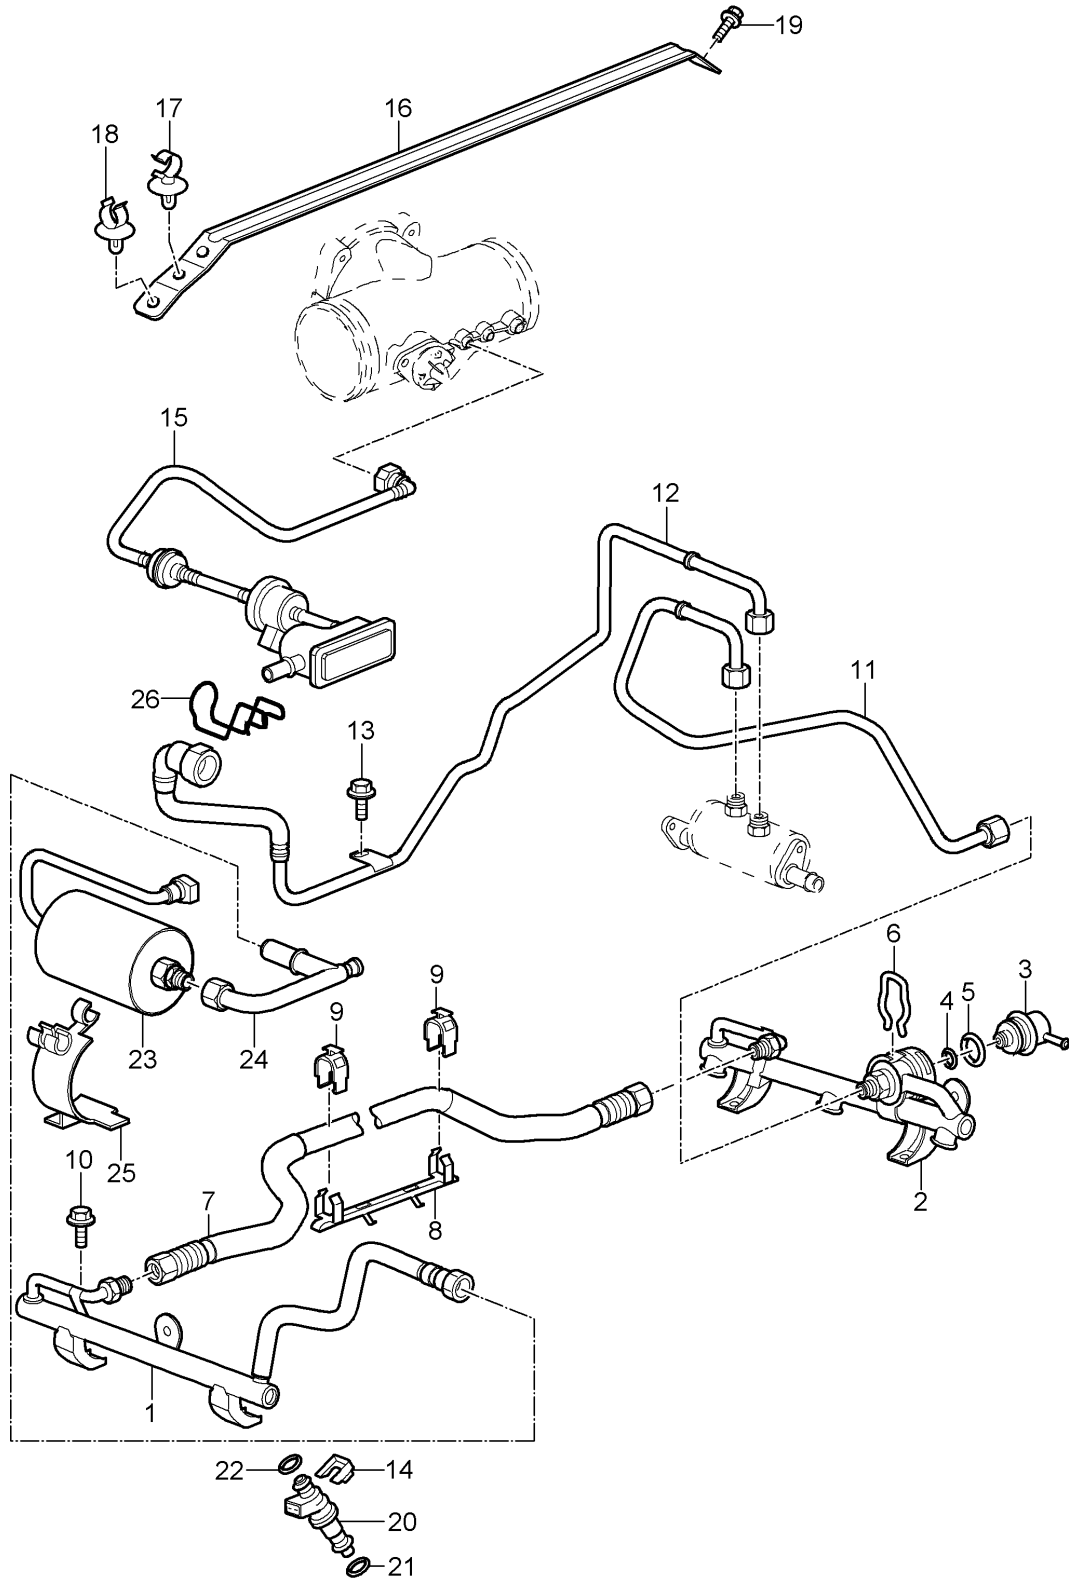

Model: 997T07

Model life 2007>>2009

Model: 997T07 Model life 2007>>2009

Pos	Part Number	Description	Remark	Qty	Model
		Fuel collection pipe			M97.70
1	997 110 307 73	Fuel collection pipe Cyl. 1 - 3		1	
1	997 110 307 74	Fuel collection pipe Cyl. 1 - 3		1	
2	997 110 308 72	Fuel collection pipe Cyl. 4 - 6		1	
2	997 110 308 73	Fuel collection pipe Cyl. 4 - 6		1	
3	997 110 199 70	Pressure regulator		1	
4	999 707 276 40	O-ring 5 X 2,5		1	
5	999 707 277 40	O-ring 20 X 2,5		1	
6	993 110 196 00	Retaining clip		1	
7	997 110 309 72	Fuel hose		1	
8	997 110 311 70	Guide rail Fuel line		1	
9	997 110 312 70	Clamp Fuel line		2	
10	900 385 041 01	Torx screw M 6 X 12		4	
11	997 110 314 71	Fuel line Fuel cooler		1	
12	997 110 315 70	Fuel line Return line		1	
13	900 385 009 01	Torx screw M 6 X 16		1	
14	996 110 113 52	Retaining clip		6	
15	997 110 029 73	Vent line		1	
16	997 110 249 71	Support Tank ventilation		1	
17	999 507 123 40	Support M >> 628 01460		1	
(17)	999 507 128 41	Line bracket M 628 01461 >>		1	
18	999 507 785 41	Support M >> 628 01460		1	
(18)	999 507 128 41	Line bracket M 628 01461 >>		1	
19	900 385 041 01	Torx screw M 6 X 12		2	
20	997 605 132 01	Injector valve mit		6	
21	999 707 573 40	O-ring 8,30 x 3,05		6	
22	999 707 574 40	O-ring 7,52 x 3,51		6	
23	996 110 253 52	Fuel filter		1	
24	997 110 065 00	Bleeder valve	-08	1	
(24)	997 110 065 01	Bleeder valve	09-	1	
25	997 110 257 01	Support	-07	1	
(25)	997 110 257 03	Support	08-	1	
26	997 110 267 70	Safety clip		1