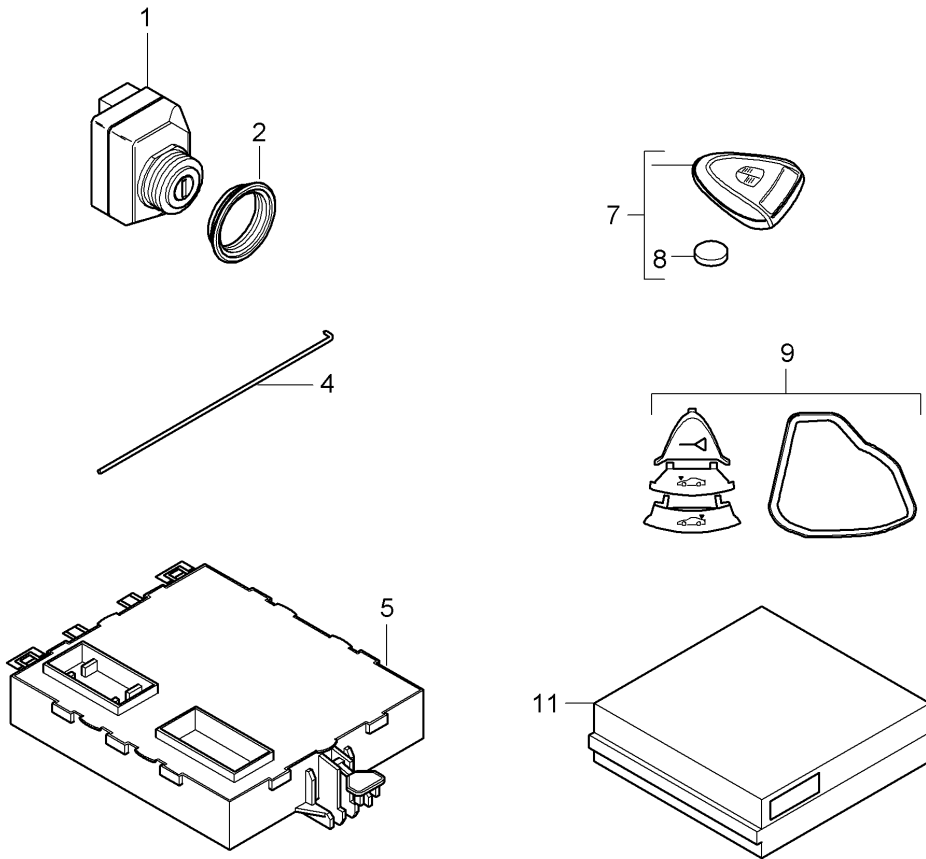

Model: 997T07

Model life 2007>>2009

Model: 997T07

Model life 2007>>2009

Pos	Part Number	Description	Remark	Qty	Model
1	997 618 159 04	Control units Ignition starter switch PORSCHE ACCESS SYSTEM Control unit		1	
2	997 618 759 00	Ignition starter switch Nut		1	
-	997 618 361 00	Cover Release		1	
4	970 618 761 00	Handheld transmitter Emergency operation Release		1	
5	997 618 171 14	Ignition starter switch Control unit PORSCHE ACCESS SYSTEM	07	1	I534
5	997 618 171 15	Control unit PORSCHE ACCESS SYSTEM		1	I534
5		Control unit PORSCHE ACCESS SYSTEM	09	1	I524
5	997 618 172 14	Control unit PORSCHE ACCESS SYSTEM	07	1	I535
5	997 618 172 15	Control unit PORSCHE ACCESS SYSTEM	-08	1	I535
5	997 618 172 16	Control unit PORSCHE ACCESS SYSTEM	-08	1	I535
5	997 618 172 15	Control unit PORSCHE ACCESS SYSTEM	09	1	I525
5	997 618 172 16	Control unit PORSCHE ACCESS SYSTEM	09	1	I525
-	997 612 053 00	Connecting line Antenna booster Control unit POS. 5	/LL -08	1	I098/534
-		Connecting line Antenna booster Control unit POS. 5	/LL 09	1	I098/665
-	997 612 053 01	Connecting line Antenna booster Control unit POS. 5	/LL -08	1	I098/535
-		Connecting line Antenna booster Control unit POS. 5	/LL 09	1	I098/675
-	997 612 054 00	Connecting line Antenna booster Control unit POS. 5	/RL -08	1	I099/534
-		Information available Connecting line Antenna booster Control unit POS. 5	/RL 09	1	I099/665
-	997 612 054 01	Information available Connecting line Antenna booster Control unit POS. 5	/RL -08	1	I099/535
-		Information available Connecting line Antenna booster Control unit POS. 5	/RL 09	1	I099/675