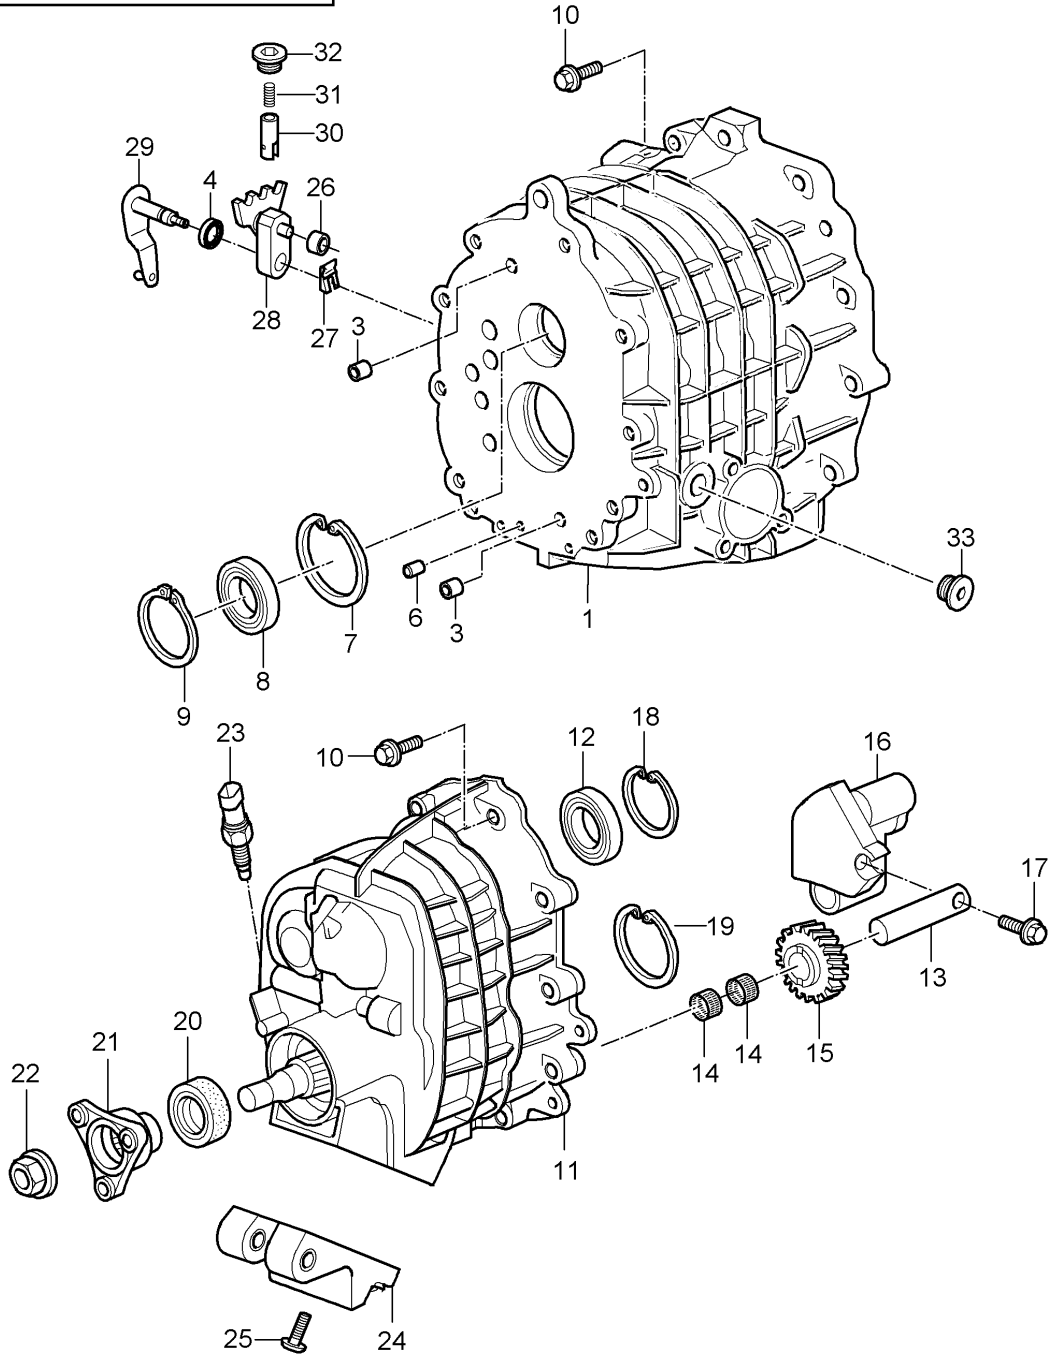

Model: 997T07

Model life 2007>>2009

Model: 997T07

Model life 2007>>2009

Pos	Part Number	Description	Remark	Qty	Model
		Gear housing Transmission cover			G97.50
1	997 301 102 50	Gear housing		1	
2	996 303 513 00	Round socket 15 X 21 X 22		4	
3	996 303 515 00	Bearing sleeve 15 x 17 x12		2	
4	996 303 517 00	Shaft sealing ring 15 x 21 x 5/6,5		2	
5	996 303 523 01	Bearing sleeve 13X15X10		2	
6	900 012 144 00	Straight pin A 12,0 X 14		4	
7	999 152 031 01	Circlip 68 X 1,50		1	
8	999 110 181 00	Cylindrical-roller bearing 30 X 62 X 16		1	
9	900 111 001 00	Circlip SP 62		1	
10	900 378 281 01	Hexagon-head bolt M 8 X 35		22	
11	997 301 301 51	Transmission cover		1	
12	999 110 194 00	Cylindrical-roller bearing 25 x 52 x 15		1	
13	997 302 228 50	Bolt for Reverse idler gear		1	
14	996 302 224 00	Needle cage 20 X 26 X 17		2	
15		Reverse idler gear Only by sets See illustrations 3/03/00			
16	996 302 225 51	Segment		1	
17	996 302 223 00	Hexagon-head bolt M 8 X 55		1	
18	999 152 062 01	Circlip 52 X 1,50		1	
19	999 152 024 01	Circlip 62 X 1,50		1	
20	999 113 475 40	Shaft sealing ring 40 X 62 X 10		1	
21	997 302 033 50	Output flange		1	
22	997 302 317 50	Collar nut M 20 X 1,5		1	
23	996 606 133 00	Switch Back-up light		1	
24	722 260 006 2	Bearing Transmission cover		1	
25	999 073 095 01	Oval-head screw M 8 X 30		4	
26	996 303 303 00	Roller 20 X 8 X 8		1	
27	996 303 383 00	Lock		1	
28	996 303 033 00	Shift segment		1	
29	997 303 031 50	Gearshift lever		1	
30	996 303 035 00	Bolt		1	
31	996 303 235 00	Compression spring		1	
32	900 908 021 01	Screw plug M 18 x 1,5		1	
33	N 910 597 01	Screw plug M 22 x 1,5		1	
34	997 303 315 50	Vibration damper		2