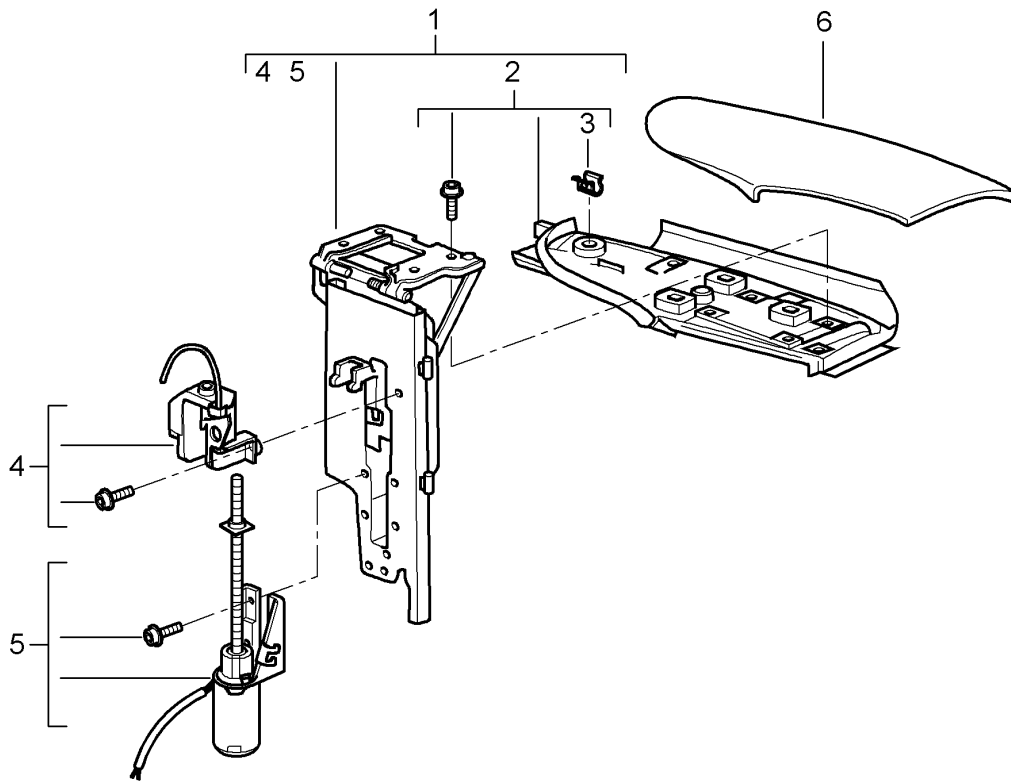

Model: 997T07

Model life 2007>>2009

Model: 997T07

Model life 2007>>2009

Pos	Part Number	Description	Remark	Qty	Model
		Flap Lateral Folding top			
1	996 561 175 01	Flap	/L	1	
(1)	996 561 176 01	Flap	/R	1	
2	996 561 625 00	Lower part	/L	1	
(2)	996 561 626 00	Lower part	/R	1	
3	999 507 533 02	Clamp		X	
4	996 561 685 00	Microswitch	/L	1	
(4)	996 561 686 00	Microswitch	/R	1	
5	996 561 675 00	Driving mechanism	/L	1	
(5)	996 561 676 00	Driving mechanism	/R	1	
6		See illustrations 8/07/07	/R	1