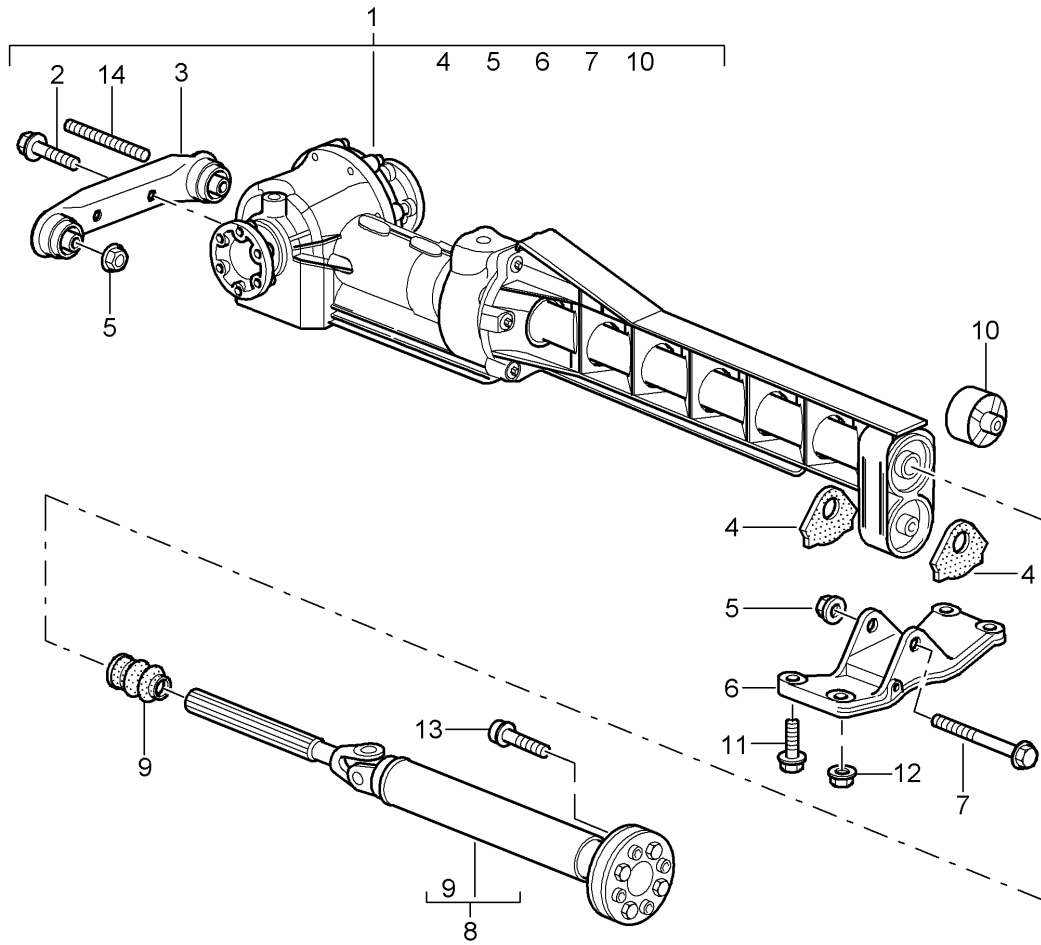

Model: 997T07

Model life 2007>>2009

Pos	Part Number	Description	Remark	Qty	Model
4	999 059 064 00	Taper roller bearing 50 X 90 X 20		1	
5	999 059 066 02	Taper roller bearing 50 X 80 X 20		1	
6	997 332 209 51	Joint flange		2	
(6)	997 332 209 52	Joint flange		2	
7	999 217 027 01	Hexagon-head bolt M 10 X 85		2	
8	999 113 356 40	Shaft sealing ring 48 X 68 X 10		2	

Model: 997T07

Model life 2007>>2009