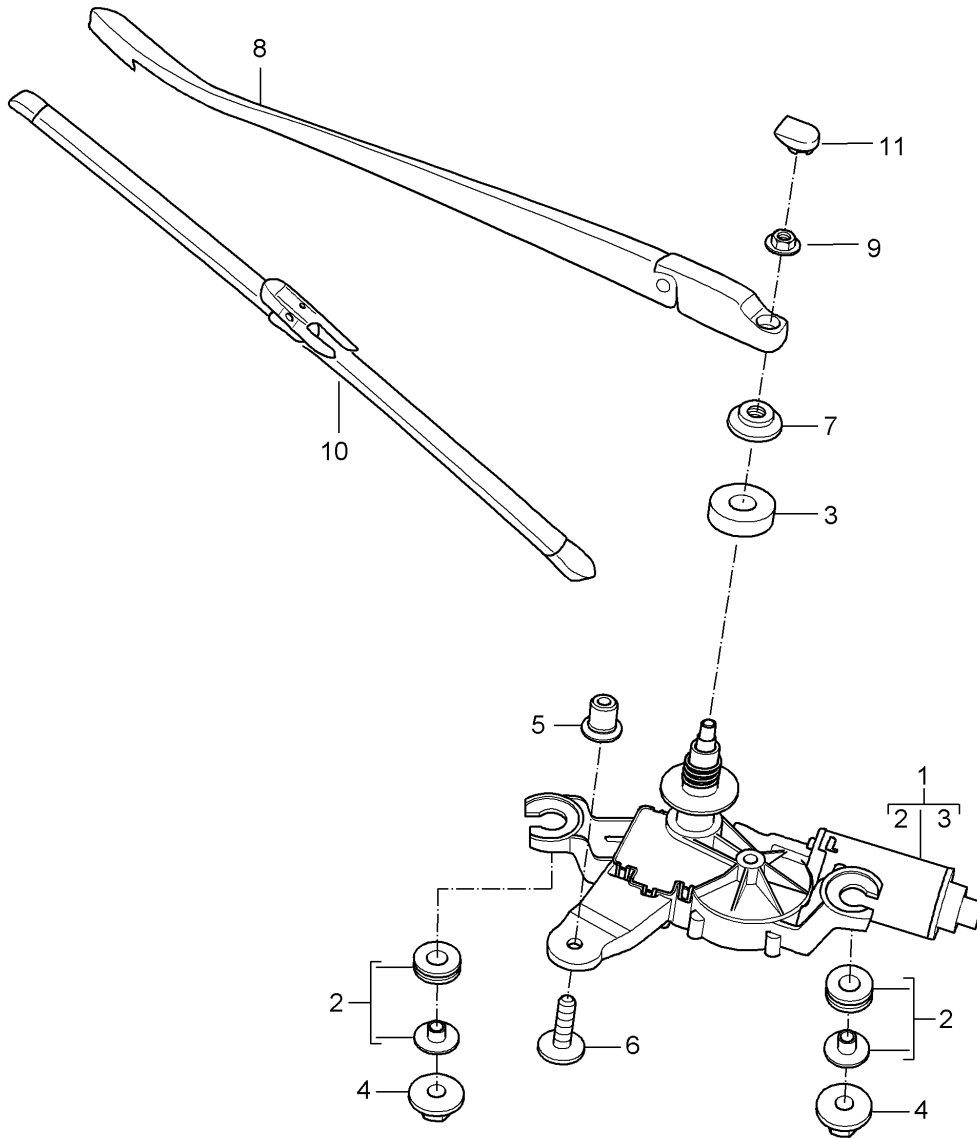

Model: 997T07

Model life 2007>>2009

Model: 997T07

Model life 2007>>2009

Pos	Part Number	Description	Remark	Qty	Model
		Rear window wiper			I425
1	997 628 080 00	Wiper motor		1	
2	997 628 908 00	Repair kit		1	
-		Comprising:			
-		Grommet		2	
-		Bush		2	
3	997 628 910 00	Sealing ring		1	
4	999 076 078 01	Hexagon nut		2	
		M 6			
5	999 500 078 00	Speed nut		1	
6	999 073 468 01	Combination screw		1	
		M 6 X 22 SC			
7	997 628 273 00	Grommet		1	
8	997 628 169 00	Wiper arm		1	
9	900 377 003 03	Hexagon nut		1	
10	997 628 189 00	Wiper blade		1	
11	997 628 122 00	Cap		1