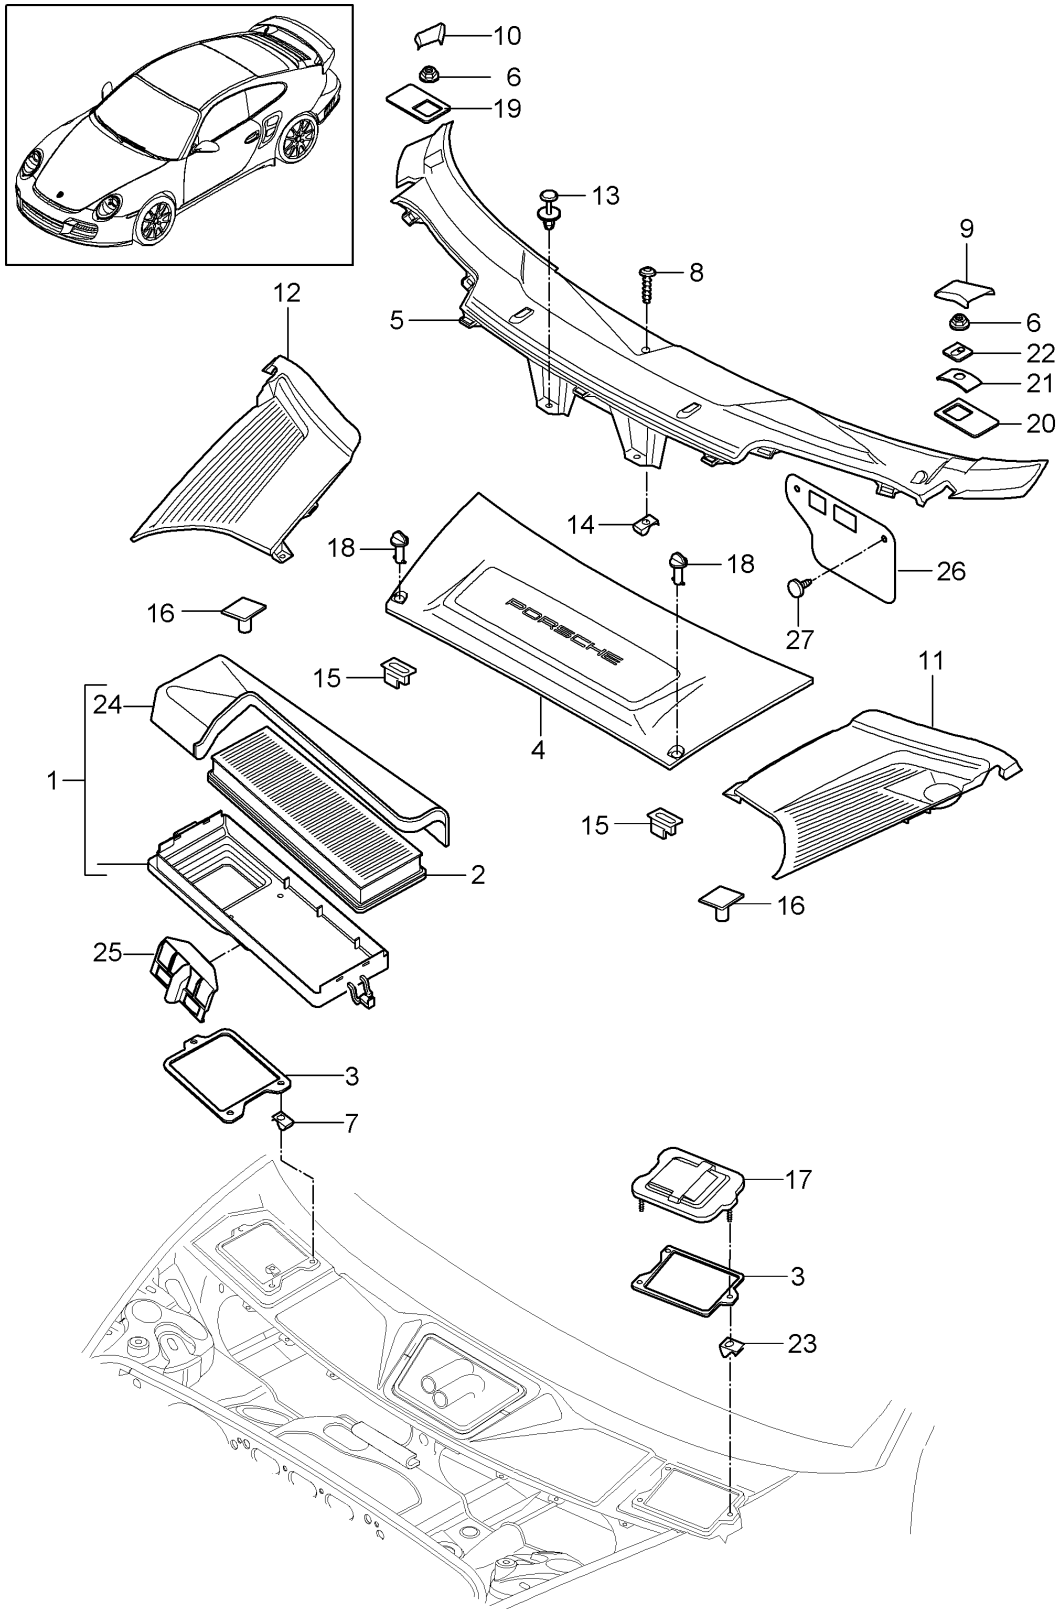

Model: 997T07

Model life 2007>>2009

Pos	Part Number	Description	Remark	Qty	Model
1	996 126 011 52	Compressor		1	
2	996 573 926 00	Compressor Magnetic clutch		1	
3	900 385 102 01	Repair kit Torx screw BM 8 X 90		2	
4	996 126 102 71	Spacer		1	
5	900 385 281 01	Torx screw BM 8 X 120		1	
6	996 573 926 01	Oil filler screw		1	
7	996 573 926 02	Sealing ring		1	
8	900 067 147 02	Pan-head screw M8 X 25		2	
8	900 067 147 01	Pan-head screw M8 X 25		2	
-	000 043 200 04	Oil for Compressor 250ML		1	

Model: 997T07

Model life 2007>>2009