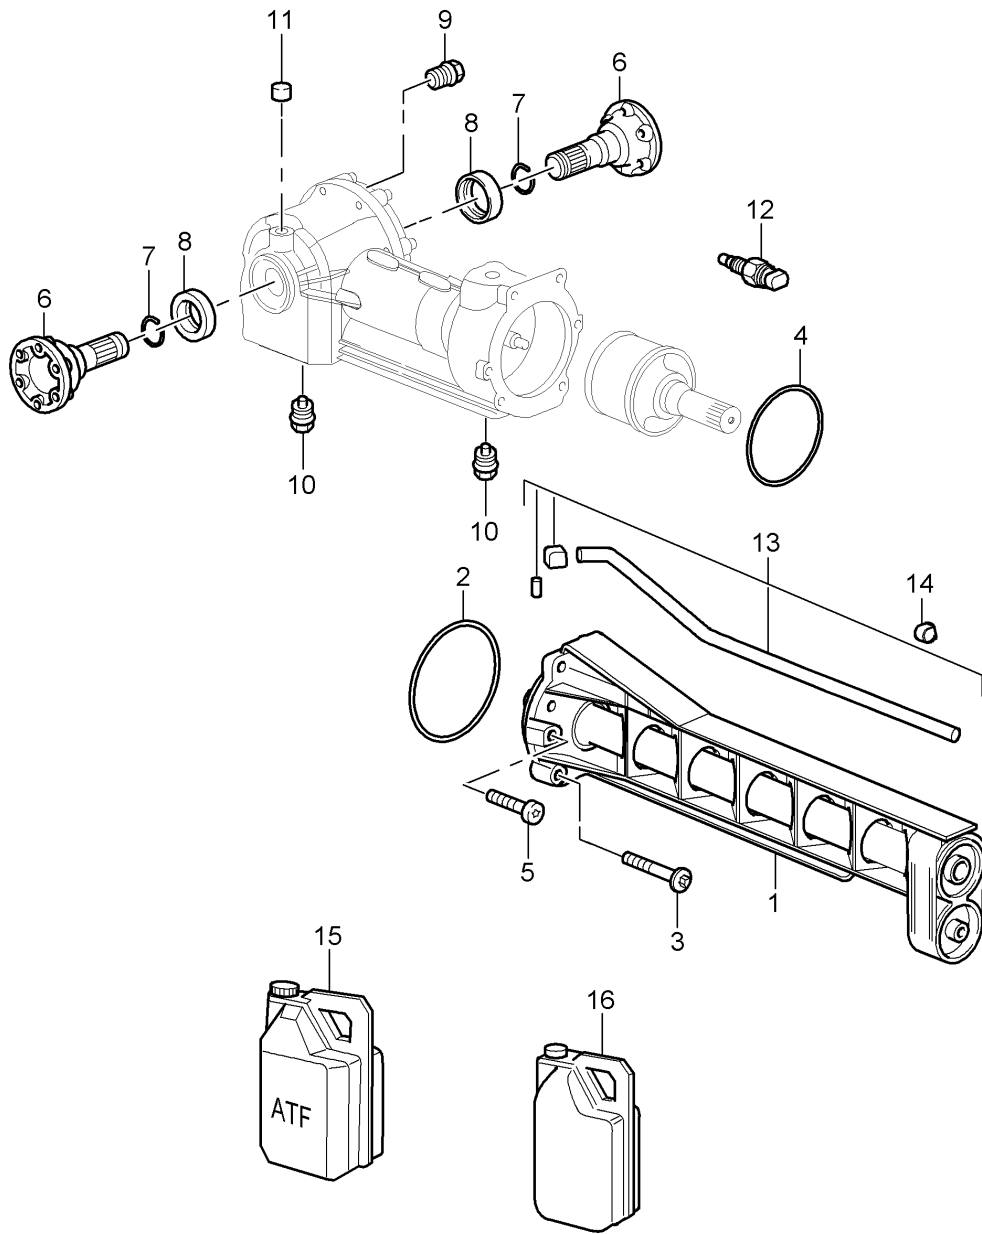

Model: 997T07

Model life 2007>>2009

Pos	Part Number	Description	Remark	Qty	Model
1	997 349 020 50	Front-axle final drive Cardan shaft		1	
2	999 072 034 09	Front-axle final drive Ready for installation		2	
3	997 375 934 00	Conical screw M 10 X 28		1	
4	997 375 257 00	Transmission carrier Front		2	
5	900 380 008 09	Stop		1	
6	997 375 343 00	Lock nut M 10		1	
7	900 378 142 09	Transmission carrier Rear		1	
8	997 421 020 00	Hexagon-head bolt M 10 X 90		1	
9	996 421 145 01	Cardan shaft		1	
10	996 375 054 02	Boot		1	
11	900 385 123 01	Transmission mounting		4	
12	999 076 053 09	Combination screw M 10 X 25		2	
13	900 385 097 01	Hexagon nut M 10		3	
14	999 061 111 99	Torx screw M 10 X 35		2	
		Stud M 10 X 121			

Model: 997T07

Model life 2007>>2009