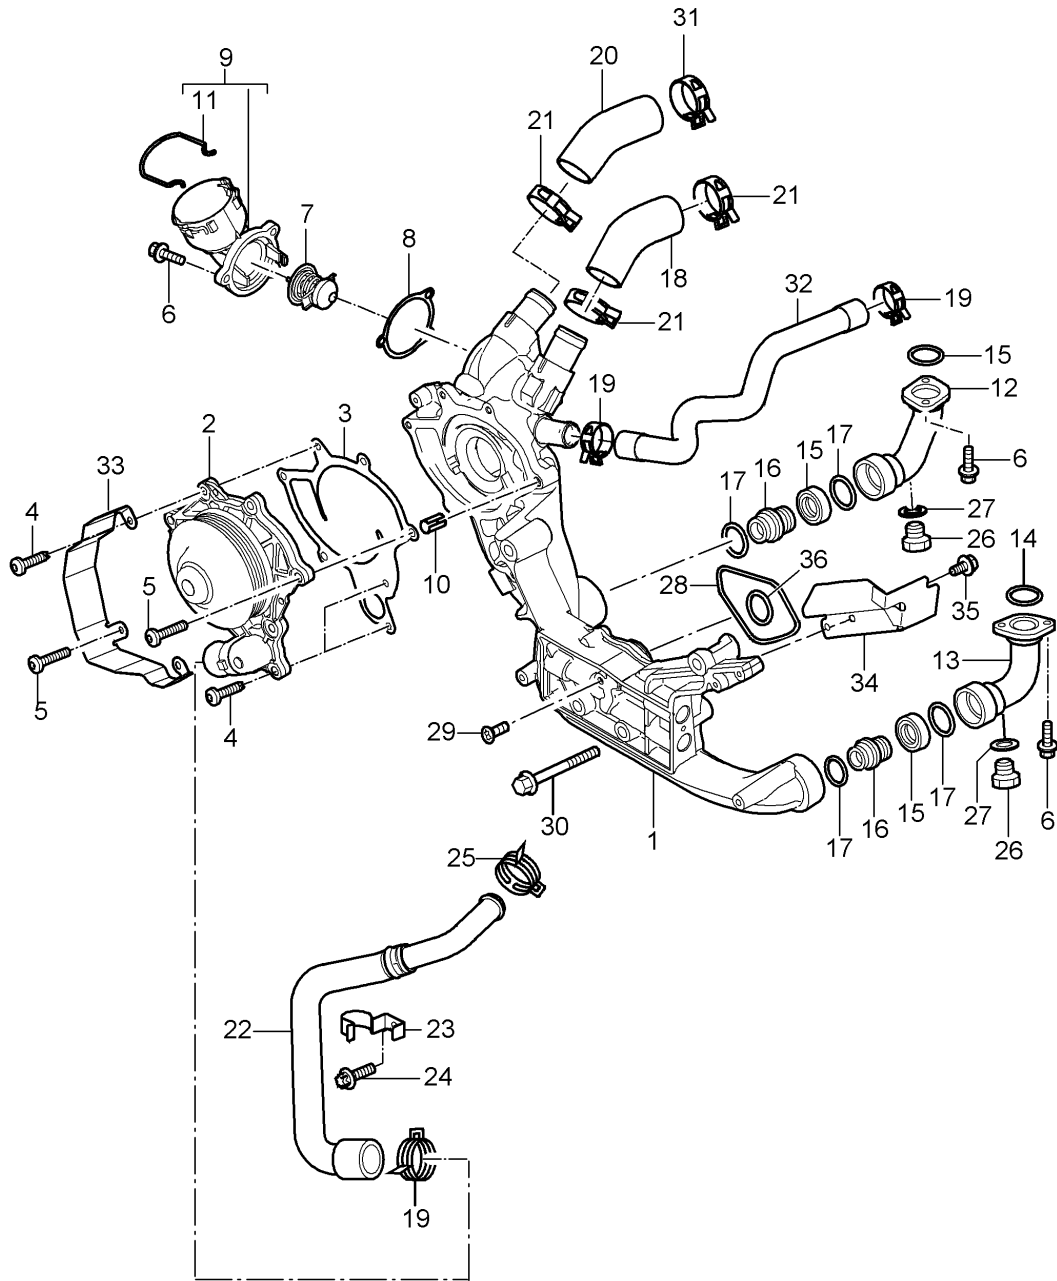

Model: 997T07

Model life 2007>>2009

Model: 997T07

Model life 2007>>2009

Pos	Part Number	Description	Remark	Qty	Model
		Water pump			M97.70
		Water pump housing			
1	997 106 002 70	Water pump housing		1	
2	997 106 011 70	Water pump		1	
(2)	997 106 011 71	Water pump		1	
(2)	997 106 011 72	Water pump		1	
3	997 106 340 00	Gasket		1	
4	999 073 102 01	Round head screw M 6 X 25		5	
5	999 073 110 01	Round head screw M 6 X 30		2	
6	900 385 019 01	Torx screw BM 6 X 20		11	
7	996 106 125 71	Thermostat insert		1	
8	996 106 326 71	Gasket		1	
9	996 106 121 72	Lid		1	
10	996 106 103 50	Dowel sleeve 8,2 X 7		2	
11	997 106 802 03	Spring		1	
12	996 106 139 71	Connection piece		1	
13	996 106 140 71	Connection piece		1	
14	999 707 410 40	O-ring 39,20 X 3,00		2	
15	996 106 214 70	Protective ring		2	
16	996 106 238 71	Joining socket		2	
17	999 707 411 40	O-ring 28,00 X 4,50		4	
18	996 106 529 73	Hose		1	
19	999 512 552 00	Hose clamp 20 -32/9		2	
19	999 512 552 01	Hose clamp 20 -32/9		2	
20	996 106 512 74	Hose		1	
21	999 512 551 00	Hose clamp 25 - 40/9		3	
21	999 512 551 01	Hose clamp 25 - 40/9		3	
22	997 106 250 72	Hose		1	
23	996 106 550 72	Support		1	
24	900 385 041 01	Torx screw M 6 X 12		1	
25	999 512 660 09	Hose clamp 29 X 12		1	
26	900 219 007 01	Screw plug M 10 X 1		2	
27	900 123 144 30	Sealing ring A 10 X 13,5		2	
28	999 707 468 40	O-ring 68 X 2		1	
29	999 073 013 01	Countersunk-head screw M 6 X 10		1	
30	900 385 119 01	Outer hexagon round screw M 10 X 70		4	
31	999 512 252 02	Hose clamp 23- 35/9		1	
32	997 106 477 72	Hose		1	
33	996 115 521 73	Supply Support		1	
34	997 115 661 70	Left Protective plate		1	
35	900 385 041 01	Right Torx screw M 6 X 12		2