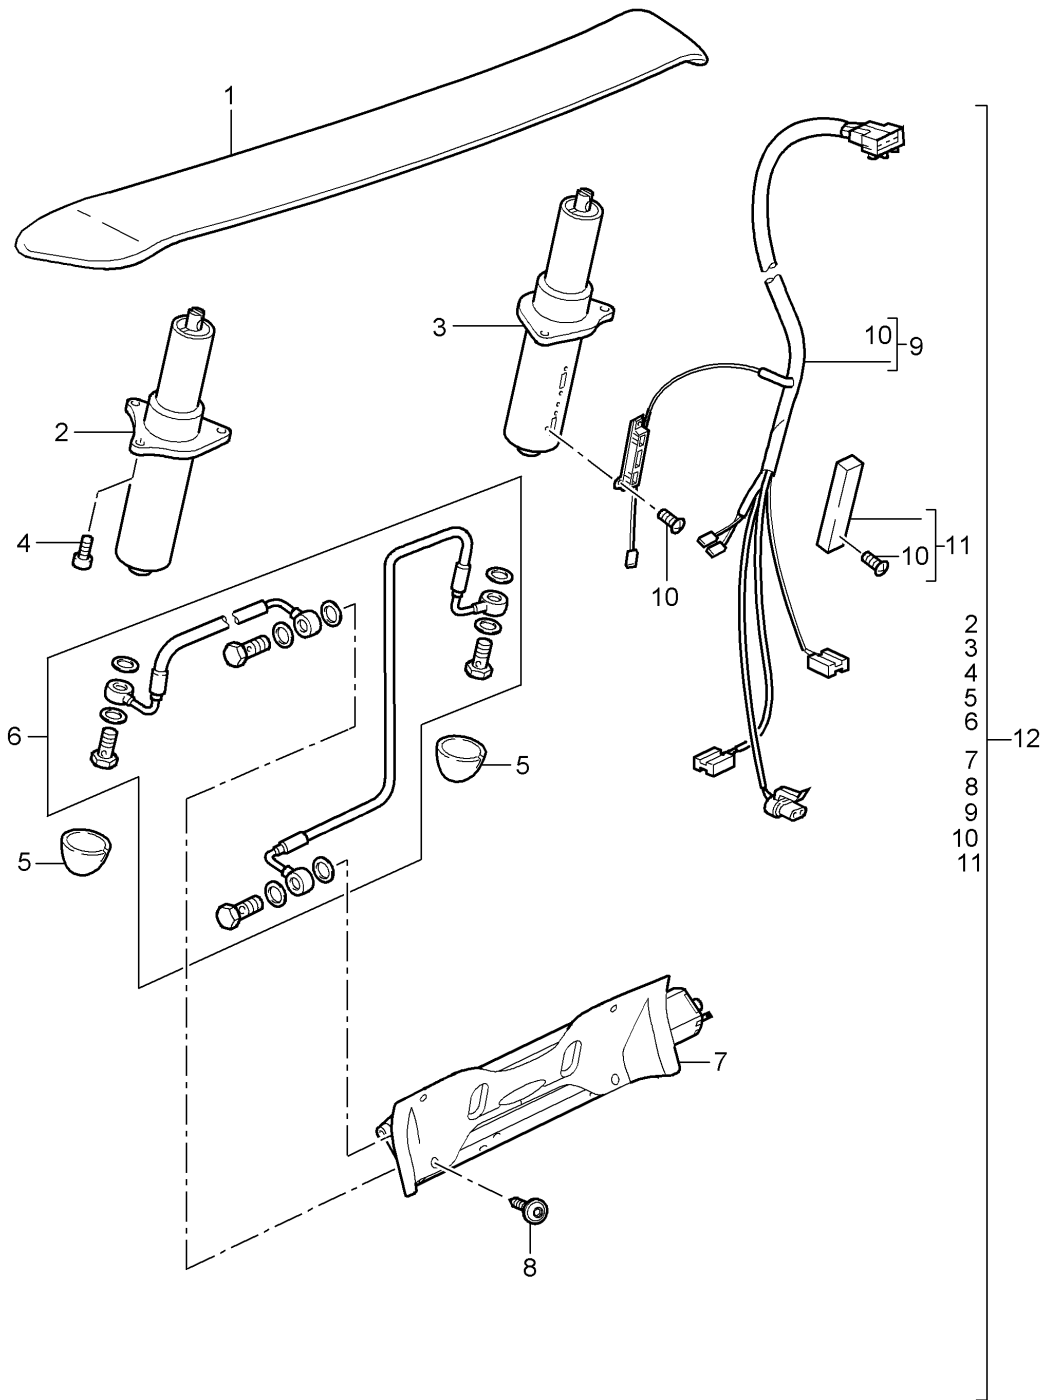

Model: 997T07

Model life 2007>>2009

Pos	Part Number	Description	Remark	Qty	Model
		Lid Rear			GT2
1	997 512 233 81	Lid Prime coated Use also:		1	
-	000 043 204 38	Sealing compound		1	
2	996 512 987 00	Adjusting screw Lid		2	
3	997 512 611 01	Gasket		1	
4	997 512 551 00	Gas-pressure spring		1	
5	999 167 051 03	Ball pin		2	
6	997 512 151 02	Hinge	/L	1	
(6)	997 512 152 01	Hinge	/R	1	
7	900 378 214 01	Hexagon-head bolt M 6 X 18		4	
8	900 075 466 01	Combination screw M 6 X 16		6	
9	997 512 153 00	Stop Hinge		2	
10	997 512 213 01	Lock upper part		1	
11	999 073 378 02	Round head screw M 6 X 20		2	
12	997 512 771 00	Air duct Air cleaner	/L	1	
(12)	997 512 772 00	Air duct Air cleaner	/R	1	
13	997 512 053 00	Lock lower part		1	
14	N 910 664 01	Combination screw M 6 X 40		2	
15	997 512 521 00	Cable Emergency operation		1	
16	900 116 002 03	Lock washer		1	
17	997 624 118 00	Actuator	-08	1	
(17)	997 624 118 01	Actuator	09-	1	
-	997 612 916 00	Repair kit Wiring harness Actuator	-08	1	
18	997 624 056 02	Blower		1	
19	999 703 451 40	Rubber sleeve 9,0 X 14,0 X 1,5		4	
20	999 209 093 01	Spacer sleeve 7,0 X 1,0 X 12		4	
21	999 073 417 01	Oval-head screw M6 X 30		4	

Model: 997T07

Model life 2007>>2009