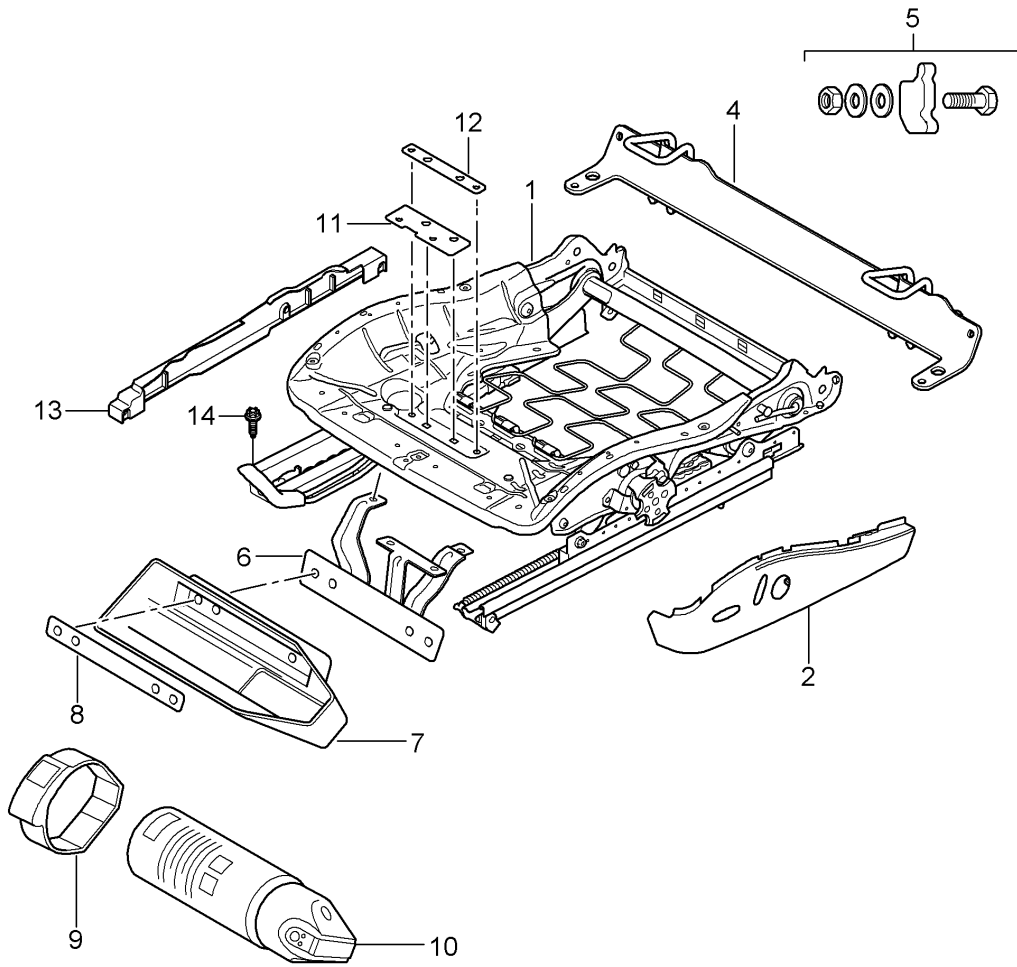

Model: 997T07

Model life 2007>>2009