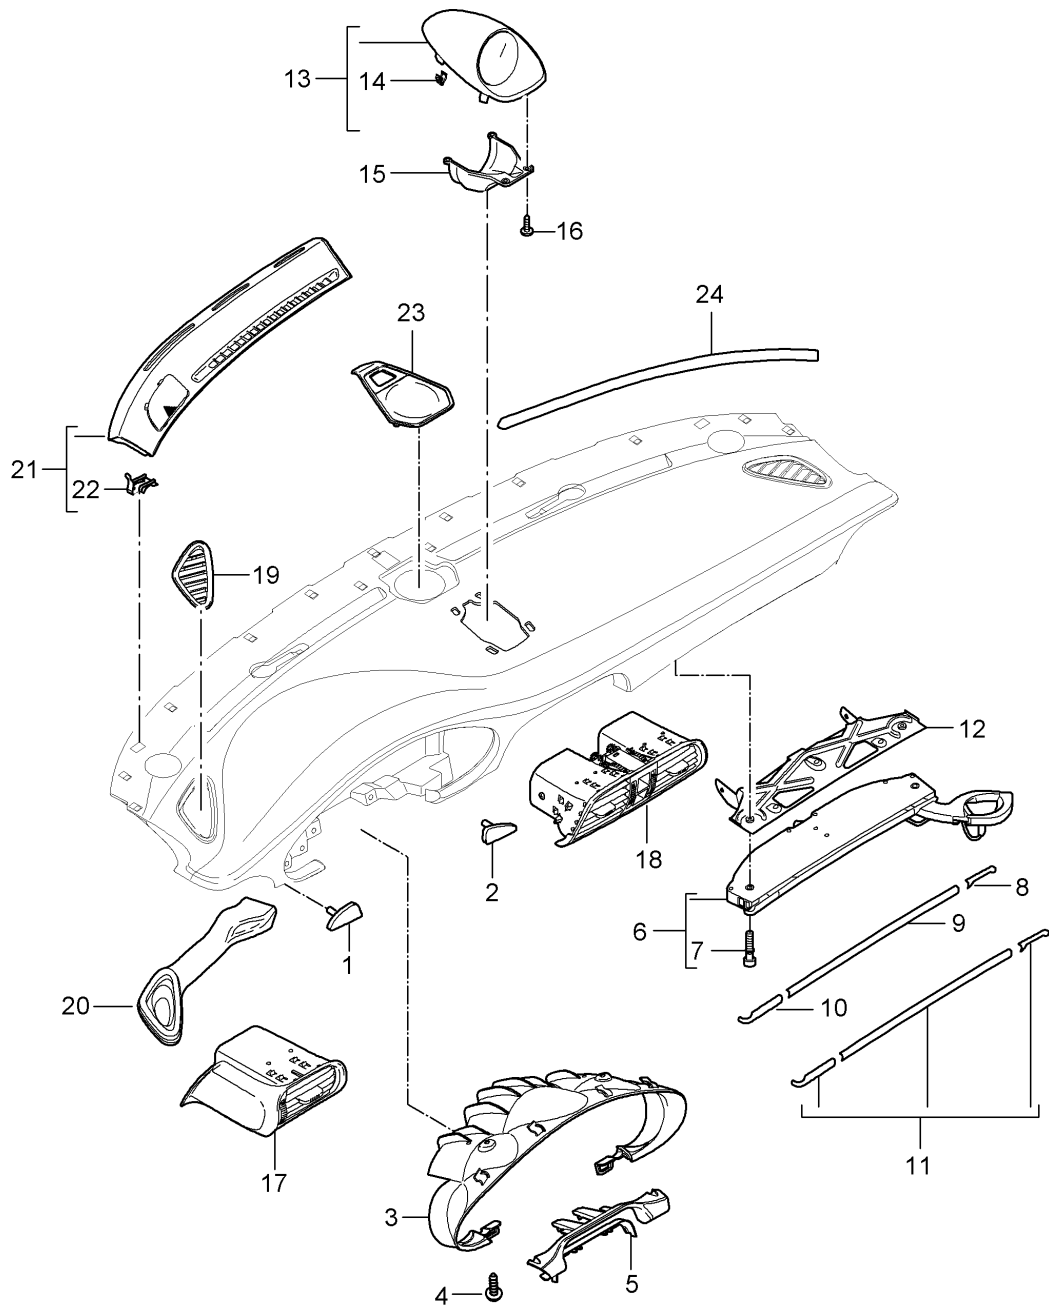

Model: 997T07

Model life 2007>>2009

Model: 997T07 Model life 2007>>2009

Pos	Part Number	Description	Remark	Qty	Model
1	997 552 381 01	Accessories Dashboard trim Upper part Moulding	/LL 08-	1	GT2 I098
1	997 552 381 01 D07 997 552 382 01	Driver's side Outer Volcano grey Moulding	/RL 08-	1	GT2 I099
1	997 552 382 01 D07 997 552 381 02	Driver's side Outer Volcano grey Moulding	/LL	1	TURBO I098
1	997 552 381 02 V04 997 552 382 02	Driver's side Outer Galvano silver Moulding	/RL	1	TURBO I099
1	997 552 382 02 V04 997 552 381 03	Driver's side Outer Galvano silver Moulding	/LL	1	TURBO I098/801
1	997 552 381 03 S61 997 552 382 03	Driver's side Outer Macassar Moulding	/RL	1	TURBO I099/801
1	997 552 382 03 S61 997 552 381 04	Driver's side Outer Macassar Moulding	/LL -08	1	TURBO I098/802
(1)	997 552 381 04 S62 997 552 382 04	Driver's side Outer Sycamore wood Moulding	/RL -08	1	TURBO I099/802
1	997 552 382 04 S62 997 552 381 05	Driver's side Outer Sycamore wood Moulding	/LL	1	TURBO I098/803
1	997 552 381 05 A35 997 552 381 05	Driver's side Outer Black Moulding	/LL 08-	1	GT2 IXGB/098
(1)	997 552 381 05 A35 997 552 382 05	Driver's side Outer Black Moulding	/RL	1	TURBO I099/803
(1)	997 552 382 05 A35 997 552 382 05	Driver's side Outer Black Moulding	/RL 08-	1	GT2 IXGB/099
	997 552 382 05 A35	Driver's side Outer Black