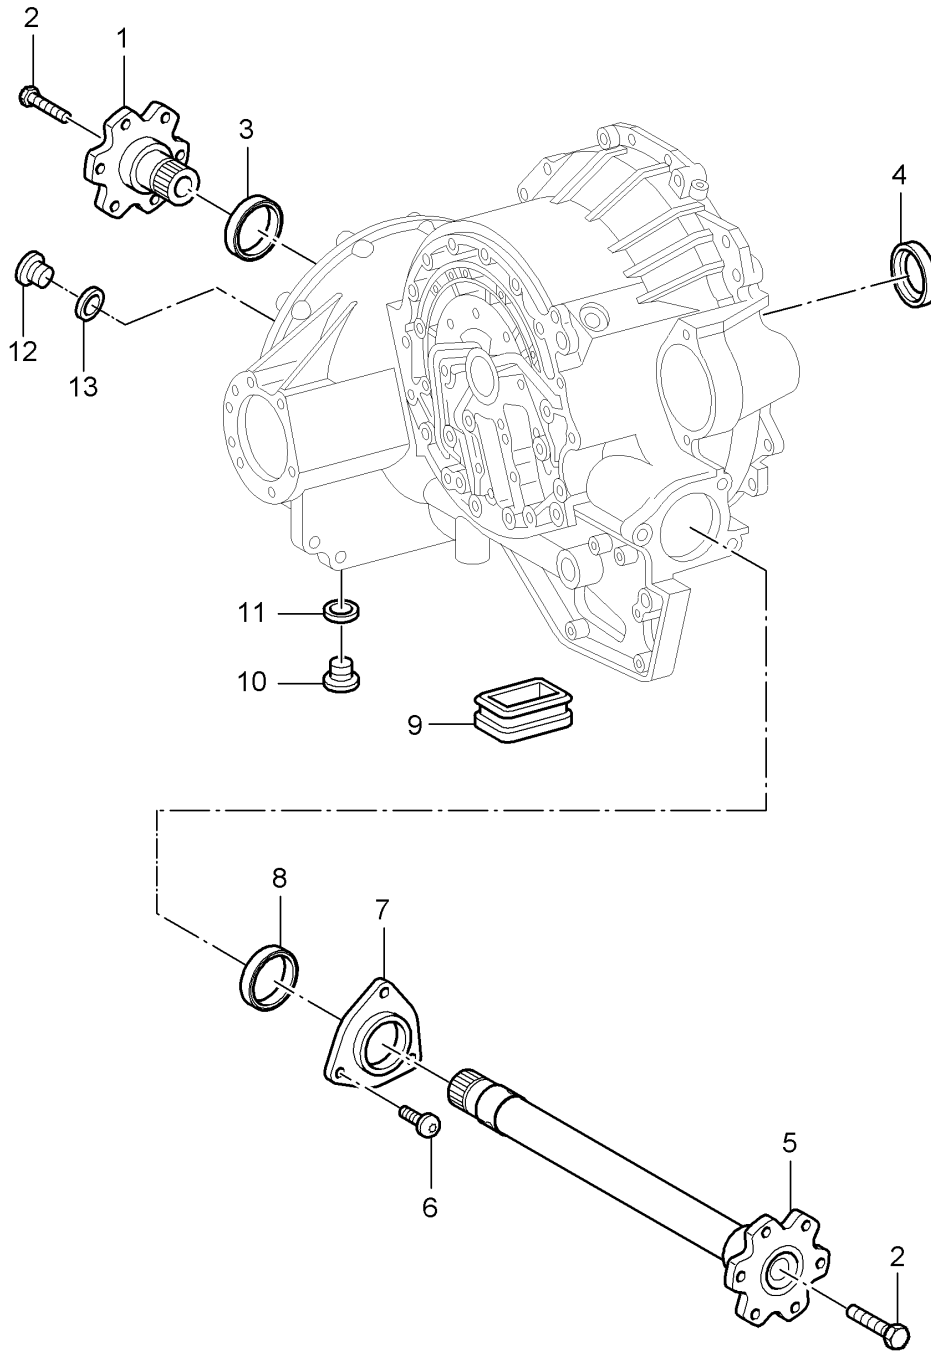

Model: 997T07

Model life 2007>>2009

Model: 997T07

Model life 2007>>2009

Pos	Part Number	Description	Remark	Qty	Model
		Tiptronic Differential			A97.50
1	722 274 024 5	Drive flange Short		1	
2	900 074 192 09	Hexagon-head bolt M 10 X 55		1	
2	900 074 192 03	Hexagon-head bolt M 10 X 55		1	
3	022 997 924 7	Shaft sealing ring		1	
4	018 997 044 7	Sealing ring Oil pump		1	
5	722 270 062 0	Flange Long		1	
6		Hexagon-head bolt M 5 X 12		1	
7	722 353 070 6	Lid		1	
8	999 113 484 40	Shaft sealing ring for Lid		1	
9	722 271 028 7	Sealing rubber		1	
10	210 997 003 2	Screw plug		1	
11	900 123 060 30	Sealing ring 24 x 29		1	
12	900 219 009 01	Screw plug M18 x 1,5		1	
13	900 123 044 30	Sealing ring 18 x 22		1