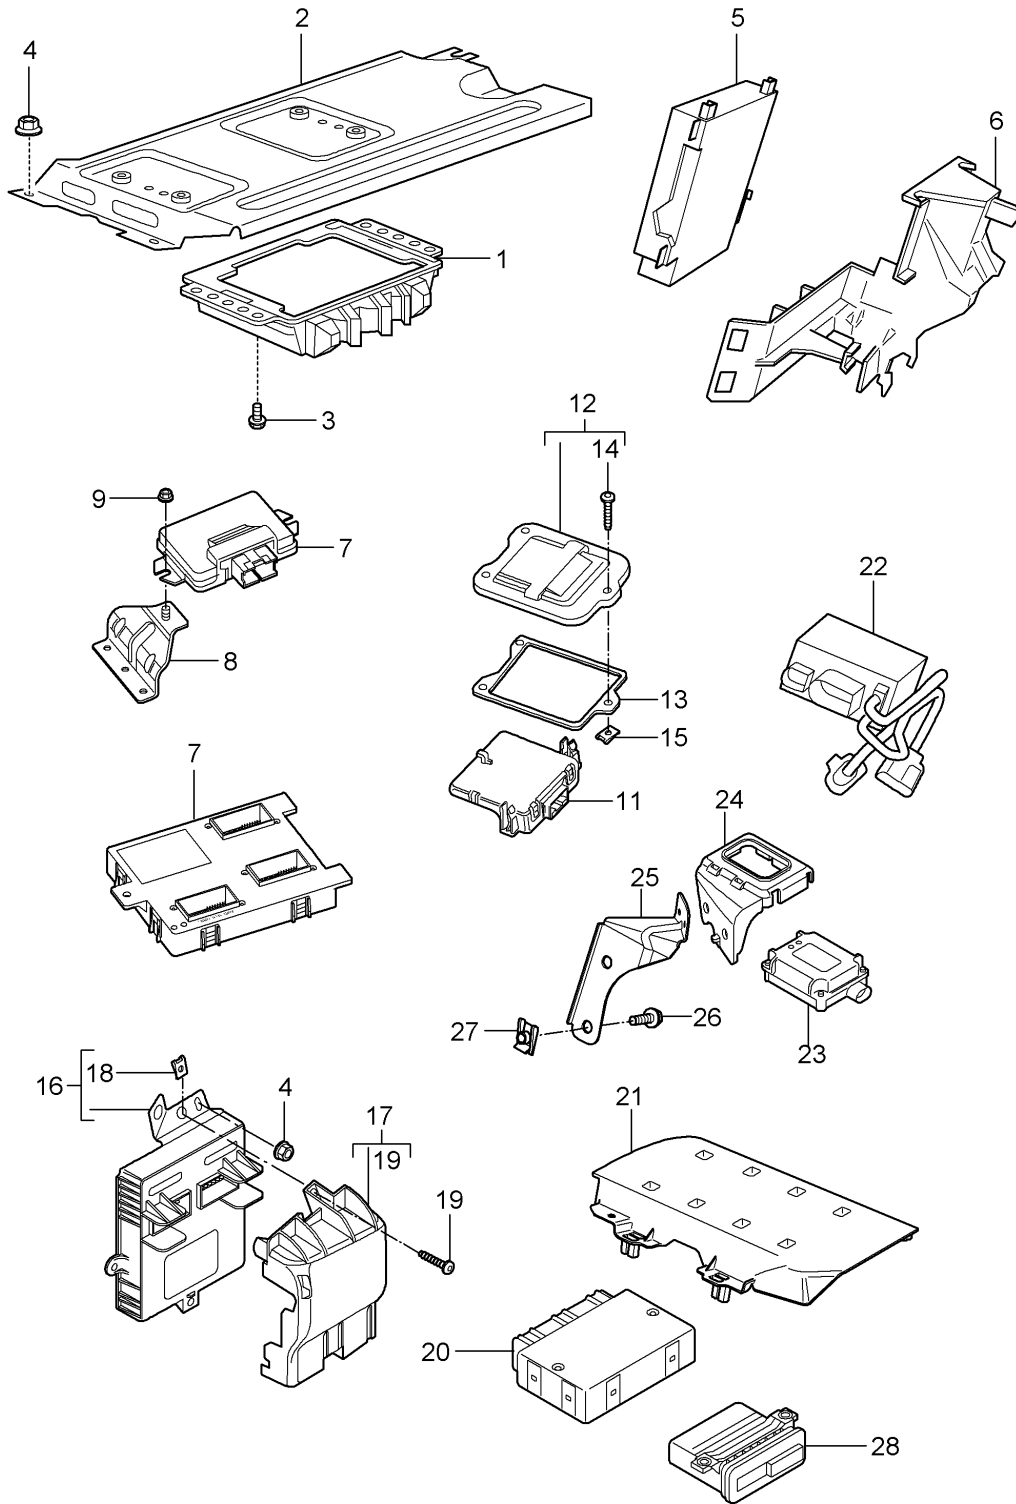

Model: 997T07

Model life 2007>>2009

Model: 997T07 Model life 2007>>2009

Pos	Part Number	Description	Remark	Qty	Model
1	997 618 602 03	Control units Control unit		1	
2	996 618 129 01	- dme - Support Control unit		1	COUPE
(2)	996 618 131 00	- dme - Support Control unit		1	CABRIO
3	999 073 189 01	- dme - Round head screw M 6 X 12		4	COUPE
(3)	999 073 060 02	Tapping screw 4,8 X 13		X	CABRIO
4	999 084 629 01	Hexagon nut M 6		3	COUPE
5	997 618 180 14	Control unit Tiptronic		1	I249
6	996 618 257 01	Support Control unit Tiptronic		1	I249
-		Control unit Convertible top control See illustrations 8/11/15		1	CABRIO
7	997 618 195 04	Control unit All-wheel		1	
8	997 618 117 00	Support Control unit All-wheel		2	
9	900 377 010 02	Hexagon nut M 6		2	
10	997 610 102 06	Control unit Vehicle electrical system		1	
10	997 618 516 01	Control unit Vehicle electrical system		1	
11	997 610 107 04	Control unit Gateway		1	
12	997 572 419 03	Lid		1	
13	997 572 221 00	Gasket		1	
14	900 143 094 09	Tapping screw ST 4,8 X 19		3	
15	999 591 855 01	Speed nut ST 4,8		3	
16	997 618 513 01	Control unit FRONT luggage compartment		1	
17	997 551 736 01	Cover		1	
18	999 507 462 09	Speed nut 4,8		1	
19	999 073 061 02	Tapping screw 4,8 X 16		1	
20	997 618 260 08	Control unit Rear end		1	
21	997 618 371 01	Support		1	
22	997 618 436 01	Control unit Cooling air control		1	TURBO
22	997 618 436 02	Control unit Cooling air control		1	TURBO
22	997 618 436 92	Control unit Cooling air control		1	GT2
23	997 618 225 03	Control unit Garage door opener		1	I608
23	997 618 227 02	Control unit Garage door opener		1	I607