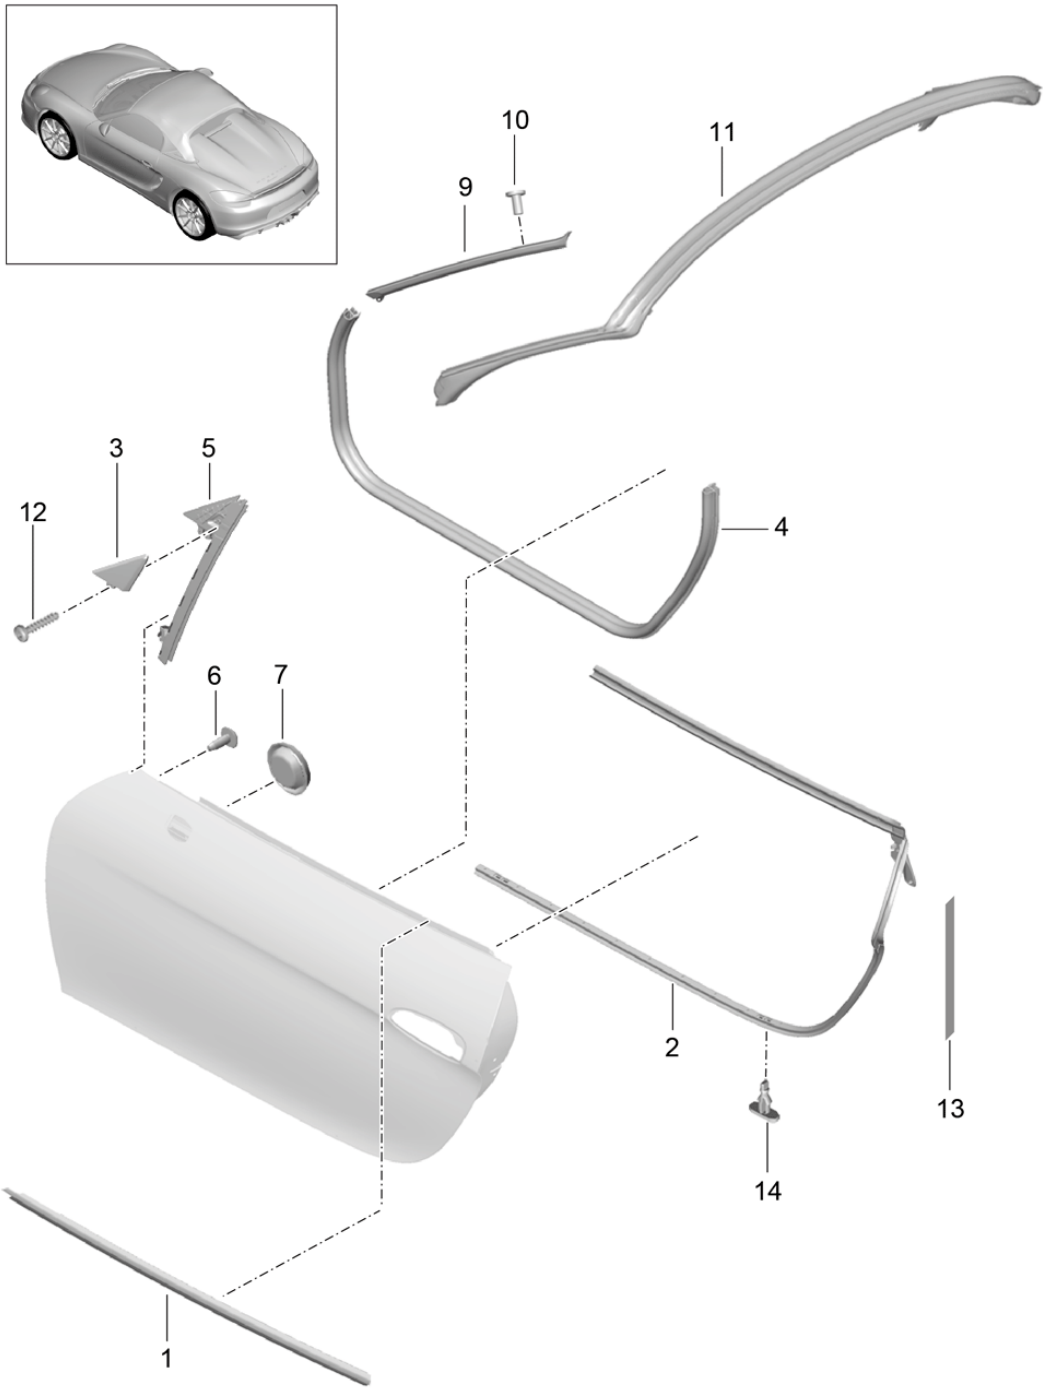

Model: 981SPY Model life 2016>>2016

Pos	Part Number	Description	Remark	Qty	Model
1	981 531 911 04 981 531 911 04 GRV	Door in white Installation parts Door lock Door Prime coated	/L	1	
(1)	981 531 912 04 981 531 912 04 GRV	Door Prime coated	/R	1	
2	991 531 319 00	Hinge	/L	2	
(2)	991 531 320 00	Hinge	/R	2	
3	999 073 192 01	Pan-head screw M 8 X 33		2	
4	991 537 151 00	Door arrester		2	
6	999 076 042 01	Hexagon nut M 6		4	
7	999 073 138 01	Round head screw M 8 X 25		2	
8	958 537 947 00	Cap		4	
9	N 910 174 01	Hinge Countersunk-head screw M 8 X 22		4	
10	3C0 837 767 A	Catch bar		2	
12	981 537 831 00	Support	/L	1	
(12)	981 537 831 00 1E0 981 537 832 00	Wing Black Support	/R	1	
13	981 537 832 00 1E0 999 073 322 02	Wing Black Oval-head screw M6X20-SC		1	
14	8J1 837 015 E	Door lock	/LL /L	1	I098/534
(14)	8J1 837 016 E	Door lock	/LL /R	1	I098/534
(14)	8J1 837 016 F	Door lock	/R	1	I072/534 I098 I534/553
(14)	8J2 837 015 E	Door lock	/RL /L	1	I099/534
(14)	8J2 837 015 F	Door lock	/RL /L	1	I099
(14)	8J2 837 016 E	Door lock	/RL /R	1	I099/534
(14)	8J2 837 016 F	Door lock	/RL /R	1	I099
15	WHT 003 688	Combination screw M8X16		4	
16	991 537 319 00	Bowden cable		2	
17	991 537 045 01	Door lock Cover	/LL	1	I098
(17)	991 537 046 01	Door lock Driver's side Cover	/RL	1	I099
18	N 010 218 13	Door lock Driver's side Hexagon-head bolt M 6 X 25		1	
19	999 084 212 03	Hexagon nut M 6		1	
20	000 043 204 38	Sealing compound		1	
20	000 043 305 06	Sealing material		1	

Model: 981SPY

Model life 2016>>2016