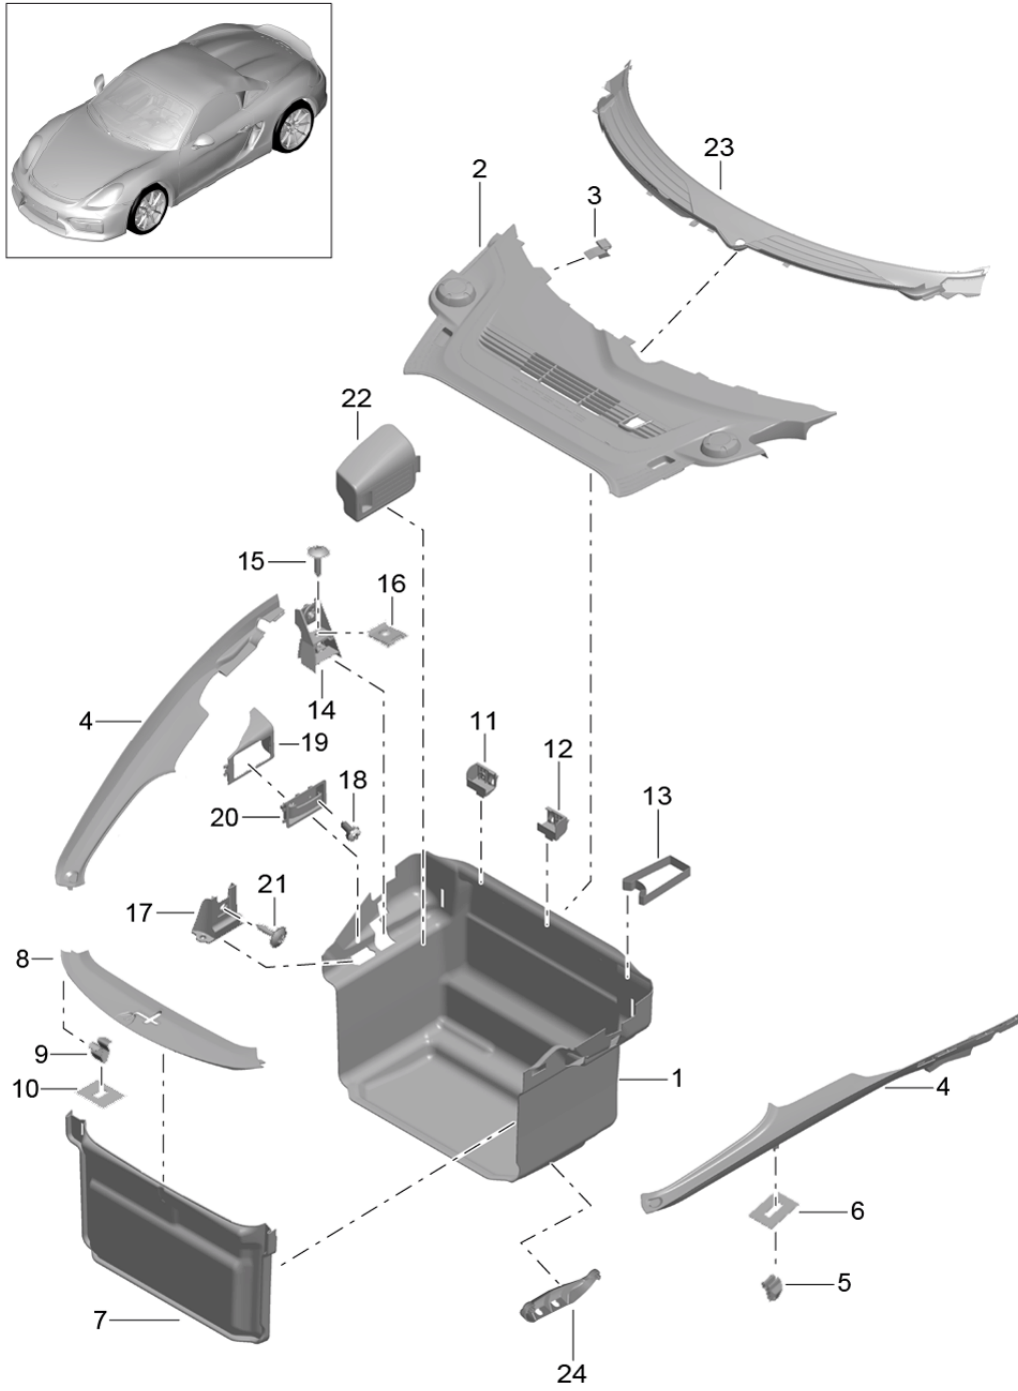

Model: 981SPY

Model life 2016>>2016

Model: 981SPY Model life 2016>>2016

Pos	Part Number	Description	Remark	Qty	Model
1	981 551 045 00	Luggage compartment Front Lining		1	-I193/-I553
1	981 551 045 00 A31 981 551 045 04	Luggage compartment Front Black Lining	16-	1	I193
2	981 551 045 04 A31 991 555 367 06	Luggage compartment Front Black Cover		1	I098
(2)	991 555 367 06 1E0 991 555 367 07	Upper Black Cover		1	I099
3	991 555 367 07 1E0 991 555 773 00	Upper Black Support		2	
4	991 555 466 03	Lid Cover	/R	1	
(4)	991 555 466 03 1E0 991 555 465 03	Wing Black Cover	/L	1	
5	991 555 465 03 1E0 999 507 130 01	Wing Black U-clamp		3	
6	999 209 113 40	Cover Spacer Clamp		3	
7	981 551 051 00	Cover Lining		1	
9	981 551 051 00 A31 999 507 047 09	Lock carrier Black Clamp		4	
10	999 209 084 40	Covering for lock Spacer Clamp		4	
11	991 551 802 00	Covering for lock Support	/R	1	-I193/-I553
12	991 551 802 00 1E0 991 551 801 00	Warning triangle Black Support	/L	1	-I193/-I553
14	991 551 801 00 1E0 991 551 825 00	Warning triangle Black Support		2	
15	999 073 418 01	Cover Front Rubber sleeve Tapping screw 4,8 X 19 Support		2	
16	999 591 348 01	Cover Front Speed nut		2	
22	991 551 422 00	Cover		1	-I553
23	991 551 422 00 1E0 991 555 563 06	Bottle of tyre sealant Black Cover		1	I098
(23)	991 555 563 06 1E0 991 555 563 07	Cowl Black Cover		1	I099
	991 555 563 07 1E0	Cowl Black