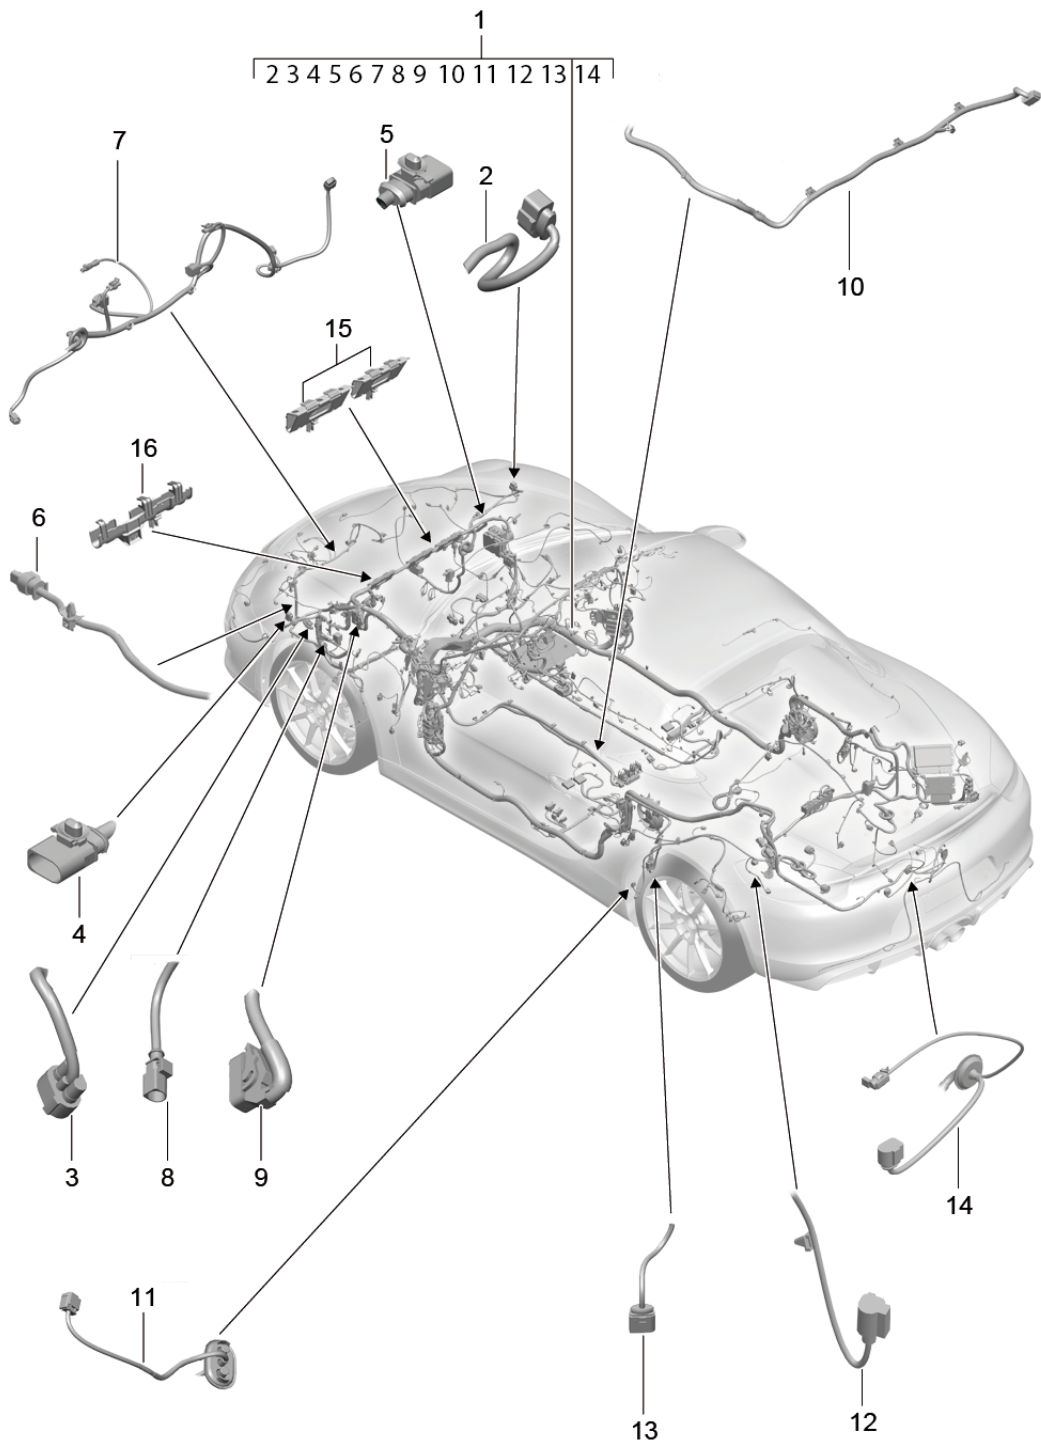

Model: 981SPY

Model life 2016>>2016

Model: 981SPY Model life 2016>>2016

Pos	Part Number	Description	Remark	Qty	Model
1	981 612 901 00	Wiring harnesses Passenger compartment And Sub-part Wiring harness Passenger compartment Vehicle Ident. No. Indicate		1	
2	991 612 920 01	Wiring harness Sub-part Headlamp Left And Right		1	
3	991 612 921 01	It is necessary to rework Wiring harness Sub-part Blower Radiator Left And Right		1	
4	991 612 922 01	It is necessary to rework Wiring harness Sub-part Connection point Lining Front Left	/L	1	
(4)	991 612 922 51	It is necessary to rework Wiring harness Sub-part Connection point Lining Front Left	/L	1	
5	991 612 937 01	It is necessary to rework Wiring harness Sub-part Connection point Lining Front Right	/R	1	
6	991 612 923 00	It is necessary to rework Wiring harness Sub-part Sensor Airbag Front Left And Right		1	
7	991 612 924 01	It is necessary to rework Wiring harness Sub-part Body front section	/LL	1	I098
(7)	991 612 924 51	It is necessary to rework Wiring harness Sub-part Body front section	/LL	1	I098
(7)	991 612 938 01	It is necessary to rework Wiring harness Sub-part	/RL	1	I099