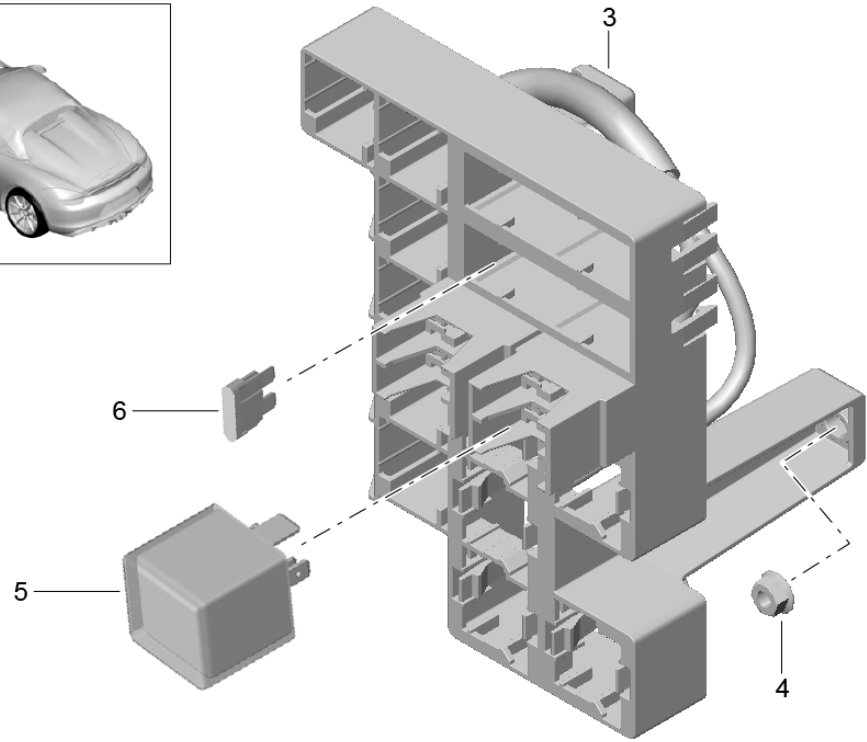

Model: 981SPY

Model life 2016>>2016