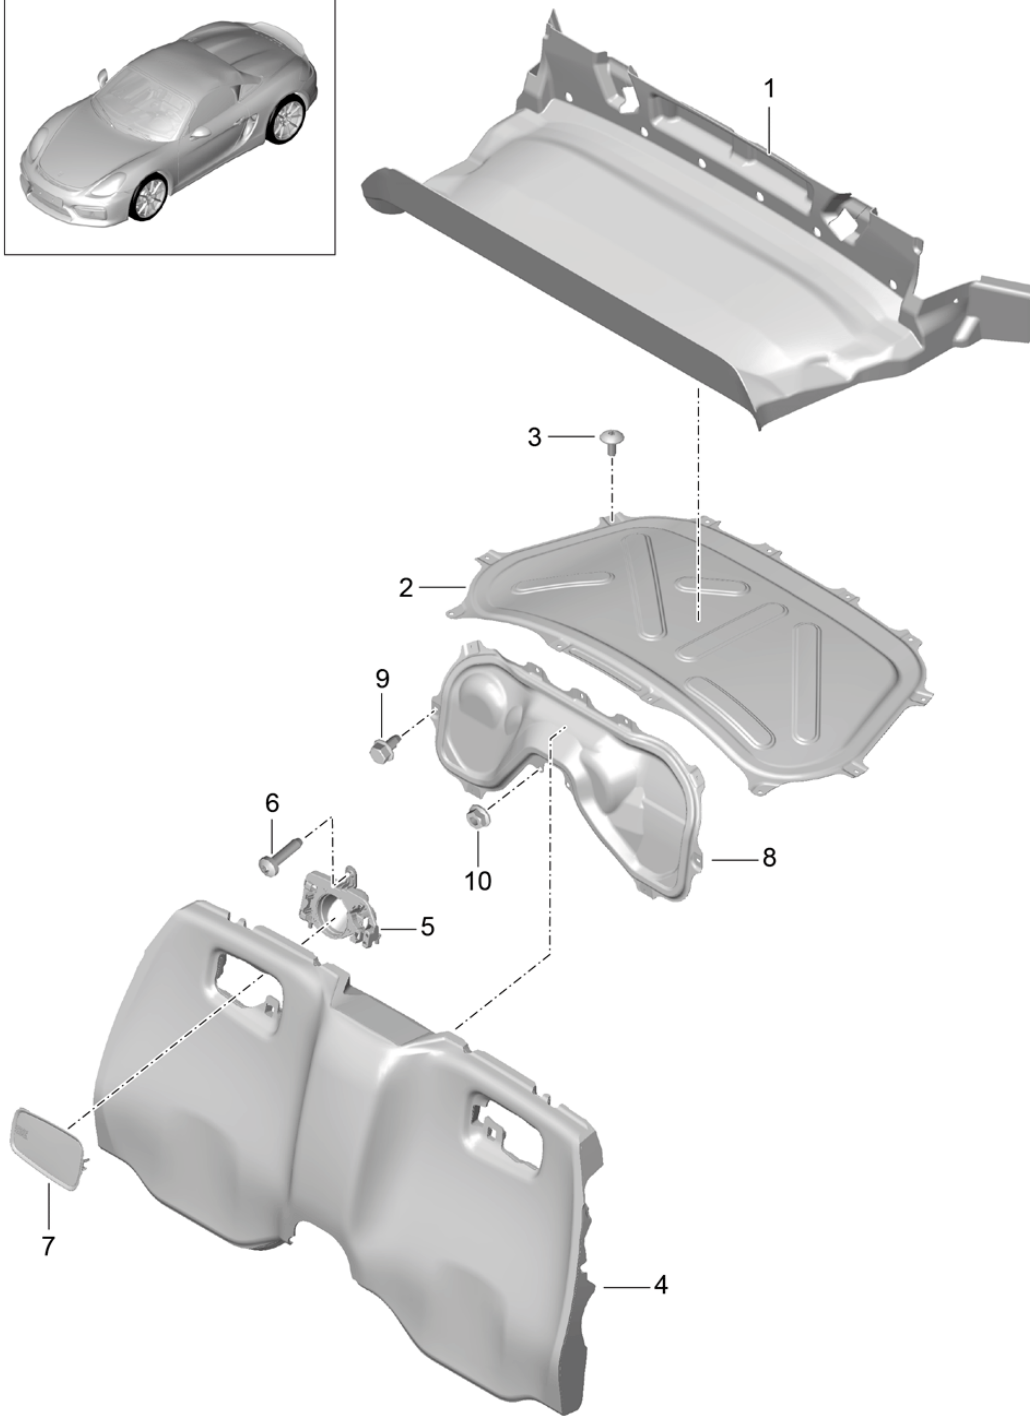

Model: 981SPY

Model life 2016>>2016

Model: 981SPY

Model life 2016>>2016

Pos	Part Number	Description	Remark	Qty	Model
1	981 551 039 04	Linings Engine compartment Carpet Lining Engine compartment		1	
2	981 551 039 04 A31 981 513 211 01	Black Lid Engine compartment		1	
3	999 073 404 01	Oval-head screw M6X14		12	
4	981 551 035 12	Lining Rear wall		1	
5	981 551 035 12 A75 981 551 087 03	Black Support Lining Rear wall	/L	1	
(5)	981 551 088 03	Support Lining Rear wall	/R	1	
6	999 073 188 09	Oval-head screw M6X26		2	
7	981 551 037 02	Cover Loudspeaker		1	
8	981 551 037 02 1E0 981 504 181 01	Black Lid Bulkhead Engine compartment		1	
9	900 378 169 01	Hexagon-head bolt M6X12		9	
10	999 084 629 01	Hexagon nut M6		2