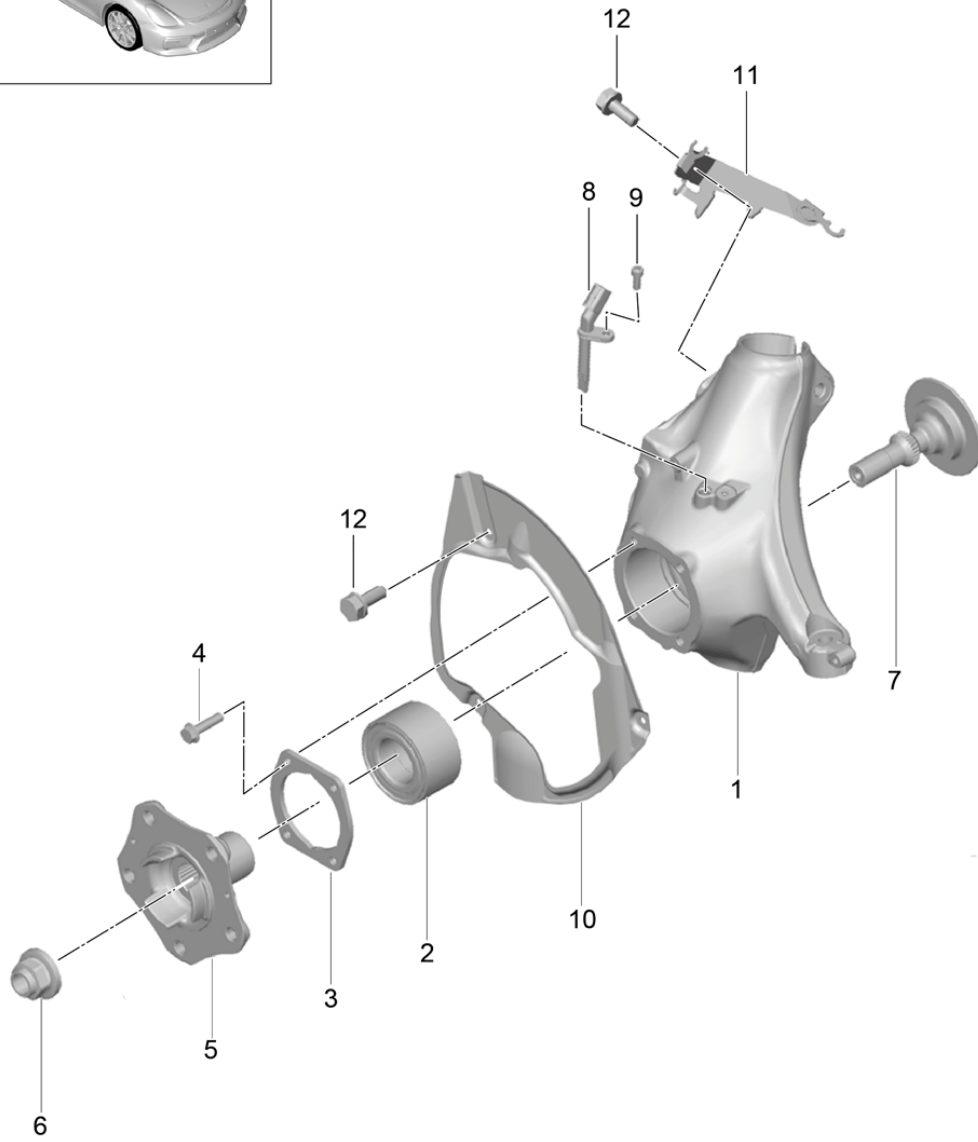

Model: 981SPY

Model life 2016>>2016

Model: 981SPY

Model life 2016>>2016

Pos	Part Number	Description	Remark	Qty	Model
		Wheel carrier			
		Wheel hub			
1	991 341 157 05	Wheel carrier	/L	1	
(1)	991 341 158 05	Wheel carrier	/R	1	
2	999 053 054 06	Angular-contact bearing		2	
3	986 331 661 20	Lid		2	
4	999 217 042 03	Hexagon-head bolt M 8 X 35		8	
5	991 341 605 03	Wheel hub		2	
6	WHT 007 021	Hexagon nut M22 X 1,5		2	
7	997 341 131 00	Tension bolt		2	
8	991 606 407 01	Speed sensor		2	
9	900 067 117 04	Pan-head screw M 6 X 16		2	
10	981 351 801 00	Cover plate	/L	1	-I450
(10)	981 351 802 00	Cover plate	/R	1	-I450
(10)	991 351 801 01	Cover plate	/L	1	I450
(10)	991 351 802 01	Cover plate	/R	1	I450
11	991 355 501 01	Support	/L	1	
(11)	991 355 502 01	Support	/R	1	
12	999 217 116 01	Hexagon-head bolt M6 X 16		8