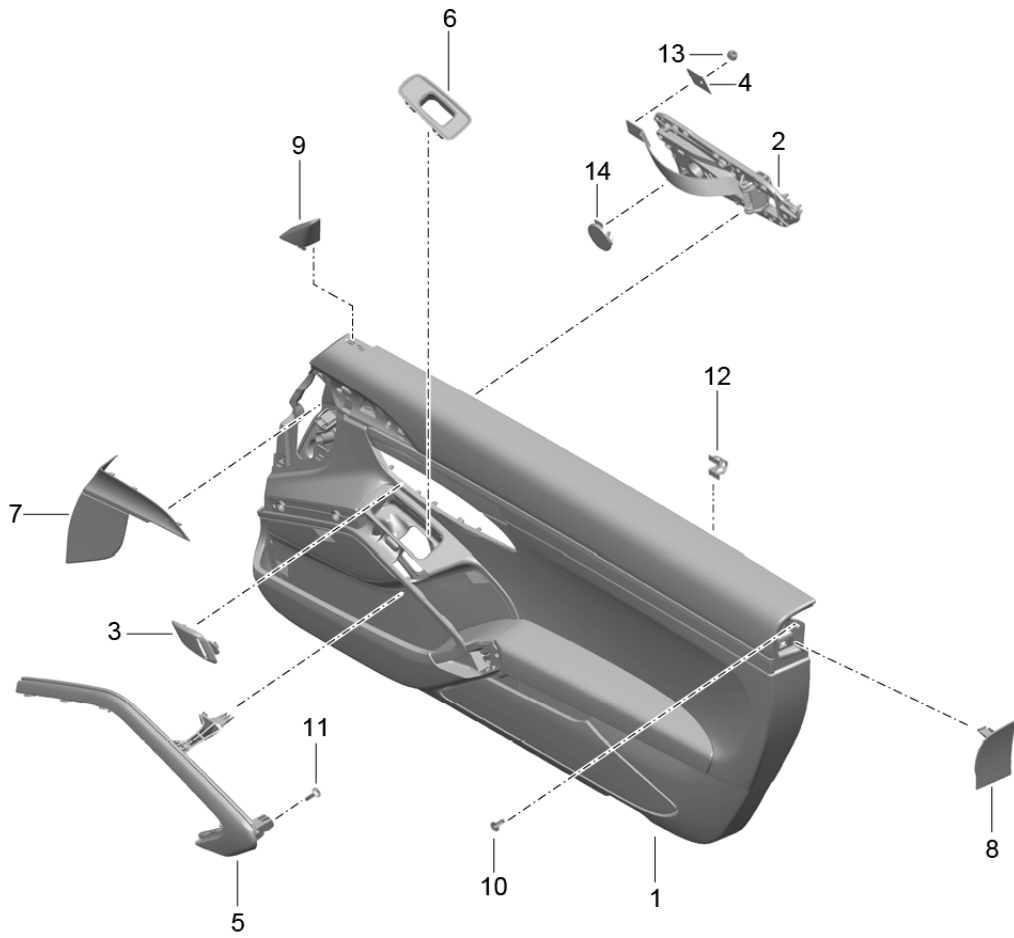

Model: 981SPY

Model life 2016>>2016