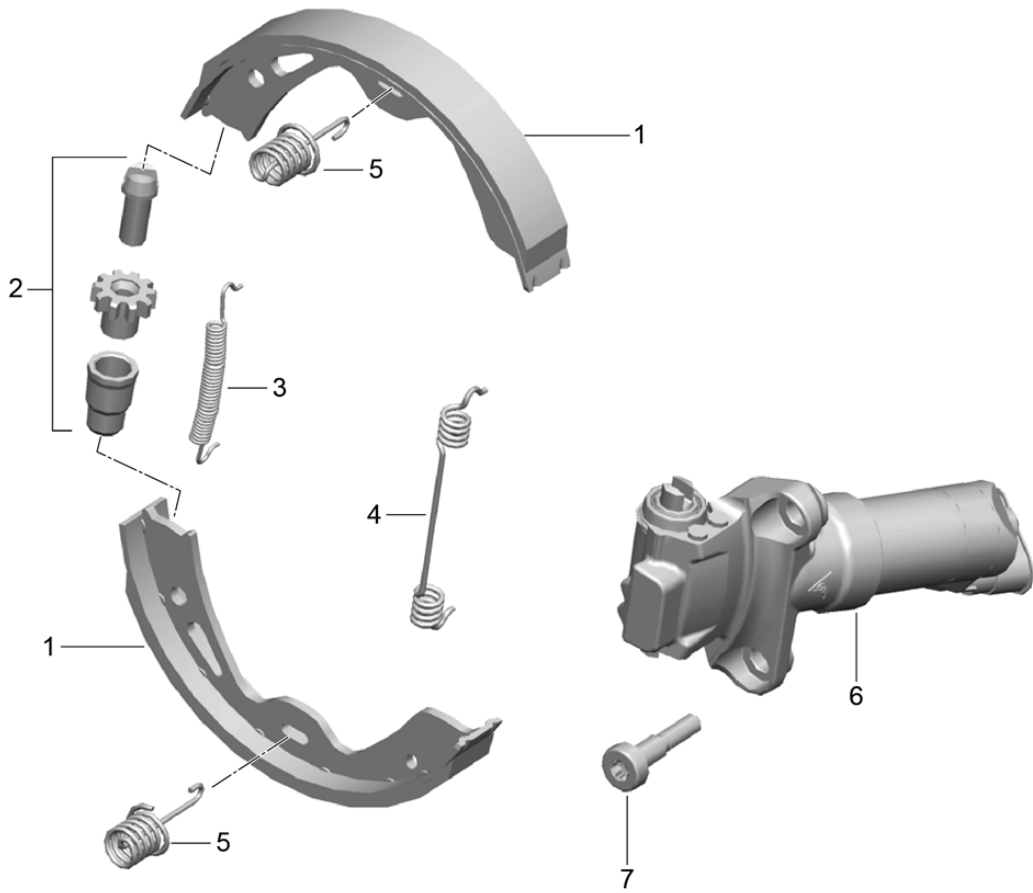

Model: 981SPY

Model life 2016>>2016

Model: 981SPY Model life 2016>>2016

Pos	Part Number	Description	Remark	Qty	Model
1	298 698 533	Parking brake Brake shoe Repair kit Comprising: Brake shoe Use also: Mounting parts D >> 13.05.2016		1 4	
1	971 698 533	Brake shoe Repair kit Comprising: Brake shoe Use also: Mounting parts D 16.05.2016>>		1 4	
2	298 609 723	Adjusting screw		2	
3	298 609 717	Tension spring		2	
4	298 609 715	Tension spring		2	
5	298 609 583	Compression spring		4	
6	298 609 404	Electric motor	/L	1	
(6)	298 609 403	Electric motor	/R	1	
7	999 073 452 01	Screw M 8 X 38		4	