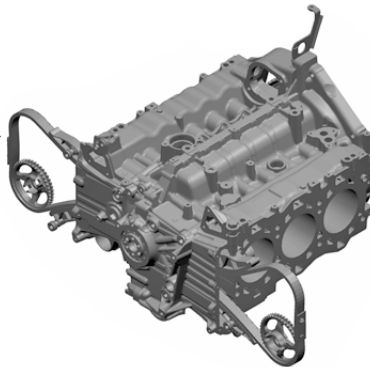

Model: 981SPY

Model life 2016>>2016

1

2

3

Model: 981SPY Model life 2016>>2016

Pos	Part Number	Description	Remark	Qty	Model
		Replacement engine without Drive plate PDK Transmission with Compressor Air conditioner			
1	9A1 100 924 02	Replacement engine	MA1.24	1	MDB.XB I036/572/573
1	9A1 100 924 BX	Replacement engine	MA1.24	1	MDB.XB I036/572/573
1	9A1 100 924 03	Replacement engine	MA1.24	1	MDB.XB I036/574
1	9A1 100 924 CX	Replacement engine	MA1.24	1	MDB.XB I036/574
2	9A1 100 924 60	Short engine Comprising: Crankcase Connecting rod Crankshaft Piston Oil pump Timing chain Parts kit without Gaskets Use also: 9990753502 98111111300 99917015190 9A110722400 99610731351	MA1.24	1	MDB.XB
2	9A1 100 924 RX	Short engine Comprising: Crankcase Connecting rod Crankshaft Piston Oil pump Timing chain Parts kit without Gaskets Use also: 9990753502 98111111300 99917015190 9A110722400 99610731351	MA1.24	1	MDB.XB
-	997 111 107 31	Gasket Short engine 9A110092460/RX Parts kit for seals Use also: 9A111086604 99970111241 9A111052402 90090601102 9A111052001 99970402090 99970764340 99970740440		2	MDB.XB