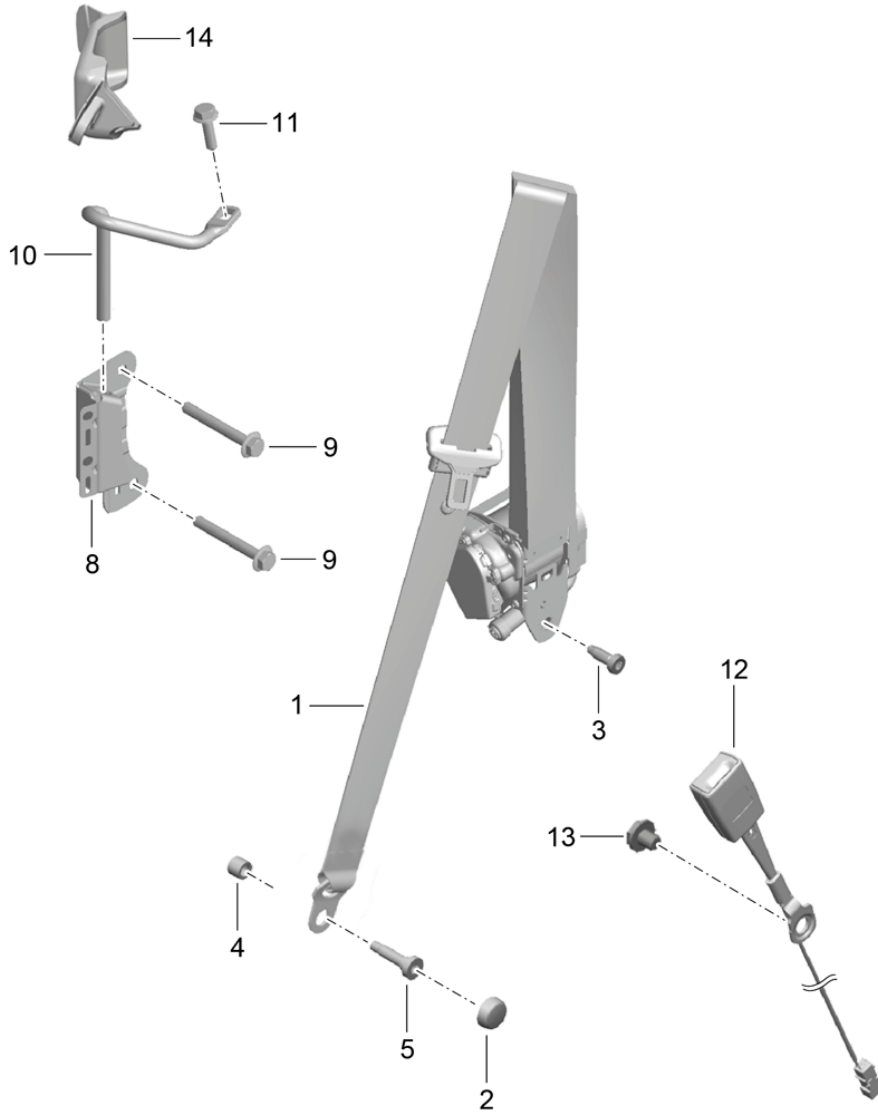

Model: 981SPY

Model life 2016>>2016

Pos	Part Number	Description	Remark	Qty	Model
1	900 976 011 01	Wind deflector Pan-head screw M5X30		X	
2	981 561 621 06	Centre part Wind deflector with Bag		1	
	981 561 621 06 1E0	Black			
3	981 561 730 03	Insert		1	
4	981 561 650 03	Guide		1	
	981 561 650 03 1E0	Black			

Model: 981SPY

Model life 2016>>2016