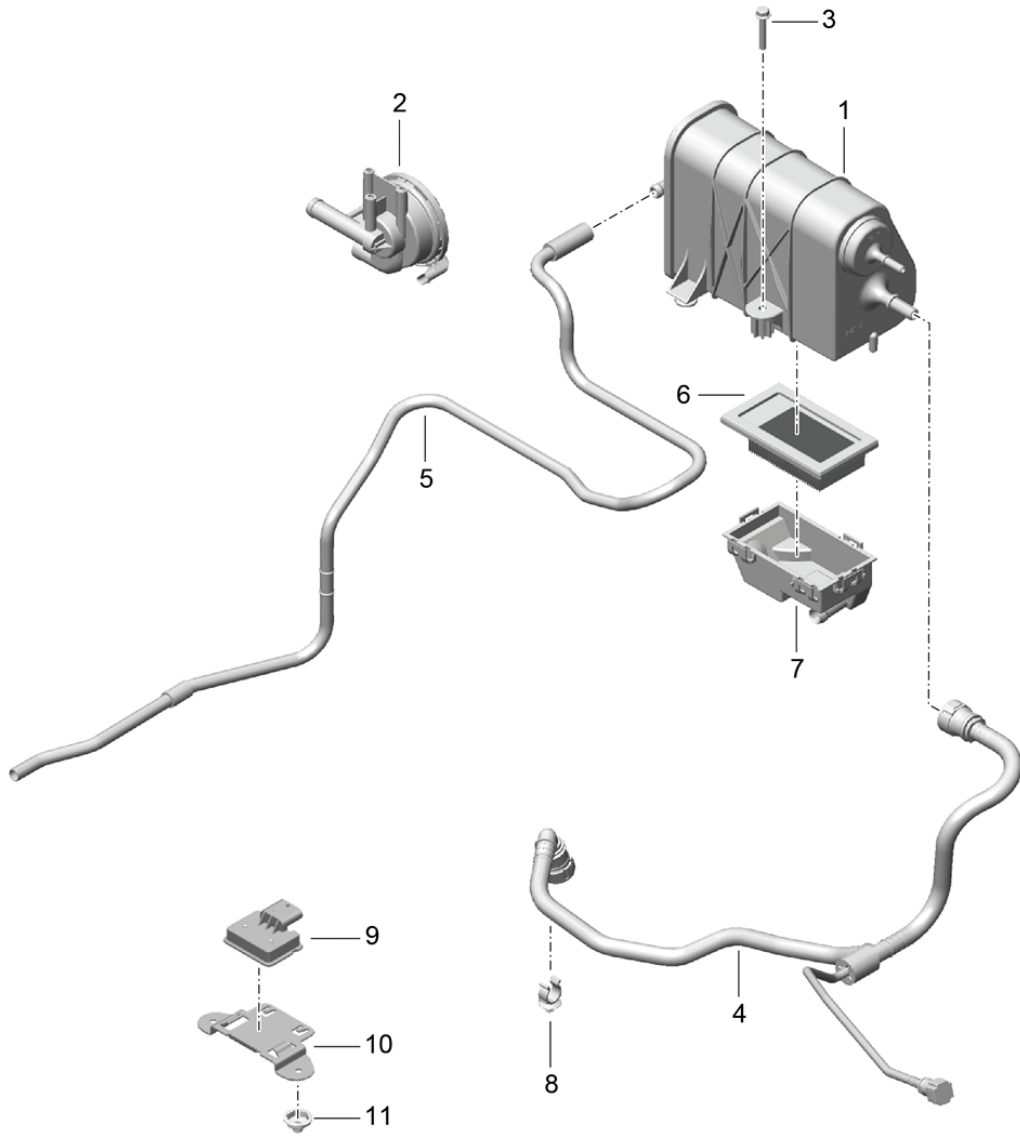

Model: 981SPY

Model life 2016>>2016

Pos	Part Number	Description	Remark	Qty	Model
1	981 201 261 00	Fuel system Front Fuel line Pressure line Front		1	
2	981 201 351 00	Purge-air line Front		1	
3	999 651 416 40	Cable holder 12,0		2	
4	999 507 269 40	Cable holder 8,0 / 12,0		4	
5	999 507 273 40	Cable holder 8,0 / 16,0 / 10,0		1	
6	999 507 272 40	Cable holder 8,0 / 15,0		1	
7	999 507 271 40	Cable holder 10,0 / 12,0		1	
8	999 507 287 40	Cable holder 8,0 / 10,0		1	
9	999 511 749 40	Spacer 14,5 / 20,00		1	
10	999 507 189 40	Support 10,0 / 16,0		1	

Model: 981SPY

Model life 2016>>2016