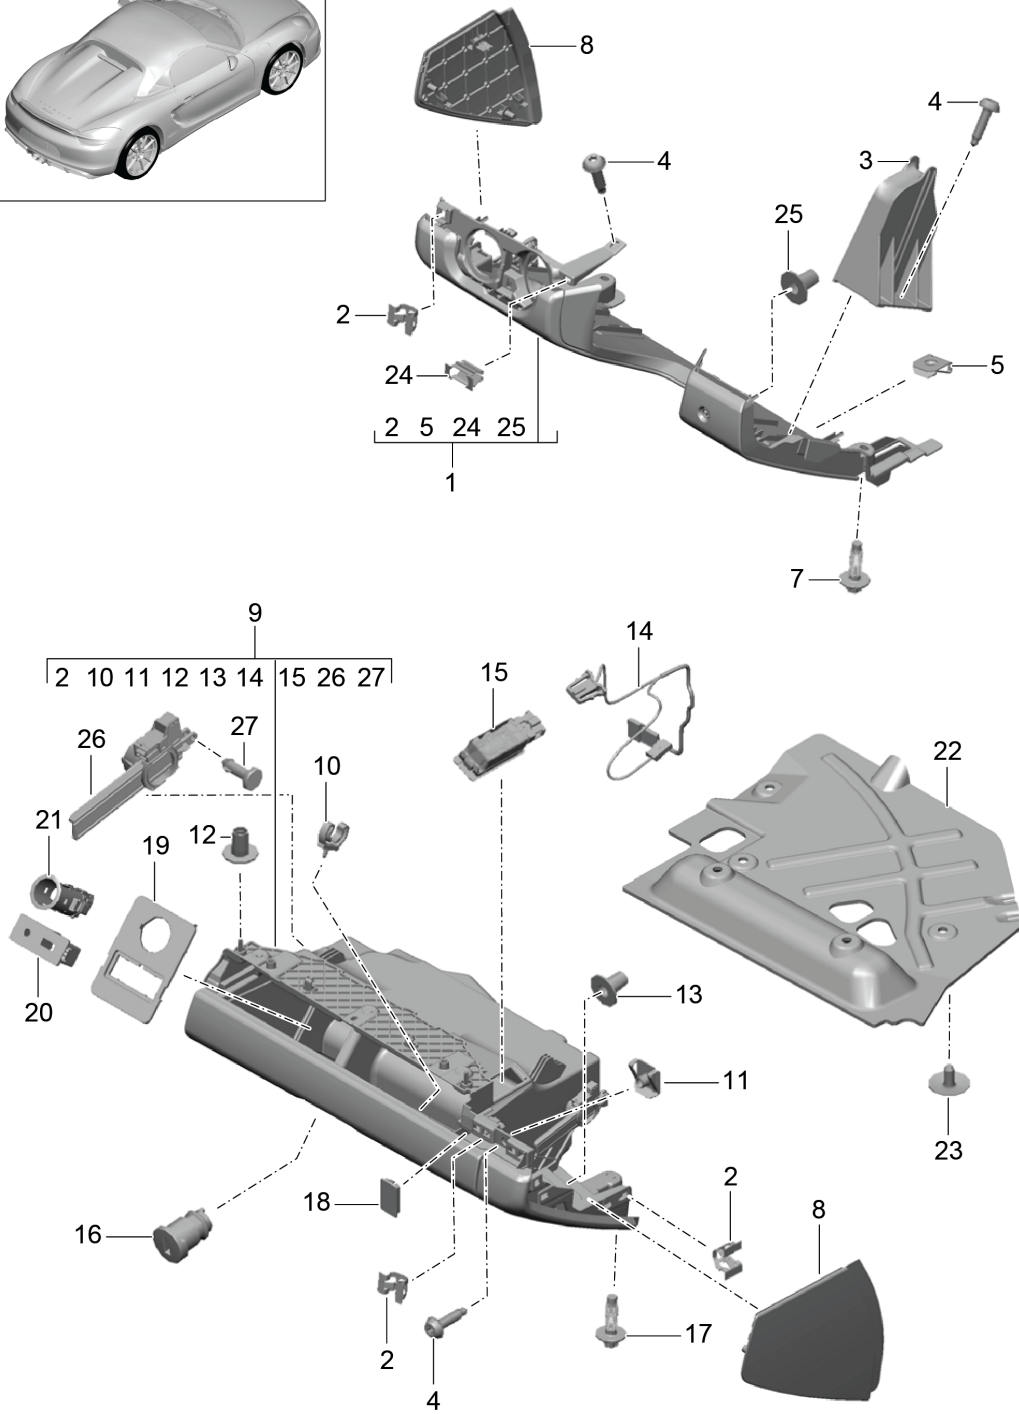

Model: 981SPY

Model life 2016>>2016

Model: 981SPY Model life 2016>>2016

Pos	Part Number	Description	Remark	Qty	Model
1	991 552 201 91	Glove compartment And Lining Driver's side Dashboard trim Lower part Alcantara	/LL	1	I098/975/981
	991 552 201 91 2W0	Black			+21,+24,+58, +67,+79
(1)	991 552 202 91	Dashboard trim Lower part Alcantara	/RL	1	I099/975/981
	991 552 202 91 2W0	Black			+21,+24,+58, +67,+79
2	999 507 533 02	Clamp		2	
4	999 073 498 01	Oval-head screw M5X20		X	
5	999 507 556 01	Speed nut M5		2	
7	999 919 278 01	Outer hexagon round screw 6X20		2	
8	991 552 405 02	Cover Left	/L	1	
	991 552 405 02 5Q0	Black			+11,+21,+58, +67,+79 +24
	991 552 405 02 OW5	Carrera Red			
(8)	991 552 406 02	Cover Left	/R	1	
	991 552 406 02 5Q0	Black			+11,+21,+58, +67,+79 +24
	991 552 406 02 OW5	Carrera Red			
9	991 552 204 95	Glove compartment Complete Alcantara	/LL	1	I098/981
	991 552 204 95 2W0	Black			+21,+24,+58, +67,+79
(9)	991 552 203 95	Glove compartment Complete Alcantara	/RL	1	I099/981
	991 552 203 95 2W0	Black			+21,+24,+58, +67,+79
10	996 552 813 00	Support Pin		2	
11	999 507 556 01	Speed nut M5		1	
12	999 702 560 40	Grommet		X	
13	999 702 559 40	Grommet		X	
14		Wiring harness Glove compartment See illustrations 9/02/15		1	
15		Glove compartment light See illustrations 9/03/04		1	
16	996 552 915 01	Lock cylinder Glove compartment Vehicle Ident. No. Indicate		1	
17	999 919 278 01	Outer hexagon round screw 6 X 20		2	
18	991 552 705 00	Cover Switch-off Airbag		1	