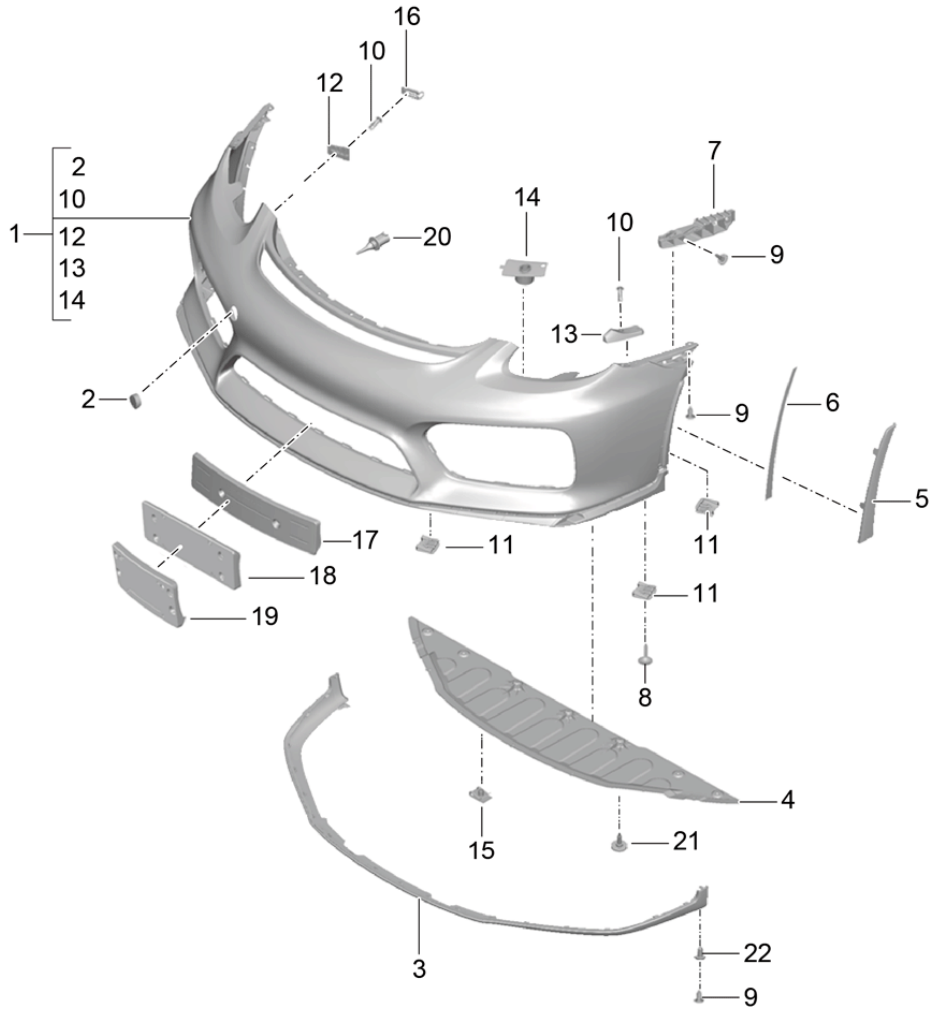

Model: 981SPY

Model life 2016>>2016

Model: 981SPY Model life 2016>>2016

Pos	Part Number	Description	Remark	Qty	Model
1	981 505 313 00	Bumper Spoiler Front Lining Front		1	-I288
(1)	981 505 313 00 G2X 981 505 313 01	Prime coated Lining Front		1	I288
2	981 505 313 01 G2X 981 505 703 02	Prime coated Cover		1	
3	981 505 703 02 G2X 981 505 525 09	Towing lug Prime coated Spoiler Front		1	
4	981 505 525 09 1E0 981 504 601 80	Black Underbody protection Front		1	
5	981 505 529 00	Spoiler Lateral	/L	1	
(5)	981 505 529 00 1E0 981 505 530 00	Black Spoiler Lateral	/R	1	
6	981 505 530 00 1E0 981 505 627 00	Black Adhesive film Spoiler	/L	1	
(6)	981 505 628 00	Adhesive film Spoiler	/R	1	
7	981 505 535 00	Retaining strip Lateral	/L	1	
(7)	981 505 536 00	Retaining strip Lateral	/R	1	
8	999 073 241 09	Tapping screw ST4,8X25-C		X	
9	999 073 227 09	Tapping screw ST 4,8 X 19		X	
10	999 190 191 30	Blind rivet Retainer plate A 3,2X17,0		4	
11	999 507 309 02	Speed nut ST. 4,8		7	
12	981 505 733 00	Retainer plate	/L	1	
(12)	981 505 734 00	Lining Retainer plate	/R	1	
13	981 505 573 00	Lining Corner panel Lining Front	/L	1	
(13)	981 505 574 00	Corner panel Lining Front	/R	1	
14	981 505 661 02	Retainer plate Headlight washer system Use also: 000.043.300.47	/L	1	I288
(14)	981 505 662 02	Retainer plate Headlight washer system Use also: 000.043.300.47	/R	1	I288
15	918 504 597 00	Speed nut M6		7	
16	981 505 719 01	Fixing device		2	
17	981 701 051 82	Assembly kit Support	ECE	1