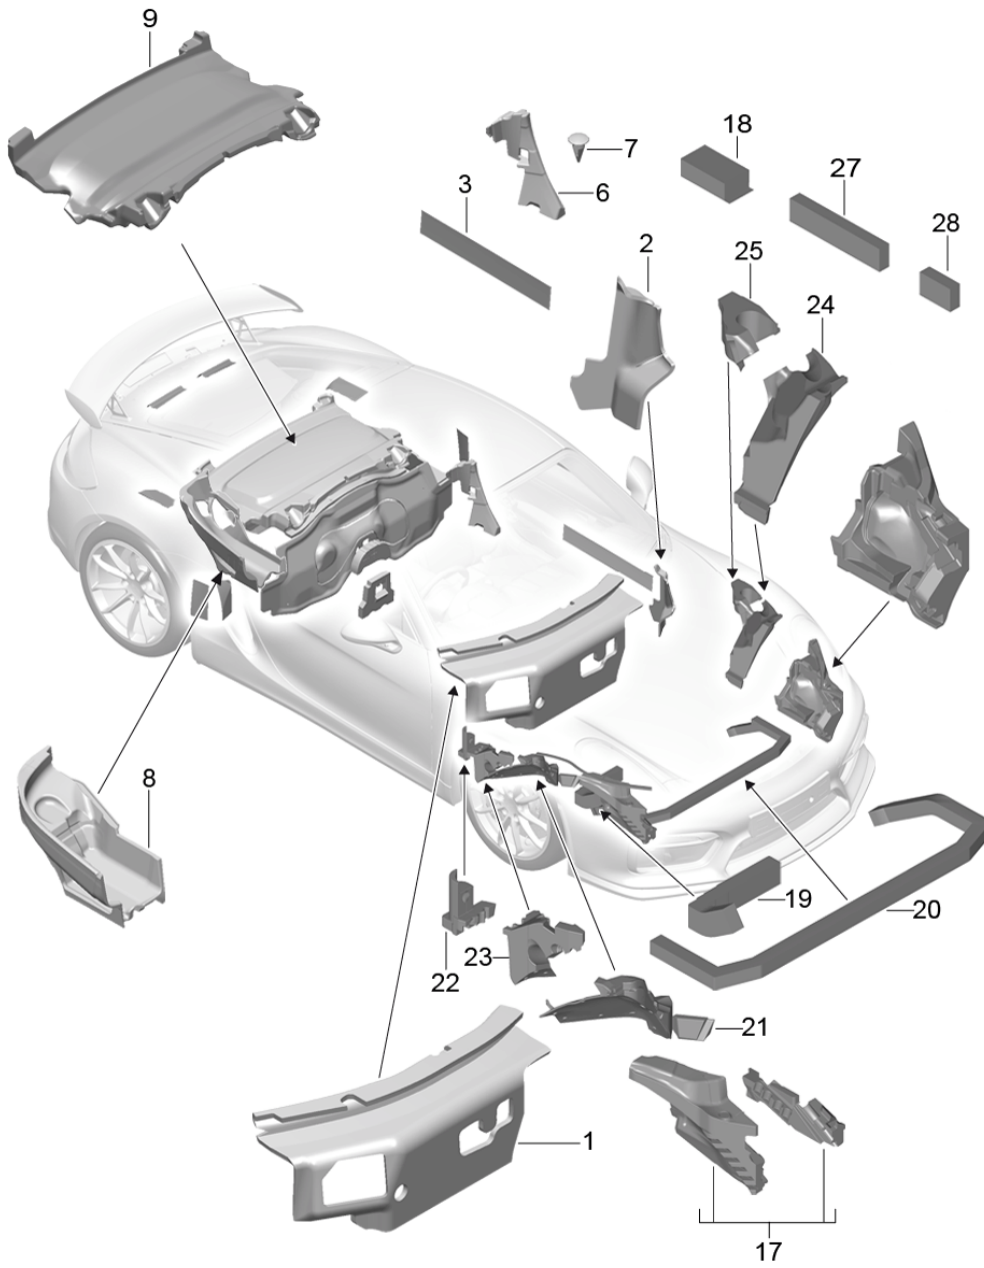

Model: 981SPY

Model life 2016>>2016

Model: 981SPY Model life 2016>>2016

Pos	Part Number	Description	Remark	Qty	Model
1	991 556 723 00	Body Sound proofing 1 Sound absorber	/LL	1	I098
(1)	991 556 724 00	Firewall Sound absorber	/RL	1	I099
2	991 556 605 01	Firewall Sound absorber	/L	1	
(2)	991 556 606 00	Wheel housing Front Sound absorber	/R	1	
3	997 556 531 01	Wheel housing Front Insulation		2	
6	981 556 603 01	Door Sound absorber	/L	1	
(6)	981 556 604 01	Cover Belt Sound absorber	/R	1	
7	999 703 259 40	Cover Belt Stopper		2	
8	981 556 624 01	Sound absorber	/R	1	
(8)	981 556 623 01	Convertible top compartm. Tray Lower Sound absorber	/L	1	
9	981 556 621 02	Convertible top compartm. Tray Lower Sound absorber		1	
17	991 572 532 00	Tray Convertible top Rear Foam part		1	I098
(17)	991 572 534 00	PDCC Firewall Foam part		1	I098
18	991 572 529 00	PDCC Firewall Foam part		1	
19	991 572 525 01	Fuel tank		1	
20	991 572 522 03	Fuel tank		1	
21	991 572 516 01	Fuel tank Foam part		1	I098
22	991 572 512 00	Tank filler neck Connection piece Foam part		1	I098
23	991 572 514 00	Tank filler neck Connection piece Foam part		1	I098
23	991 572 531 01	Tank filler neck Connection piece Foam part		1	I099
24	991 572 511 01	Hydraulic unit Foam part		1	I099
25	991 572 513 01	Water reservoir Foam part		1	I099
		Water reservoir