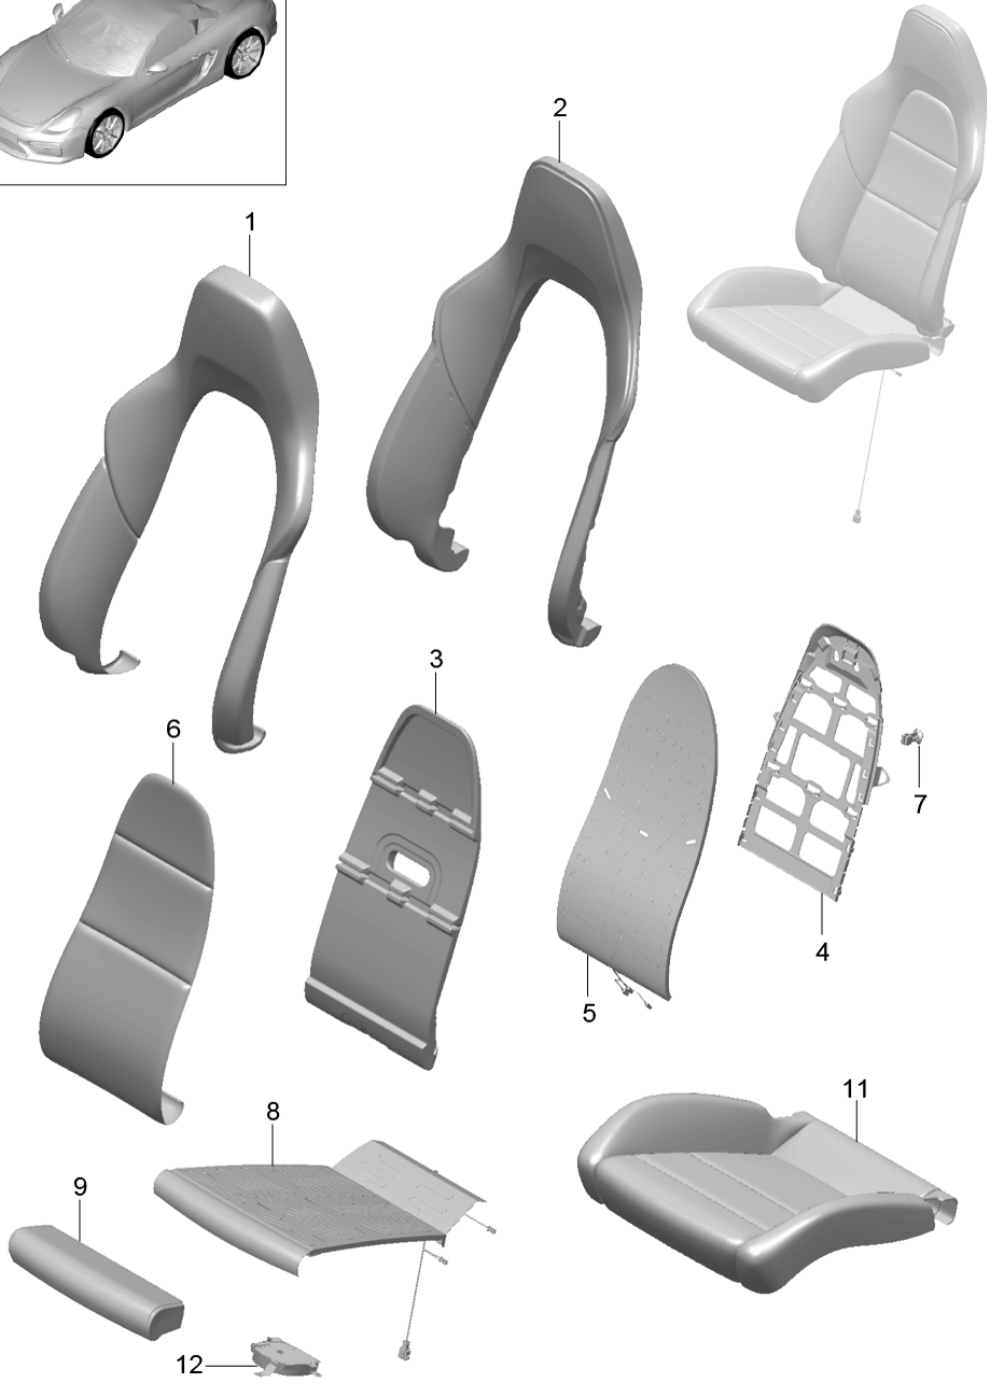

Model: 981SPY

Model life 2016>>2016

Model: 981SPY Model life 2016>>2016

Pos	Part Number	Description	Remark	Qty	Model
1	981 521 141 03	Foam part Cover Sports seat Plus Backrest cover		1	I317/318/323 I324/951
	981 521 141 03 DSI	Outer part Sports seat Black			+11,+21
	981 521 141 03 DSY	Black/Carmin Red			+67
	981 521 141 03 DRQ	Black/Racing Yellow			+58
	981 521 141 03 DSZ	Black/Silver			+79
	981 521 141 03 RBM	Carrera Red/Black			+24
2	991 521 535 02	Foam part Backrest Outer		1	I317/318
(2)	991 521 535 04	Foam part Backrest Outer		1	I323/324
(3)	991 521 581 00	Foam part  Backrest Centre part Sports seat Cushion carrier	/L /R	1	I317/318/323 I324
4	991 521 551 00	Backrest Sports seat Backrest cushion cover	/L /R	1	I317/318/323 I324
6	981 521 151 00	Centre part Sports seat Black	/L /R	1	I317/318/323 I324/951
7	981 521 151 00 2W0 991 521 899 00	Clip	/L /R	1	I317/318/323 I324
9	991 521 539 00	Cushion Backrest Sports seat Foam part Seat cushion Sports seat Position Deep Adjustable		1	I323/324
(10)	991 521 571 04	Foam part Seat cushion Sports seat	/L	1	I317
(10)	991 521 571 06	Foam part Seat cushion Sports seat	/L	1	I323
(10)	991 521 572 12	Foam part Seat cushion Sports seat	/R	1	I318
(10)	991 521 572 14	Foam part Seat cushion Sports seat	/R	1	I324
(10)	991 521 572 22	Foam part Seat cushion Sports seat	/R	1	I324/560
11	991 521 161 48	Cover for cushion Sports seat Black	/L	1	I317/951
	991 521 161 48 DSD	Black/Carmin Red			+11,+21
	991 521 161 48 DSA	Black/Racing Yellow			+67
	991 521 161 48 RAF				+58