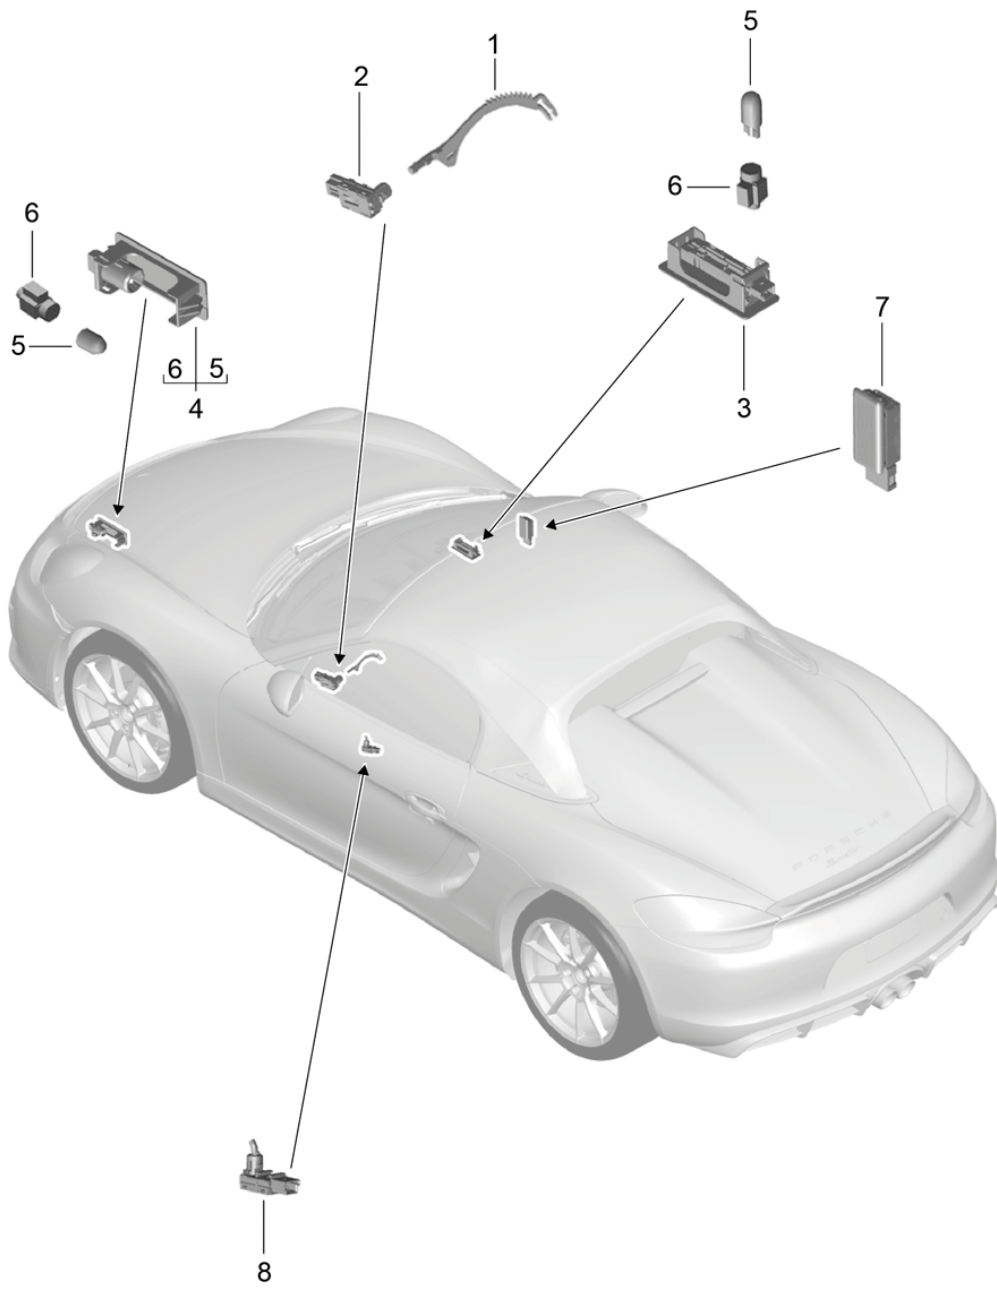

Model: 981SPY

Model life 2016>>2016

Pos	Part Number	Description	Remark	Qty	Model
(1)	991 635 159 00	Fanfare Horn Alarm system Fanfare High-pitched with Support		1	
(2)	991 635 160 00	Fanfare Low-pitched with Support		1	
-	991 612 947 00	Adapter Cable for 991 635 159 00 991 635 160 00		1	
3	N 106 092 04	Hexagon nut M 8		2	
4	991 637 117 02	Horn for Alarm system		1	-I536/I534 I544
5	1K8 951 605 B	Alarm siren Information available		1	I536 I536
6	991 637 419 01	Support		1	I536
7	N 902 955 02	Hexagon nut M 8		1	I536
8	900 378 176 01	Hexagon-head bolt M 8 X 20		1	-I536/I534 I544

Model: 981SPY

Model life 2016>>2016