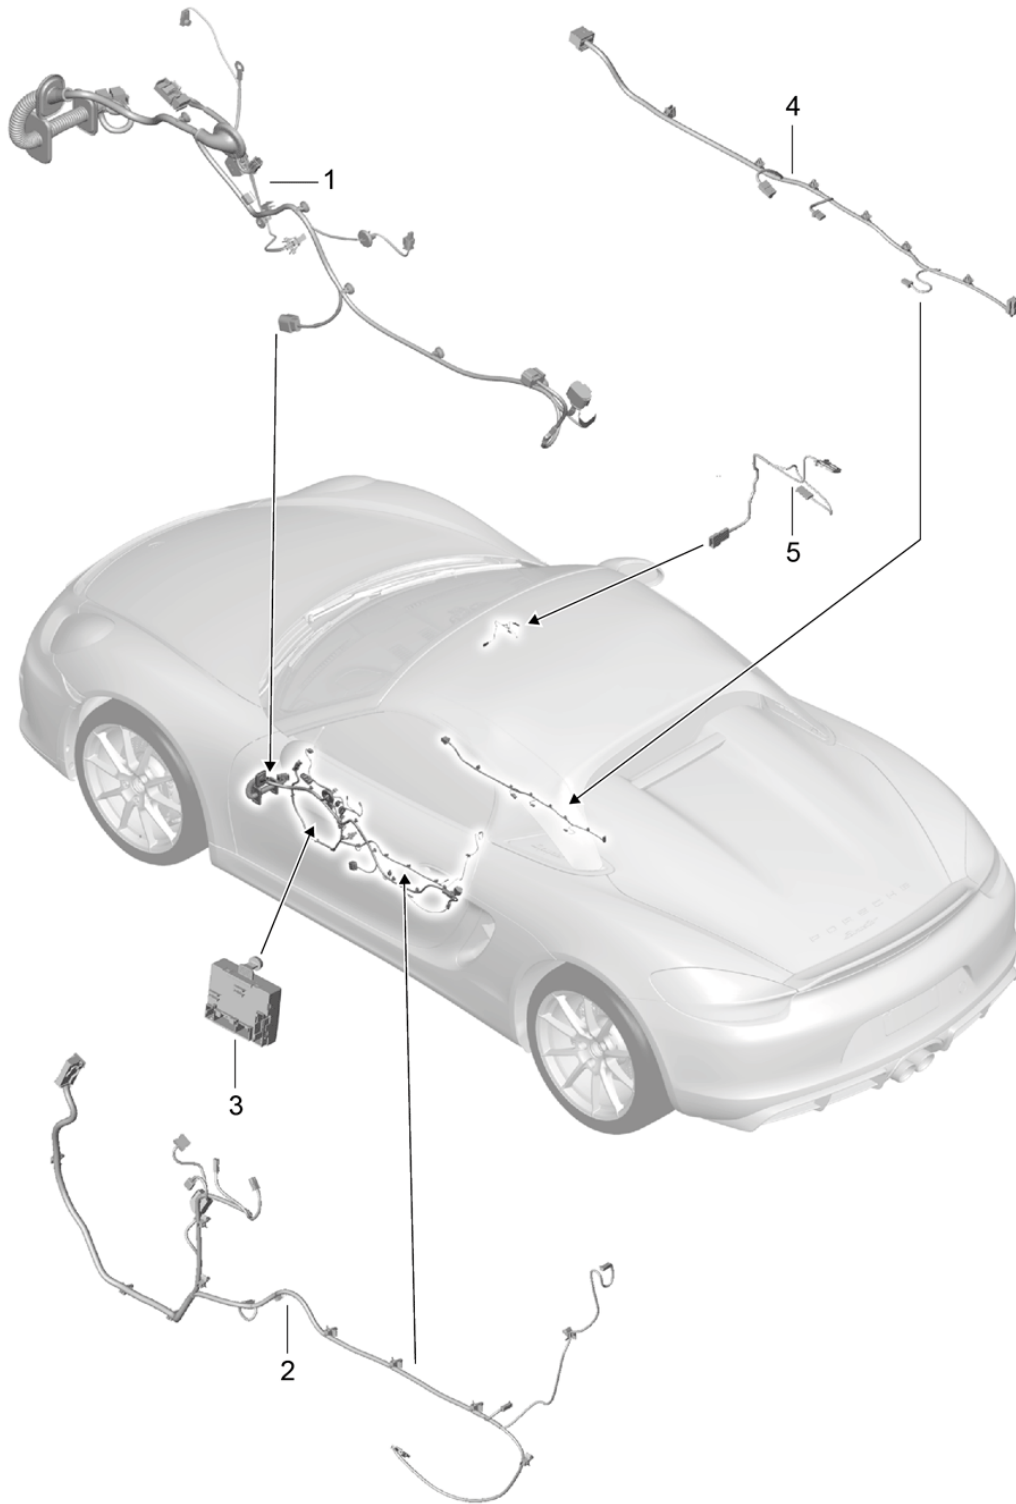

Model: 981SPY

Model life 2016>>2016

Model: 981SPY Model life 2016>>2016

Pos	Part Number	Description	Remark	Qty	Model
1	991 612 601 06	Wiring harnesses Doors Centre console Glove compartment Control units Doors Wiring harness Assembly frame Driver's door Engine Power windows 2-pole	/LL	1	I098/441
1	991 612 601 56	Wiring harness Assembly frame Driver's door Engine Power windows 2-pole	/RL	1	I099/441
1	991 612 603 06	Wiring harness Assembly frame Driver's door Engine Power windows 2-pole	/LL	1	I098/490
1	991 612 603 56	Wiring harness Assembly frame Driver's door Engine Power windows 2-pole	/RL	1	I099/490
1	991 612 602 06	Wiring harness Assembly frame Passenger's door Engine Power windows 2-pole	/LL	1	I098/441
1	991 612 602 56	Wiring harness Assembly frame Passenger's door Engine Power windows 2-pole	/RL	1	I099/441
1	991 612 604 06	Wiring harness Assembly frame Passenger's door Engine Power windows 2-pole	/LL	1	I098/490
1	991 612 604 56	Wiring harness Assembly frame Passenger's door Engine Power windows 2-pole	/RL	1	I099/490
2	991 612 681 06	Wiring harness Door panel Driver's door		1	
(2)	991 612 674 06	Wiring harness Door panel Passenger's door		1	
3	4H0 959 793 AC	Control unit Door Front		1	