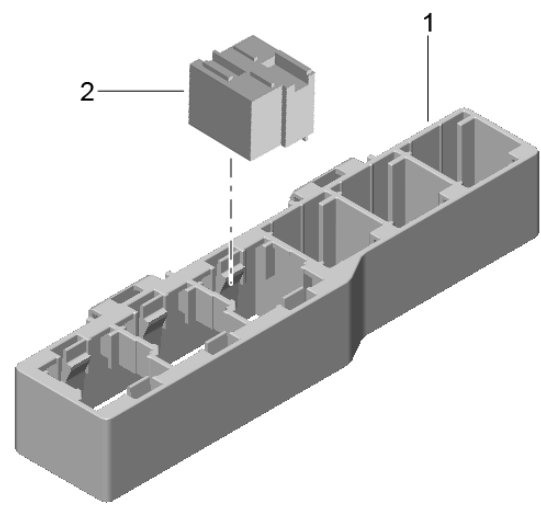

Model: 981SPY

Model life 2016>>2016