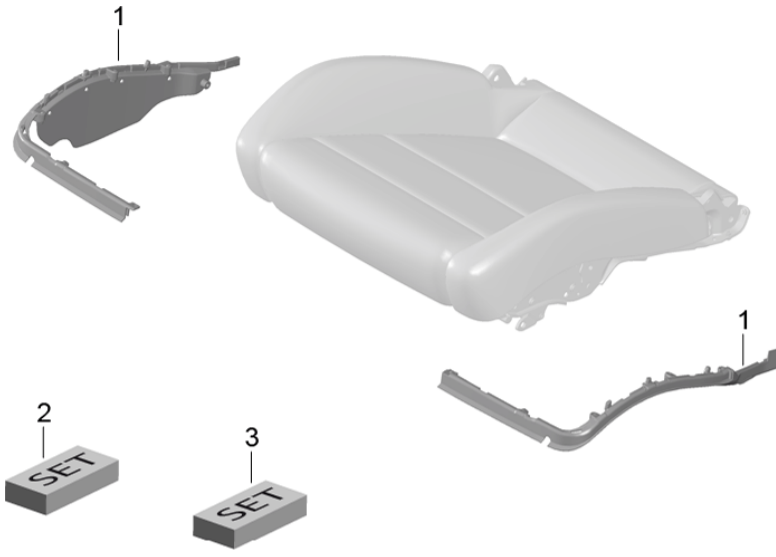

Model: 981SPY

Model life 2016>>2016