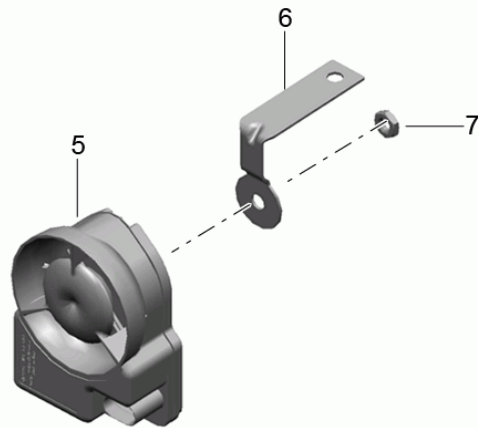

Model: 981SPY

Model life 2016>>2016

Model: 981SPY

Model life 2016>>2016

Pos	Part Number	Description	Remark	Qty	Model
(1)	991 635 159 00	Fanfare Horn Alarm system Fanfare High-pitched with Support		1	
(2)	991 635 160 00	Fanfare Low-pitched with Support		1	
-	991 612 947 00	Adapter Cable for 991 635 159 00 991 635 160 00		1	
3	N 106 092 04	Hexagon nut M 8		2	
4	991 637 117 02	Horn for Alarm system		1	-I536/I534 I544
5	1K8 951 605 B	Alarm siren Information available		1	I536 I536
6	991 637 419 01	Support		1	I536
7	N 902 955 02	Hexagon nut M 8		1	I536
8	900 378 176 01	Hexagon-head bolt M 8 X 20		1	-I536/I534 I544