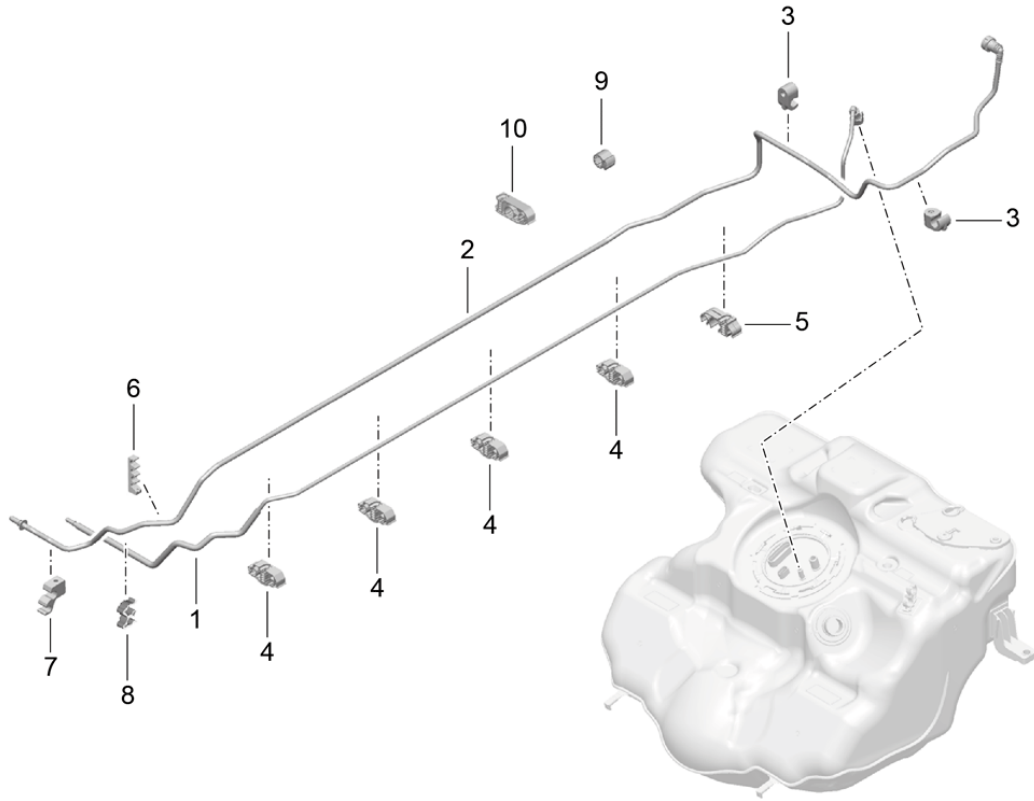

Model: 981SPY Model life 2016>>2016

Pos	Part Number	Description	Remark	Qty	Model
1	991 620 831 00	Fuel tank Tank gauge		1	
2	991 201 623 00	Fuel tank Union nut		1	
3	991 201 421 00	Flange		1	
4	991 201 733 01	Sealing ring		1	
5	991 620 141 01	Fuel pump		1	
6	1K0 201 557 A	Sealing ring		1	
7	991 201 021 04	Fuel tank 64 LITER		1	I085/098
(7)	982 201 021	Fuel tank 54 LITER		1	I084/098
(7)	991 201 022 04	Fuel tank 64 LITER		1	I085/099
8	991 201 331 00	Protective plate		1	I098
(8)	991 201 331 01	Protective plate		1	I099
9		Restraining strap To Use Frame 991.504.233.02		1	
10	N 911 591 01	Combination screw M 8 X 40		2	
11	991 201 044 06	Filler neck		1	-I664
12	N 910 967 02	Round head screw M 6 X 16		2	
13	991 201 812 00	Hose		1	
14	999 512 748 01	Clamp B 43X12		2	
15	991 201 241 01	Fuel tank cap with Retaining strap		1	-IXYB
(15)	000 044 001 90	Fuel tank cap Aluminium with Retaining strap		1	IXYB
17	000 043 209 02	Additive Fuel 100 ML		X	

Model: 981SPY

Model life 2016>>2016