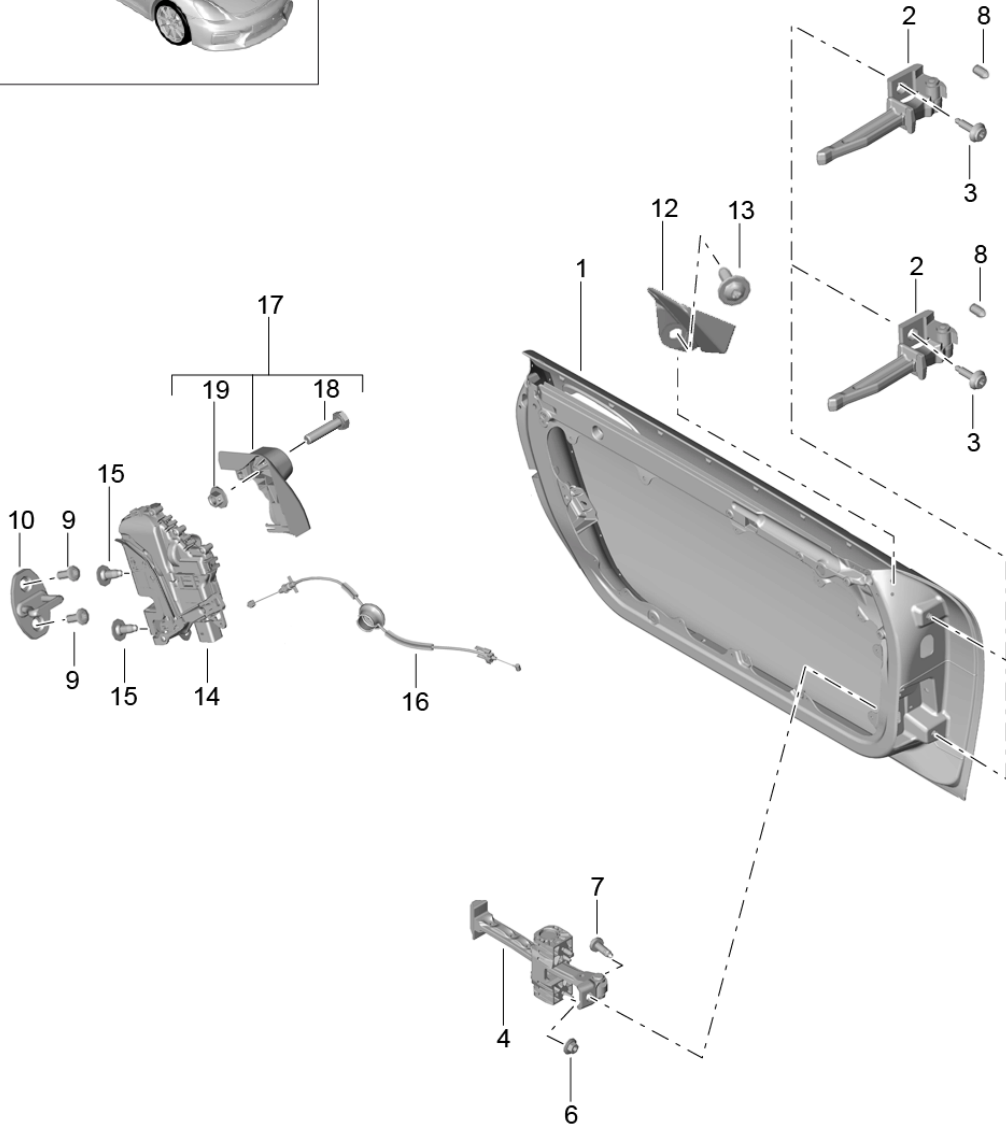

Model: 981SPY

Model life 2016>>2016

Model: 981SPY Model life 2016>>2016

Pos	Part Number	Description	Remark	Qty	Model
1	981 531 911 04 981 531 911 04 GRV	Door in white Installation parts Door lock Door Prime coated	/L	1	
(1)	981 531 912 04 981 531 912 04 GRV	Door Prime coated	/R	1	
2	991 531 319 00	Hinge	/L	2	
(2)	991 531 320 00	Hinge	/R	2	
3	999 073 192 01	Pan-head screw M 8 X 33		2	
4	991 537 151 00	Door arrester		2	
6	999 076 042 01	Hexagon nut M 6		4	
7	999 073 138 01	Round head screw M 8 X 25		2	
8	958 537 947 00	Cap		4	
9	N 910 174 01	Hinge Countersunk-head screw M 8 X 22		4	
10	3C0 837 767 A	Catch bar		2	
12	981 537 831 00	Support	/L	1	
(12)	981 537 831 00 1E0 981 537 832 00	Wing Black Support	/R	1	
13	981 537 832 00 1E0 999 073 322 02	Wing Black Oval-head screw M6X20-SC		1	
14	8J1 837 015 E	Door lock	/LL /L	1	I098/534
(14)	8J1 837 016 E	Door lock	/LL /R	1	I098/534
(14)	8J1 837 016 F	Door lock	/R	1	I072/534 I098 I534/553
(14)	8J2 837 015 E	Door lock	/RL /L	1	I099/534
(14)	8J2 837 015 F	Door lock	/RL /L	1	I099
(14)	8J2 837 016 E	Door lock	/RL /R	1	I099/534
(14)	8J2 837 016 F	Door lock	/RL /R	1	I099
15	WHT 003 688	Combination screw M8X16		4	
16	991 537 319 00	Bowden cable		2	
17	991 537 045 01	Door lock Cover	/LL	1	I098
(17)	991 537 046 01	Door lock Driver's side Cover	/RL	1	I099
18	N 010 218 13	Door lock Driver's side Hexagon-head bolt M 6 X 25		1	
19	999 084 212 03	Hexagon nut M 6		1	
20	000 043 204 38	Sealing compound		1	
20	000 043 305 06	Sealing material		1	