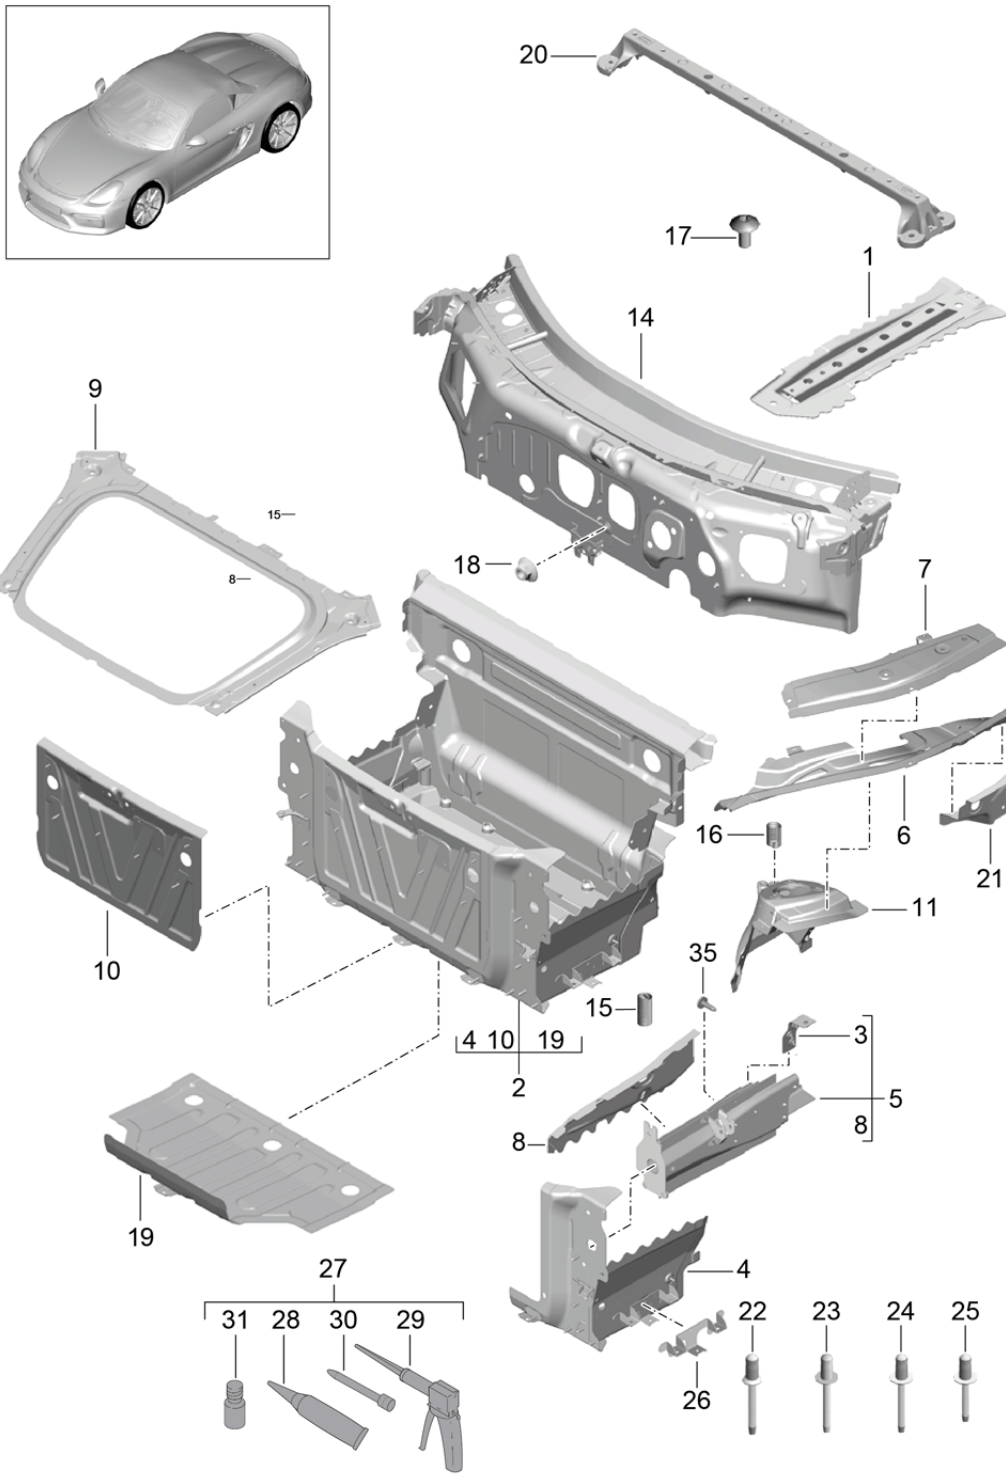

Model: 981SPY Model life 2016>>2016

Pos	Part Number	Description	Remark	Qty	Model
1	991 501 991 00 991 501 991 00 GRV	Body front section Complete Body front section Prime coated Use also: Sealing compound POS. 2 Processing instructions See technical manual	/LL	1	I098
1	991 501 991 02 991 501 991 02 GRV	Body front section Prime coated Use also: Sealing compound POS. 2 Processing instructions See technical manual	/RL	1	I099
2	9P1 804 825	Carrier plate for battery	/LL	1	I098/195/196
(2)	9P1 804 825 A	Carrier plate for battery	/RL	1	I099/195/196
(2)	9P1 804 825 D	Carrier plate for battery	/LL	1	I098/194
(2)	9P1 804 825 E	Carrier plate for battery	/RL	1	I099/194
3	N 102 400 03	Hexagon-head bolt M8X32		4	

Model: 981SPY

Model life 2016>>2016