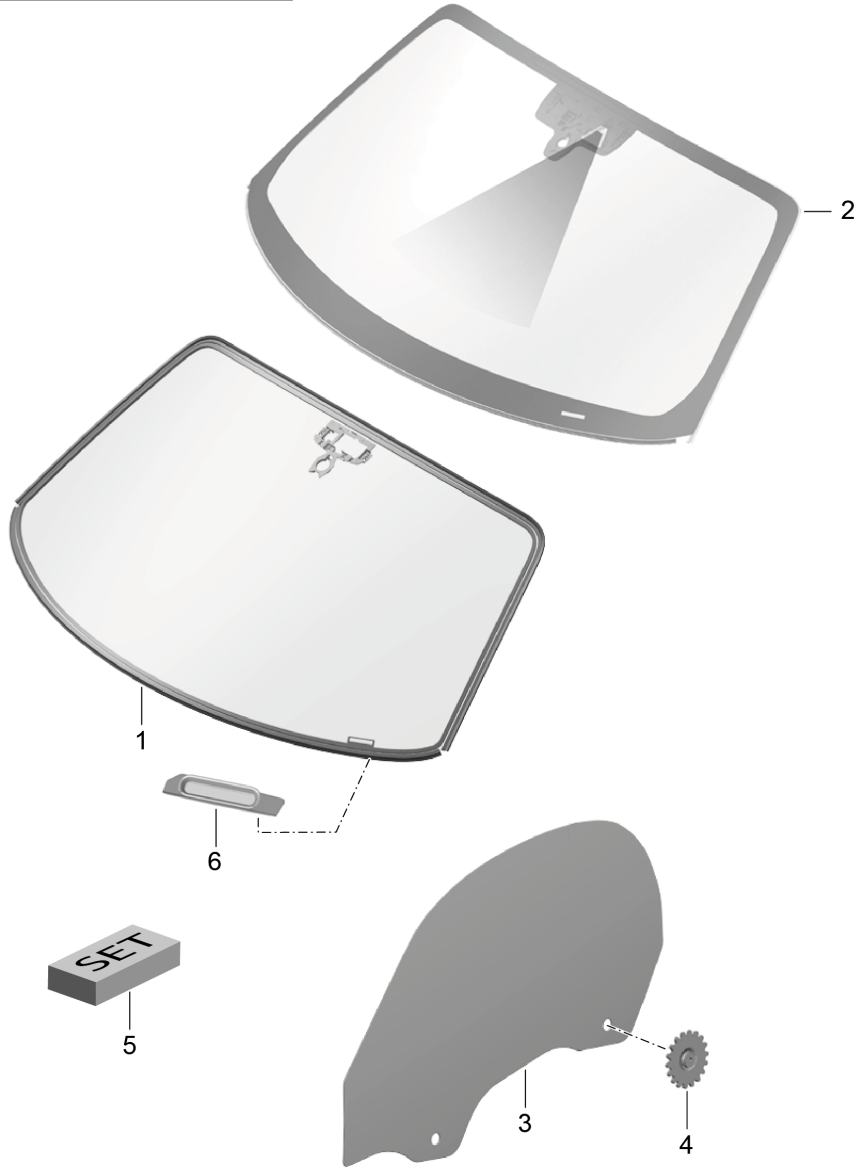

Model: 981SPY

Model life 2016>>2016

Pos	Part Number	Description	Remark	Qty	Model
1	991 542 975 01	Power windows Power windows without Electric motor	/L	1	
(1)	991 542 976 01	Power windows without Electric motor	/R	1	
2	991 624 101 02	Electric motor Power windows Connector housing 2-pole	/L	1	
2	991 624 102 02	Electric motor Power windows Connector housing 2-pole	/R	1	
3	991 542 551 02	Mount Power windows		2	
4	900 377 018 09	Hexagon nut M 6		3	
5	991 537 221 01	Assembly frame	/L	1	
(5)	991 537 222 01	Assembly frame	/R	1	
6	999 591 525 40	Expansion rivet 7,0X14,2		13	
7	991 537 557 00	Rubber ply		8	

Model: 981SPY

Model life 2016>>2016