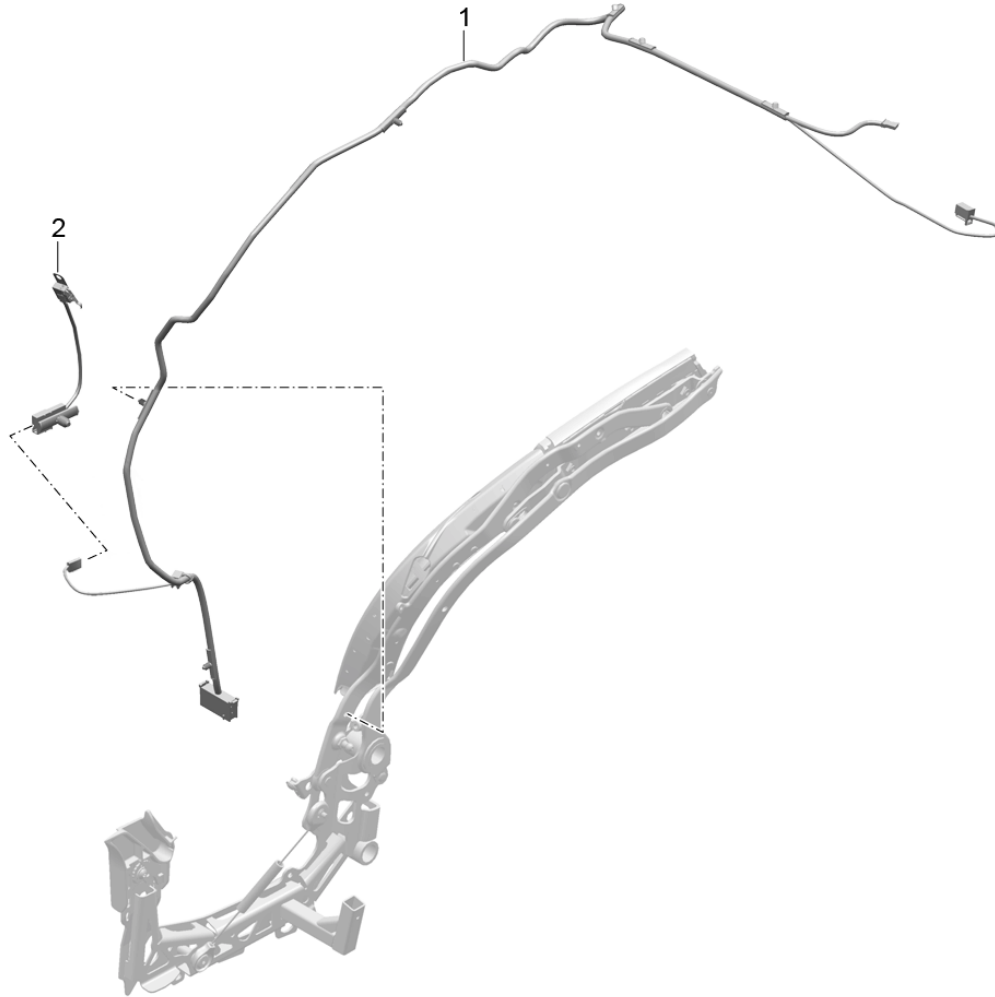

Model: 981SPY

Model life 2016>>2016

Model: 981SPY

Model life 2016&gt;&gt;2016

Pos	Part Number	Description	Remark	Qty	Model
1	981 612 865 80	Convertible top Wiring harness Wiring harness Convertible top		1	
2	981 567 967 00	Microswitch with Mounting parts		1	