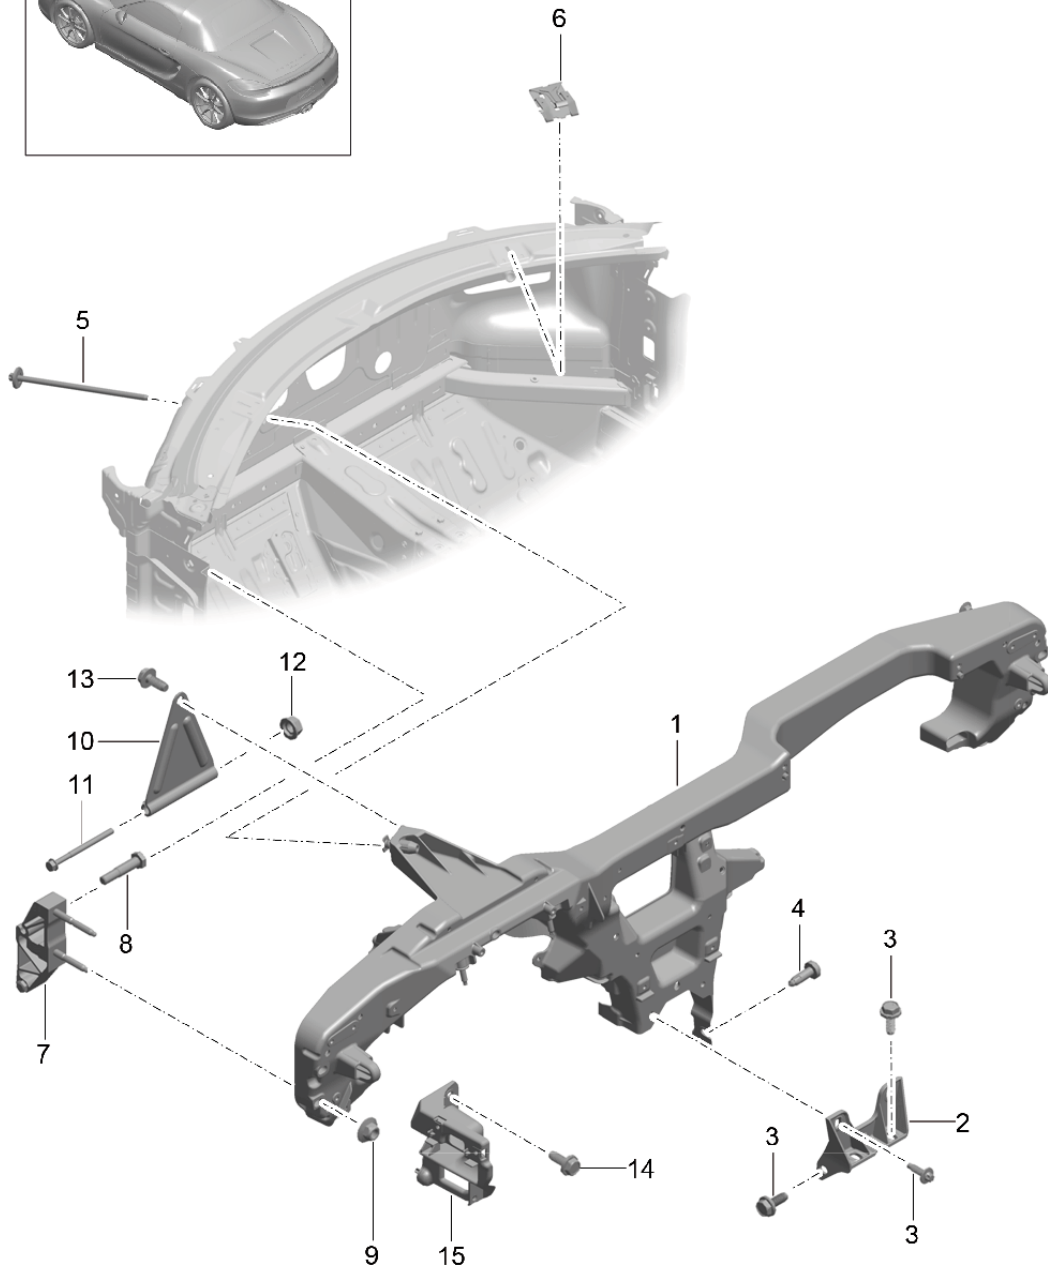

Model: 981SPY Model life 2016>>2016

Pos	Part Number	Description	Remark	Qty	Model
19	991 552 601 00	Cover Multimedia interface		1	
20	991 552 601 00 1E0	Black Plug socket See illustrations 9/11/00		1	
21		Plug socket Or Clamping ring See illustrations 9/03/05		1	
22	991 552 414 00	Lining Footwell Passenger's side	/LL	1	I098
(22)	991 552 413 00	Lining Footwell Passenger's side	/RL	1	I099
23	1H0 819 943	Screw Mount Lining Footwell		X	
24	955 552 107 00	Fixing clip		1	
25	999 702 559 40	Grommet		3	
26	991 552 484 00	Damper Glove compartment	/LL	1	I098
(26)	991 552 483 00	Damper Glove compartment	/RL	1	I099
27	991 552 803 00	Bolt Mount Damper		1	

Model: 981SPY

Model life 2016>>2016