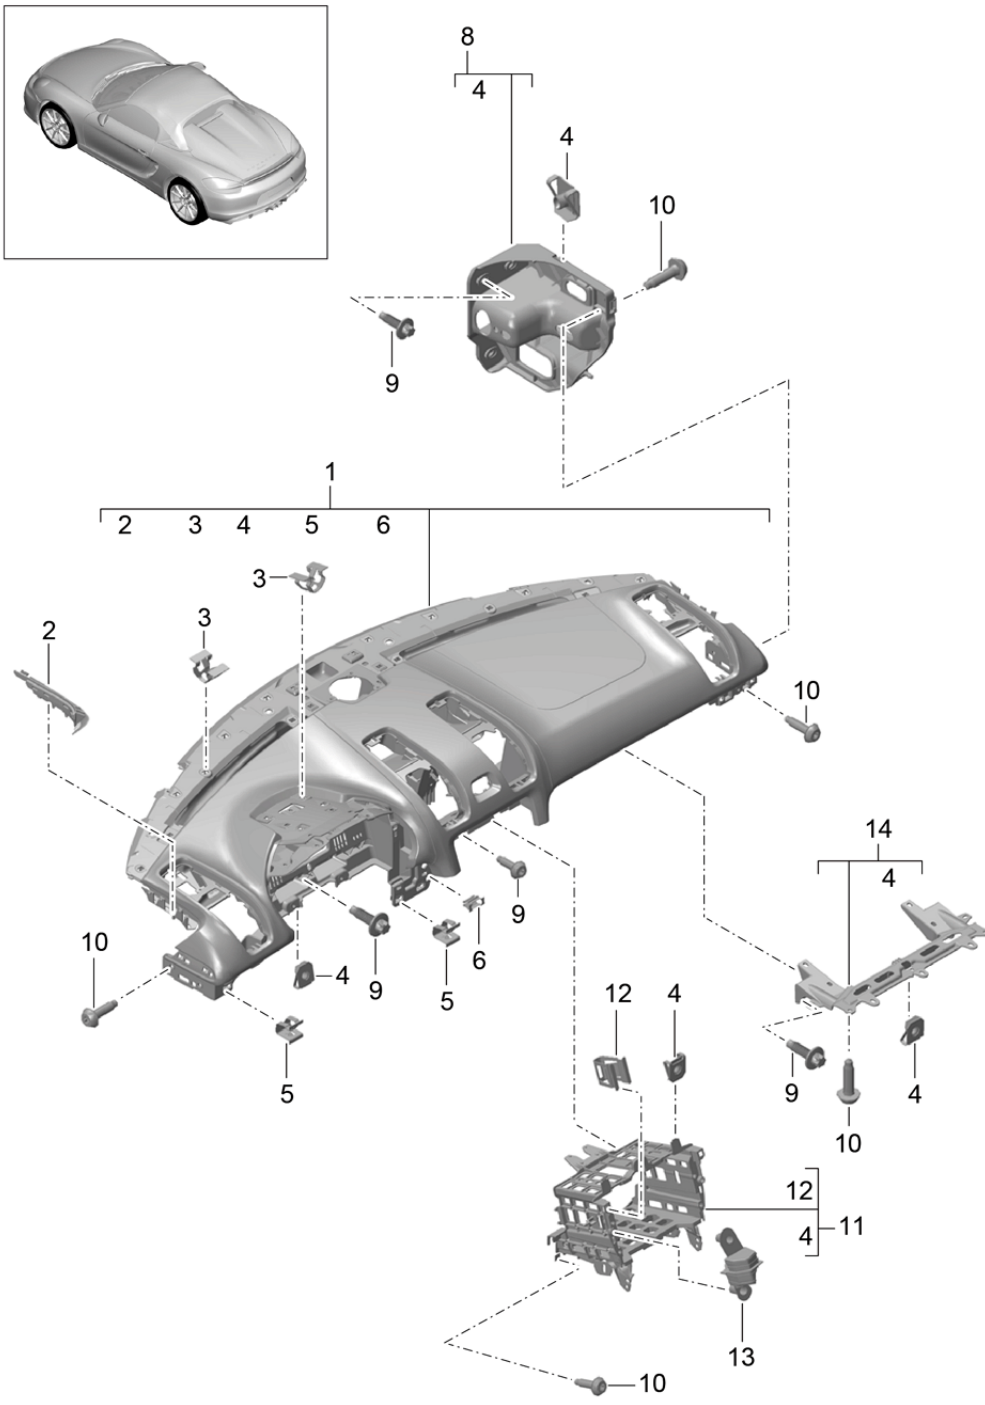

Model: 981SPY

Model life 2016>>2016