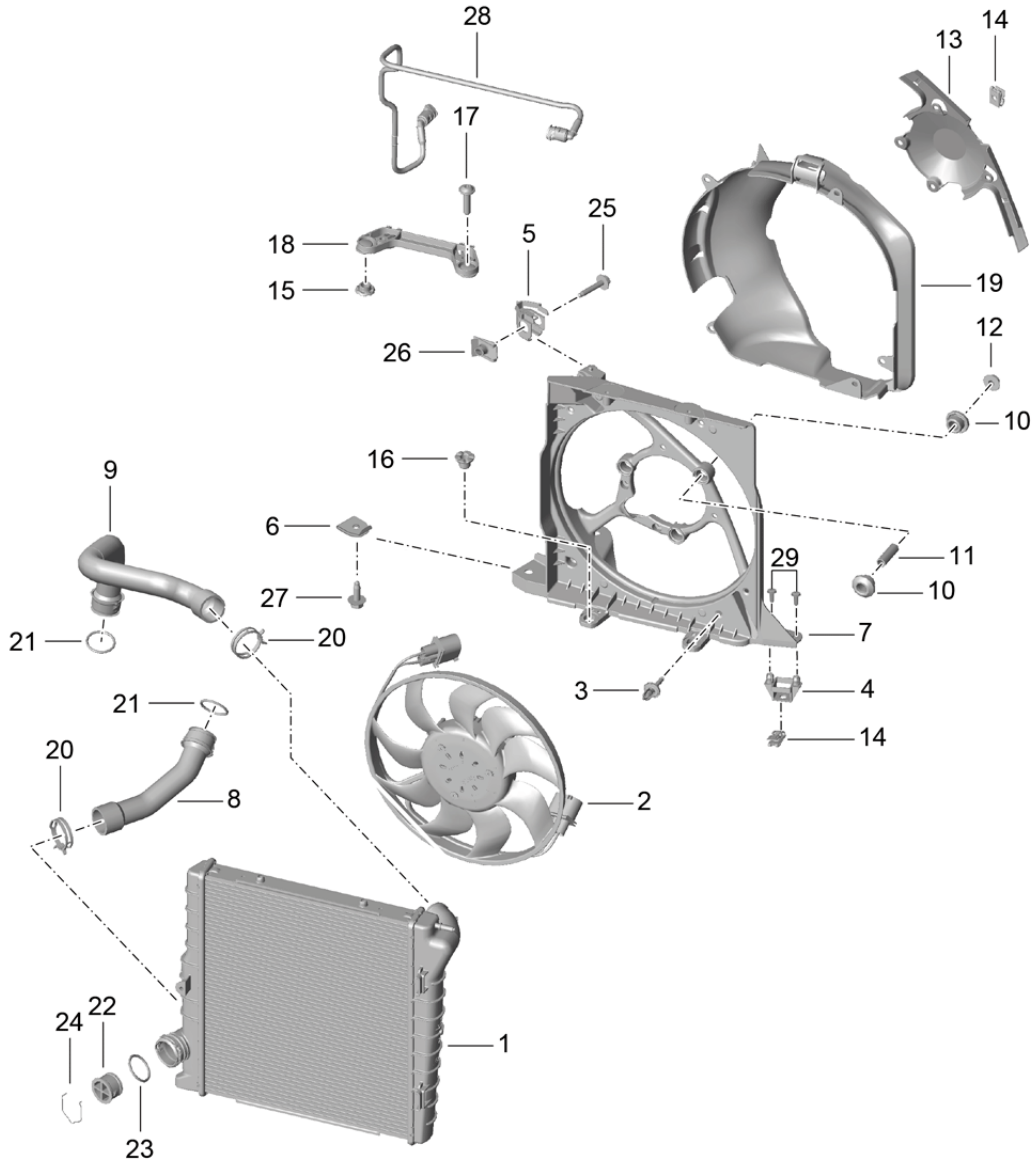

Model: 981SPY Model life 2016>>2016

Pos	Part Number	Description	Remark	Qty	Model
1	981 106 651 02	Water cooling 1 Cooling water tube Supply		1	
2	981 106 652 01	Cooling water tube Return line		1	
3	999 507 246 01	Speed nut M 6		2	
4	991 106 551 01	Water hose		2	
5	999 512 667 09	Hose clamp B 44 X 12		4	
6	996 106 801 03	O-ring		4	
7	991 106 540 01	Support		1	
8	981 106 541 03	Support		1	
9	N 106 532 01	Hexagon-head bolt M 6 X 16		2	
10	900 378 141 01	Hexagon-head bolt M 6 X 35		2	
11	981 106 227 02	Vent line		1	
12	948 606 420 00	Temperature sensor		1	
13	991 106 751 03	Distributor tube		1	
14	991 106 752 03	Distributor tube		1	
15	991 106 512 02	Support		6	
16	997 106 802 01	Spring		6	
17	997 106 802 03	Spring		2	
18	991 106 525 02	Support		2	
19	991 106 413 03	Support		2	
20	991 106 711 02	Cross tube		1	
21	991 106 724 00	Water hose		1	
22	996 106 801 02	O-ring		2	
23	999 512 664 09	Hose clamp B 36 X 12		2	
24	991 106 527 02	Support		2	
25	991 106 720 02	Cross tube		1	
26	991 106 723 00	Water hose		1	
27	991 106 767 03	Vent line		1	
28	900 378 270 01	Hexagon-head bolt M 6 X 45		2	
29	900 378 173 01	Hexagon-head bolt M 6 X 20		2	
30	981 106 501 01	Water hose Supply		1	
31	981 106 502 01	Water hose Return line		1	
32	981 106 212 02	Water hose Supply		1	
33	999 507 795 09	Speed nut ST 4,8		1	
34	981 106 682 04	Vent line Rear		1	
35	900 378 155 01	Hexagon-head bolt M 6 X 16		2	
36	900 387 264 01	Pan-head screw M 6 X 16		1	
36	N 105 464 03	Pan-head screw M 6 X 16		1	

Model: 981SPY

Model life 2016>>2016