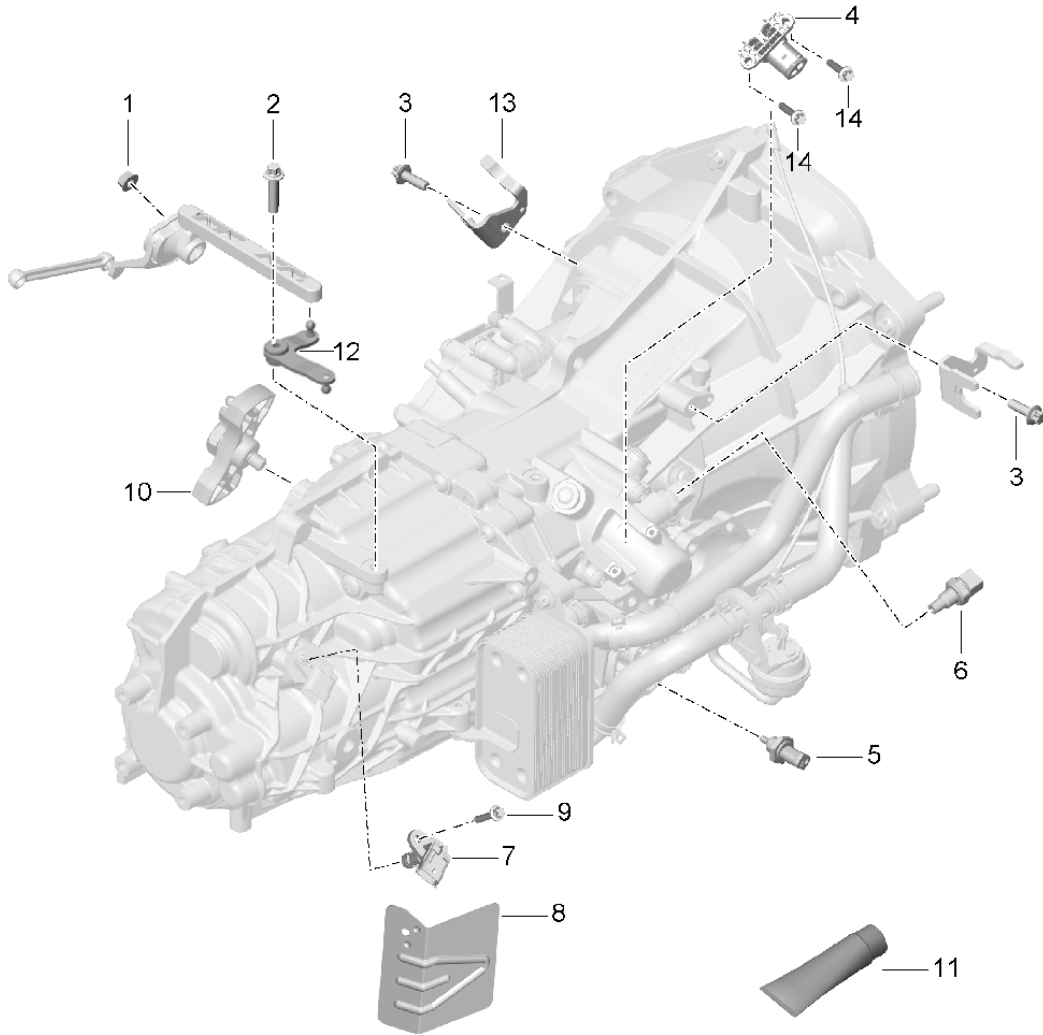

Model: 981SPY

Model life 2016>>2016

Model: 981SPY Model life 2016>>2016

Pos	Part Number	Description	Remark	Qty	Model
		Manual transmission			G81.20
		Single parts			
1	900 377 003 03	Hexagon nut M 8		1	
2	900 385 006 01	Torx screw BM 8 X 35		1	
2	900 385 042 01	Torx screw BM 8 X 35		1	
3	900 385 098 01	Torx screw BM 8 X 25		2	
4	981 606 303 00	Sensor		1	
5	981 606 420 00	Sensor		1	
6	01E 941 521 B	Temperature sensor Switch		1	
7	7PP 905 381 B	Back-up light Inductive transmitter		1	
8	981 111 275 00	Speed sensor Heat protection		1	
9	900 385 001 01	Speed sensor Torx screw BM 8 X 20		1	
10	981 303 051 00	Flywheel		1	
11	000 043 209 23	Grease LIQUI MOLY PU 53 / WDR 50 GR.		X	
12		Reverse lever See illustrations 7/01/00			
13		Support See illustrations 7/01/00			
14	981 606 801 00	Pan-head screw M 6 X 18		2