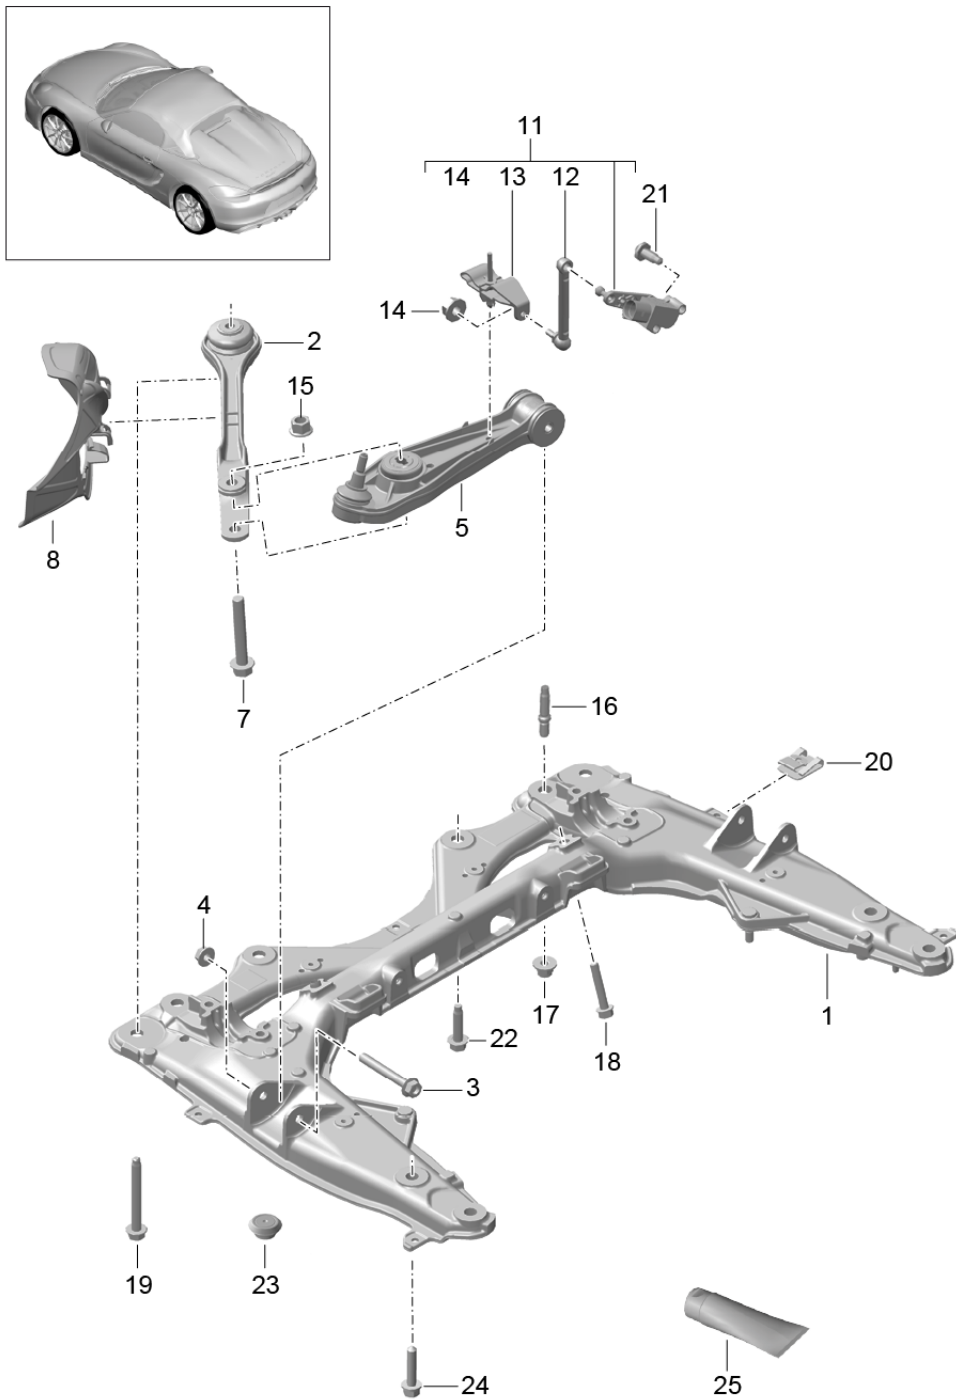

Model: 981SPY

Model life 2016>>2016

Model: 981SPY

Model life 2016>>2016

Pos	Part Number	Description	Remark	Qty	Model
		Cross member Wishbone			
1	991 341 081 16	Cross member		1	
2	991 341 043 03	Control arm		2	
3	999 072 852 01	Hexagon-head bolt M 12 X 1,5 X 90		2	
(3)	9A7 008 209 00	Hexagon-head bolt M 12 X 1,5 X 90		2	
4	999 084 445 01	Lock nut M 12 X 1,5		2	
5	991 341 053 21	Wishbone		2	
7	999 072 892 01	Hexagon-head bolt AM 14 X 1,5 X 95		2	
8	991 341 481 01	Spoiler	/L	1	
(8)	991 341 482 01	Spoiler	/R	1	
11	991 343 021 01	Sensor		1	IX73/620
12	991 343 327 00	Strut		1	IX73/620
13	996 341 371 03	Support		1	IX73/620
14	900 380 015 01	Hexagon nut M 6		2	IX73/620
15	900 380 012 01	Hexagon nut M 14 X 1,5		2	
16	999 061 125 01	Stud M 12 X 1,5		4	
17	N 909 167 01	Hexagon nut M 12 X 1,5		4	
18	999 072 836 01	Hexagon-head bolt AM 10 X 60		2	
19	999 072 864 01	Hexagon-head bolt AM 12 X 1,5 X 105		2	
20	999 507 795 09	Speed nut ST 4,8		5	
21	N 104 857 03	Round head screw M 5 X 12		2	IX73/620
22	999 072 863 01	Hexagon-head bolt M 12 X 1,5 X 50		4	
23	999 703 561 40	Lid Left		1	
24	N 911 489 01	Combination screw M 12 X 1,5 X 60		4	
25	9A7 915 576 01	Corrosion protection		1