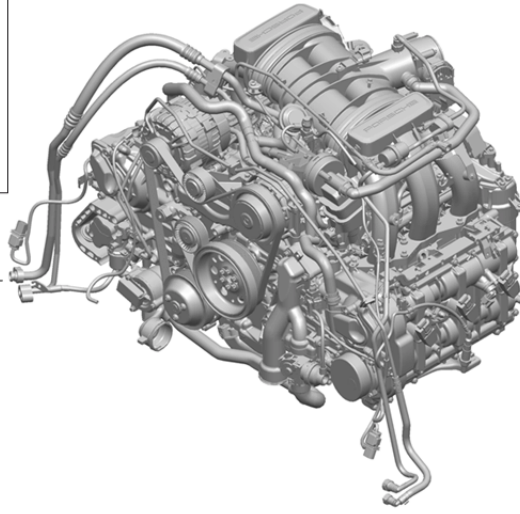

Model: 981SPY

Model life 2016>>2016

1

2

3