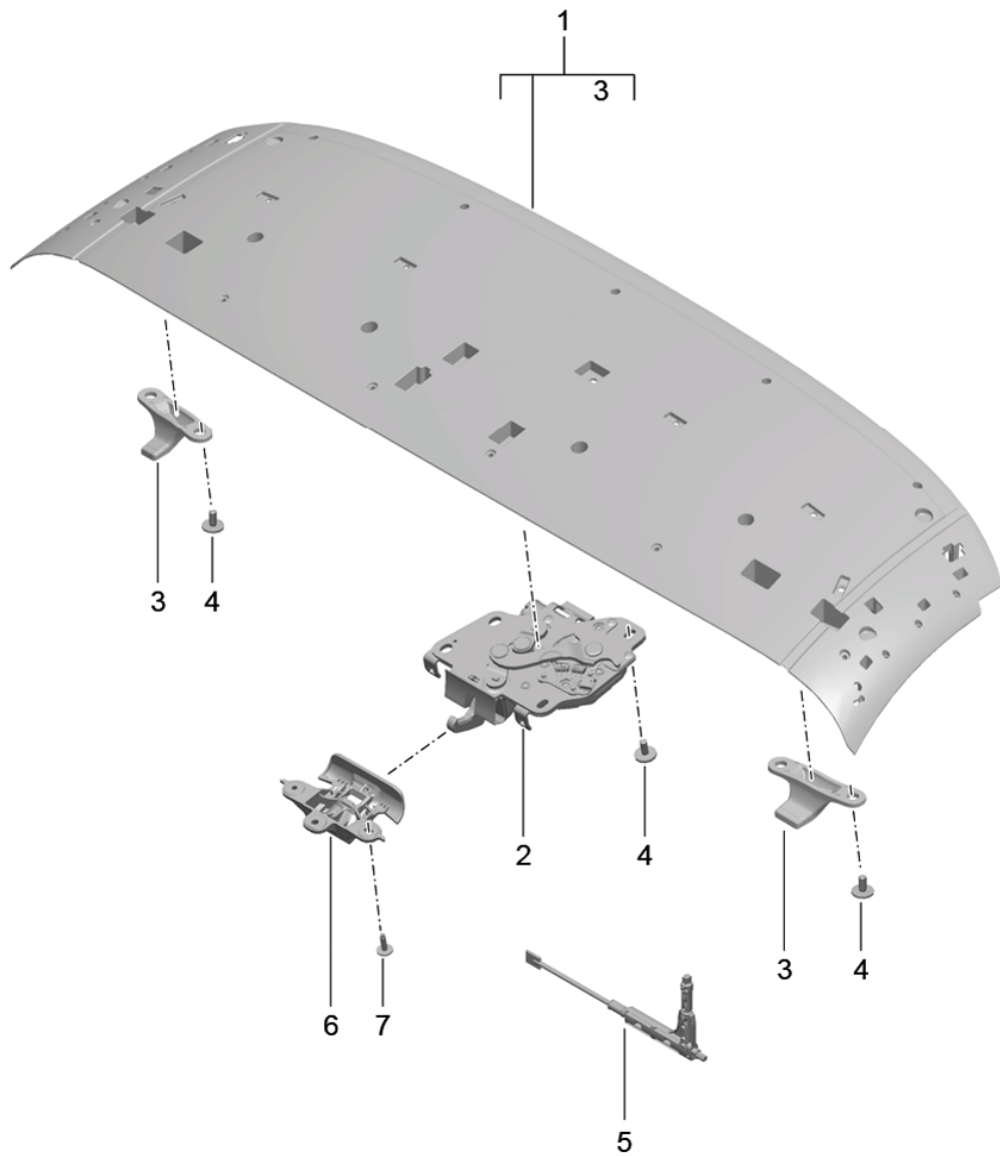

Model: 981SPY Model life 2016>>2016

Pos	Part Number	Description	Remark	Qty	Model
1	981 567 015 00	Convertible top covering Roofliner Convertible top covering Use also: Assembly kit Position 2		1	
(2)	981 567 015 00 A10	Black			
	981 567 955 00	Assembly kit Convertible top covering And Roofliner		1	
3	981 567 953 00	Roofliner Roofliner Black with Assembly kit		1	
4	981 567 909 00	Repair kit Locking device Convertible top covering Rear Including Cover Roof strut		1	
5	981 561 855 01	Lining Catch		1	
	981 561 855 01 PT7	Black			
6	981 567 939 00	Repair kit Tension rope Metal for Convertible top covering And Frame		1	
7	3D0 863 907	Clip		6	

Model: 981SPY

Model life 2016>>2016