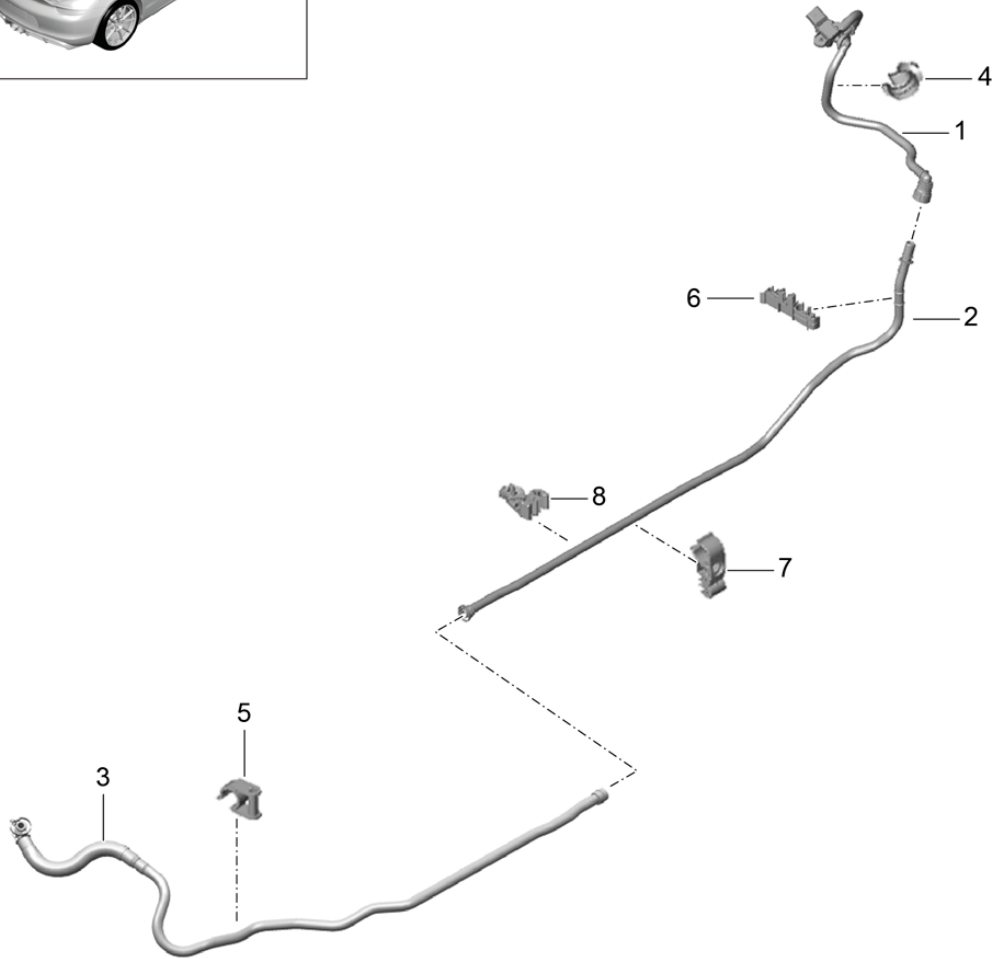

Model: 981SPY Model life 2016>>2016

Pos	Part Number	Description	Remark	Qty	Model
		Brake lines			
		Underbody			
		Centre			
		Rear			
1	991 355 179 11	Brake line		1	
2	991 355 177 13	Brake line		1	
3	991 355 510 02	Support		2	
4	981 355 189 08	Brake line	/L	1	
5	981 355 190 06	Brake line	/R	1	
6	95B 611 797	Support		4	
		4,75-6,0			
7	8E0 611 797 D	Support		3	I480
		Brake line			
		Left			
		Information available			
8	997 355 331 00	Retainer spring		2	
9	981 355 501 01	Support	/L	1	
(9)	981 355 502 01	Support	/R	1	
10	999 217 116 01	Hexagon-head bolt		4	
		M 6 X 16			
11	981 355 581 04	Brake line	/L	1	-I450
(11)	981 355 582 04	Brake line	/R	1	-I450
12	981 355 581 03	Brake line	/L	1	I450
(12)	981 355 582 03	Brake line	/R	1	I450
13	991 355 137 01	Brake hose		2	

Model: 981SPY

Model life 2016>>2016