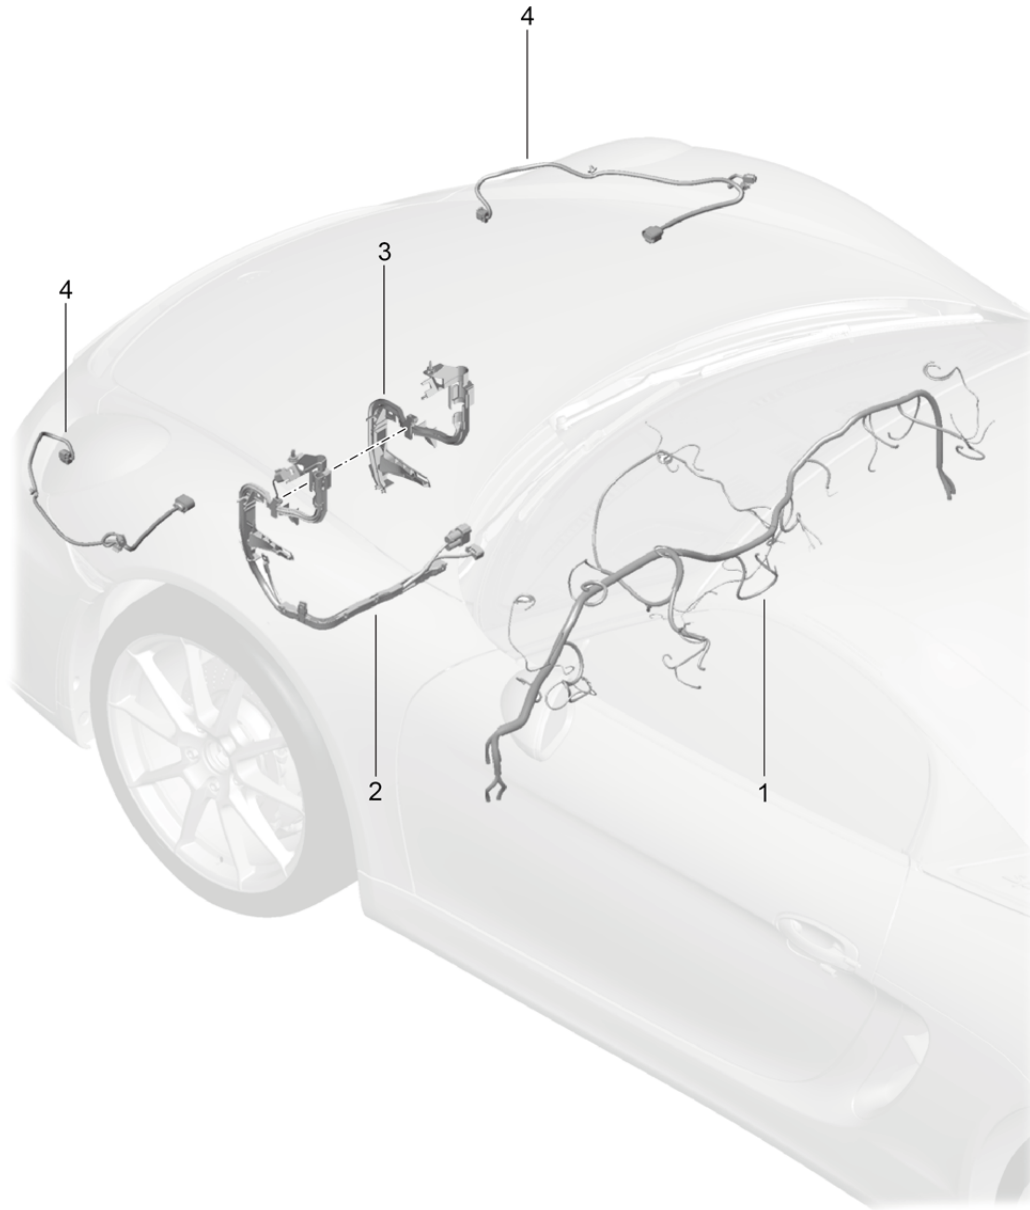

Model: 981SPY

Model life 2016>>2016

Model: 981SPY

Model life 2016>>2016

Pos	Part Number	Description	Remark	Qty	Model
1	991 612 902 00	Wiring harnesses Dashboard Lining Front Lid Front Steering Front axle Wiring harness Dashboard Vehicle Ident. No.		1	
2	991 612 830 03	Indicate Wiring harness Steering	/LL	1	I098
(2)	991 612 830 54	Wiring harness Steering	/RL	1	I099
3	991 610 121 01	Support Wiring harness Steering		1	
4	981 612 593 03	Wiring harness Lining Front Wiring harness Rear axle See illustrations 9/02/20		2