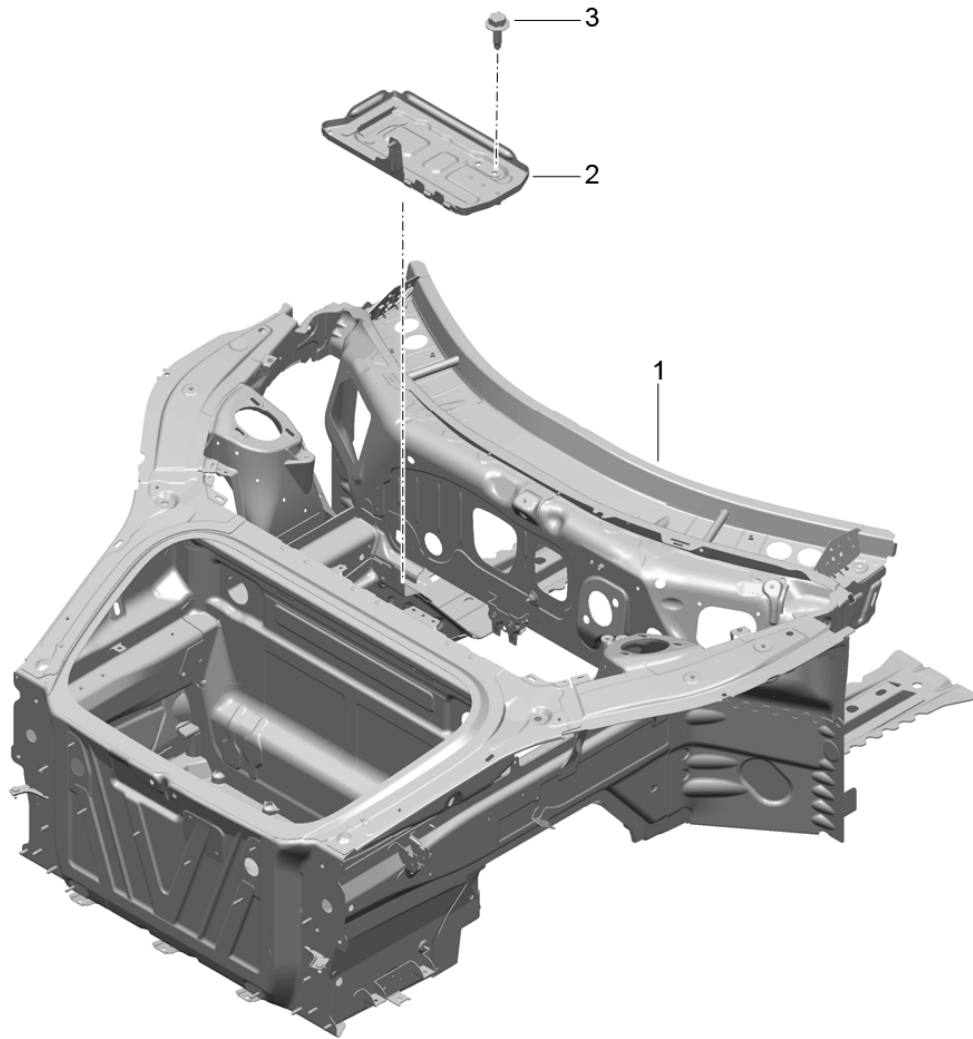

Model: 981SPY

Model life 2016>>2016

Model: 981SPY Model life 2016>>2016

Pos	Part Number	Description	Remark	Qty	Model
1	991 501 991 00 991 501 991 00 GRV	Body front section Complete Body front section Prime coated Use also: Sealing compound POS. 2 Processing instructions See technical manual	/LL	1	I098
1	991 501 991 02 991 501 991 02 GRV	Body front section Prime coated Use also: Sealing compound POS. 2 Processing instructions See technical manual	/RL	1	I099
2	9P1 804 825	Carrier plate for battery	/LL	1	I098/195/196
(2)	9P1 804 825 A	Carrier plate for battery	/RL	1	I099/195/196
(2)	9P1 804 825 D	Carrier plate for battery	/LL	1	I098/194
(2)	9P1 804 825 E	Carrier plate for battery	/RL	1	I099/194
3	N 102 400 03	Hexagon-head bolt M8X32		4