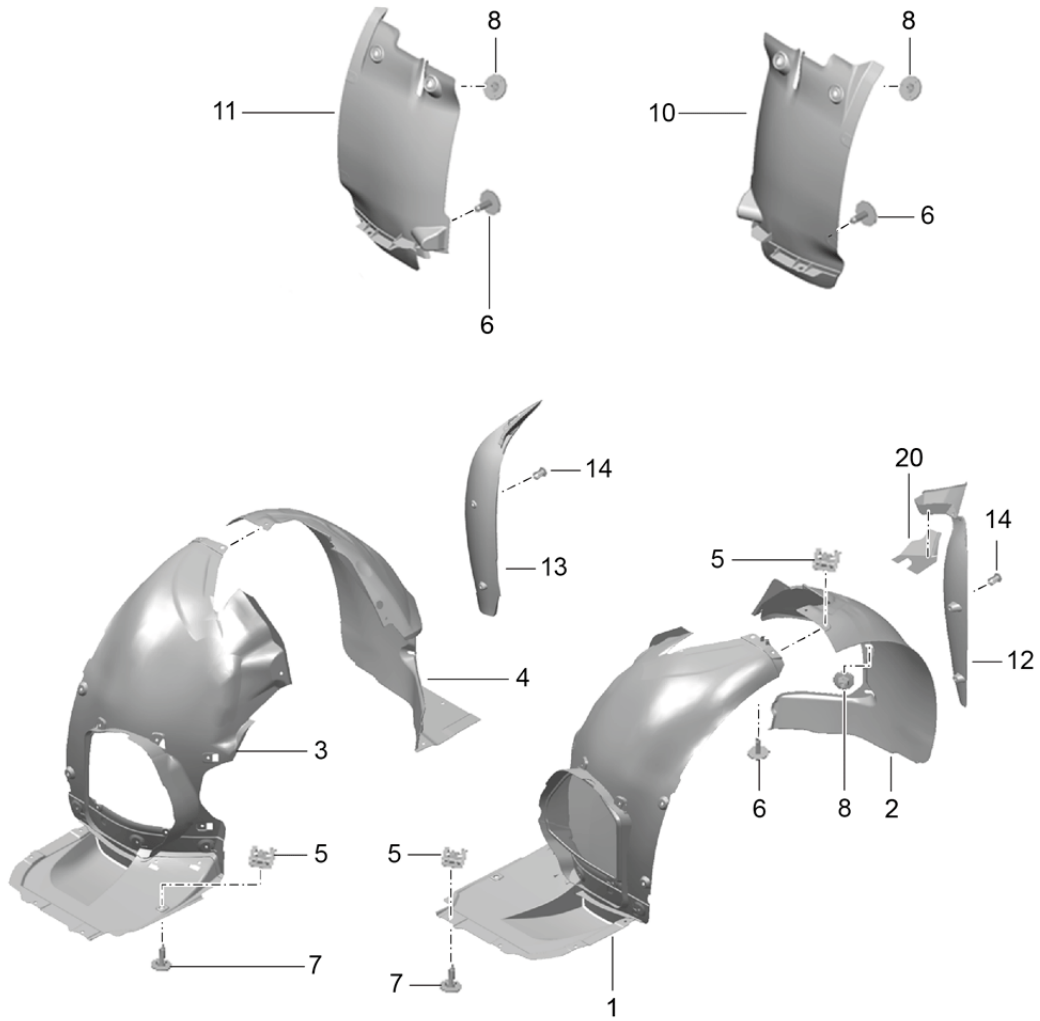

Model: 981SPY

Model life 2016>>2016

Model: 981SPY Model life 2016>>2016

Pos	Part Number	Description	Remark	Qty	Model
1	981 504 501 11	Linings Wheel housing Wheel-housing liner Front	/L	1	
2	981 504 503 01	Front Wheel-housing liner Front	/L	1	
3	981 504 502 11	Rear Wheel-housing liner Front	/R	1	
4	981 504 504 00	Front Wheel-housing liner Rear	/R	1	
5	999 507 309 02	Speed nut ST 4,8		X	
6	999 073 505 01	Tapping screw ST 4,8X16		X	
7	999 073 227 09	Tapping screw ST 4,8x19		2	
8	999 049 032 40	Plastic nut T6/22x10,5		12	
10	981 504 505 01	Wheel-housing liner Rear Front	/L	1	
11	981 504 506 01	Wheel-housing liner Rear Front	/R	1	
12	981 504 641 00	Cover A-pillar	/L	1	
13	981 504 642 00	981 504 641 00 1E0 Black Cover A-pillar	/R	1	
14	999 591 712 40	981 504 642 00 1E0 Black Expansion rivet 6,0X12,0		6	
20	991 555 747 00	Cover A-pillar Wing	/L	1 1 1	
(20)	991 555 748 00	991 555 747 00 1E0 Black Cover A-pillar Wing	/R	1 1 1	
	991 555 748 00 1E0	Black