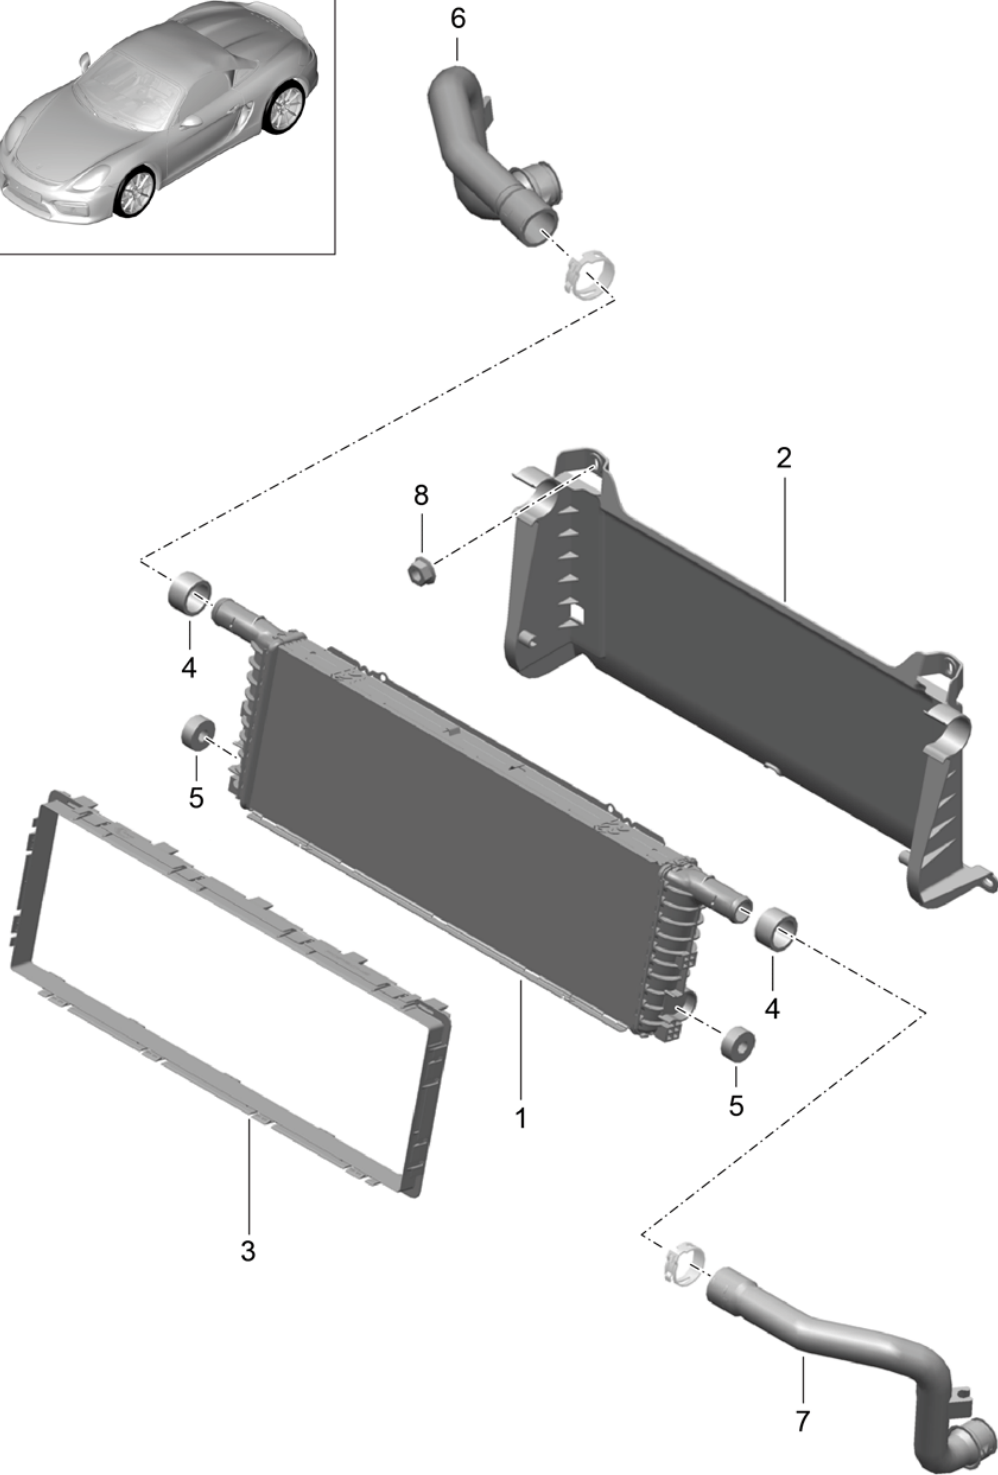

Model: 981SPY

Model life 2016>>2016

Pos	Part Number	Description	Remark	Qty	Model
		with 991.106.755.03			

Model: 981SPY

Model life 2016>>2016

Model: 981SPY

Model life 2016>>2016

Pos	Part Number	Description	Remark	Qty	Model
1	991 106 138 01	Radiator Centre		1	
1	991 106 138 02	Radiator Centre		1	
2		Retaining frame		1	
3	991 106 338 01	Sealing frame		1	
4	991 106 537 01	Rubber mounting Upper		2	
5	991 106 538 02	Rubber mounting Lower		2	
6	981 106 638 90	Water hose		1	
7	981 106 639 90	Water hose		1	
8	999 084 638 01	Hexagon nut M 6		4	