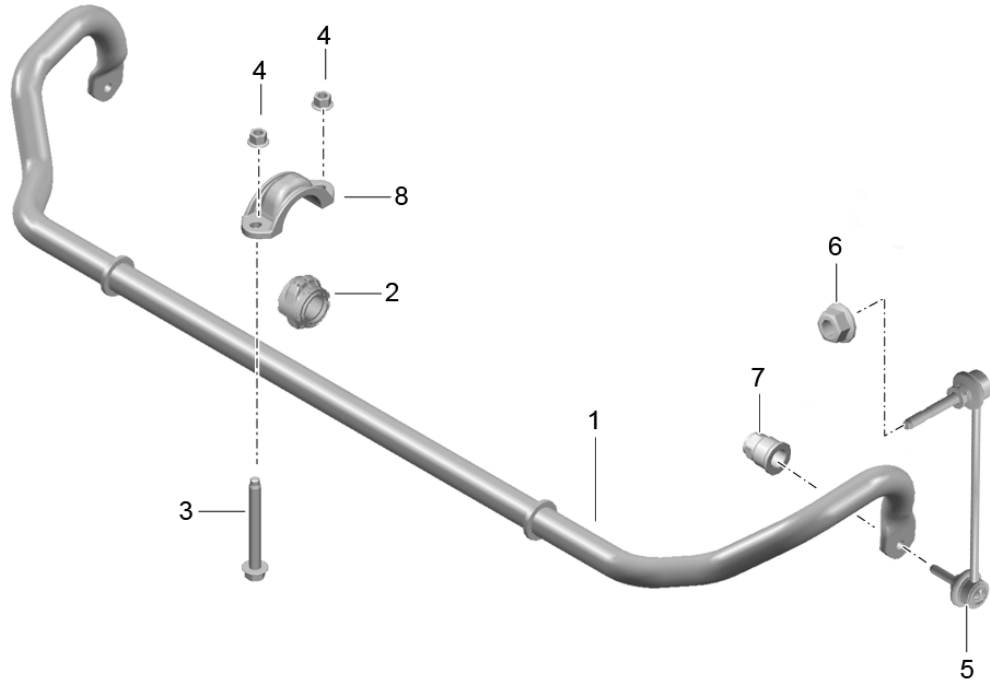

Model: 981SPY

Model life 2016>>2016

Model: 981SPY

Model life 2016>>2016

Pos	Part Number	Description	Remark	Qty	Model
1	991 343 705 14	Stabiliser		1	IX73/480
2	991 343 792 13	Stabiliser mounting		2	IX73/480
3	999 072 836 01	Hexagon-head bolt AM 10 X 60		4	
4	900 380 008 01	Hexagon nut M 10		4	
5	991 343 069 02	Stabiliser mounting	/L	1	
(5)	991 343 070 02	Stabiliser mounting	/R	1	
6	999 084 445 01	Lock nut M 12 X 1,5		2	
7	999 084 123 09	Hexagon nut M 10		2	
8	991 343 777 00	Clip		2