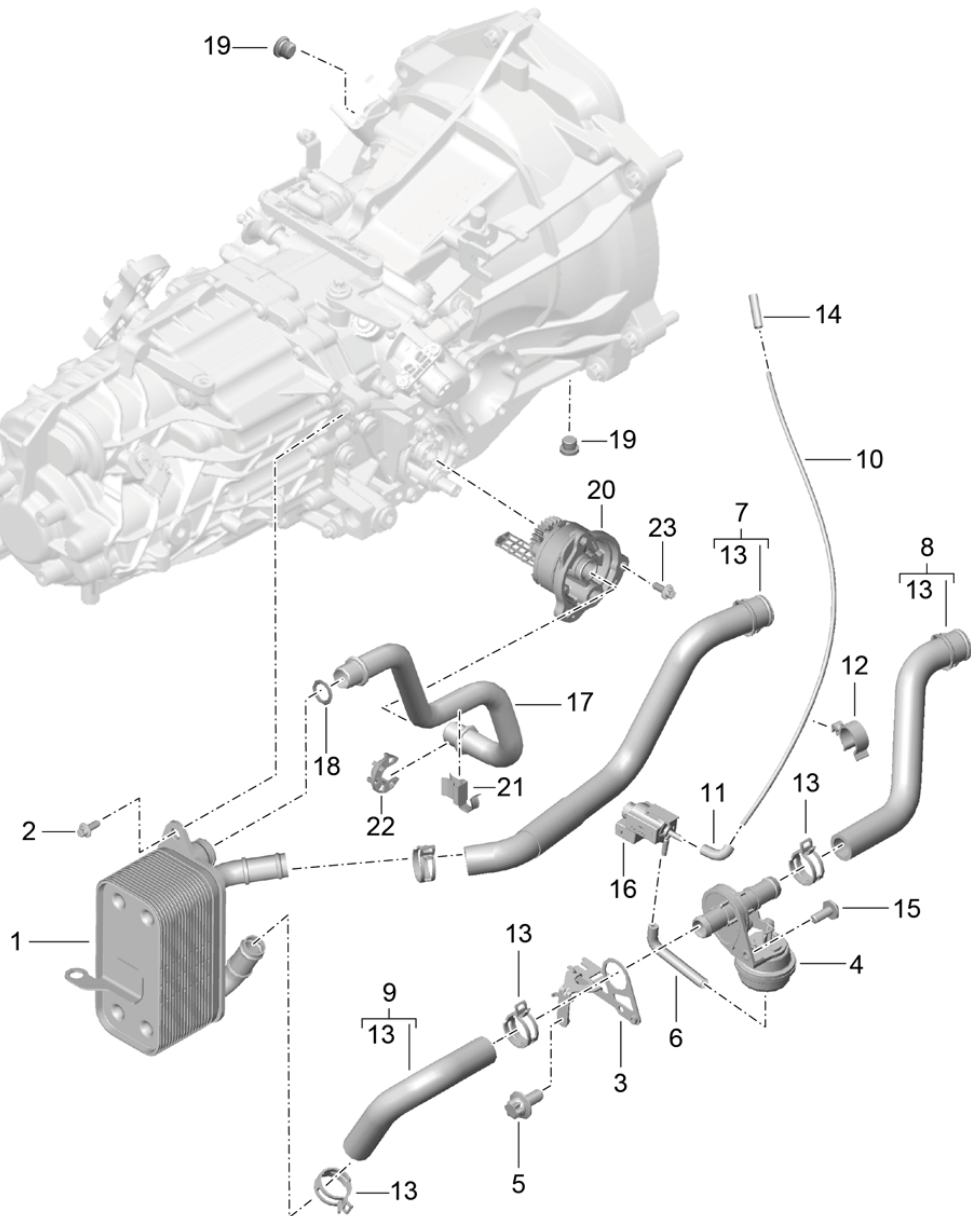

Model: 981SPY

Model life 2016>>2016

Model: 981SPY Model life 2016>>2016

Pos	Part Number	Description	Remark	Qty	Model
		Manual transmission			G81.20
		Heat exchanger			
		Oil tube			
		Water tube			
1	981 307 017 00	Heat exchanger		1	
2	981 307 821 00	Round head screw		3	
		M 8 X 20			
3	981 307 401 00	Support		1	
		Disc valve			
4	991 307 573 00	Disc valve		1	
5	900 385 041 01	Torx screw		1	
		M 6 X 12			
6	9G1 307 673 00	Moulded hose		1	
7	981 307 077 00	Water hose		1	
		Coolant			
		Return line			
8	981 307 074 00	Water hose		1	
		Coolant			
		Supply			
9	981 307 075 00	Water hose		1	
		Coolant			
		Supply			
-	000 043 205 01	Pipe		*	
		4,0 X 1,0			
		It is necessary to rework			
		Shorten			
10		Vacuum line		1	
		L = 400 MM			
11	928 574 717 05	Moulded hose		1	
12	999 507 872 40	Support		1	
13	999 512 589 09	Hose clamp		1	
		25 X 12			
14	999 239 040 40	Connecting piece		1	-IXLF
		3,5 X 2,0 X 28			
(14)	928 573 727 05	Distributing piece		1	IXLF
15	N 910 682 01	Round head screw		1	
		M 4 X 10			
16	7PP 906 270	Change-over valve		1	
17	981 307 053 00	Line		1	
18	981 307 853 00	O-ring		2	
19	N 910 597 01	Screw plug		2	
20	981 307 023 00	Oil pump		1	
21	981 307 815 00	Clip		1	
22	981 307 825 00	Support		1	
23	981 307 850 00	Round head screw		3