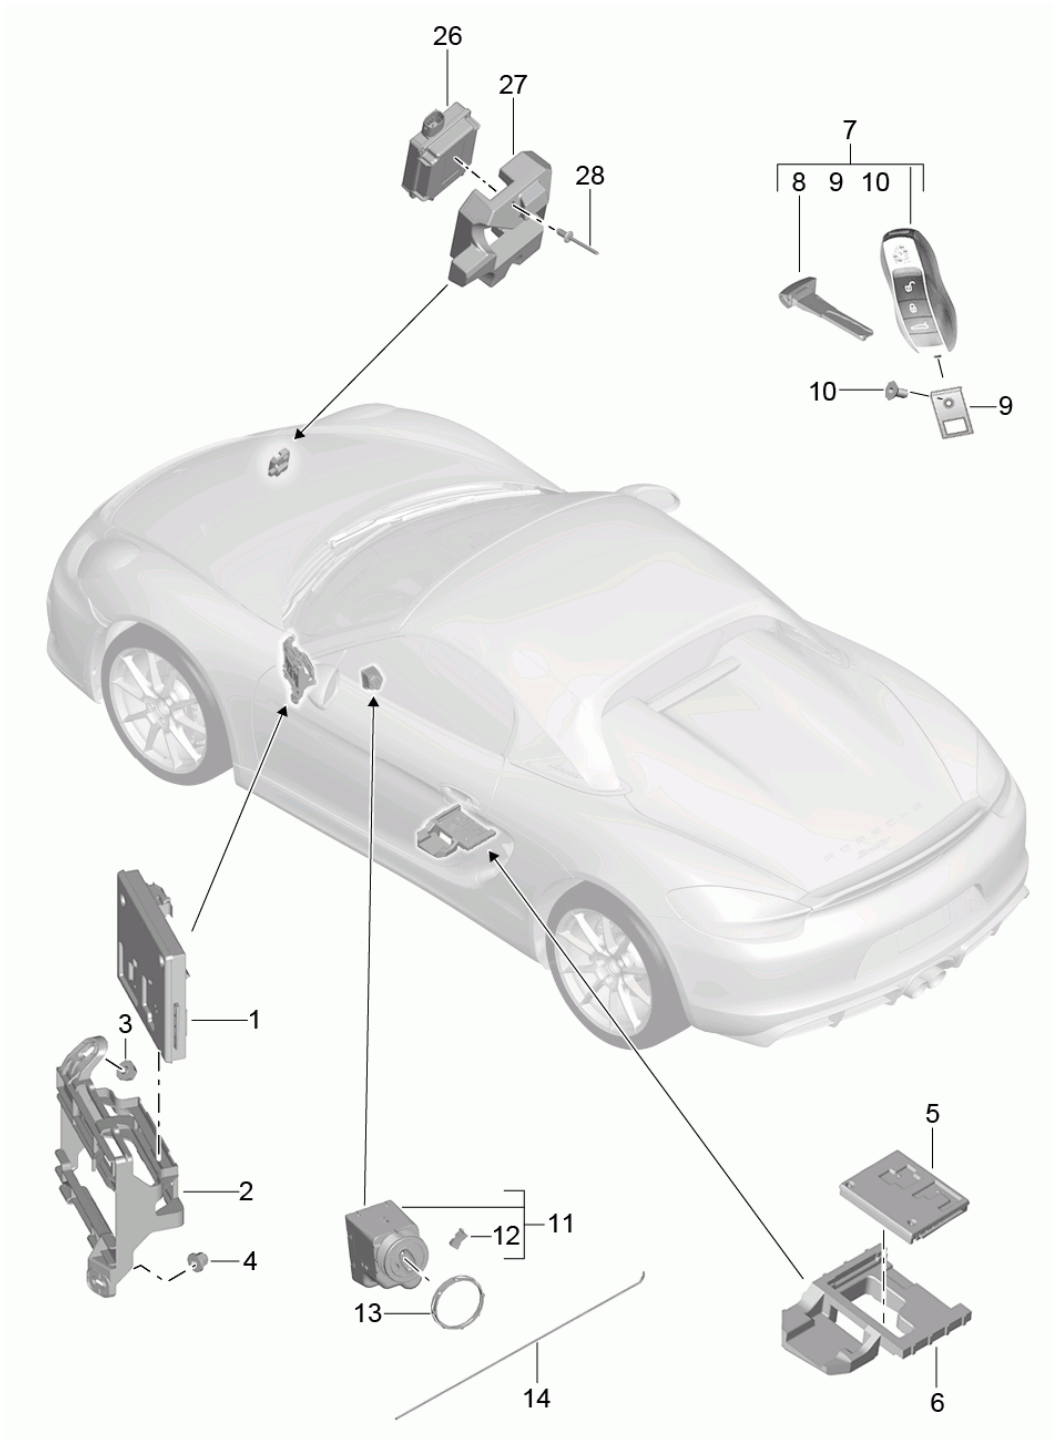

Model: 981SPY

Model life 2016>>2016

Model: 981SPY

Model life 2016>>2016

Pos	Part Number	Description	Remark	Qty	Model
		Control units Electronics Body front section Rear end Handheld transmitter Ignition starter switch Antenna Garage door opener Sensor Interior monitoring			
1	7PP 907 064 JJ	Control unit Electronics		1	I523
1	7PP 907 064 JK	Body front section Control unit Electronics		1	I524
1	7PP 907 064 JL	Body front section Control unit Electronics		1	I525
2	991 610 111 00	Body front section Support		1	I098
(2)	991 610 113 00	Support		1	I099
3	999 084 638 01	Hexagon nut M 6		1	
4	999 076 081 40	Plastic nut T 5		1	
5	7PP 907 279 CH	Control unit Electronics Rear end		1	
6	991 618 325 00	Support		1	
7		Handheld transmitter Key cover See technical information Service Group 5 Document 5708 31/12		1	
7	991 637 953 03	Handheld transmitter Key cover Vehicle Ident. No. Indicate		1	I524
7	991 637 961 03	Handheld transmitter Key cover Vehicle Ident. No. Indicate		1	I523
(7)	991 637 954 03	Handheld transmitter Key cover Vehicle Ident. No. Indicate		1	I072/525/553
(7)	991 637 955 03	Handheld transmitter Key cover Vehicle Ident. No. Indicate		1	-I072/-I553 I525
8	958 538 916 00	Emergency key with stipulated lock number Vehicle Ident. No. Indicate		1	
9	991 637 301 00	Eye		1	
10	991 637 303 00	Countersunk-head screw		1	
11	7PP 905 865 F	Control unit Ignition starter switch		1	
12	970 618 959 00	Cover Release		1