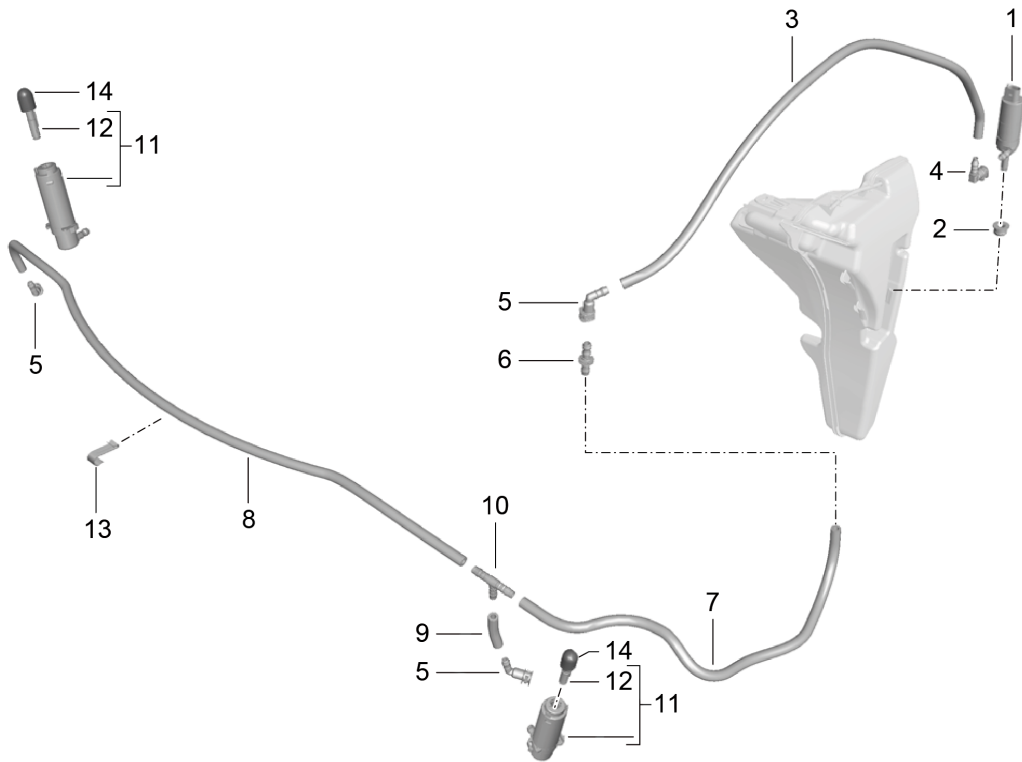

Model: 981SPY

Model life 2016>>2016

Model: 981SPY Model life 2016>>2016

Pos	Part Number	Description	Remark	Qty	Model
		Headlight washer system			I288
1	958 624 502 00	Pump		1	I288
2	431 955 465 A	Gasket		1	I288
3	000 043 204 79	Hose 8 X 3 905 MM		*	I288
4	8E0 955 665	Angled pipe		1	I288
5	997 628 205 00	Clutch		3	I288
6	991 628 208 01	Hose connection		1	I288
7	000 043 204 79	Hose 8 X 3 600 MM		*	I288
8		Hose 8 X 3 1340 MM		*	I288
9		Hose 8 X 3 75 MM		*	I288
10	113 955 975 B	T-piece		1	I288
(11)	991 628 167 00	Nozzle Black mat Including Nozzle head		2	
(12)	991 628 265 00	Nozzle head Black mat		2	
11	997 628 163 01	Nozzle		2	I288
12	997 628 263 00	Nozzle head		2	I288
13	999 507 164 01	Cable clamp		7	I288
14	997 628 981 02	Cap Prime coated for POS 11 + 12		2	IXUB/288