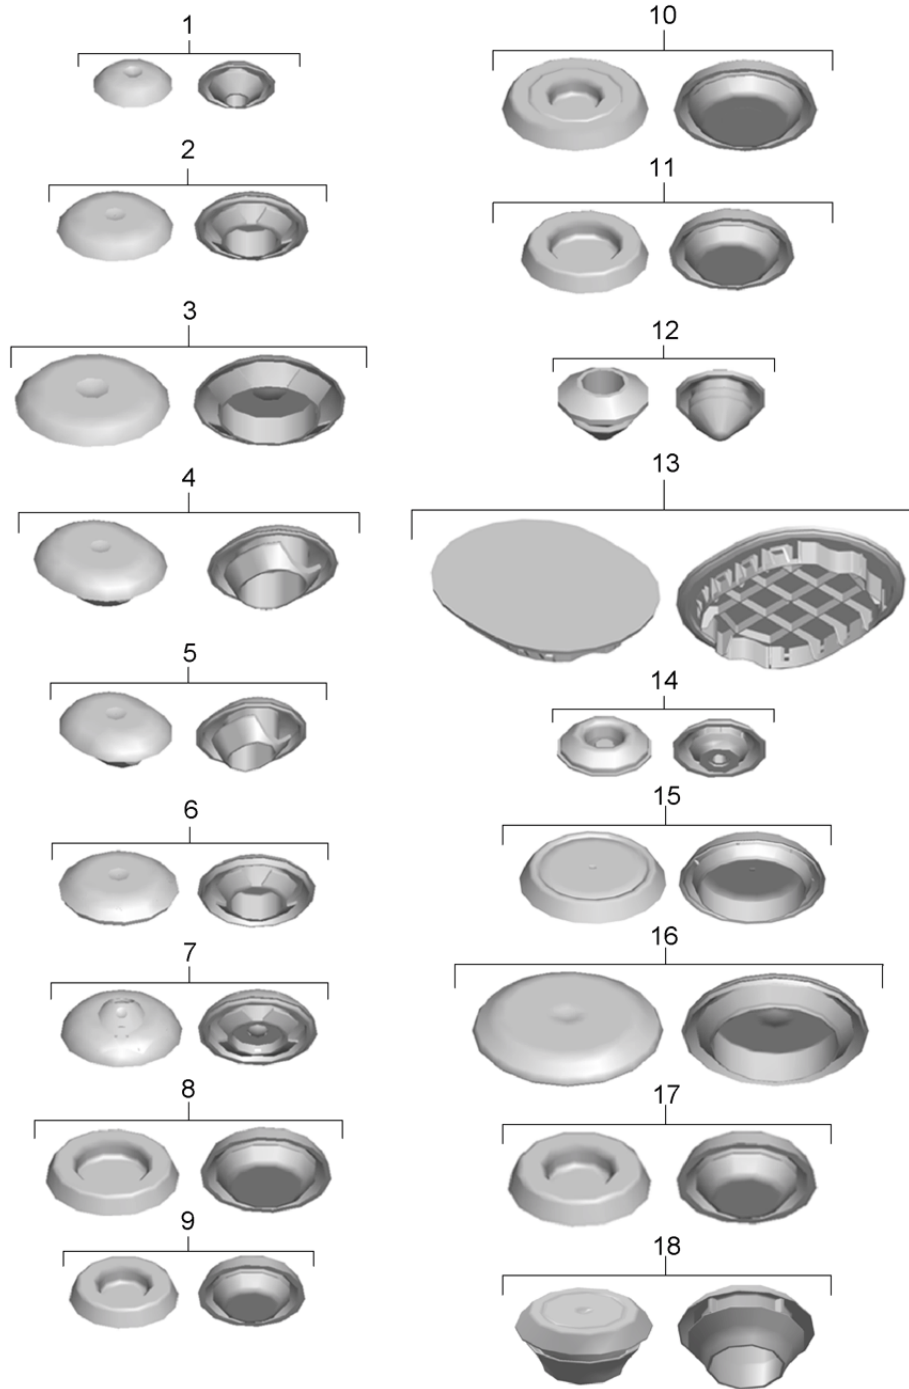

Model: 981SPY

Model life 2016>>2016

Model: 981SPY Model life 2016>>2016

Pos	Part Number	Description	Remark	Qty	Model
1	955 504 281 00	Stopper Stopper Hole 10 MM		X	
2	955 504 182 00	Stopper Hole 20 MM		X	
3	955 504 183 00	Stopper Hole 30 MM		X	
4	955 504 184 00	Stopper Hole 20 MM X 25 MM		X	
5	955 504 185 00	Stopper Hole 15 MM X 20 MM		X	
6	955 504 187 00	Stopper Hole 20 MM		X	
7	955 512 188 00	Water drain valve Hole 20 MM		X	
9	999 703 196 40	Lid Hole 20 MM		X	
10	999 703 195 40	Rubber sleeve Hole 30 MM		X	
11	999 703 543 40	Lid Hole 25 MM		X	
12	999 703 466 40	Stopper Hole 15 MM		X	
13	999 703 553 40	Lid Hole 70 MM X 89,6 MM		X	
14	999 703 556 40	Lid Hole 15 MM		X	
15	999 703 021 40	Lid Hole 50 MM		X	
16	N 909 649 02	Stopper Hole 40 MM		X	
17	N 102 267 01	Stopper 20 MM		1	
18	999 703 555 40	Stopper Side member Rear 24,0X2,50		X