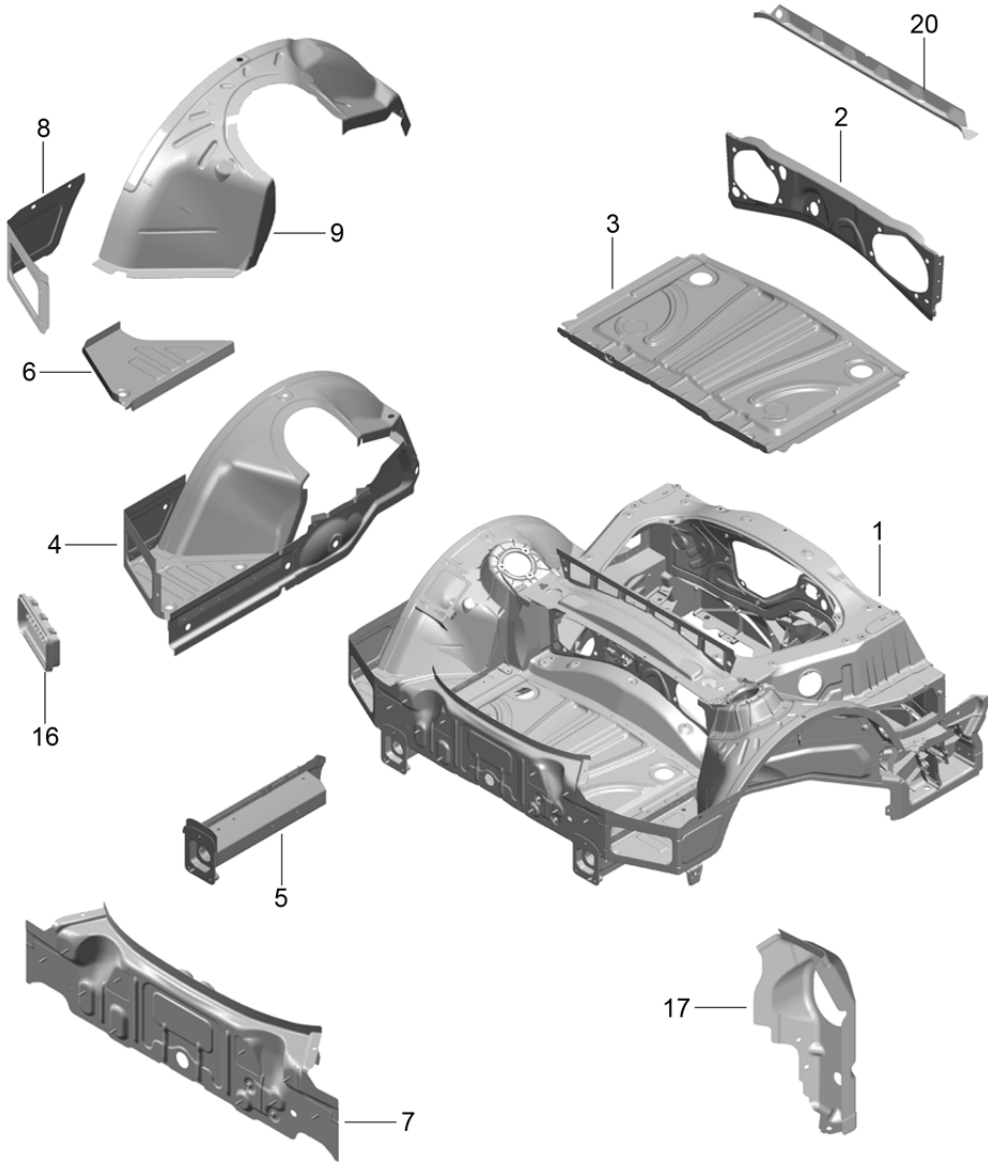

Model: 981SPY

Model life 2016>>2016

Pos	Part Number	Description	Remark	Qty	Model
35	000 043 305 32	Sealing compound		1	
36	000 043 204 85	Cavity preservation		1	

Model: 981SPY

Model life 2016>>2016

- 15 — [part] — 10
  - 14 — [part] — 11
  - 13 — [part] — 12
- [part] — 21