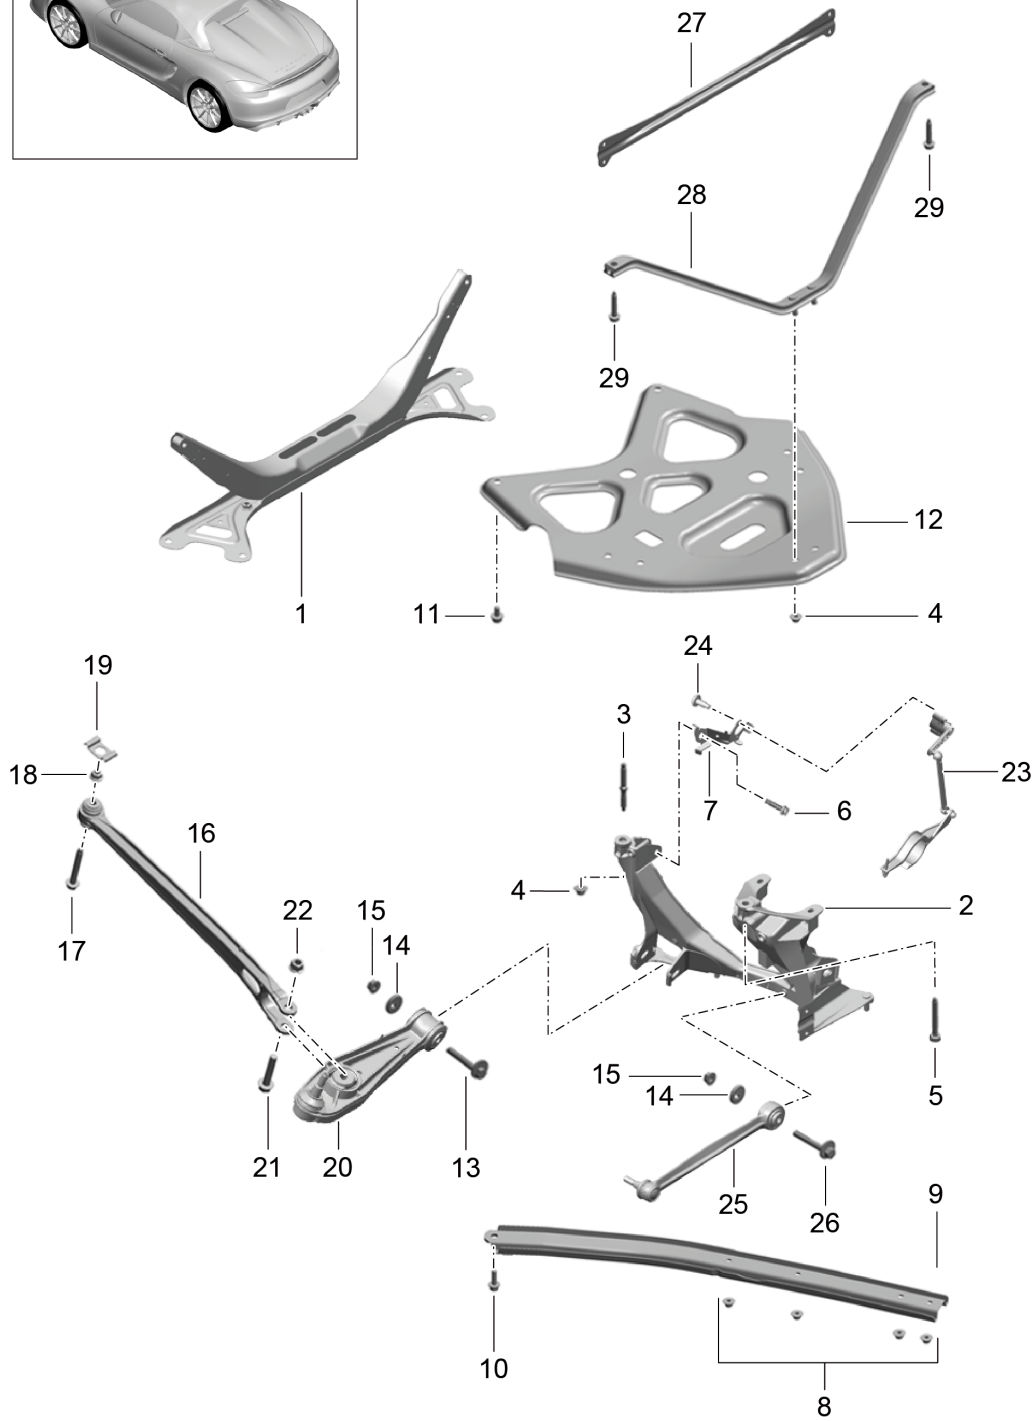

Model: 981SPY

Model life 2016>>2016

Model: 981SPY Model life 2016>>2016

Pos	Part Number	Description	Remark	Qty	Model
		Rear axle Side section Bracket Control arm			
1	981 331 071 10	Cross member		1	
2	981 331 051 06	Side section	/L	1	
(2)	981 331 052 06	Side section	/R	1	
3	999 061 120 01	Stud M 10 X 100		2	
4	999 076 053 01	Hexagon nut M 10		2	
5	999 072 843 01	Combination screw M 10 X 80 PA		2	
6	999 072 829 01	Hexagon-head bolt M 10 X 45		2	
7	981 606 321 01	Support		2	IX73/620
8	999 076 053 01	Hexagon nut M 10		8	
9	981 331 131 06	Strut	/L	1	
(9)	981 331 132 06	Strut	/R	1	
10	999 072 840 01	Hexagon-head bolt AM 10 X 35		2	
11	999 072 844 01	Combination screw AM 10 X 20		2	
12	981 331 261 10	Bracket		1	
(12)	981 331 261 11	Bracket		1	
13	997 331 217 03	Eccentric screw M 12 X 1,5 X 100		2	
14	996 331 219 00	Eccentric washer		4	
15	999 084 445 01	Lock nut M 12 X 1,5		4	
16	981 331 043 03	Control arm		2	
17	999 072 865 01	Hexagon-head bolt AM 12 X 1,5 X 90		2	
18	999 084 445 01	Lock nut M 12 X 1,5		2	
19	981 331 651 00	Nut lock		2	
20	981 331 053 00	Wishbone		2	
21	999 072 890 01	Hexagon-head bolt AM 14 X 1,5 X 75		2	
22	900 380 012 01	Hexagon nut M 14 X 1,5		2	
23	981 333 021 00	Sensor		1	IX73/620
24	N 104 857 03	Round head screw M 5 X 12 - W		2	IX73/620
25	981 331 045 02	Track rod		2	
26	997 331 217 02	Eccentric screw M 12 X 1,5 X 83		2	
27	981 331 275 80	Strut D >> 02.11.2015		1	
(27)	981 331 275 00	Strut D 03.11.2015>>		1	
28	981 331 093 01	Strut		1	
29	999 072 837 01	Hexagon-head bolt AM 10 X 55 - PA		2