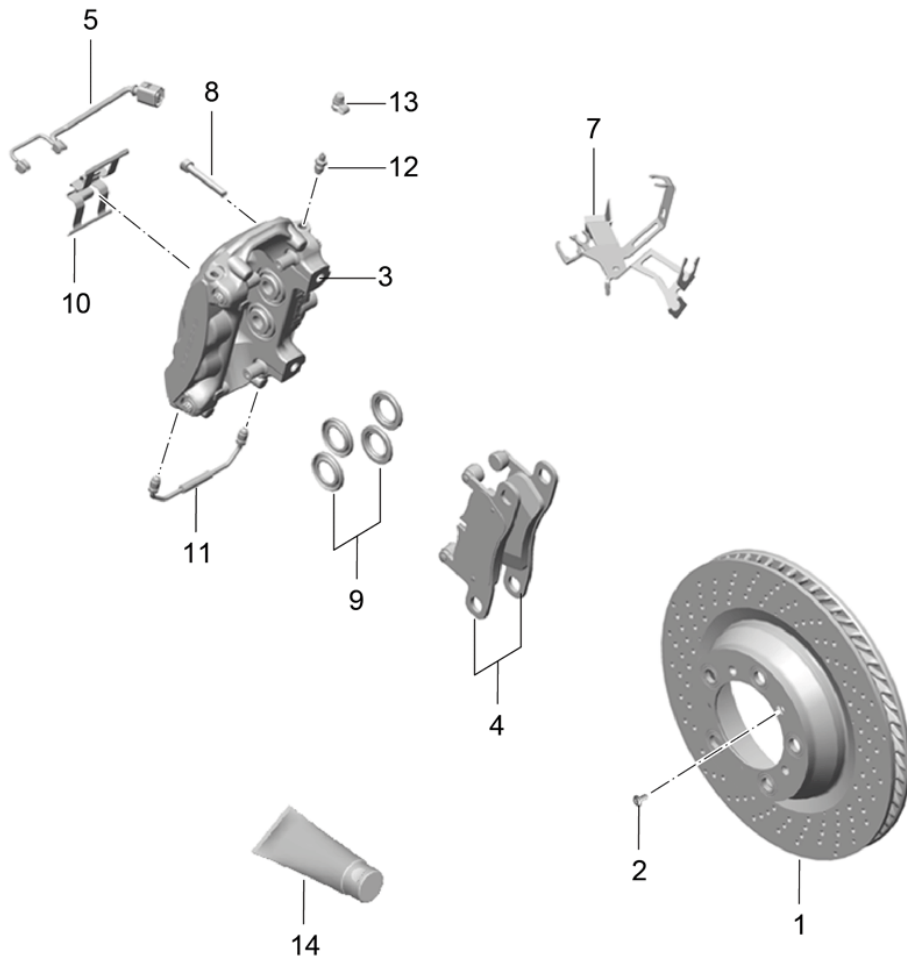

Model: 981SPY

Model life 2016>>2016