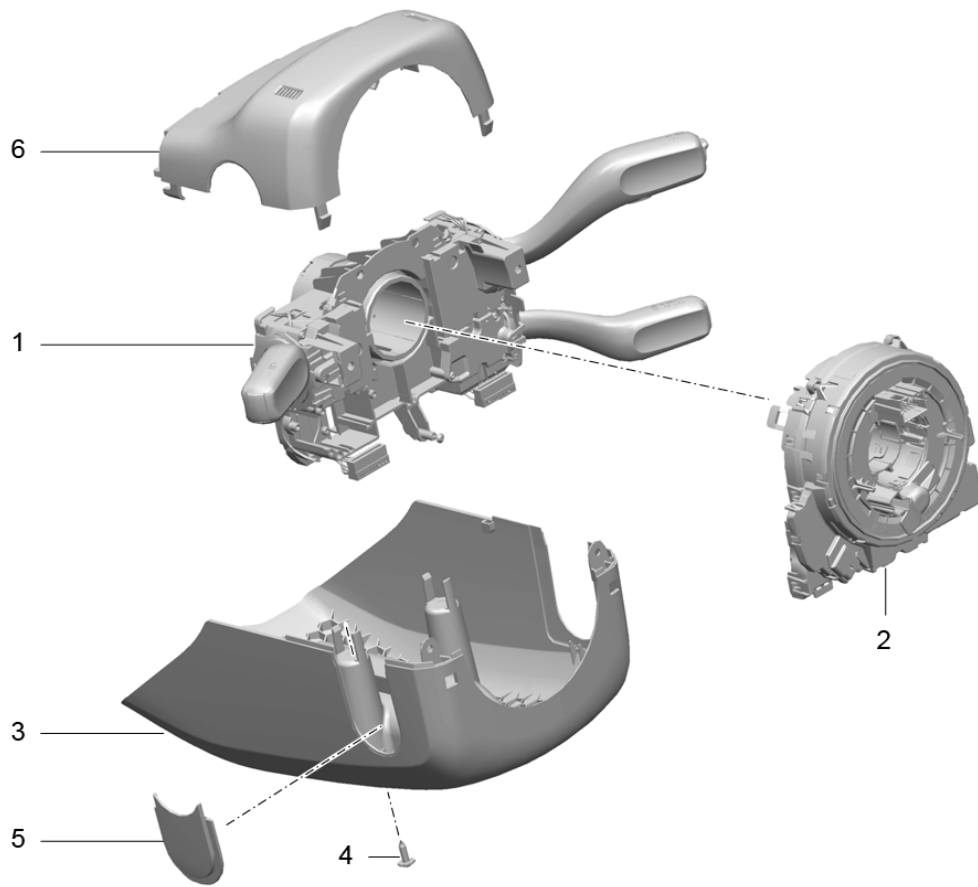

Model: 981SPY

Model life 2016>>2016

Pos	Part Number	Description	Remark	Qty	Model
1	991 613 123 10	Bracket Roof Bracket		1	-I607/-I608 -I630
1	991 613 123 10 1E0 991 613 124 10	Roof Black Bracket		1	-I630/I607 I608
1	991 613 124 10 1E0 991 613 223 10	Roof Black Bracket		1	-I607/-I608 I630
1	991 613 223 10 1E0 991 613 224 10 991 613 224 10 1E0	Roof Black Bracket Roof Black		1	I607/608/630

Model: 981SPY

Model life 2016>>2016