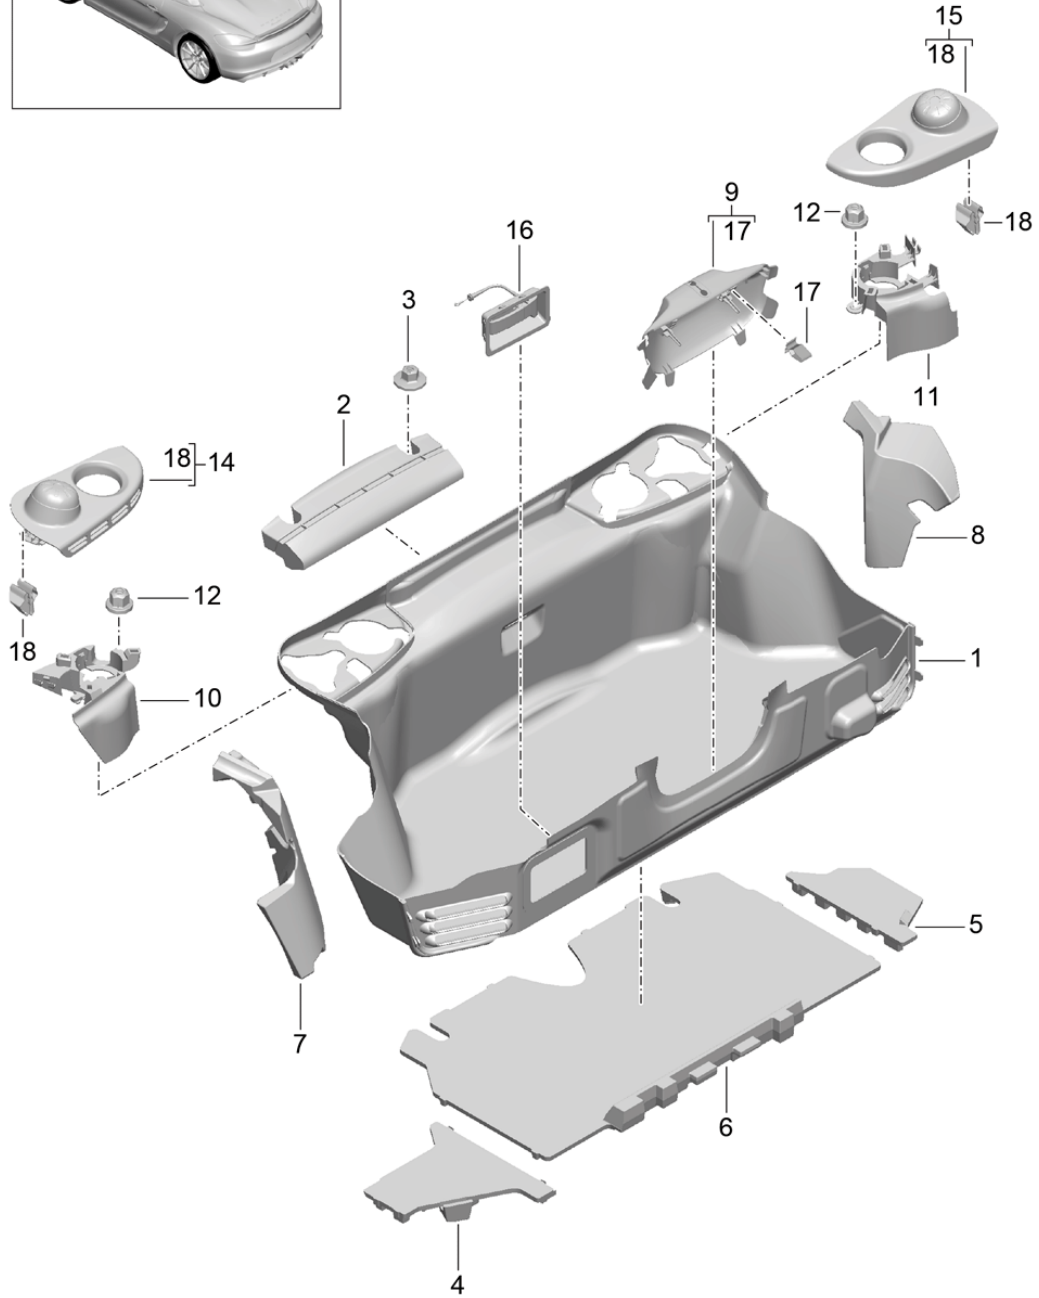

Model: 981SPY

Model life 2016>>2016

Model: 981SPY Model life 2016>>2016

Pos	Part Number	Description	Remark	Qty	Model
1	981 551 053 03	Luggage compartment Rear Carpet Lining		1	
2	981 551 053 03 A31 981 551 147 00	Luggage compartment Black Carpet Support		1	
3	999 049 032 40	Plastic nut		2	
4	981 551 765 00	Base Carpet	/L	1	
5	981 551 766 01	Luggage compartment Base Carpet	/R	1	
6	981 551 764 02	Luggage compartment Base Carpet		1	
7	981 551 753 01	Luggage compartment Centre Support	/L	1	
8	981 551 754 03	Support	/R	1	I140
9	981 551 251 02	Covering for lock Luggage compartment		1	
10	981 551 251 02 1E0 981 551 377 02	Black Assembly frame Service Cup	/L	1	
11	981 551 378 02	Assembly frame Service Cup	/R	1	
12	999 049 033 40	Plastic nut T6/16,0		2	
14	981 551 381 01	Cover Service Cup	/L	1	
15	981 551 381 01 1E0 981 551 382 01	Black Cover Service Cup	/R	1	
17	981 551 382 01 1E0 999 507 681 01	Black Clamp		2	
18	999 507 130 01	U-clamp		3