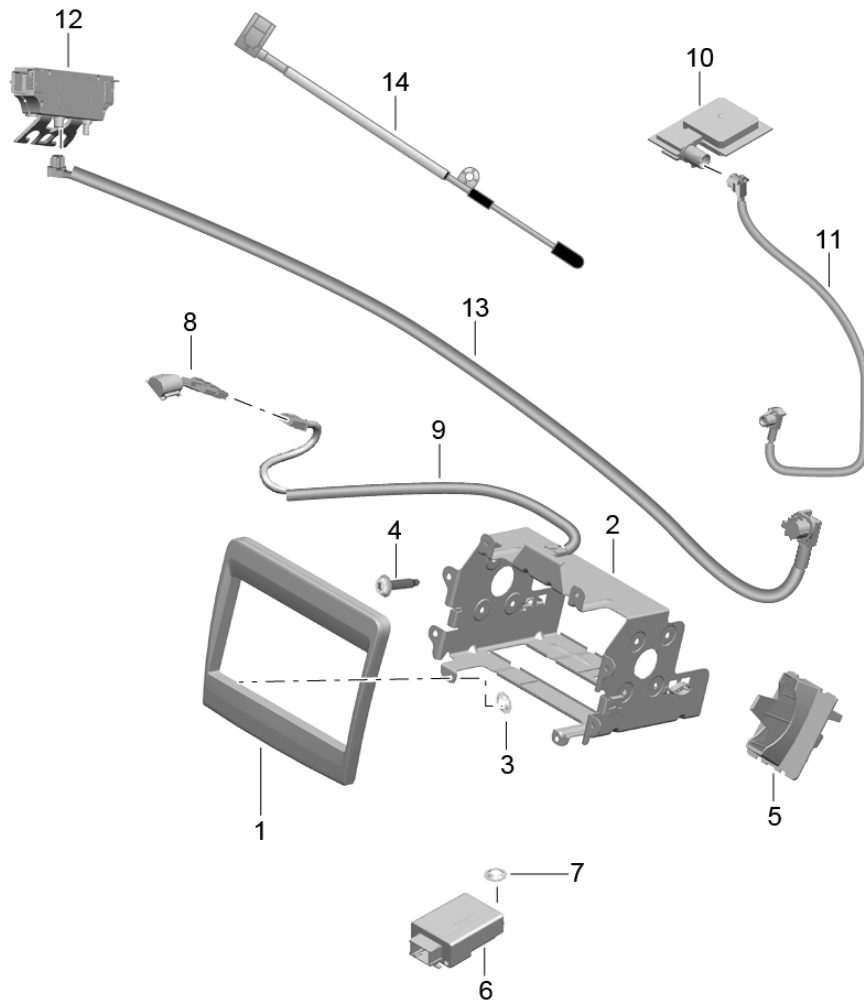

Model: 981SPY

Model life 2016>>2016

Model: 981SPY Model life 2016>>2016

Pos	Part Number	Description	Remark	Qty	Model
		Preparation Navigation system Japan			I675
1	991 642 323 00	Front frame		1	I675
	991 642 323 00 A05	Black mat			
2	991 642 327 01	Retaining frame		1	I675
3	999 591 243 01	Clamping washer		4	I675
4	999 073 498 01	Oval-head screw M 5 X 20		4	I675
5	991 642 333 00	Support		1	I675
	991 642 333 00 1E0	Black Card reader Glove compartment			
-	5C5 919 853	Antenna S DRC		1	I675
6	7PP 971 324 B	Adapter - CAN -		1	I675
7	999 591 946 03	Clamping washer		1	I675
8	991 646 311 02	Microphone		1	I675
9	991 612 067 50	Connecting line Microphone Control part		1	I675
10	7PP 035 504 A	Antenna Navigation system		1	I675
11	991 612 066 50	Connecting line Antenna Navigation system Control part		1	I675
12	991 647 109 01	Antenna booster A-pillar Left	/L	1	I675
(12)	991 647 110 01	Antenna booster A-pillar Right	/R	1	I675
13	991 612 065 00	Connecting line Antenna booster Right Control part Radio		1	I675
(13)	991 612 062 50	Connecting line Antenna booster Left Control part TV		1	I675
(13)	991 612 063 50	Connecting line Antenna booster Left Control part TV		1	I675
(13)	991 612 064 00	Connecting line Antenna booster Right Control part TV		1	I675
(13)	997 612 047 25	Connecting line - VICS BEACON - Antenna Control part		1	I675
14	991 612 036 00	Antenna VTS vehicle tracking		1