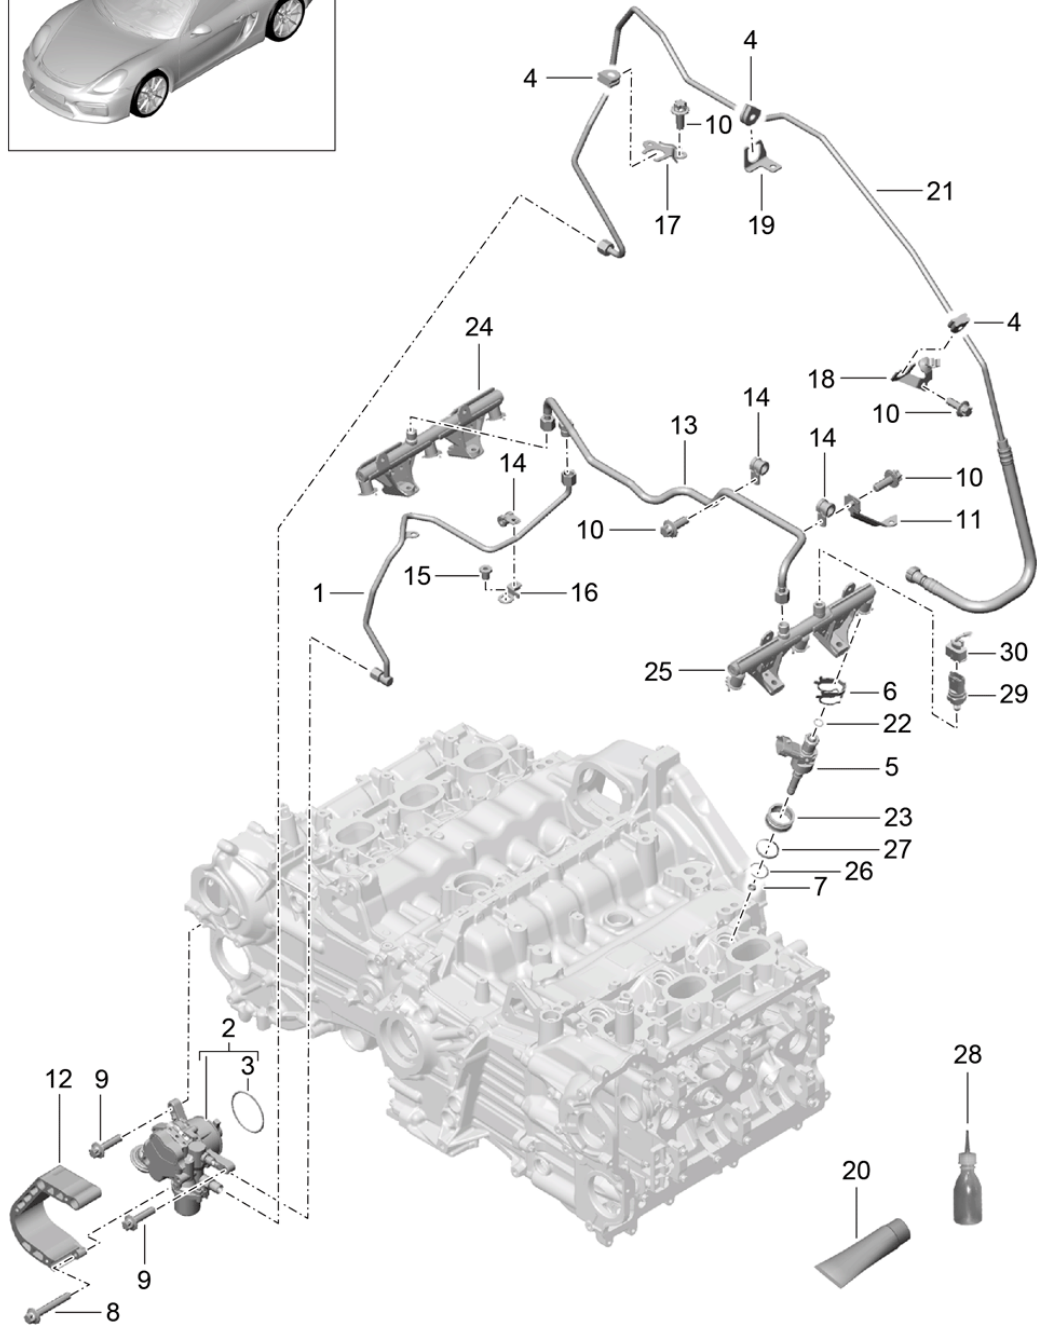

Model: 981SPY

Model life 2016>>2016

Model: 981SPY

Model life 2016>>2016

Pos	Part Number	Description	Remark	Qty	Model
1	9A1 110 095 02	Fuel collection pipe high-pressure pump		1	
2	9A1 110 315 06	Pressure line high-pressure pump		1	
(2)	9A1 110 315 FX	high-pressure pump		1	
3	999 707 643 40	O-ring high-pressure pump		1	
4	999 702 028 50	Rubber sleeve 7,5 X 20 X 2		3	
5	9A1 110 128 12	high-pressure injector		6	
5	9A1 110 128 06	high-pressure injector		6	
6	9A1 110 866 04	Fixing device Fuel collection pipe high-pressure injector		6	
7	999 704 020 90	Sealing ring 6,3 X 2,8		6	
8	900 385 045 01	Torx screw BM 6 X 40		1	
9	900 385 072 01	Torx screw BM 6 X 25		4	
10	900 385 009 01	Torx screw BM 6 X 16		4	
11	9A1 110 947 02	Support Line		1	
12	9A1 110 880 00	Cover high-pressure pump		1	
13	9A1 110 092 03	Pressure line Connecting line		1	
14	999 511 801 01	Hose clamp		1	
15	900 219 006 01	Screw plug M 12 X 1,5		1	
16	9A1 110 940 02	Support Pressure line		1	
17	9A1 110 323 02	Support Pressure line		1	
18	9A1 110 324 01	Support Fuel line		1	
19	9A1 110 325 01	Support Pressure line		1	
20	000 043 207 35	Grease Use with high-pressure injector		1	
21	9A1 110 906 14	Fuel line		1	
22	999 701 112 41	O-ring 7,52 X 3,51 See technical manual		6	
23	9A1 110 524 02	Group 24 Bellows high-pressure injector		6	
24	9A1 110 859 03	Fuel collection pipe Cyl. 1 - 3		1	
25	9A1 110 860 04	Fuel collection pipe Cyl. 4 - 6		1	
26	900 906 011 02	Circlip A 14		6	
27	9A1 110 520 01	Spacer ring		6	
28	000 043 303 27	Lubricants 50 ML		1	
29	948 606 230 03	Pressure sensor		1	
30	999 653 067 40	Connector Pressure sensor		1