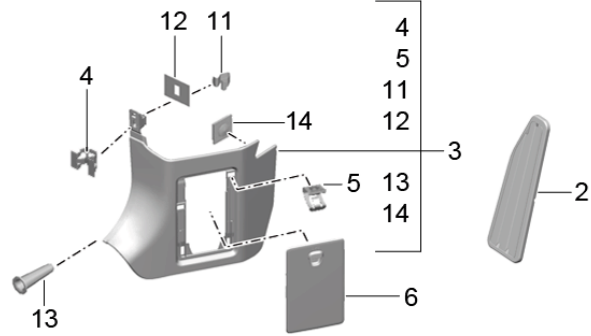

Model: 981SPY Model life 2016>>2016

Pos	Part Number	Description	Remark	Qty	Model
1	981 551 053 03	Luggage compartment Rear Carpet Lining		1	
2	981 551 053 03 A31 981 551 147 00	Luggage compartment Black Carpet Support		1	
3	999 049 032 40	Plastic nut		2	
4	981 551 765 00	Base Carpet	/L	1	
5	981 551 766 01	Luggage compartment Base Carpet	/R	1	
6	981 551 764 02	Luggage compartment Base Carpet		1	
7	981 551 753 01	Luggage compartment Centre Support	/L	1	
8	981 551 754 03	Support	/R	1	I140
9	981 551 251 02	Covering for lock Luggage compartment		1	
10	981 551 251 02 1E0 981 551 377 02	Black Assembly frame Service Cup	/L	1	
11	981 551 378 02	Assembly frame Service Cup	/R	1	
12	999 049 033 40	Plastic nut T6/16,0		2	
14	981 551 381 01	Cover Service Cup	/L	1	
15	981 551 381 01 1E0 981 551 382 01	Black Cover Service Cup	/R	1	
17	981 551 382 01 1E0 999 507 681 01	Black Clamp		2	
18	999 507 130 01	U-clamp		3	

Model: 981SPY

Model life 2016>>2016