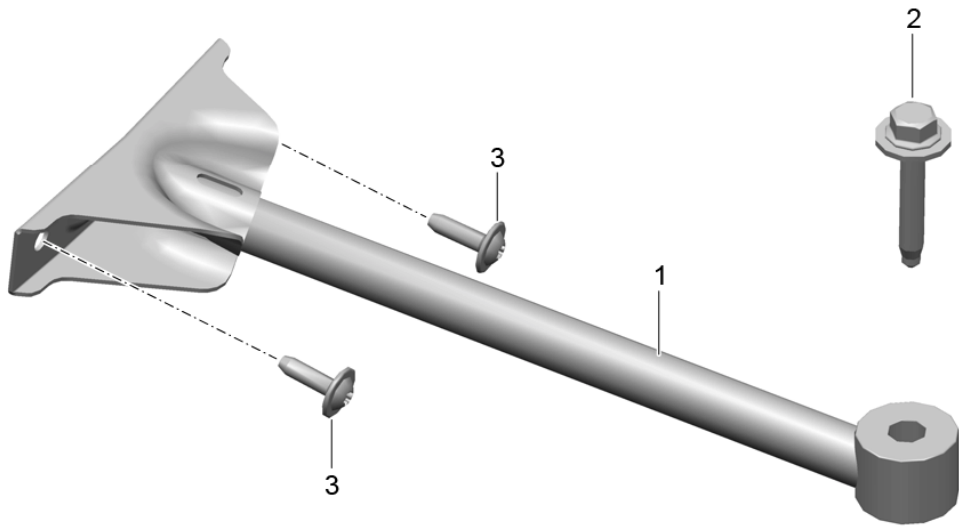

Model: 981SPY

Model life 2016>>2016

Pos	Part Number	Description	Remark	Qty	Model
27	000 043 206 29	Adhesive set		1	
28	000 043 206 30	Adhesive		1	
29	000 043 206 31	Tool		1	
30	000 043 206 32	Mixing tube		1	
31	000 043 206 33	Activator		1	
35	999 073 577 01	Torx screw		X	

Model: 981SPY

Model life 2016>>2016