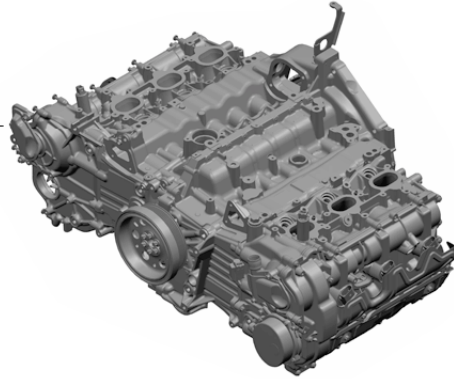

Model: 981SPY

Model life 2016>>2016

1

2

3

Model: 981SPY Model life 2016>>2016

Pos	Part Number	Description	Remark	Qty	Model
		Replacement engine without Drive plate PDK Transmission with Compressor Air conditioner			
1	9A1 100 924 02	Replacement engine	MA1.24	1	MDB.XB I036/572/573
1	9A1 100 924 BX	Replacement engine	MA1.24	1	MDB.XB I036/572/573
1	9A1 100 924 03	Replacement engine	MA1.24	1	MDB.XB I036/574
1	9A1 100 924 CX	Replacement engine	MA1.24	1	MDB.XB I036/574
2	9A1 100 924 60	Short engine Comprising: Crankcase Connecting rod Crankshaft Piston Oil pump Timing chain Parts kit without Gaskets Use also: 9990753502 98111111300 99917015190 9A110722400 99610731351	MA1.24	1	MDB.XB
2	9A1 100 924 RX	Short engine Comprising: Crankcase Connecting rod Crankshaft Piston Oil pump Timing chain Parts kit without Gaskets Use also: 9990753502 98111111300 99917015190 9A110722400 99610731351	MA1.24	1	MDB.XB
-	997 111 107 31	Gasket Short engine 9A110092460/RX Parts kit for seals Use also: 9A111086604 99970111241 9A111052402 90090601102 9A111052001 99970402090 99970764340 99970740440		2	MDB.XB