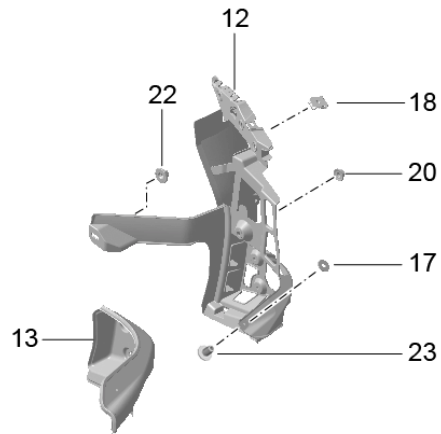

Model: 981SPY

Model life 2016>>2016

Model: 981SPY Model life 2016>>2016

Pos	Part Number	Description	Remark	Qty	Model
1	981 505 020 20	Bumper Rear Lining Rear Prime coated		1	-I7X9
1	981 505 020 28	Lining Rear Prime coated		1	I7X9
2	991 505 803 00	Lid Towing lug		1	
3	991 505 803 00 G2L 981 505 511 80	Prime coated Lining Rear Lower	/L	1	
4	981 505 511 80 1E0 981 505 512 80	Black Lining Rear Lower	/R	1	
5	981 505 512 80 1E0 981 505 853 80	Black Retaining frame		1	
6	981 505 853 80 1E0 981 505 811 80	Black Cover Rear Lower		1	
8	981 505 811 80 1E0 981 505 617 00	Black Heat protection	/L	1	
(8)	981 505 618 00	Heat protection	/R	1	
9	981 505 691 00	Protective film Rear spoiler	/L	1	
(9)	981 505 692 00	Protective film Rear spoiler	/R	1	
10	981 505 845 04	Retaining strip Rear	/L	1	
(10)	981 505 846 04	Retaining strip Rear	/R	1	
12	981 505 631 01	Support Lateral	/L	1	
(12)	981 505 632 01	Support Lateral	/R	1	
13	981 505 479 00	Heat protection Outer	/L	1	
(13)	981 505 480 00	Heat protection Outer	/R	1	
14	999 507 696 00	U-clamp		X	
15	999 073 227 09	1,2-1,7X10 Tapping screw ST 4,8X19		X	
17	900 151 006 03	Washer 6		4	I553
18	999 507 795 09	Speed nut ST 4,8		6	
19	999 507 309 02	Speed nut ST 4,8		X	
21	999 507 856 01	Speed nut M6		2	
22	999 049 032 40	Plastic nut T6/22X10,5		X	
23	999 190 115 30	Blind rivet A 6,4X10,0		8	
24	982 853 025	Set Wheel cover		1	I193
25	982 853 025 OK1	Black mat Assembly kit		1