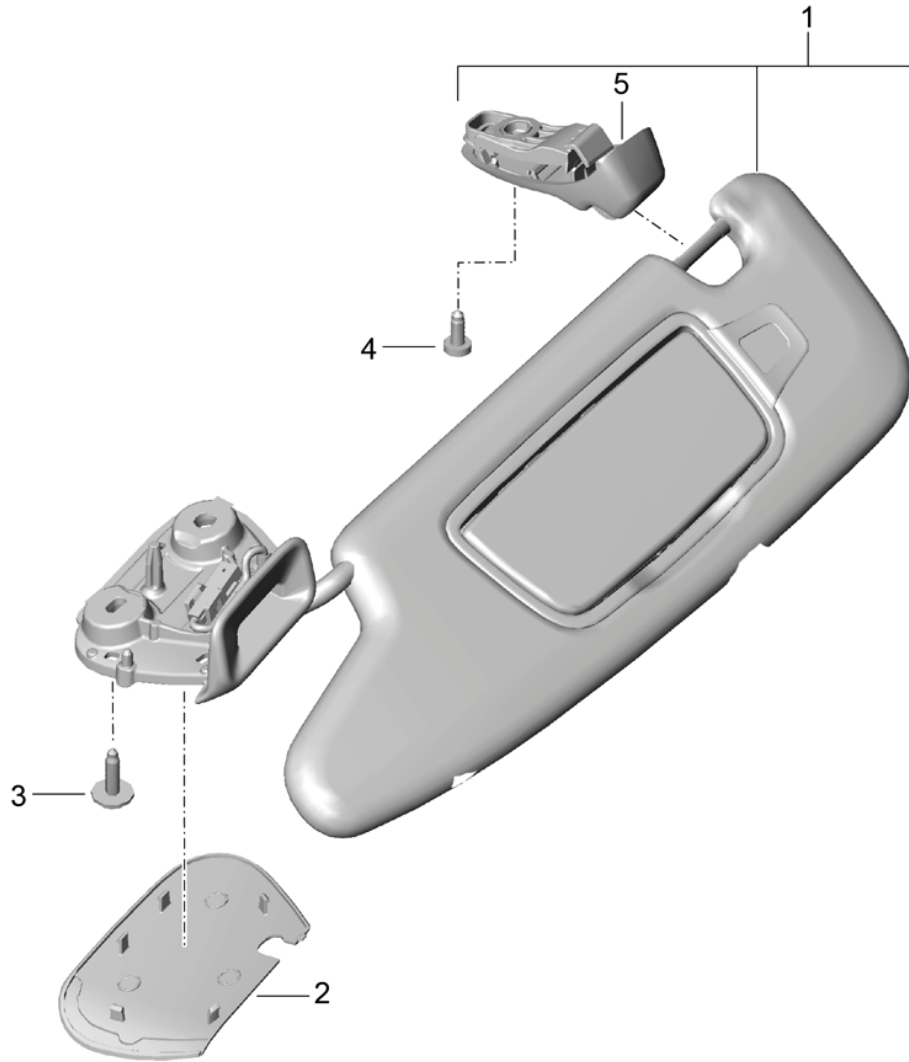

Model: 981SPY

Model life 2016>>2016