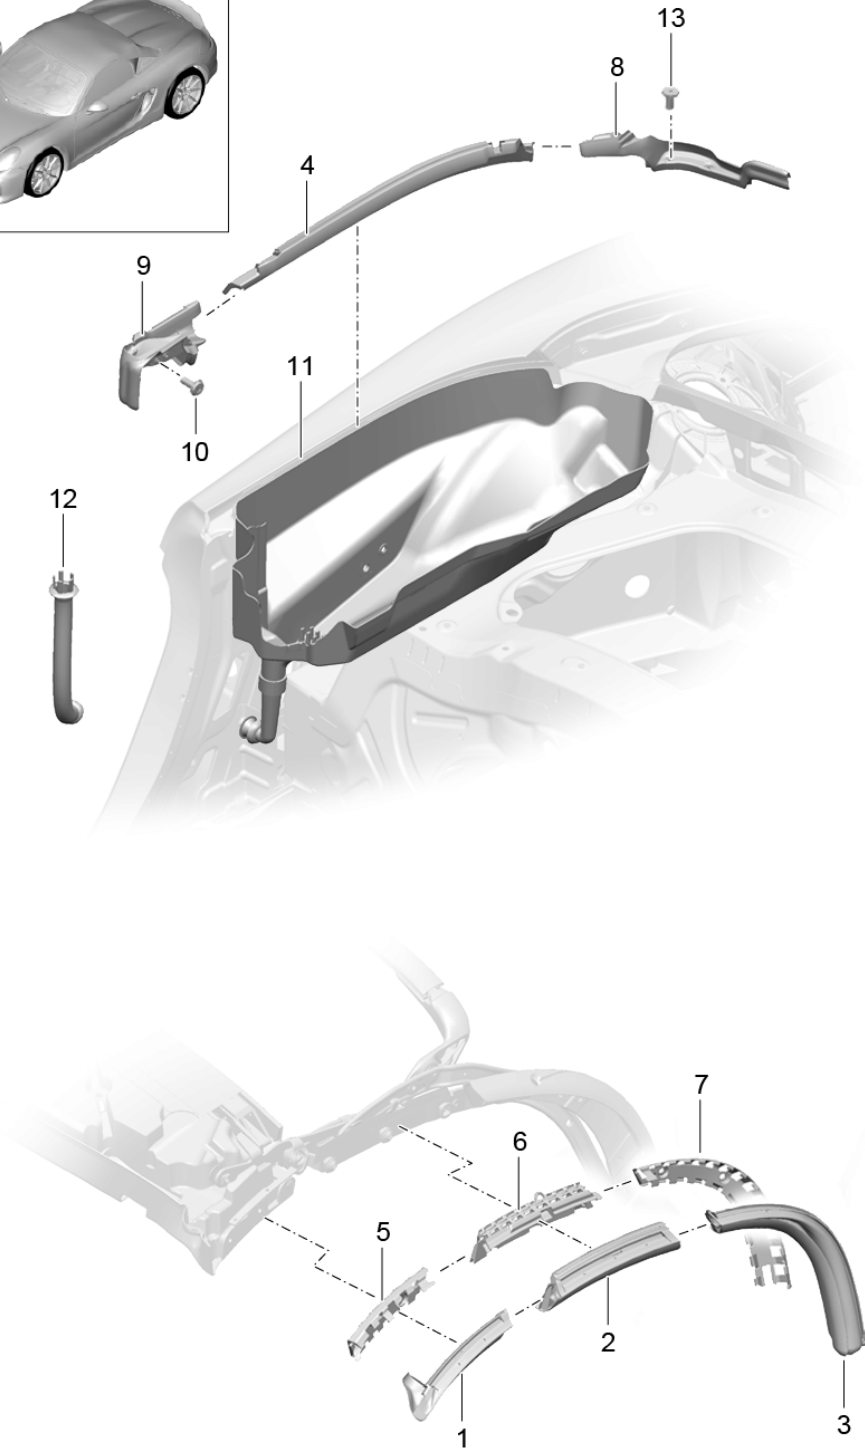

Model: 981SPY

Model life 2016>>2016

Pos	Part Number	Description	Remark	Qty	Model
1	981 567 917 00	Convertible top frame Single parts Main folding top bow Repair kit		1	
2	981 567 919 00	Roof strut Repair kit		1	
3		Cover for Mount Convertible top covering Rear See illustrations 8/11/00		1	
4	981 567 913 00	Convertible top frame Left Repair kit		1	
(4)	981 567 914 00	Convertible top frame Right Repair kit		1	
5	981 567 961 00	Gas-pressure spring with Ball pin Repair kit		1	
6	981 567 963 00	Guide Convertible top compartm. Lid Repair kit		1	
7	981 567 965 00	Bracket with Support tube Repair kit		1	
8	981 567 433 00	Bracket		2	
9	900 075 521 01	Fastening screw Convertible top support M10X55		2	

Model: 981SPY

Model life 2016>>2016