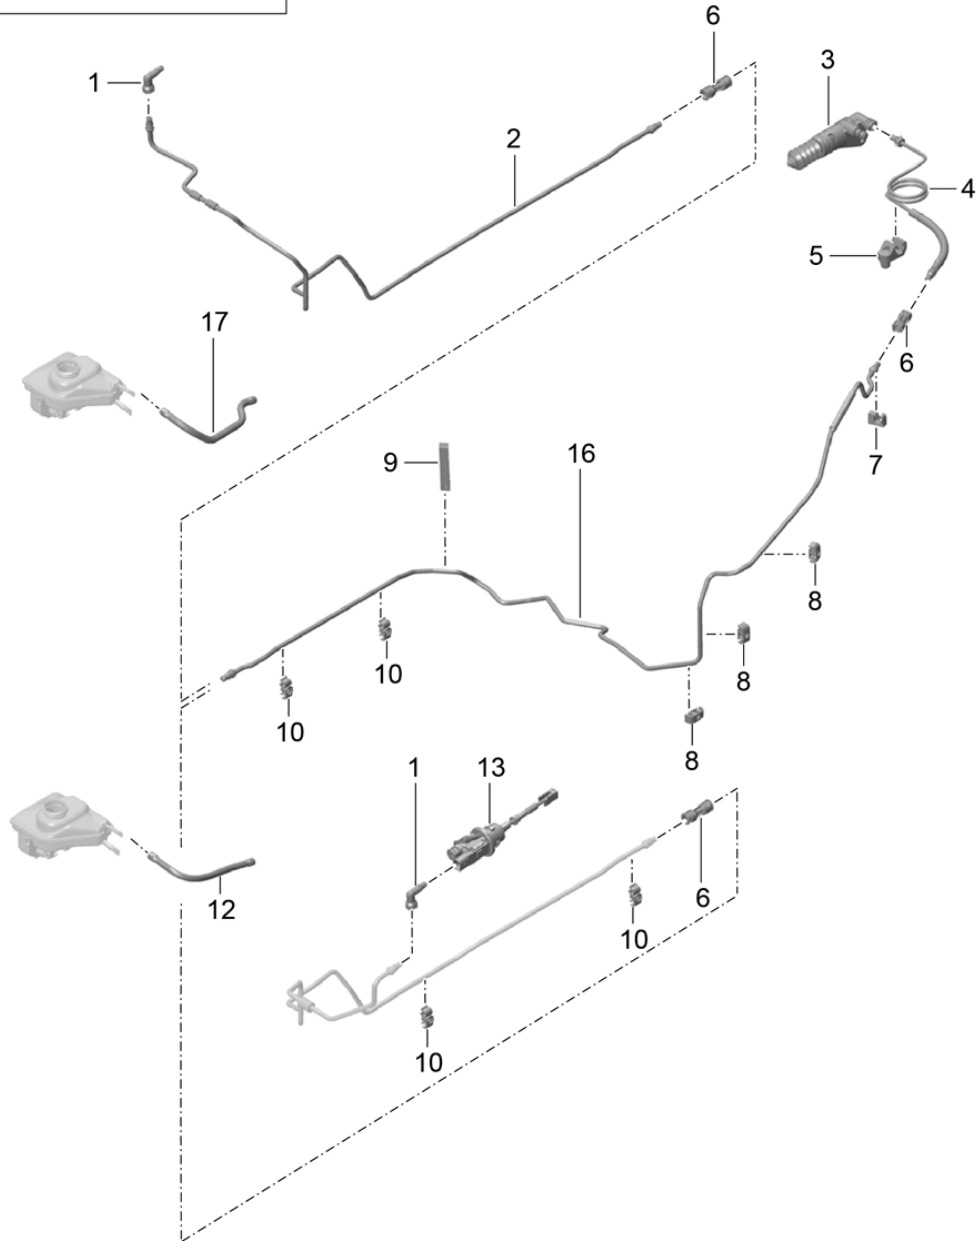

Model: 981SPY

Model life 2016>>2016

Model: 981SPY Model life 2016>>2016

Pos	Part Number	Description	Remark	Qty	Model
		clutch actuation			
		Clutch master cylinder			
		Clutch operating cylinder			
		Lines			
1	991 423 151 00	Angled pipe		1	I099/480
2	991 423 107 04	Clutch pipeline		1	I098/480
(2)	991 423 108 03	Clutch pipeline		1	I099/480
3	981 116 237 01	Slave cylinder		1	
4	981 423 377 06	Clutch hose		1	I480
5	999 507 586 40	Cable holder		1	I098
6	991 423 153 00	Sleeve		2	I480
7	999 591 922 40	Support		2	I480
8	8E0 611 797 D	Support		3	I480
		Information available			I480
9	999 507 272 40	Cable holder		1	
10	991 423 514 02	Support		5	I480
12	991 423 137 03	Intake pipe		2	I098/480
		Clutch master cylinder			
13	991 423 171 00	Clutch master cylinder		1	I480
16	981 423 113 04	Clutch pipeline		1	I480
17	991 423 138 02	Intake pipe		1	I099/480
		Clutch master cylinder