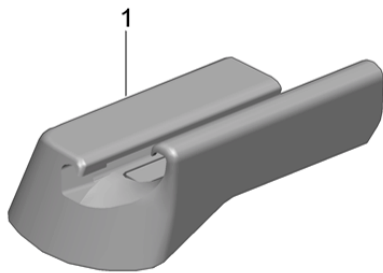

Model: 981SPY Model life 2016>>2016

Pos	Part Number	Description	Remark	Qty	Model
1	991 573 091 03	Refrigerant circuit Underbody And Rear end Intake pipe Wheel housing Front for Underbody		1	
2	991 573 092 03	Pressure line Underbody for Wheel housing Front		1	
3	9A1 573 341 02	Support Lines		1	
4	9A1 573 099 08	Intake pipe Underbody for Compressor		1	
5	9A1 573 097 09	Pressure line Underbody for Compressor		1	
6	999 707 557 41	O-ring 11.00X2.50		3	
7	999 707 439 41	O-ring 23.80X2.40		1	
8	999 707 653 40	O-ring 16.70X2.50		2	
9	N 104 144 02	Pan-head screw M 8X28		3	
10	999 507 125 40	Support 8,0		1	
11	900 385 041 01	Torx screw BM 6X12		1	
12	999 511 230 40	Cable holder		1	
13	991 573 825 01	Support		3	
14	991 573 843 00	Support		1	
15	991 573 837 00	Support		2	
16	991 573 829 01	Support		1	

Model: 981SPY

Model life 2016>>2016