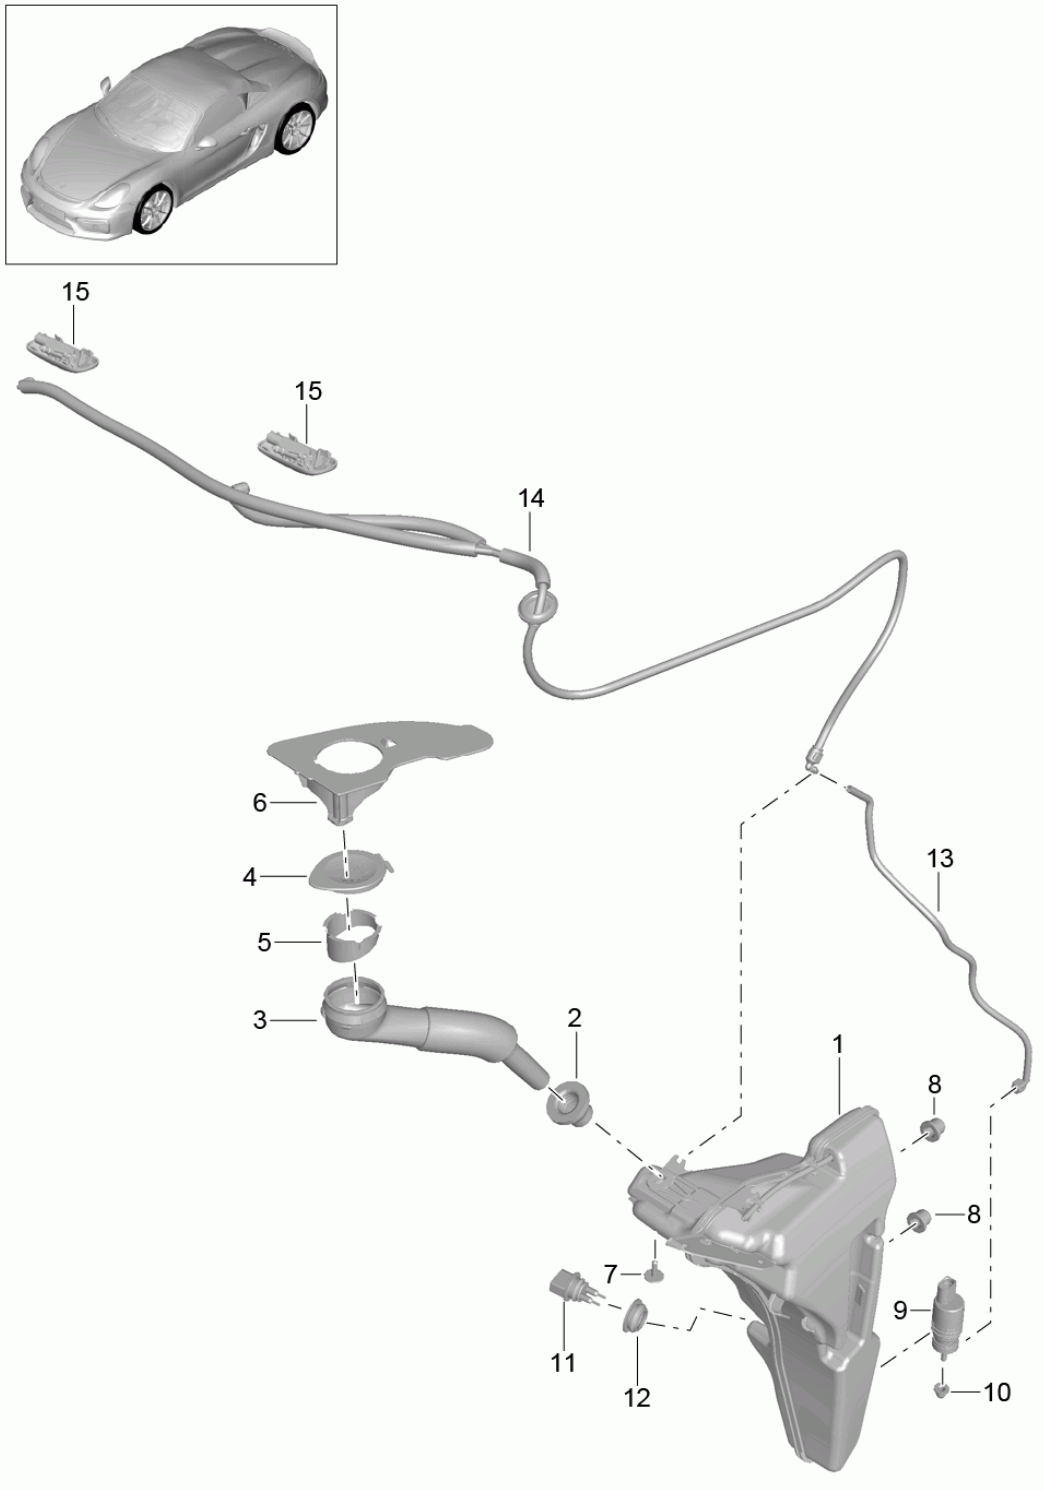

Model: 981SPY

Model life 2016>>2016

Model: 981SPY Model life 2016>>2016

Pos	Part Number	Description	Remark	Qty	Model
1	991 528 703 00	Windscreen washer system		1	I288
(1)	991 528 701 00	Water reservoir		1	-I288
2	955 528 711 01	Gasket		1	
3	991 528 403 00	Filler neck		1	
4	991 528 413 00	Lid		1	
5	8Z0 955 485	Strainer		1	
6	991 528 503 01	Support		1	
7	N 911 883 01	Outer hexagon round screw M 6 X 20		1	
8	999 702 221 40	Grommet		2	
9	1K5 955 651	Pump		1	
10	958 628 712 00	Gasket		1	
11	955 628 105 00	Tank gauge switch		1	
12	955 528 721 00	Gasket		1	
13	991 628 669 00	Line Pump		1	
14	991 628 667 05	Connection point Line Connection point Nozzle		1	
15	991 628 075 00	Nozzle		2	
-	999 901 017 42	Window cleaner 250 ML Summer		X	
-	999 901 033 40	Window cleaner 1000 ML Winter		X