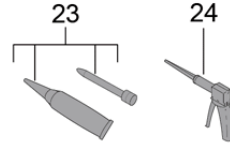

Model: 981SPY

Model life 2016>>2016

Model: 981SPY Model life 2016>>2016

Pos	Part Number	Description	Remark	Qty	Model
1	981 505 313 00	Bumper Spoiler Front Lining Front		1	-I288
(1)	981 505 313 00 G2X 981 505 313 01	Prime coated Lining Front		1	I288
2	981 505 313 01 G2X 981 505 703 02	Prime coated Cover		1	
3	981 505 703 02 G2X 981 505 525 09	Towing lug Prime coated Spoiler Front		1	
4	981 505 525 09 1E0 981 504 601 80	Black Underbody protection Front		1	
5	981 505 529 00	Spoiler Lateral	/L	1	
(5)	981 505 529 00 1E0 981 505 530 00	Black Spoiler Lateral	/R	1	
6	981 505 530 00 1E0 981 505 627 00	Black Adhesive film Spoiler	/L	1	
(6)	981 505 628 00	Adhesive film Spoiler	/R	1	
7	981 505 535 00	Retaining strip Lateral	/L	1	
(7)	981 505 536 00	Retaining strip Lateral	/R	1	
8	999 073 241 09	Tapping screw ST4,8X25-C		X	
9	999 073 227 09	Tapping screw ST 4,8 X 19		X	
10	999 190 191 30	Blind rivet Retainer plate A 3,2X17,0		4	
11	999 507 309 02	Speed nut ST. 4,8		7	
12	981 505 733 00	Retainer plate	/L	1	
(12)	981 505 734 00	Lining Retainer plate	/R	1	
13	981 505 573 00	Lining Corner panel Lining Front	/L	1	
(13)	981 505 574 00	Corner panel Lining Front	/R	1	
14	981 505 661 02	Retainer plate Headlight washer system Use also: 000.043.300.47	/L	1	I288
(14)	981 505 662 02	Retainer plate Headlight washer system Use also: 000.043.300.47	/R	1	I288
15	918 504 597 00	Speed nut M6		7	
16	981 505 719 01	Fixing device		2	
17	981 701 051 82	Assembly kit Support	ECE	1