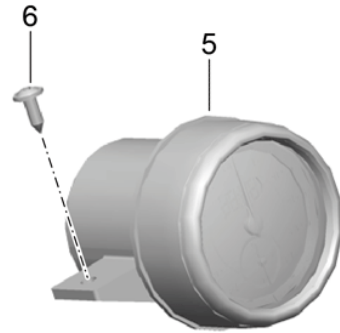

Model: 981SPY

Model life 2016>>2016

Model: 981SPY Model life 2016>>2016

Pos	Part Number	Description	Remark	Qty	Model
(1)	981 641 213 00	Instruments Stopwatch Instrument cluster Complete	-(GB)	1	
	981 641 213 00 A05	Black mat Information available			
(1)	981 641 217 00	Instrument cluster Complete	(GB)	1	
	981 641 217 00 A05	Black mat Information available			
2	991 641 911 00	Knob Actuator		1	
3	999 073 498 01	Oval-head screw M 5 X 20		4	
4	999 507 556 01	Speed nut Stopwatch		4	
5	981 641 302 00	Stopwatch		1	
	981 641 302 00 DAP	Matt Black/Galvano Silver			
6	999 073 155 09	Tapping screw		2	