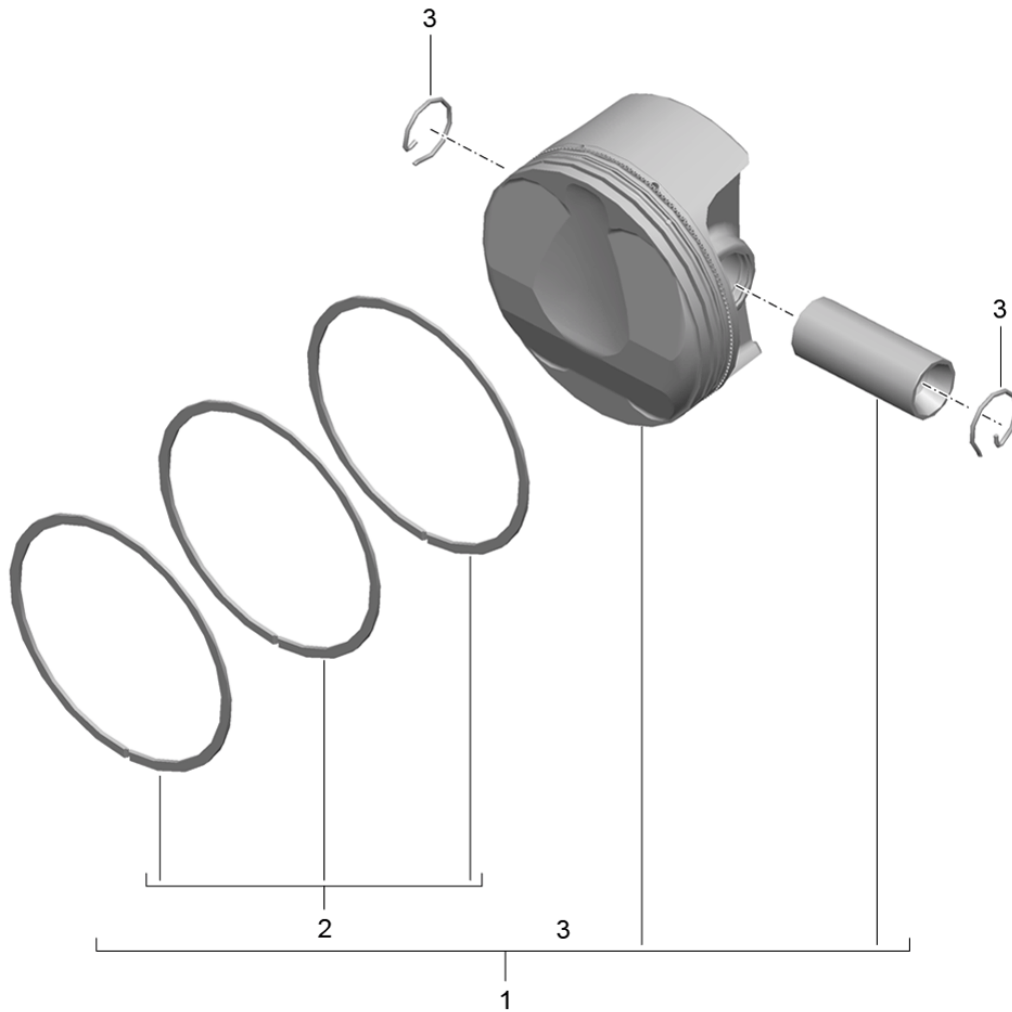

Model: 981SPY

Model life 2016>>2016

Model: 981SPY

Model life 2016>>2016

Pos	Part Number	Description	Remark	Qty	Model
1	9A1 103 938 00	Piston Piston Tolerance range X Identification		6	
(1)	9A1 103 938 50	- Piston Tolerance range X Identification		6	
2	9A1 103 075 02	+		6	
3	9A1 103 141 01	Set of piston rings Circlip		12