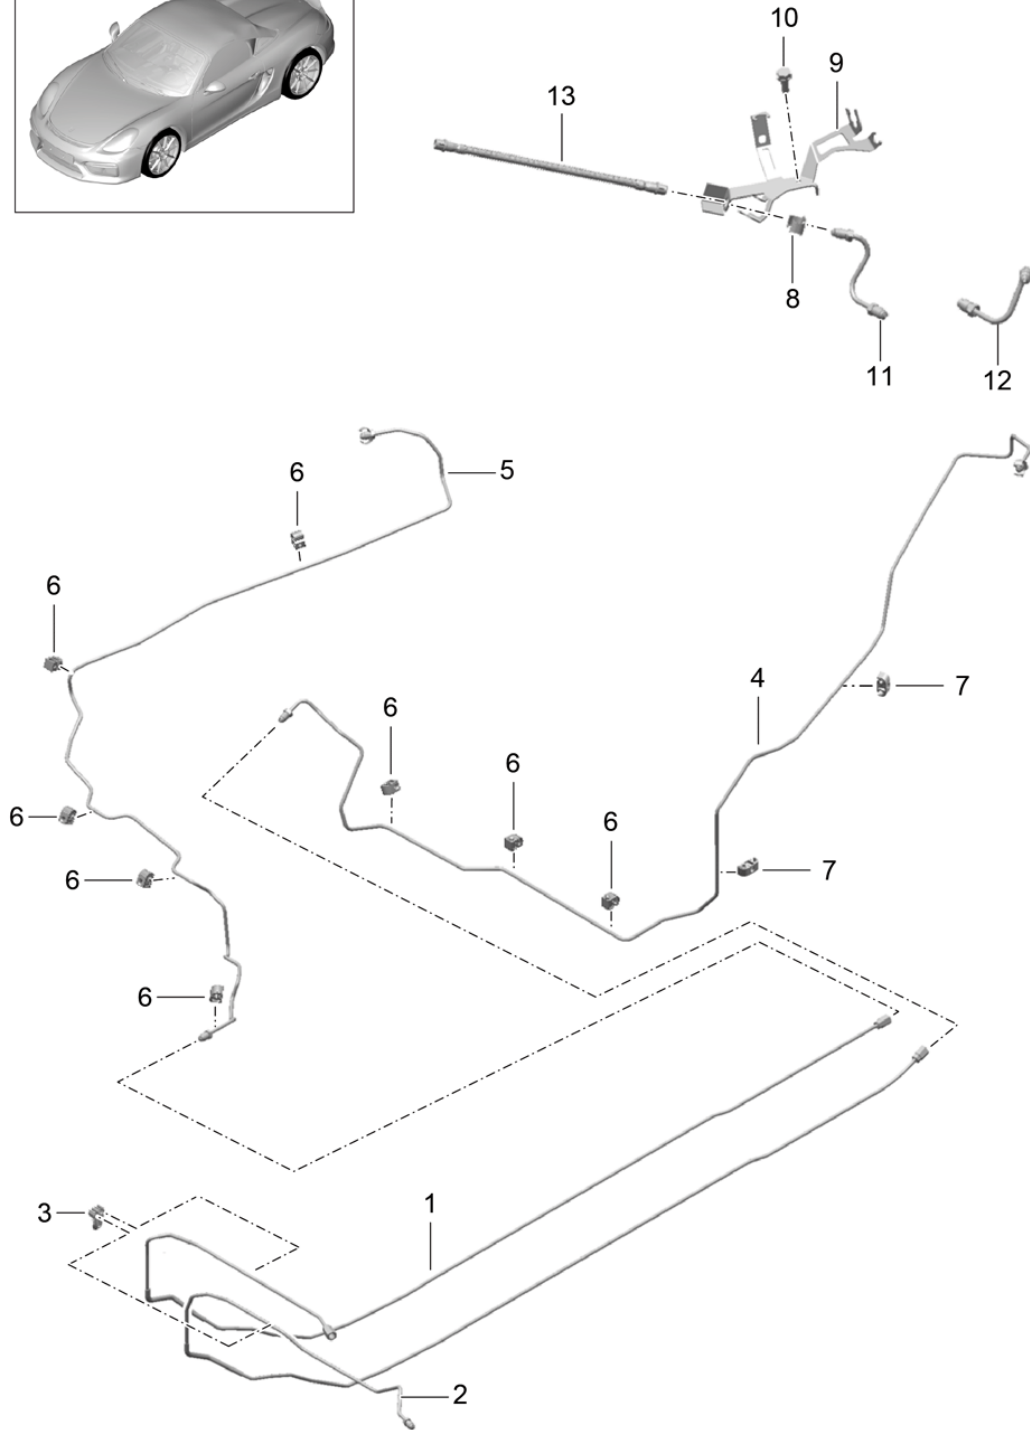

Model: 981SPY

Model life 2016>>2016

Model: 981SPY Model life 2016>>2016

Pos	Part Number	Description	Remark	Qty	Model
		Brake lines			
		Underbody			
		Centre			
		Rear			
1	991 355 179 11	Brake line		1	
2	991 355 177 13	Brake line		1	
3	991 355 510 02	Support		2	
4	981 355 189 08	Brake line	/L	1	
5	981 355 190 06	Brake line	/R	1	
6	95B 611 797	Support		4	
		4,75-6,0			
7	8E0 611 797 D	Support		3	I480
		Brake line			
		Left			
		Information available			
8	997 355 331 00	Retainer spring		2	
9	981 355 501 01	Support	/L	1	
(9)	981 355 502 01	Support	/R	1	
10	999 217 116 01	Hexagon-head bolt		4	
		M 6 X 16			
11	981 355 581 04	Brake line	/L	1	-I450
(11)	981 355 582 04	Brake line	/R	1	-I450
12	981 355 581 03	Brake line	/L	1	I450
(12)	981 355 582 03	Brake line	/R	1	I450
13	991 355 137 01	Brake hose		2