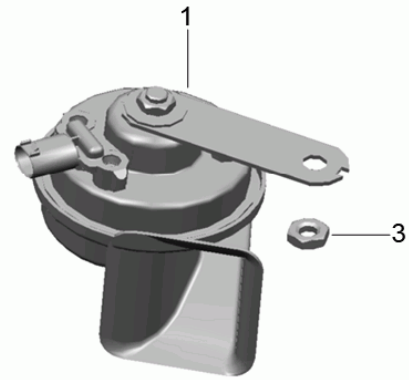

Model: 981SPY

Model life 2016>>2016

Model: 981SPY

Model life 2016>>2016

Pos	Part Number	Description	Remark	Qty	Model
(1)	991 635 159 00	Fanfare Horn Alarm system Fanfare High-pitched with Support		1	
(2)	991 635 160 00	Fanfare Low-pitched with Support		1	
-	991 612 947 00	Adapter Cable for 991 635 159 00 991 635 160 00		1	
3	N 106 092 04	Hexagon nut M 8		2	
4	991 637 117 02	Horn for Alarm system		1	-I536/I534 I544
5	1K8 951 605 B	Alarm siren Information available		1	I536 I536
6	991 637 419 01	Support		1	I536
7	N 902 955 02	Hexagon nut M 8		1	I536
8	900 378 176 01	Hexagon-head bolt M 8 X 20		1	-I536/I534 I544