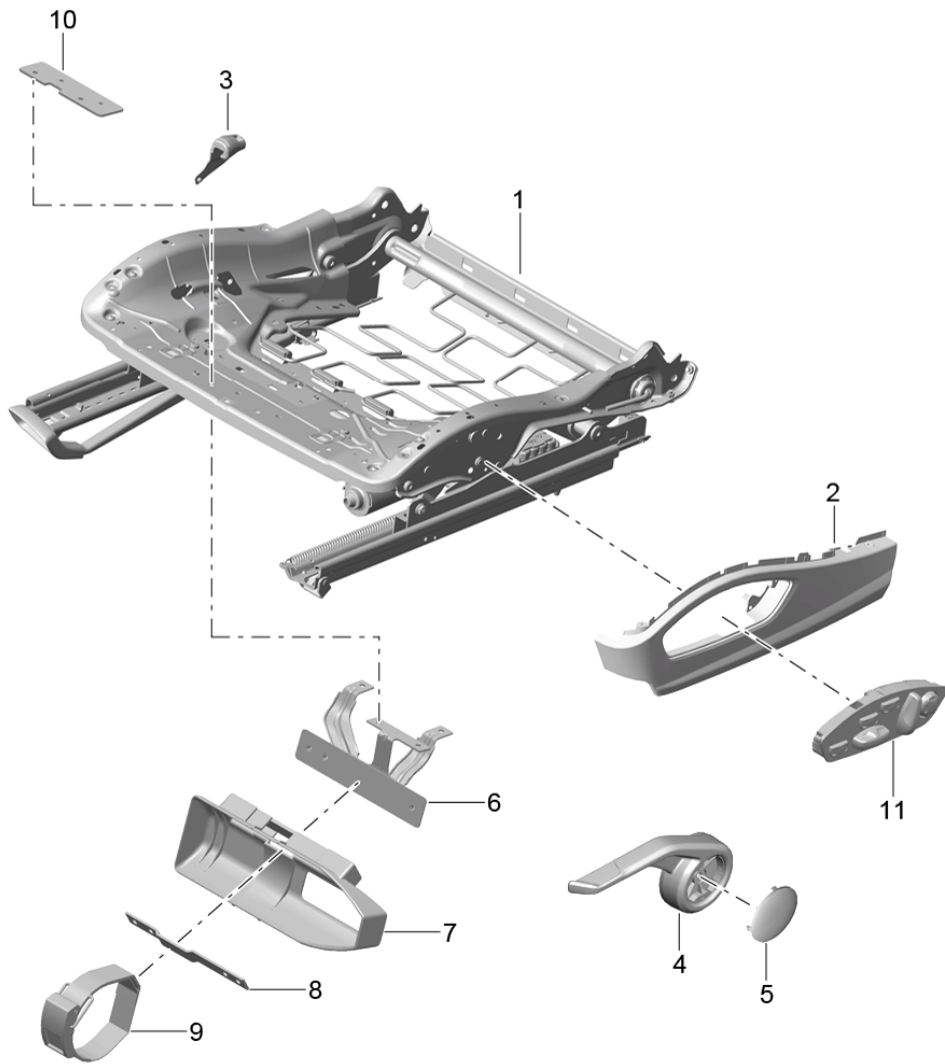

Model: 981SPY

Model life 2016>>2016

Model: 981SPY Model life 2016>>2016

Pos	Part Number	Description	Remark	Qty	Model
1	981 521 201 00	Seat adjuster Sports seat Plus Accessories Trim for switch	/L	1	I317
(1)	981 521 202 00	Seat adjuster Sports seat Plus Manually	/R	1	I318
2	991 521 325 00	Trim for switch Sports seat Plus	/L	1	I323
(2)	991 521 325 00 D20	Silver Grey Metallic			
(2)	991 521 326 00	Trim for switch Sports seat Plus	/R	1	I324
(2)	991 521 326 00 D20	Silver Grey Metallic			
(2)	981 521 325 00	Trim for switch Sports seat Plus	/L	1	I317
(2)	981 521 325 00 1E0	Black Metallic			
(2)	981 521 326 00	Trim for switch Sports seat Plus	/R	1	I318
3	981 521 326 00 1E0	Black			
3	991 521 612 00	Protective plate Seat-belt buckle Seat adjuster		1	I318/324/560
4	981 521 627 00	Front seat Actuating lever Height adjustment Seat adjuster		1	I317
(4)	981 521 627 00 1E0	Black			
(4)	981 521 628 00	Front seat Actuating lever Height adjustment Seat adjuster		1	I318
5	981 521 628 00 1E0	Black			
5	981 521 629 00	Cap Actuating lever		2	I317/318
6	981 521 629 00 1E0	Black			
6	997 521 251 01	Support Fire extinguisher		1	I099/509
(6)	997 521 252 01	Seat adjuster Support Fire extinguisher		1	I098/509
7	7PP 882 650	Seat adjuster Cup Fire extinguisher		1	I509
8	7PP 882 649	Seat adjuster Insert Cup Fire extinguisher		1	I509
9	7PP 882 645	Seat adjuster Restraining strap Fire extinguisher		1	I509
10	997 521 841 01	Seat adjuster Reinforcement Support Fire extinguisher		1	I509
(10)	997 521 843 01	Front Seat adjuster Reinforcement Support		1	I509