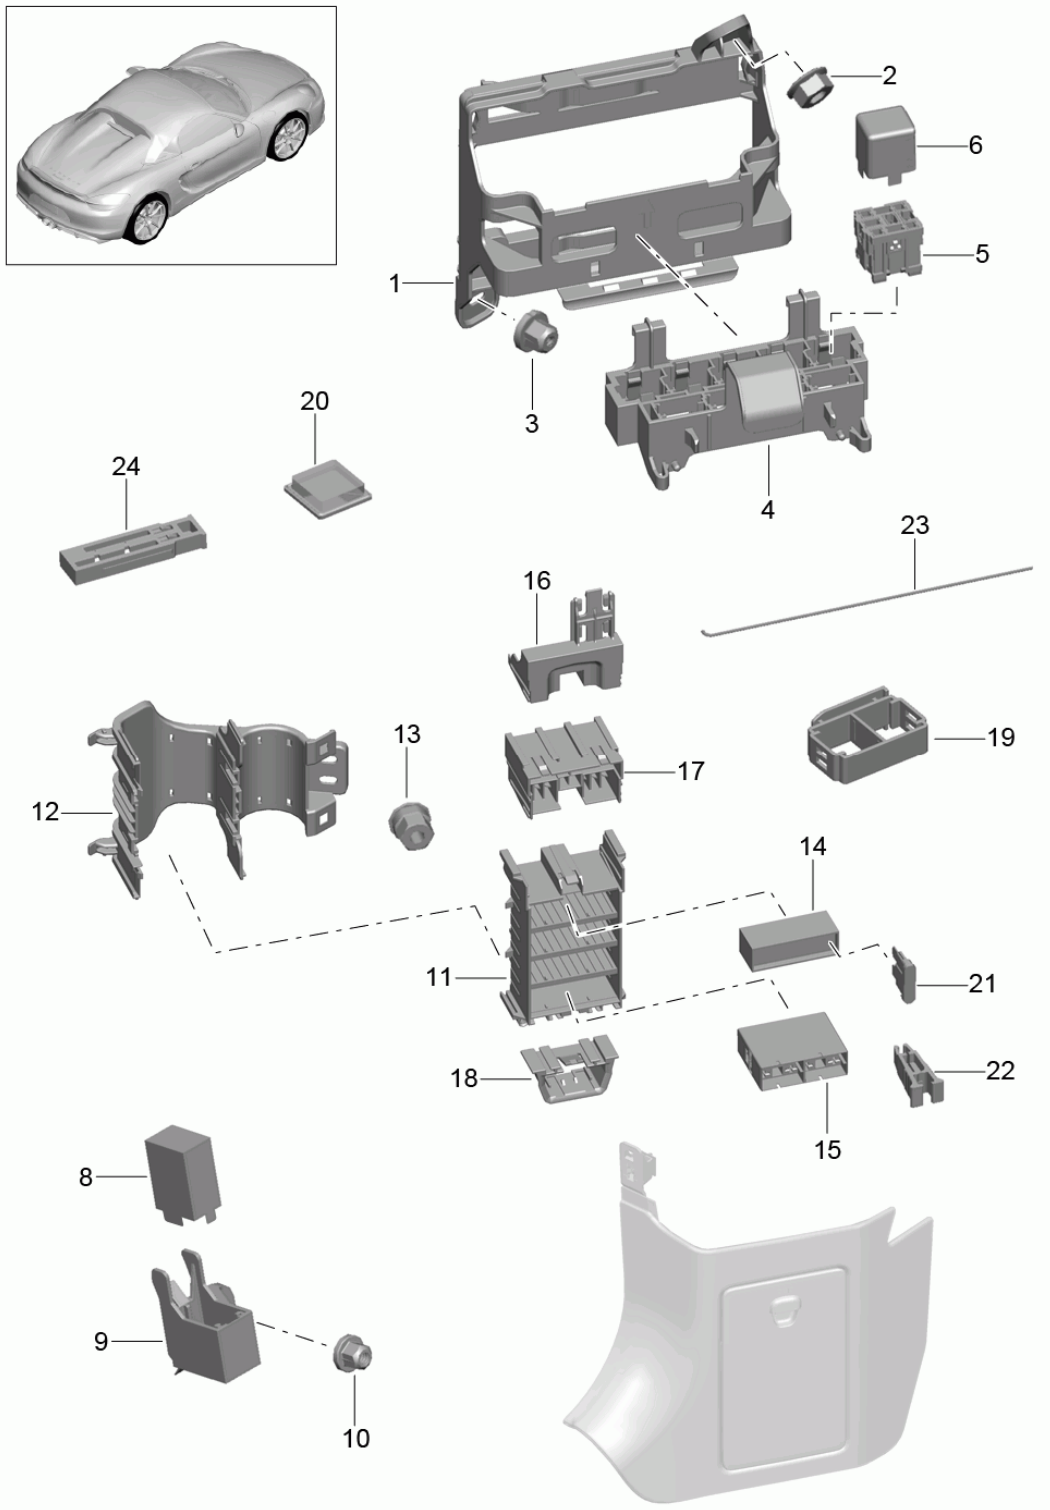

Model: 981SPY

Model life 2016>>2016

Model: 981SPY Model life 2016>>2016

Pos	Part Number	Description	Remark	Qty	Model
		Central electrical system			
		Dashboard			
1	991 610 111 00	Support	/LL	1	I098
(1)	991 610 113 00	Support	/RL	1	I099
2	999 084 638 01	Hexagon nut M 6		1	
3	999 076 081 40	Plastic nut T 5		1	
4	991 610 105 00	Support frame		1	
		Relay carrier			
5	443 937 527	Relay carrier for Relay K 3,K 4,K 5		X	
(5)	999 650 538 40	Relay carrier for Relay K 6		X	
6		Relay			
(6)	999 657 016 90	Relay Emergency operation Lid		1	
(6)	958 615 029 00	Relay socket/code: Relay	K3	1	
		Radiator fan 1 Left			
(6)		Relay socket/code: Relay	K4	1	
		Radiator fan 2 Right			
(6)	958 615 010 00	Relay socket/code: Relay	K5	1	
		Fanfare			
8	4H0 951 253 C	Relay socket/code: Relay	K6	1	
		Fuel pump			
9	991 610 151 00	Luggage compartment Relay holder		1	
		Fuel pump			
10	999 049 033 40	Plastic nut T 6		1	
11	991 610 101 00	Bracket		2	
12	991 610 103 00	Cover		1	
13	999 516 032 01	Hexagon nut M 6		2	
14	999 650 209 40	Fuse holder		6	
15	999 650 750 40	Fuse holder		2	
16	991 610 104 00	Cover	/R	1	
		Right			
17	991 610 102 00	Support	/L	1	
		Lock			
		Left			
18	991 610 120 00	Support	/L	1	
		Plug socket			
		Diagnostic connector			
19	991 610 127 00	Support		5	
		Connection point			
20	7PP 867 300	Velcro fastener		4	
21	999 607 082 00	Lock		X	
		5 A			
(21)	999 607 083 00	Lock		X	
		7 , 5 A			
(21)	999 607 084 00	Lock		X	