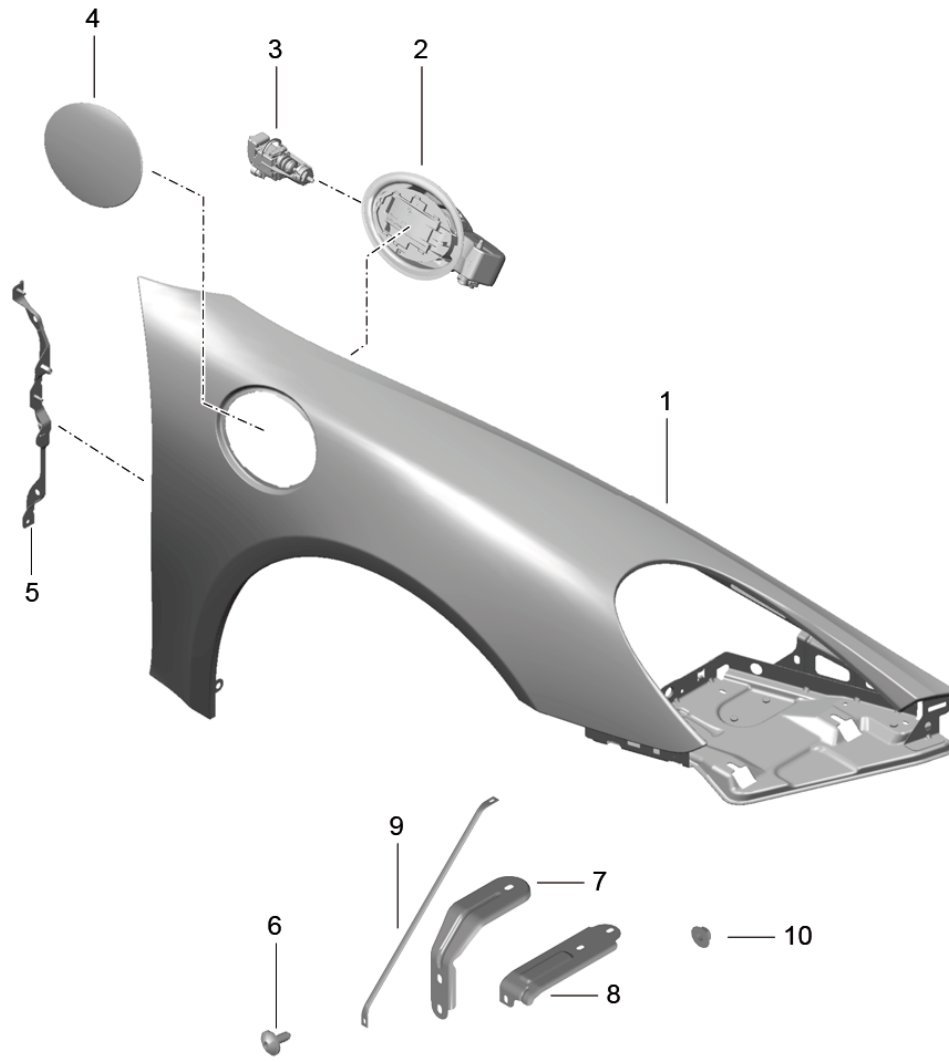

Model: 981SPY

Model life 2016>>2016