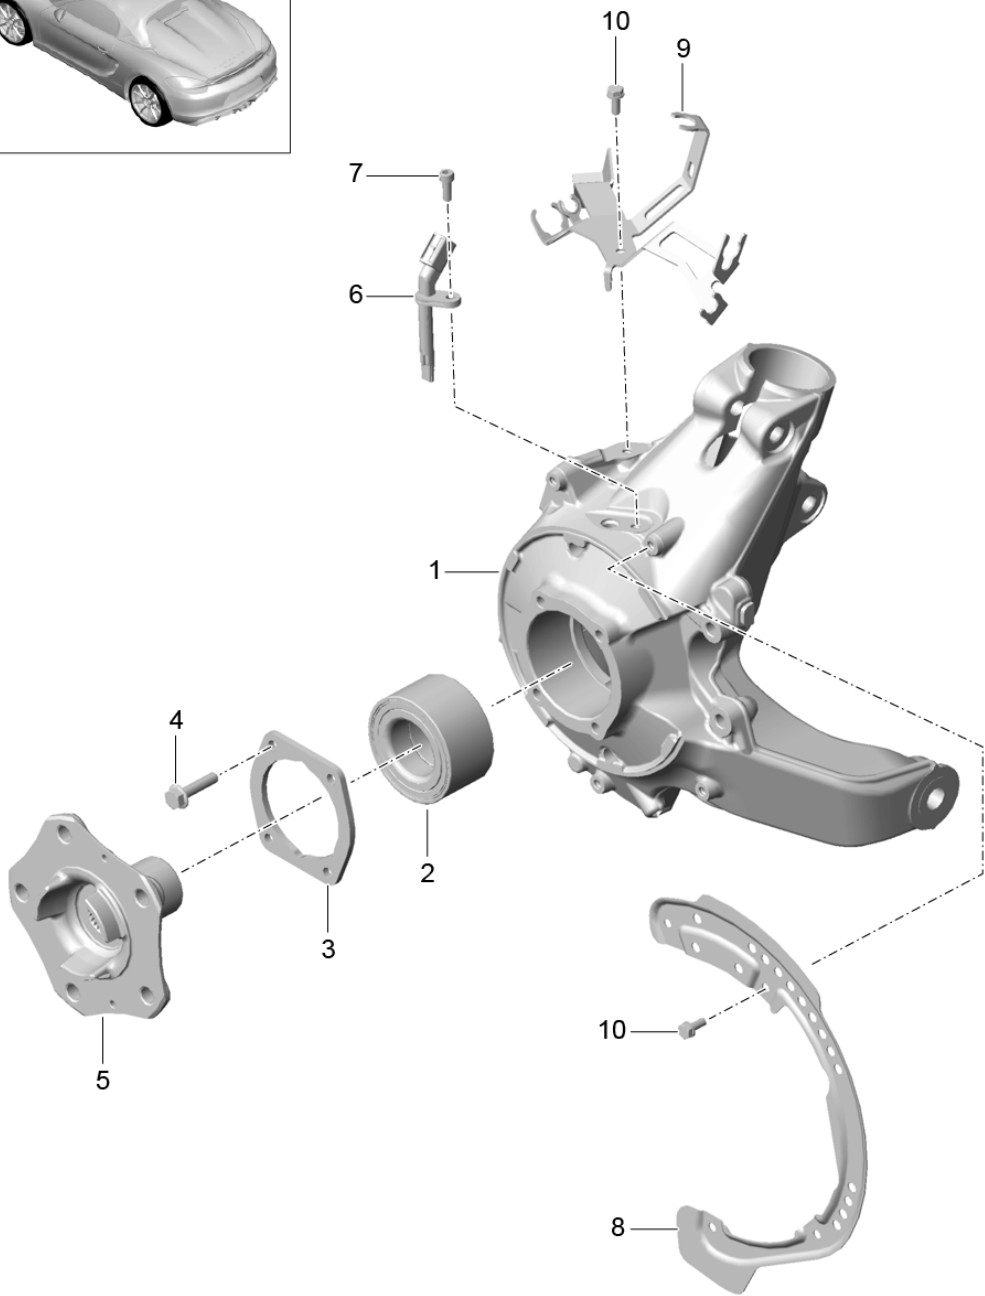

Model: 981SPY

Model life 2016>>2016

Model: 981SPY Model life 2016>>2016

Pos	Part Number	Description	Remark	Qty	Model
		Rear axle			
		Wheel carrier			
		Wheel hub			
1	981 331 157 07	Wheel carrier	/L	1	
(1)	981 331 158 07	Wheel carrier	/R	1	
2	982 507 625	Angular-contact bearing		2	
3	986 331 661 20	Lid		2	
4	999 217 042 03	Hexagon-head bolt M 8 X 35		8	
5	991 341 605 03	Wheel hub		2	
6	991 606 407 01	Speed sensor		2	
7	900 067 117 04	Pan-head screw M 6 X 16		2	
8	981 352 801 02	Cover plate	/L	1	
(8)	981 352 802 02	Cover plate	/R	1	
9	981 355 501 01	Support	/L	1	
(9)	981 355 502 01	Support	/R	1	
10	999 217 116 01	Hexagon-head bolt M6 X 16		10