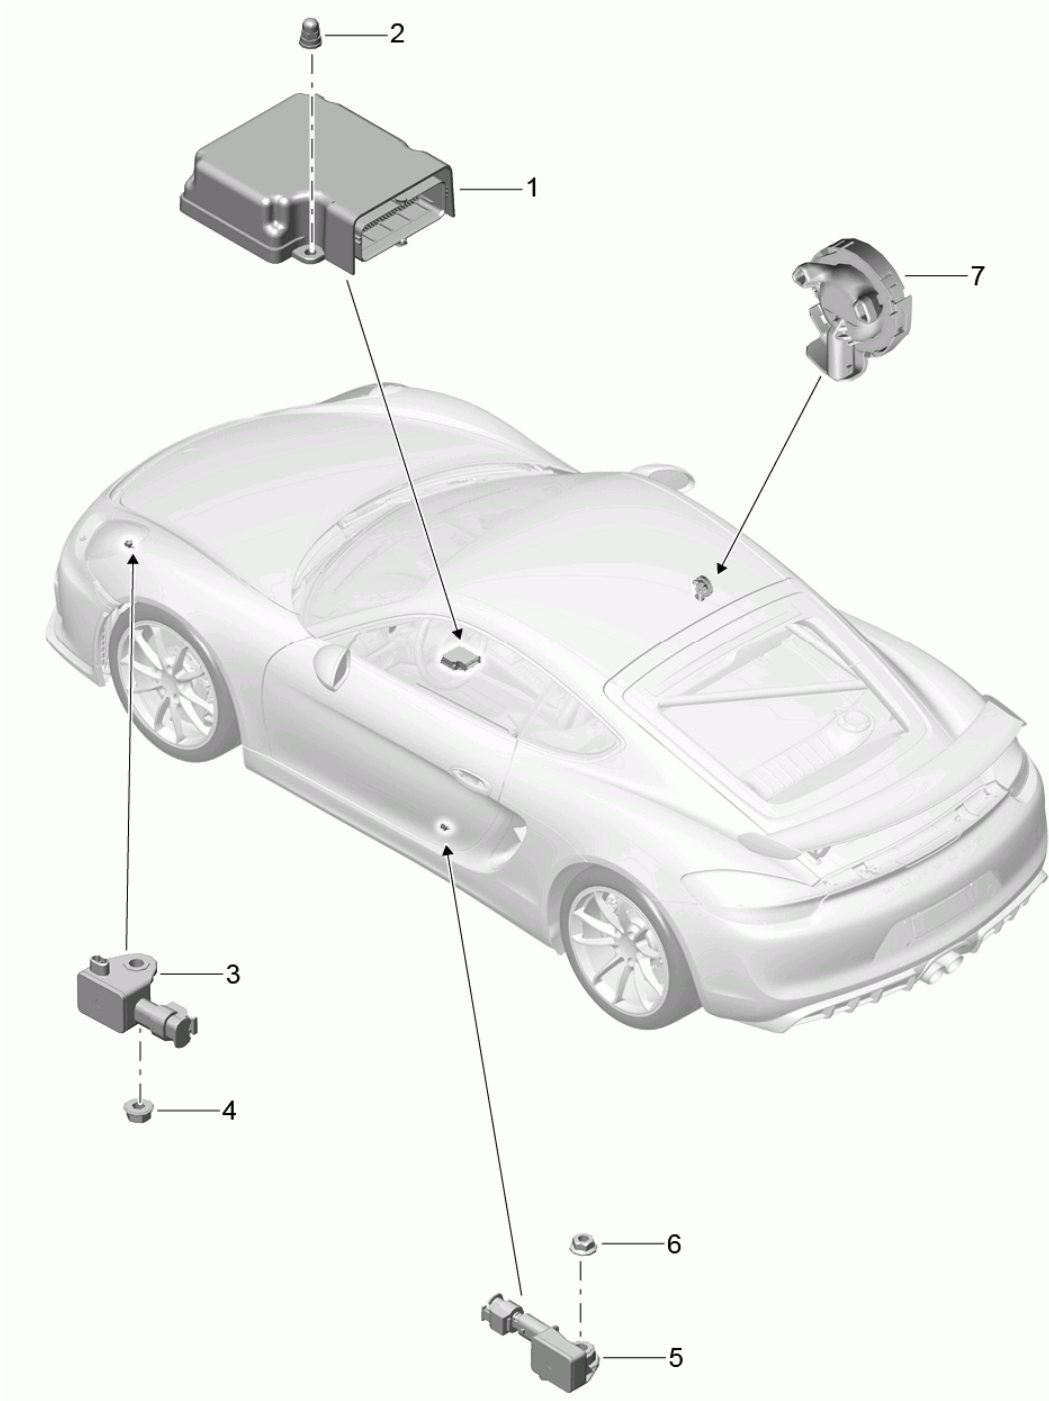

Model: 981SPY

Model life 2016>>2016

Model: 981SPY

Model life 2016>>2016

Pos	Part Number	Description	Remark	Qty	Model
		Control unit Sensor Airbag Airbag unit See illustrations 8/12/50 Switch Airbag See illustrations 9/03/05			
1	991 618 201 08	Control unit		1	
2	999 070 015 02	Cap nut M 6		3	
3	991 618 223 01	Front sensor		2	
4	999 084 638 01	Hexagon nut M 6		2	
5	991 618 221 01	Sensor Side airbag		2	
6	999 084 629 01	Hexagon nut M 6		2	
7	9P1 959 354	Pressure sensor Doors		2