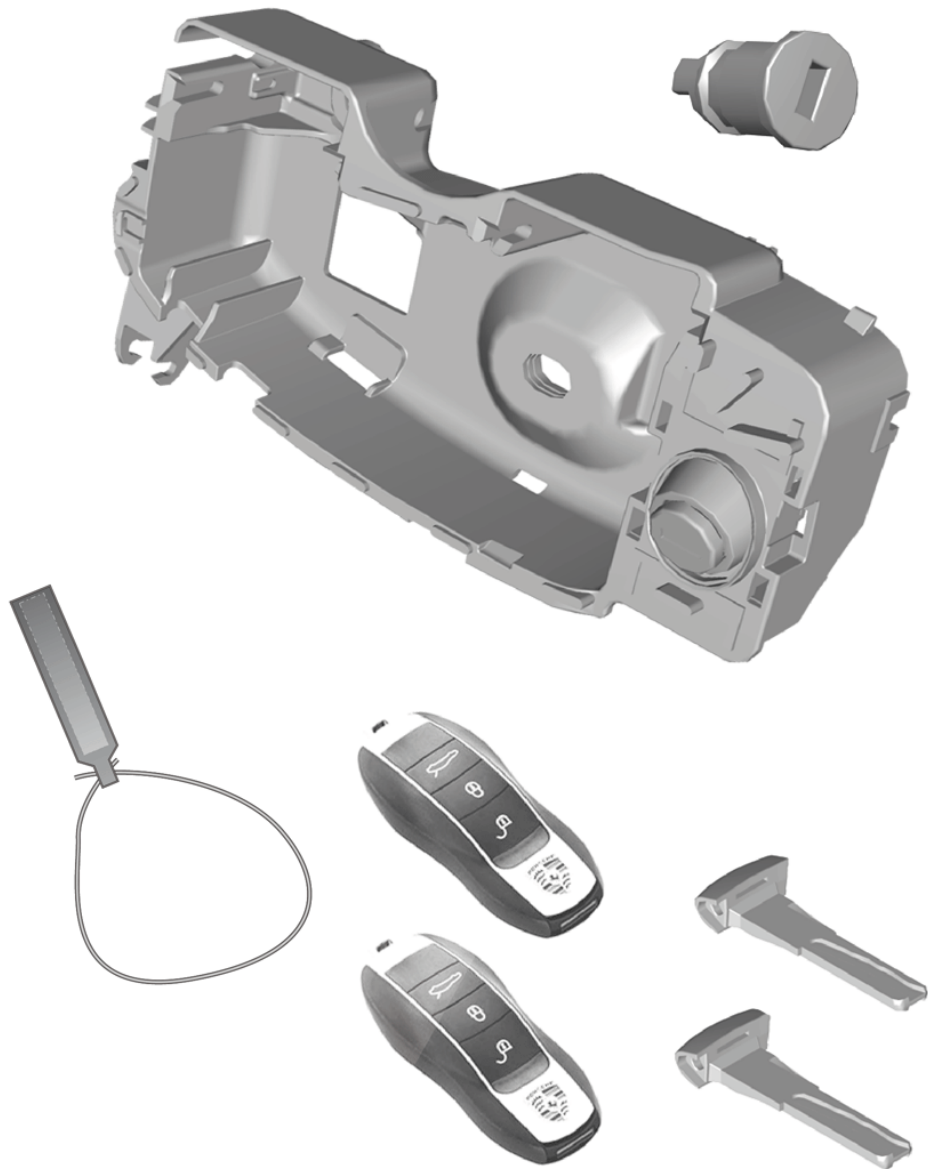

Model: 981SPY

Model life 2016>>2016

Model: 981SPY Model life 2016>>2016

Pos	Part Number	Description	Remark	Qty	Model
		Repair kit Set of locks Comprising: Halter Outer door handle Emergency key Key tag Glove compartment lock Key cover		1 2 1 1 2	-I625
>>	981 538 901 09	Set of locks 4 buttons	/LL	1	I098/524
>>	981 538 901 10	Set of locks 4 buttons	/RL	1	I099/524
>>	981 538 901 11	Set of locks 4 buttons	/LL	1	I098
>>	981 538 901 12	Set of locks 4 buttons	/RL	1	I099
>>	981 538 901 13	Set of locks 4 buttons	/LL	1	I072/098/525
>>	981 538 901 14	Set of locks 4 buttons	/RL	1	I072/099/525
>>	981 538 901 15	Set of locks	/LL	1	(J) -I072/-I553 I098/525
>>	981 538 901 16	4 buttons Set of locks  4 buttons	/RL	1	(J) -I072/-I553 I099/525