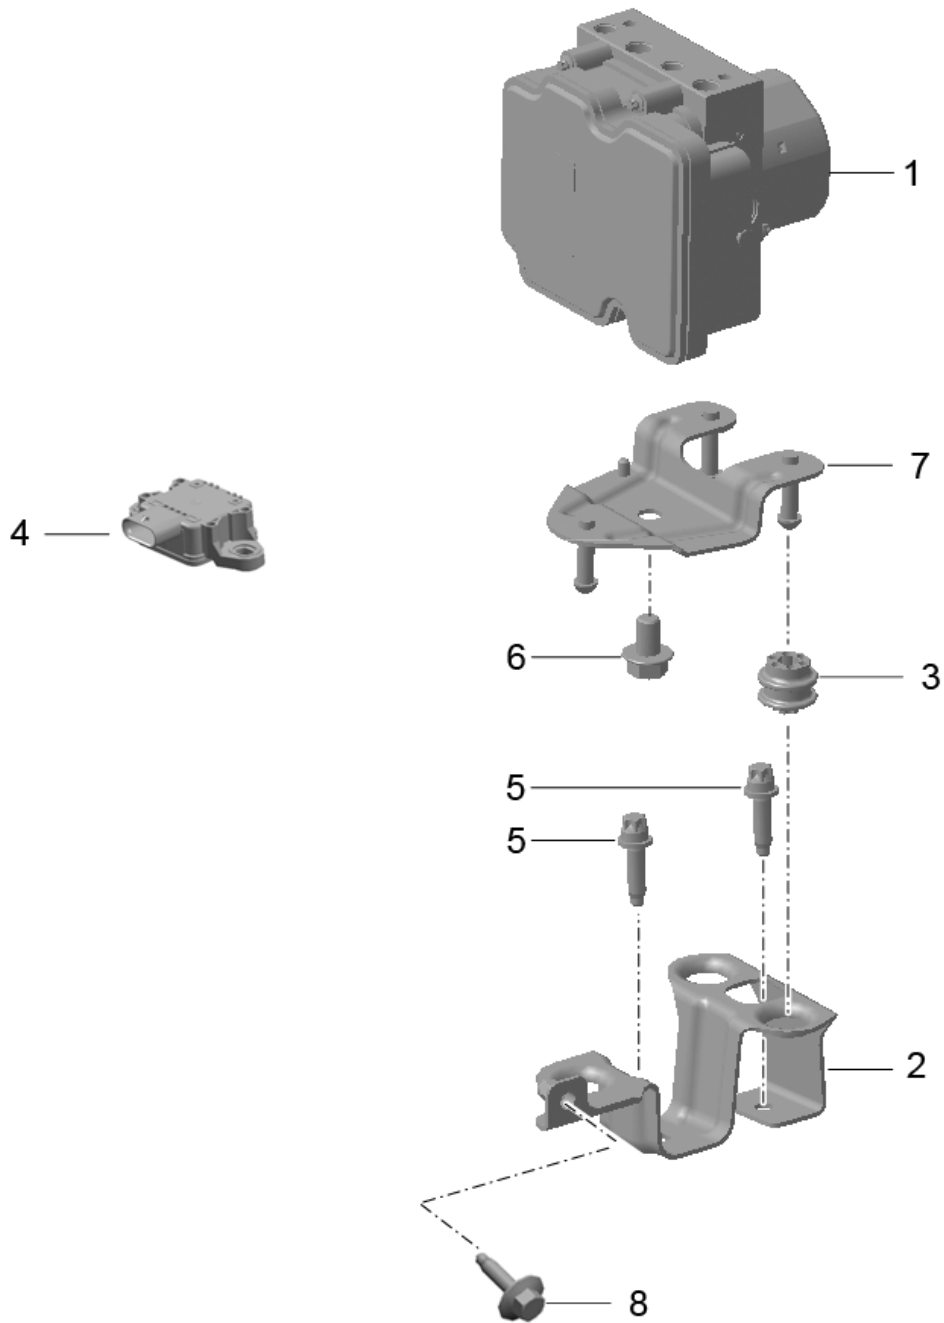

Model: 981SPY

Model life 2016>>2016

Model: 981SPY

Model life 2016>>2016

Pos	Part Number	Description	Remark	Qty	Model
		Hydraulic unit Anti-lock brake system Control			
1	981 355 955 25	Hydraulic unit		1	
2	991 355 033 01	Support		1	
3	958 355 177 10	Buffer		3	
4	991 606 145 03	Sensor		1	
5	999 073 556 01	Hexagon-head bolt M 8 X 30		2	
6	900 378 346 01	Hexagon-head bolt M 10 X 1 X 16		1	
7	991 355 135 01	Support Upper		1	
8	N 909 995 02	Hexagon-head bolt AM 6 X 25		1