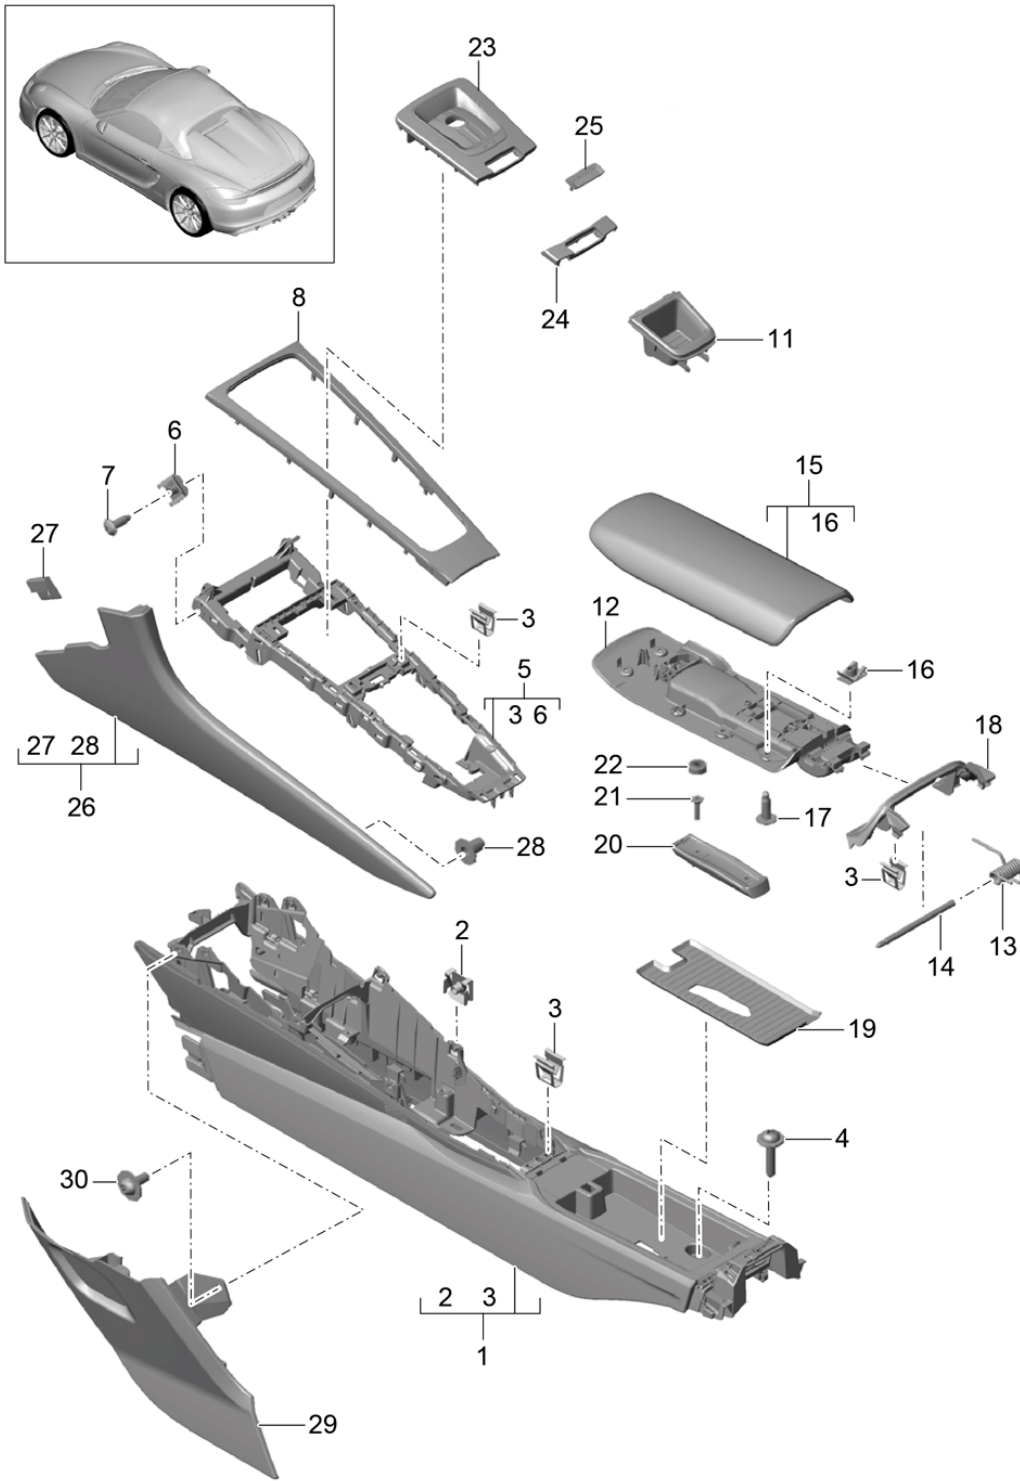

Model: 981SPY

Model life 2016>>2016