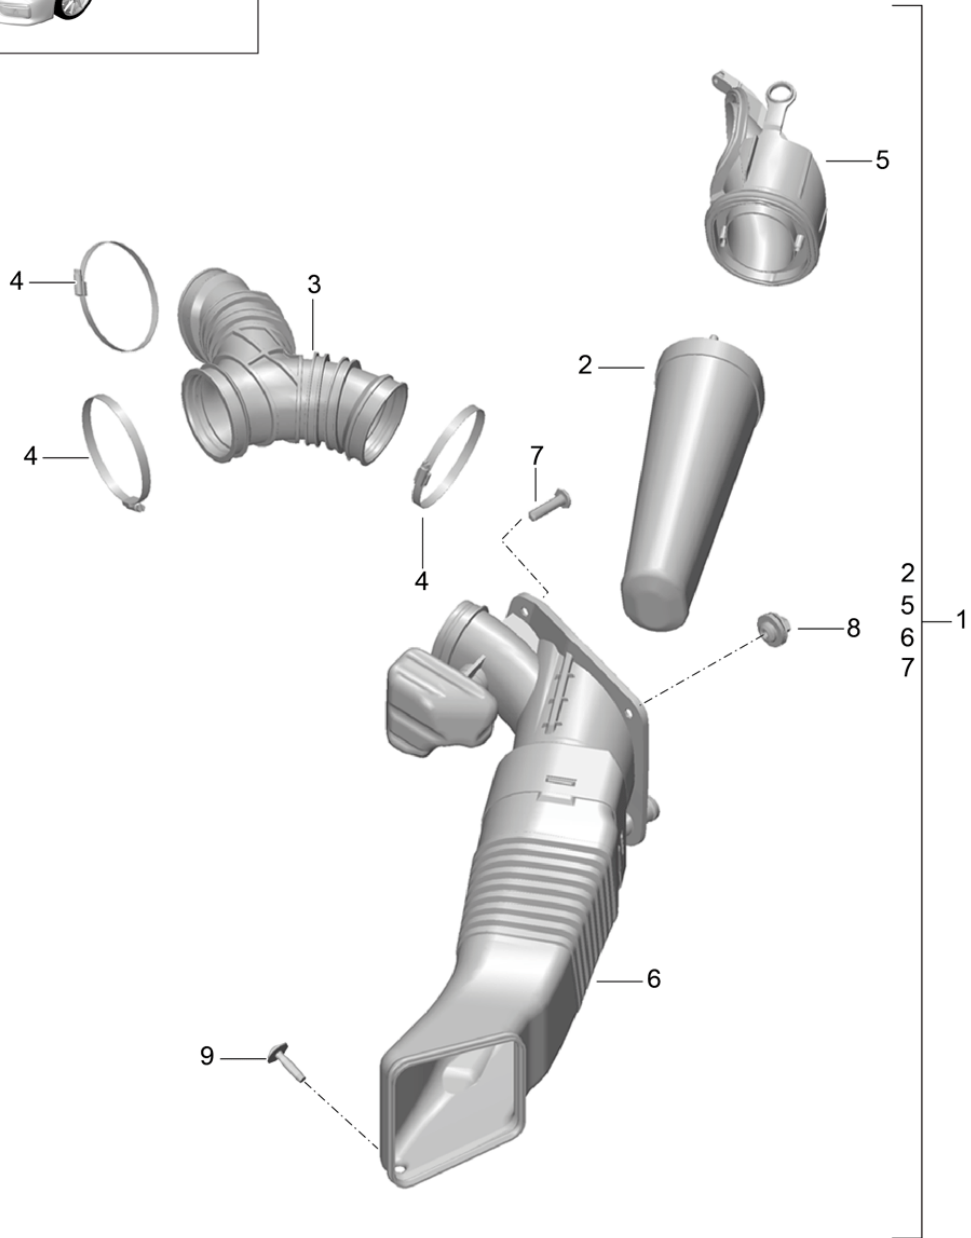

Model: 981SPY

Model life 2016>>2016

Model: 981SPY Model life 2016>>2016

Pos	Part Number	Description	Remark	Qty	Model
1	981 110 021 03	Air cleaner Air cleaner Complete Left		1	
(1)	981 110 022 03	Air cleaner Complete Right		1	
2	981 110 130 00	Air cleaner cartridge		2	
3	981 110 270 00	Air guide		1	
4	N 024 508 5	Hose clamp		3	
5	981 110 133 00	Tube Left	/L	1	
(5)	981 110 134 00	Tube Right	/R	1	
6	981 110 211 03	Housing Air cleaner Left	/L	1	
(6)	981 110 212 03	Housing Air cleaner Right	/R	1	
7	999 919 237 00	Oval-head screw 5 X 20		6	
8	999 084 136 01	Hexagon nut with Grommet M 6		8	
9	N 907 321 03	Oval-head screw 4,0 X 16,0		2	