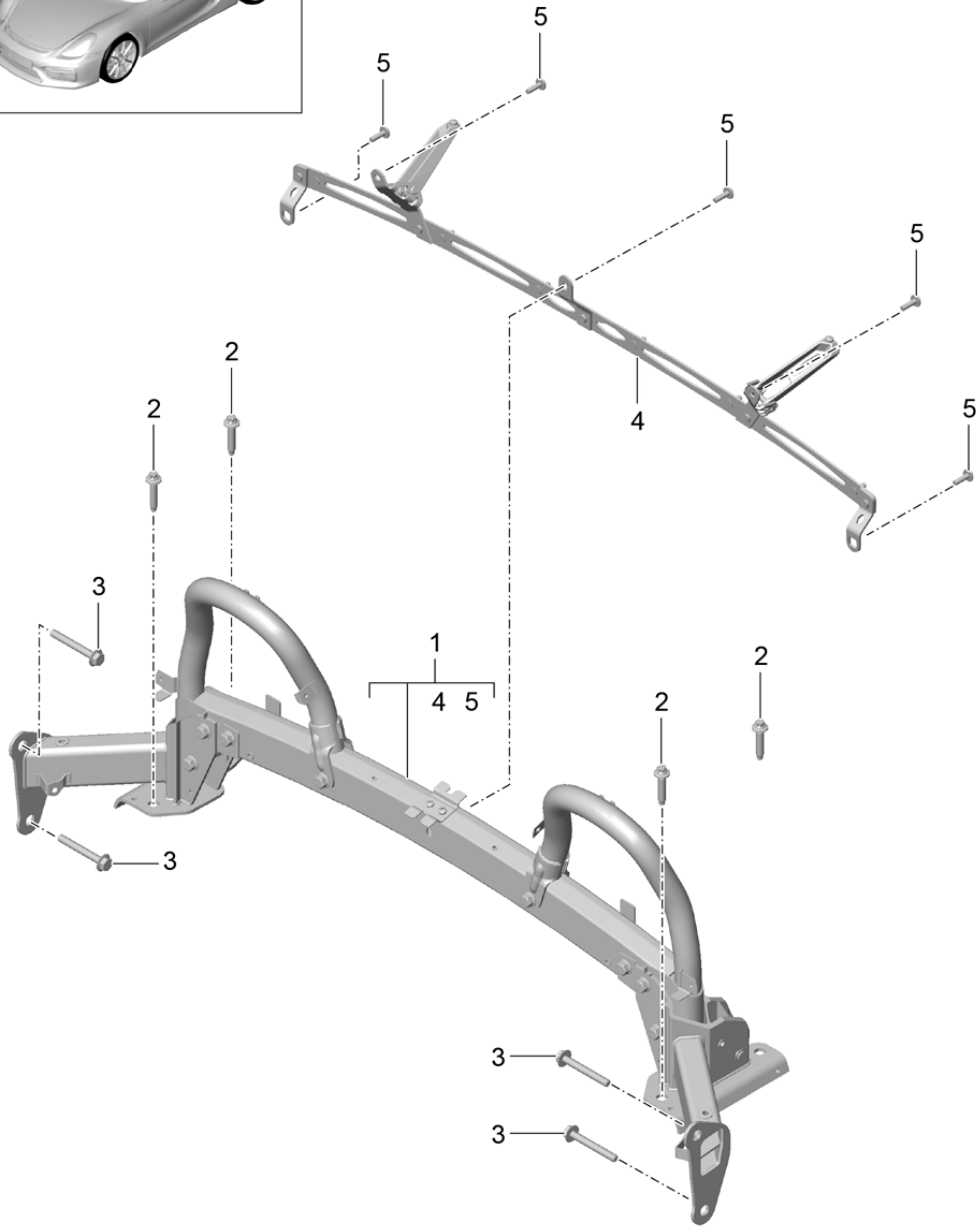

Model: 981SPY

Model life 2016>>2016

Model: 981SPY

Model life 2016>>2016

Pos	Part Number	Description	Remark	Qty	Model
1	981 580 149 01	Roll-over bar Roll-over bar Complete		1	
2	900 385 133 01	Screw M10X50		4	
3	999 072 066 01	Hexagon-head bolt M10X80		4	
4	981 580 465 00	Base Roof frame		1	
5	N 106 610 02	Oval-head screw M6X20		5