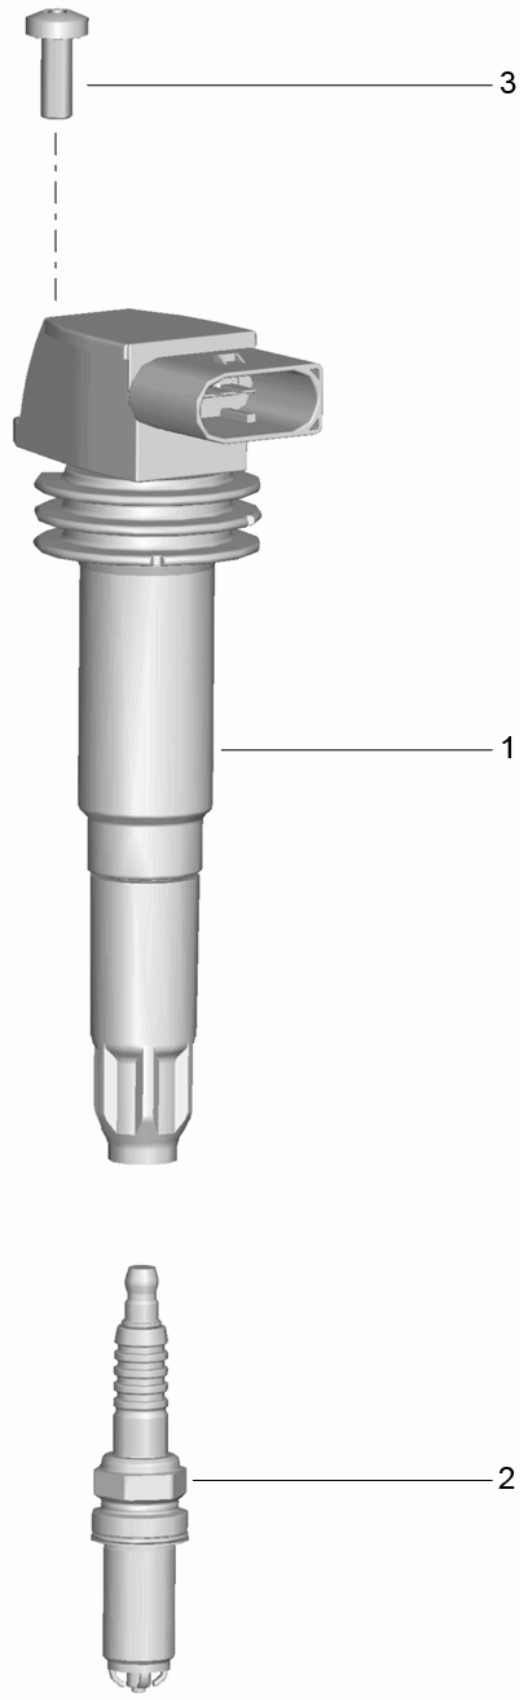

Model: 981SPY

Model life 2016>>2016