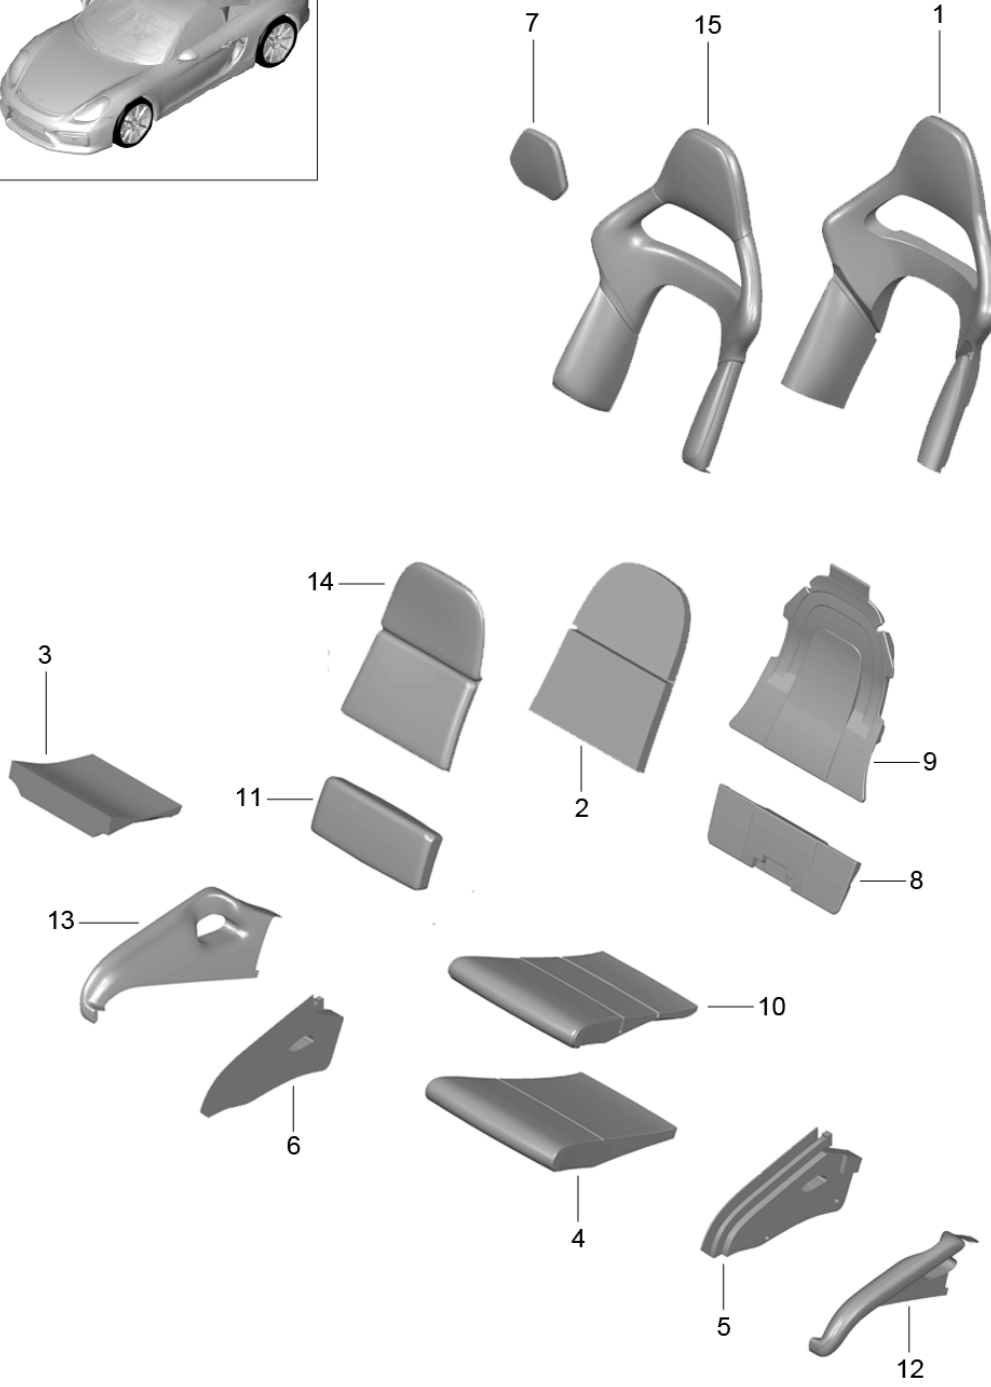

Model: 981SPY

Model life 2016>>2016

Model: 981SPY Model life 2016>>2016

Pos	Part Number	Description	Remark	Qty	Model
1	997 521 447 00	Foam part Cover Seat and backrest surface Bucket seat Collapsible		2	I388/389
2	991 521 448 00	Foam part Backrest Outer part		2	I388/389
3	997 521 441 00	Foam part Seat cushion Rear		2	I388/389
4	991 521 440 01	Foam part Seat cushion Front		2	I388/389
5	997 521 443 00	Foam part Seat cushion Lateral Outer Left	/L	1	I388
(5)	997 521 444 00	Foam part Seat cushion Lateral Inner Left		1	I388
6	997 521 446 00	Foam part Seat cushion Lateral Outer Right	/R	1	I389
(6)	997 521 445 00	Foam part Seat cushion Lateral Inner Right	/R	1	I389
7	997 521 458 00	Foam part Head rest		2	I388/389
8	991 521 456 00	Foam part Seat cushion Rear		1	I388/389
9	997 521 457 00	Foam part Backrest		1	I388/389
10	991 521 380 05	Cover for cushion Front		1	I388/389/951
11	991 521 380 05 2W0	Black			
11	997 521 381 01	Cover for cushion Rear		1	I388/389/951
12	997 521 381 01 2W0	Black			
12	991 521 383 01	Cover Lateral Outer	/L	1	I388/951
	991 521 383 01 8YR	Black			+11,+21
	991 521 383 01 DSY	Black/Carmine Red			+67
	991 521 383 01 DRQ	Black/Racing Yellow			+58
	991 521 383 01 DSZ	Black/Silver			+79
	991 521 383 01 N11	Carrera Red			+24
13	991 521 384 01	Cover Lateral Inner	/L	1	I388/951
	991 521 384 01 8YR	Black			+11,+21
	991 521 384 01 DSY	Black/Carmine Red			+67