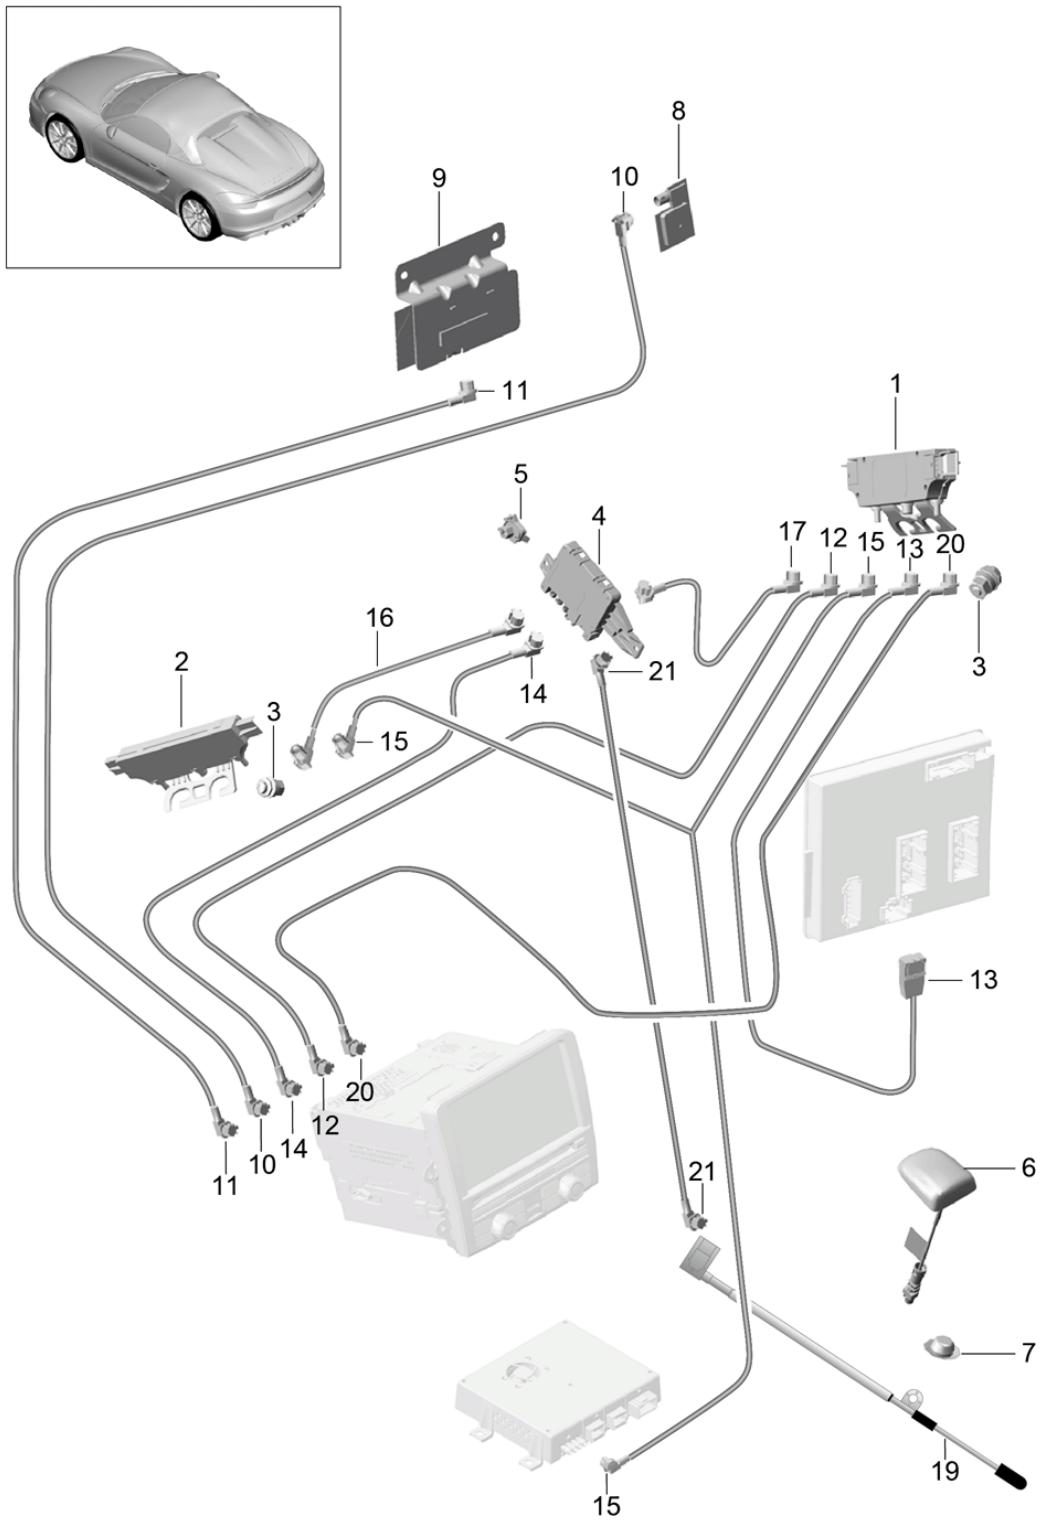

Model: 981SPY

Model life 2016>>2016

Model: 981SPY Model life 2016>>2016

Pos	Part Number	Description	Remark	Qty	Model
1	991 647 106 00	Antenna booster Antenna Connecting line Antenna booster	/R	1	-I440/I696
(1)	991 647 118 00	A-pillar Right Antenna booster	/R	1	-I676/I440 I665
(1)	991 647 120 01	A-pillar Right Antenna booster A-pillar Right	/R	1	I440/665/676
2	991 647 117 00	Antenna booster A-pillar Left	/L	1	-I676/I440 I665
2	991 647 127 00	Antenna booster A-pillar Left	/L	1	-I676/I440 I665/691
(2)	991 647 119 01	Antenna booster A-pillar Left	/L	1	I440/665/676
3	999 516 032 01	Hexagon nut		4	
4	991 618 122 00	Control unit		1	I440
5	991 647 318 00	Clamp		2	I440
8	7PP 035 504 A	Antenna GPS		1	I672
(8)	991 647 053 01	Antenna GPS		1	I674
9	991 647 125 00	Antenna Telephone		1	I666
(9)	991 647 063 01	Antenna Telephone		1	I674
10	991 612 022 50	Connecting line Antenna GPS To Control part Navigation system		1	I672
10	991 612 037 50	Connecting line Antenna GPS To Control part Navigation system		1	I674
11	991 612 023 50	Connecting line Antenna Telephone To Control part Navigation system		1	-I632/-I852 I666
11	991 612 023 75	Connecting line Antenna Telephone To Control part Navigation system		1	I632/852
12	991 612 033 00	Connecting line Radio To		1	-I440/I696