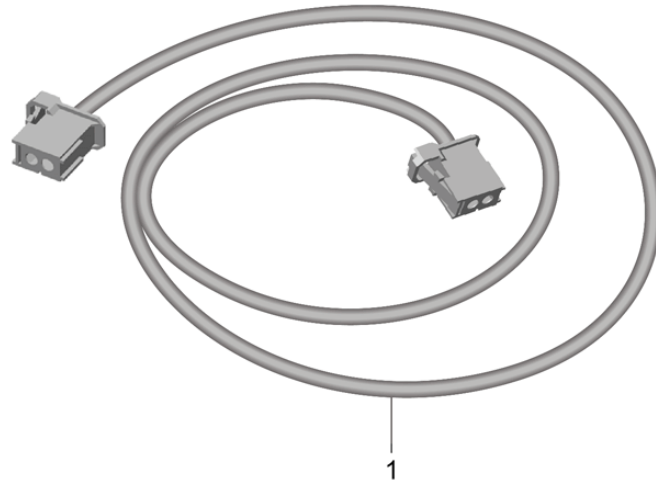

Model: 981SPY

Model life 2016>>2016

Model: 981SPY Model life 2016>>2016

Pos	Part Number	Description	Remark	Qty	Model
1	991 612 082 00	Wiring harnesses Airbag Seat belt Wiring harness Airbag unit Passenger's side Setting 1 To Connection point Dashboard Connector		1	
1	991 612 083 00	Light green Wiring harness Airbag unit Passenger's side Setting2 To Connection point Dashboard Connector		1	
1	991 612 090 00	Yellow Wiring harness Airbag unit Driver's door To Connection point Door		1	
1	991 612 091 00	Wiring harness Airbag unit Passenger's door To Connection point Door		1	