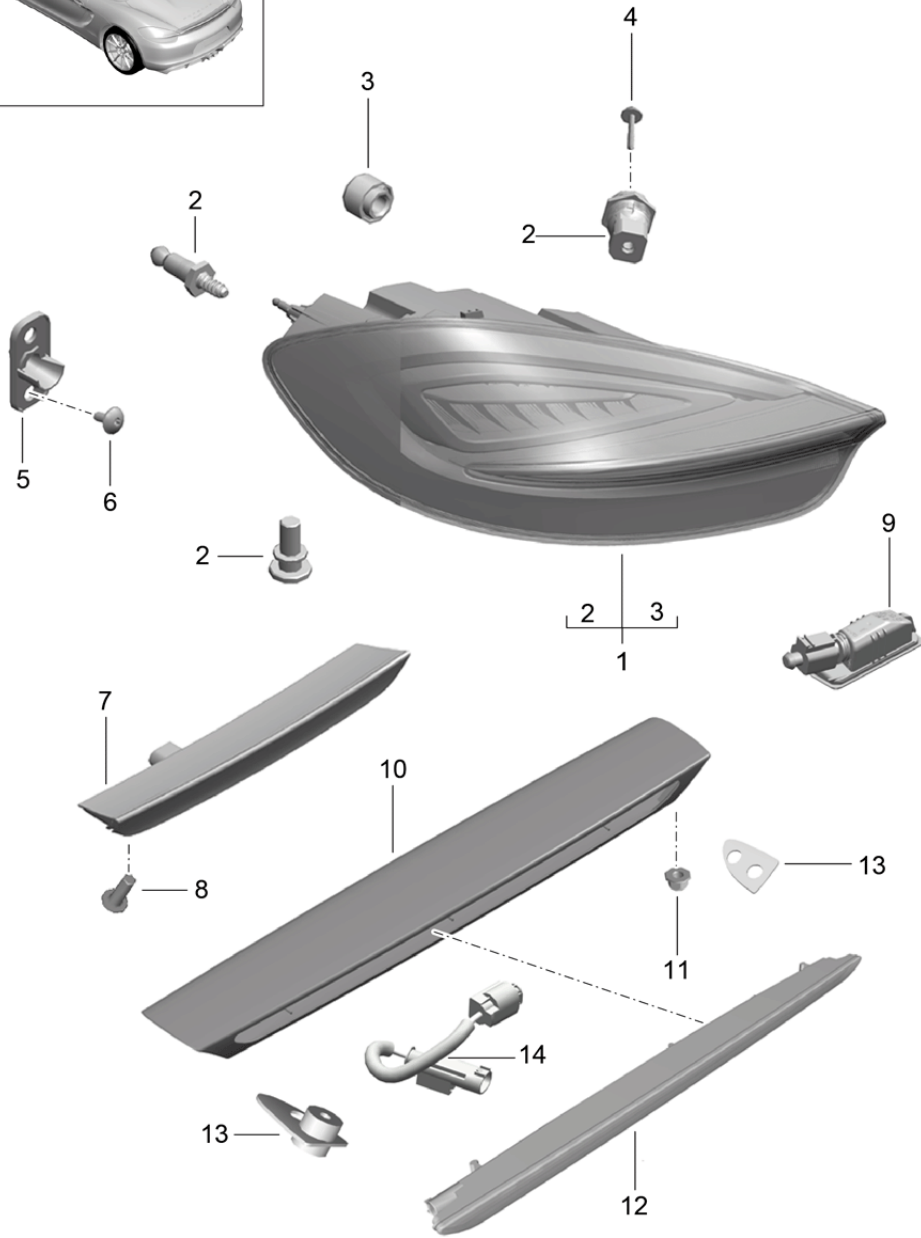

Model: 981SPY

Model life 2016>>2016

Model: 981SPY Model life 2016>>2016

Pos	Part Number	Description	Remark	Qty	Model
		Rear light			
		License plate light			
		Additional brake light			
		Rear fog light			
1	981 631 141 80	Rear light	/L	1	-IXXR
1	981 631 142 80	Rear light	/R	1	-IXXR
1	981 631 983 01	Rear light	/L	1	IXXR
1	981 631 984 01	Rear light	/R	1	IXXR
2	981 631 925 00	Repair kit Support		2	
3	987 631 291 00	Cap		6	
4	N 910 953 01	Combination screw M 6 X 40		2	
5	981 631 191 03	Retainer plate		2	
		Rear light			
6	999 073 404 01	Oval-head screw M 6 X 14		4	
7	981 631 465 02	Rear fog light with Back-up light		1	
8	999 919 246 01	Oval-head screw 6,0 X 18,0		2	
9	1K8 943 021 C	License plate light		2	
10	981 512 173 04	Additional brake light Housing Prime coated		1	
10	981 512 374 00 981 512 374 00 G2X	Housing Prime coated		1	
		Additional brake light			
11	N 105 972 01	Hexagon nut		3	
12	991 631 181 03	Additional brake light Lamp insert		1	
13	981 512 373 00	Gaskets Set		1	
14	982 971 171 A	Wiring harness Additional brake light		1