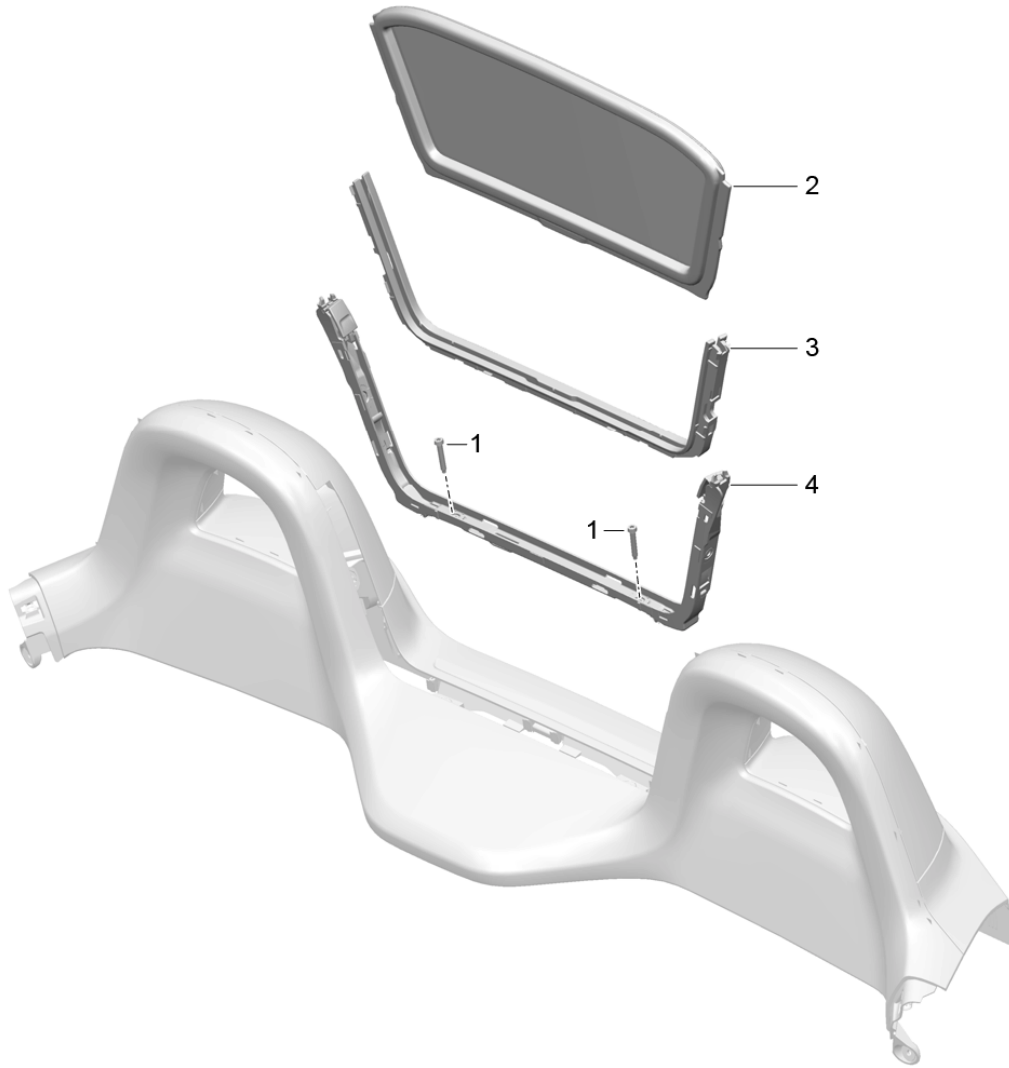

Model: 981SPY

Model life 2016>>2016

Model: 981SPY

Model life 2016>>2016

Pos	Part Number	Description	Remark	Qty	Model
1	900 976 011 01	Wind deflector Pan-head screw M5X30		X	
2	981 561 621 06	Centre part Wind deflector with Bag		1	
	981 561 621 06 1E0	Black			
3	981 561 730 03	Insert		1	
4	981 561 650 03	Guide		1	
	981 561 650 03 1E0	Black