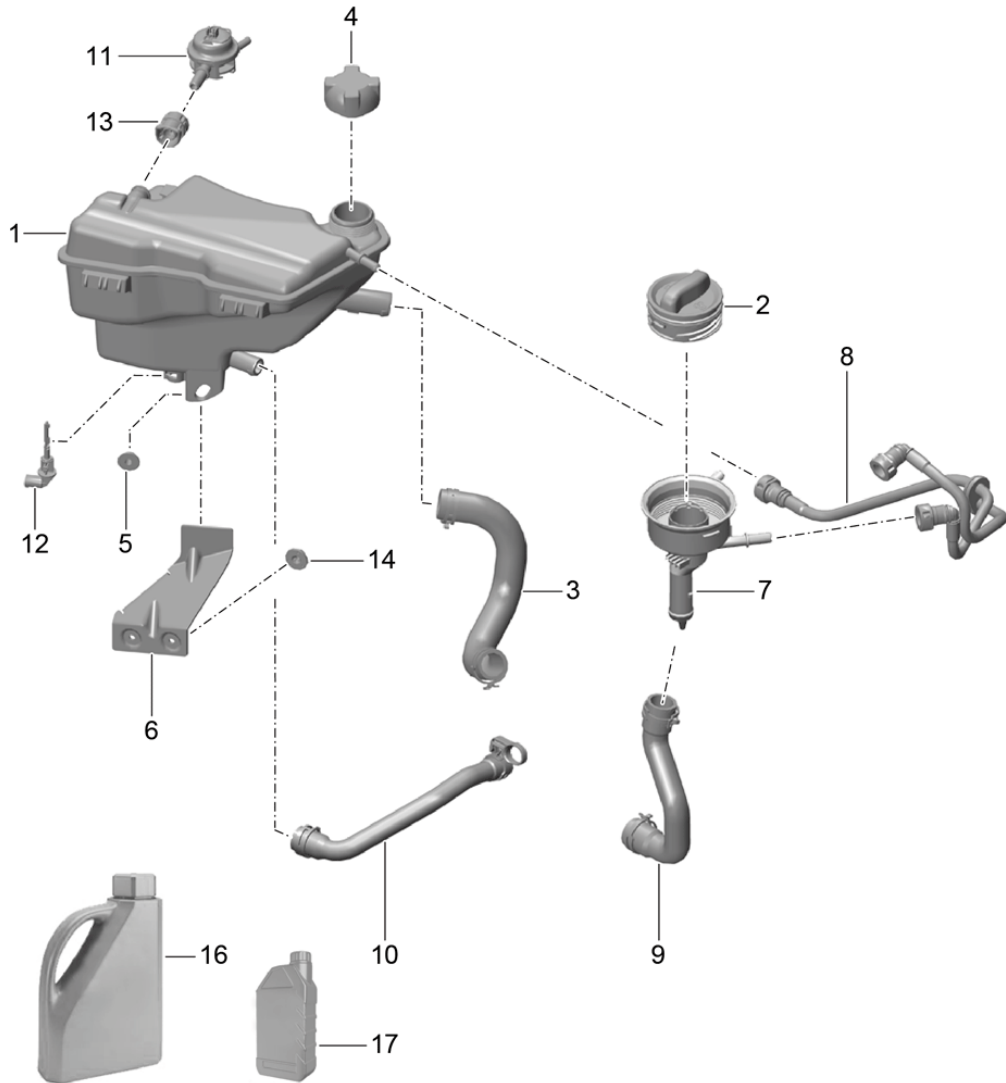

Model: 981SPY

Model life 2016>>2016

Model: 981SPY Model life 2016>>2016

Pos	Part Number	Description	Remark	Qty	Model
		Water cooling 3			
		Water reservoir			
		Oil inlet			
1	981 106 147 04	Water reservoir		1	
2	981 106 044 06	Lid		1	
		Coolant			
3	981 106 270 00	Water hose		1	
4	996 106 447 04	Lid		1	
		Water reservoir			
5	999 084 447 01	Hexagon nut		1	
		M 8			
6	981 106 247 03	Support		1	
		Water reservoir			
7	981 106 150 05	Cup		1	
		Filler neck			
		Coolant			
8	981 106 288 01	Overflow hose		1	
9	981 106 275 00	Hose		1	
		Expansion tank			
10	981 106 267 03	Water hose		1	
11	7P5 121 671	Bleeder valve		1	
12	970 606 503 00	Sensor		1	
		Coolant			
13	999 230 595 40	Clutch		1	
14	999 049 032 40	Plastic nut		3	
		T6 / 22 X 10,5			
15	999 076 071 02	Hexagon nut		2	
		M 6			
16	000 043 301 47	Antifreeze		X	
		1 LITER			
		Container			
17	000 043 301 48	Antifreeze		X	
		20 LITER			
		Container			