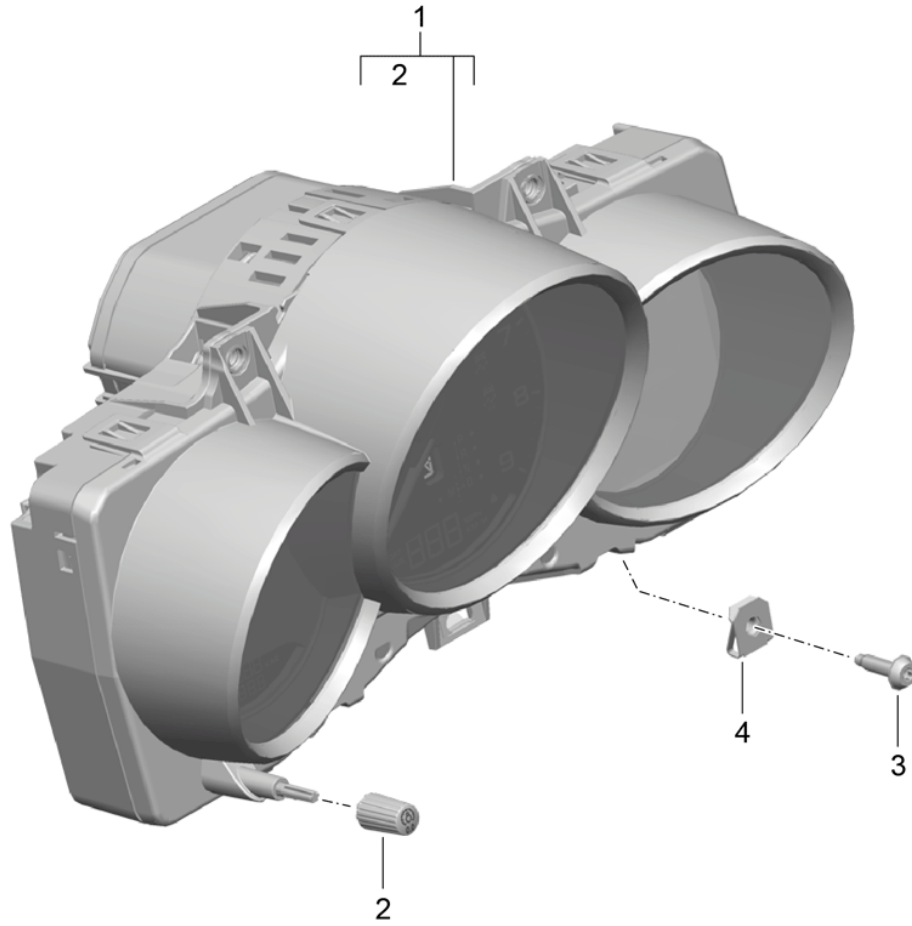

Model: 981SPY

Model life 2016>>2016

Model: 981SPY Model life 2016>>2016

Pos	Part Number	Description	Remark	Qty	Model
(1)	981 641 213 00	Instruments Stopwatch Instrument cluster Complete	-(GB)	1	
	981 641 213 00 A05	Black mat Information available			
(1)	981 641 217 00	Instrument cluster Complete	(GB)	1	
	981 641 217 00 A05	Black mat Information available			
2	991 641 911 00	Knob Actuator		1	
3	999 073 498 01	Oval-head screw M 5 X 20		4	
4	999 507 556 01	Speed nut Stopwatch		4	
5	981 641 302 00	Stopwatch		1	
	981 641 302 00 DAP	Matt Black/Galvano Silver			
6	999 073 155 09	Tapping screw		2	