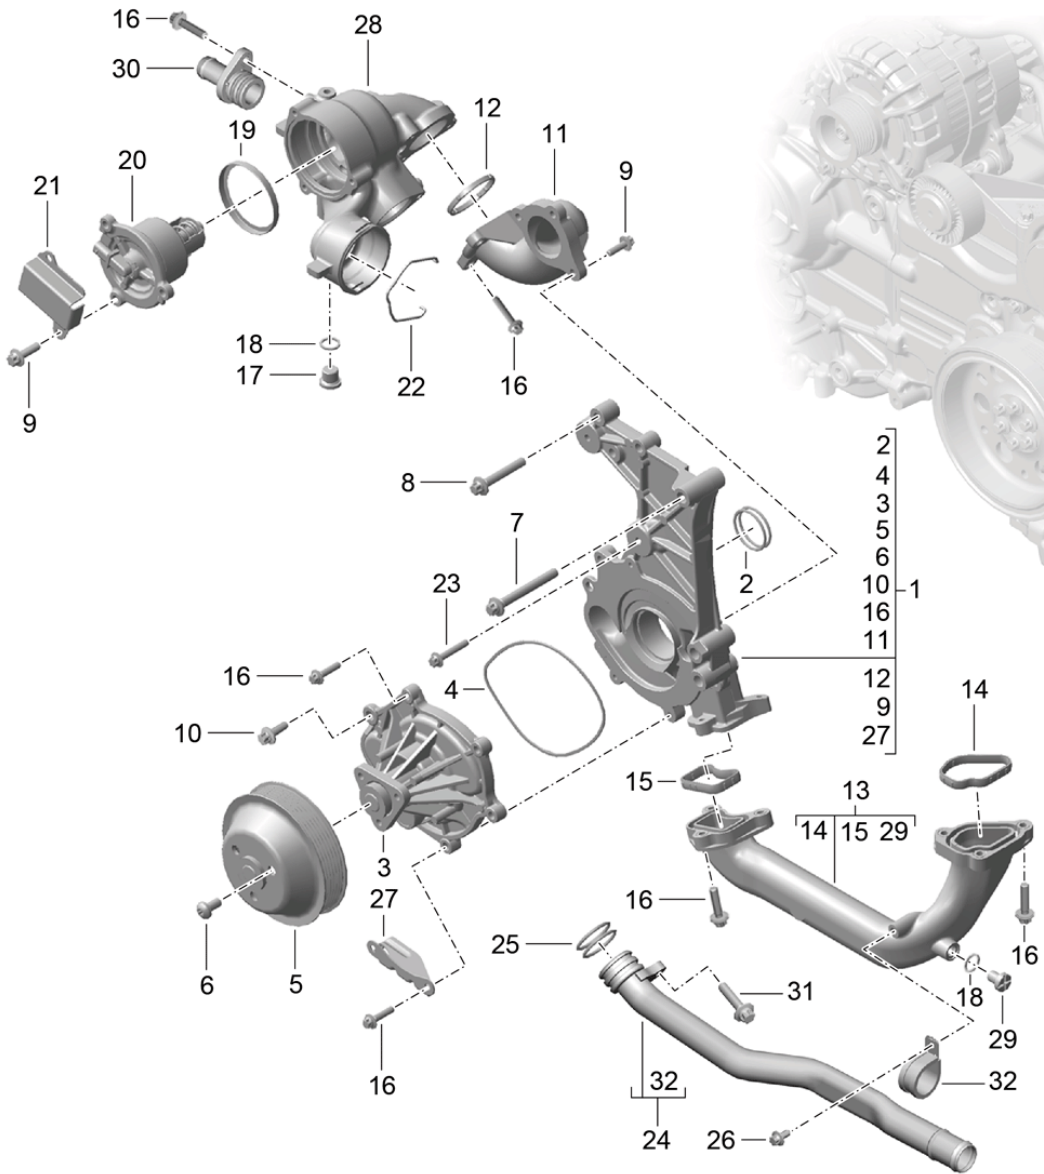

Model: 981SPY

Model life 2016>>2016

Model: 981SPY Model life 2016>>2016

Pos	Part Number	Description	Remark	Qty	Model
1	9A1 106 039 01	Water pump Thermostat housing Water pump housing Complete		1	
2	999 707 604 40	O-ring 34,0 X 3,0		2	
3	9A1 106 048 02	Water pump Complete		1	
4	9A1 106 217 00	Gasket Water pump		1	
5	9A1 106 248 00	Pulley		1	
6	999 073 104 01	Torx screw M8 X 16		3	
7	900 385 115 01	Torx screw M8 X 70		3	
8	900 385 071 01	Torx screw M8 X 50		3	
9	900 385 019 01	Torx screw M6 X 20		6	
10	900 385 072 01	Torx screw M6 X 25		5	
(10)	900 385 098 01	Torx screw M8 X 25		1	
11	9A1 106 238 00	Water tube		1	
12	9A1 106 215 00	Gasket Water tube		2	
13	9A1 106 026 31	Water tube		1	
14	9A1 106 326 00	Gasket Water tube		1	
15	9A1 106 325 00	Gasket Water tube		1	
16	900 385 072 01	Torx screw M6 X 25		19	
17	900 219 018 30	Screw plug M14 X 1,5		1	
17	999 063 038 01	Screw plug M14 X 1,5		1	
18	900 123 104 30	Sealing ring 14 X 18		2	
18	900 123 173 20	Sealing ring 14 X 18		2	
19	9A1 106 559 00	Gasket Thermostat		1	
20	9A1 106 226 03	Thermostat		1	
21	9A1 106 450 00	Heat shield		1	
22	997 106 802 03	Spring		1	
23	900 385 270 01	Outer hexagon round screw M 6 X 35		1	
24	9A1 106 627 33	Water tube		1	
25	999 707 589 40	O-ring 31 X 3		2	
26	999 919 283 01	Lens-head screw		1	
27	9A1 106 631 01	Support		1	
28	9A1 106 022 02	Water guide housing Complete		1	
29	999 926 030 01	Bleeder screw M 10 X 1 X 12,5		1	
30	9A1 106 642 00	Connection piece		1	
31	900 385 098 01	Torx screw BM 8 X 25		1	
32		Hose clamp Not available To		1