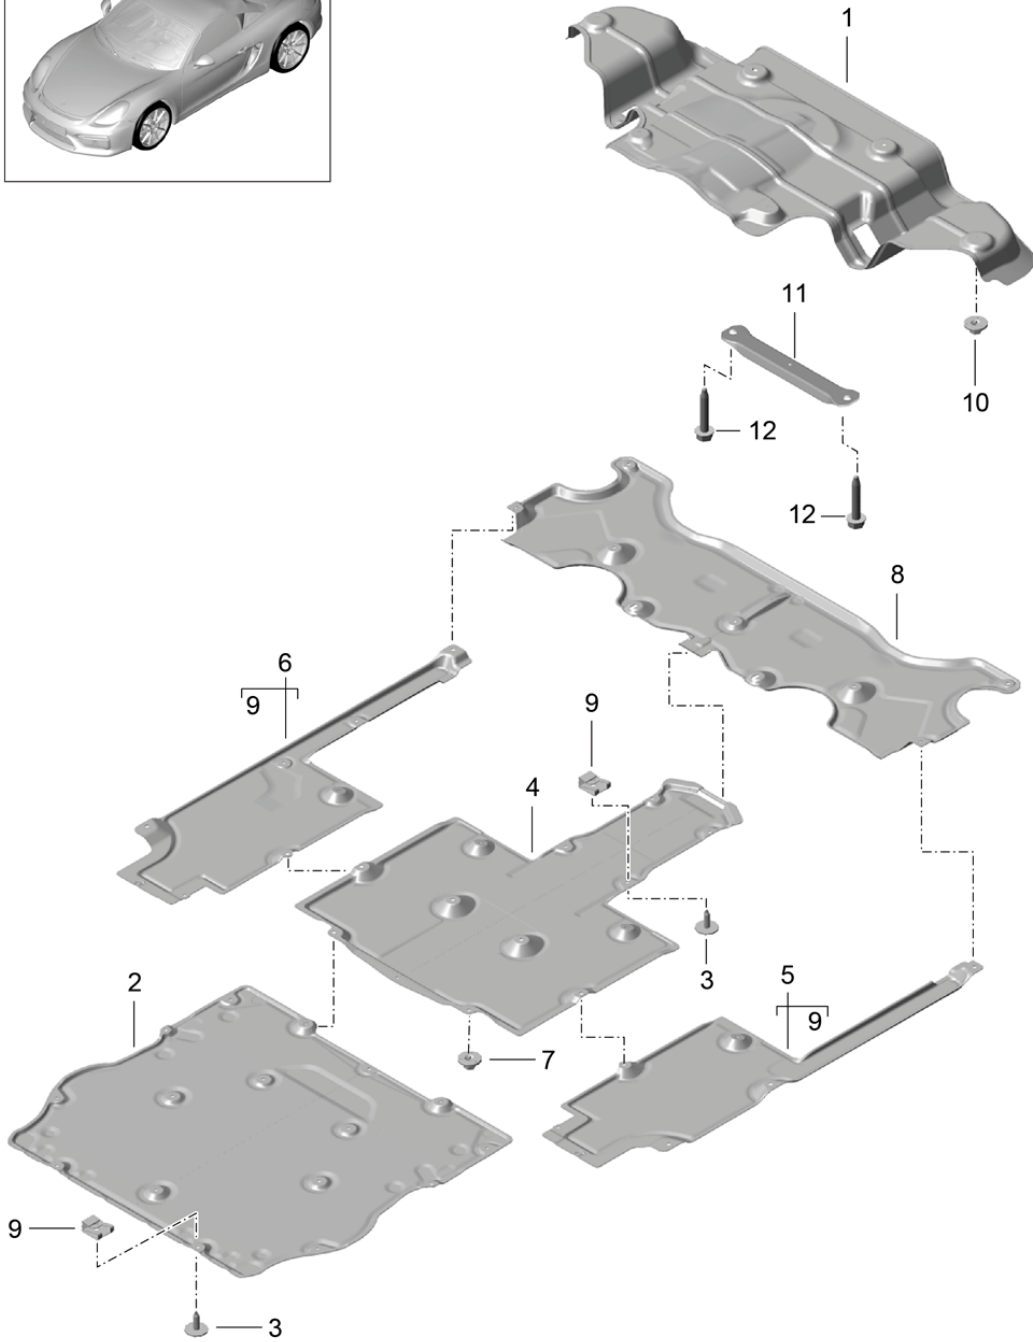

Model: 981SPY

Model life 2016>>2016

Model: 981SPY

Model life 2016>>2016

Pos	Part Number	Description	Remark	Qty	Model
1	981 504 405 01	Lining Underbody Heat protection plate Boot floor plate		1	
2	991 504 601 04	Cover Front		1	
3	999 073 505 01	Tapping screw ST 4,8x16		X	
4	991 504 603 00	Cover Centre		1	
5	991 504 605 00	Cover Centre Left	/L	1	
6	991 504 606 00	Cover Centre Right	/R	1	
7	999 049 032 40	Plastic nut T6/22x10,5		X	
8	981 504 609 00	Cover Underbody Rear		1	
9	999 507 309 02	Speed nut ST 4,8		X	
10	999 049 039 01	Hexagon nut T6		6	
11	981 504 843 00	Transverse strut Bulkhead Rear end		1	
12	999 072 837 01	Hexagon-head bolt M10 X 55		2