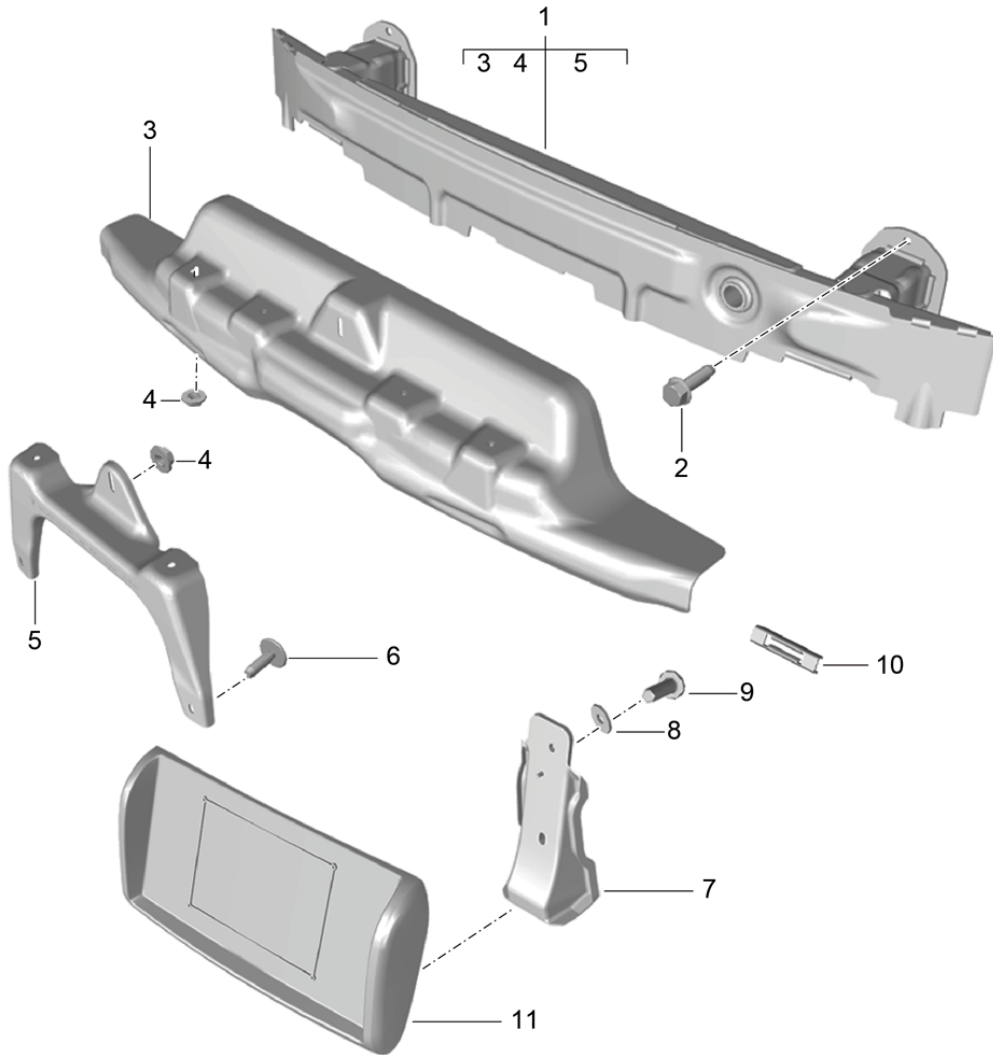

Model: 981SPY

Model life 2016>>2016

Pos	Part Number	Description	Remark	Qty	Model
1	981 505 121 80	Bumper reinforcement Front Bumper reinforcement Complete with Foam part Front		1	
2	981 505 777 80	Foam part Protective strip		1	
3	900 378 351 01	Hexagon-head bolt M 8 X 30		6	
4	991 505 771 00	Seal Impact absorber		2	

Model: 981SPY

Model life 2016>>2016