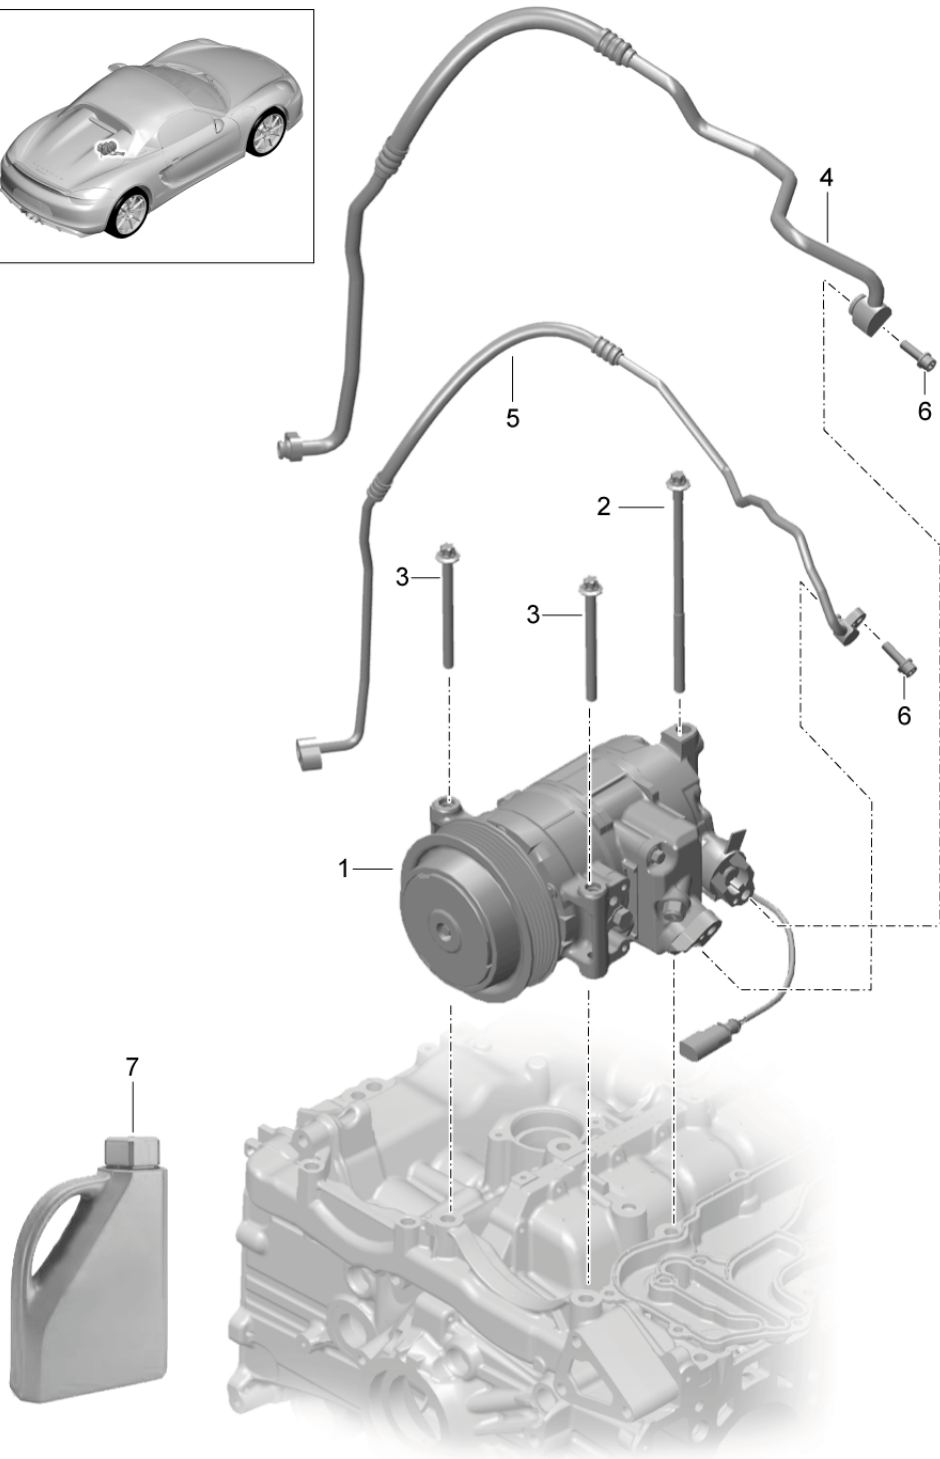

Model: 981SPY

Model life 2016>>2016

Model: 981SPY

Model life 2016>>2016

Pos	Part Number	Description	Remark	Qty	Model
1	9A1 126 011 05	Compressor		1	
(1)	9A1 126 011 AX	Air conditioner Compressor		1	
2	900 385 134 01	Compressor Replacement parts		1	
3	900 385 102 01	Outer hexagon round screw M8X170		1	
4		Torx screw M8X90		2	
5		Intake pipe See illustrations 8/13/25 Pos.4		1	
6	N 104 144 02	Pressure line See illustrations 8/13/25 Pos.5		1	
7	000 043 200 04	Pan-head screw M 8X28-U		2	
		Oil for Compressor 250 ML		1