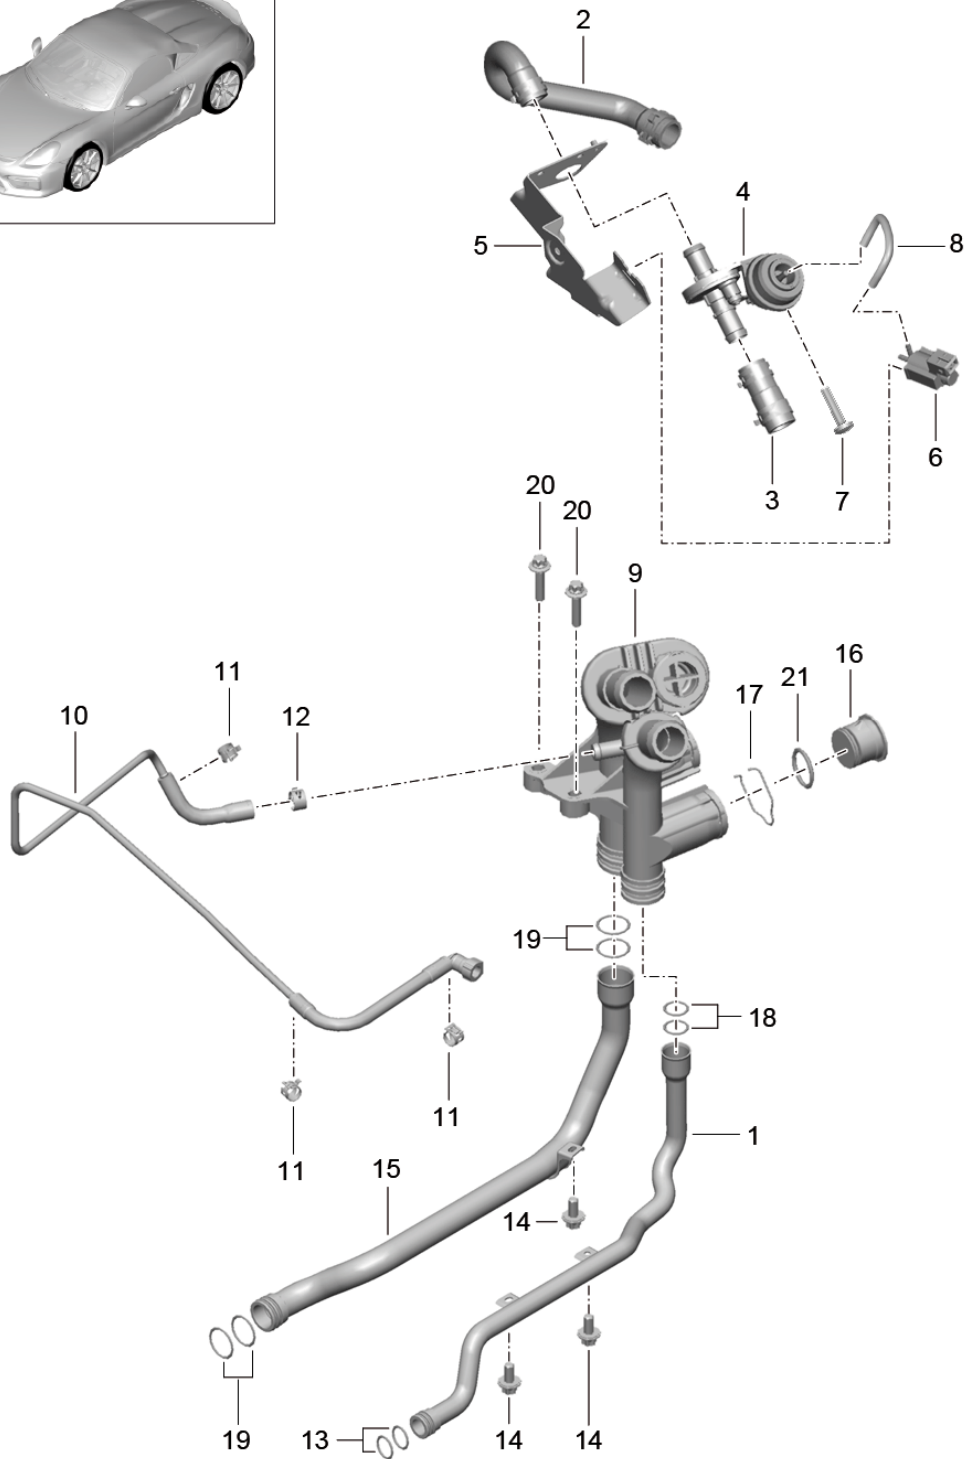

Model: 981SPY

Model life 2016>>2016

Model: 981SPY Model life 2016>>2016

Pos	Part Number	Description	Remark	Qty	Model
		Connection			
		Water tube			
		Control			
		Water cooling			
1	9A1 106 620 01	Water tube		1	
2	981 106 814 01	Water hose		1	
3	981 106 813 00	Water hose		1	
		Supply			
4	991 307 573 00	Disc valve		1	
5	981 106 534 03	Support		1	
6	7PP 906 270	Change-over valve		1	
7	999 073 415 01	Round head screw		1	
		M 4 X 16			
-	999 239 031 40	Hose		*	
		3,5 X 2,0			
8		Hose		1	
		L = 100 MM			
9	9A1 106 010 02	Connection		1	
		Complete			
10	9A1 106 550 30	Vent line		1	
11	999 512 650 09	Hose clamp		3	
		B 14 X 12			
12	999 512 686 09	Hose clamp		1	
		B 17 X 12			
13	999 707 517 40	O-ring		2	
		22 X 3			
14	900 385 041 01	Torx screw		1	
		M 6 X 12			
15	9A1 106 625 01	Water tube		1	
		Return line			
16	9A1 106 546 00	Stopper		3	
17	997 106 802 04	Spring clip		3	
18	999 707 517 40	O-ring		4	
		22 X 3			
19	999 707 589 40	O-ring		2	
		31 X 3			
20	900 385 072 01	Torx screw		2	
		M 6 X 25			
21	999 707 590 40	O-ring		2	
		21,35 X 3,00