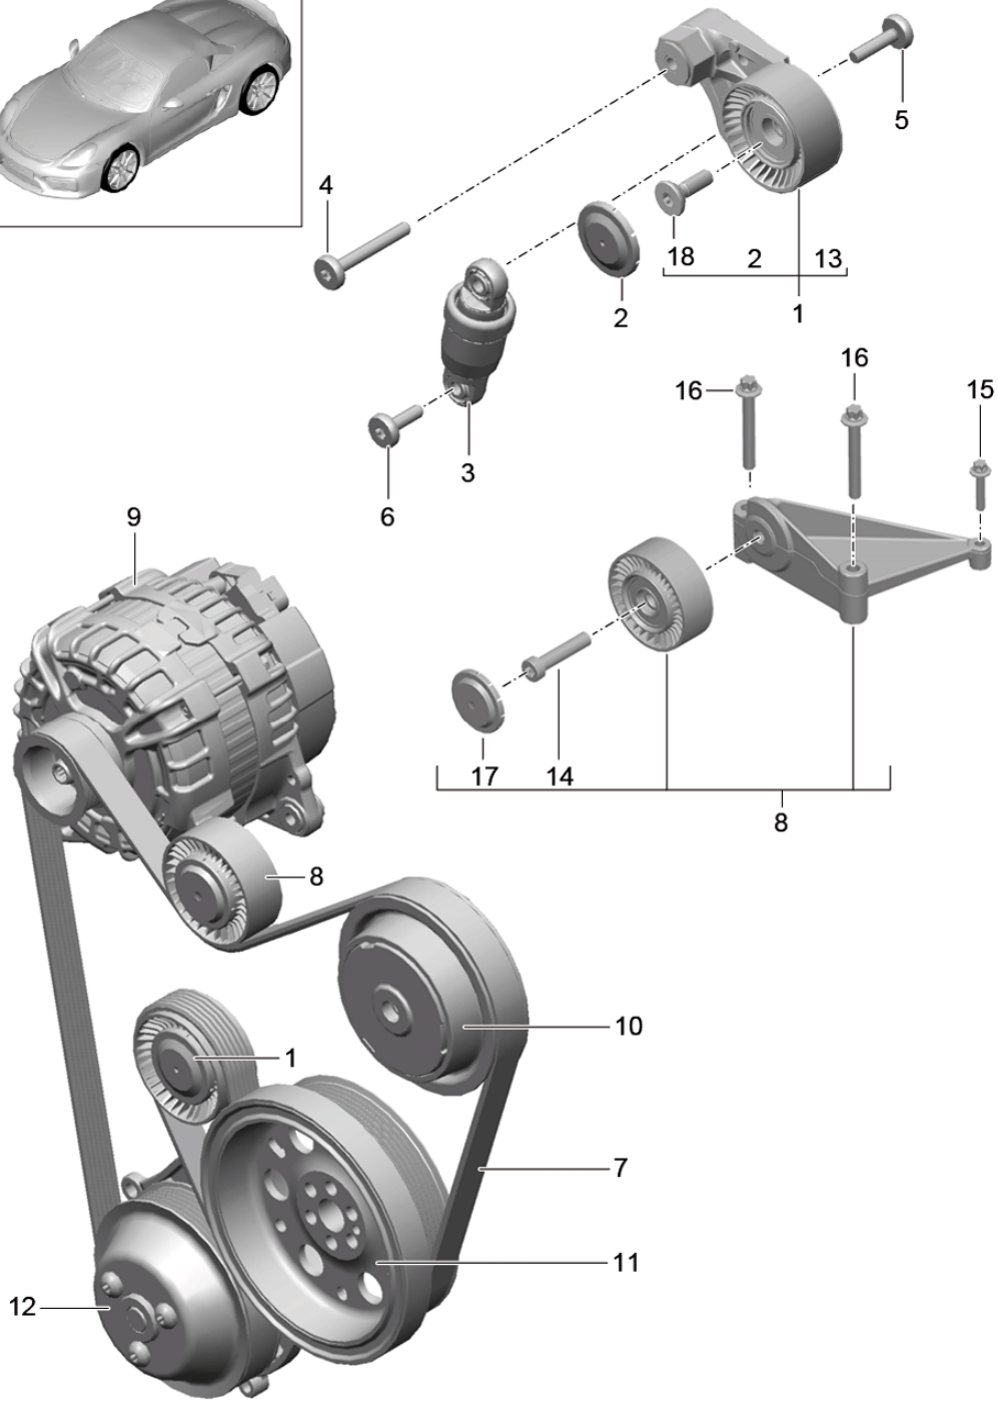

Model: 981SPY

Model life 2016>>2016

Model: 981SPY

Model life 2016&gt;&gt;2016

Pos	Part Number	Description	Remark	Qty	Model
1	9A2 102 211 00	Belt tensioner V-belt Lever Tensioning roller Use also: 9A110221200 99907357901 94810283900		1	
2	948 102 839 00	Protection cap		1	
3	948 102 261 00	Tensioner Hydraulic		1	
4	999 073 411 01	Outer hexagon round screw M 8 X 60		1	
5	999 073 246 02	Outer hexagon round screw M 8 X 33		1	
6	999 073 412 01	Torx screw M 8 X 26		1	
7	9A1 102 218 00	V-belt		1	
8	9A1 102 030 01	Bracket with Roller		1	
9		Generator See illustrations 9/02/05		1	
10		Pulley Compressor See illustrations 8/13/15		1	
11		Pulley Crankshaft See illustrations 1/02/00		1	
12		Pulley Water pump See illustrations 1/05/00		1	
13	9A1 102 212 00	Tensioning roller		1	
14	999 073 579 01	Outer hexagon round screw M 10 X 30		1	
15	900 385 048 01	Torx screw M6 X 30		1	
16	900 385 091 01	Outer hexagon round screw M8 X 60		2	
17	03G 145 291	Protection cap		1	
18	900 385 042 01	Torx screw BM8 X 35		1	