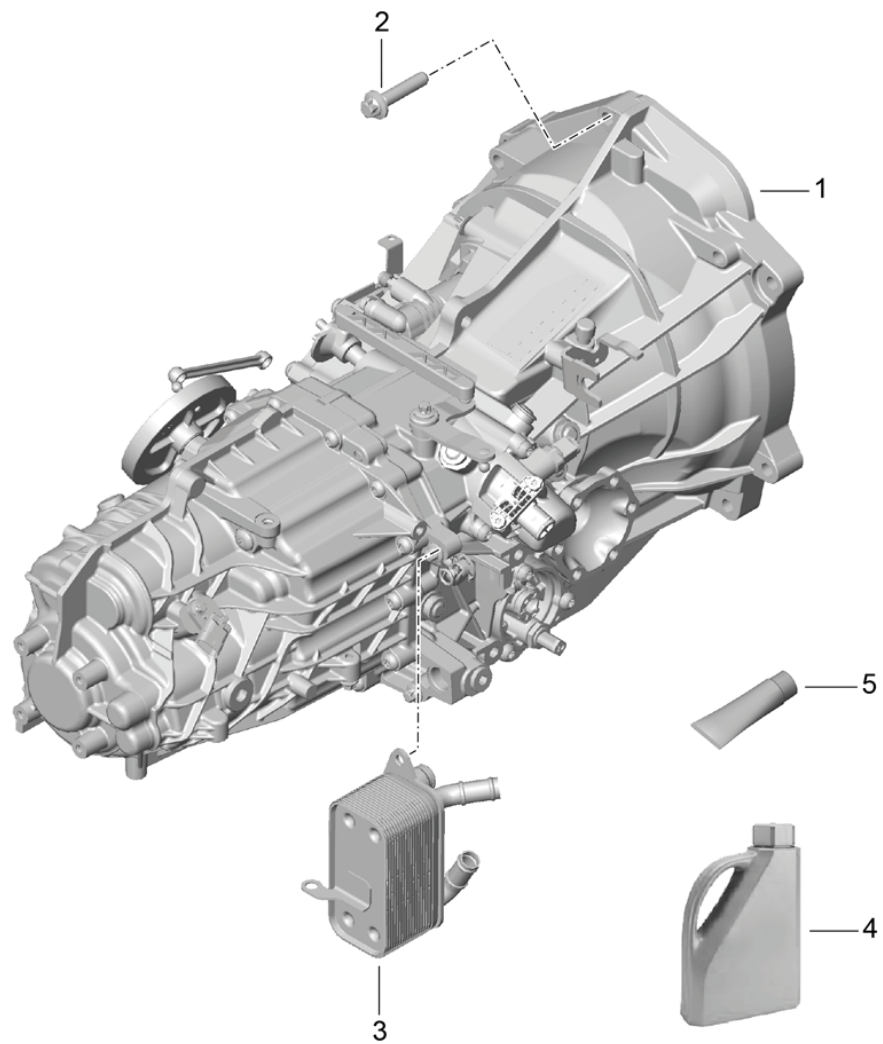

Model: 981SPY

Model life 2016>>2016

Model: 981SPY Model life 2016>>2016

Pos	Part Number	Description	Remark	Qty	Model
		Manual transmission Replacement transmission			G81.20
1	981 300 020 22	Transmission		1	G81.20 I220
1	981 300 020 23	Transmission		1	G81.20 I220
1	981 300 020 BX	Transmission		1	G81.20 I220
1	981 300 020 CX	Transmission		1	G81.20 I220
2	999 385 009 01	Outer hexagon round screw BM 12 X 1,5 X 55		6	
3		Heat exchanger See illustrations 3/02/15		X	
4	000 043 204 19	Transmission oil 20 Liter Container		X	
5	000 043 024 00	Extreme-pressure grease Shaft 1 tube 80 GR.		X