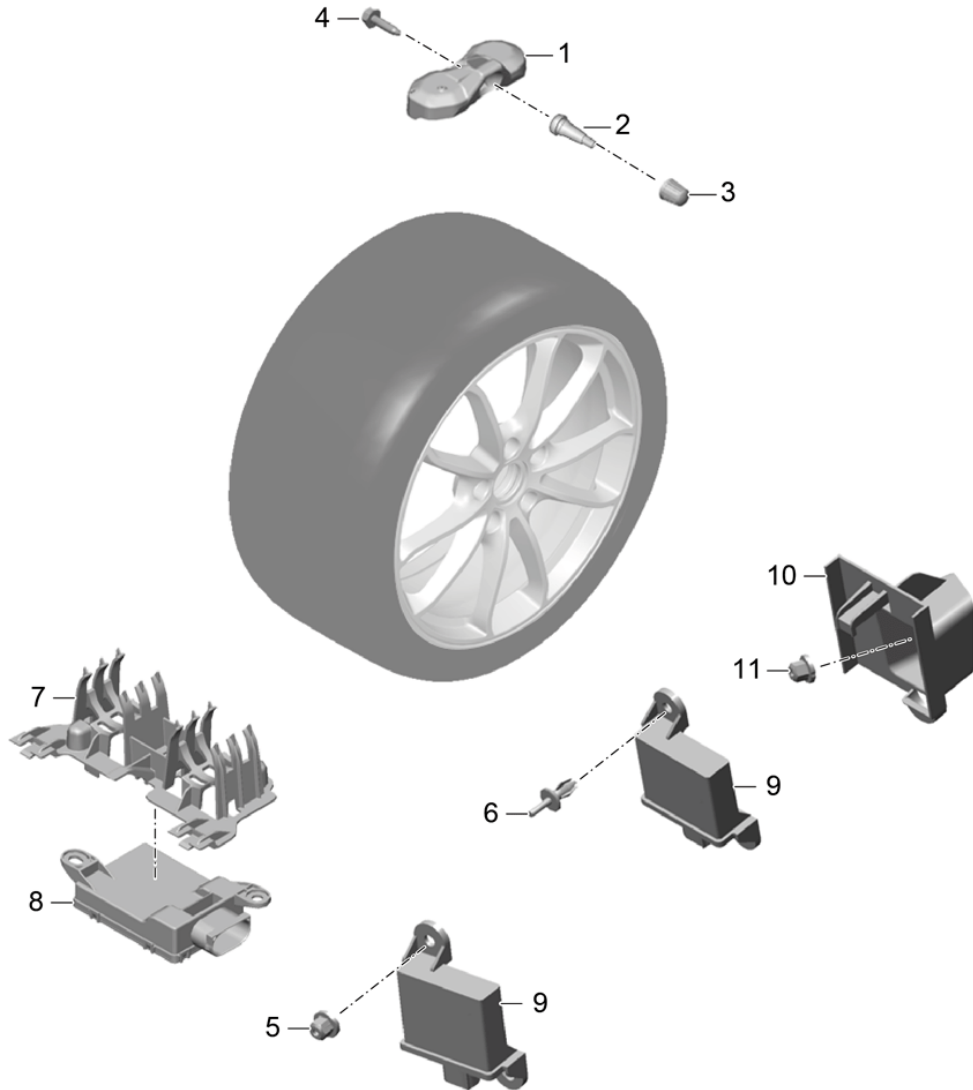

Model: 981SPY

Model life 2016>>2016

Pos	Part Number	Description	Remark	Qty	Model
11	999 914 001 40	Plastic gloves		1	I447
12	5N0 012 615 C	Compressor		1	
		Emergency wheel			
13	991 555 575 03	Support		1	
	991 555 575 03 1E0	Black			
14	991 555 765 02	Lid		1	
	991 555 765 02 1E0	Black			

Model: 981SPY

Model life 2016>>2016