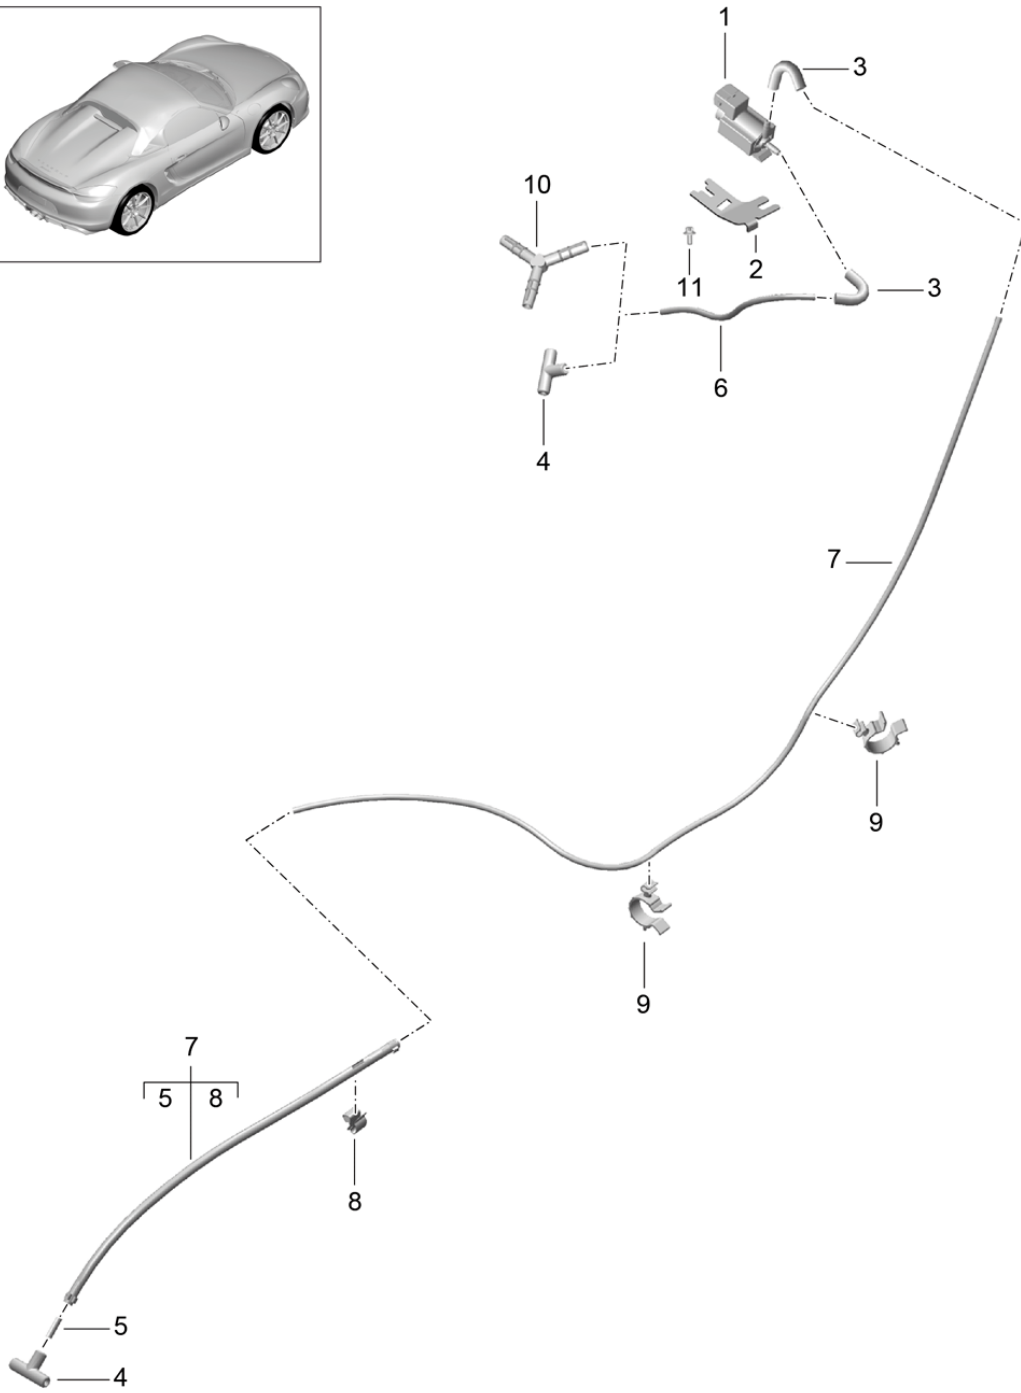

Model: 981SPY

Model life 2016>>2016

Model: 981SPY

Model life 2016>>2016

Pos	Part Number	Description	Remark	Qty	Model
		Exhaust system Control			IXLF
1	7PP 906 270	Change-over valve		1	
2	981 111 989 00	Support Change-over valve		1	
3	928 574 717 07	Moulded hose		2	
3	9P1 129 487	Moulded hose		2	
4	06E 133 794	T-piece		1	
-	900 918 005 40	Pipe Vacuum line		X	
5		5,0 X 1,0 Vacuum line		1	
6		L = 250MM Vacuum line		1	
7	981 111 049 00	L = 755MM Vacuum line		1	
8	3D0 971 939 B	Steel L = 590MM Cable terminal		1	
9	999 507 206 40	6,00 - 9,00 Support		2	
10	928 573 727 05	4,30 / 23,00 Distributing piece		1	
11	900 385 041 01	Triple Torx screw		1	
-	N 020 904 4	Support BM 6 X 12 Tie-wrap		X