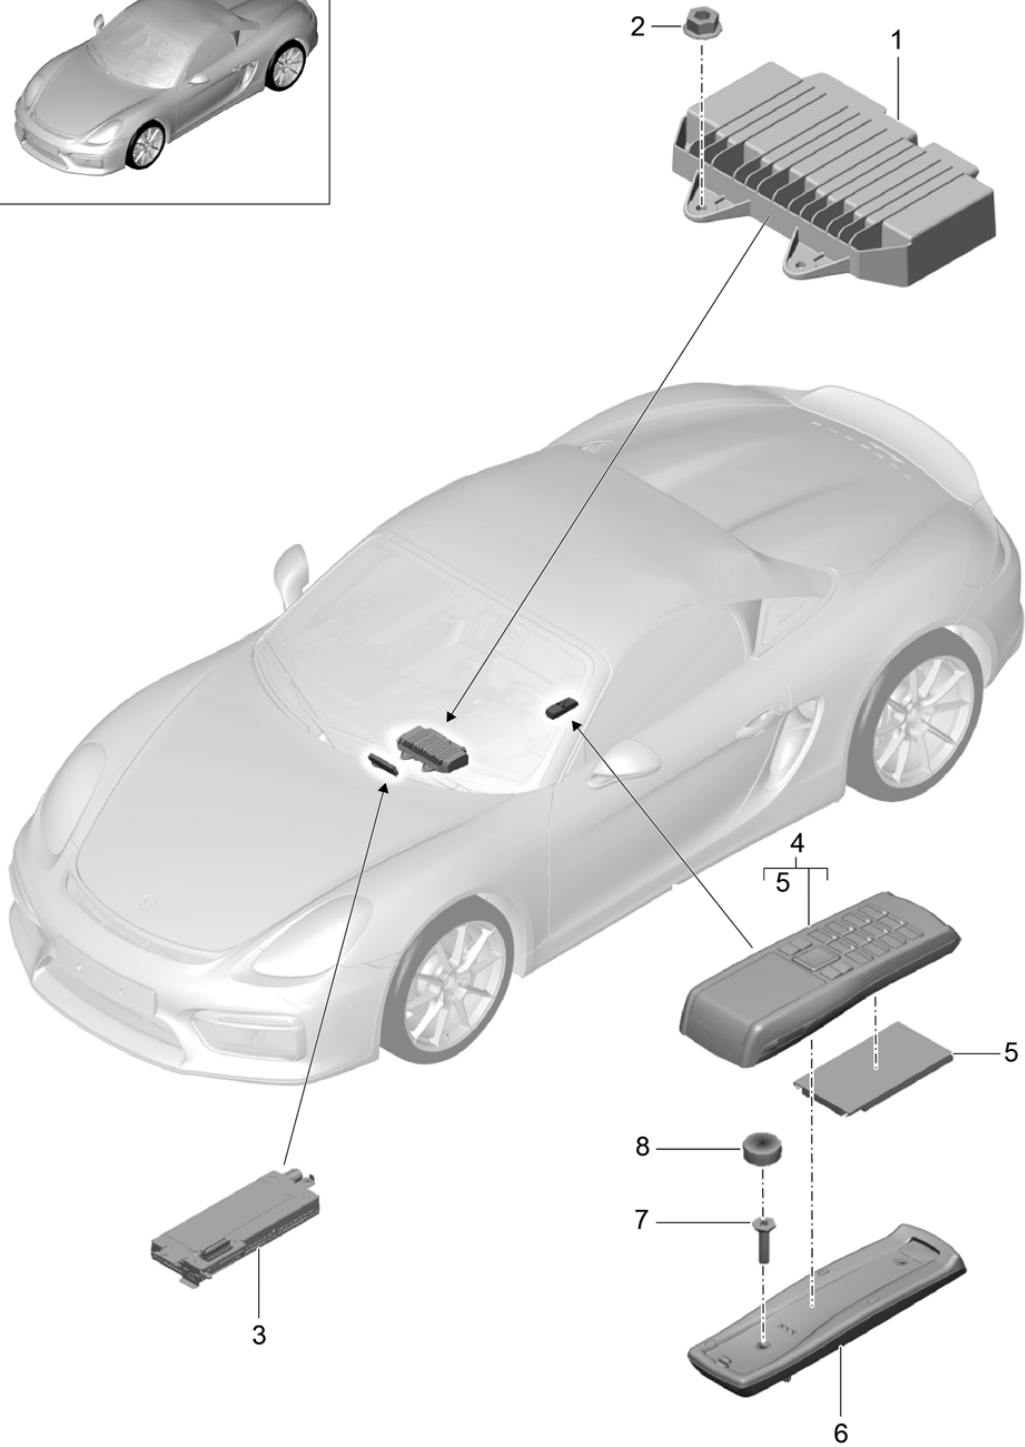

Model: 981SPY

Model life 2016>>2016

Model: 981SPY Model life 2016>>2016

Pos	Part Number	Description	Remark	Qty	Model
1	981 645 442 03	Booster Telephone		1	I490
1	7PP 035 223 AA	Booster		1	-I675/I680
1	991 645 443 02	Booster		1	I682
2	999 084 638 01	Hexagon nut M 6		3	
3	7PP 035 730 C	Control unit Telephone		1	I666
-		Microphone See illustrations 9/11/00			
4	7PP 035 725 C	Receiver Telephone		1	I669
5	997 646 916 00	Battery		1	I669
6	955 646 214 00	Mounting Receiver		1	I669
7	999 919 230 00	Countersunk-head screw 3,0 X 10		2	I669
8	955 646 311 00	Stopper		2	I669