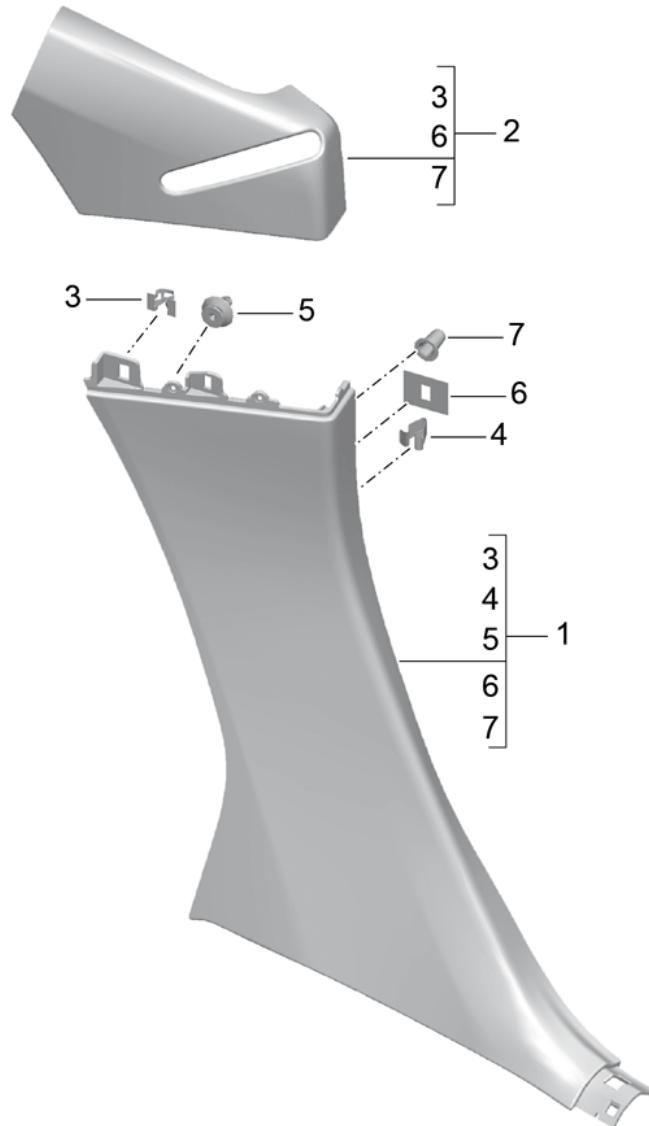

Model: 981SPY Model life 2016>>2016

Pos	Part Number	Description	Remark	Qty	Model
1	981 555 619 00	Scuff plate Sill cover Support Door sill	/L	1	
(1)	981 555 620 00	Support Door sill	/R	1	
2	999 507 839 01	Clamp		X	
3	999 209 084 40	Spacer		X	
4	999 507 533 02	Clamp		10	
5	997 555 857 00	Grommet		4	
6	991 555 889 00	Grommet		8	
(7)	991 555 019 04	Lining Door sill Driver's side Inner	/LL	1	I098
(7)	991 555 019 04 1E0 991 555 020 03	Black Lining Door sill Driver's side Inner	/RL	1	I099
8	991 555 020 03 1E0 991 555 122 04	Black Lining Door sill Passenger's side Inner	/LL	1	I098
(8)	991 555 122 04 1E0 991 555 121 00	Black Lining Door sill Passenger's side Inner	/RL	1	I099
9	991 555 121 00 1E0 991 555 613 00	Black Insert Door sill		1	
10		Tip switch See illustrations 9/03/05		1	

Model: 981SPY

Model life 2016>>2016