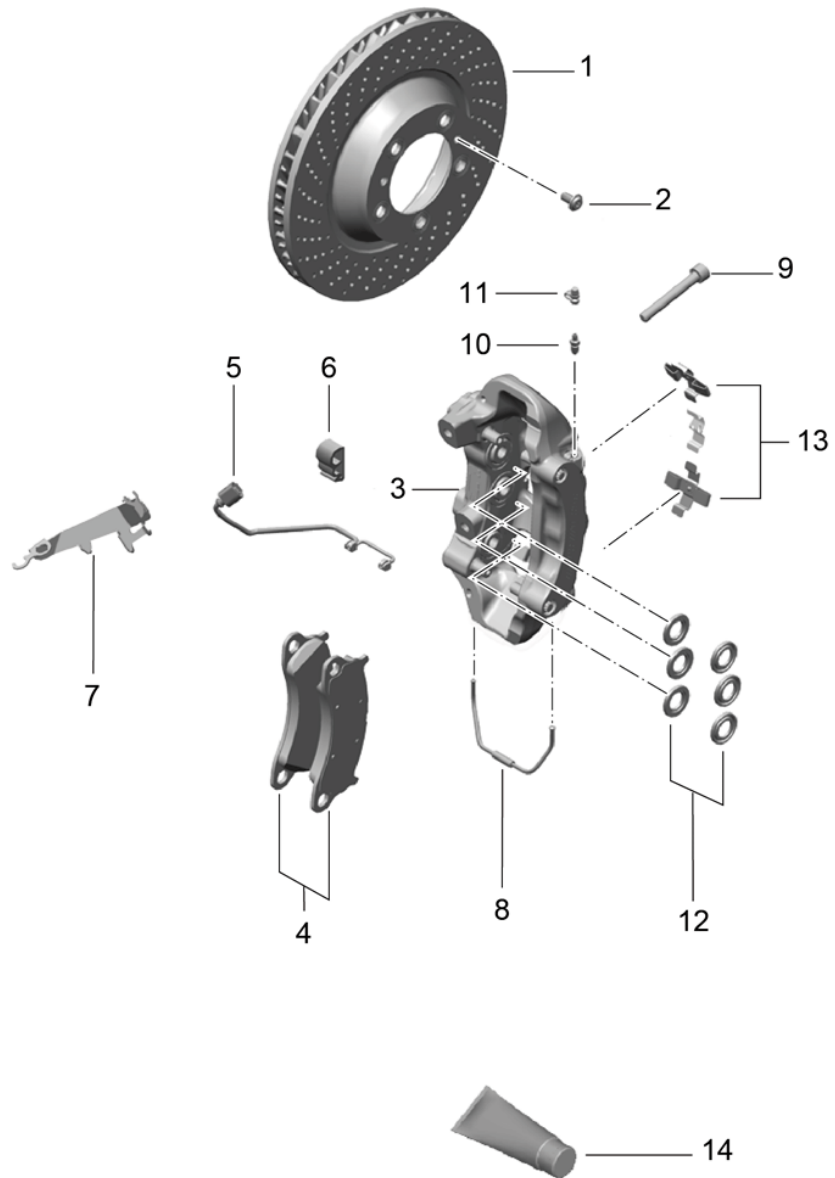

Model: 981SPY

Model life 2016>>2016

Model: 981SPY Model life 2016>>2016

Pos	Part Number	Description	Remark	Qty	Model
1	991 351 403 01	Disc brake Front axle			
(1)	991 351 404 01	Brake disc	/L	1	-I450
(1)	981 351 031 00	Brake disc	/R	1	-I450
(1)	981 351 032 00	Brake disc	/L	1	I450
(1)	981 351 032 00	Brake disc	/R	1	I450
2	900 269 047 03	Countersunk-head screw M6X12		4	
3	991 351 423 14	Fixed calliper without pad	/L	1	-I450
		Use also: 999.067.053.09		2	
(3)	991 351 424 14	Fixed calliper without pad	/R	1	-I450
		Use also: 999.067.053.09		2	
(3)	991 351 425 33	Fixed calliper without pad	/L	1	I450
		Use also: 999.067.053.09		2	
(3)	991 351 426 33	Fixed calliper without pad	/R	1	I450
		Use also: 999.067.053.09		2	
4	991 351 949 03	Brake pad repair set		1	-I450
		Use also: 999.067.053.09		4	
(4)	991 351 948 02	Brake pad repair set		1	I450
		Use also: 999.067.053.09		4	
5	991 609 181 00	Warning contact		2	
6	944 612 627 00	Brake pad wear indicator			
		Line bracket for Warning contact		2	
7	991 355 501 01	Support	/L	1	
(7)	991 355 502 01	Support	/R	1	
9	999 067 053 09	Pan-head screw M12X1,5X85		4	