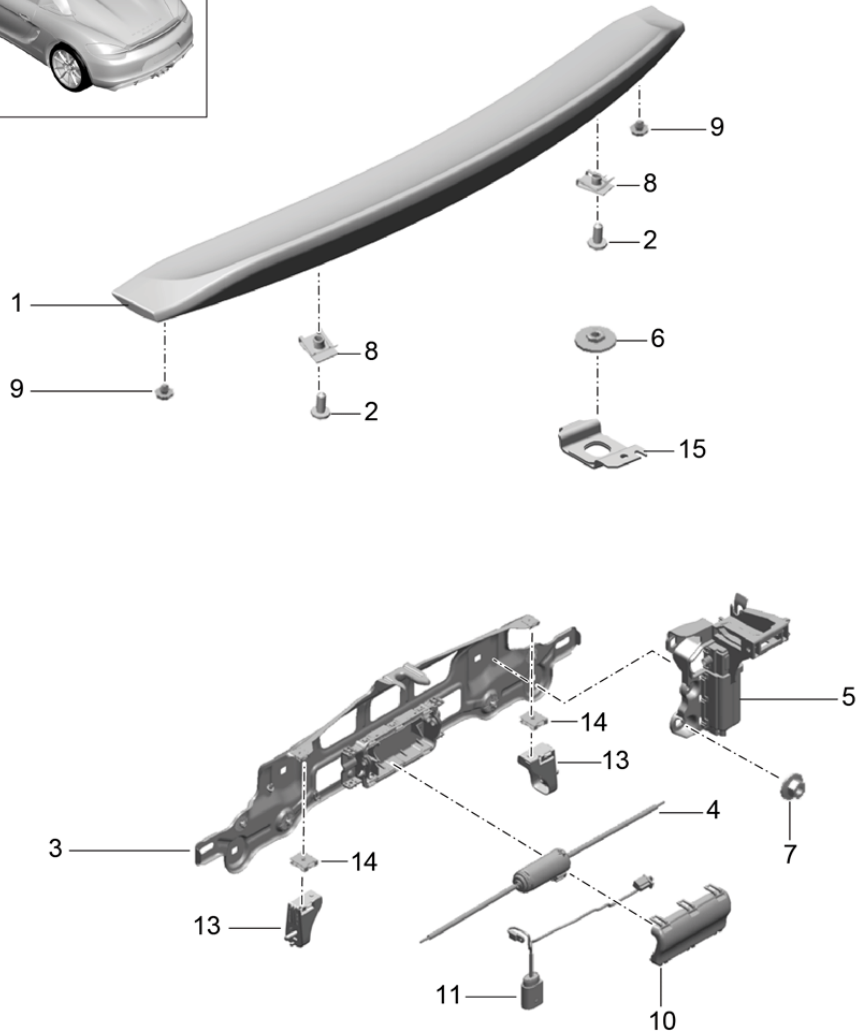

Model: 981SPY Model life 2016>>2016

Pos	Part Number	Description	Remark	Qty	Model
24	981 514 641 00	Gasket Convertible top compartm. Gasket		1	
25	981 504 199 00	Convertible top covering Gasket		1	
26	981 512 911 02	Cross member Gasket		1	
30	981 512 173 03	Lid Housing		1	
31	981 512 173 03 G2X	Prime coated		1	
31	981 512 373 00	Gaskets Set Housing		1	
35	N 105 972 01	Brake light Hexagon nut M5		3	
40	981 567 633 00	Foam part		4	
41	999 703 194 40	Stopper		3	
42	3C0 971 908	Stopper		3	
50	981 512 051 00	Catch bar		1	
51	999 073 378 01	Round head screw M6X20		2	
52	8X0 827 499	Actuator		2	
60	981 567 687 00	Cover Mounting	/L	1	
61	981 567 687 00 1E0	Satin black		1	
61	981 567 688 00	Cover Mounting	/R	1	
62	981 567 688 00 1E0	Satin black		2	
62	999 703 194 40	Stopper Mounting		2	
63	981 512 171 00	Cover Spyder	/L	1	
63	981 512 171 00 OK1	Black mat		1	
63	981 512 171 01	Cover Spyder	/L	1	
64	981 512 171 01 OK1	Black mat		1	
64	981 512 172 00	Cover Spyder	/R	1	
64	981 512 172 00 OK1	Black mat		1	
64	981 512 172 01	Cover Spyder	/R	1	
65	981 512 172 01 OK1	Black mat		1	
65	981 512 053 05	Lid lock Rear lid		1	

Model: 981SPY

Model life 2016>>2016