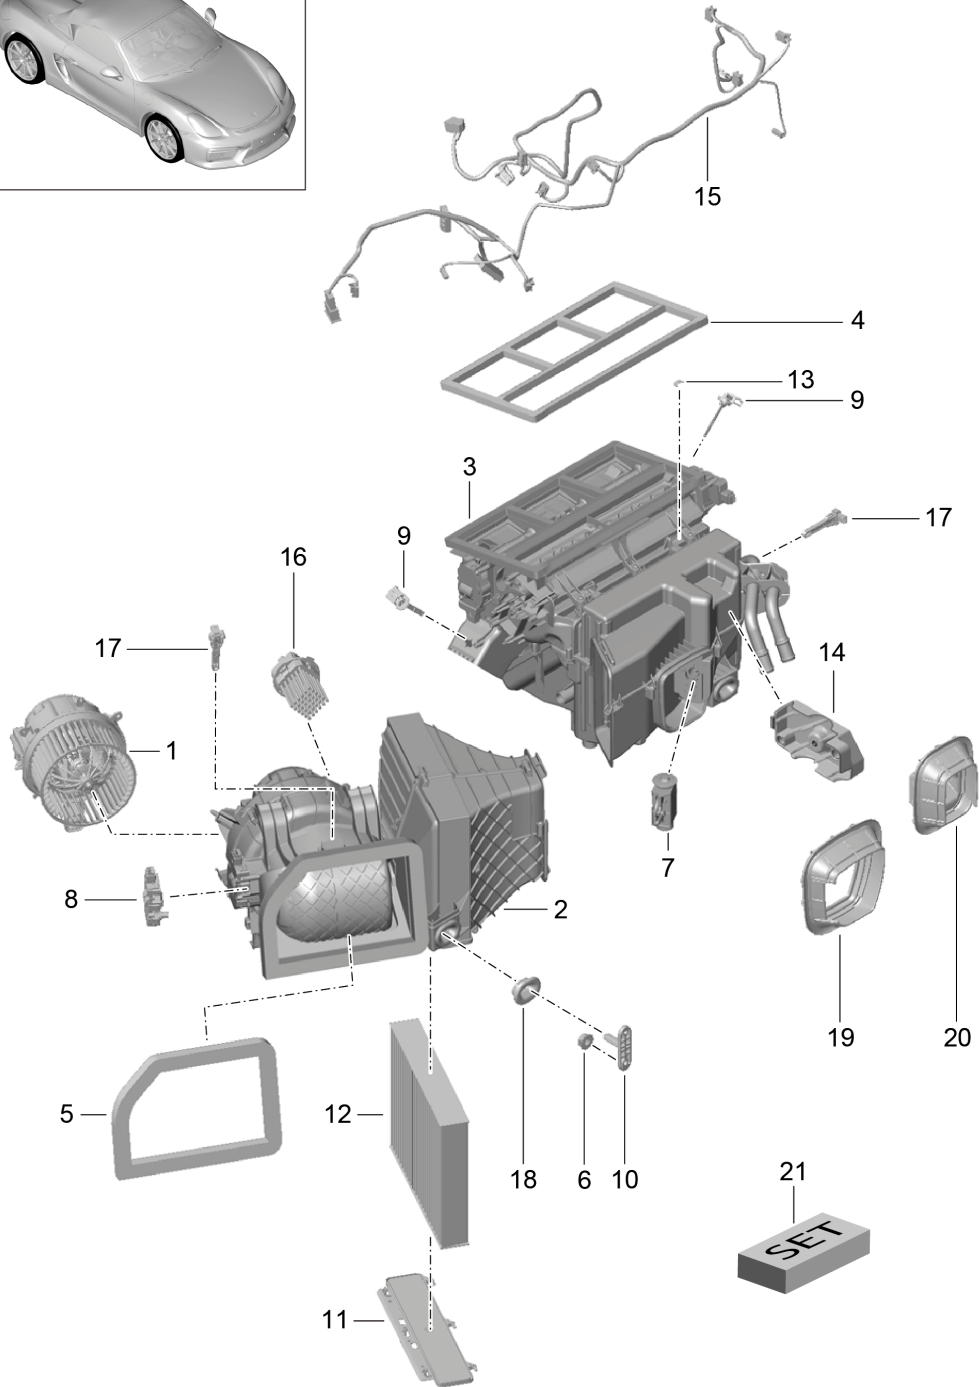

Model: 981SPY

Model life 2016>>2016

Model: 981SPY Model life 2016>>2016

Pos	Part Number	Description	Remark	Qty	Model
		Air conditioner			
		And			
		Single parts			
1	991 573 922 00	Blower	/LL	1	I098
(1)	991 573 922 01	Blower	/RL	1	I099
2	981 573 912 02	Fan housing	/LL	1	I098/572
		Complete			
		with			
		Engine			
(2)	981 573 912 03	Fan housing	/RL	1	I099/572
		Complete			
		with			
		Engine			
(2)	991 573 912 06	Fan housing	/LL	1	I098/573
		Complete			
		with			
		Engine			
(2)	991 573 912 07	Fan housing	/RL	1	I099/573
		Complete			
		with			
		Engine			
3	981 573 914 04	Distributor	/LL	1	I098/572
(3)	981 573 914 05	Distributor	/RL	1	I099/572
(3)	991 573 914 06	Distributor	/LL	1	I098/573
(3)	991 573 914 07	Distributor	/RL	1	I099/573
4	991 573 851 00	Gasket		1	
		Air distributor			
5	991 573 850 00	Gasket	/LL	1	I098
		Blower			
(5)	991 573 849 00	Gasket	/RL	1	I099
		Blower			
6	900 377 018 09	Hexagon nut		X	
		M6			
7	991 573 921 00	Expansion valve		1	I573
		Use also:			
		POS. 21			
8	991 624 425 02	Electric motor		X	I572
		1 zone			
(8)	991 624 425 03	Electric motor		X	I573
		2-zone			
9	970 653 253 00	Sensor		2	I573
		Blower outlet sensor			
		Temperature sensor			
10	991 572 481 00	Support		1	
		Air conditioner			
11	991 573 916 00	Lid		1	
		for			
		Filter			
12	991 573 623 00	Passenger compart. filter		1	
13	970 573 857 00	Tensioning spring		4	
		Fan housing			
14	991 573 913 00	Pipe holder	/RL	1	I099
15	991 612 723 00	Wiring harness	/LL	1	I098/572
(15)	991 612 724 00	Wiring harness	/RL	1	I099/572
(15)	991 612 725 00	Wiring harness	/LL	1	I098/573
(15)	991 612 726 00	Wiring harness	/RL	1	I099/573
16	991 624 423 01	Regulator		1	
		for			
		Blower			
17	970 653 257 00	Temperature sensor		2	
		for			
		Evaporator			
18	991 572 875 00	Grommet		2	