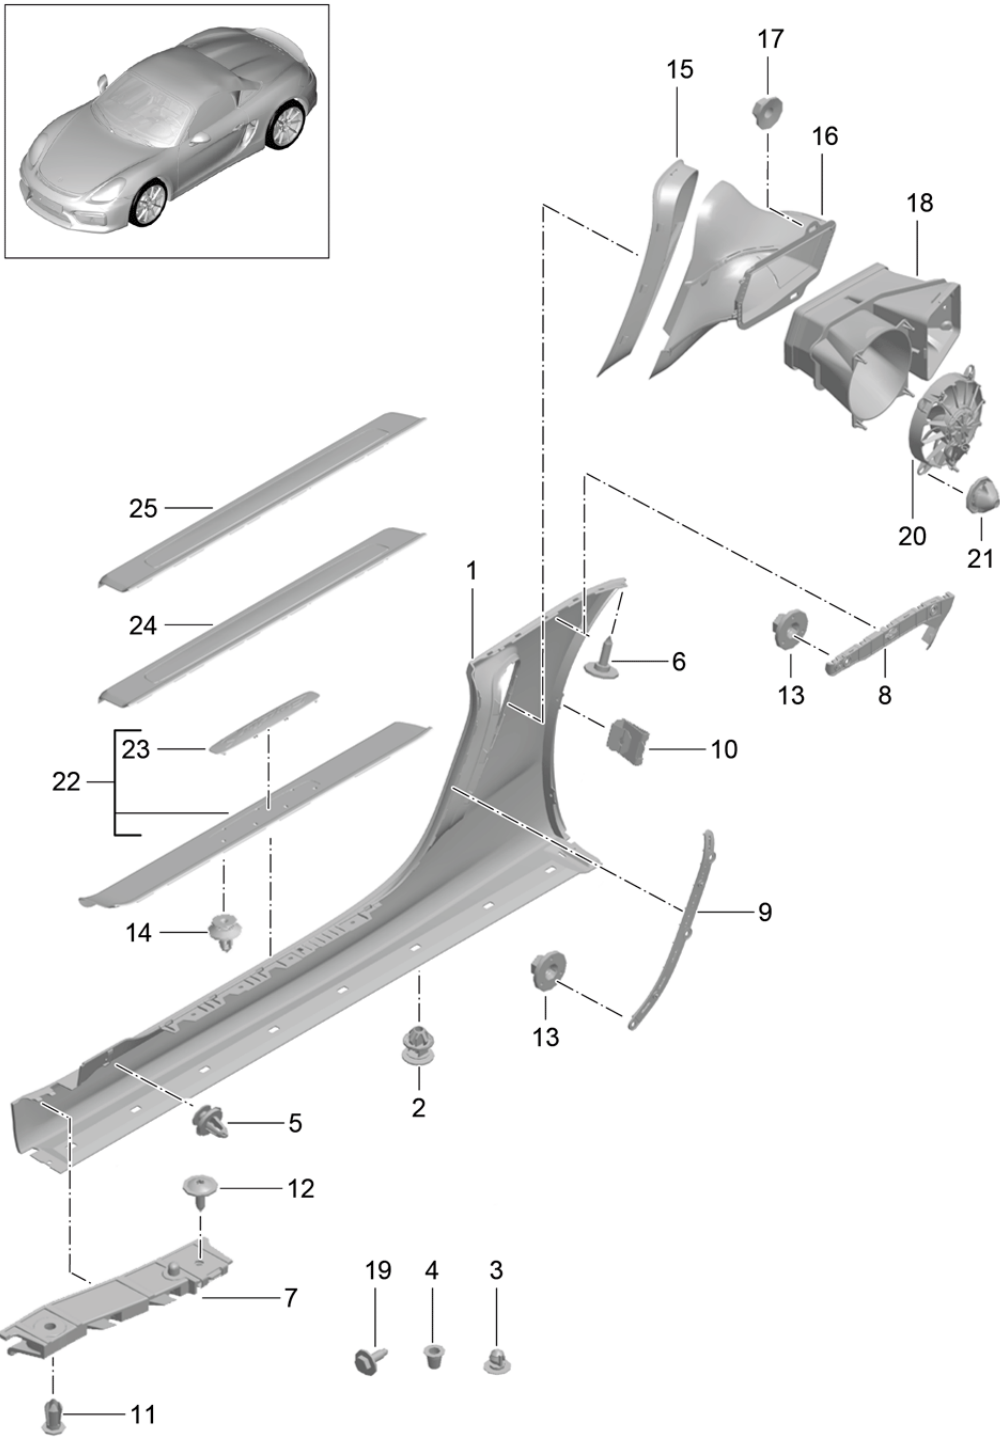

Model: 981SPY

Model life 2016>>2016

Model: 981SPY Model life 2016>>2016

Pos	Part Number	Description	Remark	Qty	Model
1	981 504 661 15	Sill cover And Ventilation Engine compartment Sill cover	/L	1	
(1)	981 504 662 15	Prime coated Sill cover	/R	1	
2	981 504 597 00	Prime coated Mounting parts		X	
3	999 591 413 40	Sill cover Fixing clip		8	
4	999 702 403 40	9,80 Grommet		8	
5	999 507 999 40	9,5X14 Fixing clip		8	
6	999 073 227 09	8,1X2,00 Tapping screw		X	
7	981 504 763 00	ST4,8X19-C Retaining strip	/L	1	
(7)	981 504 764 00	Front Retaining strip	/R	1	
8	981 504 863 02	Front Retaining strip	/L	1	
(8)	981 504 864 02	Rear Retaining strip	/R	1	
9	981 504 865 01	Rear Retaining strip	/L	1	
(9)	981 504 866 01	Centre Retaining strip	/R	1	
10	999 507 309 02	Centre Speed nut		X	
11	999 591 712 40	ST 4,8 Expansion rivet		6	
12	999 073 505 01	6,0X12,0 Tapping screw		X	
13	999 049 032 40	ST4,8X16-C Plastic nut		12	
14	999 507 999 40	T6/22X10,5 Fixing clip		8	
15	981 504 561 02	8,1X2,00 Cover	/L	1	
(15)	981 504 562 02	Air inlet Prime coated Cover	/R	1	
16	981 504 549 04	Air inlet Prime coated Frame	/L	1	
(16)	981 504 550 04	Air inlet with Disc Black Frame	/R	1	
17	999 076 042 01	Air inlet with Disc Black Hexagon nut		4	
18	981 504 657 04	M6 Air duct	/L	1	
(18)	981 504 658 04	with Gasket Air duct	/R	1	
		with