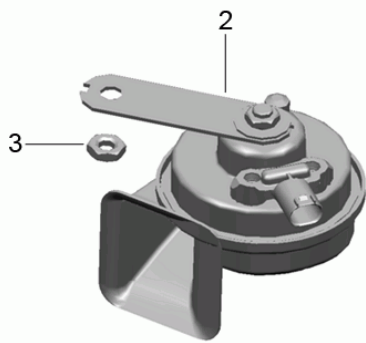

Model: 981SPY

Model life 2016>>2016

Model: 981SPY

Model life 2016>>2016

Pos	Part Number	Description	Remark	Qty	Model
(1)	991 635 159 00	Fanfare Horn Alarm system Fanfare High-pitched with Support		1	
(2)	991 635 160 00	Fanfare Low-pitched with Support		1	
-	991 612 947 00	Adapter Cable for 991 635 159 00 991 635 160 00		1	
3	N 106 092 04	Hexagon nut M 8		2	
4	991 637 117 02	Horn for Alarm system		1	-I536/I534 I544
5	1K8 951 605 B	Alarm siren Information available		1	I536 I536
6	991 637 419 01	Support		1	I536
7	N 902 955 02	Hexagon nut M 8		1	I536
8	900 378 176 01	Hexagon-head bolt M 8 X 20		1	-I536/I534 I544