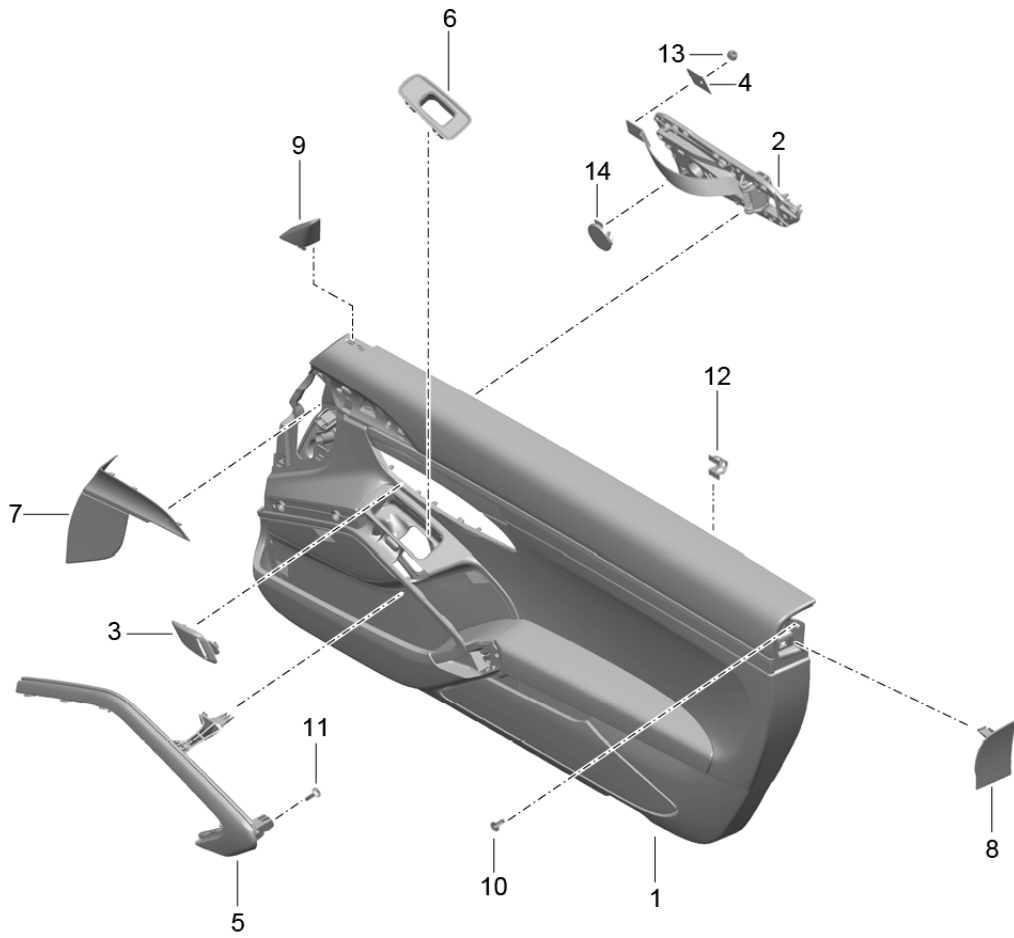

Model: 981SPY Model life 2016>>2016

Pos	Part Number	Description	Remark	Qty	Model
(8)	991 555 683 01 5Q0 991 555 684 01	Black Cover Airbag	/R	1	
9	991 555 684 01 5Q0 991 555 741 00	Black Trim cover Door glass frame	/L	1	
(9)	991 555 741 00 1E0 991 555 742 00	Black Trim cover Door glass frame	/R	1	
10	991 555 742 00 1E0 999 073 322 02	Black Oval-head screw M 6 X 20		4	
11	N 907 321 03	Oval-head screw TP4,0X16,0-Q		16	
12	999 507 533 02	Clamp 8,0 X 10,0 /2,5		X	
13	900 084 122 02	Hexagon nut M5		1	
14	991 555 579 00 991 555 579 00 5Q0	Cap Door loop Black		1	

Model: 981SPY

Model life 2016>>2016