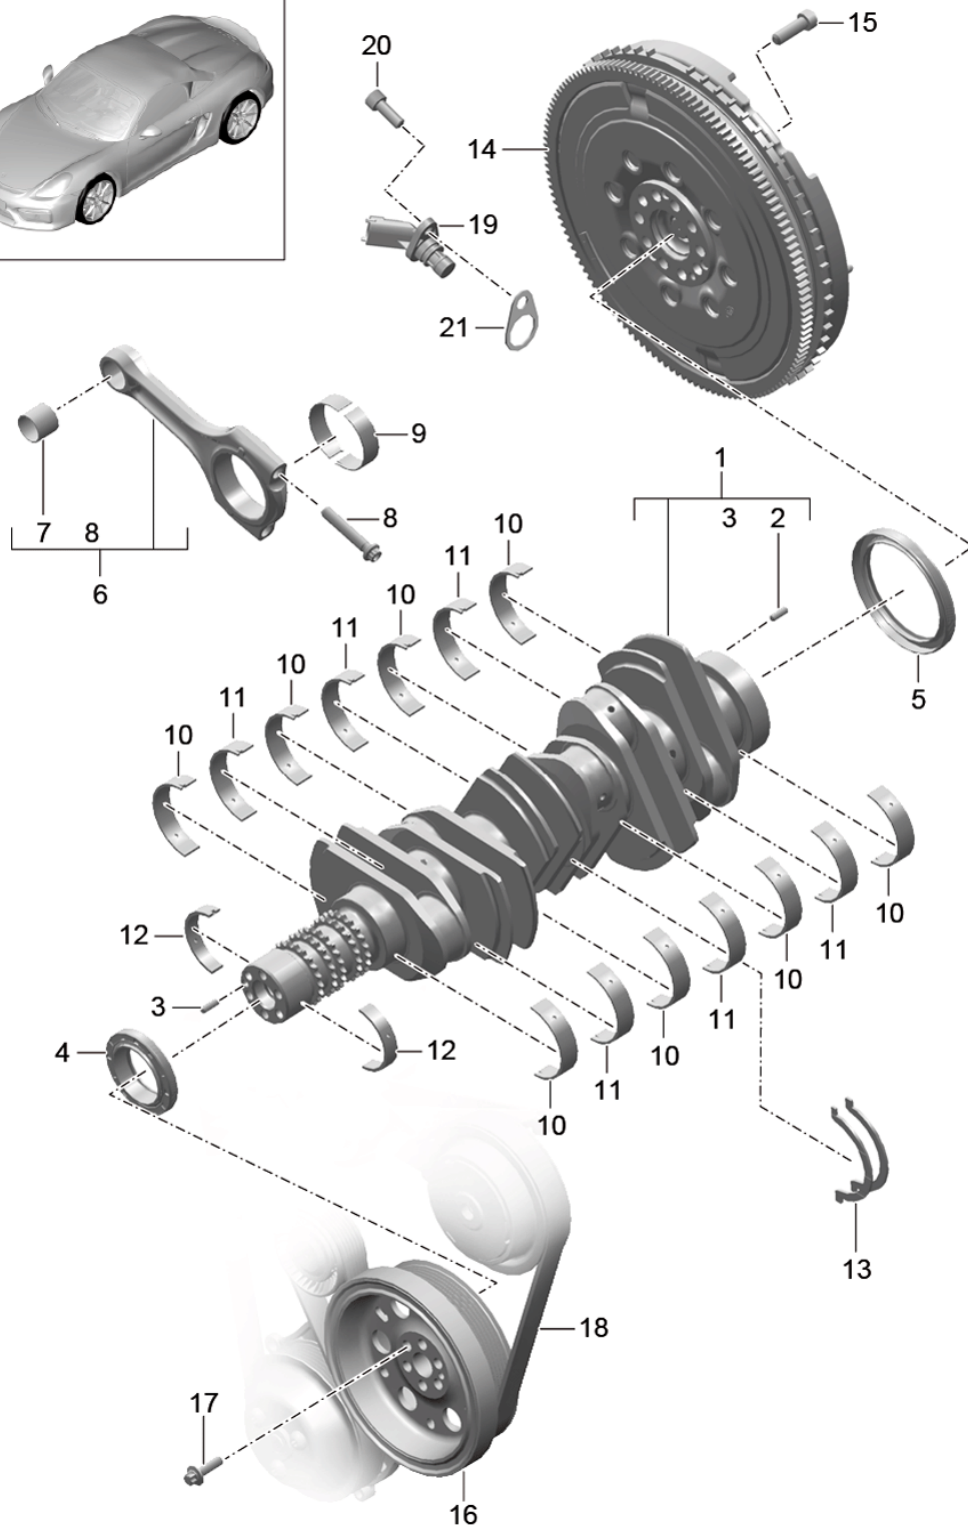

Model: 981SPY

Model life 2016>>2016

Model: 981SPY

Model life 2016>>2016

Pos	Part Number	Description	Remark	Qty	Model
1	9A1 102 077 20	Crankshaft		1	
2	900 095 031 00	Crankshaft Tensioning sleeve 6,0 X 16,0		1	
3	900 302 016 00	Straight pin 6,0 X 16,0		1	
4	9A1 101 222 02	Shaft sealing ring 52,5 X 9		1	
5	997 101 212 01	Shaft sealing ring 85 X 105 X 11		1	
6	9A1 103 914 02	Connecting rod Set		1	
		Comprising: Connecting rods		6	
7	9A1 103 122 02	Connecting rod bush D = 22		6	
8	9A1 103 115 02	Connecting rod bolt M 10 X 1,25 X 51		12	
9	9A1 103 053 03	Connecting-rod bearing Identification Red		12	
(9)	9A1 103 053 04	Connecting-rod bearing Identification Yellow		12	
(9)	9A1 103 053 05	Connecting-rod bearing Identification Blue		12	
10	9A1 101 064 00	Crankshaft bearing Identification Red		8	
(10)	9A1 101 064 01	Crankshaft bearing Identification Yellow		8	
(10)	9A1 101 064 02	Crankshaft bearing Identification Blue		8	
11	9A1 101 063 00	Crankshaft bearing with Partial-groove Identification Red		6	
(11)	9A1 101 063 01	Crankshaft bearing with Partial-groove Identification Yellow		6	
(11)	9A1 101 063 02	Crankshaft bearing with Partial-groove Identification Blue		6	
12	9A1 101 052 03	Supporting mount Identification Red		2	
(12)	9A1 101 052 04	Supporting mount Identification Yellow		2	
(12)	9A1 101 052 05	Supporting mount Identification Blue		2	
13	996 101 132 00	Thrust washer D = 63		2	
14	981 114 012 80	Double-mass flywheel		1