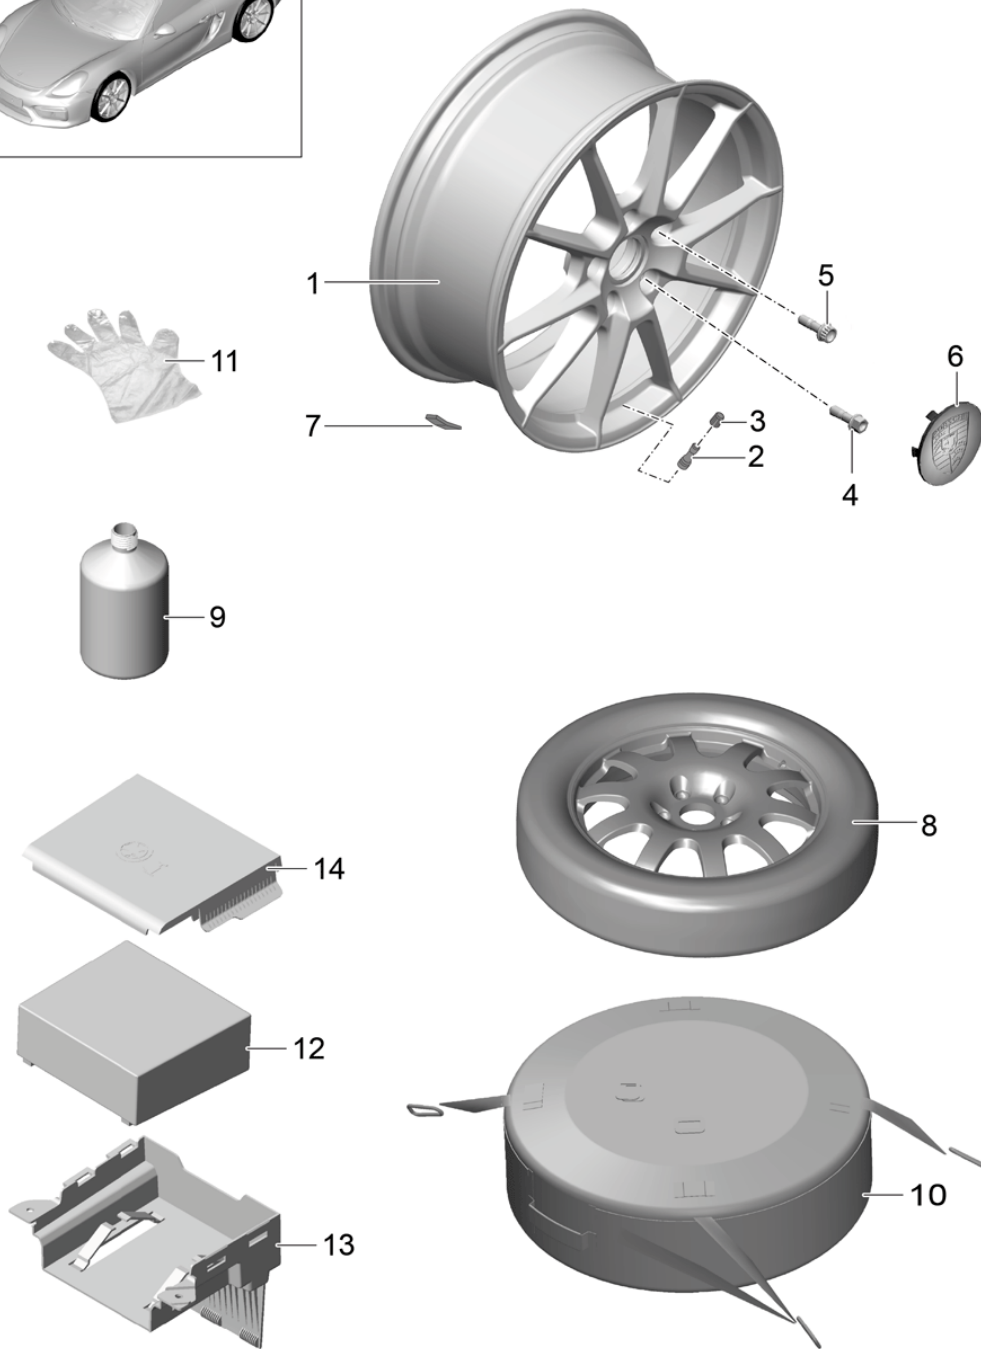

Model: 981SPY Model life 2016>>2016

Pos	Part Number	Description	Remark	Qty	Model
1	981 333 980 06	Shock absorber		2	IX73
2	999 084 133 01	Coil spring Shock absorber Hexagon nut M 14 X 1,5		2	
3	981 333 207 00	Stop washer		4	IX73
4	981 333 059 01	Supporting mount		2	
5	999 703 543 40	Lid		2	
6	981 333 509 00	Supporting mount Centring ring 3,0 MM		2	
(6)	981 333 509 01	Centring ring 6,0 MM		2	
7	981 333 504 01	Spring hanger		2	
8	987 333 301 00	Additional spring		2	IX73
9	981 333 505 00	Bellows		2	
10	981 333 980 09	Coil spring		1	IX73/480
	981 333 980 09 504	1 set Identification Red lilac Pink			
11	999 084 447 01	Hexagon nut M 8		6	
12	999 072 868 01	Hexagon-head bolt M 12 X 1,5 X 80		2	
13	999 084 445 01	Lock nut M 12 X 1,5		2	

Model: 981SPY

Model life 2016>>2016