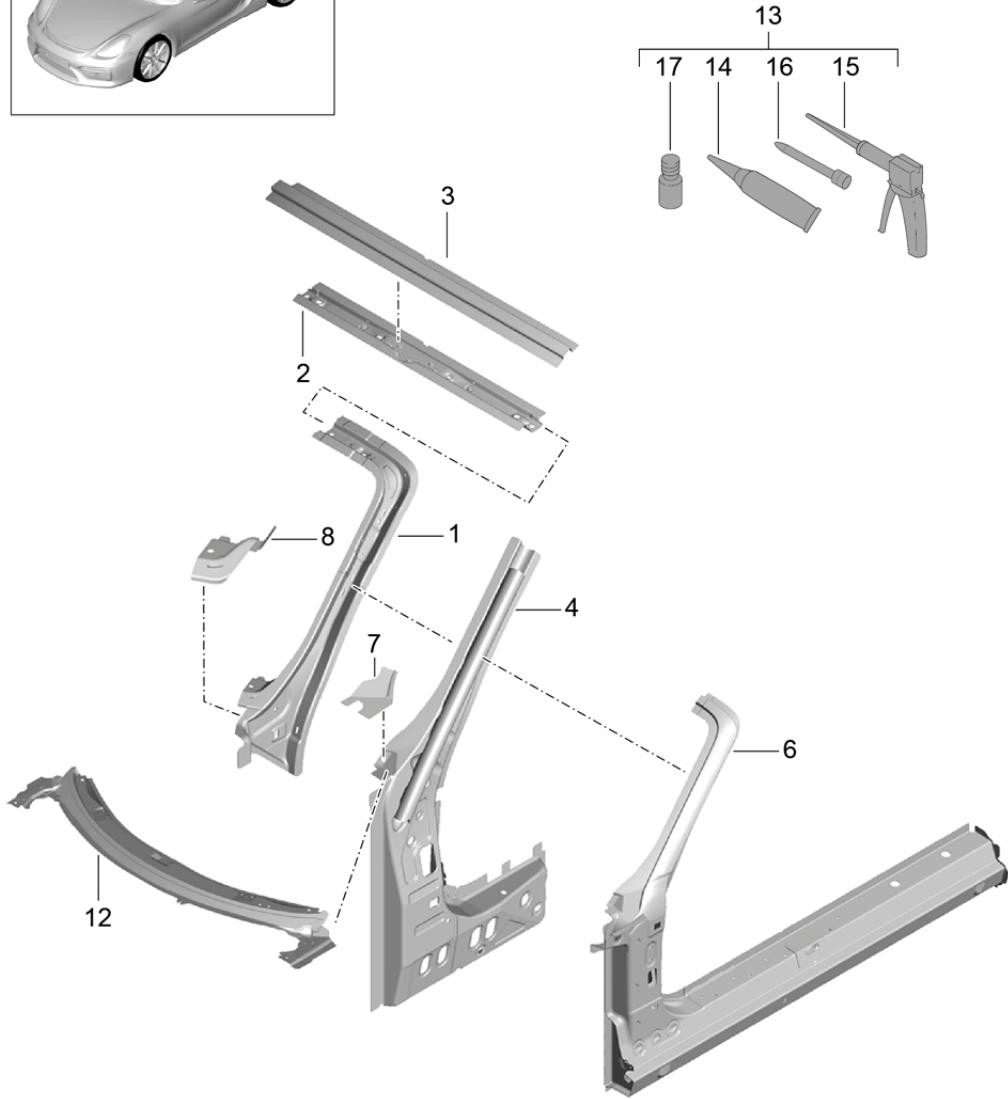

Model: 981SPY

Model life 2016>>2016