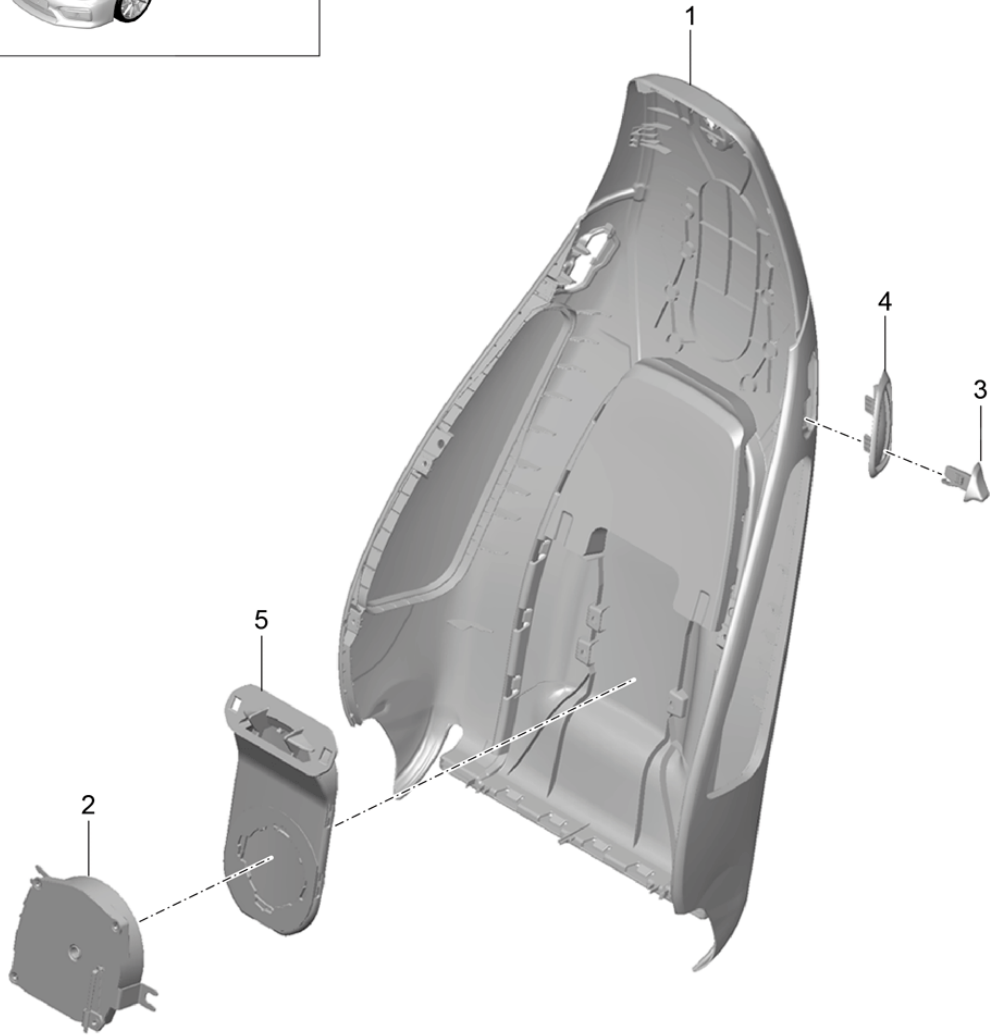

Model: 981SPY

Model life 2016>>2016