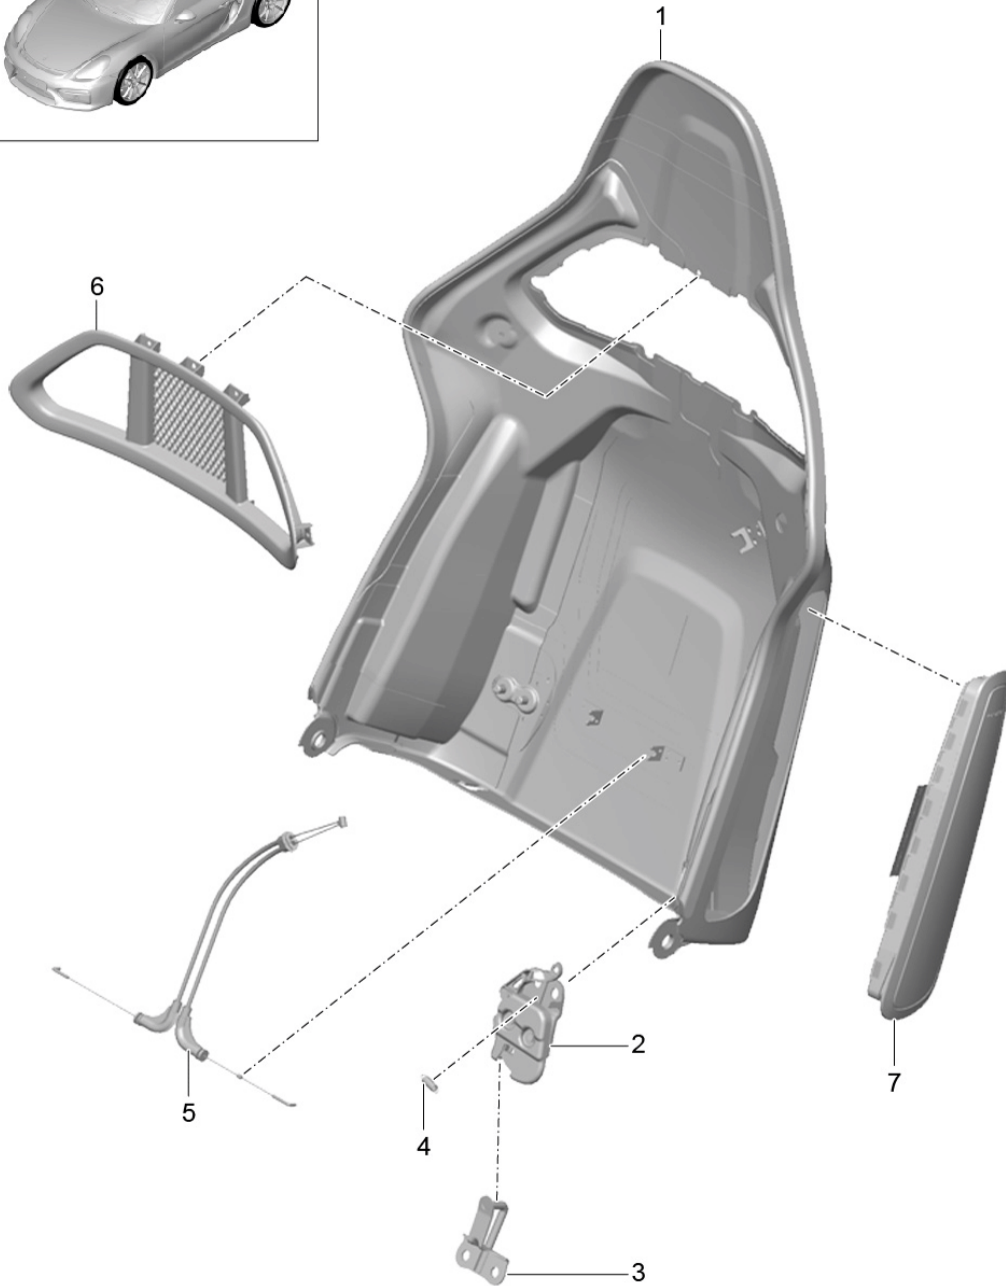

Model: 981SPY

Model life 2016>>2016

Pos	Part Number	Description	Remark	Qty	Model
10	999 523 019 01	Cup spring A25		2	I388/389
11	999 234 034 00	Shim 12 X 18 X 0,2		2	I388/389
12	999 924 136 40	Plain bearing F12 X 5 X 14		2	I388/389
13	999 025 122 40	Thrust washer 20 X 12 X 0,5		2	I388/389
14	900 380 024 01	Outer hexagon round nut M8		2	I388/389
15	999 141 049 01	Lens-head screw M5 X 10 Mount Cover		3	I388/389
16	918 521 513 00	Support Fire extinguisher		1	I373/374/509

Model: 981SPY

Model life 2016>>2016