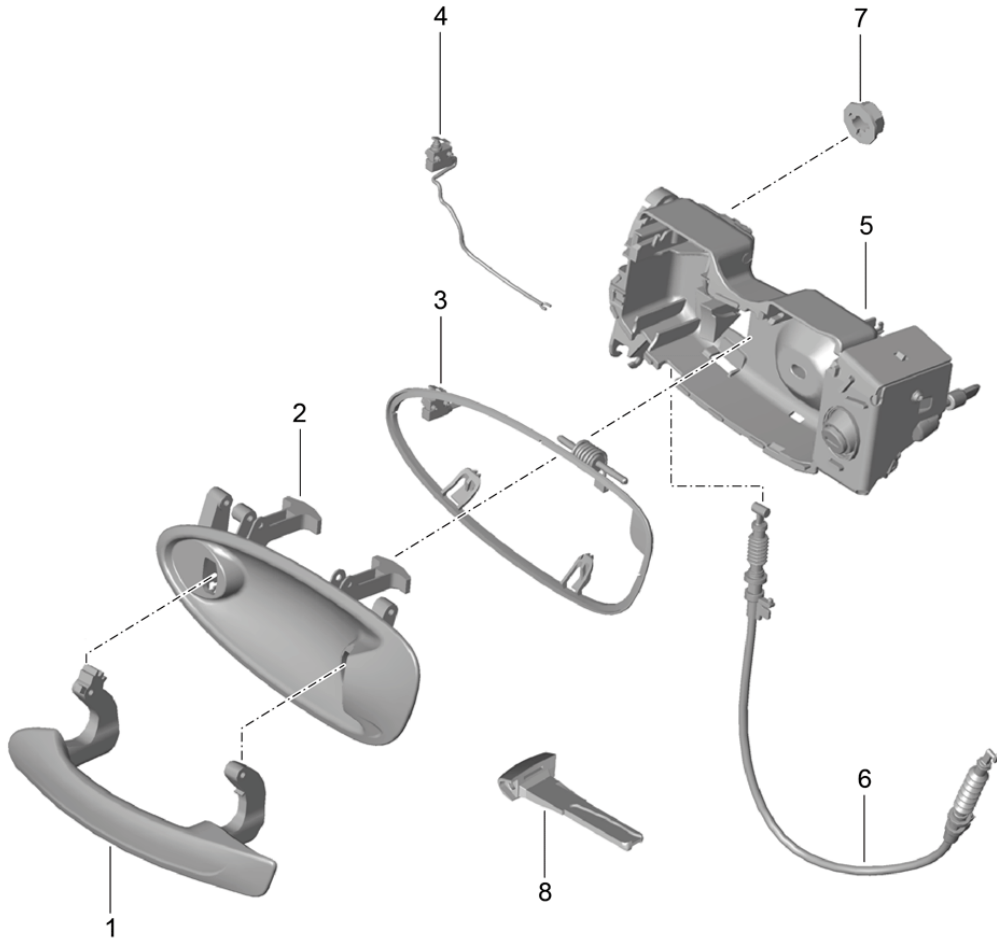

Model: 981SPY Model life 2016>>2016

Pos	Part Number	Description	Remark	Qty	Model
1	981 537 085 03	Door seal And Moulding Gasket	/L	1	
(1)	981 537 086 03	Door channel Outer Gasket	/R	1	
2	981 537 377 02	Door channel Outer Gasket	/L	1	
(2)	981 537 378 02	Door channel Inner Use also: 99991120140 99950730441 Gasket	/R	1	
3	991 537 551 03	Cover Outer	/L	1	
(3)	991 537 551 03 1E0 991 537 552 03	Black Cover Outer	/R	1	
4	991 537 552 03 1E0 981 537 075 00	Black Gasket Inner		2	
5	991 537 431 04	Window guide	/L	1	
(5)	991 537 432 04	Window guide	/R	1	
6	999 073 333 09	Oval-head screw M6X16-SC		6	
7	999 703 543 40	Lid 25,0X35,0		1	
9	981 537 481 05	Moulding Roof frame Lateral	/L	1	
(9)	981 537 482 05	Moulding Roof frame Lateral	/R	1	
10	999 190 445 37	Blind rivet		8	
11	981 537 077 04	Gasket Windscreen frame		1	
12	999 919 718 01	Oval-head screw M4X18		1	
13	999 911 201 40	Sealing strap 1000 X 10 X 3 MM		1	
14	999 507 304 41	Clip Door seal		X	

Model: 981SPY

Model life 2016>>2016