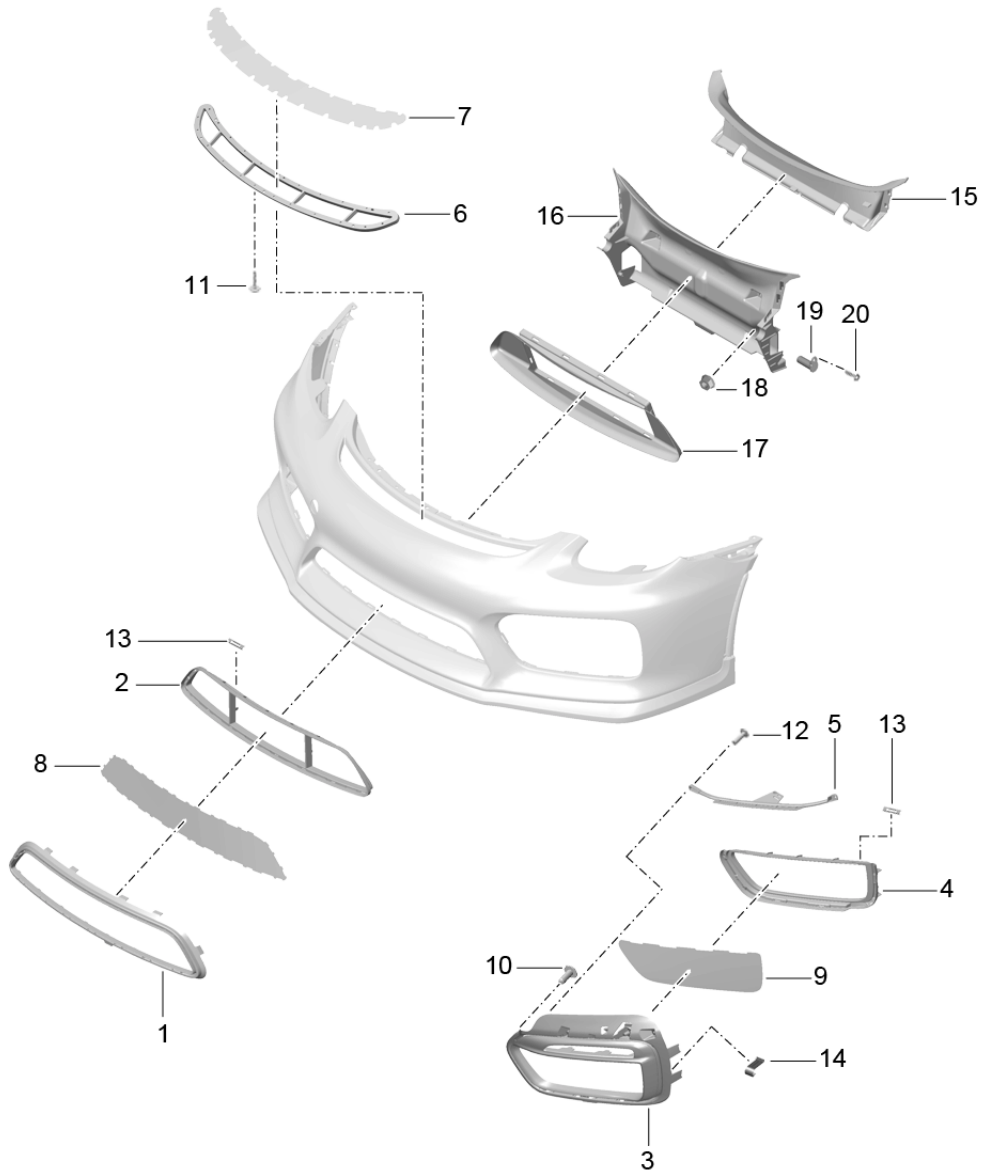

Model: 981SPY

Model life 2016>>2016

Model: 981SPY Model life 2016>>2016

Pos	Part Number	Description	Remark	Qty	Model
1	981 505 569 80	Bumper Of Air guide Retaining frame Centre Front		1	
2	981 505 571 80	Retaining frame Centre Rear		1	
3	981 505 563 80	Retaining frame Lateral Front	/L	1	
(3)	981 505 564 80	Retaining frame Lateral Front	/R	1	
4	981 505 565 80	Retaining frame Lateral Rear	/L	1	
(4)	981 505 566 80	Retaining frame Lateral Rear	/R	1	
5	981 505 561 80	Retaining frame Lateral Reinforcement	/L	1	
(5)	981 505 562 80	Retaining frame Lateral Reinforcement	/R	1	
6	991 505 567 90	Retaining frame Upper		1	
7	991 505 567 90 1E0 991 505 717 92	Black Grille Air inlet Upper		1	
8	981 505 711 80	Ventilation grille Centre		1	
9	981 505 713 80	Ventilation grille Lateral	/L	1	
(9)	981 505 714 80	Ventilation grille Lateral	/R	1	
10	999 073 340 09	Tapping screw ST 3,5X11-C		8	
11	999 919 268 01	Oval-head screw 3,0X13,0		23	
12	999 919 246 01	Oval-head screw 6,0X18,0		10	
13	999 507 696 00	U-clamp 1,20-1,70		38	
14	999 507 164 01	Cable clamp Hose 15,0		7	I288
15	991 504 489 90	Headlight washer system Air guide Centre		1	
16	991 504 489 90 1E0 991 504 487 90	Black Frame		1	
17	991 504 487 90 1E0 981 575 141 80	Black Air guide Centre		1	
18	981 575 141 80 1E0 999 084 638 01	Black Hexagon nut M6-SB		4	
19	991 504 587 90	Bearing pin Radiator		2	