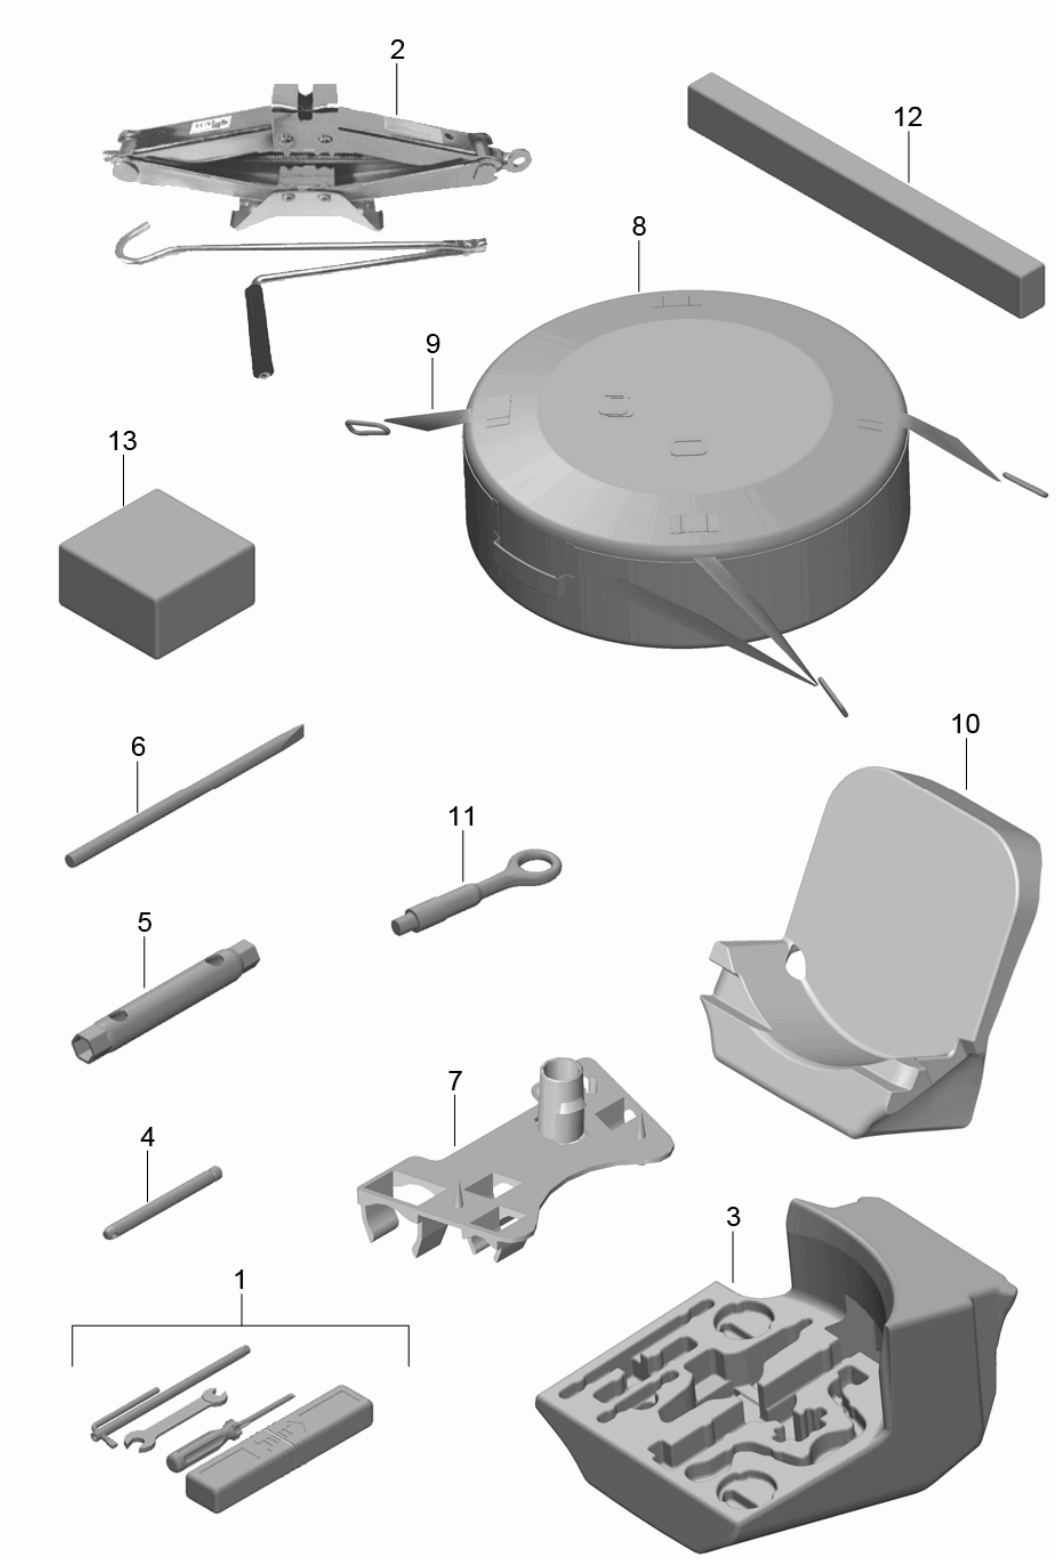

Model: 981SPY

Model life 2016>>2016

Model: 981SPY

Model life 2016>>2016

Model: 981SPY Model life 2016>>2016

Pos	Part Number	Description	Remark	Qty	Model
1	997 721 115 01	Tool Jack Tool kit with contents Comprising:		1	
-	477 012 229	Double-end spanner 10 X 13		1	
-	477 012 231	Screwdriver		1	
-	111 012 287	Handle for Screwdriver		1	
-	999 571 077 02	Socket wrench - 5 - for Headlamp		1	
2	996 721 211 00	Scissors type jack		1	I447
3	996 722 101 00	Foam part		1	I447
4	999 571 074 30	Threaded bolt for Assembly Wheels		1	I447
5	477 012 221 A	Rim wrench		1	I447
6	999 571 069 30	Operating rod for Rim wrench		1	I447
7	997 722 801 00	Mounting for Tool		1	I447
8	991 722 061 00	Cover Spare wheel		1	I447
-	996 361 521 00	Boot		1	I447
9	997 722 073 00	Restraining strap Emergency wheel		1	I447
10	981 722 103 00	Mounting Emergency wheel		1	I447
11	970 721 551 01	Towing lug		1	
(11)	970 721 551 02	Towing lug		1	
12	8K0 860 251	Warning triangle Support		1	
-		Warning triangle See illustrations 8/07/00			
13	000 722 041 01	First-aid kit		1	