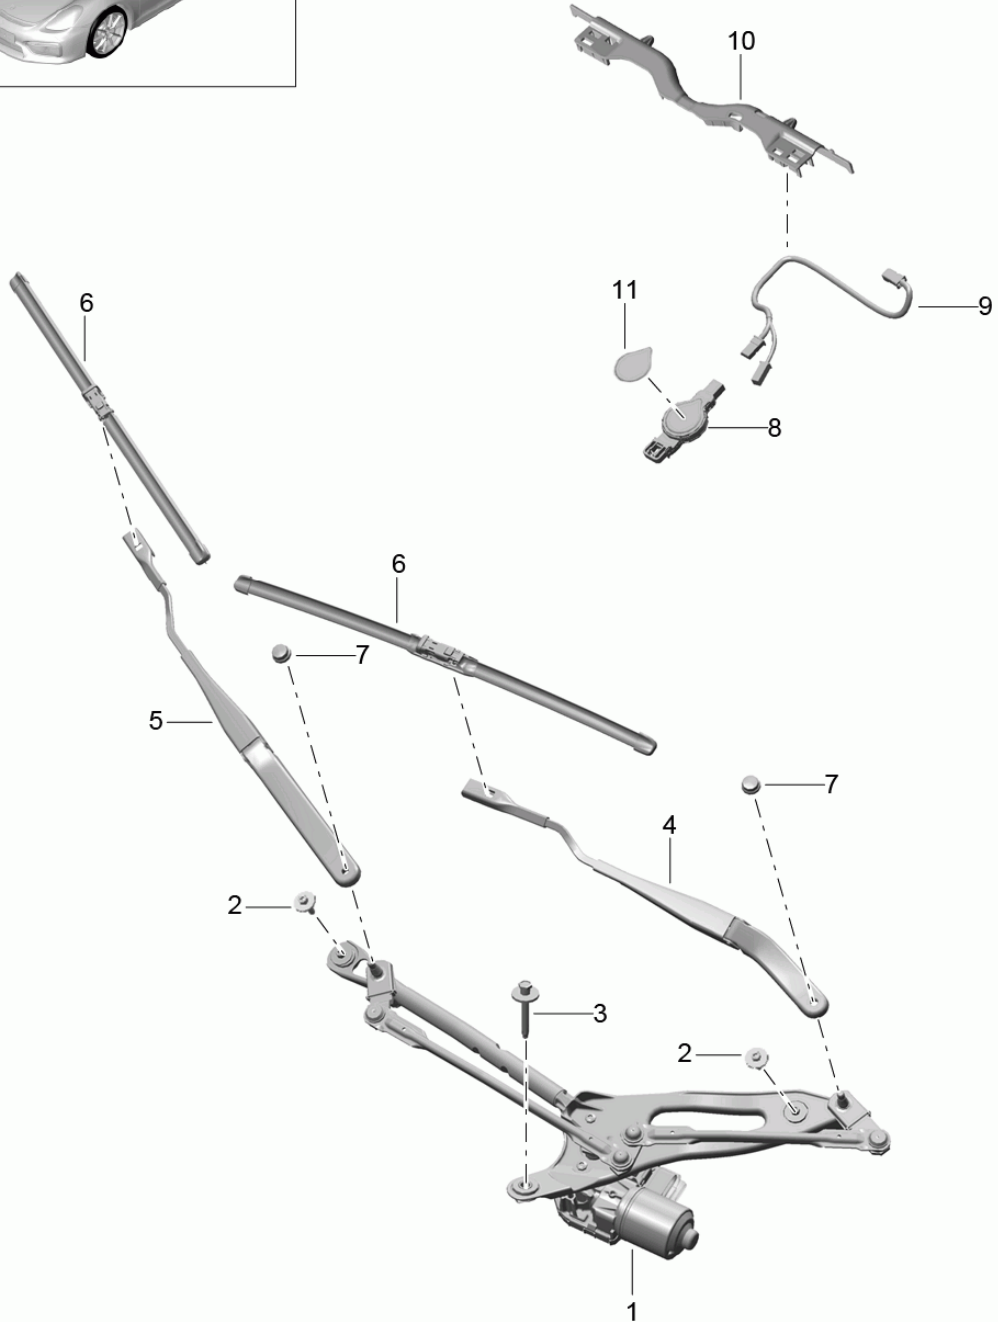

Model: 981SPY

Model life 2016>>2016

Model: 981SPY Model life 2016>>2016

Pos	Part Number	Description	Remark	Qty	Model
		Windscreen wiper system			
		Rain sensor			
1	991 628 035 06	Wiper motor with Crank drive	/LL	1	I098
1	991 628 036 06	Wiper motor with Crank drive	/RL	1	I099
2	900 387 017 02	Combination screw M 6 X 25 SC		2	
3	999 141 304 01	Combination screw M 8 X 66		1	
(4)	991 628 121 02	Wiper arm Driver's side	/LL	1	I098
(4)	991 628 131 03	Wiper arm Passenger's side	/RL	1	I099
5	991 628 122 03	Wiper arm Passenger's side	/LL	1	I098
(5)	991 628 132 02	Wiper arm Driver's side	/RL	1	I099
6	991 628 901 00	Wiper blade Set Driver's side	/LL	1	I098
(6)	991 628 903 00	Wiper blade Set Passenger's side	/RL	1	I099
7	991 628 305 00	Cap		2	
(7)	N 106 092 04	Hexagon nut Mount		2	
8	991 615 108 01	Wiper arm Rain sensor		1	
9	991 612 691 00	Wiring harness		1	-I631/-I632 -I852
(9)	991 612 691 50	Rain sensor Wiring harness		1	I631/632/852
10	981 610 119 00	Rain sensor Support		1	
11	4E0 955 609	Wiring harness Rain sensor Adhesive film Rain sensor		1