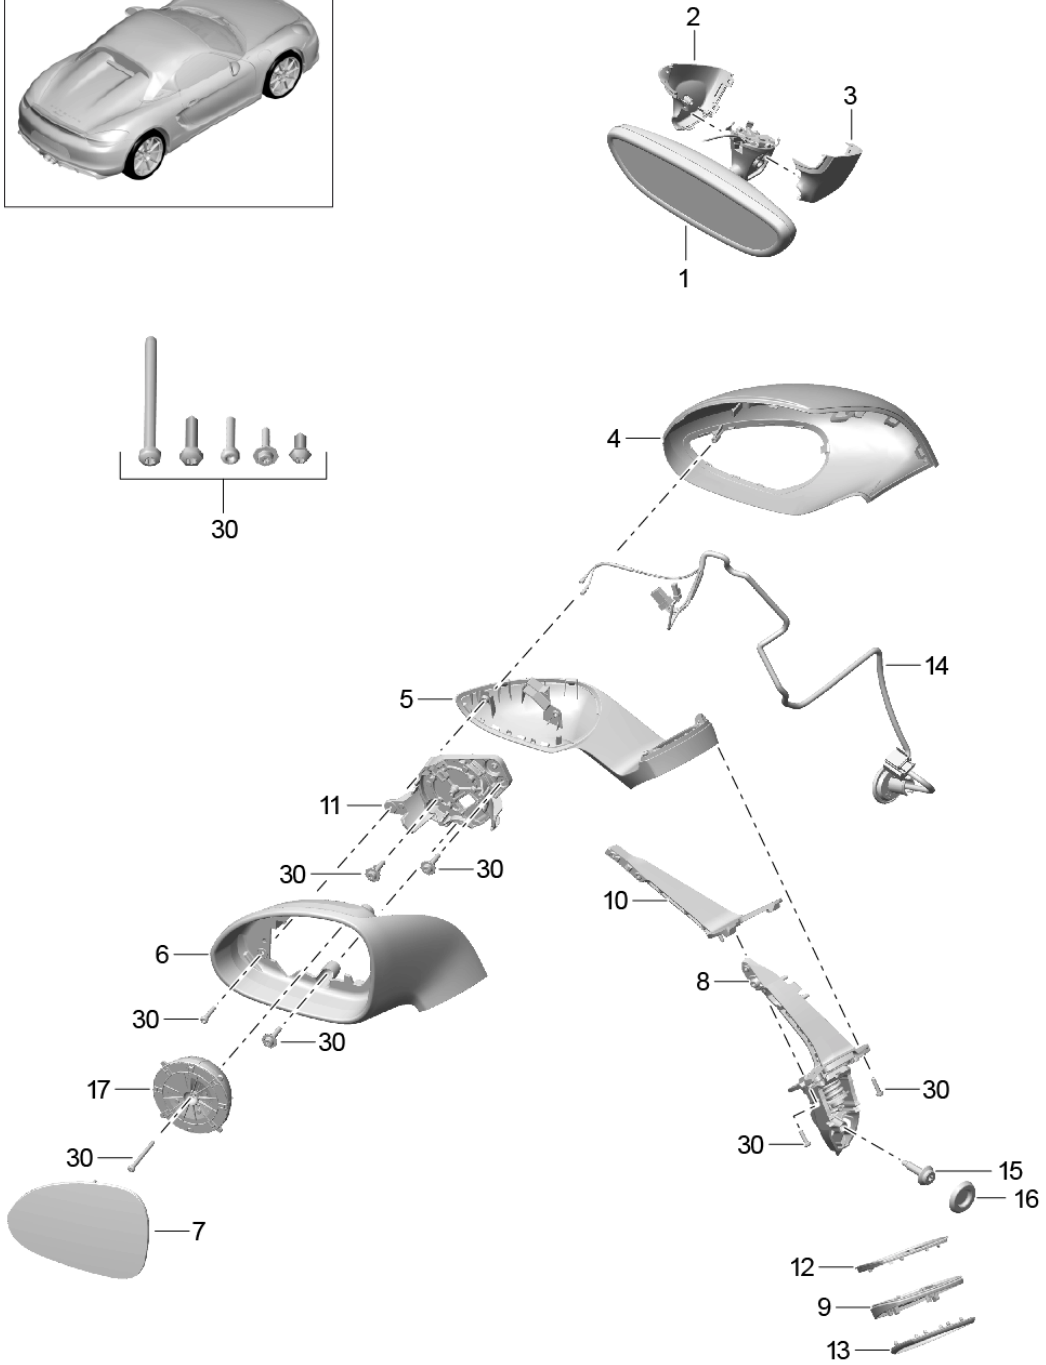

Model: 981SPY

Model life 2016>>2016