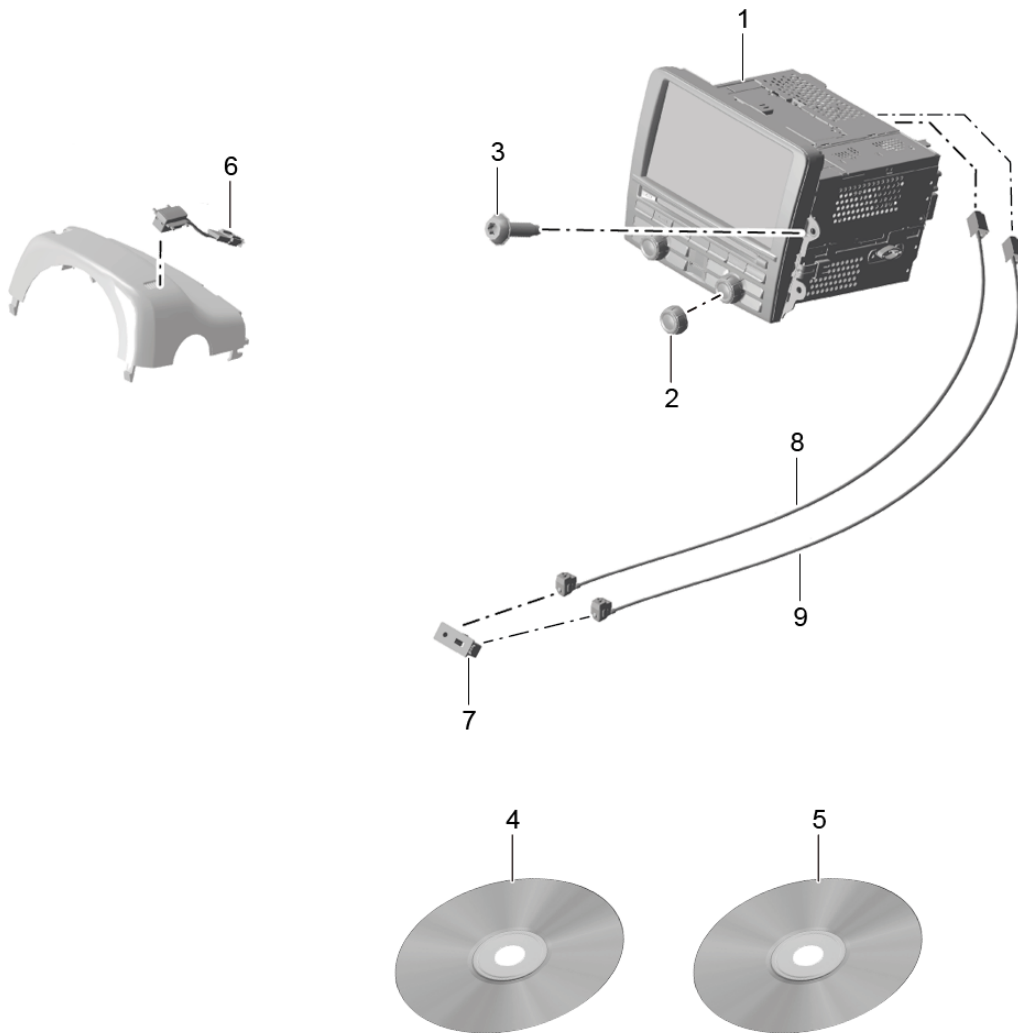

Model: 981SPY

Model life 2016>>2016

Model: 981SPY Model life 2016>>2016

Pos	Part Number	Description	Remark	Qty	Model
1	991 642 970 QX	Control part Navigation system Radio Receiving part TV Microphone Control part Only in exchange Control part		1	-I075/-I215 -I686/-I688 -I690/-I693 I665/672
	991 642 970 QX DML	Matt Black/hi-gloss chrome We take back: 991.642.970.15.DML			
1	991 642 972 QX	Control part		1	-I075/-I215 -I686/-I688 -I690/-I691 I665/672/693
	991 642 972 QX DML	Matt Black/hi-gloss chrome We take back: 991.642.972.15.DML			
1	991 642 974 QX	Control part		1	-I693/I075 I665/672
	991 642 974 QX DML	Matt Black/hi-gloss chrome We take back: 991.642.974.15.DML			
1	991 642 975 QX	Control part		1	I075/665/672 I693
	991 642 975 QX DML	Matt Black/hi-gloss chrome We take back: 991.642.975.15.DML			
1	991 642 976 QX	Control part		1	-I693/I215 I665/672
	991 642 976 QX DML	Matt Black/hi-gloss chrome We take back: 991.642.976.15.DML			
1	991 642 977 QX	Control part		1	I215/665/672 I693
	991 642 977 QX DML	Matt Black/hi-gloss chrome We take back: 991.642.977.15.DML			
1	991 642 950 DX	Control part		1	-I693/I665 I672/691
	991 642 950 DX DML	Matt Black/hi-gloss chrome We take back: 991.642.950.04.DML			
1	991 642 951 DX	Control part		1	I665/672/691 I693
	991 642 951 DX DML	Matt Black/hi-gloss chrome We take back: 991.642.951.04.DML			
1	991 642 952 DX	Control part		1	-I672/-I693 I665/691
	991 642 952 DX DML	Matt Black/hi-gloss chrome We take back: 991.642.952.04.DML			
1	991 642 953 DX	Control part		1	-I672/I665 I691/693
	991 642 953 DX DML	Matt Black/hi-gloss chrome We take back: 991.642.953.04.DML			
1	991 642 954 DX	Control part		1	-I672/-I693