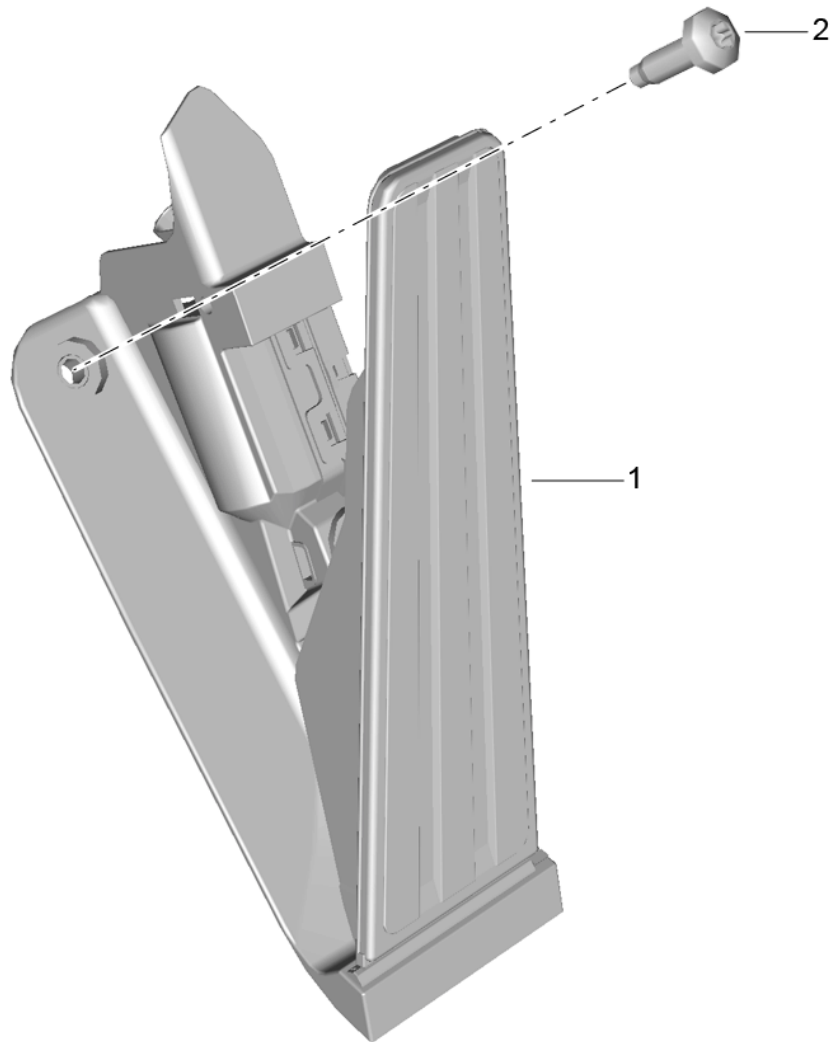

Model: 981SPY Model life 2016>>2016

Pos	Part Number	Description	Remark	Qty	Model
		clutch actuation			
		Clutch master cylinder			
		Clutch operating cylinder			
		Lines			
1	991 423 151 00	Angled pipe		1	I099/480
2	991 423 107 04	Clutch pipeline		1	I098/480
(2)	991 423 108 03	Clutch pipeline		1	I099/480
3	981 116 237 01	Slave cylinder		1	
4	981 423 377 06	Clutch hose		1	I480
5	999 507 586 40	Cable holder		1	I098
6	991 423 153 00	Sleeve		2	I480
7	999 591 922 40	Support		2	I480
8	8E0 611 797 D	Support		3	I480
		Information available			I480
9	999 507 272 40	Cable holder		1	
10	991 423 514 02	Support		5	I480
12	991 423 137 03	Intake pipe		2	I098/480
		Clutch master cylinder			
13	991 423 171 00	Clutch master cylinder		1	I480
16	981 423 113 04	Clutch pipeline		1	I480
17	991 423 138 02	Intake pipe		1	I099/480
		Clutch master cylinder			

Model: 981SPY

Model life 2016>>2016