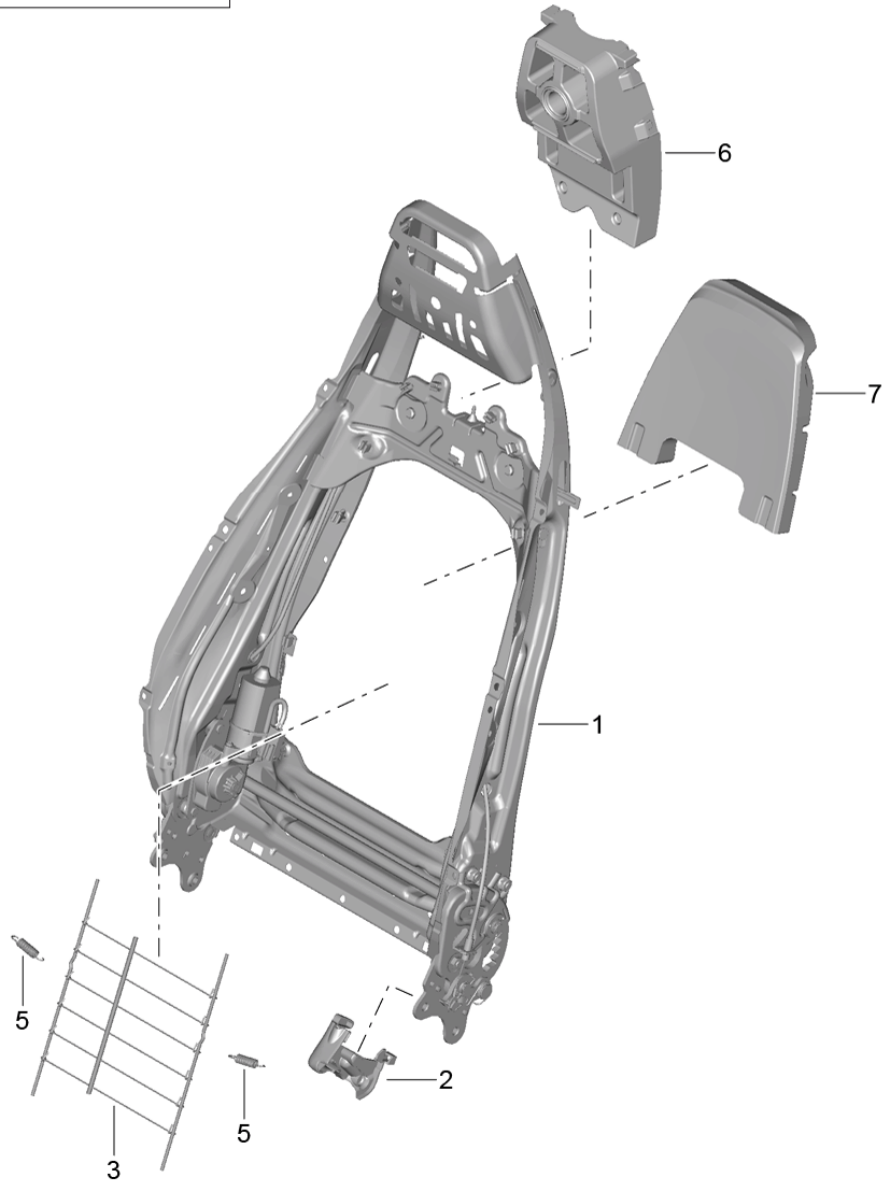

Model: 981SPY

Model life 2016>>2016

Model: 981SPY Model life 2016>>2016

Pos	Part Number	Description	Remark	Qty	Model
1	9P1 881 045 F	Backrest frame Sports seat Plus Accessories		1	I323/324
(1)	9P1 881 045 E	Backrest frame Sport version		1	I317/318
2	991 521 335 01	Backrest frame Sport version with Memory Cover Mounting component Inner	/L	1	I323
(2)	991 521 335 01 D20 991 521 336 01	Silver Grey Metallic Cover Mounting component Inner	/R	1	I324
3	991 521 336 01 D20 991 521 855 00	Silver Grey Metallic Grille		1	
5	991 521 893 00	Backrest frame Tension spring Grille	/L /R	1	
6	991 521 887 02	Backrest frame Foam part		1	I317/318/323 I324
7	991 521 897 01	Head rest Backrest frame Sport version Foam part		1	I317/318/323 I324
		Backrest Backrest frame Sport version