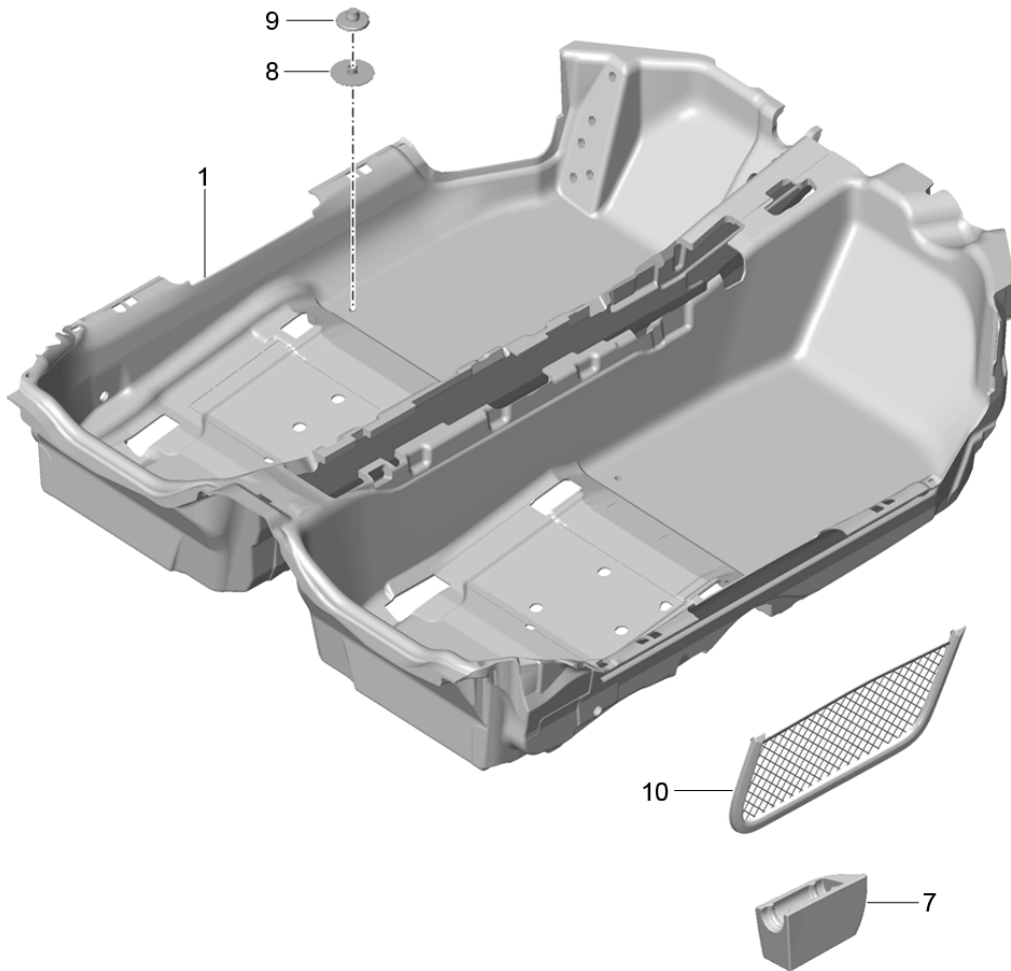

Model: 981SPY Model life 2016>>2016

Pos	Part Number	Description	Remark	Qty	Model
1	981 551 053 03	Luggage compartment Rear Carpet Lining		1	
2	981 551 053 03 A31 981 551 147 00	Luggage compartment Black Carpet Support		1	
3	999 049 032 40	Plastic nut		2	
4	981 551 765 00	Base Carpet	/L	1	
5	981 551 766 01	Luggage compartment Base Carpet	/R	1	
6	981 551 764 02	Luggage compartment Base Carpet		1	
7	981 551 753 01	Luggage compartment Centre Support	/L	1	
8	981 551 754 03	Support	/R	1	I140
9	981 551 251 02	Covering for lock Luggage compartment		1	
10	981 551 251 02 1E0 981 551 377 02	Black Assembly frame Service Cup	/L	1	
11	981 551 378 02	Assembly frame Service Cup	/R	1	
12	999 049 033 40	Plastic nut T6/16,0		2	
14	981 551 381 01	Cover Service Cup	/L	1	
15	981 551 381 01 1E0 981 551 382 01	Black Cover Service Cup	/R	1	
17	981 551 382 01 1E0 999 507 681 01	Black Clamp		2	
18	999 507 130 01	U-clamp		3	

Model: 981SPY

Model life 2016>>2016