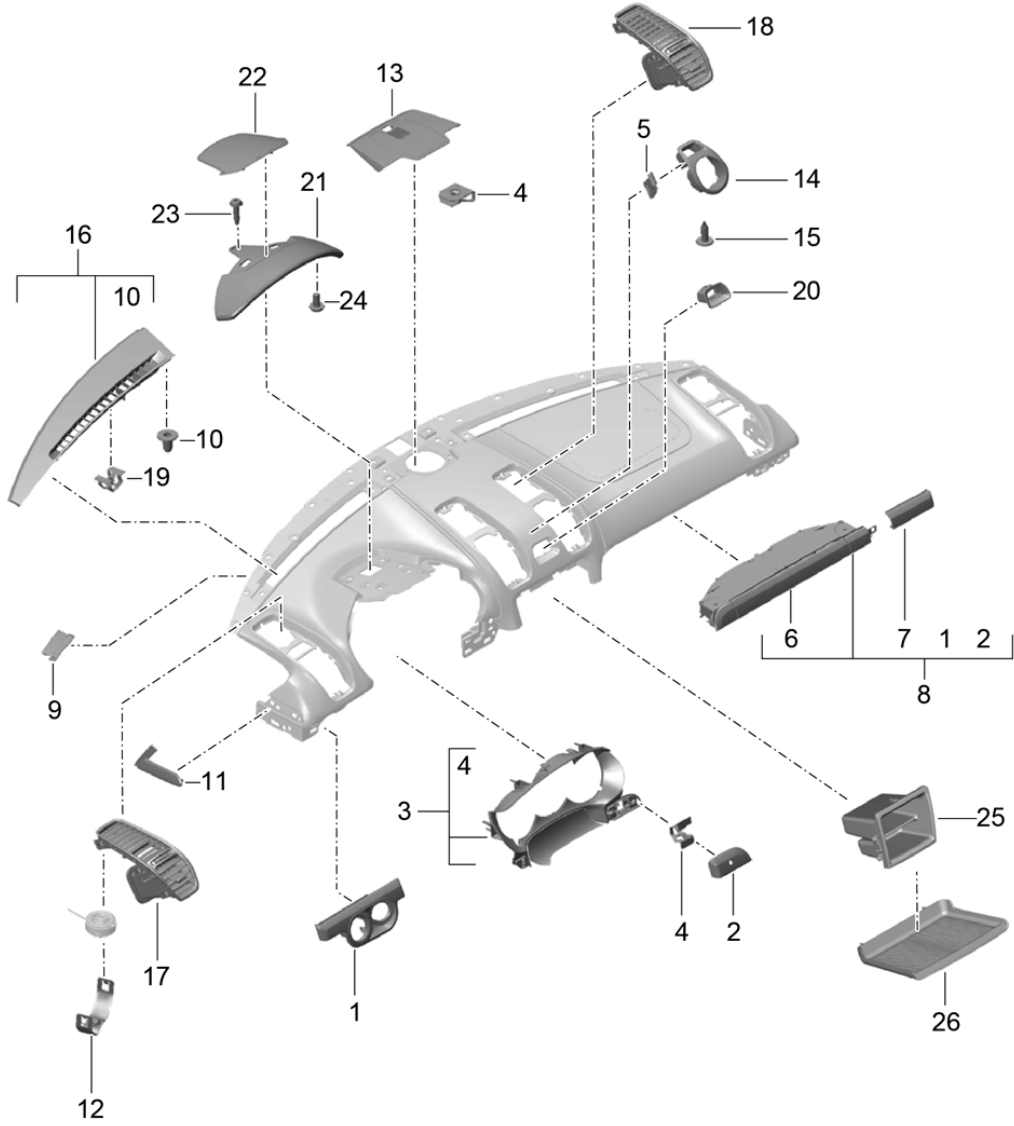

Model: 981SPY Model life 2016>>2016

Pos	Part Number	Description	Remark	Qty	Model
(8)	991 552 619 00	Retaining frame Support	/L	1	
9	999 919 278 01	Retaining frame Outer hexagon round screw M6 X 20		X	
10	999 073 498 01	Oval-head screw M5X20		X	
11	991 552 111 01	Support frame PCM		1	
12	8T0 853 107	Clamp		2	
13	991 552 825 01	Connecting piece Upper		1	I981
	991 552 825 01 1E0	Black			+11,+21,+58, +67,+79
	991 552 825 01 OW5	Carrera Red			+24
(13)	991 552 826 01	Connecting piece Lower		1	I981
	991 552 826 01 1E0	Black			+11,+21,+58, +67,+79
	991 552 826 01 OW5	Carrera Red			+24
14	991 552 360 02	Support Airbag		1	
15	999 919 278 01	Passenger's side Outer hexagon round screw M6X20		2	

Model: 981SPY

Model life 2016>>2016