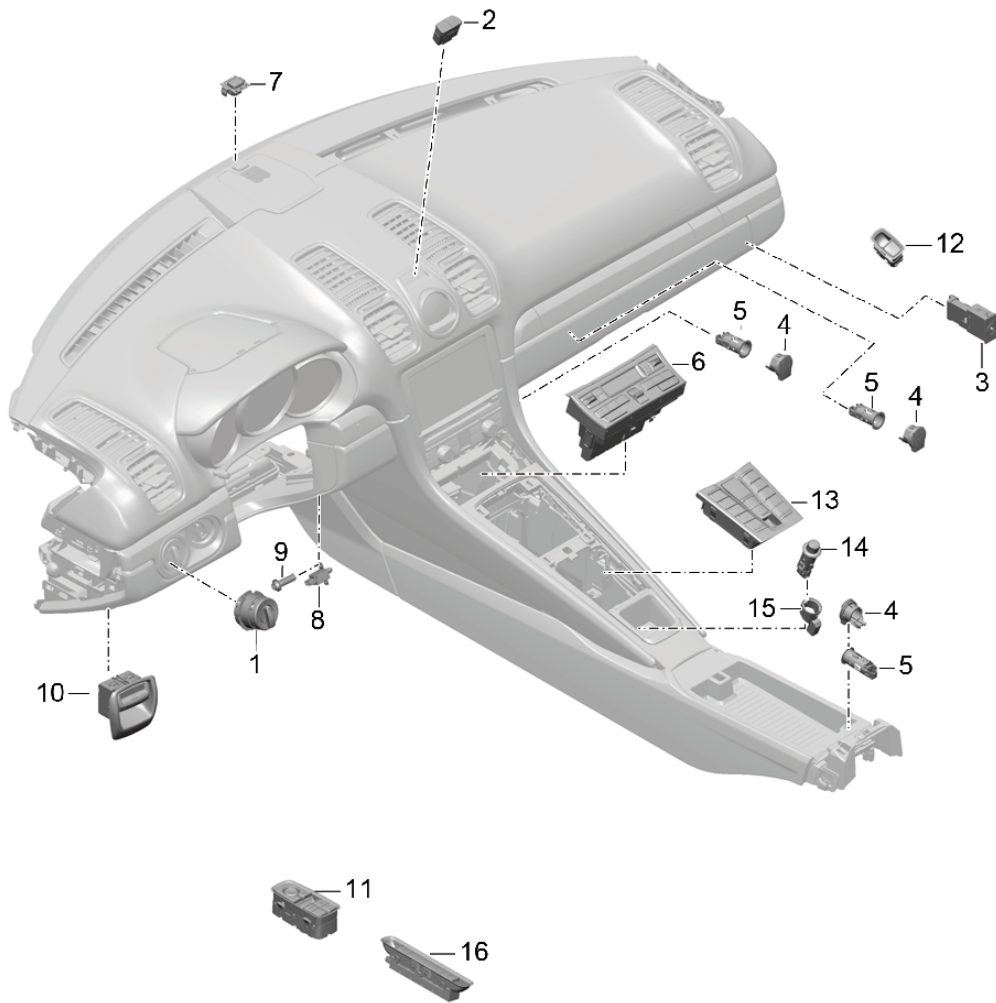

Model: 981SPY

Model life 2016>>2016

Model: 981SPY

Model life 2016&gt;&gt;2016

Pos	Part Number	Description	Remark	Qty	Model
1	970 613 533 08	Switch Control part Air conditioner		1	
2	970 613 533 08 DML 991 613 330 01	Light switch Matt Black/hi-gloss chrome Combined switch Hazard warning light sw. Central locking system		1	
3	991 613 330 01 A05 958 613 165 00	Black mat Switch Airbag		1	I899
4	997 652 104 00	Clamping ring with Lid		3	
5	970 652 105 00	Plug socket		3	
6	991 653 201 17	Control part Air conditioner		1	-I342/I573
(6)	991 653 201 17 DML 981 653 201 16	Matt Black/hi-gloss chrome Control part Air conditioner		1	-I342/I572
(6)	981 653 201 16 DML 991 653 203 17	Matt Black/hi-gloss chrome Control part Air conditioner		1	I342/573
(6)	991 653 203 17 DML 981 653 203 16	Matt Black/hi-gloss chrome Control part Air conditioner		1	I342/572
(6)	981 653 203 16 DML 991 653 201 81	Matt Black/hi-gloss chrome Control part Air conditioner		1	-I342/I574
7	991 653 201 81 DML 991 653 243 00	Matt Black/hi-gloss chrome Sensor Air conditioner		1	I572/573
8	991 653 241 02	Temperature sensor Inner		1	I573
9	999 919 167 09	Oval-head screw 3,0 X 10,0		2	I572/573
10	991 613 251 00	Switch Electric parking brake		1	
11	991 613 251 00 1E0 991 613 151 02	Black Switch Power windows Door mirror Driver's side		1	I254/256/257
12	991 613 151 02 DML 7PP 959 855 E	Matt Black/hi-gloss chrome Switch Power windows Passenger's side		1	
13	7PP 959 855 E DML 991 613 961 07	Matt Black/hi-gloss chrome Combined switch Centre console Repair kit		1	
14	991 613 961 07 DML 970 652 101 00	Matt Black/hi-gloss chrome Cigarette lighter		1	I583
15	970 652 101 00 A05 7PP 919 341	Black mat Tensioning sleeve Headlight unit		1	I583
16	991 613 105 01	Switch Lid Front and rear		1	
	991 613 105 01 A05	Black mat			