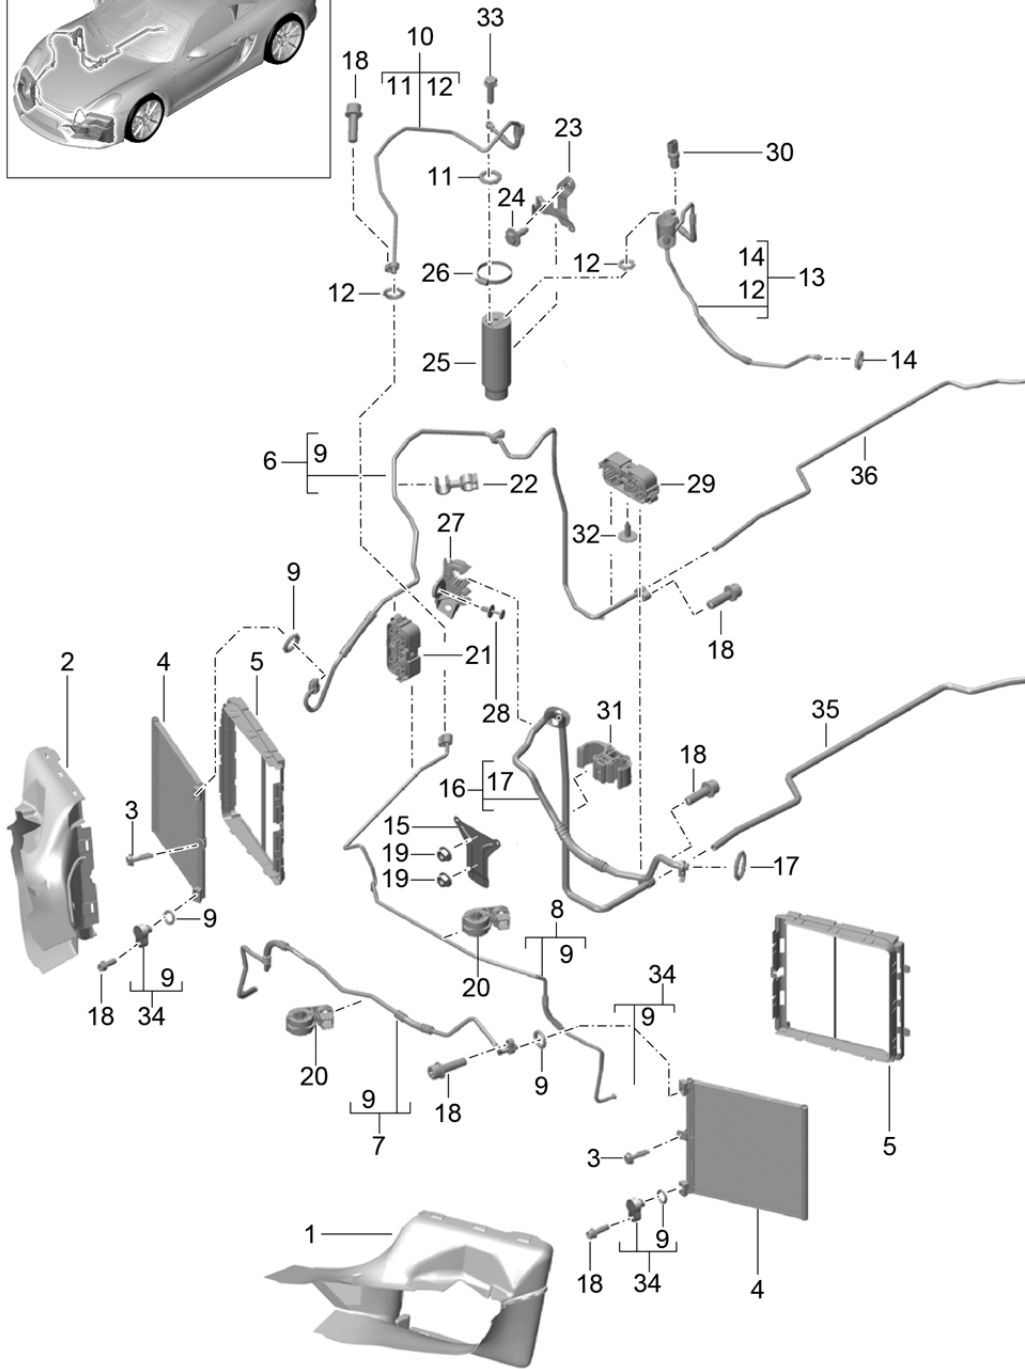

Model: 981SPY

Model life 2016>>2016

Model: 981SPY Model life 2016>>2016

Pos	Part Number	Description	Remark	Qty	Model
1	981 575 321 80	Refrigerant circuit Front Air guide	/L	1	
	981 575 321 80 1E0	Lateral Black			
2	981 575 322 80	Air guide	/R	1	
	981 575 322 80 1E0	Lateral Black			
3	999 919 133 09	Hexagon-head bolt 6,0X20,0		2	
4	991 573 111 02	Condenser		2	
5	991 573 711 02	Sealing frame		2	
6	991 573 094 02	Pressure line Underbody for Condenser Front		1	
7	981 573 103 81	Pressure line Between Condenser		1	
8	981 573 105 81	Pressure line Condenser Wheel housing Left		1	
9	999 707 557 41	O-ring		1	
10	991 573 108 01	Pressure line Desiccator for Expansion valve Wheel housing panel		1	
11	999 707 556 41	O-ring		1	
12	999 707 660 40	O-ring		1	
13	991 573 109 06	Pressure line Desiccator	/LL	1	I098/572/573
(13)	991 573 109 07	Pressure line Desiccator	/RL	1	I099/572/573
14	999 707 652 40	O-ring		1	
15	981 573 303 00	Support Refrigerant line Front		1	
16	991 573 093 00	Intake pipe Expansion valve for Underbody	/LL	1	I098
(16)	991 573 093 02	Intake pipe Expansion valve for Underbody	/RL	1	I099
17	999 707 558 41	O-ring		1	
18	N 104 144 02	Pan-head screw M 8X28		5	
19	999 084 222 01	Hexagon nut M 6-S		2	
20	991 573 837 00	Support Refrigerant line		2	
21	991 573 841 00	Support		1	
22	999 507 969 40	Hose holder 12,0/12,0		2	
23	991 573 451 01	Support Desiccator		1	
24	900 075 510 01	Combination screw M6X20		1	
25	944 573 143 01	Desiccator		1