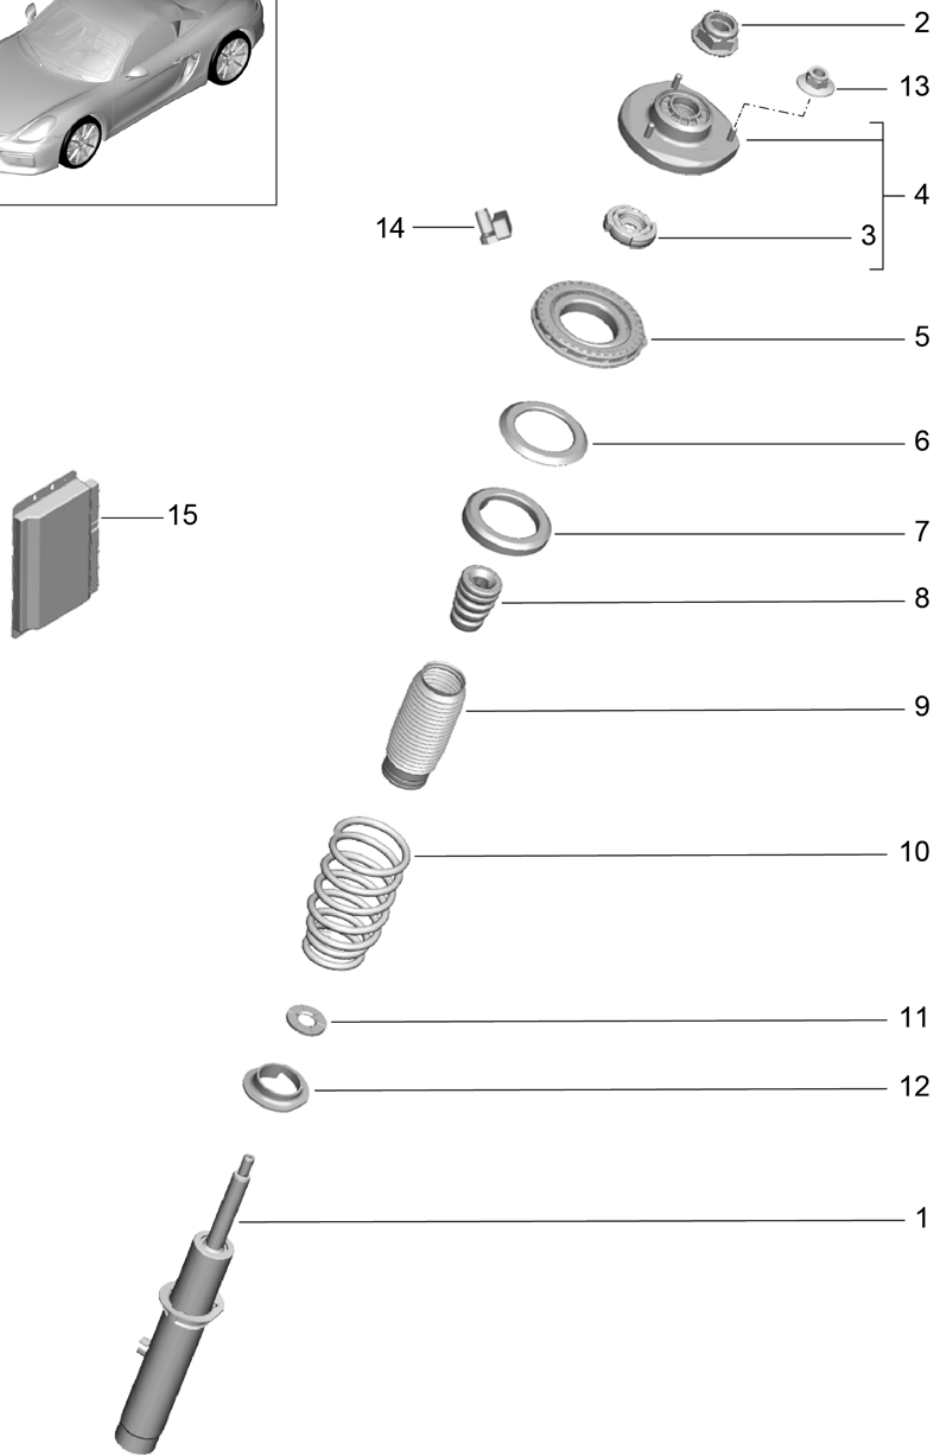

Model: 981SPY

Model life 2016>>2016

Model: 981SPY

Model life 2016>>2016

Pos	Part Number	Description	Remark	Qty	Model
1	981 343 980 04	Vibration damper		2	IX73
2	999 084 133 01	Shock absorber		2	
		Hexagon nut			
		M 14 X 1,5			
3	991 343 125 00	Insert		2	
4	991 343 015 02	Supporting mount		2	
5	991 343 501 03	Bearing		2	
6	991 343 513 00	Washer		2	
7	991 343 511 01	Desk pad		2	
		Upper			
8	991 343 301 05	Additional spring		2	IX73
9	991 343 509 02	Bellows		2	IX73
10	981 343 980 06	Coil spring		1	IX73
	981 343 980 06 504	Set			
		Identification			
		Red lilac			
		Light blue			
11	991 343 561 01	Washer		2	
12	991 343 525 02	Base		2	
		Lower			
13	999 084 447 01	Hexagon nut		6	
		M8			
14	991 606 111 00	Acceleration sensor		1	IX73/140
		Body			
15	991 618 465 14	Control unit		1	IX73/140