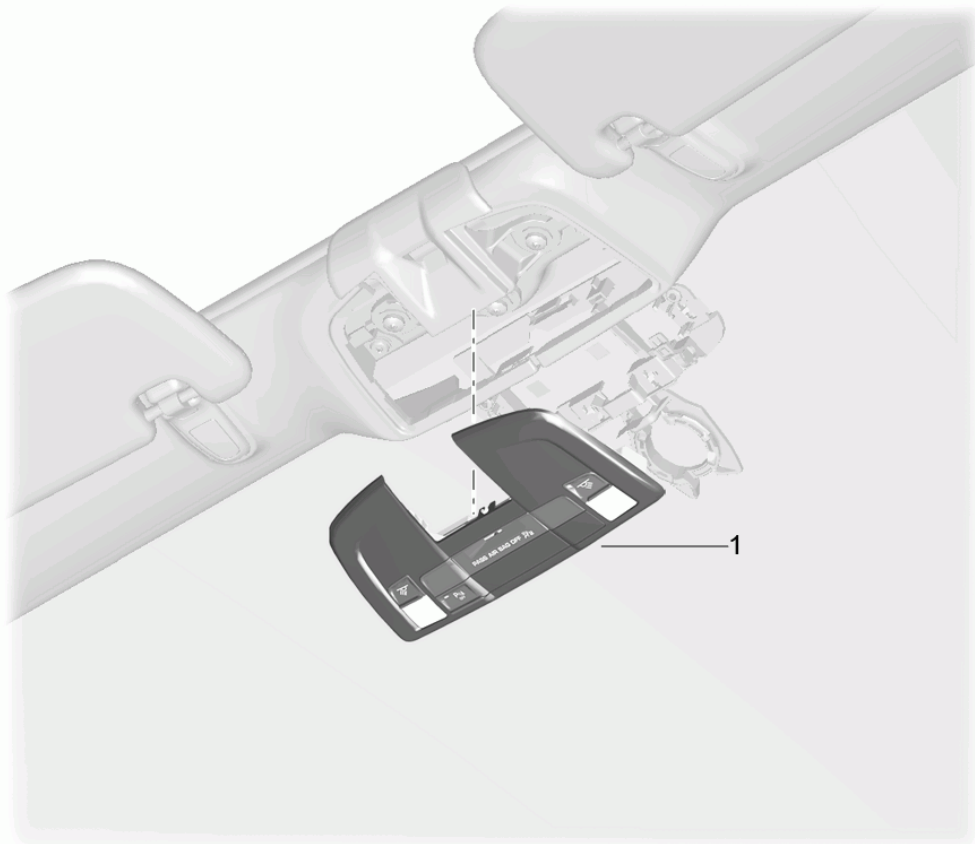

Model: 981SPY

Model life 2016>>2016

Model: 981SPY

Model life 2016>>2016

Pos	Part Number	Description	Remark	Qty	Model
1	991 613 123 10	Bracket Roof Bracket		1	-I607/-I608 -I630
1	991 613 123 10 1E0 991 613 124 10	Roof Black Bracket		1	-I630/I607 I608
1	991 613 124 10 1E0 991 613 223 10	Roof Black Bracket		1	-I607/-I608 I630
1	991 613 223 10 1E0 991 613 224 10 991 613 224 10 1E0	Roof Black Bracket Roof Black		1	I607/608/630