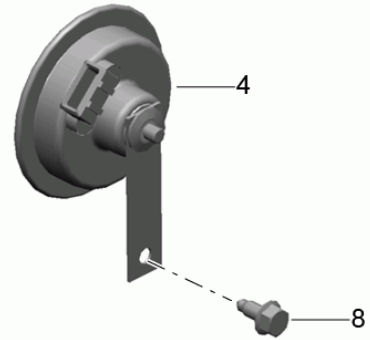

Model: 981SPY

Model life 2016>>2016

Model: 981SPY

Model life 2016>>2016

Pos	Part Number	Description	Remark	Qty	Model
(1)	991 635 159 00	Fanfare Horn Alarm system Fanfare High-pitched with Support		1	
(2)	991 635 160 00	Fanfare Low-pitched with Support		1	
-	991 612 947 00	Adapter Cable for 991 635 159 00 991 635 160 00		1	
3	N 106 092 04	Hexagon nut M 8		2	
4	991 637 117 02	Horn for Alarm system		1	-I536/I534 I544
5	1K8 951 605 B	Alarm siren Information available		1	I536 I536
6	991 637 419 01	Support		1	I536
7	N 902 955 02	Hexagon nut M 8		1	I536
8	900 378 176 01	Hexagon-head bolt M 8 X 20		1	-I536/I534 I544