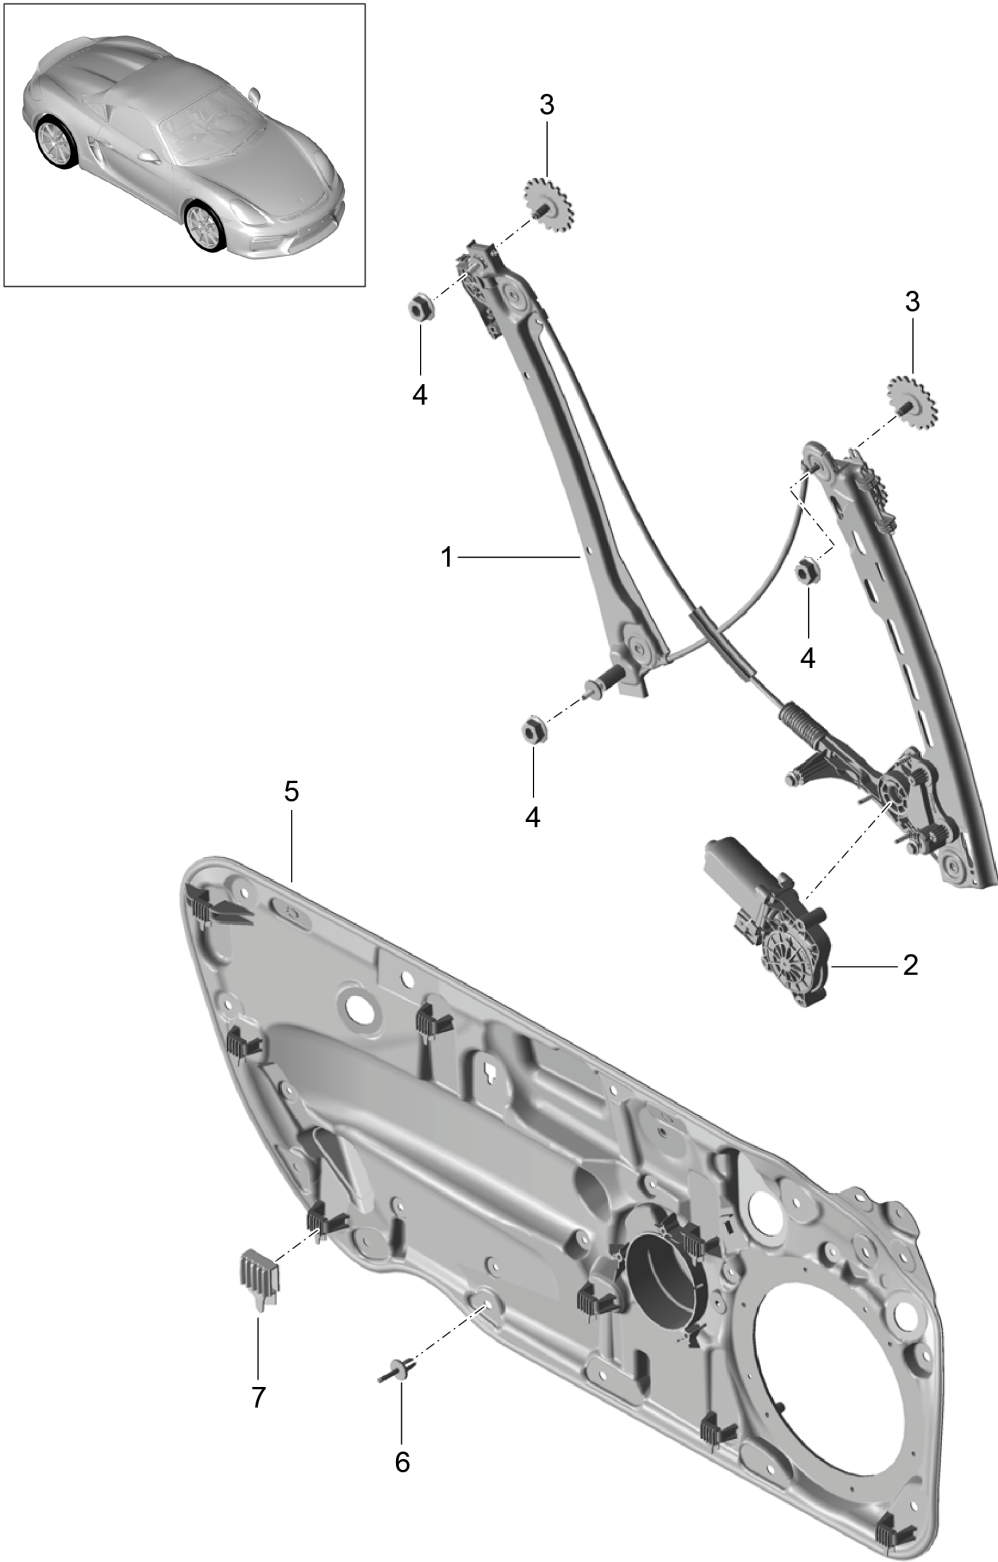

Model: 981SPY Model life 2016>>2016

Pos	Part Number	Description	Remark	Qty	Model
1	991 537 613 02	Door handle Door handle Basic Prime coated	/L	1	
(1)	991 537 614 02	Door handle Basic Prime coated	/R	1	
2	981 537 645 05	Handle liner Left Prime coated	/L	1	
(2)	981 537 646 05	Handle liner Right Prime coated	/R	1	
3	981 537 445 02	Assembly kit Left	/L	1	
(3)	981 537 446 02	Assembly kit Right	/R	1	
4	991 613 171 00	Microswitch Basic		1	
5	981 538 911 04	Support Outer door handle with Lock cylinder UND 1 ERSATZSCHLÜSSEL Vehicle Ident. No. Indicate	/LL /L	1	I098
(5)	981 537 064 05	Support Outer door handle without lock cylinder	/LL /R	1	I098
(5)	981 538 912 04	Support Outer door handle with Lock cylinder And two spare keys Vehicle Ident. No. Indicate	/RL /R	1	I099
(5)	981 537 063 05	Support Outer door handle without lock cylinder	/RL /L	1	I099
6	991 537 419 01	Bowden cable Outer door handle		2	
7	900 380 015 01	Hexagon nut M 6		2	
8	958 538 916 00	Emergency key with stipulated lock number State lock number		X	

Model: 981SPY

Model life 2016>>2016