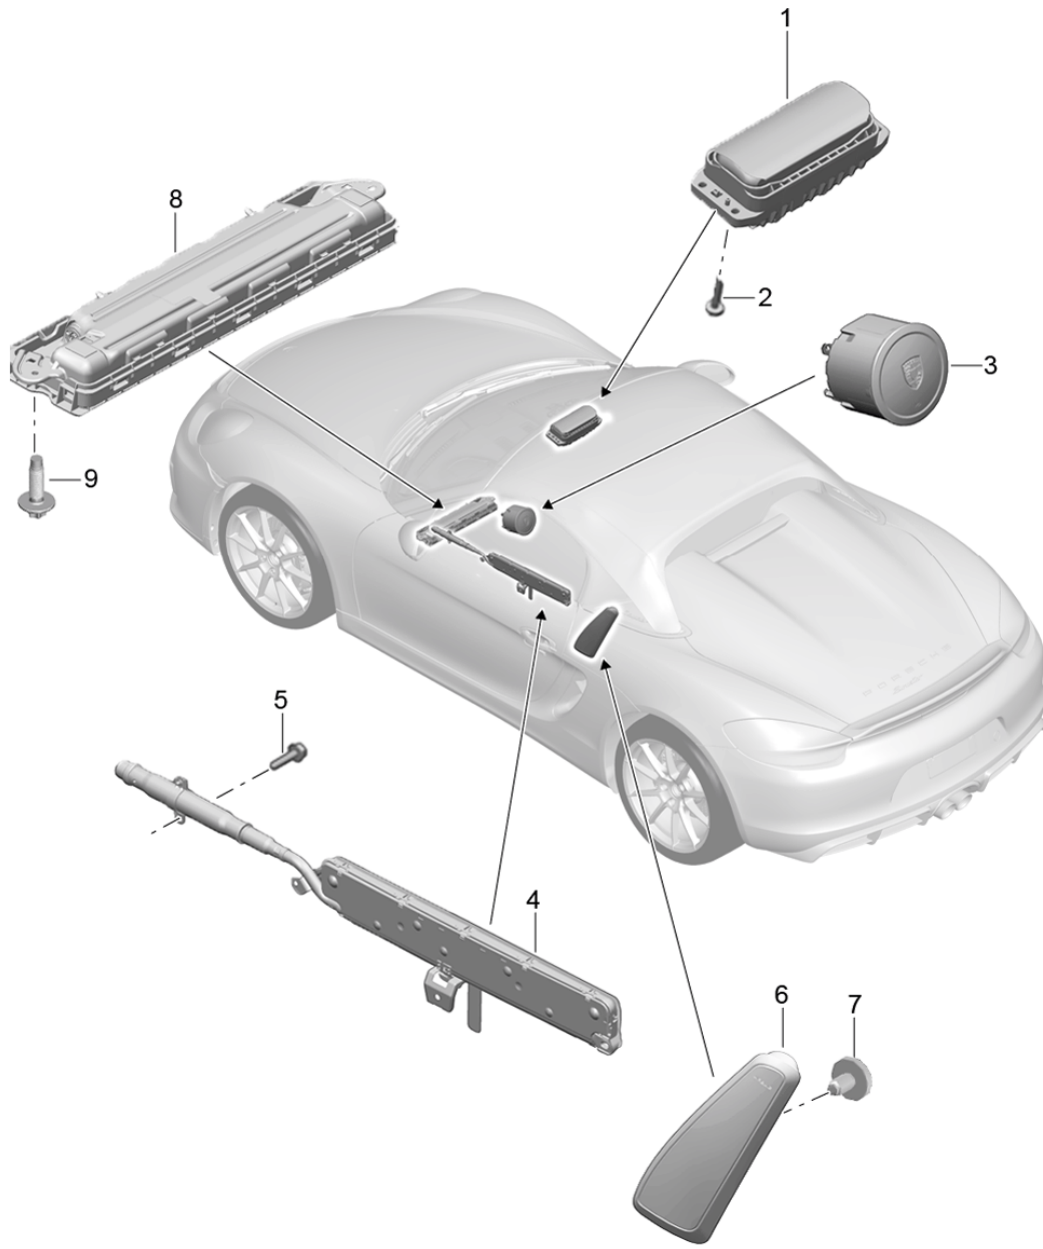

Model: 981SPY

Model life 2016>>2016

Pos	Part Number	Description	Remark	Qty	Model
1	981 580 149 01	Roll-over bar Roll-over bar Complete		1	
2	900 385 133 01	Screw M10X50		4	
3	999 072 066 01	Hexagon-head bolt M10X80		4	
4	981 580 465 00	Base Roof frame		1	
5	N 106 610 02	Oval-head screw M6X20		5	

Model: 981SPY

Model life 2016>>2016