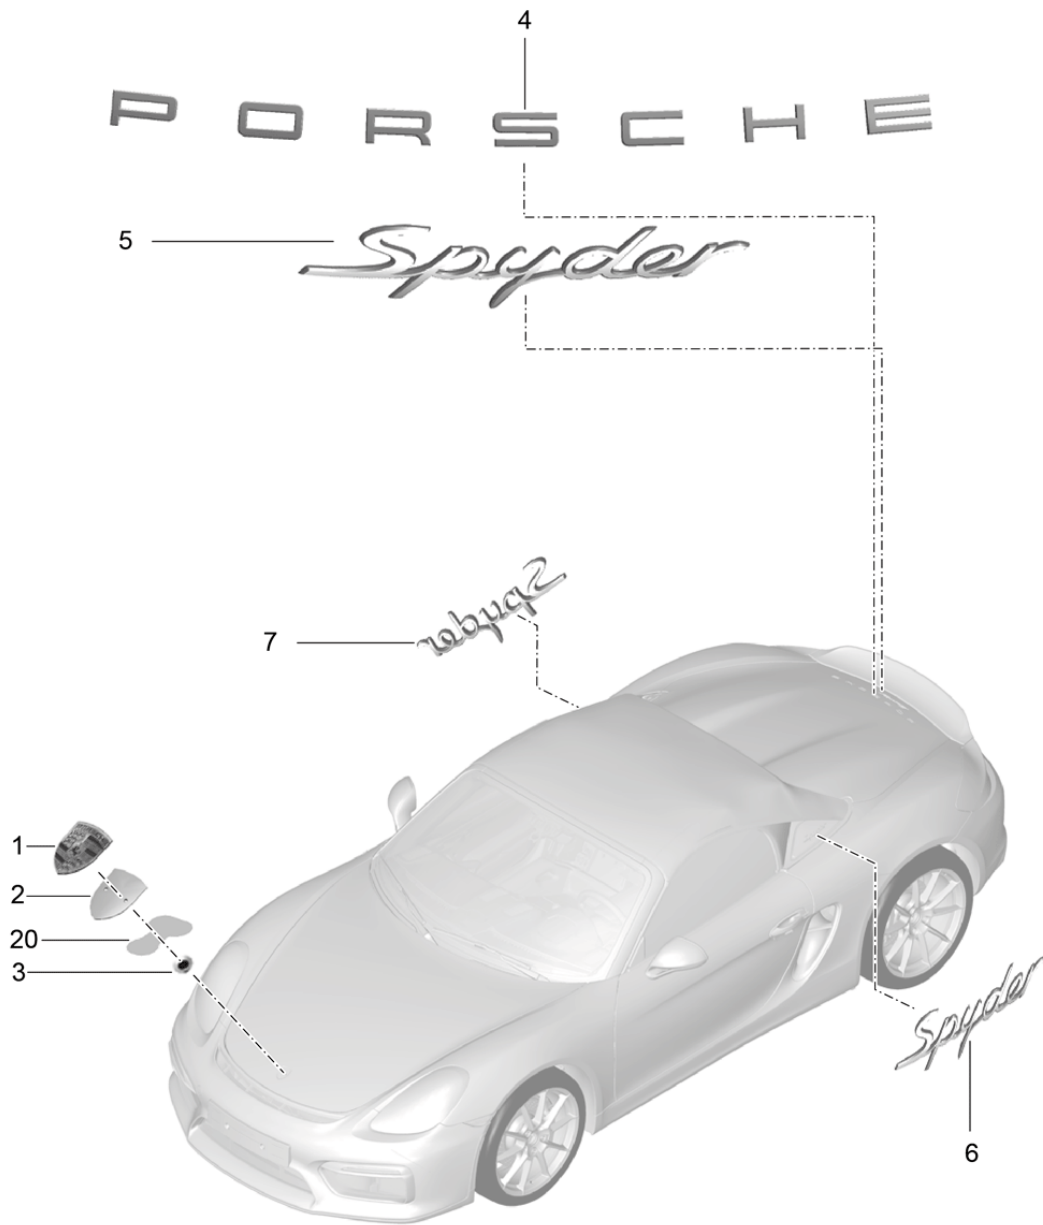

Model: 981SPY Model life 2016>>2016

Pos	Part Number	Description	Remark	Qty	Model
14	991 622 711 00	Wiring harness Door mirror		1	I254
(14)	991 622 713 00	Wiring harness Door mirror		1	I256
15	999 073 192 01	Pan-head screw M8X33		1	
16	999 703 543 40	Lid Screw 25,0X35,0		1	
17	7PP 959 578 D	Adjusting motor		2	
30	991 731 919 00	Repair kit Screw Comprising: Screw 3X14 3X12 3X16 3X10 3X38		1 4 2 1 3 1	

Model: 981SPY

Model life 2016>>2016