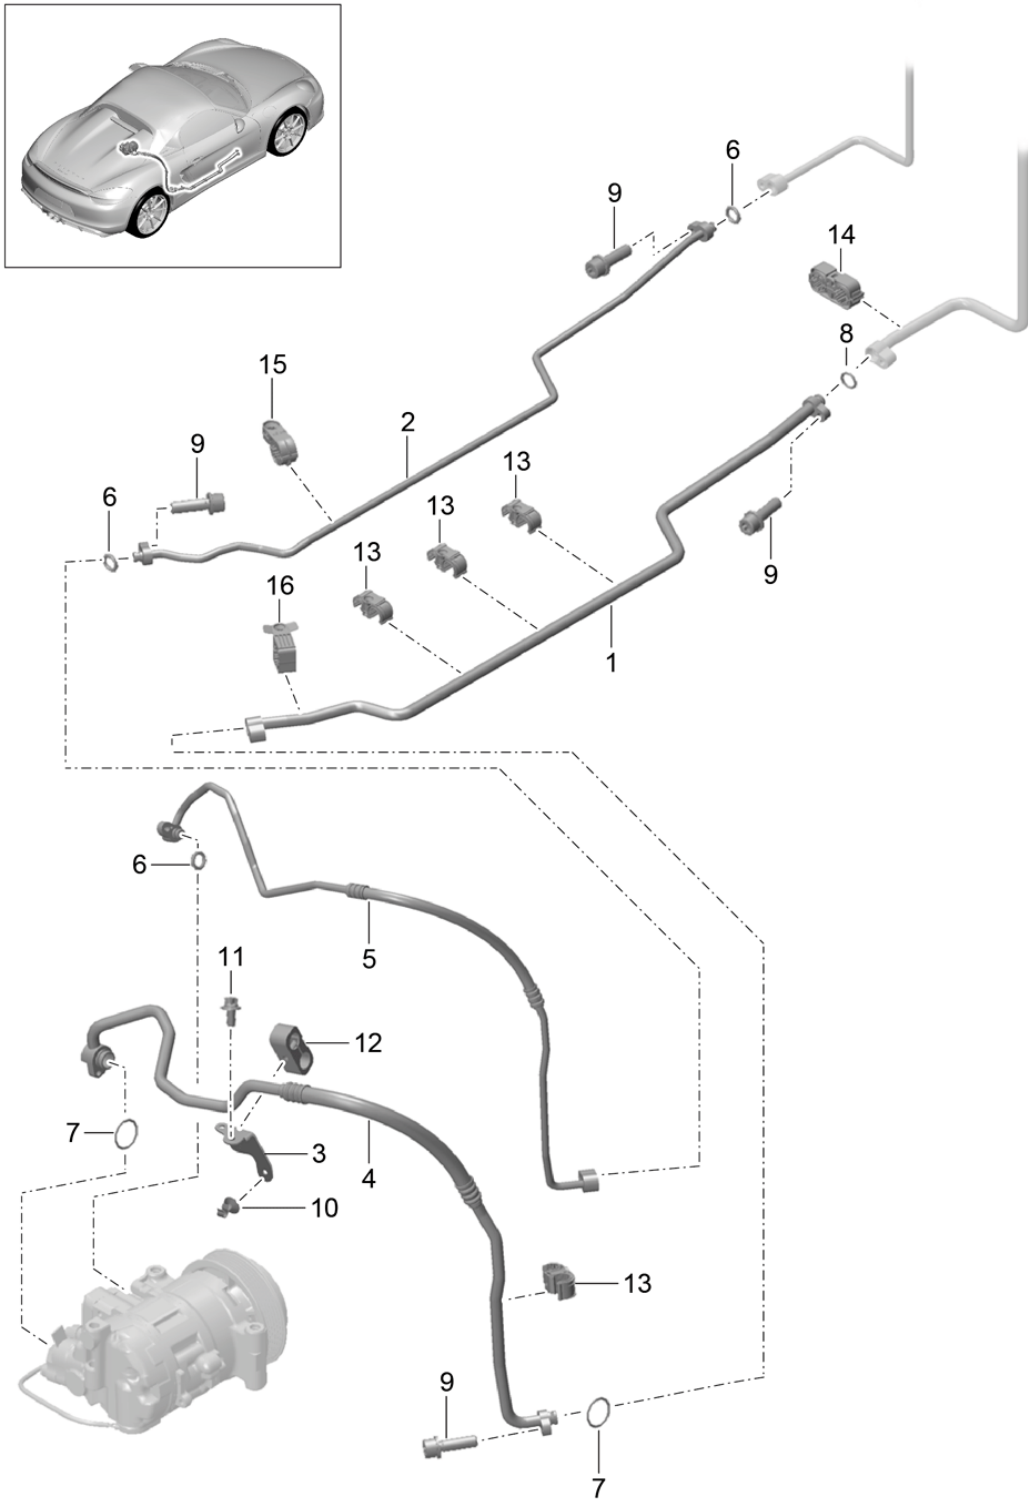

Model: 981SPY

Model life 2016>>2016

Model: 981SPY Model life 2016>>2016

Pos	Part Number	Description	Remark	Qty	Model
1	991 573 091 03	Refrigerant circuit Underbody And Rear end Intake pipe Wheel housing Front for Underbody		1	
2	991 573 092 03	Pressure line Underbody for Wheel housing Front		1	
3	9A1 573 341 02	Support Lines		1	
4	9A1 573 099 08	Intake pipe Underbody for Compressor		1	
5	9A1 573 097 09	Pressure line Underbody for Compressor		1	
6	999 707 557 41	O-ring 11.00X2.50		3	
7	999 707 439 41	O-ring 23.80X2.40		1	
8	999 707 653 40	O-ring 16.70X2.50		2	
9	N 104 144 02	Pan-head screw M 8X28		3	
10	999 507 125 40	Support 8,0		1	
11	900 385 041 01	Torx screw BM 6X12		1	
12	999 511 230 40	Cable holder		1	
13	991 573 825 01	Support		3	
14	991 573 843 00	Support		1	
15	991 573 837 00	Support		2	
16	991 573 829 01	Support		1