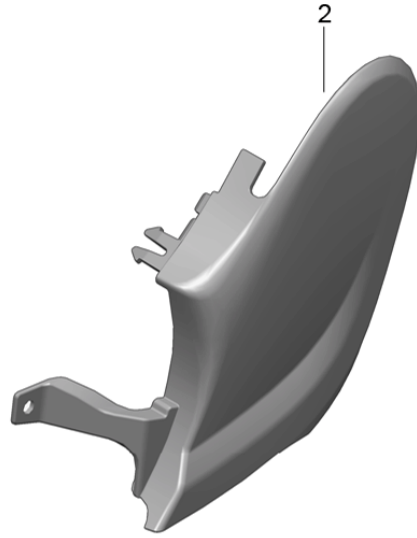

Model: 981SPY Model life 2016>>2016

Pos	Part Number	Description	Remark	Qty	Model
1	991 573 091 03	Refrigerant circuit Underbody And Rear end Intake pipe Wheel housing Front for Underbody		1	
2	991 573 092 03	Pressure line Underbody for Wheel housing Front		1	
3	9A1 573 341 02	Support Lines		1	
4	9A1 573 099 08	Intake pipe Underbody for Compressor		1	
5	9A1 573 097 09	Pressure line Underbody for Compressor		1	
6	999 707 557 41	O-ring 11.00X2.50		3	
7	999 707 439 41	O-ring 23.80X2.40		1	
8	999 707 653 40	O-ring 16.70X2.50		2	
9	N 104 144 02	Pan-head screw M 8X28		3	
10	999 507 125 40	Support 8,0		1	
11	900 385 041 01	Torx screw BM 6X12		1	
12	999 511 230 40	Cable holder		1	
13	991 573 825 01	Support		3	
14	991 573 843 00	Support		1	
15	991 573 837 00	Support		2	
16	991 573 829 01	Support		1	

Model: 981SPY

Model life 2016>>2016