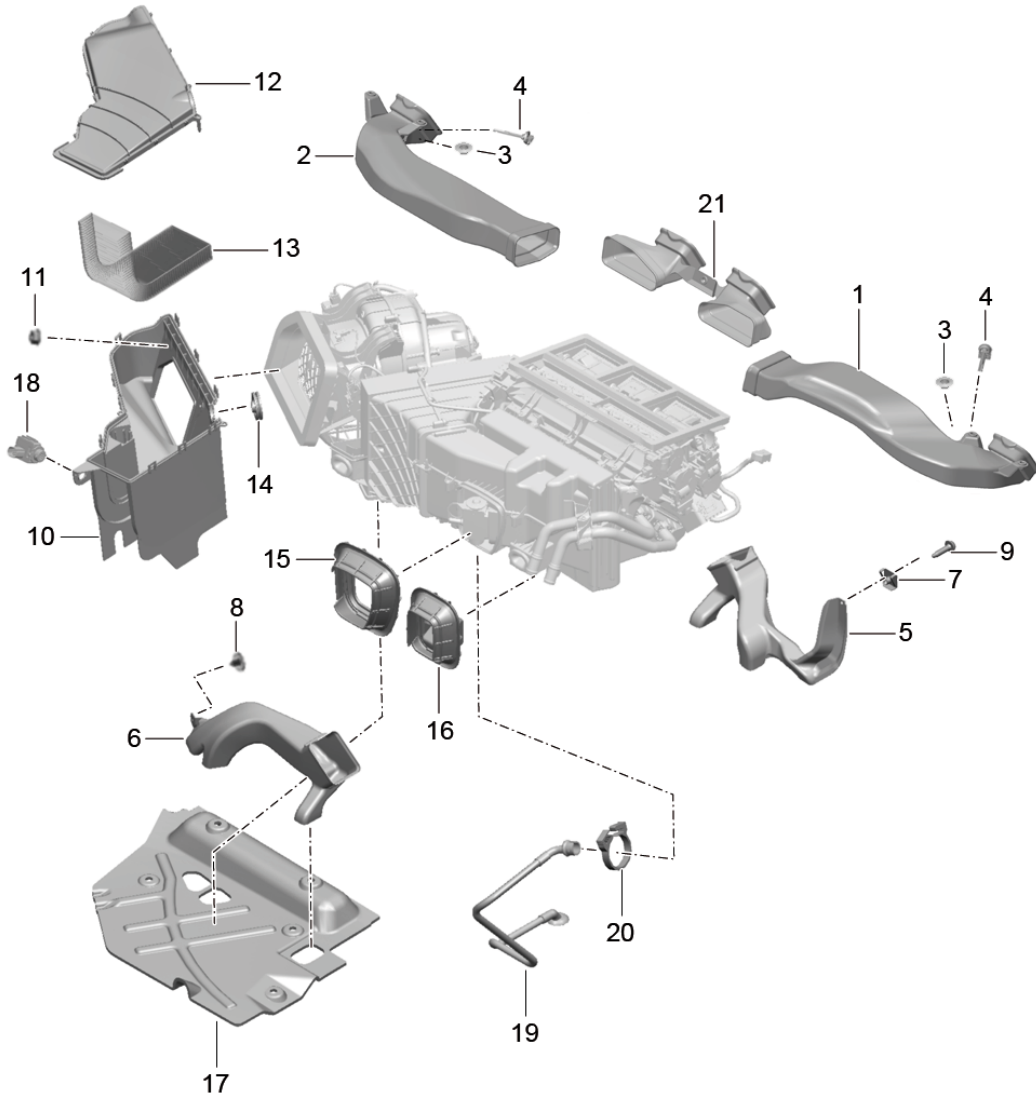

Model: 981SPY

Model life 2016>>2016

Model: 981SPY Model life 2016>>2016

Pos	Part Number	Description	Remark	Qty	Model
1	981 572 463 00	Air guide Air distributor Air guide	/LL /L	1	I098
(1)	981 572 463 01	Lateral Air guide	/RL /L	1	I099
2	981 572 464 00	Lateral Air guide	/LL /R	1	I098
(2)	981 572 464 01	Lateral Air guide	/RL /R	1	I099
3	999 703 462 40	Lid 10,0X65		2	I572/574
4	970 653 253 00	Sensor Temperature sensor		2	
5	991 572 693 00	Footwell outlet vent Driver's side	/LL	1	I098
(5)	991 572 694 00	Footwell outlet vent Driver's side	/RL	1	I099
6	991 572 793 02	Footwell outlet vent Passenger's side	/RL	1	I099
(6)	991 572 794 02	Footwell outlet vent Passenger's side	/LL	1	I098
7	999 507 556 01	Speed nut M 5		2	
8	1H0 819 943	Screw Passenger's side		1	
9	999 073 459 01	Oval-head screw M5X16 Driver's side		1	
10	991 572 072 01	Lower part Air intake	/LL	1	I098
(10)	991 572 071 00	Lower part Air intake	/RL	1	I099
11	900 377 018 09	Hexagon nut M6		2	
12	991 572 272 01	Lid Air intake		1	
13	991 572 371 00	Air cleaner Air intake		1	
14	991 572 471 01	Grommet Air intake		1	
15	991 573 769 01	Grommet Firewall Expansion valve		1	I572/573
16	991 572 263 01	Gasket Cross panel Heater pipeline		1	
17		Lining Cold air Cover See illustrations 8/09/10		1	
18	7PP 907 659	Sensor		1	
19	991 573 794 00	Water drain tube		1	I572/573
20	999 512 418 40	Hose clamp 22,7-24,7		1	I572/573
21	981 572 769 01	Air guide Intermediate piece Centre		1