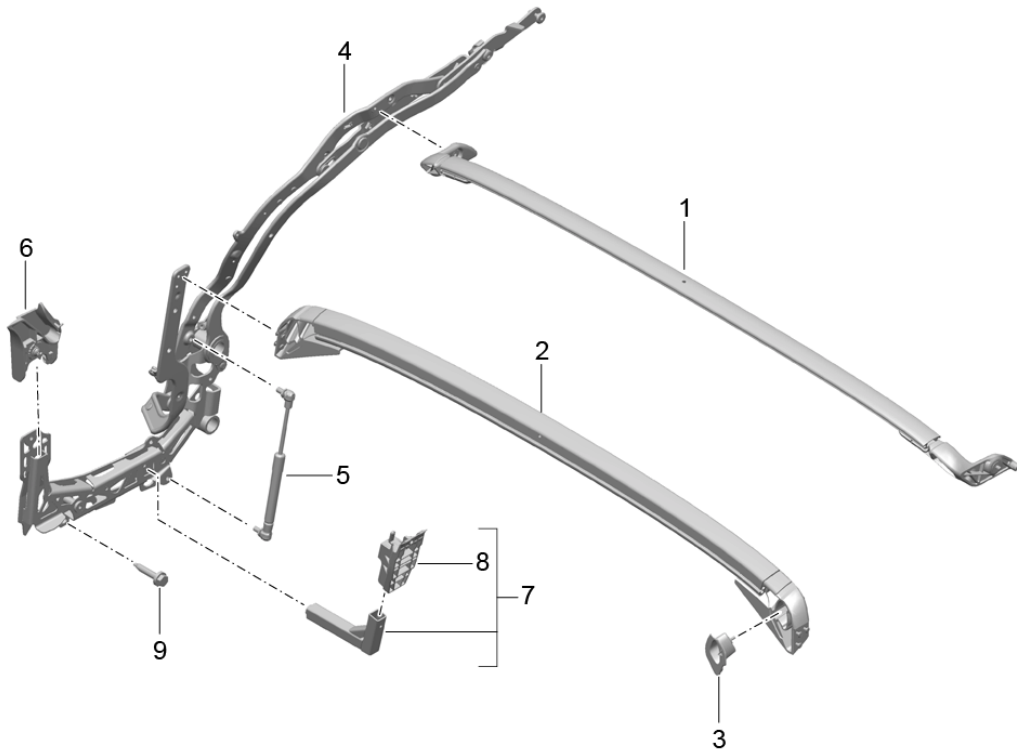

Model: 981SPY Model life 2016>>2016

Pos	Part Number	Description	Remark	Qty	Model
1	981 567 911 00	Convertible top frame Front Roof frame Catch Roof frame Front		1	
2	991 561 117 02	Catch		1	
2	991 561 117 03	Catch		1	
3	991 561 605 00	Centring journal Left		1	
(3)	991 561 606 00	Centring journal Right		1	
4	991 561 965 01	Set of fastening parts for Catch And Centring journal		1	
5		Tool Emergency operation See illustrations 0/01/00		1	
6	991 561 235 03	Mounting Catch		1	
7	991 561 235 03 5Q0 999 073 223 01	Black Combination screw M6X25		3	

Model: 981SPY

Model life 2016>>2016