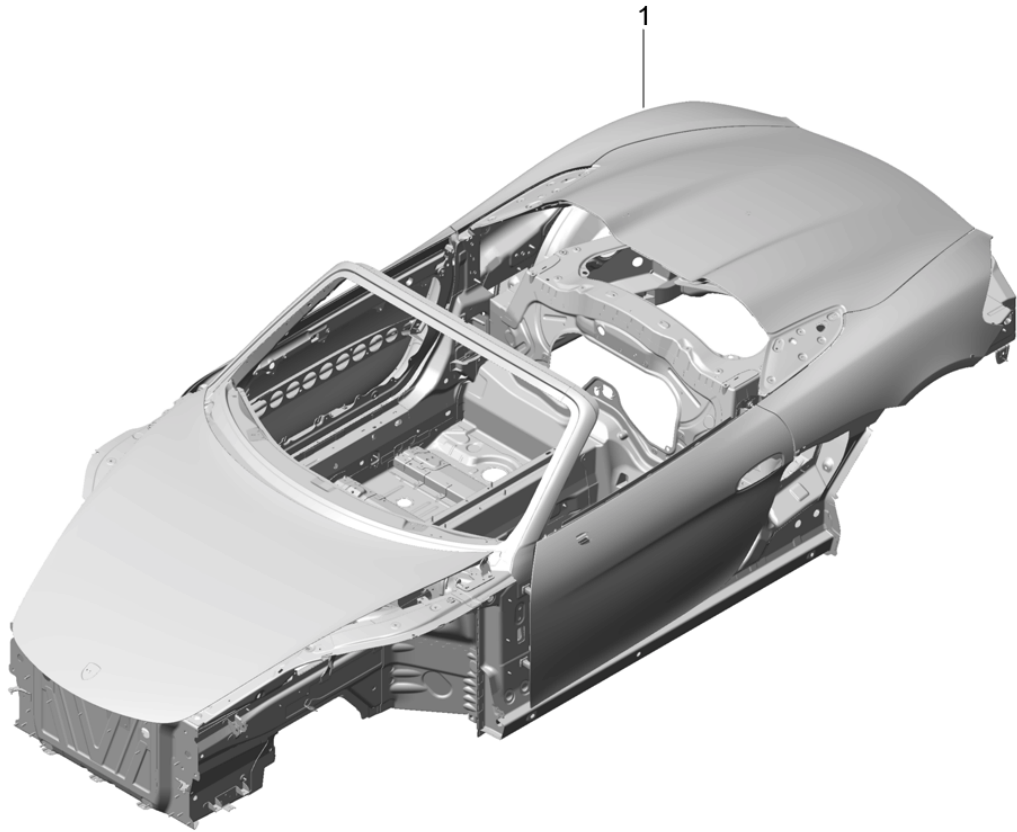

Model: 981SPY

Model life 2016>>2016