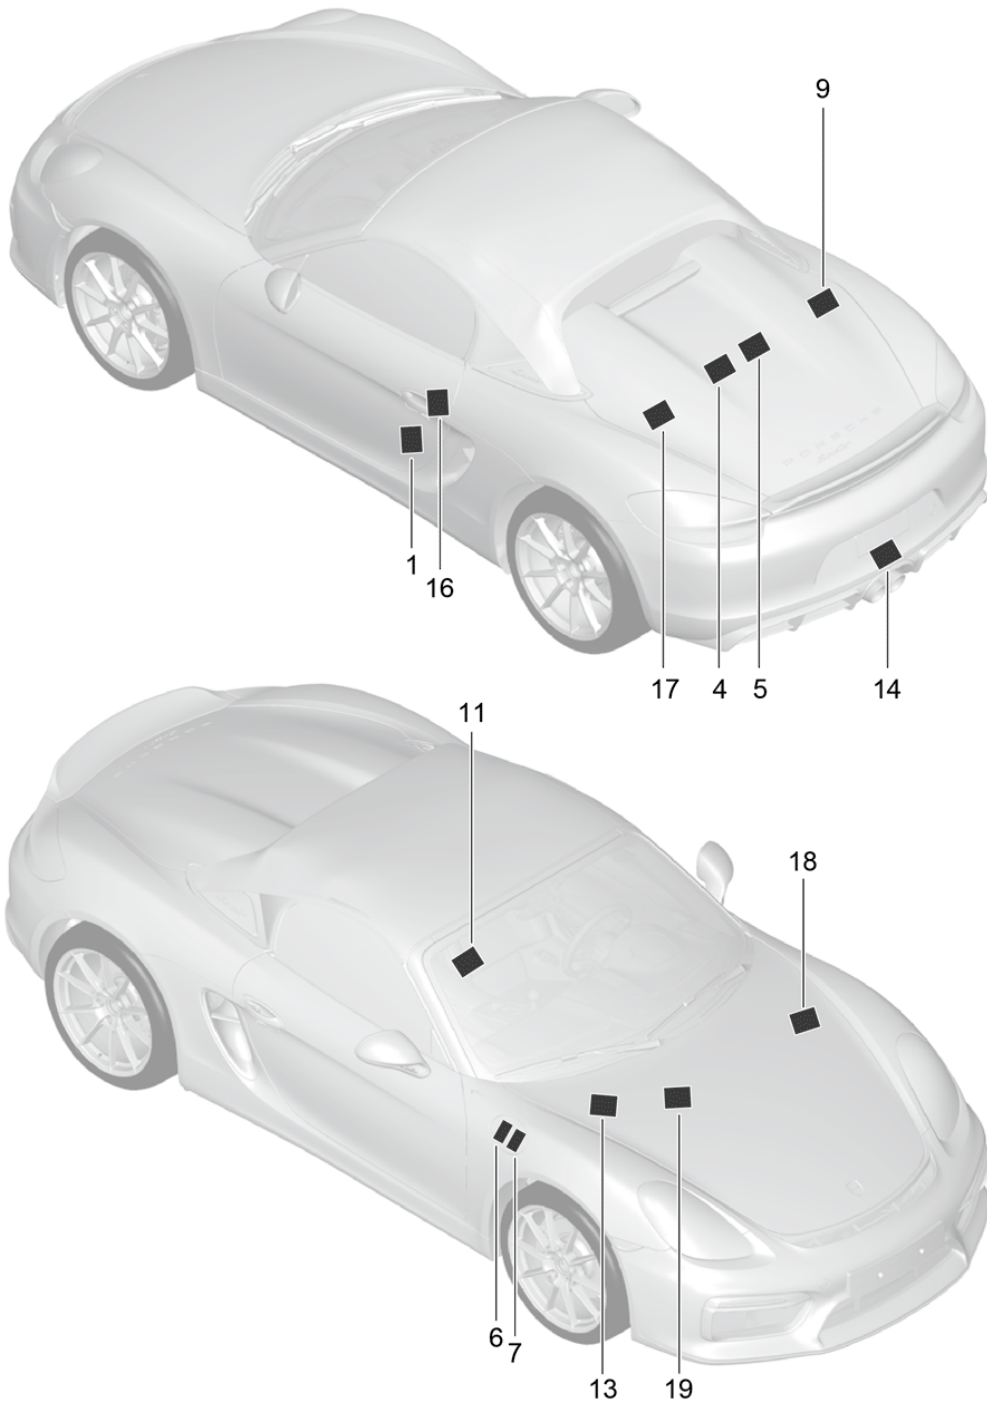

Model: 981SPY

Model life 2016>>2016

Model: 981SPY Model life 2016>>2016

Pos	Part Number	Description	Remark	Qty	Model
1	981 701 286 32	Stickers Sticker		1	I393
6	991 006 117 00	Tyre pressure Sticker	-(CN)	1	-I075/-I193 -I479
(6)	991 006 117 04	98 ROZ Sticker	(CN)	1	I075
(6)	991 006 117 02	98 ROZ Sticker	(AUS)	1	I479
(6)	991 006 117 03	96 ROZ Sticker	(J)	1	I193
7	955 701 676 15	93 RON/MON/2 Sticker	(J)	1	I193
(8)	955 701 676 10	Fuel Sticker	(J)	1	I193
9	7PP 010 786 T	Fuel filler flap Sticker		1	
10	955 701 435 10	Engine oil - MOBIL 1 - Warning sign		1	I075
(10)	955 701 435 20	Airbag Warning sign	(PME)	1	I215
(10)	955 701 435 30	Airbag Warning sign	(AUS)	1	I479
13	981 701 141 00	Airbag Sticker	-(J)	1	
(13)	981 701 521 00	Air conditioner Sticker	(J)	1	
14	955 701 675 15	Air conditioner Sticker	(J)	1	I193
(15)	970 701 523 00	Import Japan Sticker	(J)	1	I193
17	9P1 010 867 M	Recycling Sticker	(J)	1	I193
18	955 701 675 05	Expansion tank Sticker	(J)	1	I193
19	955 701 673 00	Brake fluid Sticker	(J)	1	I193
		Battery