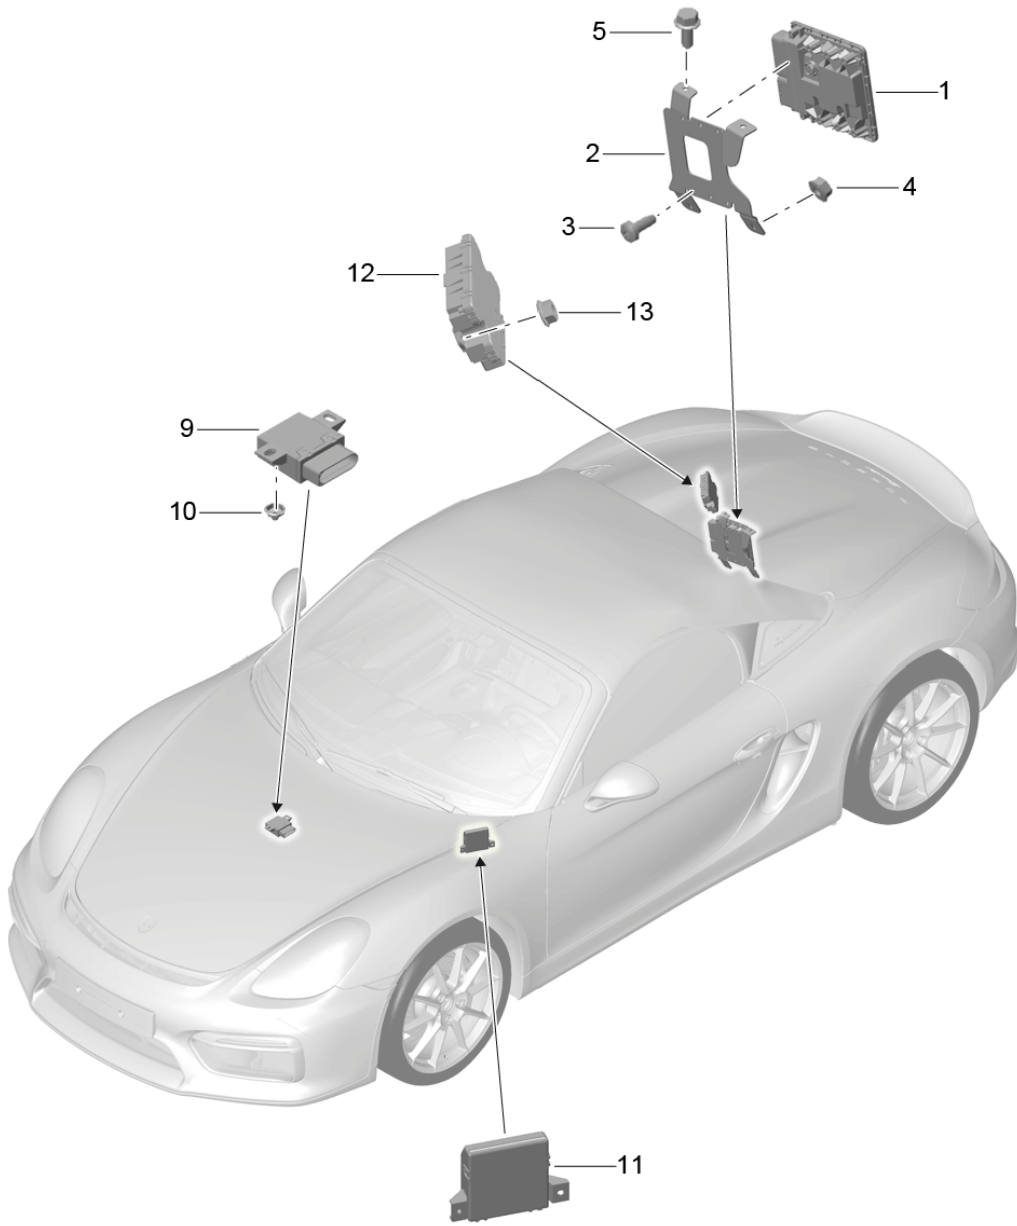

Model: 981SPY

Model life 2016>>2016

Model: 981SPY

Model life 2016>>2016

Pos	Part Number	Description	Remark	Qty	Model
1	991 618 602 03	Control units Control unit		1	
2	981 618 133 00	- dme - Support Control unit		1	
3	999 141 044 09	- dme - Oval-head screw M 6 X 16		6	
4	999 084 638 01	Hexagon nut M 6		2	
5	N 106 532 01	Hexagon-head bolt M 6 X 16 TC		2	
9	991 618 025 02	Control unit Fuel pump		1	
10	999 049 025 09	Collar nut T 5		2	
11	7PP 907 530 S	Control unit Gateway		1	
12	991 618 145 03	Control unit Electric parking brake		1	
13	999 084 638 01	Hexagon nut M 6		2