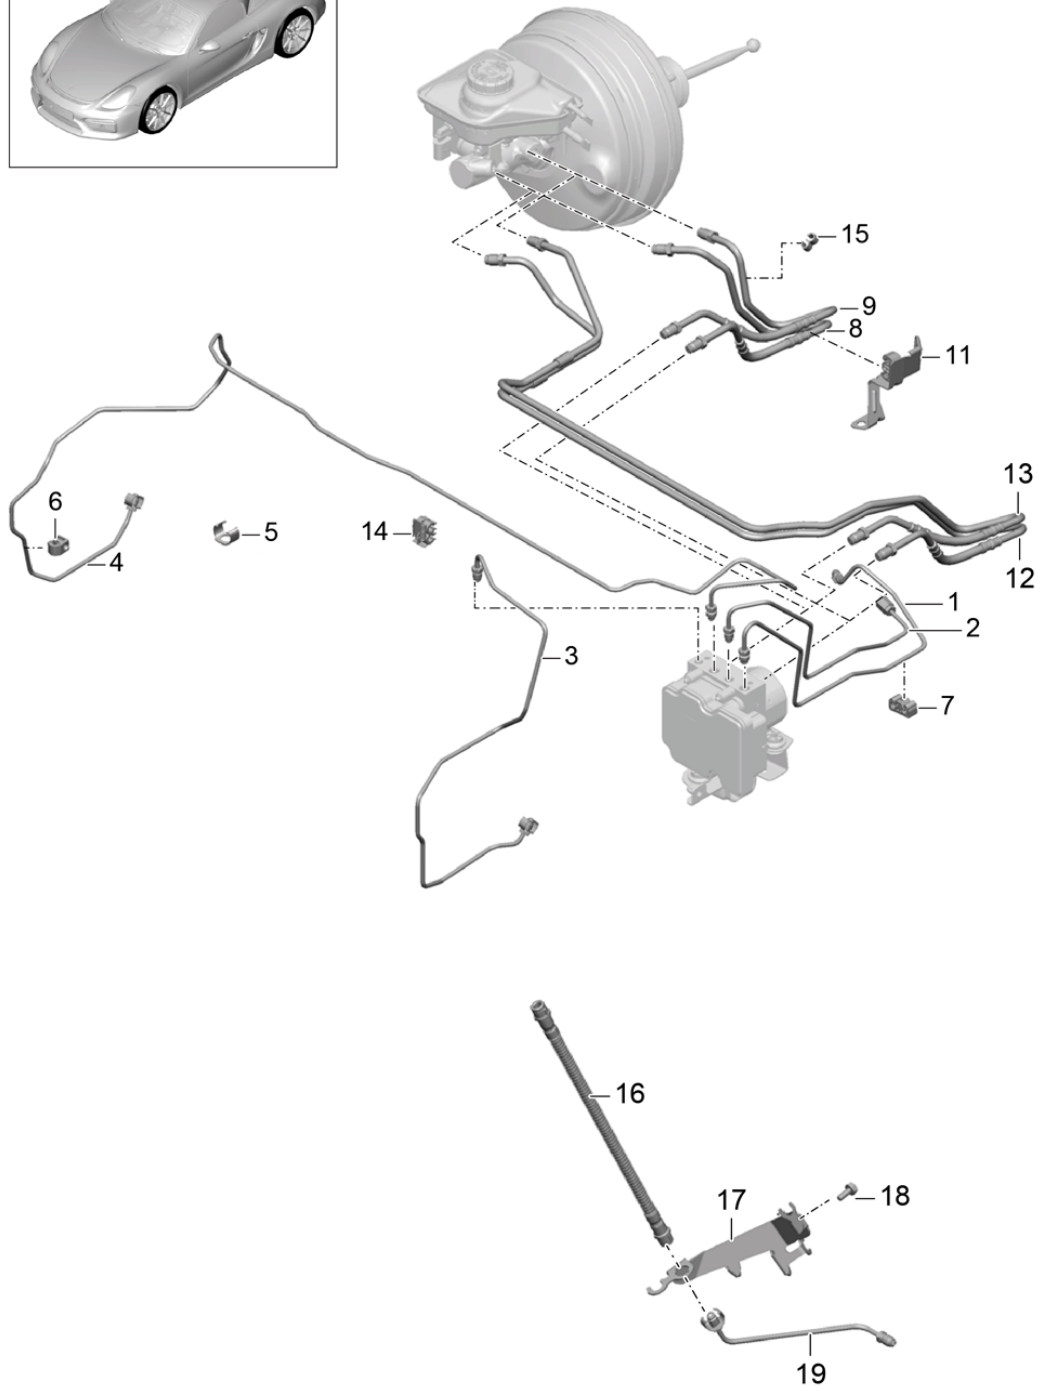

Model: 981SPY

Model life 2016>>2016

Pos	Part Number	Description	Remark	Qty	Model
1	000 043 203 66	Brake master cylinder Brake booster Brake fluid DOT 4 1 LTR.		X	
2	991 355 013 02	Expansion tank		1	
3	WHT 005 308	Outer hexagon round screw M 5 X 51		1	
(4)	5Q0 611 349 B	Lid		1	-I553
5	991 355 929 00	Pan-head screw M 8 X 196,9 X 31,9		2	
6	991 355 125 28	Brake booster		1	
7	996 355 901 01	Gasket		2	
8	970 355 925 00	Nut M 16 X 8		2	
9	993 355 212 00	Gasket		1	
10	991 355 577 04	Vacuum line		1	I098
(10)	991 355 578 02	Vacuum line		1	I099
11	970 355 969 00	Bellows		1	
13	991 355 130 27	Brake master cylinder for Brake booster with Brake light switch Integrated		1	

Model: 981SPY

Model life 2016>>2016