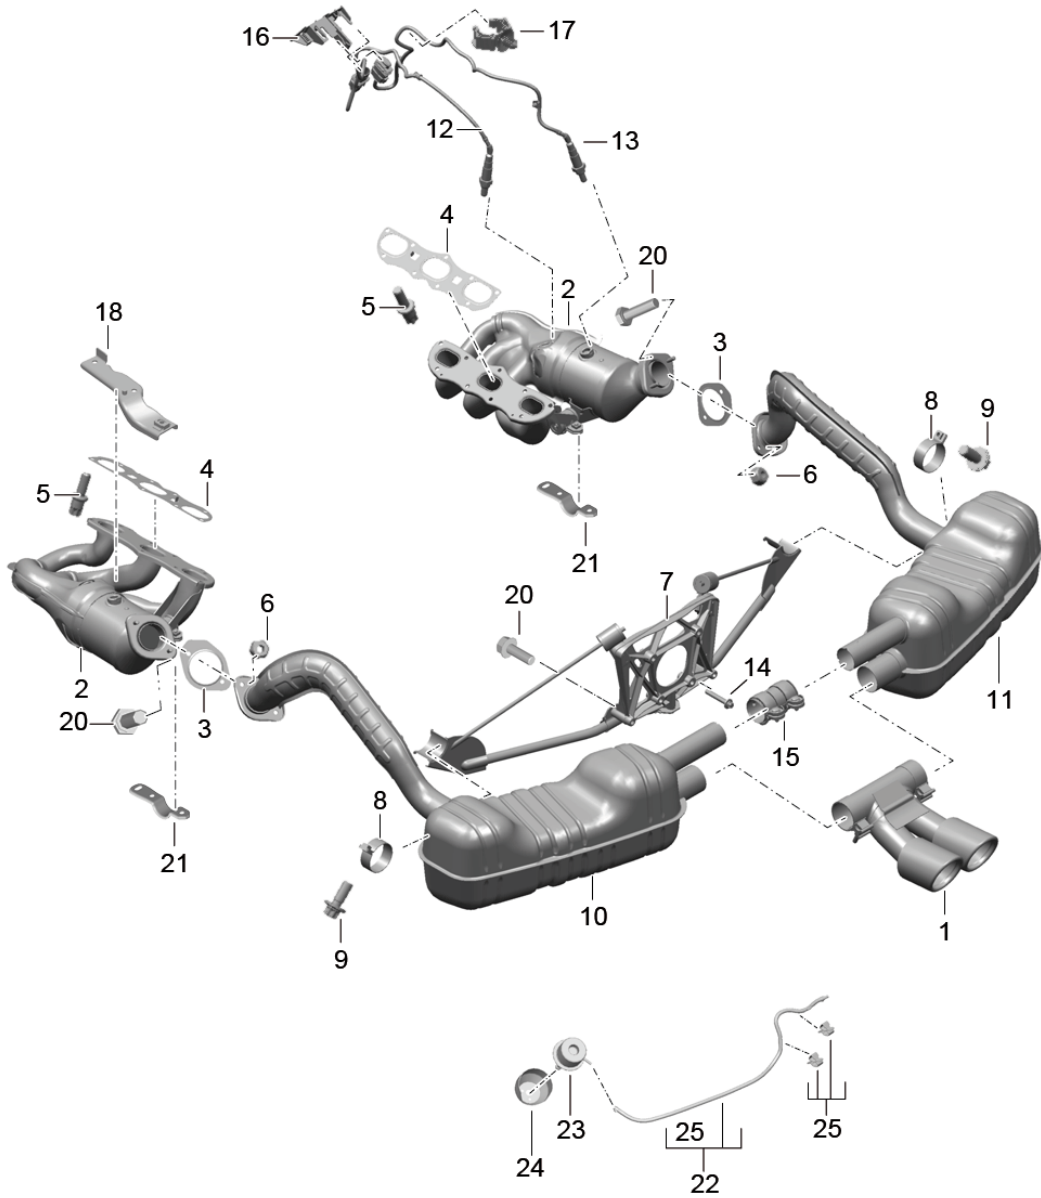

Model: 981SPY

Model life 2016>>2016

Model: 981SPY Model life 2016>>2016

Pos	Part Number	Description	Remark	Qty	Model
1	981 111 361 60	Exhaust system Tail pipe Round Black		1	IXLF
1	981 111 361 61	Tail pipe Round Black		1	IXLF
(1)	981 111 961 00	Tail pipe Round		1	IXLF/XLS
(1)	981 111 961 01	Tail pipe Round		1	IXLF/XLS
2	981 113 211 03	Exhaust manifold with Catalytic converter	/L	1	
2	981 113 211 CX	Exhaust manifold with Catalytic converter	/L	1	
(2)	981 113 212 03	Exhaust manifold with Catalytic converter	/R	1	
(2)	981 113 212 CX	Exhaust manifold with Catalytic converter	/R	1	
3	981 111 113 00	Gasket		2	
4	997 111 107 31	Gasket		2	
5	999 073 535 02	Torx screw M 8 X 21		18	
6	900 910 003 03	Hexagon nut M 8		4	
7	981 111 271 04	Support Muffler		1	I480
8	981 111 281 02	Clamp		2	
9	900 385 001 01	Torx screw BM 8 X 20		2	
10	981 111 921 06	Main exhaust muffler Left		1	IXLF
11	981 111 922 06	Main exhaust muffler Right		1	IXLF
12	9A1 606 181 01	Oxygen sensor in front of Catalytic converter		2	
13	9A1 606 193 01	Oxygen sensor After Catalytic converter		2	
14	900 385 042 01	Torx screw BM 8 X 35		4	I480
15	981 111 280 00	Clamp		1	IXLF
16	981 606 279 00	Support Oxygen sensor		1	
17	999 507 909 40	Cable holder 11,5 - 13,0		3	
18	981 111 125 00	Bracket Elbow Left		1	
(18)	981 111 126 00	Bracket Elbow Right		1	
19	900 385 001 01	Torx screw M 8 X 20		6	
20	981 113 313 00	Support Exhaust manifold		2	
21	981 111 280 00	Clamp		1	IXLF
22	981 111 049 01	Vacuum line		2	IXLF