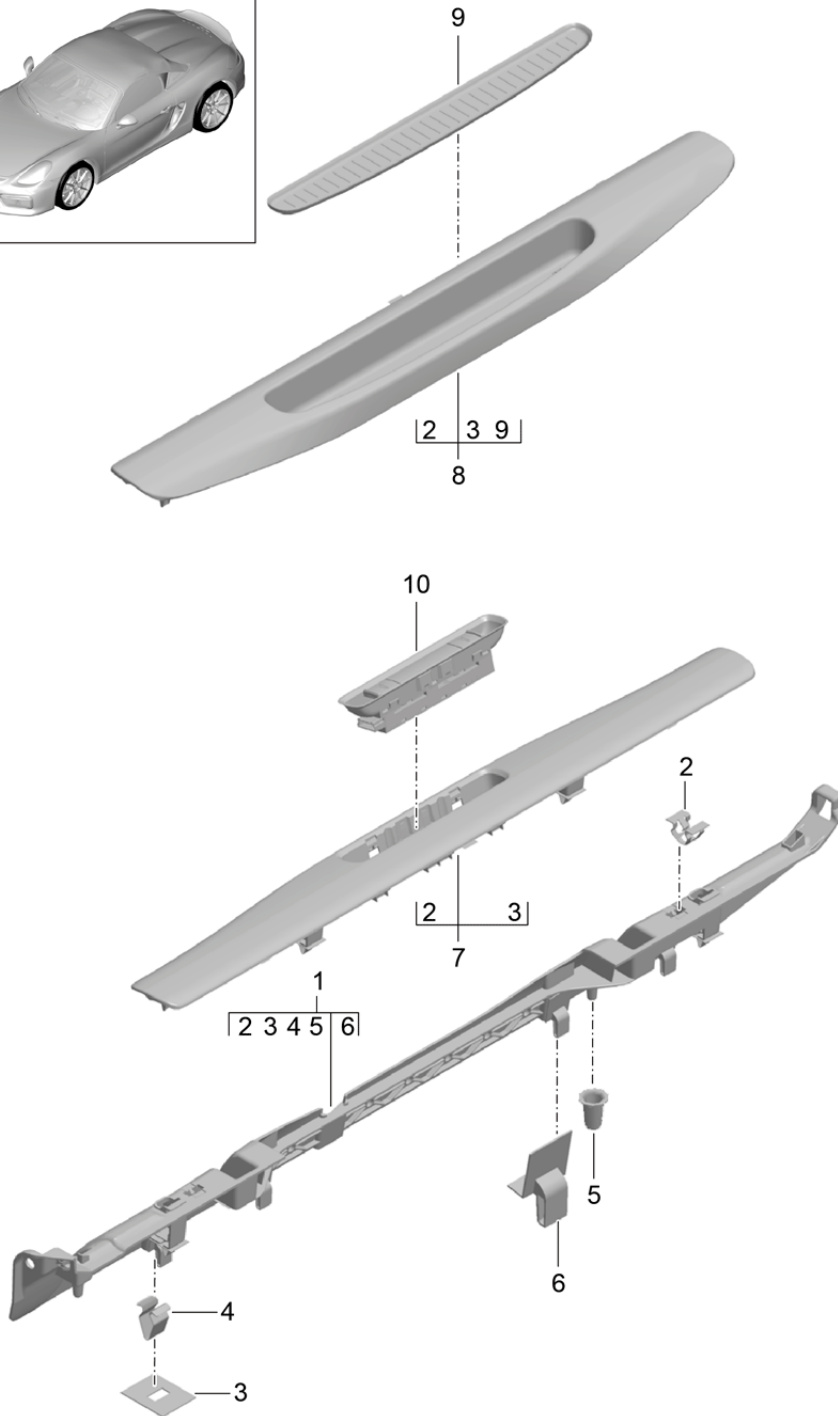

Model: 981SPY

Model life 2016>>2016

Model: 981SPY Model life 2016>>2016

Pos	Part Number	Description	Remark	Qty	Model
1	981 555 619 00	Scuff plate Sill cover Support Door sill	/L	1	
(1)	981 555 620 00	Support Door sill	/R	1	
2	999 507 839 01	Clamp		X	
3	999 209 084 40	Spacer		X	
4	999 507 533 02	Clamp		10	
5	997 555 857 00	Grommet		4	
6	991 555 889 00	Grommet		8	
(7)	991 555 019 04	Lining Door sill Driver's side Inner	/LL	1	I098
(7)	991 555 019 04 1E0 991 555 020 03	Black Lining Door sill Driver's side Inner	/RL	1	I099
8	991 555 020 03 1E0 991 555 122 04	Black Lining Door sill Passenger's side Inner	/LL	1	I098
(8)	991 555 122 04 1E0 991 555 121 00	Black Lining Door sill Passenger's side Inner	/RL	1	I099
9	991 555 121 00 1E0 991 555 613 00	Black Insert Door sill		1	
10		Tip switch See illustrations 9/03/05		1