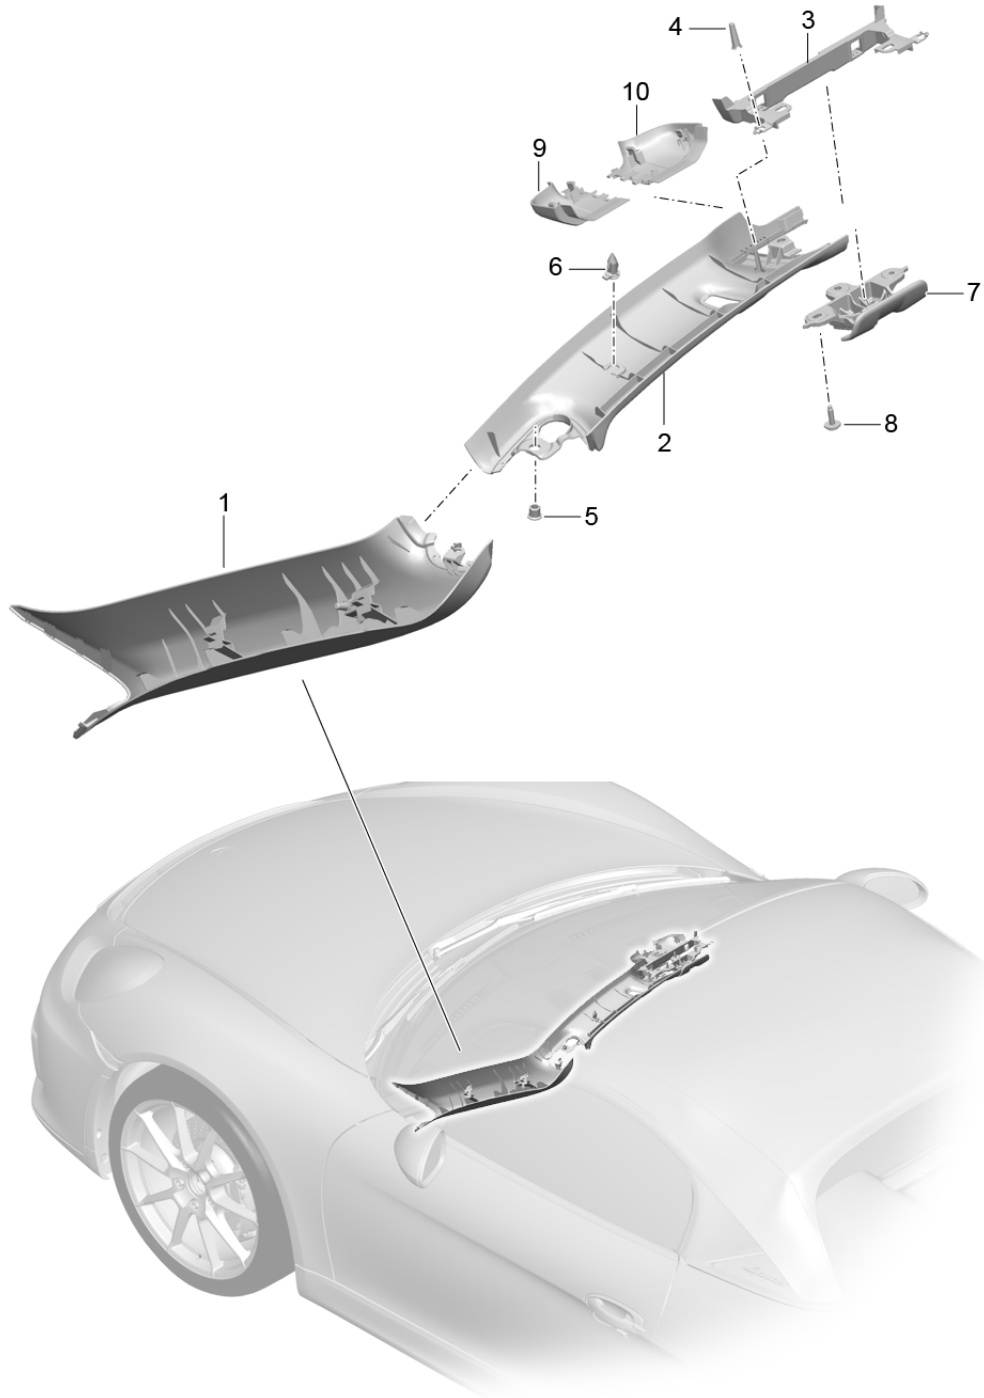

Model: 981SPY

Model life 2016>>2016

Model: 981SPY Model life 2016>>2016

Pos	Part Number	Description	Remark	Qty	Model
1	981 555 181 06	Linings A-pillar Cowl panel covering	/L	1	
(1)	981 555 181 06 1E0	Black			
	981 555 182 06	A-pillar Lining	/R	1	
	981 555 182 06 1E0	Black			
2	981 555 059 02	Cover	/L	1	I631/632/852
	981 555 059 02 1E0	Cowl panel covering			
(2)	981 555 059 03	Black Cover	/L	1	
	981 555 059 03 1E0	Cowl panel covering			
(2)	981 555 060 02	Black Cover	/R	1	I631/632/852
	981 555 060 02 1E0	Cowl panel covering			
(2)	981 555 060 03	Black Cover	/R	1	
	981 555 060 03 1E0	Cowl panel covering			
3	981 555 825 01	Black Retaining frame		1	
	981 555 825 01 1E0	Cover			
4	996 555 857 00	Black Grommet		1	
	999 209 116 01	Cowl panel covering			
5	999 209 116 01	Spacer sleeve		1	
	999 591 143 40	Cowl panel covering			
6	999 591 143 40	8,0 X 2,0 Clamp		1	
	991 561 235 04	Cowl panel covering			
7	991 561 235 04	12,0 X 2,0 Mounting		1	
	991 561 235 04 5Q0	Lock bearing			
8	999 073 223 01	Cowl panel covering		1	
	981 555 525 00	Combination screw			
9	981 555 525 00	Cowl panel covering		1	
	981 555 525 00 1E0	M 6 X 25 Cover			
10	981 555 525 01	GPS-ANTENNE		1	I631/632/852
	981 555 525 01 1E0	Cowl panel covering			
(10)	981 555 526 00	Left		1	
	981 555 526 00 1E0	Black			
(10)	981 555 526 00	Cowl panel covering		1	
	981 555 526 00 1E0	Left			
	981 555 526 00 1E0	Black			
	981 555 526 00 1E0	Cowl panel covering			
	981 555 526 00 1E0	Left			
	981 555 526 00 1E0	Black			