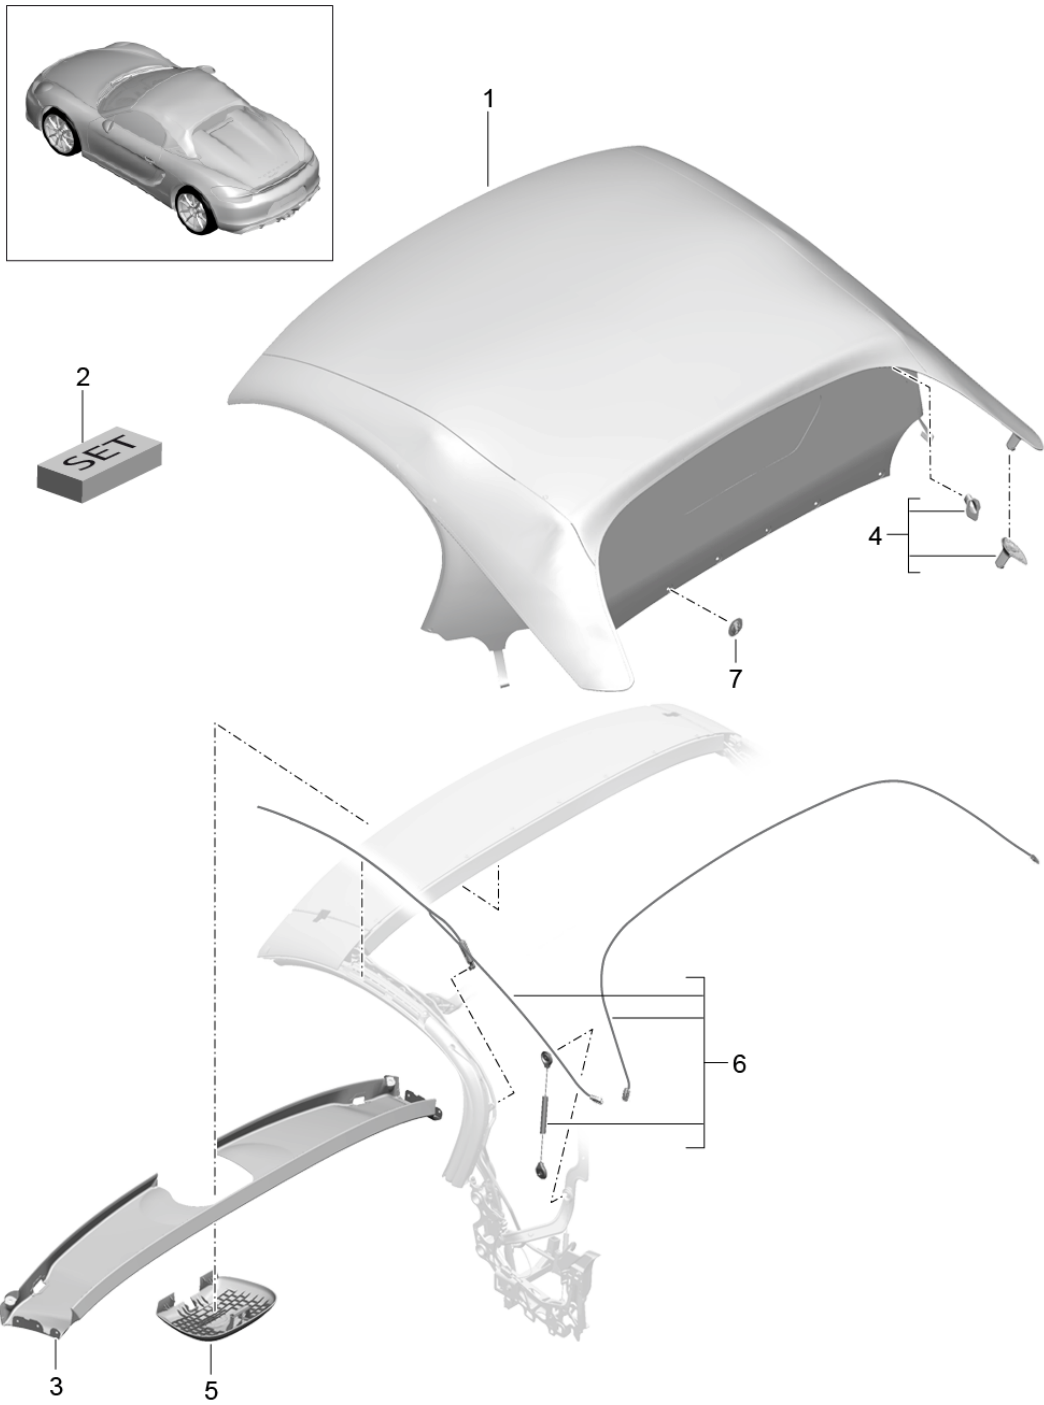

Model: 981SPY

Model life 2016>>2016

Pos	Part Number	Description	Remark	Qty	Model
1	991 559 211 00	Insignias Decorative fittings Stone guard film Lid emblem Front		1	
2	991 559 215 02	Desk pad		1	
3	999 591 423 03	Tapping nut 3,0		2	
4	991 559 235 90	Logo *PORSCHE*		1	
5	981 559 265 00	Black Logo *SPYDER*		1	-I498
6	981 559 275 00	Black Logo *SPYDER*	/L	1	
7	981 559 276 00	Chrome Cover Rear lid Logo *SPYDER*	/R	1	
20	999 911 756 41	Chrome Cover Rear lid Adhesive film		1	

Model: 981SPY

Model life 2016>>2016