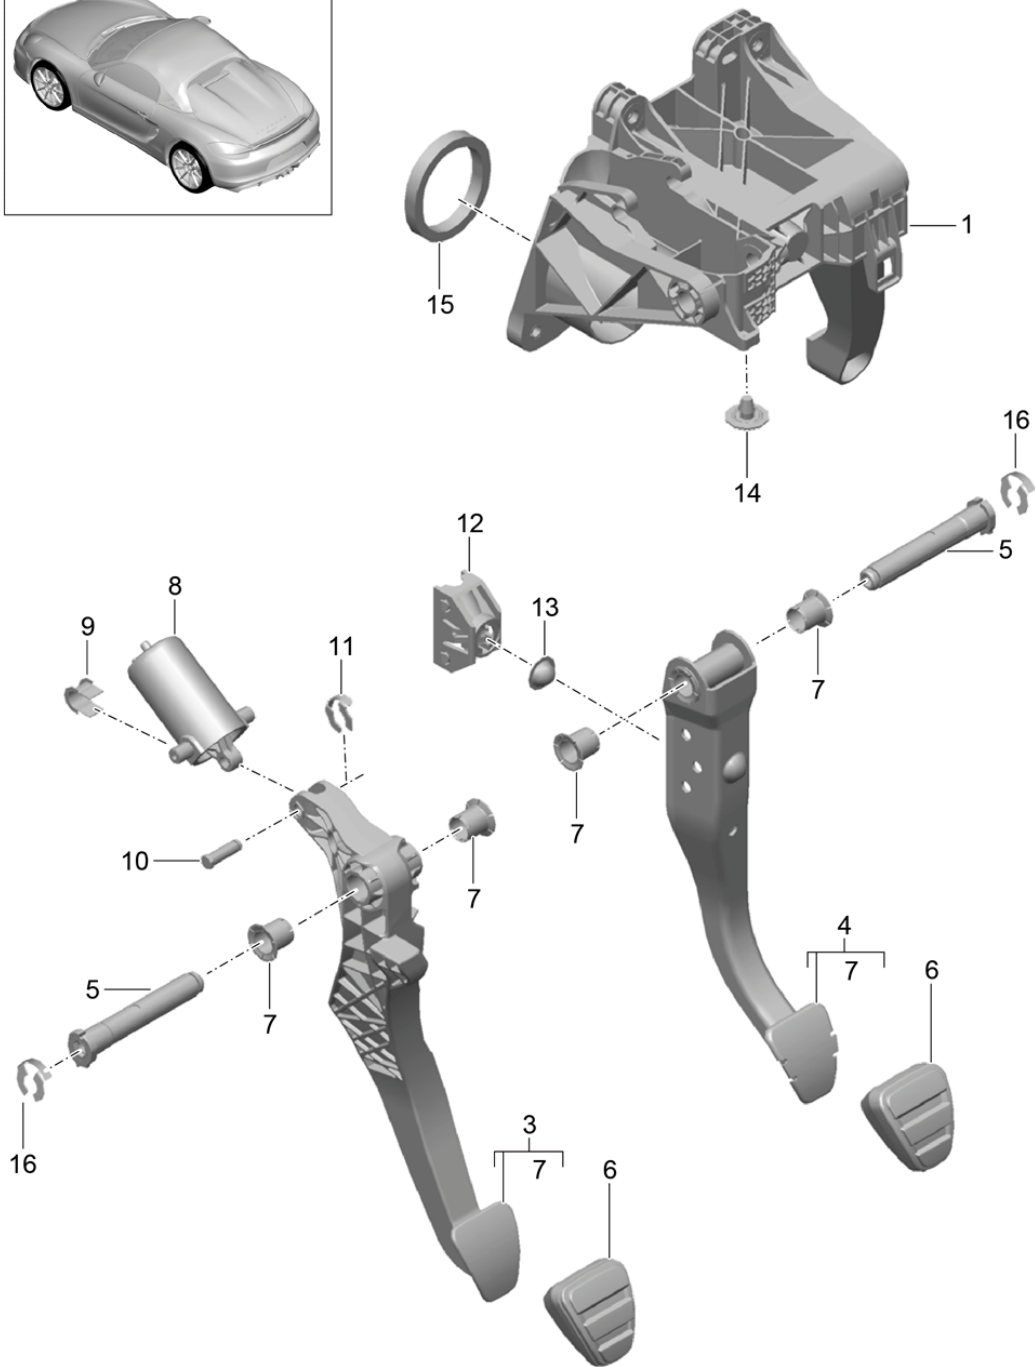

Model: 981SPY

Model life 2016>>2016

Model: 981SPY Model life 2016>>2016

Pos	Part Number	Description	Remark	Qty	Model
1	991 423 065 01	Pedals Bearing bracket		1	I098
(1)	991 423 066 00	Bearing bracket		1	I099
3	991 423 039 01	Clutch pedal		1	I098/480
		Use also: 991.423.111.00		1	
(3)	991 423 040 01	Clutch pedal		1	I099/480
		Use also: 991.423.111.00		1	
4	991 423 041 01	Brake pedal		1	I098/480
		Use also: 991.423.111.00		1	
(4)	991 423 042 01	Brake pedal		1	I099/480
		Use also: 991.423.111.00		1	
5	991 423 283 00	Bearing pin Clutch pedal Brake pedal		2	I098
(5)	991 423 284 00	Bearing pin		1	I099
6	997 423 910 00	Pedal cap		2	-IXXV/I480
(6)	991 423 111 01	Pedal cap		2	IXXV/480
7	7PP 721 113	Bush		4	I480
8	991 423 081 00	Clutch power spring		1	I480
9	955 423 581 00	Bearing shell Clutch power spring		2	I480
10	996 423 315 06	Bolt Clutch power spring D >> 19.05.2016		1	
(10)	992 721 737	Bolt Clutch power spring D 20.05.2016>>		1	
11	999 166 022 01	Kl-lock Bolt D >> 19.05.2016		1	
(11)	N 908 874 02	Kl-lock Bolt D 20.05.2016>>		1	
12	1J0 721 165	Mounting Push rod		1	
13	955 423 341 00	Bearing shell Mounting		1	
14	955 423 720 00	Rubber stop		1	I480
15	991 423 275 00	Gasket Firewall		1	I098
(15)	991 423 276 01	Gasket Firewall		1	I099
16	999 166 092 01	Kl-lock KL 16		1	I480