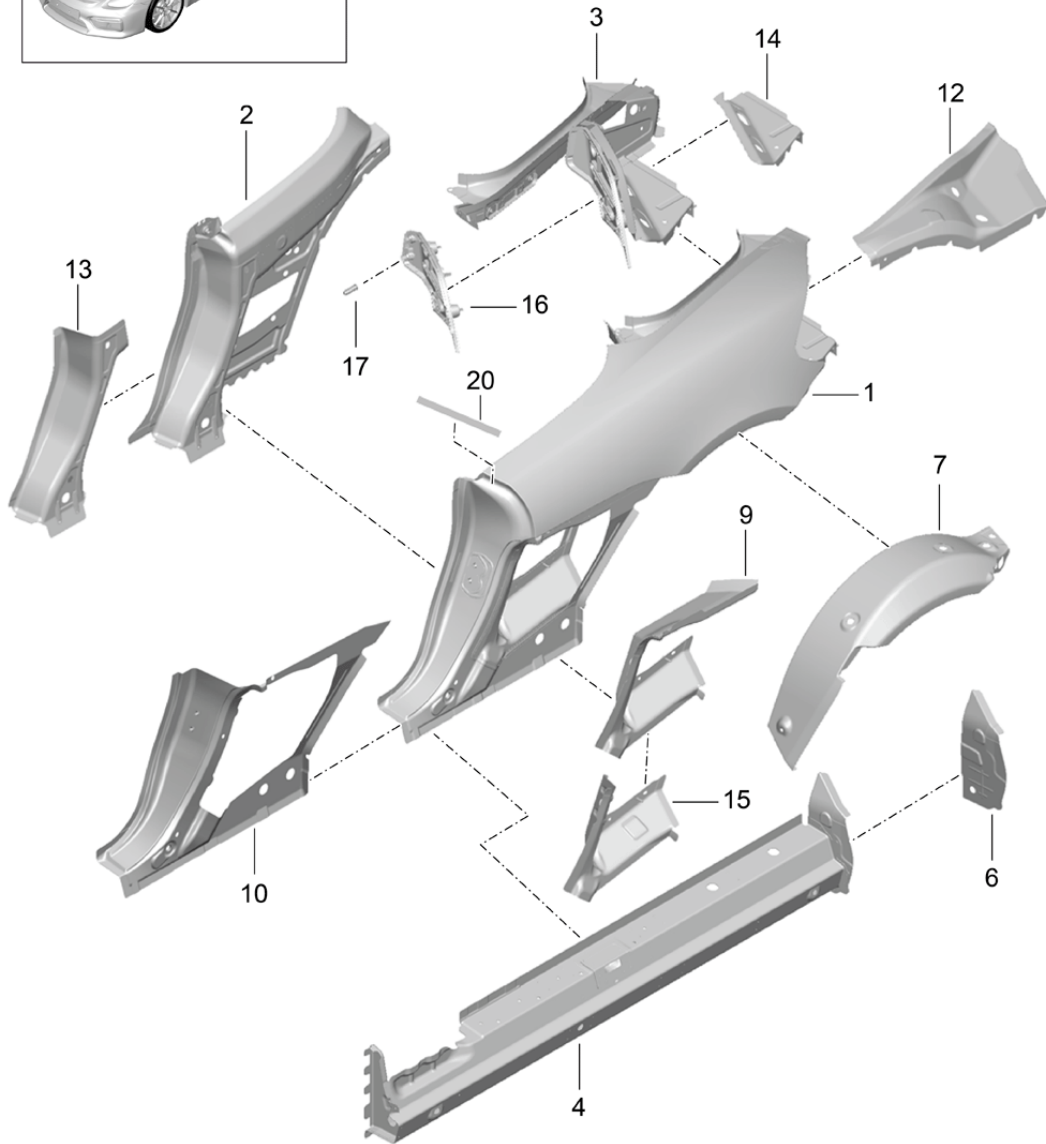

Model: 981SPY

Model life 2016>>2016