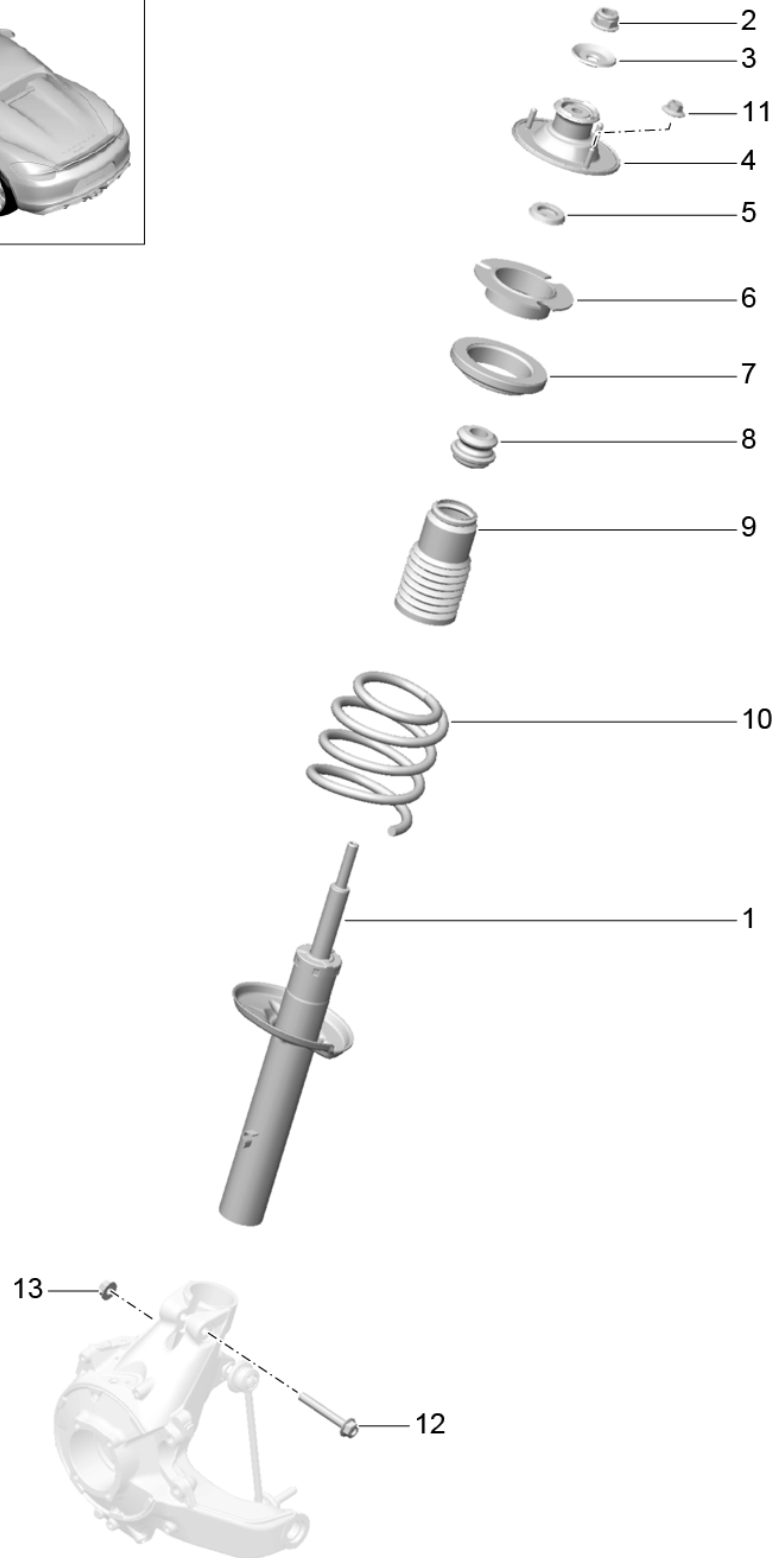

Model: 981SPY

Model life 2016>>2016

Model: 981SPY Model life 2016>>2016

Pos	Part Number	Description	Remark	Qty	Model
1	981 333 980 06	Shock absorber		2	IX73
2	999 084 133 01	Coil spring Shock absorber Hexagon nut M 14 X 1,5		2	
3	981 333 207 00	Stop washer		4	IX73
4	981 333 059 01	Supporting mount		2	
5	999 703 543 40	Lid		2	
6	981 333 509 00	Supporting mount Centring ring 3,0 MM		2	
(6)	981 333 509 01	Centring ring 6,0 MM		2	
7	981 333 504 01	Spring hanger		2	
8	987 333 301 00	Additional spring		2	IX73
9	981 333 505 00	Bellows		2	
10	981 333 980 09	Coil spring		1	IX73/480
	981 333 980 09 504	1 set Identification Red lilac Pink			
11	999 084 447 01	Hexagon nut M 8		6	
12	999 072 868 01	Hexagon-head bolt M 12 X 1,5 X 80		2	
13	999 084 445 01	Lock nut M 12 X 1,5		2