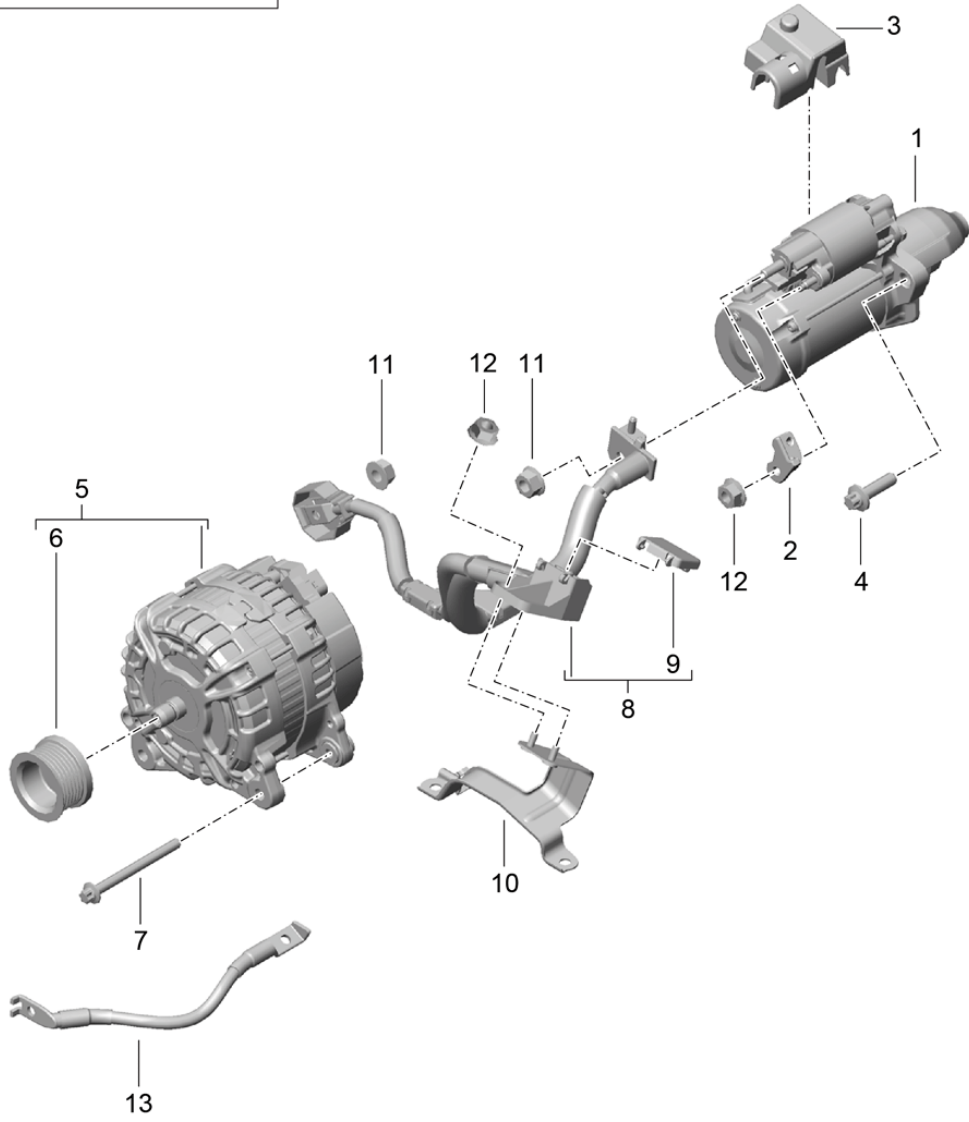

Model: 981SPY

Model life 2016>>2016

Model: 981SPY Model life 2016>>2016

Pos	Part Number	Description	Remark	Qty	Model
		Starter			
		Generator			
		Ground cable			
1	9A1 604 104 00	Starter		1	
1	9A1 604 104 X	Starter		1	
2	9A1 607 267 00	Support for contact KL. 50		1	
3	9A1 607 247 11	Protection cap Starter		1	
4	900 385 097 01	Torx screw BM 10 X 35		2	
5	9A1 603 018 01	Generator		1	
5	9A1 603 018 AX	Generator		1	
6	9A1 603 955 01	Repair kit Pulley		1	
7	900 385 102 01	Torx screw BM 8 X 90		2	
8	9A1 607 078 80	Wiring harness with Connection point Generator Starter		1	
9	986 611 203 00	Lid Connection point		1	
10	9A1 607 260 01	Support Connection point		1	
11	900 377 003 01	Hexagon nut M 8		2	
12	900 377 010 02	Hexagon nut M 6		3	
13	9A1 607 047 05	Ground cable Engine Body		1