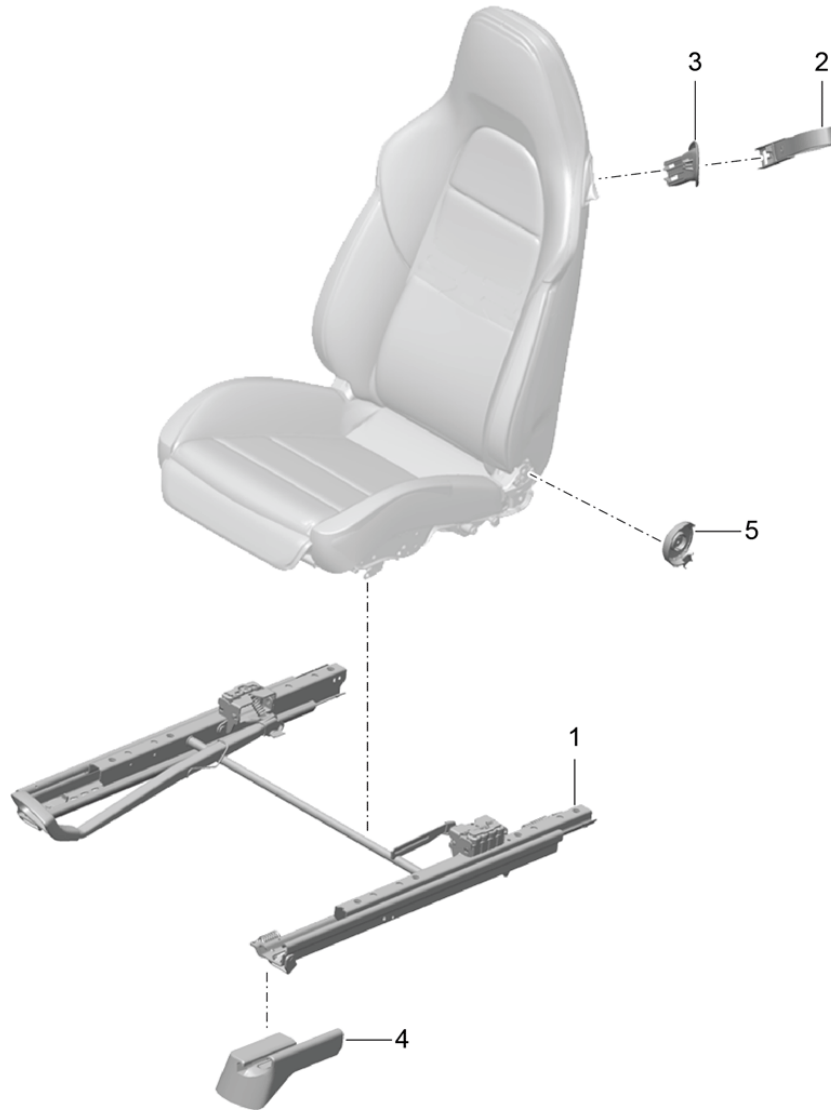

Model: 981SPY

Model life 2016>>2016