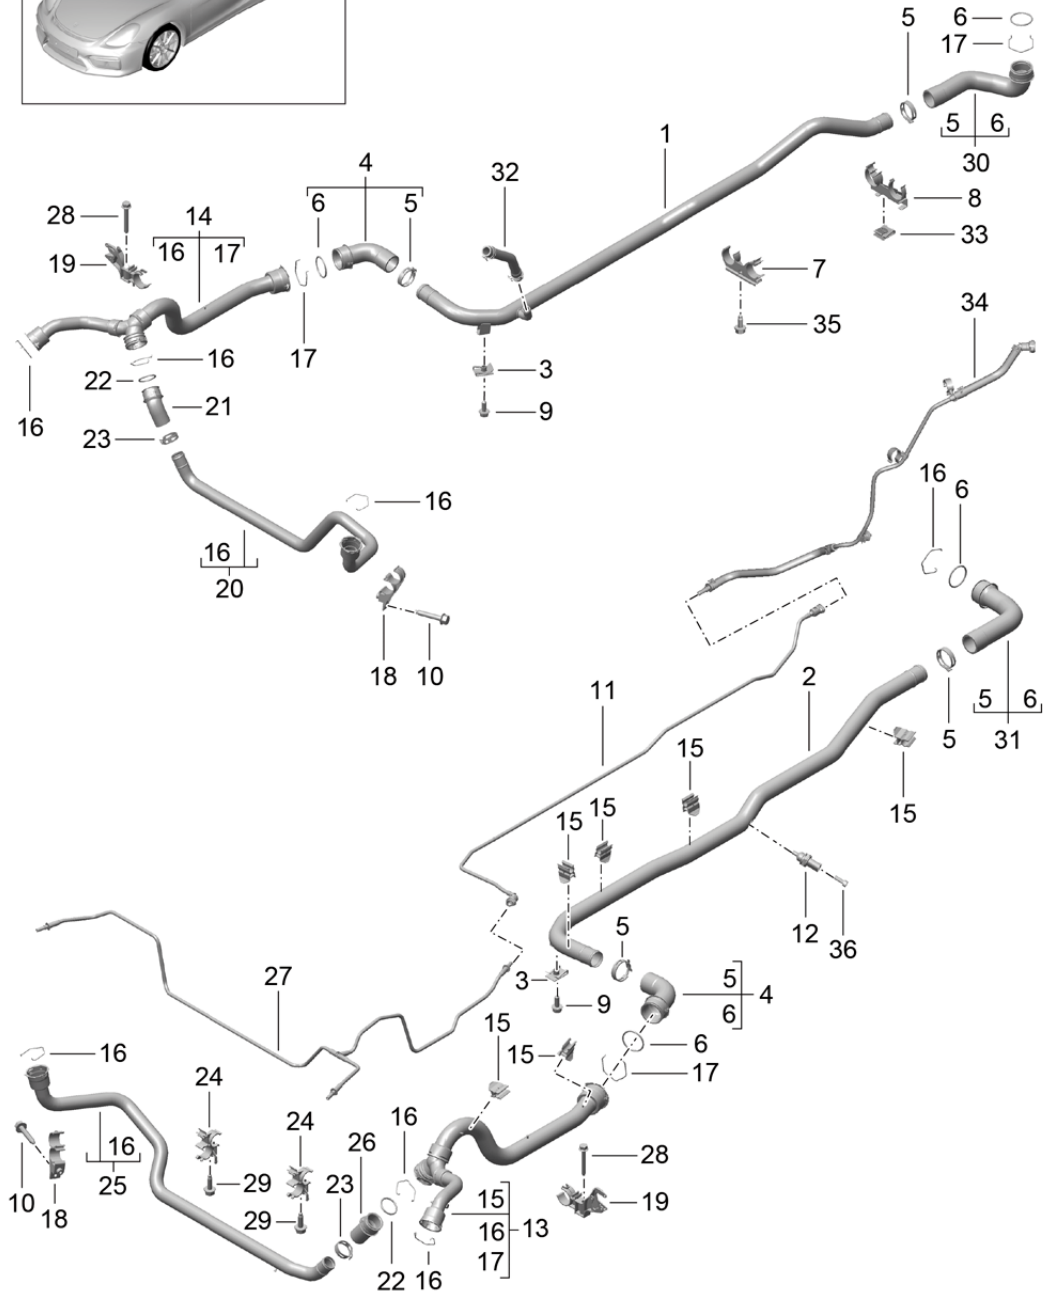

Model: 981SPY

Model life 2016>>2016

Model: 981SPY Model life 2016>>2016

Pos	Part Number	Description	Remark	Qty	Model
1	981 106 651 02	Water cooling 1 Cooling water tube Supply		1	
2	981 106 652 01	Cooling water tube Return line		1	
3	999 507 246 01	Speed nut M 6		2	
4	991 106 551 01	Water hose		2	
5	999 512 667 09	Hose clamp B 44 X 12		4	
6	996 106 801 03	O-ring		4	
7	991 106 540 01	Support		1	
8	981 106 541 03	Support		1	
9	N 106 532 01	Hexagon-head bolt M 6 X 16		2	
10	900 378 141 01	Hexagon-head bolt M 6 X 35		2	
11	981 106 227 02	Vent line		1	
12	948 606 420 00	Temperature sensor		1	
13	991 106 751 03	Distributor tube		1	
14	991 106 752 03	Distributor tube		1	
15	991 106 512 02	Support		6	
16	997 106 802 01	Spring		6	
17	997 106 802 03	Spring		2	
18	991 106 525 02	Support		2	
19	991 106 413 03	Support		2	
20	991 106 711 02	Cross tube		1	
21	991 106 724 00	Water hose		1	
22	996 106 801 02	O-ring		2	
23	999 512 664 09	Hose clamp B 36 X 12		2	
24	991 106 527 02	Support		2	
25	991 106 720 02	Cross tube		1	
26	991 106 723 00	Water hose		1	
27	991 106 767 03	Vent line		1	
28	900 378 270 01	Hexagon-head bolt M 6 X 45		2	
29	900 378 173 01	Hexagon-head bolt M 6 X 20		2	
30	981 106 501 01	Water hose Supply		1	
31	981 106 502 01	Water hose Return line		1	
32	981 106 212 02	Water hose Supply		1	
33	999 507 795 09	Speed nut ST 4,8		1	
34	981 106 682 04	Vent line Rear		1	
35	900 378 155 01	Hexagon-head bolt M 6 X 16		2	
36	900 387 264 01	Pan-head screw M 6 X 16		1	
36	N 105 464 03	Pan-head screw M 6 X 16		1