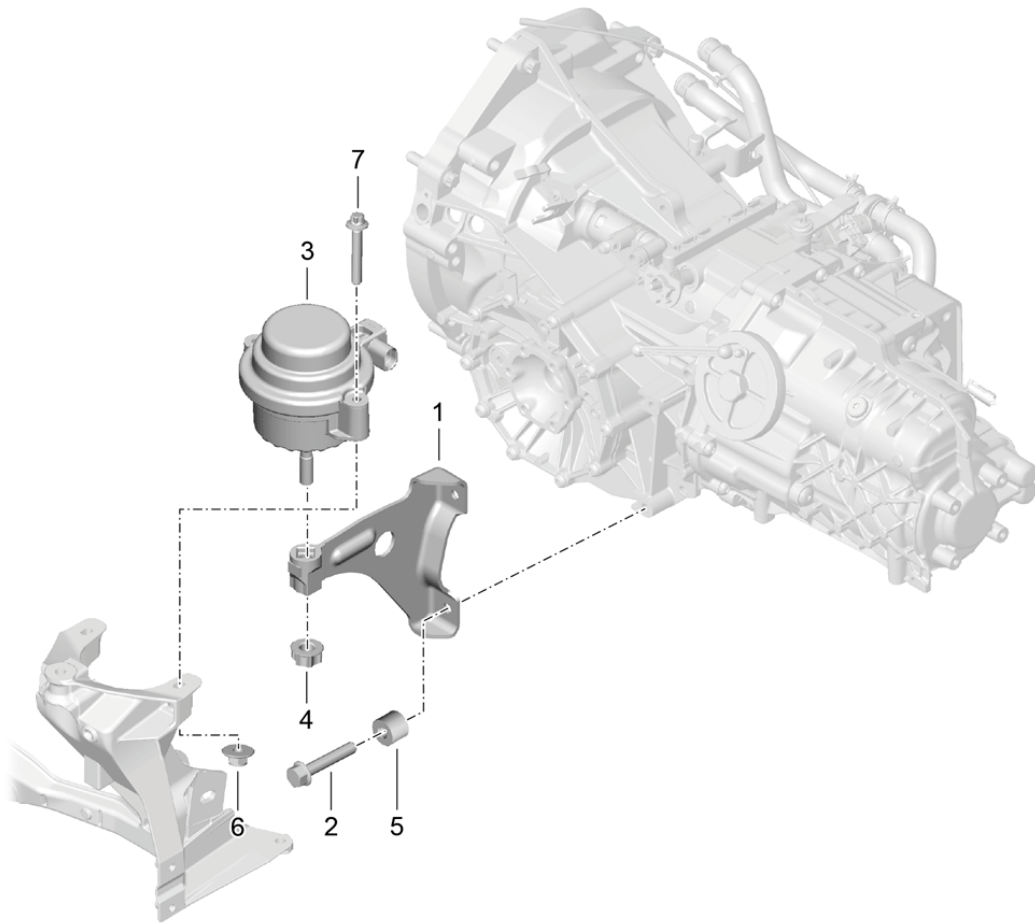

Model: 981SPY

Model life 2016>>2016

Model: 981SPY

Model life 2016&gt;&gt;2016

Pos	Part Number	Description	Remark	Qty	Model
		Transmission suspension Threaded joint Engine			
(1)	981 375 181 00	Bracket Left	/L	1	I480
(1)	981 375 182 00	Bracket Right	/R	1	I480
2	900 378 249 01	Hexagon-head bolt AM 10 X 55		4	I480
3	981 375 059 05	Hydraulic mount		2	I140
4	999 086 009 02	Nut M 12 X 1,5		2	
5	999 209 118 30	Spacer sleeve 10,2 X 7,4		4	I480
6	999 084 447 01	Hexagon nut M 8		4	
7	900 385 121 01	Outer hexagon round screw M 8 X 75		4	I140