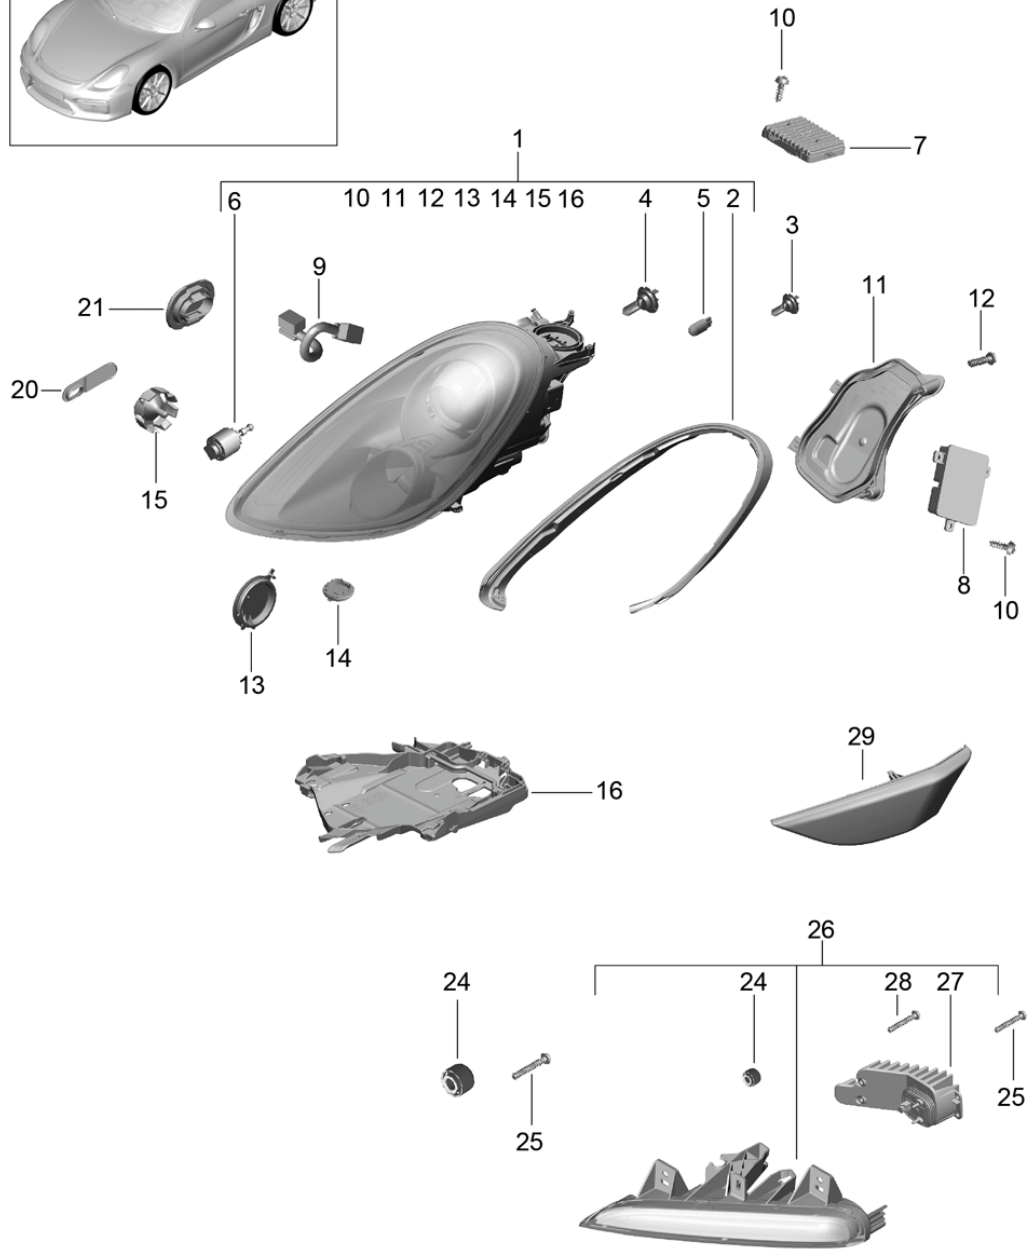

Model: 981SPY

Model life 2016>>2016

Model: 981SPY Model life 2016>>2016

Pos	Part Number	Description	Remark	Qty	Model
		Headlamp with Dynamic cornering light Additional headlamp Direction indicator light Side marker light Direction indicator light Headlamp without Control unit And Bulb XENON			I620
(1)	981 631 221 80	Headlamp	/L	1	-I492/I800
(1)	981 631 222 80	Headlamp	/R	1	-I492/I800
(1)	981 631 223 80	Headlamp	/L	1	I492/800
(1)	981 631 224 80	Headlamp	/R	1	I492/800
(1)	981 631 261 01	Headlamp Black	/L	1	-I492/I620
(1)	981 631 262 01	Headlamp Black	/R	1	-I492/I620
(1)	981 631 263 01	Headlamp Black	/L	1	I492/620
(1)	981 631 264 01	Headlamp Black	/R	1	I492/620
2	981 631 315 01	Gasket	/L	1	I620
(2)	981 631 316 01	Gasket	/R	1	I620
3	999 631 070 90	Gas-discharge lamp D3S		2	
4	999 631 133 91	Halogen bulb H 7		2	I620
5	999 631 305 90	Bulb HY21W		2	I620
6	991 631 327 03	Electric motor Headlight levelling system		2	I620
7	991 618 321 18	Control unit Headlight levelling system		2	I620
8	991 618 323 03	Control unit		2	I620
(8)	8K0 941 597 F	Control unit		2	I800
9	991 631 323 00	Cable		2	I620
10	999 919 159 09	Oval-head screw 4,0 X 12,0		12	I620
11	981 631 311 01	Protective cap	/L	1	I620
(11)	981 631 312 01	Protective cap	/R	1	I620
12	991 631 377 00	Screw		8	
13	991 631 313 00	Protective cap High beam And Direction indicator light Ventilation component		4	
14	997 631 267 01	Ventilation component		2	
16	981 631 201 00	Mounting	/L	1	
(16)	981 631 202 00	Mounting Additional headlamp	/R	1	
24	987 631 291 00	Cap		2	I605
25	999 919 246 01	Oval-head screw 6,0 X 18,0		6	I605
26	981 631 187 00	Additional headlamp	/L	1	I605
(26)	981 631 188 00	Additional headlamp	/R	1	I605
27	981 631 251 00	LED module Position light		1	I605
(27)	981 631 252 00	LED module Position light		1	I605
28	997 631 297 00	Screw		4	