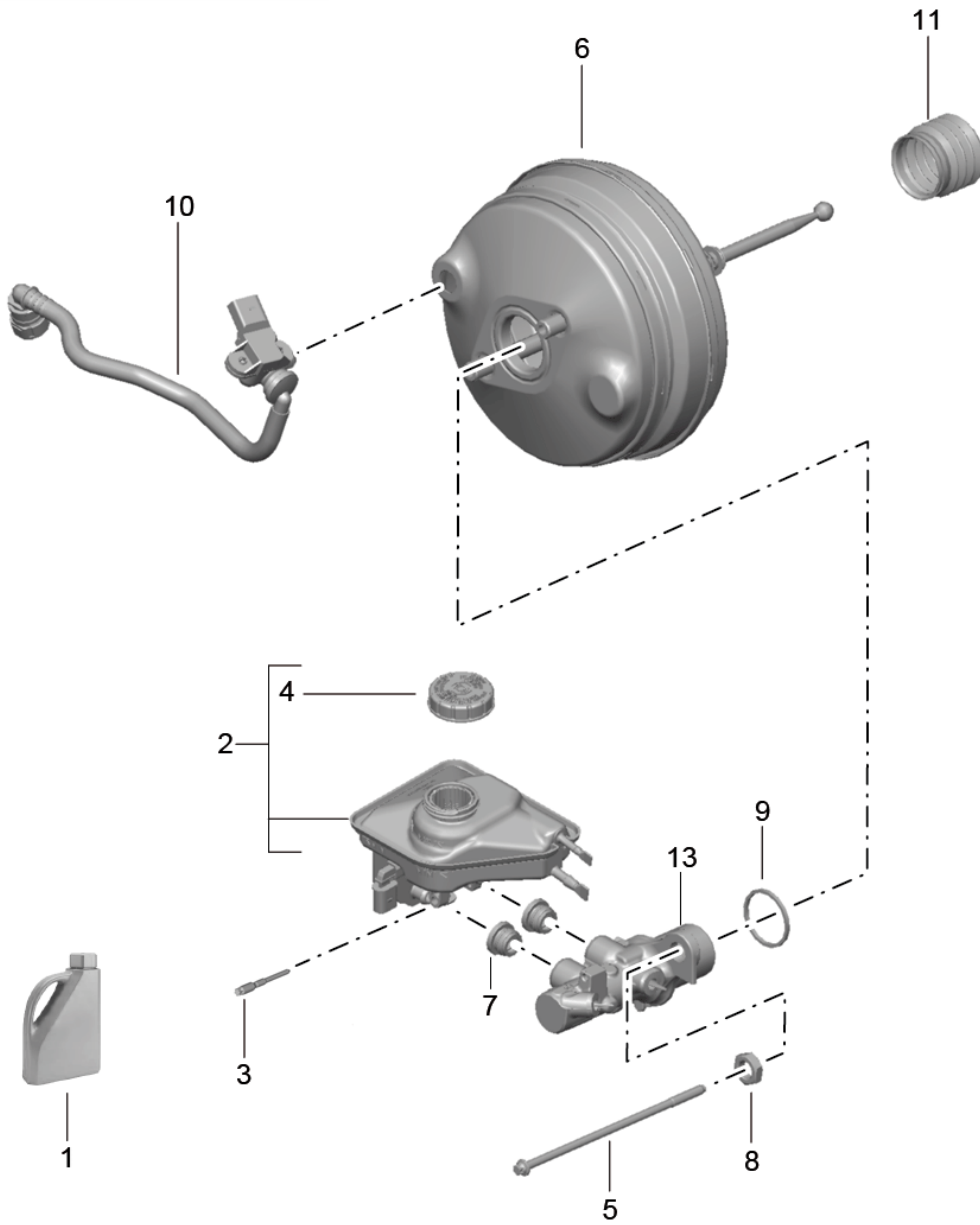

Model: 981SPY

Model life 2016>>2016

Model: 981SPY

Model life 2016>>2016

Pos	Part Number	Description	Remark	Qty	Model
1	000 043 203 66	Brake master cylinder Brake booster Brake fluid DOT 4 1 LTR.		X	
2	991 355 013 02	Expansion tank		1	
3	WHT 005 308	Outer hexagon round screw M 5 X 51		1	
(4)	5Q0 611 349 B	Lid		1	-I553
5	991 355 929 00	Pan-head screw M 8 X 196,9 X 31,9		2	
6	991 355 125 28	Brake booster		1	
7	996 355 901 01	Gasket		2	
8	970 355 925 00	Nut M 16 X 8		2	
9	993 355 212 00	Gasket		1	
10	991 355 577 04	Vacuum line		1	I098
(10)	991 355 578 02	Vacuum line		1	I099
11	970 355 969 00	Bellows		1	
13	991 355 130 27	Brake master cylinder for Brake booster with Brake light switch Integrated		1