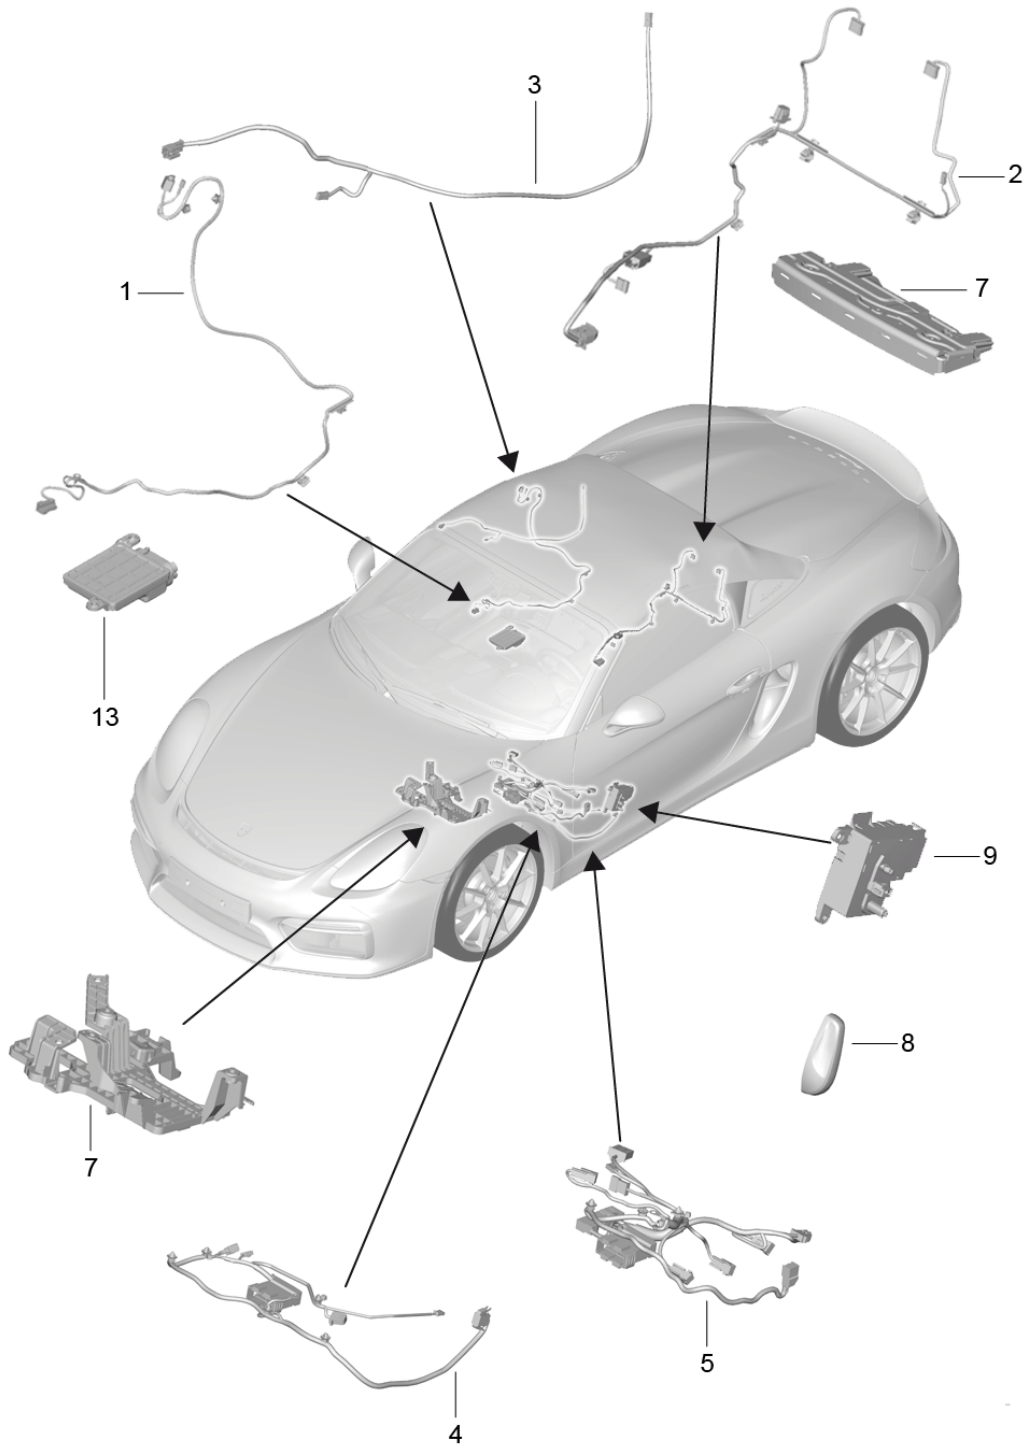

Model: 981SPY

Model life 2016>>2016