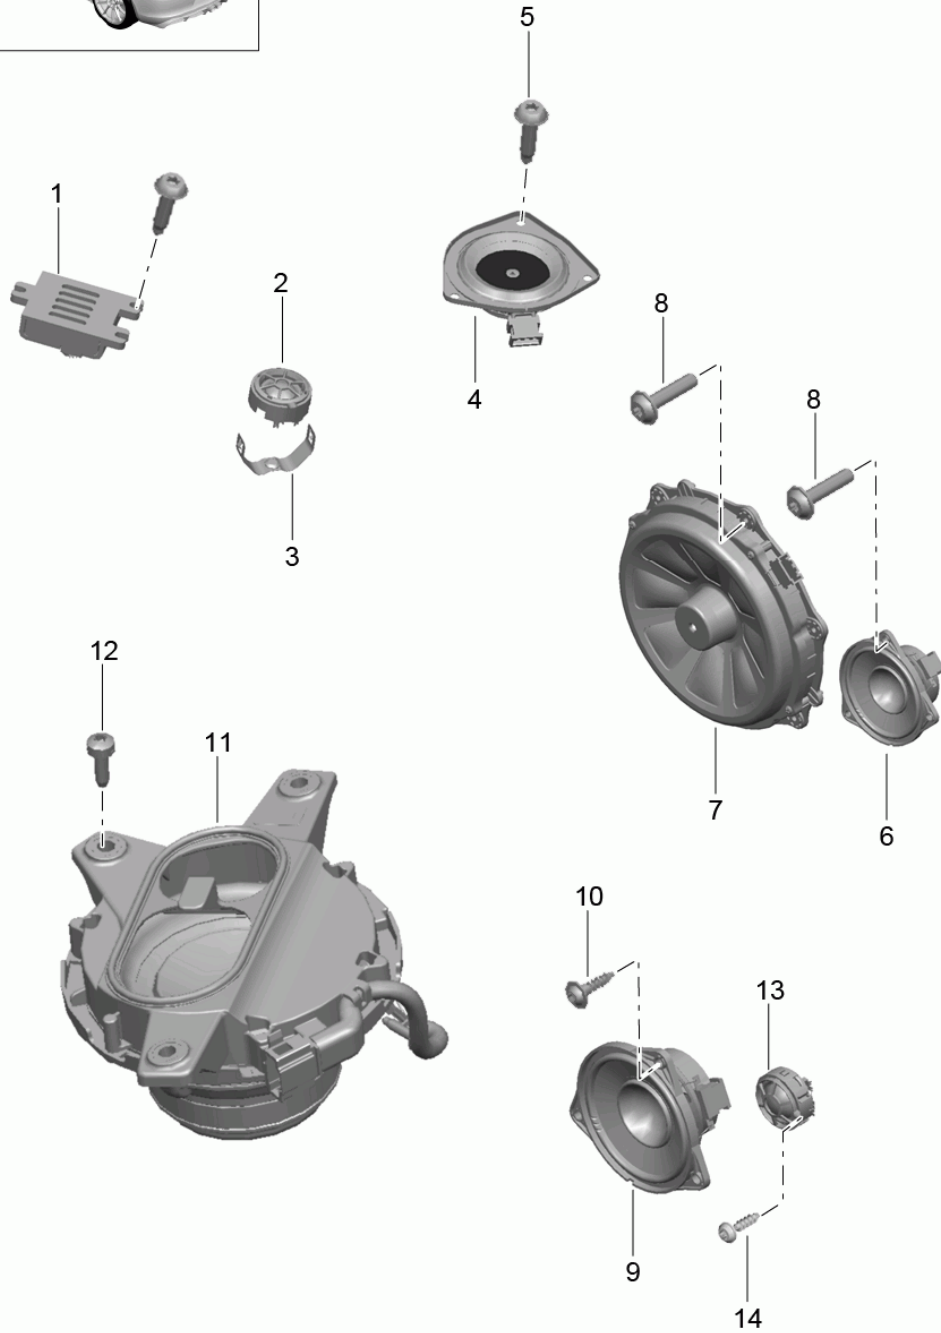

Model: 981SPY

Model life 2016>>2016

Model: 981SPY Model life 2016>>2016

Pos	Part Number	Description	Remark	Qty	Model
1	7PP 035 411 E	Loudspeaker Tweeter Dashboard		2	I682
2	7PP 035 411 D	Tweeter Dashboard		2	I680
(2)	7PP 035 411	Tweeter Dashboard		2	I441/490
3	991 552 775 00	Retaining bar Tweeter		2	I441/490/680
4	7PP 035 828 E	Loudspeaker Dashboard Centre		1	I682
4	7PP 035 828 D	Loudspeaker Dashboard Centre		1	I680
(4)	7PP 035 828 F	Loudspeaker Dashboard Centre		1	I490
5	999 073 498 01	Oval-head screw M 5 X 20		7	
5	999 073 557 01	Oval-head screw M 5 X 20		7	
6	7PP 035 415 G	Mid-range loudspeaker Door		2	I682
6	7PP 035 415 F	Mid-range loudspeaker Door		2	I680
(6)	7PP 035 415 J	Mid-range loudspeaker Door		2	I490
7	7PP 035 454 H	Woofers Door		2	I682
(7)	7PP 035 454 P	Woofers Door		2	I680
(7)	7PP 035 454 L	Woofers Door		2	I490
(7)	970 645 551 02	Woofers Door		2	I441
8	999 919 209 09	Oval-head screw 5,0 X 22,0		12	
9	7PP 035 416 C	Loudspeaker Rear		2	I682
9	7PP 035 416 B	Loudspeaker Rear		2	I680
10	999 919 250 01	Lens-head screw 4,0 X 16,0		6	
11	991 645 575 00	Subwoofer	/LL	1	I098/682
11	991 645 565 00	Subwoofer	/LL	1	I098/680
(11)	991 645 576 00	Subwoofer	/RL	1	I099/682
(11)	991 645 566 00	Subwoofer	/RL	1	I099/680
12	999 073 382 01	Combination screw M 6 X 20		3	I680
13	7PP 035 412 A	Tweeter Rear		2	I682
14	999 919 262 01	Oval-head screw M 4 X 16		7