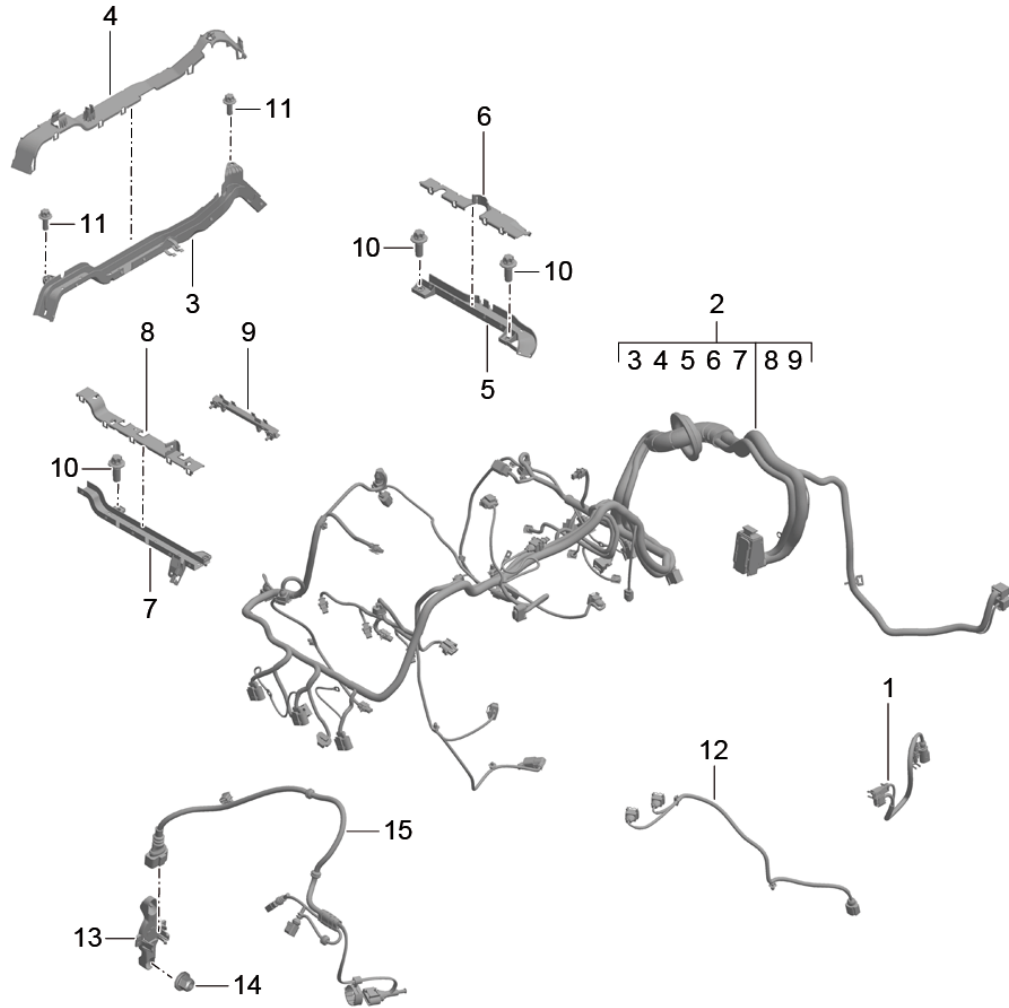

Model: 981SPY

Model life 2016>>2016

Pos	Part Number	Description	Remark	Qty	Model
(3)	4H0 959 792 S	Driver's side Control unit Door Front		1	
4	991 612 757 01	Passenger's side Wiring harness Centre console		1	
5	991 612 701 00	Wiring harness Glove compartment		1	

Model: 981SPY

Model life 2016>>2016