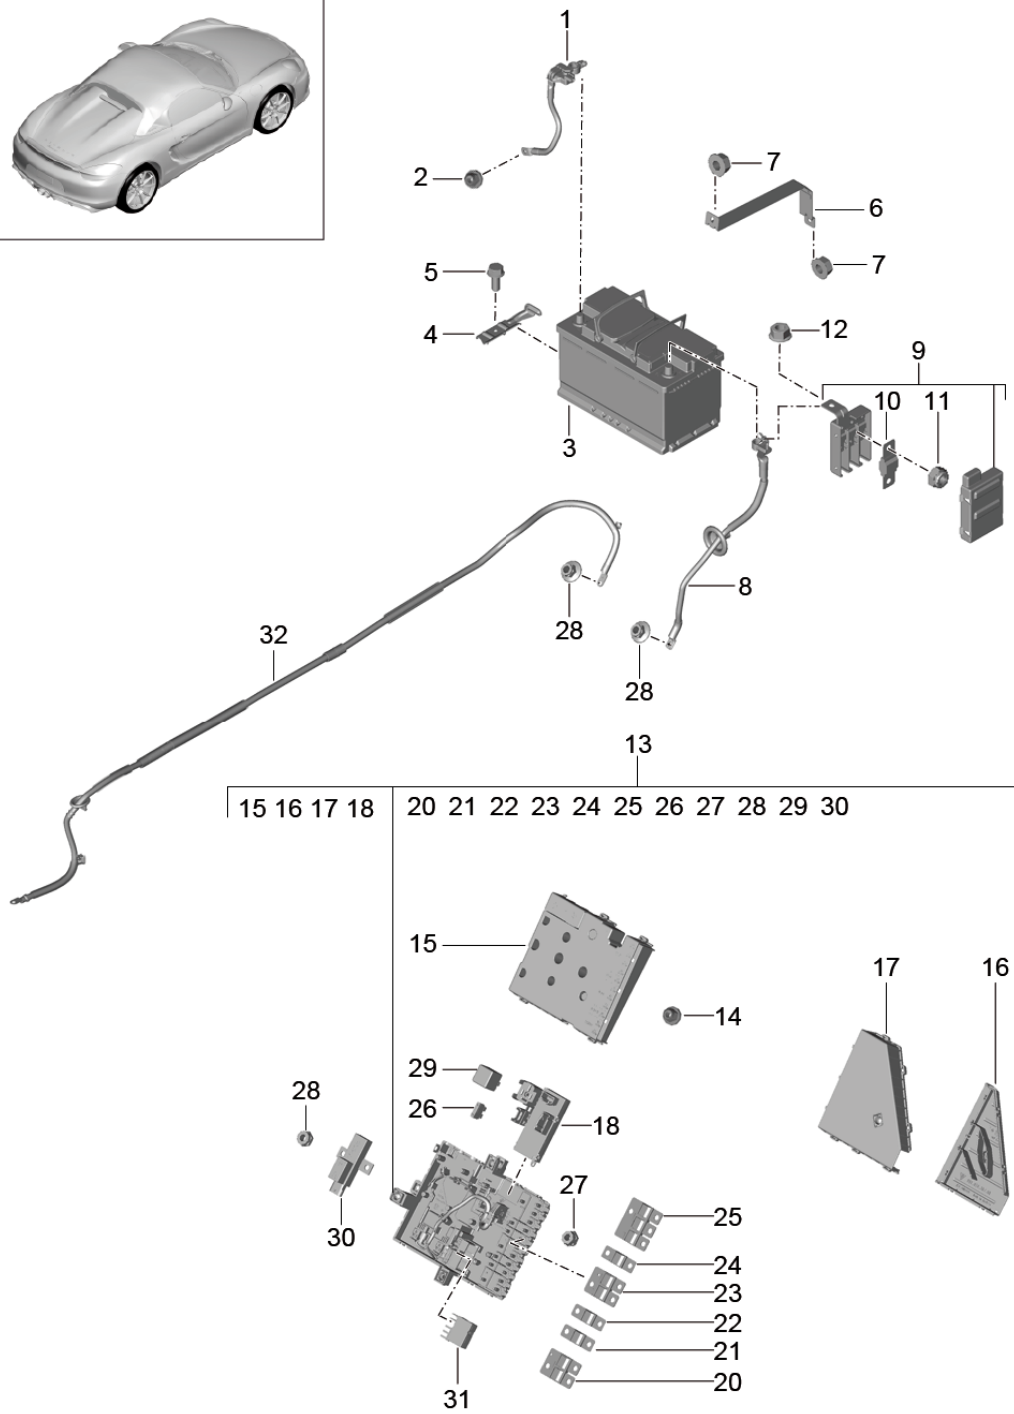

Model: 981SPY

Model life 2016>>2016

Model: 981SPY Model life 2016>>2016

Pos	Part Number	Description	Remark	Qty	Model
		Battery			
		Power distributor			
1	991 611 043 02	Ground strap	/LL	1	I098
(1)	991 611 044 02	Ground strap	/RL	1	I099
2	999 084 447 01	Hexagon nut M 8		1	
3	9A7 915 105 00	Battery 60 AH		1	I194
(3)	999 611 070 12	Battery 70 AH	-(BR)	1	I195
(3)	999 611 080 12	Battery 80 AH	-(BR)	1	I196
4	991 611 209 01	Rail	/LL	1	I098
(4)	991 611 210 01	Battery Rail	/RL	1	I099
5	900 378 017 01	Battery Hexagon-head bolt M 8 X 20		1	
6	991 611 212 00	Retaining bar		1	
7	900 377 003 03	Battery Hexagon nut M 8		2	
8	991 611 013 01	Cable	/LL	1	I098
(8)	991 611 014 01	Battery Power distributor Cable	/RL	1	I099
9	991 610 321 00	Battery Power distributor Fuse box		1	
10	999 607 092 00	Battery Lock 60 A		2	
11	900 084 122 02	Use also: Hexagon nut M 5		6	
12	900 377 001 00	Hexagon nut M 6		1	
13	991 610 301 03	Power distributor Complete		1	
14	999 049 033 40	When required order also: POS. 14 Plastic nut T 6		2	
15	991 610 305 00	Lid		1	
16	991 610 307 00	Cable guide Lower part		1	
17	991 610 309 00	Cable guide Upper part		1	
18	991 618 075 01	Control unit		1	
20	999 607 054 00	Lock 100 A		1	
21	999 607 099 00	Lock 60 A		1	
22	999 607 095 00	Lock 40 A		1	
23	999 607 055 00	Lock 80 A		1	
24	999 607 092 00	Lock 100 A 40 A		1	
25	999 607 053 00	Lock 60 A 100 A		1