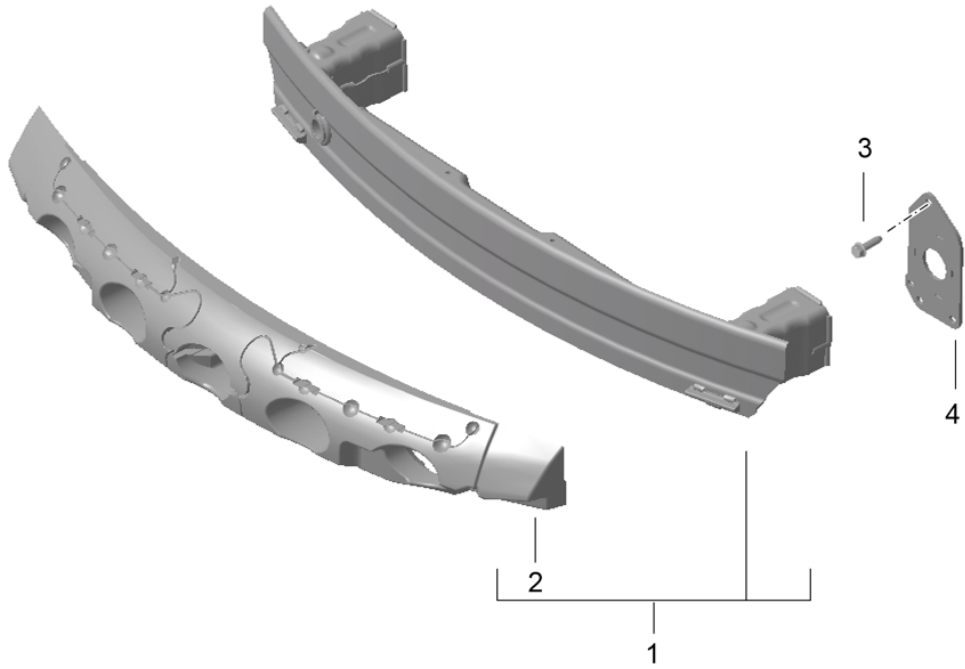

Model: 981SPY

Model life 2016>>2016

Model: 981SPY

Model life 2016>>2016

Pos	Part Number	Description	Remark	Qty	Model
1	981 505 121 80	Bumper reinforcement Front Bumper reinforcement Complete with Foam part Front		1	
2	981 505 777 80	Foam part Protective strip		1	
3	900 378 351 01	Hexagon-head bolt M 8 X 30		6	
4	991 505 771 00	Seal Impact absorber		2