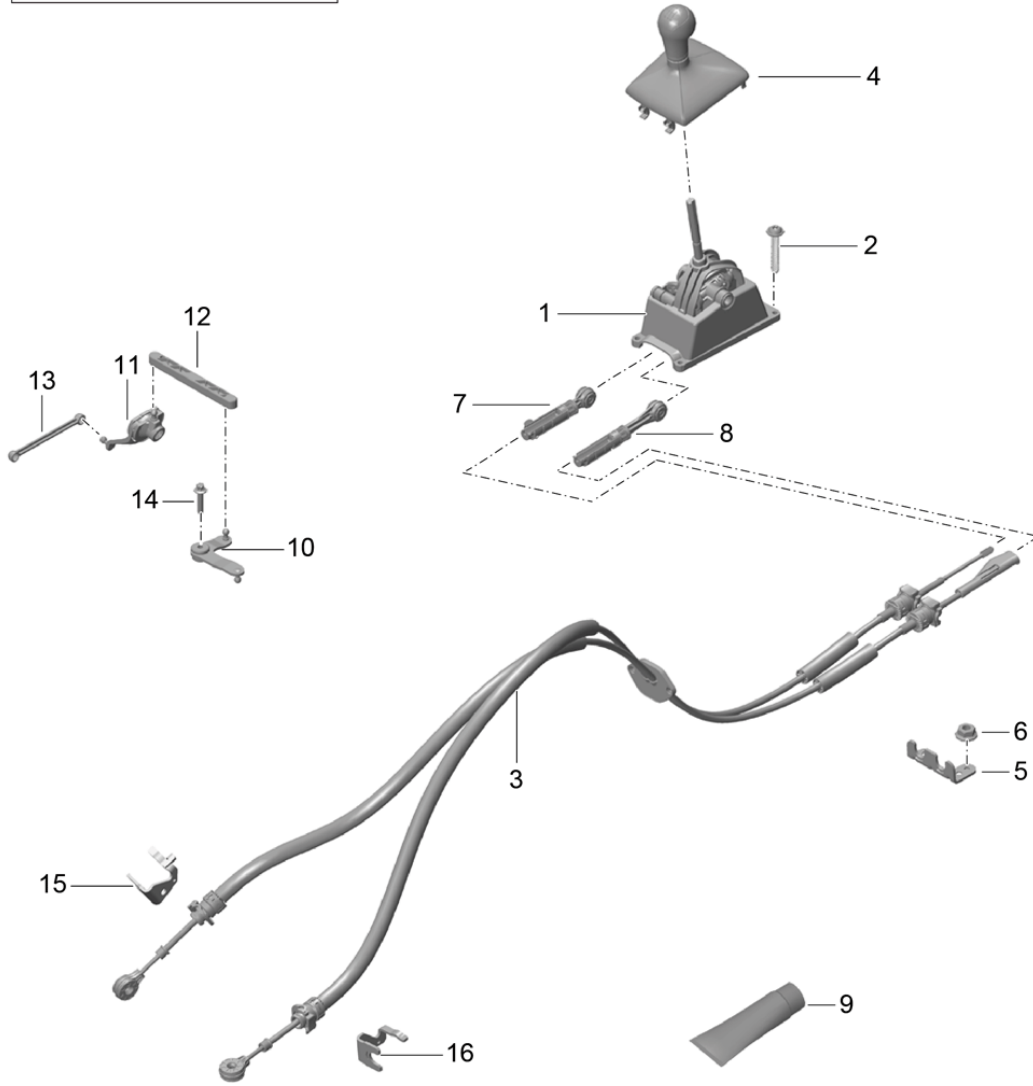

Model: 981SPY

Model life 2016>>2016

Model: 981SPY Model life 2016>>2016

Pos	Part Number	Description	Remark	Qty	Model
		Transmission control Manual transmission			I480
1	981 424 010 20	Gearshift bracket		1	
2	999 919 281 01	Oval-head screw 5 X 30		4	
3	981 424 041 01	Cable Transmission control		1	
4	981 424 075 20	Gearshift knob		1	-IXHH/-IXLM -IXYC
	981 424 075 20 8YR	Black			+11,+21,+24, +58,+67,+79
(4)	981 424 980 20	Gearshift knob Alcantara		1	IXLM
	981 424 980 20 2W0	Black			+11,+21,+24, +58,+67,+79
(4)	981 424 980 23	Gearshift knob Carbon		1	IXHH
	981 424 980 23 8YR	Black			+11,+21,+24, +67
	981 424 980 23 DSY	Black/Carmine Red			+58
	981 424 980 23 DRQ	Black/Racing Yellow			+79
	981 424 980 23 DSZ	Black/Silver			IXYC
(4)	981 424 980 25	Gearshift knob Aluminium		1	
	981 424 980 25 8YR	Black			+11,+21,+24, +67
	981 424 980 25 DSY	Black/Carmine Red			+58
	981 424 980 25 DRQ	Black/Racing Yellow			+79
	981 424 980 25 DSZ	Black/Silver			
5	991 424 163 00	Bearing bracket		12	
6	999 084 629 01	Hexagon nut M 6 - SB		2	
7	991 424 145 00	Fastening part for Cable Adjustable		1	
8	991 424 147 00	Fastening part for Cable Adjustable		1	
9	000 043 205 93	Grease 1 100-gramme tube		X	
10	987 424 037 00	Reverse lever		1	
11	981 424 023 00	Lever		1	
12	987 424 131 10	Joint rod		1	
13	981 424 035 00	Connecting rod		1	
14	900 385 006 01	Torx screw BM 8 X 35		1	
15	981 424 065 02	Support		1	
16	981 424 066 01	Support		1	