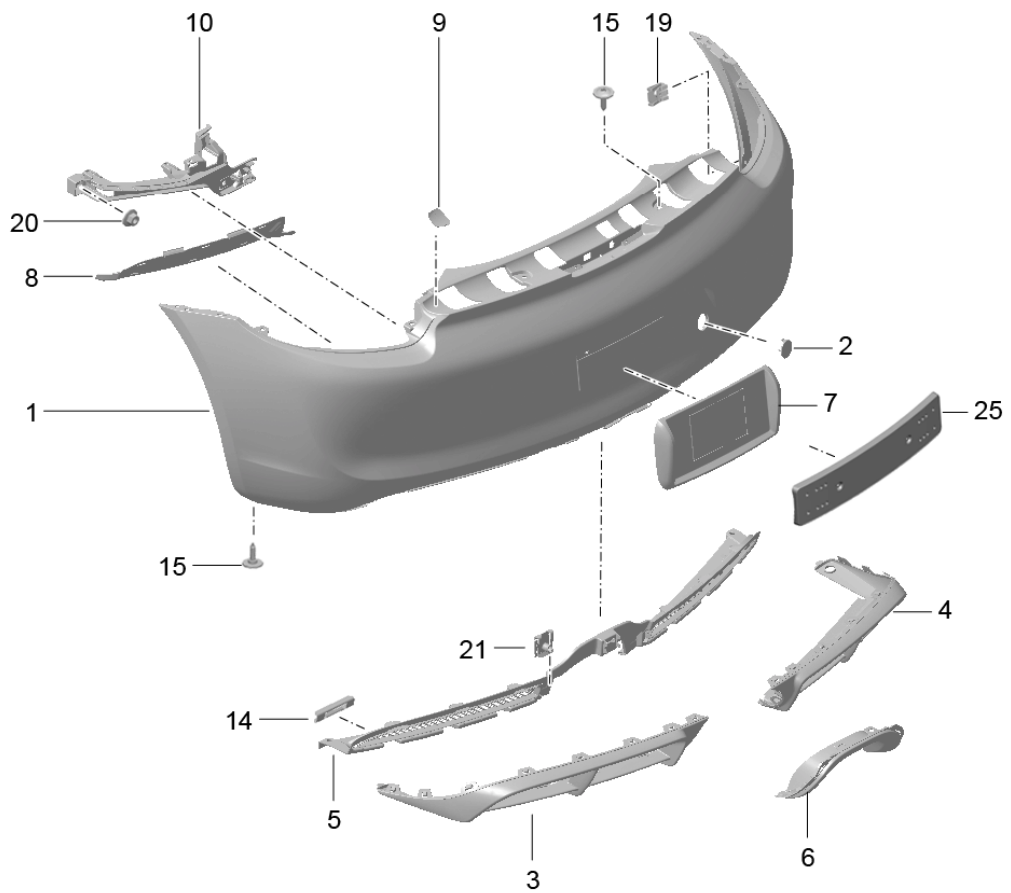

Model: 981SPY

Model life 2016>>2016

Model: 981SPY Model life 2016>>2016

Pos	Part Number	Description	Remark	Qty	Model
1	981 505 020 20	Bumper Rear Lining Rear Prime coated		1	-I7X9
1	981 505 020 28	Lining Rear Prime coated		1	I7X9
2	991 505 803 00	Lid Towing lug		1	
3	991 505 803 00 G2L 981 505 511 80	Prime coated Lining Rear Lower	/L	1	
4	981 505 511 80 1E0 981 505 512 80	Black Lining Rear Lower	/R	1	
5	981 505 512 80 1E0 981 505 853 80	Black Retaining frame		1	
6	981 505 853 80 1E0 981 505 811 80	Black Cover Rear Lower		1	
8	981 505 811 80 1E0 981 505 617 00	Black Heat protection	/L	1	
(8)	981 505 618 00	Heat protection	/R	1	
9	981 505 691 00	Protective film Rear spoiler	/L	1	
(9)	981 505 692 00	Protective film Rear spoiler	/R	1	
10	981 505 845 04	Retaining strip Rear	/L	1	
(10)	981 505 846 04	Retaining strip Rear	/R	1	
12	981 505 631 01	Support Lateral	/L	1	
(12)	981 505 632 01	Support Lateral	/R	1	
13	981 505 479 00	Heat protection Outer	/L	1	
(13)	981 505 480 00	Heat protection Outer	/R	1	
14	999 507 696 00	U-clamp		X	
15	999 073 227 09	1,2-1,7X10 Tapping screw ST 4,8X19		X	
17	900 151 006 03	Washer 6		4	I553
18	999 507 795 09	Speed nut ST 4,8		6	
19	999 507 309 02	Speed nut ST 4,8		X	
21	999 507 856 01	Speed nut M6		2	
22	999 049 032 40	Plastic nut T6/22X10,5		X	
23	999 190 115 30	Blind rivet A 6,4X10,0		8	
24	982 853 025	Set Wheel cover		1	I193
25	982 853 025 OK1	Black mat Assembly kit		1