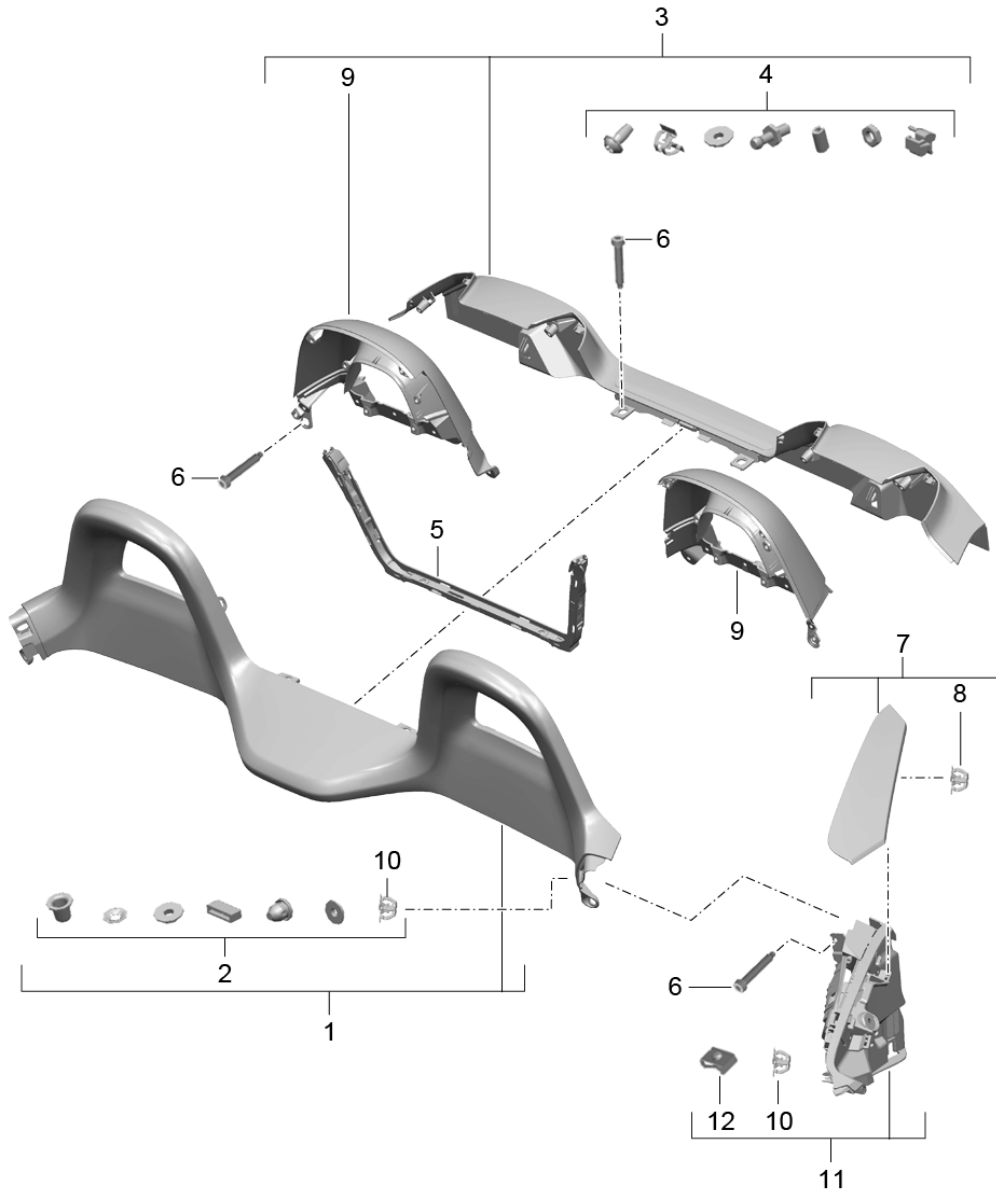

Model: 981SPY

Model life 2016>>2016

Model: 981SPY Model life 2016>>2016

Pos	Part Number	Description	Remark	Qty	Model
1	981 555 311 03	Linings Roll-over bar Lining Roll-over bar Front		1	
	981 555 311 03 OK1	Black mat			+11,+21,+58, +67,+79 +24
2	981 555 311 03 OE1 981 555 911 00	Carrera Red Parts kit Fastening part for Lining Roll-over bar Front		1	
3	981 555 331 06	Lining Roll-over bar Rear		1	
	981 555 331 06 OK1	Black mat			+11,+21,+24, +58,+67,+79
4	981 555 931 00	Parts kit Fastening part for Lining Roll-over bar Rear		1	
5		Guide See illustrations 8/11/55		1	
6	900 976 011 01	Pan-head screw M5X30		X	
7	981 555 263 09 981 555 263 09 OK1	Upper part Black mat D >> 17.01.2016	/L	1	
7	981 555 263 11 981 555 263 11 OK1	Upper part Black mat D 18.01.2016>>	/L	1	
(7)	981 555 264 09 981 555 264 09 OK1	Upper part Black mat D >> 17.01.2016	/R	1	
(7)	981 555 264 11 981 555 264 11 OK1	Upper part Black mat D 18.01.2016>>	/R	1	
8	N 906 422 01	Clip		1	
9	981 555 731 00	Set Linings Roll-over bar Rear Upper Prime coated		1	
10	955 552 208 00	Clamp		2	
11	981 555 531 00	Mounting bracket for Upper part	/L	1	
(11)	981 555 532 00	Mounting bracket for Upper part	/R	1	
12	999 507 702 01	Speed nut M5		2