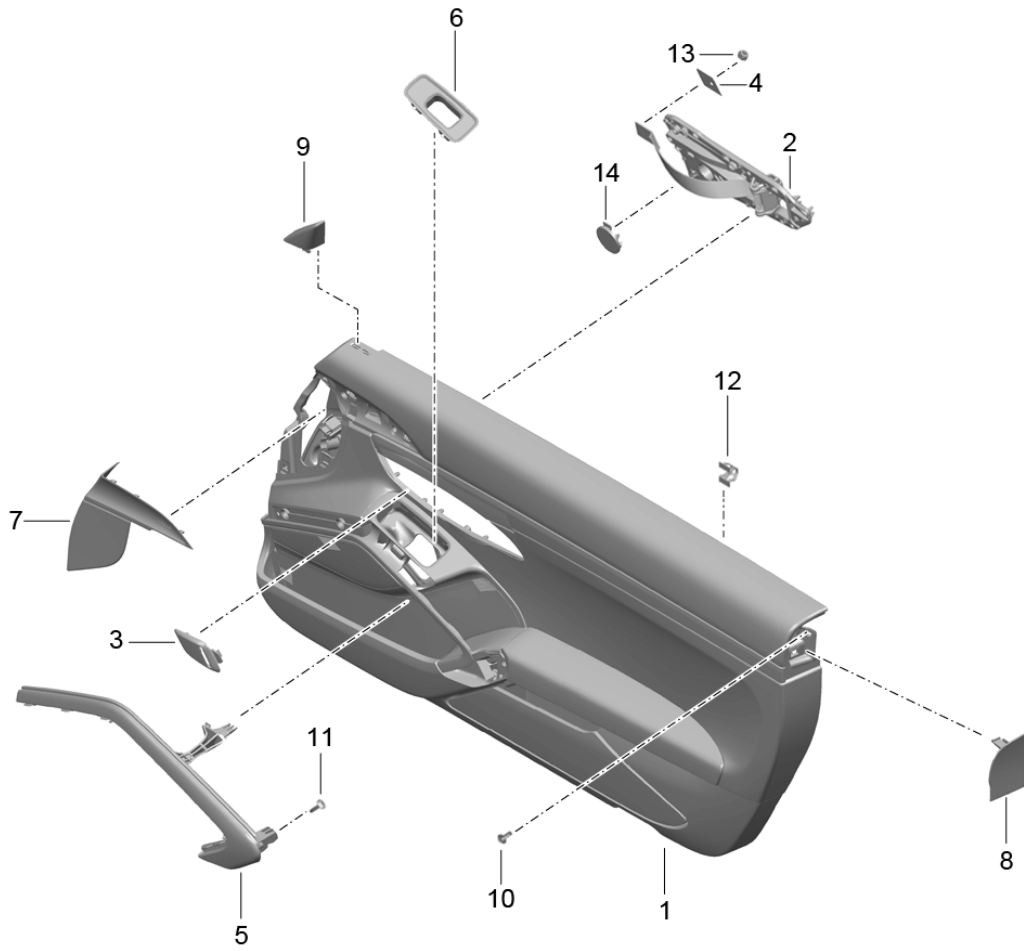

Model: 981SPY

Model life 2016&gt;&gt;2016

Pos	Part Number	Description	Remark	Qty	Model
27	991 572 543 00	Foam part Wing		1	
28	991 572 545 00	Foam part Wing		1	

Model: 981SPY

Model life 2016>>2016

Model: 981SPY Model life 2016>>2016