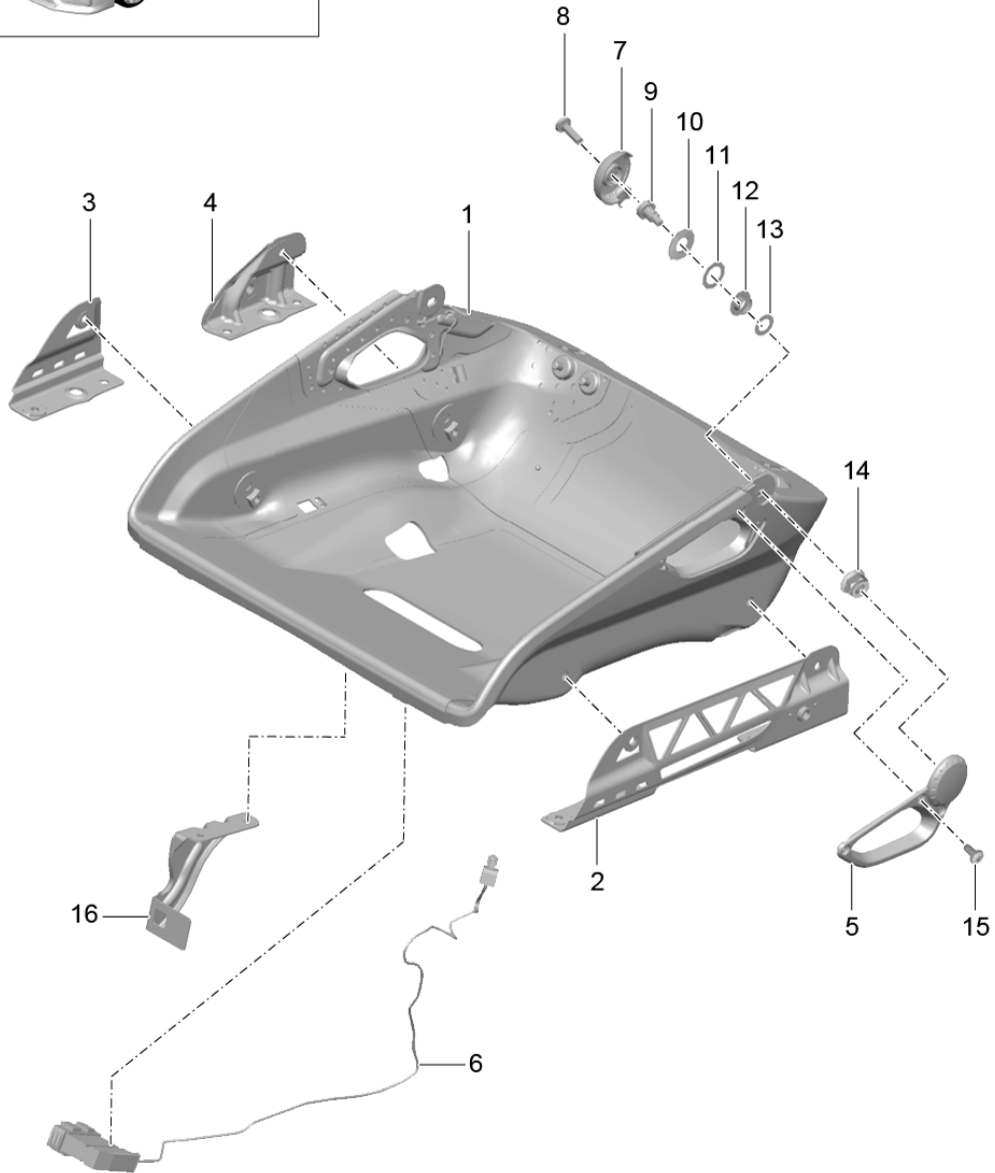

Model: 981SPY

Model life 2016>>2016

Model: 981SPY Model life 2016>>2016

Pos	Part Number	Description	Remark	Qty	Model
1	991 521 281 00	Bucket seat Collapsible Seat adjuster Accessories Cup Seat adjuster without Seat occupancy detection		2	I388/389
2	997 521 433 01	Adapter Seat adjuster Outer Left		1	I388
(2)	997 521 434 01	Adapter Seat adjuster Outer Right		1	I389
3	997 521 436 01	Adapter Seat adjuster Inner front Right		1	I388
(3)	997 521 435 01	Adapter Seat adjuster Inner front Left without Seat occupancy detection		1	I389
4	997 521 438 01	Adapter Seat adjuster Inner rear Right		1	I388
(4)	997 521 437 01	Adapter Seat adjuster Inner rear Left without Seat occupancy detection		1	I389
5	997 521 561 00	Cover Seat belt Lower	/L	1	I388/389
(5)	997 521 561 00 01C 997 521 562 00	Satin black Cover Seat belt Lower	/R	1	I388/389
6	997 521 562 00 01C 991 622 759 00	Satin black Wiring harness Side airbag		1	I388/389
7	997 521 563 00	Cover Hinge Inner	/L	1	I388/389
(7)	997 521 563 00 01C 997 521 564 00	Satin black Cover Hinge Inner	/R	1	I388/389
8	997 521 564 00 01C 999 073 456 01	Satin black Round head screw M4 X 12 Mount Cover Inner		2	I388/389
9	997 521 690 01	Bearing pin Backrest shell Cup Lower		2	I388/389