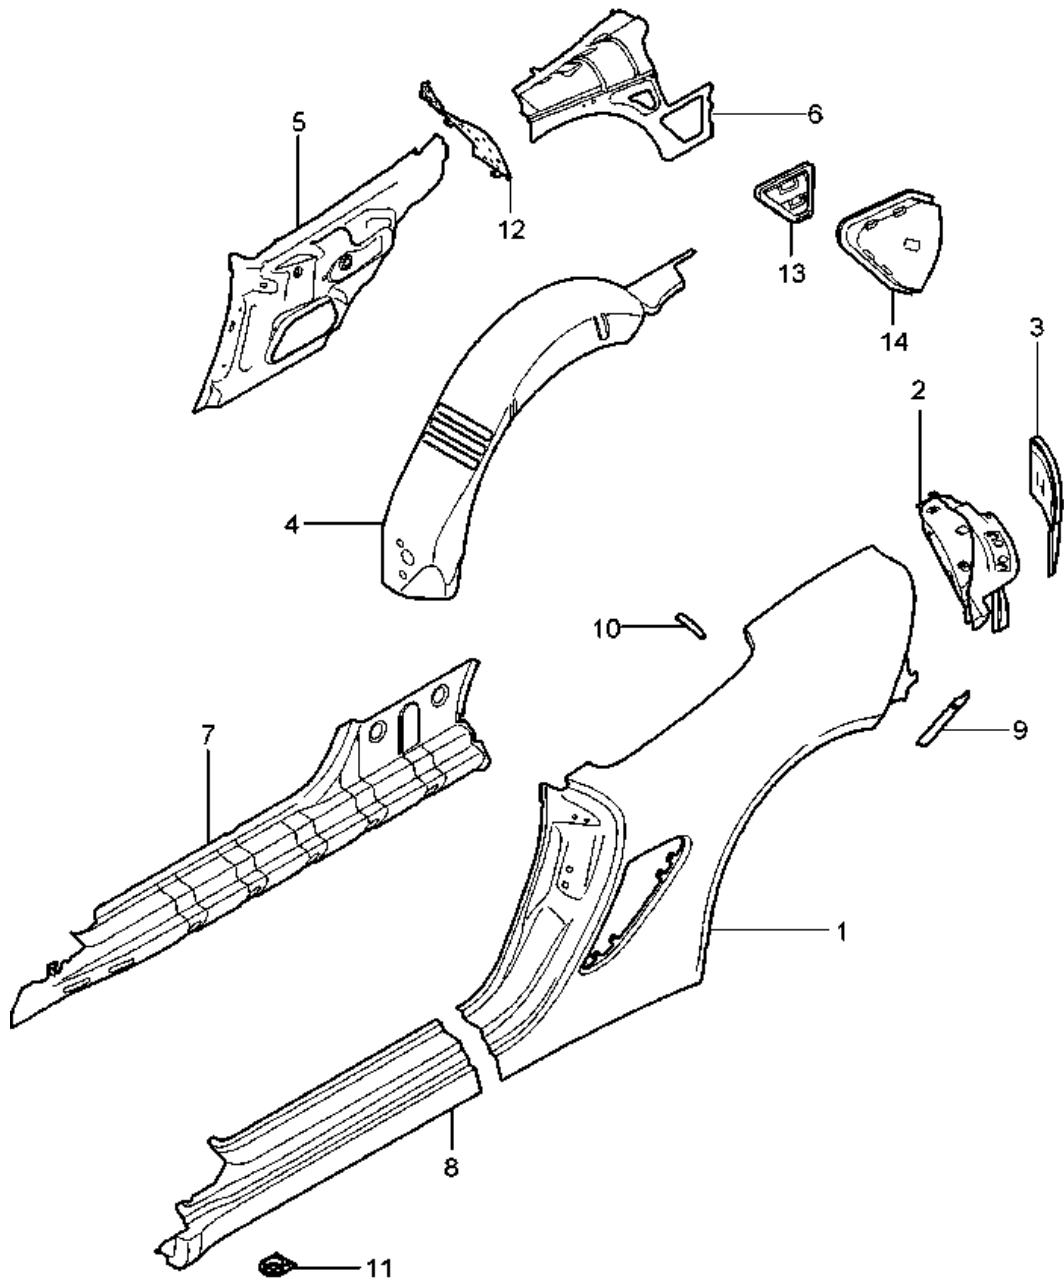

Model: 987 05

Model life 2005>>2008