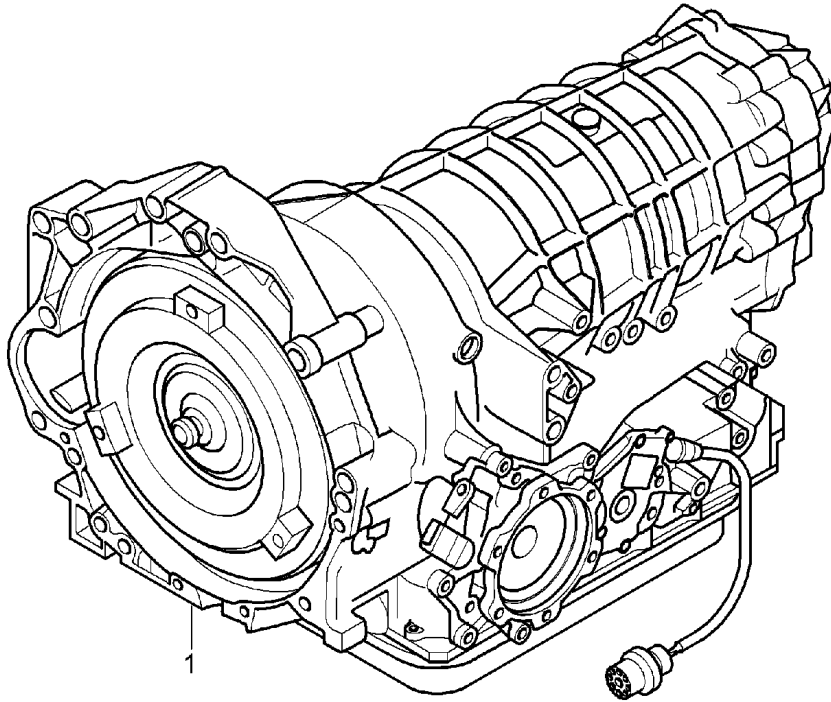

Model: 987 05

Model life 2005>>2008

Model: 987 05

Model life 2005>>2008

Pos	Part Number	Description	Remark	Qty	Model
		Tiptronic Replacement transmission Ready for installation			I249
1	987 300 011 00	Transmission		1	A87.01
1	987 300 011 02	Transmission		1	A87.01
1	987 300 011 BX	Transmission		1	A87.01
1	987 300 011 01	Transmission		1	A87.02
1	987 300 011 CX	Transmission		1	A87.02
1	987 300 011 20	Transmission		1	A87.20
1	987 300 011 AX	Transmission		1	A87.20
1	987 300 011 21	Transmission		1	A87.21
1	987 300 011 DX	Transmission		1	A87.21
2	000 043 205 09	Transmission oil ATF 20 LTR. Container		X	
3	999 917 546 00	Transmission oil HYPOID 1 LTR. Container		X