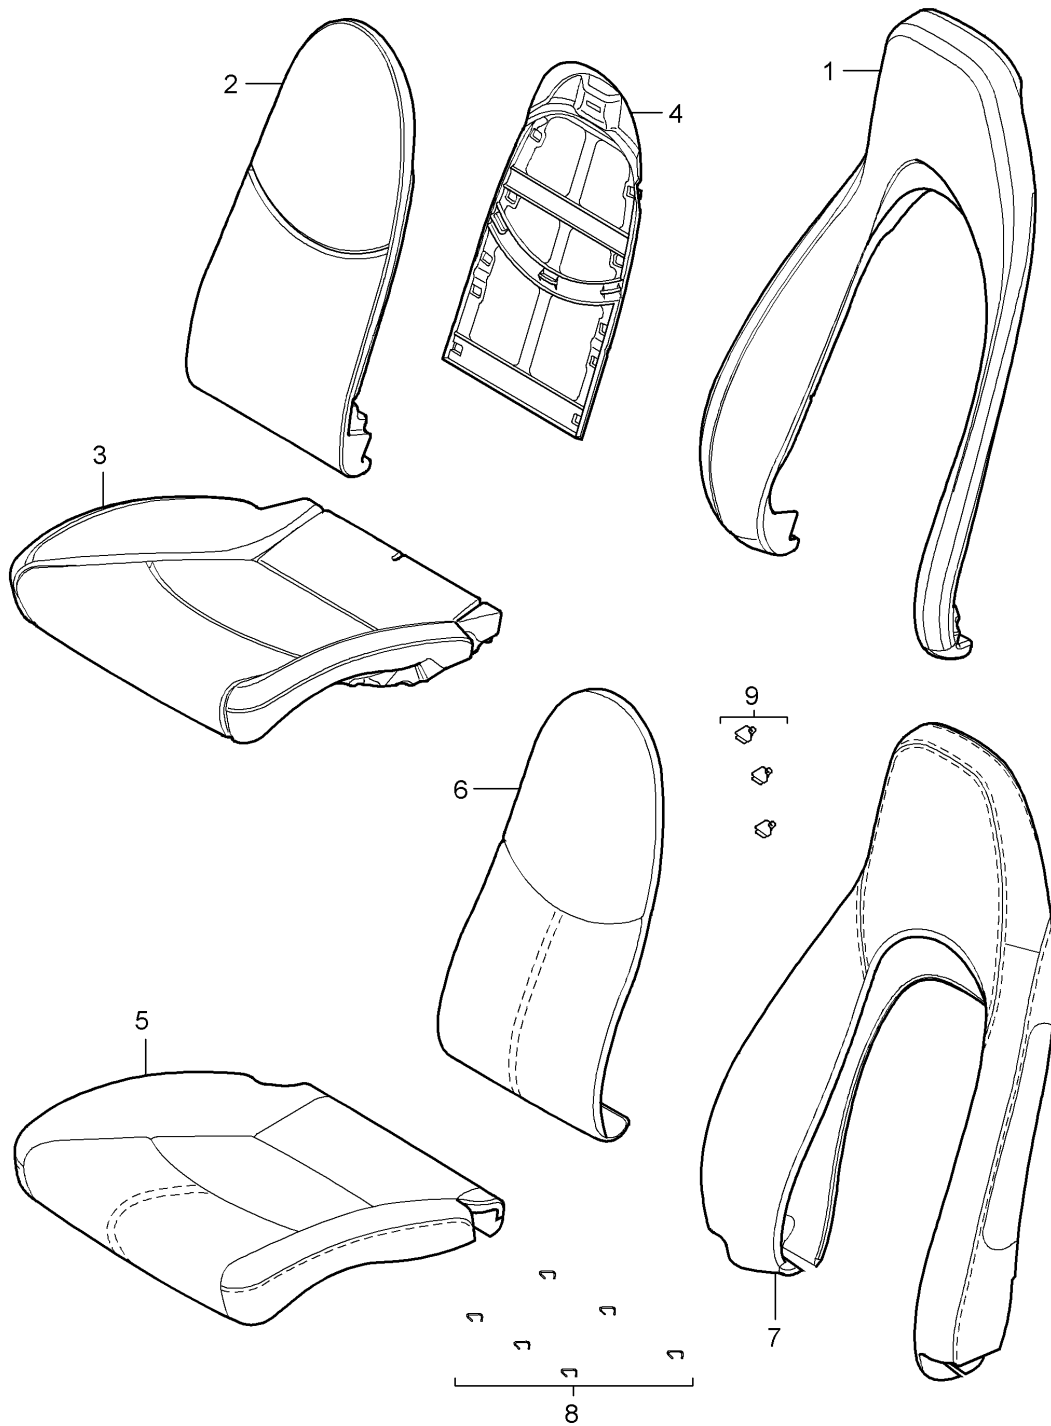

Model: 987 05

Model life 2005>>2008