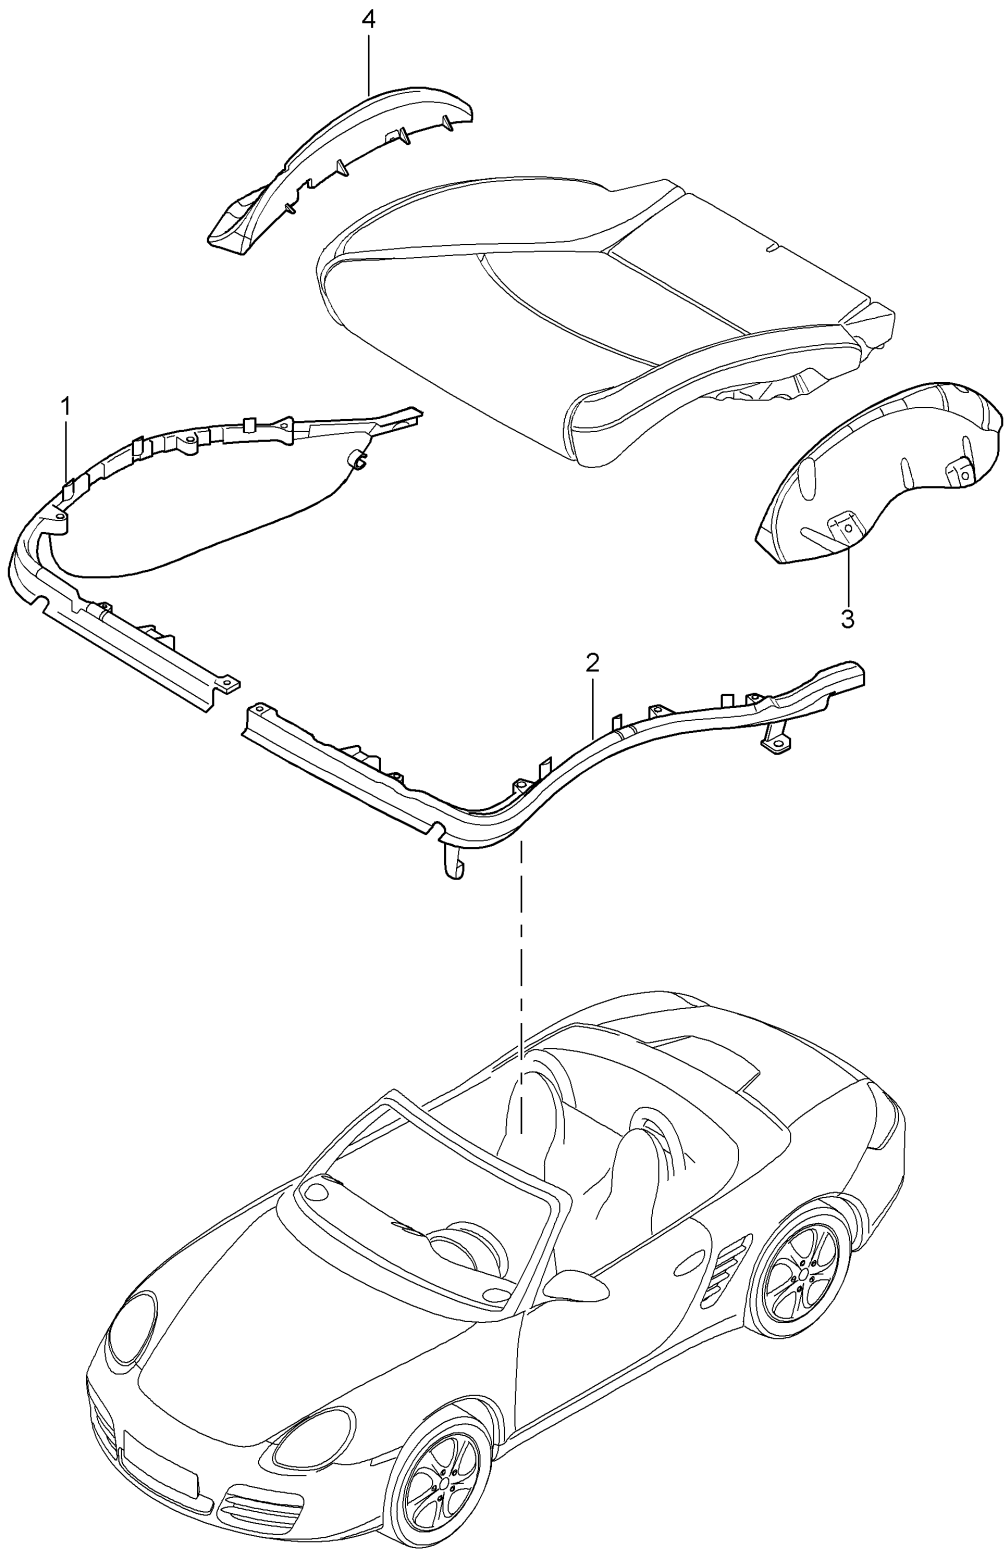

Model: 987 05 Model life 2005>>2008

Pos	Part Number	Description	Remark	Qty	Model
4	997 521 325 06 997 521 325 06 D07	Trim for switch Volcano grey without Advanced airbag	/L	1	I369/375
(4)	997 521 326 06 997 521 326 06 D07	Trim for switch Volcano grey without Advanced airbag	/R	1	I370/376
5	997 521 325 08 997 521 325 08 D07	Trim for switch Volcano grey	/L	1	I377
(5)	997 521 326 08 997 521 326 08 D07	Galvano silver Trim for switch Volcano grey	/R	1	I378
(5)	997 521 326 08 V04 997 521 326 08 V04	Galvano silver Trim for switch Advanced airbag	/R 06-	1	I370/376/560
(5)	997 521 326 09 997 521 326 09 D07	Volcano grey Trim for switch Advanced airbag	/R 06-	1	I378/560
6	997 521 326 11 997 521 326 11 D07	Volcano grey Control button Backrest		1	I375/376 I377/378
7	997 521 631 01 997 521 631 01 V05	Galvano silver Retaining bow Child car seat ISOFIX Not for AUSTRALIEN		1	
8	997 521 961 01	Set of fastening parts Retaining bow		1	
9	997 521 251 00	Support Fire extinguisher		1	I098/509
(9)	997 521 252 00	Support Fire extinguisher		1	I099/509
10	997 521 607 00	Cup Fire extinguisher		1	I509
11	997 521 881 00	Support Cup Fire extinguisher		1	I509
12	997 521 851 00	Restraining strap Fire extinguisher		1	I509
13	996 722 115 00	Fire extinguisher Information available Information available		1	I509
14	997 521 841 00	Reinforcement Front		1	I509
15	997 521 843 00	Reinforcement Rear		1	I509
16	997 521 426 01	Cover Sensor Weight	/R 06-	1	I376/378/560
(16)	997 521 426 01 01C 997 521 427 01	Satin black Cover Sensor Weight	/L 06-	1	I376/378/560
17	997 521 427 01 01C 999 141 047 01	Satin black Torx screw Mount Seat rail		4	

Model: 987 05

Model life 2005>>2008