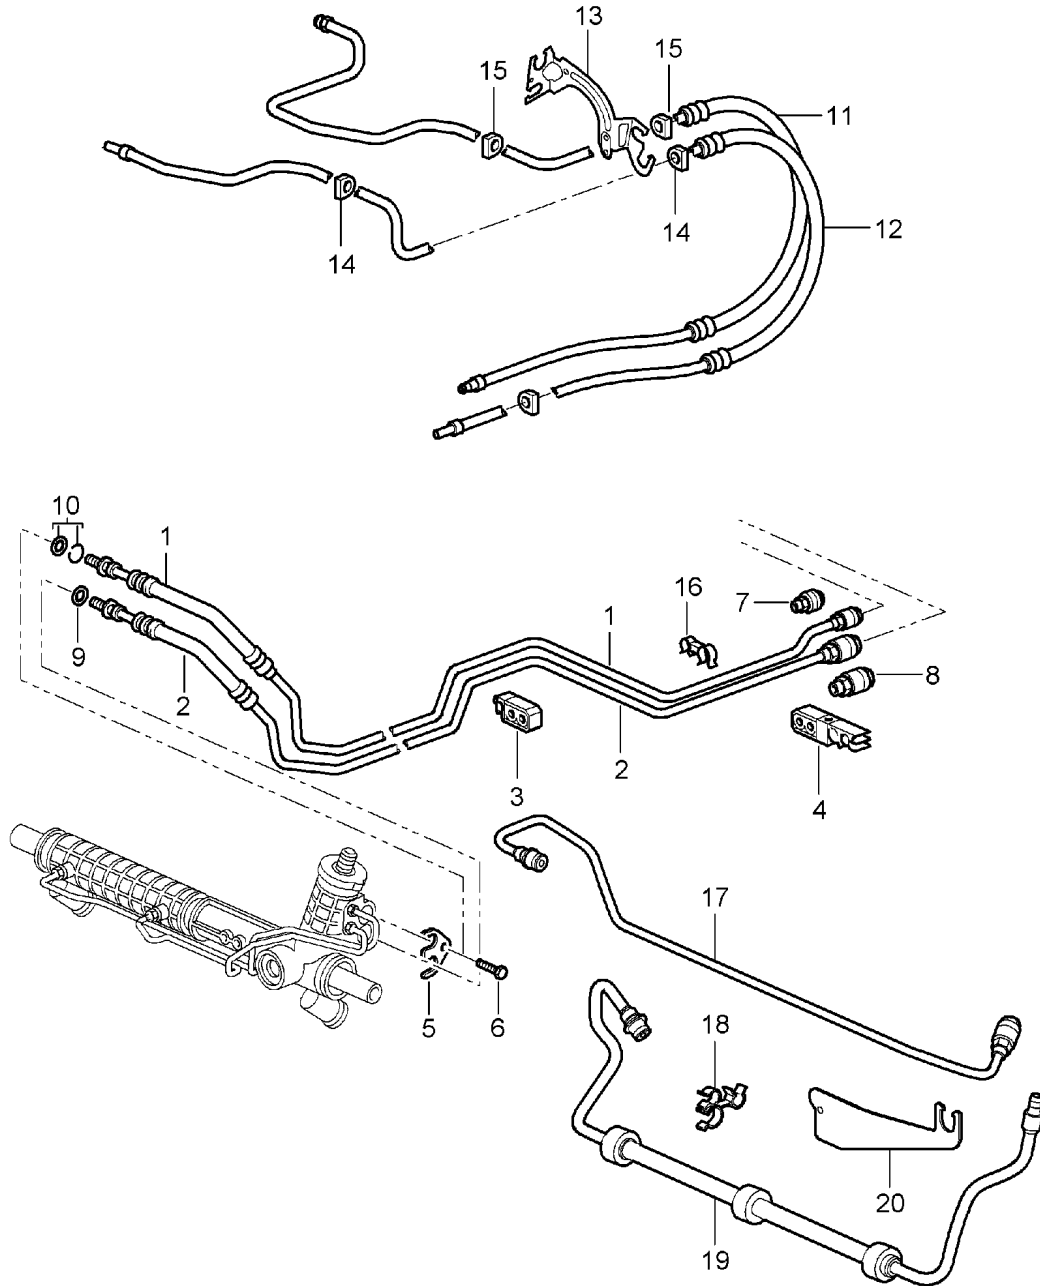

Model: 987 05

Model life 2005>>2008

Model: 987 05 Model life 2005>>2008

Pos	Part Number	Description	Remark	Qty	Model
		Power steering Lines			
1	997 347 451 03	Pressure line	-07	1	I098
(1)	997 347 451 04	Pressure line	08-	1	I098
(1)	997 347 451 05	Pressure line	08-	1	I098
(1)	997 347 452 02	Pressure line		1	I099
2	987 347 449 03	Return line		1	I098
(2)	987 347 449 05	Return line		1	I098
(2)	987 347 449 07	Return line		1	I098
(2)	987 347 650 00	Return line	-07	1	I099
(2)	987 347 650 03	Return line	08-	1	I099
3	996 347 543 00	Cable holder		3	
4	996 355 543 00	Support		1	
5	996 347 769 01	Tension shackle		1	
6	900 067 063 02	Pan-head screw M 10 X 20	-07	1	
(6)	900 067 063 03	Pan-head screw M 10 x 20	08-	1	
7	999 230 552 10	Threaded joint		1	
8	999 230 551 10	Threaded joint		1	
-	999 230 683 40	Safety clip for Threaded joint		X	
-	999 230 584 40	Pressure line Circlip Threaded joint		1	I098
-		Return line Circlip Threaded joint		2	I099
9	999 230 542 40	Return line O-ring		X	
10	999 230 543 40	Repair kit Gaskets		X	
11	987 347 443 02	Pressure line		1	
(11)	987 347 443 03	Pressure line		1	
(11)	987 347 443 04	Pressure line		1	
12	987 347 439 01	Return line		1	
13	987 347 749 01	Support		1	
14	999 702 210 40	Rubber sleeve		4	
15	999 702 226 40	Rubber sleeve		3	
16	999 507 091 40	Cable holder		3	
17	997 347 564 02	Pressure line	-07	1	I099
(17)	997 347 564 03	Pressure line	08-	1	I099
(17)	997 347 564 04	Pressure line	08-	1	I099
18	999 507 963 40	Support		1	I099
19	997 347 462 02	Return line	-06	1	I099
(19)	997 347 462 03	Return line	07-	1	I099
(19)	997 347 462 04	Return line	07-	1	I099
20	997 347 560 00	Support		1	I099