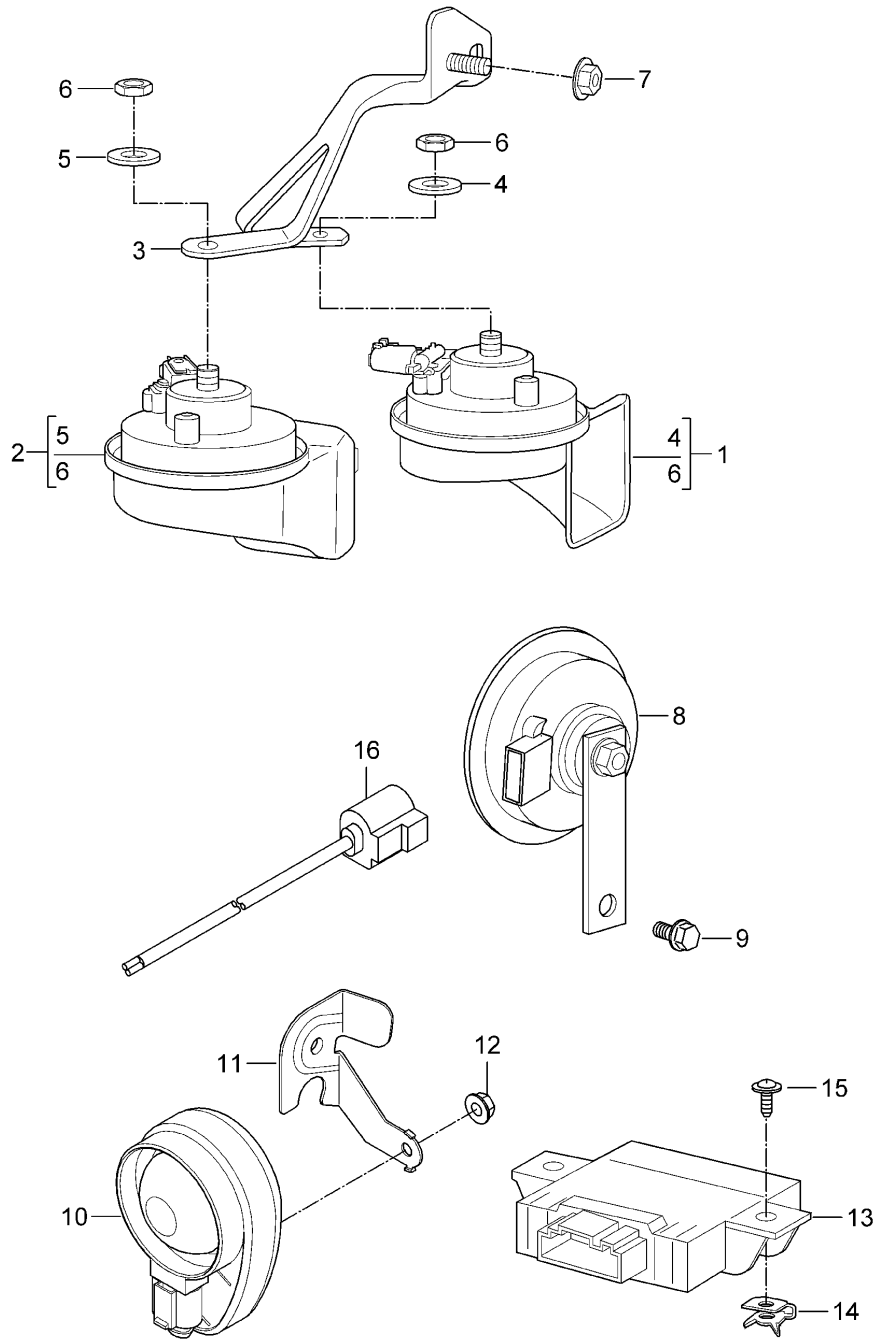

Model: 987 05

Model life 2005>>2008

Model: 987 05 Model life 2005>>2008

Pos	Part Number	Description	Remark	Qty	Model
1	997 635 206 03	Fanfare Horn Alarm system Fanfare		1	
1	997 635 206 04	High-pitched Fanfare		1	
1	997 635 216 00	High-pitched Fanfare		1	
-	997 612 947 00	High-pitched see Technical information GR.9 NR.100/13 KD-NR.9050 Cable Adapter see Technical information GR.9 NR.100/13 KD-NR.9050		1	
2	997 635 205 03	Fanfare Low-pitched		1	
2	997 635 205 04	Fanfare Low-pitched		1	
(2)	997 635 215 00	Fanfare Low-pitched see Technical information GR.9 NR.100/13 KD-NR.9050		1	
-	997 612 947 00	Cable Adapter see Technical information GR.9 NR.100/13 KD-NR.9050		1	
3	997 635 150 04	Support		1	
3	997 635 150 05	Support		1	
4		Washer High-pitched		1	
5		Washer Low-pitched		1	
6	900 034 001 03	Nut M 8	-07	2	
6	900 034 001 04	Nut M 8		2	
7	900 377 003 03	Hexagon nut M 8		1	
8	996 637 117 03	Horn for Alarm system		1	
8	996 637 117 05	Horn for Alarm system Replacement for 996.637.117.03 When required order also: 9P1.998.003.A		1	
9	900 075 459 01	Combination screw M 6 X 12 Z2		1	
10	955 618 237 01	Alarm siren		1	I536
11	997 637 419 01	Support		1	I536
12	900 380 015 01	Hexagon nut		1	I536