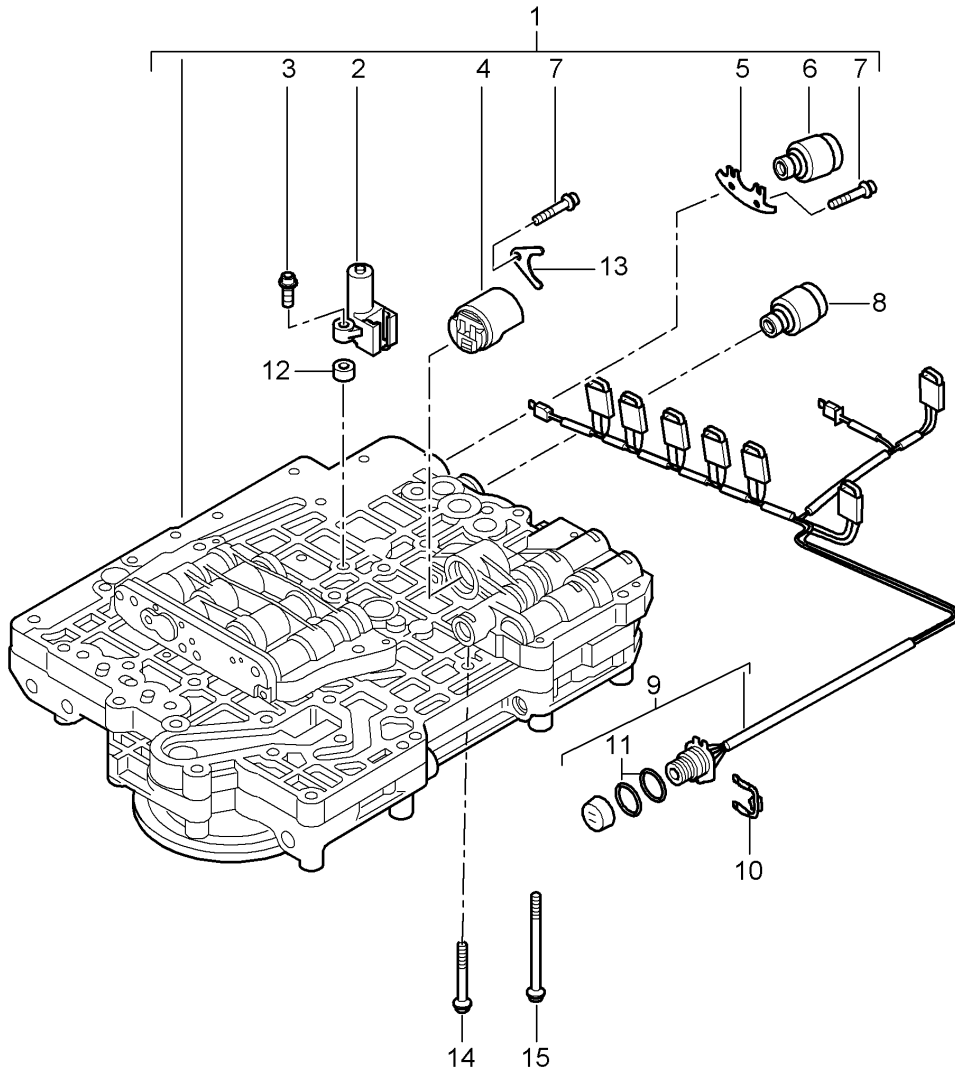

Model: 987 05

Model life 2005>>2008

Model: 987 05

Model life 2005>>2008

Pos	Part Number	Description	Remark	Qty	Model
		Tiptronic Switch unit Solenoid valve Pressure regulator			I249
1	986 325 617 01	Switch unit		1	A87.01/20
(1)	987 325 617 00	Switch unit		1	A87.02/21
2	986 325 608 00	Inductive transmitter		1	
3	986 397 019 00	Pan-head screw M 5 X 40		2	
4	986 325 604 01	Pressure regulator		1	
5	986 325 615 00	Retaining bracket		2	
6	986 325 601 00	Solenoid valve		3	
7	943 397 045 00	Pan-head screw M 5 X 12		5	
8	986 325 603 00	Pressure regulator		3	
9	987 325 611 01	Wiring harness		1	A87.01
(9)	987 325 611 00	Wiring harness		1	A87.02/20/21
10	986 397 018 01	Clamp		1	
11	986 397 017 00	Round seal		2	
12	986 397 020 00	Spacer ring		2	
13	943 325 111 00	Retaining bracket		1	
14	943 397 013 00	Pan-head screw M 6 X 30		1	
15	943 397 005 00	Pan-head screw M 6 X 60		16