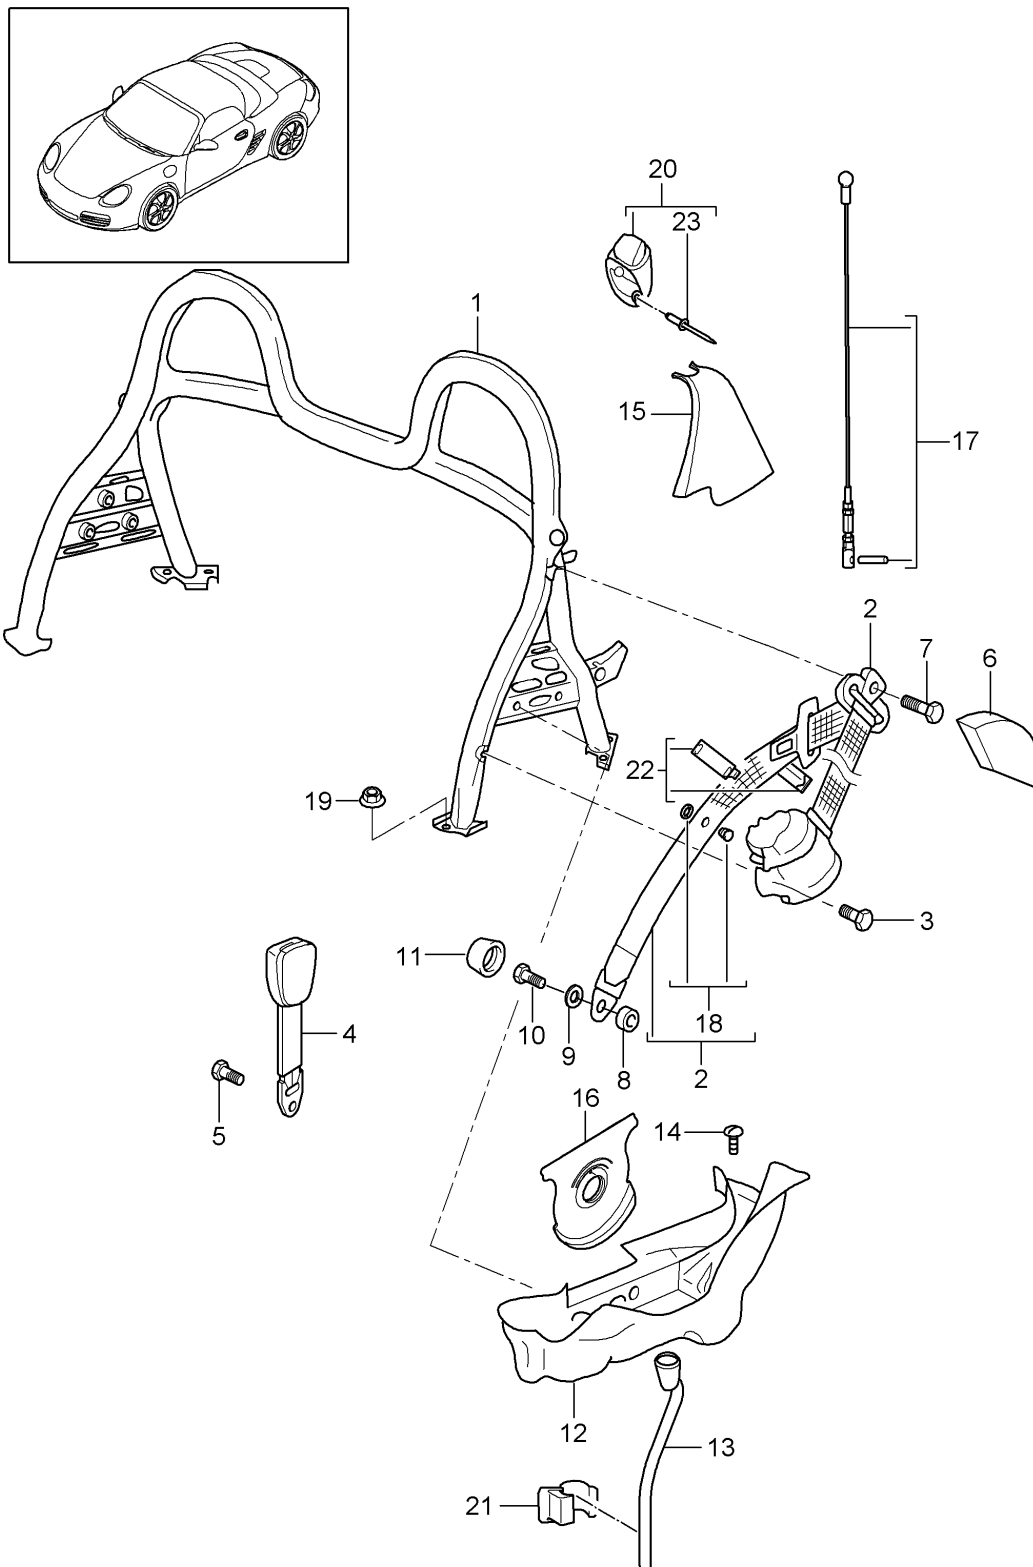

Model: 987 05

Model life 2005>>2008