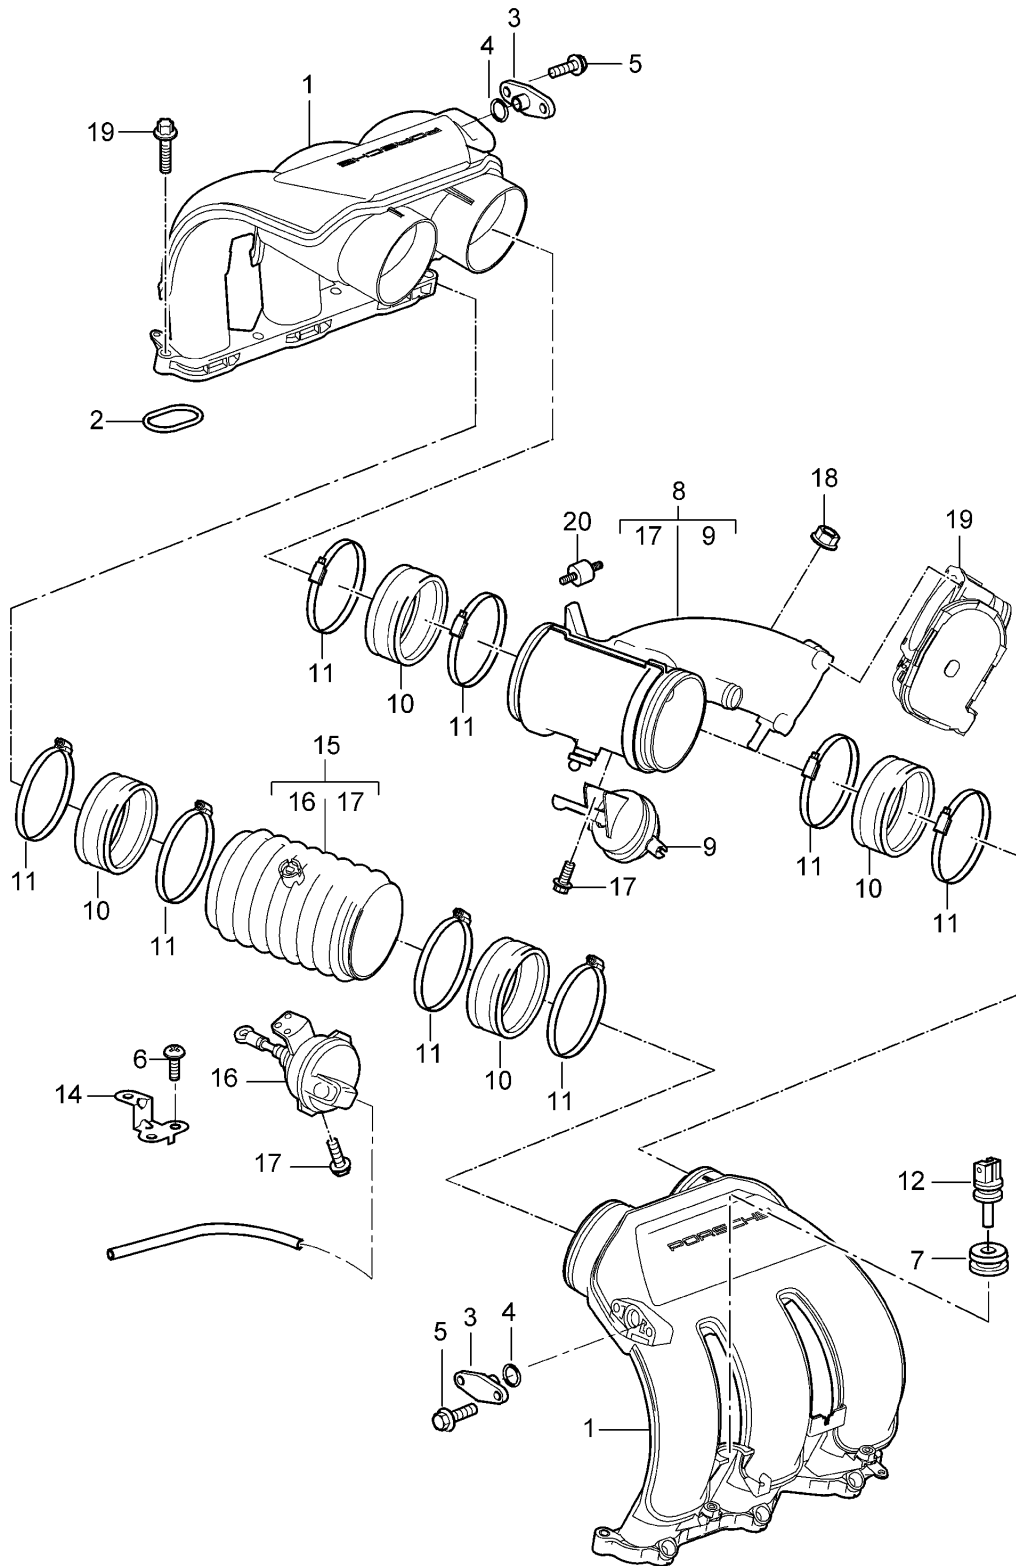

Model: 987 05

Model life 2005>>2008

Pos	Part Number	Description	Remark	Qty	Model
		Fuel collection pipe			M96.25/26
1	987 110 036 00	Fuel collection pipe		1	M97.20/21/22
		Information available			M96.25/26
(1)	987 110 031 01	Fuel collection pipe		1	M96.25/26
2	993 110 217 00	Valve		1	M97.20/21/22
3	997 110 218 00	Cap		1	
4	996 110 113 52	Retaining clip		6	
5	900 385 041 09	Torx screw M 6 X 12		4	
6	996 606 122 00	Injector valve		6	M96.25/26
(6)	997 605 123 00	Injector valve		6	M97.20/21/22
7	999 707 574 40	O-ring 7,52 X 3,51		12	
8	987 110 128 00	Vent line		1	
9	999 512 650 09	Hose clamp B 14 X 12		2	
10	987 110 137 02	Breather hose		1	M96.25/26
(10)	987 110 237 00	Hose		1	M97.20/21/22
11	999 919 125 09	Tank ventilation Hexagon-head bolt M 6 X 16		1	
12	996 101 213 56	Retaining bar		1	M96.25/26

Model: 987 05

Model life 2005>>2008