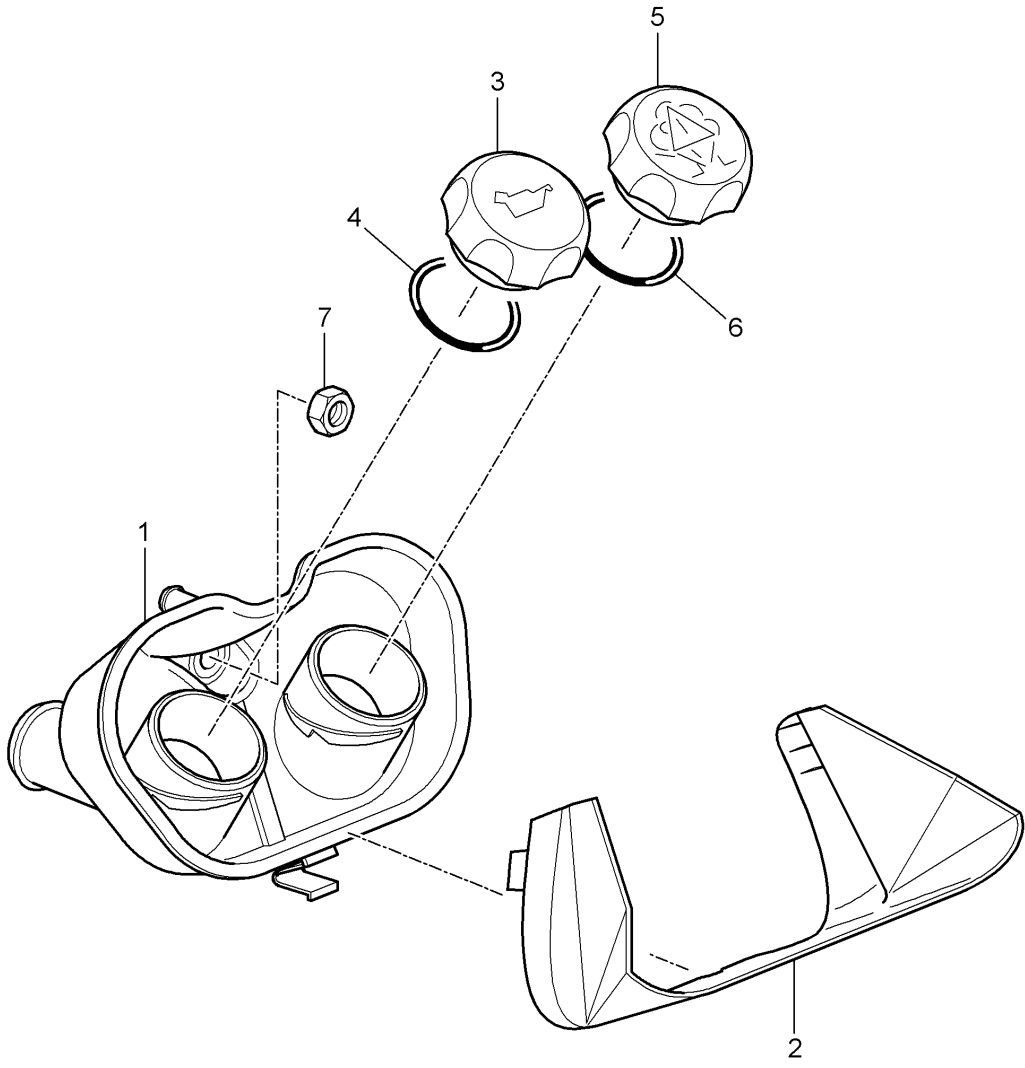

Model: 987 05

Model life 2005>>2008

Model: 987 05

Model life 2005>>2008

Pos	Part Number	Description	Remark	Qty	Model
		Water cooling 4 Serviceschale			M97.20/21/22
1	987 106 150 02	Cup		1	
2	987 106 180 00	Cover		1	
3	987 107 035 01	Lid		1	
		Engine oil			
4	987 107 336 00	Gasket		1	
5	987 106 044 00	Lid		1	
		Coolant			
6	987 106 170 00	Gasket		1	
7	999 076 071 02	Hexagon nut M 6		1