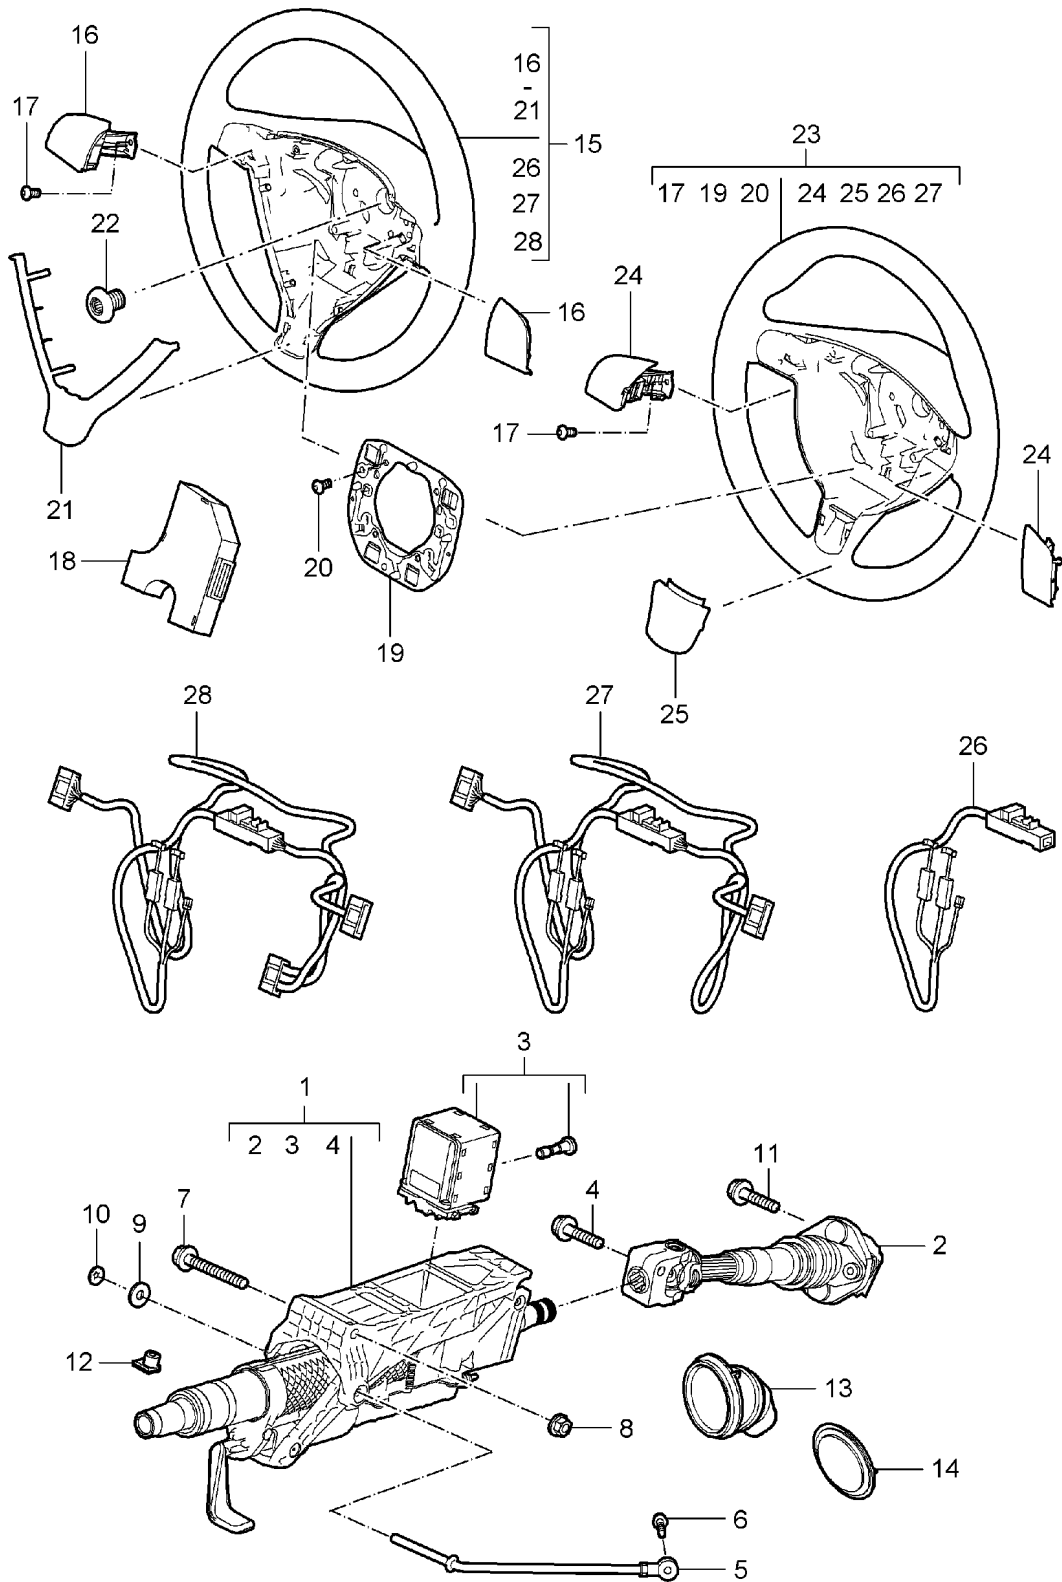

Model: 987 05

Model life 2005>>2008

Model: 987 05 Model life 2005>>2008

Pos	Part Number	Description	Remark	Qty	Model
1	997 347 007 05	Steering outer tube Steering shaft Steering wheels Steering column Complete with Steering shaft		1	
(1)	997 347 007 06	Steering column Complete with Steering shaft		1	
(1)	997 347 007 09	Steering column Complete with Steering shaft		1	
2	997 347 023 02	Intermed. steering shaft		1	
(2)	997 347 023 04	Intermed. steering shaft		1	
3	997 618 158 01	Control unit Steering column with Screw	06	1	
(3)	997 618 158 03	Control unit Steering column with Screw	-07	1	
(3)	997 618 158 04	Control unit Steering column with Screw	08-	1	
4	999 217 042 09	Hexagon-head bolt M 8 X 35		1	
5	997 347 243 00	Support		1	
6	900 378 173 09	Hexagon-head bolt AM 6 X 20		1	
(6)	900 378 173 01	Hexagon-head bolt M 6 X 20		1	
7	900 378 095 09	Hexagon-head bolt M 10 X 100		1	
(7)	900 378 095 01	Hexagon-head bolt M 10 X 100		1	
8	900 380 008 09	Lock nut M 10		1	
8	900 380 008 01	Hexagon nut M 10		1	
9	900 151 006 09	Washer		1	
(9)	900 151 006 03	Washer		1	
10	999 507 217 07	Clamping washer		1	
11	999 217 042 09	Hexagon-head bolt M 8 X 35		1	
12	999 920 019 40	Plug-in nut 3,5 X 2,5 X 9		1	
13	986 347 037 01	Bellows		1	
14	996 347 339 02	Information available Rubber seal Bulkhead		1	
15	997 347 804 03	Steering wheel Leather Embossed		1	I436/480/481
	997 347 804 03 FOA	Black			
	997 347 804 03 FOB	Stone grey			
	997 347 804 03 FOC	Sand Beige			
	997 347 804 03 FOD	Palmgreen			
	997 347 804 03 FOE	Sea blue