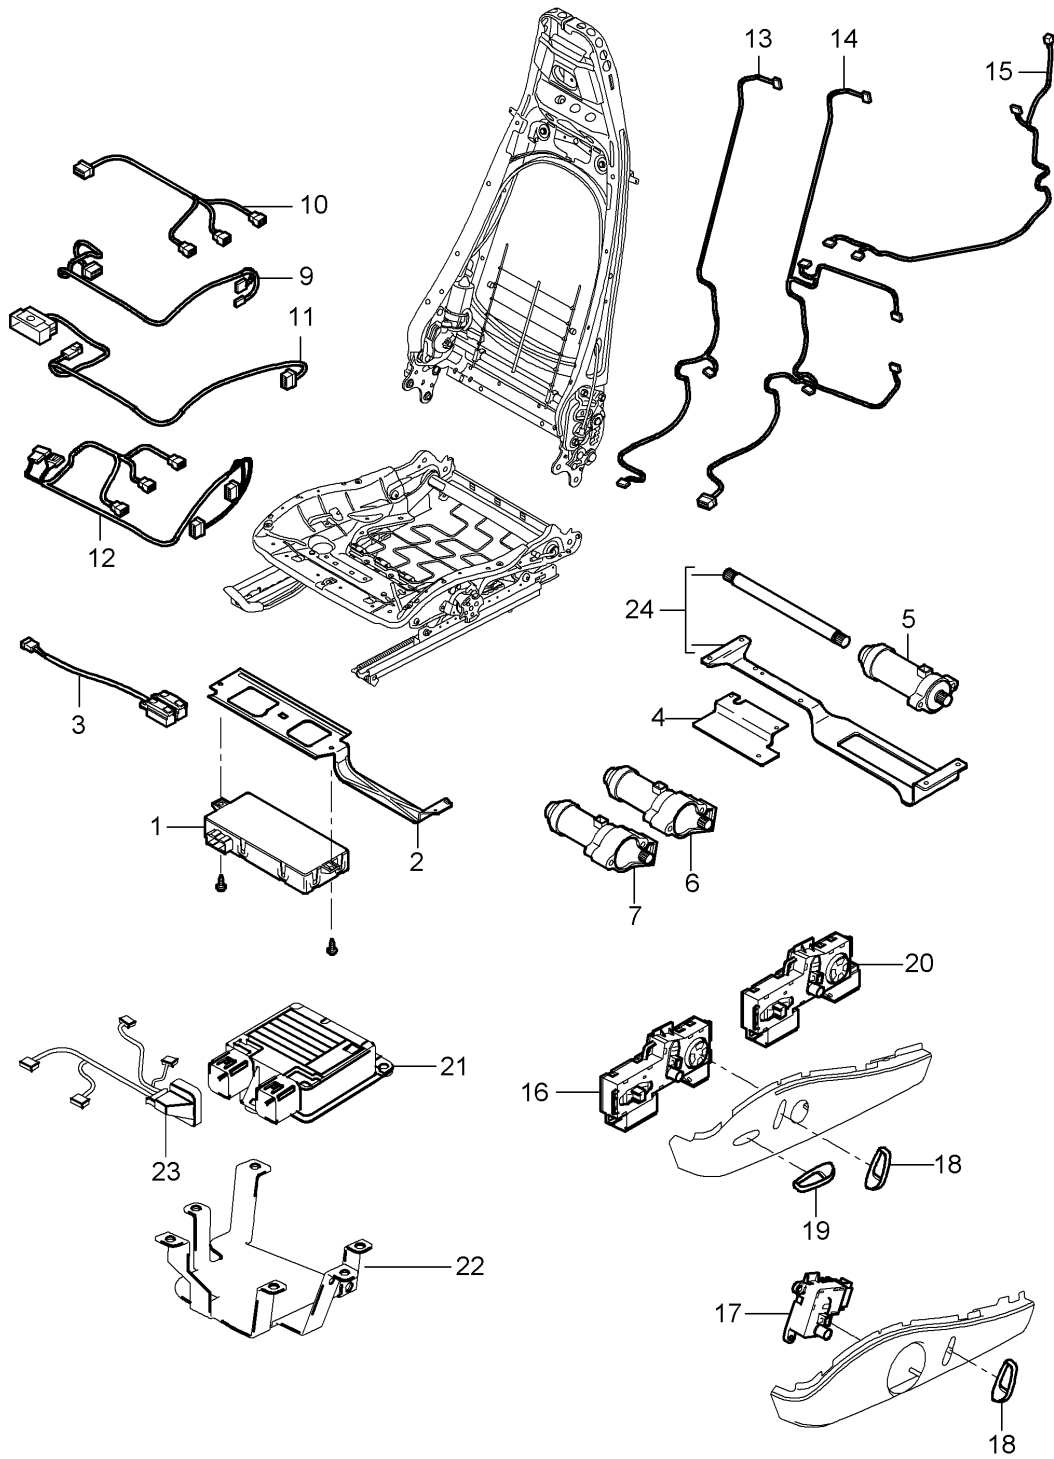

Model: 987 05

Model life 2005>>2008