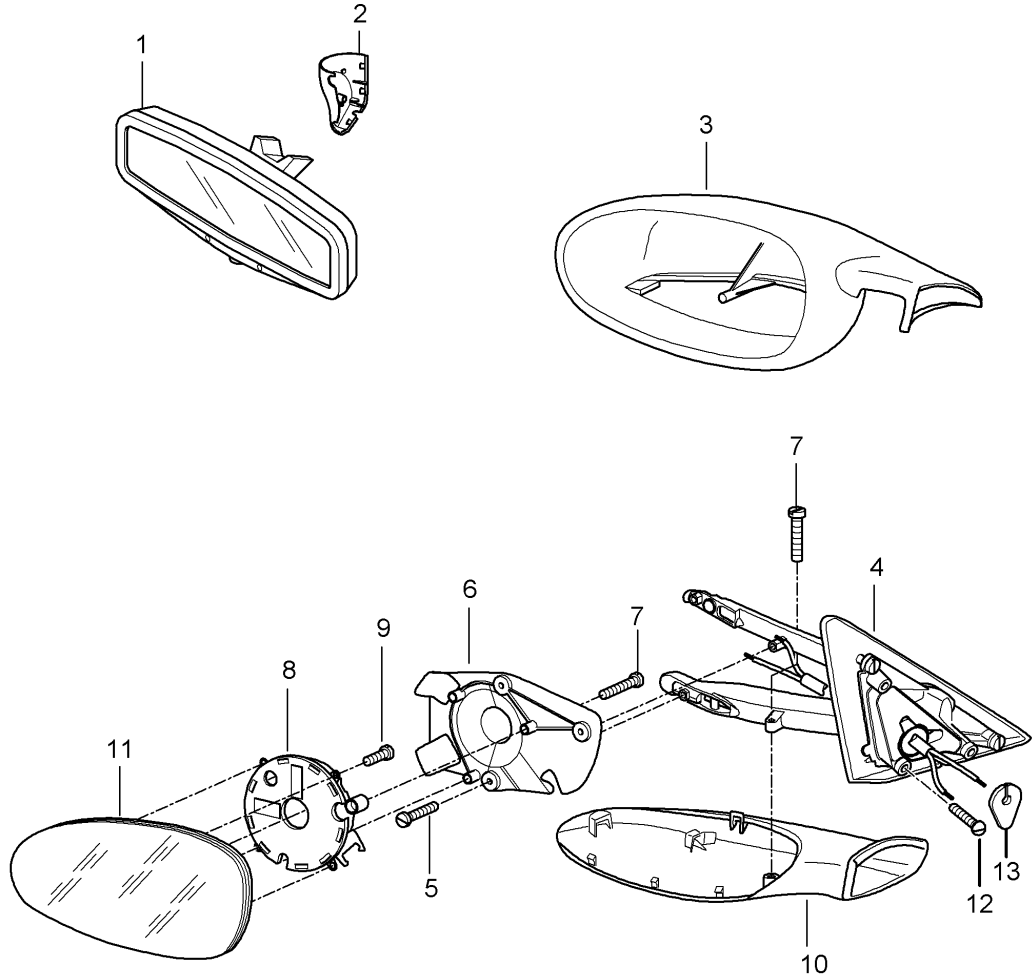

Model: 987 05

Model life 2005>>2008

Pos	Part Number	Description	Remark	Qty	Model
20	999 591 850 01	M 6 X 16 Speed nut ST 4,2		X	
21	999 591 951 03	Speed nut ST 4,2		X	

Model: 987 05

Model life 2005>>2008