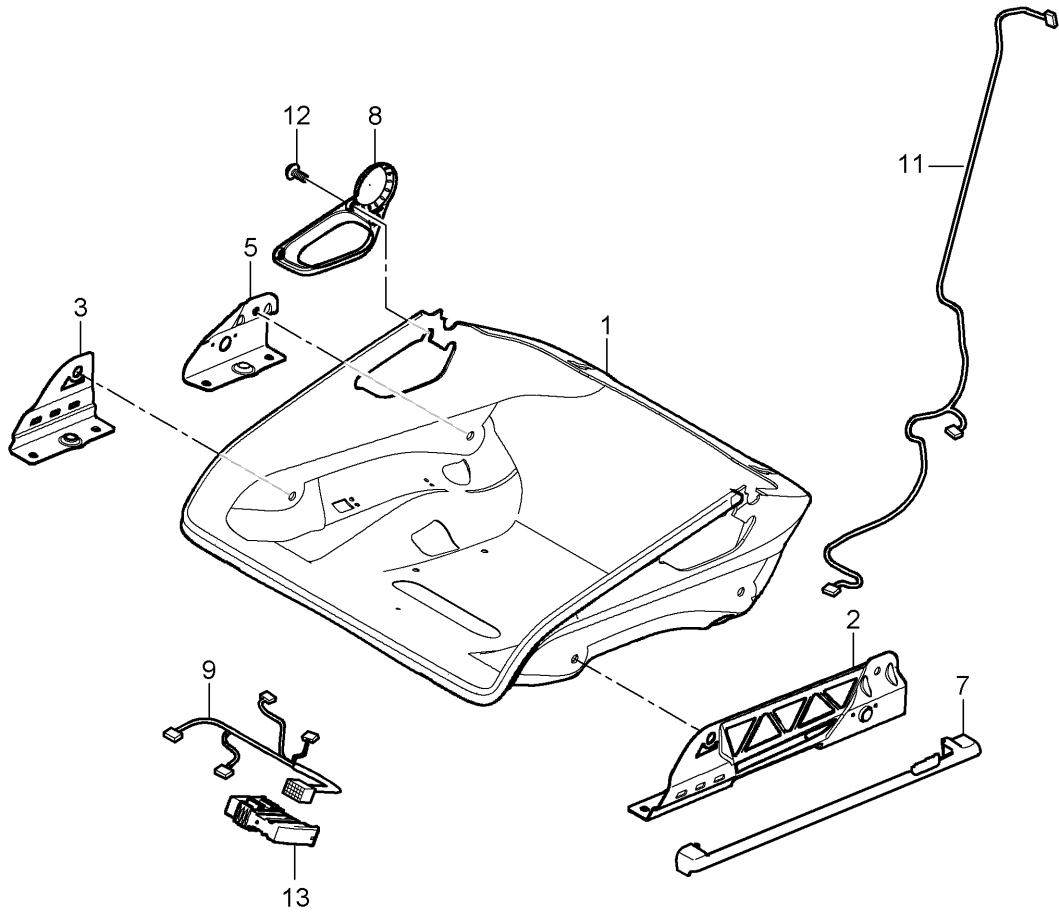

Model: 987 05

Model life 2005>>2008

Model: 987 05 Model life 2005>>2008

Pos	Part Number	Description	Remark	Qty	Model
1	997 521 281 00	Bucket seat Collapsible Seat adjuster Accessories Cup	08- /L /R	2	I388/389
(1)	997 521 182 00	Seat adjuster without Seat occupancy detection Cup	/R	1	I389/560
2	997 521 433 00	Seat adjuster with Seat occupancy detection And Seat rail Adapter		1	I388
(2)	997 521 434 00	Seat adjuster Outer Left Adapter		1	I389
3	997 521 436 00	Seat adjuster Outer Right Adapter		1	I388
4	997 521 435 00	Seat adjuster Inner front Right Adapter		1	I389
5	997 521 438 00	Seat adjuster Inner front Left without Seat occupancy detection Adapter		1	I388
6	997 521 437 00	Seat adjuster Inner rear Right Adapter		1	I389
7	997 521 427 03	Seat adjuster Inner rear Left without Seat occupancy detection Cover Sensor	/L	1	I389/560
(7)	997 521 427 03 01C	Seat occupancy detection Satin black			
	997 521 426 03	Cover Sensor Seat occupancy detection	/R	1	I389/560
8	997 521 426 03 01C	Satin black			
	997 521 561 00	Cover Seat belt Lower	/L	1	I388/389
(8)	997 521 561 00 01C	Satin black			
	997 521 562 00	Cover Seat belt Lower	/R	1	I388/389
9	997 521 562 00 01C	Satin black			
11	997 612 688 10	Wiring harness Seat occupancy detection		1	I389/560
12	997 612 785 10	Wiring harness Side airbag	/R /L	1	I388/389
	999 141 049 01	Lens-head screw		3