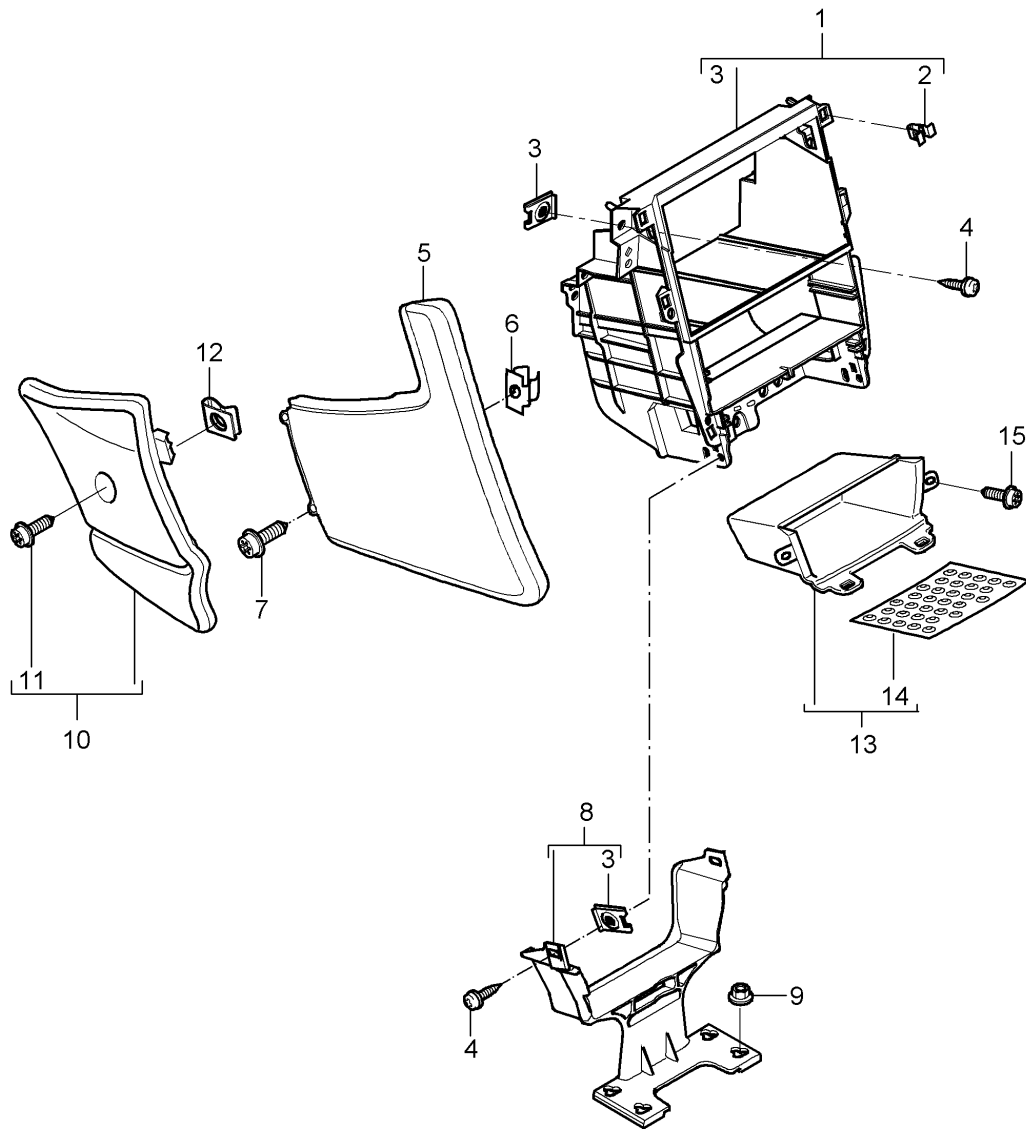

Model: 987 05

Model life 2005>>2008