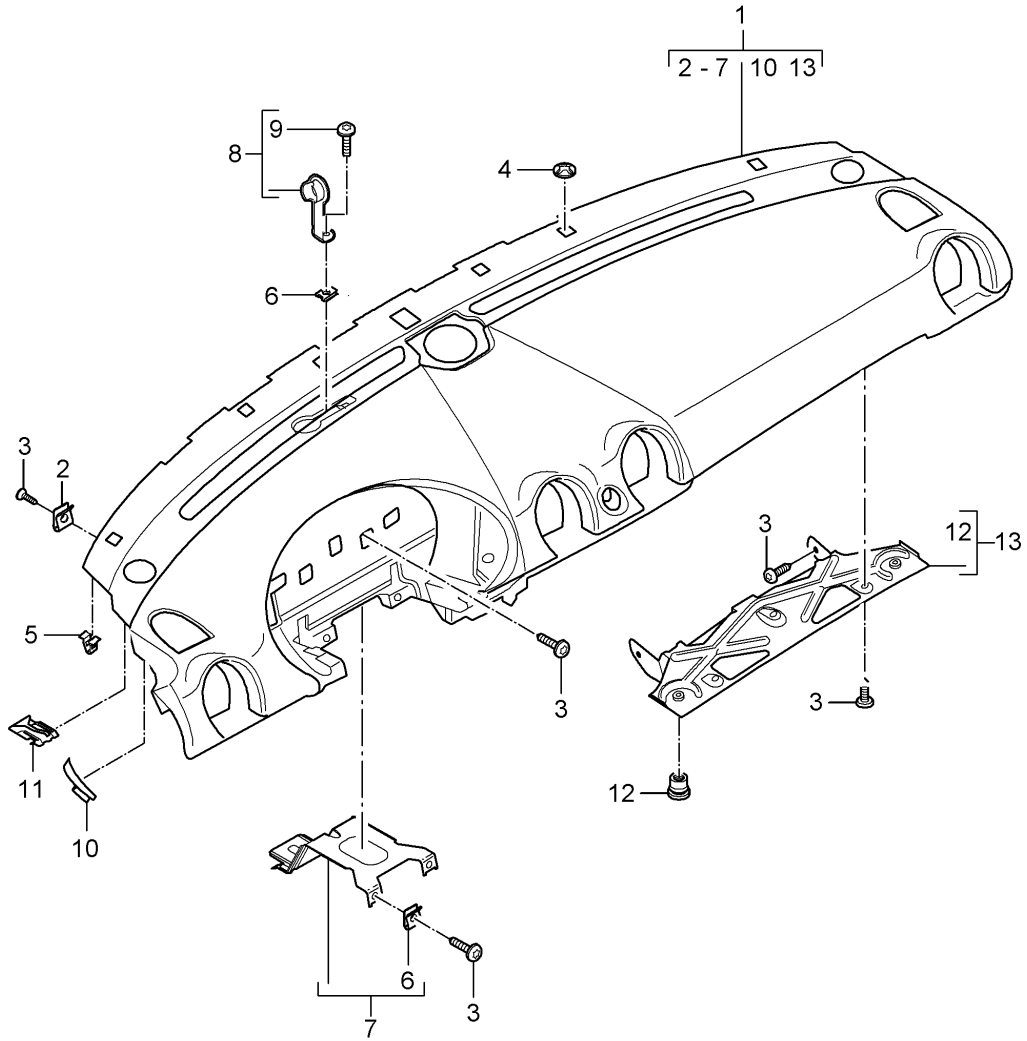

Model: 987 05 Model life 2005>>2008

Pos	Part Number	Description	Remark	Qty	Model
15	987 556 621 00	Convertible top compartm. Sound absorber		1	
16	987 556 665 00	Convertible top compartm. Sound absorber	08	1	
(16)	987 556 665 02	Sound absorber	08-	1	
		Cross member Rear			
17	997 537 553 00	Insulation Reinforcement Door	06-	4	
18	987 556 607 00	Sound absorber Cover Seat belt Upper	/L 07-	1	
(18)	987 556 608 00	Sound absorber Cover Seat belt Upper	/R 07-	1	
19	987 556 745 00	Insulation Bulkhead Inner	07-	1	
20	987 556 743 00	Insulation Engine compartment Lid Inner	07-	1	
21	987 556 653 00	Insulation Roll-over bar Lower	07-	2	
22	999 703 432 40	Stopper		2	
23	999 507 581 40	Stopper		4	

Model: 987 05

Model life 2005>>2008