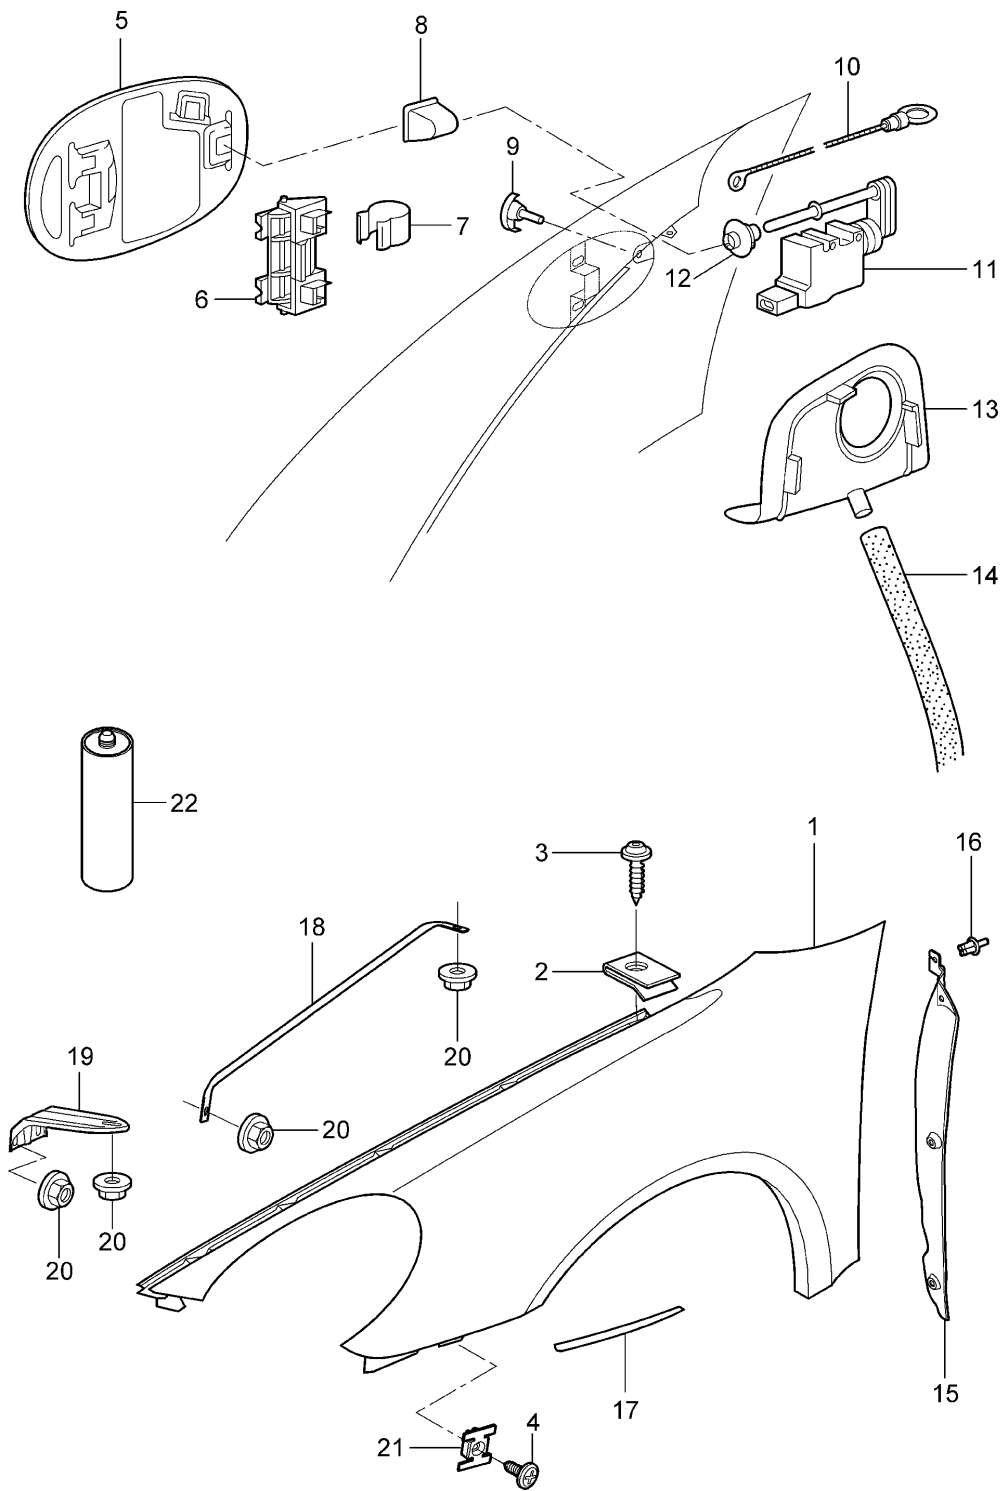

Model: 987 05

Model life 2005>>2008