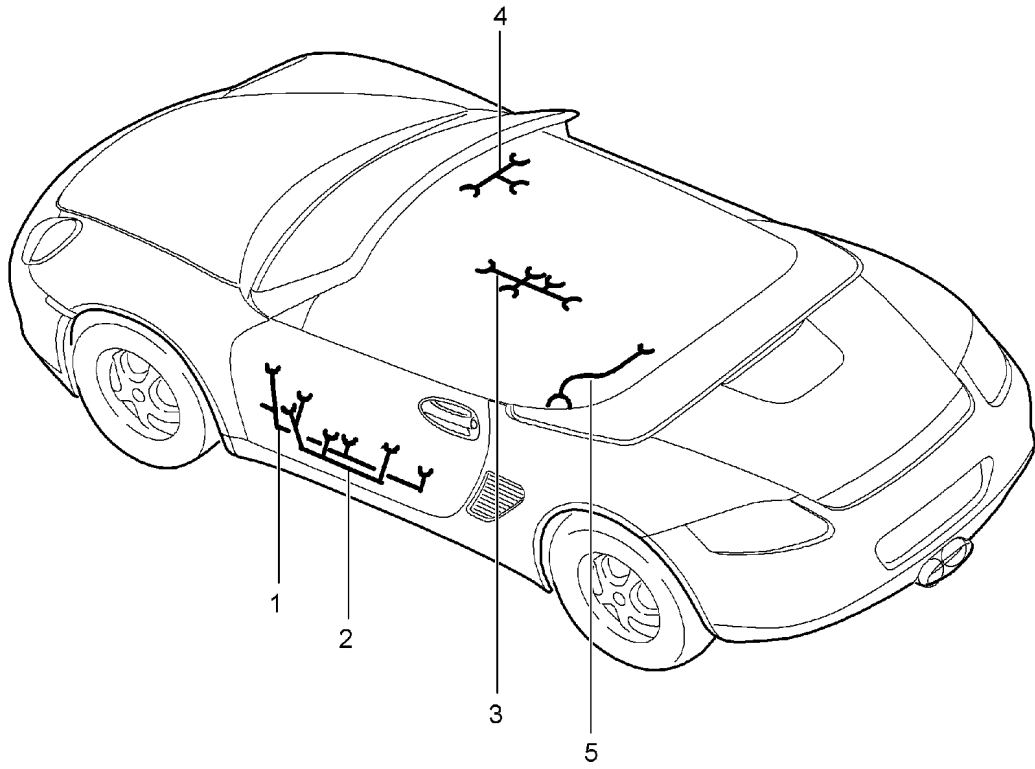

Model: 987 05

Model life 2005>>2008