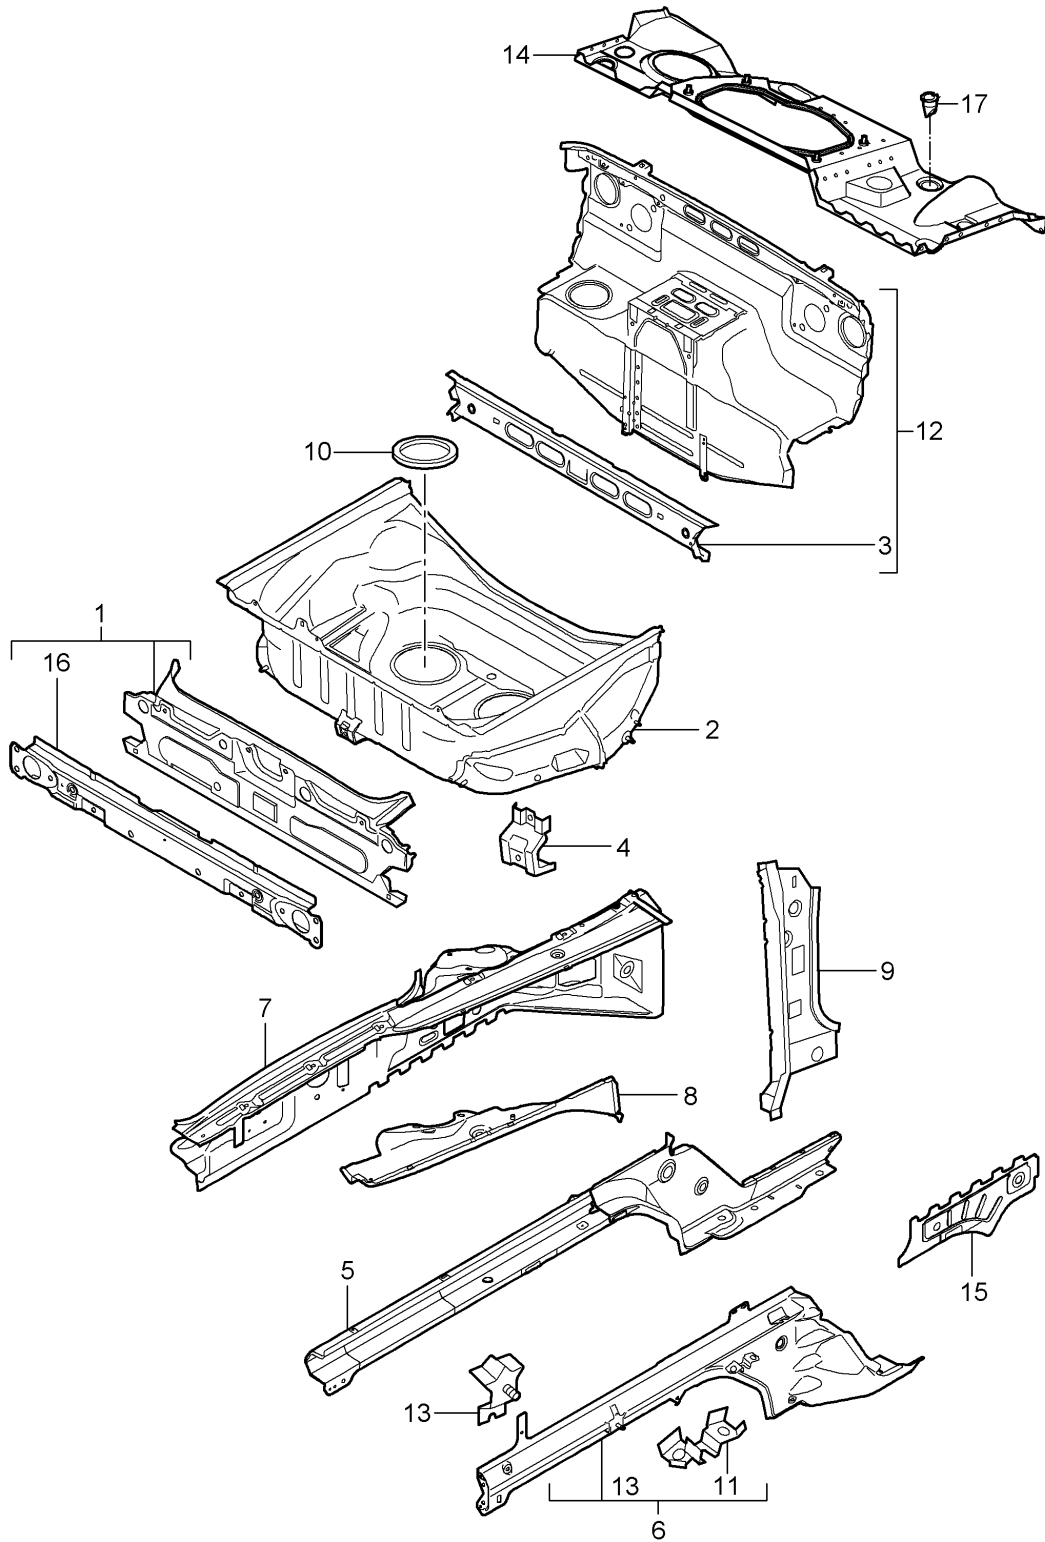

Model: 987 05

Model life 2005>>2008

Pos	Part Number	Description	Remark	Qty	Model
1	987 501 911 00 987 501 911 00 GRV	Body front section Body front section Prime coated Use also: Sealing compound Pos. 5 Processing instructions See technical manual Use also:		1	
2	997 501 945 00 997 501 945 00 GRV	Bottom half Prime coated	/L	1	
(2)	997 501 946 00 997 501 946 00 GRV	Bottom half Prime coated	/R	1	
3	997 504 121 00	Lid	/LL	1	I098
(3)	997 504 121 01	Lid Use also:	/RL	1	I099
-	000 043 300 94	Adhesive set		1	
4	999 702 255 41	Lid 62,5 X 72,6		1	
5	999 915 337 40	Sealing compound		1	

Model: 987 05

Model life 2005>>2008