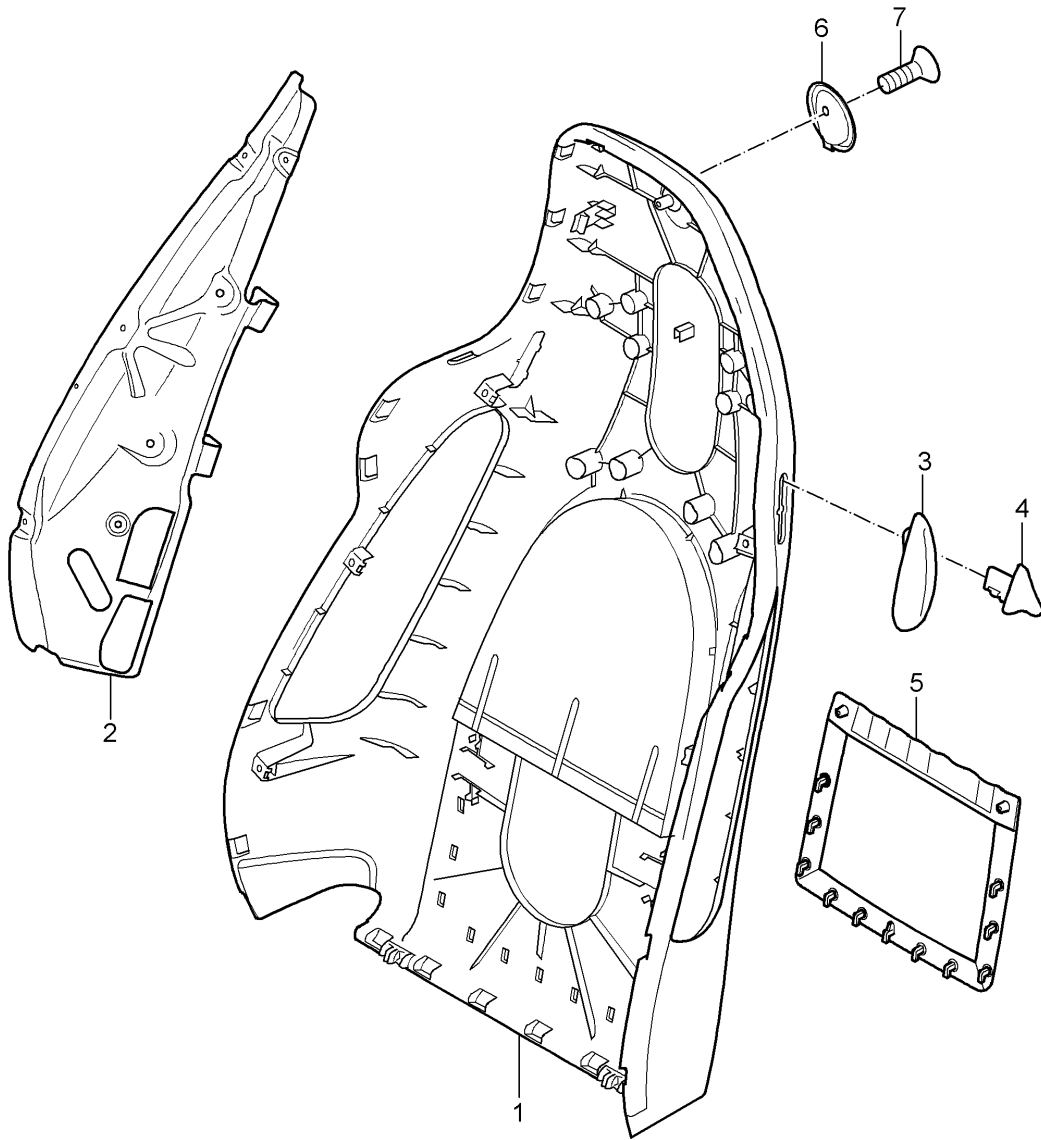

Model: 987 05 Model life 2005>>2008

Pos	Part Number	Description	Remark	Qty	Model
1	997 653 105 02	Heating Heating element Seat cushion Standard seat Comfort seat	05- 05- /L /R	2	BOXSTER BOXSTER S I342/369/370 I437/438
(1)	997 653 105 03	Heating element Seat cushion Sports seat	/L /R	2	I342/375/376 I377/378
2	997 653 109 00	Heating element Backrest side bolster Standard seat Comfort seat	/L	1	I342/369/370 I437/438
(2)	997 653 109 01	Heating element Backrest side bolster Sports seat	/L	1	I342/375/376 I377/378
3	997 653 110 00	Heating element Backrest side bolster Standard seat Comfort seat	/R	1	I342/369/370 I437/438
(3)	997 653 110 01	Heating element Backrest side bolster Sports seat	/R	1	I342/375/376 I377/378
4	997 653 107 00	Heating element Backrest cushion	/L /R	2	I342

Model: 987 05

Model life 2005>>2008