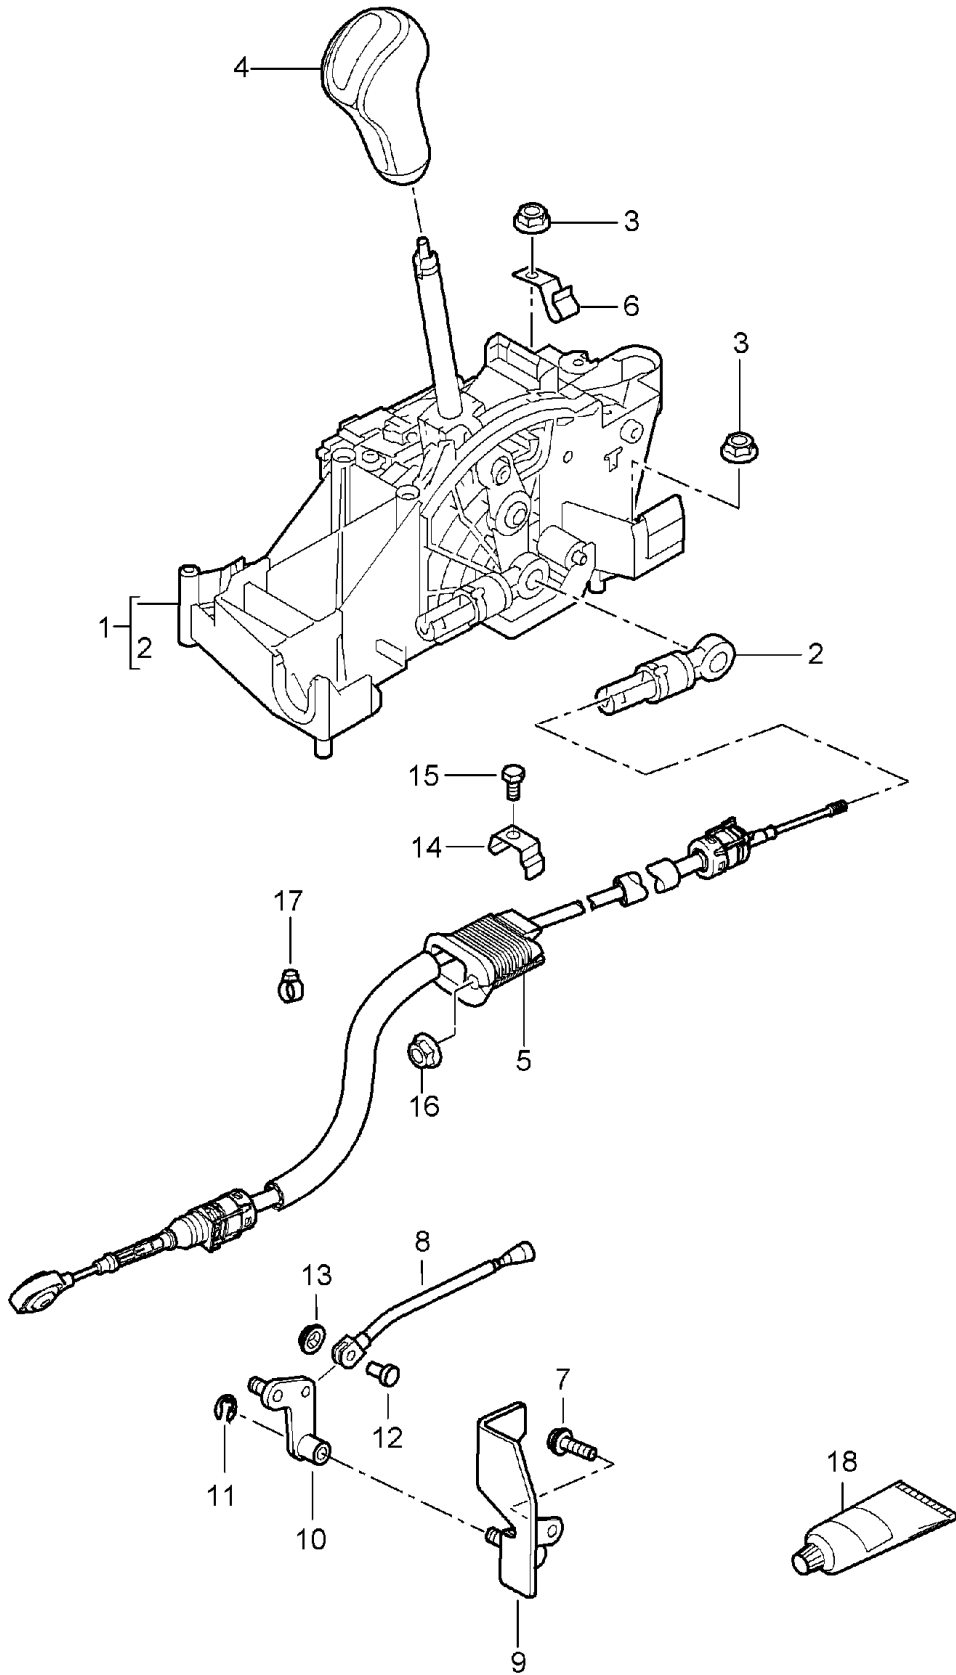

Model: 987 05

Model life 2005>>2008

Pos	Part Number	Description	Remark	Qty	Model
21	987 424 131 02	Joint rod	-07	1	I480
(21)	987 424 131 22	Joint rod	08-	1	I480
22	987 424 137 01	Transmission bracket		1	I480
23	987 424 023 00	Lever		1	I480
23	981 424 023 00	Lever		1	I480
24	987 424 035 00	Connecting rod	-06	1	I480
(24)	987 424 035 10	Connecting rod	07-	1	I480
(24)	981 424 035 10	Connecting rod	07-	1	I480
25	900 377 003 02	Hexagon nut M 8		1	I480
26	900 385 274 09	Torx screw M 10 X 25		3	I480
27	000 043 205 93	Grease 1 100-gramme tube		X	

Model: 987 05

Model life 2005>>2008