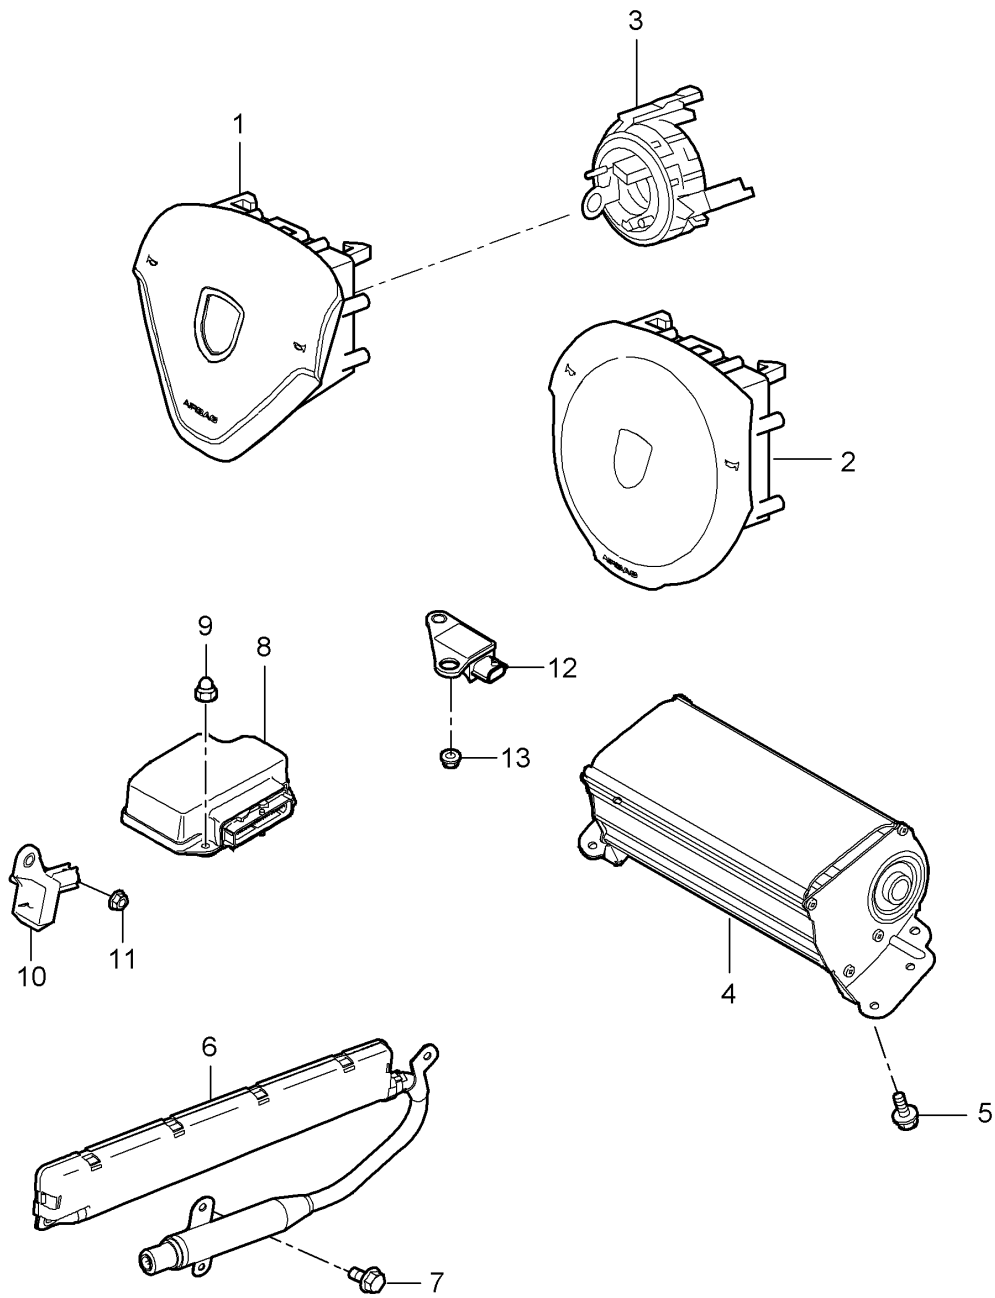

Model: 987 05

Model life 2005>>2008