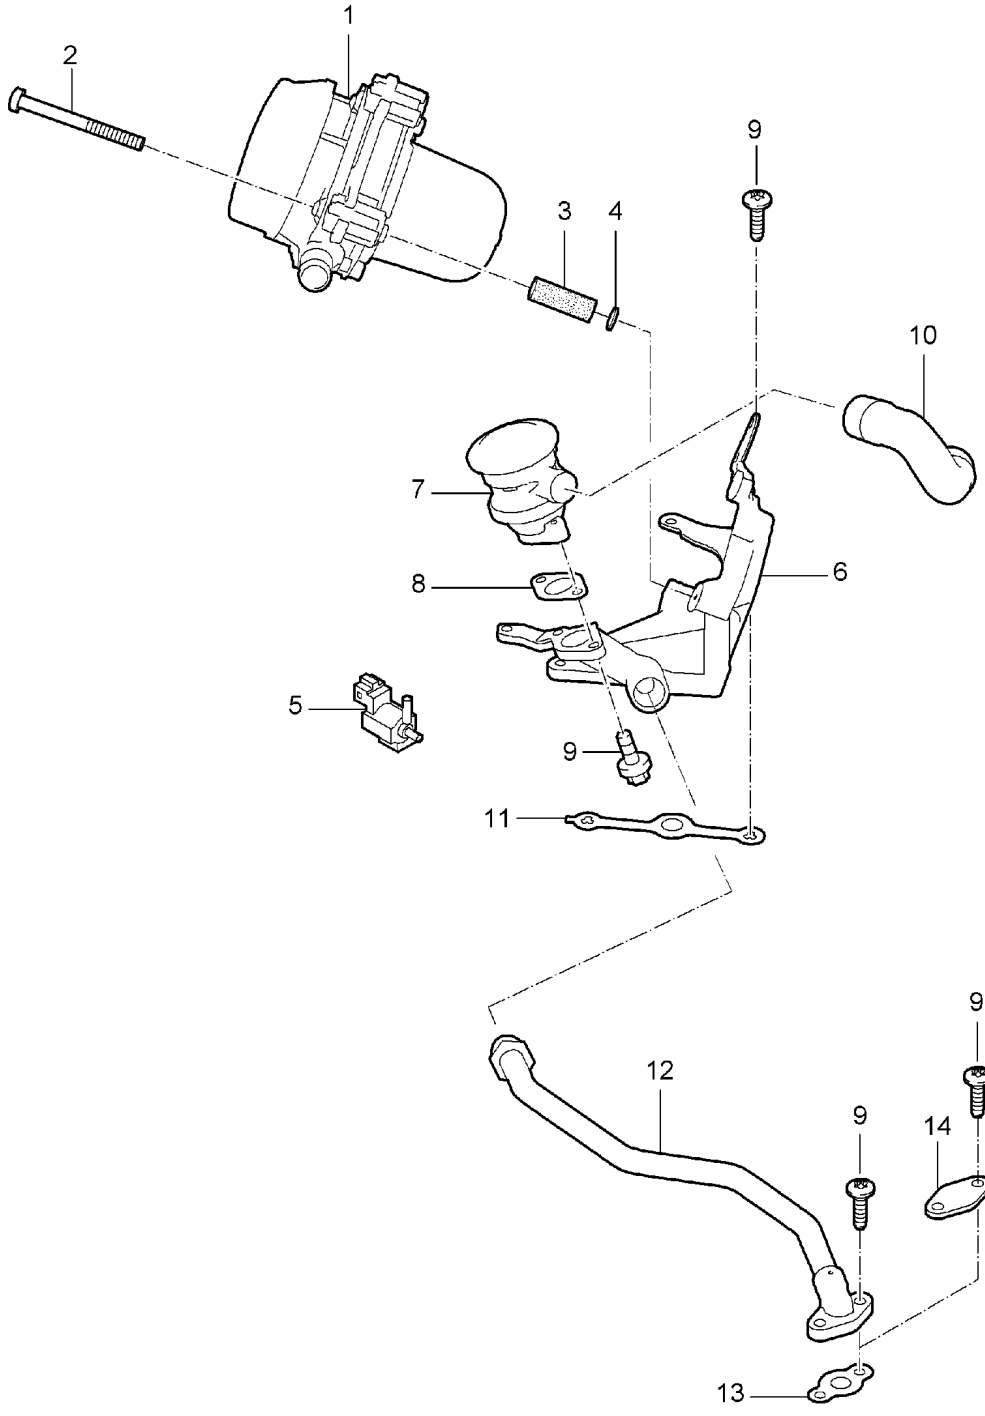

Model: 987 05

Model life 2005>>2008

Model: 987 05

Model life 2005>>2008

Pos	Part Number	Description	Remark	Qty	Model
		Air injection			M96.25/26 M97.20/21/22
1	997 605 104 00	Secondary pump		1	
(1)	997 605 104 02	Secondary pump		1	
2	955 113 325 00	Oval-head screw M 6 X 50		3	
3	999 703 868 40	Rubber mounting 8,76 X 33,3		3	
4	999 209 077 02	Spacer sleeve 6,5 X 1		3	
4	999 209 077 01	Spacer sleeve 6,5 X 1		3	
5	996 605 123 01	Change-over valve		1	
6	997 113 137 01	Bracket Secondary pump		1	
7	948 113 203 51	Valve		1	
8	993 113 258 51	Gasket		1	
9	999 073 344 04	Round head screw M 6 X 20		7	
10	997 113 339 02	Hose		1	
11	997 113 233 01	Gasket Bracket		1	
12	997 113 117 01	Connecting line		1	
13	996 113 213 51	Gasket Connecting line		1	
14	997 113 340 00	Lid		1