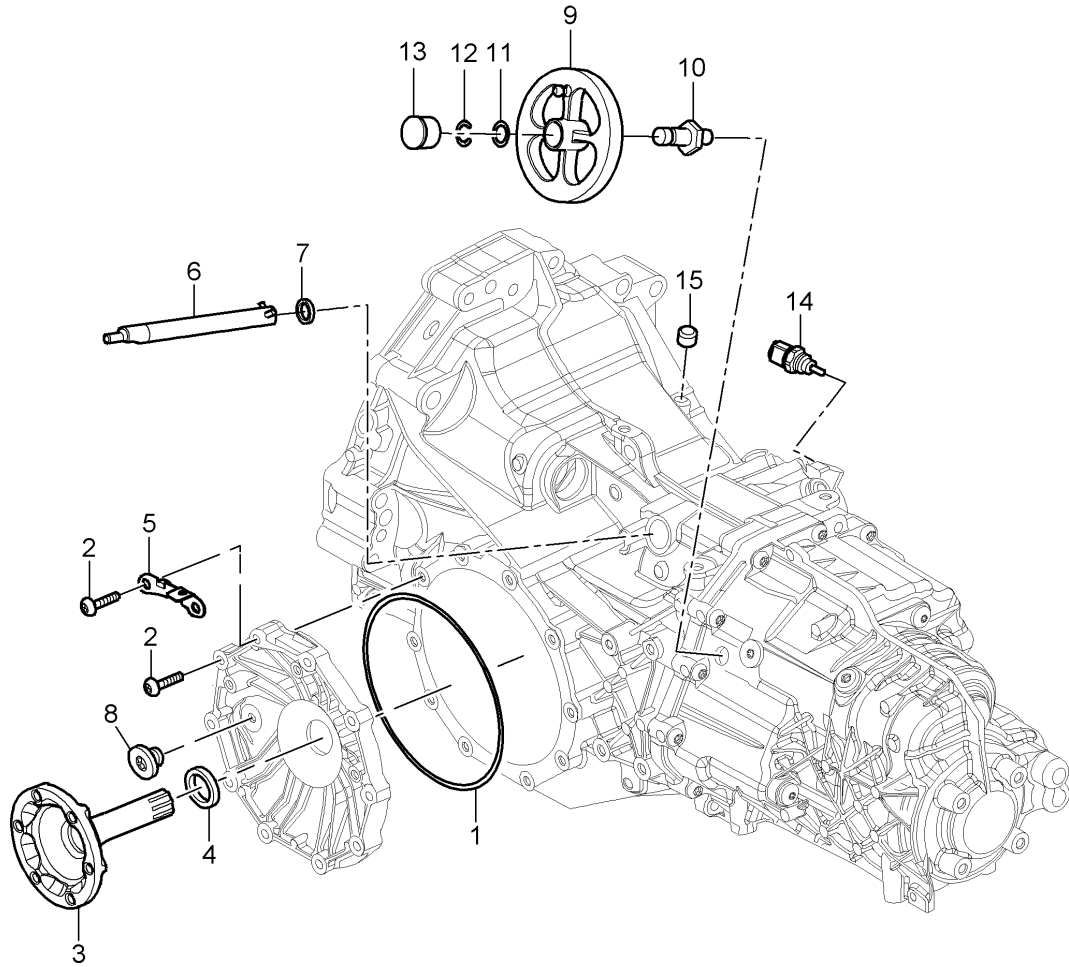

Model: 987 05

Model life 2005>>2008

Model: 987 05

Model life 2005>>2008

Pos	Part Number	Description	Remark	Qty	Model
		Replacement transmission			G87.20/21 I480
1	N 905 144 01	Single parts O-ring 171,00 X 3,50		1	
2	999 073 368 01	Torx screw M 8 X 42		10	
3	987 332 209 00	Joint flange		2	
4	016 409 399 B	Radial shaft seal		2	
5	987 116 214 00	Bracket		1	
6	987 303 021 00	Shift rod		1	
7	012 301 457 B	Shaft sealing ring		1	
8	N 910 597 01	Screw plug M 22 X 1,5		1	
9	987 303 051 00	Flywheel		1	
9	987 303 051 10	Flywheel		1	
10	987 303 151 01	Bearing pin		1	
11	900 234 147 00	Shim 12 X 18 X 1,0		1	
12	900 041 005 03	Circlip 12 X 1		1	
13	999 703 011 40	Stopper 25,5 X 30 X 11		1	
14	01E 941 521 A	Switch Back-up light		1	
(14)	01E 941 521 B	Switch Back-up light		1	
15	014 301 485	Cap Bleeder		1