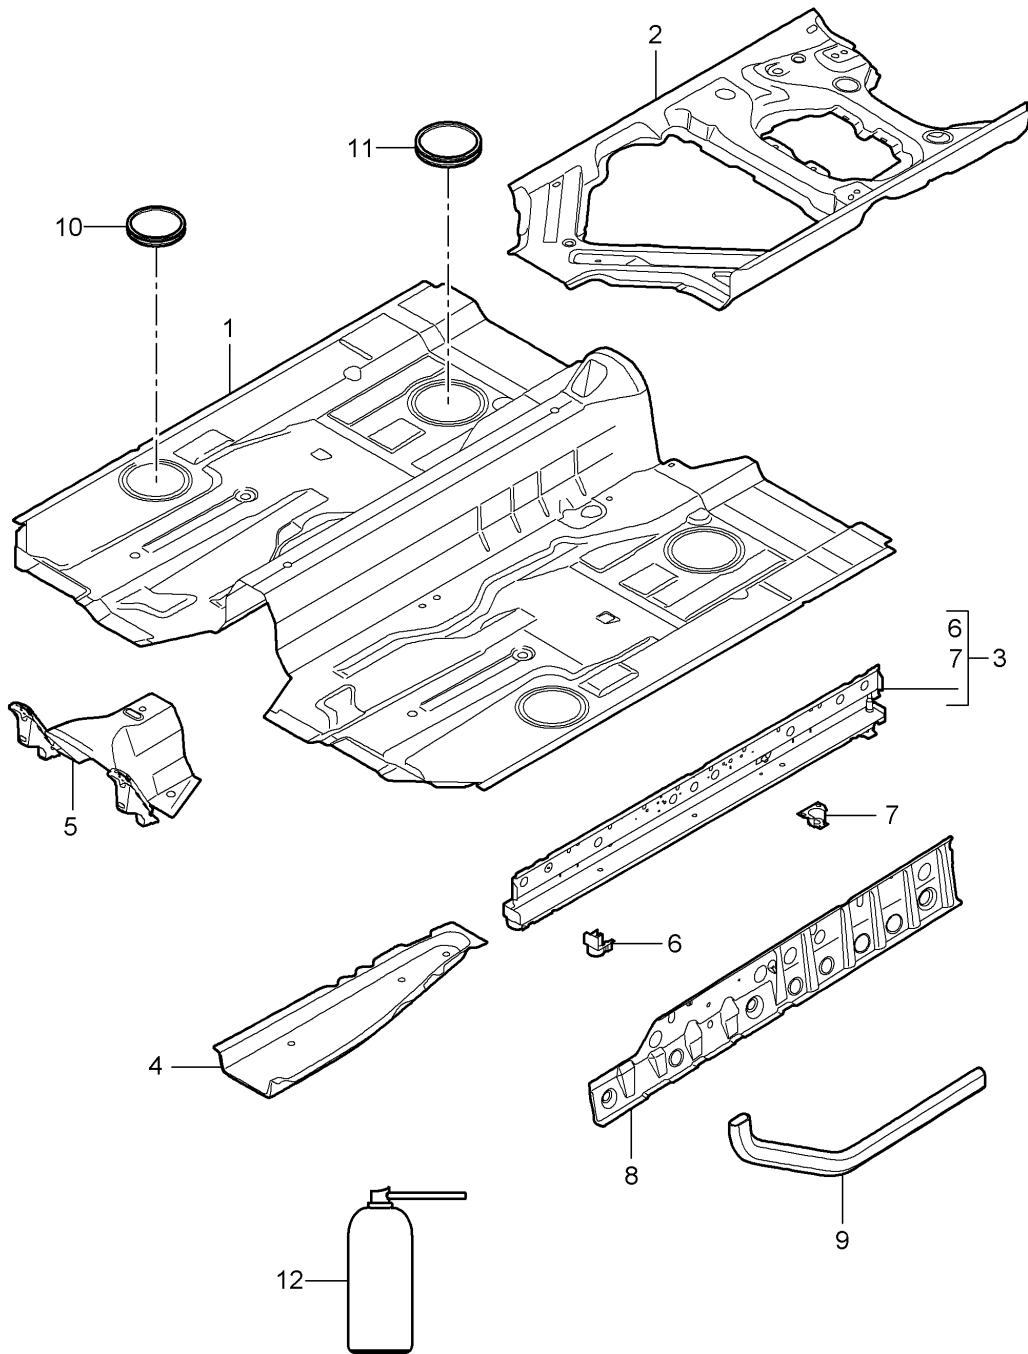

Model: 987 05

Model life 2005>>2008