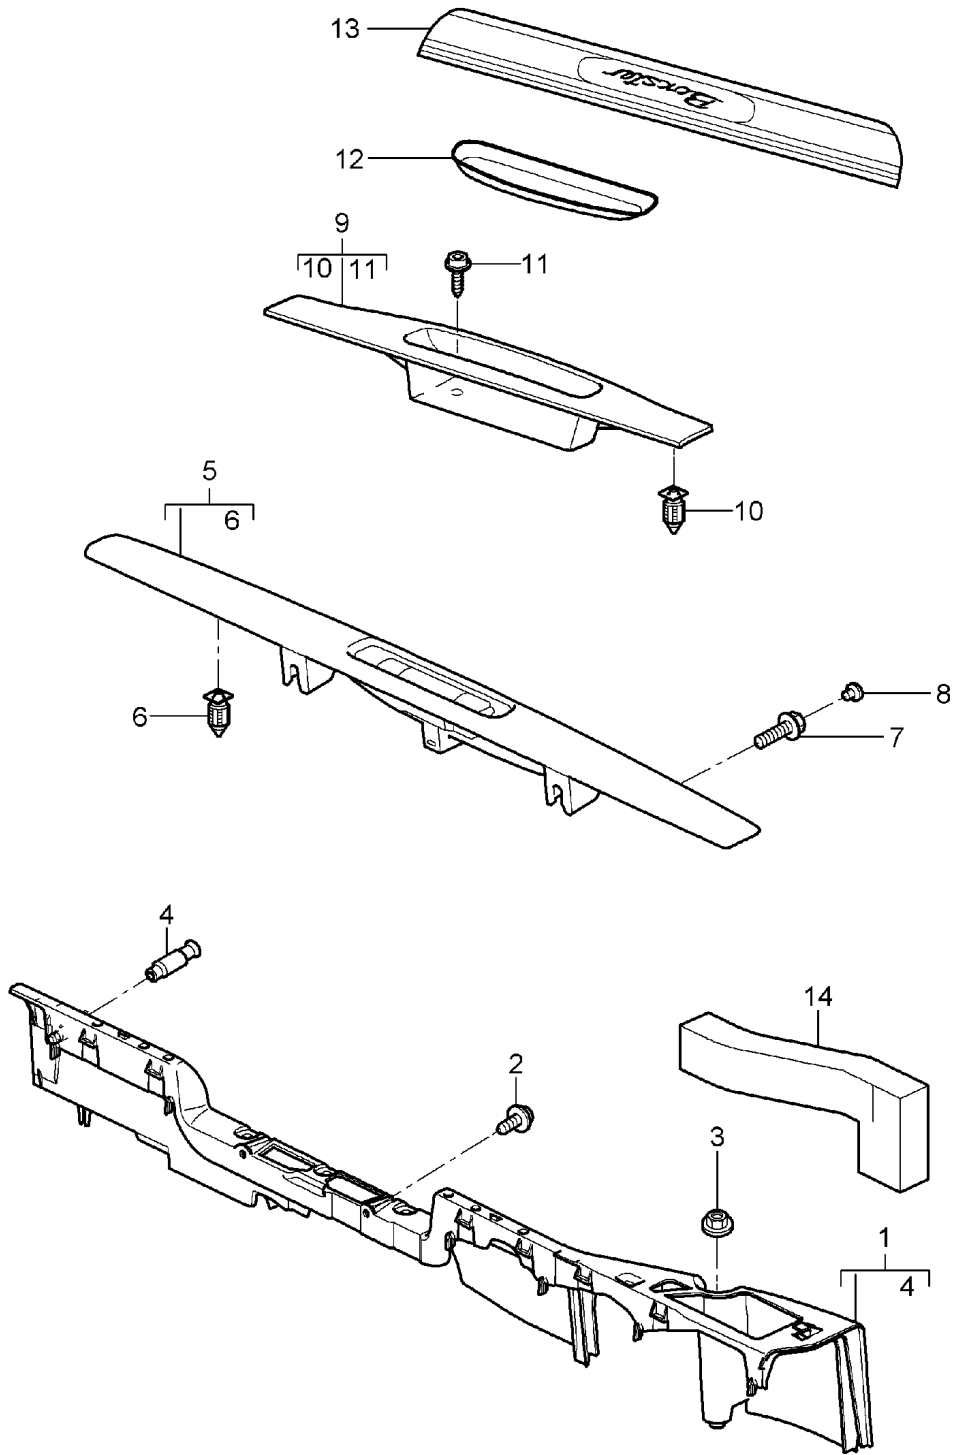

Model: 987 05

Model life 2005>>2008

Model: 987 05 Model life 2005>>2008

Pos	Part Number	Description	Remark	Qty	Model
1	987 551 619 01	Lining Door sill Support	/L	1	
(1)	987 551 620 01	Door sill Support	/R	1	
2	900 143 082 01	Door sill Tapping screw ST 6,3 X 13 for Mount Support		4	
3	999 076 081 40	Door sill Plastic nut T5 16 X 11,2 for Mount Support		2	
4	996 551 873 00	Door sill Locating peg for Mount Support		2	
5	997 551 019 04	Door sill Lining Door sill Driver's side	/LL	1	I098
(5)	997 551 019 04 A03	Black			
	997 551 019 05	Lining Door sill Driver's side	/RL	1	I099
	997 551 019 05 A03	Black			
6	999 507 484 40	Expander nut 9 X 22		6	
7	999 067 046 01	Combination screw M 6 X 20		2	
8	999 703 443 40	Stopper 8,0 X 11		2	
	999 703 443 40 01C	Satin black			
9	997 551 120 01	Lining Door sill Passenger's side		1	
	997 551 120 01 A03	Black			
10	999 507 484 40	Expander nut 9 X 22		6	
11	999 919 164 09	Oval-head screw 5,0 X 12		1	
12	996 551 513 00	Mat		1	
(13)	987 551 303 04	Scuff plate		2	BOXSTER -IX69/-IX70
	987 551 303 04 A03	Lacquered Black			
13	987 551 303 05	Scuff plate		2	BOXSTER S -IX69/-IX70
	987 551 303 05 A03	Lacquered Black			
(13)	987 551 980 13	Scuff plate	08	1	BOXSTER S IX70/754
(13)	987 551 980 18	Set Scuff plate	08-	1	BOXSTER S IX70/757
		Set Scuff plate Exclusive