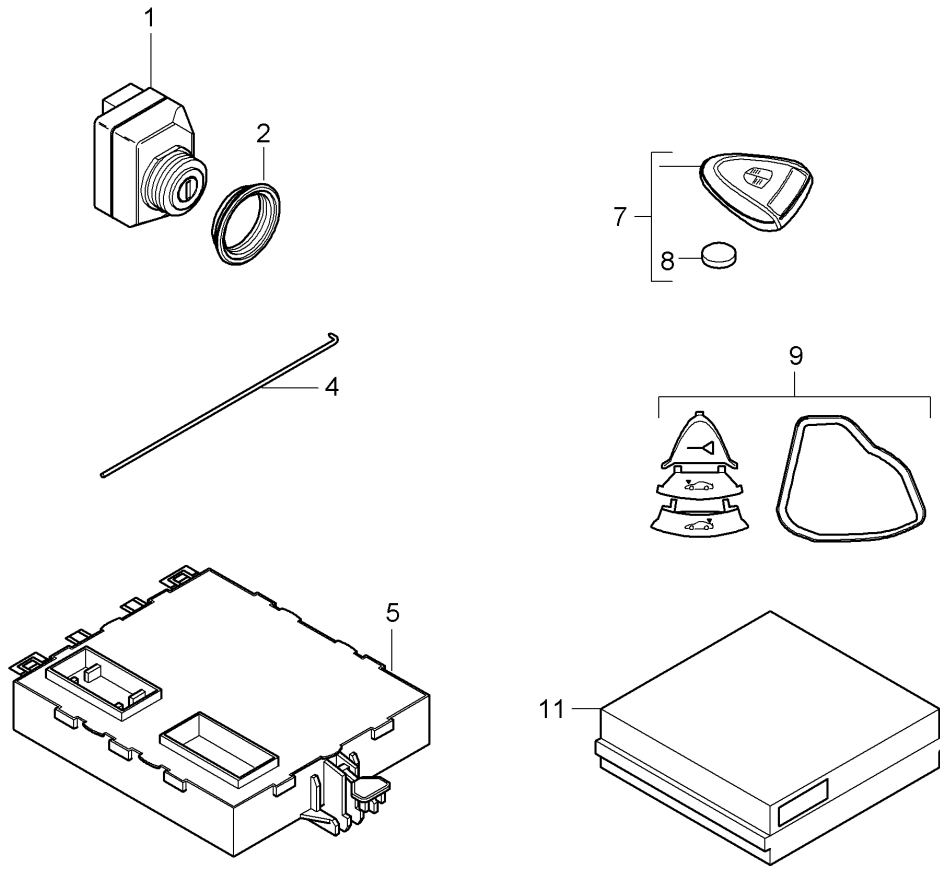

Model: 987 05

Model life 2005>>2008

Model: 987 05

Model life 2005>>2008

Pos	Part Number	Description	Remark	Qty	Model
1	997 618 159 04	Control units Immobiliser Central locking system Ignition starter switch PORSCHE ACCESS SYSTEM Control unit		1	
2	997 618 759 00	Ignition starter switch Nut		1	
-	997 618 361 00	Cover Release		1	
4	970 618 761 00	Handheld transmitter Emergency operation Release		1	
5	997 618 171 14	Ignition starter switch Control unit	-07	1	I524/534/544
5	997 618 171 15	PORSCHE ACCESS SYSTEM Control unit		1	I524/534/544
5	997 618 172 09	PORSCHE ACCESS SYSTEM Control unit		1	I525/535/545
		F >>985S7 10204 F >>985U7 12408 F >>985U7 31635 See technical information GR. 9 , NR. 6/05			
5	997 618 172 14	Control unit	-07	1	I525/535/545
		PORSCHE ACCESS SYSTEM F 985S7 10205>> F 985U7 12409>> F 985U7 31636>>			
5	997 618 172 15	Control unit		1	I525/535/545
		PORSCHE ACCESS SYSTEM F 985S7 10205>> F 985U7 12409>> F 985U7 31636>>			
5	997 618 172 16	Control unit		1	I525/535/545
		PORSCHE ACCESS SYSTEM F 985S7 10205>> F 985U7 12409>> F 985U7 31636>>			
5	997 618 173 09	Control unit	(J)	1	I525/535 I545
		PORSCHE ACCESS SYSTEM F >>985S7 10204 F >>985U7 12408 F >>985U7 31635 See technical information GR. 9 , NR. 6/05			
5	997 618 172 14	Control unit	(J) -07	1	I525/535 I545
		PORSCHE ACCESS SYSTEM F 985S7 10205>> F 985U7 12409>> F 985U7 31636>>			
5	997 618 172 15	Control unit	(J)	1	I525/535 I545
		PORSCHE ACCESS SYSTEM F 985S7 10205>> F 985U7 12409>> F 985U7 31636>>			
5	997 618 172 16	Control unit	(J)	1	I525/535 I545
		PORSCHE ACCESS SYSTEM