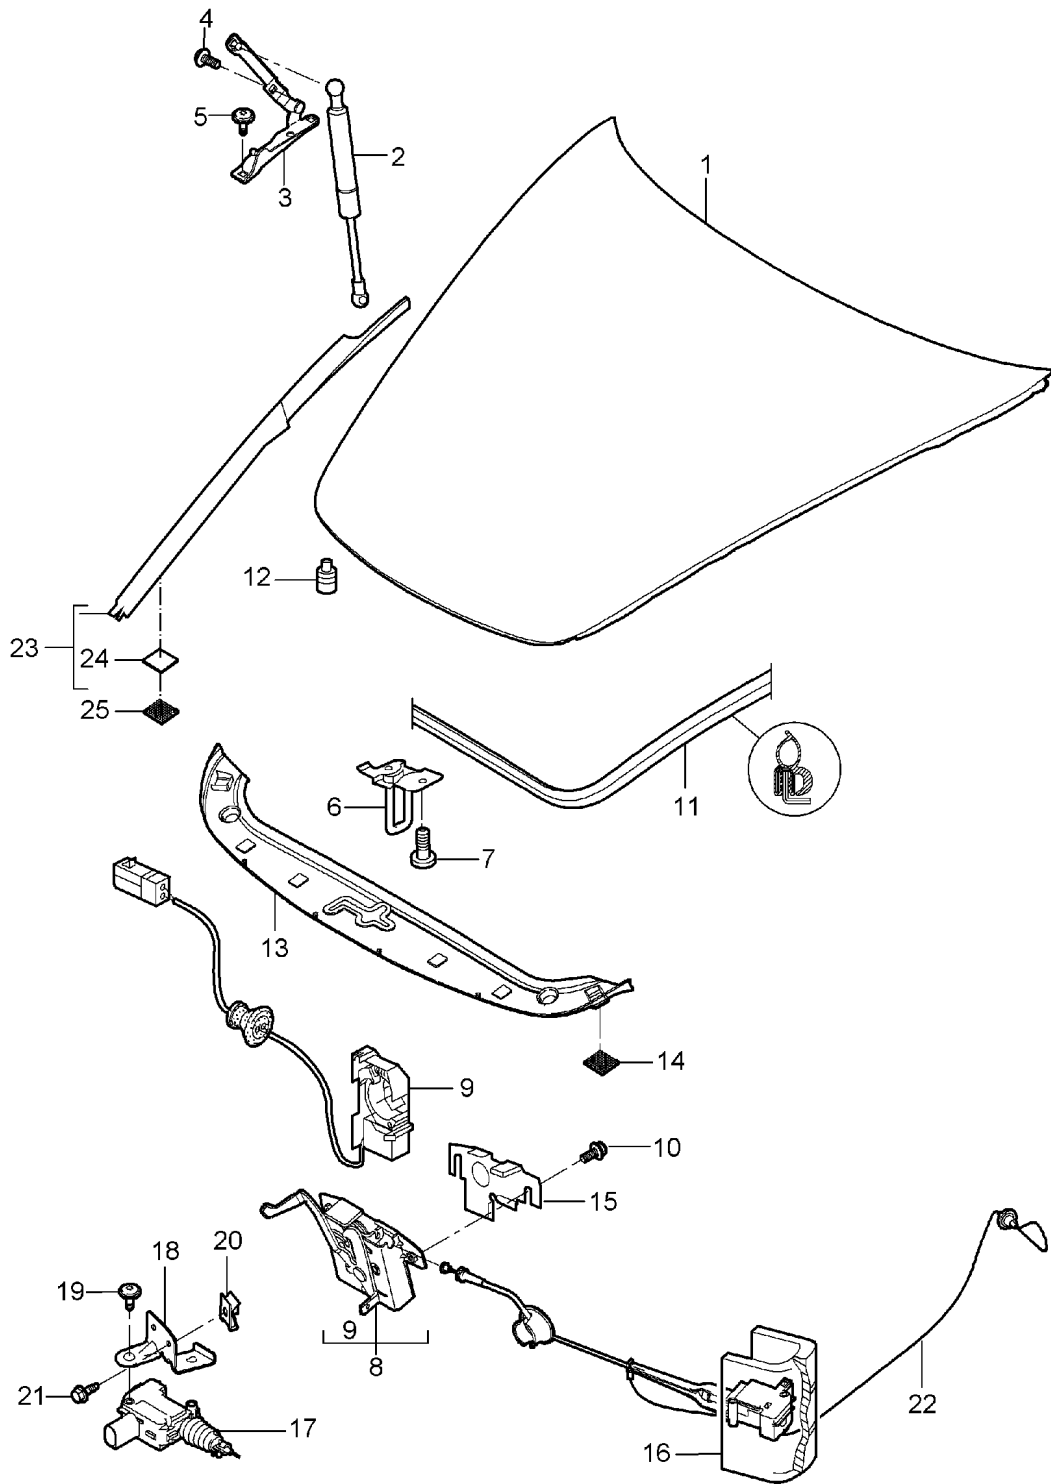

Model: 987 05

Model life 2005>>2008

Model: 987 05 Model life 2005>>2008

Pos	Part Number	Description	Remark	Qty	Model
		Lid Front			
1	997 511 011 00	Lid		1	
	997 511 011 00 GRV	Prime coated			
2	997 511 551 01	Gas-pressure spring		2	
(3)	997 511 151 00	Hinge	/L	1	
3	997 511 152 00	Hinge	/R	1	
4	999 073 357 09	Oval-head screw M 6 X 12		4	
5	999 073 348 09	Oval-head screw M 6 X 20		4	
6	997 511 051 00	Lock upper part		1	
7	999 073 350 04	Round head screw M 6 X 16		2	
8	997 511 053 00	Lock lower part		1	
9	997 613 206 00	Microswitch		1	
10	900 075 466 09	Combination screw M 6 X 16		2	
11	997 511 611 00	Gasket		1	
12	999 703 140 41	Rubber buffer		2	
13	997 504 811 03	Trim cover		1	
	997 504 811 03 FMT	Satin black			
14	999 902 049 40	Velcro fastener		4	
15	996 511 653 00	Cover		1	
16	997 511 117 00	Actuator		1	
(23)	997 572 465 02	Trim cover	/L	1	
	997 572 465 02 02A	Black			
23	997 572 466 02	Trim cover	/R	1	
		Wing			
	997 572 466 02 02A	Black			
24	999 902 052 40	Velcro fastener		4	
		Cover			
		20 X 20			
25	999 902 051 40	Velcro fastener		4	
		Wing			
		20 X 20