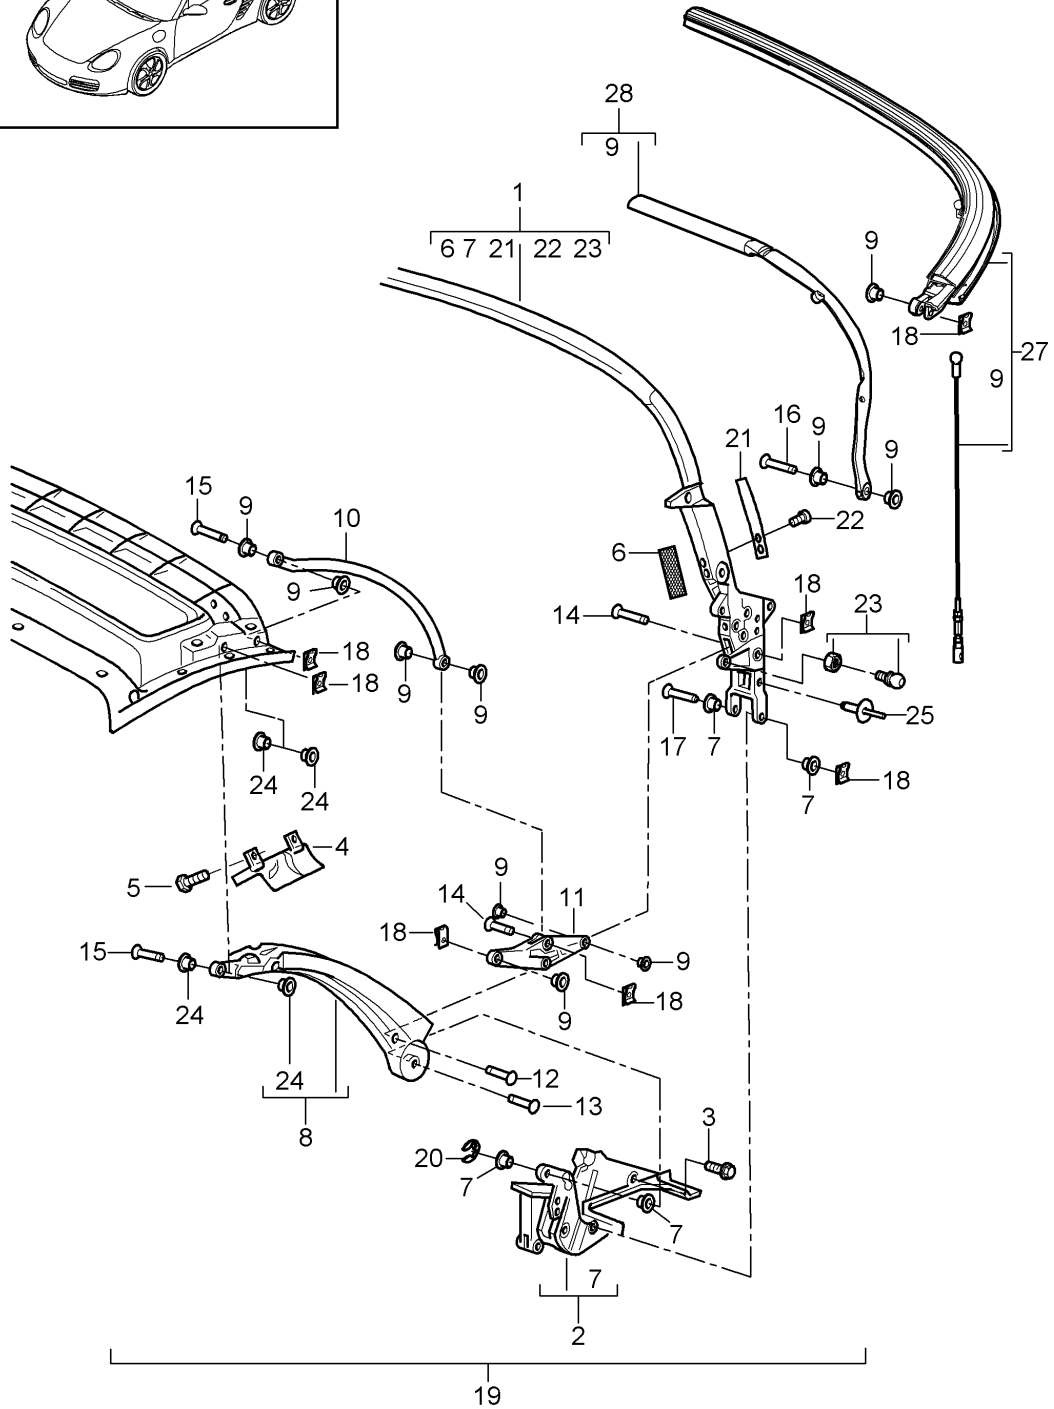

Model: 987 05

Model life 2005>>2008