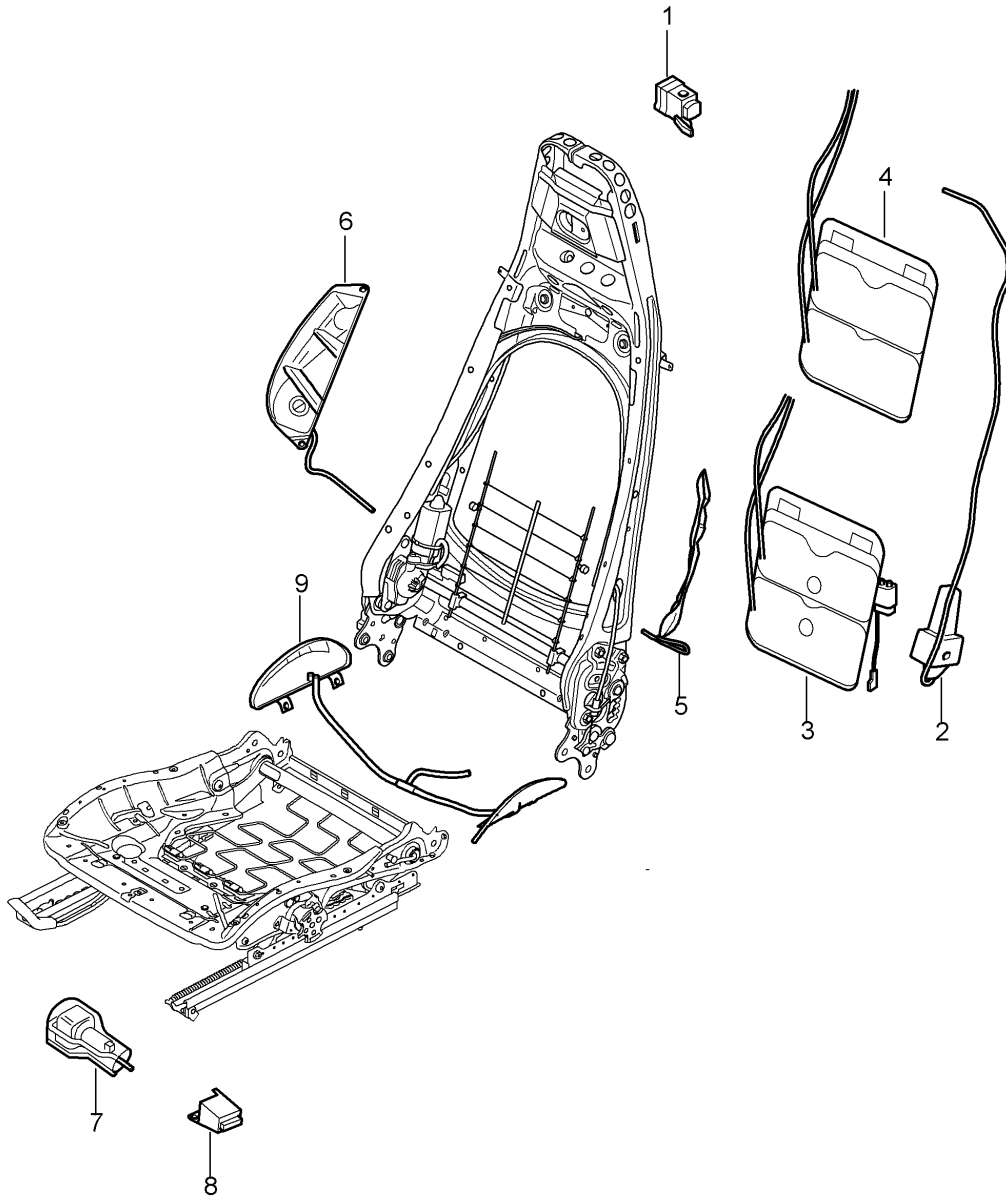

Model: 987 05

Model life 2005>>2008

Model: 987 05 Model life 2005>>2008

Pos	Part Number	Description	Remark	Qty	Model
1	997 617 725 00	Lumbar support Sports seat Valve	05- 05-	1	BOXSTER BOXSTER S I377/378 I437/438
(1)	997 617 726 00	Lumbar support without Memory Valve		1	I537/538
2	997 620 725 00	Lumbar support Memory Compressor		1	I377/378 I437/438
3	997 521 709 01	Lumbar support Memory		1	I377/378/437 I438/537/538
4	997 521 709 00	Lumbar support without Memory		1	I377/378 I437/438
5	997 521 711 00	Container Air distributor Backrest side bolster		1	I377/378
6	997 521 712 00	Container Air distributor Backrest side bolster		1	I377/378
7	997 620 727 00	Compressor Lumbar support Seat cushion		1	I377/378
8	997 617 727 00	Valve Adjustment Seat Wide		1	I377/378
9	997 521 713 01	Container Air distributor Seat side bolster		1	I377/378