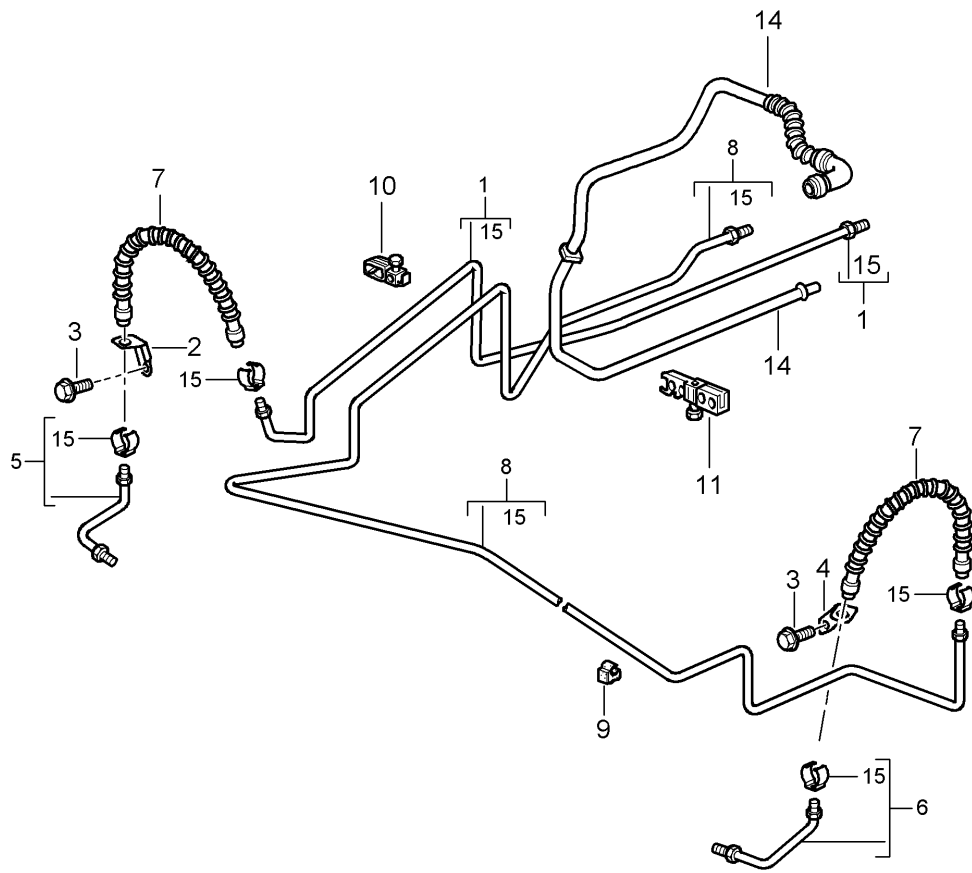

Model: 987 05 Model life 2005>>2008

Pos	Part Number	Description	Remark	Qty	Model
		Brake lines			
		Brake lines			
		Underbody			
		Vacuum line			
1	996 355 581 06	Brake line	/L	1	
(1)	996 355 581 9B	Brake line	/L	1	I450
2	996 355 501 06	Brake hose bracket	/L	1	
3	900 067 117 09	Pan-head screw M 6 X 16		2	
4	996 355 139 01	Brake hose		2	
4	996 355 139 03	Brake hose		2	
5	997 355 175 02	Brake line	/L	1	
5	997 355 175 10	Brake line	/L	1	
5	997 355 175 11	Brake line	/L	1	
6	999 591 930 40	Support		X	
7	996 355 584 06	Brake line	/R	1	
(7)	996 355 584 9B	Brake line	/R	1	I450
8	996 355 502 06	Brake hose bracket	/R	1	
9	997 355 176 02	Brake line		1	
10	997 355 753 00	Reinforcement		1	
11	997 355 752 00	Gasket		1	
12	900 380 015 09	Hexagon nut M 6		3	
(12)	900 380 015 01	Hexagon nut M 6		3	
13	997 355 650 00	Intermediate piece		1	
14	996 355 545 00	Support		3	
15	996 355 549 00	Support		1	
16	996 355 547 01	Support		2	
17	996 355 543 00	Support		1	
18	997 355 177 01	Brake line		1	
19	997 355 179 01	Brake line		1	
19	997 355 179 10	Brake line		1	
19	997 355 179 11	Brake line		1	
21	996 355 760 31	Connecting piece		1	
22	997 355 571 01	Vacuum line		1	
-	999 702 289 40	Grommet		1	
		Wheel housing			
23	999 651 331 40	Cable holder		5	
24	997 355 331 00	Retainer spring for Brake hose		X	

Model: 987 05

Model life 2005>>2008