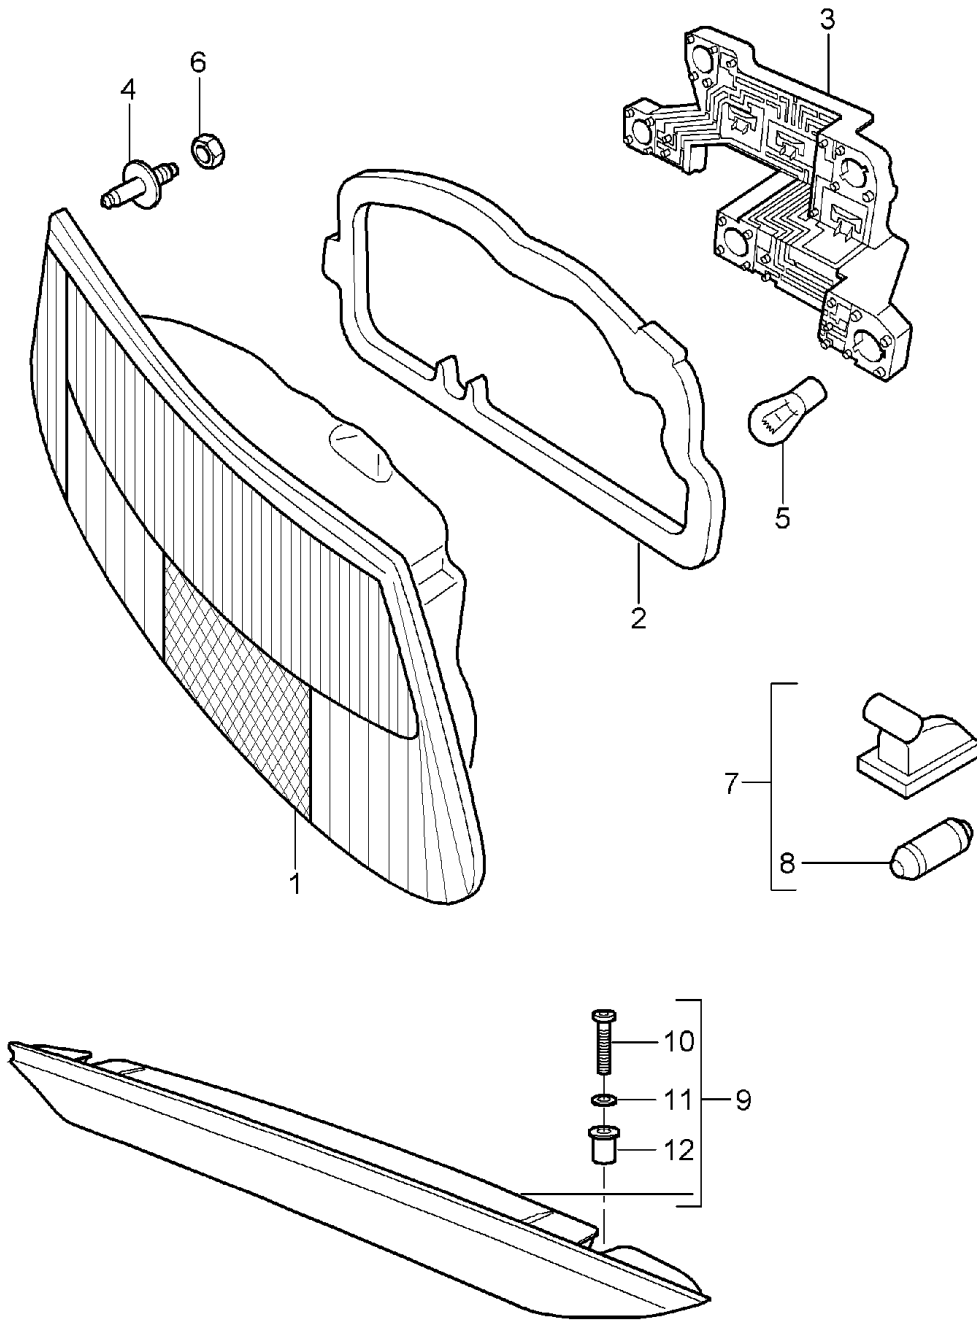

Model: 987 05 Model life 2005>>2008

Pos	Part Number	Description	Remark	Qty	Model
21	993 631 170 03	Stopper Additional headlamp		6	
22	987 631 081 02	Additional headlamp	/L	1	
22	987 631 081 03	Additional headlamp	/L	1	
22	987 631 081 04	Additional headlamp	/L	1	
(22)	987 631 082 02	Additional headlamp	/R	1	
(22)	987 631 082 03	Additional headlamp	/R	1	
(22)	987 631 082 04	Additional headlamp	/R	1	
23	999 631 142 90	Halogen bulb H 8		2	
24	999 631 033 90	Bulb 5 W Position light for Additional headlamp 987.631.081/082.00		2	
24	999 631 040 90	Bulb 5 W Position light for Additional headlamp 987.631.081/082.02/03/04		2	
25	997 631 137 00	Bulb socket Position light		2	
26	997 631 145 00	Cap		2	
(28)	997 631 293 00	Cover		2	
29	999 073 080 02	Combination screw ST 4,2 X 16		4	
30	999 507 768 02	Speed nut ST 4,2		4	
31	987 631 033 02	Direction indicator light	/L	1	
(31)	987 631 034 02	Direction indicator light	/R	1	
32	999 631 138 90	Bulb 5 W Yellow		2	
33	997 631 133 00	Bulb socket		2	

Model: 987 05

Model life 2005>>2008