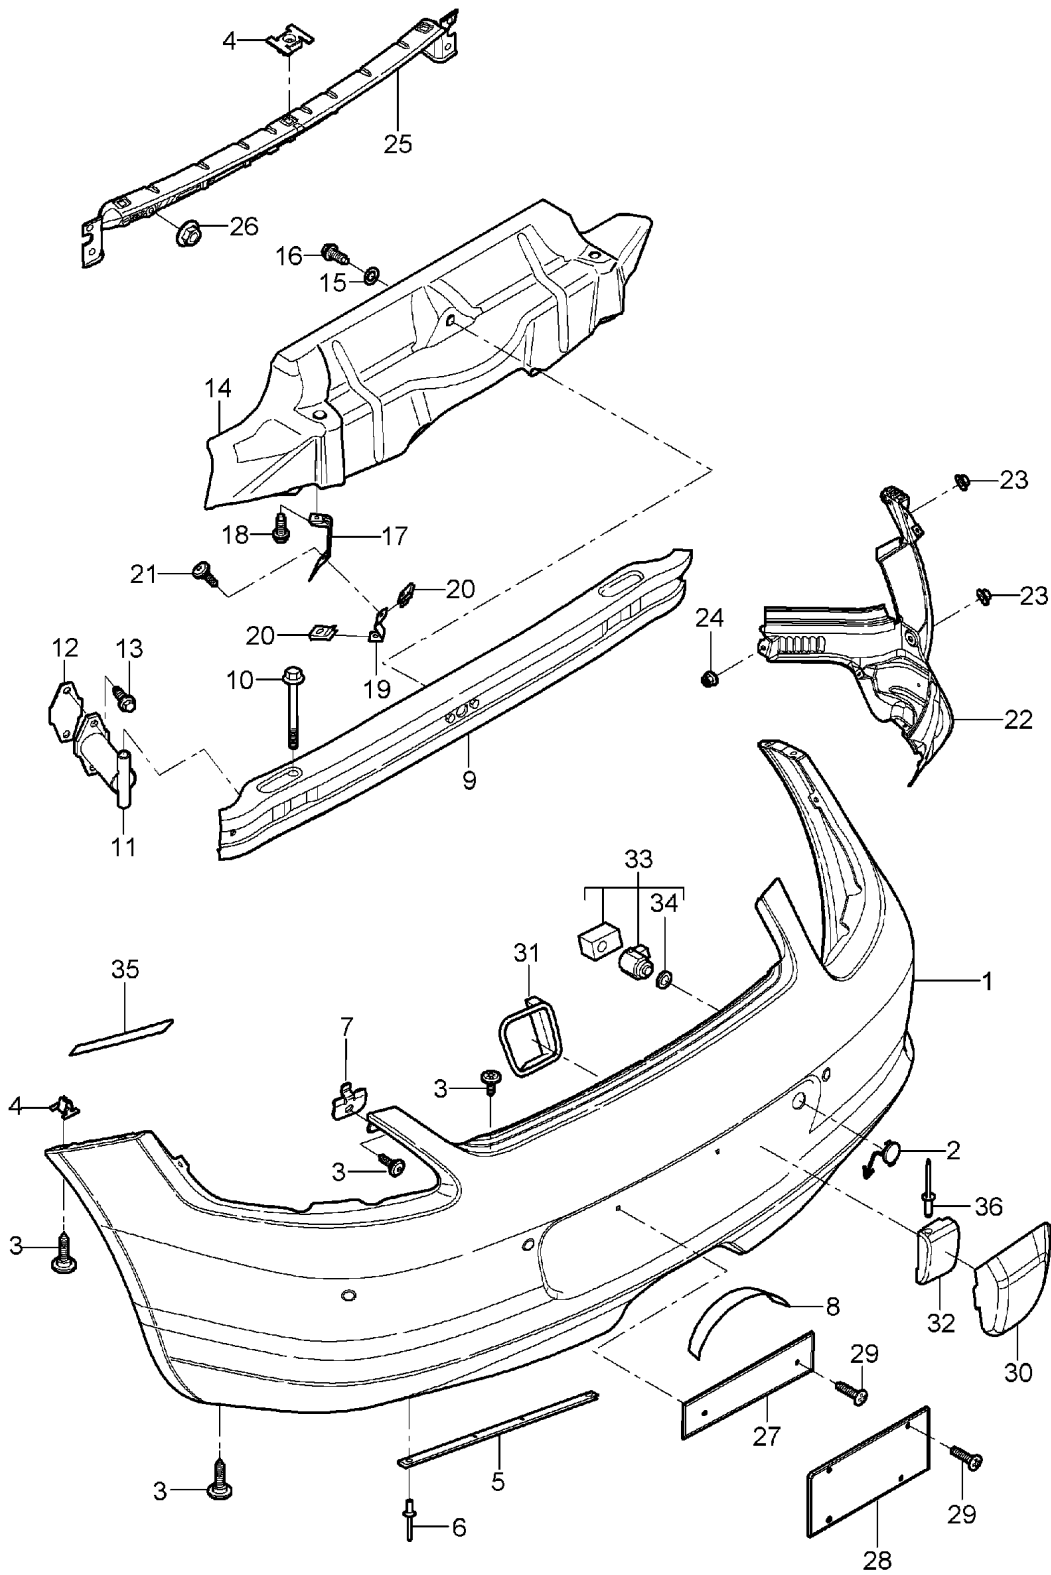

Model: 987 05

Model life 2005>>2008

Model: 987 05 Model life 2005>>2008

Pos	Part Number	Description	Remark	Qty	Model
1	987 505 411 00	Bumper Rear Lining		1	
(1)	987 505 411 00 G2X	Prime coated		1	
	987 505 411 32	Lining		1	
	987 505 411 32 G2X	Prime coated		1	
1	987 505 996 04	Lining		1	IXAL
	987 505 996 04 G2X	Prime coated		1	
1	987 505 291 00	Lining		1	I635
1	987 505 291 08	Lining		1	I635
1	987 505 993 00	Lining		1	IXAL/635
2	997 505 803 00	Cover		1	
	997 505 803 00 G2X	Prime coated		1	
3	999 073 227 09	Tapping screw ST 4,8 X 19		15	
4	999 507 590 02	Captive nut ST 4,8		7	
5	987 505 837 00	Retaining strip		2	
6	999 190 104 30	Blind rivet 3,2 X 7,9		4	
7	987 505 815 00	Retainer plate		2	
8	987 505 811 00	Heat shield		1	
	987 505 811 00 9B1	Titanium metallic		1	
8	987 505 997 00	Heat shield		1	IXAL
	987 505 997 00 9B1	Titanium metallic		1	
9	987 505 241 00	Bumper reinforcement		1	
10	900 378 088 09	Bumper Hexagon-head bolt M 12 X 1,5 X 100		2	
11	996 505 019 01	Impact pipe		2	
(11)	996 505 015 00	Impact absorber		2	I113
12	996 505 775 00	Desk pad		2	
	996 505 775 01	Impact absorber Desk pad		2	I113
(12)	996 505 775 01	Impact absorber		2	
13	900 378 267 09	Combination screw M 8 X 30		4	
14	987 505 475 00	Heat protection Centre		1	
15	999 025 243 02	Washer 5,0X1,0		1	
16	900 278 025 02	Hexagon-head bolt M5X12		1	
17	987 505 639 00	Rear support		2	
18	999 075 056 09	Combination screw M 6 X 22		2	
19	996 505 649 01	Bracket Rear support		2	
20	999 507 795 09	Speed nut ST4,8		4	
21	999 073 314 09	Tapping screw ST4,8X16-C		2	
(22)	987 505 631 00	Support	/L	1	
22	987 505 632 00	Support	/R	1	
23	999 076 078 09	Hexagon nut M 6		6	
24	999 049 028 40	Plastic nut T5/22 X 10		4	
25	987 505 841 00	Attachment strip		1	
26	999 076 078 09	Hexagon nut M 6		5	
27	987 701 105 00	Support Number plate		1	I211