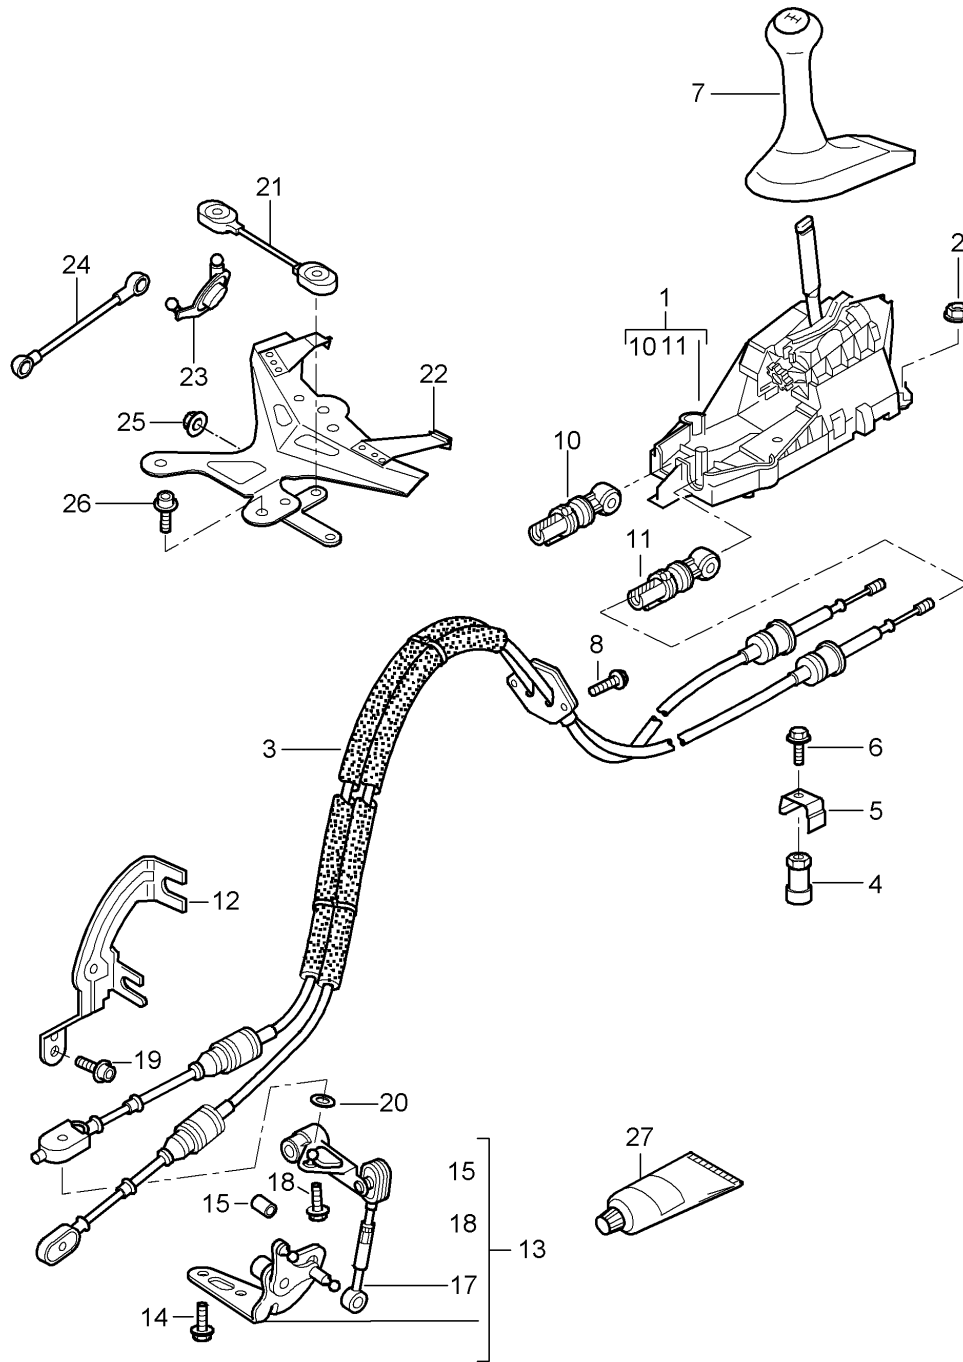

Model: 987 05

Model life 2005>>2008

Pos	Part Number	Description	Remark	Qty	Model
		Hydraulic unit Anti-lock brake system Control			
1	987 355 955 04	Hydraulic unit		1	
2	997 355 033 00	Support with Rubber mounting		1	
3	964 356 635 00	Rubber mounting		3	
-	999 045 004 40	Hexagon nut		3	
4	900 385 060 09	Plastic material Screw BM 6 X 10		3	
(4)	900 385 060 01	Screw BM 6 x 10		3	
5	996 606 145 00	Sensor		1	

Model: 987 05

Model life 2005>>2008