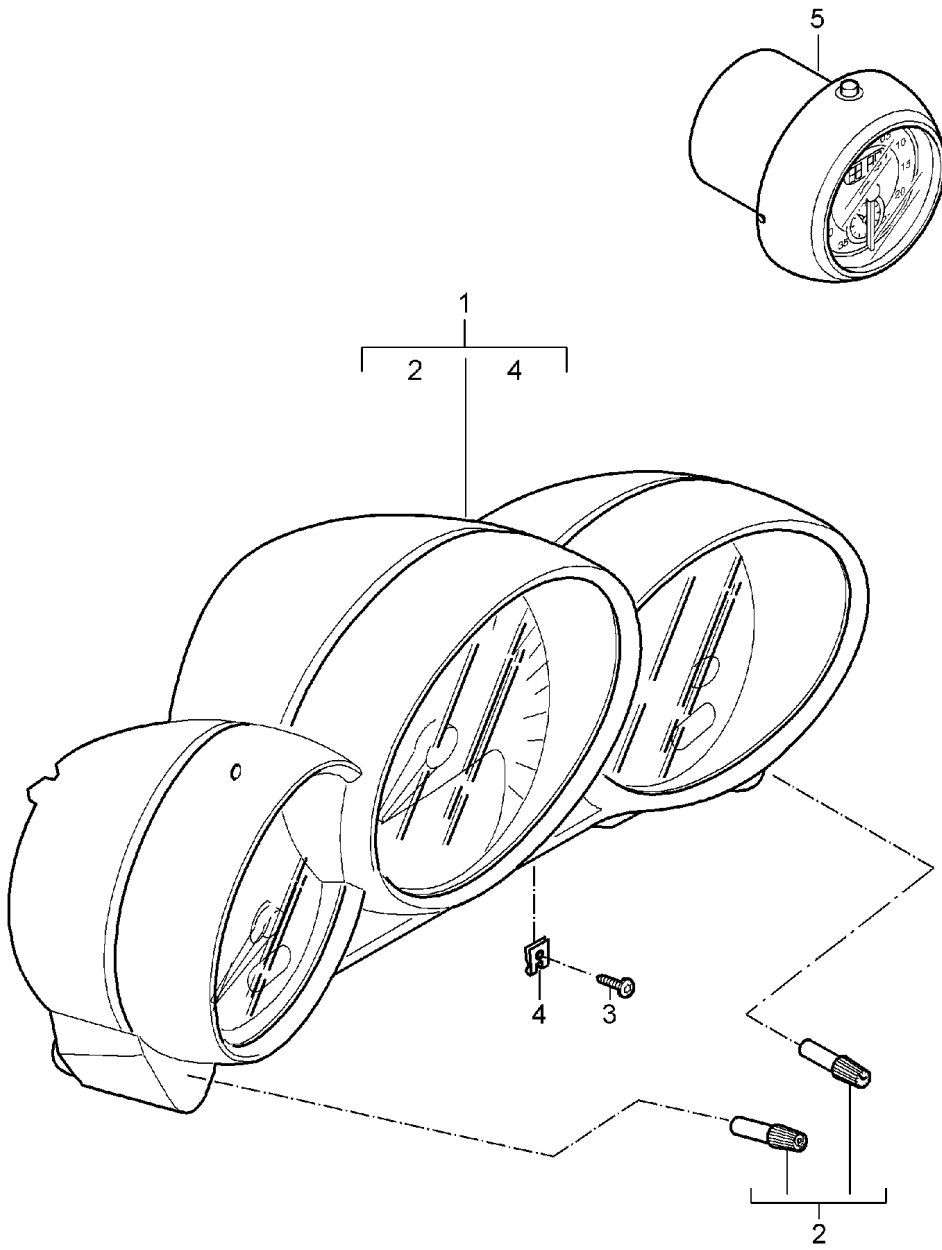

Model: 987 05

Model life 2005>>2008