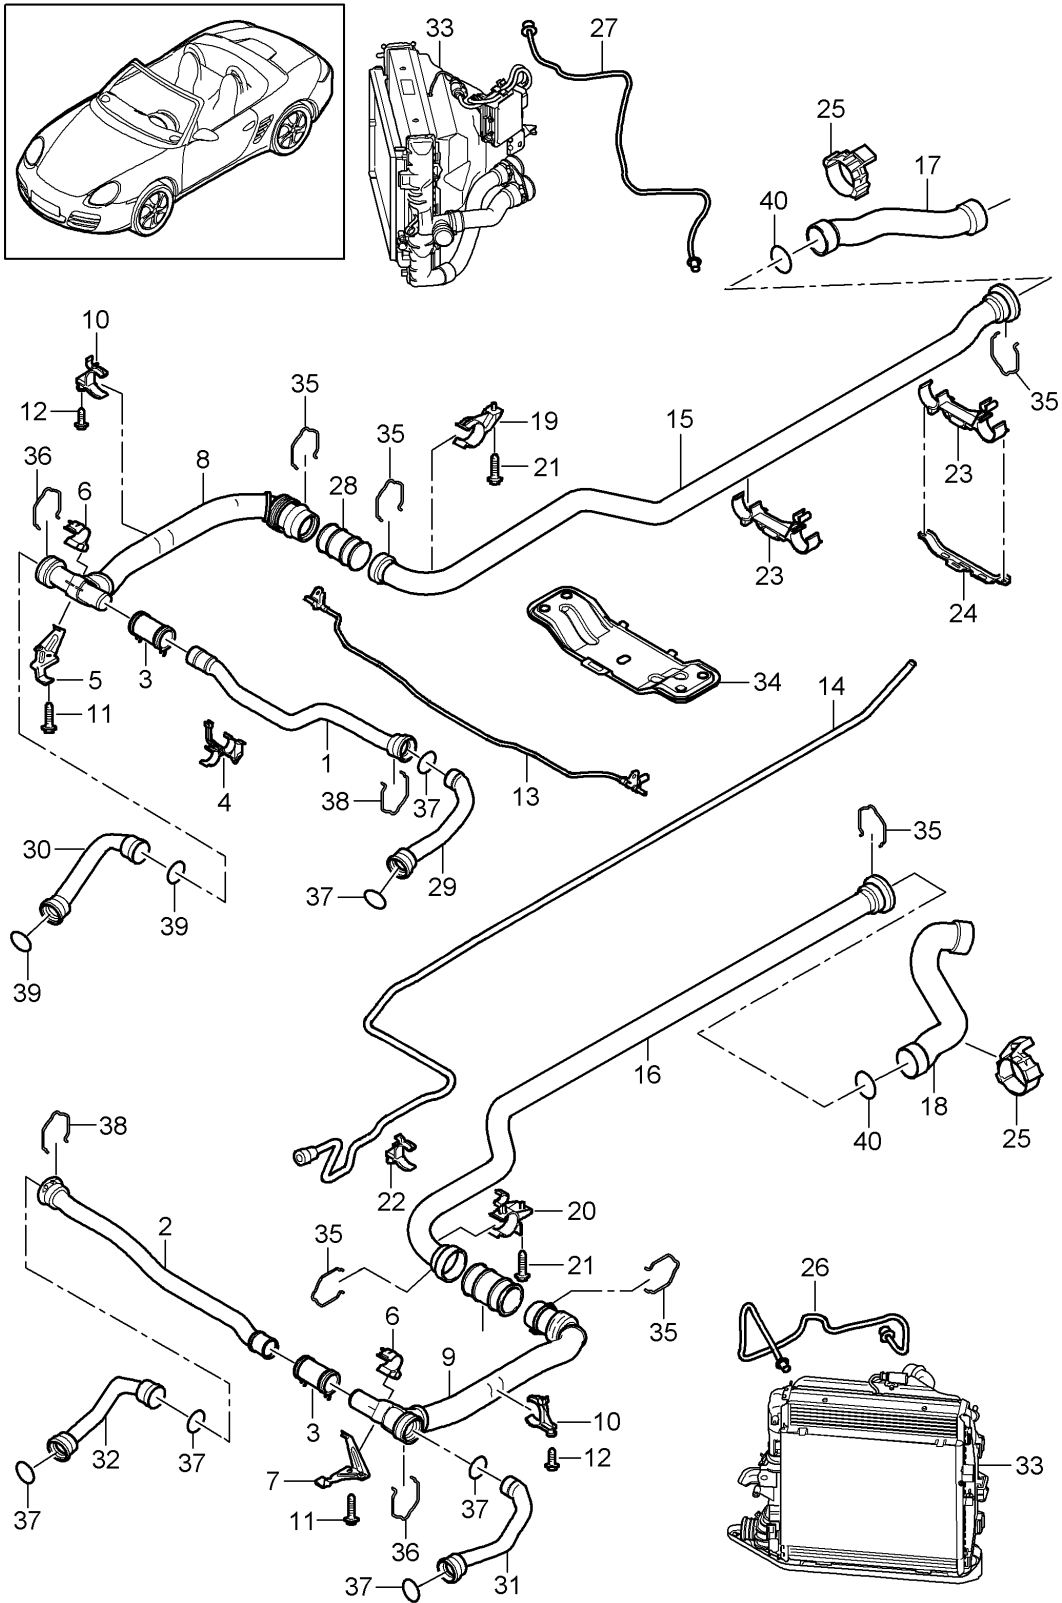

Model: 987 05

Model life 2005>>2008

Model: 987 05 Model life 2005>>2008

Pos	Part Number	Description	Remark	Qty	Model
		Water cooling 2			M96.25/26 M97.20/21/22
1	997 106 711 01	Water tube Supply		1	
(1)	997 106 711 02	Water tube Supply		1	
(1)	997 106 711 03	Water tube Supply		1	
2	997 106 720 01	Water tube Return line		1	
(2)	997 106 720 02	Water tube Return line		1	
(2)	997 106 720 03	Water tube Return line		1	
3	997 106 723 04	Water hose		2	
4	997 106 525 01	Support Cross tube Centre		1	
5	997 106 574 02	Support Distributor tube Right		1	
6	997 106 526 01	Support Cross tube Upper		2	
7	997 106 573 02	Support Distributor tube Left		1	
8	997 106 752 03	Distributor tube Supply	-06	1	
(8)	997 106 752 04	Distributor tube Supply	07-	1	
9	997 106 751 03	Distributor tube Return line	-06	1	
(9)	997 106 751 04	Distributor tube Return line	07-	1	
10	997 106 413 01	Support Distributor tube		2	
(10)		Support Distributor tube	/R	1	I601
(10)	997 106 414 00	Support Distributor tube	/L	1	I601
11	900 378 013 09	Hexagon-head bolt M 6 X 25		2	
12	900 378 036 09	Hexagon-head bolt M 6 X 12		2	
13	997 106 767 02	Vent line Transverse		1	
14	987 106 227 01	Vent line Tunnel		1	
15	987 106 651 02	Water tube Supply Tunnel		1	M96.25 M97.20 I249
15		Water tube Supply Tunnel		1	M96.26 M97.21
15	987 106 651 03	Water tube Supply Tunnel		1	M96.25 M97.20 I249