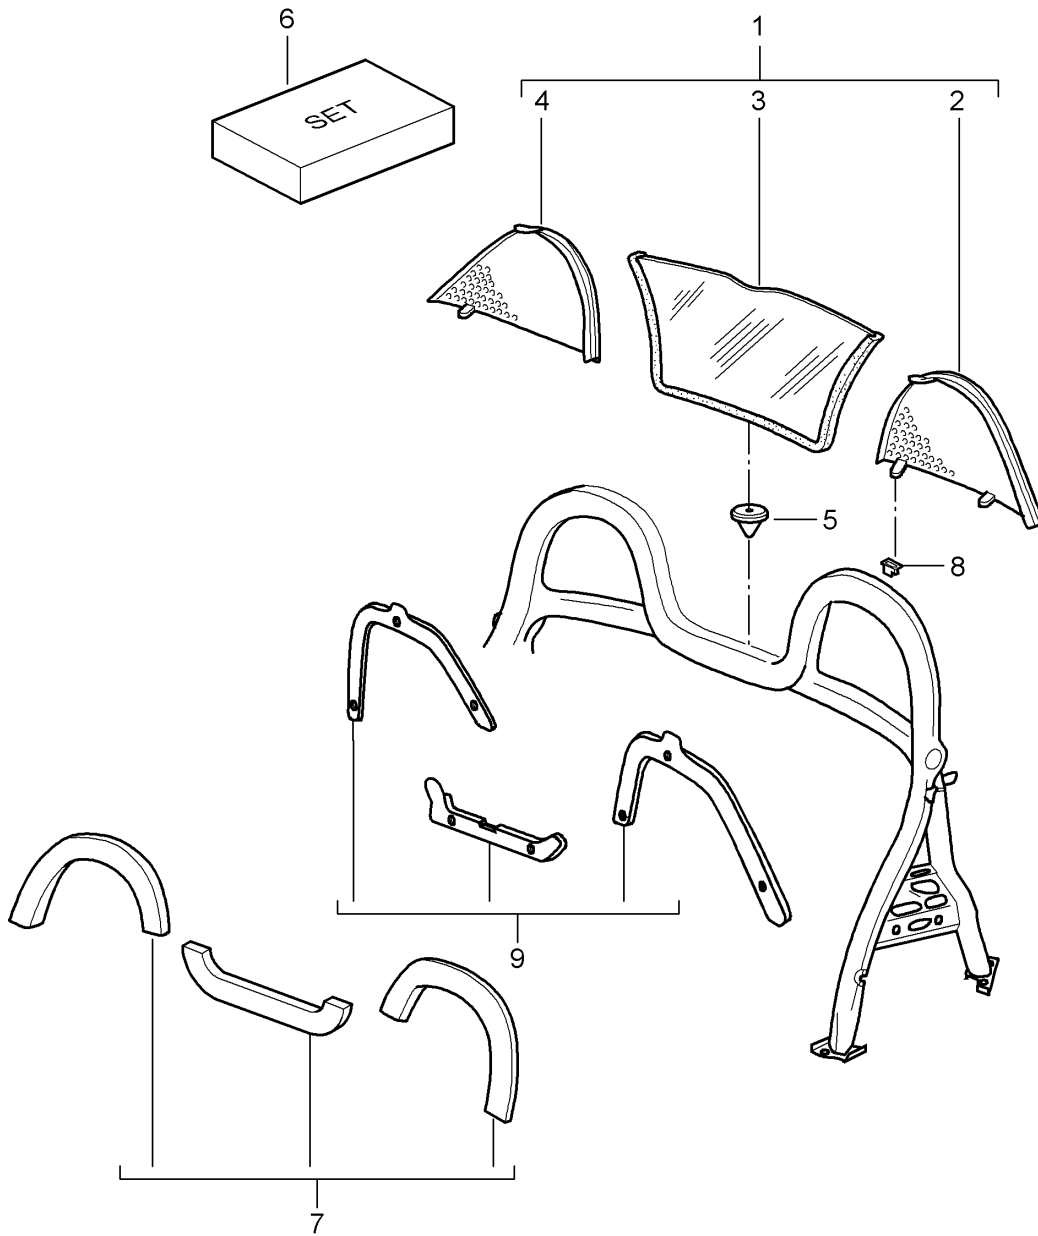

Model: 987 05

Model life 2005>>2008