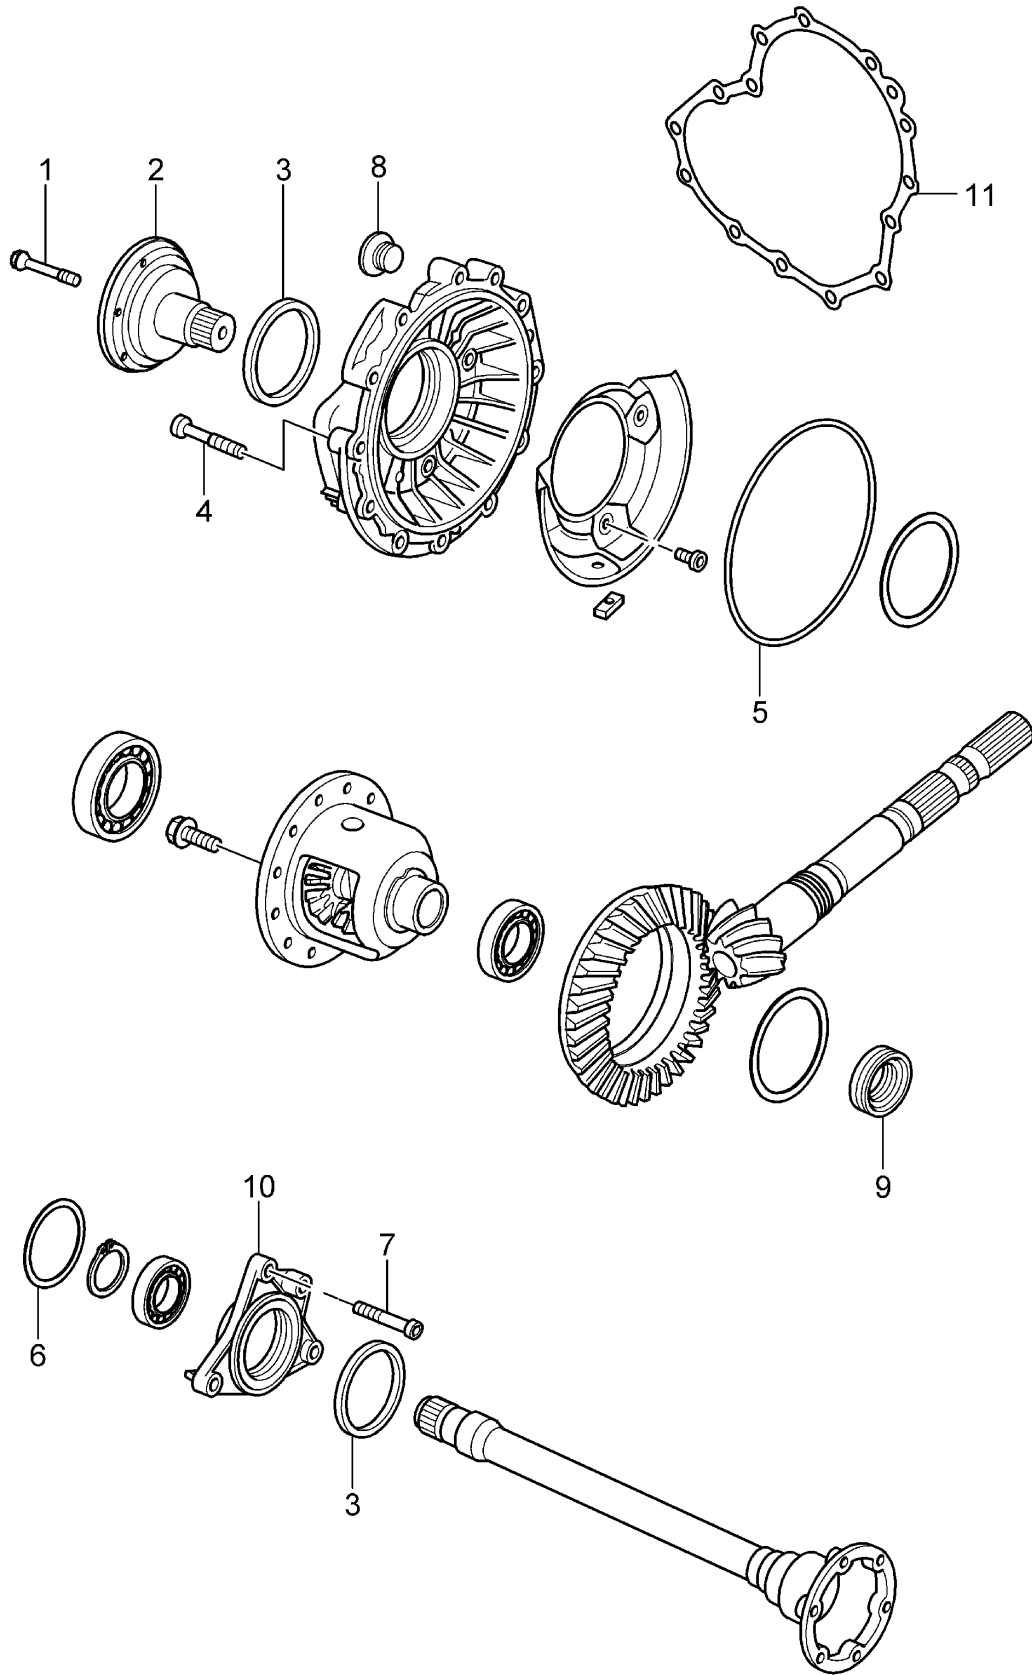

Model: 987 05

Model life 2005>>2008

Model: 987 05 Model life 2005>>2008

Pos	Part Number	Description	Remark	Qty	Model
		Tiptronic Differential Differential housing			I249
1	944 332 587 00	Elastic bolt M 8		1	
2	986 332 201 00	Drive flange M 8 for Transmission 98730001100		1	
(2)	986 332 201 20	Drive flange M 10 for Transmission 98730001102		1	A87.01
(2)	987 332 208 00	Drive flange M 10 for Transmission 98730001102		1	A87.01
3	986 397 027 00	Shaft sealing ring for Lid		1	A87.02
(3)	996 397 015 00	Shaft sealing ring for Flange		1	
4	986 397 029 00	Pan-head screw M 8 X 45		12	
5	986 397 028 00	Round seal		1	
6	986 397 034 00	Round seal		1	
7	996 397 007 00	Pan-head screw M 8 X 30		3	
8	986 397 026 00	Screw plug		1	
8	986 397 026 01	Screw plug		1	
9	986 397 039 00	Shaft sealing ring 34 X 46-37 X 12-16		1	
10	986 332 203 00	Lid Flanged shaft		1	
11	986 397 038 00	Gasket Firewall Lid		1