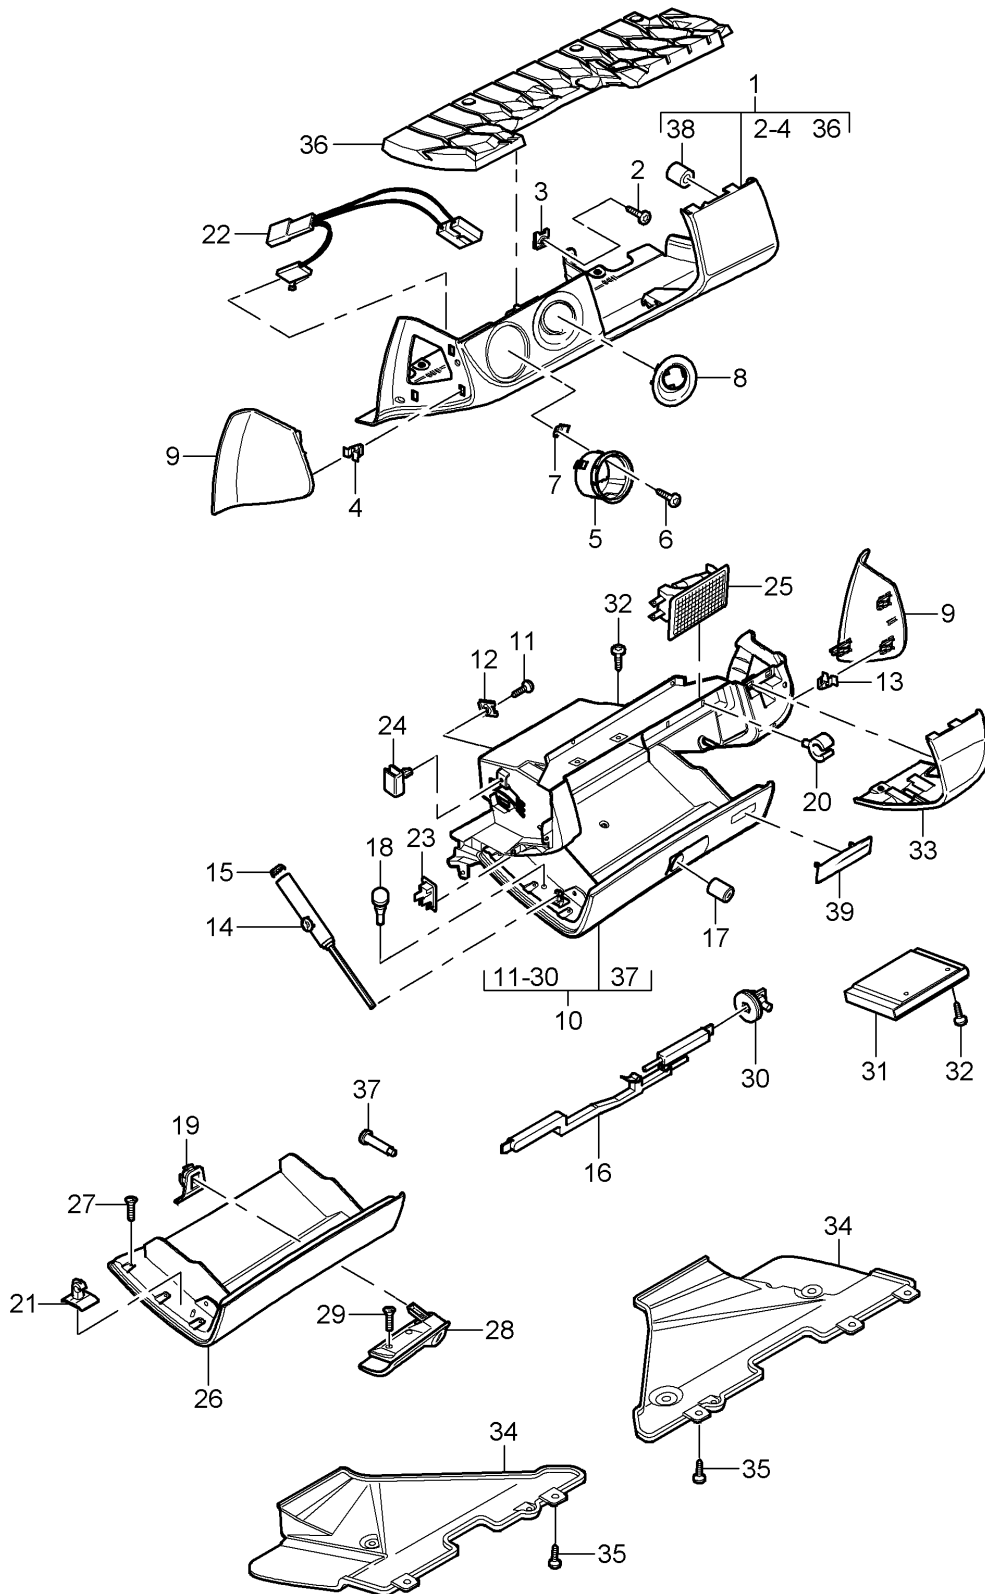

Model: 987 05

Model life 2005>>2008