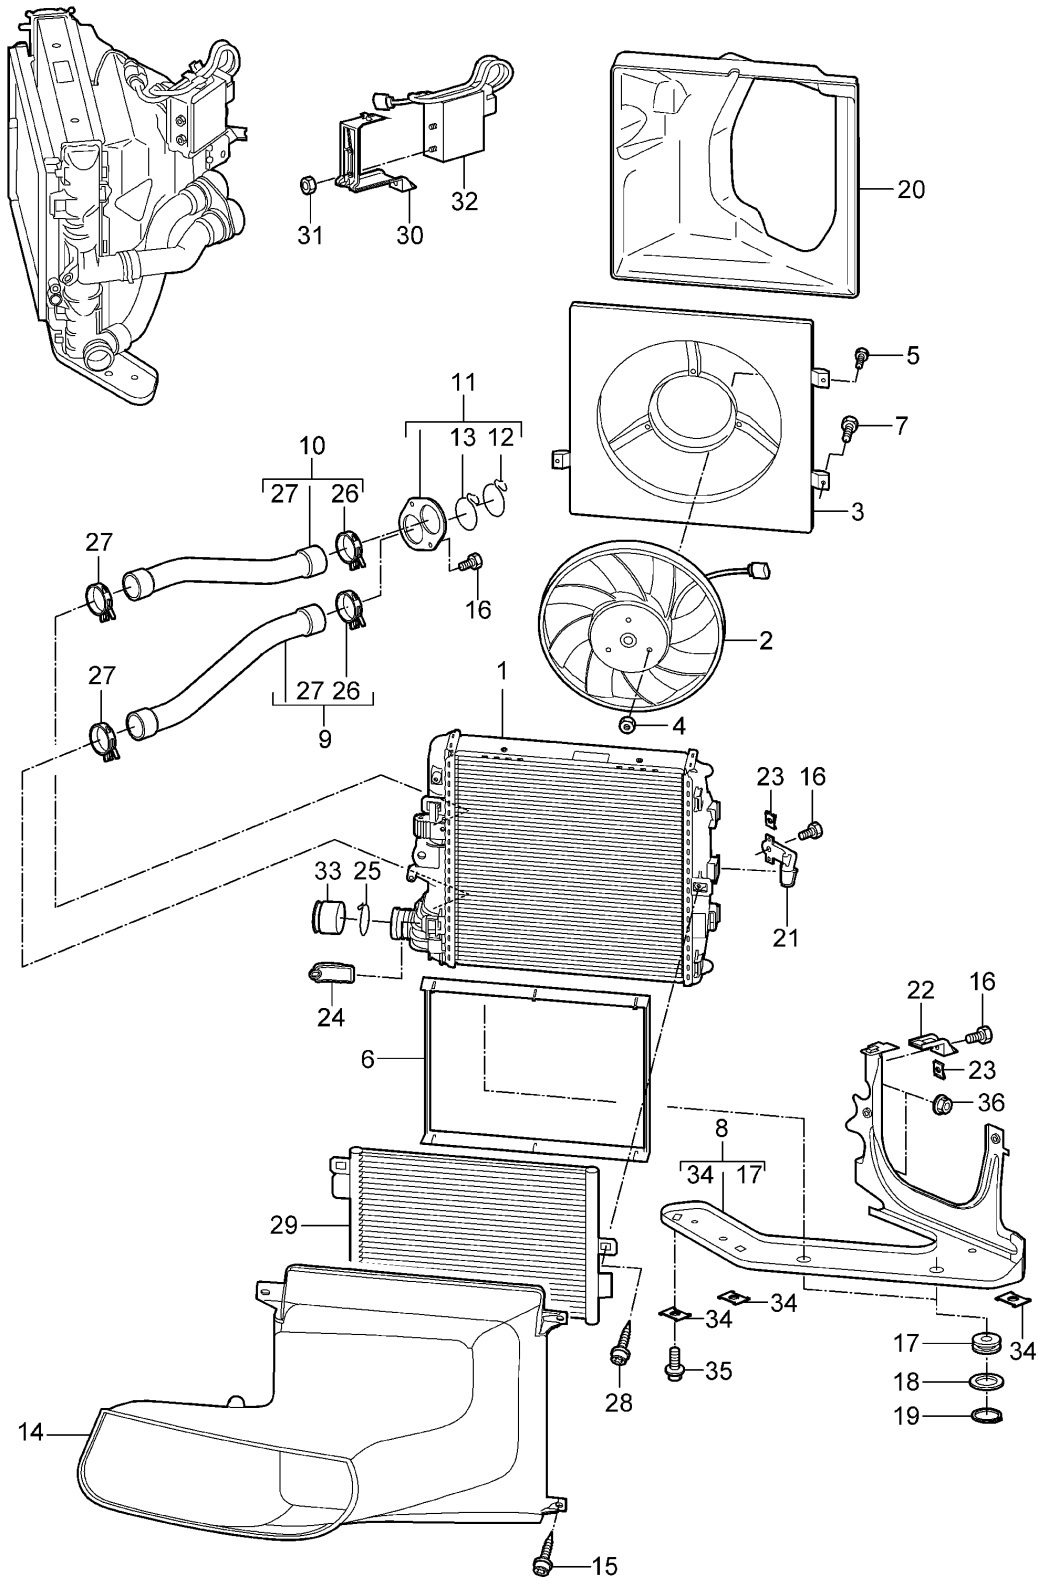

Model: 987 05

Model life 2005>>2008

Model: 987 05 Model life 2005>>2008

Pos	Part Number	Description	Remark	Qty	Model
		Water cooling 3			M96.25/26 M97.20/21/22
1	997 106 131 02	Radiator	/L	1	
(1)	997 106 132 02	Radiator	/R	1	
2	997 624 135 02	Fan	/L	2	
(2)	997 624 136 02	Fan	/R	2	
3	997 624 131 02	Air guide	/L	2	
(3)	997 624 132 02	Air guide	/R	2	
4	900 377 001 02	Hexagon nut M 6		6	
5	900 146 116 09	Screw M 5 X 16		6	
6	997 573 711 00	Sealing frame		1	
7	999 919 125 09	Hexagon-head bolt Plastic material M 5 X 16		6	
8	997 106 155 01	Bracket	/L	1	
(8)	997 106 156 01	Bracket	/R	1	
9	997 106 621 03	Water hose Supply	/L	1	
(9)	997 106 622 03	Water hose Supply	/R	1	
10	997 106 625 03	Water hose Return line	/L	1	
10	997 106 626 03	Water hose Return line	/R	1	
11	997 106 255 02	Connecting piece		2	
12	997 106 802 01	Spring SCB 33		1	
13	997 106 802 02	Spring SCB 36		1	
14	987 575 321 00	Air guide	/L	1	
(14)	987 575 322 00	Air guide	/R	1	
15	999 919 134 09	Oval-head screw M 6 X 16		6	
16	900 385 009 09	Torx screw M 6 X 16		6	
17	999 703 494 40	Rubber mounting 15 X 19,5		4	
18	999 025 255 02	Washer		4	
19	999 166 083 09	Tab washer B 25		4	
20	997 575 341 00	Air guide	/L	1	
(20)	997 575 342 00	Air guide	/R	1	
21	997 106 232 01	Support Outer		2	
22	997 106 455 00	Support Left		1	
23	999 591 350 02	Speed nut ST 4,8		6	
23	999 591 350 01	Speed nut ST 4,8		6	
24	997 106 231 02	Support Inner		2	
25	997 106 802 00	Spring SCB26		2	
26	997 106 901 00	Clamp		2	
27	997 106 902 00	Clamp		2	
28	999 919 125 09	Hexagon-head bolt 6,0 X 16		1	
29		Condenser See illustrations 8/13/25		*