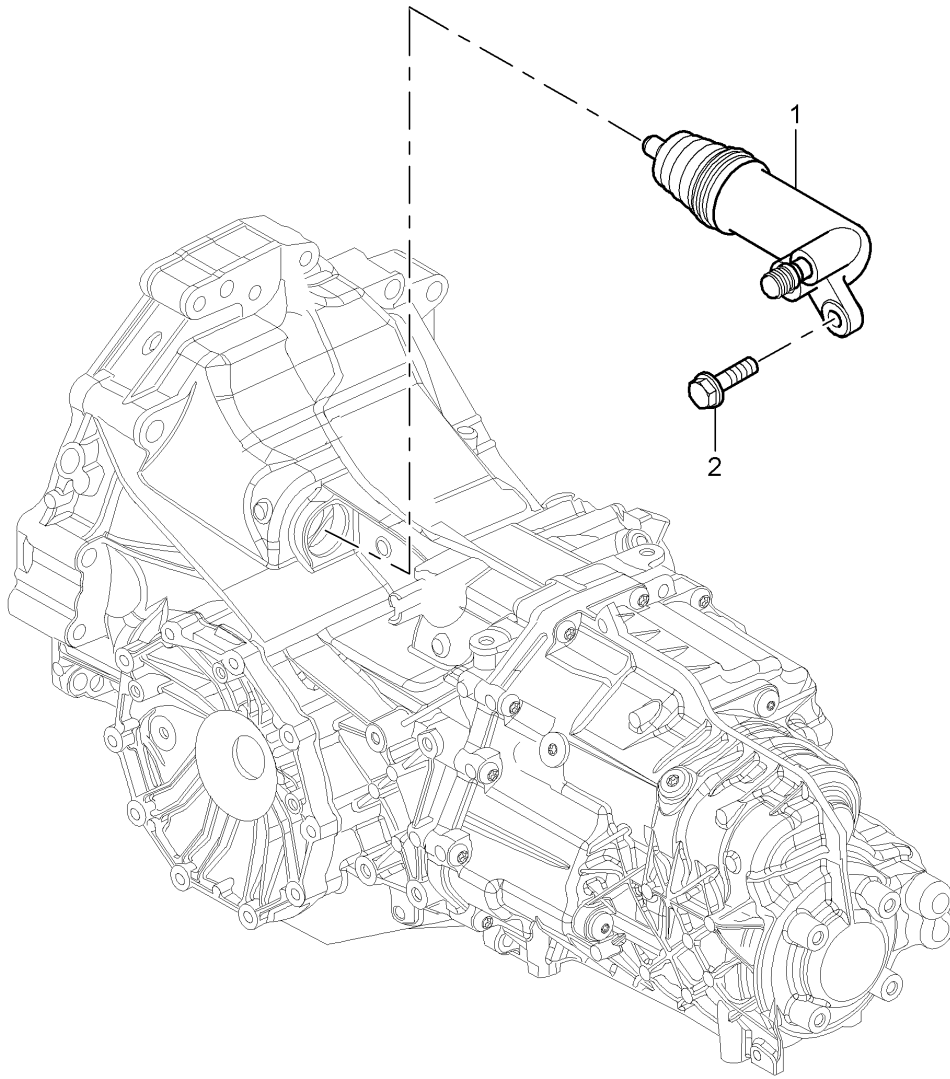

Model: 987 05

Model life 2005>>2008

Pos	Part Number	Description	Remark	Qty	Model
		Clutch release			G87.01 I481
1	8E0 721 257 B	Clutch operating cylinder	-07	1	
1	8E0 721 257 M	Clutch operating cylinder	08-	1	
2	N 090 316 5	Combination screw M 8 X 30 Z1	-07	1	
(2)	900 075 506 01	Combination screw M 8 X 30	08-	1	

Model: 987 05

Model life 2005>>2008