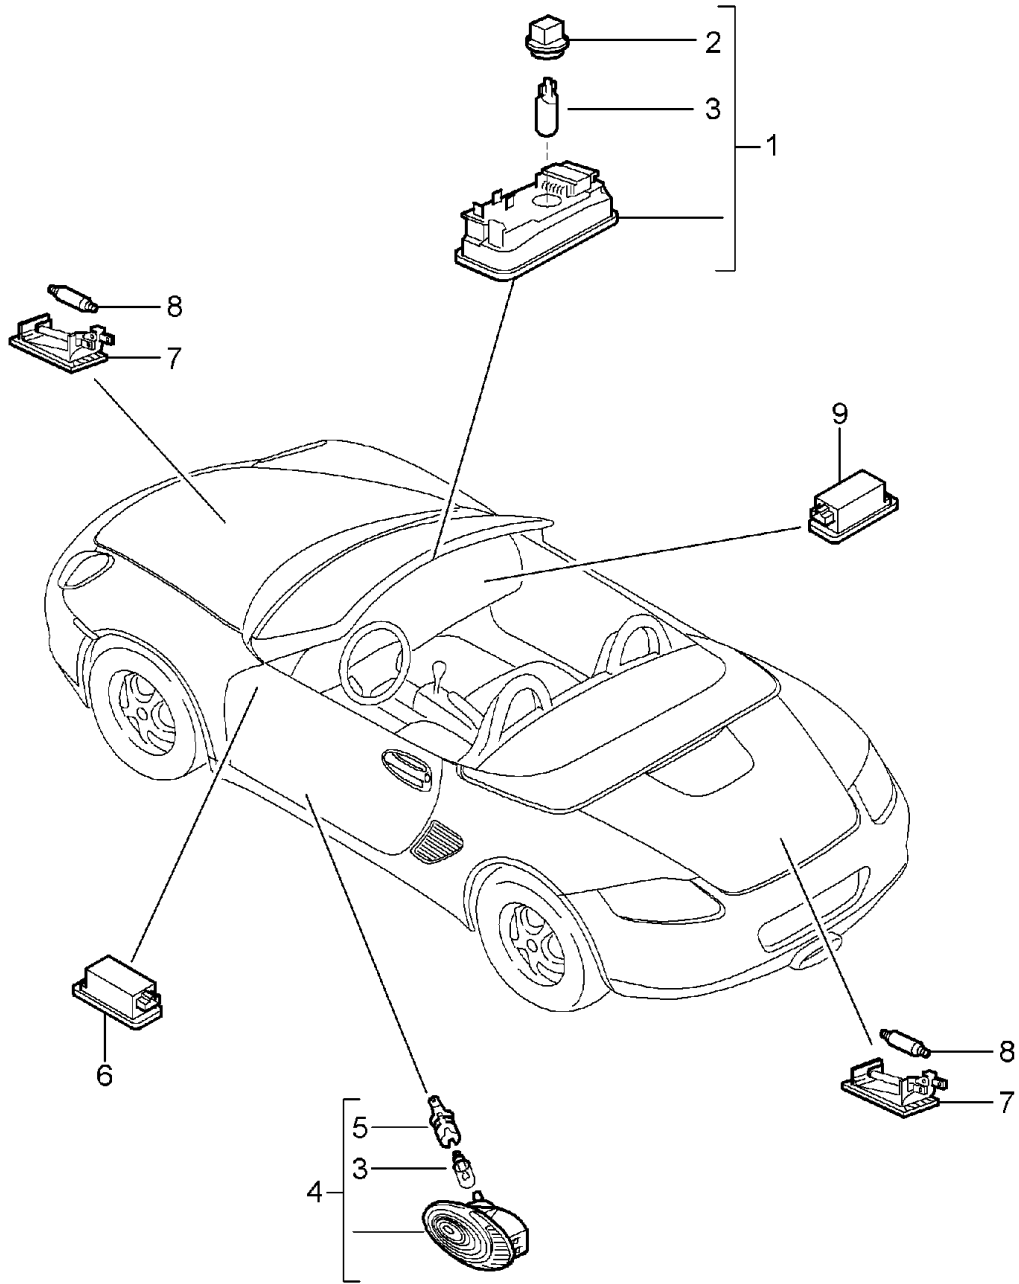

Model: 987 05

Model life 2005>>2008

Pos	Part Number	Description	Remark	Qty	Model
13	997 618 265 00	M 6 Control unit		1	I521/536
14	999 591 742 01	Tilt sensor Speed nut 4,2		2	I521/536
15	999 073 155 09	Tapping screw 4,2 X 13		2	I521/536
16	9P1 998 003 A	Wiring harness Modification kit Horn		1	

Model: 987 05

Model life 2005>>2008