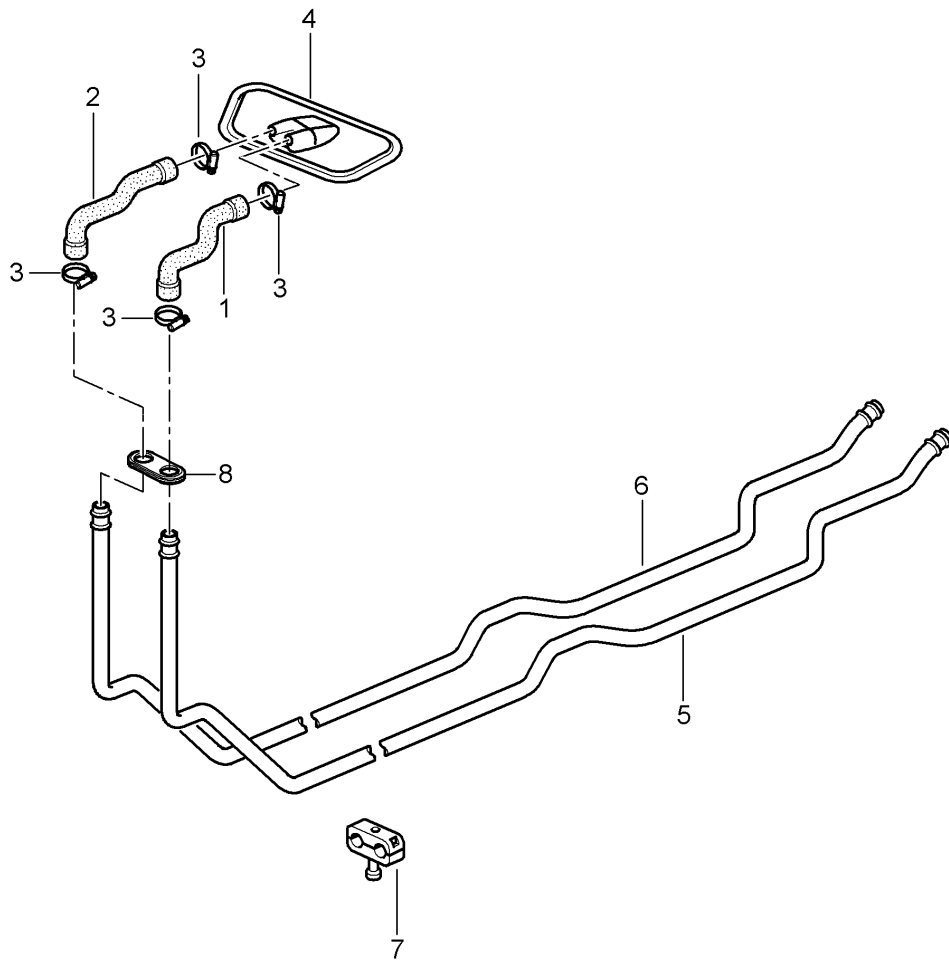

Model: 987 05

Model life 2005>>2008