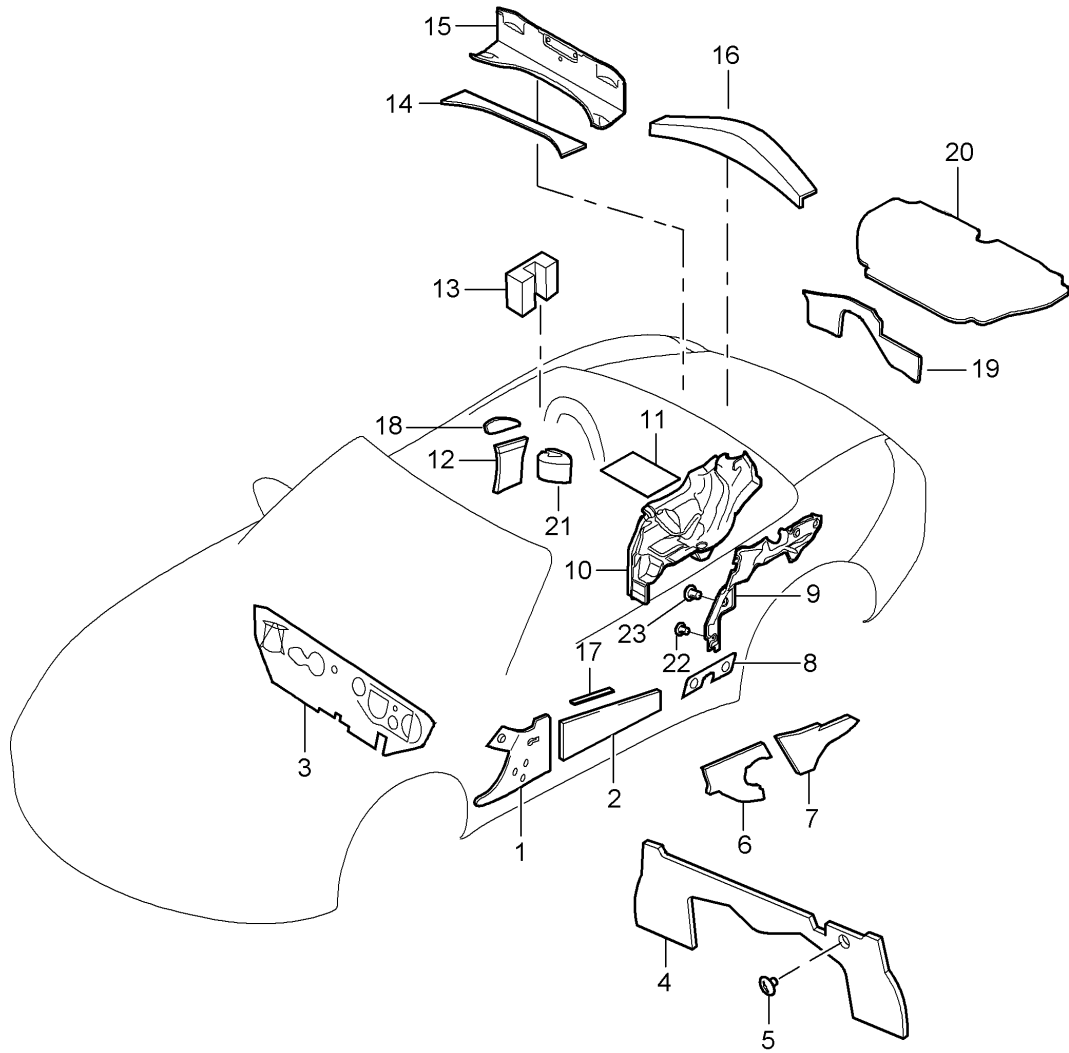

Model: 987 05

Model life 2005>>2008

Model: 987 05 Model life 2005>>2008

Pos	Part Number	Description	Remark	Qty	Model
1	997 556 605 00	Body Sound proofing 1 Sound absorber	/L	1	
(1)	997 556 606 00	Wheel housing Front Sound absorber	/R	1	
2	997 537 551 00	Wheel housing Front Insulation		2	
3	997 556 723 00	Door Sound absorber	/LL	1	I098
(3)	997 556 724 00	Firewall Sound absorber	/RL	1	I099
4	987 556 741 00	Firewall Sound absorber	-06	1	
(4)	987 556 741 01	Engine compartment Rear wall Sound absorber	-08	1	
5	999 049 020 40	Engine compartment Rear wall Plastic nut		1	
(6)	987 556 721 00	T5 / 30 X 5,1 Sound absorber	/L	1	
6	987 556 722 00	Engine compartment Lateral Sound absorber	/R	1	
7	987 556 724 00	Engine compartment Lateral Sound absorber	/R	1	
8	987 556 683 00	Engine compartment Lateral Rear Insulation		2	
9	987 556 663 00	Side section Sound absorber	/L	1	
(9)	987 556 664 00	Convertible top compartm. Outer Sound absorber	/R	1	
10	987 556 623 02	Convertible top compartm. Outer Sound absorber	/L	1	
(10)	987 556 624 02	Convertible top compartm. Lateral Sound absorber	/R	1	
11	987 556 601 00	Convertible top compartm. Lateral Insulation		1	
(12)	987 556 603 00	Engine cover Sound absorber	/L -06	1	
12	987 556 604 00	Cover Seat belt Sound absorber	/R -06	1	
(12)	987 556 603 01	Cover Seat belt Sound absorber	/L 07-	1	
(12)	987 556 604 01	Cover Seat belt Sound absorber	/R 07-	1	
13	987 556 671 01	Cover Seat belt Sound absorber		2	
14	987 556 627 00	Roll-over bar Insulation		1