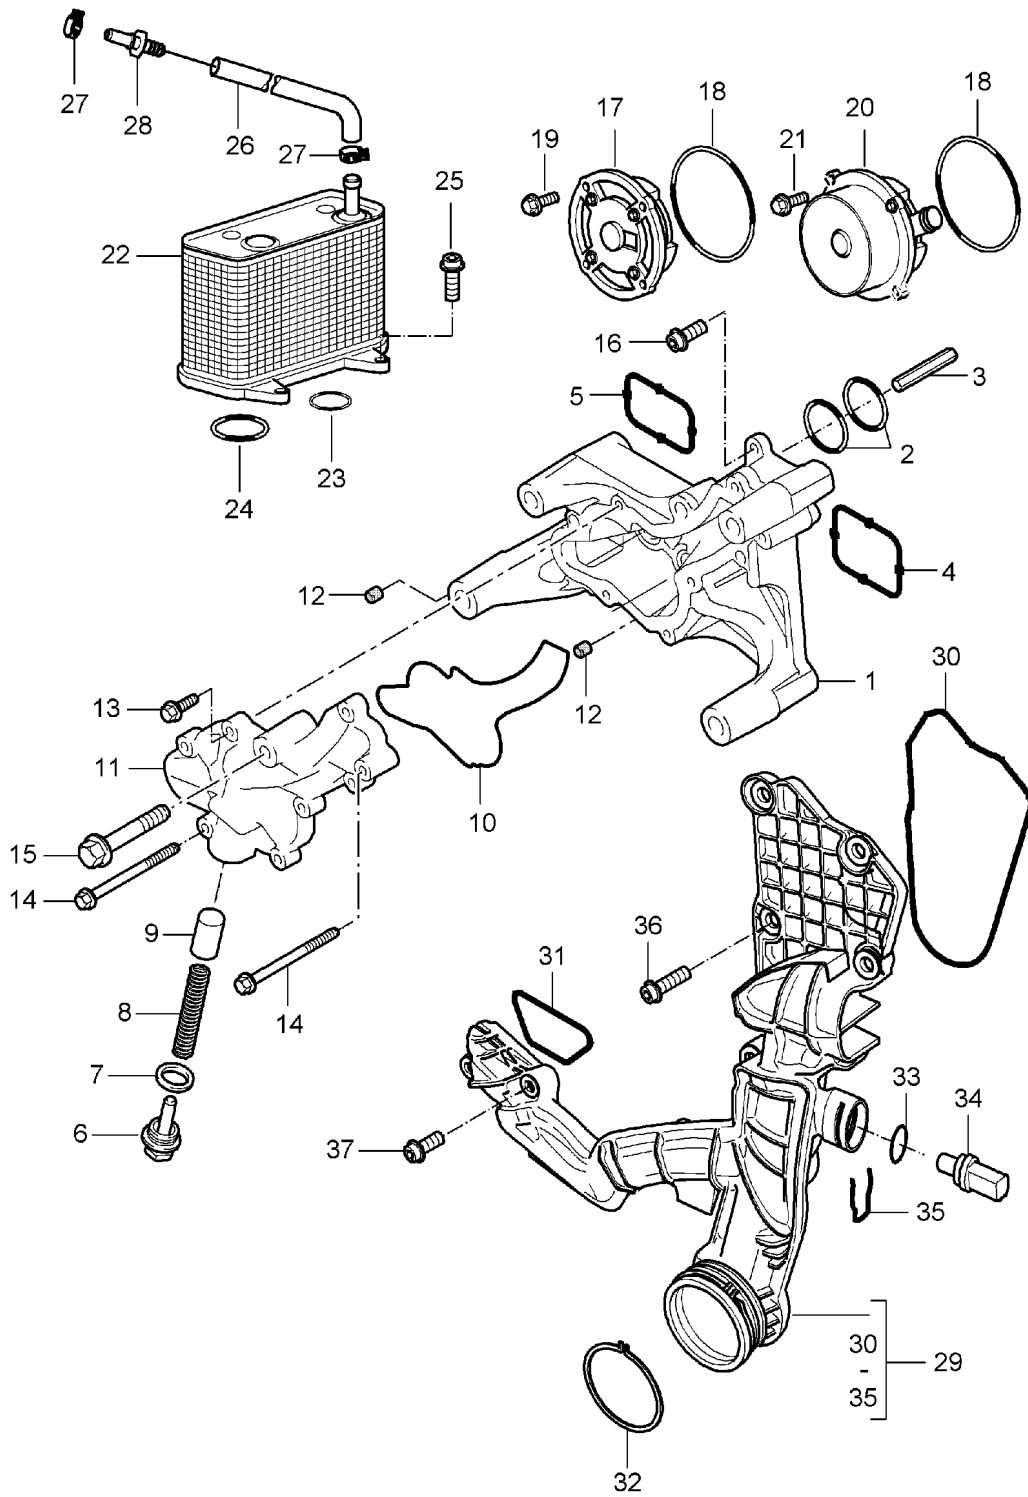

Model: 987 05

Model life 2005>>2008

Model: 987 05 Model life 2005>>2008

Pos	Part Number	Description	Remark	Qty	Model
		Oil pump			M96.25/26
		Tandem pump			M97.20/21/22
1	997 107 012 04	Oil pump		1	
(1)	997 107 912 04	Oil pump	-06	1	
(1)	997 107 012 06	Oil pump	07-	1	
2	996 107 103 51	O-ring		2	
		29,1 X 2,55			
		Use also:			
		000 043 300 13		1	
3	996 107 121 50	Driver		1	
4	997 107 266 00	Sealing ring		1	
5	997 107 267 00	Sealing ring		1	
6	996 107 105 51	Screw plug		1	
		Information available			
7	996 107 123 50	Gasket		1	
8	996 107 127 53	Spring		1	
9	997 107 125 01	Piston		1	
10	997 107 261 00	Sealing ring		1	
11	997 107 212 03	Lid		1	
		Use			
		Position			
		1			
12	996 106 103 50	Dowel sleeve		2	
13	900 385 023 09	Screw		6	
		BM 6 X 25			
14	999 073 355 09	Round head screw	-06	2	
		M 6 X 80			
(14)	999 073 381 01	Round head screw	07-	1	
		M 6 X 110			
15	900 385 089 09	Torx screw		1	
		BM 10 X 100			
16	999 073 344 04	Round head screw		6	
		M 6 X 20			
17	997 107 021 03	Oil pump		1	
17	997 107 021 04	Oil pump		1	
18	999 707 554 40	O-ring		2	
		95 X 2,5			
		Use also:			
		000 043 300 13		1	
19	999 073 316 09	Hexagon-head bolt		4	
		M 6 X 20			
20	997 107 022 01	Tandem pump		1	
20	997 107 022 02	Tandem pump		1	
20	997 107 022 03	Tandem pump		1	
20	997 107 022 04	Tandem pump		1	
21	999 073 317 09	Round head screw		4	
		M 6 X 30			
22	996 107 025 07	Heat exchanger		1	M96.25/26
					M97.20
(22)	987 107 025 01	Heat exchanger		1	M97.21/22
(22)	987 107 025 02	Heat exchanger		1	M97.21/22
23	999 707 547 40	O-ring		2	
		28 X 3			
24	999 707 389 40	O-ring		2	
		35 X 4			
25	900 387 264 09	Pan-head screw		4	
		M 6 X 16			
25	900 387 264 01	Pan-head screw		4	
		M 6 X 16			
25	N 105 464 03	Pan-head screw		4	
		M 6 X 16			
26	987 106 249 00	Breather hose		1	M96.25/26
(26)	987 106 531 00	Breather hose		1	M97.20/21/22