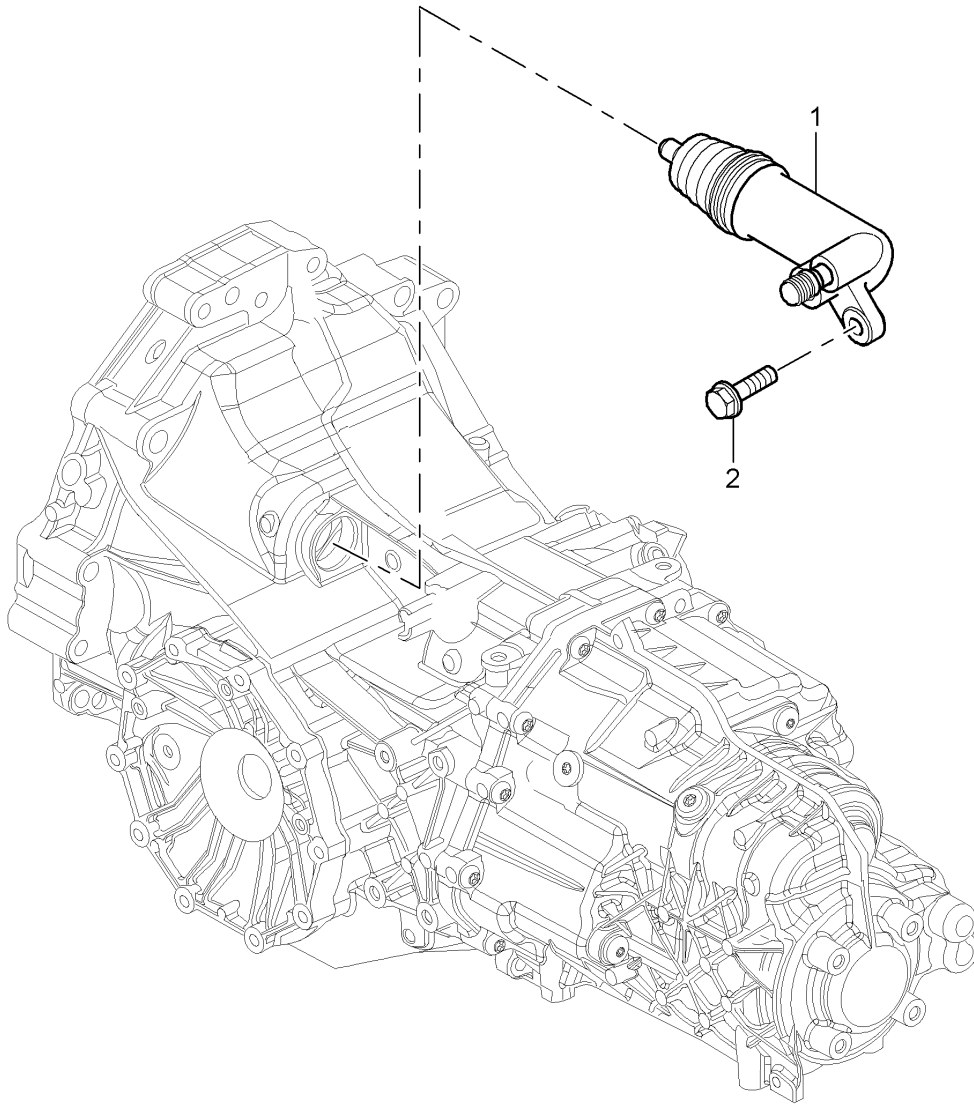

Model: 987 05

Model life 2005>>2008

Pos	Part Number	Description	Remark	Qty	Model
		Clutch			I480
1	0A2 141 719	Clutch release lever		1	
1	0A2 141 719 A	Clutch release lever		1	
2	012 141 165 E	Clutch release bearing		1	
3	0A2 311 091 A	O-ring		1	
4	900 067 131 03	Pan-head screw M 8 X 16		6	
(4)	999 073 458 01	Screw M 8 X 16		6	
5	987 116 913 22	Clutch		1	M96.25/26 M97.20
(5)	987 116 913 30	Set Clutch		1	M97.21/22
(5)	987 116 913 36	Set Clutch		1	M97.21/22
6	987 116 027 22	Pressure plate		1	M96.25/26 M97.20
(6)	987 116 027 30	Pressure plate		1	M97.21
7	987 116 013 20	Clutch plate		1	M96.25/26 M97.20/21
7	987 116 013 21	Clutch plate		1	M96.25/26 M97.20/21
7	987 116 013 22	Clutch plate		1	M96.25/26 M97.20/21
8	0A2 141 181	Guide sleeve		1	
9	999 073 320 02	Hexagon-head bolt m 8 x 20,5		2	
10	0A2 141 179	Retaining bracket		1	
11	016 311 113 C	Radial shaft seal		1	
12	01E 141 751 A	Intermediate piece		1	
13	01E 141 721 A	Leaf spring		1	
14	999 073 319 02	Round head screw M 8 x 22		1	

Model: 987 05

Model life 2005>>2008