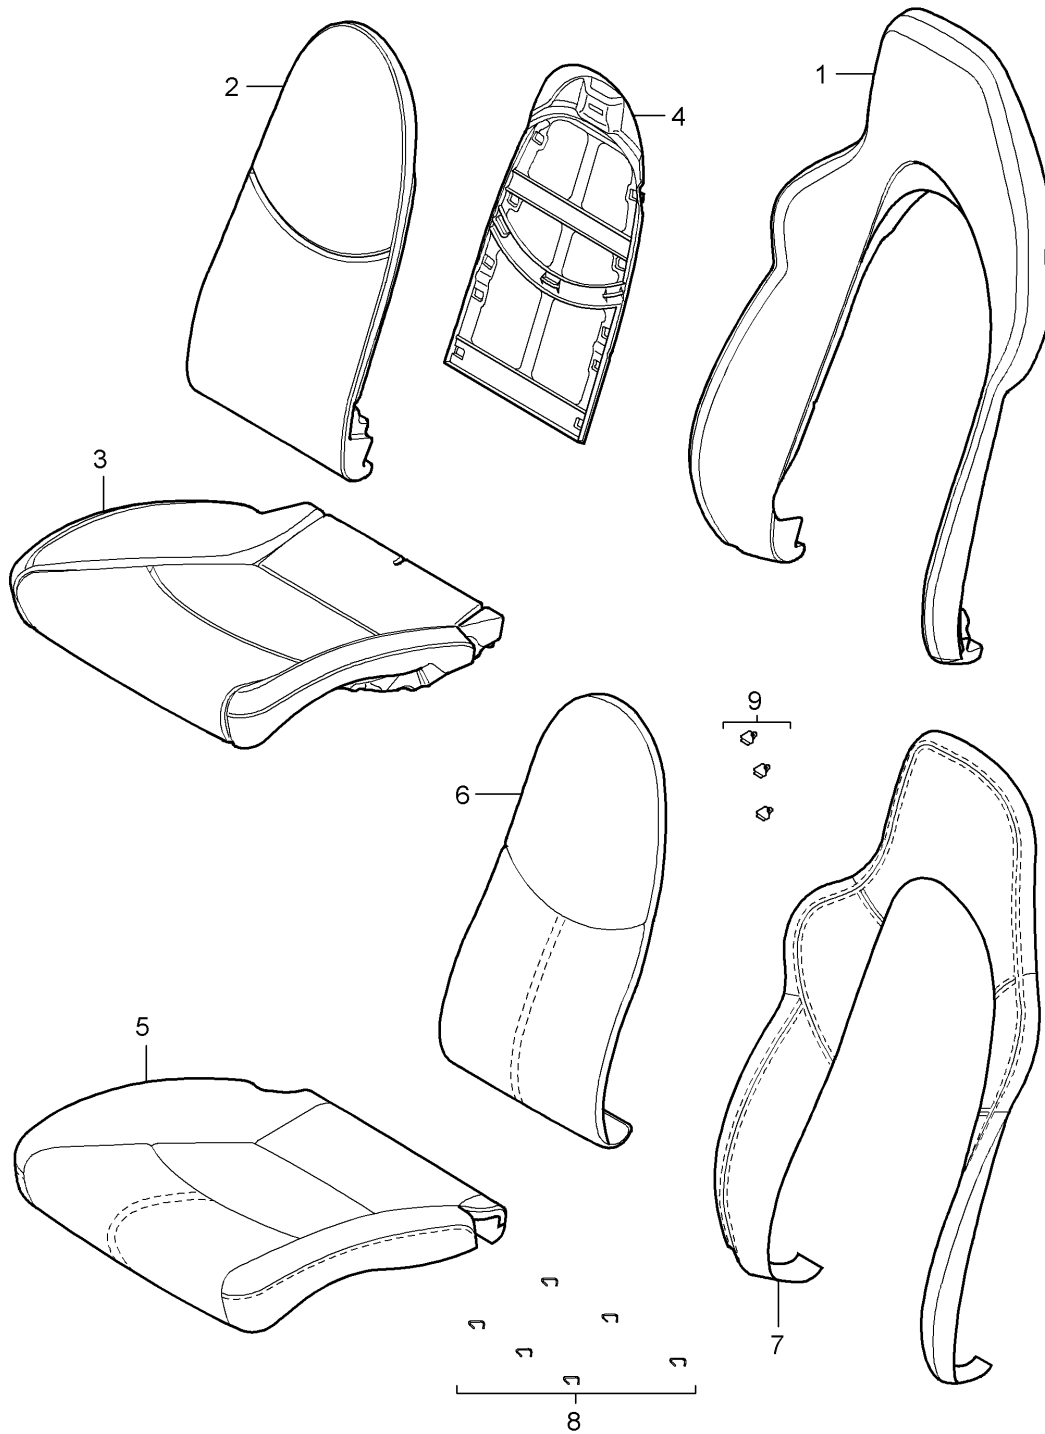

Model: 987 05

Model life 2005>>2008