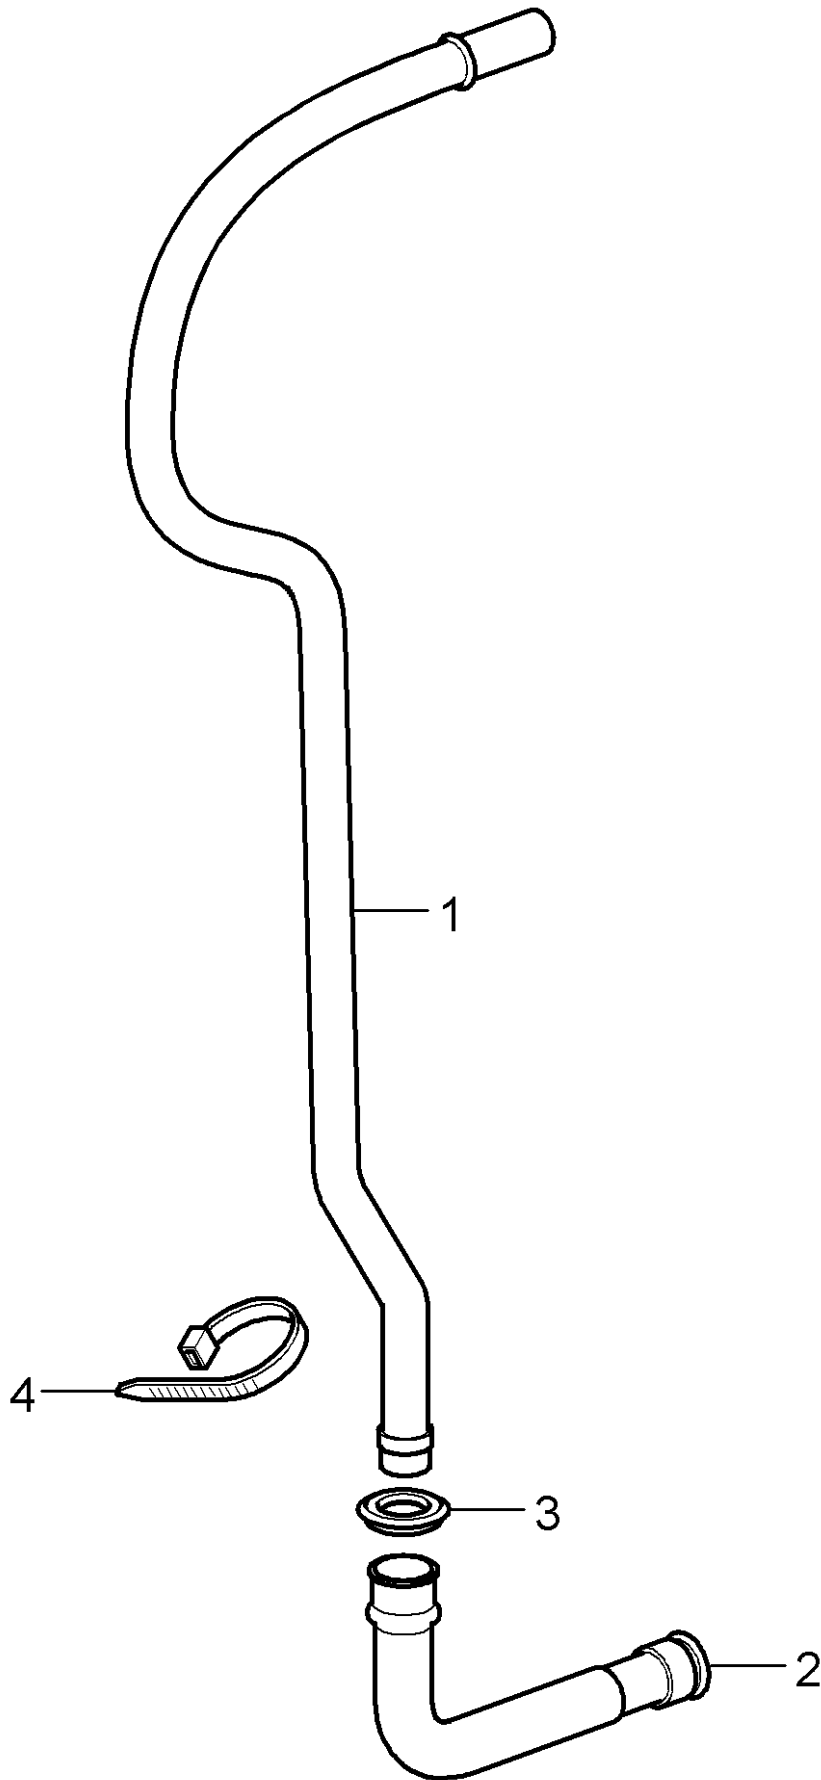

Model: 987 05

Model life 2005>>2008

Pos	Part Number	Description	Remark	Qty	Model
15	1H0 907 543 A	Defroster flap Identification Yellow Temperature sensor		1	
16	996 573 917 02	Electric motor Central valve Identification Green	/LL	1	I098
(16)	996 573 917 03	Electric motor Central valve Identification Green	/RL	1	I099
17	996 573 923 00	Resistor		1	
-	996 573 927 00	Blower outlet sensor		1	I573
-	1H0 819 943	Screw		2	
18	997 573 935 00	Stopper		1	

Model: 987 05

Model life 2005>>2008