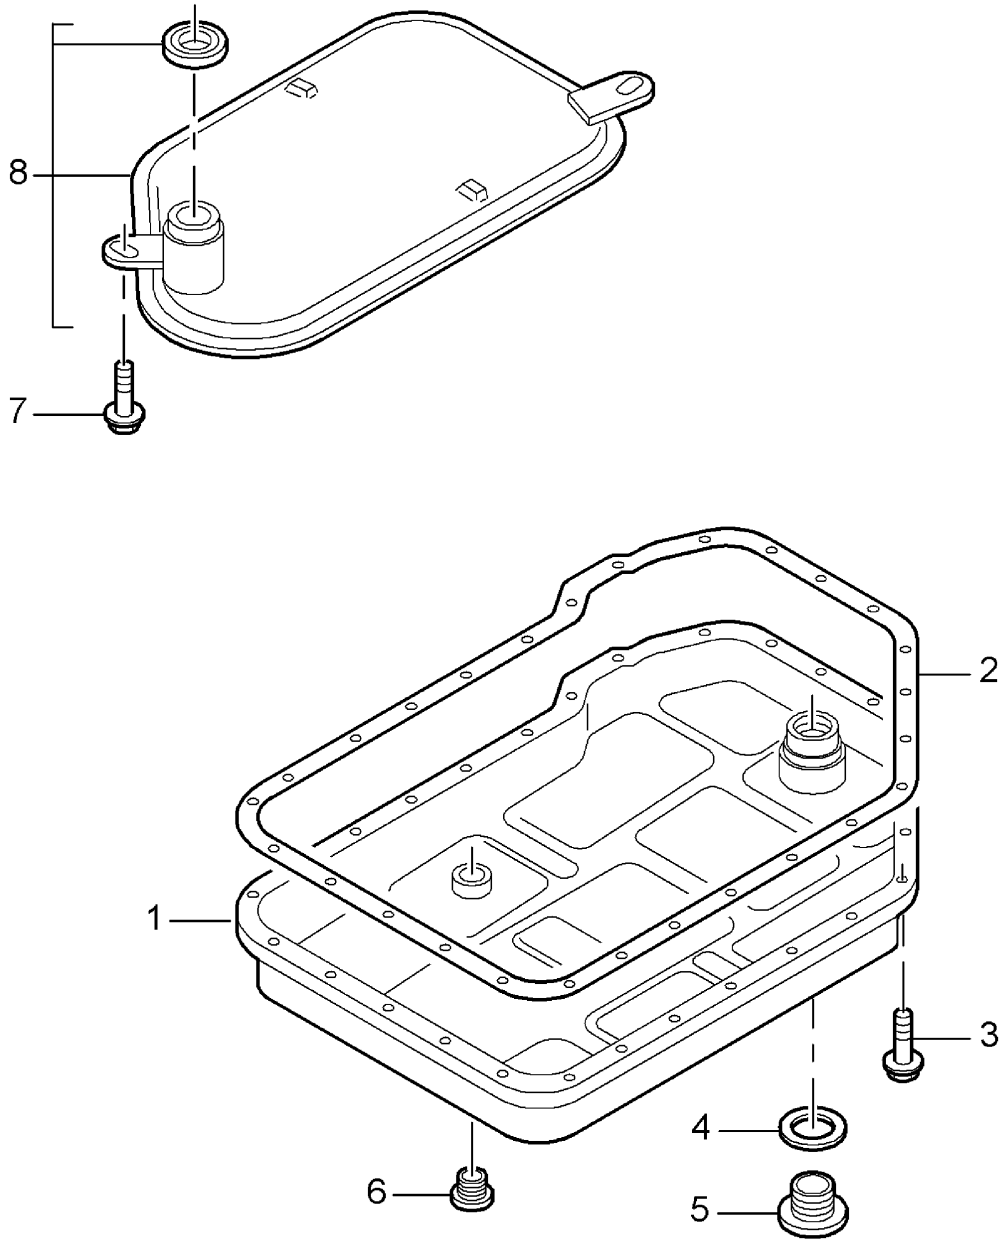

Model: 987 05

Model life 2005>>2008

Model: 987 05

Model life 2005>>2008

Pos	Part Number	Description	Remark	Qty	Model
		Tiptronic			I249
		Oil filter			
		Oil pan			
1	986 321 025 02	Oil pan		1	
2	986 397 016 00	Gasket		1	
3	943 397 039 00	Pan-head screw		27	
		M 6 X 20			
4	986 397 014 00	Round seal		1	
5	986 397 015 00	Screw plug		1	
		M 30 X 1,5			
5	986 397 015 01	Screw plug		1	
		M 30 X 1,5			
6	986 397 013 00	Screw plug		1	
		M 16 X 1,5			
7	943 397 045 00	Pan-head screw		2	
		M 5 X 12			
8	986 307 403 00	Filter		2	