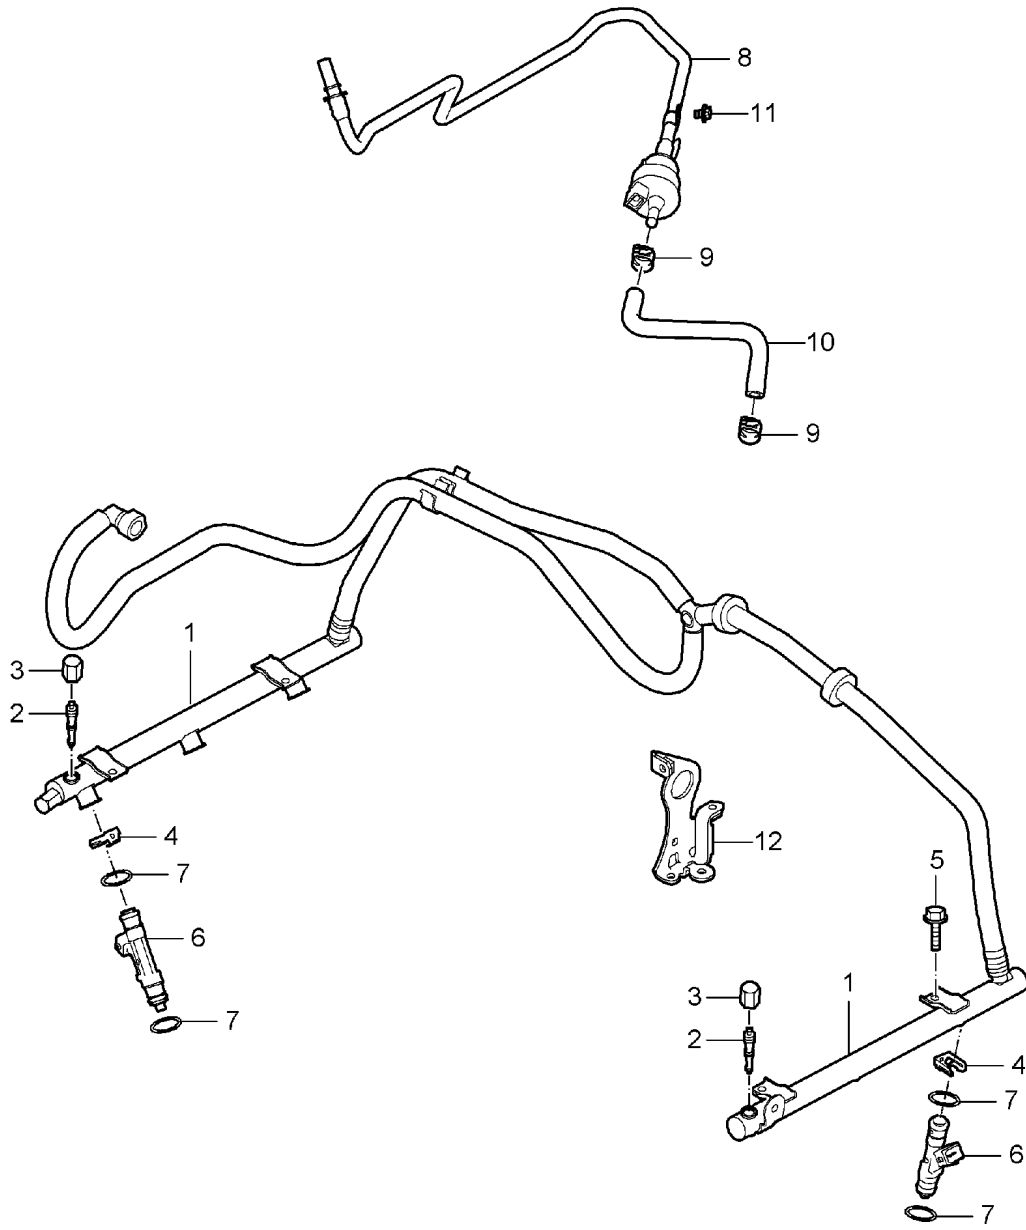

Model: 987 05

Model life 2005>>2008

Model: 987 05

Model life 2005>>2008

Pos	Part Number	Description	Remark	Qty	Model
		Fuel collection pipe			M96.25/26
1	987 110 036 00	Fuel collection pipe		1	M97.20/21/22
		Information available			M96.25/26
(1)	987 110 031 01	Fuel collection pipe		1	M96.25/26
2	993 110 217 00	Valve		1	M97.20/21/22
3	997 110 218 00	Cap		1	
4	996 110 113 52	Retaining clip		6	
5	900 385 041 09	Torx screw M 6 X 12		4	
6	996 606 122 00	Injector valve		6	M96.25/26
(6)	997 605 123 00	Injector valve		6	M97.20/21/22
7	999 707 574 40	O-ring 7,52 X 3,51		12	
8	987 110 128 00	Vent line		1	
9	999 512 650 09	Hose clamp B 14 X 12		2	
10	987 110 137 02	Breather hose		1	M96.25/26
(10)	987 110 237 00	Hose		1	M97.20/21/22
11	999 919 125 09	Tank ventilation Hexagon-head bolt M 6 X 16		1	
12	996 101 213 56	Retaining bar		1	M96.25/26