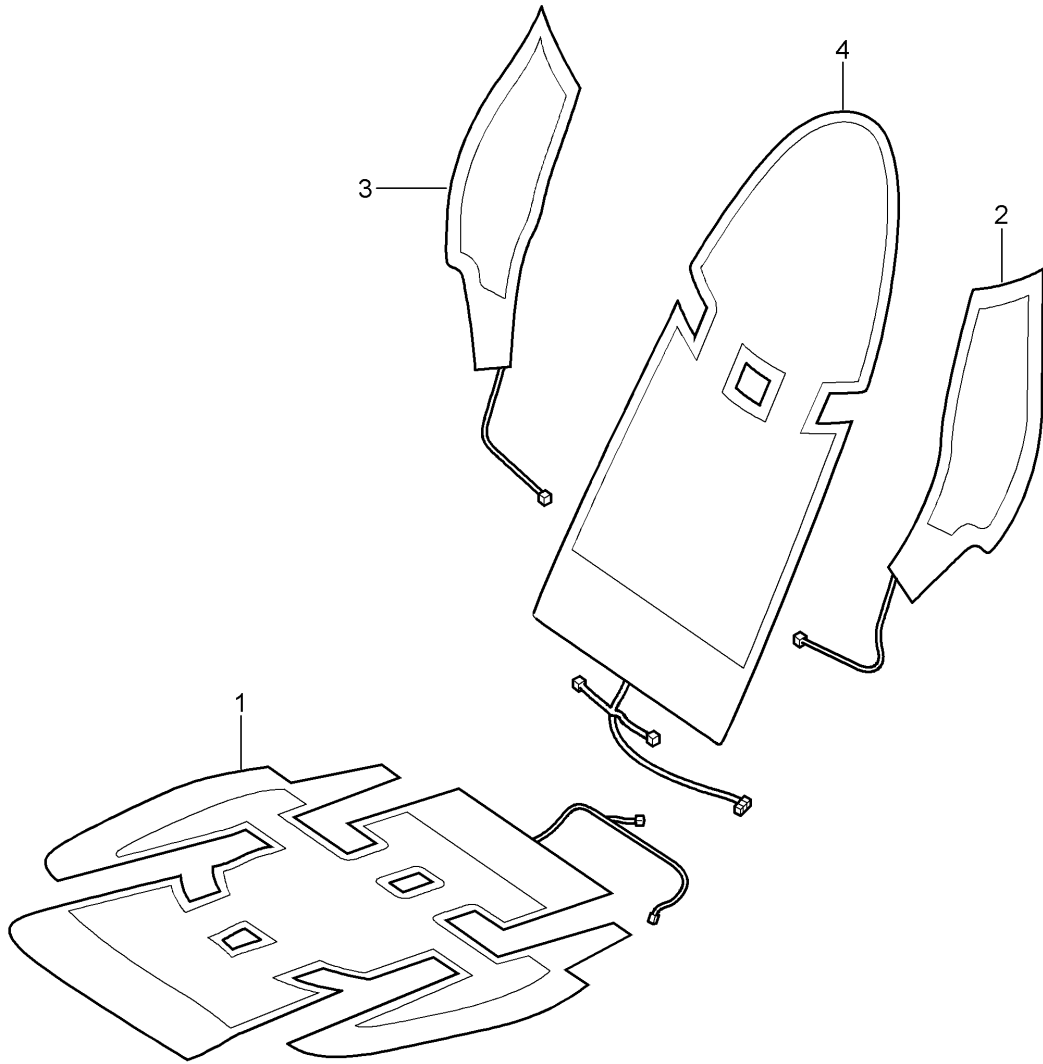

Model: 987 05

Model life 2005>>2008

Model: 987 05 Model life 2005>>2008

Pos	Part Number	Description	Remark	Qty	Model
1	997 653 105 02	Heating Heating element Seat cushion Standard seat Comfort seat	05- 05- /L /R	2	BOXSTER BOXSTER S I342/369/370 I437/438
(1)	997 653 105 03	Heating element Seat cushion Sports seat	/L /R	2	I342/375/376 I377/378
2	997 653 109 00	Heating element Backrest side bolster Standard seat Comfort seat	/L	1	I342/369/370 I437/438
(2)	997 653 109 01	Heating element Backrest side bolster Sports seat	/L	1	I342/375/376 I377/378
3	997 653 110 00	Heating element Backrest side bolster Standard seat Comfort seat	/R	1	I342/369/370 I437/438
(3)	997 653 110 01	Heating element Backrest side bolster Sports seat	/R	1	I342/375/376 I377/378
4	997 653 107 00	Heating element Backrest cushion	/L /R	2	I342