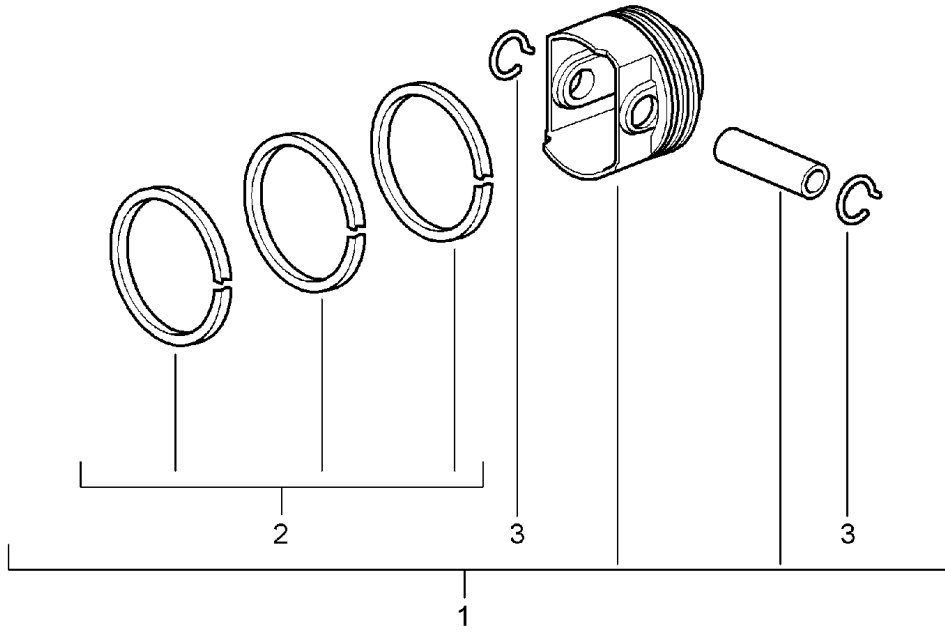

Model: 987 05

Model life 2005>>2008

Pos	Part Number	Description	Remark	Qty	Model
19	034 105 313 A	M 10 X 1 X 50 Needle-roller bearing		1	
20	996 101 241 51	Gasket		1	
21	996 101 110 00	Oil separator		1	
22	996 101 242 51	Gasket		1	
23	900 385 050 09	Torx screw M 6 X 16		6	
(23)	900 385 050 01	Outer hexagon round screw M 6 X 16		6	
24	996 101 129 52	Thrust washer		2	M96.25/26 M97.20
(24)	996 101 132 00	Thrust washer		2	M97.21/22
25	996 101 117 54	Straight pin		1	
26	996 101 018 51	Spray jet		6	
27	996 102 151 66	Poly-rib belt		1	
28	000 043 204 17	Extreme-pressure grease 100 GR.		X	

Model: 987 05

Model life 2005>>2008