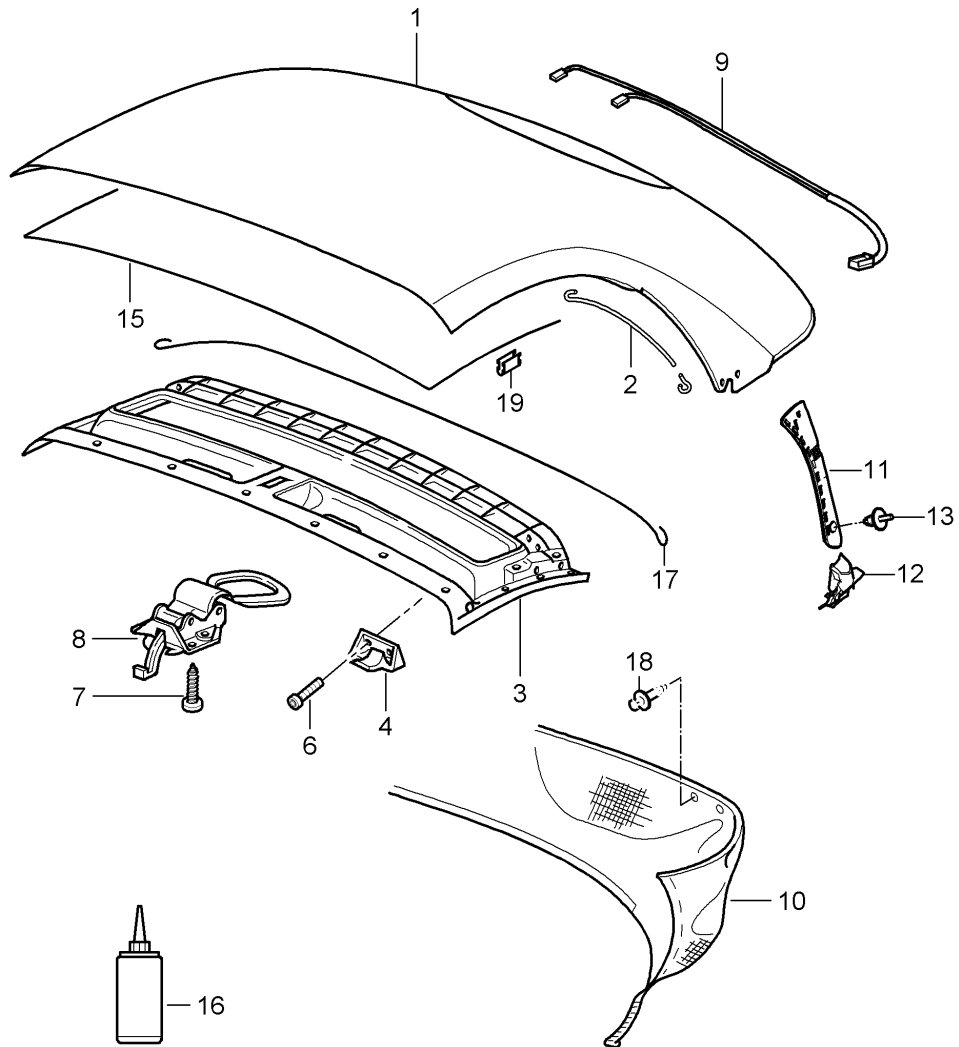

Model: 987 05

Model life 2005>>2008

Model: 987 05 Model life 2005>>2008

Pos	Part Number	Description	Remark	Qty	Model
1	987 561 903 00	Convertible top covering Roofliner	-05	1	
	987 561 903 00 A10	Black			
	987 561 903 00 C17	Grey			
	987 561 903 00 G02	Metropole blue			
	987 561 903 00 R17	Brown			
	987 561 903 00 L02	Red			
1	987 561 903 01	Convertible top covering with Assembly kit Valid up to: F >>988U7 02915 F >>988U7 22781 F >>988U7 12267 F >>988U7 31864		1	
	987 561 903 01 A10	Black			
	987 561 903 01 C17	Grey			
	987 561 903 01 G02	Metropole blue			
	987 561 903 01 R17	Brown			
	987 561 903 01 L02	Red			
-	987 561 975 00	Assembly kit Convertible top covering Valid up to: F >>988U7 02915 F >>988U7 22781 F >>988U7 12267 F >>988U7 31864		1	
1	987 561 903 02	Convertible top covering with Assembly kit Valid from: F 988U7 02916>> F 988U7 22782>> F 988U7 12268>> F 988U7 31865>> Use also: 987.561.933.00 See workshop manual Group 6 61-2819 61-2855		1	
	987 561 903 02 A10	Black			
	987 561 903 02 C17	Grey			
	987 561 903 02 G02	Metropole blue			
	987 561 903 02 R17	Brown			
	987 561 903 02 L02	Red			
-	987 561 933 00	Assembly kit Cord		1	
-	987 561 945 00	Lateral Assembly kit Convertible top covering Valid from: F 988U7 02916>> F 988U7 22782>> F 988U7 12268>> F 988U7 31865>>		1	
2	987 561 915 00	Tension rope		2	
3	987 561 907 01	Roof frame		1	
	987 561 907 01 A09	Rally black			
4	987 561 605 00	Centring journal	/L	1	
	987 561 605 00 70C	Black			
(4)	987 561 606 00	Centring journal	/R	1	