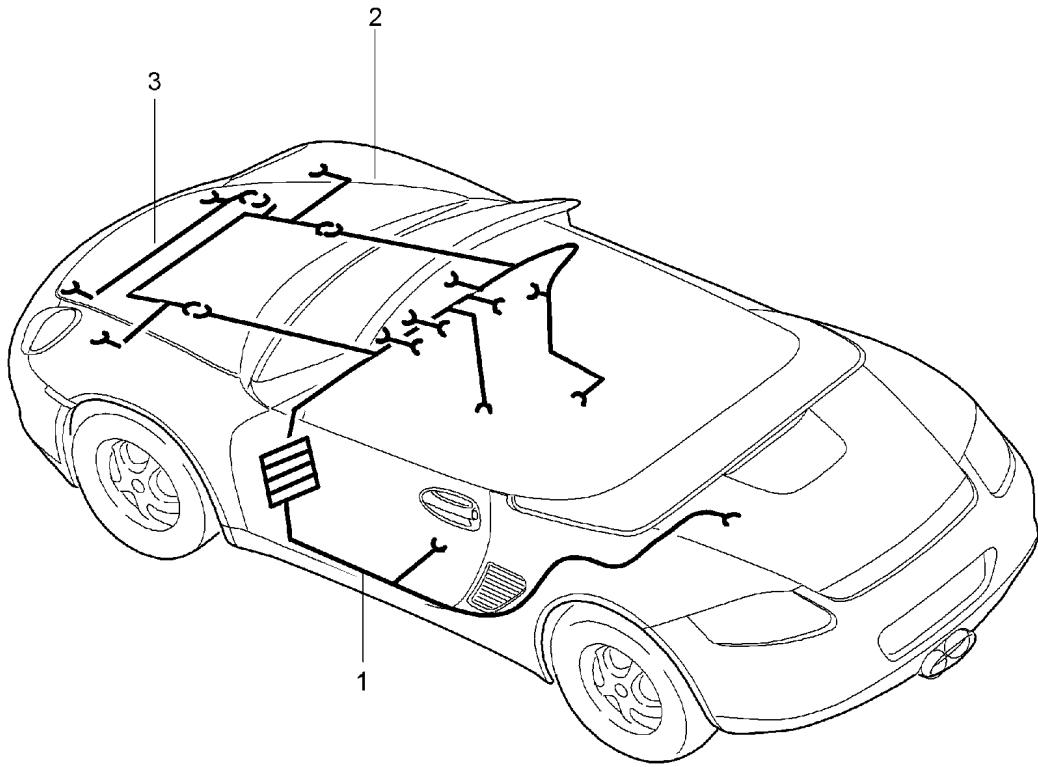

Model: 987 05

Model life 2005>>2008