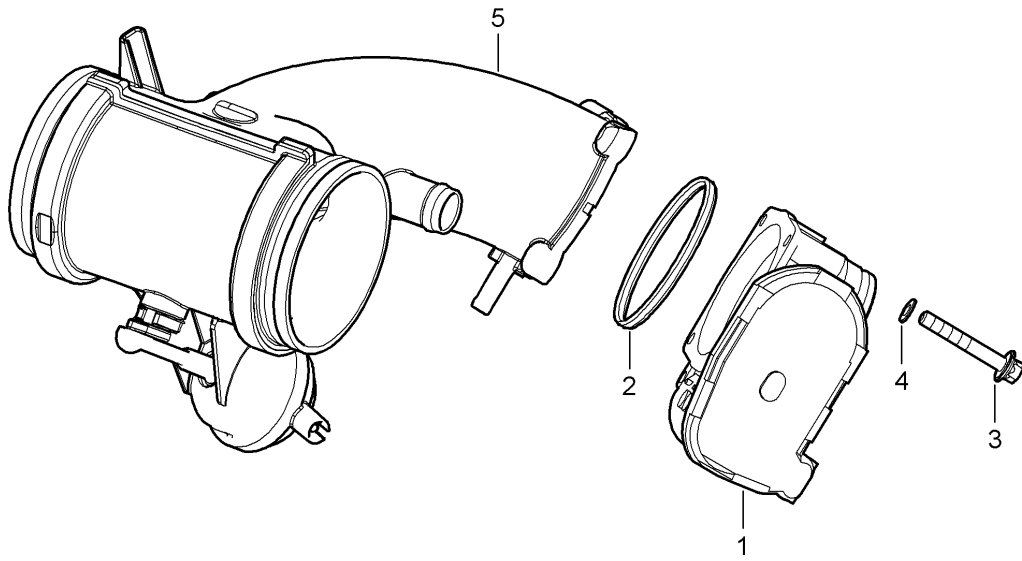

Model: 987 05

Model life 2005>>2008

Model: 987 05

Model life 2005>>2008

Pos	Part Number	Description	Remark	Qty	Model
		Throttle body			M96.25/26 M97.20/21/22
1	986 605 115 01	Throttle body	-06	1	
(1)	997 605 115 00	Throttle body	07-	1	
2	996 110 319 00	Gasket	-06	1	
(2)	997 110 319 00	Gasket	07-	1	
		Distributor tube			
3	900 385 010 09	Torx screw		4	
		M 6 X 50			
4	N 011 524 7	Washer		2	
		A 6,4			
5		Distributor tube			
		See illustrations			
		1/07/10			