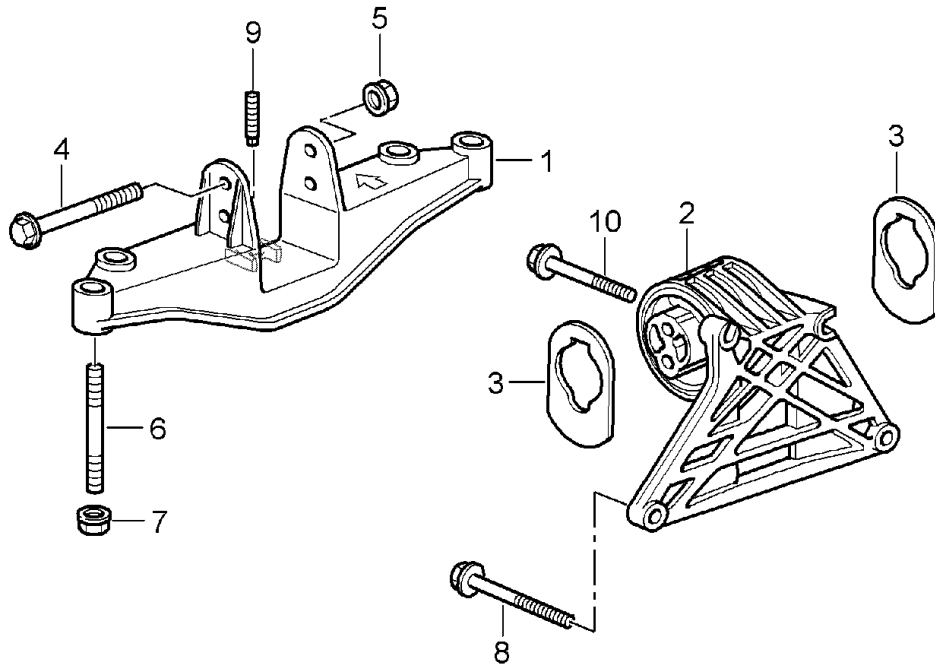

Model: 987 05

Model life 2005>>2008

Model: 987 05

Model life 2005>>2008

Pos	Part Number	Description	Remark	Qty	Model
		Engine suspension			M96.25/26 M97.20/21/22
1	987 375 309 01	Engine carrier		1	
(1)	987 375 309 02	Engine carrier		1	
2	987 375 023 02	Engine bracket		1	M96.25/26
2	987 375 023 03	Engine bracket		1	M97.20/21/22
(2)	987 375 023 04	Engine bracket		1	
(2)	987 375 023 05	Engine bracket		1	
3	987 375 255 03	Stop		2	M96.25/26
3	987 375 255 05	Stop	-07	2	M97.20/21/22
3	9A1 375 257 01	Stop		2	
4	900 378 167 09	Hexagon-head bolt M 10 X 110		2	
5	900 380 008 09	Lock nut M 10		2	
6	999 061 106 09	Stud M 10 X 84		4	
6	999 061 106 01	Stud M 10 X 84		4	
7	999 076 053 09	Hexagon nut M 10		4	
8	999 072 027 09	Hexagon-head bolt M 10 X 120		3	
9	999 919 169 02	Stud 6,0 X 11/M6		1	
10	999 072 036 09	Hexagon-head bolt M 10 X 80		1