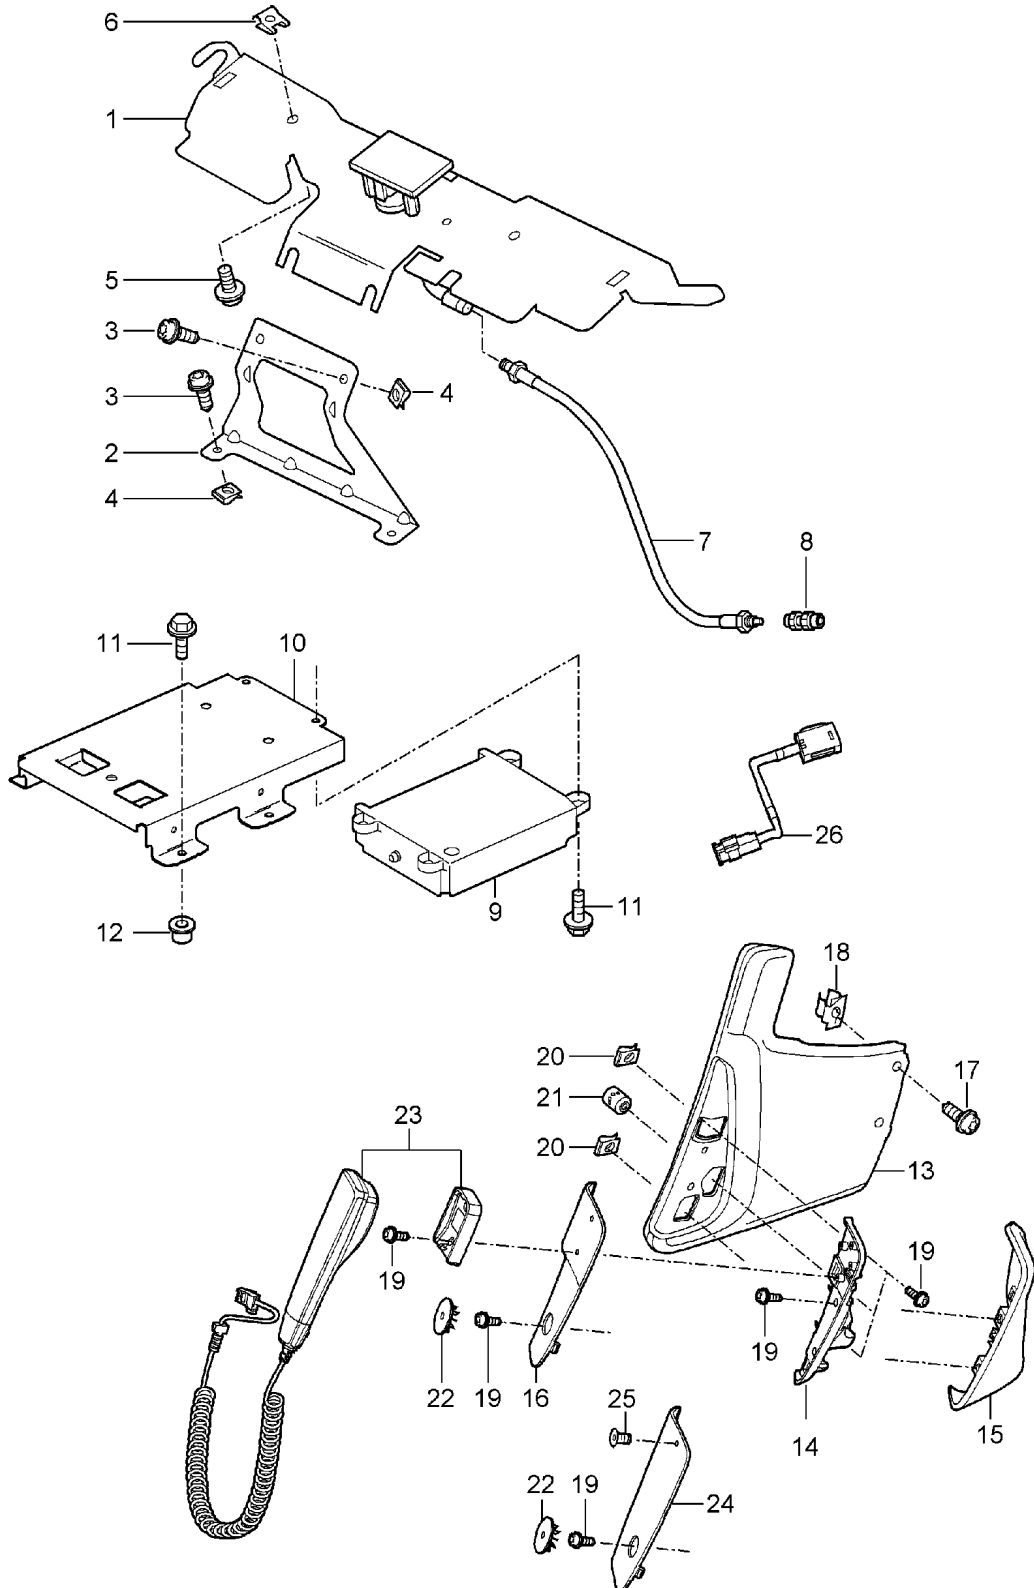

Model: 987 05

Model life 2005>>2008

Model: 987 05 Model life 2005>>2008

Pos	Part Number	Description	Remark	Qty	Model
		Telephone			I618/666
1	997 647 125 01	Antenna	/LL	1	I098
(1)	997 647 126 01	Antenna	/RL	1	I099
2	997 647 127 00	Support	/LL	1	I098
(2)	997 647 128 00	Support	/RL	1	I099
3	999 073 236 0A	Oval-head screw M 6 X 10		4	
4	999 507 550 01	Speed nut M 6		4	
5	999 073 210 00	Tapping screw 4,8 X 13		2	
6	999 507 441 01	Speed nut 4,8		2	
7	997 612 061 00	Connecting line		1	I618
(7)	997 612 065 00	Connecting line for Control unit 997.646.207.02		1	I666
(7)	997 612 065 05	Connecting line for Control unit 997.646.208.04/13		1	I666
(7)	997 612 989 05	Connecting line for Control unit 997.646.208.04/13 997.646.209.00/01		1	I666
(7)	997 612 989 00	Connecting line Adapter for Connecting line 997.612.065.00 To Control unit 997.646.208.04/13		1	I666
8	964 646 318 00	Adapter plug		1	I618
9	997 646 207 02	Control unit Telephone MOTOROLA F >>985U7 20253 F >>985S7 00061 See technical information GR. 9 , NR. 14/05		1	I666
9	997 646 208 04	Control unit Telephone HARMAN - BECKER F 985U7 20254>>985U7 22919 F >>985U7 02718 F 985S7 00062>>985S7 20584 See technical information GR. 9 , NR. 14/05		1	I666
-	997 612 989 00	When required order also: Connecting line Adapter for Control unit 997.646.208.04		1	
9	997 646 208 13	Control unit Telephone F 985U7 22920>>986U7 23352 F 985U7 02719>>986U7 04749 F 985S7 20585>> See technical information		1	I666