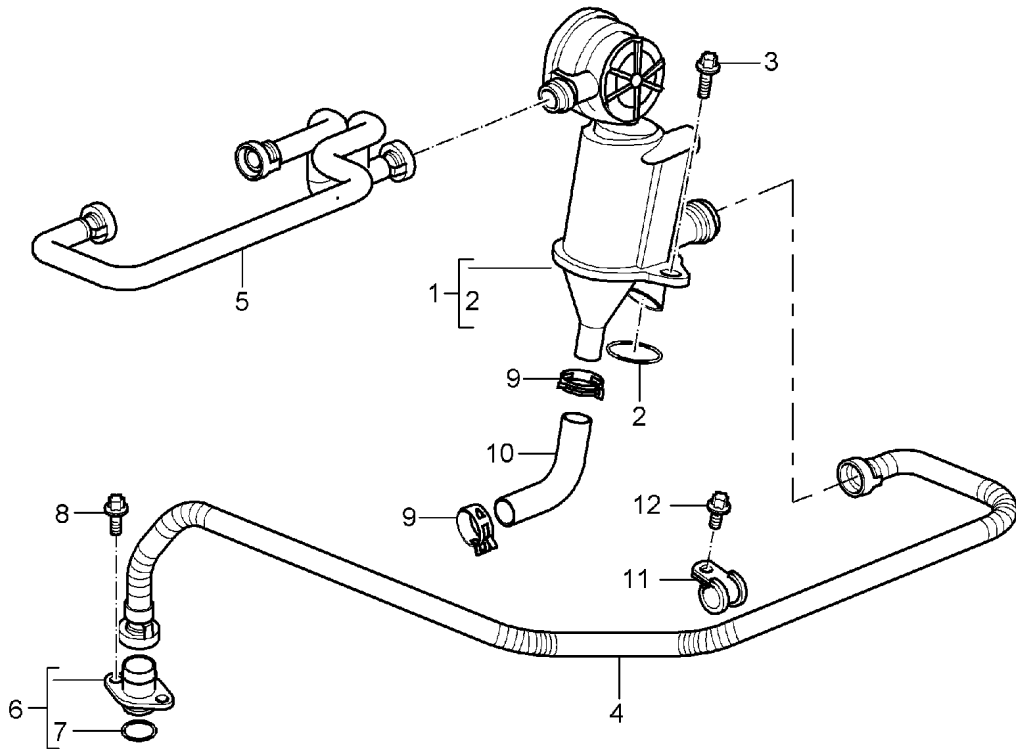

Model: 987 05

Model life 2005>>2008