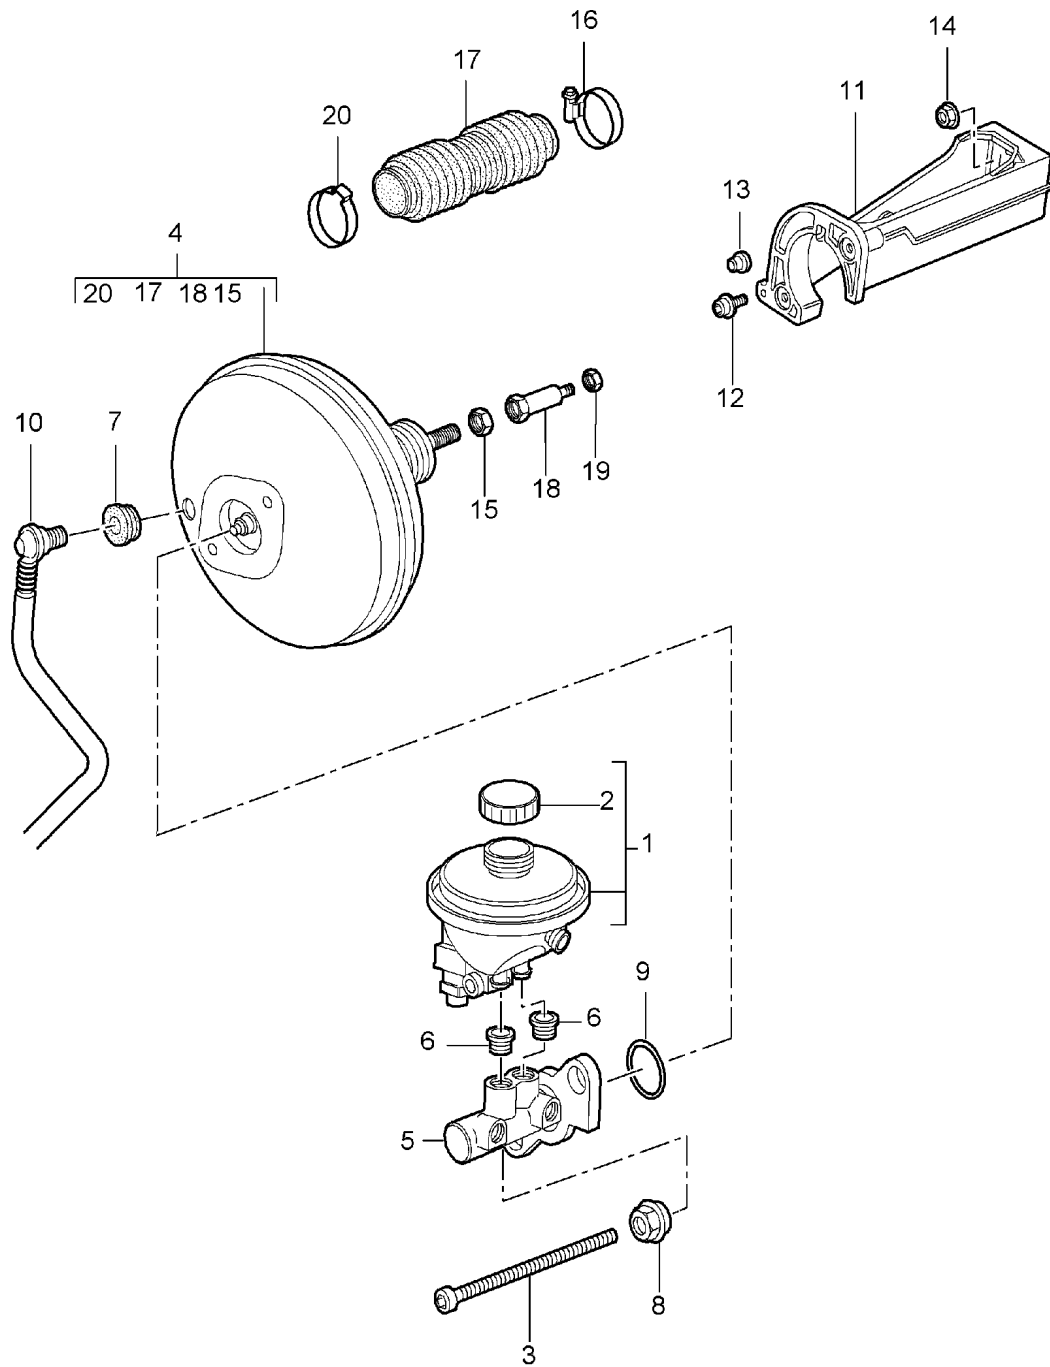

Model: 987 05

Model life 2005>>2008

Pos	Part Number	Description	Remark	Qty	Model
(1)	996 352 993 02	Handbrake See technical manual Group 46 83 20 Brake shoe 1 set Only together with Compression spring 997.352.741.01		1	
2	993 352 071 00	Adjusting screw		2	
(2)	298 609 723	Adjusting screw		2	
4	997 352 721 01	Tension spring		2	
(4)	298 609 717	Tension spring		2	
5	997 352 723 01	Tension spring	05	2	
(5)	997 352 723 02	Tension spring	06-	2	
(6)	997 352 741 01	Compression spring Only together with Brake shoe 996.352.993.00/01/02		4	
7	986 352 731 01	Actuating lever		2	
8	986 352 733 02	Clip		2	
9	986 352 735 00	Articulated bolt		2	
10	997 352 807 01	Supporting plate		2	
11	986 352 073 02	Expanding bow		2	

Model: 987 05

Model life 2005>>2008