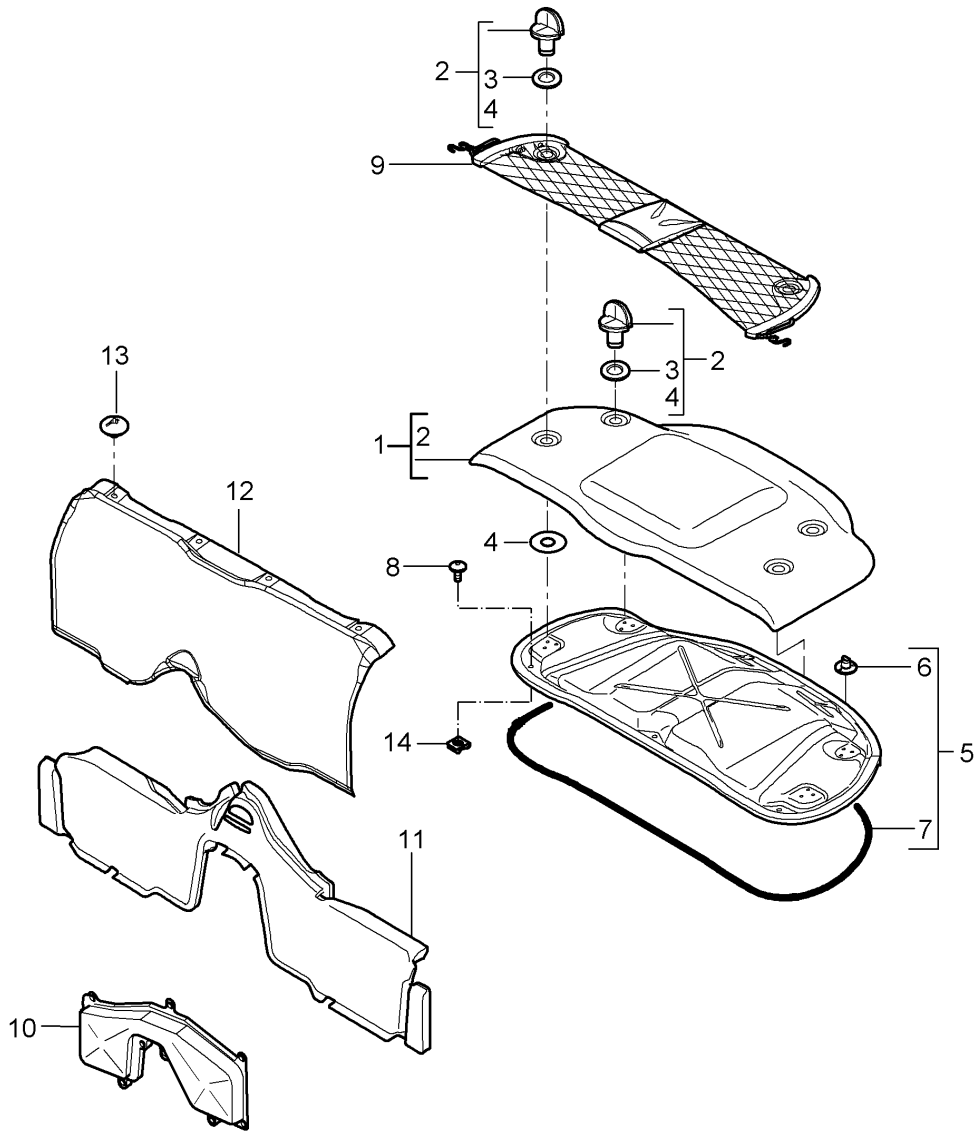

Model: 987 05

Model life 2005>>2008