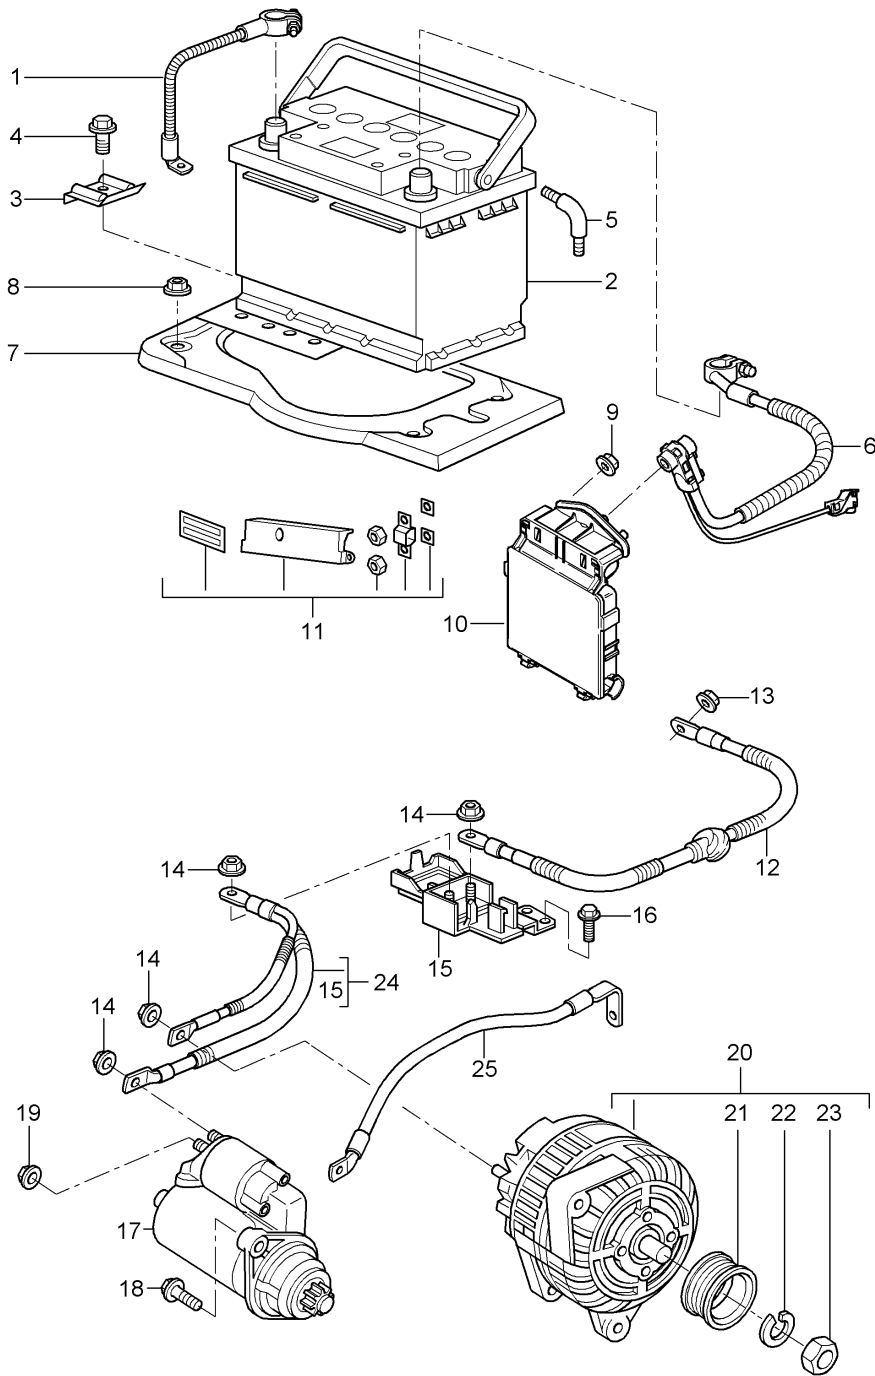

Model: 987 05

Model life 2005>>2008