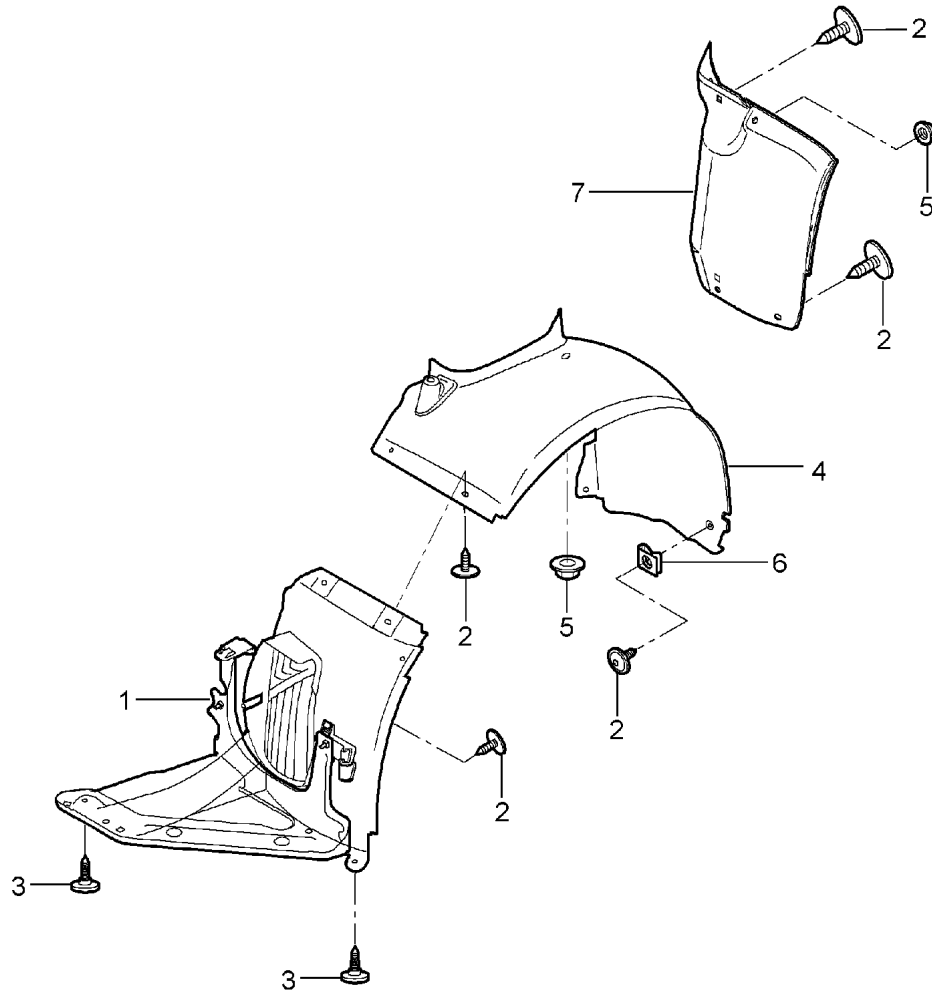

Model: 987 05

Model life 2005>>2008