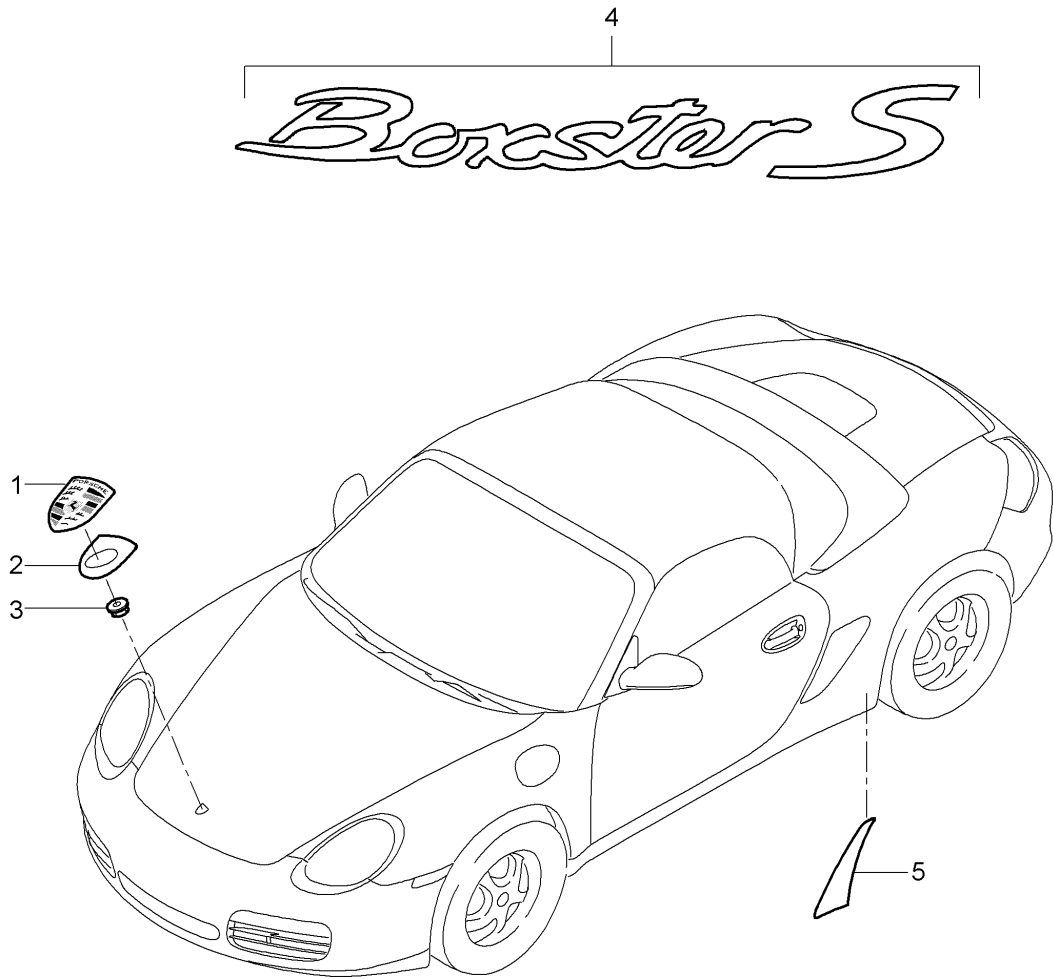

Model: 987 05

Model life 2005>>2008

Model: 987 05 Model life 2005>>2008

Pos	Part Number	Description	Remark	Qty	Model
1	997 559 211 00	Insignias Stone guard film Lid emblem Information available		1	
(1)	996 559 211 01	Lid emblem		1	
2	7L5 853 611 B	Desk pad		1	
3	999 591 423 03	Tapping nut		2	
4	987 559 037 00	Logo Satin aluminium		1	
(4)	987 559 037 02	Logo Chrome High gloss		1	
(4)	987 559 984 00	Logo Boxster Prime coated		1	
(4)	987 559 985 00	Logo S Prime coated		1	
5	987 504 825 01	Stone guard film Side section	/L	1	
(5)	987 504 826 01	Stone guard film Side section	/R	1	
6	987 559 447 01	Decorative film Front apron And Lid Front		1	I757
7	987 559 449 01	Decorative film Convertible top compartm.		1	I757
8	987 559 451 01	Decorative film Rear lid		1	I757
(8)	987 559 451 02	Decorative film Rear lid		1	I075/757
9	987 559 453 01	Decorative film Rear spoiler And Rear apron		1	I757
10	987 559 444 01	Decorative film Door And Wing Right	/R	1	I757
(10)	987 559 443 01	Decorative film Door And Wing Left	/L	1	I757