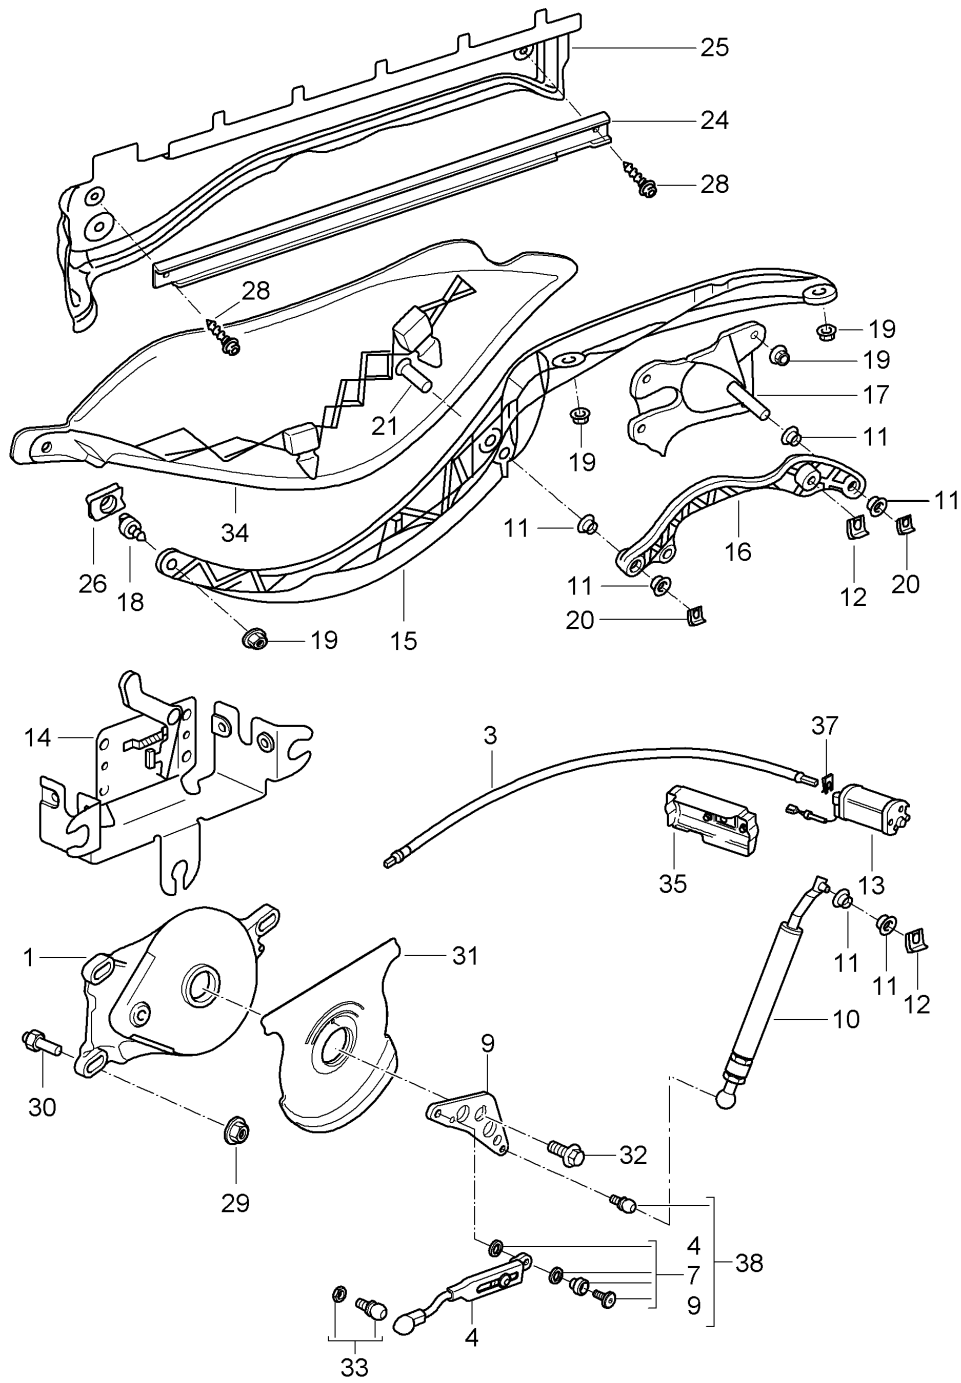

Model: 987 05

Model life 2005>>2008

Model: 987 05 Model life 2005>>2008

Pos	Part Number	Description	Remark	Qty	Model
1	987 561 179 00	Driving mechanism Convertible top Convertible top compartm. Lid Transmission	/L	1	
		F >>986U7 02822 F >>986U7 22145			
1	987 561 179 02	Transmission	/L	1	
		F 986U7 02823>> F 986U7 22146>>			
1	987 561 180 00	Transmission	/R	1	
		F >>986U7 02822 F >>986U7 22145			
1	987 561 180 02	Transmission	/R	1	
		F 986U7 02823>> F 986U7 22146>>			
3	986 561 717 03	Pliable shaft >F 987U700250 >F 987U720275 >F 987U710140 >F 987U730068		2	
3	987 561 107 00	Pliable shaft F 987U7 00251>> F 987U7 20276>> F 987U7 10141>> F 987U7 30069>>		2	
4	987 561 279 00	Push rod F >>986U7 02822 F >>986U7 22145		2	
4	987 561 279 01	Push rod F 986U7 02823>> F 986U7 22146>>		2	
7	987 561 919 00	Assembly kit for Lever		1	
9	986 561 479 01	Lever F >>986U7 02822 F >>986U7 22145	/L	1	
(9)	987 561 479 01	Lever F 986U7 02823>> F 986U7 22146>>	/L	1	
9	986 561 480 01	Lever F >>986U7 02822 F >>986U7 22145	/R	1	
(9)	987 561 480 01	Lever F 986U7 02823>> F 986U7 22146>>	/R	1	
10	987 561 579 00	Push rod F >>986U7 02822 F >>986U7 22145	/L	1	
10	987 561 579 01	Push rod F 986U7 02823>> F 986U7 22146>>	/L	1	
10	987 561 580 00	Push rod F >>986U7 02822 F >>986U7 22145	/R	1	
10	987 561 580 01	Push rod F 986U7 02823>> F 986U7 22146>>	/R	1	
11	999 924 130 40	Bearing sleeve		X	
12	999 166 075 09	Safety clip		X	
13	986 624 117 01	Electric motor		1	
14	986 624 299 00	Support		1