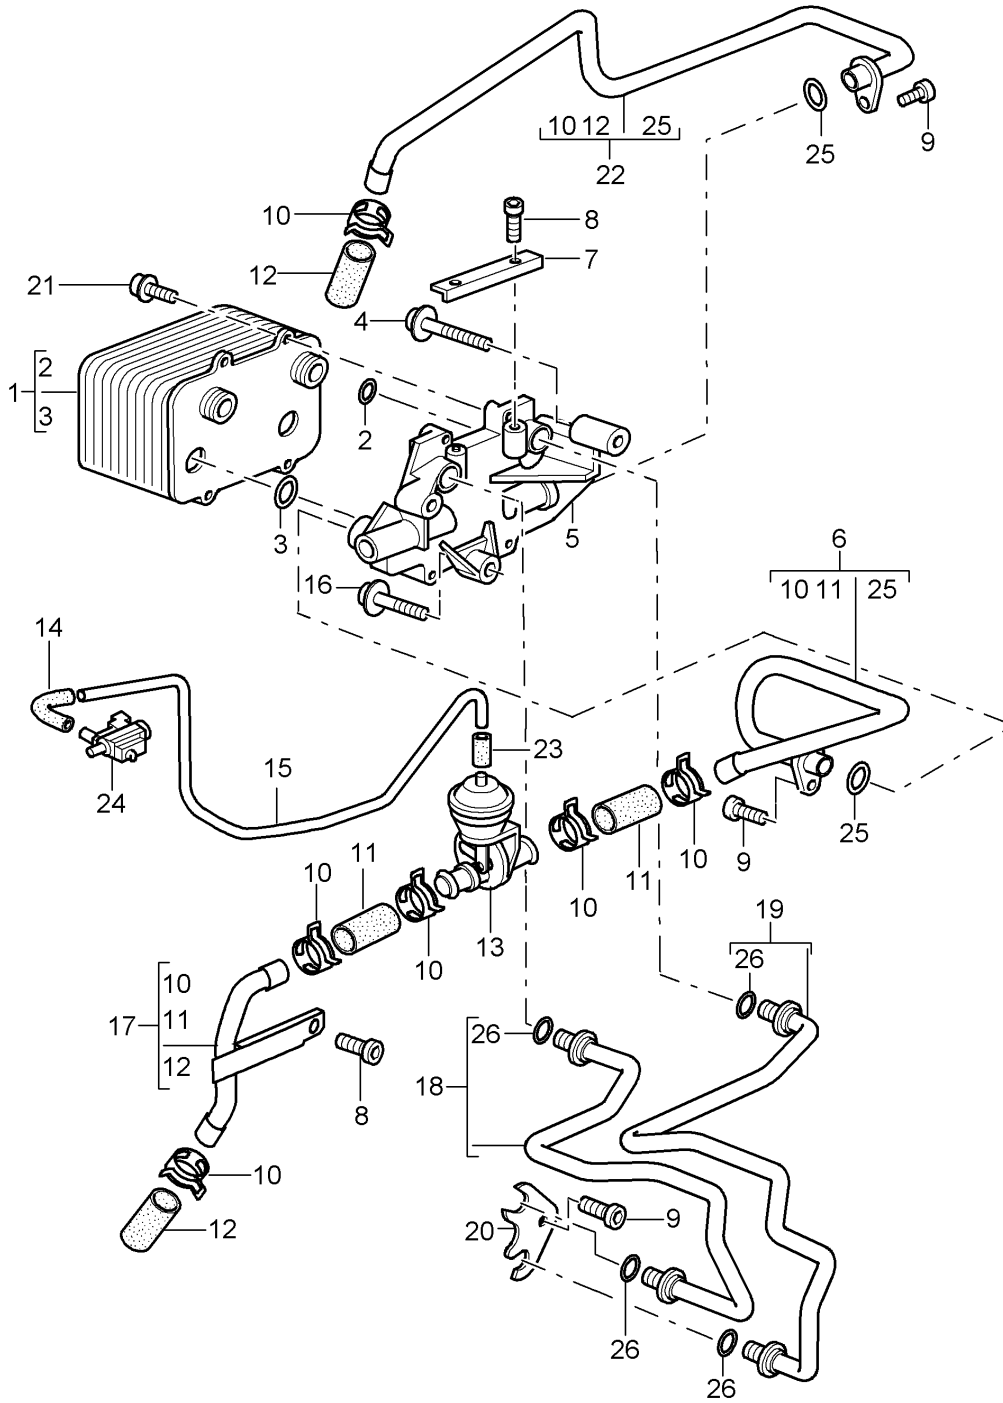

Model: 987 05

Model life 2005>>2008

Pos	Part Number	Description	Remark	Qty	Model
		Tiptronic Switch unit Solenoid valve Pressure regulator			I249
1	986 325 617 01	Switch unit		1	A87.01/20
(1)	987 325 617 00	Switch unit		1	A87.02/21
2	986 325 608 00	Inductive transmitter		1	
3	986 397 019 00	Pan-head screw M 5 X 40		2	
4	986 325 604 01	Pressure regulator		1	
5	986 325 615 00	Retaining bracket		2	
6	986 325 601 00	Solenoid valve		3	
7	943 397 045 00	Pan-head screw M 5 X 12		5	
8	986 325 603 00	Pressure regulator		3	
9	987 325 611 01	Wiring harness		1	A87.01
(9)	987 325 611 00	Wiring harness		1	A87.02/20/21
10	986 397 018 01	Clamp		1	
11	986 397 017 00	Round seal		2	
12	986 397 020 00	Spacer ring		2	
13	943 325 111 00	Retaining bracket		1	
14	943 397 013 00	Pan-head screw M 6 X 30		1	
15	943 397 005 00	Pan-head screw M 6 X 60		16	

Model: 987 05

Model life 2005>>2008