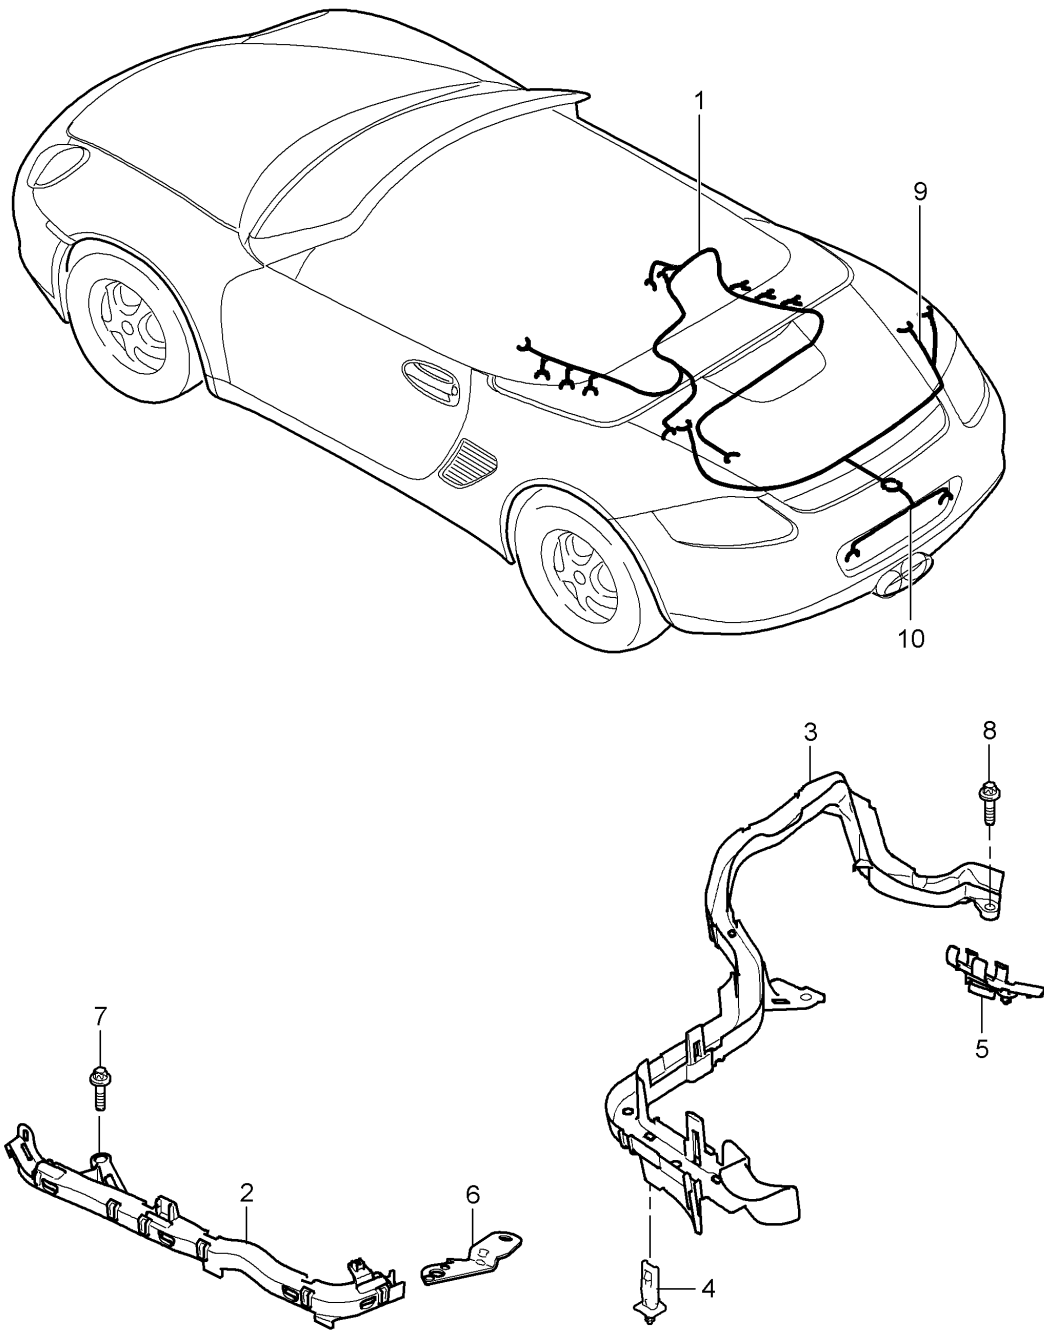

Model: 987 05

Model life 2005>>2008

Model: 987 05 Model life 2005>>2008

Pos	Part Number	Description	Remark	Qty	Model
1	987 607 001 02	Wiring harnesses Engine Rear end License plate light ParkAssist Repair kits for Shock absorber Anti-lock brake system Brake pad wear indicator Rear axle Wiring harness		1	M96.25 I481
1	987 607 001 04	Engine M >> 615 07982 Wiring harness	-06	1	M96.25 I481
1	987 607 001 06	Engine M >> 615 07982 Wiring harness	-06	1	M96.25 I481
1	987 607 011 08	Engine Wiring harness	07	1	M97.20 I481
1	987 607 011 10	Engine Wiring harness	07-	1	M97.20 I481
1	987 607 010 06	Engine Wiring harness	07	1	M97.20 I481 I660
1	987 607 010 08	Engine Wiring harness	07-	1	M97.20 I481 I660
1	987 607 001 61	Engine Wiring harness		1	M96.25/26 I480
1	987 607 001 62	Engine M >> 625 06879 Wiring harness	-06	1	M96.25/26 I480 I480
1	987 607 001 63	Engine M >> 625 06879 Wiring harness	-06	1	M96.25/26 I480 I480
1	987 607 011 64	Engine Wiring harness	07	1	M97.20/21 I480
1	987 607 011 65	Engine Wiring harness	07-	1	M97.20/21/22 I480
1	987 607 010 63	Engine Wiring harness	07	1	M97.20/21 I480/660
1	987 607 010 64	Engine Wiring harness	07-	1	M97.20/21/22 I480/660
1	987 607 001 03	Engine Wiring harness		1	M96.25/26 I249
		Engine M >> 615 08206