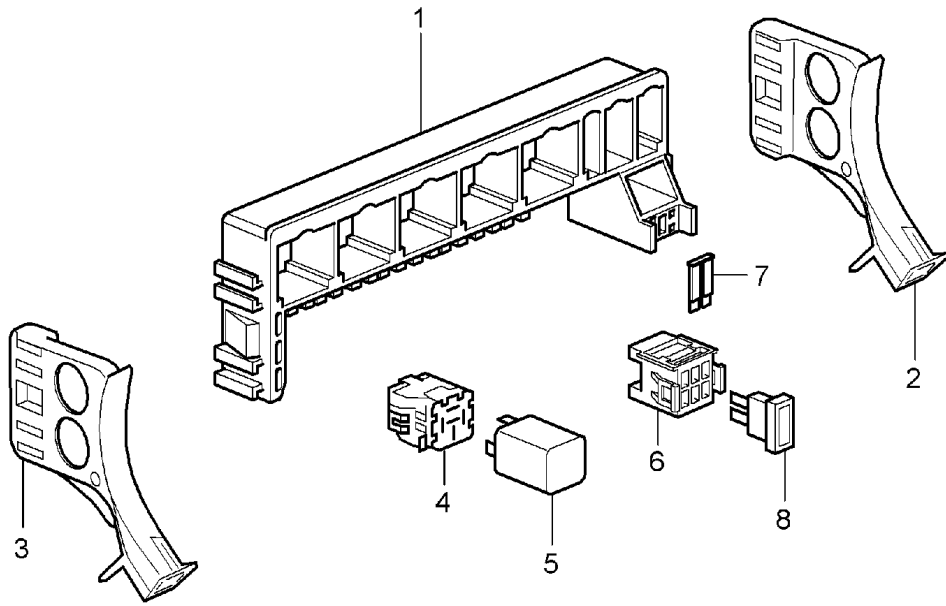

Model: 987 05

Model life 2005>>2008