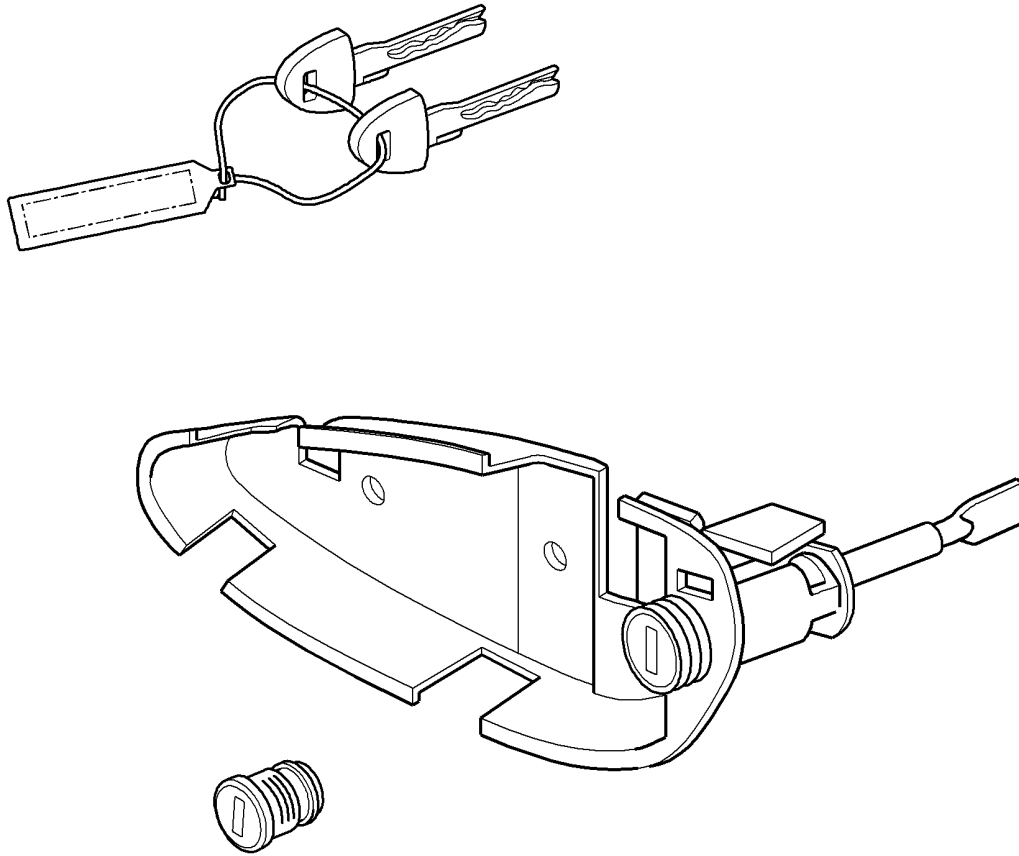

Model: 987 05 Model life 2005>>2008

Pos	Part Number	Description	Remark	Qty	Model
		Backrest shell Bucket seat Collapsible Accessories	08-		
1	997 521 271 00	Backrest shell Bucket seat Collapsible	/L	1	I388
(1)	997 521 272 00	Backrest shell Bucket seat Collapsible	/R	1	I389
2	997 521 651 00	Lock Backrest	/L	1	I388/389
(2)	997 521 652 00	Lock Backrest	/R	1	I388/389
3	997 521 660 00	Closing element Lock	/L /R	1	I388/389
4	997 521 650 00	Backrest shell Tension spring Lock	/L /R	1	I388/389
5	997 521 640 00	Backrest Bowden cable Release	/L /R	1	I388/389
6	997 521 330 00	Backrest Cover Seat belt Front		1	I388/389
(6)	997 521 330 00 01C 997 521 531 00	Satin black Cover Seat belt Rear		1	I388/389
7	997 521 531 00 01C 997 803 081 01	Satin black Side airbag	/L	1	I388
(7)	997 803 081 01 A03 997 803 082 01	Black Side airbag Front seat	/R	1	I389
	997 803 082 01 A03	Black			

Model: 987 05

Model life 2005>>2008