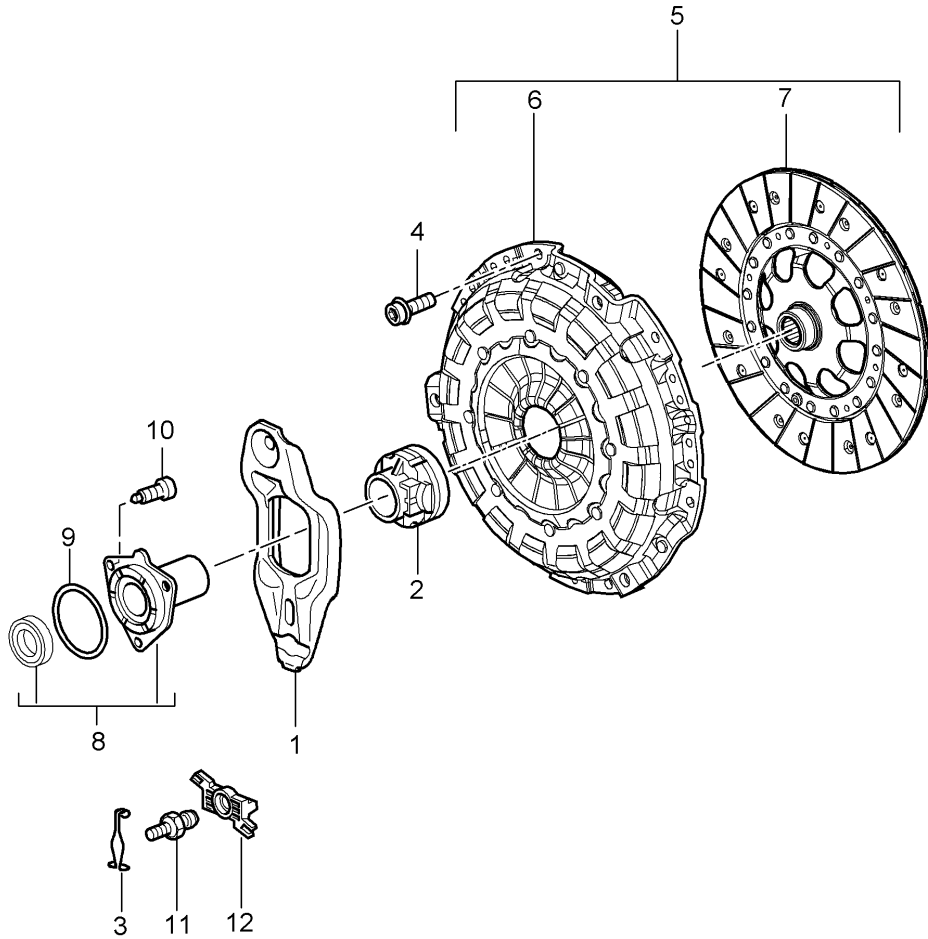

Model: 987 05

Model life 2005>>2008

Pos	Part Number	Description	Remark	Qty	Model
34	999 507 075 40	6,0 X 12,0 Cable holder		3	
35	900 385 041 09	3,0 - 12,0 Torx screw		1	
37	900 380 005 01	M 6 X 12 Nut M 8		12	

Model: 987 05

Model life 2005>>2008