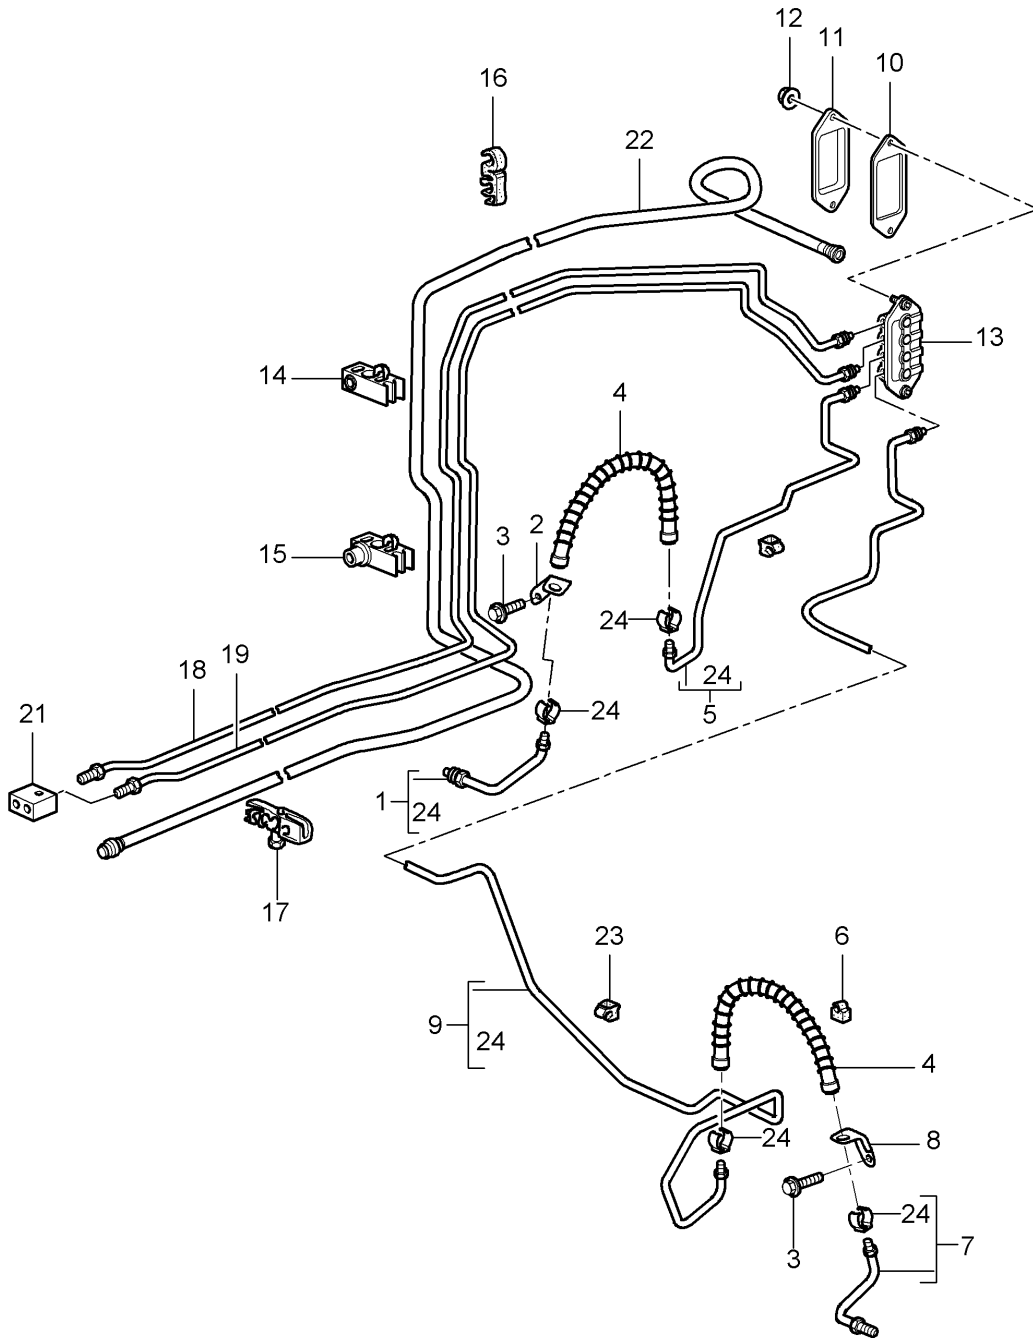

Model: 987 05

Model life 2005>>2008

Pos	Part Number	Description	Remark	Qty	Model
		Brake lines			
		Body front section			
1	997 355 315 00	Brake line		1	
2	997 355 316 00	Brake line		1	
3	997 355 327 00	Brake line		1	
4	997 355 326 00	Brake line		1	
5	997 355 650 00	Intermediate piece		1	
6	997 355 752 00	Gasket		1	
7	997 355 753 00	Reinforcement		1	
8	997 355 311 00	Pressure line		2	I098
9	997 355 312 00	Pressure line		1	I099
10	997 355 314 00	Pressure line		1	I099
11	999 507 632 40	Cable holder		2	

Model: 987 05

Model life 2005>>2008