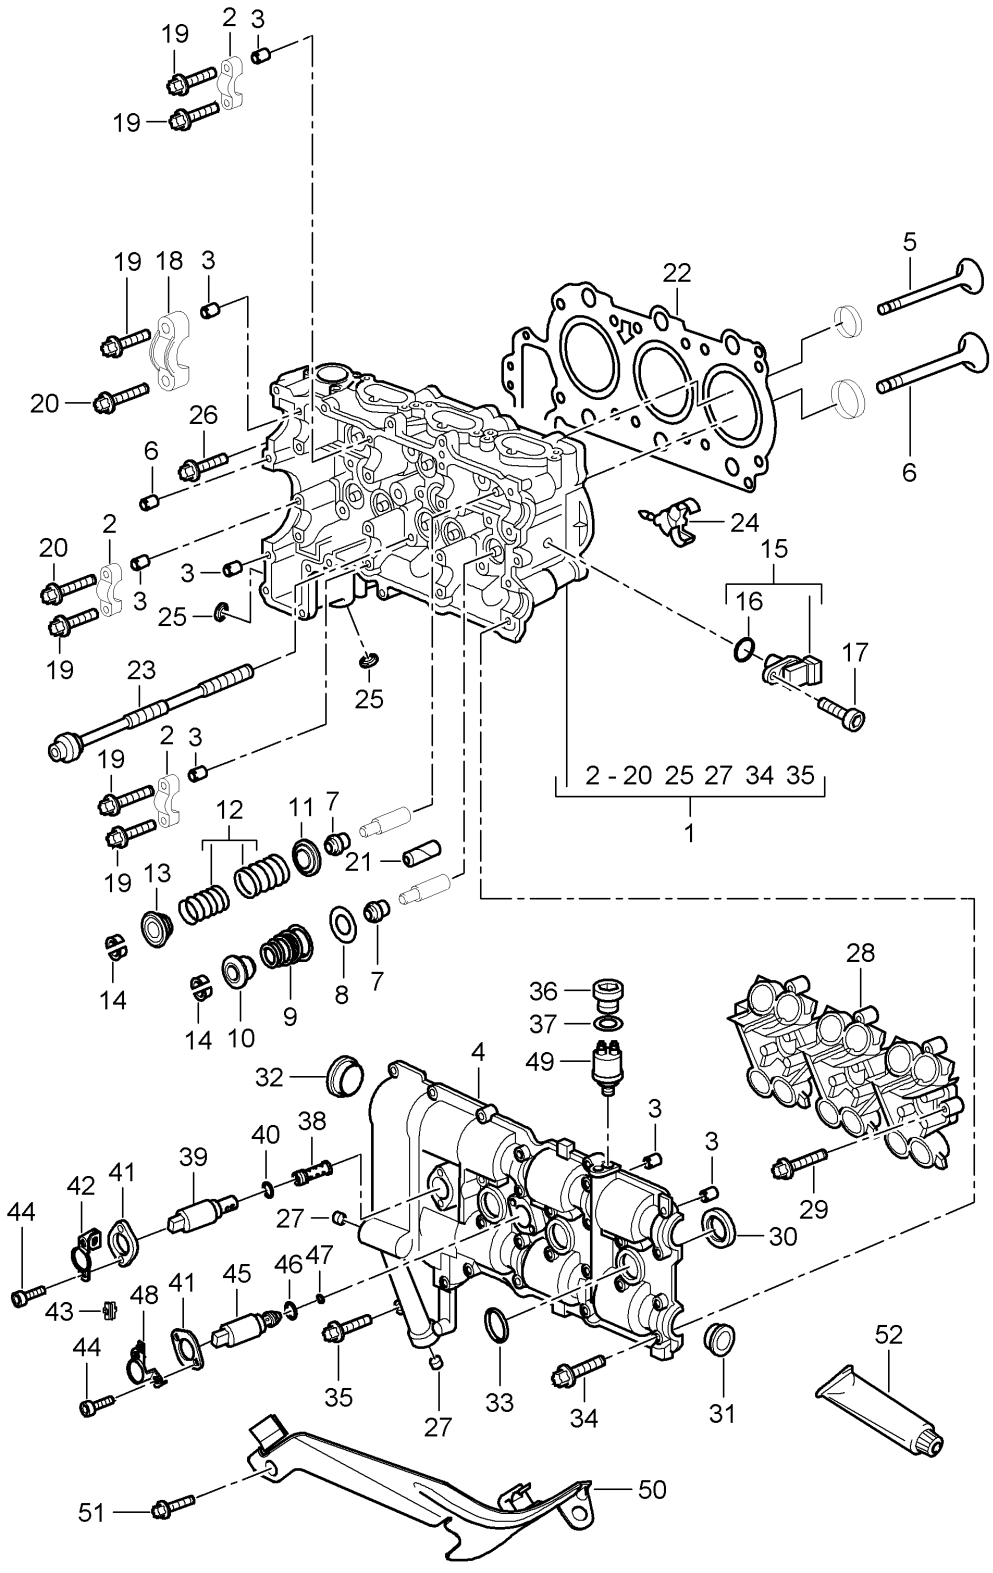

Model: 987 05

Model life 2005>>2008