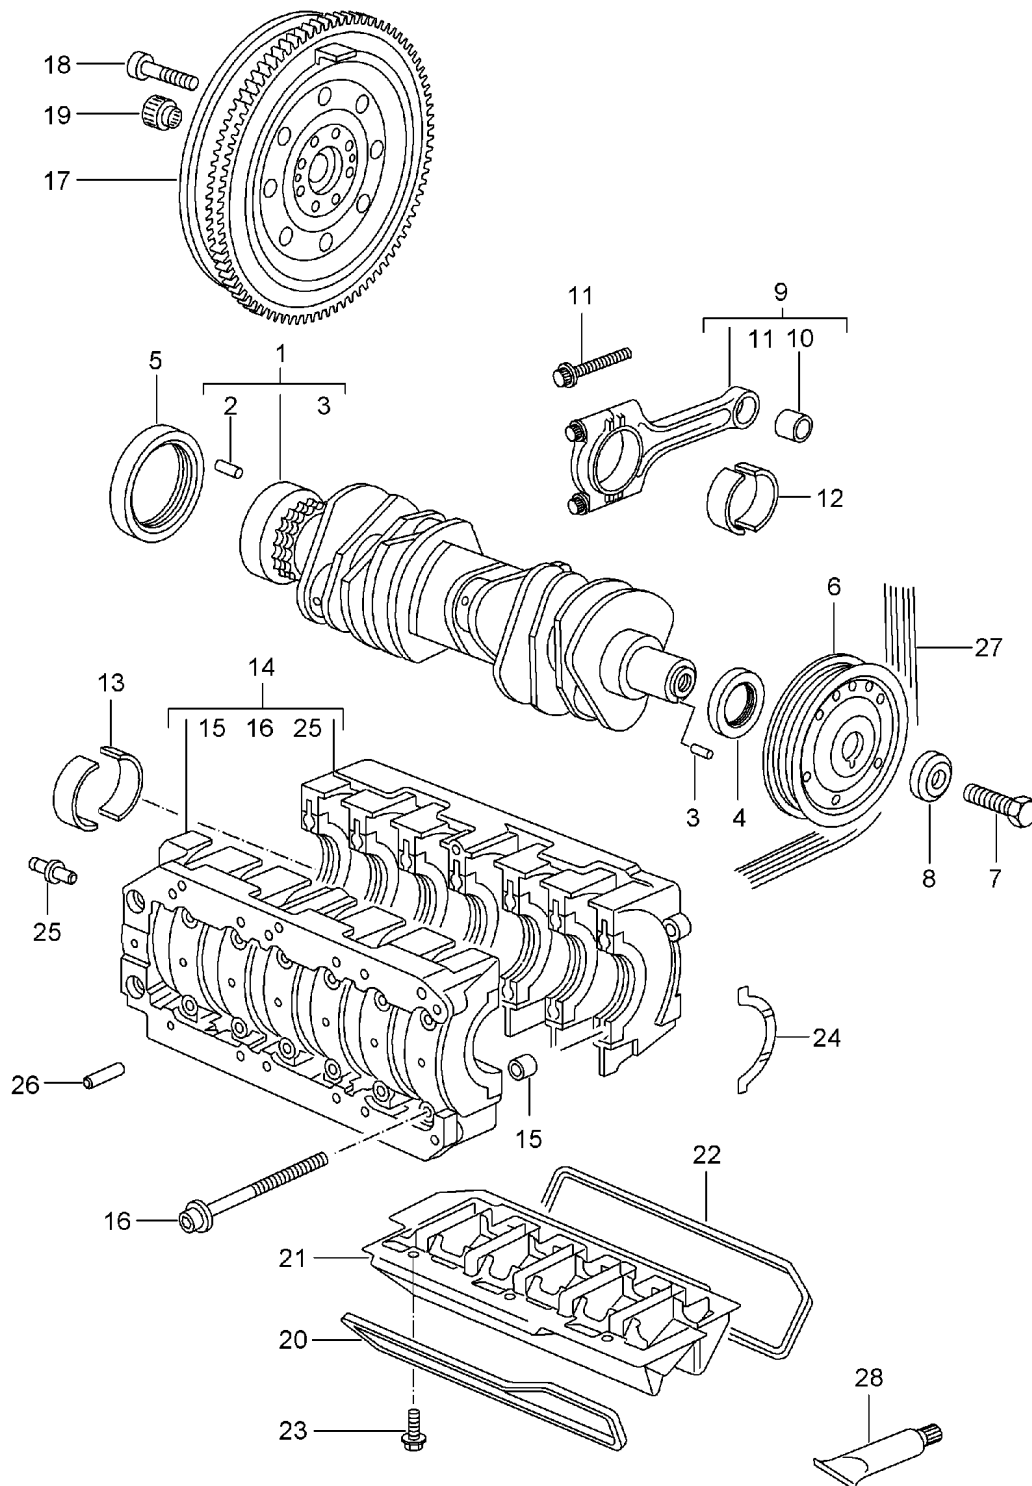

Model: 987 05

Model life 2005>>2008

Model: 987 05

Model life 2005>>2008

Pos	Part Number	Description	Remark	Qty	Model
		Crankshaft			M96.25/26 M97.20/21/22
1	996 102 011 58	Crankshaft		1	
1	987 102 010 03	Crankshaft		1	M97.21/22
2	900 095 031 01	Roll pin 6,0 X 16		1	
3	900 302 021 00	Straight pin A 4,0 X 10		1	
4	999 113 475 40	Shaft sealing ring 40 X 62 X 10		1	
5	999 113 490 40	Shaft sealing ring 85 X 105 X 11		1	
5	997 101 212 00	Shaft sealing ring 85 x 105 x 11		1	
6	996 102 115 63	Pulley		1	
7	900 082 085 09	Hexagon-head bolt M 16 X 1,5 X 60		1	
8	996 102 315 51	Thrust washer		1	
9	996 103 975 02	Connecting rod Connecting rods Comprising: 6 Connecting rods See workshop manual 987 GR.1-1		1	
10	996 103 111 51	Connecting rod bush		6	
11	997 103 115 01	Connecting rod bolt		12	
12	996 103 121 62	Connecting-rod bearing		12	
13	987 101 205 01	Crankshaft bearing		14	M96.25
13	996 101 205 10	Crankshaft bearing		14	M96.26
13		Crankshaft bearing Use also: 996.101.007.09		14	M97.20 M96.25
13	996 101 209 04	Crankshaft bearing		14	M97.21/22
14	987 101 007 20	Bearing case Only together with 987.101.205.01		1	M96.25
14	996 101 007 09	Bearing case		1	M96.25/26 M97.20
14	996 101 007 22	Bearing case		1	M97.21
(14)	996 101 007 23	Bearing case		1	M97.21/22
15	999 095 064 00	Dowel sleeve 12 M 6 X 13		3	
16	996 101 115 60	Screw M >> 615 06313		14	M96.25
(16)	996 101 115 61	Screw M 615 06314 >>		14	M96.25
(16)		Screw for Bearing case		14	M97.20/21/22 M96.26
(16)	996 101 115 59	Screw for Bearing case		14	M97.20/21/22 M96.26
17	986 114 012 05	Double-mass flywheel		1	M96.25 M97.20 I481
17	986 114 012 06	Double-mass flywheel		1	M96.25/26 M97.20 I480
17		Double-mass flywheel		1	M97.21/22 I480
18	999 073 092 09	Pan-head screw		8