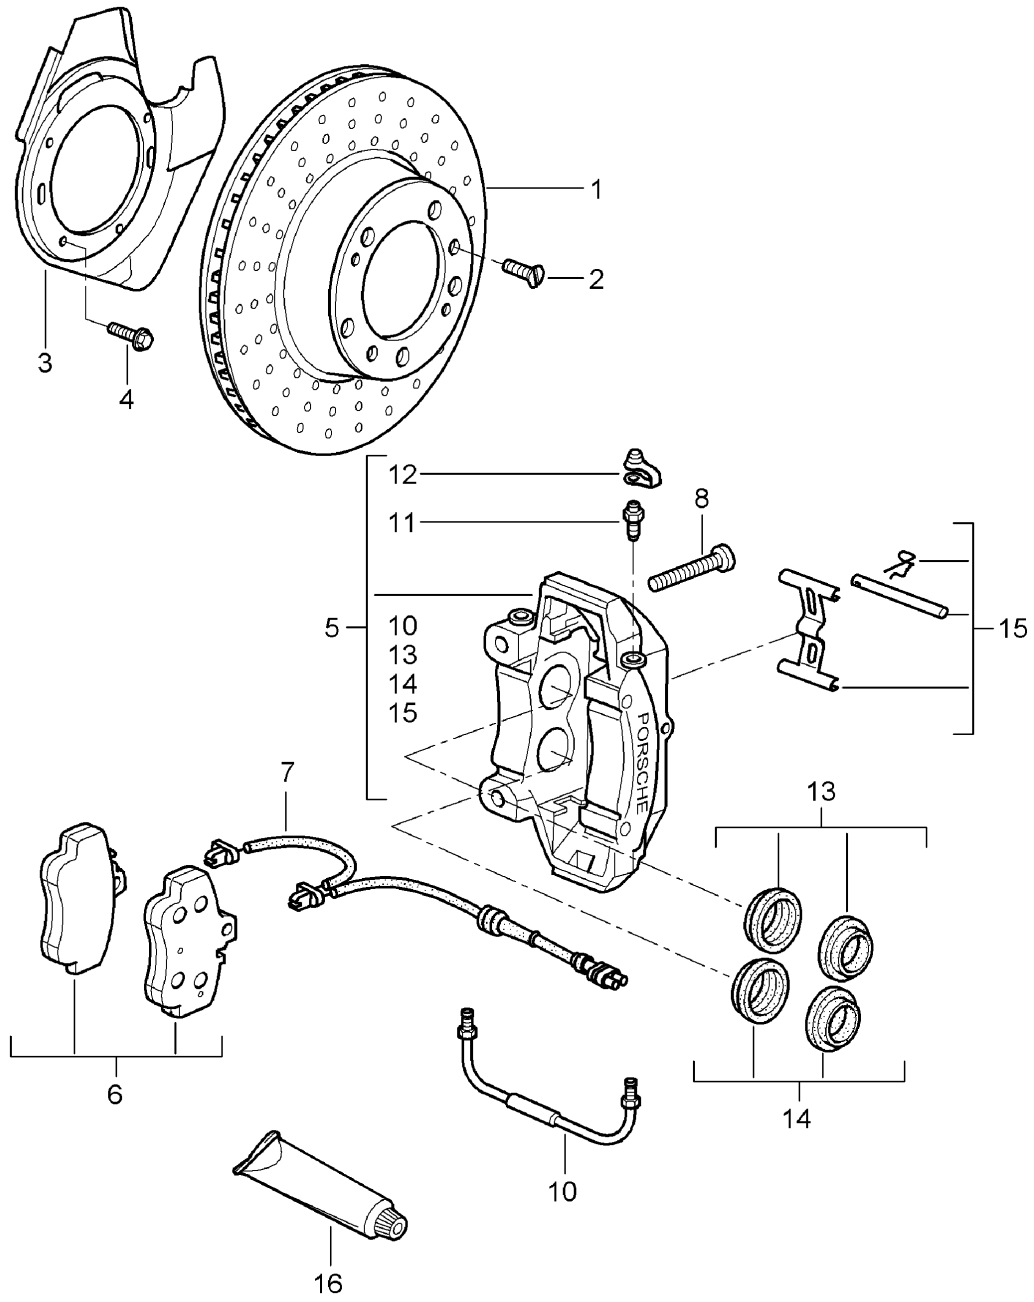

Model: 987 05 Model life 2005>>2008

Pos	Part Number	Description	Remark	Qty	Model
1	997 606 021 00	Tyre pressure monitoring Sensor	-07	4	I482/483 I482
(1)	997 606 021 01	Tyre pressure monitoring Use also: 955.361.053.00 Sensor	08-	4	I482
(1)	997 606 021 02	Tyre pressure monitoring Use also: 955.361.053.00 Sensor	08-	4	I482
(1)	997 606 023 00	Information available Sensor	-07	4	I483
(1)	997 606 023 01	Tyre pressure monitoring Use also: 955.361.053.00 Sensor	08-	4	I483
(2)	997 606 023 02	Tyre pressure monitoring Use also: 955.361.053.00 Sensor	-(ROK)	4	I483
(2)	997 606 025 00	Information available Sensor	(ROK)	4	I483
(2)	997 606 021 00	Tyre pressure monitoring Use also: 955.361.053.00 Sensor	(ROK)	4	I483
2	955 361 053 00	Valve Aluminium		4	
(2)	9P1 601 361 A	Valve Aluminium		4	
3	N 908 729 01	Cap		4	
4	4D0 601 365	Fastening screw		4	
5	997 618 103 06	Control unit		1	
6	997 618 203 00	Support Control unit		1	
7	999 076 081 40	Plastic nut T5 16 X 11, 2		7	
8	997 606 101 00	Antenna 433 MHZ	-(ROK)	4	I482
(8)	997 606 102 00	Antenna 433 MHZ	(ROK)	4	
(8)	997 606 103 00	Only together with 997.606.021.02 Antenna 315 MHZ		4 4	I483
11	999 919 023 09	Oval-head screw M 5 X 35		4	
13	997 606 141 00	Support Antenna Front		2	
14	997 606 131 00	Support Antenna Rear axle		2	

Model: 987 05

Model life 2005>>2008