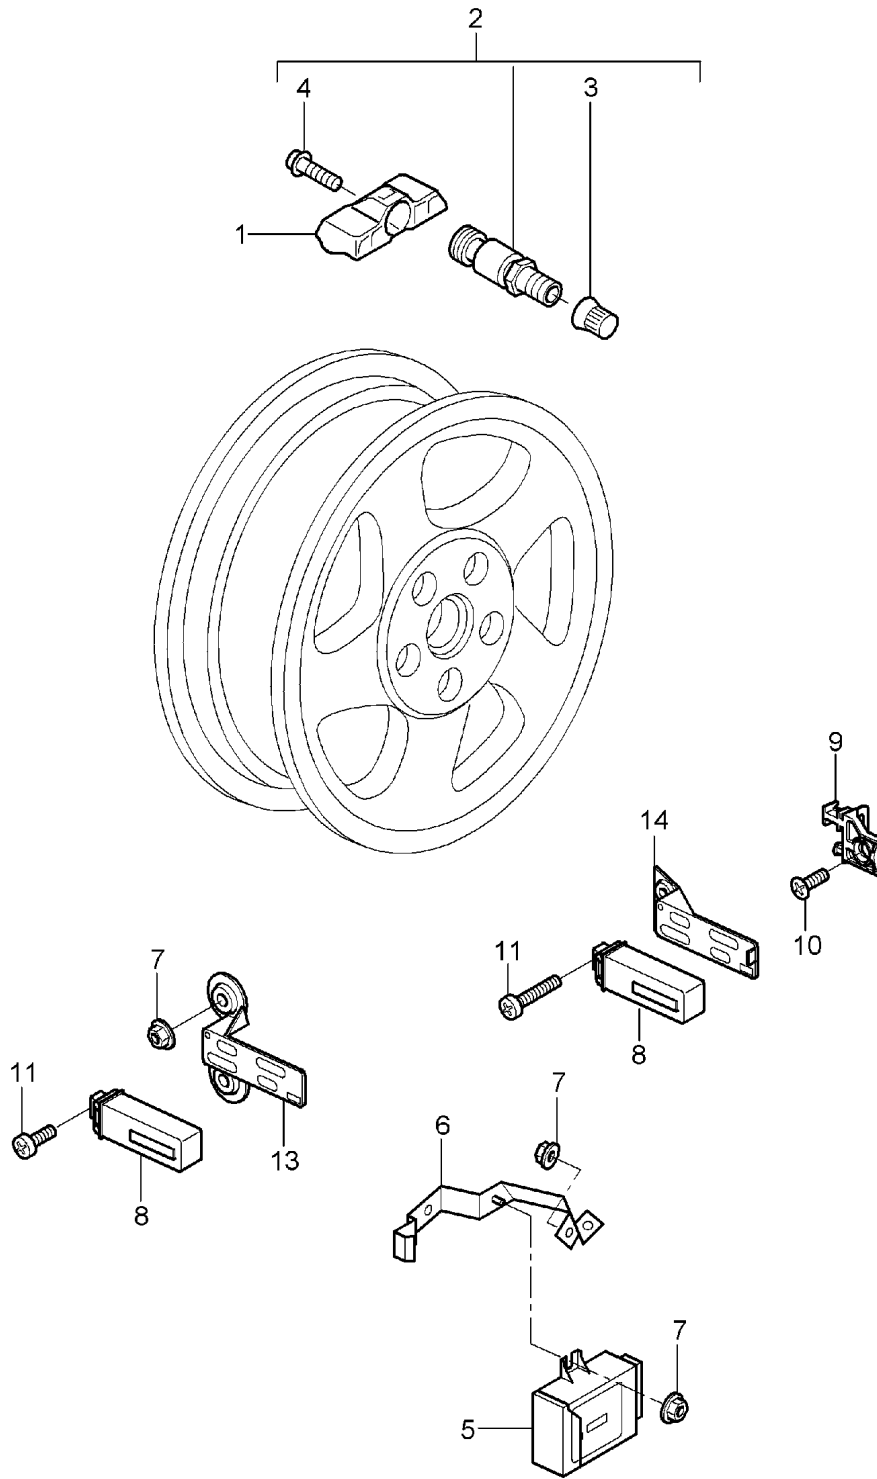

Model: 987 05

Model life 2005>>2008

Pos	Part Number	Description	Remark	Qty	Model
	955 361 303 20 9A1	Silver Special model Crest Coloured Paint It is necessary to rework			
7	996 362 020 04	Emergency wheel		1	I447
8	955 722 631 00	Bottle of tyre sealant		1	
8	4L0 012 619 A	Bottle of tyre sealant		1	
9	996 361 411 00	Belt for Emergency wheel		1	I447
10	996 361 521 00	Boot for Emergency wheel		1	I447
11	999 914 001 40	Plastic gloves		1	I447
12	997 652 051 00	Compressor for Emergency wheel	-07	1	
(12)	997 652 055 00	Compressor for Emergency wheel Use also: 991.555.575.03.1E0 991.555.765.02.1E0	08-	1 1 1	

Model: 987 05

Model life 2005>>2008