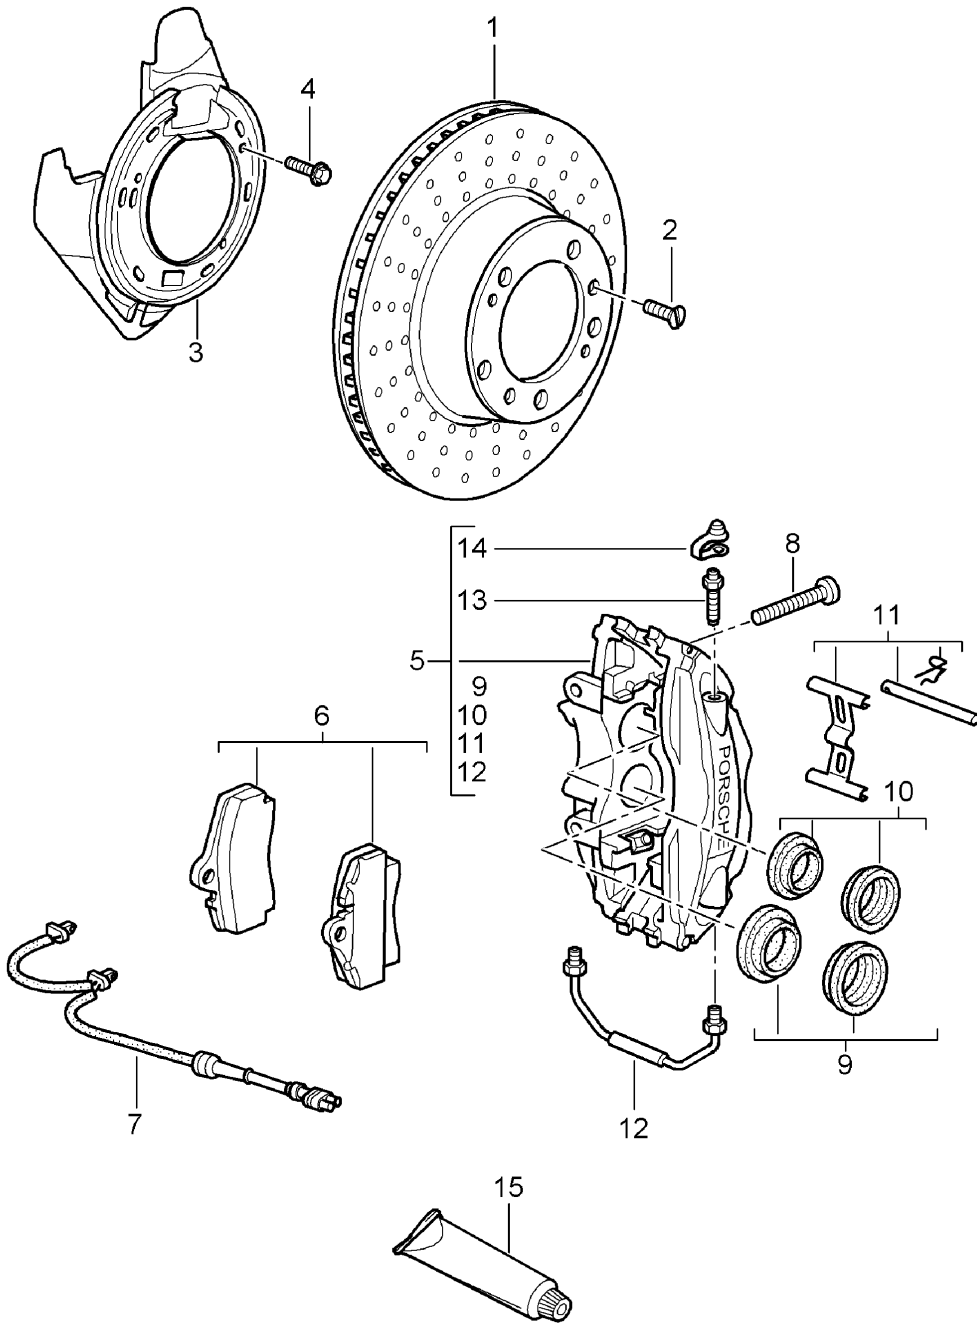

Model: 987 05

Model life 2005>>2008