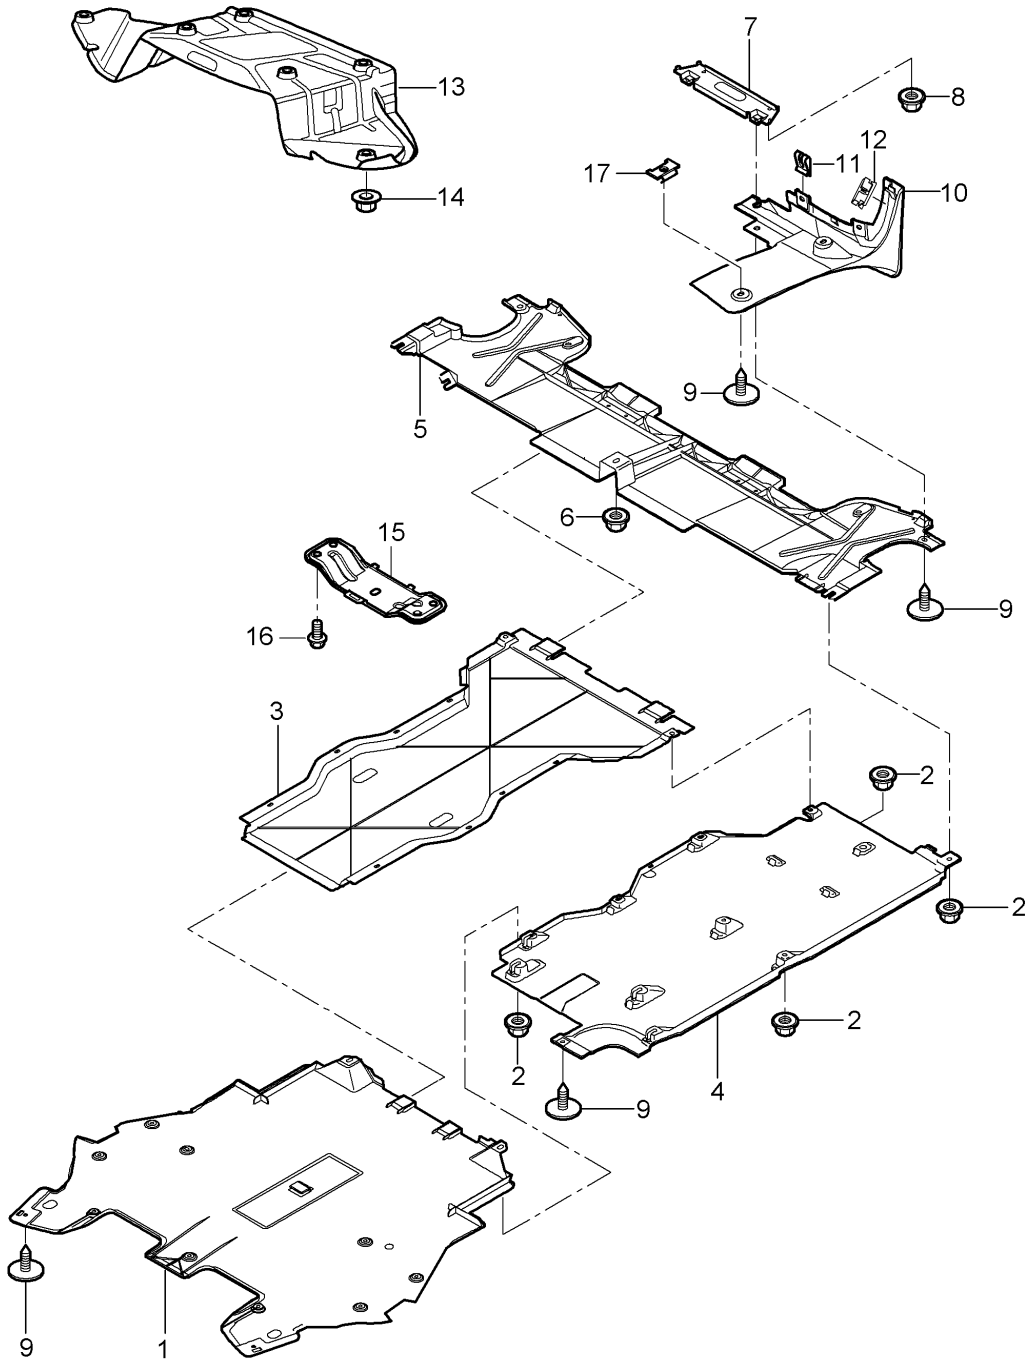

Model: 987 05

Model life 2005>>2008