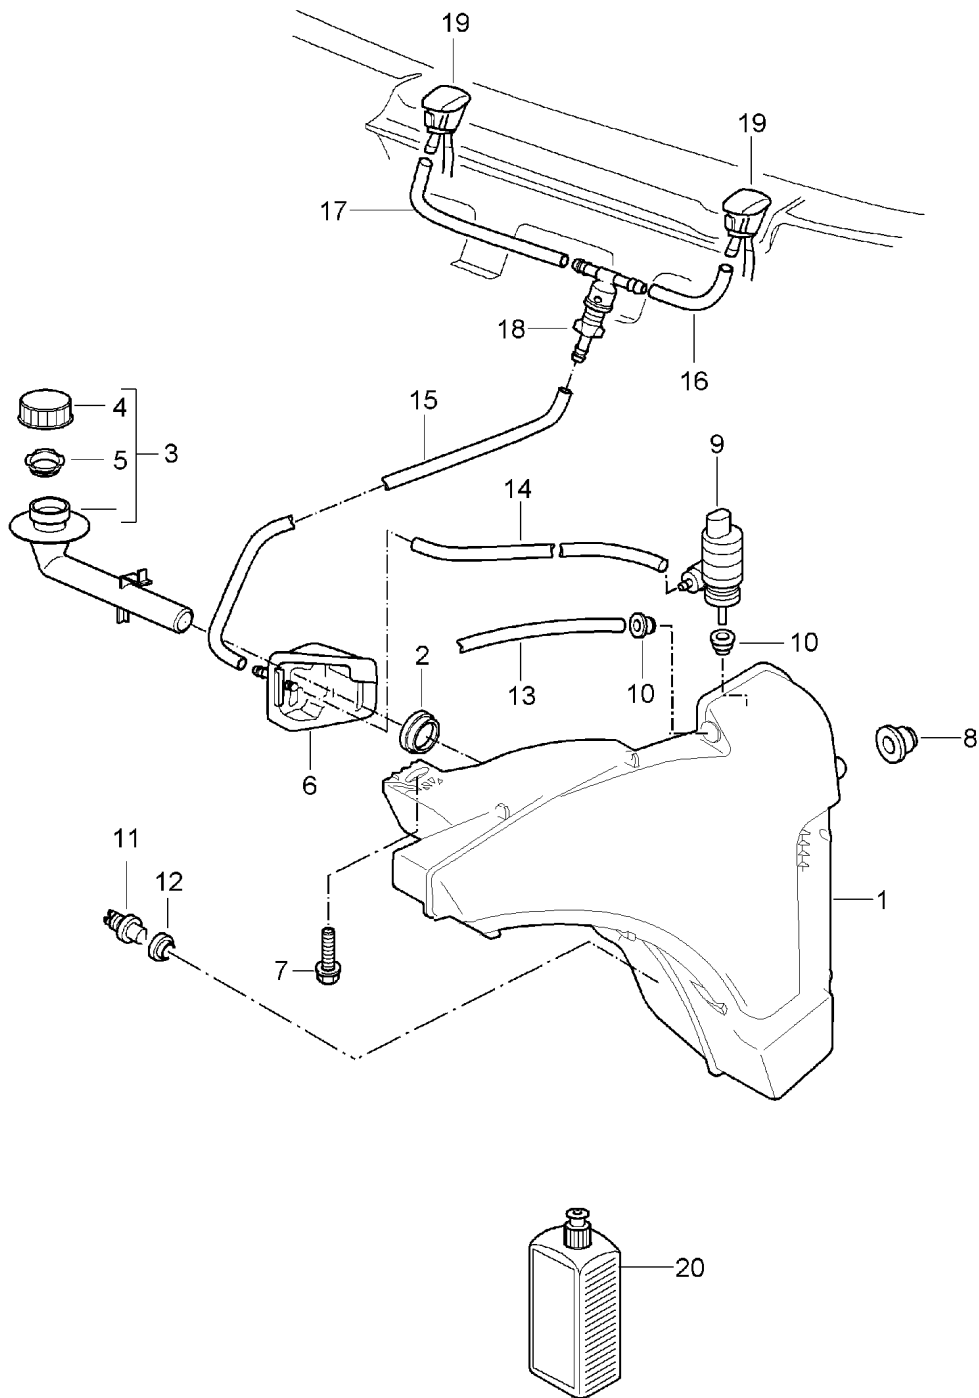

Model: 987 05

Model life 2005>>2008

Model: 987 05

Model life 2005>>2008

Pos	Part Number	Description	Remark	Qty	Model
		Windscreen washer system			
1	997 528 701 01	Water reservoir		1	I288
(1)	997 528 701 00	Water reservoir		1	
2	996 528 711 00	Gasket		1	
3	997 528 605 00	Filler neck		1	
4	996 528 607 00	Lid		1	
5	997 528 621 00	Strainer		1	
6	996 528 615 01	Bracket		1	
-	999 137 091 40	Joining socket		X	
		Repair material for Bracket 996.528.615.01			
7	900 378 154 01	Hexagon-head bolt AM 8 X 35 SB		1	
8	999 702 221 40	Grommet		2	
9	997 628 182 00	Pump		1	
10	431 955 465 B	Sealing ring		2	
11	955 628 105 00	Tank gauge switch		1	
12	955 528 721 00	Gasket		1	
13	999 181 347 40	Breather pipe 273 MM		*	
-	999 181 815 40	Hose 5,0 X 2,5		*	
14		375 MM		1	
15		650 MM		1	
16		97 MM		1	
17		347 MM		1	
18	996 628 102 00	T-piece with Strainer	05	1	
(18)	999 137 005 40	T-piece without Strainer		1	
19	996 628 077 03	Nozzle	-07	2	
		When required order also:			
19	997 628 077 00	Nozzle	08	2	
		When required order also:			
-	997 612 976 00	Repair kit Wiring harness		2	
20	999 901 017 42	Window cleaner 250 ML Summer		X	
20	999 901 033 40	Window cleaner 1000 ML Winter		X