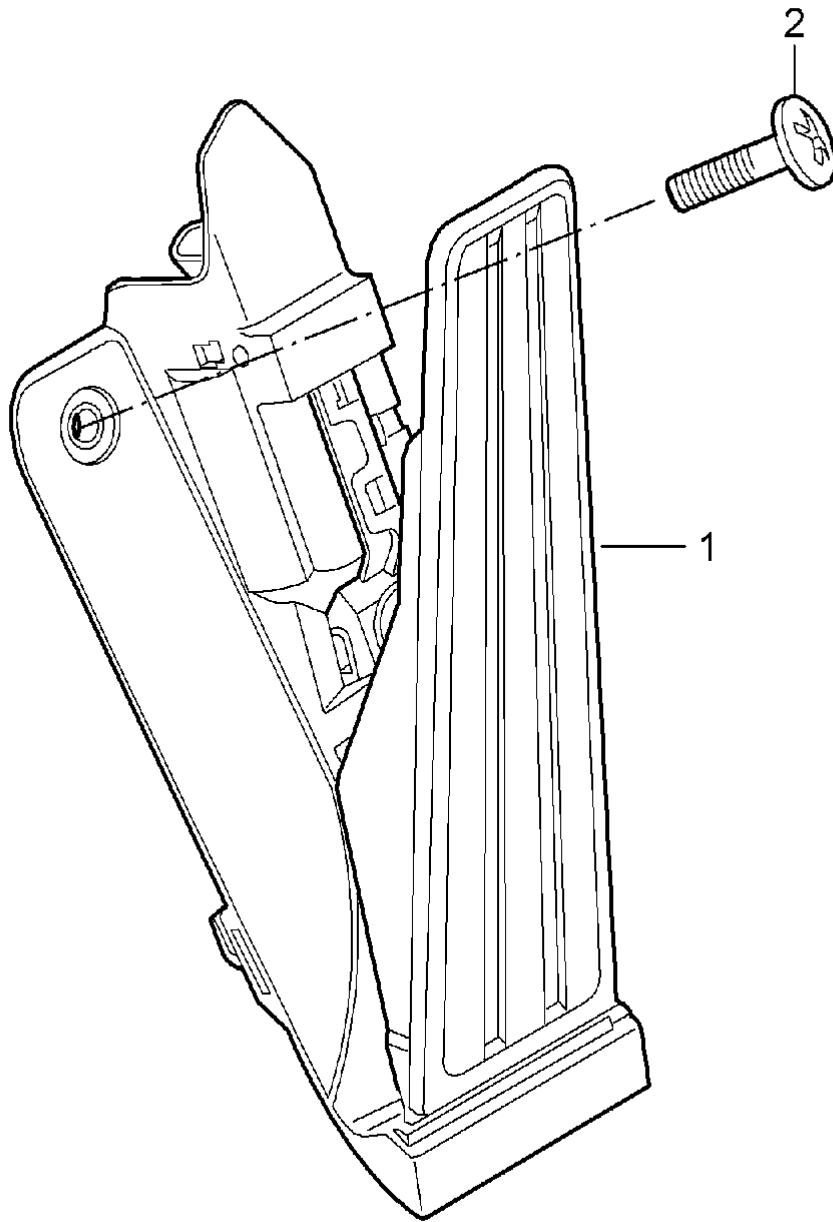

Model: 987 05 Model life 2005>>2008

Pos	Part Number	Description	Remark	Qty	Model
		clutch actuation			
		Clutch master cylinder			
		Clutch pipeline			
1	997 423 171 01	Clutch master cylinder		1	
2	996 423 614 00	Circlip		1	
		Pressure line			
3	996 423 315 06	Bolt		1	
4	999 166 022 02	Kl-lock for Bolt		1	
4	999 166 022 01	Kl-lock for Bolt		1	
5	997 423 147 00	Feed line		1	I098
6	997 423 137 00	Feed line		1	I098
7	996 423 138 04	Feed line		1	I099
8	996 423 140 02	Feed line		1	I099
9	996 423 142 02	Feed line		1	I099
10	999 703 421 40	Grommet		1	I249
		Side section			
11	900 378 217 09	Hexagon-head bolt M 6 X 40		2	
12	996 423 107 10	Clutch pipeline		1	I098
(12)	996 423 107 11	Clutch pipeline		1	I098
(12)	997 423 108 00	Clutch pipeline		1	I099
(12)	997 423 108 01	Clutch pipeline		1	I099
13	999 702 174 50	Grommet		1	I098
14	997 423 109 00	Clutch pipeline		1	
(14)	997 423 109 01	Clutch pipeline		1	
15	987 423 113 00	Clutch pipeline		1	I480
(15)	987 423 113 01	Clutch pipeline		1	I480
(15)	987 423 113 25	Clutch pipeline		1	I481
16	999 591 964 40	Support		1	
17	999 230 541 10	Threaded joint		3	
18	999 230 685 40	Circlip for Threaded joint		3	
19	999 707 333 40	Sealing ring		1	
20	987 423 377 00	Clutch hose	-07	1	I480
(20)	987 423 377 01	Clutch hose	08-	1	I480
(20)	987 423 377 02	Clutch hose	08-	1	I480
21	996 355 549 00	Support		1	
22	996 355 545 00	Support		2	
23	996 355 543 00	Support		4	
24	999 702 216 42	Grommet		1	I480/481
25	999 702 217 41	Grommet		1	I249
26	999 507 586 40	Cable holder		1	
27	999 707 333 40	Sealing ring 6,07 X 1,78N		1	
28	986 423 677 25	Bracket		1	I481
29	999 507 586 40	Cable holder		1	I481

Model: 987 05

Model life 2005>>2008