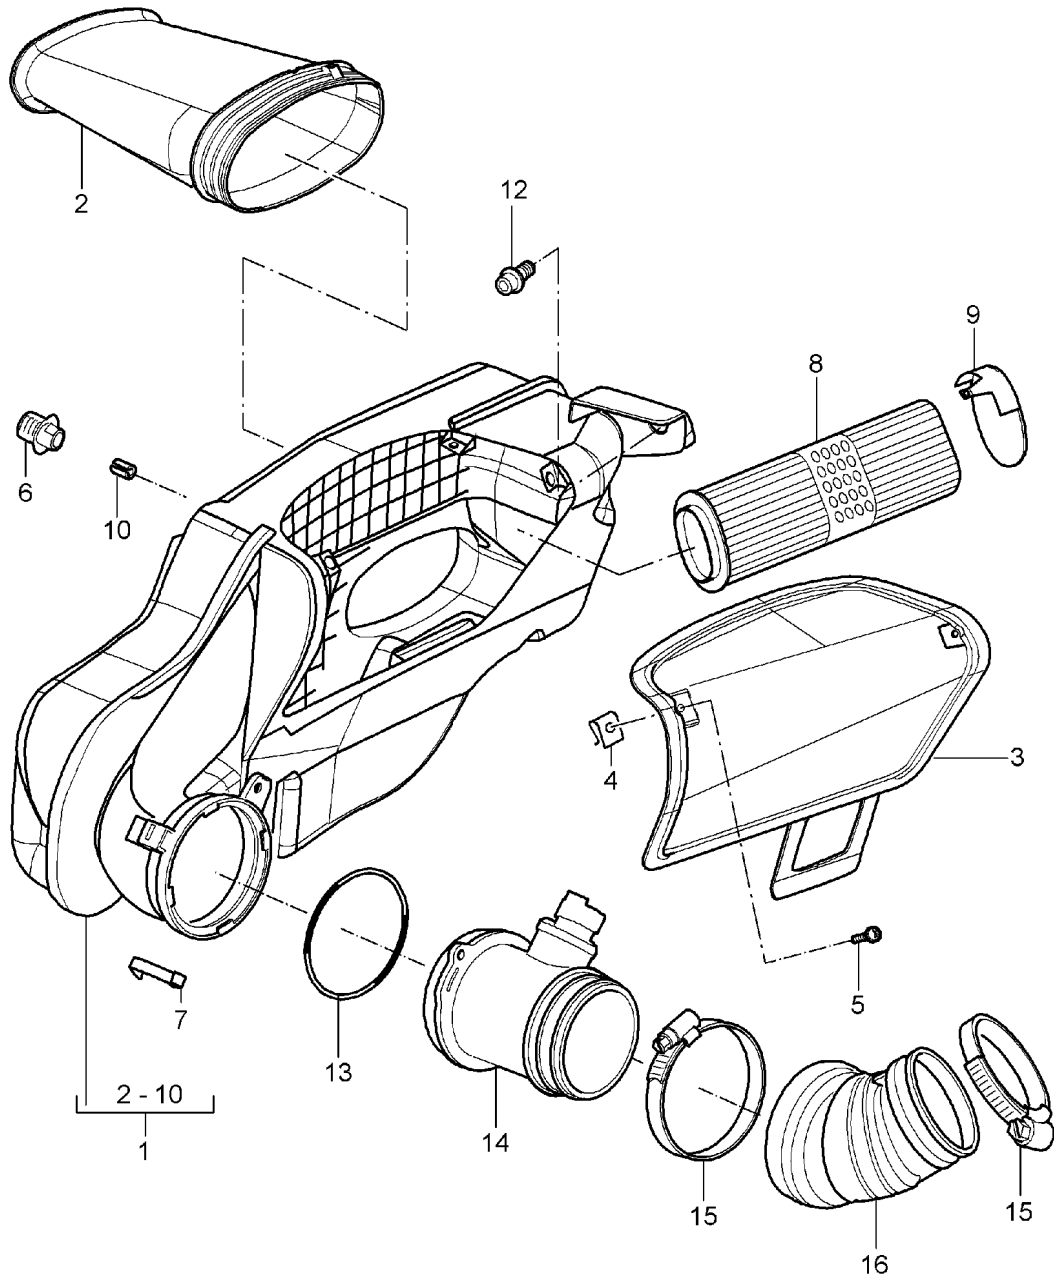

Model: 987 05

Model life 2005>>2008

Model: 987 05

Model life 2005>>2008

Pos	Part Number	Description	Remark	Qty	Model
		Air cleaner			M96.25/26 M97.20/21/22
1	987 110 021 00	Air cleaner Complete		1	
2	987 110 122 00	Intake manifold		1	
3	987 110 131 00	Housing cover		1	
4	999 507 442 02	Speed nut		2	
5	900 143 095 09	Tapping screw		3	
6	987 110 141 00	Grommet		1	
7	993 110 116 01	Clamp		1	
8	987 110 133 00	Air cleaner cartridge		1	
8	987 110 133 01	Air cleaner cartridge		1	
9	987 110 134 00	Mounting plate		1	
10	900 095 099 09	Roll pin 12 X 14		3	
11	999 919 050 09	Oval-head screw 4 X 12		1	
12	900 075 333 02	Combination screw M 6 X 25		1	
13	999 707 052 40	O-ring 91 X 6		1	
14	987 606 125 00	Mass air flow meter		1	
15	999 512 542 00	Hose clamp 80 - 100		2	
16	987 110 222 00	Air guide		1	
(16)	987 110 222 01	Air guide		1