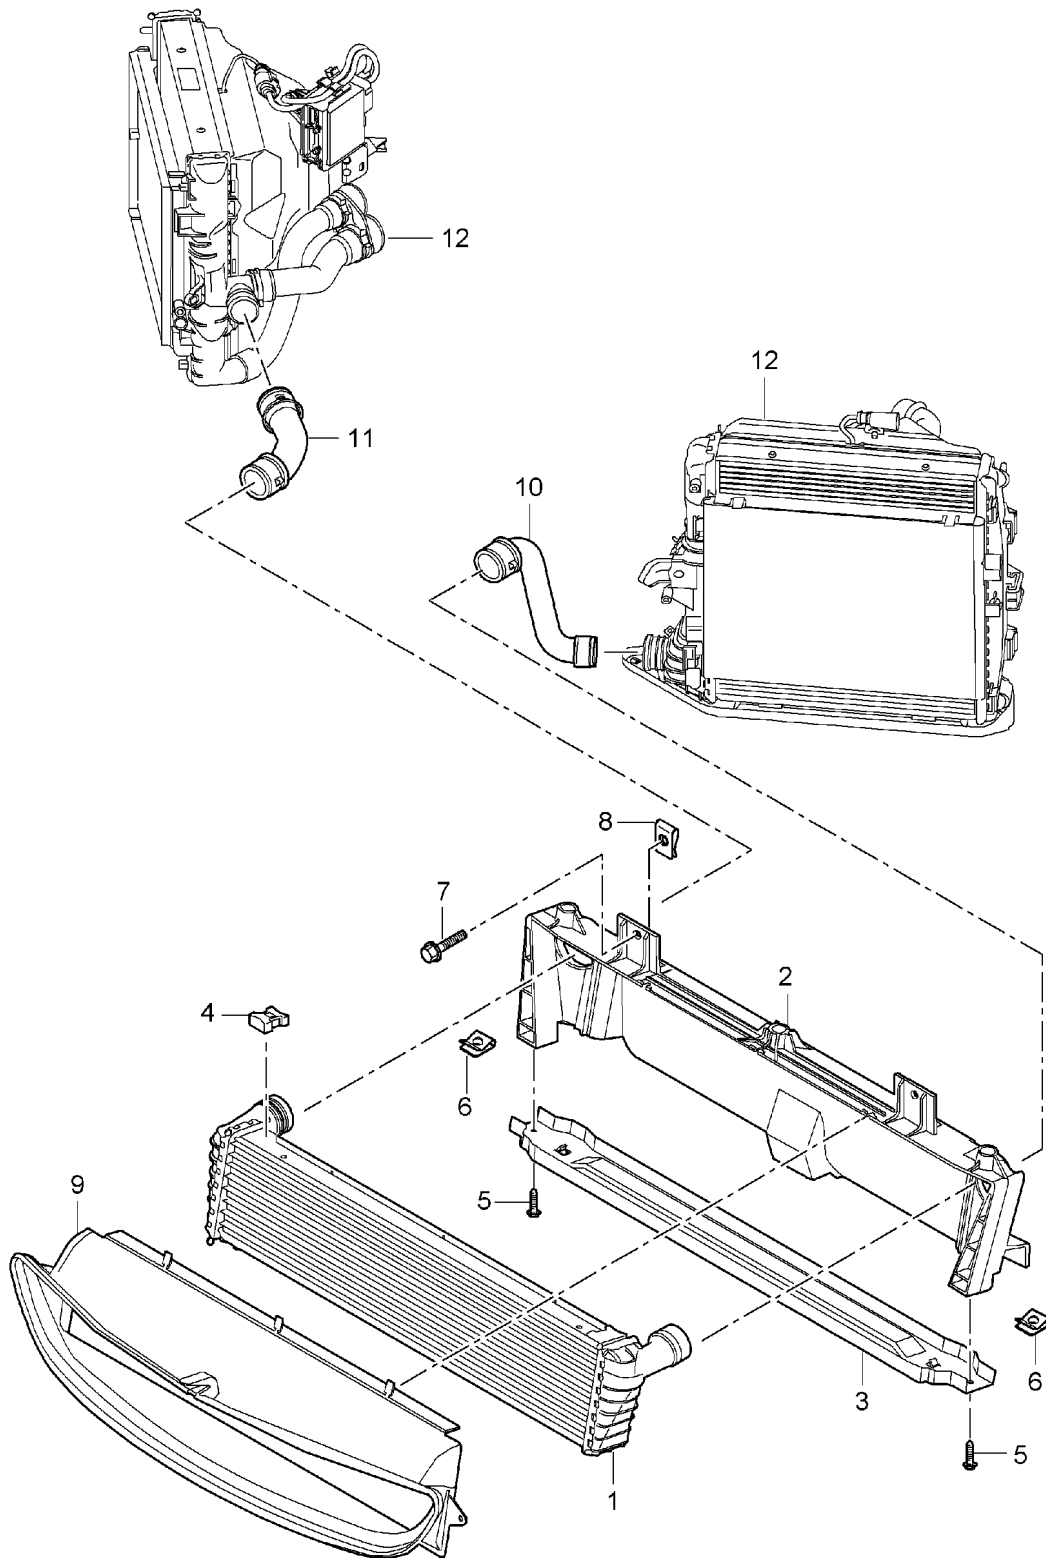

Model: 987 05

Model life 2005>>2008

Model: 987 05 Model life 2005>>2008

Pos	Part Number	Description	Remark	Qty	Model
		Radiator Centre			M96.26 I249 M97.21 I249 M97.22 I249
1	997 106 037 02	Radiator		1	
2	997 504 487 00	Retaining frame Upper		1	
3	997 504 485 00	Retaining frame Lower		1	
4	997 106 437 01	Rubber mounting		4	
5	900 378 035 01	Hexagon-head bolt M 6 X 16		2	
6	999 591 882 02	Speed nut M 6		2	
6	999 591 882 01	Speed nut M 6		2	
7	900 378 074 09	Hexagon-head bolt M 8 X 16		4	
8	999 591 869 02	Speed nut M 8		4	
9	987 575 323 00	Air guide Radiator Centre		1	
10	997 106 639 03	Water hose Return line		1	
11	997 106 638 03	Water hose Supply		1	
12		See illustrations 1/05/15		X