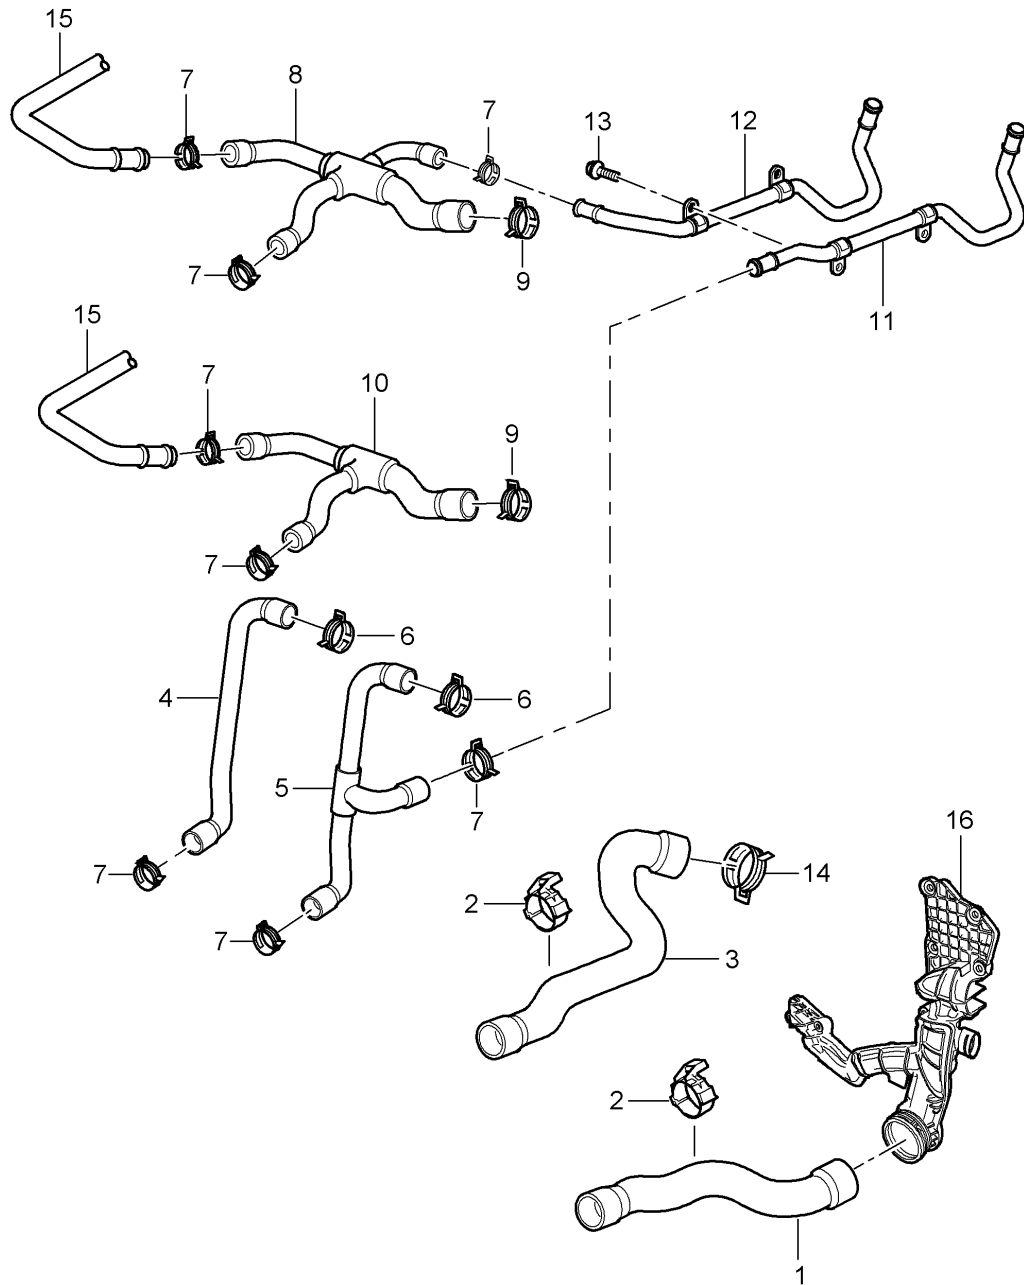

Model: 987 05

Model life 2005>>2008

Pos	Part Number	Description	Remark	Qty	Model
		Water pump			M96.25/26
		Thermostat housing			M97.20/21/22
1	997 106 011 02	Water pump		1	
(1)	997 106 011 05	Water pump		1	
(1)	997 106 011 06	Water pump		1	
2	997 106 340 00	Gasket		1	
3	900 378 013 09	Hexagon-head bolt M 6 X 25	-07	5	
(3)	900 378 013 01	Hexagon-head bolt M 6 X 25	08-	5	
4	900 378 177 09	Hexagon-head bolt M 6 X 30	-07	2	
(4)	900 378 177 01	Hexagon-head bolt M 6 X 30	08-	2	
5	996 106 013 57	Thermostat with Thermostat insert		1	
(5)	996 106 013 59	Thermostat with Thermostat insert		1	
6	996 106 125 52	Thermostat insert		1	
7	996 106 326 50	Gasket		1	
8	900 385 019 04	Torx screw M 6 X 20		4	
9	996 106 103 50	Dowel sleeve 8,2 X 7		2	

Model: 987 05

Model life 2005>>2008