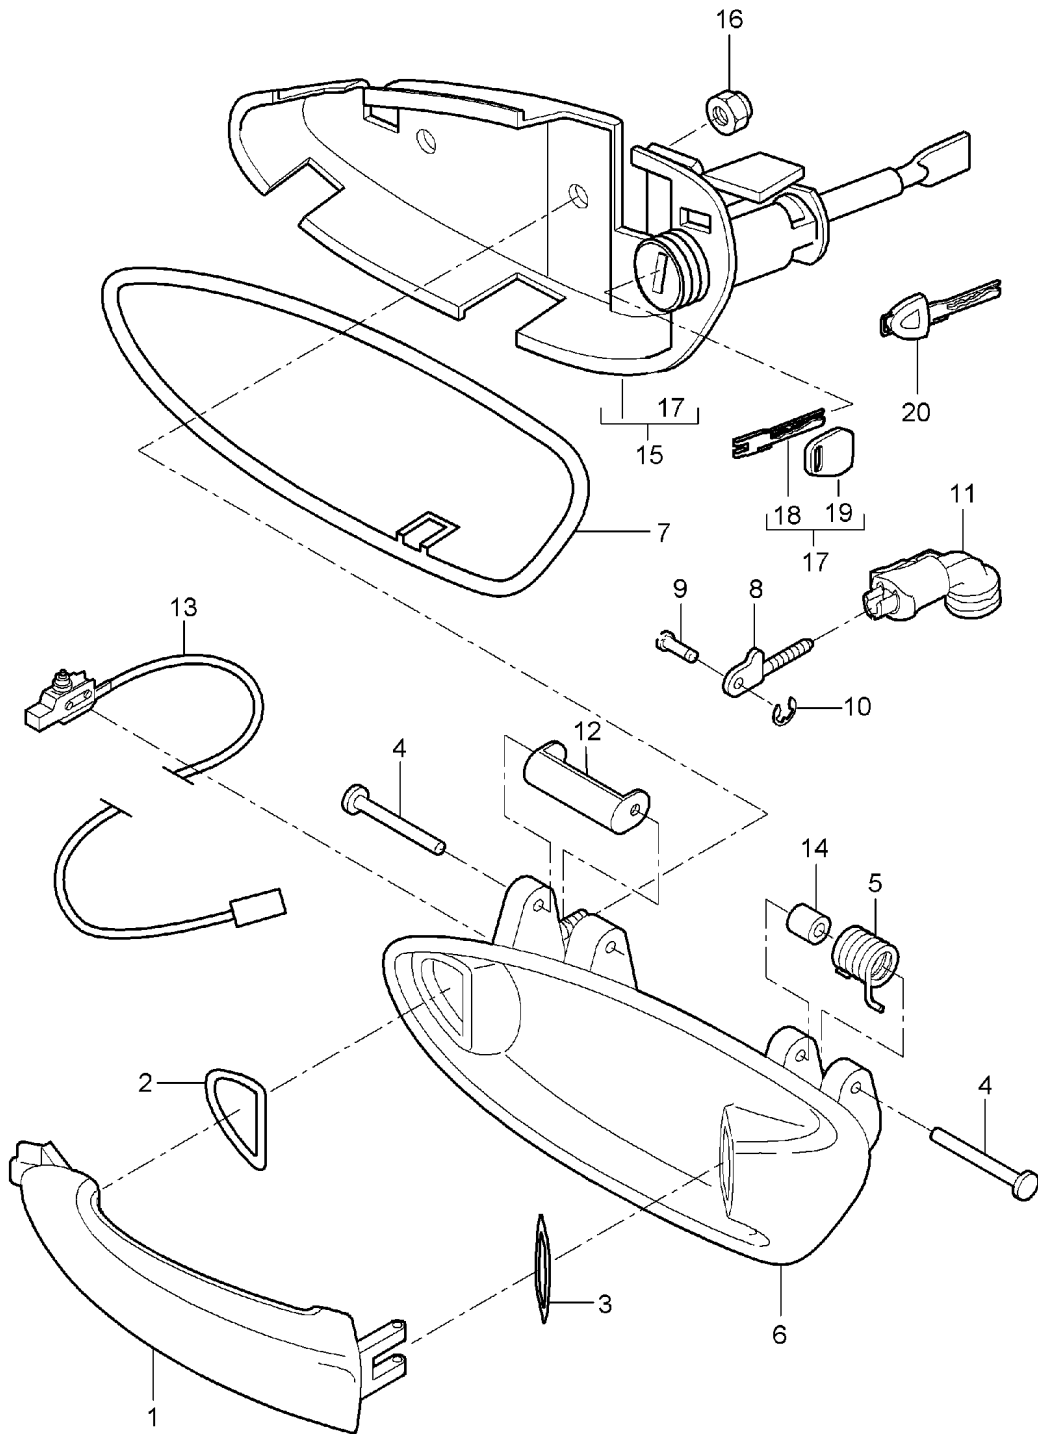

Model: 987 05

Model life 2005>>2008

Model: 987 05 Model life 2005>>2008

Pos	Part Number	Description	Remark	Qty	Model
1	997 537 613 00	Door handle	/L	1	
	997 537 613 00 G2X	Prime coated			
(1)	997 537 614 00	Door handle	/R	1	
	997 537 614 00 G2X	Prime coated			
2	997 537 623 00	Buffer		2	
3	997 537 625 00	Buffer		2	
4	997 537 621 00	Axle		2	
5	997 537 611 00	Return spring	/L	1	
(5)	997 537 612 00	Return spring	/R	1	
6	997 537 645 00	Handle liner	/LL /L	1	I098
	997 537 645 00 G2X	Prime coated			
(6)	997 537 646 00	Handle liner	/RL /R	1	I099
	997 537 646 00 G2X	Prime coated			
(6)	997 537 645 01	Handle liner	/RL /L	1	I099
	997 537 645 01 G2X	Prime coated			
(6)	997 537 646 01	Handle liner	/LL /R	1	I098
	997 537 646 01 G2X	Prime coated			
7	997 537 637 00	Desk pad	/L	1	
(7)	997 537 638 00	Desk pad	/R	1	
8	997 537 627 00	Operating rod		2	
9	997 537 629 00	Bolt		2	
10	996 537 641 00	Lock washer		2	
11	997 537 445 02	Connecting piece		2	
12	997 537 653 00	Actuating lever	/L	1	
(12)	997 537 654 00	Actuating lever	/R	1	
13	997 613 125 00	Microswitch		2	
13	997 613 125 02	Microswitch		2	
		Power windows			
14	997 537 633 00	Bush		2	
15	997 538 963 00	Support	/LL /L	1	I098
		with lock cylinder			
		with stipulated lock number			
(15)	997 538 964 00	Support	/RL /R	1	I099
		with lock cylinder			
		with stipulated lock number			
(15)	997 538 963 01	Support	/LL /L	1	I098
		with lock cylinder			
		W/o stipulated lock number			
(15)	997 538 964 01	Support	/RL /R	1	I099
		with lock cylinder			
		W/o stipulated lock number			
(15)	997 537 463 01	Support	/RL /L	1	I099
		without lock cylinder			
(15)	997 537 464 01	Support	/LL /R	1	I098
		without lock cylinder			
16	900 380 015 09	Hexagon nut		4	
		M6			
17	997 538 931 00	Replacement key		X	
		with stipulated lock number			
		State lock number			
18	997 538 531 00	Blank key		X	
19	944 538 431 00	Key cap		X	
20	955 538 916 00	Emergency key	-06	X	
		with stipulated lock number			
		State lock number			
		Information available			
(20)	955 538 216 00	Emergency key	-06	X	
		W/o stipulated lock number			