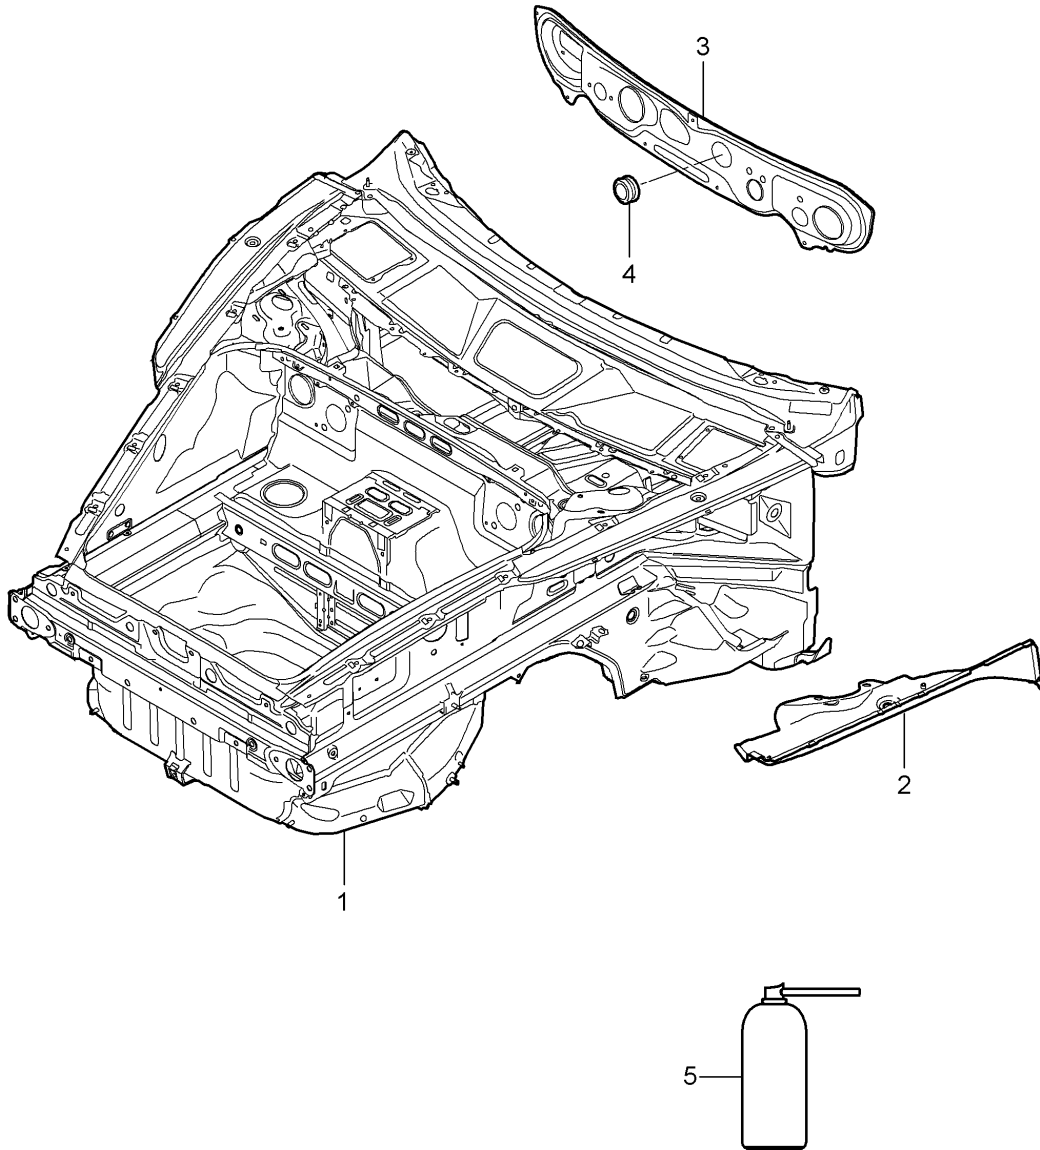

Model: 987 05

Model life 2005>>2008

Model: 987 05

Model life 2005>>2008

Pos	Part Number	Description	Remark	Qty	Model
1	987 501 911 00 987 501 911 00 GRV	Body front section Body front section Prime coated Use also: Sealing compound Pos. 5 Processing instructions See technical manual Use also:		1	
2	997 501 945 00 997 501 945 00 GRV	Bottom half Prime coated	/L	1	
(2)	997 501 946 00 997 501 946 00 GRV	Bottom half Prime coated	/R	1	
3	997 504 121 00	Lid	/LL	1	I098
(3)	997 504 121 01	Lid Use also:	/RL	1	I099
-	000 043 300 94	Adhesive set		1	
4	999 702 255 41	Lid 62,5 X 72,6		1	
5	999 915 337 40	Sealing compound		1