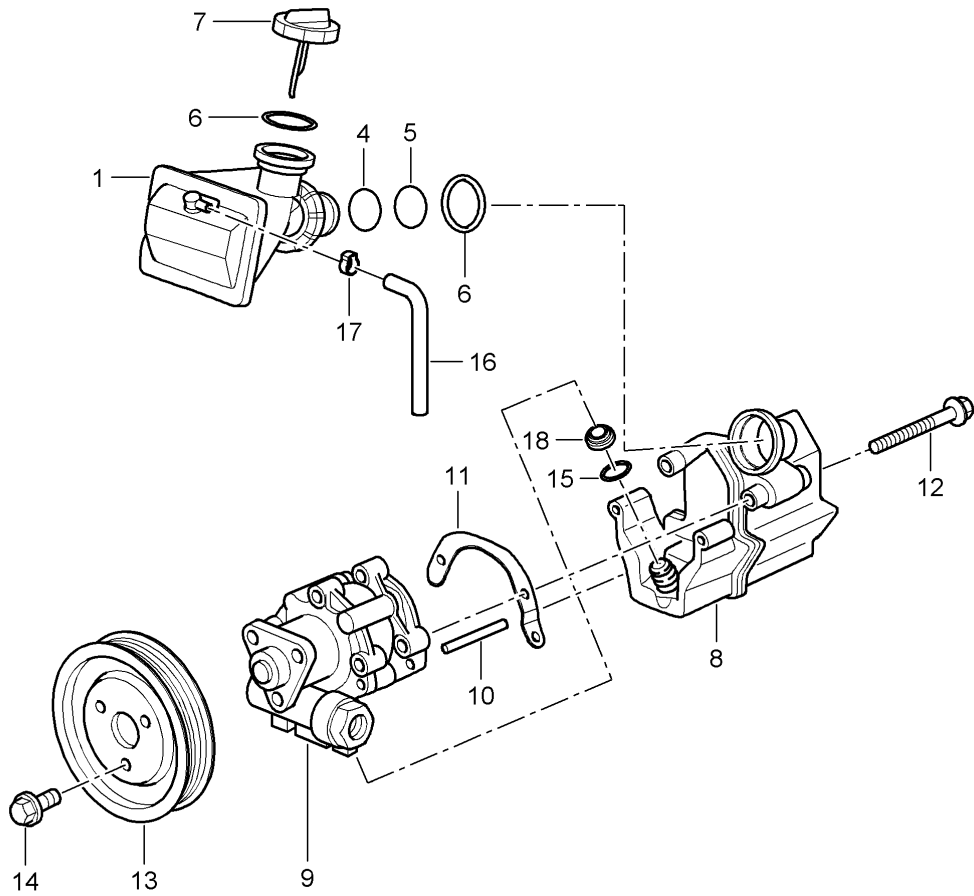

Model: 987 05

Model life 2005>>2008

Model: 987 05 Model life 2005>>2008

Pos	Part Number	Description	Remark	Qty	Model
		Power steering Power-steering pump Container			
1	986 314 225 02	Expansion tank		1	
(1)	987 314 225 00	Expansion tank		1	I754
4	999 707 362 40	Sealing ring		1	
5	999 707 363 40	Sealing ring		1	
6	999 701 154 40	Sealing ring		2	
7	986 314 223 00	Lid		1	
8	997 314 220 00	Oil tank		1	
9	996 314 050 02	Power-steering pump		1	
10	996 314 320 03	Straight pin		2	
11	996 314 431 05	Bracket		1	
12	900 378 105 09	Hexagon-head bolt AM 8 X 70	-06	2	
(12)	900 378 105 01	Screw am 8 x 70	07-	2	
13	996 147 223 60	Pulley		1	
14	900 385 099 04	Torx screw M 8 X 12		3	
14	900 385 099 01	Torx screw M 8 X 12		3	
15	999 707 204 40	Sealing ring 12.5 X 2N		1	
17	999 512 527 00	Clamp 8,5-10,0		1	
-	000 043 203 33	Pentosin 1000 ML		X	
18	996 314 427 00	Guide		1