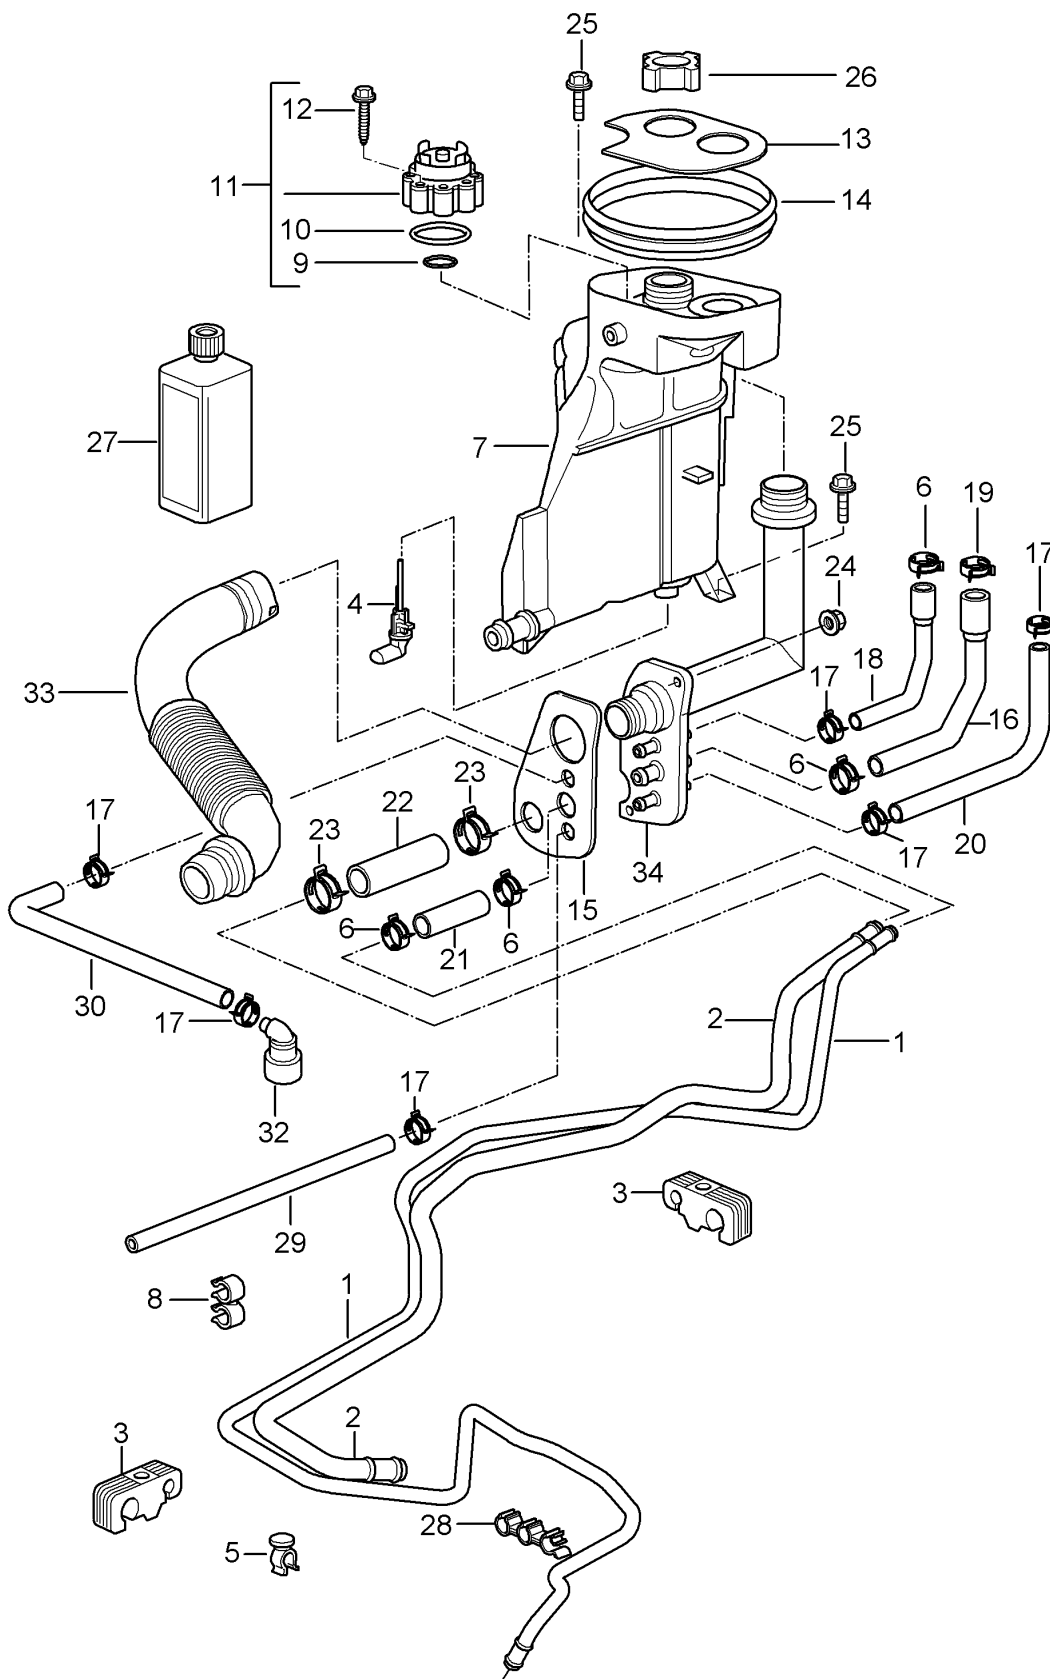

Model: 987 05

Model life 2005>>2008

Model: 987 05 Model life 2005>>2008

Pos	Part Number	Description	Remark	Qty	Model
		Water cooling 4			M96.25/26
1	987 106 681 01	Vent line		1	
1	987 106 681 02	Vent line		1	
2	987 106 663 00	Filler tube		1	
3	999 591 140 40	Line bracket		2	
4	997 641 503 00	Switch		1	
5	999 507 743 40	Cable holder		2	
		Vent line			
6	999 512 653 09	Hose clamp		3	
		20 X 12			
7	996 106 147 07	Expansion tank		1	
7	996 106 147 08	Expansion tank		1	
8	999 507 570 40	Hose holder		2	
		11,0 / 18,0			
9	999 707 371 40	O-ring		1	
		17 X 4			
10	999 707 370 40	O-ring		1	
		47 X 4			
11	996 106 347 01	Bleeder valve		1	
12	999 919 058 02	Hexagon-head bolt		8	
		5,0 X 40			
13	996 106 234 01	Cover		1	
14	986 504 644 00	Gasket		1	
15	996 106 235 02	Gasket		1	
16	996 106 237 02	Hose		1	
16	996 106 237 03	Hose		1	
17	999 512 651 09	Hose clamp		3	
		15 X 12			
18	996 106 247 02	Hose		1	
18	996 106 247 03	Hose		1	
19	999 512 655 09	Hose clamp		1	
		22 X 12			
20	996 106 287 03	Overflow hose		1	
20	996 106 287 04	Overflow hose		1	
21	996 106 257 02	Breather hose		1	
21	996 106 257 03	Breather hose		1	
22	996 106 297 03	Overflow hose		1	
23	996 106 297 06	Overflow hose		1	
23	999 512 658 09	Hose clamp		2	
		27 X 12			
24	999 076 071 02	Hexagon nut		2	
		M 6			
25	900 075 333 02	Combination screw		8	
		M 6 X 25			
26	996 106 447 01	Lid		1	
(26)	996 106 447 04	Lid		1	
		See technical manual			
		Group 1			
		Nr.190101			
27	000 043 203 78	Antifreeze		X	
		1 LTR.			
		Container			
(27)	000 043 203 79	Antifreeze		X	
		25 LTR.			
		Container			
(27)	000 043 301 03	Antifreeze		X	
		1 LTR.			
		Container			
(27)	000 043 301 04	Antifreeze		X	
		20 LTR.			
		Container			
28	999 507 743 40	Cable holder		1	
29	996 106 267 02	Hose		1