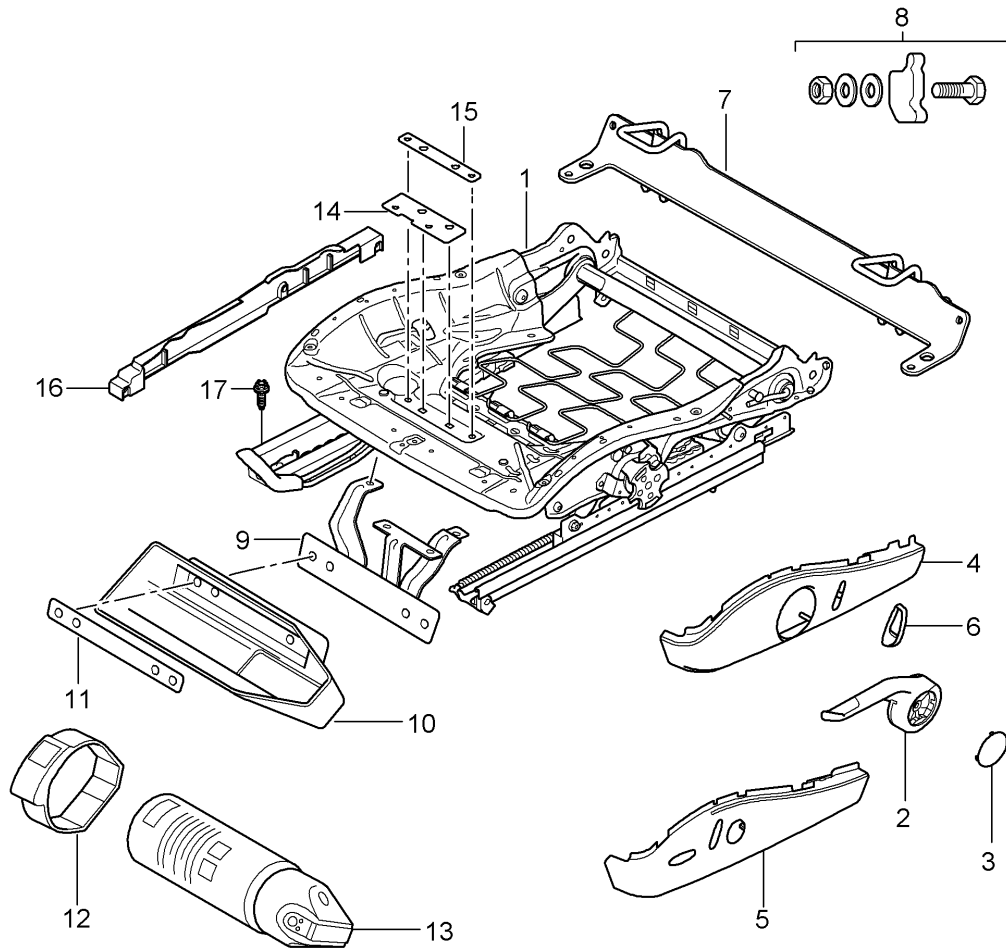

Model: 987 05 Model life 2005>>2008

Pos	Part Number	Description	Remark	Qty	Model
1	997 617 725 00	Lumbar support Sports seat Valve	05- 05-	1	BOXSTER BOXSTER S I377/378 I437/438
(1)	997 617 726 00	Lumbar support without Memory Valve		1	I537/538
2	997 620 725 00	Lumbar support Memory Compressor		1	I377/378 I437/438
3	997 521 709 01	Lumbar support Memory		1	I377/378/437 I438/537/538
4	997 521 709 00	Lumbar support without Memory		1	I377/378 I437/438
5	997 521 711 00	Container Air distributor Backrest side bolster		1	I377/378
6	997 521 712 00	Container Air distributor Backrest side bolster		1	I377/378
7	997 620 727 00	Compressor Lumbar support Seat cushion		1	I377/378
8	997 617 727 00	Valve Adjustment Seat Wide		1	I377/378
9	997 521 713 01	Container Air distributor Seat side bolster		1	I377/378

Model: 987 05

Model life 2005>>2008