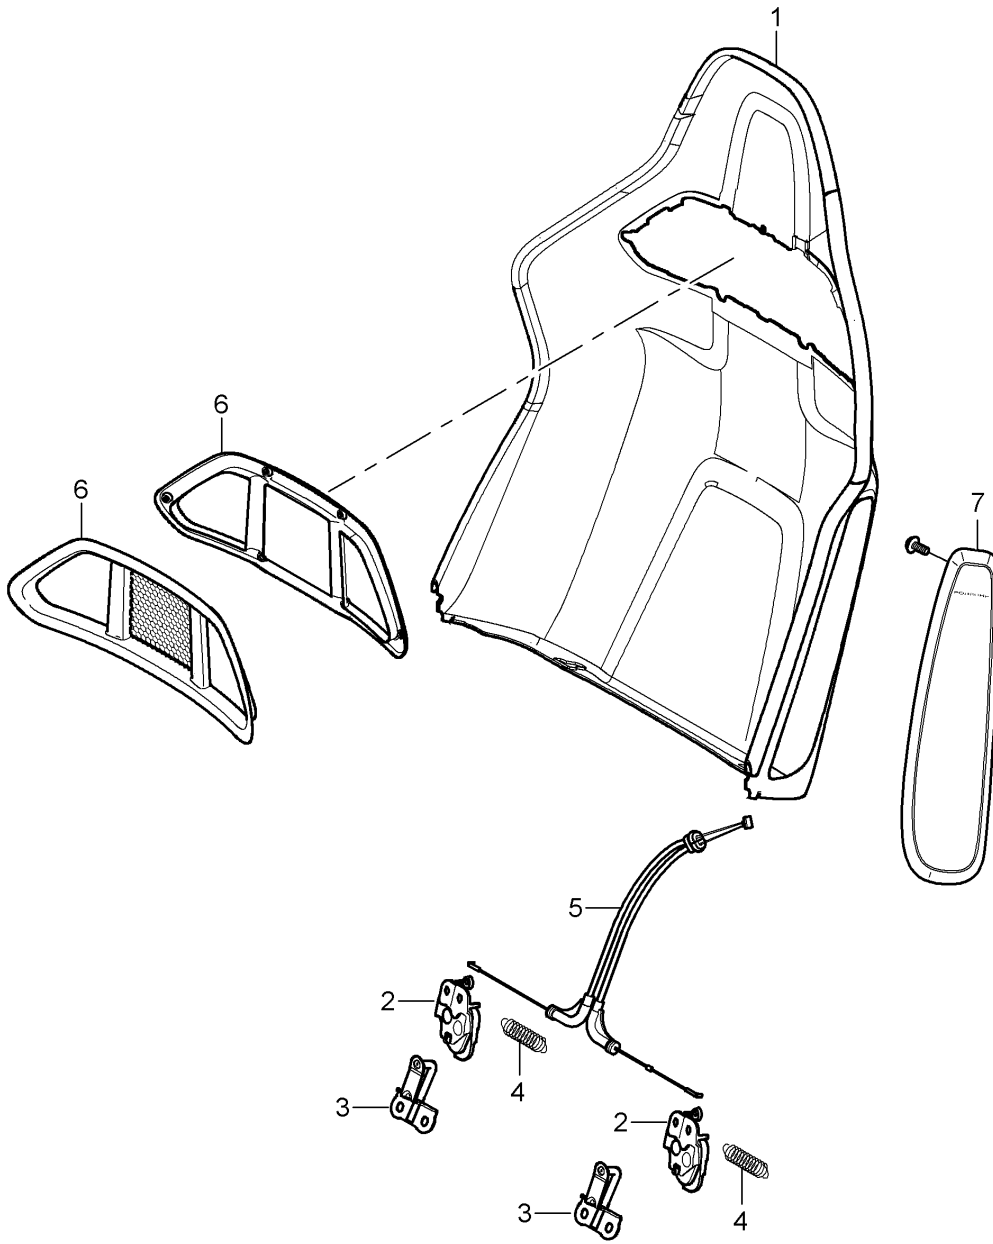

Model: 987 05

Model life 2005>>2008

Pos	Part Number	Description	Remark	Qty	Model
13	997 618 233 05	Mount Cover Belt Seat cushion Control unit Seat occupancy detection		1	I560

Model: 987 05

Model life 2005>>2008