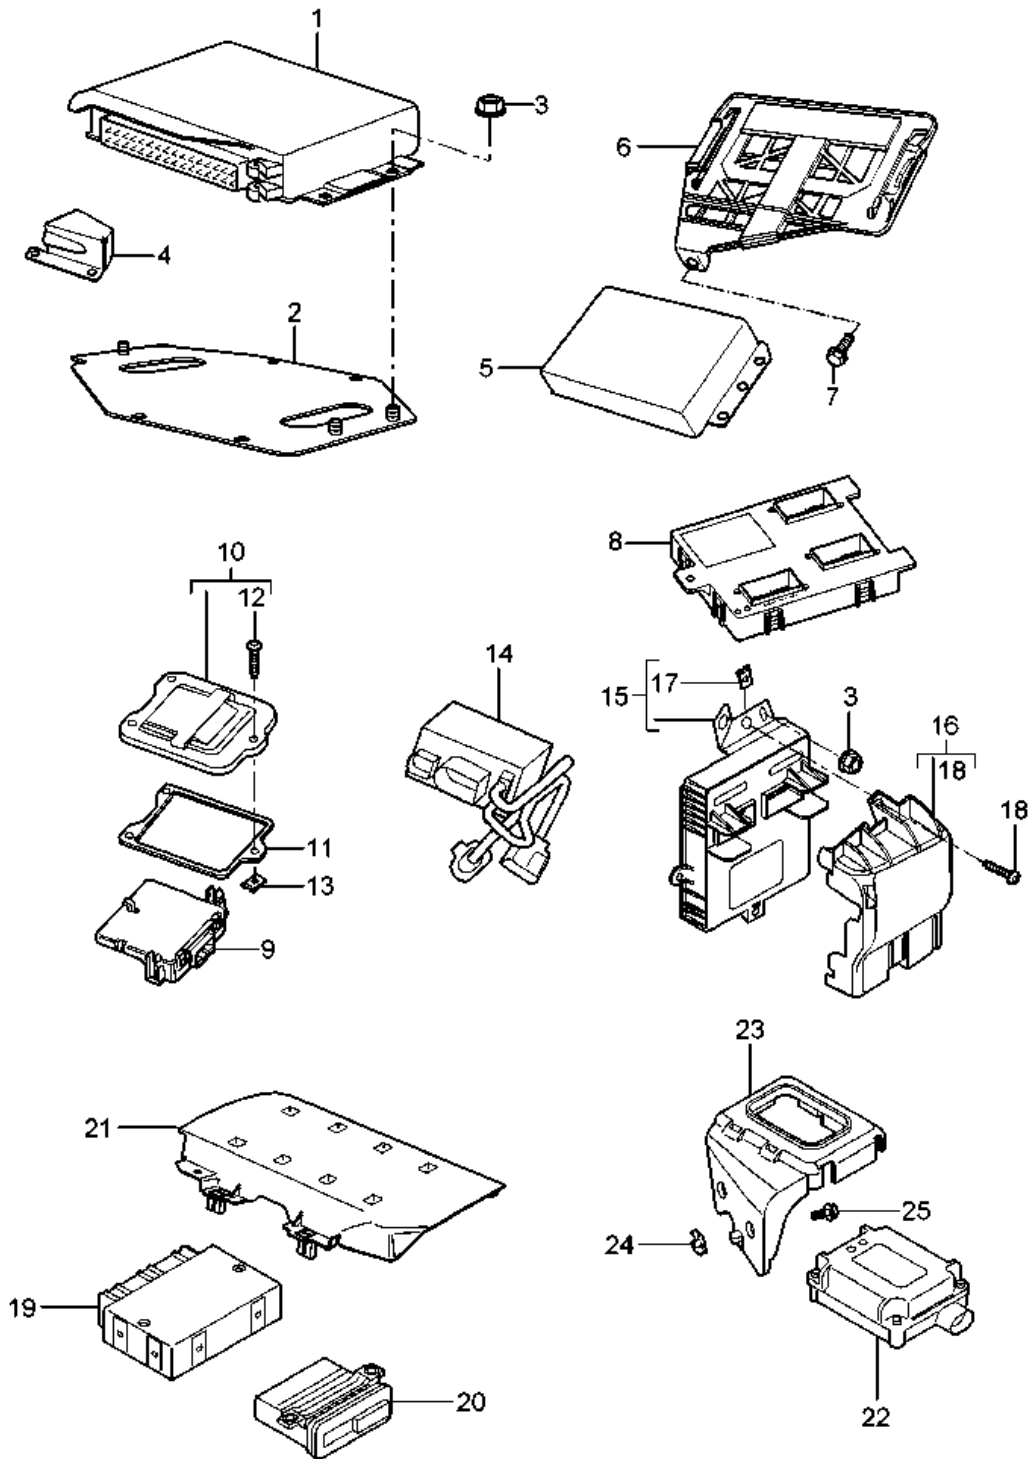

Model: 987 05

Model life 2005>>2008

Model: 987 05 Model life 2005>>2008

Pos	Part Number	Description	Remark	Qty	Model
1	997 618 603 05	Control units Control unit	-06	1	
1	997 618 601 05	- dme - Control unit	07-	1	-I660
1	997 618 603 05	- dme - Control unit	07-	1	I660
2	987 618 029 00	Support	-06	1	
3	900 377 010 01	Hexagon nut M 6	-06	3	
(3)	999 084 635 01	Shear-off nut M 6 - SB		5	I536
(3)	999 084 629 01	Hexagon nut M 6		X	
4	986 618 131 00	Tab washer Plug-protection	-06	1	
(4)	987 618 131 01	Tab washer Plug-protection	07-	1	
5	987 618 270 02	Control unit Tiptronic	-06	1	BOXSTER
5	987 618 272 07	Control unit Tiptronic	07-	1	BOXSTER
(5)	987 618 320 02	Control unit Tiptronic	-06	1	BOXSTER S
(5)	987 618 342 07	Control unit Tiptronic	07-	1	BOXSTER S
6	987 618 155 02	Support Vehicle electrical system	07-	1	I249
7	900 378 035 01	Hexagon-head bolt M 6 X 16	07-	1	I249
8	997 610 102 06	Vehicle electrical system Control unit		1	
8	997 618 516 01	Vehicle electrical system Control unit		1	
9	997 610 107 04	Vehicle electrical system Control unit		1	
10	997 572 419 03	Gateway		1	
11	997 572 221 00	Lid		1	
12	900 143 094 09	Gasket		1	
12	900 143 094 09	Tapping screw ST 4,8 X 19		3	
13	999 591 855 01	Speed nut ST 4,8		3	
14	997 618 436 01	Control unit Cooling air control		1	
14	997 618 436 02	Control unit Cooling air control		1	
15	997 618 511 01	Control unit FRONT luggage compartment		1	
(15)	997 610 105 11	Control unit FRONT luggage compartment		1	I601
16	997 551 736 00	Cover		1	
17	999 507 462 09	Speed nut 4,8		1	
18	999 073 061 02	Tapping screw 4,8 X 16		1	
19	997 618 260 08	Control unit Rear end		1	
20	996 618 171 03	Control unit ParkAssist		1	I635
21	997 618 371 01	Support Sensor See illustrations		1	I635