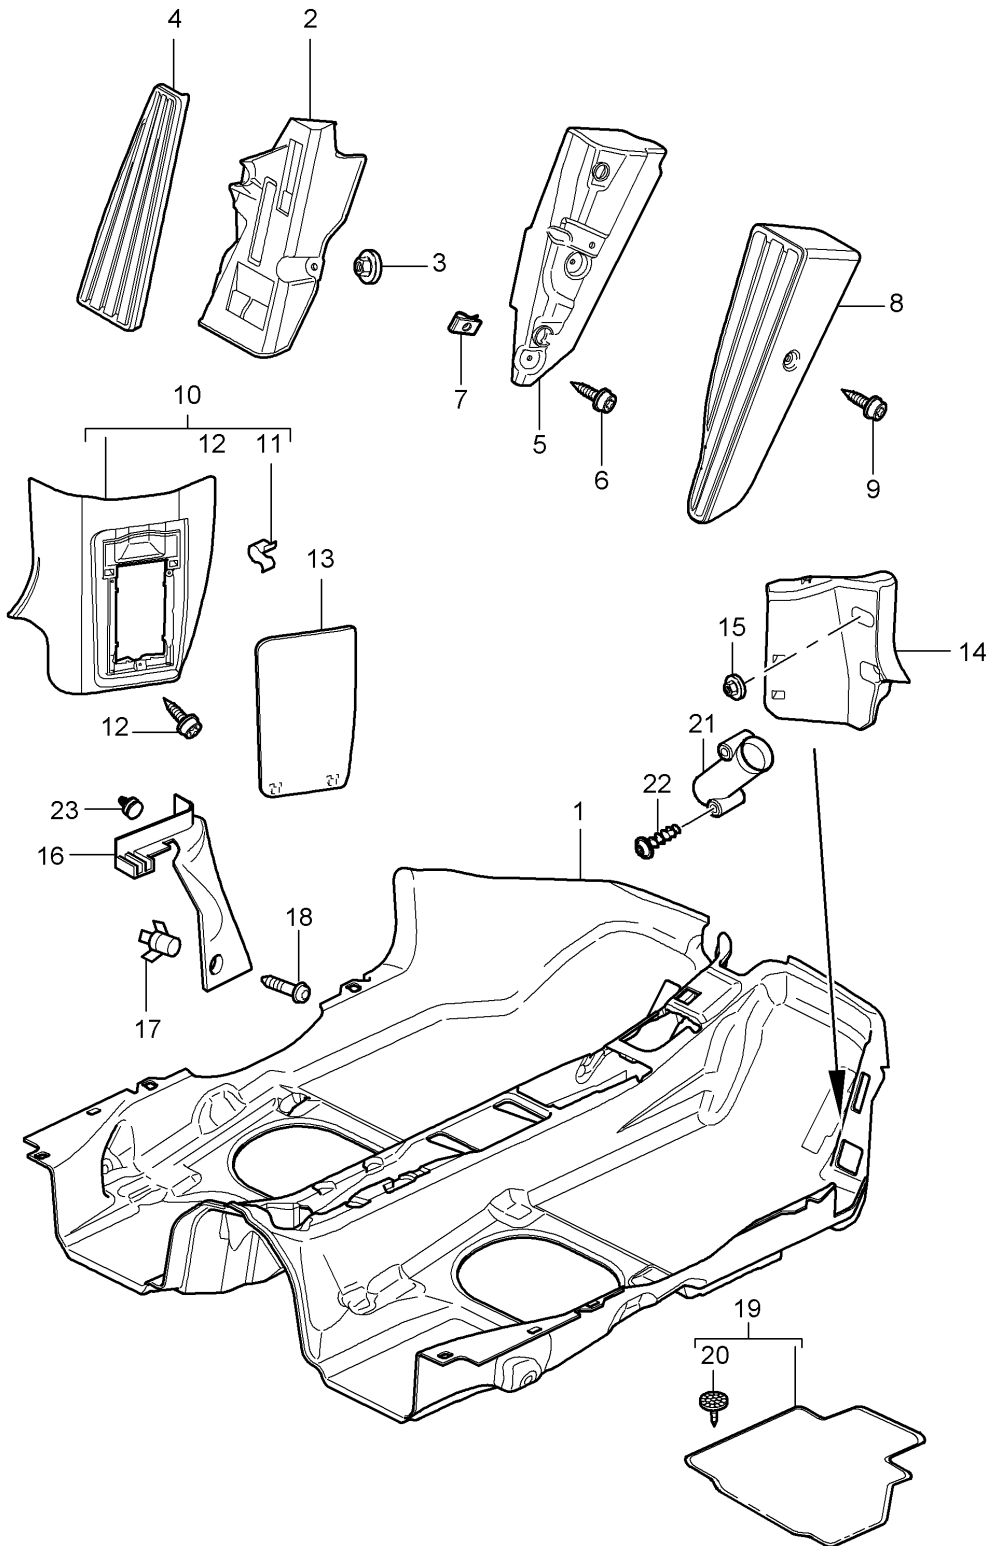

Model: 987 05

Model life 2005>>2008

Pos	Part Number	Description	Remark	Qty	Model
23	999 076 078 01	Hexagon nut M 6	07-	3	
24	999 703 231 40	Protection cap	07-	1	
25	987 556 502 00	Sound absorber Service Cup	07-	1	
26	987 555 477 00	Sealing frame Service Cup	07-	1	

Model: 987 05

Model life 2005>>2008