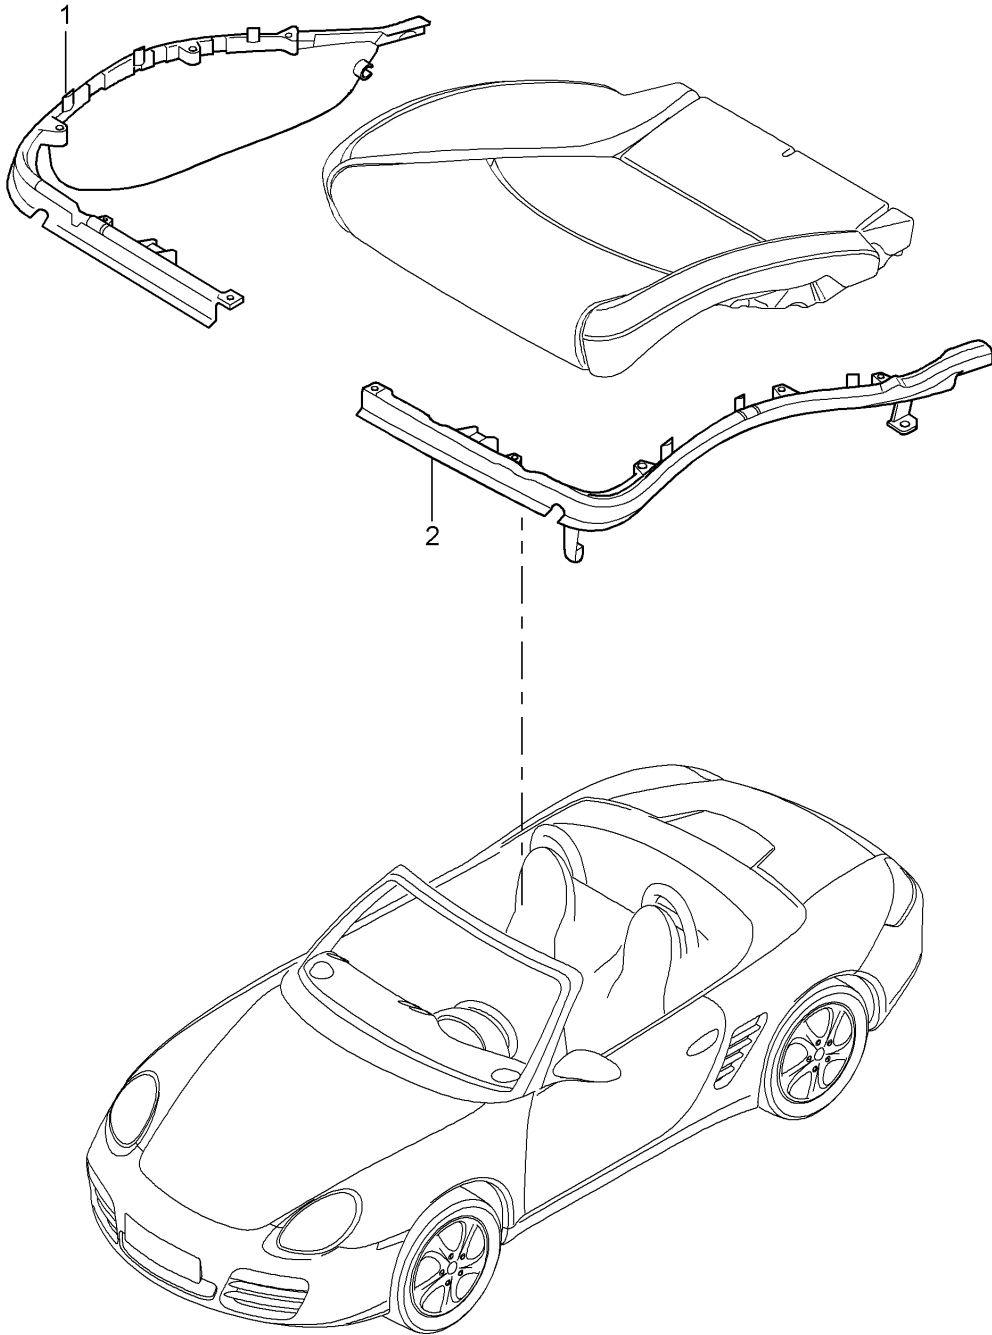

Model: 987 05 Model life 2005>>2008

Pos	Part Number	Description	Remark	Qty	Model
(4)	997 521 326 06 997 521 326 06 D07	Advanced airbag Trim for switch Volcano grey without	/R	1	I370/376
5	997 521 325 07 997 521 325 07 D07	Advanced airbag Trim for switch without Volcano grey	/L	1	I437
(5)	997 521 326 07	Trim for switch without	/R	1	I438
(5)	997 521 326 07 D07 997 521 326 09	Advanced airbag Volcano grey Trim for switch	/R 06-	1	I370/376/560
(5)	997 521 326 09 D07 997 521 326 10	Advanced airbag Volcano grey Trim for switch	/R 06-	1	I438/560
6	997 521 326 10 D07 997 521 631 01	Volcano grey Control button Backrest		1	I369/370/375 I376/377/378
7	997 521 631 01 V05 997 521 061 01	Galvano silver Retaining bow Child car seat ISOFIX Not for AUSTRALIEN		1	
8	997 521 961 01	Set of fastening parts Retaining bow		1	
9	997 521 251 00	Support Fire extinguisher		1	I098/509
(9)	997 521 252 00	Support Fire extinguisher		1	I099/509
10	997 521 607 00	Cup Fire extinguisher		1	I509
11	997 521 881 00	Support Cup Fire extinguisher		1	I509
12	997 521 851 00	Restraining strap Fire extinguisher		1	I509
13	996 722 115 00	Fire extinguisher Information available Information available		1	I509
14	997 521 841 00	Reinforcement Front		1	I509
15	997 521 843 00	Reinforcement Rear		1	I509
(16)	997 521 427 01	Cover Sensor Weight	/L 06-	1	I370/376/378 I438/560
16	997 521 427 01 01C 997 521 426 01	Satin black Cover Sensor Weight	/R	1	I370/376/378 I438/560
17	997 521 426 01 01C 999 141 047 01	Satin black Torx screw Mount Seat rail		4	

Model: 987 05

Model life 2005>>2008