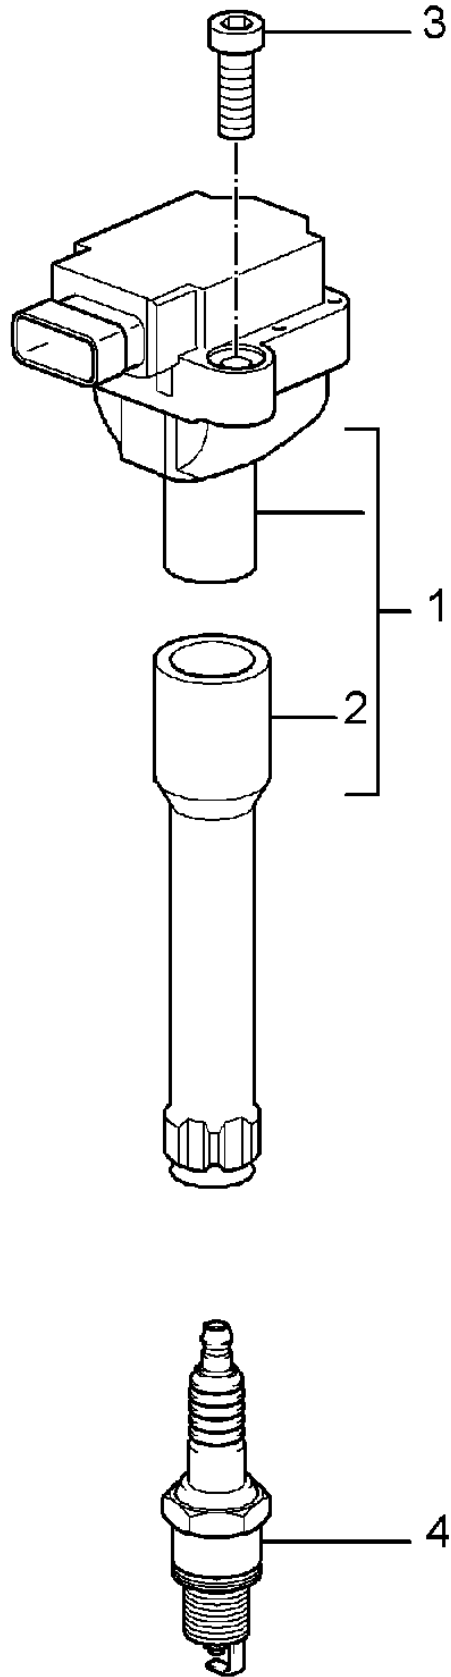

Model: 987 05

Model life 2005>>2008

Model: 987 05

Model life 2005>>2008

Pos	Part Number	Description	Remark	Qty	Model
1	997 602 104 02	Ignition system Ignition coil Use also: 900.385.025.01		6 12	
2	996 602 105 00	Spark plug connector		6	
3	900 387 008 01	Pan-head screw M 6 X 25		12	
(3)	900 385 025 01	Torx screw M 6 X 40		10	
4	999 170 223 90	Spark plug FGR 5KQE0		6	M96.25/26 M97.20/21/22