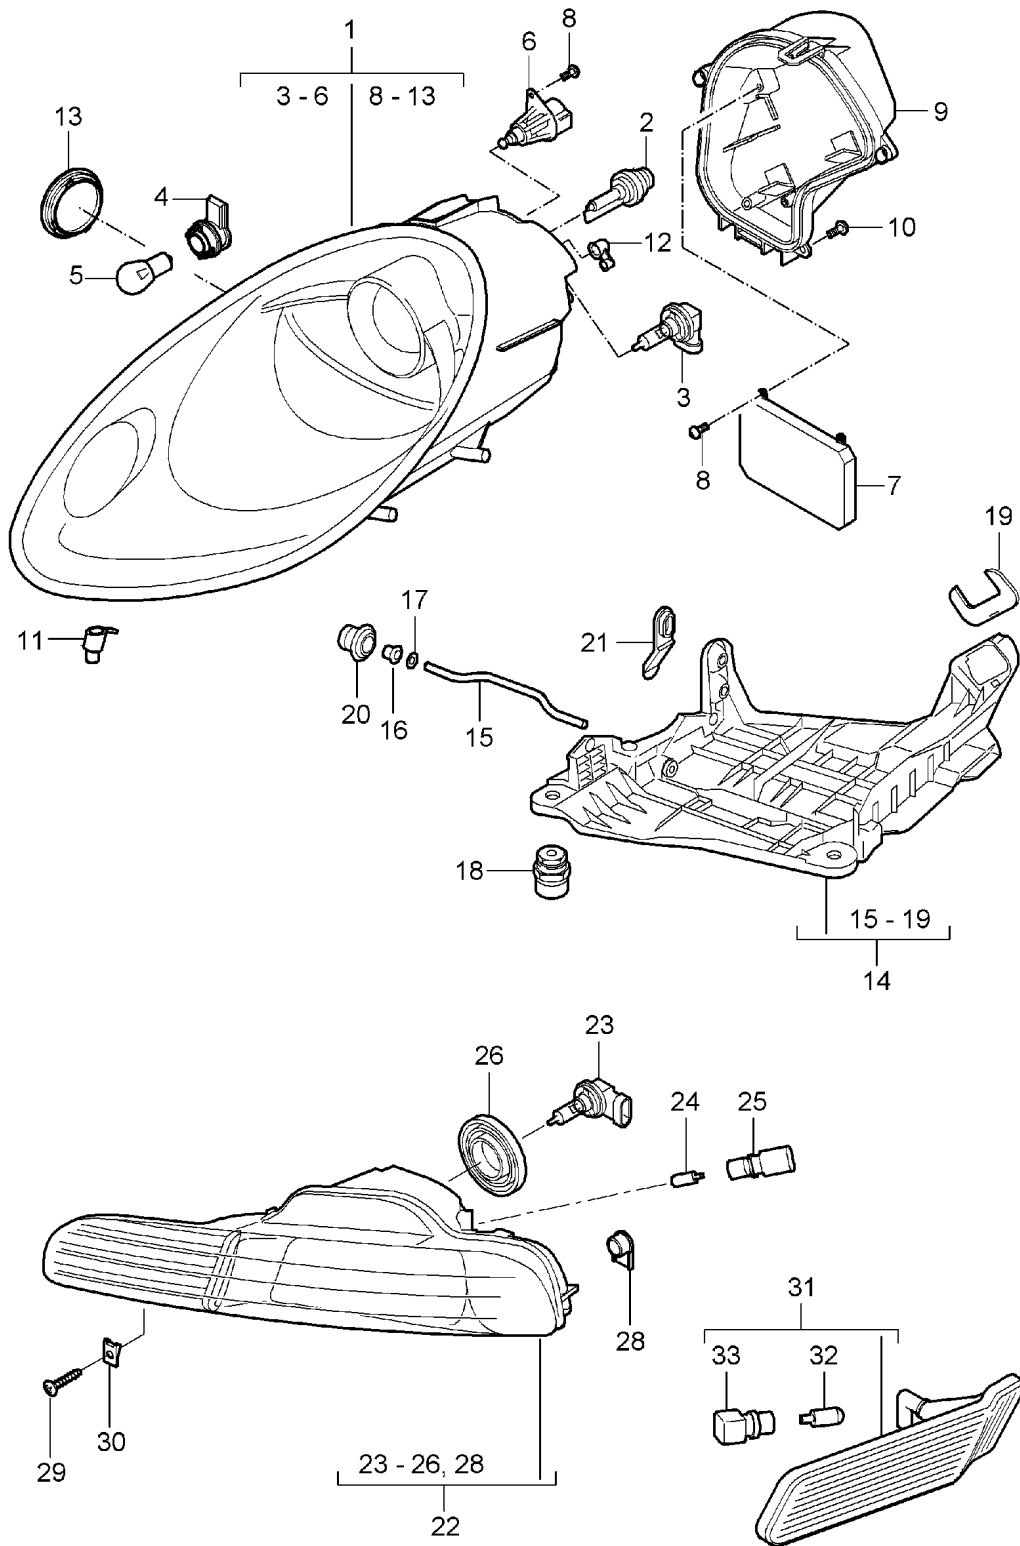

Model: 987 05

Model life 2005>>2008

Model: 987 05

Model life 2005>>2008

Pos	Part Number	Description	Remark	Qty	Model
		Headlamp Additional headlamp Direction indicator light Headlamp without Control unit And Bulb XENON			I601
1	987 631 157 02	Headlamp	/L	1	
(1)	987 631 158 02	Headlamp	/R	1	
(1)	987 631 157 11	Headlamp	/L	1	I492
(1)	987 631 158 11	Headlamp	/R	1	I492
2	999 631 036 90	Bulb - PHILIPS -		2	
3	999 631 144 91	Halogen bulb H 11		2	
4	987 631 153 00	Bulb socket Direction indicator light		2	
5	900 631 021 90	Bulb 21 W		2	
6	997 631 125 01	Electric motor Headlight levelling system F >>985S7 00582 F >>985U7 02552 F >>985U7 22699 F >>985U7 02536 F >>985U7 22678	/L	1	I492 I492
(6)	997 631 126 01	Electric motor Headlight levelling system F >>985S7 00582 F >>985U7 02552 F >>985U7 22699 F >>985U7 02536 F >>985U7 22678	/R	1	I492 I492
6	997 631 141 00	Electric motor Headlight levelling system F 985S7 00583>> F 985U7 02553>> F 985U7 22700>> F 985U7 02537>> F 985U7 22679>>		2	I492 I492
-	997 631 941 00	When required order also: Cable Adapter		2	
7	997 631 183 00	Control unit		2	
8	997 631 199 00	Screw		6	
9	997 631 101 00	Protective cap	/L	1	
(9)	997 631 102 00	Protective cap	/R	1	
10	997 631 191 00	Screw		8	
11	987 631 135 00	Breather adapter		2	
12	997 631 249 00	Ventilation component		2	
13	987 631 107 00	Lid		2	
14	987 631 041 01	Mounting	/L	1	
(14)	987 631 042 01	Mounting	/R	1	
15	987 631 243 01	Clamping bow		2	
16	997 631 272 00	Bearing sleeve		2	
17	900 116 004 09	Lock washer		2	
18	997 631 194 00	Fastening part		6	
18	997 631 194 02	Fastening part		6	
19	997 631 245 00	Locking device Connector housing		2	
20	999 703 413 40	Stopper		2