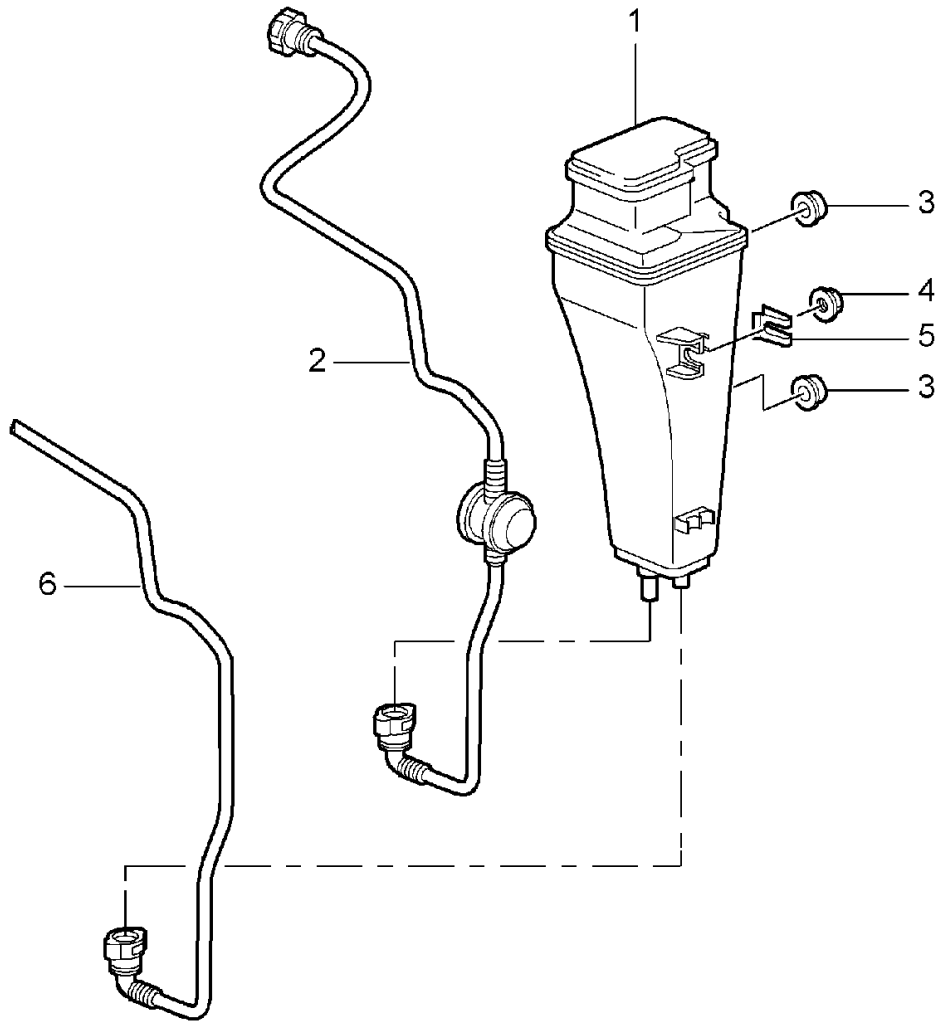

Model: 987 05

Model life 2005>>2008

Model: 987 05

Model life 2005>>2008

Pos	Part Number	Description	Remark	Qty	Model
1	997 201 221 01	Carbon canister		1	
2	997 201 251 00	Carbon canister Complete Vent line Fuel tank for Carbon canister		1	
3	999 702 221 40	Grommet		2	
4	999 084 629 09	Hexagon nut M 6		1	
4	999 084 629 01	Hexagon nut M 6		1	
5	999 507 543 02	Clamp 2,00 - 3,00		1	
6		Purge-air line See illustrations 2/01/05		1