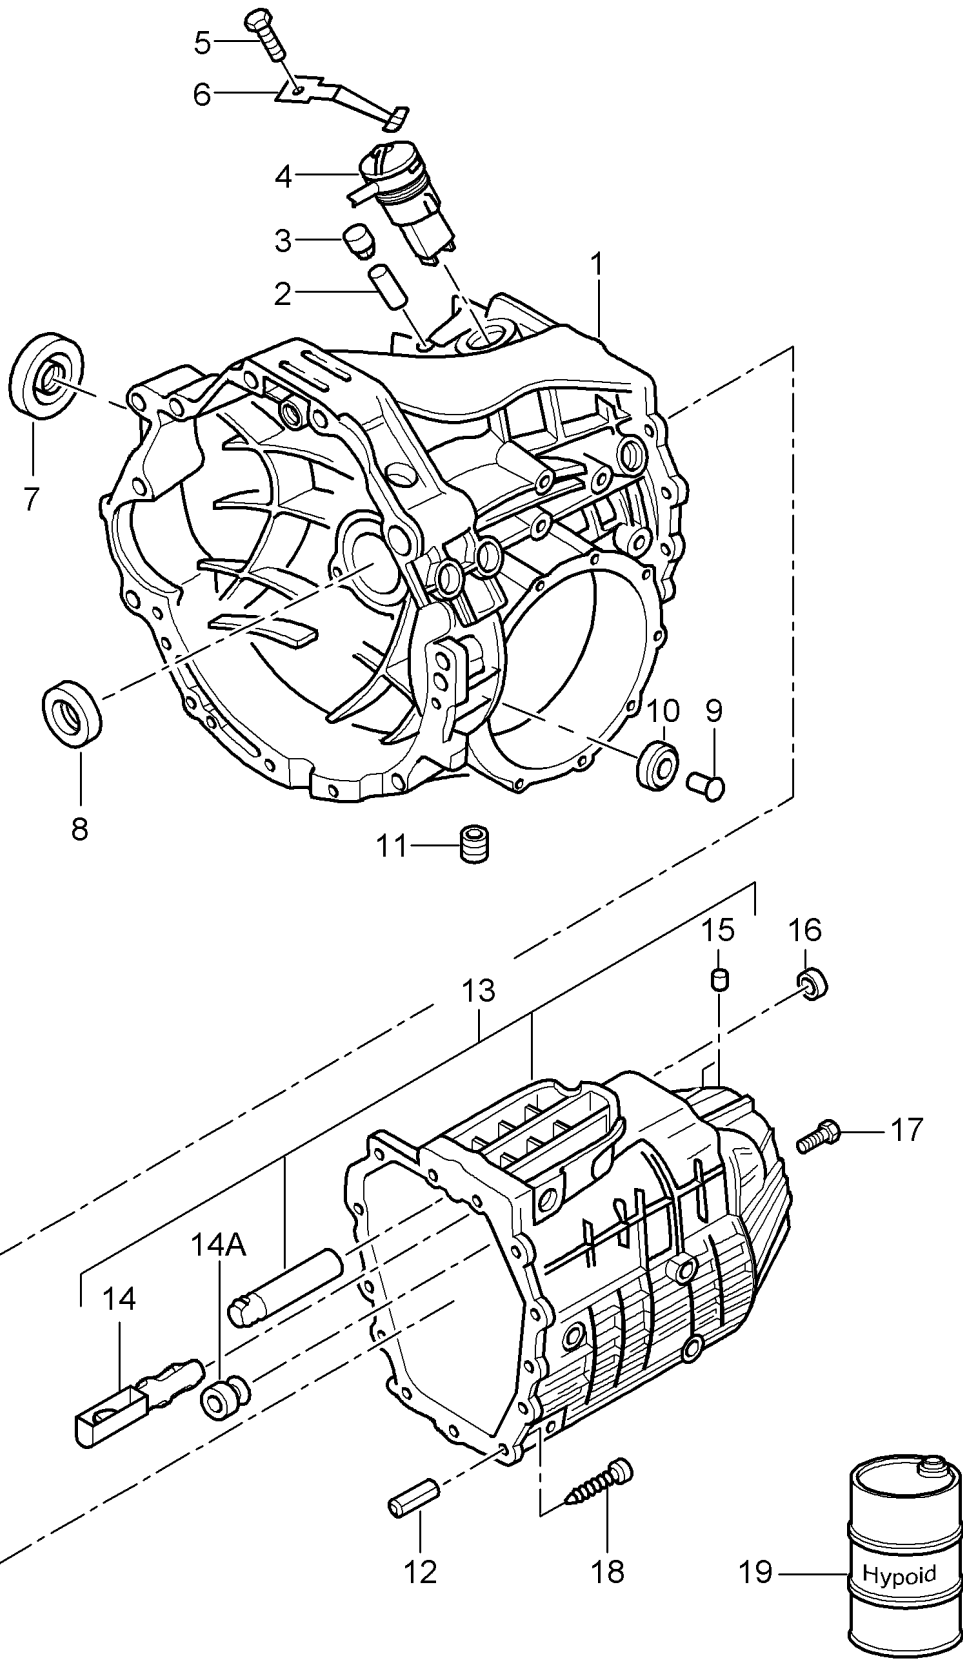

Model: 987 05

Model life 2005>>2008