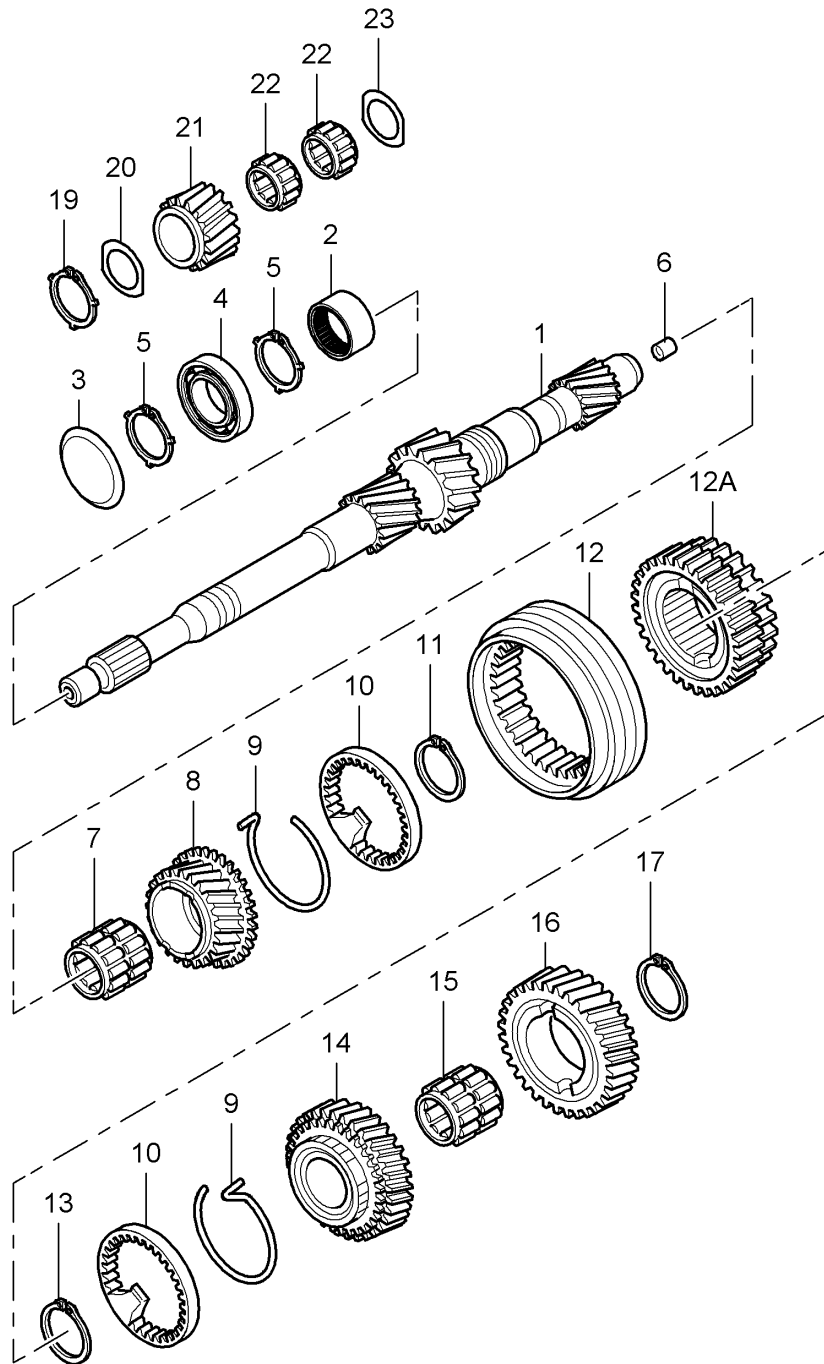

Model: 987 05

Model life 2005>>2008

Pos	Part Number	Description	Remark	Qty	Model
		Replacement transmission			G87.20/21 I480
1	N 905 144 01	Single parts O-ring 171,00 X 3,50		1	
2	999 073 368 01	Torx screw M 8 X 42		10	
3	987 332 209 00	Joint flange		2	
4	016 409 399 B	Radial shaft seal		2	
5	987 116 214 00	Bracket		1	
6	987 303 021 00	Shift rod		1	
7	012 301 457 B	Shaft sealing ring		1	
8	N 910 597 01	Screw plug M 22 X 1,5		1	
9	987 303 051 00	Flywheel		1	
9	987 303 051 10	Flywheel		1	
10	987 303 151 01	Bearing pin		1	
11	900 234 147 00	Shim 12 X 18 X 1,0		1	
12	900 041 005 03	Circlip 12 X 1		1	
13	999 703 011 40	Stopper 25,5 X 30 X 11		1	
14	01E 941 521 A	Switch Back-up light		1	
(14)	01E 941 521 B	Switch Back-up light		1	
15	014 301 485	Cap Bleeder		1	

Model: 987 05

Model life 2005>>2008