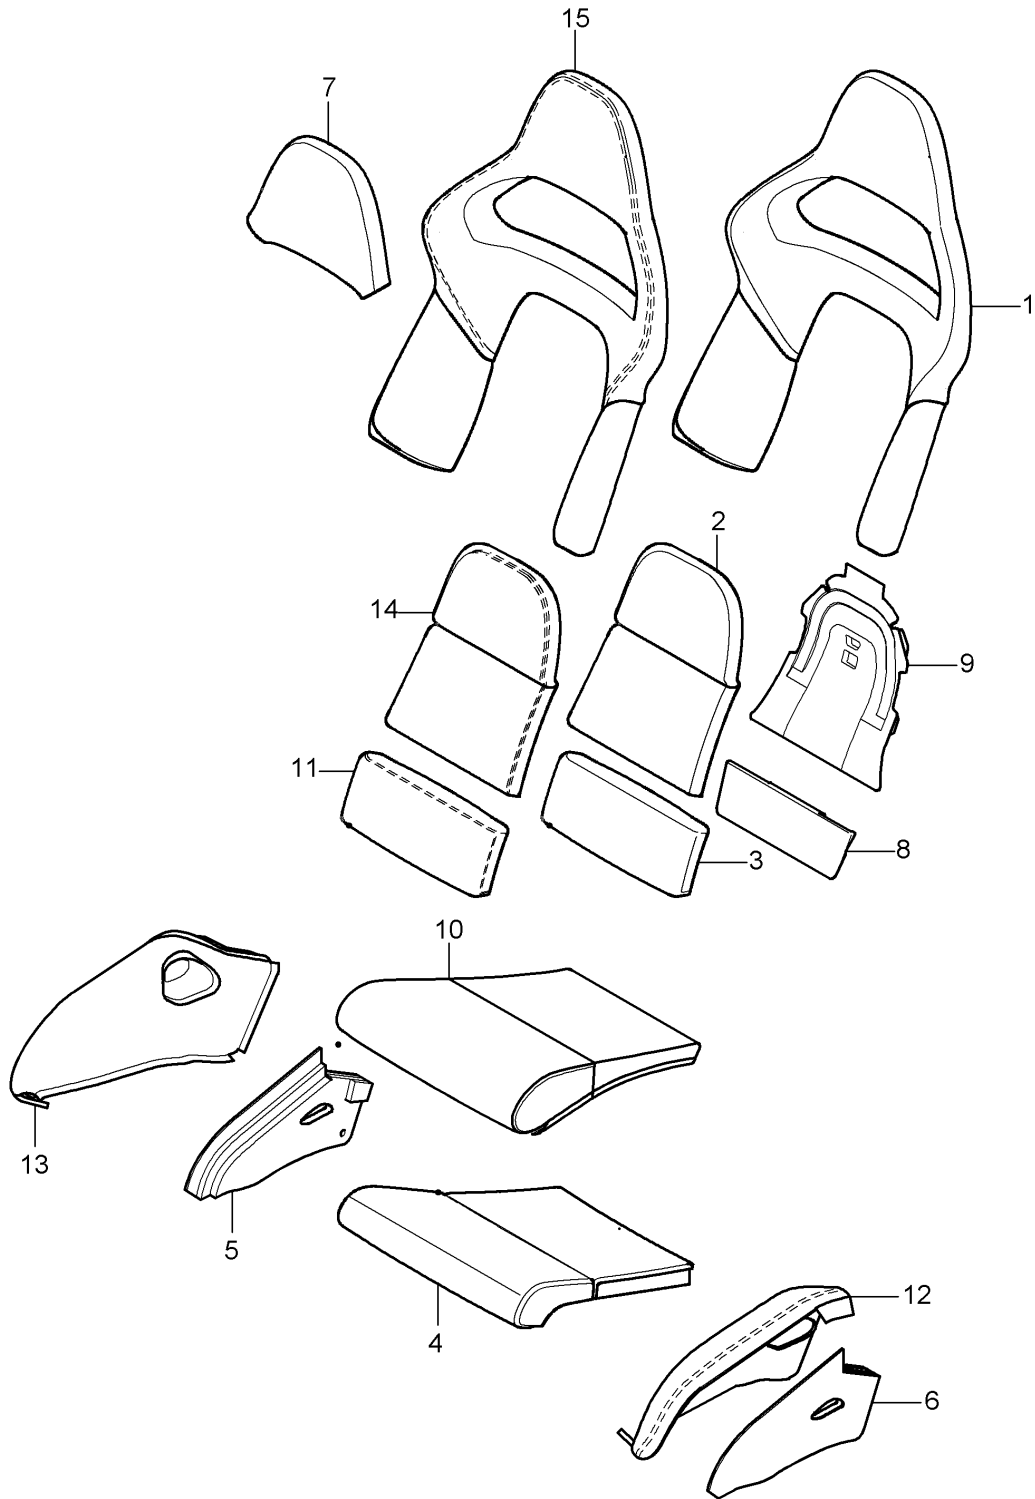

Model: 987 05

Model life 2005>>2008