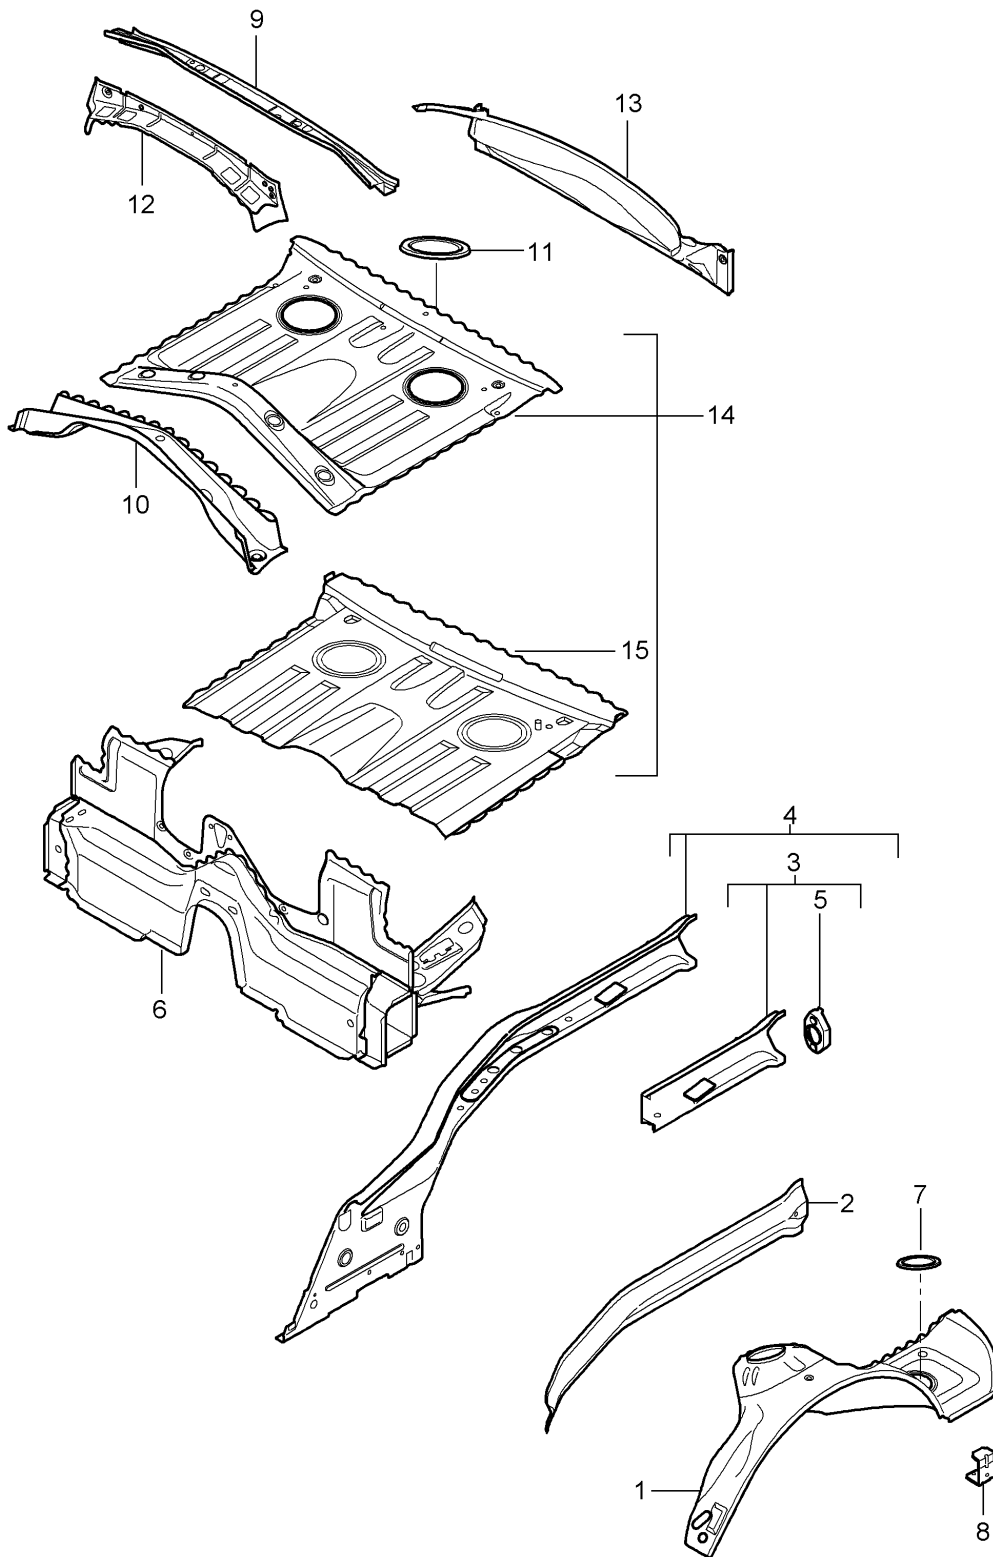

Model: 987 05

Model life 2005>>2008