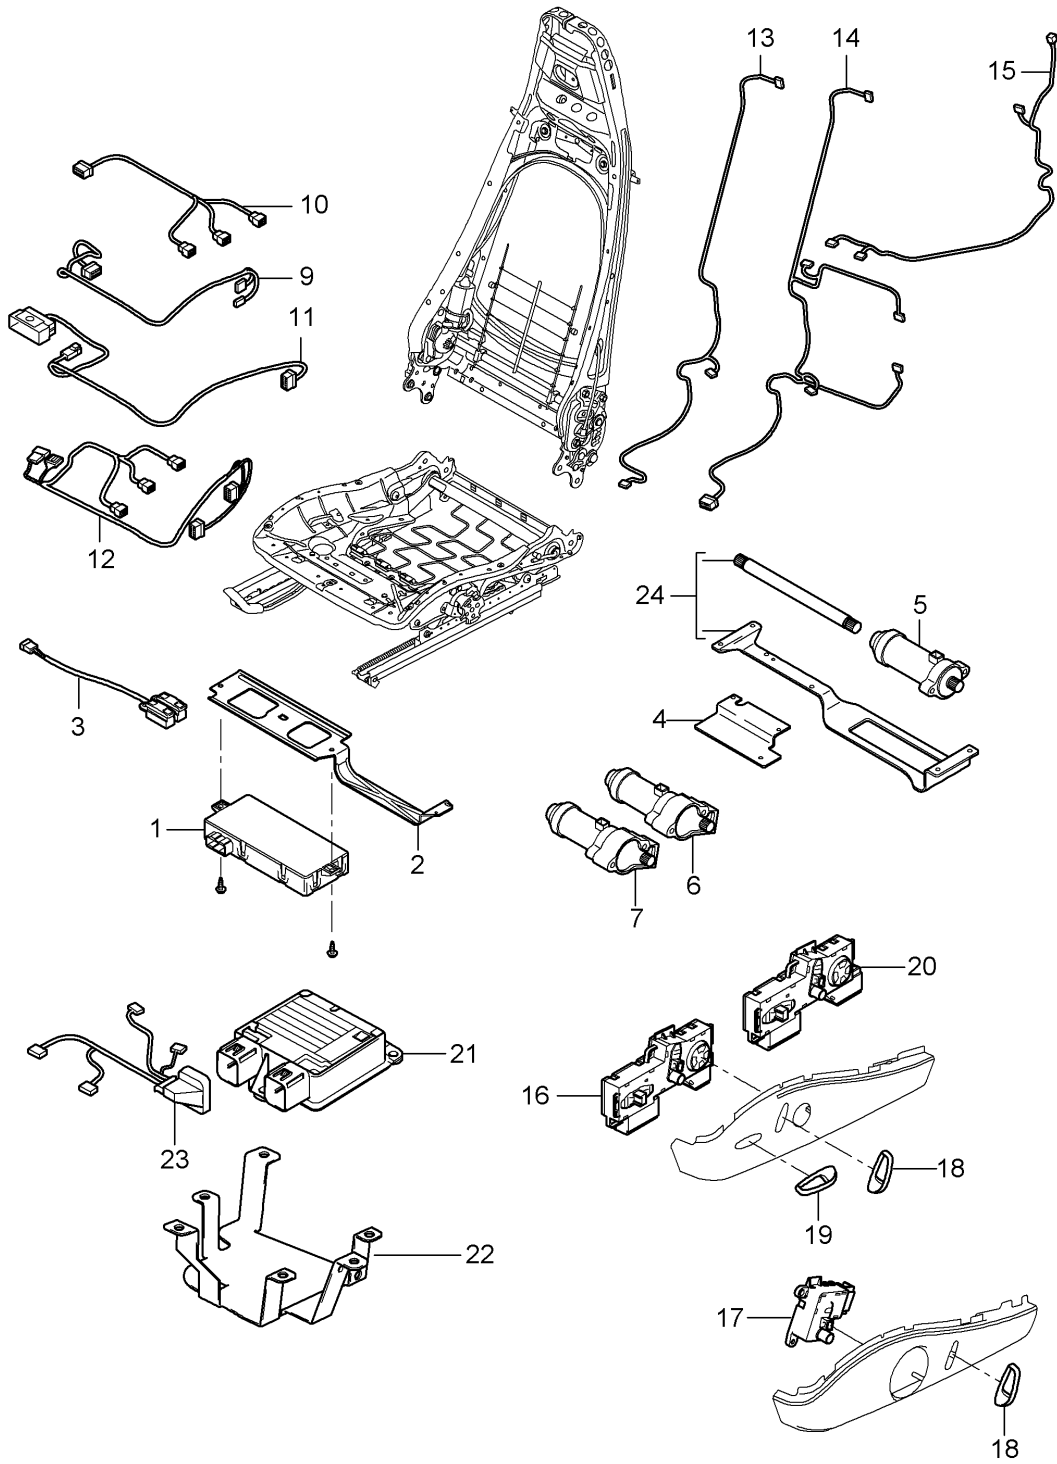

Model: 987 05

Model life 2005>>2008