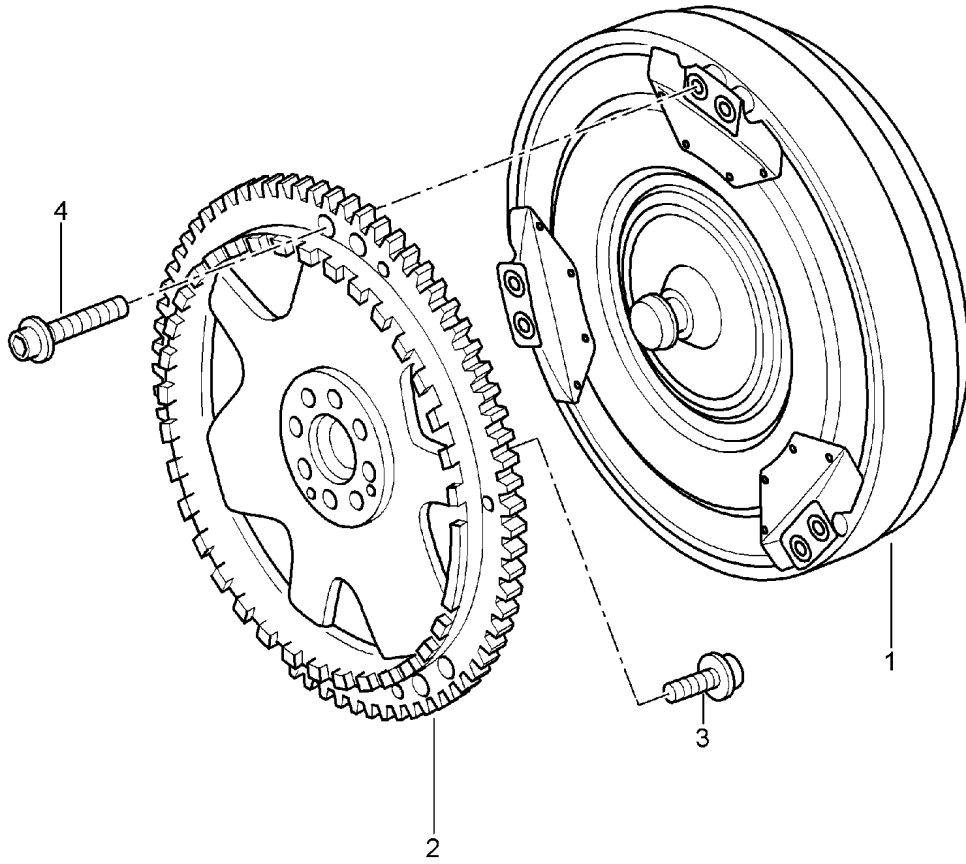

Model: 987 05

Model life 2005>>2008

Model: 987 05

Model life 2005>>2008

Pos	Part Number	Description	Remark	Qty	Model
		Tiptronic			I249
		Torque converter			
1	986 316 001 05	Torque converter		1	A87.01/02
1	996 316 001 01	Torque converter		1	A87.20/21
2	996 116 075 07	Drive plate		1	
3	999 073 091 09	Pan-head screw M 10 X 1 X 25		8	
4	900 067 369 09	Pan-head screw M 8 X 20		6