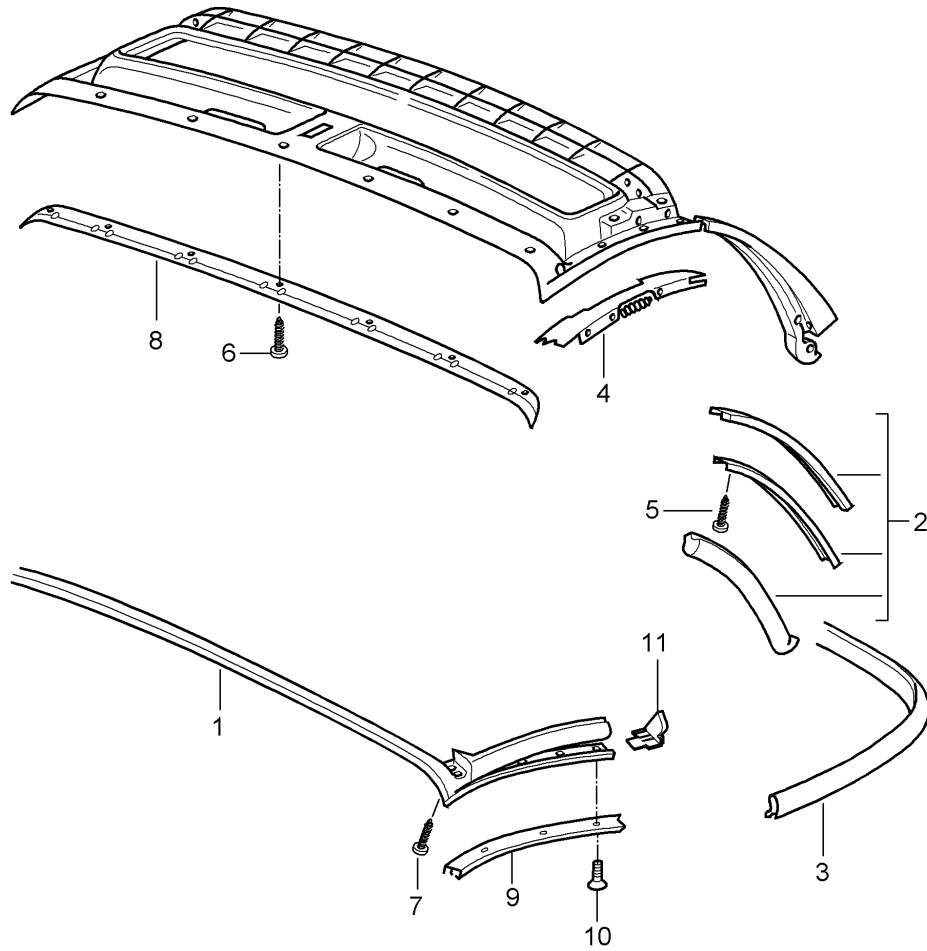

Model: 987 05

Model life 2005>>2008

Model: 987 05

Model life 2005>>2008

Pos	Part Number	Description	Remark	Qty	Model
		Convertible top			
		Seal			
1	987 561 327 02	Roof frame seal		1	
2	987 561 123 01	Gasket	/L	1	
		B-pillar			
(2)	987 561 124 01	Gasket	/R	1	
		B-pillar			
3	987 561 393 00	Gasket		1	
		Roof strut			
4	987 561 115 01	Retaining strip	/L	1	
(4)	987 561 116 01	Retaining strip	/R	1	
5	999 919 239 01	Oval-head screw		7	
		3,5x12			
6	999 919 139 09	Oval-head screw		6	
7		Oval-head screw		2	
8	987 561 501 00	Retaining strip		1	
9	987 561 401 00	Retaining strip		1	
(9)	987 561 402 00	Retaining strip		1	
10	999 919 152 09	Oval-head screw		8	
11	987 561 813 02	Filler piece	/L	1	
(11)	987 561 814 02	Filler piece	/R	1