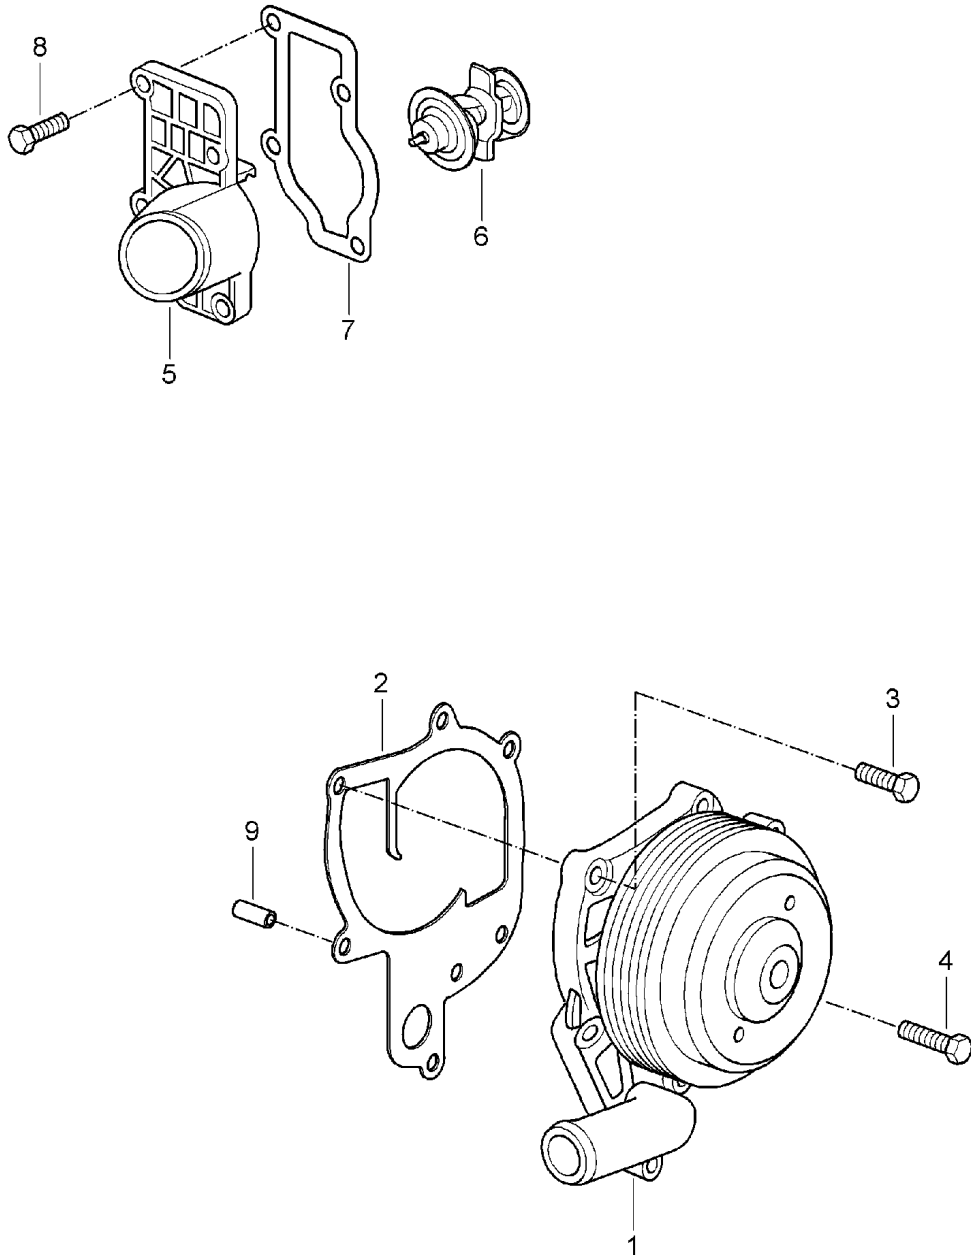

Model: 987 05

Model life 2005>>2008

Model: 987 05

Model life 2005>>2008

Pos	Part Number	Description	Remark	Qty	Model
		Water pump			M96.25/26
		Thermostat housing			M97.20/21/22
1	997 106 011 02	Water pump		1	
(1)	997 106 011 05	Water pump		1	
(1)	997 106 011 06	Water pump		1	
2	997 106 340 00	Gasket		1	
3	900 378 013 09	Hexagon-head bolt M 6 X 25	-07	5	
(3)	900 378 013 01	Hexagon-head bolt M 6 X 25	08-	5	
4	900 378 177 09	Hexagon-head bolt M 6 X 30	-07	2	
(4)	900 378 177 01	Hexagon-head bolt M 6 X 30	08-	2	
5	996 106 013 57	Thermostat with Thermostat insert		1	
(5)	996 106 013 59	Thermostat with Thermostat insert		1	
6	996 106 125 52	Thermostat insert		1	
7	996 106 326 50	Gasket		1	
8	900 385 019 04	Torx screw M 6 X 20		4	
9	996 106 103 50	Dowel sleeve 8,2 X 7		2