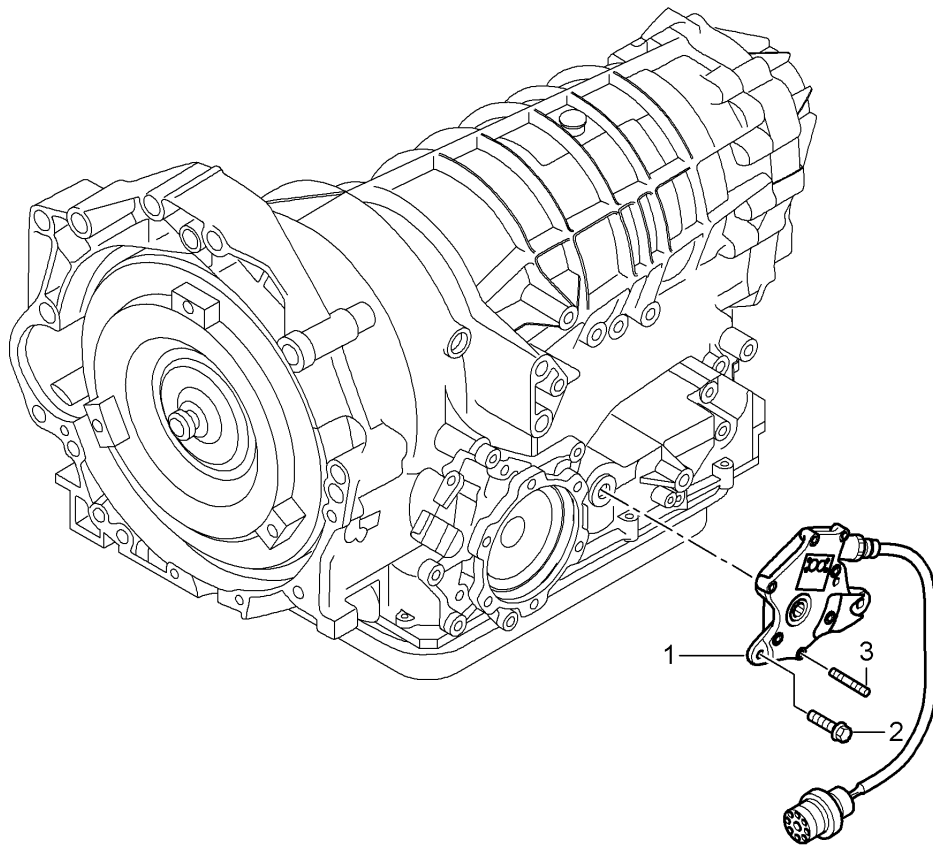

Model: 987 05

Model life 2005>>2008

Model: 987 05

Model life 2005>>2008

Pos	Part Number	Description	Remark	Qty	Model
		Tiptronic Selector switch			I249
1	986 325 612 01	Switch		1	
2	986 397 025 00	Pan-head screw M 6 X 15		2	
2	986 397 025 01	Pan-head screw M 6 X 15		2	
3	986 397 024 00	Straight pin M 6 X 14		1