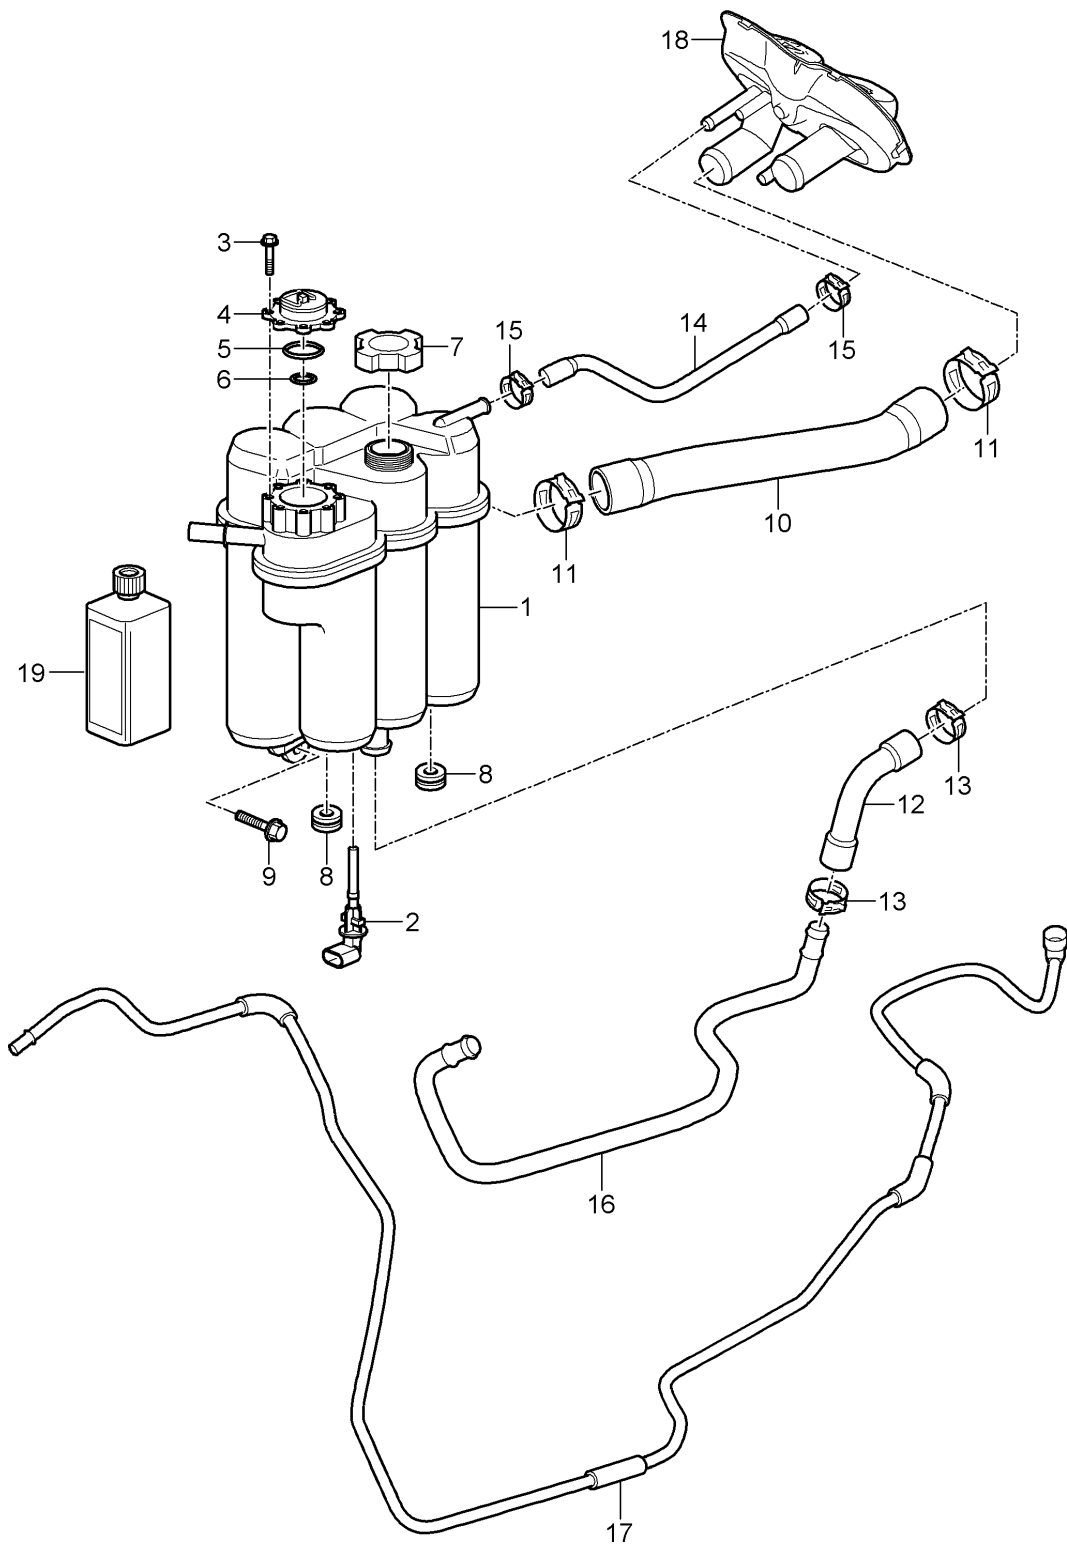

Model: 987 05

Model life 2005>>2008

Model: 987 05 Model life 2005>>2008

Pos	Part Number	Description	Remark	Qty	Model
1	987 106 047 02	Water cooling 4 Expansion tank F >>988U7 02381 F >>988U7 22204		1	M97.20/21/22
(1)	987 106 047 03	Expansion tank F 988U7 02382>> F 988U7 22205>>		1	
(2)	987 641 503 00	Switch		1	
3	999 919 058 01	Hexagon-head bolt M 5 X 40		8	
4	996 106 347 02	Bleeder valve		1	
5	999 707 370 40	O-ring 47,00 X 4,0		1	
6	999 707 371 40	O-ring 17,00 X 4,0		1	
7	996 106 447 01	Lid		1	
(7)	996 106 447 04	Lid See technical manual Group 1 Nr.190101		1	
8	999 702 183 40	Grommet		2	
9	900 378 074 09	Hexagon-head bolt M 8 X 16		1	
10	987 106 270 02	Water hose		1	
11	999 512 672 09	Hose clamp 40 X 12		2	
12	987 106 267 02	Hose		1	
13	999 512 657 09	Hose clamp 26 X 12		2	
14	987 106 287 01	Vent line		1	
15	999 512 684 09	Clamp 18 X 12		2	
16	987 106 664 01	Line		1	
17	987 106 682 01	Vent line		1	
18		See illustrations 1/05/22			
(19)	000 043 301 03	Antifreeze 1 LTR. Container		X	
(19)	000 043 301 04	Antifreeze 20 LTR. Container		X