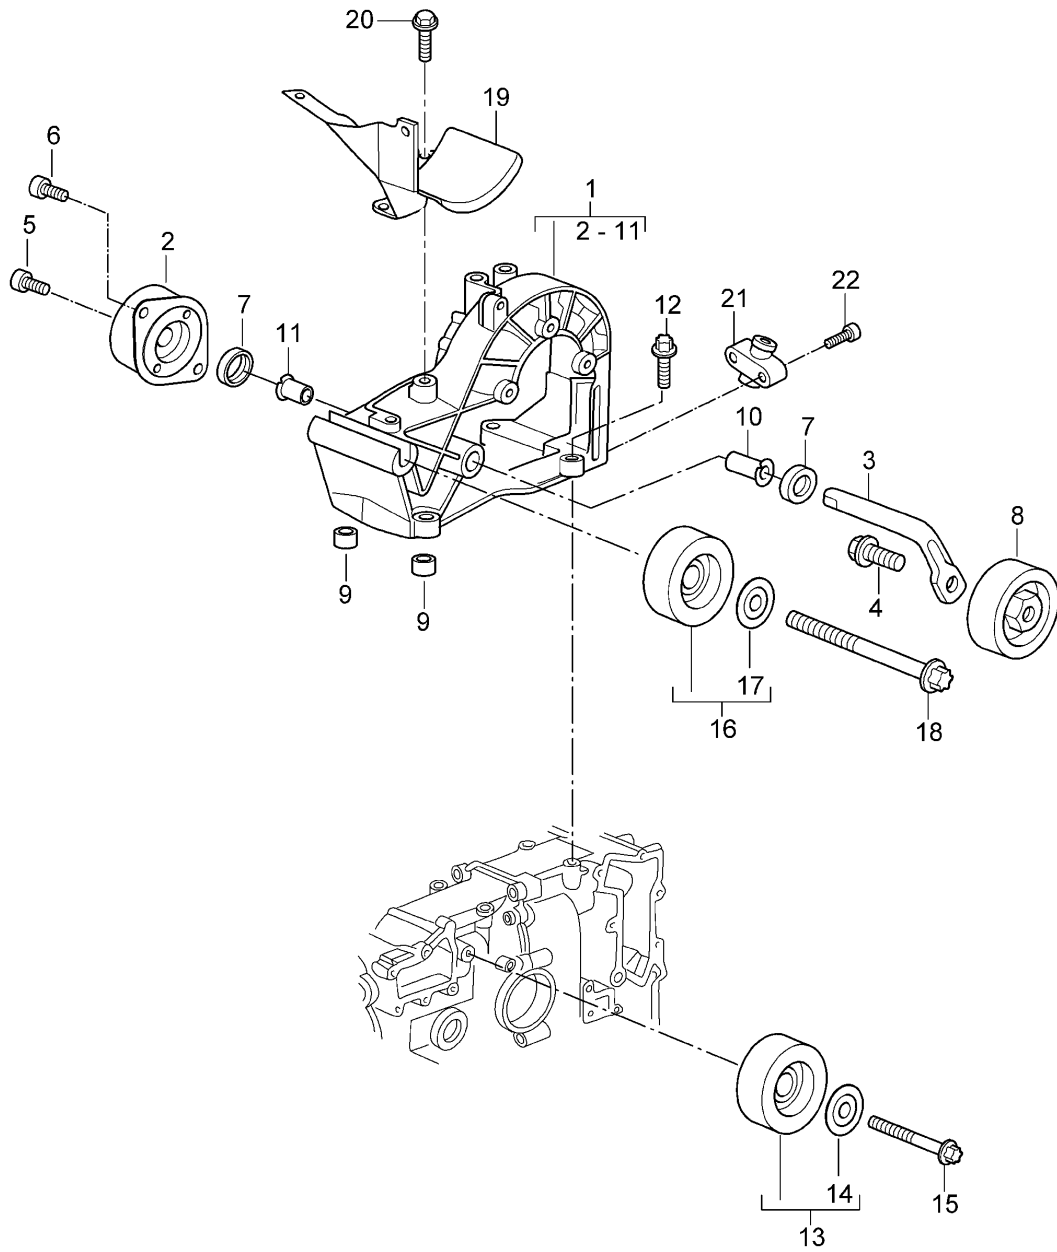

Model: 987 05

Model life 2005>>2008

Model: 987 05

Model life 2005>>2008

Pos	Part Number	Description	Remark	Qty	Model
		Belt tensioner			M96.25/26
		Belt drive			M97.20/21/22
1	997 102 016 00	Bracket		1	I480/481
(1)	996 102 016 01	Bracket		1	I249
(1)	996 102 016 03	Bracket		1	I249
2	997 102 260 00	Tensioner		1	
3	996 102 360 51	Lever		1	
4	999 072 041 09	Hexagon-head bolt M 10 X 30		1	
5	900 067 117 03	Pan-head screw M 6 X 16		1	
6	999 067 045 09	Pan-head screw M 8 X 22		2	
7	996 102 365 50	Dust boot		2	
8	997 102 117 00	Tensioning roller		1	I480/481
(8)	996 102 117 57	Tensioning roller		1	I249
9	999 095 064 00	Dowel sleeve 12 M 6 X 13		2	
10	997 102 167 00	Bush		1	
11	997 102 165 00	Bush		1	
12	900 385 090 04	Torx screw M 8 X 35		4	
13	997 102 119 00	Deflection roller		1	I480/481
(13)	996 102 119 58	Deflection roller		1	I249
14	996 102 127 54	Cover disc		1	
15	900 385 091 04	Torx screw M 8 X 60		1	
15	900 385 091 01	Outer hexagon round screw M 8 X 60		1	
16	997 102 118 00	Deflection roller		1	I480/481
(16)	996 102 118 56	Deflection roller		1	I249
17	996 102 125 53	Cover disc		1	I249
18	900 385 092 04	Torx screw M 10 X 145		1	
19	996 102 211 05	Cover		1	
20	900 385 279 09	Hexagon-head bolt M 6 X 12		3	
21	997 126 101 00	Bearing bracket Compressor Air conditioner		1