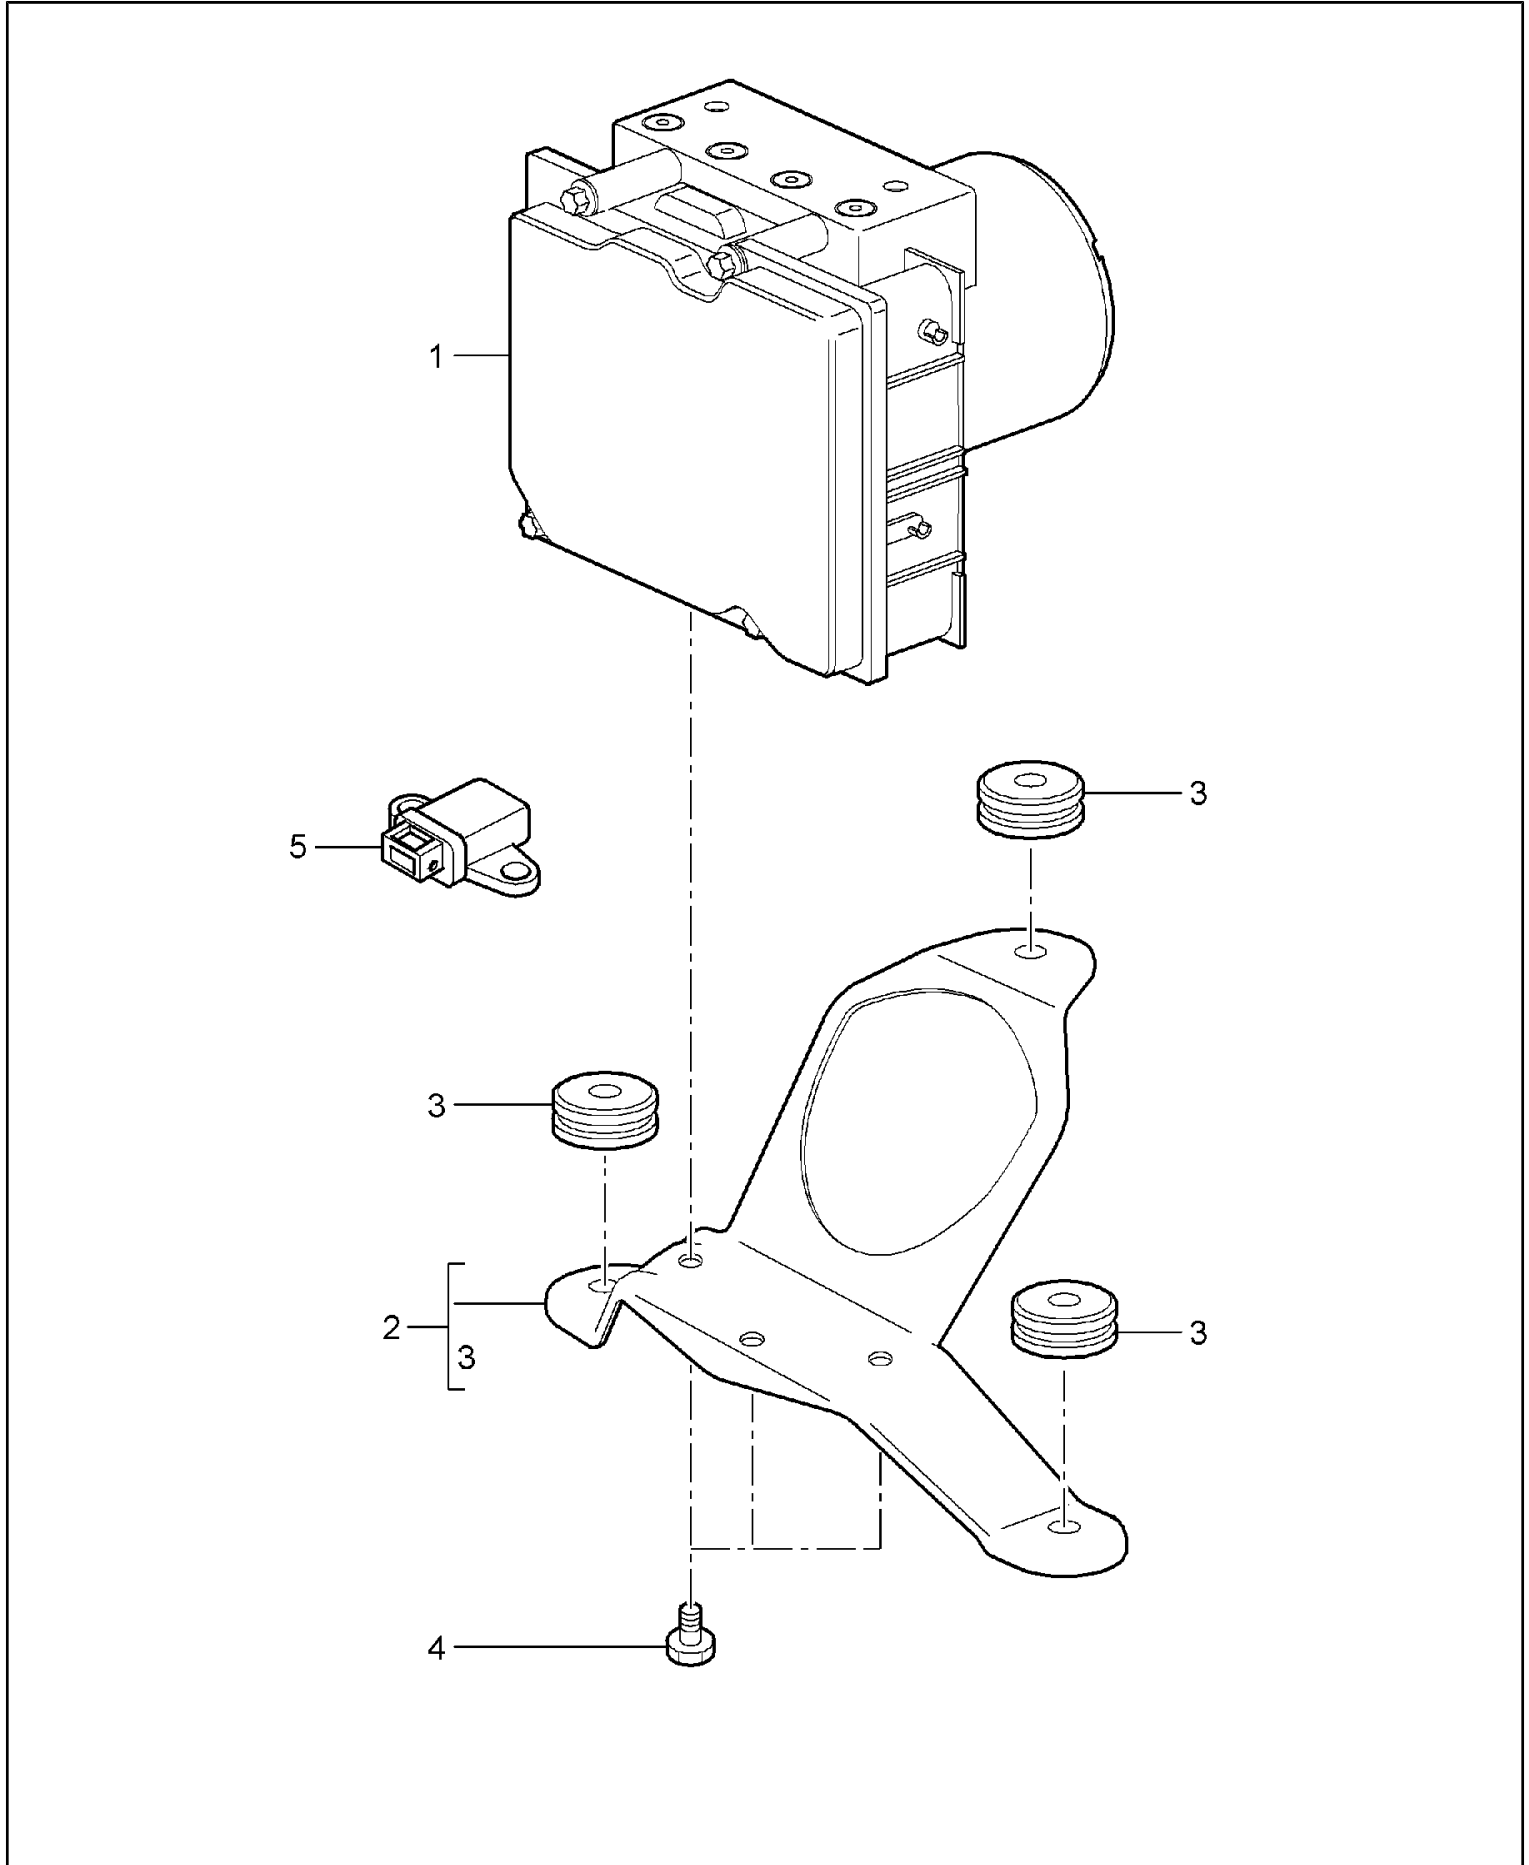

Model: 987 05

Model life 2005>>2008

Model: 987 05

Model life 2005>>2008

Pos	Part Number	Description	Remark	Qty	Model
		Hydraulic unit Anti-lock brake system Control			
1	987 355 955 04	Hydraulic unit		1	
2	997 355 033 00	Support with Rubber mounting		1	
3	964 356 635 00	Rubber mounting		3	
-	999 045 004 40	Hexagon nut		3	
4	900 385 060 09	Plastic material Screw BM 6 X 10		3	
(4)	900 385 060 01	Screw BM 6 x 10		3	
5	996 606 145 00	Sensor		1