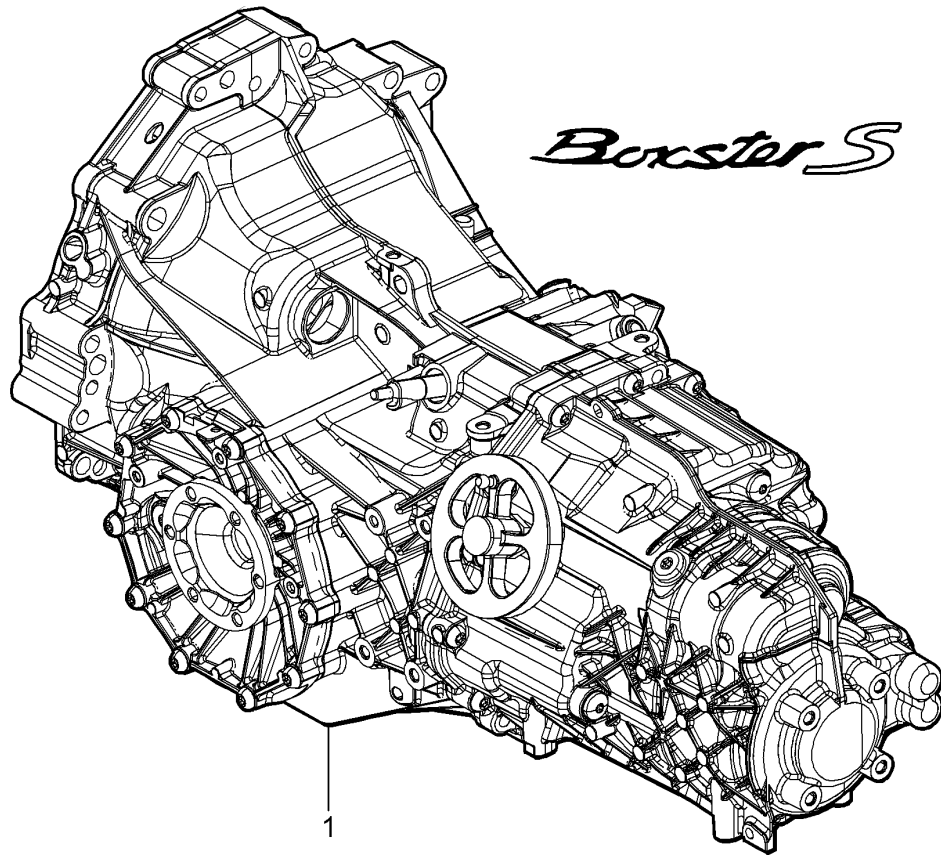

Model: 987 05

Model life 2005>>2008

Boxster S