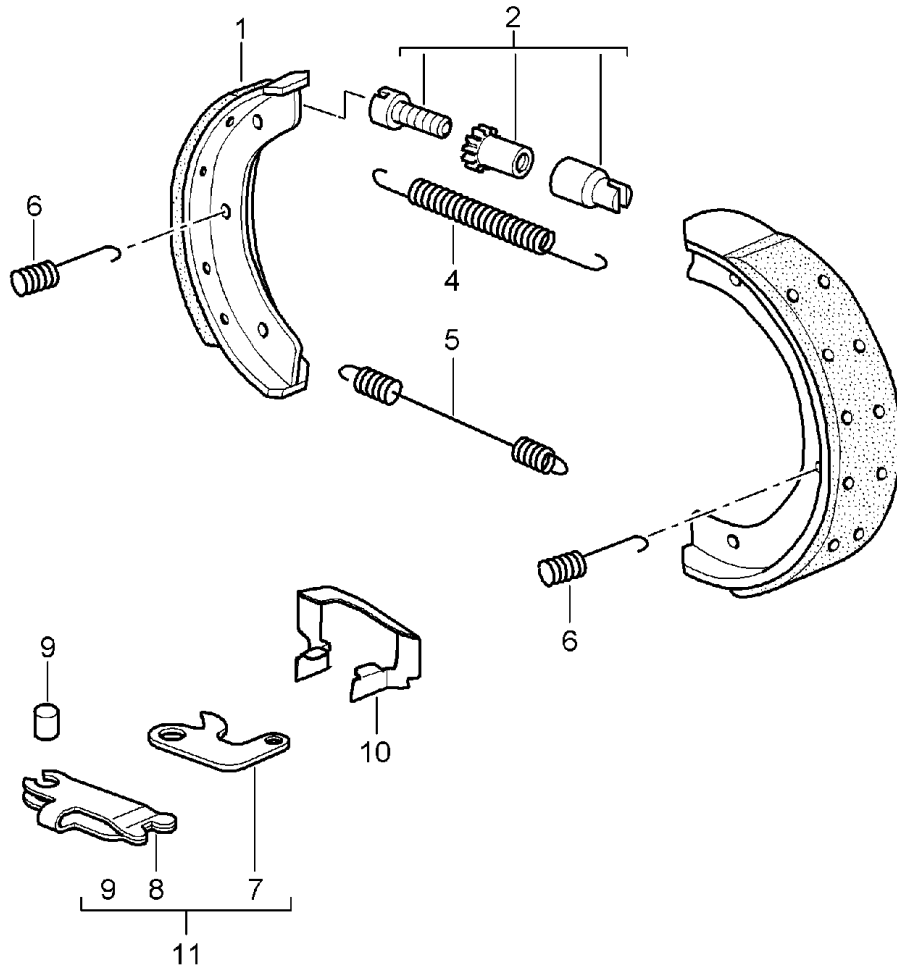

Model: 987 05

Model life 2005>>2008

Pos	Part Number	Description	Remark	Qty	Model
		28 MM $ See technical manual Group 46 35 20 F >>986U7 31545 F >>986U7 31545			I450
12	996 352 961 00	Connecting line	/L	1	-I450
(12)	996 352 962 00	Connecting line	/R	1	-I450
(12)	996 351 961 30	Connecting line		2	BOXSTER S I450
13	930 351 919 00	Ventilation valve		4	
14	930 351 927 00	Dust boot		4	
14	930 351 927 01	Dust boot		4	
15	000 043 117 00	Brake cylinder paste 50 G		X	
(15)	000 043 020 00	Optimoly 100 G		X	

Model: 987 05

Model life 2005>>2008