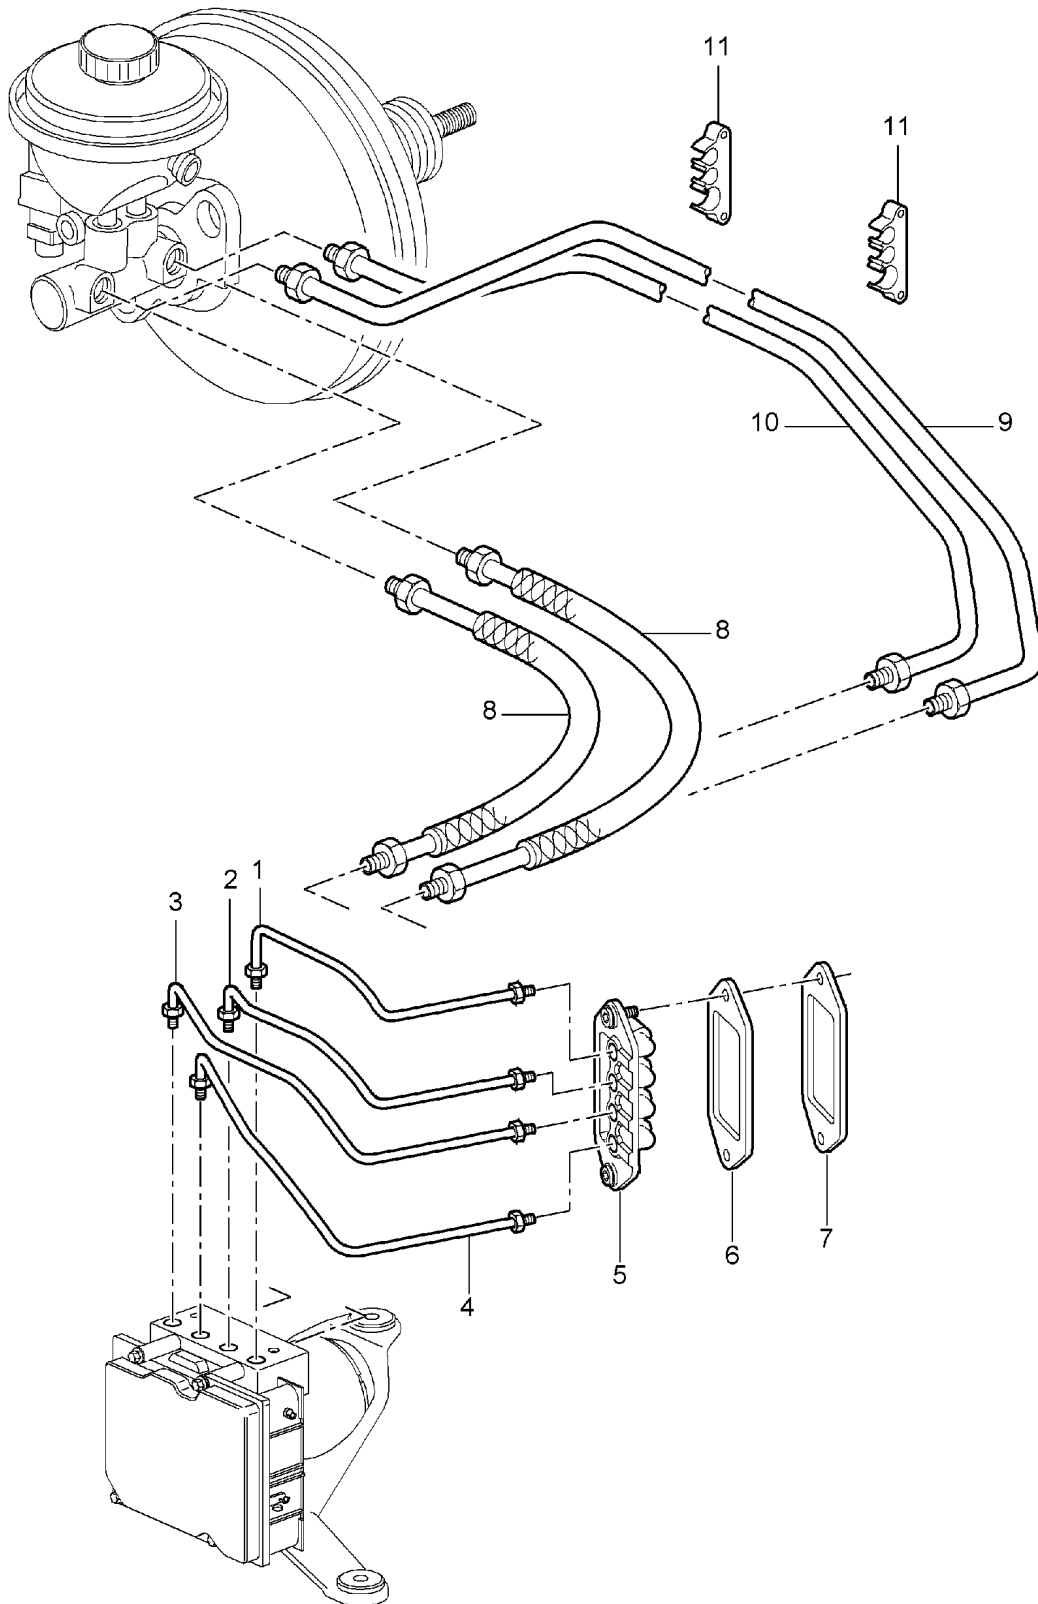

Model: 987 05

Model life 2005>>2008

Pos	Part Number	Description	Remark	Qty	Model
-	000 043 203 66	Brake master cylinder Brake booster Brake fluid DOT 4 1 Ltr.		X	
1	997 355 013 00	Expansion tank	05	1	I480/481
(1)	997 355 013 01	Expansion tank		1	I480/481
(1)	997 355 013 20	Expansion tank	05	1	I249
(1)	997 355 013 21	Expansion tank		1	I249
2	996 355 119 01	Catch		1	
-	997 355 125 00	Support for contact for Container		1	
3	999 073 124 09	Pan-head screw M 8 X 154 X 80		2	
(3)	999 073 124 02	Pan-head screw M 8 X 154 X 80		2	
(3)	999 073 615 01	Pan-head screw M 8 X 154 X 80		2	
4	997 355 923 00	Brake booster		1	
-	996 355 137 01	Catch Threaded joint		1	
5	997 355 910 00	Brake booster Brake master cylinder		1	
(5)		Brake master cylinder		1	BOXSTER S
(5)	997 355 910 10	Brake master cylinder		1	BOXSTER S I450
6	993 355 922 00	Grommet		2	
7	999 702 182 40	Rubber bush		1	
8	997 355 925 00	Hexagon nut		2	
9	993 355 212 00	Gasket		1	
10	997 355 577 00	Vacuum line		1	I098
(10)	997 355 578 00	Vacuum line		1	I099
11	997 423 251 00	Intermediate piece		1	
12	999 073 189 01	Round head screw M 6 X 12		2	
13	999 703 448 50	Stopper	/R	1	
14	999 084 630 09	Hexagon nut M 8		2	
15	900 183 015 02	Hexagon nut M 12 X 1,5		1	
-	996 355 901 01	Gasket Brake booster Bulkhead		1	
16	999 512 478 00	Hose clamp		1	
17	996 423 269 05	Bellows		1	
18	996 355 927 01	Connecting piece		1	
19	900 380 015 09	Hexagon nut M 6		1	
(19)	900 380 015 01	Hexagon nut M 6		1	
20	999 512 672 00	Clamp		1	

Model: 987 05

Model life 2005>>2008