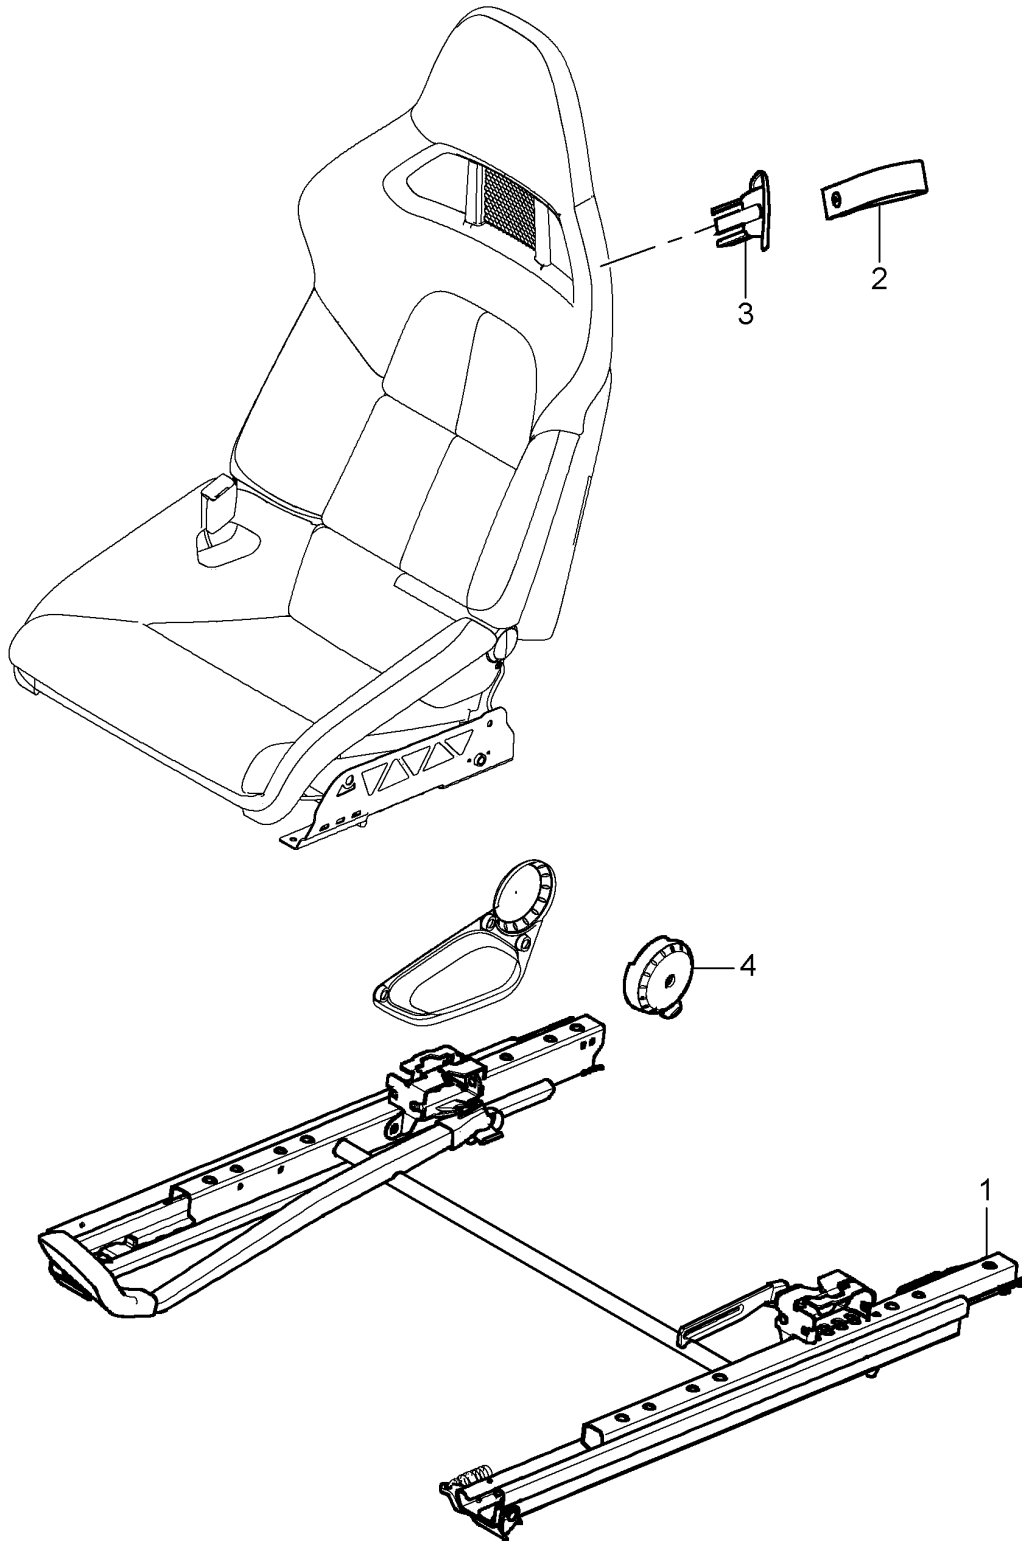

Model: 987 05

Model life 2005>>2008