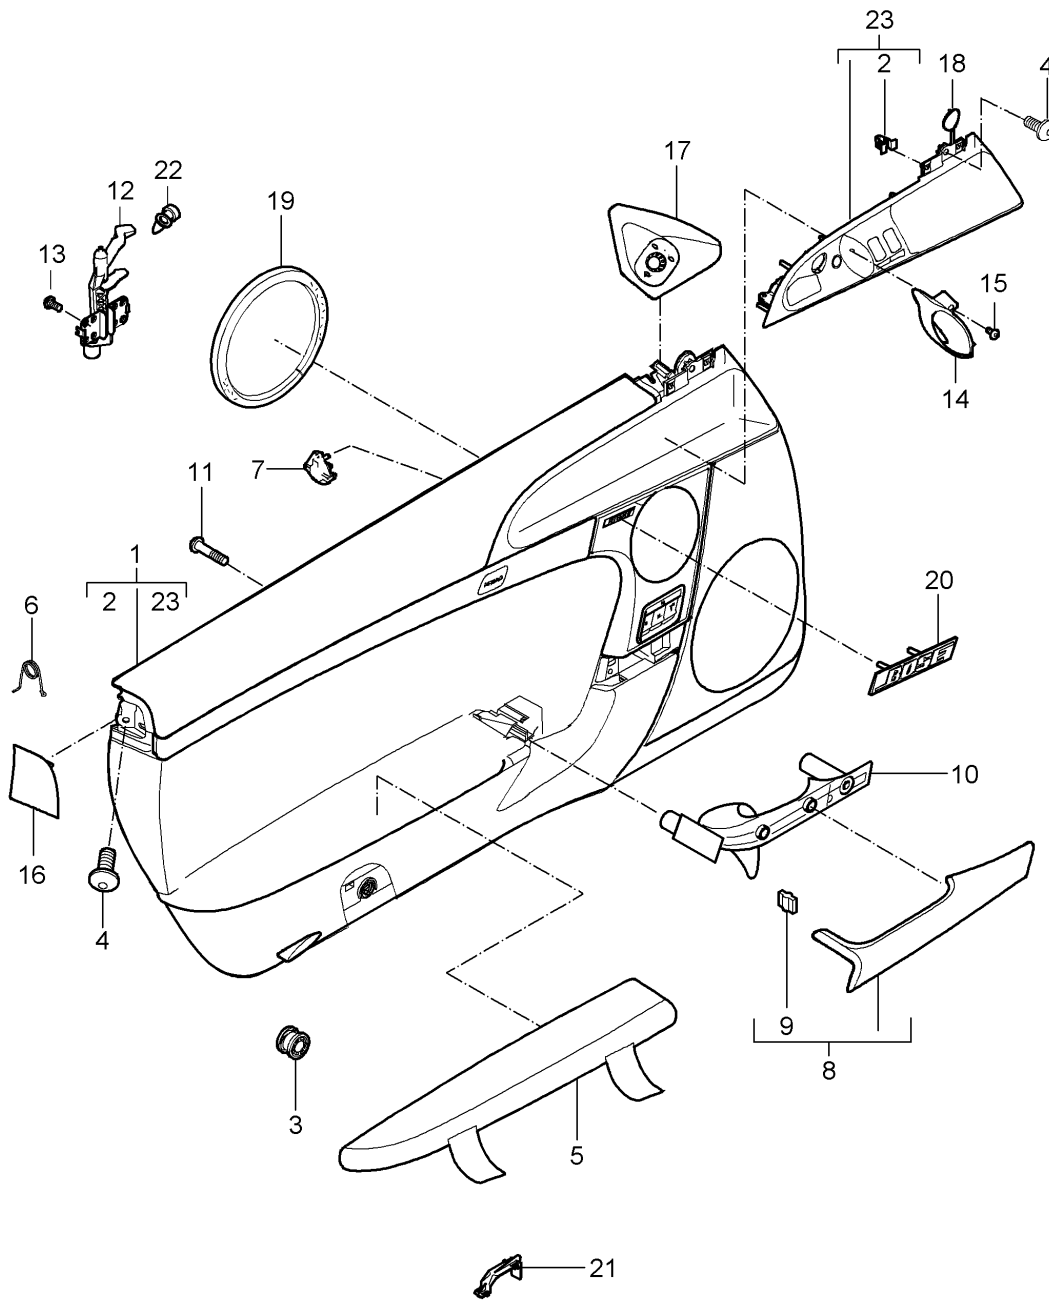

Model: 987 05

Model life 2005>>2008

Pos	Part Number	Description	Remark	Qty	Model
19	996 555 619 00	Convertible top control Japanese Grommet Wiring harness		1	I267
20	999 551 134 40	Rain sensor Adhesive tape 20 x 65		2	

Model: 987 05

Model life 2005>>2008