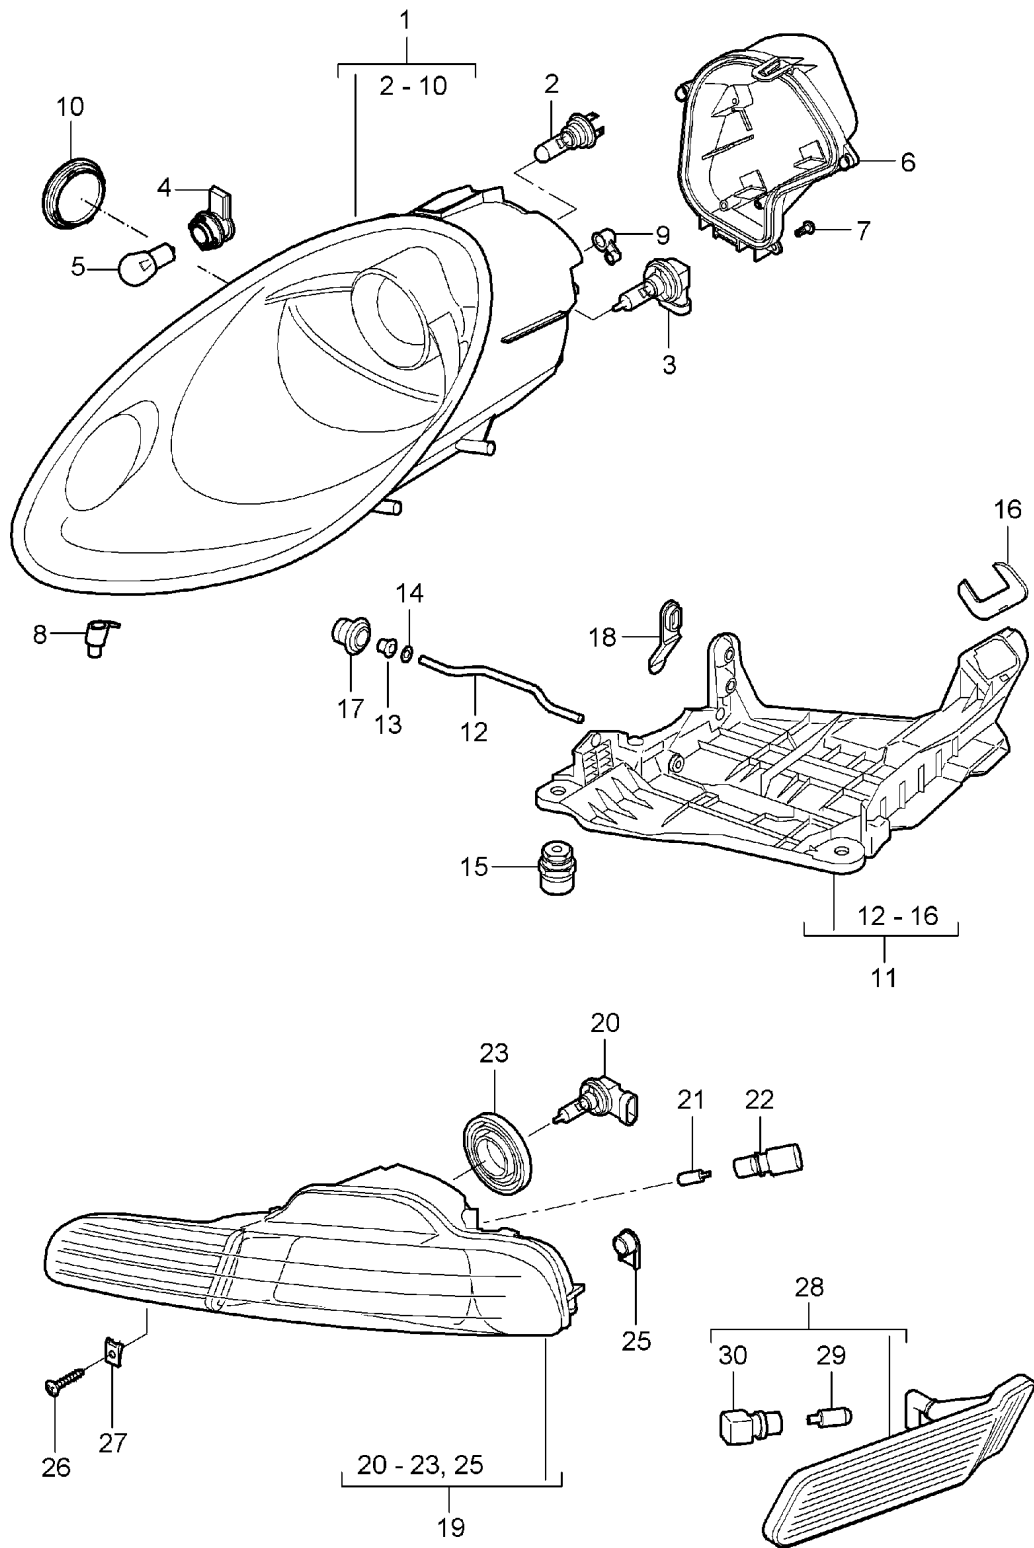

Model: 987 05

Model life 2005>>2008

Model: 987 05 Model life 2005>>2008

Pos	Part Number	Description	Remark	Qty	Model
		Headlamp			
		Additional headlamp			
		Direction indicator light			
1	987 631 163 02	Headlamp	/L	1	
(1)	987 631 164 02	Headlamp	/R	1	
1	987 631 163 11	Headlamp	/L	1	I492
(1)	987 631 164 11	Headlamp	/R	1	I492
2	999 631 133 91	Halogen bulb H 7		2	
3	999 631 143 90	Halogen bulb H 9		2	
4	987 631 153 00	Bulb socket		2	
		Direction indicator light			
5	900 631 021 90	Bulb 21 W		2	
6	997 631 101 00	Protective cap	/L	1	
(6)	997 631 102 00	Protective cap	/R	1	
7	997 631 191 00	Screw		4	
8	987 631 135 00	Breather adapter		2	
9	997 631 249 00	Ventilation component		2	
10	987 631 107 00	Lid		2	
11	987 631 041 01	Mounting	/L	1	
(11)	987 631 042 01	Mounting	/R	1	
12	987 631 243 01	Clamping bow		2	
13	997 631 272 00	Bearing sleeve		2	
14	900 116 004 09	Lock washer		2	
15	997 631 194 00	Fastening part		6	
15	997 631 194 02	Fastening part		6	
16	997 631 245 00	Locking device		2	
		Connector housing			
17	999 703 413 40	Stopper		2	
18	993 631 170 03	Stopper		6	
		Additional headlamp			
19	987 631 081 02	Additional headlamp	/L	1	
19	987 631 081 03	Additional headlamp	/L	1	
19	987 631 081 04	Additional headlamp	/L	1	
(19)	987 631 082 02	Additional headlamp	/R	1	
(19)	987 631 082 03	Additional headlamp	/R	1	
(19)	987 631 082 04	Additional headlamp	/R	1	
20	999 631 142 90	Halogen bulb H 8		2	
21	999 631 033 90	Bulb 5 W		2	
		Position light for Additional headlamp 987.631.081/082.00			
21	999 631 040 90	Bulb 5 W		2	
		Position light for Additional headlamp 987.631.081/082.02/03/04			
22	997 631 137 00	Bulb socket		2	
		Position light			
23	997 631 145 00	Cap		2	
(25)	997 631 293 00	Cover		2	
26	999 073 080 02	Combination screw ST 4,2 X 16		4	
27	999 507 768 02	Speed nut ST 4,2		4	
28	987 631 033 02	Direction indicator light	/L	1	
(28)	987 631 034 02	Direction indicator light	/R	1