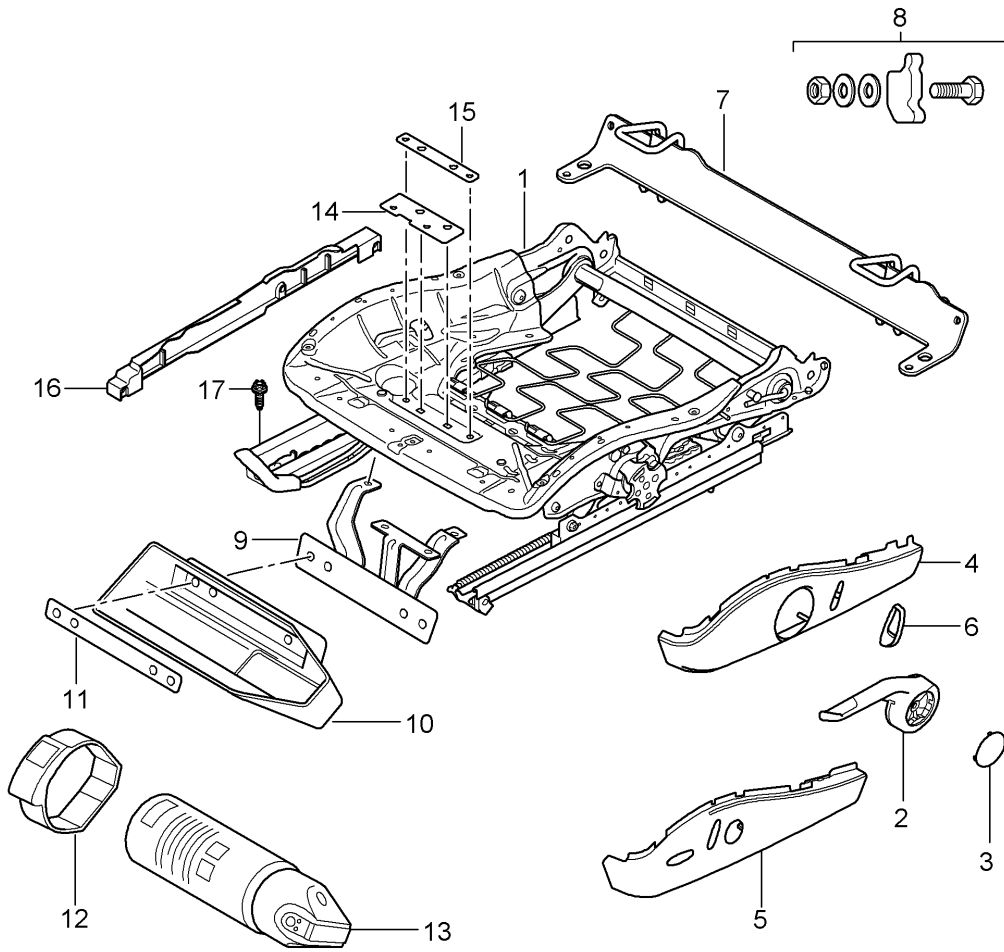

Model: 987 05

Model life 2005>>2008

Pos	Part Number	Description	Remark	Qty	Model
13	997 521 336 01 D07 999 073 375 09	Inner Volcano grey Screw M10 x 13,0 Mount Backrest		4	
14	999 073 306 09	Seat adjuster Screw Mount Side airbag		2	

Model: 987 05

Model life 2005>>2008