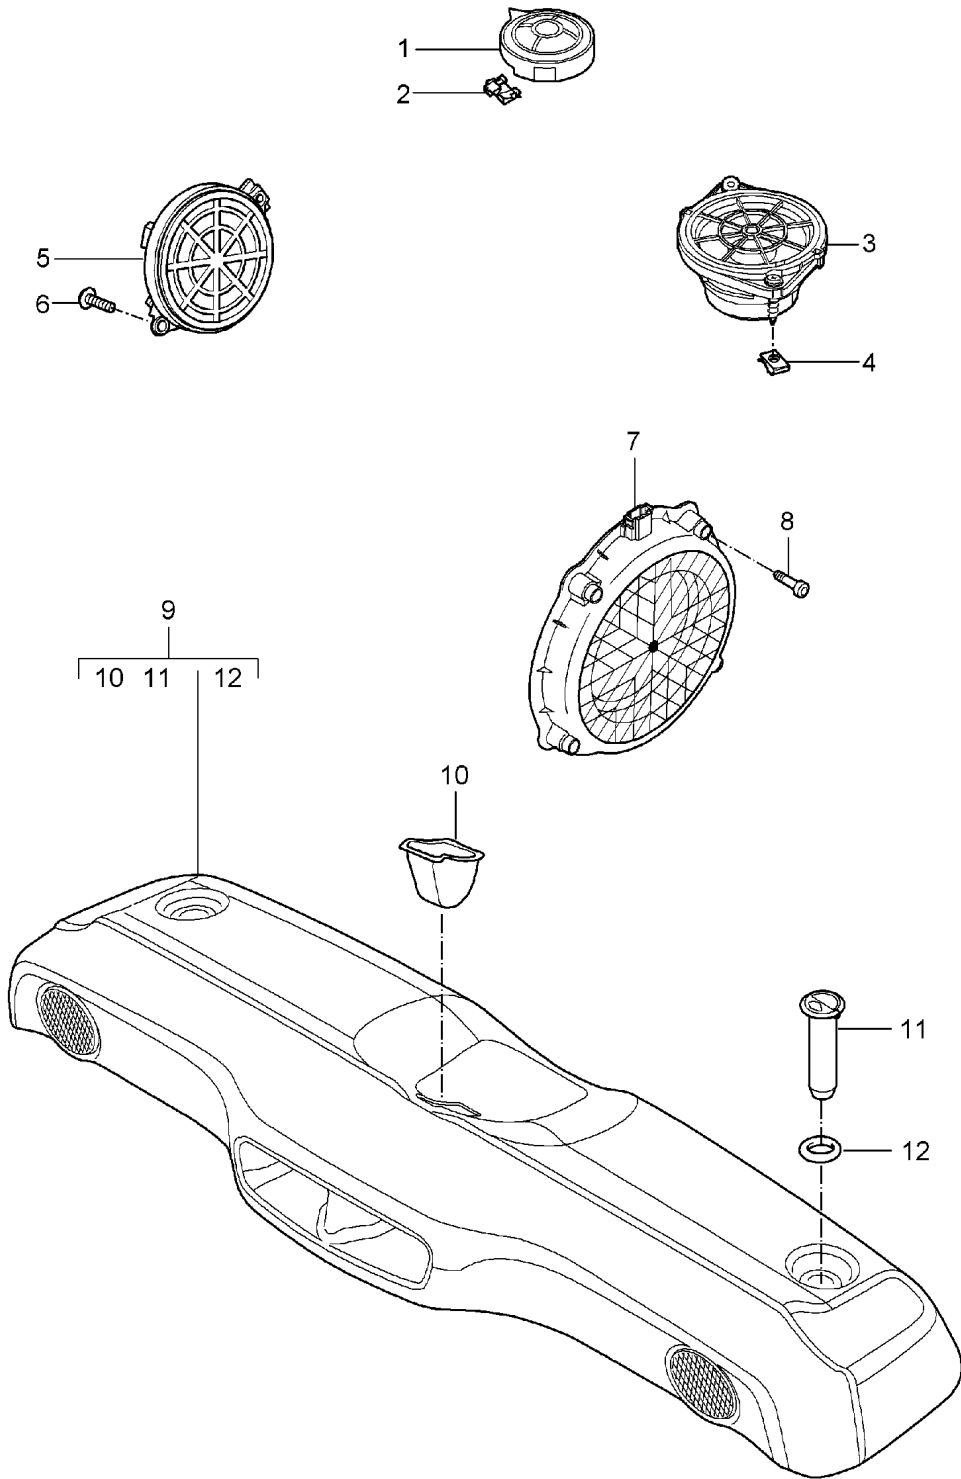

Model: 987 05

Model life 2005>>2008