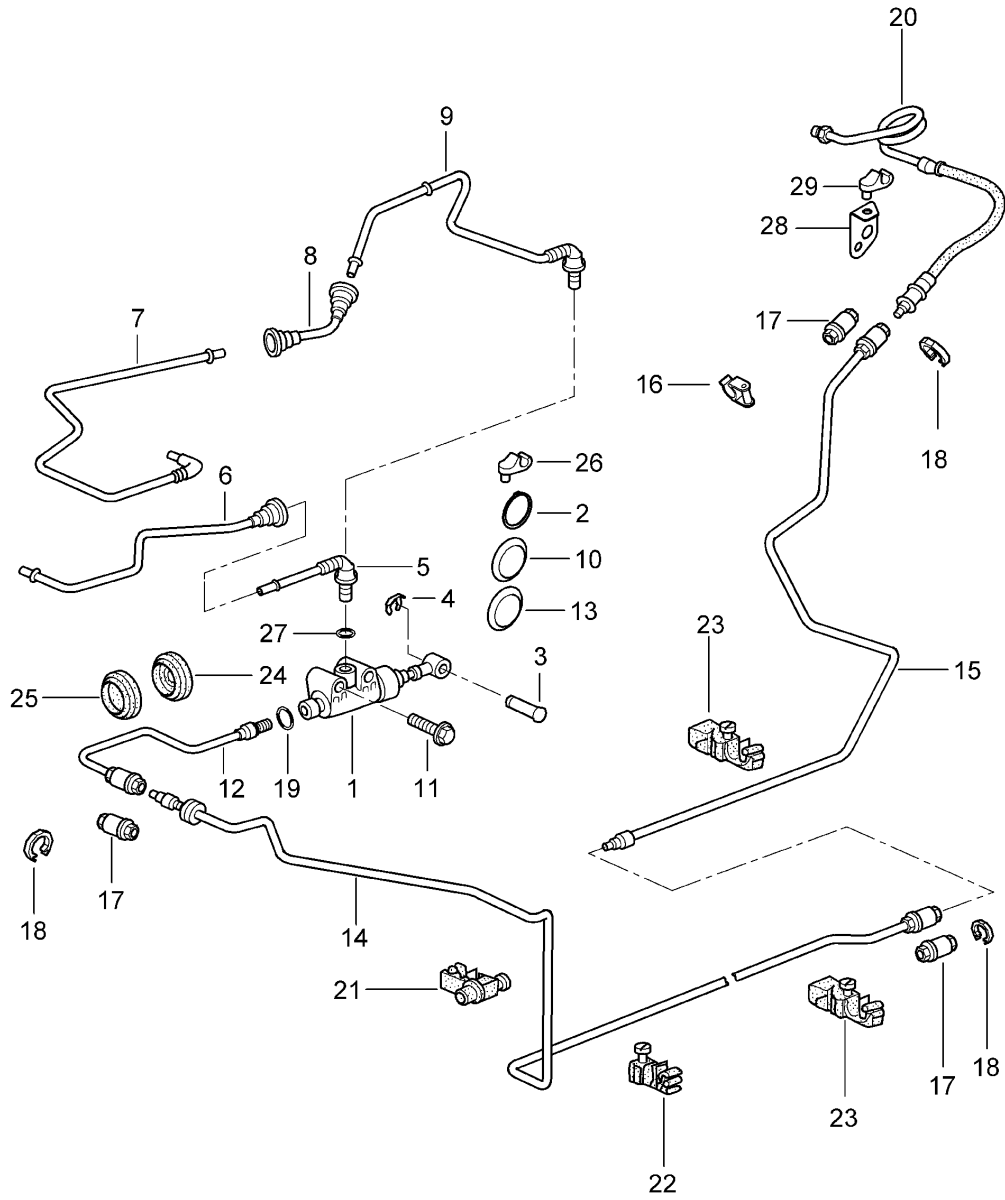

Model: 987 05

Model life 2005>>2008

Model: 987 05 Model life 2005>>2008

Pos	Part Number	Description	Remark	Qty	Model
		clutch actuation			
		Clutch master cylinder			
		Clutch pipeline			
1	997 423 171 01	Clutch master cylinder		1	
2	996 423 614 00	Circlip		1	
		Pressure line			
3	996 423 315 06	Bolt		1	
4	999 166 022 02	Kl-lock for Bolt		1	
4	999 166 022 01	Kl-lock for Bolt		1	
5	997 423 147 00	Feed line		1	I098
6	997 423 137 00	Feed line		1	I098
7	996 423 138 04	Feed line		1	I099
8	996 423 140 02	Feed line		1	I099
9	996 423 142 02	Feed line		1	I099
10	999 703 421 40	Grommet		1	I249
		Side section			
11	900 378 217 09	Hexagon-head bolt M 6 X 40		2	
12	996 423 107 10	Clutch pipeline		1	I098
(12)	996 423 107 11	Clutch pipeline		1	I098
(12)	997 423 108 00	Clutch pipeline		1	I099
(12)	997 423 108 01	Clutch pipeline		1	I099
13	999 702 174 50	Grommet		1	I098
14	997 423 109 00	Clutch pipeline		1	
(14)	997 423 109 01	Clutch pipeline		1	
15	987 423 113 00	Clutch pipeline		1	I480
(15)	987 423 113 01	Clutch pipeline		1	I480
(15)	987 423 113 25	Clutch pipeline		1	I481
16	999 591 964 40	Support		1	
17	999 230 541 10	Threaded joint		3	
18	999 230 685 40	Circlip for Threaded joint		3	
19	999 707 333 40	Sealing ring		1	
20	987 423 377 00	Clutch hose	-07	1	I480
(20)	987 423 377 01	Clutch hose	08-	1	I480
(20)	987 423 377 02	Clutch hose	08-	1	I480
21	996 355 549 00	Support		1	
22	996 355 545 00	Support		2	
23	996 355 543 00	Support		4	
24	999 702 216 42	Grommet		1	I480/481
25	999 702 217 41	Grommet		1	I249
26	999 507 586 40	Cable holder		1	
27	999 707 333 40	Sealing ring 6,07 X 1,78N		1	
28	986 423 677 25	Bracket		1	I481
29	999 507 586 40	Cable holder		1	I481