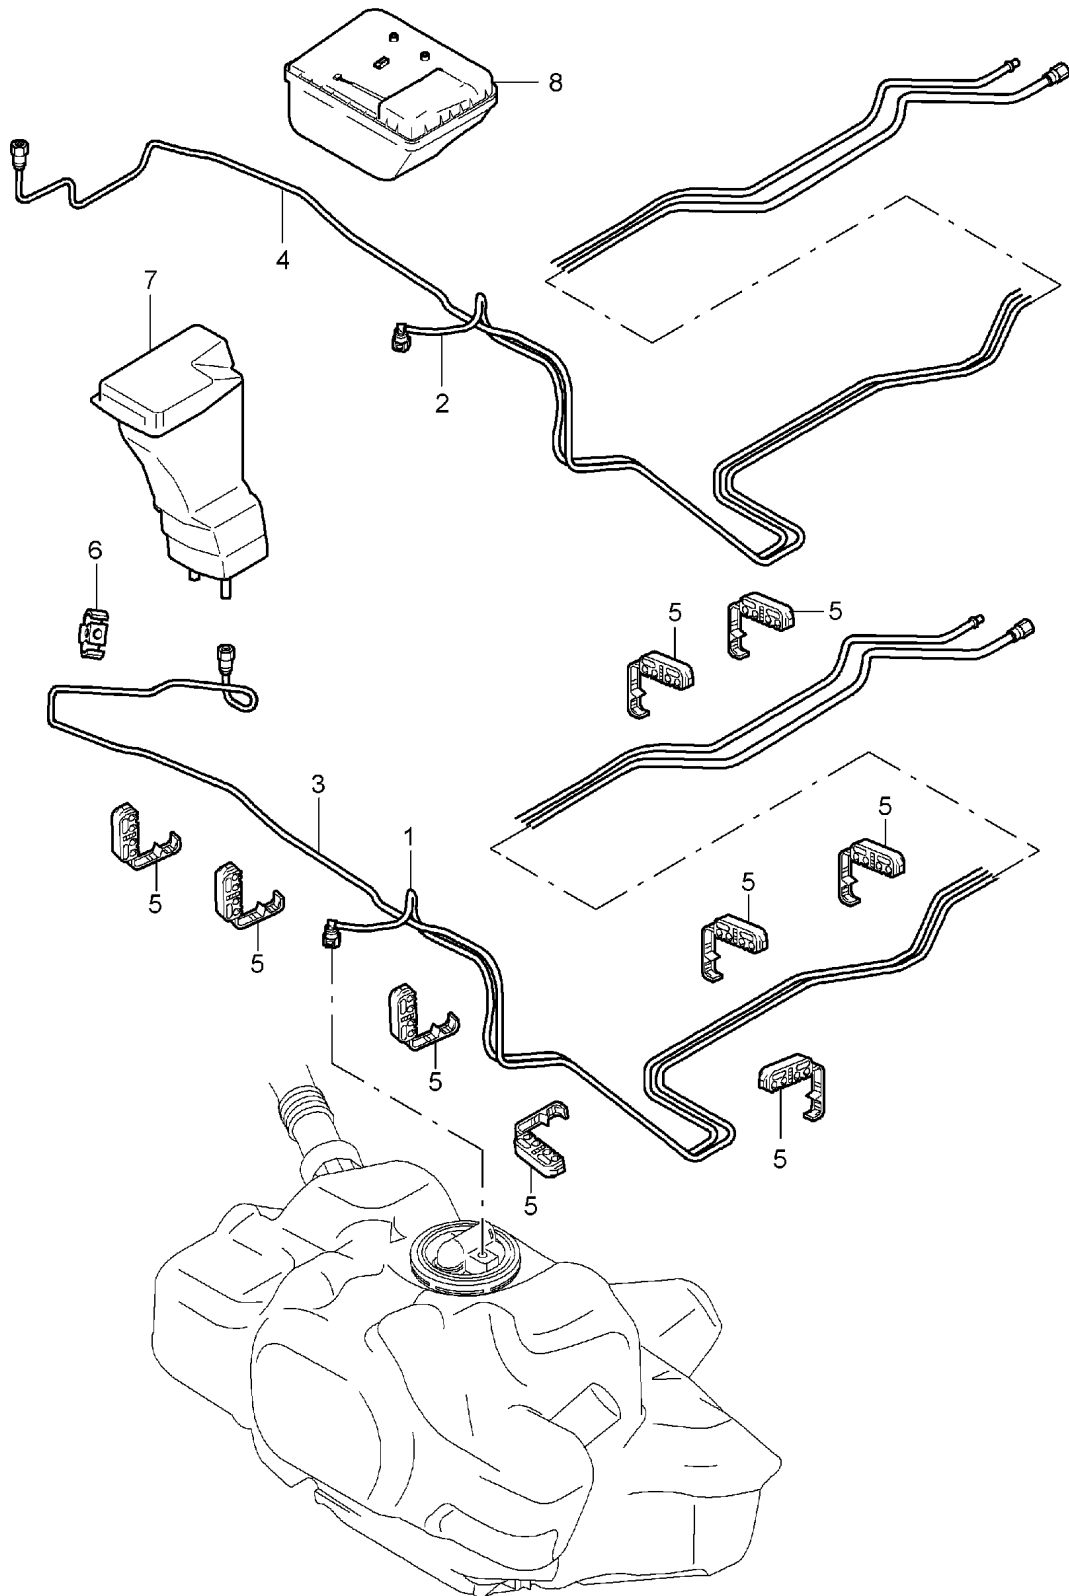

Model: 987 05

Model life 2005>>2008

Model: 987 05

Model life 2005>>2008

Pos	Part Number	Description	Remark	Qty	Model
1	987 201 261 01	Fuel system Fuel line Fuel pump for Engine		1	
3	987 201 353 01	Purge-air line Carbon canister for Engine		1	
5	999 507 521 40	Cable holder 8,0/8/10		9	
6	999 507 727 40	Cable holder 8,0/10,0		1	
7		Carbon canister See illustrations 2/01/20		1