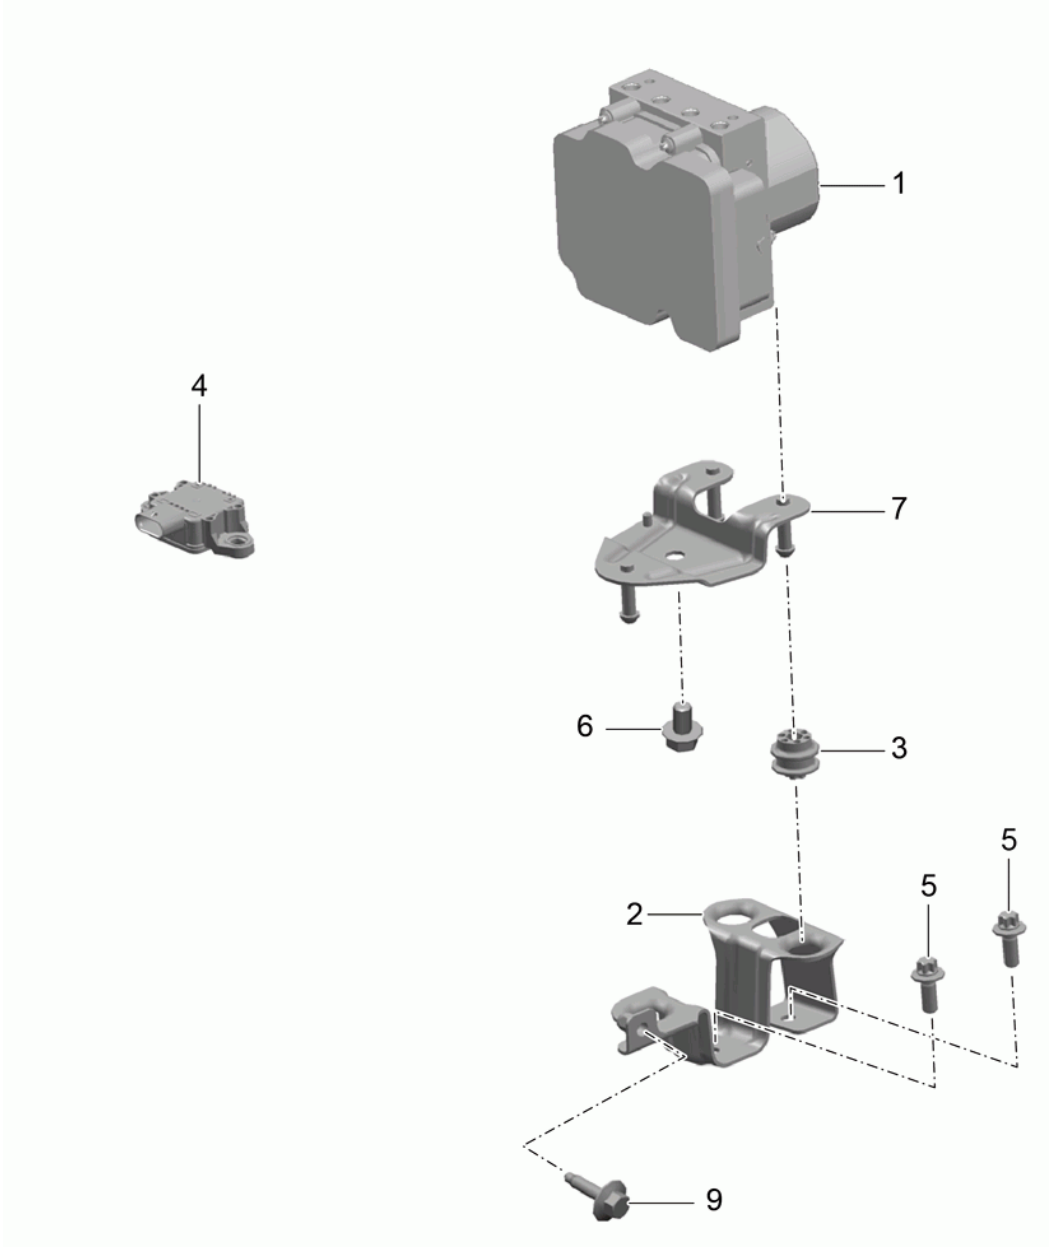

Model: 981C14

Model life 2013>>2016

Model: 981C14

Model life 2013>>2016

Pos	Part Number	Description	Remark	Qty	Model
		Hydraulic unit Anti-lock brake system Control			
1	981 355 955 02	Hydraulic unit		1	
2	991 355 033 01	Support		1	
3	958 355 177 10	Buffer		3	
4	991 606 145 03	Sensor		1	
5	999 073 556 01	Hexagon-head bolt M 8 X 30		2	
6	900 378 346 01	Hexagon-head bolt M 10 X 1 X 16		1	
7	991 355 135 01	Support Upper		1	
9	N 909 995 02	Hexagon-head bolt AM 6 X 25		1