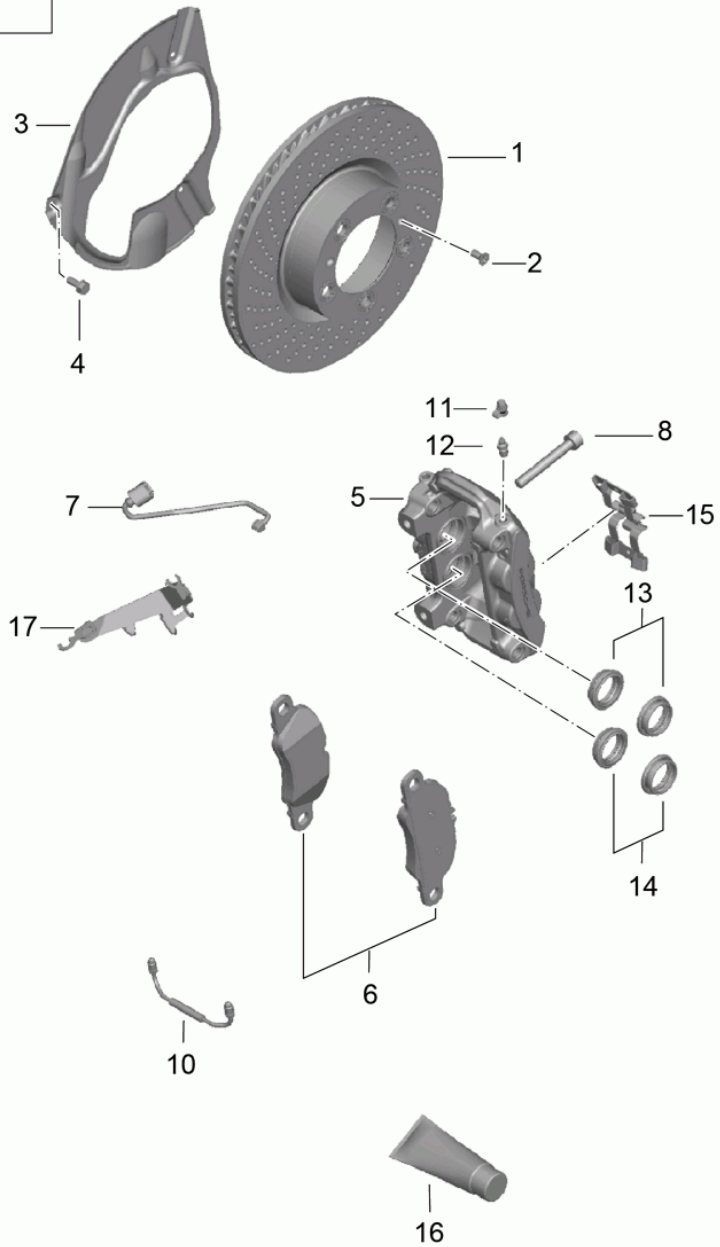

Model: 981C14

Model life 2013>>2016

Model: 981C14 Model life 2013>>2016

Pos	Part Number	Description	Remark	Qty	Model
		Disc brake Front axle Brake disc Only in pairs Replace Technical manual Attention			
1	981 351 401 01	Brake disc	/L	1	-I450/I008
(1)	981 351 402 01	Brake disc	/R	1	-I450/I008
(1)	997 351 401 01	Brake disc	/L	1	-I450/I009
(1)	997 351 402 01	Brake disc	/R	1	-I450/I009
(1)	997 351 031 01	Brake disc	/L	1	I450
(1)	981 351 031 00	Brake disc	/L	1	I450
(1)	997 351 032 01	Brake disc	/R	1	I450
(1)	981 351 032 00	Brake disc	/R	1	I450
2	900 269 047 01	Countersunk-head screw M 6 X 12		4	
3	981 351 801 00	Cover plate	/L	1	-I450
(3)	981 351 802 00	Cover plate	/R	1	-I450
(3)	991 351 801 01	Cover plate	/L	1	I450
(3)	991 351 802 01	Cover plate	/R	1	I450
4	999 217 116 01	Hexagon-head bolt M 6 X 16		X	
5	981 351 421 01	Fixed calliper Use also: 999.067.050.09	/L	1	-I450/I008
(5)	981 351 423 01	Fixed calliper Use also: 999.067.053.09	/L	2 1	-I450/I009
(5)	991 351 425 33	Fixed calliper Use also: 999.067.053.09	/L	1 2	I450
(5)	981 351 422 01	Fixed calliper Use also: 999.067.050.09	/R	1 2	-I450/I008
(5)	981 351 424 01	Fixed calliper Use also: 999.067.053.09	/R	1 2	-I450/I009
(5)	991 351 426 33	Fixed calliper Use also: 999.067.053.09	/R	1 2	I450
6	997 351 938 09	Repair kit Brake pad		1	-I450/I008
6	981 351 939 00	Repair kit Brake pad		1	-I450/I008
(6)	997 351 938 11	Brake pad repair set		1	-I450/I009
(6)	981 351 939 00	Repair kit		1	-I011/-I450 I009
(6)	991 351 939 00	Brake pad Brake pad repair set		1	-I450/I011
(6)	981 351 939 00	Repair kit		1	-I450/I011
(6)	991 351 948 02	Brake pad Brake pad repair set		1	I450
7	991 609 161 00	Brake pad wear indicator		2	-I450
(7)	991 609 181 00	Warning contact		2	I450
8	999 067 050 09	Pan-head screw M 12 X 1,5 X 77		2	-I450/I008
(8)	999 067 053 09	Pan-head screw M 12 X 1,5 X 85		2	-I450/I009
(8)		Pan-head screw M 12 X 1,5 X 85		2	I450
10	997 351 961 00	Connecting line		2	-I450/I008