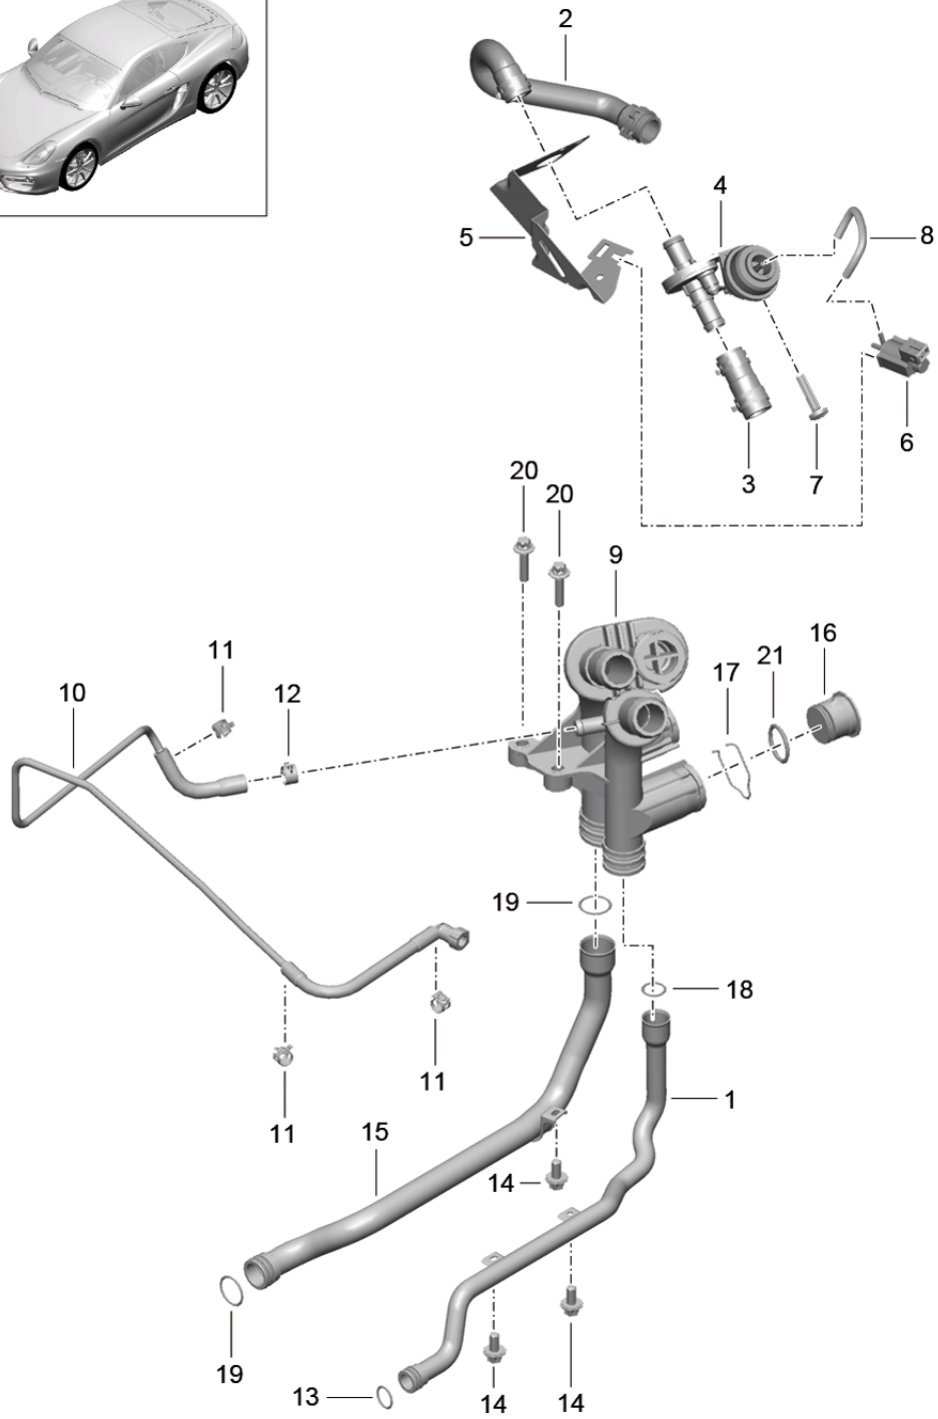

Model: 981C14

Model life 2013>>2016

Model: 981C14

Model life 2013>>2016

Pos	Part Number	Description	Remark	Qty	Model
		Connection			
		Water tube			
		Control			
		Water cooling			
1	9A1 106 620 01	Water tube		1	
2	981 106 814 01	Water hose		1	
3	981 106 813 00	Water hose		1	
		Supply			
4	991 307 573 00	Disc valve		1	
5	981 106 534 03	Support		1	
6	7PP 906 283 C	Change-over valve		1	
6	7PP 906 270	Change-over valve		1	
7	999 073 415 01	Round head screw		1	
		M 4 X 16			
-	999 239 031 40	Hose		*	
		3,5 X 2,0			
8		Hose		1	
		L = 100 mm			
9	9A1 106 010 02	Connection		1	
		Complete			
10	9A1 106 550 30	Vent line		1	
11	999 512 650 09	Hose clamp		3	
		B 14 X 12			
12	999 512 686 09	Hose clamp		1	
		B 17 X 12			
13	999 707 517 40	O-ring		4	
		22 X 3			
14	900 385 041 01	Torx screw		1	
		M 6 X 12			
14	999 073 601 01	Round head screw		1	
		M 6 X 14			
15	9A1 106 625 01	Water tube		1	
		Return line			
16	9A1 106 546 00	Stopper		3	
17	997 106 802 04	Spring clip		3	
18	999 707 517 40	O-ring		2	
		22 X 3			
19	999 707 589 40	O-ring		4	
		31 X 3			
20	900 385 072 01	Torx screw		2	
		M 6 X 25			
21	999 707 590 40	O-ring		3	
		21,35 X 3,00