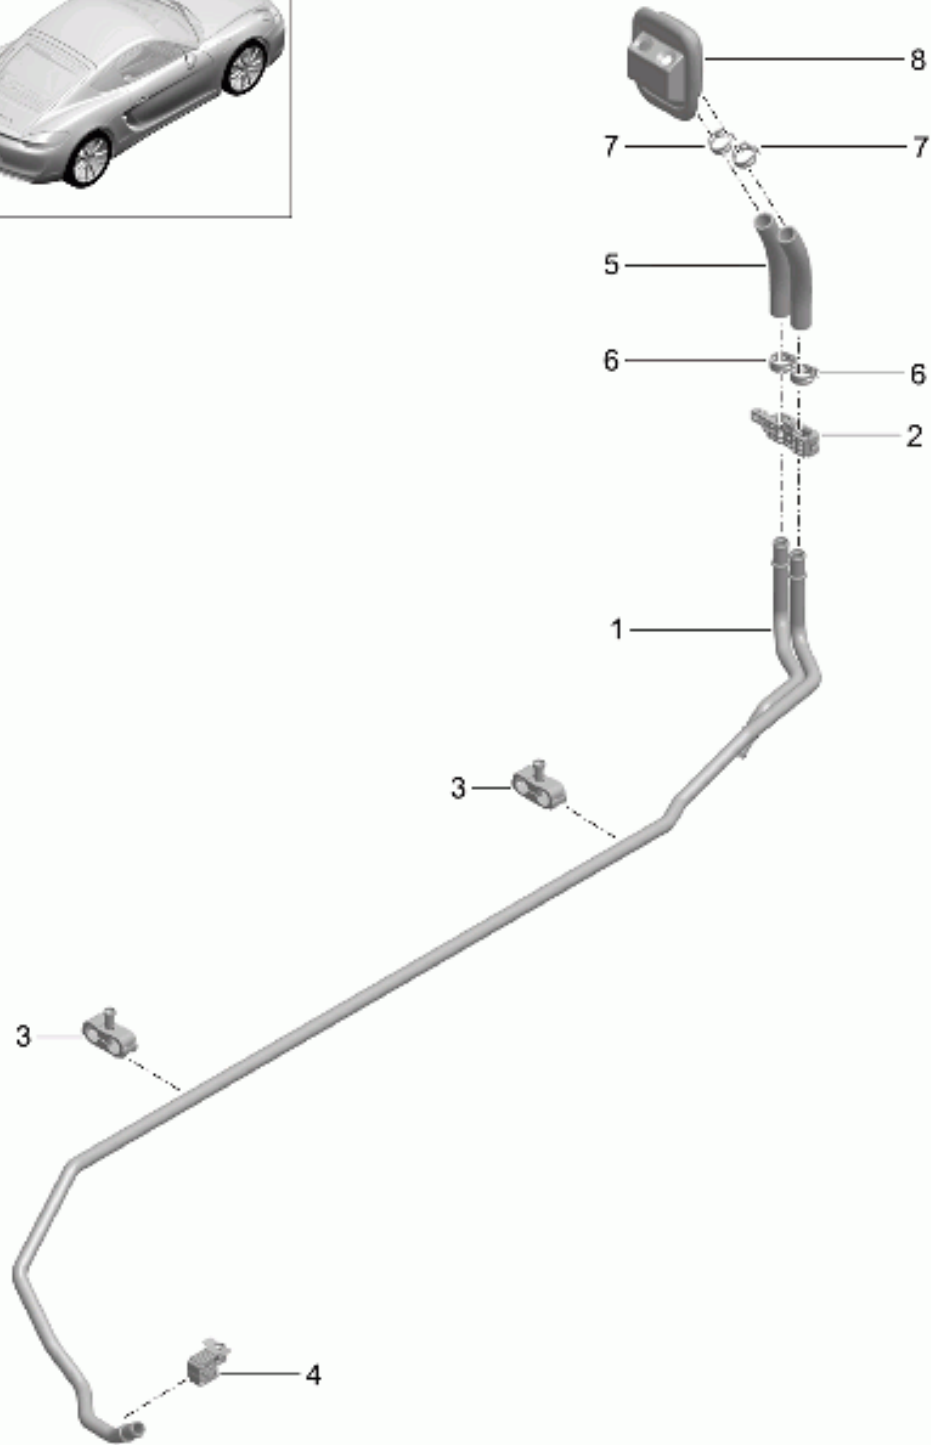

Model: 981C14

Model life 2013>>2016