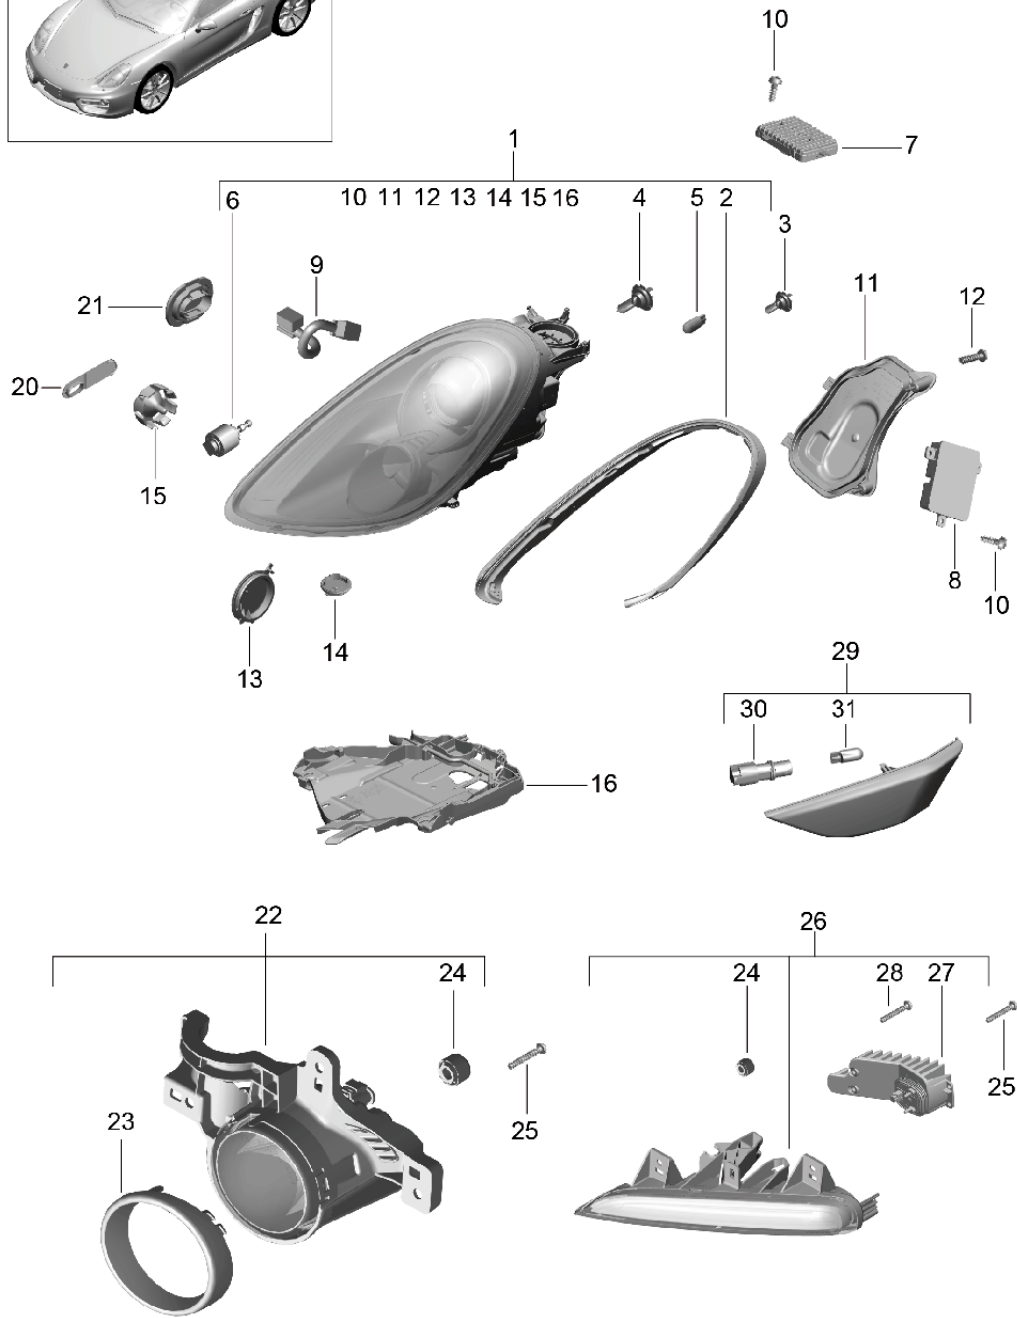

Model: 981C14

Model life 2013>>2016

Model: 981C14 Model life 2013>>2016

Pos	Part Number	Description	Remark	Qty	Model
		Headlamp with Dynamic cornering light Additional headlamp Direction indicator light Side marker light Direction indicator light Headlamp without Control unit And Bulb XENON			I603/620
(1)	981 631 231 06	Headlamp	/L	1	I603
(1)	981 631 261 00	Headlamp Black	/L	1	I620
(1)	981 631 232 06	Headlamp	/R	1	I603
(1)	981 631 262 00	Headlamp Black	/R	1	I620
(1)	981 631 233 06	Headlamp	/L	1	I492/603
(1)	981 631 263 00	Headlamp Black	/L	1	I492/620
(1)	981 631 234 06	Headlamp	/R	1	I492/603
(1)	981 631 264 00	Headlamp Black	/R	1	I492/620
2	981 631 315 01	Gasket	/L	1	
(2)	981 631 316 01	Gasket	/R	1	
3	999 631 070 90	Gas-discharge lamp D3S		2	
4	999 631 133 91	Halogen bulb H 7		2	
5	999 631 305 90	Bulb HY21W		2	
6	991 631 327 02	Electric motor Headlight levelling system		2	
6	991 631 327 03	Electric motor Headlight levelling system		2	I620
7	991 618 321 04	Control unit Headlight levelling system		2	
(7)	991 618 321 18	Control unit Headlight levelling system		2	I620
8	991 618 323 03	Control unit		2	
9	991 631 323 00	Cable		2	
10	999 919 159 09	Oval-head screw 4,0 X 12,0		12	
11	981 631 311 00	Protective cap	/L	1	
11	981 631 311 01	Protective cap	/L	1	I620
(11)	981 631 312 00	Protective cap	/R	1	
(11)	981 631 312 01	Protective cap	/R	1	I620
12	991 631 377 00	Screw		8	
13	991 631 313 00	Protective cap High beam And Direction indicator light		4	
14	997 631 267 01	Ventilation component		2	
16	981 631 201 00	Mounting	/L	1	
(16)	981 631 202 00	Mounting	/R	1	
20	991 631 101 00	Stopper Additional headlamp		6	
22	981 631 153 01	Additional headlamp	/L	1	I605
(22)	981 631 154 01	Additional headlamp	/R	1	I605
23	981 631 353 01	Cover	/L	1	I605
(23)	981 631 354 01	Cover	/R	1	I605