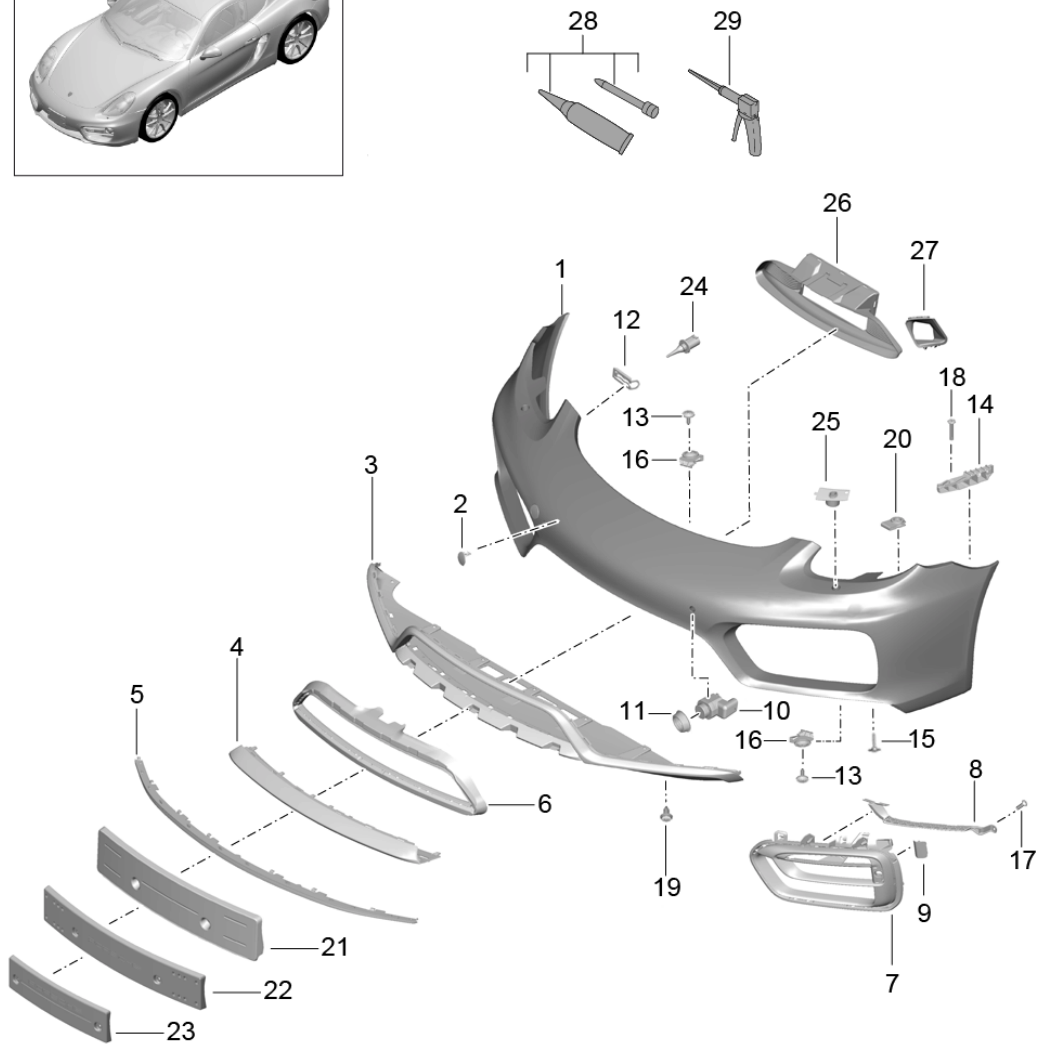

Model: 981C14 Model life 2013>>2016

Pos	Part Number	Description	Remark	Qty	Model
22	981 701 051 14	Spacer Assembly kit Number plate Bracket	ECE	1	-I075/I211
(22)	981 701 051 14 1E0 981 701 051 18	Black Assembly kit Number plate Bracket	RDW	1	I210
23	981 701 051 18 1E0 981 701 051 20	Black Assembly kit Number plate Bracket	China	1	I075/211
(24)	981 701 051 20 1E0 981 701 051 16	Black Assembly kit Number plate Bracket	Japan	1	-I456/I209
(24)	981 701 051 16 1E0 981 701 051 19	Black Assembly kit Number plate Bracket	Japan ACC	1	I209/456
25	981 701 051 19 1E0 958 505 535 00	Black Sensor Temperature sensor		1	I572/573
26	981 505 661 02	Retainer plate Headlight washer system Use also: 000.043.300.47	/L	1	I288
(26)	981 505 662 02	Retainer plate Headlight washer system Use also: 000.043.300.47	/R	1	I288
27	981 575 141 08	Air guide Centre		1	-I456
(27)	981 575 141 08 1E0 981 575 141 13	Black Air guide Centre		1	I456
28	981 575 141 13 1E0 981 575 521 00	Black Funnel Fanfare	/L	1	
(28)	981 575 522 00	Funnel Fanfare	/R	1	
29	000 043 300 47	Set Adhesive Including 5-fold Mixing tube Support Headlight washer system When required order also:		1	
30	000 043 300 48	Tool for Adhesive		1	

Model: 981C14

Model life 2013>>2016