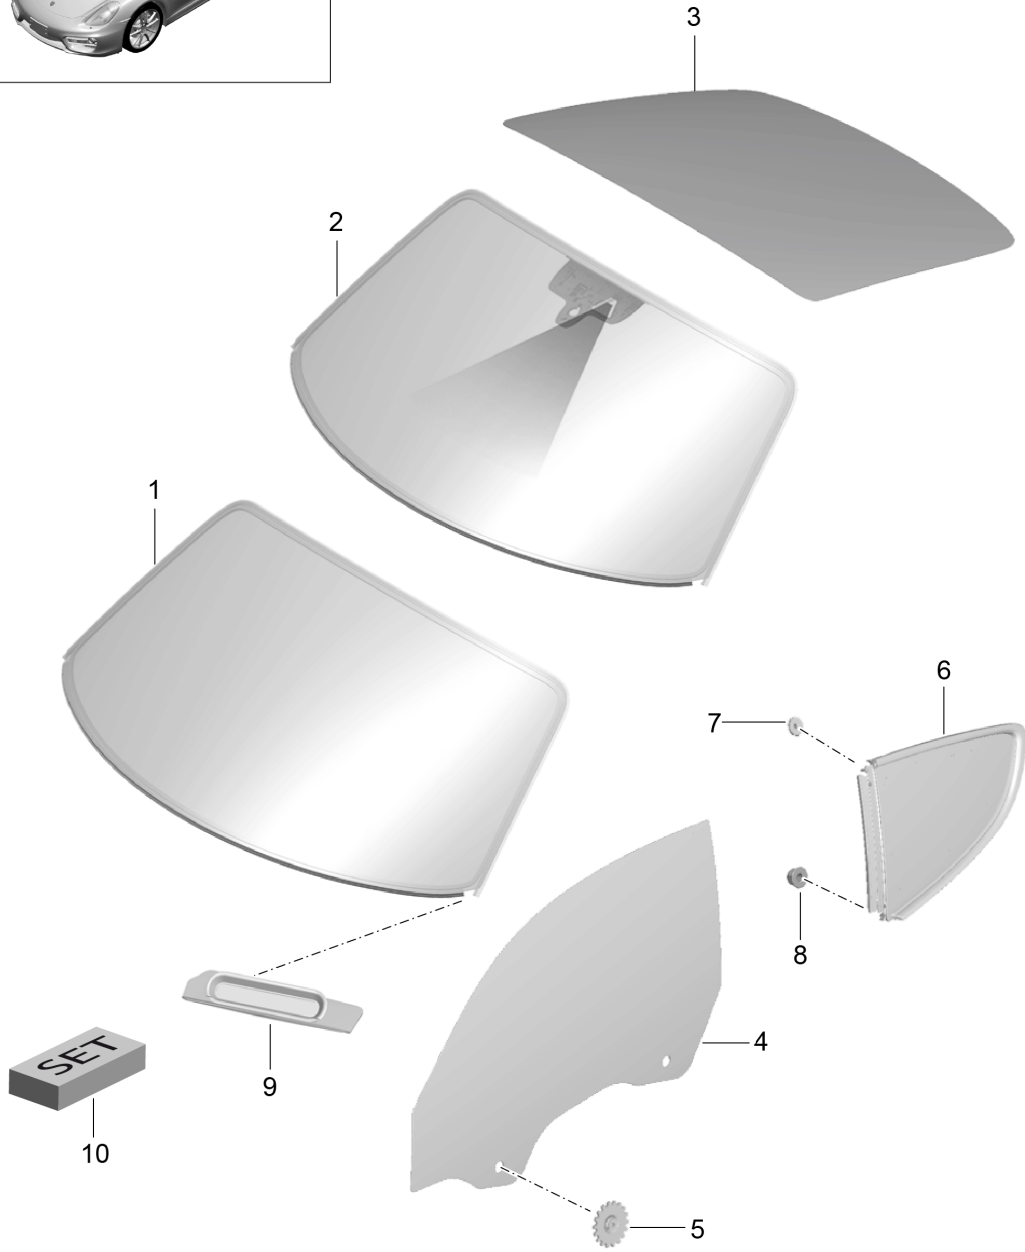

Model: 981C14 Model life 2013>>2016

Pos	Part Number	Description	Remark	Qty	Model
1	991 542 975 00	Power windows Power windows without Electric motor	/L	1	
(1)	991 542 976 00	Power windows without Electric motor	/R	1	
2	991 624 101 02	Electric motor Power windows	/L	1	
2	991 624 102 02	Electric motor Power windows	/R	1	
3	991 542 551 02	Mount Power windows		2	
4	900 377 018 09	Hexagon nut M 6		3	
5	991 537 221 01	Assembly frame	/L	1	
(5)	991 537 222 01	Assembly frame	/R	1	
6	999 591 525 40	Expansion rivet 7,0X14,2		13	
7	991 537 557 00	Rubber ply		8	

Model: 981C14

Model life 2013>>2016