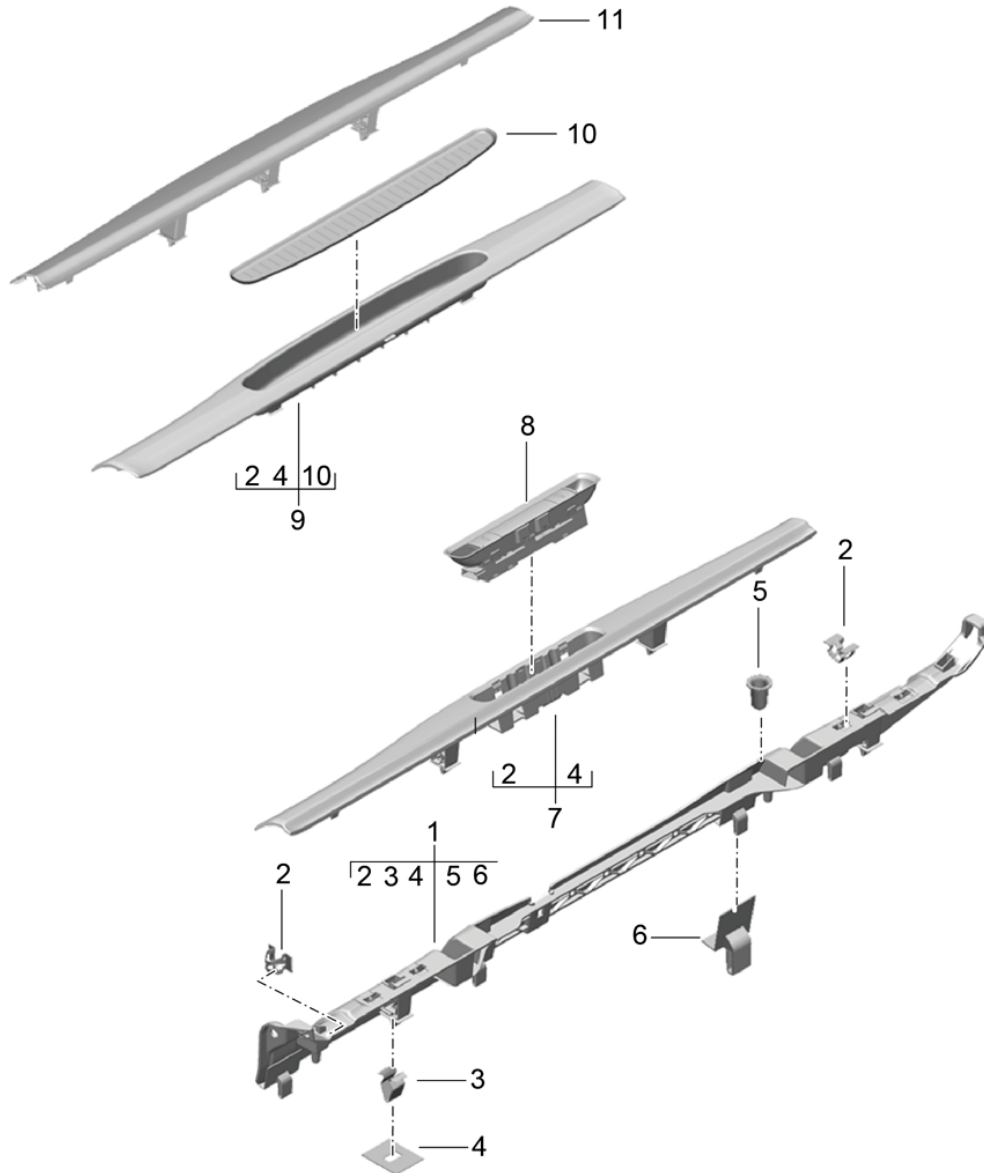

Model: 981C14

Model life 2013>>2016

Model: 981C14 Model life 2013>>2016

Pos	Part Number	Description	Remark	Qty	Model
1	981 555 619 00	Lining Door sill Support	/L	1	
(1)	981 555 620 00	Door sill Support	/R	1	
2	999 507 533 02	Door sill Clamp 8,0 X 10		6	
3	999 507 839 01	Clamp 3,5		X	
4	999 209 084 40	Spacer 20 X 25 X 0,5		X	
5	997 555 857 00	Grommet Clip		4	
6	991 555 889 01	Grommet Clip		8	
7	991 555 019 04	Lining Door sill Driver's side Completed	/LL 14-	1	I098
(7)	991 555 019 04 1E0 991 555 020 03	Black Lining Door sill Driver's side Completed	/RL 14-	1	I099
8	991 555 020 03 1E0	Black Tip switch See illustrations 9/03/05		1	
(9)	991 555 121 01	Lining Door sill Passenger's side	/RL 14-	1	I099
10	991 555 121 01 1E0 991 555 613 00	Black Insert Lining		1	
11	991 555 122 03	Door sill Lining Door sill Passenger's side	/LL	1	-IXTG/I098
(11)	991 555 122 03 1E0 991 555 121 00	Black Lining Door sill Passenger's side	/RL	1	-IXTG/I099
	991 555 121 00 1E0	Black