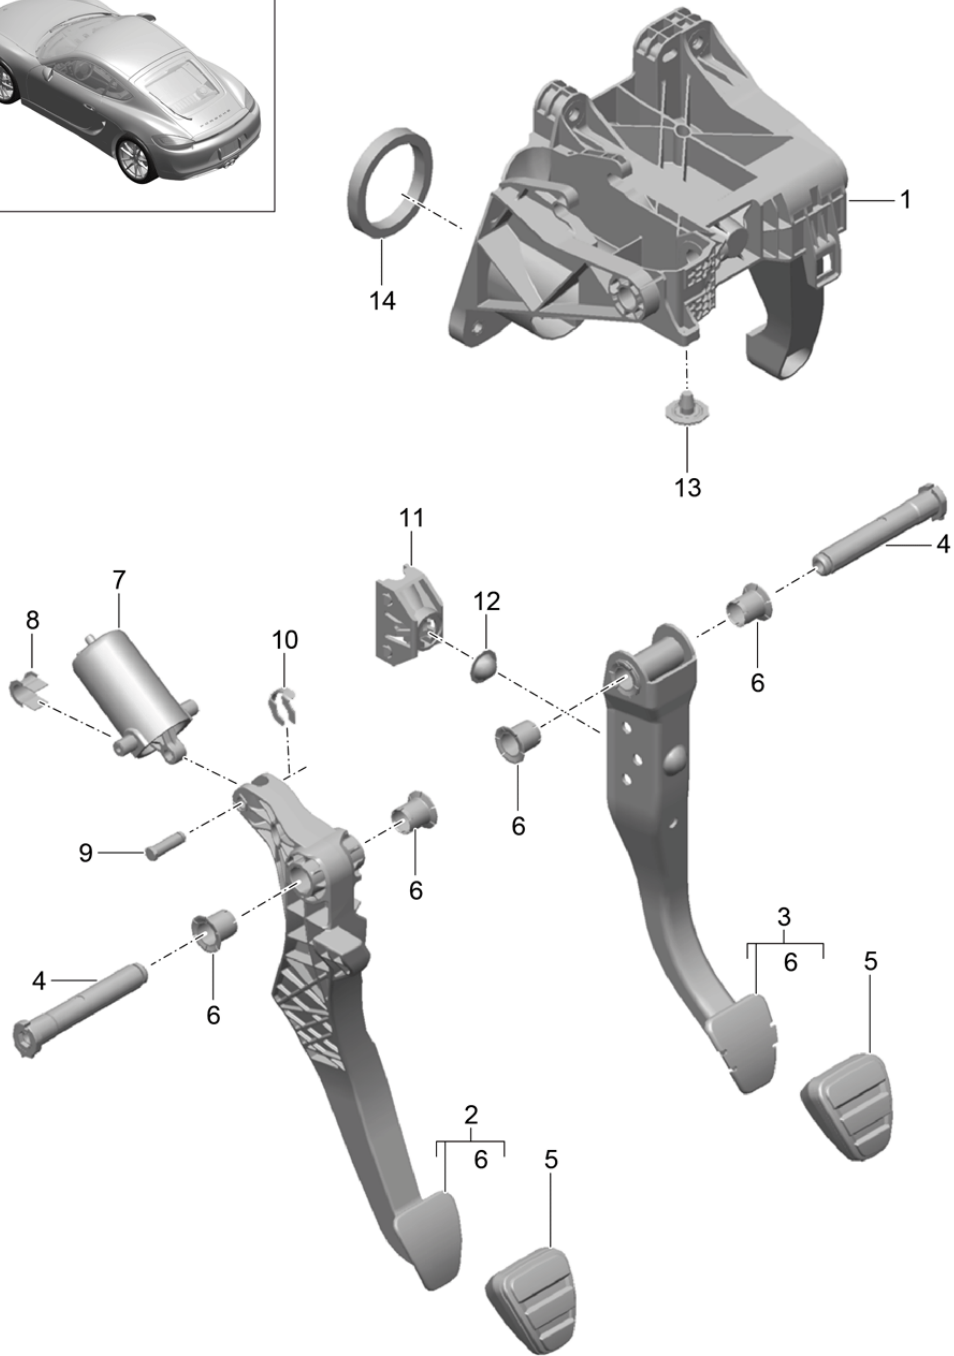

Model: 981C14

Model life 2013>>2016