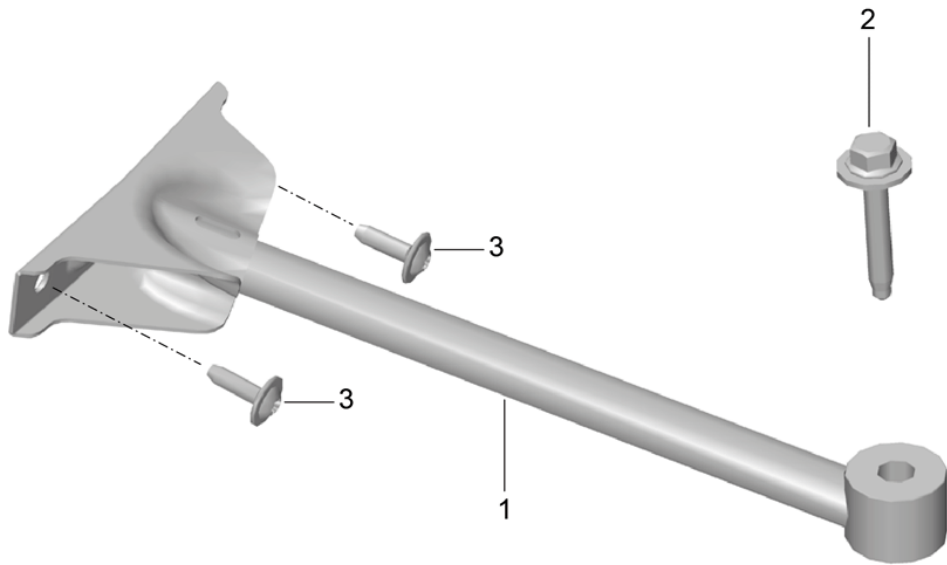

Model: 981C14 Model life 2013>>2016

Pos	Part Number	Description	Remark	Qty	Model
14	991 501 478 00 GRV 991 502 331 00	Prime coated Firewall Upper		1	
15	991 502 331 00 GRV 999 504 266 01	Prime coated Threaded insert M12X1,5X28 Cross member Luggage compartment		X	
16	999 504 262 01	Threaded insert M8X15 Mounting Spring strut		X	
17	999 073 549 01	Lens-head screw M 8 X 16		X	
18	N 907 988 05	Collar nut M8		1	
19	991 501 479 00	Boot floor plate		1	
20	991 501 479 00 GRV 991 504 111 03	Prime coated Cross member		1	
21	991 502 547 00	Side member	/L	1	
(21)	991 502 547 00 GRV 991 502 548 00	Prime coated Side member	/R	1	
	991 502 548 00 GRV	Prime coated When required order also: Blind rivet Adhesive set see Technical manual Group 5			
22	999 190 227 01	Blind rivet 6,5 X 12,5		X	
23	999 190 228 01	Blind rivet 6,4 X 11,5		X	
24	999 190 229 01	Blind rivet 6,5 X 10,5		X	
25	999 190 230 01	Blind rivet 6,5 X 14,5		X	
26	000 043 206 29	Adhesive set		1	
30	999 073 577 01	Torx screw		X	

Model: 981C14

Model life 2013>>2016