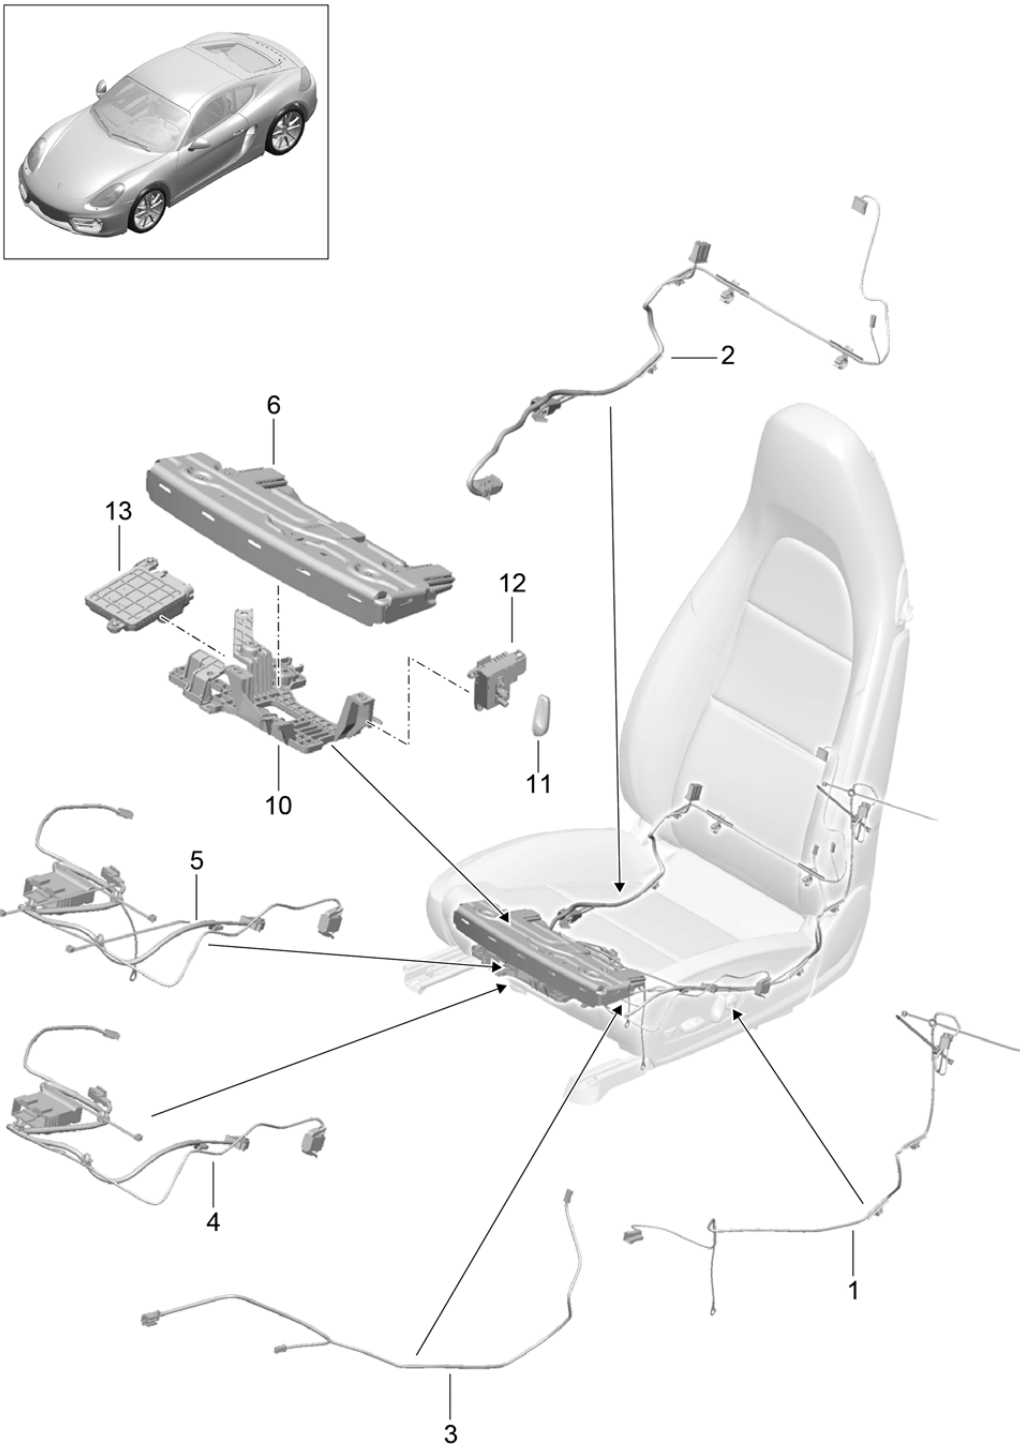

Model: 981C14

Model life 2013>>2016