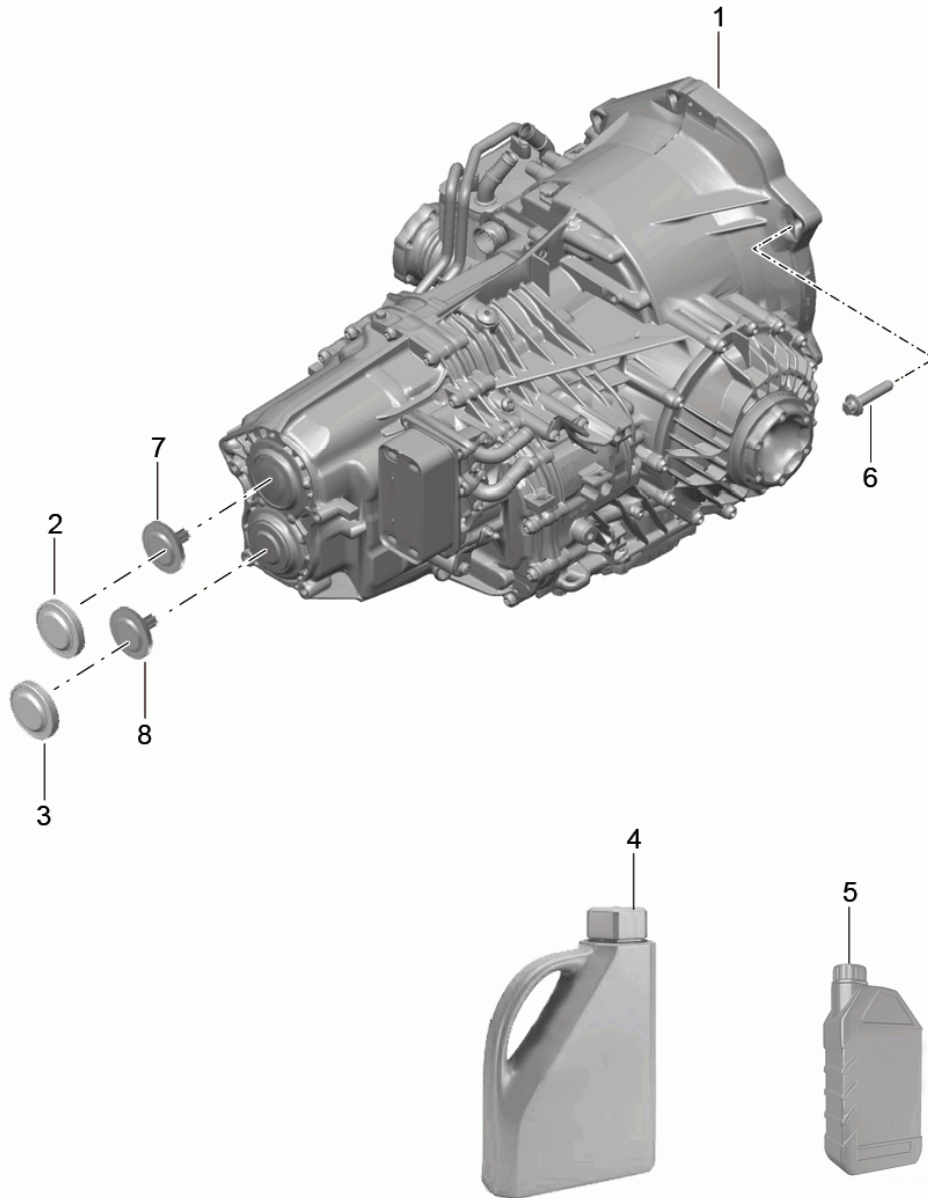

Model: 981C14

Model life 2013>>2016

Model: 981C14 Model life 2013>>2016

Pos	Part Number	Description	Remark	Qty	Model
		- PDK - Transmission			CG2.05 CG2.25
1	9G2 300 011 05	Replacement transmission Transmission		1	CG2.05 I219
1	9G2 300 011 AX	Transmission		1	CG2.05 I219
1	9G2 300 021 05	Transmission		1	CG2.05 I220
1	9G2 300 021 AX	with Limited-slip differential Transmission		1	CG2.05 I220
1	9G2 300 011 25	with Limited-slip differential Transmission		1	CG2.25 I219
1	9G2 300 011 BX	Transmission	-(CN)	1	CG2.25 I219
1	9G2 300 021 25	Transmission		1	CG2.25 I220
1	9G2 300 021 BX	with Limited-slip differential Transmission		1	CG2.25 I220
4	000 043 207 30	with Limited-slip differential Transmission oil PENTOSIN FFL 3 20 LTR. Container		X	
(4)	000 043 207 29	Transmission oil PENTOSIN FFL 3 1 LTR. Container		X	
5	000 043 204 20	Transmission oil 75 W 90 MOBILUBE PTX AUSGLEICHSGETRIEBE 20 LTR. Container		X	
6	999 385 009 01	Outer hexagon round screw BM 12 X 1,5 X 55		5	
7	9G2 302 377 00	Sealing ring Lid		1	
8	9G1 302 375 00	Sealing ring Lid		1