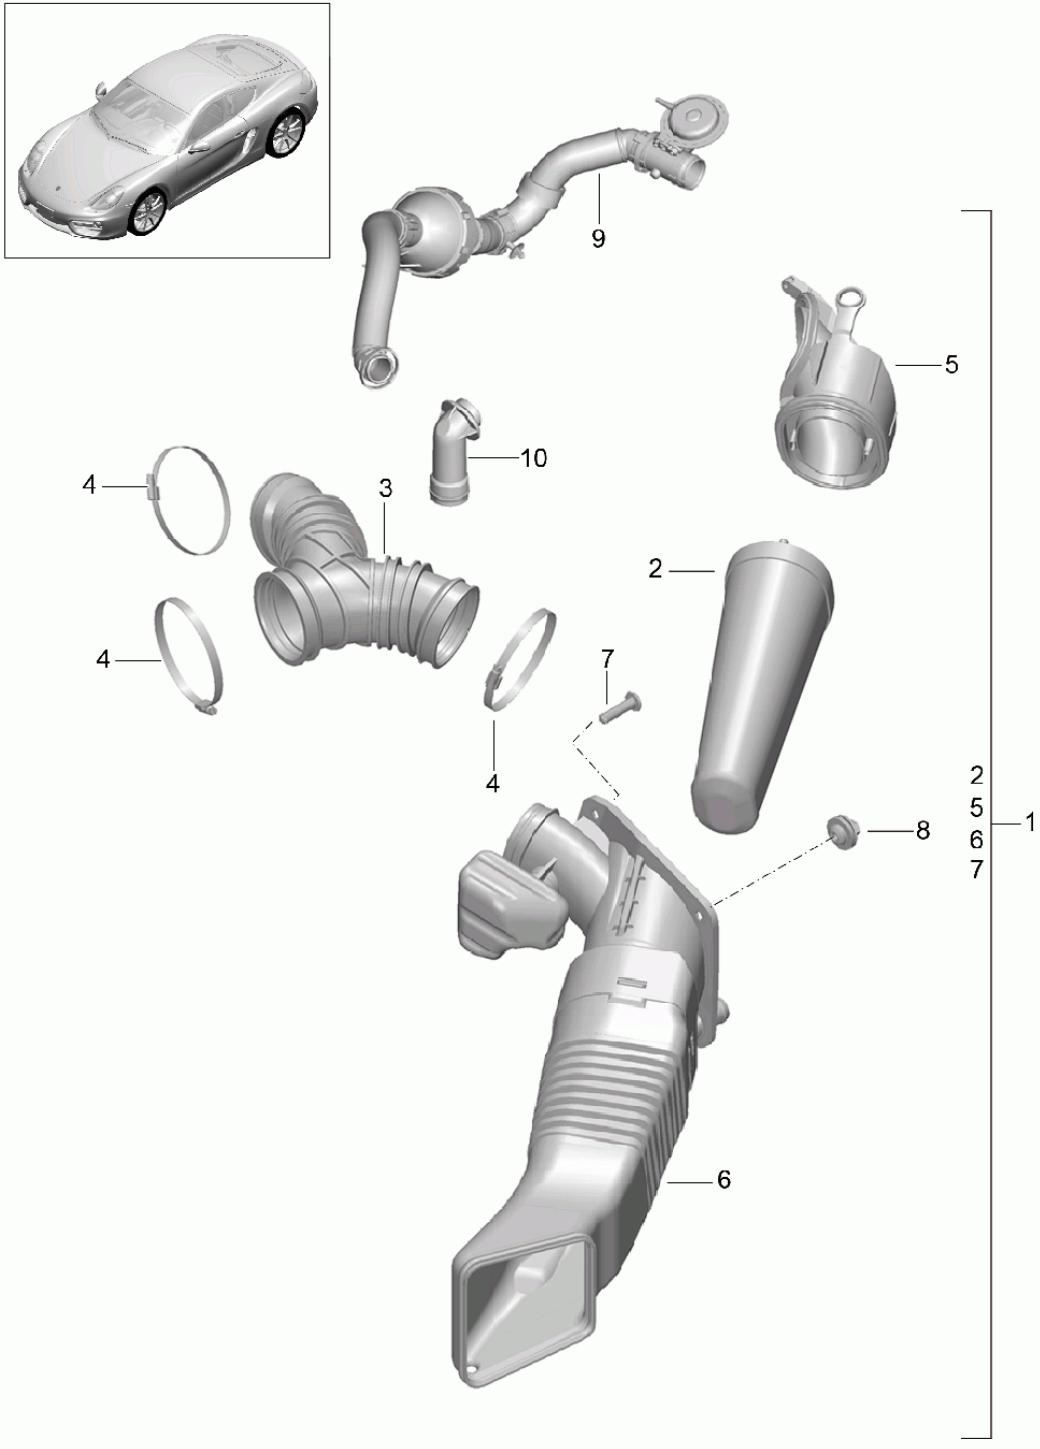

Model: 981C14

Model life 2013>>2016

Model: 981C14 Model life 2013>>2016

Pos	Part Number	Description	Remark	Qty	Model
1	981 110 021 02	Air cleaner Air cleaner Complete Left	-13	1	
1	981 110 021 03	Air cleaner Complete Left	14-	1	
(1)	981 110 022 02	Air cleaner Complete Right		1	-I155
(1)	981 110 022 03	Air cleaner Complete Right		1	-I155
(1)	981 110 024 01	Air cleaner Complete Right		1	I155
2	981 110 130 00	Air cleaner cartridge		2	
3	981 110 270 00	Air guide		1	
4	N 024 508 5	Hose clamp		3	
5	981 110 133 00	Tube Left	/L	1	
(5)	981 110 134 00	Tube Right	/R	1	
6	981 110 211 02	Housing Air cleaner Left	/L -13	1	
6	981 110 211 03	Housing Air cleaner Left	/L 14-	1	
(6)	981 110 212 02	Housing Air cleaner Right	/R	1	-I155
(6)	981 110 214 01	Housing Air cleaner Right	/R	1	I155
7	999 919 237 00	Oval-head screw 5 X 20		6	
8	999 084 136 01	Hexagon nut with Grommet M 6		8	
9	981 110 028 00	Line Diaphragm		1	I155
10	991 110 282 03	Connection piece		1	I155
11	N 907 321 03	Oval-head screw 4,0 X 16,0		2