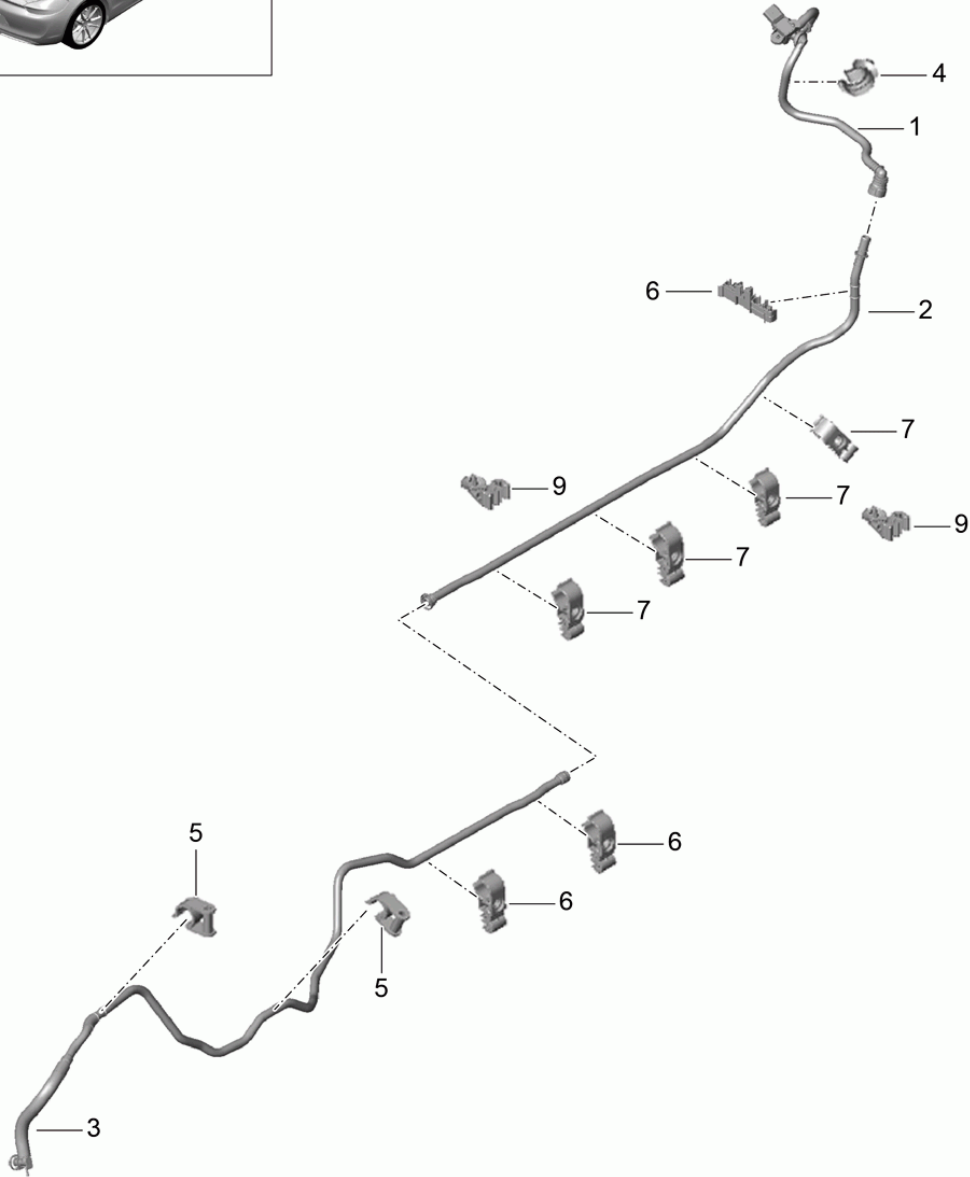

Model: 981C14

Model life 2013>>2016

Model: 981C14

Model life 2013>>2016

Pos	Part Number	Description	Remark	Qty	Model
		Vacuum line			
		Brake booster			
		Front			
		Centre			
		Rear			
1	991 355 577 05	Vacuum line		1	I098
1	991 355 577 04	Vacuum line		1	I098
(1)	991 355 578 02	Vacuum line		1	I099
2	991 355 571 03	Vacuum line		1	
3	981 355 575 03	Vacuum line		1	
4	999 507 968 41	Clip 15,0		1	
5	999 591 964 40	Support 15,0		6	
6	991 355 507 01	Support		1	
7	991 355 512 01	Support		6	
(7)	991 355 512 02	Support		6	
9	991 355 510 02	Support		2