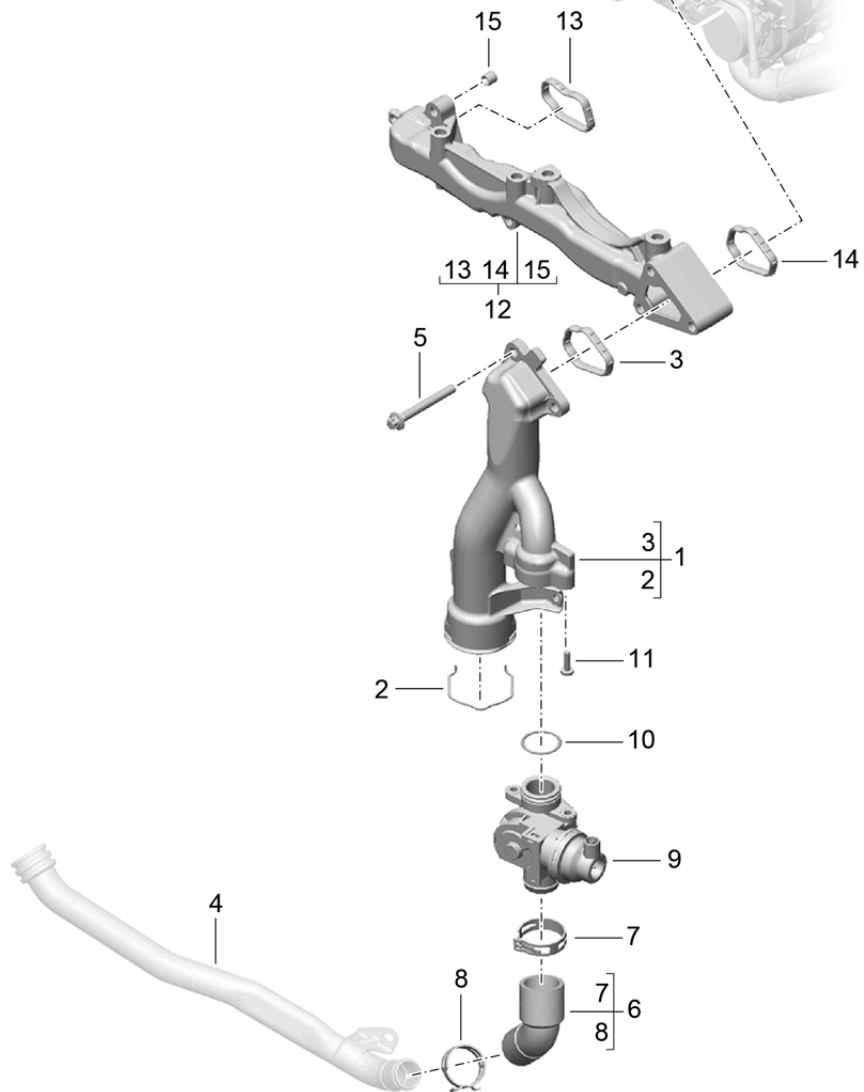

Model: 981C14

Model life 2013>>2016

Model: 981C14

Model life 2013>>2016

Pos	Part Number	Description	Remark	Qty	Model
		Unit carrier			
		Water tube			
1	9A1 106 034 31	Cooling water socket		1	
2	997 106 802 03	Spring		2	
3	9A1 102 322 40	Gasket		1	
4		Water tube		1	
		See illustrations			
		1/05/00			
5	900 385 115 01	Torx screw		3	
		M 8 X 70			
6	9A1 106 617 31	Water hose		1	
7	999 512 591 09	Hose clamp		1	
		40 X 12			
8	999 512 709 01	Hose clamp		1	
		35 X 12			
9	9A1 106 555 03	Valve		1	
10	999 707 654 40	O-ring		1	
		29,00 X 4,00			
11	999 073 344 01	Round head screw		3	
		M 6 X 20			
12	9A1 102 013 00	Unit carrier		1	
13	9A1 102 312 40	Gasket		1	
14	9A1 102 322 40	Gasket		1	
15	999 095 063 03	Dowel sleeve		5	
		M 6 X 10