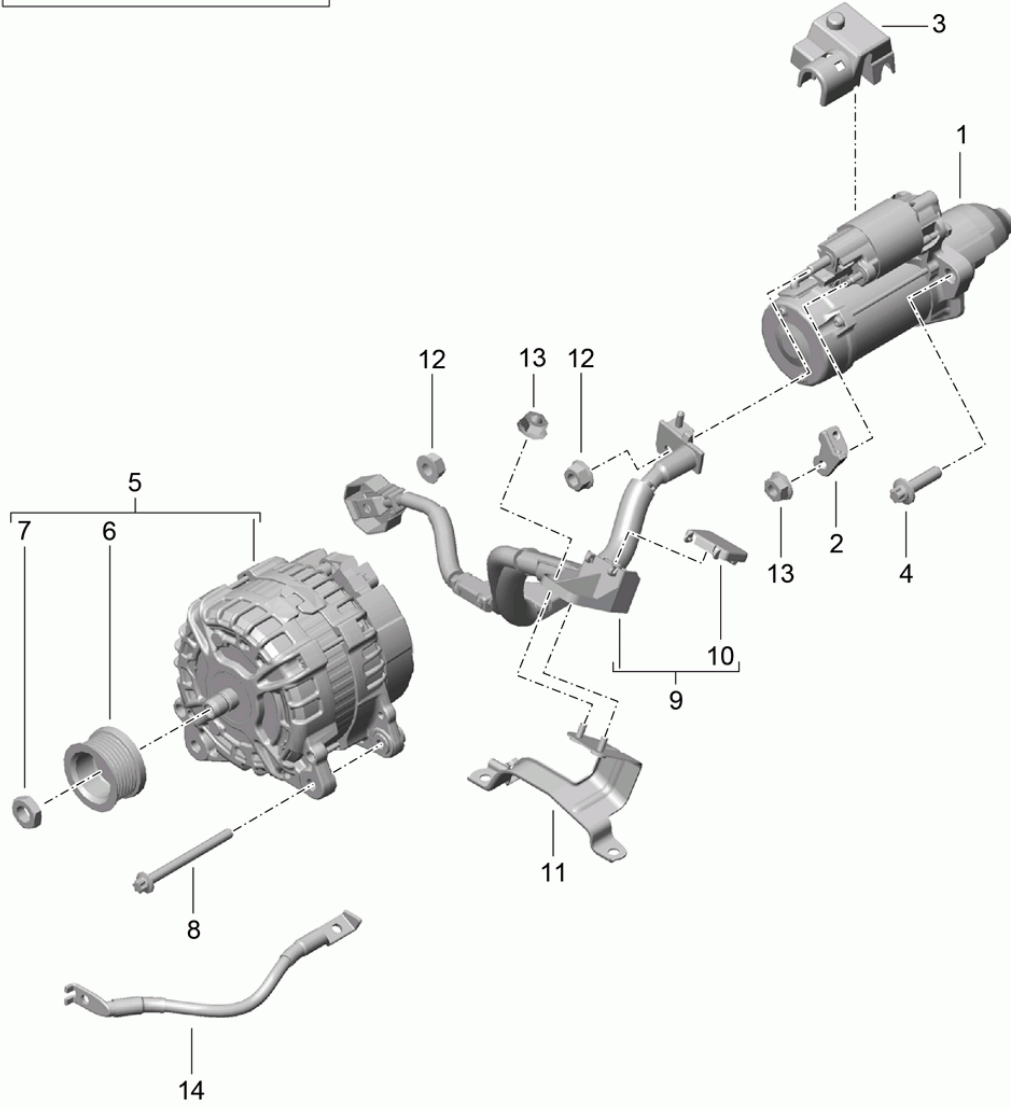

Model: 981C14

Model life 2013>>2016

Model: 981C14 Model life 2013>>2016

Pos	Part Number	Description	Remark	Qty	Model
		Starter			
		Generator			
		Ground cable			
1	9A1 604 109 00	Starter		1	
1	9A1 604 109 X	Starter		1	
2	9A1 607 267 00	Support for contact KL. 50		1	
3	9A1 607 247 11	Protection cap Starter		1	
4	900 385 097 01	Torx screw BM 10 X 35		2	
5	9A1 603 018 01	Generator		1	MA1.23
5	9A1 603 018 AX	Generator		1	MA1.23
(5)	9A1 603 016 00	Generator		1	MA1.22
(5)	9A1 603 016 X	Generator		1	MA1.22
6	9A1 603 955 01	Repair kit Pulley		1	MA1.23
(6)	9A1 603 953 10	Pulley		1	MA1.22
7	9A1 603 927 00	Hexagon nut		1	MA1.22
8	900 385 102 01	Torx screw BM 8 X 90		2	
9	9A1 607 078 02	Wiring harness with Connection point Generator Starter		1	
10	986 611 203 00	Lid Connection point		1	
11	9A1 607 260 01	Support Connection point		1	
12	900 377 003 01	Hexagon nut M 8		2	
13	900 377 010 02	Hexagon nut M 6		3	
14	9A1 607 047 03	Ground cable Engine Body		1