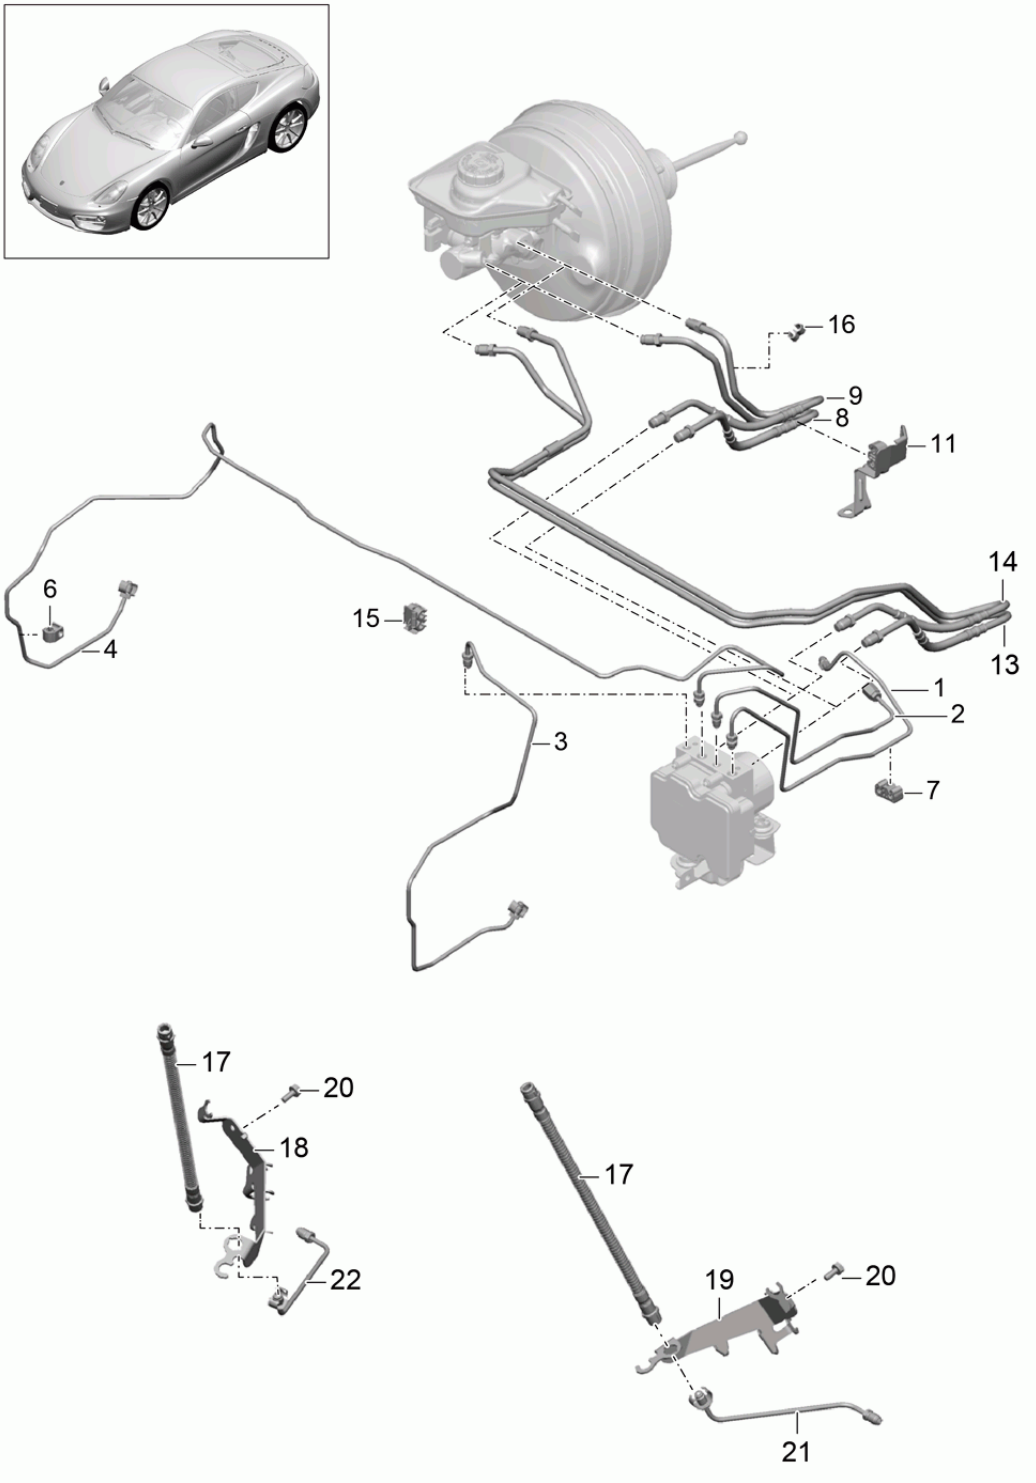

Model: 981C14

Model life 2013>>2016

Pos	Part Number	Description	Remark	Qty	Model
-	000 043 203 66	Brake master cylinder Brake booster Brake fluid DOT 4 1 LTR.		X	
1	991 355 013 01	Expansion tank		1	
-	WHT 005 308	Outer hexagon round screw M 5 X 51		1	
2	958 355 351 00	Lid		1	
3	991 355 929 00	Pan-head screw M 8 X 196,9 X 31,9		2	
4	991 355 125 27	Brake booster for Pedals with Brake light switch D >> 20.01.2014		1	
(4)	991 355 125 28	Brake booster for Brake booster with Brake light switch Integrated D 21.01.2014>>		1	
5	981 355 130 26	Brake master cylinder for Pedals with Brake light switch D >> 20.01.2014		1	
(5)	981 355 130 27	Brake master cylinder for Brake booster with Brake light switch Integrated D 21.01.2014>>		1	
6	970 355 922 00	Gasket		2	
8	970 355 925 00	Nut M 16 X 8		2	
9	993 355 212 00	Gasket		1	
10	991 355 577 05	Vacuum line		1	
(10)	991 355 577 04	Vacuum line		1	
(10)	991 355 578 02	Vacuum line		1	
11	991 355 901 01	Gasket Brake booster Bulkhead		1	
12	970 355 969 00	Bellows		1	

Model: 981C14

Model life 2013>>2016