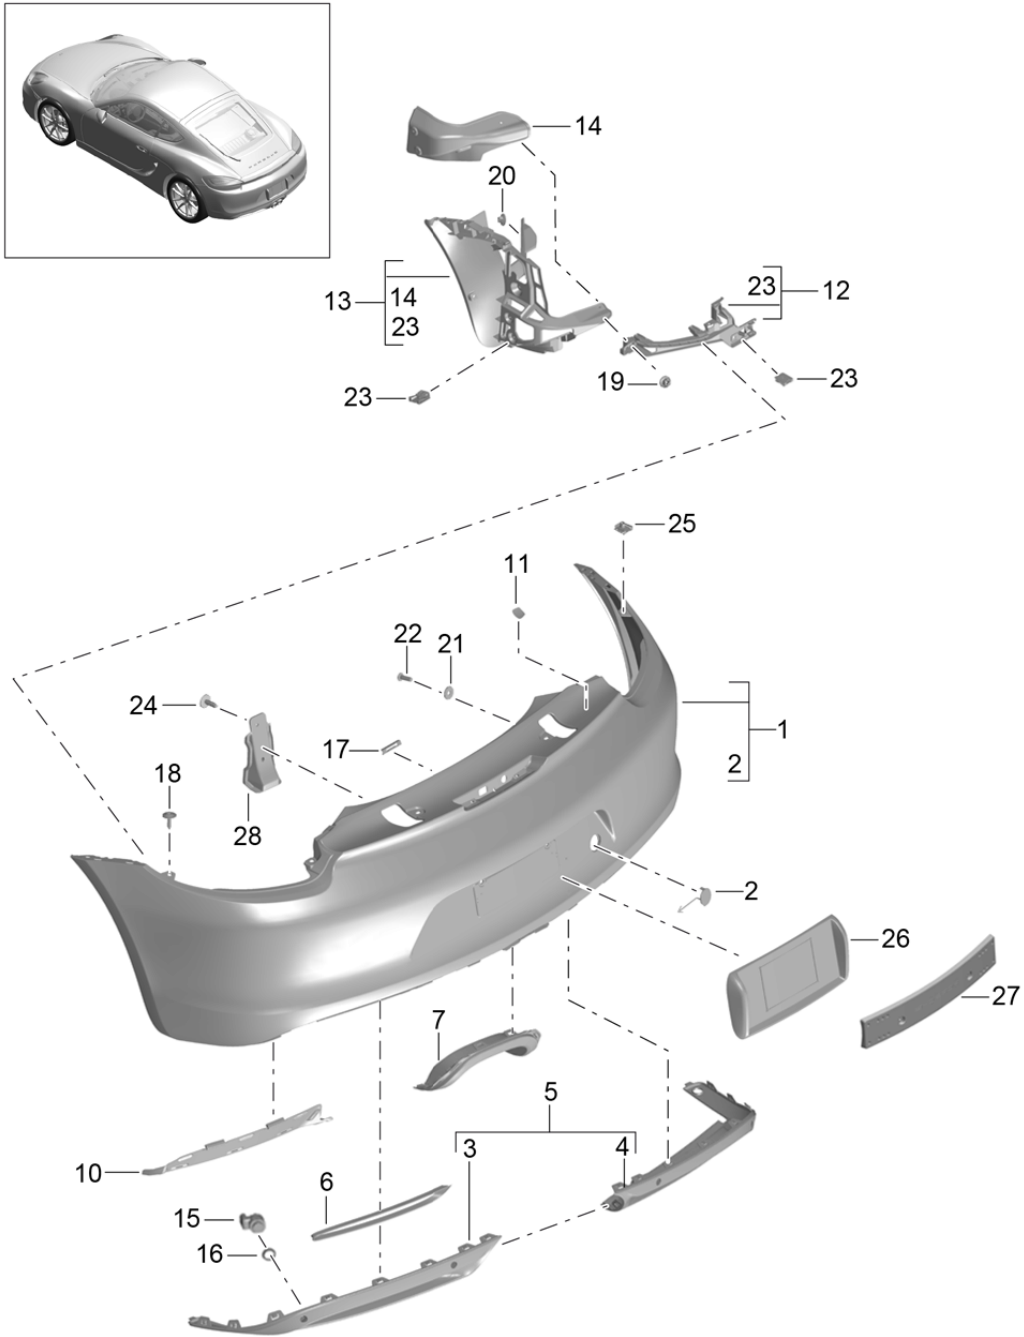

Model: 981C14

Model life 2013>>2016

Pos	Part Number	Description	Remark	Qty	Model
20	999 190 115 30	6 Blind rivet A 6,4X10,0		8	
22		Assembly kit Number plate See illustrations 8/02/00		1	
23	981 505 020 22	Lining HINTEN Lower Comprising: POS 7+8		1	I635/636

Model: 981C14

Model life 2013>>2016