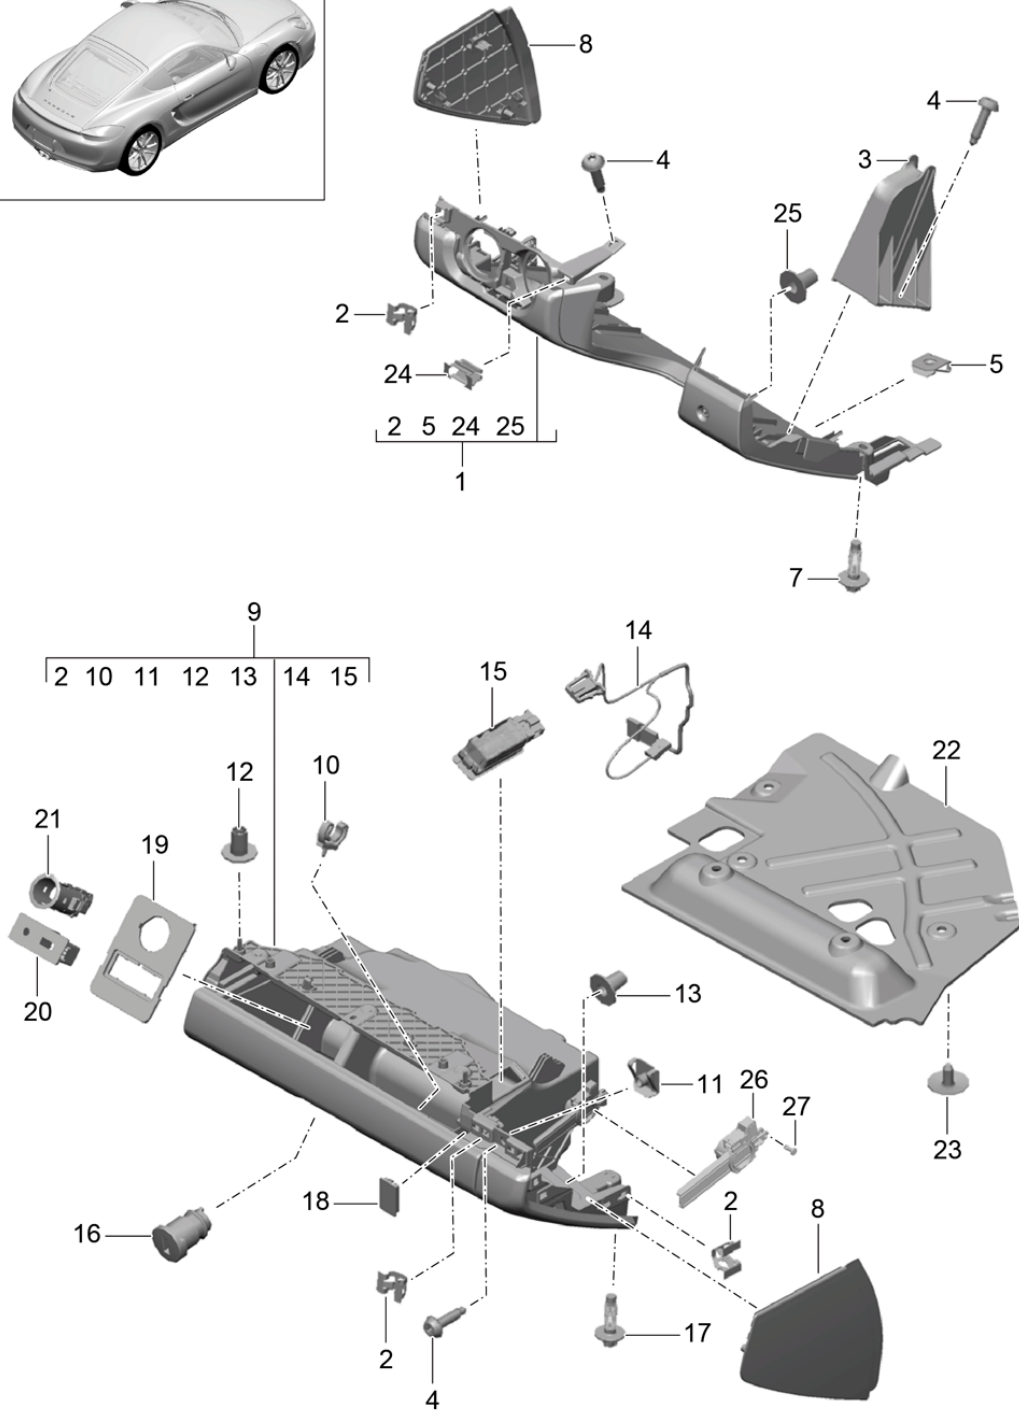

Model: 981C14

Model life 2013>>2016