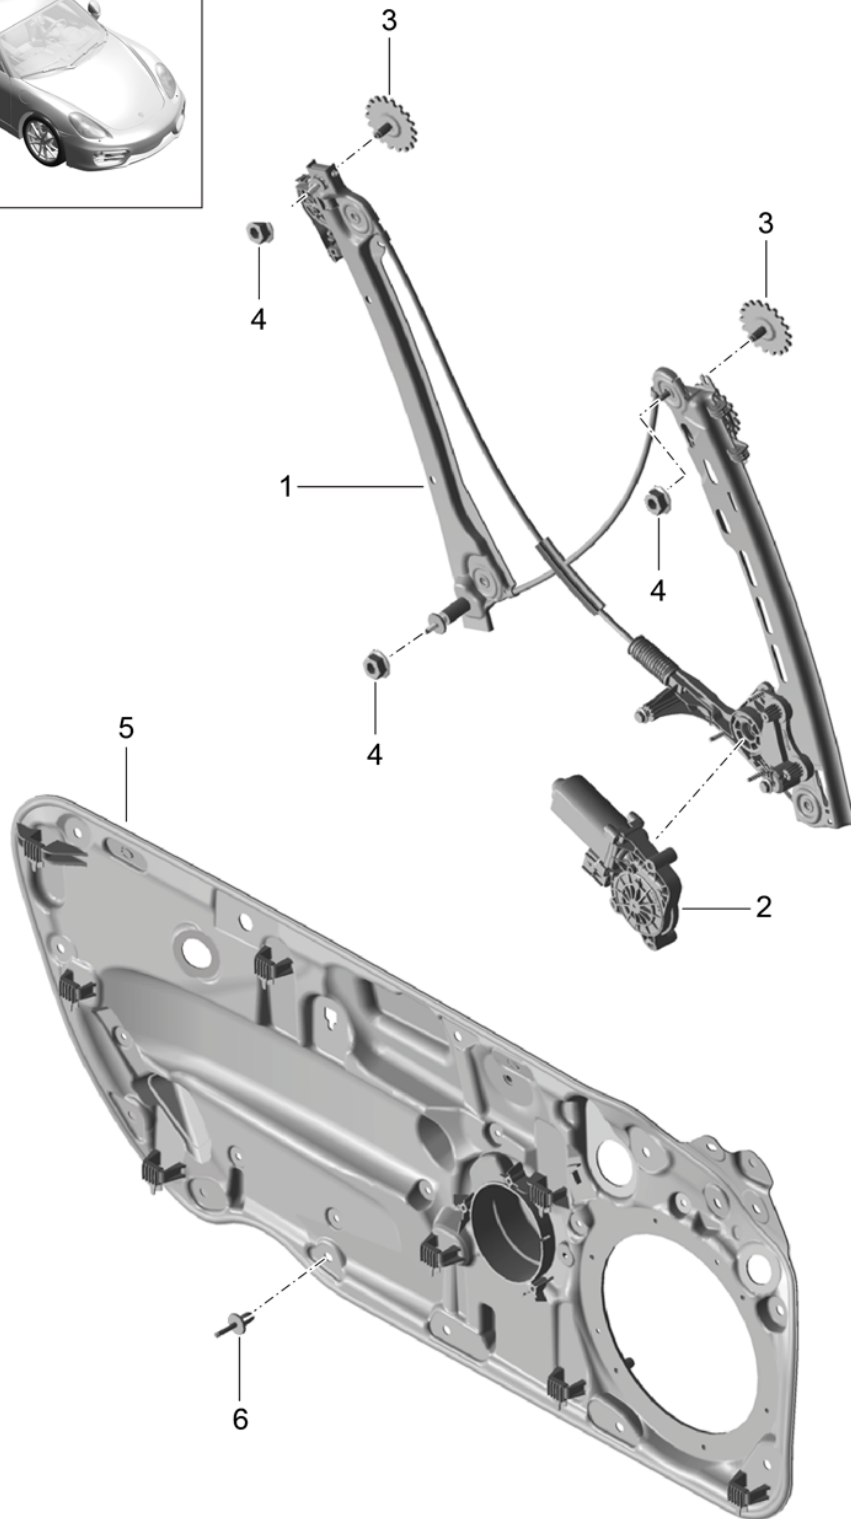

Model: 981C14

Model life 2013>>2016

Model: 981C14 Model life 2013>>2016

Pos	Part Number	Description	Remark	Qty	Model
1	991 542 975 00	Power windows Power windows without Electric motor	/L	1	
(1)	991 542 976 00	Power windows without Electric motor	/R	1	
2	991 624 101 02	Electric motor Power windows	/L	1	
2	991 624 102 02	Electric motor Power windows	/R	1	
3	991 542 551 02	Mount Power windows		2	
4	900 377 018 09	Hexagon nut M 6		3	
5	991 537 221 01	Assembly frame	/L	1	
(5)	991 537 222 01	Assembly frame	/R	1	
6	999 591 525 40	Expansion rivet 7,0X14,2		13	
7	991 537 557 00	Rubber ply		8