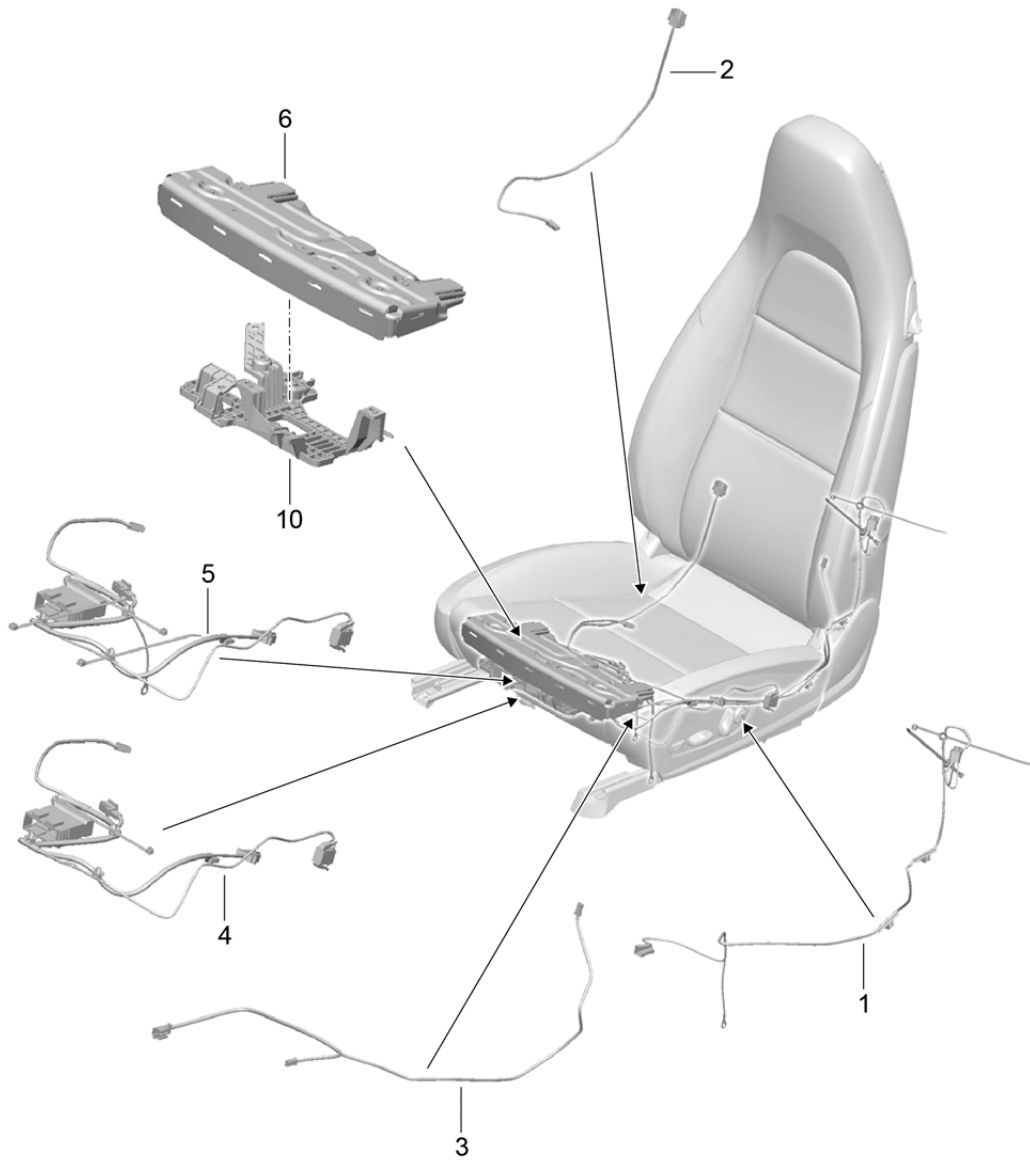

Model: 981C14

Model life 2013>>2016

Pos	Part Number	Description	Remark	Qty	Model
		Right			

Model: 981C14

Model life 2013>>2016

Model: 981C14 Model life 2013>>2016

Pos	Part Number	Description	Remark	Qty	Model
1	991 622 795 00	Wiring harnesses Switch Control unit Electric motor Sports seat Wiring harness	/L	1	I313/317/321 I323
(1)	9P1 972 171 A	Airbag Seat D >> 22.06.2015 Wiring harness	/L	1	I313/317/321 I323
(1)	991 622 796 00	Airbag Seat D 23.06.2015>> Wiring harness	/R	1	I314/318/322 I324
(1)	9P1 972 173	Airbag Seat D >> 22.06.2015 Wiring harness	/R	1	I314/318/322 I324
(1)	9P1 972 173 A	Airbag Seat D 23.06.2015>> 03.11.2016 Wiring harness	/R	1	I314/318/322 I324
2	991 622 787 01	Airbag Seat D 04.11.2016>> Wiring harness		1	I313/314/317 I318
(2)	991 622 789 00	Backrest frame Adjustment Tilt angle Wiring harness Backrest frame Adjustment Tilt angle Lumbar Memory		1	I321
(2)	991 622 790 00	Wiring harness Backrest frame Adjustment Tilt angle Lumbar		1	I322
(2)	991 622 791 00	Wiring harness Backrest frame Adjustment Tilt angle Lumbar Memory		1	I322
(2)	991 622 792 00	ADAPTIV Wiring harness Backrest frame Adjustment Tilt angle Lumbar		1	I324
3	991 622 797 00	ADAPTIV Wiring harness Fan		1	I313/314/317 I318/321/322 I323/324/541