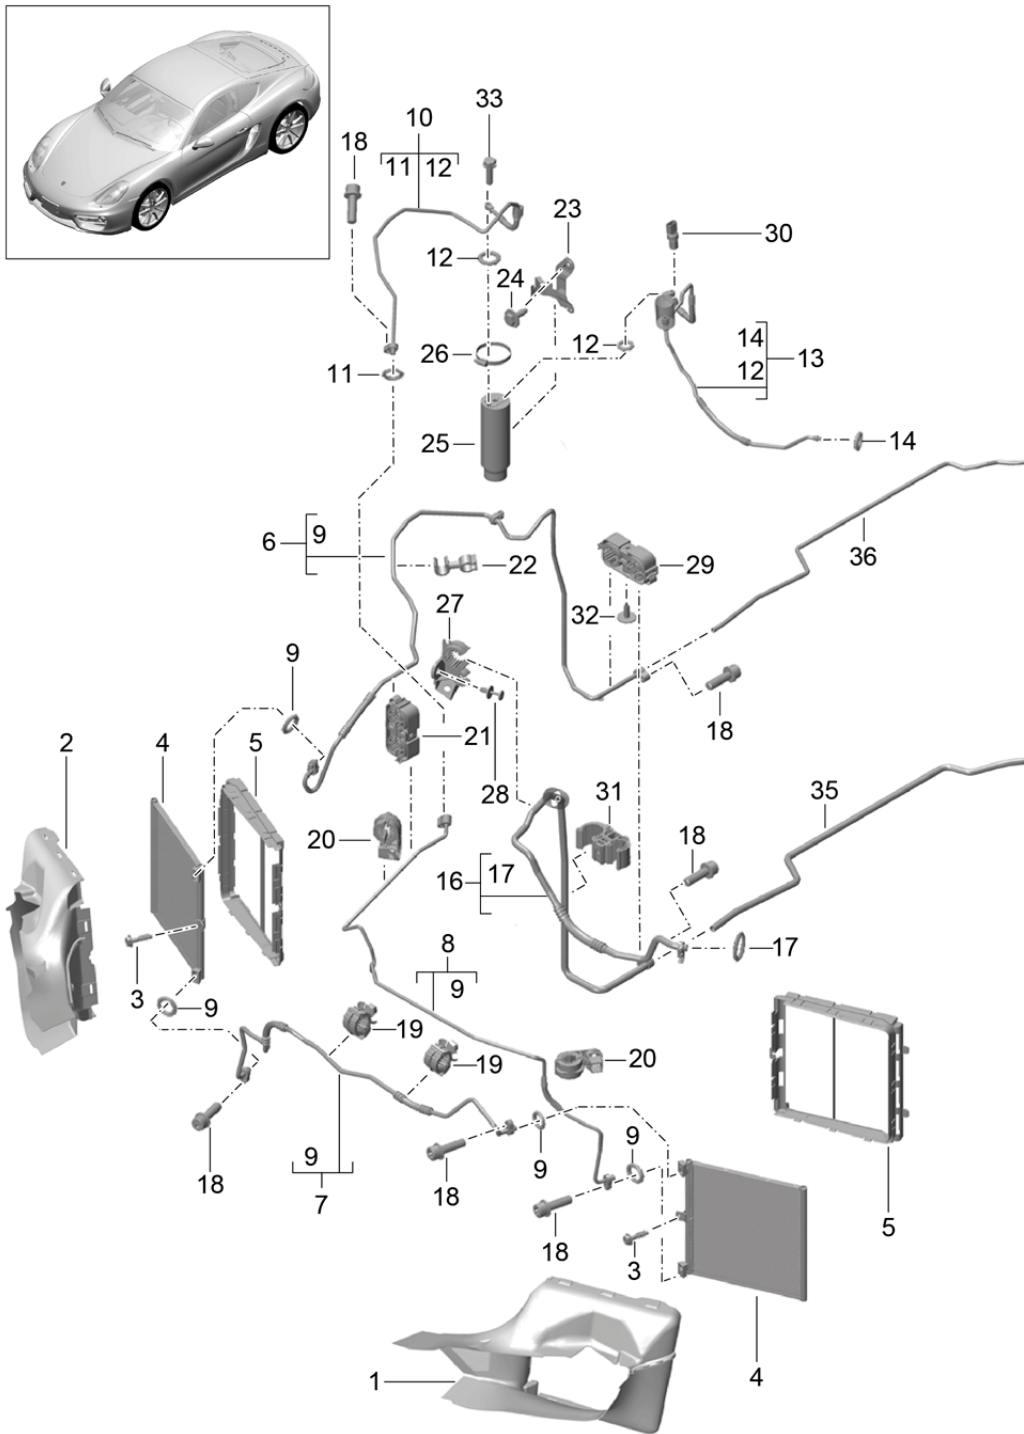

Model: 981C14

Model life 2013>>2016

Pos	Part Number	Description	Remark	Qty	Model
1	9A1 126 011 05	Compressor		1	
(1)	9A1 126 011 AX	Air conditioner Compressor		1	
2	900 385 134 01	Compressor Replacement parts		1	
3	900 385 102 01	Outer hexagon round screw M8X170		1	
4		Torx screw M8X90		2	
5		Intake pipe See illustrations 8/13/25 Pos.4		1	
6	N 104 144 02	Pressure line See illustrations 8/13/25 Pos.5		1	
7	000 043 200 04	Pan-head screw M 8X28-U		2	
		Oil for Compressor 250 ML		1	

Model: 981C14

Model life 2013>>2016