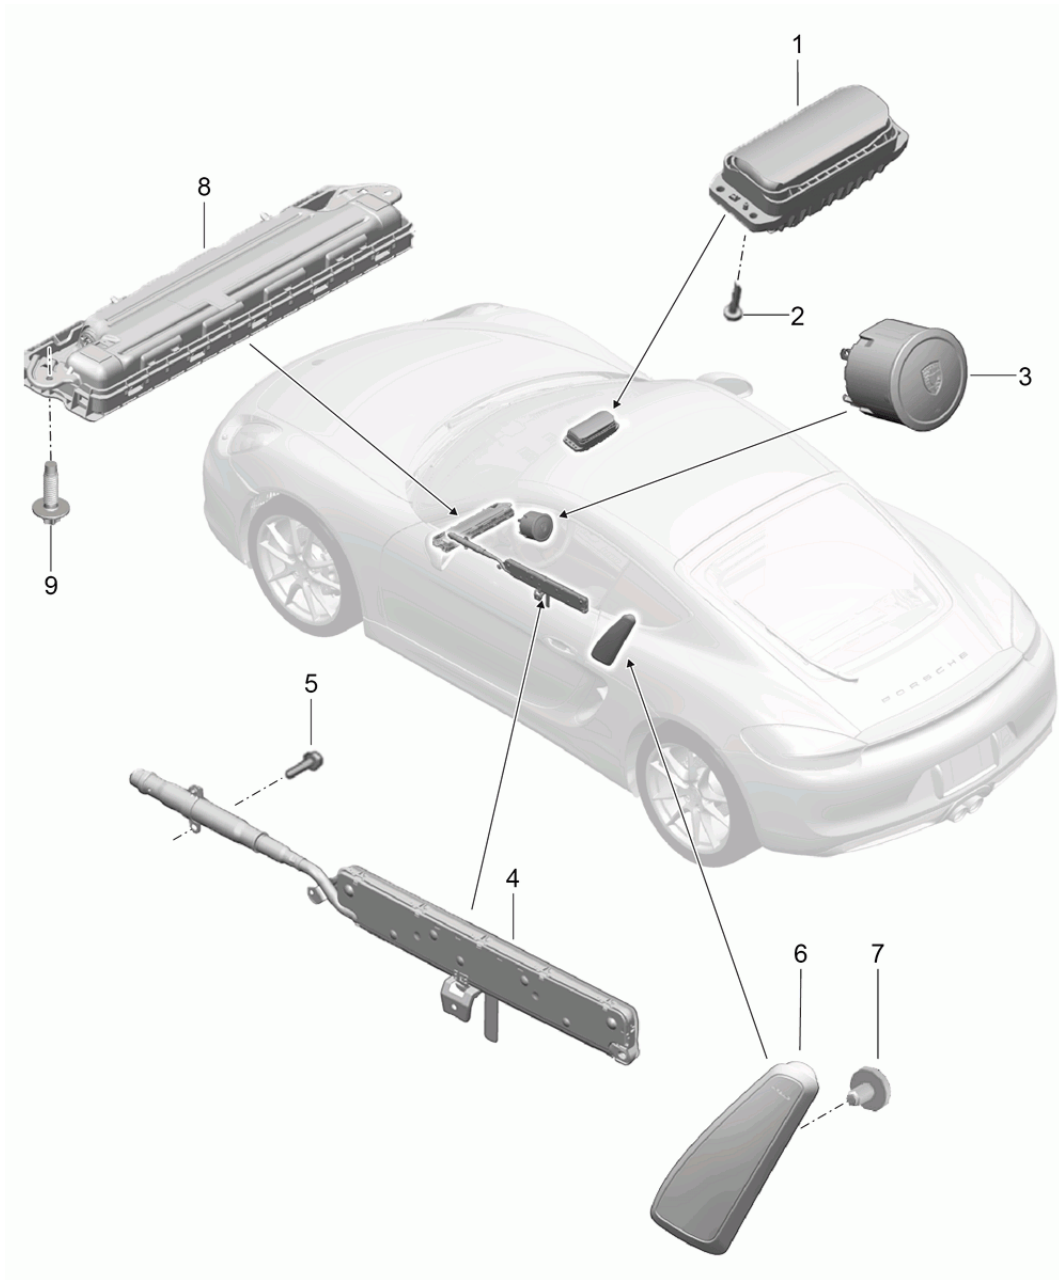

Model: 981C14

Model life 2013>>2016