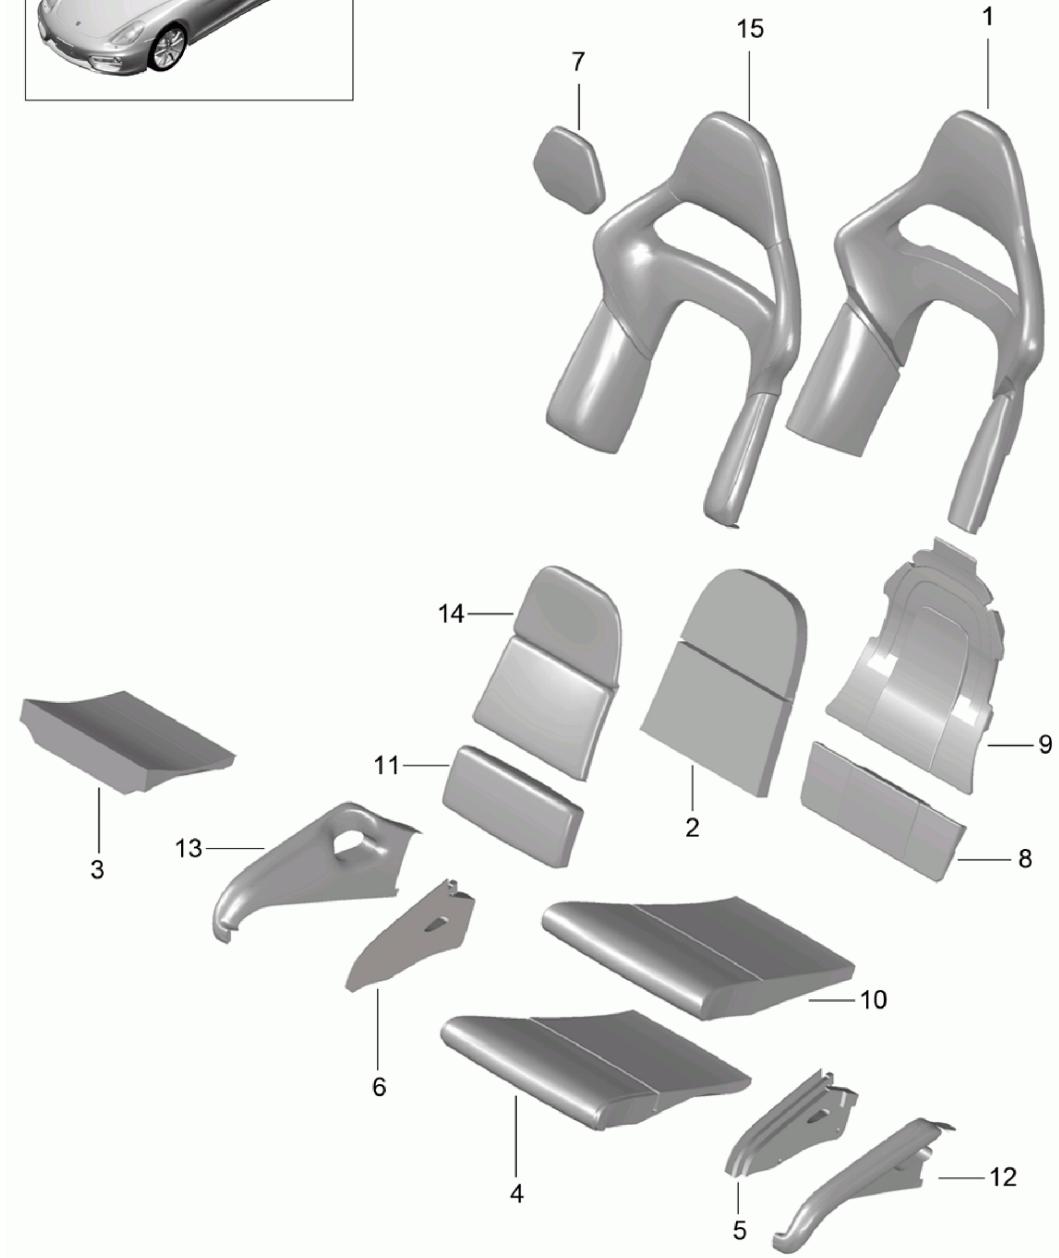

Model: 981C14

Model life 2013>>2016