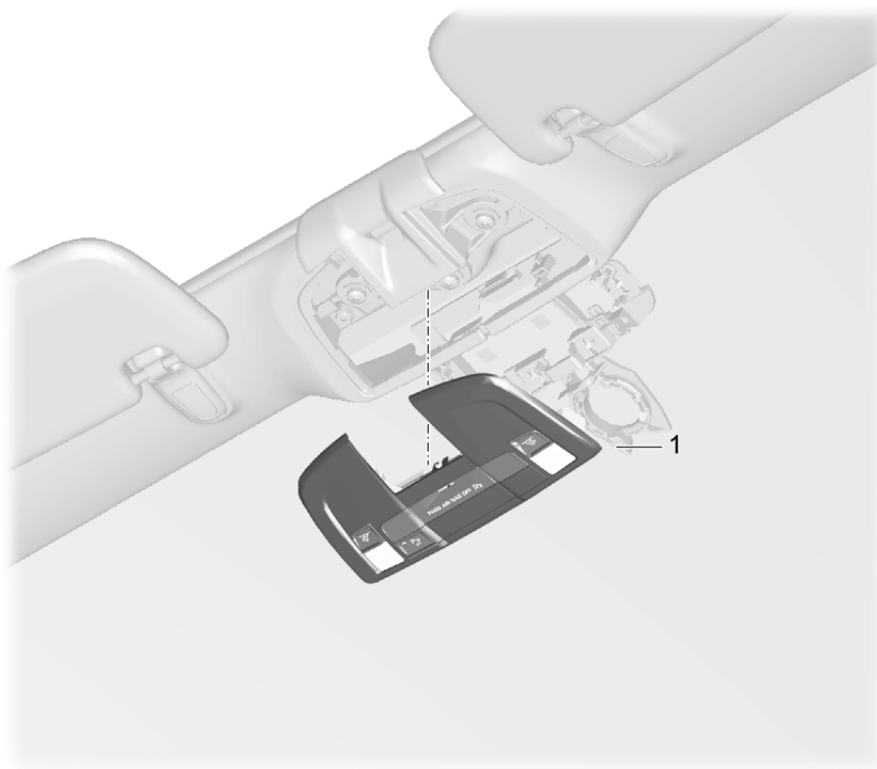

Model: 981C14

Model life 2013>>2016

Model: 981C14

Model life 2013>>2016

Pos	Part Number	Description	Remark	Qty	Model
1	991 613 123 07	Bracket Roof Bracket		1	-I607/-I608 -I630/-I636 -I638
1	991 613 123 07 1E0 991 613 124 07	Roof Black Bracket		1	-I630/-I636 -I638/I607 I608
1	991 613 124 07 1E0 991 613 134 07	Roof Black Bracket		1	-I607/-I608 -I630/I636 I638
1	991 613 134 07 1E0 991 613 135 07	Roof Black Bracket		1	-I630/I607 I608/636/638
1	991 613 135 07 1E0 991 613 223 07	Roof Black Bracket		1	-I607/-I608 -I636/-I638 I630
1	991 613 223 07 1E0 991 613 224 07	Roof Black Bracket		1	-I636/-I638 I607/608/630
1	991 613 224 07 1E0 991 613 234 07	Roof Black Bracket		1	-I607/-I608 I630/636/638
1	991 613 234 07 1E0 991 613 235 07	Roof Black Bracket		1	I607/608/630 I636/638
	991 613 235 07 1E0	Roof Black