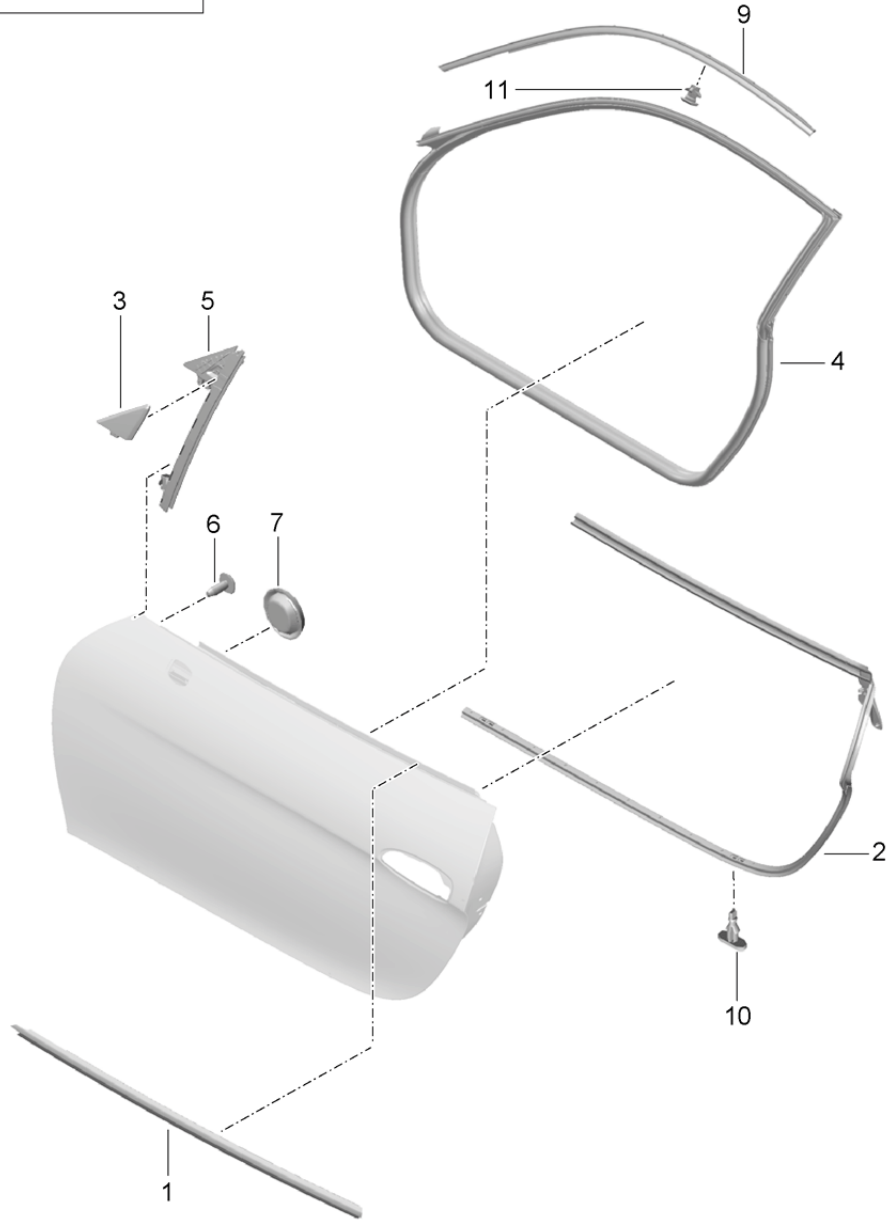

Model: 981C14

Model life 2013>>2016