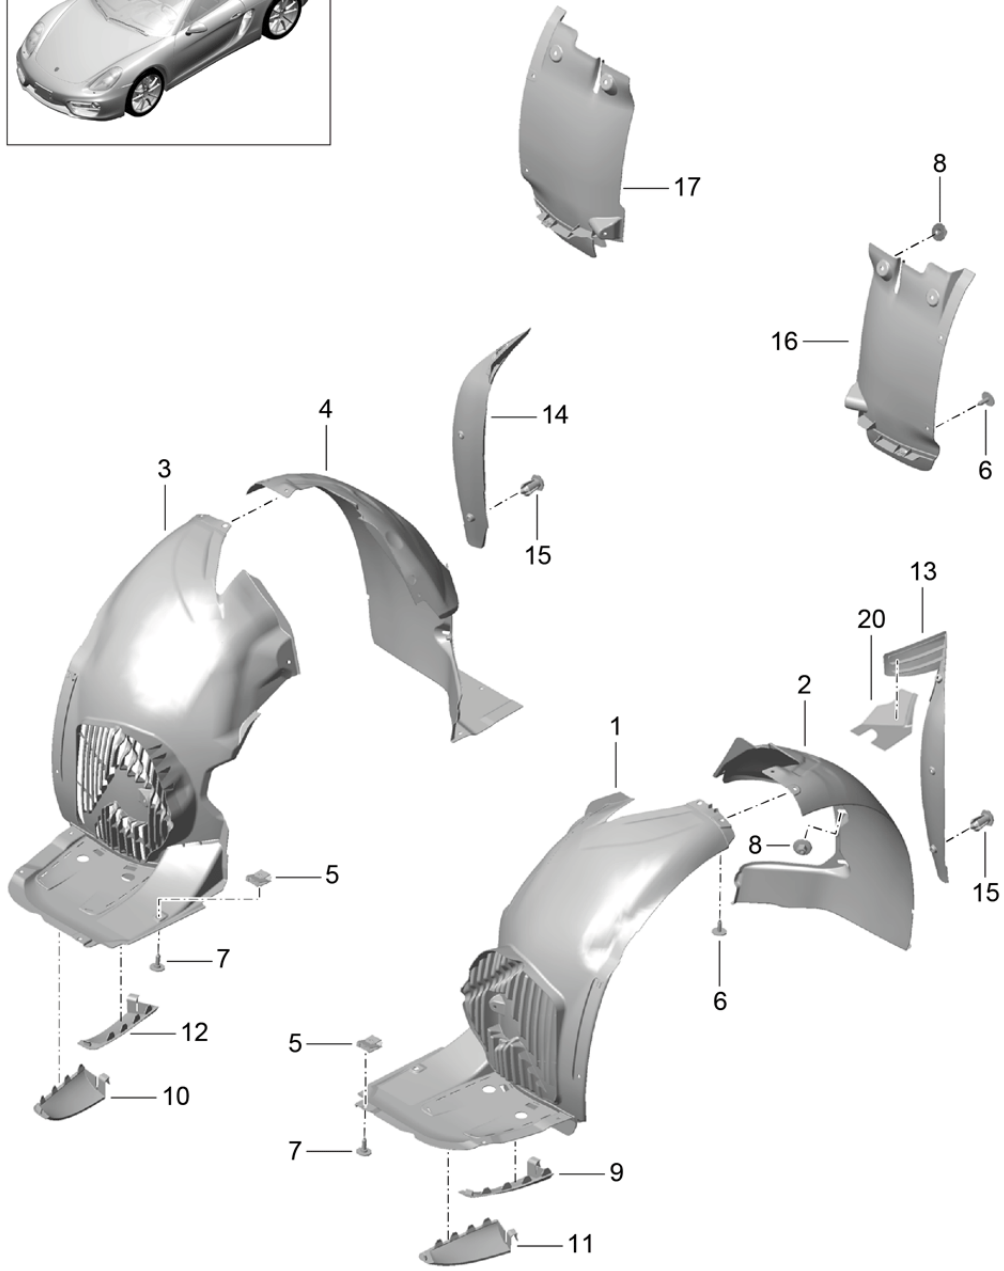

Model: 981C14

Model life 2013>>2016

Pos	Part Number	Description	Remark	Qty	Model
1	981 504 405 01	Lining Underbody Heat protection plate Boot floor plate		1	
2	991 504 601 00	Cover Front		1	
3	999 073 505 01	Tapping screw ST 4,8X16		X	
4	991 504 603 00	Cover Centre		1	
5	991 504 605 00	Cover Centre Left	/L	1	
6	991 504 606 00	Cover Centre Right	/R	1	
7	999 049 032 40	Plastic nut T6/22X10,5		X	
8	981 504 609 00	Cover Underbody Rear		1	
9	999 507 795 09	Speed nut ST 4,8		2	
10	999 049 039 01	Hexagon nut T6		6	

Model: 981C14

Model life 2013>>2016