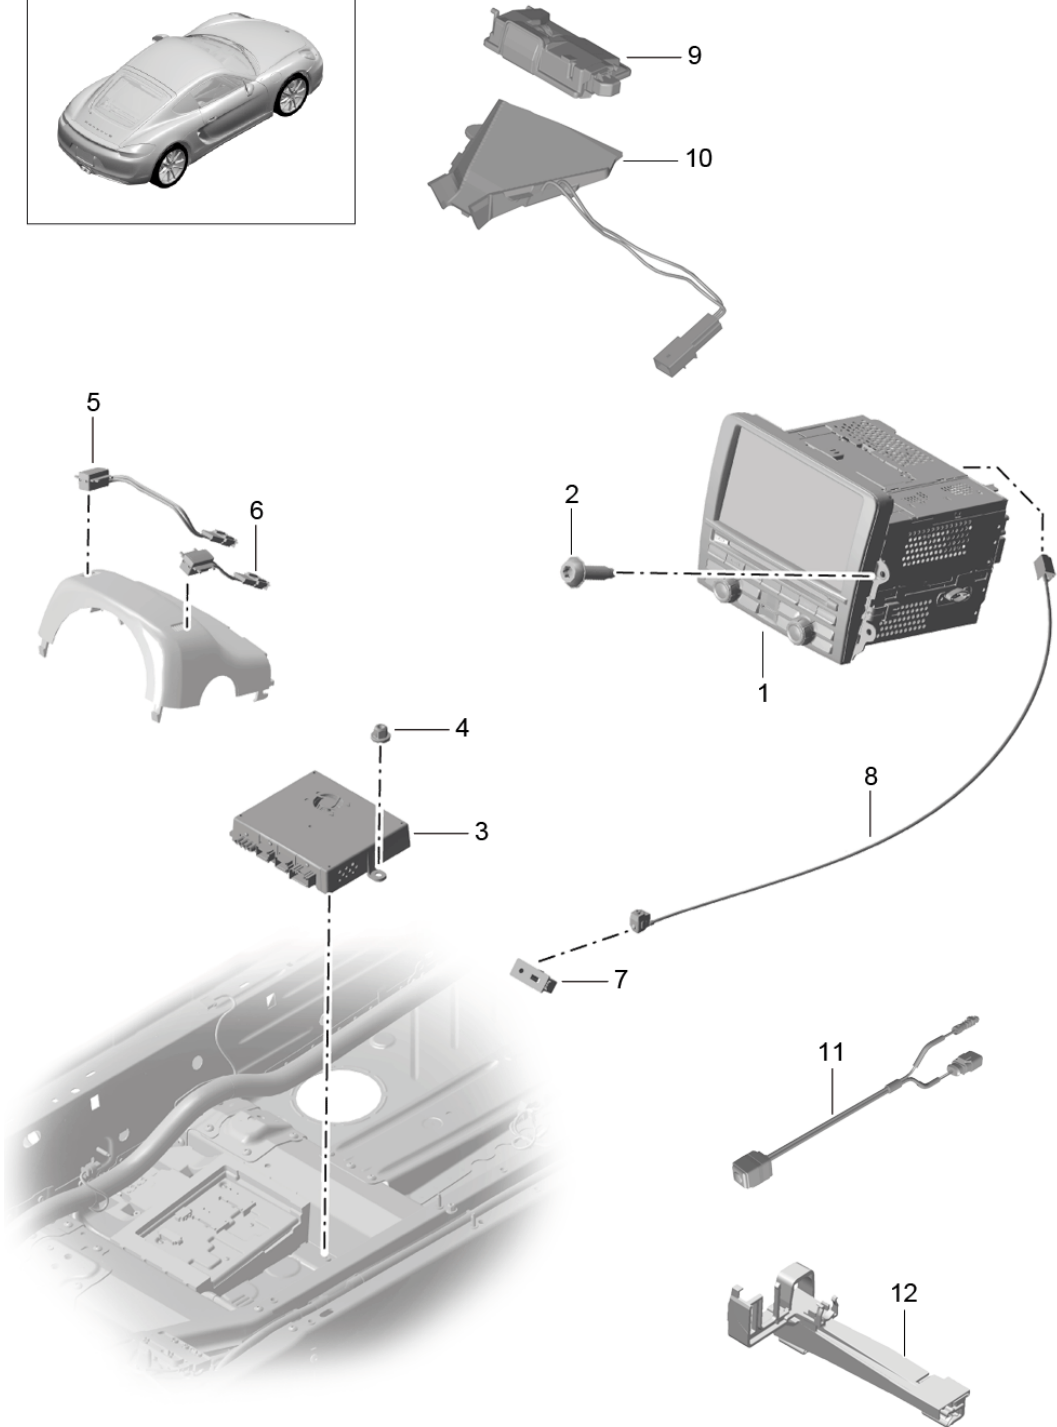

Model: 981C14

Model life 2013>>2016

Model: 981C14 Model life 2013>>2016

Pos	Part Number	Description	Remark	Qty	Model
1	991 642 970 LX	Control part Navigation system Radio Receiving part TV Microphone Control part Only in exchange Control part	14	1	-I075/-I215 -I686/-I688 -I690/-I693 IIY1/665/672
	991 642 970 LX DML	Matt Black/hi-gloss chrome We take back: 991.642.970.11.DML			
1	991 642 970 MX	Control part	14	1	-I075/-I215 -I686/-I688 -I690/-I693 IIY2/665/672
	991 642 970 MX DML	Matt Black/hi-gloss chrome We take back: 991.642.970.12.DML			
1	991 642 970 NX	Control part	15	1	-I075/-I215 -I686/-I688 -I690/-I693 IIY1/665/672
	991 642 970 NX DML	Matt Black/hi-gloss chrome We take back: 991.642.970.13.DML			
1	991 642 970 PX	Control part	15	1	-I075/-I215 -I686/-I688 -I690/-I693 IIY2/665
	991 642 970 PX DML	Matt Black/hi-gloss chrome We take back: 991.642.970.14.DML			
1	991 642 970 QX	Control part	16-	1	-I075/-I215 -I686/-I688 -I690/-I693 I665/672
	991 642 970 QX DML	Matt Black/hi-gloss chrome We take back: 991.642.970.15.DML			
1	991 642 972 LX	Control part	14	1	-I075/-I215 -I686/-I688 -I690/-I691 IIY1/665/672 I693
	991 642 972 LX DML	Matt Black/hi-gloss chrome We take back: 991.642.972.11.DML			
1	991 642 972 MX	Control part	14	1	-I075/-I215 -I686/-I688 -I690/-I691 IIY2/665/672 I693
	991 642 972 MX DML	Matt Black/hi-gloss chrome We take back: 991.642.972.12.DML			
1	991 642 972 NX	Control part	15	1	-I075/-I215 -I686/-I688 -I690/-I691 IIY1/665/672