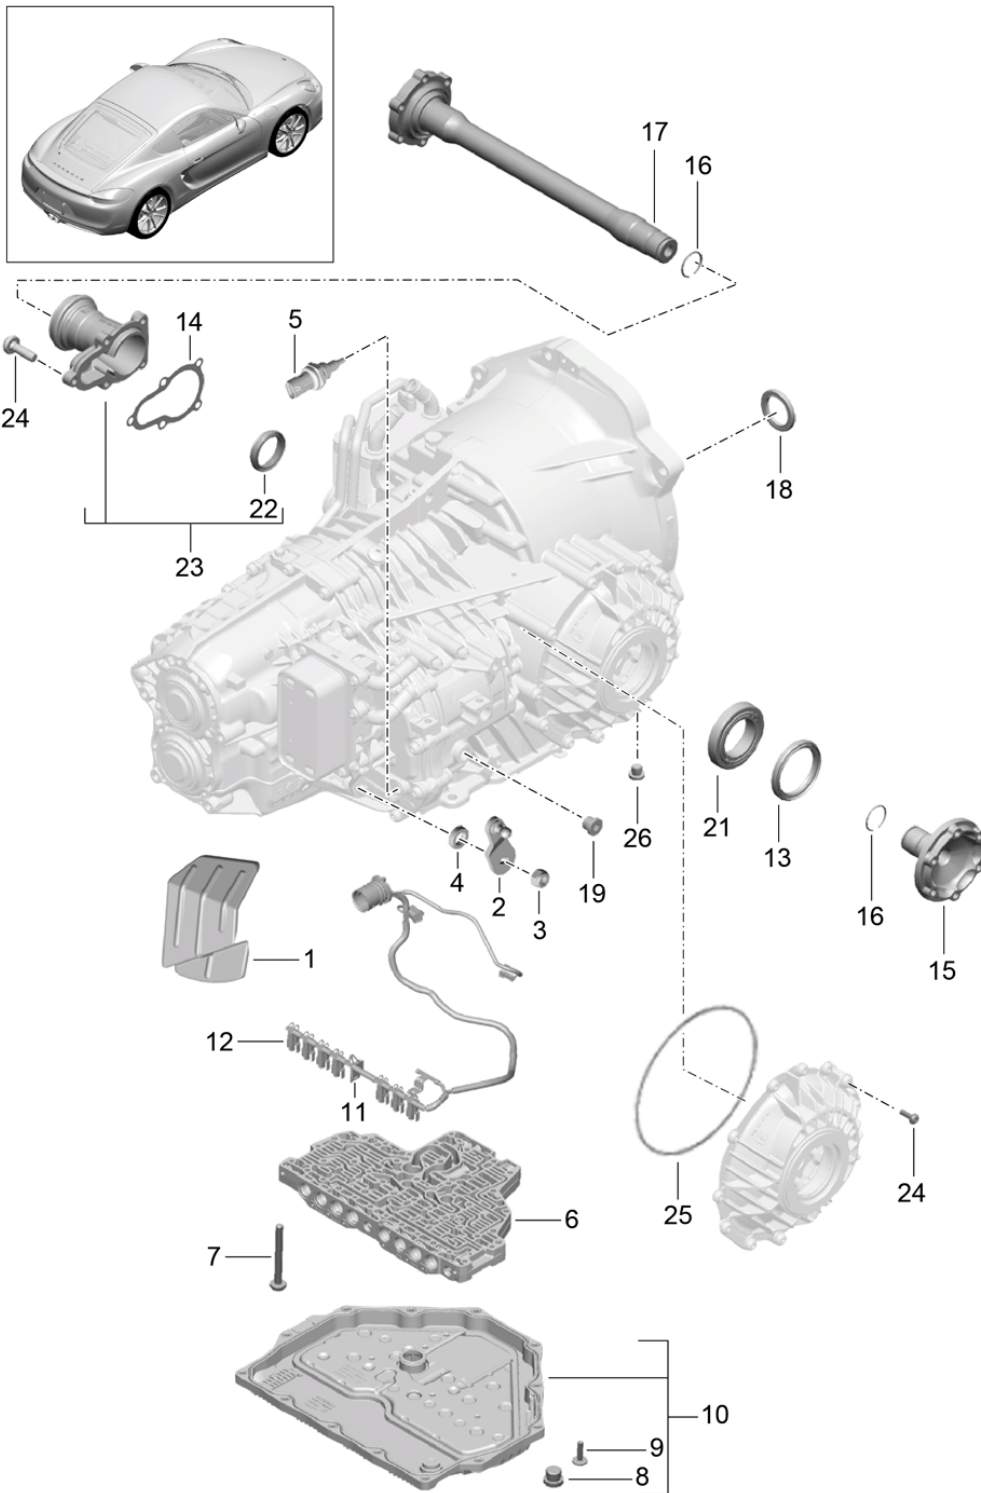

Model: 981C14

Model life 2013>>2016

Model: 981C14

Model life 2013>>2016

Pos	Part Number	Description	Remark	Qty	Model
		- PDK - Transmission Single parts			CG2.05 CG2.25
1	981 331 198 00	Heat shield		1	
2	9G2 324 135 00	Gearshift lever		1	
3	9G1 324 815 00	Nut M 8 X 1		1	
4	970 324 805 00	Shaft sealing ring 10 X 18 X 5		1	
5	991 606 391 00	Temperature sensor		1	
6	9G1 317 015 05	Control unit		1	
7	9G1 317 801 00	Screw M 6 X 25		20	
8	9G1 321 825 01	Screw plug		1	
9	9G1 321 801 00	Torx screw M 6 X 25		13	
10	9G1 321 125 00	Oil pan with Gasket		1	
10	9G1 321 025 00	Oil pan with Gasket		1	
11	9G1 317 697 00	Connector housing		1	
12	9G1 317 698 00	Pressure regulator Connector housing		1	
13	9G2 332 803 00	Solenoid valve Shaft sealing ring 62 X 80 X 75		1	
14	9G1 321 259 00	Gasket		1	
15	9G2 332 208 05	Joint flange Short		1	CG2.05
(15)	9G2 332 208 25	Joint flange Short		1	CG2.25
16	9G1 332 820 00	Circlip		2	
17	9G2 332 209 05	Joint flange Long		1	CG2.05
(17)	9G2 332 209 25	Joint flange Long		1	CG2.25
18	9G1 116 807 00	Shaft sealing ring 40 X 57 X 6		1	
19	970 321 805 00	Screw plug M 18 X 1,5 with Sealing ring		3	
21	9G1 332 806 00	Shaft sealing ring 40 X 52 / 55 X 16		1	
22	9G1 332 804 00	Shaft sealing ring 42 X 55 X 7		1	
23	9G1 321 059 00	Housing neck		1	
24	9G1 332 801 00	Torx screw		5	
25	9G2 321 815 00	O-ring Housing cover 200 X 3		1	
26	970 321 871 00	Screw plug M10 X 1		1