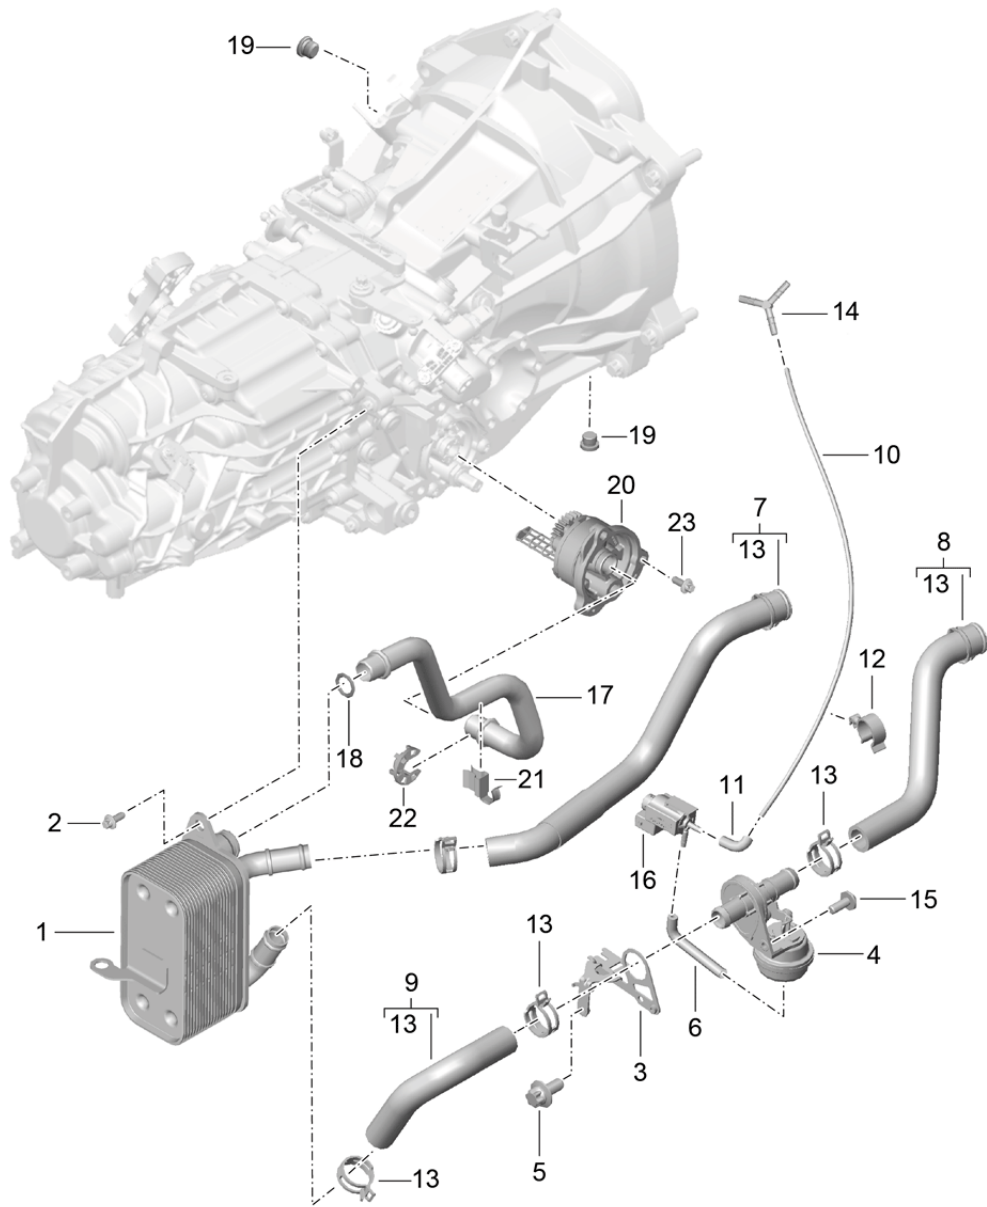

Model: 981C14

Model life 2013>>2016

Model: 981C14 Model life 2013>>2016

Pos	Part Number	Description	Remark	Qty	Model
		Manual transmission			G81.00
		Heat exchanger			G81.20
		Oil tube			
		Water tube			
1	981 307 017 00	Heat exchanger		1	
2	981 307 821 00	Round head screw		3	
3	981 307 401 00	Support		1	
		Disc valve			
4	991 307 573 00	Disc valve		1	
5	900 385 041 01	Torx screw		1	
		M 6 X 12			
6	9G1 307 673 00	Moulded hose		1	
7	981 307 077 00	Water hose		1	
		Coolant			
		Return line			
8	981 307 074 00	Water hose		1	
		Coolant			
		Supply			
9	981 307 075 00	Water hose		1	
		Coolant			
		Supply			
-	000 043 205 01	Pipe		*	
		4,0 X 1,0			
		It is necessary to rework			
		Shorten			
10		Vacuum line		1	
		L = 400 mm			
11	928 574 717 06	Moulded hose		1	
11	928 574 717 07	Moulded hose		1	
11	9P1 129 487	Moulded hose		1	
12	999 507 872 40	Support		1	
13	999 512 589 09	Hose clamp		1	
		25 X 12			
14	999 239 040 40	Connecting piece		1	
		3,5 X 2,0 X 28			
(14)	928 573 727 05	Distributing piece		1	IXLF
15	N 910 682 01	Round head screw		1	
		M 4 X 10			
16	7PP 906 270	Change-over valve		1	
17	981 307 053 00	Line		1	
18	981 307 853 00	O-ring		2	
19	N 910 597 01	Screw plug		2	
20	981 307 023 00	Oil pump		1	
21	981 307 815 00	Clip		1	
22	981 307 825 00	Support		1	
23	981 307 850 00	Round head screw		3