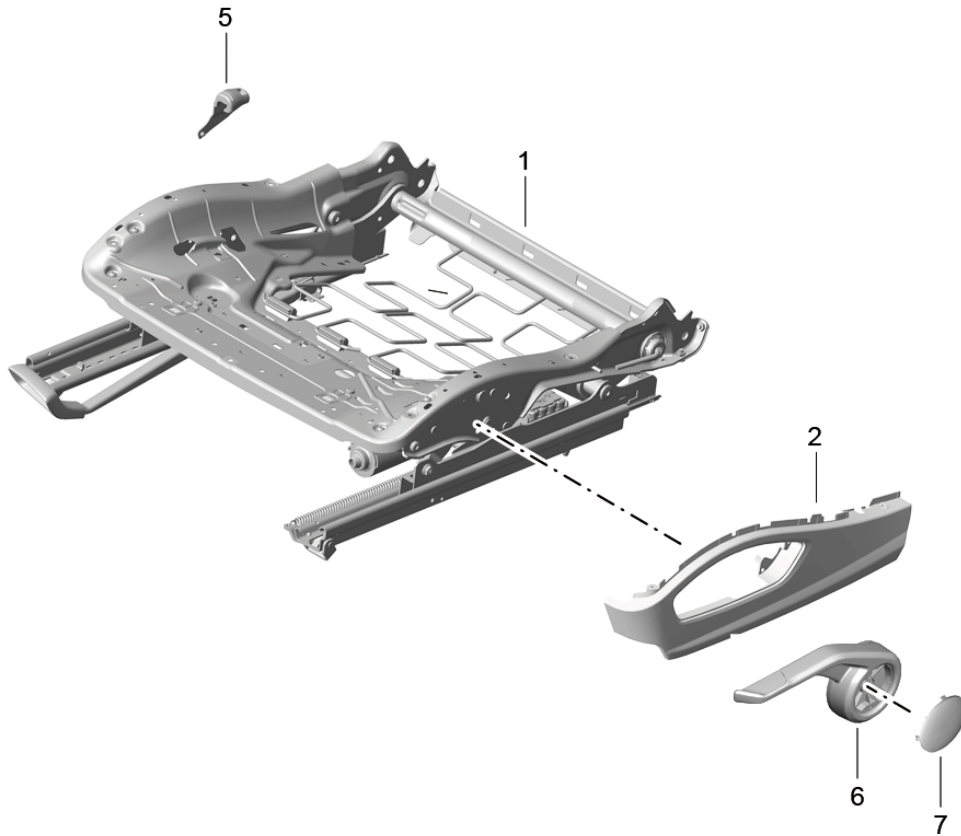

Model: 981C14

Model life 2013>>2016