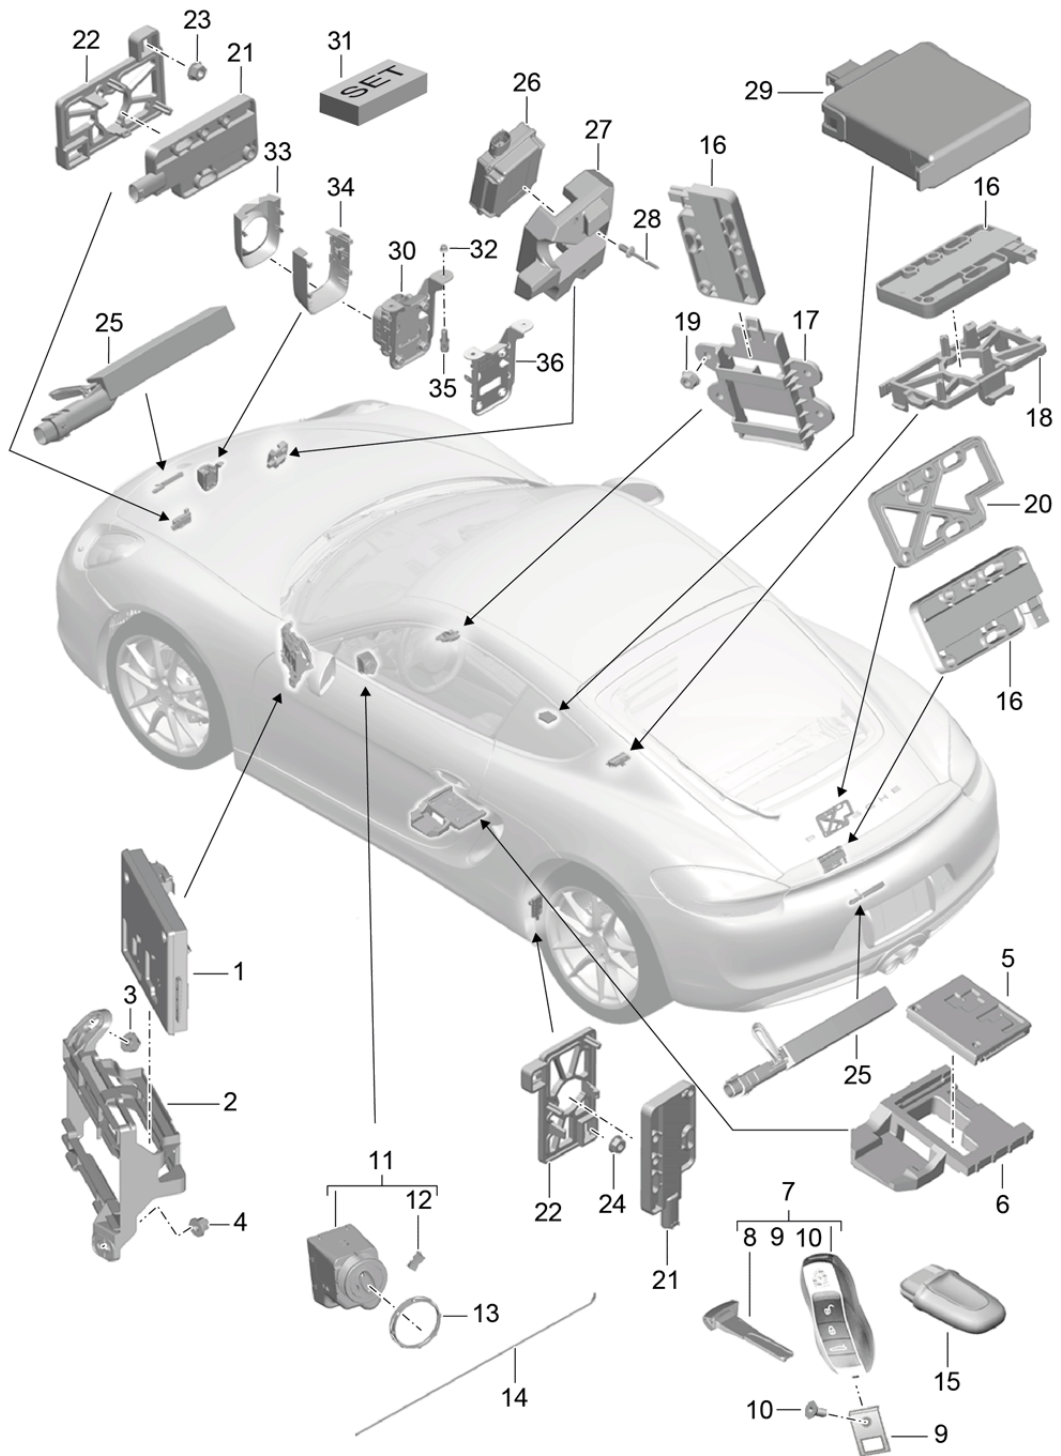

Model: 981C14

Model life 2013>>2016

Model: 981C14 Model life 2013>>2016

Pos	Part Number	Description	Remark	Qty	Model
		Control units Electronics Body front section Rear end Handheld transmitter Ignition starter switch Antenna Garage door opener Sensor Interior monitoring			
1	7PP 907 064 GE	Control unit Electronics Body front section		1	I524
1	7PP 907 064 GF	Control unit Electronics Body front section		1	I525
1	7PP 907 064 GD	Control unit Electronics Body front section		1	I523
2	991 610 111 00	Support		1	I098
(2)	991 610 113 00	Support		1	I099
3	999 084 638 01	Hexagon nut M 6		1	
4	999 076 081 40	Plastic nut T 5		1	
5	7PP 907 279 AR	Control unit Electronics Rear end	-13	1	
5	7PP 907 279 BD	Control unit Electronics Rear end	14-	1	-IIY2
5	7PP 907 279 BF	Control unit Electronics Rear end	14-	1	IIY2
6	991 618 325 00	Support		1	
7		Handheld transmitter Key cover See technical information Service Group 5 Document 5708 31/12		1	
7	991 637 953 03	Handheld transmitter Key cover Vehicle Ident. No. Indicate		1	I524
7	991 637 961 03	Handheld transmitter Key cover Vehicle Ident. No. Indicate		1	I523
(7)	991 637 954 03	Handheld transmitter Key cover Vehicle Ident. No. Indicate		1	I072/525/553
(7)	991 637 955 03	Handheld transmitter Key cover Vehicle Ident. No. Indicate		1	-I072/-I553 I525
8	958 538 916 00	Emergency key with stipulated lock number Vehicle Ident. No. Indicate		1