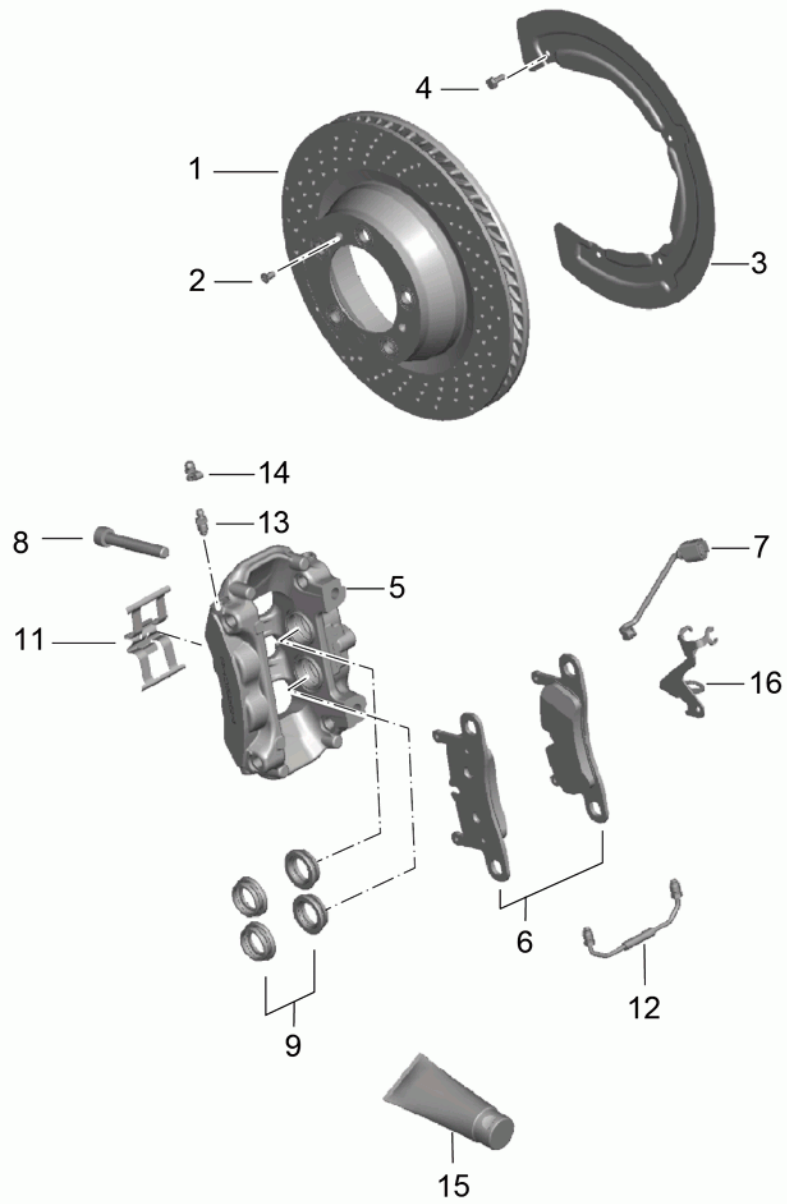

Model: 981C14

Model life 2013>>2016