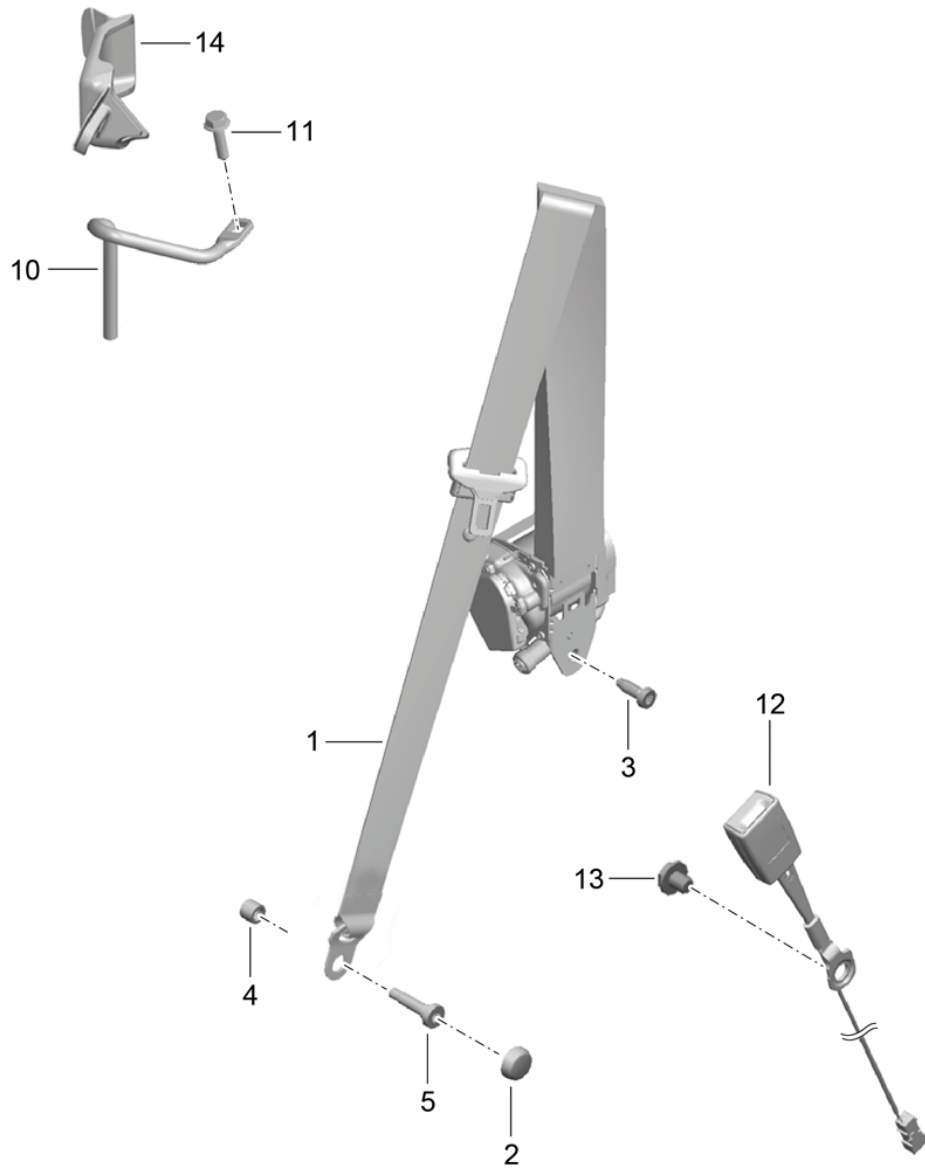

Model: 981C14

Model life 2013>>2016

Pos	Part Number	Description	Remark	Qty	Model
1	997 559 211 02	Insignias Decorative fittings Stone guard film Lid emblem Front	-13	1	
1	991 559 211 00	Lid emblem Front	14-	1	
2	991 559 215 01	Desk pad		1	
2	991 559 215 02	Desk pad		1	
3	999 591 423 03	Tapping nut 3,0		2	
4	981 559 233 00	Logo *PORSCHE* Galvano silver		1	
(4)	991 559 235 90	Logo *PORSCHE* Black	15-	1	I011
(4)	991 559 235 91	Logo *PORSCHE* Black High gloss	15-	1	I011/089
5	981 559 239 00	Logo *CAYMAN* Galvano silver		1	
(5)	981 559 239 01	Logo *CAYMAN* Black	15-	1	I011
(5)	981 559 239 02	Logo *CAYMAN* Black High gloss	15-	1	-I498/I011 I089
6	981 559 245 00	Logo *S* Galvano silver		1	-I498/I009
7	981 559 261 01	Logo *GTS* Black	15-	1	I011
(7)	981 559 261 02	Logo *GTS* Black High gloss	15-	1	-I498/I011 I089
10	991 559 443 00	Decorative film Door *GTS*		1	I011
20	999 911 756 41	Adhesive film	15-	1	

Model: 981C14

Model life 2013>>2016