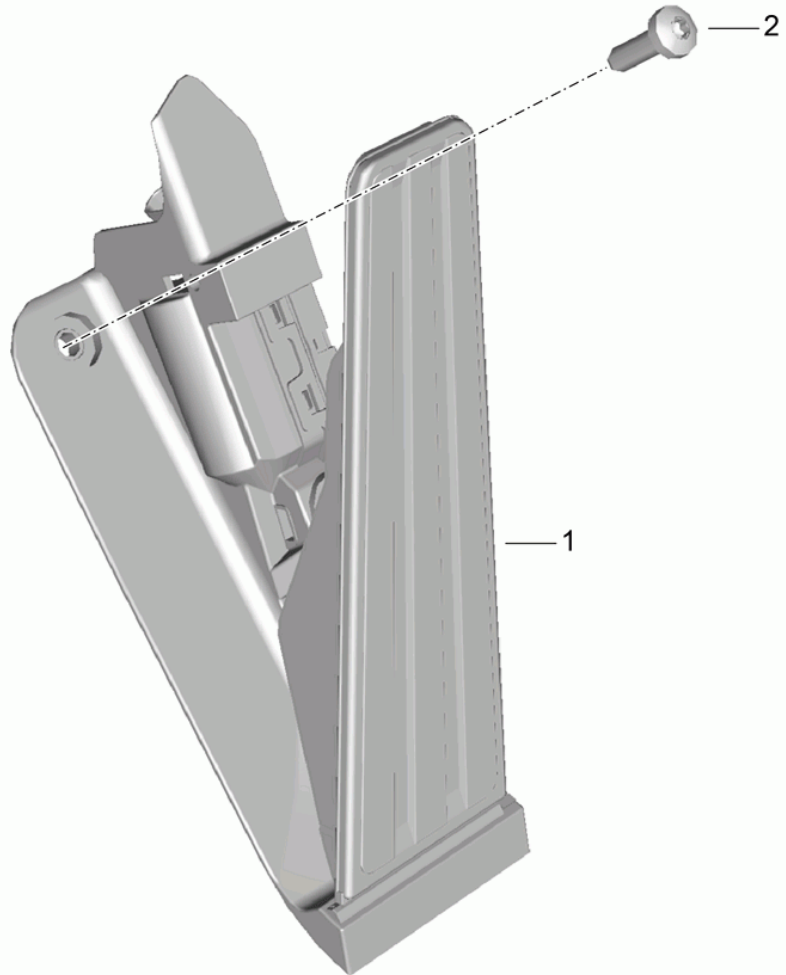

Model: 981C14

Model life 2013>>2016

Pos	Part Number	Description	Remark	Qty	Model
		clutch actuation			
		Clutch master cylinder			
		Clutch operating cylinder			
		Lines			
1	991 423 151 00	Angled pipe		1	I099
2	991 423 108 02	Clutch pipeline		1	I099
3	9G2 116 237 00	Slave cylinder		1	
4	981 423 377 02	Clutch hose		1	
(4)	981 423 377 03	Clutch hose		1	
(4)	981 423 377 04	Clutch hose		1	
5	999 507 586 40	Cable holder		1	I098
6	991 423 153 00	Sleeve		2	
7	999 591 922 40	Support		2	
8	8E0 611 797 D	Support		3	
		Information available			
9	999 507 272 40	Cable holder		1	
10	991 423 514 01	Support		8	
12	991 423 137 03	Intake pipe		2	I098
		Clutch master cylinder			
13	991 423 171 00	Clutch master cylinder		1	
14	999 507 567 40	Cable holder		6	
16	981 423 113 02	Clutch pipeline		1	
17	991 423 138 02	Intake pipe		1	I099
		Clutch master cylinder			

Model: 981C14

Model life 2013>>2016