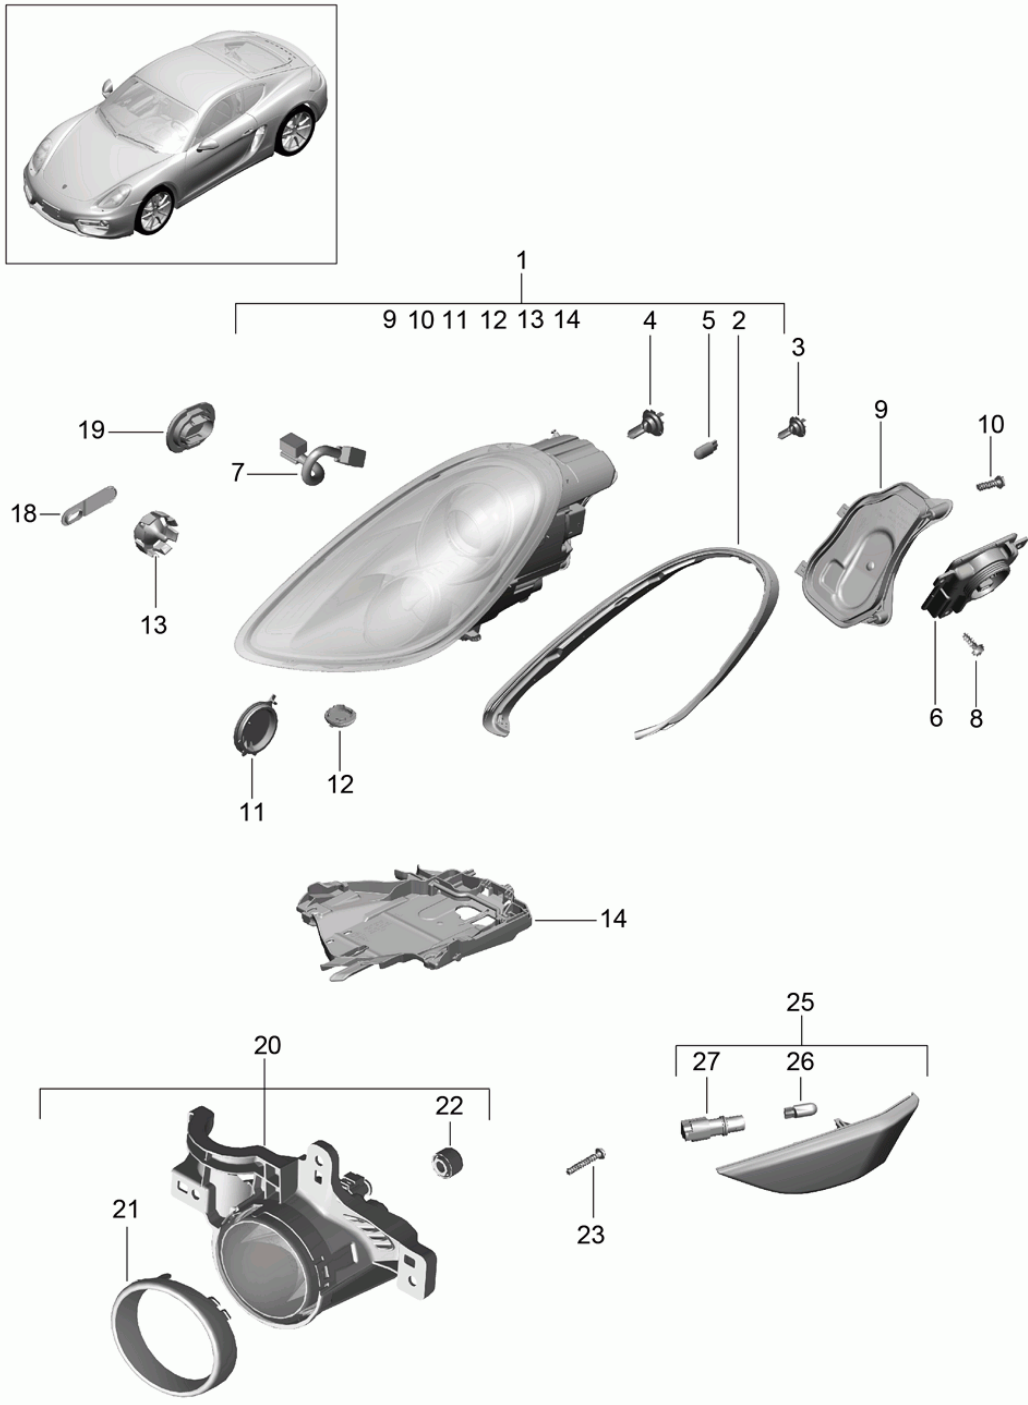

Model: 981C14

Model life 2013>>2016

Pos	Part Number	Description	Remark	Qty	Model
		Headlamp			-I601/-I603 -I620
		Additional headlamp			
		Direction indicator light			
		Side marker light			
		Direction indicator light			
1	981 631 111 06	Headlamp	/L	1	
(1)	981 631 112 06	Headlamp	/R	1	
(1)	981 631 113 06	Headlamp	/L	1	I492
(1)	981 631 114 06	Headlamp	/R	1	I492
2	981 631 315 01	Gasket	/L	1	
(2)	981 631 316 01	Gasket	/R	1	
3	999 631 143 90	Halogen bulb H9		2	
4	999 631 133 91	Halogen bulb H 7		2	
5	999 631 305 90	Bulb HY21W		2	
6	981 631 311 00	Protective cap	/L	1	
(6)	981 631 312 00	Protective cap	/R	1	
7	991 631 377 00	Screw		8	
8	991 631 313 00	Protective cap High beam And Direction indicator light		4	
9	997 631 267 01	Ventilation component		2	
11	981 631 201 00	Mounting	/L	1	
(11)	981 631 202 00	Mounting	/R	1	
15	993 631 170 03	Stopper		6	
17	981 631 153 02	Additional headlamp	/L	1	I605
(17)	981 631 154 02	Additional headlamp	/R	1	I605
18	981 631 353 01	Cover	/L	1	I605
(18)	981 631 354 01	Cover	/R	1	I605
19	987 631 291 00	Cap		2	I605
20	999 919 246 01	Oval-head screw 6,0 X 18,0		6	I605
22	991 631 155 02	Direction indicator light	/L	1	
(22)	991 631 156 02	Direction indicator light	/R	1	
(23)	999 631 138 90	Bulb 5 W Yellow		2	
24	991 631 331 00	Bulb socket		2	

Model: 981C14

Model life 2013>>2016