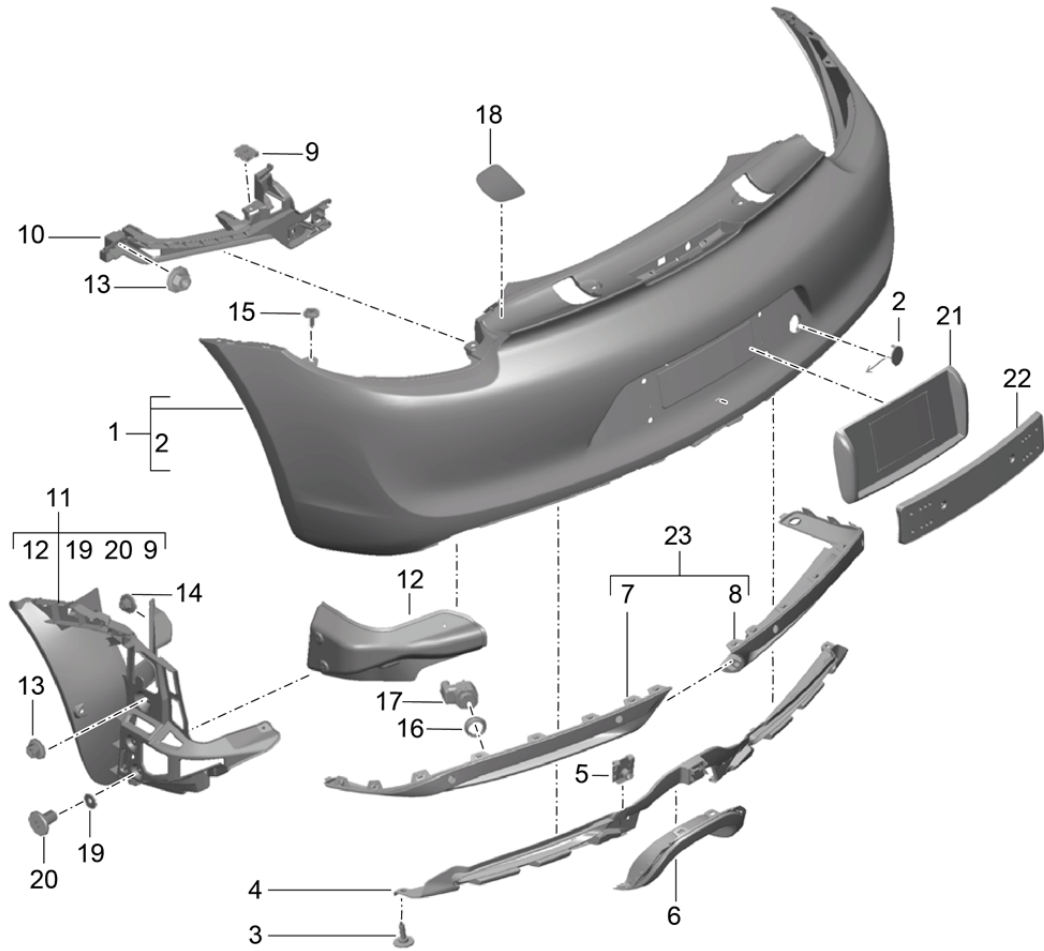

Model: 981C14

Model life 2013>>2016

Model: 981C14 Model life 2013>>2016

Pos	Part Number	Description	Remark	Qty	Model
1	981 505 020 60	Bumper Rear Lining		1	-IXAT/-I011
(1)	981 505 020 33	Bumper Prime coated Lining		1	-I553
2	991 505 803 00	Bumper Prime coated Cap		1	-I553/I638
3	999 073 418 01	Towing lug Prime coated Tapping screw		X	
4	981 505 853 00	4,8X19		1	
5	999 507 856 01	Retaining frame Black		2	
6	981 505 811 00	Speed nut M 6		1	
7	981 505 511 00	Cover Rear Lower Black	/L	1	-I635/-I636
8	981 505 512 00	Lining Rear Lower Black	/R	1	-I635/-I636
9	999 507 795 09	Speed nut ST 4,8		X	
10	981 505 845 02	Retaining strip Rear	/L	1	
(10)	981 505 846 02	Retaining strip Rear	/R	1	
11	981 505 631 01	Support Lateral	/L	1	
(11)	981 505 632 01	Support Lateral	/R	1	
12	981 505 479 00	Heat protection Outer	/L	1	
(12)	981 505 480 00	Heat protection Outer	/R	1	
13	999 076 042 01	Hexagon nut M 6		12	
14	999 049 032 40	Plastic nut T6/22X10,5		2	
15	999 073 227 09	Tapping screw ST 4,8X19		X	
16	7PP 919 133	Gasket Sensor		4	
17	1S0 919 275 A	ParkAssist Sender		4	I635
(17)		ParkAssist Information available Sender		4	I636
18	981 505 691 00	ParkAssist Information available Protective film	/L	1	
(18)	981 505 692 00	Left Protective film	/R	1	
19	900 151 006 03	Right Washer		12