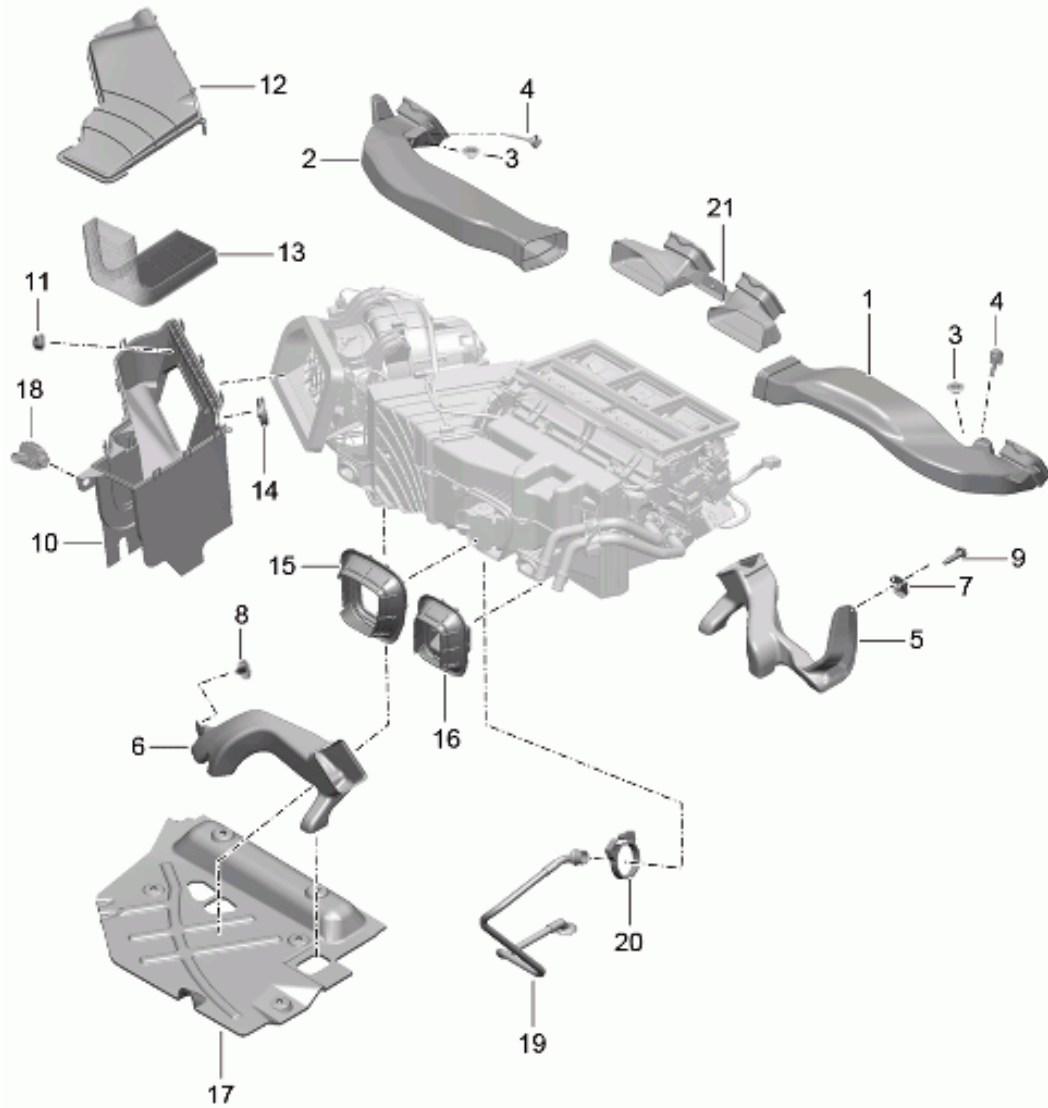

Model: 981C14

Model life 2013>>2016

Model: 981C14 Model life 2013>>2016

Pos	Part Number	Description	Remark	Qty	Model
1	981 572 463 00	Air guide Air distributor Air guide	/LL /L	1	I098
(1)	981 572 463 01	Lateral Air guide	/RL /L	1	I099
2	981 572 464 00	Lateral Air guide	/LL /R	1	I098
(2)	981 572 464 01	Lateral Air guide	/RL /R	1	I099
3	999 703 462 40	Lid 10,0X65		2	I572
4	970 653 253 00	Sensor Temperature sensor		2	
5	991 572 693 00	Footwell outlet vent Driver's side	/LL	1	I098
(5)	991 572 694 00	Footwell outlet vent Driver's side	/RL	1	I099
6	991 572 793 02	Footwell outlet vent Passenger's side	/RL	1	I099
(6)	991 572 794 02	Footwell outlet vent Passenger's side	/LL	1	I098
7	999 507 556 01	Speed nut M 5		2	
8	1H0 819 943	Screw Passenger's side		1	
9	999 073 459 01	Oval-head screw M5X16 Driver's side		1	
10	991 572 072 01	Lower part Air intake	/LL	1	I098
(10)	991 572 071 00	Lower part Air intake	/RL	1	I099
11	900 377 018 09	Hexagon nut M6		2	
12	991 572 272 01	Lid Air intake		1	
13	991 572 371 00	Air cleaner Air intake		1	
14	991 572 471 01	Grommet Air intake		1	
15	991 573 769 01	Grommet Firewall Expansion valve		1	I572/573
16	991 572 263 01	Gasket Cross panel Heater pipeline		1	
17		Lining Cold air Cover See illustrations 8/09/10		1	
18	7PP 907 659	Sensor		1	
19	991 573 794 00	Water drain tube		1	I572/573
20	999 512 418 40	Hose clamp 22,7-24,7		1	I572/573
21	981 572 769 01	Air guide Intermediate piece Centre		1