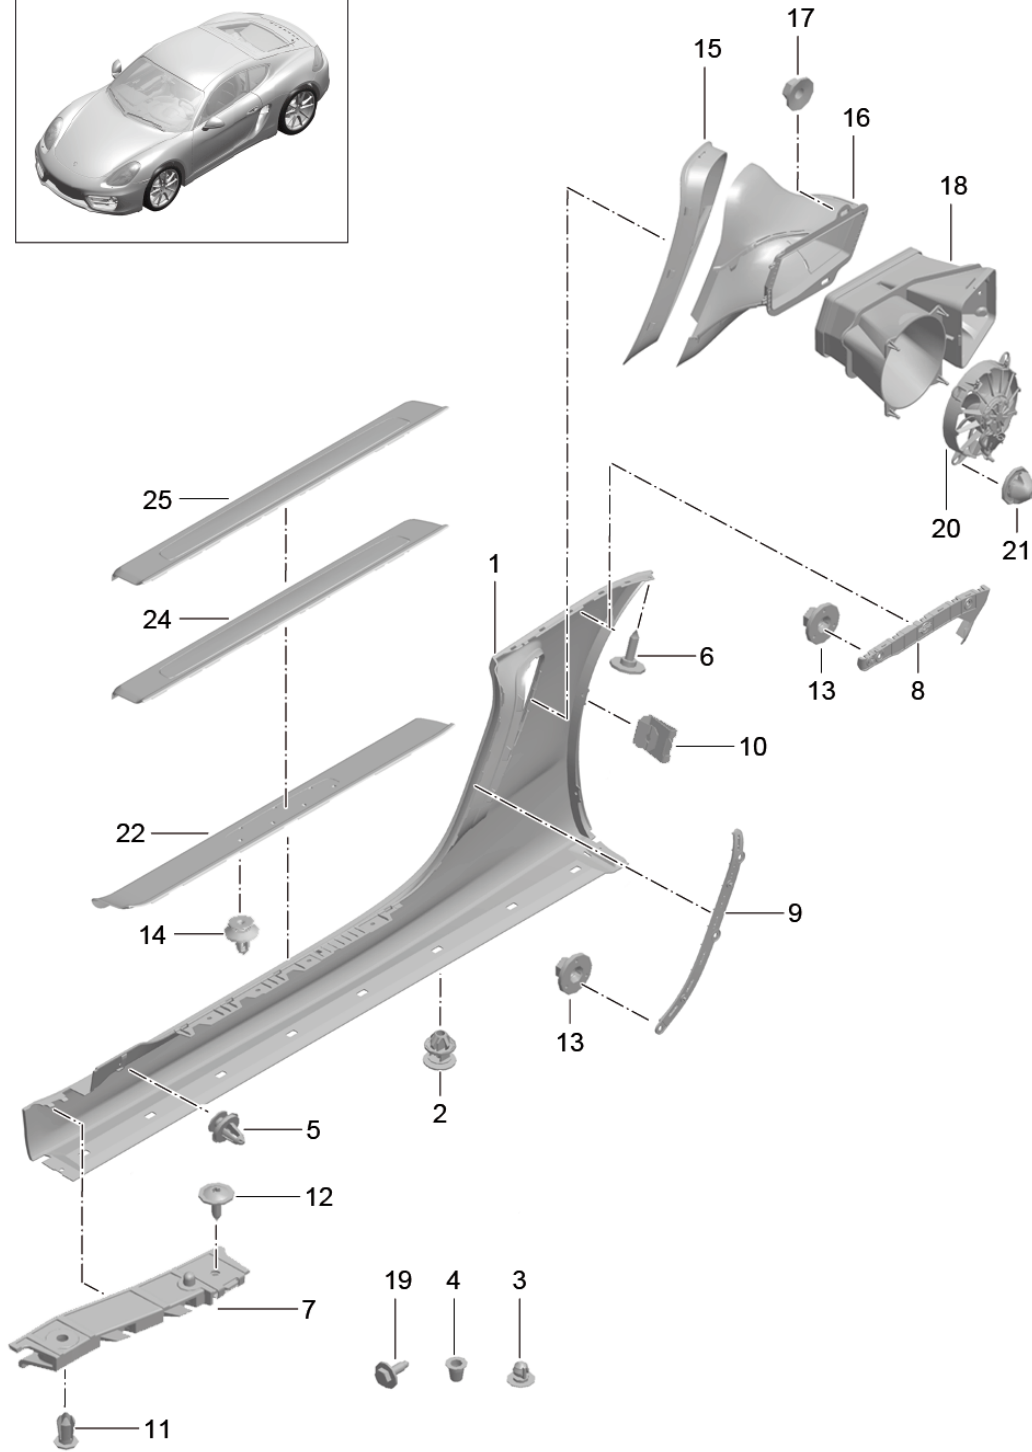

Model: 981C14

Model life 2013>>2016

Model: 981C14 Model life 2013>>2016

Pos	Part Number	Description	Remark	Qty	Model
		Sill cover And Ventilation Engine compartment			
1	981 504 661 06	Sill cover Prime coated	/L	1	
(1)	981 504 662 06	Sill cover Prime coated	/R	1	
2	981 504 597 00	Mounting parts		2	
3	999 591 413 40	Sill cover Fixing clip 9,80		8	
4	999 702 403 40	Grommet 9,5X14		8	
5	999 507 999 40	Fixing clip 8,1X2,00		8	
6	999 073 231 09	Tapping screw ST4,8X16-C		2	
7	981 504 763 00	Retaining strip Front	/L	1	
(7)	981 504 764 00	Retaining strip Front	/R	1	
8	981 504 863 02	Retaining strip Rear	/L	1	
(8)	981 504 864 02	Retaining strip Rear	/R	1	
9	981 504 865 01	Retaining strip Centre	/L	1	
(9)	981 504 866 01	Retaining strip Centre	/R	1	
10	999 507 795 09	Speed nut ST 4,8		4	
11	999 591 712 40	Expansion rivet 6,0X12,0		2	
12	999 073 505 01	Tapping screw ST4,8X16-C		2	
13	999 049 032 40	Plastic nut T6/22X10,5		12	
14	999 507 999 40	Fixing clip 8,1X2,00		8	
15	981 504 561 01	Cover Air inlet	/L	1	
	981 504 561 01 1E0	Black When required order also: 981.504.562.02			
15	981 504 561 02	Cover Air inlet	/L	1	
(15)	981 504 562 01	Cover Air inlet	/R	1	
	981 504 562 01 1E0	Black When required order also: 981.504.561.02			
(15)	981 504 562 02	Cover Air inlet	/R	1	
16	981 504 549 01	Frame Air inlet with Disc	/L	1	
	981 504 549 01 1E0	Black			
16	981 504 549 03	Frame Air inlet with Disc	/L	1