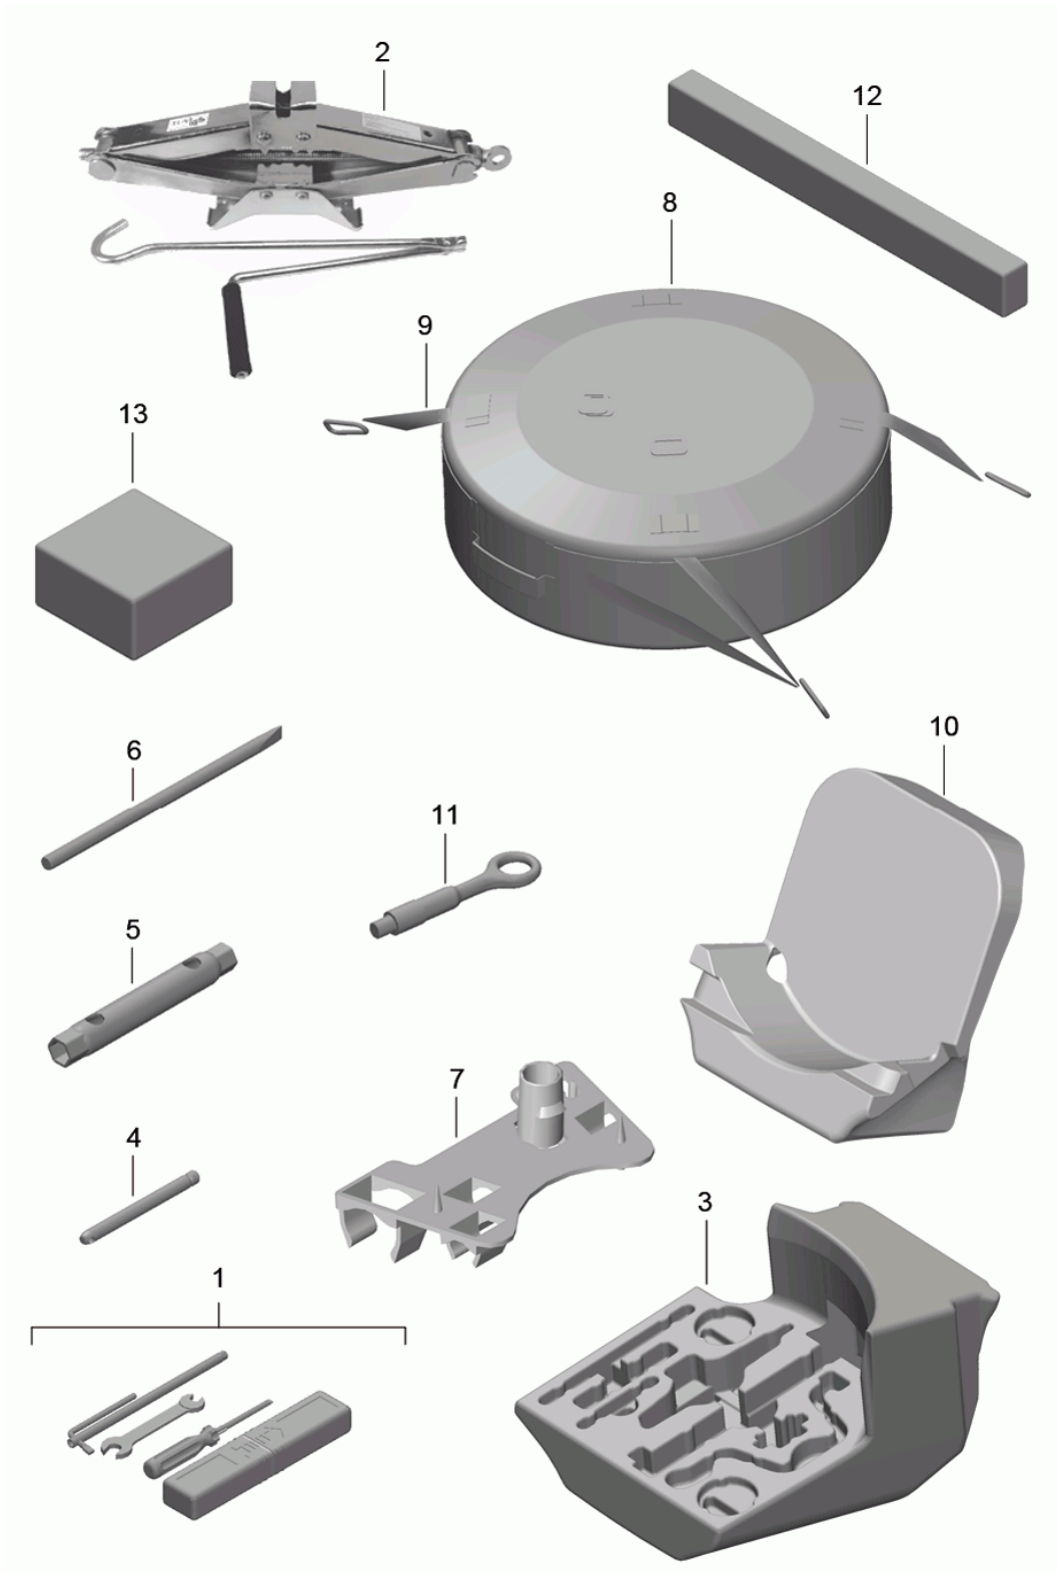

Model: 981C14

Model life 2013>>2016

Model: 981C14 Model life 2013>>2016

Pos	Part Number	Description	Remark	Qty	Model
1	997 721 115 00	Tool Jack Tool kit with contents Comprising:		1	
-	477 012 229	Double-end spanner 10 X 13		1	
-	477 012 231	Screwdriver		1	
-	111 012 287	Handle for Screwdriver		1	
-	999 571 077 02	Socket wrench - 5 - for Headlamp		1	
2	996 721 211 00	Scissors type jack		1	I447
3	996 722 101 00	Foam part		1	I447
4	999 571 074 30	Threaded bolt for Assembly Wheels		1	I447
5	477 012 221 A	Rim wrench		1	I447
6	999 571 070 30	Operating rod for Rim wrench		1	I447
7	997 722 801 00	Mounting for Tool		1	I447
-	996 361 521 00	Boot		1	I447
8	991 722 061 00	Cover		1	I447
9	997 722 073 00	Emergency wheel Restraining strap		1	I447
10	981 722 103 00	Emergency wheel Mounting Emergency wheel		1	I447
11	970 721 551 01	Towing lug		1	
(11)	970 721 551 02	Towing lug		1	
12	8K0 860 251	Warning triangle Support		1	
-		Warning triangle See illustrations 8/07/00			
13	000 722 041 00	First-aid kit Information available		1	
-	997 722 071 00	Foam part		1	I447
-	991 722 061 01	Cover		1	I447/450
-	997 722 073 00	Emergency wheel Restraining strap Emergency wheel		1