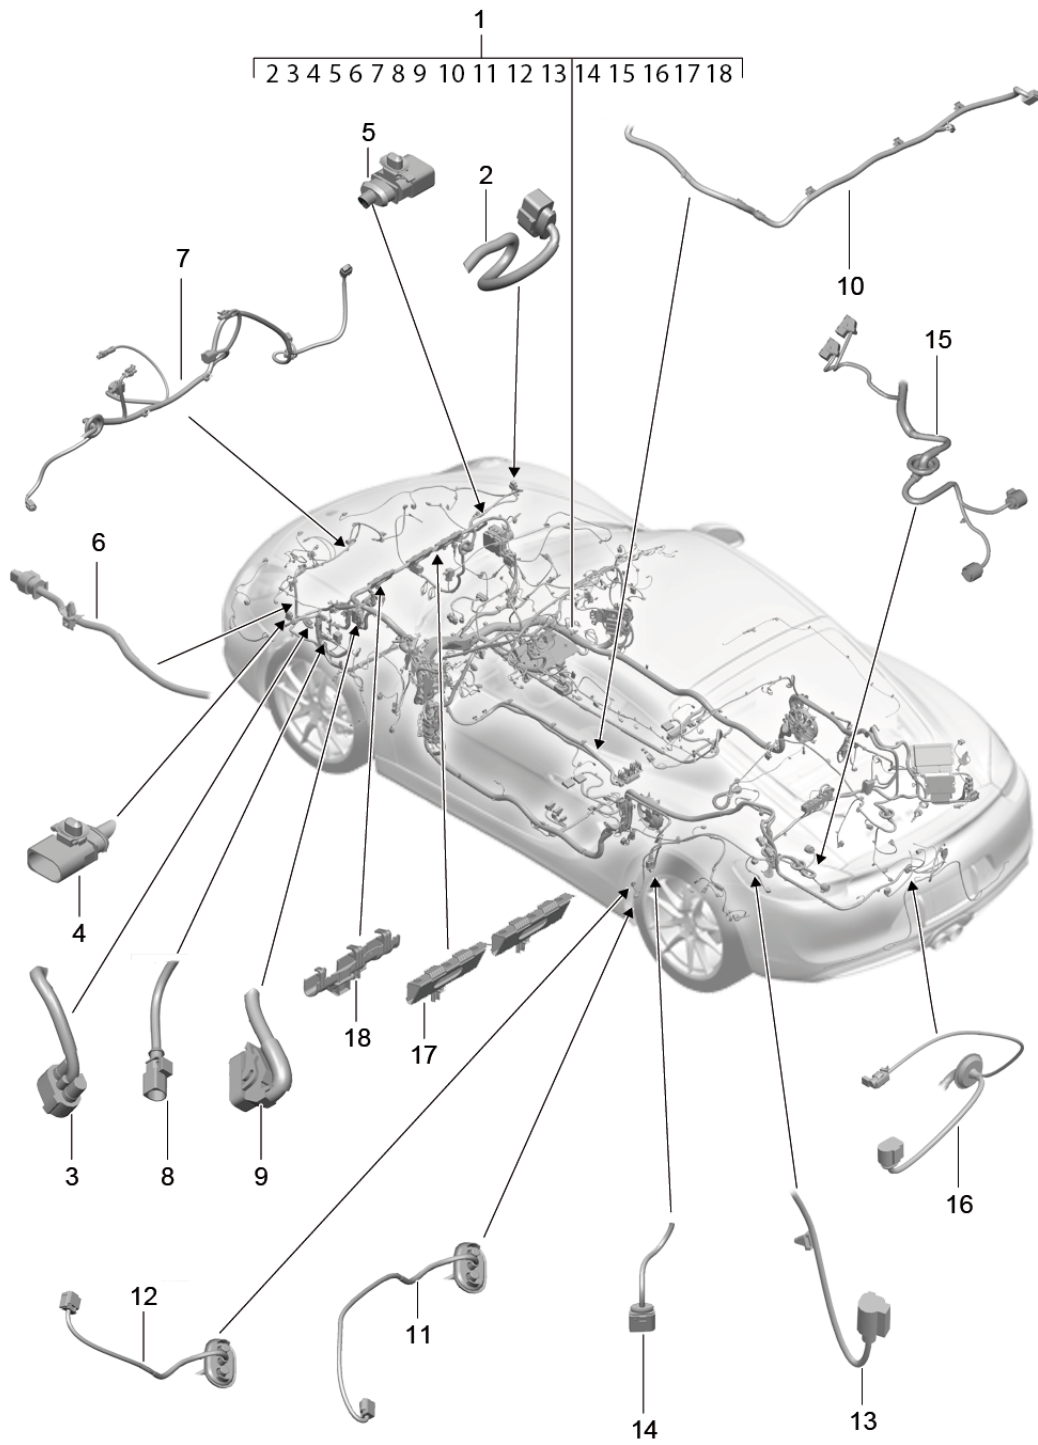

Model: 981C14

Model life 2013>>2016

Model: 981C14

Model life 2013>>2016

Pos	Part Number	Description	Remark	Qty	Model
1	981 612 901 00	Wiring harnesses Passenger compartment And Sub-part Wiring harness Passenger compartment		1	
2	991 612 920 00	Vehicle Ident. No. Indicate Wiring harness Sub-part Headlamp Left And Right		1	
3	991 612 921 00	It is necessary to rework Wiring harness Sub-part Blower Radiator Left And Right		1	
4	991 612 922 00	It is necessary to rework Wiring harness Sub-part Connection point Lining Front Left	/L	1	-I625
(4)	991 612 922 50	It is necessary to rework Wiring harness Sub-part Connection point Lining Front Left	/L	1	I625
5	991 612 937 00	It is necessary to rework Wiring harness Sub-part Connection point Lining Front Right	/R	1	
6	991 612 923 00	It is necessary to rework Wiring harness Sub-part Sensor Airbag Front Left And Right		1	
7	991 612 924 00	It is necessary to rework Wiring harness Sub-part Body front section	/LL	1	-I456/I098
(7)	991 612 924 50	It is necessary to rework Wiring harness Sub-part Body front section	/LL	1	I098/456
(7)	991 612 938 00	It is necessary to rework Wiring harness Sub-part	/RL	1	-I456/I099