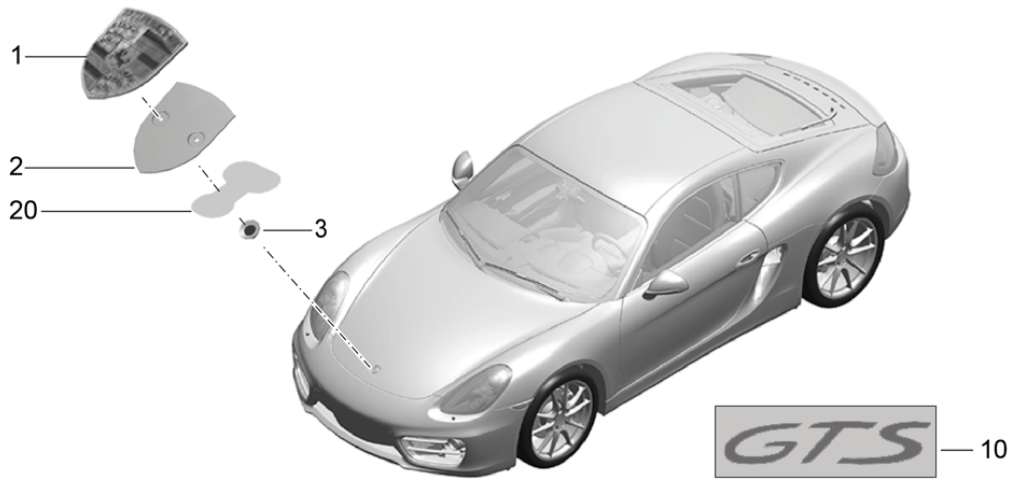

Model: 981C14

Model life 2013>>2016

4 — P O R S C H E
5 — *Cayman S* — 6
7 — *GTS*

Model: 981C14

Model life 2013>>2016

Pos	Part Number	Description	Remark	Qty	Model
1	997 559 211 02	Insignias Decorative fittings Stone guard film Lid emblem Front	-13	1	
1	991 559 211 00	Lid emblem Front	14-	1	
2	991 559 215 01	Desk pad		1	
2	991 559 215 02	Desk pad		1	
3	999 591 423 03	Tapping nut 3,0		2	
4	981 559 233 00	Logo *PORSCHE* Galvano silver		1	
(4)	991 559 235 90	Logo *PORSCHE* Black	15-	1	I011
(4)	991 559 235 91	Logo *PORSCHE* Black High gloss	15-	1	I011/089
5	981 559 239 00	Logo *CAYMAN* Galvano silver		1	
(5)	981 559 239 01	Logo *CAYMAN* Black	15-	1	I011
(5)	981 559 239 02	Logo *CAYMAN* Black High gloss	15-	1	-I498/I011 I089
6	981 559 245 00	Logo *S* Galvano silver		1	-I498/I009
7	981 559 261 01	Logo *GTS* Black	15-	1	I011
(7)	981 559 261 02	Logo *GTS* Black High gloss	15-	1	-I498/I011 I089
10	991 559 443 00	Decorative film Door *GTS*		1	I011
20	999 911 756 41	Adhesive film	15-	1