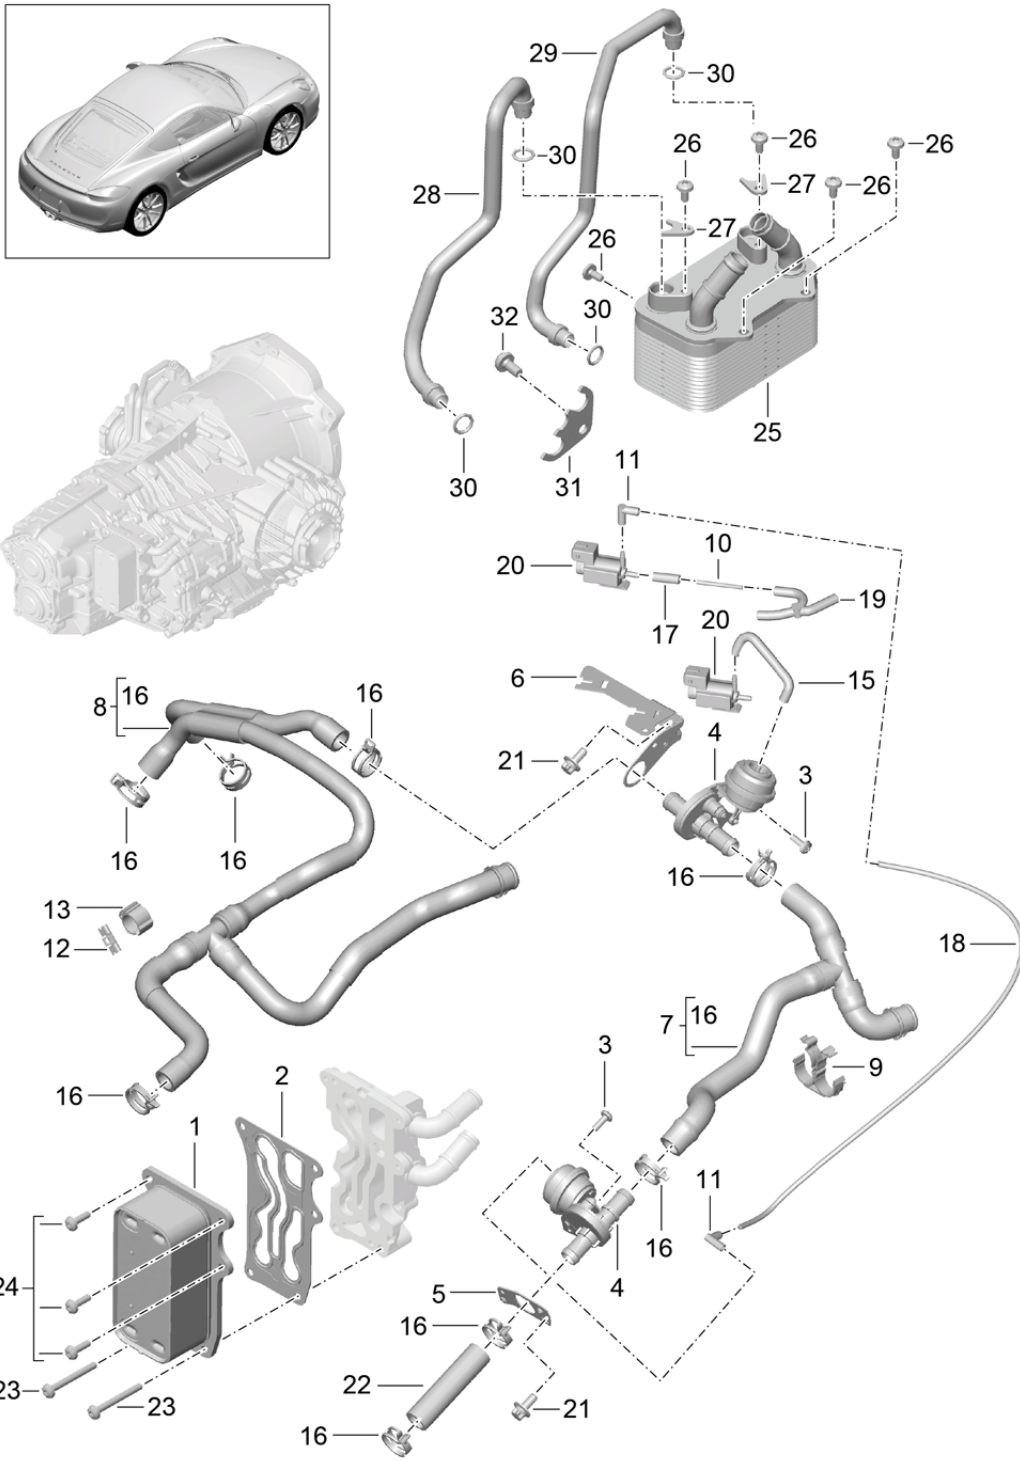

Model: 981C14

Model life 2013>>2016

Model: 981C14 Model life 2013>>2016

Pos	Part Number	Description	Remark	Qty	Model
		- PDK - Transmission Heat exchanger Oil tube Water tube			CG2.05 CG2.25
1	9G2 307 019 00	Heat exchanger		1	
2	9G2 307 241 00	Gasket Heat exchanger		1	
3	N 910 682 01	Round head screw		2	
4	991 307 573 00	Disc valve		2	
5	9G2 307 411 01	Support Disc valve		1	
6	9G2 307 409 00	Support Disc valve		1	
7	9G2 307 075 01	Water hose KÜHLMITTEL Supply		1	
8	9G2 307 076 01	Hose line		1	
9	999 507 281 40	Cable holder 25,00 / 25,00		1	
-	000 043 205 01	Pipe 4,0 X 1,0		*	
10		Vacuum line L = 40 mm		1	
11	948 110 126 00	Connecting piece		2	
12	999 507 609 01	Clamp 3,00 - 4,00		1	
13	999 507 793 40	Hose holder 23,0		1	
15	9G1 307 675 00	Vacuum hose		1	
16	999 512 589 09	Hose clamp 25 X 12		7	
17	999 239 040 40	Connecting piece 3,5 X 2,0 X 28		1	
-	900 918 005 40	Pipe 5,0 X 1,0 It is necessary to rework Shorten		X	
18		Vacuum line L = 600 mm		1	
19	928 573 727 05	Distributing piece		1	
(19)	928 573 729 05	Distributing piece Fourfold		1	
20	7PP 906 270	Change-over valve		1	
21	900 385 041 01	Torx screw BM 6 X 12		2	
22	9G2 307 074 00	Water hose KÜHLMITTEL Supply		1	
23	9G2 307 824 00	Round head screw Heat exchanger		2	
24	9G2 307 823 00	Round head screw Heat exchanger		3	
25	9G2 307 017 00	Heat exchanger		1	
26	9G1 307 813 00	Torx screw M 6 X 12		5	
27	9G1 307 245 00	Retaining bracket		2	
28	9G2 307 087 05	Oil pipe Return line		1	
29	9G2 307 085 05	Oil pipe Supply		1	
30	9G1 307 891 00	Sealing ring 12,5 X 2,5		4