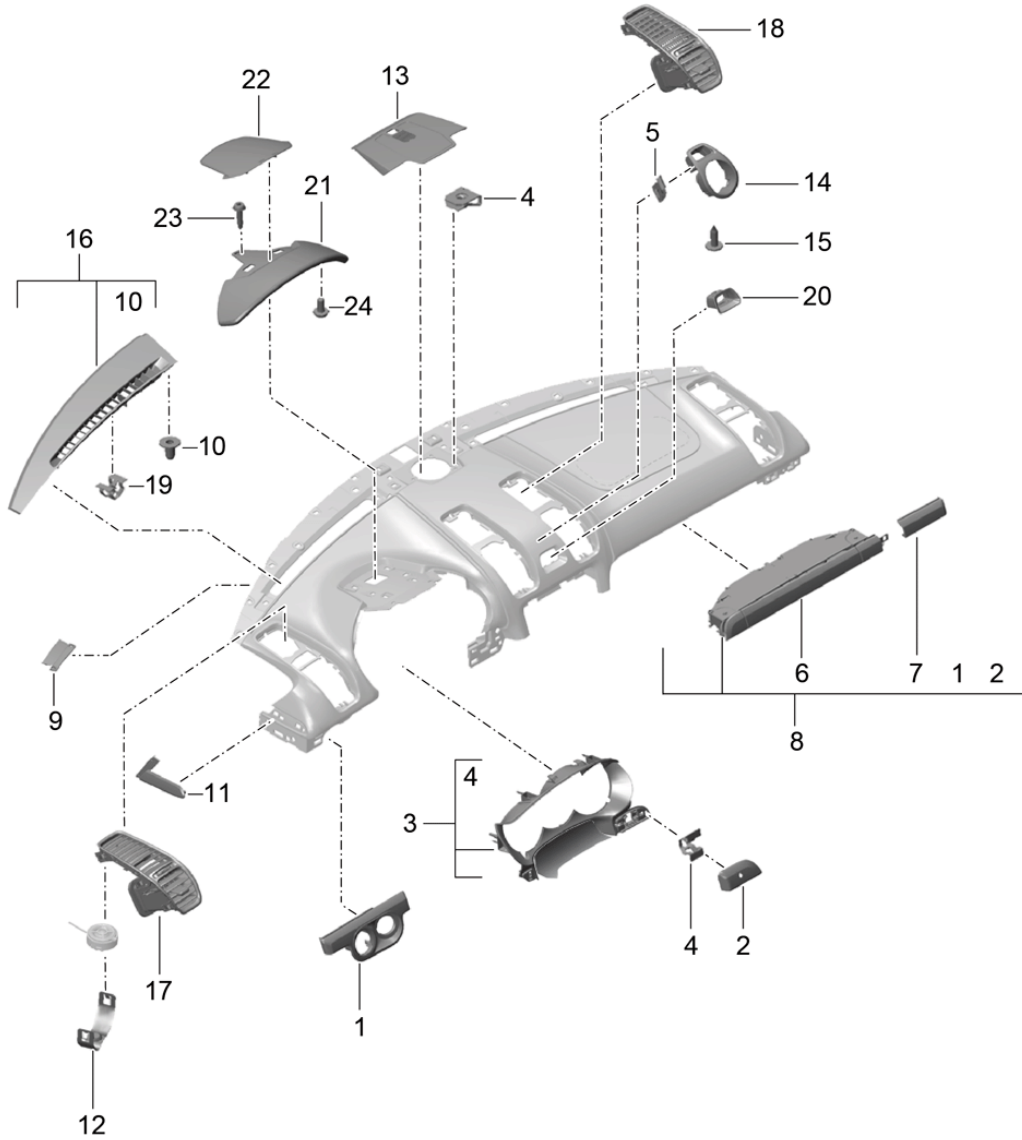

Model: 981C14

Model life 2013>>2016