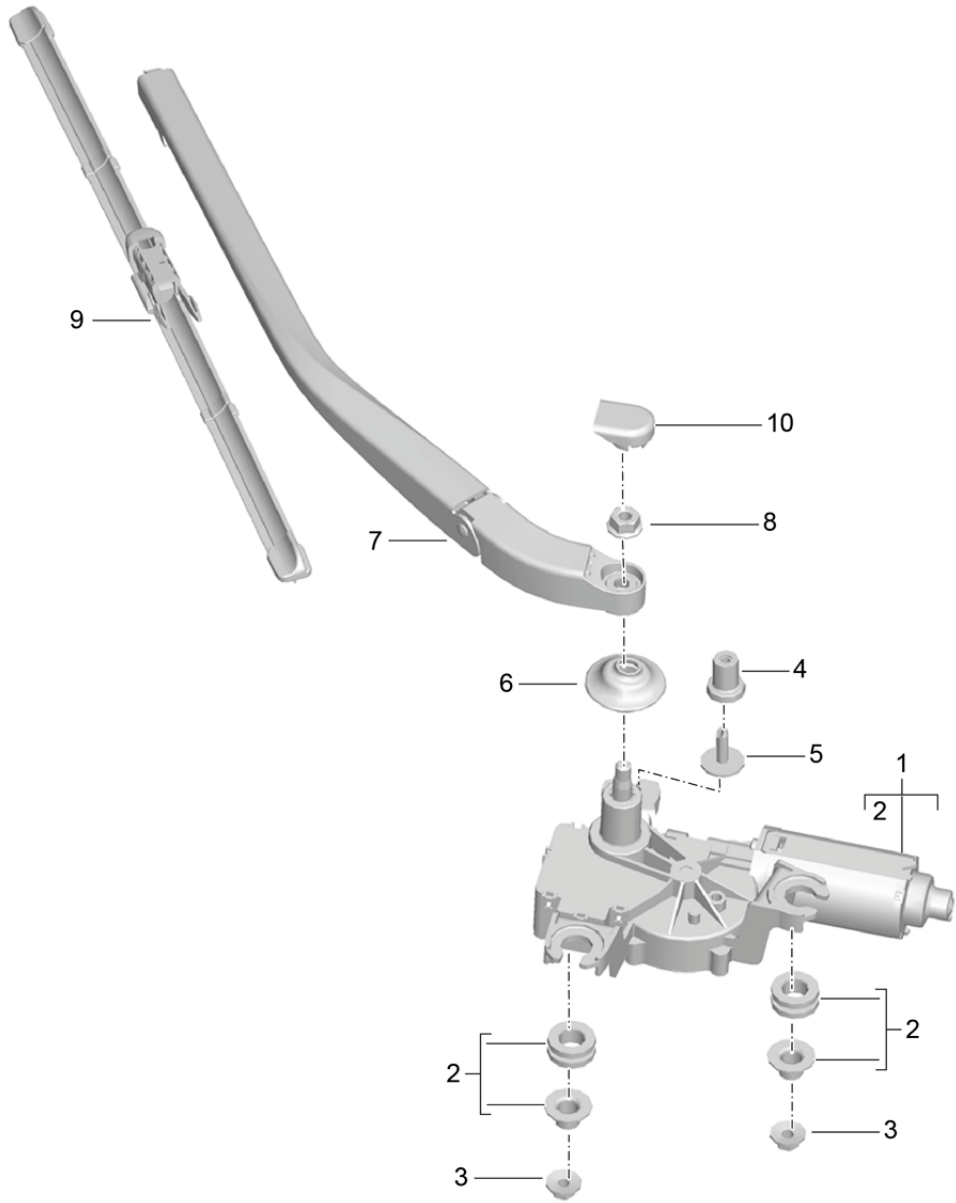

Model: 981C14

Model life 2013>>2016

Model: 981C14

Model life 2013>>2016

Pos	Part Number	Description	Remark	Qty	Model
		Rear window wiper			I425
1	987 628 080 00	Wiper motor		1	
2	997 628 908 00	Repair kit		1	
		Comprising:			
		Grommet		2	
		Bush		2	
3	999 076 078 01	Hexagon nut		2	
		M 6			
4	999 500 183 00	Speed nut		1	
		M6			
		Information available			
5	999 073 468 01	Combination screw		1	
		M 6 X 22 SC			
6	981 628 273 00	Grommet		1	
7	981 628 181 00	Wiper arm		1	
8	N 106 092 04	Hexagon nut		1	
9	981 628 189 00	Wiper blade		1	
10	997 628 122 00	Cap		1