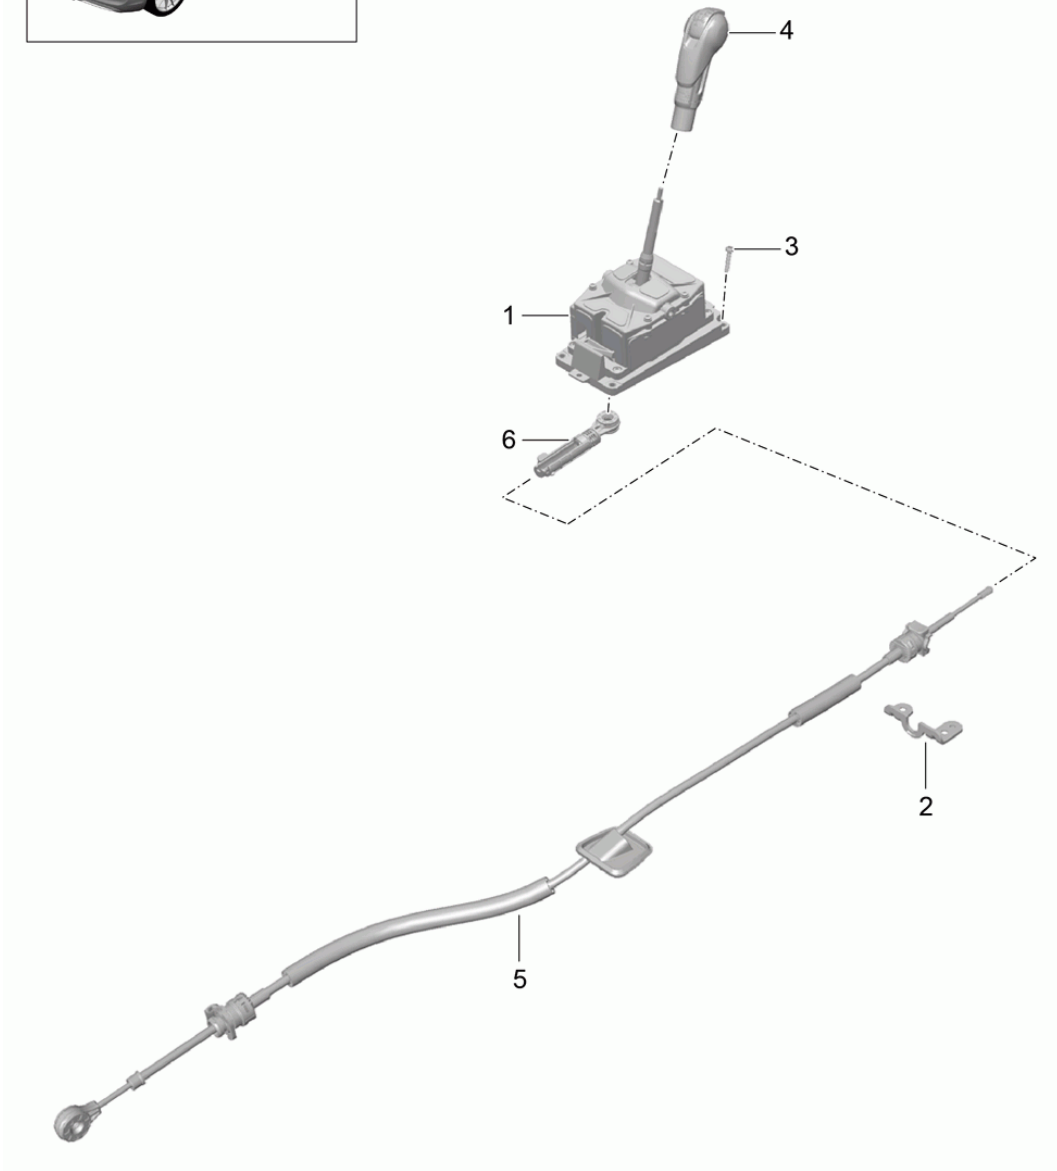

Model: 981C14

Model life 2013>>2016

Pos	Part Number	Description	Remark	Qty	Model
5	991 424 163 00	Bearing bracket		12	+UZ, +US
6	999 084 629 01	Hexagon nut BM 6		2	
7	991 424 145 00	Fastening part for Cable Adjustable		1	
8	991 424 147 00	Fastening part for Cable Adjustable		1	
9	000 043 205 93	Grease 1 100-gramme tube		X	
10	987 424 037 00	Reverse lever		1	
11	981 424 023 00	Lever		1	
12	987 424 131 10	Joint rod		1	
13	981 424 035 00	Connecting rod		1	
14	900 385 006 01	Torx screw BM 8 X 35		1	
15	981 424 065 01	Support		1	
16	981 424 066 01	Support		1	

Model: 981C14

Model life 2013>>2016