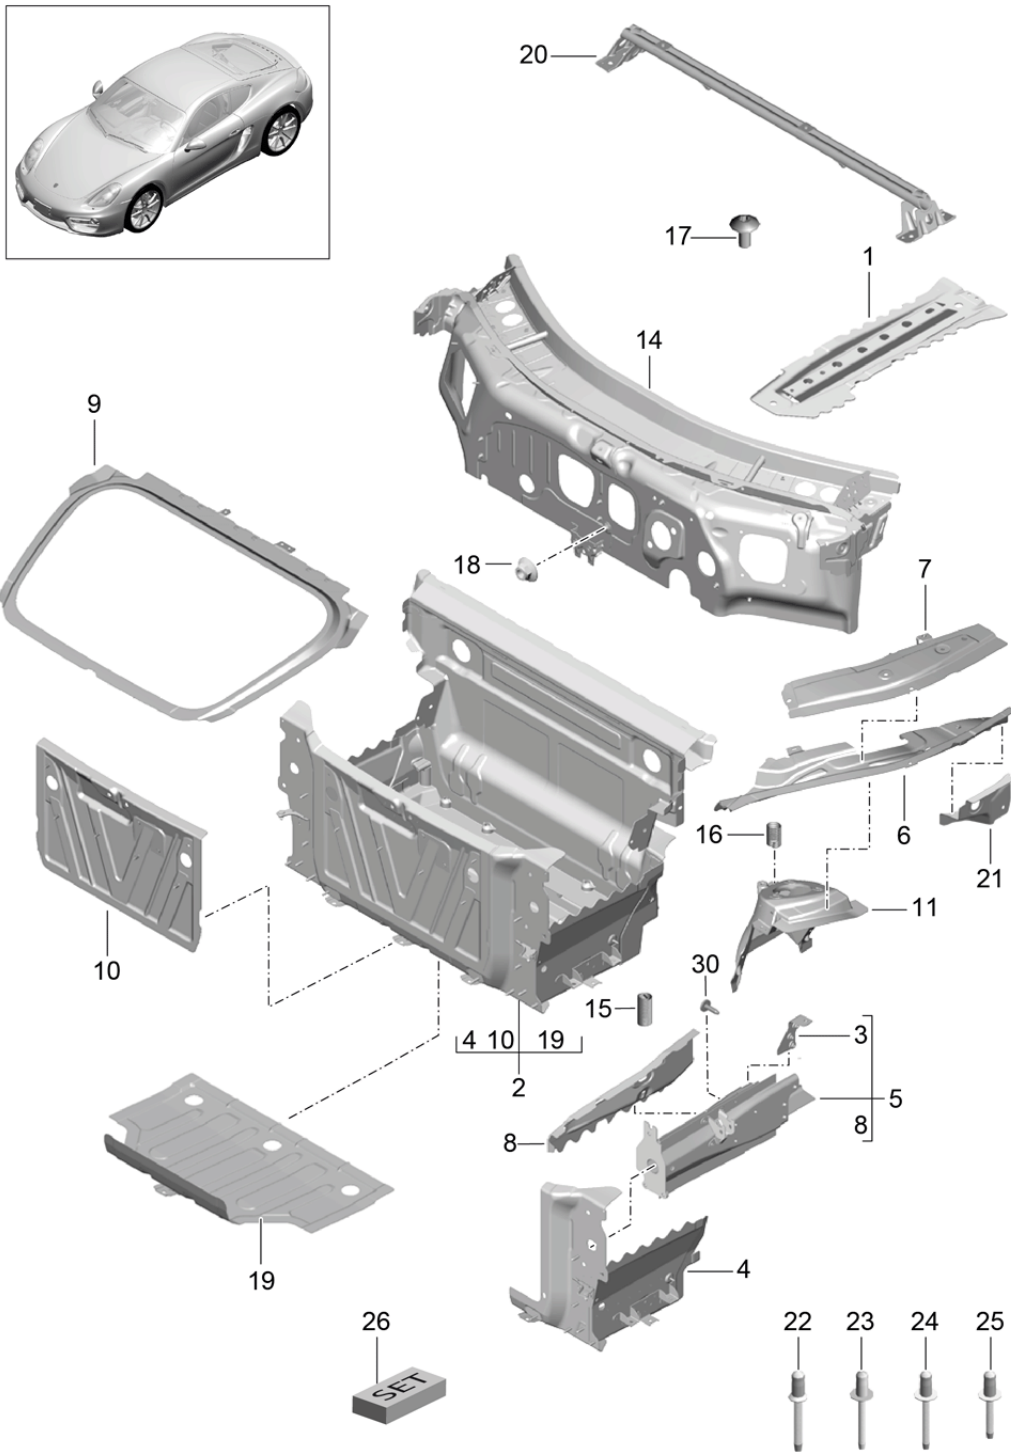

Model: 981C14

Model life 2013>>2016