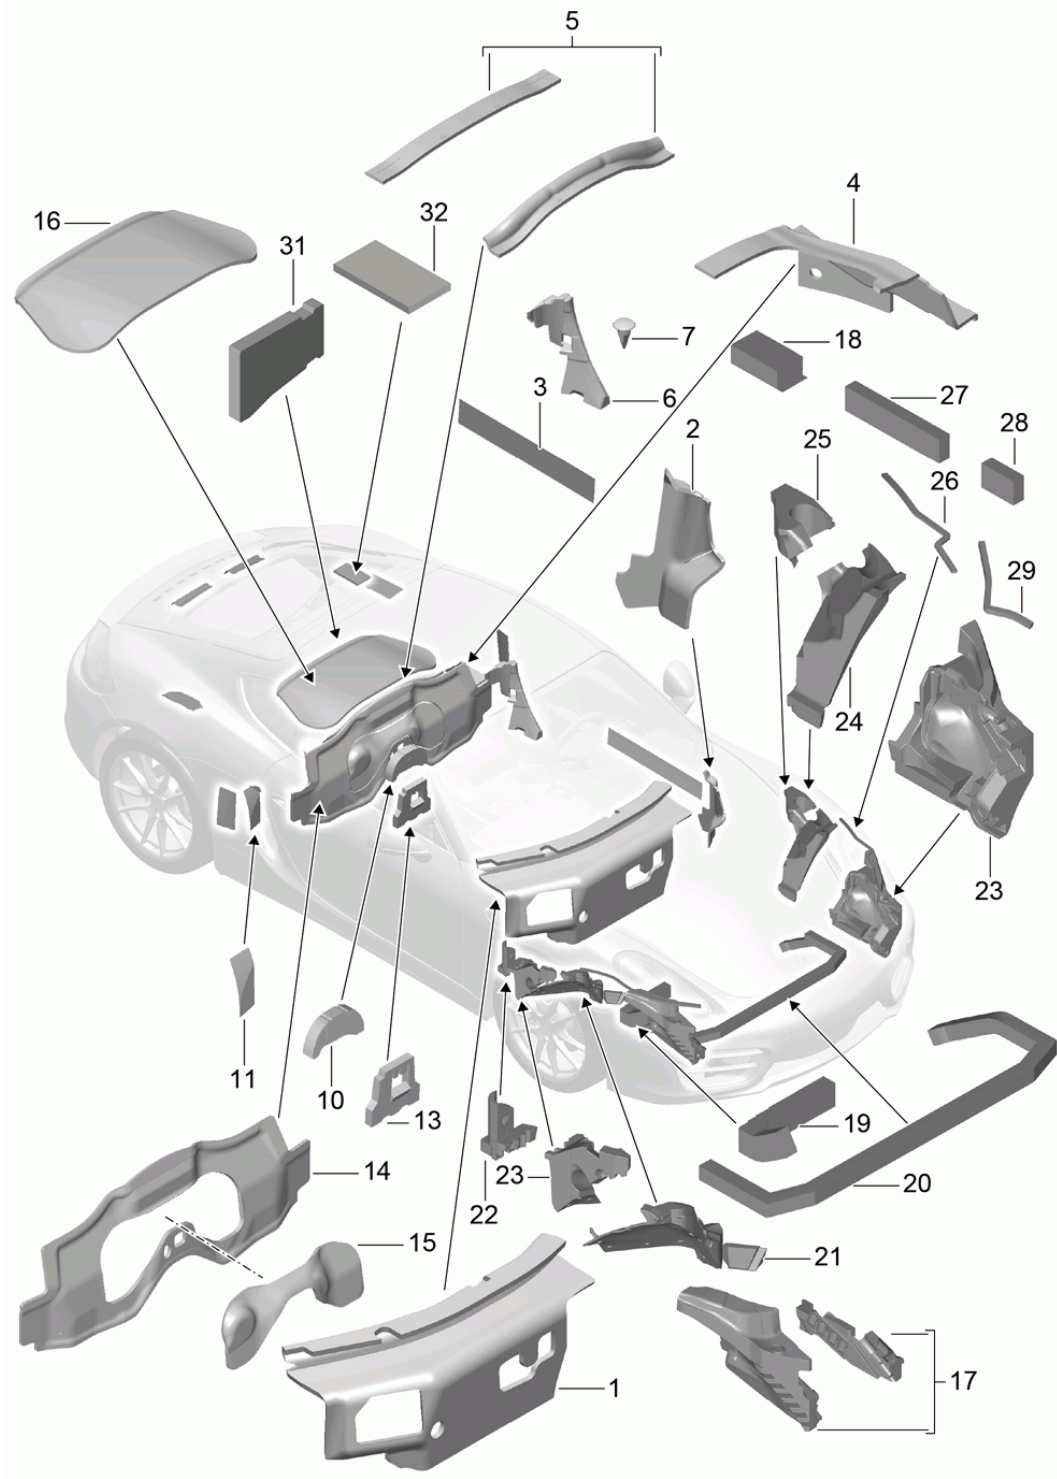

Model: 981C14

Model life 2013>>2016

Model: 981C14 Model life 2013>>2016

Pos	Part Number	Description	Remark	Qty	Model
1	991 556 723 00	Body Sound proofing 1 Sound absorber	/LL	1	I098
(1)	991 556 724 00	Firewall Sound absorber	/RL	1	I099
2	991 556 605 01	Firewall Sound absorber	/L	1	
(2)	991 556 606 00	Wheel housing Front Sound absorber	/R	1	
3	997 556 531 01	Wheel housing Front Insulation		2	
4	981 556 721 00	Door Sound absorber	/L	1	
(4)	981 556 722 00	Engine compartment Lateral Sound absorber	/R	1	
5	981 556 645 00	Engine compartment Lateral Sound absorber		2	
6	981 556 603 01	Engine compartment Front and rear Sound absorber	/L	1	
(6)	981 556 604 01	Cover Belt Sound absorber	/R	1	
7	999 703 259 40	Cover Belt Stopper		2	
10	981 556 683 01	Sound absorber Cover Belt		1	
11	991 556 503 00	Sound absorber Centre console Rear		1	
13	981 556 681 01	Insulation Inner Sound absorber		1	
14	981 556 741 01	Seal Tunnel Sound absorber		1	
15	981 556 745 00	Bulkhead Engine compartment Sound absorber		1	
(15)	981 556 513 00	Bulkhead Passenger compartment Insulation	15-	1	GTS I011
(15)	981 556 514 00	Lid Bulkhead Insulation	15-	1	GTS I011
(15)	981 556 515 00	Lid Bulkhead Insulation	15-	1	GTS I011
16	981 556 743 00	Lid Bulkhead Centre Sound absorber		1	
		Engine compartment cover Passenger compartment