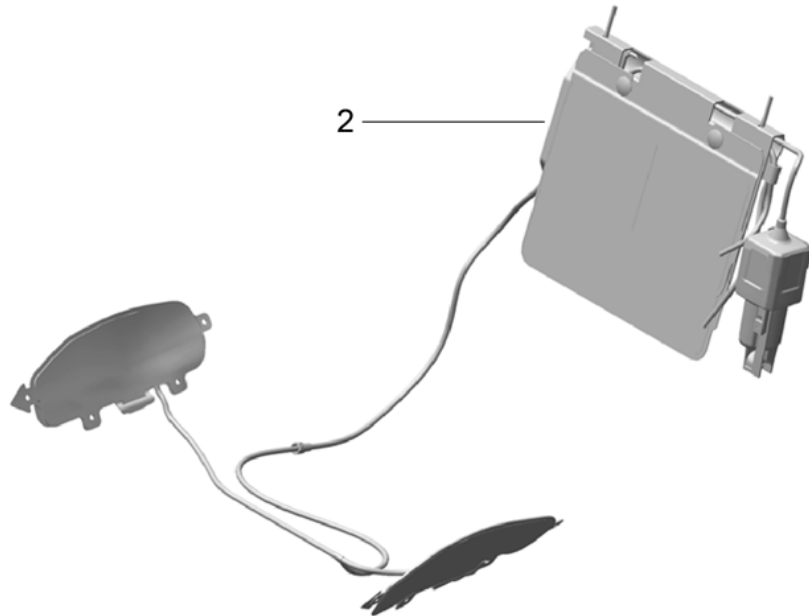

Model: 981C14 Model life 2013>>2016

Pos	Part Number	Description	Remark	Qty	Model
(1)	991 521 329 01	Backrest frame Sports seat Plus Accessories Backrest frame	-14	1	I321/322/323 I324
(1)	9P1 881 045 F	Sport version with Memory Backrest frame	15-	1	I321/322/323 I324
2	991 521 335 00	Sport version with Memory Cover Mounting component Inner	/L	1	I321/322/323
(2)	991 521 335 00 D20 991 521 336 00	Sport version Silver Grey Metallic Cover	/R	1	I321/322/323 I324
3	991 521 336 00 D20 991 521 855 00	Mounting component Inner Sport version Silver Grey Metallic Grille		1	I313/314/317 I318/321/322 I323/324
5	991 521 893 00	Backrest frame Tension spring	/L /R	1	I313/314/317 I318/321/322 I323/324
6	991 521 887 02	Grille Backrest frame Foam part		1	I317/318/323 I324
7	991 521 897 01	Head rest Backrest frame Sport version Foam part		1	I317/318/323 I324
		Backrest Backrest frame Sport version			

Model: 981C14

Model life 2013>>2016