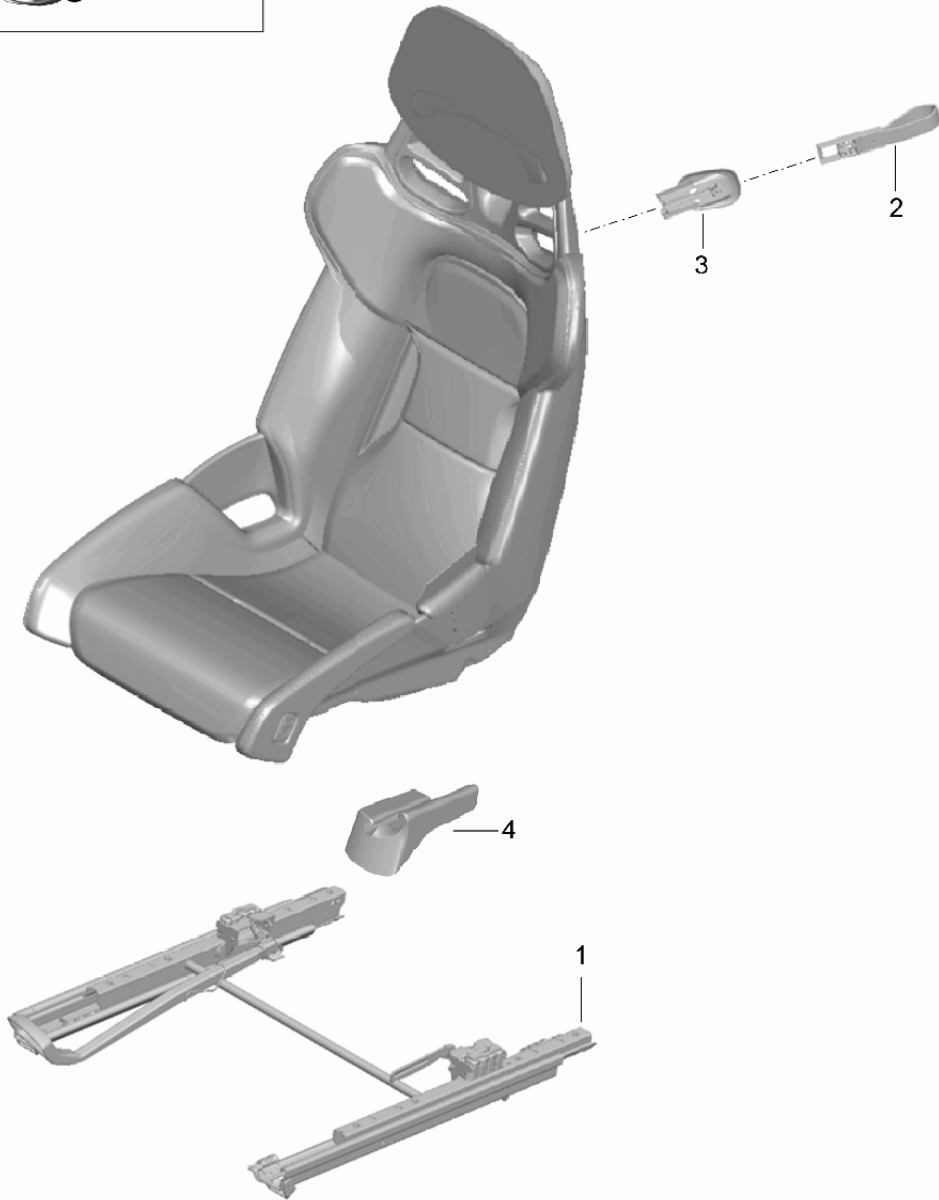

Model: 981C14

Model life 2013>>2016