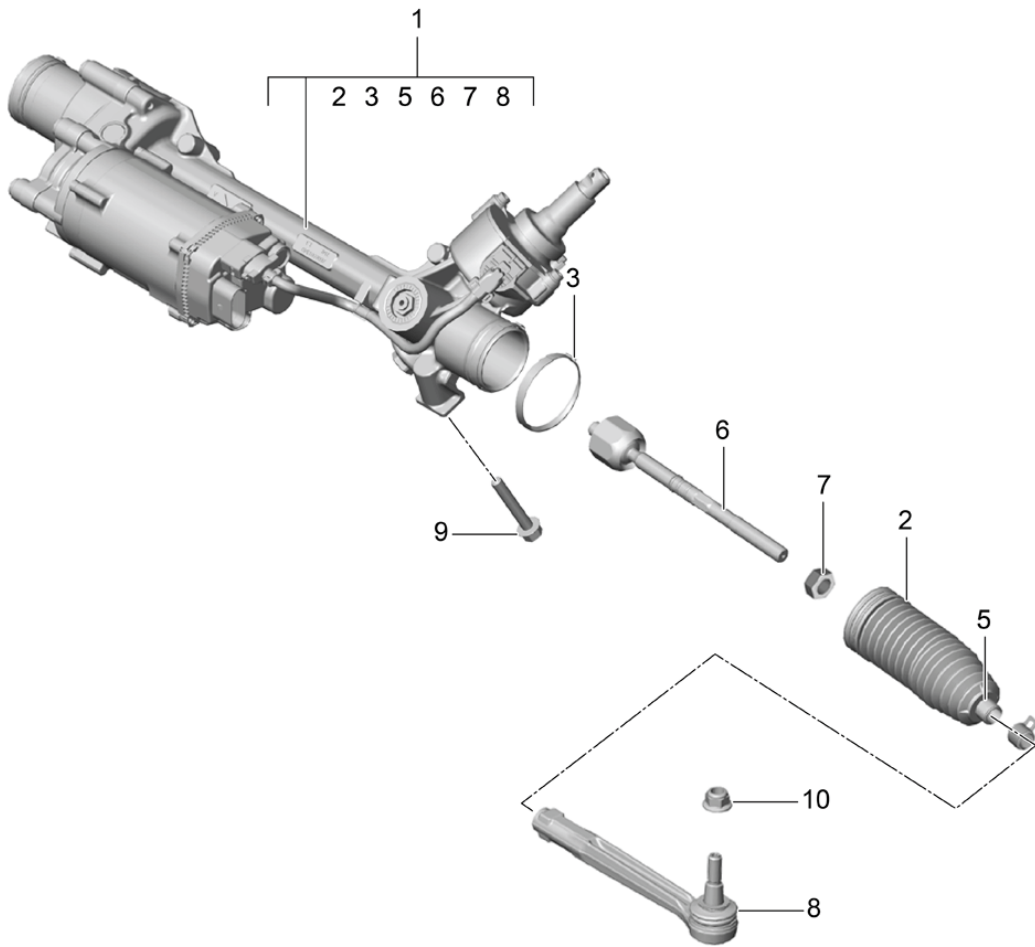

Model: 981C14

Model life 2013>>2016