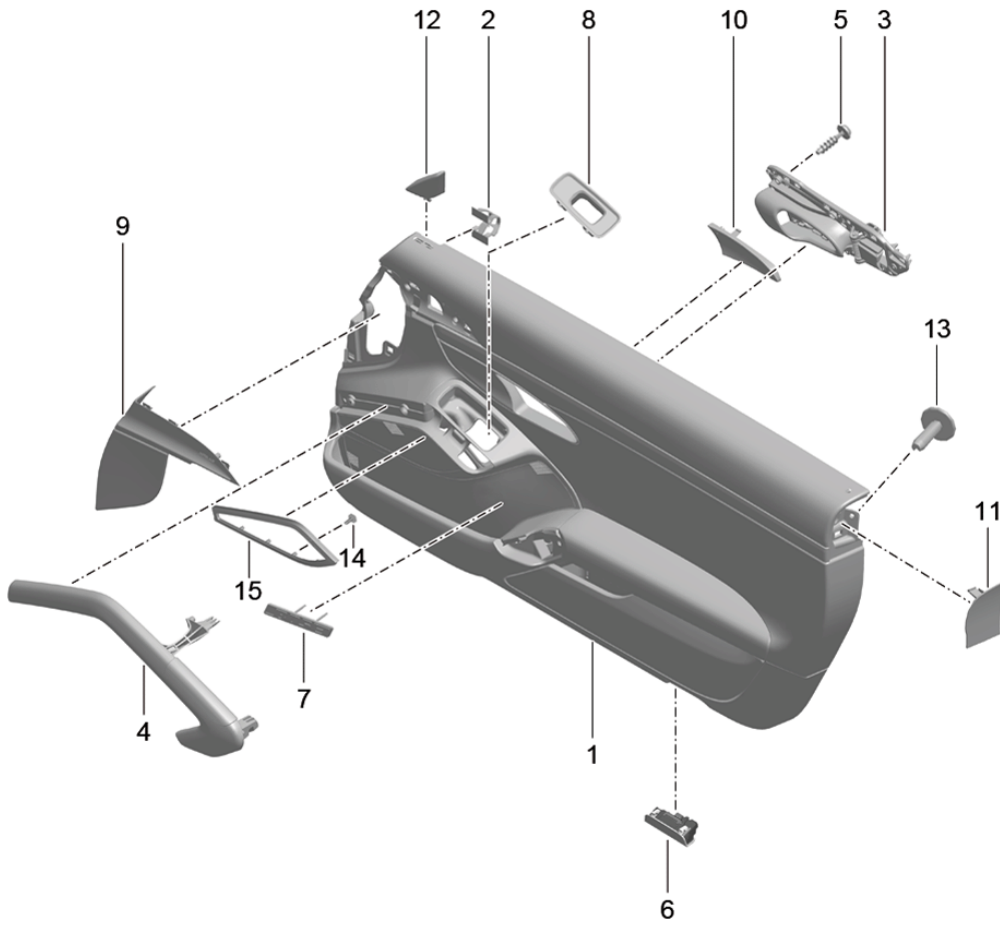

Model: 981C14

Model life 2013>>2016