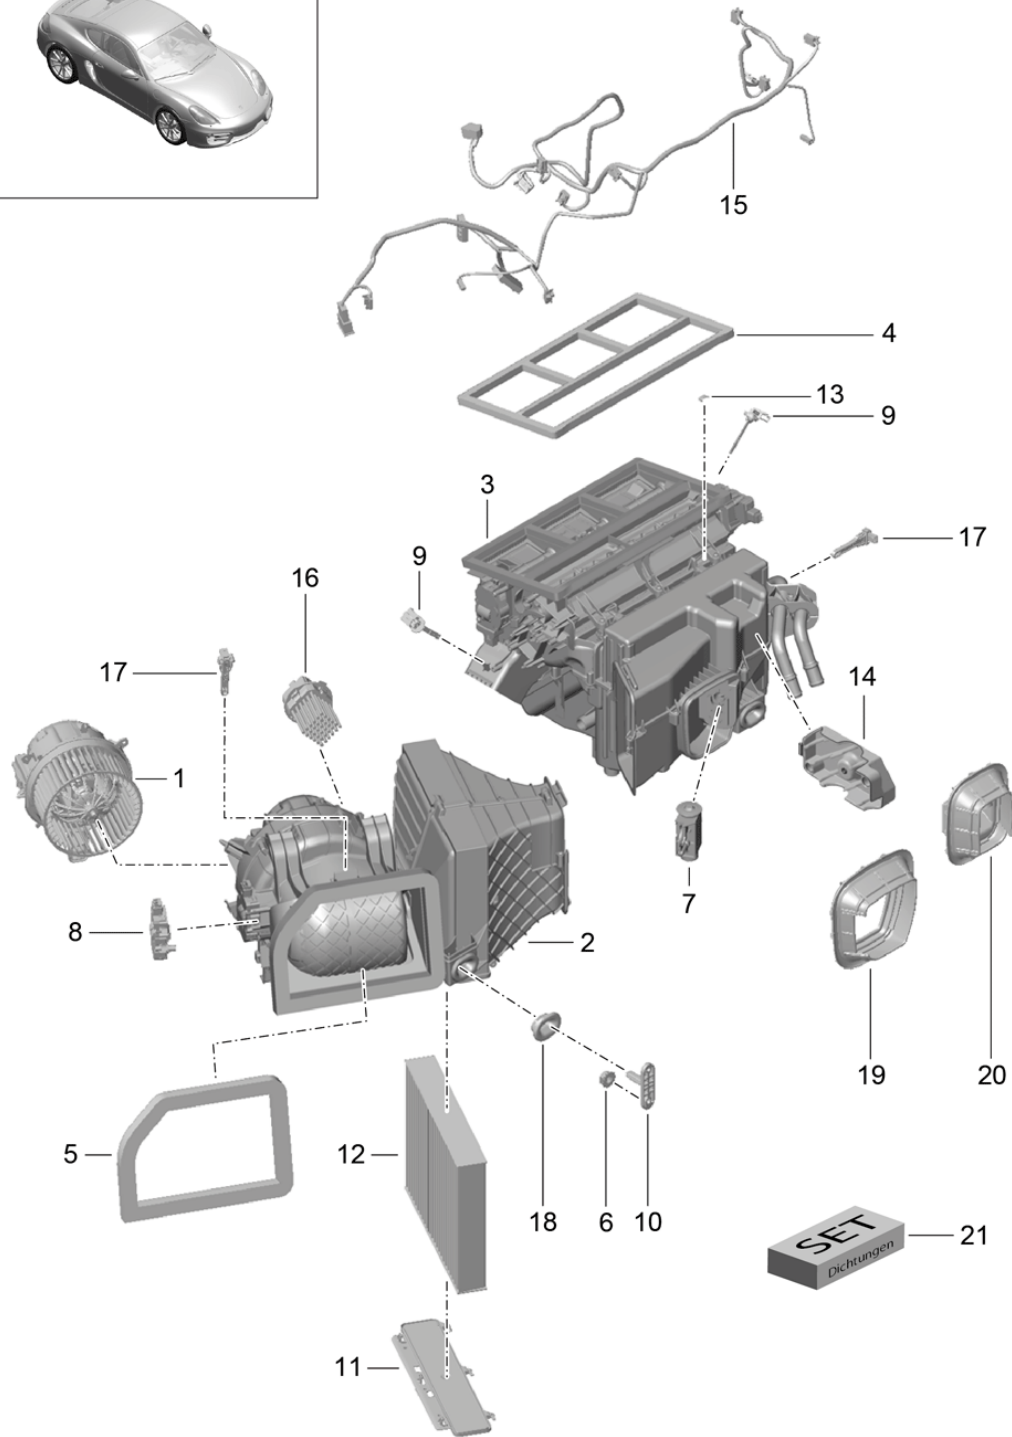

Model: 981C14 Model life 2013>>2016

Pos	Part Number	Description	Remark	Qty	Model
1	981 572 463 00	Air guide Air distributor Air guide	/LL /L	1	I098
(1)	981 572 463 01	Lateral Air guide	/RL /L	1	I099
2	981 572 464 00	Lateral Air guide	/LL /R	1	I098
(2)	981 572 464 01	Lateral Air guide	/RL /R	1	I099
3	999 703 462 40	Lid 10,0X65		2	I572
4	970 653 253 00	Sensor Temperature sensor		2	
5	991 572 693 00	Footwell outlet vent Driver's side	/LL	1	I098
(5)	991 572 694 00	Footwell outlet vent Driver's side	/RL	1	I099
6	991 572 793 02	Footwell outlet vent Passenger's side	/RL	1	I099
(6)	991 572 794 02	Footwell outlet vent Passenger's side	/LL	1	I098
7	999 507 556 01	Speed nut M 5		2	
8	1H0 819 943	Screw Passenger's side		1	
9	999 073 459 01	Oval-head screw M5X16 Driver's side		1	
10	991 572 072 01	Lower part Air intake	/LL	1	I098
(10)	991 572 071 00	Lower part Air intake	/RL	1	I099
11	900 377 018 09	Hexagon nut M6		2	
12	991 572 272 01	Lid Air intake		1	
13	991 572 371 00	Air cleaner Air intake		1	
14	991 572 471 01	Grommet Air intake		1	
15	991 573 769 01	Grommet Firewall Expansion valve		1	I572/573
16	991 572 263 01	Gasket Cross panel Heater pipeline		1	
17		Lining Cold air Cover See illustrations 8/09/10		1	
18	7PP 907 659	Sensor		1	
19	991 573 794 00	Water drain tube		1	I572/573
20	999 512 418 40	Hose clamp 22,7-24,7		1	I572/573
21	981 572 769 01	Air guide Intermediate piece Centre		1	

Model: 981C14

Model life 2013>>2016