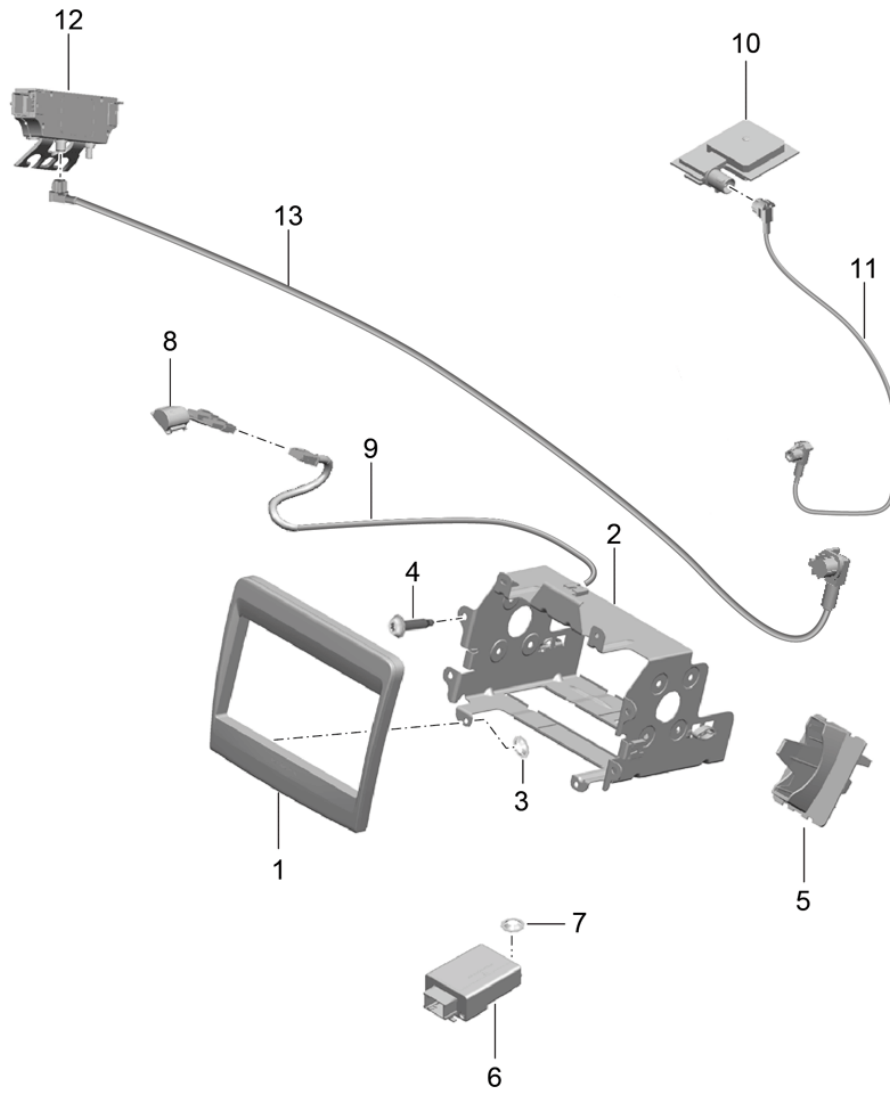

Model: 981C14

Model life 2013>>2016

Model: 981C14 Model life 2013>>2016

Pos	Part Number	Description	Remark	Qty	Model
		Preparation Navigation system Japan			I675
1	991 642 323 00	Front frame		1	I675
	991 642 323 00 A05	Black mat			
2	991 642 327 00	Retaining frame		1	I675
3	999 591 243 01	Clamping washer		4	I675
4	999 073 498 01	Oval-head screw M 5 X 20		4	I675
5	991 642 329 00	Support	-14	1	I675
	991 642 329 00 1E0	Black Card reader Glove compartment			
5	991 642 333 00	Support	15-	1	I675
	991 642 333 00 1E0	Black Card reader Glove compartment			
-	7PP 035 500	Antenna ETC	-14	1	I675
-	5C5 919 853	Antenna D SRC	15-	1	I675
6	7PP 971 324 B	Adapter - CAN -		1	I675
7	999 591 946 03	Clamping washer		1	I675
8	991 646 311 01	Microphone		1	I675
9	991 612 067 50	Connecting line Microphone Control part		1	I675
10	7PP 035 504 A	Antenna Navigation system		1	I675
11	991 612 066 50	Connecting line Antenna Navigation system Control part		1	I675
12	991 647 109 01	Antenna booster A-pillar Left	/L	1	I675
(12)	991 647 110 01	Antenna booster A-pillar Right	/R	1	I675
13	991 612 065 00	Connecting line Antenna booster Right Control part Radio		1	I675
(13)	991 612 062 50	Connecting line Antenna booster Left Control part TV		1	I675
(13)	991 612 063 50	Connecting line Antenna booster Left Control part TV		1	I675
(13)	991 612 064 00	Connecting line Antenna booster Right Control part TV		1	I675
(13)	997 612 047 25	Connecting line - VICS BEACON - Antenna		1	I675