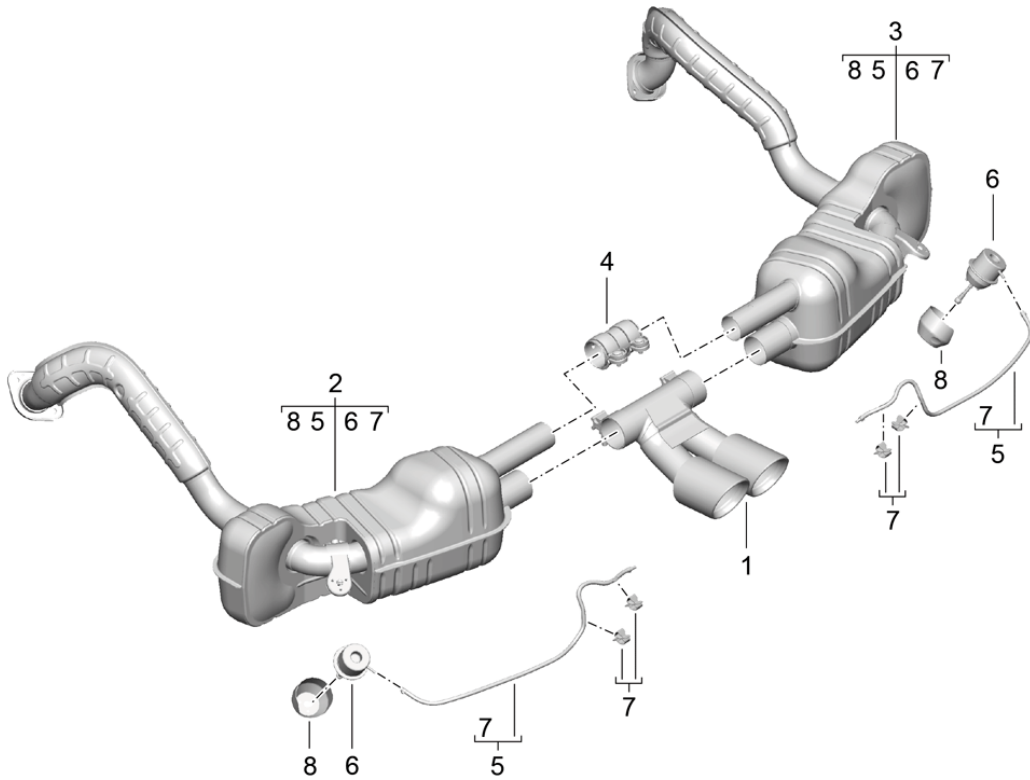

Model: 981C14

Model life 2013>>2016

Model: 981C14

Model life 2013>>2016

Pos	Part Number	Description	Remark	Qty	Model
		Exhaust system Sport			IXLF
1	981 111 961 00	Tail pipe		1	IXLF/XLS
2	981 111 921 04	Main exhaust muffler Left	/L	1	IXLF
2	981 111 921 05	Main exhaust muffler Left	/L	1	IXLF
2	981 111 921 06	Main exhaust muffler Left	/L	1	IXLF
3	981 111 922 04	Main exhaust muffler Right	/R	1	IXLF
3	981 111 922 05	Main exhaust muffler Right	/R	1	IXLF
3	981 111 922 06	Main exhaust muffler Right	/R	1	IXLF
4	981 111 280 00	Clamp		1	
5	981 111 049 00	Vacuum line Steel		2	
5	981 111 049 01	Vacuum line Steel		2	
6	991 111 381 02	Vacuum unit		1	
(6)	991 111 385 01	Vacuum unit		1	
7	999 651 360 01	Cable clamp 6,00		4