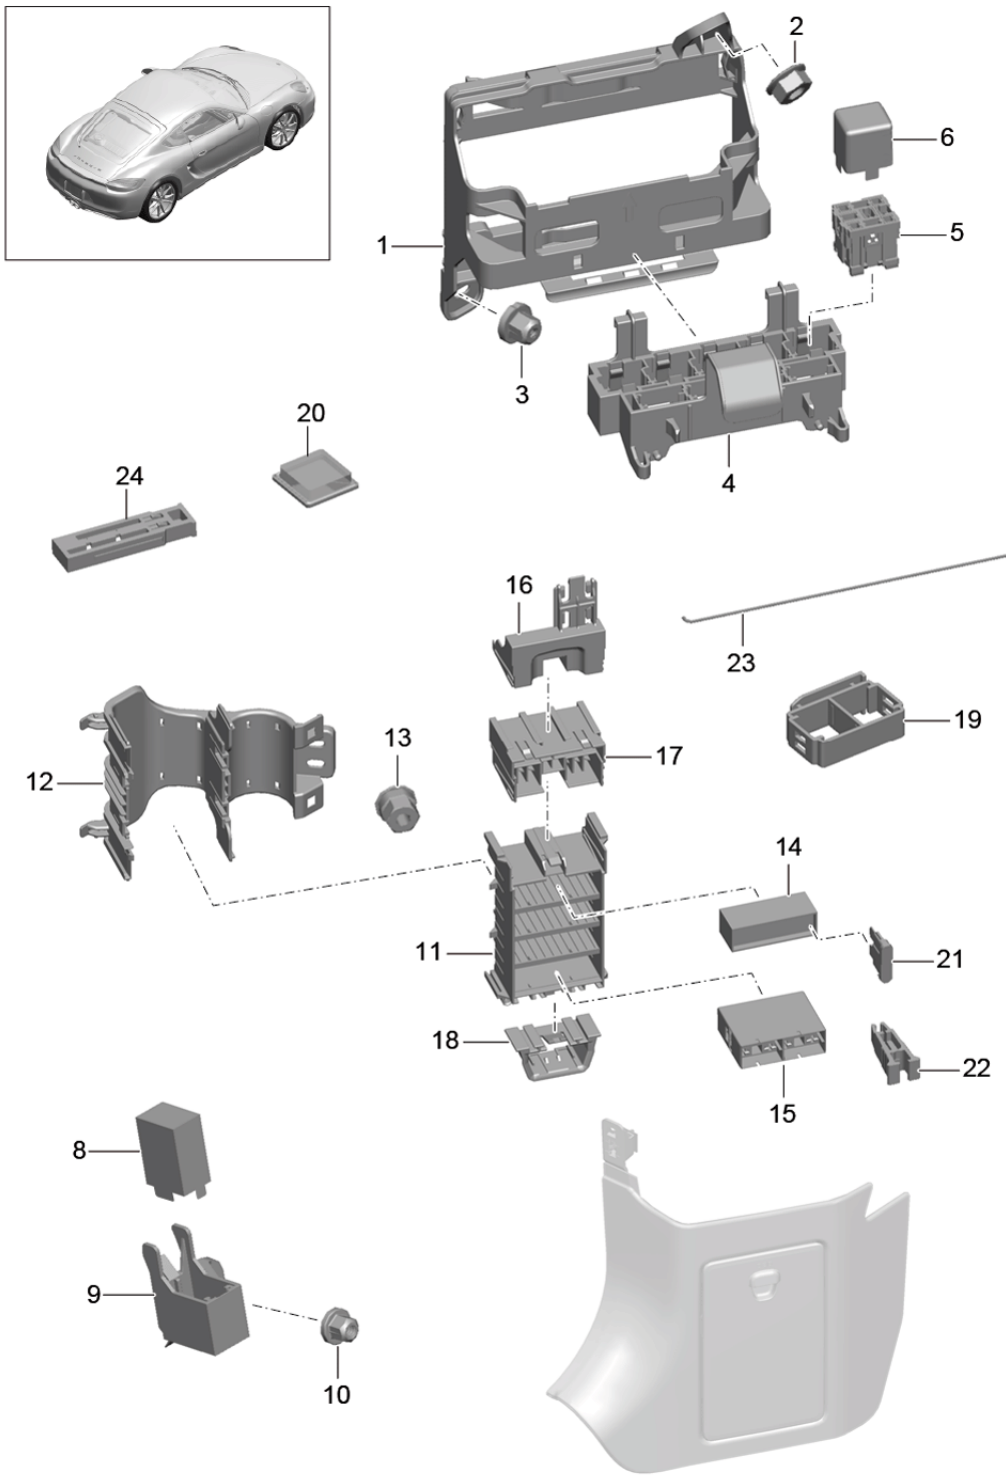

Model: 981C14

Model life 2013>>2016

Model: 981C14 Model life 2013>>2016

Pos	Part Number	Description	Remark	Qty	Model
		Central electrical system			
		Dashboard			
1	991 610 111 00	Support	/LL	1	I098
(1)	991 610 113 00	Support	/RL	1	I099
2	999 084 638 01	Hexagon nut M 6		1	
3	999 076 081 40	Plastic nut T 5		1	
4	991 610 105 00	Support frame		1	
		Relay carrier			
5	443 937 527	Relay carrier for Relay K 3,K 4,K 5		X	
(5)	999 650 538 40	Relay carrier for Relay K 6		X	
6		Relay			
(6)	999 657 016 90	Relay Emergency operation Lid		1	
		Relay socket/code:	K3		
(6)	958 615 029 00	Relay Radiator fan 1 Left		1	
		Relay socket/code:	K4		
(6)		Relay Radiator fan 2 Right		1	
		Relay socket/code:	K5		
(6)	958 615 010 00	Relay Fanfare		1	
		Relay socket/code:	K6		
8	4H0 951 253 C	Relay Fuel pump Luggage compartment		1	
9	991 610 151 00	Relay holder Fuel pump		1	
10	999 049 033 40	Plastic nut T 6		1	
11	991 610 101 00	Bracket		2	
12	991 610 103 00	Cover		1	
13	999 516 032 01	Hexagon nut M 6		2	
14	999 650 209 40	Fuse holder		6	
15	999 650 750 40	Fuse holder		2	
16	991 610 104 00	Cover Right	/R	1	
17	991 610 102 00	Support Lock Left	/L	1	
18	991 610 120 00	Support Plug socket Diagnostic connector	/L	1	
19	991 610 127 00	Support Connection point		5	
20	7PP 867 300	Velcro fastener		4	
21	999 607 082 00	Lock 5 A		X	
(21)	999 607 083 00	Lock 7 , 5 A		X	
(21)	999 607 084 00	Lock		X	