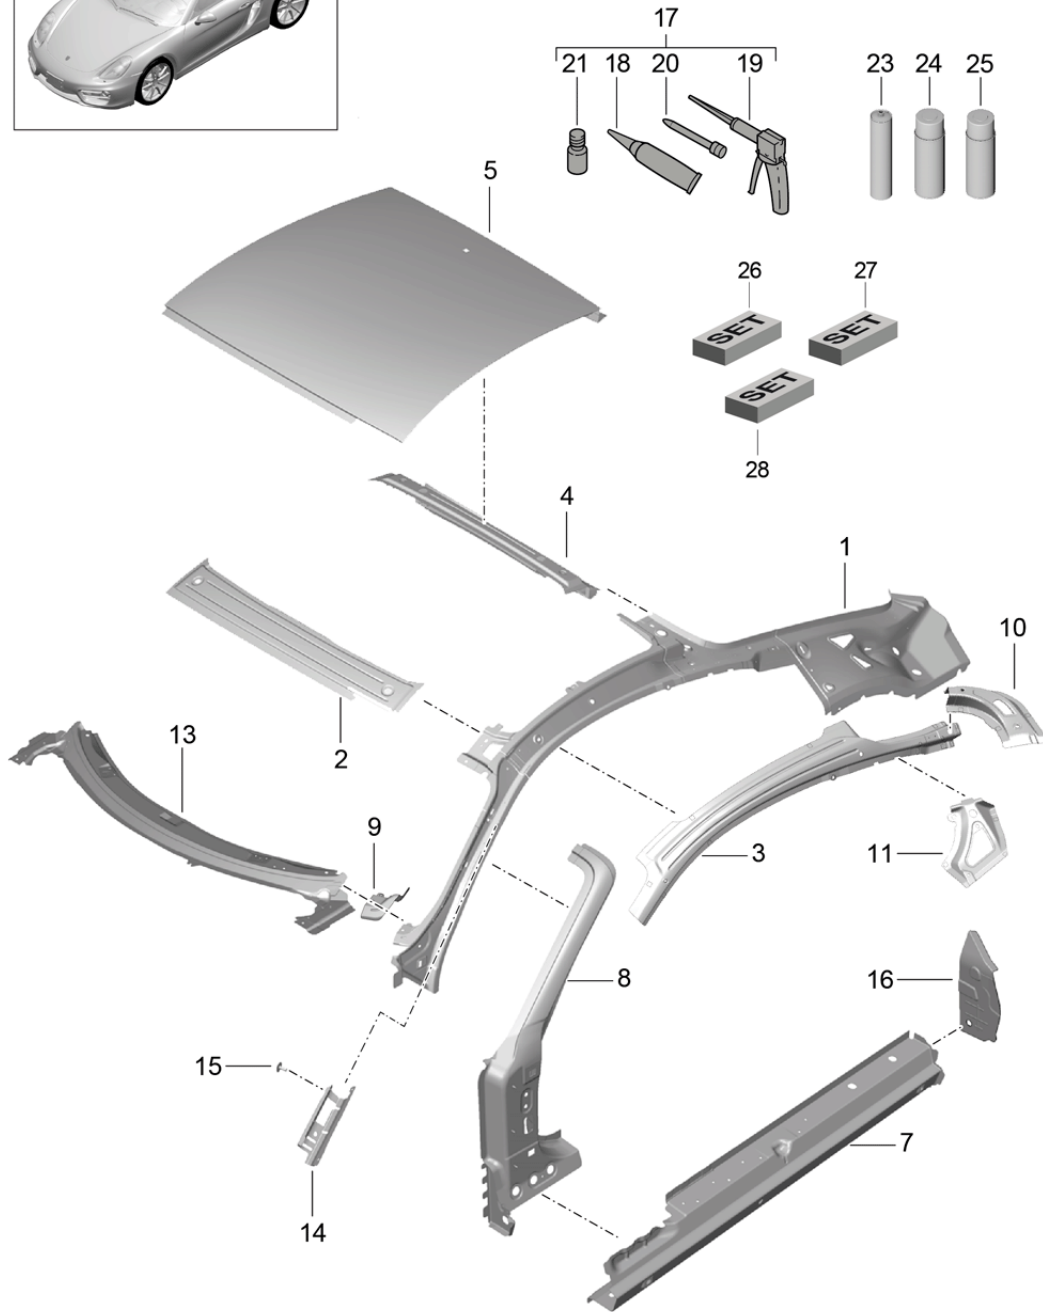

Model: 981C14

Model life 2013>>2016

Model: 981C14 Model life 2013>>2016

Pos	Part Number	Description	Remark	Qty	Model
1	981 502 205 01 981 502 205 01 GRV	Roof Cowl A-pillar Prime coated Complete Use also: 000.043.206.30	/L	1	
(1)	981 502 206 01 981 502 206 01 GRV	A-pillar Prime coated Complete Use also: 000.043.206.30	/R	1	
2	981 502 629 01 981 502 629 01 GRV	Cowl Upper Prime coated Use also: 000.043.206.30		1	
3	981 502 157 01 981 502 157 01 GRV	Side section Inner Prime coated Use also: 000.043.206.30	/L	1	
(3)	981 502 158 01 981 502 158 01 GRV	Side section Inner Prime coated Use also: 000.043.206.30	/R	1	
4	981 502 405 00 981 502 405 00 GRV	Roof frame Rear Prime coated Use also: 000.043.206.30		1	
5	981 503 501 00 981 503 501 00 GRV	Outer roof panel Prime coated Use also: 000.043.305.65 000.043.305.35		1	
(5)	981 503 501 01 981 503 501 01 GRV	Outer roof panel Prime coated Use also: 000.043.305.65 000.043.305.35		1	I686/690
7	981 502 463 01 981 502 463 01 GRV	Reinforcement Door sill Prime coated Use also: 000.043.206.30	/L	1	
7	981 502 464 01 981 502 464 01 GRV	Reinforcement Door sill Prime coated Use also: 000.043.206.30	/R	1	
8	981 502 163 01 981 502 163 01 GRV	Reinforcement Prime coated Side section Inner Use also: 000.043.206.30	/L	1	
(8)	981 502 164 01 981 502 164 01 GRV	Reinforcement Prime coated Side section Inner Use also:	/R	1