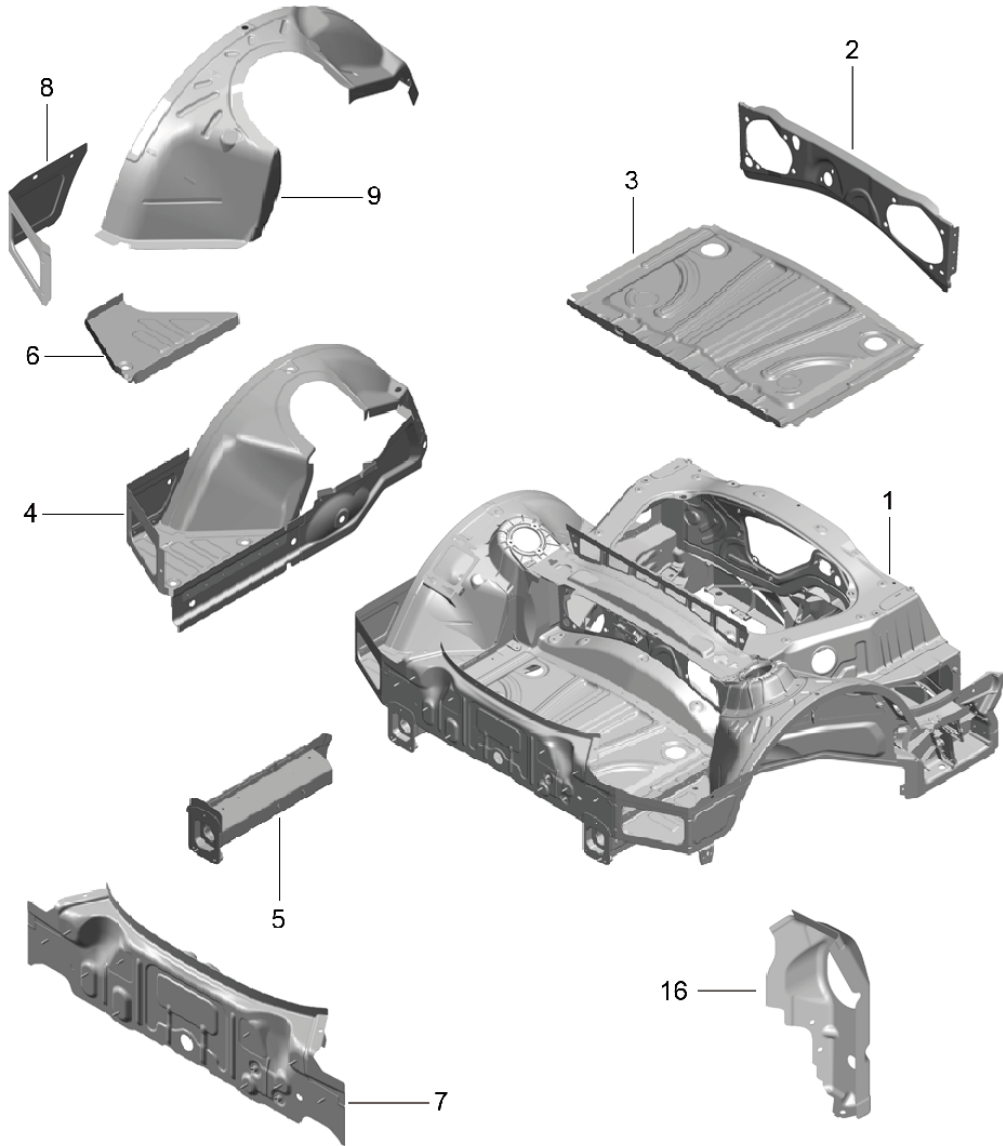

Model: 981C14

Model life 2013&gt;&gt;2016

Pos	Part Number	Description	Remark	Qty	Model
36	000 043 204 85	Cavity preservation		1	
37	000 043 305 32	Sealing compound		1	

Model: 981C14

Model life 2013>>2016

- 15 — [Cylinder] — 10
- 14 — [Cylinder] — 11
- 13 — [Cylinder] — 12