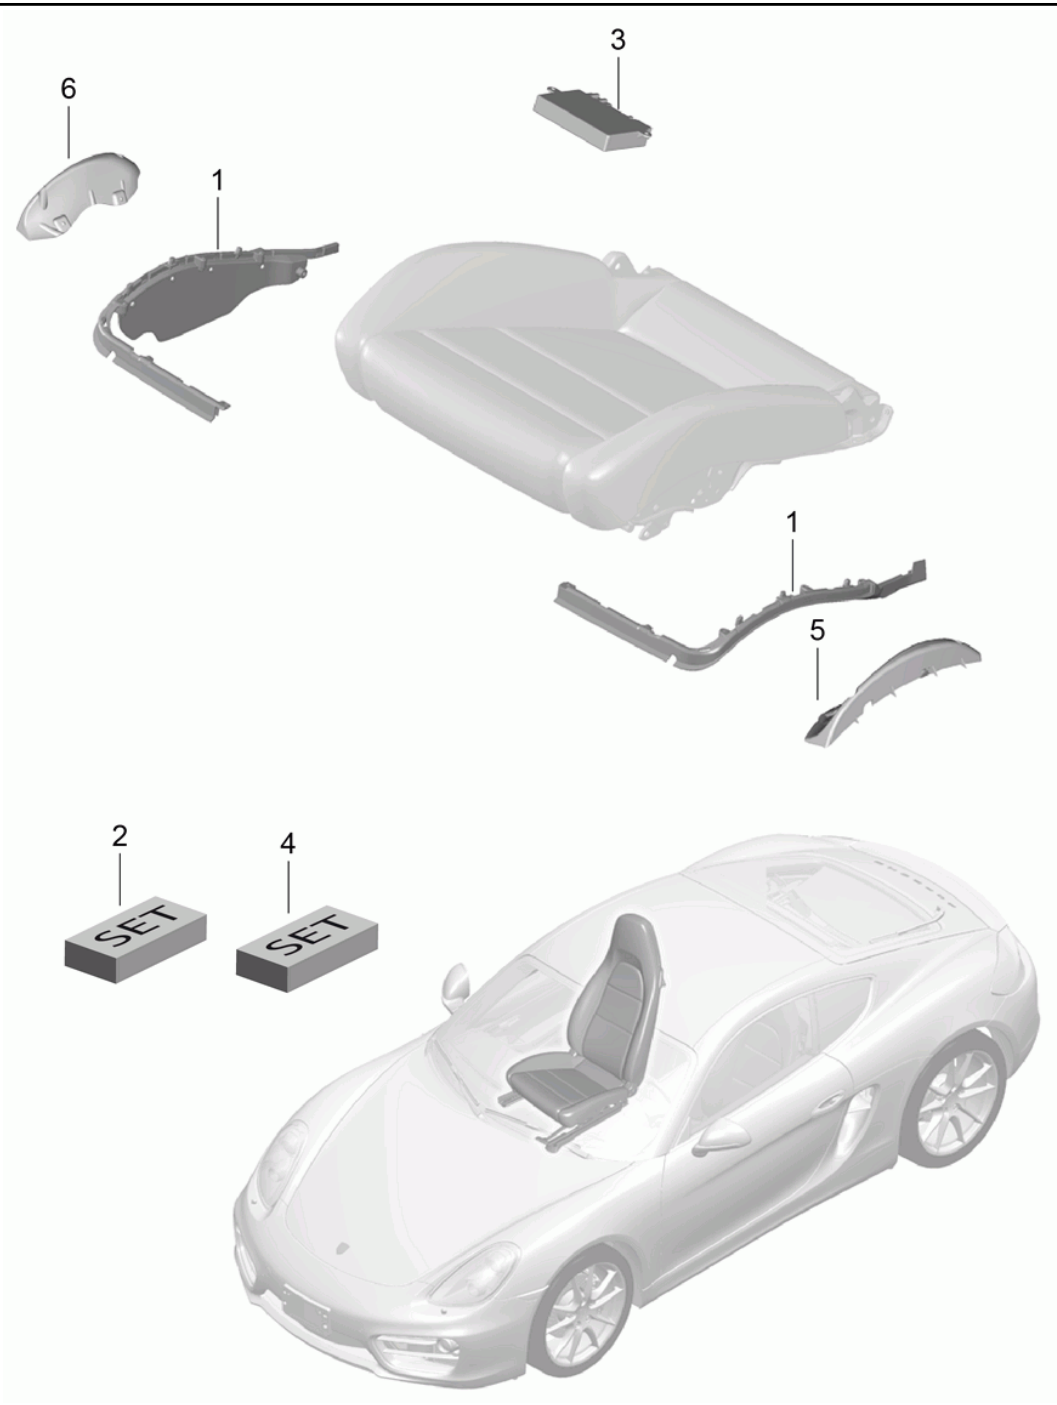

Model: 981C14 Model life 2013>>2016

Pos	Part Number	Description	Remark	Qty	Model
5	7PP 959 748 Q DMN 991 521 612 00	Electric Galvano silver Protective plate		1	I314/318/322 I324
6	981 521 627 00	Seat-belt buckle Seat adjuster Front seat Actuating lever Height adjustment Seat adjuster Front seat		1	I313/317
(6)	981 521 627 00 1E0 981 521 628 00	Black Actuating lever Height adjustment Seat adjuster Front seat		1	I314/318
7	981 521 628 00 1E0 997 521 061 01	Black Retaining bow Child car seat ISOFIX Not for		1	I899
8	997 521 961 01	AUSTRALIEN Set of fastening parts Retaining bow ISOFIX Not for		1	I899
9	997 521 251 00	AUSTRALIEN Support Fire extinguisher		1	I098/509
(9)	997 521 252 00	Support Fire extinguisher		1	I099/509
10	7PP 882 650	Cup Fire extinguisher		1	I509
11	7PP 882 649	Insert Switch Fire extinguisher		1	I509
12	7PP 882 645	Restraining strap Fire extinguisher		1	I509
13	997 521 841 00	Reinforcement Front Support Fire extinguisher		1	I509
14	997 521 843 00	Reinforcement Rear Support Fire extinguisher		1	I509
15	981 521 629 00 981 521 629 00 1E0	Cap Actuating lever Black		2	

Model: 981C14

Model life 2013>>2016