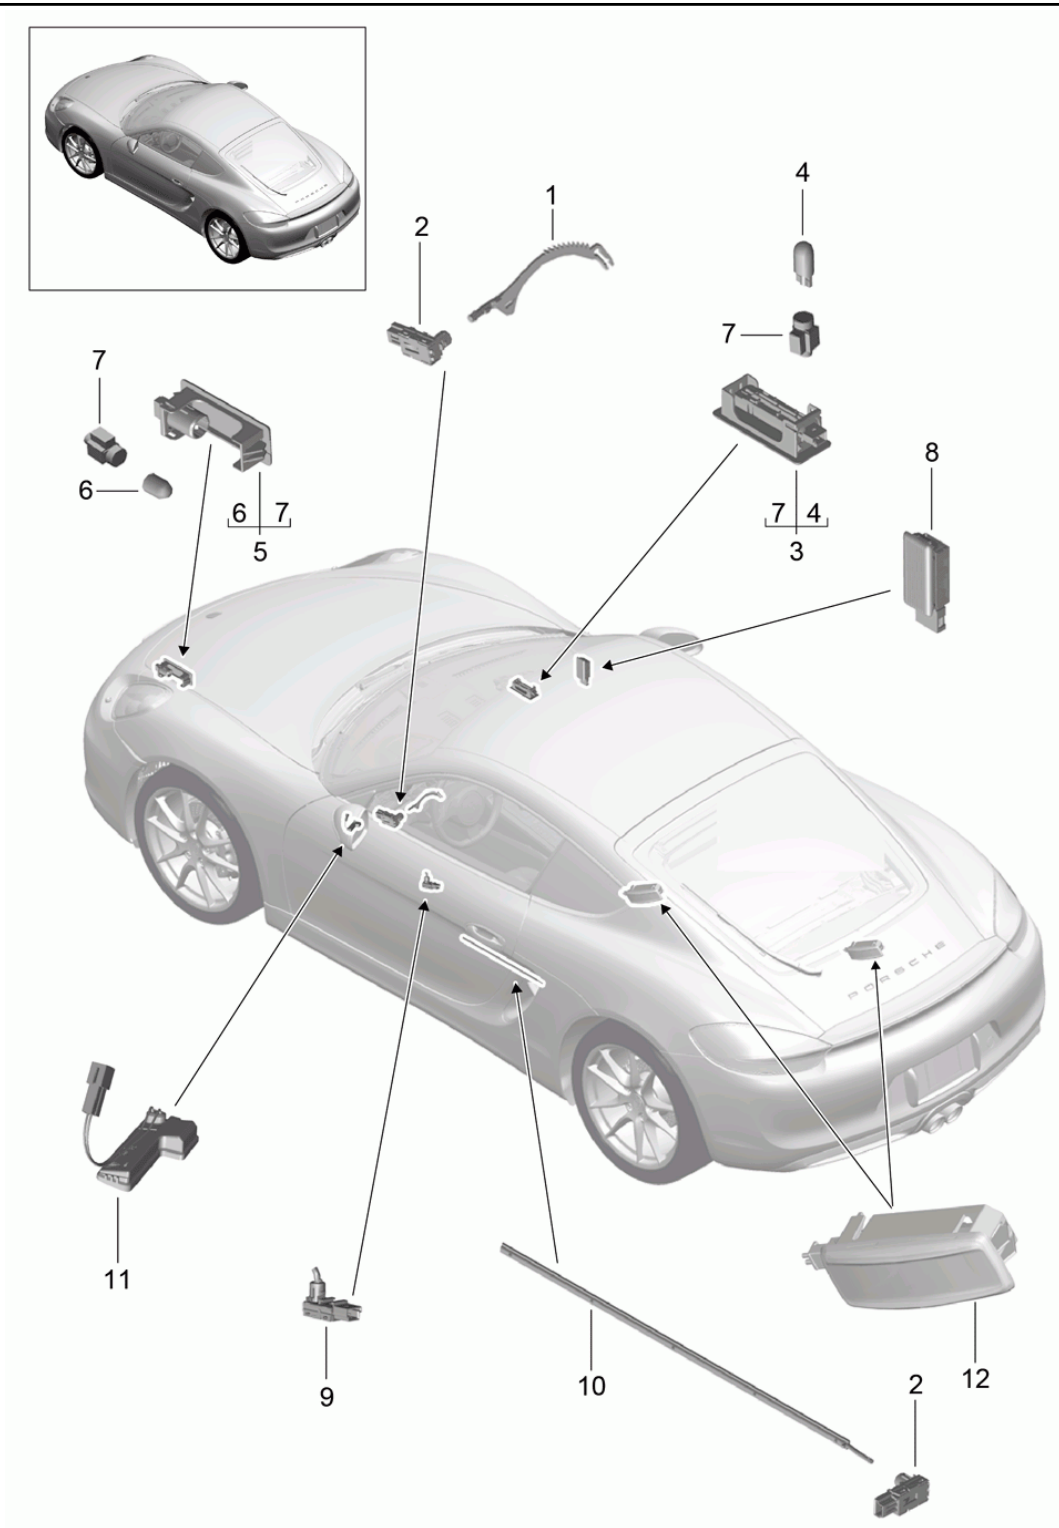

Model: 981C14

Model life 2013>>2016

Model: 981C14 Model life 2013>>2016

Pos	Part Number	Description	Remark	Qty	Model
		Interior lights Door guard light Footwell light Luggage compartment lamp Glove compartment light Light Door mirror Interior light See illustrations 9/03/06			
1	991 632 131 00	Light guide	/LL	1	I098
(1)	991 632 132 00	Ignition starter switch Light guide	/RL	1	I099
2	7PP 947 101	Ignition starter switch Light		4	
3	991 632 024 00	Light		2	-I630
(3)	991 632 133 00	Footwell light Footwell light Included LED module		2	I630
4	999 631 040 90	Bulb 5 W		2	-I630
5	991 632 020 00	Light		1	-I630
(5)	991 632 137 00	Luggage compartment Front Light Included LED module Luggage compartment Front		1	I630
6	999 631 134 90	Bulb X6 W		1	-I630
7	970 632 187 00	Bulb socket		3	-I630
8	991 632 071 00	Glove compartment light		1	
9	991 632 085 00	Light Door handle Left	/L	1	I630
(9)	991 632 086 00	Light Door handle Right	/R	1	I630
10	991 632 189 00	Light guide Shelf Left	/L	1	I630
(10)	991 632 190 00	Light guide Shelf Right	/R	1	I630
11	991 631 611 01	Light	/L	1	I258/259/260 I261
(11)	991 631 612 01	Door mirror Left Light	/R	1	I258/259/260 I261
12	981 632 135 00	Door mirror Right Light Luggage compartment Rear And C-pillar		3