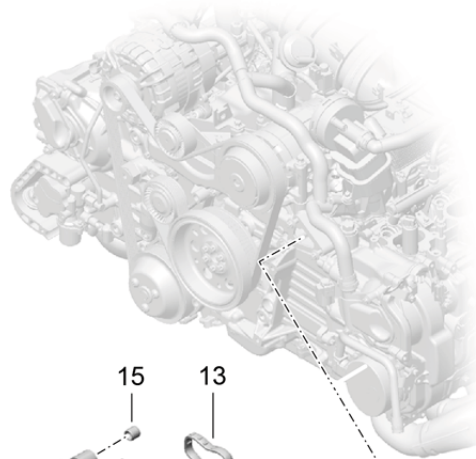

Model: 981C14

Model life 2013>>2016

Model: 981C14

Model life 2013>>2016

Pos	Part Number	Description	Remark	Qty	Model
		Unit carrier			
		Water tube			
1	9A1 106 034 31	Cooling water socket		1	
2	997 106 802 03	Spring		2	
3	9A1 102 322 40	Gasket		1	
4		Water tube		1	
		See illustrations			
		1/05/00			
5	900 385 115 01	Torx screw		3	
		M 8 X 70			
6	9A1 106 617 31	Water hose		1	
7	999 512 591 09	Hose clamp		1	
		40 X 12			
8	999 512 709 01	Hose clamp		1	
		35 X 12			
9	9A1 106 555 03	Valve		1	
10	999 707 654 40	O-ring		1	
		29,00 X 4,00			
11	999 073 344 01	Round head screw		3	
		M 6 X 20			
12	9A1 102 013 00	Unit carrier		1	
13	9A1 102 312 40	Gasket		1	
14	9A1 102 322 40	Gasket		1	
15	999 095 063 03	Dowel sleeve		5	
		M 6 X 10