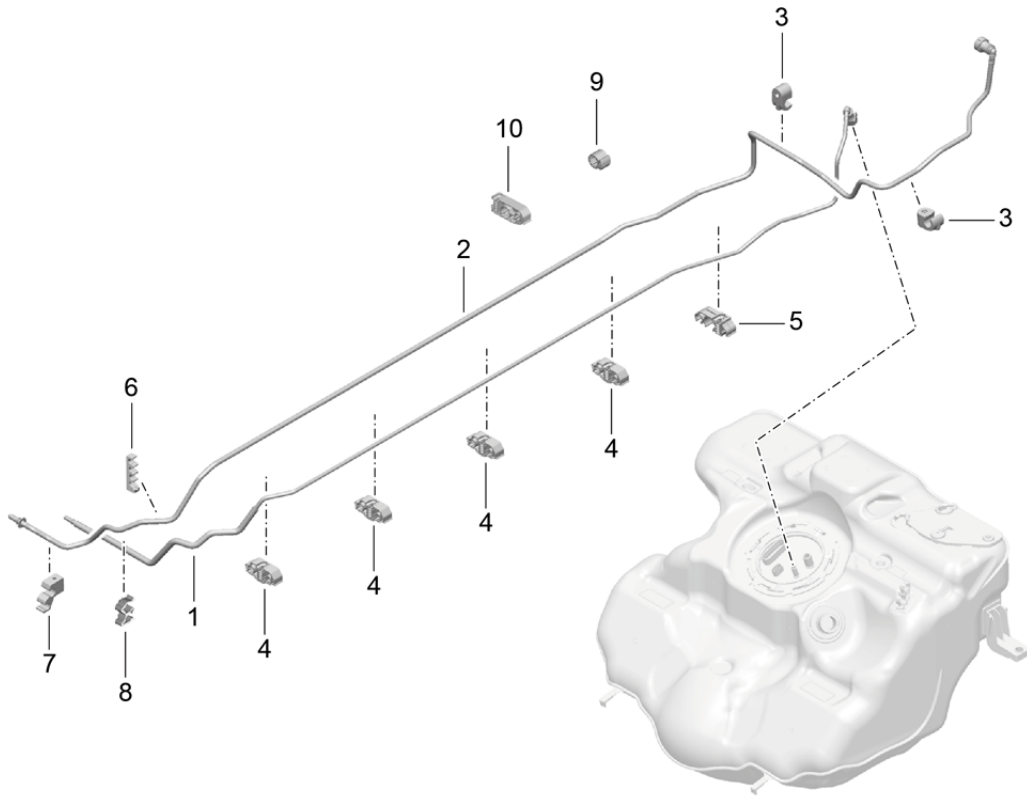

Model: 981C14

Model life 2013>>2016

Model: 981C14 Model life 2013>>2016

Pos	Part Number	Description	Remark	Qty	Model
1	981 201 261 00	Fuel system Front Fuel line Pressure line Front		1	
2	981 201 351 00	Purge-air line Front		1	
3	999 651 416 40	Cable holder 12,0		2	
4	999 507 269 40	Cable holder 8,0 / 12,0		4	
5	999 507 273 40	Cable holder 8,0 / 16,0 / 10,0		1	
6	999 507 272 40	Cable holder 8,0 / 15,0		1	
7	999 507 271 40	Cable holder 10,0 / 12,0		1	
8	999 507 287 40	Cable holder 8,0 / 10,0		1	
9	999 511 749 40	Spacer 14,5 / 20,00		1	
10	999 507 189 40	Support 10,0 / 16,0		1