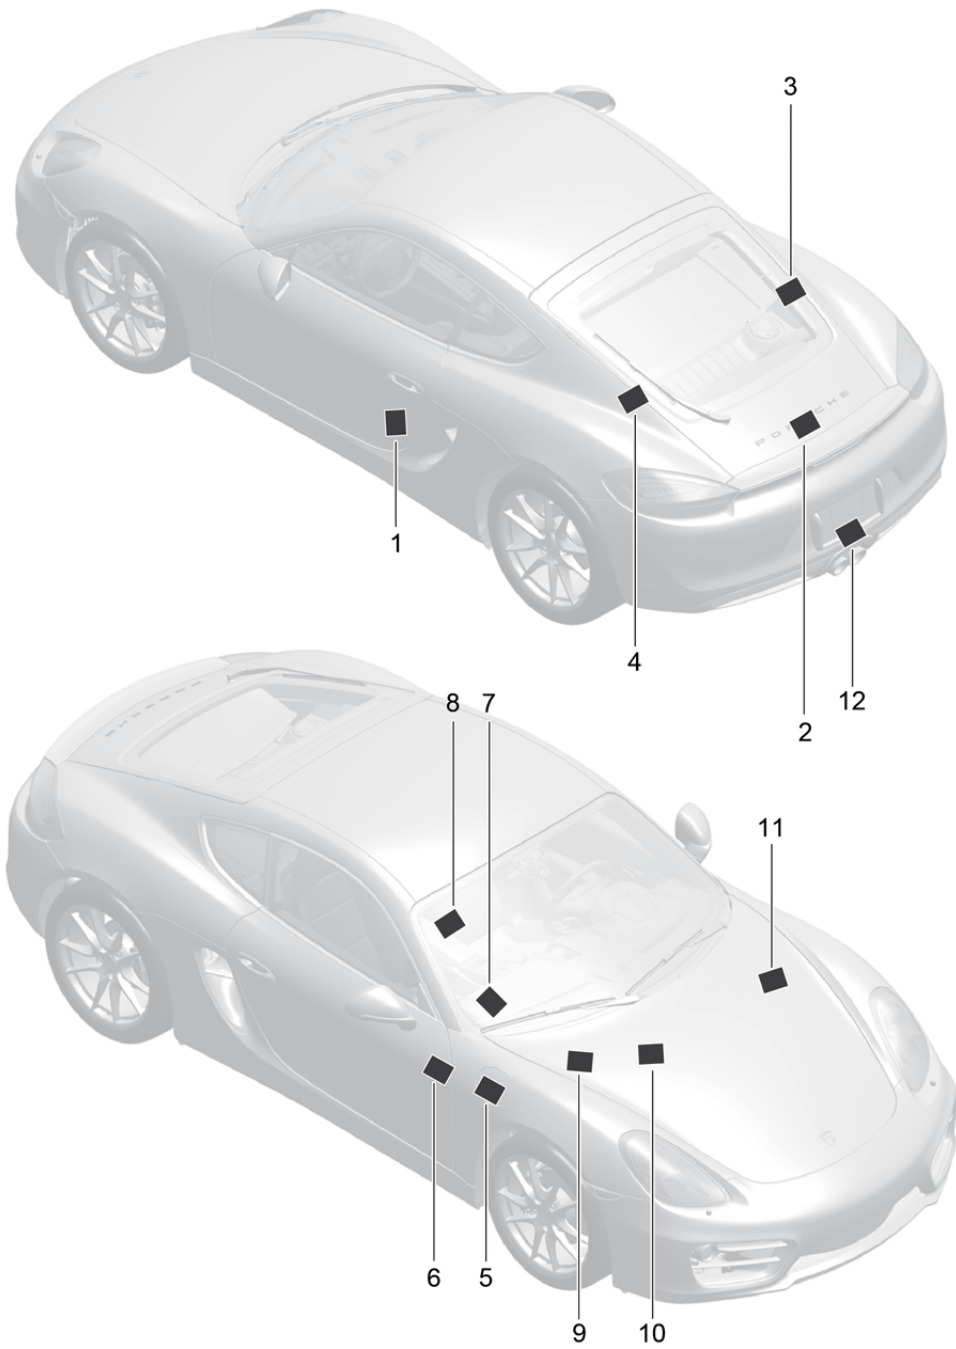

Model: 981C14 Model life 2013>>2016

Pos	Part Number	Description	Remark	Qty	Model
1	997 721 115 00	Tool Jack Tool kit with contents Comprising:		1	
-	477 012 229	Double-end spanner 10 X 13		1	
-	477 012 231	Screwdriver		1	
-	111 012 287	Handle for Screwdriver		1	
-	999 571 077 02	Socket wrench - 5 - for Headlamp		1	
2	996 721 211 00	Scissors type jack		1	I447
3	996 722 101 00	Foam part		1	I447
4	999 571 074 30	Threaded bolt for Assembly Wheels		1	I447
5	477 012 221 A	Rim wrench		1	I447
6	999 571 070 30	Operating rod for Rim wrench		1	I447
7	997 722 801 00	Mounting for Tool		1	I447
-	996 361 521 00	Boot		1	I447
8	991 722 061 00	Cover		1	I447
9	997 722 073 00	Emergency wheel Restraining strap		1	I447
10	981 722 103 00	Emergency wheel Mounting Emergency wheel		1	I447
11	970 721 551 01	Towing lug		1	
(11)	970 721 551 02	Towing lug		1	
12	8K0 860 251	Warning triangle Support		1	
-		Warning triangle See illustrations 8/07/00			
13	000 722 041 00	First-aid kit Information available		1	
-	997 722 071 00	Foam part		1	I447
-	991 722 061 01	Cover		1	I447/450
-	997 722 073 00	Emergency wheel Restraining strap Emergency wheel		1	

Model: 981C14

Model life 2013>>2016