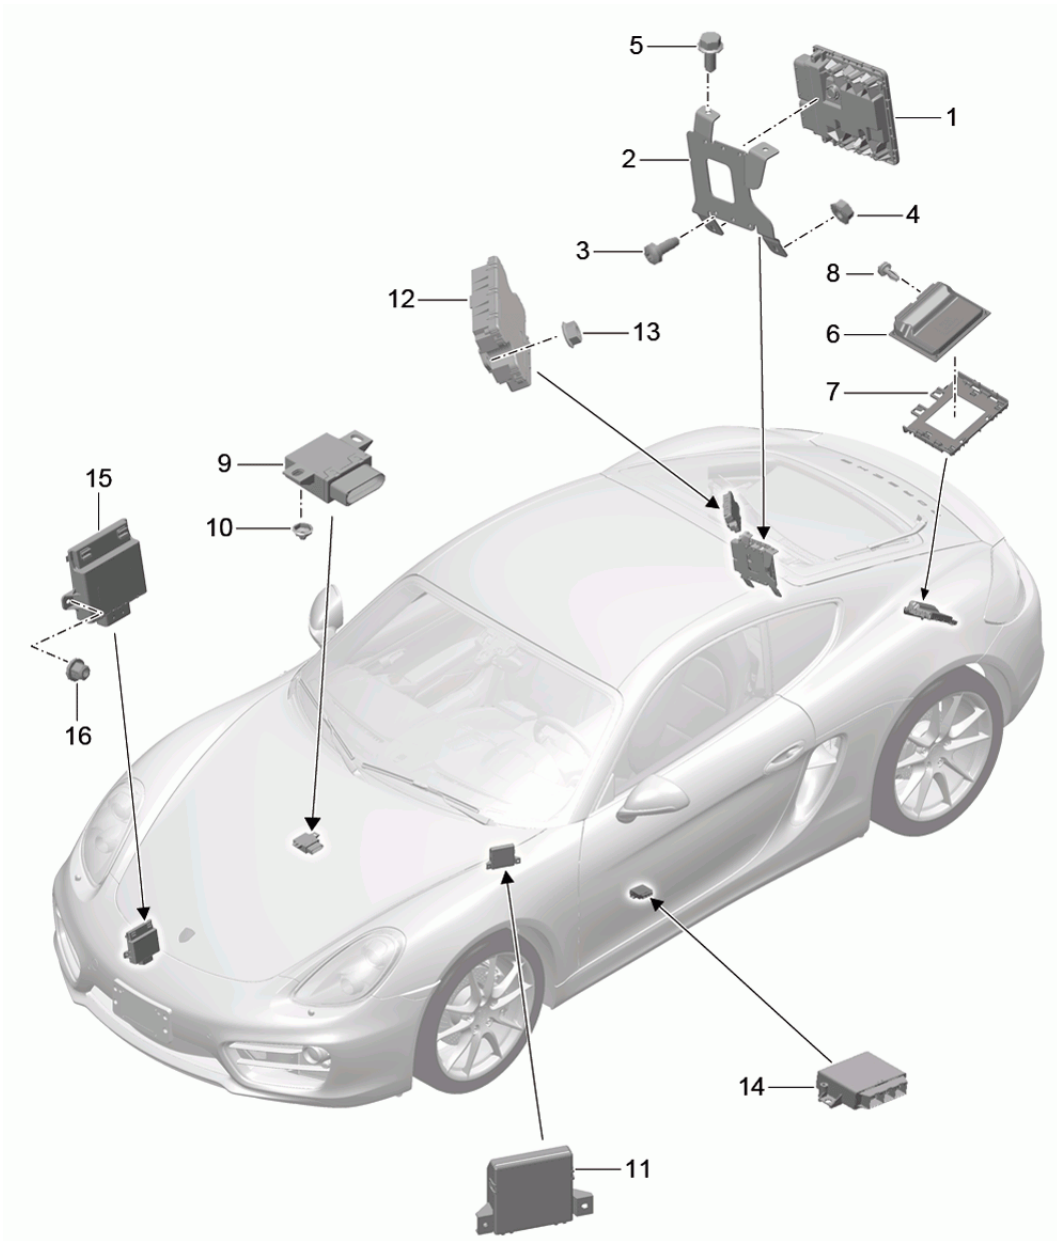

Model: 981C14

Model life 2013>>2016

Model: 981C14 Model life 2013>>2016

Pos	Part Number	Description	Remark	Qty	Model
1	991 618 602 03	Control units Control unit		1	
2	981 618 133 00	- dme - Support Control unit		1	
3	999 141 044 09	- dme - Oval-head screw M 6 X 16		6	
4	999 084 638 01	Hexagon nut M 6		2	
4	999 084 635 01	Shear-off nut M 6		2	I536
5	N 106 532 01	Hexagon-head bolt M 6 X 16 TC		2	
6	991 618 270 05	Control unit - PDK -		1	I250
7	981 618 255 02	Support Control unit - PDK -		1	I250
8	4D0 863 788	Expansion rivet		1	I250
9	991 618 025 01	Control unit Fuel pump		1	
10	999 049 025 09	Collar nut T 5		2	
11	7PP 907 530 Q	Control unit Gateway	-14	1	IIY2
11	7PP 907 530 S	Control unit Gateway	14-	1	
12	991 618 145 03	Control unit Electric parking brake		1	
13	999 084 638 01	Hexagon nut M 6		2	
14	7P5 919 475 H	Control unit ParkAssist Sensor See illustrations 8/02/00 8/02/10		1	I636
(14)	991 618 185 05	Control unit ParkAssist Sensor See illustrations 8/02/10	/H	1	I635
15	7PP 959 663 D	Voltage converter Start/Stop		1	I441/642
(15)	7PP 959 663 E	Voltage converter Start/Stop		1	I490/642/680 I682
16	999 049 033 40	Plastic nut T 6		2	I642