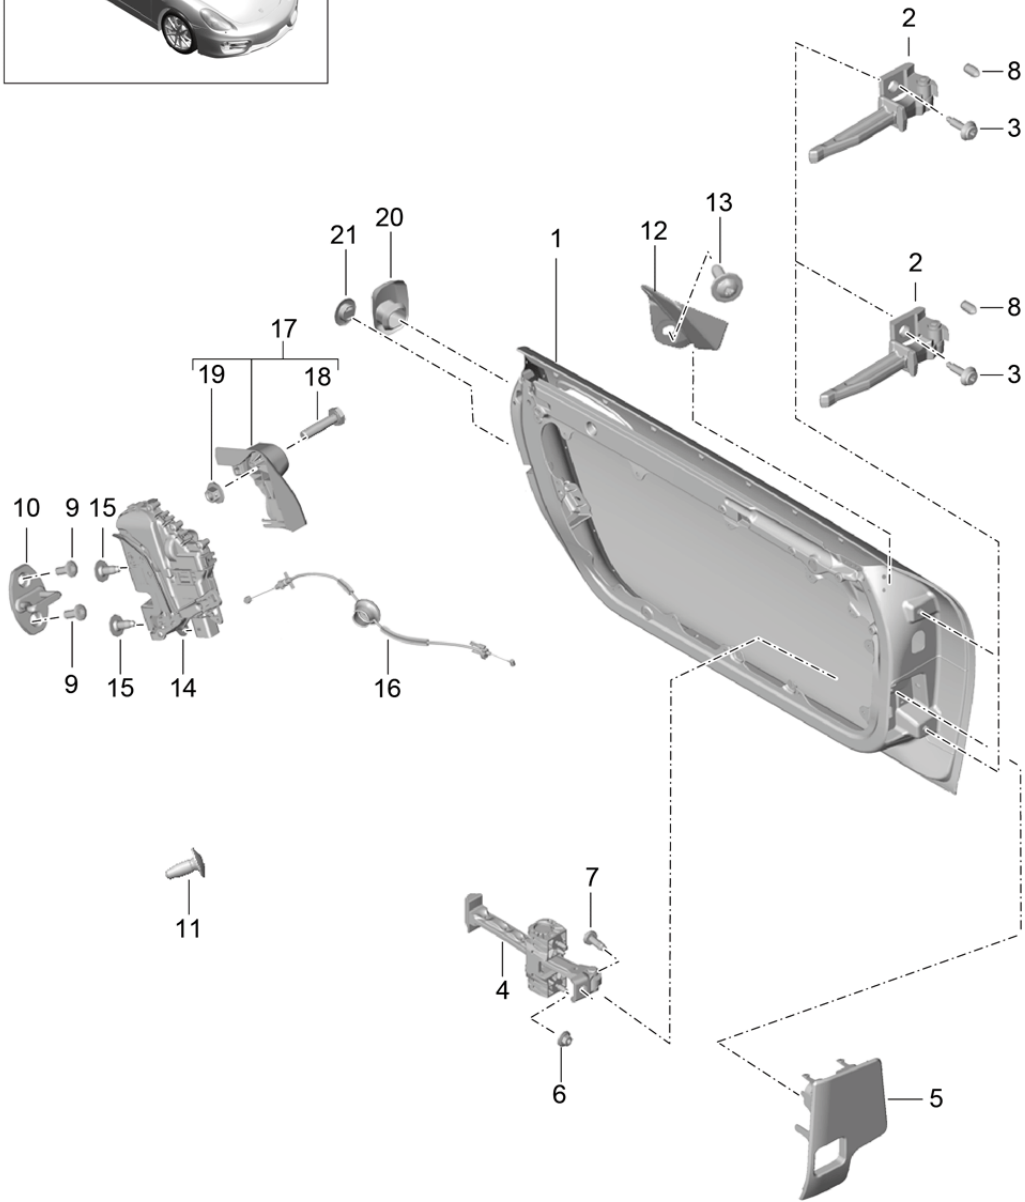

Model: 981C14

Model life 2013>>2016

Model: 981C14 Model life 2013>>2016

Pos	Part Number	Description	Remark	Qty	Model
		Door in white			
		Installation parts			
		Door lock			
1	981 531 911 02	Door	/L	1	
	981 531 911 02 GRV	Prime coated			
(1)	981 531 912 02	Door	/R	1	
	981 531 912 02 GRV	Prime coated			
2	991 531 319 00	Hinge	/L	2	
(2)	991 531 320 00	Hinge	/R	2	
3	999 073 192 01	Pan-head screw M 8 X 33		2	
4	991 537 151 00	Door arrester		2	
6	999 076 042 01	Hexagon nut M 6		4	
7	999 073 138 01	Round head screw M 8 X 25		2	
8	958 537 947 00	Cap Hinge		4	
9	N 910 174 01	Countersunk-head screw M 8 X 22		4	
10	3C0 837 767 A	Catch bar		2	
11	WHT 000 439	Combination screw M 8 X 20		2	
12	981 537 831 00	Support Wing	/L	1	
	981 537 831 00 1E0	Black			
(12)	981 537 832 00	Support Wing	/R	1	
	981 537 832 00 1E0	Black			
13	999 073 322 02	Oval-head screw M6X20-SC		1	
14	8J1 837 015 C	Door lock	/LL /L 15-	1	-IIY2/I098
(14)	8J1 837 015 E	Door lock	/LL /L 15-	1	IIY2/098
(14)	8J1 837 015 D	Door lock	/L	1	
(14)	8J1 837 016 C	Door lock	/LL /R	1	I098
(14)	8J1 837 016 D	Door lock	/R	1	
(14)	8J2 837 015 C	Door lock	/RL /L	1	I099
(14)	8J2 837 016 C	Door lock	/RL /R	1	I099
15	WHT 003 688	Combination screw M8X16		4	
16	991 537 319 00	Bowden cable Door lock		2	
17	991 537 045 01	Cover Door lock	/LL	1	I098
		Driver's side			
(17)	991 537 046 01	Cover Door lock	/RL	1	I099
		Driver's side			
18	N 010 218 13	Hexagon-head bolt M 6 X 25		1	
19	999 084 212 03	Hexagon nut M 6		1	
20	9P1 837 111	Cover Door frame		1	
	9P1 837 111 1E0	Black			
21	9P1 837 111 A	Cover Emergency operation		1	
		Door frame			
	9P1 837 111 A 1E0	Black			