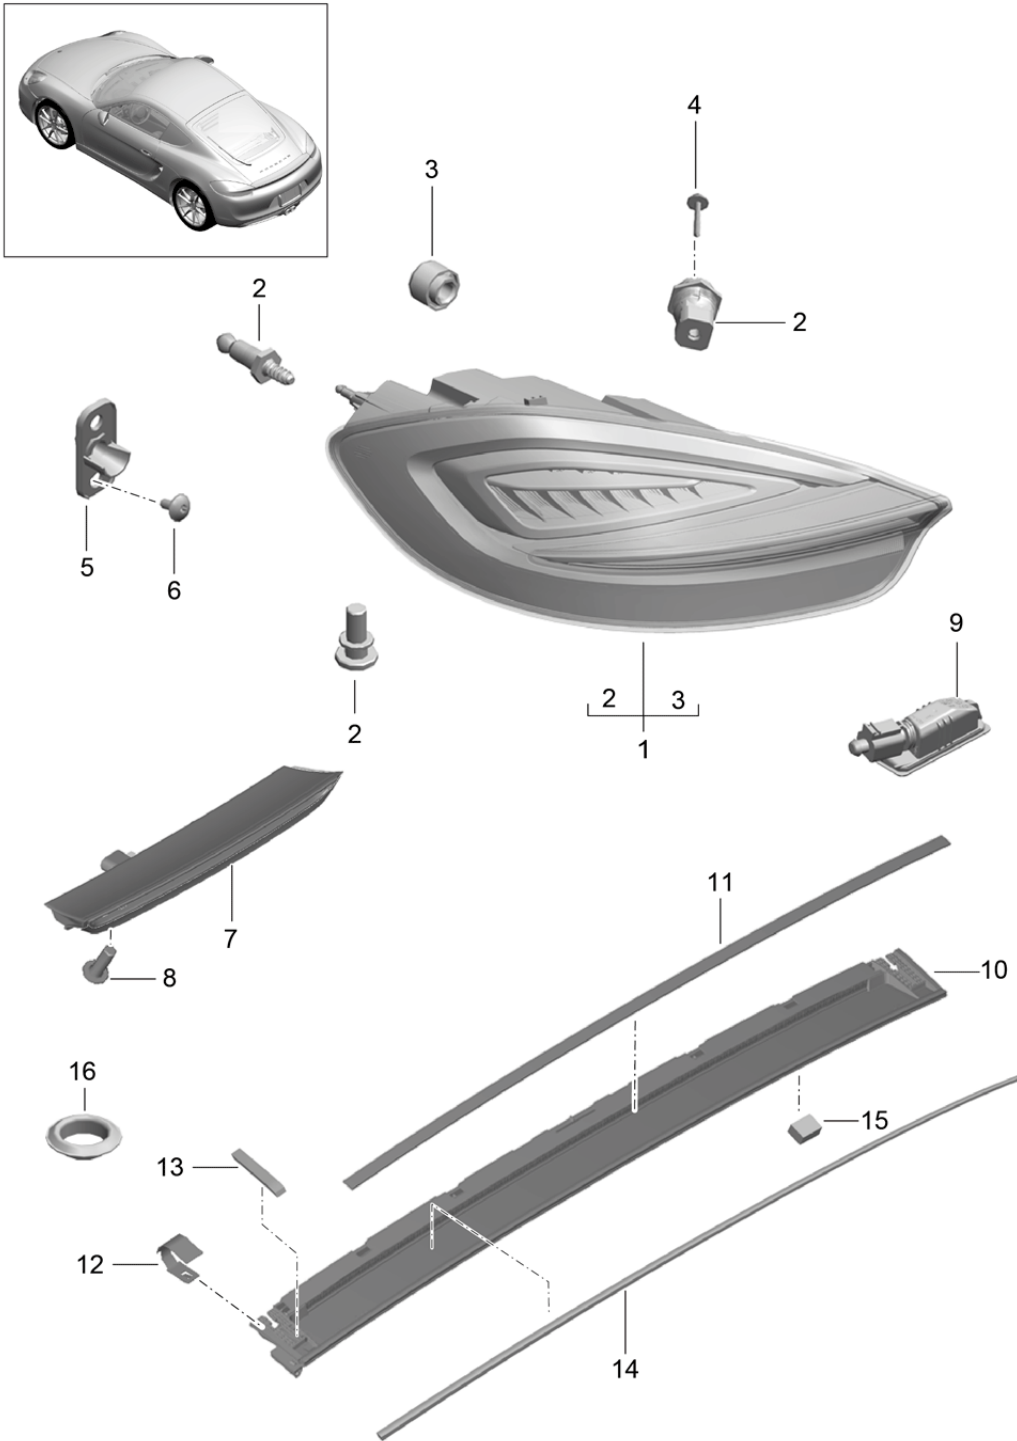

Model: 981C14

Model life 2013>>2016

Model: 981C14

Model life 2013>>2016

Pos	Part Number	Description	Remark	Qty	Model
		Rear light			
		License plate light			
		Additional brake light			
		Rear fog light			
1	981 631 141 13	Rear light	/L	1	
1	981 631 142 13	Rear light	/R	1	
1	981 631 983 00	Rear light	/L 14-	1	IXXR
1	981 631 984 00	Rear light	/R 14-	1	IXXR
2	981 631 925 00	Repair kit Support		2	
3	987 631 291 00	Cap		6	
4	N 910 953 01	Combination screw M 6 X 40		2	
5	981 631 191 02	Retainer plate		2	
		Rear light			
6	999 073 404 01	Oval-head screw M 6 X 14		4	
7	981 631 467 02	Rear fog light with Back-up light		1	
8	999 919 246 01	Oval-head screw 6,0 X 18,0		2	
9	1K8 943 021 C	License plate light		2	
10	981 631 183 03	Additional brake light		1	
11	981 631 385 00	Adhesive plate		2	
12	981 631 383 00	Retainer spring		2	
13	981 631 387 00	Gasket Short		1	
14	981 631 391 00	Gasket Long		1	
15	981 631 393 00	Gasket Lens		1	
16	999 702 297 40	Grommet 25 X 29 X 4		2