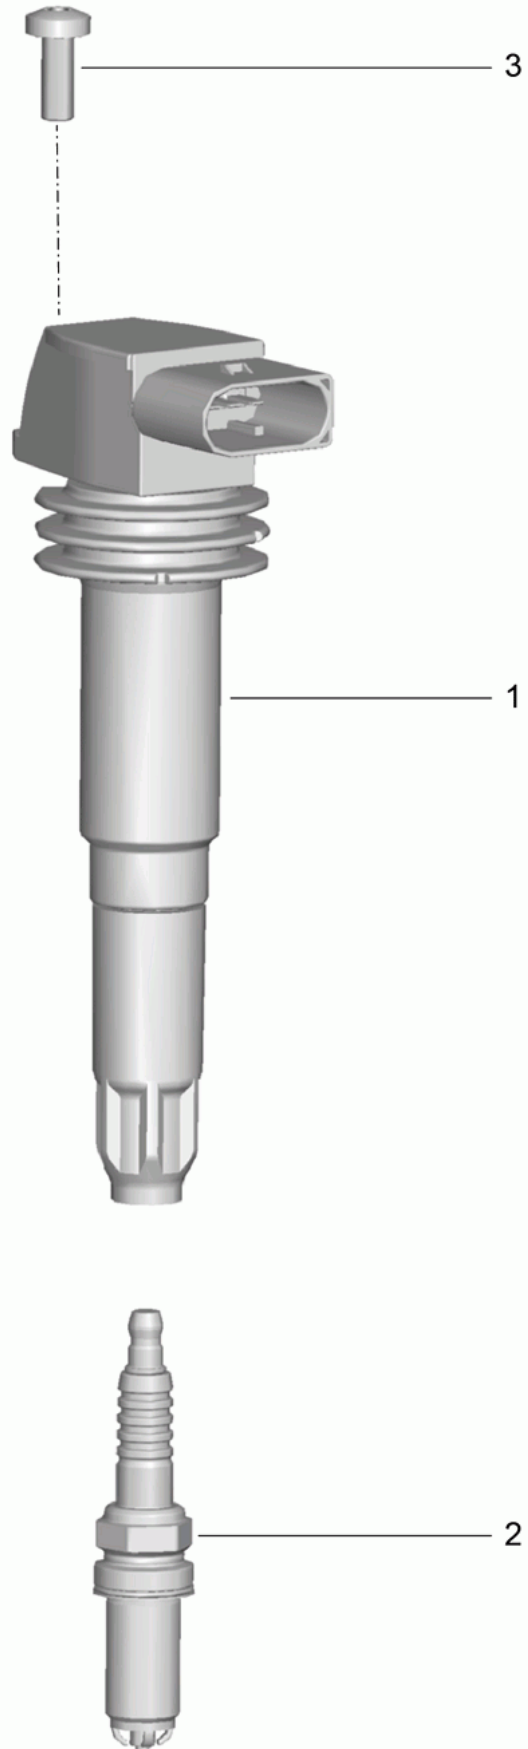

Model: 981C14

Model life 2013>>2016