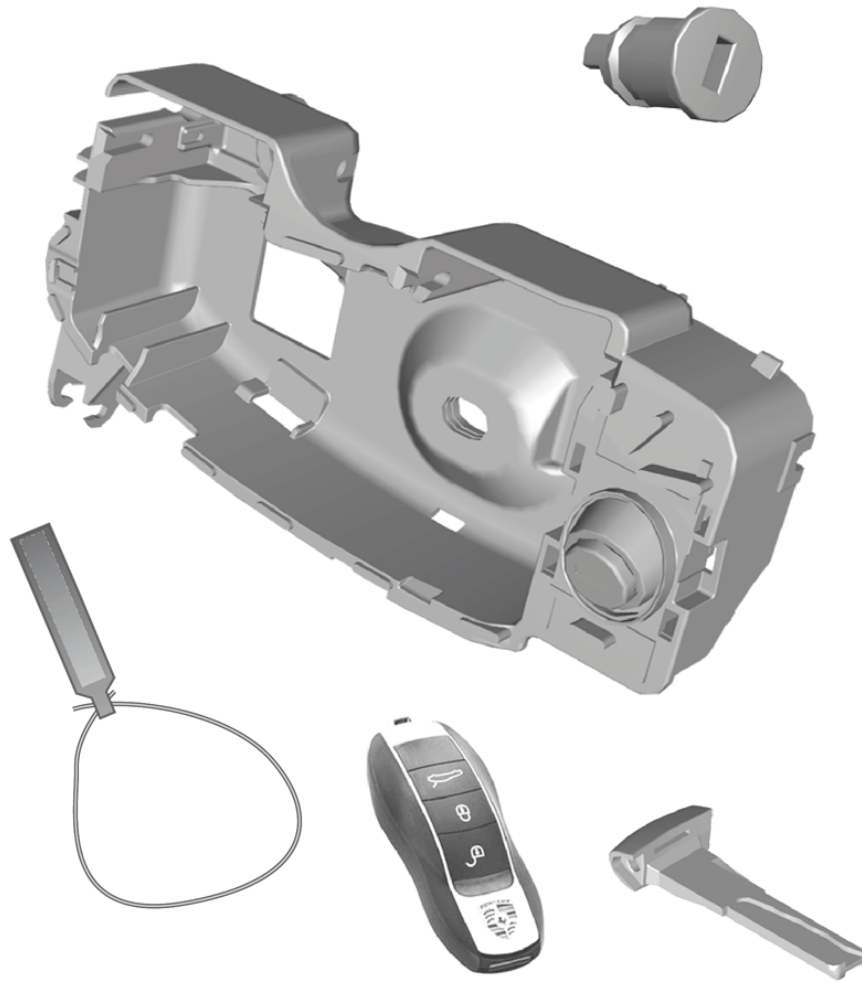

Model: 981C14

Model life 2013>>2016

Model: 981C14 Model life 2013>>2016

Pos	Part Number	Description	Remark	Qty	Model
		Repair kit Set of locks Comprising: Halter Outer door handle Emergency key Key tag Glove compartment lock Key cover		1 2 1 1 2	-I625
>>	981 538 901 09	Set of locks 4 buttons	/LL	1	I098/524
>>	981 538 901 10	Set of locks 4 buttons	/RL	1	I099/524
>>	981 538 901 11	Set of locks 4 buttons	/LL	1	I098/523
>>	981 538 901 12	Set of locks 4 buttons	/RL	1	I099/523
>>	981 538 901 13	Set of locks 4 buttons	/LL	1	I072/098/525
>>	981 538 901 14	Set of locks 4 buttons	/RL	1	I072/099/525
>>	981 538 901 15	Set of locks 4 buttons	/LL	1	(J) I098/525
>>	981 538 901 16	Set of locks 4 buttons	/RL	1	(J) I099/525