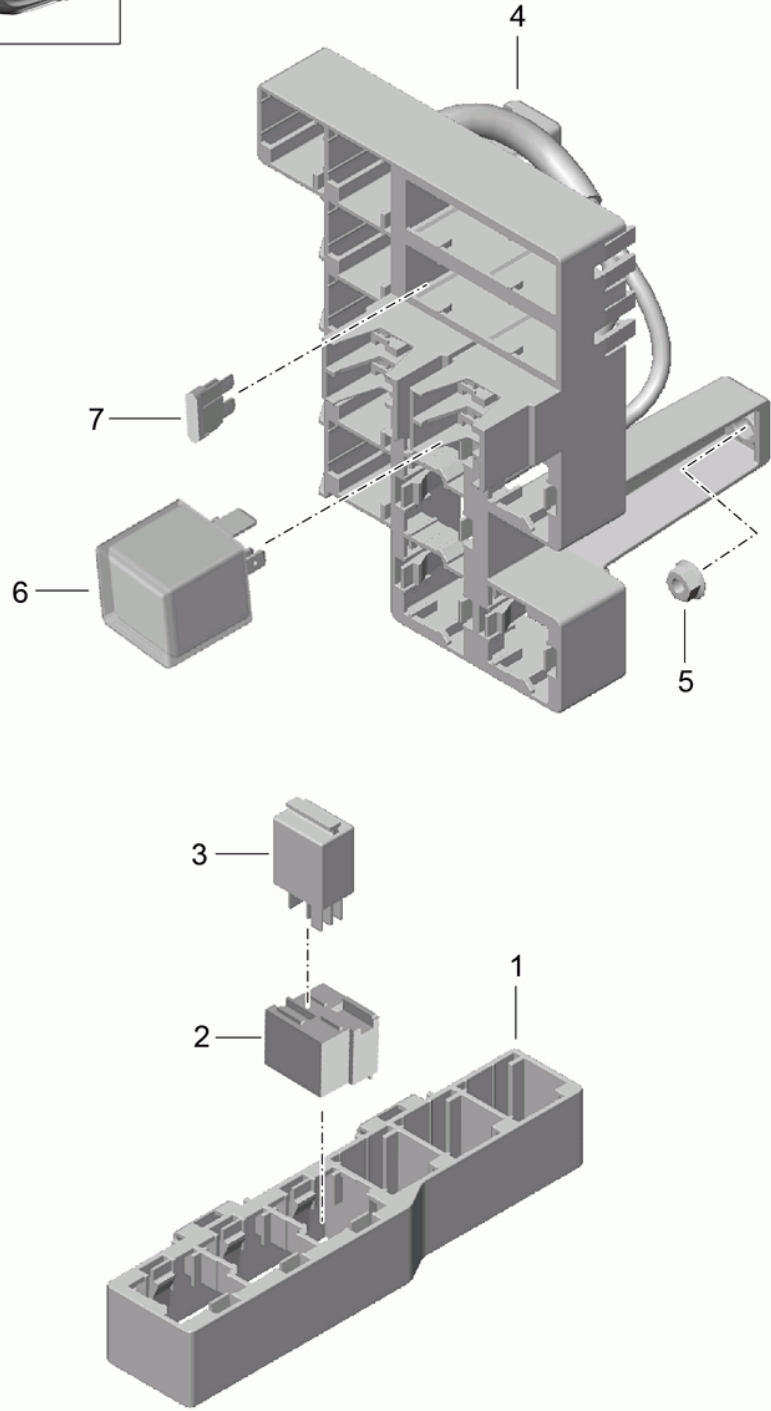

Model: 981C14

Model life 2013>>2016