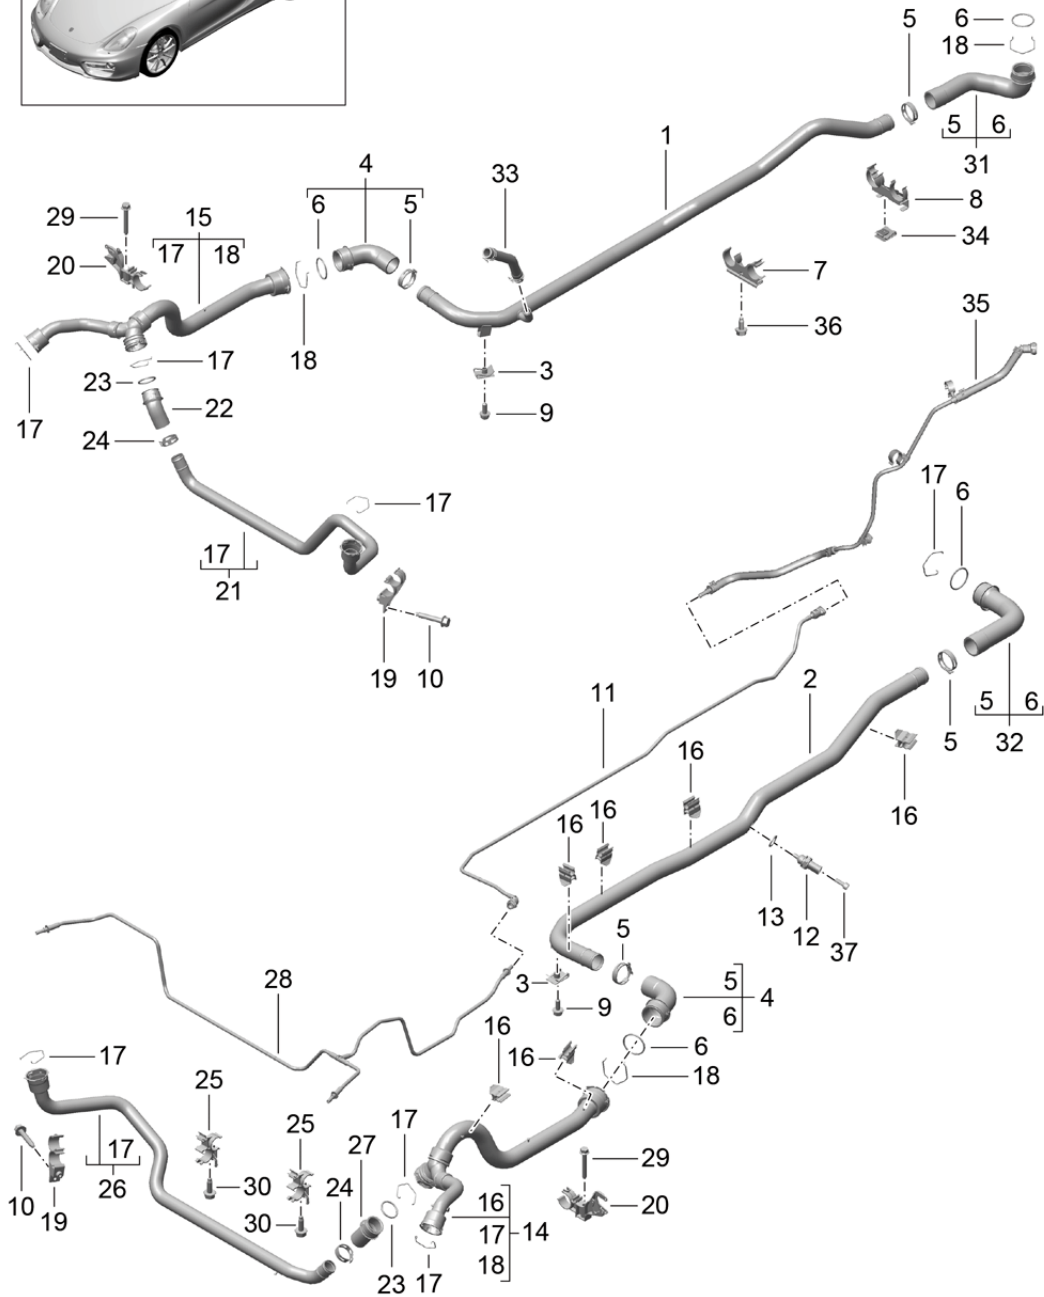

Model: 981C14

Model life 2013>>2016

Model: 981C14

Model life 2013>>2016

Pos	Part Number	Description	Remark	Qty	Model
1	981 106 651 02	Water cooling 1 Cooling water tube Supply		1	
2	981 106 652 01	Cooling water tube Return line		1	
3	999 507 246 01	Speed nut M 6		2	
4	991 106 551 01	Water hose		2	
5	999 512 667 09	Hose clamp B 44 X 12		3	
6	996 106 801 03	O-ring		4	
7	991 106 540 01	Support		1	
8	981 106 541 03	Support		1	
9	N 106 532 01	Hexagon-head bolt M 6 X 16		2	
10	900 378 141 01	Hexagon-head bolt M 6 X 35		2	
11	981 106 227 02	Vent line		1	
12	948 606 420 01	Temperature sensor		1	
12	948 606 420 00	Temperature sensor with Sealing ring		1	
13	900 123 111 21	Sealing ring 14 X 20		1	
14	991 106 751 03	Distributor tube		1	
15	991 106 752 03	Distributor tube		1	
16	991 106 512 02	Support		6	
17	997 106 802 01	Spring		6	
18	997 106 802 03	Spring		2	
19	991 106 525 02	Support		2	
20	991 106 413 03	Support		2	
21	991 106 711 02	Cross tube		1	
22	991 106 724 00	Water hose		1	
23	996 106 801 02	O-ring		2	
24	999 512 664 09	Hose clamp B 36 X 12		2	
25	991 106 527 02	Support		2	
26	991 106 720 02	Cross tube		1	
27	991 106 723 00	Water hose		1	
28	991 106 767 03	Vent line		1	
29	900 378 270 01	Hexagon-head bolt M 6 X 45		2	
30	900 378 173 01	Hexagon-head bolt M 6 X 20		2	
31	981 106 501 01	Water hose Supply		1	
32	981 106 502 01	Water hose Return line		1	
33	981 106 212 02	Water hose Supply		1	
34	999 507 795 09	Speed nut ST 4,8		1	
35	981 106 682 04	Vent line Rear		1	
36	900 378 155 01	Hexagon-head bolt M 6 X 16		2	
37	900 387 264 01	Pan-head screw M 6 X 16		1	
37	N 105 464 03	Pan-head screw M 6 X 16		1