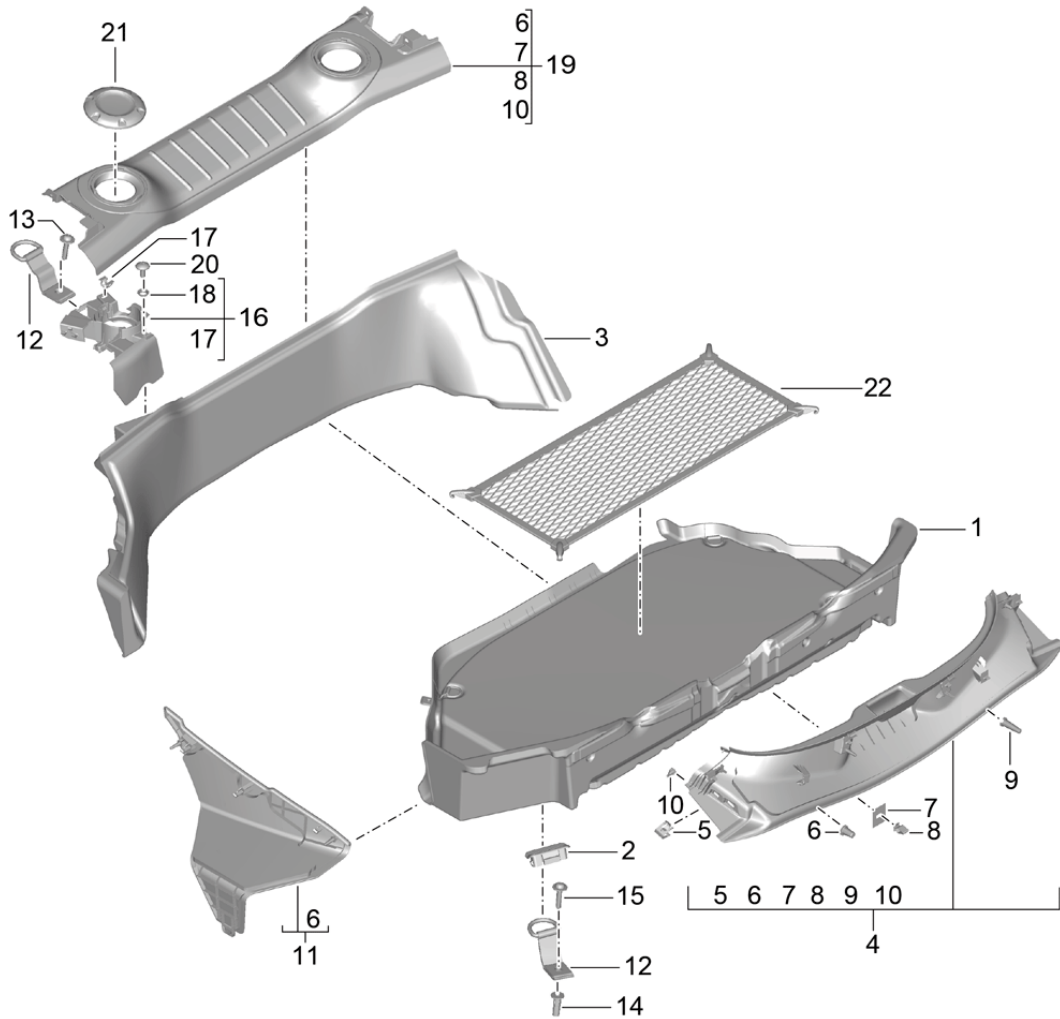

Model: 981C14

Model life 2013>>2016