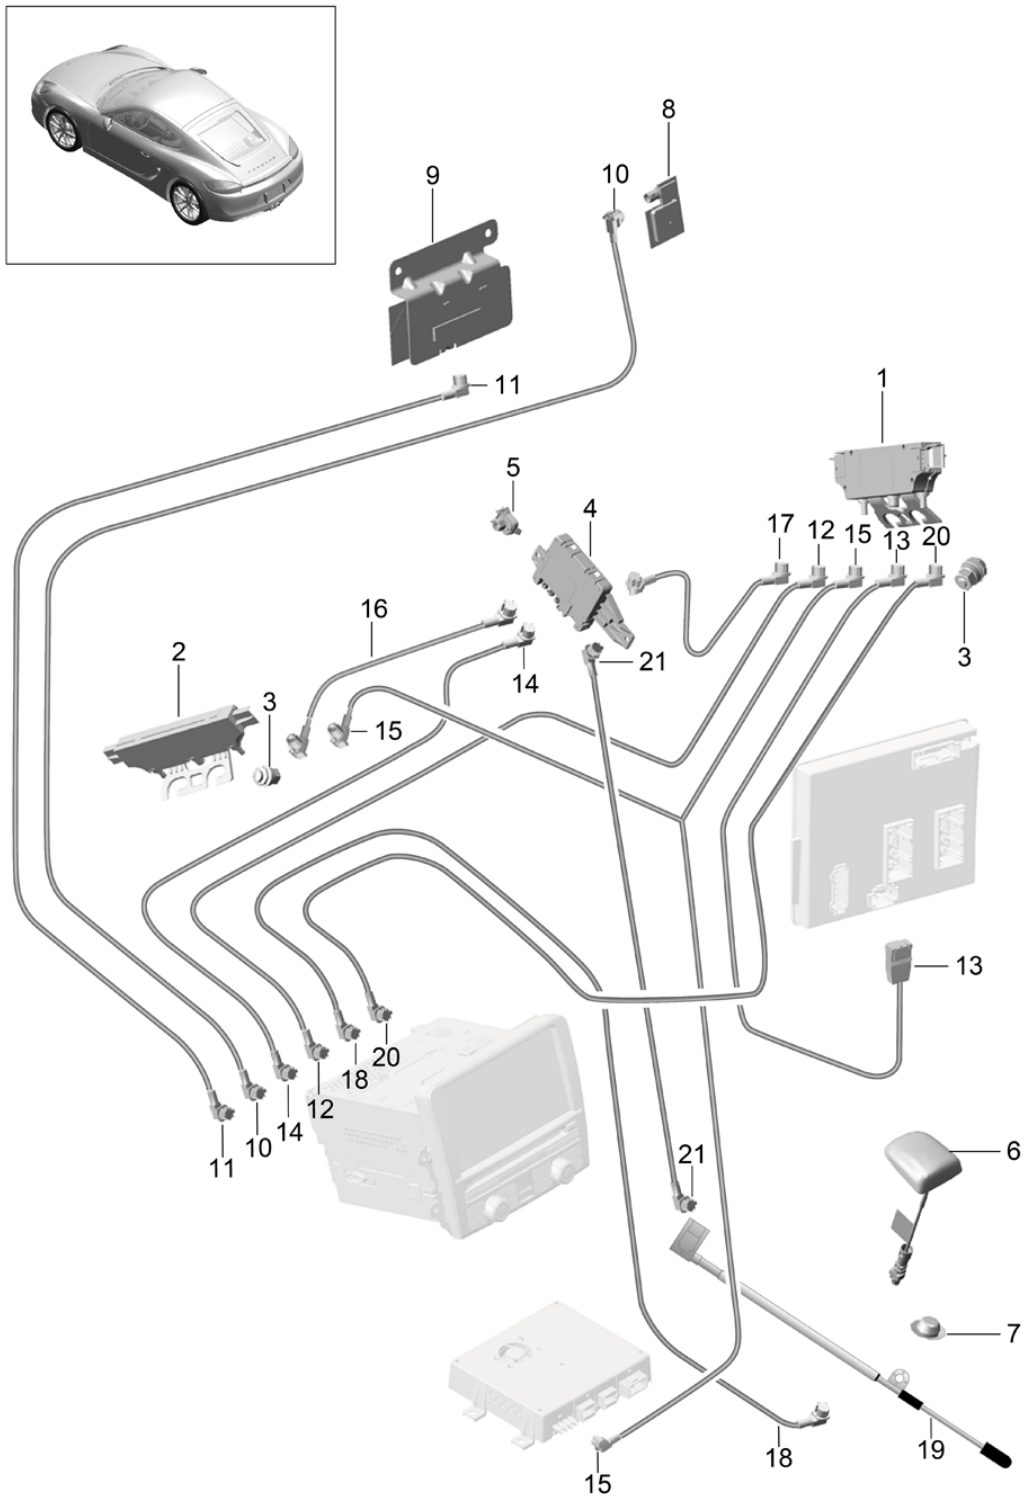

Model: 981C14

Model life 2013>>2016

Model: 981C14 Model life 2013>>2016

Pos	Part Number	Description	Remark	Qty	Model
1	991 647 106 00	Antenna booster Antenna Connecting line Antenna booster	/R	1	-I440/I696
(1)	991 647 118 00	A-pillar Right Antenna booster	/R	1	-I676/I440 I665
(1)	991 647 120 01	A-pillar Right Antenna booster A-pillar Right	/R	1	I440/665/676
2	991 647 117 00	Antenna booster	/L	1	-I676/-I691 I440/665
(2)	991 647 127 00	A-pillar Left Antenna booster	/L	1	-I676/I440 I665/691
(2)	991 647 119 01	A-pillar Left Antenna booster	/L	1	-I691/I440 I665/676
(2)	991 647 129 00	A-pillar Left Antenna booster	/L	1	I440/665/676 I691
3	999 516 032 01	A-pillar Left Hexagon nut		4	
4	991 618 122 00	Control unit		1	-I675/I440
5	991 647 318 00	Clamp		1	-I675/I440
8	7PP 035 504 A	Antenna		1	I672
(8)	991 647 053 01	GPS Antenna GPS		1	I674
9	991 647 125 00	Antenna Telephone		1	I666
(9)	991 647 063 01	Antenna Telephone		1	I674
(9)	7PP 035 503	Antenna Telephone	14-	1	
10	991 612 022 50	Connecting line Antenna GPS To Control part Navigation system		1	I672
10	991 612 037 50	Connecting line Antenna GPS To Control part Navigation system		1	I674
11	991 612 023 50	Connecting line Antenna Telephone To Control part Navigation system		1	I666
12	991 612 033 00	Connecting line Radio To		1	-I440/I696