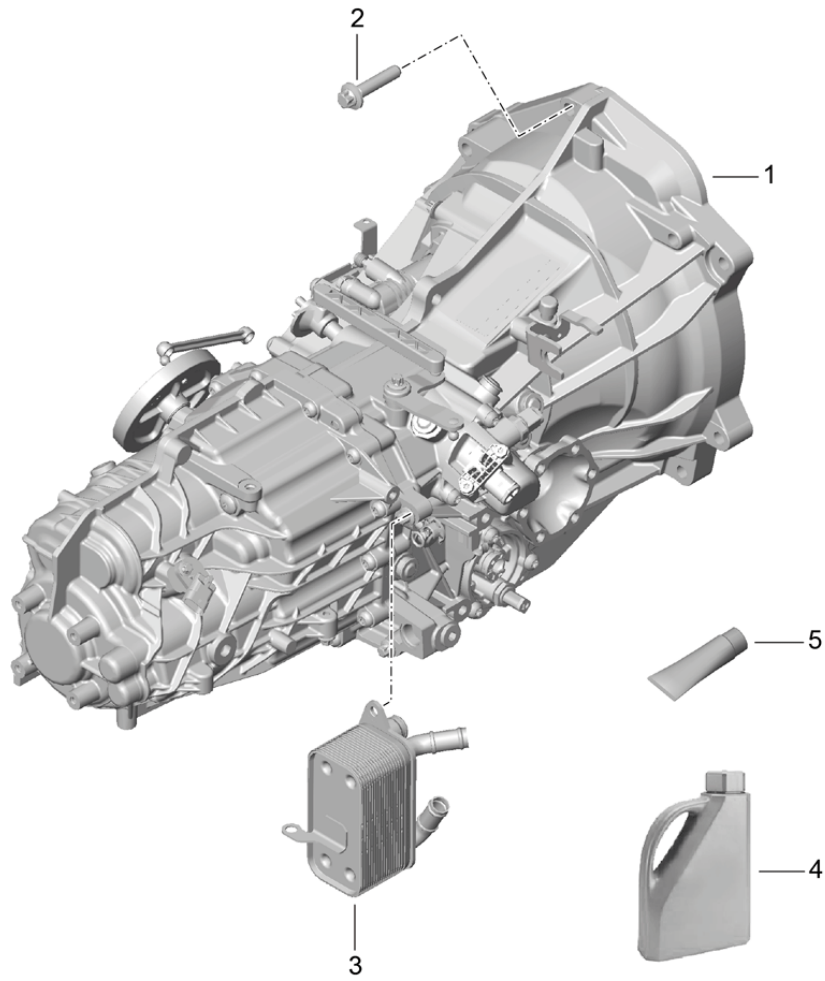

Model: 981C14

Model life 2013>>2016

Model: 981C14 Model life 2013>>2016

Pos	Part Number	Description	Remark	Qty	Model
1	981 300 010 01	Manual transmission Replacement transmission Transmission		1	G81.00 I219
1	981 300 010 X	Transmission		1	G81.00 I219
1	981 300 020 01	Transmission		1	G81.00 I220
1	981 300 020 X	Transmission		1	G81.00 I220
1	981 300 010 21	Transmission		1	G81.20 I219
1	981 300 010 AX	Transmission		1	G81.20 I219
1	981 300 010 23	Transmission		1	G81.20 I219
1	981 300 010 CX	Transmission		1	G81.20 I219
1	981 300 020 21	Transmission		1	G81.20 I220
1	981 300 020 AX	Transmission		1	G81.20 I220
1	981 300 020 23	Transmission		1	G81.20 I220
1	981 300 020 CX	Transmission		1	G81.20 I220
2	999 385 009 01	Outer hexagon round screw BM 12 X 1,5 X 55		6	
3		Heat exchanger See illustrations 3/02/15		X	
4	000 043 204 19	Transmission oil 20 LITER Container		X