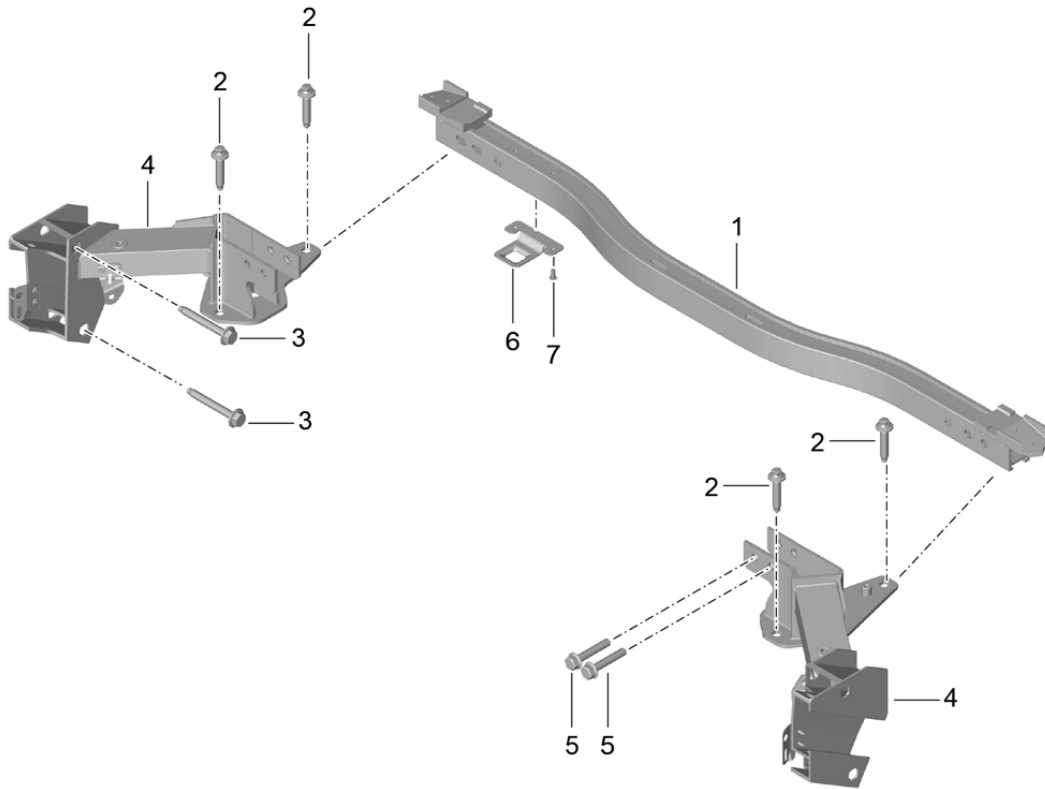

Model: 981C14

Model life 2013>>2016

Model: 981C14

Model life 2013>>2016

Pos	Part Number	Description	Remark	Qty	Model
1	981 580 151 00	Cross member		1	
2	900 385 133 01	Cross member		4	
		Screw			
		M10X50			
3	999 072 066 01	Hexagon-head bolt		4	
		M10X80			
4	981 580 213 00	Mounting	/L	1	
		Cross member			
(4)	981 580 214 00	Mounting	/R	1	
		Cross member			
5	900 378 348 01	Hexagon-head bolt		4	
		AM 10X55			