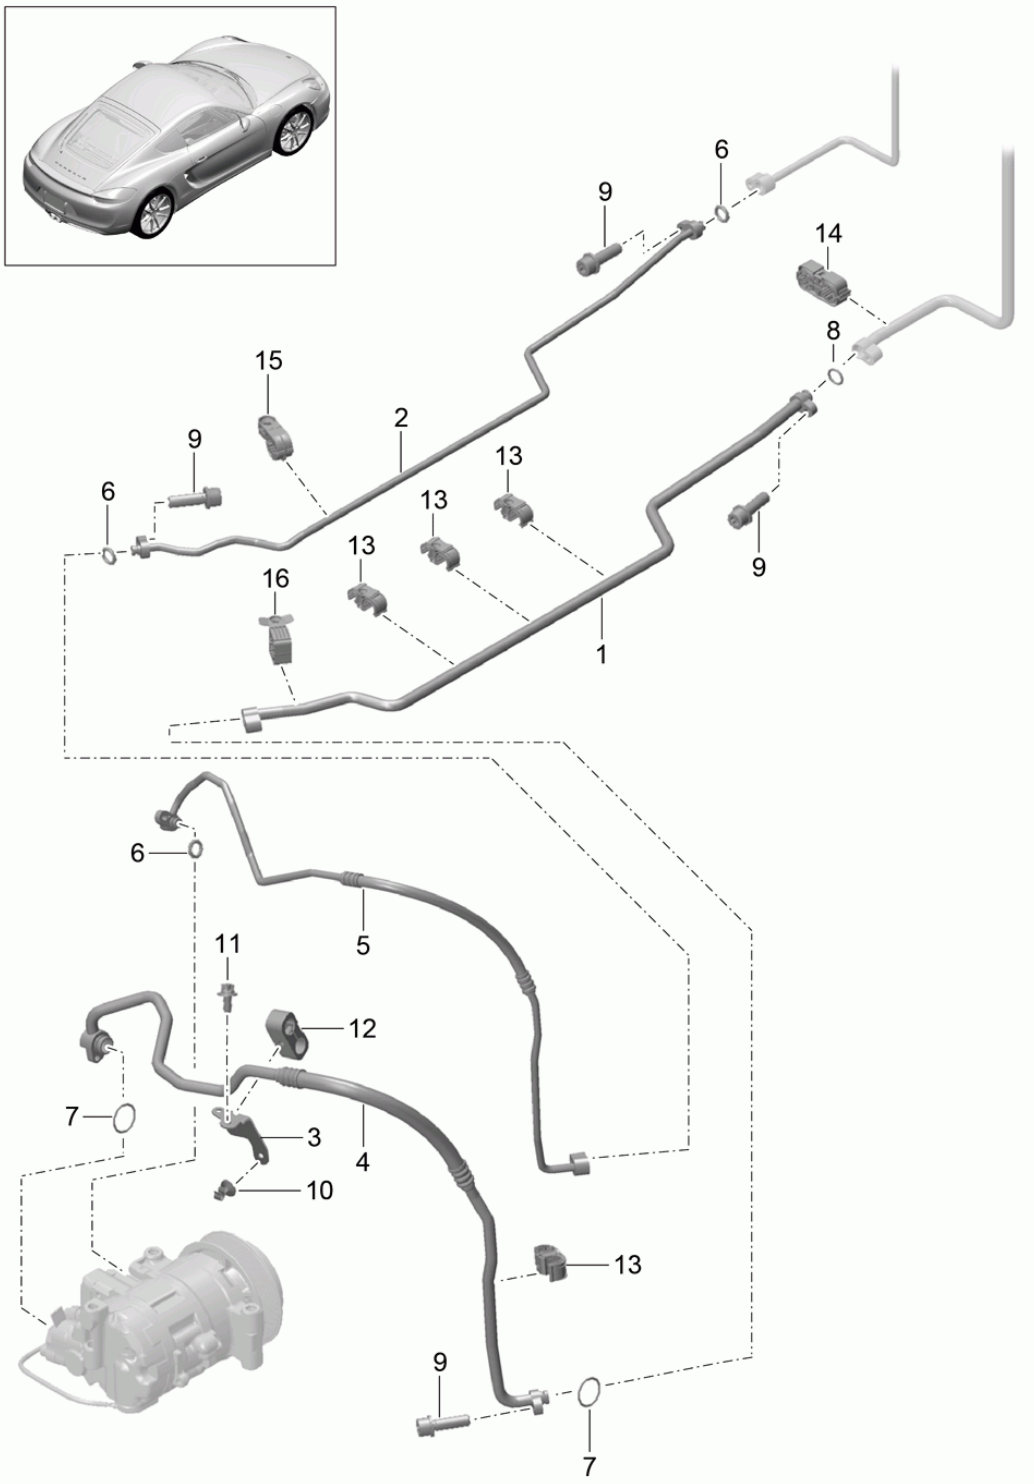

Model: 981C14

Model life 2013>>2016

Pos	Part Number	Description	Remark	Qty	Model
16	991 573 093 00	Intake pipe Expansion valve for Underbody	/LL	1	I098
(16)	991 573 093 02	Intake pipe Expansion valve for Underbody	/RL	1	I099
17	999 707 558 41	O-ring		1	
18	N 104 144 02	Pan-head screw M 8X28		5	
19	991 573 839 01	Support		2	
20	991 573 837 00	Support		X	
21	991 573 841 00	Support		1	
22	999 507 969 40	Hose holder 12,0/12,0		2	
23	991 573 451 01	Support Desiccator		1	
24	900 075 510 01	Combination screw M6X20		1	
25	944 573 143 01	Desiccator		1	
26	999 512 349 01	Hose clamp A 50-70/ 9		1	
27	991 573 827 01	Support		2	
28	999 507 497 40	Expansion rivet 8,0X14,0		2	
29	991 573 843 00	Support		1	
30	955 613 137 02	Pressure sensor		1	
31	991 573 825 01	Support		1	
32	999 073 505 01	Tapping screw ST4,8X16-C		2	
33	900 075 340 01	Combination screw M6X22		2	
35		Intake pipe See illustrations 8/13/25 POS.1		1	
36		Pressure line See illustrations 8/13/25 POS.2		1	

Model: 981C14

Model life 2013>>2016