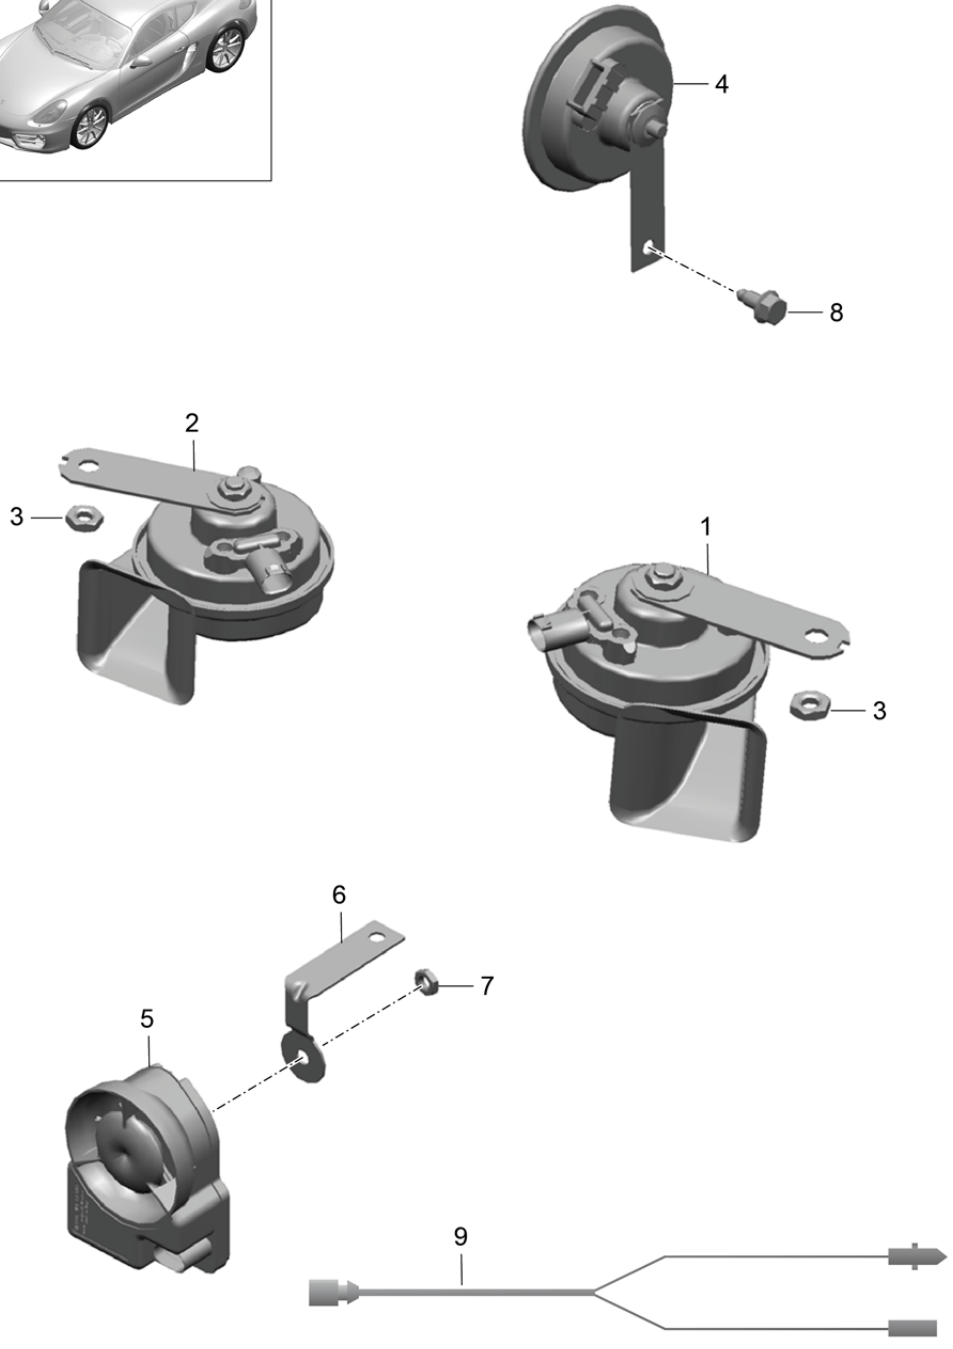

Model: 981C14

Model life 2013>>2016

Model: 981C14 Model life 2013>>2016

Pos	Part Number	Description	Remark	Qty	Model
1	991 635 149 01	Fanfare Horn Alarm system Fanfare High-pitched with Support		1	
(1)	991 635 159 00	Fanfare High-pitched with Support Use also: 991 612 947 00		1	
2	991 635 150 01	Fanfare Low-pitched with Support		1	
(2)	991 635 160 00	Fanfare Low-pitched with Support Use also: 991 612 947 00		1	
-	991 612 947 00	Adapter Cable for 991 635 159 00 991 635 160 00		1	
3	N 106 092 04	Hexagon nut M 8		2	
4	9P1 951 101	Horn for Alarm system When required order also: 9P1.998.003.A		1	-I536/I534 I544
5	1K8 951 605 B	Alarm siren Information available		1	I536 I536
6	991 637 419 01	Support		1	I536
7	N 902 955 02	Hexagon nut M 8		1	I536
8	900 378 176 01	Hexagon-head bolt M 8 X 20		1	-I536/I534 I544
9	9P1 998 003 A	Wiring harness Modification kit Horn		1	-I536/I534 I544