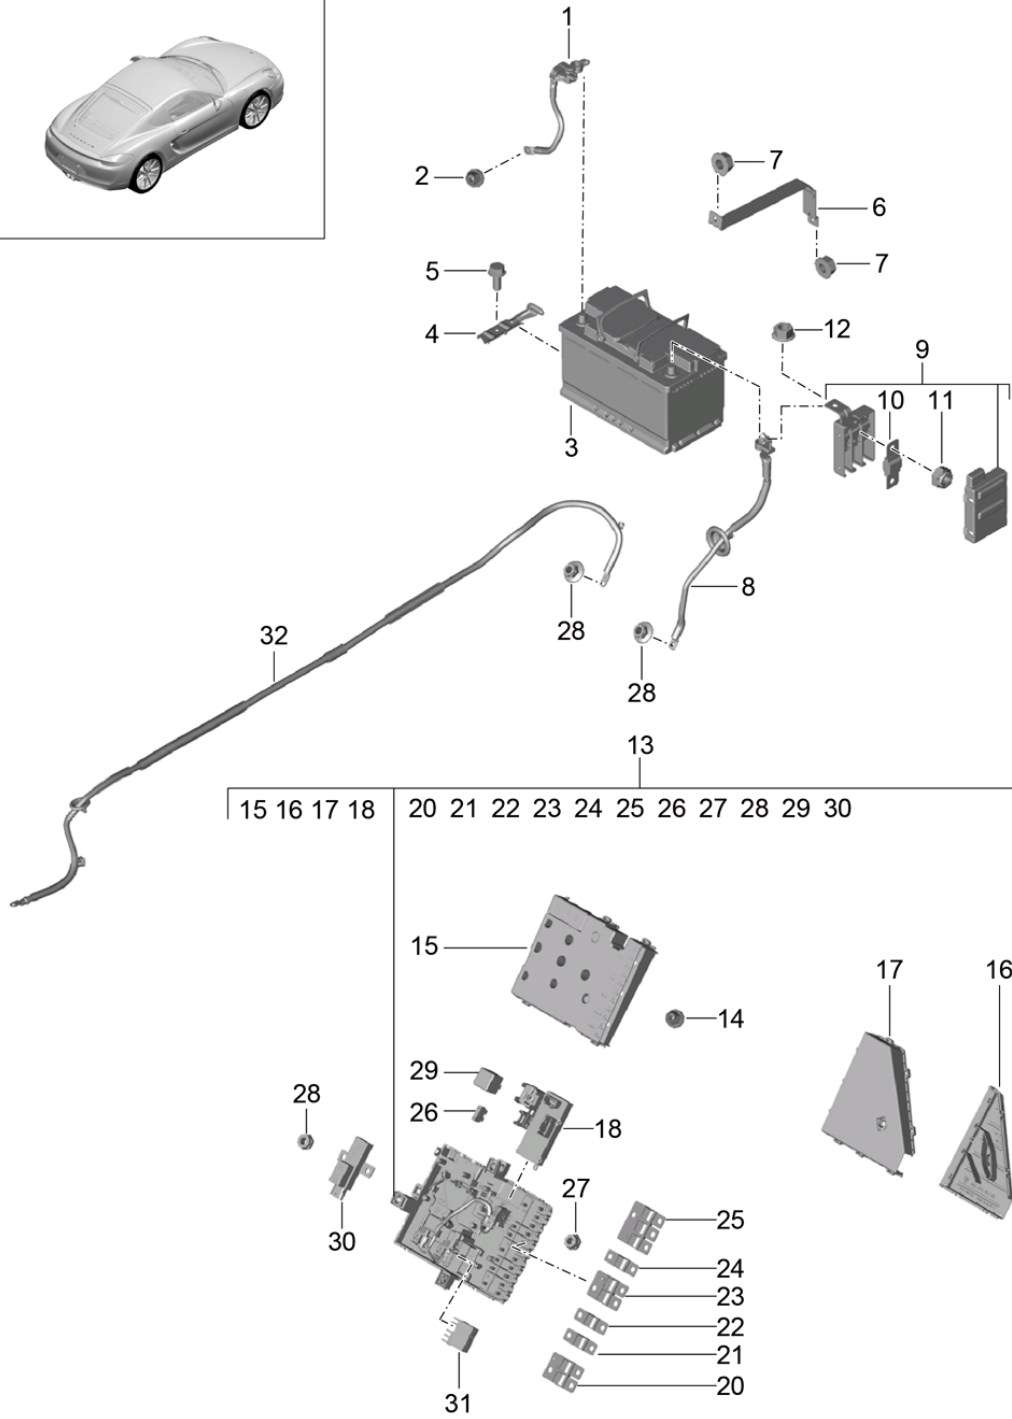

Model: 981C14

Model life 2013>>2016

Model: 981C14

Model life 2013>>2016

Pos	Part Number	Description	Remark	Qty	Model
		Battery			
		Power distributor			
1	991 611 043 01	Ground strap	/LL	1	I098
(1)	991 611 044 01	Ground strap	/RL	1	I099
2	999 084 447 01	Hexagon nut M 8		1	
3	999 611 070 10	Battery 70 AH		1	I195
(3)	999 611 080 10	Battery 80 AH		1	I196
(3)	999 611 095 11	Battery 95 AH		1	I200
4	991 611 209 01	Rail	/LL	1	I098
(4)	991 611 210 01	Battery Rail	/RL	1	I099
5	900 378 017 01	Battery Hexagon-head bolt M 8 X 20		1	
6	991 611 212 00	Retaining bar		1	
7	900 377 003 03	Battery Hexagon nut M 8		2	
8	991 611 013 01	Cable	/LL	1	I098
(8)	991 611 014 01	Battery Power distributor Cable	/RL	1	I099
9	991 610 321 00	Battery Power distributor Fuse box		1	
10	999 607 095 00	Lock		1	
(10)	999 607 092 00	Lock 80 A 60 A		2	
11	900 084 122 02	Use also: Hexagon nut M 5		6	
12	900 377 001 00	Hexagon nut M 6		1	
13	991 610 301 03	Power distributor Complete		1	
14	999 049 033 40	When required order also: POS. 14 Plastic nut T 6		2	
15	991 610 305 00	Lid		1	
16	991 610 307 00	Cable guide Lower part		1	
17	991 610 309 00	Cable guide Upper part		1	
18	991 618 075 01	Control unit		1	
20	999 607 054 00	Lock 100 A 60 A		1	
21	999 607 099 00	Lock 40 A		1	
22	999 607 095 00	Lock 80 A		1	
23	999 607 055 00	Lock 100 A		1	
24	999 607 092 00	Lock 40 A 60 A		1