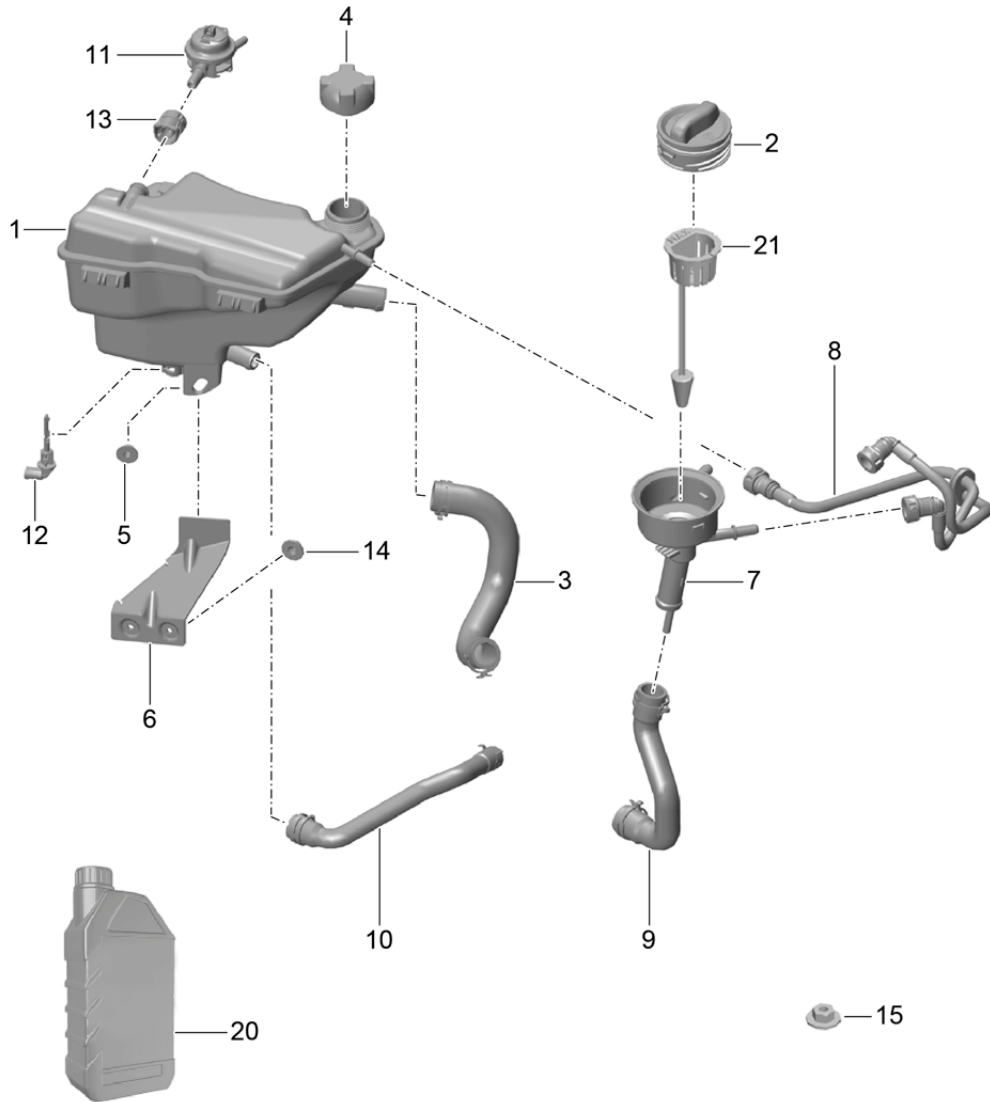

Model: 981C14

Model life 2013>>2016

Pos	Part Number	Description	Remark	Qty	Model
1	991 106 137 02	Radiator Centre		1	
2	991 106 237 01	Retaining frame		1	
3	991 106 337 01	Sealing frame		1	
4	991 106 537 01	Rubber mounting Upper		2	
5	991 106 538 01	Rubber mounting Lower		2	
5	991 106 538 02	Rubber mounting Lower		2	
6	991 106 638 02	Water hose		1	
7	991 106 639 01	Water hose		1	
8	900 377 010 01	Hexagon nut M 6		2	

Model: 981C14

Model life 2013>>2016