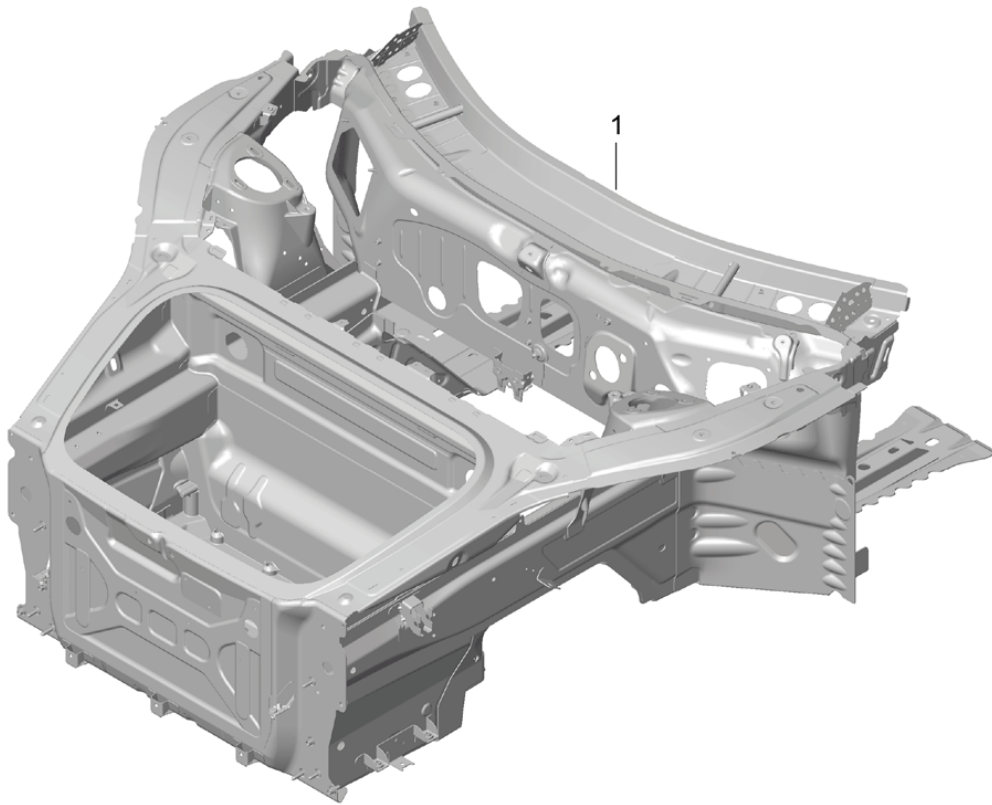

Model: 981C14

Model life 2013>>2016

Model: 981C14

Model life 2013>>2016

Pos	Part Number	Description	Remark	Qty	Model
		Body front section Complete			
1	981 501 981 00	Body front section	/LL	1	I098
	981 501 981 00 GRV	Prime coated			
(1)	981 501 981 01	Body front section	/RL	1	I099
	981 501 981 01 GRV	Prime coated			
2	991 504 151 10	Carrier plate for battery	/LL	1	I098
(2)	991 504 151 11	Carrier plate for battery	/RL	1	I099
3	999 072 048 01	Hexagon-head bolt M8X25		4	