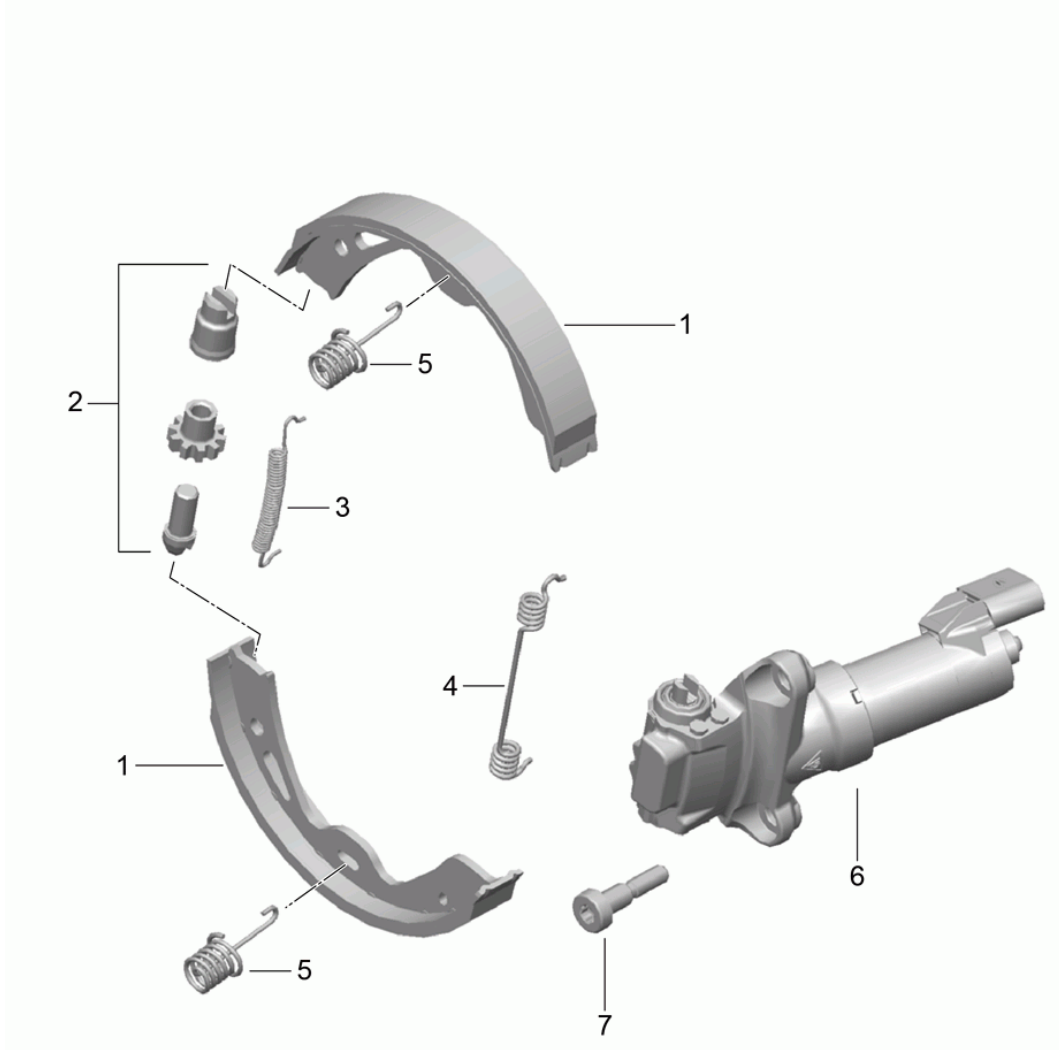

Model: 981C14

Model life 2013>>2016

Model: 981C14 Model life 2013>>2016

Pos	Part Number	Description	Remark	Qty	Model
1	970 352 993 02	Parking brake Brake shoe Repair kit Comprising: 4 X Brake shoe Use also: Mounting parts		1	
(1)	298 698 533	Brake shoe Repair kit Comprising: 4 X Brake shoe Use also: Mounting parts		1	
2	993 352 071 00	Adjusting screw		2	
(2)	298 609 723	Adjusting screw		2	
3	997 352 721 01	Tension spring		2	
(3)	298 609 717	Tension spring		2	
4	970 352 723 00	Tension spring		2	
5	997 352 741 02	Compression spring		4	
(5)	298 609 583	Compression spring		4	
6	970 352 092 05	Electric motor	/L	1	
(6)	970 352 091 05	Electric motor	/R	1	
7	999 073 452 01	Screw M 8 X 38		4