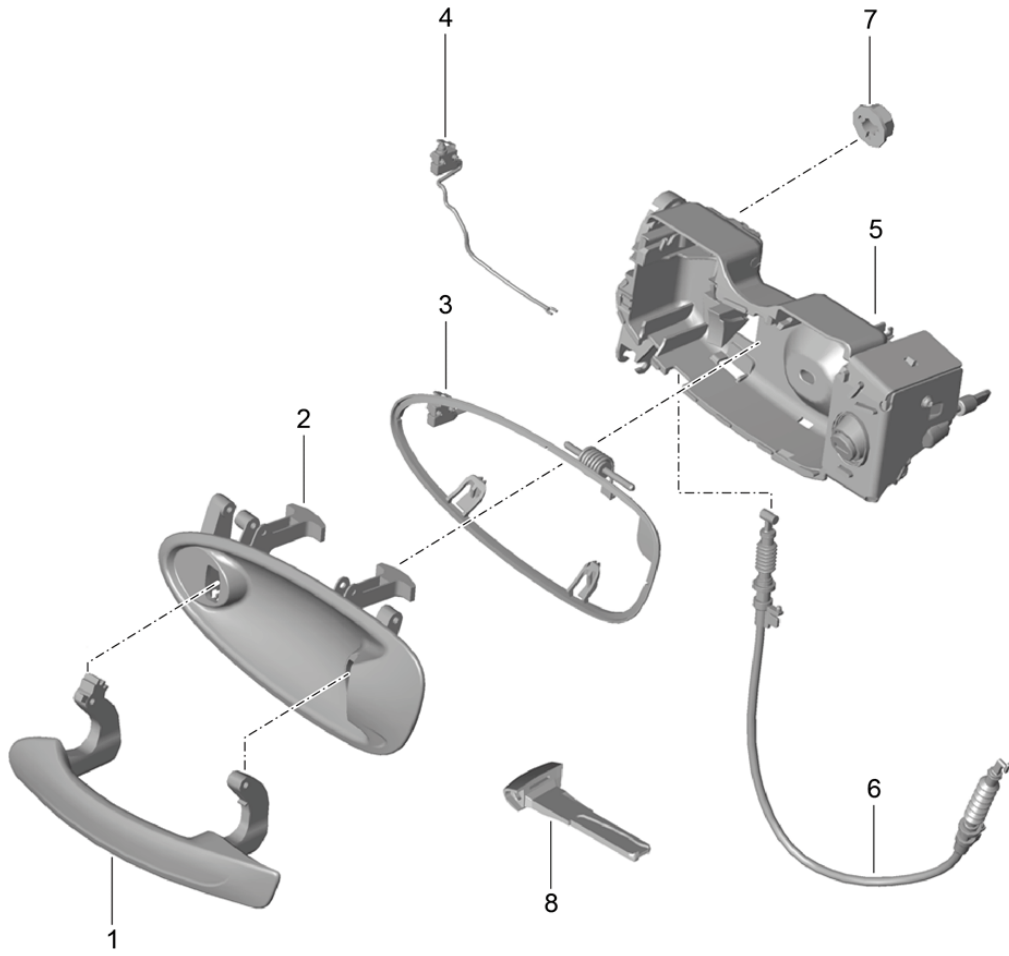

Model: 981C14

Model life 2013>>2016

Model: 981C14 Model life 2013>>2016

Pos	Part Number	Description	Remark	Qty	Model
1	991 537 613 02	Door handle Door handle Basic Prime coated	/L	1	
(1)	991 537 614 02	Door handle Basic Prime coated	/R	1	
1	991 537 613 03	Door handle Kessy Prime coated	/L	1	I625
(1)	991 537 614 03	Door handle Kessy Prime coated	/R	1	I625
2	981 537 645 05	Handle liner Left Prime coated	/L	1	
(2)	981 537 646 05	Handle liner Right Prime coated	/R	1	
3	981 537 445 01	Assembly kit Left	/L	1	
(3)	981 537 446 01	Assembly kit Right	/R	1	
4	991 613 171 00	Microswitch Basic		1	
(4)	991 613 181 00	Microswitch Kessy		1	I625
5	981 538 911 04	Support Outer door handle with Lock cylinder UND 1 ERSATZSCHLÜSSEL Vehicle Ident. No. Indicate	/LL /L	1	I098
(5)	981 537 064 05	Support Outer door handle without lock cylinder	/LL /R	1	I098
(5)	981 538 912 04	Support Outer door handle with Lock cylinder And two spare keys Vehicle Ident. No. Indicate	/RL /R	1	I099
(5)	981 537 063 05	Support Outer door handle without lock cylinder	/RL /L	1	I099
6	991 537 419 01	Bowden cable Outer door handle		2	
7	900 380 015 01	Hexagon nut M 6		2	
8	958 538 916 00	Emergency key with stipulated lock number State lock number		X	
9	991 537 723 01	Door handle Kessy Strip Prime coated	/L 14-	1	I625
(10)	991 537 724 01	Door handle Kessy Strip Prime coated	/R 14-	1	I625