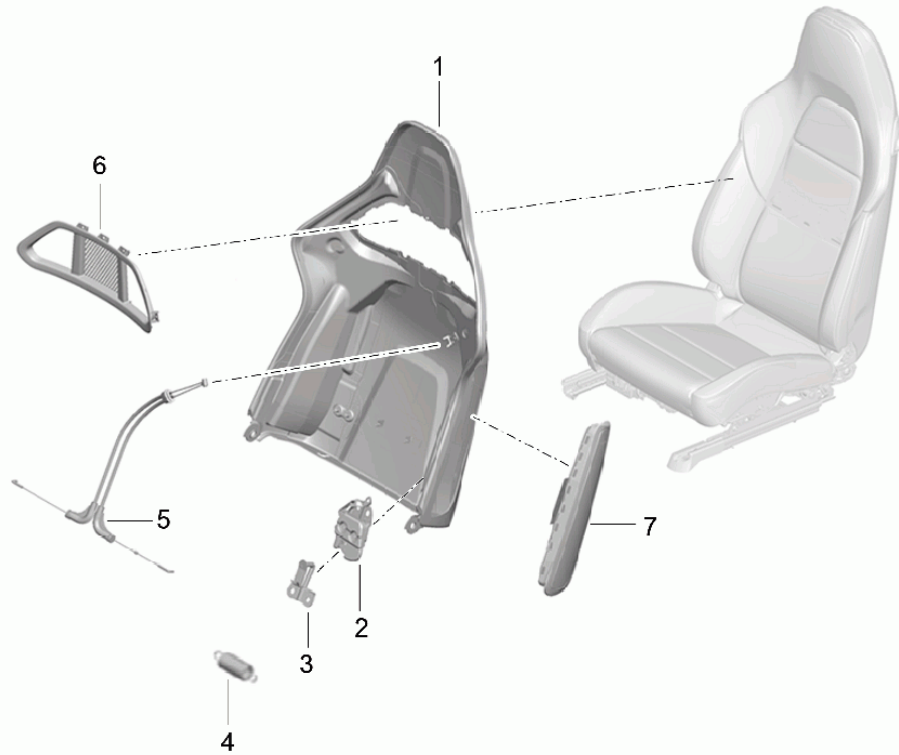

Model: 981C14

Model life 2013>>2016

Model: 981C14

Model life 2013>>2016

Pos	Part Number	Description	Remark	Qty	Model
1	997 521 271 00	Backrest shell Bucket seat Collapsible Accessories	/L	1	I388
(1)	997 521 272 00	Backrest shell Bucket seat Collapsible	/R	1	I389
2	997 521 651 00	Lock Backrest	/L	1	I388/389
(2)	997 521 652 00	Lock Backrest	/R	1	I388/389
3	997 521 660 00	Closing element Lock		2	I388/389
4	997 521 650 00	Backrest shell Tension spring Lock		2	I388/389
5	997 521 640 01	Backrest Bowden cable Release		1	I388/389
6	997 521 330 00	Backrest Cover Seat belt Front		1	I388/389
(6)	997 521 330 00 01C	Satin black			
	997 521 531 00	Cover Seat belt Rear		1	I388/389
	997 521 531 00 01C	Satin black