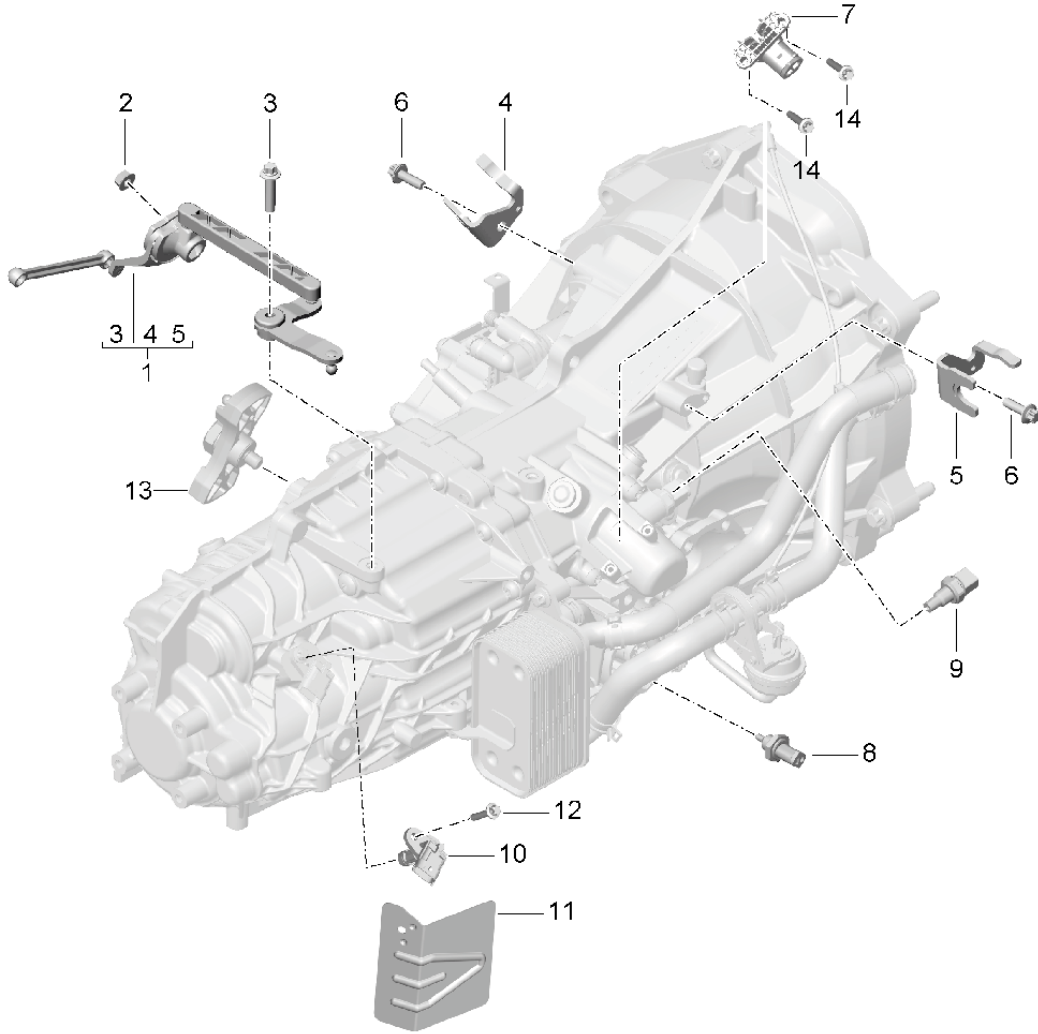

Model: 981C14

Model life 2013>>2016

Model: 981C14

Model life 2013>>2016

Pos	Part Number	Description	Remark	Qty	Model
1		Manual transmission Single parts Reverse lever See illustrations 7/01/00		1	G81.00 G81.20
2	900 377 003 03	Hexagon nut M 8		1	
3	900 385 006 01	Torx screw BM 8 X 35		1	
3	900 385 042 01	Torx screw BM 8 X 35		1	
4		Support See illustrations 7/01/00		1	
5		Support See illustrations 7/01/00		1	
6	900 385 098 01	Torx screw BM 8 X 25		2	
7	981 606 303 00	Sensor		1	
8	981 606 420 00	Sensor Temperature sensor		1	
9	01E 941 521 B	Switch Back-up light		1	
10	7PP 905 381 A	Inductive transmitter Speed sensor		1	
11	981 111 275 00	Heat protection Speed sensor		1	-IXLF/I008
12	900 385 001 01	Torx screw BM 8 X 20		1	-IXLF/I008
13	981 303 051 00	Flywheel		1	
14	981 606 801 00	Pan-head screw M 6 X 18		2	
-	000 043 209 23	Grease LIQUI MOLY PU 53 / WDR 50 GR.		X