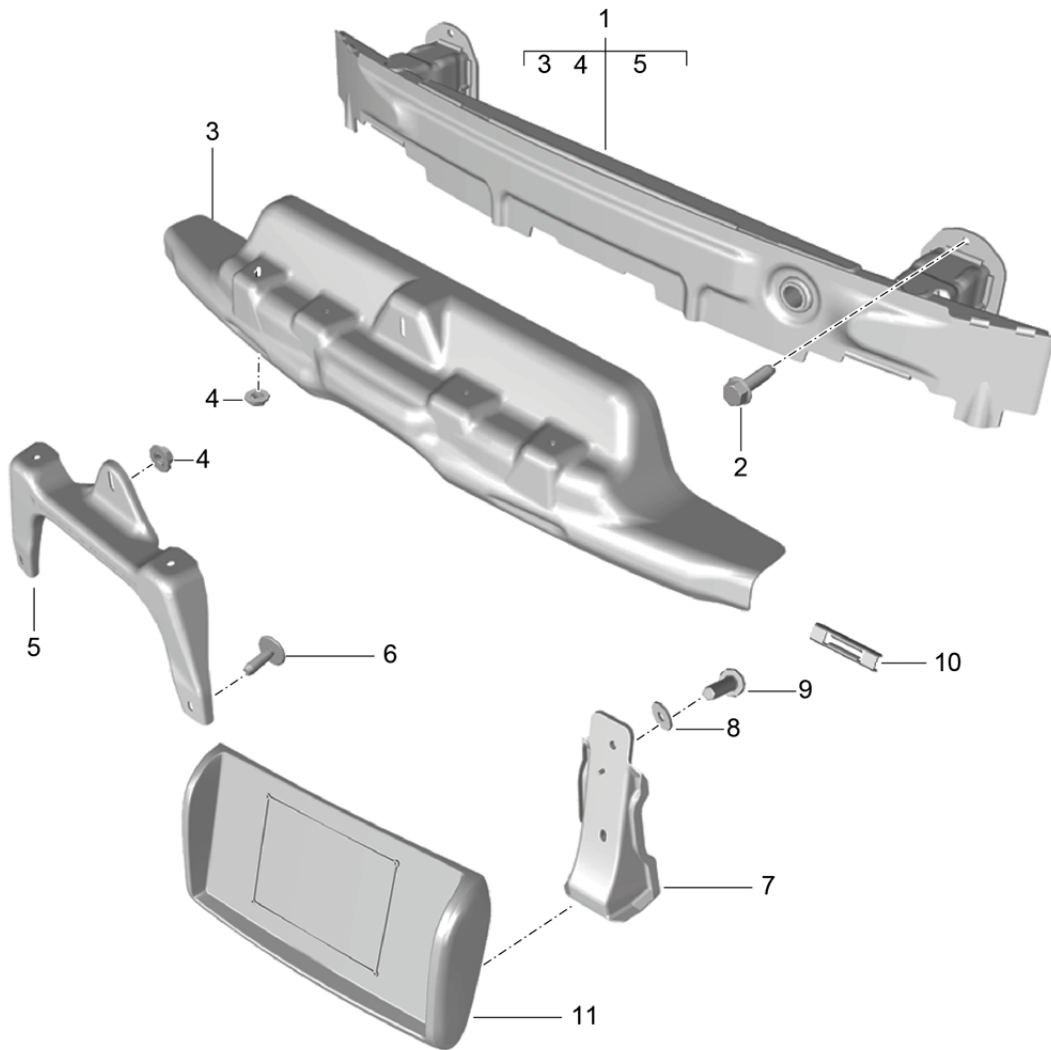

Model: 981C14

Model life 2013>>2016

Pos	Part Number	Description	Remark	Qty	Model
1	981 505 121 00	Bumper reinforcement Front Bumper reinforcement Complete with Foam part Front		1	
1	981 505 121 02	Bumper reinforcement Complete with Foam part Front		1	IXAT/011
2	981 505 777 00	Foam part Protective strip		1	
2	981 505 777 02	Foam part Protective strip		1	IXAT/011
3	900 378 351 01	Hexagon-head bolt M 8 X 30		6	
4	991 505 771 00	Seal Impact absorber		2	
5	991 505 531 02	Bracket Protective bracket Front		1	
6	N 106 092 04	Hexagon nut M8		6	

Model: 981C14

Model life 2013>>2016