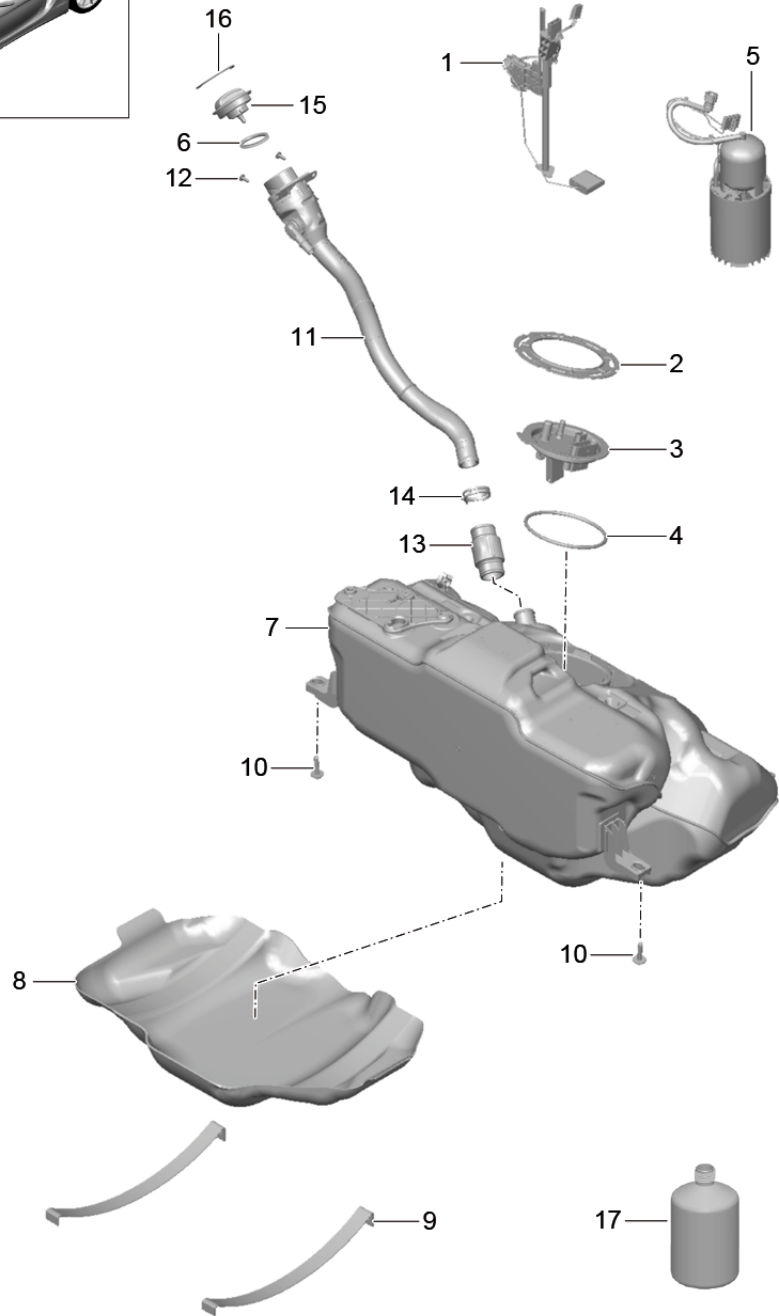

Model: 981C14

Model life 2013>>2016

Model: 981C14 Model life 2013>>2016

Pos	Part Number	Description	Remark	Qty	Model
1	991 620 831 00	Fuel tank Tank gauge		1	
2	991 201 623 00	Fuel tank Union nut		1	
3	991 201 421 00	Flange		1	
4	991 201 733 01	Sealing ring		1	
5	991 620 141 00	Fuel pump		1	
6	1K0 201 557 A	Sealing ring		1	
7	991 201 021 01	Fuel tank		1	I098
7	991 201 021 04	Fuel tank		1	I098
(7)	991 201 022 02	Fuel tank		1	I099
(7)	991 201 022 04	Fuel tank		1	I099
8	991 201 331 00	Protective plate		1	I098
(8)	991 201 331 01	Protective plate		1	I099
9		Restraining strap To Use Hilfsrahmen 991.504.233.01		1	
10	N 911 591 01	Combination screw M 8 X 40		2	
11	991 201 044 06	Filler neck		1	-I664
12	N 910 967 02	Round head screw M 6 X 16		2	
13	991 201 812 00	Hose		1	
14	999 512 748 01	Clamp		1	
15	991 201 241 01	Fuel tank cap with Retaining strap		1	-IXYB
(15)	000 044 001 90	Fuel tank cap Aluminium with Retaining strap		1	IXYB
17	000 043 209 02	Additive Fuel 100 ML		X