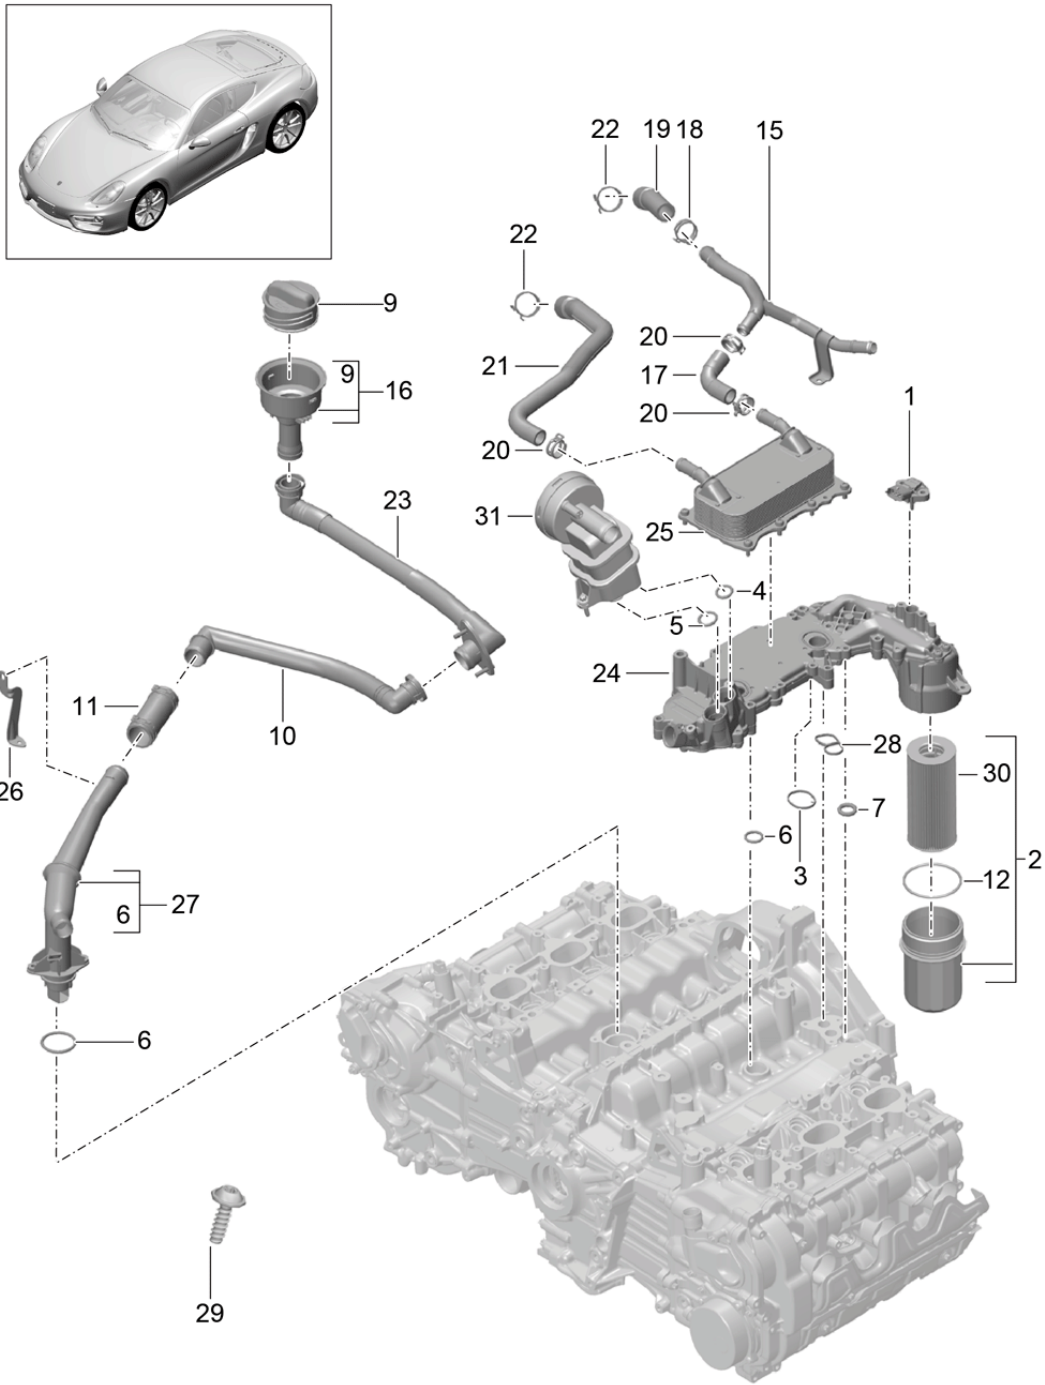

Model: 981C14

Model life 2013>>2016

Model: 981C14 Model life 2013>>2016

Pos	Part Number	Description	Remark	Qty	Model
1	948 606 213 00	Engine lubrication		1	
2	9A1 107 024 00	Oil pressure sender		1	
3	948 107 175 00	Oil filter set Complete		2	
4	999 707 634 40	Gasket Heat exchanger		1	
5	999 707 635 40	O-ring Oil separator 18,50 X 4,00		1	
6	999 707 348 40	O-ring Oil separator 21,00 X 4,00		1	
7	999 707 594 40	O-ring Filler tube 42,00 X 4,00		1	
8	999 707 595 40	O-ring Oil-conducting housing 11,00 X 4,00		1	
9	981 107 035 06	O-ring Oil-conducting housing 20,00 X 4,00		1	
10	981 107 264 00	Lid Engine oil		1	
10	981 107 264 01	Filler tube Engine oil		1	
11	981 107 274 00	Filler tube Engine oil		1	
12	996 107 313 51	Hose Oil inlet		1	
13	000 043 301 19	Sealing ring Oil filter		X	
14	000 043 301 21	Engine oil EXXON MOBIL 1 0W-40 1 LITER Container Information available		X	
15	9A1 106 669 01	Information available Return line		1	
15	9A1 106 669 02	Heat exchanger Return line		1	
16	981 107 160 05	Heat exchanger Filler tube		1	
17	9A1 106 667 00	Engine oil Return line		1	
18	999 512 659 09	Heat exchanger Hose clamp B 28 X 12		1	
19	9A1 106 665 00	Return line		1	
20	999 512 656 09	Hose clamp B 25 X 12		3	
21	9A1 106 611 00	Water hose Intake		1	
22	999 512 662 09	Hose clamp B 32 X 12		1	
23	981 107 265 03	Filler tube Engine oil		1	
24	9A1 107 020 11	Oil-conducting housing		1