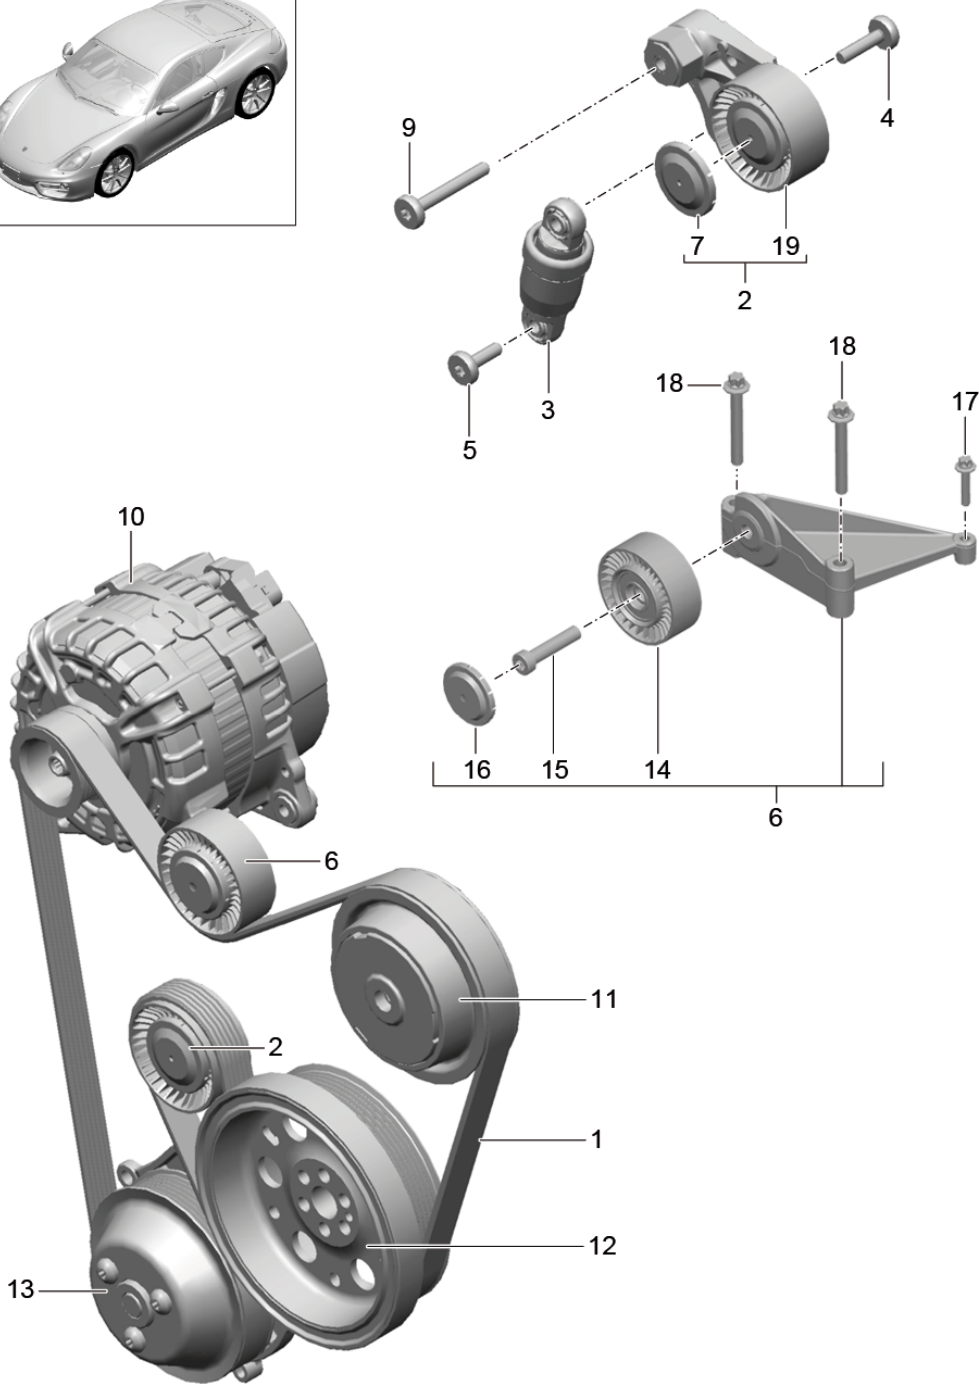

Model: 981C14

Model life 2013>>2016

Model: 981C14

Model life 2013&gt;&gt;2016

Pos	Part Number	Description	Remark	Qty	Model
1	9A1 102 218 00	Belt tensioner V-belt		1	
2	9A1 102 211 01	V-belt Lever		1	
2	9A2 102 211 00	Tensioning roller Lever		1	
		Tensioning roller Use also: 9A110221200 99907357901 94810283900			
3	948 102 261 00	Tensioner		1	
4	999 073 246 09	Hydraulic Torx screw		1	
5	999 073 412 01	M 8 X 33 Torx screw		1	
6	9A1 102 030 01	M 8 X 26 Bracket with Roller		1	
7	948 102 839 00	Protection cap		1	
9	999 073 411 01	Outer hexagon round screw M 8 X 60		1	
10		Generator See illustrations 9/02/05			
11		Pulley Compressor See illustrations 8/13/15			
12		Pulley Crankshaft See illustrations 1/02/00			
13		Pulley Water pump See illustrations 1/05/00			
14		Deflection roller Not available To Use 9A1.102.030.01		1	
15	999 073 579 01	Outer hexagon round screw M 10 X 30		1	
16	03G 145 291	Protection cap		1	
17	900 385 048 01	Torx screw M6 X 30		1	
18	900 385 091 01	Outer hexagon round screw M8 X 60		2	
19	9A1 102 212 00	Tensioning roller		1	