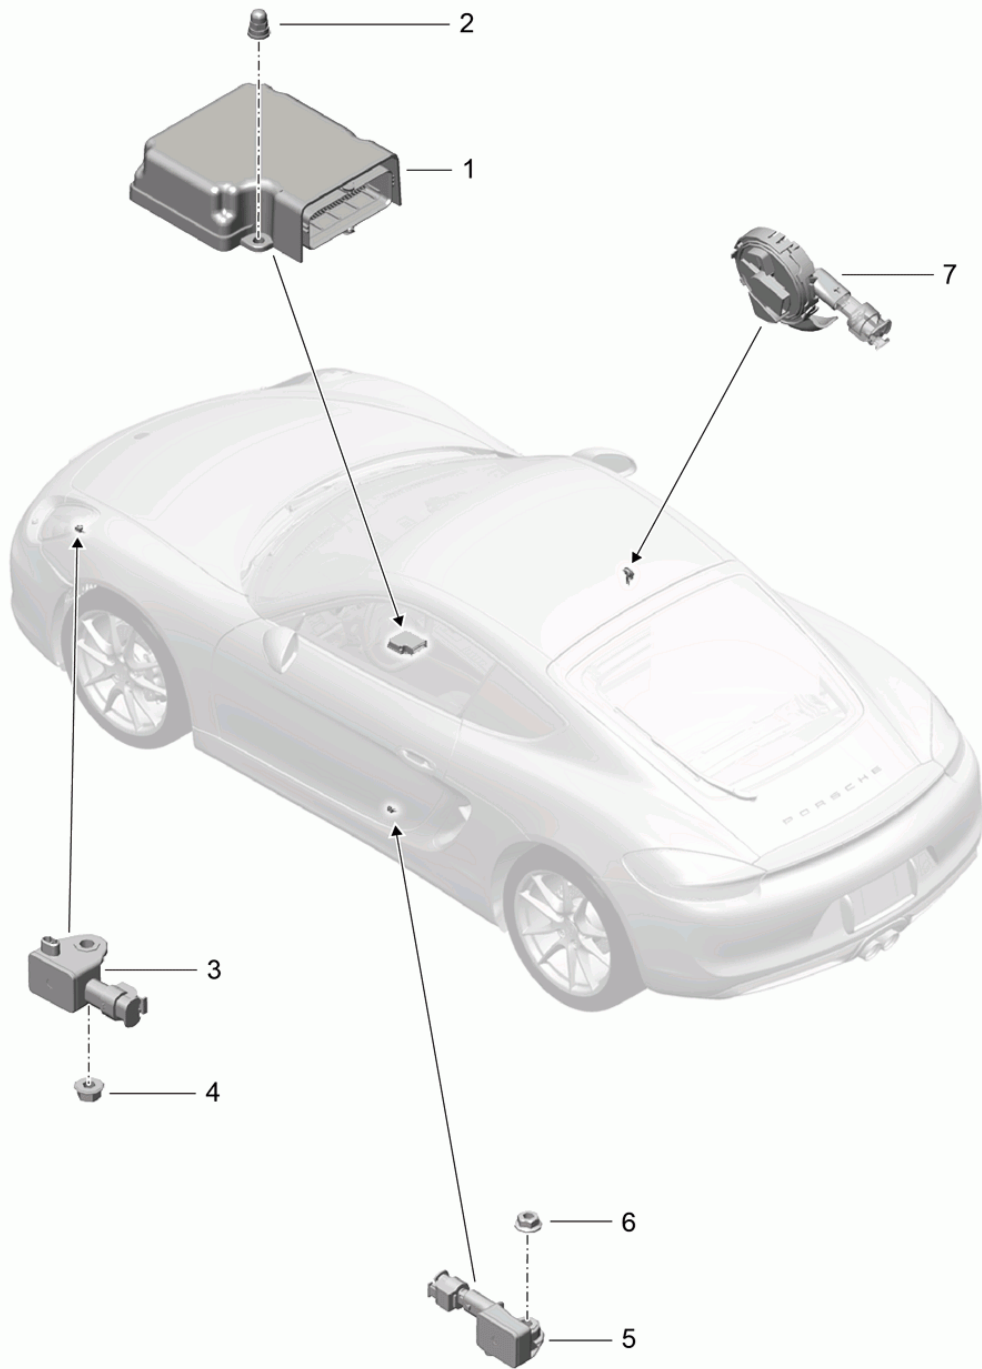

Model: 981C14

Model life 2013>>2016

Model: 981C14

Model life 2013>>2016

Pos	Part Number	Description	Remark	Qty	Model
		Control unit Sensor Airbag Airbag unit See illustrations 8/12/50 Switch Airbag See illustrations 9/03/05			
1	991 618 201 04	Control unit	-14	1	
1	991 618 201 08	Control unit	15-	1	
2	999 070 015 02	Cap nut M 6		3	
3	991 618 223 01	Front sensor		2	
4	999 084 638 01	Hexagon nut M 6		2	
5	991 618 221 01	Sensor Side airbag		2	
6	999 084 629 01	Hexagon nut M 6		2	
7	991 618 227 01	Pressure sensor Doors		2