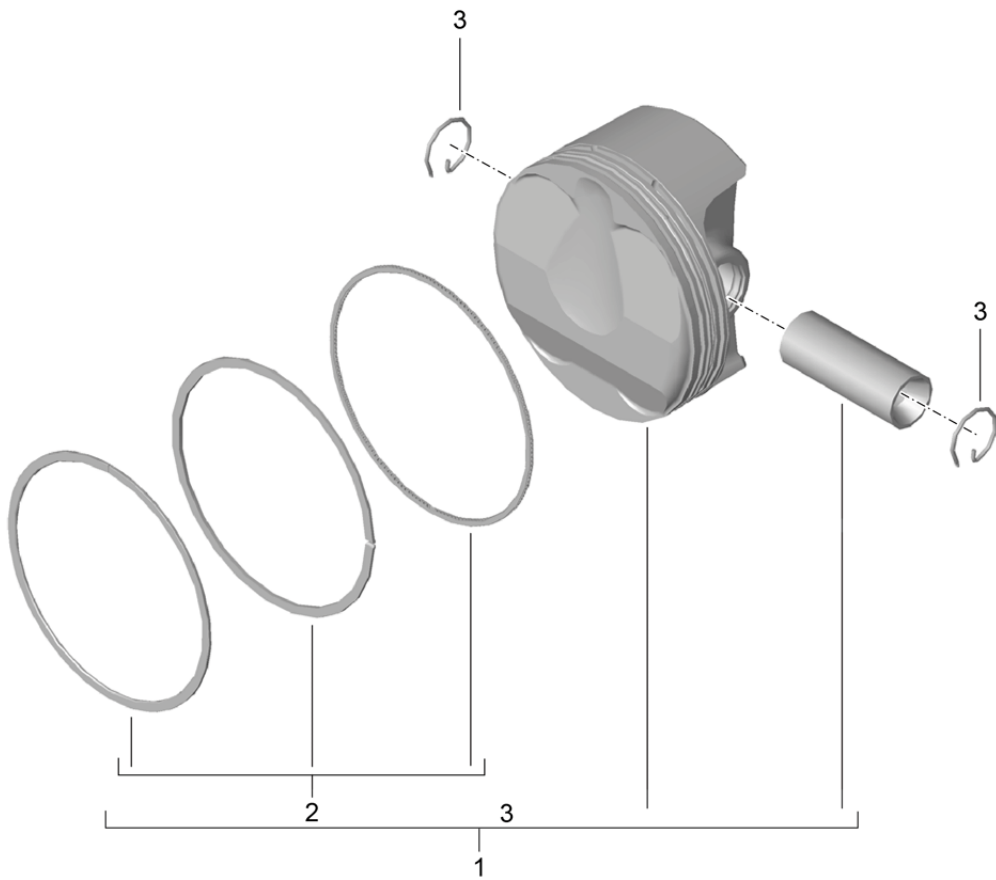

Model: 981C14 Model life 2013>>2016

Pos	Part Number	Description	Remark	Qty	Model
13	996 101 132 00	Thrust washer D = 63		2	
14	981 114 012 10	Double-mass flywheel		1	I480
(14)	981 114 020 00	Double-mass flywheel		1	I250
15	N 906 651 01	Pan-head screw		10	
16	9A1 102 146 02	Pulley with Vibration damper		1	
17	900 385 127 01	Outer hexagon round screw M 8 X 25		6	
18	991 606 112 00	Speed sensor Use also: 99160691200		1	
18	991 606 112 02	Speed sensor Use also: 99160691200		1	
19	N 105 464 03	Pan-head screw M 6 X 16		1	
20	991 606 912 00	Spacer Speed sensor		1	

Model: 981C14

Model life 2013>>2016