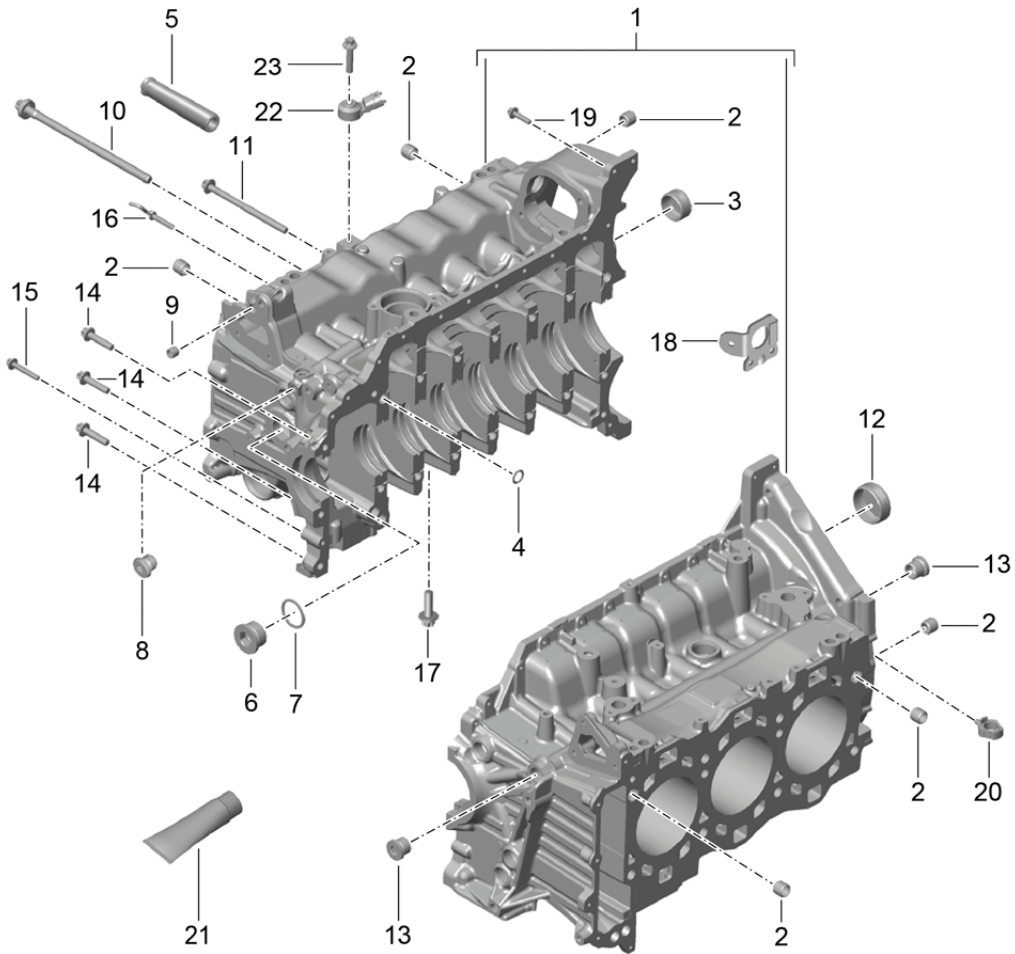

Model: 981C14

Model life 2013>>2016

Model: 981C14 Model life 2013>>2016

Pos	Part Number	Description	Remark	Qty	Model
1	9A1 101 927 01	Crankcase		1	MA1.22
1	9A1 101 934 07	Crankcase		1	MA1.23
2	014 301 153 B	Dowel sleeve		6	
3	9A1 101 215 01	Lid		1	
4	999 707 568 40	O-ring 12,0 X 3,0		1	
5	9A1 101 511 01	Adapter		12	
6	900 219 025 30	Screw plug M30 X 1,5		1	
7	900 123 015 30	Sealing ring A30 X 36		1	
8	999 063 036 01	Screw plug M10 X 1,0 X 11,0		4	
9	999 095 063 01	Dowel sleeve M6 X 10		1	
10	9A1 101 250 01	Outer hexagon round screw M10 X 1,5 X 195		14	
11	900 385 281 01	Torx screw M8 X 120		1	
12	9A1 101 216 01	Lid		1	
13	999 063 039 01	Screw plug M20 X 1,5 X 18		2	
14	900 385 042 01	Torx screw 8 X 35		3	
15	900 385 045 01	Torx screw M6 X 40		1	
17	900 385 019 01	Torx screw BM 6 X 20		6	
18	9A1 101 213 22	Shackle for transportation		1	
19	900 385 072 01	Torx screw M6 X 25		14	
20	999 507 075 40	Cable holder		1	
21	000 043 207 31	Sealing compound 80 ML		X	
22	997 606 121 00	Knock sensor Information available		2	
23	900 385 042 01	Torx screw M8 X 35		2