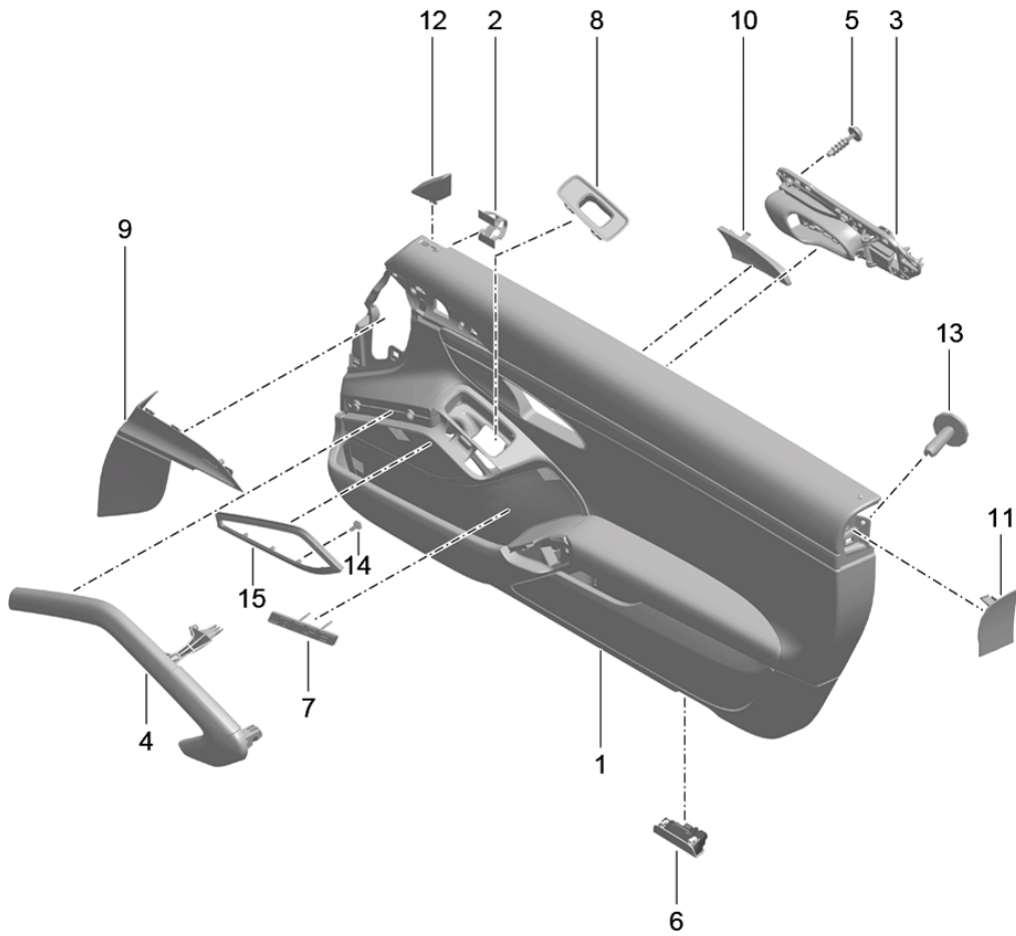

Model: 981C14

Model life 2013>>2016

Model: 981C14 Model life 2013>>2016

Pos	Part Number	Description	Remark	Qty	Model
		Door trim panel Leather Accessories Moulding in Exterior colour Lacquered in your order Vehicle Ident. No. And Indicate colour			IXWE/788/981
1	991 555 993 00	Door trim panel Leather	/L	1	-I625/I441
	991 555 993 00 A11	Black			+AZ
	991 555 993 00 9B0	Platinum Grey			+CZ
	991 555 993 00 7J0	Luxor Beige			+UZ
	991 555 993 00 6A0	Yachting Blue			+EZ
	991 555 993 00 OA1	Agate Grey			+DK
	991 555 993 00 6J0	Espresso			+NE
	991 555 993 00 N12	Carrera Red			+NG
(1)	991 555 993 00	Door trim panel Leather	/L	1	-I625/I490
	991 555 993 00 A11	Black			+AZ
	991 555 993 00 9B0	Platinum Grey			+CZ
	991 555 993 00 7J0	Luxor Beige			+UZ
	991 555 993 00 6A0	Yachting Blue			+EZ
	991 555 993 00 OA1	Agate Grey			+DK
	991 555 993 00 6J0	Espresso			+NE
	991 555 993 00 N12	Carrera Red			+NG
(1)	991 555 993 00	Door trim panel Leather two-colour	/L	1	-I625/I441
	991 555 993 00 GMG	Agate Grey/Pebble Grey			+BV
	991 555 993 00 GNG	Agate Grey/Amber			+BX
	991 555 993 00 GPG	Agate Grey/Lime Gold			+BZ
	991 555 993 00 DTO	Black/Luxor Beige			+BL
(1)	991 555 993 00	Door trim panel Leather two-colour	/L	1	-I625/I490
	991 555 993 00 GMG	Agate Grey/Pebble Grey			+BV
	991 555 993 00 GNG	Agate Grey/Amber			+BX
	991 555 993 00 GPG	Agate Grey/Lime Gold			+BZ
	991 555 993 00 DTO	Black/Luxor Beige			+BL
(1)	991 555 994 00	Door trim panel Leather	/R	1	-I625/I441
	991 555 994 00 A11	Black			+AZ
	991 555 994 00 9B0	Platinum Grey			+CZ
	991 555 994 00 7J0	Luxor Beige			+UZ
	991 555 994 00 6A0	Yachting Blue			+EZ
	991 555 994 00 OA1	Agate Grey			+DK
	991 555 994 00 6J0	Espresso			+NE
	991 555 994 00 N12	Carrera Red			+NG
(1)	991 555 994 00	Door trim panel Leather	/R	1	-I625/I490
	991 555 994 00 A11	Black			+AZ
	991 555 994 00 9B0	Platinum Grey			+CZ
	991 555 994 00 7J0	Luxor Beige			+UZ
	991 555 994 00 6A0	Yachting Blue			+EZ
	991 555 994 00 OA1	Agate Grey			+DK
	991 555 994 00 6J0	Espresso			+NE
	991 555 994 00 N12	Carrera Red			+NG
(1)	991 555 994 00	Door trim panel Leather	/R	1	-I625/I441