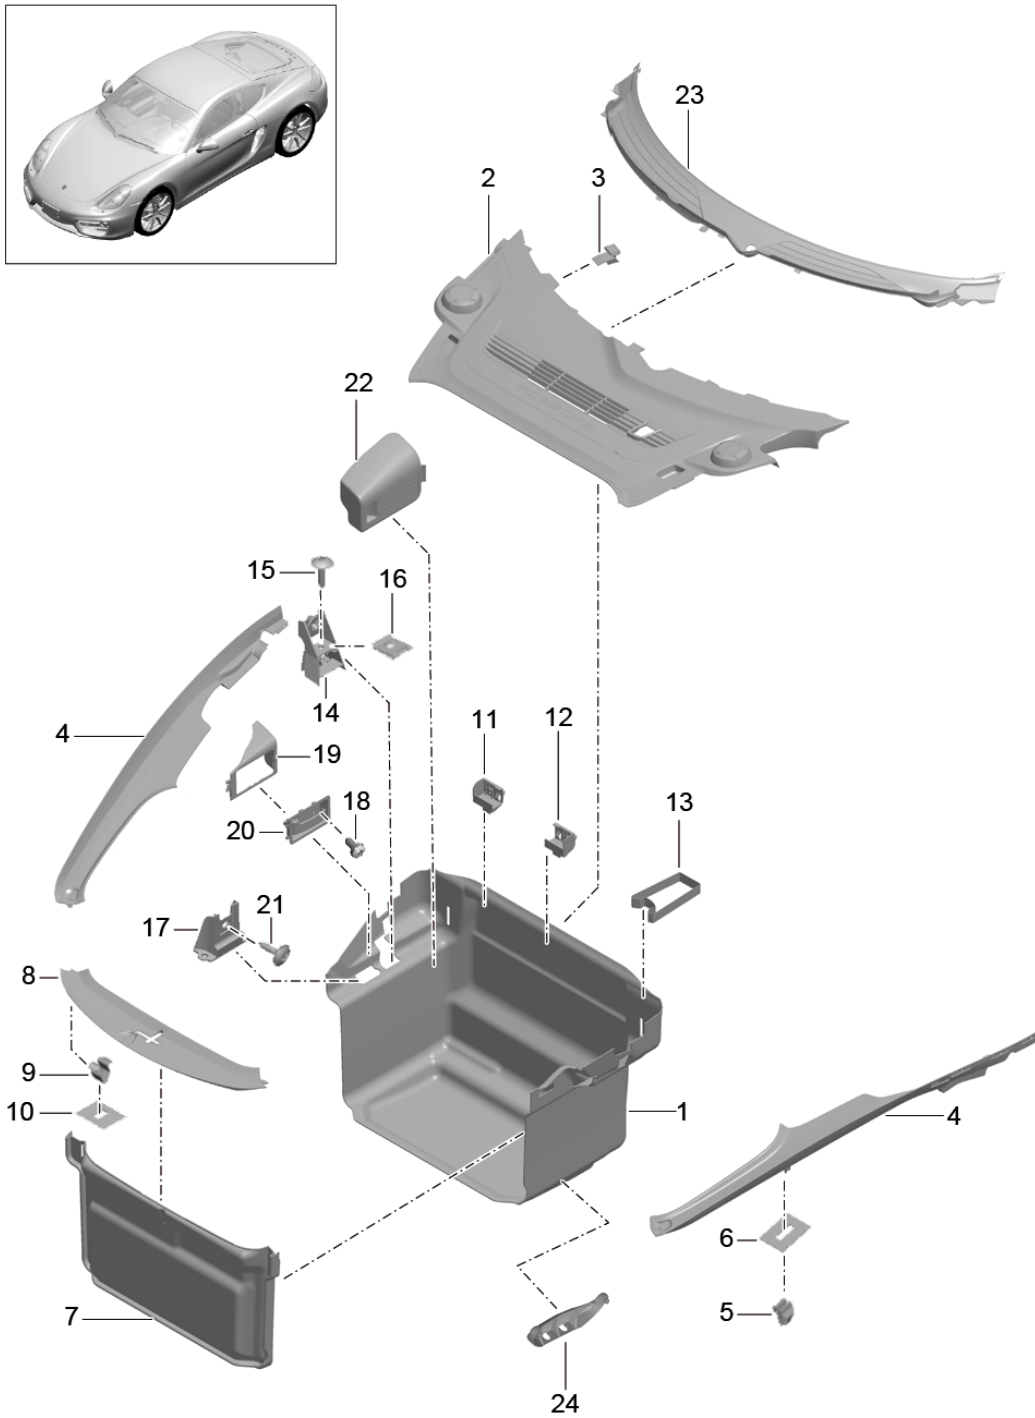

Model: 981C14

Model life 2013>>2016

Model: 981C14 Model life 2013>>2016

Pos	Part Number	Description	Remark	Qty	Model
1	981 551 045 00	Luggage compartment Front Lining		1	-I193/-I553
1	981 551 045 00 A31 981 551 045 02	Luggage compartment Front Black Lining	-15	1	I193
1	981 551 045 02 A31 981 551 045 04	Luggage compartment Front Black Lining	16-	1	I193
2	981 551 045 04 A31 991 555 367 06	Luggage compartment Front Black Cover		1	I098
(2)	991 555 367 06 1E0 991 555 367 07	Upper Black Cover		1	I099
3	991 555 367 07 1E0 991 555 773 00	Upper Black Support		2	
4	991 555 466 03	Lid Cover	/R	1	
(4)	991 555 466 03 1E0 991 555 465 03	Black Cover	/L	1	
5	991 555 465 03 1E0 999 507 130 01	Wing Black U-clamp		3	
6	999 209 113 40	Cover Spacer		3	
7	999 209 113 40	Clamp Cover		3	
8	981 551 051 00 981 551 051 00 A31	Lining Lock carrier Black		1	
8	991 555 411 00	Cover Lock		1	
9	991 555 411 00 1E0 999 507 047 09	Black Clamp		4	
10	999 209 084 40	Covering for lock Spacer		4	
11	999 209 084 40	Clamp Covering for lock		4	
11	991 551 802 00	Support Warning triangle	/R	1	-I193/-I553
(11)	991 551 802 00 1E0 999 507 294 40	Black Fastening screw		2	
12	999 507 294 40	Clip Support		2	
12	991 551 801 00	Warning triangle Support	/L	1	-I193/-I553
13	991 551 801 00 1E0 997 551 741 00	Black Retaining strap		1	I1T1
14	991 551 825 00	First-aid kit Support		2	
15	999 073 418 01	Cover Front with Rubber sleeve Tapping screw 4,8 X 19		2