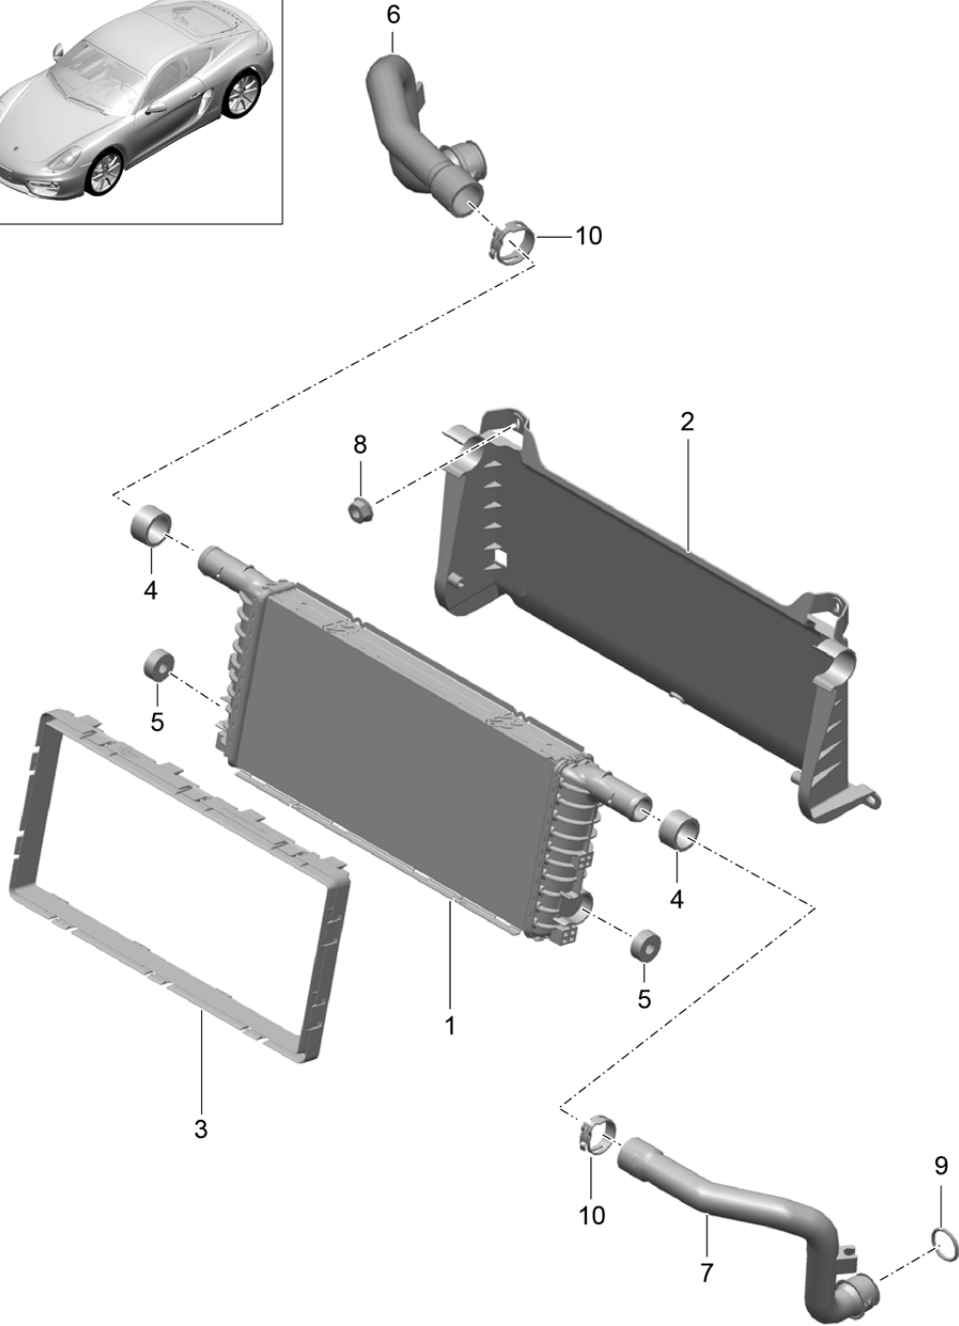

Model: 981C14

Model life 2013>>2016

Model: 981C14

Model life 2013>>2016

Pos	Part Number	Description	Remark	Qty	Model
1	991 106 137 02	Radiator Centre		1	
2	991 106 237 01	Retaining frame		1	
3	991 106 337 01	Sealing frame		1	
4	991 106 537 01	Rubber mounting Upper		2	
5	991 106 538 01	Rubber mounting Lower		2	
5	991 106 538 02	Rubber mounting Lower		2	
6	991 106 638 02	Water hose		1	
7	991 106 639 01	Water hose		1	
8	900 377 010 01	Hexagon nut M 6		2