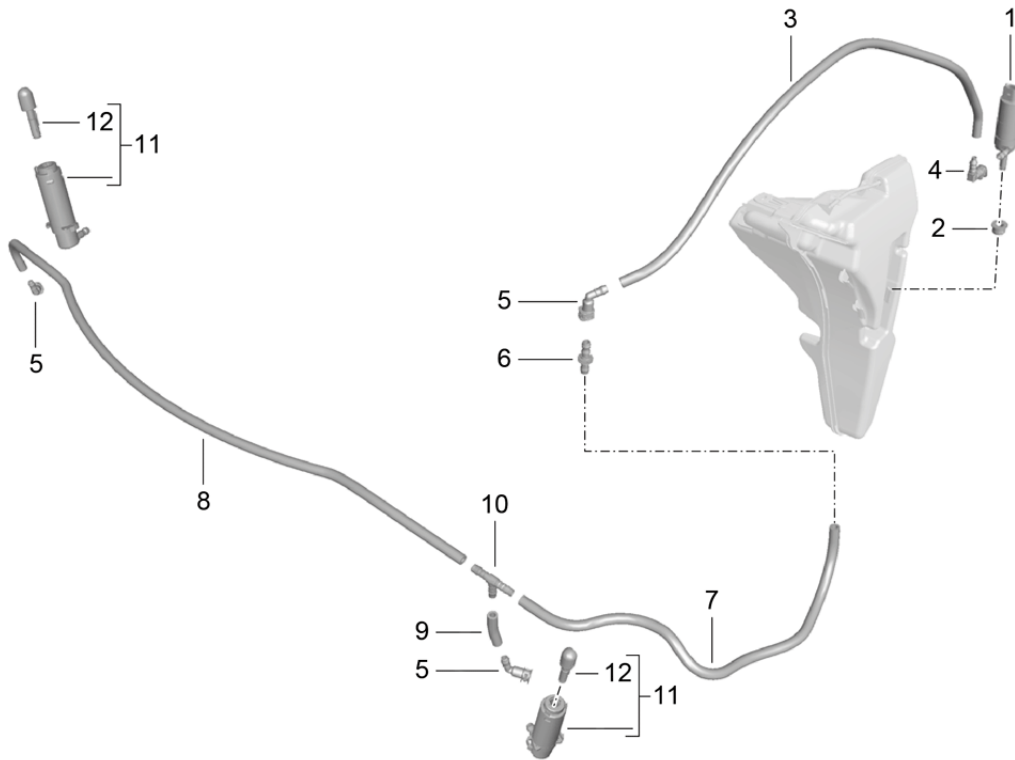

Model: 981C14

Model life 2013>>2016

Model: 981C14 Model life 2013>>2016

Pos	Part Number	Description	Remark	Qty	Model
		Headlight washer system			I288
1	958 624 502 00	Pump		1	I288
2	431 955 465 A	Gasket		1	I288
-	000 043 204 79	Hose		*	I288
		8 X 3			
3		905 MM		1	
4	8E0 955 665	Angled pipe		1	I288
5	997 628 205 00	Clutch		3	I288
6	991 628 208 01	Hose connection		1	I288
-	000 043 204 79	Hose		*	I288
		8 X 3			
7		600 MM		1	
8		1340 MM		1	
9		75 MM		1	
10	113 955 975 B	T-piece		1	I288
11	997 628 163 01	Nozzle		2	-I011
		Chrome			
		Including			
		Nozzle head			
(11)	991 628 167 00	Nozzle		2	I011
		Black mat			
		Including			
		Nozzle head			
12	997 628 263 00	Nozzle head		2	-I011
		Chrome			
(12)	991 628 265 00	Nozzle head		2	I011
		Black mat			
13	999 507 164 01	Cable clamp		7	I288
-	997 628 981 02	Cap		2	IXUB/288
		Prime coated			
		for			
		POS 11 + 12			