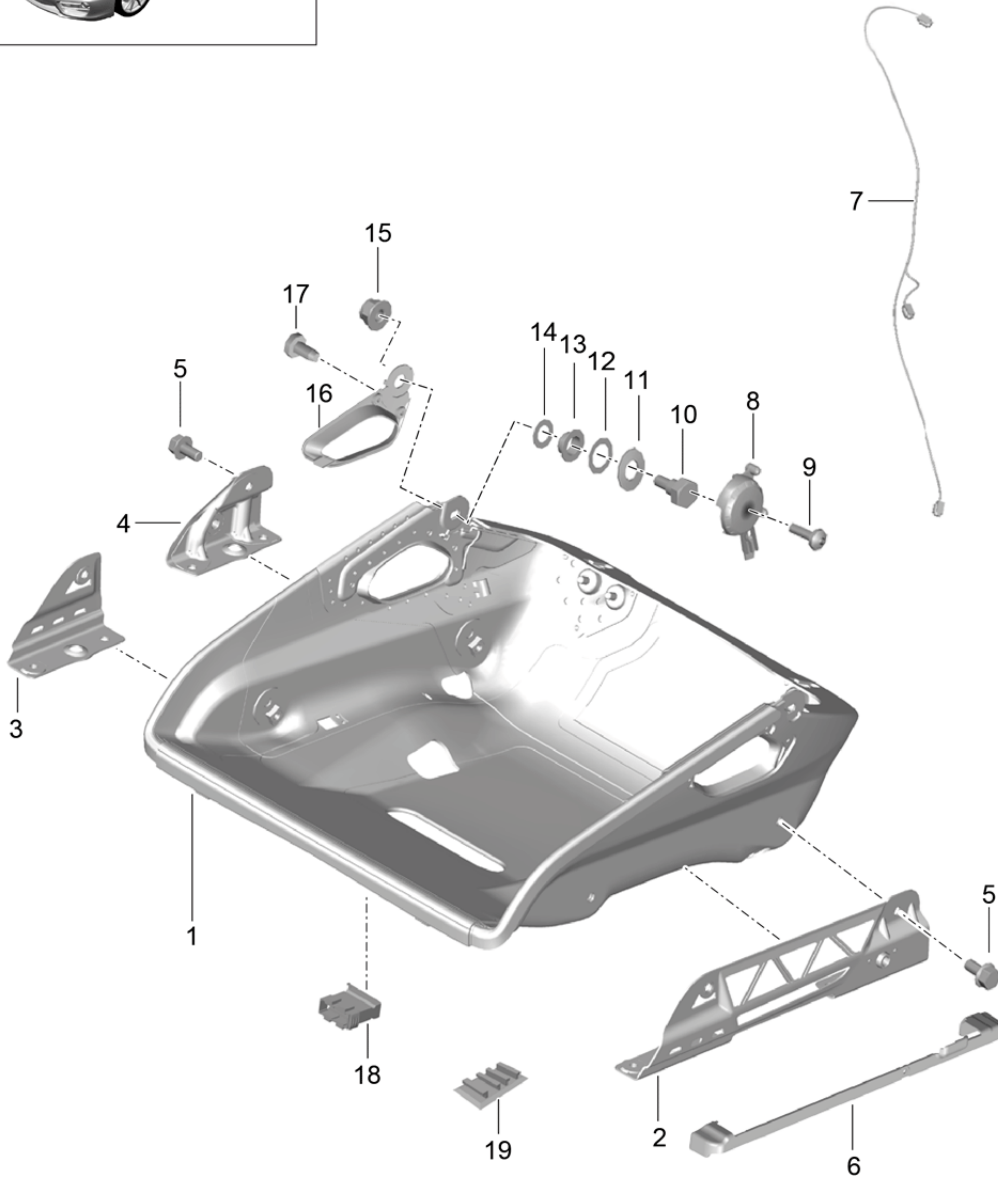

Model: 981C14

Model life 2013>>2016

Model: 981C14 Model life 2013>>2016

Pos	Part Number	Description	Remark	Qty	Model
1	997 521 281 00	Bucket seat Collapsible Seat adjuster Accessories Cup Seat adjuster without Seat occupancy detection		2	I388/389
2	997 521 433 00	Adapter Seat adjuster Outer Left		1	I388
(2)	997 521 434 00	Adapter Seat adjuster Outer Right		1	I389
3	997 521 436 00	Adapter Seat adjuster Inner front Right		1	I388
(3)	997 521 435 00	Adapter Seat adjuster Inner front Left without Seat occupancy detection		1	I389
4	997 521 438 00	Adapter Seat adjuster Inner rear Right		1	I388
(4)	997 521 437 00	Adapter Seat adjuster Inner rear Left without Seat occupancy detection		1	I389
5	999 217 168 01	Hexagon-head bolt M 8 X 16 Mount Seat rail		4	
6	997 521 561 00	Bucket seat Cover Seat belt Lower	/L	1	I388/389
(6)	997 521 561 00 01C 997 521 562 00	Satin black Cover Seat belt Lower	/R	1	I388/389
7	997 521 562 00 01C 997 612 785 10	Satin black Wiring harness Side airbag		1	I388/389
8	997 521 563 00	Cover Hinge Inner	/L	1	I388/389
(8)	997 521 563 00 01C 997 521 564 00	Satin black Cover Hinge Inner	/R	1	I388/389
9	997 521 564 00 01C 999 073 456 01	Satin black Round head screw M4 X 12 Mount Cover		2