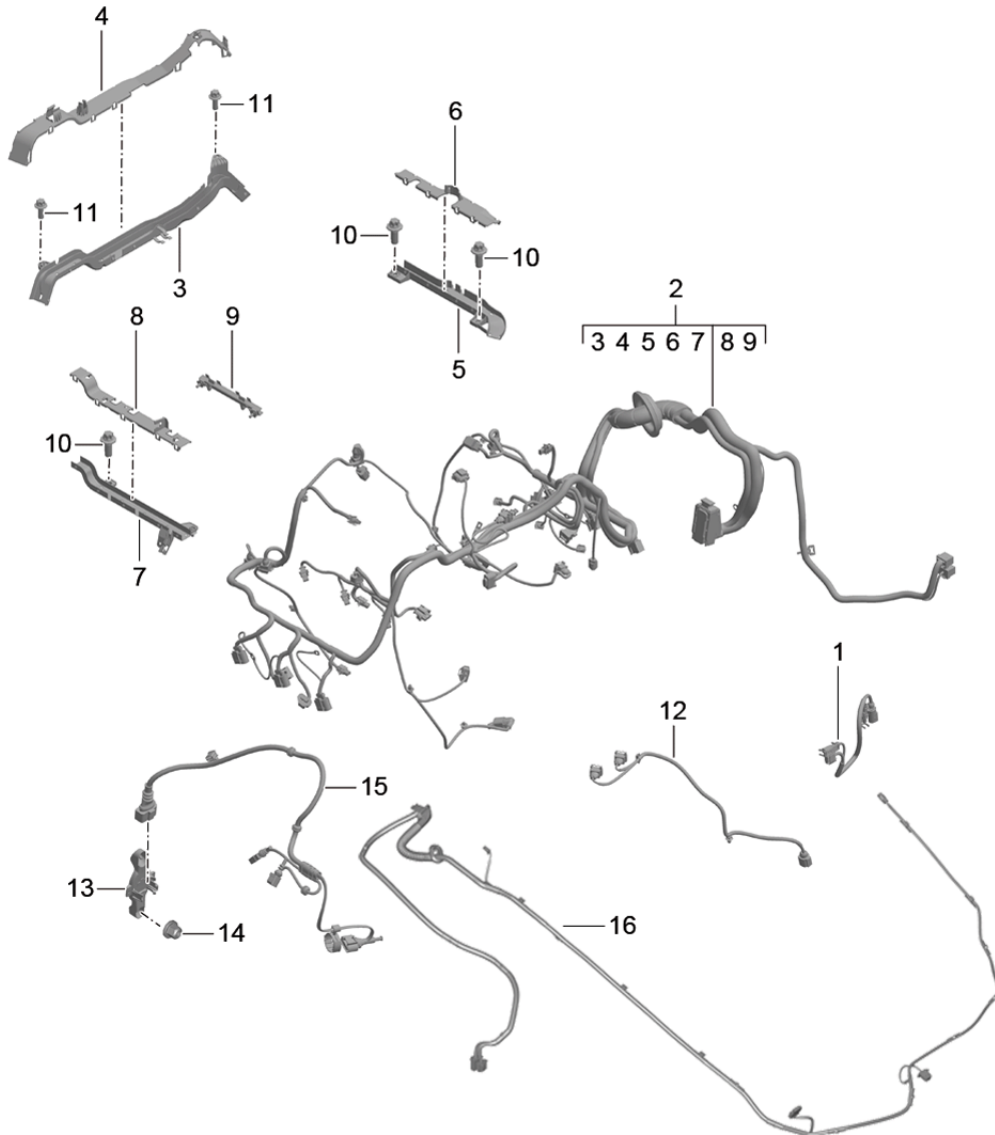

Model: 981C14

Model life 2013>>2016

Model: 981C14 Model life 2013>>2016

Pos	Part Number	Description	Remark	Qty	Model
1	981 612 895 02	Wiring harnesses Lining Rear Engine Transmission Rear axle Rear lid Wiring harness		1	-I625/-I635 -I636/-I638
(1)	981 612 896 02	Lining Rear Wiring harness		1	-I625/I635 I636/638
(1)	981 612 895 51	Lining Rear Wiring harness		1	-I635/-I636 -I638/I625
1	981 612 896 51	Lining Rear Wiring harness		1	I625/635/636 I638
2	9A1 607 093 25	Lining Rear Wiring harness		1	MA1.23
2	9A1 607 093 26	Engine Wiring harness		1	MA1.23
(2)	9A1 607 093 27	Engine Wiring harness		1	MA1.23
(2)	9A1 607 093 28	Engine Wiring harness		1	MA1.23
(2)	9A1 607 093 05	Engine Wiring harness		1	MA1.22
(2)	9A1 607 093 06	Engine Wiring harness		1	MA1.22
(2)	9A1 607 093 07	Engine Wiring harness		1	MA1.22
(2)	9A1 607 093 08	Engine Wiring harness		1	MA1.22
3	9A1 607 110 30	Cable guide Crankcase		1	
4	9A1 607 120 01	Lid		1	
5	9A1 607 177 00	Cable guide		1	
6	9A1 607 187 00	Cyl. 1 - 3 Lid		1	
7	9A1 607 117 00	Cable guide		1	
8	9A1 607 127 02	Cyl. 4 - 6 Lid		1	
9	9A1 607 113 00	Cable guide		2	
10	900 385 044 01	Fuel collection pipe Torx screw		3	
11	900 385 009 01	BM 8 X 16 Torx screw		2	
12	981 612 844 03	BM 6 X 16 Wiring harness		1	I480
(12)	981 612 845 01	Manual transmission Wiring harness		1	I250
13	981 610 135 00	- PDK - Transmission Cover		2