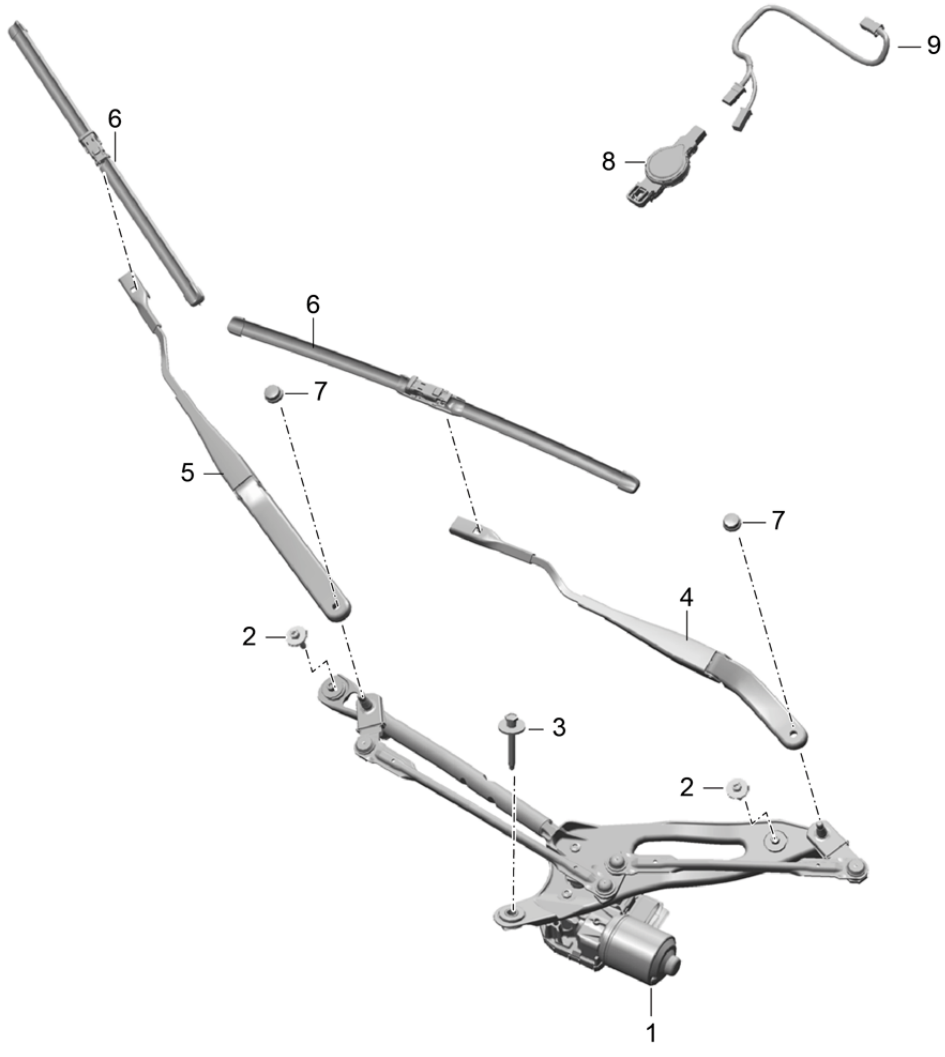

Model: 981C14

Model life 2013>>2016

Model: 981C14 Model life 2013>>2016

Pos	Part Number	Description	Remark	Qty	Model
		Windscreen wiper system			
1	991 628 035 05	Rain sensor Wiper motor with Crank drive	/LL	1	I098
1	991 628 036 05	Wiper motor with Crank drive	/RL	1	I099
2	900 387 017 02	Combination screw M 6 X 25 SC		2	
3	999 141 302 02	Combination screw M 8 X 60		1	
4	991 628 121 01	Wiper arm Driver's side	/LL	1	I098
(4)	991 628 131 02	Wiper arm Passenger's side	/RL	1	I099
5	991 628 122 02	Wiper arm Passenger's side	/LL	1	I098
(5)	991 628 132 01	Wiper arm Driver's side	/RL	1	I099
6	991 628 901 00	Wiper blade Set Driver's side	/LL	1	I098
(6)	991 628 903 00	Wiper blade Set Passenger's side	/RL	1	I099
7	991 628 305 00	Cap		2	
(7)	N 106 092 04	Hexagon nut Mount		2	
8	991 615 108 01	Wiper arm Rain sensor		1	
-	4E0 955 609	Adhesive film		1	
9	991 612 691 00	Rain sensor Wiring harness		1	-I631/-I632 -I852
-	981 610 119 00	Rain sensor Support Wiring harness Rain sensor		1