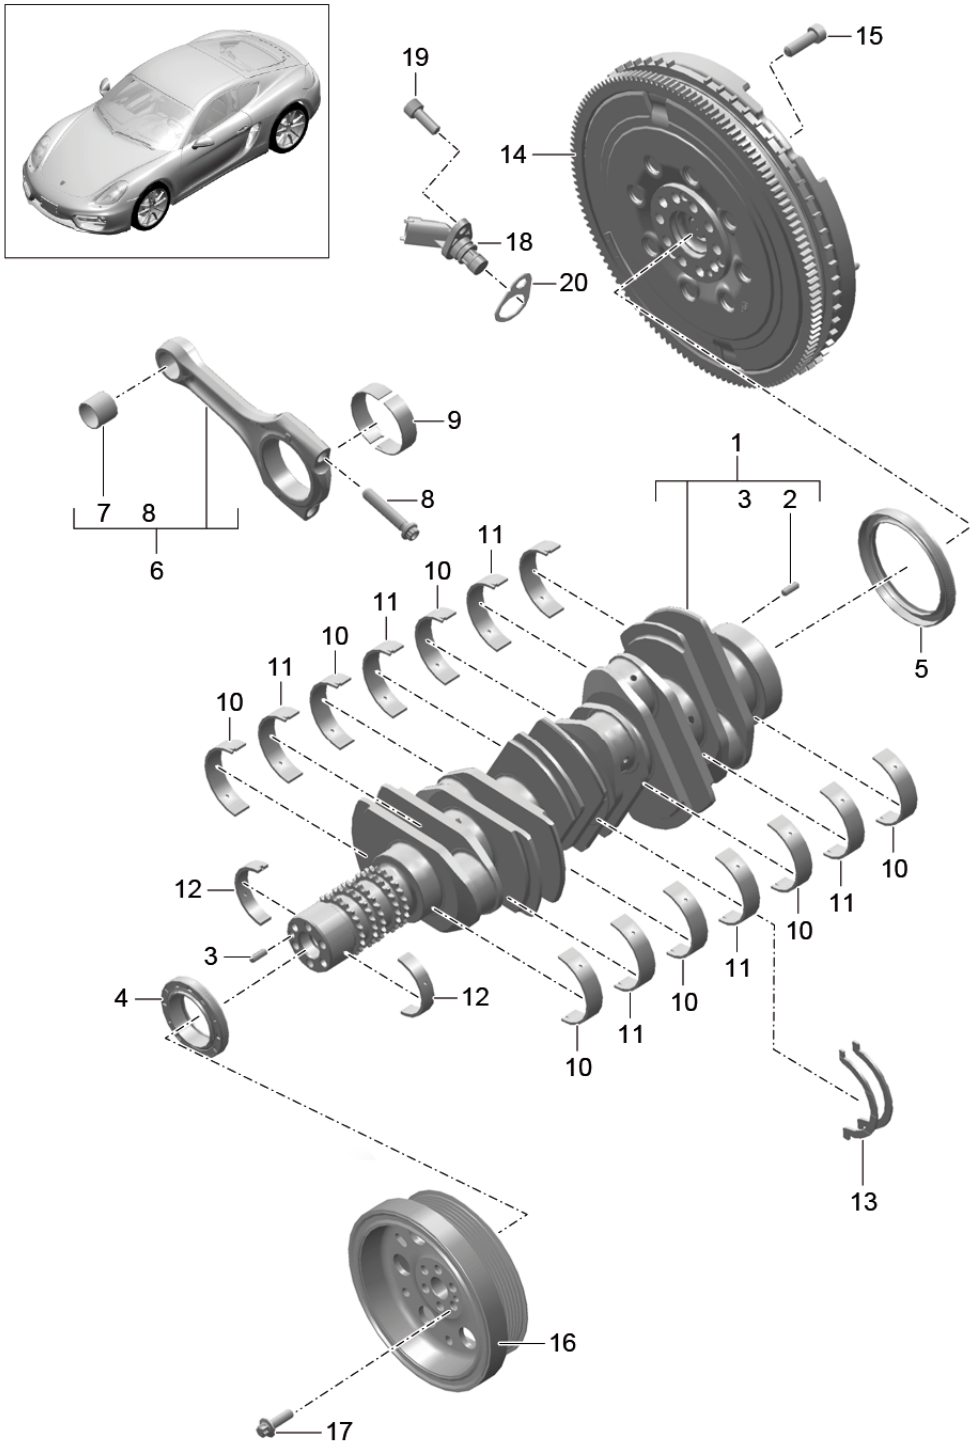

Model: 981C14

Model life 2013>>2016

Model: 981C14 Model life 2013>>2016

Pos	Part Number	Description	Remark	Qty	Model
1	9A1 102 077 20	Crankshaft Crankshaft HUB 77,5		1	MA1.23
(1)	9A1 102 072 00	Crankshaft HUB 72,5		1	MA1.22
2	900 095 031 00	Tensioning sleeve 6,0 X 16,0		1	
3	900 302 016 00	Straight pin 6,0 X 16,0		1	
4	9A1 101 222 02	Shaft sealing ring 52,5 X 9		1	
5	997 101 212 01	Shaft sealing ring 85 X 105 X 11		1	
6	9A1 103 914 02	Connecting rod Set Comprising: Connecting rods		6	
7	9A1 103 122 02	Connecting rod bush D = 22		6	
8	9A1 103 115 02	Connecting rod bolt M 10 X 1,25 X 51		12	
9	9A1 103 053 00	Connecting-rod bearing Identification Red		12	
(9)	9A1 103 053 01	Connecting-rod bearing Identification Yellow		12	
(9)	9A1 103 053 02	Connecting-rod bearing Identification Blue		12	
10	9A1 101 064 00	Crankshaft bearing Identification Red		8	
(10)	9A1 101 064 01	Crankshaft bearing Identification Yellow		8	
(10)	9A1 101 064 02	Crankshaft bearing Identification Blue		8	
11	9A1 101 063 00	Crankshaft bearing with Partial-groove Identification Red		6	
(11)	9A1 101 063 01	Crankshaft bearing with Partial-groove Identification Yellow		6	
(11)	9A1 101 063 02	Crankshaft bearing with Partial-groove Identification Blue		6	
12	9A1 101 052 00	Supporting mount Identification Red		2	
(12)	9A1 101 052 01	Supporting mount Identification Yellow		2	
(12)	9A1 101 052 02	Supporting mount Identification Blue		2