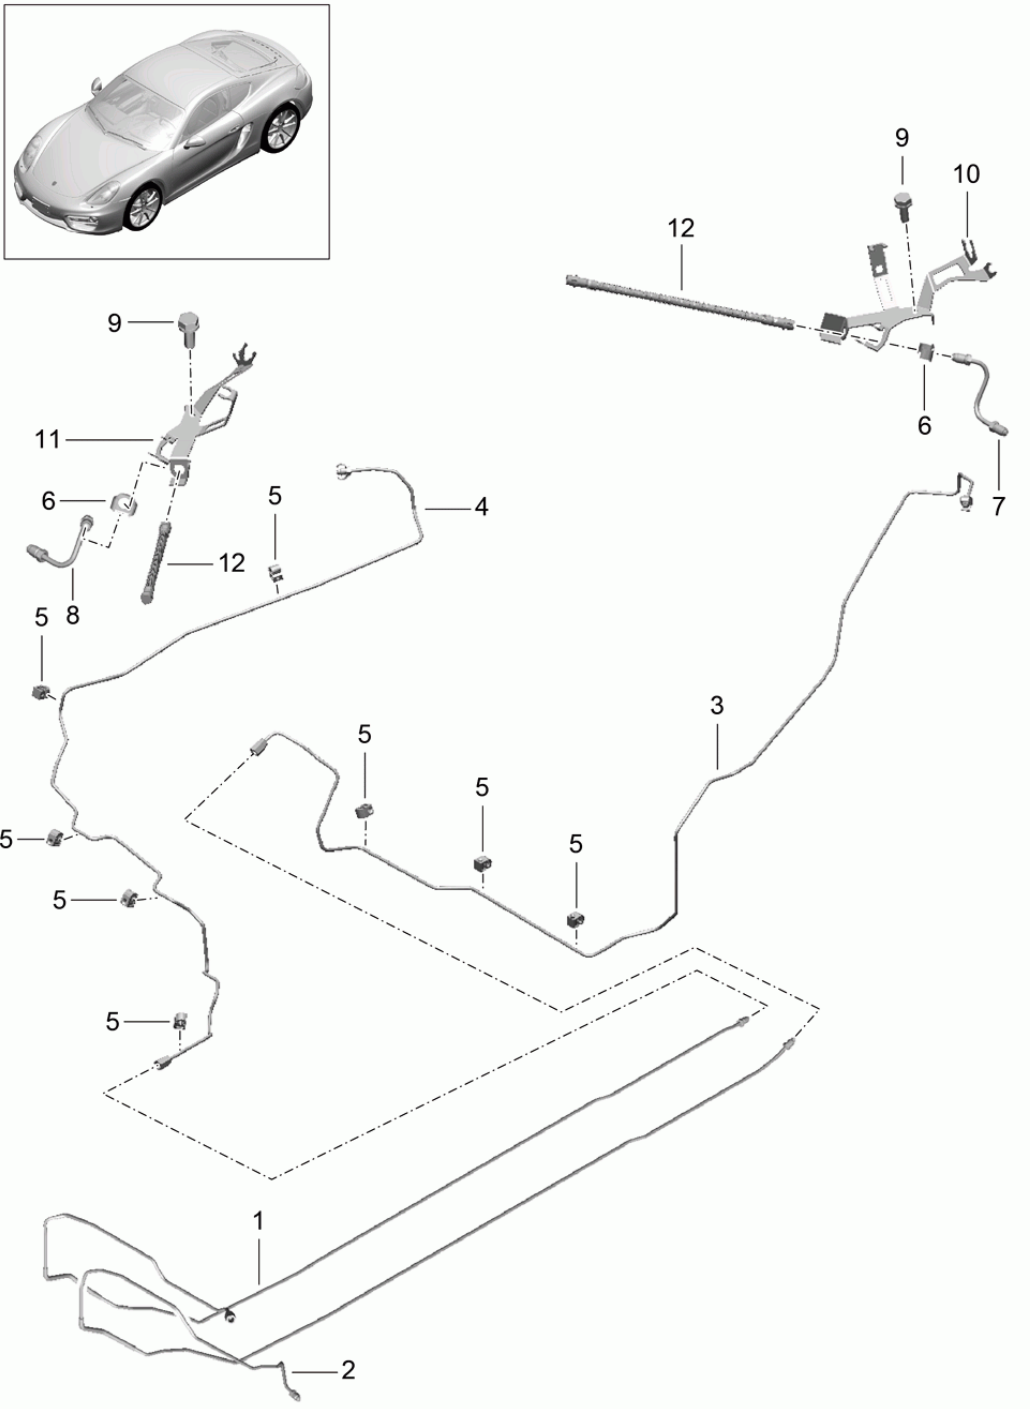

Model: 981C14 Model life 2013>>2016

Pos	Part Number	Description	Remark	Qty	Model
(13)	991 355 312 29	for Pedals with Brake light switch D >> 20.01.2014 Brake line		1	I099
(13)	991 355 312 31	for Brake booster with Brake light switch Integrated D 21.01.2014>> 20.10.2014 Brake line		1	I099
14	991 355 314 27	D 21.10.2014>> Brake line		1	I099
(14)	991 355 314 28	for Pedals with Brake light switch D >> 20.01.2014 Brake line		1	I099
(14)	991 355 314 30	for Brake booster with Brake light switch Integrated D 21.01.2014>> 20.10.2014 Brake line		1	I099
15	991 355 508 01	D 21.10.2014>> Support		2	I099
16	999 591 897 40	Support 8,00/8,00		3	
17	991 355 137 01	Brake hose		2	
18	991 355 501 01	Support	/L	1	
19	991 355 502 01	Support	/R	1	
20	999 217 116 09	Hexagon-head bolt M 6 X 16		2	
21	991 355 581 02	Brake line	/L	1	-I450
(21)	991 355 581 03	Brake line	/L	1	I450
22	991 355 582 02	Brake line	/R	1	-I450
(22)	991 355 582 03	Brake line	/R	1	I450

Model: 981C14

Model life 2013>>2016