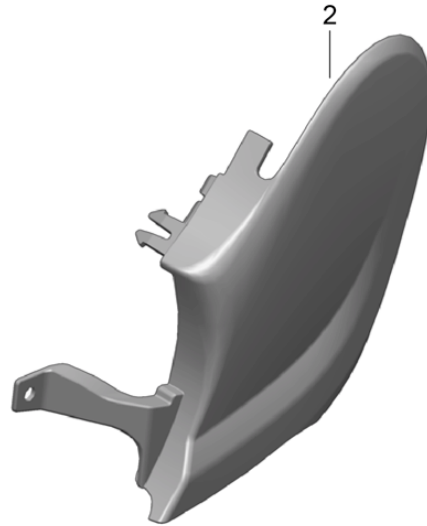

Model: 981C14

Model life 2013>>2016