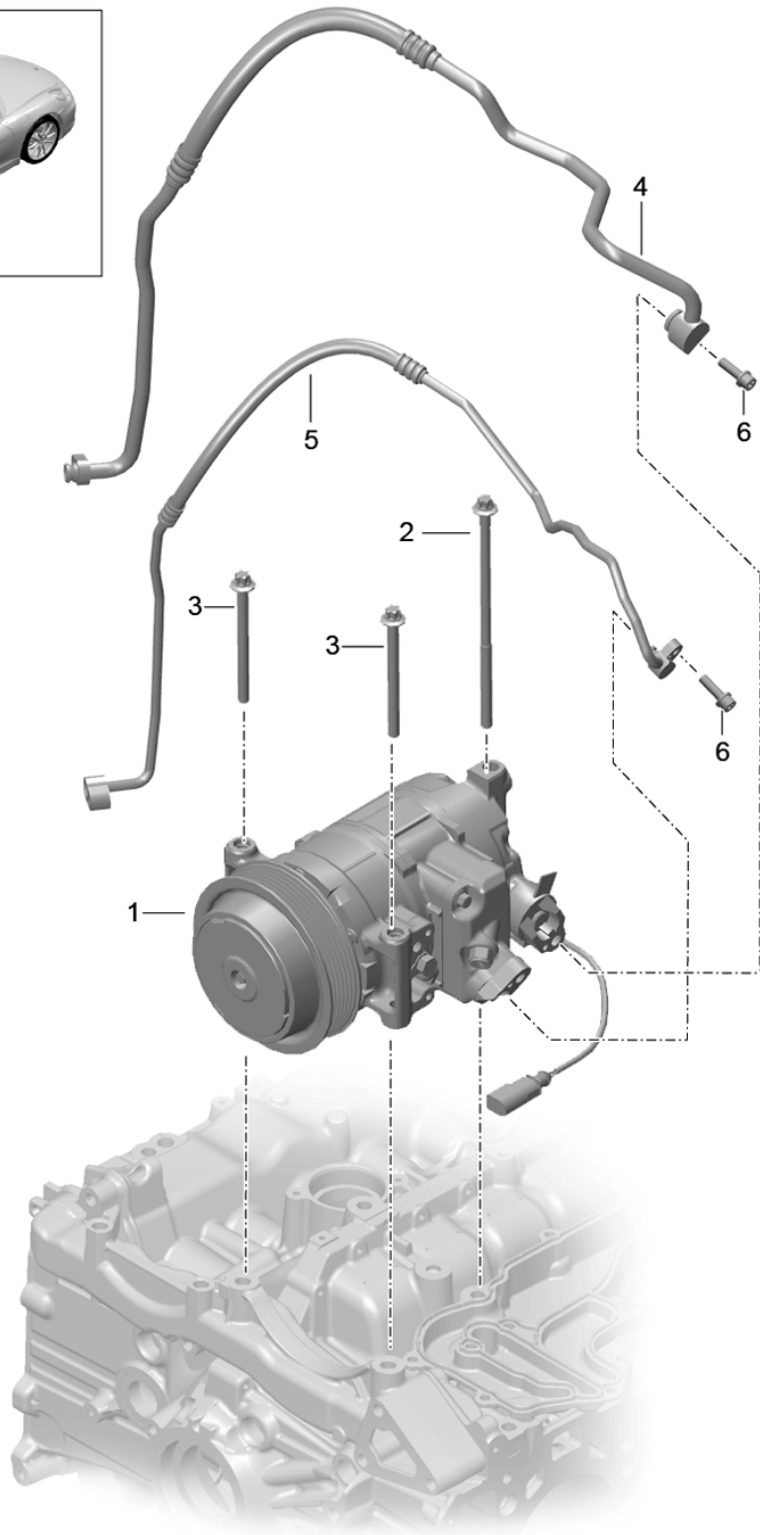

Model: 981C14 Model life 2013>>2016

Pos	Part Number	Description	Remark	Qty	Model
7	991 573 921 00	Expansion valve Use also: POS. 21		1	I573
8	991 624 425 02	Electric motor 1 zone		X	
(8)	991 624 425 01	Electric motor 2-zone		X	
9	970 653 253 00	Sensor Blower outlet sensor Temperature sensor		2	I573
10	991 572 481 00	Support Air conditioner		1	
11	991 573 916 00	Lid for Filter		1	
12	991 573 623 00	Passenger compart. filter		1	
13	970 573 857 00	Tensioning spring Fan housing		4	
14	991 573 913 00	Pipe holder	/RL	1	I099
15	991 612 723 00	Wiring harness	/LL	1	I098/572
15	991 612 724 00	Wiring harness	/RL	1	I099/572
15	991 612 725 00	Wiring harness	/LL	1	I098/573
(15)	9P3 971 565	Wiring harness without Ram air flap	/LL	1	I098/573
(15)	9P4 971 565	Wiring harness without Ram air flap	/RL	1	I099/573
(15)	991 612 726 00	Wiring harness	/RL	1	I099/573
16	991 624 423 00	Regulator for Blower		1	
17	970 653 257 00	Temperature sensor for Evaporator		2	
18	991 572 875 00	Grommet Air conditioner		2	
19	991 573 769 01	Grommet Firewall		1	
20	991 572 263 01	Expansion valve Gasket Firewall		1	
21	8K0 820 261	Heater pipeline Gasket set Expansion valve		1	

Model: 981C14

Model life 2013>>2016