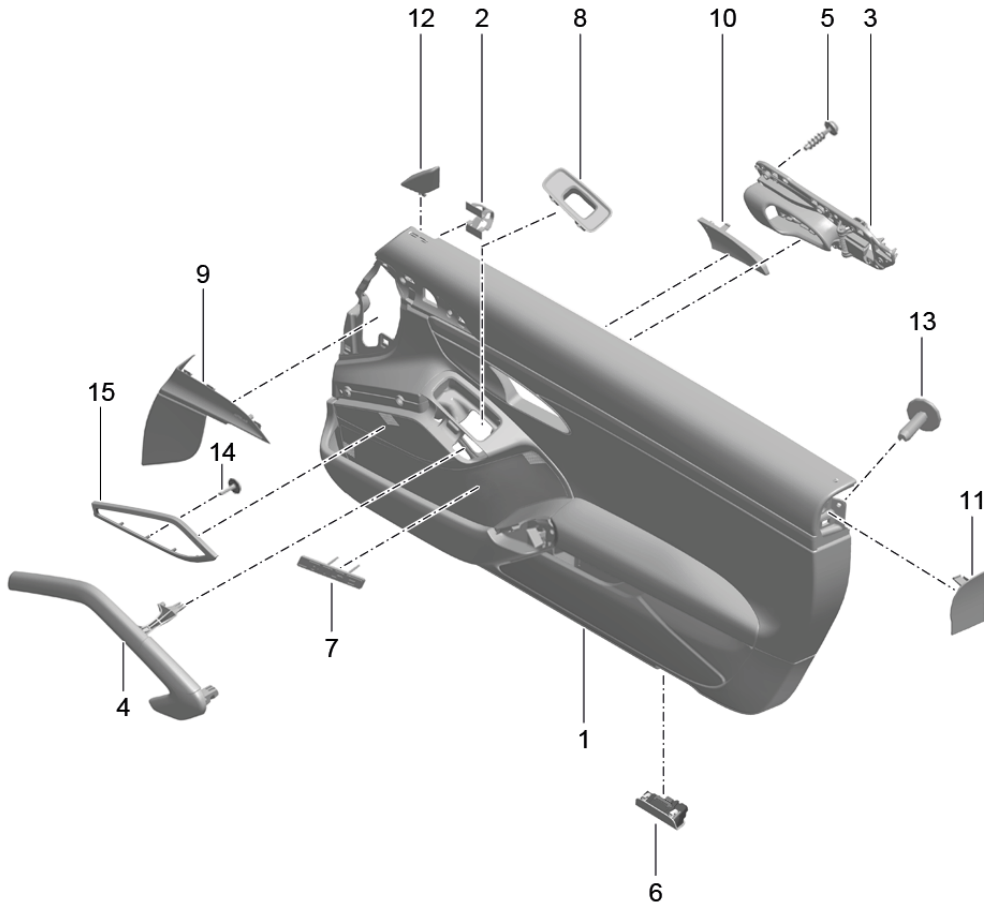

Model: 981C14 Model life 2013>>2016

Pos	Part Number	Description	Remark	Qty	Model
(4)	991 555 533 01 2W0 991 555 534 01	Black Handle Alcantara	/R	1	+GW
5	991 555 534 01 2W0 999 919 262 01	Black Oval-head screw 4,0 X 16,0		9	+GW
6	970 632 135 00	Door guard light		2	
7	7PP 945 699	Logo Bose		2	I680
8	991 555 723 01	Support frame Switch		1	I098/099
9	991 555 723 01 1E0 991 555 721 02	Black Cover Front	/L	1	
(9)	991 555 721 02 5Q0 991 555 722 02	Black Cover Front	/R	1	+GQ, +GR, +GW
10	991 555 722 02 5Q0 7PP 837 247	Black Trim cover Door opener	/L	1	+GQ, +GR, +GW
(10)	7PP 837 247 1E0 7PP 837 248	Black Trim cover Door opener	/R	1	
11	7PP 837 248 1E0 991 555 683 01	Black Cover Airbag	/L	1	
(11)	991 555 683 01 5Q0 991 555 684 01	Black Cover Airbag	/R	1	
12	991 555 684 01 5Q0 991 555 741 00	Black Trim cover Door glass frame	/L	1	
(12)	991 555 741 00 1E0 991 555 742 00	Black Trim cover Door glass frame	/R	1	
13	991 555 742 00 1E0 999 073 322 02	Black Oval-head screw M 6 X 20		8	
14	999 919 203 07	Oval-head screw M 3 X 10		10	
15	991 555 581 00	Trim frame Loudspeaker grille	/L	1	I682
(15)	991 555 581 00 V08 991 555 582 00	Galvano silver Trim frame Loudspeaker grille	/R	1	I682
	991 555 582 00 V08	Galvano silver			

Model: 981C14

Model life 2013>>2016