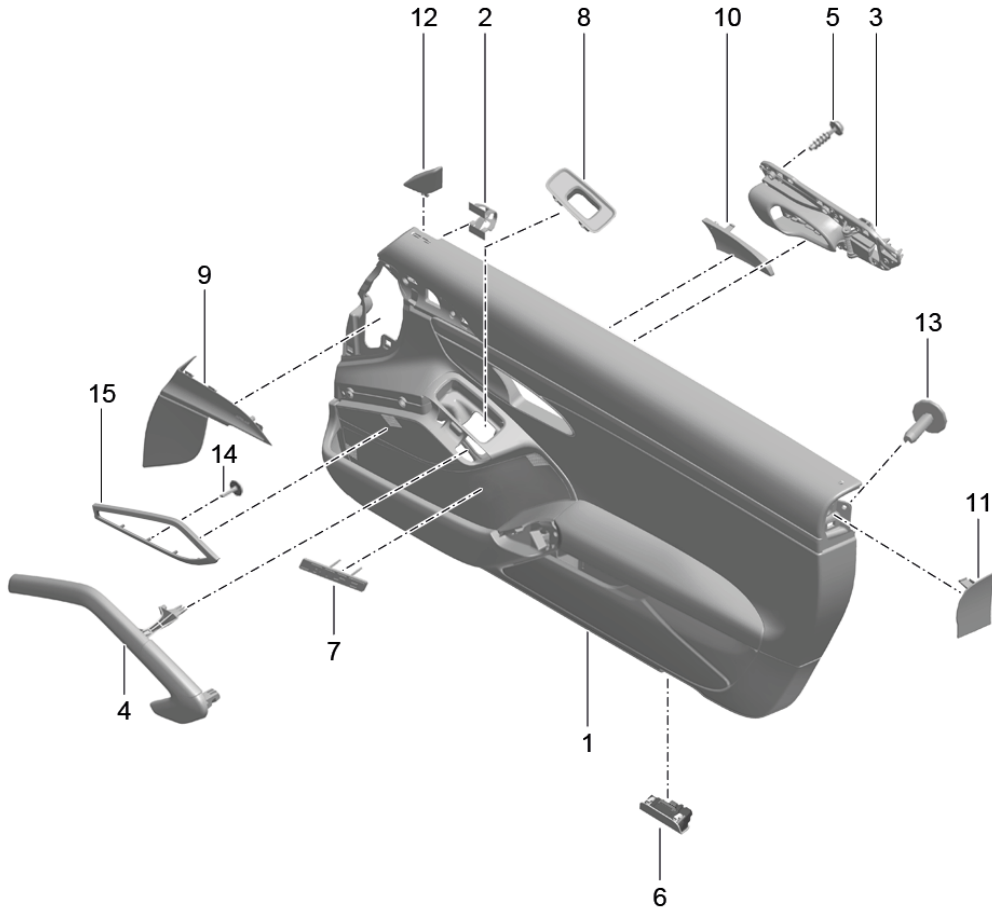

Model: 981C14 Model life 2013>>2016

Pos	Part Number	Description	Remark	Qty	Model
(4)	991 555 533 01 2W0 991 555 534 01	Black Handle Alcantara	/R	1	+GW
5	991 555 534 01 2W0 999 919 262 01	Black Oval-head screw 4,0 X 16,0		9	+GW
6	970 632 135 00	Door guard light		2	
7	7PP 945 699	Logo Bose		2	I680
8	991 555 723 01	Support frame Switch		1	I098/099
9	991 555 723 01 1E0 991 555 721 02	Black Cover Front	/L	1	
(9)	991 555 721 02 5Q0 991 555 722 02	Black Cover Front	/R	1	+GW
10	991 555 722 02 5Q0 7PP 837 247	Black Trim cover Door opener	/L	1	+GW
(10)	7PP 837 247 1E0 7PP 837 248	Black Trim cover Door opener	/R	1	
11	7PP 837 248 1E0 991 555 683 01	Black Cover Airbag	/L	1	
(11)	991 555 683 01 5Q0 991 555 684 01	Black Cover Airbag	/R	1	
12	991 555 684 01 5Q0 991 555 741 00	Black Trim cover Door glass frame	/L	1	
(12)	991 555 741 00 1E0 991 555 742 00	Black Trim cover Door glass frame	/R	1	
13	991 555 742 00 1E0 999 073 322 02	Black Oval-head screw M 6 X 20		8	
14	999 919 203 07	Oval-head screw M 3 X 10		10	
15	991 555 581 00	Trim frame Loudspeaker grille	/L	1	I682
(15)	991 555 581 00 V08 991 555 582 00	Galvano silver Trim frame Loudspeaker grille	/R	1	I682
	991 555 582 00 V08	Galvano silver			

Model: 981C14

Model life 2013>>2016