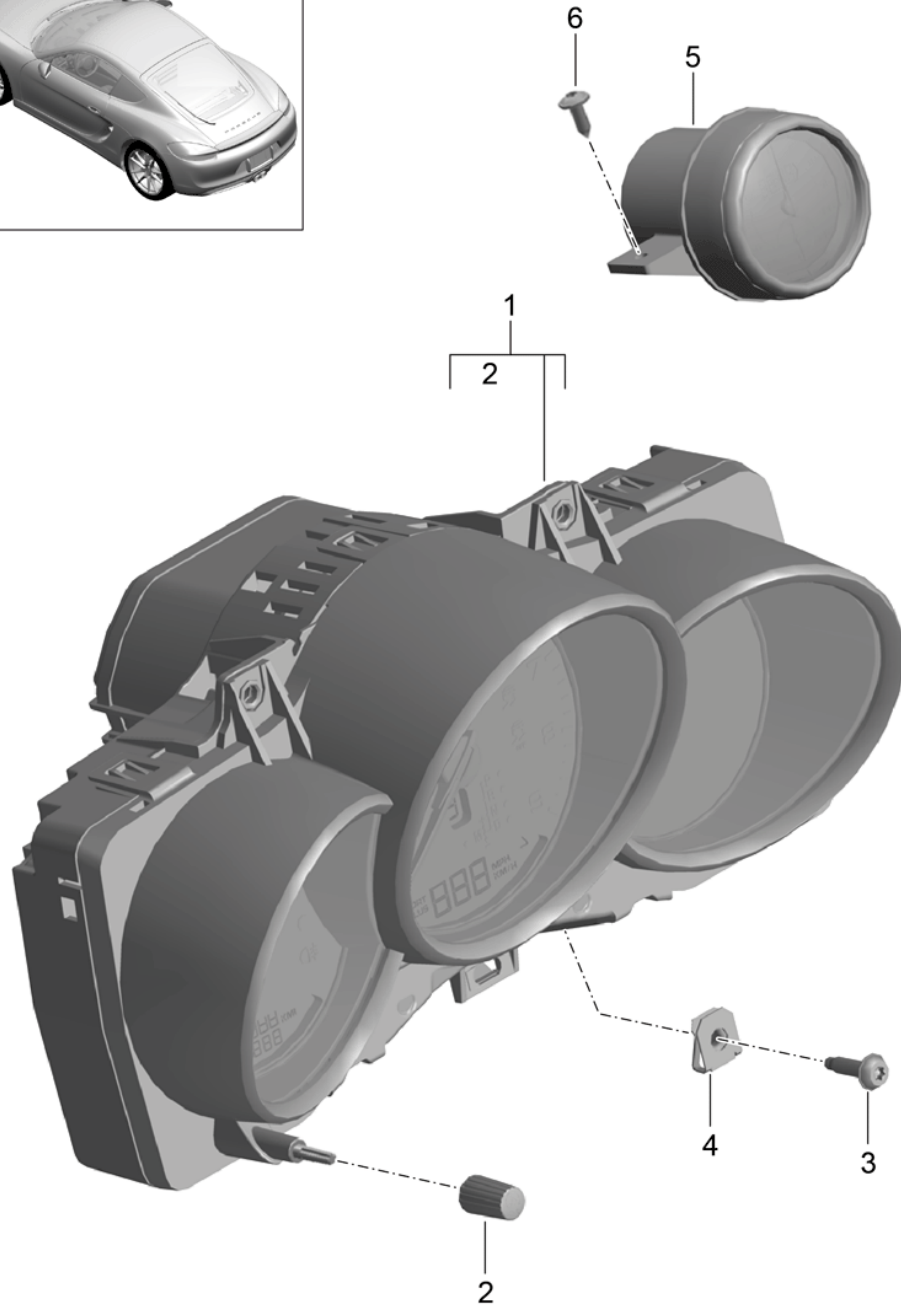

Model: 981C14

Model life 2013>>2016

Pos	Part Number	Description	Remark	Qty	Model
		Rear light			
		License plate light			
		Additional brake light			
		Rear fog light			
1	981 631 141 13	Rear light	/L	1	
1	981 631 142 13	Rear light	/R	1	
1	981 631 983 00	Rear light	/L 14-	1	IXXR
1	981 631 984 00	Rear light	/R 14-	1	IXXR
2	981 631 925 00	Repair kit Support		2	
3	987 631 291 00	Cap		6	
4	N 910 953 01	Combination screw M 6 X 40		2	
5	981 631 191 02	Retainer plate		2	
		Rear light			
6	999 073 404 01	Oval-head screw M 6 X 14		4	
7	981 631 467 02	Rear fog light with Back-up light		1	
8	999 919 246 01	Oval-head screw 6,0 X 18,0		2	
9	1K8 943 021 C	License plate light		2	
10	981 631 183 03	Additional brake light		1	
11	981 631 385 00	Adhesive plate		2	
12	981 631 383 00	Retainer spring		2	
13	981 631 387 00	Gasket Short		1	
14	981 631 391 00	Gasket Long		1	
15	981 631 393 00	Gasket Lens		1	
16	999 702 297 40	Grommet 25 X 29 X 4		2	

Model: 981C14

Model life 2013>>2016