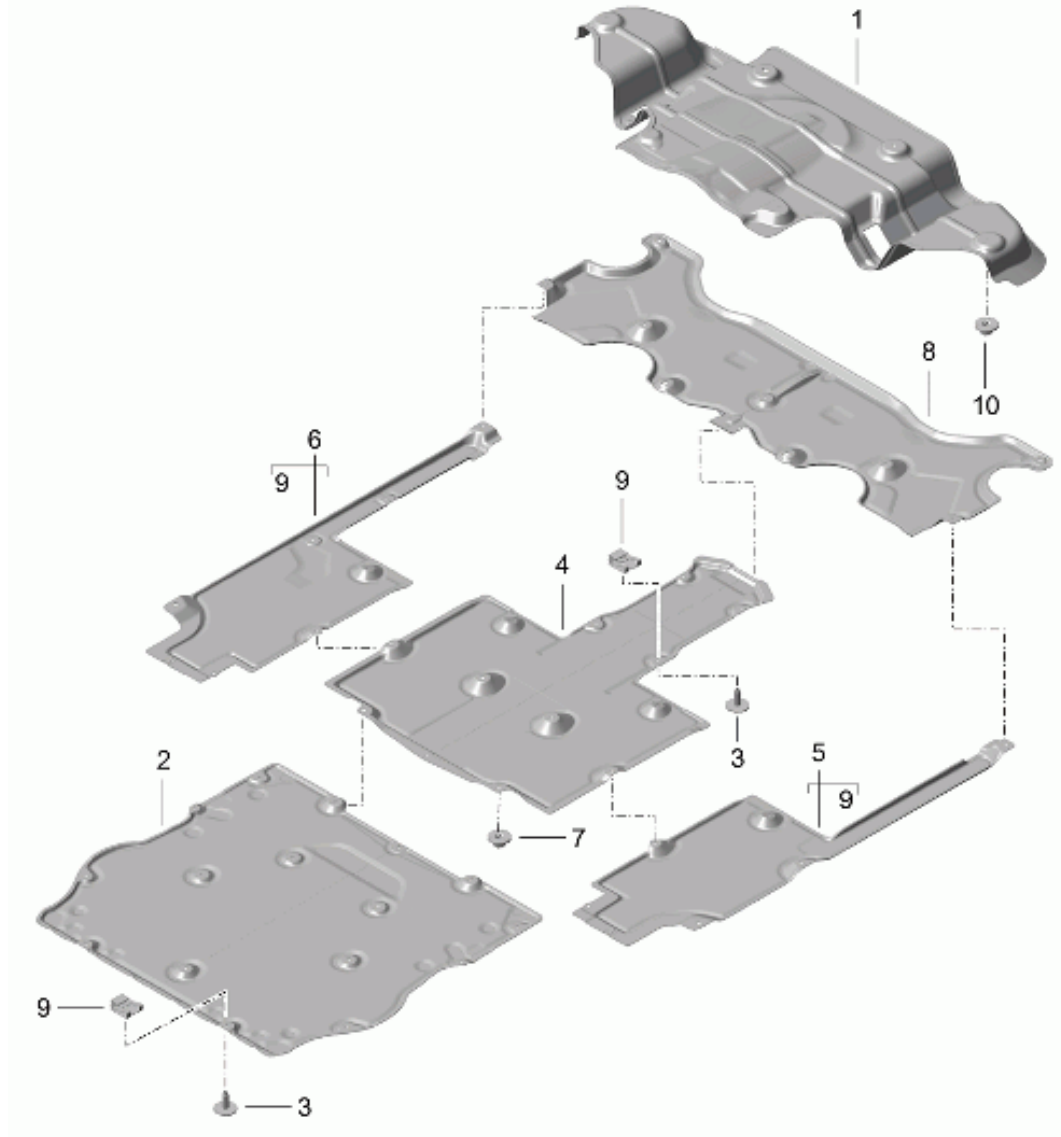

Model: 981C14 Model life 2013>>2016

Pos	Part Number	Description	Remark	Qty	Model
9	981 503 693 00	Adapter for Gasket	/L	1	
(9)	981 503 694 00	Adapter for Gasket	/R	1	
10	981 572 043 00	Bleeding		2	
11	991 537 237 01	Protective film Side section Left And Right Information available		2	
14	981 503 967 00	Side section	/L	1	
	981 503 967 00 GRV	Prime coated Sub-part Use also: 000.043.206.30			
(14)	981 503 968 00	Side section Sub-part	/R	1	
	981 503 968 00 GRV	Prime coated Use also: 000.043.206.30			
15	981 502 531 01	B-pillar Outer	/L	1	
	981 502 531 01 GRV	Prime coated Use also: 000.043.206.30			
(15)	981 502 532 01	B-pillar Outer	/R	1	
	981 502 532 01 GRV	Prime coated			
16	981 502 493 01	Reinforcement	/L	1	
	981 502 493 01 GRV	Prime coated Use also: 000.043.206.30			
(16)	981 502 494 01	Reinforcement	/R	1	
	981 502 494 01 GRV	Prime coated Use also: 000.043.206.30			
17	999 915 650 40	Adhesive TEROMIX		X	
18	000 043 300 48	Tool		X	
19	000 043 206 29	Adhesive set Body Comprising:		X	
20	000 043 206 30	Adhesive		1	
21	000 043 206 31	Tool		1	
22	000 043 206 32	Mixing tube		1	
23	000 043 207 70	Activator		1	
24	000 043 305 32	Sealing compound		1	
25	000 043 204 85	Cavity preservation		1	

Model: 981C14

Model life 2013>>2016