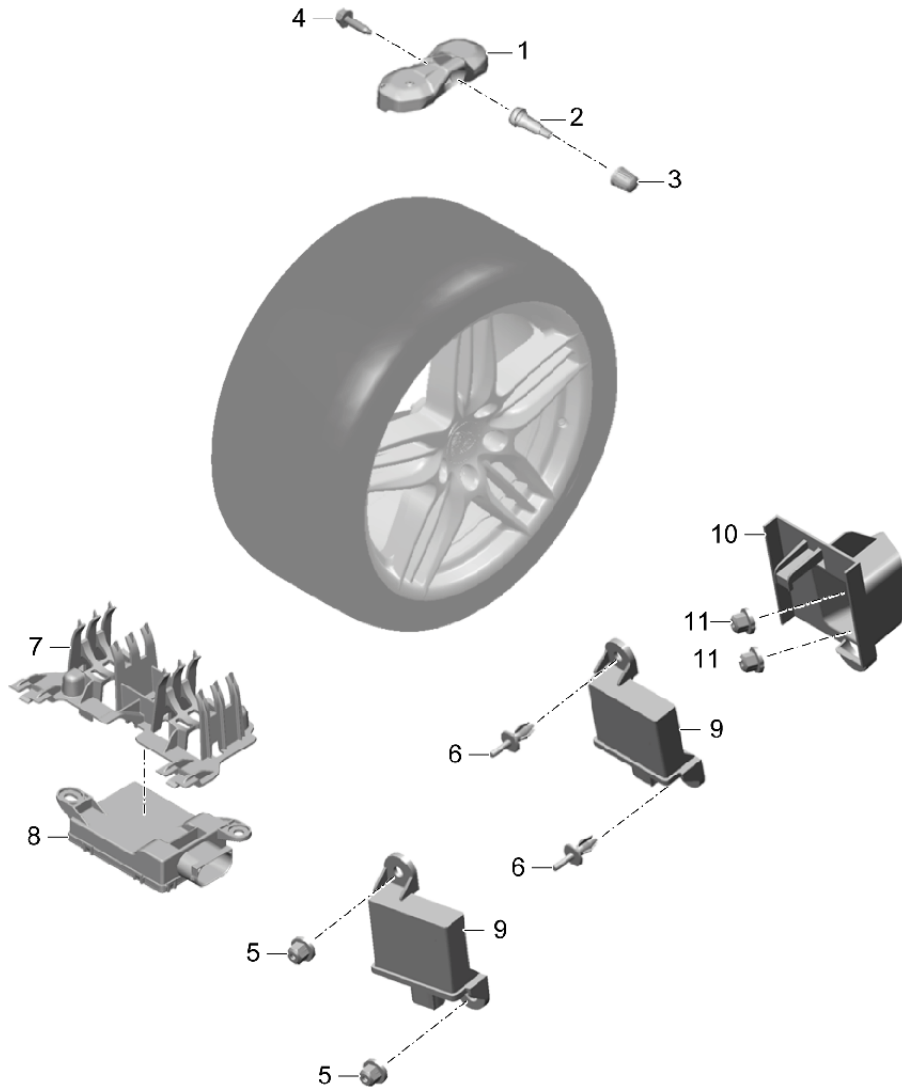

Model: 981C14

Model life 2013>>2016

Model: 981C14 Model life 2013>>2016

Pos	Part Number	Description	Remark	Qty	Model
1	7PP 907 275 F	Tyre pressure monitoring Sensor		4	I482/483 I482
(1)	7PP 907 275 G	Tyre pressure monitoring Use also: 955.361.053.00 Information available Sensor		4	I483
2	955 361 053 00	Tyre pressure monitoring Use also: 955.361.053.00 Information available Valve		4	
(2)	9P1 601 361 A	Aluminium Silver Valve		4	
(2)	9P1 601 361	Tyre pressure monitoring Silver Valve		4	
3	N 908 729 01	Aluminium Black Cap		4	
(3)	WHT 006 913	Silver Cap		4	
4	4D0 601 365	Black Fastening screw		4	
5	999 076 081 40	Plastic nut	/L	2	
6	999 507 196 40	Front Expansion rivet	/R	4	
7	991 618 259 00	Front Support		1	
8	991 618 104 01	Antenna		1	I482
(8)	991 618 103 01	Antenna		1	I483
9	7PP 907 283	transmitter		4	
10	991 606 242 00	Support	/R	1	
11	999 049 033 40	Front Plastic nut	/R	4