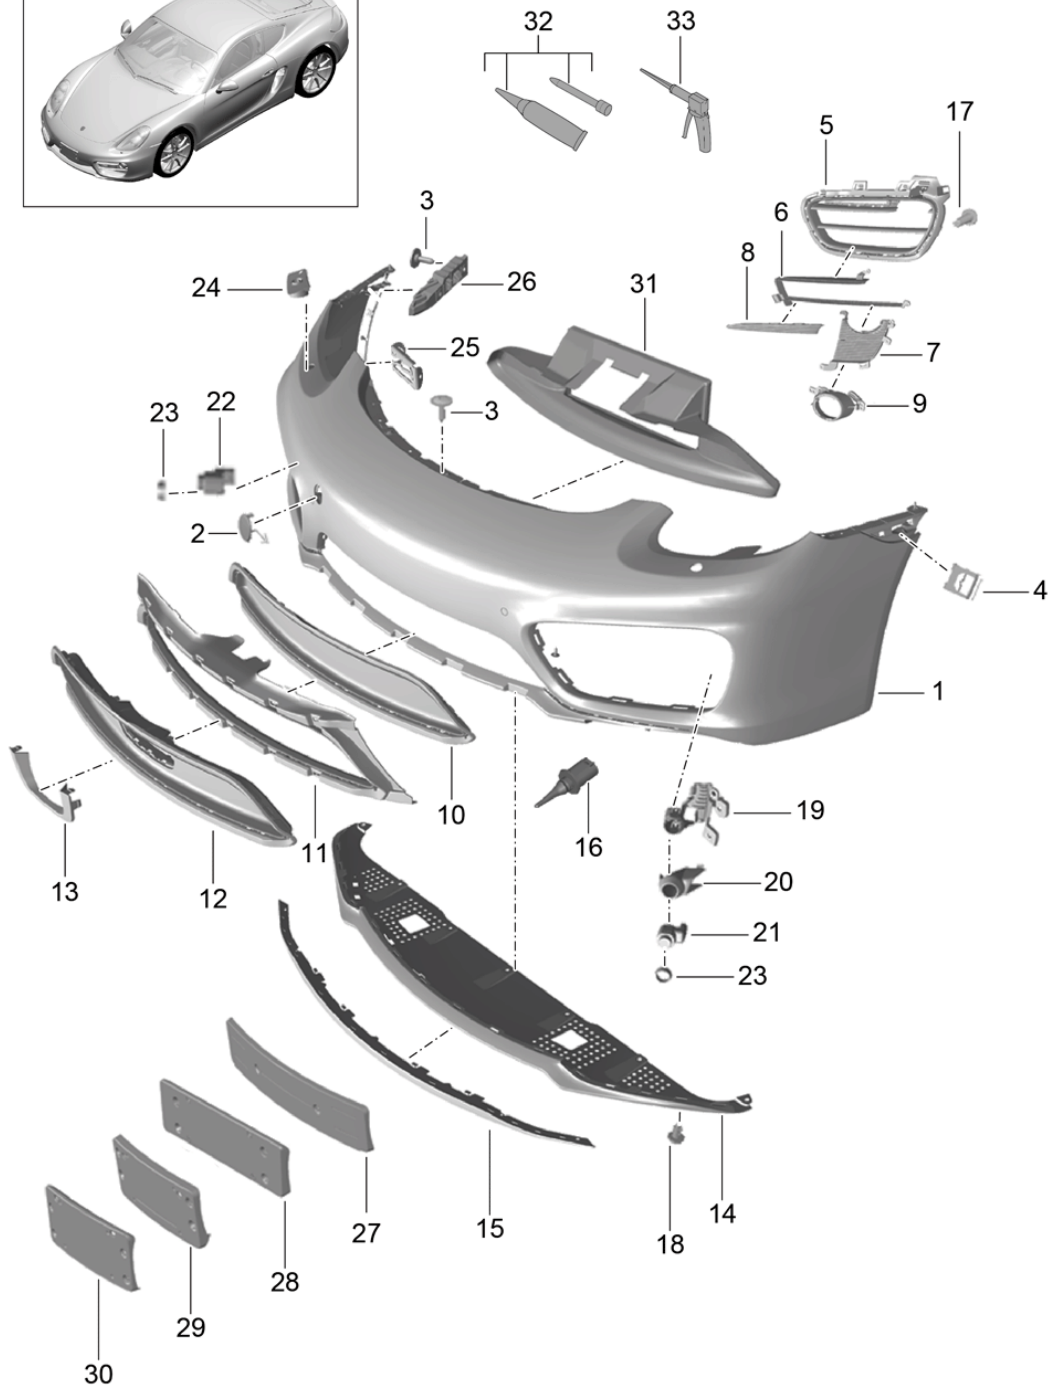

Model: 981C14

Model life 2013>>2016