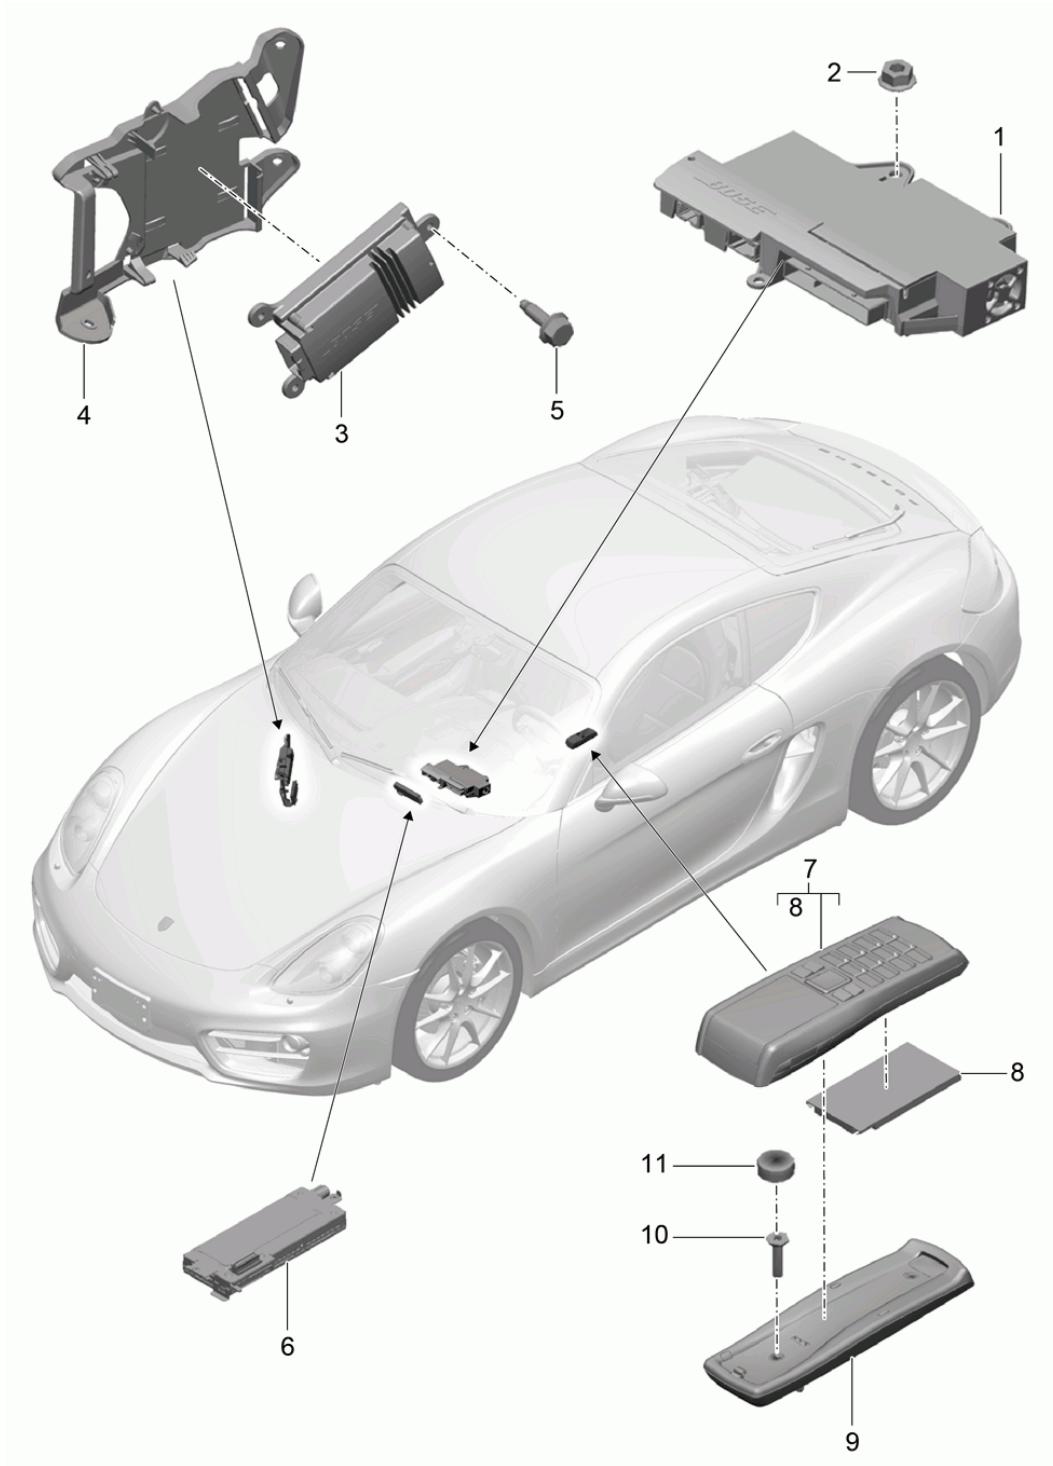

Model: 981C14

Model life 2013>>2016

Model: 981C14

Model life 2013>>2016

Pos	Part Number	Description	Remark	Qty	Model
		Booster Telephone			
1	991 645 441 03	Booster	-14	1	-IIY2/I490
1	991 645 441 04	Booster	14-	1	IIY2/490
1	7PP 035 223 AA	Booster		1	-I675/I680
1	991 645 480 00	Booster		1	I675/680
1	991 645 443 02	Booster		1	I682
2	999 084 638 01	Hexagon nut M 6		3	
3	991 645 567 00	Additional amplifier Subwoofer		1	I680
3	9P1 035 465	Additional amplifier Subwoofer		1	I680
(3)	991 645 577 00	Additional amplifier Subwoofer		1	I682
4	991 645 521 00	Support Additional amplifier Subwoofer	/LL	1	I098/680/682
(4)	991 645 522 00	Support Additional amplifier Subwoofer	/RL	1	I099/680/682
5	900 378 317 01	Hexagon-head bolt M 6 X 25		1	I680/682
6	7PP 035 730 B	Control unit Telephone		1	I666
-		Microphone See illustrations 9/11/00			
7	7PP 035 725 B	Receiver Telephone		1	I669
8	997 646 916 00	Battery		1	I669
9	955 646 214 00	Mounting Receiver		1	I669
10	999 919 230 00	Countersunk-head screw 3,0 X 10		2	I669
11	955 646 311 00	Stopper		2	I669