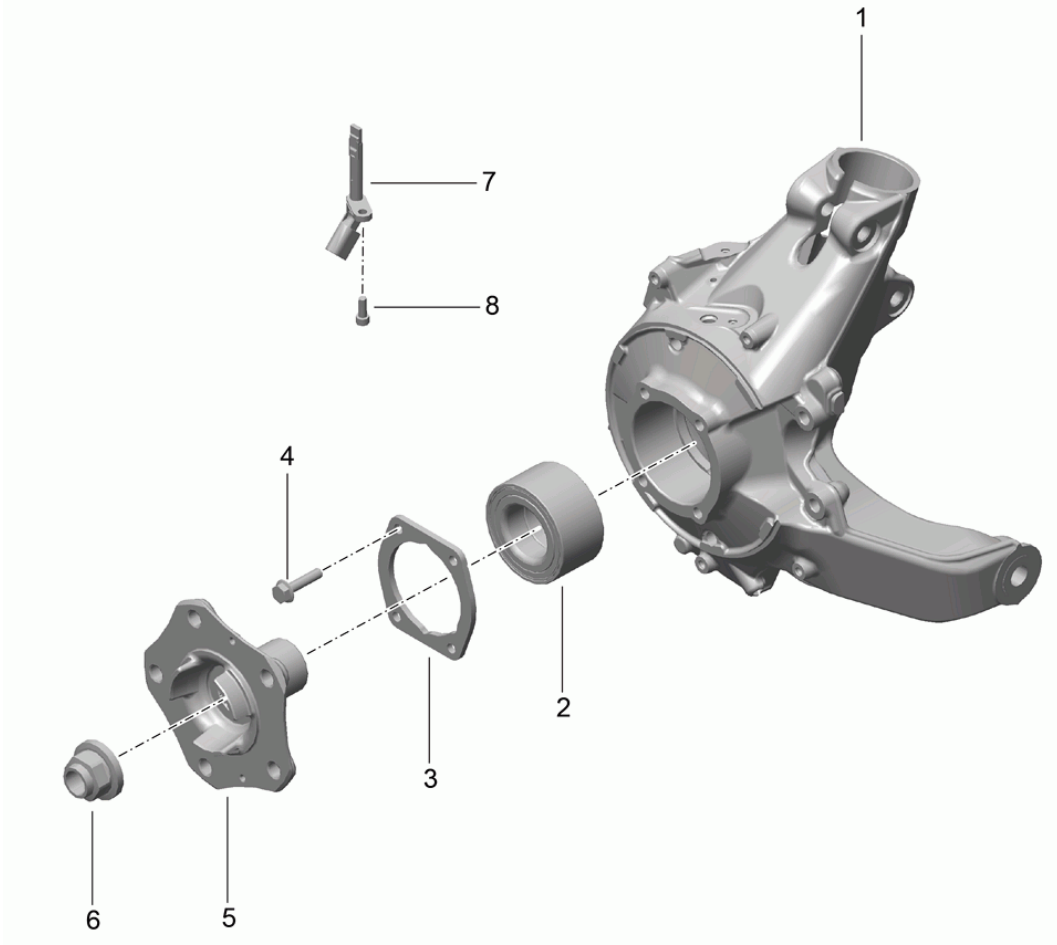

Model: 981C14

Model life 2013>>2016

Model: 981C14

Model life 2013>>2016

Pos	Part Number	Description	Remark	Qty	Model
		Rear axle			
		Wheel carrier			
		Wheel hub			
1	981 331 157 05	Wheel carrier	/L	1	
1	981 331 157 07	Wheel carrier	/L	1	
(1)	981 331 158 05	Wheel carrier	/R	1	
(1)	981 331 158 07	Wheel carrier	/R	1	
2	999 053 054 04	Angular-contact bearing		2	
2	982 507 625	Angular-contact bearing		2	
3	986 331 661 20	Lid		2	
4	999 217 042 03	Hexagon-head bolt		8	
		M 8 x 35			
5	991 341 605 00	Wheel hub		2	
5	991 341 605 03	Wheel hub		2	
6	999 084 135 02	Hexagon nut		2	
		M 22 X 1,5			
7	991 606 407 01	Speed sensor		2	
8	900 067 117 04	Pan-head screw		2	
		M6 X 16