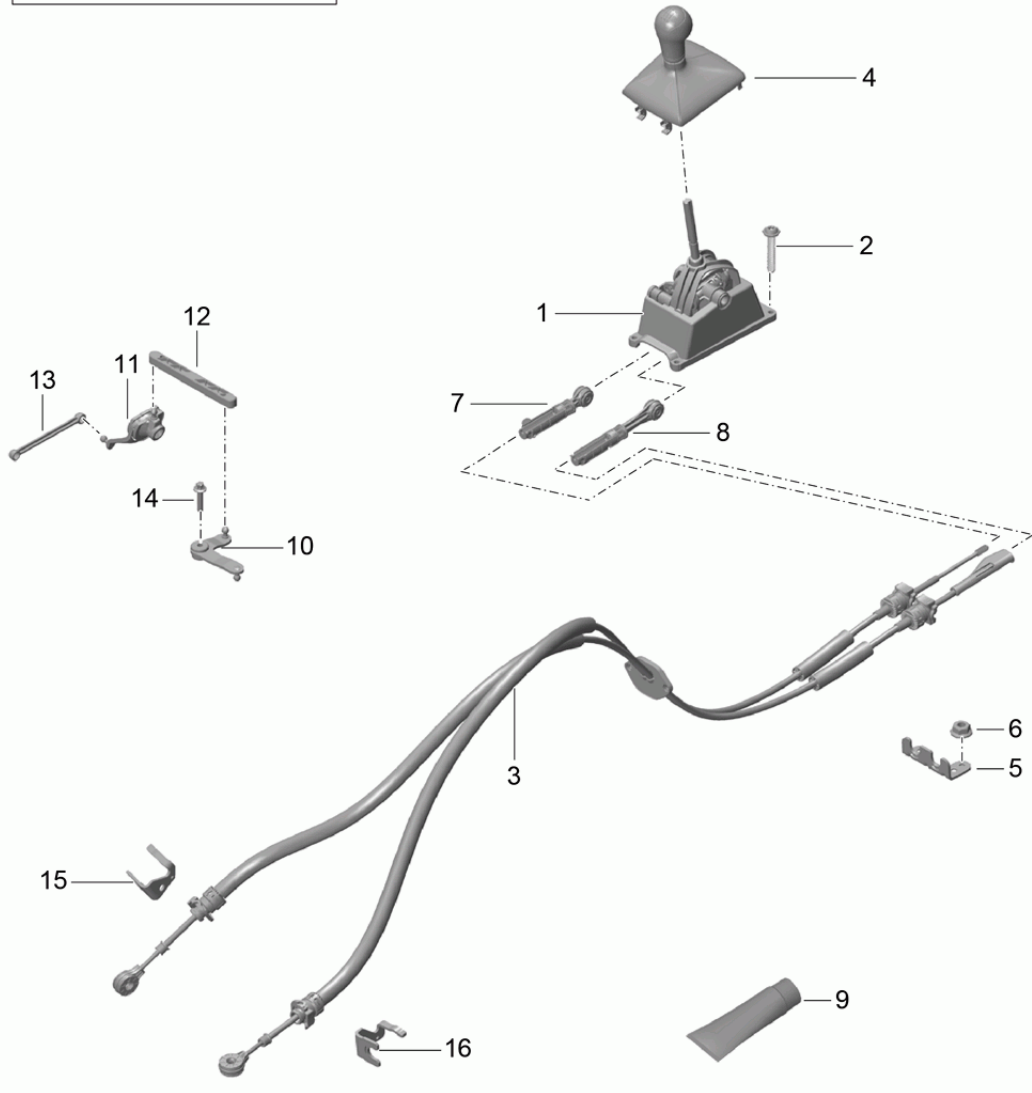

Model: 981C14

Model life 2013>>2016

Pos	Part Number	Description	Remark	Qty	Model
		Hydraulic unit Anti-lock brake system Control			
1	981 355 955 02	Hydraulic unit		1	
2	991 355 033 01	Support		1	
3	958 355 177 10	Buffer		3	
4	991 606 145 03	Sensor		1	
5	999 073 556 01	Hexagon-head bolt M 8 X 30		2	
6	900 378 346 01	Hexagon-head bolt M 10 X 1 X 16		1	
7	991 355 135 01	Support Upper		1	
9	N 909 995 02	Hexagon-head bolt AM 6 X 25		1	

Model: 981C14

Model life 2013>>2016