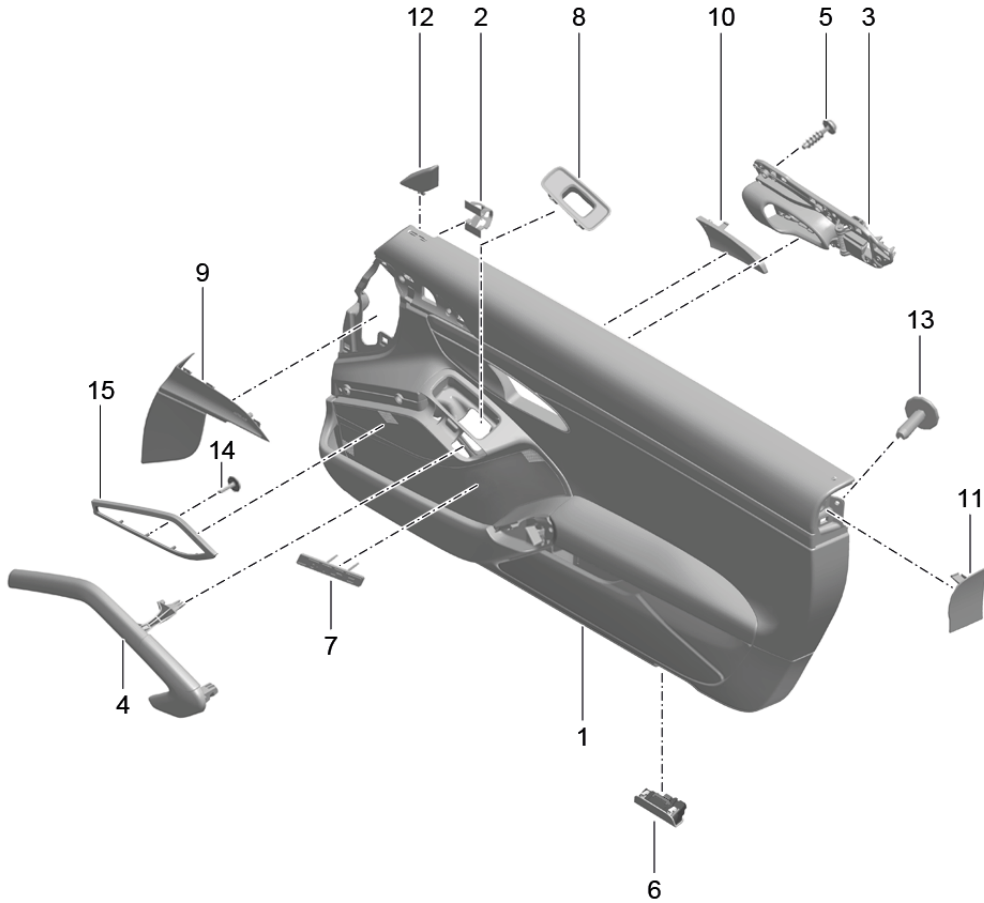

Model: 981C14

Model life 2013>>2016