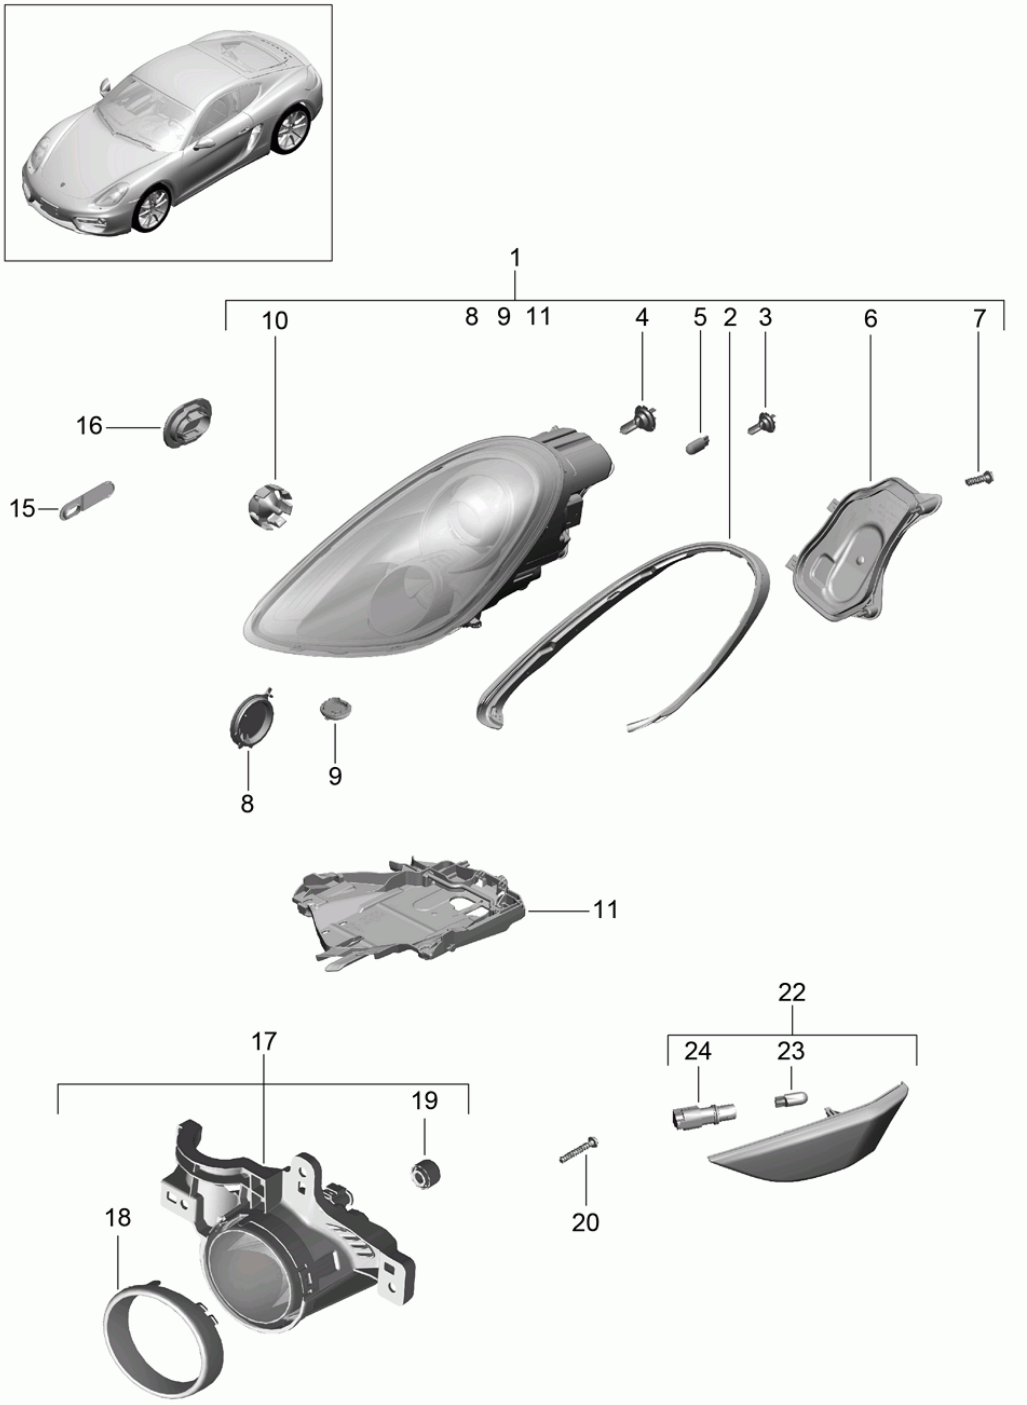

Model: 981C14

Model life 2013>>2016

Model: 981C14

Model life 2013>>2016

Pos	Part Number	Description	Remark	Qty	Model
		Headlamp			-I601/-I603 -I620
		Additional headlamp			
		Direction indicator light			
		Side marker light			
		Direction indicator light			
1	981 631 111 06	Headlamp	/L	1	
(1)	981 631 112 06	Headlamp	/R	1	
(1)	981 631 113 06	Headlamp	/L	1	I492
(1)	981 631 114 06	Headlamp	/R	1	I492
2	981 631 315 01	Gasket	/L	1	
(2)	981 631 316 01	Gasket	/R	1	
3	999 631 143 90	Halogen bulb H9		2	
4	999 631 133 91	Halogen bulb H 7		2	
5	999 631 305 90	Bulb HY21W		2	
6	981 631 311 00	Protective cap	/L	1	
(6)	981 631 312 00	Protective cap	/R	1	
7	991 631 377 00	Screw		8	
8	991 631 313 00	Protective cap High beam And Direction indicator light		4	
9	997 631 267 01	Ventilation component		2	
11	981 631 201 00	Mounting	/L	1	
(11)	981 631 202 00	Mounting	/R	1	
15	993 631 170 03	Stopper		6	
17	981 631 153 02	Additional headlamp	/L	1	I605
(17)	981 631 154 02	Additional headlamp	/R	1	I605
18	981 631 353 01	Cover	/L	1	I605
(18)	981 631 354 01	Cover	/R	1	I605
19	987 631 291 00	Cap		2	I605
20	999 919 246 01	Oval-head screw 6,0 X 18,0		6	I605
22	991 631 155 02	Direction indicator light	/L	1	
(22)	991 631 156 02	Direction indicator light	/R	1	
(23)	999 631 138 90	Bulb 5 W Yellow		2	
24	991 631 331 00	Bulb socket		2