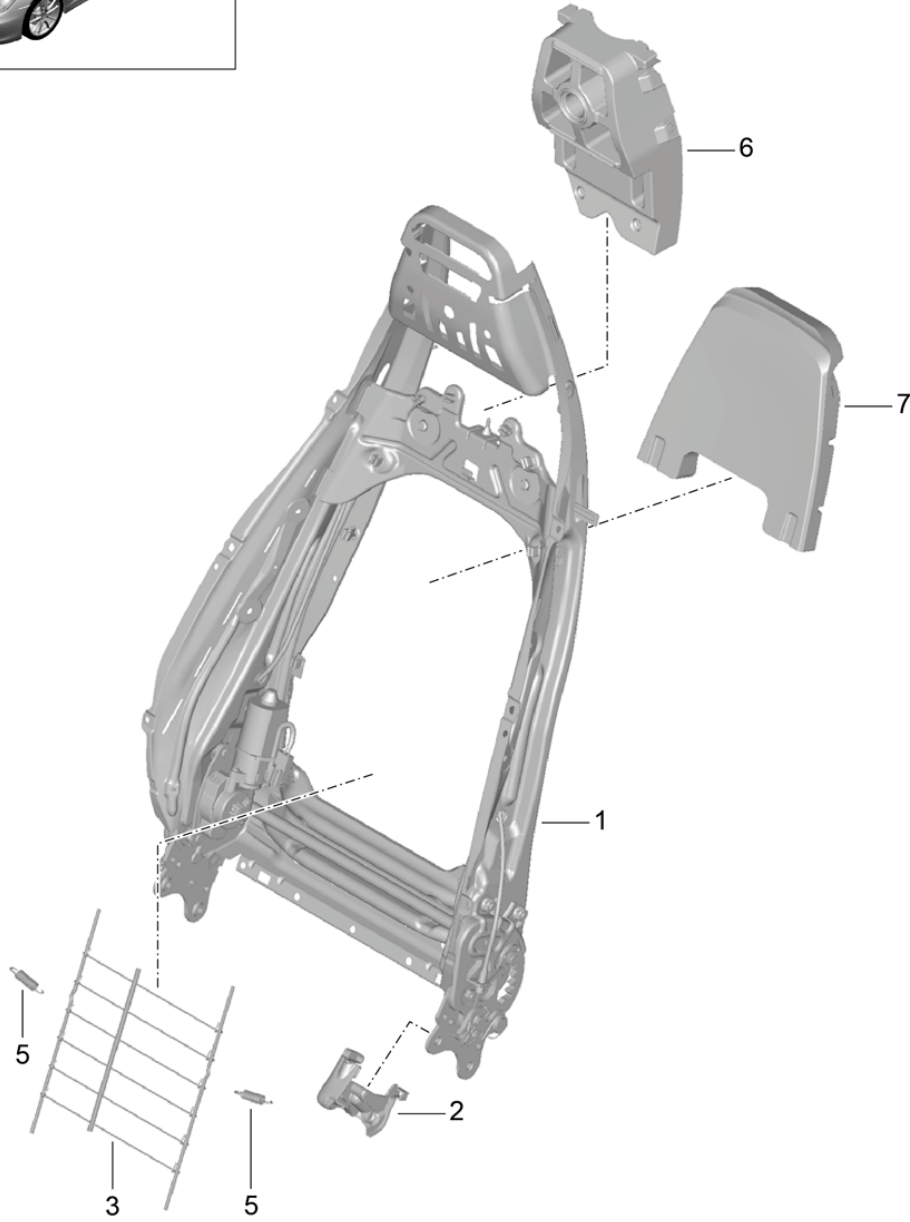

Model: 981C14

Model life 2013>>2016

Model: 981C14 Model life 2013>>2016

Pos	Part Number	Description	Remark	Qty	Model
(1)	991 521 329 01	Backrest frame Sports seat Plus Accessories Backrest frame	-14	1	I321/322/323 I324
(1)	9P1 881 045 F	Sport version with Memory Backrest frame	15-	1	I321/322/323 I324
2	991 521 335 00	Sport version with Memory Cover Mounting component Inner	/L	1	I321/322/323
(2)	991 521 335 00 D20 991 521 336 00	Sport version Silver Grey Metallic Cover	/R	1	I321/322/323 I324
3	991 521 336 00 D20 991 521 855 00	Mounting component Inner Sport version Silver Grey Metallic Grille		1	I313/314/317 I318/321/322 I323/324
5	991 521 893 00	Backrest frame Tension spring	/L /R	1	I313/314/317 I318/321/322 I323/324
6	991 521 887 02	Grille Backrest frame Foam part		1	I317/318/323 I324
7	991 521 897 01	Head rest Backrest frame Sport version Foam part		1	I317/318/323 I324
		Backrest Backrest frame Sport version