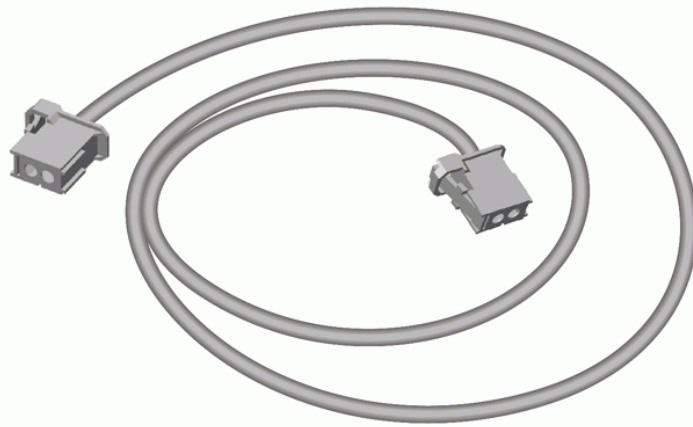

Model: 981C14

Model life 2013>>2016

Pos	Part Number	Description	Remark	Qty	Model
14	999 049 033 40	Connection point Wiring harness Rear axle Plastic nut T 6		4	
15	981 609 133 01	Wiring harness Rear axle		2	
16	981 612 879 51	Wiring harness Rear lid		1	
-	999 653 067 40	Connector Sensor Wiring harness Front axle See illustrations 9/02/10		1	

Model: 981C14

Model life 2013>>2016