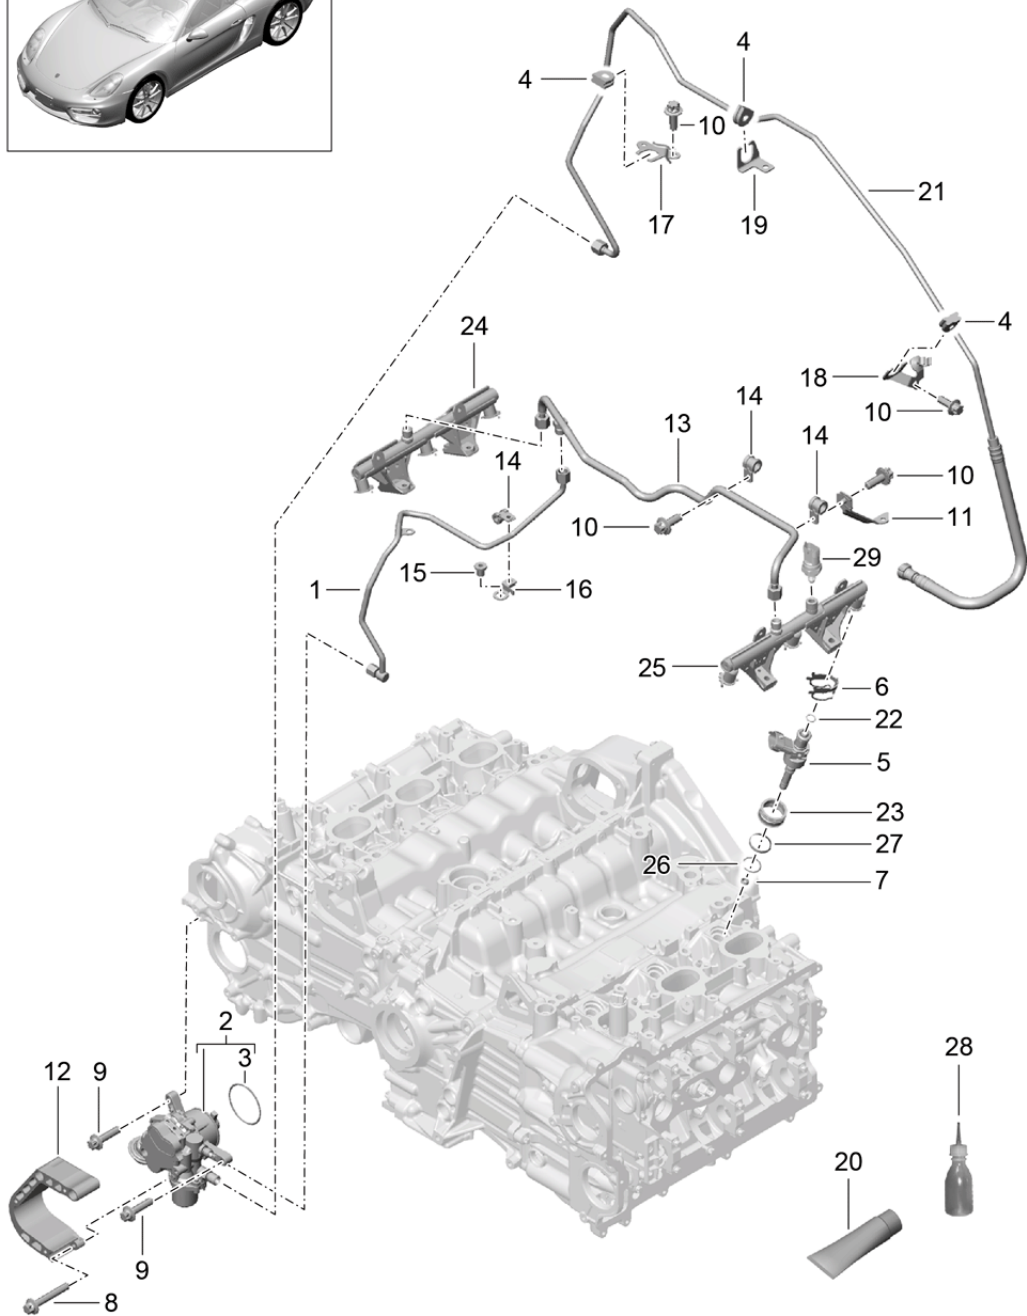

Model: 981C14 Model life 2013>>2016

Pos	Part Number	Description	Remark	Qty	Model
1	981 110 021 02	Air cleaner Air cleaner Complete Left	-13	1	
1	981 110 021 03	Air cleaner Complete Left	14-	1	
(1)	981 110 022 02	Air cleaner Complete Right		1	-I155
(1)	981 110 022 03	Air cleaner Complete Right		1	-I155
(1)	981 110 024 01	Air cleaner Complete Right		1	I155
2	981 110 130 00	Air cleaner cartridge		2	
3	981 110 270 00	Air guide		1	
4	N 024 508 5	Hose clamp		3	
5	981 110 133 00	Tube Left	/L	1	
(5)	981 110 134 00	Tube Right	/R	1	
6	981 110 211 02	Housing Air cleaner Left	/L -13	1	
6	981 110 211 03	Housing Air cleaner Left	/L 14-	1	
(6)	981 110 212 02	Housing Air cleaner Right	/R	1	-I155
(6)	981 110 214 01	Housing Air cleaner Right	/R	1	I155
7	999 919 237 00	Oval-head screw 5 X 20		6	
8	999 084 136 01	Hexagon nut with Grommet M 6		8	
9	981 110 028 00	Line Diaphragm		1	I155
10	991 110 282 03	Connection piece		1	I155
11	N 907 321 03	Oval-head screw 4,0 X 16,0		2	

Model: 981C14

Model life 2013>>2016