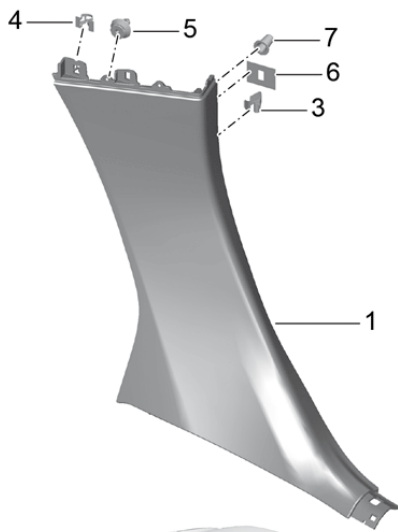

Model: 981C14 Model life 2013>>2016

Pos	Part Number	Description	Remark	Qty	Model
1	981 555 619 00	Lining Door sill Support	/L	1	
(1)	981 555 620 00	Door sill Support	/R	1	
2	999 507 533 02	Door sill Clamp 8,0 X 10		6	
3	999 507 839 01	Clamp 3,5		X	
4	999 209 084 40	Spacer 20 X 25 X 0,5		X	
5	997 555 857 00	Grommet Clip		4	
6	991 555 889 01	Grommet Clip		8	
7	991 555 019 04	Lining Door sill Driver's side Completed	/LL 14-	1	I098
(7)	991 555 019 04 1E0 991 555 020 03	Black Lining Door sill Driver's side Completed	/RL 14-	1	I099
8	991 555 020 03 1E0	Black Tip switch See illustrations 9/03/05		1	
(9)	991 555 121 01	Lining Door sill Passenger's side	/RL 14-	1	I099
10	991 555 121 01 1E0 991 555 613 00	Black Insert Lining		1	
11	991 555 122 03	Door sill Lining Door sill Passenger's side	/LL	1	-IXTG/I098
(11)	991 555 122 03 1E0 991 555 121 00	Black Lining Door sill Passenger's side	/RL	1	-IXTG/I099
	991 555 121 00 1E0	Black			

Model: 981C14

Model life 2013>>2016