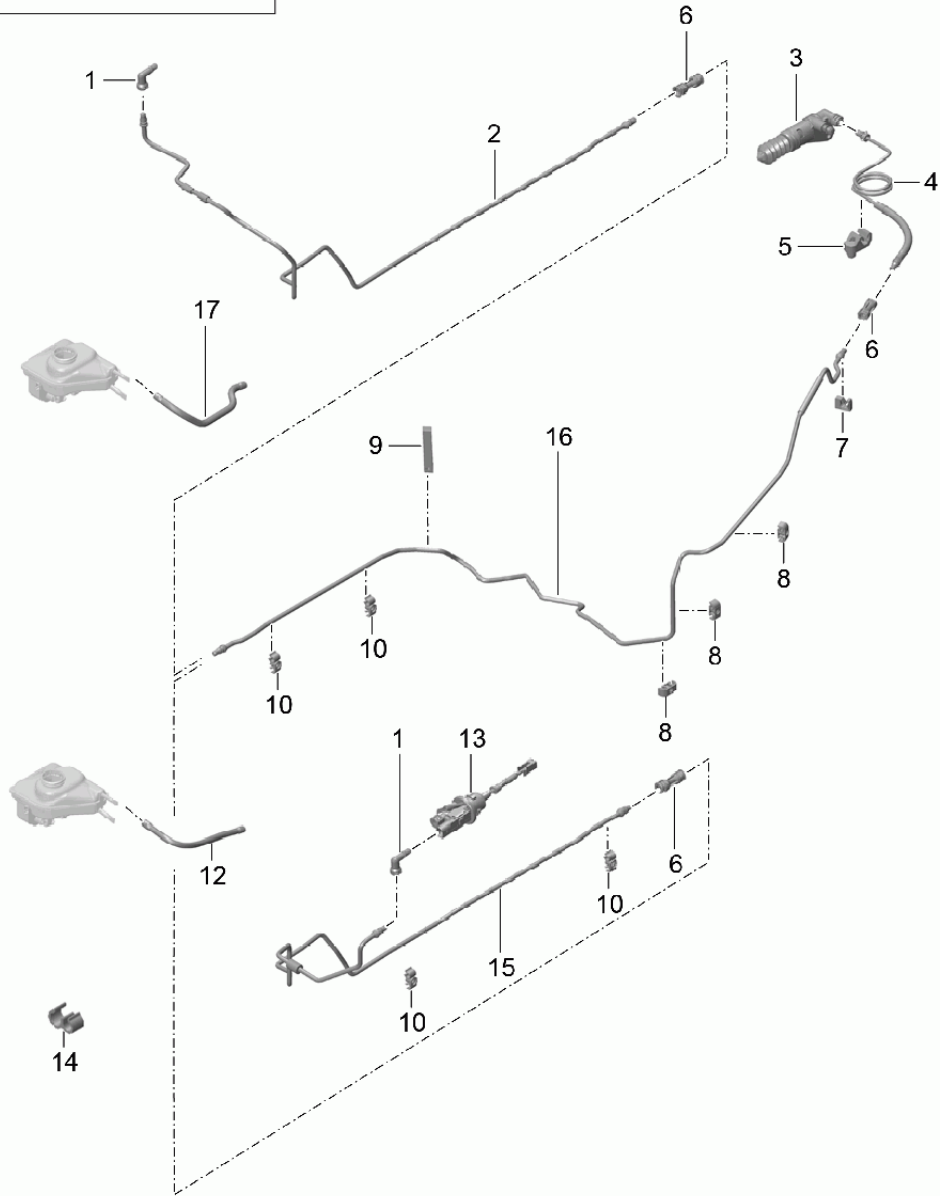

Model: 981C14 Model life 2013>>2016

Pos	Part Number	Description	Remark	Qty	Model
7	991 423 081 00	Clutch power spring		1	I480
8	955 423 581 00	Bearing shell		2	I480
9	996 423 315 06	Clutch power spring Bolt		1	
(9)	992 721 737	Clutch power spring D >> 19.05.2016 Bolt		1	
10	999 166 022 01	Clutch power spring D 20.05.2016>> Kl-lock Bolt		1	
(10)	N 908 874 02	D >> 19.05.2016 Kl-lock Bolt		1	
11	1J0 721 165	D 20.05.2016>> Mounting Push rod		1	
12	955 423 341 00	Bearing shell Mounting		1	
13	955 423 720 00	Rubber stop		1	
14	991 423 275 00	Gasket Firewall		1	I098
(14)	991 423 276 00	Gasket Firewall		1	I099
(14)	991 423 276 01	Gasket Firewall		1	I099

Model: 981C14

Model life 2013>>2016