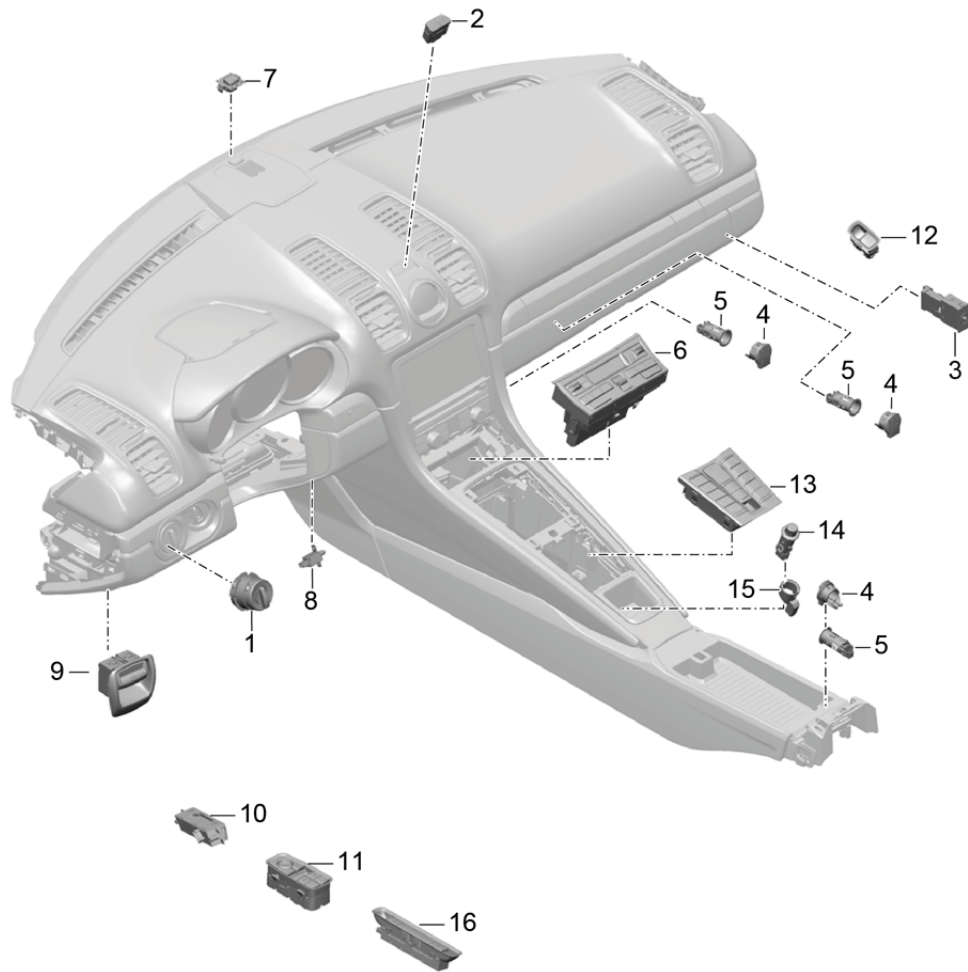

Model: 981C14 Model life 2013>>2016

Pos	Part Number	Description	Remark	Qty	Model
		Interior lights Door guard light Footwell light Luggage compartment lamp Glove compartment light Light Door mirror Interior light See illustrations 9/03/06			
1	991 632 131 00	Light guide	/LL	1	I098
(1)	991 632 132 00	Ignition starter switch Light guide	/RL	1	I099
2	7PP 947 101	Ignition starter switch Light		4	
3	991 632 024 00	Light		2	-I630
(3)	991 632 133 00	Footwell light Footwell light Included LED module		2	I630
4	999 631 040 90	Bulb 5 W		2	-I630
5	991 632 020 00	Light		1	-I630
(5)	991 632 137 00	Luggage compartment Front Light Included LED module Luggage compartment Front		1	I630
6	999 631 134 90	Bulb X6 W		1	-I630
7	970 632 187 00	Bulb socket		3	-I630
8	991 632 071 00	Glove compartment light		1	
9	991 632 085 00	Light Door handle Left	/L	1	I630
(9)	991 632 086 00	Light Door handle Right	/R	1	I630
10	991 632 189 00	Light guide Shelf Left	/L	1	I630
(10)	991 632 190 00	Light guide Shelf Right	/R	1	I630
11	991 631 611 01	Light	/L	1	I258/259/260 I261
(11)	991 631 612 01	Door mirror Left Light	/R	1	I258/259/260 I261
12	981 632 135 00	Door mirror Right Light Luggage compartment Rear And C-pillar		3	

Model: 981C14

Model life 2013>>2016