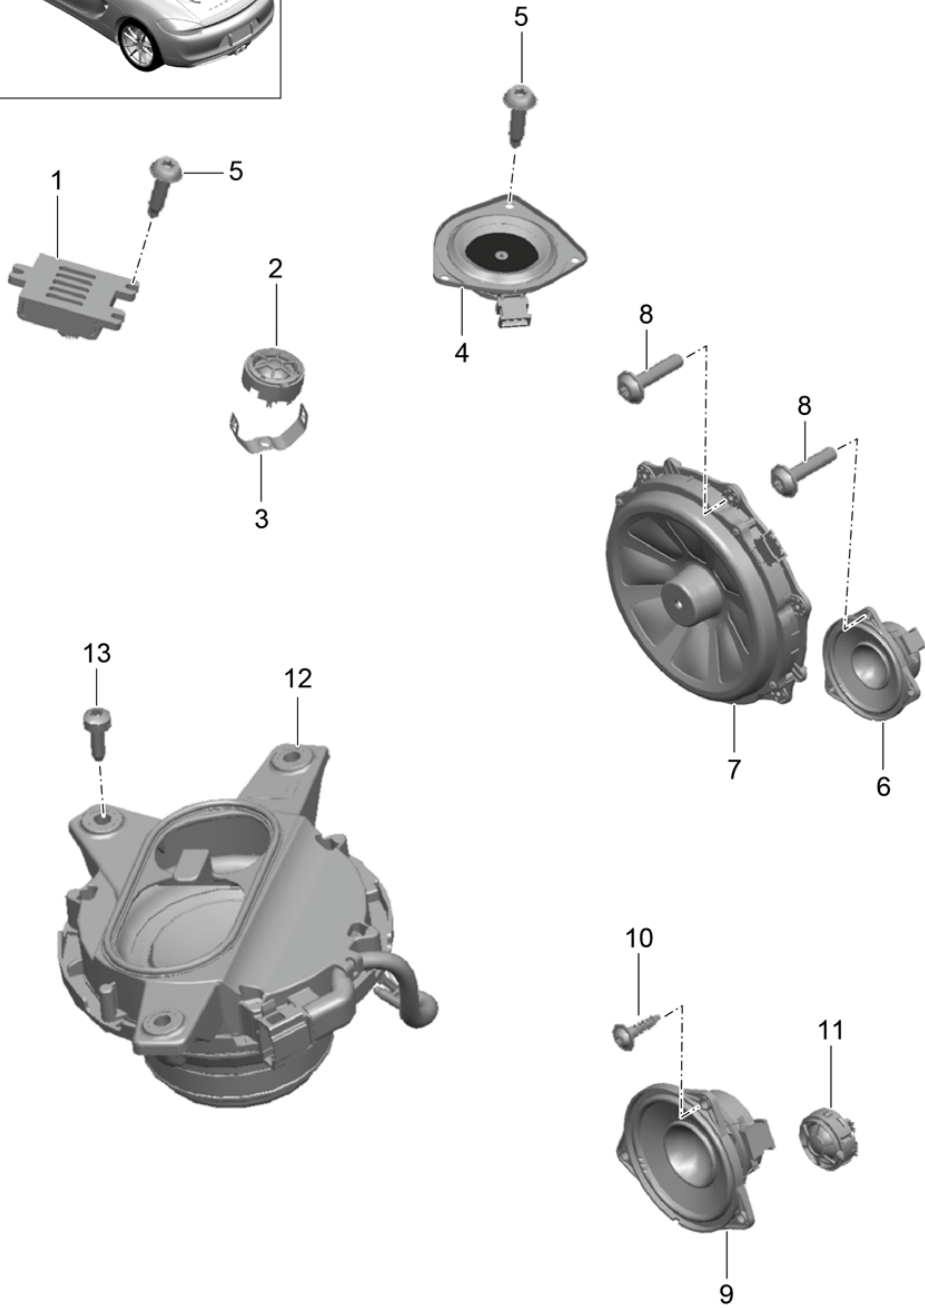

Model: 981C14

Model life 2013>>2016

Model: 981C14 Model life 2013>>2016

Pos	Part Number	Description	Remark	Qty	Model
1	7PP 035 411 E	Loudspeaker Tweeter Dashboard		2	I682
2	7PP 035 411 D	Tweeter Dashboard		2	I680
(2)	7PP 035 411	Tweeter Dashboard		2	I441/490
3	991 552 775 00	Retaining bar Tweeter		2	I441/490/680
4	7PP 035 828 E	Loudspeaker Dashboard Centre		1	I682
4	7PP 035 828 D	Loudspeaker Dashboard Centre		1	I680
(4)	7PP 035 828 C	Loudspeaker Dashboard Centre		1	I490
5	999 073 498 01	Oval-head screw M 5 X 20		7	
6	7PP 035 415 G	Mid-range loudspeaker Door		2	I682
6	7PP 035 415 F	Mid-range loudspeaker Door		2	I680
(6)	7PP 035 415 E	Mid-range loudspeaker Door		2	I490
7	7PP 035 454 H	Woofers Door		2	I682
7	7PP 035 454 E	Woofers Door		2	I680
(7)	7PP 035 454 P	Woofers Door		2	
(7)	7PP 035 454 J	Woofers Door	-14	2	-IIY2/I490
(7)	7PP 035 454 L	Woofers Door	14-	2	IIY2/490
(7)	970 645 551 02	Woofers Door		2	I441
8	999 919 209 09	Oval-head screw 5,0 X 22,0		12	
9	7PP 035 415 G	Mid-range loudspeaker Rear		2	I682
9	7PP 035 415 F	Mid-range loudspeaker Rear		2	I680
9	7PP 035 415 E	Mid-range loudspeaker Rear		2	I490
10	999 919 250 01	Lens-head screw 4,0 X 16,0		6	I490/680/682
11	7PP 035 412 A	Tweeter		2	I682
12	991 645 575 00	Subwoofer	/LL	1	I098/682
12	991 645 565 00	Subwoofer	/LL	1	I098/680
(12)	991 645 576 00	Subwoofer	/RL	1	I099/682
(12)	991 645 566 00	Subwoofer	/RL	1	I099/680
13	999 073 382 01	Combination screw M 6 X 20		3	I680/682