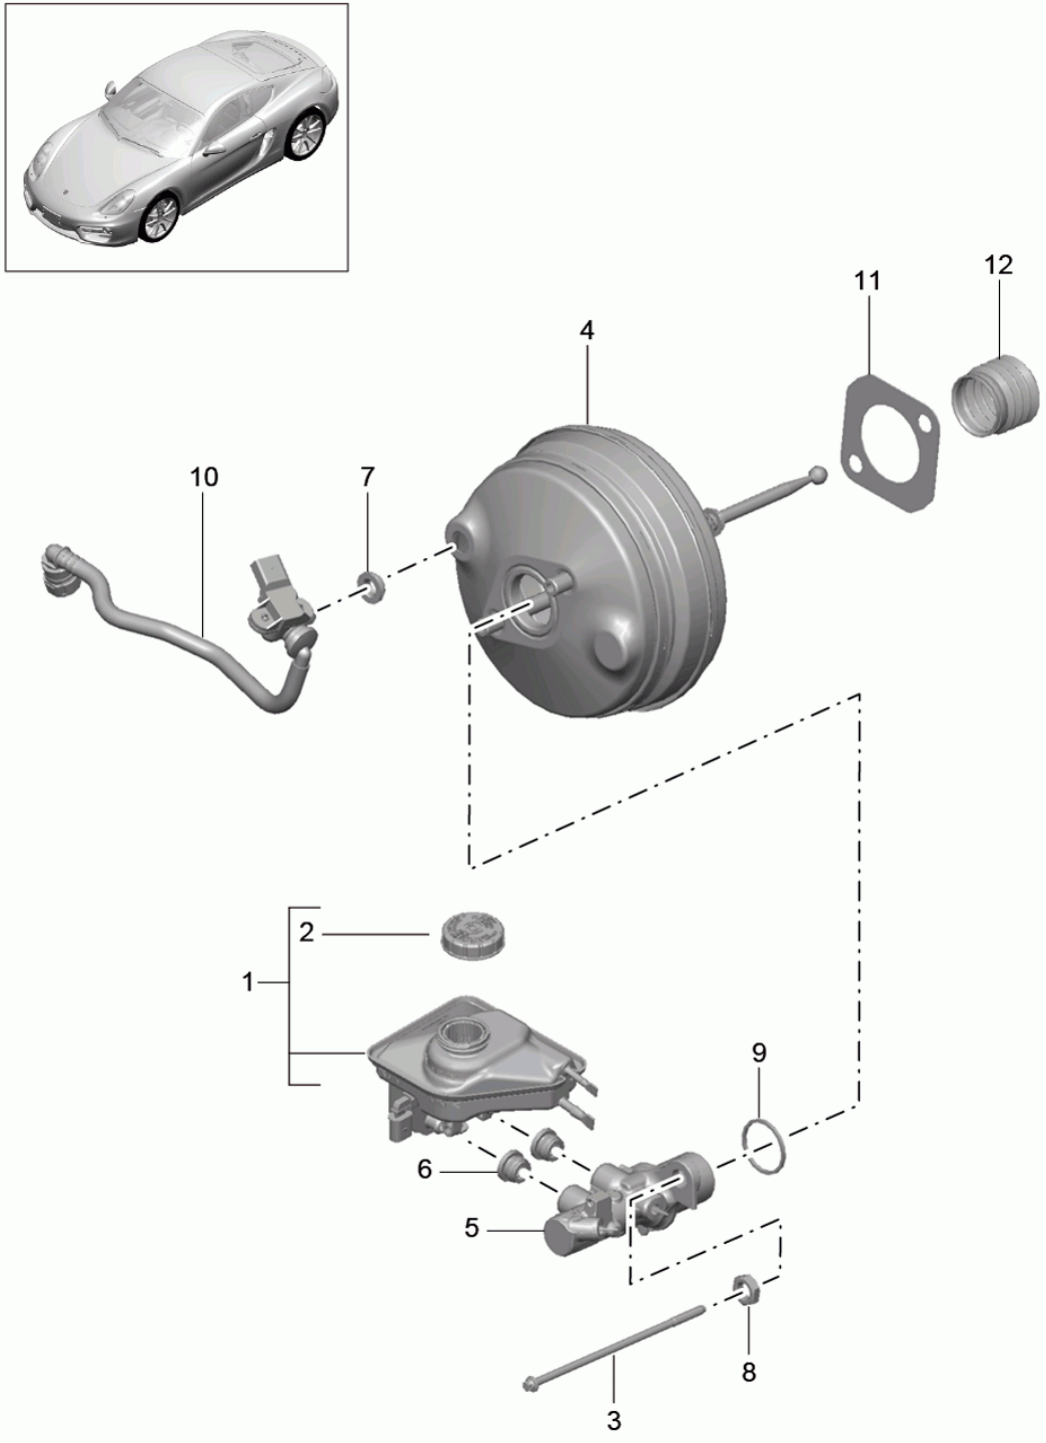

Model: 981C14

Model life 2013>>2016

Model: 981C14

Model life 2013>>2016

Pos	Part Number	Description	Remark	Qty	Model
-	000 043 203 66	Brake master cylinder Brake booster Brake fluid DOT 4 1 LTR.		X	
1	991 355 013 01	Expansion tank		1	
-	WHT 005 308	Outer hexagon round screw M 5 X 51		1	
2	958 355 351 00	Lid		1	
3	991 355 929 00	Pan-head screw M 8 X 196,9 X 31,9		2	
4	991 355 125 27	Brake booster for Pedals with Brake light switch D >> 20.01.2014		1	
(4)	991 355 125 28	Brake booster for Brake booster with Brake light switch Integrated D 21.01.2014>>		1	
5	981 355 130 26	Brake master cylinder for Pedals with Brake light switch D >> 20.01.2014		1	
(5)	981 355 130 27	Brake master cylinder for Brake booster with Brake light switch Integrated D 21.01.2014>>		1	
6	970 355 922 00	Gasket		2	
8	970 355 925 00	Nut M 16 X 8		2	
9	993 355 212 00	Gasket		1	
10	991 355 577 05	Vacuum line		1	
(10)	991 355 577 04	Vacuum line		1	
(10)	991 355 578 02	Vacuum line		1	
11	991 355 901 01	Gasket Brake booster Bulkhead		1	
12	970 355 969 00	Bellows		1