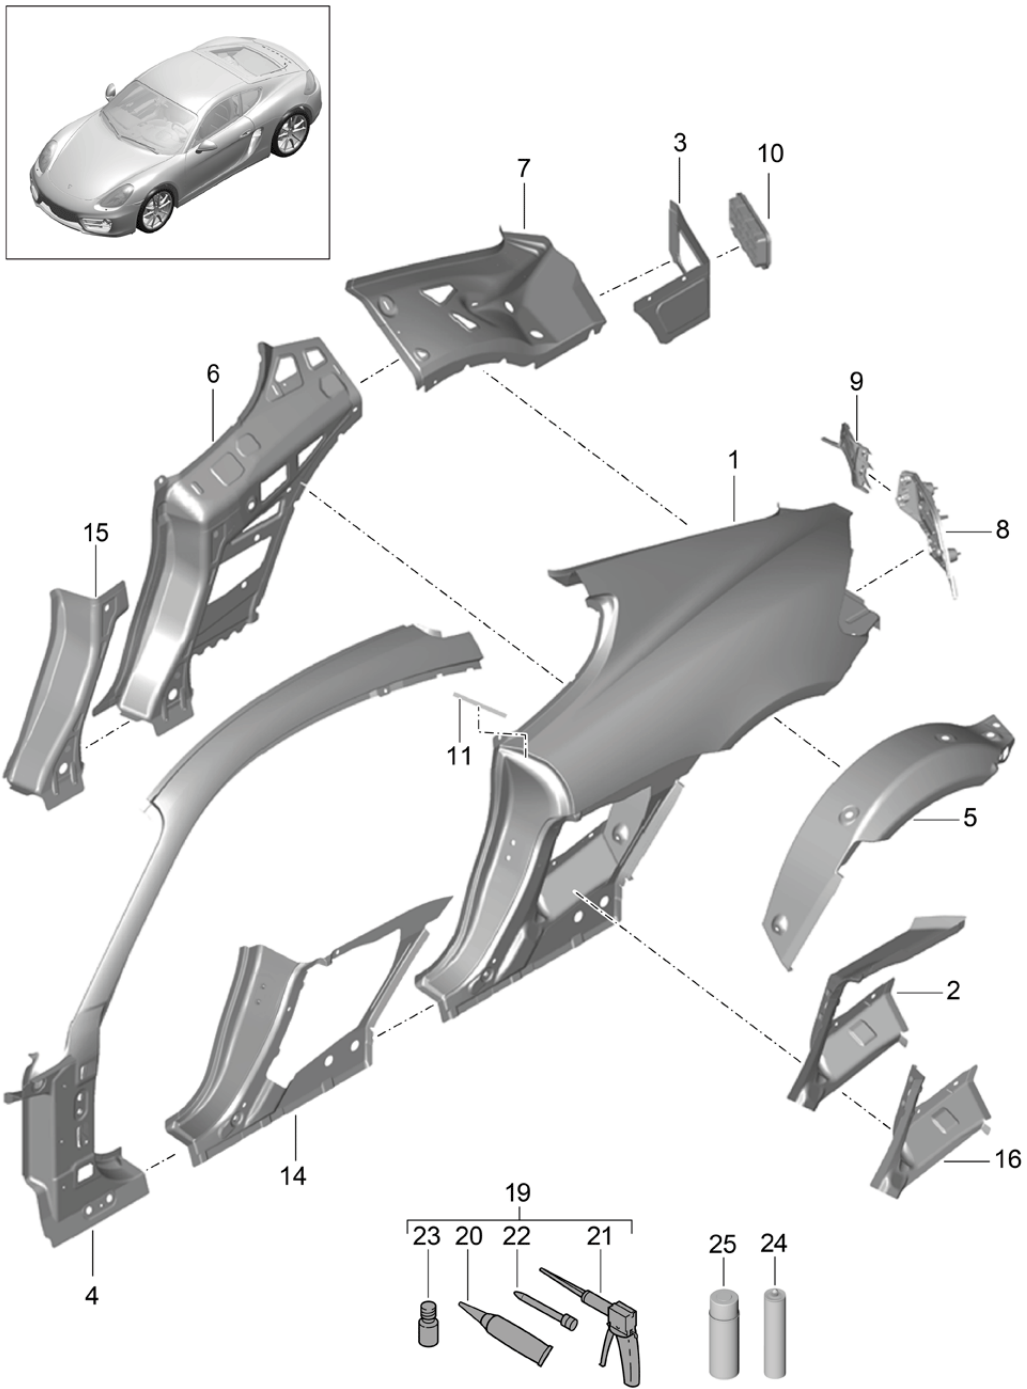

Model: 981C14

Model life 2013>>2016