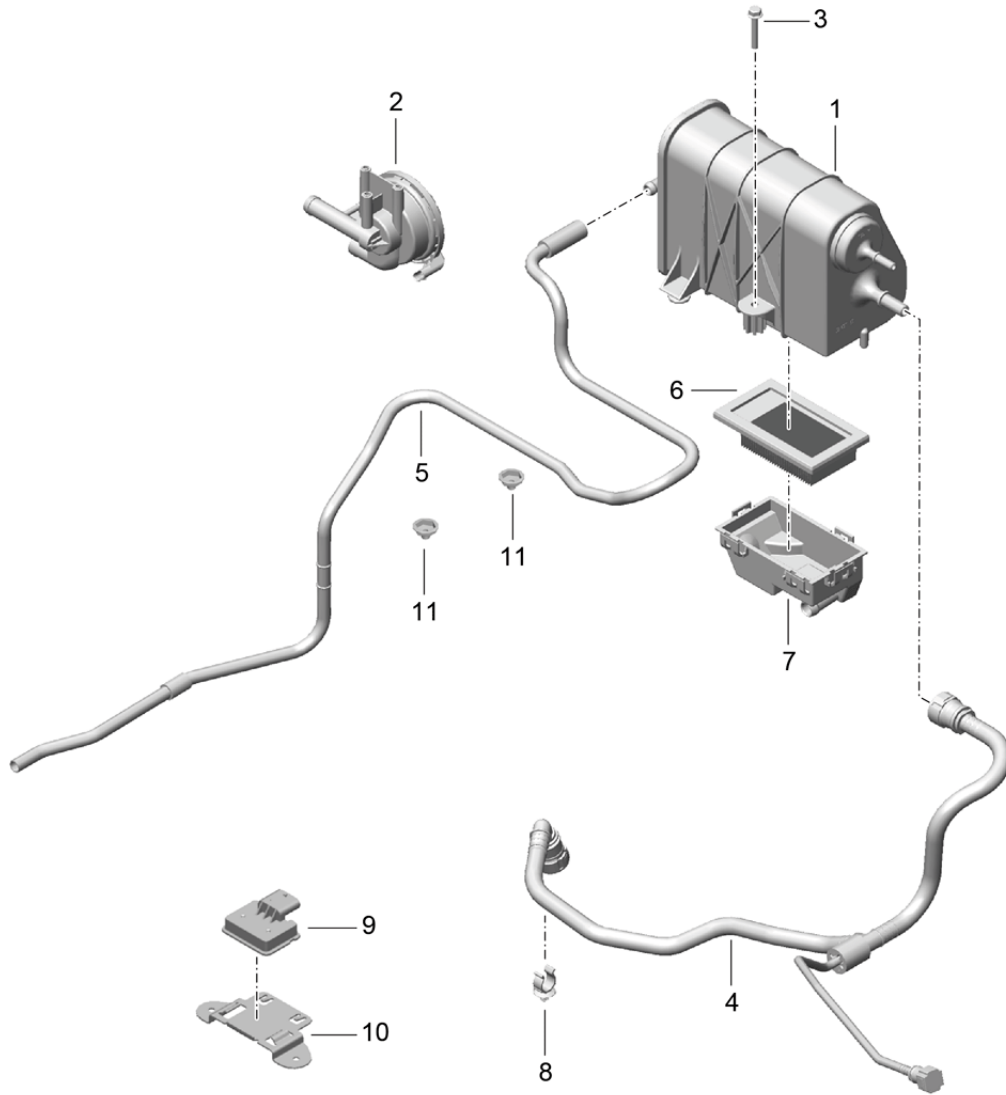

Model: 981C14 Model life 2013>>2016

Pos	Part Number	Description	Remark	Qty	Model
1	981 201 261 00	Fuel system Front Fuel line Pressure line Front		1	
2	981 201 351 00	Purge-air line Front		1	
3	999 651 416 40	Cable holder 12,0		2	
4	999 507 269 40	Cable holder 8,0 / 12,0		4	
5	999 507 273 40	Cable holder 8,0 / 16,0 / 10,0		1	
6	999 507 272 40	Cable holder 8,0 / 15,0		1	
7	999 507 271 40	Cable holder 10,0 / 12,0		1	
8	999 507 287 40	Cable holder 8,0 / 10,0		1	
9	999 511 749 40	Spacer 14,5 / 20,00		1	
10	999 507 189 40	Support 10,0 / 16,0		1	

Model: 981C14

Model life 2013>>2016