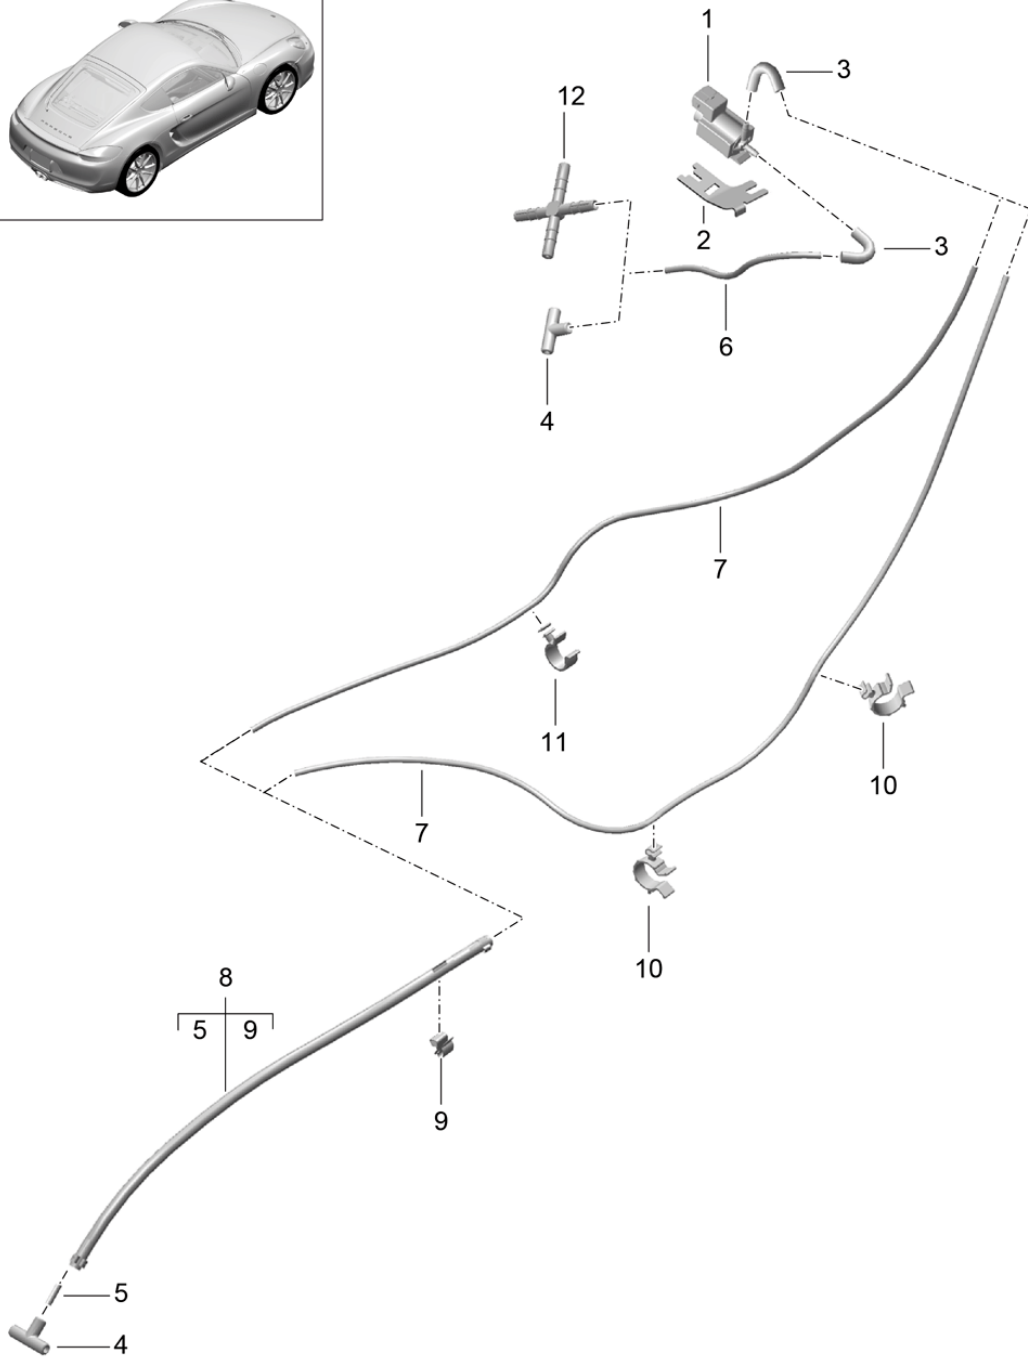

Model: 981C14

Model life 2013>>2016

Model: 981C14 Model life 2013>>2016

Pos	Part Number	Description	Remark	Qty	Model
		Exhaust system Sport Control			IXLF
1	7PP 906 270	Change-over valve		1	
2	981 111 989 00	Support Change-over valve		1	-I155/IXLF
(2)	981 110 320 00	Support Change-over valve		1	I009/155
-	032 972 821	Clip		1	I009/155
-	900 385 041 01	Torx screw Support BM 6 X 12		1	I009/155
3	928 574 717 06	Moulded hose		2	IXLF
3	928 574 717 07	Moulded hose		2	IXLF
3	9P1 129 487	Moulded hose		2	IXLF
3	928 574 717 07	Moulded hose		2	I155
3	9P1 129 487	Moulded hose		2	I155
4	06E 133 794	T-piece		1	
-	900 918 005 40	Pipe Vacuum line 5,0 X 1,0		X	
6		Vacuum line L = 225mm		1	
7		Vacuum line L = 755MM		1	I480
7		Vacuum line L = 600MM		1	I250
(8)	981 111 049 00	Vacuum line Steel L = 590MM		1	
(8)	981 111 049 01	Vacuum line Steel L = 590MM		1	
9	3D0 971 939 B	Cable terminal 6,00 - 9,00		1	
10	999 507 206 40	Support 4,30 / 23,00		2	I480
11	N 102 810 02	Support 4,30 / 20,00		1	I250
12	928 573 729 05	Distributing piece Fourfold		1	I250
(12)	928 573 727 05	Distributing piece Triple		1	I480
-	N 020 904 4	Tie-wrap		X