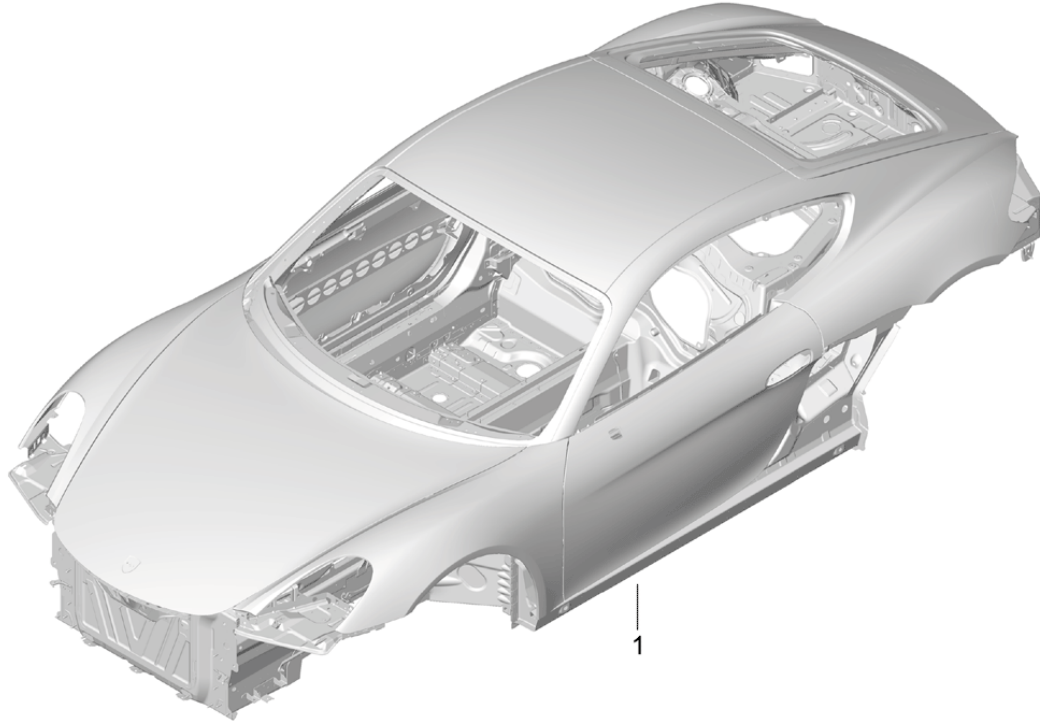

Model: 981C14

Model life 2013>>2016