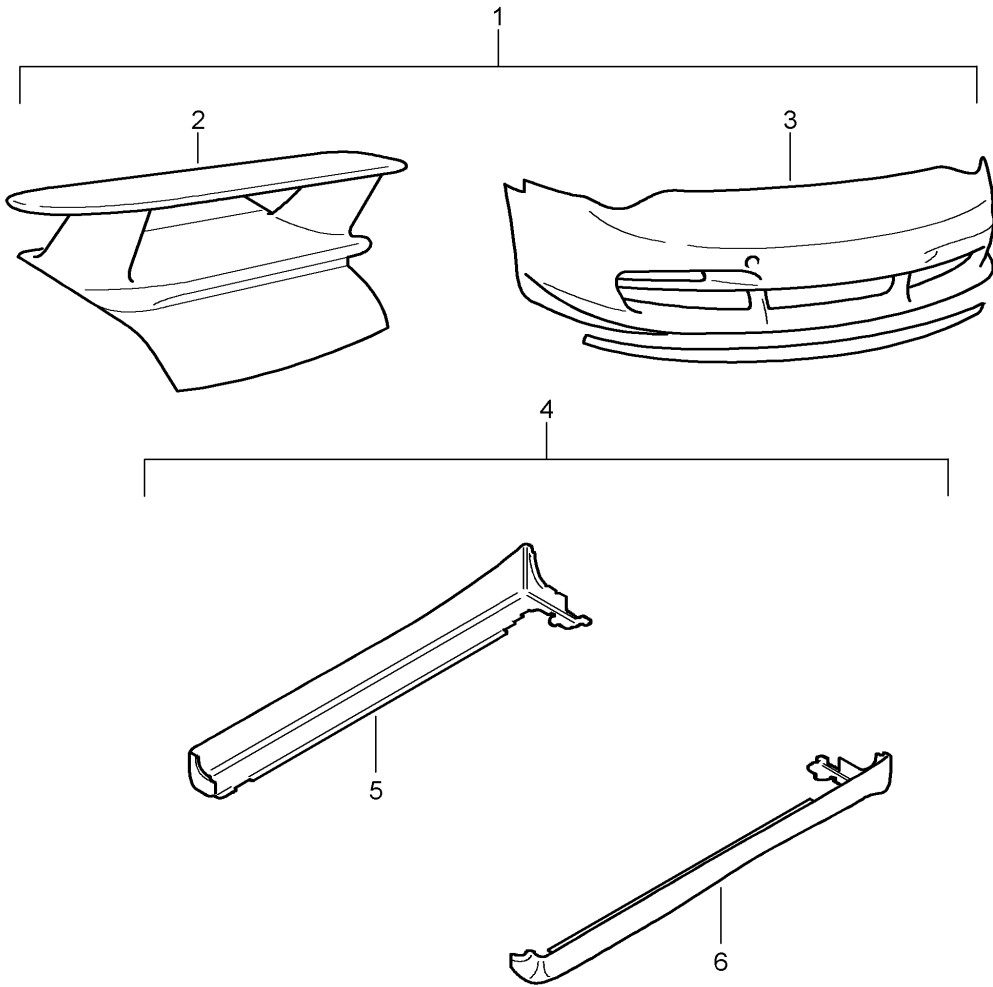

Model: TEQ

Model life 1985>>2012