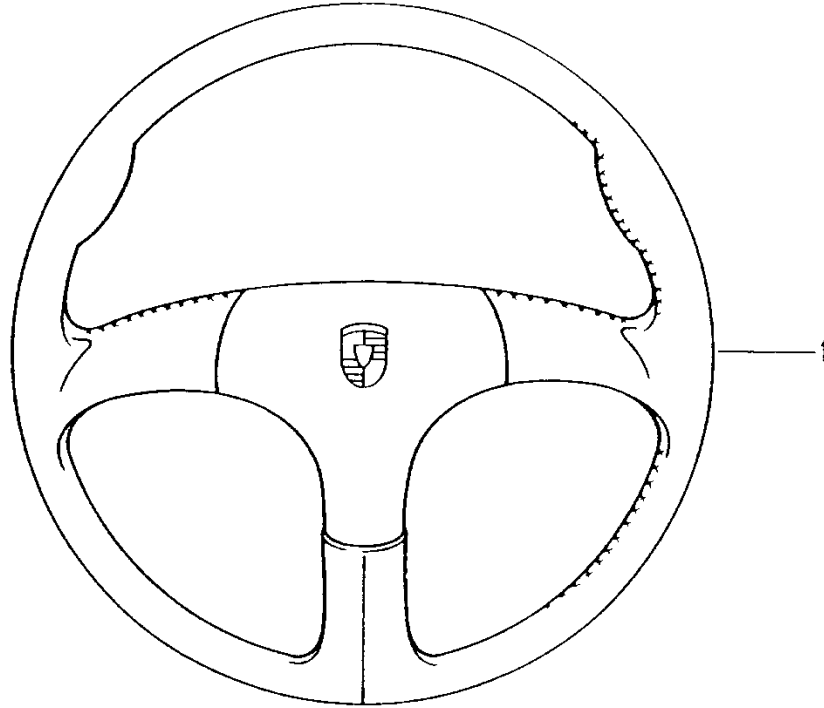

Model: TEQ

Model life 1985>>2012