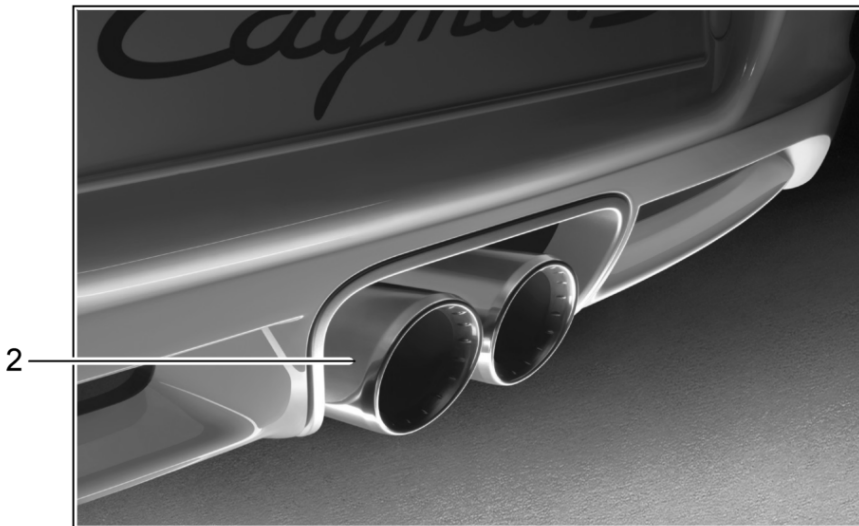

Model: TEQ

Model life 1985>>2012

Model: TEQ

Model life 1985>>2012

Pos	Part Number	Description	Remark	Qty	Model
1	987 111 254 01	Sports tailpipe Stainless steel Tail pipe Sport	05- 06- 05-08	1	Boxster(987) Cayman (987) Boxster / S
2	987 111 981 00	Tail pipe Sport	05-08 06-08	1	Boxster / S Cayman / S
3	987 111 981 30	Tail pipe Sport	09-	1	Boxster / S Cayman / S