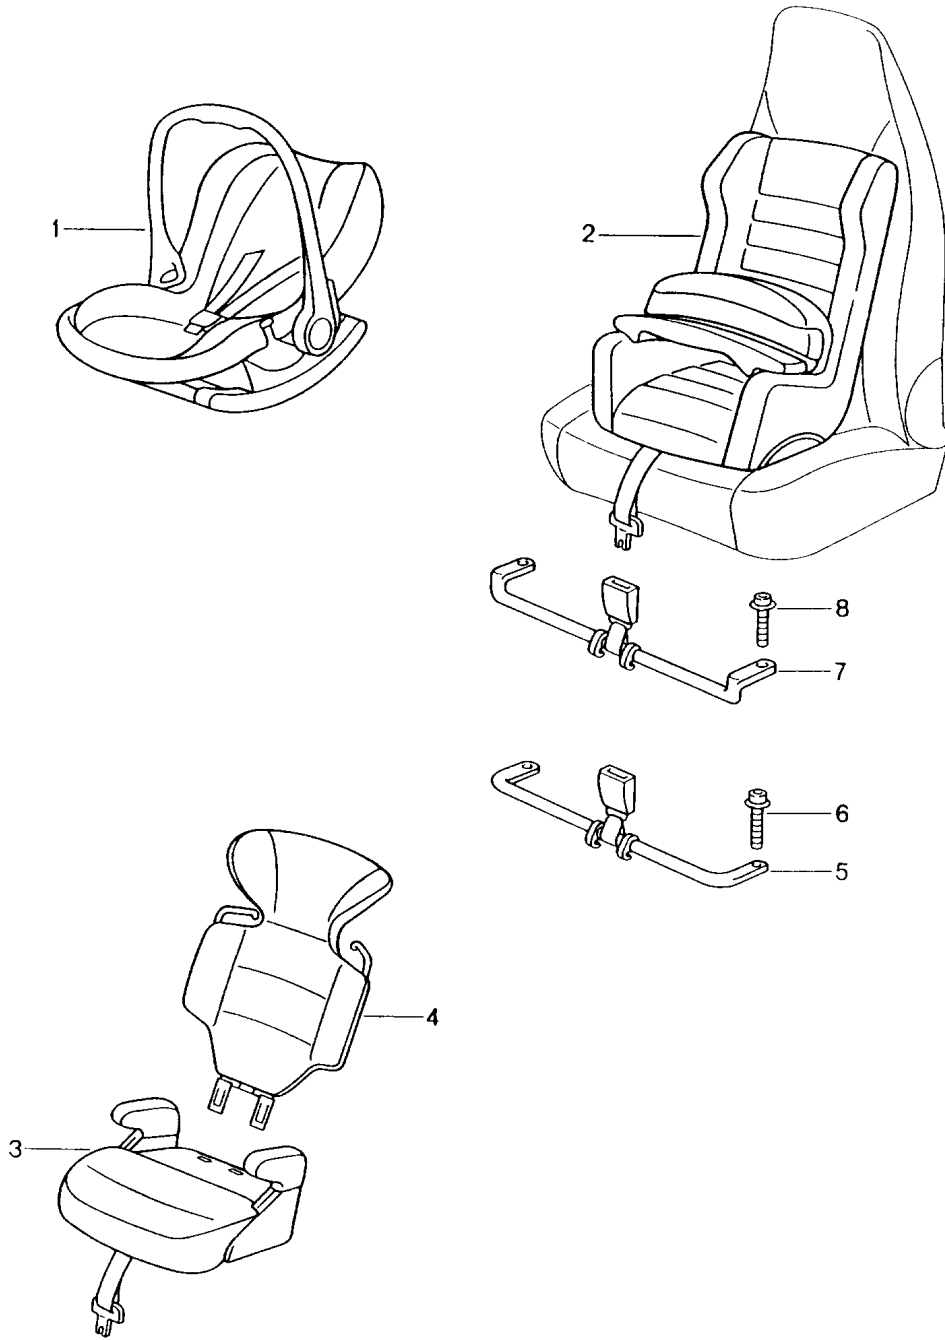

Model: TEQ

Model life 1985>>2012