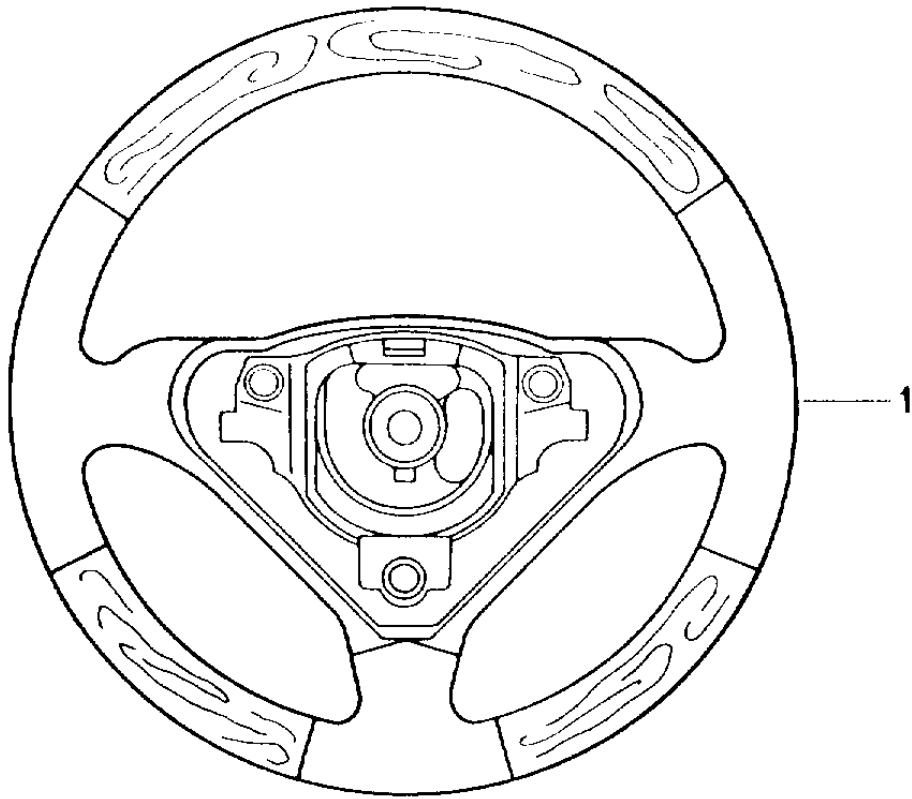

Model: TEQ

Model life 1985>>2012