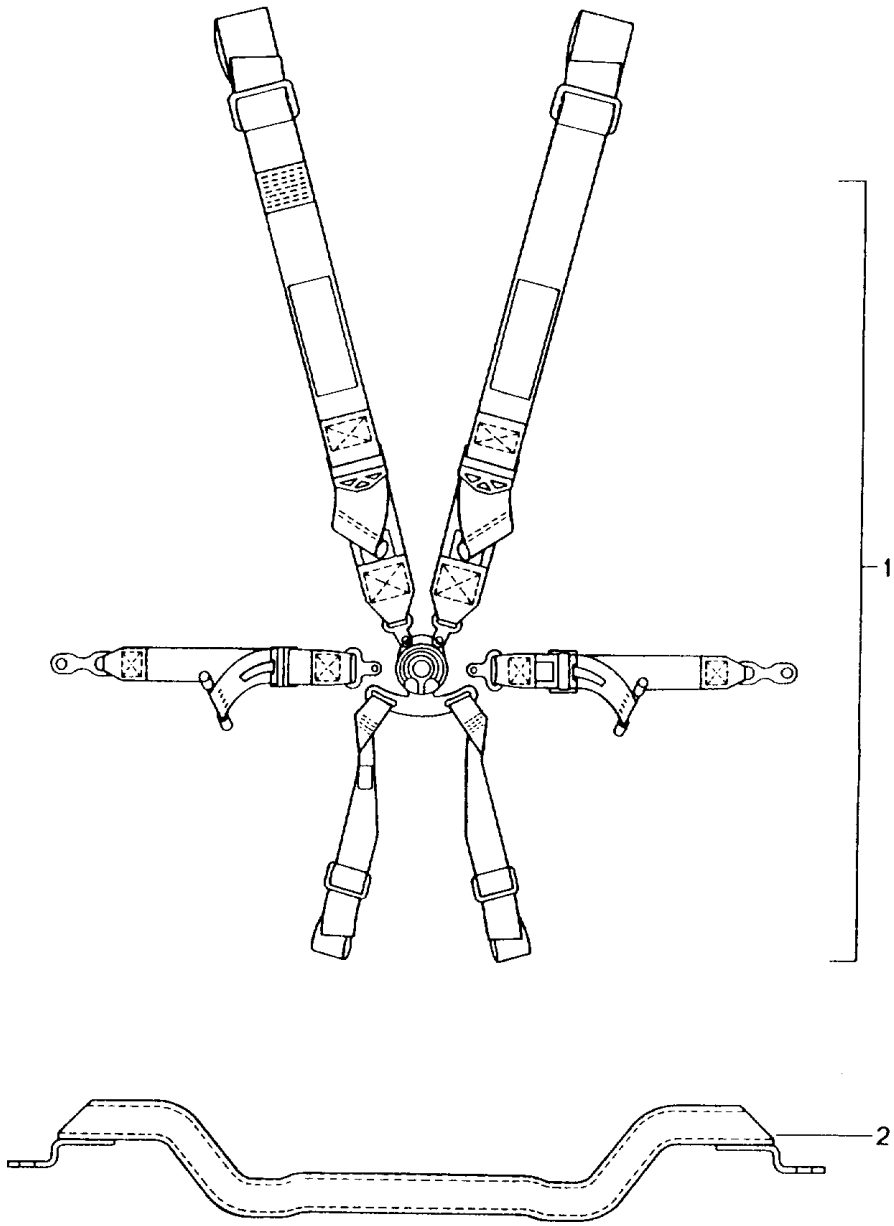

Model: TEQ

Model life 1985>>2012

Model: TEQ

Model life 1985>>2012

Pos	Part Number	Description	Remark	Qty	Model
		6-point seat belt for cars with Roll-over bar And Bucket seat	98-04		911
1	996 803 037 91	6-point seat belt Red with Push-button	/L	1	
1	996 803 038 91	6-point seat belt Red with Push-button	/R	1	
2	996 521 933 90	Order also: Cross member for Bucket seat		X	