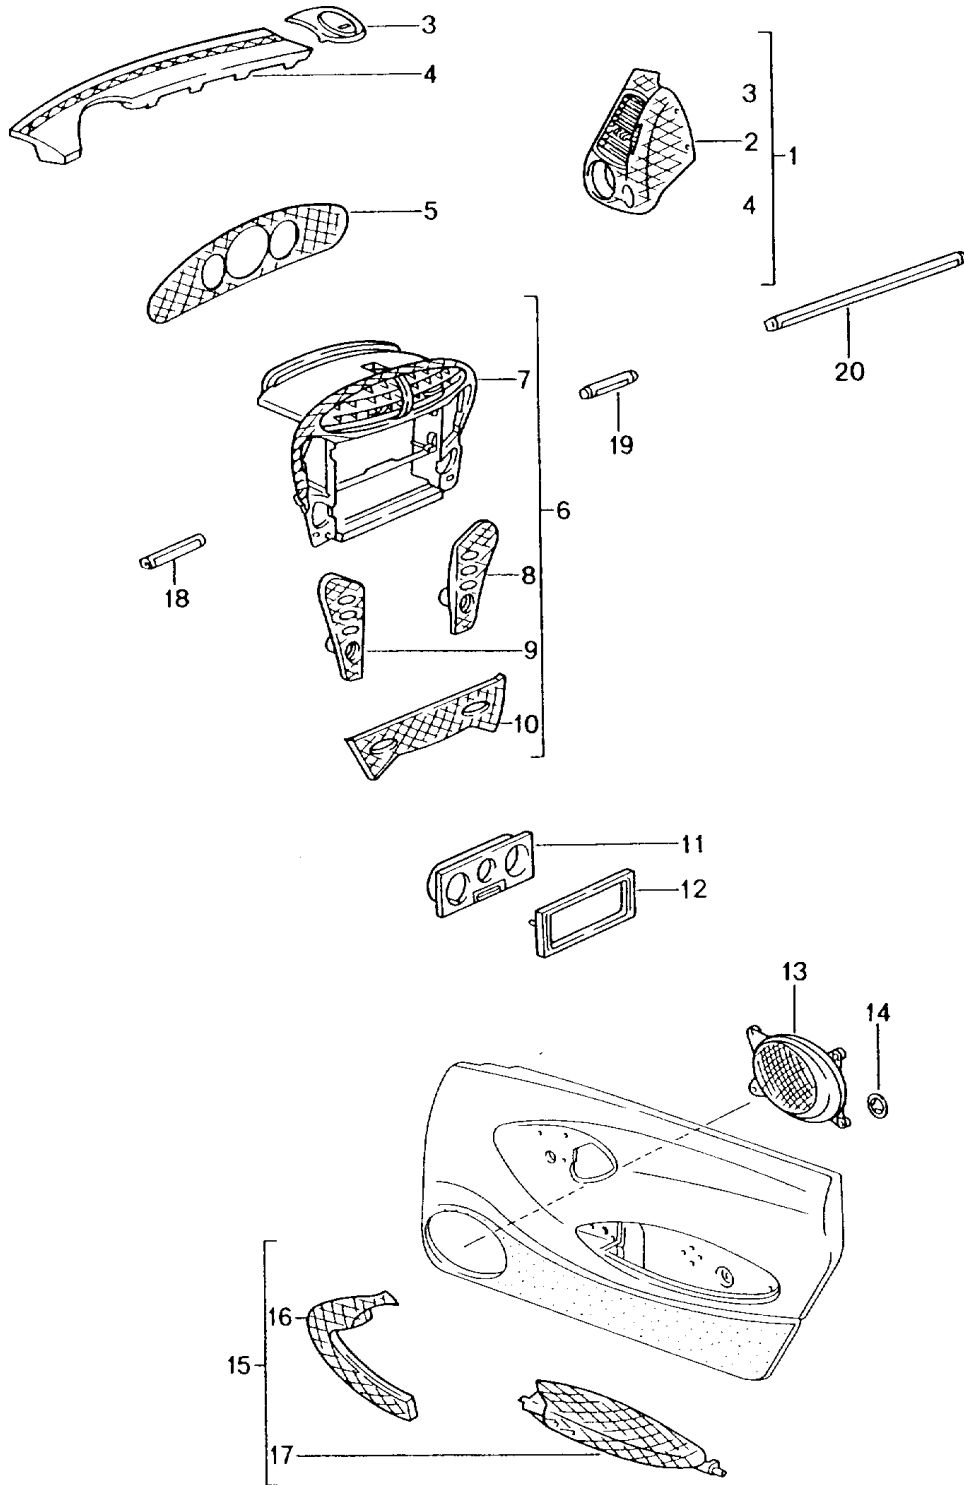

Model: TEQ

Model life 1985>>2012