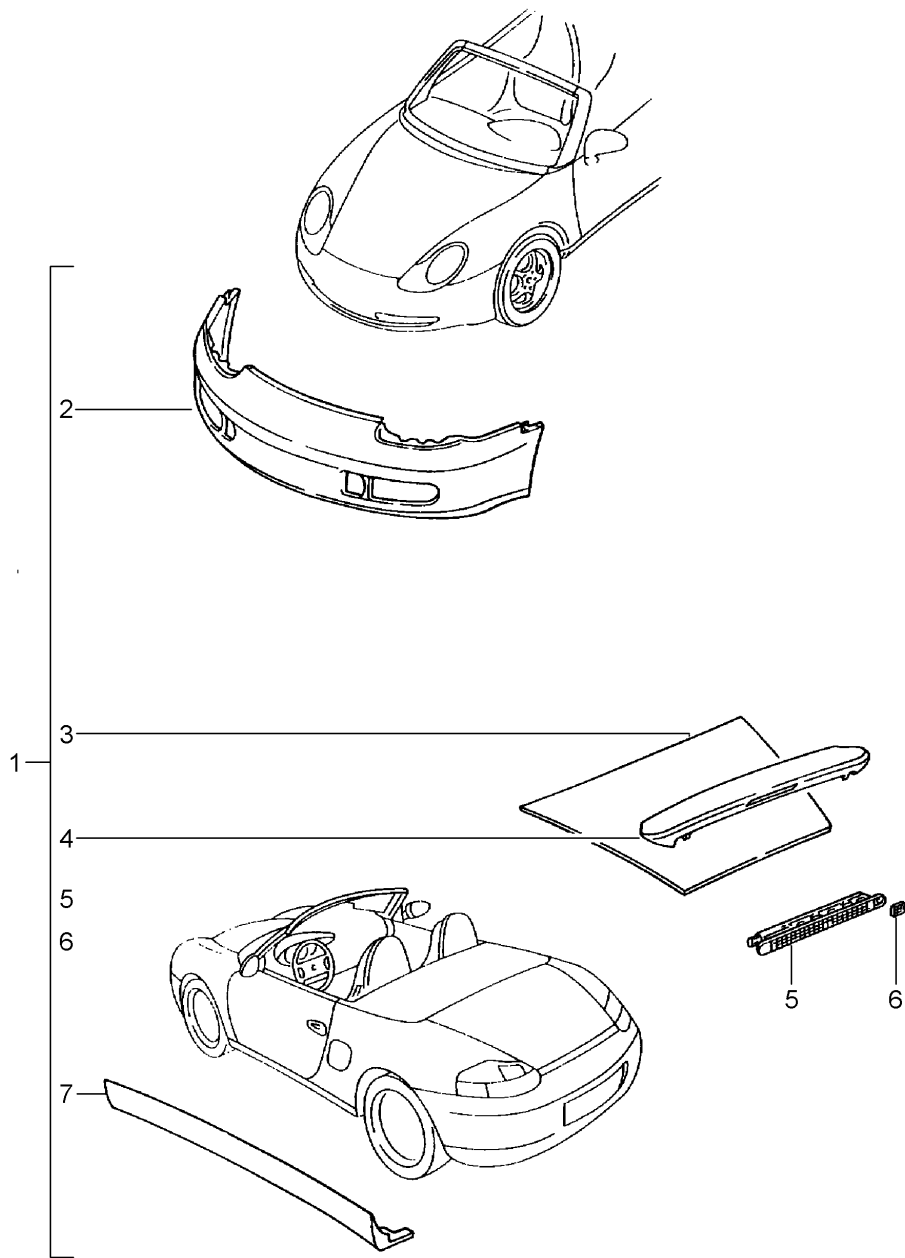

Model: TEQ

Model life 1985>>2012