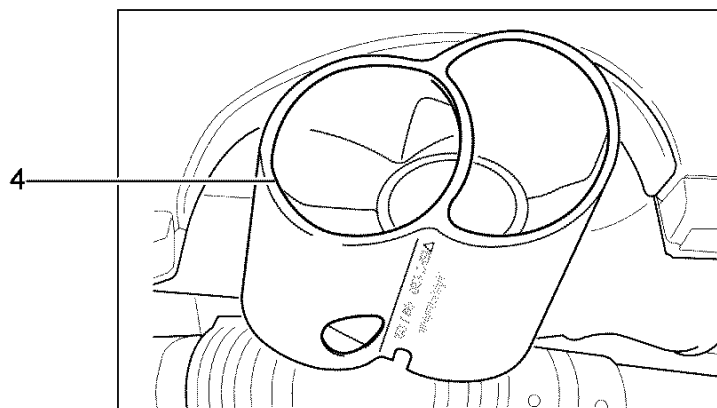

Model: TEQ

Model life 1985>>2012

Pos	Part Number	Description	Remark	Qty	Model
		Tail pipe Cover Technical information Boxster Group 2 2635 (3/97) Attention	97-04		Boxster (986)
1	986 111 980 00	Tail pipe	97-02	1	Boxster
2	986 111 980 01	Tail pipe Cover	03-04	1	Boxster/S

Model: TEQ

Model life 1985>>2012