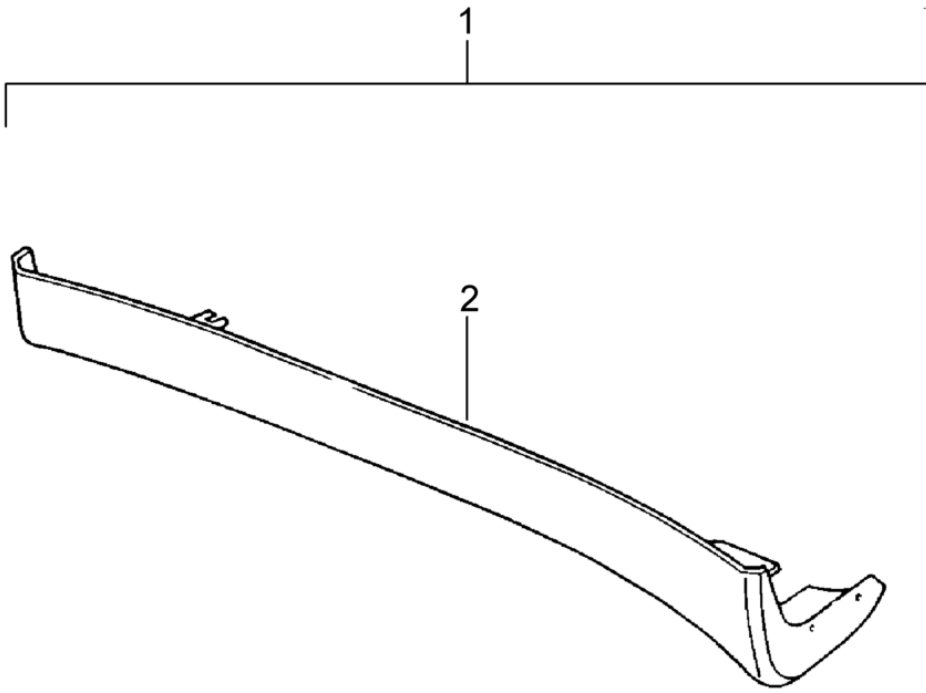

Model: TEQ

Model life 1985>>2012

Pos	Part Number	Description	Remark	Qty	Model
30	999 703 428 40	Stopper $ 32		6	
31	993 505 537 00	Spoiler		1	
32	993 505 519 01	Spoiler Centre part		1	
	993 505 519 01 G2X	Prime coated			
33	993 505 547 00	Reinforcement plate		1	

Model: TEQ

Model life 1985>>2012