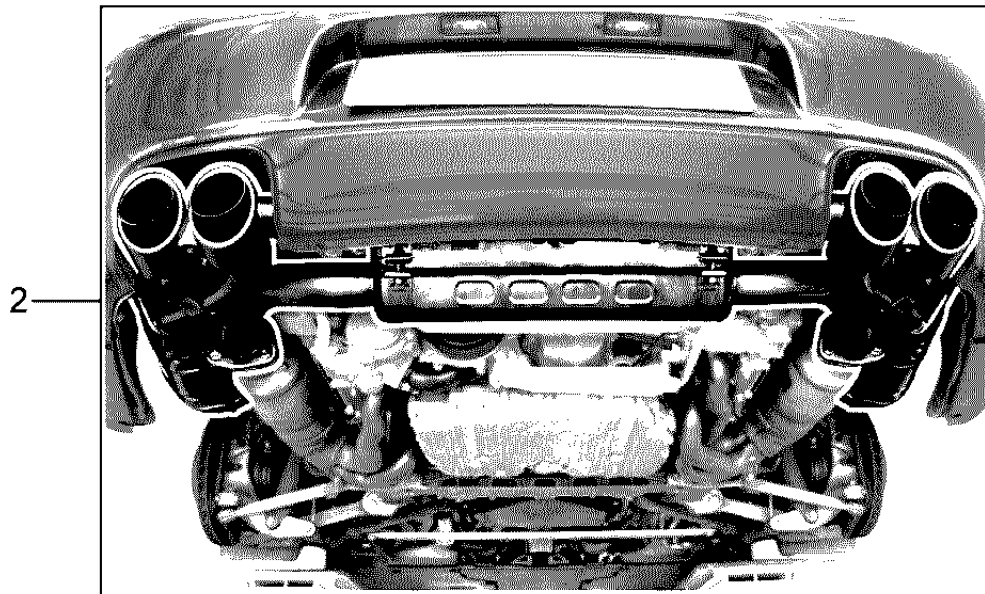

Model: TEQ

Model life 1985>>2012