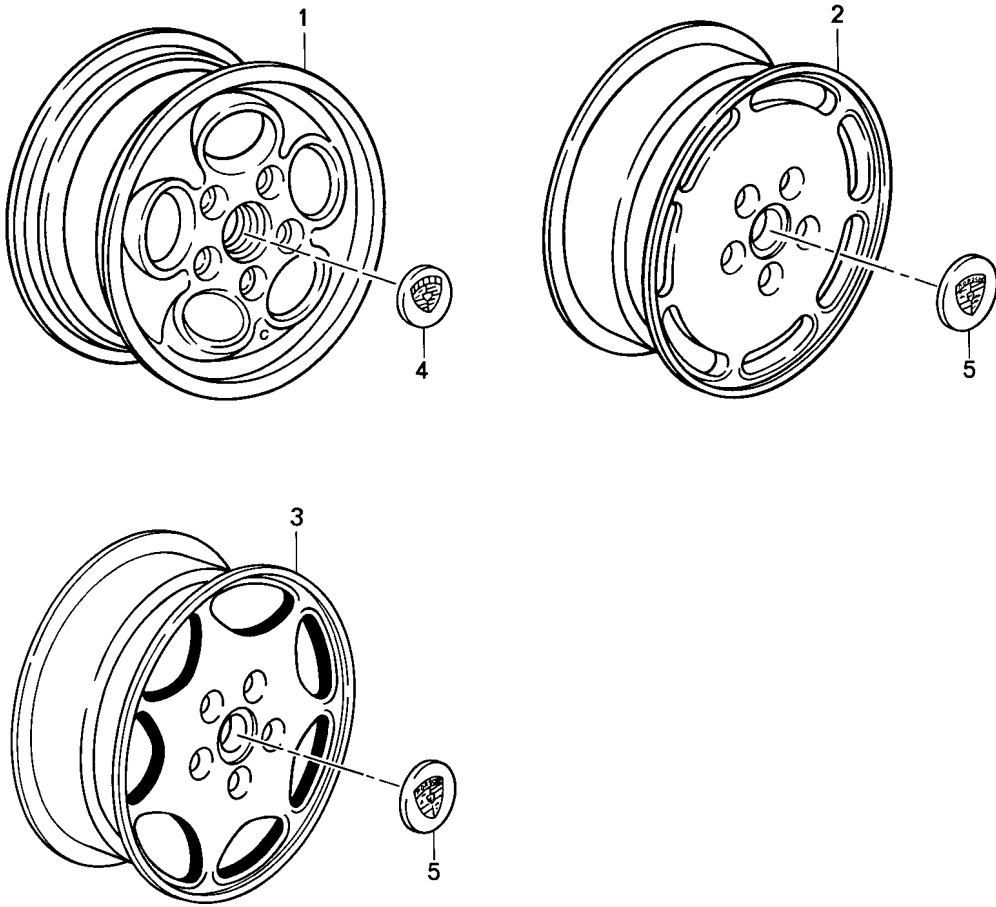

Model: TEQ

Model life 1985>>2012

Model: TEQ Model life 1985>>2012

Pos	Part Number	Description	Remark	Qty	Model
(1)	993 361 605 00	Spacer 5 MM Anti-theft protection Spacer ring 5 MM without		1	911 (993) 911 (996) Boxster(986) 911 (993)
-	000 044 500 09	Wheel bolt Spacer ring 5 MM Set		1	911 (996) Boxster(986)
(1)	996 361 605 90	Comprising: Spacer ring		4	5 mm
-	900 269 106 09	Countersunk-head screw		8	M6 x 16
-	996 361 203 90	Wheel bolt Identification Red		16	M14x1,5x49
-	997 361 980 10	Set Wheel bolt Anti-theft protection		1	
-	000 044 500 10	Retrofit kit Spacer ring 17MM Comprising:		1	997
1	996 361 617 00	Spacer ring 17MM		2	
-	999 182 006 31	Wheel nut Silver		10	
-	000 044 500 41	Retrofit kit Spacer 17MM Comprising:		1	986 996 991
-	996 361 617 00	Spacer ring		2	
-	999 182 003 36	Wheel nut Black		10	
(1)	996 361 617 00	Spacer ring 17MM with		1	BOXSTER CARRERA
(1)	996 361 621 00	Wheel bolt Spacer ring 21MM with		1	
-	000 044 500 11	Wheel bolt Retrofit kit Spacer ring 21MM Comprising:		1	
(1)	996 361 621 00	Spacer ring 21 MM		2	
-	999 182 003 36	Wheel nut		10	
(1)	996 361 625 00	Spacer ring 25MM with		1	
-	000 044 500 12	Wheel bolt Retrofit kit Spacer ring 25MM Comprising:		1	
-	996 361 625 00	Spacer ring 25MM		2	
-	999 182 003 36	Wheel nut		10	
(1)	930 331 611 06	Spacer ring 28MM Order also:		1	