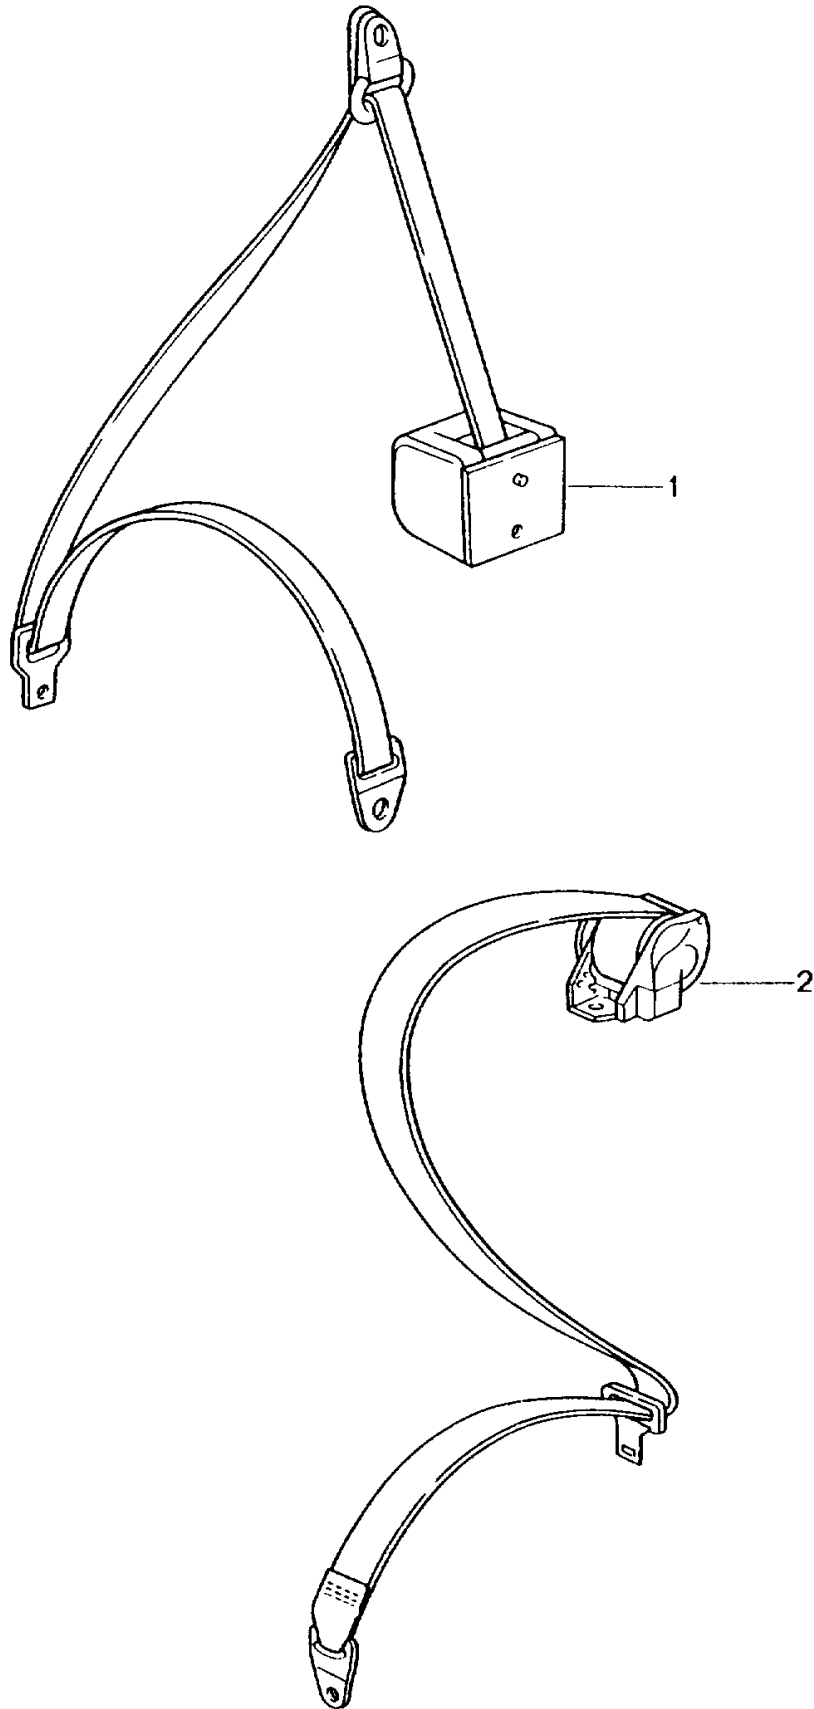

Model: TEQ

Model life 1985>>2012