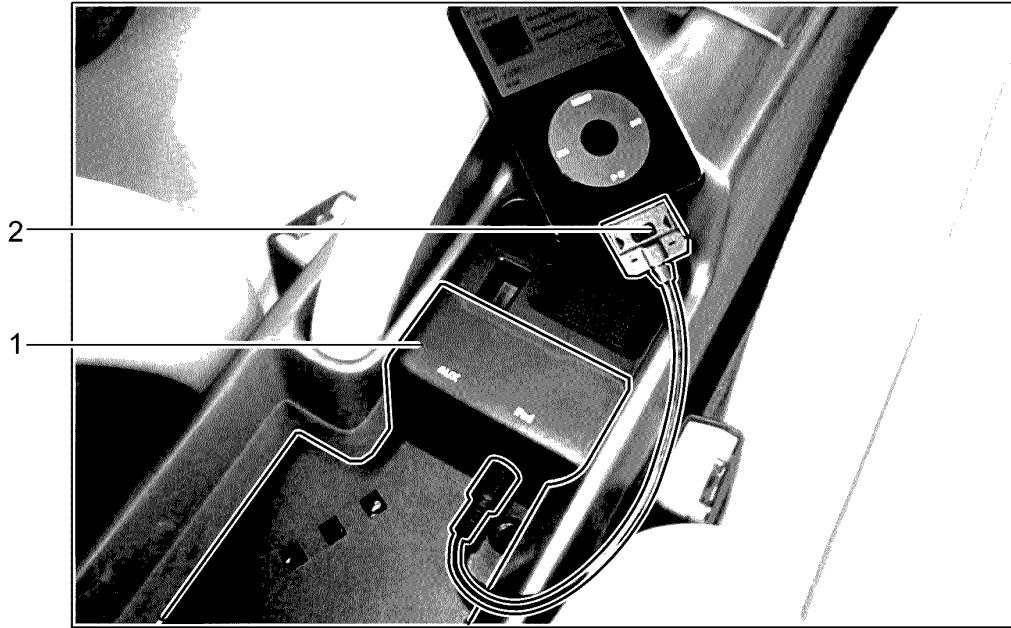

Model: TEQ

Model life 1985>>2012