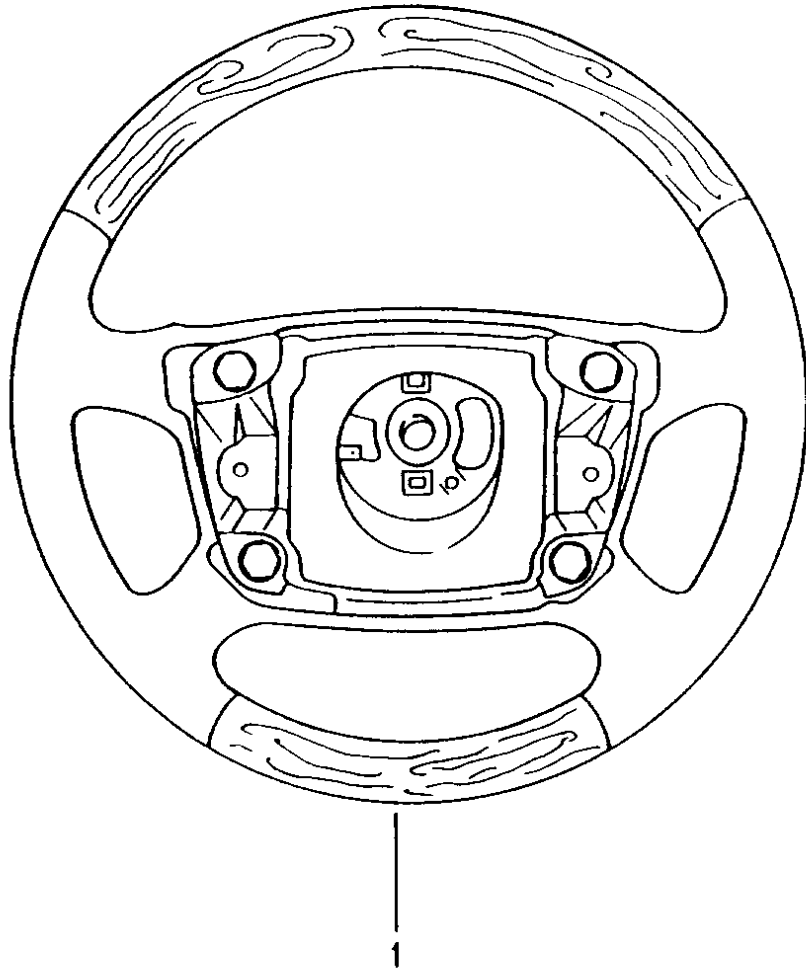

Model: TEQ

Model life 1985>>2012