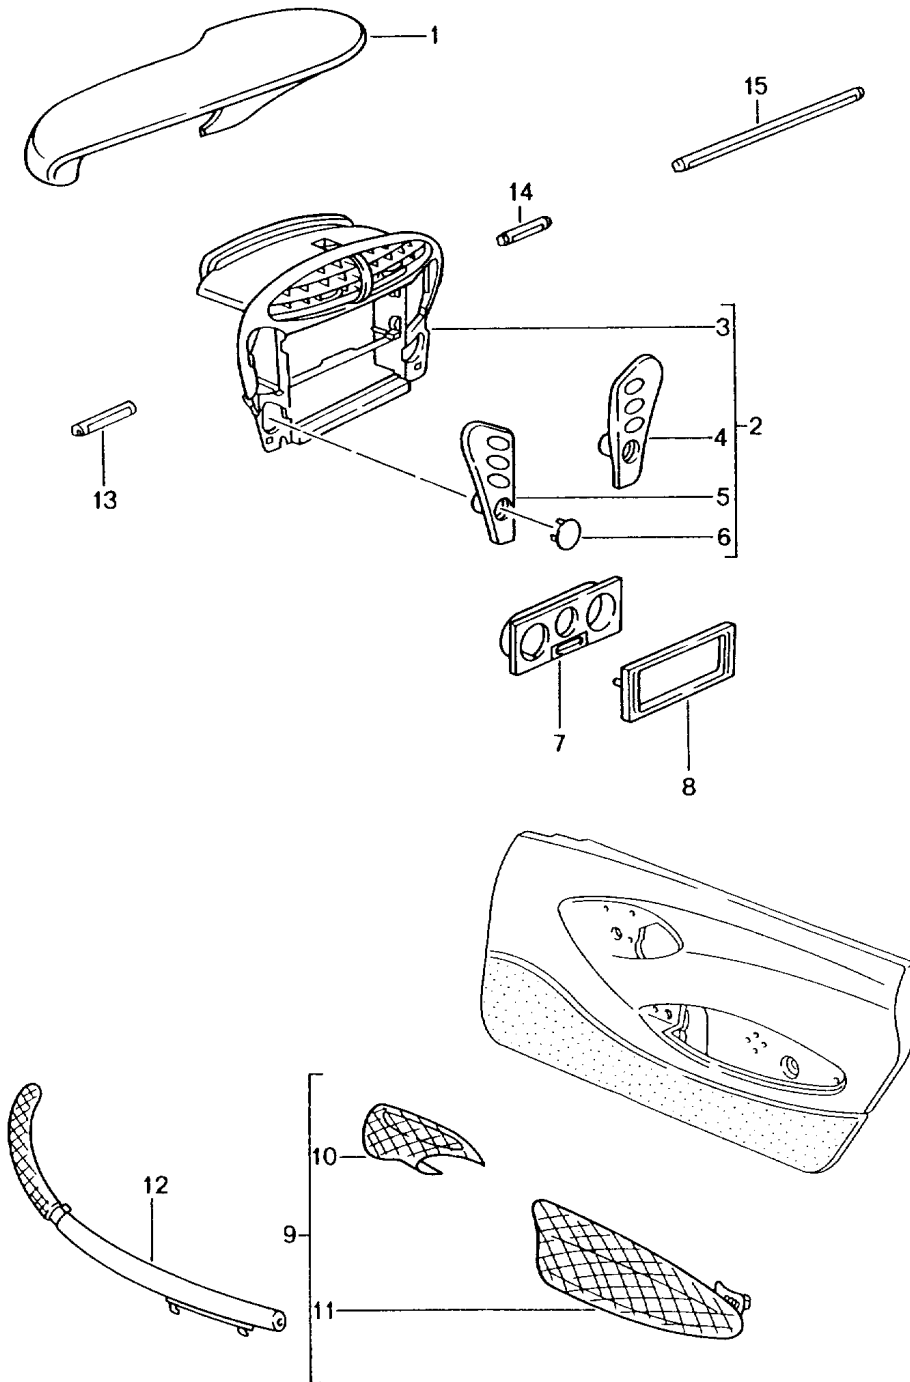

Model: TEQ

Model life 1985>>2012