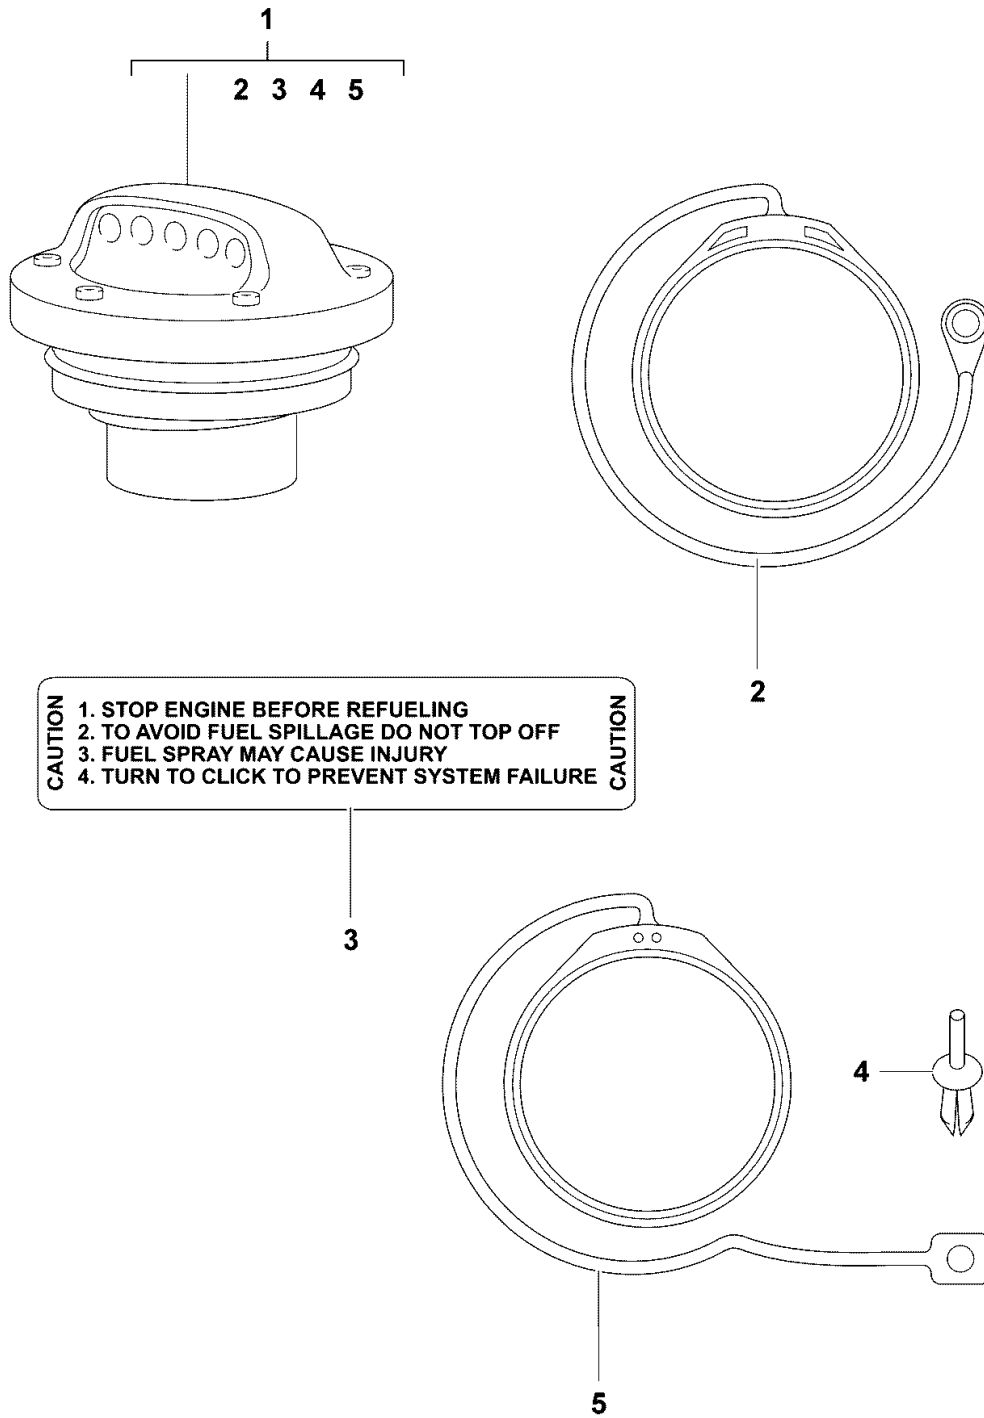

Model: TEQ

Model life 1985>>2012