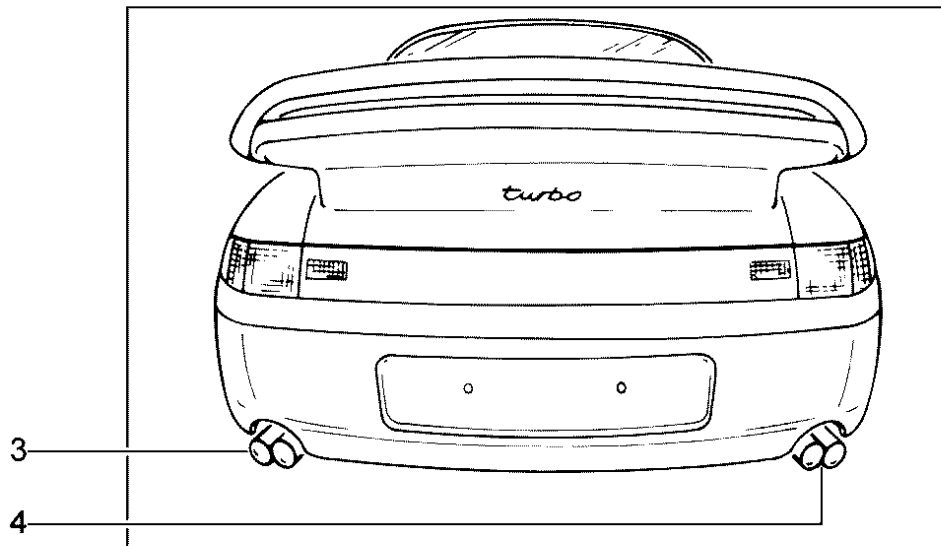

Model: TEQ Model life 1985>>2012

Pos	Part Number	Description	Remark	Qty	Model
1	000 043 301 10	Tail pipe Sports tailpipe Tail pipe Sports tailpipe Turbo-look Not for 911 turbo	89-94 94-98	1	911 (964) 911 (993) 964 C2 964 C4 964 Speedst 964 RS
2	000 044 200 01	Tail pipe Sports tailpipe Set		1	993 C2 993 C4
3	993 111 981 00	Comprising: Tail pipe	/L	1	993 C2
4	993 111 982 00	Sports tailpipe Tail pipe	/R	1	993 C4 993 C2
(3)	993 111 981 02	Sports tailpipe Tail pipe	/L	1	993 C4 993 S
(4)	993 111 982 02	Sports tailpipe Tail pipe Sports tailpipe	/R	1	993 4S 993 S 993 4S

Model: TEQ

Model life 1985>>2012