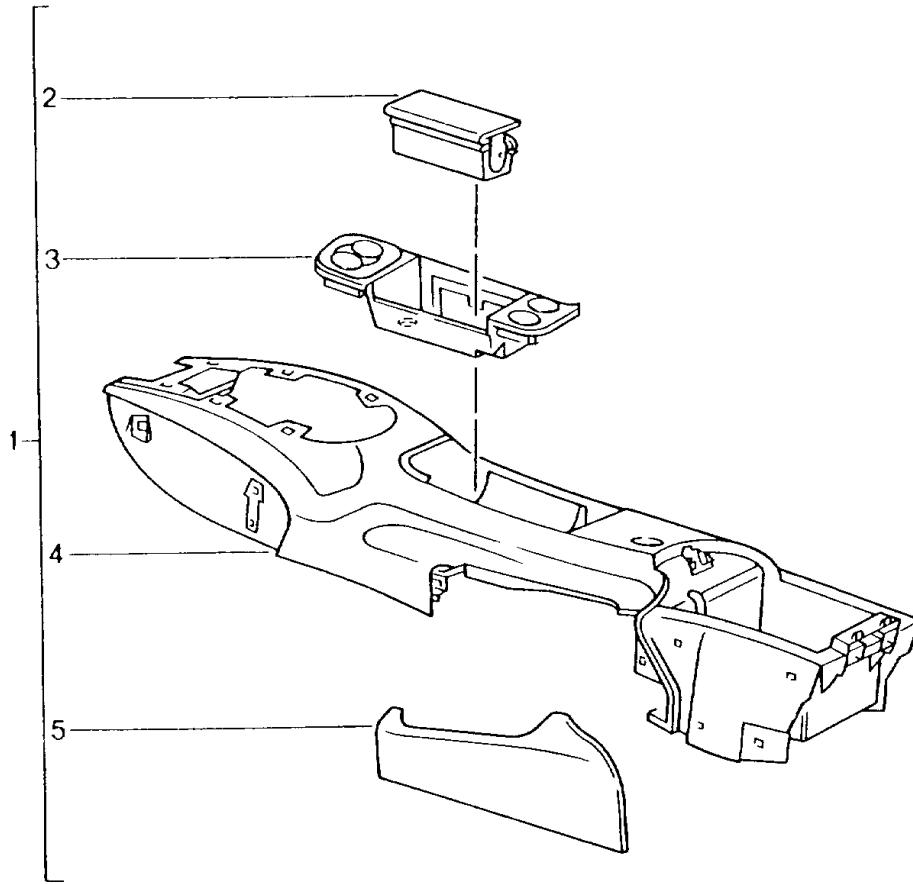

Model: TEQ

Model life 1985>>2012

Model: TEQ

Model life 1985>>2012

Pos	Part Number	Description	Remark	Qty	Model
1	000 044 801 77	Retrofit kit Tunnel Dark maple rootwood Retrofit kit Tunnel Dark maple rootwood	97-04 98-04	1	BOXSTER 911
2	986 552 997 04	Comprising: Insert Ashtray Dark maple rootwood		1	
3	986 552 996 04	Ashtray Dark maple rootwood		1	
4	986 552 995 04	Centre console Dark maple rootwood		1	
5	996 552 993 04	Cover Handbrake Dark maple rootwood		1