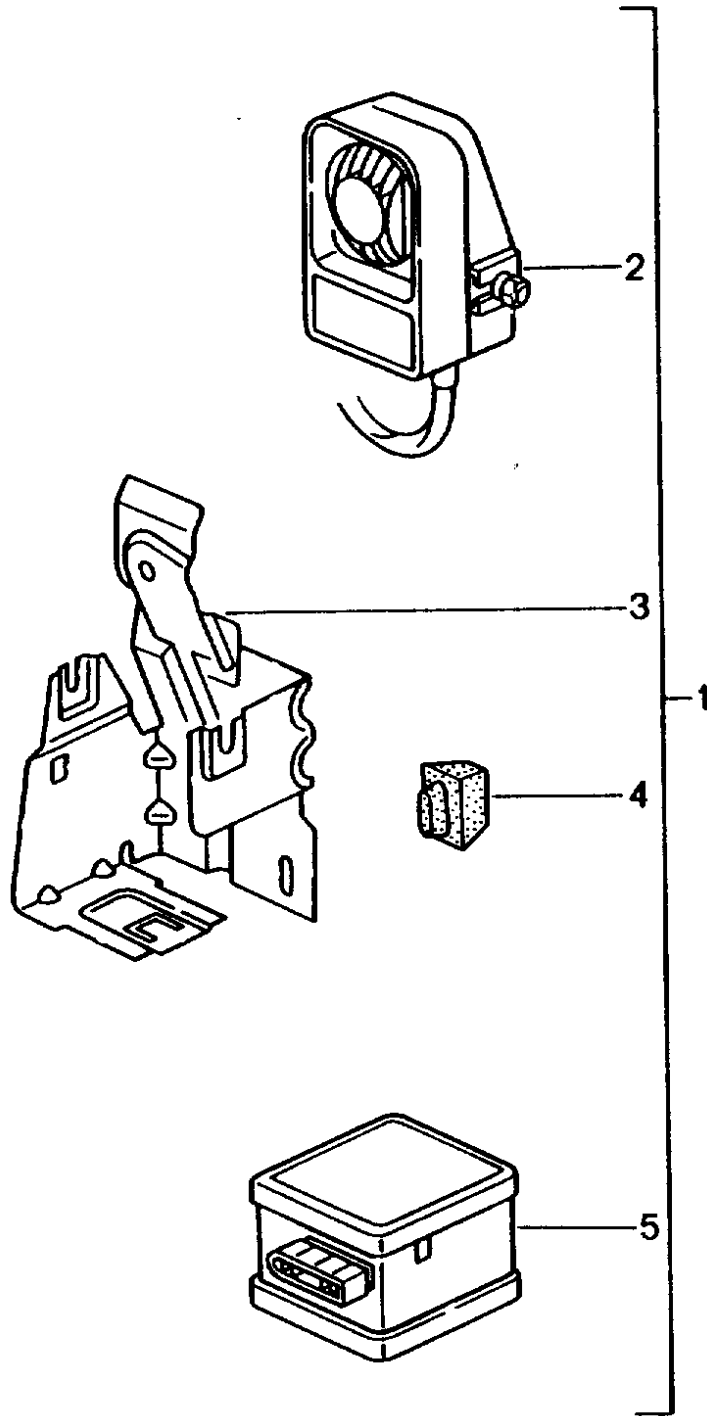

Model: TEQ

Model life 1985>>2012