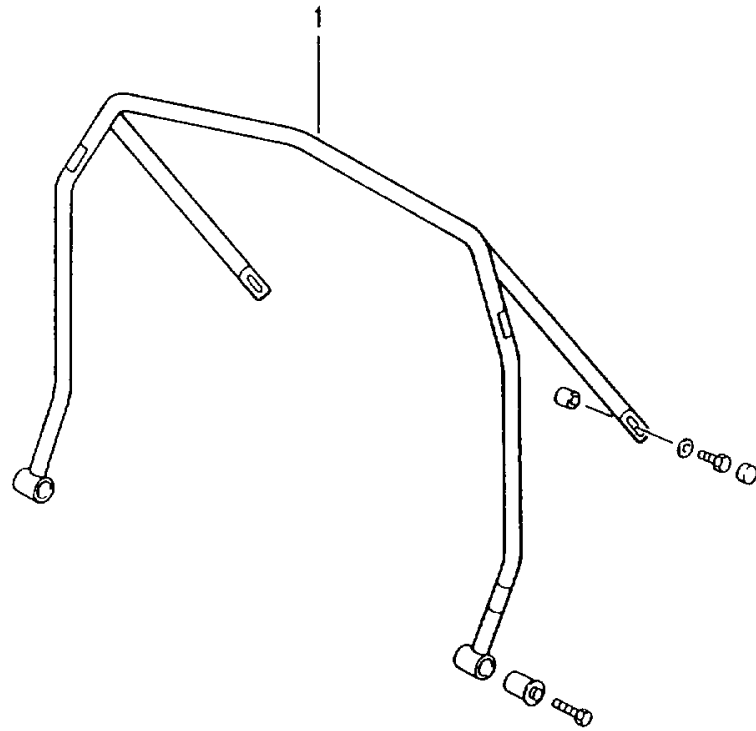

Model: TEQ Model life 1985>>2012

Pos	Part Number	Description	Remark	Qty	Model
		Tonneau cover See technical information GR.6 BOXSTER NR. 8/97 Tech. information memo GR.6 BOXSTER NR. 8A/97	97-04		BOXSTER
1	986 561 985 00	Tonneau cover	/LL	1	BOXSTER I098
	986 561 985 00 A10	Convertible top Cloth Black	97-04		
(1)	986 561 985 01	Tonneau cover	/RL	1	BOXSTER I099
	986 561 985 01 A10	Convertible top Cloth Black	97-04		
2	999 591 983 12	Comprising: Tenax upper part		7	
3	911 561 529 00	Cap		9	
4	999 591 597 02	Tenax lower part B 4,2 X 10	98-04	6	
5	999 591 608 17	Tenax lower part B 4,2 X 20		3	
6	986 561 984 00	Bag Convertible top Cloth		1	
	986 561 984 00 A10	Black	97-04		
7	986 504 986 00	Clip		1	

Model: TEQ

Model life 1985>>2012