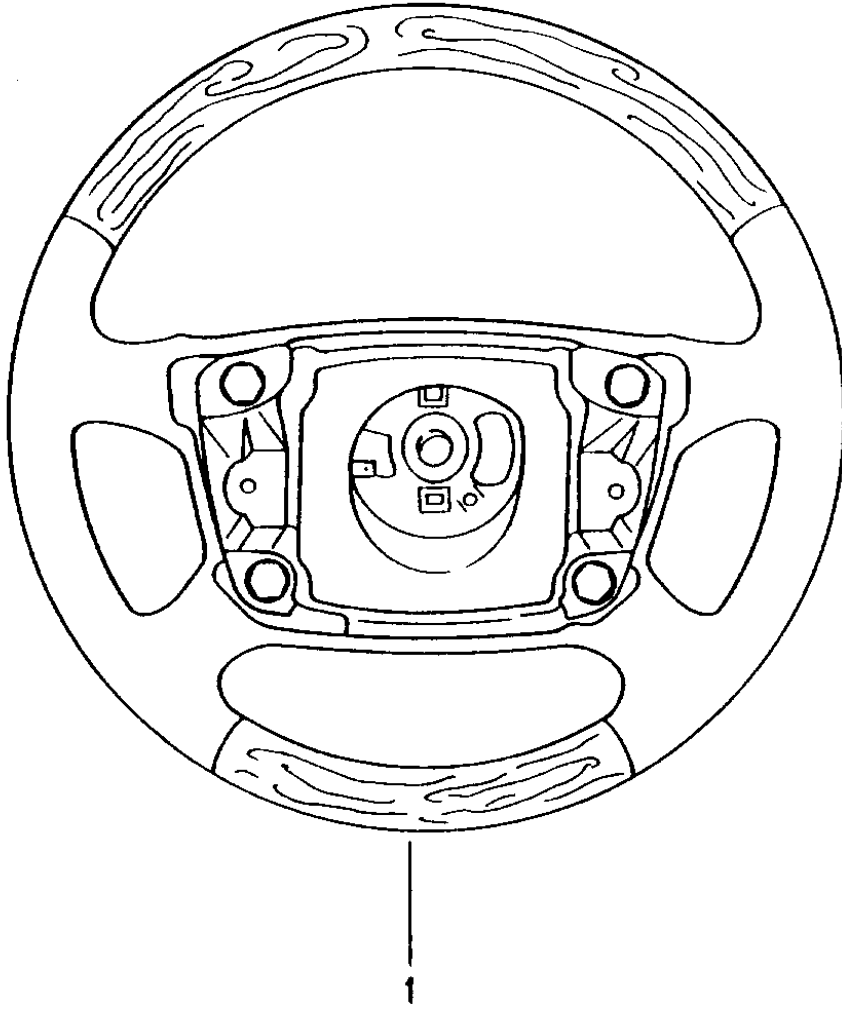

Model: TEQ

Model life 1985>>2012