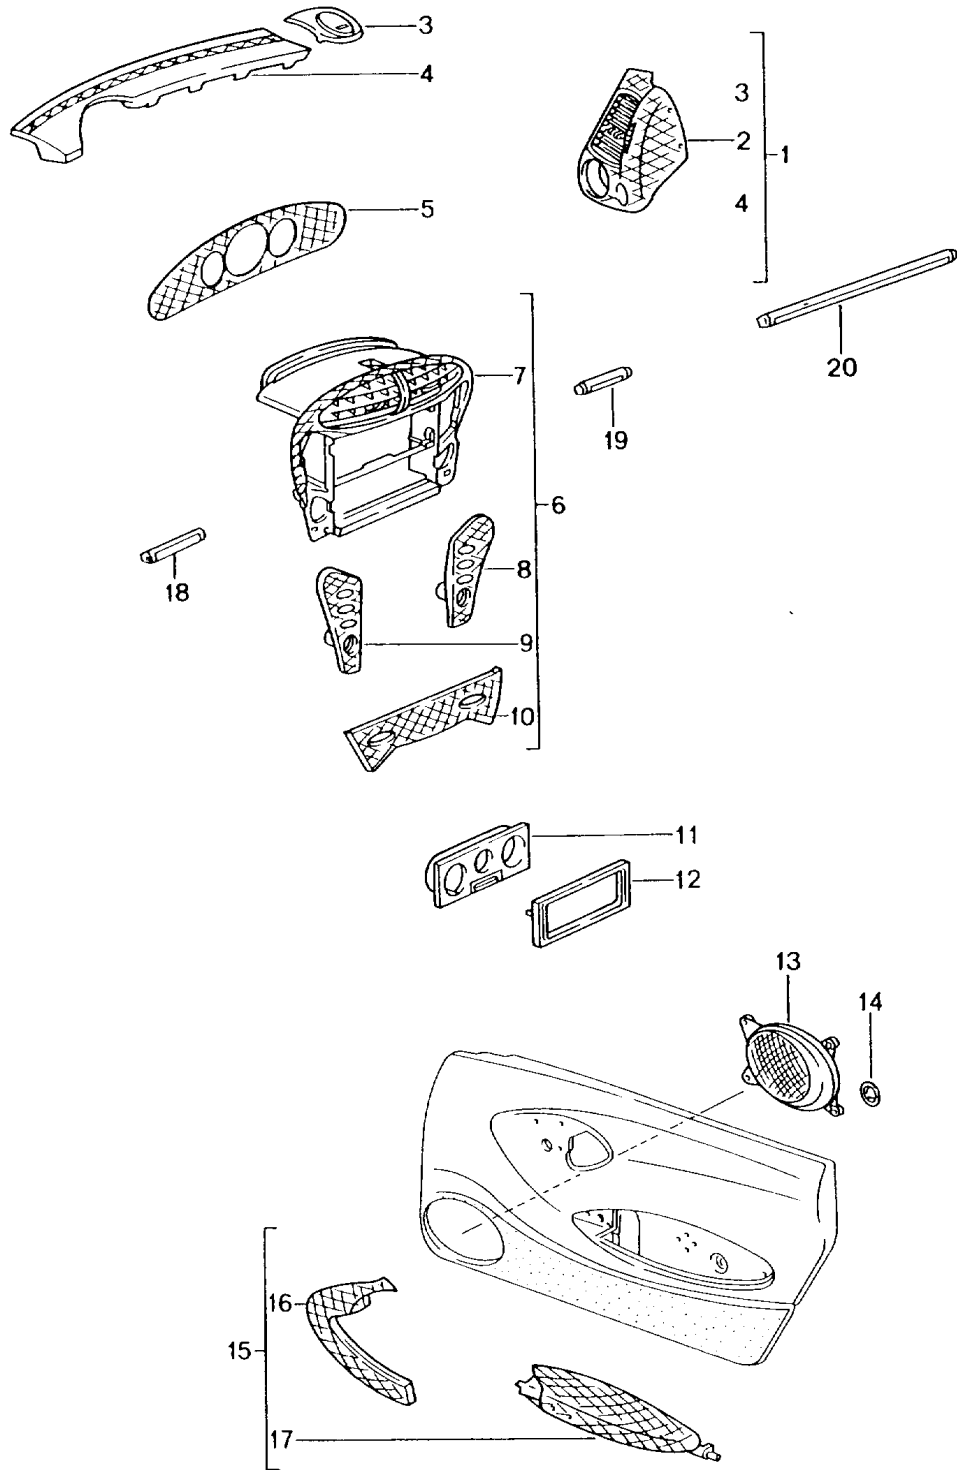

Model: TEQ Model life 1985>>2012

Pos	Part Number	Description	Remark	Qty	Model
7	000 044 801 20	Bracket Centre nozzle Light maple rootwood Or		1	
(7)	000 044 801 21	Bracket Centre nozzle Light maple rootwood		1	M662
8	996 552 968 05	Trim for switch Light maple rootwood	/R	1	
9	996 552 967 05	Trim for switch Light maple rootwood	/L	1	
10	996 552 972 01	Trim for switch Lower Light maple rootwood		1	
11	996 552 991 03	Order also: Cover Heating Light maple rootwood Or		1	
12	996 552 992 03	Cover Air-conditioning switch Light maple rootwood		1	
-	996 552 963 01	Cover Air conditioner Light maple rootwood		1	M662
13	000 044 801 28	Loudspeaker grille Door speaker Light maple rootwood		1	
14	999 591 946 02	Clamping washer		8	
14	999 591 946 03	Clamping washer		8	
15	000 044 801 05	Installation set Door Light maple rootwood Comprising:		1	
16	996 555 989 00	Handle Light maple rootwood	/R	1	
(16)	996 555 988 00	Handle Light maple rootwood	/L	1	
17	996 555 987 00	Lid Shelf Light maple rootwood	/R	1	
(17)	996 555 986 00	Lid Shelf Light maple rootwood When required order also:	/L	1	
18	996 552 996 04	Cover strip Light maple rootwood	/LL /L	1	I098
(18)	996 552 997 04	Moulding Light maple rootwood	/RL /R	1	I099
19	996 552 998 08	Cover strip Light maple rootwood	/LL	1	I098
(19)	996 552 998 09	Moulding Light maple rootwood	/RL	1	I099
20	986 552 987 08	Cover strip Light maple rootwood	/LL /R	1	I098
(20)	996 552 959 03	Moulding Light maple rootwood	/RL /L	1	I099

Model: TEQ

Model life 1985>>2012