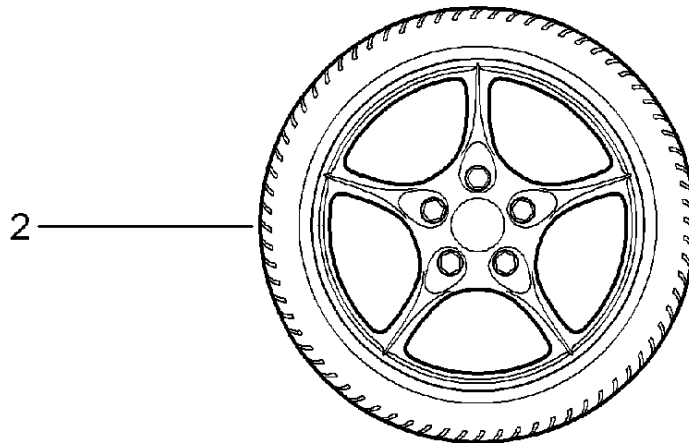

Model: TEQ

Model life 1985>>2012