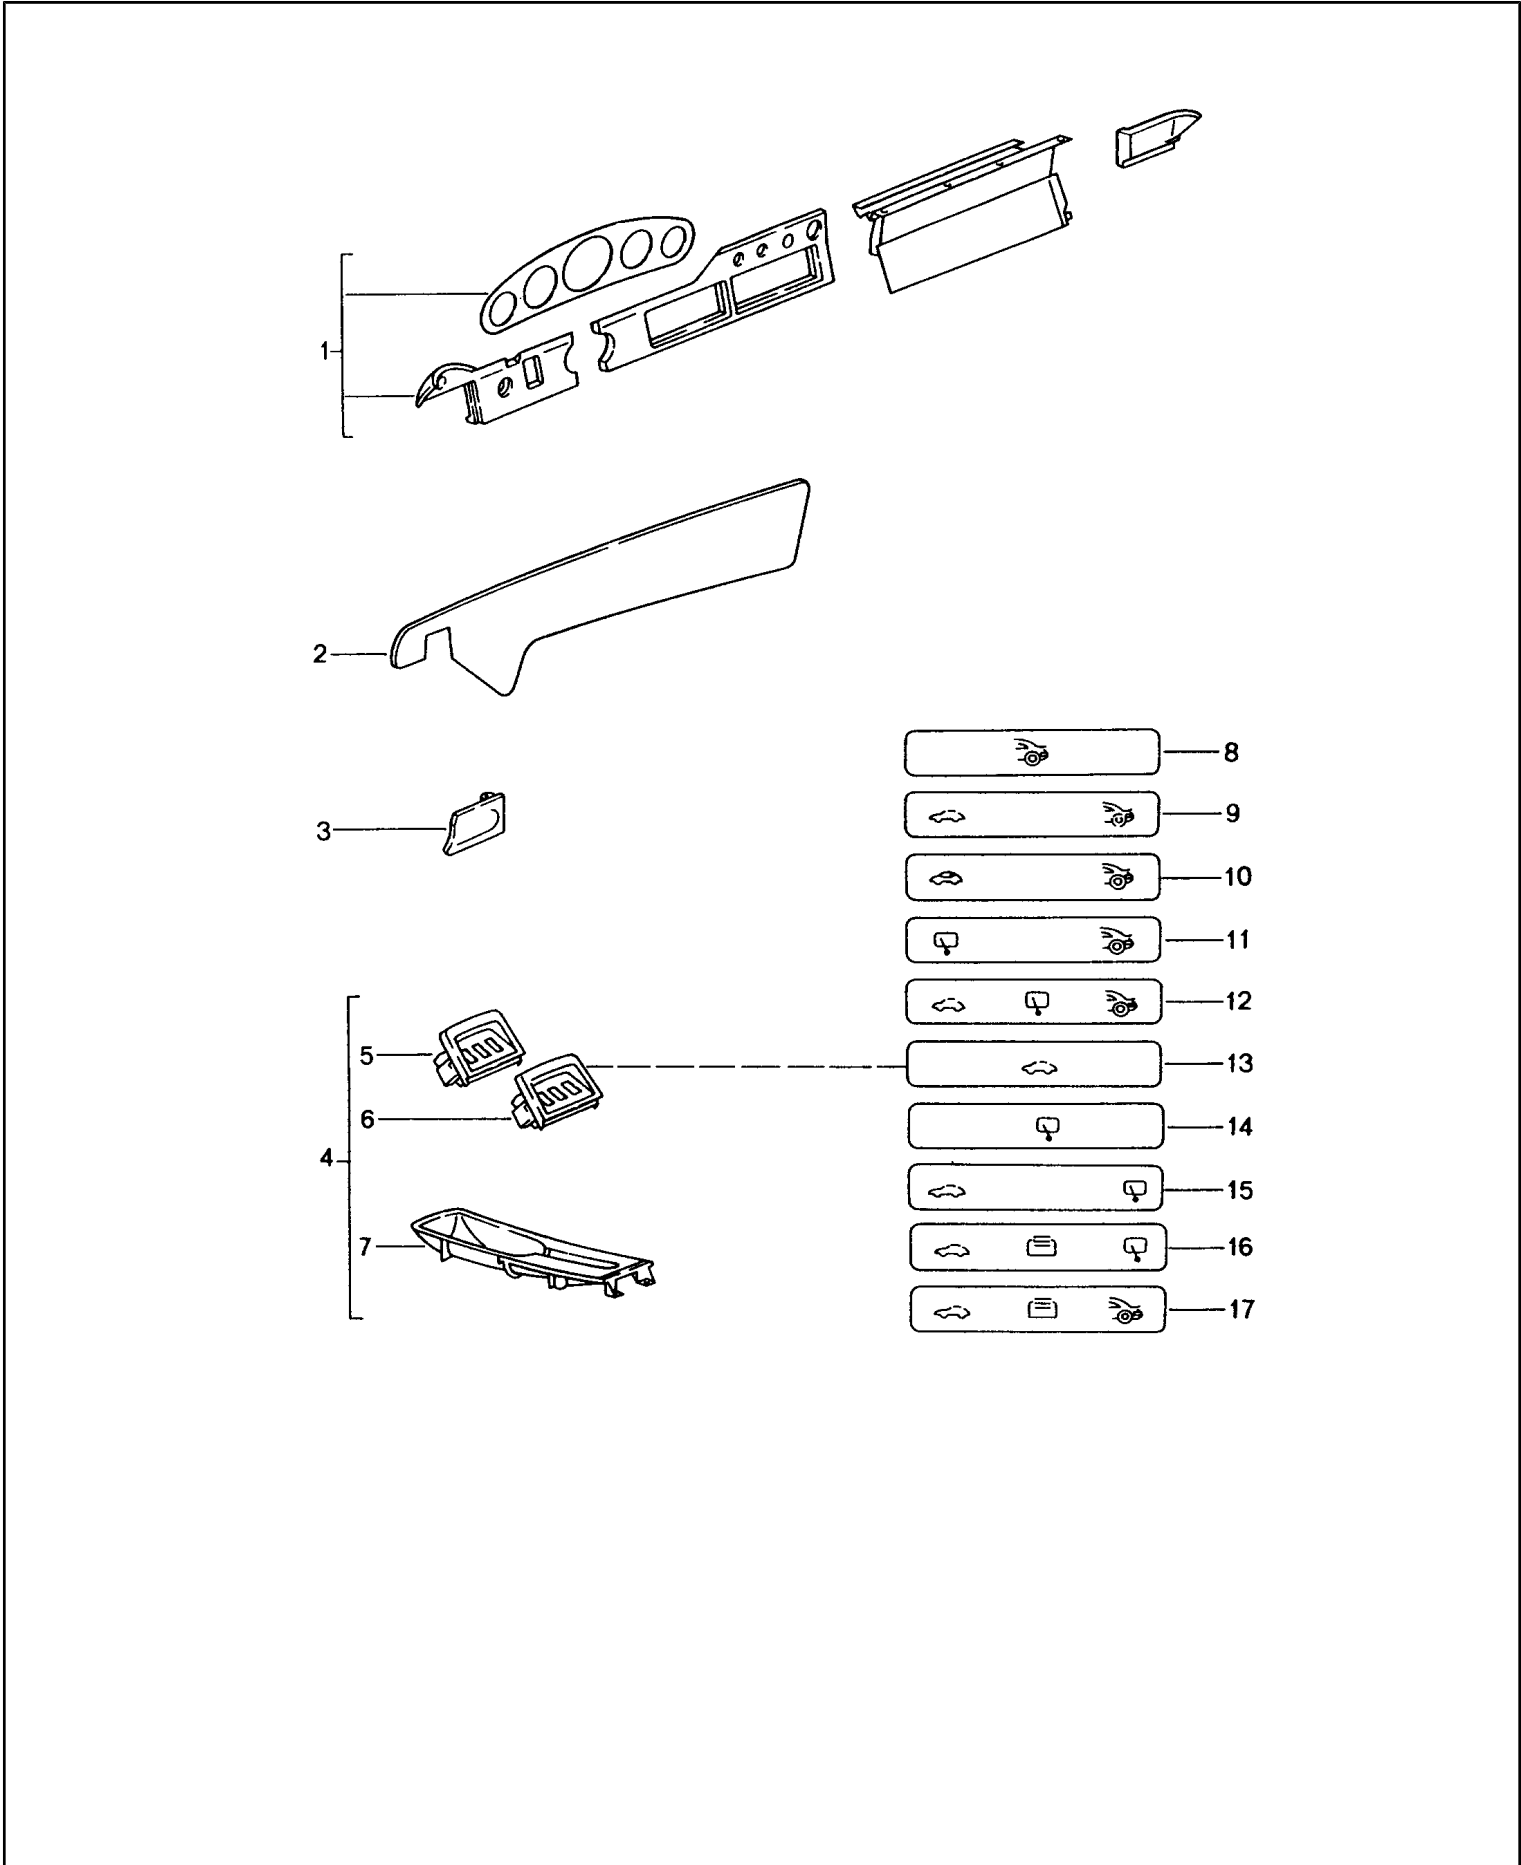

Model: TEQ

Model life 1985>>2012

Model: TEQ Model life 1985>>2012

Pos	Part Number	Description	Remark	Qty	Model
1	993 552 985 04	Passenger compartment Carbon Installation set	89-94 94-98 89-98	1	911(964) 911(993) 911(964/993) I098 -M425
(1)	993 552 985 05	Instrument carrier Dashboard trim Carbon Installation set	89-98	1	911(964/993) I099 -M425
-	000 044 800 79	Lid Airbag Cover Passenger's side Upper part/lower part Carbon		1	911(993)
-	000 044 800 67	Lid Airbag Cover Passenger's side Upper part/lower part Carbon Logo TURBO S	98	1	911(993) Turbo S M092
-	000 044 801 88	Cover Radio Air-conditioning switch Heating regulator Carbon	94-98	1	911(993)
-	000 044 801 94	Cover Ignition starter lock Headlight levelling system Carbon	94-98	1	911(993)
2	000 044 800 63	Installation set Trim cover Door	97-98	1	911(993)
3	993 555 980 01	Door opener Left	94-98	1	911(993)
(3)	993 555 981 01	Door opener Right	94-98	1	911(993)
4	000 044 800 60	Installation set Centre console Comprising:	94-98	1	911(993)
5	000 044 800 82	Trim for switch Centre console Upper	94-98	1	911(993)
6	000 044 800 83	Trim for switch Centre console Centre	94-98	1	911(993)
7	000 044 800 36	Cup for Parking-brake lever	94-98	1	911(993)
8	993 632 171 00	Light-diffusing lens Rear spoiler	94-98	1	911(993)
9	993 632 171 11	Light-diffusing lens Rear spoiler Sunroof	94-98	1	911(993) M650
10	993 632 171 12	Light-diffusing lens Rear spoiler Convertible top	94-98	1	911(993) M439