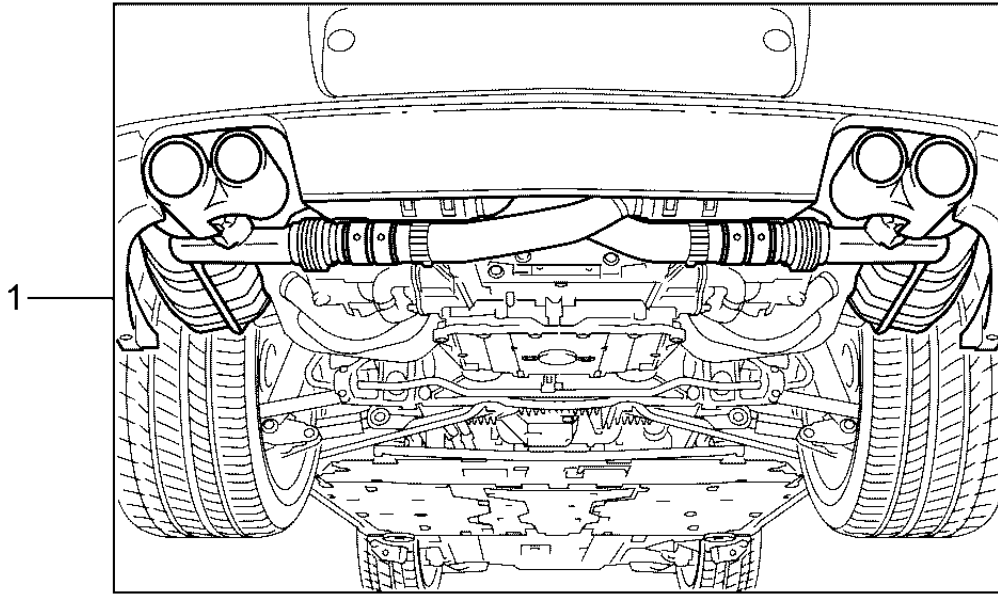

Model: TEQ

Model life 1985>>2012