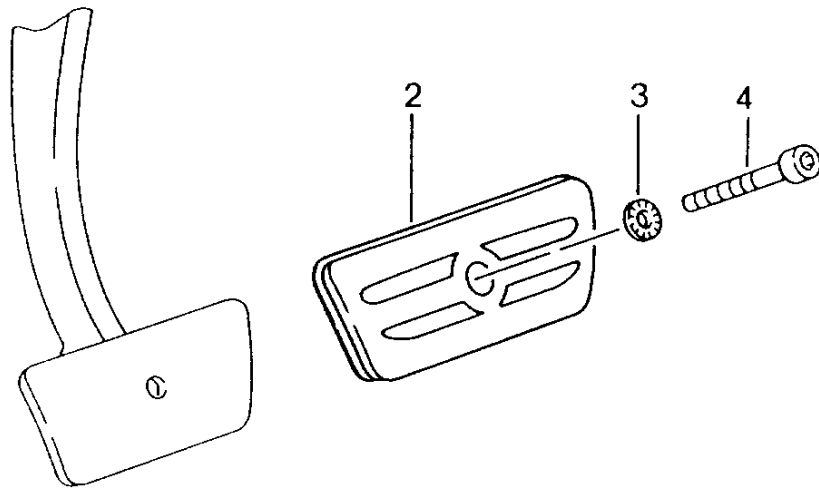

Model: TEQ

Model life 1985>>2012

Model: TEQ

Model life 1985>>2012

Pos	Part Number	Description	Remark	Qty	Model
1	928 423 207 00	Vertical pedal adjustment Pedal spacer plate	78-95	1	928
2	928 423 213 00	Pedal spacer plate	(AUS)	1	
3	900 114 021 01	Shake-proof washer		1	J 8,2
4	900 067 057 03	Pan-head screw		1	M8 x 20