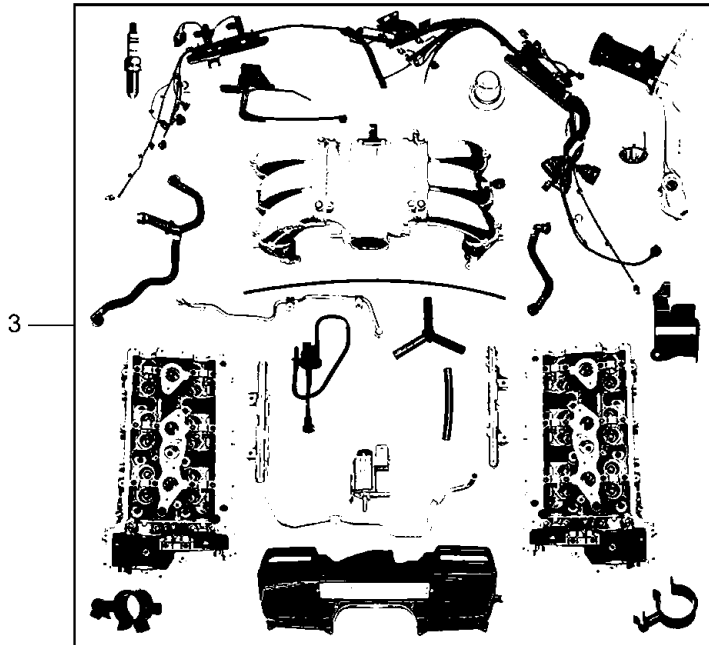

Model: TEQ

Model life 1985>>2012