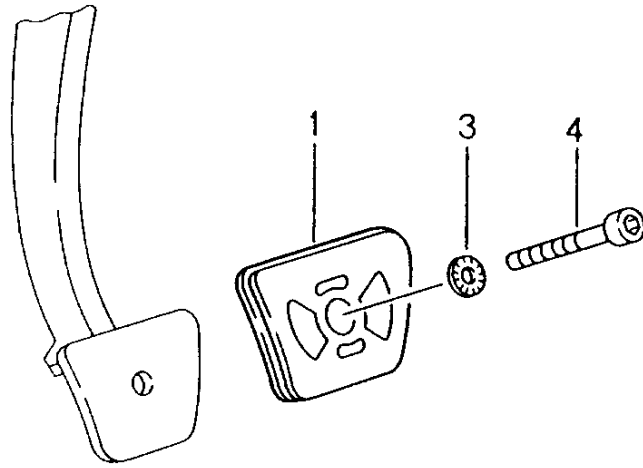

Model: TEQ

Model life 1985>>2012

Model: TEQ

Model life 1985>>2012

Pos	Part Number	Description	Remark	Qty	Model
1	928 423 207 00	Vertical pedal adjustment Pedal spacer plate	78-95	1	928
2	928 423 213 00	Pedal spacer plate	(AUS)	1	
3	900 114 021 01	Shake-proof washer		1	J 8,2
4	900 067 057 03	Pan-head screw		1	M8 x 20