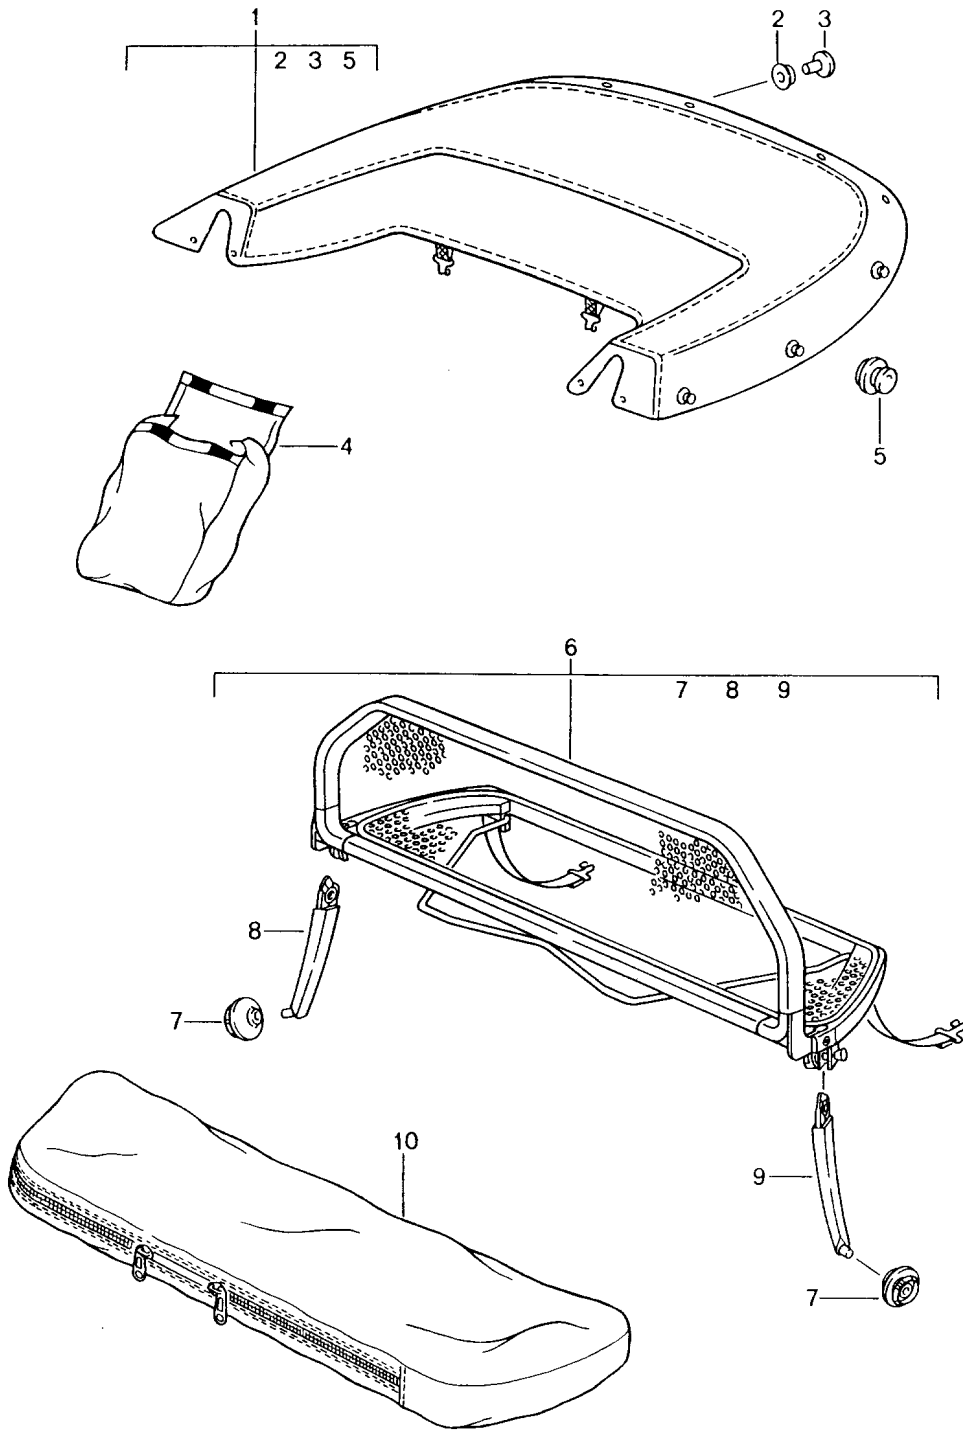

Model: TEQ

Model life 1985>>2012