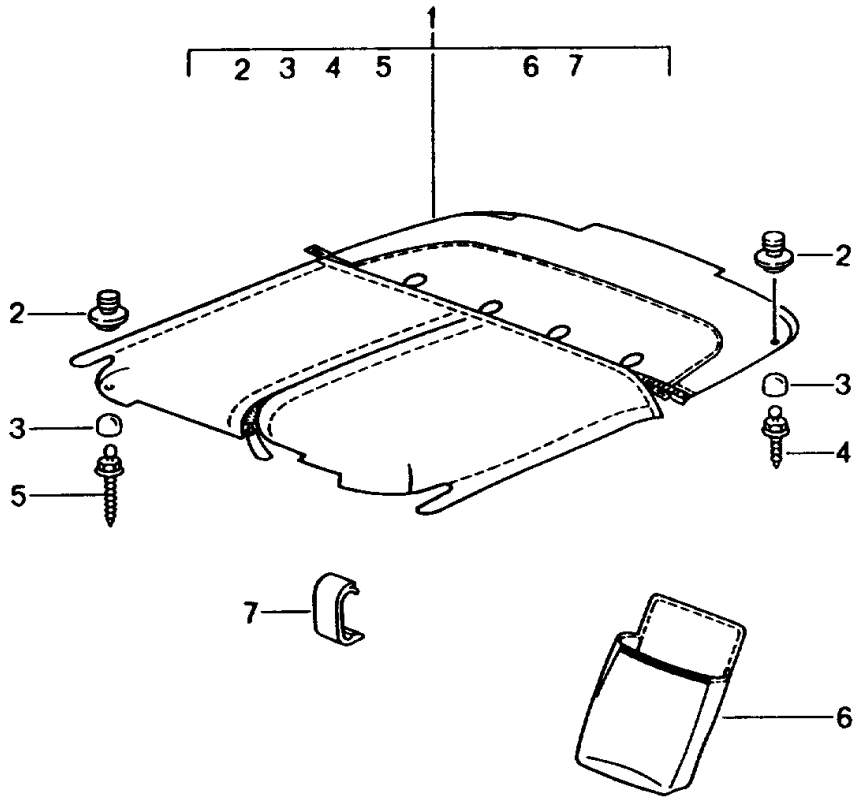

Model: TEQ

Model life 1985>>2012

Model: TEQ Model life 1985>>2012

Pos	Part Number	Description	Remark	Qty	Model
		Tonneau cover See technical information GR.6 BOXSTER NR. 8/97 Tech. information memo GR.6 BOXSTER NR. 8A/97	97-04		BOXSTER
1	986 561 985 00	Tonneau cover	/LL	1	BOXSTER I098
	986 561 985 00 A10	Convertible top Cloth Black	97-04		
(1)	986 561 985 01	Tonneau cover	/RL	1	BOXSTER I099
	986 561 985 01 A10	Convertible top Cloth Black	97-04		
2	999 591 983 12	Comprising: Tenax upper part		7	
3	911 561 529 00	Cap		9	
4	999 591 597 02	Tenax lower part B 4,2 X 10	98-04	6	
5	999 591 608 17	Tenax lower part B 4,2 X 20		3	
6	986 561 984 00	Bag Convertible top Cloth		1	
	986 561 984 00 A10	Black	97-04		
7	986 504 986 00	Clip		1