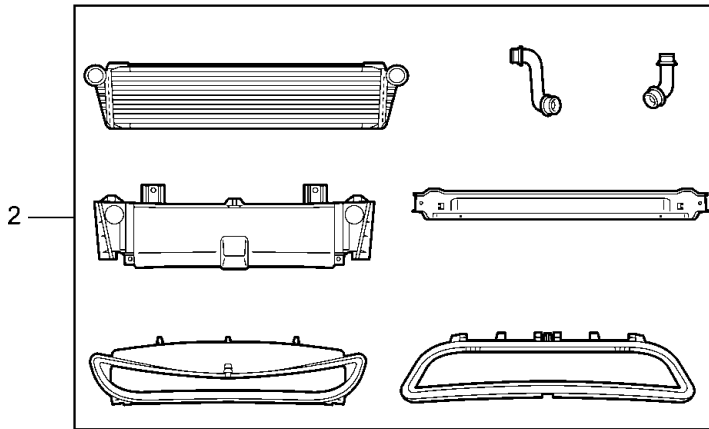

Model: TEQ

Model life 1985>>2012