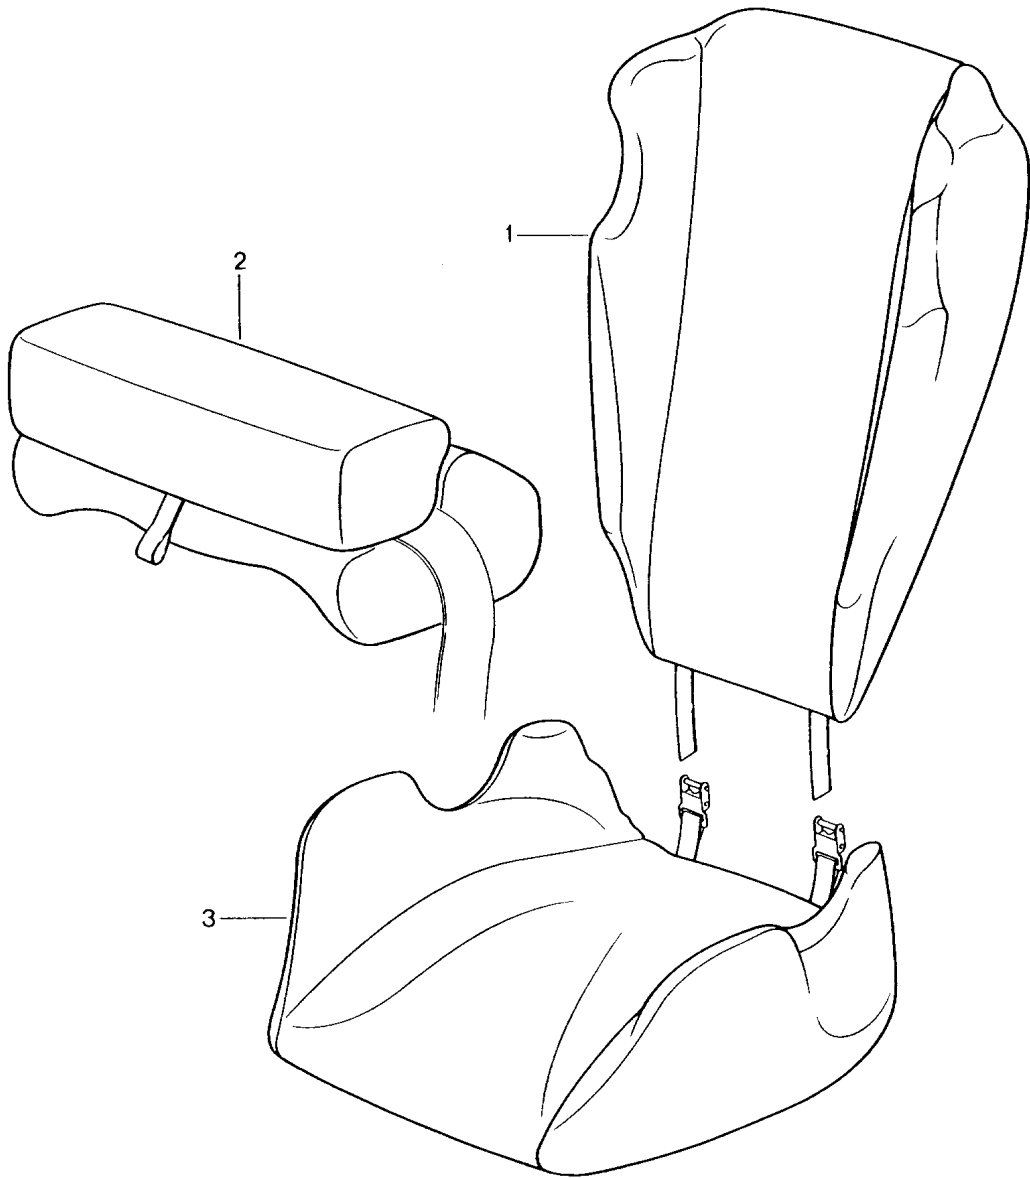

Model: TEQ

Model life 1985>>2012

Model: TEQ

Model life 1985>>2012

Pos	Part Number	Description	Remark	Qty	Model
		Child car seat	84-95		944/928
		"CARLI"	94-98		911(993)
		Tech. information memo			
		6-ZYL./GR.7/ NR.5/97			
		Attention			
		Child car seat			
		"Carli"			
		3-part			
		for cars with			
		3-point automat. seat belt			
1	000 802 031 01	Backrest		1	
		Multicoloured			
2	000 802 041 01	Foam part		1	
		Multicoloured			
3	000 802 021 01	Seat cushion		1	
		Multicoloured			
-	000 802 051 00	Spacer		1	944,968,928
-	000 043 202 42	Spacer		1	911