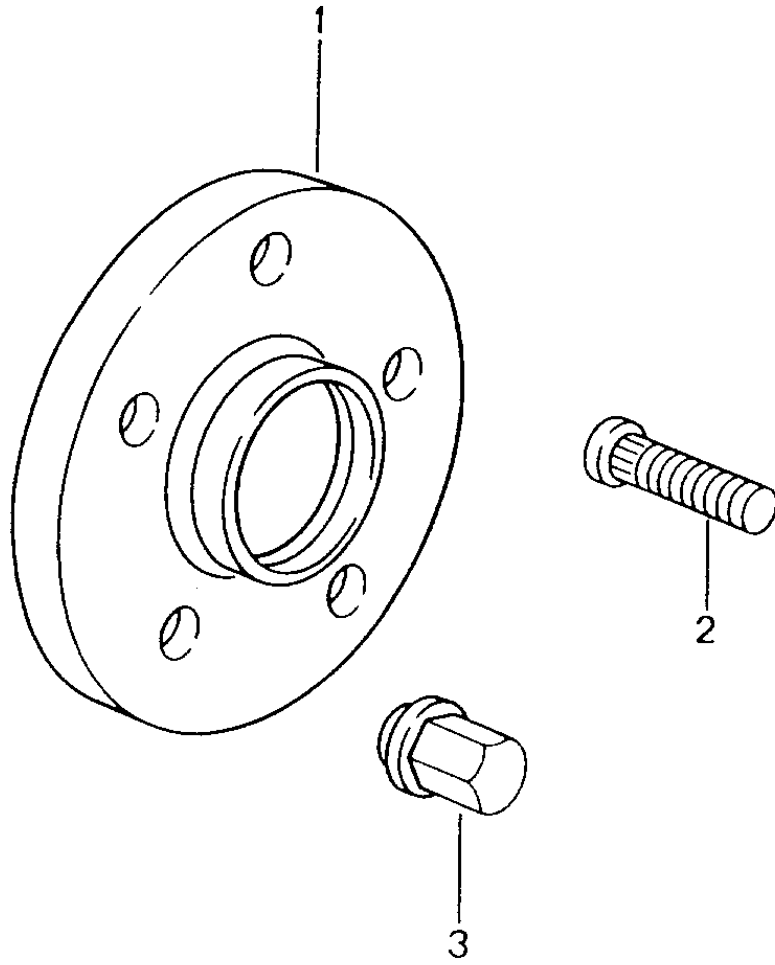

Model: TEQ

Model life 1985>>2012

Model: TEQ Model life 1985>>2012

Pos	Part Number	Description	Remark	Qty	Model
(1)	993 361 605 00	Widening of track Spacer ring 5MM without		1	
-	000 044 500 09	Wheel bolt Spacer ring Retrofit kit 5MM Comprising:		1	
(1)	996 361 605 90	Spacer ring 5MM		4	
-	900 269 106 09	Countersunk-head screw M 6 X 16		8	
-	996 361 203 90	Wheel bolt Identification Red		16	
-	996 361 057 90	Retrofit kit Anti-theft protection		1	
-	000 044 500 10	Retrofit kit Spacer ring 17MM Comprising:	05-08	1	997
1	996 361 617 00	Spacer ring 17MM		2	
-	999 182 006 31	Wheel nut Silver		10	
-	000 044 500 41	Retrofit kit Spacer 17MM Comprising:	98-	1	986 996 991
-	996 361 617 00	Spacer ring		2	
-	999 182 003 36	Wheel nut Black		10	
(1)	996 361 617 00	Spacer ring 17MM with Wheel bolt	98-	2	BOXSTER CARRERA
(1)	996 361 621 00	Spacer ring 21MM with Wheel bolt		2	
-	000 044 500 11	Retrofit kit Spacer ring 21MM Comprising:		1	
(1)	996 361 621 00	Spacer ring 21 MM		2	
-	999 182 003 36	Wheel nut		10	
(1)	996 361 625 00	Spacer ring 25MM with Wheel bolt		2	
-	000 044 500 12	Retrofit kit Spacer ring 25MM Comprising:		1	
-	996 361 625 00	Spacer ring 25MM		2	
-	999 182 003 36	Wheel nut		10	
(1)	930 331 611 06	Spacer ring 28MM		2	
(1)	993 361 631 00	Order also: Spacer ring		2	