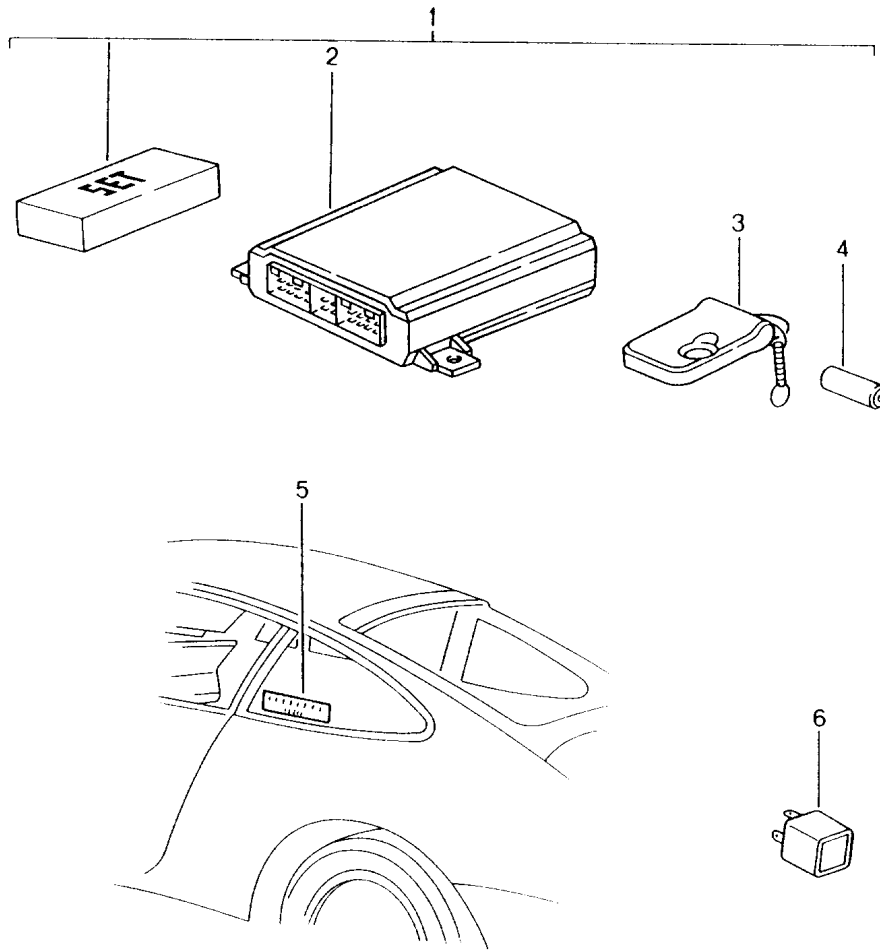

Model: TEQ

Model life 1985>>2012

Model: TEQ Model life 1985>>2012

Pos	Part Number	Description	Remark	Qty	Model
		Alarm system	86-90 84-90		924/944 911(911/964)
1	000 044 900 01	Technical information 6-ZYL/GR.9/NR.3/95 6-ZYL/GR.9/NR.5/95 4-ZYL/GR.9/NR.1/95 Attention Alarm system Set	86-90	1	924/944 911
2	993 618 959 10	Comprising: Control unit with		1	
3	993 618 259 00	Handheld transmitter		2	
3	993 618 259 01	Handheld transmitter Unit		2	
4	999 611 105 00	Handheld transmitter		2	
4	999 611 105 00	Battery		2	
5	993 701 250 00	Sticker		2	
-	000 044 900 07	Indicator light		1	
6	000 044 900 06	Relay		1	
		Blind rivet		8	
		Housing cover			
		Installation parts			
		Technical information			
		6-ZYL/GR.9/NR.3/93			
		Attention			
(1)	000 043 203 05	Alarm system ALARM PLUS Retrofit kit with Interior monitoring Single parts Use	91-94	1	911
(2)	000 043 203 18	Comprising: Control unit		1	
(3)	000 043 203 13	Handheld transmitter		2	
4	999 611 105 00	Battery		2	
-	000 043 203 11	Switch with Indicator light		1	
-	000 043 203 14	Emergency operation		1	
(6)	000 043 203 22	Relay		1	
-	000 043 203 27	Module		1	
-	000 043 203 12	Sensor		2	
-	000 043 203 26	Connector		1	
(2)	000 043 203 24	Installation parts Control unit without		1	
-	000 043 203 25	Receiving part Lid with		1	
-	000 043 203 19	Receiving part Module for Retrofit kit 000.043.203.00		1	