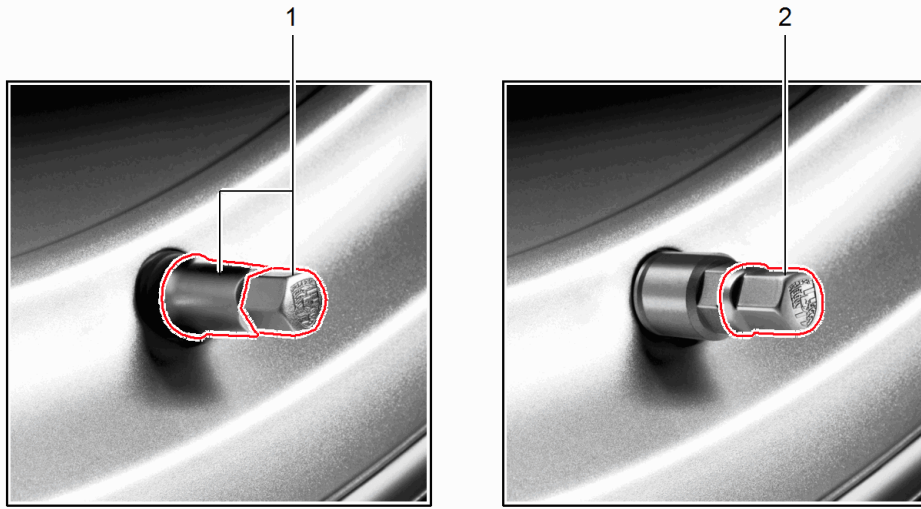

Model: TEQ

Model life 1985>>2012

Model: TEQ

Model life 1985>>2012

Pos	Part Number	Description	Remark	Qty	Model
		Valve cap Porsche crest Silver Black	76-		924 / 944 928 / 968 911(964/993) 911(996/997) Boxster Cayman
1	000 044 601 00	Cap Valve cap with Porsche crest Set Included		1	
2	000 044 602 15	Rubber valve Cap Valve cap with Porsche crest Set	05-	1	I482/483 911 (997) Boxster Cayman
3	991 044 602 66	Cap Valve cap Black Crest Coloured Set		1	-I482/-I483
(3)	991 044 602 67	Cap Valve cap Black Crest Coloured Set		1	I482/483
4	991 044 602 69	Cap Valve cap Silver Crest Coloured Set		1	I482/483
5	991 044 602 65	Cap Valve cap Black Crest Black-white Set		1	-I482/-I483
6	991 044 602 68	Cap Valve cap Silver Crest Black-white Set		1	I482/483