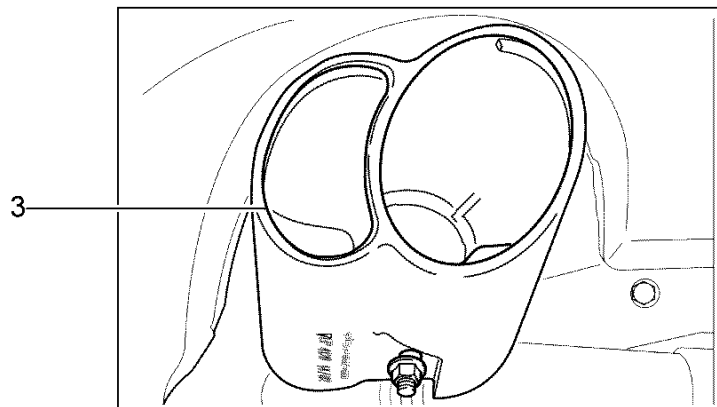

Model: TEQ

Model life 1985>>2012

Pos	Part Number	Description	Remark	Qty	Model
		Tail pipe Cover Technical information Boxster Group 2 2635 (3/97) Attention	97-04		Boxster (986)
1	986 111 980 00	Tail pipe	97-02	1	Boxster
2	986 111 980 01	Tail pipe Cover	03-04	1	Boxster/S

Model: TEQ

Model life 1985>>2012