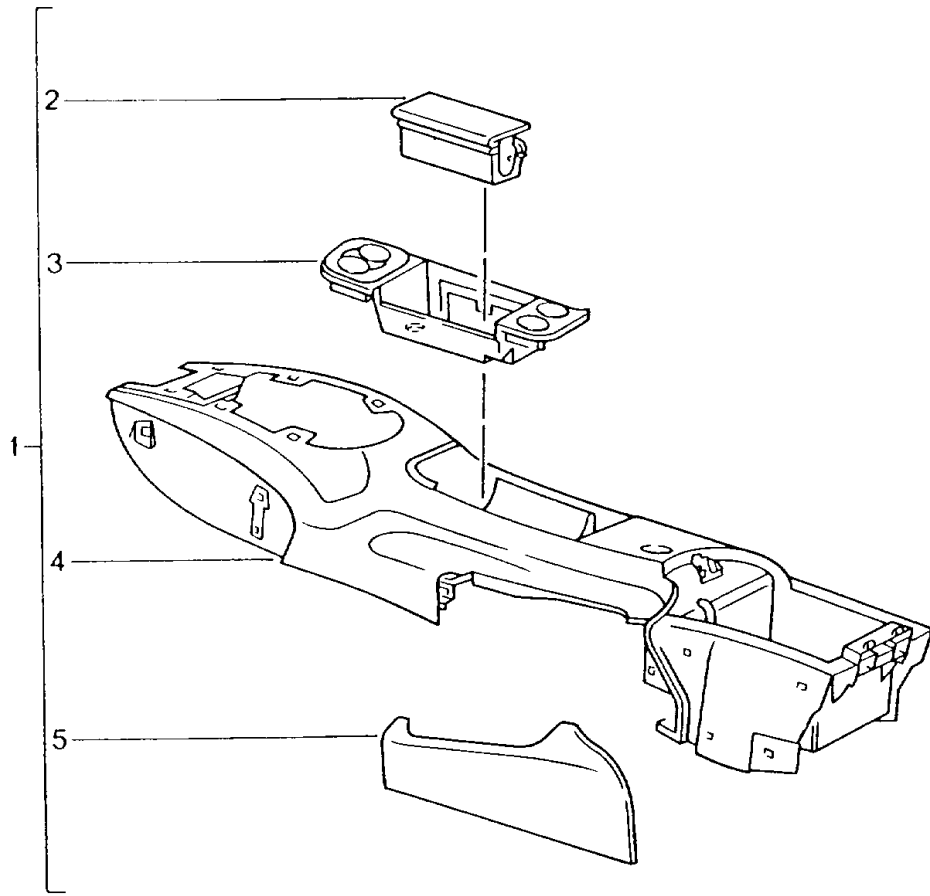

Model: TEQ

Model life 1985>>2012

Model: TEQ

Model life 1985>>2012

Pos	Part Number	Description	Remark	Qty	Model
		Retrofit kit Tunnel	98-04		911
1	000 044 801 78	Light maple rootwood Retrofit kit Tunnel		1	
2	986 552 997 03	Light maple rootwood Comprising: Insert Ashtray		1	
3	986 552 996 03	Light maple rootwood Ashtray		1	
4	986 552 995 03	Light maple rootwood Centre console		1	
5	996 552 993 03	Light maple rootwood Cover Handbrake Light maple rootwood		1