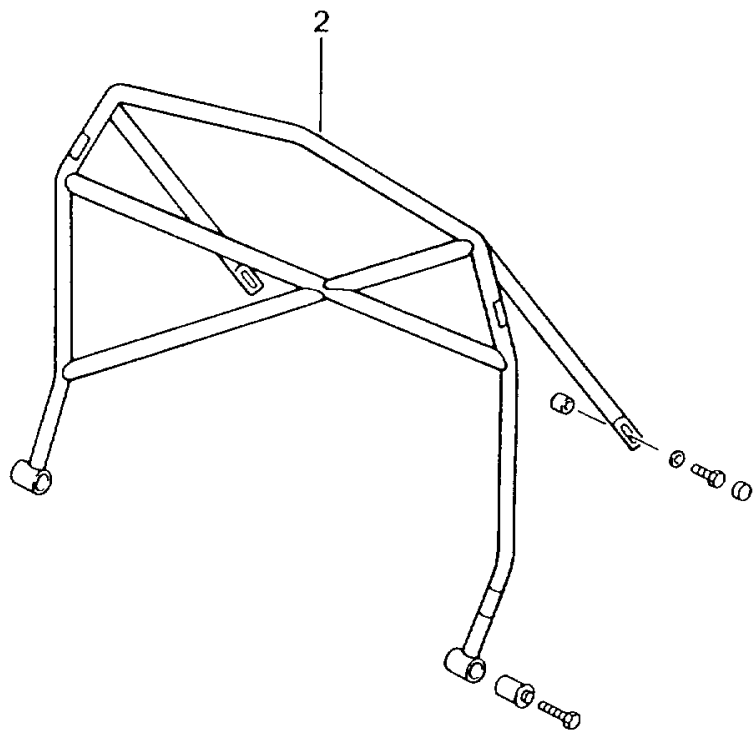

Model: TEQ

Model life 1985>>2012

Model: TEQ Model life 1985>>2012

Pos	Part Number	Description	Remark	Qty	Model
1	996 580 980 00	Roll-over bar Roll-over bar	98-04	1	911 COUPE,GT3
2	996 580 981 00	Roll-over bar 6-point Mount	98-04	1	GT2 COUPE
(2)	996 580 984 00	Roll-over bar 6-point Mount	98-04	1	CABRIO
-	997 044 800 19	Hexagon-head bolt 7/16"x90	05-	1	COUPE, TURBO
-	999 924 064 02	Spacer sleeve	98-04	2	
-	999 924 064 01	Spacer sleeve	98-	2	
-	999 025 159 02	Washer 14,1 X 30 X 3	98-04	2	
-	999 025 281 02	Washer 14,1 X 30 X 3	98-04	2	
-	900 075 494 02	Hexagon-head bolt 7/16" X 45	/H 98-04	2	
-	811 857 845	Cap	98-04	4	
-	811 857 845 01C	Satin black			
-	996 580 983 00	Bush	98-04	2	
-	900 075 493 02	Hexagon-head bolt 7/16" X 70	/V 98-04	2	
-	000 044 801 63	Order also: Parts kit Back seat backrest Comprising:		1	COUPE CABRIO
-	996 522 980 01	Bearing shaft		1	
-	996 522 981 00	Bearing shaft Cap Black		1	
-	996 522 982 00	Cap Silver metallic		2	