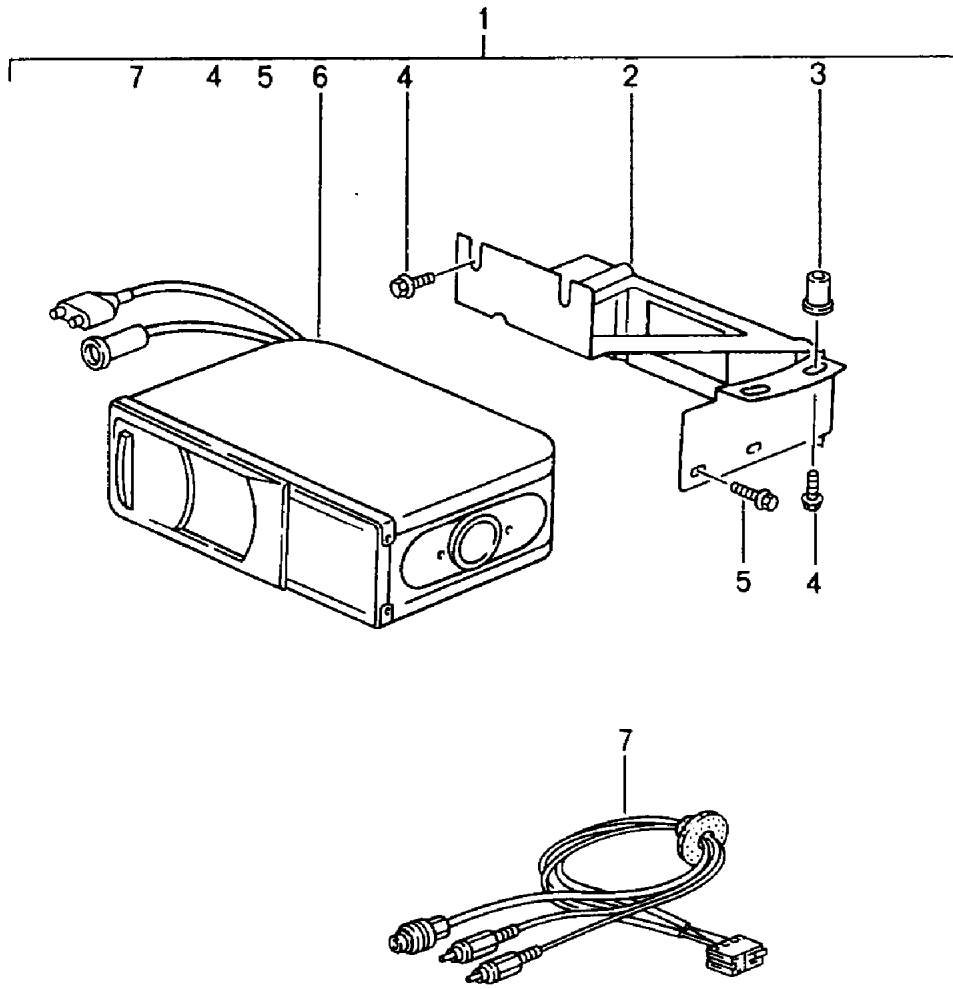

Model: TEQ

Model life 1985>>2012

Model: TEQ Model life 1985>>2012

Pos	Part Number	Description	Remark	Qty	Model
1	000 044 900 10	CD changer CDC3 CD changer CDC3 for cars with Radio BECKER CR-11/-21/-31 Set Comprising: Support	94-98	1	911(993) /LL
2	993 645 221 00	Nut		1	
(3)	999 500 044 02	Combination screw		4	
4	900 075 440 07	Combination screw		4	
5	999 075 067 09	Combination screw		6	
6	993 645 130 00	CD changer		1	
7	993 645 453 00	Connecting cable		1	/LL
-	993 645 113 00	Magazine Order also:		1	
-	993 555 675 02	Lining		1	
	993 555 675 02 5FV	Black			
	993 555 675 02 A16	Anthracite When required order also:			
-	993 551 067 08	Front-compartment carpet	96-98	1	
	993 551 067 08 5FV	Black			
7	993 645 453 00	Connecting cable		1	
-	000 044 900 28	Support for CD changer Spare-wheel well		1	