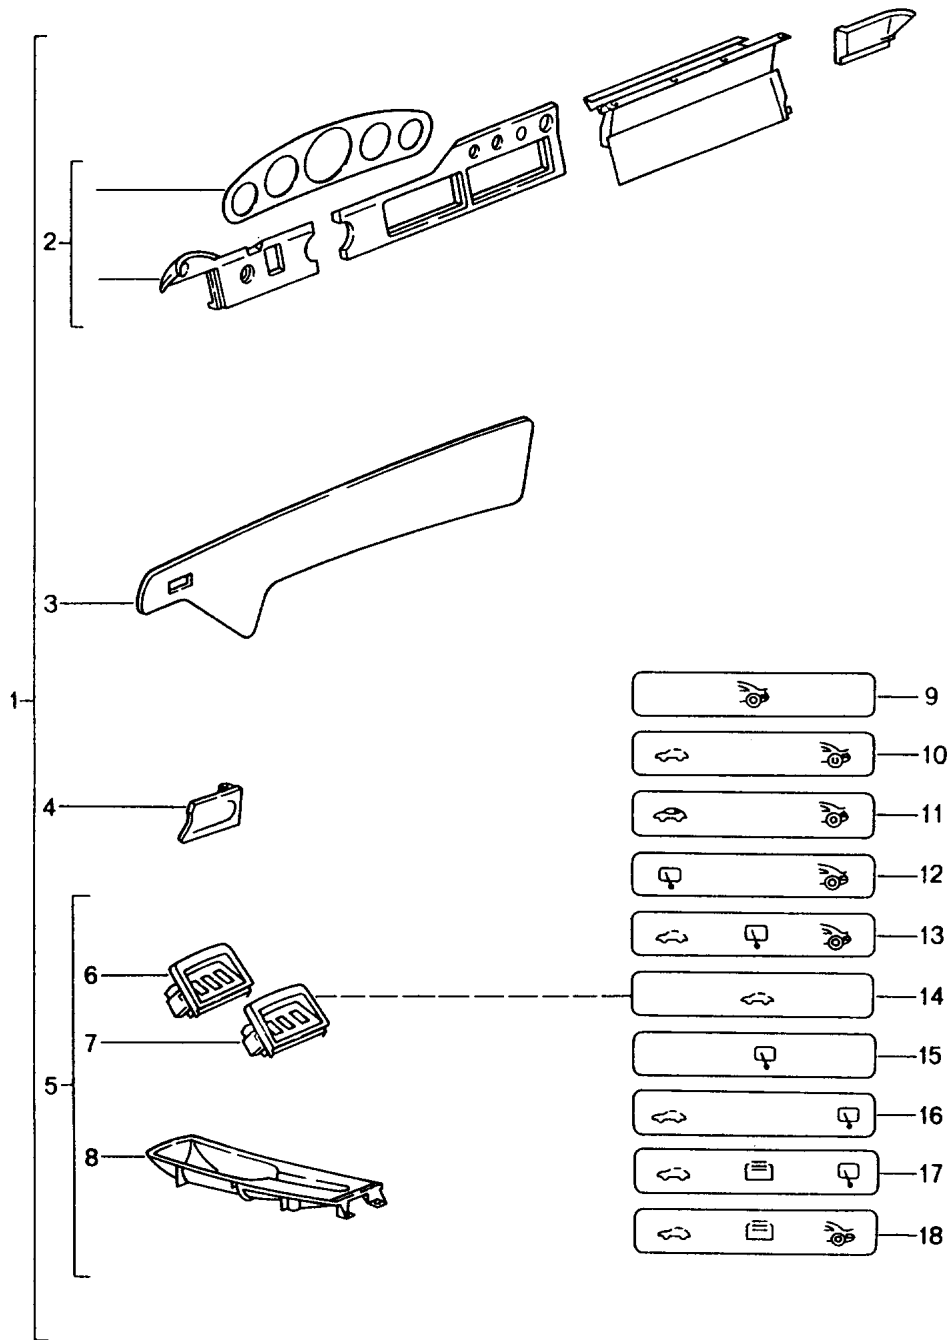

Model: TEQ

Model life 1985>>2012

Model: TEQ Model life 1985>>2012

Pos	Part Number	Description	Remark	Qty	Model
1	000 044 800 23	Passenger compartment Carbon Installation set	89-94 94-98 94-96	1	911(964) 911(993) 911(993) I098
(1)	000 044 800 24	Instrument carrier Dashboard trim Centre console Door Carbon Installation set	94-96	1	911(993) I099
-	000 044 800 79	Instrument carrier Dashboard trim Centre console Door Carbon Comprising: Lid Airbag Cover Passenger's side Upper part/lower part Carbon	94-98	1	911(993)
-	000 044 800 67	Lid Airbag Cover Passenger's side Upper part/lower part Carbon Logo TURBO S	98	1	911(993) Turbo S M092
-	000 044 801 88	Cover Radio Air-conditioning switch Heating regulator Carbon	94-98	1	911(993)
-	000 044 801 94	Cover Ignition starter lock Headlight levelling system Carbon	94-98	1	911(993)
3	000 044 800 32	Lining Door	94-98	1	911(993)
(3)	000 044 800 33	Lining Door	94-98	1	911(993)
4	993 555 980 01	Door opener Left	94-98	1	911(993)
(4)	993 555 981 01	Door opener Right	94-98	1	911(993)
5	000 044 800 60	Installation set Centre console Comprising:	94-98	1	911(993)
6	000 044 800 82	Trim for switch Centre console Upper		1	
7	000 044 800 83	Trim for switch Centre console Centre		1	
8	000 044 800 36	Cup for Parking-brake lever Order also:		1	
9	993 632 171 00	Light-diffusing lens	94-98	1	911(993)