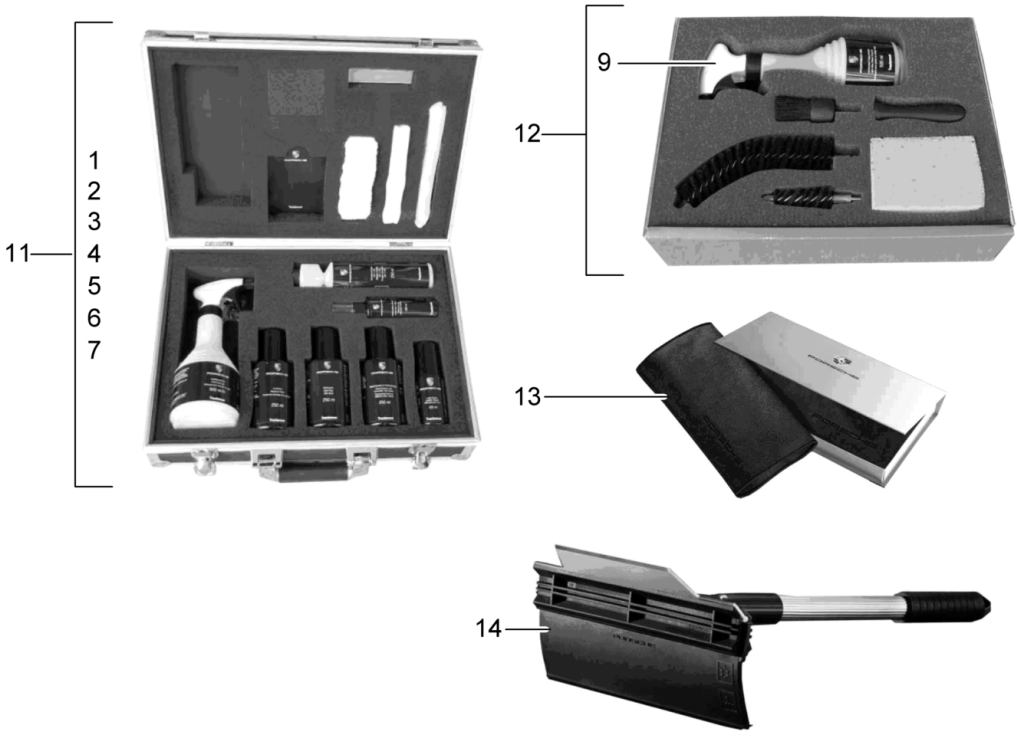

Model: TEQ

Model life 1985>>2012