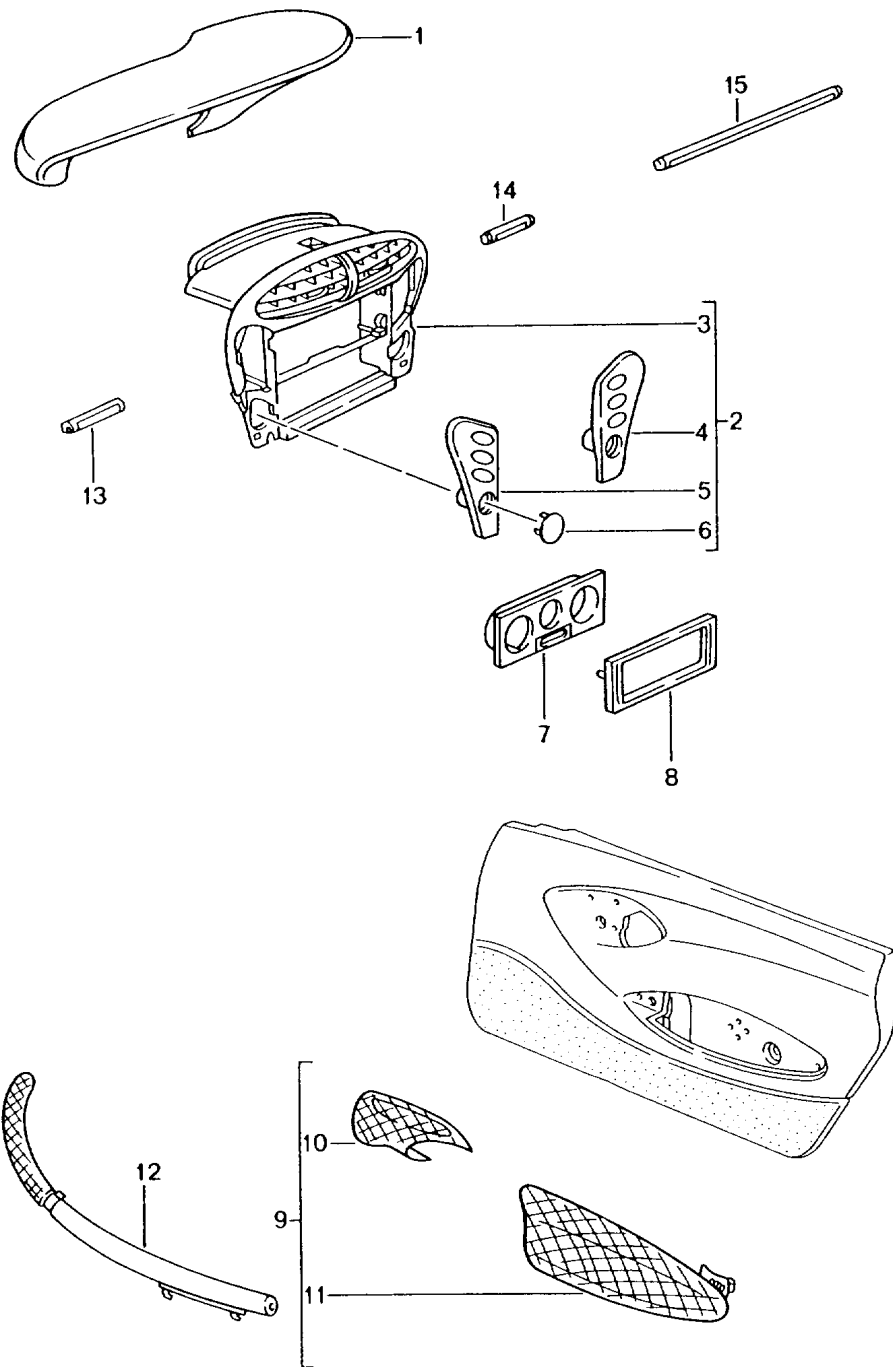

Model: TEQ

Model life 1985>>2012

Pos	Part Number	Description	Remark	Qty	Model
11	993 632 171 13	Light-diffusing lens Rear spoiler	94-98	1	911(993)
12	993 632 171 14	Rear window wiper Light-diffusing lens Rear spoiler	94-98	1	M425 911(993)
13	993 632 171 15	Rear window wiper Sunroof Light-diffusing lens Sunroof	95-98	1	M425 M650 911(993) Turbo
14	993 632 171 17	Light-diffusing lens Rear window wiper	95-98	1	M650 911(993) Turbo
15	993 632 171 18	Light-diffusing lens Rear window wiper	95-98	1	M425 Turbo 911(993)
16	993 632 171 19	Sunroof Light-diffusing lens Glass roof Shade	96-98	1	M650 911(993) Targa
17	993 632 171 20	Rear window wiper Light-diffusing lens Rear spoiler Glass roof Shade	96-98	1	M425 911(993) Targa

Model: TEQ

Model life 1985>>2012