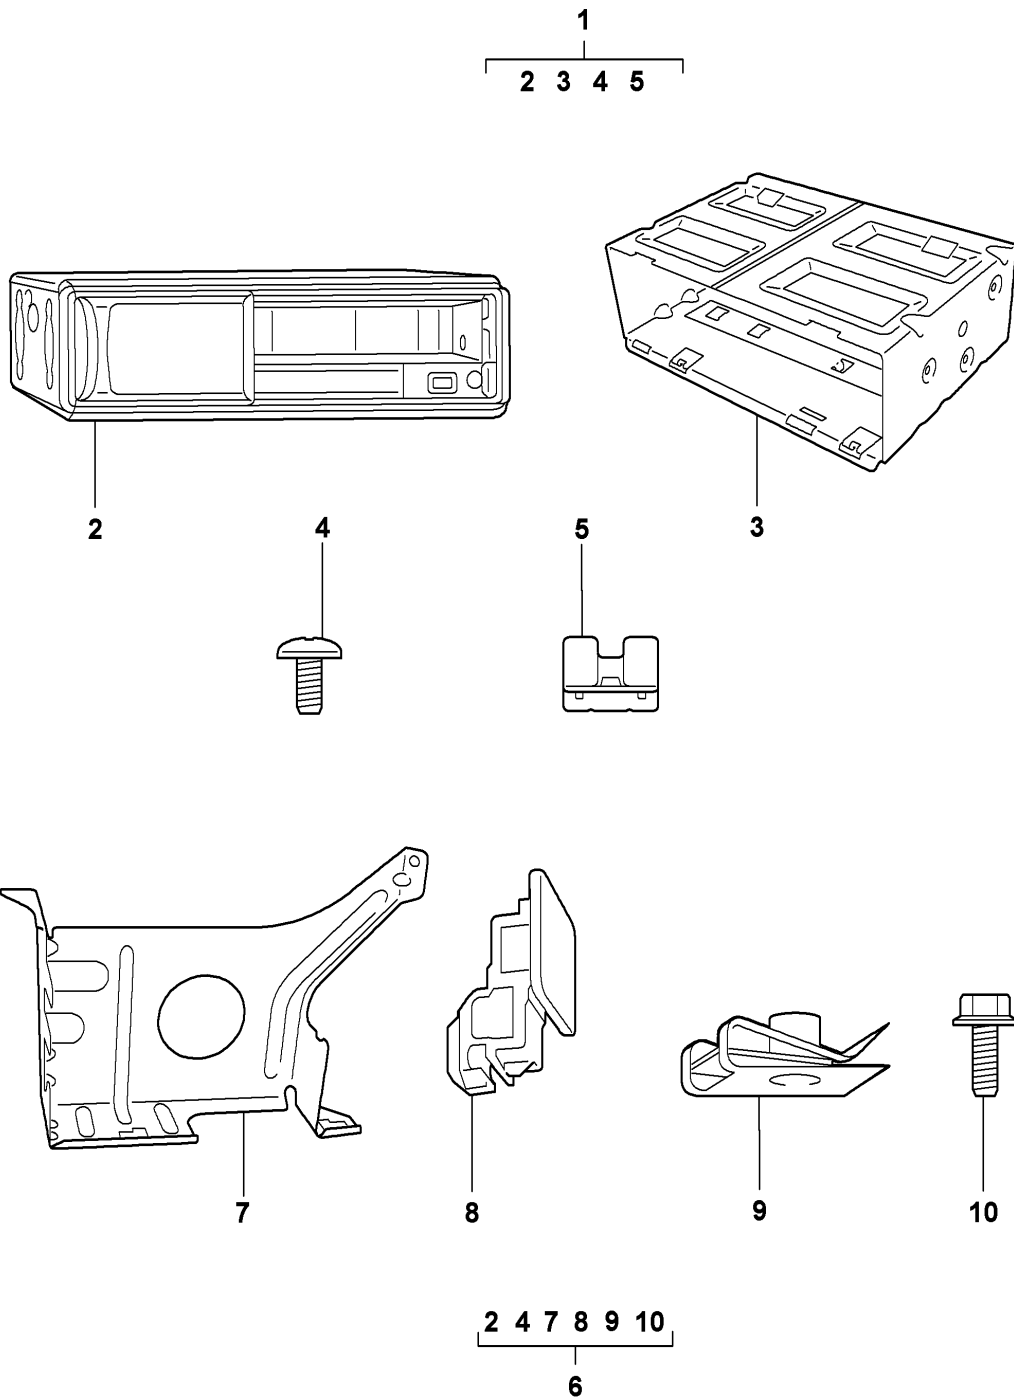

Model: TEQ

Model life 1985>>2012