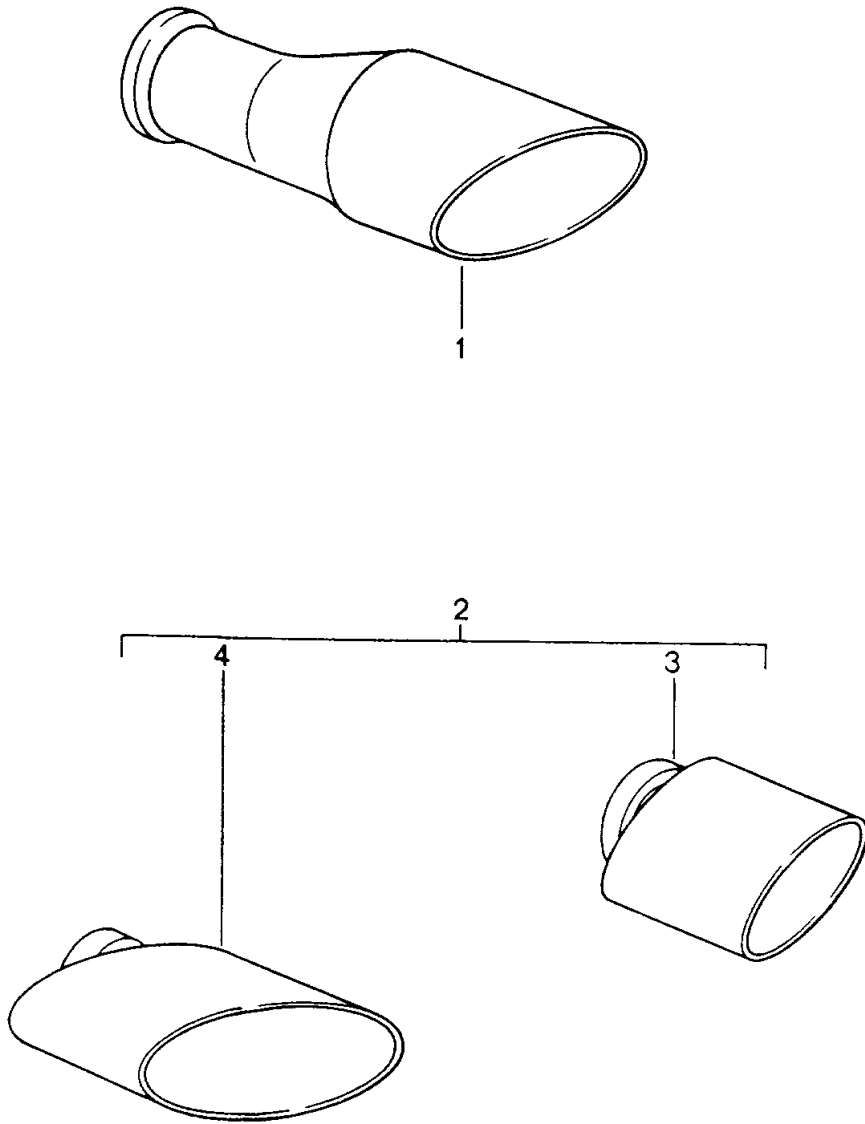

Model: TEQ

Model life 1985>>2012

Model: TEQ Model life 1985>>2012

Pos	Part Number	Description	Remark	Qty	Model
1	000 043 301 10	Tail pipe Sports tailpipe Tail pipe Sports tailpipe Turbo-look Not for 911 turbo	89-94 94-98	1	911 (964) 911 (993) 964 C2 964 C4 964 Speedst 964 RS
2	000 044 200 01	Tail pipe Sports tailpipe Set		1	993 C2 993 C4
3	993 111 981 00	Comprising: Tail pipe	/L	1	993 C2
4	993 111 982 00	Sports tailpipe Tail pipe	/R	1	993 C4 993 C2
(3)	993 111 981 02	Sports tailpipe Tail pipe	/L	1	993 C4 993 S
(4)	993 111 982 02	Sports tailpipe Tail pipe Sports tailpipe	/R	1	993 4S 993 S 993 4S