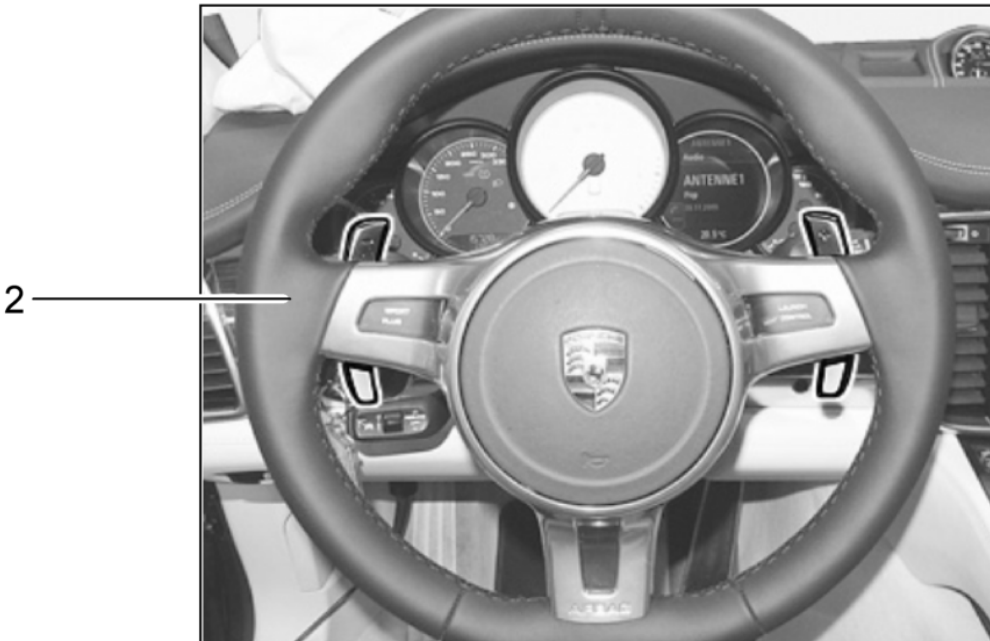

Model: TEQ

Model life 1985>>2012