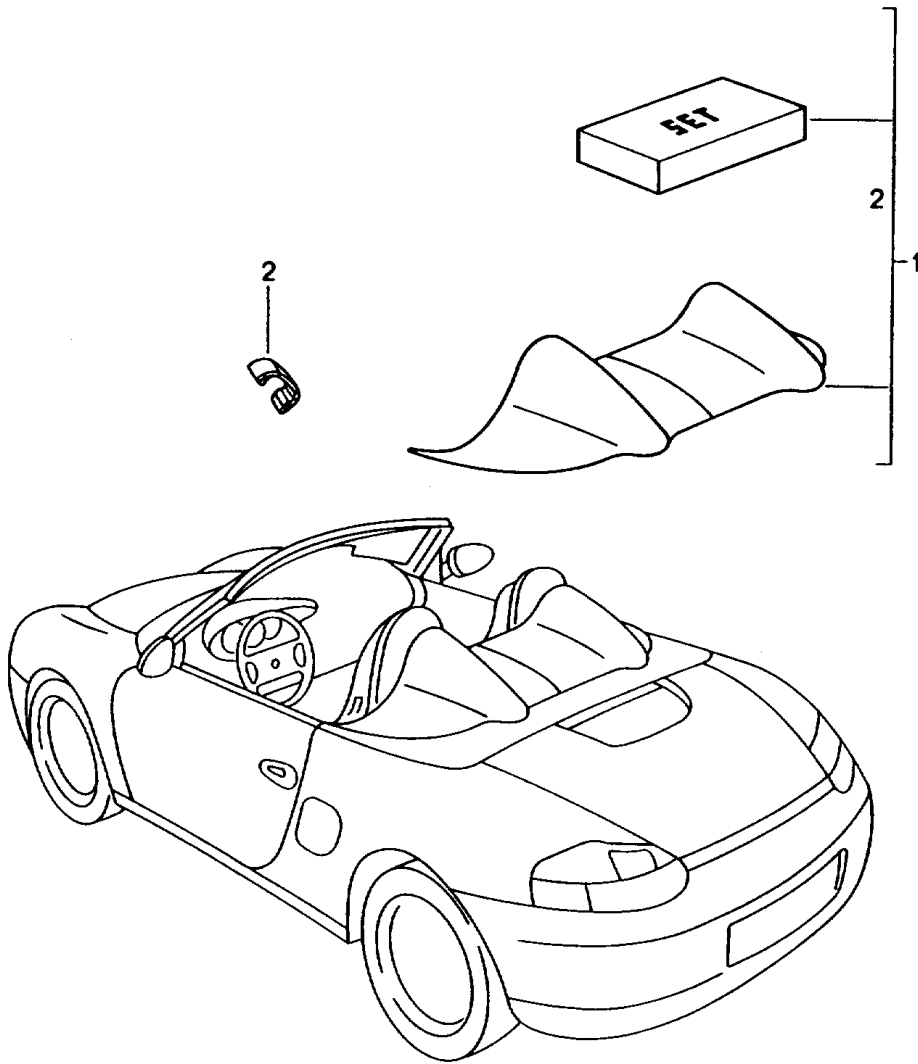

Model: TEQ

Model life 1985>>2012

Pos	Part Number	Description	Remark	Qty	Model
		6-point seat belt for cars with Roll-over bar And Bucket seat	98-04		911
1	996 803 037 91	6-point seat belt Red with Push-button	/L	1	
1	996 803 038 91	6-point seat belt Red with Push-button	/R	1	
2	996 521 933 90	Order also: Cross member for Bucket seat		X	

Model: TEQ

Model life 1985>>2012