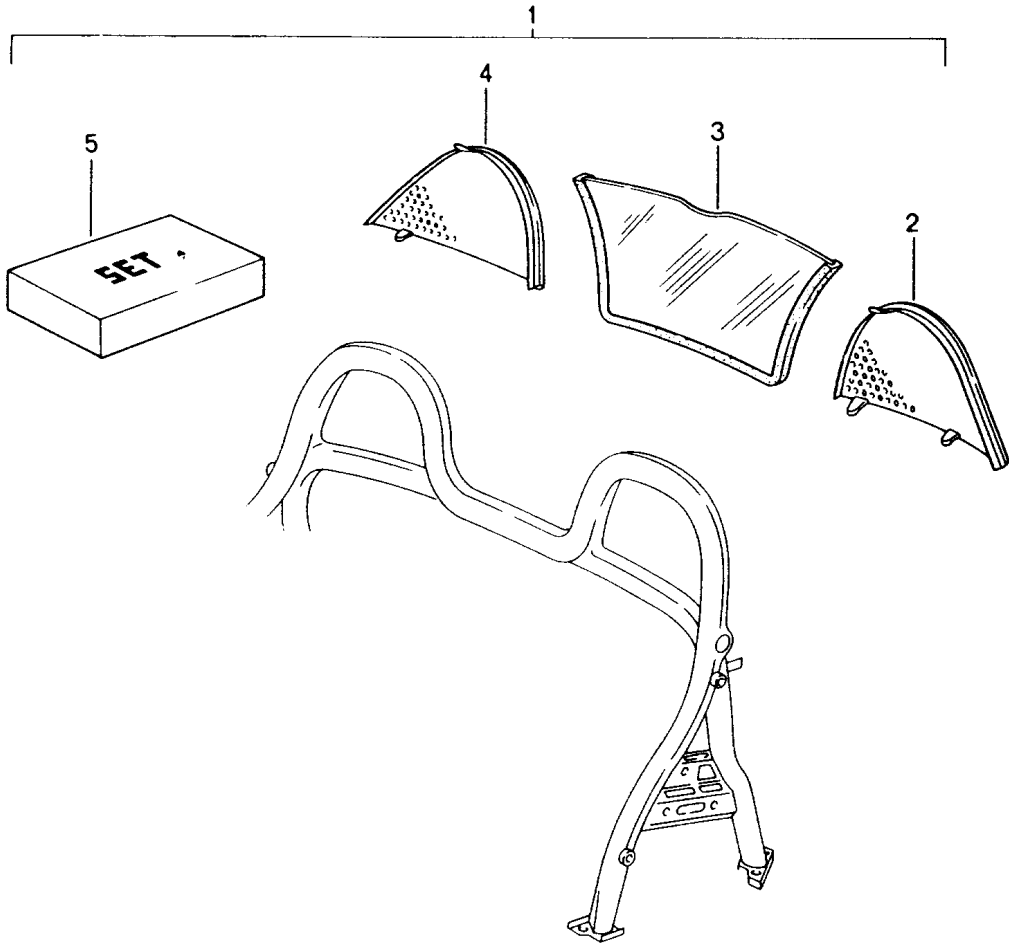

Model: TEQ

Model life 1985>>2012

Model: TEQ

Model life 1985>>2012

Pos	Part Number	Description	Remark	Qty	Model
		Retrofit kit Wind deflector	97-04 05-		BOXSTER BOXSTER BOXSTER S BOXSTER
1	000 044 800 78	Retrofit kit Wind deflector Comprising:		1	
2	986 561 583 00 986 561 583 00 01C	Wind deflector Black	/L	1	
3	986 561 321 00 986 561 321 00 01C	Wind deflector Black		1	
4	986 561 584 00 986 561 584 00 01C	Wind deflector Black	/R	1	
5	986 561 323 00 986 561 323 00 01C	Set of fastening parts Black		1	
-	986 551 731 00	Support		1	
-	000 043 203 91	Rivet		2	
(1)	987 044 800 03	Wind deflector	05-	1	BOXSTER