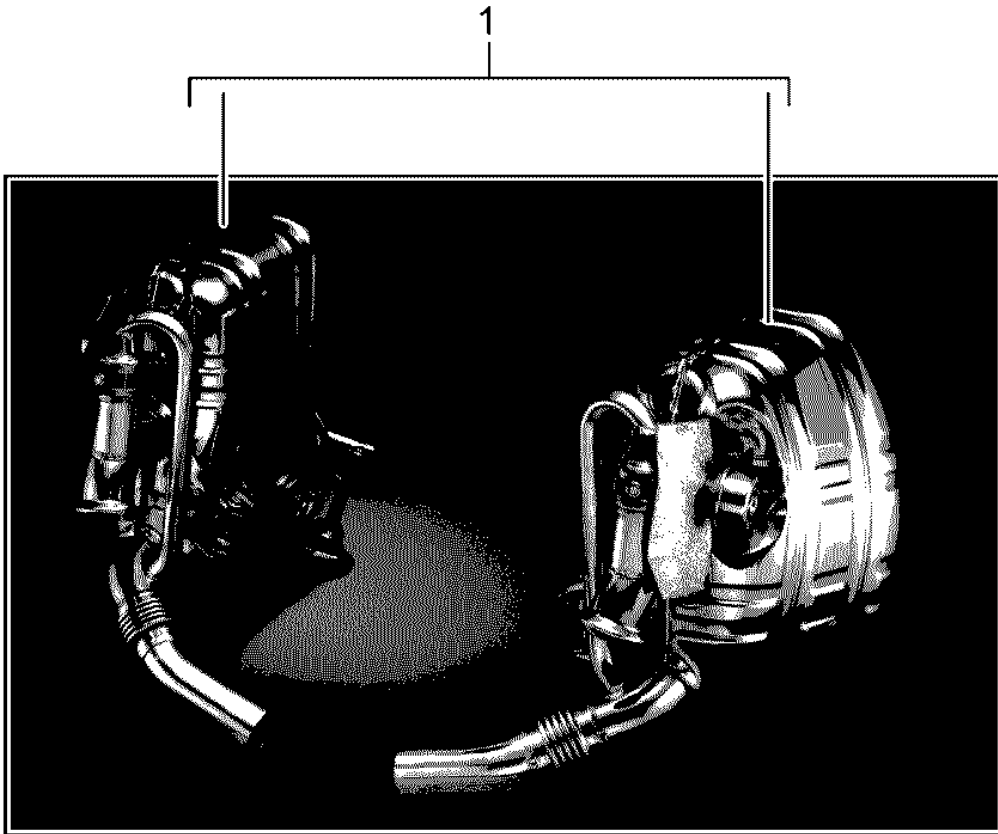

Model: TEQ

Model life 1985>>2012