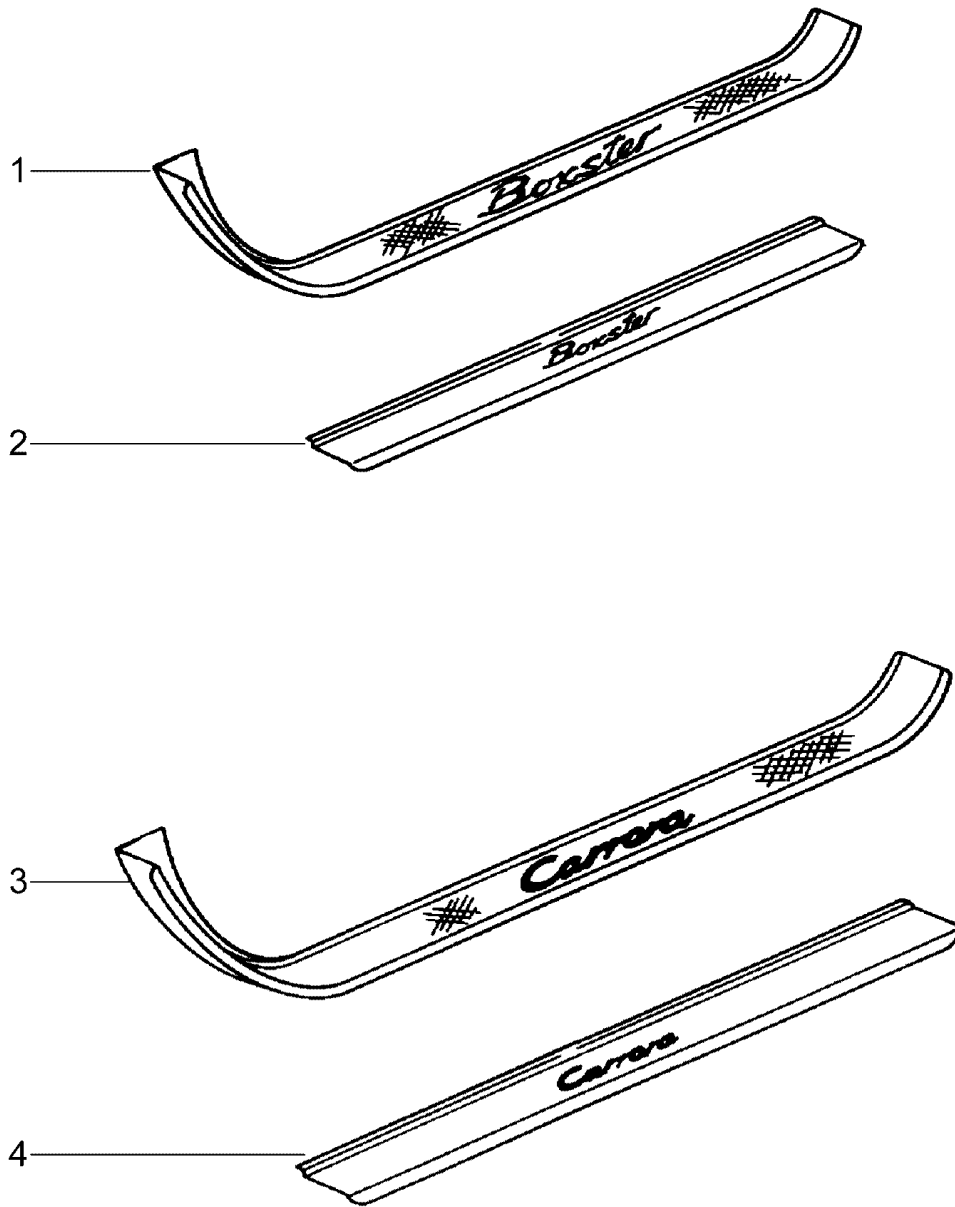

Model: TEQ

Model life 1985>>2012

Pos	Part Number	Description	Remark	Qty	Model
		Scuff plate Stainless steel Technical information 911 carrera Group 6 6807 (1/95) Attention	89-98		911(964/993)
1	993 551 980 01	Scuff plate Logo Set		1	Carrera
2	993 551 980 02	Scuff plate Logo Set		1	Carrera 4
3	993 551 980 03	Scuff plate Logo Set		1	Turbo
4	000 044 800 04	Scuff plate Logo Set		1	Carrera RS
5	993 551 980 05	Scuff plate Logo Set		1	Carrera 4S
6	993 551 980 06	Scuff plate Logo Set		1	Carrera S
7	993 551 980 07	Scuff plate Logo Set		1	Targa

Model: TEQ

Model life 1985>>2012