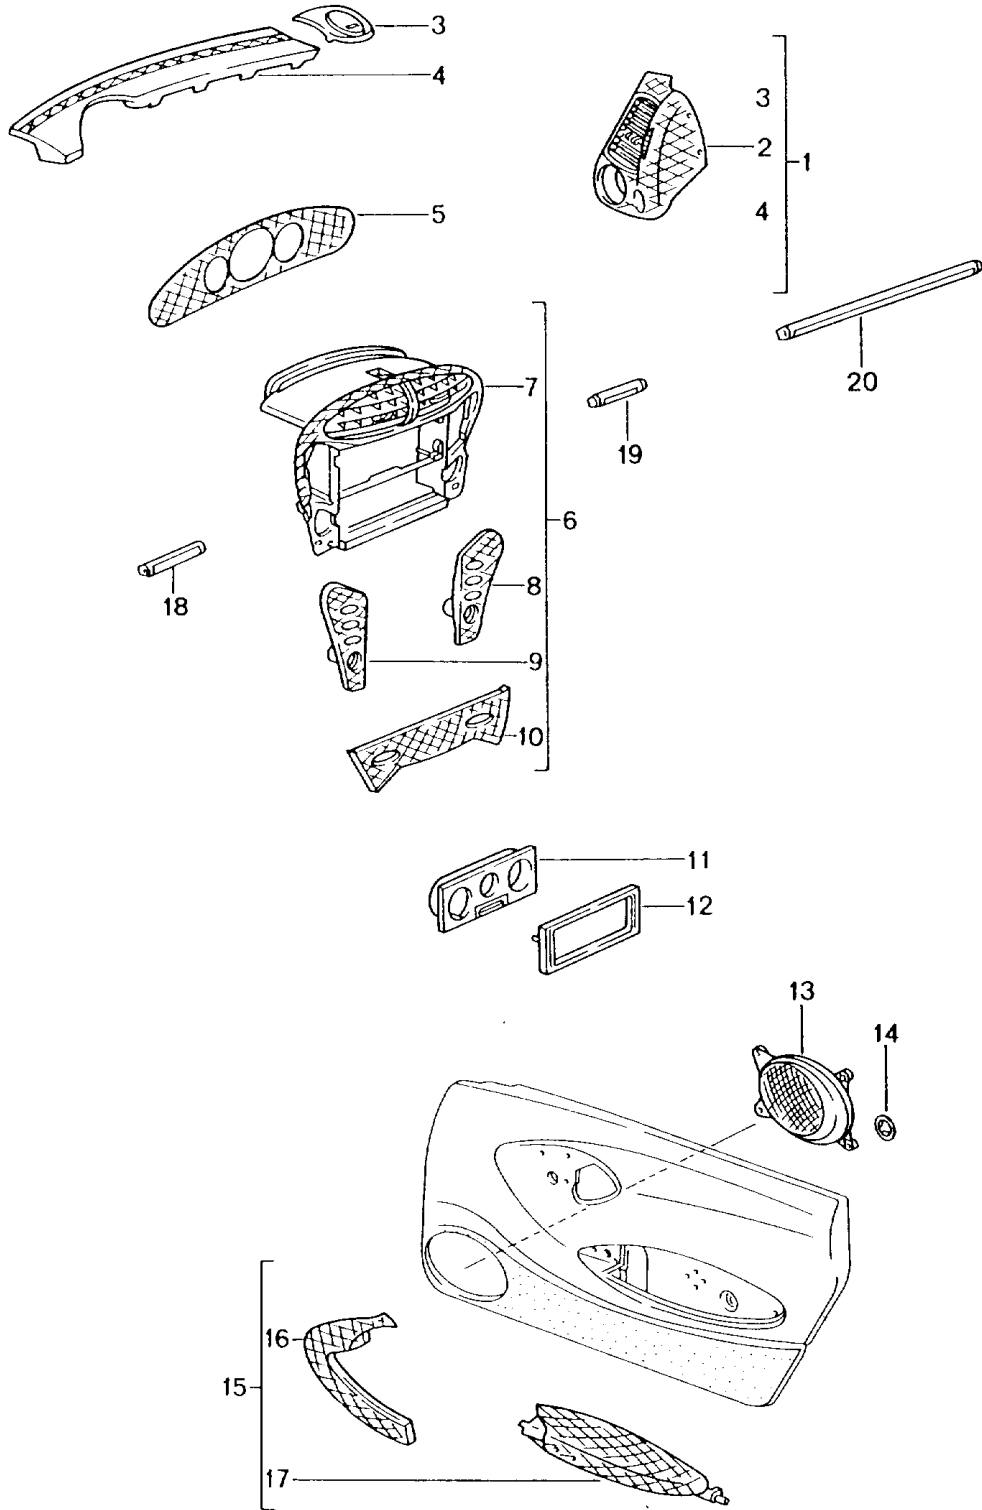

Model: TEQ Model life 1985>>2012

Pos	Part Number	Description	Remark	Qty	Model
7	996 552 969 90	Comprising: Support frame Centre nozzle Carbon		1	
(7)	000 044 801 10	Or Bracket Centre nozzle Carbon		1	M662
8	996 552 968 07	Trim for switch Carbon	/R	1	
9	996 552 967 07	Trim for switch Carbon	/L	1	
10	996 552 972 05	Trim for switch Lower Carbon		1	
11	996 552 991 01	Order also: Cover Heating Carbon		1	
12	996 552 992 01	Or Cover Air-conditioning switch Carbon		1	
-	996 552 963 04	Cover Air conditioner Carbon		1	M662
-	996 552 967 11	Trim for switch Centre console Front Carbon	02-05	1	
13	000 044 801 14	Loudspeaker grille Door speaker Carbon		1	
14	999 591 946 02	Clamping washer		8	
14	999 591 946 03	Clamping washer		8	
15	000 044 801 04	Installation set Door Carbon		1	
16	996 555 989 02	Comprising: Handle Carbon	/R	1	
(16)	996 555 988 02	Handle Carbon	/L	1	
17	996 555 987 02	Lid Shelf Carbon	/R	1	
(17)	996 555 986 02	Lid Shelf Carbon	/L	1	
18	996 552 996 01	When required order also: Cover strip	/LL /L	1	I098
(18)	996 552 997 01	Cover strip	/RL /R	1	I099
19	996 552 998 02	Cover strip	/LL	1	I098
(19)	996 552 998 03	Cover strip	/RL	1	I099
20	986 552 987 04	Cover strip	/LL /R	1	I098
(20)	986 552 987 05	Cover strip Carbon	/RL /L	1	I099

Model: TEQ

Model life 1985>>2012