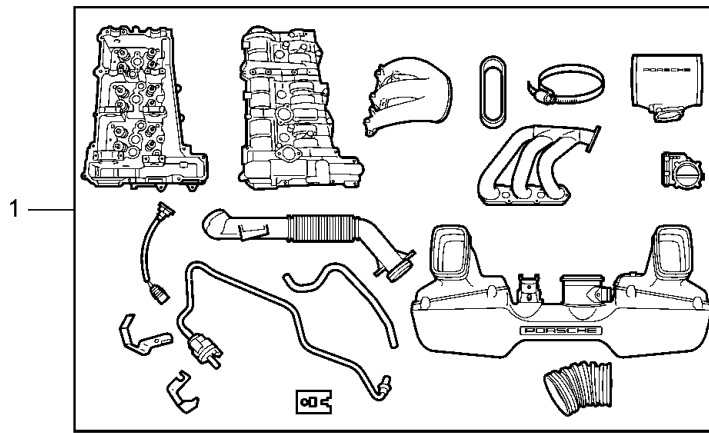

Model: TEQ

Model life 1985>>2012