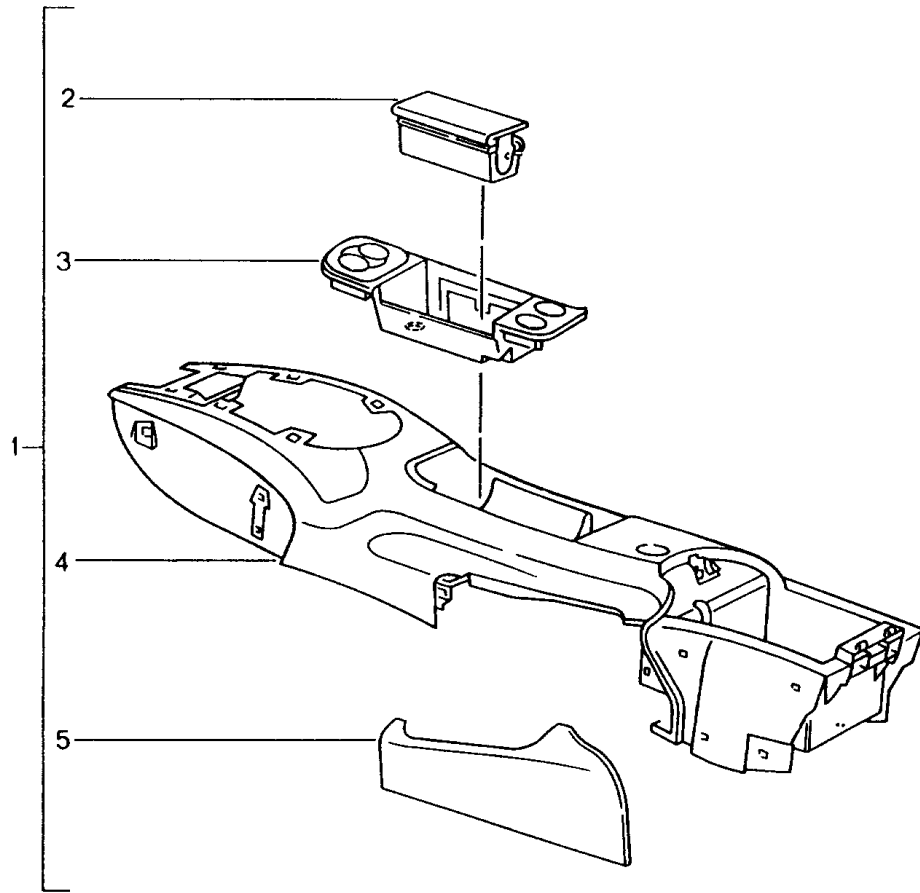

Model: TEQ

Model life 1985>>2012

Model: TEQ

Model life 1985>>2012

Pos	Part Number	Description	Remark	Qty	Model
1	000 044 800 99	Retrofit kit Tunnel Carbon Retrofit kit Tunnel Carbon	97-04 98-04	1	BOXSTER 911
2	986 552 997 02	Comprising: Insert Ashtray Carbon		1	
3	986 552 996 02	Ashtray Carbon		1	
4	986 552 995 02	Centre console Carbon		1	
5	996 552 993 02	Cover Handbrake Carbon		1