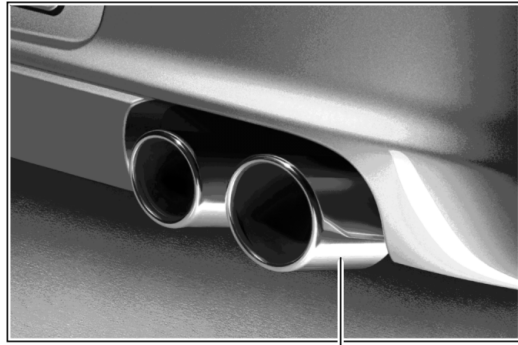

Model: TEQ

Model life 1985>>2012

1

2

3

4

5

6