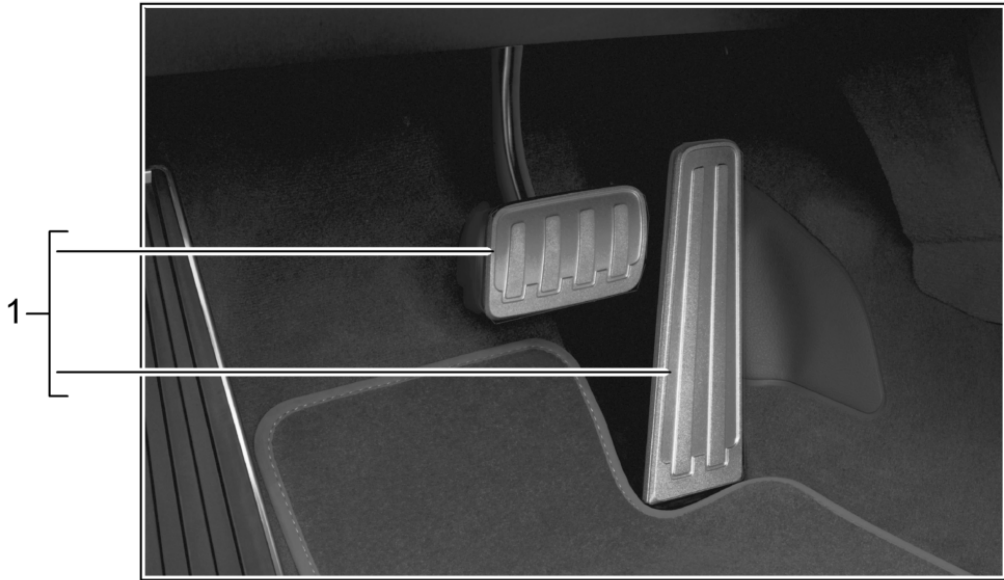

Model: TEQ

Model life 1985>>2012

Pos	Part Number	Description	Remark	Qty	Model
1	928 423 207 00	Vertical pedal adjustment Pedal spacer plate	78-95	1	928
2	928 423 213 00	Pedal spacer plate	(AUS)	1	
3	900 114 021 01	Shake-proof washer		1	J 8,2
4	900 067 057 03	Pan-head screw		1	M8 x 20

Model: TEQ

Model life 1985>>2012