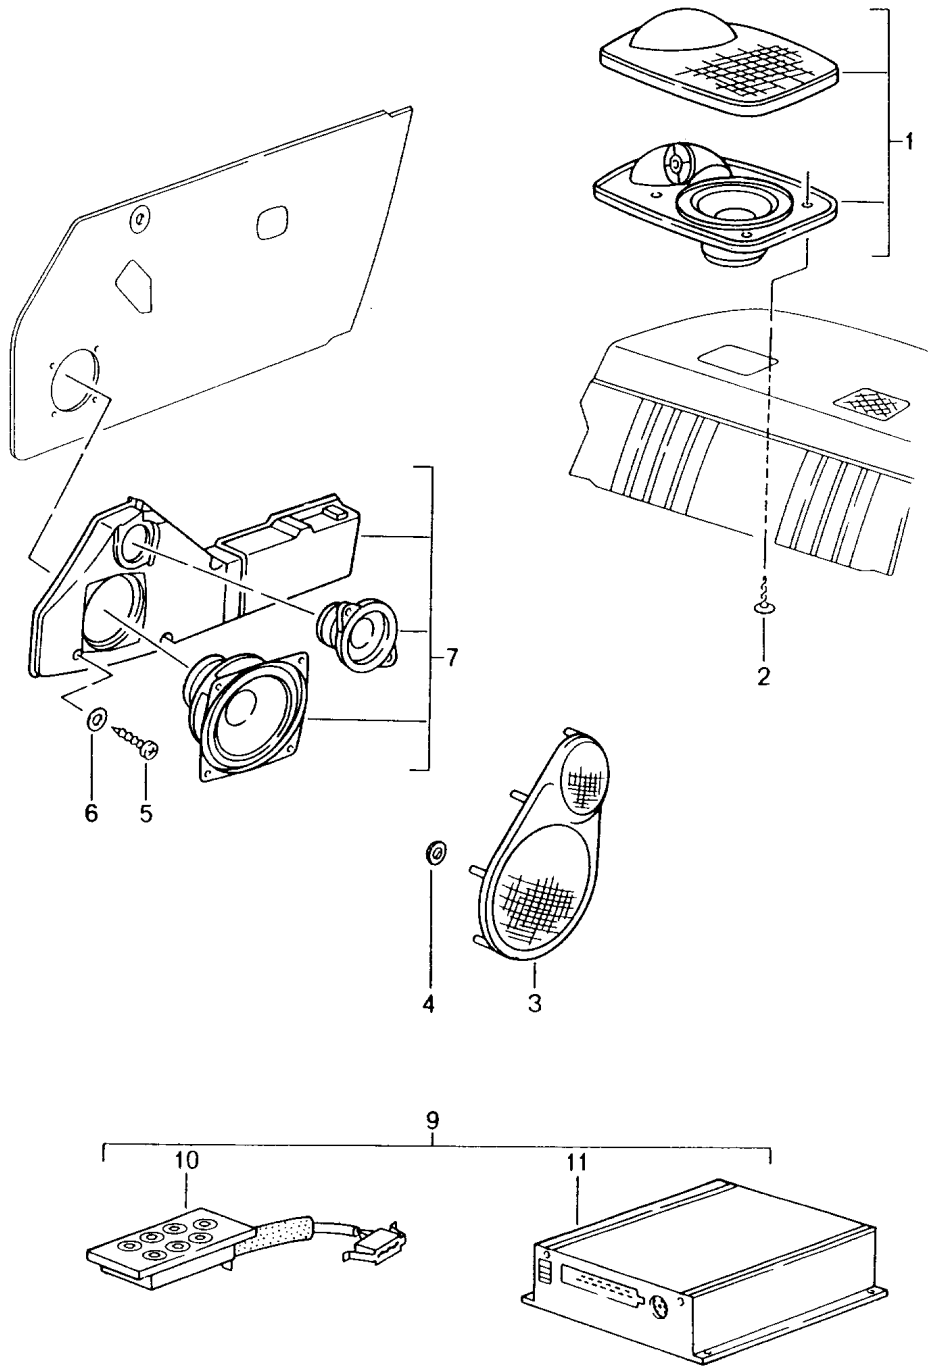

Model: TEQ

Model life 1985>>2012