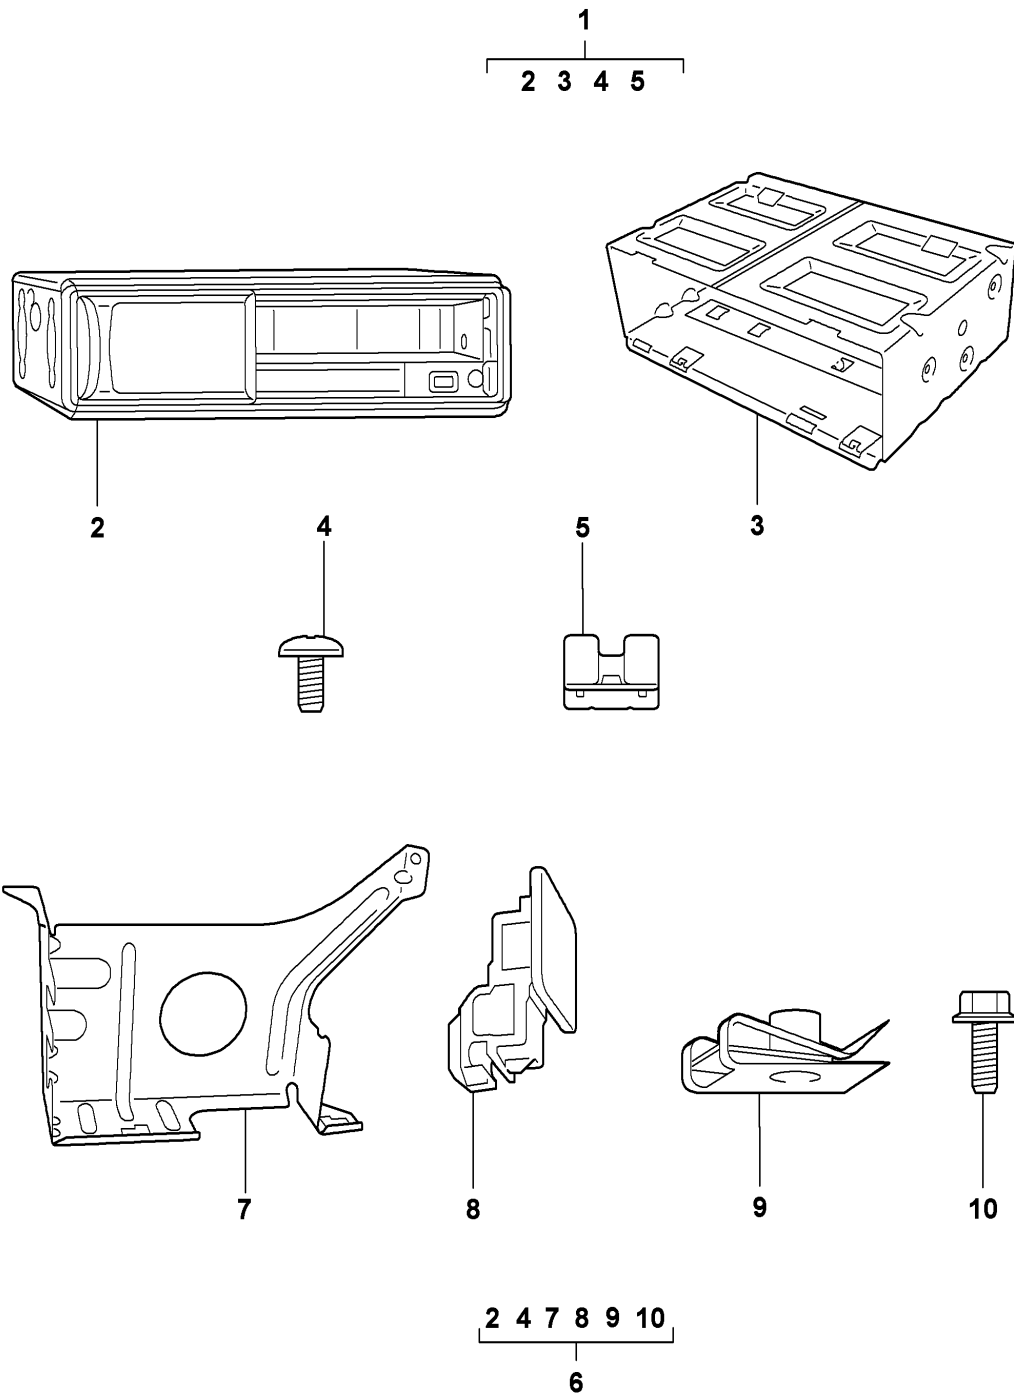

Model: TEQ Model life 1985>>2012

Pos	Part Number	Description	Remark	Qty	Model
		CD changer CDC4	05- 06- 05-08		Boxster (987) Cayman (987) 911 (997)
1	997 044 900 72	Inst. & Conv. Instructions Boxster/Cayman/911 Group 9 9160 Attention CD changer CDC4 Set	05-08 05-	1	911 (C2) 987/Cayman
2	997 645 140 02	Comprising: CD changer		1	
4	N 014 128 13	Oval-head screw		6	
3	997 645 222 00	Support		1	
5	997 645 342 01	U-clamp		8	
-	997 610 122 00	Support Connection point Optical waveguide		1	
-	997 044 901 08	CD changer CDC4	/LL 06-08 /LL	1	911 (C4) I098 Turbo I098
-	997 044 901 10	CD changer CDC4	/RL 06-08 /RL	1	911 (C4) I099 Turbo I099