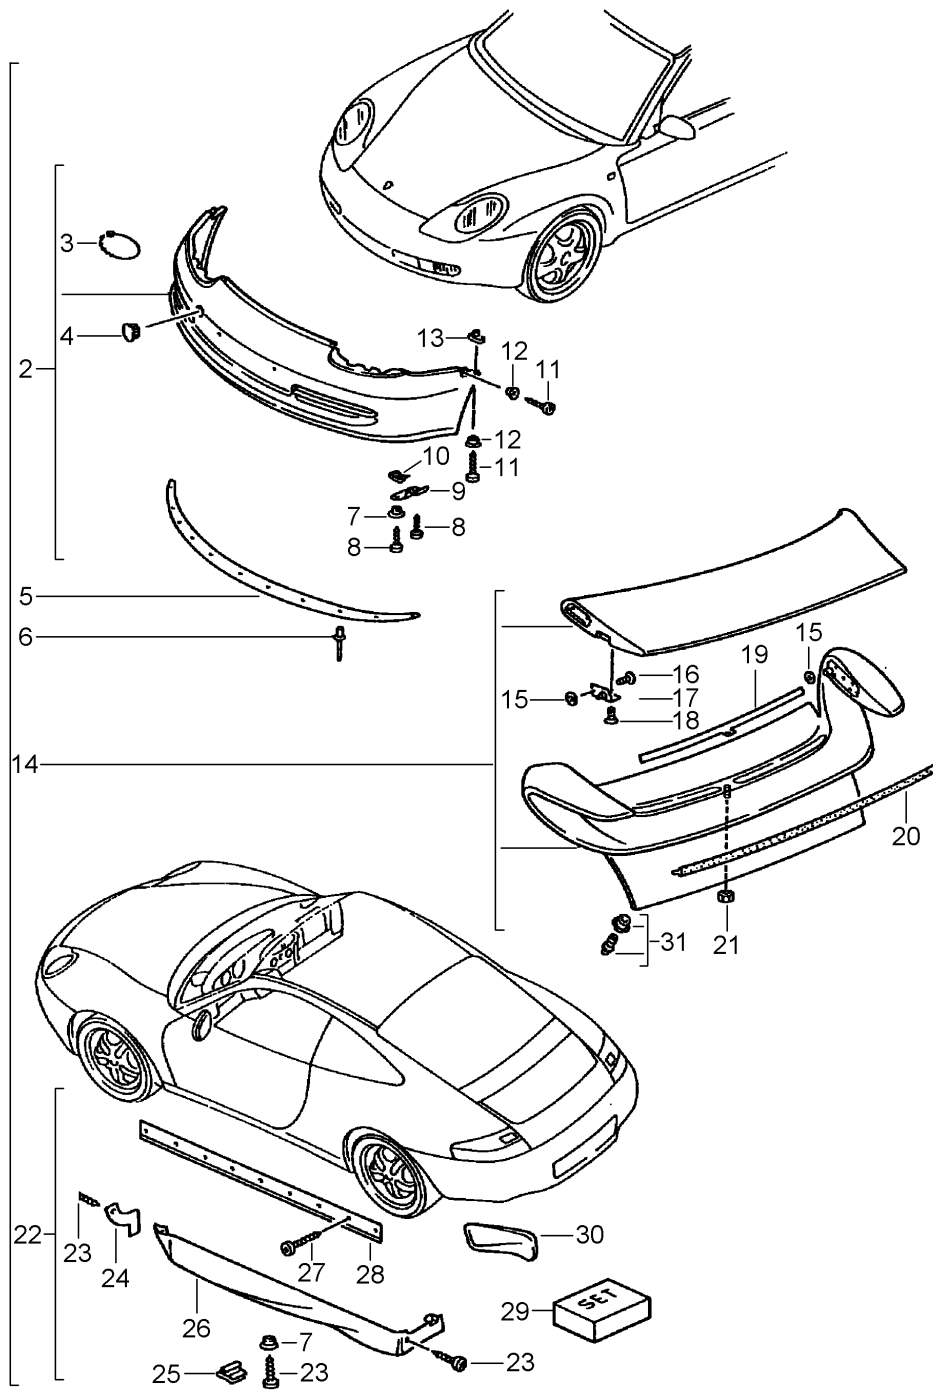

Model: TEQ

Model life 1985>>2012

Model: TEQ Model life 1985>>2012

Pos	Part Number	Description	Remark	Qty	Model
		Aerokit "Cup " Technical information 911 Coupe,alle Group 6 6315 Attention	98-01		911(996) Coupe
1	000 044 801 02	Aerokit " CUP "		1	
2	996 505 980 02 996 505 980 02 G2X	Comprising: Front apron Prime coated for Tiptronic It is necessary to rework Content		1	
3	999 651 225 40	Safety rope		1	
4	964 505 103 00 964 505 103 00 G2X	Cap Prime coated		1	
7	944 503 255 00	Spacer		4	
8	999 073 062 02	Tapping screw ST 4,8 X 19		4	
9	996 505 989 00	Retaining bracket		2	
10	999 591 699 02	Speed nut ST 4,8		4	
10	999 591 699 01	Speed nut ST 4,8		4	
11	900 144 101 02	Tapping screw B 4,8 X 19		X	
12	999 209 045 09	Spacer		X	
13	999 507 072 02	Speed nut B 4,8		X	
-	000 044 801 59	Parts kit When required order also:		1	
5	996 505 986 00	Spoiler		1	
6	999 507 427 40	Expander nut		11	
14	996 512 901 00	Rear lid with Rear spoiler Content		1	
-	996 512 992 00	Spoiler		1	
15	996 512 902 00	Washer		4	
16	996 512 993 00	Bracket M 5 X 12		4	
17		Bracket		1	
(17)	996 512 994 00	Bracket		1	
18	900 249 041 01	Countersunk-head screw M 6 X 16		4	
19	996 512 985 00	Strip		1	
20	996 512 988 00	Spoiler		1	
21	900 360 001 02	Hexagon nut M 4		1	
31	996 512 987 00	Adjusting screw		1	
-	996 612 070 51	Wiring harness Brake light		1	
22	996 559 983 01 996 559 983 01 G2X	Sill cover Prime coated	/L	1	
(22)	996 559 984 01 996 559 984 01 G2X	Sill cover Prime coated	/R	1	
23	999 073 060 02	Tapping screw ST 4,8 X 13		16	
-	944 503 255 00	Spacer		16	
24	996 559 985 00	Adhesive film		1	