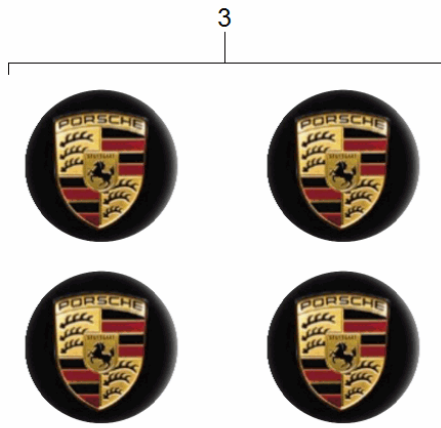

Model: TEQ 1

Model life 2012>>