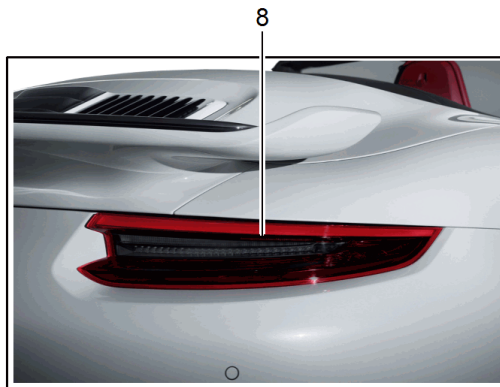

Model: TEQ 1

Model life 2012>>