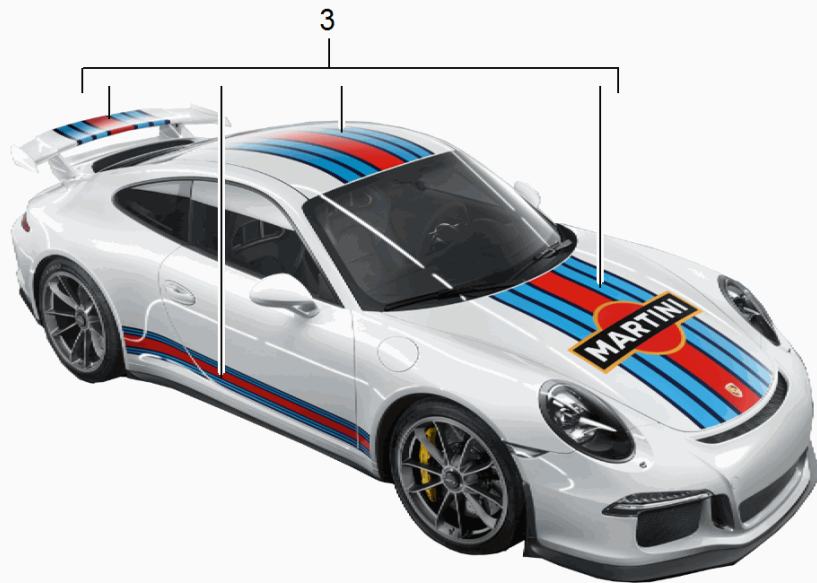

Model: TEQ 1

Model life 2012>>