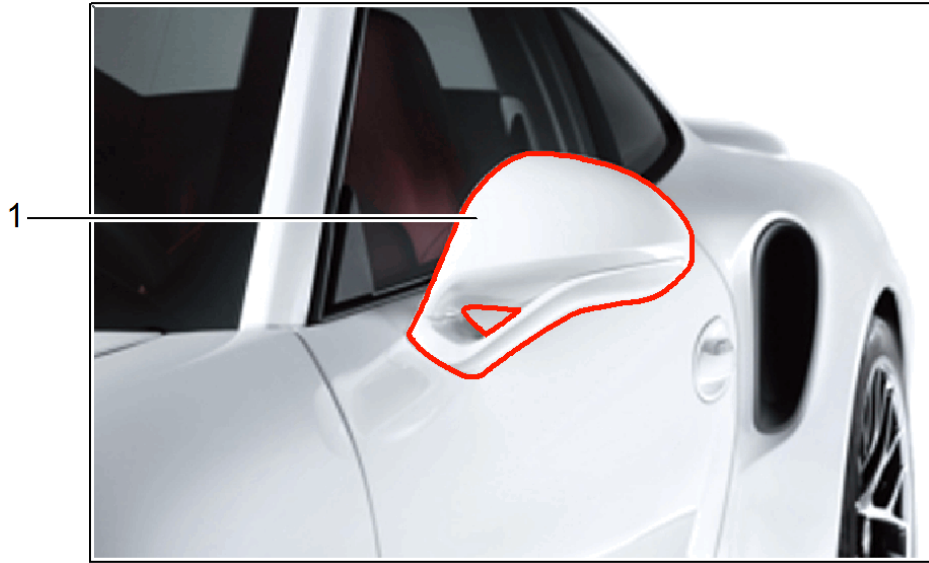

Model: TEQ 1

Model life 2012>>