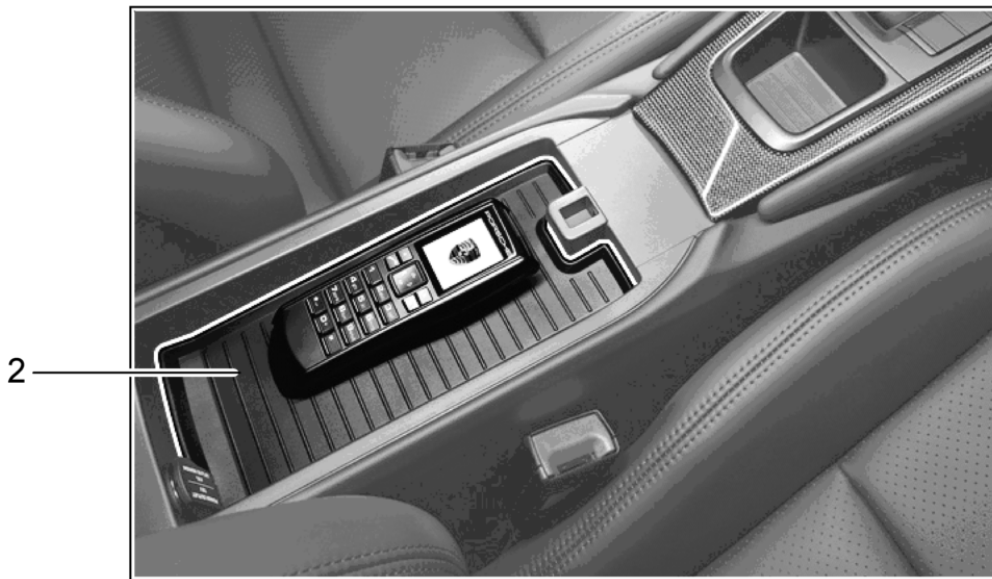

Model: TEQ 1

Model life 2012>>