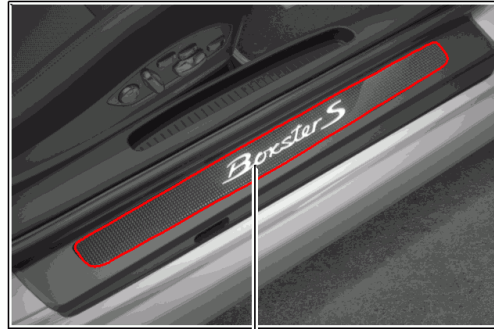

Model: TEQ 1

Model life 2012>>

1

2

3

4

5

6