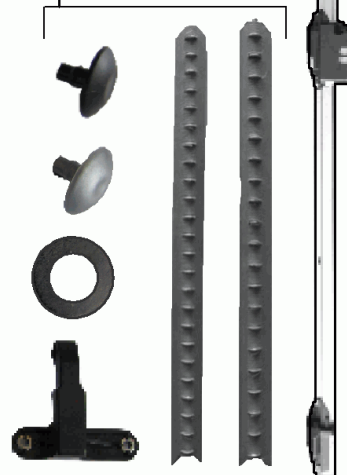

Model: TEQ 1   Model life 2012>>

Pos	Part Number	Description	Remark	Qty	Model
		Roof rack	12-		911 (991) Coupe
		Operating instructions 911 coupe			alle
1	991 801 105 00	Attention Roof rack Main support Set		1	
2	955 801 385 00	Protective rubber		1	1020 mm
3	955 044 000 59	Key Set		1	
4	970 801 411 00	Roof rack State lock number Set of locks Roof rack Set		1	
5		Comprising: Key		2	
6		Lock cylinder		1	

Model: TEQ 1

Model life 2012>>