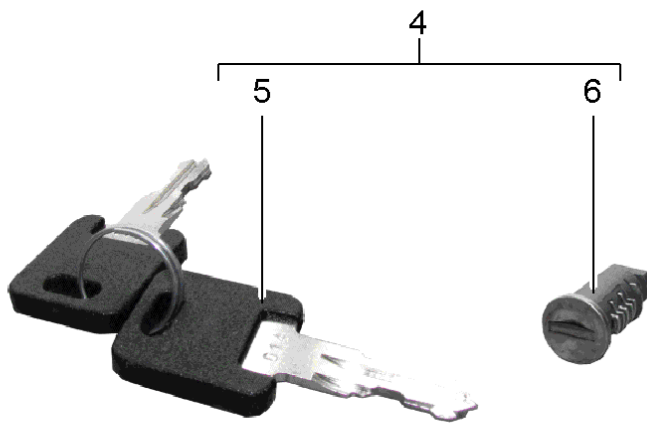

Model: TEQ 1

Model life 2012>>

Model: TEQ 1   Model life 2012>>

Pos	Part Number	Description	Remark	Qty	Model
		Roof rack	12-		911 (991) Coupe
		Operating instructions 911 coupe			alle
1	991 801 105 00	Attention Roof rack Main support Set		1	
2	955 801 385 00	Protective rubber		1	1020 mm
3	955 044 000 59	Key Set		1	
4	970 801 411 00	Roof rack State lock number Set of locks Roof rack Set		1	
5		Comprising: Key		2	
6		Lock cylinder		1