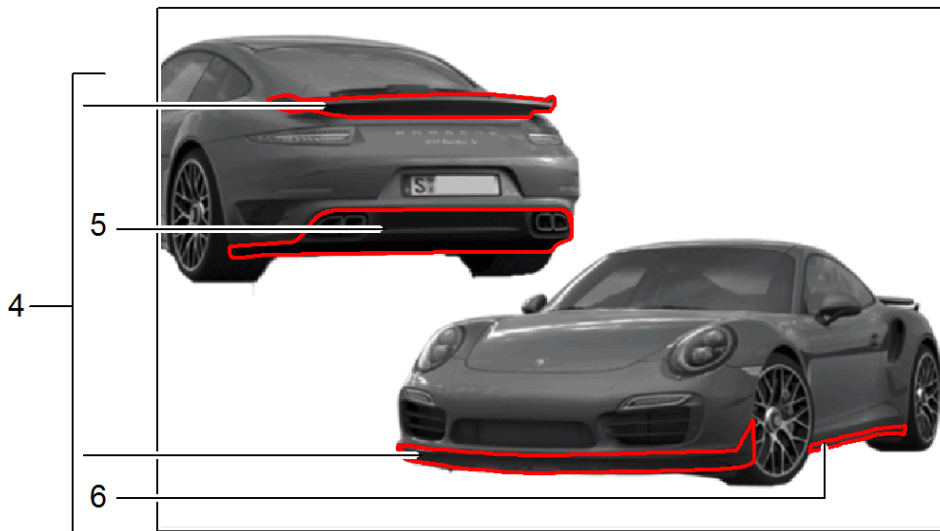

Model: TEQ 1

Model life 2012>>

Model: TEQ 1 Model life 2012>>

Pos	Part Number	Description	Remark	Qty	Model
		Aerokit "CUP"	12-		911 (991)
1	991 505 989 01	Retaining frame Centre		1	I456
	991 505 989 01 1E0	Black			
2	991 505 995 00	Cover Retaining frame		1	I456
	991 505 995 00 1E0	Black Inst. & Conv. Instructions			Coupe
		911 carrera Main group 6 6699 (21/12) Attention			
3	991 044 800 88	Aerokit Set Complete	-16	1	Coupe Basis OHNE/NOT FOR Targa
(3)	991 044 800 89	Aerokit Set	-16	1	Coupe OHNE/NOT FOR I288 Targa
(3)	991 044 800 90	Complete Aerokit Set	-16	1	Coupe OHNE/NOT FOR I636 Targa
(3)	991 044 800 91	Complete Aerokit Set	-16	1	Coupe OHNE/NOT FOR I288/636 Targa
-	991 044 800 93	Complete Aerokit	-16	1	Coupe IXAT OHNE/NOT FOR Targa
		Update			
-	991 044 800 79	Aerokit	-16	1	GTS I011 OHNE/NOT FOR Targa
		Subsequent installation			
-	991 044 801 02	Order also: Supplement set	-16	1	C4 I635/636/638 C4S Targa
		Aerokit with ParkAssist			Targa 4S
-	991 044 801 03	Supplement set	-16	1	C4 -I635/-I636 -I638 C4S Targa
		Aerokit without ParkAssist			Targa 4S
-	991 044 801 04	Supplement set	-16	1	C2 I635/636/638 I008
		Aerokit with ParkAssist			
-	991 044 801 05	Supplement set	-16	1	C2 -I635/-I636 -I638 I008
		Aerokit without ParkAssist			
-	991 618 217 00	Control unit		1	IXAA
		Air deflector			I651/653
(6)	991 044 801 50	Sill cover		1	Coupe