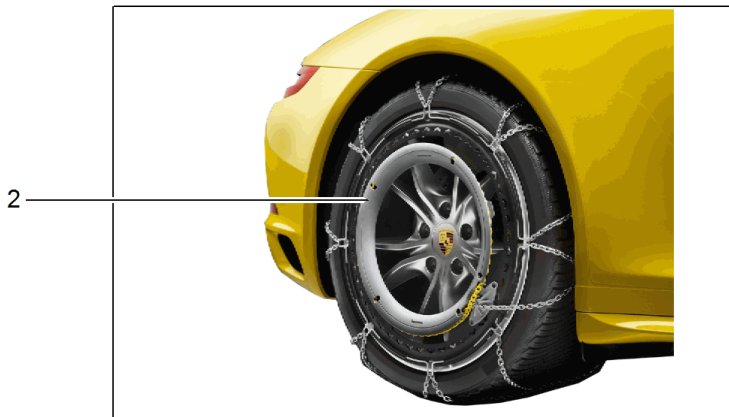

Model: TEQ 1 Model life 2012>>

Pos	Part Number	Description	Remark	Qty	Model
		20-ZOLL 911 TURBO 8,5J X 20'' ET51 245/35 R20 91V M+S 11J X 20'' ET56 295/30 R20 97V M+S two-colour PIRELLI Use also: 991.044.600.23 When required order also: 991.044.600.00			991 Turbo S I482
5	991 044 600 76	Set of wheels, compl. 20-ZOLL TURBO S 8,5J X 20'' ET51 245/35 R20 91V M+S 11J X 20'' ET52 295/30 R20 97V M+S Silk-Gloss Black PIRELLI When required order also: 991.044.600.00		1	Carrera GTS I482 I478
6	991 044 600 74	Set of wheels, compl. 20-ZOLL TURBO S 8,5J X 20'' ET51 245/35 R20 91V M+S 11J X 20'' ET59 295/30 R20 97V M+S two-colour PIRELLI When required order also: 991.044.600.00		1	991 Turbo 991 Turbo S I482 I478
(6)	991 044 600 80	Set of wheels, compl. 20-ZOLL TURBO S 9J X 20'' ET51 245/35 R20 91V M+S 11J X 20'' ET59 295/30 R20 97V M+S two-colour PIRELLI When required order also: 991.044.600.00		1	991 GT3 911 R I482 I478
7	991 044 600 90	Set of wheels, compl. 20-ZOLL GT3 9J X 20'' ET55 245/35 R20 91V M+S 12J X 20'' ET47 315/35 R20 110V M+S Silk-Gloss Platinum MICHELIN When required order also: 991.044.601.00		1	991 GT3 RS I482 I478

Model: TEQ 1

Model life 2012>>