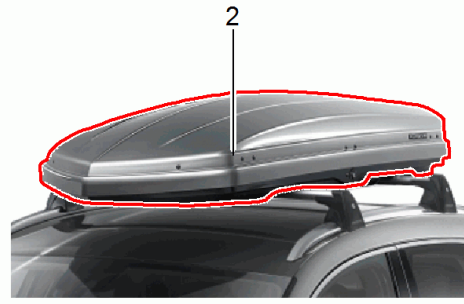

Model: TEQ 1   Model life 2012>>

Pos	Part Number	Description	Remark	Qty	Model
		Roof rack	12-		911 (991) Coupe
		Operating instructions 911 coupe			alle
1	991 801 105 00	Attention Roof rack Main support Set		1	
2	955 801 385 00	Protective rubber		1	1020 mm
3	955 044 000 59	Key Set		1	
4	970 801 411 00	Roof rack State lock number Set of locks Roof rack Set		1	
5		Comprising: Key		2	
6		Lock cylinder		1	

Model: TEQ 1

Model life 2012>>