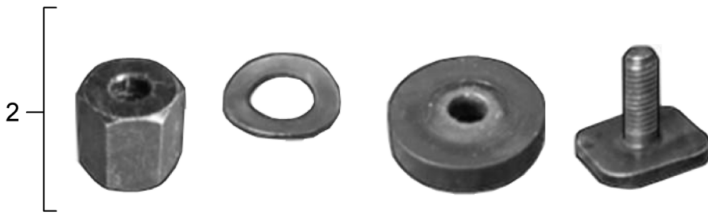

Model: TEQ 1

Model life 2012>>

Model: TEQ 1

Model life 2012>>

Pos	Part Number	Description	Remark	Qty	Model
1	95B 044 800 10	Ski rack Snowboard holder		1	911 (991) 911 (997) Coupe I549
2	95B 044 800 37	Ski rack Snowboard holder Loading aid Integrated		1	
3	955 044 000 59	Set of fastening parts for Ski rack Snowboard holder Comprising: Bolt Hexagon nut Spring washer Plastic washer Key State lock number		4 4 4 4 1	M6x16 M6 12 x 6,4 25 x 6,5