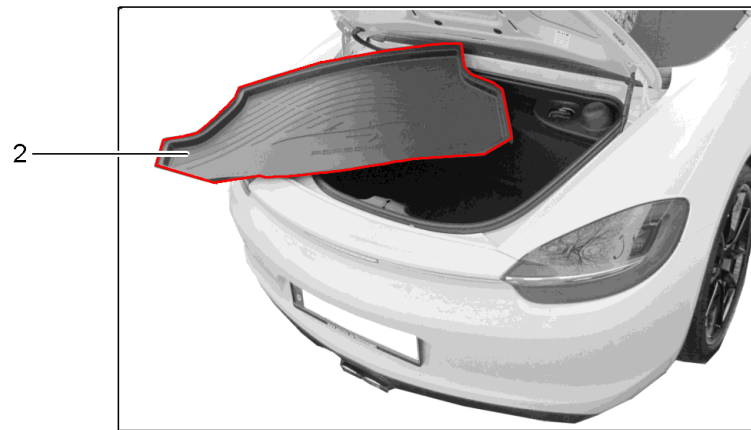

Model: TEQ 1

Model life 2012>>