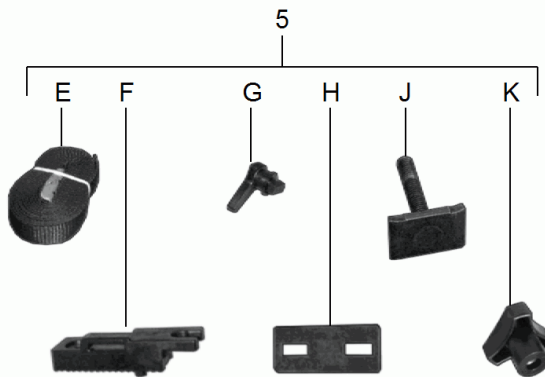

Model: TEQ 1   Model life 2012>>

Pos	Part Number	Description	Remark	Qty	Model
		Roof rack	12-		911 (991) Coupe
		Operating instructions 911 coupe			alle
1	991 801 105 00	Attention Roof rack Main support Set		1	
2	955 801 385 00	Protective rubber		1	1020 mm
3	955 044 000 59	Key Set		1	
4	970 801 411 00	Roof rack State lock number Set of locks Roof rack Set		1	
5		Comprising: Key		2	
6		Lock cylinder		1	

Model: TEQ 1

Model life 2012>>