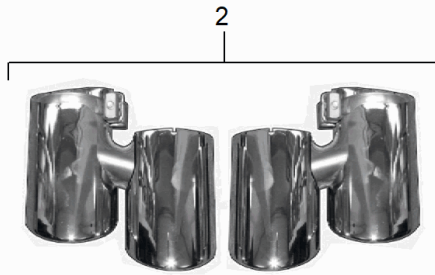

Model: TEQ 1

Model life 2012>>

Model: TEQ 1 Model life 2012>>

Pos	Part Number	Description	Remark	Qty	Model
1	991 044 200 10	Sports tailpipe Inst. & Conv. Instructions 911 carrera Group 2 2635 (24/12) Attention Tail pipe	12-16 17-	1	911 (991)  C2  -16 -I176 Carrera
2	991 044 200 11	Sports tailpipe Set High gloss Silver Tail pipe	MA1.04 -16	1	-I176 Carrera S
(2)	991 044 200 12	Sports tailpipe Set High gloss Silver Tail pipe	MA1.03 -16	1	I176
1	991 044 200 20	Sports tailpipe Set Black Tail pipe	17-	1	-I176 Carrera Targa 4
(1)	991 044 200 21	Sports tailpipe Set Simple Silver Tail pipe	17-	1	-I176 Carrera Targa 4
2	991 044 200 22	Sports tailpipe Set Black Tail pipe	17-	1	-I176 Carrera S Targa 4S
(2)	991 044 200 23	Sports tailpipe Set Double Silver Tail pipe	17-	1	-I176 Carrera S Targa 4S
3	991 044 200 24	Sports tailpipe Set Double Black Tail pipe	17-	1	I176 Carrera / S Targa / S Carrera GTS Targa GTS
(3)	991 044 200 25	Sports tailpipe Set Silver Tail pipe	17-	1	Carrera / S I176 Targa / S
		Sports tailpipe Set Black			