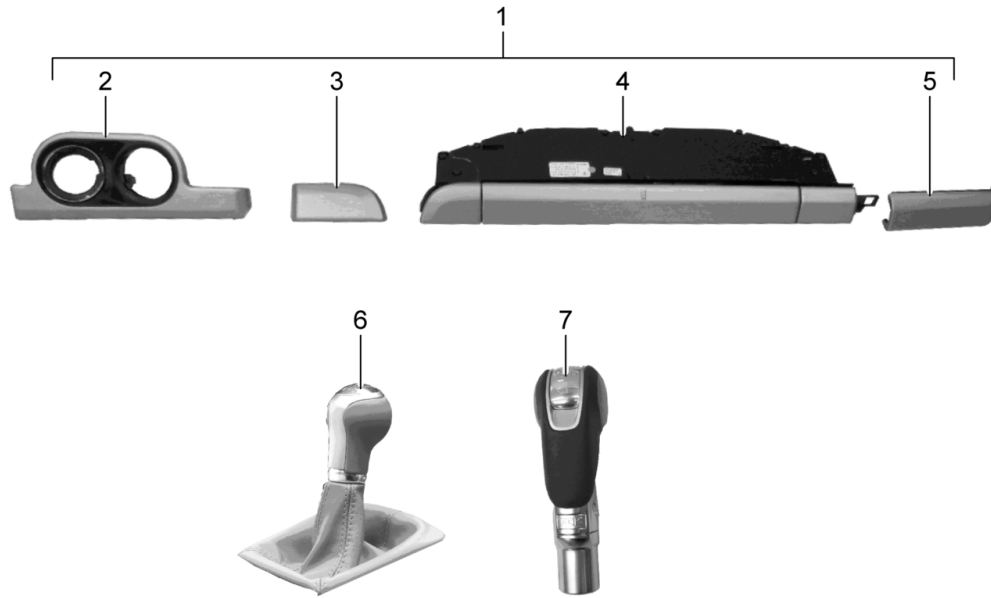

Model: TEQ 1

Model life 2012>>