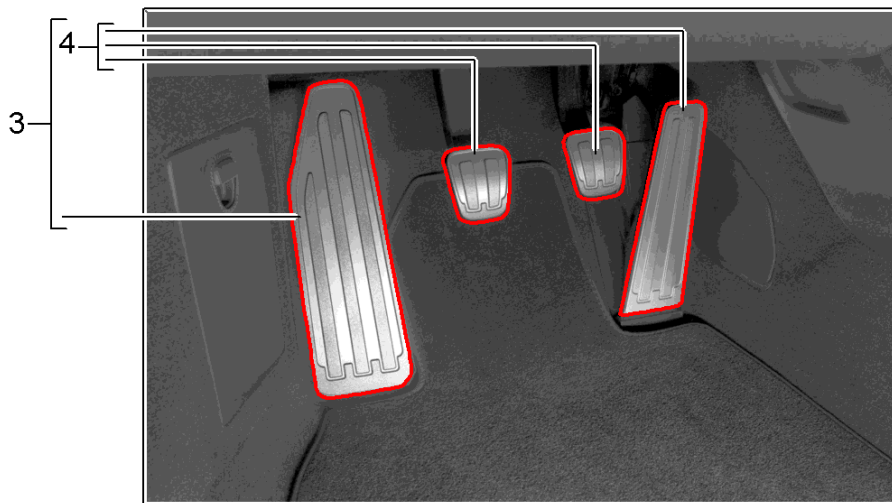

Model: TEQ 1

Model life 2012>>

Model: TEQ 1   Model life 2012>>

Pos	Part Number	Description	Remark	Qty	Model
1	991 044 700 00	Pedal cap Foot support Aluminium Pedal cap Foot support Set	12- 13- 14- /LL	1	911 (991) Boxster Cayman I098/250
2	991 044 700 01	Pedal cap Set	/RL	1	I099/250
3	991 044 700 02	Pedal cap Foot support Set	/LL	1	I098/480/487
4	991 044 700 03	Pedal cap Set	/RL	1	I099/480/487