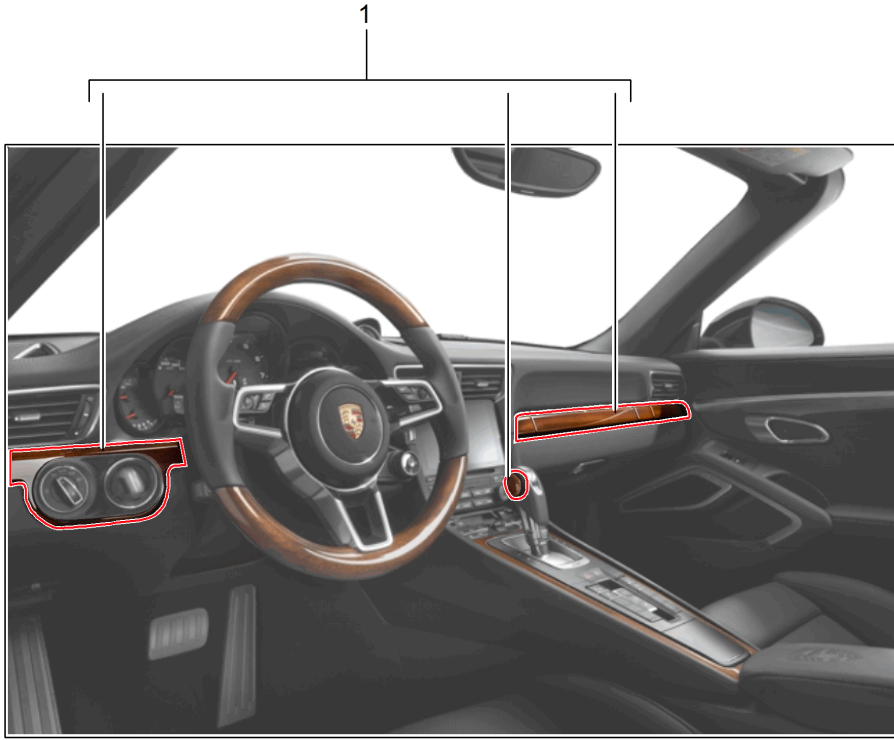

Model: TEQ 1

Model life 2012>>