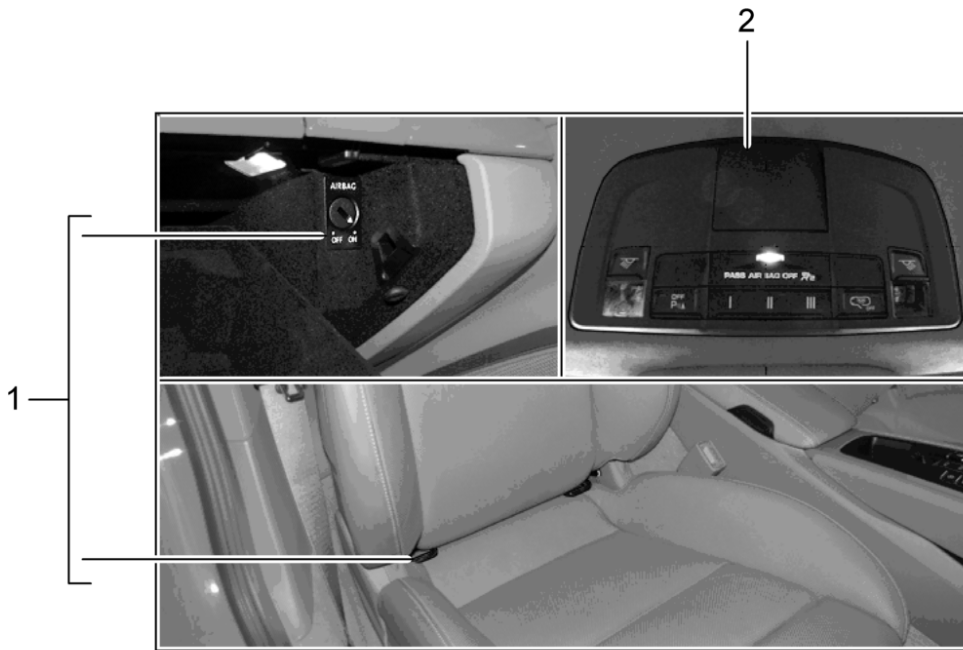

Model: TEQ 1 Model life 2012>>

Pos	Part Number	Description	Remark	Qty	Model
		Child car seat	12- 13- 14-		911 (991) Boxster Cayman
		Operating instructions Attention /F = FRONT = VORN Only together with ISOFIX /R = REAR = HINTEN Use	/F /R		I899
(1)	955 044 802 86	Child car seat BABY SEAT ISOFIX G0+ 0-13 KG	-(AUS) /F /F /F	1	911 (991) Boxster Cayman
1	955 044 802 94	Included Main support Child car seat BABY SEAT G0+ 0-13 KG	-(AUS) /F /F /F	1 1	95504480295 911 (991) Boxster Cayman
2	955 044 802 95	When required order also: Main support for	/F -(AUS)	1	Isofix
3	955 044 802 88	Child car seat Child car seat JUNIOR SEAT ISOFIX G1 9-18 KG	-(AUS) /F /R /F /F	1	95504480294 911 (991) Boxster Cayman
4	955 044 802 90	Child car seat JUNIOR PLUS SEAT G2+G3 15-36 KG	-(AUS) /F /R /F /F	1	911 (991) Boxster Cayman
5	955 044 802 96	Child car seat JUNIOR PLUS SEAT G2+G3 ISOFIT 15-36 KG	-(AUS) /F /R /F /F	1	911 (991) Boxster Cayman
6	955 044 802 93	Only for replacement Order Guide Child car seat Rail		1	
7	958 044 801 80	Set Desk pad Child car seat with Pockets Front Only for Front seat		1	

Model: TEQ 1

Model life 2012>>