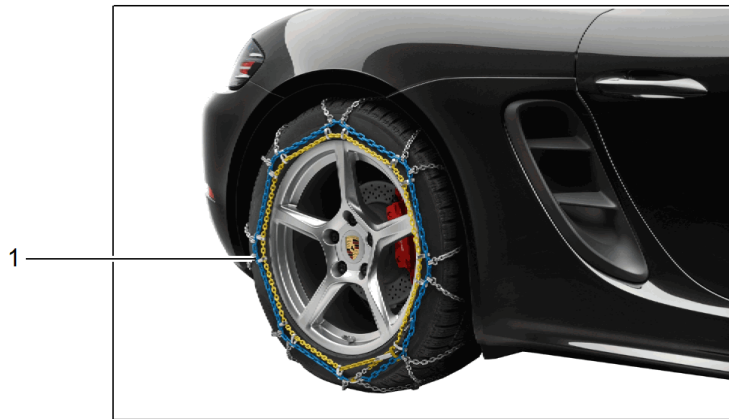

Model: TEQ 1 Model life 2012>>

Pos	Part Number	Description	Remark	Qty	Model
		20-ZOLL 911 TURBO 8,5J X 20'' ET51 245/35 R20 91V M+S 11J X 20'' ET56 295/30 R20 97V M+S two-colour PIRELLI Use also: 991.044.600.23 When required order also: 991.044.600.00			991 Turbo S I482
5	991 044 600 76	Set of wheels, compl. 20-ZOLL TURBO S 8,5J X 20'' ET51 245/35 R20 91V M+S 11J X 20'' ET52 295/30 R20 97V M+S Silk-Gloss Black PIRELLI When required order also: 991.044.600.00		1	Carrera GTS I482 I478
6	991 044 600 74	Set of wheels, compl. 20-ZOLL TURBO S 8,5J X 20'' ET51 245/35 R20 91V M+S 11J X 20'' ET59 295/30 R20 97V M+S two-colour PIRELLI When required order also: 991.044.600.00		1	991 Turbo 991 Turbo S I482 I478
(6)	991 044 600 80	Set of wheels, compl. 20-ZOLL TURBO S 9J X 20'' ET51 245/35 R20 91V M+S 11J X 20'' ET59 295/30 R20 97V M+S two-colour PIRELLI When required order also: 991.044.600.00		1	991 GT3 911 R I482 I478
7	991 044 600 90	Set of wheels, compl. 20-ZOLL GT3 9J X 20'' ET55 245/35 R20 91V M+S 12J X 20'' ET47 315/35 R20 110V M+S Silk-Gloss Platinum MICHELIN When required order also: 991.044.601.00		1	991 GT3 RS I482 I478

Model: TEQ 1

Model life 2012>>