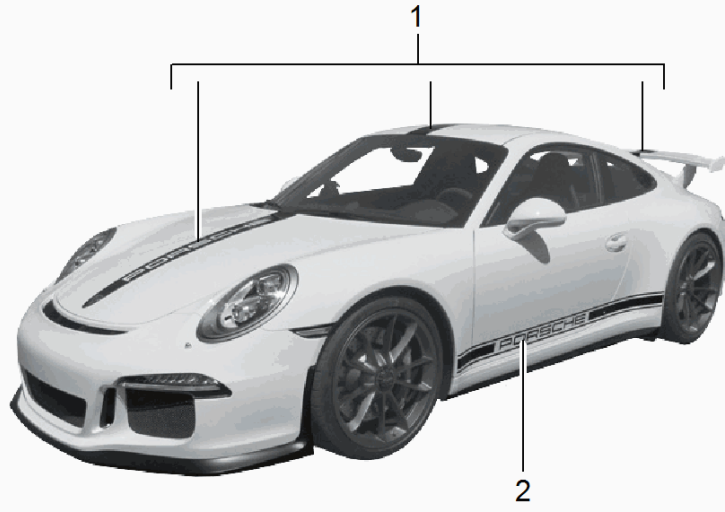

Model: TEQ 1

Model life 2012>>