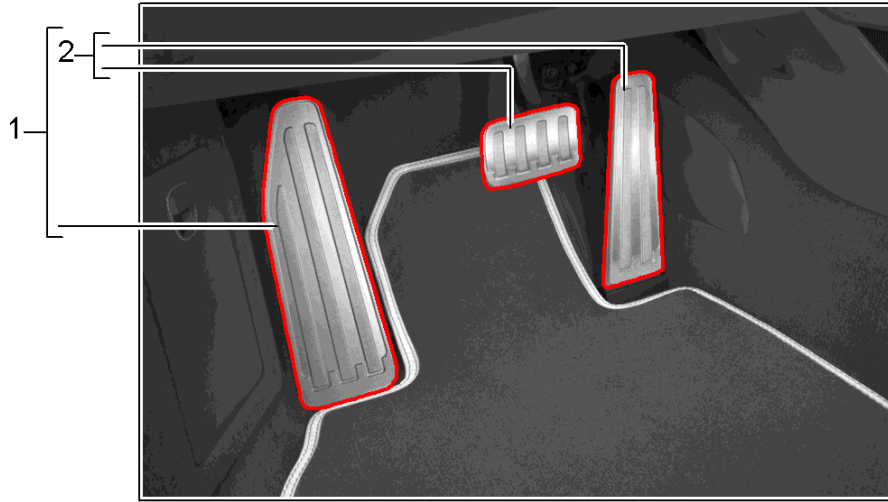

Model: TEQ 1

Model life 2012>>

Model: TEQ 1   Model life 2012>>

Pos	Part Number	Description	Remark	Qty	Model
1	991 044 700 00	Pedal cap Foot support Aluminium Pedal cap Foot support Set	12- 13- 14- /LL	1	911 (991) Boxster Cayman I098/250
2	991 044 700 01	Pedal cap Set	/RL	1	I099/250
3	991 044 700 02	Pedal cap Foot support Set	/LL	1	I098/480/487
4	991 044 700 03	Pedal cap Set	/RL	1	I099/480/487