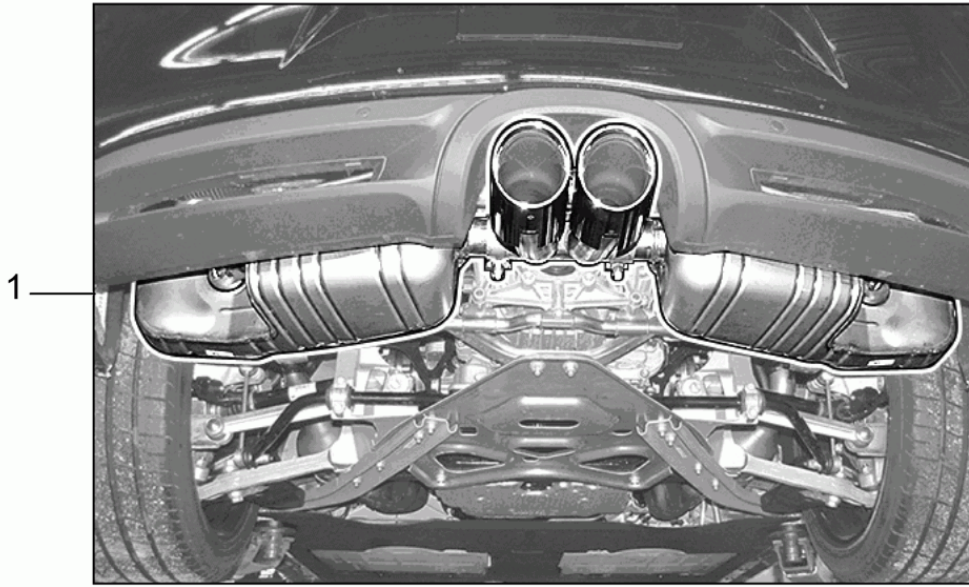

Model: TEQ 1

Model life 2012>>

Model: TEQ 1

Model life 2012>>

Model: TEQ 1 Model life 2012>>

Pos	Part Number	Description	Remark	Qty	Model
		Exhaust system Sport version	13-16 14-16 17-		Boxster Cayman 718 (982)
1	981 044 200 00	Inst. & Conv. Instructions Group 2 2601 (33/12) 2601 (5/13) Attention Exhaust system Sport version Set Included Tail pipe	-16	1	Boxster Cayman I008
(1)	981 044 200 01	Exhaust system Sport version Set without Tail pipe	-16	1	
(1)	981 044 200 04	Exhaust system Sport version Set Included Tail pipe	-16	1	I009
2	982 044 200 00	Inst. & Conv. Instructions Group 2 2601 (32/16) 2601 (35/16) Attention Exhaust system Sport version Set Included Tail pipe	17-	1	Boxster Cayman
(2)	982 044 200 01	Silver Exhaust system Sport version Set Included Tail pipe	17-	1	
(2)	982 044 200 02	Black Exhaust system Sport version Set without Tail pipe	17-	1	