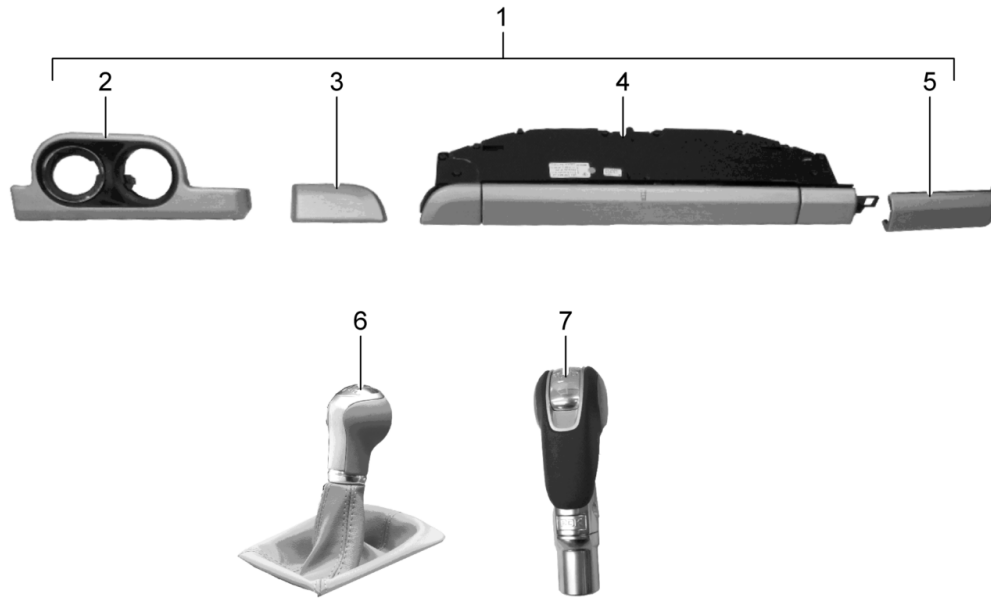

Model: TEQ 1

Model life 2012>>

Model: TEQ 1

Model life 2012>>

Model: TEQ 1 Model life 2012>>

Pos	Part Number	Description	Remark	Qty	Model
(1)		Passenger compartment Package Mahogany Set Comprising: Set Comprising: Moulding Driver's side	12-16 13- 14-		911 (991) Boxster Cayman
2		Moulding Driver's side		1	
3		Moulding Driver's side		1	
4		Support Beverages		1	
5		Moulding Passenger's side		1	
6		Gearshift lever 6-speed manual transm.		1	I480
(6)		Or Gearshift lever 7-speed manual transm.		1	I487
7		Or Selector lever PDK		1	
1	991 044 800 53	Equipment supplement Set PDK	/LL -16	1	I250 911 I098 Boxster Cayman I250
	991 044 800 53 PL1	Agate Grey			
	991 044 800 53 6U7	Yachting Blue			
	991 044 800 53 7A0	Platinum Grey			
	991 044 800 53 8C0	Espresso			
	991 044 800 53 8YR	Black			
	991 044 800 53 9H6	Luxor Beige			
(1)	991 044 800 54	Equipment supplement Set PDK	/RL -16	1	911 I099 Boxster Cayman I250
	991 044 800 54 PL1	Agate Grey			
	991 044 800 54 6U7	Yachting Blue			
	991 044 800 54 7A0	Platinum Grey			
	991 044 800 54 8C0	Espresso			
	991 044 800 54 8YR	Black			
	991 044 800 54 9H6	Luxor Beige			
(1)	991 044 800 55	Equipment supplement Set 7-speed manual transm.	/LL -16	1	911 I098 I487
	991 044 800 55 PL1	Agate Grey			
	991 044 800 55 6U7	Yachting Blue			
	991 044 800 55 7A0	Platinum Grey			
	991 044 800 55 8C0	Espresso			
	991 044 800 55 8YR	Black			
	991 044 800 55 9H6	Luxor Beige			
(1)	991 044 800 56	Equipment supplement Set 7-speed manual transm.	/RL -16	1	911 I099 I487
	991 044 800 56 PL1	Agate Grey			
	991 044 800 56 6U7	Yachting Blue			
	991 044 800 56 7A0	Platinum Grey			
	991 044 800 56 8C0	Espresso			