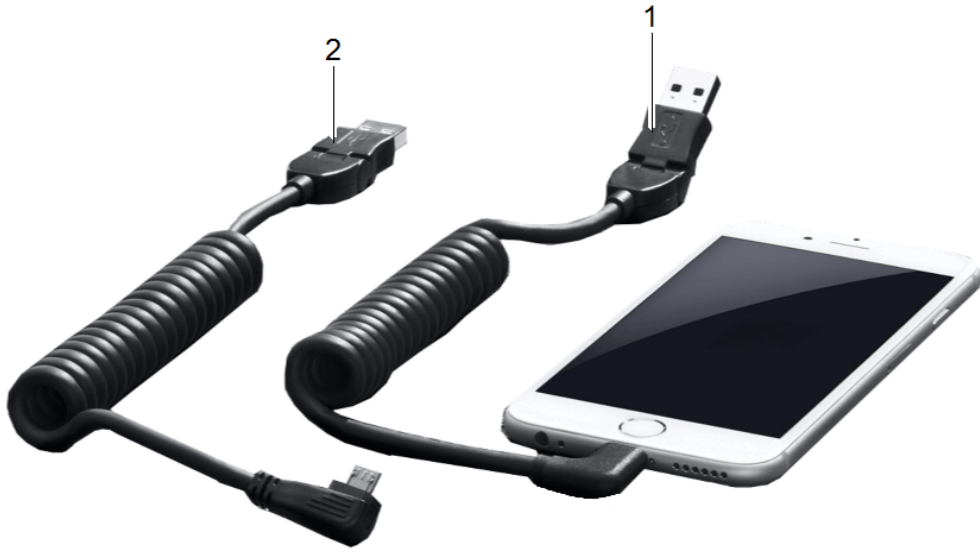

Model: TEQ 1

Model life 2012>>