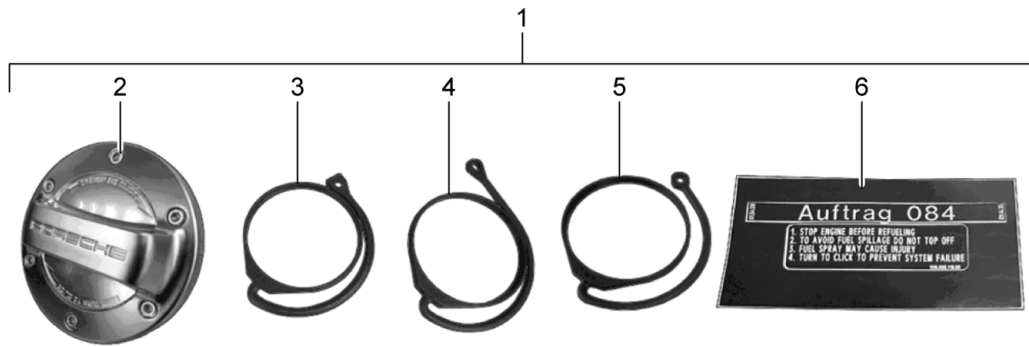

Model: TEQ 1

Model life 2012>>

Model: TEQ 1

Model life 2012>>

Pos	Part Number	Description	Remark	Qty	Model
(1)	000 044 001 90	Fuel tank cap Aluminium look Fuel tank cap Aluminium look Set Inst. & Conv. Instructions 911 / BOXSTER / CAYMAN Group 2 2005 (47/12) 2005 (54/12) 2005 (2/13) Attention	12- 13- 14- -(USA) -(CDN) -(ROK)	1	911 (991) Boxster Cayman
1	000 044 001 91	Fuel tank cap Aluminium look Set		1	
2		Fuel tank cap Aluminium look		1	
3		Retaining strap		1	Panamera
4		Retaining strap		1	Cayenne
5		Retaining strap		1	Sportwagen
(6)	996 006 118 01	Sticker Warning note		1	00004400190
6	7P5 010 869 D	Sticker Warning note		1	00004400191