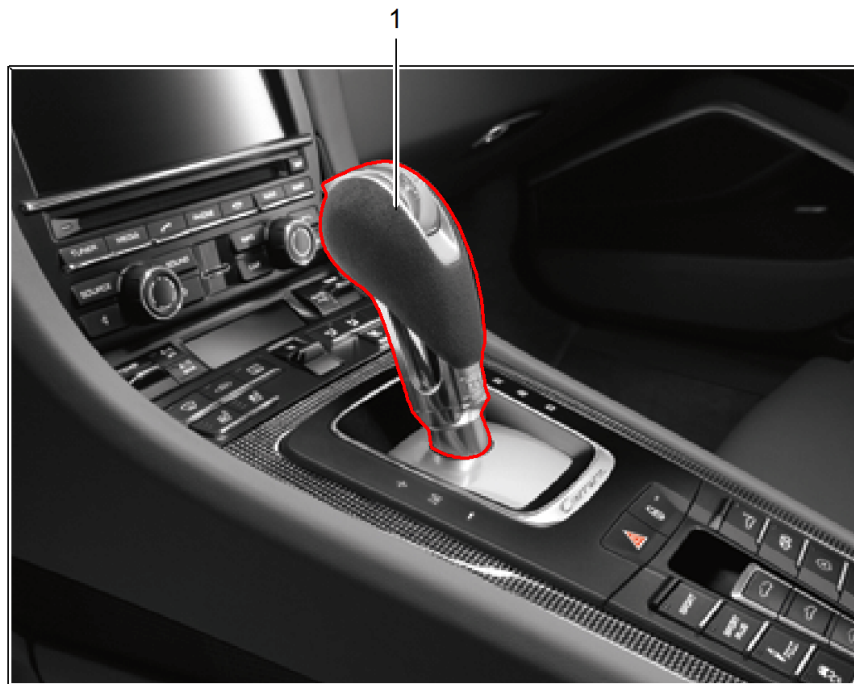

Model: TEQ 1   Model life 2012>>

Pos	Part Number	Description	Remark	Qty	Model
		Spacer 5 MM Not for Wheels 991.362.162.40.FFF 991.362.167.40.FFF 991.362.167.41.FFF Use Only together with Wheels 981.362.120.05.FFF 981.362.122.05.FFF Wheels 981.362.120.04.FFF 981.362.122.04.FFF Inst. & Conv. Instructions 911 / BOXSTER / CAYMAN Group 4 4413 (28/11) 4413 (64/12) 4413 (21/13) Attention	12-16 13-16 14-16		911 (991 I) Boxster Cayman 911 alle C2 / C2S C4 / C4S Boxster Cayman 911 Boxster Cayman
1	991 044 500 00	Spacer ring 5 mm Set Set Comprising:	-(J)	1	
2	997 361 605 92	Spacer ring		4	5 mm
3	900 269 106 01	Countersunk-head screw		8	M6 x 16
4	WHT 004 676 A	Wheel bolt Black		16	M14x1,5x49
5	991 361 980 00	Set Wheel bolt Black Anti-theft protection		1	M14x1,5x49

Model: TEQ 1

Model life 2012>>