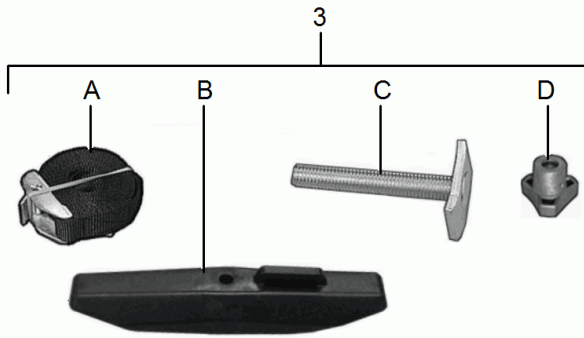

Model: TEQ 1   Model life 2012>>

Pos	Part Number	Description	Remark	Qty	Model
		Roof rack	12-		911 (991) Coupe
		Operating instructions 911 coupe			alle
1	991 801 105 00	Attention Roof rack Main support Set		1	
2	955 801 385 00	Protective rubber		1	1020 mm
3	955 044 000 59	Key Set		1	
4	970 801 411 00	Roof rack State lock number Set of locks Roof rack Set		1	
5		Comprising: Key		2	
6		Lock cylinder		1	

Model: TEQ 1

Model life 2012>>