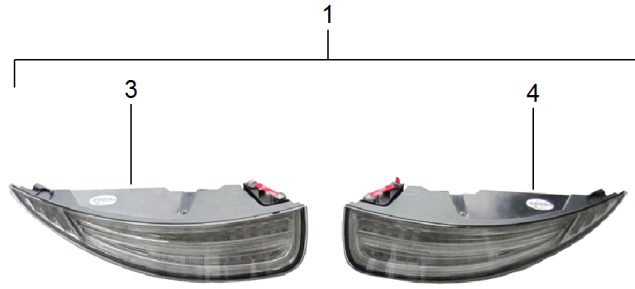

Model: TEQ 1

Model life 2012>>