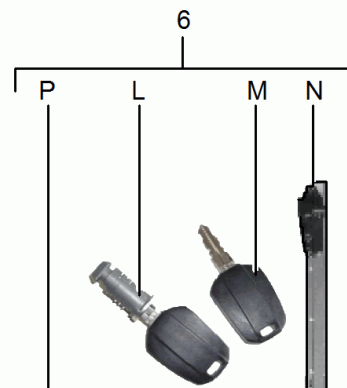

Model: TEQ 1   Model life 2012>>

Pos	Part Number	Description	Remark	Qty	Model
		Roof rack	12-		911 (991) Coupe
		Operating instructions 911 coupe			alle
1	991 801 105 00	Attention Roof rack Main support Set		1	
2	955 801 385 00	Protective rubber		1	1020 mm
3	955 044 000 59	Key Set		1	
4	970 801 411 00	Roof rack State lock number Set of locks Roof rack Set		1	
5		Comprising: Key		2	
6		Lock cylinder		1	

Model: TEQ 1

Model life 2012>>