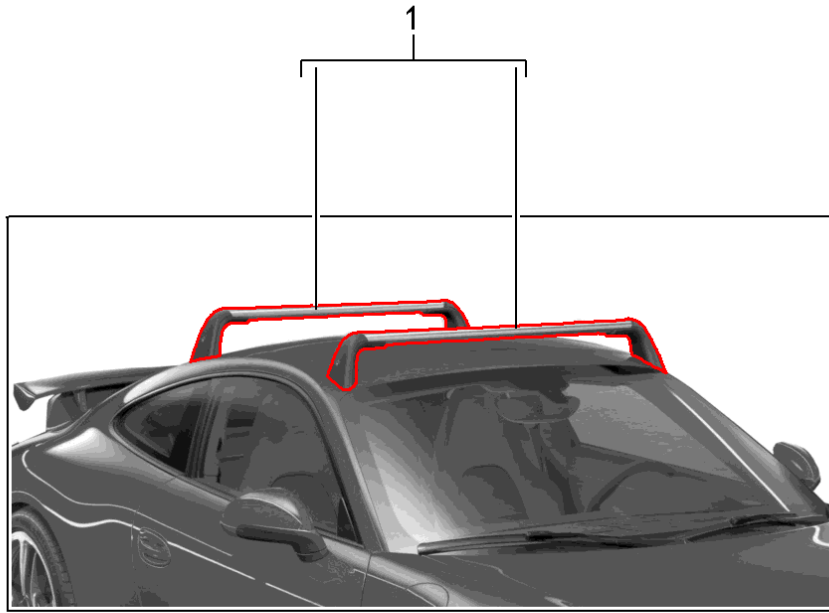

Model: TEQ 1

Model life 2012>>

Model: TEQ 1   Model life 2012>>

Pos	Part Number	Description	Remark	Qty	Model
		Roof rack	12-		911 (991) Coupe
		Operating instructions 911 coupe			alle
1	991 801 105 00	Attention Roof rack Main support Set		1	
2	955 801 385 00	Protective rubber		1	1020 mm
3	955 044 000 59	Key Set		1	
4	970 801 411 00	Roof rack State lock number Set of locks Roof rack Set		1	
5		Comprising: Key		2	
6		Lock cylinder		1