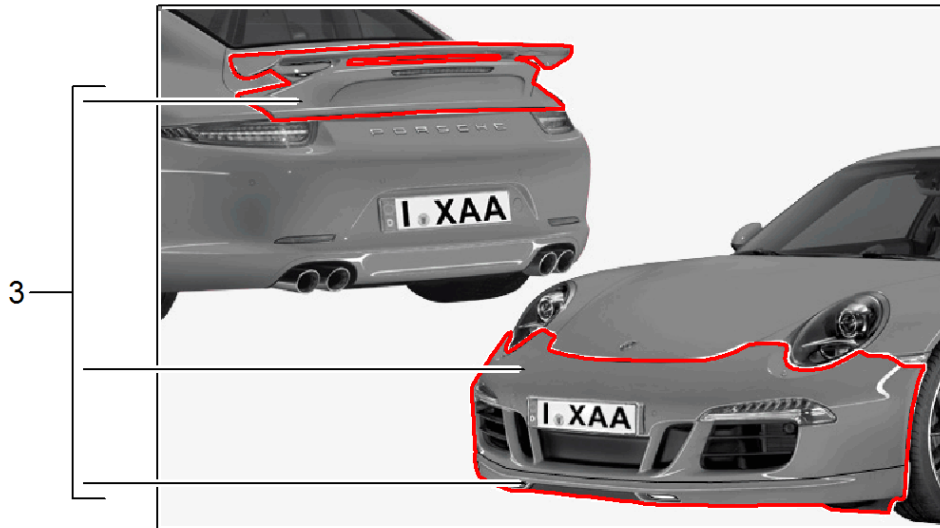

Model: TEQ 1

Model life 2012>>