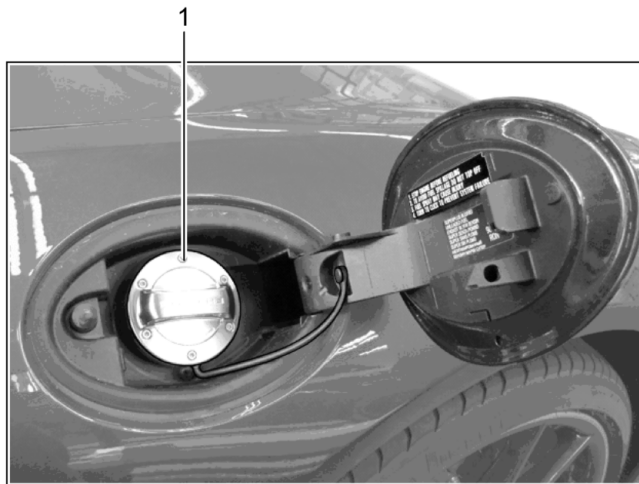

Model: TEQ 1

Model life 2012>>

Model: TEQ 1

Model life 2012>>

Pos	Part Number	Description	Remark	Qty	Model
(1)	000 044 001 90	Fuel tank cap Aluminium look Fuel tank cap Aluminium look Set Inst. & Conv. Instructions 911 / BOXSTER / CAYMAN Group 2 2005 (47/12) 2005 (54/12) 2005 (2/13) Attention	12- 13- 14- -(USA) -(CDN) -(ROK)	1	911 (991) Boxster Cayman
1	000 044 001 91	Fuel tank cap Aluminium look Set		1	
2		Fuel tank cap Aluminium look		1	
3		Retaining strap		1	Panamera
4		Retaining strap		1	Cayenne
5		Retaining strap		1	Sportwagen
(6)	996 006 118 01	Sticker Warning note		1	00004400190
6	7P5 010 869 D	Sticker Warning note		1	00004400191