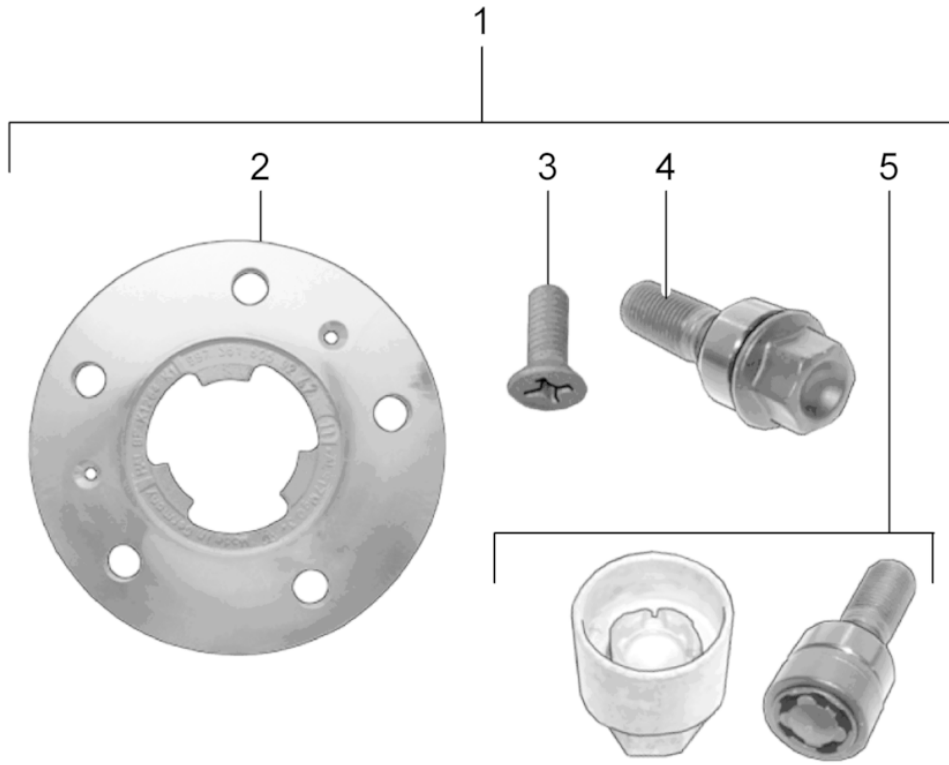

Model: TEQ 1

Model life 2012>>

Model: TEQ 1   Model life 2012>>

Pos	Part Number	Description	Remark	Qty	Model
		Spacer 5 MM Not for Wheels 991.362.162.40.FFF 991.362.167.40.FFF 991.362.167.41.FFF Use Only together with Wheels 981.362.120.05.FFF 981.362.122.05.FFF Wheels 981.362.120.04.FFF 981.362.122.04.FFF Inst. & Conv. Instructions 911 / BOXSTER / CAYMAN Group 4 4413 (28/11) 4413 (64/12) 4413 (21/13) Attention	12-16 13-16 14-16		911 (991 I) Boxster Cayman 911 alle C2 / C2S C4 / C4S Boxster Cayman 911 Boxster Cayman
1	991 044 500 00	Spacer ring 5 mm Set Set Comprising:	-(J)	1	
2	997 361 605 92	Spacer ring		4	5 mm
3	900 269 106 01	Countersunk-head screw		8	M6 x 16
4	WHT 004 676 A	Wheel bolt Black		16	M14x1,5x49
5	991 361 980 00	Set Wheel bolt Black Anti-theft protection		1	M14x1,5x49