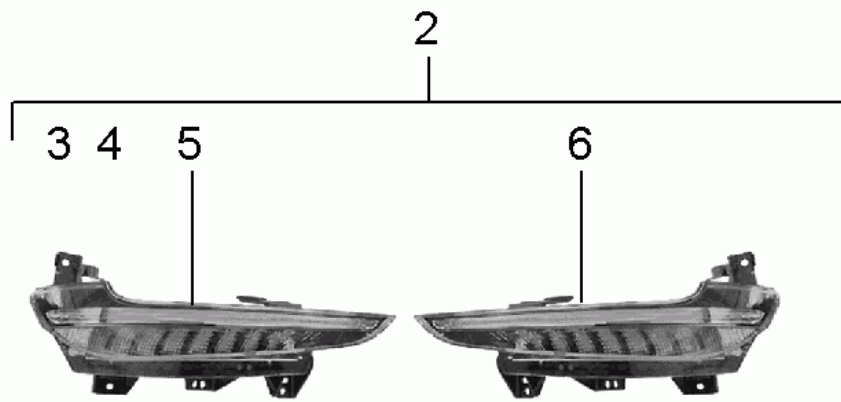

Model: TEQ 1

Model life 2012>>