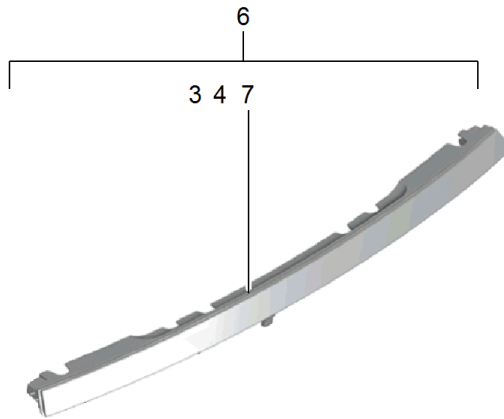

Model: TEQ 1

Model life 2012>>