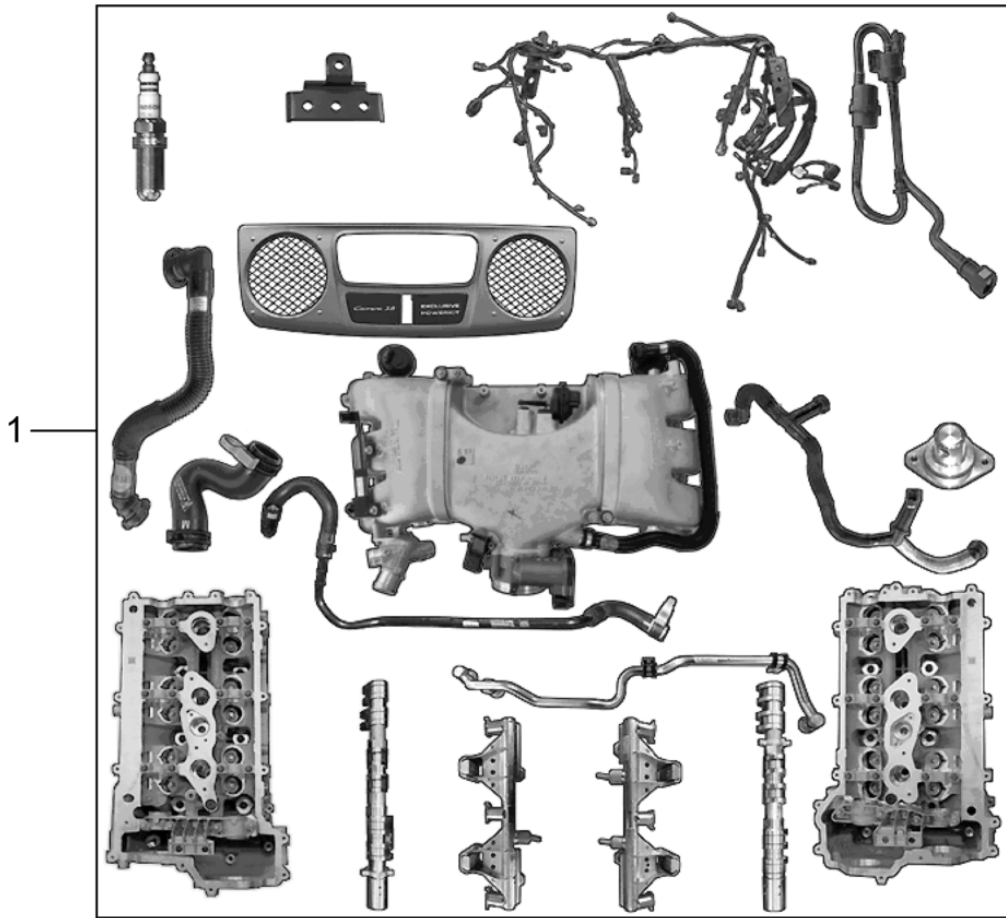

Model: TEQ 1 Model life 2012>>

Pos	Part Number	Description	Remark	Qty	Model
		Preservative agent Cabriolet			911 (991) Boxster
1	999 901 065 40	Insect remover	500 ml	1	
2	000 044 000 87	Window cleaner	250 ml	1	
-	000 044 002 07	Windscreen washer system Window cleaner Windscreen washer system Winter	1000 ml	1	
3	999 901 016 41	Cleaning agent Washer Inner	100 ml	1	
(3)	000 044 000 74	Cleaning agent Washer Inner	100 ml	1	
4	000 044 000 92	Paint polish		1	
5	000 044 000 90	Preservative agent Paint Wax	250 ml	1	
(5)	999 901 069 40	Preservative agent Paint Wax	250 ml	1	
6	999 901 062 40	Car shampoo	250 ml	1	
7	000 044 000 03	Leather care	100 ml	1	
8	999 901 068 40	Leather care Cleaning agent	100 ml	1	
9	999 901 066 41	Rim cleaner Spray bottle	500 ml	1	
10	999 901 066 40	Rim cleaner Refilling bottle	1000 ml	1	
11	000 044 000 91	Preservative agent Convertible top	400 ml	1	
12	000 044 001 88	Care kit Bag		1	
13	000 044 001 87	Care kit Rim cleaner Bag		1	
14	000 044 000 95	Cleaning agent Cloth Set		1	
15	955 044 000 02	Ice scraper		1	
-	999 901 021 40	Polishing cotton		1	
-	999 901 022 40	Polishing cloth		1	
16	000 044 001 00	Care kit Leather care		1	
17	000 044 000 96	Sponge Logo Porsche		1	
18	000 044 001 03	Care kit Winter		1	

Model: TEQ 1

Model life 2012>>