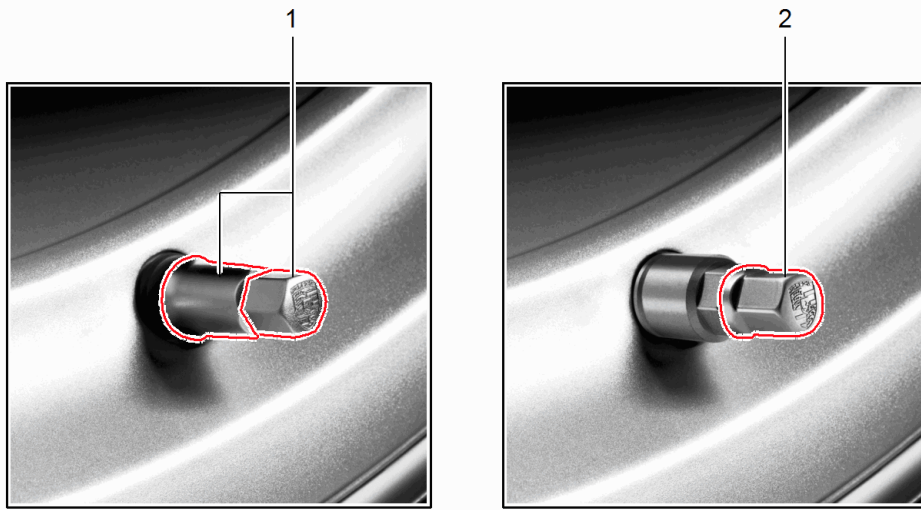

Model: TEQ 1

Model life 2012>>

Model: TEQ 1 Model life 2012>>

Pos	Part Number	Description	Remark	Qty	Model
1	000 044 601 00	Valve cap Porsche crest Silver Black Cap Valve cap with Porsche crest Set Included	12- 13- 14-	1	911 (991) Boxster Cayman
2	000 044 602 15	Rubber valve Cap Valve cap with Porsche crest Set		1	I482/483
3	991 044 602 66	Cap Valve cap Black Crest Coloured Set		1	-I482/-I483
(3)	991 044 602 67	Cap Valve cap Black Crest Coloured Set		1	I482/483
4	991 044 602 69	Cap Valve cap Silver Crest Coloured Set		1	I482/483
5	991 044 602 65	Cap Valve cap Black Crest Black-white Set		1	-I482/-I483
6	991 044 602 68	Cap Valve cap Silver Crest Black-white Set		1	I482/483