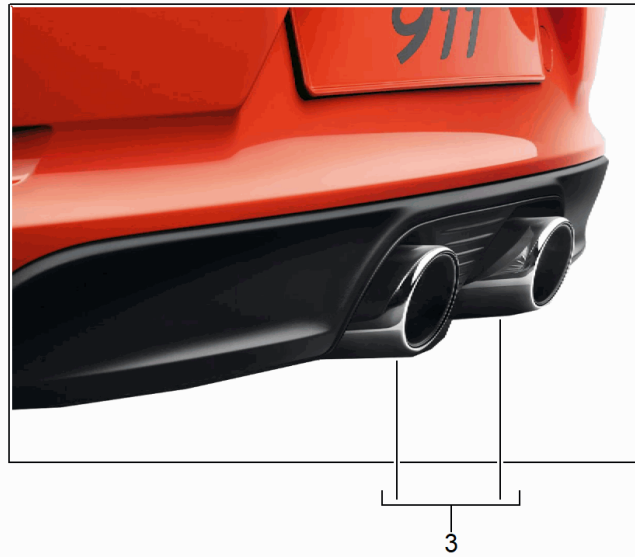

Model: TEQ 1

Model life 2012>>

Model: TEQ 1 Model life 2012>>

Pos	Part Number	Description	Remark	Qty	Model
1	991 044 200 10	Sports tailpipe Inst. & Conv. Instructions 911 carrera Group 2 2635 (24/12) Attention Tail pipe	12-16 17-	1	911 (991)  C2  -16 -I176 Carrera
2	991 044 200 11	Sports tailpipe Set High gloss Silver Tail pipe	MA1.04 -16	1	-I176 Carrera S
(2)	991 044 200 12	Sports tailpipe Set High gloss Silver Tail pipe	MA1.03 -16	1	I176
1	991 044 200 20	Sports tailpipe Set Black Tail pipe	17-	1	-I176 Carrera Targa 4
(1)	991 044 200 21	Sports tailpipe Set Simple Silver Tail pipe	17-	1	-I176 Carrera Targa 4
2	991 044 200 22	Sports tailpipe Set Black Tail pipe	17-	1	-I176 Carrera S Targa 4S
(2)	991 044 200 23	Sports tailpipe Set Double Silver Tail pipe	17-	1	-I176 Carrera S Targa 4S
3	991 044 200 24	Sports tailpipe Set Double Black Tail pipe	17-	1	I176 Carrera / S Targa / S Carrera GTS Targa GTS
(3)	991 044 200 25	Sports tailpipe Set Silver Tail pipe	17-	1	Carrera / S I176 Targa / S
		Sports tailpipe Set Black			