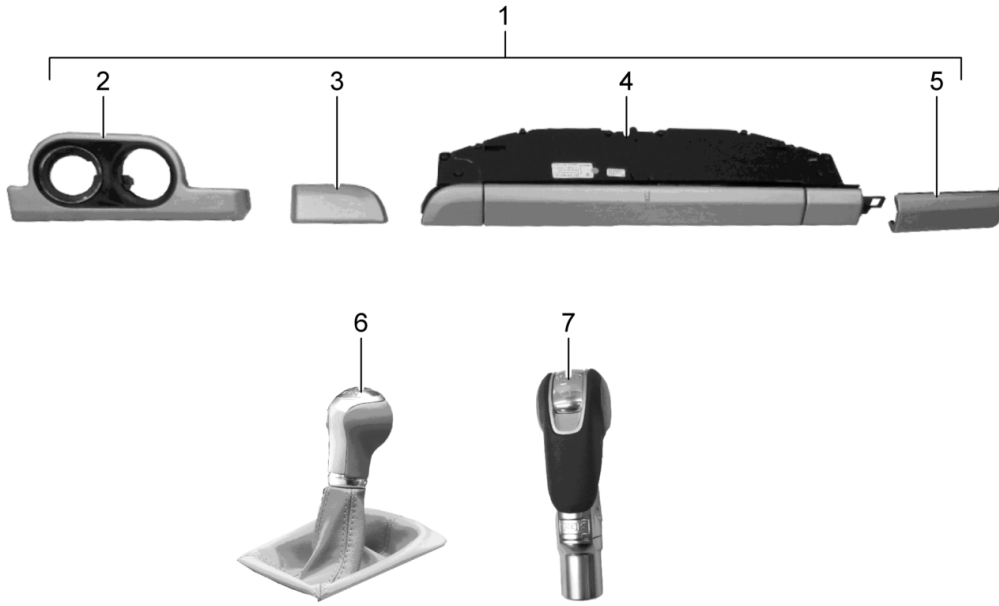

Model: TEQ 1

Model life 2012>>