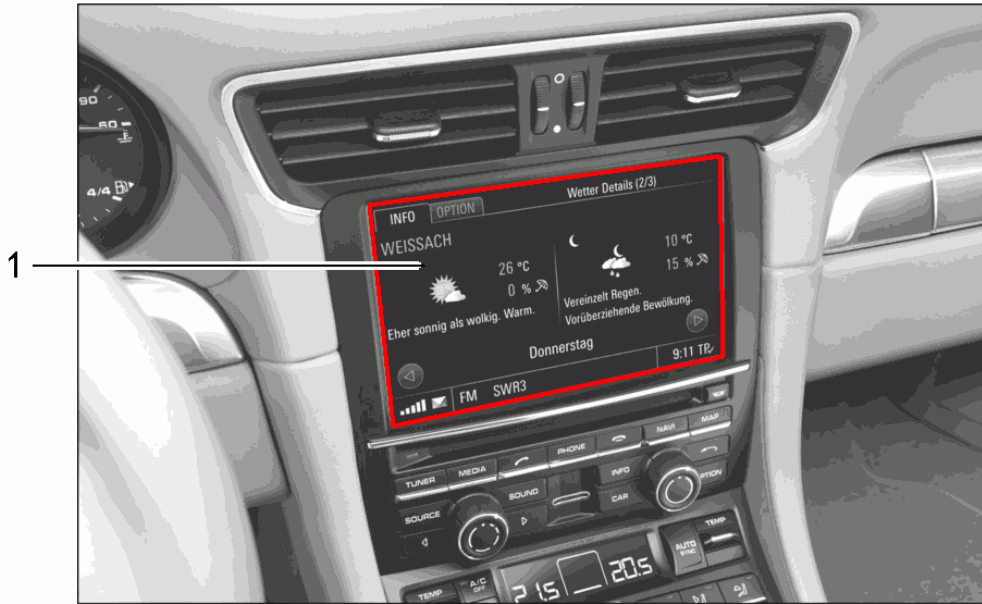

Model: TEQ 1

Model life 2012>>

Model: TEQ 1

Model life 2012>>

Model: TEQ 1                      Model life 2012>>

Pos	Part Number	Description	Remark	Qty	Model
1	958 044 900 28	Software ONLINE SERVICE PCM3.1 Inst. & Conv. Instructions 911 / BOXSTER / CAYMAN Group 9 9110 (36/13) 9110 (33/13) 9110 (35/13) Attention Software ONLINE SERVICES Only together with PCM3.1 Coding VIA PRMS	12-16 13-16 14-16  -16	1	911 (991) Boxster Cayman  911 Boxster Cayman  45/2012 >>