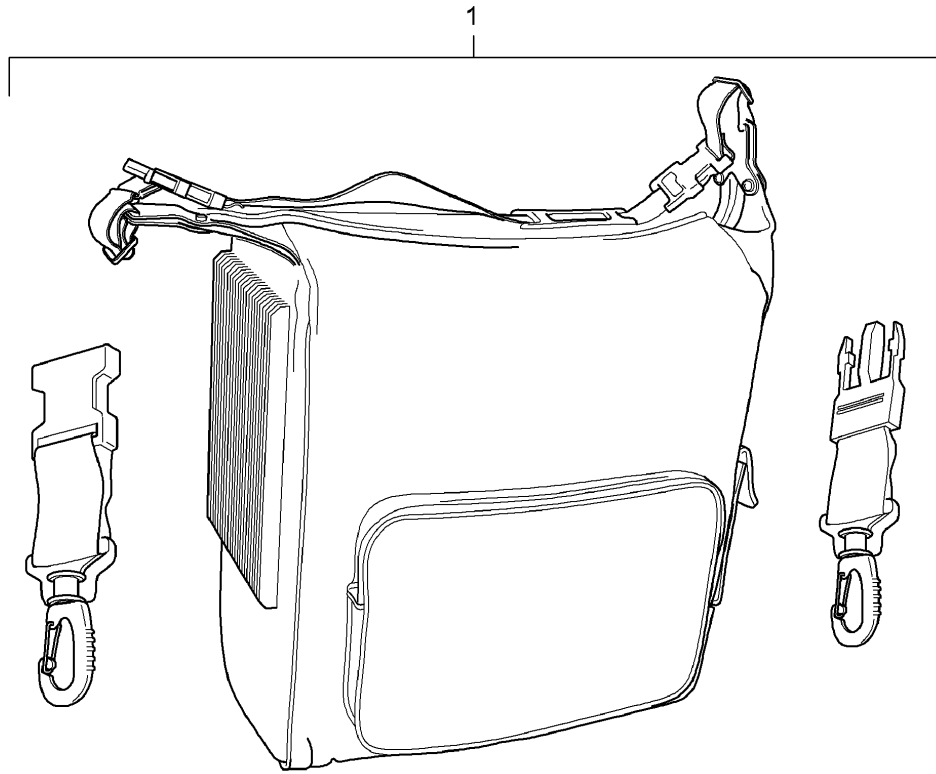

Model: TEQ 4

Model life 2014>>

Model: TEQ 4

Model life 2014>>

Pos	Part Number	Description	Remark	Qty	Model
1	955 044 902 30	Cold bag Technical information Group 6 6832 (22/16) Attention Cold bag Electric		1	
2	955 044 900 23	Repair kit Fastening clip Belt for Cold bag 955.044.902.30		1