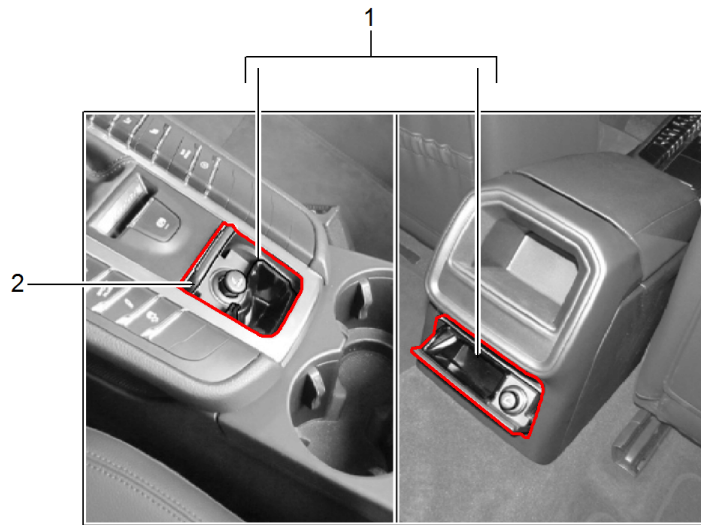

Model: TEQ 4

Model life 2014>>