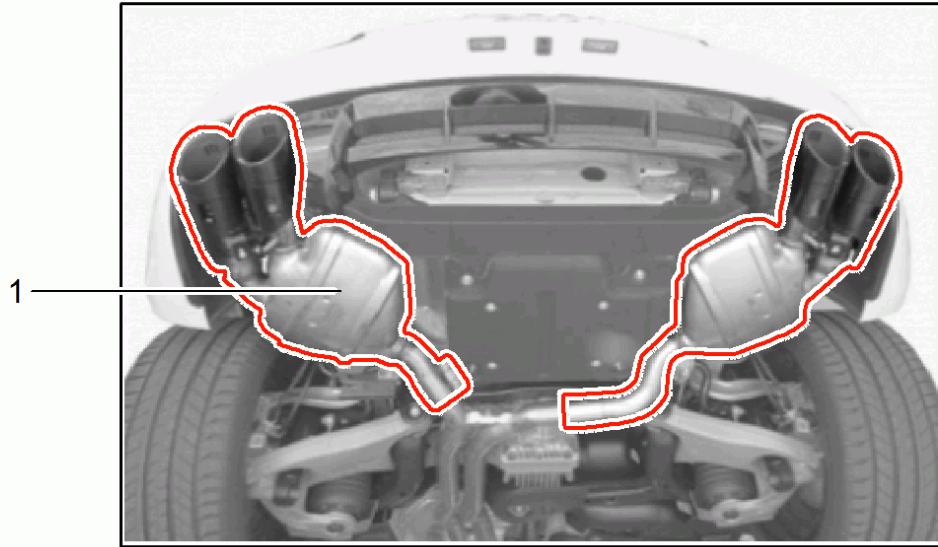

Model: TEQ 4

Model life 2014>>