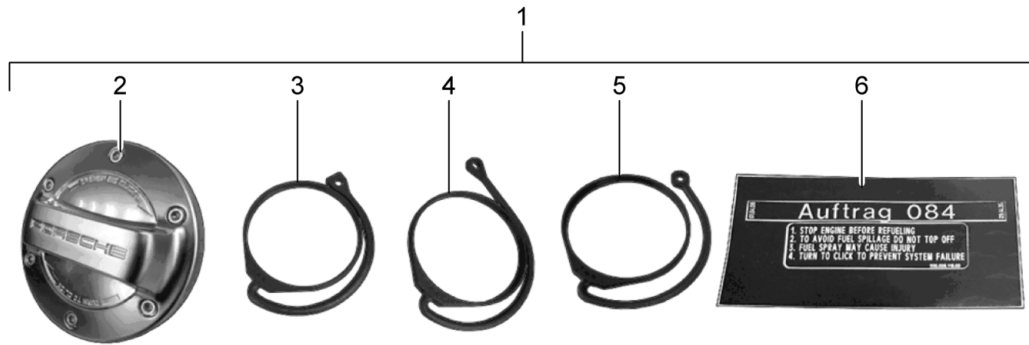

Model: TEQ 4

Model life 2014>>

Model: TEQ 4   Model life 2014>>

Pos	Part Number	Description	Remark	Qty	Model
		Fuel tank cap Aluminium look Inst. & Conv. Instructions Macan Group 2 2005 (4/14) Attention	14-		alle
1	000 044 001 91	Fuel tank cap Aluminium look Set		1	-I1E9
2		Fuel tank cap Aluminium look		1	
3		Retaining strap		1	Panamera
4		Retaining strap		1	Cayenne
5		Retaining strap		1	Sportwagen Macan
(6)	996 006 118 01	Sticker Warning note		1	00004400190
6	7P5 010 869 D	Sticker Warning note		1	00004400191