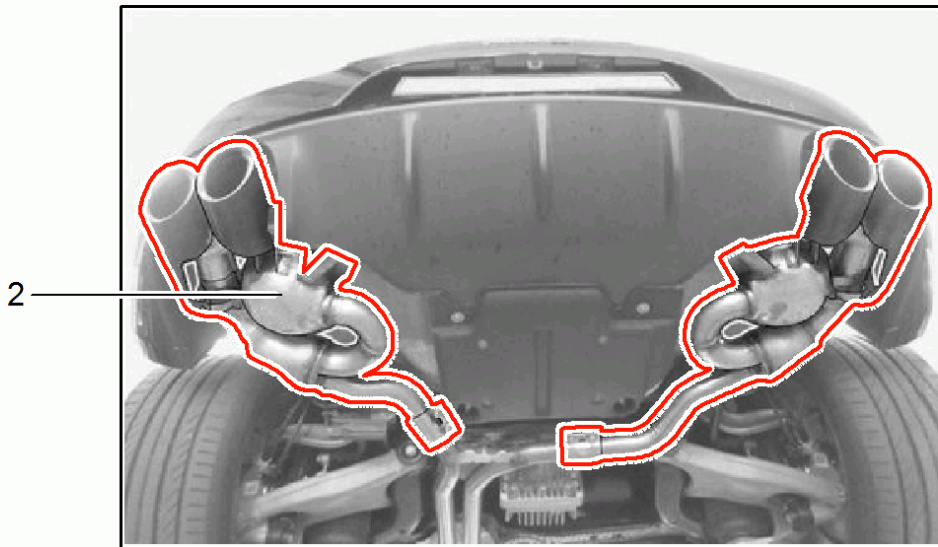

Model: TEQ 4

Model life 2014>>