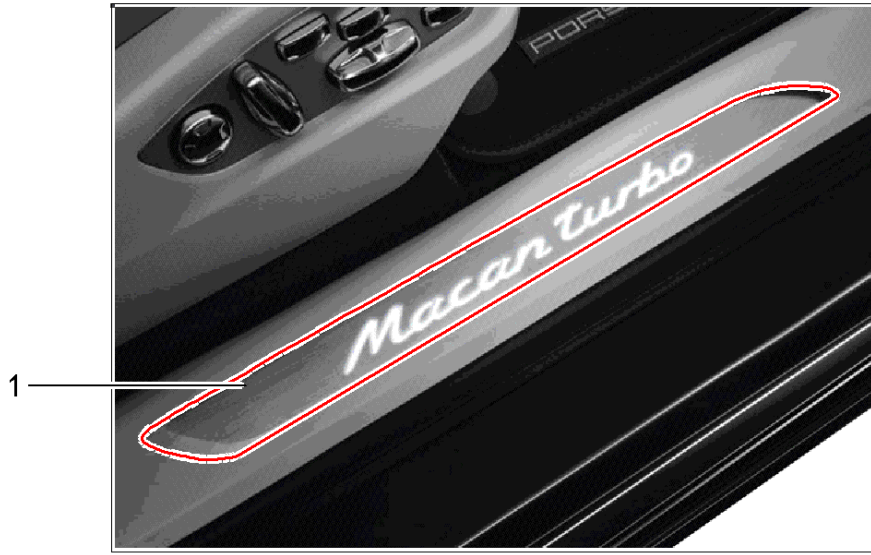

Model: TEQ 4

Model life 2014>>