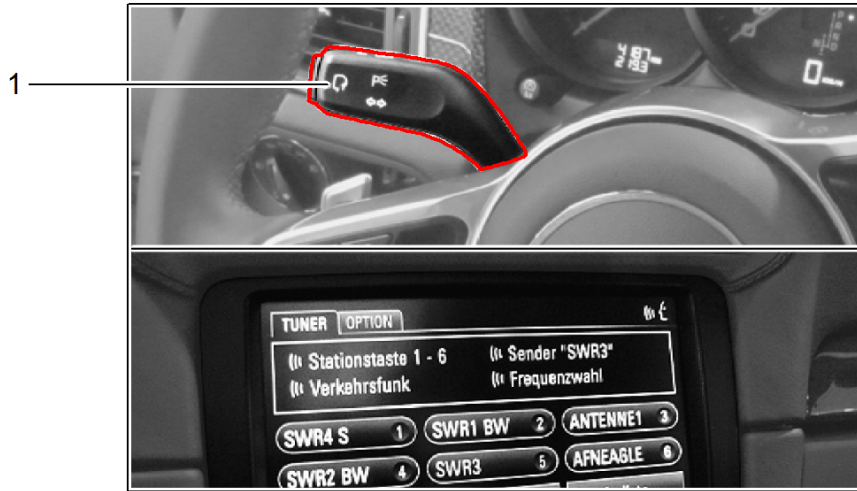

Model: TEQ 4

Model life 2014>>