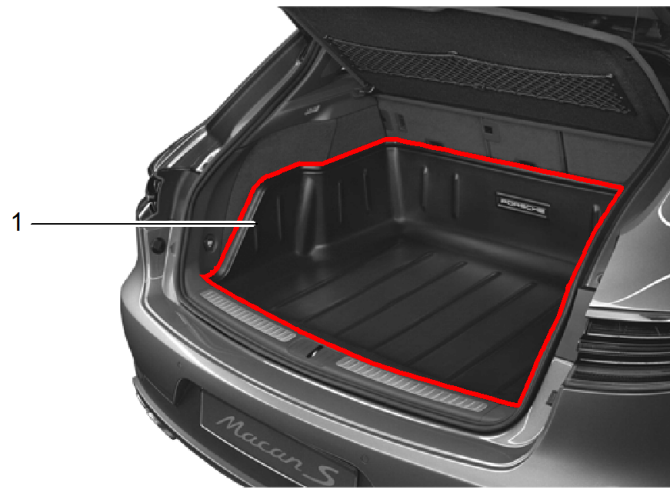

Model: TEQ 4

Model life 2014>>

Model: TEQ 4

Model life 2014&gt;&gt;

Pos	Part Number	Description	Remark	Qty	Model
1	95B 044 800 03	Luggage net Luggage net Not for Luggage compartment liner		1	

Model: TEQ 4

Model life 2014>>