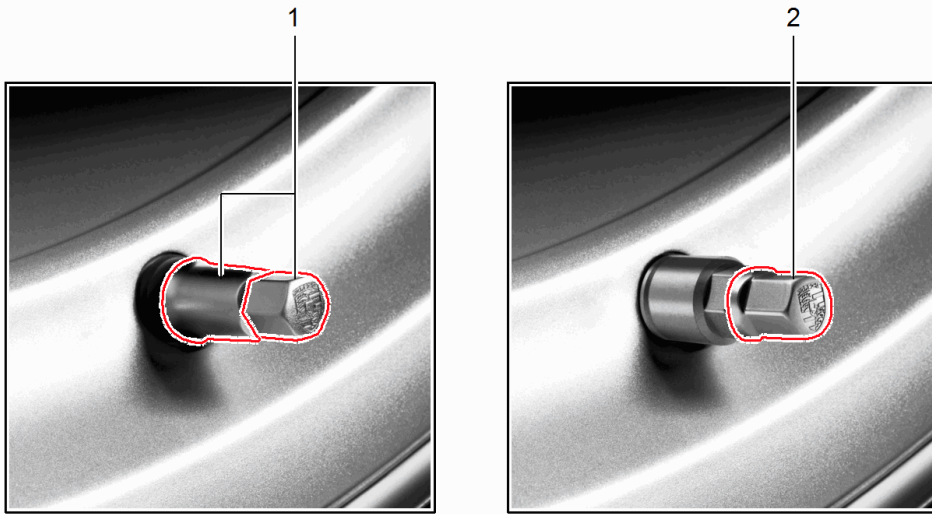

Model: TEQ 4

Model life 2014>>

Model: TEQ 4 Model life 2014>>

Pos	Part Number	Description	Remark	Qty	Model
1	000 044 601 00	Valve cap Porsche crest Silver Black Cap		1	Macan I7K0
2	000 044 602 15	Valve cap with Porsche crest Set		1	I7K3/7K4
3	991 044 602 66	Cap Valve cap Black Crest Coloured Set		1	I7K0
(3)	991 044 602 67	Cap Valve cap Black Crest Coloured Set		1	I7K3/7K4
4	991 044 602 69	Cap Valve cap Silver Crest Coloured Set		1	I7K3/7K4
5	991 044 602 65	Cap Valve cap Black Crest Black-white Set		1	I7K0
6	991 044 602 68	Cap Valve cap Silver Crest Black-white Set		1	I7K3/7K4