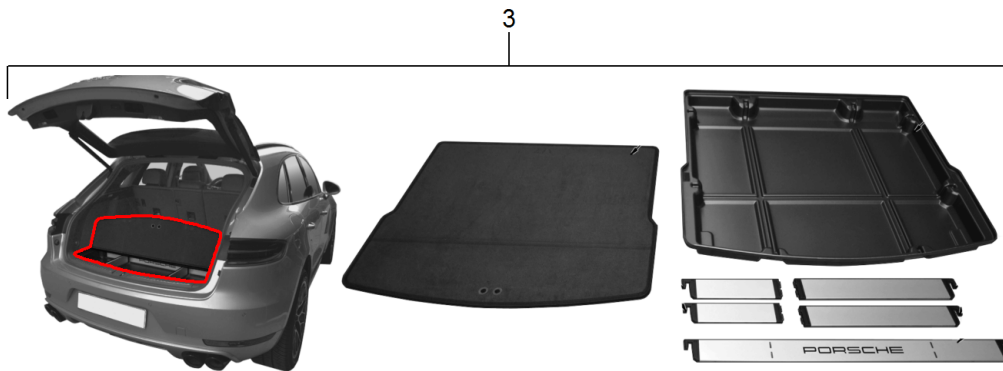

Model: TEQ 4

Model life 2014>>

Model: TEQ 4

Model life 2014&gt;&gt;

Pos	Part Number	Description	Remark	Qty	Model
1	95B 044 800 03	Luggage net Luggage net Not for Luggage compartment liner		1	

Model: TEQ 4

Model life 2014>>