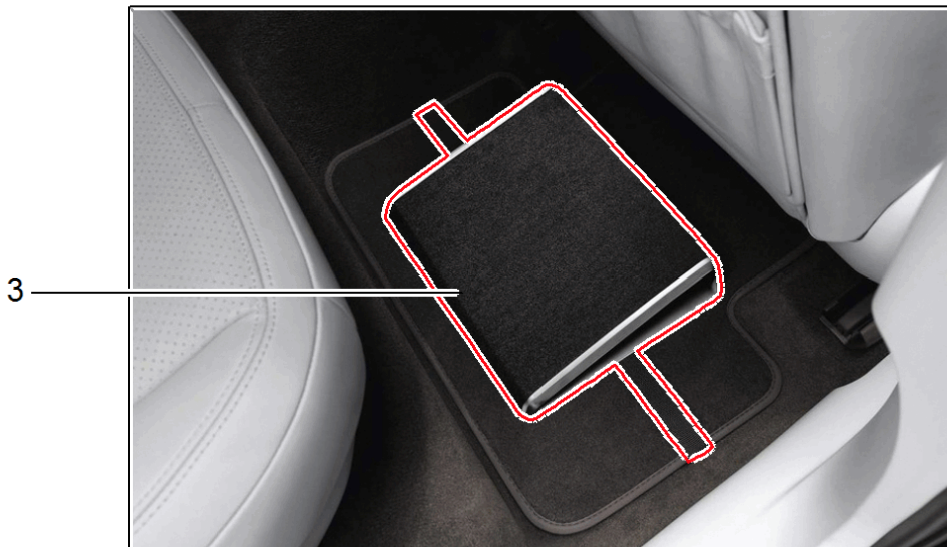

Model: TEQ 4

Model life 2014>>