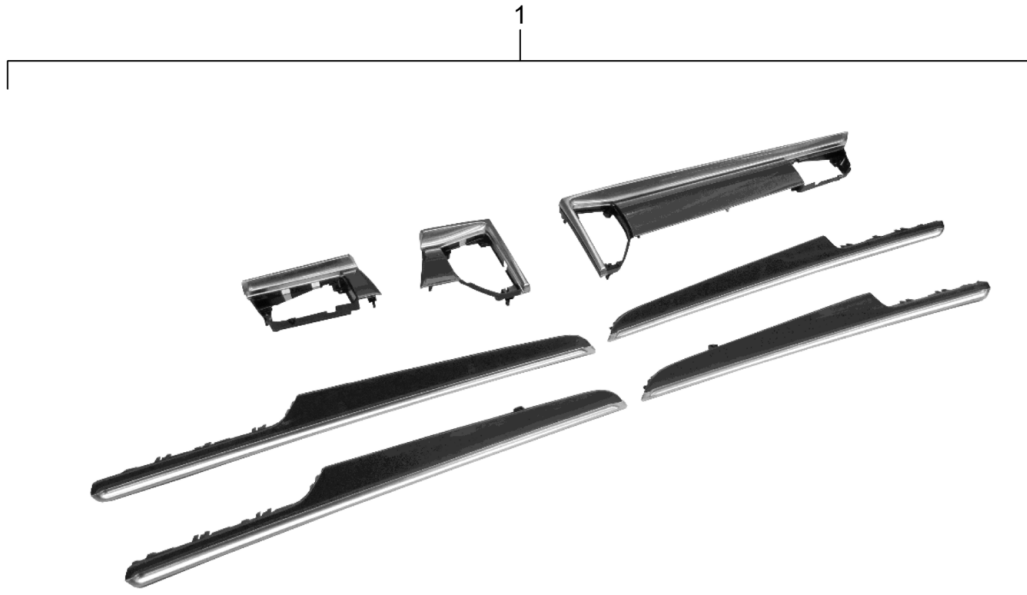

Model: TEQ 4

Model life 2014>>

Pos	Part Number	Description	Remark	Qty	Model
		Child car seat Operating instructions Attention /F = FRONT = VORN Only together with /R = OUTER REAR SEATS /R = HINTEN AUßEN Use			Macan
1	955 044 802 94	Child car seat BABY SEAT G0+ 0-13 KG	-(AUS) /F /R	1	I899
2	955 044 802 95	When required order also: Main support for	-(AUS)	1	Macan alle
3	955 044 802 92	Child car seat Child car seat JUNIOR SEAT ISOFIX G1 with Bracket	-(AUS) /F /R	1	Isofix 95504480294
4	955 044 802 90	Child car seat JUNIOR PLUS SEAT G2+G3 15-36 KG	-(AUS) /F /R	1	Macan alle
5	955 044 802 96	Child car seat JUNIOR PLUS SEAT G2+G3 ISOFIT 15-36 KG	-(AUS) /F /R	1	Macan alle
6	955 044 802 93	Only for replacement Order Guide		1	
7	958 044 801 80	Child car seat Rail Set Desk pad Child car seat with Pockets Front		1	

Model: TEQ 4

Model life 2014>>