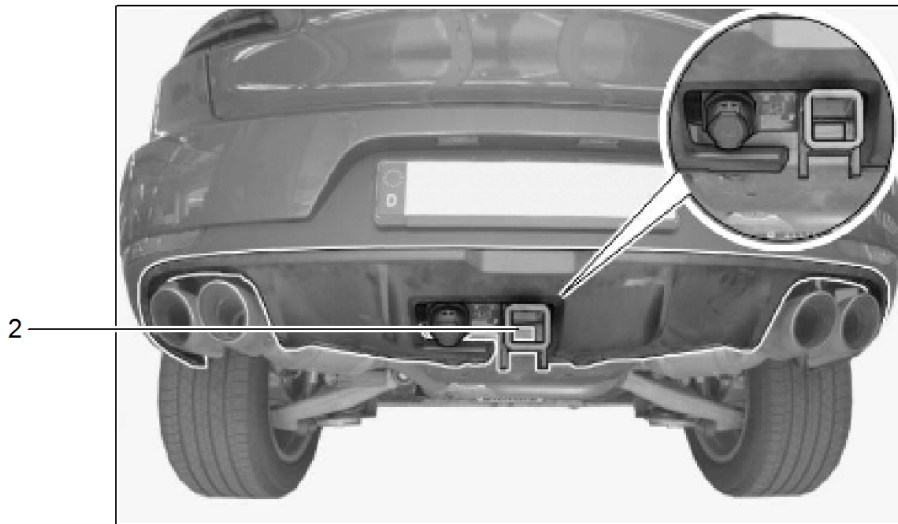

Model: TEQ 4

Model life 2014>>