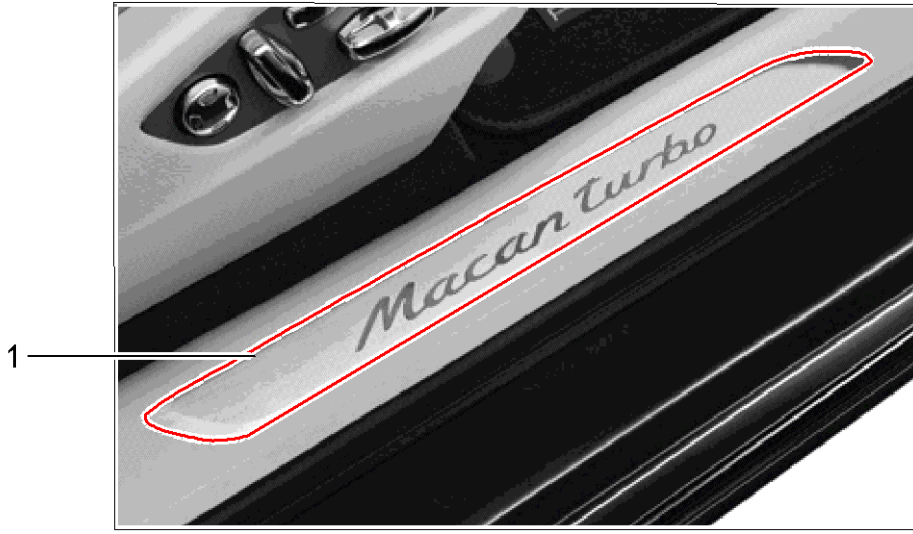

Model: TEQ 4

Model life 2014>>

Model: TEQ 4                      Model life 2014>>

Pos	Part Number	Description	Remark	Qty	Model
1	95B 044 800 90	Scuff plate without Illumination Scuff plate Included Cover Loading sill Carbon Set		1	Macan
(1)	95B 044 800 91	Scuff plate Included Cover Loading sill Carbon Set		1	Macan S
(1)	95B 044 800 92	Scuff plate Included Cover Loading sill Carbon Set		1	Macan Turbo
(1)	95B 044 800 93	Scuff plate Included Cover Loading sill Carbon Set		1	Macan GTS