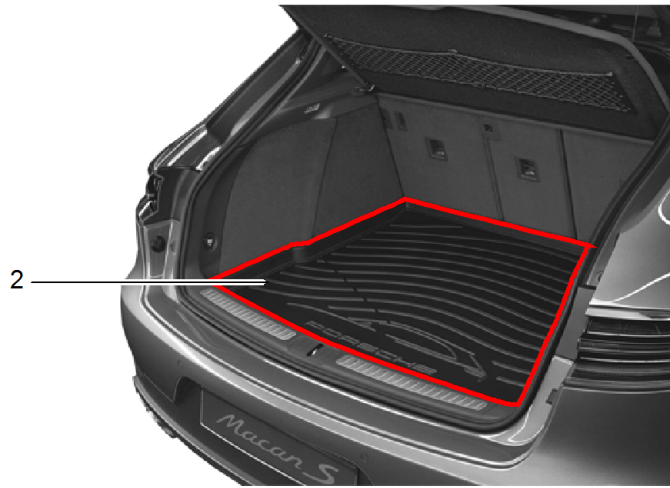

Model: TEQ 4

Model life 2014>>

Model: TEQ 4

Model life 2014&gt;&gt;

Pos	Part Number	Description	Remark	Qty	Model
1	95B 044 800 03	Luggage net Luggage net Not for Luggage compartment liner		1	

Model: TEQ 4

Model life 2014>>