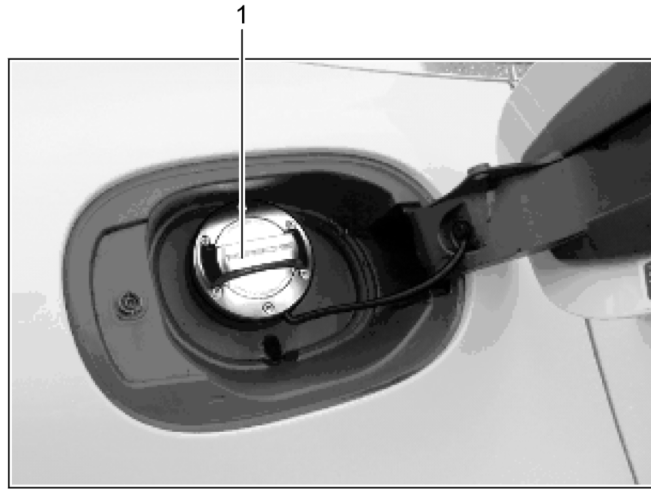

Model: TEQ 4

Model life 2014>>

Model: TEQ 4   Model life 2014>>

Pos	Part Number	Description	Remark	Qty	Model
		Fuel tank cap Aluminium look Inst. & Conv. Instructions Macan Group 2 2005 (4/14) Attention	14-		alle
1	000 044 001 91	Fuel tank cap Aluminium look Set		1	-I1E9
2		Fuel tank cap Aluminium look		1	
3		Retaining strap		1	Panamera
4		Retaining strap		1	Cayenne
5		Retaining strap		1	Sportwagen Macan
(6)	996 006 118 01	Sticker Warning note		1	00004400190
6	7P5 010 869 D	Sticker Warning note		1	00004400191