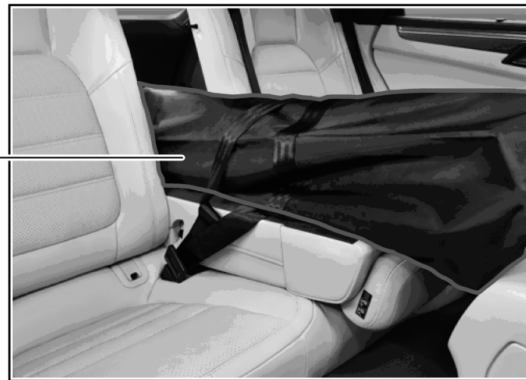

Model: TEQ 4 Model life 2014>>

Pos	Part Number	Description	Remark	Qty	Model
5	95B 044 800 52	95B.044.800.11 Support Number plate for Bike stand Trailer coupling 95B.044.800.07 95B.044.800.11	-(CDN) -(J) -(USA)	1	
6	95B 044 800 53	Lamp Set Included Wiring harness for Bike stand Trailer coupling 95B.044.800.07	/LL -(CDN) -(J) -(USA)	1	
(6)	95B 044 800 57	Lamp Set Included Wiring harness for Bike stand Trailer coupling 95B.044.800.11	/RL -(CDN) -(J) -(USA)	1	
8	955 044 000 60	Bracket Bike stand Included Heat protection Only for replacement	/LL -(J) -(USA) -(CDN) -(J)	1	
(7)	955 044 000 85	Heat protection for 955.044.000.60 Single parts When required order also:	/LL -(J) -(USA) -(CDN) -(J)	1	
9	955 044 000 61	Supplement set 3. BIKE for 955.044.000.60	/LL -(J) -(USA) -(CDN) -(J)	1	
10	955 044 000 82	Replacement key for 955.044.000.60	/LL -(J) -(USA) -(CDN) -(J)	1	
11	955 044 000 83	Set of fastening parts Only for replacement	/LL -(J) -(USA) -(CDN) -(J)	1	
12	955 044 000 84	Light-diffusing lens Back-up light Only for replacement	/LL -(J) -(USA) -(CDN) -(J)	1	

Model: TEQ 4

Model life 2014>>