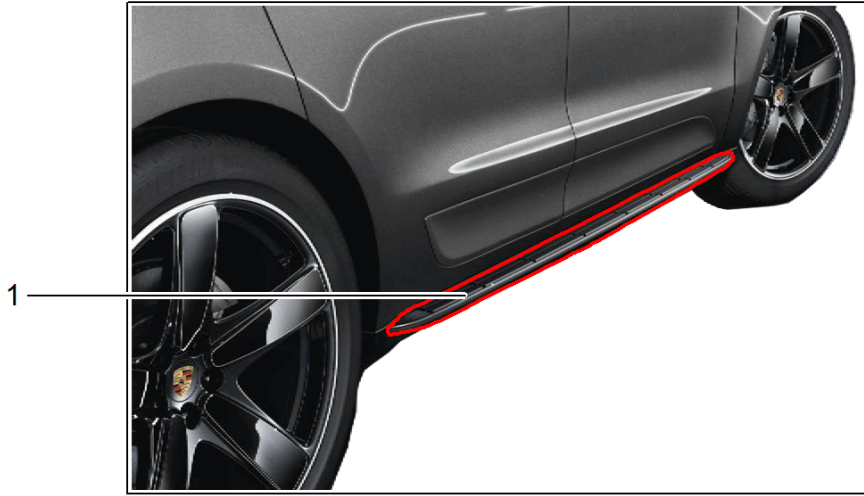

Model: TEQ 4

Model life 2014>>