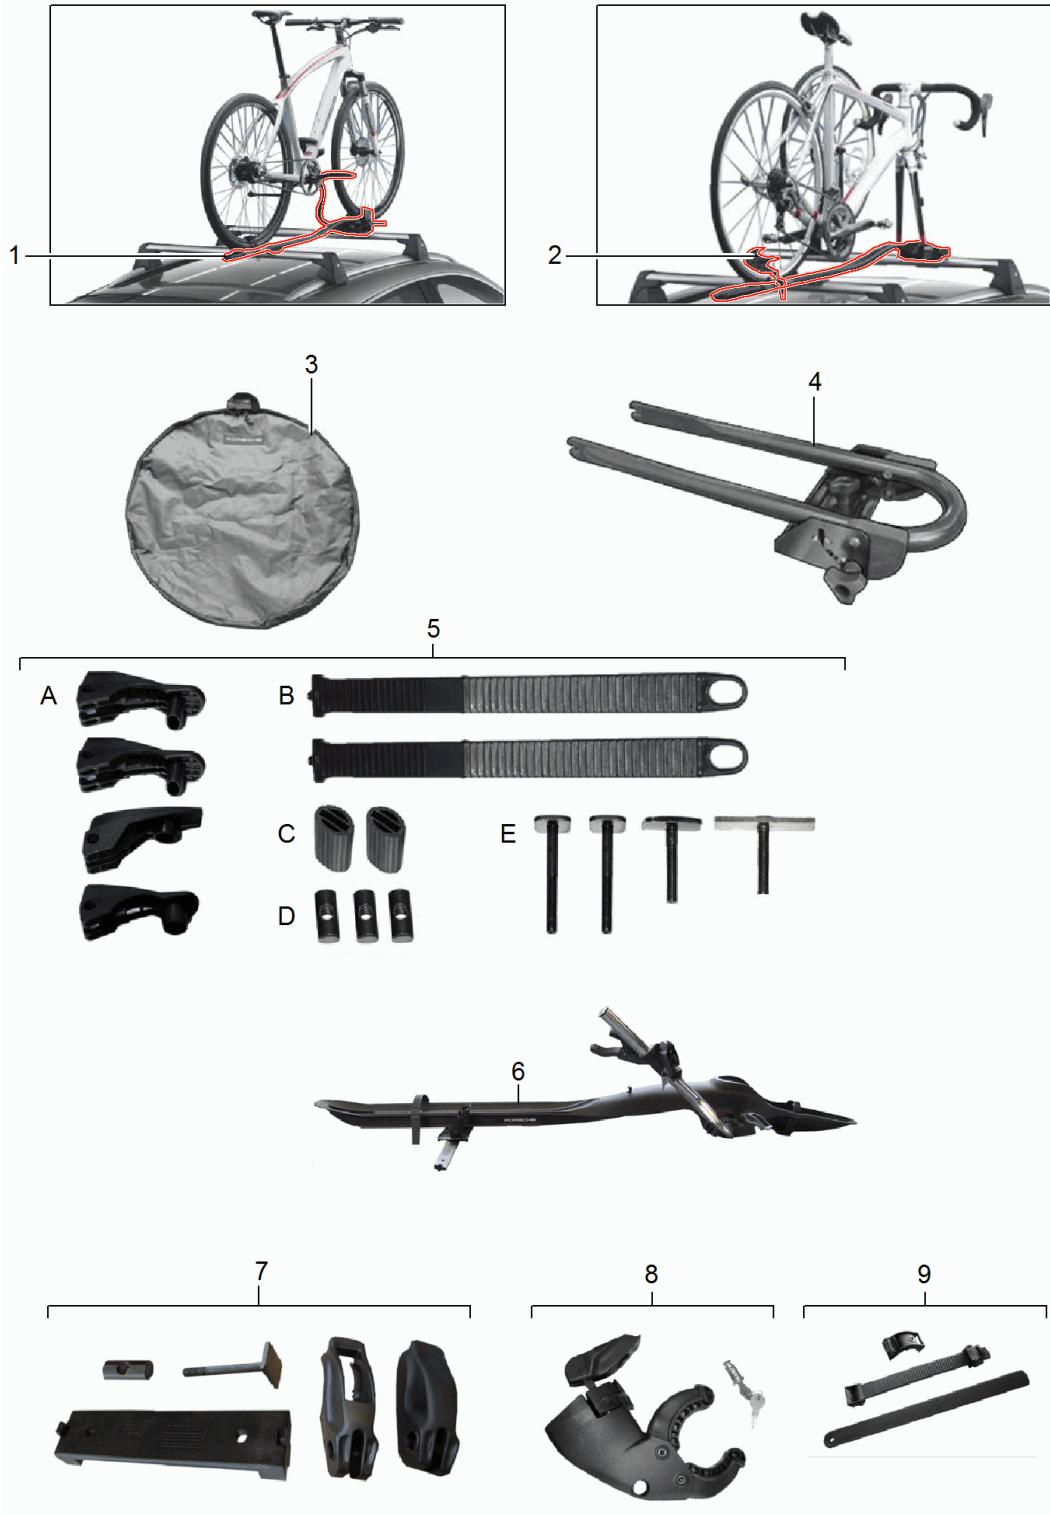

Model: TEQ 4

Model life 2014>>

Model: TEQ 4 Model life 2014>>

Pos	Part Number	Description	Remark	Qty	Model
		Bike stand Roof rack Technical information Macan			Macan
		Group 6 6692 (38/14) 6692 (42/14) Attention			alle
1	95B 044 800 06	Bike stand Set - bike carrier		1	I5W1/5W4
2	95B 044 800 08	Bike stand Racing bike with Bag		1	I5W1/5W4
(2)	95B 044 800 09	95B 044 800 34 Bike stand Racing bike with Support		1	I5W1/5W4
3	95B 044 800 34	95B 044 800 35 Only for replacement Bag for Bike stand Racing bike		1	
4	95B 044 800 35	Support for Bike stand Racing bike		1	
5	95B 044 800 36	Set of fastening parts for Bike stand Set - bike carrier And Racing bike		1	
(5)		Comprising: Clamp Restraining strap Protective rubber Threaded pin Bolt Bolt Bolt	(Pos. A) (Pos. B) (Pos. C) (Pos. D) (Pos. E) (Pos. E) (Pos. E)	4 2 2 3 2 1 1	M6 M6x60 M6x40 M6x35
6	955 044 002 66	Bracket Set - bike carrier		1	
7	955 044 000 51	Repair kit for Bracket 955.044.002.66 Set		1	
(7)		Comprising: Adapter Threaded pin Bolt Bolt Bolt Clamp Front Clamp Rear		1 3 2 1 1 2 1	M6 M6 x 55 M6 x 40 M6 x 25
8	955 044 000 56	Driving dog with Lock cylinder		1