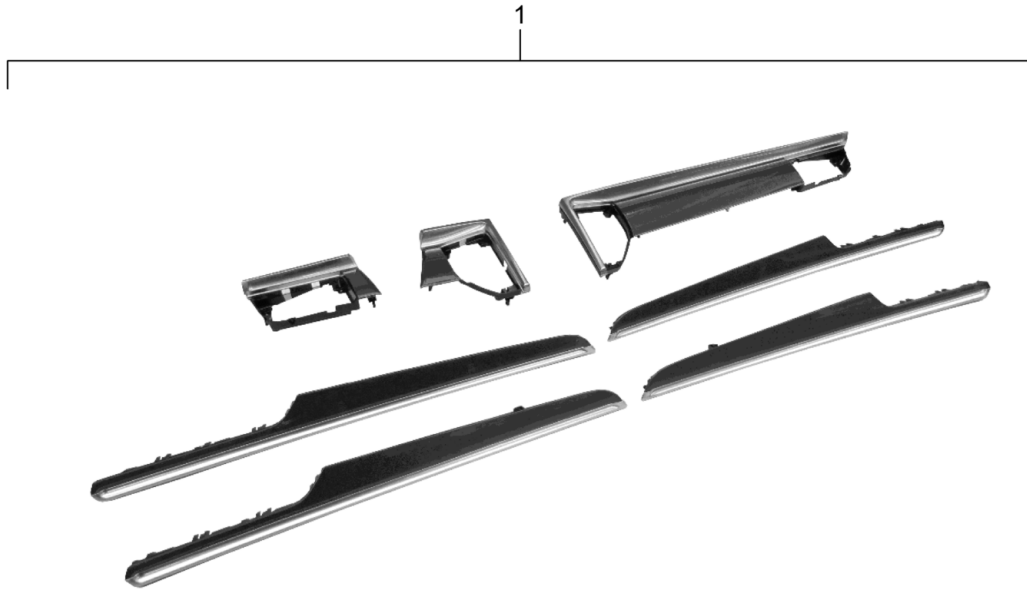

Model: TEQ 4

Model life 2014>>