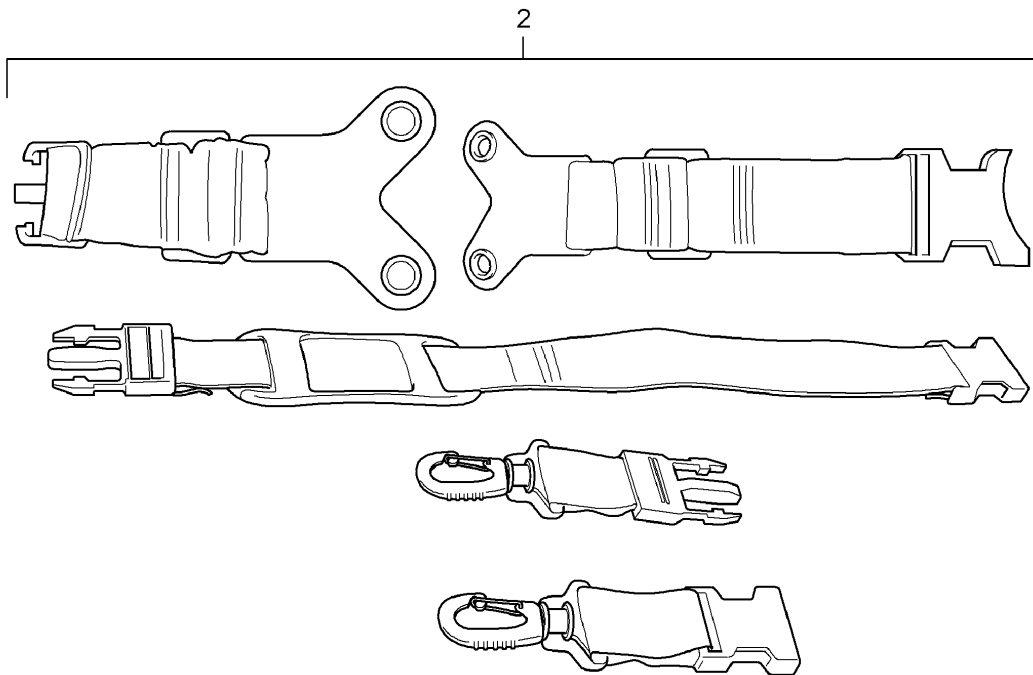

Model: TEQ 4

Model life 2014>>

Model: TEQ 4

Model life 2014>>

Pos	Part Number	Description	Remark	Qty	Model
1	955 044 902 30	Cold bag Technical information Group 6 6832 (22/16) Attention Cold bag Electric		1	
2	955 044 900 23	Repair kit Fastening clip Belt for Cold bag 955.044.902.30		1