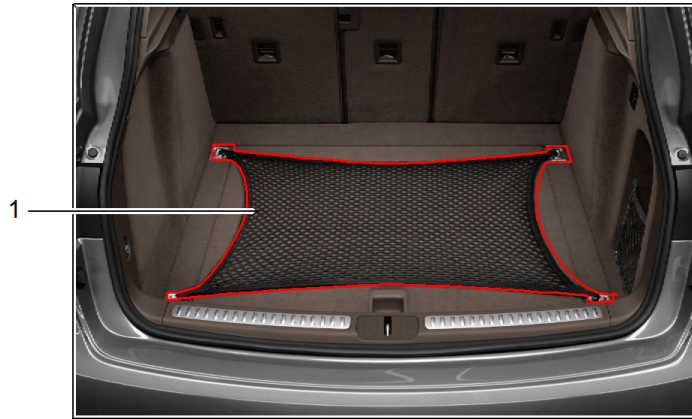

Model: TEQ 4

Model life 2014>>