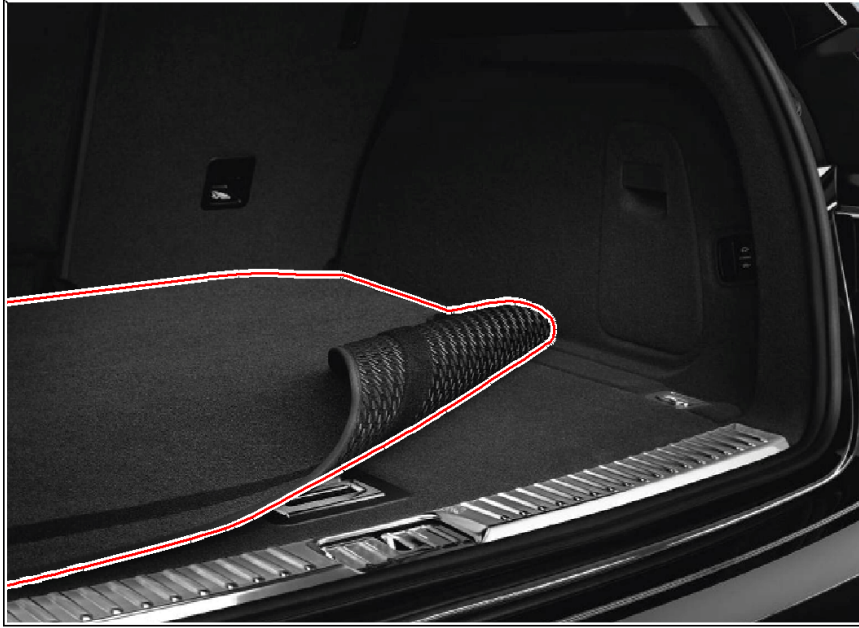

Model: TEQ 4

Model life 2014>>