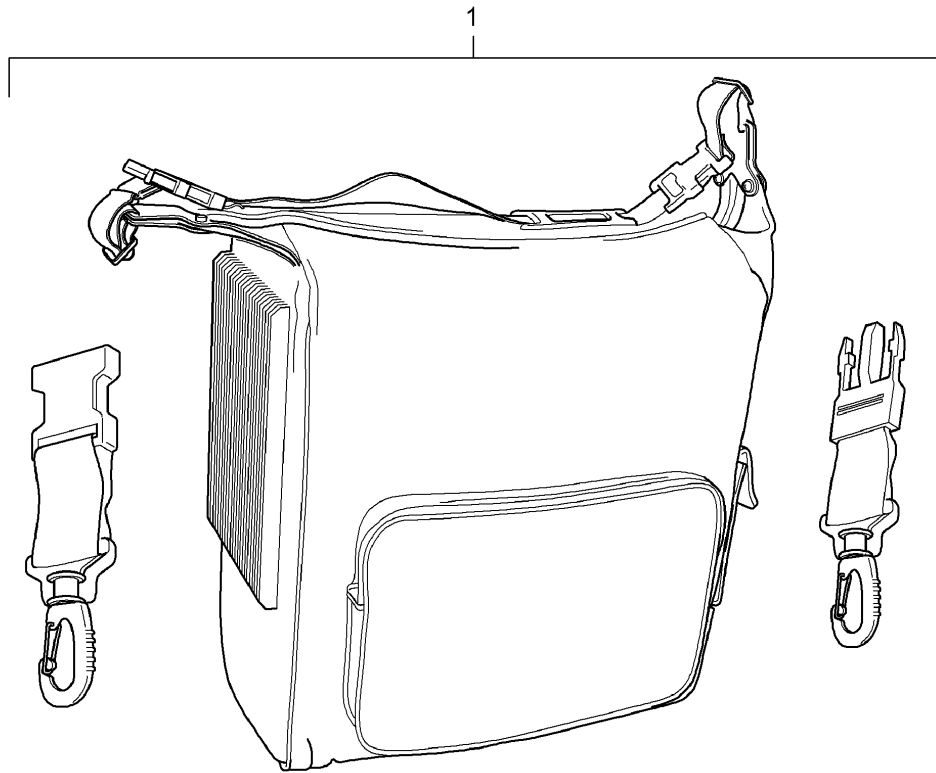

Model: TEQ 3

Model life 2010>>

Model: TEQ 3

Model life 2010>>

Pos	Part Number	Description	Remark	Qty	Model
		Cold bag Technical information Panamera Group 6 6832 (16/09) Attention	10-		alle
1	955 044 902 30	Cold bag Electric		1	
2	955 044 900 23	Repair kit Fastening clip Belt for Cold bag 955.044.902.30		1