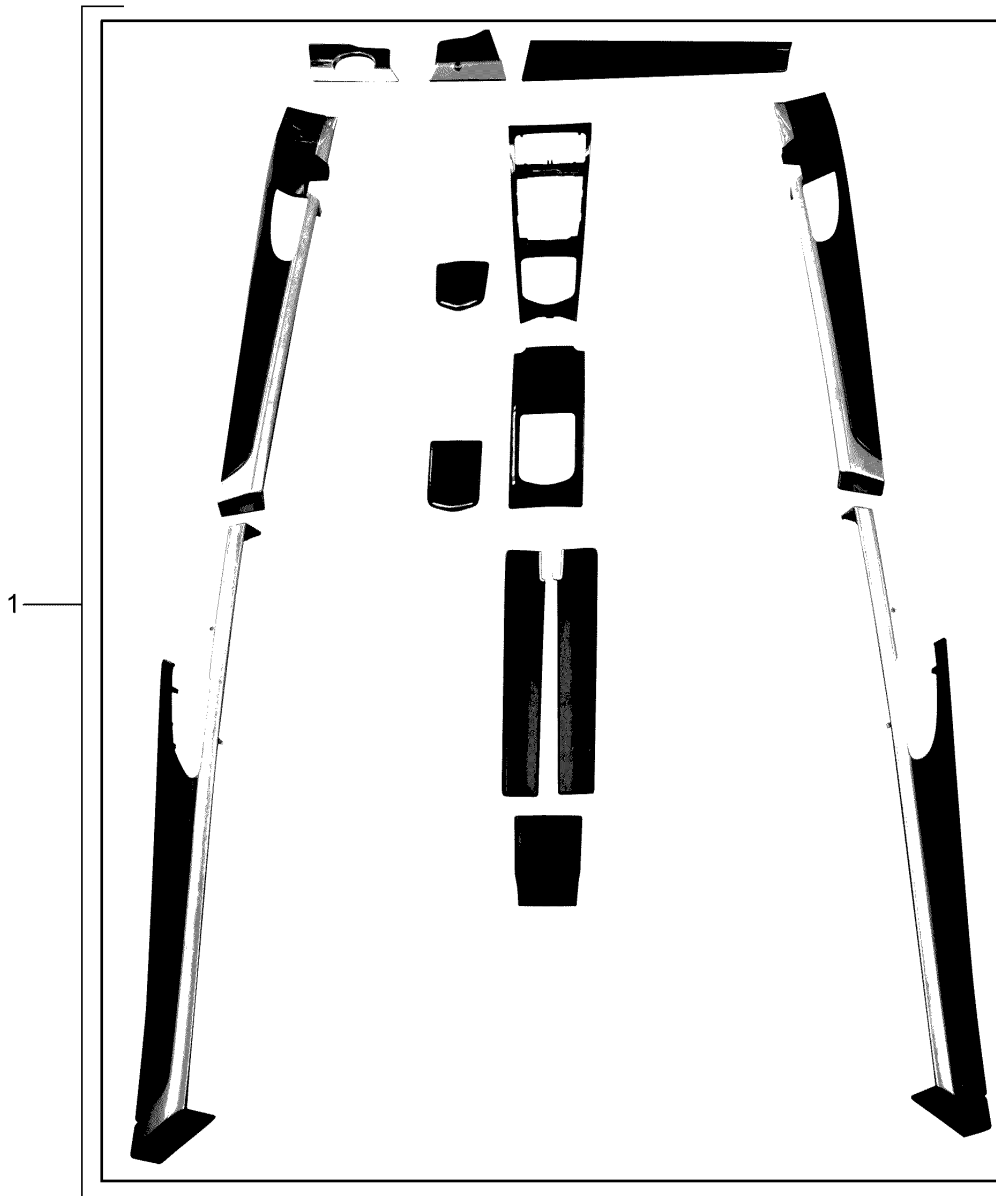

Model: TEQ 3

Model life 2010>>