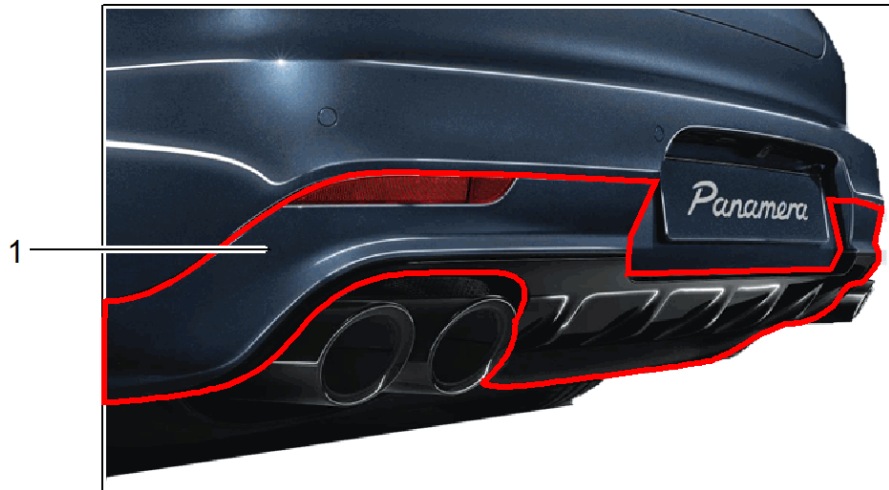

Model: TEQ 3

Model life 2010>>