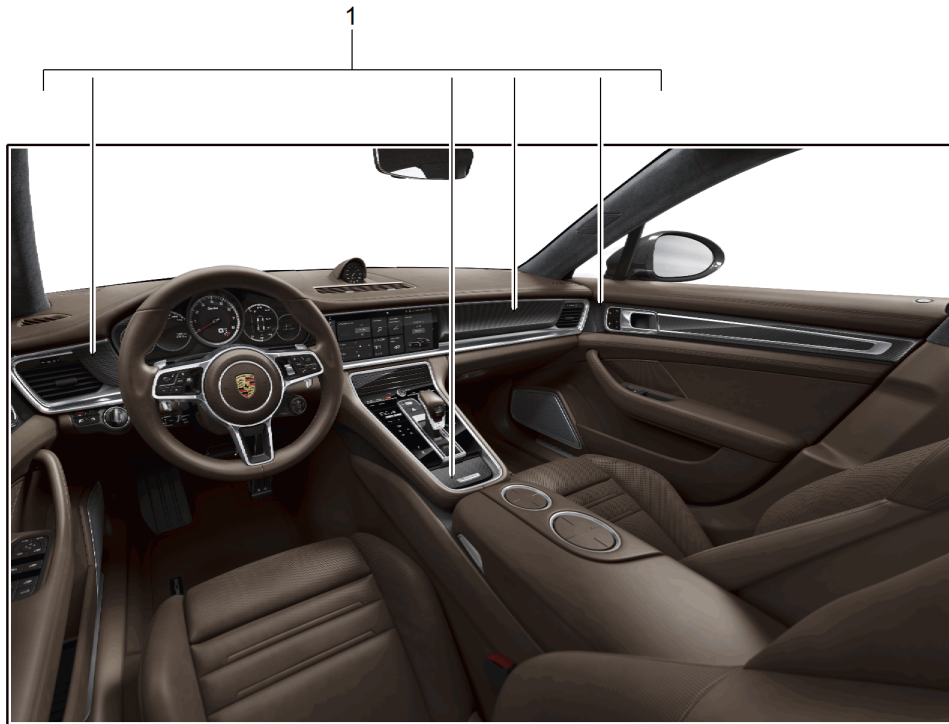

Model: TEQ 3

Model life 2010>>