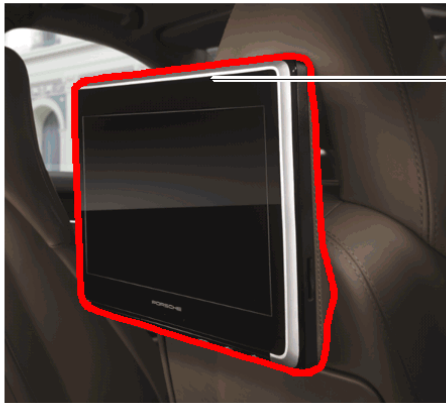

Model: TEQ 3

Model life 2010>>