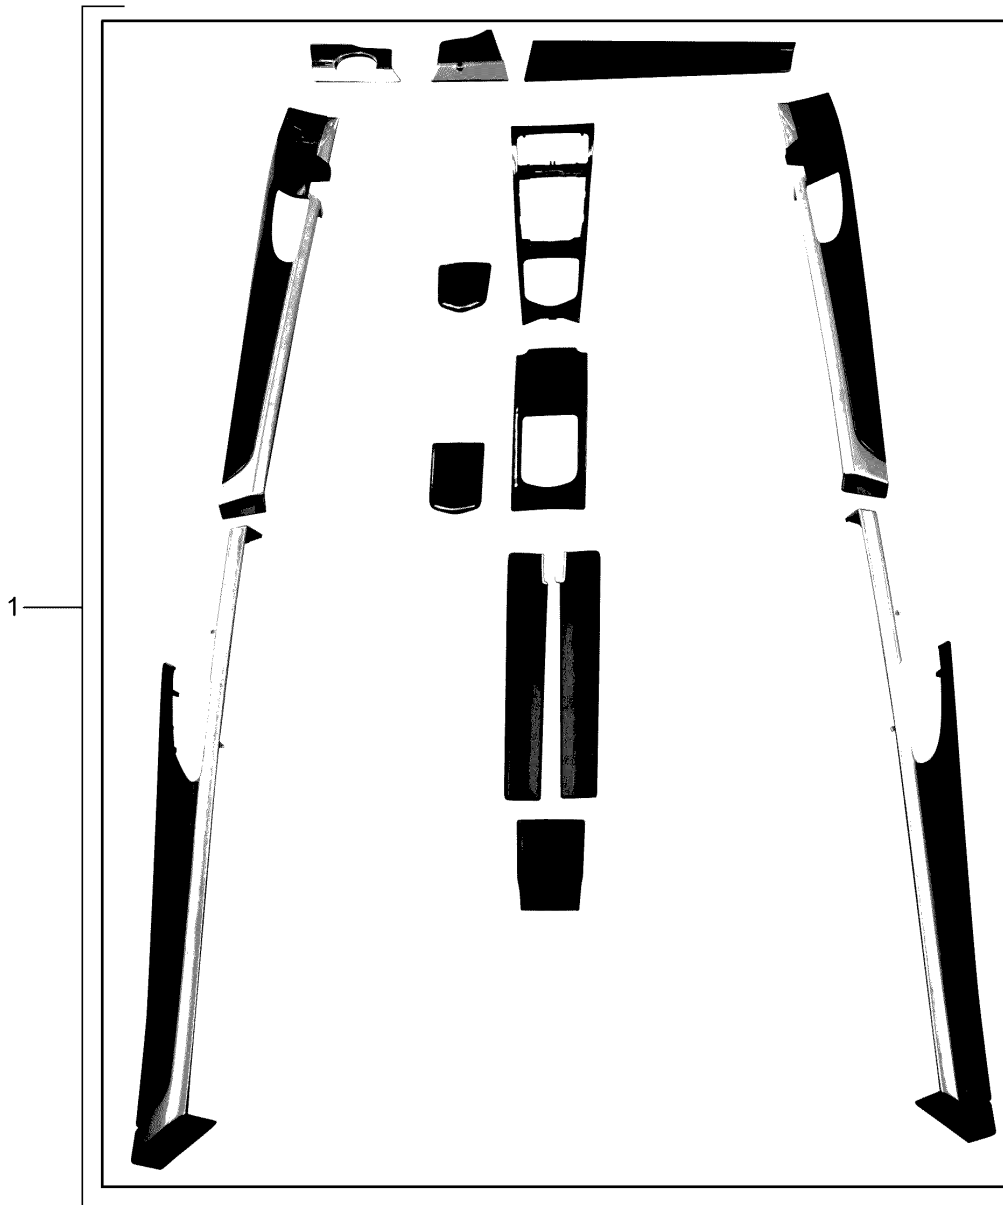

Model: TEQ 3

Model life 2010>>