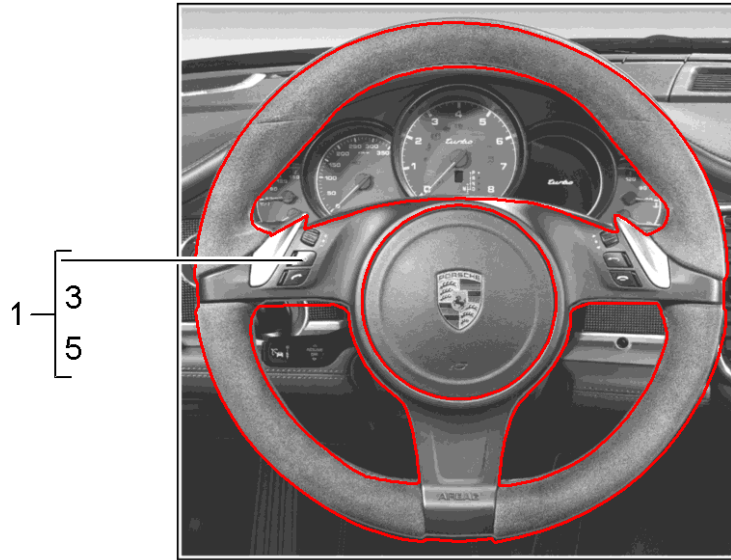

Model: TEQ 3

Model life 2010>>

Model: TEQ 3 Model life 2010>>

Pos	Part Number	Description	Remark	Qty	Model
1	970 044 801 80	Steering wheel Multi-function Selector lever Alcantara Only together with Multi-function	10-	1	-I639/-I640
2	970 044 801 81	Steering wheel Multi-function Selector lever PDK Set		1	I250 I639/640
3	970 044 400 02	Steering wheel Multi-function Alcantara Only together with Tiptronic		1	I249 I250
4	970 044 400 03	Steering wheel Multi-function Alcantara Only together with PDK		1	I639/640
5	970 426 990 01	Selector lever Alcantara Only together with PDK Information available		1	I250 I250