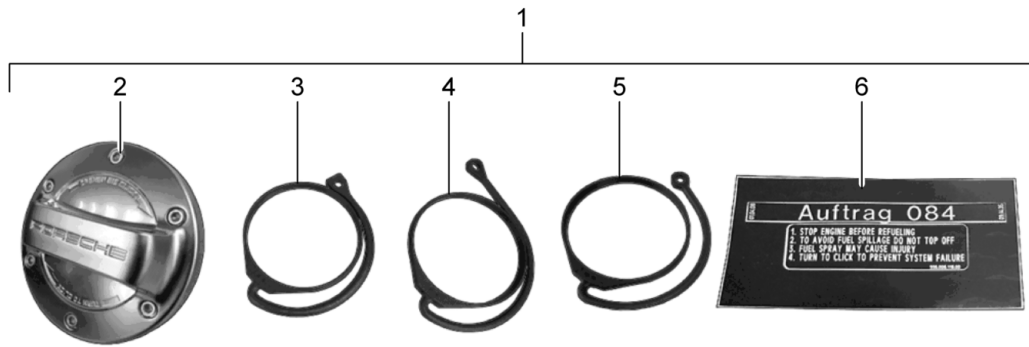

Model: TEQ 3

Model life 2010>>

Model: TEQ 3 Model life 2010>>

Pos	Part Number	Description	Remark	Qty	Model
(1)	000 044 001 90	Fuel tank cap Aluminium look Fuel tank cap Aluminium look Set Inst. & Conv. Instructions Panamera Group 2 2005 (53/12) Attention	10-16 -(USA) -16 -(CDN) -(ROK)	1	alle
1	000 044 001 91	Fuel tank cap Aluminium look Set	-16	1	
2		Fuel tank cap Aluminium look	-16	1	
3		Retaining strap		1	Panamera
4		Retaining strap		1	Cayenne
5		Retaining strap		1	Sportwagen
(6)	996 006 118 01	Sticker Warning note		1	00004400190
6	7P5 010 869 D	Sticker Warning note		1	00004400191