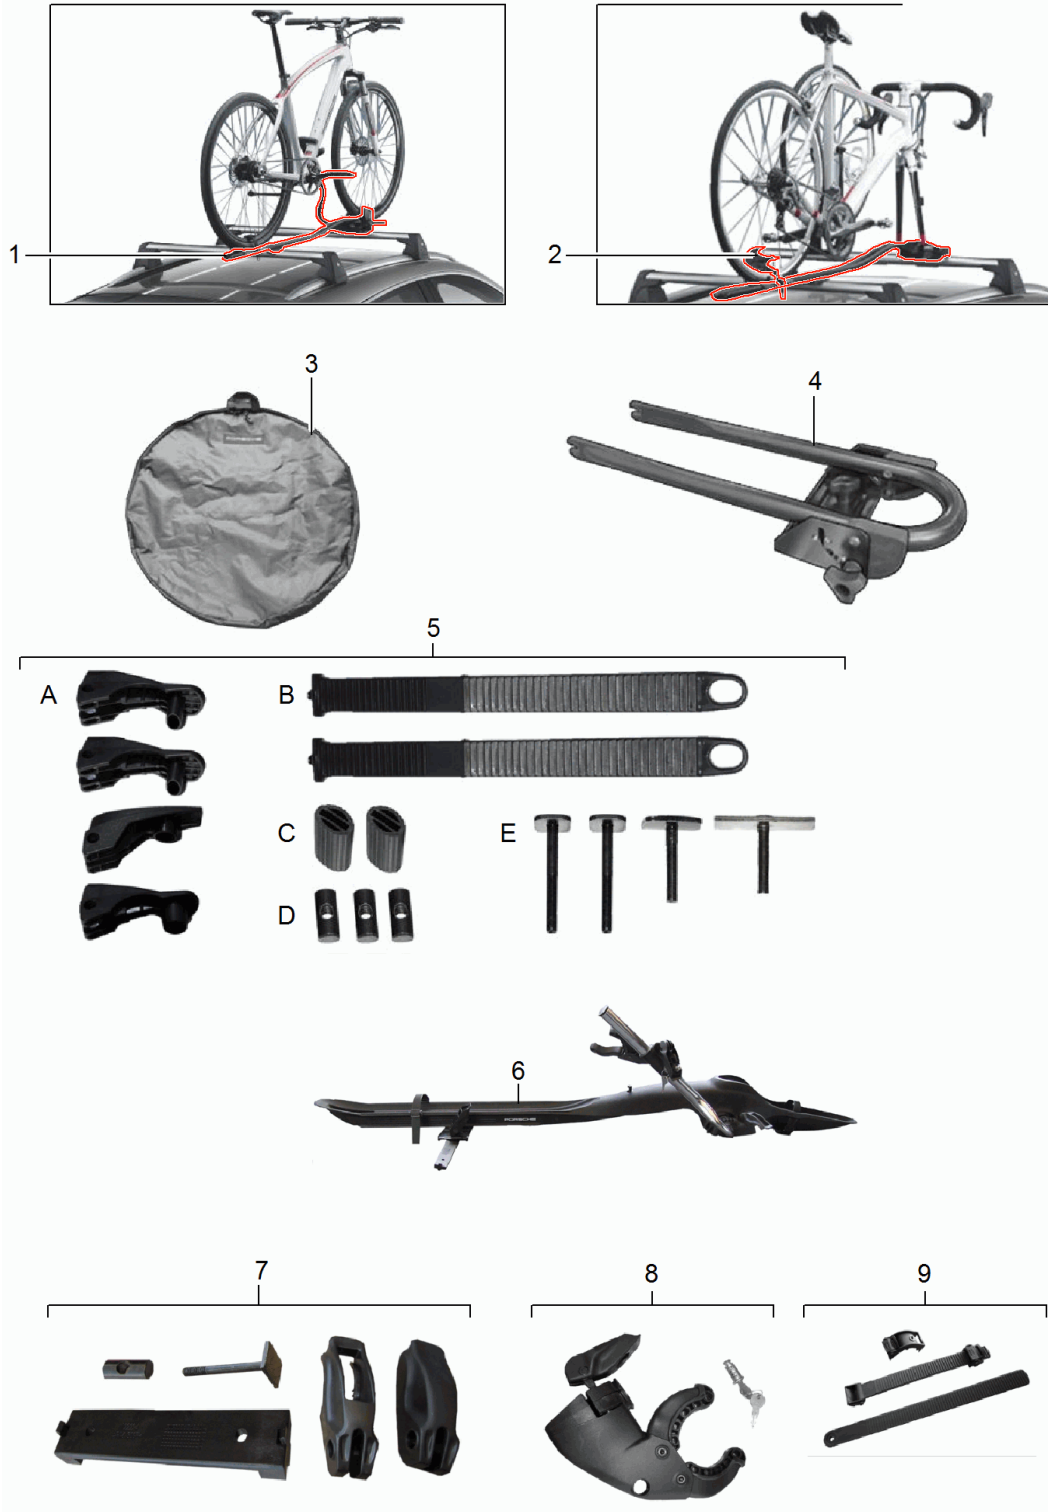

Model: TEQ 3

Model life 2010>>

Model: TEQ 3 Model life 2010>>

Pos	Part Number	Description	Remark	Qty	Model
		Bike stand Roof rack Technical information Panamera Group 6 6692 (38/14) 6692 (42/14) Attention	10-		Panamera
1	95B 044 800 06	Bike stand Set - bike carrier		1	I549
2	95B 044 800 08	Bike stand Racing bike with Bag		1	I549 -IK8D
(2)	95B 044 800 09	95B 044 800 34 Bike stand Racing bike with Support		1	I549 -IK8D
3	95B 044 800 34	95B 044 800 35 Only for replacement Bag for Bike stand Racing bike		1	
4	95B 044 800 35	Support for Bike stand Racing bike		1	
5	95B 044 800 36	Set of fastening parts for Bike stand Set - bike carrier And Racing bike		1	
(5)		Comprising: Clamp Restraining strap Protective rubber Threaded pin Bolt Bolt Bolt Technical information Panamera Group 6 6692 (6/03) Attention	(Pos. A) (Pos. B) (Pos. C) (Pos. D) (Pos. E) (Pos. E) (Pos. E)	4 2 2 3 2 1 1	M6 M6x60 M6x40 M6x35
6	955 044 002 66	Bracket Bike Set		1	
7	955 044 000 51	Repair kit for Bracket 955.044.002.66 Set		1	
(7)		Comprising: Adapter Threaded pin Bolt Bolt Bolt Clamp		1 3 2 1 1 2	M6 M6 x 55 M6 x 40 M6 x 25