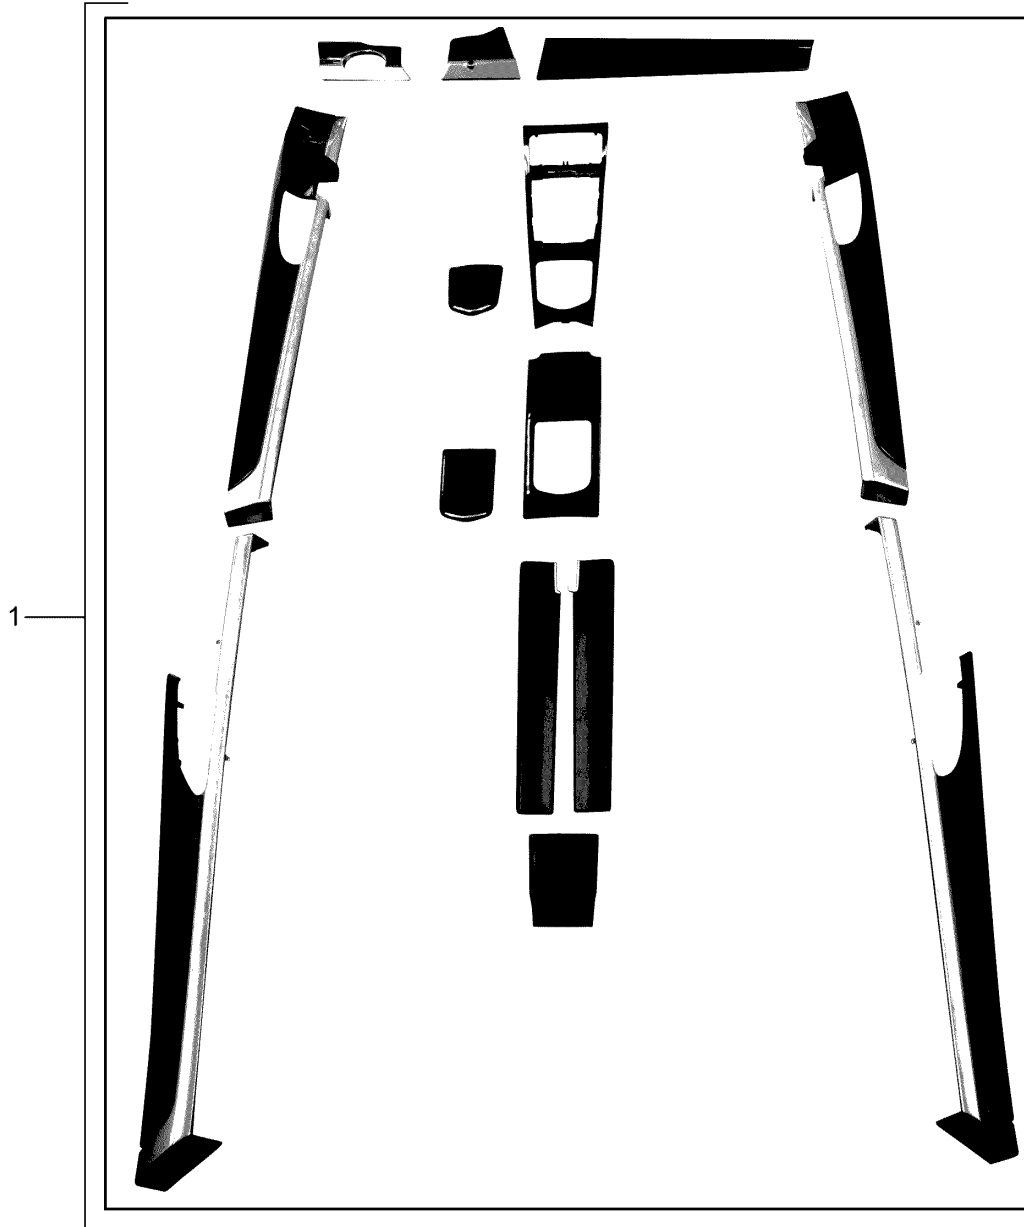

Model: TEQ 3

Model life 2010>>