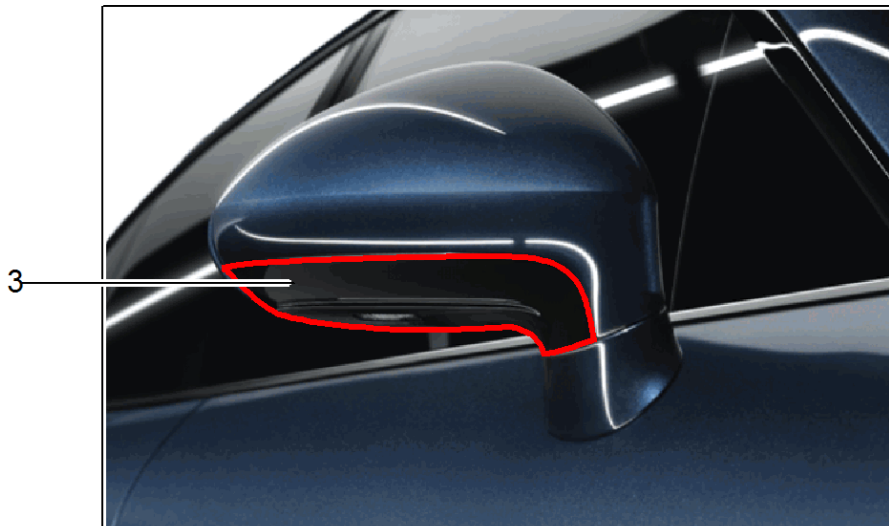

Model: TEQ 3

Model life 2010>>