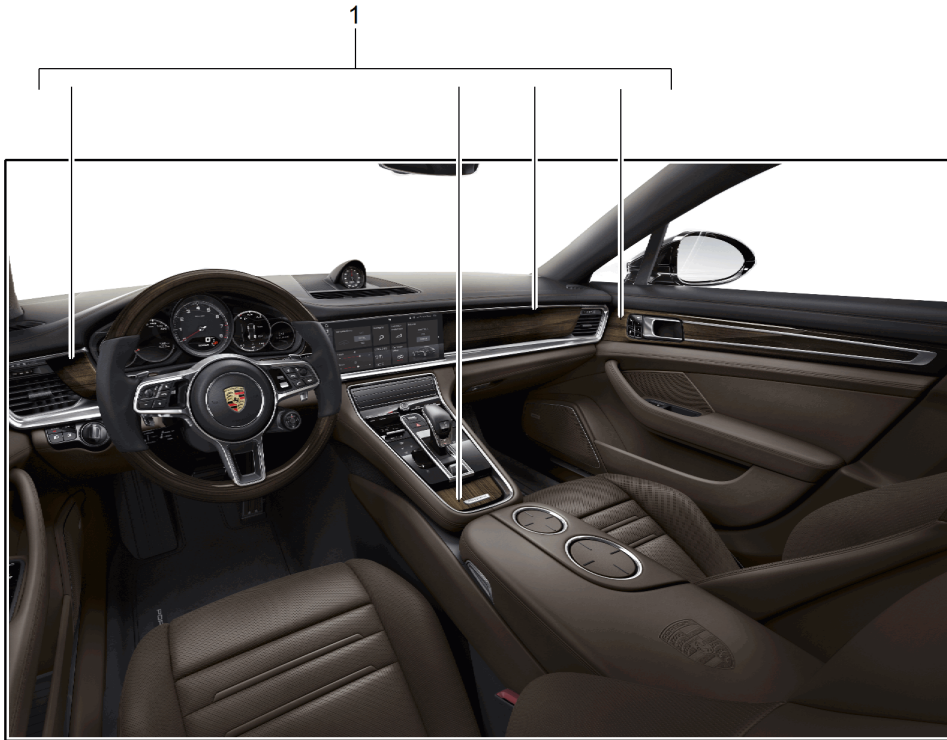

Model: TEQ 3

Model life 2010>>