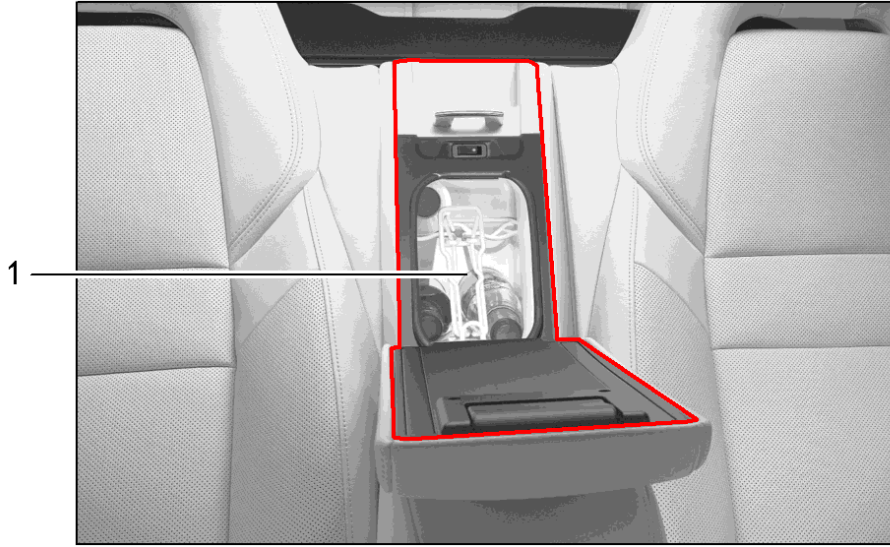

Model: TEQ 3

Model life 2010>>