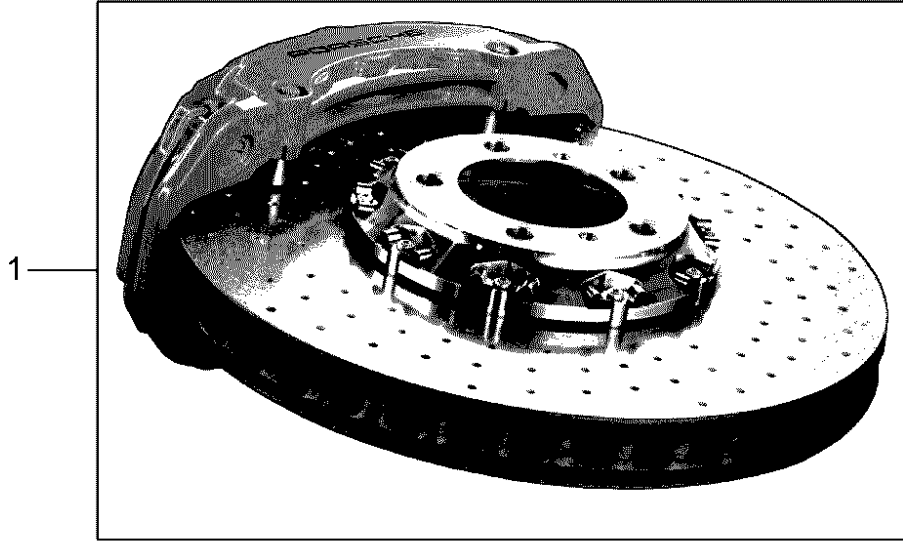

Model: TEQ 3

Model life 2010>>