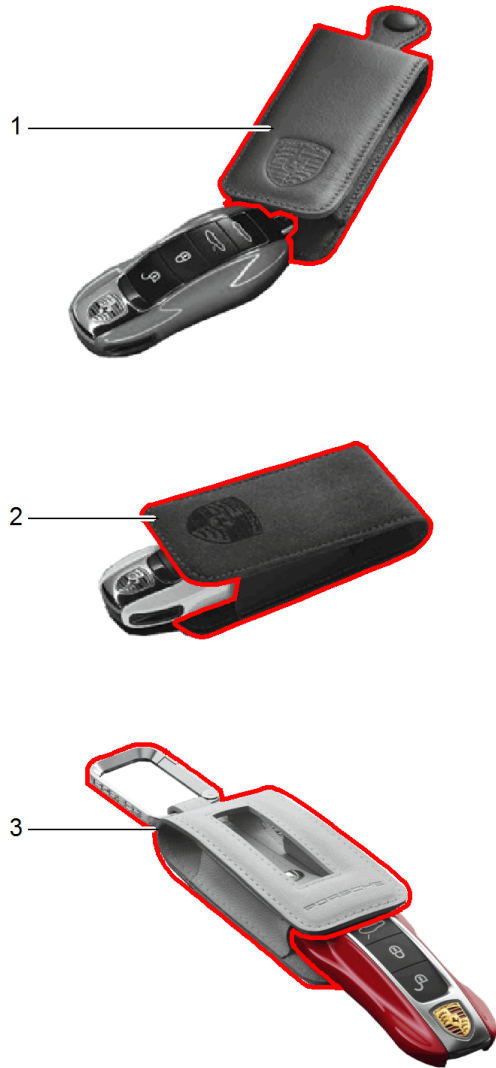

Model: TEQ 3

Model life 2010>>

Pos	Part Number	Description	Remark	Qty	Model
		Cold bag Technical information Panamera Group 6 6832 (16/09) Attention	10-		alle
1	955 044 902 30	Cold bag Electric		1	
2	955 044 900 23	Repair kit Fastening clip Belt for Cold bag 955.044.902.30		1	

Model: TEQ 3

Model life 2010>>