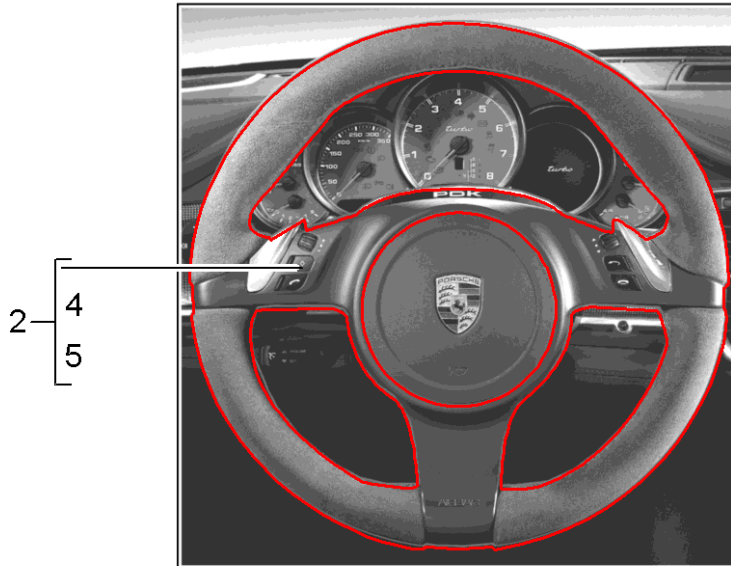

Model: TEQ 3

Model life 2010>>

Model: TEQ 3 Model life 2010>>

Pos	Part Number	Description	Remark	Qty	Model
1	970 044 801 80	Steering wheel Multi-function Selector lever Alcantara Only together with Multi-function	10-	1	-I639/-I640
2	970 044 801 81	Steering wheel Multi-function Selector lever PDK Set		1	I250 I639/640
3	970 044 400 02	Steering wheel Multi-function Alcantara Only together with Tiptronic		1	I249 I250
4	970 044 400 03	Steering wheel Multi-function Alcantara Only together with PDK		1	I639/640
5	970 426 990 01	Selector lever Alcantara Only together with PDK Information available		1	I250 I250