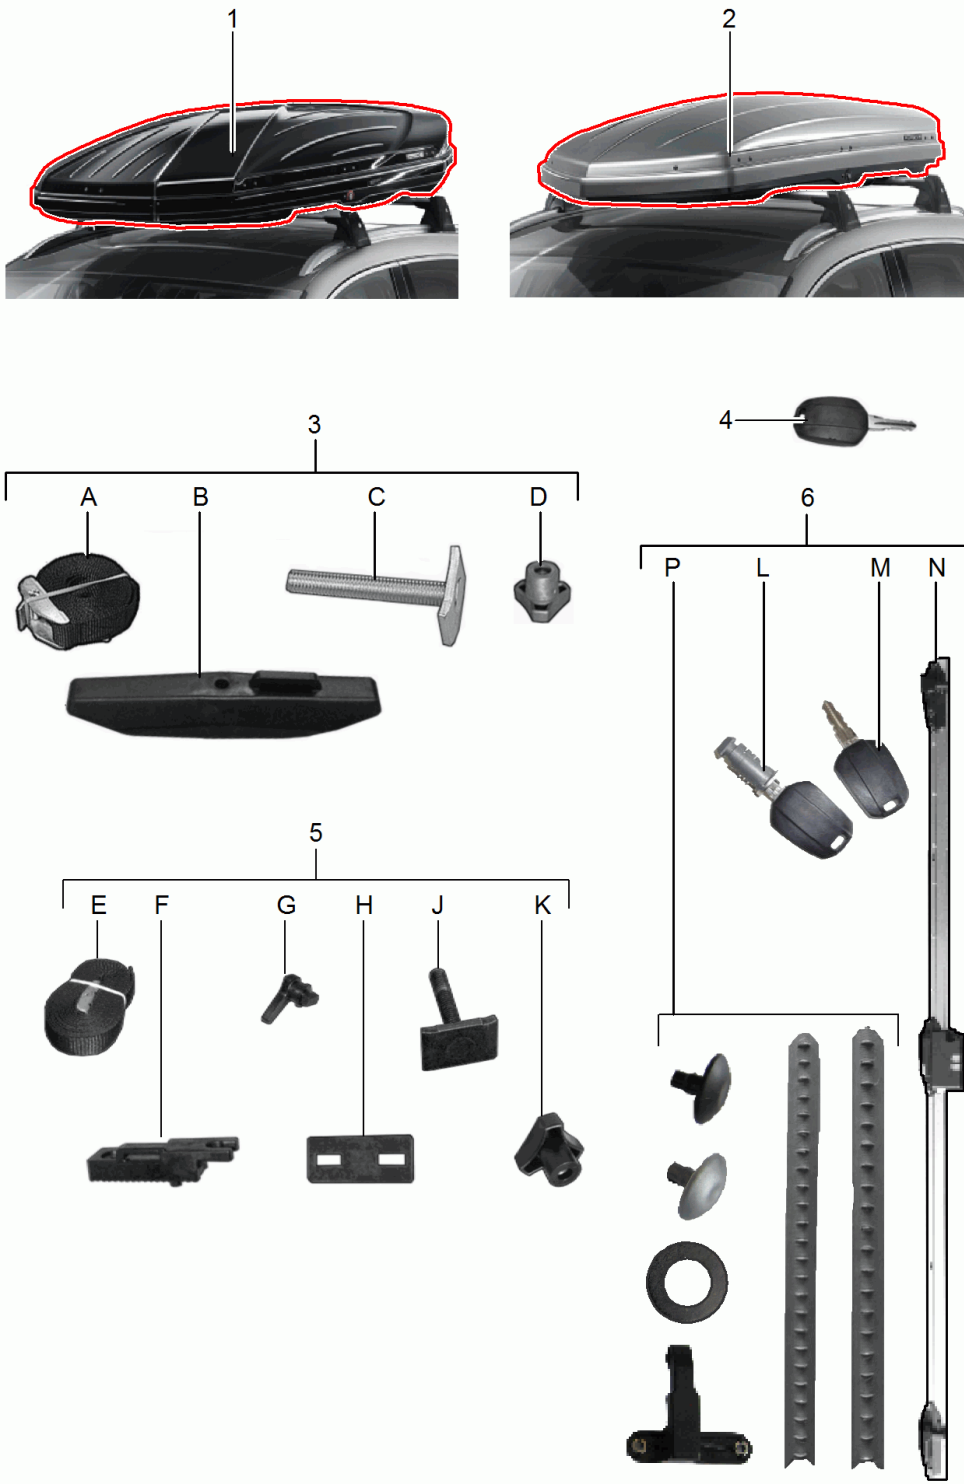

Model: TEQ 3

Model life 2010>>