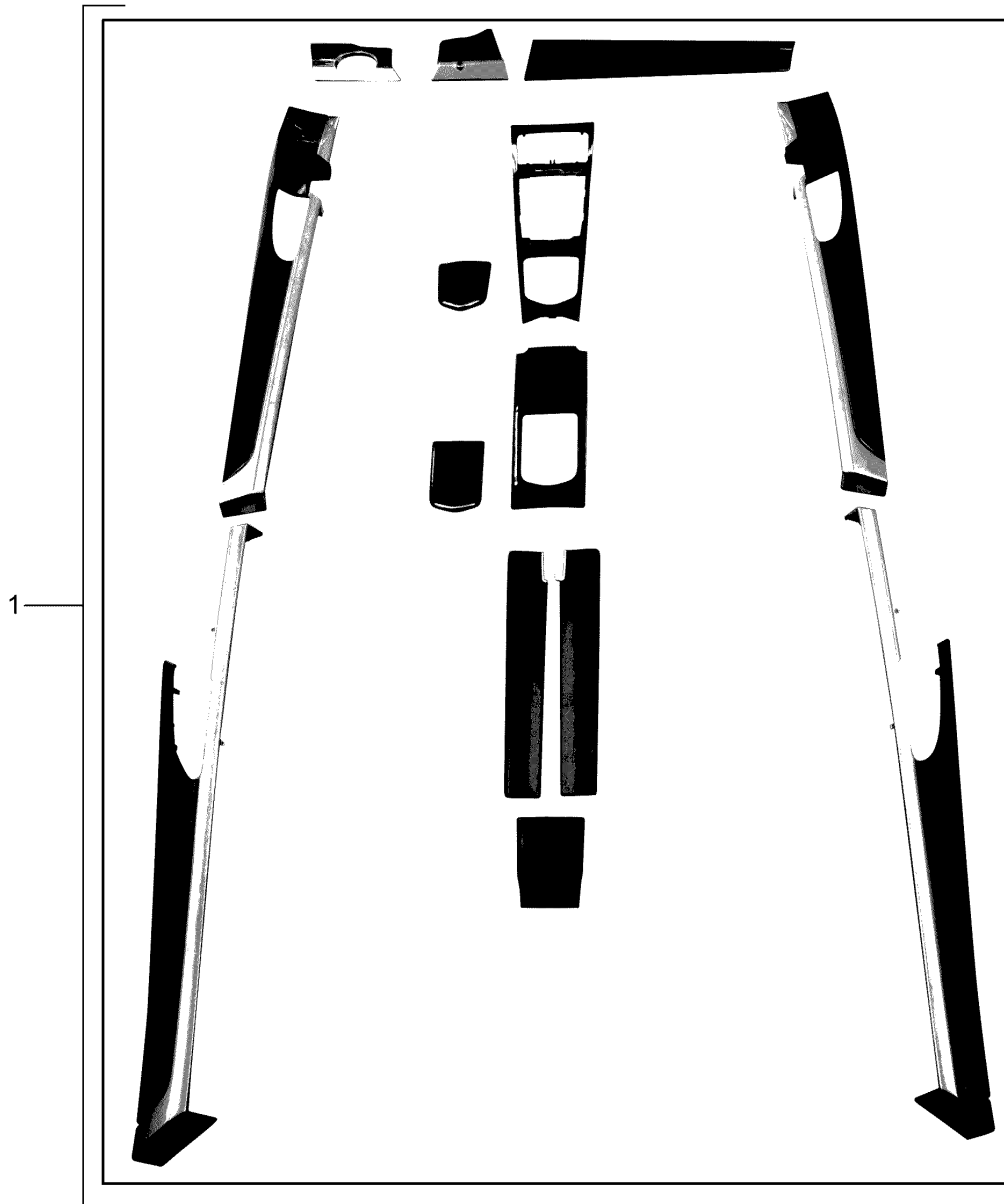

Model: TEQ 3

Model life 2010>>