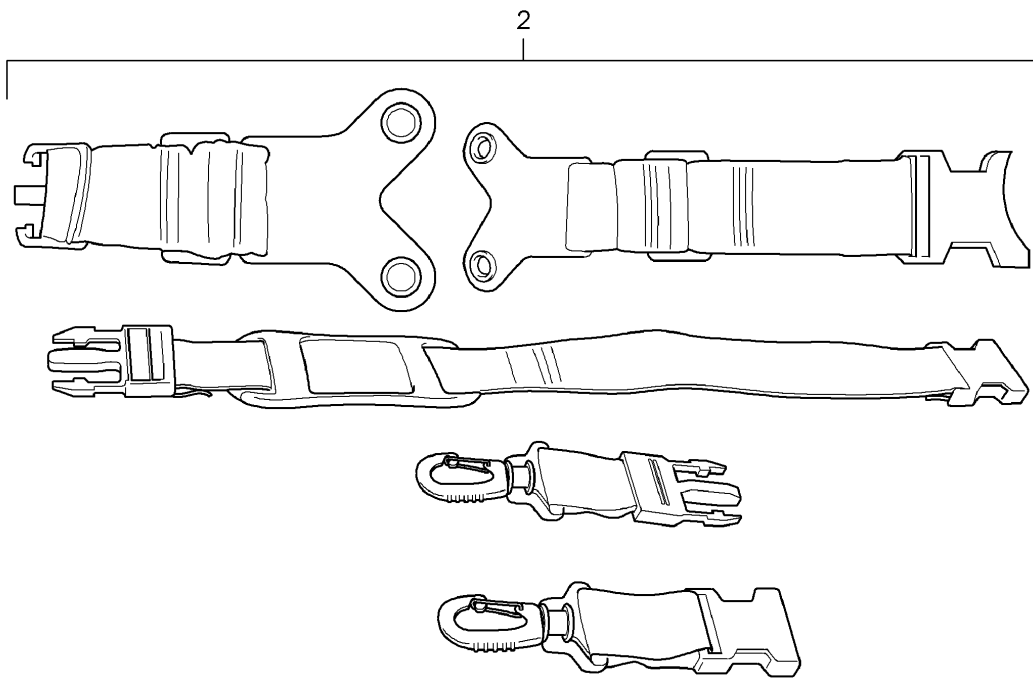

Model: TEQ 3

Model life 2010>>

Model: TEQ 3

Model life 2010>>

Pos	Part Number	Description	Remark	Qty	Model
		Cold bag Technical information Panamera Group 6 6832 (16/09) Attention	10-		alle
1	955 044 902 30	Cold bag Electric		1	
2	955 044 900 23	Repair kit Fastening clip Belt for Cold bag 955.044.902.30		1