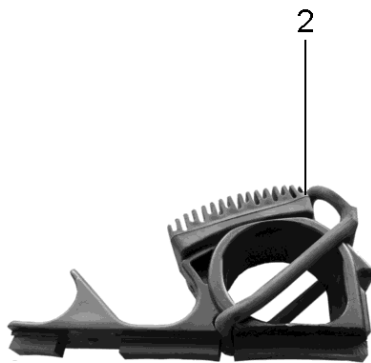

Model: TEQ 3

Model life 2010>>

Model: TEQ 3

Model life 2010>>

Pos	Part Number	Description	Remark	Qty	Model
		Surfboard support Not for Loading aid Technical information Cayenne Group 6 6692 (5/03) Attention	10-		955044.00007 alle
1	955 044 000 07	Surfboard support Set		1	
2	955 044 000 31	Support Set		1	
3	955 044 000 32	4-part Restraining strap Set		1	
4		Two-piece Operating instructions		1	
5	955 044 000 52	Repair kit Comprising:		1	
6		Hexagon socket head bolt		4	M6 x 16
7		Grooved nut		4	M6 x 20 x 4
8		Washer		4	4 x 12 x 1
9		Socket wrench		1