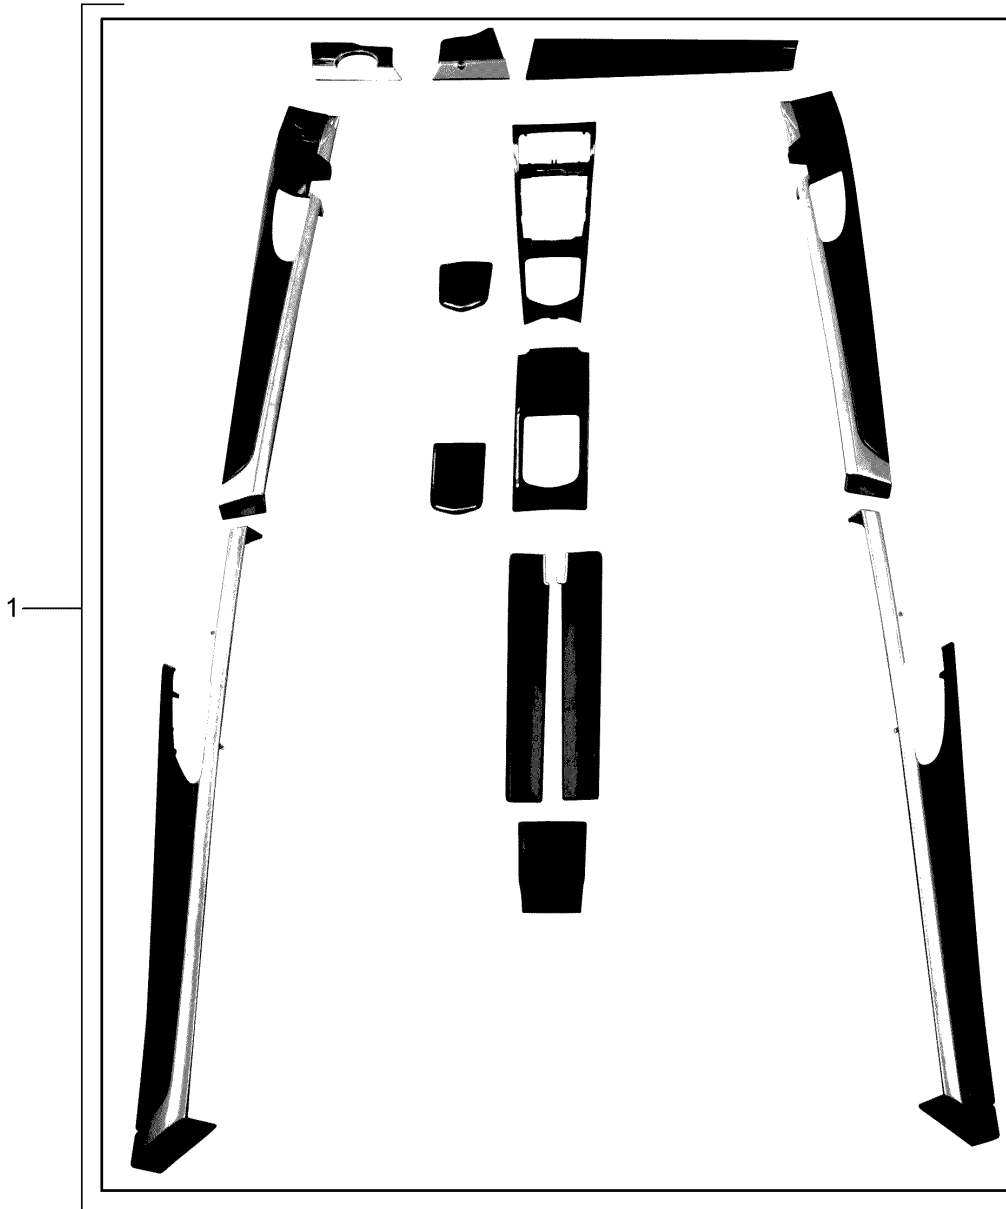

Model: TEQ 3

Model life 2010>>