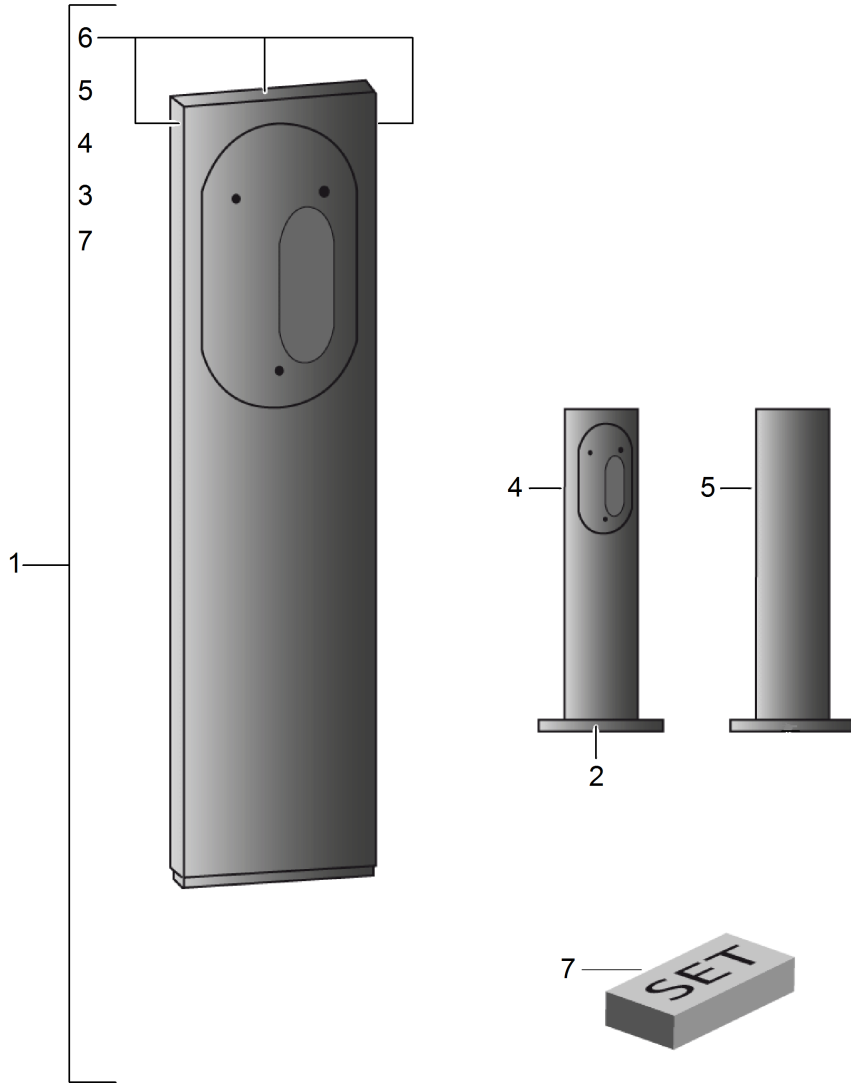

Model: TEQ 3

Model life 2010>>

Model: TEQ 3 Model life 2010>>

Pos	Part Number	Description	Remark	Qty	Model
1	970 044 000 70	Stand Power supply Hybrid Stand Charging socket Hybrid Glasses box with PORSCHE logo without Charging Dock without Connecting line When required order also: Post bracket for Trade equipment		1	PHEV Umfang 167x42x10 cm
2	970 044 000 76	Lower part Movable Stand Charging socket Hybrid		1	88x84x8 cm
(2)	970 044 000 77	Lower part Fixed Stand Charging socket Hybrid		1	75x75x3 cm
(3)	970 044 000 71	Only for replacement Stand Charging socket Hybrid		1	
4	970 044 000 72	Frame Interior frame Stand Charging socket Hybrid Washer Front without Charging Dock without Connecting line		1	
5	970 044 000 73	Stand Charging socket Hybrid Washer Rear		1	
6	970 044 000 74	Side trim panel Stand Charging socket Hybrid Set 3-part		1	
(7)	970 044 000 75	Set of fastening parts Stand Charging socket Hybrid		1