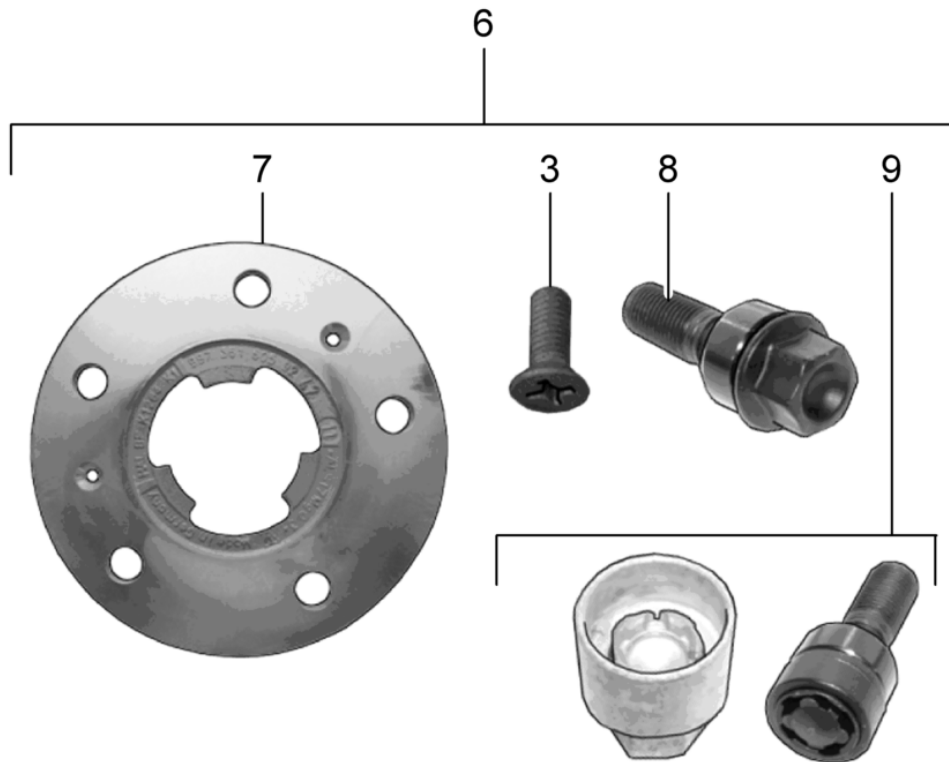

Model: TEQ 3

Model life 2010>>

Model: TEQ 3

Model life 2010>>

Pos	Part Number	Description	Remark	Qty	Model
1	970 044 500 00	Spacer 5 MM Inst. & Conv. Instructions Panamera Group 4 4413 (43/09) Attention Spacer ring 5 MM Set F 97AL0 40633>> F 97AL0 80337>> Not for Vehicle Ident. No. F 97AL0 40706 F 97AL0 80345 F 97AL0 80373 Set Comprising:	10-16 -(DK) -(J) -(GB) -(SF) -(J) -(M/CY) -(RUS)	1	alle -IXRW S Turbo S Turbo Turbo
2	997 361 605 90	Spacer ring		2	5 mm
3	900 269 106 01	Countersunk-head screw		4	M6 x 16
4	997 361 980 07	Wheel bolt Silver		16	M14x1,5x49
5	997 361 980 10	Set Anti-theft protection Wheel bolt Silver		1	M14x1,5x49
(1)	970 044 500 01	Spacer ring 5 MM Set F 97AL0 40633>> F 97AL0 80337>> Not for Vehicle Ident. No. F 97AL0 40706 F 97AL0 80345 F 97AL0 80373 Inst. & Conv. Instructions Panamera Group 4 4413 (7/13) Attention	-(J)	1	-IXRW S Turbo S Turbo Turbo alle
6	970 044 500 02	Spacer ring 5 MM Set F 97AL0 40633>> F 97AL0 80337>> Not for Vehicle Ident. No. F 97AL0 40706 F 97AL0 80345 F 97AL0 80373 Set Comprising:	-(J)	1	-IXRW S Turbo S Turbo Turbo
7	997 361 605 92	Spacer ring		2	5 mm
3	900 269 106 01	Countersunk-head screw		4	M6 x 16
8	WHT 004 676 A	Wheel bolt Black		16	M14x1,5x49
9	991 361 980 00	Set Wheel bolt Black Anti-theft protection		1	M14x1,5x49