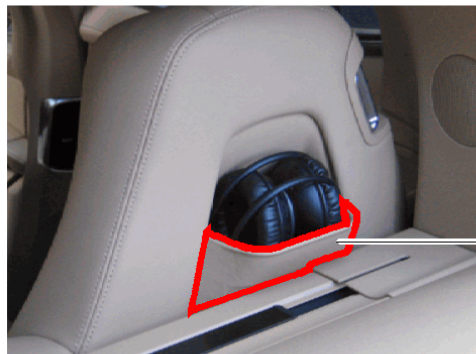

Model: TEQ 3

Model life 2010>>