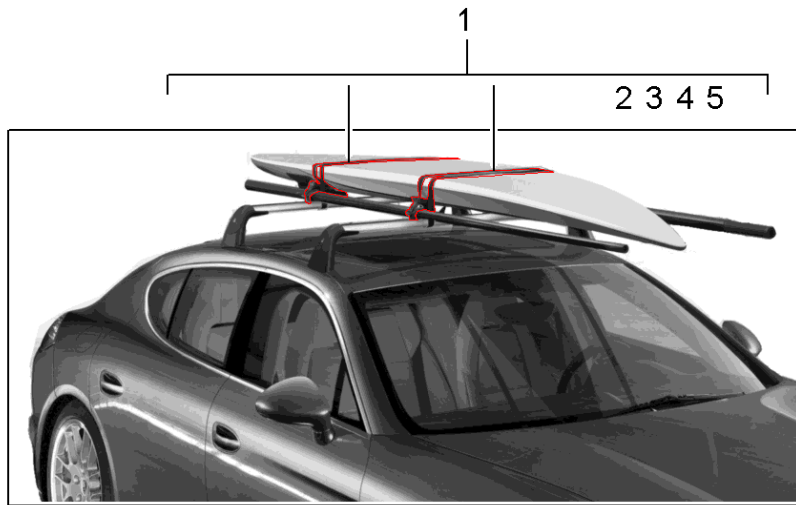

Model: TEQ 3

Model life 2010>>

Model: TEQ 3

Model life 2010>>

Pos	Part Number	Description	Remark	Qty	Model
		Surfboard support Not for Loading aid Technical information Cayenne Group 6 6692 (5/03) Attention	10-		955044.00007 alle
1	955 044 000 07	Surfboard support Set		1	
2	955 044 000 31	Support Set		1	
3	955 044 000 32	4-part Restraining strap Set		1	
4		Two-piece Operating instructions		1	
5	955 044 000 52	Repair kit Comprising:		1	
6		Hexagon socket head bolt		4	M6 x 16
7		Grooved nut		4	M6 x 20 x 4
8		Washer		4	4 x 12 x 1
9		Socket wrench		1