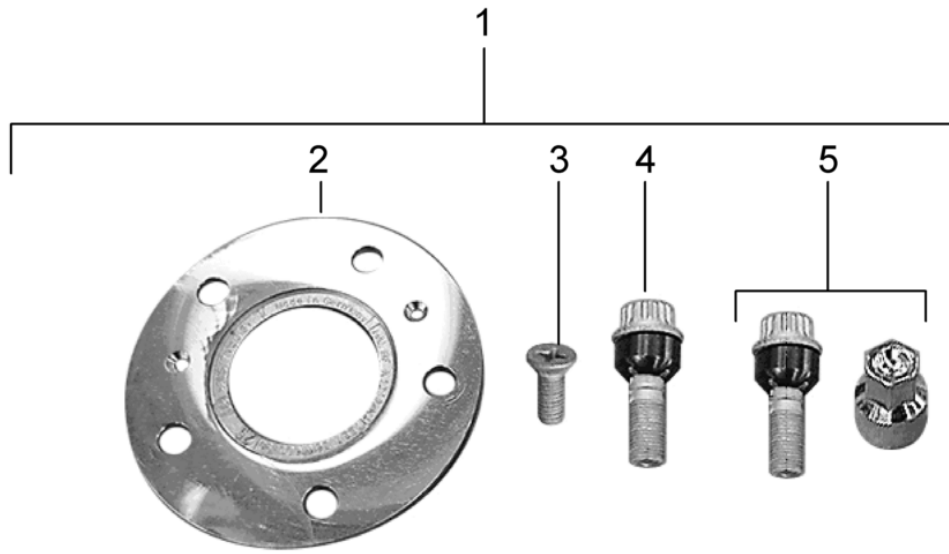

Model: TEQ 3

Model life 2010>>

Model: TEQ 3

Model life 2010>>

Pos	Part Number	Description	Remark	Qty	Model
1	970 044 500 00	Spacer 5 MM Inst. & Conv. Instructions Panamera Group 4 4413 (43/09) Attention Spacer ring 5 MM Set F 97AL0 40633>> F 97AL0 80337>> Not for Vehicle Ident. No. F 97AL0 40706 F 97AL0 80345 F 97AL0 80373 Set Comprising:	10-16 -(DK) -(J) -(GB) -(SF) -(J) -(M/CY) -(RUS)	1	alle -IXRW S Turbo S Turbo Turbo
2	997 361 605 90	Spacer ring		2	5 mm
3	900 269 106 01	Countersunk-head screw		4	M6 x 16
4	997 361 980 07	Wheel bolt Silver		16	M14x1,5x49
5	997 361 980 10	Set Anti-theft protection Wheel bolt Silver		1	M14x1,5x49
(1)	970 044 500 01	Spacer ring 5 MM Set F 97AL0 40633>> F 97AL0 80337>> Not for Vehicle Ident. No. F 97AL0 40706 F 97AL0 80345 F 97AL0 80373 Inst. & Conv. Instructions Panamera Group 4 4413 (7/13) Attention	-(J)	1	-IXRW S Turbo S Turbo Turbo alle
6	970 044 500 02	Spacer ring 5 MM Set F 97AL0 40633>> F 97AL0 80337>> Not for Vehicle Ident. No. F 97AL0 40706 F 97AL0 80345 F 97AL0 80373 Set Comprising:	-(J)	1	-IXRW S Turbo S Turbo Turbo
7	997 361 605 92	Spacer ring		2	5 mm
3	900 269 106 01	Countersunk-head screw		4	M6 x 16
8	WHT 004 676 A	Wheel bolt Black		16	M14x1,5x49
9	991 361 980 00	Set Wheel bolt Black Anti-theft protection		1	M14x1,5x49