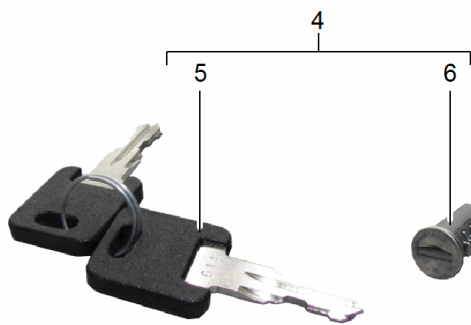

Model: TEQ 3

Model life 2010>>

Model: TEQ 3 Model life 2010>>

Pos	Part Number	Description	Remark	Qty	Model
		Roof rack	10-16		OHNE/NOT FOR EXECUTIVE
		Operating instructions	17-		
		Panamera			alle
1	970 801 111 00	Attention			
		Roof rack	10-16	1	
		Main support			
		Set			
(1)	971 860 159	Roof rack	17-	1	I0E1
		Main support			
		Set			
(1)	974 860 159	Roof rack	17-	1	SportTurismo
		Main support			
		Set			
	974 860 159 9B9	Satin black			
2	955 801 385 00	Protective rubber	10-16	1	1020 mm
		Profile strip			
3	955 044 000 59	Key	10-16	1	
		Set			
		Roof rack			
		State lock number			
4	970 801 411 00	Set of locks	10-16	1	
		Roof rack			
		Set			
		Comprising:			
5		Key	10-16	2	
6		Lock cylinder	10-16	1	
(2)	971 863 486	Protective rubber	17-	1	
		Profile strip			
(4)	971 861 163	Set of locks	17-	1	
		Comprising:			
		Lock cylinder		4	
		Key		2	
7	971 071 712	Torque wrench	17-	1	
8	971 860 131	Cap	17-	4	
9	971 860 757	Tool	17-	1	
		Cap			