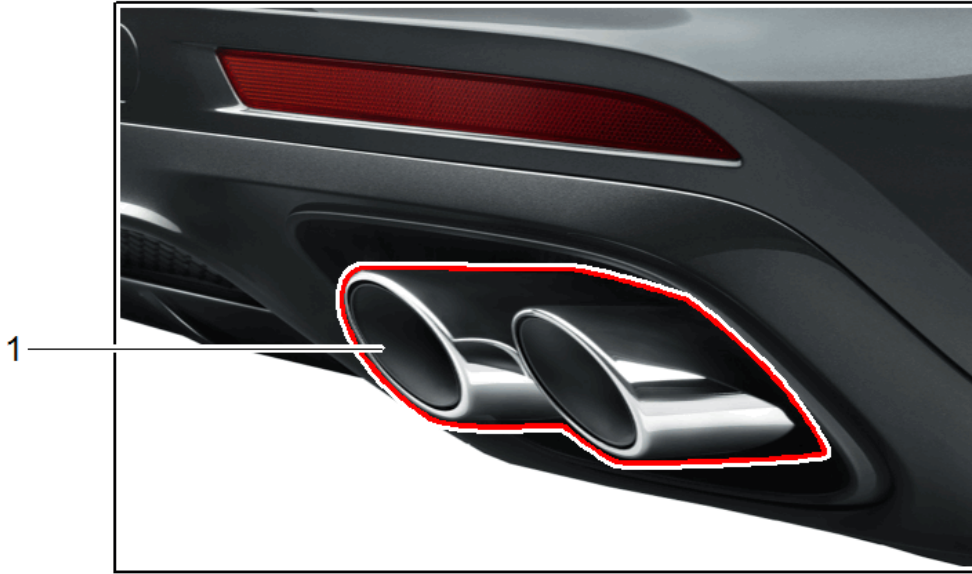

Model: TEQ 3

Model life 2010>>