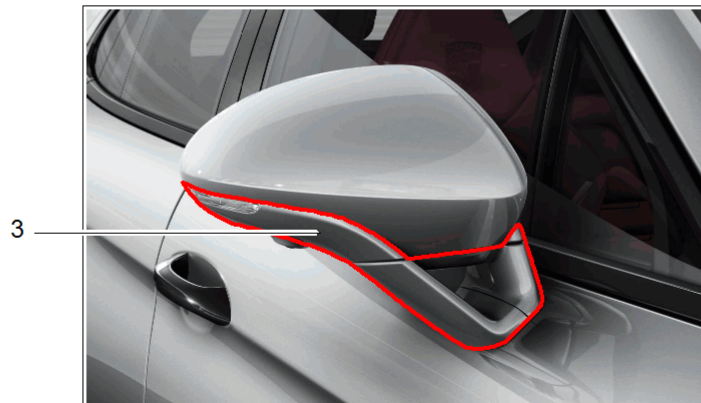

Model: TEQ 3

Model life 2010>>