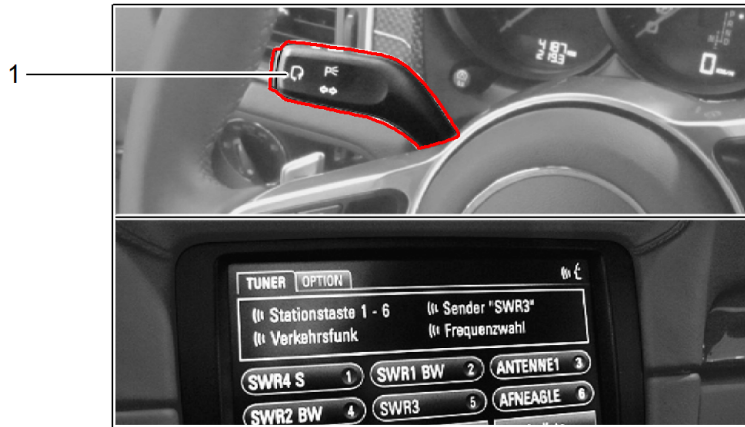

Model: TEQ 3

Model life 2010>>