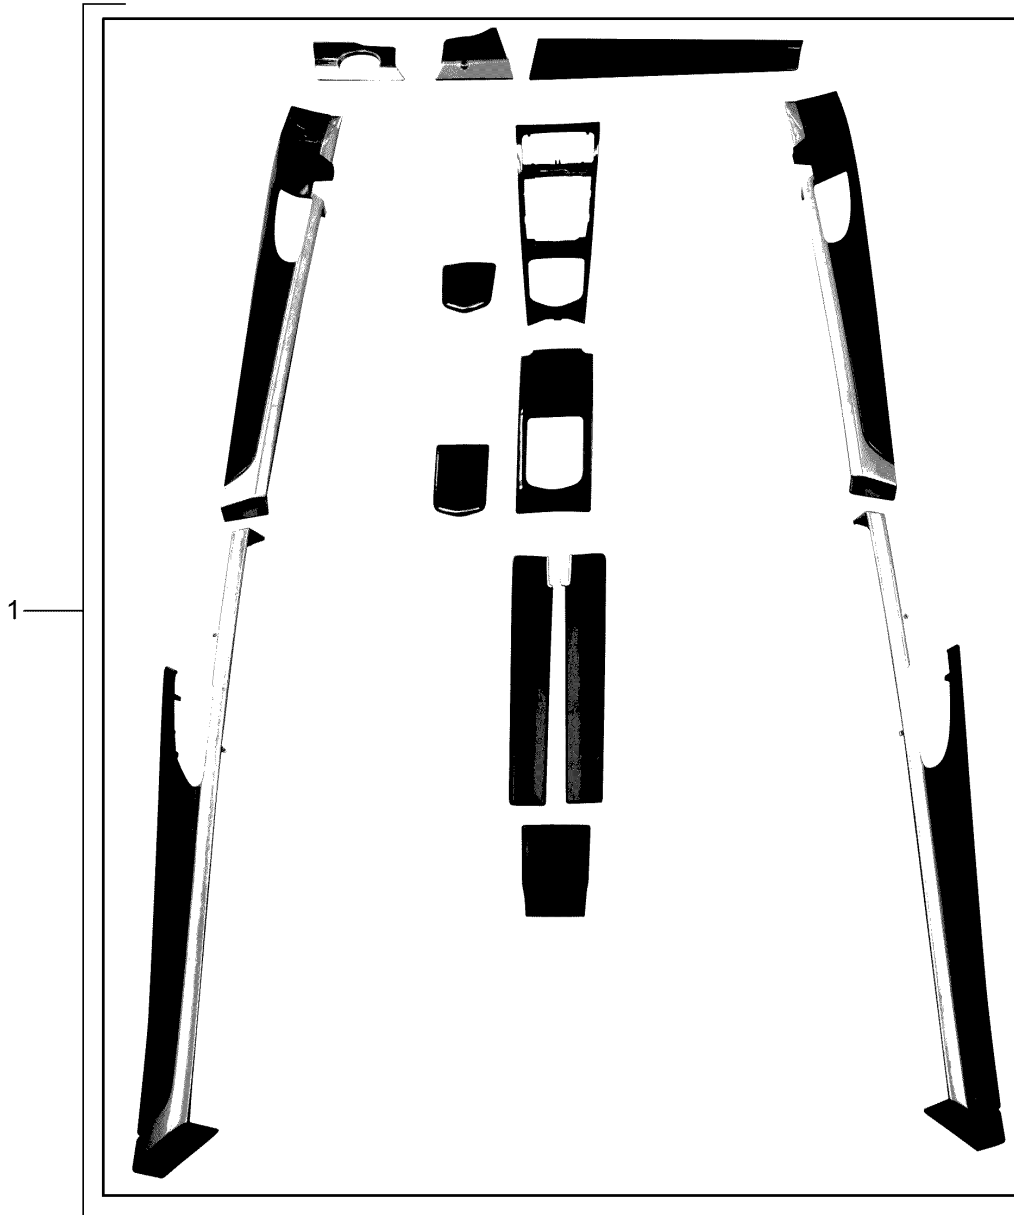

Model: TEQ 3

Model life 2010>>