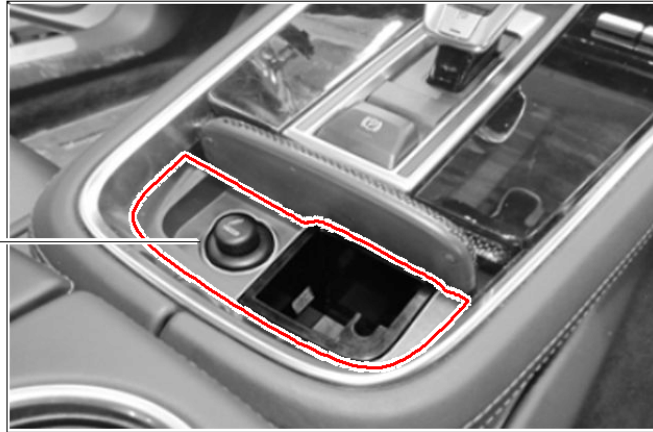

Model: TEQ 3

Model life 2010>>

1