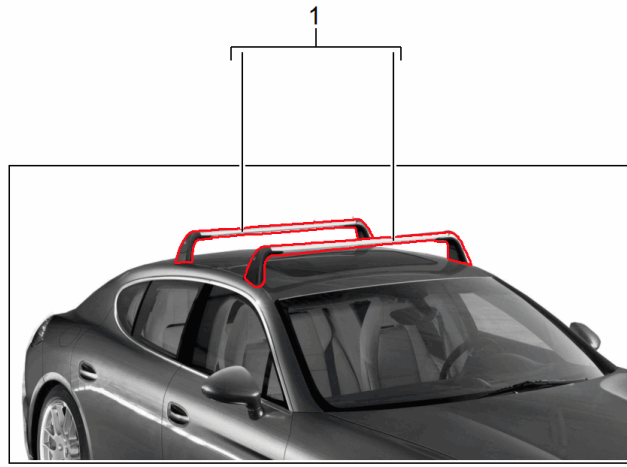

Model: TEQ 3

Model life 2010>>

Model: TEQ 3 Model life 2010>>

Pos	Part Number	Description	Remark	Qty	Model
		Roof rack	10-16		OHNE/NOT FOR EXECUTIVE
		Operating instructions	17-		
		Panamera			alle
1	970 801 111 00	Attention			
		Roof rack	10-16	1	
		Main support			
		Set			
(1)	971 860 159	Roof rack	17-	1	I0E1
		Main support			
		Set			
(1)	974 860 159	Roof rack	17-	1	SportTurismo
		Main support			
		Set			
	974 860 159 9B9	Satin black			
2	955 801 385 00	Protective rubber	10-16	1	1020 mm
		Profile strip			
3	955 044 000 59	Key	10-16	1	
		Set			
		Roof rack			
		State lock number			
4	970 801 411 00	Set of locks	10-16	1	
		Roof rack			
		Set			
		Comprising:			
5		Key	10-16	2	
6		Lock cylinder	10-16	1	
(2)	971 863 486	Protective rubber	17-	1	
		Profile strip			
(4)	971 861 163	Set of locks	17-	1	
		Comprising:			
		Lock cylinder		4	
		Key		2	
7	971 071 712	Torque wrench	17-	1	
8	971 860 131	Cap	17-	4	
9	971 860 757	Tool	17-	1	
		Cap			