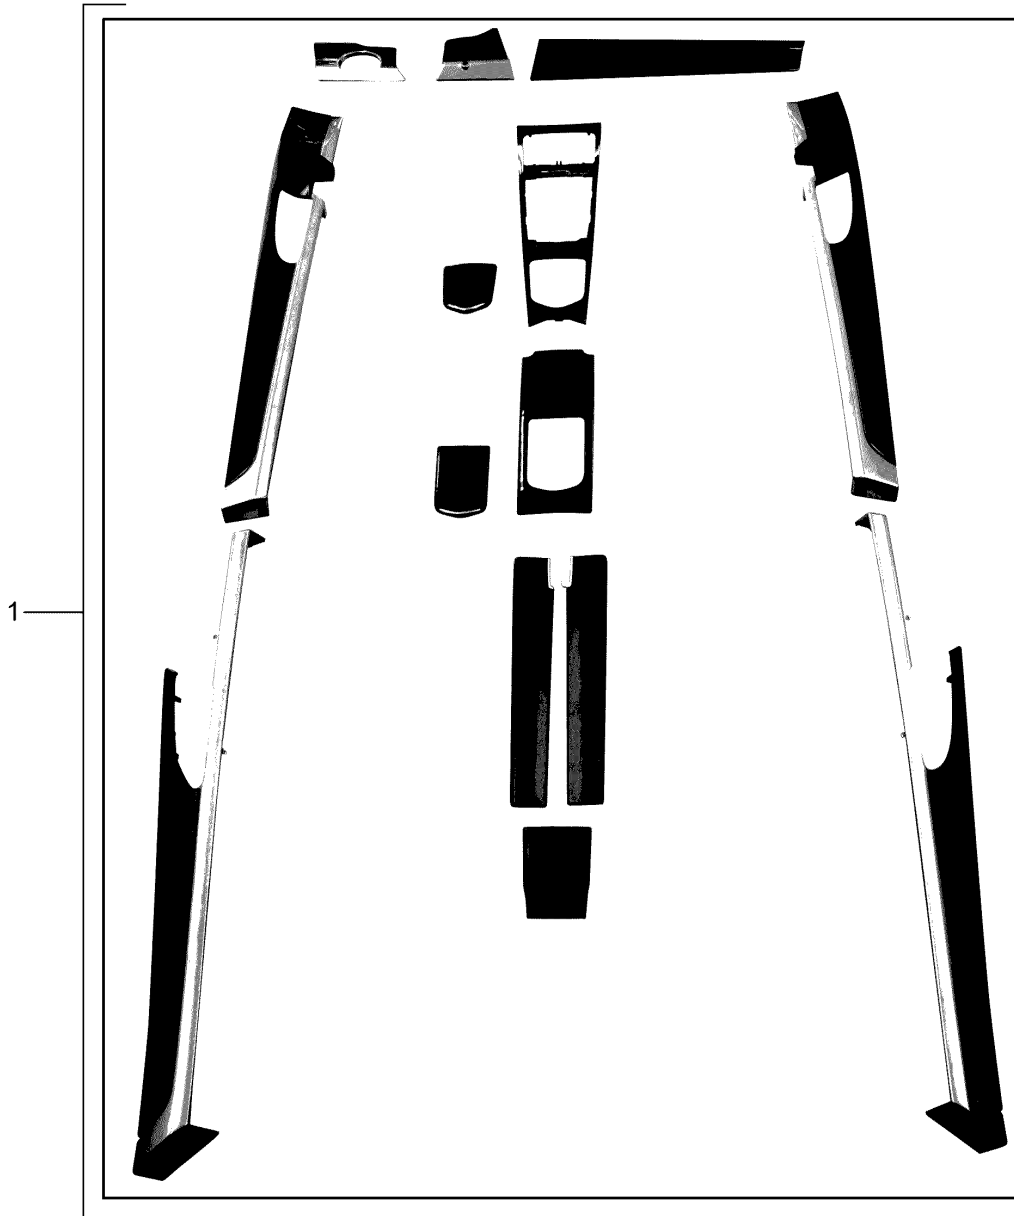

Model: TEQ 3

Model life 2010>>