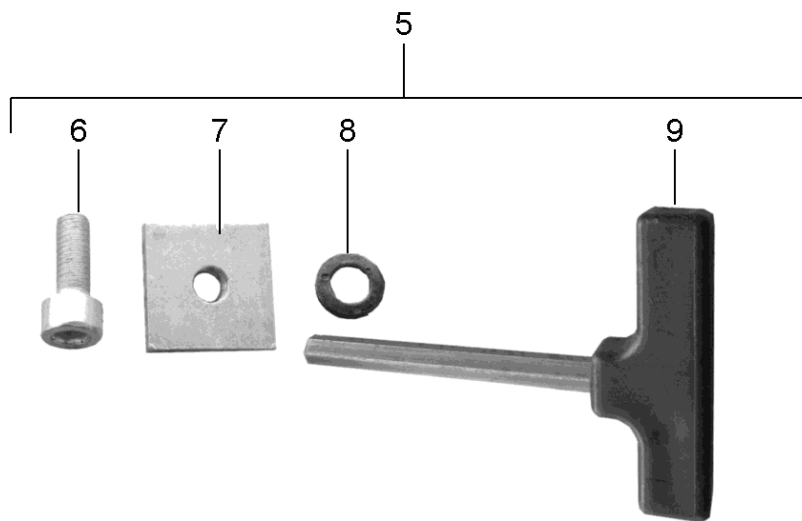

Model: TEQ 3

Model life 2010>>

Model: TEQ 3

Model life 2010>>

Pos	Part Number	Description	Remark	Qty	Model
		Surfboard support Not for Loading aid Technical information Cayenne Group 6 6692 (5/03) Attention	10-		955044.00007 alle
1	955 044 000 07	Surfboard support Set		1	
2	955 044 000 31	Support Set		1	
3	955 044 000 32	4-part Restraining strap Set		1	
4		Two-piece Operating instructions		1	
5	955 044 000 52	Repair kit Comprising:		1	
6		Hexagon socket head bolt		4	M6 x 16
7		Grooved nut		4	M6 x 20 x 4
8		Washer		4	4 x 12 x 1
9		Socket wrench		1