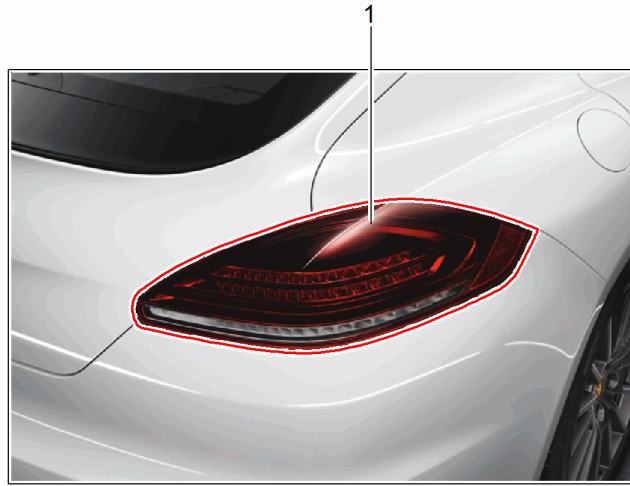

Model: TEQ 3

Model life 2010>>