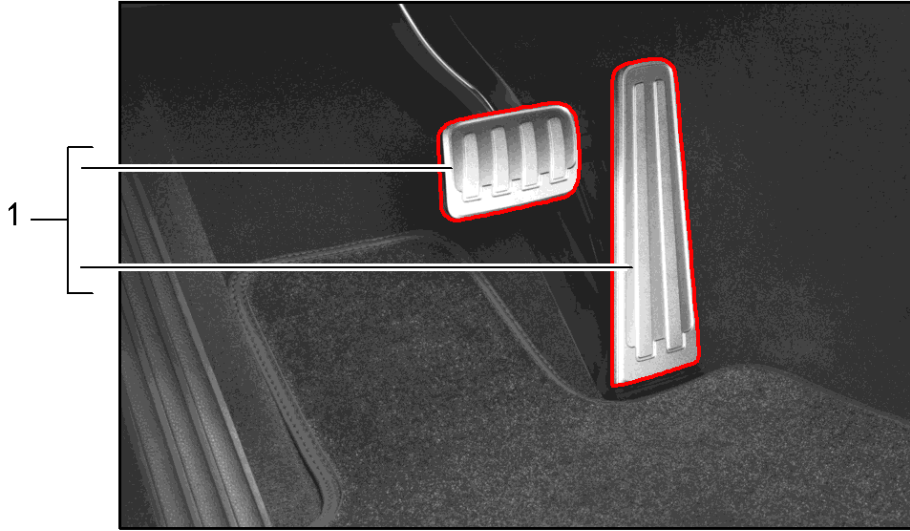

Model: TEQ 3

Model life 2010>>

Model: TEQ 3

Model life 2010>>

Pos	Part Number	Description	Remark	Qty	Model
1	991 044 700 01	Pedal cap Aluminium Pedal cap Set Not for Hybrid	10-	1	I099/249/250
1	970 044 700 00	Pedal cap Set with Foot support Not for Hybrid		1	I098/249/250
1	970 044 700 01	Pedal cap Set with Foot support Hybrid		1	I098/249
1	970 044 700 02	Pedal cap Set Hybrid		1	I099/249
(1)	991 044 700 03	Pedal cap Set		1	I480