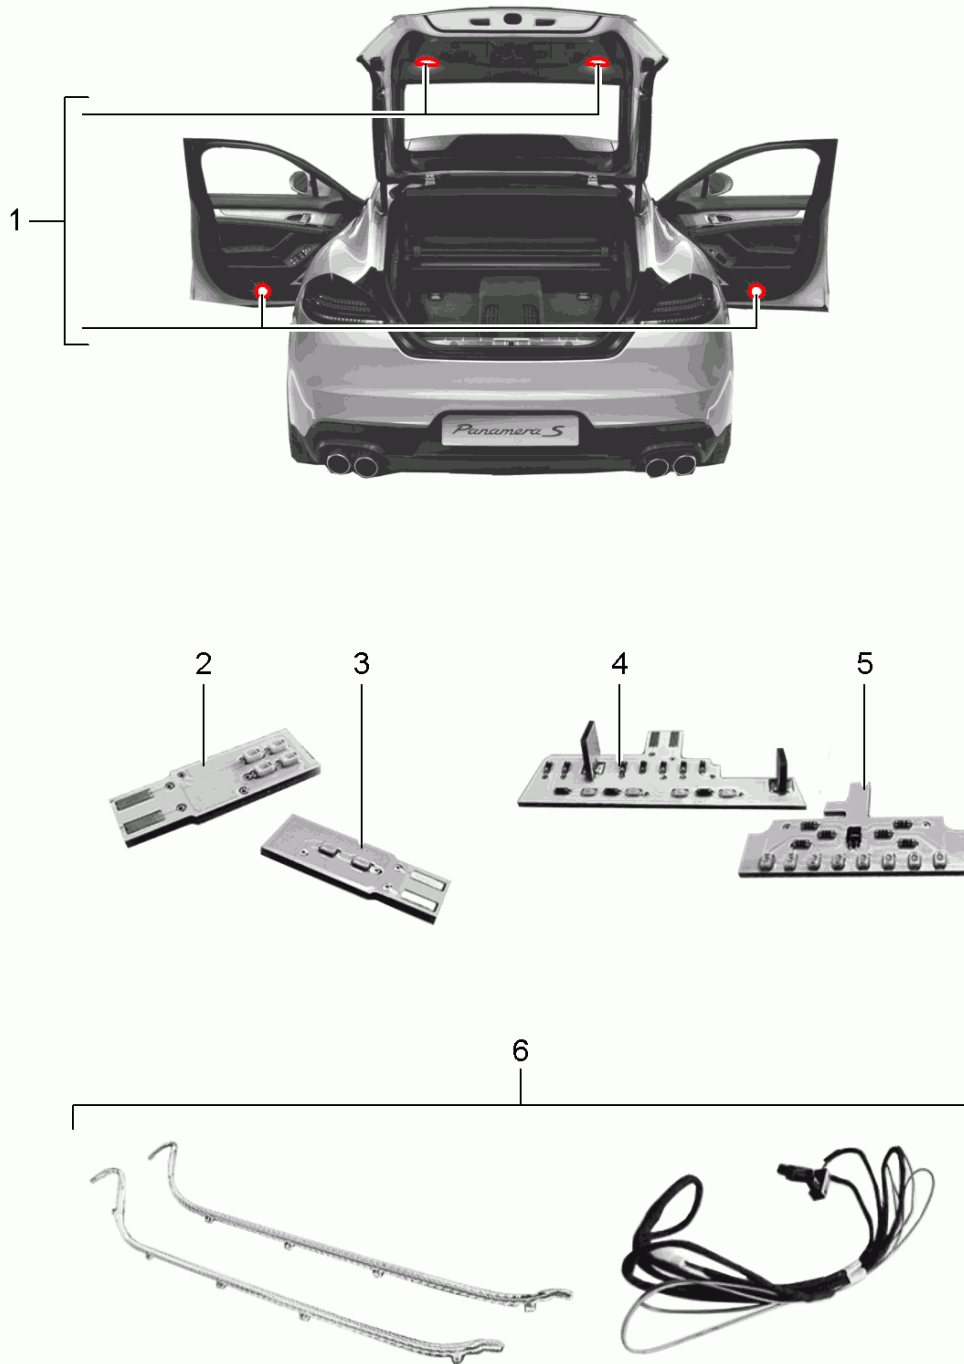

Model: TEQ 3

Model life 2010>>

Model: TEQ 3 Model life 2010>>

Pos	Part Number	Description	Remark	Qty	Model
		LED module Passenger compartment Inst. & Conv. Instructions	10-16 10-13		alle
1	970 044 901 20	Panamera Group 9 9652 (26/11) Attention LED module Passenger compartment Set	10-16	1	-I630
(1)	970 044 901 21	LED module Passenger compartment Set Inst. & Conv. Instructions Panamera Group 9 9652 (49/13) Attention	10-13 14-16	1	I630 alle
(1)	970 044 901 29	LED module Passenger compartment Set	14-16	1	I0E1/630
(1)	970 044 901 30	LED module Passenger compartment Set Only for replacement Order	14-16	1	I0E2/630
2	970 044 901 22	LED module Door		1	
3	970 044 901 23	LED module Footwell Glove compartment		1	
4	970 044 901 24	Luggage compartment LED module Luggage compartment Lid		1	
5	970 044 901 25	LED module Sun visor		1	
6	970 044 901 26	LED module Strip Centre console Included Cable Set	/L /R	1