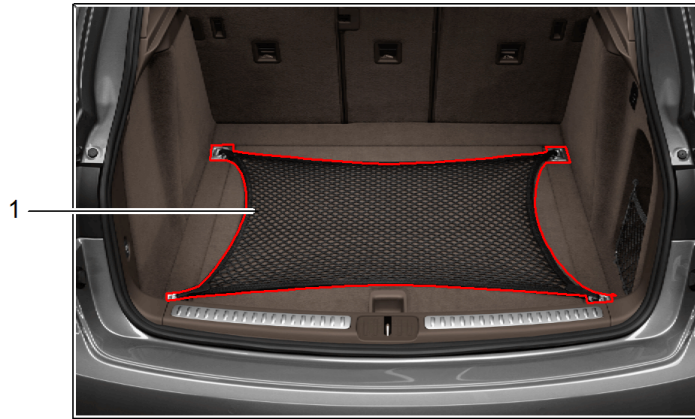

Model: TEQ 3

Model life 2010>>

Pos	Part Number	Description	Remark	Qty	Model
1	970 044 000 17	Luggage compartment liner Luggage net Luggage compartment liner for cars without Cold bag Fridge	10-16	1	OHNE/NOT FOR HYBRID 95504490230 97004400000
2	970 044 000 20	Luggage net Luggage compartment for cars without Cold bag Fridge		1	95504490230 97004400000

Model: TEQ 3

Model life 2010>>