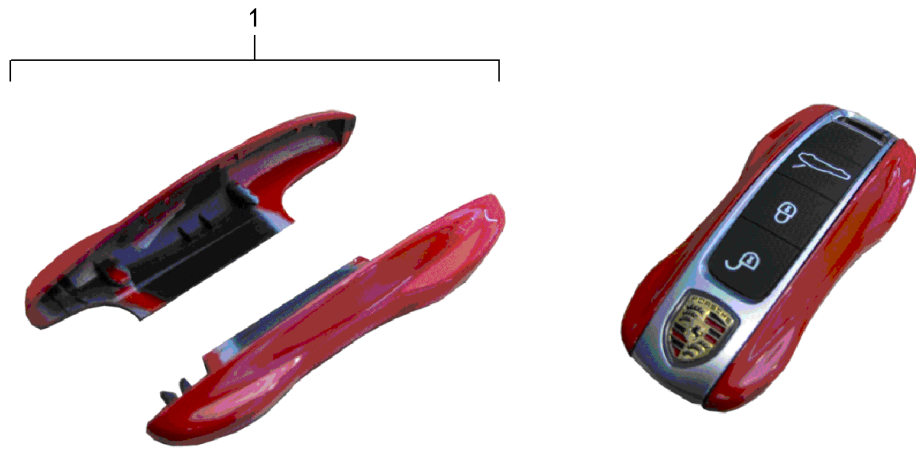

Model: TEQ 3

Model life 2010>>